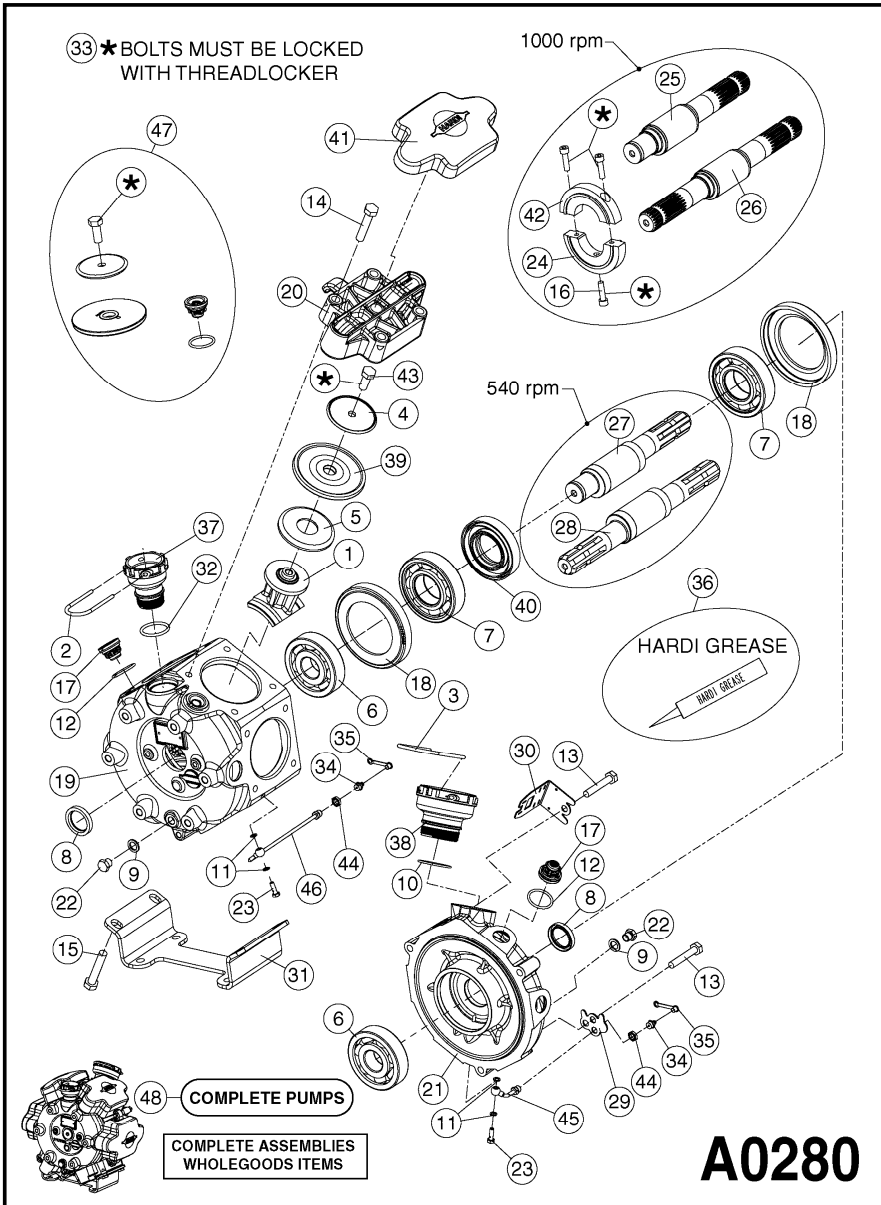

Pos.	parts-n°	order qty	description
19	11172000	1	PUMP HOUSE 364 MACHINED 5/4" BSP RED
20	11172800	1	VALVE COVER 363/364 MACHINED RED
21	11173200	1	FRONTPART 364, 1½" BSP RED
22	14010400	1	PLUG 1/4" BSP
23	14120400	1	BANJOBOLT M6 X 19
24	14120700	1	COUNTERWEIGHT 364/464-1000
25	14137300	1	CRANKSHAFT 364/464-5.5 1000
26	14137900	1	CRANKSHAFT 364/464-5.5 GG 1000
27	14137600	1	CRANKSHAFT 364/464-10
28	14138200	1	CRANKSHAFT 364/464-10 GG
29	16382900	1	GREASE NIPPLE PLATE, 364
30	16390600	1	BRACKET FOR RPM SENSOR
31	17002400	1	FOOT F. 36X PUMP, RED
32	24266600	1	O-RING D 38,0 X 4,0 70SH.NITR
33	28045503	1	LOCTITE 262 .5ML (.017oz.)
34	28163300	1	GREASE NIPPLE H1 M6X1 DIN 7412
35	28163400	1	CAP F. GREASENIPPLE YELLOW M6X1
36	28164600	1	HARDI PUMP GREASE S3 V550L 1
37	32242200	1	FITTING S67 5/4" KON. RG 2014
38	32242300	1	NIPPLE S93 1,5' KON.RG 2014
39	33511400	1	DIAPHRAGM PUMP 361/361/363/364 PUR

Pos.	parts-n°	order qty	description
40	33524200	1	DISTANCE RING/GREASE SPLIT
41	33524300	1	COVER PLASTIC 364 PUMP
42	39136200	1	HALFPART 364/464-1000
43	43099200	1	BOLT HEX SS M12 X 30 DIN933 A4
44	46134000	1	NUT HEX M10x1 H=2.3 NV=14 ELZIN
45	61096800	1	BANJOTUBE SHORT 364 COMPL.
46	61096900	1	BANJOTUBE LONG 364 COMPL.
47	75585900	1	PUMP KIT 364
48	82168100	1	PUMP 464-5.5 THROUGH SHAFT 1000RPM
48	82169500	1	PUMP 364-5.5-MED-1000
48	82169700	1	PUMP 364-5.5-MOD2-1000-120-AUS
48	82170000	1	PUMP 364-10-STD-540
48	82170300	1	PUMP 364-10-MOD-540-GG
48	82170400	1	PUMP 364-10-MOD-540-120