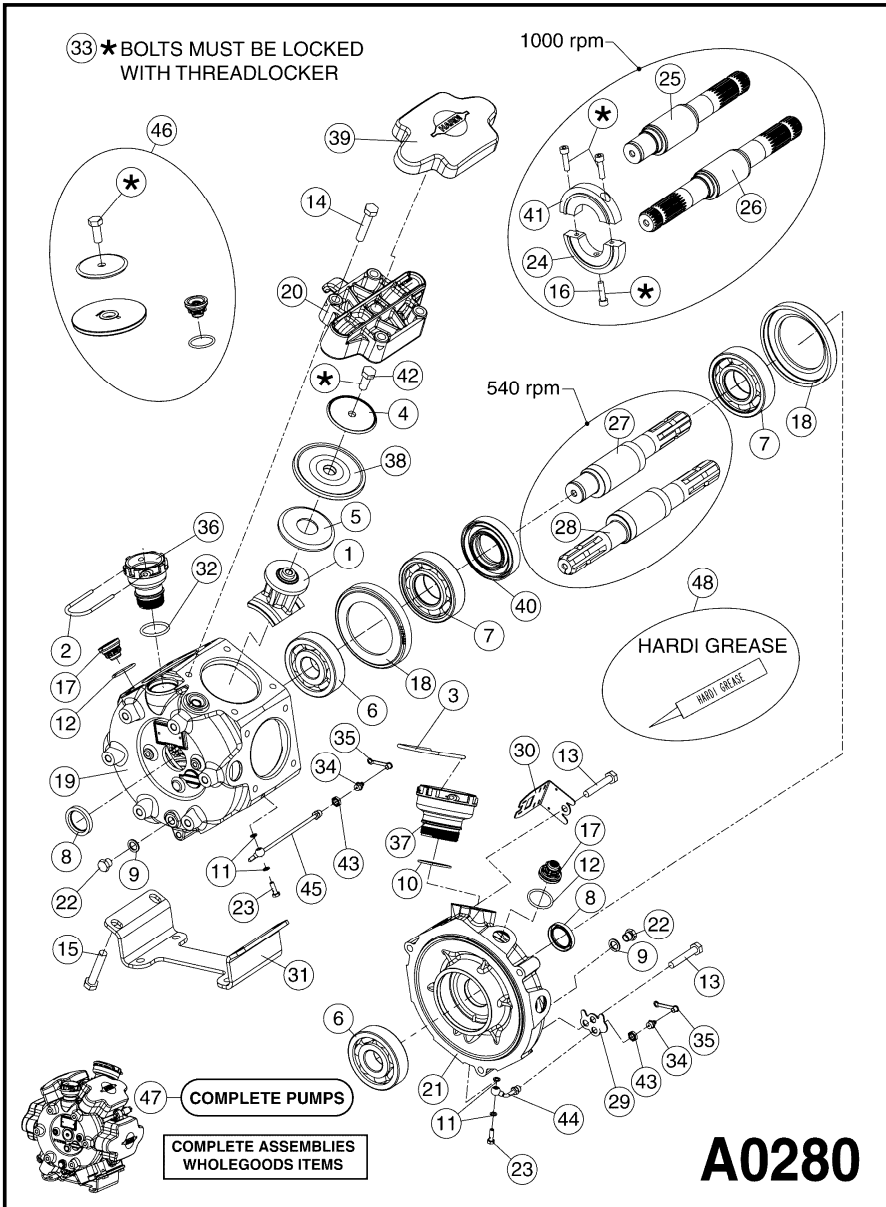

Pos.	parts-n°	order qty	description
1	111622	1	CONROD 463-5,5
1	111628	1	CONNECTING BAR 363-5,5
1	111629	1	CONNECTING BAR 363-07
1	111630	1	CONROD 363-10 MACH.
2	145996	1	U-PIN S67
3	145997	1	U-PIN S93
4	161174	1	DRAW SHOE 363 STAINLES ST
5	161372	1	PRESSURE SHOE 320/360 ...
6	210221	1	BEARING - 361 PUMP
7	210232	1	BEARING 361
8	210243	1	OIL SEALING RING 35x47x7
9	241404	1	DOWTY SEAL 1/4"
10	242225	1	O RING - 45,0 X 4,0
11	242374	1	WASHER Ø10/Ø6X1 COPPER
12	330024	1	O-RING 41.1 X 34.5 X 3.3 PUR
13	420895	1	M 10 X 60 MACH.SCREW BLAC
14	430312	1	MAS.SCREW WITH 12X60 ....
15	430438	1	SCREW HEX 8.8 DEL M12X65
16	450995	1	BOLT ALLEN M8X30 DIN 912 RAW
17	728146	1	PUMP VALVE D 35
18	11171900	1	CONROD RING 364/464 MACHINED

Pos.	parts-n°	order qty	description
19	11172000	1	PUMP HOUSE 364 MACHINED 5/4" BSP RED
20	11172800	1	VALVE COVER 363/364 MACHINED RED
21	11173200	1	FRONTPART 364, 1½" BSP RED
22	14010400	1	HY STOPPER 1/4" SS
23	14120400	1	BANJOBOLT M6 X 19
24	14120700	1	COUNTERWEIGHT 364/464-1000
25	14137300	1	CRANKSHAFT 364/464-5.5 1000
26	14137900	1	CRANKSHAFT 364/464-5.5 GG 1000
27	14137500	1	CRANKSHAFT 364-07
27	14137600	1	CRANKSHAFT 364/464-10
28	14138100	1	KRUMTAP 364-7.0 GG
28	14138200	1	CRANKSHAFT 364/464-10 GG
29	16382900	1	GREASE NIPPLE PLATE, 364
30	16390600	1	BRACKET FOR RPM SENSOR
31	16410700	1	PUMP BASE 363/364 BLACK
31	17002400	1	FOOT MODEL 361
32	24266600	1	O-RING D 38,0 X 4,0 70SH.NITR
33	28045503	1	LOCTITE 262 .5ML (.017oz.)
34	28163300	1	GREASE NIPPLE H1 M6X1 DIN 7412
35	28163400	1	CAP F. GREASENIPPLE YELLOW M6X1
36	32242200	1	FITTING S67 5/4" KON. RG 2014