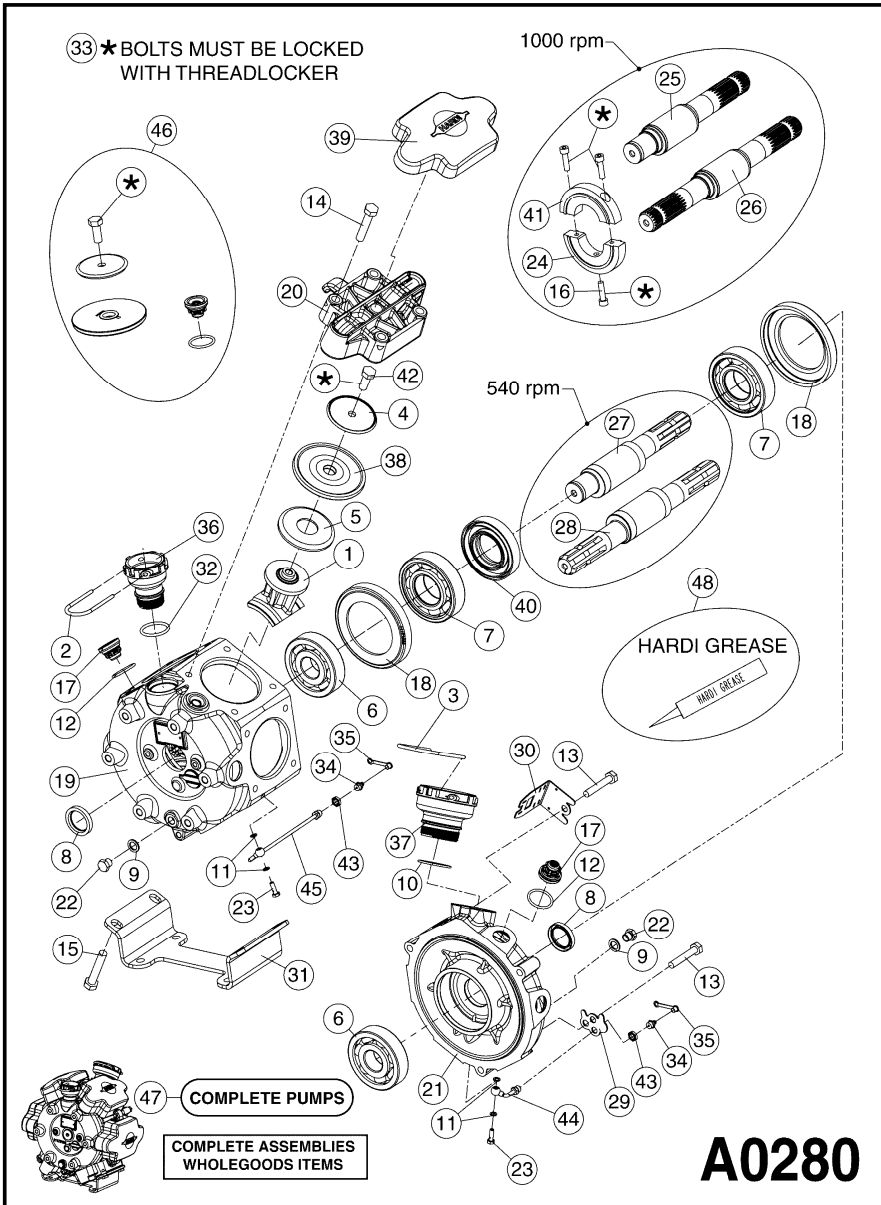

Pos.	parts-n°	order qty	description
1	111622	1	CONROD 463-5,5
1	111628	1	CONNECTING BAR 363-5,5
1	111629	1	CONNECTING BAR 363-07
1	111630	1	CONROD 363-10 MACH.
2	145996	1	U-PIN S67
3	145997	1	U-PIN S93
4	161174	1	DRAW SHOE 363 STAINLES ST
5	161372	1	PRESSURE SHOE 320/360 ...
6	210221	1	BEARING - 361 PUMP
7	210232	1	BEARING 361
8	210243	1	OIL SEALING RING 35x47x7
9	241404	1	DOWTY SEAL 1/4"
10	242225	1	O RING - 45,0 X 4,0
11	242374	1	WASHER Ø10/Ø6X1 COPPER
12	330024	1	O-RING 41.1 X 34.5 X 3.3 PUR
13	420895	1	M 10 X 60 MACH.SCREW BLAC
14	430312	1	MAS.SCREW WITH 12X60 ....
15	430438	1	SCREW HEX 8.8 DEL M12X65
16	450995	1	BOLT ALLEN M8X30 DIN 912 RAW
17	728146	1	PUMP VALVE D 35
18	11171900	1	CONROD RING 364/464 MACHINED

Pos.	parts-n°	order qty	description
19	11172000	1	PUMP HOUSE 364 MACHINED 5/4" BSP RED
20	11172800	1	VALVE COVER 363/364 MACHINED RED
21	11173200	1	FRONTPART 364, 1½" BSP RED
22	14010400	1	HY STOPPER 1/4" SS
23	14120400	1	BANJOBOLT M6 X 19
24	14120700	1	COUNTERWEIGHT 364/464-1000
25	14137300	1	CRANKSHAFT 364/464-5.5 1000
26	14137900	1	CRANKSHAFT 364/464-5.5 GG 1000
27	14137500	1	CRANKSHAFT 364-07
27	14137600	1	CRANKSHAFT 364/464-10
28	14138100	1	KRUMTAP 364-7.0 GG
28	14138200	1	CRANKSHAFT 364/464-10 GG
29	16382900	1	GREASE NIPPLE PLATE, 364
30	16390600	1	BRACKET FOR RPM SENSOR
31	16410700	1	PUMP BASE 363/364 BLACK
31	17002400	1	FOOT MODEL 361
32	24266600	1	O-RING D 38,0 X 4,0 70SH.NITR
33	28045503	1	LOCTITE 262 .5ML (.017oz.)
34	28163300	1	GREASE NIPPLE H1 M6X1 DIN 7412
35	28163400	1	CAP F. GREASENIPPLE YELLOW M6X1
36	32242200	1	FITTING S67 5/4" KON. RG 2014