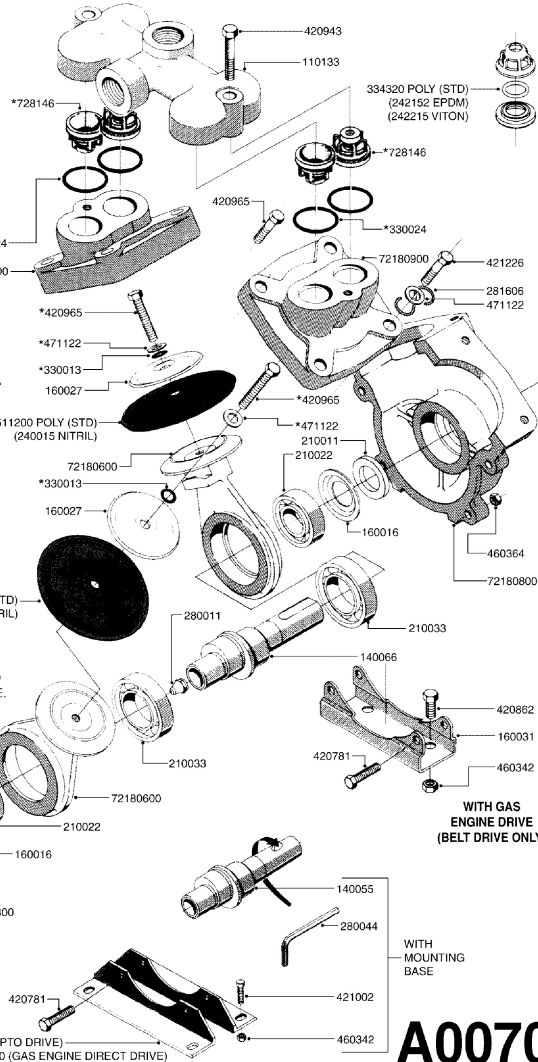

COMPLETE ASSEMBLIES
WHOLEGOODS ITEMS

A0070

parts-n°	order qty	description
110133	1	VALVE CHAMBER 600 PAINTED
140055	1	CRANK SHAFT 600
140066	1	CRANK SHAFT 600/4
160016	1	SEALED PLATE
160027	1	DRAW SHOE 500/600
160031	1	BASE PLATE MODEL 500/600
190013	1	CHAIN 35XL=800
194839	1	ANGLE IRON FOOT MODEL 500/600
210011	1	FELT RING D 39/23 X 4 ...
210022	1	BEARING 500 600 PUMP
210033	1	BEARING 500 600 PUMP
240015	1	DIAPHRAGM 500/600 NITRILX
242152	1	O-RING D 18,2X3 70 SH. EP
242215	1	O-RING D 18X3
280011	1	GREASE NIPPLE 3/8' SAE H TR .
280044	1	HEXAGON KEY W 3/16'
281606	1	S - HOOK 4MM
330013	1	O-RING 2.5 X 10 PUR
330024	1	O-RING 41.1 X 34.5 X 3.3 PUR
334320	1	O-RING 18X3 PUR
410281	1	SCREW M6 X 25

420862

194839 (PTO DRIVE)

16092700 (GAS ENGINE DIRECT DRIVE)

COMPLETE PUMPS
821624 - PUMP ONLY
10395803 - WITH PTO & DAMPER

COMPLETE ASSEMBLIES
WHOLEGOODS ITEMS

parts-n°	order qty	description
420733	1	M 8 X 40 MACH.SCREW BLACK
420781	1	BOLT M8 X 50 STAINLESS
420862	1	M 10 X 15 MACH SCREW GALV
420943	1	M 10 X 50 MACH.SCREW GALV
420965	1	SCREW M10 X 40 STAINLESS
421002	1	SCREW M10 X 30 A2 MAGNI DELTA
421226	1	BOLT M10 X 45 use 421105
450612	1	POINTED SCREW M 10 X 16 .
460261	1	NUT HEX M6X1.00 LOCK DIN985 A2 SS
460342	1	NUT M10 PLAIN G304 SS
460364	1	M8 NYLOC NUT
471122	1	WASHER 10MM 20X10.5X2 SS G304
728146	1	PUMP VALVE D 35
821624	1	PUMP 603 W/FOOT
10395803	1	PUMP 603 C/W PTO 540 RPM
16092700	1	FOD F.PUMPE 500/600 RØD
28021800	1	KEY HEXAGON 8MM FOR M10
33511200	1	DIAPHRAGME 503/603 PUR 2006
45000800	1	BOLT ROUND M10X25
72095300	1	COUPLING 1 3/8' X 25 PAINTED
72180600	1	CONNECTING BAR 503/603 W. BOLT

COMPLETE PUMPS
821624 - PUMP ONLY
10395803 - WITH PTO & DAMPER

COMPLETE ASSEMBLIES
WHOLEGOODS ITEMS

194839 (PTO DRIVE)
16092700 (GAS ENGINE DIRECT DRIVE)

A0070

parts-n°	order qty	description
72180800	1	HOUSE SECT. 603 RED + W. BOLT
72180900	1	DIAPHRAGM CAP 603 RED W. BOLT
75002703	1	PUMP BEARING KIT, 500/503/600/603
75073200	1	PUMP KIT 603 MM 06