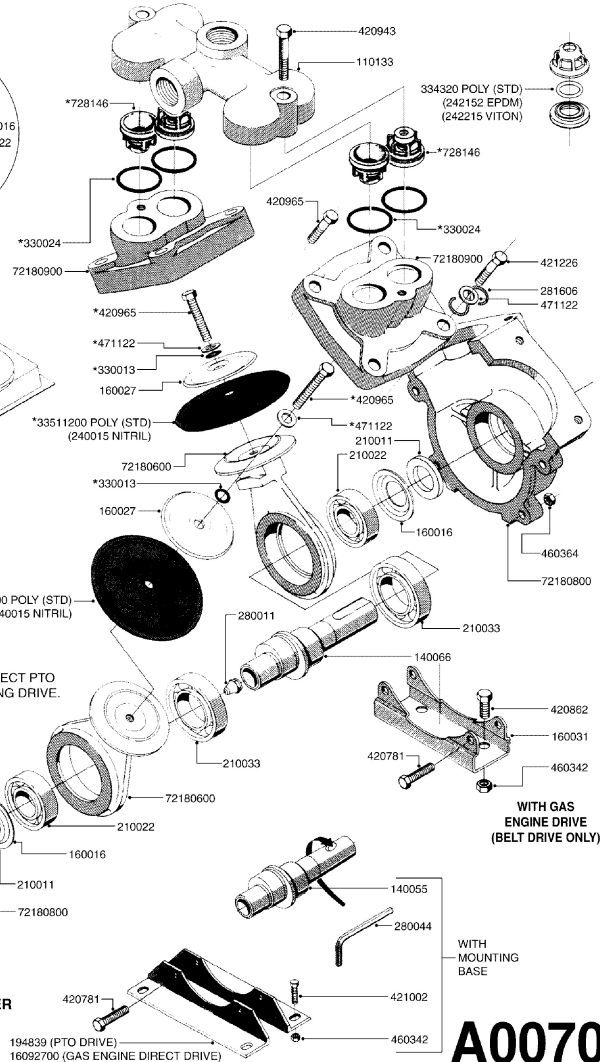

75002703
(PUMP BEARING
PARTS KIT)

* - ITEMS INCLUDED
IN REPAIR KIT

75073200

190013

450612

FOR DIRECT PTO
COUPLING DRIVE.

420733

COMPLETE PUMPS
821624 - PUMP ONLY
10395803 - WITH PTO & DAMPER

COMPLETE ASSEMBLIES
WHOLEGOODS ITEMS

A0070

parts-n°	order qty	description
110133	1	VALVE CHAMBER 600 PAINTED
140055	1	CRANK SHAFT 600
140066	1	CRANK SHAFT 600/4
160016	1	SEALED PLATE
160027	1	DRAW SHOE 500/600
160031	1	BASE PLATE MODEL 500/600
190013	1	CHAIN 35XL=800
194839	1	ANGLE IRON FOOT MODEL 500/600
210011	1	FELT RING D 39/23 X 4 ...
210022	1	BEARING 500 600 PUMP
210033	1	BEARING 500 600 PUMP
240015	1	DIAPHRAGM 500/600 NITRILX
242152	1	O-RING D 18,2X3 70 SH. EP
242215	1	O-RING D 18X3
280011	1	GREASE NIPPLE 3/8' SAE H TR .
280044	1	HEXAGON KEY W 3/16'
281606	1	S - HOOK 4MM
330013	1	O-RING 2.5 X 10 PUR
330024	1	O-RING 41.1 X 34.5 X 3.3 PUR
334320	1	O-RING 18X3 PUR
410281	1	SCREW M6 X 25

75002703
(PUMP BEARING
PARTS KIT)

* - ITEMS INCLUDED
IN REPAIR KIT

75073200

190013

410281

480261

*45000800

450612

420862

194839 (PTO DRIVE)

16092700 (GAS ENGINE DIRECT DRIVE)

COMPLETE PUMPS
821624 - PUMP ONLY
10395803 - WITH PTO & DAMPER

COMPLETE ASSEMBLIES
WHOLEGOODS ITEMS

parts-n°	order qty	description
420733	1	M 8 X 40 MACH.SCREW BLACK
420781	1	BOLT M8 X 50 STAINLESS
420862	1	M 10 X 15 MACH SCREW GALV
420943	1	M 10 X 50 MACH.SCREW GALV
420965	1	SCREW M10 X 40 STAINLESS
421002	1	SCREW M10 X 30 A2 MAGNI DELTA
421226	1	BOLT M10 X 45 use 421105
450612	1	POINTED SCREW M 10 X 16 .
460261	1	NUT HEX M6X1.00 LOCK DIN985 A2 SS
460342	1	NUT M10 PLAIN G304 SS
460364	1	M8 NYLOC NUT
471122	1	WASHER 10MM 20X10.5X2 SS G304
728146	1	PUMP VALVE D 35
821624	1	PUMP 603 W/FOOT
10395803	1	PUMP 603 C/W PTO 540 RPM
16092700	1	FOD F.PUMPE 500/600 RØD
28021800	1	KEY HEXAGON 8MM FOR M10
33511200	1	DIAPHRAGME 503/603 PUR 2006
45000800	1	BOLT ROUND M10X25
72095300	1	COUPLING 1 3/8' X 25 PAINTED
72180600	1	CONNECTING BAR 503/603 W. BOLT