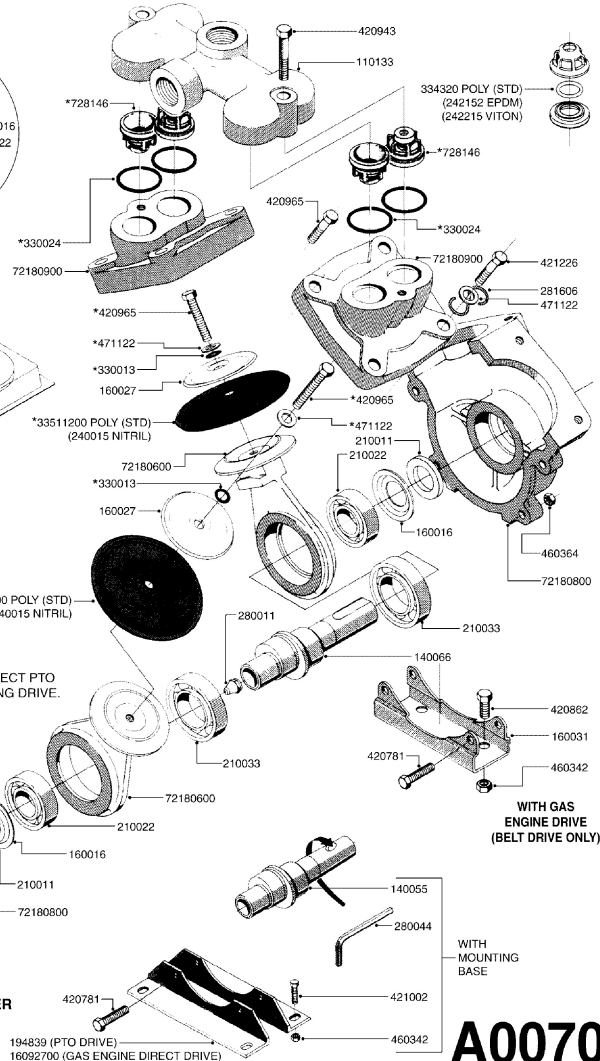

COMPLETE ASSEMBLIES
WHOLEGOODS ITEMS

A0070

parts-n°	order qty	description
110133	1	VALVE CHAMBER 600 PAINTED
140055	1	CRANK SHAFT 600
140066	1	CRANK SHAFT 600/4
160016	1	SEALED PLATE
160027	1	DRAW SHOE 500/600
160031	1	BASE PLATE MODEL 500/600
190013	1	CHAIN 35XL=800
194839	1	ANGLE IRON FOOT MODEL 500/600
210011	1	FELT RING D 39/23 X 4 ...
210022	1	BEARING 500 600 PUMP
210033	1	BEARING 500 600 PUMP
240015	1	DIAPHRAGM 500/600 NITRILX
242152	1	O-RING D 18,2X3 70 SH. EP
242215	1	O-RING D 18X3
280011	1	GREASE NIPPLE 3/8' SAE H TR .
280044	1	HEXAGON KEY W 3/16'
281606	1	S - HOOK 4MM
330013	1	O-RING 2.5 X 10 PUR
330024	1	O-RING 41.1 X 34.5 X 3.3 PUR
334320	1	O-RING 18X3 PUR
410281	1	SCREW M6 X 25

75002703
(PUMP BEARING
PARTS KIT)

* - ITEMS INCLUDED
IN REPAIR KIT

75073200

190013

410281

480261

*45000800

450612

420862

194839 (PTO DRIVE)

16092700 (GAS ENGINE DIRECT DRIVE)

COMPLETE PUMPS
821624 - PUMP ONLY
10395803 - WITH PTO & DAMPER

COMPLETE ASSEMBLIES
WHOLEGOODS ITEMS

parts-n°	order qty	description
420733	1	M 8 X 40 MACH.SCREW BLACK
420781	1	BOLT M8 X 50 STAINLESS
420862	1	M 10 X 15 MACH SCREW GALV
420943	1	M 10 X 50 MACH.SCREW GALV
420965	1	SCREW M10 X 40 STAINLESS
421002	1	SCREW M10 X 30 A2 MAGNI DELTA
421226	1	BOLT M10 X 45 use 421105
450612	1	POINTED SCREW M 10 X 16 .
460261	1	NUT HEX M6X1.00 LOCK DIN985 A2 SS
460342	1	NUT M10 PLAIN G304 SS
460364	1	M8 NYLOC NUT
471122	1	WASHER 10MM 20X10.5X2 SS G304
728146	1	PUMP VALVE D 35
821624	1	PUMP 603 W/FOOT
10395803	1	PUMP 603 C/W PTO 540 RPM
16092700	1	FOD F.PUMPE 500/600 RØD
28021800	1	KEY HEXAGON 8MM FOR M10
33511200	1	DIAPHRAGME 503/603 PUR 2006
45000800	1	BOLT ROUND M10X25
72095300	1	COUPLING 1 3/8' X 25 PAINTED
72180600	1	CONNECTING BAR 503/603 W. BOLT

75002703
(PUMP BEARING
PARTS KIT)

* - ITEMS INCLUDED
IN REPAIR KIT

75073200

190013

*28021800

*45000800

450612

FOR DIRECT PTO
COUPLING DRIVE.