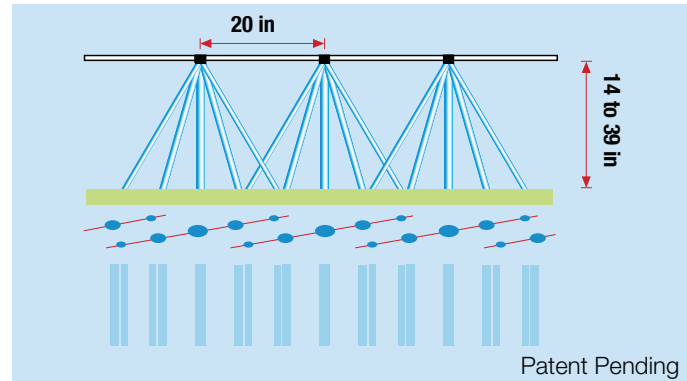

HARDI QUINTASTREAM nozzles

Five [5] streams of liquid are distributed at different angles and flows by each Quintastream nozzle. Highest flow is from the middle stream and lowest in the outer, overlapping streams. HARDI QUINTASTREAM can be mounted using the Filter casing #727737. (includes gasket but no screen) (O-ring #10423503)

- The fastest way to convert your sprayer into a high precision fertilizer applicator
- 5 solid streams that minimize crop scorching
- Particularly important for wide booms at fast speeds
- ISO standard for easy calibration
- Turn and Clean key for restrictor removal
- Boom height 14" to 39"

Uniquely, this - patent pending - system allows for boom movements that do not influence distribution.

	PSI	GPM	GPA at MPH								
			6	7	8	10	12	14	16	18	
015-Green	20	0.106	-	5.3	4.5	3.9	3.2	2.6	2.3	2.0	1.8
	30	0.130	-	6.4	5.5	4.8	3.9	3.2	2.8	2.4	2.1
	40	0.150	-	7.4	6.4	5.6	4.5	3.7	3.2	2.8	2.5
	50	0.168	-	8.3	7.1	6.2	5.0	4.2	3.6	3.1	2.8
	60	0.184	-	9.1	7.8	6.8	5.5	4.5	3.9	3.4	3.0
	70	0.198	-	9.8	8.4	7.4	5.9	4.9	4.2	3.7	3.3
			COLORTIP	372011 (6 pcs. 750680)				SINGLE 372002 (6 pcs. 750671)			

02-Yellow	20	0.144	-	7.0	6.0	5.3	4.2	3.5	3.0	2.6	2.3
	30	0.173	-	8.6	7.3	6.4	5.1	4.3	3.7	3.2	2.9
	40	0.200	-	9.9	8.5	7.4	5.9	5.0	4.2	3.7	3.3
	50	0.224	-	11.1	9.5	8.3	6.6	5.5	4.7	4.2	3.7
	60	0.245	-	12.1	10.4	9.1	7.3	6.1	5.2	4.5	4.0
	70	0.265	-	13.1	11.2	9.8	7.9	6.5	5.6	4.9	4.4
			COLORTIP	372012 (6 pcs. 750681)				SINGLE 372003 (6 pcs. 750672)			

03-Blue	20	0.212	-	10.5	9.0	7.9	6.3	5.3	4.5	3.9	3.5
	30	0.260	-	12.9	11.0	9.6	7.7	6.4	5.5	4.8	4.3
	40	0.300	-	14.9	12.7	11.1	8.9	7.4	6.4	5.6	5.0
	50	0.335	-	16.6	14.2	12.5	10.0	8.3	7.1	6.2	5.5
	60	0.367	-	18.2	15.6	13.6	10.9	9.1	7.8	6.8	6.1
	70	0.397	-	19.6	16.8	14.7	11.8	9.8	8.4	7.4	6.5
			COLORTIP	372013 (6 pcs. 750682)				SINGLE 372004 (6 pcs. 750673)			

04-Red	20	0.283	-	14.0	12.0	10.5	8.4	7.0	6.0	5.3	4.7
	30	0.346	-	17.1	14.7	12.9	10.3	8.6	7.3	6.4	5.7
	40	0.400	-	19.8	17.0	14.9	11.9	9.9	8.5	7.4	6.6
	50	0.447	-	22.1	19.0	16.6	13.3	11.1	9.5	8.3	7.4
	60	0.490	-	24.2	20.8	18.2	14.5	12.1	10.4	9.1	8.1
	70	0.529	-	26.2	22.5	19.6	15.7	13.1	11.2	9.8	8.7
			COLORTIP	372014 (6 pcs. 750683)				SINGLE 372005 (6 pcs. 750674)			

05-Brown	20	0.354	-	17.5	15.0	13.1	10.5	8.8	7.5	6.6	5.8
	30	0.433	-	21.4	18.4	16.1	12.9	10.7	9.2	8.0	7.1
	40	0.500	-	24.8	21.2	18.6	14.9	12.4	10.6	9.3	8.3
	50	0.559	-	27.7	23.7	20.8	16.6	13.8	11.9	10.4	9.2
	60	0.612	-	30.3	26.0	22.7	18.2	15.2	13.0	11.4	10.1
	70	0.661	-	32.7	28.1	24.6	19.6	16.4	14.0	12.3	10.9
			COLORTIP	372015 (6 pcs. 750684)				SINGLE 372006 (6 pcs. 750675)			

	PSI	GPM	GPA at MPH								
			6	7	8	10	12	14	16	18	
06-Grey	20	0.424	-	21.0	18.0	15.8	12.6	10.5	9.0	7.9	7.0
	30	0.520	-	25.7	22.0	19.3	15.4	12.9	11.0	9.6	8.6
	40	0.600	-	29.7	25.5	22.3	17.8	14.9	12.7	11.1	9.9
	50	0.671	-	33.2	28.5	24.9	19.9	16.6	14.2	12.5	11.1
	60	0.735	-	36.4	31.2	27.3	21.8	18.2	15.6	13.6	12.1
	70	0.794	-	39.3	33.7	29.5	23.6	19.6	16.8	14.7	13.1
			COLORTIP	372016 (6 pcs. 750685)				SINGLE 372007 (6 pcs. 750676)			

08-White	20	0.566	-	28.0	24.0	21.0	16.8	14.0	12.0	10.5	9.3
	30	0.693	-	34.3	29.4	25.7	20.6	17.1	14.7	12.9	11.4
	40	0.800	-	39.6	33.9	29.7	23.8	19.8	17.0	14.9	13.2
	50	0.894	-	44.3	37.9	33.2	26.6	22.1	19.0	16.6	14.8
	60	0.980	-	48.5	41.6	36.4	29.1	24.2	20.8	18.2	16.2
	70	1.058	-	52.4	44.9	39.3	31.4	26.2	22.5	19.6	17.5
			COLORTIP	372017 (6 pcs. 750686)				SINGLE 372008 (6 pcs. 750677)			

10-Light blue	20	0.707	-	35.0	30.0	26.3	21.0	17.5	15.0	13.1	11.7
	30	0.866	-	42.9	36.7	32.2	25.7	21.4	18.4	16.1	14.3
	40	1.000	-	49.5	42.4	37.1	29.7	24.8	21.2	18.6	16.5
	50	1.118	-	55.3	47.4	41.5	33.2	27.7	23.7	20.8	18.4
	60	1.225	-	60.6	52.0	45.5	36.4	30.3	26.0	22.7	20.2
	70	1.323	-	65.5	56.1	49.1	39.3	32.7	28.1	24.6	21.8
			COLORTIP	372018 (6 pcs. 750687)				SINGLE 372009 (6 pcs. 750678)