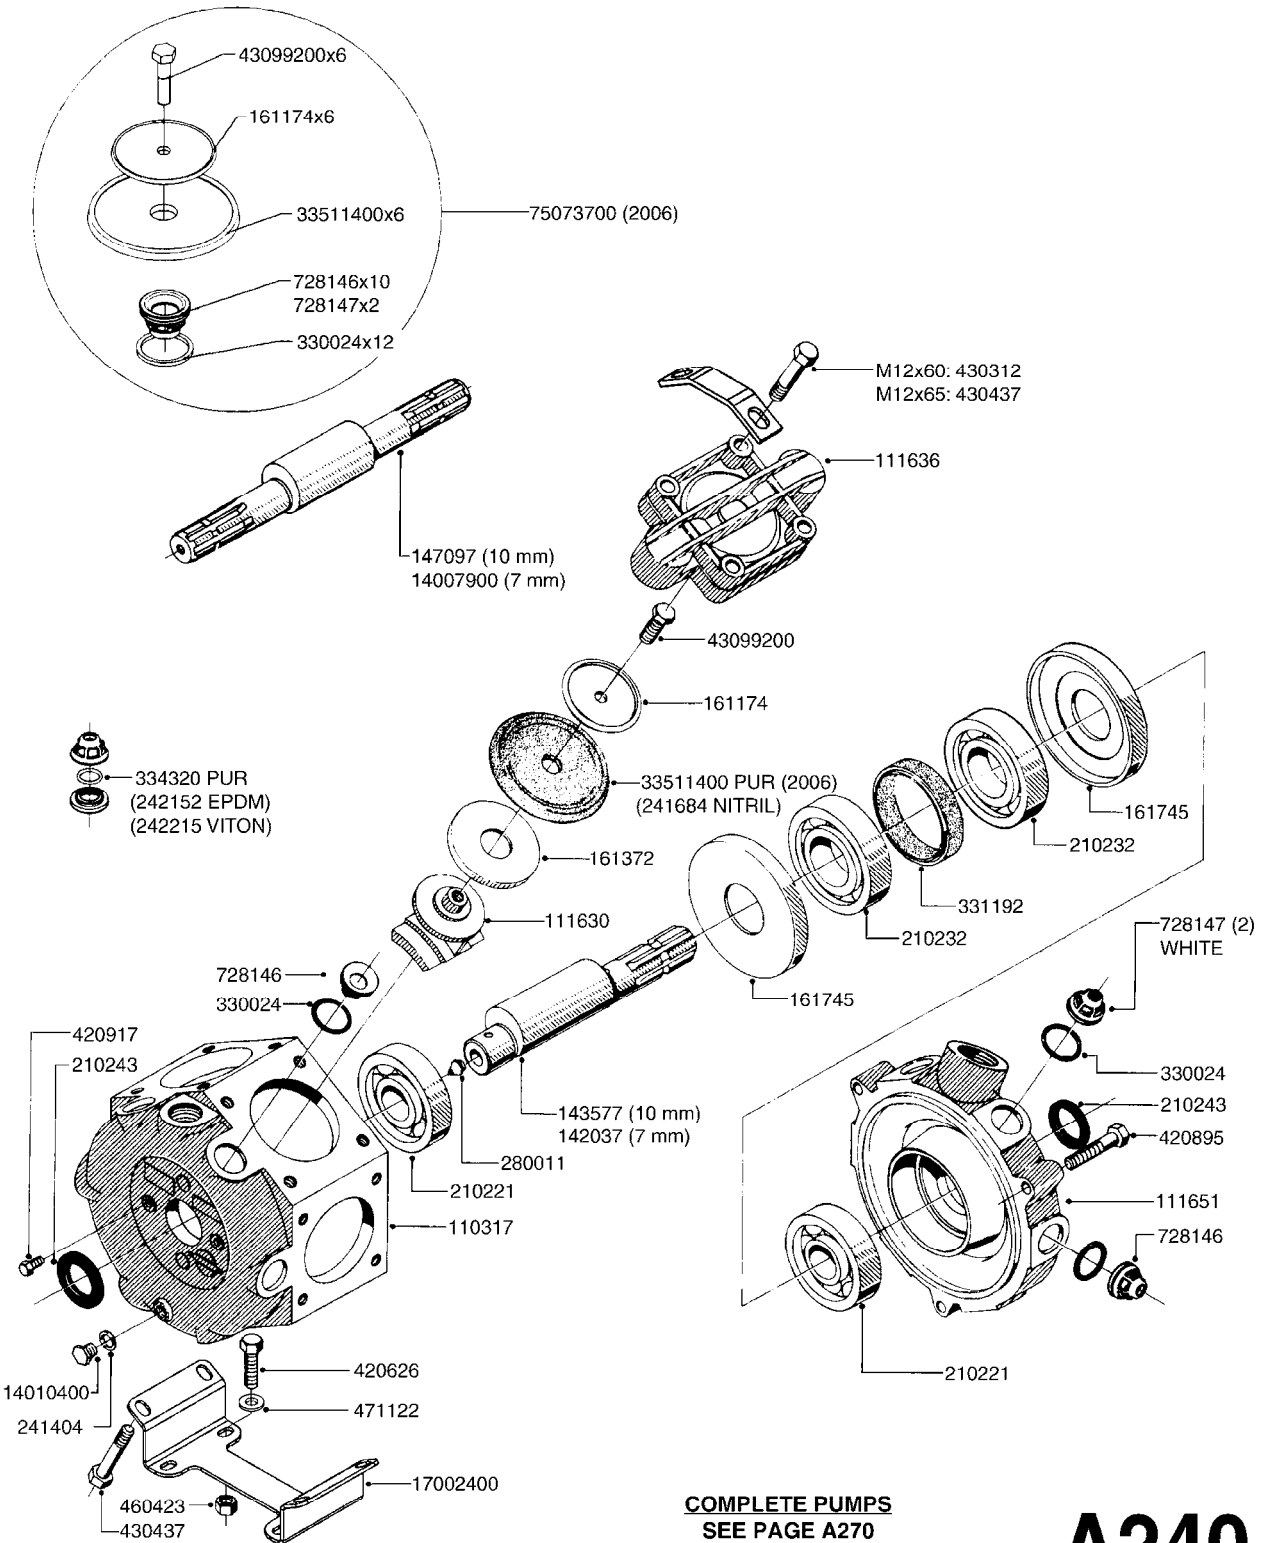

PUMP - 363 W/MOUNTING BASE
A240-HIN, 01:12:11

Page 1
Date 19.03.2013 9:00

parts-n°	order qty	description
110317	1	PUMP CASING MODEL 360/361 PNTD
111630	1	CONNECTING ROD F. 363 PUMP
111636	1	VALVE COVER 363 HEAVY DUTY
111651	1	CASTING F.363 1.5" PUMP(FRONT)
142037	1	CRANK SHAFT 361-20
143577	1	CRANK SHAFT F.363/462/463-10mm
147097	1	CRANK SHAFT 363-463/10 THROUGH
161174	1	DIAPHRAGM DISC SS F.363 PUMP
161372	1	DIAPHRAGM BACKING DISC,320-361
161745	1	METAL SPACER F.363/463
210221	1	BEARING BALL 6407
210232	1	BEARING BALL 6310
210243	1	SEAL OIL 35 X 47 X 7
241404	1	DOWTYSEAL 1/4"
241684	1	DIAPHRAGM MODEL 361 NITRIL
242152	1	O-RING D18.2X3 EPDM
242215	1	O-RING D18X3 VITON
280011	1	GREASE NIPPLE 1/8' H TR
330024	1	O-RING D41,1/D34.5 X 3,5
331192	1	SPACER,
334320	1	O-RING D18X3 POLYURETHANE
420626	1	BOLT HEX 8.8 DEL M10X20 FT
420895	1	BOLT HEX 8.8 RAW M10X60
420917	1	BOLT HEX 8.8 RAW M8X12 FT
430312	1	BOLT HEX 8.8 RAW M12X60
430437	1	BOLT HEX 8.8 RAW M12X65
460423	1	NUT HEX M10X1.5 LOCK
471122	1	WASHER D20/D10.5X2 SS
728146	1	VALVE FOR 361(726890/707932)
728147	1	VALVE FOR 361 WHITE WITH HOLE
14007900	1	CRANK 363/462/463-7mm 540/THRU
14010400	1	PLUG 1/4" BSP
17002400	1	FOOT F/363 PUMP (PAINTED)
33511400	1	DIAPHRAGM 361/363 pur 2006
43099200	1	BOLT HEX SS M12 X 30 DIN933 A4
75073700	1	PUMP KIT 363 2006