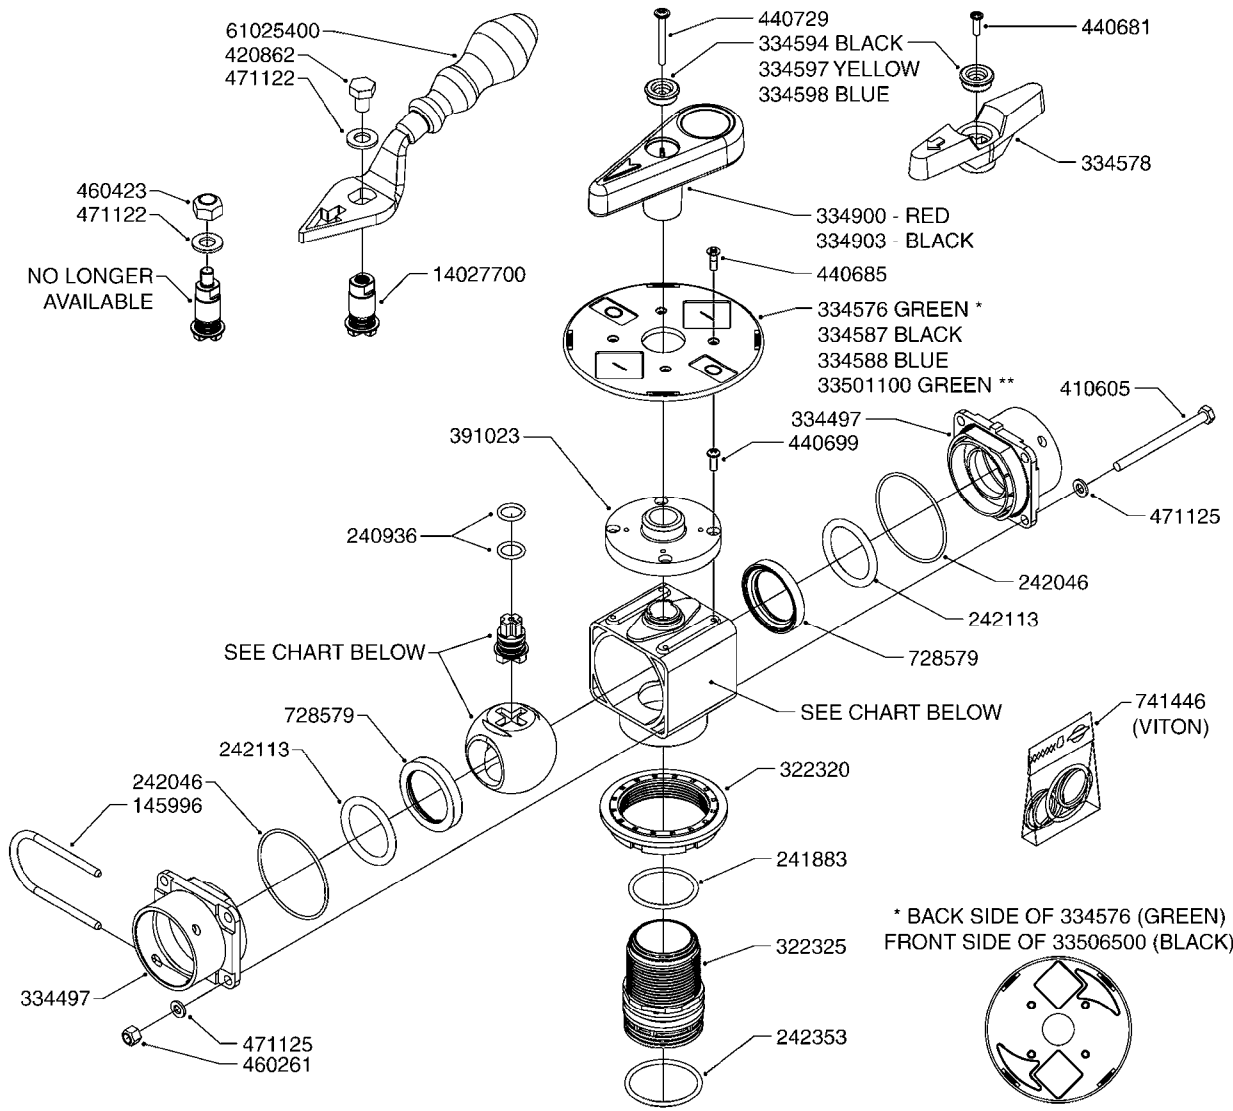

HC/2 MANIFOLD SYSTEM
B121-HIN, 21:05:09

B121

HC/2 MANIFOLD SYSTEM
B121-HIN, 21:05:09

Page 1
Date 19.03.2013 9:00

parts-n°	order qty	description
145995	1	FITT.DK S-53 FORK
145996	1	FITT.DK S-67 FORK
145997	1	FITT.DK S-93 FORK
241883	1	O-RING D39.2X3 NITRIL
242353	1	O-RING D44.2X3.0 VITON F.S-67
242354	1	O-RING D32.2X3.0 VITON F.S-53
242594	1	O-RING D14 X 1.78 SCH.70-EPDM
284585	1	CLAMP HOSE GEAR 1" MINI 020
320095	1	FITT.DK NUT 1" BSP
320283	1	FITT.DK NUT 3/4"BSP
322224	1	FITT.DK S-67 TEE
322320	1	NUT F.3 WAY VALVE S56
322325	1	FITT.DK S-67 X 1-1/2"BSP LONG
322352	1	FITT.DK S-53 TEE
330326	1	O-RING D30/D24X2 F.1"NUT
330341	1	FITT.DK HB 1" F. 1" NUT
334044	1	FITT.DK HB 3/4' F. 3/4' CAP
334229	1	FITT.DK S-53 STR.3/4"
334231	1	FITT.DK S-67 STR.1'
334239	1	FITT.DK S-53 ELB.1/2"
334241	1	FITT.DK S-53 ELB.3/4"
334244	1	FITT.DK S-67 ELB.1-1/4"
334531	1	CLAMP HOSE PLASTIC 3/4"
334534	1	CLAMP HOSE PLASTIC 1/2"
334564	1	FITT.DK S-67 TO S-53 ADAPTER
341290	1	RUBBER STRAP, L=110
410185	1	BOLT HEX 8.8 DEL M6X16
420582	1	BOLT HEX 8.8 DEL M8X20 FT
440685	1	SCREW F.PLASTIC 4X14 SS C-SUNK
460143	1	NUT HEX M8 LOCK
460261	1	NUT HEX M6X1 LOCK
729796	1	VALVE S-67 MANUAL D33 J-D
845218	1	FILTER IN-LINE 3/4'50 MESH OML
16024503	1	SUPPORT MANIFOLD MERCURY
16024603	1	SUPPORT HYD VALVE MISTBLOWER
16024803	1	BRACKET REMOTE GAUGE MISTBLOW
16025703	1	BRACKET MANIFOLD ARROW 270
16058203	1	SUPPORT MANIFOLD MERCURY 900
16058303	1	SUPPORT HYD VALVE MERCURY 900
16097003	1	BRACKET MANIFOLD ARROW 400
28019203	1	VALVE HYD SHUTOFF 3/4"NPT
28019303	1	FITTING HB ELB 3/4NPT-3/4HOSE
28019803	1	FITTING HB 3/4NPT-3/4HOSE
28026103	1	GAUGE 200PSI/BR,4",1/4"BSP-BTM
28030103	1	CLAMP HOSE GEAR P5/4-S1.5"6724
70021103	1	VALVE PCV GLUED ASSY
72114300	1	FITT. DK S-53 MALE MALE W.ORIN
92702103	1	HOSE R X1/2" X300PSI WP X0012"
92702403	1	HOSE PVC SUCT GRAY 1"
92703203	1	HOSE R X3/4" X300PSI WP X0012"
92712403	1	HOSE R X1" X300PSI WP X0012"
92734403	1	HOSE R X5/4" X200PSI WP X0012"