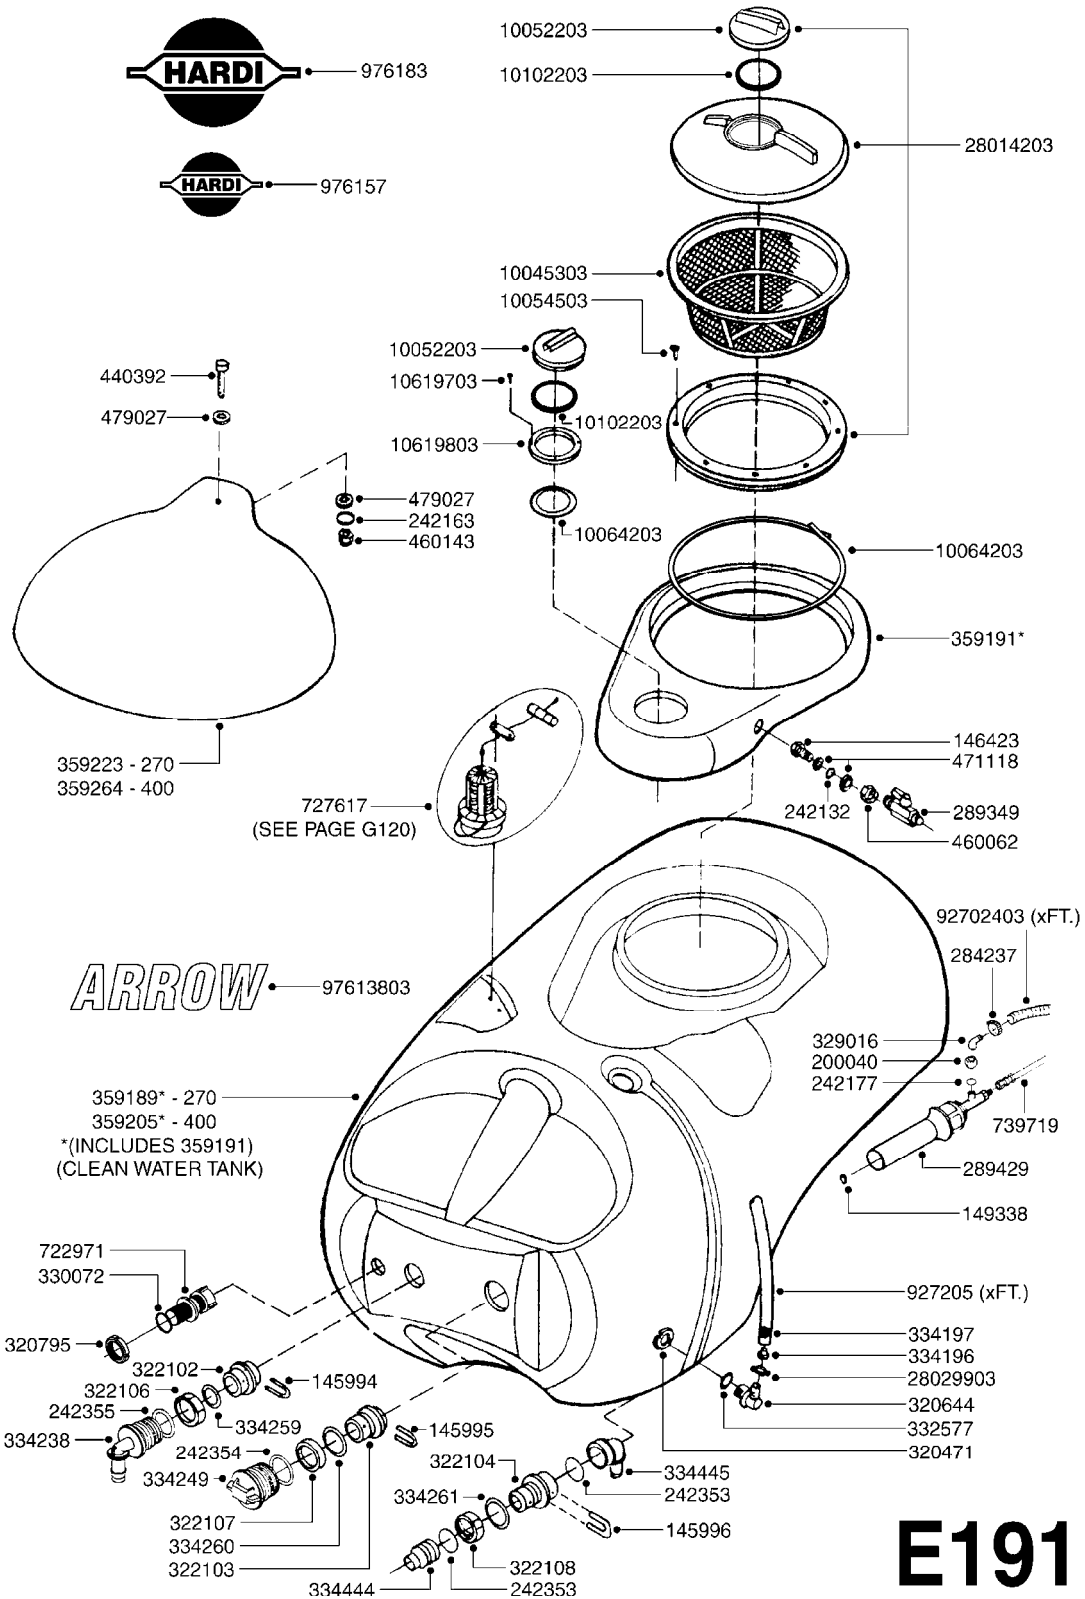

C470

HYD - REMOTE SECTION VALVES
C470-HIN, 15:06:07

Page 1

Date 19.03.2013 9:00

parts-n°	order qty	description
341290	1	RUBBER STRAP, L=110
10466003	1	COUPLER PIONEER 8010-04 1/2NPT
28019203	1	VALVE HYD SHUTOFF 3/4"NPT
28030103	1	CLAMP HOSE GEAR P5/4-S1.5"6724
78400003	1	HOSE 1/4X 8' 90F JIC-STRF JIC
78600503	1	FITTING 1/8NPT X 7/16JIC M X M
78600603	1	FITTING 1/2NPT X 7/16JIC M X M