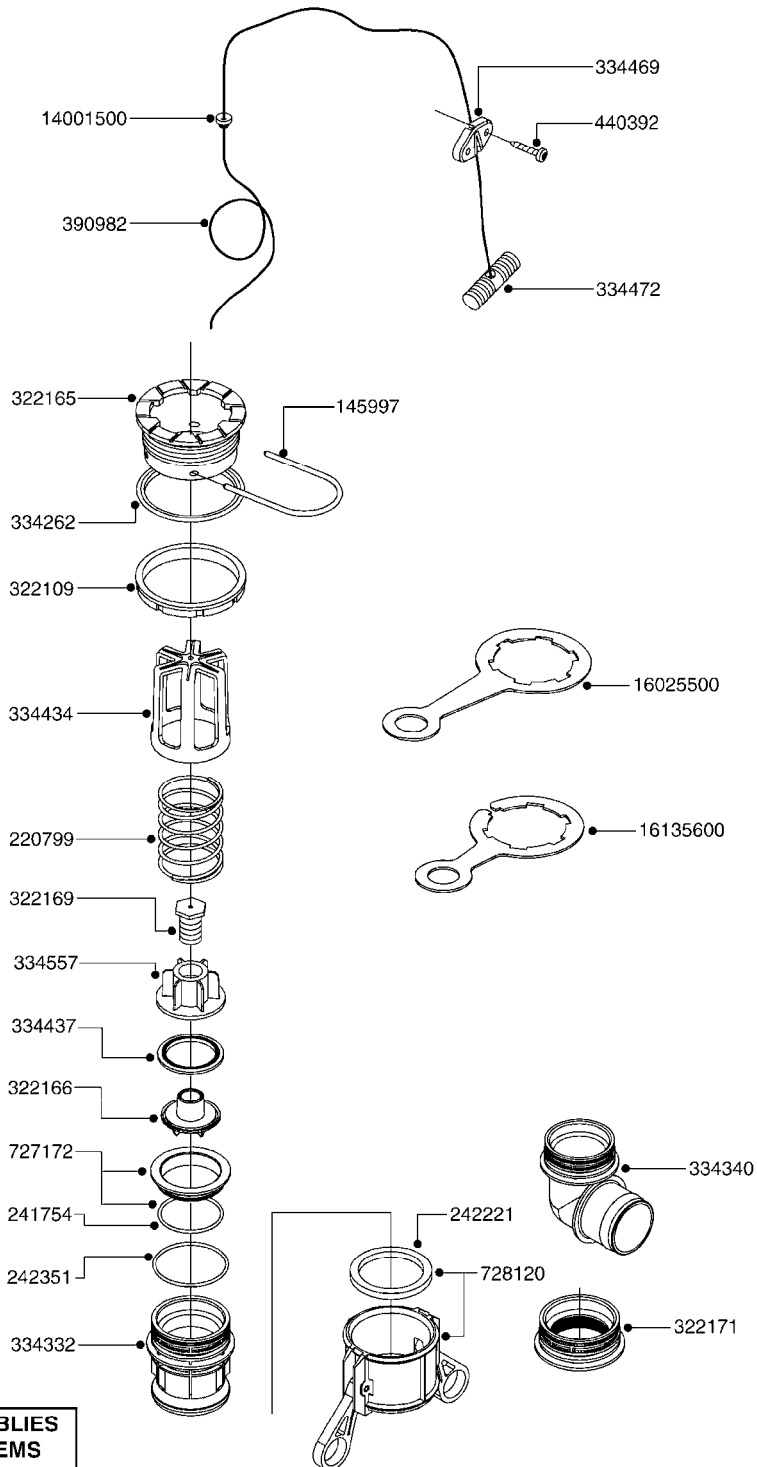

DRAWBAR - TURNABLE HITCH
F255-HIN, 01:01:01

Page 1
Date 19.03.2013 9:01

parts-n°	order qty	description
149253	1	WASHER D.80X50X10 TURN.HITCH
149254	1	WASHER D.80X32X10 TURN.HITCH
149258	1	PIN F.TURNABLE HITCH
149303	1	DRAW BOLTS
169396	1	PLATE F. TURNABLE DRAWBAR
219071	1	BEARING 30208A TURN.HITCH
219072	1	BEARING
242203	1	O-RING 79.5X72.5
284235	1	GREASE NIPPLE M 6/100
430507	1	BOLT HEX 8.8 DEL M16X45 FT
459047	1	SET SCREW ALLEN M12X25 DIN 914
459049	1	SET SCREW ALLEN M8X10 DIN 913
460585	1	NUT HEX M16X2 LOCK
469007	1	NUT 1" SAE
469021	1	CASTLE NUT 1-1/4"
469024	1	CASTLE NUT 1-3/4" TURN.HITCH
479024	1	WASHER LOCK D.26 DIN 127
480739	1	PIN SNAP D8 F.ROUND
489027	1	ROLL PIN 6 x 100
489028	1	COTTER PIN 6 X 8
619440	1	HEADTUBE FOR TURN.DRAWBAR
639366	1	CENTER BEAM TURN.HITCH
639367	1	CENTER PIVOT - TURN.HITCH
835185	1	DRAWBAR TURNABLE F.TG BV CR

COMPLETE HUB W/BEARINGS:
10531903

**COMPLETE ASSEMBLIES
WHOLEGOODS ITEMS**

F420

HUB ASSEMBLY F.2 1/8" SPINDLE
F420-HIN, 28:11:06

Page 1
Date 19.03.2013 9:01

parts-n°	order qty	description
10058803	1	BEARING INNER CONE A25590
10058903	1	SEAL HUB A5E41
10059003	1	DUST CAP 800/1000 GAL A3C17
10059203	1	BOLT WHEEL 9/16"x1-1/4"UNF 90D
10059703	1	BEARING OUTER CONE A25877
10059803	1	NUT HEX NF 1"
10320203	1	BEARING INNER CUP1000GAL.TR/TA
10320303	1	BEARING OUTER CUP1000GAL.TR/TA
10531903	1	HUB ASSY.COMP.F.2-1/8" SPINDLE
10587803	1	MAG MNT F. SPEED SNS 8 BOLT
10629303	1	PIN, COTTER 7/32" X 1.75" LONG
28020103	1	SPINDLE 2.125 CRS 14" 811
47000703	1	WASHER, SPNDL 1.1" 1.06x2 .19T

COMPLETE ASSEMBLIES
WHOLEGOODS ITEMS

727617 - COMPLETE ASSEMBLY (2" BSP THREADED FITTING & 126" CORD)
727742 - COMPLETE ASSEMBLY (2-1/2" ELBOW & 157.5" CORD)

G120

DRAIN ASSEMBLY-PULL CORD TYPE
G120-HIN, 05:04:12

24002503 - Ø 5" (125mm)

24002403 - Ø 4" (100mm)

259034 - Ø 5" (125mm) L=29-1/2" (750mm) PVC

259035 - Ø 4-3/8" (110mm) L=39-3/8" (1000mm) PVC

349012 - Ø 4" (100mm) L=37-3/8" (950mm) PVC

349026 - Ø 5-1/2" (140mm) / Ø 4-3/8" (110mm) PVC