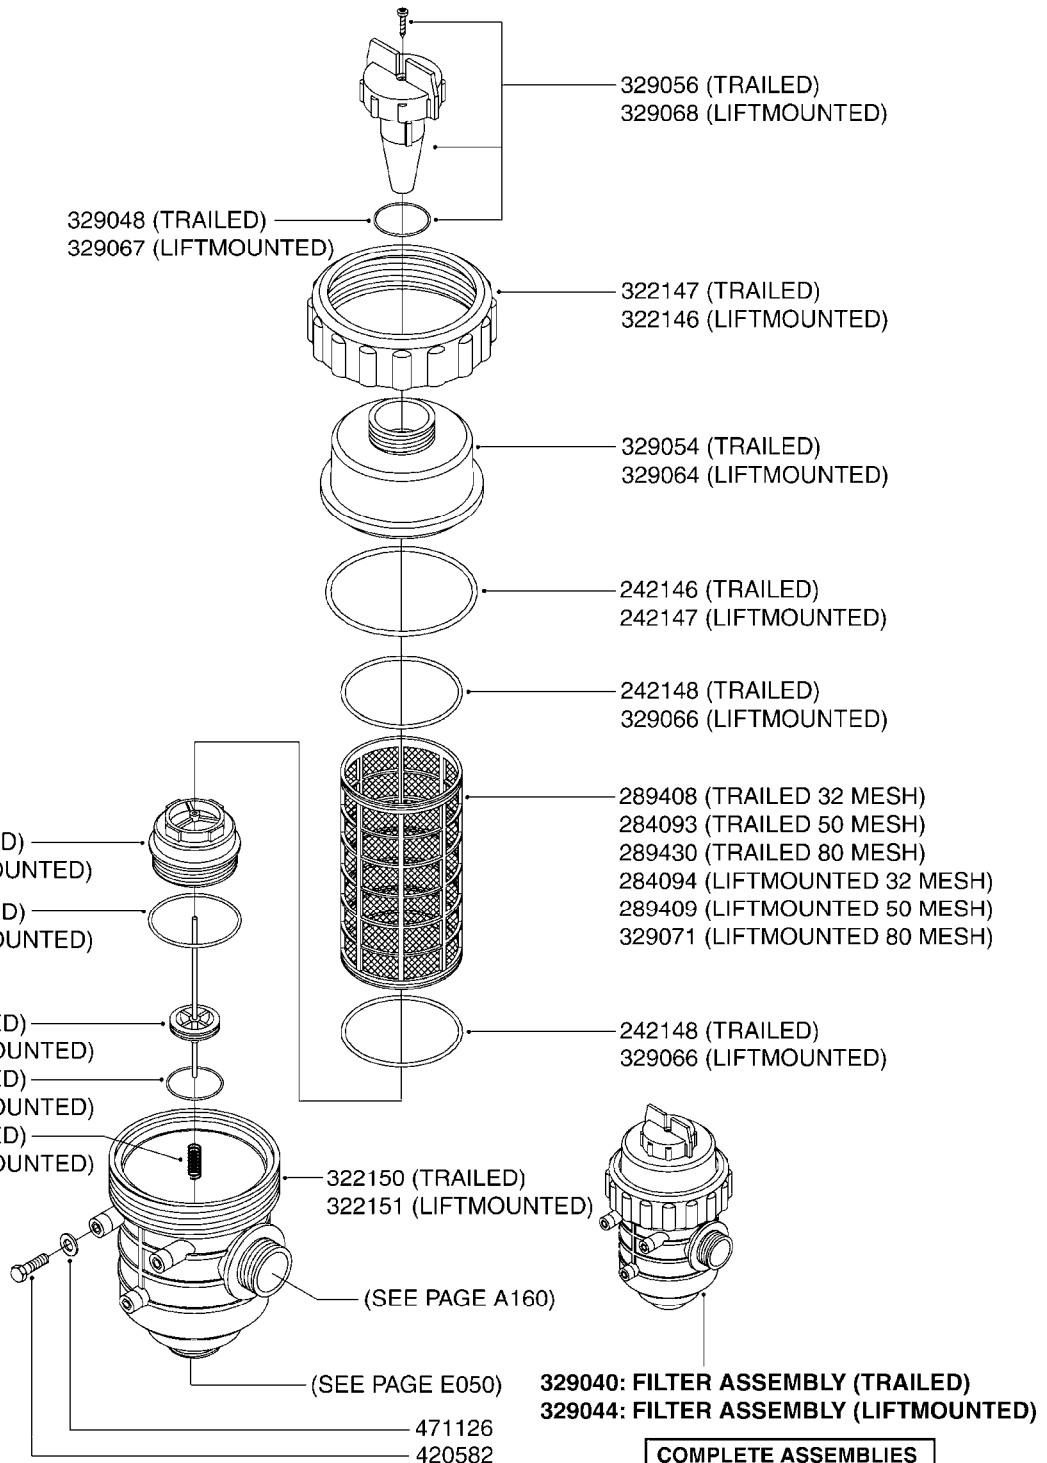

B430

SUCTION FILT.-VINEYARD&ORCHARD
B430-HIN, 05:09:12

Page 1
Date 19.03.2013 9:00

parts-n°	order qty	description
242146	1	O-RING 140 X 126 X 7
242147	1	O-RING 105,6x95X5.3
242148	1	O-RING 109.2 X 104 X 2
284093	1	FILTER SCREEN F.ARAG 50 MESH
284094	1	FILTER SCREEN F. ARAG 32 MESH
289408	1	FILTER SCRNR ARAG 32 MESH WHITE
289409	1	FILTER SCRNR ARAG 50 MESH BLUE
289430	1	FILTER SCRNR ARAG 80 MESH RED
322146	1	THREADED RING F/FILTER 170
322147	1	THREADED RING F/FILTER 200
322150	1	FILTER CASING 1.5"BSP ARAG
322151	1	FILTER HOUSING 170
329040	1	FILTER ARAG 1.5" 32 MESH TRAIL
329044	1	SUCTION FILTER ASSY. ARAG 1"
329047	1	SPRING F. ARAG FILTER 1-1/2"
329048	1	O-RING F. 1-1/2" FILTER
329049	1	PLUNGER F. ARAG VALVE 1-1/2"
329051	1	O-RING F.ARAG FILTER 1-1/2"
329052	1	FITTING F.ARAG FILTER 1-1/2"
329054	1	FILTER HOUSING LID 1-1/2"
329056	1	YELLOW LOCKING RETAINER 1-1/2"
329058	1	SPRING F. ARAG FILTER 1"
329059	1	O-RING F. 1" FILTER
329060	1	PLUNGER F. ARAG VALVE 1"
329061	1	O-RING F.ARAG FILTER 1"
329062	1	FITTING F.ARAG FILTER 1"
329064	1	FILTER HOUSING LID 1"
329066	1	O-RING F.ARAG FILTER 1"
329067	1	O-RING F. 1" FILTER
329068	1	YELLOW LOCKING RETAINER 1"
329071	1	FILTER SCRNR ARAG 80 MESH RED
420582	1	BOLT HEX 8.8 DEL M8X20 FT
471126	1	WASHER D16/D8.4X1.6 SS