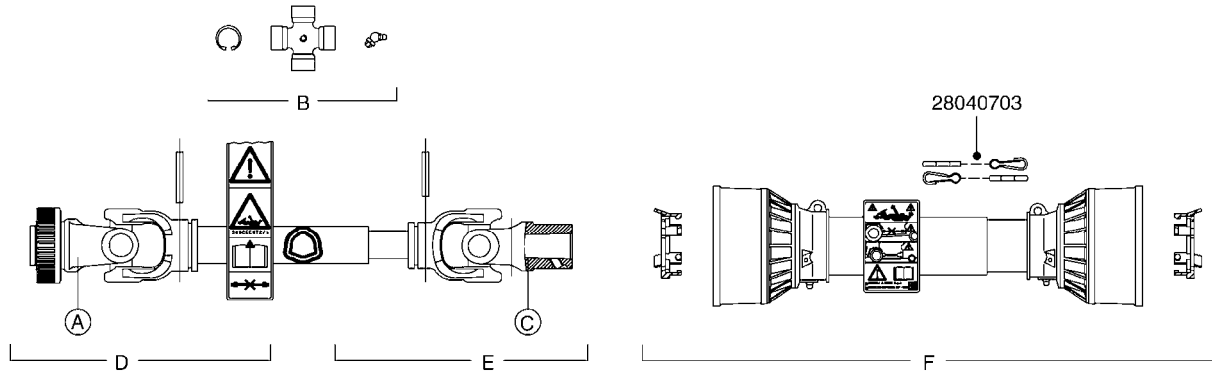

**COMPLETE ASSEMBLIES
WHOLEGOODS ITEMS**

A270

PUMP - 361/363 FITTINGS
A270-HIN, 01:12:11

Page 1
Date 19.03.2013 9:00

parts-n°	order qty	description
145997	1	FITT.DK S-93 FORK
231022	1	FITT.DK ELB. 1' BSP GF 121
242351	1	O-RING D69.5X3.0 VITON F.S-93
242353	1	O-RING D44.2X3.0 VITON F.S-67
320095	1	FITT.DK NUT 1" BSP
320132	1	FITT.DK HN 1" BSP
320821	1	FITT.DK NUT 1-1/2" BSP
321451	1	FITT.DK ELB.1-1/2 X1-1/4 80DEG
322321	1	FITT.DK S-67 X 1"BSP MALE
322322	1	FITT.DK S-67 X 1-1/4"BSP MALE
322323	1	FITT.DK S-93 X 1-1/2"BSP MALE
330326	1	O-RING D30/D24X2 F.1"NUT
330341	1	FITT.DK HB 1" F. 1" NUT
330746	1	GUARD PTO LOWER PART
330757	1	GUARD PTO UPPER PART
331262	1	FITT.DK HB 1-1/2" F. 1-1/2"NUT
331273	1	O-RING D44/D38X2 F.1-1/2"
334243	1	FITT.DK S-67 ELB.1"
334340	1	FITT.DK S-93 ELB.2-1/2' PVC
334410	1	PROTECTION GUARD
334445	1	FITT.DK S-67 ELB.1-1/2"
334446	1	FITT.DK S-93 ELB. 2' RUBBER
334647	1	FITT.DK S93 ELB 1-1/2" 90 PVC
334680	1	CLAMP HOSE PLASTIC 1"
410347	1	SCREW M6X20 8.8
420162	1	BOLT HEX 8.8 DEL 3/8"x15MM
459014	1	ALLEN SCREW M8 X 15 GALV.DIN93
460202	1	NUT HEX M6
461217	1	NUT HEX M5 LOCK
471074	1	WASHER M8 ELZ
471122	1	WASHER D20/D10.5X2 SS
821575	1	PUMP 363/5.5 THROUGH SHAFT
821580	1	PUMP 363/10 THROUGH SHAFT
821643	1	PUMP 363/10 1.5"SUC 540RPM OSP
821651	1	PUMP 363/5.5/1000 OSP
14012200	1	FITT.DK S-67 FORK W/M5 THREADS
28030103	1	CLAMP HOSE GEAR P5/4-S1.5"6724
28030203	1	CLAMP HOSE T-BOLT S2" 235-67
28030303	1	CLAMP HOSE T-BOLT S2.5" 235-76
82166100	1	PUMP 363/10 1.5"SUC 540RPM
82166200	1	PUMP 363/5.5 1.5"SUC 1000RPM
92702603	1	HOSE PVC SUCT GRAY 1-1/2"
92702703	1	HOSE PVC SUCT GRAY 2"
92702803	1	HOSE PVC SUCT GRAY 2-1/2"
92712403	1	HOSE R X1" X300PSI WP X0012"