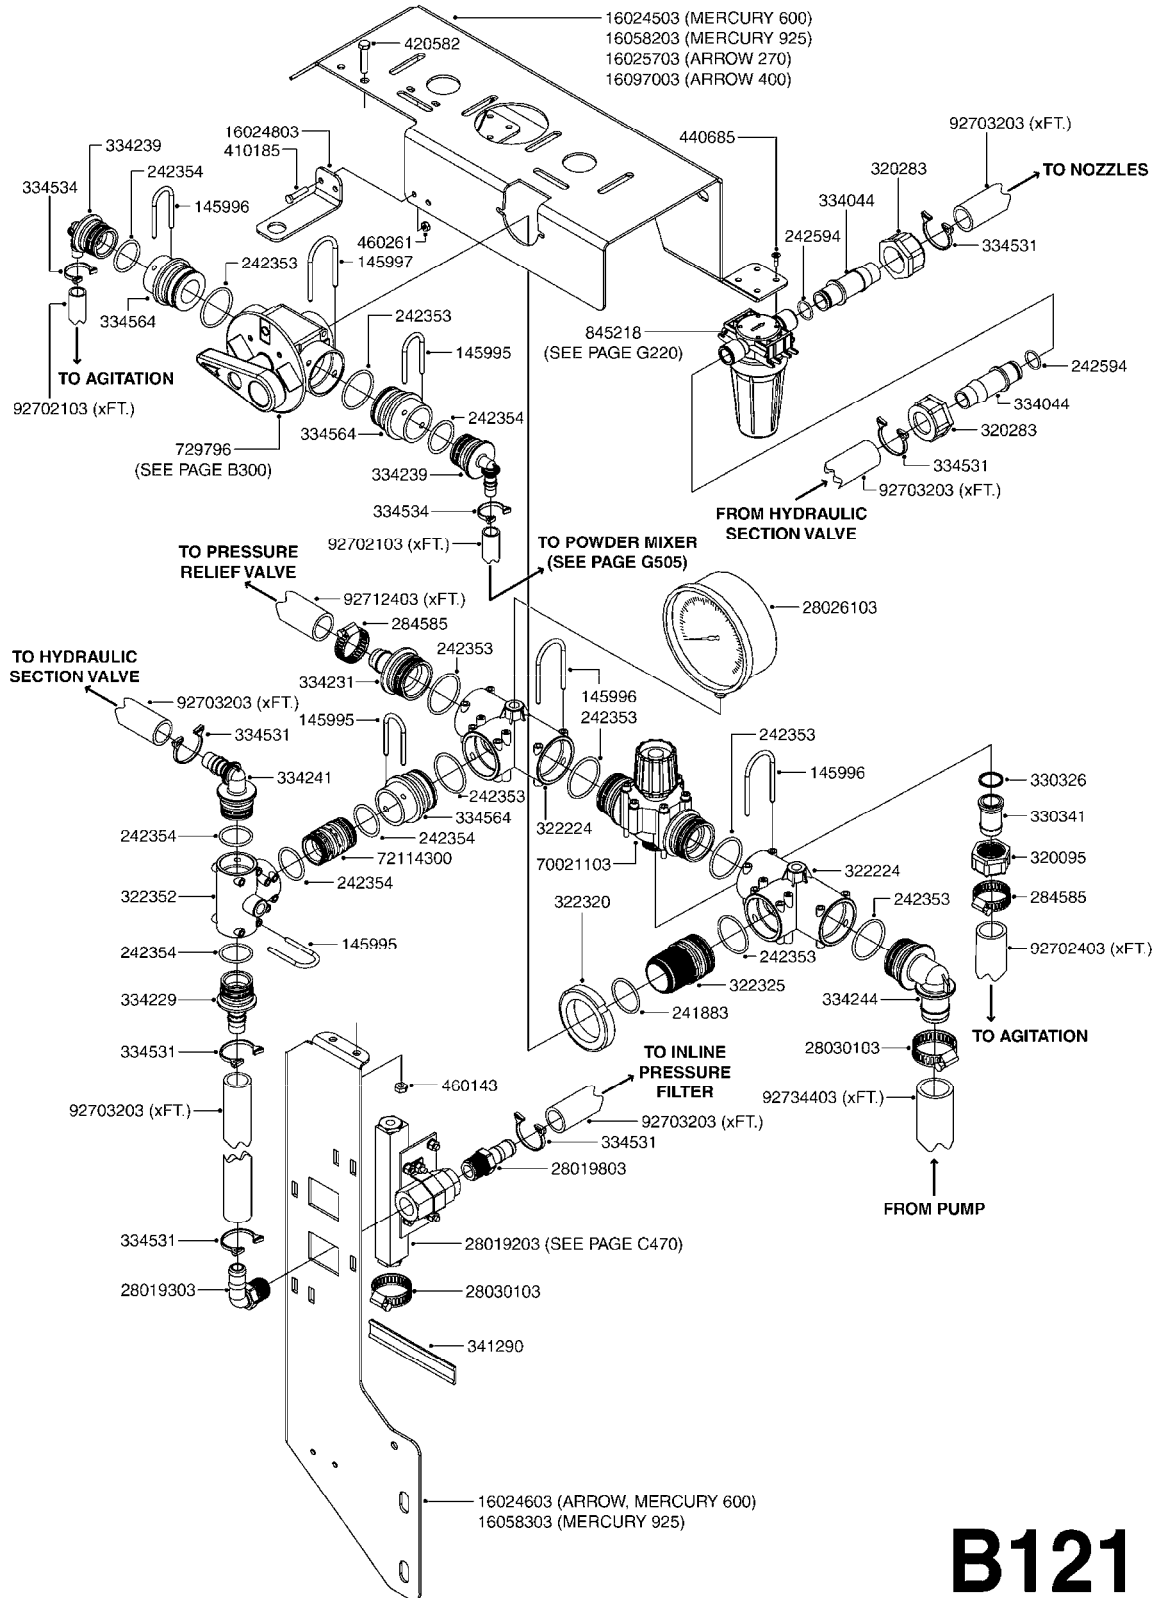

HC/2 MANIFOLD SYSTEM
B121-HIN, 21:05:09

HC/2 MANIFOLD SYSTEM
B121-HIN, 21:05:09

Page 1
Date 19.03.2013 9:00

parts-n°	order qty	description
145995	1	FITT.DK S-53 FORK
145996	1	FITT.DK S-67 FORK
145997	1	FITT.DK S-93 FORK
241883	1	O-RING D39.2X3 NITRIL
242353	1	O-RING D44.2X3.0 VITON F.S-67
242354	1	O-RING D32.2X3.0 VITON F.S-53
242594	1	O-RING D14 X 1.78 SCH.70-EPDM
284585	1	CLAMP HOSE GEAR 1" MINI 020
320095	1	FITT.DK NUT 1" BSP
320283	1	FITT.DK NUT 3/4"BSP
322224	1	FITT.DK S-67 TEE
322320	1	NUT F.3 WAY VALVE S56
322325	1	FITT.DK S-67 X 1-1/2"BSP LONG
322352	1	FITT.DK S-53 TEE
330326	1	O-RING D30/D24X2 F.1"NUT
330341	1	FITT.DK HB 1" F. 1" NUT
334044	1	FITT.DK HB 3/4' F. 3/4' CAP
334229	1	FITT.DK S-53 STR.3/4"
334231	1	FITT.DK S-67 STR.1'
334239	1	FITT.DK S-53 ELB.1/2"
334241	1	FITT.DK S-53 ELB.3/4"
334244	1	FITT.DK S-67 ELB.1-1/4"
334531	1	CLAMP HOSE PLASTIC 3/4"
334534	1	CLAMP HOSE PLASTIC 1/2"
334564	1	FITT.DK S-67 TO S-53 ADAPTER
341290	1	RUBBER STRAP, L=110
410185	1	BOLT HEX 8.8 DEL M6X16
420582	1	BOLT HEX 8.8 DEL M8X20 FT
440685	1	SCREW F.PLASTIC 4X14 SS C-SUNK
460143	1	NUT HEX M8 LOCK
460261	1	NUT HEX M6X1 LOCK
729796	1	VALVE S-67 MANUAL D33 J-D
845218	1	FILTER IN-LINE 3/4'50 MESH OML
16024503	1	SUPPORT MANIFOLD MERCURY
16024603	1	SUPPORT HYD VALVE MISTBLOWER
16024803	1	BRACKET REMOTE GAUGE MISTBLOW
16025703	1	BRACKET MANIFOLD ARROW 270
16058203	1	SUPPORT MANIFOLD MERCURY 900
16058303	1	SUPPORT HYD VALVE MERCURY 900
16097003	1	BRACKET MANIFOLD ARROW 400
28019203	1	VALVE HYD SHUTOFF 3/4"NPT
28019303	1	FITTING HB ELB 3/4NPT-3/4HOSE
28019803	1	FITTING HB 3/4NPT-3/4HOSE
28026103	1	GAUGE 200PSI/BR,4",1/4"BSP-BTM
28030103	1	CLAMP HOSE GEAR P5/4-S1.5"6724
70021103	1	VALVE PCV GLUED ASSY
72114300	1	FITT. DK S-53 MALE MALE W.ORIN
92702103	1	HOSE R X1/2" X300PSI WP X0012"
92702403	1	HOSE PVC SUCT GRAY 1"
92703203	1	HOSE R X3/4" X300PSI WP X0012"
92712403	1	HOSE R X1" X300PSI WP X0012"
92734403	1	HOSE R X5/4" X200PSI WP X0012"