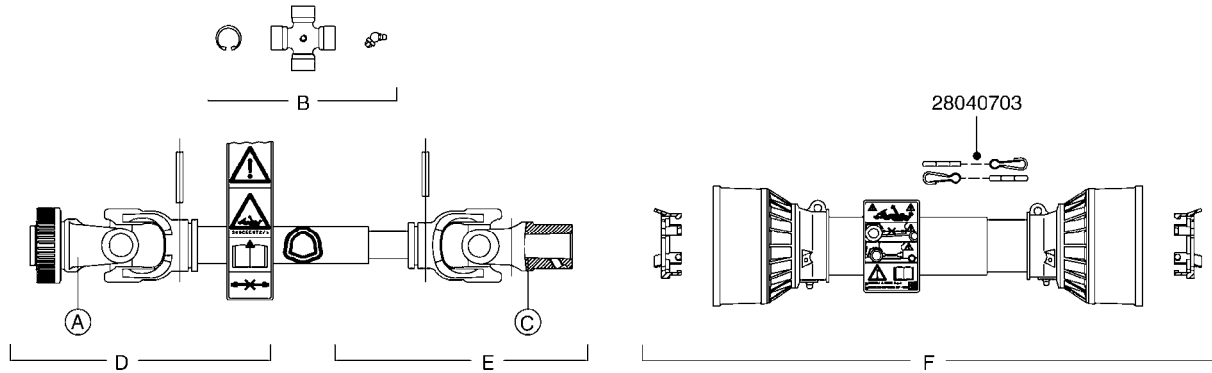

821015 500 W/COUPLER
821617 500 W/ MOUNTING BASE
821618 503 GAS DRIVEN - BELT DRIVE

**COMPLETE ASSEMBLIES
WHOLEGOODS ITEMS**

A030

PUMP - 500 FITTINGS
A030-HIN, 23:05:11

Page 1
Date 18.03.2013 13:25

parts-n°	order qty	description
240122	1	DIAPHRAGM FOR PRES.DAMP.(EPDM)
284585	1	CLAMP HOSE GEAR 1" MINI 020
320095	1	FITT.DK NUT 1" BSP
320117	1	FITT.DK CONN.1/2"BSP F. 1" CAP
320154	1	AIR BOTTLE, BOTTOM PART
320316	1	FITT.DK TEE 3/4" X3/4" X1"BSP
320327	1	HOUSING F. SUCTION AIR BOTTLE
320331	1	FITT.DK TEE 1" - 1" - 3/4" BSP
320342	1	FITT.DK EL 3/4"M X 1"F BSP
320563	1	FITT.DK 3 WAY 1/2" 110 DEG.
330212	1	O-RING D19/D14X2.4 F.1/2"NUT
330326	1	O-RING D30/D24X2 F.1"NUT
330341	1	FITT.DK HB 1" F. 1" NUT
330525	1	AIR BOTTLE, TOP HALF
330665	1	FITT.DK HB 3/4"F.1" NUT
330735	1	O-RING D30/D26X2
330746	1	GUARD PTO LOWER PART
330757	1	GUARD PTO UPPER PART
334265	1	DIAPHRAGM F. PRESS DAMP.NITRIL
334531	1	CLAMP HOSE PLASTIC 3/4"
334553	1	DIAPHRAGM F.SUCTION AIR BOTTLE
410347	1	SCREW M6X20 8.8
420162	1	BOLT HEX 8.8 DEL 3/8"x15MM
420567	1	BOLT HEX 8.8 DEL M8X30 FT
460202	1	NUT HEX M6
460364	1	NUT HEX M8 GALV.
471122	1	WASHER D20/D10.5X2 SS
610083	1	RET. BAND FOR SUCT. AIR BOTTLE
703032	1	SUCTION AIR BOTTLE 3/4" COMPL.
703301	1	VALVE FOR AIR BOTTLE
725970	1	DAMPER KIT 600
821015	1	PUMP 500 W COUPLER
821617	1	PUMP 503/7 W FOOT TAPERED SHAF
821618	1	PUMP 503/4 800RPM
845014	1	AIR BOTTLE COMPLETE HJ73
92702403	1	HOSE PVC SUCT GRAY 1"
92703203	1	HOSE R X3/4" X300PSI WP X0012"