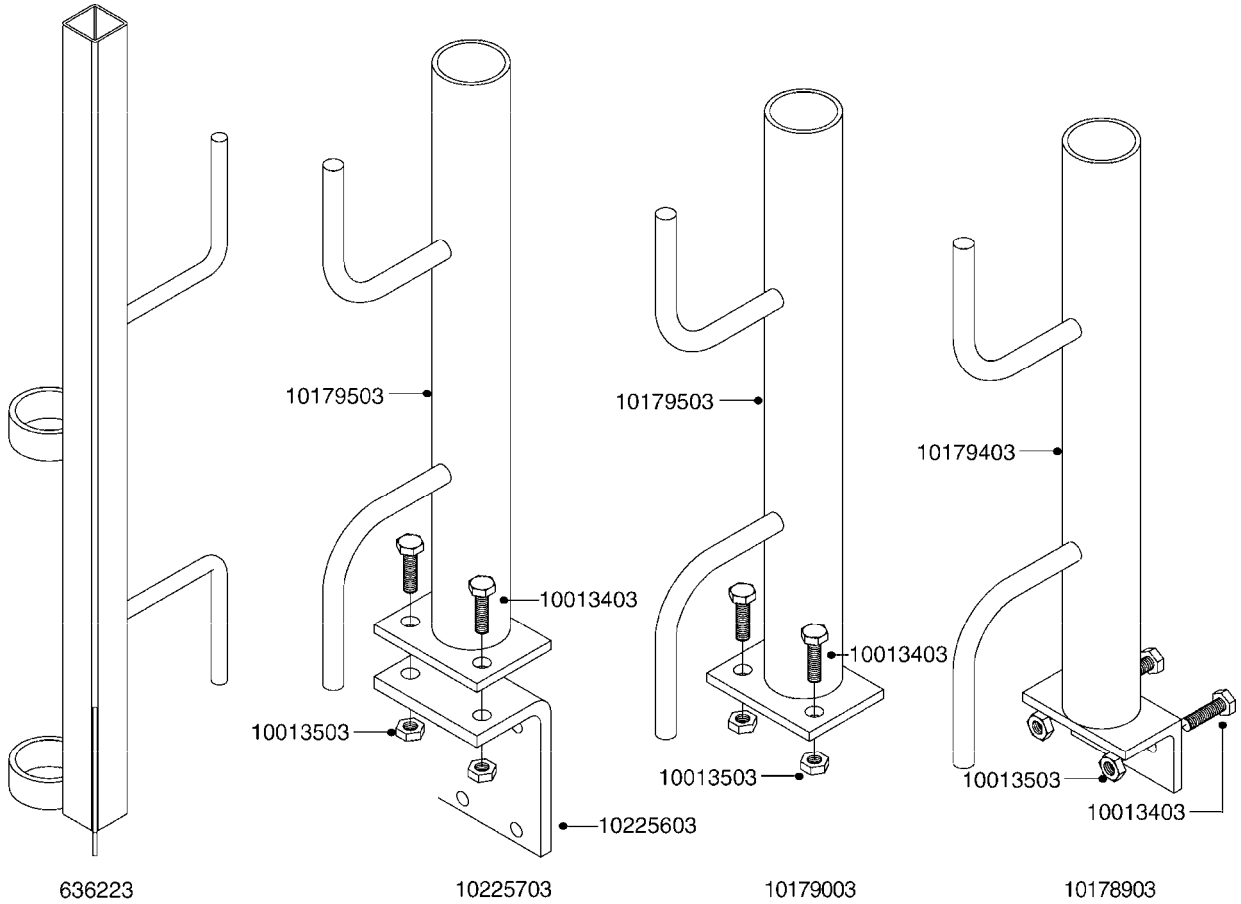

G510

HOSE WRAPS
G510-HIN, 19:05:11

Page 1
Date 18.03.2013 13:26

parts-n°	order qty	description
241965	1	O-RING 12.1 X 1.6
242007	1	O-RING D9.1X1.6
281551	1	BALL VALVE 1/2"
320084	1	FITT.DK NUT 1/2" BSP
330212	1	O-RING D19/D14X2.4 F.1/2"NUT
330326	1	O-RING D30/D24X2 F.1"NUT
330687	1	FITT.DK HB 1/2" F. 1/2" NUT
334190	1	FITT.DK HB 1/2' F. PISTOL 60S
334531	1	CLAMP HOSE PLASTIC 3/4"
636223	1	POST 12 VOLT TR30
712471	1	AGITATION VALVE ASSY. ON/OFF
843196	1	HANDGUN KIT TYPE 60 SHORT
843197	1	HANDGUN KIT TYPE 60 LONG
10013403	1	BOLT HEX 3/8-16X1 1/4 HCS Z5
10013503	1	NUT HEX NC 3/8"
10178903	1	WRAP HOSE SIDE MOUNT PLATE
10179003	1	WRAP HOSE BOTTOM PLATE MOUNT
10179403	1	WRAP WELDMENT FOR HI101789
10179503	1	WRAP WELDMENT FOR HI101790
10225603	1	BKT.FOR HOSE WRAP MOUNT NL NK
10225703	1	WRAP HOSE BDL.BOTTOM PLATE
92702103	1	HOSE R X1/2" X300PSI WP X0012"