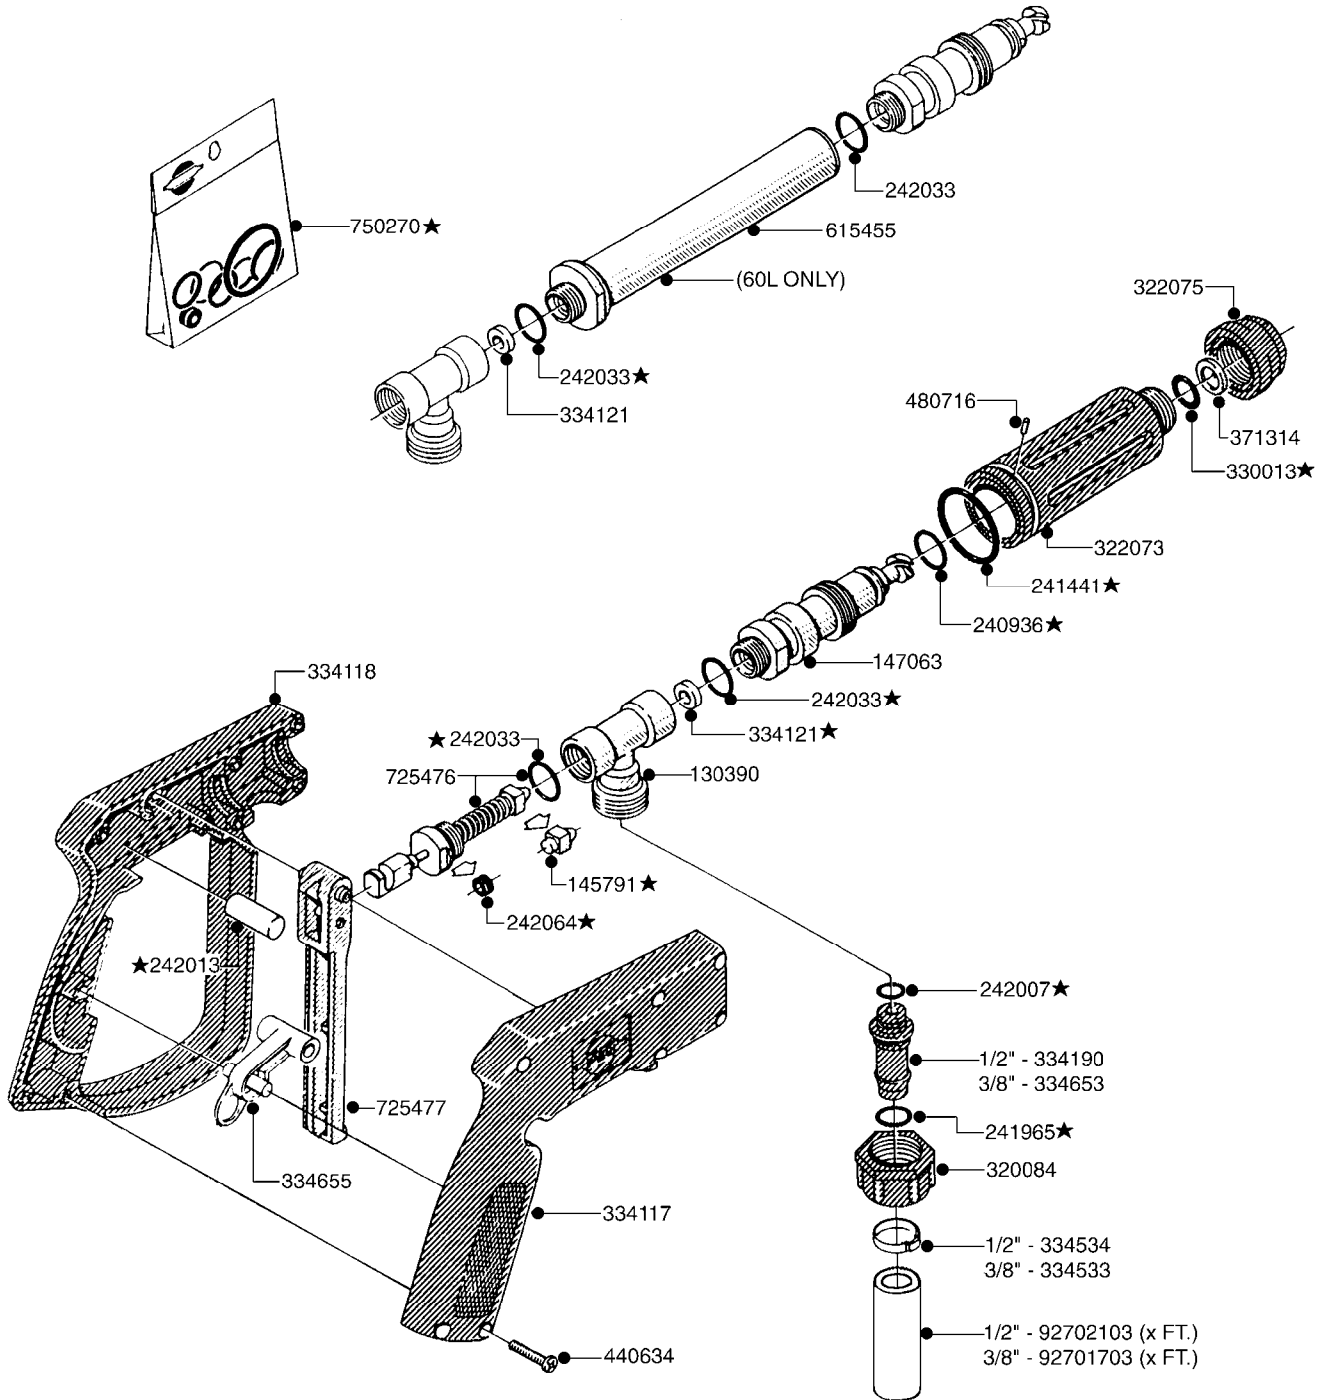

COMPLETE ASSEMBLY:
843197 - 60L
843196 - 60S

COMPLETE ASSEMBLIES
WHOLEGOODS ITEMS

G440

HANDGUN TYPE 60S/60L PRE 95
G440-HIN, 19:05:11

Page 1

Date 18.03.2013 13:26

parts-n°	order qty	description
130390	1	TEE 3/8'X 1/2' BSP F.TYPE 60S
145791	1	CONE FOR ON/OFF
147063	1	SWIRL F.SPRAY GUN TYPE 60
240936	1	O-RING D13.3X2.4 NITRIL
241441	1	O-RING D29.3X3
241965	1	O-RING 12.1 X 1.6
242007	1	O-RING D9.1X1.6
242013	1	SPRING RUBBER F/TRIGGER
242030	1	SPRING RUBBER
242033	1	O-RING
284582	1	CLmP HSE GEAR3/8" alt 28029803
320084	1	FITT.DK NUT 1/2" BSP
322073	1	HOUSING F.SWIRL TYPE 60S H.G.
322075	1	CASTING
330013	1	O-RING D15/D10X2.5 F.3/8"NUT
334117	1	HANDLE PIECE RIGHT F.60S/60L
334118	1	HANDLE PIECE LEFT F.60S/60L
334120	1	LOCK FOR TRIGGER
334121	1	SEAT FOR ON/OFF
334190	1	FITT.DK HB 1/2' F. PISTOL 60S
334653	1	FITT.DK HB 3/8' F.HANDGUN
371314	1	NOZZLE CERAMIC 1099-20
440634	1	SCREW 5/8"
480716	1	PIN D3X6 STAINLESS
615455	1	TUBE F.LANCE TYPE 60L
725476	1	SPINDLE
725477	1	TRIGGER
843196	1	HANDGUN KIT TYPE 60 SHORT
843197	1	HANDGUN KIT TYPE 60 LONG
28029803	1	CLAMP HOSE GEAR P1/2" 6708
92701703	1	HOSE R X3/8" X300PSI WP X0012"
92702103	1	HOSE R X1/2" X300PSI WP X0012"