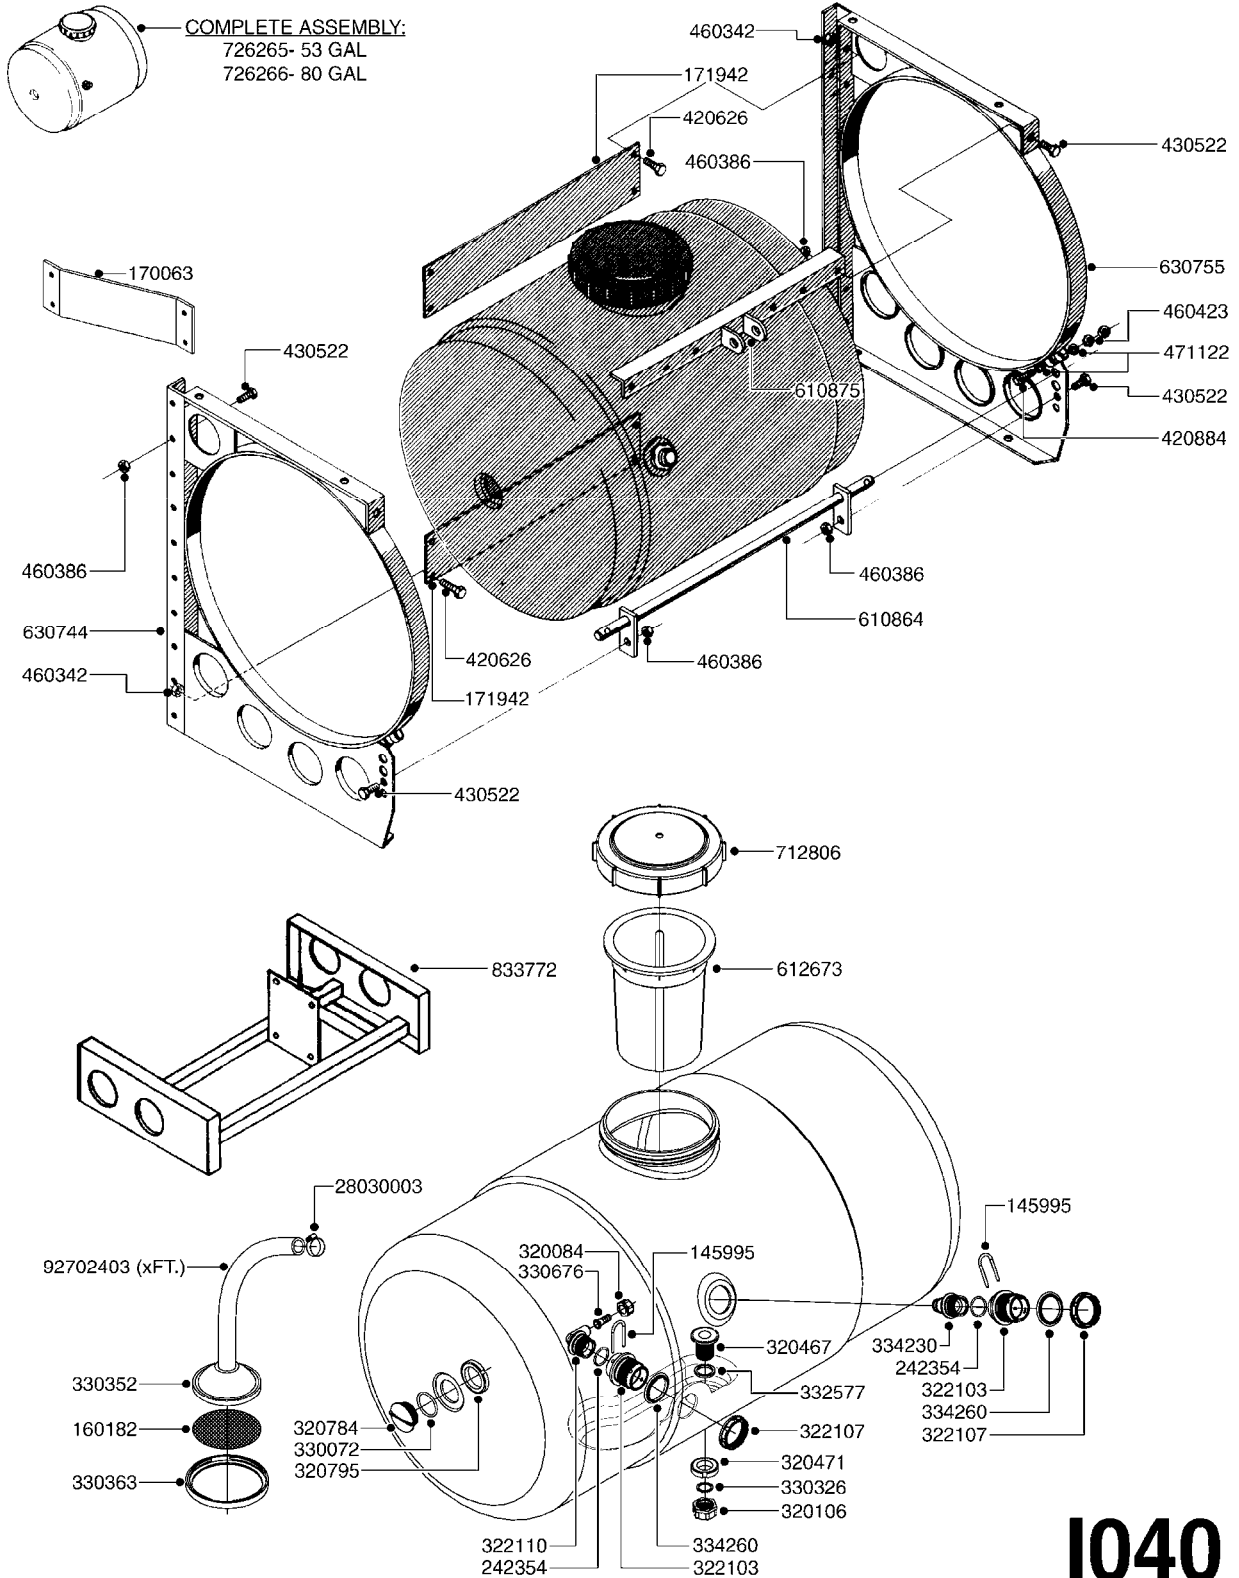

G510

HOSE WRAPS
G510-HIN, 19:05:11

Page 1
Date 18.03.2013 13:26

parts-n°	order qty	description
241965	1	O-RING 12.1 X 1.6
242007	1	O-RING D9.1X1.6
281551	1	BALL VALVE 1/2"
320084	1	FITT.DK NUT 1/2" BSP
330212	1	O-RING D19/D14X2.4 F.1/2"NUT
330326	1	O-RING D30/D24X2 F.1"NUT
330687	1	FITT.DK HB 1/2" F. 1/2" NUT
334190	1	FITT.DK HB 1/2' F. PISTOL 60S
334531	1	CLAMP HOSE PLASTIC 3/4"
636223	1	POST 12 VOLT TR30
712471	1	AGITATION VALVE ASSY. ON/OFF
843196	1	HANDGUN KIT TYPE 60 SHORT
843197	1	HANDGUN KIT TYPE 60 LONG
10013403	1	BOLT HEX 3/8-16X1 1/4 HCS Z5
10013503	1	NUT HEX NC 3/8"
10178903	1	WRAP HOSE SIDE MOUNT PLATE
10179003	1	WRAP HOSE BOTTOM PLATE MOUNT
10179403	1	WRAP WELDMENT FOR HI101789
10179503	1	WRAP WELDMENT FOR HI101790
10225603	1	BKT.FOR HOSE WRAP MOUNT NL NK
10225703	1	WRAP HOSE BDL.BOTTOM PLATE
92702103	1	HOSE R X1/2" X300PSI WP X0012"