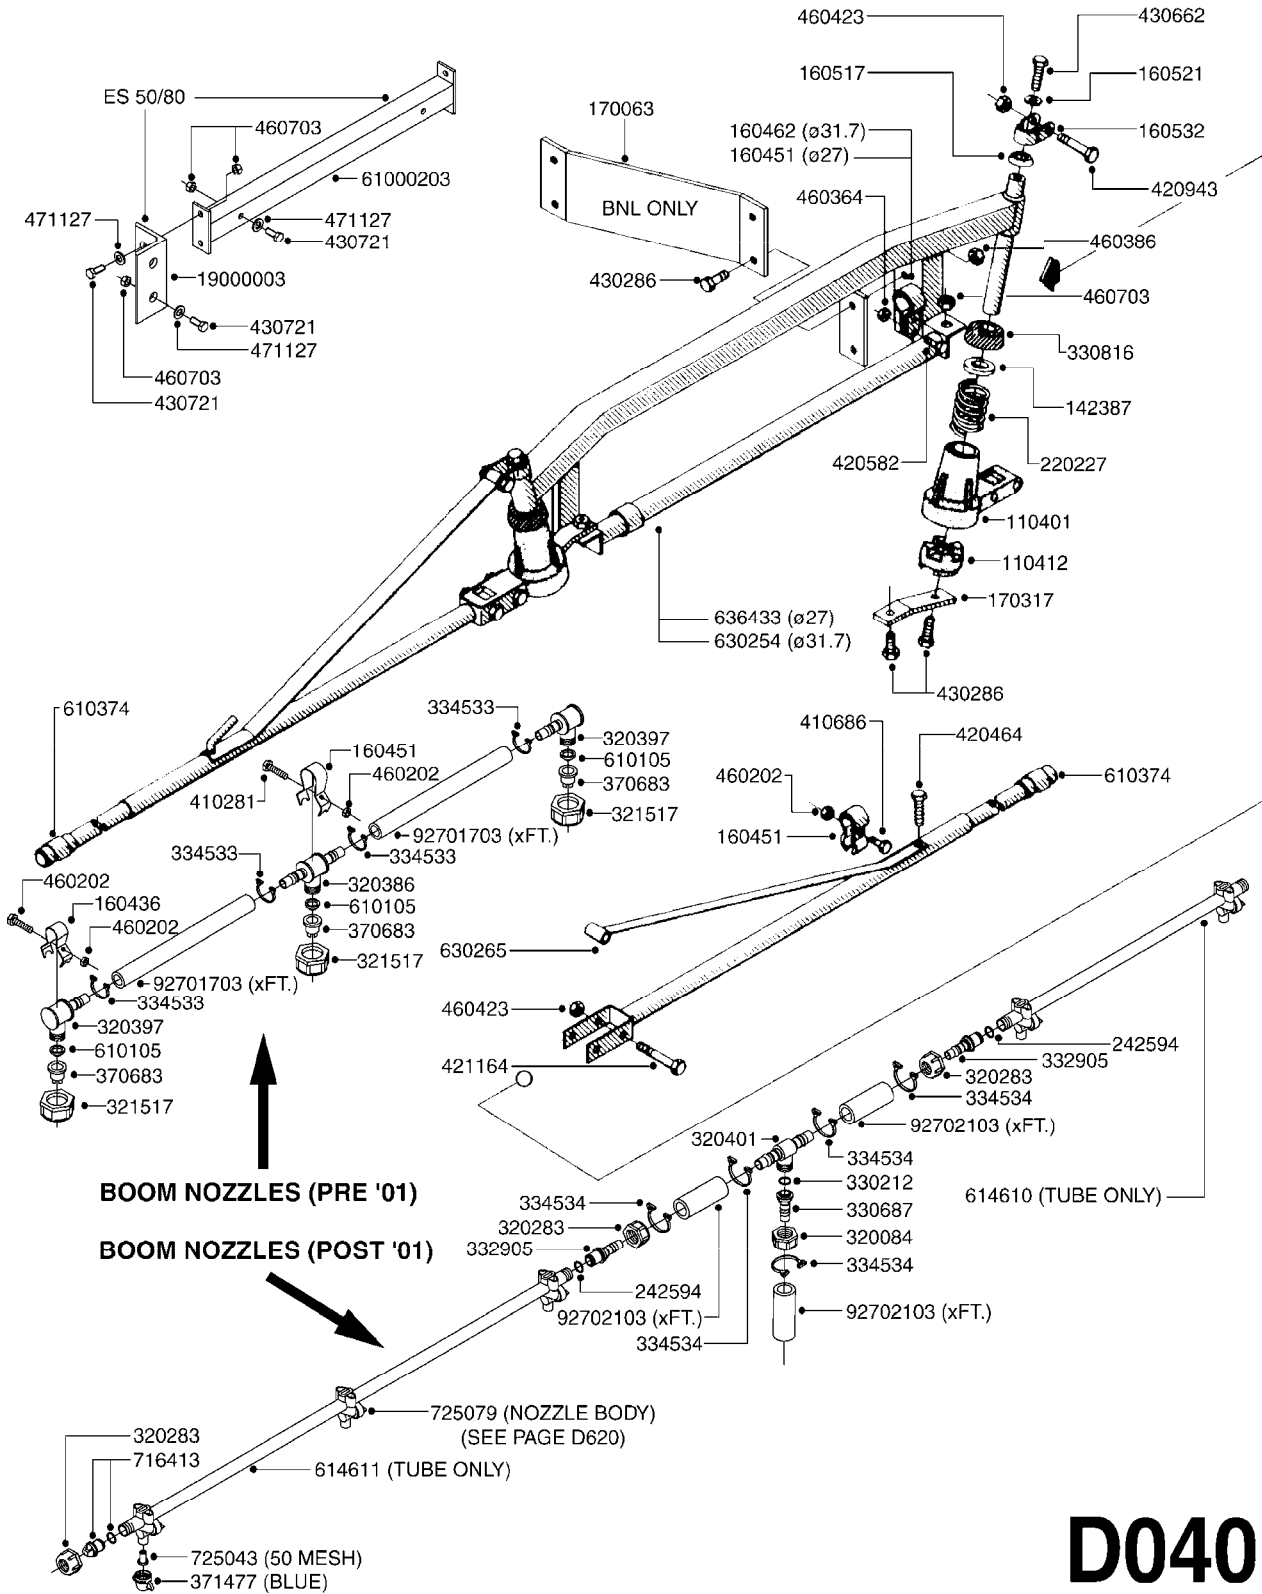

BOOM - 14' HD
D040-HIN, 06:12:11

Page 1
Date 18.03.2013 13:25

parts-n°	order qty	description
110401	1	SPRING HOUSING STD BOOM
110412	1	CLUTCH STANDARD BOOM
142387	1	WASHER D40D23X5
160436	1	PIPE BRANCH HOLDER D22,2
160451	1	PIPE BRANCH HOLDER D25,4
160462	1	PIPE BRANCH HOLDER D31,7
160517	1	SPACER COLLAR, STANDARD BOM
160521	1	WASHER D30.5/D13X2
160532	1	CLAMP SWIVEL F. BOOM 14'H.D.
170063	1	SUPPORT ARM FOR UNIT BOOM
170317	1	CROSSBAR FOR BOOM WINE II
220227	1	SPRING FOR PIVOT
242594	1	O-RING D14 X 1.78 SCH.70-EPDM
320084	1	FITT.DK NUT 1/2" BSP
320283	1	FITT.DK NUT 3/4"BSP
320386	1	FITT.DK TEE 3/8X3/8HB X3/8"BSP
320397	1	FITT.DK ELB 3/8"HB X 3/8" BSP
320401	1	FITT.DK TEE 1/2X1/2HB X1/2"BSP
321517	1	FITT.DK CAP 3/8" BSP WHITE
330212	1	O-RING D19/D14X2.4 F.1/2"NUT
330687	1	FITT.DK HB 1/2" F. 1/2" NUT
330816	1	DUST COVER PLASTIC/STD.BOOM
332905	1	FITT.DK HB 1/2" F. 3/4" CAP
334533	1	CLAMP HOSE PLASTIC 3/8"
334534	1	CLAMP HOSE PLASTIC 1/2"
370683	1	NOZZLE FLAT FAN 4110-16
371477	1	COLOR TIP S4110-30 BLUE
410281	1	BOLT HEX 8.8 DEL M6X25
410686	1	BOLT HEX 8.8 DEL M6X30
420464	1	BOLT HEX 8.8 DEL 3/8'X20MM
420582	1	BOLT HEX 8.8 DEL M8X20 FT
420943	1	BOLT HEX 8.8 DEL M10X50
421164	1	BOLT HEX 8.8 DEL M10X70
430286	1	BOLT HEX 8.8 DEL M12X30 FT
430662	1	BOLT HEX 8.8 DEL M12X20 FT
430721	1	BOLT HEX 8.8 DEL M12X40 FT
460202	1	NUT HEX M6
460364	1	NUT HEX M8 GALV.
460386	1	NUT HEX M12X1.75
460423	1	NUT HEX M10X1.5 LOCK
460703	1	NUT HEX M12X1.75 LOCK
471127	1	WASHER D24/D13X2.5 STAINLESS
610105	1	NOZZLE FILTER
610374	1	BOOM WING OUT.SECTION (WINE11)
614610	1	NOZZLE TUBE 2 HOLE L-24"/SP20"
614611	1	NOZZLE TUBE 3 HOLE L-44"/SP20"
630265	1	BOOM WING 14' BOOM
636433	1	CENTER SECTION 14' BOOM D27.0
716413	1	FITT.DK PLUG ASSY. F.NOZ TUBE
725043	1	SCREEN 50 MESH W.GASKET,BLUE
725079	1	NOZZLE ASSY.SING.SNAP-FIT GREN
19000003	1	MOUNT ANGLE BRACKET ES50/80
61000203	1	MOUNT BRACKET F.14' BOOM
92701703	1	HOSE R X3/8" X300PSI WP X0012"
92702103	1	HOSE R X1/2" X300PSI WP X0012"