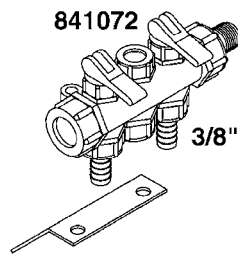

PTO #	829482	829483	829484	829487
TRACTOR	1-3/8" 6 SPLINE	1-3/8" 6 SPLINE	1-3/8" 6 SPLINE	1-3/8" 6 SPLINE
IMPLEMENT	25 mm	30 mm	1-3/8" 6 SPLINE	1-3/8" 6 SPLINE
LENGTH	610/800	610/800	610/800	860/1050
A	28062103	28062103	28062103	28062103
B	28062303	28063003	28062103	28062103
C	28062703	28062703	28062703	28063403
D	28062803	28063103	28063203	28063503
E	28062903	28062903	28062903	28063303

SEE
PAGE
B030

B040

parts-n°	order qty	description
146644	1	PIN D3X19 STAINLESS
160167	1	MOUNTING PLATE LP
160171	1	MOUNTING PLATE NK
241323	1	O-RING D5.3X2.4 NITRIL
320047	1	FITT.DK CAPNUT 1/2" BSP
320073	1	DISTRIBUTOR HOUSING 1/2"
320084	1	FITT.DK NUT 1/2" BSP
320095	1	FITT.DK NUT 1" BSP
320106	1	FITT.DK CAPNUT 1" BSP
320117	1	FITT.DK CONN.1/2"BSP F. 1" CAP
330212	1	O-RING D19/D14X2.4 F.1/2"NUT
330293	1	VALVE SEAT WITH 3/8" HOSE TAIL
330304	1	VALVE CONE D14
330315	1	O-RING D18.4/D13X.6
330326	1	O-RING D30/D24X2 F.1"NUT
330337	1	HANDLE F. FLIP VALVE
331122	1	VALVE SEAT WITH 1/2" HOSE TAIL
334533	1	CLAMP HOSE PLASTIC 3/8"
334534	1	CLAMP HOSE PLASTIC 1/2"
420582	1	BOLT HEX 8.8 DEL M8X20 FT
420626	1	BOLT HEX 8.8 DEL M10X20 FT
460342	1	NUT HEX M10
460364	1	NUT HEX M8 GALV.
702634	1	DIST.HOUSING ASSEMBLY (2-VALVE)
709741	1	VALVE ASSY. 1/2" FLIP LEVER
841072	1	DISTRIBUT. VALVE 1/2" NK
841094	1	DISTRIBUT. VALVE 1/2" LP,BL
92701703	1	HOSE R X3/8" X300PSI WP X0012"
92702103	1	HOSE R X1/2" X300PSI WP X0012"