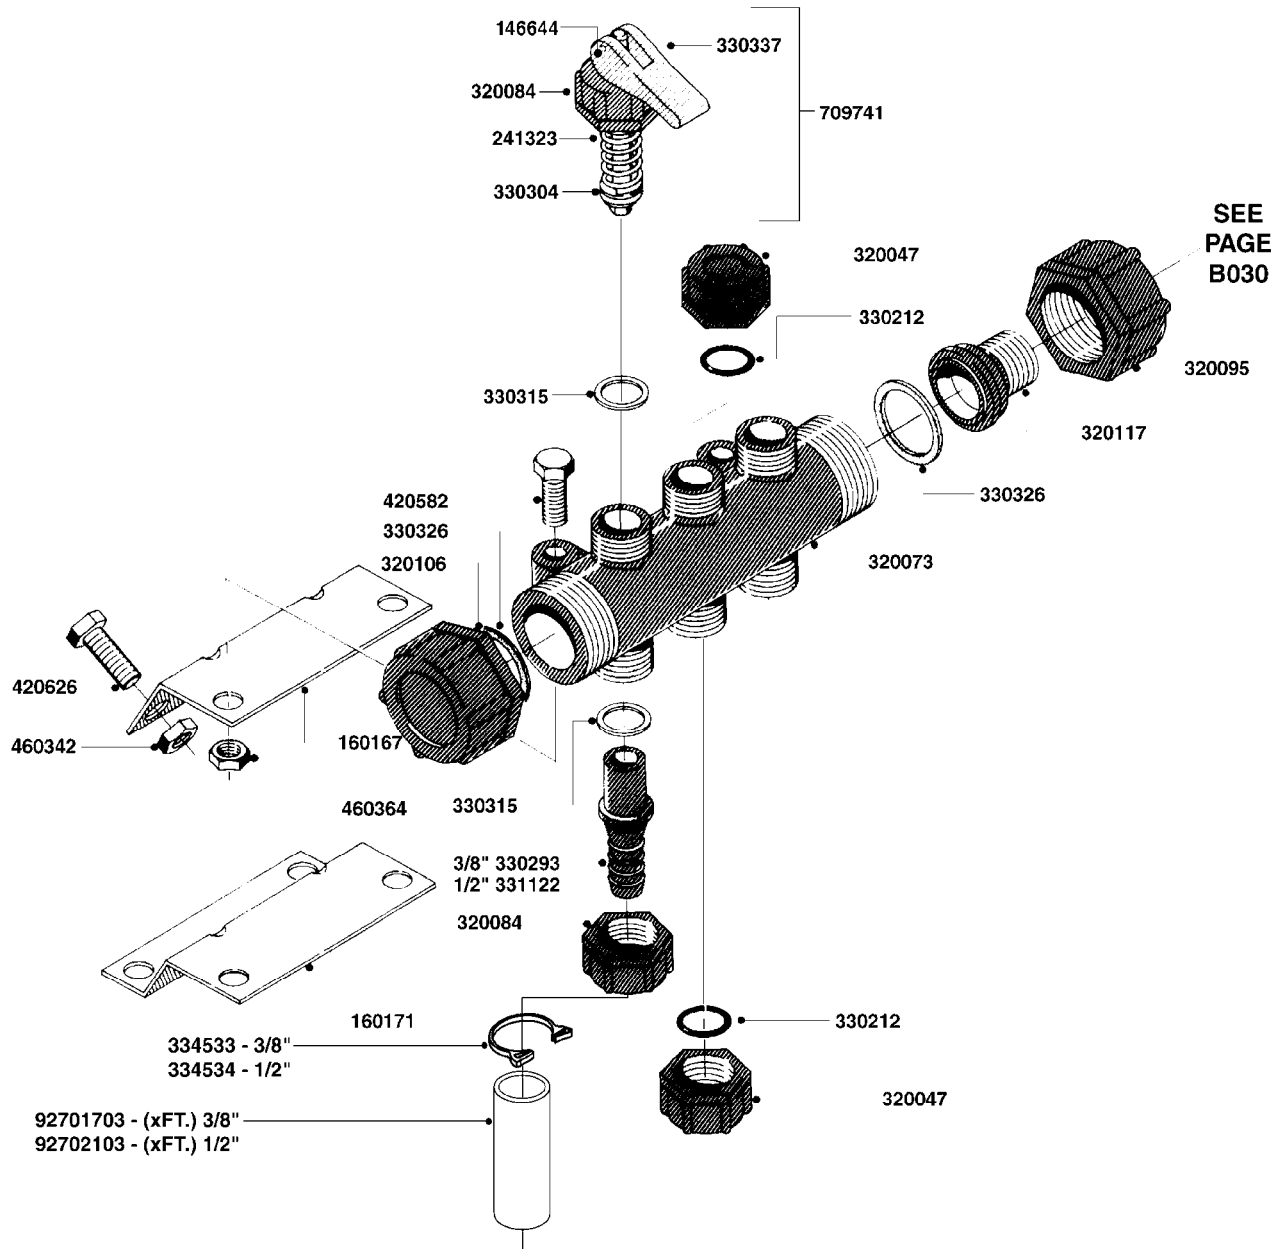

Note: For "Bondioli" PTO's (previous supplier) - see page A480.

COMPLETE ASSEMBLIES
WHOLEGOOD ITEMS

A560

PTO SHAFTS - AMA DIAPHRAGM
A560-HIN, 22:12:11

Page 1

Date 18.03.2013 13:25

parts-n°	order qty	description
829482	1	PTO 1-3/8/6X25MM X 600MM 1202
829483	1	PTO 1-3/8/6X30MM x 600MM 1302
829484	1	PTO 1-3/8/6X1-3/8/6X575MM 361
829487	1	PTO 1-3/8/6X1-3/8/6X870MM 361
28062103	1	PTO YOKE 1-3/8X6 AMA
28062203	1	UNIV.JOINT CAT.1 AMA
28062303	1	PTO YOKE D25 AMA
28062403	1	DECAL - DANGER ROTATING SHAFT
28062503	1	DECAL - DANGER MISSING GUARD
28062603	1	SAFETY CHAIN F.PTO AMA
28062703	1	WHEEL, MID-ROLLER (1401,1402)
28062803	1	PTO INNER D25 (NO SHIELD)
28062903	1	PTO SHIELD COMPLETE
28063003	1	TRACK LH 187" X 14" (30-1401)
28063103	1	TRACK RH 187" X 14" (30-1401)
28063203	1	PTO INNER 1-3/8X6 (NO SHIELD)
28063303	1	PTO SHIELD COMPLETE
28063403	1	WHEEL, MID-ROLLER(45-1801)
28063503	1	TRACK RH 187" X 14" (30-1401)

SEE
PAGE
B030

B040

parts-n°	order qty	description
146644	1	PIN D3X19 STAINLESS
160167	1	MOUNTING PLATE LP
160171	1	MOUNTING PLATE NK
241323	1	O-RING D5.3X2.4 NITRIL
320047	1	FITT.DK CAPNUT 1/2" BSP
320073	1	DISTRIBUTOR HOUSING 1/2"
320084	1	FITT.DK NUT 1/2" BSP
320095	1	FITT.DK NUT 1" BSP
320106	1	FITT.DK CAPNUT 1" BSP
320117	1	FITT.DK CONN.1/2"BSP F. 1" CAP
330212	1	O-RING D19/D14X2.4 F.1/2"NUT
330293	1	VALVE SEAT WITH 3/8" HOSE TAIL
330304	1	VALVE CONE D14
330315	1	O-RING D18.4/D13X.6
330326	1	O-RING D30/D24X2 F.1"NUT
330337	1	HANDLE F. FLIP VALVE
331122	1	VALVE SEAT WITH 1/2" HOSE TAIL
334533	1	CLAMP HOSE PLASTIC 3/8"
334534	1	CLAMP HOSE PLASTIC 1/2"
420582	1	BOLT HEX 8.8 DEL M8X20 FT
420626	1	BOLT HEX 8.8 DEL M10X20 FT
460342	1	NUT HEX M10
460364	1	NUT HEX M8 GALV.
702634	1	DIST.HOUSING ASSEMBLY (2-VALVE)
709741	1	VALVE ASSY. 1/2" FLIP LEVER
841072	1	DISTRIBUT. VALVE 1/2" NK
841094	1	DISTRIBUT. VALVE 1/2" LP,BL
92701703	1	HOSE R X3/8" X300PSI WP X0012"
92702103	1	HOSE R X1/2" X300PSI WP X0012"