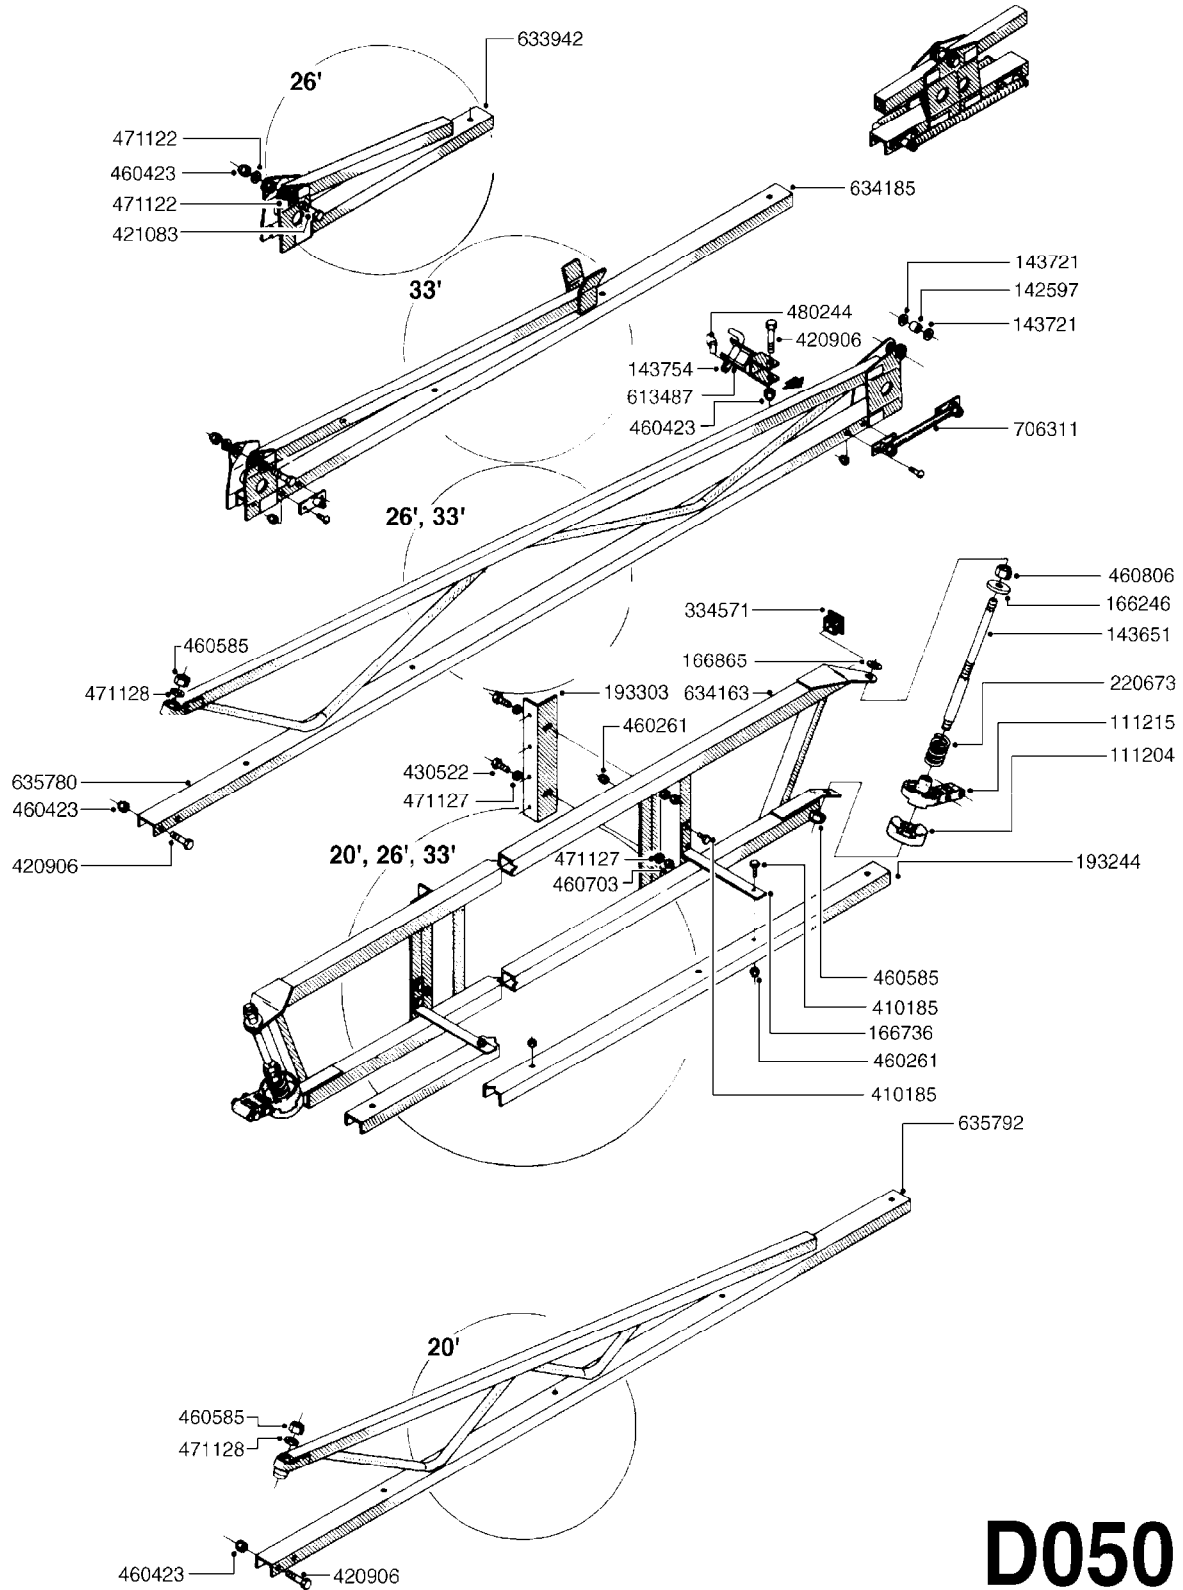

BOOM - SB 20' 26' 33'
D050-HIN, 01:01:01

Page 0
Date 18.03.2013 13:25

BOOM - SB 20' 26' 33'
D050-HIN, 01:01:01

Page 1
Date 18.03.2013 13:25

parts-n°	order qty	description
111204	1	CLAW CLUTCH/LOWER D80
111215	1	CLAW CLUTCH/UPPER D80
142597	1	DISTANCE TUBE
143651	1	AXLE M20/M16 L=355 F/BREAKAWAY
143721	1	FRICITION DISC FOR BOOM D30
143754	1	PIN D10 X 56
166246	1	WASHER CUP D53 F.SPRING
166736	1	YOKE FOR SB BOOM
166865	1	WASHER D35/D25X2
193244	1	NOZZLE TRACK 6-8-10 M SB
193303	1	SUPPORTING ARM FOR SB BOOM
220673	1	SPRING F.PIVOT 100 X 51
334571	1	PLUG 40X40X2 F.SQ.TUBE
410185	1	BOLT HEX 8.8 DEL M6X16
420906	1	BOLT HEX 8.8 DEL M10X60
421083	1	BOLT HEX 8.8 DEL M10X65
430522	1	BOLT HEX 8.8 DEL M12X25 FT
460261	1	NUT HEX M6X1 LOCK
460423	1	NUT HEX M10X1.5 LOCK
460585	1	NUT HEX M16X2 LOCK
460703	1	NUT HEX M12X1.75 LOCK
460806	1	NUT HEX M20X2.5 LOCK
471122	1	WASHER D20/D10.5X2 SS
471127	1	WASHER D24/D13X2.5 STAINLESS
471128	1	WASHER D30/D17X3
480244	1	PIN SNAP D4.5
613487	1	TRANSPORT FITTINGS FOR SB BOOM
633942	1	OUTER BOOM WING 26', 28' SB
634163	1	CENTER SECTION - 20',26',33'
634185	1	BOOM WING OUTER PART 33' SB
635780	1	INNER WING SEC. 26',28',33'SB
635792	1	BOOM WING - 20',21'SB-BOOM
706311	1	SPRING WITH HAND-GRIB