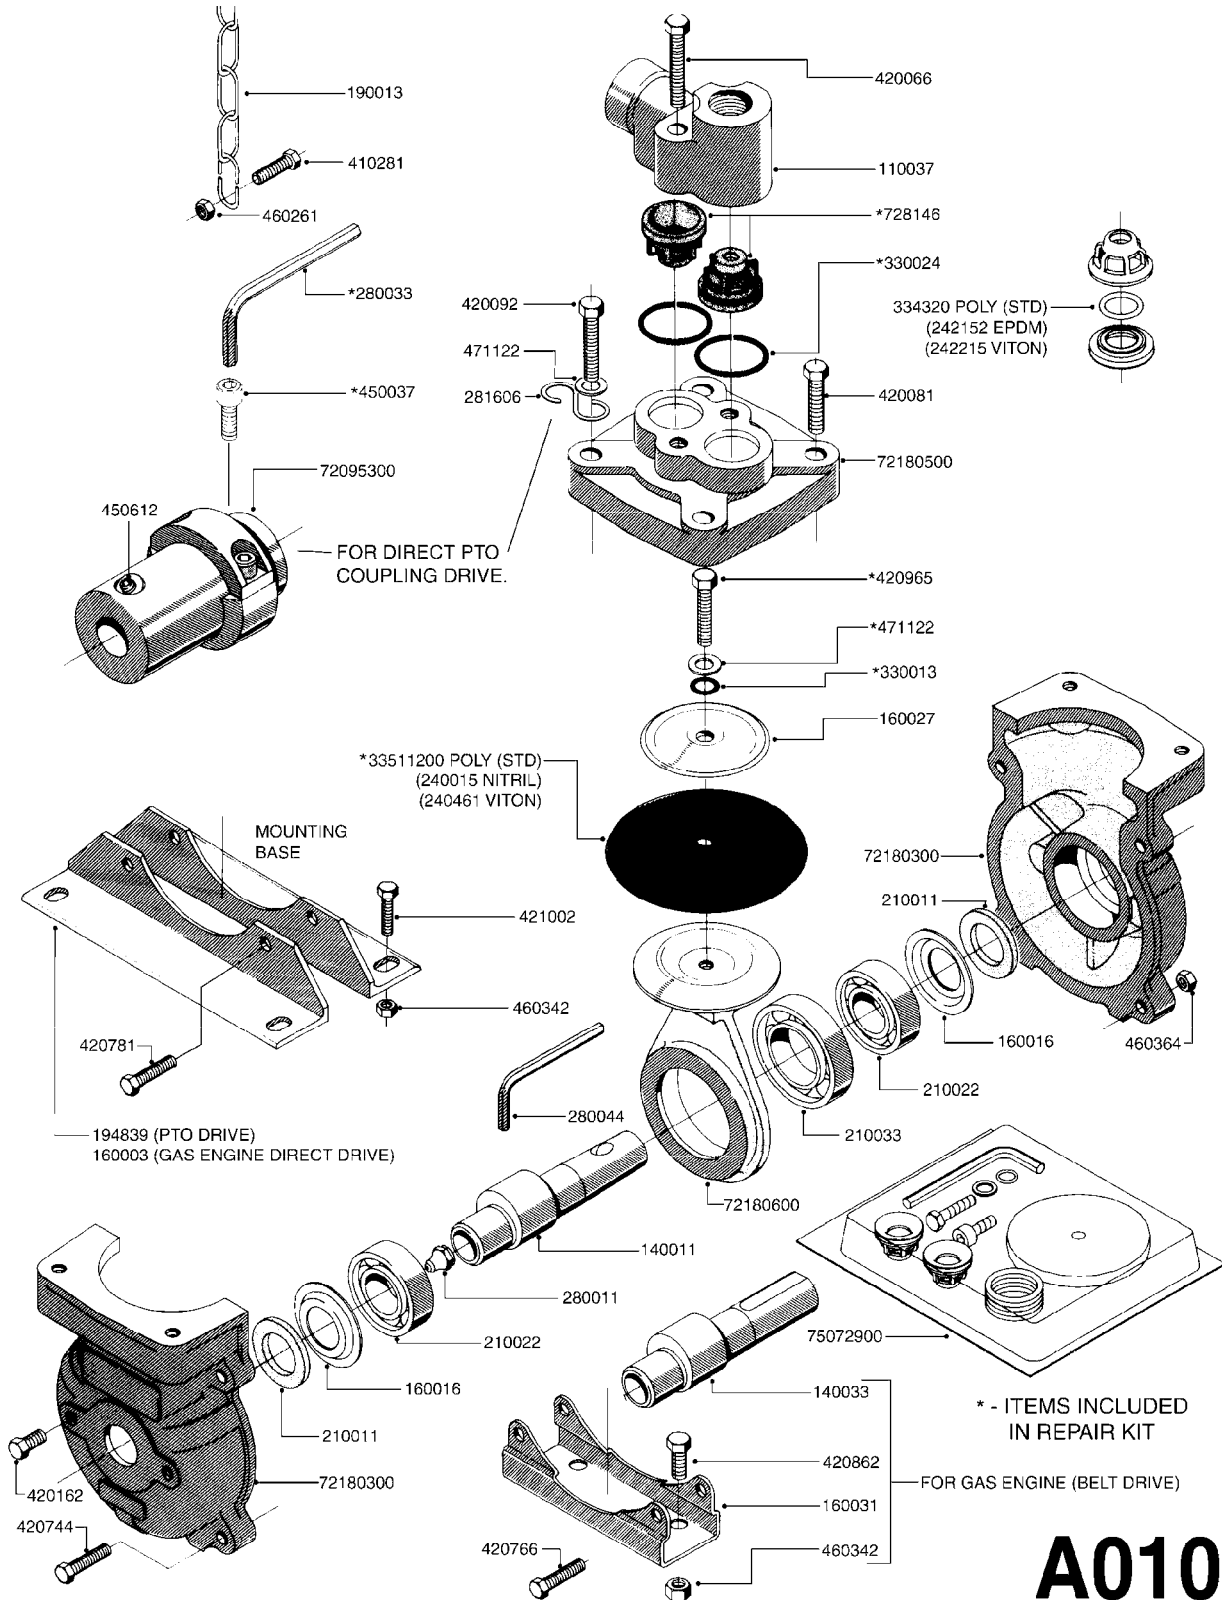

PUMP - 500
A010-HIN, 01:11:11

A010

PUMP - 500
A010-HIN, 01:11:11

Page 1
Date 18.03.2013 13:25

parts-n°	order qty	description
110037	1	VALVE CHAMBER MOD 500 PAINTED
140011	1	CRANK SHAFT MODEL 500
140033	1	CRANK SHAFT,MODEL 500/4
160003	1	PUMP MOUNT PLATE TALL 500/600
160016	1	DUST PLATE
160027	1	DIAPHRAGM UPPER DISC 500-600
160031	1	BASE PLATE MODEL 500-600
190013	1	CHAIN 35XL=800
194839	1	ANGLE IRON FOOT, M 500-600 RED
210011	1	SEAL FELT D39/23 X 4
210022	1	BEARING BALL 6205
210033	1	BEARING BALL 6007
240015	1	DIAPHRAGM MODEL 500-600 NITRIL
240461	1	DIAPHRAGM MODEL 500-600 VITON
242152	1	O-RING D18.2X3 EPDM
242215	1	O-RING D18X3 VITON
280011	1	GREASE NIPPLE 1/8' H TR
280033	1	KEY HEXAGON W9 5/16"
280044	1	KEY HEXAGON W6 3/16'
281606	1	S-HOOK GALVANIZED
330013	1	O-RING D15/D10X2.5 F.3/8"NUT
330024	1	O-RING D41,1/D34.5 X 3,5
334320	1	O-RING D18X3 POLYURETHANE
410281	1	BOLT HEX 8.8 DEL M6X25
420066	1	BOLT HEX 8.8 DEL 3/8"X50MM
420081	1	BOLT HEX 8.8 DEL 3/8"X40MM
420092	1	BOLT HEX 8.8 RAW 3/8"X45MM
420162	1	BOLT HEX 8.8 DEL 3/8"x15MM
420744	1	BOLT HEX 8.8 DEL M8X40
420766	1	BOLT HEX 8.8 DEL M8X45
420781	1	BOLT HEX 8.8 DEL M8X50
420862	1	BOLT HEX 8.8 DEL M10X16 FT
420965	1	BOLT HEX 8.8 DEL M10X40
421002	1	BOLT HEX 8.8 DEL M10X30 FT
450037	1	BOLT ROUND 3/8'X1' BLACK
450612	1	SCREW M10X16 POINTED
460261	1	NUT HEX M6X1 LOCK
460342	1	NUT HEX M10
460364	1	NUT HEX M8 GALV.
471122	1	WASHER D20/D10.5X2 SS
728146	1	VALVE FOR 361(726890/707932)
33511200	1	DIAPHRAGM 503/603 PUR 2006
72095300	1	COUPLING 1-3/8' X 25, PAINTED
72180300	1	PUMP HOUSING 503 RED W/BOLTS
72180500	1	DIAPHRAGM COVER 503 W/BOLTS
72180600	1	CONNECTING ROD FOR 503-603 M10
75072900	1	PUMP KIT F. 500 "06"