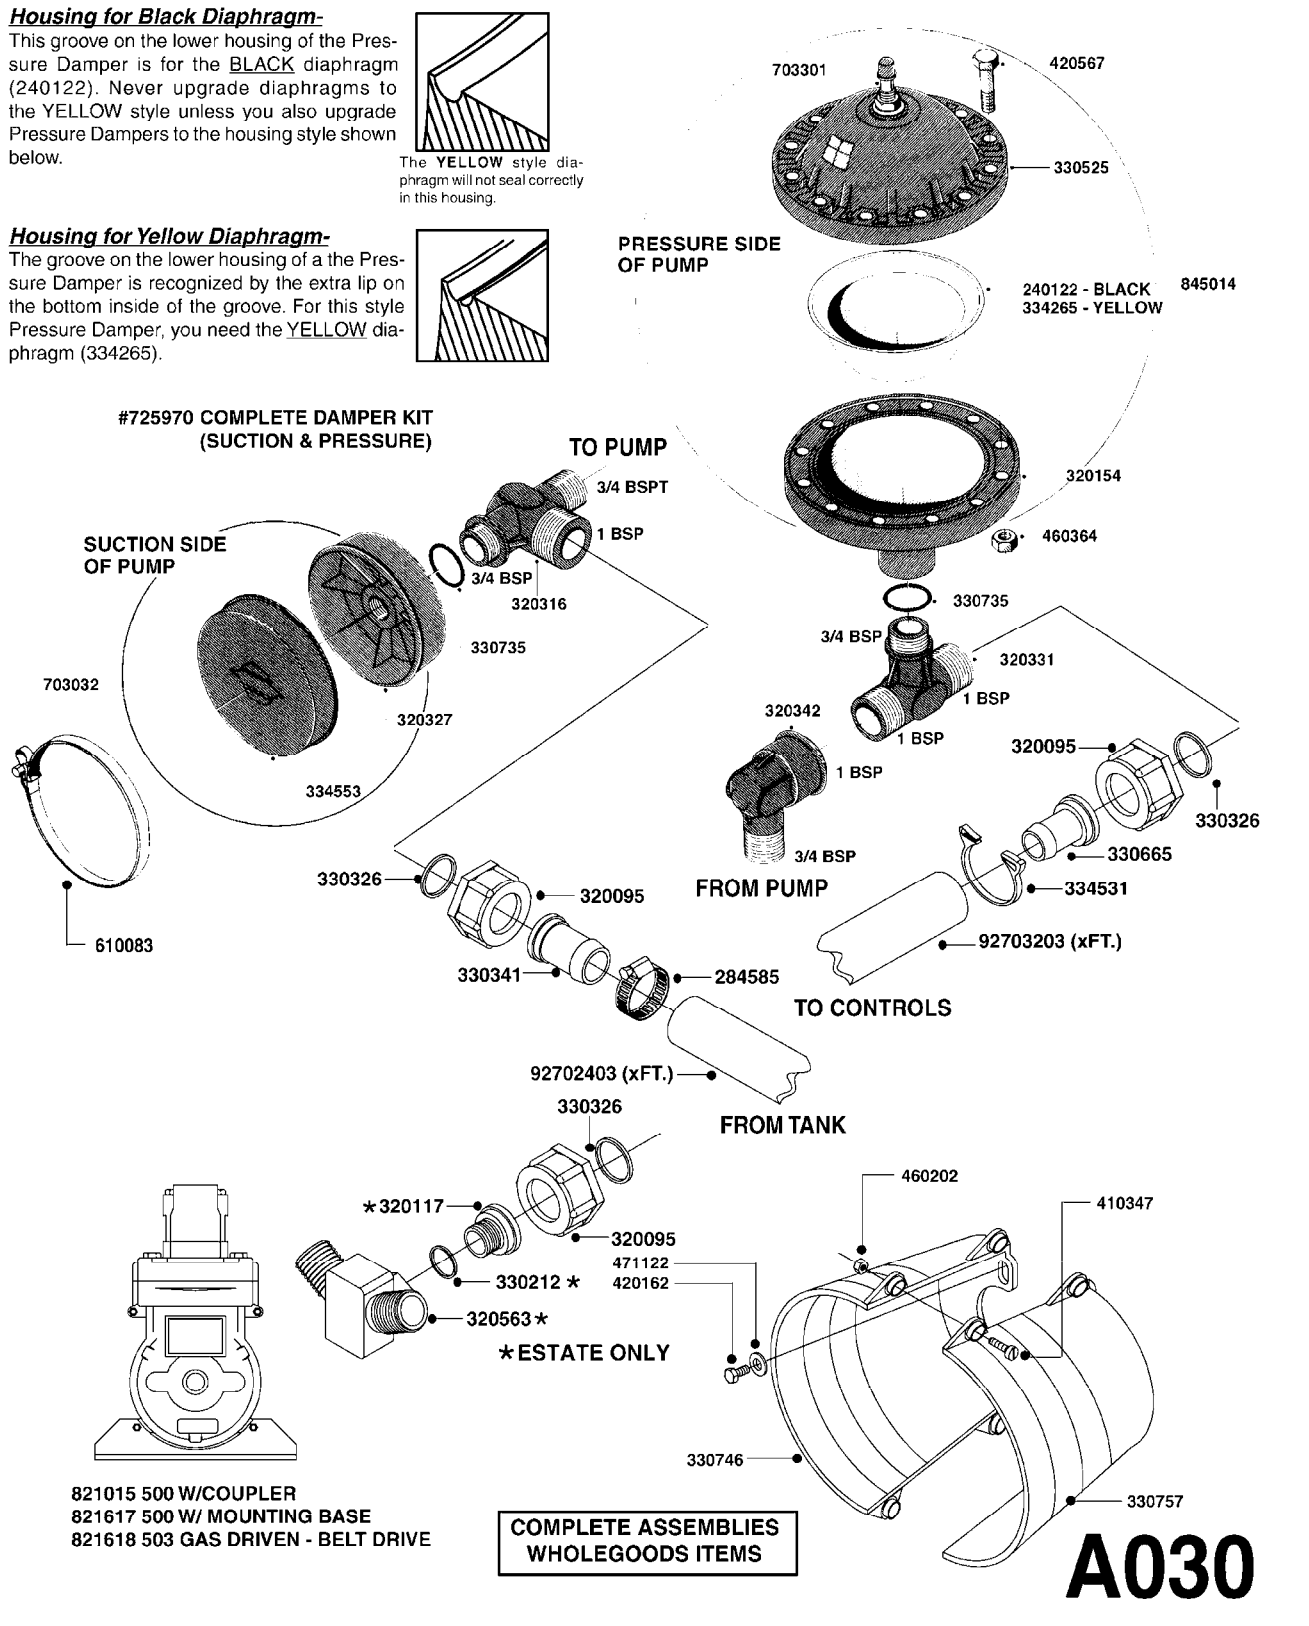

Housing for Yellow Diaphragm-

The groove on the lower housing of a the Pressure Damper is recognized by the extra lip on the bottom inside of the groove. For this style Pressure Damper, you need the **YELLOW** diaphragm (334265).