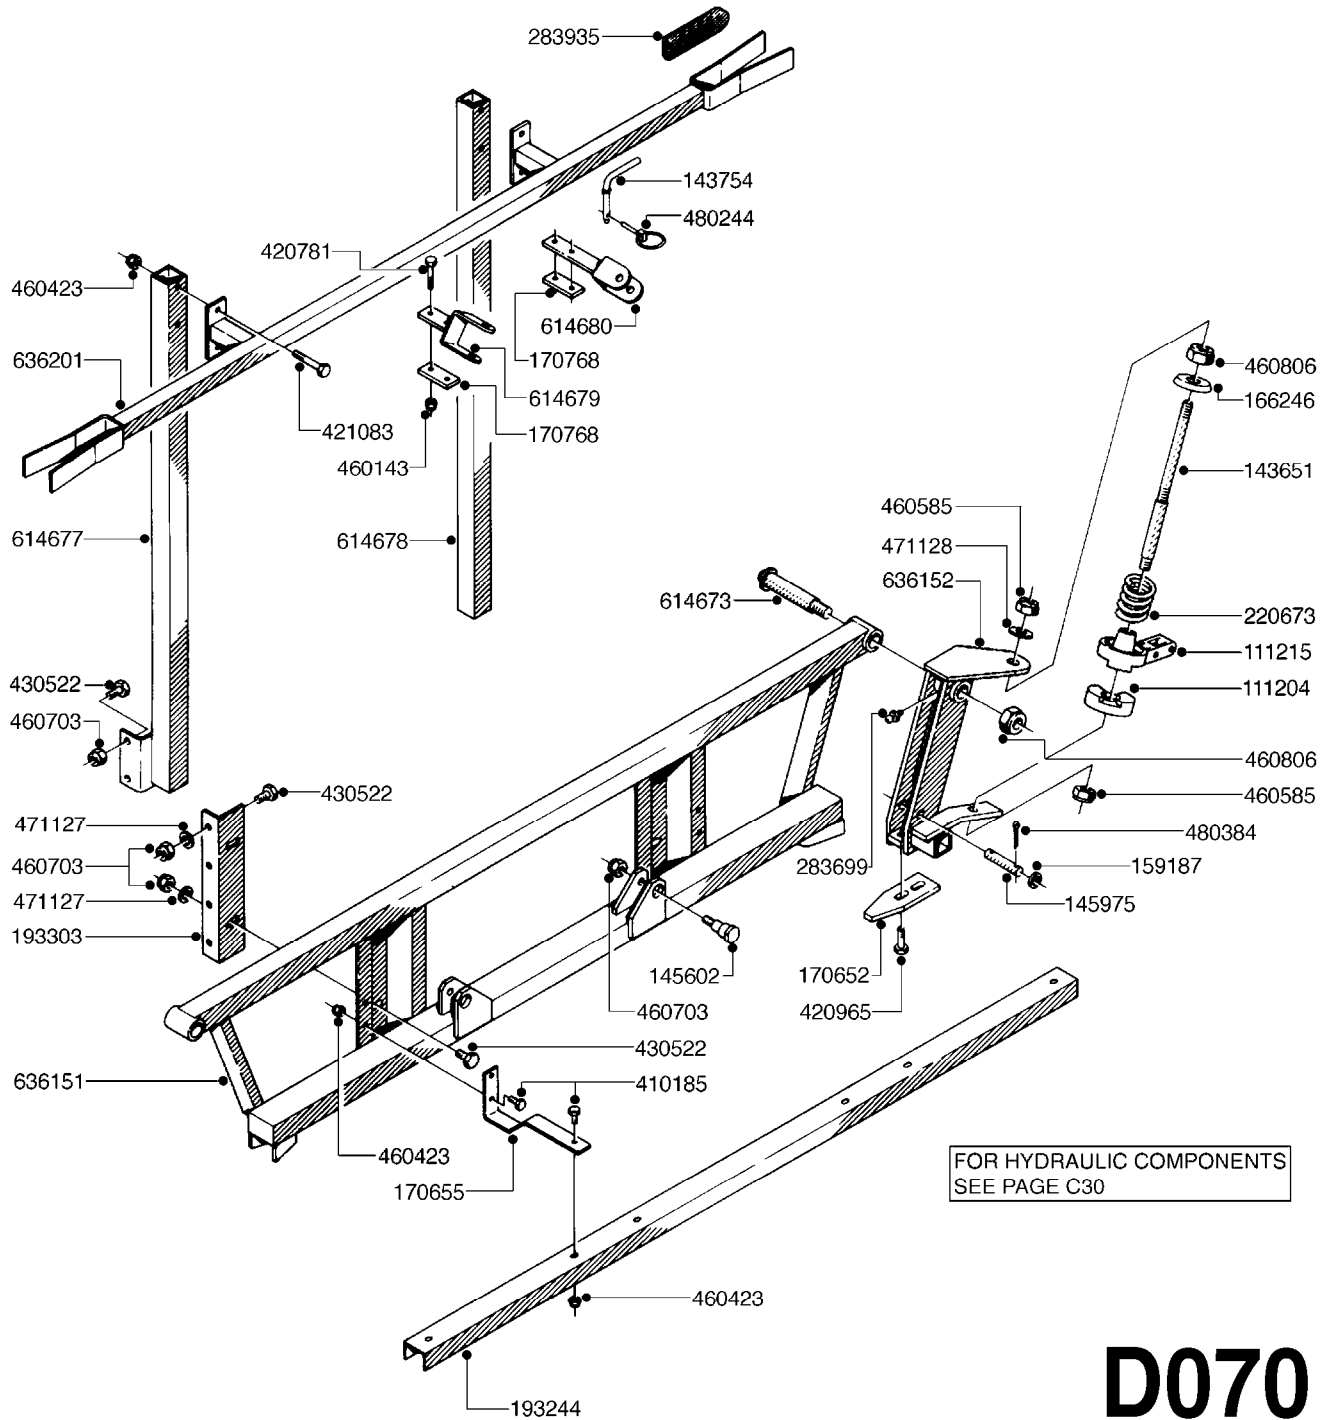

BOOM - SB 20' 26' 33'
D050-HIN, 01:01:01

Page 0
Date 18.03.2013 13:25

D050

BOOM - SB 20' 26' 33'
D050-HIN, 01:01:01

Page 1
Date 18.03.2013 13:25

parts-n°	order qty	description
111204	1	CLAW CLUTCH/LOWER D80
111215	1	CLAW CLUTCH/UPPER D80
142597	1	DISTANCE TUBE
143651	1	AXLE M20/M16 L=355 F/BREAKAWAY
143721	1	FRICITION DISC FOR BOOM D30
143754	1	PIN D10 X 56
166246	1	WASHER CUP D53 F.SPRING
166736	1	YOKE FOR SB BOOM
166865	1	WASHER D35/D25X2
193244	1	NOZZLE TRACK 6-8-10 M SB
193303	1	SUPPORTING ARM FOR SB BOOM
220673	1	SPRING F.PIVOT 100 X 51
334571	1	PLUG 40X40X2 F.SQ.TUBE
410185	1	BOLT HEX 8.8 DEL M6X16
420906	1	BOLT HEX 8.8 DEL M10X60
421083	1	BOLT HEX 8.8 DEL M10X65
430522	1	BOLT HEX 8.8 DEL M12X25 FT
460261	1	NUT HEX M6X1 LOCK
460423	1	NUT HEX M10X1.5 LOCK
460585	1	NUT HEX M16X2 LOCK
460703	1	NUT HEX M12X1.75 LOCK
460806	1	NUT HEX M20X2.5 LOCK
471122	1	WASHER D20/D10.5X2 SS
471127	1	WASHER D24/D13X2.5 STAINLESS
471128	1	WASHER D30/D17X3
480244	1	PIN SNAP D4.5
613487	1	TRANSPORT FITTINGS FOR SB BOOM
633942	1	OUTER BOOM WING 26', 28' SB
634163	1	CENTER SECTION - 20',26',33'
634185	1	BOOM WING OUTER PART 33' SB
635780	1	INNER WING SEC. 26',28',33'SB
635792	1	BOOM WING - 20',21'SB-BOOM
706311	1	SPRING WITH HAND-GRIB