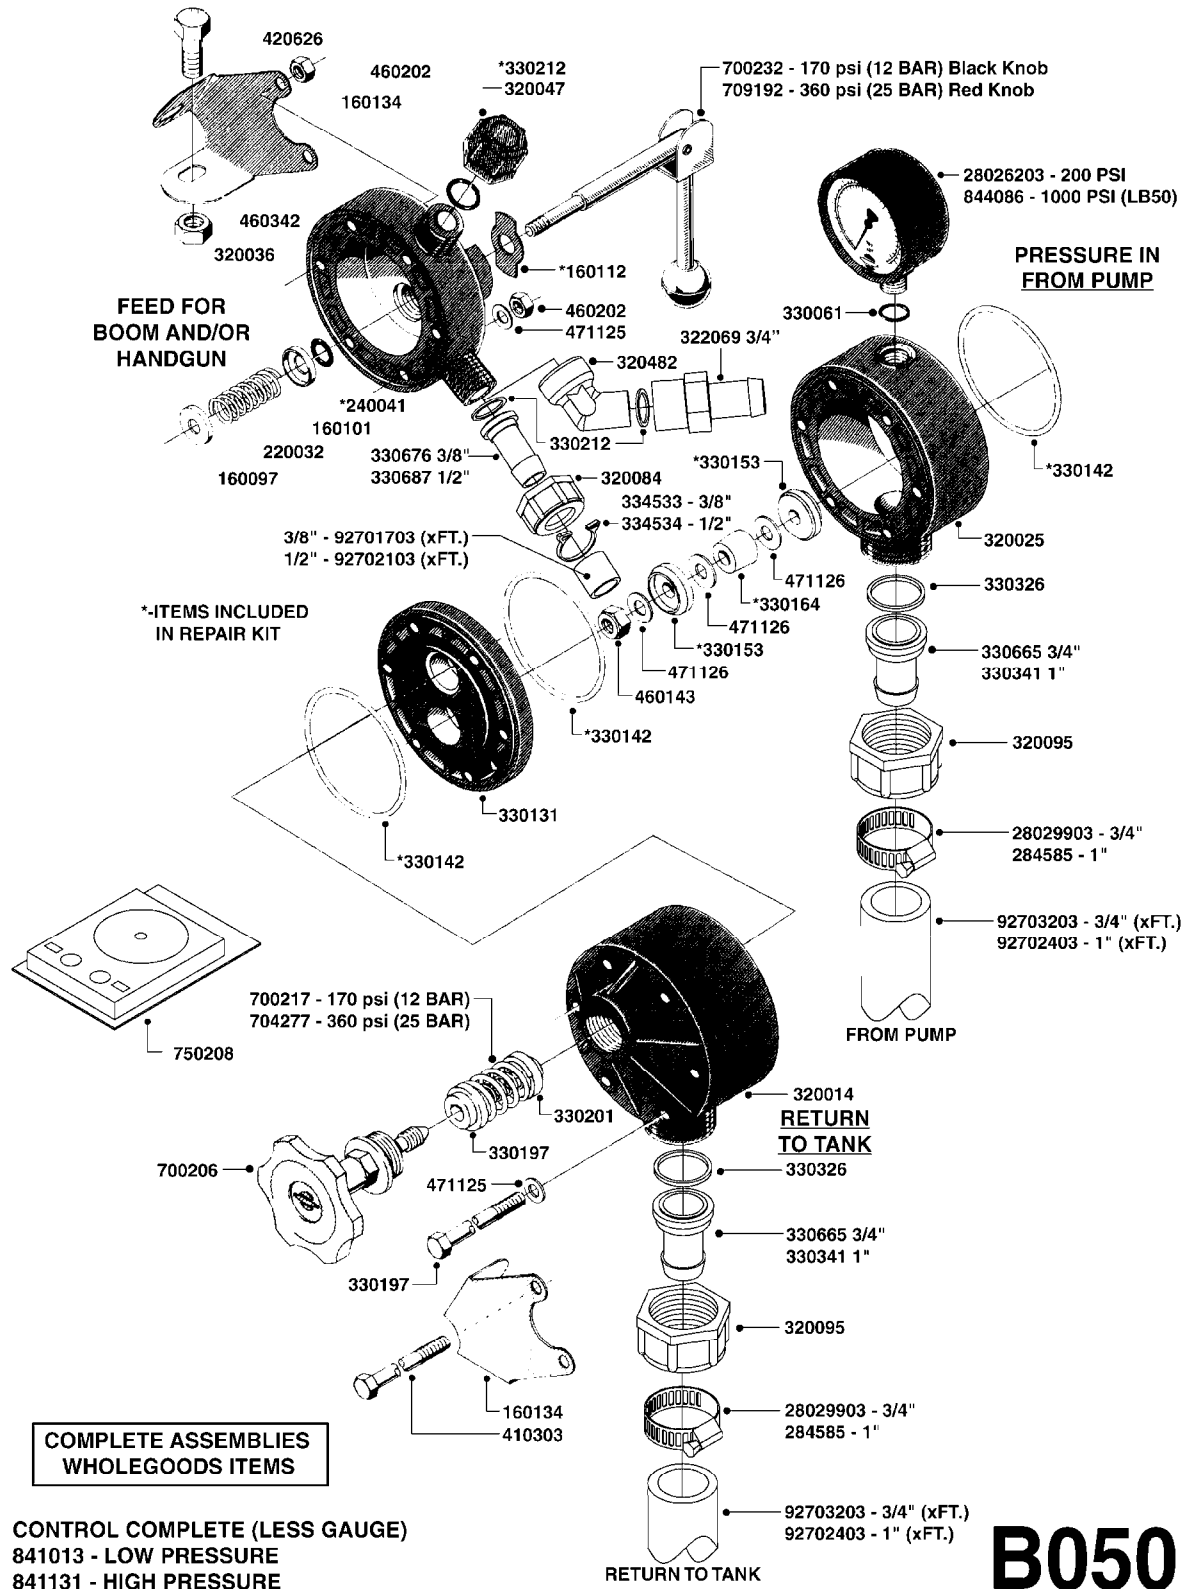

Note: For "Bondioli" PTO's (previous supplier) - see page A480.

COMPLETE ASSEMBLIES
WHOLEGOOD ITEMS

A560

PTO SHAFTS - AMA DIAPHRAGM
A560-HIN, 22:12:11

Page 1

Date 18.03.2013 13:25

parts-n°	order qty	description
829482	1	PTO 1-3/8/6X25MM X 600MM 1202
829483	1	PTO 1-3/8/6X30MM x 600MM 1302
829484	1	PTO 1-3/8/6X1-3/8/6X575MM 361
829487	1	PTO 1-3/8/6X1-3/8/6X870MM 361
28062103	1	PTO YOKE 1-3/8X6 AMA
28062203	1	UNIV.JOINT CAT.1 AMA
28062303	1	PTO YOKE D25 AMA
28062403	1	DECAL - DANGER ROTATING SHAFT
28062503	1	DECAL - DANGER MISSING GUARD
28062603	1	SAFETY CHAIN F.PTO AMA
28062703	1	WHEEL, MID-ROLLER (1401,1402)
28062803	1	PTO INNER D25 (NO SHIELD)
28062903	1	PTO SHIELD COMPLETE
28063003	1	TRACK LH 187" X 14" (30-1401)
28063103	1	TRACK RH 187" X 14" (30-1401)
28063203	1	PTO INNER 1-3/8X6 (NO SHIELD)
28063303	1	PTO SHIELD COMPLETE
28063403	1	WHEEL, MID-ROLLER(45-1801)
28063503	1	TRACK RH 187" X 14" (30-1401)

SEE
PAGE
B030

B040

parts-n°	order qty	description
146644	1	PIN D3X19 STAINLESS
160167	1	MOUNTING PLATE LP
160171	1	MOUNTING PLATE NK
241323	1	O-RING D5.3X2.4 NITRIL
320047	1	FITT.DK CAPNUT 1/2" BSP
320073	1	DISTRIBUTOR HOUSING 1/2"
320084	1	FITT.DK NUT 1/2" BSP
320095	1	FITT.DK NUT 1" BSP
320106	1	FITT.DK CAPNUT 1" BSP
320117	1	FITT.DK CONN.1/2"BSP F. 1" CAP
330212	1	O-RING D19/D14X2.4 F.1/2"NUT
330293	1	VALVE SEAT WITH 3/8" HOSE TAIL
330304	1	VALVE CONE D14
330315	1	O-RING D18.4/D13X.6
330326	1	O-RING D30/D24X2 F.1"NUT
330337	1	HANDLE F. FLIP VALVE
331122	1	VALVE SEAT WITH 1/2" HOSE TAIL
334533	1	CLAMP HOSE PLASTIC 3/8"
334534	1	CLAMP HOSE PLASTIC 1/2"
420582	1	BOLT HEX 8.8 DEL M8X20 FT
420626	1	BOLT HEX 8.8 DEL M10X20 FT
460342	1	NUT HEX M10
460364	1	NUT HEX M8 GALV.
702634	1	DIST.HOUSING ASSEMBLY (2-VALVE)
709741	1	VALVE ASSY. 1/2" FLIP LEVER
841072	1	DISTRIBUT. VALVE 1/2" NK
841094	1	DISTRIBUT. VALVE 1/2" LP,BL
92701703	1	HOSE R X3/8" X300PSI WP X0012"
92702103	1	HOSE R X1/2" X300PSI WP X0012"