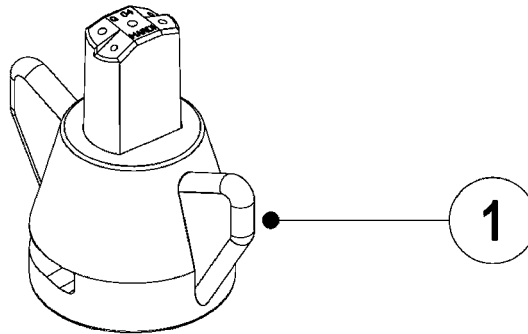

BOOM-NOZZLES QUINTASTREAM
D706-HIN, 14:12:07

Page 0

Date 18.03.2013 13:26

D706