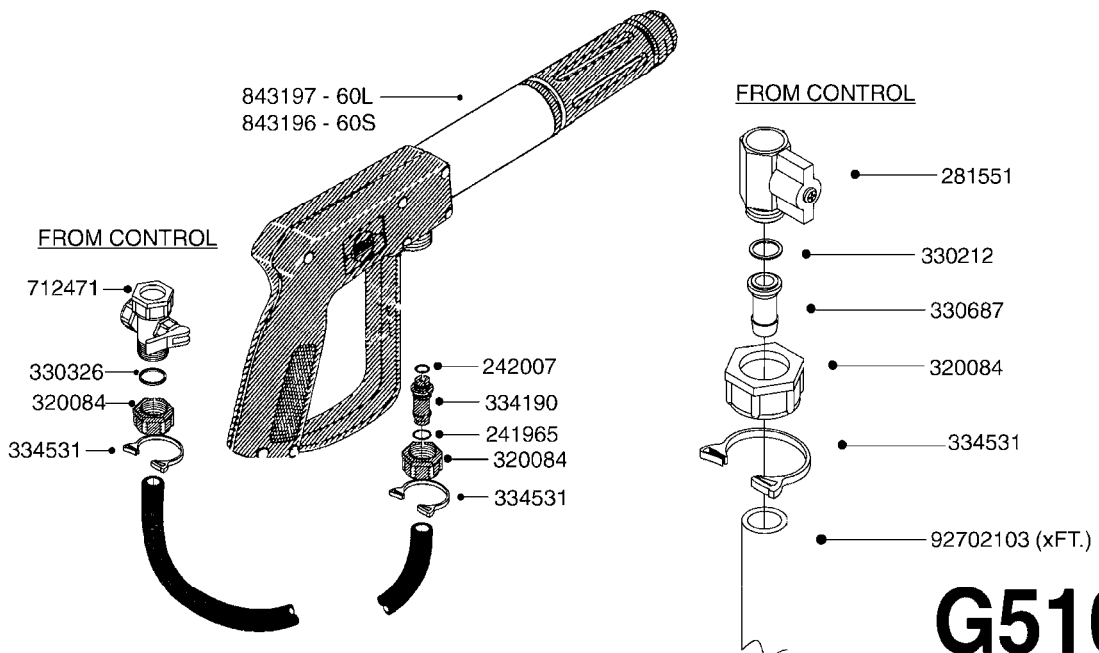

G510

HOSE WRAPS
G510-HIN, 19:05:11

Page 1
Date 18.03.2013 13:26

parts-n°	order qty	description
241965	1	O-RING 12.1 X 1.6
242007	1	O-RING D9.1X1.6
281551	1	BALL VALVE 1/2"
320084	1	FITT.DK NUT 1/2" BSP
330212	1	O-RING D19/D14X2.4 F.1/2"NUT
330326	1	O-RING D30/D24X2 F.1"NUT
330687	1	FITT.DK HB 1/2" F. 1/2" NUT
334190	1	FITT.DK HB 1/2' F. PISTOL 60S
334531	1	CLAMP HOSE PLASTIC 3/4"
636223	1	POST 12 VOLT TR30
712471	1	AGITATION VALVE ASSY. ON/OFF
843196	1	HANDGUN KIT TYPE 60 SHORT
843197	1	HANDGUN KIT TYPE 60 LONG
10013403	1	BOLT HEX 3/8-16X1 1/4 HCS Z5
10013503	1	NUT HEX NC 3/8"
10178903	1	WRAP HOSE SIDE MOUNT PLATE
10179003	1	WRAP HOSE BOTTOM PLATE MOUNT
10179403	1	WRAP WELDMENT FOR HI101789
10179503	1	WRAP WELDMENT FOR HI101790
10225603	1	BKT.FOR HOSE WRAP MOUNT NL NK
10225703	1	WRAP HOSE BDL.BOTTOM PLATE
92702103	1	HOSE R X1/2" X300PSI WP X0012"