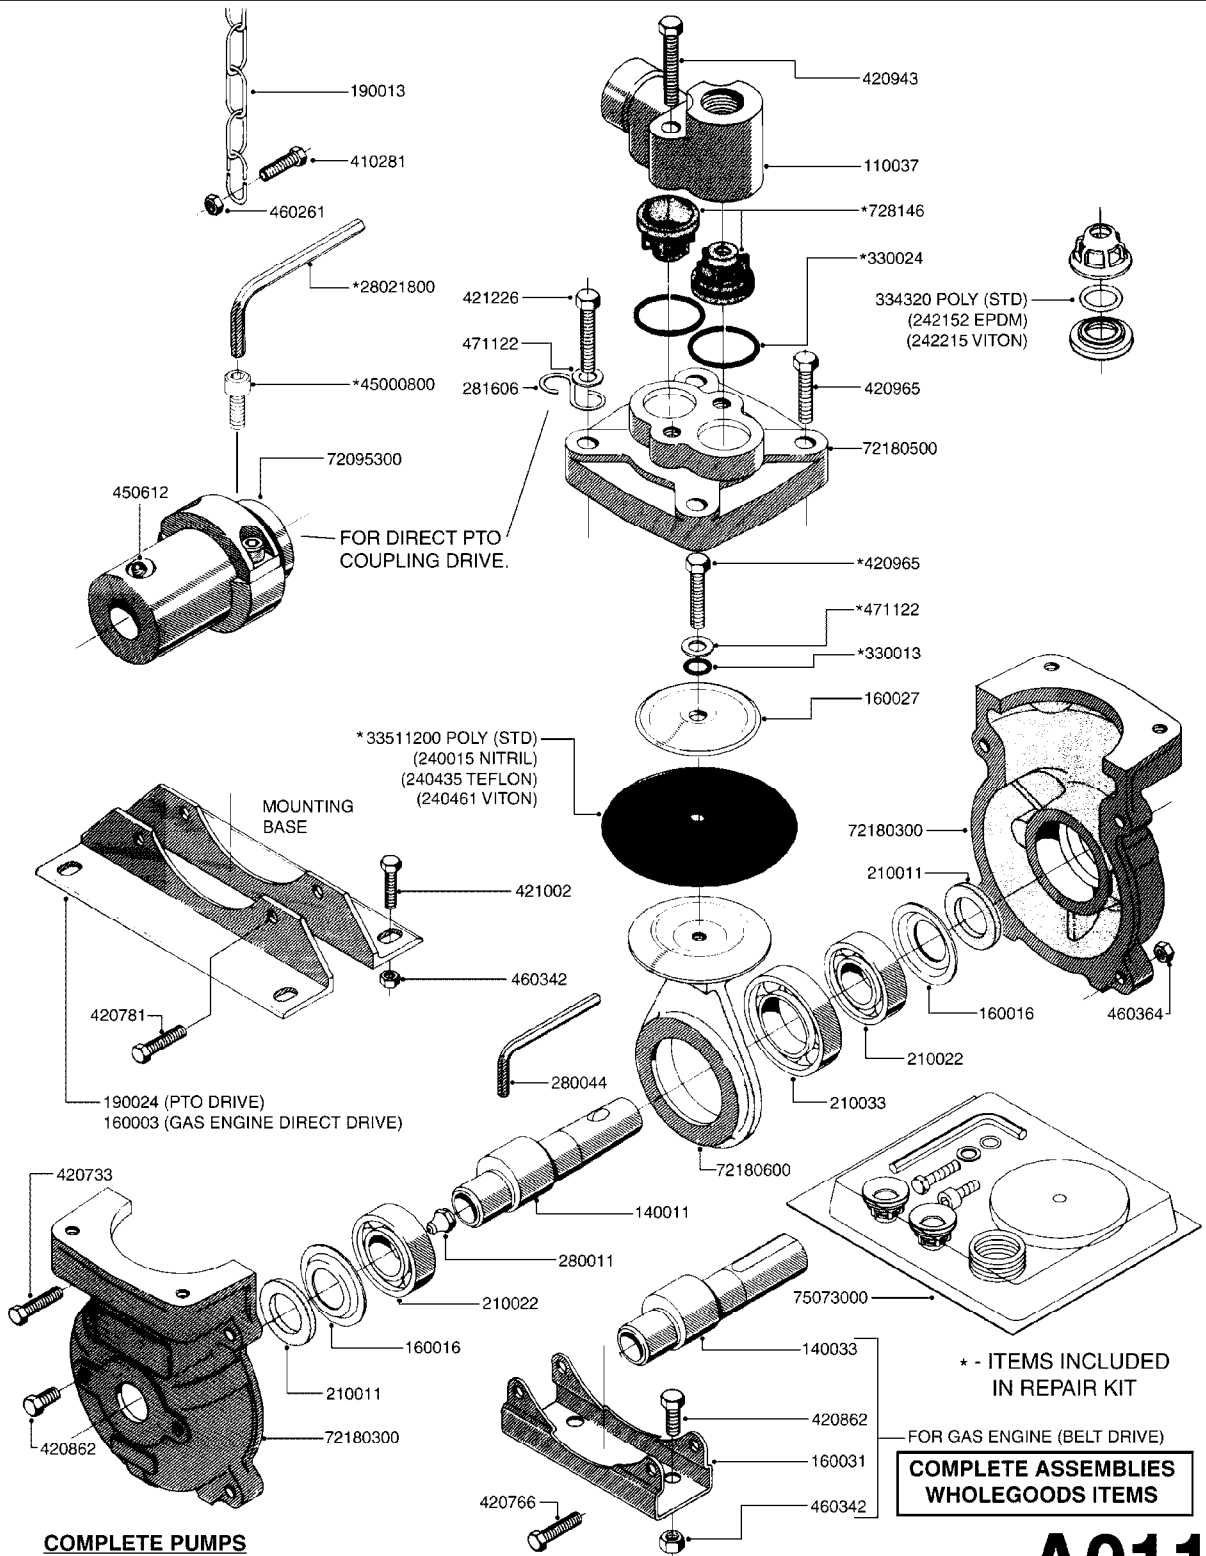

PUMP - 500
A010-HIN, 01:11:11

A010

PUMP - 500
A010-HIN, 01:11:11

Page 1
Date 18.03.2013 13:25

parts-n°	order qty	description
110037	1	VALVE CHAMBER MOD 500 PAINTED
140011	1	CRANK SHAFT MODEL 500
140033	1	CRANK SHAFT,MODEL 500/4
160003	1	PUMP MOUNT PLATE TALL 500/600
160016	1	DUST PLATE
160027	1	DIAPHRAGM UPPER DISC 500-600
160031	1	BASE PLATE MODEL 500-600
190013	1	CHAIN 35XL=800
194839	1	ANGLE IRON FOOT, M 500-600 RED
210011	1	SEAL FELT D39/23 X 4
210022	1	BEARING BALL 6205
210033	1	BEARING BALL 6007
240015	1	DIAPHRAGM MODEL 500-600 NITRIL
240461	1	DIAPHRAGM MODEL 500-600 VITON
242152	1	O-RING D18.2X3 EPDM
242215	1	O-RING D18X3 VITON
280011	1	GREASE NIPPLE 1/8' H TR
280033	1	KEY HEXAGON W9 5/16"
280044	1	KEY HEXAGON W6 3/16'
281606	1	S-HOOK GALVANIZED
330013	1	O-RING D15/D10X2.5 F.3/8"NUT
330024	1	O-RING D41,1/D34.5 X 3,5
334320	1	O-RING D18X3 POLYURETHANE
410281	1	BOLT HEX 8.8 DEL M6X25
420066	1	BOLT HEX 8.8 DEL 3/8"X50MM
420081	1	BOLT HEX 8.8 DEL 3/8"X40MM
420092	1	BOLT HEX 8.8 RAW 3/8"X45MM
420162	1	BOLT HEX 8.8 DEL 3/8"x15MM
420744	1	BOLT HEX 8.8 DEL M8X40
420766	1	BOLT HEX 8.8 DEL M8X45
420781	1	BOLT HEX 8.8 DEL M8X50
420862	1	BOLT HEX 8.8 DEL M10X16 FT
420965	1	BOLT HEX 8.8 DEL M10X40
421002	1	BOLT HEX 8.8 DEL M10X30 FT
450037	1	BOLT ROUND 3/8'X1' BLACK
450612	1	SCREW M10X16 POINTED
460261	1	NUT HEX M6X1 LOCK
460342	1	NUT HEX M10
460364	1	NUT HEX M8 GALV.
471122	1	WASHER D20/D10.5X2 SS
728146	1	VALVE FOR 361(726890/707932)
33511200	1	DIAPHRAGM 503/603 PUR 2006
72095300	1	COUPLING 1-3/8' X 25, PAINTED
72180300	1	PUMP HOUSING 503 RED W/BOLTS
72180500	1	DIAPHRAGM COVER 503 W/BOLTS
72180600	1	CONNECTING ROD FOR 503-603 M10
75072900	1	PUMP KIT F. 500 "06"