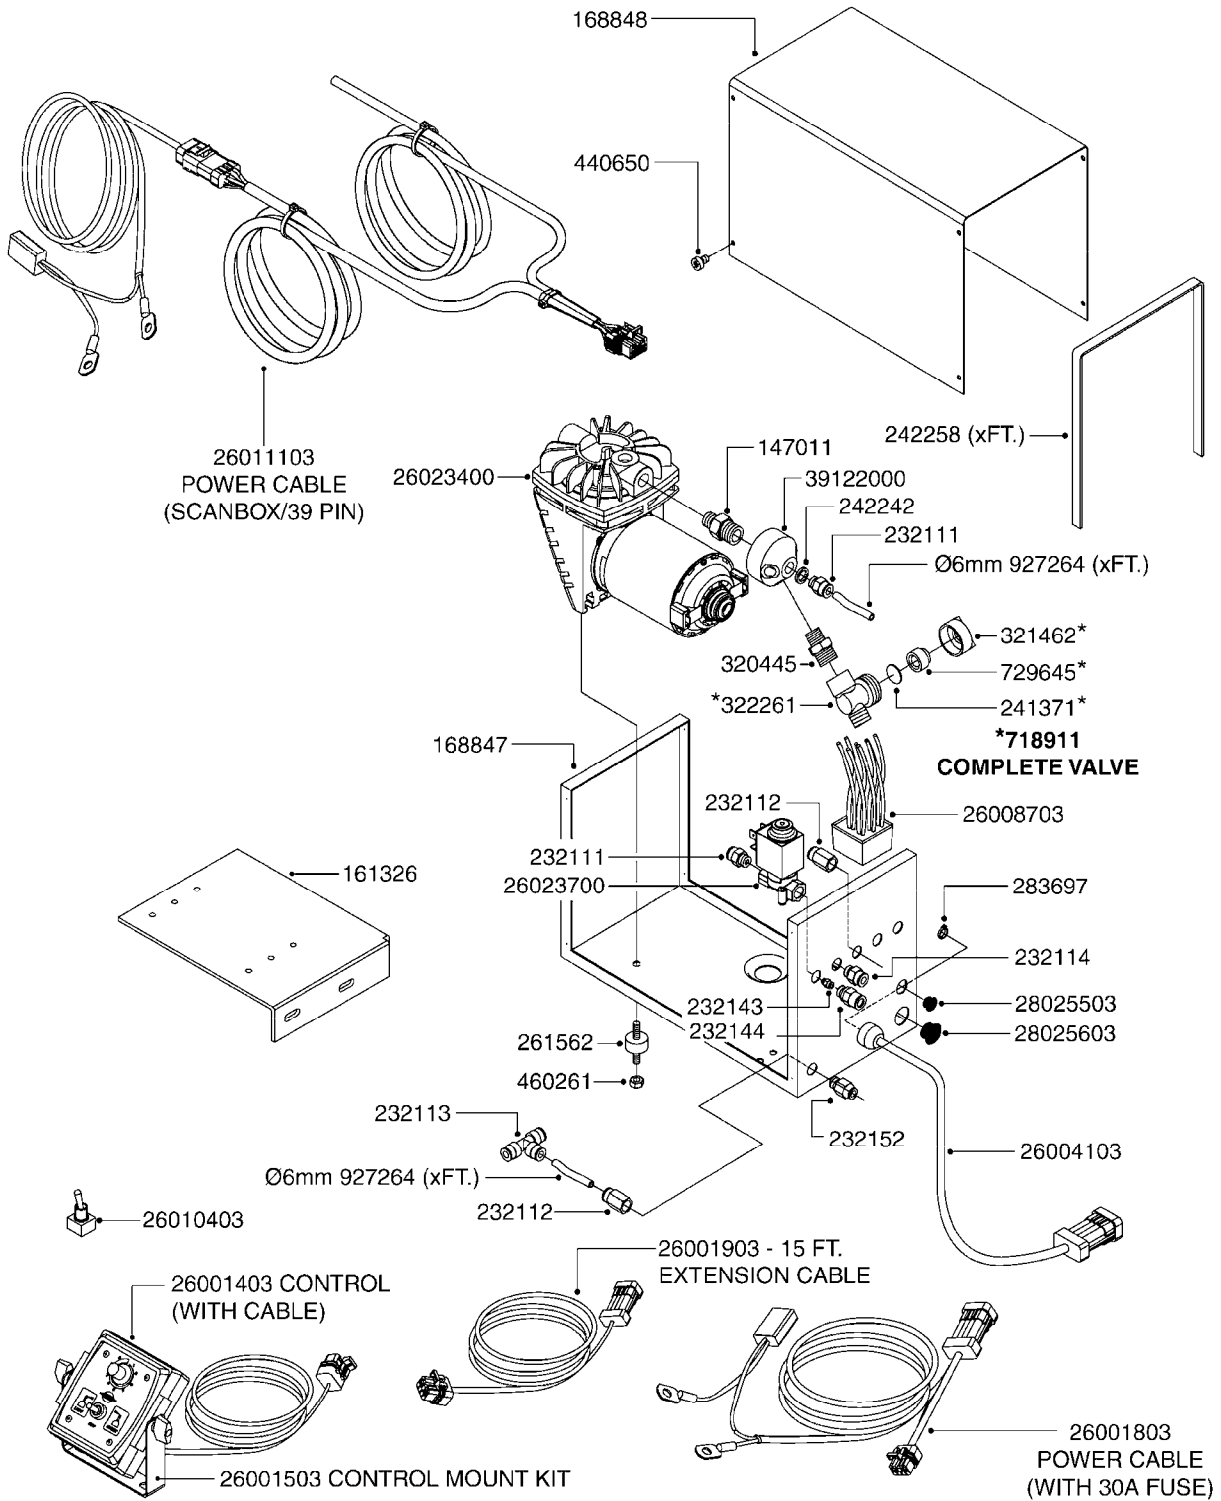

G342

*Ø8mm 927306 (xFT.)
*Ø10mm 927330 (xFT.)

70019403 - COMPLETE ASSEMBLY

FOAM MARKER COMPRESSOR 2007
G342-HIN, 17:12:07

Page 1
Date 18.03.2013 15:24

parts-n°	order qty	description
147011	1	HEX NIPPLE 3/8'X1/4'BSP BRASS
161326	1	MOUNT BKT. F. FOAM COMP.BOX 98
168847	1	ENCLOSURE LOWER F.MARKER
168848	1	COVER F. FOAM MARKER
232111	1	QUICK COUPLER 6MM X 1/8 EXT.
232112	1	QUICK COUPLER 6MM 1/8 INT.
232113	1	QUICK COUPLER 6MM T-PIECE
232114	1	COUPLER 1/8" THREADX8MM HOSE
232143	1	REDUCER 1/4'INT-1/8'EXT
232144	1	QUICK COUPLER 10MM X 1/4 EXT
232152	1	QUICK COUPLER 8MMX1/8 EXT.LONG
241371	1	DIAPHRAGM F.NO-DRIP,VULC
242242	1	O-RING F.AIR HOSE FITTING
242258	1	TRIM 3X10 SELF ADHESIVE 0012"
261562	1	RUBBER DAMPER 2XM6X25
283697	1	TIESTRAP 200MM
320445	1	FITT.DK HN 1/4"X3/8" BSP
321462	1	CAP F.NO-DRIP ASSY.
322261	1	HOUSING F.SAFETY VALVE 3/8"
440650	1	SCREW 3.5x13 STAINLESS
460261	1	NUT HEX M6X1 LOCK
718911	1	VALVE (SAFETY) F.MARKER
729645	1	NON-DRIP SPRING ASSY.GREEN 10
927264	1	HOSE R X PE D6/D4 X 0012"
927306	1	HOSE R X PE D8/D6 X 0012"BLACK
927330	1	HOSE R X PE D10/D8 X 012"BLACK
26001403	1	HC FOAM MARKR CONSOLE VS3.0.00
26001503	1	HC FOAM MARKER CONSOLE MT.KIT
26001803	1	POWER CABLE
26001903	1	15' 7-PIN EXTENSION CABLE
26004103	1	FOAM MARKER CNTRL MOD CABL STD
26008703	1	FOAM MARKER CONTROL SCII
26010403	1	TOGGLE SWITCH MICRO-TRAK F.M.
26011103	1	FOAMER POWER/CONTROL CABLE 39P
26023400	1	COMPRESSOR F.FOAM MARKER CM40
26023700	1	SOLENOID VAL 12V 1/8' FLO '07
28025503	1	PLUG F.DRILLED HOLE 1/2"
28025603	1	PLUG F.DRILLED HOLE 3/4"
39122000	1	DISTR.HOUSING F.FOAM MARKER'07
70019403	1	FOAM MARKER COMPRESSOR KIT STD