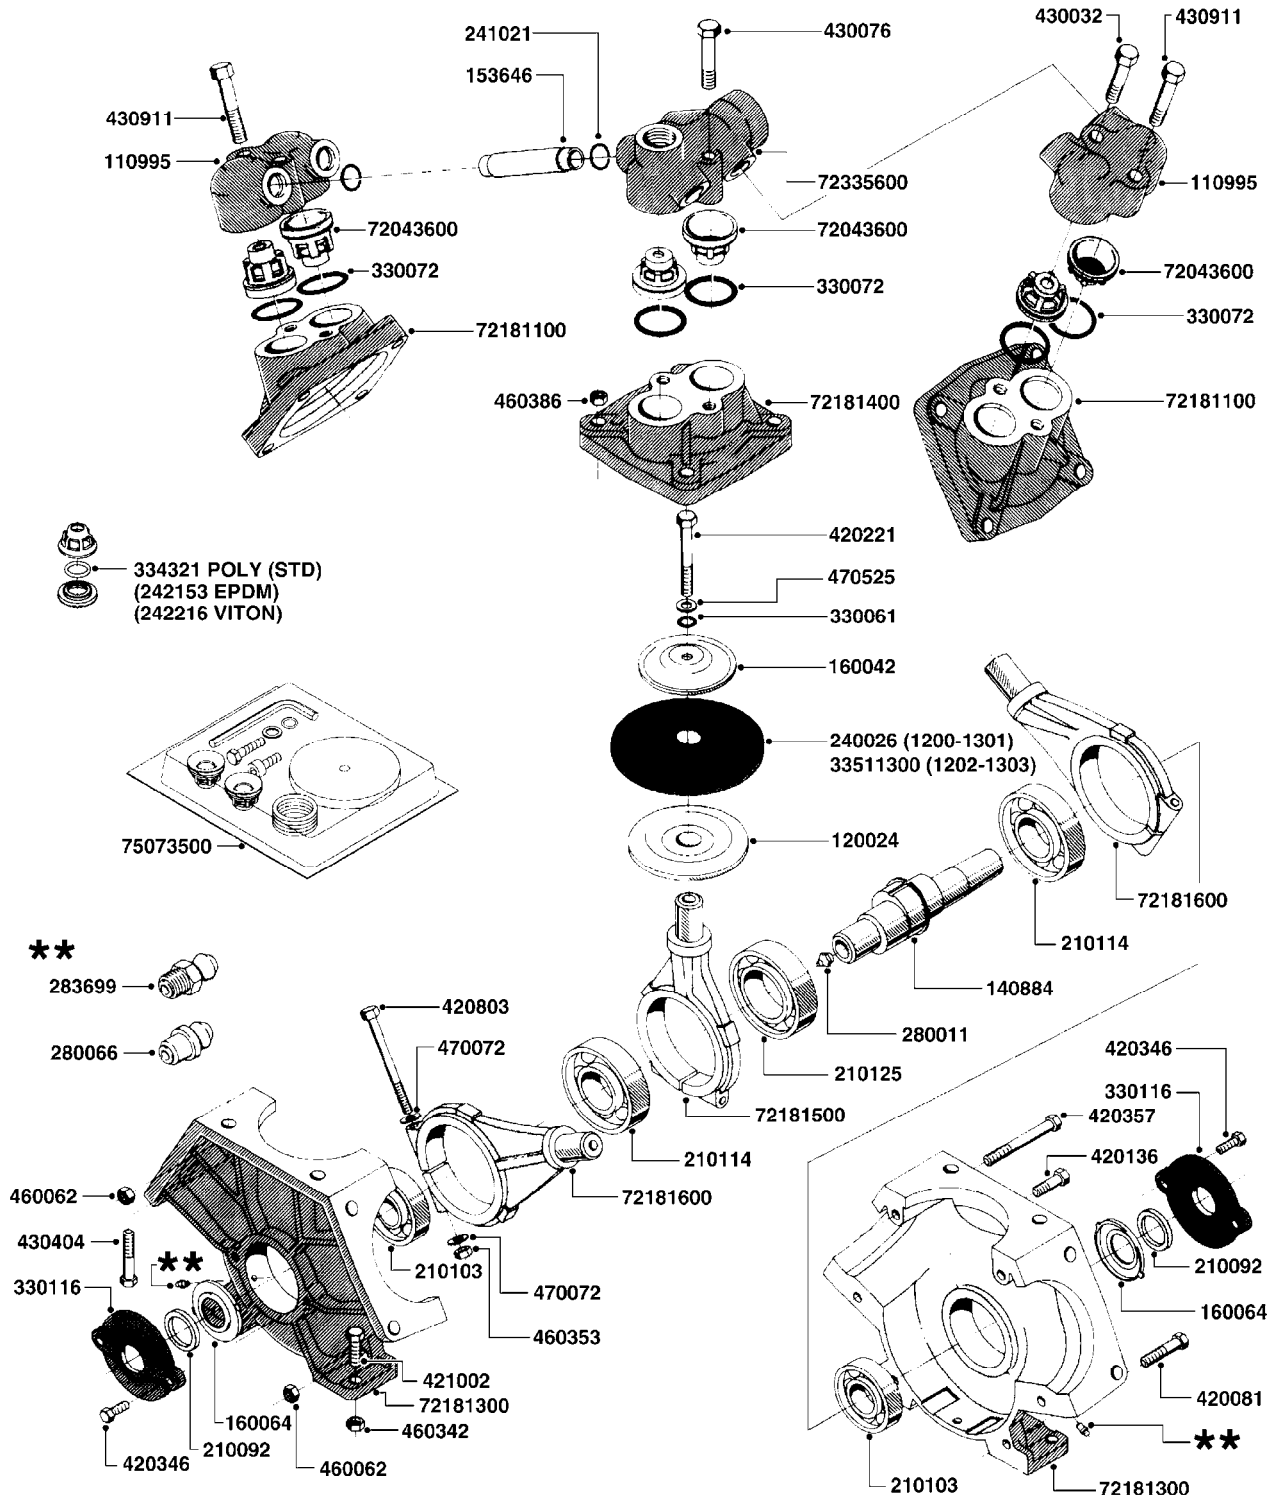

A180

PUMP - 1301 W/ MOUNTING BASE
A180-HIN, 08:11:11

Page 1

Date 18.03.2013 15:22

parts-n°	order qty	description
110995	1	VALVE CHAMBER SIDE MODEL 1301
120024	1	DIAPHRAGM BACK DISC 1200-1300
140884	1	CRANK SHAFT MODEL 1300-9
153646	1	CONNECTION PIPE INLET MOD 1301
160042	1	DIAPHRAGM UPPER DISC 1200-1300
160064	1	DUST PLATE
210092	1	SEAL FELT D43/30X5
210103	1	BEARING BALL 6306
210114	1	BEARING BALL 6308
210125	1	BEARING BALL 6210
240026	1	DIAPHRAGM MODEL 1200/1301
241021	1	O-RING D21,89X2,62 NITRIL
242153	1	O-RING D26X4 EPDM
242216	1	O-RING VITON F/1202/1302/462
280011	1	GREASE NIPPLE 1/8' H TR
280066	1	GREASE NIPPLE H 1A6
283699	1	GREASE NIPPLE M6X1
330061	1	O-RING D16/D11X2,5
330072	1	O-RING D53,5/D45,5X4
330116	1	SEAL RETAINER, MODEL 1300
334321	1	O-RING POLY. 34.0x26.0x4.0
420081	1	BOLT HEX 8.8 DEL 3/8'X40MM
420136	1	BOLT HEX 8.8 RAW 3/8'X30MM
420221	1	BOLT HEX 7/16'X2-1/4'
420346	1	BOLT HEX 8.8 DEL 3/8'X 25MM
420357	1	BOLT HEX 8.8 RAW 3/8'X85MM
420803	1	BOLT HEX 8.8 DEL M8X90
421002	1	BOLT HEX 8.8 DEL M10X30 FT
430032	1	BOLT HEX 8.8 RAW 1/2'X55MM
430076	1	BOLT HEX 8.8 RAW 1/2'X60MM
430404	1	BOLT HEX 8.8 DEL M12X50
430911	1	BOLT HEX 8.8 WG 1/2" x 70MM
460062	1	NUT HEX 3/8' GALV.
460342	1	NUT HEX M10
460353	1	NUT HEX M8 BLACK
460386	1	NUT HEX M12X1.75
470072	1	WASHER D15/D8X.5 LOCK
470525	1	WASHER D19/D11.5X2.5
33511300	1	DIAPHRAGM 1203/1302 POLY 2006
72043600	1	VALVE FOR 462/463
72181100	1	DIAPHRAGM COVER 1203/1303+BLTS
72181300	1	PUMP CASTING 1300 RED W/BOLTS
72181400	1	DIAPHRAGM COVER 1303 W/BOLTS
72181500	1	CONNECTING ROD, CENTER 1303
72181600	1	CONNECTING ROD, SIDE MOD.1300
72335600	1	CENTER VALVE CHAMBER 1302 RED
75073500	1	PUMP KIT 1300/1302 "06"