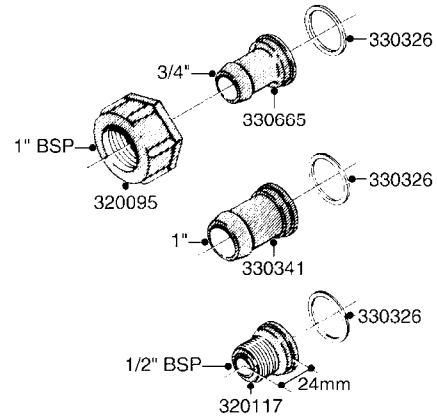

H010

parts-n°	order qty	description
240085	1	O-RING D13,1/8,3X02,4 NITRIL
241441	1	O-RING D29.3X3
242594	1	O-RING D14 X 1.78 SCH.70-EPDM
320084	1	FITT.DK NUT 1/2" BSP
320095	1	FITT.DK NUT 1" BSP
320117	1	FITT.DK CONN.1/2"BSP F. 1" CAP
320187	1	FITT.DK CAP 3/8" BSP BLACK
320283	1	FITT.DK NUT 3/4"BSP
320821	1	FITT.DK NUT 1-1/2" BSP
321495	1	FITT.DK REDUC 1/4'BSP F.3/4'NT
321576	1	FITT.DK CONN 1/2"BSP F.3/4"NUT
330013	1	O-RING D15/D10X2.5 F.3/8"NUT
330212	1	O-RING D19/D14X2.4 F.1/2"NUT
330326	1	O-RING D30/D24X2 F.1"NUT
330341	1	FITT.DK HB 1" F. 1" NUT
330595	1	O-RING D24.6/D20X2.1 -3/4"
330665	1	FITT.DK HB 3/4"F.1" NUT
330676	1	FITT.DK HB 3/8" F. 1/2" NUT
330687	1	FITT.DK HB 1/2" F. 1/2" NUT
330691	1	FITT.DK HB 3/4'F.3/4' NUT
330783	1	FITT.DK HB 3/8"F.3/8" NUT
331262	1	FITT.DK HB 1-1/2" F. 1-1/2"NUT
331273	1	O-RING D44/D38X2 F.1-1/2"
331446	1	FITT.DK HB 1" F.1-1/2" NUT
331807	1	FITT.DK HB 5/16" F.3/8" NUT
332286	1	FITT.DK HB 1/2" F. 3/4" NUT
332905	1	FITT.DK HB 1/2" F. 3/4" CAP
332927	1	FITT.DK PL.F. NOZZLE TUBE
333292	1	FITT.DK HB 1"O'RING F.1-1/2"
333664	1	FITT.DK HB 5/16' F. 1/2' NUT
334044	1	FITT.DK HB 3/4' F. 3/4' CAP
334059	1	FITT.DK EL 1" 110 DEG.F.1-1/2"
334123	1	FITT.DK HB 1-1/4"O-RNG F.1-1/2"
334150	1	FITT.DK HB 1-1/4" 110 F.1-1/2"
390542	1	PLUG WASHER FOR 3/4'CAP NUT
716236	1	FITT.DK HB 1/2" ASSY. F. 3/4"
716413	1	FITT.DK PLUG ASSY. F.NOZ TUBE
717426	1	FITT.DK REDUC 1/4"BSP F.3/4"N
720856	1	FITT.DK 1/2'BSP ASSY.F.3/4'NUT
724621	1	FITT.DK HB 3/4"ASSY F.3/4" NUT