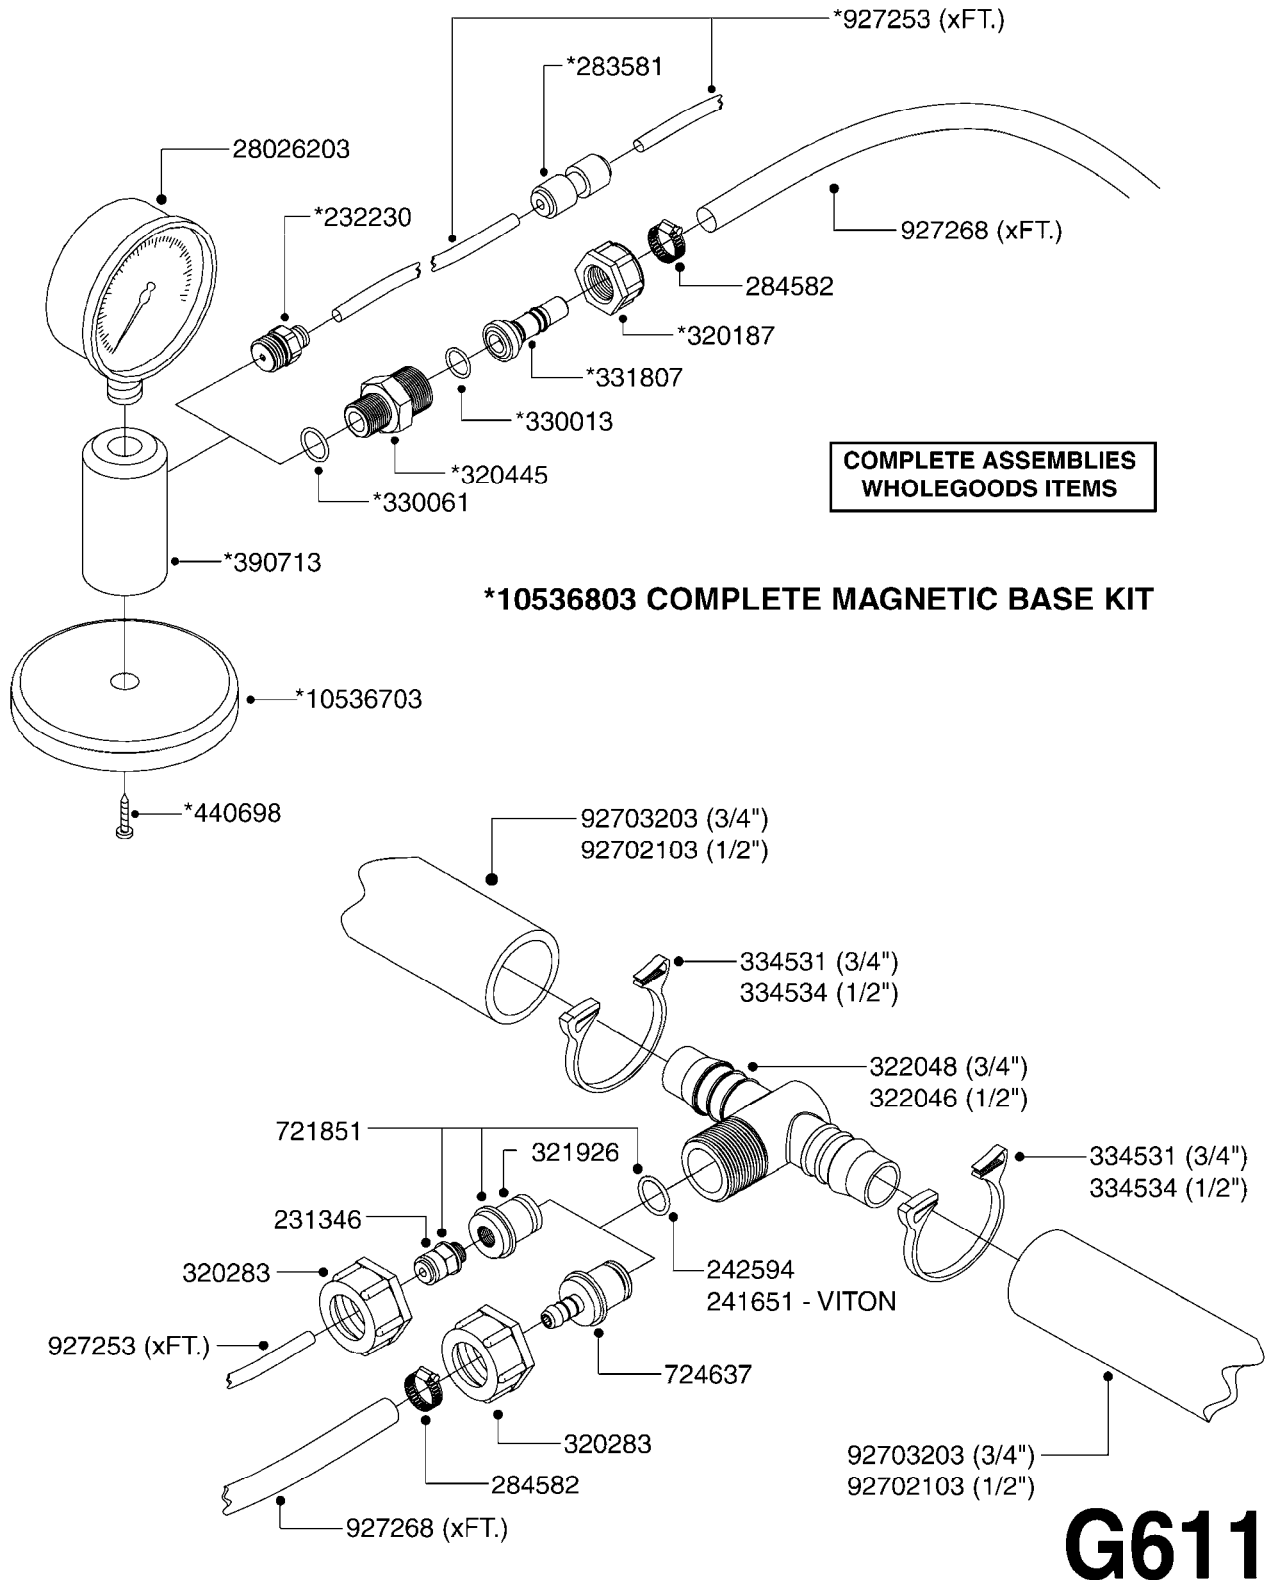

REMOTE GAUGE-MAGNETIC BASE KIT
G611-HIN, 19:05:11

Page 1
Date 18.03.2013 15:24

parts-n°	order qty	description
231346	1	QUICK COUPLER 1/8"BSP X 4 MM
232230	1	QUICK COUPLER 1/4"BSP X 4 MM
241651	1	O-RING D14.0X3.0 NITRIL
242594	1	O-RING D14 X 1.78 SCH.70-EPDM
283581	1	HOSE CONNECTOR STR.F.4MM PE
284582	1	CLmP HSE GEAR3/8" alt 28029803
320187	1	FITT.DK CAP 3/8" BSP BLACK
320283	1	FITT.DK NUT 3/4"BSP
320445	1	FITT.DK HN 1/4"X3/8" BSP
321926	1	FITT.DK REDUC 1/8"BSP F.3/4"N
322046	1	FITT.DK TEE 1/2X1/2HB X3/4'BSP
322048	1	FITT.DK TEE 3/4X3/4HB X3/4'BSP
330013	1	O-RING D15/D10X2.5 F.3/8"NUT
330061	1	O-RING D16/D11X2,5
331807	1	FITT.DK HB 5/16" F.3/8" NUT
334531	1	CLAMP HOSE PLASTIC 3/4"
334534	1	CLAMP HOSE PLASTIC 1/2"
390713	1	GAUGE ADAPTOR 1/4" BSP
440698	1	SCREW F.PLASTIC 6X18 SS HEXHD
721851	1	SCREW PLUG W/QUICK FIT
724637	1	FITT.DK HB 5/16' F. 3/4" COMP.
927253	1	HOSE R X PE D4/D2 X 0012"RED
927268	1	HOSE R X PVC X 1/4 X 0012"
10536703	1	MAGNETIC BASE D3,2'/90LB
10536803	1	MAGNETIC BASE KIT F.GAUGE
28026203	1	GAUGE 200PSI/BR,2.5"1/4BSP-BTM
92702103	1	HOSE R X1/2" X300PSI WP X0012"
92703203	1	HOSE R X3/4" X300PSI WP X0012"