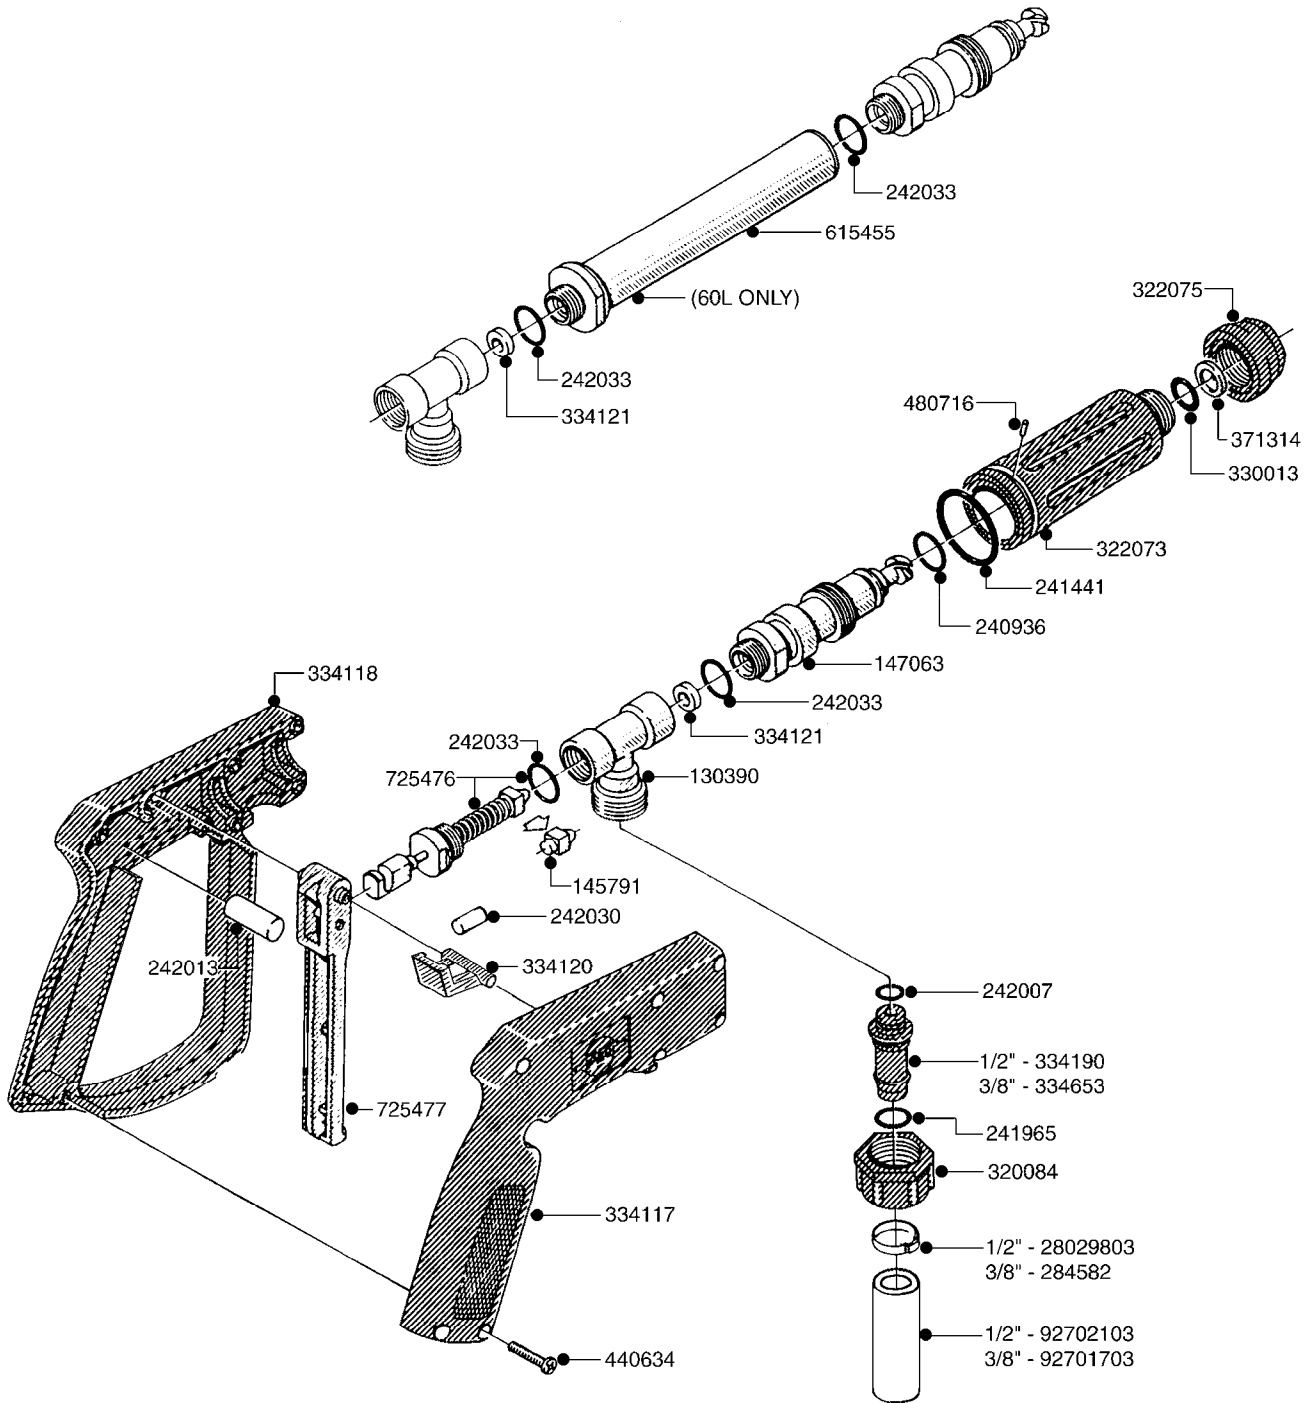

COMPLETE ASSEMBLY:
843197 - 60L
843196 - 60S

COMPLETE ASSEMBLIES
WHOLEGOODS ITEMS

G440

HANDGUN TYPE 60S/60L PRE 95
G440-HIN, 19:05:11

Page 1

Date 18.03.2013 15:24

parts-n°	order qty	description
130390	1	TEE 3/8'X 1/2' BSP F.TYPE 60S
145791	1	CONE FOR ON/OFF
147063	1	SWIRL F.SPRAY GUN TYPE 60
240936	1	O-RING D13.3X2.4 NITRIL
241441	1	O-RING D29.3X3
241965	1	O-RING 12.1 X 1.6
242007	1	O-RING D9.1X1.6
242013	1	SPRING RUBBER F/TRIGGER
242030	1	SPRING RUBBER
242033	1	O-RING
284582	1	CLmP HSE GEAR3/8" alt 28029803
320084	1	FITT.DK NUT 1/2" BSP
322073	1	HOUSING F.SWIRL TYPE 60S H.G.
322075	1	CASTING
330013	1	O-RING D15/D10X2.5 F.3/8"NUT
334117	1	HANDLE PIECE RIGHT F.60S/60L
334118	1	HANDLE PIECE LEFT F.60S/60L
334120	1	LOCK FOR TRIGGER
334121	1	SEAT FOR ON/OFF
334190	1	FITT.DK HB 1/2' F. PISTOL 60S
334653	1	FITT.DK HB 3/8' F.HANDGUN
371314	1	NOZZLE CERAMIC 1099-20
440634	1	SCREW 5/8"
480716	1	PIN D3X6 STAINLESS
615455	1	TUBE F.LANCE TYPE 60L
725476	1	SPINDLE
725477	1	TRIGGER
843196	1	HANDGUN KIT TYPE 60 SHORT
843197	1	HANDGUN KIT TYPE 60 LONG
28029803	1	CLAMP HOSE GEAR P1/2" 6708
92701703	1	HOSE R X3/8" X300PSI WP X0012"
92702103	1	HOSE R X1/2" X300PSI WP X0012"