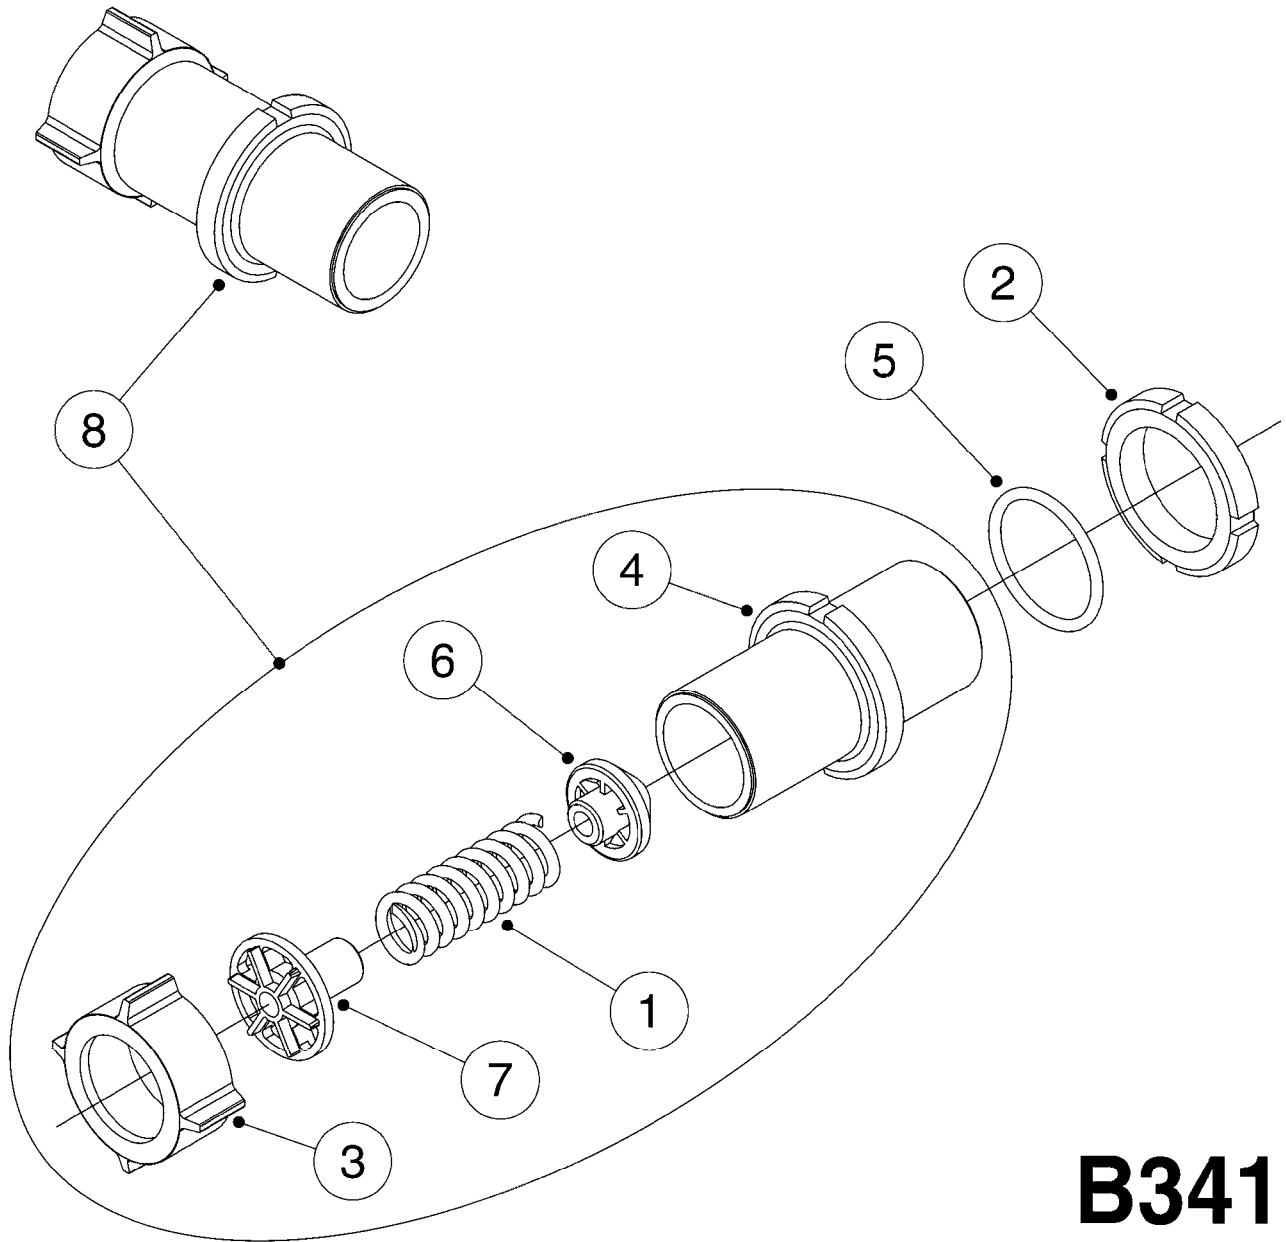

B280

12 VOLT OUTLET BOX
B280-HIN, 16:05:12

Page 1

Date 18.03.2013 15:23

parts-n°	order qty	description
260363	1	PLUG 2 POLE 12V
260827	1	PLUG F.EC ATTACHMENTS
260901	1	SPADE F.ELEC CONN.1.5MM BLUE
261060	1	PLUG F.EC ATTACHMENTS
261061	1	SPADE F.ELEC.2 WAY CONNECTOR
261067	1	GROMMET 10-14 GREY
261205	1	FUSE HOLDER
261206	1	FUSE 25 A
261207	1	ELECTRIC CONNECTOR 4MM
261208	1	SPADE F.ELEC.CONNECTOR 4MM
261213	1	WIRE 6.4MM BLACK
261214	1	WIRE 6.4MM RED
270561	1	SCREW W/SPRING ASSY. (QTY 1)
283697	1	TIESTRAP 200MM
283880	1	COVER F. ELEC.BOX 160X80X15
390265	1	CONNECTING BOX F.OUTLETS
471122	1	WASHER D20/D10.5X2 SS
731853	1	CABLE 2X4MM L=138"
817925	1	OUTLET BOX 12 VOLT ELEC.
978237	1	DECAL OUTLET BOX