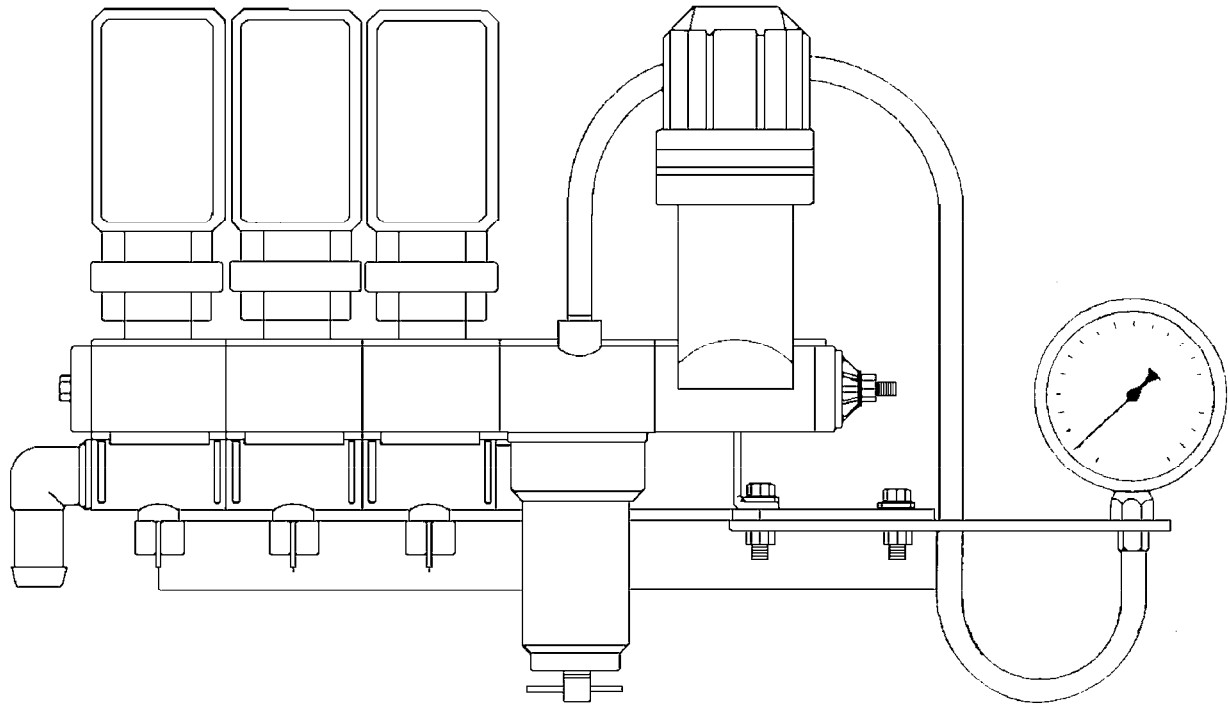

COMPLETE ASSEMBLIES
WHOLEGOODS ITEMS

70043903 - COMPLETE ASSEMBLY

G610

REMOTE GAUGE-ESC SPRAYERS-4"
G610-HIN, 12:12:05

Page 1

Date 18.03.2013 15:24

parts-n°	order qty	description
145632	1	FITT.DK HB 1/4' BRASS F.GUAGE
146210	1	NUT 1/4'BSP BRASS
282391	1	CLAMP HOSE CRIMP 5/16'
320972	1	FITT.DK HB 5/16'- 1/4' BSP
330396	1	O-RING D11.2/D6.6X3.2
421046	1	BOLT HEX 8.8 DEL M8X25 FT
460143	1	NUT HEX M8 LOCK
927268	1	HOSE R X PVC X 1/4 X 0012"
10028603	1	WASHER LOCK 5/16'
10428003	1	BKT. FOR ESC GAUGE KIT
28026103	1	GAUGE 200PSI/BR,4",1/4"BSP-BTM
70043903	1	*GAUGE KIT,4" OP UNIT INFEILD