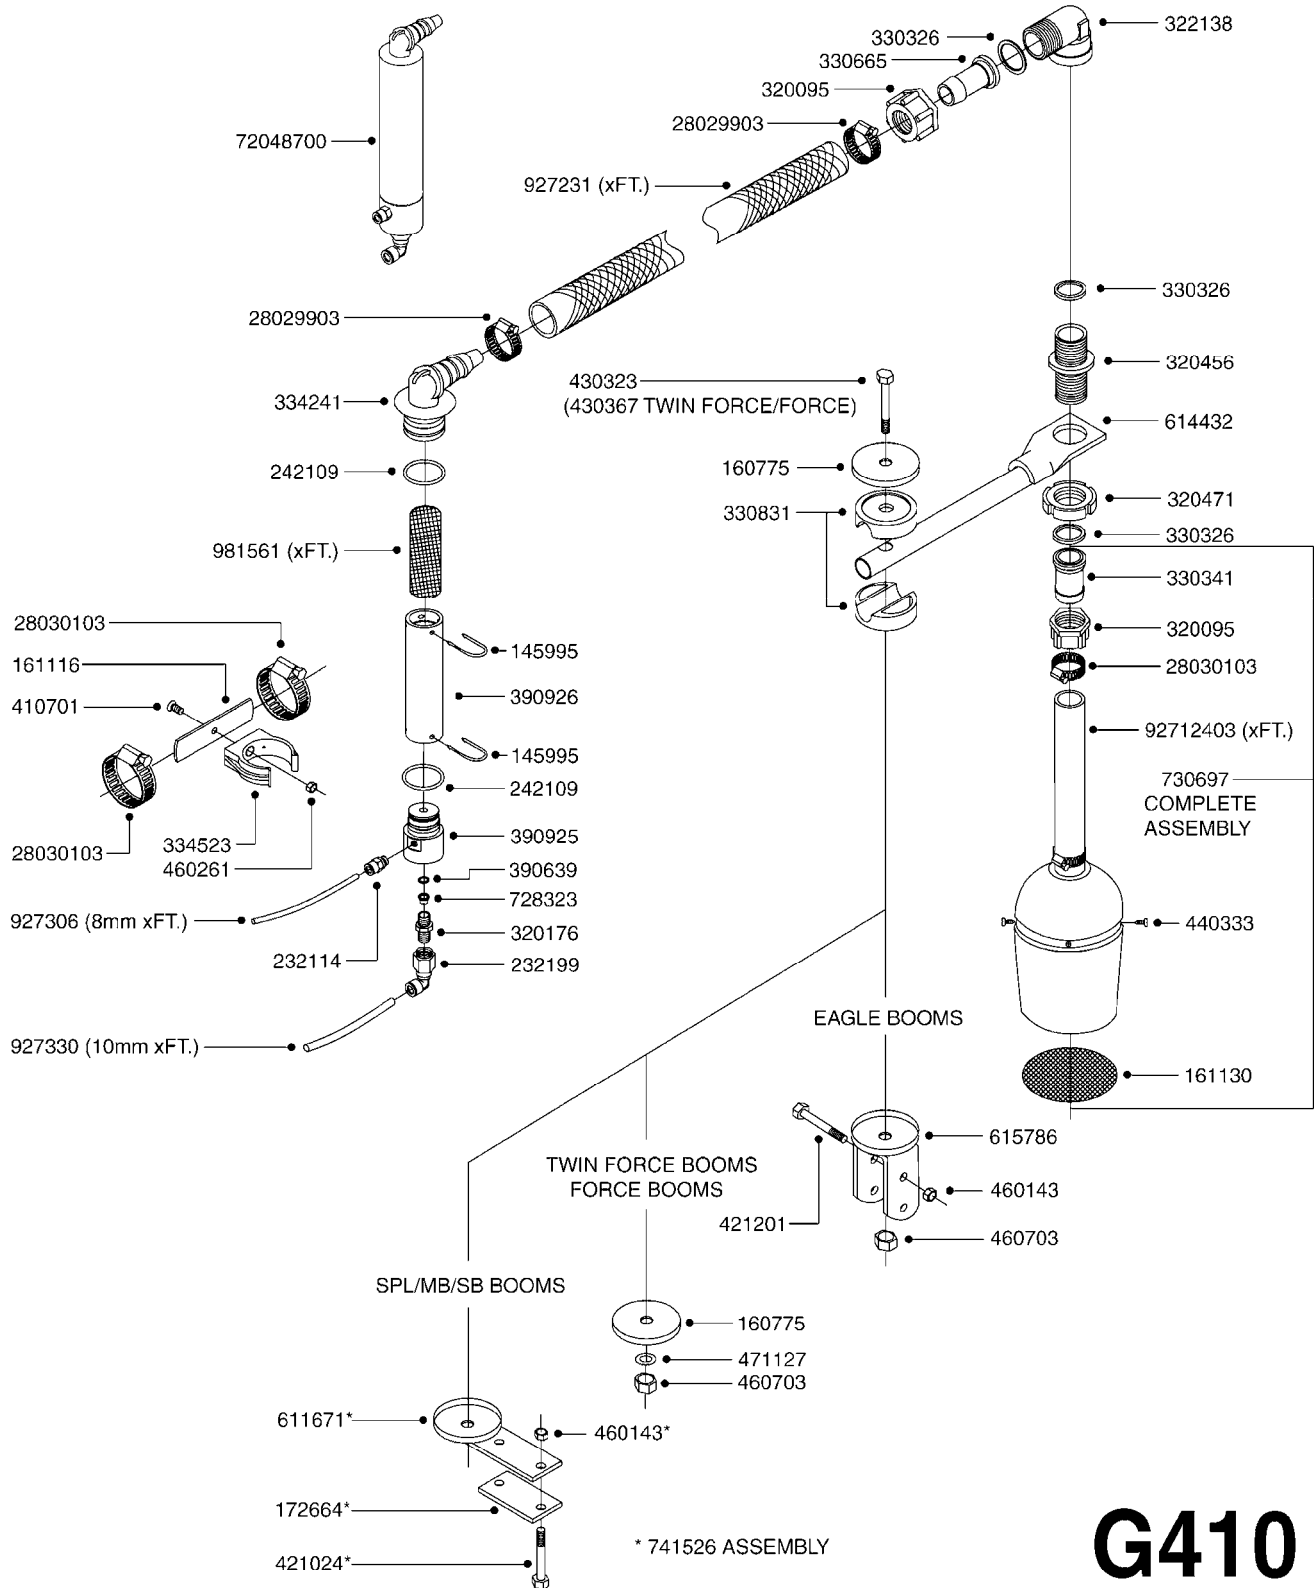

G410

parts-n°	order qty	description
145995	1	FITT.DK S-53 FORK
160775	1	WASHER F. FRICTION PLATE
161116	1	FLATBAR PLATE 3 X 25 X 110
161130	1	FILTER SCREEN F/FOAM DROPPER
172664	1	FLATBAR BACKING PLATE
232114	1	COUPLER 1/8" THREADX8MM HOSE
232199	1	COUPLER 3/8' BSP-90/10MM HOSE
242109	1	O-RING D32.2x3.0 (USE 242354)
320095	1	FITT.DK NUT 1" BSP
320176	1	FITT.DK HN 3/8"X1/2" BSP
320456	1	FITT.DK BULKHEAD 1"BSP DOUBLE
320471	1	FITT.DK NUT 1" BSP JAMB
322138	1	FITT.DK ELB 1"M X 1"F BSP
330326	1	O-RING D30/D24X2 F.1"NUT
330341	1	FITT.DK HB 1" F. 1" NUT
330665	1	FITT.DK HB 3/4"F.1" NUT
330831	1	FRICTION PLATE
334241	1	FITT.DK S-53 ELB.3/4"
334523	1	PIPE HOLDER D51.5
390639	1	O-RING F.NOZZLE FILTER
390925	1	FITTING F.FOAM MIX.CHAMB. STD
390926	1	TUBE,MIX CHAMB. FOAM MARK STD
410701	1	SCREW M6X16 GALV.
421024	1	BOLT HEX 8.8 DEL M8X60
421201	1	BOLT HEX 8.8 DEL M8X70
430323	1	BOLT HEX 8.8 DEL M12X60
430367	1	BOLT HEX 8.8 DEL M12X100
440333	1	SCREW 3.5 X 9.5 SS
460143	1	NUT HEX M8 LOCK
460261	1	NUT HEX M6X1 LOCK
460703	1	NUT HEX M12X1.75 LOCK
471127	1	WASHER D24/D13X2.5 STAINLESS
611671	1	BREAK AWAY HOLDER F-MARKER
614432	1	BREAK AWAY ARM F. FOAM MARKER
615786	1	MOUNT BKT. F.FOAM DROPPER 98
728323	1	VALVE NON-RETURN
730697	1	FOAM DROPPER COMP. BLACK '97
741526	1	FOAM DROPPER MT. KIT MB-SPL
927231	1	HOSE R X PVCX3/4 CLR/BRD 0012"
927306	1	HOSE R X PE D8/D6 X 0012"BLACK
927330	1	HOSE R X PE D10/D8 X 012"BLACK
981561	1	SPONGE MAT. MIX.CHAMBER-x0012"
28029903	1	CLAMP HOSE GEAR P3/4"-S1" 6712
28030103	1	CLAMP HOSE GEAR P5/4"-S1.5"6724
72048700	1	MIXING CHAMBER, FOAM MARK. STD
92712403	1	HOSE R X1" X300PSI WP X0012"