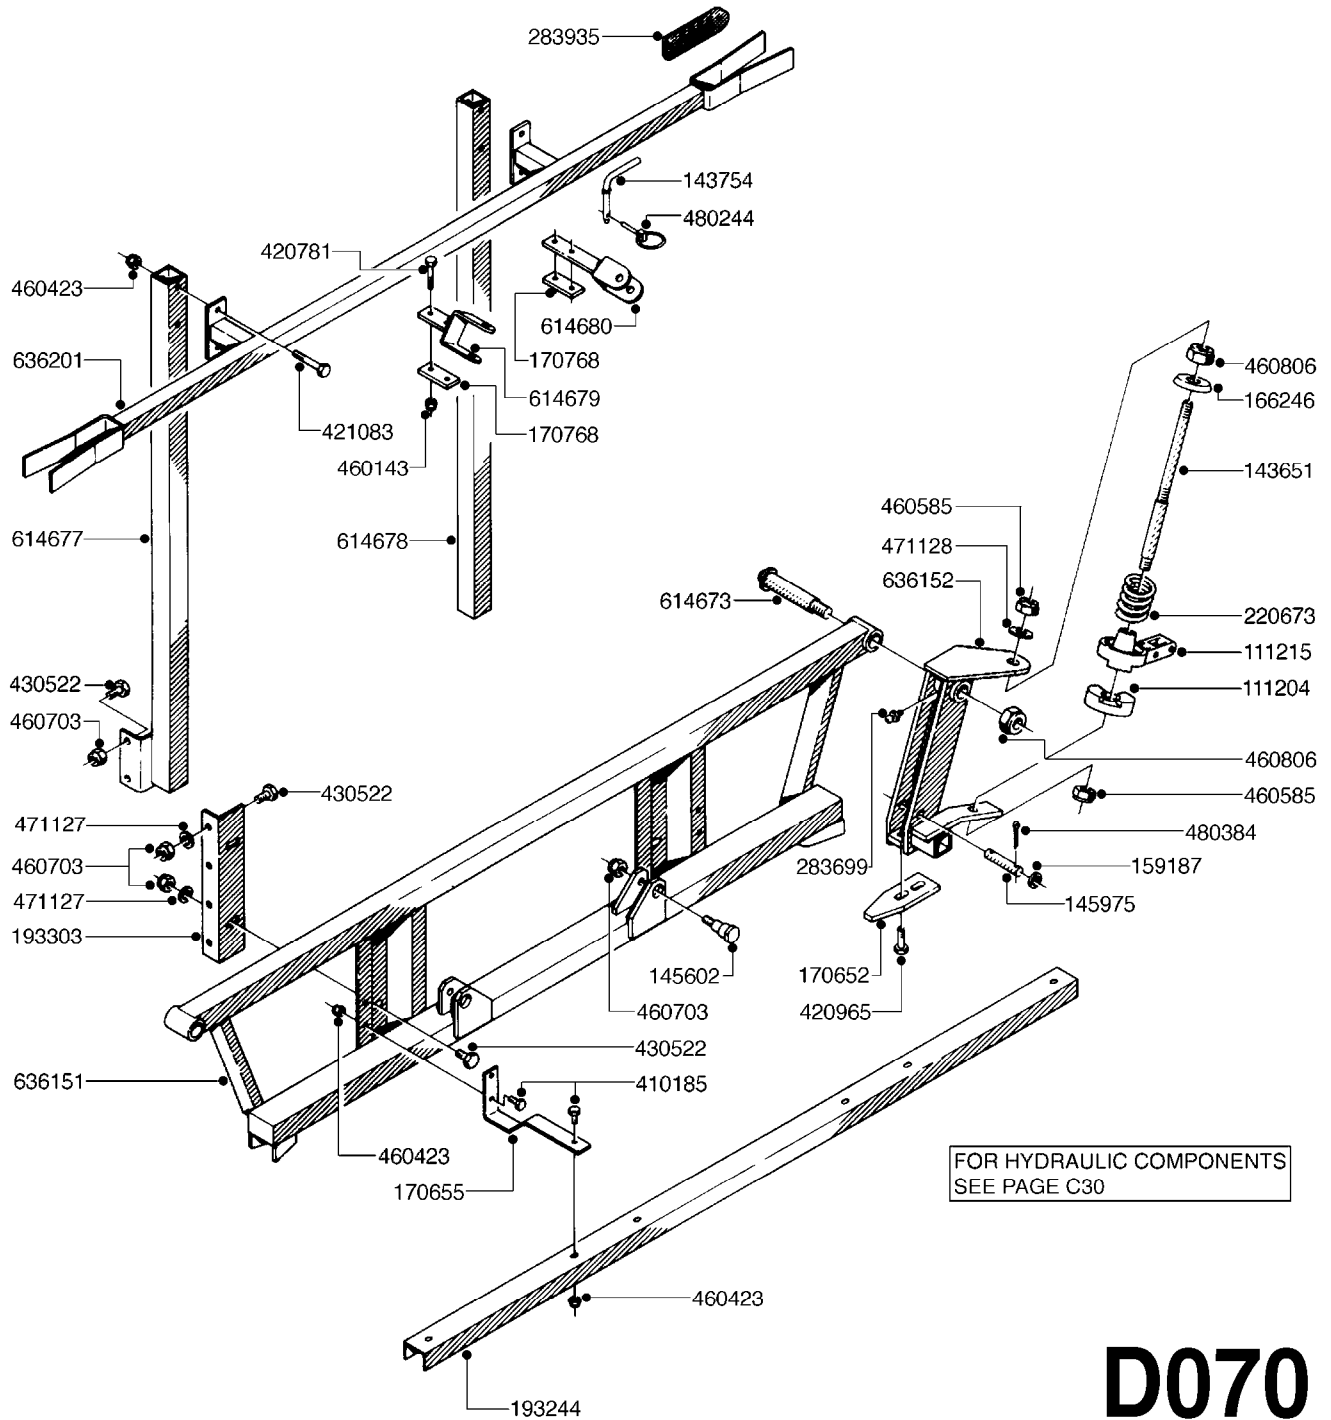

BOOM - SB 20' 26' 33'
D050-HIN, 01:01:01

Page 0
Date 18.03.2013 15:23

D050

BOOM - SB 20' 26' 33'
D050-HIN, 01:01:01

Page 1

Date 18.03.2013 15:23

parts-n°	order qty	description
111204	1	CLAW CLUTCH/LOWER D80
111215	1	CLAW CLUTCH/UPPER D80
142597	1	DISTANCE TUBE
143651	1	AXLE M20/M16 L=355 F/BREAKAWAY
143721	1	FRICITION DISC FOR BOOM D30
143754	1	PIN D10 X 56
166246	1	WASHER CUP D53 F.SPRING
166736	1	YOKE FOR SB BOOM
166865	1	WASHER D35/D25X2
193244	1	NOZZLE TRACK 6-8-10 M SB
193303	1	SUPPORTING ARM FOR SB BOOM
220673	1	SPRING F.PIVOT 100 X 51
334571	1	PLUG 40X40X2 F.SQ.TUBE
410185	1	BOLT HEX 8.8 DEL M6X16
420906	1	BOLT HEX 8.8 DEL M10X60
421083	1	BOLT HEX 8.8 DEL M10X65
430522	1	BOLT HEX 8.8 DEL M12X25 FT
460261	1	NUT HEX M6X1 LOCK
460423	1	NUT HEX M10X1.5 LOCK
460585	1	NUT HEX M16X2 LOCK
460703	1	NUT HEX M12X1.75 LOCK
460806	1	NUT HEX M20X2.5 LOCK
471122	1	WASHER D20/D10.5X2 SS
471127	1	WASHER D24/D13X2.5 STAINLESS
471128	1	WASHER D30/D17X3
480244	1	PIN SNAP D4.5
613487	1	TRANSPORT FITTINGS FOR SB BOOM
633942	1	OUTER BOOM WING 26', 28' SB
634163	1	CENTER SECTION - 20',26',33'
634185	1	BOOM WING OUTER PART 33' SB
635780	1	INNER WING SEC. 26',28',33'SB
635792	1	BOOM WING - 20',21'SB-BOOM
706311	1	SPRING WITH HAND-GRIB