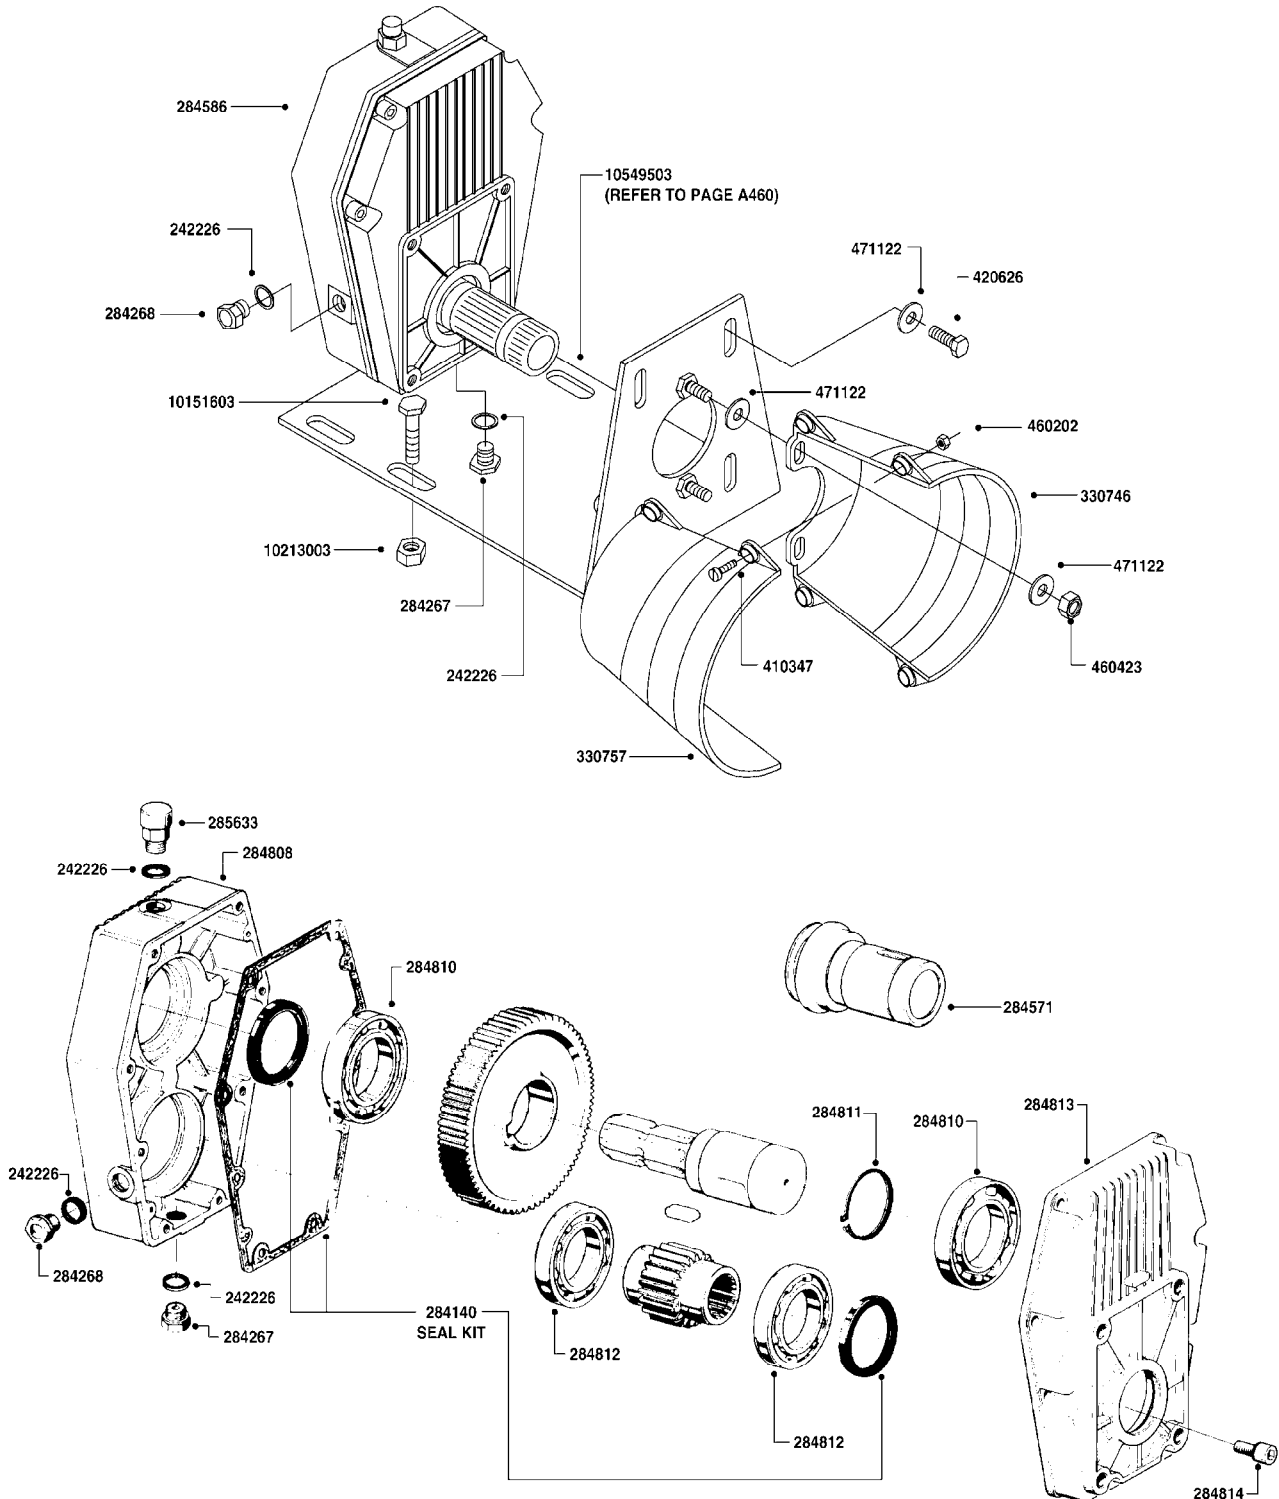

GEAR LUBE REQUIREMENT
SAE 90 GEAR LUBE
(FILL TO SIGHT GAUGE CENTER)

COMPLETE ASSEMBLIES
WHOLEGOODS ITEMS

A450

GEAR DRIVE 1000RPM 361-3/460-3
A450-HIN, 10:12:05

Page 1

Date 18.03.2013 15:22

parts-n°	order qty	description
242226	1	SEAL WASHER F.BOTTOM PLUG
284140	1	GASKET SET FOR GEAR ML52 1/3
284267	1	BOTTOM PLUG F. GEAR ML52
284268	1	LEVEL INDICATOR GEAR ML 52
284571	1	SHAFT F.ML52
284586	1	GEAR BOX 1000 RPM
284808	1	HOUSING F.ML52 GEARBOX
284810	1	BEARING INNER ML52 GEARBOX
284811	1	SNAP-RING OUTER 46X2
284812	1	BEARING OUTER ML52 GEARBOX
284813	1	ENDCOVER F.ML52 GEARBOX
284814	1	SCREW F.END COVER ML52 GEARBOX
285633	1	BOTTOM PLUG F.M7 GEAR
330746	1	GUARD PTO LOWER PART
330757	1	GUARD PTO UPPER PART
410347	1	SCREW M6X20 8.8
420626	1	BOLT HEX 8.8 DEL M10X20 FT
460202	1	NUT HEX M6
460423	1	NUT HEX M10X1.5 LOCK
471122	1	WASHER D20/D10.5X2 SS
10151603	1	BOLT HEX 7/16 NC GR.2 01.50'
10213003	1	NUT HEX NC (NYLON LOCK) 7/16"
10549503	1	GEAR BOX KIT 1000 RPM LESS G/B