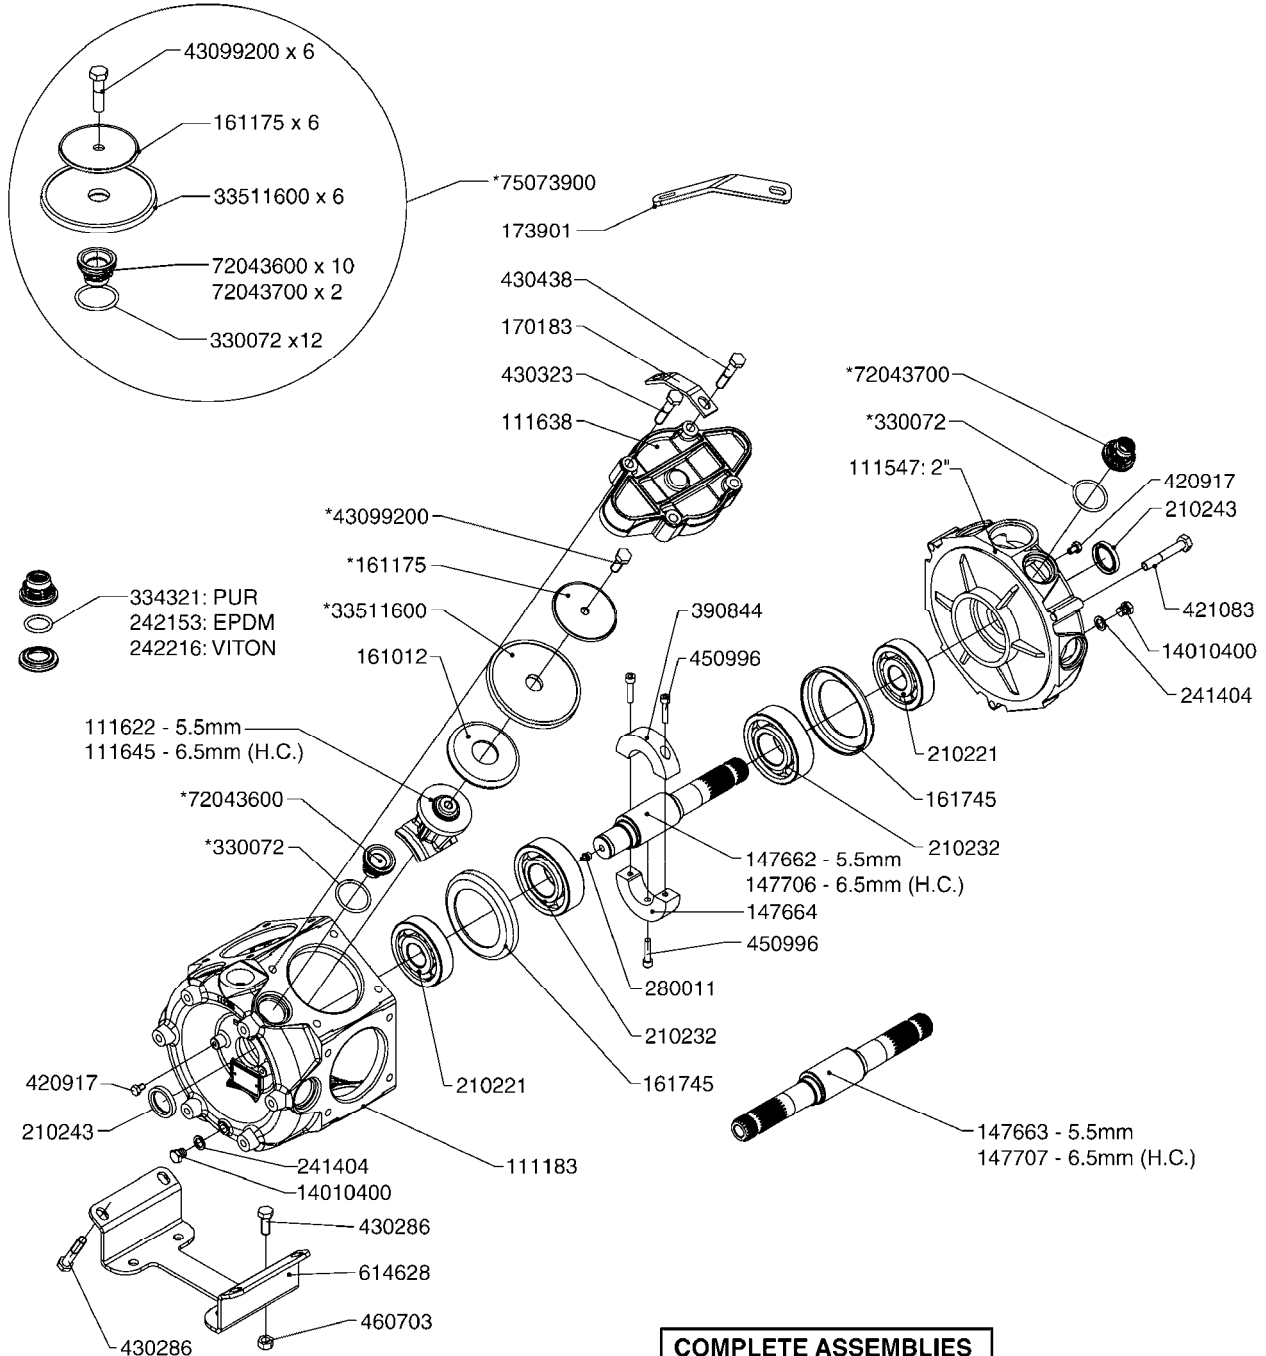

**COMPLETE ASSEMBLIES
WHOLEGOODS ITEMS**

COMPLETE PUMPS

- 821585 - 463/5.5 W/THROUGH SHAFT (1000 RPM)
- 821650 - 463/6.5 (1000 RPM H.C. OFFSET PORTS)
- 82166400 - 463/6.5 (1000 RPM H.C. INLINE PORTS)

A310

PUMP - 463/1000 RPM W/MOUNTING
A310-HIN, 01:12:11

Page 1
Date 18.03.2013 15:22

parts-n°	order qty	description
111183	1	PUMP CASTING 460 (PAINTED)
111547	1	PUMP CASTING 462-2' (PAINTED)
111622	1	CONNECTING ROD 463/5.5MM
111638	1	VALVE COVER 463 HC+1000 VERS.
111645	1	CONNECTING ROD 463/6.5MM
147662	1	CRANK SHAFT F.363/463-5.5MM
147663	1	CRANK SHAFT 363/463-5.5 THROUG
147664	1	COUNTERBALANCE 363/463 WEIGHT
147706	1	CRANK SHAFT F.363/463-6.5MM
147707	1	CRANK SHAFT 363/463-6.5 THROUG
161012	1	DIAPHRAGM BACKING DISC F. 463
161175	1	DIAPHRAGM DISC F. 463 PUMP
161745	1	METAL SPACER F.363/463
170183	1	LIFT STRAP F.PUMP 360/361/462
173901	1	LIFT STRAP F.PUMP 463
210221	1	BEARING BALL 6407
210232	1	BEARING BALL 6310
210243	1	SEAL OIL 35 X 47 X 7
241404	1	DOWTYSEAL 1/4"
242153	1	O-RING D26X4 EPDM
242216	1	O-RING VITON F/1202/1302/462
280011	1	GREASE NIPPLE 1/8' H TR
330072	1	O-RING D53,5/D45,5X4
334321	1	O-RING POLY. 34.0x26.0x4.0
390844	1	COUNTERBALANCE 363/463 POM
420917	1	BOLT HEX 8.8 RAW M8X12 FT
421083	1	BOLT HEX 8.8 DEL M10X65
430286	1	BOLT HEX 8.8 DEL M12X30 FT
430323	1	BOLT HEX 8.8 DEL M12X60
430438	1	BOLT HEX 8.8 DEL M12X65
450996	1	BOLT ALLEN M8X35 DIN 912 RAW
460703	1	NUT HEX M12X1.75 LOCK
614628	1	FOOT FOR PUMP 460-463 PAINTED
821585	1	PUMP 463/5.5 THRGH SHAFT 1000R
821650	1	PUMP 463/6.5/1000 OFFSET PORTS
14010400	1	PLUG 1/4" BSP
33511600	1	DIAPHRAGM F. 463 PUMP POLY.'06
43099200	1	BOLT HEX SS M12 X 30 DIN933 A4
72043600	1	VALVE FOR 462/463
72043700	1	VALVE FOR 462/463 W.VENT HOLE
75073900	1	PUMP KIT F. 463
82166400	1	PUMP 463/6.5 2"SUC 1000RPM