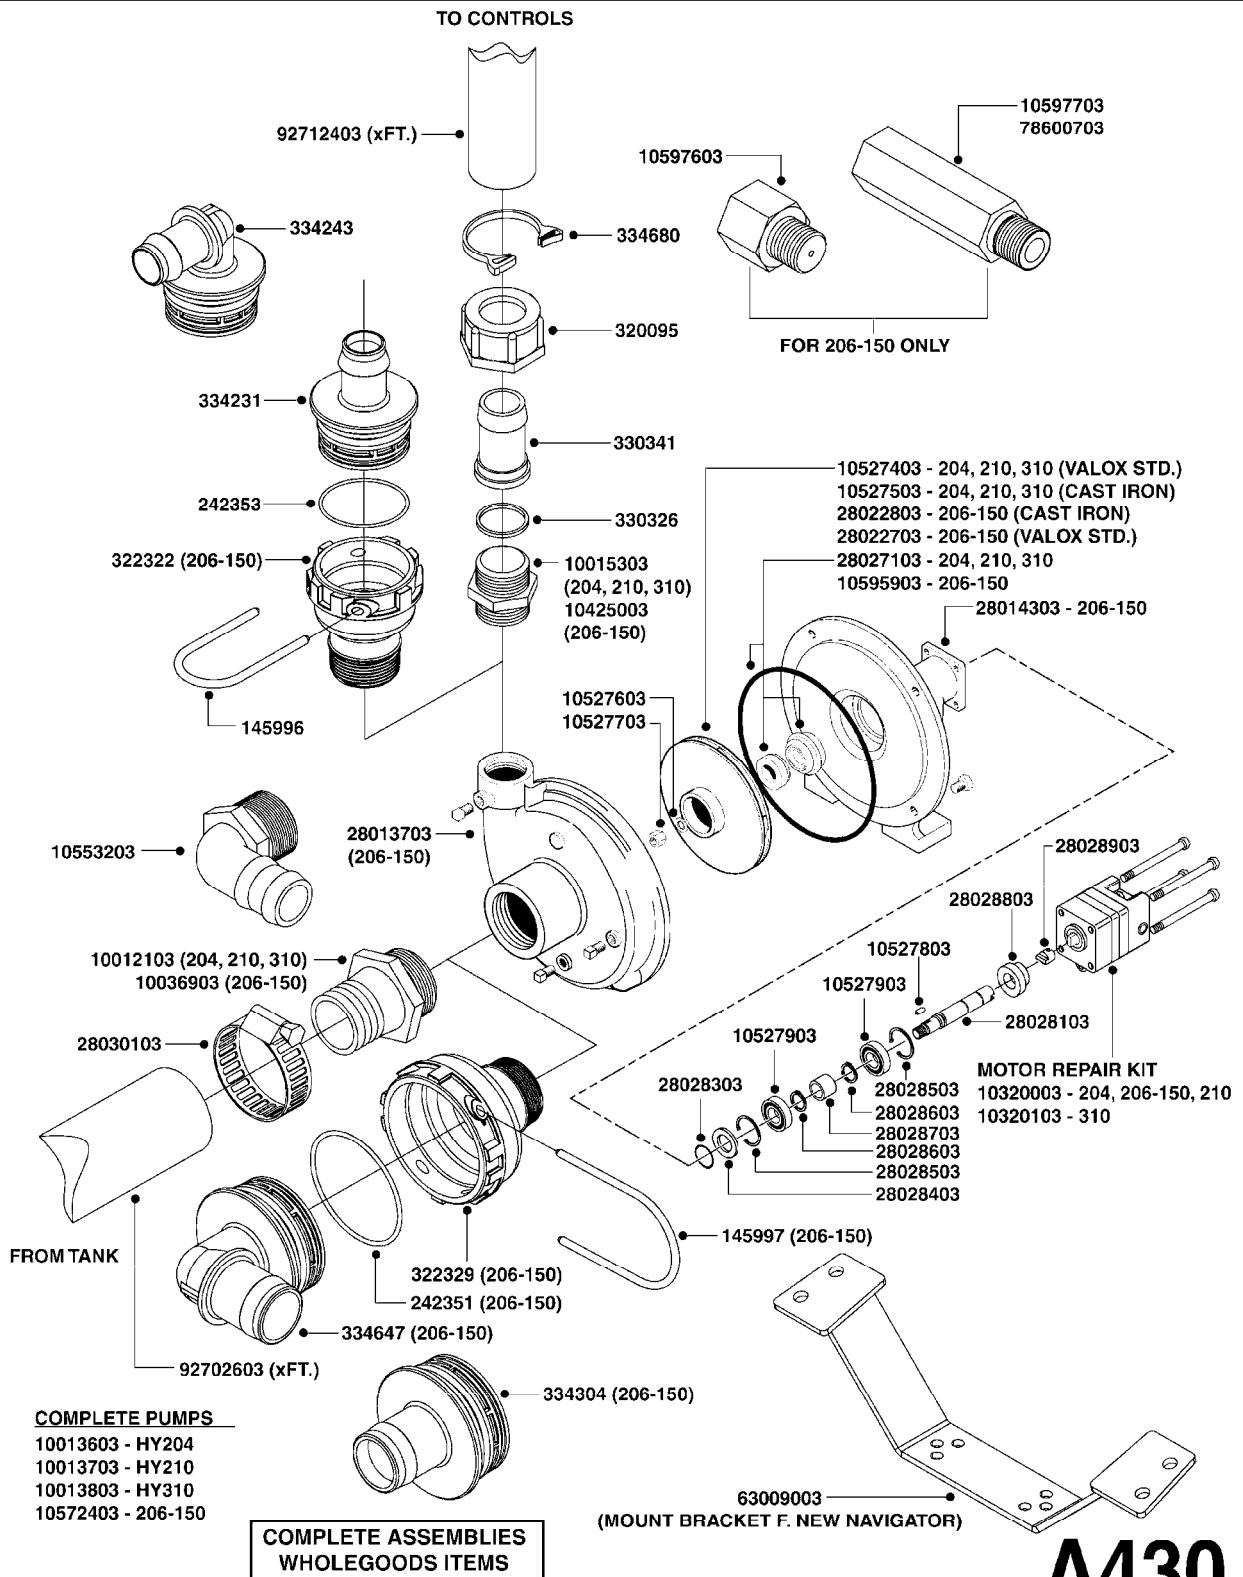

A430

PUMP-204,206-150,210,310 ACE
A430-HIN, 14:06:12

Page 1

Date 18.03.2013 15:22

parts-n°	order qty	description
145996	1	FITT.DK S-67 FORK
145997	1	FITT.DK S-93 FORK
242351	1	O-RING D69.5X3.0 VITON F.S-93
242353	1	O-RING D44.2X3.0 VITON F.S-67
320095	1	FITT.DK NUT 1" BSP
322322	1	FITT.DK S-67 X 1-1/4"BSP MALE
322329	1	FITT.DK S-93 X 1-1/2"BSP MALE2
330326	1	O-RING D30/D24X2 F.1"NUT
330341	1	FITT.DK HB 1" F. 1" NUT
334231	1	FITT.DK S-67 STR.1'
334243	1	FITT.DK S-67 ELB.1"
334304	1	FITT.DK S-93 STR.1-1/2" PVC
334647	1	FITT.DK S93 ELB 1-1/2" 90 PVC
334680	1	CLAMP HOSE PLASTIC 1"
10012103	1	FITT.PO.HB 1.25X1.50 IMB1012
10013603	1	PUMP ACE HY 204
10013703	1	PUMP ACE HY 210
10013803	1	PUMP ACE HY 310
10015303	1	FITT.PO.HN 1.00X1.00 M1000
10036903	1	FITT.PO.HB 1.50X1.50 IMB1212
10320003	1	MOTOR REPAIRKIT ACE204,206,210
10320103	1	MOTOR REPAIR KIT ACE 304,310
10425003	1	FITT.PO.HN 1.25X1.00 MCPHEE
10527403	1	IMPELLER VALOX F.ACE PUMP
10527503	1	IMPELLER CASTIRON F.ACE PUMP
10527603	1	WASHER 3/8' F.ACE PUMP
10527703	1	NUT HEX NF 3/8 F.ACE PUMP
10527803	1	KEY 1/8x1/8x1/2'F.ACE PUMP
10527903	1	BEARING F.ACE PUMP (#40870)
10553203	1	FITT.PO.EL 1.5X1.5 HB BLACK
10572403	1	PUMP ACE HY 206 SERIES 150
10595903	1	REPAIR KIT ACE 206-150
10597603	1	ORIFACE RESTRICTOR F. ACE 206
10597703	1	FITT, HYD FLOW FUSE ACE 206OLD
28013703	1	PUMP HOUSING FRONT ACE 206-150
28014303	1	PUMP HOUSING W.FEET 206-150
28022703	1	IMPELLER THERMOPLASTIC
28022803	1	IMPELLER CAST IRON
28027103	1	REPAIR KIT ACE 204,210,310
28028103	1	SHAFT 5/8"DIA.1/2"KEYWAY SS
28028303	1	O-RING, SHAFT SEAL
28028403	1	SLINGER
28028503	1	SNAP RING - INTERNAL
28028603	1	SNAP RING - EXTERNAL
28028703	1	SPACER FOR SHAFT
28028803	1	SEAL SUPPORT SPACER 200 SERIES
28028903	1	COUPLING FOR HYDRAULIC MOTOR
28030103	1	CLAMP HOSE GEAR P5/4-S1.5"6724
63009003	1	CENTRIFUGAL PUMP BRACKET
78600703	1	FITT, HYD FLOW FUSE ACE 206N
92702603	1	HOSE PVC SUCT GRAY 1-1/2"
92712403	1	HOSE R X1" X300PSI WP X0012"