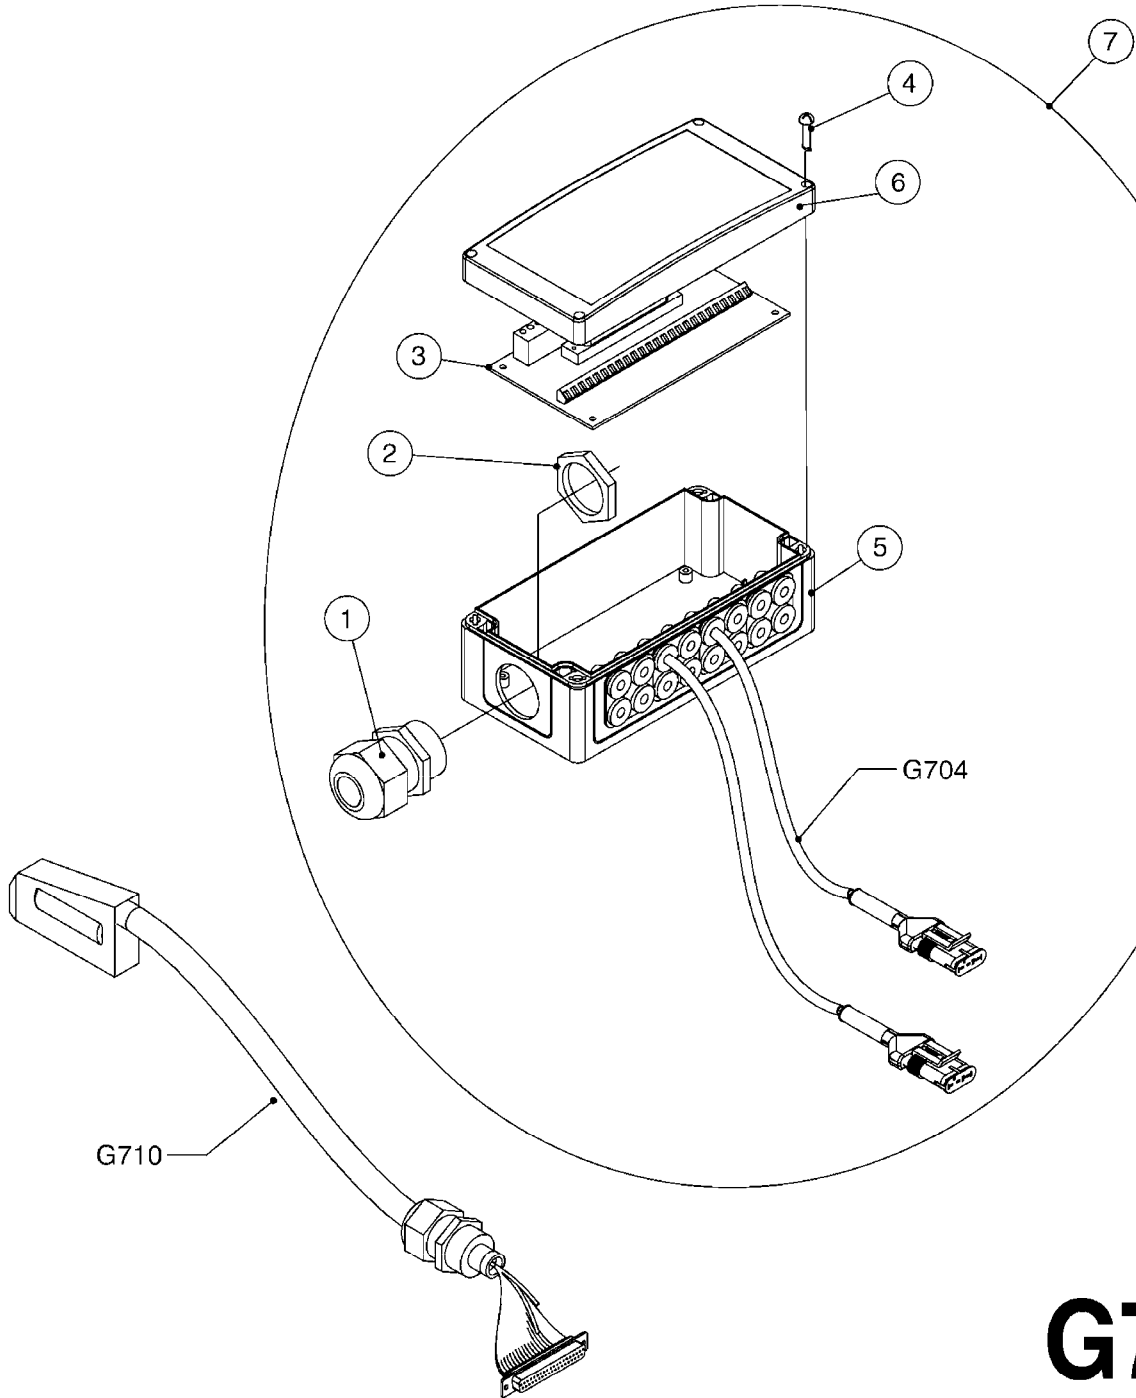

G705

JUNCTION BOX - LIQUID
G705-HIN, 01:12:10

Page 1

Date 18.03.2013 15:24

Pos.	parts-n°	order qty	description
1	262106	1	BULKHEAD F. CABLE 6.5-14 BLACK
2	262107	1	NUT F. BULKHEAD CABLE BLACK
3	26004800	1	CIRCUIT BD SEC VLV NCM 13SEC 13 SECTION
3	72173900	1	CIRCUIT BD SEC VLV 39PIN 9SEC 9 SECTION
4	28082100	1	SCREW F. BOX LID 1/4" L=20
5	33508700	1	BOX 160X80X40 BLACK
6	33508800	1	BOX LID 160X80X15 BLACK
7	72115400	1	CONNECTION BOX F. OP. UNIT SV9