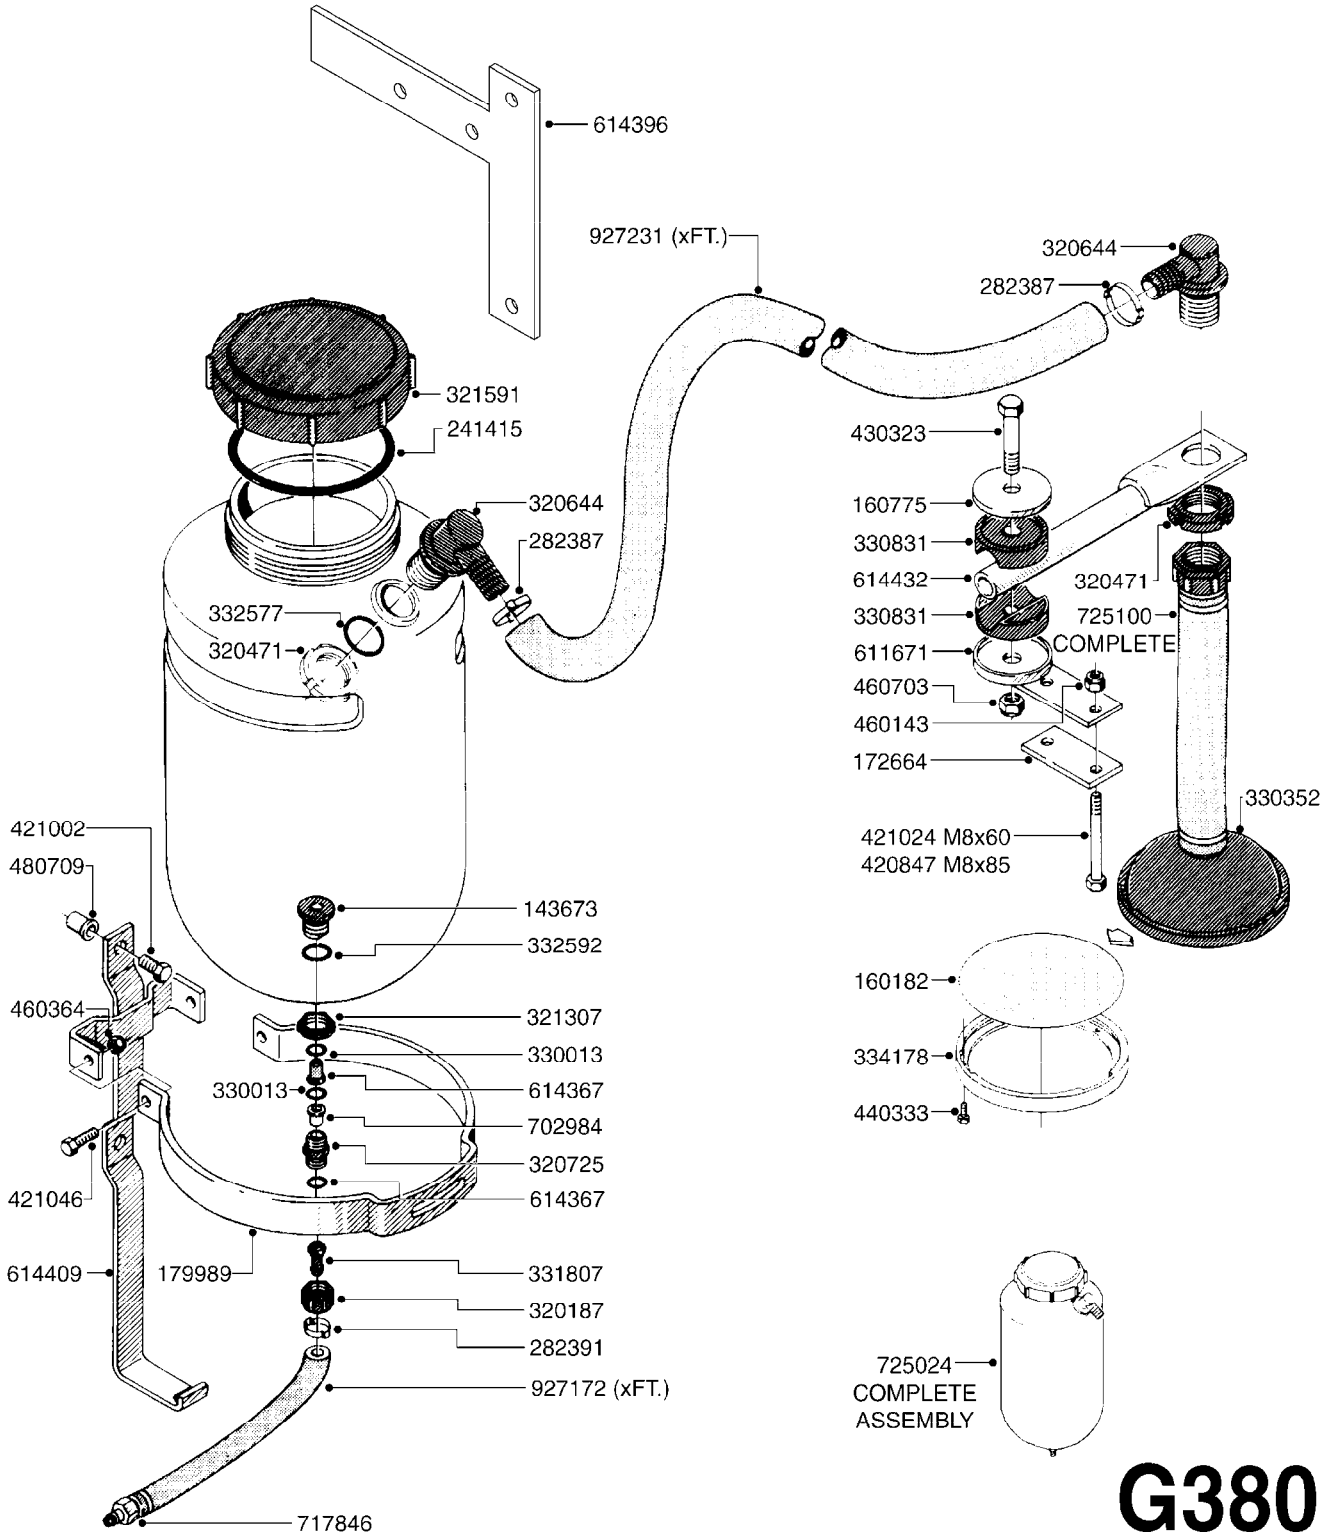

G342

*Ø8mm 927306 (xFT.)
*Ø10mm 927330 (xFT.)

70019403 - COMPLETE ASSEMBLY

FOAM MARKER COMPRESSOR 2007
G342-HIN, 17:12:07

Page 1
Date 18.03.2013 15:24

parts-n°	order qty	description
147011	1	HEX NIPPLE 3/8'X1/4'BSP BRASS
161326	1	MOUNT BKT. F. FOAM COMP.BOX 98
168847	1	ENCLOSURE LOWER F.MARKER
168848	1	COVER F. FOAM MARKER
232111	1	QUICK COUPLER 6MM X 1/8 EXT.
232112	1	QUICK COUPLER 6MM 1/8 INT.
232113	1	QUICK COUPLER 6MM T-PIECE
232114	1	COUPLER 1/8" THREADX8MM HOSE
232143	1	REDUCER 1/4'INT-1/8'EXT
232144	1	QUICK COUPLER 10MM X 1/4 EXT
232152	1	QUICK COUPLER 8MMX1/8 EXT.LONG
241371	1	DIAPHRAGM F.NO-DRIP,VULC
242242	1	O-RING F.AIR HOSE FITTING
242258	1	TRIM 3X10 SELF ADHESIVE 0012"
261562	1	RUBBER DAMPER 2XM6X25
283697	1	TIESTRAP 200MM
320445	1	FITT.DK HN 1/4"X3/8" BSP
321462	1	CAP F.NO-DRIP ASSY.
322261	1	HOUSING F.SAFETY VALVE 3/8"
440650	1	SCREW 3.5x13 STAINLESS
460261	1	NUT HEX M6X1 LOCK
718911	1	VALVE (SAFETY) F.MARKER
729645	1	NON-DRIP SPRING ASSY.GREEN 10
927264	1	HOSE R X PE D6/D4 X 0012"
927306	1	HOSE R X PE D8/D6 X 0012"BLACK
927330	1	HOSE R X PE D10/D8 X 012"BLACK
26001403	1	HC FOAM MARKR CONSOLE VS3.0.00
26001503	1	HC FOAM MARKER CONSOLE MT.KIT
26001803	1	POWER CABLE
26001903	1	15' 7-PIN EXTENSION CABLE
26004103	1	FOAM MARKER CNTRL MOD CABL STD
26008703	1	FOAM MARKER CONTROL SCII
26010403	1	TOGGLE SWITCH MICRO-TRAK F.M.
26011103	1	FOAMER POWER/CONTROL CABLE 39P
26023400	1	COMPRESSOR F.FOAM MARKER CM40
26023700	1	SOLENOID VAL 12V 1/8' FLO '07
28025503	1	PLUG F.DRILLED HOLE 1/2"
28025603	1	PLUG F.DRILLED HOLE 3/4"
39122000	1	DISTR.HOUSING F.FOAM MARKER'07
70019403	1	FOAM MARKER COMPRESSOR KIT STD