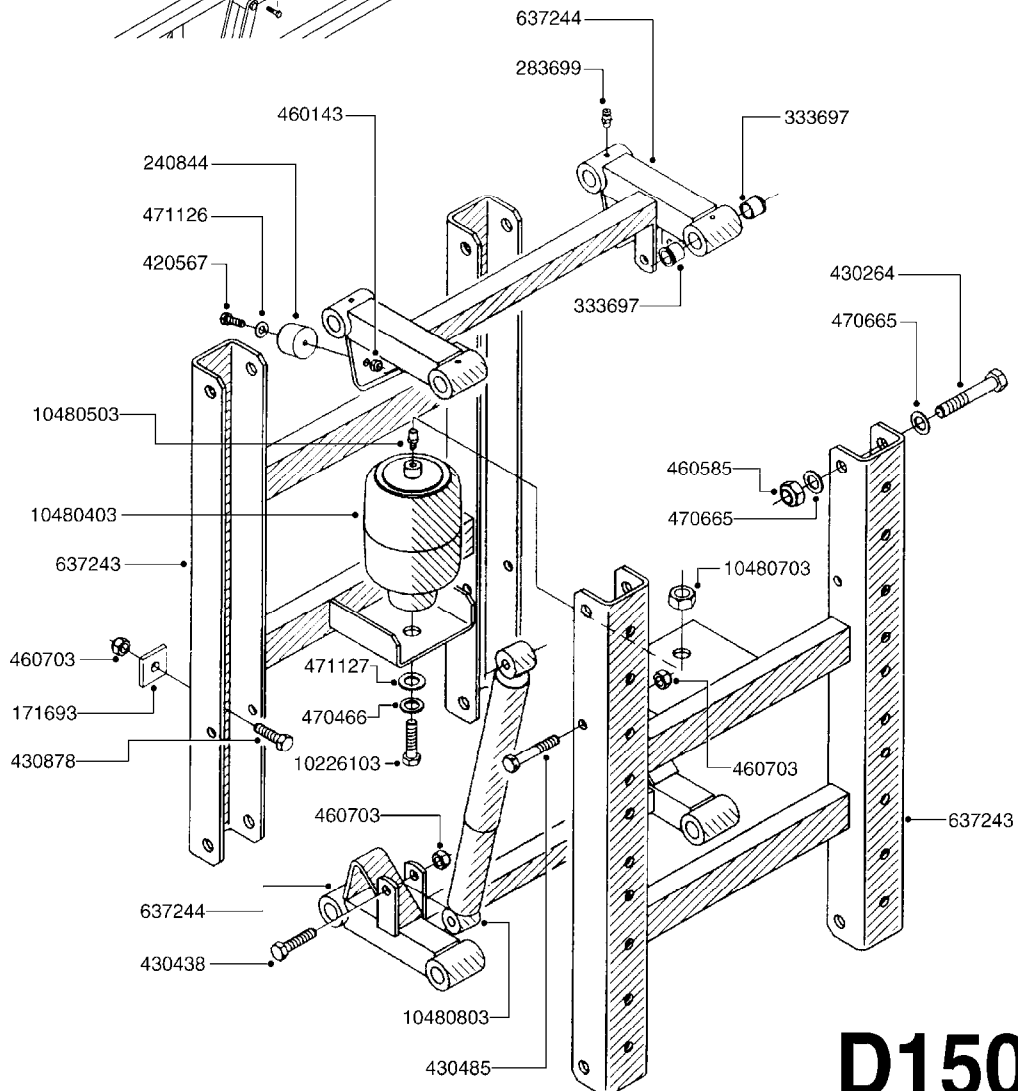

MB Air Kit (Infield): 10477203

**COMPLETE ASSEMBLIES
WHOLEGOODS ITEMS**