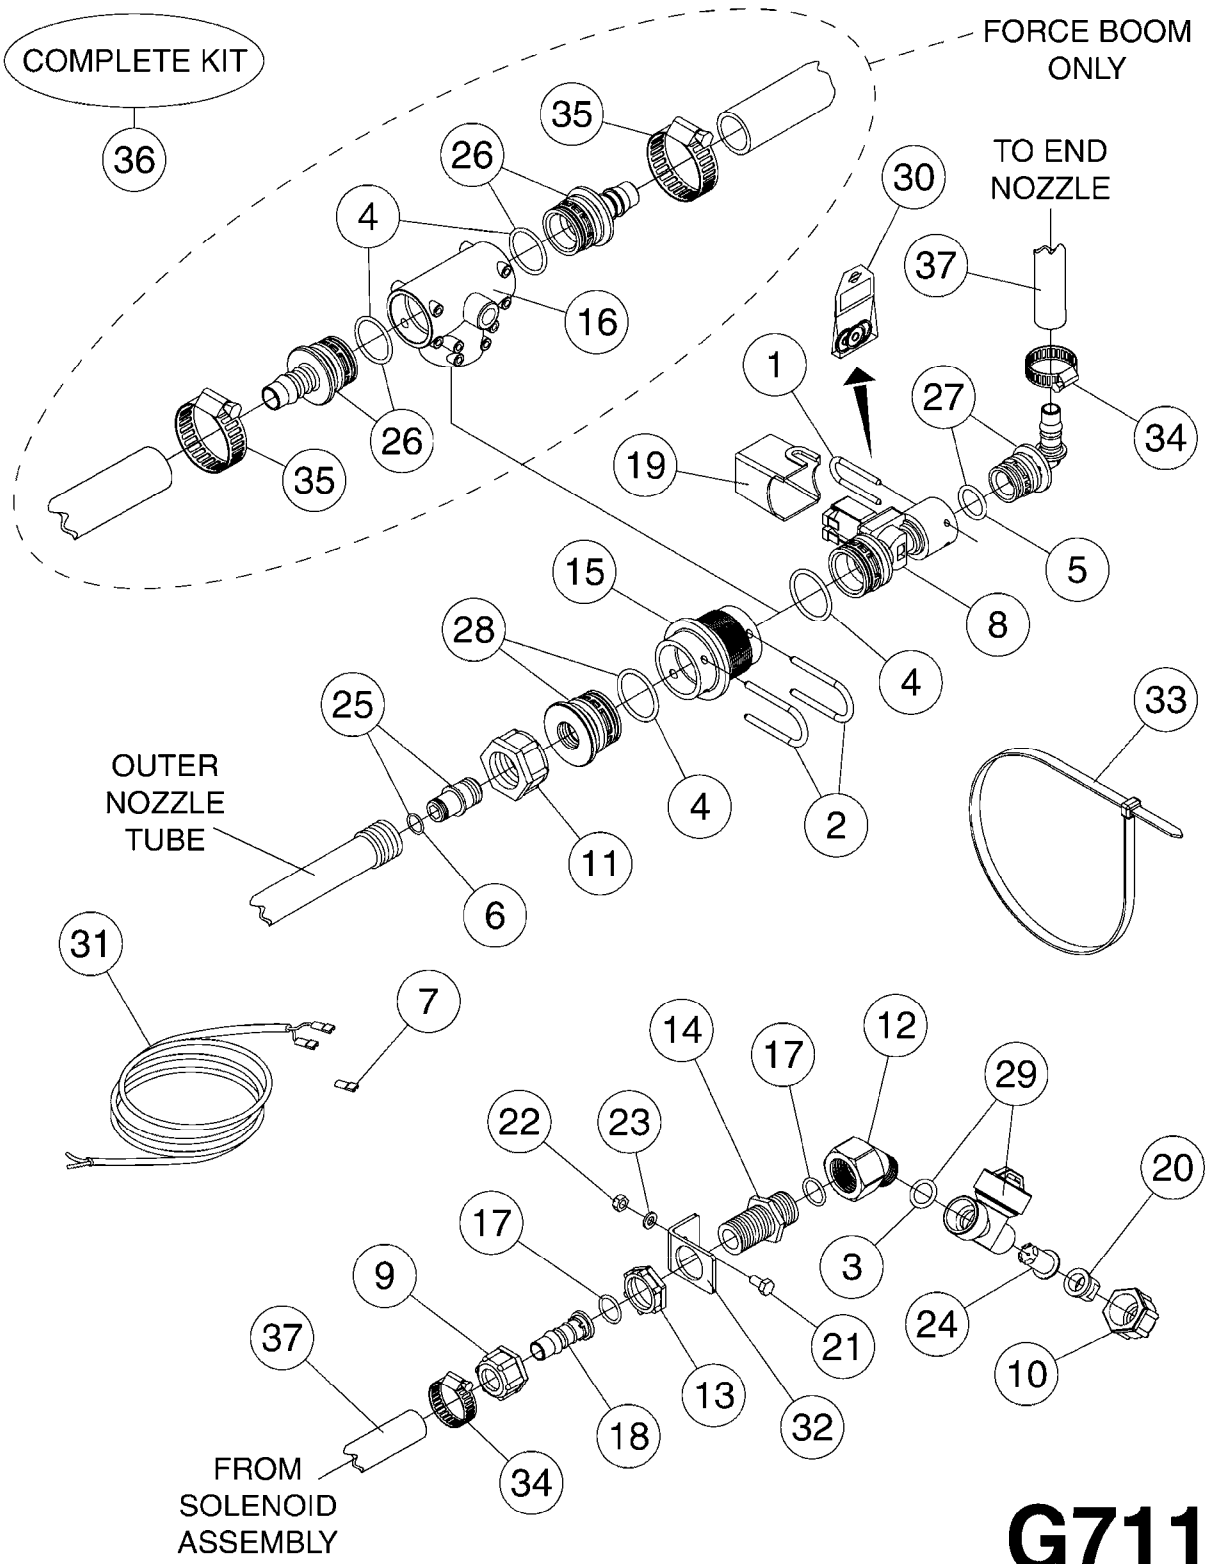

LIQUID SYSTEM

HYDRAULIC SYSTEM

* Note orientation of bracket
1 = Liquid system
2 = Hydraulic system

G710

39 PIN CABLES
G710-HIN, 16:05:12

Page 1

Date 18.03.2013 15:24

parts-n°	order qty	description
262158	1	PLUG INSERT 39 POLE MALE
262159	1	PLUG INSERT 39 POLE FEMALE
262160	1	PLUG HOUSING 39 POLE FEMALE
262161	1	PLUG HOUSING F/39 POLE MALE
440634	1	SCREW 5/8"
440732	1	PT SCREW 35X12B Z5452 ELZ
14034200	1	CODE BRACKET FOR 39 PIN CABLE
26003900	1	WIRE 37-39 PIN EVC, 6.6'
26004200	1	WIRE 37-39 PIN EVC, 57.4'
26008400	1	WIRE 39-PIN 24 WIRE L=8M
28027500	1	WIRE 37-39 PIN EVC, 37.7'
28028700	1	WIRE 37-39 PIN EVC, 45.9'
28028800	1	WIRE 37-39 PIN EVC, 16.4'
28028900	1	WIRE 37-39 PIN EVC, 26.2'
72236400	1	DAH CONN. WIRE/TRACTOR L=8M
97610803	1	DECAL-SRAY BOX 39-PIN
97610903	1	DECAL-HYDRAULIC BOX 39-PIN