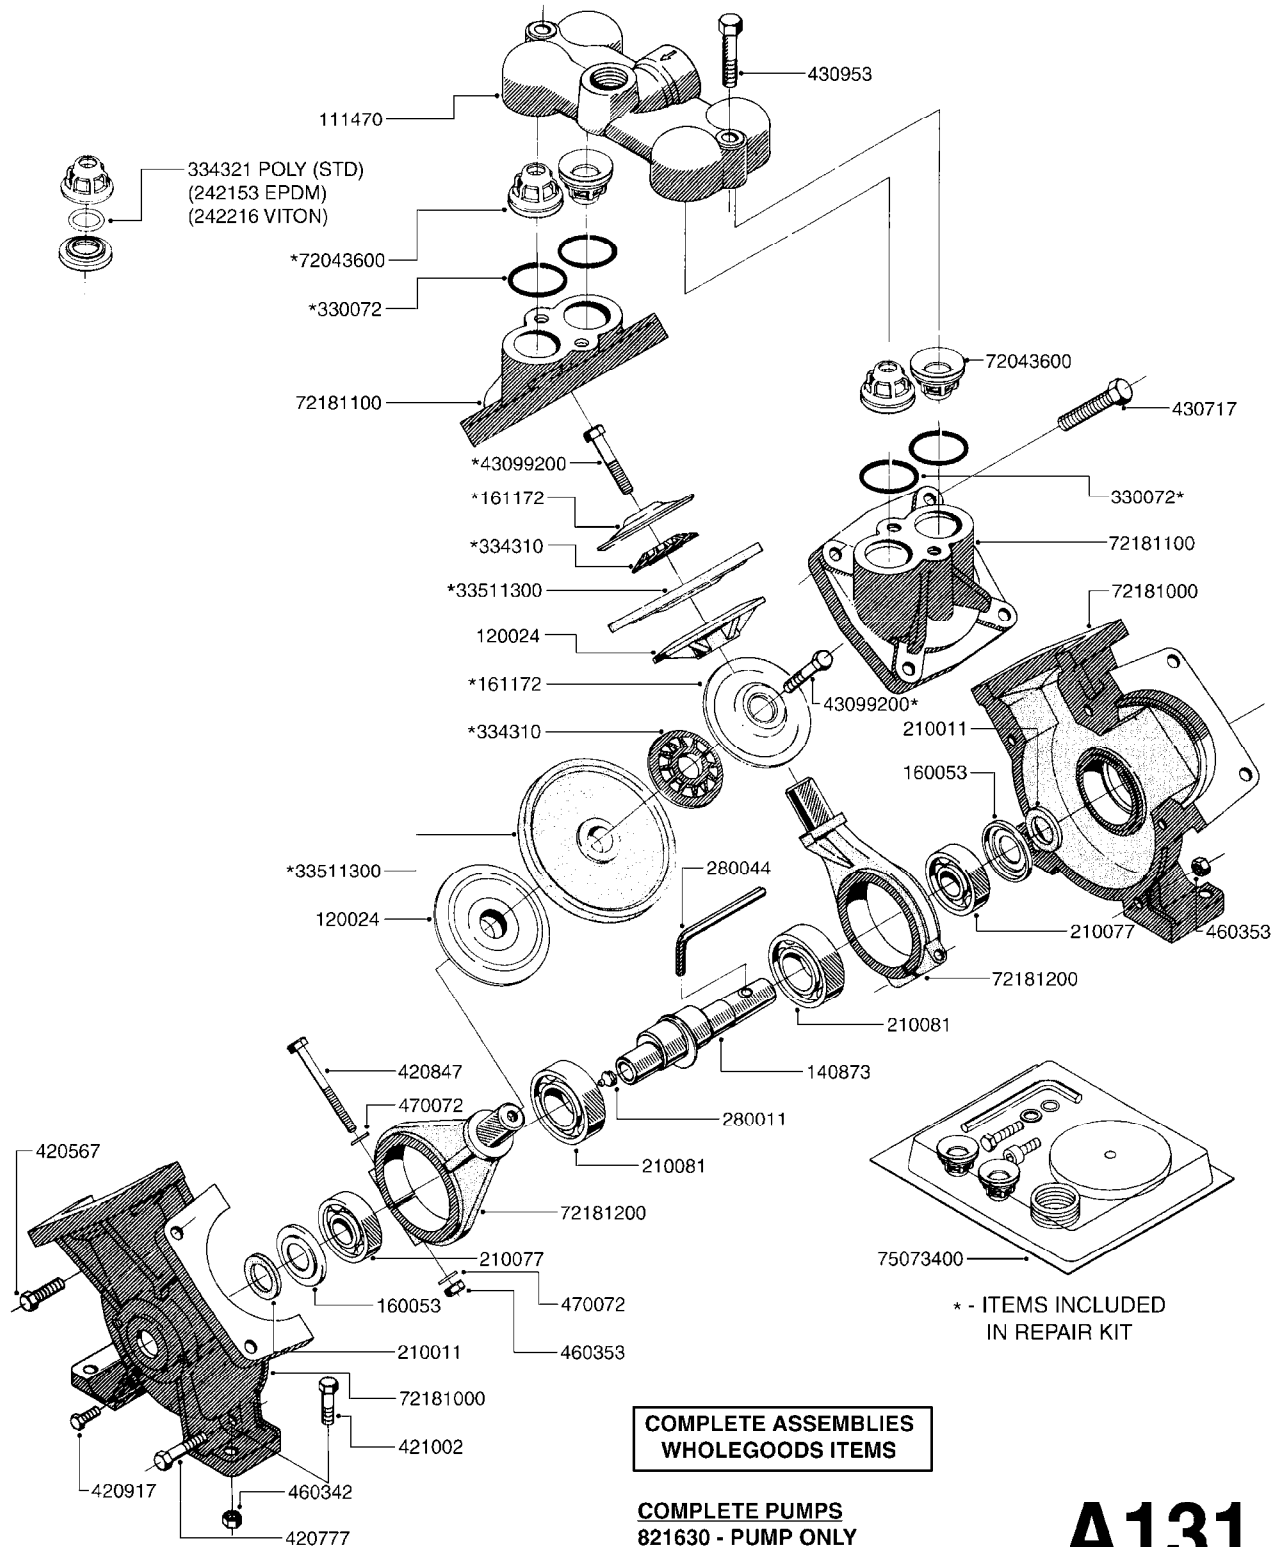

COMPLETE ASSEMBLIES
WHOLEGOODS ITEMS

COMPLETE PUMPS
821630 - PUMP ONLY
10396003 - WITH PTO & DAMPER

A131

PUMP - 1203 W/MOUNTING BASE
A131-HIN, 08:11:11

Page 1

Date 18.03.2013 15:22

parts-n°	order qty	description
111470	1	VALVE CHAMBER 1202
120024	1	DIAPHRAGM BACK DISC 1200-1300
140873	1	CRANK SHAFT MODEL 1202-9MM
160053	1	DUST PLATE
161172	1	DIAPHRAGM DISC F. 1203/1303
210011	1	SEAL FELT D39/23 X 4
210077	1	BEARING BALL 6305
210081	1	BEARING BALL 6307
242153	1	O-RING D26X4 EPDM
242216	1	O-RING VITON F/1202/1302/462
280011	1	GREASE NIPPLE 1/8' H TR
280044	1	KEY HEXAGON W6 3/16'
330072	1	O-RING D53,5/D45,5X4
334310	1	NYLON WASHER 1202/1302/462
334321	1	O-RING POLY. 34.0x26.0x4.0
420567	1	BOLT HEX 8.8 DEL M8X30 FT
420777	1	BOLT HEX 8.8 RAW M8X50
420847	1	BOLT HEX 8.8 DEL M8X85
420917	1	BOLT HEX 8.8 RAW M8X12 FT
421002	1	BOLT HEX 8.8 DEL M10X30 FT
430717	1	BOLT HEX 8.8 RAW M12x40
430953	1	BOLT, M12 X 55 8.8
460342	1	NUT HEX M10
460353	1	NUT HEX M8 BLACK
470072	1	WASHER D15/D8X.5 LOCK
821630	1	PUMP 1203/9 540RPM
10396003	1	PUMP 1203 C/W PTO 540 RPM
33511300	1	DIAPHRAGM 1203/1302 POLY 2006
43099200	1	BOLT HEX SS M12 X 30 DIN933 A4
72043600	1	VALVE FOR 462/463
72181000	1	HOUSING, PUMP, 1203 RED
72181100	1	DIAPHRAGM COVER 1203/1303+BLTS
72181200	1	CONNECTING ROD FOR 1203 W/M12
75073400	1	PUMP KIT 1203 MM