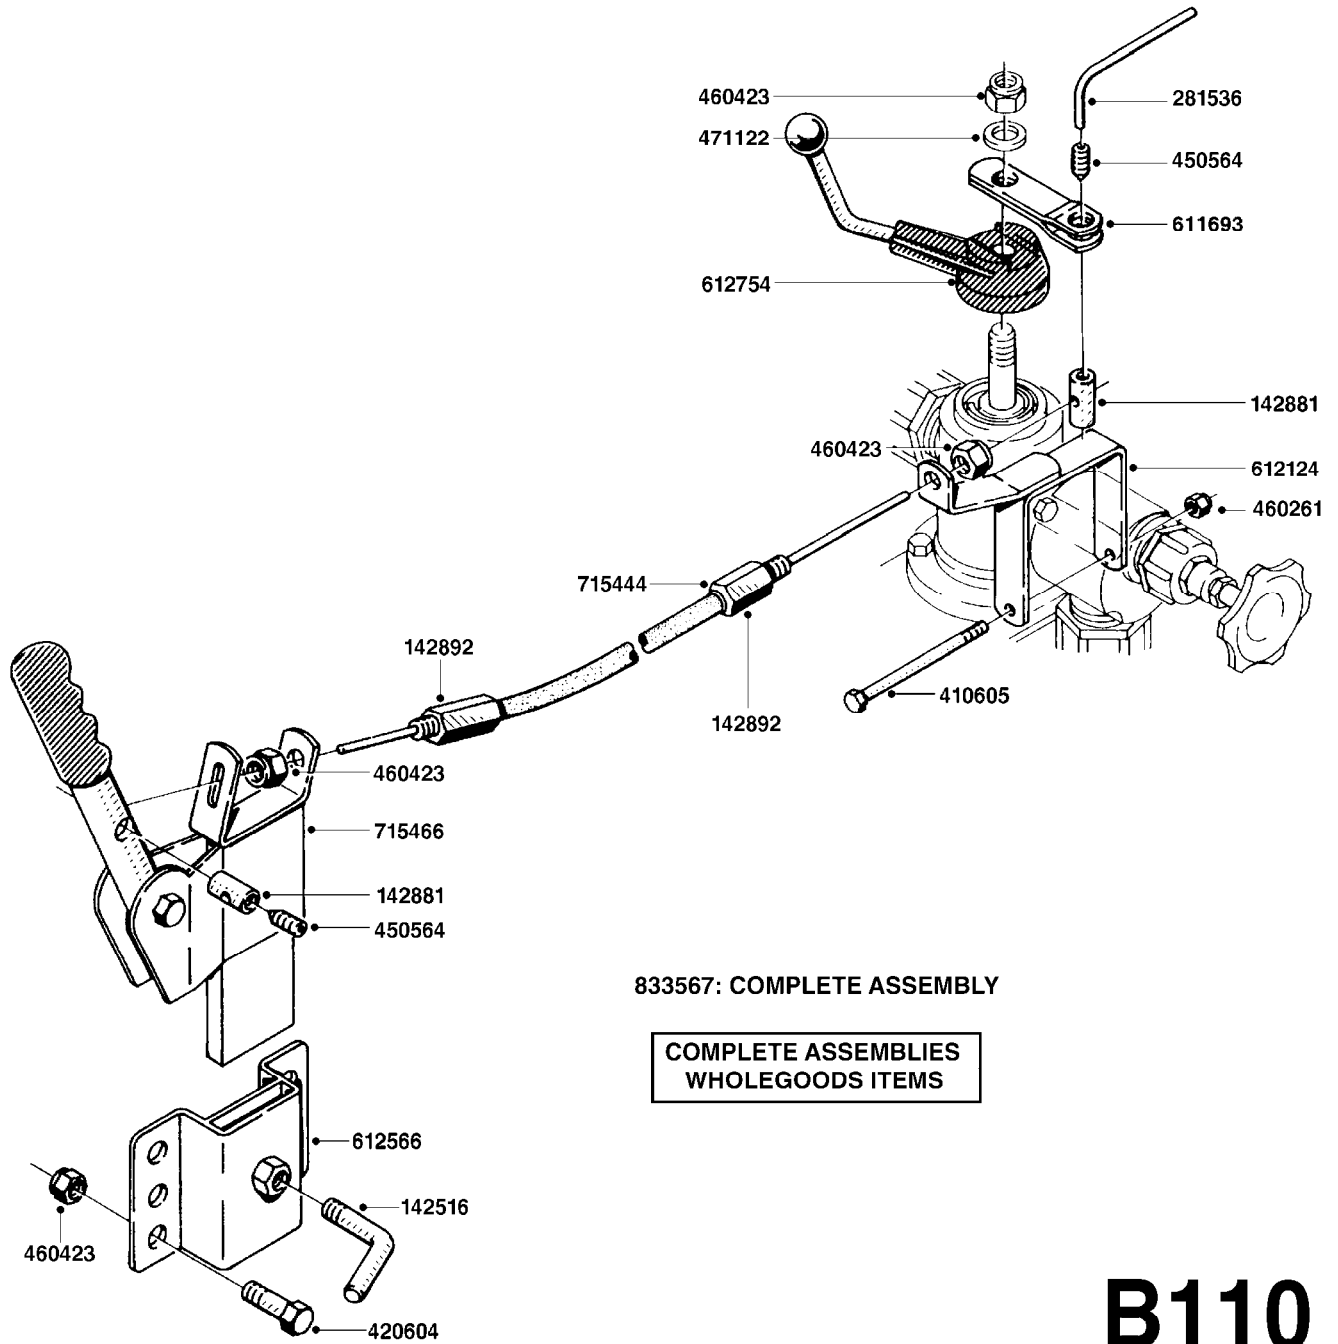

B110

BK-180 REMOTE CONTROL CABLE
B110-HIN, 01:01:01

Page 1

Date 18.03.2013 15:22

parts-n°	order qty	description
142516	1	SCREW SET M10 BENT F. LOCKING
142881	1	WIRE HOLDER FOR REMOTE CONTROL
142892	1	END NIPPLE F.REMOTE CABLE
281536	1	ALLEN WRENCH 3MM
410605	1	BOLT HEX 8.8 DEL M6X80
420604	1	BOLT HEX 8.8 DEL M10X25 FT
450564	1	SCREW M6X12 ALLEN
460261	1	NUT HEX M6X1 LOCK
460423	1	NUT HEX M10X1.5 LOCK
471122	1	WASHER D20/D10.5X2 SS
611693	1	ARM FOR REMOTE CONTROL BK180
612124	1	BRACKET FOR OP.UNIT F REM.CTR
612566	1	MOUNT BRACKET F.FAN CABLE ASSY
612754	1	HANDLE FOR REMOTE CONTROL
715444	1	REMOTE CONTROL CABLE COMPLETE
715466	1	MOUNTING PLATE
833567	1	REMOTE CONTROL ON/OFF BK 180