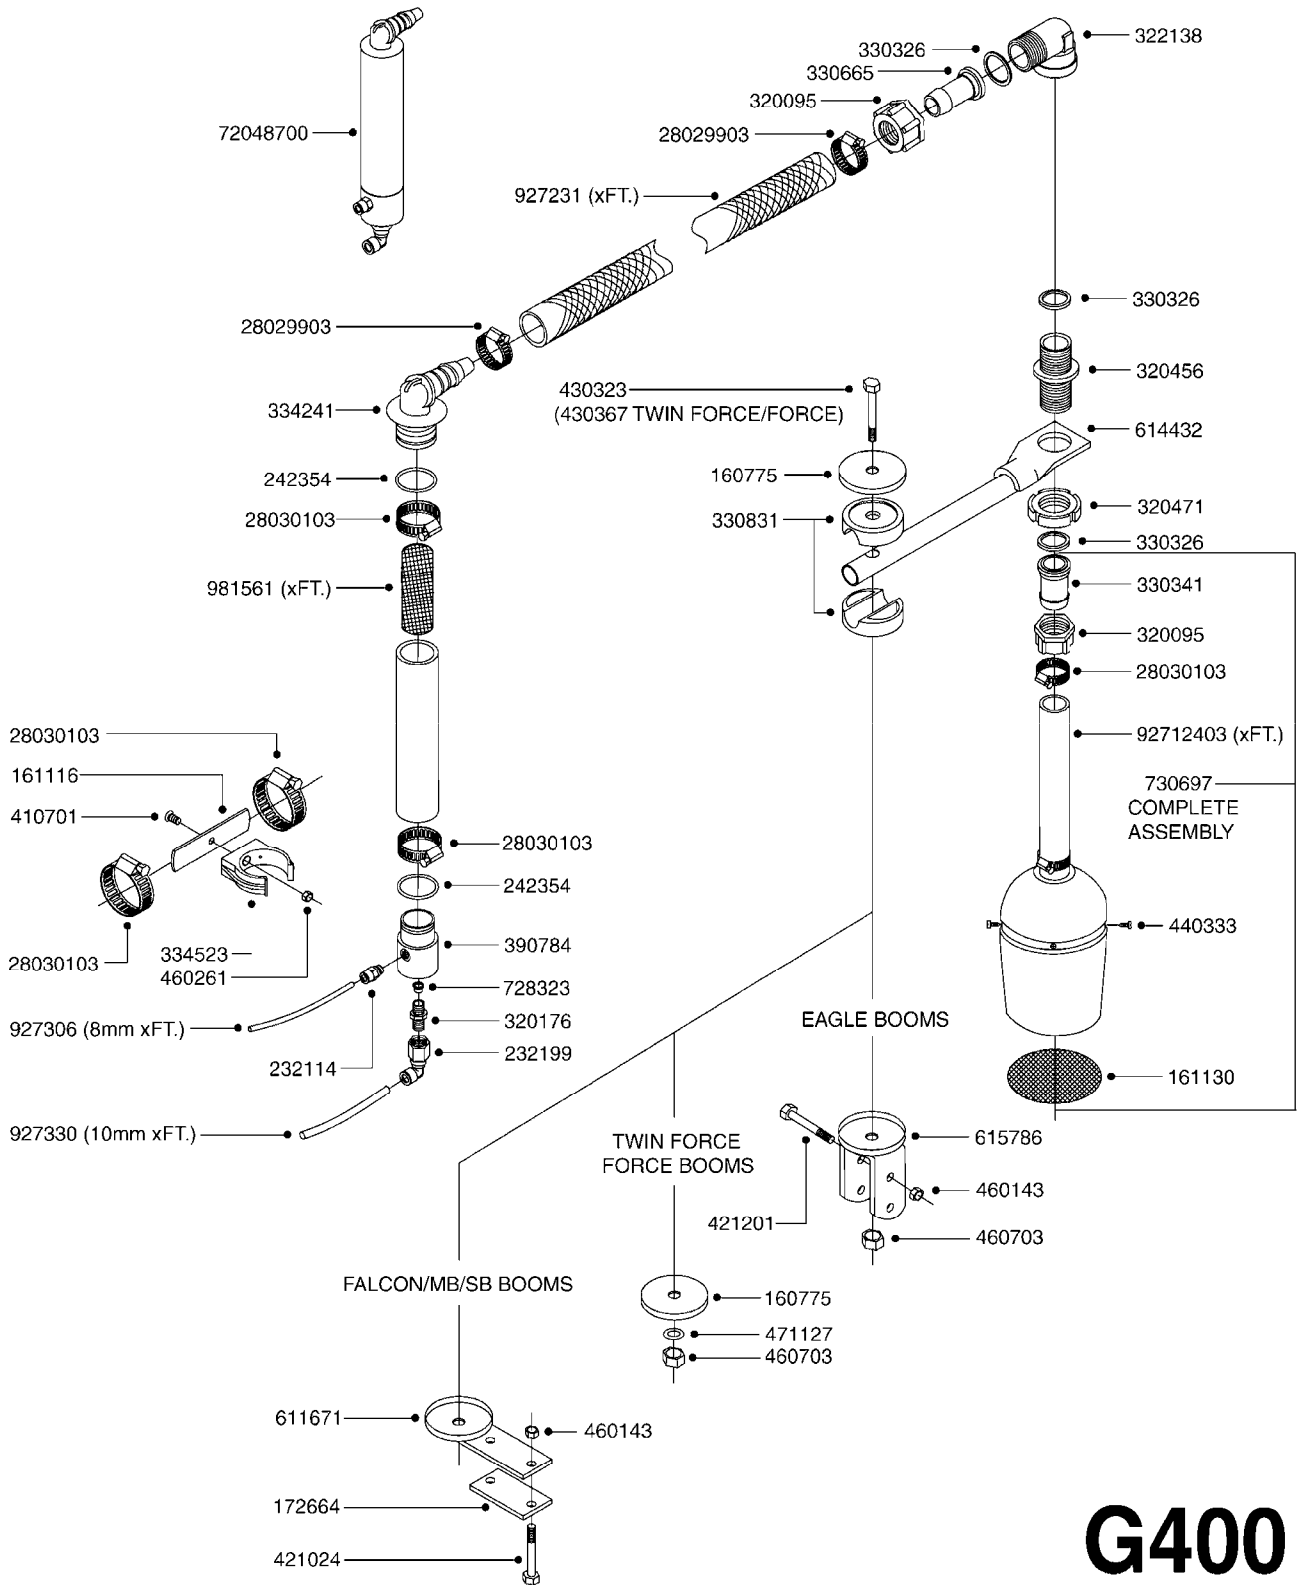

G400

FOAM MARKER DROPPER UPDATE 98
G400-HIN, 21:06:11

Page 1
Date 18.03.2013 15:24

parts-n°	order qty	description
160775	1	WASHER F. FRICTION PLATE
161116	1	FLATBAR PLATE 3 X 25 X 110
161130	1	FILTER SCREEN F/FOAM DROPPER
172664	1	FLATBAR BACKING PLATE
232114	1	COUPLER 1/8" THREADX8MM HOSE
232199	1	COUPLER 3/8' BSP-90/10MM HOSE
242354	1	O-RING D32.2X3.0 VITON F.S-53
320095	1	FITT.DK NUT 1" BSP
320176	1	FITT.DK HN 3/8"X1/2" BSP
320456	1	FITT.DK BULKHEAD 1"BSP DOUBLE
320471	1	FITT.DK NUT 1" BSP JAMB
322138	1	FITT.DK ELB 1"M X 1"F BSP
330326	1	O-RING D30/D24X2 F.1"NUT
330341	1	FITT.DK HB 1" F. 1" NUT
330665	1	FITT.DK HB 3/4"F.1" NUT
330831	1	FRICTION PLATE
334241	1	FITT.DK S-53 ELB.3/4"
334523	1	PIPE HOLDER D51.5
390784	1	PLUG FOR FOAM GENERATOR LWR 98
410701	1	SCREW M6X16 GALV.
421024	1	BOLT HEX 8.8 DEL M8X60
421201	1	BOLT HEX 8.8 DEL M8X70
430323	1	BOLT HEX 8.8 DEL M12X60
430367	1	BOLT HEX 8.8 DEL M12X100
440333	1	SCREW 3.5 X 9.5 SS
460143	1	NUT HEX M8 LOCK
460261	1	NUT HEX M6X1 LOCK
460703	1	NUT HEX M12X1.75 LOCK
471127	1	WASHER D24/D13X2.5 STAINLESS
611671	1	BREAK AWAY HOLDER F-MARKER
614432	1	BREAK AWAY ARM F. FOAM MARKER
615786	1	MOUNT BKT. F.FOAM DROPPER 98
728323	1	VALVE NON-RETURN
730697	1	FOAM DROPPER COMP. BLACK '97
927231	1	HOSE R X PVCX3/4 CLR/BRD 0012"
927306	1	HOSE R X PE D8/D6 X 0012"BLACK
927330	1	HOSE R X PE D10/D8 X 012"BLACK
981561	1	SPONGE MAT. MIX.CHAMBER-x0012"
28029903	1	CLAMP HOSE GEAR P3/4"-S1" 6712
28030103	1	CLAMP HOSE GEAR P5/4-S1.5"6724
72048700	1	MIXING CHAMBER,FOAM MARK. STD
92712403	1	HOSE R X1" X300PSI WP X0012"