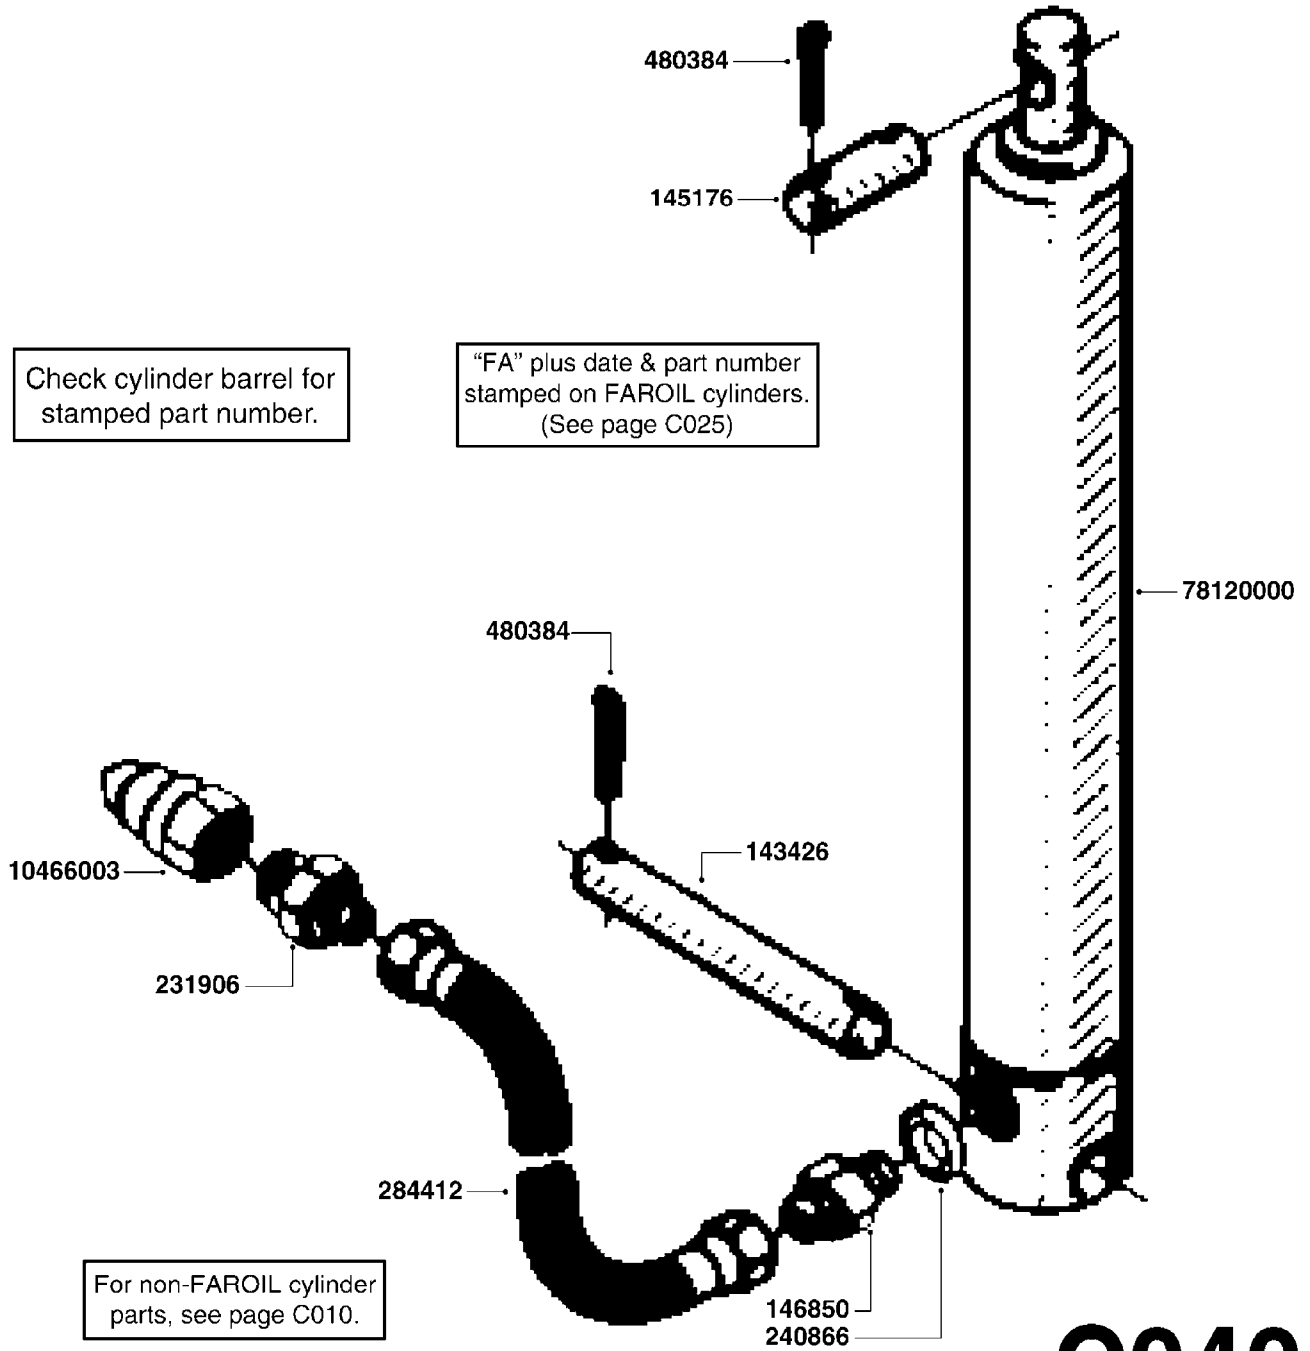

Check cylinder barrel for stamped part number.

"FA" plus date & part number stamped on FAROIL cylinders. (See page C025)

HYDRAULICS-MB BOOM LIFT CYLNR
C040-HIN, 14:12:07

Page 1

Date 18.03.2013 15:23

parts-n°	order qty	description
143426	1	PIN FOR HYD. CYL.
145176	1	PIN D19.8 X 60
146850	1	HEX NIPPLE 3/8"x3/8" - 1.2mm
231906	1	HEX NIPPLE 3/8"BSP X 1/2"NPT
240866	1	DOWTYSEAL 3/8"
284412	1	HOSE HY 3/8" X 315" STR+STR
480384	1	PIN COTTER D5X40
10466003	1	COUPLER PIONEER 8010-04 1/2NPT
78120000	1	CYL.TELESCOPING Ø50/40/25_1100