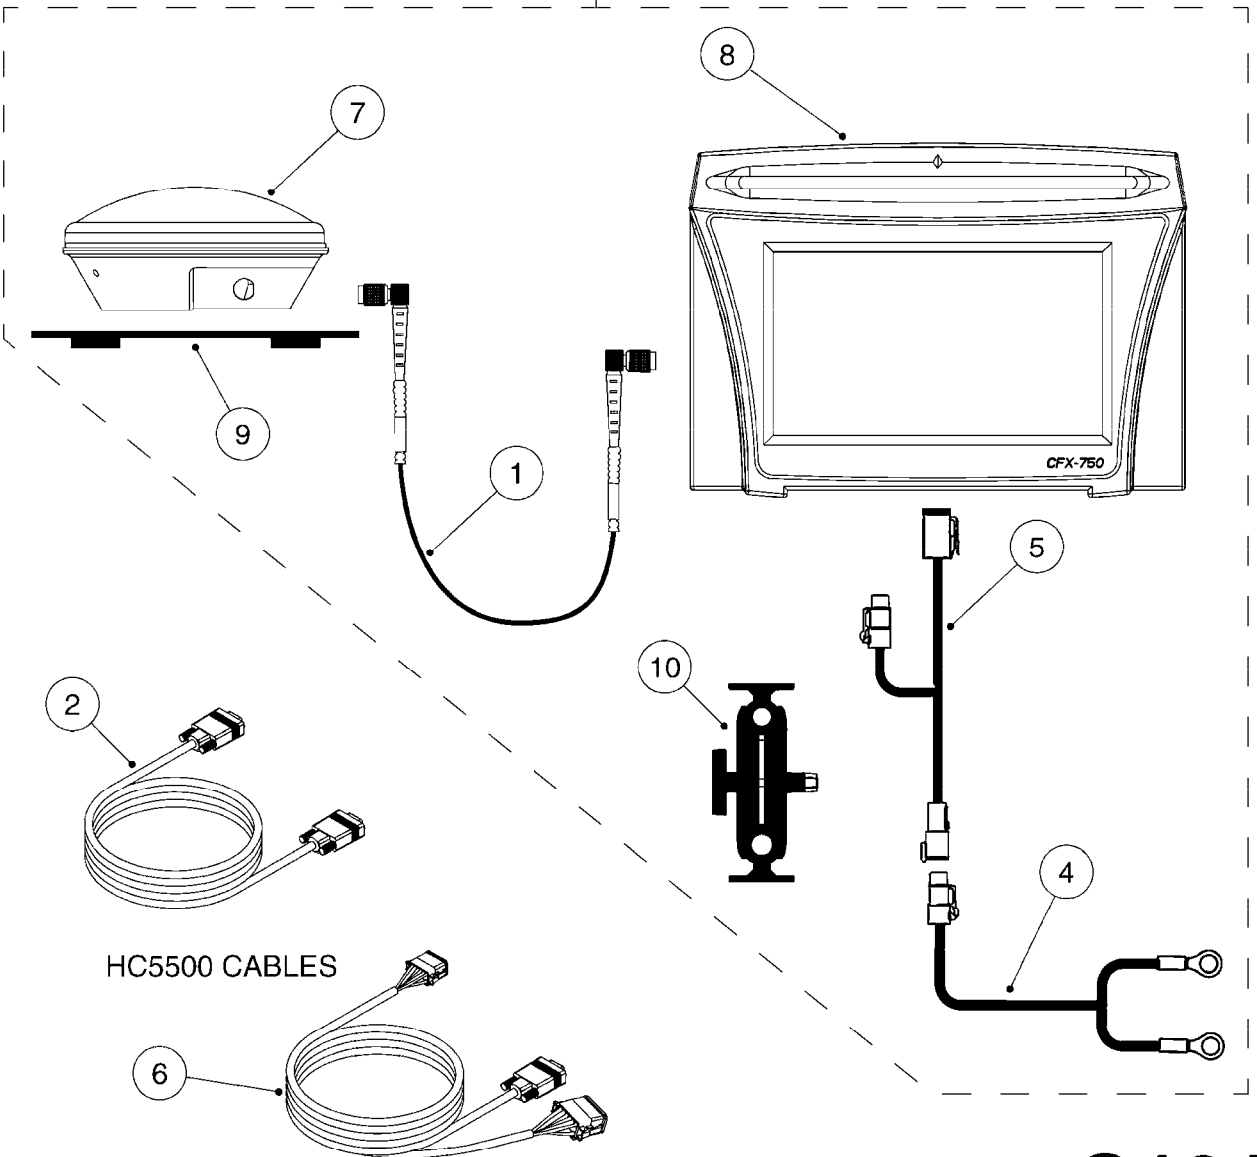

3 COMPLETE ASSEMBLY

CFX-750 DISPLAY, DGPS
G194-HIN, 30:11:11

Page 1

Date 18.03.2013 15:24

Pos.	parts-n°	order qty	description
1	26007603	1	CABLE, ANTENNA, EZGUIDEPLUS
2	26012003	1	NULL MODEM CABLE
3	26021403	1	CFX-750 DISPLAY, DGPS
4	26021503	1	CABLE, BASIC POWER, CFX-750
5	26021603	1	CABLE, POWER BUS, CAN CFX-750
6	26021703	1	CABLE, ASC INTERFACE, CFX-750
7	26021803	1	AG-25 ANTENNA L1/L2 GLN
8	26022103	1	CFX-750 DISPLAY ONLY
9	28048203	1	EZ-GUIDE 500 MOUNT F.AG15 ANT.
10	28048303	1	EZ-GUIDE 250/500 RAM MNT.1.5"