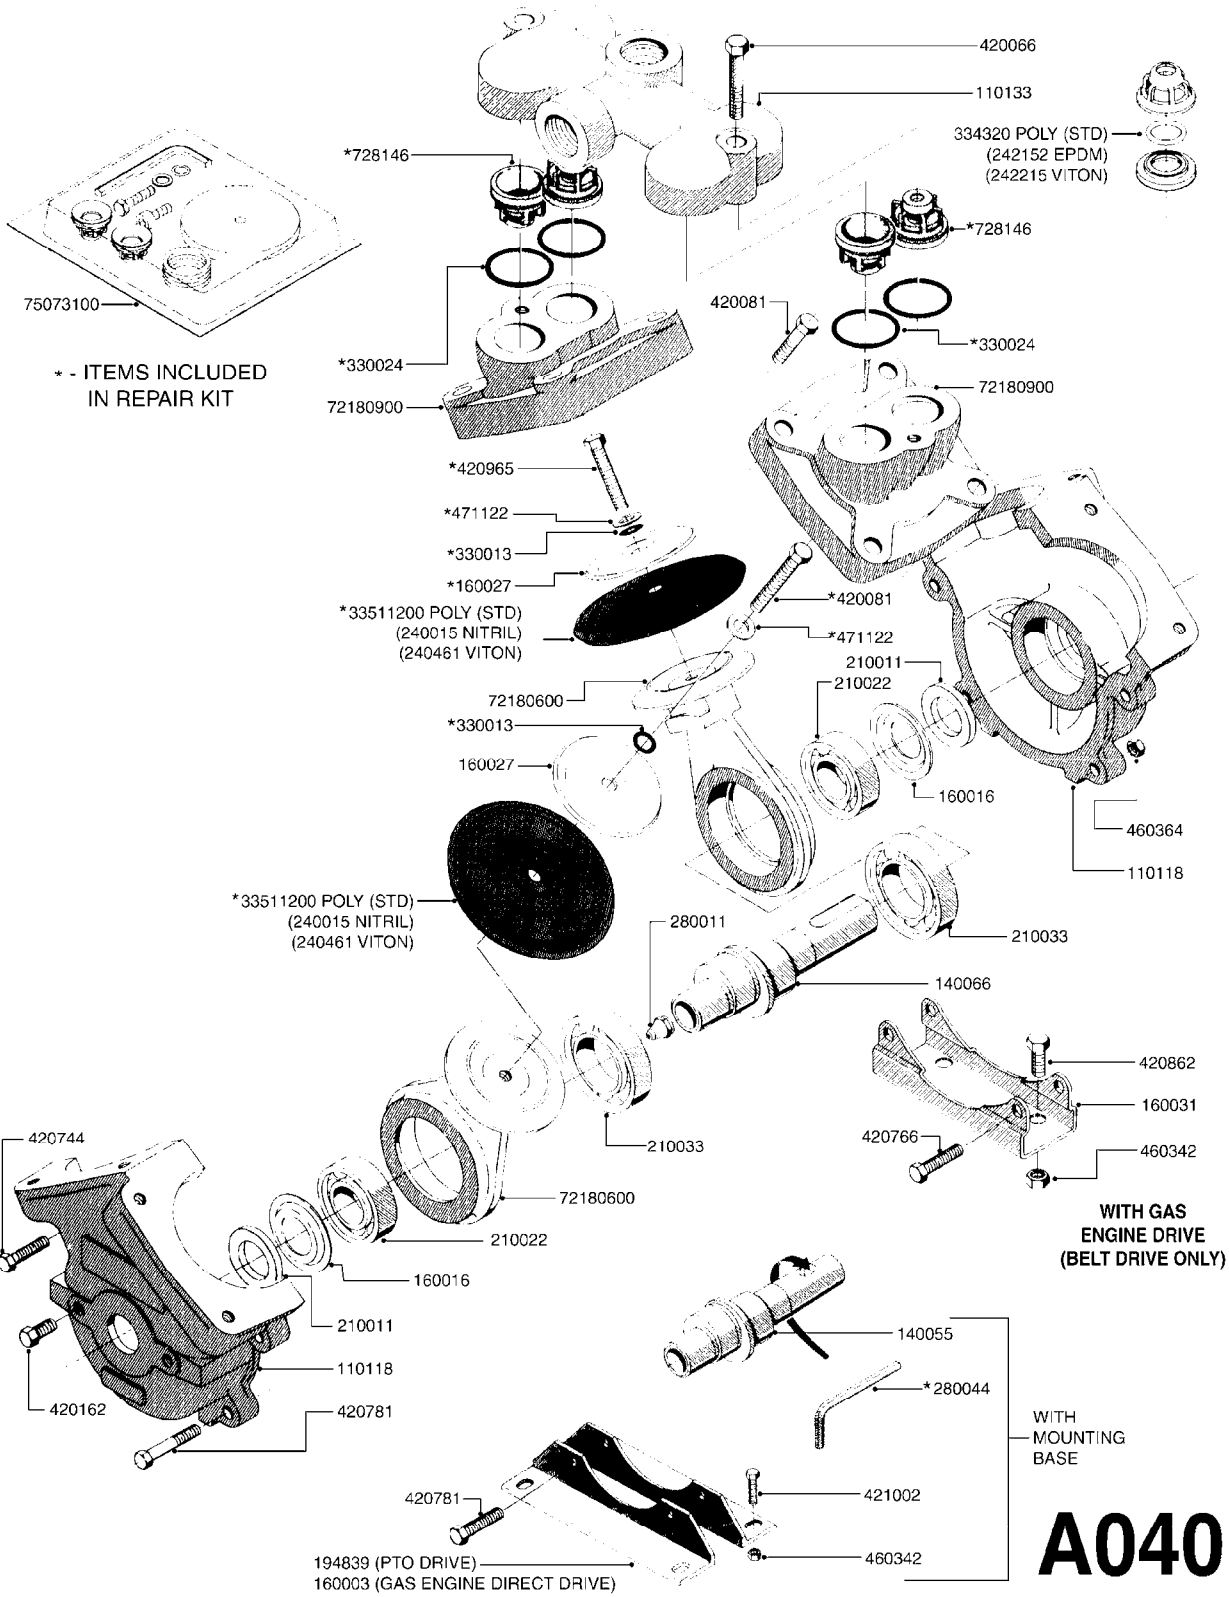

ESC/TL/TR/HC 300 GALLON MB35',
42'

Page 0.3

Date 18.03.2013 15:22

main group	page-n°	date	description
Fittings, Bulk Hose & Clamps	G540-HIN	20:12:10	QUICKFILL-PLMBNG SYS-TRLR SPYR
	G550-HIN	20:12:10	QUICKFILL-UPDATE 97-TRAILER
	G560-HIN	01:01:01	QUICKFILL-VALVES-2"
	G600-HIN	19:05:11	REMOTE GAUGE-BK 180 & EC
	G610-HIN	12:12:05	REMOTE GAUGE-ESC SPRAYERS-4"
	G611-HIN	19:05:11	REMOTE GAUGE-MAGNETIC BASE KIT
	G645-HIN	12:12:05	SAFETY CHAINS
	G650-HIN	13:06:11	SIGHT GAUGE - REMOTE
	G702-HIN	15:06:07	SPRAYBOX II
	G705-HIN	01:12:10	JUNCTION BOX - LIQUID
	G710-HIN	16:05:12	39 PIN CABLES
	G711-HIN	11:05:10	ELECTRIC END NOZZLE KIT
	H010-HIN	28:11:06	FITTINGS-CAP NUTS & HOSE BARBS
	H020-HIN	01:01:01	FITTINGS-T-PIECES,CAPS & ELBOWS
	H030-HIN	01:01:01	FITTINGS - HEXAGON NIPPLES
	H040-HIN	01:01:01	FITTINGS - NIPPLES & ELBOWS
	H050-HIN	31:03:09	FITTINGS - HOSE CONNECTORS
	H060-HIN	01:01:01	FITTINGS - BULKHEAD
	H070-HIN	01:02:12	FITTINGS - S-40
	H080-HIN	01:02:12	FITTINGS - S-53
	H090-HIN	01:01:01	FITTINGS - S-56 & S-61
	H100-HIN	08:11:12	FITTINGS - S-67
	H110-HIN	08:11:12	FITTINGS - S-93
	H120-HIN	11:05:10	BULK HOSE
	H130-HIN	05:07:11	HOSE CLAMPS