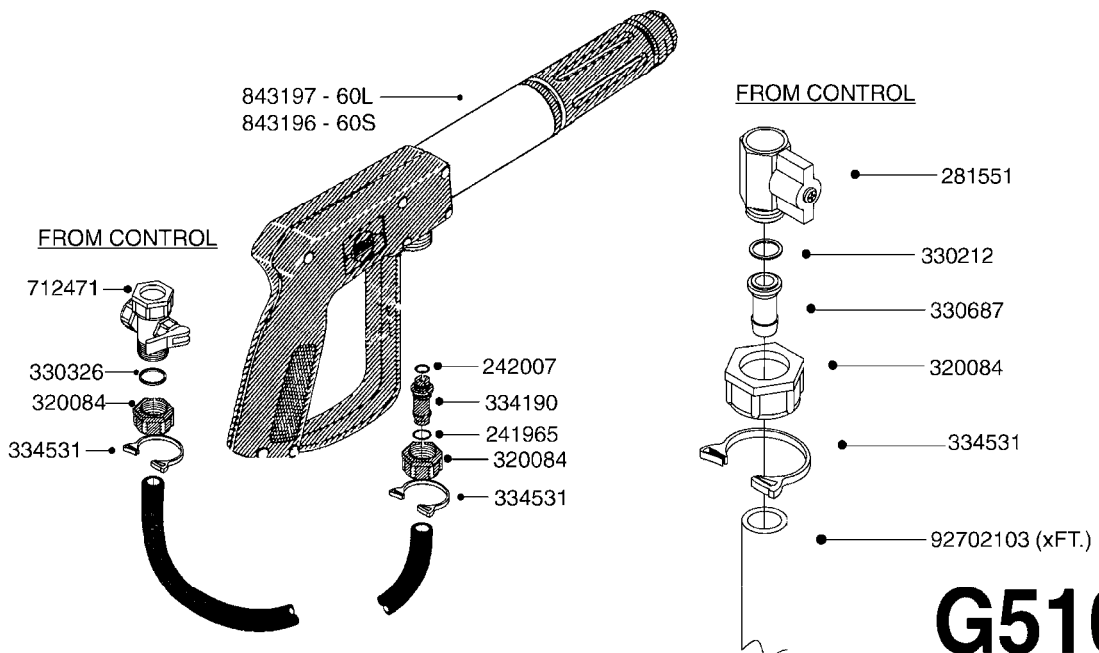

G510

HOSE WRAPS
G510-HIN, 19:05:11

Page 1
Date 18.03.2013 15:24

parts-n°	order qty	description
241965	1	O-RING 12.1 X 1.6
242007	1	O-RING D9.1X1.6
281551	1	BALL VALVE 1/2"
320084	1	FITT.DK NUT 1/2" BSP
330212	1	O-RING D19/D14X2.4 F.1/2"NUT
330326	1	O-RING D30/D24X2 F.1"NUT
330687	1	FITT.DK HB 1/2" F. 1/2" NUT
334190	1	FITT.DK HB 1/2' F. PISTOL 60S
334531	1	CLAMP HOSE PLASTIC 3/4"
636223	1	POST 12 VOLT TR30
712471	1	AGITATION VALVE ASSY. ON/OFF
843196	1	HANDGUN KIT TYPE 60 SHORT
843197	1	HANDGUN KIT TYPE 60 LONG
10013403	1	BOLT HEX 3/8-16X1 1/4 HCS Z5
10013503	1	NUT HEX NC 3/8"
10178903	1	WRAP HOSE SIDE MOUNT PLATE
10179003	1	WRAP HOSE BOTTOM PLATE MOUNT
10179403	1	WRAP WELDMENT FOR HI101789
10179503	1	WRAP WELDMENT FOR HI101790
10225603	1	BKT.FOR HOSE WRAP MOUNT NL NK
10225703	1	WRAP HOSE BDL.BOTTOM PLATE
92702103	1	HOSE R X1/2" X300PSI WP X0012"