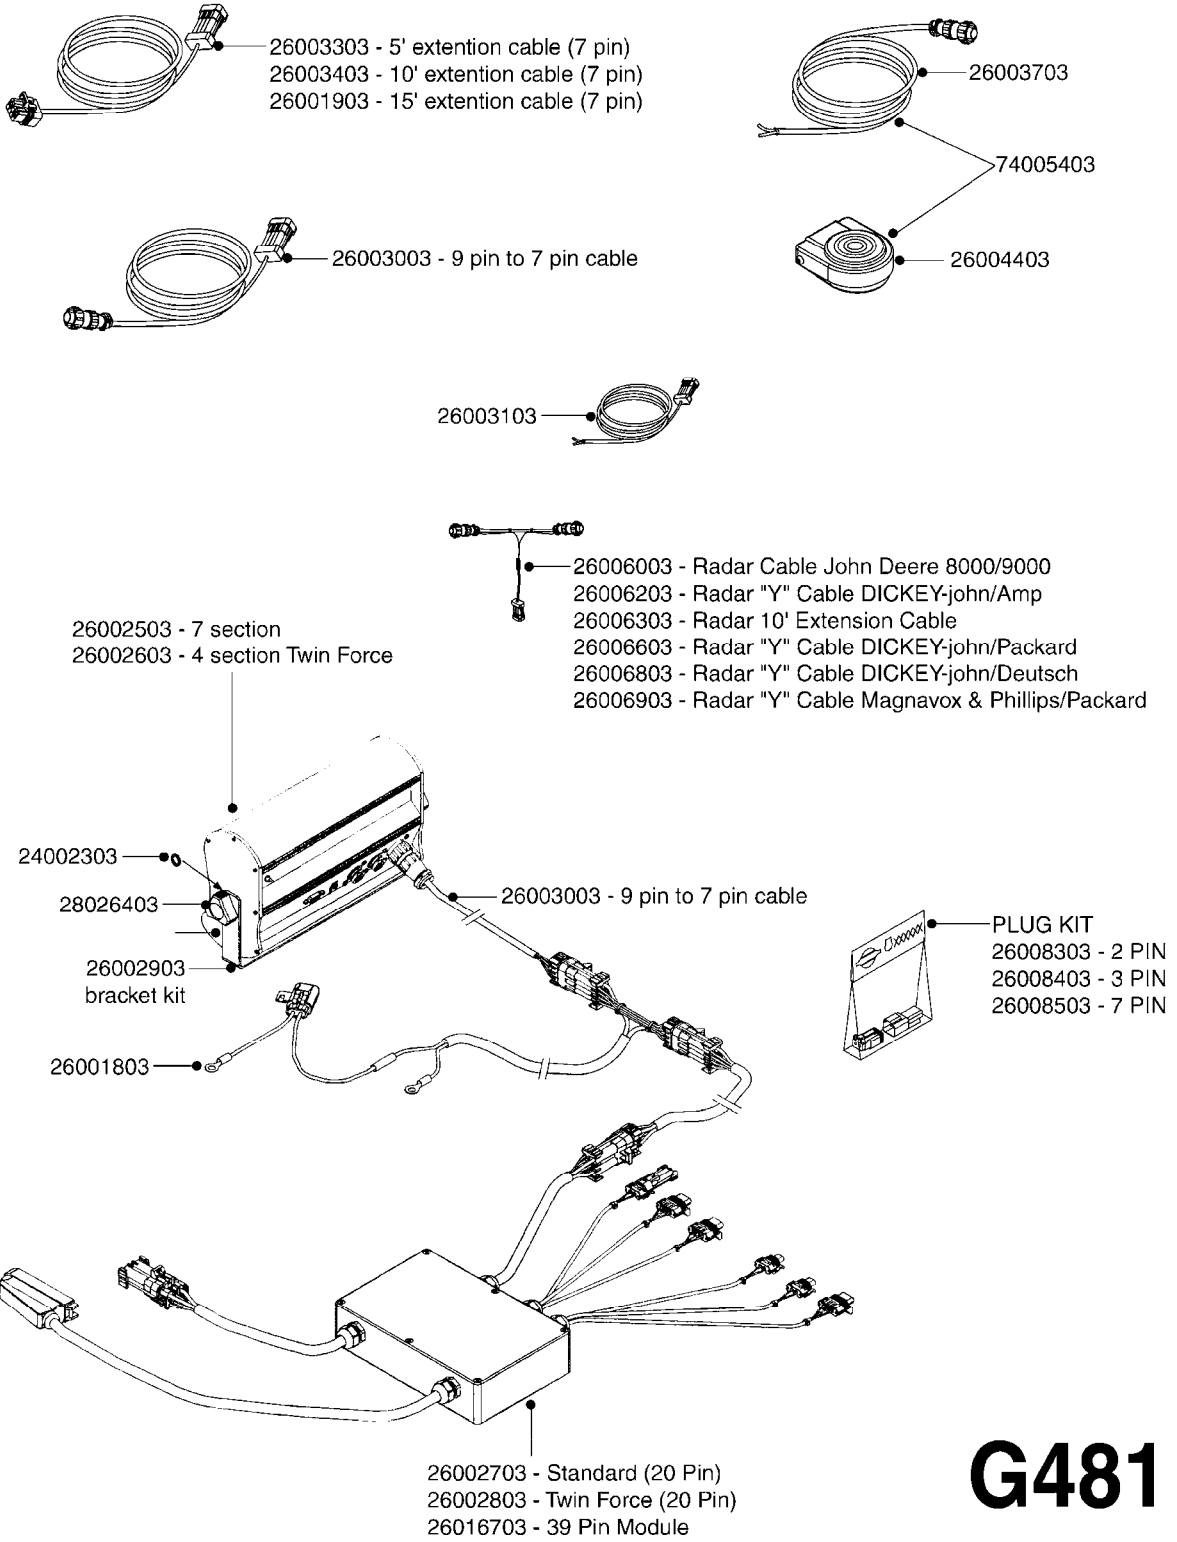

G480

HC 2500/HM1500 DISPLAY/SCANBOX
G480-HIN, 15:11:09

Page 1

Date 18.03.2013 15:24

parts-n°	order qty	description
142516	1	SCREW SET M10 BENT F. LOCKING
161411	1	MT.BRK. HC2500/HM1500 DISPLAY
26018300	1	ADAPTOR 2500 FOR SPRAYBOX II 39-PIN/REPLACES SCANBOX
260363	1	PLUG 2 POLE 12V
260827	1	PLUG F.EC ATTACHMENTS
261060	1	PLUG F.EC ATTACHMENTS
261589	1	FUSE 5X20 1.25 AMP
26176203	1	FUSE 5.0A QUICK-ACT.
261933	1	CABLE W/PLUG 2X25 L=71"
261934	1	CABLE W/PLUG 18X0.5MM L=79"
261935	1	SWITCH 2 POLE
261937	1	CIRCUIT BOARD F. SCANBOX
262099	1	PLUG SOCKET 3-POLE 2.5/3
450902	1	BOLT ALLEN HEAD M4 X 16MM
471055	1	WASHER D4.1/7.6 X 0.9
61029900	1	BRACKET FOR HC2500
731613	1	DISPLAY HC2500 NEW
731983	1	DISPLAY HM1500 REFURBISHED
732095	1	DISPLAY HM1500 NEW
732096	1	SCANBOX F.HM1500/HC2500
741580	1	PLUG 3-POLE 2.5/3
978045	1	DECAL QUICK GUIDE 1500/2500
978097	1	DECAL QUICK GUIDE 1500/2500 FR