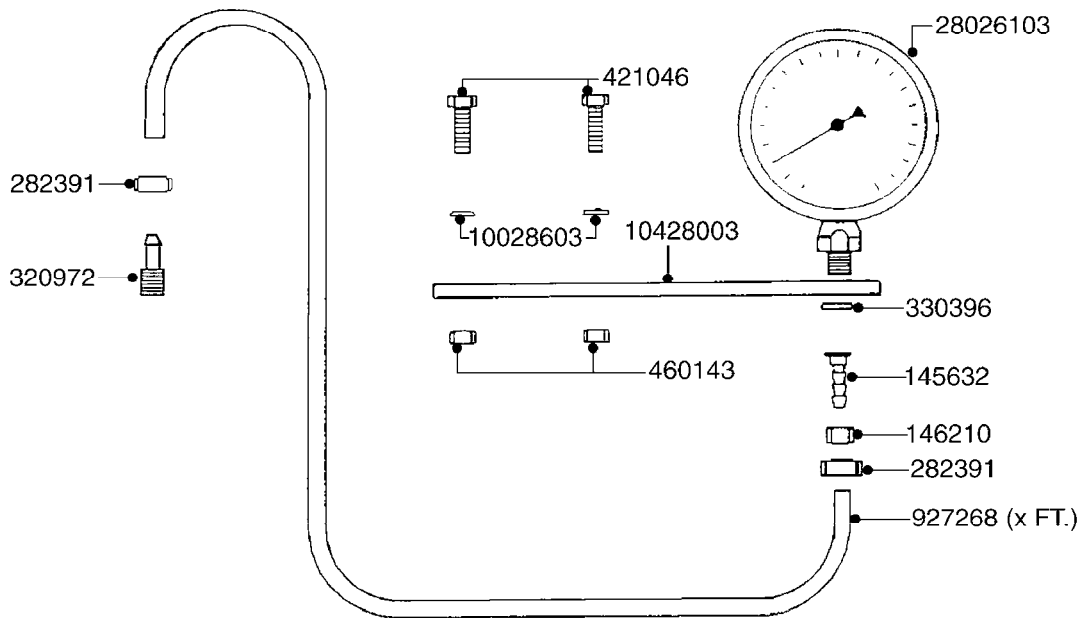

COMPLETE ASSEMBLIES
WHOLEGOODS ITEMS

70043903 - COMPLETE ASSEMBLY

G610

REMOTE GAUGE-ESC SPRAYERS-4"
G610-HIN, 12:12:05

Page 1

Date 18.03.2013 15:24

parts-n°	order qty	description
145632	1	FITT.DK HB 1/4' BRASS F.GUAGE
146210	1	NUT 1/4'BSP BRASS
282391	1	CLAMP HOSE CRIMP 5/16'
320972	1	FITT.DK HB 5/16'- 1/4' BSP
330396	1	O-RING D11.2/D6.6X3.2
421046	1	BOLT HEX 8.8 DEL M8X25 FT
460143	1	NUT HEX M8 LOCK
927268	1	HOSE R X PVC X 1/4 X 0012"
10028603	1	WASHER LOCK 5/16'
10428003	1	BKT. FOR ESC GAUGE KIT
28026103	1	GAUGE 200PSI/BR,4",1/4"BSP-BTM
70043903	1	*GAUGE KIT,4" OP UNIT INFEILD