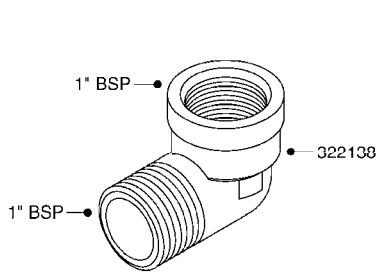

H020

FITTINGS-T-PIECES, CAPS & ELBOWS
H020-HIN, 01:01:01

Page 1

Date 18.03.2013 15:24

parts-n°	order qty	description
10053603	1	FITT. CAPNUT 2"BSP 5601
10194303	1	CAP BLANK 1 1/2 MCPHEE 210060
320047	1	FITT.DK CAPNUT 1/2" BSP
320106	1	FITT.DK CAPNUT 1" BSP
320272	1	FITT.DK CAPNUT 3/8' BSP
320316	1	FITT.DK TEE 3/4" X3/4" X1"BSP
320331	1	FITT.DK TEE 1" - 1" - 3/4" BSP
320342	1	FITT.DK EL 3/4"M X 1"F BSP
320563	1	FITT.DK 3 WAY 1/2" 110 DEG.
320677	1	NO LONGER AVAILABLE
320961	1	FITT.DK CAPNUT 1-1/2" BSP
321053	1	FITT.DK TEE 1/2 X1/2 X1/2" BSP
322072	1	FITT.DK TEE 3/8'X3/8'X3/8' BSP
322095	1	FITT.DK TEE 1-1/2 X1 X3/4" BSP
322138	1	FITT.DK ELB 1"M X 1"F BSP
330013	1	O-RING D15/D10X2.5 F.3/8"NUT
330212	1	O-RING D19/D14X2.4 F.1/2"NUT
330326	1	O-RING D30/D24X2 F.1"NUT
331273	1	O-RING D44/D38X2 F.1-1/2"