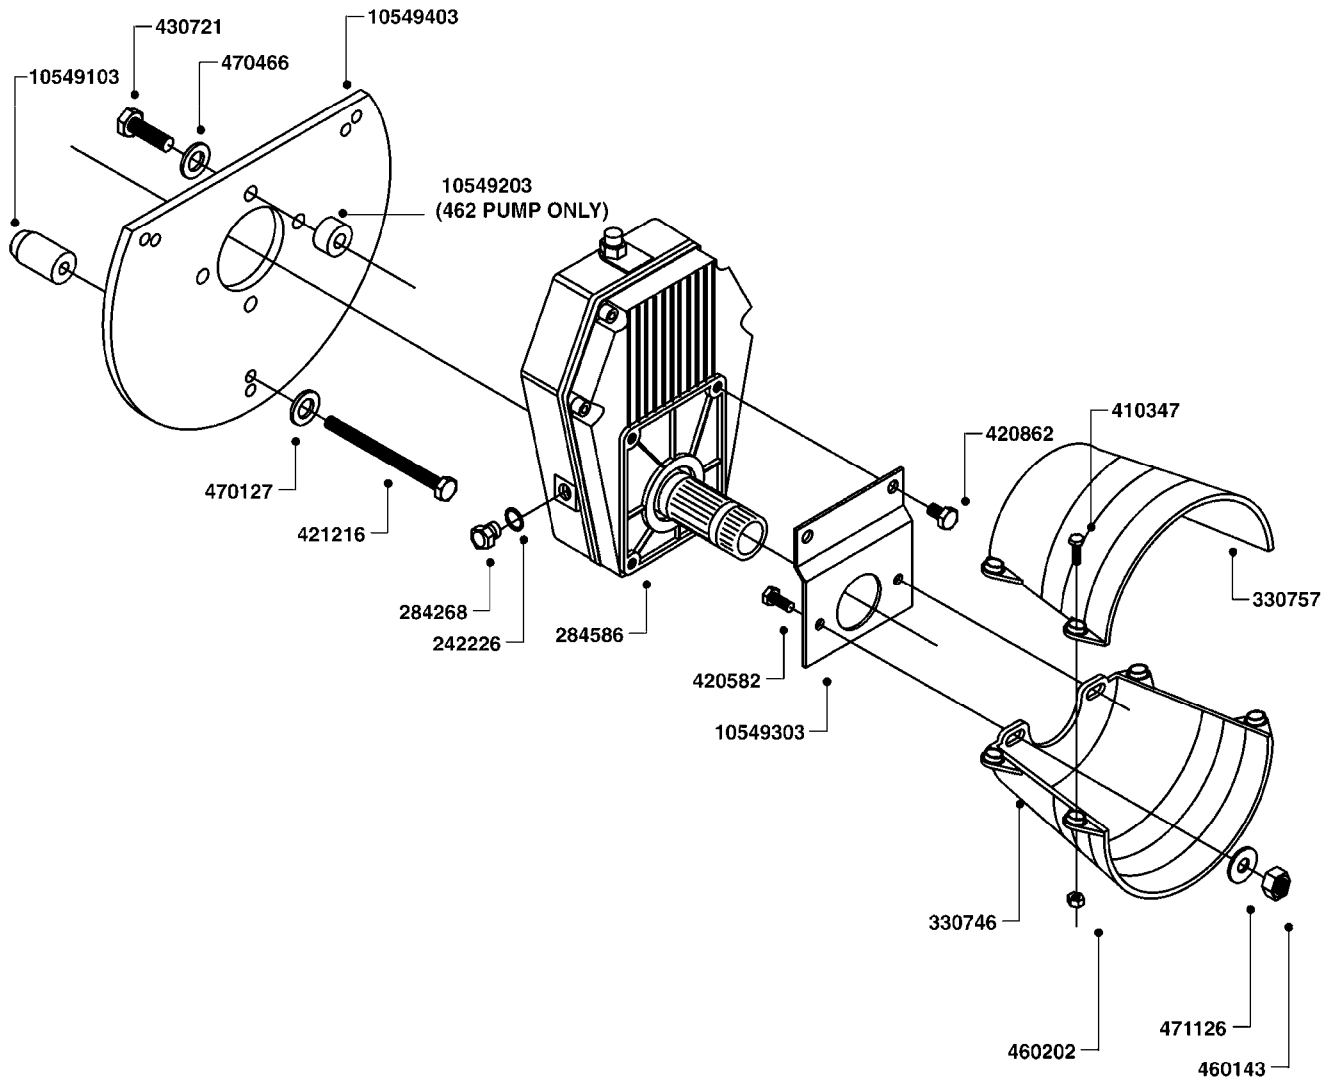

GEAR LUBE REQUIREMENT
SAE 90 GEAR LUBE
(FILL TO SIGHT GAUGE CENTER)

COMPLETE ASSEMBLIES
WHOLEGOODS ITEMS

A450

GEAR DRIVE 1000RPM 361-3/460-3
A450-HIN, 10:12:05

Page 1

Date 18.03.2013 15:22

parts-n°	order qty	description
242226	1	SEAL WASHER F.BOTTOM PLUG
284140	1	GASKET SET FOR GEAR ML52 1/3
284267	1	BOTTOM PLUG F. GEAR ML52
284268	1	LEVEL INDICATOR GEAR ML 52
284571	1	SHAFT F.ML52
284586	1	GEAR BOX 1000 RPM
284808	1	HOUSING F.ML52 GEARBOX
284810	1	BEARING INNER ML52 GEARBOX
284811	1	SNAP-RING OUTER 46X2
284812	1	BEARING OUTER ML52 GEARBOX
284813	1	ENDCOVER F.ML52 GEARBOX
284814	1	SCREW F.END COVER ML52 GEARBOX
285633	1	BOTTOM PLUG F.M7 GEAR
330746	1	GUARD PTO LOWER PART
330757	1	GUARD PTO UPPER PART
410347	1	SCREW M6X20 8.8
420626	1	BOLT HEX 8.8 DEL M10X20 FT
460202	1	NUT HEX M6
460423	1	NUT HEX M10X1.5 LOCK
471122	1	WASHER D20/D10.5X2 SS
10151603	1	BOLT HEX 7/16 NC GR.2 01.50'
10213003	1	NUT HEX NC (NYLON LOCK) 7/16"
10549503	1	GEAR BOX KIT 1000 RPM LESS G/B