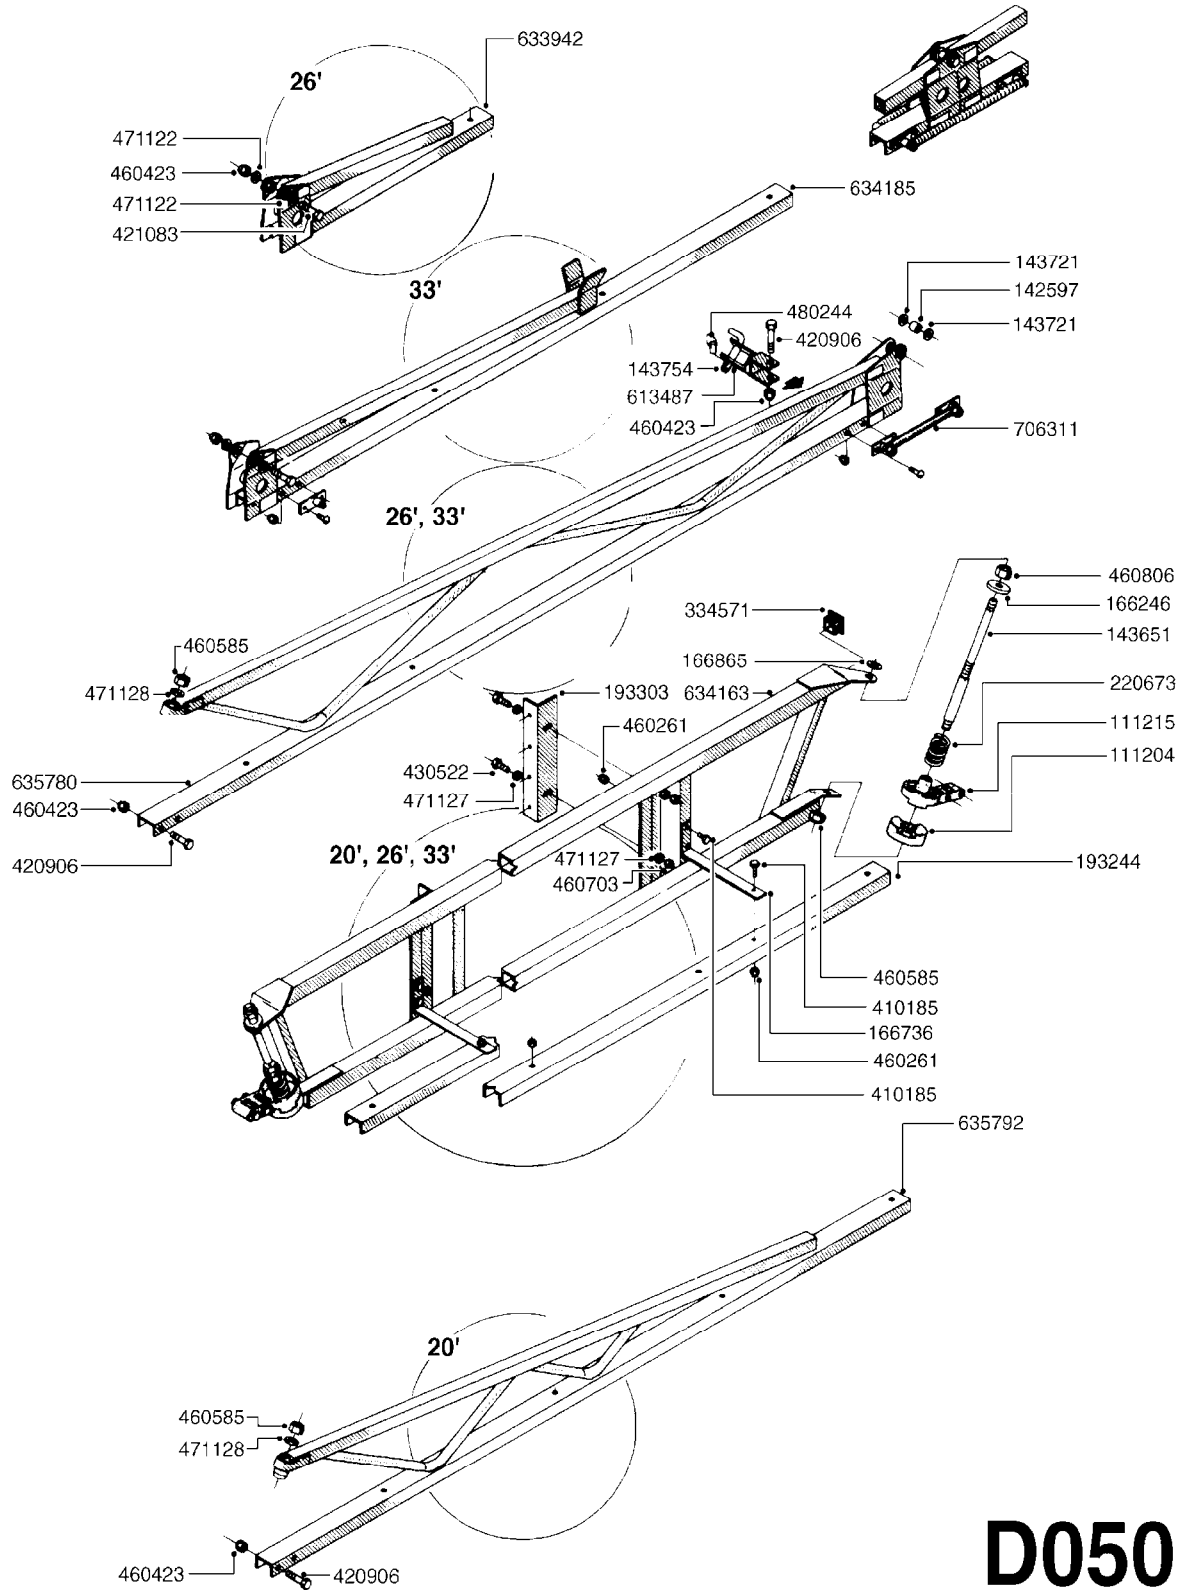

BOOM - SB 20' 26' 33'
D050-HIN, 01:01:01

Page 0
Date 18.03.2013 15:23

D050

BOOM - SB 20' 26' 33'
D050-HIN, 01:01:01

Page 1

Date 18.03.2013 15:23

parts-n°	order qty	description
111204	1	CLAW CLUTCH/LOWER D80
111215	1	CLAW CLUTCH/UPPER D80
142597	1	DISTANCE TUBE
143651	1	AXLE M20/M16 L=355 F/BREAKAWAY
143721	1	FRICITION DISC FOR BOOM D30
143754	1	PIN D10 X 56
166246	1	WASHER CUP D53 F.SPRING
166736	1	YOKE FOR SB BOOM
166865	1	WASHER D35/D25X2
193244	1	NOZZLE TRACK 6-8-10 M SB
193303	1	SUPPORTING ARM FOR SB BOOM
220673	1	SPRING F.PIVOT 100 X 51
334571	1	PLUG 40X40X2 F.SQ.TUBE
410185	1	BOLT HEX 8.8 DEL M6X16
420906	1	BOLT HEX 8.8 DEL M10X60
421083	1	BOLT HEX 8.8 DEL M10X65
430522	1	BOLT HEX 8.8 DEL M12X25 FT
460261	1	NUT HEX M6X1 LOCK
460423	1	NUT HEX M10X1.5 LOCK
460585	1	NUT HEX M16X2 LOCK
460703	1	NUT HEX M12X1.75 LOCK
460806	1	NUT HEX M20X2.5 LOCK
471122	1	WASHER D20/D10.5X2 SS
471127	1	WASHER D24/D13X2.5 STAINLESS
471128	1	WASHER D30/D17X3
480244	1	PIN SNAP D4.5
613487	1	TRANSPORT FITTINGS FOR SB BOOM
633942	1	OUTER BOOM WING 26', 28' SB
634163	1	CENTER SECTION - 20',26',33'
634185	1	BOOM WING OUTER PART 33' SB
635780	1	INNER WING SEC. 26',28',33'SB
635792	1	BOOM WING - 20',21'SB-BOOM
706311	1	SPRING WITH HAND-GRIB