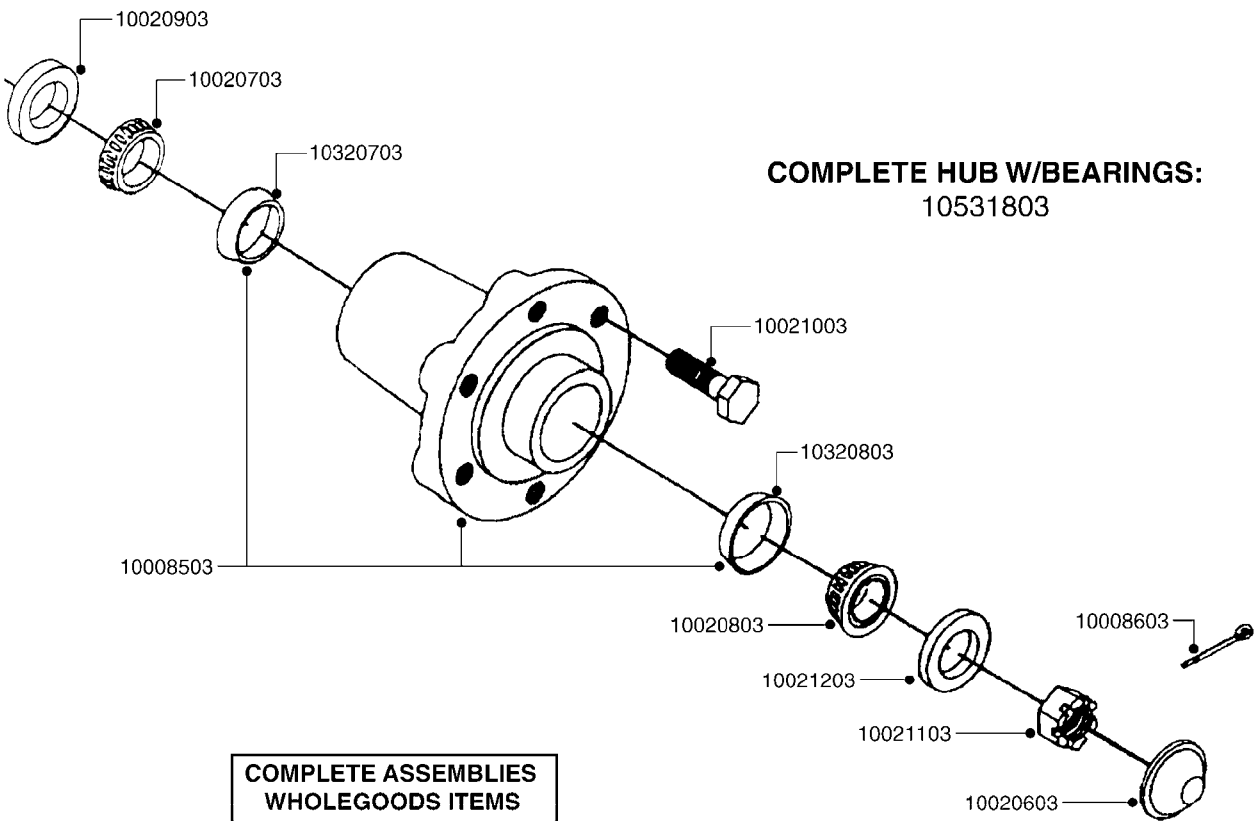

F410

HUB ASSEMBLY F.1-3/4" SPINDLE
F410-HIN, 22:08:05

Page 1
Date 18.03.2013 15:23

parts-n°	order qty	description
145806	1	SPINDLE 500 SINGLE
145809	1	SPINDLE 300 SINGLE
10008403	1	SPINDLE ASSY. 1.75x13.25
10008503	1	HUB TR300/500 H611-3 C/W CUPS
10008603	1	COTTER PIN 3/16"X 1-1/2"
10020603	1	DUST CAP DC13
10020703	1	BEARING INNER CORE LM48548
10020803	1	BEARING OUTER CORE LM67048
10020903	1	SEAL OIL CR15190
10021003	1	BOLT HEX 1/2 NF 01.375" WHEEL
10021103	1	NUT HEX NF 7/8 WB32
10021203	1	WASHER PLATE D2"D.937"
10320703	1	BEARING INNER CUP
10320803	1	BEARING OUTER CUP
10531803	1	HUB ASSY.COMP.F.1-3/4" SPINDLE