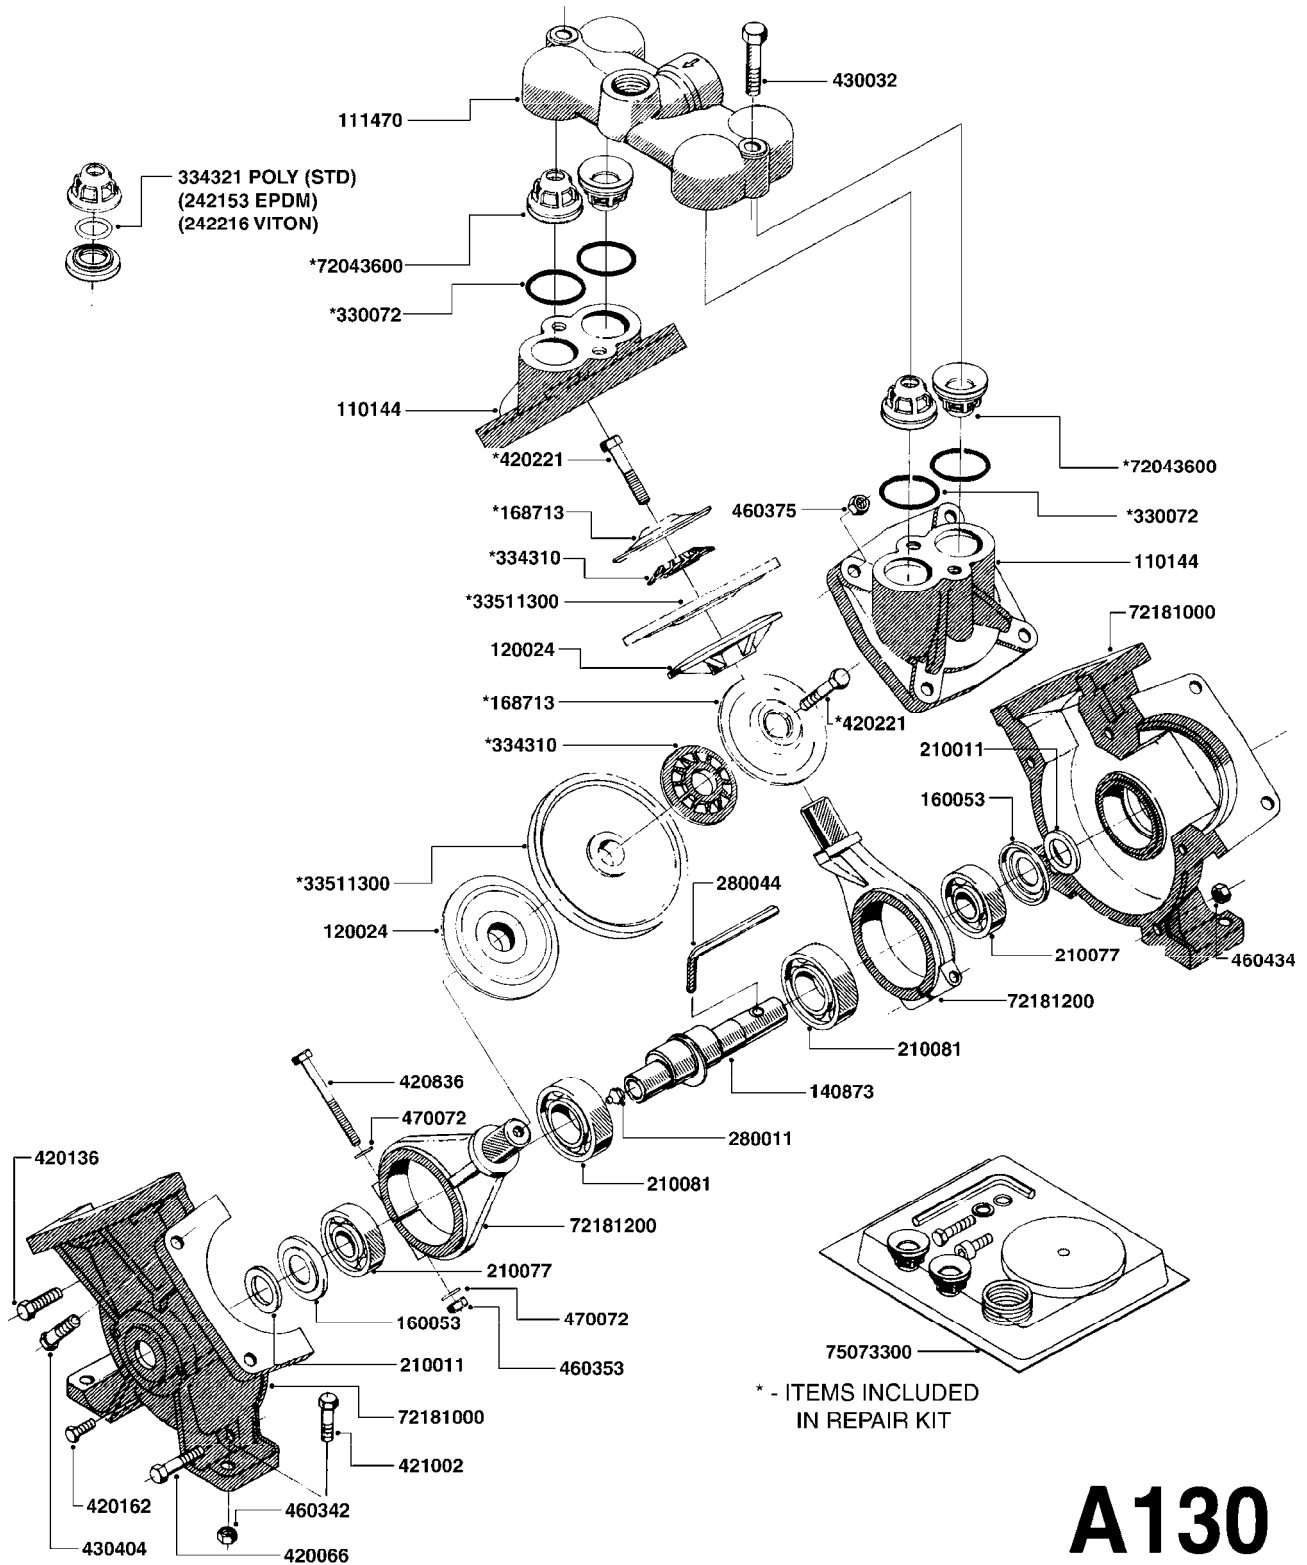

parts-n°	order qty	description
110144	1	DIAPHRAGM COVER alt 72181100
110155	1	VALVE CHAMBER F. 1200 PUMP
120024	1	DIAPHRAGM BACK DISC 1200-1300
140873	1	CRANK SHAFT MODEL 1202-9MM
160042	1	DIAPHRAGM UPPER DISC 1200-1300
160053	1	DUST PLATE
210011	1	SEAL FELT D39/23 X 4
210077	1	BEARING BALL 6305
210081	1	BEARING BALL 6307
240026	1	DIAPHRAGM MODEL 1200/1301
242153	1	O-RING D26X4 EPDM
242216	1	O-RING VITON F/1202/1302/462
280011	1	GREASE NIPPLE 1/8' H TR
280044	1	KEY HEXAGON W6 3/16'
330061	1	O-RING D16/D11X2,5
330072	1	O-RING D53,5/D45,5X4
334321	1	O-RING POLY. 34.0x26.0x4.0
420066	1	BOLT HEX 8.8 DEL 3/8"X50MM
420136	1	BOLT HEX 8.8 RAW 3/8'X30MM
420221	1	BOLT HEX 7/16'X2-1/4'
420836	1	BOLT HEX 8.8 RAW M8X85
421002	1	BOLT HEX 8.8 DEL M10X30 FT
430032	1	BOLT HEX 8.8 RAW 1/2'X55MM
430404	1	BOLT HEX 8.8 DEL M12X50
460342	1	NUT HEX M10
460353	1	NUT HEX M8 BLACK
460375	1	NUT HEX M12 BLACK
460434	1	NUT HEX 3/8' NC BLACK
470072	1	WASHER D15/D8X.5 LOCK
470525	1	WASHER D19/D11.5X2.5
33511300	1	DIAPHRAGM 1203/1302 POLY 2006
72043600	1	VALVE FOR 462/463
72181000	1	HOUSING, PUMP, 1203 RED
72181200	1	CONNECTING ROD FOR 1203 W/M12
75073300	1	PUMP KIT 1200/1202 "06"