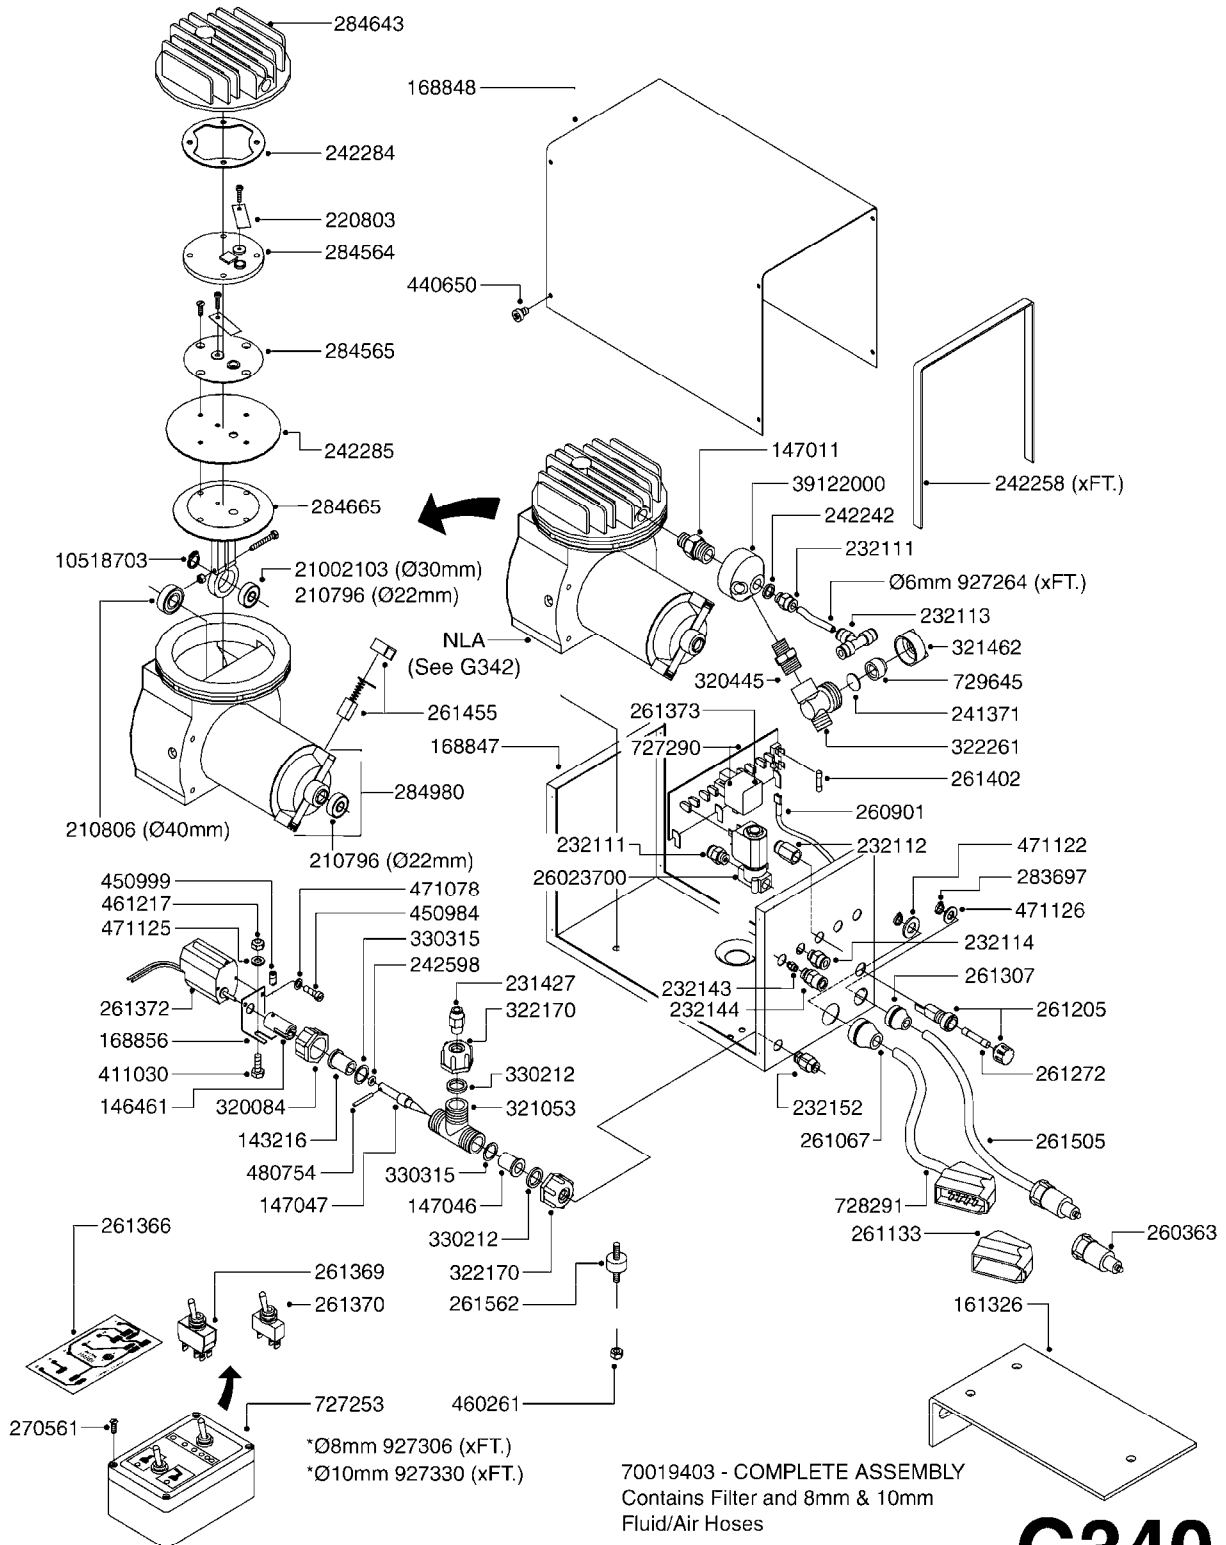

70019403 - COMPLETE ASSEMBLY
Contains Filter and 8mm & 10mm
Fluid/Air Hoses

G340

FOAM MARKER COMPRESSOR POST 94
G340-HIN, 14:06:11

Page 1
Date 18.03.2013 15:24

parts-n°	order qty	description
143216	1	BUSHING THREAD F.FOAM MARKER
146461	1	COUPLER F.THROTTLE VALVE
147011	1	HEX NIPPLE 3/8'X1/4'BSP BRASS
147046	1	SEAT FOR THROTTLE VALVE
147047	1	SPINDLE FOR THROTTLE VALVE
161326	1	MOUNT BKT. F. FOAM COMP.BOX 98
168847	1	ENCLOSURE LOWER F.MARKER
168848	1	COVER F. FOAM MARKER
168856	1	MOUNT FOR GEAR MOTOR
210796	1	BEARING BALL D22/D8 X 7 608ZZ
210806	1	BEARING BALL D40/D17X12MM
220803	1	VALVE F. COMPRESSOR
231427	1	COUPLER 1/8'THREAD X6MM HOSE
232111	1	QUICK COUPLER 6MM X 1/8 EXT.
232112	1	QUICK COUPLER 6MM 1/8 INT.
232113	1	QUICK COUPLER 6MM T-PIECE
232114	1	COUPLER 1/8" THREADX8MM HOSE
232143	1	REDUCER 1/4'INT-1/8'EXT
232144	1	QUICK COUPLER 10MM X 1/4 EXT
232152	1	QUICK COUPLER 8MMX1/8 EXT.LONG
241371	1	DIAPHRAGM F.NO-DRIP,VULC
242242	1	O-RING F.AIR HOSE FITTING
242258	1	TRIM 3X10 SELF ADHESIVE 0012"
242284	1	HEAD GASKET F. COMPRESSOR
242285	1	DIAPHRAGM F. F/M COMP.
242598	1	O-RING D7.0 X 2.5 NITRIL
260363	1	PLUG 2 POLE 12V
260901	1	SPADE F.ELEC CONN.1.5MM BLUE
261067	1	GROMMET 10-14 GREY
261133	1	PLUG HOUSING F.8 POLE PLUG
261205	1	FUSE HOLDER
261272	1	FUSE 10A D6X32 MM
261307	1	GROMMET 7-10 BLACK
261366	1	CIRCUIT BOARD F.F/M CONTROL
261369	1	SWITCH 2 WAY 12V SPRING RETURN
261370	1	SWITCH 2 WAY 12V
261372	1	GEAR MOTOR BOSCH 13RPM
261373	1	RELAY 12V/30W
261402	1	FUSE 3.15A SLOW BURN
261455	1	BRUSH F. FOAM MARKER MOTOR
261505	1	CABLE 2X4MM L8000MM
261562	1	RUBBER DAMPER 2XM6X25
270561	1	SCREW W/SPRING ASSY. (QTY 1)
283697	1	TIESTRAP 200MM
284564	1	PLATE F.COMPRESSOR HEAD
284565	1	PLATE F.COMPRESSOR HEAD
284643	1	COMPRESSOR HEAD F.FOAM MARKER
284665	1	CONNECTING ROD F.COMPRESSOR
284980	1	FLANGE REAR F. F.M.COMPRESSOR
320084	1	FITT.DK NUT 1/2" BSP
320445	1	FITT.DK HN 1/4"X3/8" BSP
321053	1	FITT.DK TEE 1/2 X1/2 X1/2" BSP
321462	1	CAP F.NO-DRIP ASSY.
322170	1	FITT.DK NUT 1/2'x3/8'THREADED
322261	1	HOUSING F.SAFETY VALVE 3/8"
330212	1	O-RING D19/D14X2.4 F.1/2"NUT
330315	1	O-RING D18.4/D13X.6
411030	1	BOLT HEX M5X10
440650	1	SCREW 3.5x13 STAINLESS
450984	1	BOLT HEX M2.5X8 SLOTTED
450999	1	SCREW SET M3X8