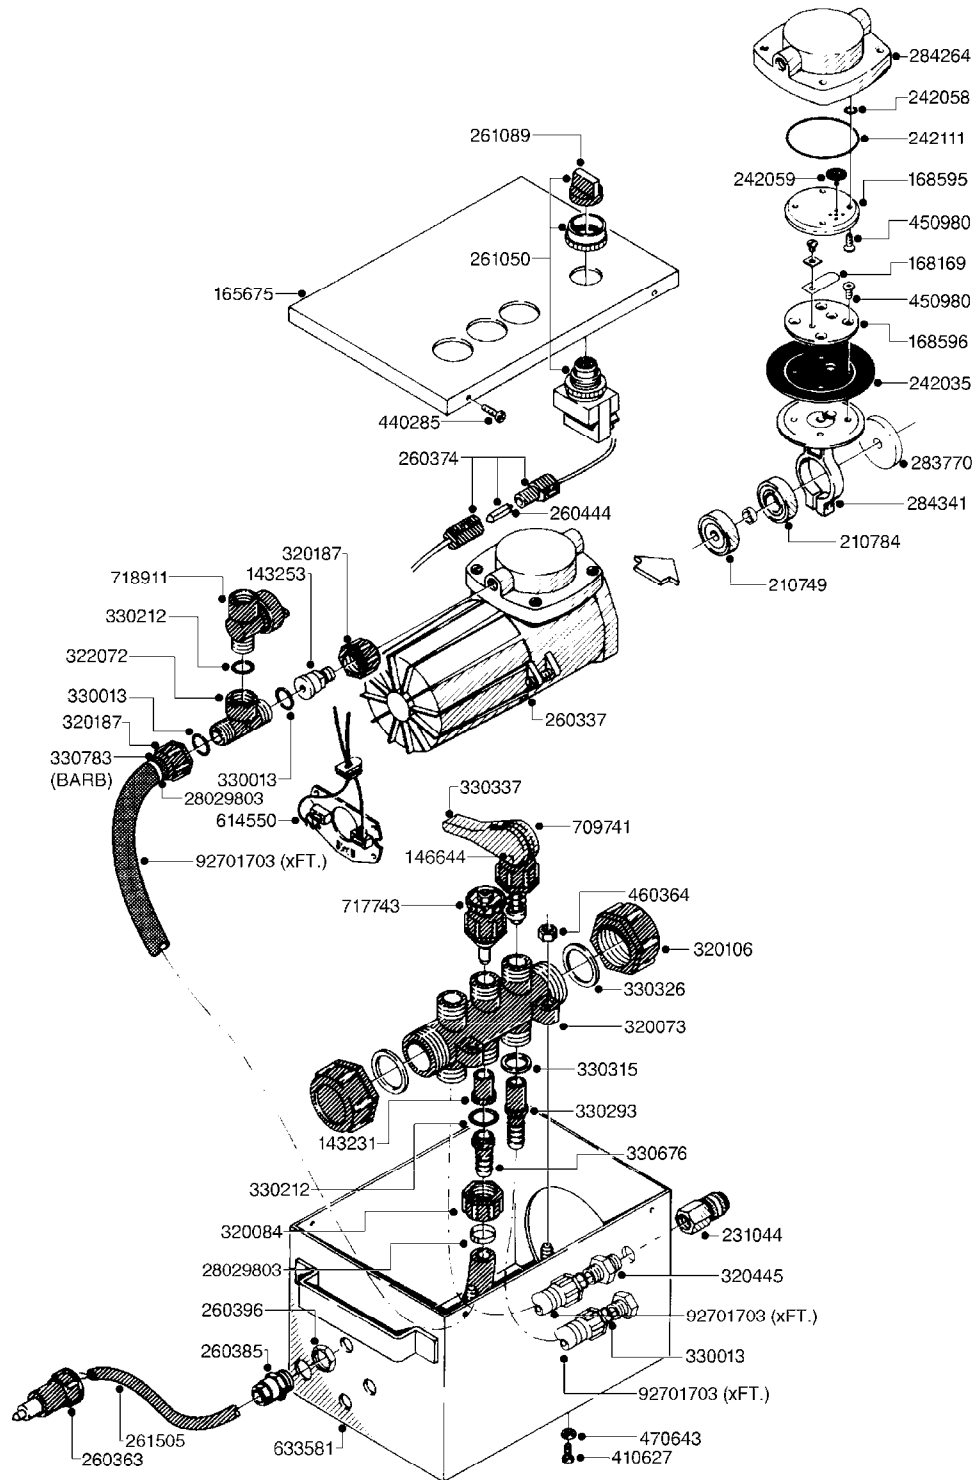

717824 - COMPLETE ASSEMBLY

COMPLETE ASSEMBLIES
WHOLEGOODS ITEMS

G320

FOAM MARKER COMPRESSOR PRE 92
G320-HIN, 26:05:11

Page 1
Date 18.03.2013 15:24

parts-n°	order qty	description
143231	1	SEAT F. VALVE 1/2'
143253	1	CONNECTING BRANCH FOR COMPRES.
146644	1	PIN D3X19 STAINLESS
165675	1	TOP COVER FOR CONTROL BOX
168169	1	INLET VALVE THO.COM.621102
168595	1	EXHAUST PLATE
168596	1	SUCTION PLATE
210749	1	BEARING ROLLER 6201-8 N F/COMP
210784	1	BEARING BALL 6002 2Z
231044	1	QUICK COUPLING F.AIR HOSE
242035	1	DIAPHRAGM THO.COM.608146
242058	1	O-RING THO.COM.623048
242059	1	VALVE (OUTLET)THO.COM.633525
242111	1	O-RING FOR VALVE PLATE
260337	1	COMPRESSOR F.F/M-91
260363	1	PLUG 2 POLE 12V
260374	1	FUSE HOLDER
260385	1	BULKHEAD FITTING F. CABLE
260396	1	NUT FOR BULKHEAD FITTING
260444	1	FUSE 8 AMP.
261050	1	SWITCH
261089	1	KNOB FOR ADJ.CONT.261050
261505	1	CABLE 2X4MM L8000MM
283770	1	SEAL FELT F. FOAM MARKER COMP
284264	1	COVER FOR COMPRESSOR
284341	1	CONNECTING ROD F.COMPRESSOR
320073	1	DISTRIBUTOR HOUSING 1/2"
320084	1	FITT.DK NUT 1/2" BSP
320106	1	FITT.DK CAPNUT 1" BSP
320187	1	FITT.DK CAP 3/8" BSP BLACK
320445	1	FITT.DK HN 1/4"X3/8" BSP
322072	1	FITT.DK TEE 3/8'X3/8'X3/8' BSP
330013	1	O-RING D15/D10X2.5 F.3/8"NUT
330212	1	O-RING D19/D14X2.4 F.1/2"NUT
330293	1	VALVE SEAT WITH 3/8" HOSE TAIL
330315	1	O-RING D18.4/D13X.6
330326	1	O-RING D30/D24X2 F.1"NUT
330337	1	HANDLE F. FLIP VALVE
330676	1	FITT.DK HB 3/8" F. 1/2" NUT
330783	1	FITT.DK HB 3/8"F.3/8" NUT
410627	1	SCREW M4X12
440285	1	SCREW NO.6 1/4'
450980	1	SCREW F.VALVE PLATE
460364	1	NUT HEX M8 GALV.
470643	1	WASHER LOCK
614550	1	BRUSH KIT F. COMPRESSOR
633581	1	CONTROL BOX FOR FOAM MARKER
709741	1	VALVE ASSY. 1/2" FLIP LEVER
717743	1	THROTTLE VALVE FOR FOAM MARKER
717824	1	CONTROL BOX MOUNTED
718911	1	VALVE (SAFETY) F.MARKER
28029803	1	CLAMP HOSE GEAR P1/2" 6708
92701703	1	HOSE R X3/8" X300PSI WP X0012"