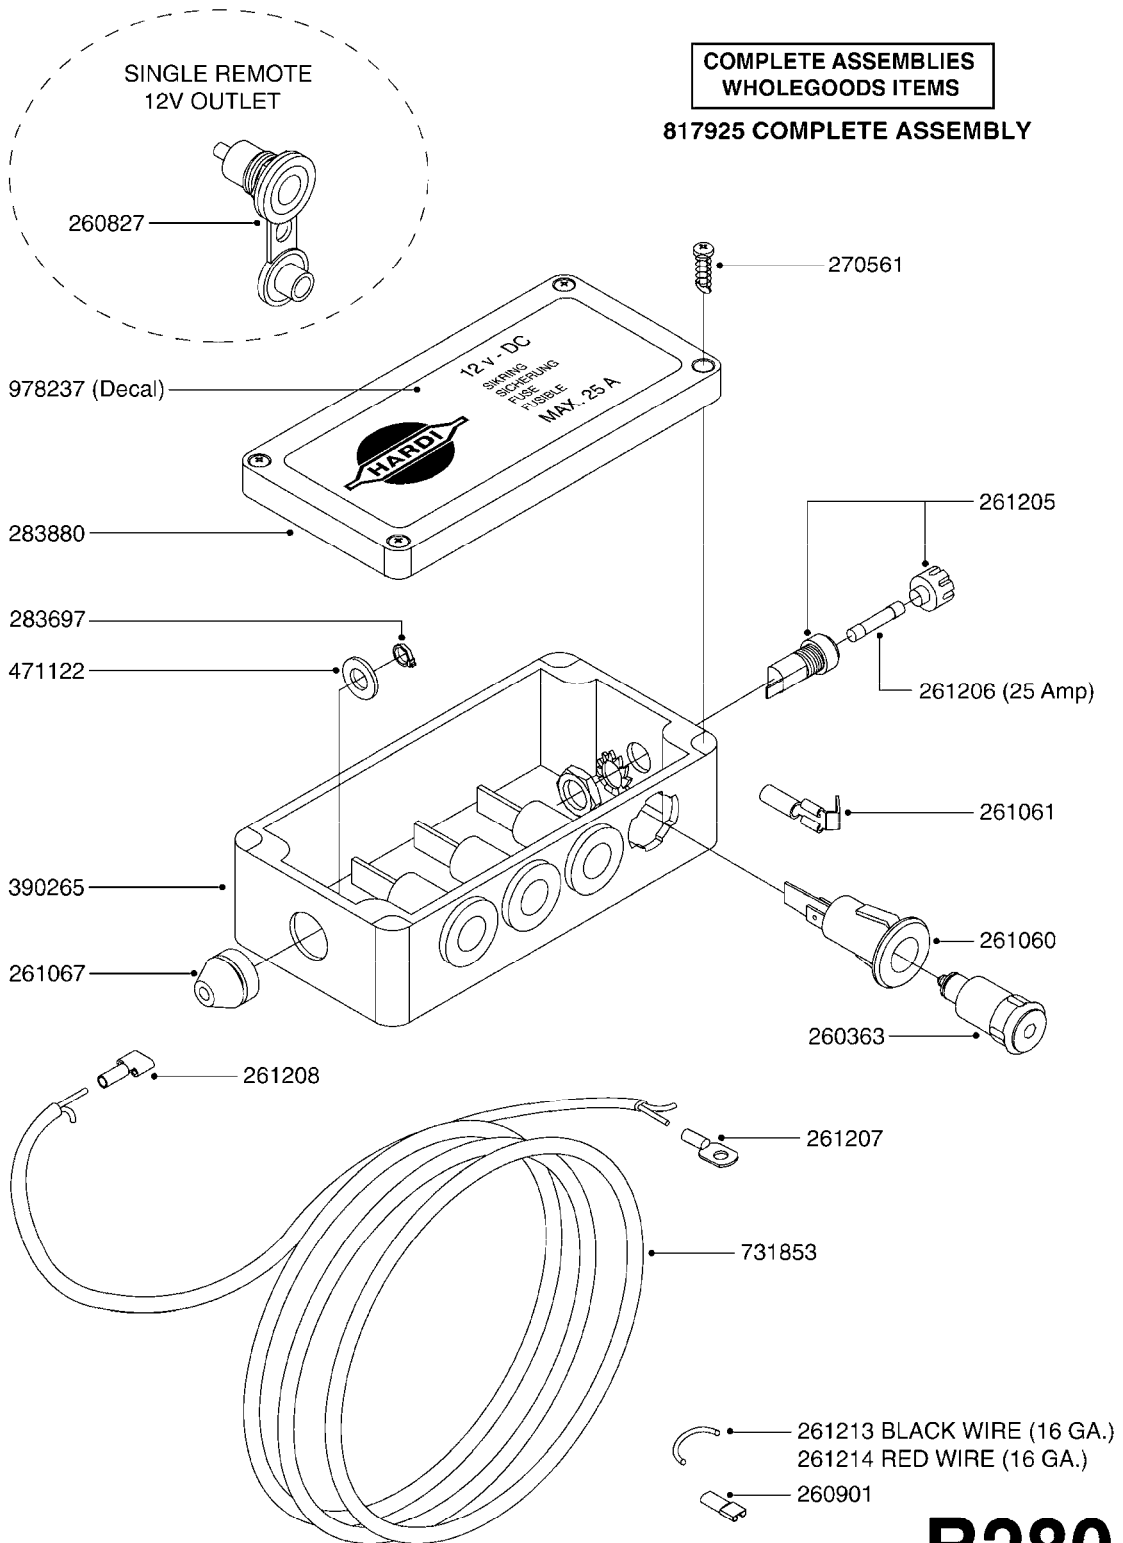

B280

12 VOLT OUTLET BOX
B280-HIN, 16:05:12

Page 1

Date 18.03.2013 15:23

parts-n°	order qty	description
260363	1	PLUG 2 POLE 12V
260827	1	PLUG F.EC ATTACHMENTS
260901	1	SPADE F.ELEC CONN.1.5MM BLUE
261060	1	PLUG F.EC ATTACHMENTS
261061	1	SPADE F.ELEC.2 WAY CONNECTOR
261067	1	GROMMET 10-14 GREY
261205	1	FUSE HOLDER
261206	1	FUSE 25 A
261207	1	ELECTRIC CONNECTOR 4MM
261208	1	SPADE F.ELEC.CONNECTOR 4MM
261213	1	WIRE 6.4MM BLACK
261214	1	WIRE 6.4MM RED
270561	1	SCREW W/SPRING ASSY. (QTY 1)
283697	1	TIESTRAP 200MM
283880	1	COVER F. ELEC.BOX 160X80X15
390265	1	CONNECTING BOX F.OUTLETS
471122	1	WASHER D20/D10.5X2 SS
731853	1	CABLE 2X4MM L=138"
817925	1	OUTLET BOX 12 VOLT ELEC.
978237	1	DECAL OUTLET BOX