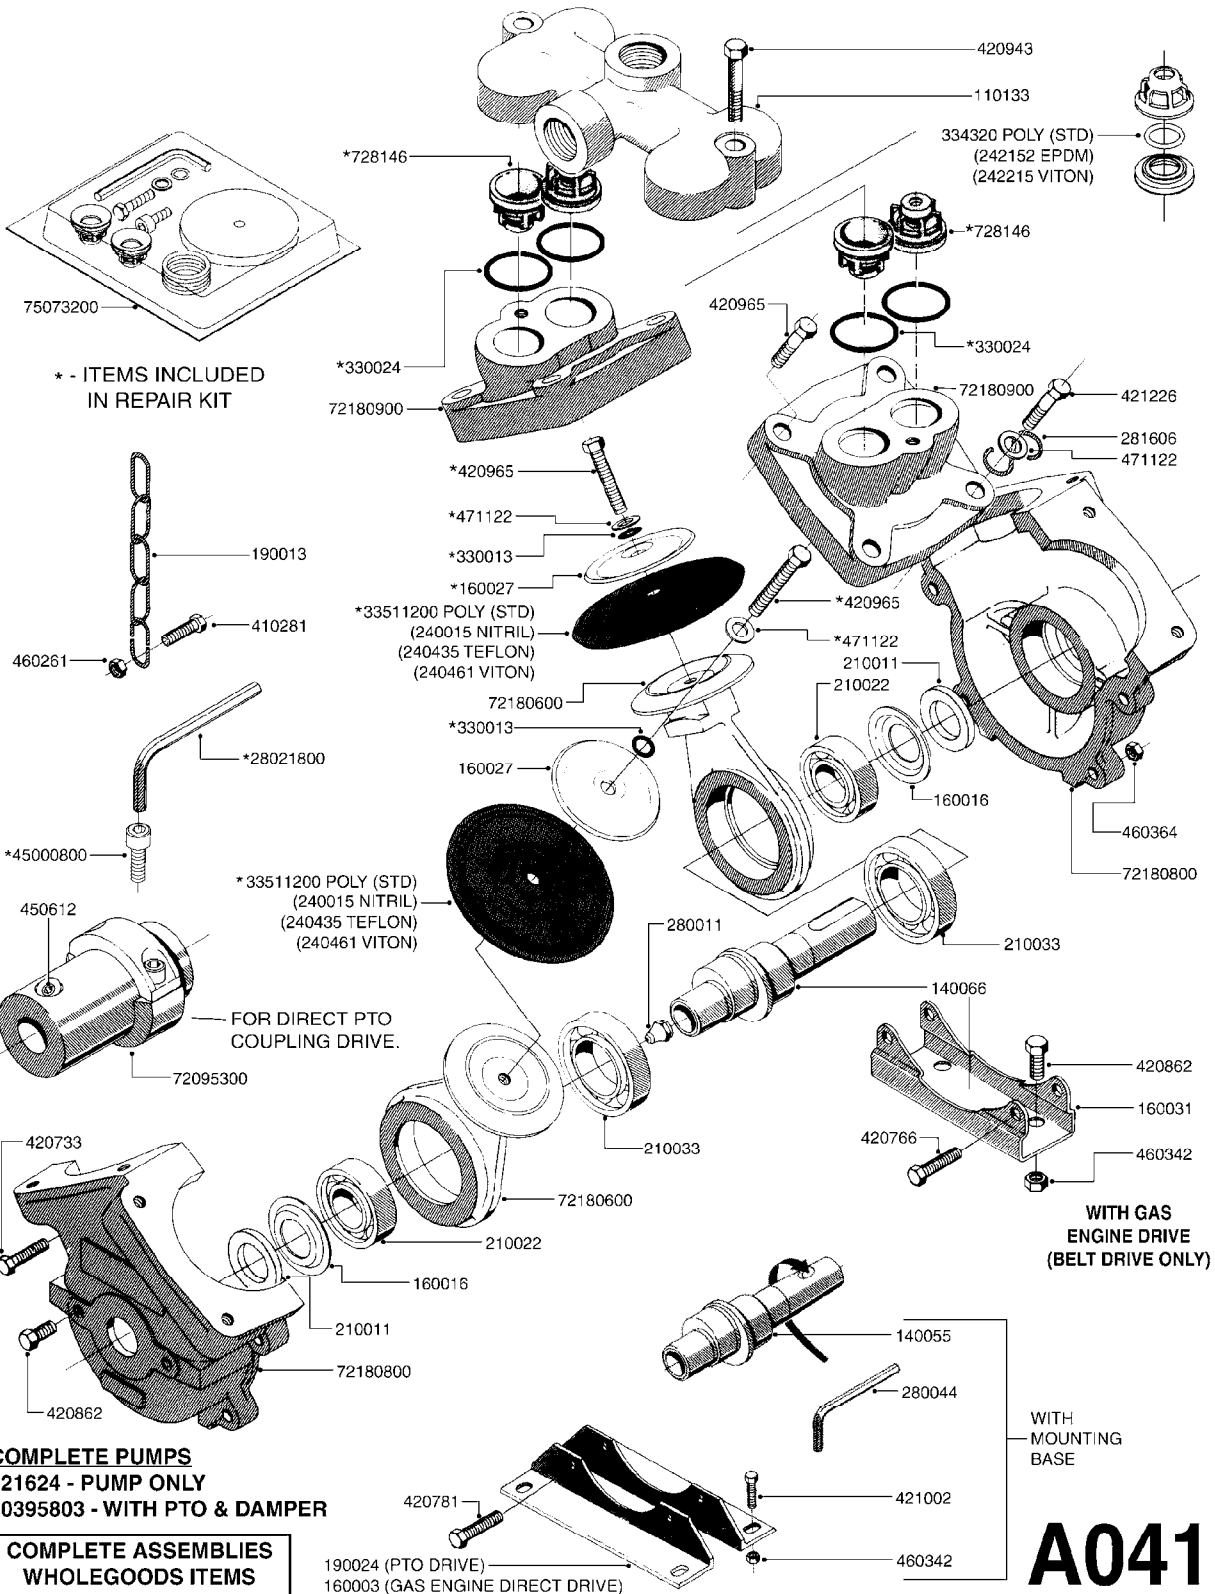

PUMP - 603
A041-HIN, 01:11:11

PUMP - 603
A041-HIN, 01:11:11

Page 1
Date 18.03.2013 15:22

parts-n°	order qty	description
110133	1	VALVE CHAMBER MOD 600 PAINTED
140055	1	CRANK SHAFT, MODEL 600
140066	1	CRANK SHAFT, MODEL 600/4
160003	1	PUMP MOUNT PLATE TALL 500/600
160016	1	DUST PLATE
160027	1	DIAPHRAGM UPPER DISC 500-600
160031	1	BASE PLATE MODEL 500-600
190013	1	CHAIN 35XL=800
190024	1	ANGLE IRON FOOT, MODEL 500-600
210011	1	SEAL FELT D39/23 X 4
210022	1	BEARING BALL 6205
210033	1	BEARING BALL 6007
240015	1	DIAPHRAGM MODEL 500-600 NITRIL
240435	1	DIAP alts 332021PUR,240015NITR
240461	1	DIAPHRAGM MODEL 500-600 VITON
242152	1	O-RING D18.2X3 EPDM
242215	1	O-RING D18X3 VITON
280011	1	GREASE NIPPLE 1/8' H TR
280044	1	KEY HEXAGON W6 3/16'
281606	1	S-HOOK GALVANIZED
330013	1	O-RING D15/D10X2.5 F.3/8"NUT
330024	1	O-RING D41,1/D34.5 X 3,5
334320	1	O-RING D18X3 POLYURETHANE
410281	1	BOLT HEX 8.8 DEL M6X25
420733	1	BOLT HEX 8.8 DEL M8X40
420766	1	BOLT HEX 8.8 DEL M8X45
420781	1	BOLT HEX 8.8 DEL M8X50
420862	1	BOLT HEX 8.8 DEL M10X16 FT
420943	1	BOLT HEX 8.8 DEL M10X50
420965	1	BOLT HEX 8.8 DEL M10X40
421002	1	BOLT HEX 8.8 DEL M10X30 FT
421226	1	BOLT HEX 8.8 DEL M10X45
450612	1	SCREW M10X16 POINTED
460261	1	NUT HEX M6X1 LOCK
460342	1	NUT HEX M10
460364	1	NUT HEX M8 GALV.
471122	1	WASHER D20/D10.5X2 SS
728146	1	VALVE FOR 361(726890/707932)
821624	1	PUMP 603/7 W. FOOT
10395803	1	PUMP 603 C/W PTO 540 RPM
28021800	1	KEY HEXAGON 8MM FOR M10
33511200	1	DIAPHRAGM 503/603 PUR 2006
45000800	1	BOLT ROUND M10X25
72095300	1	COUPLING 1-3/8' X 25, PAINTED
72180600	1	CONNECTING ROD FOR 503-603 M10
72180800	1	PUMP HOUSING 603 RED W/BOLTS
72180900	1	DIAPHRAGM COVER MOD. 600
75073200	1	PUMP KIT 603mm 06