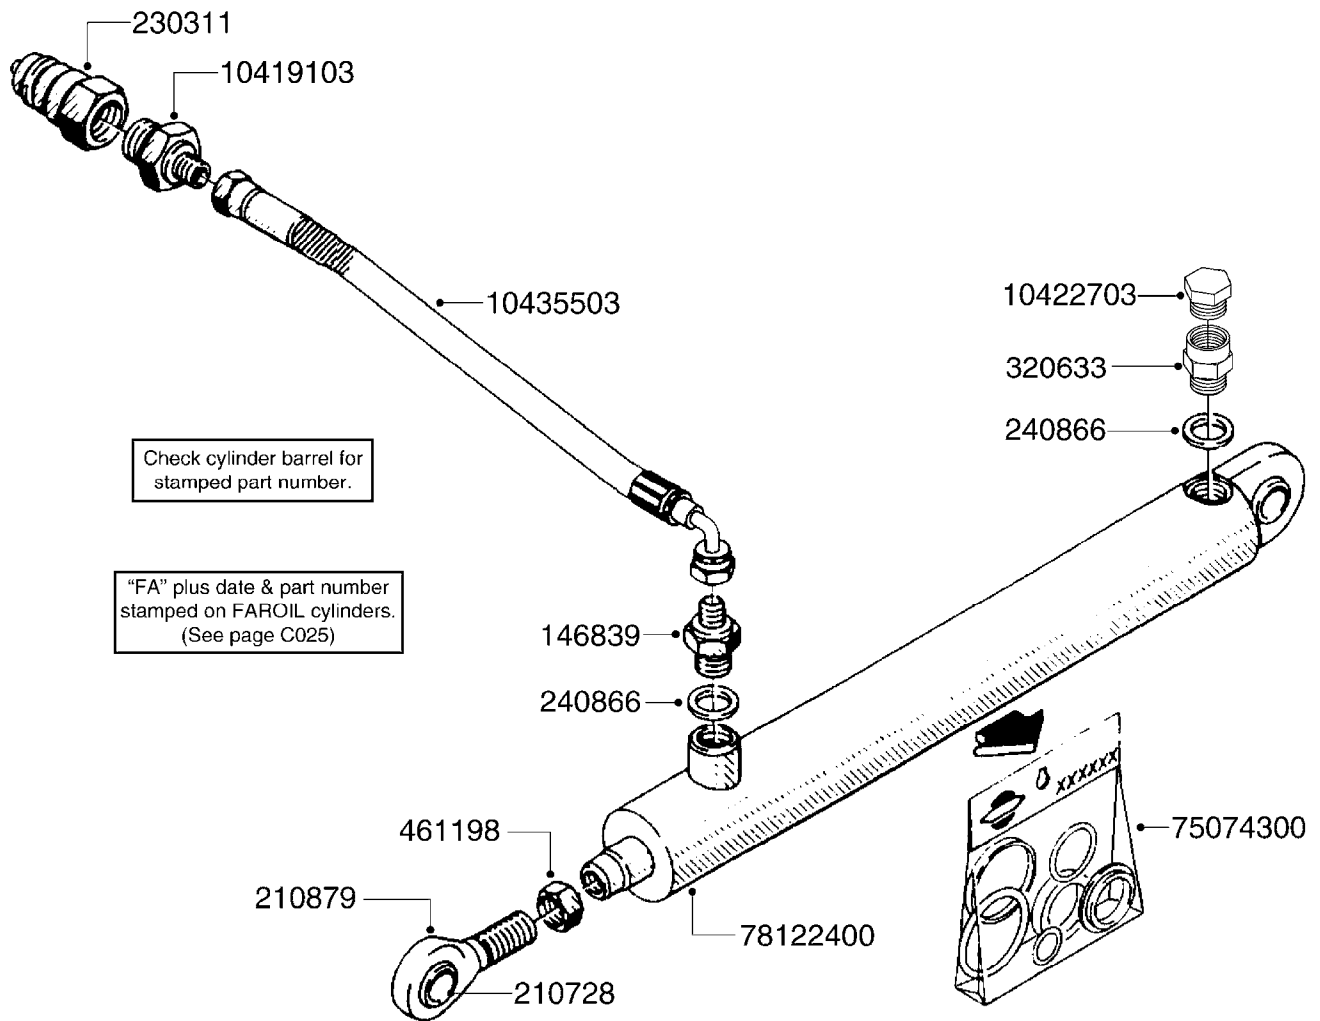

C050

HYDRAULICS-MB BOOM WING TILT
C050-HIN, 22:08:12

Page 1

Date 18.03.2013 15:23

parts-n°	order qty	description
146839	1	HEX NIPPLE 1/4"X3/8" BSP 0.7MM
210728	1	BEARING F.LINK HEAD M17
210879	1	LINK HEAD M16 x D17
230311	1	QUICK COUPLING 1/2"
240866	1	DOWTYSEAL 3/8"
320633	1	FITT.DK HN 3/8"M X 3/8"F BSP
461198	1	NUT HEX M16 x 2 JAMB
10419103	1	FITT.HY HEX RED.3/8 X 1/2
10422703	1	BREATHER FOR HY CYLINDER
10435503	1	*HOSE HY X 1/4 X 270' WITH FIT
75074300	1	SEALKIT78122000/23-25/30-32/46
78122400	1	DOUBLE CYLINDER D 40/20-300