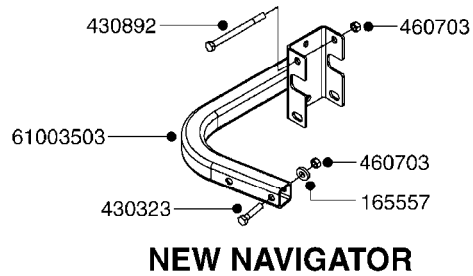

NK/LX/LY PRE-86