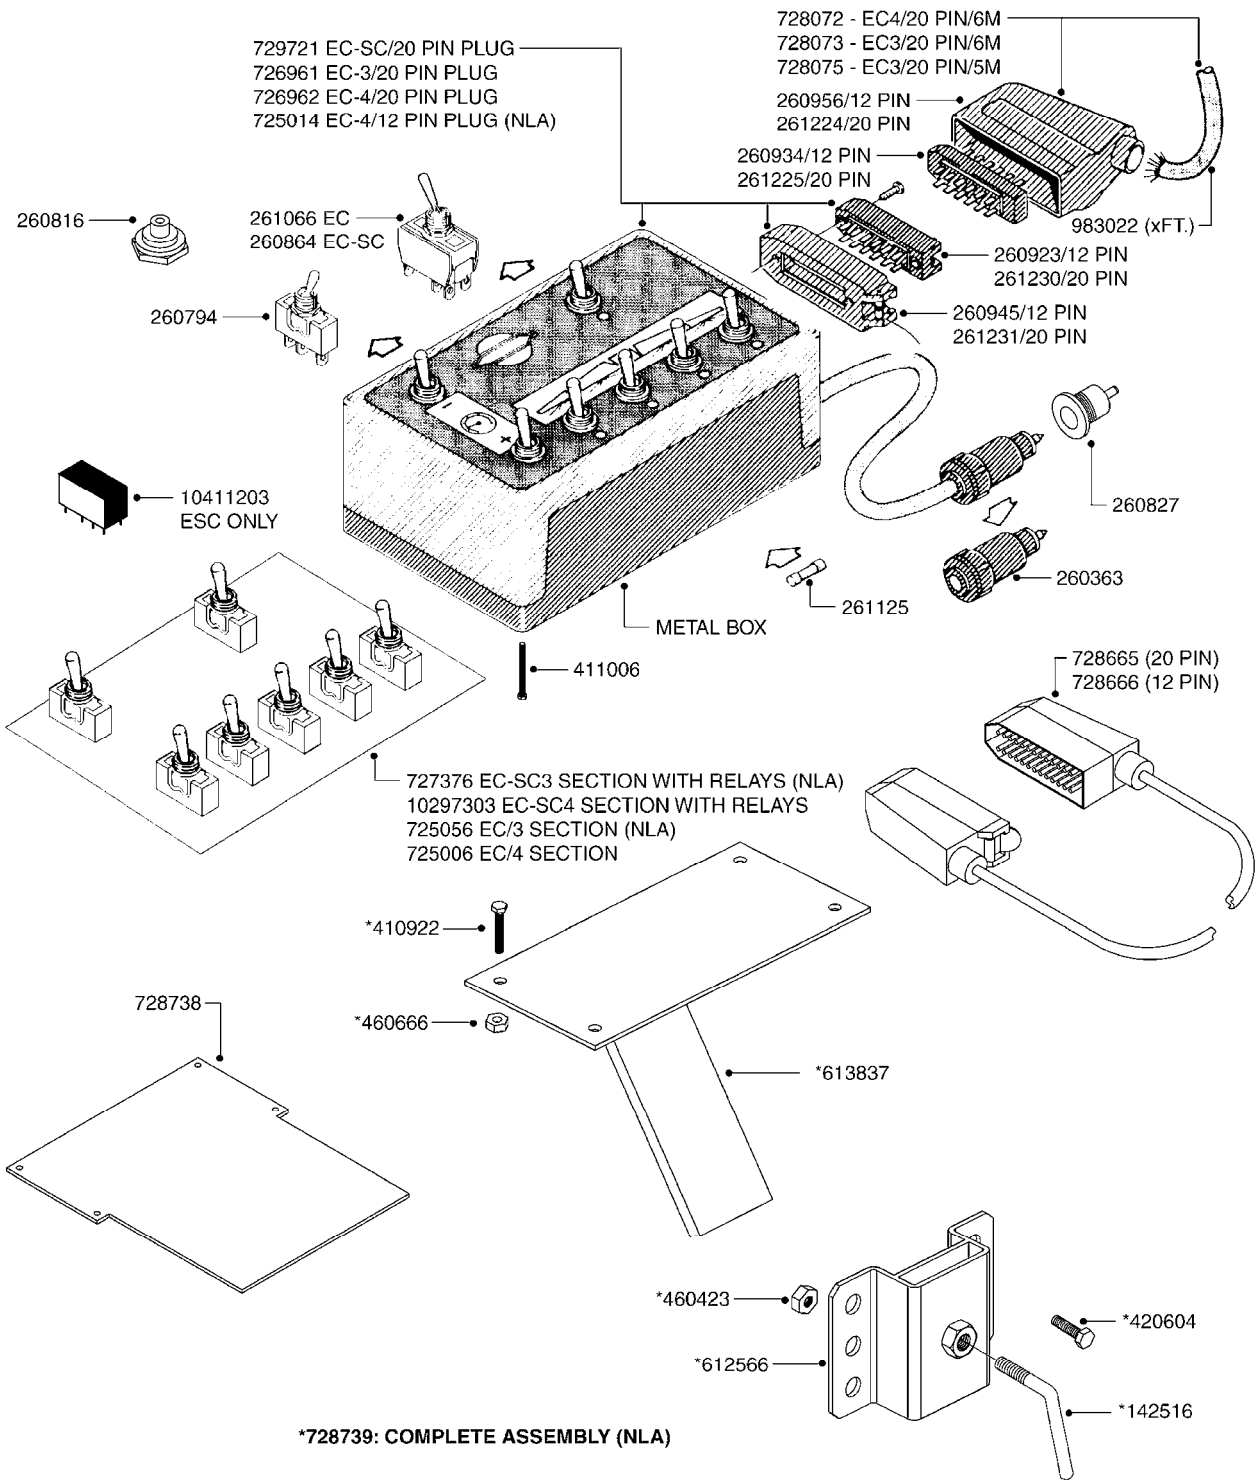

COMPLETE ASSEMBLIES
WHOLEGOODS ITEMS

B260

CONTROL BOX F/EC+EC-SC
B260-HIN, 01:01:01

Page 1
Date 18.03.2013 15:23

parts-n°	order qty	description
142516	1	SCREW SET M10 BENT F. LOCKING
260363	1	PLUG 2 POLE 12V
260794	1	SWITCH F.PRESS ADJ.EC CONTROL
260816	1	CAP W/RUBBER BOOT F.EC SWITCH
260827	1	PLUG F.EC ATTACHMENTS
260864	1	SWITCH F.HY BOOM CONTROL BOX
260923	1	PLUG INSERT 12 POLE FEMALE
260934	1	PLUG INSERT 12 POLL MALE
260945	1	PLUG HOUSE 12 POLE FEMALE
260956	1	PLUG HOUSE 12 POL.MALE
261066	1	SWITCH 2 POLE
261125	1	FUSE 5 X 20 500mA
261224	1	PLUG HOUSING F/20 POLE MALE
261225	1	PLUG INSERT 20 POLE MALE
261230	1	PLUG INSERT 20 POLE FEMALE
261231	1	PLUG HOUSING 20 POLE FEMALE
410922	1	BOLT HEX 8.8 DEL M4X20 FT
411006	1	SCREW M4X40 SLOTTED
420604	1	BOLT HEX 8.8 DEL M10X25 FT
460423	1	NUT HEX M10X1.5 LOCK
460666	1	NUT HEX M4
612566	1	MOUNT BRACKET F.FAN CABLE ASSY
613837	1	MOUNT PLATE FOR EC CONTROL BOX
725006	1	CIRCUIT BOARD 4 VALVE
725014	1	CONTROL BOX EC 4 SEC./12 PIN
725056	1	PRINTED CIRC.W SW 3WAY 726961
726961	1	CONTROL BOX EC 3 SEC./20 PIN
726962	1	CONTROL BOX EC 4 SEC./20 PIN
727376	1	CIRCUIT BOARD F.ESC 3 BANK
728072	1	CABLE F.CONTROL BOX 6M EC/4
728073	1	CABLE F.CONTROL BOX 6M EC/3
728075	1	CABLE F.CONTROL BOX 5M EC/3
728665	1	CABLE EXT.-QUICK ATTACH 20 PIN
728666	1	CABLE-QUICK ATTACH 12 PIN
728738	1	DOUB.CONT.BOX & OR F/M PLATE
728739	1	IN CAB CONTROL MOUNT KIT
729721	1	CONTROL BOX ESC3
983022	1	WIRE 12 x 0.5 x 2MM x 12"
10297303	1	CIRCUIT BOARD FOR T.M.S.
10411203	1	RELAY T-82