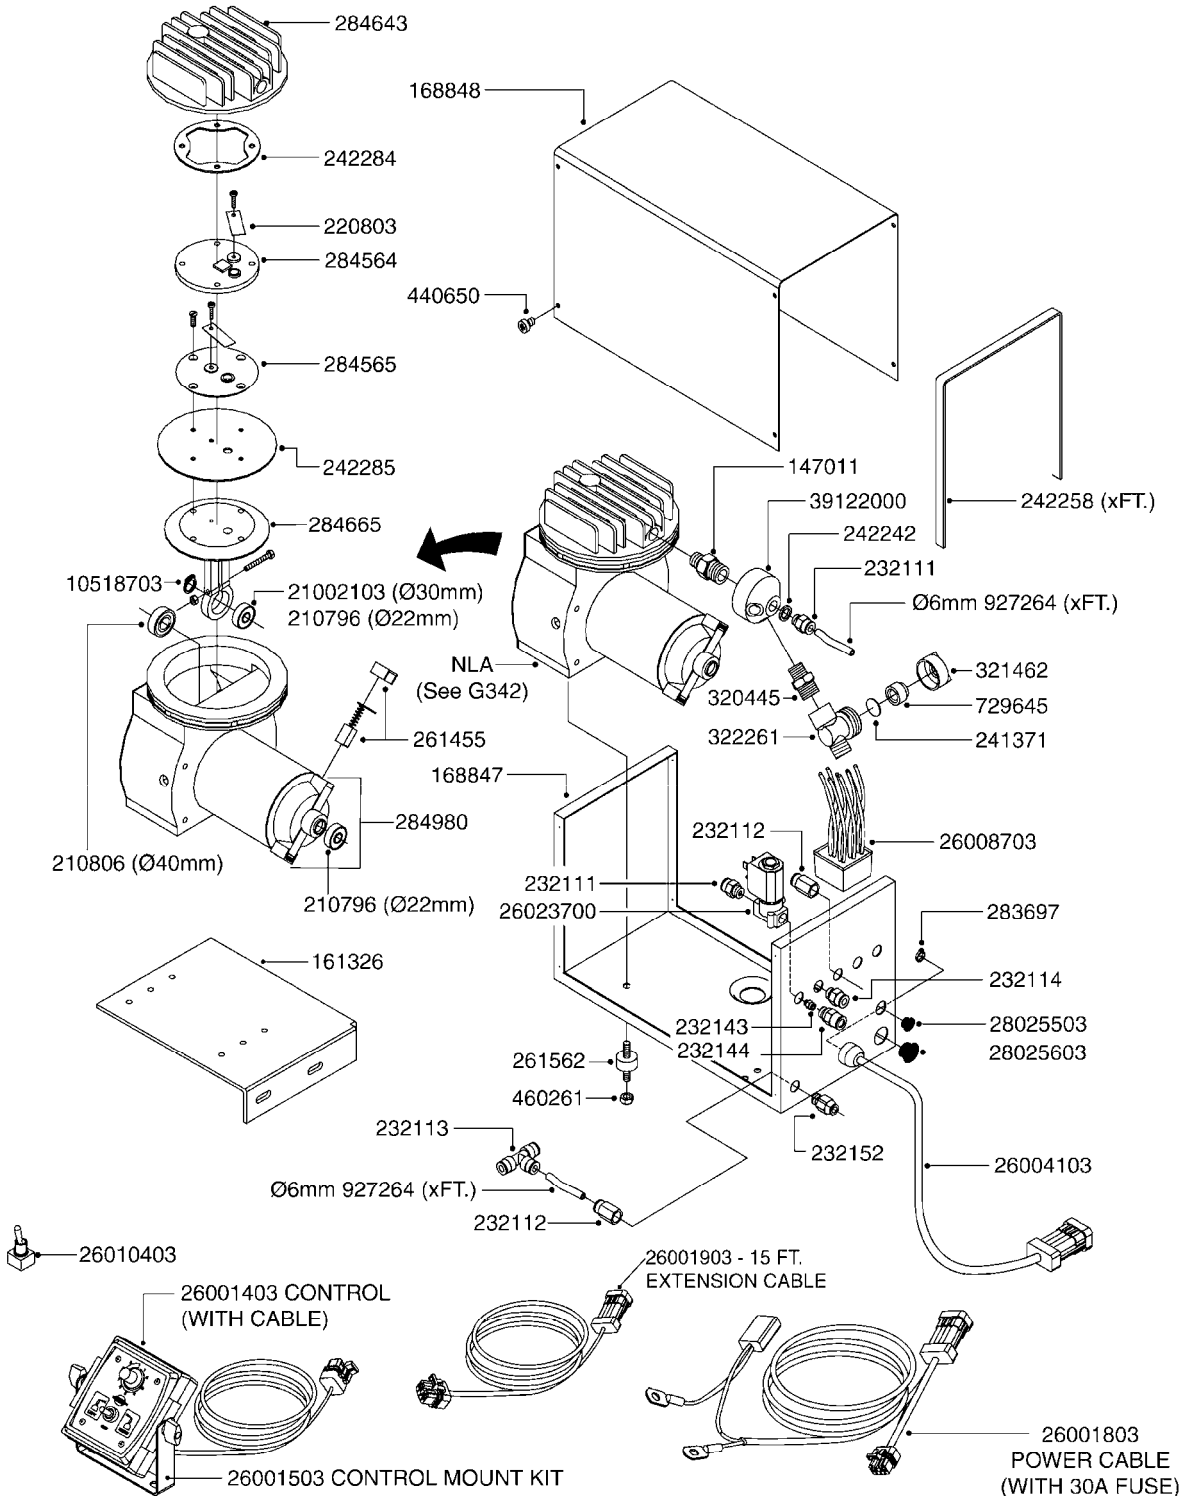

G341

*Ø8mm 927306 (xFT.)
*Ø10mm 927330 (xFT.)

70019403 - COMPLETE ASSEMBLY

FOAM MARKER COMPRESSOR 2002
G341-HIN, 27:05:10

Page 1
Date 18.03.2013 15:24

parts-n°	order qty	description
147011	1	HEX NIPPLE 3/8'X1/4'BSP BRASS
161326	1	MOUNT BKT. F. FOAM COMP.BOX 98
168847	1	ENCLOSURE LOWER F.MARKER
168848	1	COVER F. FOAM MARKER
210796	1	BEARING BALL D22/D8 X 7 608ZZ
210806	1	BEARING BALL D40/D17X12MM
220803	1	VALVE F. COMPRESSOR
232111	1	QUICK COUPLER 6MM X 1/8 EXT.
232112	1	QUICK COUPLER 6MM 1/8 INT.
232113	1	QUICK COUPLER 6MM T-PIECE
232114	1	COUPLER 1/8" THREADX8MM HOSE
232143	1	REDUCER 1/4'INT-1/8'EXT
232144	1	QUICK COUPLER 10MM X 1/4 EXT
232152	1	QUICK COUPLER 8MMX1/8 EXT.LONG
241371	1	DIAPHRAGM F.NO-DRIP,VULC
242242	1	O-RING F.AIR HOSE FITTING
242258	1	TRIM 3X10 SELF ADHESIVE 0012"
242284	1	HEAD GASKET F. COMPRESSOR
242285	1	DIAPHRAGM F. F/M COMP.
261455	1	BRUSH F. FOAM MARKER MOTOR
261562	1	RUBBER DAMPER 2XM6X25
283697	1	TIESTRAP 200MM
284564	1	PLATE F.COMPRESSOR HEAD
284565	1	PLATE F.COMPRESSOR HEAD
284643	1	COMPRESSOR HEAD F.FOAM MARKER
284665	1	CONNECTING ROD F.COMPRESSOR
284980	1	FLANGE REAR F. F.M.COMPRESSOR
320445	1	FITT.DK HN 1/4"X3/8" BSP
321462	1	CAP F.NO-DRIP ASSY.
322261	1	HOUSING F.SAFETY VALVE 3/8"
440650	1	SCREW 3.5x13 STAINLESS
460261	1	NUT HEX M6X1 LOCK
729645	1	NON-DRIP SPRING ASSY.GREEN 10
927264	1	HOSE R X PE D6/D4 X 0012"
927306	1	HOSE R X PE D8/D6 X 0012"BLACK
927330	1	HOSE R X PE D10/D8 X 012"BLACK
10518703	1	SNAP-RING OUTER 8X1
21002103	1	BEARING, 6200 2ZJEM (SKF)
26001403	1	HC FOAM MARKR CONSOLE VS3.0.00
26001503	1	HC FOAM MARKER CONSOLE MT.KIT
26001803	1	POWER CABLE
26001903	1	15' 7-PIN EXTENSION CABLE
26004103	1	FOAM MARKER CNTRL MOD CABL STD
26008703	1	FOAM MARKER CONTROL SCII
26010403	1	TOGGLE SWITCH MICRO-TRAK F.M.
26023700	1	SOLENOID VAL 12V 1/8' FLO '07
28025503	1	PLUG F.DRILLED HOLE 1/2"
28025603	1	PLUG F.DRILLED HOLE 3/4"
39122000	1	DISTR.HOUSING F.FOAM MARKER'07
70019403	1	FOAM MARKER COMPRESSOR KIT STD