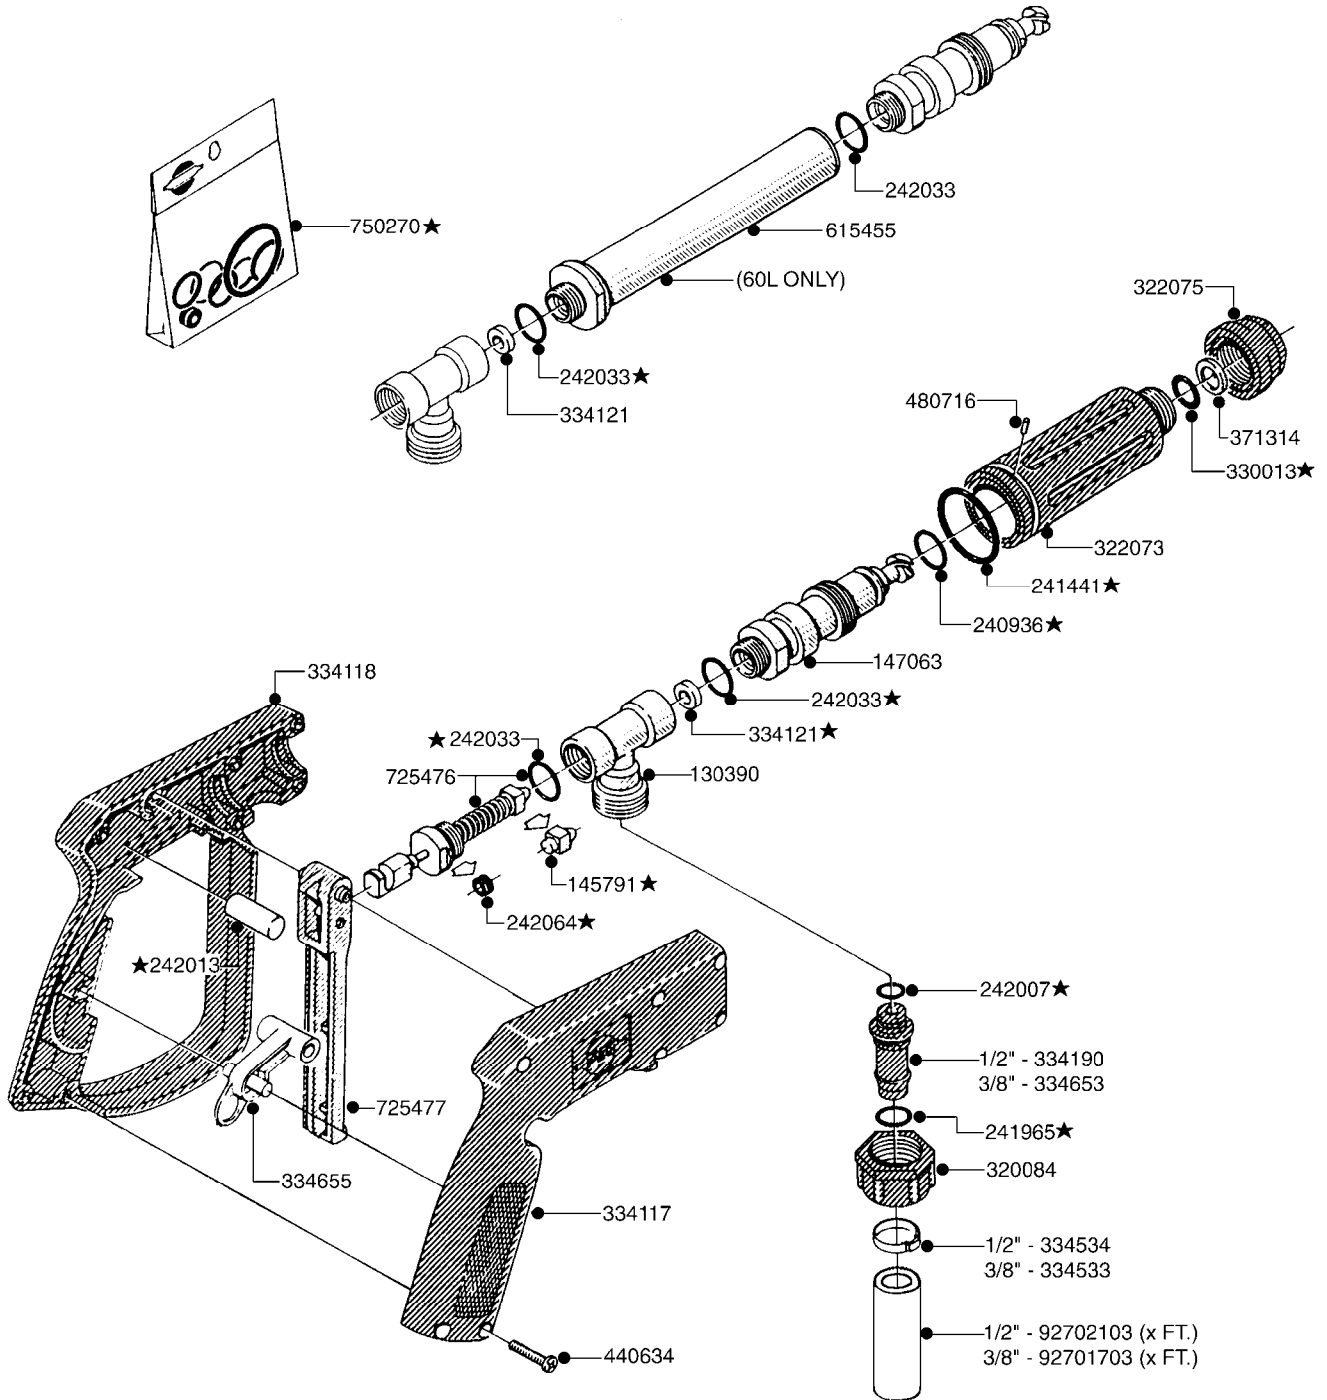

COMPLETE ASSEMBLY:
843197 - 60L
843196 - 60S

COMPLETE ASSEMBLIES
WHOLEGOODS ITEMS

G440

HANDGUN TYPE 60S/60L PRE 95
G440-HIN, 19:05:11

Page 1

Date 18.03.2013 15:24

parts-n°	order qty	description
130390	1	TEE 3/8'X 1/2' BSP F.TYPE 60S
145791	1	CONE FOR ON/OFF
147063	1	SWIRL F.SPRAY GUN TYPE 60
240936	1	O-RING D13.3X2.4 NITRIL
241441	1	O-RING D29.3X3
241965	1	O-RING 12.1 X 1.6
242007	1	O-RING D9.1X1.6
242013	1	SPRING RUBBER F/TRIGGER
242030	1	SPRING RUBBER
242033	1	O-RING
284582	1	CLmP HSE GEAR3/8" alt 28029803
320084	1	FITT.DK NUT 1/2" BSP
322073	1	HOUSING F.SWIRL TYPE 60S H.G.
322075	1	CASTING
330013	1	O-RING D15/D10X2.5 F.3/8"NUT
334117	1	HANDLE PIECE RIGHT F.60S/60L
334118	1	HANDLE PIECE LEFT F.60S/60L
334120	1	LOCK FOR TRIGGER
334121	1	SEAT FOR ON/OFF
334190	1	FITT.DK HB 1/2' F. PISTOL 60S
334653	1	FITT.DK HB 3/8' F.HANDGUN
371314	1	NOZZLE CERAMIC 1099-20
440634	1	SCREW 5/8"
480716	1	PIN D3X6 STAINLESS
615455	1	TUBE F.LANCE TYPE 60L
725476	1	SPINDLE
725477	1	TRIGGER
843196	1	HANDGUN KIT TYPE 60 SHORT
843197	1	HANDGUN KIT TYPE 60 LONG
28029803	1	CLAMP HOSE GEAR P1/2" 6708
92701703	1	HOSE R X3/8" X300PSI WP X0012"
92702103	1	HOSE R X1/2" X300PSI WP X0012"