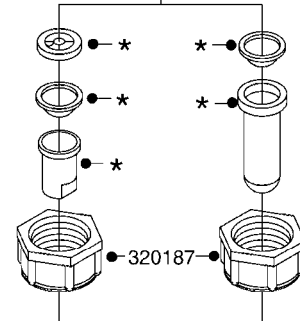

- 334082 (BLACK)
- 334371 (YELLOW)
- 334373 (RED)
- 334377 (BLUE)
- 334172 (GREEN)
- 334173 (ORANGE)