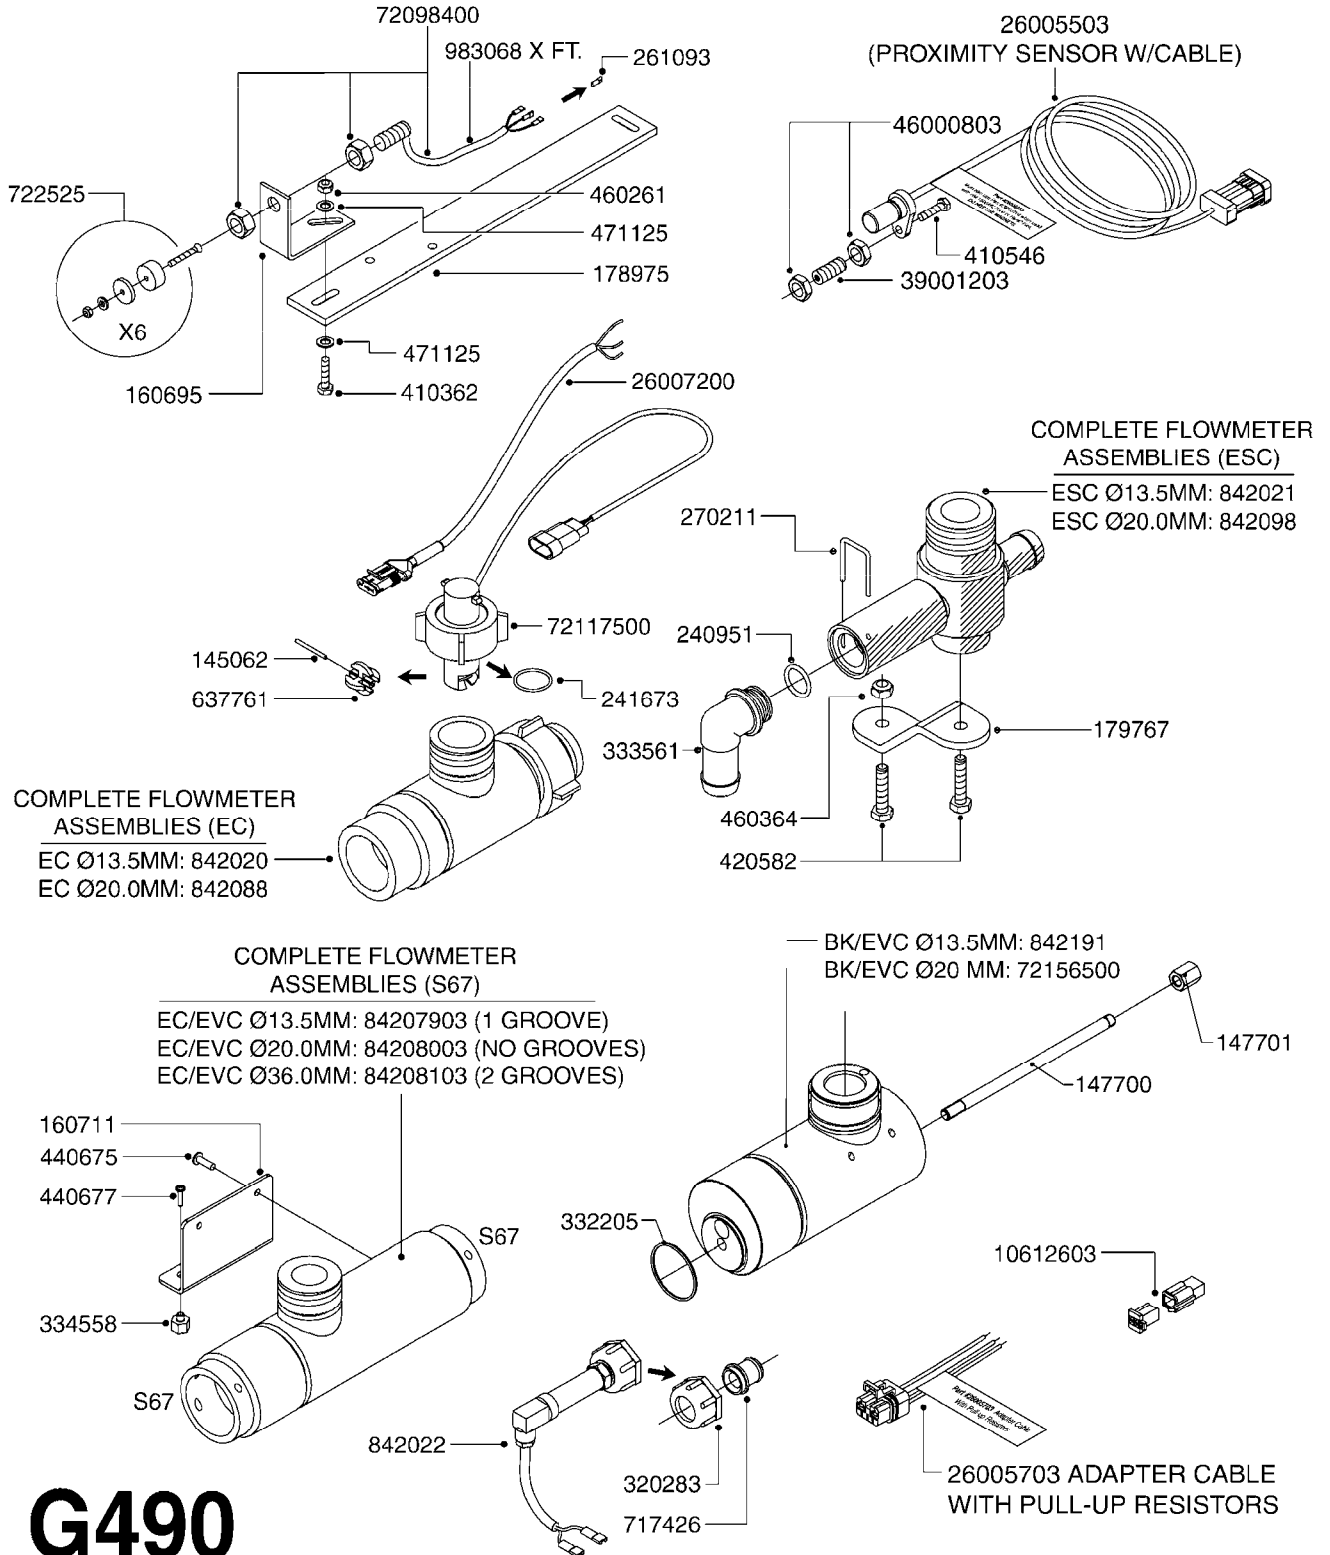

G490

parts-n°	order qty	description
145062	1	ROTOR SHAFT
147700	1	STUD BOLT M8 X 158MM
147701	1	NUT HEX M8 STAINLESS L=16
160695	1	BRACKET F.SENSOR
160711	1	BRACKET FOR FLOW METER
178975	1	MOUNT BRACKET F. SPEED SENSOR
179767	1	FLOW SENSOR MOUNTING BRACKET
240951	1	O-RING D21.2X3 NITRIL
241673	1	O-RING D22.1X1.6
261093	1	SPADE F.ELEC.WIRE DK 2.8X0.8
270211	1	FITT.DK S25 FORK L=37.5
320283	1	FITT.DK NUT 3/4"BSP
332205	1	O-RING D43/39XD2
333561	1	FITT.DK ELB.1" EC RETURN
334558	1	NUT HEX PLASTIC INSERT
410362	1	BOLT HEX 8.8 DEL M6X20 FT
410546	1	BOLT HEX 8.8 DEL M6X12 FT
420582	1	BOLT HEX 8.8 DEL M8X20 FT
440675	1	SCREW F. PLASTIC 5X16 SS
440677	1	SCREW F. PLASTIC 5X20 SS
460261	1	NUT HEX M6X1 LOCK
460364	1	NUT HEX M8 GALV.
471125	1	WASHER D12/D6.4x1.6 SS
637761	1	ROTOR F.FLOWMETER - PILOT
717426	1	FITT.DK REDUC 1/4"BSP F.3/4"N
722525	1	MONITOR MAGNETS SET OF 8PCS
842020	1	HP FLOW METER EC 2-30 GPM
842021	1	HP FLOW METER ESC 2-30 GPM
842022	1	HP PRESS. TRANSDUCER 0-150 PSI
842088	1	HP FLOW METER EC 4-70 GPM
842098	1	HP FLOW METER ESC 4-70 GPM
842191	1	HP FLOW METER BK/EVC 2-30 GPM
983068	1	ELEC. CABLE 3 WIRE X .25MM HP
10612603	1	KIT PLUG 6 PIN F.PILOT MONITOR
26005503	1	SPEED SENSOR/CABLE ASSY PROX
26005703	1	*SPEED SENS ADPT CBLE W PULLUP
26007200	1	CABLE,EXT F.SENS AMP PLUG 13M
39001203	1	THREAD PLST 1/2-13UNCXM6X1L=1"
46000803	1	NUT, 1/2-13 THIN
72098400	1	SPEED SENSOR W/CABLE 10000MM
72117500	1	FLOW SENSOR -M.AMP L=1M
72156500	1	HP FLOW METER PIN 4-70 GPM 20Ø
84207903	1	FLOW METER,2-30 GPM,S67,CAL
84208003	1	FLOW METER,4-70 GPM,S67,CAL
84208103	1	FLOW METER,20-160 GPM,S67,CAL