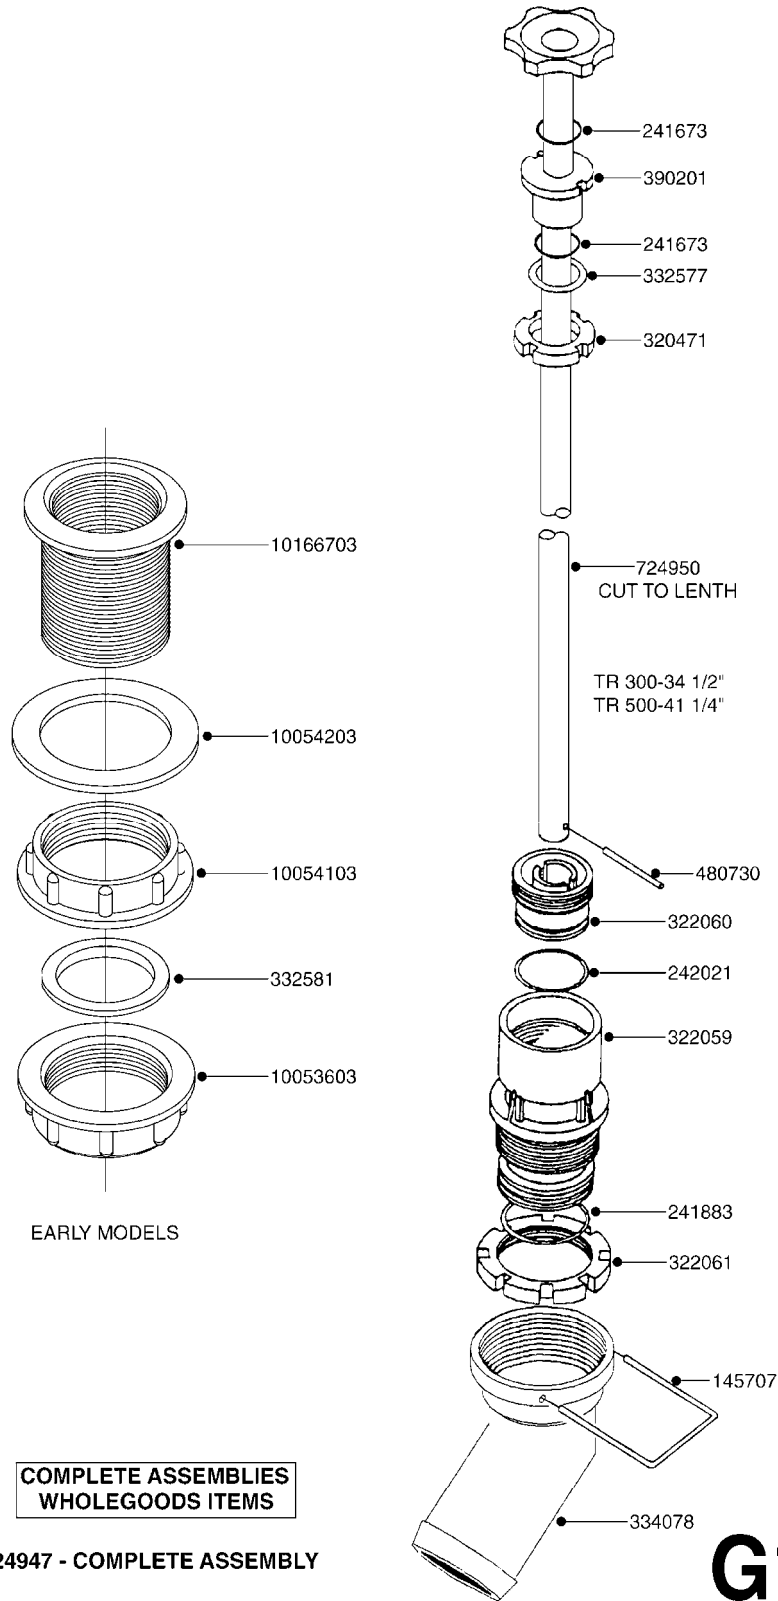

724947 - COMPLETE ASSEMBLY

G130

DRN ASMBLY-SCRW TYP TR 300/500
G130-HIN, 01:01:01

Page 1

Date 18.03.2013 15:23

parts-n°	order qty	description
10053603	1	FITT. CAPNUT 2"BSP 5601
10054103	1	FITT.PO.NUT 2" BSP JAMB MCPHEE
10054203	1	GASKET F. 2" FITTINGS RUBBER
10166703	1	FITT.PO.BULKHEAD 2" BSP
145707	1	LOCK CLAMP F.BOTTOM DRAIN ASSY
241673	1	O-RING D22.1X1.6
241883	1	O-RING D39.2X3 NITRIL
242021	1	O-RING FOR BOTTOM VALVE
320471	1	FITT.DK NUT 1" BSP JAMB
322059	1	BULKHEAD FOR BOTTOM VALVE
322060	1	STOPPER FOR BOTTOM VALVE
322061	1	NUT FOR BOTTOM VALVE
332577	1	O-RING D38/D30X4 F.1" PUR.
332581	1	GASKET F. 1-1/2" BSP CAPNUT.
334078	1	FITT.DK ELB.F.BOTTOM DRAIN ASY
390201	1	BULKHEAD F.TOP DRAIN F.O-RING
480730	1	PIN ROLL 5X30 STAINLESS STEEL
724947	1	BOTTOM VALVE MOUNTED
724950	1	DRAIN HANDLE ASSY./SCREW TYPE