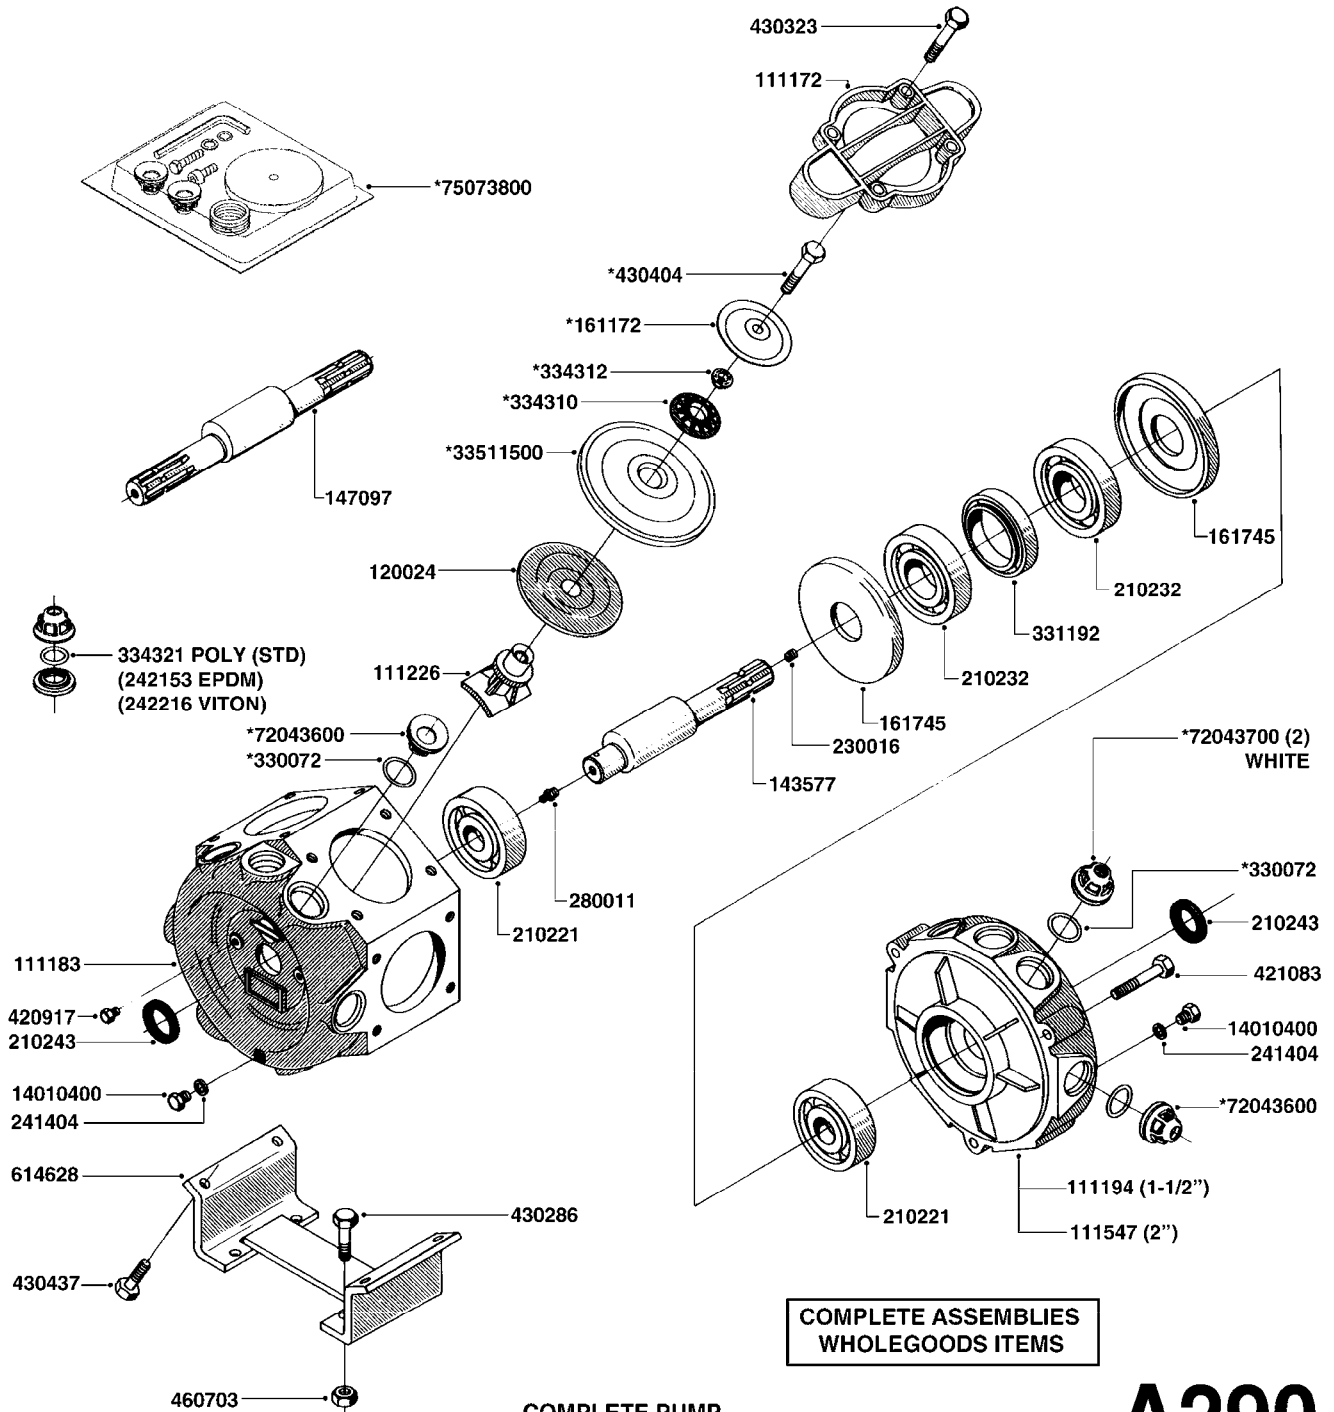

COMPLETE ASSEMBLIES
WHOLEGOODS ITEMS

COMPLETE PUMP
(NLA) REPLACED BY 821649 (463- 540 RPM)

A290

PUMP - 462 W/MOUNTING BASE
A290-HIN, 08:11:11

Page 1
Date 18.03.2013 15:22

parts-n°	order qty	description
111172	1	VALVE CHAMBER 460 (PAINTED)
111183	1	PUMP CASTING 460 (PAINTED)
111194	1	PUMP CASTING FT.460 (PAINTED)
111226	1	CONNECTING ROD MODEL 460
111547	1	PUMP CASTING 462-2' (PAINTED)
120024	1	DIAPHRAGM BACK DISC 1200-1300
143577	1	CRANK SHAFT F.363/462/463-10mm
147097	1	CRANK SHAFT 363-463/10 THROUGH
161172	1	DIAPHRAGM DISC F. 1203/1303
161745	1	METAL SPACER F.363/463
210221	1	BEARING BALL 6407
210232	1	BEARING BALL 6310
210243	1	SEAL OIL 35 X 47 X 7
230016	1	PLUG 1/8' BSP TYPE P
241404	1	DOWTYSEAL 1/4"
242153	1	O-RING D26X4 EPDM
242216	1	O-RING VITON F/1202/1302/462
280011	1	GREASE NIPPLE 1/8' H TR
330072	1	O-RING D53,5/D45,5X4
331192	1	SPACER,
334310	1	NYLON WASHER 1202/1302/462
334312	1	PLASTIC SPACER F/462
334321	1	O-RING POLY. 34.0x26.0x4.0
420917	1	BOLT HEX 8.8 RAW M8X12 FT
421083	1	BOLT HEX 8.8 DEL M10X65
430286	1	BOLT HEX 8.8 DEL M12X30 FT
430323	1	BOLT HEX 8.8 DEL M12X60
430404	1	BOLT HEX 8.8 DEL M12X50
430437	1	BOLT HEX 8.8 RAW M12X65
460703	1	NUT HEX M12X1.75 LOCK
614628	1	FOOT FOR PUMP 460-463 PAINTED
821649	1	PUMP 463/12/540 OFFSET PORTS
14010400	1	PLUG 1/4" BSP
33511500	1	DIAPHRAGM 462 PUR 2006
72043600	1	VALVE FOR 462/463
72043700	1	VALVE FOR 462/463 W.VENT HOLE
75073800	1	PUMP KIT F. 462 2006