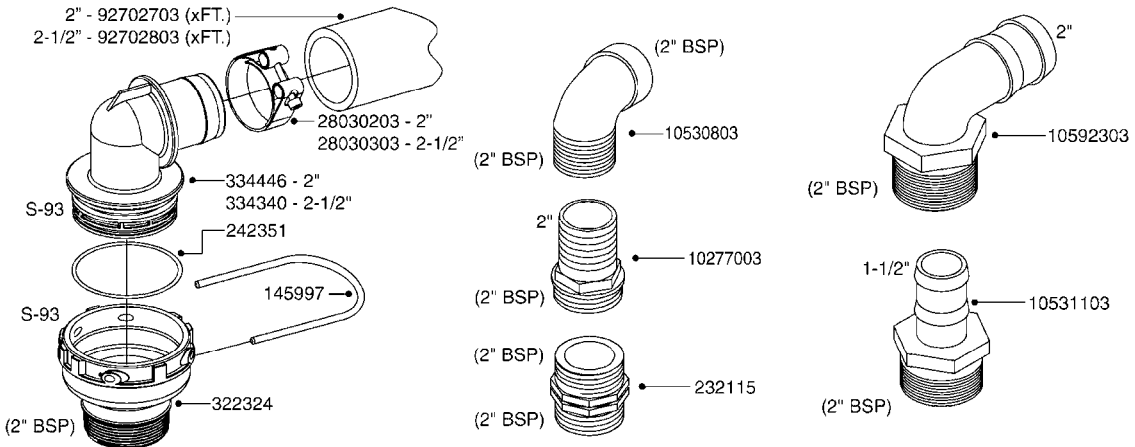

SUCTION SIDE OF PUMP (WITH 2" SUCTION PORT)