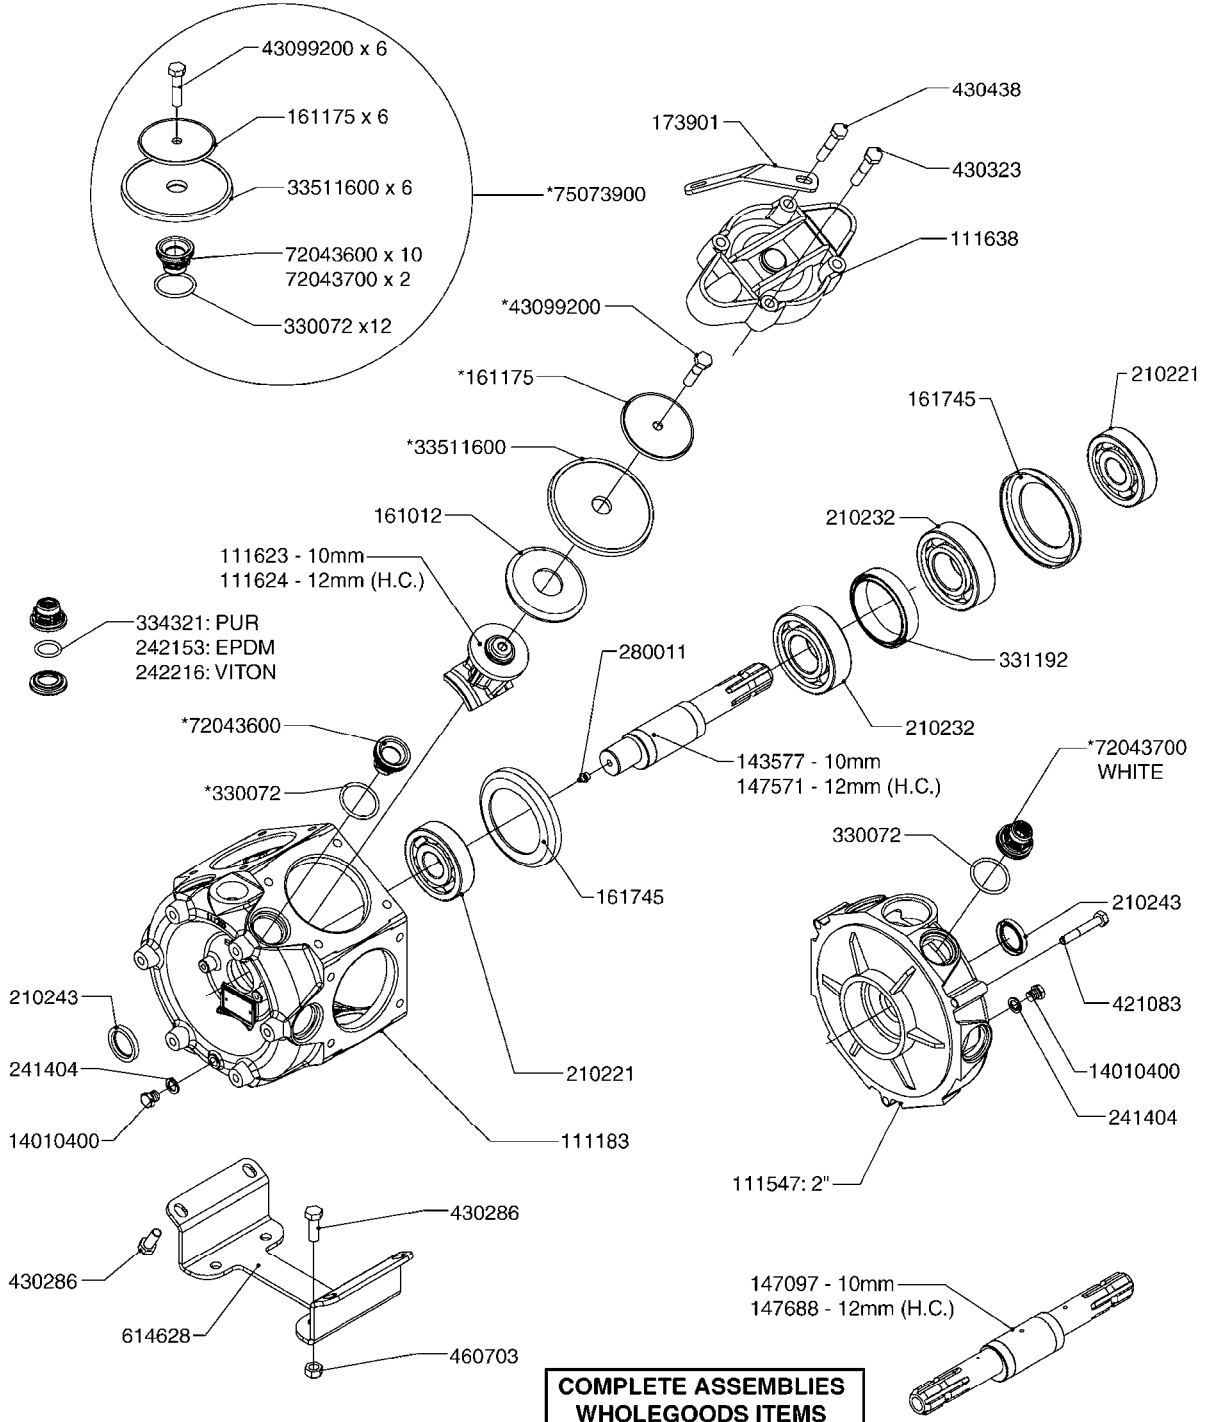

PUMP REPAIR KIT

**COMPLETE ASSEMBLIES
WHOLEGOODS ITEMS**

COMPLETE PUMPS

- 821587 - 463/10 2" W/THROUGH SHAFT (540 RPM)
- 821649 - 463/12 2" (540 RPM H.C. OFFSET PORTS)
- 82166300 - 463/12 2" (540 RPM H.C. INLINE PORTS)

A300

PUMP - 463 W/ MOUNTING BASE
A300-HIN, 01:12:11

Page 1

Date 18.03.2013 15:22

parts-n°	order qty	description
111183	1	PUMP CASTING 460 (PAINTED)
111547	1	PUMP CASTING 462-2' (PAINTED)
111623	1	CONNECTING ROD 463/10MM
111624	1	CONNECTING ROD 463/12MM
111638	1	VALVE COVER 463 HC+1000 VERS.
143577	1	CRANK SHAFT F.363/462/463-10mm
147097	1	CRANK SHAFT 363-463/10 THROUGH
147571	1	CRANK SHAFT F.463-12mm
147688	1	CRANK SHAFT 462/12 THROUGH
161012	1	DIAPHRAGM BACKING DISC F. 463
161175	1	DIAPHRAGM DISC F. 463 PUMP
161745	1	METAL SPACER F.363/463
173901	1	LIFT STRAP F.PUMP 463
210221	1	BEARING BALL 6407
210232	1	BEARING BALL 6310
210243	1	SEAL OIL 35 X 47 X 7
241404	1	DOWTYSEAL 1/4"
242153	1	O-RING D26X4 EPDM
242216	1	O-RING VITON F/1202/1302/462
280011	1	GREASE NIPPLE 1/8' H TR
330072	1	O-RING D53,5/D45,5X4
331192	1	SPACER,
334321	1	O-RING POLY. 34.0x26.0x4.0
421083	1	BOLT HEX 8.8 DEL M10X65
430286	1	BOLT HEX 8.8 DEL M12X30 FT
430323	1	BOLT HEX 8.8 DEL M12X60
430438	1	BOLT HEX 8.8 DEL M12X65
460703	1	NUT HEX M12X1.75 LOCK
614628	1	FOOT FOR PUMP 460-463 PAINTED
821587	1	PUMP 463/10 THROUGH SHAFT TWNF
821649	1	PUMP 463/12/540 OFFSET PORTS
14010400	1	PLUG 1/4" BSP
33511600	1	DIAPHRAGM F. 463 PUMP POLY.'06
43099200	1	BOLT HEX SS M12 X 30 DIN933 A4
72043600	1	VALVE FOR 462/463
72043700	1	VALVE FOR 462/463 W.VENT HOLE
75073900	1	PUMP KIT F. 463
82166300	1	PUMP 463/12 2"SUC 540RPM