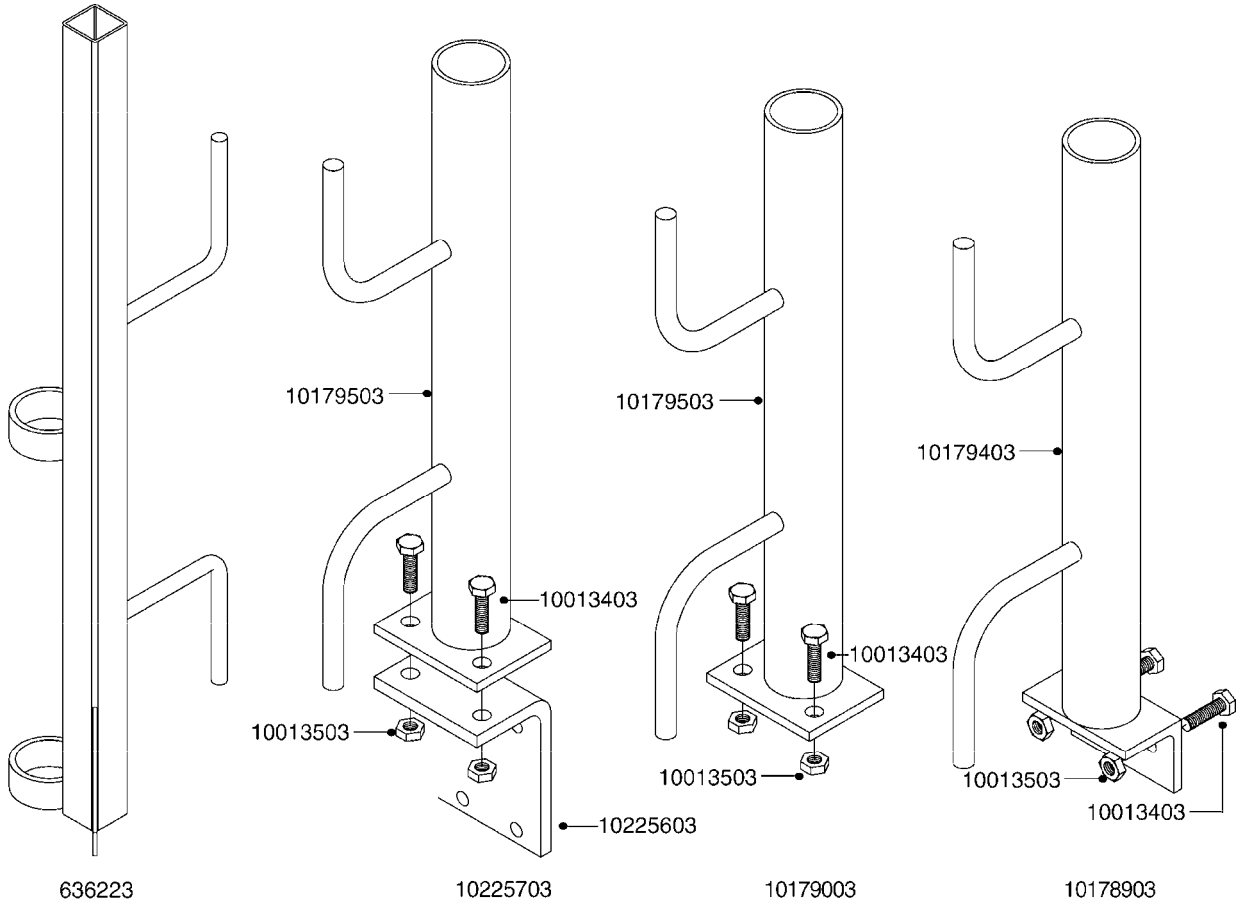

G510

HOSE WRAPS
G510-HIN, 19:05:11

Page 1
Date 18.03.2013 15:24

parts-n°	order qty	description
241965	1	O-RING 12.1 X 1.6
242007	1	O-RING D9.1X1.6
281551	1	BALL VALVE 1/2"
320084	1	FITT.DK NUT 1/2" BSP
330212	1	O-RING D19/D14X2.4 F.1/2"NUT
330326	1	O-RING D30/D24X2 F.1"NUT
330687	1	FITT.DK HB 1/2" F. 1/2" NUT
334190	1	FITT.DK HB 1/2' F. PISTOL 60S
334531	1	CLAMP HOSE PLASTIC 3/4"
636223	1	POST 12 VOLT TR30
712471	1	AGITATION VALVE ASSY. ON/OFF
843196	1	HANDGUN KIT TYPE 60 SHORT
843197	1	HANDGUN KIT TYPE 60 LONG
10013403	1	BOLT HEX 3/8-16X1 1/4 HCS Z5
10013503	1	NUT HEX NC 3/8"
10178903	1	WRAP HOSE SIDE MOUNT PLATE
10179003	1	WRAP HOSE BOTTOM PLATE MOUNT
10179403	1	WRAP WELDMENT FOR HI101789
10179503	1	WRAP WELDMENT FOR HI101790
10225603	1	BKT.FOR HOSE WRAP MOUNT NL NK
10225703	1	WRAP HOSE BDL.BOTTOM PLATE
92702103	1	HOSE R X1/2" X300PSI WP X0012"