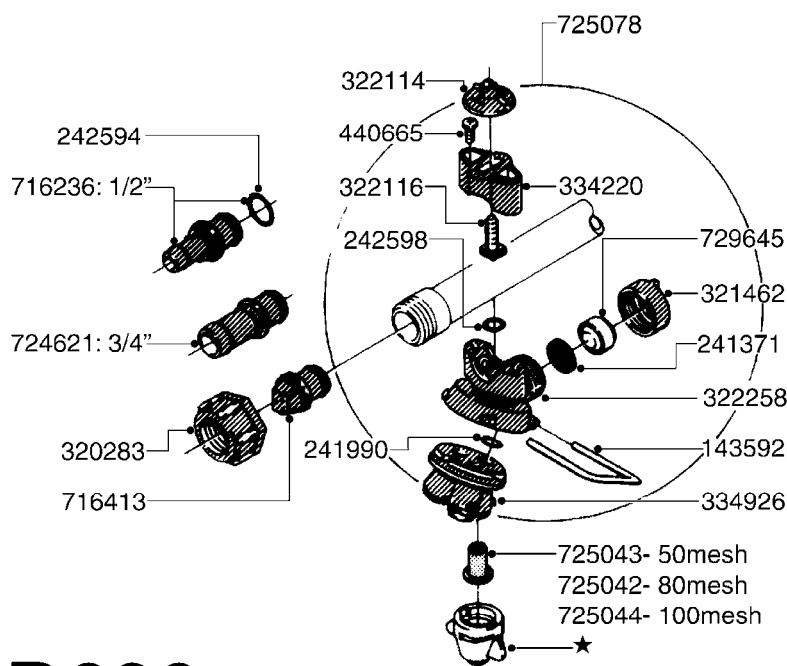

TRIPLET NOZZLE BODY

D620

*=REFER TO HARDI NOZZLE CATALOG