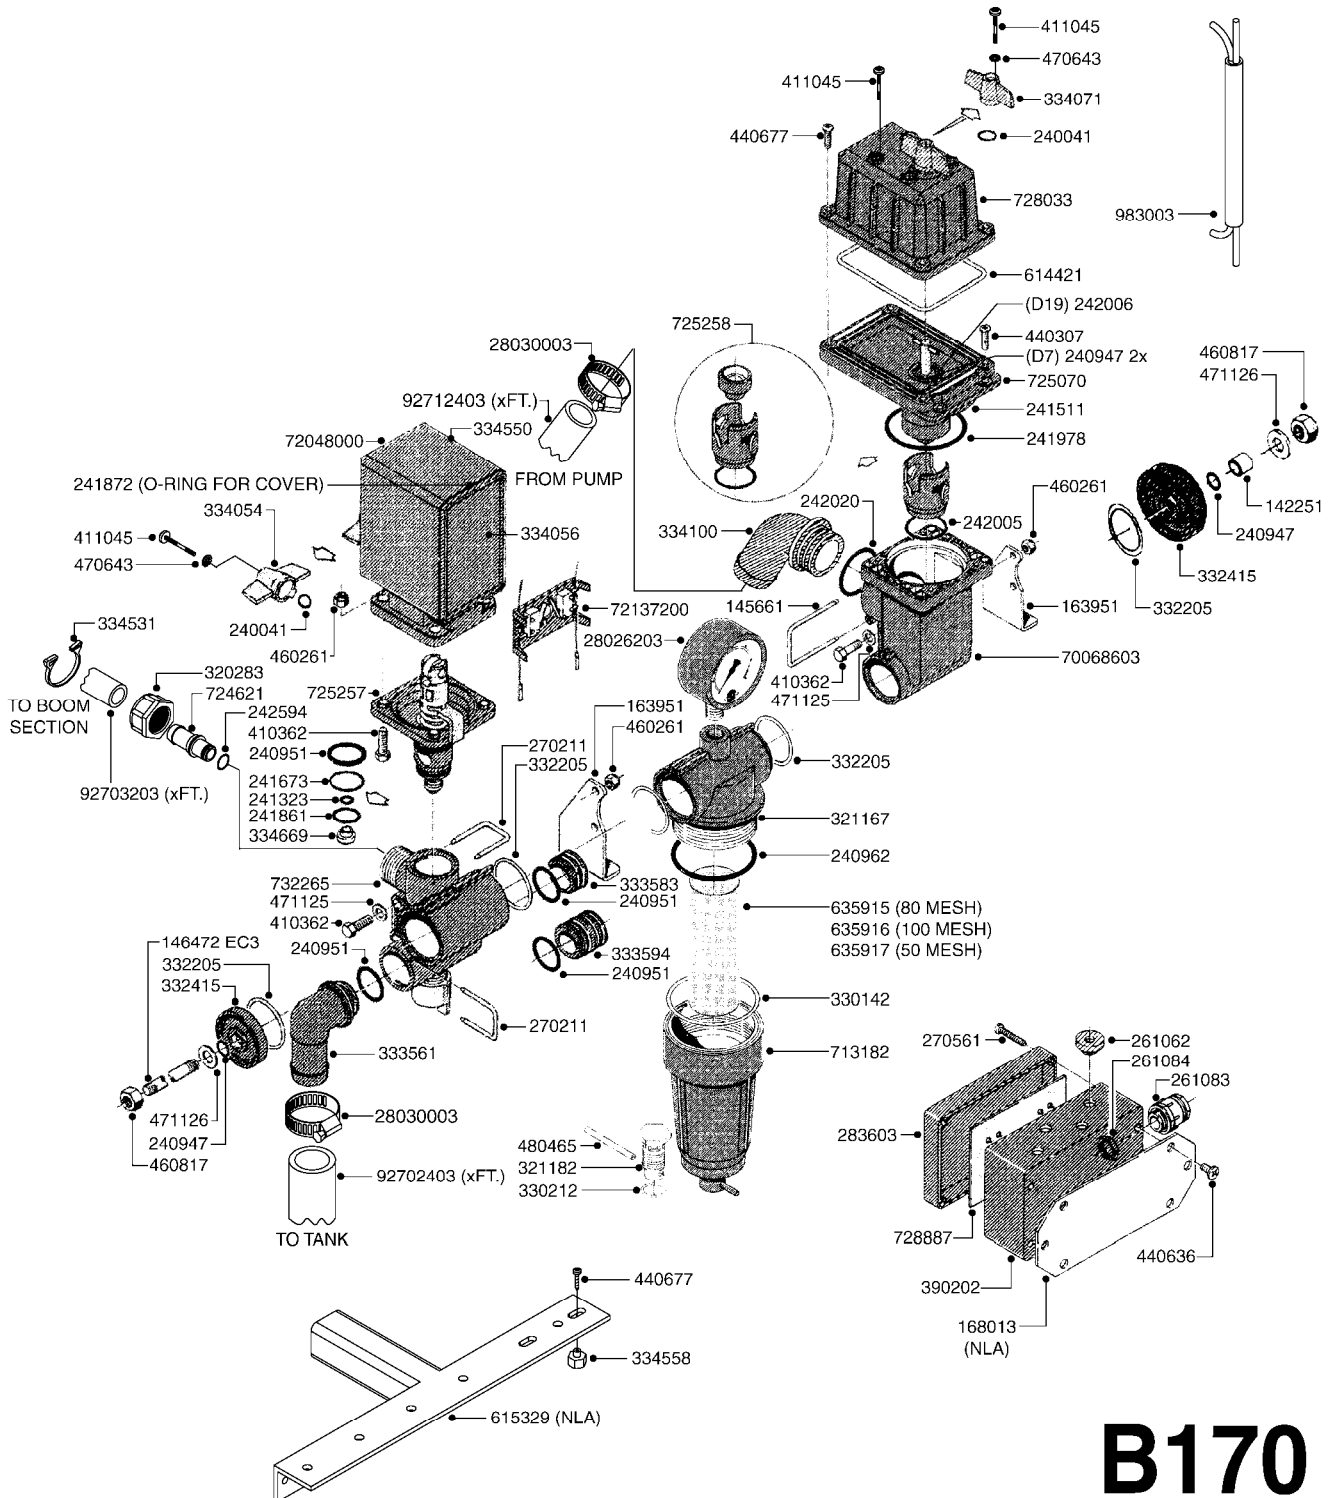

B110

BK-180 REMOTE CONTROL CABLE
B110-HIN, 01:01:01

Page 1

Date 18.03.2013 15:22

parts-n°	order qty	description
142516	1	SCREW SET M10 BENT F. LOCKING
142881	1	WIRE HOLDER FOR REMOTE CONTROL
142892	1	END NIPPLE F.REMOTE CABLE
281536	1	ALLEN WRENCH 3MM
410605	1	BOLT HEX 8.8 DEL M6X80
420604	1	BOLT HEX 8.8 DEL M10X25 FT
450564	1	SCREW M6X12 ALLEN
460261	1	NUT HEX M6X1 LOCK
460423	1	NUT HEX M10X1.5 LOCK
471122	1	WASHER D20/D10.5X2 SS
611693	1	ARM FOR REMOTE CONTROL BK180
612124	1	BRACKET FOR OP.UNIT F REM.CTR
612566	1	MOUNT BRACKET F.FAN CABLE ASSY
612754	1	HANDLE FOR REMOTE CONTROL
715444	1	REMOTE CONTROL CABLE COMPLETE
715466	1	MOUNTING PLATE
833567	1	REMOTE CONTROL ON/OFF BK 180