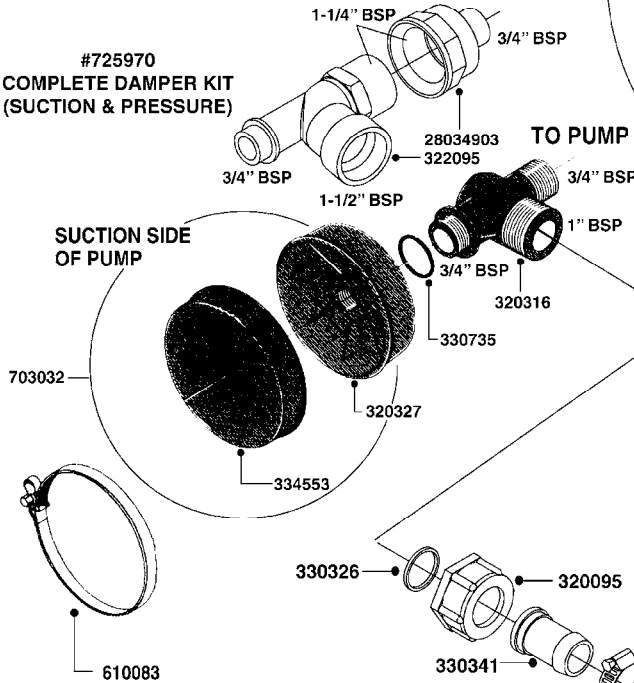

**#725970
COMPLETE DAMPER KIT
(SUCTION & PRESSURE)**