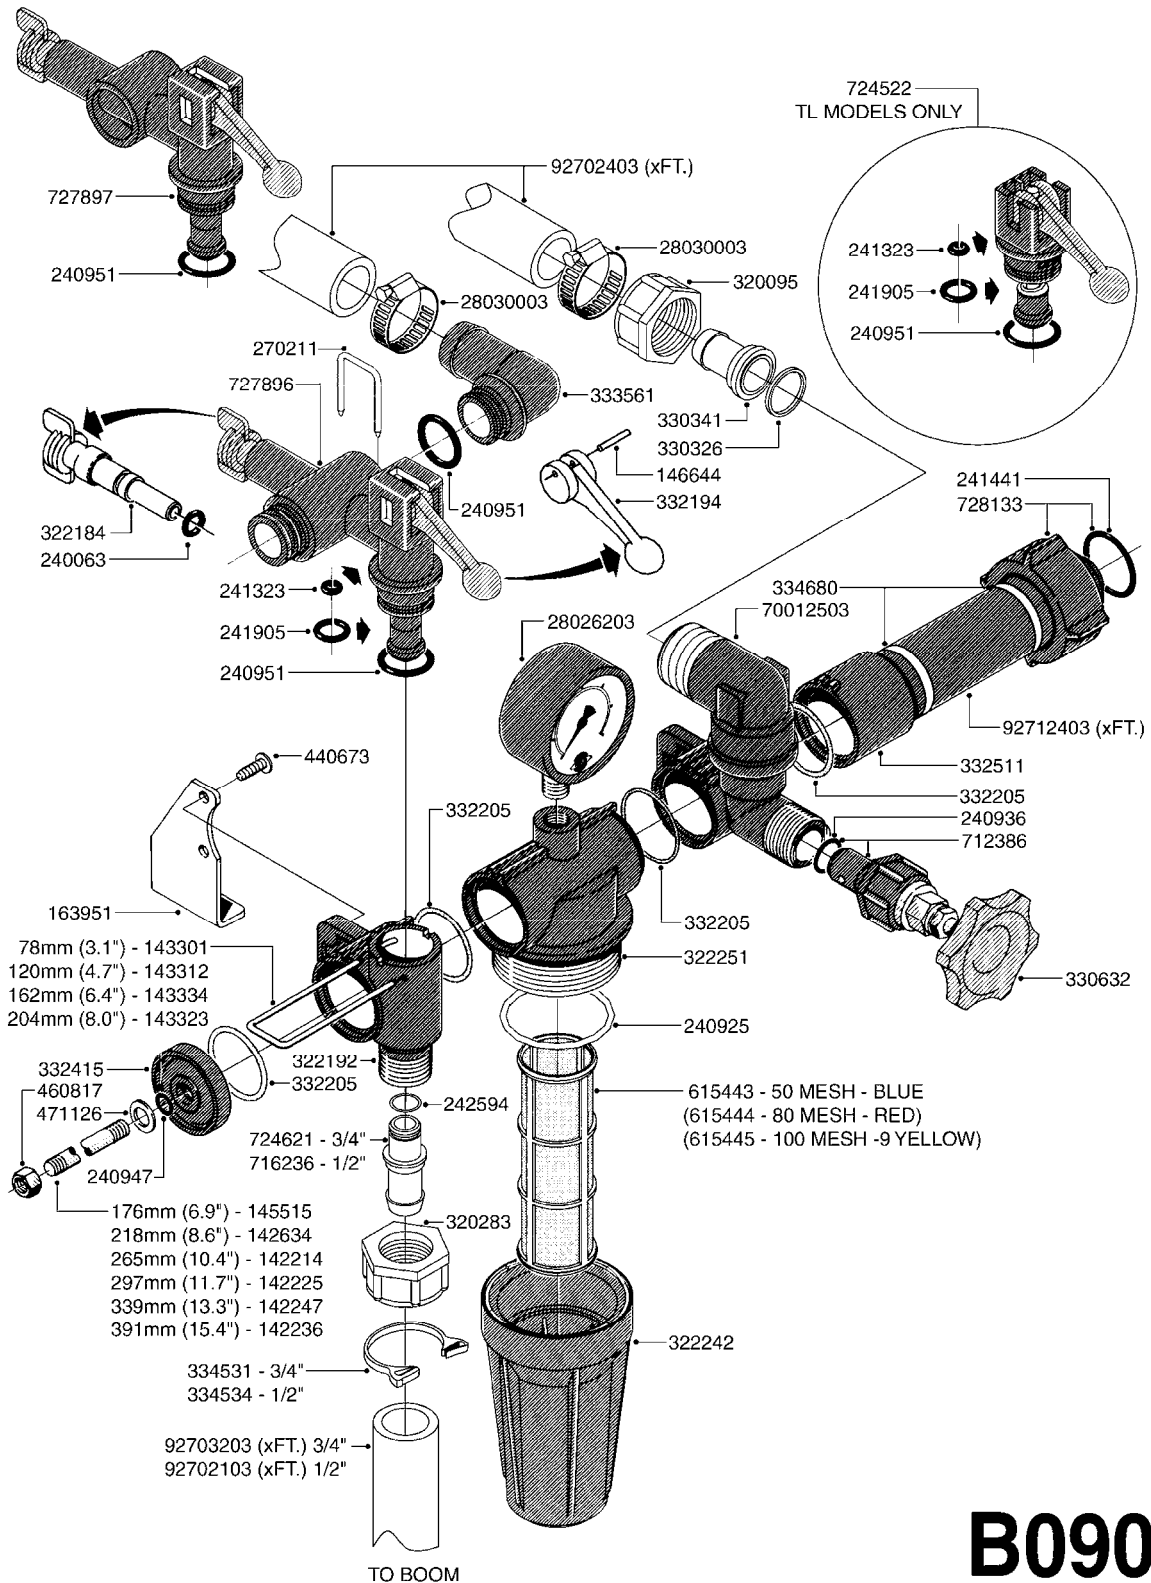

B090

BK-180 BOOM VALVES-MAN.POST 00
B090-HIN, 19:05:11

Page 1
Date 18.03.2013 15:22

parts-n°	order qty	description
142214	1	STUD BOLT 8 X 265 - 5 MODULS
142225	1	STUD BOLT 8 X 299 - 6 MODULS
142236	1	STUD BOLT 8 X 381 - 8 MODULS
142247	1	STUD BOLT 8 X 341 - 7 MODULS
142634	1	STUD BOLT M8 X 213 - 4 MODULS
143301	1	LOCK CLAMP 78 MM
143312	1	LOCK CLAMP 120 MM
143323	1	LOCK CLAMP 204 MM
143334	1	LOCK CLAMP 162 MM
145515	1	STUD BOLT M8 X 176MM
146644	1	PIN D3X19 STAINLESS
163951	1	MOUNT BRACKET FOR BK180 SECTIO
240063	1	O-RING D14,1/9,3 X 2,4
240925	1	O-RING D49.5X3 NITRIL
240936	1	O-RING D13.3X2.4 NITRIL
240947	1	O-RING D7.3X2.4 NITRIL
240951	1	O-RING D21.2X3 NITRIL
241323	1	O-RING D5.3X2.4 NITRIL
241441	1	O-RING D29.3X3
241905	1	O-RING 12,3X2,4 VITON DKR.1,05
242594	1	O-RING D14 X 1.78 SCH.70-EPDM
270211	1	FITT.DK S25 FORK L=37.5
320095	1	FITT.DK NUT 1" BSP
320283	1	FITT.DK NUT 3/4"BSP
322184	1	SCREW F.ADJUSTING CONST.PRESS.
322192	1	HOUSING F.DISTRIBUTOR
322242	1	FILTER BOWL / IN-LINE
322251	1	HOUSING F.FILTER MOUNT BK/EC
330326	1	O-RING D30/D24X2 F.1"NUT
330341	1	FITT.DK HB 1" F. 1" NUT
330632	1	REGULATING HANDLE
332194	1	DISTRIBUTION HANDLE
332205	1	O-RING D43/39XD2
332415	1	COVER
332511	1	FITT.DK END CAP 1"HB F.BK180
333561	1	FITT.DK ELB.1" EC RETURN
334531	1	CLAMP HOSE PLASTIC 3/4"
334534	1	CLAMP HOSE PLASTIC 1/2"
334680	1	CLAMP HOSE PLASTIC 1"
440673	1	SCREW F.PLASTIC 5X12 SS
460817	1	NUT HEX M8 STAINLESS DIN 934
471126	1	WASHER D16/D8.4X1.6 SS
615443	1	FILTER ELEM.50 MESH BLUE
615444	1	FILTER ELEM.80 MESH RED
615445	1	FILTER ELEM.100 MESH YELLOW
712386	1	PRESSURE REGULATOR COMPL. H-M
716236	1	FITT.DK HB 1/2" ASSY. F. 3/4"
724522	1	DISTR.OVER PART W.OUV PR 83 BK
724621	1	FITT.DK HB 3/4"ASSY F.3/4" NUT
727896	1	HOUSING UPPER F.CONST.PRESS.
727897	1	HOUSING UPPER PART END PC.BK92
728133	1	CONNECTING PART F.BK OPR.UNIT
28026203	1	GAUGE 200PSI/BR,2.5"1/4BSP-BTM
28030003	1	CLAMP HOSE GEAR P1" 6716
70012503	1	HOUSING FOR HARDI-MATIC VALVE
92702103	1	HOSE R X1/2" X300PSI WP X0012"
92702403	1	HOSE PVC SUCT GRAY 1"
92703203	1	HOSE R X3/4" X300PSI WP X0012"
92712403	1	HOSE R X1" X300PSI WP X0012"