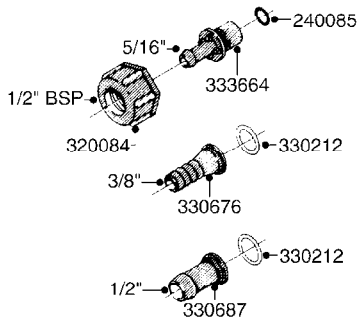

H010

parts-n°	order qty	description
240085	1	O-RING D13,1/8,3X02,4 NITRIL
241441	1	O-RING D29.3X3
242594	1	O-RING D14 X 1.78 SCH.70-EPDM
320084	1	FITT.DK NUT 1/2" BSP
320095	1	FITT.DK NUT 1" BSP
320117	1	FITT.DK CONN.1/2"BSP F. 1" CAP
320187	1	FITT.DK CAP 3/8" BSP BLACK
320283	1	FITT.DK NUT 3/4"BSP
320821	1	FITT.DK NUT 1-1/2" BSP
321495	1	FITT.DK REDUC 1/4'BSP F.3/4'NT
321576	1	FITT.DK CONN 1/2"BSP F.3/4"NUT
330013	1	O-RING D15/D10X2.5 F.3/8"NUT
330212	1	O-RING D19/D14X2.4 F.1/2"NUT
330326	1	O-RING D30/D24X2 F.1"NUT
330341	1	FITT.DK HB 1" F. 1" NUT
330595	1	O-RING D24.6/D20X2.1 -3/4"
330665	1	FITT.DK HB 3/4"F.1" NUT
330676	1	FITT.DK HB 3/8" F. 1/2" NUT
330687	1	FITT.DK HB 1/2" F. 1/2" NUT
330691	1	FITT.DK HB 3/4'F.3/4' NUT
330783	1	FITT.DK HB 3/8"F.3/8" NUT
331262	1	FITT.DK HB 1-1/2" F. 1-1/2"NUT
331273	1	O-RING D44/D38X2 F.1-1/2"
331446	1	FITT.DK HB 1" F.1-1/2" NUT
331807	1	FITT.DK HB 5/16" F.3/8" NUT
332286	1	FITT.DK HB 1/2" F. 3/4" NUT
332905	1	FITT.DK HB 1/2" F. 3/4" CAP
332927	1	FITT.DK PL.F. NOZZLE TUBE
333292	1	FITT.DK HB 1"O'RING F.1-1/2"
333664	1	FITT.DK HB 5/16' F. 1/2' NUT
334044	1	FITT.DK HB 3/4' F. 3/4' CAP
334059	1	FITT.DK EL 1" 110 DEG.F.1-1/2"
334123	1	FITT.DK HB 1-1/4"O-RNG F.1-1/2"
334150	1	FITT.DK HB 1-1/4" 110 F.1-1/2"
390542	1	PLUG WASHER FOR 3/4'CAP NUT
716236	1	FITT.DK HB 1/2" ASSY. F. 3/4"
716413	1	FITT.DK PLUG ASSY. F.NOZ TUBE
717426	1	FITT.DK REDUC 1/4"BSP F.3/4"N
720856	1	FITT.DK 1/2'BSP ASSY.F.3/4'NUT
724621	1	FITT.DK HB 3/4"ASSY F.3/4" NUT