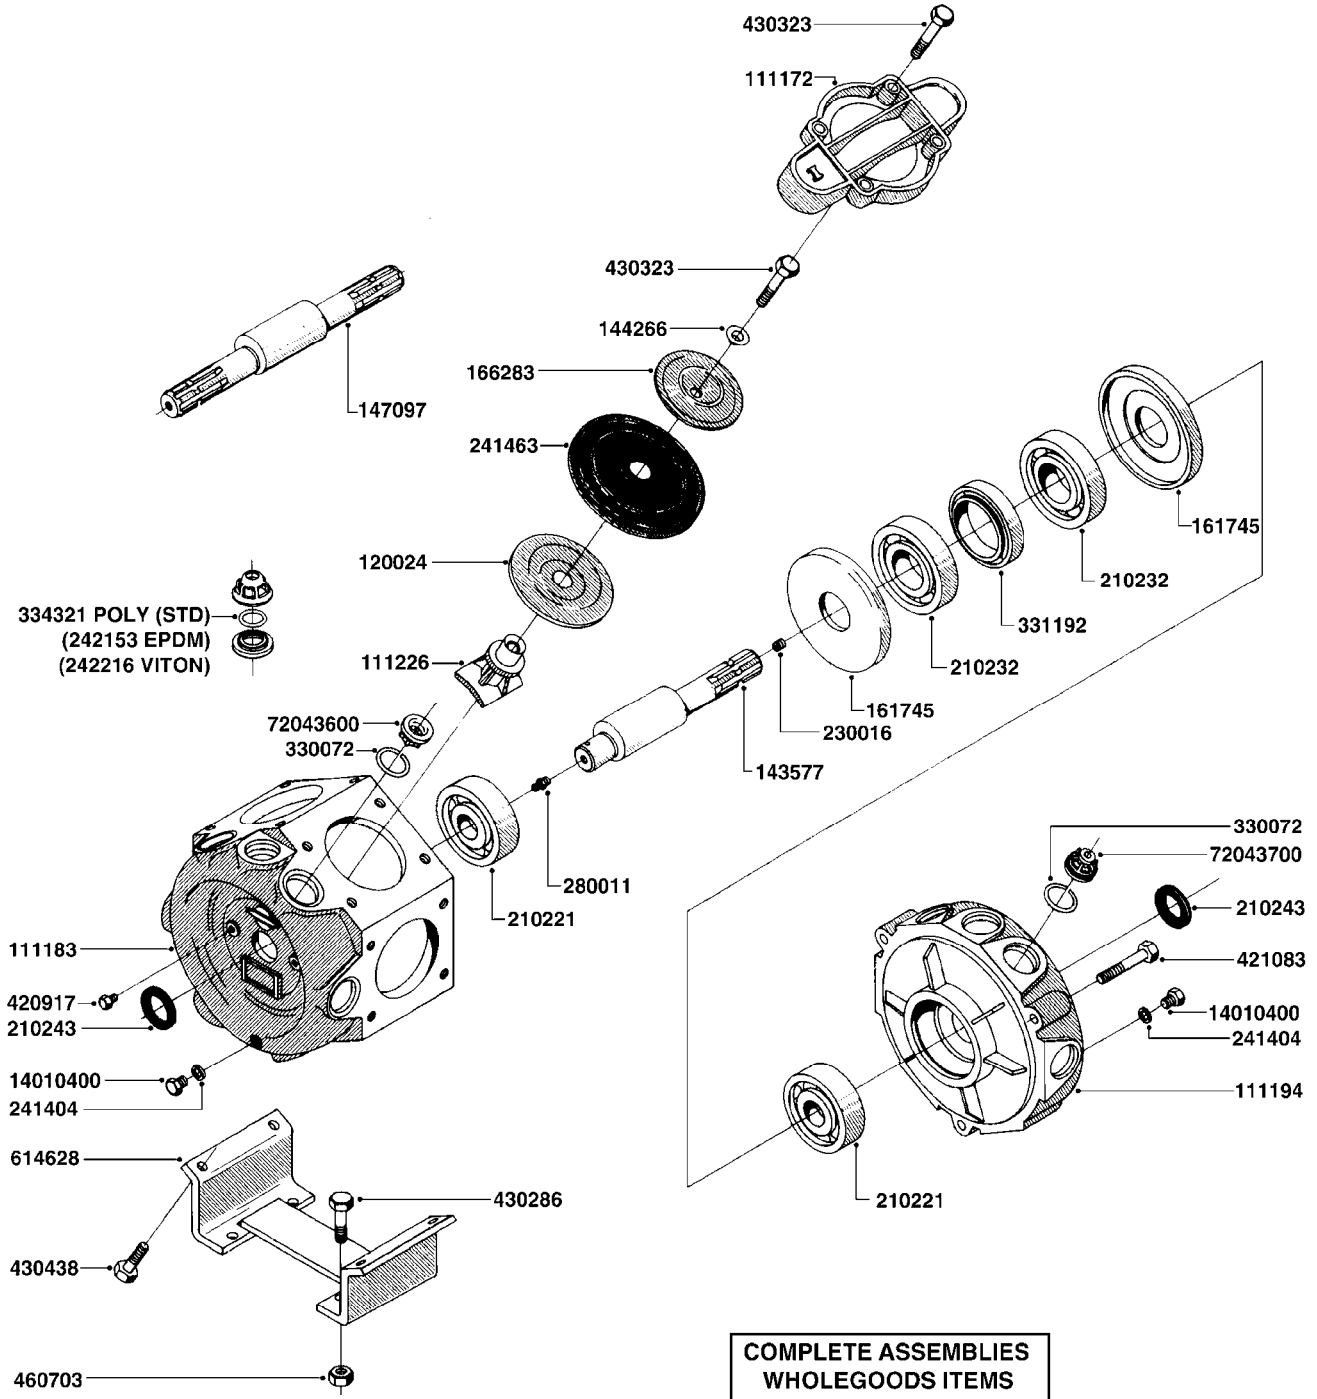

COMPLETE PUMP
(NLA) REPLACED BY 821649 (463 - 540 RPM)

A280

PUMP - 460 W/MOUNTING BASE
A280-HIN, 08:11:11

Page 1
Date 18.03.2013 15:22

parts-n°	order qty	description
111172	1	VALVE CHAMBER 460 (PAINTED)
111183	1	PUMP CASTING 460 (PAINTED)
111194	1	PUMP CASTING FT.460 (PAINTED)
111226	1	CONNECTING ROD MODEL 460
120024	1	DIAPHRAGM BACK DISC 1200-1300
143577	1	CRANK SHAFT F.363/462/463-10mm
144266	1	WASHER FOR 460 PUMP
147097	1	CRANK SHAFT 363-463/10 THROUGH
161745	1	METAL SPACER F.363/463
166283	1	DIAPHRAGM UPPER DISC MOD. 460
210221	1	BEARING BALL 6407
210232	1	BEARING BALL 6310
210243	1	SEAL OIL 35 X 47 X 7
230016	1	PLUG 1/8' BSP TYPE P
241404	1	DOWTYSEAL 1/4"
241463	1	DIAPHRAGM MODEL 460
242153	1	O-RING D26X4 EPDM
242216	1	O-RING VITON F/1202/1302/462
280011	1	GREASE NIPPLE 1/8' H TR
330072	1	O-RING D53,5/D45,5X4
331192	1	SPACER,
334321	1	O-RING POLY. 34.0x26.0x4.0
420917	1	BOLT HEX 8.8 RAW M8X12 FT
421083	1	BOLT HEX 8.8 DEL M10X65
430286	1	BOLT HEX 8.8 DEL M12X30 FT
430323	1	BOLT HEX 8.8 DEL M12X60
430438	1	BOLT HEX 8.8 DEL M12X65
460703	1	NUT HEX M12X1.75 LOCK
614628	1	FOOT FOR PUMP 460-463 PAINTED
821649	1	PUMP 463/12/540 OFFSET PORTS
14010400	1	PLUG 1/4" BSP
72043600	1	VALVE FOR 462/463
72043700	1	VALVE FOR 462/463 W.VENT HOLE