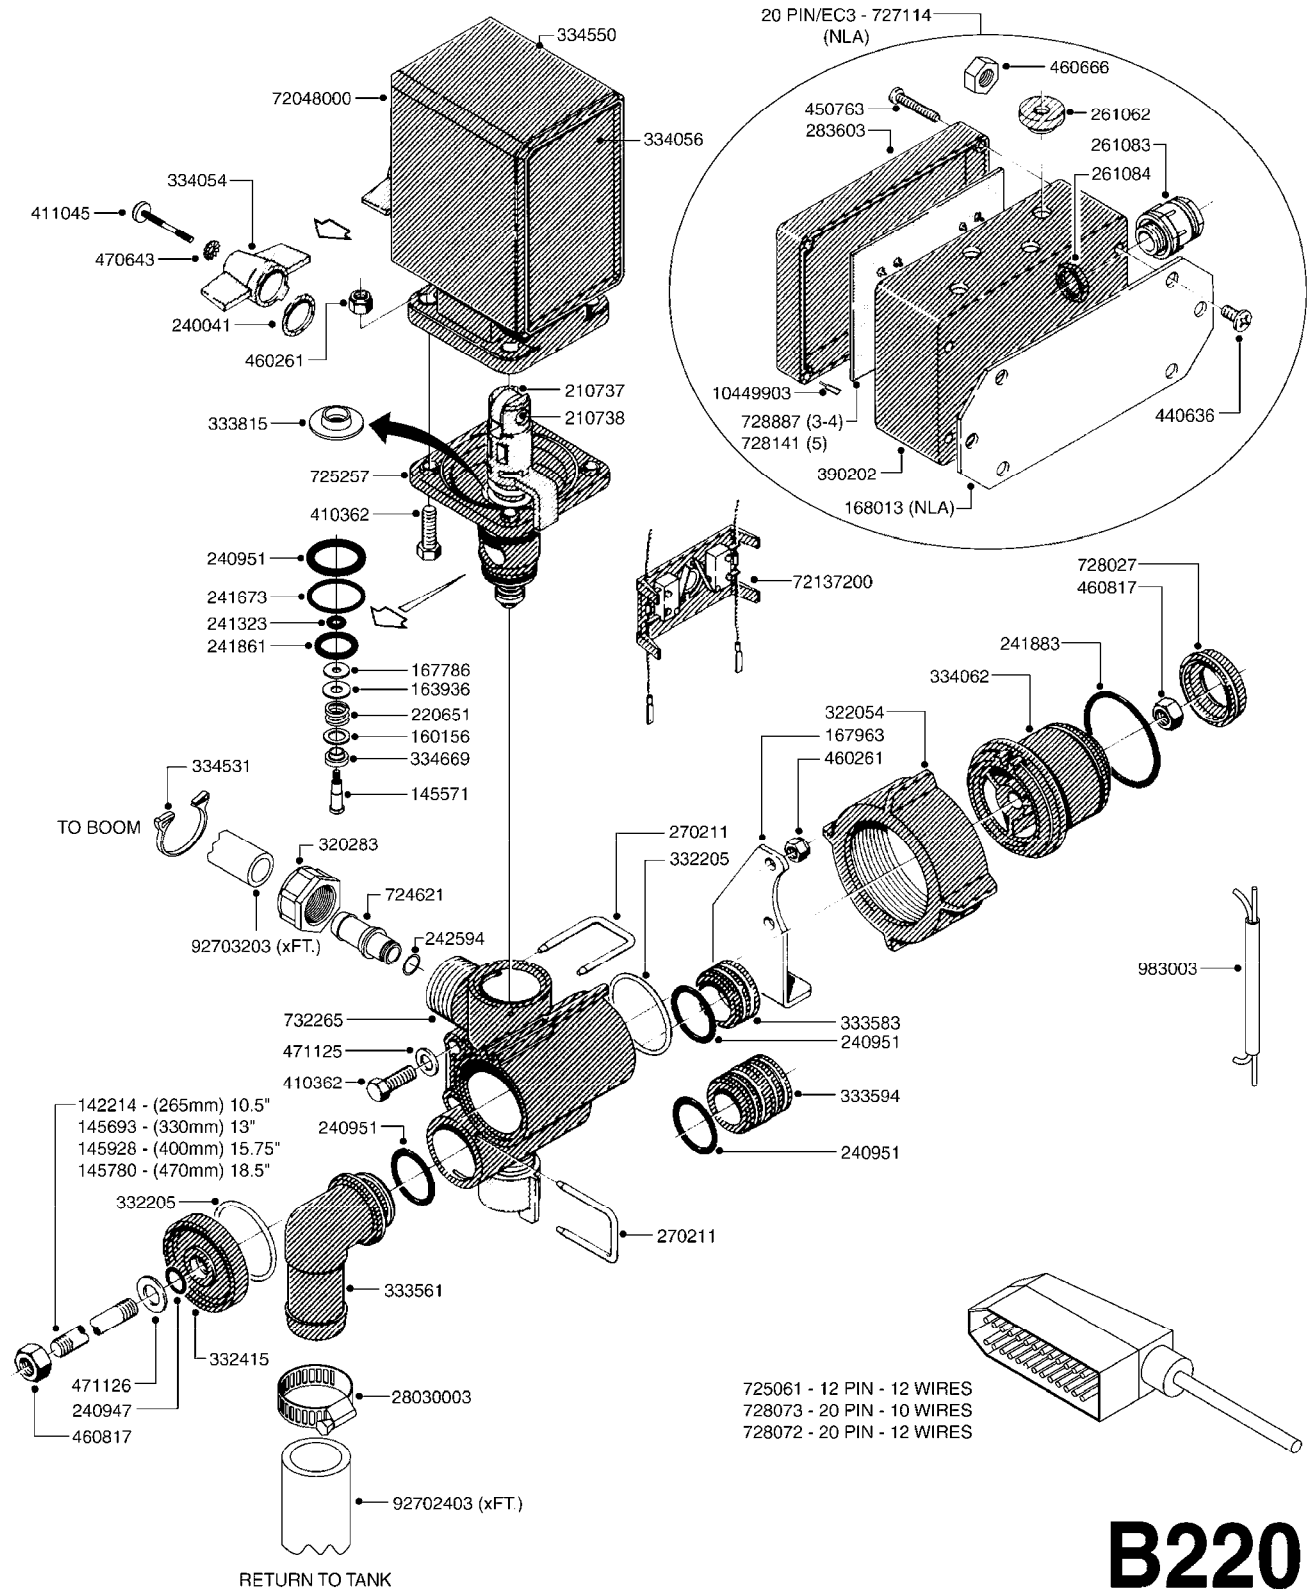

B220

EC BOOM VALVE - ELEC. (RED GRP)
B220-HIN, 16:12:08

Page 1
Date 18.03.2013 15:22

parts-n°	order qty	description
142214	1	STUD BOLT 8 X 265 - 5 MODULS
145571	1	STUD BOLT F/PNEUM. DISTRIBUTOR
145693	1	STUD BOLT M8X330
145780	1	STUD BOLT M8 X 470
145928	1	STUD BOLT 8M X 400
160156	1	WASHER D14.1/D9.2X1 SS
163936	1	WASHER D15/D6.2X1
167786	1	WASHER D13/D4.2X1
167963	1	MOUNT BKT.F.EC BOOM SEC.
168013	1	MOUNT BRKT F.CONNECT BOX-NLA
210737	1	BEARING BALL D7 RSTO 5 TN
210738	1	BEARING ROLLER D7 L=16 SS
220651	1	SPRING PRESSURE D12.5/5
240041	1	O-RING D15,1/10,3 X 2,4
240947	1	O-RING D7.3X2.4 NITRIL
240951	1	O-RING D21.2X3 NITRIL
241323	1	O-RING D5.3X2.4 NITRIL
241673	1	O-RING D22.1X1.6
241861	1	O-RING D15.3X2.4 VITON
241883	1	O-RING D39.2X3 NITRIL
242594	1	O-RING D14 X 1.78 SCH.70-EPDM
261062	1	GROMMET
261083	1	GROMMET (PLASTIC)F.ELEC.CABLE
261084	1	NUT F.261083 GROMMET
270211	1	FITT.DK S25 FORK L=37.5
283603	1	LID F. SQ.BOX 120X80X15 MM
320283	1	FITT.DK NUT 3/4"BSP
322054	1	UNION NUT BLACK S61 x 2
332205	1	O-RING D43/39XD2
332415	1	COVER
333561	1	FITT.DK ELB.1" EC RETURN
333583	1	END PIECE FOR BYPASS
333594	1	CONNECTING PIECE F. BYPASS
333815	1	DISTANCE RING
334054	1	GRIP F.MAN.OP.EC ON/OFF RED
334056	1	COVER F/MOTOR HOUSE EC DIST.
334062	1	CONNECT. BRANCH F/EC OP. UNIT
334531	1	CLAMP HOSE PLASTIC 3/4"
334550	1	MOTOR HOUSE SECT VALVE
334669	1	VALVE CONE D14/D7-SH 63 WHITE
390202	1	CONN.BOX EC OPER.UNIT
410362	1	BOLT HEX 8.8 DEL M6X20 FT
411045	1	SCREW M4 X 16MM STAINLESS
440636	1	SCREW SHEET-METAL 1/2" NO 12
450763	1	SCREW M4X25
460261	1	NUT HEX M6X1 LOCK
460666	1	NUT HEX M4
460817	1	NUT HEX M8 STAINLESS DIN 934
470643	1	WASHER LOCK
471125	1	WASHER D12/D6.4x1.6 SS
471126	1	WASHER D16/D8.4X1.6 SS
724621	1	FITT.DK HB 3/4"ASSY F.3/4" NUT
725061	1	CABLE - EC 12WIRE L=6000mm
725257	1	SPINDLE SECT. F/EC DISTRIBUTOR
727114	1	CONNECTOR BOX WITH CABLE
728027	1	BUSHING WITH SEAT
728072	1	CABLE F.CONTROL BOX 6M EC/4
728073	1	CABLE F.CONTROL BOX 6M EC/3
728141	1	CIRCUIT BOARD F.EC7 CONN. BOX
728887	1	CIRCUIT BOARD EC CONTROL
732265	1	DISTRIB HOUSING W/CONST PR RED