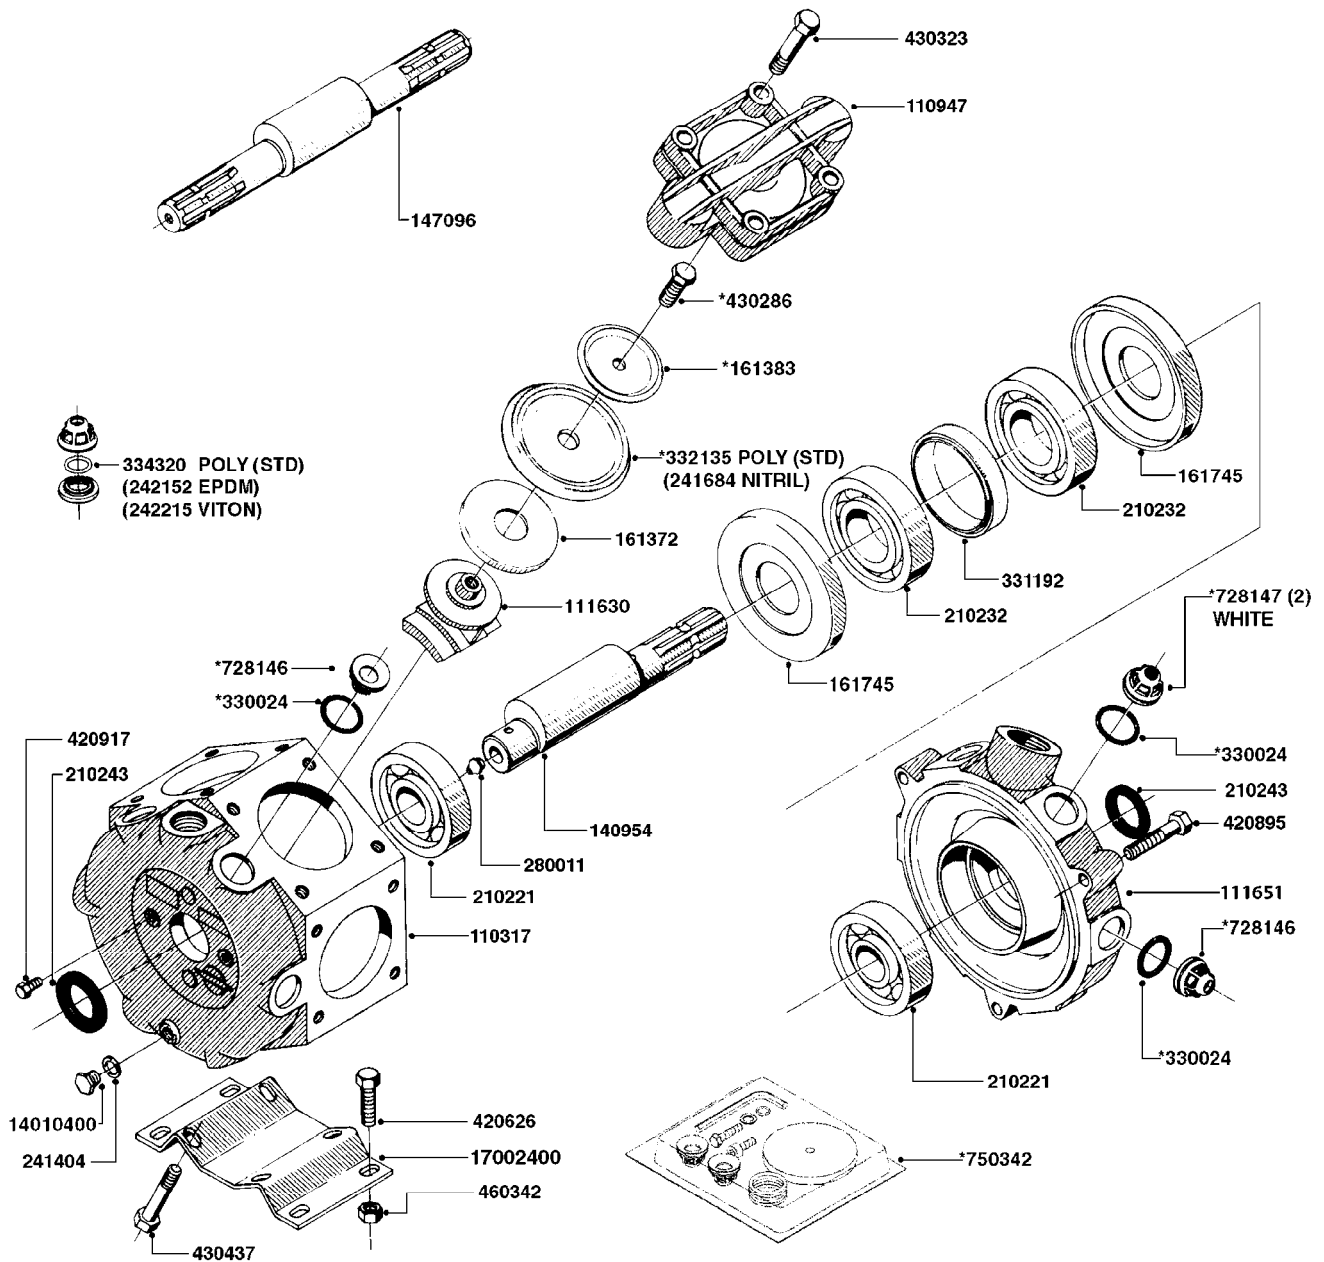

COMPLETE PUMP
(NLA) REPLACED BY 821579 (363 - 540 RPM)

COMPLETE ASSEMBLIES
WHOLEGOODS ITEMS

A230

PUMP - 361 W/MOUNTING BASE
A230-HIN, 10:12:05

Page 1
Date 18.03.2013 15:22

parts-n°	order qty	description
110317	1	PUMP CASING MODEL 360/361 PNTD
110947	1	VALVE COVER MDL 361 (PAINTED)
111630	1	CONNECTING ROD F. 363 PUMP
111651	1	CASTING F.363 1.5" PUMP(FRONT)
140954	1	CRANK SHAFT MODEL 360/361
147096	1	CRANK SHAFT 361/9.5 THROUGH
161372	1	DIAPHRAGM BACKING DISC,320-361
161383	1	DIAPHRAGM UPPER DISC, 320-361
161745	1	METAL SPACER F.363/463
210221	1	BEARING BALL 6407
210232	1	BEARING BALL 6310
210243	1	SEAL OIL 35 X 47 X 7
241404	1	DOWTYSEAL 1/4"
241684	1	DIAPHRAGM MODEL 361 NITRIL
242152	1	O-RING D18.2X3 EPDM
242215	1	O-RING D18X3 VITON
280011	1	GREASE NIPPLE 1/8' H TR
330024	1	O-RING D41,1/D34.5 X 3,5
331192	1	SPACER,
332135	1	DIAPHRAGM, POLY alt 33511400
334320	1	O-RING D18X3 POLYURETHANE
420626	1	BOLT HEX 8.8 DEL M10X20 FT
420895	1	BOLT HEX 8.8 RAW M10X60
420917	1	BOLT HEX 8.8 RAW M8X12 FT
430286	1	BOLT HEX 8.8 DEL M12X30 FT
430323	1	BOLT HEX 8.8 DEL M12X60
430437	1	BOLT HEX 8.8 RAW M12X65
460342	1	NUT HEX M10
728146	1	VALVE FOR 361(726890/707932)
728147	1	VALVE FOR 361 WHITE WITH HOLE
750342	1	PUMP KIT F. 361/363
821579	1	PUMP 363-1.25 SU.(540)
14010400	1	PLUG 1/4" BSP
17002400	1	FOOT F/363 PUMP (PAINTED)