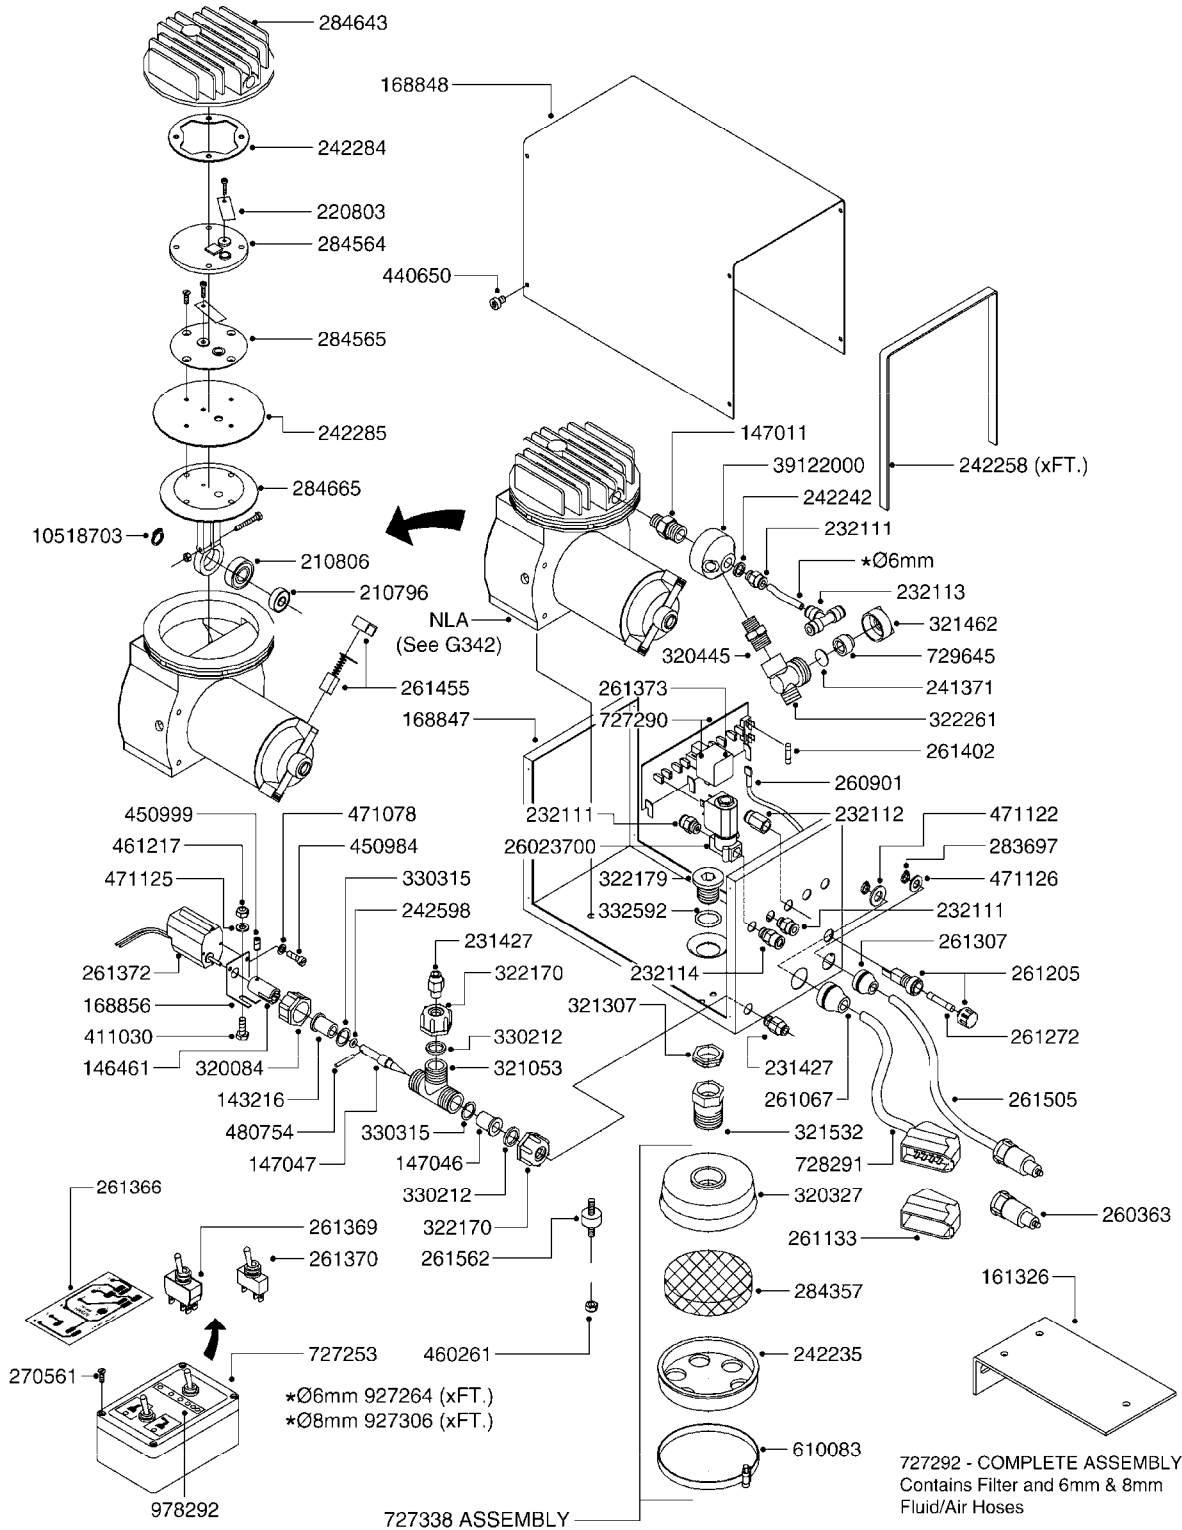

717824 - COMPLETE ASSEMBLY

COMPLETE ASSEMBLIES
WHOLEGOODS ITEMS

G320

FOAM MARKER COMPRESSOR PRE 92
G320-HIN, 26:05:11

Page 1
Date 18.03.2013 15:24

parts-n°	order qty	description
143231	1	SEAT F. VALVE 1/2'
143253	1	CONNECTING BRANCH FOR COMPRES.
146644	1	PIN D3X19 STAINLESS
165675	1	TOP COVER FOR CONTROL BOX
168169	1	INLET VALVE THO.COM.621102
168595	1	EXHAUST PLATE
168596	1	SUCTION PLATE
210749	1	BEARING ROLLER 6201-8 N F/COMP
210784	1	BEARING BALL 6002 2Z
231044	1	QUICK COUPLING F.AIR HOSE
242035	1	DIAPHRAGM THO.COM.608146
242058	1	O-RING THO.COM.623048
242059	1	VALVE (OUTLET)THO.COM.633525
242111	1	O-RING FOR VALVE PLATE
260337	1	COMPRESSOR F.F/M-91
260363	1	PLUG 2 POLE 12V
260374	1	FUSE HOLDER
260385	1	BULKHEAD FITTING F. CABLE
260396	1	NUT FOR BULKHEAD FITTING
260444	1	FUSE 8 AMP.
261050	1	SWITCH
261089	1	KNOB FOR ADJ.CONT.261050
261505	1	CABLE 2X4MM L8000MM
283770	1	SEAL FELT F. FOAM MARKER COMP
284264	1	COVER FOR COMPRESSOR
284341	1	CONNECTING ROD F.COMPRESSOR
320073	1	DISTRIBUTOR HOUSING 1/2"
320084	1	FITT.DK NUT 1/2" BSP
320106	1	FITT.DK CAPNUT 1" BSP
320187	1	FITT.DK CAP 3/8" BSP BLACK
320445	1	FITT.DK HN 1/4"X3/8" BSP
322072	1	FITT.DK TEE 3/8'X3/8'X3/8' BSP
330013	1	O-RING D15/D10X2.5 F.3/8"NUT
330212	1	O-RING D19/D14X2.4 F.1/2"NUT
330293	1	VALVE SEAT WITH 3/8" HOSE TAIL
330315	1	O-RING D18.4/D13X.6
330326	1	O-RING D30/D24X2 F.1"NUT
330337	1	HANDLE F. FLIP VALVE
330676	1	FITT.DK HB 3/8" F. 1/2" NUT
330783	1	FITT.DK HB 3/8"F.3/8" NUT
410627	1	SCREW M4X12
440285	1	SCREW NO.6 1/4'
450980	1	SCREW F.VALVE PLATE
460364	1	NUT HEX M8 GALV.
470643	1	WASHER LOCK
614550	1	BRUSH KIT F. COMPRESSOR
633581	1	CONTROL BOX FOR FOAM MARKER
709741	1	VALVE ASSY. 1/2" FLIP LEVER
717743	1	THROTTLE VALVE FOR FOAM MARKER
717824	1	CONTROL BOX MOUNTED
718911	1	VALVE (SAFETY) F.MARKER
28029803	1	CLAMP HOSE GEAR P1/2" 6708
92701703	1	HOSE R X3/8" X300PSI WP X0012"