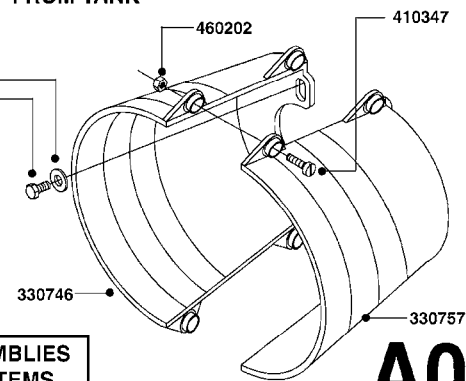

**#725970
COMPLETE DAMPER KIT
(SUCTION & PRESSURE)**

- 821623 - 600 WITH COUPLER
- 821624 - 600 W/ MOUNTING BASE
- 821625 - 600 GAS DRIVEN - BELT DRIVE

**COMPLETE ASSEMBLIES
WHOLEGOODS ITEMS**

A050

PUMP - 600 FITTINGS
A050-HIN, 16:12:08