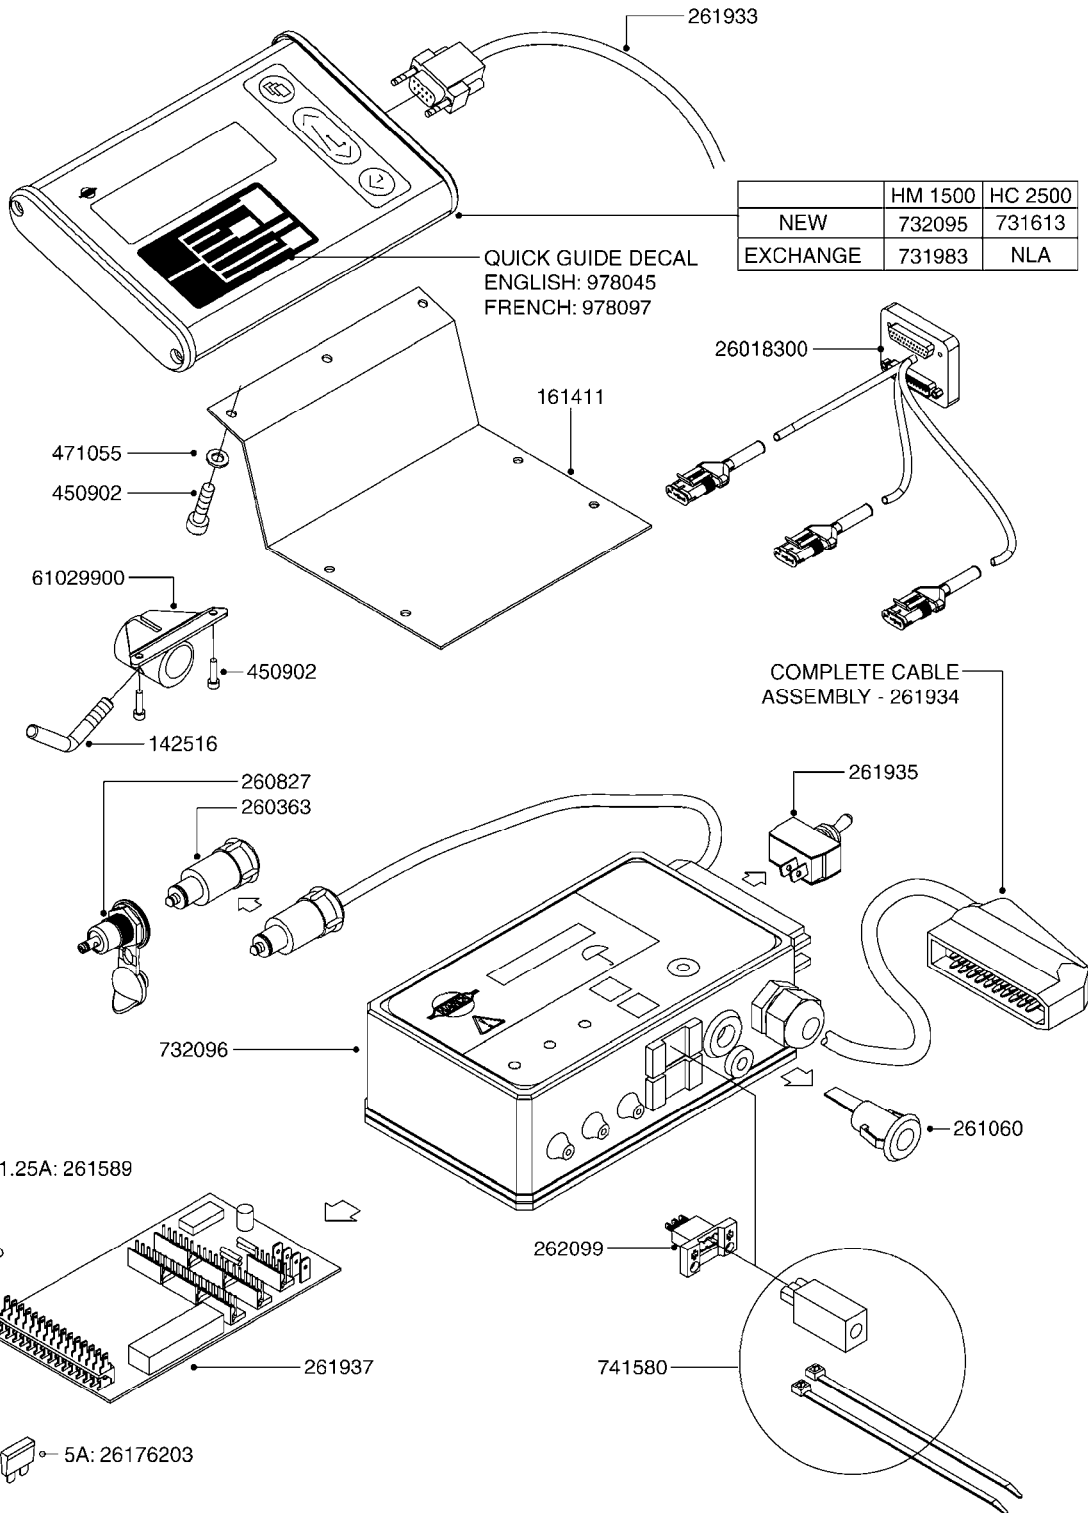

G480

HC 2500/HM1500 DISPLAY/SCANBOX
G480-HIN, 15:11:09

Page 1

Date 18.03.2013 15:24

parts-n°	order qty	description
142516	1	SCREW SET M10 BENT F. LOCKING
161411	1	MT.BRK. HC2500/HM1500 DISPLAY
26018300	1	ADAPTOR 2500 FOR SPRAYBOX II 39-PIN/REPLACES SCANBOX
260363	1	PLUG 2 POLE 12V
260827	1	PLUG F.EC ATTACHMENTS
261060	1	PLUG F.EC ATTACHMENTS
261589	1	FUSE 5X20 1.25 AMP
26176203	1	FUSE 5.0A QUICK-ACT.
261933	1	CABLE W/PLUG 2X25 L=71"
261934	1	CABLE W/PLUG 18X0.5MM L=79"
261935	1	SWITCH 2 POLE
261937	1	CIRCUIT BOARD F. SCANBOX
262099	1	PLUG SOCKET 3-POLE 2.5/3
450902	1	BOLT ALLEN HEAD M4 X 16MM
471055	1	WASHER D4.1/7.6 X 0.9
61029900	1	BRACKET FOR HC2500
731613	1	DISPLAY HC2500 NEW
731983	1	DISPLAY HM1500 REFURBISHED
732095	1	DISPLAY HM1500 NEW
732096	1	SCANBOX F.HM1500/HC2500
741580	1	PLUG 3-POLE 2.5/3
978045	1	DECAL QUICK GUIDE 1500/2500
978097	1	DECAL QUICK GUIDE 1500/2500 FR