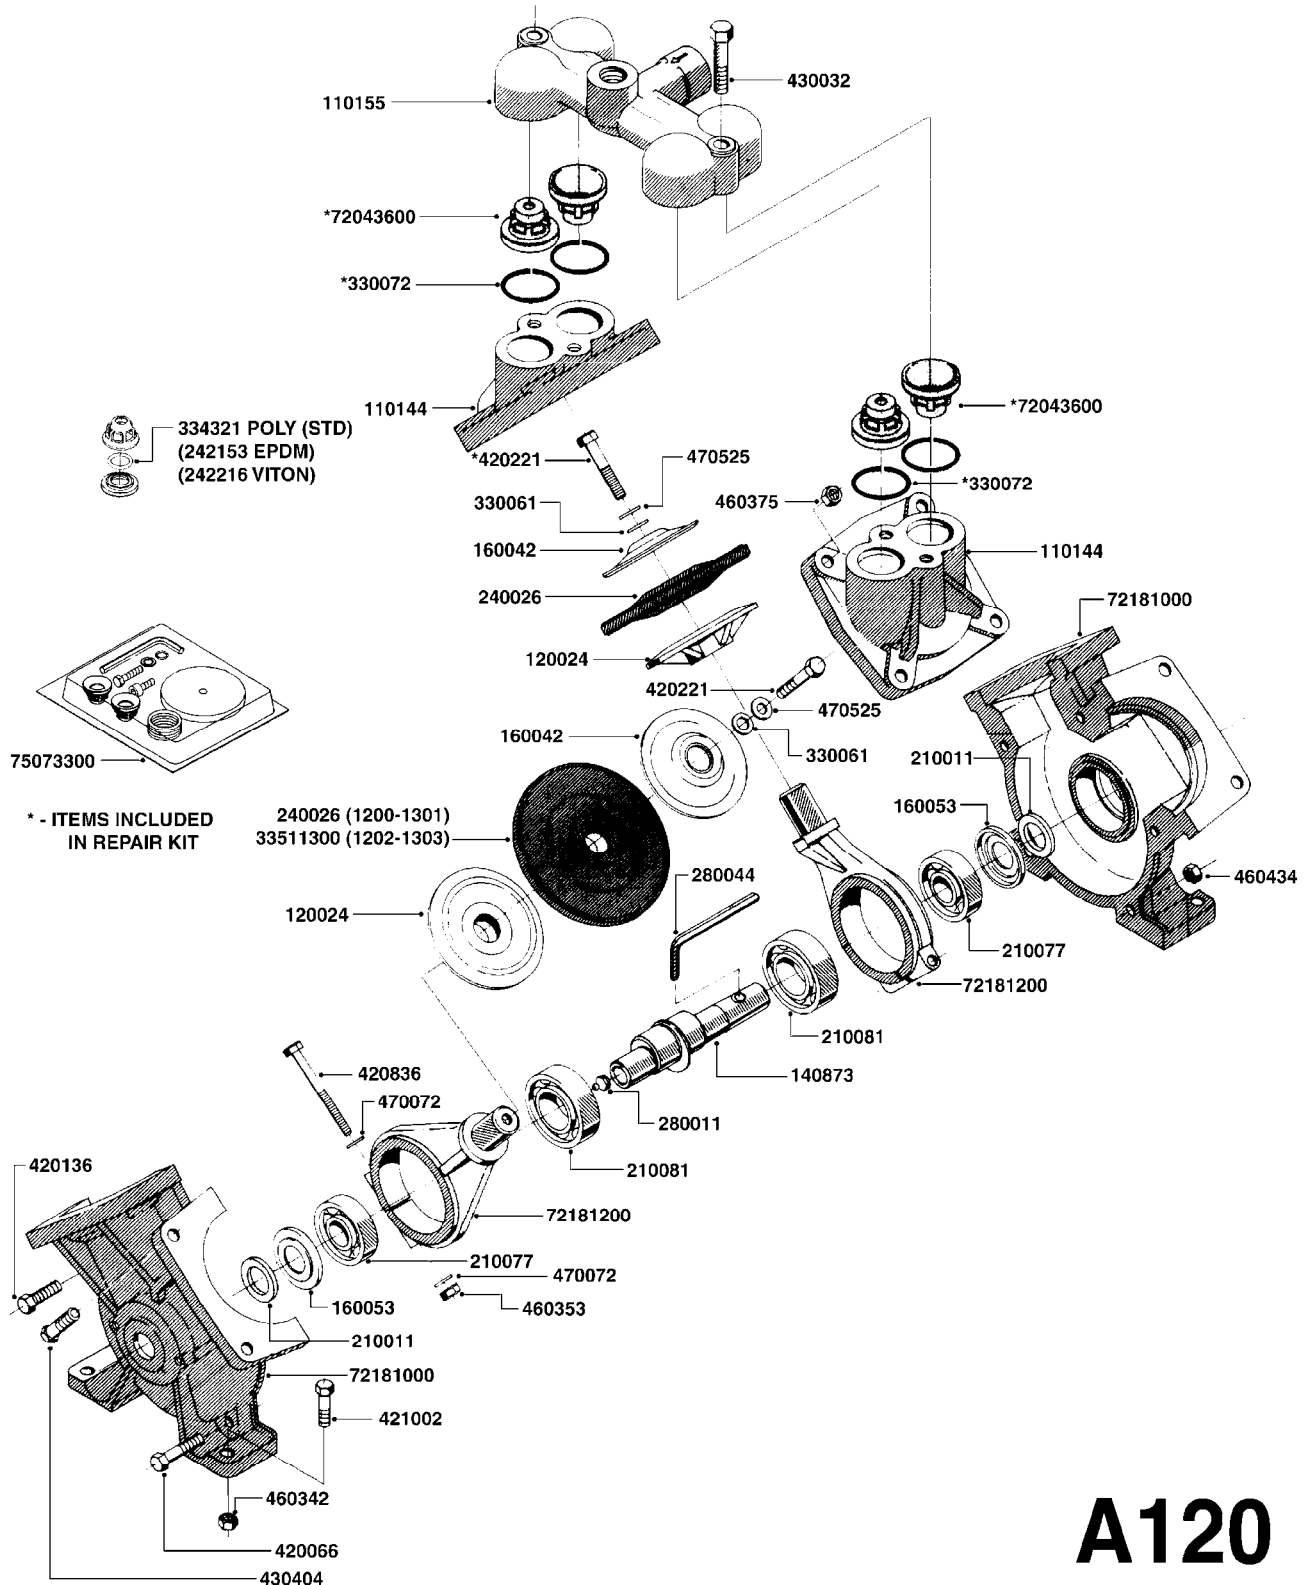

PUMP - 1200 W/ MOUNTING BASE
A120-HIN, 01:11:11

Page

0

Date

18.03.2013 15:22

PUMP - 1200 W/ MOUNTING BASE
A120-HIN, 01:11:11

Page 1

Date 18.03.2013 15:22

parts-n°	order qty	description
110144	1	DIAPHRAGM COVER alt 72181100
110155	1	VALVE CHAMBER F. 1200 PUMP
120024	1	DIAPHRAGM BACK DISC 1200-1300
140873	1	CRANK SHAFT MODEL 1202-9MM
160042	1	DIAPHRAGM UPPER DISC 1200-1300
160053	1	DUST PLATE
210011	1	SEAL FELT D39/23 X 4
210077	1	BEARING BALL 6305
210081	1	BEARING BALL 6307
240026	1	DIAPHRAGM MODEL 1200/1301
242153	1	O-RING D26X4 EPDM
242216	1	O-RING VITON F/1202/1302/462
280011	1	GREASE NIPPLE 1/8' H TR
280044	1	KEY HEXAGON W6 3/16'
330061	1	O-RING D16/D11X2,5
330072	1	O-RING D53,5/D45,5X4
334321	1	O-RING POLY. 34.0x26.0x4.0
420066	1	BOLT HEX 8.8 DEL 3/8"X50MM
420136	1	BOLT HEX 8.8 RAW 3/8'X30MM
420221	1	BOLT HEX 7/16'X2-1/4'
420836	1	BOLT HEX 8.8 RAW M8X85
421002	1	BOLT HEX 8.8 DEL M10X30 FT
430032	1	BOLT HEX 8.8 RAW 1/2'X55MM
430404	1	BOLT HEX 8.8 DEL M12X50
460342	1	NUT HEX M10
460353	1	NUT HEX M8 BLACK
460375	1	NUT HEX M12 BLACK
460434	1	NUT HEX 3/8' NC BLACK
470072	1	WASHER D15/D8X.5 LOCK
470525	1	WASHER D19/D11.5X2.5
33511300	1	DIAPHRAGM 1203/1302 POLY 2006
72043600	1	VALVE FOR 462/463
72181000	1	HOUSING, PUMP, 1203 RED
72181200	1	CONNECTING ROD FOR 1203 W/M12
75073300	1	PUMP KIT 1200/1202 "06"