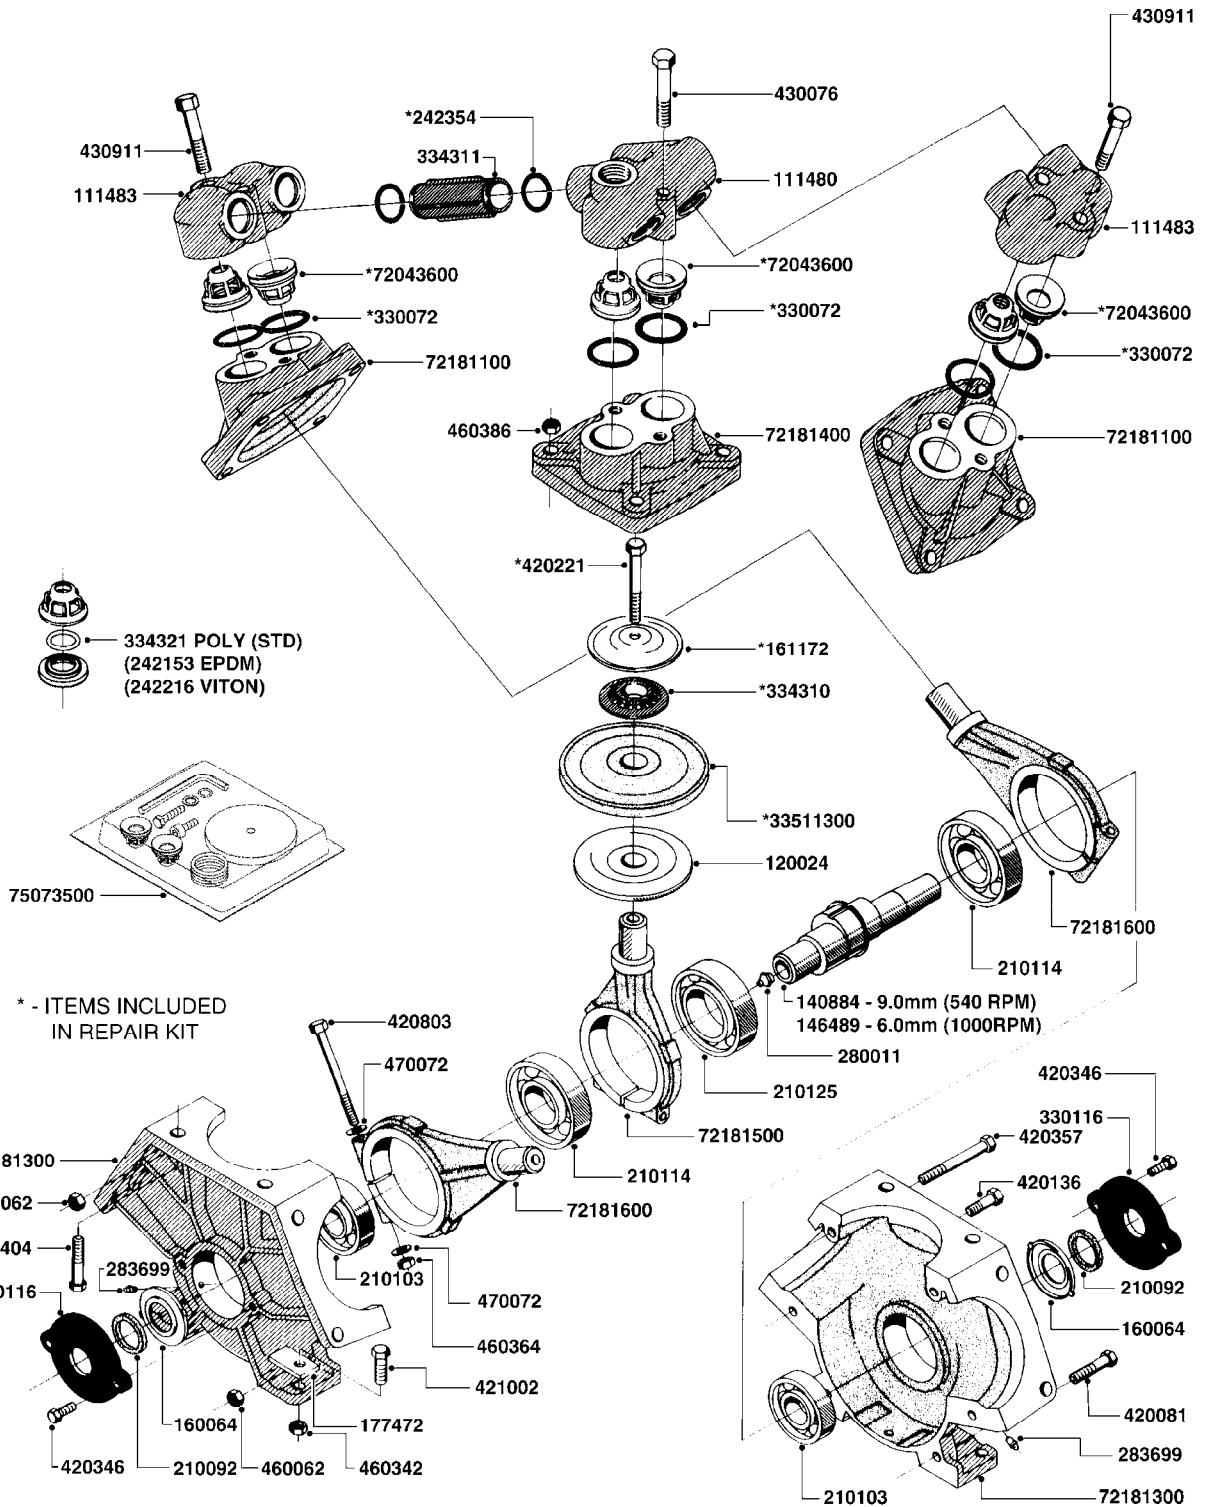

A180

PUMP - 1301 W/ MOUNTING BASE
A180-HIN, 08:11:11

Page 1

Date 18.03.2013 15:22

parts-n°	order qty	description
110995	1	VALVE CHAMBER SIDE MODEL 1301
120024	1	DIAPHRAGM BACK DISC 1200-1300
140884	1	CRANK SHAFT MODEL 1300-9
153646	1	CONNECTION PIPE INLET MOD 1301
160042	1	DIAPHRAGM UPPER DISC 1200-1300
160064	1	DUST PLATE
210092	1	SEAL FELT D43/30X5
210103	1	BEARING BALL 6306
210114	1	BEARING BALL 6308
210125	1	BEARING BALL 6210
240026	1	DIAPHRAGM MODEL 1200/1301
241021	1	O-RING D21,89X2,62 NITRIL
242153	1	O-RING D26X4 EPDM
242216	1	O-RING VITON F/1202/1302/462
280011	1	GREASE NIPPLE 1/8' H TR
280066	1	GREASE NIPPLE H 1A6
283699	1	GREASE NIPPLE M6X1
330061	1	O-RING D16/D11X2,5
330072	1	O-RING D53,5/D45,5X4
330116	1	SEAL RETAINER, MODEL 1300
334321	1	O-RING POLY. 34.0x26.0x4.0
420081	1	BOLT HEX 8.8 DEL 3/8'X40MM
420136	1	BOLT HEX 8.8 RAW 3/8'X30MM
420221	1	BOLT HEX 7/16'X2-1/4'
420346	1	BOLT HEX 8.8 DEL 3/8'X 25MM
420357	1	BOLT HEX 8.8 RAW 3/8'X85MM
420803	1	BOLT HEX 8.8 DEL M8X90
421002	1	BOLT HEX 8.8 DEL M10X30 FT
430032	1	BOLT HEX 8.8 RAW 1/2'X55MM
430076	1	BOLT HEX 8.8 RAW 1/2'X60MM
430404	1	BOLT HEX 8.8 DEL M12X50
430911	1	BOLT HEX 8.8 WG 1/2" x 70MM
460062	1	NUT HEX 3/8' GALV.
460342	1	NUT HEX M10
460353	1	NUT HEX M8 BLACK
460386	1	NUT HEX M12X1.75
470072	1	WASHER D15/D8X.5 LOCK
470525	1	WASHER D19/D11.5X2.5
33511300	1	DIAPHRAGM 1203/1302 POLY 2006
72043600	1	VALVE FOR 462/463
72181100	1	DIAPHRAGM COVER 1203/1303+BLTS
72181300	1	PUMP CASTING 1300 RED W/BOLTS
72181400	1	DIAPHRAGM COVER 1303 W/BOLTS
72181500	1	CONNECTING ROD, CENTER 1303
72181600	1	CONNECTING ROD, SIDE MOD.1300
72335600	1	CENTER VALVE CHAMBER 1302 RED
75073500	1	PUMP KIT 1300/1302 "06"