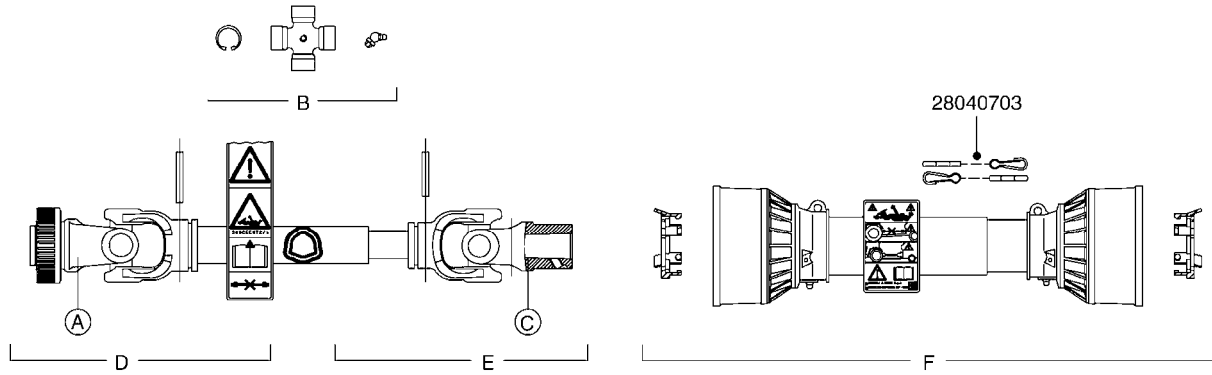

10549503 - KIT WITHOUT GEARBOX
10549603 - COMPLETE KIT WITH GEARBOX

COMPLETE ASSEMBLIES
WHOLEGOODS ITEMS

A460

GEAR BOX KIT 1000 RPM
A460-HIN, 01:01:01

Page 1

Date 18.03.2013 15:22

parts-n°	order qty	description
10549103	1	BUSHING D28/D10.5X50
10549203	1	BUSHING D28/D12.5X16
10549303	1	MOUNT PLATE PTO COVER 1000 RPM
10549403	1	MOUNT PLATE F.G/BOX 1000 PRM
10549503	1	GEAR BOX KIT 1000 RPM LESS G/B
10549603	1	GEAR BOX KIT 1000 RPM 361/462
242226	1	SEAL WASHER F.BOTTOM PLUG
284268	1	LEVEL INDICATOR GEAR ML 52
284586	1	GEAR BOX 1000 RPM
330746	1	GUARD PTO LOWER PART
330757	1	GUARD PTO UPPER PART
410347	1	SCREW M6X20 8.8
420582	1	BOLT HEX 8.8 DEL M8X20 FT
420862	1	BOLT HEX 8.8 DEL M10X16 FT
421216	1	BOLT HEX 8.8 DEL M10X130
430721	1	BOLT HEX 8.8 DEL M12X40 FT
460143	1	NUT HEX M8 LOCK
460202	1	NUT HEX M6
470127	1	WASHER D15D10X2 M10 LOCK
470466	1	WASHER D21.1/D12.2X2.5 LOCK
471126	1	WASHER D16/D8.4X1.6 SS