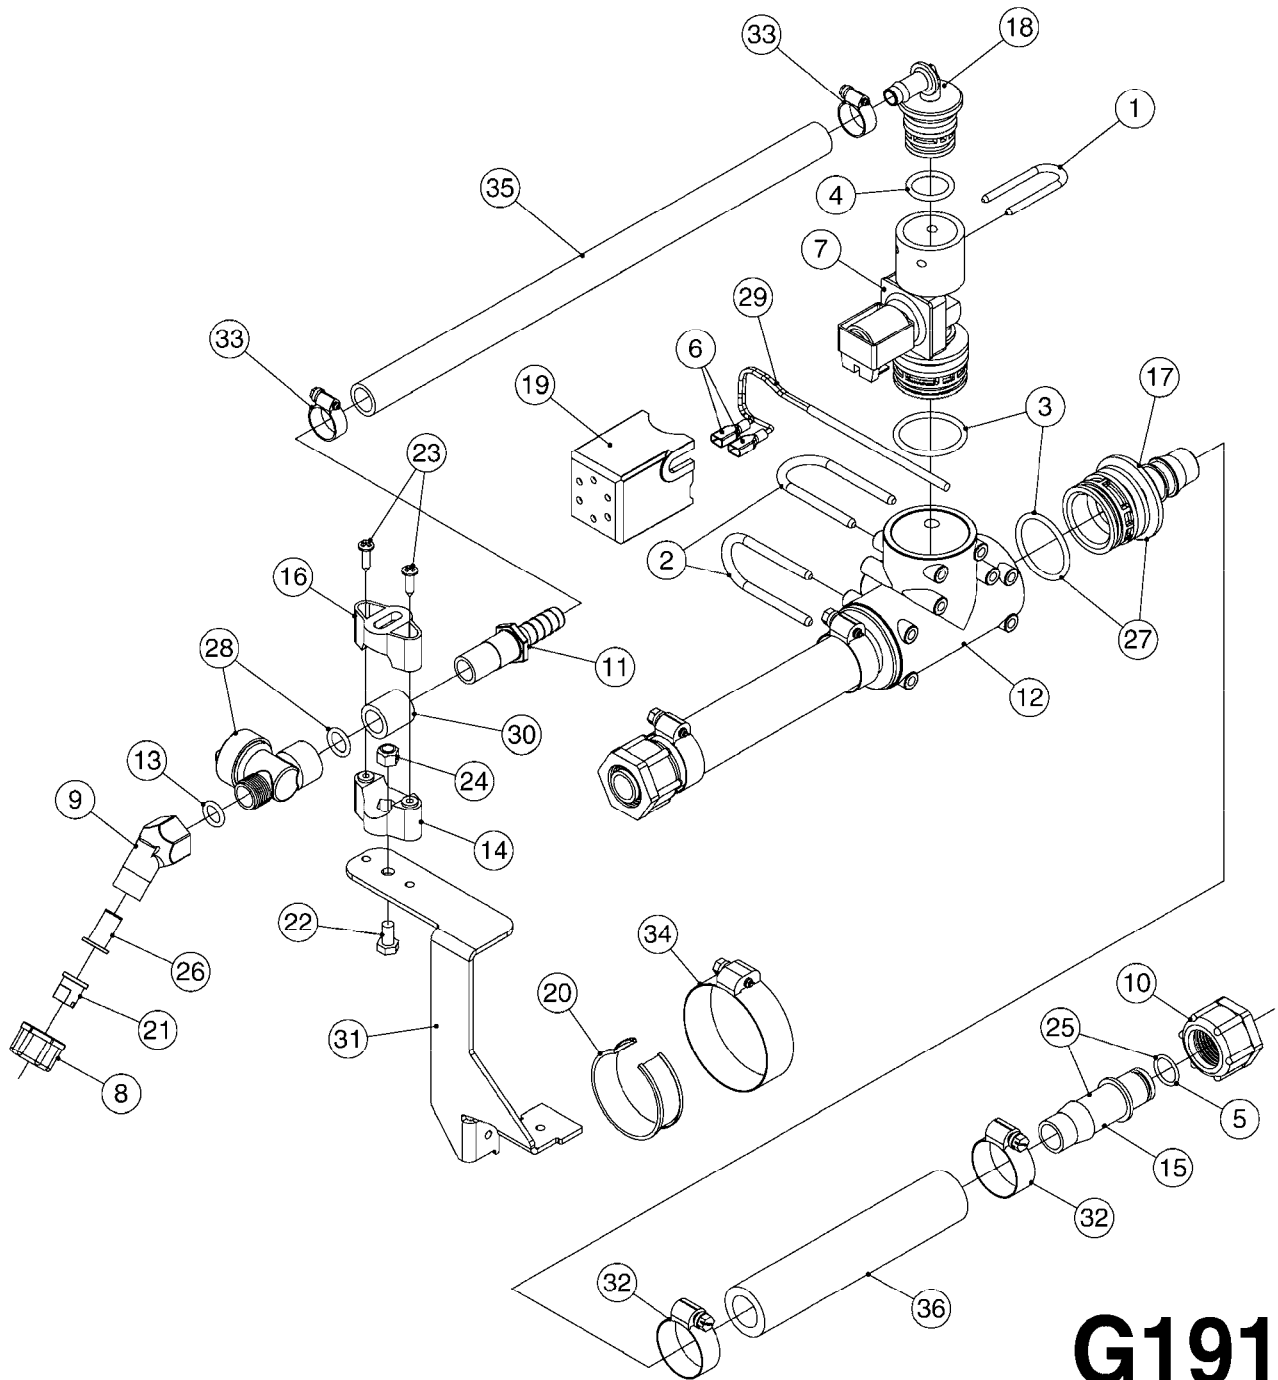

G191

ELECTRIC END NOZZLE KIT '09
G191-HIN, 21:05:12

Page 1
Date 18.03.2013 15:24

Pos.	parts-n°	order qty	description
1	145994	1	FITT.DK S-40 FORK
2	145995	1	FITT.DK S-53 FORK
3	242354	1	O-RING D32.2X3.0 VITON F.S-53
4	242355	1	O-RING D19.2X3.0 VITON F.S-40
5	242594	1	O-RING D14 X 1.78 SCH.70-EPDM
6	261539	1	SPADE F.ELEC CONNEX BLUE INSUL
7	262104	1	VALVE, SOLENOID, S53/S40
8	320187	1	FITT.DK CAP 3/8" BSP BLACK
9	320191	1	FITT.DK ELB 3/8' BSP 45 DEGREE
10	320283	1	FITT.DK NUT 3/4"BSP
11	320891	1	FITT.DK HB 3/8'- 3/8' BSP
12	322352	1	FITT.DK S-53 TEE
13	330013	1	O-RING D15/D10X2.5 F.3/8"NUT
14	333012	1	NOZZLE HOLD. UPPER PART
15	334044	1	FITT.DK HB 3/4' F. 3/4' CAP
16	334220	1	NOZZLE BODY SING.SN.FT.UPPER
17	334229	1	FITT.DK S-53 STR.3/4"
18	334237	1	FITT.DK S-40 ELB.3/8'
19	334965	1	COVER FOR S53 SOLENOID VALVE
20	341291	1	RUBBER HOSE CLAMP COVER 130MM
21	370392	1	NOZZLE END FAN 1850-G 300
22	410546	1	BOLT HEX 8.8 DEL M6X12 FT
23	440665	1	SCREW M4.2X16 STAINLESS
24	460261	1	NUT HEX M6X1 LOCK
25	724621	1	FITT.DK HB 3/4"ASSY F.3/4" NUT
26	725042	1	SCREEN 80 MESH W.GASKET, RED
27	726558	1	FITT.DK S53 STR. 3/4" W.ORING
28	729610	1	NOZZLE ASSY. 3/8 THREAD
29	983087	1	ELEC. CABLE 2 WIRE X 0.75MM
30	10631003	1	HOSE R X CLEAR BRAID.X 1/2 12"
31	16110803	1	NOZZLE BRACKET VAR SPACINGS
32	28029903	1	CLAMP HOSE GEAR P3/4"-S1" 6712
33	28044903	1	CLAMP HOSE GEAR P3/8" 6706
34	28047003	1	CLAMP HOSE GEAR 30 X 50 6732
35	92701703	1	HOSE R X3/8" X300PSI WP X0012"
36	92703203	1	HOSE R X3/4" X300PSI WP X0012"