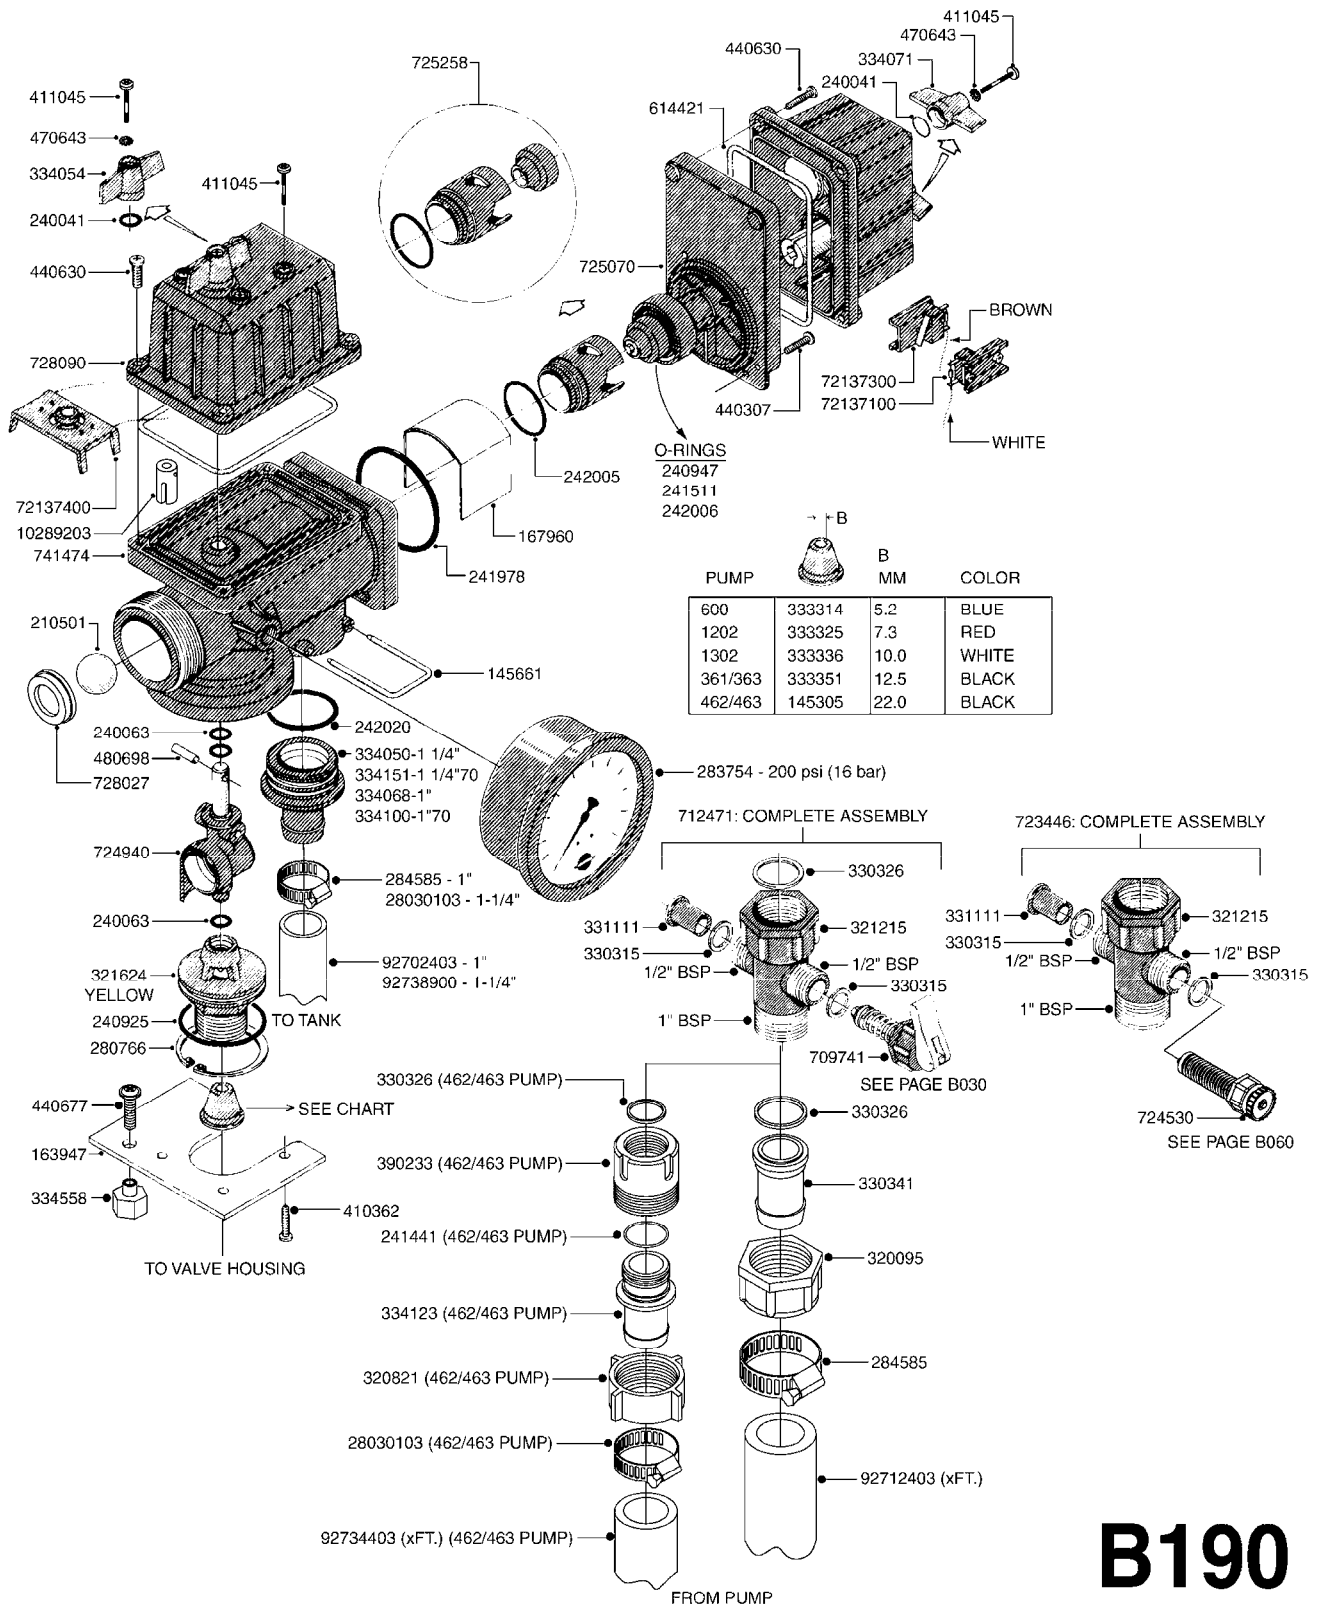

B190

EC MASTER VALVE-ELEC. (RED GRP)
B190-HIN, 08:09:11

Page 1
Date 18.03.2013 15:22

parts-n°	order qty	description
145305	1	NOZZLE F.OP.UNIT PUMP 462
145661	1	FITT.DK S-61 FORK
163947	1	FITTING FOR BK 180
167960	1	WEAR SHIELD EC CONTROL
210501	1	BALL PLASTIC D25
240041	1	O-RING D15,1/10,3 X 2,4
240063	1	O-RING D14,1/9,3 X 2,4
240925	1	O-RING D49.5X3 NITRIL
240947	1	O-RING D7.3X2.4 NITRIL
241441	1	O-RING D29.3X3
241511	1	O-RING D18X2
241978	1	O-RING 64.5X3,0
242005	1	O-RING D32.1X1.6 NITRIL
242006	1	O-RING D22/D19 X 1.5
242020	1	O-RING 39.2 X 3 VITON
280766	1	SNAP-RING INNER 55X2 DIN 472
283754	1	GAUGE 2.5'BR REAR PSI200 BAR16
284585	1	CLAMP HOSE GEAR 1" MINI 020
320095	1	FITT.DK NUT 1" BSP
320821	1	FITT.DK NUT 1-1/2" BSP
321215	1	FITT.DK HOUSING F. AGITATION
321624	1	BOTTOM PIECE F.BALL OPER.UNIT
330315	1	O-RING D18.4/D13X.6
330326	1	O-RING D30/D24X2 F.1"NUT
330341	1	FITT.DK HB 1" F. 1" NUT
331111	1	VALVE SEAT FOR 1/2" DISTRIBUT.
333314	1	NOZZ.RESTRICTOR 600 BLUE
333325	1	NOZZ.RESTRICTOR 1202 RED
333336	1	NOZZ.RESTRICTOR 1302 WHITE
333351	1	NOZZ.RESTRICTOR 361 BLACK
334050	1	FITT.DK S-61 STR.1-1/4"
334054	1	GRIP F.MAN.OP.EC ON/OFF RED
334068	1	FITT.DK S-61 STR.1"
334071	1	GRIP F.MAN.OP.EC PRESS.REG.RED
334100	1	FITT.DK S-61 ELB.1" 110 DEG.
334123	1	FITT.DK HB 1-1/4"O-RNG F.1-1/2"
334151	1	FITT.DK S-61 ELB.1-1/4"110 DEG
334558	1	NUT HEX PLASTIC INSERT
390233	1	FITT.DK REDUC 1-1/2" X 1" BSP
410362	1	BOLT HEX 8.8 DEL M6X20 FT
411045	1	SCREW M4 X 16MM STAINLESS
440307	1	SCREW SHEET-METAL 3/4" NO. 10
440630	1	SCREW 1"PLATED
440677	1	SCREW F. PLASTIC 5X20 SS
470643	1	WASHER LOCK
480698	1	PIN M5X10 SLOTTED
614421	1	GASKET F/MOTOR HOUSE-ON/OFF TR
709741	1	VALVE ASSY. 1/2" FLIP LEVER
712471	1	AGITATION VALVE ASSY. ON/OFF
723446	1	AGITATION VALVE ASSY. ADJUST.
724530	1	THUMB WHEEL FOR AGITATION
724940	1	BALL HOUSE MOUNTED - EC
725011	1	MOTOR UNIT F.PRES.REG.EC RED
725070	1	BRKT. PLATE F/PRES. CONT. EC
725258	1	REG. KIT OLD (NEW 740994)
728027	1	BUSHING WITH SEAT
728090	1	MOTOR UNIT F.ON/OFF EC GREEN
741474	1	OP.UNIT ON/OFF/REG alt322136
10289203	1	COUPLER FOR EC ELEC.CONTROL
28030103	1	CLAMP HOSE GEAR P5/4-S1.5"6724
72137100	1	MCROSWCH ASSY F.PRSR REG WHT W