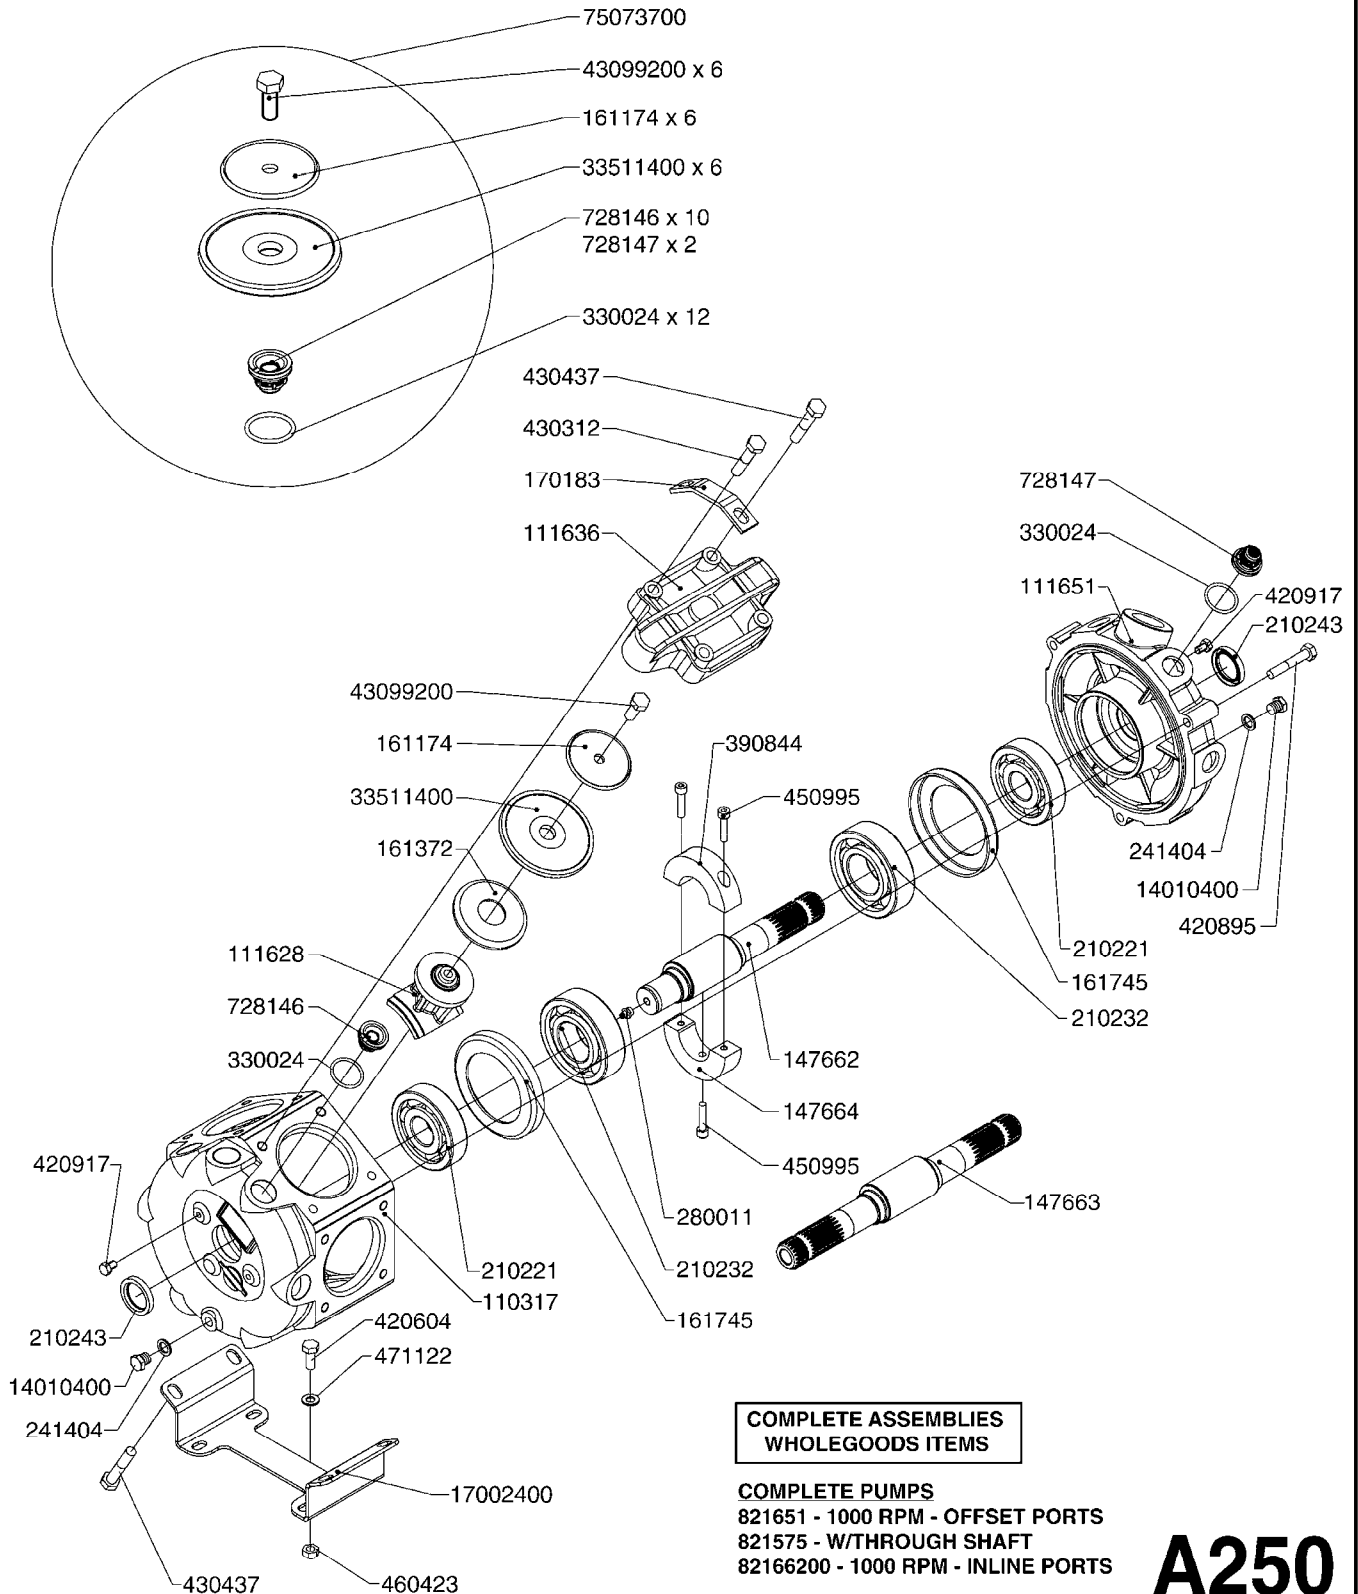

PUMP - 363/1000 RPM W/MOUNTING
A250-HIN, 01:12:11

Page 1
Date 18.03.2013 15:22

parts-n°	order qty	description
110317	1	PUMP CASING MODEL 360/361 PNTD
111628	1	CONNECTING ROD 363/5.5MM
111636	1	VALVE COVER 363 HEAVY DUTY
111651	1	CASTING F.363 1.5" PUMP(FRONT)
147662	1	CRANK SHAFT F.363/463-5.5MM
147663	1	CRANK SHAFT 363/463-5.5 THROUG
147664	1	COUNTERBALANCE 363/463 WEIGHT
161174	1	DIAPHRAGM DISC SS F.363 PUMP
161372	1	DIAPHRAGM BACKING DISC,320-361
161745	1	METAL SPACER F.363/463
170183	1	LIFT STRAP F.PUMP 360/361/462
210221	1	BEARING BALL 6407
210232	1	BEARING BALL 6310
210243	1	SEAL OIL 35 X 47 X 7
241404	1	DOWTYSEAL 1/4"
280011	1	GREASE NIPPLE 1/8' H TR
330024	1	O-RING D41,1/D34.5 X 3,5
390844	1	COUNTERBALANCE 363/463 POM
420604	1	BOLT HEX 8.8 DEL M10X25 FT
420895	1	BOLT HEX 8.8 RAW M10X60
420917	1	BOLT HEX 8.8 RAW M8X12 FT
430312	1	BOLT HEX 8.8 RAW M12X60
430437	1	BOLT HEX 8.8 RAW M12X65
450995	1	BOLT ALLEN M8X30 DIN 912 RAW
460423	1	NUT HEX M10X1.5 LOCK
471122	1	WASHER D20/D10.5X2 SS
728146	1	VALVE FOR 361(726890/707932)
728147	1	VALVE FOR 361 WHITE WITH HOLE
821575	1	PUMP 363/5.5 THROUGH SHAFT
821651	1	PUMP 363/5.5/1000 OSP
14010400	1	PLUG 1/4" BSP
17002400	1	FOOT F/363 PUMP (PAINTED)
33511400	1	DIAPHRAGM 361/363 pur 2006
43099200	1	BOLT HEX SS M12 X 30 DIN933 A4
75073700	1	PUMP KIT 363 2006
82166200	1	PUMP 363/5.5 1.5"SUC 1000RPM