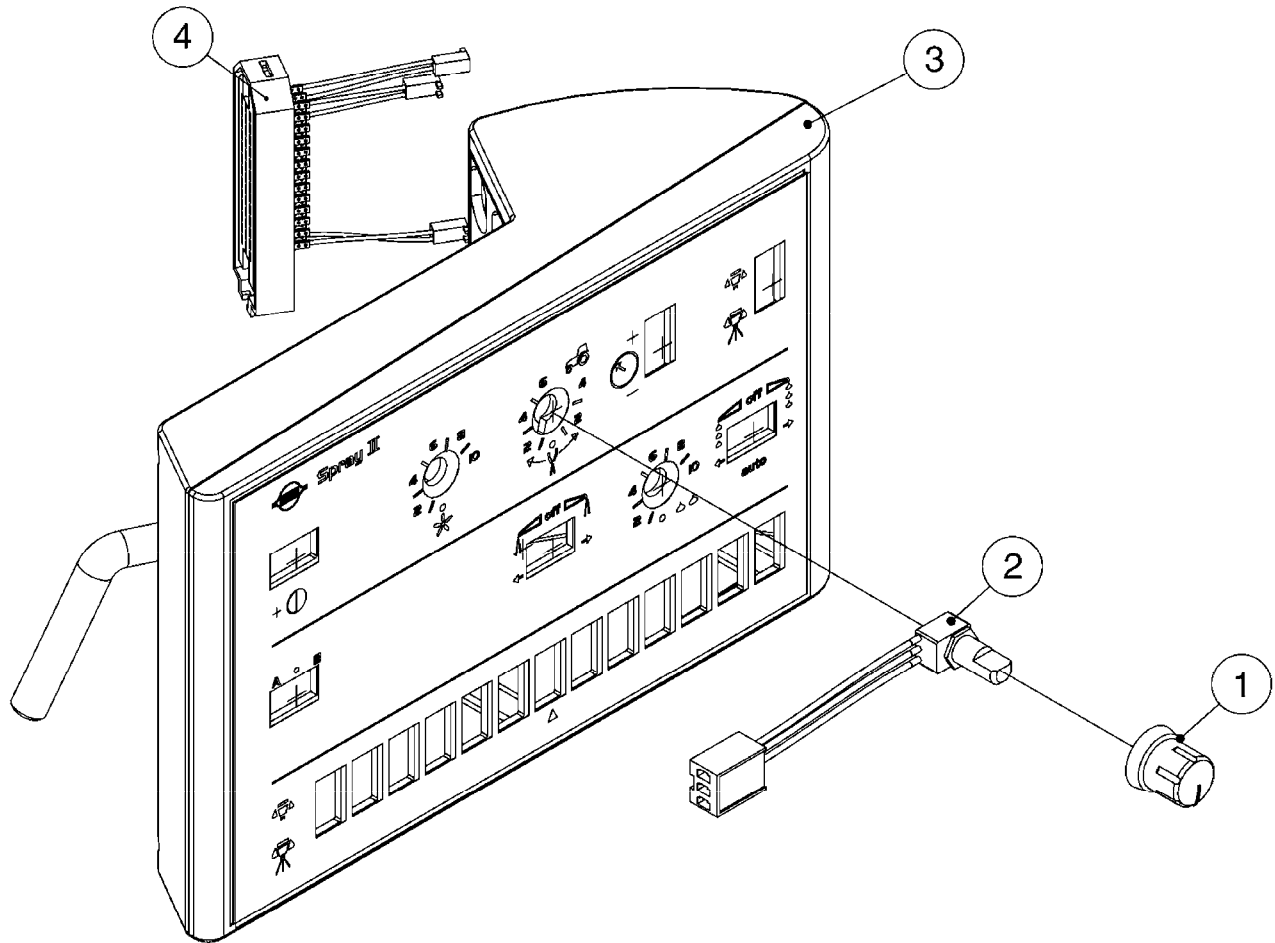

G702

SPRAYBOX II
G702-HIN, 15:06:07

Page 1
Date 18.03.2013 15:24

Pos.	parts-n°	order qty	description
1	26000400	1	KNOB F.FOAM ADJUST HC5500
2	26005300	1	POT.METER F. SPRAYBOX II
3	26010200	1	CONTROL BOX 2SEC, SPRAY BOX II
3	26010300	1	CONTROL BOX 3SEC, SPRAY BOX II
3	26010400	1	CONTROL BOX 4SEC, SPRAY BOX II
3	26010500	1	CONTROL BOX 5SEC, SPRAY BOX II
3	26010600	1	CONTROL BOX 6SEC, SPRAY BOX II
3	26010700	1	CONTROL BOX 7SEC, SPRAY BOX II
3	26011000	1	SPRAY CONT. II EVC 4 SEC. HAZ
3	26011100	1	SPRAY CONT. II EVC 5 SEC. HAZ
3	26011200	1	SPRAY CONT. II EVC 6 SEC. HAZ
3	26011300	1	SPRAY CONT. II EVC 7 SEC. HAZ
4	28031400	1	PLUG 39-POLE FEMALE HC5500