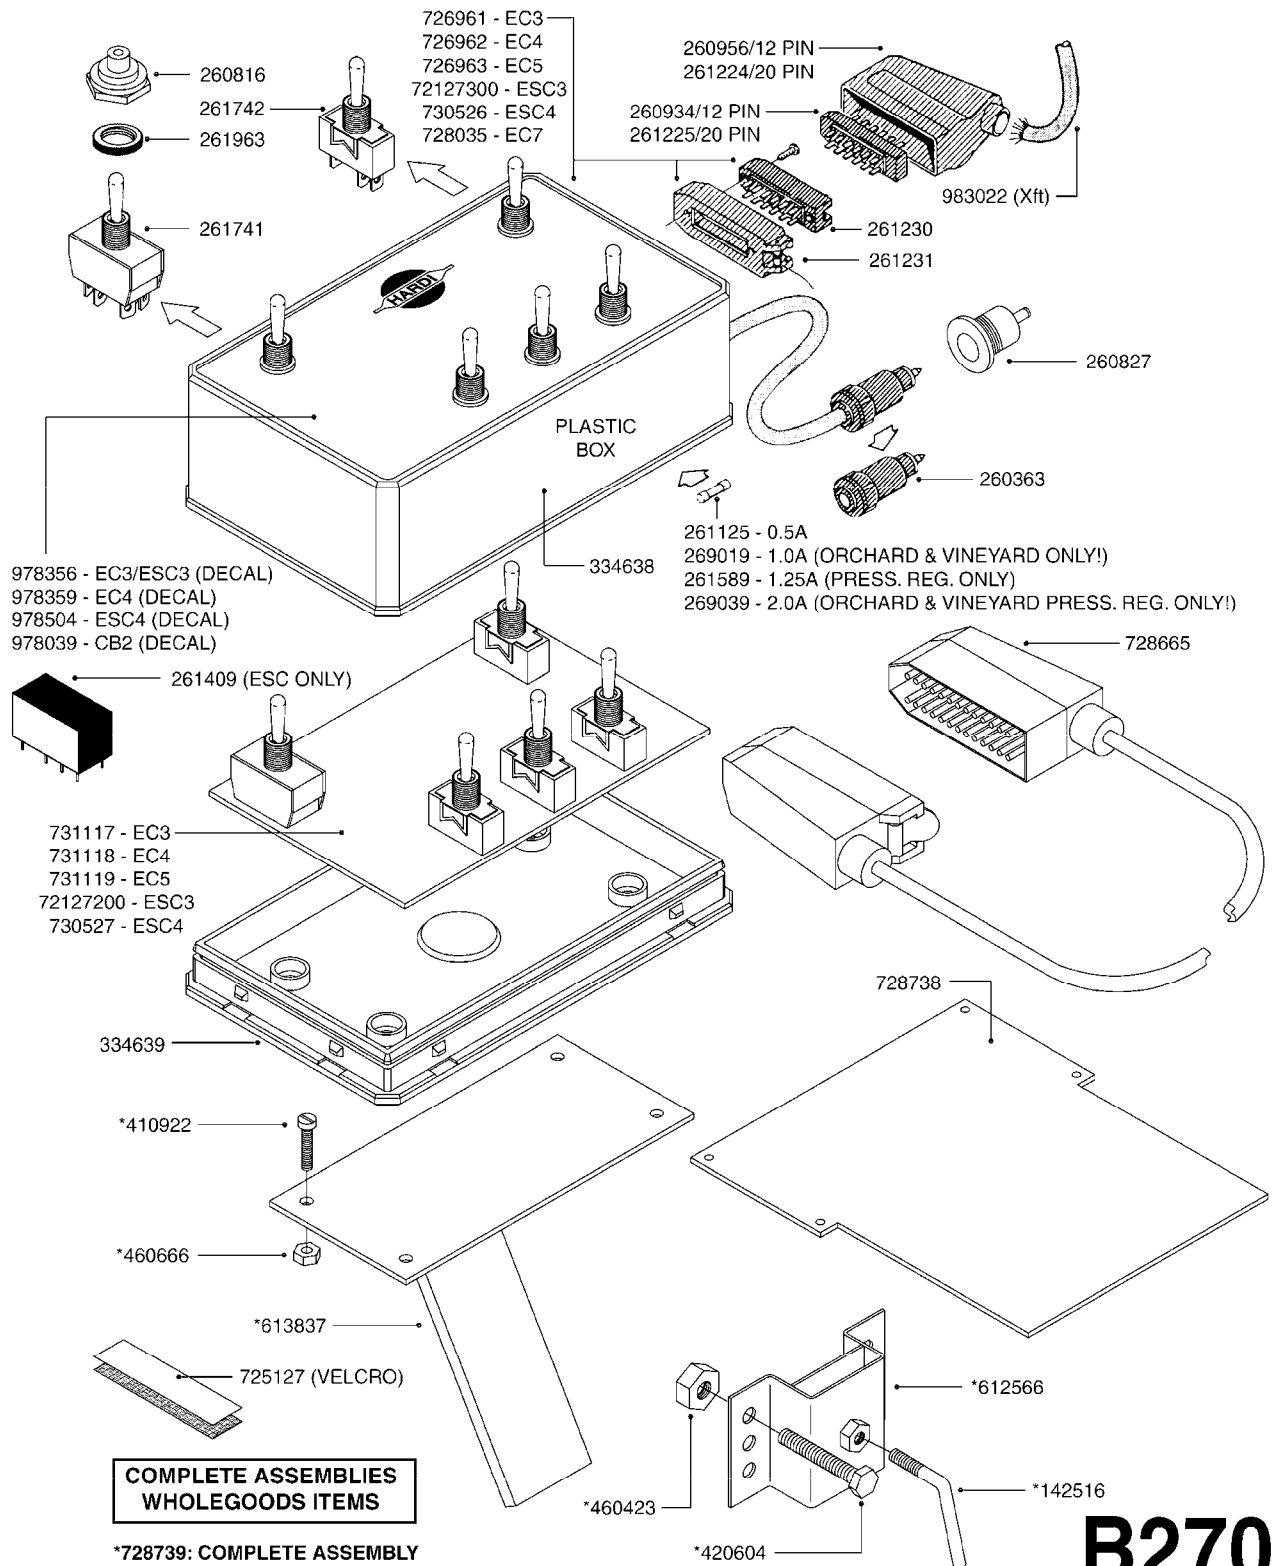

COMPLETE ASSEMBLIES
WHOLEGOODS ITEMS

B260

CONTROL BOX F/EC+EC-SC
B260-HIN, 01:01:01

Page 1
Date 18.03.2013 15:23

parts-n°	order qty	description
142516	1	SCREW SET M10 BENT F. LOCKING
260363	1	PLUG 2 POLE 12V
260794	1	SWITCH F.PRESS ADJ.EC CONTROL
260816	1	CAP W/RUBBER BOOT F.EC SWITCH
260827	1	PLUG F.EC ATTACHMENTS
260864	1	SWITCH F.HY BOOM CONTROL BOX
260923	1	PLUG INSERT 12 POLE FEMALE
260934	1	PLUG INSERT 12 POLL MALE
260945	1	PLUG HOUSE 12 POLE FEMALE
260956	1	PLUG HOUSE 12 POL.MALE
261066	1	SWITCH 2 POLE
261125	1	FUSE 5 X 20 500mA
261224	1	PLUG HOUSING F/20 POLE MALE
261225	1	PLUG INSERT 20 POLE MALE
261230	1	PLUG INSERT 20 POLE FEMALE
261231	1	PLUG HOUSING 20 POLE FEMALE
410922	1	BOLT HEX 8.8 DEL M4X20 FT
411006	1	SCREW M4X40 SLOTTED
420604	1	BOLT HEX 8.8 DEL M10X25 FT
460423	1	NUT HEX M10X1.5 LOCK
460666	1	NUT HEX M4
612566	1	MOUNT BRACKET F.FAN CABLE ASSY
613837	1	MOUNT PLATE FOR EC CONTROL BOX
725006	1	CIRCUIT BOARD 4 VALVE
725014	1	CONTROL BOX EC 4 SEC./12 PIN
725056	1	PRINTED CIRC.W SW 3WAY 726961
726961	1	CONTROL BOX EC 3 SEC./20 PIN
726962	1	CONTROL BOX EC 4 SEC./20 PIN
727376	1	CIRCUIT BOARD F.ESC 3 BANK
728072	1	CABLE F.CONTROL BOX 6M EC/4
728073	1	CABLE F.CONTROL BOX 6M EC/3
728075	1	CABLE F.CONTROL BOX 5M EC/3
728665	1	CABLE EXT.-QUICK ATTACH 20 PIN
728666	1	CABLE-QUICK ATTACH 12 PIN
728738	1	DOUB.CONT.BOX & OR F/M PLATE
728739	1	IN CAB CONTROL MOUNT KIT
729721	1	CONTROL BOX ESC3
983022	1	WIRE 12 x 0.5 x 2MM x 12"
10297303	1	CIRCUIT BOARD FOR T.M.S.
10411203	1	RELAY T-82