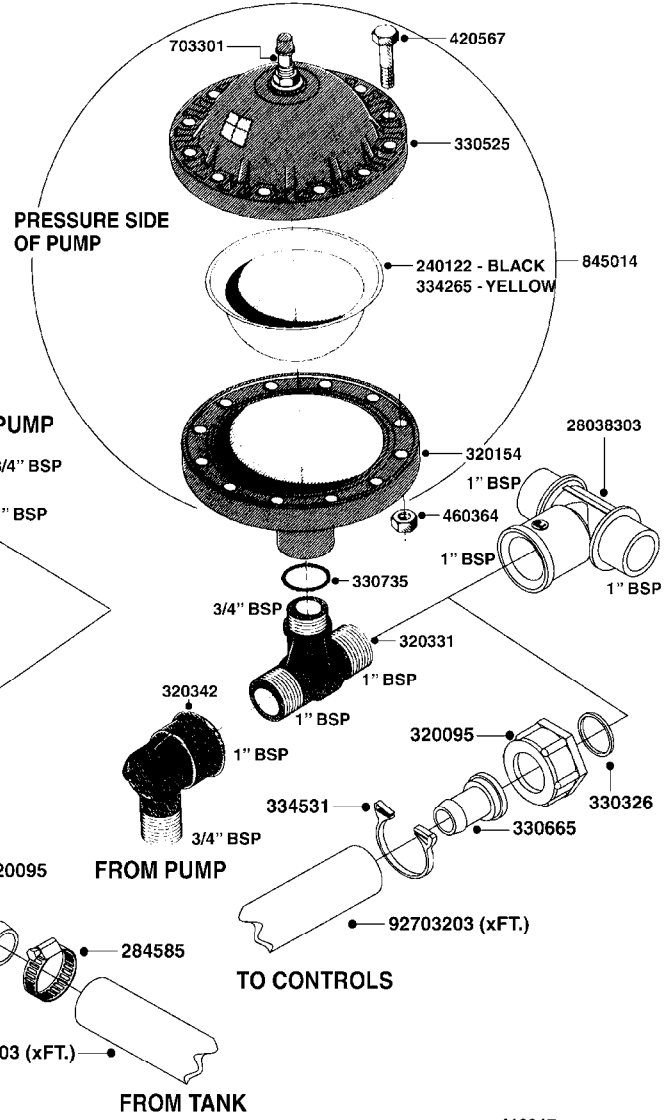

**#725970
COMPLETE DAMPER KIT
(SUCTION & PRESSURE)**