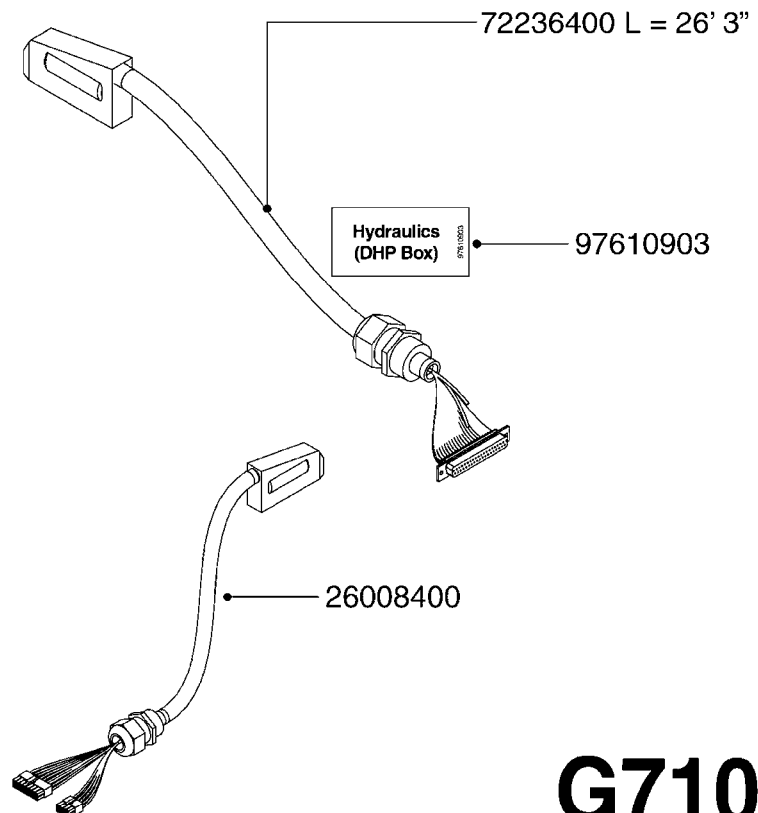

LIQUID SYSTEM

HYDRAULIC SYSTEM

* Note orientation of bracket
1 = Liquid system
2 = Hydraulic system

G710

39 PIN CABLES
G710-HIN, 16:05:12

Page 1

Date 18.03.2013 15:24

parts-n°	order qty	description
262158	1	PLUG INSERT 39 POLE MALE
262159	1	PLUG INSERT 39 POLE FEMALE
262160	1	PLUG HOUSING 39 POLE FEMALE
262161	1	PLUG HOUSING F/39 POLE MALE
440634	1	SCREW 5/8"
440732	1	PT SCREW 35X12B Z5452 ELZ
14034200	1	CODE BRACKET FOR 39 PIN CABLE
26003900	1	WIRE 37-39 PIN EVC, 6.6'
26004200	1	WIRE 37-39 PIN EVC, 57.4'
26008400	1	WIRE 39-PIN 24 WIRE L=8M
28027500	1	WIRE 37-39 PIN EVC, 37.7'
28028700	1	WIRE 37-39 PIN EVC, 45.9'
28028800	1	WIRE 37-39 PIN EVC, 16.4'
28028900	1	WIRE 37-39 PIN EVC, 26.2'
72236400	1	DAH CONN. WIRE/TRACTOR L=8M
97610803	1	DECAL-SRAY BOX 39-PIN
97610903	1	DECAL-HYDRAULIC BOX 39-PIN