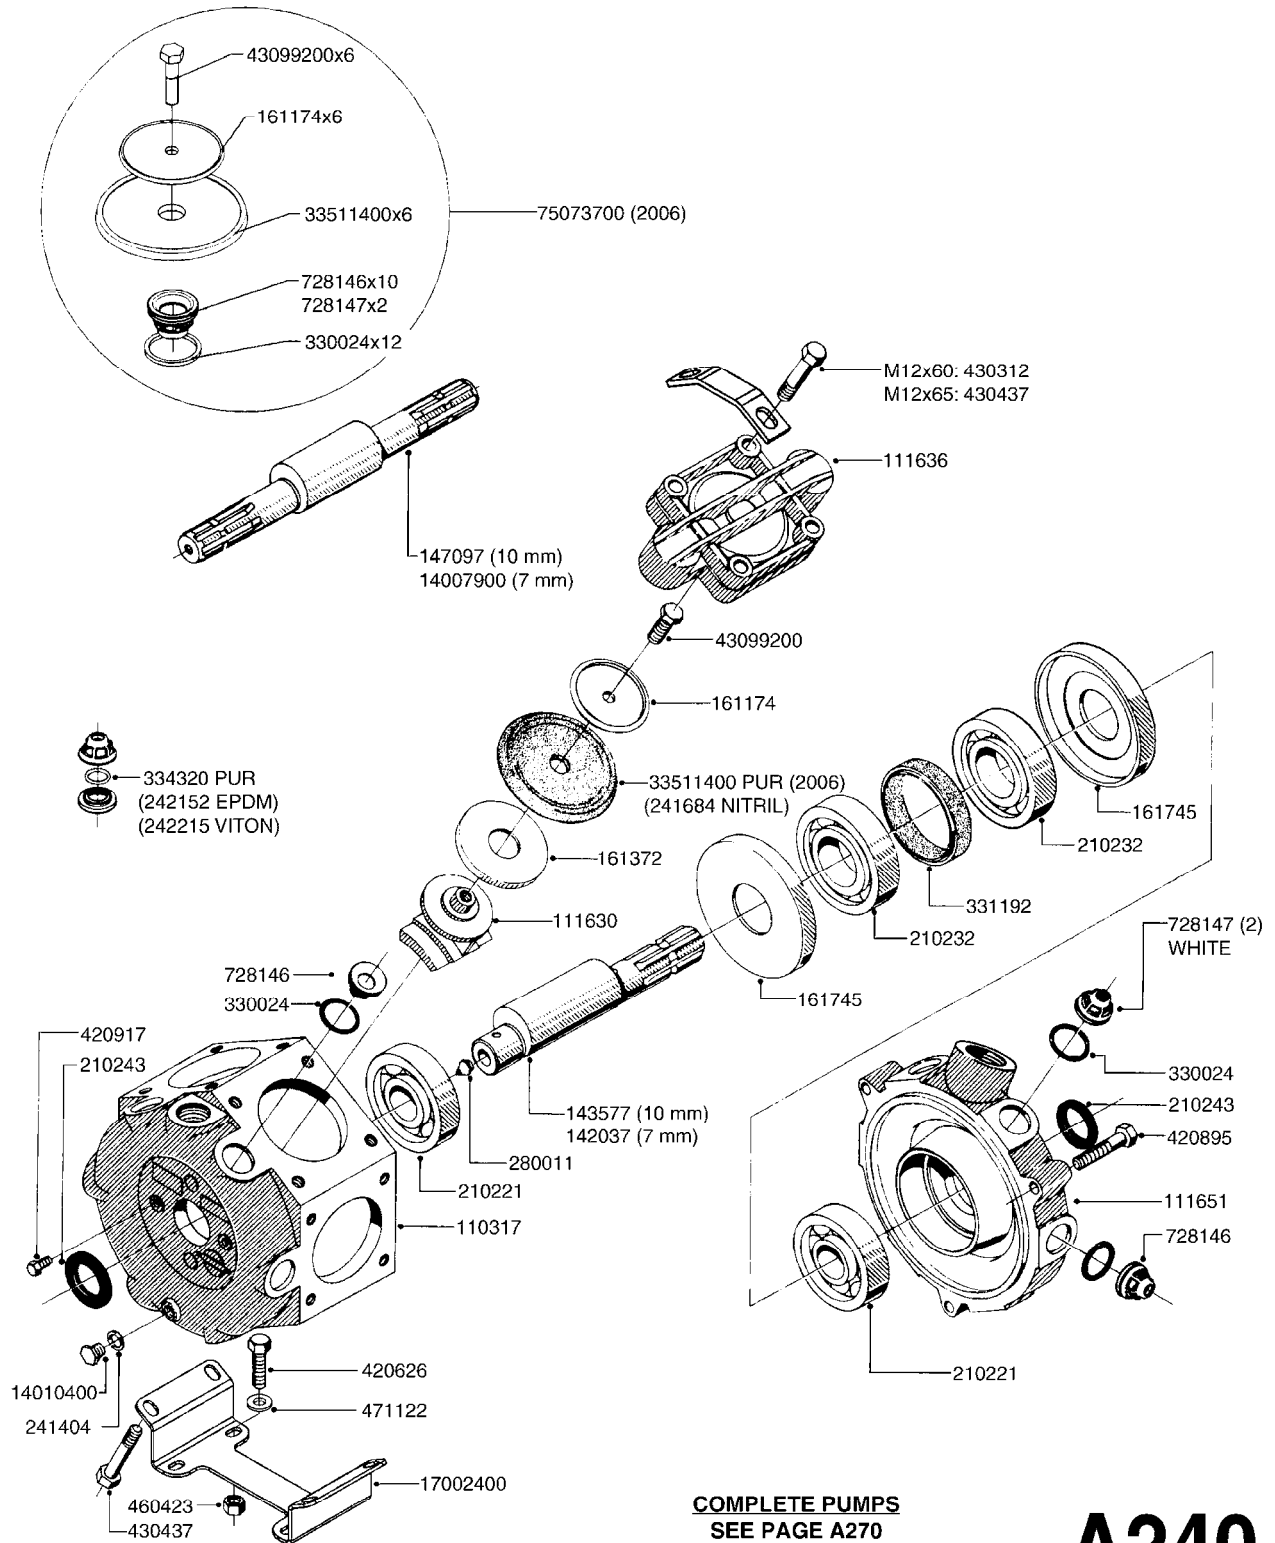

COMPLETE PUMPS
SEE PAGE A270

A240

PUMP - 363 W/MOUNTING BASE
A240-HIN, 01:12:11

Page 1
Date 18.03.2013 15:22

parts-n°	order qty	description
110317	1	PUMP CASING MODEL 360/361 PNTD
111630	1	CONNECTING ROD F. 363 PUMP
111636	1	VALVE COVER 363 HEAVY DUTY
111651	1	CASTING F.363 1.5" PUMP(FRONT)
142037	1	CRANK SHAFT 361-20
143577	1	CRANK SHAFT F.363/462/463-10mm
147097	1	CRANK SHAFT 363-463/10 THROUGH
161174	1	DIAPHRAGM DISC SS F.363 PUMP
161372	1	DIAPHRAGM BACKING DISC,320-361
161745	1	METAL SPACER F.363/463
210221	1	BEARING BALL 6407
210232	1	BEARING BALL 6310
210243	1	SEAL OIL 35 X 47 X 7
241404	1	DOWTYSEAL 1/4"
241684	1	DIAPHRAGM MODEL 361 NITRIL
242152	1	O-RING D18.2X3 EPDM
242215	1	O-RING D18X3 VITON
280011	1	GREASE NIPPLE 1/8' H TR
330024	1	O-RING D41,1/D34.5 X 3,5
331192	1	SPACER,
334320	1	O-RING D18X3 POLYURETHANE
420626	1	BOLT HEX 8.8 DEL M10X20 FT
420895	1	BOLT HEX 8.8 RAW M10X60
420917	1	BOLT HEX 8.8 RAW M8X12 FT
430312	1	BOLT HEX 8.8 RAW M12X60
430437	1	BOLT HEX 8.8 RAW M12X65
460423	1	NUT HEX M10X1.5 LOCK
471122	1	WASHER D20/D10.5X2 SS
728146	1	VALVE FOR 361(726890/707932)
728147	1	VALVE FOR 361 WHITE WITH HOLE
14007900	1	CRANK 363/462/463-7mm 540/THRU
14010400	1	PLUG 1/4" BSP
17002400	1	FOOT F/363 PUMP (PAINTED)
33511400	1	DIAPHRAGM 361/363 pur 2006
43099200	1	BOLT HEX SS M12 X 30 DIN933 A4
75073700	1	PUMP KIT 363 2006