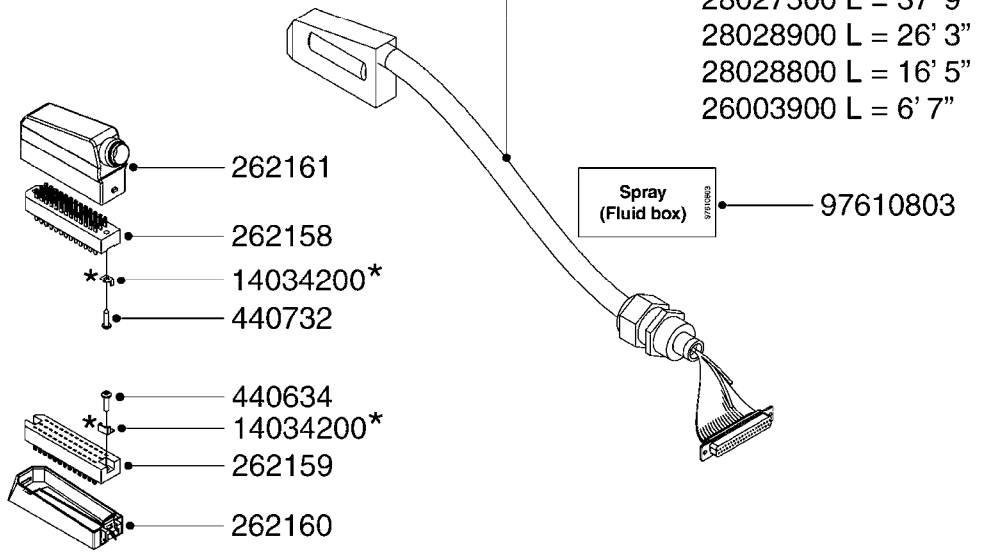

LIQUID SYSTEM

HYDRAULIC SYSTEM

* Note orientation of bracket
1 = Liquid system
2 = Hydraulic system

G710

39 PIN CABLES
G710-HIN, 16:05:12

Page 1

Date 18.03.2013 15:24

parts-n°	order qty	description
262158	1	PLUG INSERT 39 POLE MALE
262159	1	PLUG INSERT 39 POLE FEMALE
262160	1	PLUG HOUSING 39 POLE FEMALE
262161	1	PLUG HOUSING F/39 POLE MALE
440634	1	SCREW 5/8"
440732	1	PT SCREW 35X12B Z5452 ELZ
14034200	1	CODE BRACKET FOR 39 PIN CABLE
26003900	1	WIRE 37-39 PIN EVC, 6.6'
26004200	1	WIRE 37-39 PIN EVC, 57.4'
26008400	1	WIRE 39-PIN 24 WIRE L=8M
28027500	1	WIRE 37-39 PIN EVC, 37.7'
28028700	1	WIRE 37-39 PIN EVC, 45.9'
28028800	1	WIRE 37-39 PIN EVC, 16.4'
28028900	1	WIRE 37-39 PIN EVC, 26.2'
72236400	1	DAH CONN. WIRE/TRACTOR L=8M
97610803	1	DECAL-SRAY BOX 39-PIN
97610903	1	DECAL-HYDRAULIC BOX 39-PIN