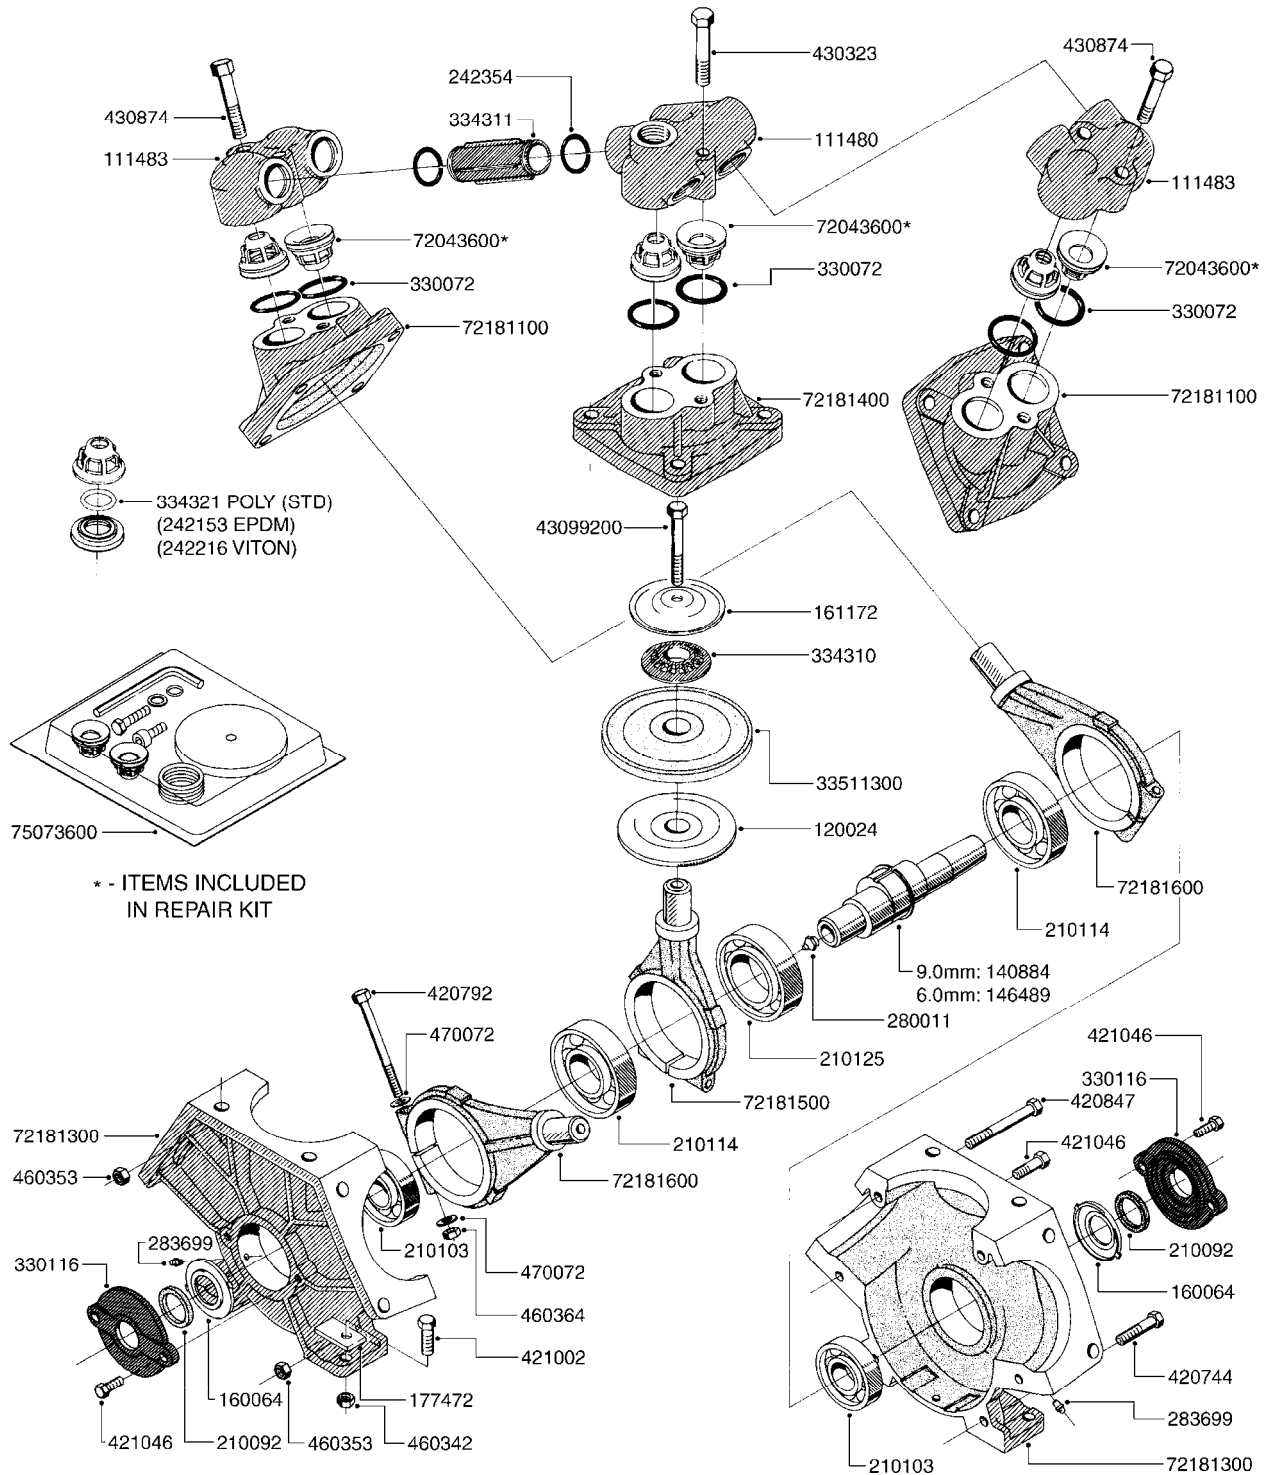

A190

PUMP - 1302 W/ MOUNTING BASE
A190-HIN, 08:11:11

Page 1

Date 18.03.2013 15:22

parts-n°	order qty	description
111480	1	VALVE HEAD 1302 CENTER
111483	1	VALVE HEAD SIDE 1302
120024	1	DIAPHRAGM BACK DISC 1200-1300
140884	1	CRANK SHAFT MODEL 1300-9
146489	1	CRANK SHAFT MODEL 1302-6MM
160064	1	DUST PLATE
161172	1	DIAPHRAGM DISC F. 1203/1303
177472	1	BRACKET 25 X 5
210092	1	SEAL FELT D43/30X5
210103	1	BEARING BALL 6306
210114	1	BEARING BALL 6308
210125	1	BEARING BALL 6210
242153	1	O-RING D26X4 EPDM
242216	1	O-RING VITON F/1202/1302/462
242354	1	O-RING D32.2X3.0 VITON F.S-53
280011	1	GREASE NIPPLE 1/8' H TR
283699	1	GREASE NIPPLE M6X1
330072	1	O-RING D53,5/D45,5X4
330116	1	SEAL RETAINER, MODEL 1300
334310	1	NYLON WASHER 1202/1302/462
334311	1	CONNECTION PIPE INLET MOD.1302
334321	1	O-RING POLY. 34.0x26.0x4.0
420081	1	BOLT HEX 8.8 DEL 3/8'X40MM
420136	1	BOLT HEX 8.8 RAW 3/8'X30MM
420221	1	BOLT HEX 7/16'X2-1/4'
420346	1	BOLT HEX 8.8 DEL 3/8'X 25MM
420357	1	BOLT HEX 8.8 RAW 3/8'X85MM
420803	1	BOLT HEX 8.8 DEL M8X90
421002	1	BOLT HEX 8.8 DEL M10X30 FT
430076	1	BOLT HEX 8.8 RAW 1/2'X60MM
430404	1	BOLT HEX 8.8 DEL M12X50
430911	1	BOLT HEX 8.8 WG 1/2" x 70MM
460062	1	NUT HEX 3/8' GALV.
460342	1	NUT HEX M10
460364	1	NUT HEX M8 GALV.
460386	1	NUT HEX M12X1.75
470072	1	WASHER D15/D8X.5 LOCK
33511300	1	DIAPHRAGM 1203/1302 POLY 2006
72043600	1	VALVE FOR 462/463
72181100	1	DIAPHRAGM COVER 1203/1303+BLTS
72181300	1	PUMP CASTING 1300 RED W/BOLTS
72181400	1	DIAPHRAGM COVER 1303 W/BOLTS
72181500	1	CONNECTING ROD, CENTER 1303
72181600	1	CONNECTING ROD, SIDE MOD.1300
75073500	1	PUMP KIT 1300/1302 "06"