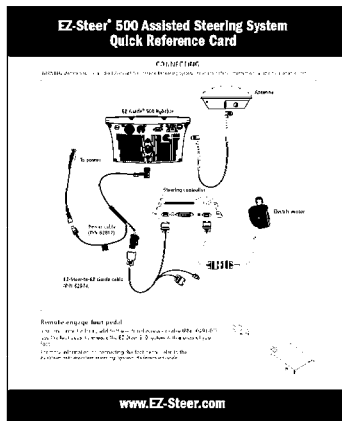

COMPLETE ASSEMBLY 9

COMPLETE ASSEMBLIES
WHOLEGOODS ITEMS

G198