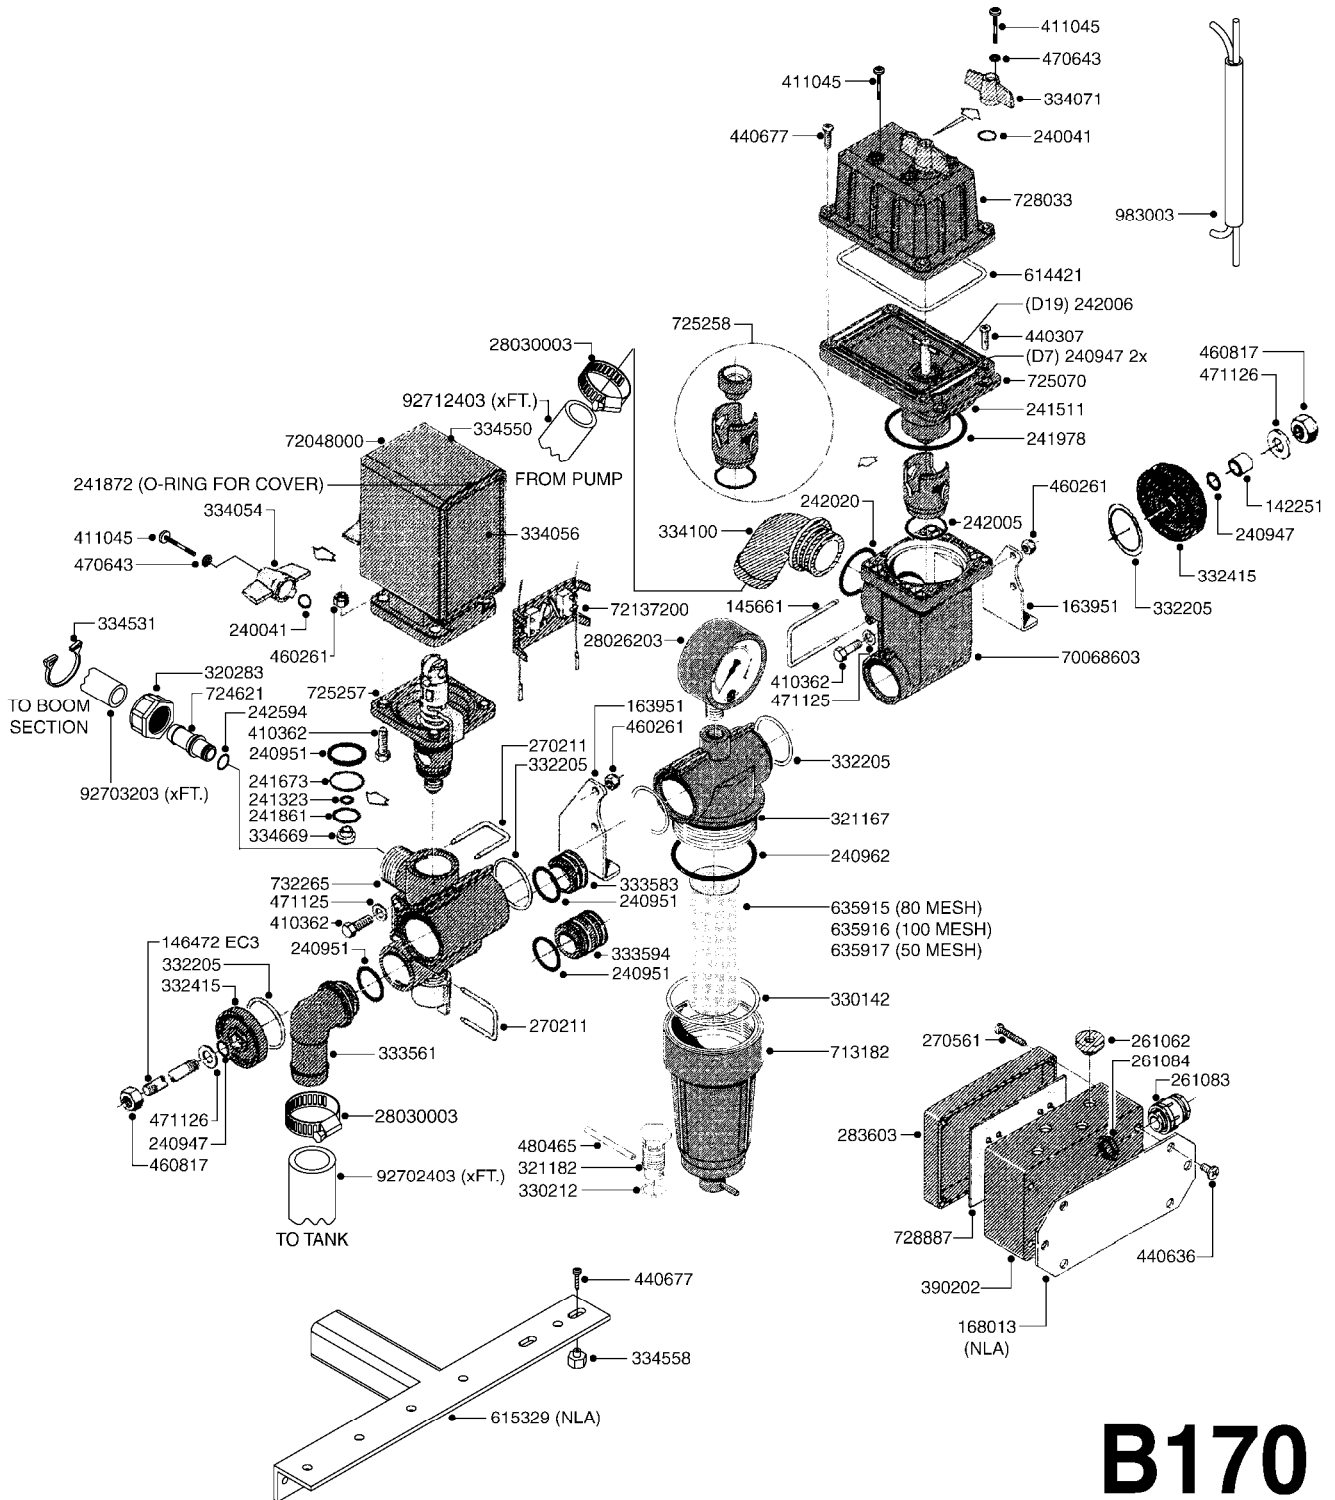

BK-180 REMOTE CONTROL CABLE  
B110-HIN, 01:01:01

Page 1

Date 18.03.2013 15:39

parts-n°	order qty	description
142516	1	SCREW SET M10 BENT F. LOCKING
142881	1	WIRE HOLDER FOR REMOTE CONTROL
142892	1	END NIPPLE F.REMOTE CABLE
281536	1	ALLEN WRENCH 3MM
410605	1	BOLT HEX 8.8 DEL M6X80
420604	1	BOLT HEX 8.8 DEL M10X25 FT
450564	1	SCREW M6X12 ALLEN
460261	1	NUT HEX M6X1 LOCK
460423	1	NUT HEX M10X1.5 LOCK
471122	1	WASHER D20/D10.5X2 SS
611693	1	ARM FOR REMOTE CONTROL BK180
612124	1	BRACKET FOR OP.UNIT F REM.CTR
612566	1	MOUNT BRACKET F.FAN CABLE ASSY
612754	1	HANDLE FOR REMOTE CONTROL
715444	1	REMOTE CONTROL CABLE COMPLETE
715466	1	MOUNTING PLATE
833567	1	REMOTE CONTROL ON/OFF BK 180