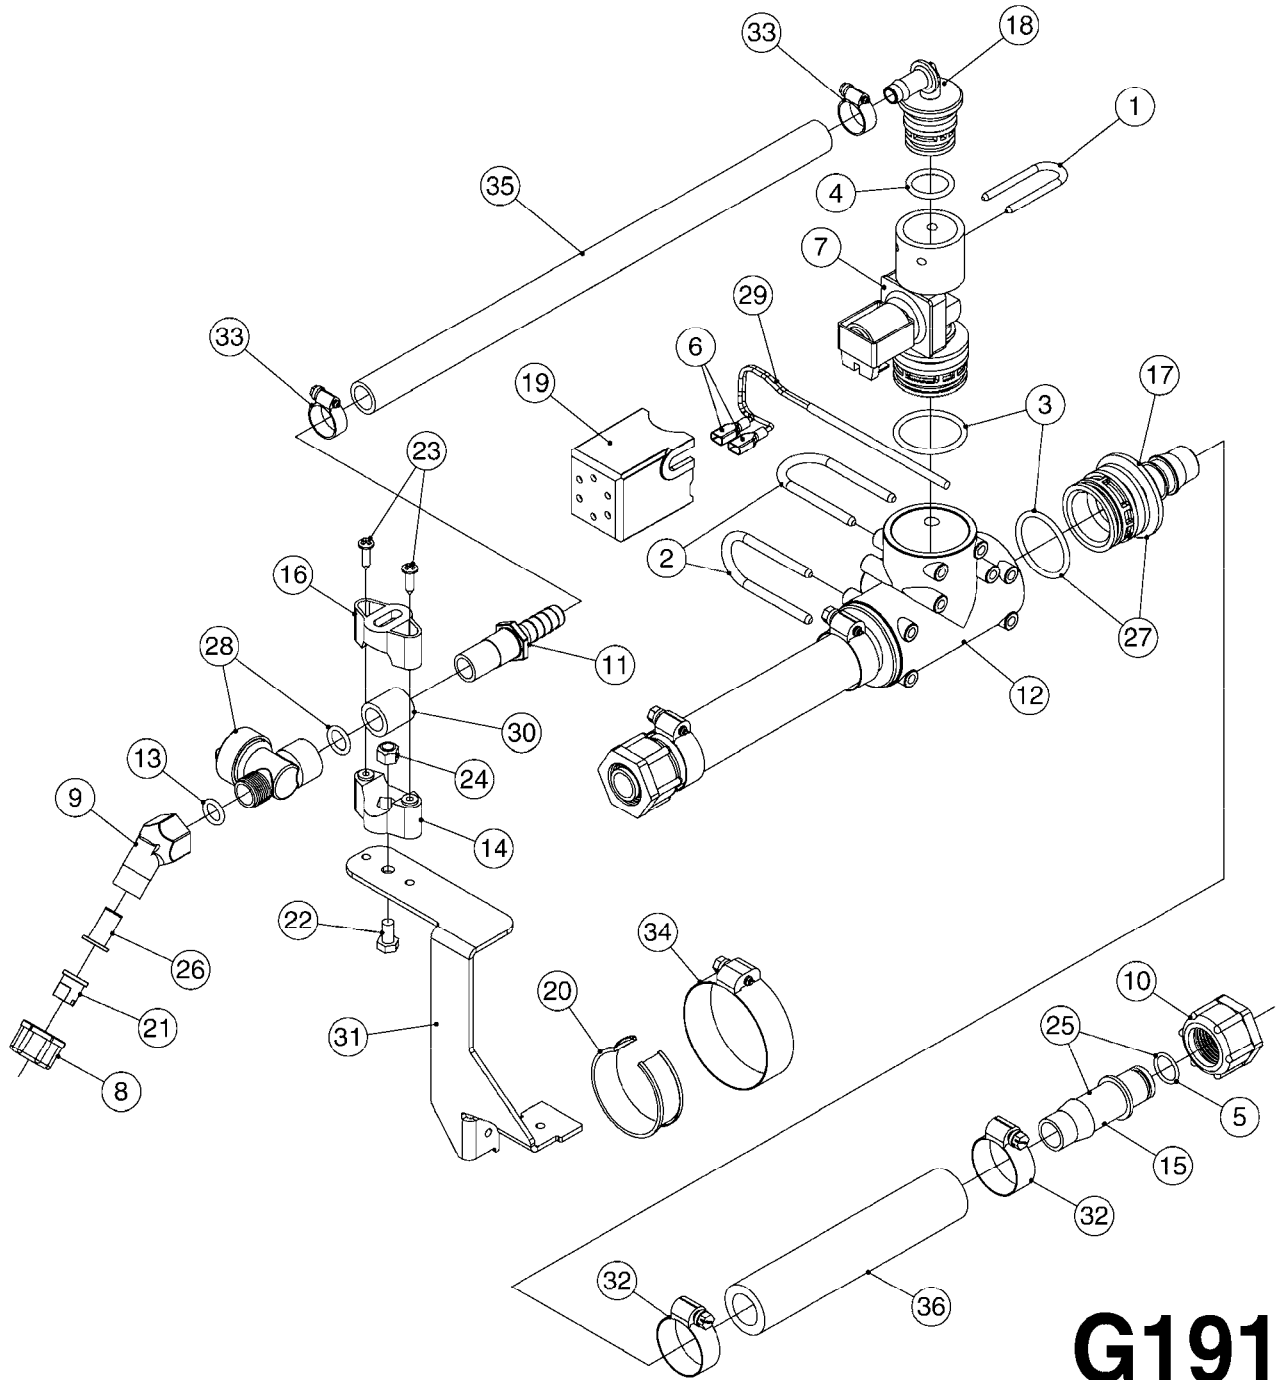

G191

ELECTRIC END NOZZLE KIT '09
G191-HIN, 21:05:12

Page 1

Date 18.03.2013 15:40

Pos.	parts-n°	order qty	description
1	145994	1	FITT.DK S-40 FORK
2	145995	1	FITT.DK S-53 FORK
3	242354	1	O-RING D32.2X3.0 VITON F.S-53
4	242355	1	O-RING D19.2X3.0 VITON F.S-40
5	242594	1	O-RING D14 X 1.78 SCH.70-EPDM
6	261539	1	SPADE F.ELEC CONNEX BLUE INSUL
7	262104	1	VALVE, SOLENOID, S53/S40
8	320187	1	FITT.DK CAP 3/8" BSP BLACK
9	320191	1	FITT.DK ELB 3/8' BSP 45 DEGREE
10	320283	1	FITT.DK NUT 3/4"BSP
11	320891	1	FITT.DK HB 3/8'- 3/8' BSP
12	322352	1	FITT.DK S-53 TEE
13	330013	1	O-RING D15/D10X2.5 F.3/8"NUT
14	333012	1	NOZZLE HOLD. UPPER PART
15	334044	1	FITT.DK HB 3/4' F. 3/4' CAP
16	334220	1	NOZZLE BODY SING.SN.FT.UPPER
17	334229	1	FITT.DK S-53 STR.3/4"
18	334237	1	FITT.DK S-40 ELB.3/8'
19	334965	1	COVER FOR S53 SOLENOID VALVE
20	341291	1	RUBBER HOSE CLAMP COVER 130MM
21	370392	1	NOZZLE END FAN 1850-G 300
22	410546	1	BOLT HEX 8.8 DEL M6X12 FT
23	440665	1	SCREW M4.2X16 STAINLESS
24	460261	1	NUT HEX M6X1 LOCK
25	724621	1	FITT.DK HB 3/4"ASSY F.3/4" NUT
26	725042	1	SCREEN 80 MESH W.GASKET, RED
27	726558	1	FITT.DK S53 STR. 3/4" W.ORING
28	729610	1	NOZZLE ASSY. 3/8 THREAD
29	983087	1	ELEC. CABLE 2 WIRE X 0.75MM
30	10631003	1	HOSE R X CLEAR BRAID.X 1/2 12"
31	16110803	1	NOZZLE BRACKET VAR SPACINGS
32	28029903	1	CLAMP HOSE GEAR P3/4"-S1" 6712
33	28044903	1	CLAMP HOSE GEAR P3/8" 6706
34	28047003	1	CLAMP HOSE GEAR 30 X 50 6732
35	92701703	1	HOSE R X3/8" X300PSI WP X0012"
36	92703203	1	HOSE R X3/4" X300PSI WP X0012"