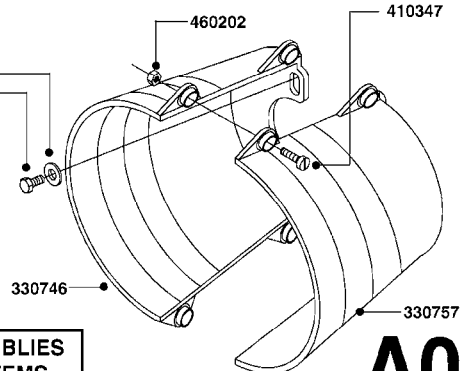

821623 - 600 WITH COUPLER
821624 - 600 W/ MOUNTING BASE
821625 - 600 GAS DRIVEN - BELT DRIVE

COMPLETE ASSEMBLIES
WHOLEGOODS ITEMS