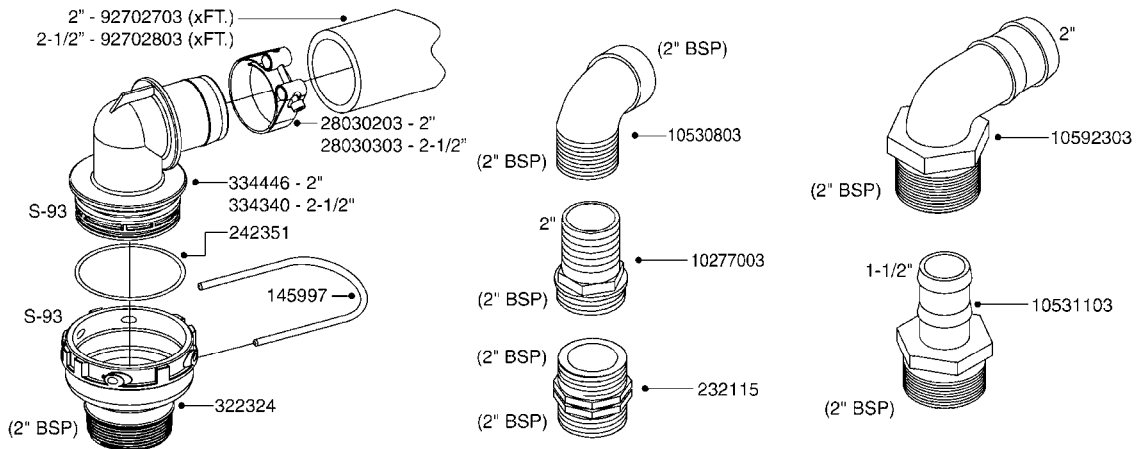

**SUCTION SIDE OF PUMP (WITH 1-1/2" SUCTION PORT)**

**PRESSURE SIDE OF PUMP**

**SUCTION SIDE OF PUMP (WITH 2" SUCTION PORT)**

**COMPLETE ASSEMBLIES  
WHOLEGOODS ITEMS**

- 821587 - 463/10 2" W/THROUGH SHAFT (540 RPM)
- 821649 - 463/12 2" (540 RPM H.C.)
- 821585 - 463/5.5 2" W/THROUGH SHAFT (1000 RPM)
- 821650 - 463/6.5 2" (1000 RPM H.C.)