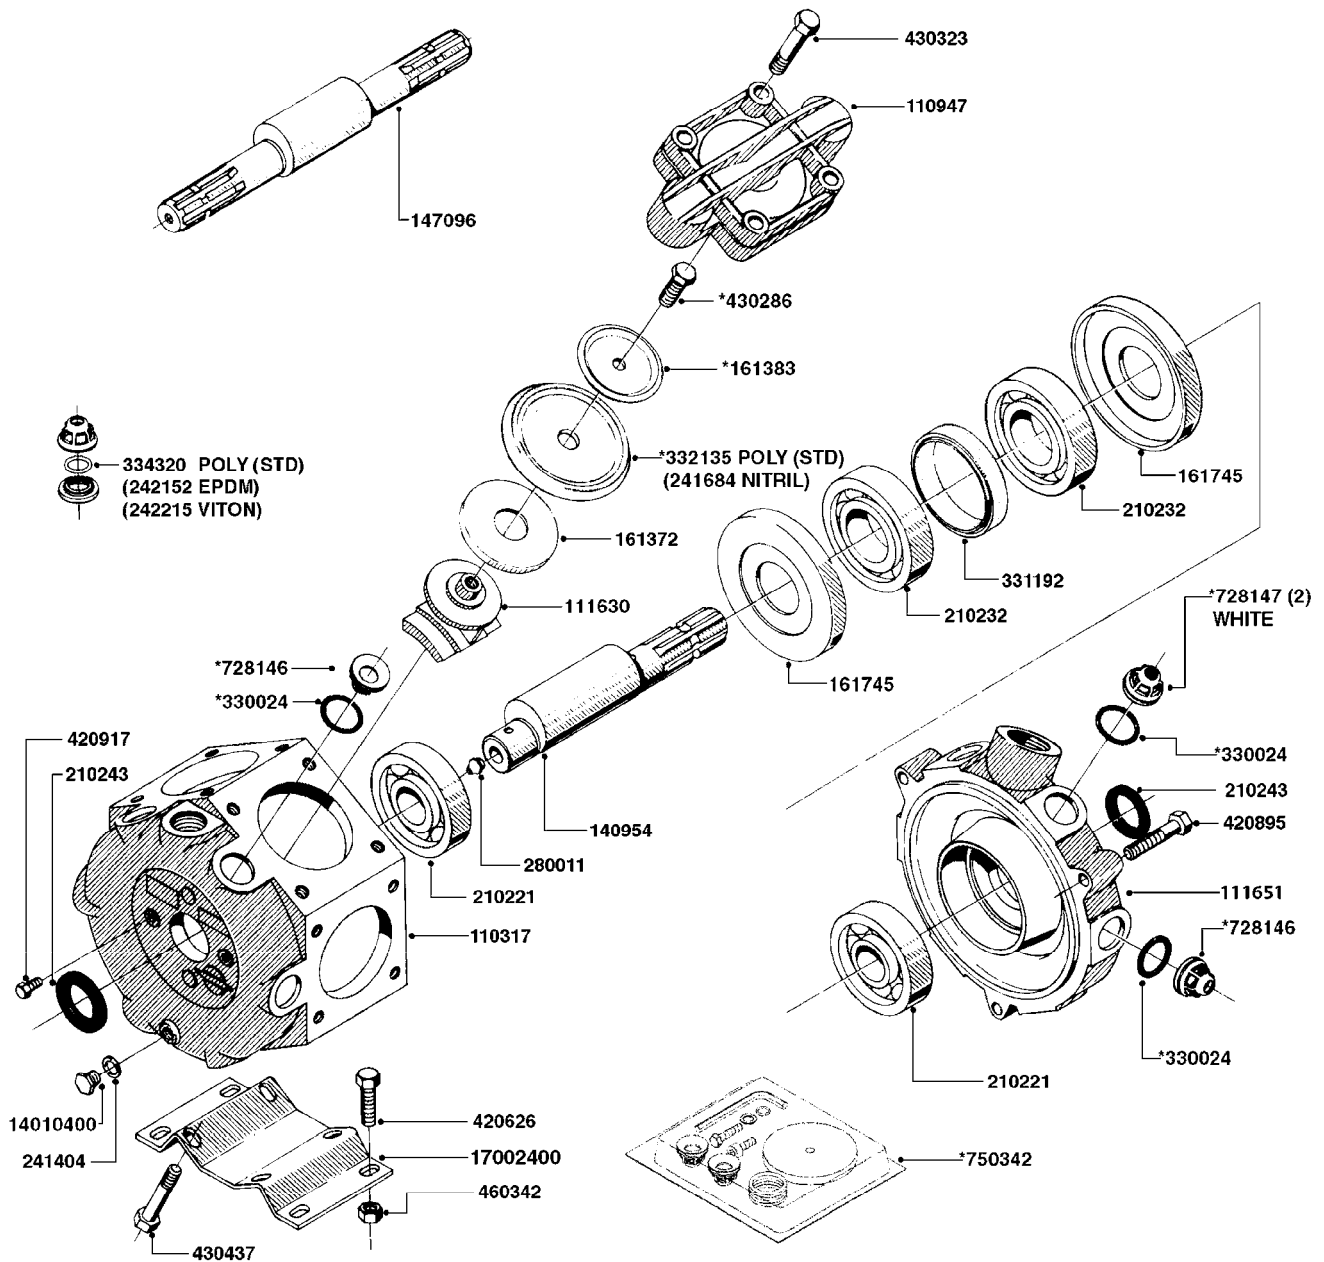

COMPLETE PUMP
(NLA) REPLACED BY 821579 (363 - 540 RPM)

COMPLETE ASSEMBLIES
WHOLEGOODS ITEMS

A230

PUMP - 361 W/MOUNTING BASE
A230-HIN, 10:12:05

Page 1
Date 18.03.2013 15:38

parts-n°	order qty	description
110317	1	PUMP CASING MODEL 360/361 PNTD
110947	1	VALVE COVER MDL 361 (PAINTED)
111630	1	CONNECTING ROD F. 363 PUMP
111651	1	CASTING F.363 1.5" PUMP(FRONT)
140954	1	CRANK SHAFT MODEL 360/361
147096	1	CRANK SHAFT 361/9.5 THROUGH
161372	1	DIAPHRAGM BACKING DISC,320-361
161383	1	DIAPHRAGM UPPER DISC, 320-361
161745	1	METAL SPACER F.363/463
210221	1	BEARING BALL 6407
210232	1	BEARING BALL 6310
210243	1	SEAL OIL 35 X 47 X 7
241404	1	DOWTYSEAL 1/4"
241684	1	DIAPHRAGM MODEL 361 NITRIL
242152	1	O-RING D18.2X3 EPDM
242215	1	O-RING D18X3 VITON
280011	1	GREASE NIPPLE 1/8' H TR
330024	1	O-RING D41,1/D34.5 X 3,5
331192	1	SPACER,
332135	1	DIAPHRAGM, POLY alt 33511400
334320	1	O-RING D18X3 POLYURETHANE
420626	1	BOLT HEX 8.8 DEL M10X20 FT
420895	1	BOLT HEX 8.8 RAW M10X60
420917	1	BOLT HEX 8.8 RAW M8X12 FT
430286	1	BOLT HEX 8.8 DEL M12X30 FT
430323	1	BOLT HEX 8.8 DEL M12X60
430437	1	BOLT HEX 8.8 RAW M12X65
460342	1	NUT HEX M10
728146	1	VALVE FOR 361(726890/707932)
728147	1	VALVE FOR 361 WHITE WITH HOLE
750342	1	PUMP KIT F. 361/363
821579	1	PUMP 363-1.25 SU.(540)
14010400	1	PLUG 1/4" BSP
17002400	1	FOOT F/363 PUMP (PAINTED)