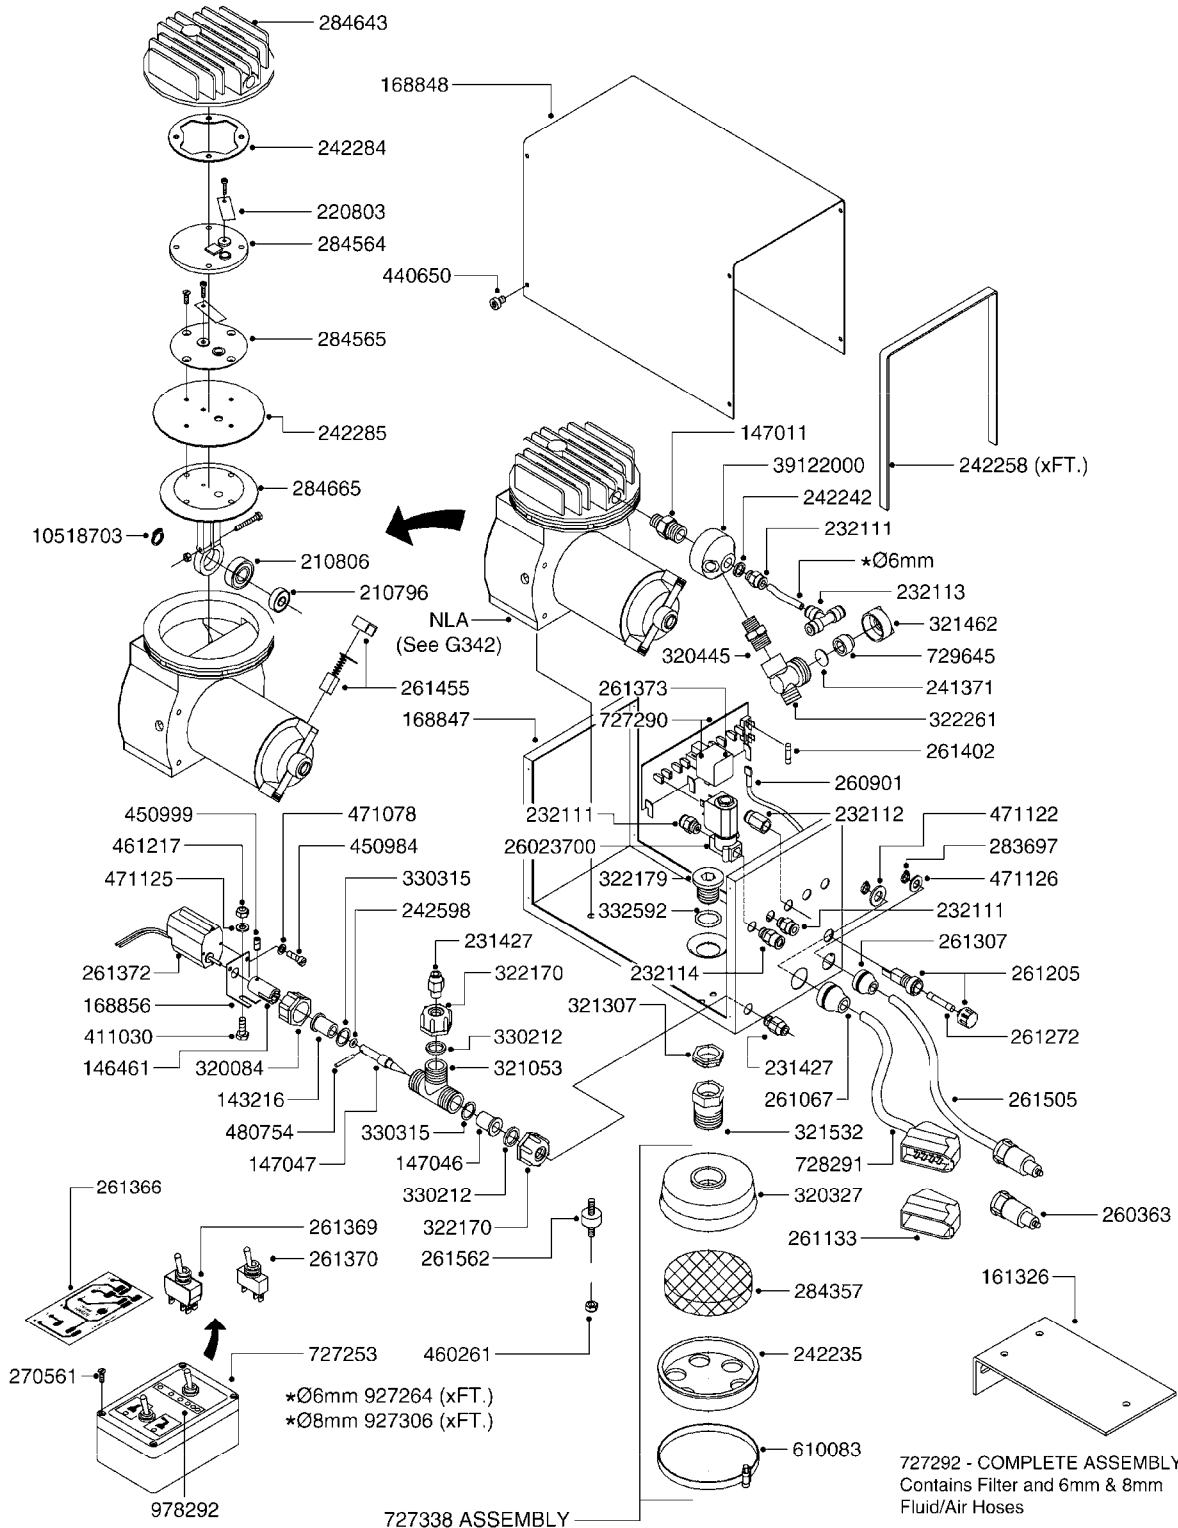

717824 - COMPLETE ASSEMBLY

COMPLETE ASSEMBLIES  
WHOLEGOODS ITEMS

**G320**

FOAM MARKER COMPRESSOR PRE 92  
G320-HIN, 26:05:11

Page 1  
Date 18.03.2013 15:40

parts-n°	order qty	description
143231	1	SEAT F. VALVE 1/2'
143253	1	CONNECTING BRANCH FOR COMPRES.
146644	1	PIN D3X19 STAINLESS
165675	1	TOP COVER FOR CONTROL BOX
168169	1	INLET VALVE THO.COM.621102
168595	1	EXHAUST PLATE
168596	1	SUCTION PLATE
210749	1	BEARING ROLLER 6201-8 N F/COMP
210784	1	BEARING BALL 6002 2Z
231044	1	QUICK COUPLING F.AIR HOSE
242035	1	DIAPHRAGM THO.COM.608146
242058	1	O-RING THO.COM.623048
242059	1	VALVE (OUTLET)THO.COM.633525
242111	1	O-RING FOR VALVE PLATE
260337	1	COMPRESSOR F.F/M-91
260363	1	PLUG 2 POLE 12V
260374	1	FUSE HOLDER
260385	1	BULKHEAD FITTING F. CABLE
260396	1	NUT FOR BULKHEAD FITTING
260444	1	FUSE 8 AMP.
261050	1	SWITCH
261089	1	KNOB FOR ADJ.CONT.261050
261505	1	CABLE 2X4MM L8000MM
283770	1	SEAL FELT F. FOAM MARKER COMP
284264	1	COVER FOR COMPRESSOR
284341	1	CONNECTING ROD F.COMPRESSOR
320073	1	DISTRIBUTOR HOUSING 1/2"
320084	1	FITT.DK NUT 1/2" BSP
320106	1	FITT.DK CAPNUT 1" BSP
320187	1	FITT.DK CAP 3/8" BSP BLACK
320445	1	FITT.DK HN 1/4"X3/8" BSP
322072	1	FITT.DK TEE 3/8'X3/8'X3/8' BSP
330013	1	O-RING D15/D10X2.5 F.3/8"NUT
330212	1	O-RING D19/D14X2.4 F.1/2"NUT
330293	1	VALVE SEAT WITH 3/8" HOSE TAIL
330315	1	O-RING D18.4/D13X.6
330326	1	O-RING D30/D24X2 F.1"NUT
330337	1	HANDLE F. FLIP VALVE
330676	1	FITT.DK HB 3/8" F. 1/2" NUT
330783	1	FITT.DK HB 3/8"F.3/8" NUT
410627	1	SCREW M4X12
440285	1	SCREW NO.6 1/4'
450980	1	SCREW F.VALVE PLATE
460364	1	NUT HEX M8 GALV.
470643	1	WASHER LOCK
614550	1	BRUSH KIT F. COMPRESSOR
633581	1	CONTROL BOX FOR FOAM MARKER
709741	1	VALVE ASSY. 1/2" FLIP LEVER
717743	1	THROTTLE VALVE FOR FOAM MARKER
717824	1	CONTROL BOX MOUNTED
718911	1	VALVE (SAFETY) F.MARKER
28029803	1	CLAMP HOSE GEAR P1/2" 6708
92701703	1	HOSE R X3/8" X300PSI WP X0012"