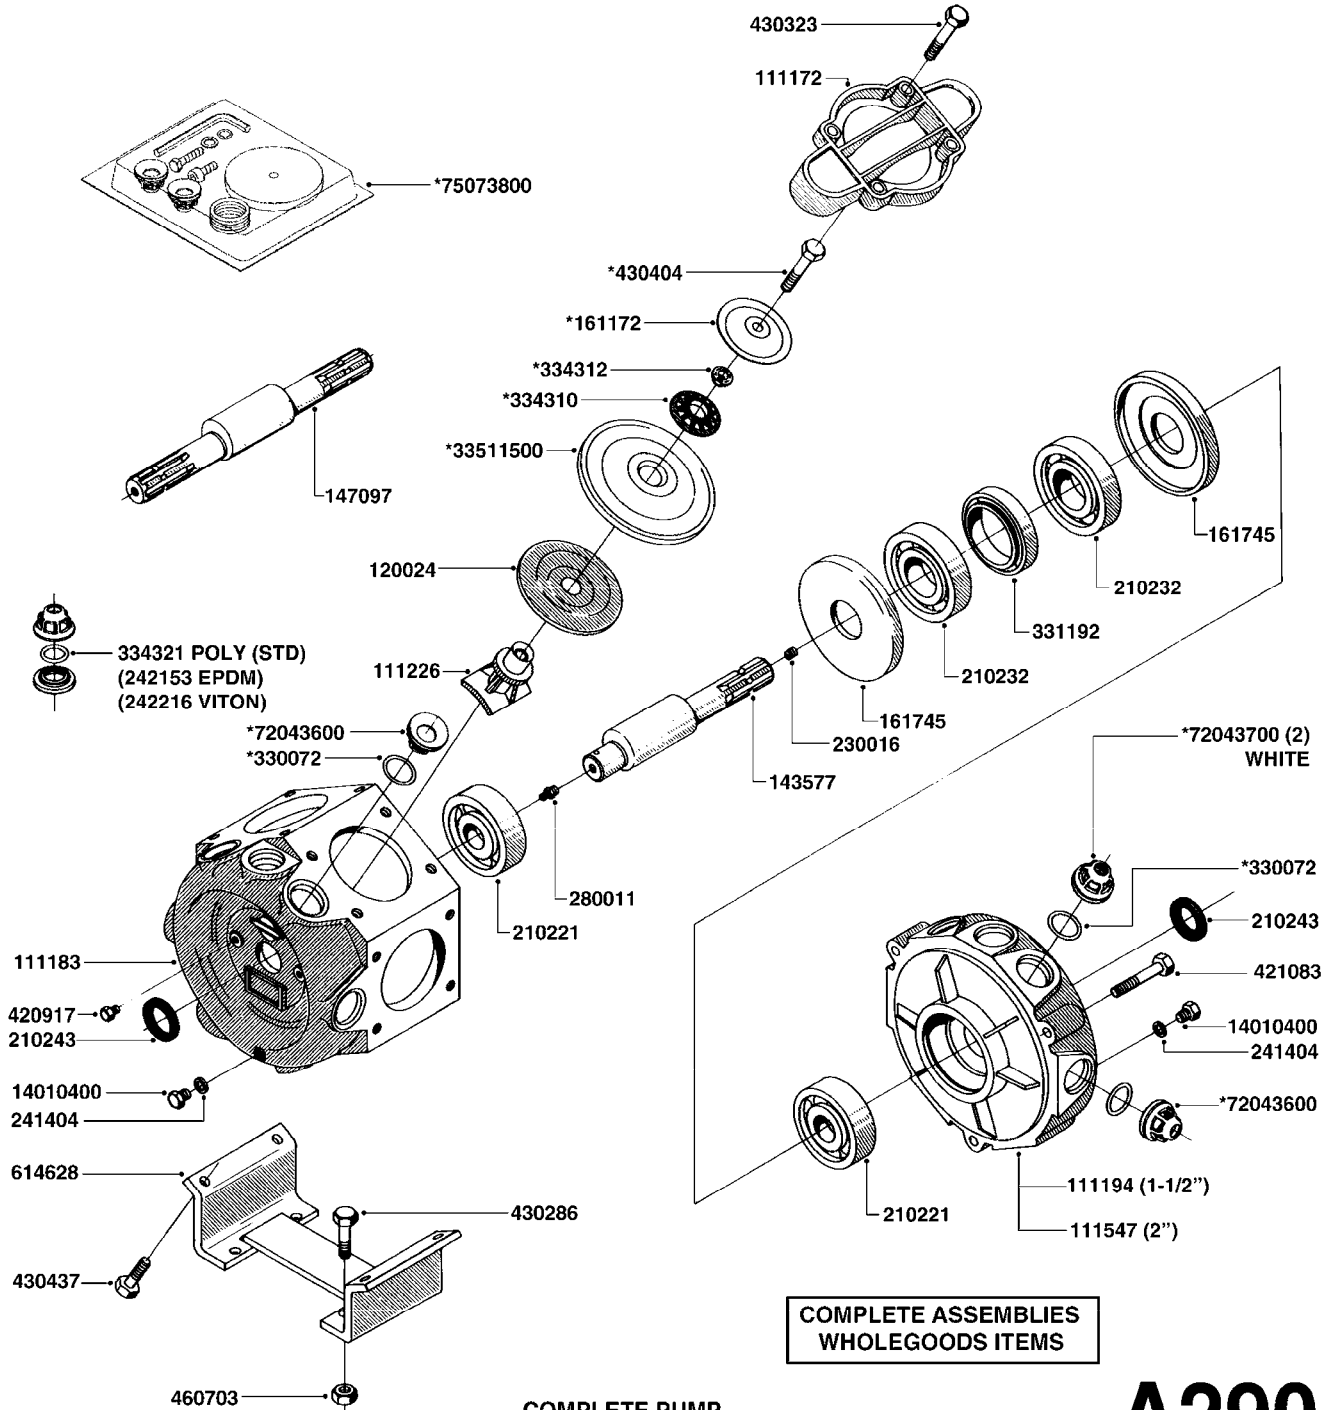

COMPLETE ASSEMBLIES
WHOLEGOODS ITEMS

COMPLETE PUMP
(NLA) REPLACED BY 821649 (463- 540 RPM)

A290

PUMP - 462 W/MOUNTING BASE
A290-HIN, 08:11:11

Page 1
Date 18.03.2013 15:38

parts-n°	order qty	description
111172	1	VALVE CHAMBER 460 (PAINTED)
111183	1	PUMP CASTING 460 (PAINTED)
111194	1	PUMP CASTING FT.460 (PAINTED)
111226	1	CONNECTING ROD MODEL 460
111547	1	PUMP CASTING 462-2' (PAINTED)
120024	1	DIAPHRAGM BACK DISC 1200-1300
143577	1	CRANK SHAFT F.363/462/463-10mm
147097	1	CRANK SHAFT 363-463/10 THROUGH
161172	1	DIAPHRAGM DISC F. 1203/1303
161745	1	METAL SPACER F.363/463
210221	1	BEARING BALL 6407
210232	1	BEARING BALL 6310
210243	1	SEAL OIL 35 X 47 X 7
230016	1	PLUG 1/8' BSP TYPE P
241404	1	DOWTYSEAL 1/4"
242153	1	O-RING D26X4 EPDM
242216	1	O-RING VITON F/1202/1302/462
280011	1	GREASE NIPPLE 1/8' H TR
330072	1	O-RING D53,5/D45,5X4
331192	1	SPACER,
334310	1	NYLON WASHER 1202/1302/462
334312	1	PLASTIC SPACER F/462
334321	1	O-RING POLY. 34.0x26.0x4.0
420917	1	BOLT HEX 8.8 RAW M8X12 FT
421083	1	BOLT HEX 8.8 DEL M10X65
430286	1	BOLT HEX 8.8 DEL M12X30 FT
430323	1	BOLT HEX 8.8 DEL M12X60
430404	1	BOLT HEX 8.8 DEL M12X50
430437	1	BOLT HEX 8.8 RAW M12X65
460703	1	NUT HEX M12X1.75 LOCK
614628	1	FOOT FOR PUMP 460-463 PAINTED
821649	1	PUMP 463/12/540 OFFSET PORTS
14010400	1	PLUG 1/4" BSP
33511500	1	DIAPHRAGM 462 PUR 2006
72043600	1	VALVE FOR 462/463
72043700	1	VALVE FOR 462/463 W.VENT HOLE
75073800	1	PUMP KIT F. 462 2006