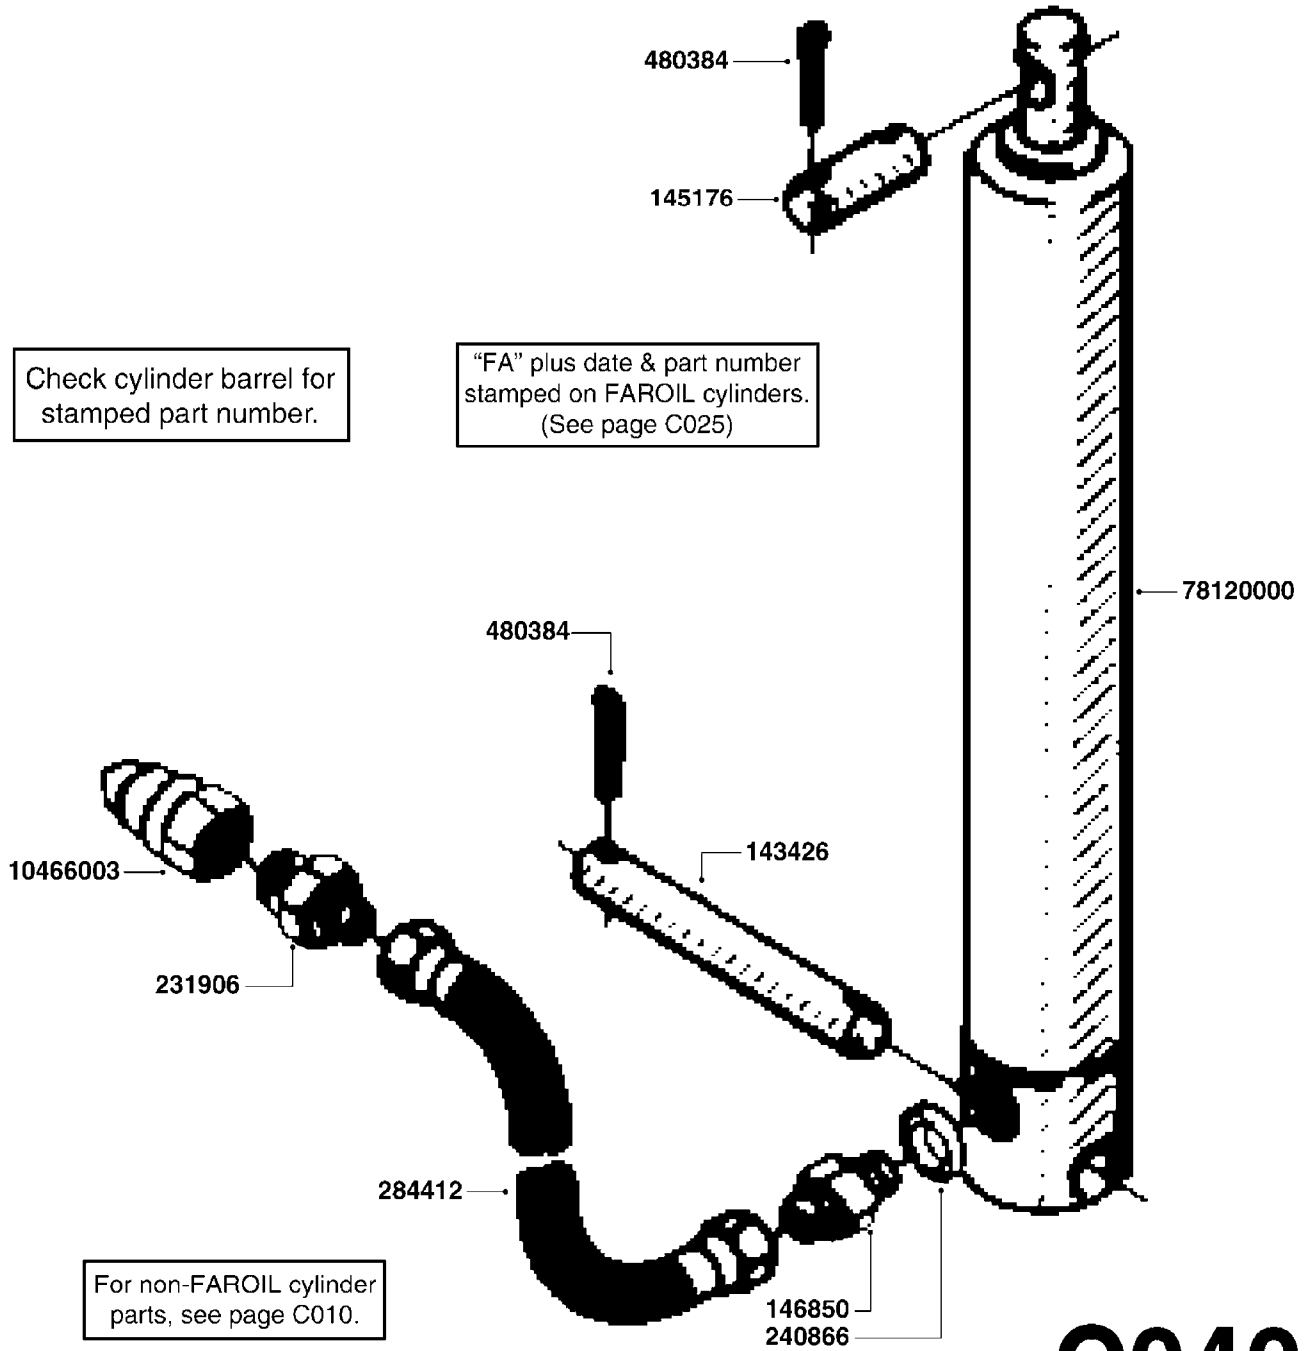

Check cylinder barrel for stamped part number.

"FA" plus date & part number stamped on FAROIL cylinders. (See page C025)

HYDRAULICS-MB BOOM LIFT CYLNR
C040-HIN, 14:12:07

Page 1

Date 18.03.2013 15:39

parts-n°	order qty	description
143426	1	PIN FOR HYD. CYL.
145176	1	PIN D19.8 X 60
146850	1	HEX NIPPLE 3/8"x3/8" - 1.2mm
231906	1	HEX NIPPLE 3/8"BSP X 1/2"NPT
240866	1	DOWTYSEAL 3/8"
284412	1	HOSE HY 3/8" X 315" STR+STR
480384	1	PIN COTTER D5X40
10466003	1	COUPLER PIONEER 8010-04 1/2NPT
78120000	1	CYL.TELESCOPING Ø50/40/25_1100