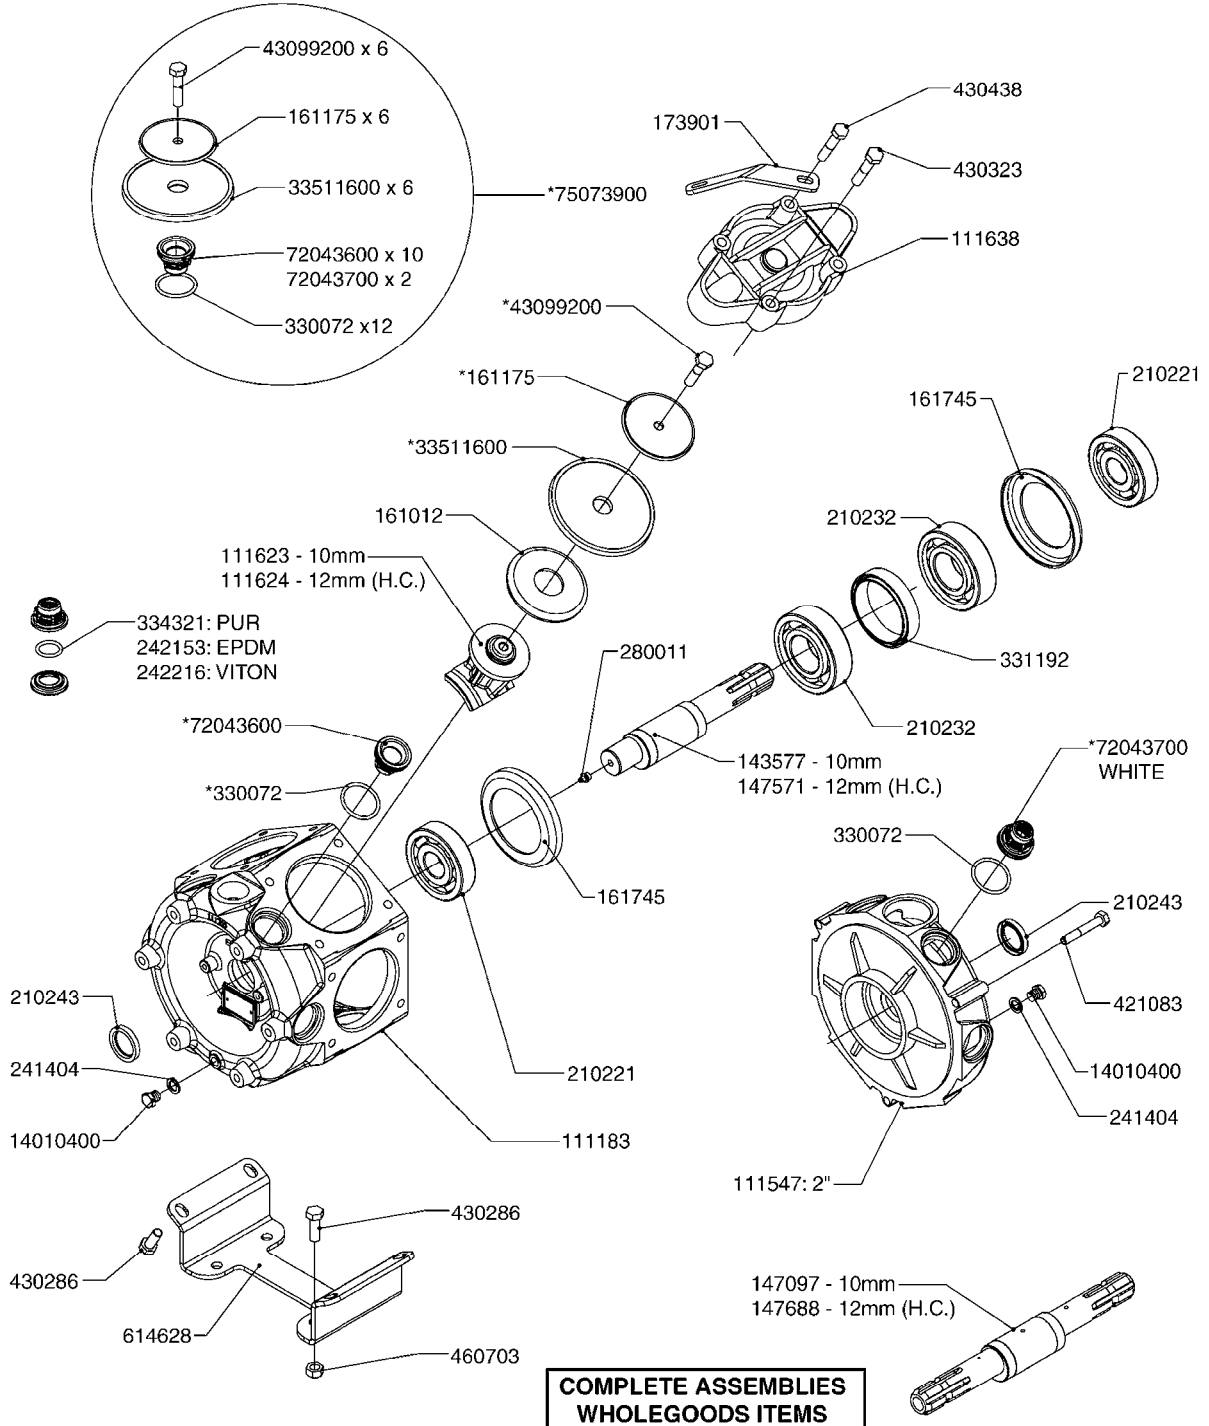

PUMP REPAIR KIT

**COMPLETE ASSEMBLIES
WHOLEGOODS ITEMS**

COMPLETE PUMPS
821587 - 463/10 2" W/THROUGH SHAFT (540 RPM)
821649 - 463/12 2" (540 RPM H.C. OFFSET PORTS)
82166300 - 463/12 2" (540 RPM H.C. INLINE PORTS)

A300

PUMP - 463 W/ MOUNTING BASE
A300-HIN, 01:12:11

Page 1
Date 18.03.2013 15:39

parts-n°	order qty	description
111183	1	PUMP CASTING 460 (PAINTED)
111547	1	PUMP CASTING 462-2' (PAINTED)
111623	1	CONNECTING ROD 463/10MM
111624	1	CONNECTING ROD 463/12MM
111638	1	VALVE COVER 463 HC+1000 VERS.
143577	1	CRANK SHAFT F.363/462/463-10mm
147097	1	CRANK SHAFT 363-463/10 THROUGH
147571	1	CRANK SHAFT F.463-12mm
147688	1	CRANK SHAFT 462/12 THROUGH
161012	1	DIAPHRAGM BACKING DISC F. 463
161175	1	DIAPHRAGM DISC F. 463 PUMP
161745	1	METAL SPACER F.363/463
173901	1	LIFT STRAP F.PUMP 463
210221	1	BEARING BALL 6407
210232	1	BEARING BALL 6310
210243	1	SEAL OIL 35 X 47 X 7
241404	1	DOWTYSEAL 1/4"
242153	1	O-RING D26X4 EPDM
242216	1	O-RING VITON F/1202/1302/462
280011	1	GREASE NIPPLE 1/8' H TR
330072	1	O-RING D53,5/D45,5X4
331192	1	SPACER,
334321	1	O-RING POLY. 34.0x26.0x4.0
421083	1	BOLT HEX 8.8 DEL M10X65
430286	1	BOLT HEX 8.8 DEL M12X30 FT
430323	1	BOLT HEX 8.8 DEL M12X60
430438	1	BOLT HEX 8.8 DEL M12X65
460703	1	NUT HEX M12X1.75 LOCK
614628	1	FOOT FOR PUMP 460-463 PAINTED
821587	1	PUMP 463/10 THROUGH SHAFT TWNF
821649	1	PUMP 463/12/540 OFFSET PORTS
14010400	1	PLUG 1/4" BSP
33511600	1	DIAPHRAGM F. 463 PUMP POLY.'06
43099200	1	BOLT HEX SS M12 X 30 DIN933 A4
72043600	1	VALVE FOR 462/463
72043700	1	VALVE FOR 462/463 W.VENT HOLE
75073900	1	PUMP KIT F. 463
82166300	1	PUMP 463/12 2"SUC 540RPM