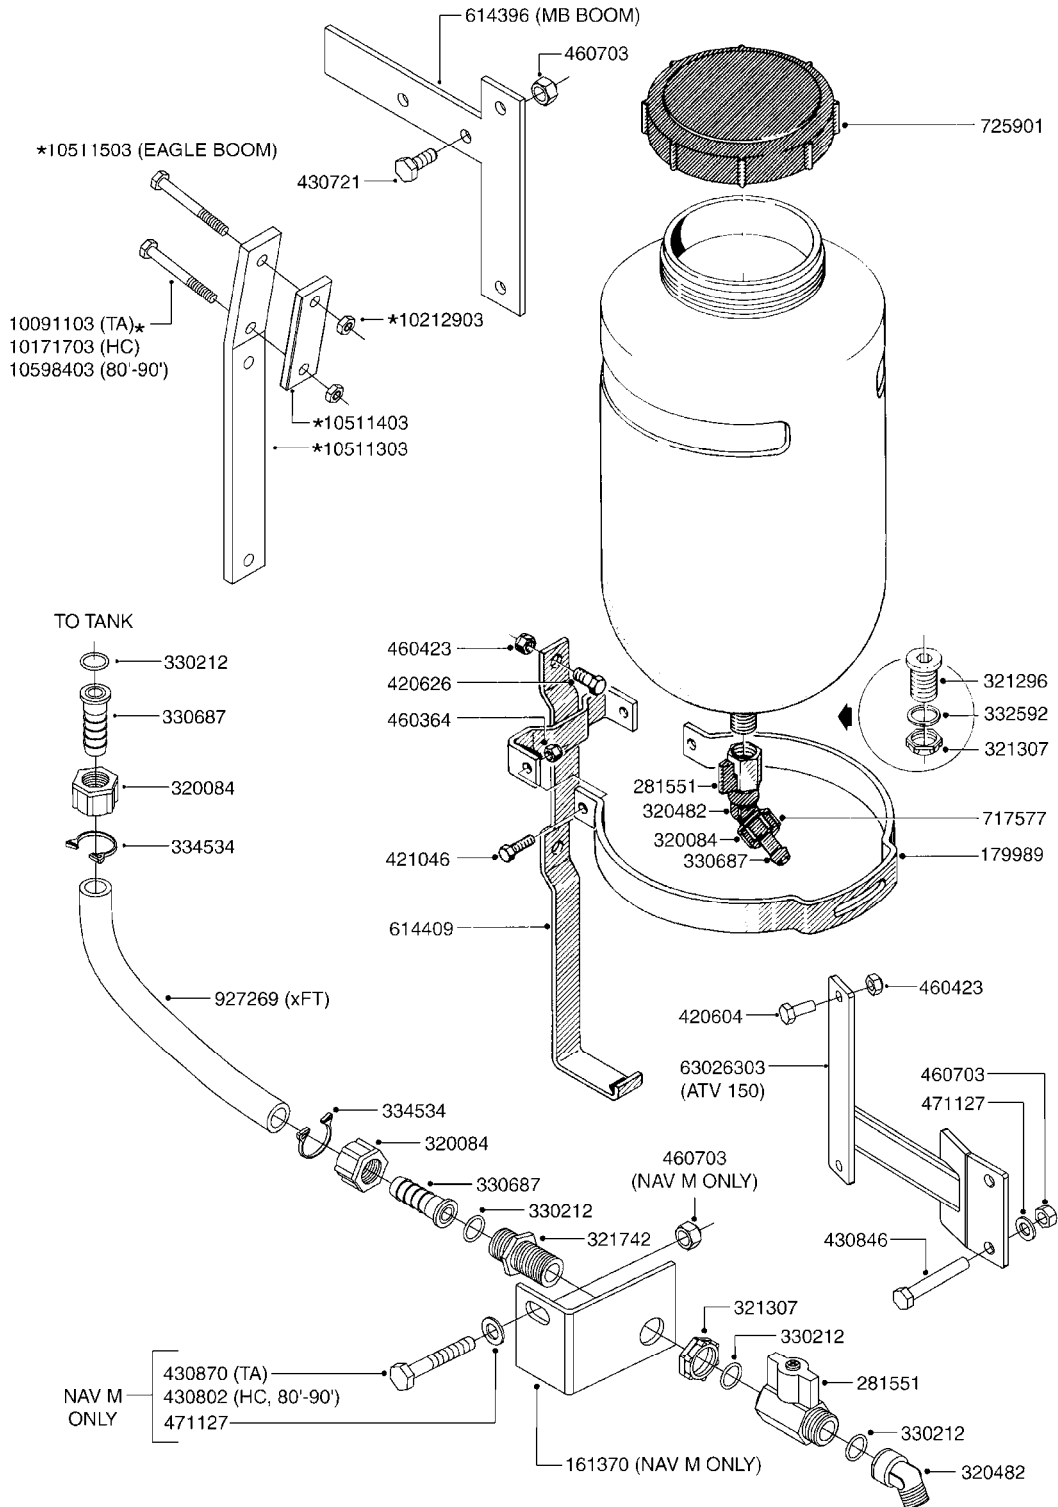

CLEAN WATER TANK
G110-HIN, 26:06:06

COMPLETE TANK ASSY : 722072

G110

CLEAN WATER TANK
G110-HIN, 26:06:06

Page 1
Date 18.03.2013 15:40

parts-n°	order qty	description
161370	1	BKT.CLEAN WATER BOTT. VALVE
179989	1	BRKT. F. 3 GAL. TANK
281551	1	BALL VALVE 1/2"
320084	1	FITT.DK NUT 1/2" BSP
320482	1	FITT.DK ELB. 1/2" BSP 60 DEG.
321296	1	FITT.DK BULKHEAD 1/2" BSP SING
321307	1	FITT.DK NUT 1/2" BSP JAMB
321742	1	FITT.DK BULKHEAD 1/2' BSP
330212	1	O-RING D19/D14X2.4 F.1/2"NUT
330687	1	FITT.DK HB 1/2" F. 1/2" NUT
332592	1	O-RING D26/D20X3
334534	1	CLAMP HOSE PLASTIC 1/2"
420604	1	BOLT HEX 8.8 DEL M10X25 FT
420626	1	BOLT HEX 8.8 DEL M10X20 FT
421046	1	BOLT HEX 8.8 DEL M8X25 FT
430721	1	BOLT HEX 8.8 DEL M12X40 FT
430802	1	BOLT HEX 8.8 DEL M12X75
430846	1	BOLT HEX 8.8 DEL M12X80
430870	1	BOLT HEX 8.8 DEL M12X55 FT
460364	1	NUT HEX M8 GALV.
460423	1	NUT HEX M10X1.5 LOCK
460703	1	NUT HEX M12X1.75 LOCK
471127	1	WASHER D24/D13X2.5 STAINLESS
614396	1	CLEAN WATER BRACKET MB
614409	1	BRACKET FOR FOAM MARKER
717577	1	VALVE F.CLEAN WATER TANK
722072	1	CLEAN WATER TANK W FRAME & TAP
725901	1	LID F.WATER BOTTLE VENTED
927269	1	HOSE R X PVC X 1/2 X 0012"
10091103	1	BOLT HEX 3/8 NC GR.2 03.00'
10171703	1	BOLT HEX 3/8 NC GR.2 03.50"
10212903	1	NUT HEX NC (NYLON LOCK) 3/8"
10511303	1	FLATBAR L350/17DEG.CLEAN WATER
10511403	1	FLATBAR 104MM CLEAN WATER
10511503	1	BKT.CLEAN WATER MOUNT EAGLE
10598403	1	BOLT HEX HCS3/8-16 X 4 Z 5
63026303	1	CLEAN WATER TANK BRKT, ATV