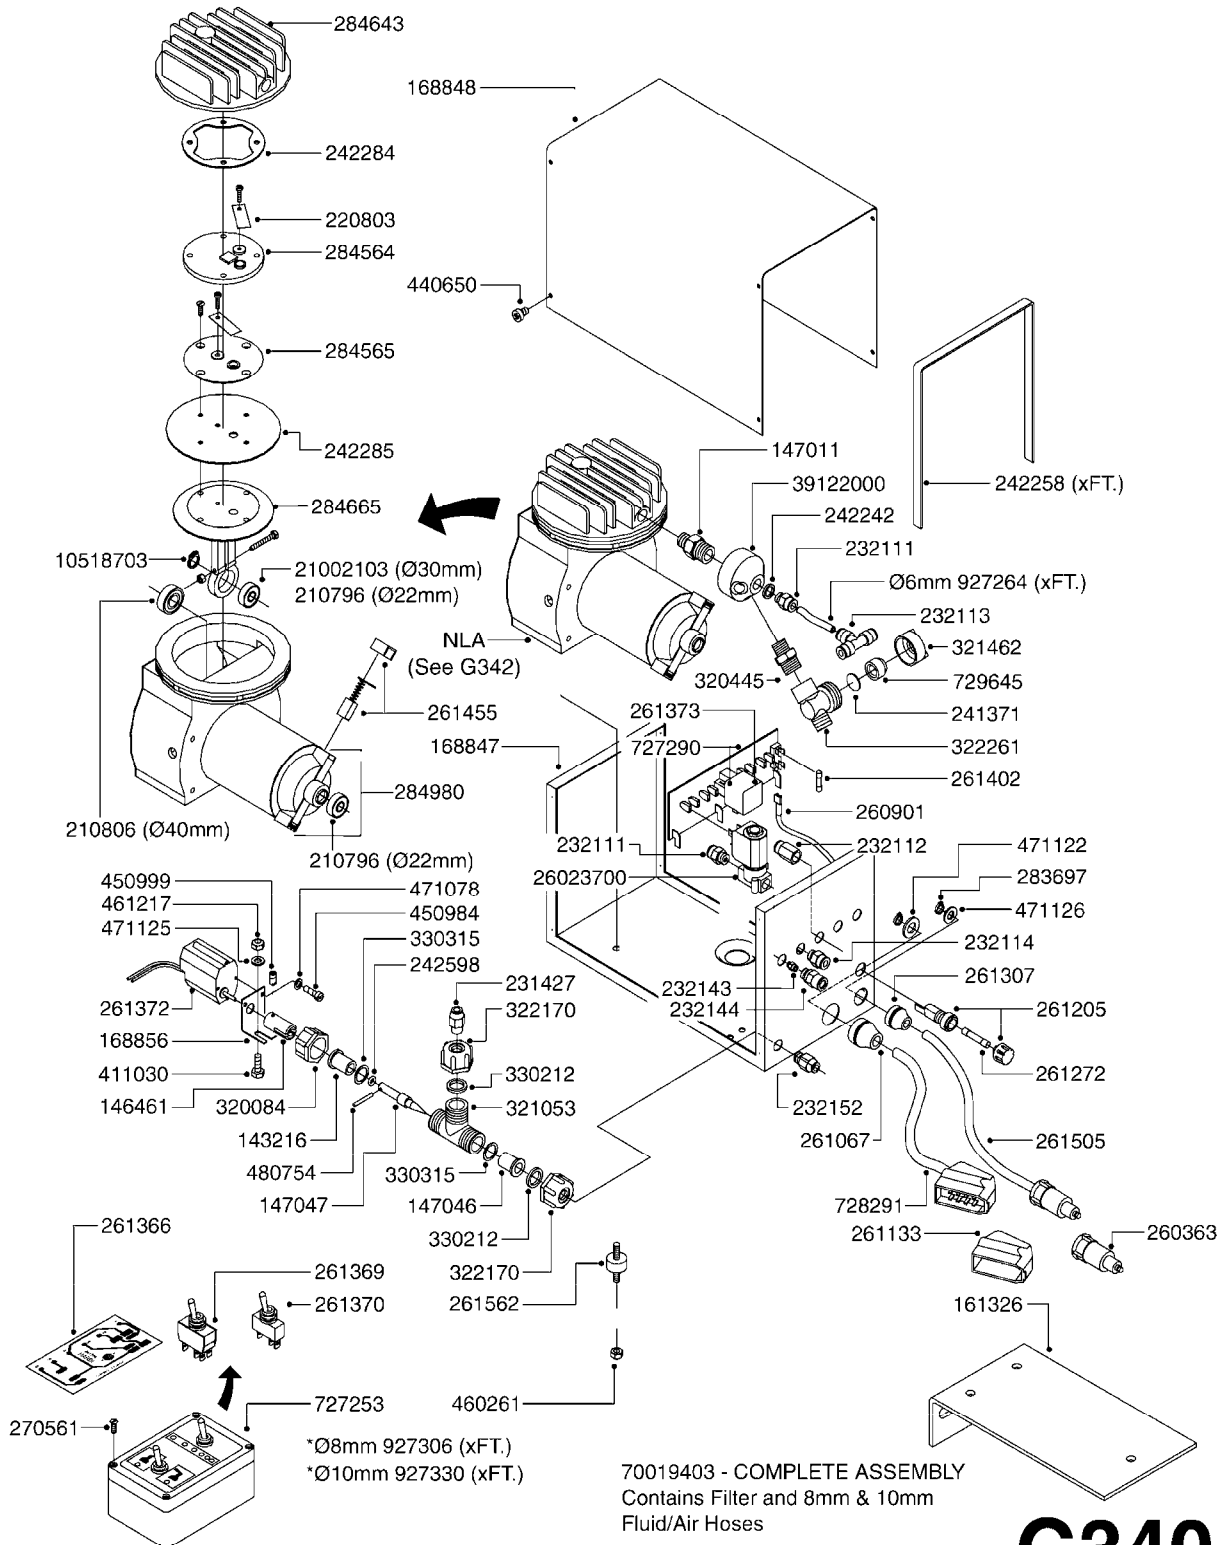

G340

FOAM MARKER COMPRESSOR POST 94
G340-HIN, 14:06:11

Page 1
Date 18.03.2013 15:40

parts-n°	order qty	description
143216	1	BUSHING THREAD F.FOAM MARKER
146461	1	COUPLER F.THROTTLE VALVE
147011	1	HEX NIPPLE 3/8'X1/4'BSP BRASS
147046	1	SEAT FOR THROTTLE VALVE
147047	1	SPINDLE FOR THROTTLE VALVE
161326	1	MOUNT BKT. F. FOAM COMP.BOX 98
168847	1	ENCLOSURE LOWER F.MARKER
168848	1	COVER F. FOAM MARKER
168856	1	MOUNT FOR GEAR MOTOR
210796	1	BEARING BALL D22/D8 X 7 608ZZ
210806	1	BEARING BALL D40/D17X12MM
220803	1	VALVE F. COMPRESSOR
231427	1	COUPLER 1/8'THREAD X6MM HOSE
232111	1	QUICK COUPLER 6MM X 1/8 EXT.
232112	1	QUICK COUPLER 6MM 1/8 INT.
232113	1	QUICK COUPLER 6MM T-PIECE
232114	1	COUPLER 1/8" THREADX8MM HOSE
232143	1	REDUCER 1/4'INT-1/8'EXT
232144	1	QUICK COUPLER 10MM X 1/4 EXT
232152	1	QUICK COUPLER 8MMX1/8 EXT.LONG
241371	1	DIAPHRAGM F.NO-DRIP,VULC
242242	1	O-RING F.AIR HOSE FITTING
242258	1	TRIM 3X10 SELF ADHESIVE 0012"
242284	1	HEAD GASKET F. COMPRESSOR
242285	1	DIAPHRAGM F. F/M COMP.
242598	1	O-RING D7.0 X 2.5 NITRIL
260363	1	PLUG 2 POLE 12V
260901	1	SPADE F.ELEC CONN.1.5MM BLUE
261067	1	GROMMET 10-14 GREY
261133	1	PLUG HOUSING F.8 POLE PLUG
261205	1	FUSE HOLDER
261272	1	FUSE 10A D6X32 MM
261307	1	GROMMET 7-10 BLACK
261366	1	CIRCUIT BOARD F.F/M CONTROL
261369	1	SWITCH 2 WAY 12V SPRING RETURN
261370	1	SWITCH 2 WAY 12V
261372	1	GEAR MOTOR BOSCH 13RPM
261373	1	RELAY 12V/30W
261402	1	FUSE 3.15A SLOW BURN
261455	1	BRUSH F. FOAM MARKER MOTOR
261505	1	CABLE 2X4MM L8000MM
261562	1	RUBBER DAMPER 2XM6X25
270561	1	SCREW W/SPRING ASSY. (QTY 1)
283697	1	TIESTRAP 200MM
284564	1	PLATE F.COMPRESSOR HEAD
284565	1	PLATE F.COMPRESSOR HEAD
284643	1	COMPRESSOR HEAD F.FOAM MARKER
284665	1	CONNECTING ROD F.COMPRESSOR
284980	1	FLANGE REAR F. F.M.COMPRESSOR
320084	1	FITT.DK NUT 1/2" BSP
320445	1	FITT.DK HN 1/4"X3/8" BSP
321053	1	FITT.DK TEE 1/2 X1/2 X1/2" BSP
321462	1	CAP F.NO-DRIP ASSY.
322170	1	FITT.DK NUT 1/2'x3/8'THREADED
322261	1	HOUSING F.SAFETY VALVE 3/8"
330212	1	O-RING D19/D14X2.4 F.1/2"NUT
330315	1	O-RING D18.4/D13X.6
411030	1	BOLT HEX M5X10
440650	1	SCREW 3.5x13 STAINLESS
450984	1	BOLT HEX M2.5X8 SLOTTED
450999	1	SCREW SET M3X8