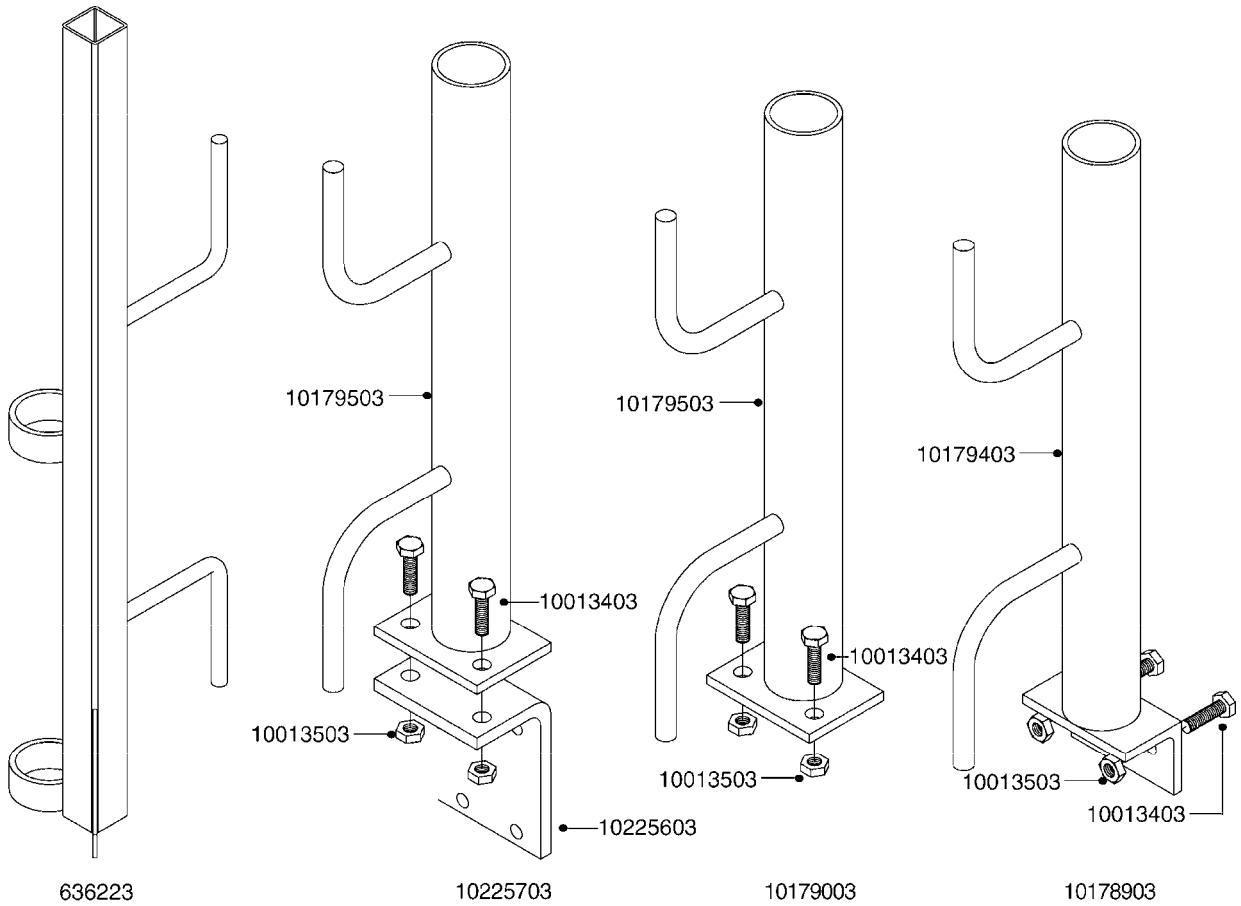

G510

HOSE WRAPS
G510-HIN, 19:05:11

Page 1
Date 18.03.2013 15:41

parts-n°	order qty	description
241965	1	O-RING 12.1 X 1.6
242007	1	O-RING D9.1X1.6
281551	1	BALL VALVE 1/2"
320084	1	FITT.DK NUT 1/2" BSP
330212	1	O-RING D19/D14X2.4 F.1/2"NUT
330326	1	O-RING D30/D24X2 F.1"NUT
330687	1	FITT.DK HB 1/2" F. 1/2" NUT
334190	1	FITT.DK HB 1/2' F. PISTOL 60S
334531	1	CLAMP HOSE PLASTIC 3/4"
636223	1	POST 12 VOLT TR30
712471	1	AGITATION VALVE ASSY. ON/OFF
843196	1	HANDGUN KIT TYPE 60 SHORT
843197	1	HANDGUN KIT TYPE 60 LONG
10013403	1	BOLT HEX 3/8-16X1 1/4 HCS Z5
10013503	1	NUT HEX NC 3/8"
10178903	1	WRAP HOSE SIDE MOUNT PLATE
10179003	1	WRAP HOSE BOTTOM PLATE MOUNT
10179403	1	WRAP WELDMENT FOR HI101789
10179503	1	WRAP WELDMENT FOR HI101790
10225603	1	BKT.FOR HOSE WRAP MOUNT NL NK
10225703	1	WRAP HOSE BDL.BOTTOM PLATE
92702103	1	HOSE R X1/2" X300PSI WP X0012"