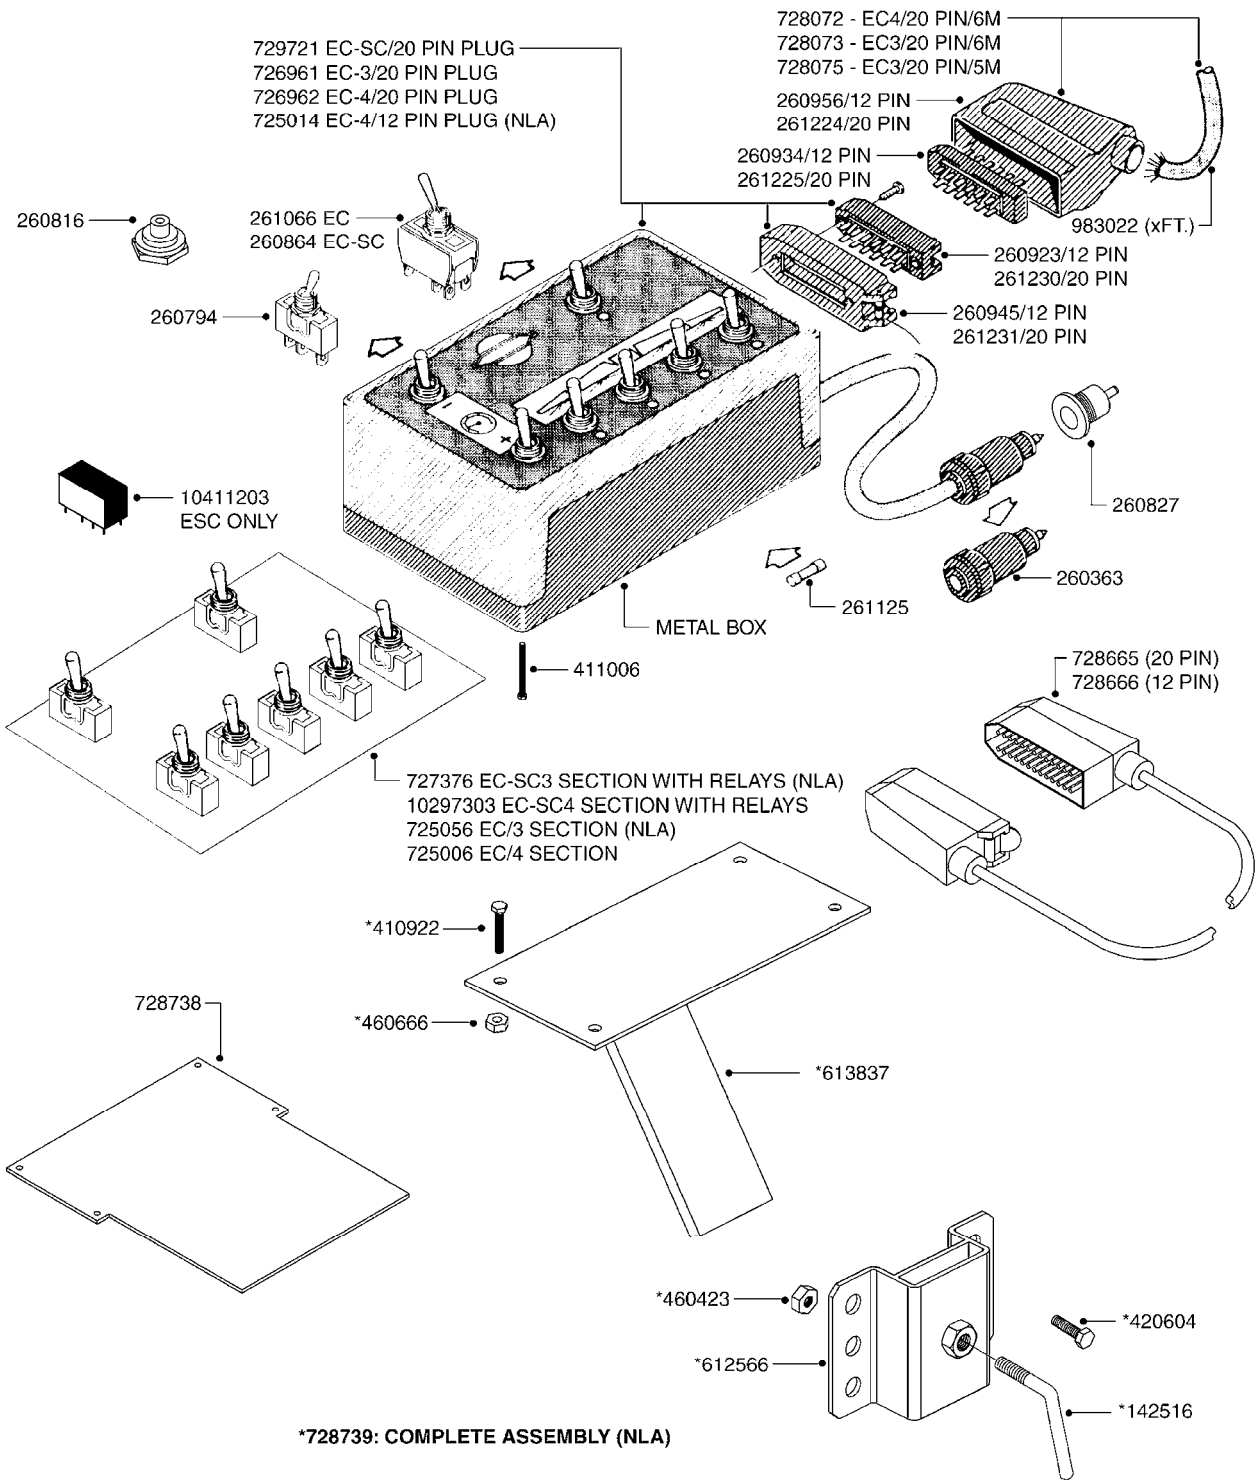

COMPLETE ASSEMBLIES  
WHOLEGOODS ITEMS

**B260**

CONTROL BOX F/EC+EC-SC  
B260-HIN, 01:01:01

Page 1  
Date 18.03.2013 15:39

parts-n°	order qty	description
142516	1	SCREW SET M10 BENT F. LOCKING
260363	1	PLUG 2 POLE 12V
260794	1	SWITCH F.PRESS ADJ.EC CONTROL
260816	1	CAP W/RUBBER BOOT F.EC SWITCH
260827	1	PLUG F.EC ATTACHMENTS
260864	1	SWITCH F.HY BOOM CONTROL BOX
260923	1	PLUG INSERT 12 POLE FEMALE
260934	1	PLUG INSERT 12 POLL MALE
260945	1	PLUG HOUSE 12 POLE FEMALE
260956	1	PLUG HOUSE 12 POL.MALE
261066	1	SWITCH 2 POLE
261125	1	FUSE 5 X 20 500mA
261224	1	PLUG HOUSING F/20 POLE MALE
261225	1	PLUG INSERT 20 POLE MALE
261230	1	PLUG INSERT 20 POLE FEMALE
261231	1	PLUG HOUSING 20 POLE FEMALE
410922	1	BOLT HEX 8.8 DEL M4X20 FT
411006	1	SCREW M4X40 SLOTTED
420604	1	BOLT HEX 8.8 DEL M10X25 FT
460423	1	NUT HEX M10X1.5 LOCK
460666	1	NUT HEX M4
612566	1	MOUNT BRACKET F.FAN CABLE ASSY
613837	1	MOUNT PLATE FOR EC CONTROL BOX
725006	1	CIRCUIT BOARD 4 VALVE
725014	1	CONTROL BOX EC 4 SEC./12 PIN
725056	1	PRINTED CIRC.W SW 3WAY 726961
726961	1	CONTROL BOX EC 3 SEC./20 PIN
726962	1	CONTROL BOX EC 4 SEC./20 PIN
727376	1	CIRCUIT BOARD F.ESC 3 BANK
728072	1	CABLE F.CONTROL BOX 6M EC/4
728073	1	CABLE F.CONTROL BOX 6M EC/3
728075	1	CABLE F.CONTROL BOX 5M EC/3
728665	1	CABLE EXT.-QUICK ATTACH 20 PIN
728666	1	CABLE-QUICK ATTACH 12 PIN
728738	1	DOUB.CONT.BOX & OR F/M PLATE
728739	1	IN CAB CONTROL MOUNT KIT
729721	1	CONTROL BOX ESC3
983022	1	WIRE 12 x 0.5 x 2MM x 12"
10297303	1	CIRCUIT BOARD FOR T.M.S.
10411203	1	RELAY T-82