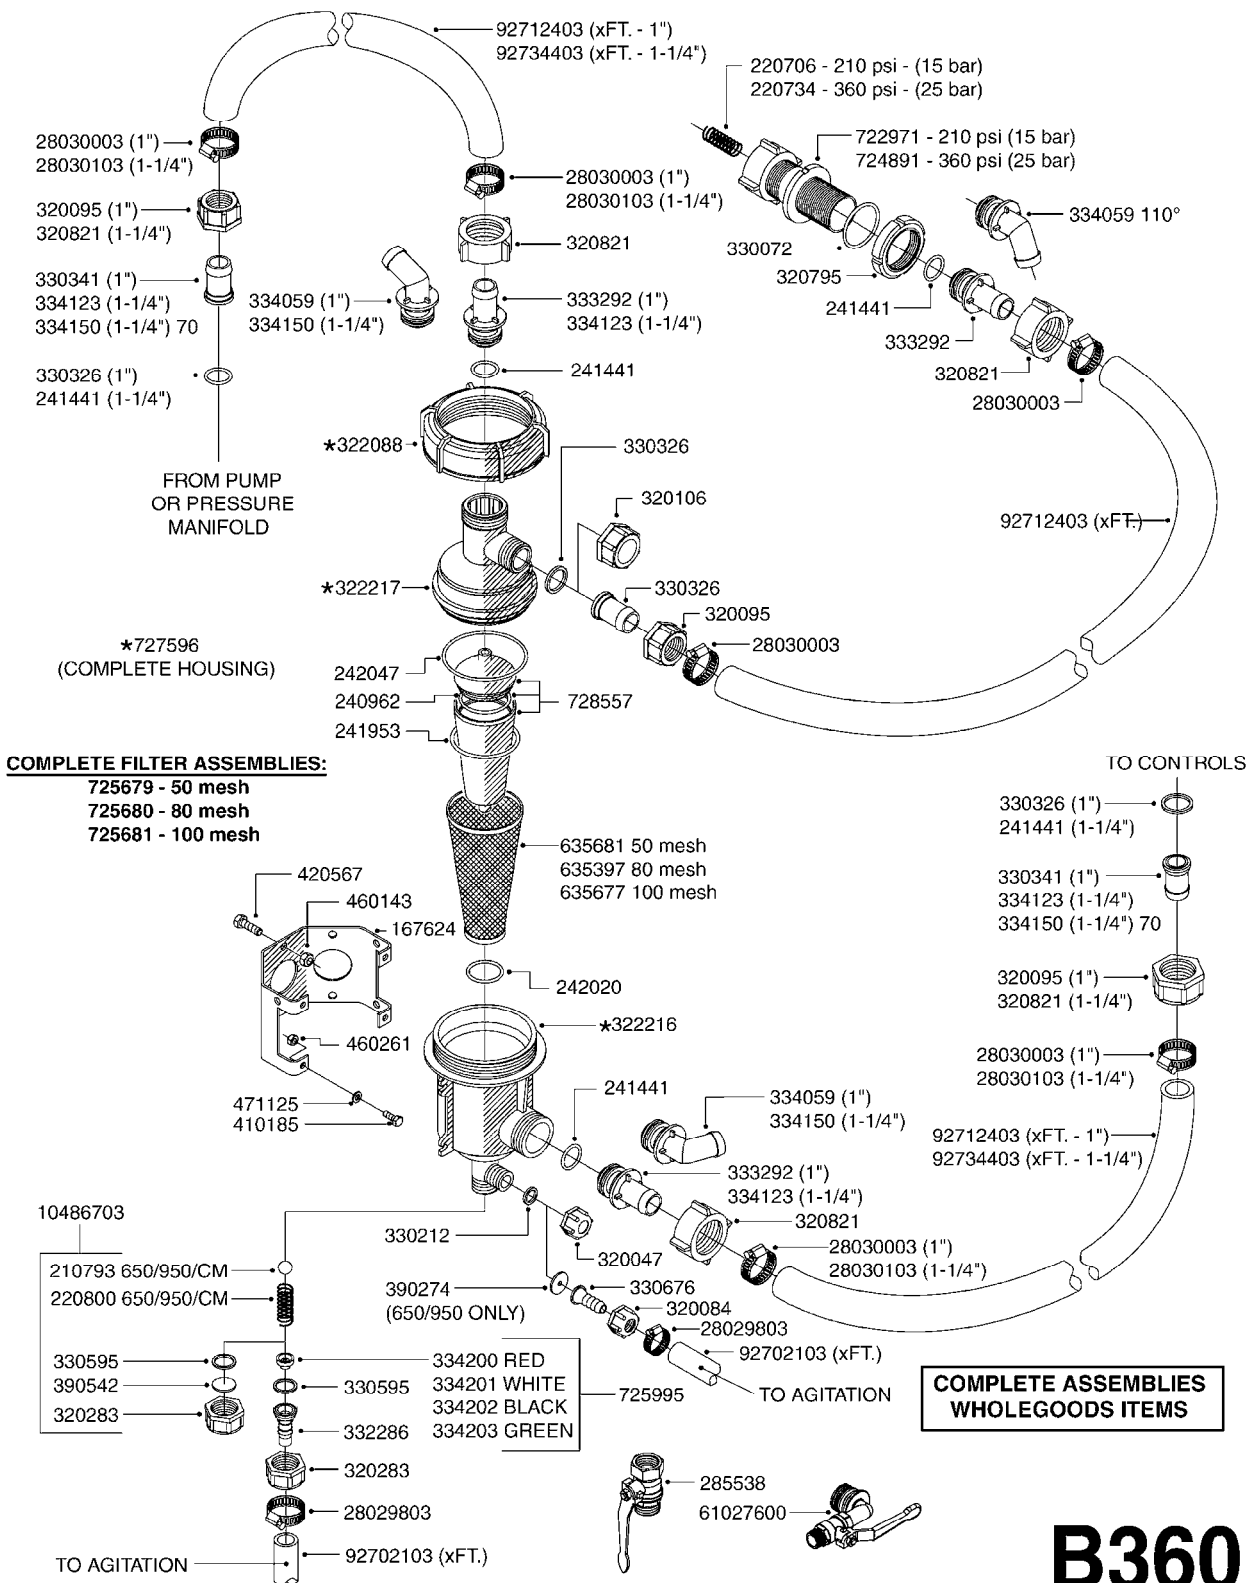

B360

SELF CLEANING FILTER-SCREW TOP
B360-HIN, 27:05:09

Page 1
Date 18.03.2013 15:39

parts-n°	order qty	description
10486703	1	KIT F.UPDATING SCF
167624	1	MOUNT BRACKET F. SCF
210793	1	BALL F.SCF
220706	1	SPRING SCF 12 BAR
220734	1	SPRING SCF 25 BAR
220800	1	SPRING F.SCF
240962	1	O-RING D57,2X3 NITRIL
241441	1	O-RING D29.3X3
241953	1	O-RING D73,03X3,53 VITON
242020	1	O-RING 39.2 X 3 VITON
242047	1	O-RING 89.5 X 3.0 VITON
28029803	1	CLAMP HOSE GEAR P1/2" 6708
28030003	1	CLAMP HOSE GEAR P1" 6716
28030103	1	CLAMP HOSE GEAR P5/4-S1.5"6724
285538	1	BALL VALVE 3/4" BSP
320047	1	FITT.DK CAPNUT 1/2" BSP
320084	1	FITT.DK NUT 1/2" BSP
320095	1	FITT.DK NUT 1" BSP
320106	1	FITT.DK CAPNUT 1" BSP
320283	1	FITT.DK NUT 3/4"BSP
320795	1	FITT.DK NUT 1-1/2" BSP JAMB
320821	1	FITT.DK NUT 1-1/2" BSP
322088	1	NUT LARGE F.SCF BODY
322216	1	SCF HOUSING (THREADED) F.GROVE
322217	1	SCF TOP (THREADED) W/GROVE
330072	1	O-RING D53,5/D45,5X4
330212	1	O-RING D19/D14X2.4 F.1/2"NUT
330326	1	O-RING D30/D24X2 F.1"NUT
330341	1	FITT.DK HB 1" F. 1" NUT
330595	1	O-RING D24.6/D20X2.1 -3/4"
330676	1	FITT.DK HB 3/8" F. 1/2" NUT
332286	1	FITT.DK HB 1/2" F. 3/4" NUT
333292	1	FITT.DK HB 1"O'RING F.1-1/2"
334059	1	FITT.DK EL 1" 110 DEG.F.1-1/2"
334123	1	FITT.DK HB 1-1/4"O-RNG F.1-1/2"
334150	1	FITT.DK HB 1-1/4" 110 F.1-1/2"
334200	1	ORFICE 3MM FOR SCF RED
334201	1	ORFICE 4MM FOR SCF WHITE
334202	1	ORFICE 5MM FOR SCF BLACK
334203	1	ORFICE 6MM FOR SCF GREEN
390274	1	ORIFICE ID4.0/18/1.5
390542	1	PLUG WASHER FOR 3/4'CAP NUT
410185	1	BOLT HEX 8.8 DEL M6X16
420567	1	BOLT HEX 8.8 DEL M8X30 FT
460143	1	NUT HEX M8 LOCK
460261	1	NUT HEX M6X1 LOCK
471125	1	WASHER D12/D6.4x1.6 SS
61027600	1	VALVE 1/2"BSP ASSY S5390
635397	1	SCREEN SCF 80 MESH
635677	1	SCREEN SCF 100 MESH
635681	1	SCREEN SCF 50 MESH
722971	1	SAFETY VALVE SCF 217PSI(15BAR)
724891	1	SAFETY VALVE SCF 25 BAR
725679	1	SCF ASSY.50 W/THREADED TOP CAP
725680	1	SCF ASSY.80 W/THREADED TOP CAP
725681	1	SCF ASSY.100 W/THREADED CAP
725995	1	BAG FOR SCF
727596	1	SCF HOUSING COMPLETE
728557	1	CONE F.SCF RED
92702103	1	HOSE R X1/2" X300PSI WP X0012"
92712403	1	HOSE R X1" X300PSI WP X0012"