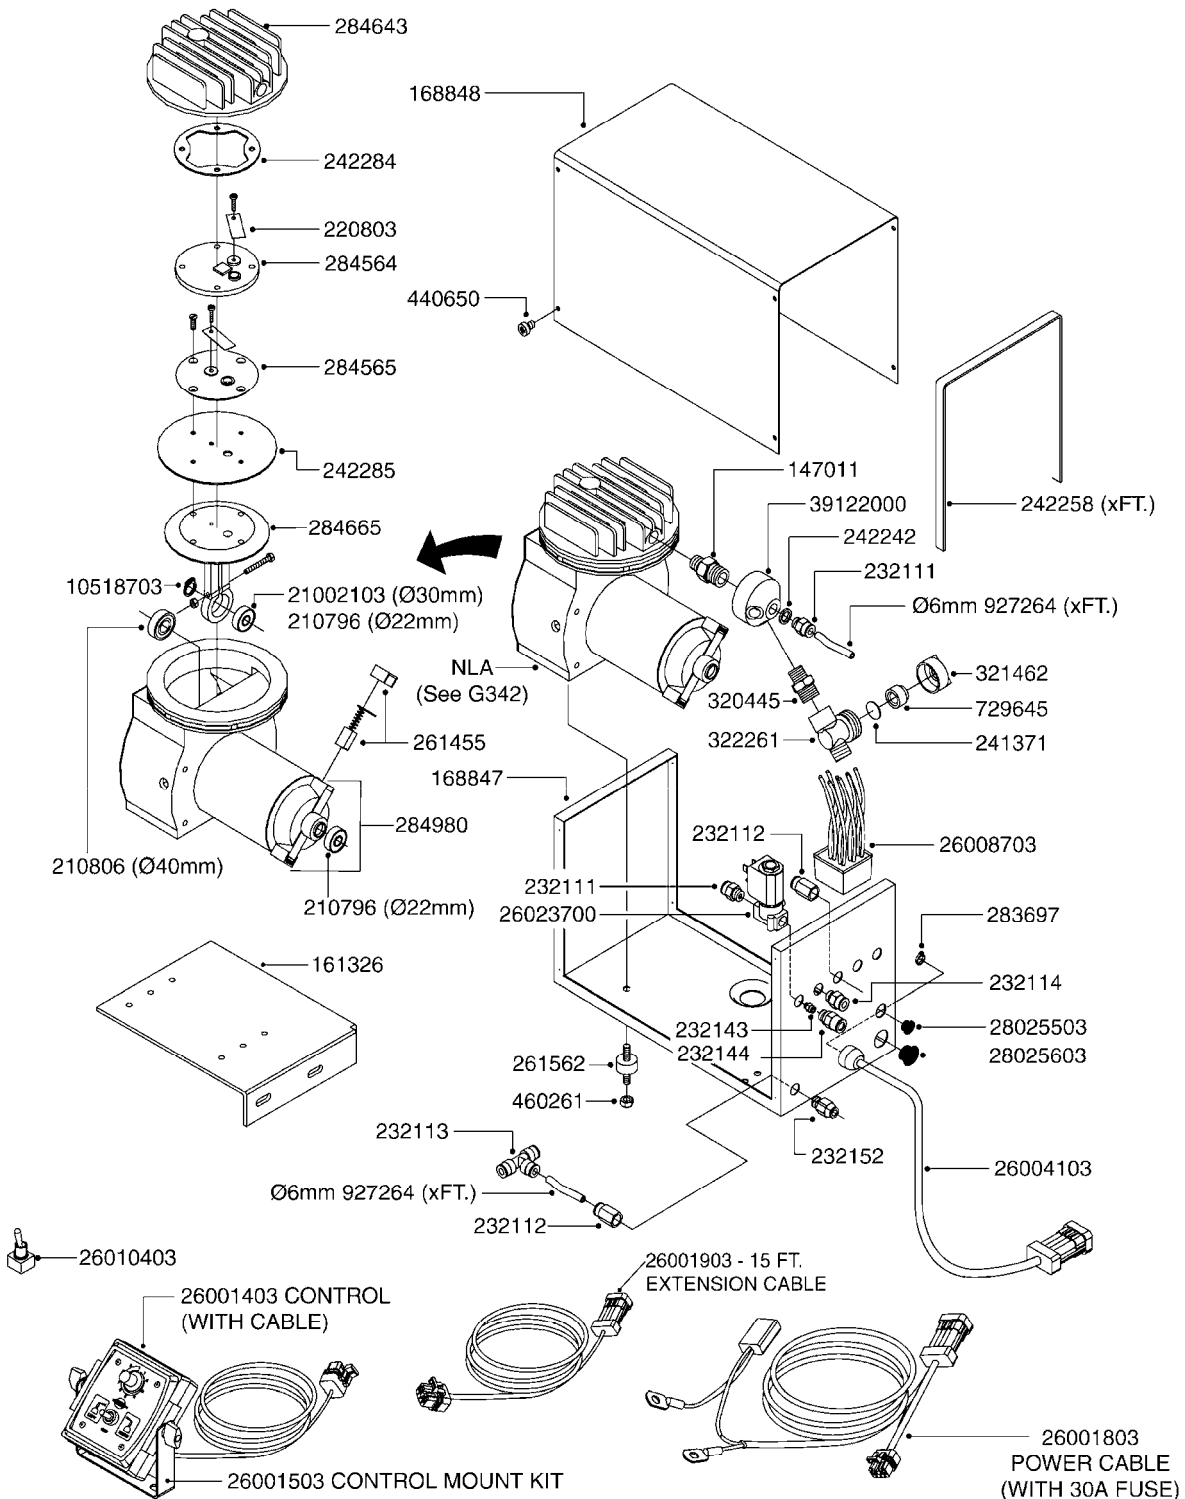

G341

*Ø8mm 927306 (xFT.)
*Ø10mm 927330 (xFT.)

70019403 - COMPLETE ASSEMBLY

FOAM MARKER COMPRESSOR 2002
G341-HIN, 27:05:10

Page 1
Date 18.03.2013 15:40

parts-n°	order qty	description
147011	1	HEX NIPPLE 3/8'X1/4'BSP BRASS
161326	1	MOUNT BKT. F. FOAM COMP.BOX 98
168847	1	ENCLOSURE LOWER F.MARKER
168848	1	COVER F. FOAM MARKER
210796	1	BEARING BALL D22/D8 X 7 608ZZ
210806	1	BEARING BALL D40/D17X12MM
220803	1	VALVE F. COMPRESSOR
232111	1	QUICK COUPLER 6MM X 1/8 EXT.
232112	1	QUICK COUPLER 6MM 1/8 INT.
232113	1	QUICK COUPLER 6MM T-PIECE
232114	1	COUPLER 1/8" THREADX8MM HOSE
232143	1	REDUCER 1/4'INT-1/8'EXT
232144	1	QUICK COUPLER 10MM X 1/4 EXT
232152	1	QUICK COUPLER 8MMX1/8 EXT.LONG
241371	1	DIAPHRAGM F.NO-DRIP,VULC
242242	1	O-RING F.AIR HOSE FITTING
242258	1	TRIM 3X10 SELF ADHESIVE 0012"
242284	1	HEAD GASKET F. COMPRESSOR
242285	1	DIAPHRAGM F. F/M COMP.
261455	1	BRUSH F. FOAM MARKER MOTOR
261562	1	RUBBER DAMPER 2XM6X25
283697	1	TIESTRAP 200MM
284564	1	PLATE F.COMPRESSOR HEAD
284565	1	PLATE F.COMPRESSOR HEAD
284643	1	COMPRESSOR HEAD F.FOAM MARKER
284665	1	CONNECTING ROD F.COMPRESSOR
284980	1	FLANGE REAR F. F.M.COMPRESSOR
320445	1	FITT.DK HN 1/4"X3/8" BSP
321462	1	CAP F.NO-DRIP ASSY.
322261	1	HOUSING F.SAFETY VALVE 3/8"
440650	1	SCREW 3.5x13 STAINLESS
460261	1	NUT HEX M6X1 LOCK
729645	1	NON-DRIP SPRING ASSY.GREEN 10
927264	1	HOSE R X PE D6/D4 X 0012"
927306	1	HOSE R X PE D8/D6 X 0012"BLACK
927330	1	HOSE R X PE D10/D8 X 012"BLACK
10518703	1	SNAP-RING OUTER 8X1
21002103	1	BEARING, 6200 2ZJEM (SKF)
26001403	1	HC FOAM MARKR CONSOLE VS3.0.00
26001503	1	HC FOAM MARKER CONSOLE MT.KIT
26001803	1	POWER CABLE
26001903	1	15' 7-PIN EXTENSION CABLE
26004103	1	FOAM MARKER CNTRL MOD CABL STD
26008703	1	FOAM MARKER CONTROL SCII
26010403	1	TOGGLE SWITCH MICRO-TRAK F.M.
26023700	1	SOLENOID VAL 12V 1/8' FLO '07
28025503	1	PLUG F.DRILLED HOLE 1/2"
28025603	1	PLUG F.DRILLED HOLE 3/4"
39122000	1	DISTR.HOUSING F.FOAM MARKER'07
70019403	1	FOAM MARKER COMPRESSOR KIT STD