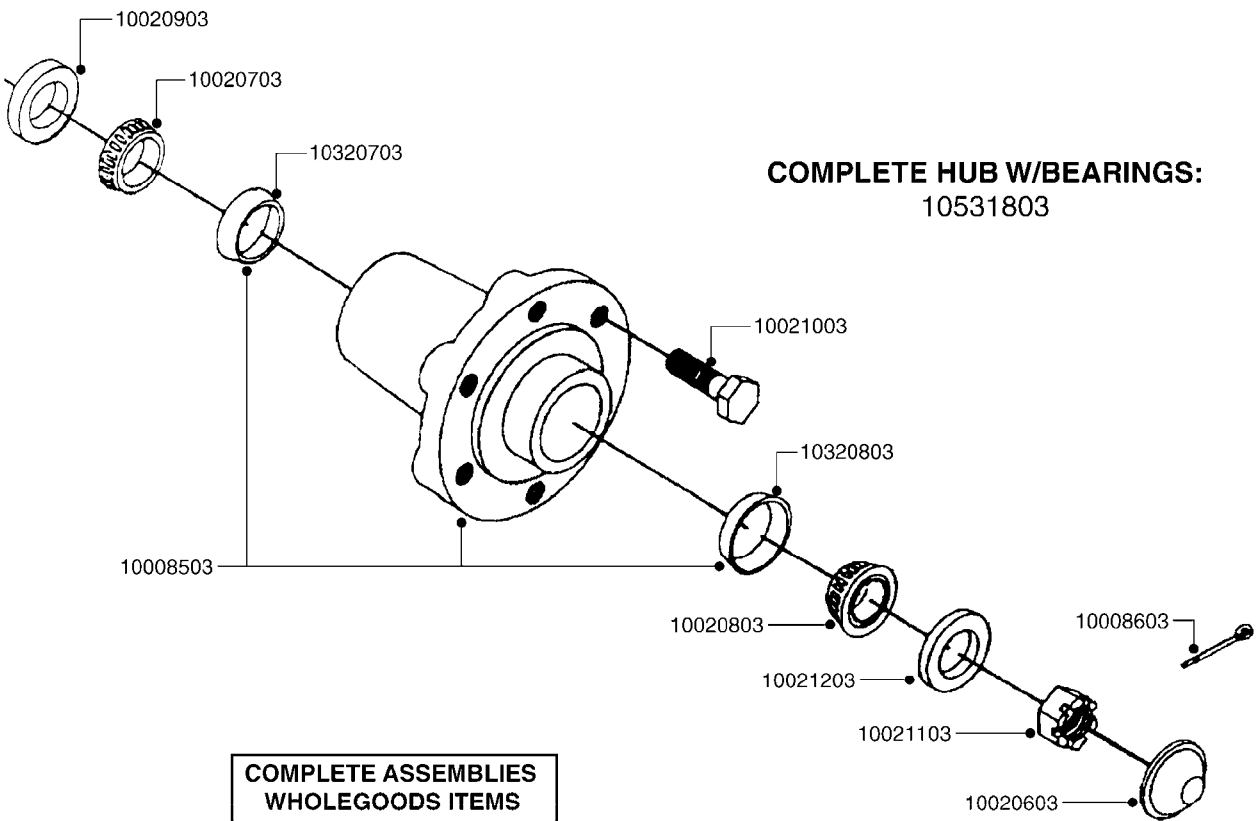

F410

HUB ASSEMBLY F.1-3/4" SPINDLE
F410-HIN, 22:08:05

Page 1
Date 18.03.2013 15:40

parts-n°	order qty	description
145806	1	SPINDLE 500 SINGLE
145809	1	SPINDLE 300 SINGLE
10008403	1	SPINDLE ASSY. 1.75x13.25
10008503	1	HUB TR300/500 H611-3 C/W CUPS
10008603	1	COTTER PIN 3/16"X 1-1/2"
10020603	1	DUST CAP DC13
10020703	1	BEARING INNER CORE LM48548
10020803	1	BEARING OUTER CORE LM67048
10020903	1	SEAL OIL CR15190
10021003	1	BOLT HEX 1/2 NF 01.375" WHEEL
10021103	1	NUT HEX NF 7/8 WB32
10021203	1	WASHER PLATE D2"D.937"
10320703	1	BEARING INNER CUP
10320803	1	BEARING OUTER CUP
10531803	1	HUB ASSY.COMP.F.1-3/4" SPINDLE