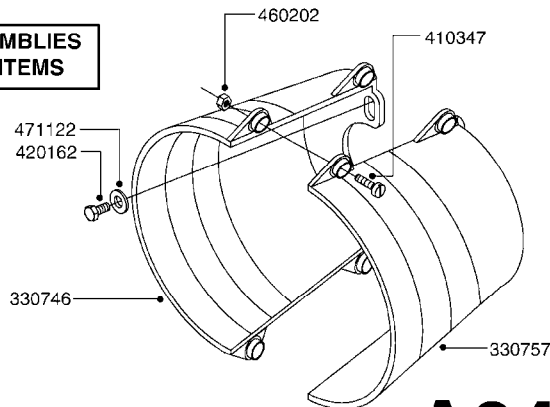

**SUCTION SIDE OF PUMP (WITH 1-1/2" SUCTION PORT)**

**PRESSURE SIDE OF PUMP**

**SUCTION SIDE OF PUMP (WITH 2" SUCTION PORT)**

**COMPLETE ASSEMBLIES  
WHOLEGOODS ITEMS**

- 821587 - 463/10 2" W/THROUGH SHAFT (540 RPM)
- 821649 - 463/12 2" (540 RPM H.C.)
- 821585 - 463/5.5 2" W/THROUGH SHAFT (1000 RPM)
- 821650 - 463/6.5 2" (1000 RPM H.C.)