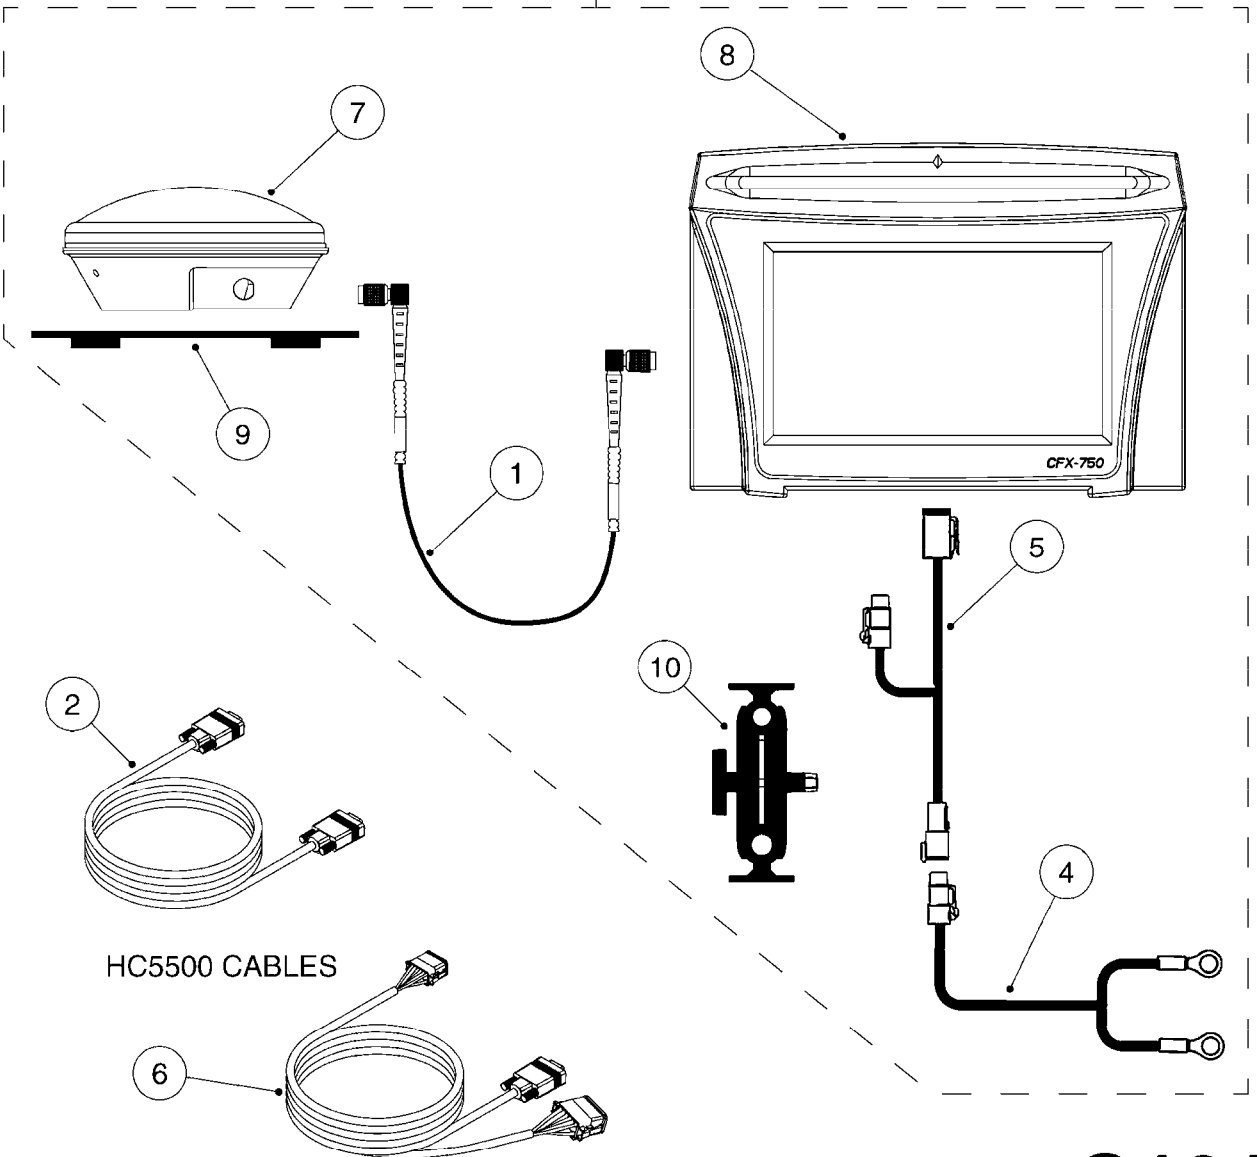

3 COMPLETE ASSEMBLY

CFX-750 DISPLAY, DGPS
G194-HIN, 30:11:11

Page 1

Date 18.03.2013 15:40

Pos.	parts-n°	order qty	description
1	26007603	1	CABLE, ANTENNA, EZGUIDEPLUS
2	26012003	1	NULL MODEM CABLE
3	26021403	1	CFX-750 DISPLAY, DGPS
4	26021503	1	CABLE, BASIC POWER, CFX-750
5	26021603	1	CABLE, POWER BUS, CAN CFX-750
6	26021703	1	CABLE, ASC INTERFACE, CFX-750
7	26021803	1	AG-25 ANTENNA L1/L2 GLN
8	26022103	1	CFX-750 DISPLAY ONLY
9	28048203	1	EZ-GUIDE 500 MOUNT F.AG15 ANT.
10	28048303	1	EZ-GUIDE 250/500 RAM MNT.1.5"