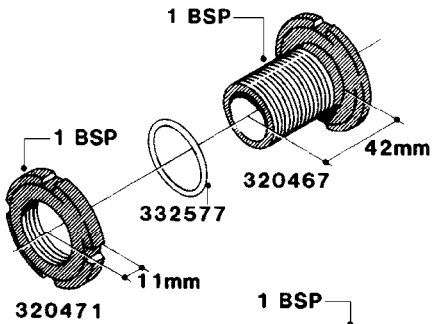

**H050**

FITTINGS - HOSE CONNECTORS  
H050-HIN, 31:03:09

Page 1

Date 18.03.2013 15:41

parts-n°	order qty	description
242594	1	O-RING D14 X 1.78 SCH.70-EPDM
320294	1	FITT.DK TEE 3/8X3/8HB X1/2"BSP
320305	1	FITT.DK HB 3/4'- 3/4' BSP
320386	1	FITT.DK TEE 3/8X3/8HB X3/8"BSP
320397	1	FITT.DK ELB 3/8"HB X 3/8" BSP
320401	1	FITT.DK TEE 1/2X1/2HB X1/2"BSP
320412	1	FITT.DK TEE 1/2X1/2HB X3/8'BSP
320423	1	FITT.DK ELB 1/2'HB X 3/8' BSP
320891	1	FITT.DK HB 3/8'- 3/8' BSP
320972	1	FITT.DK HB 5/16'- 1/4' BSP
322046	1	FITT.DK TEE 1/2X1/2HB X3/4'BSP
322048	1	FITT.DK TEE 3/4X3/4HB X3/4'BSP
330595	1	O-RING D24.6/D20X2.1 -3/4"
333137	1	FITT.DK CONN.1/2" F.NOZZ. DOUB
333141	1	FITT.DK CONN.1/2" F.NOZZ.SING
334041	1	FITT.DK CONN.3/4' F.NOZZ. SING
334042	1	FITT.DK CONN.3/4' F.NOZZ. DOUB
334195	1	FITT.DK ELB. 3/4"HB X 3/4"HB
10012103	1	FITT.PO.HB 1.25X1.50 IMB1012
10014003	1	FITT.PO.HB 1.25X1.25 IMB1010
10036903	1	FITT.PO.HB 1.50X1.50 IMB1212
28019303	1	FITTING HB ELB 3/4NPT-3/4HOSE
61016500	1	HOSE TAIL 3/4" 90°+RG CAP 3/4"
72026700	1	NOZZLE TUBE ADAPTER W/O-RING