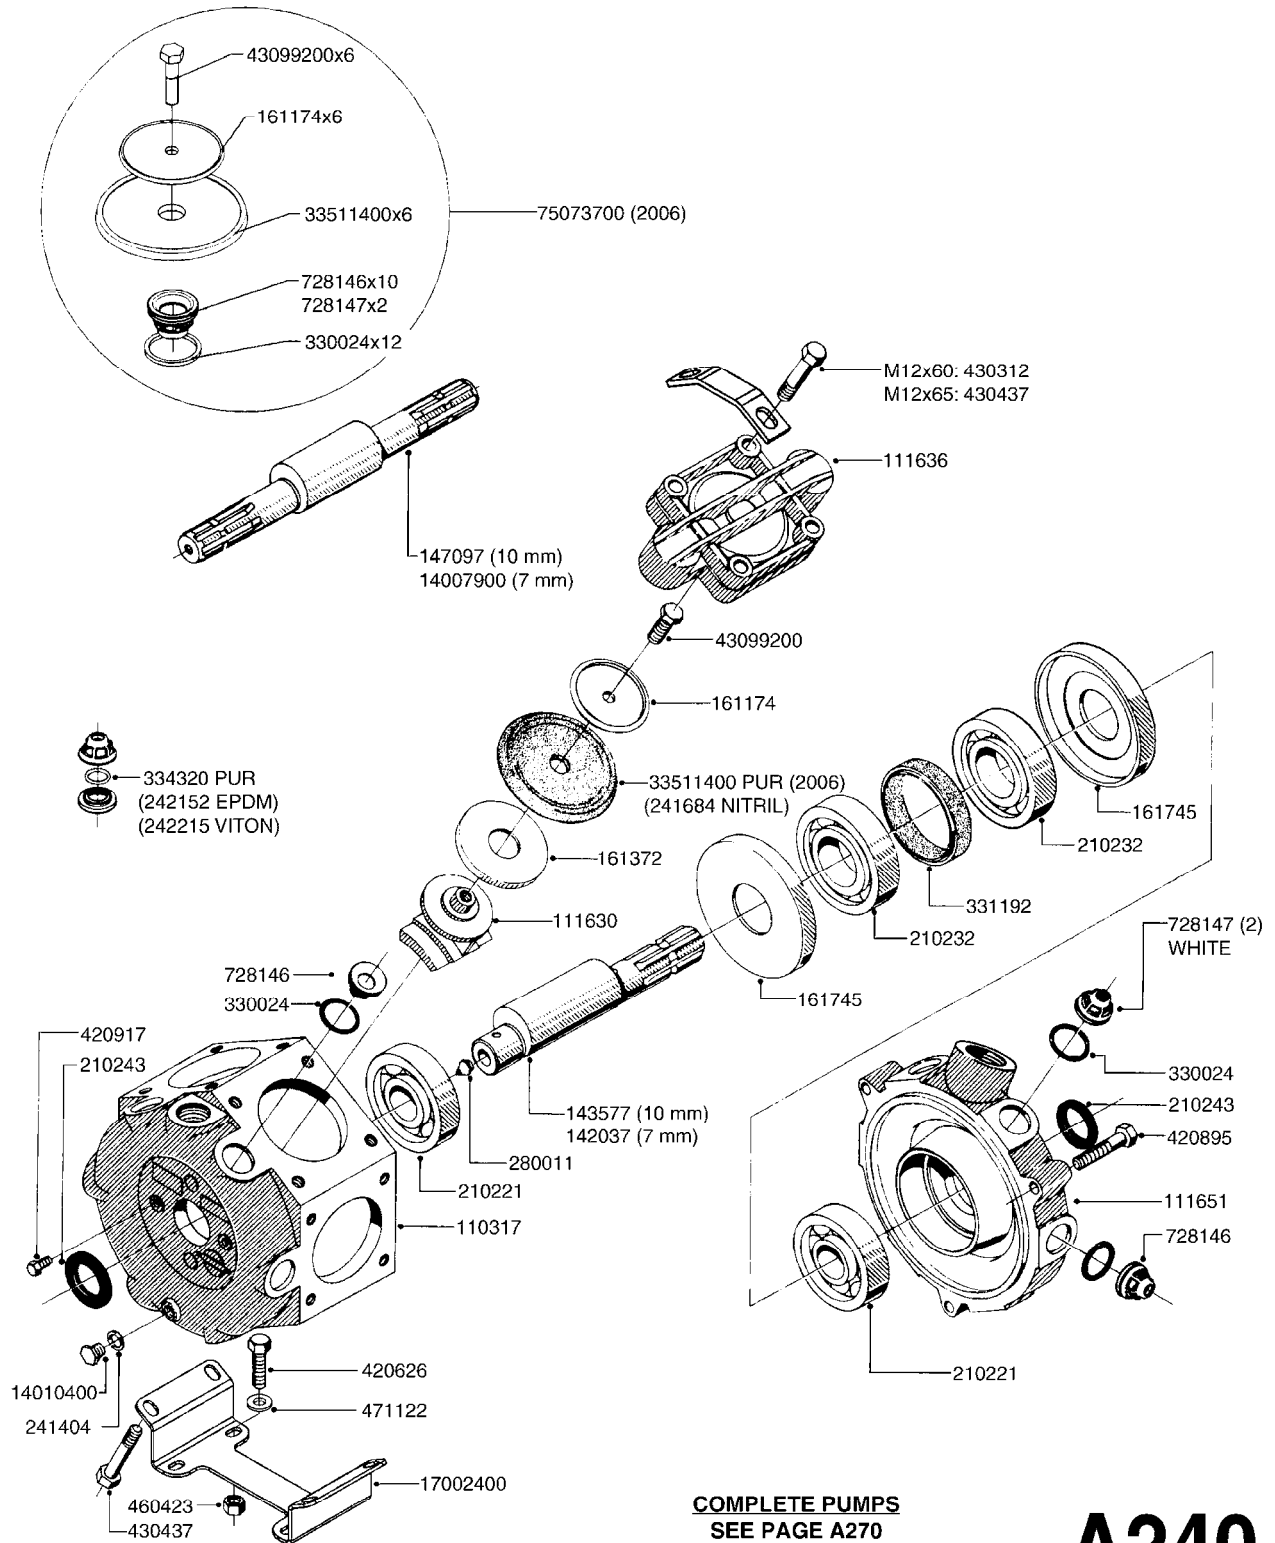

COMPLETE PUMPS
SEE PAGE A270

A240

PUMP - 363 W/MOUNTING BASE
A240-HIN, 01:12:11

Page 1
Date 18.03.2013 15:38

parts-n°	order qty	description
110317	1	PUMP CASING MODEL 360/361 PNTD
111630	1	CONNECTING ROD F. 363 PUMP
111636	1	VALVE COVER 363 HEAVY DUTY
111651	1	CASTING F.363 1.5" PUMP(FRONT)
142037	1	CRANK SHAFT 361-20
143577	1	CRANK SHAFT F.363/462/463-10mm
147097	1	CRANK SHAFT 363-463/10 THROUGH
161174	1	DIAPHRAGM DISC SS F.363 PUMP
161372	1	DIAPHRAGM BACKING DISC,320-361
161745	1	METAL SPACER F.363/463
210221	1	BEARING BALL 6407
210232	1	BEARING BALL 6310
210243	1	SEAL OIL 35 X 47 X 7
241404	1	DOWTYSEAL 1/4"
241684	1	DIAPHRAGM MODEL 361 NITRIL
242152	1	O-RING D18.2X3 EPDM
242215	1	O-RING D18X3 VITON
280011	1	GREASE NIPPLE 1/8' H TR
330024	1	O-RING D41,1/D34.5 X 3,5
331192	1	SPACER,
334320	1	O-RING D18X3 POLYURETHANE
420626	1	BOLT HEX 8.8 DEL M10X20 FT
420895	1	BOLT HEX 8.8 RAW M10X60
420917	1	BOLT HEX 8.8 RAW M8X12 FT
430312	1	BOLT HEX 8.8 RAW M12X60
430437	1	BOLT HEX 8.8 RAW M12X65
460423	1	NUT HEX M10X1.5 LOCK
471122	1	WASHER D20/D10.5X2 SS
728146	1	VALVE FOR 361(726890/707932)
728147	1	VALVE FOR 361 WHITE WITH HOLE
14007900	1	CRANK 363/462/463-7mm 540/THRU
14010400	1	PLUG 1/4" BSP
17002400	1	FOOT F/363 PUMP (PAINTED)
33511400	1	DIAPHRAGM 361/363 pur 2006
43099200	1	BOLT HEX SS M12 X 30 DIN933 A4
75073700	1	PUMP KIT 363 2006