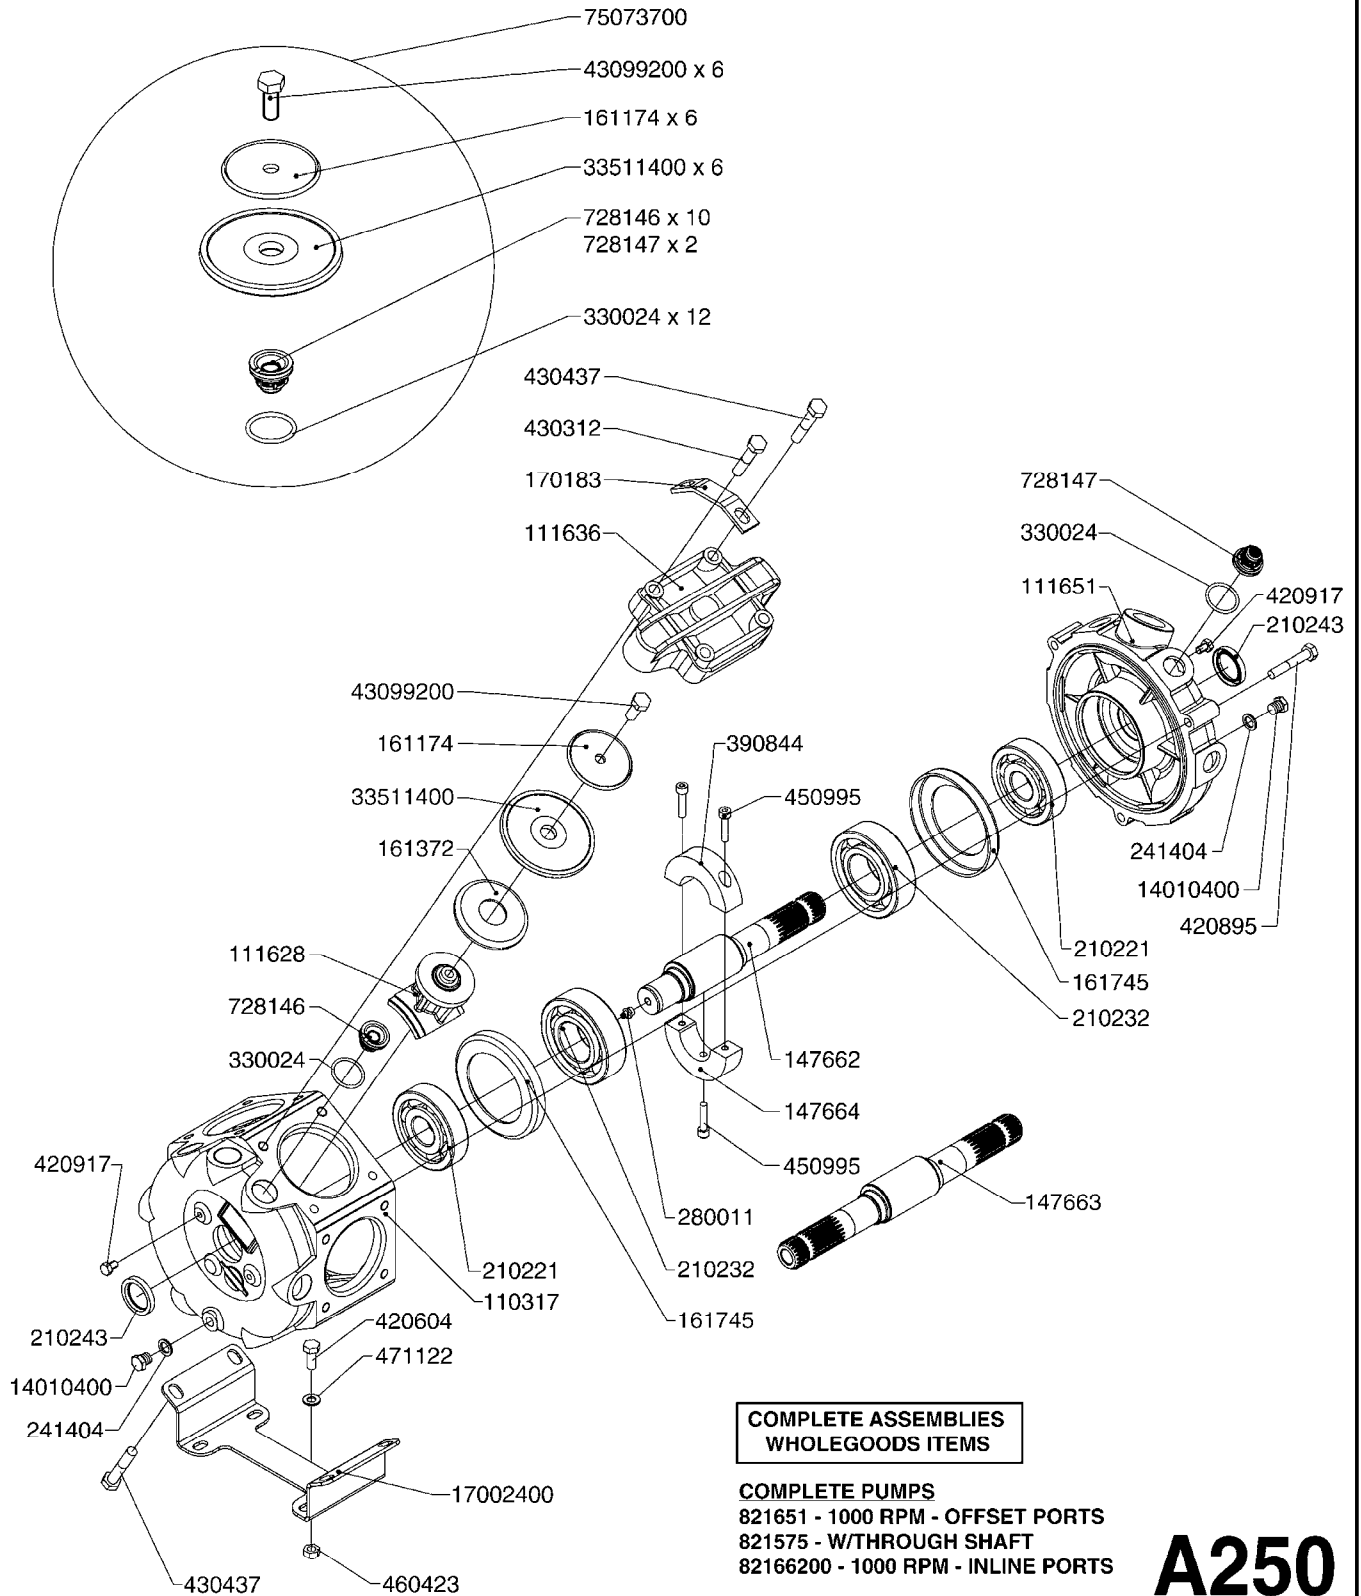

A250

PUMP - 363/1000 RPM W/MOUNTING
A250-HIN, 01:12:11

Page 1
Date 18.03.2013 15:38

parts-n°	order qty	description
110317	1	PUMP CASING MODEL 360/361 PNTD
111628	1	CONNECTING ROD 363/5.5MM
111636	1	VALVE COVER 363 HEAVY DUTY
111651	1	CASTING F.363 1.5" PUMP(FRONT)
147662	1	CRANK SHAFT F.363/463-5.5MM
147663	1	CRANK SHAFT 363/463-5.5 THROUG
147664	1	COUNTERBALANCE 363/463 WEIGHT
161174	1	DIAPHRAGM DISC SS F.363 PUMP
161372	1	DIAPHRAGM BACKING DISC,320-361
161745	1	METAL SPACER F.363/463
170183	1	LIFT STRAP F.PUMP 360/361/462
210221	1	BEARING BALL 6407
210232	1	BEARING BALL 6310
210243	1	SEAL OIL 35 X 47 X 7
241404	1	DOWTYSEAL 1/4"
280011	1	GREASE NIPPLE 1/8' H TR
330024	1	O-RING D41,1/D34.5 X 3,5
390844	1	COUNTERBALANCE 363/463 POM
420604	1	BOLT HEX 8.8 DEL M10X25 FT
420895	1	BOLT HEX 8.8 RAW M10X60
420917	1	BOLT HEX 8.8 RAW M8X12 FT
430312	1	BOLT HEX 8.8 RAW M12X60
430437	1	BOLT HEX 8.8 RAW M12X65
450995	1	BOLT ALLEN M8X30 DIN 912 RAW
460423	1	NUT HEX M10X1.5 LOCK
471122	1	WASHER D20/D10.5X2 SS
728146	1	VALVE FOR 361(726890/707932)
728147	1	VALVE FOR 361 WHITE WITH HOLE
821575	1	PUMP 363/5.5 THROUGH SHAFT
821651	1	PUMP 363/5.5/1000 OSP
14010400	1	PLUG 1/4" BSP
17002400	1	FOOT F/363 PUMP (PAINTED)
33511400	1	DIAPHRAGM 361/363 pur 2006
43099200	1	BOLT HEX SS M12 X 30 DIN933 A4
75073700	1	PUMP KIT 363 2006
82166200	1	PUMP 363/5.5 1.5"SUC 1000RPM