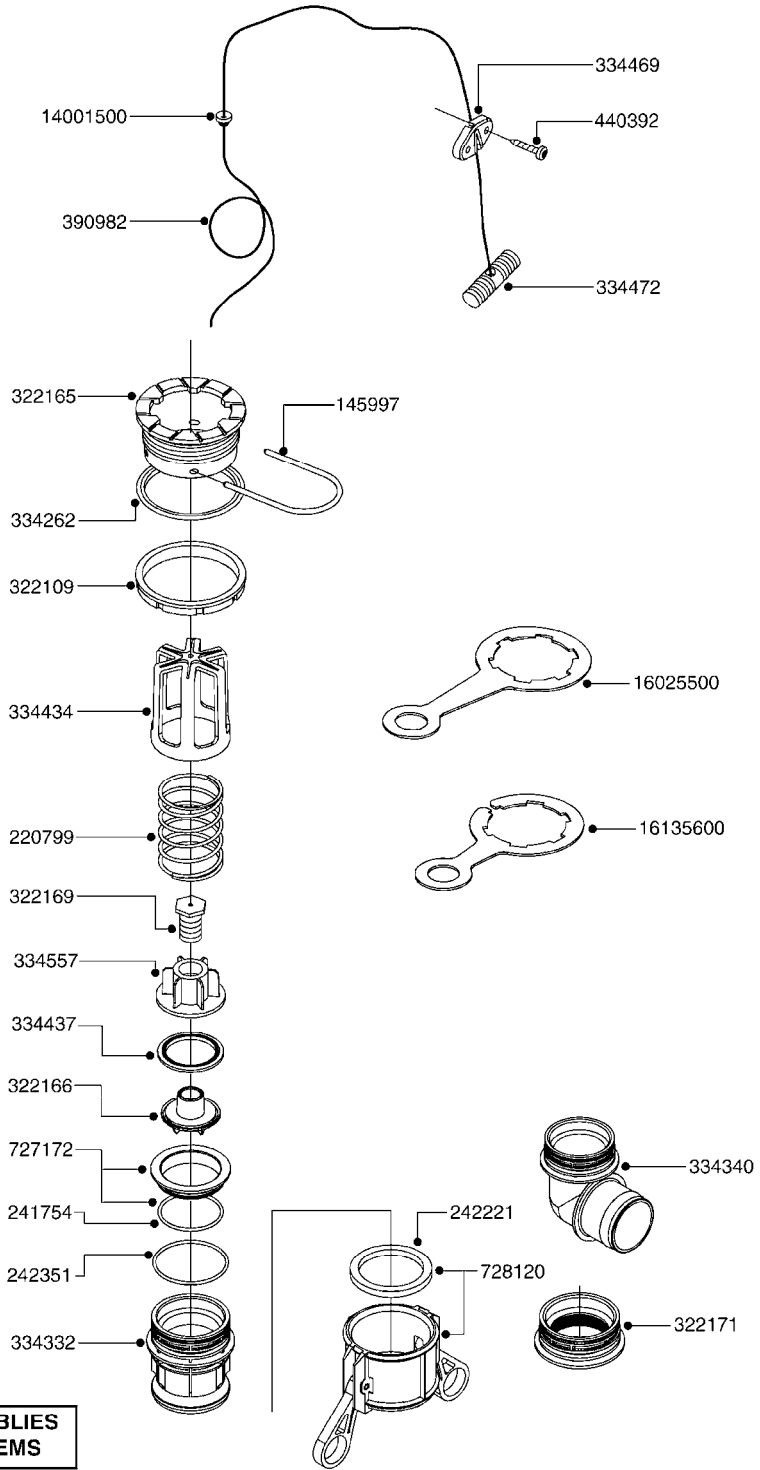

COMPLETE ASSEMBLIES  
WHOLEGOODS ITEMS

727617 - COMPLETE ASSEMBLY (2" BSP THREADED FITTING & 126" CORD)  
727742 - COMPLETE ASSEMBLY (2-1/2" ELBOW & 157.5" CORD)