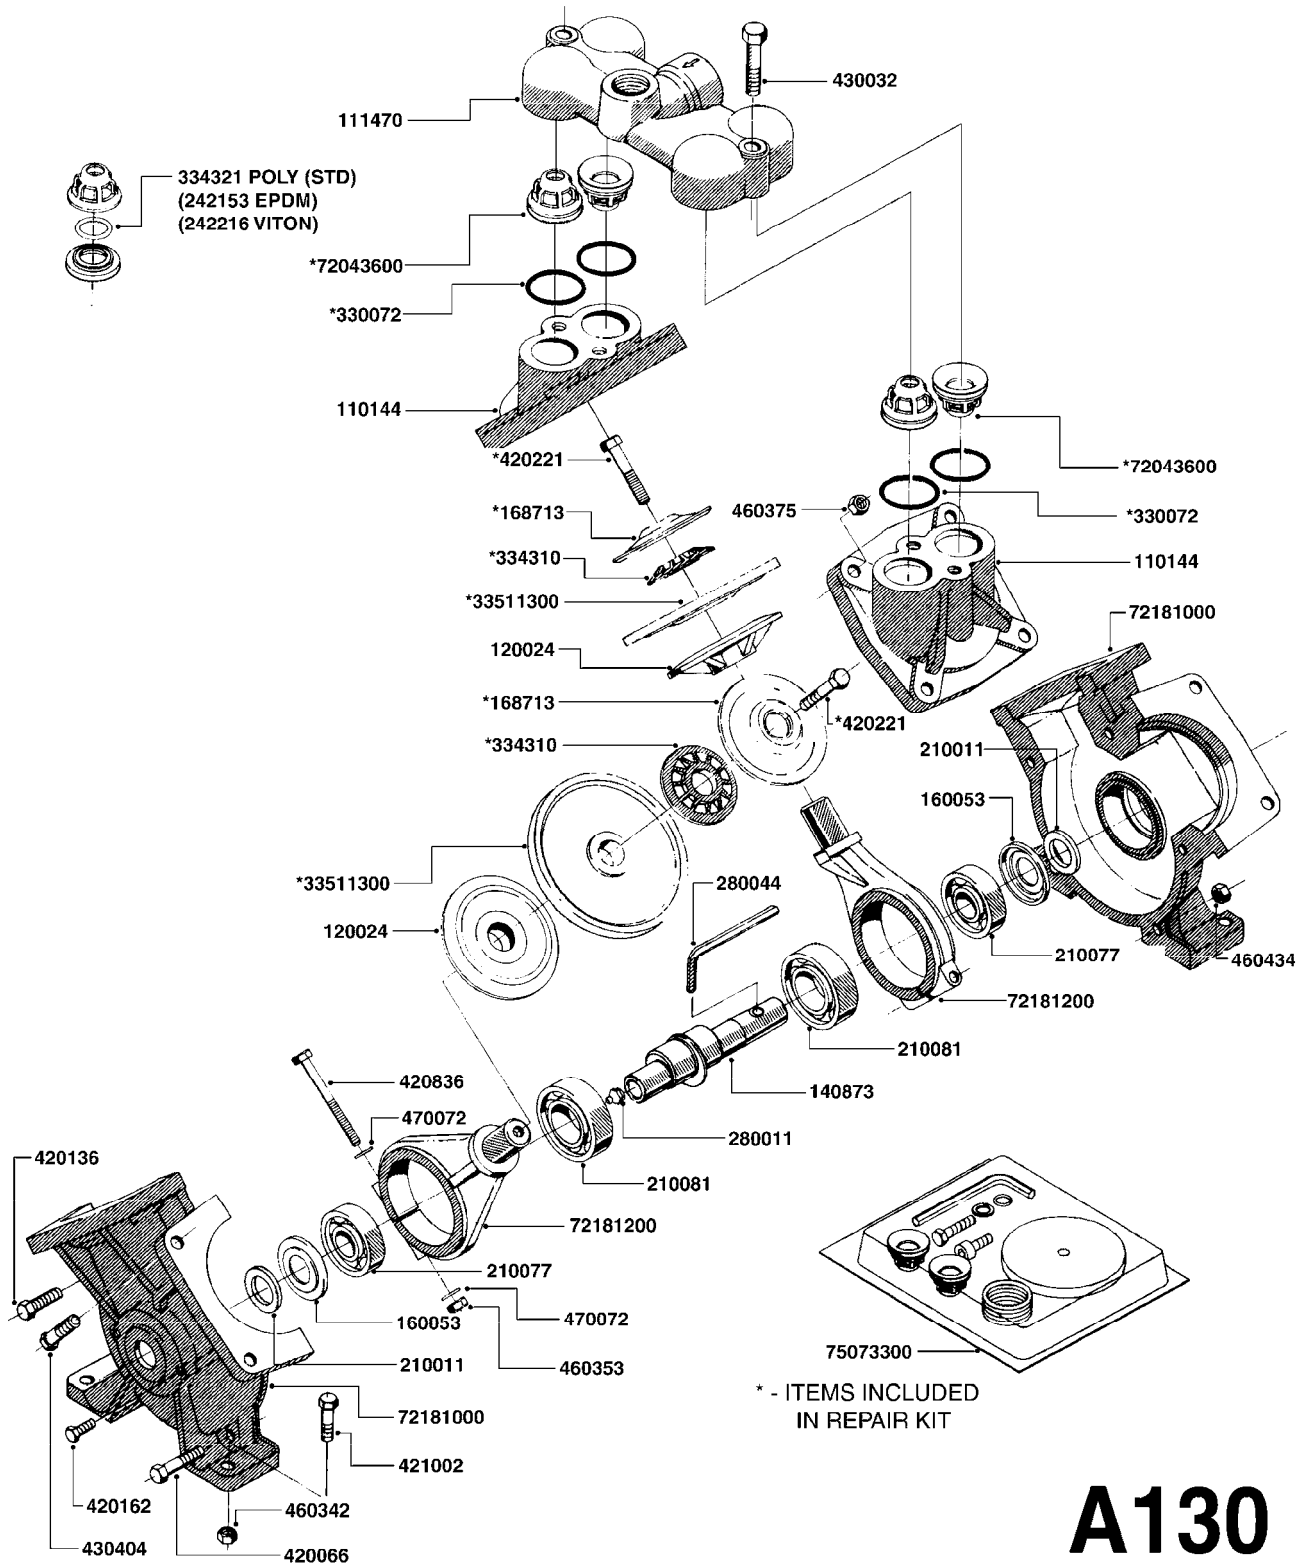

A130

PUMP - 1202 W/MOUNTING BASE
A130-HIN, 01:11:11

Page 1

Date 18.03.2013 15:38

parts-n°	order qty	description
110144	1	DIAPHRAGM COVER alt 72181100
111470	1	VALVE CHAMBER 1202
120024	1	DIAPHRAGM BACK DISC 1200-1300
140873	1	CRANK SHAFT MODEL 1202-9MM
160053	1	DUST PLATE
168713	1	WASHER F.1202/1302/462 METAL
210011	1	SEAL FELT D39/23 X 4
210077	1	BEARING BALL 6305
210081	1	BEARING BALL 6307
242153	1	O-RING D26X4 EPDM
242216	1	O-RING VITON F/1202/1302/462
280011	1	GREASE NIPPLE 1/8' H TR
280044	1	KEY HEXAGON W6 3/16'
330072	1	O-RING D53,5/D45,5X4
334310	1	NYLON WASHER 1202/1302/462
334321	1	O-RING POLY. 34.0x26.0x4.0
420066	1	BOLT HEX 8.8 DEL 3/8"X50MM
420136	1	BOLT HEX 8.8 RAW 3/8"X30MM
420162	1	BOLT HEX 8.8 DEL 3/8"x15MM
420221	1	BOLT HEX 7/16'X2-1/4'
420836	1	BOLT HEX 8.8 RAW M8X85
421002	1	BOLT HEX 8.8 DEL M10X30 FT
430032	1	BOLT HEX 8.8 RAW 1/2'X55MM
430404	1	BOLT HEX 8.8 DEL M12X50
460342	1	NUT HEX M10
460353	1	NUT HEX M8 BLACK
460375	1	NUT HEX M12 BLACK
460434	1	NUT HEX 3/8' NC BLACK
470072	1	WASHER D15/D8X.5 LOCK
33511300	1	DIAPHRAGM 1203/1302 POLY 2006
72043600	1	VALVE FOR 462/463
72181000	1	HOUSING, PUMP, 1203 RED
72181200	1	CONNECTING ROD FOR 1203 W/M12
75073300	1	PUMP KIT 1200/1202 "06"