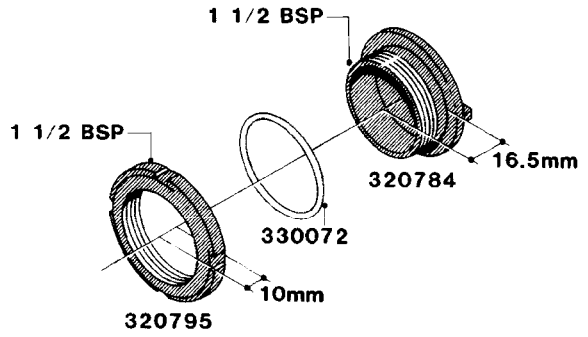

**H050**

FITTINGS - HOSE CONNECTORS  
H050-HIN, 31:03:09

Page 1

Date 18.03.2013 15:41

parts-n°	order qty	description
242594	1	O-RING D14 X 1.78 SCH.70-EPDM
320294	1	FITT.DK TEE 3/8X3/8HB X1/2"BSP
320305	1	FITT.DK HB 3/4'- 3/4' BSP
320386	1	FITT.DK TEE 3/8X3/8HB X3/8"BSP
320397	1	FITT.DK ELB 3/8"HB X 3/8" BSP
320401	1	FITT.DK TEE 1/2X1/2HB X1/2"BSP
320412	1	FITT.DK TEE 1/2X1/2HB X3/8'BSP
320423	1	FITT.DK ELB 1/2'HB X 3/8' BSP
320891	1	FITT.DK HB 3/8'- 3/8' BSP
320972	1	FITT.DK HB 5/16'- 1/4' BSP
322046	1	FITT.DK TEE 1/2X1/2HB X3/4'BSP
322048	1	FITT.DK TEE 3/4X3/4HB X3/4'BSP
330595	1	O-RING D24.6/D20X2.1 -3/4"
333137	1	FITT.DK CONN.1/2" F.NOZZ. DOUB
333141	1	FITT.DK CONN.1/2" F.NOZZ.SING
334041	1	FITT.DK CONN.3/4' F.NOZZ. SING
334042	1	FITT.DK CONN.3/4' F.NOZZ. DOUB
334195	1	FITT.DK ELB. 3/4"HB X 3/4"HB
10012103	1	FITT.PO.HB 1.25X1.50 IMB1012
10014003	1	FITT.PO.HB 1.25X1.25 IMB1010
10036903	1	FITT.PO.HB 1.50X1.50 IMB1212
28019303	1	FITTING HB ELB 3/4NPT-3/4HOSE
61016500	1	HOSE TAIL 3/4" 90°+RG CAP 3/4"
72026700	1	NOZZLE TUBE ADAPTER W/O-RING