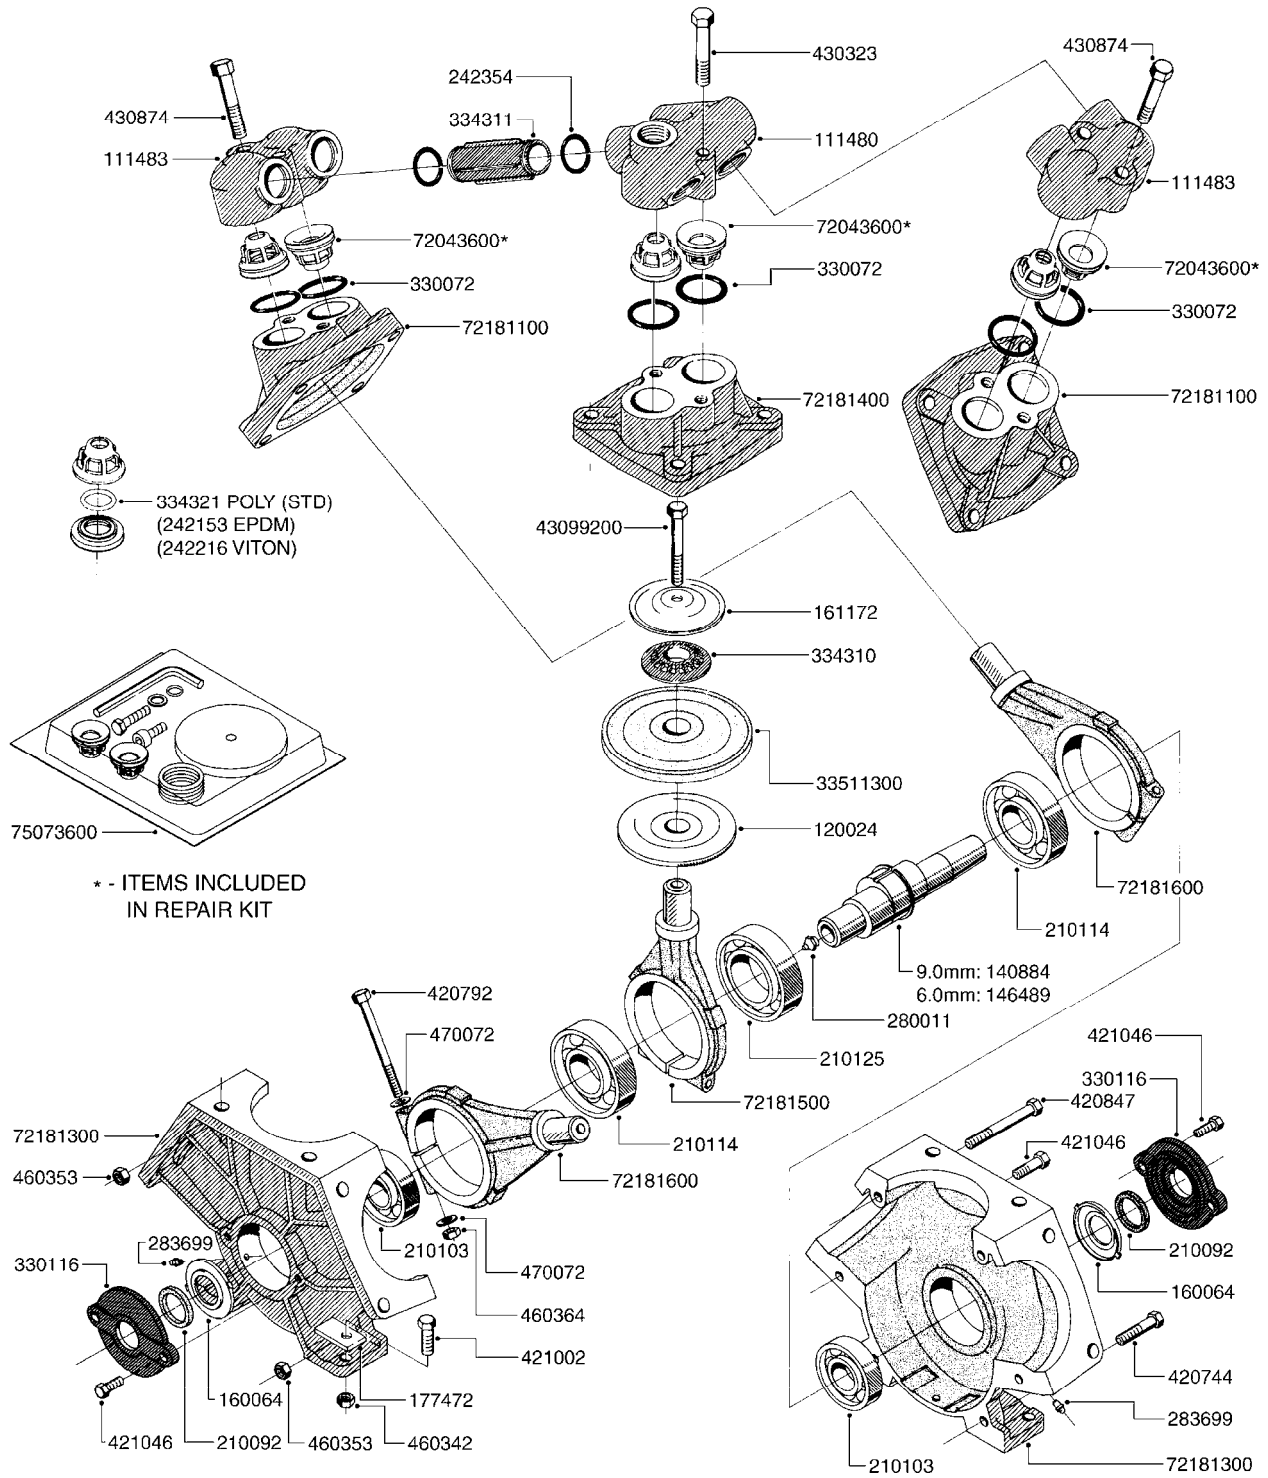

75073600

* - ITEMS INCLUDED
IN REPAIR KIT

COMPLETE PUMPS
821635 - PUMP ONLY
10396203 - WITH PTO & DAMPER

COMPLETE ASSEMBLIES
WHOLEGOODS ITEMS

A191

PUMP - 1303 W/ MOUNTING BASE
A191-HIN, 08:11:11

Page 1

Date 18.03.2013 15:38

parts-n°	order qty	description
111480	1	VALVE HEAD 1302 CENTER
111483	1	VALVE HEAD SIDE 1302
120024	1	DIAPHRAGM BACK DISC 1200-1300
140884	1	CRANK SHAFT MODEL 1300-9
146489	1	CRANK SHAFT MODEL 1302-6MM
160064	1	DUST PLATE
161172	1	DIAPHRAGM DISC F. 1203/1303
177472	1	BRACKET 25 X 5
210092	1	SEAL FELT D43/30X5
210103	1	BEARING BALL 6306
210114	1	BEARING BALL 6308
210125	1	BEARING BALL 6210
242153	1	O-RING D26X4 EPDM
242216	1	O-RING VITON F/1202/1302/462
242354	1	O-RING D32.2X3.0 VITON F.S-53
280011	1	GREASE NIPPLE 1/8' H TR
283699	1	GREASE NIPPLE M6X1
330072	1	O-RING D53,5/D45,5X4
330116	1	SEAL RETAINER, MODEL 1300
334310	1	NYLON WASHER 1202/1302/462
334311	1	CONNECTION PIPE INLET MOD.1302
334321	1	O-RING POLY. 34.0x26.0x4.0
420744	1	BOLT HEX 8.8 DEL M8X40
420792	1	BOLT HEX 8.8 RAW M8X95
420847	1	BOLT HEX 8.8 DEL M8X85
421002	1	BOLT HEX 8.8 DEL M10X30 FT
421046	1	BOLT HEX 8.8 DEL M8X25 FT
430323	1	BOLT HEX 8.8 DEL M12X60
430874	1	SCREW SET 8.8 DEL M12X70 FT
460342	1	NUT HEX M10
460353	1	NUT HEX M8 BLACK
460364	1	NUT HEX M8 GALV.
470072	1	WASHER D15/D8X.5 LOCK
821635	1	PUMP 1303/9 540RPM
10396203	1	PUMP 1303 C/W PTO 540 RPM
33511300	1	DIAPHRAGM 1203/1302 POLY 2006
43099200	1	BOLT HEX SS M12 X 30 DIN933 A4
72043600	1	VALVE FOR 462/463
72181100	1	DIAPHRAGM COVER 1203/1303+BLTS
72181300	1	PUMP CASTING 1300 RED W/BOLTS
72181400	1	DIAPHRAGM COVER 1303 W/BOLTS
72181500	1	CONNECTING ROD, CENTER 1303
72181600	1	CONNECTING ROD, SIDE MOD.1300
75073600	1	PUMP KIT 1303MM