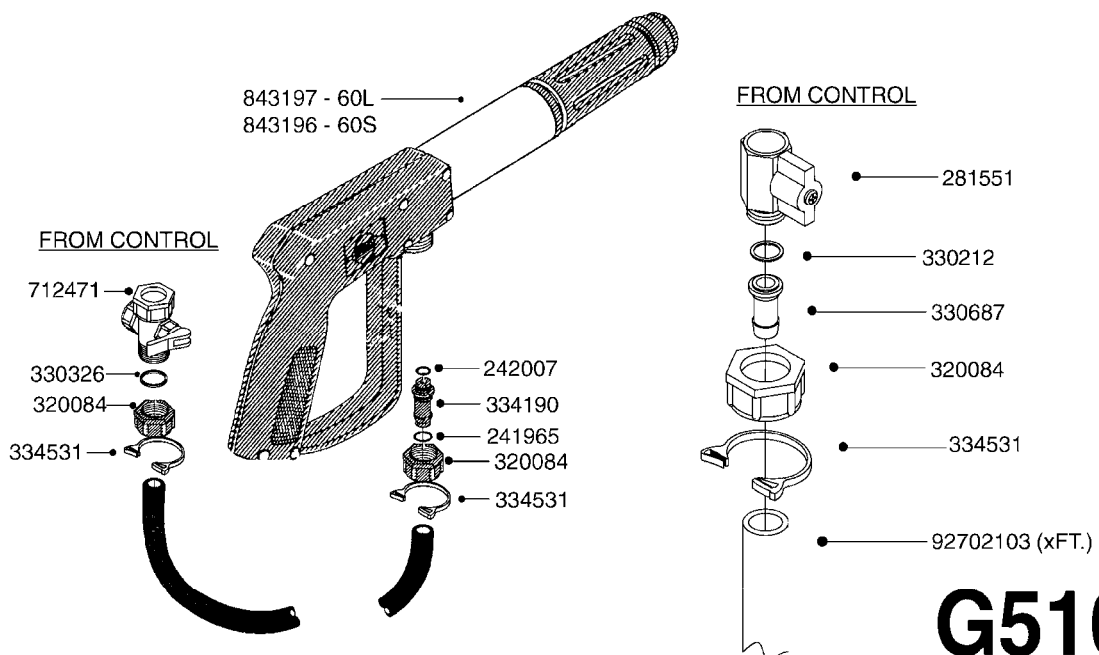

G510

HOSE WRAPS
G510-HIN, 19:05:11

Page 1
Date 18.03.2013 15:41

parts-n°	order qty	description
241965	1	O-RING 12.1 X 1.6
242007	1	O-RING D9.1X1.6
281551	1	BALL VALVE 1/2"
320084	1	FITT.DK NUT 1/2" BSP
330212	1	O-RING D19/D14X2.4 F.1/2"NUT
330326	1	O-RING D30/D24X2 F.1"NUT
330687	1	FITT.DK HB 1/2" F. 1/2" NUT
334190	1	FITT.DK HB 1/2' F. PISTOL 60S
334531	1	CLAMP HOSE PLASTIC 3/4"
636223	1	POST 12 VOLT TR30
712471	1	AGITATION VALVE ASSY. ON/OFF
843196	1	HANDGUN KIT TYPE 60 SHORT
843197	1	HANDGUN KIT TYPE 60 LONG
10013403	1	BOLT HEX 3/8-16X1 1/4 HCS Z5
10013503	1	NUT HEX NC 3/8"
10178903	1	WRAP HOSE SIDE MOUNT PLATE
10179003	1	WRAP HOSE BOTTOM PLATE MOUNT
10179403	1	WRAP WELDMENT FOR HI101789
10179503	1	WRAP WELDMENT FOR HI101790
10225603	1	BKT.FOR HOSE WRAP MOUNT NL NK
10225703	1	WRAP HOSE BDL.BOTTOM PLATE
92702103	1	HOSE R X1/2" X300PSI WP X0012"