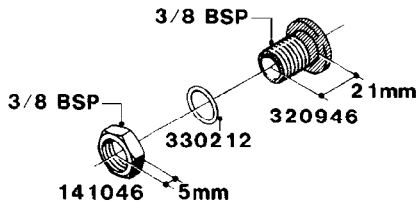

**H050**

FITTINGS - HOSE CONNECTORS  
H050-HIN, 31:03:09

Page 1

Date 18.03.2013 15:41

parts-n°	order qty	description
242594	1	O-RING D14 X 1.78 SCH.70-EPDM
320294	1	FITT.DK TEE 3/8X3/8HB X1/2"BSP
320305	1	FITT.DK HB 3/4'- 3/4' BSP
320386	1	FITT.DK TEE 3/8X3/8HB X3/8"BSP
320397	1	FITT.DK ELB 3/8"HB X 3/8" BSP
320401	1	FITT.DK TEE 1/2X1/2HB X1/2"BSP
320412	1	FITT.DK TEE 1/2X1/2HB X3/8'BSP
320423	1	FITT.DK ELB 1/2'HB X 3/8' BSP
320891	1	FITT.DK HB 3/8'- 3/8' BSP
320972	1	FITT.DK HB 5/16'- 1/4' BSP
322046	1	FITT.DK TEE 1/2X1/2HB X3/4'BSP
322048	1	FITT.DK TEE 3/4X3/4HB X3/4'BSP
330595	1	O-RING D24.6/D20X2.1 -3/4"
333137	1	FITT.DK CONN.1/2" F.NOZZ. DOUB
333141	1	FITT.DK CONN.1/2" F.NOZZ.SING
334041	1	FITT.DK CONN.3/4' F.NOZZ. SING
334042	1	FITT.DK CONN.3/4' F.NOZZ. DOUB
334195	1	FITT.DK ELB. 3/4"HB X 3/4"HB
10012103	1	FITT.PO.HB 1.25X1.50 IMB1012
10014003	1	FITT.PO.HB 1.25X1.25 IMB1010
10036903	1	FITT.PO.HB 1.50X1.50 IMB1212
28019303	1	FITTING HB ELB 3/4NPT-3/4HOSE
61016500	1	HOSE TAIL 3/4" 90°+RG CAP 3/4"
72026700	1	NOZZLE TUBE ADAPTER W/O-RING