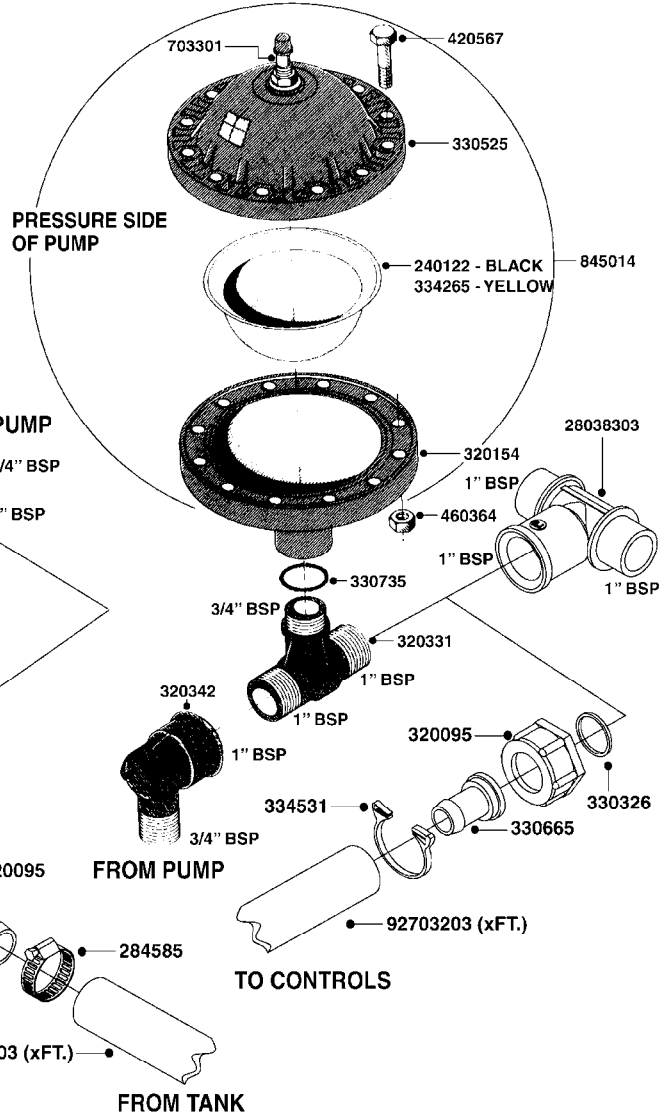

**#725970
COMPLETE DAMPER KIT
(SUCTION & PRESSURE)**