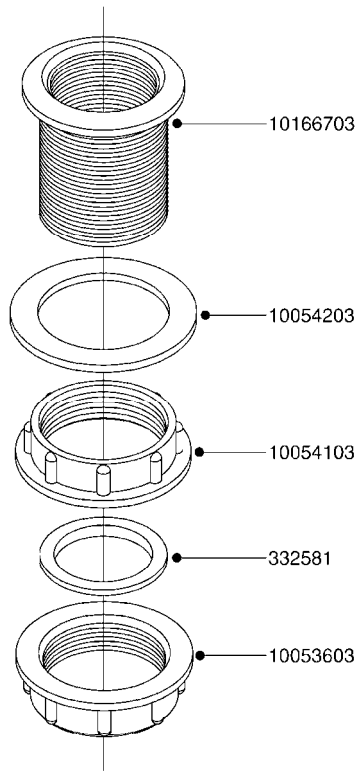

EARLY MODELS

COMPLETE ASSEMBLIES
WHOLEGOODS ITEMS

724947 - COMPLETE ASSEMBLY