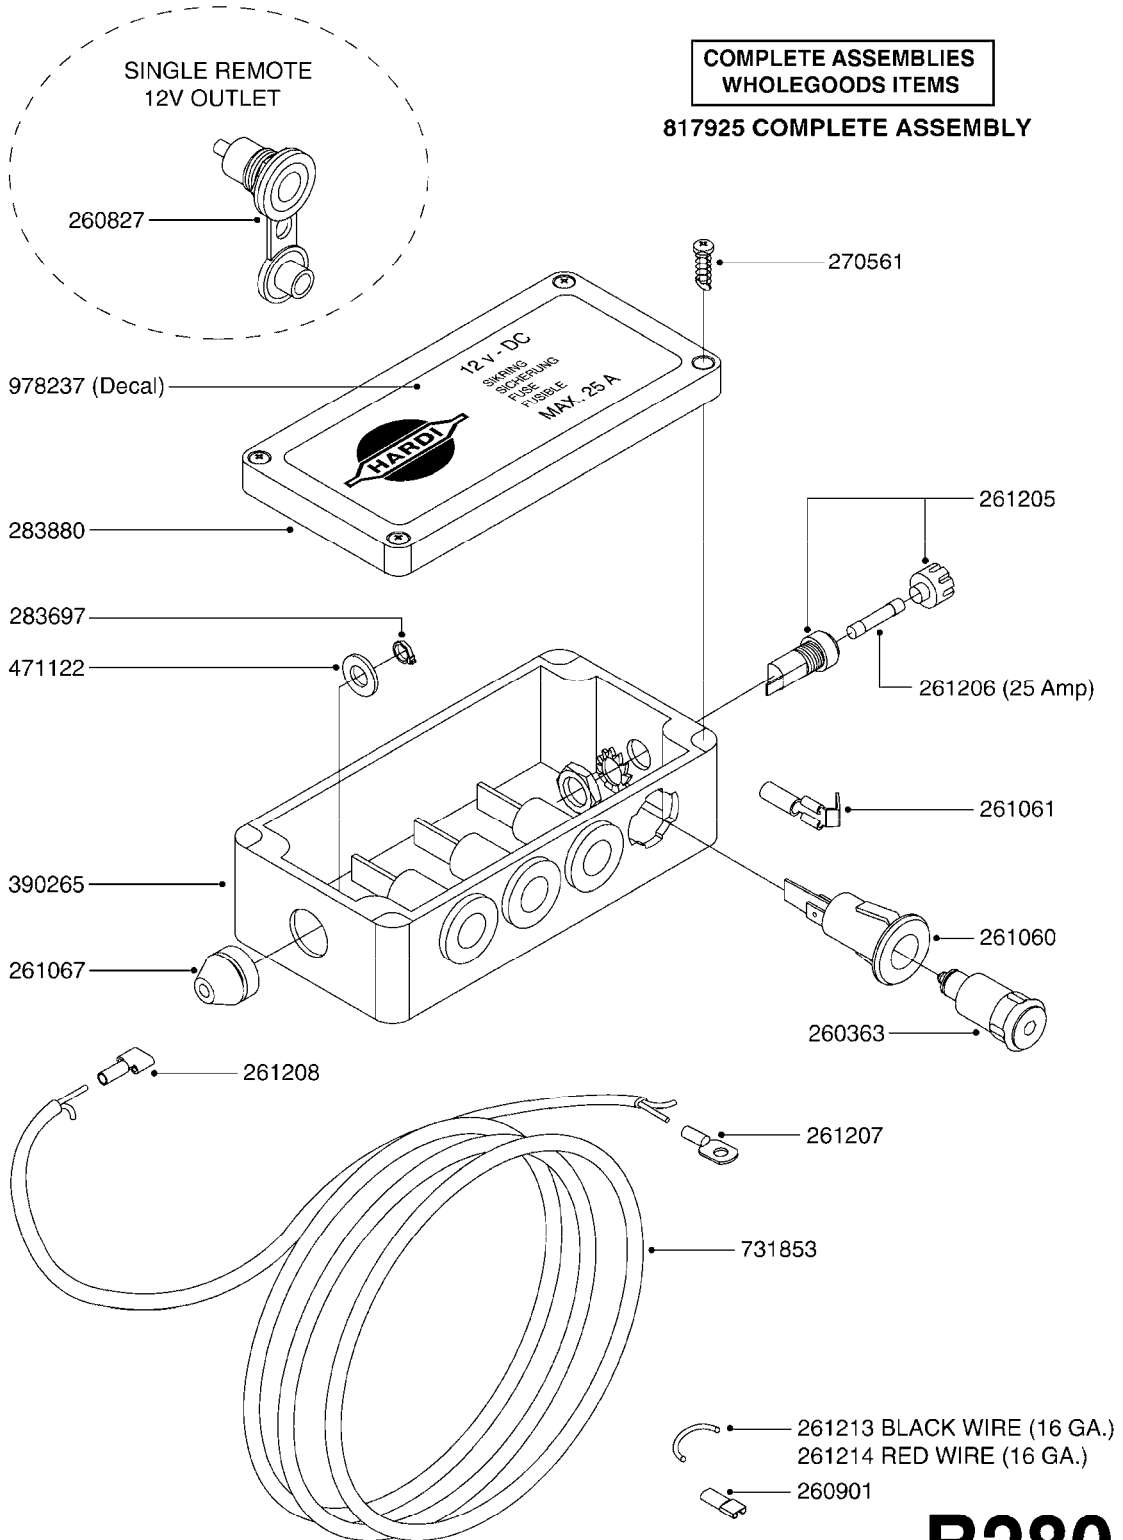

COMPLETE ASSEMBLIES  
WHOLEGOODS ITEMS

\*728739: COMPLETE ASSEMBLY

**B270**

CONTROL BOX F/EC + ECSC POST96  
B270-HIN, 01:01:01

Page 1  
Date 18.03.2013 15:39

parts-n°	order qty	description
142516	1	SCREW SET M10 BENT F. LOCKING
260363	1	PLUG 2 POLE 12V
260816	1	CAP W/RUBBER BOOT F.EC SWITCH
260827	1	PLUG F.EC ATTACHMENTS
260934	1	PLUG INSERT 12 POLL MALE
260956	1	PLUG HOUSE 12 POL.MALE
261125	1	FUSE 5 X 20 500mA
261224	1	PLUG HOUSING F/20 POLE MALE
261225	1	PLUG INSERT 20 POLE MALE
261230	1	PLUG INSERT 20 POLE FEMALE
261231	1	PLUG HOUSING 20 POLE FEMALE
261409	1	RELAY 12V F. ESC CNTRL BOX '96
261589	1	FUSE 5X20 1.25 AMP
261741	1	SWITCH 2 POLE 12V TOGGLE PRESS
261742	1	SWITCH 2 POLE 12V ON/OFF
261963	1	NUT F.EC SWITCH
269019	1	FUSE 5 X 20 1.0 AMP
269039	1	FUSE 5 X 20 2.0 AMP
334638	1	HOUSING F.EC PLASTIC BOX UPPER
334639	1	COVER F.EC PLASTIC BOX -LOWER
410922	1	BOLT HEX 8.8 DEL M4X20 FT
420604	1	BOLT HEX 8.8 DEL M10X25 FT
460423	1	NUT HEX M10X1.5 LOCK
460666	1	NUT HEX M4
612566	1	MOUNT BRACKET F.FAN CABLE ASSY
613837	1	MOUNT PLATE FOR EC CONTROL BOX
725127	1	VELCRO KIT
726961	1	CONTROL BOX EC 3 SEC./20 PIN
726962	1	CONTROL BOX EC 4 SEC./20 PIN
726963	1	CONTROL BOX EC 5 SEC./20 PIN
728035	1	CONTROL BOX EC 7 SEC.
728665	1	CABLE EXT.-QUICK ATTACH 20 PIN
728738	1	DOUB.CONT.BOX & OR F/M PLATE
728739	1	IN CAB CONTROL MOUNT KIT
730526	1	CON BX 4SEC/20PIN alt72127400
730527	1	CIRCUIT B.ESC4 PLAST.W/SWITCH
731117	1	CIRCUIT B.EC3 PLASTIC W/SWITCH
731118	1	CIRCUIT B.EC4 PLASTIC W/SWITCH
731119	1	CIRCUIT B.EC5 PLASTIC W/SWITCH
978039	1	DECAL CONTROL BOX CB4 MISTBLOW
978356	1	DECAL CONTRL BOX EVC/ESC3 ABS
978359	1	DECAL CONTROL BOX EC4 ABS
978504	1	DECAL CONTROL BOX ESC4 ABS
983022	1	WIRE 12 x 0.5 x 2MM x 12"
72127200	1	CIRCUIT B.ESC3 PLAST.W/SWITCH
72127300	1	CONTROL BOX ESC 3 SEC./20 PIN