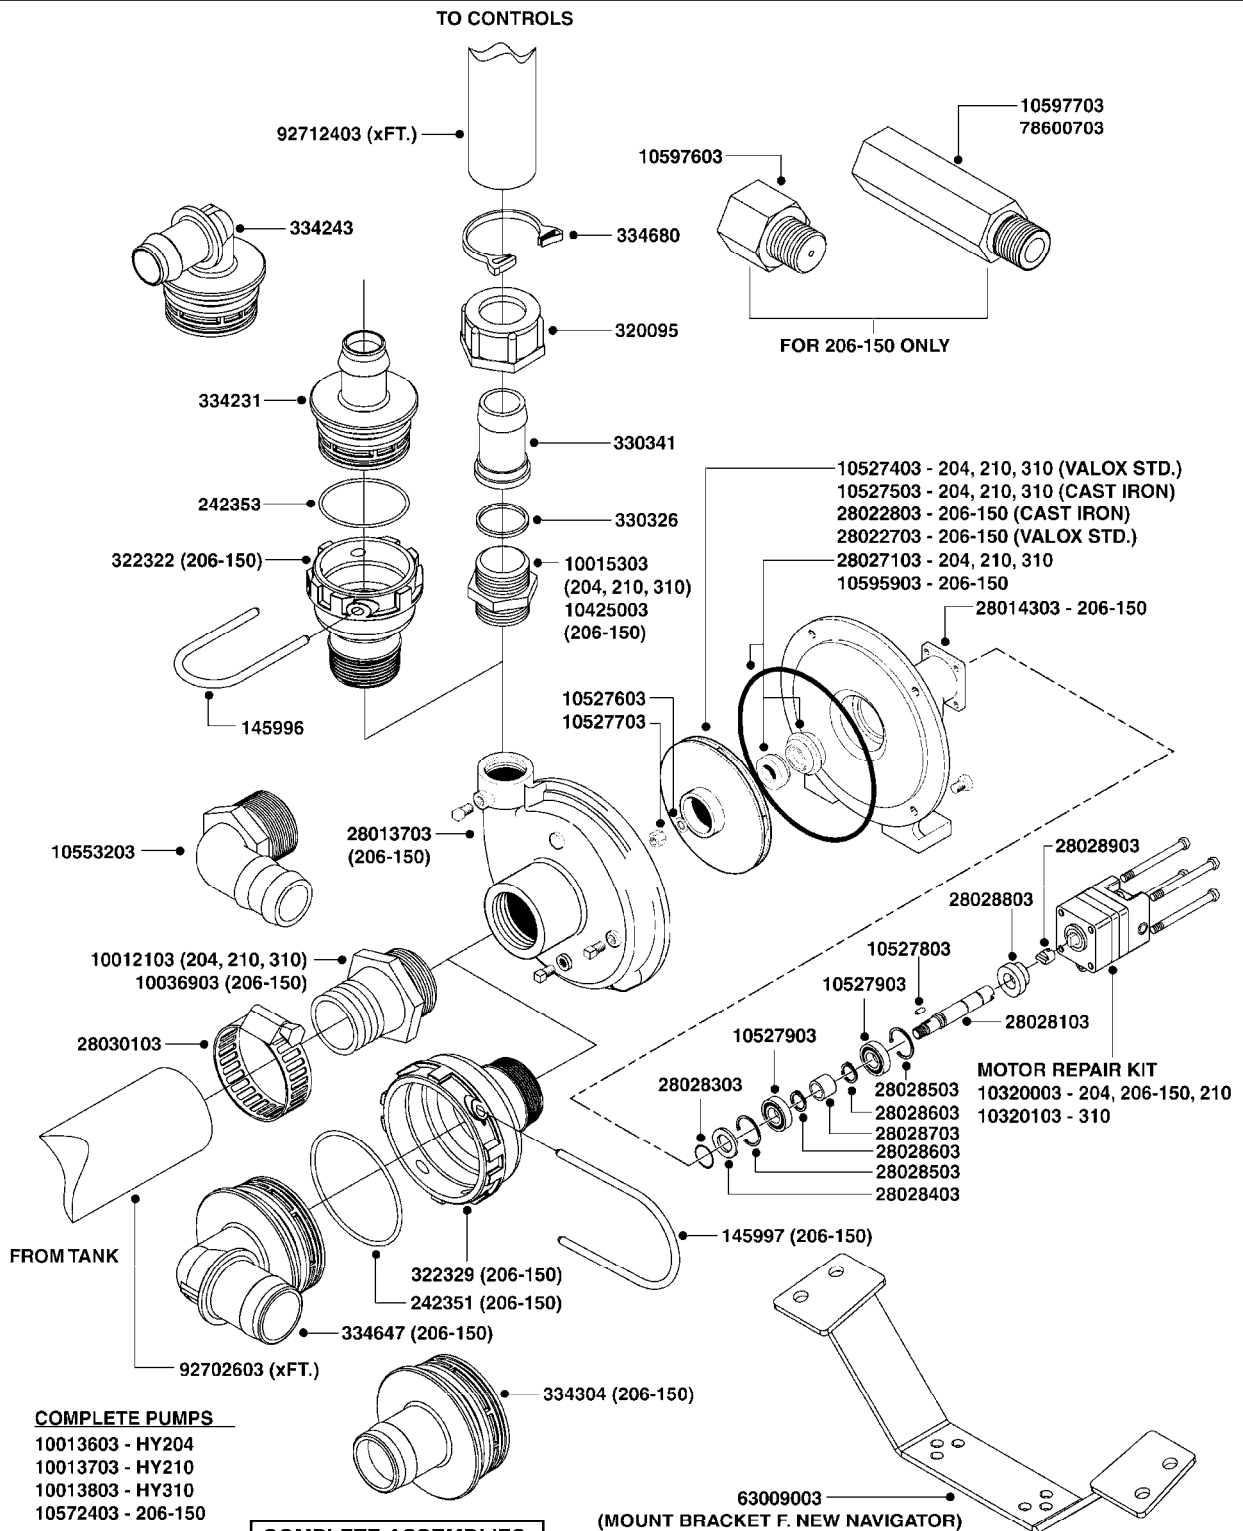

1. **COMPLETE PUMPS**
2. 10013603 - HY204
   - 10013703 - HY210
   - 10013803 - HY310
   - 10572403 - 206-150

**COMPLETE ASSEMBLIES
WHOLEGOODS ITEMS**

A430

PUMP-204,206-150,210,310 ACE
A430-HIN, 14:06:12

Page 1

Date 18.03.2013 15:39

parts-n°	order qty	description
145996	1	FITT.DK S-67 FORK
145997	1	FITT.DK S-93 FORK
242351	1	O-RING D69.5X3.0 VITON F.S-93
242353	1	O-RING D44.2X3.0 VITON F.S-67
320095	1	FITT.DK NUT 1" BSP
322322	1	FITT.DK S-67 X 1-1/4"BSP MALE
322329	1	FITT.DK S-93 X 1-1/2"BSP MALE2
330326	1	O-RING D30/D24X2 F.1"NUT
330341	1	FITT.DK HB 1" F. 1" NUT
334231	1	FITT.DK S-67 STR.1'
334243	1	FITT.DK S-67 ELB.1"
334304	1	FITT.DK S-93 STR.1-1/2" PVC
334647	1	FITT.DK S93 ELB 1-1/2" 90 PVC
334680	1	CLAMP HOSE PLASTIC 1"
10012103	1	FITT.PO.HB 1.25X1.50 IMB1012
10013603	1	PUMP ACE HY 204
10013703	1	PUMP ACE HY 210
10013803	1	PUMP ACE HY 310
10015303	1	FITT.PO.HN 1.00X1.00 M1000
10036903	1	FITT.PO.HB 1.50X1.50 IMB1212
10320003	1	MOTOR REPAIRKIT ACE204,206,210
10320103	1	MOTOR REPAIR KIT ACE 304,310
10425003	1	FITT.PO.HN 1.25X1.00 MCPHEE
10527403	1	IMPELLER VALOX F.ACE PUMP
10527503	1	IMPELLER CASTIRON F.ACE PUMP
10527603	1	WASHER 3/8' F.ACE PUMP
10527703	1	NUT HEX NF 3/8 F.ACE PUMP
10527803	1	KEY 1/8x1/8x1/2'F.ACE PUMP
10527903	1	BEARING F.ACE PUMP (#40870)
10553203	1	FITT.PO.EL 1.5X1.5 HB BLACK
10572403	1	PUMP ACE HY 206 SERIES 150
10595903	1	REPAIR KIT ACE 206-150
10597603	1	ORIFACE RESTRICTOR F. ACE 206
10597703	1	FITT, HYD FLOW FUSE ACE 206OLD
28013703	1	PUMP HOUSING FRONT ACE 206-150
28014303	1	PUMP HOUSING W.FEET 206-150
28022703	1	IMPELLER THERMOPLASTIC
28022803	1	IMPELLER CAST IRON
28027103	1	REPAIR KIT ACE 204,210,310
28028103	1	SHAFT 5/8"DIA.1/2"KEYWAY SS
28028303	1	O-RING, SHAFT SEAL
28028403	1	SLINGER
28028503	1	SNAP RING - INTERNAL
28028603	1	SNAP RING - EXTERNAL
28028703	1	SPACER FOR SHAFT
28028803	1	SEAL SUPPORT SPACER 200 SERIES
28028903	1	COUPLING FOR HYDRAULIC MOTOR
28030103	1	CLAMP HOSE GEAR P5/4-S1.5"6724
63009003	1	CENTRIFUGAL PUMP BRACKET
78600703	1	FITT, HYD FLOW FUSE ACE 206N
92702603	1	HOSE PVC SUCT GRAY 1-1/2"
92712403	1	HOSE R X1" X300PSI WP X0012"