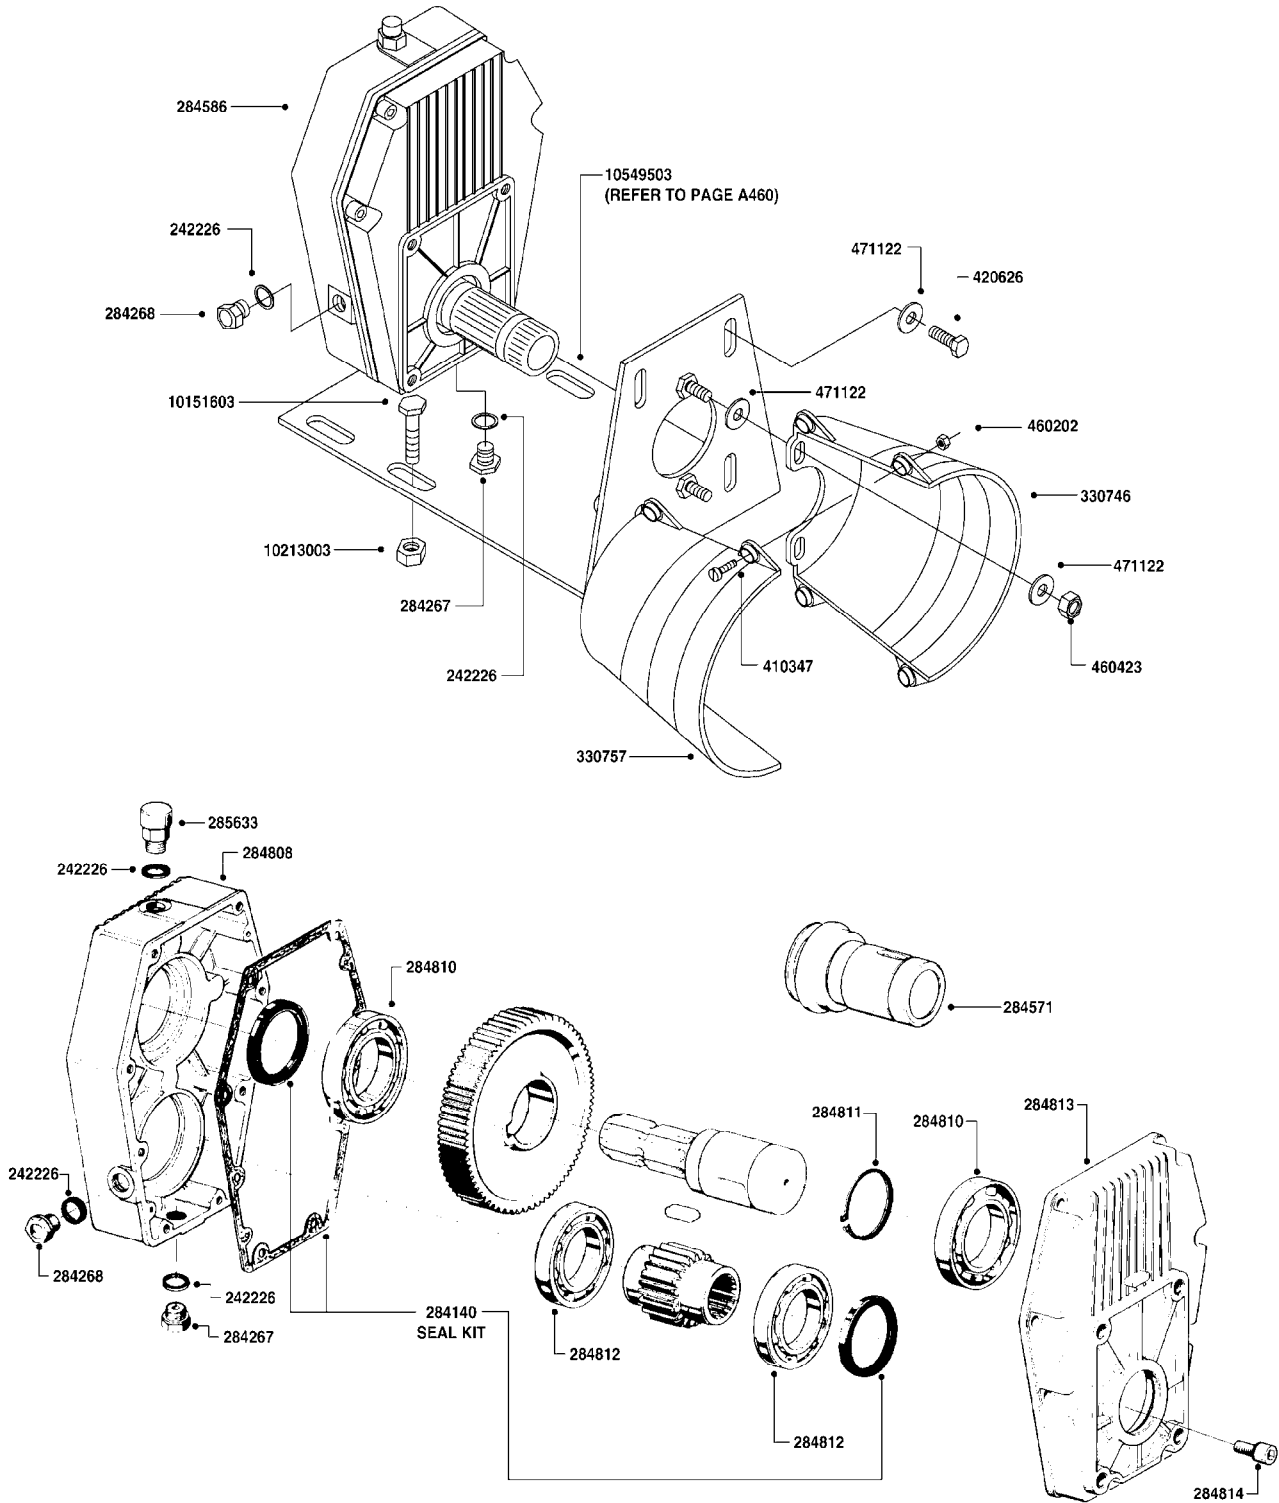

GEAR LUBE REQUIREMENT
SAE 90 GEAR LUBE
(FILL TO SIGHT GAUGE CENTER)

COMPLETE ASSEMBLIES
WHOLEGOODS ITEMS

A450

GEAR DRIVE 1000RPM 361-3/460-3
A450-HIN, 10:12:05

Page 1
Date 18.03.2013 15:39

parts-n°	order qty	description
242226	1	SEAL WASHER F.BOTTOM PLUG
284140	1	GASKET SET FOR GEAR ML52 1/3
284267	1	BOTTOM PLUG F. GEAR ML52
284268	1	LEVEL INDICATOR GEAR ML 52
284571	1	SHAFT F.ML52
284586	1	GEAR BOX 1000 RPM
284808	1	HOUSING F.ML52 GEARBOX
284810	1	BEARING INNER ML52 GEARBOX
284811	1	SNAP-RING OUTER 46X2
284812	1	BEARING OUTER ML52 GEARBOX
284813	1	ENDCOVER F.ML52 GEARBOX
284814	1	SCREW F.END COVER ML52 GEARBOX
285633	1	BOTTOM PLUG F.M7 GEAR
330746	1	GUARD PTO LOWER PART
330757	1	GUARD PTO UPPER PART
410347	1	SCREW M6X20 8.8
420626	1	BOLT HEX 8.8 DEL M10X20 FT
460202	1	NUT HEX M6
460423	1	NUT HEX M10X1.5 LOCK
471122	1	WASHER D20/D10.5X2 SS
10151603	1	BOLT HEX 7/16 NC GR.2 01.50'
10213003	1	NUT HEX NC (NYLON LOCK) 7/16"
10549503	1	GEAR BOX KIT 1000 RPM LESS G/B