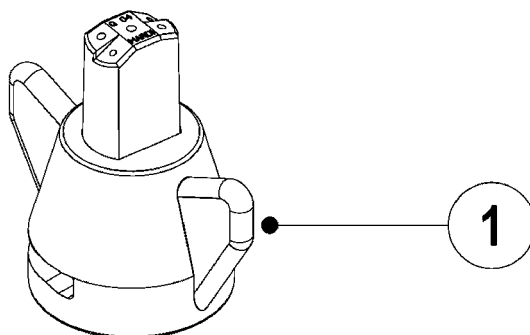

BOOM-NOZZLES QUINTASTREAM
D706-HIN, 14:12:07

Page 0

Date 18.03.2013 15:40

D706