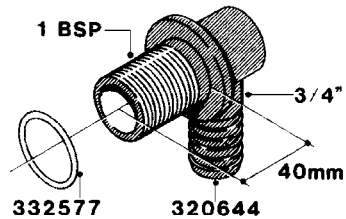

**H050**

FITTINGS - HOSE CONNECTORS  
H050-HIN, 31:03:09

Page 1

Date 18.03.2013 15:41

parts-n°	order qty	description
242594	1	O-RING D14 X 1.78 SCH.70-EPDM
320294	1	FITT.DK TEE 3/8X3/8HB X1/2"BSP
320305	1	FITT.DK HB 3/4'- 3/4' BSP
320386	1	FITT.DK TEE 3/8X3/8HB X3/8"BSP
320397	1	FITT.DK ELB 3/8"HB X 3/8" BSP
320401	1	FITT.DK TEE 1/2X1/2HB X1/2"BSP
320412	1	FITT.DK TEE 1/2X1/2HB X3/8'BSP
320423	1	FITT.DK ELB 1/2'HB X 3/8' BSP
320891	1	FITT.DK HB 3/8'- 3/8' BSP
320972	1	FITT.DK HB 5/16'- 1/4' BSP
322046	1	FITT.DK TEE 1/2X1/2HB X3/4'BSP
322048	1	FITT.DK TEE 3/4X3/4HB X3/4'BSP
330595	1	O-RING D24.6/D20X2.1 -3/4"
333137	1	FITT.DK CONN.1/2" F.NOZZ. DOUB
333141	1	FITT.DK CONN.1/2" F.NOZZ.SING
334041	1	FITT.DK CONN.3/4' F.NOZZ. SING
334042	1	FITT.DK CONN.3/4' F.NOZZ. DOUB
334195	1	FITT.DK ELB. 3/4"HB X 3/4"HB
10012103	1	FITT.PO.HB 1.25X1.50 IMB1012
10014003	1	FITT.PO.HB 1.25X1.25 IMB1010
10036903	1	FITT.PO.HB 1.50X1.50 IMB1212
28019303	1	FITTING HB ELB 3/4NPT-3/4HOSE
61016500	1	HOSE TAIL 3/4" 90°+RG CAP 3/4"
72026700	1	NOZZLE TUBE ADAPTER W/O-RING