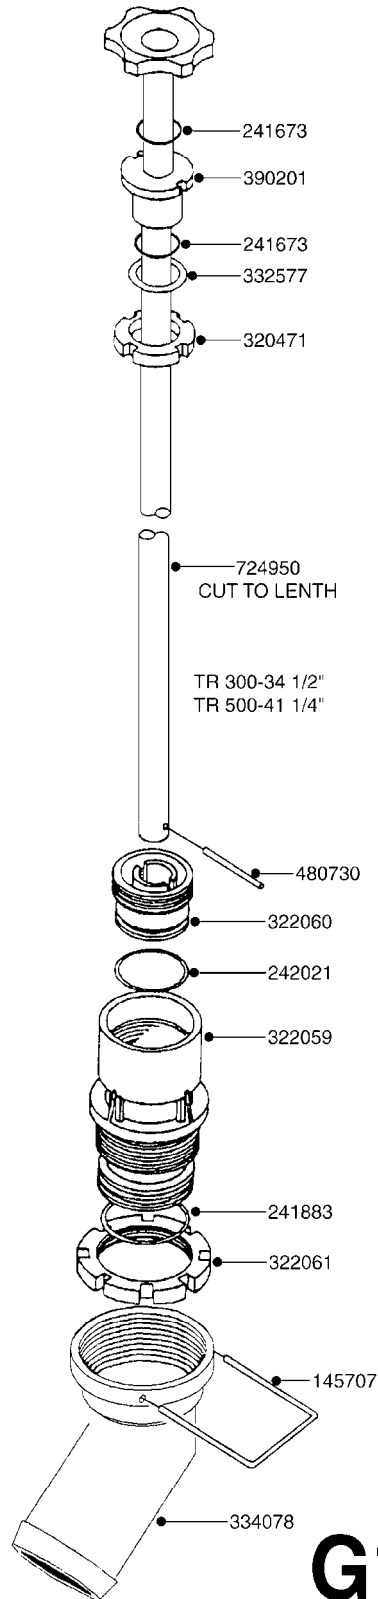

EARLY MODELS

COMPLETE ASSEMBLIES
WHOLEGOODS ITEMS

724947 - COMPLETE ASSEMBLY

G130