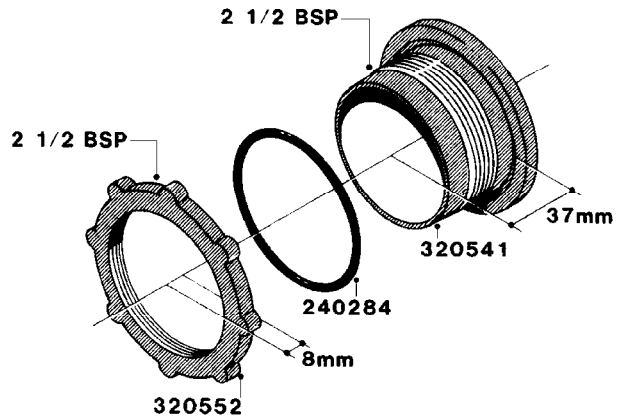

**H050**

FITTINGS - HOSE CONNECTORS  
H050-HIN, 31:03:09

Page 1

Date 18.03.2013 15:41

parts-n°	order qty	description
242594	1	O-RING D14 X 1.78 SCH.70-EPDM
320294	1	FITT.DK TEE 3/8X3/8HB X1/2"BSP
320305	1	FITT.DK HB 3/4'- 3/4' BSP
320386	1	FITT.DK TEE 3/8X3/8HB X3/8"BSP
320397	1	FITT.DK ELB 3/8"HB X 3/8" BSP
320401	1	FITT.DK TEE 1/2X1/2HB X1/2"BSP
320412	1	FITT.DK TEE 1/2X1/2HB X3/8'BSP
320423	1	FITT.DK ELB 1/2'HB X 3/8' BSP
320891	1	FITT.DK HB 3/8'- 3/8' BSP
320972	1	FITT.DK HB 5/16'- 1/4' BSP
322046	1	FITT.DK TEE 1/2X1/2HB X3/4'BSP
322048	1	FITT.DK TEE 3/4X3/4HB X3/4'BSP
330595	1	O-RING D24.6/D20X2.1 -3/4"
333137	1	FITT.DK CONN.1/2" F.NOZZ. DOUB
333141	1	FITT.DK CONN.1/2" F.NOZZ.SING
334041	1	FITT.DK CONN.3/4' F.NOZZ. SING
334042	1	FITT.DK CONN.3/4' F.NOZZ. DOUB
334195	1	FITT.DK ELB. 3/4"HB X 3/4"HB
10012103	1	FITT.PO.HB 1.25X1.50 IMB1012
10014003	1	FITT.PO.HB 1.25X1.25 IMB1010
10036903	1	FITT.PO.HB 1.50X1.50 IMB1212
28019303	1	FITTING HB ELB 3/4NPT-3/4HOSE
61016500	1	HOSE TAIL 3/4" 90°+RG CAP 3/4"
72026700	1	NOZZLE TUBE ADAPTER W/O-RING