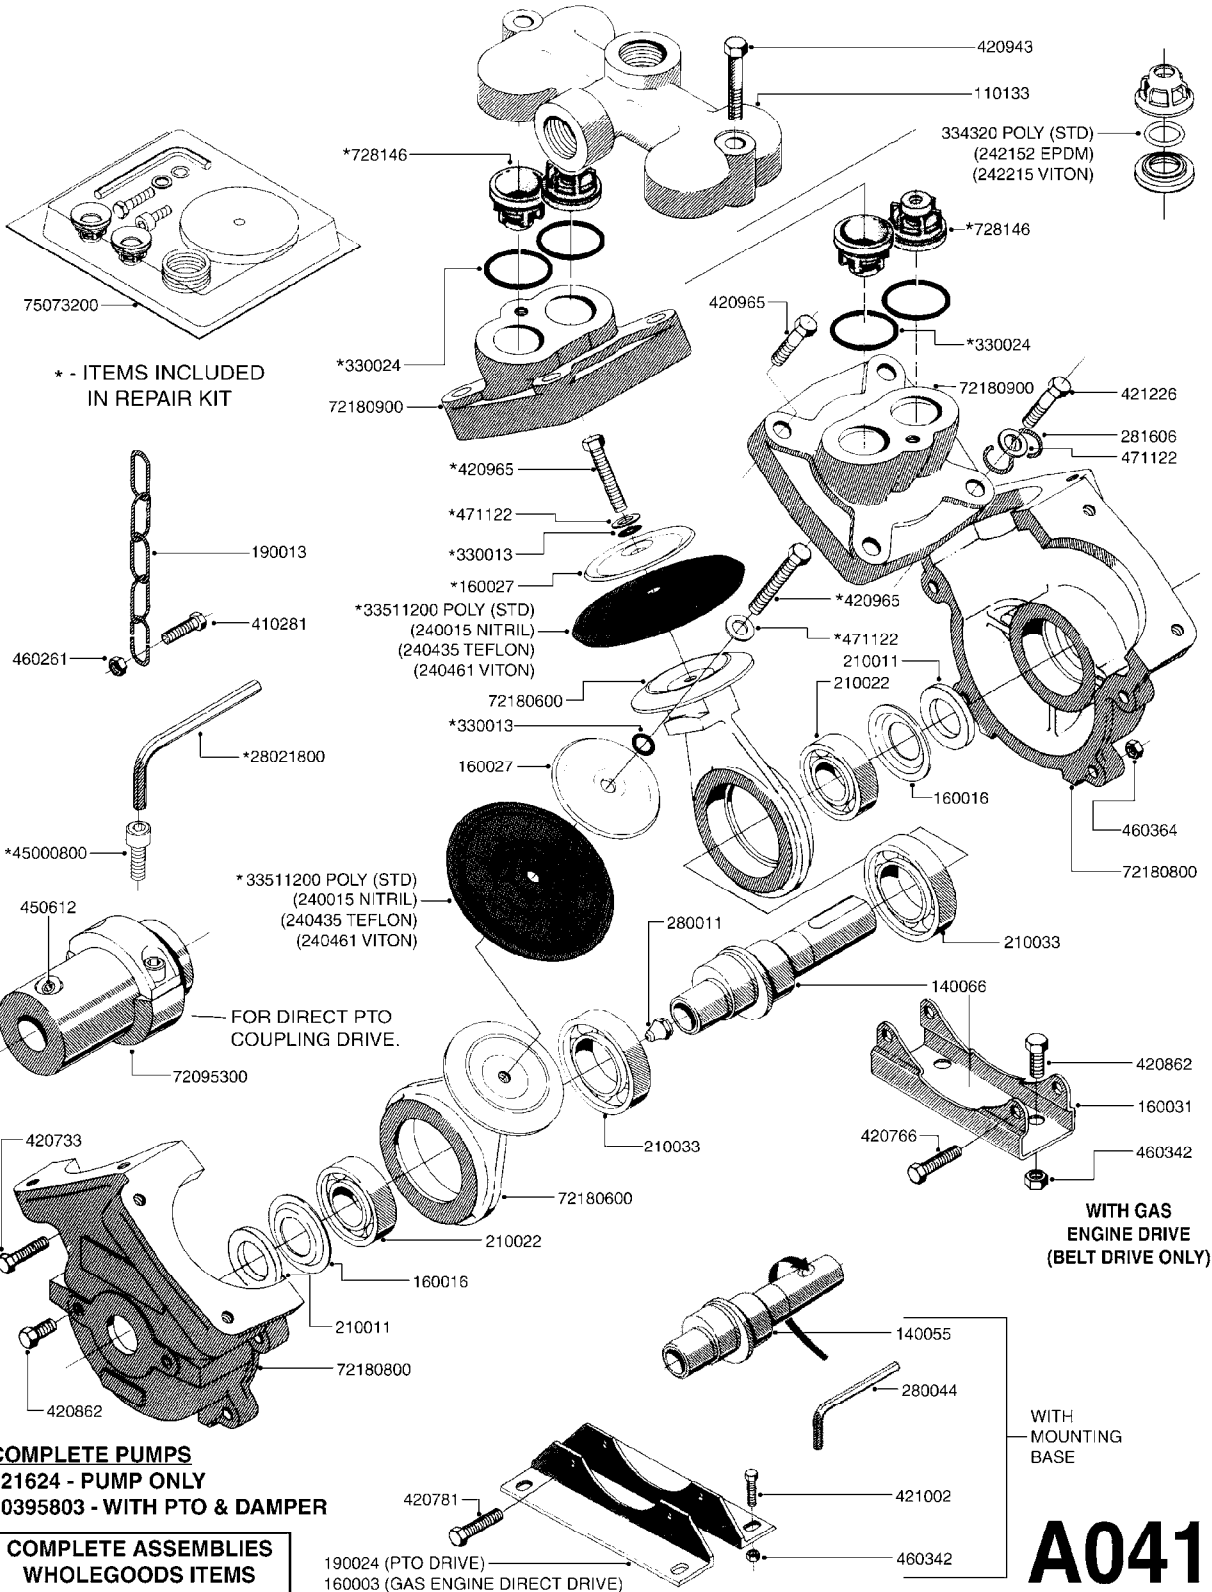

COMPLETE PUMPS
821624 - PUMP ONLY
10395803 - WITH PTO & DAMPER

COMPLETE ASSEMBLIES
WHOLEGOODS ITEMS

A041

PUMP - 603
A041-HIN, 01:11:11

Page 1
Date 18.03.2013 15:38

parts-n°	order qty	description
110133	1	VALVE CHAMBER MOD 600 PAINTED
140055	1	CRANK SHAFT, MODEL 600
140066	1	CRANK SHAFT, MODEL 600/4
160003	1	PUMP MOUNT PLATE TALL 500/600
160016	1	DUST PLATE
160027	1	DIAPHRAGM UPPER DISC 500-600
160031	1	BASE PLATE MODEL 500-600
190013	1	CHAIN 35XL=800
190024	1	ANGLE IRON FOOT, MODEL 500-600
210011	1	SEAL FELT D39/23 X 4
210022	1	BEARING BALL 6205
210033	1	BEARING BALL 6007
240015	1	DIAPHRAGM MODEL 500-600 NITRIL
240435	1	DIAP alts 332021PUR,240015NITR
240461	1	DIAPHRAGM MODEL 500-600 VITON
242152	1	O-RING D18.2X3 EPDM
242215	1	O-RING D18X3 VITON
280011	1	GREASE NIPPLE 1/8' H TR
280044	1	KEY HEXAGON W6 3/16'
281606	1	S-HOOK GALVANIZED
330013	1	O-RING D15/D10X2.5 F.3/8"NUT
330024	1	O-RING D41,1/D34.5 X 3,5
334320	1	O-RING D18X3 POLYURETHANE
410281	1	BOLT HEX 8.8 DEL M6X25
420733	1	BOLT HEX 8.8 DEL M8X40
420766	1	BOLT HEX 8.8 DEL M8X45
420781	1	BOLT HEX 8.8 DEL M8X50
420862	1	BOLT HEX 8.8 DEL M10X16 FT
420943	1	BOLT HEX 8.8 DEL M10X50
420965	1	BOLT HEX 8.8 DEL M10X40
421002	1	BOLT HEX 8.8 DEL M10X30 FT
421226	1	BOLT HEX 8.8 DEL M10X45
450612	1	SCREW M10X16 POINTED
460261	1	NUT HEX M6X1 LOCK
460342	1	NUT HEX M10
460364	1	NUT HEX M8 GALV.
471122	1	WASHER D20/D10.5X2 SS
728146	1	VALVE FOR 361(726890/707932)
821624	1	PUMP 603/7 W. FOOT
10395803	1	PUMP 603 C/W PTO 540 RPM
28021800	1	KEY HEXAGON 8MM FOR M10
33511200	1	DIAPHRAGM 503/603 PUR 2006
45000800	1	BOLT ROUND M10X25
72095300	1	COUPLING 1-3/8' X 25, PAINTED
72180600	1	CONNECTING ROD FOR 503-603 M10
72180800	1	PUMP HOUSING 603 RED W/BOLTS
72180900	1	DIAPHRAGM COVER MOD. 600
75073200	1	PUMP KIT 603mm 06