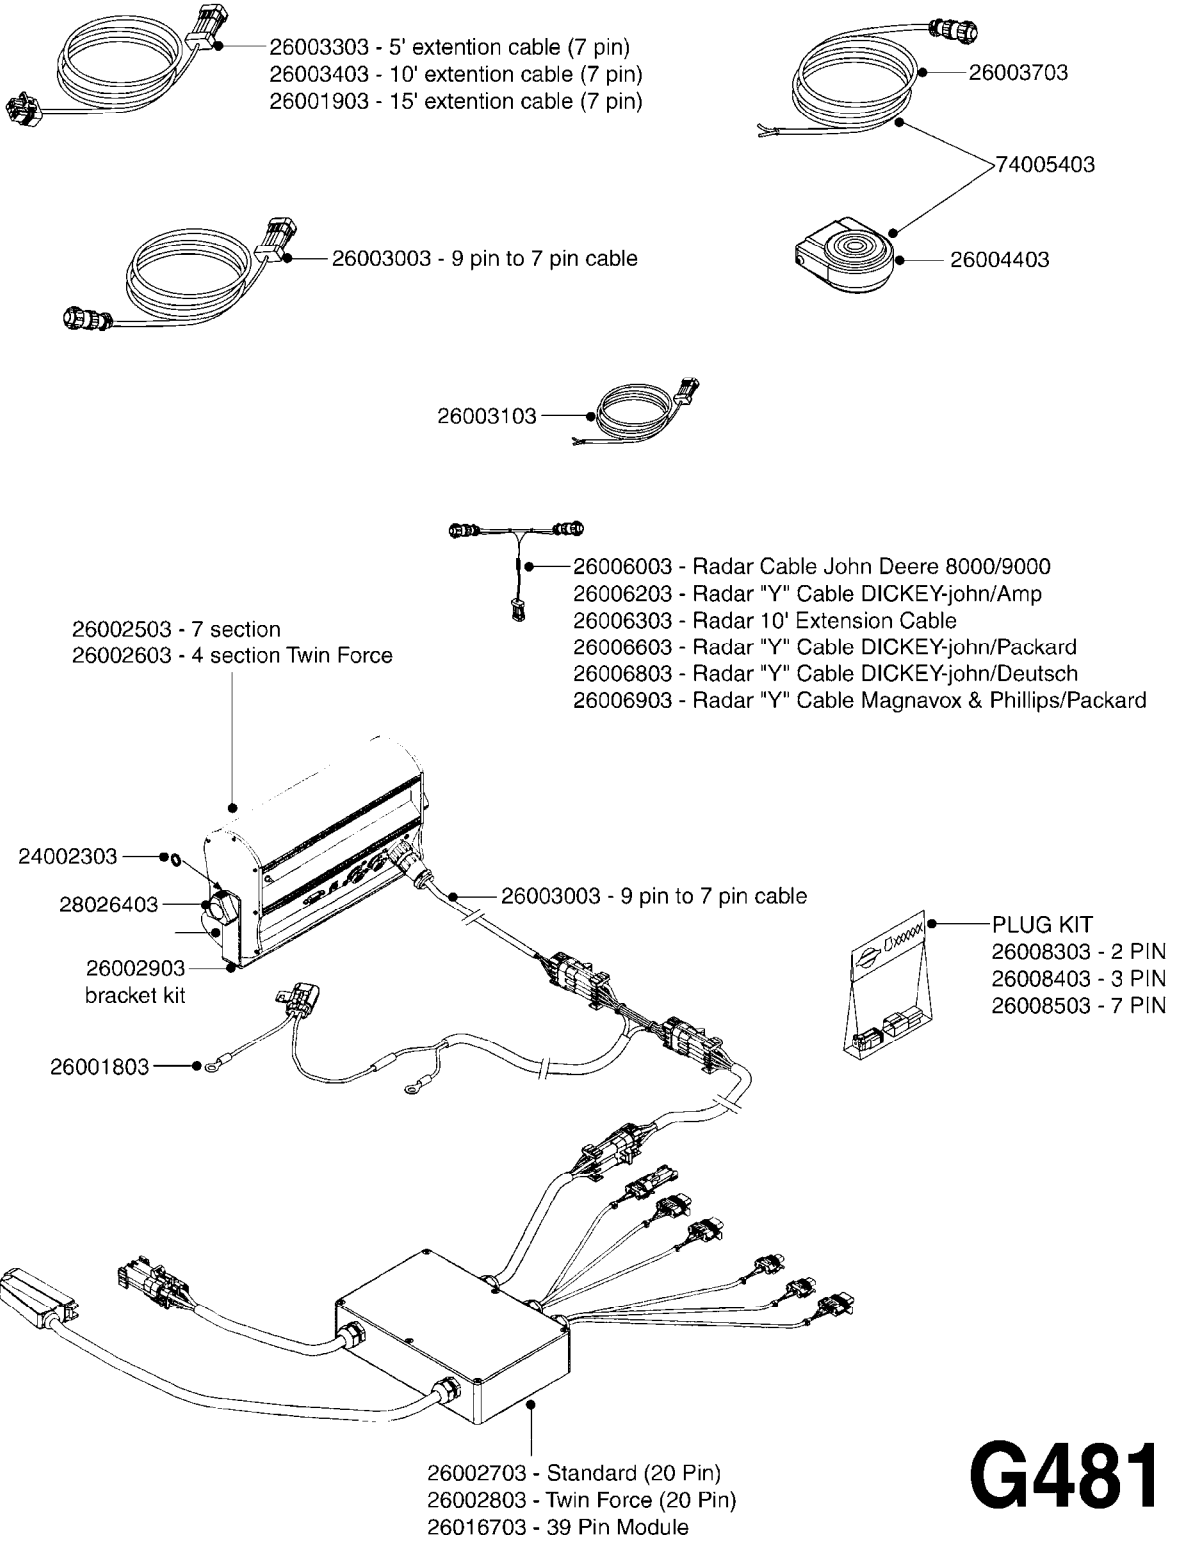

**G480**

HC 2500/HM1500 DISPLAY/SCANBOX  
G480-HIN, 15:11:09

Page 1

Date 18.03.2013 15:40

parts-n°	order qty	description
142516	1	SCREW SET M10 BENT F. LOCKING
161411	1	MT.BRK. HC2500/HM1500 DISPLAY
26018300	1	ADAPTOR 2500 FOR SPRAYBOX II 39-PIN/REPLACES SCANBOX
260363	1	PLUG 2 POLE 12V
260827	1	PLUG F.EC ATTACHMENTS
261060	1	PLUG F.EC ATTACHMENTS
261589	1	FUSE 5X20 1.25 AMP
26176203	1	FUSE 5.0A QUICK-ACT.
261933	1	CABLE W/PLUG 2X25 L=71"
261934	1	CABLE W/PLUG 18X0.5MM L=79"
261935	1	SWITCH 2 POLE
261937	1	CIRCUIT BOARD F. SCANBOX
262099	1	PLUG SOCKET 3-POLE 2.5/3
450902	1	BOLT ALLEN HEAD M4 X 16MM
471055	1	WASHER D4.1/7.6 X 0.9
61029900	1	BRACKET FOR HC2500
731613	1	DISPLAY HC2500 NEW
731983	1	DISPLAY HM1500 REFURBISHED
732095	1	DISPLAY HM1500 NEW
732096	1	SCANBOX F.HM1500/HC2500
741580	1	PLUG 3-POLE 2.5/3
978045	1	DECAL QUICK GUIDE 1500/2500
978097	1	DECAL QUICK GUIDE 1500/2500 FR