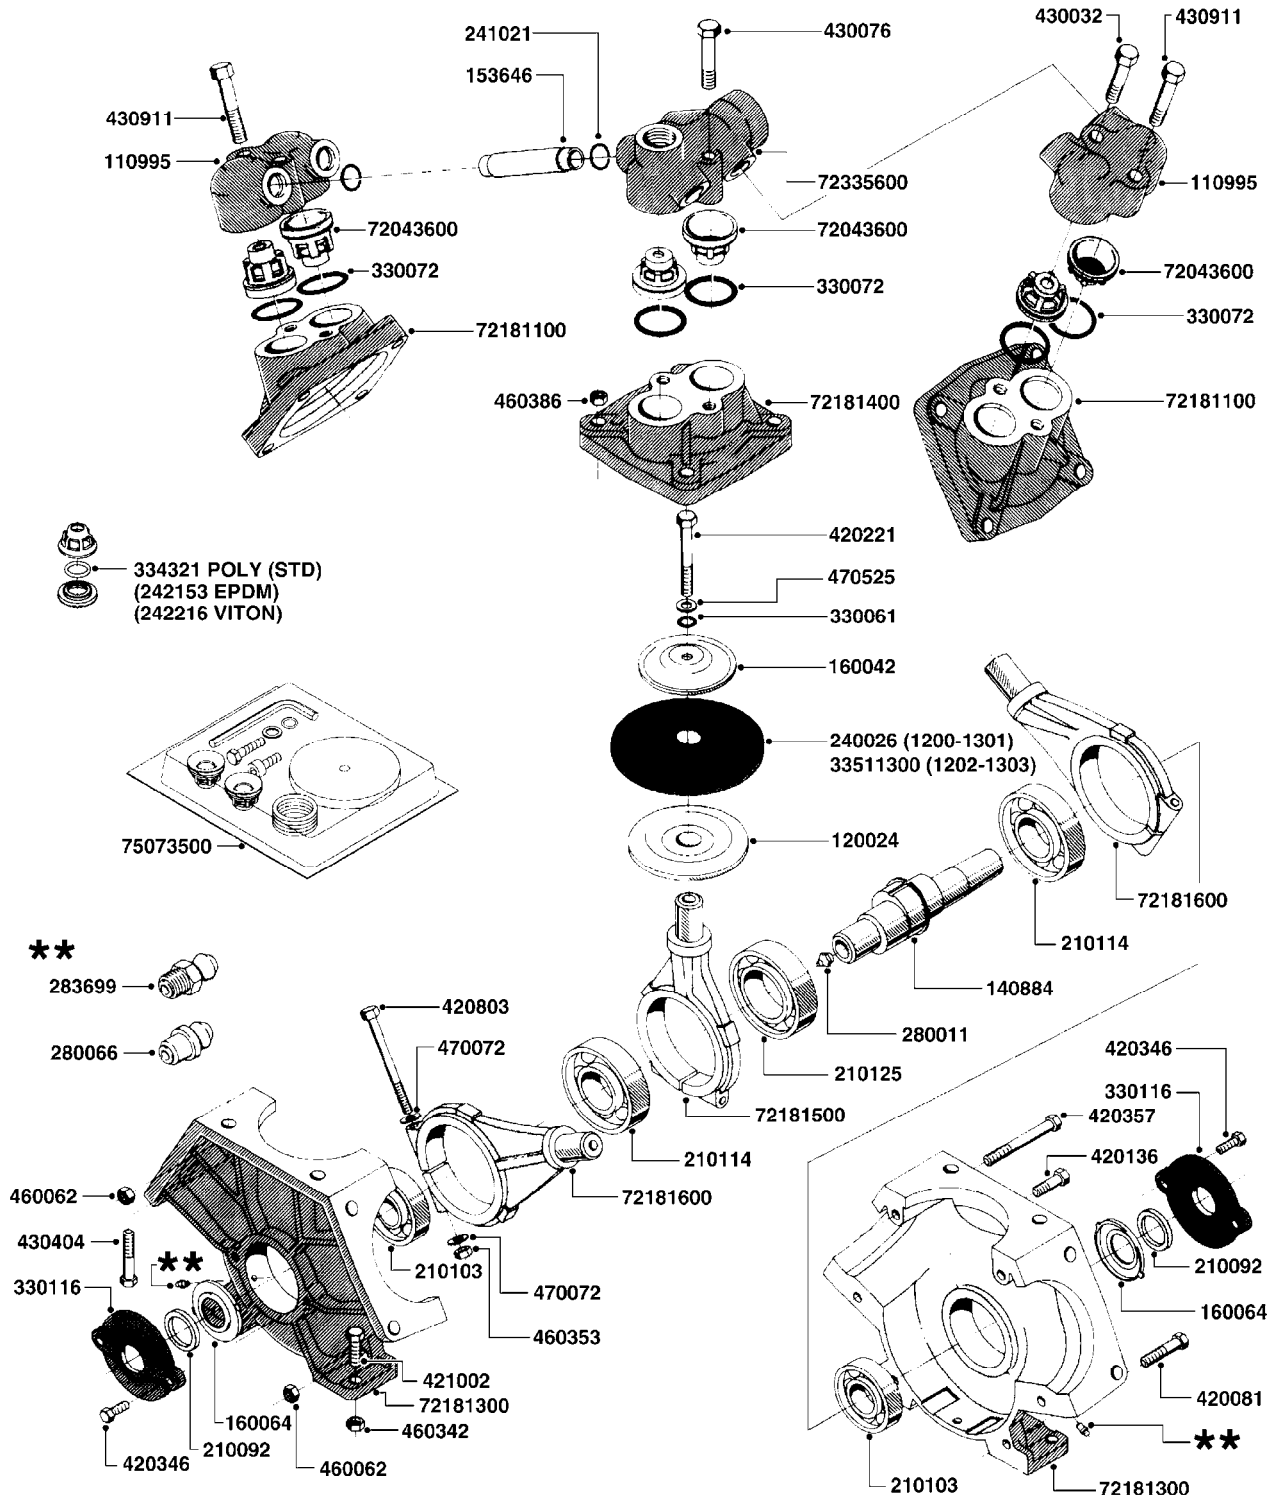

A180

PUMP - 1301 W/ MOUNTING BASE
A180-HIN, 08:11:11

Page 1

Date 18.03.2013 15:38

parts-n°	order qty	description
110995	1	VALVE CHAMBER SIDE MODEL 1301
120024	1	DIAPHRAGM BACK DISC 1200-1300
140884	1	CRANK SHAFT MODEL 1300-9
153646	1	CONNECTION PIPE INLET MOD 1301
160042	1	DIAPHRAGM UPPER DISC 1200-1300
160064	1	DUST PLATE
210092	1	SEAL FELT D43/30X5
210103	1	BEARING BALL 6306
210114	1	BEARING BALL 6308
210125	1	BEARING BALL 6210
240026	1	DIAPHRAGM MODEL 1200/1301
241021	1	O-RING D21,89X2,62 NITRIL
242153	1	O-RING D26X4 EPDM
242216	1	O-RING VITON F/1202/1302/462
280011	1	GREASE NIPPLE 1/8' H TR
280066	1	GREASE NIPPLE H 1A6
283699	1	GREASE NIPPLE M6X1
330061	1	O-RING D16/D11X2,5
330072	1	O-RING D53,5/D45,5X4
330116	1	SEAL RETAINER, MODEL 1300
334321	1	O-RING POLY. 34.0x26.0x4.0
420081	1	BOLT HEX 8.8 DEL 3/8'X40MM
420136	1	BOLT HEX 8.8 RAW 3/8'X30MM
420221	1	BOLT HEX 7/16'X2-1/4'
420346	1	BOLT HEX 8.8 DEL 3/8'X 25MM
420357	1	BOLT HEX 8.8 RAW 3/8'X85MM
420803	1	BOLT HEX 8.8 DEL M8X90
421002	1	BOLT HEX 8.8 DEL M10X30 FT
430032	1	BOLT HEX 8.8 RAW 1/2'X55MM
430076	1	BOLT HEX 8.8 RAW 1/2'X60MM
430404	1	BOLT HEX 8.8 DEL M12X50
430911	1	BOLT HEX 8.8 WG 1/2" x 70MM
460062	1	NUT HEX 3/8' GALV.
460342	1	NUT HEX M10
460353	1	NUT HEX M8 BLACK
460386	1	NUT HEX M12X1.75
470072	1	WASHER D15/D8X.5 LOCK
470525	1	WASHER D19/D11.5X2.5
33511300	1	DIAPHRAGM 1203/1302 POLY 2006
72043600	1	VALVE FOR 462/463
72181100	1	DIAPHRAGM COVER 1203/1303+BLTS
72181300	1	PUMP CASTING 1300 RED W/BOLTS
72181400	1	DIAPHRAGM COVER 1303 W/BOLTS
72181500	1	CONNECTING ROD, CENTER 1303
72181600	1	CONNECTING ROD, SIDE MOD.1300
72335600	1	CENTER VALVE CHAMBER 1302 RED
75073500	1	PUMP KIT 1300/1302 "06"