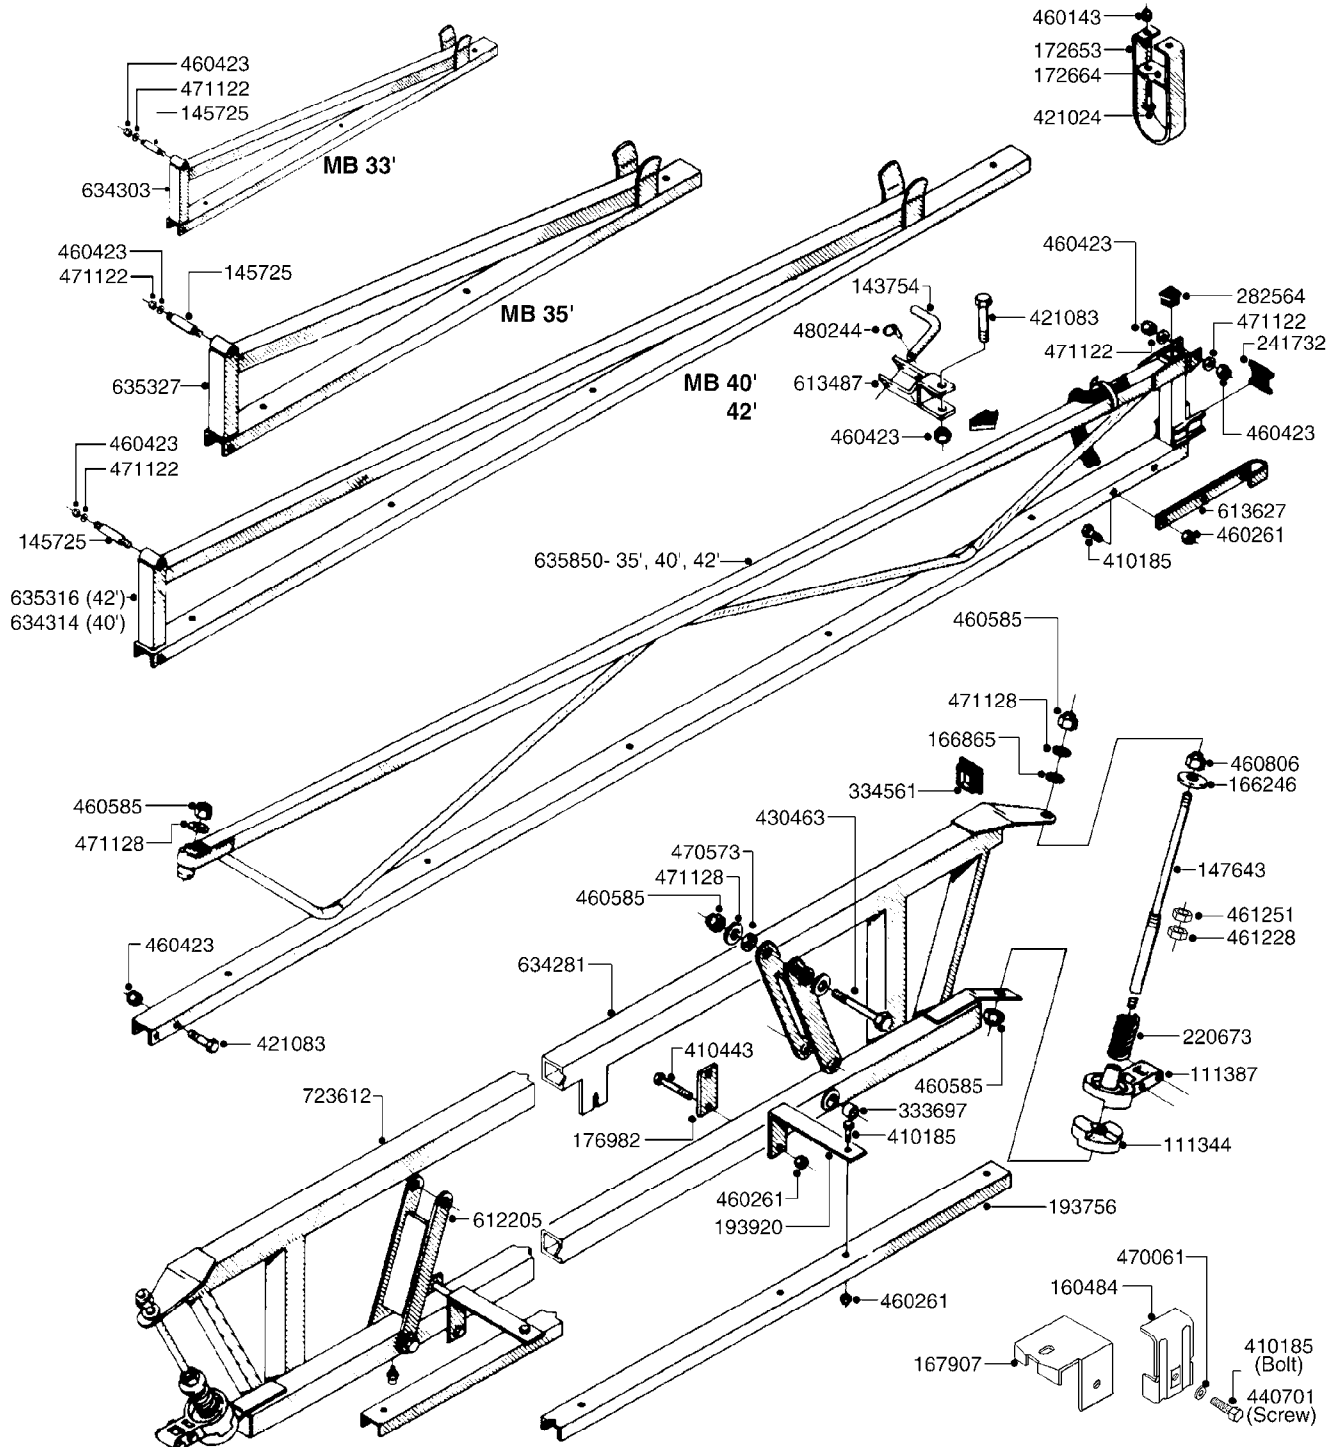

BOOM - MB 35' 40' 42'
D080-HIN, 12:12:05

Page

0

Date

18.03.2013 15:39

BOOM - MB 35' 40' 42'
D080-HIN, 12:12:05

Page 1

Date 18.03.2013 15:39

parts-n°	order qty	description
111344	1	CLAW CLUTCH LOWER PART (21MM)
111387	1	CLAW CLUTCH D100 UPPER PART
143754	1	PIN D10 X 56
145725	1	PIN FOR 12 MB BOOM
147643	1	AXLE F.BOOM BREAKAWAY W. ZERT
160484	1	WIRE GUIDE FOR DROP-LEG
166246	1	WASHER CUP D53 F.SPRING
166865	1	WASHER D35/D25X2
167907	1	NOZZ. HOLD. KIT F/ADJ. BOOM
172653	1	WING TIP GUARD
172664	1	FLATBAR BACKING PLATE
176982	1	RETAINING PLATE
193756	1	TRACK MB 10,6/12,6M
193920	1	BRACKET F.NOZZLE TRACK
220673	1	SPRING F.PIVOT 100 X 51
241732	1	RUBBER STOP FOR MB
282564	1	PLUG 35MM SQ.BLACK
333697	1	BUSHING D22/D16x25
334561	1	PLUG 50x50x2 F.SQ.TUBE
410185	1	BOLT HEX 8.8 DEL M6X16
410443	1	BOLT HEX 8.8 DEL M6X70
421024	1	BOLT HEX 8.8 DEL M8X60
421083	1	BOLT HEX 8.8 DEL M10X65
430463	1	BOLT HEX 8.8 DEL M16X110
440701	1	SCREW NO.14 3/4" PLATED
460143	1	NUT HEX M8 LOCK
460261	1	NUT HEX M6X1 LOCK
460423	1	NUT HEX M10X1.5 LOCK
460585	1	NUT HEX M16X2 LOCK
460806	1	NUT HEX M20X2.5 LOCK
461228	1	NUT HEX M20
461251	1	NUT HEX M20 X 2.5 JAMB
470061	1	WASHER D11/D7X0.5 LOCK
470573	1	WASHER D29/D17X2 SPRING BLACK
471122	1	WASHER D20/D10.5X2 SS
471128	1	WASHER D30/D17X3
480244	1	PIN SNAP D4.5
612205	1	TRAPEZE ARM,WELDED
613487	1	TRANSPORT FITTINGS FOR SB BOOM
613627	1	LOCK STRAP FOR MB BOOM
634281	1	BOOM CENTER MB 35/40/42
634303	1	BOOM WING OUTER 33' MB L=47'
634314	1	BOOM WING OUTER 40', 45' MB
635316	1	BOOM WING OUTER MB42
635327	1	BOOM WING OUTER 35'MB L=58.5"
635850	1	BOOM WING INNER MB35/40/42
723612	1	CENTER PART MB BOOM