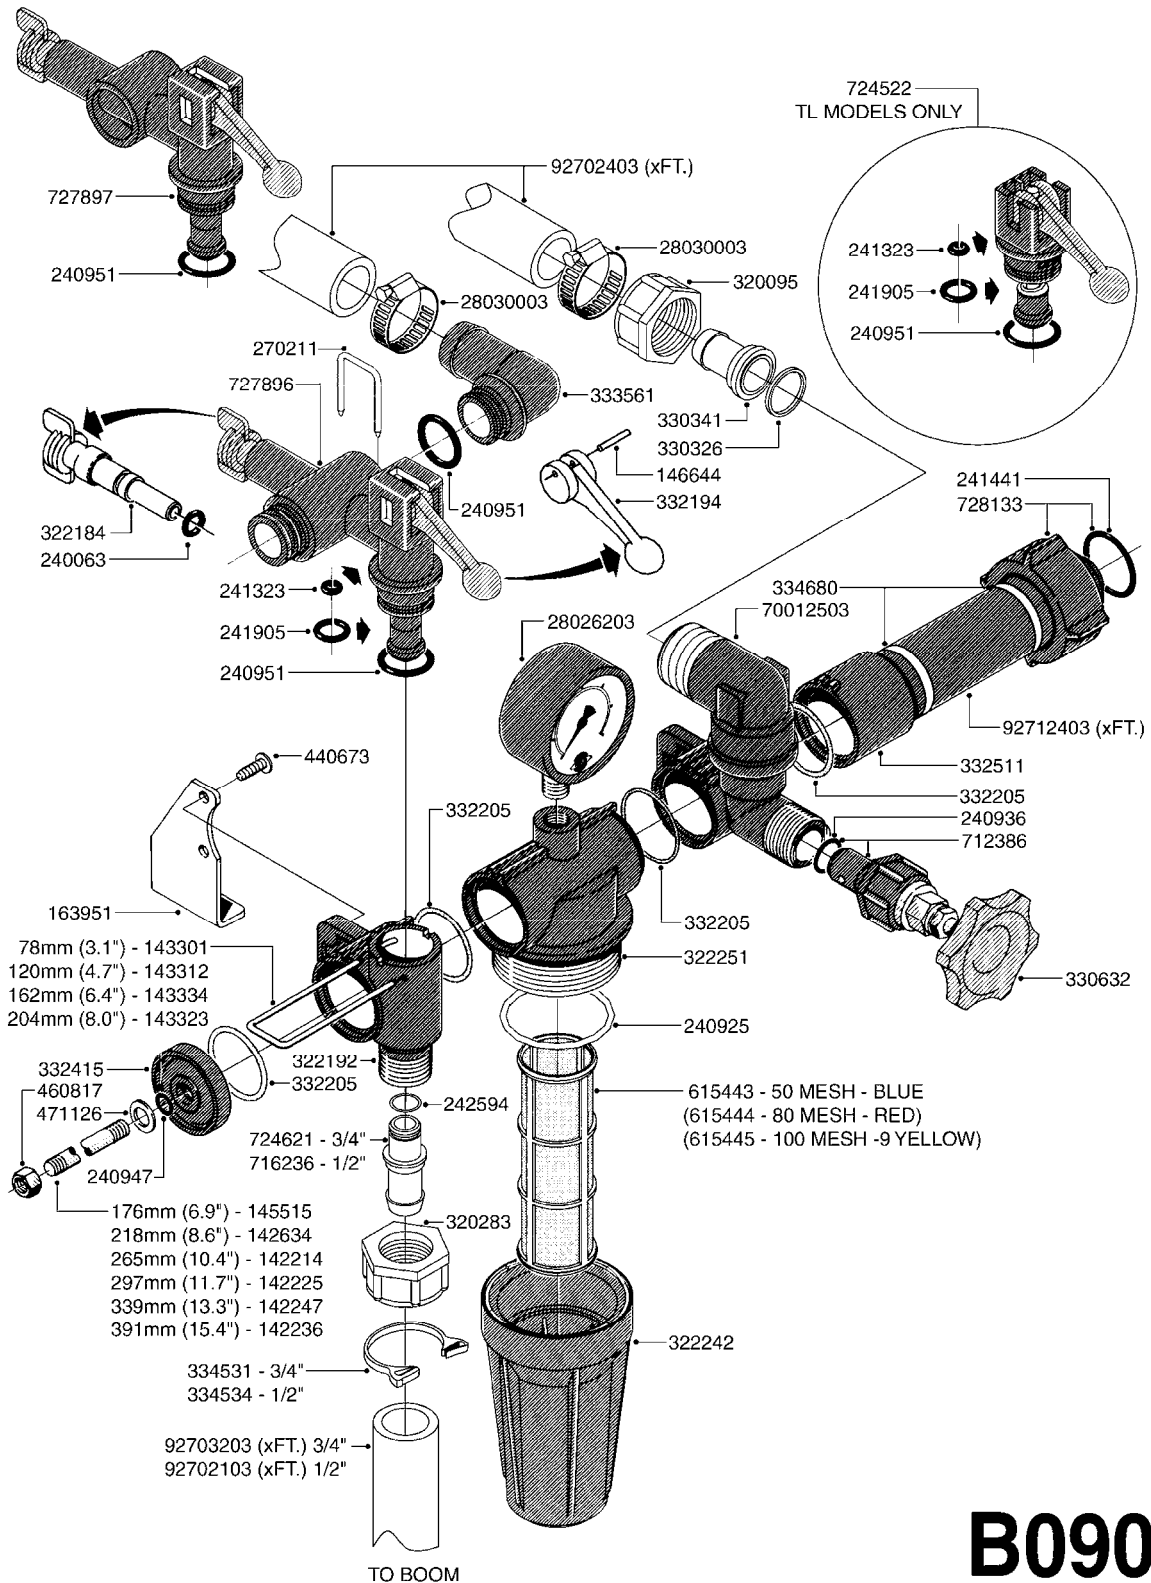

B090

BK-180 BOOM VALVES-MAN.POST 00
B090-HIN, 19:05:11

Page 1
Date 18.03.2013 15:39

parts-n°	order qty	description
142214	1	STUD BOLT 8 X 265 - 5 MODULS
142225	1	STUD BOLT 8 X 299 - 6 MODULS
142236	1	STUD BOLT 8 X 381 - 8 MODULS
142247	1	STUD BOLT 8 X 341 - 7 MODULS
142634	1	STUD BOLT M8 X 213 - 4 MODULS
143301	1	LOCK CLAMP 78 MM
143312	1	LOCK CLAMP 120 MM
143323	1	LOCK CLAMP 204 MM
143334	1	LOCK CLAMP 162 MM
145515	1	STUD BOLT M8 X 176MM
146644	1	PIN D3X19 STAINLESS
163951	1	MOUNT BRACKET FOR BK180 SECTIO
240063	1	O-RING D14,1/9,3 X 2,4
240925	1	O-RING D49.5X3 NITRIL
240936	1	O-RING D13.3X2.4 NITRIL
240947	1	O-RING D7.3X2.4 NITRIL
240951	1	O-RING D21.2X3 NITRIL
241323	1	O-RING D5.3X2.4 NITRIL
241441	1	O-RING D29.3X3
241905	1	O-RING 12,3X2,4 VITON DKR.1,05
242594	1	O-RING D14 X 1.78 SCH.70-EPDM
270211	1	FITT.DK S25 FORK L=37.5
320095	1	FITT.DK NUT 1" BSP
320283	1	FITT.DK NUT 3/4"BSP
322184	1	SCREW F.ADJUSTING CONST.PRESS.
322192	1	HOUSING F.DISTRIBUTOR
322242	1	FILTER BOWL / IN-LINE
322251	1	HOUSING F.FILTER MOUNT BK/EC
330326	1	O-RING D30/D24X2 F.1"NUT
330341	1	FITT.DK HB 1" F. 1" NUT
330632	1	REGULATING HANDLE
332194	1	DISTRIBUTION HANDLE
332205	1	O-RING D43/39XD2
332415	1	COVER
332511	1	FITT.DK END CAP 1"HB F.BK180
333561	1	FITT.DK ELB.1" EC RETURN
334531	1	CLAMP HOSE PLASTIC 3/4"
334534	1	CLAMP HOSE PLASTIC 1/2"
334680	1	CLAMP HOSE PLASTIC 1"
440673	1	SCREW F.PLASTIC 5X12 SS
460817	1	NUT HEX M8 STAINLESS DIN 934
471126	1	WASHER D16/D8.4X1.6 SS
615443	1	FILTER ELEM.50 MESH BLUE
615444	1	FILTER ELEM.80 MESH RED
615445	1	FILTER ELEM.100 MESH YELLOW
712386	1	PRESSURE REGULATOR COMPL. H-M
716236	1	FITT.DK HB 1/2" ASSY. F. 3/4"
724522	1	DISTR.OVER PART W.OUV PR 83 BK
724621	1	FITT.DK HB 3/4"ASSY F.3/4" NUT
727896	1	HOUSING UPPER F.CONST.PRESS.
727897	1	HOUSING UPPER PART END PC.BK92
728133	1	CONNECTING PART F.BK OPR.UNIT
28026203	1	GAUGE 200PSI/BR,2.5"1/4BSP-BTM
28030003	1	CLAMP HOSE GEAR P1" 6716
70012503	1	HOUSING FOR HARDI-MATIC VALVE
92702103	1	HOSE R X1/2" X300PSI WP X0012"
92702403	1	HOSE PVC SUCT GRAY 1"
92703203	1	HOSE R X3/4" X300PSI WP X0012"
92712403	1	HOSE R X1" X300PSI WP X0012"