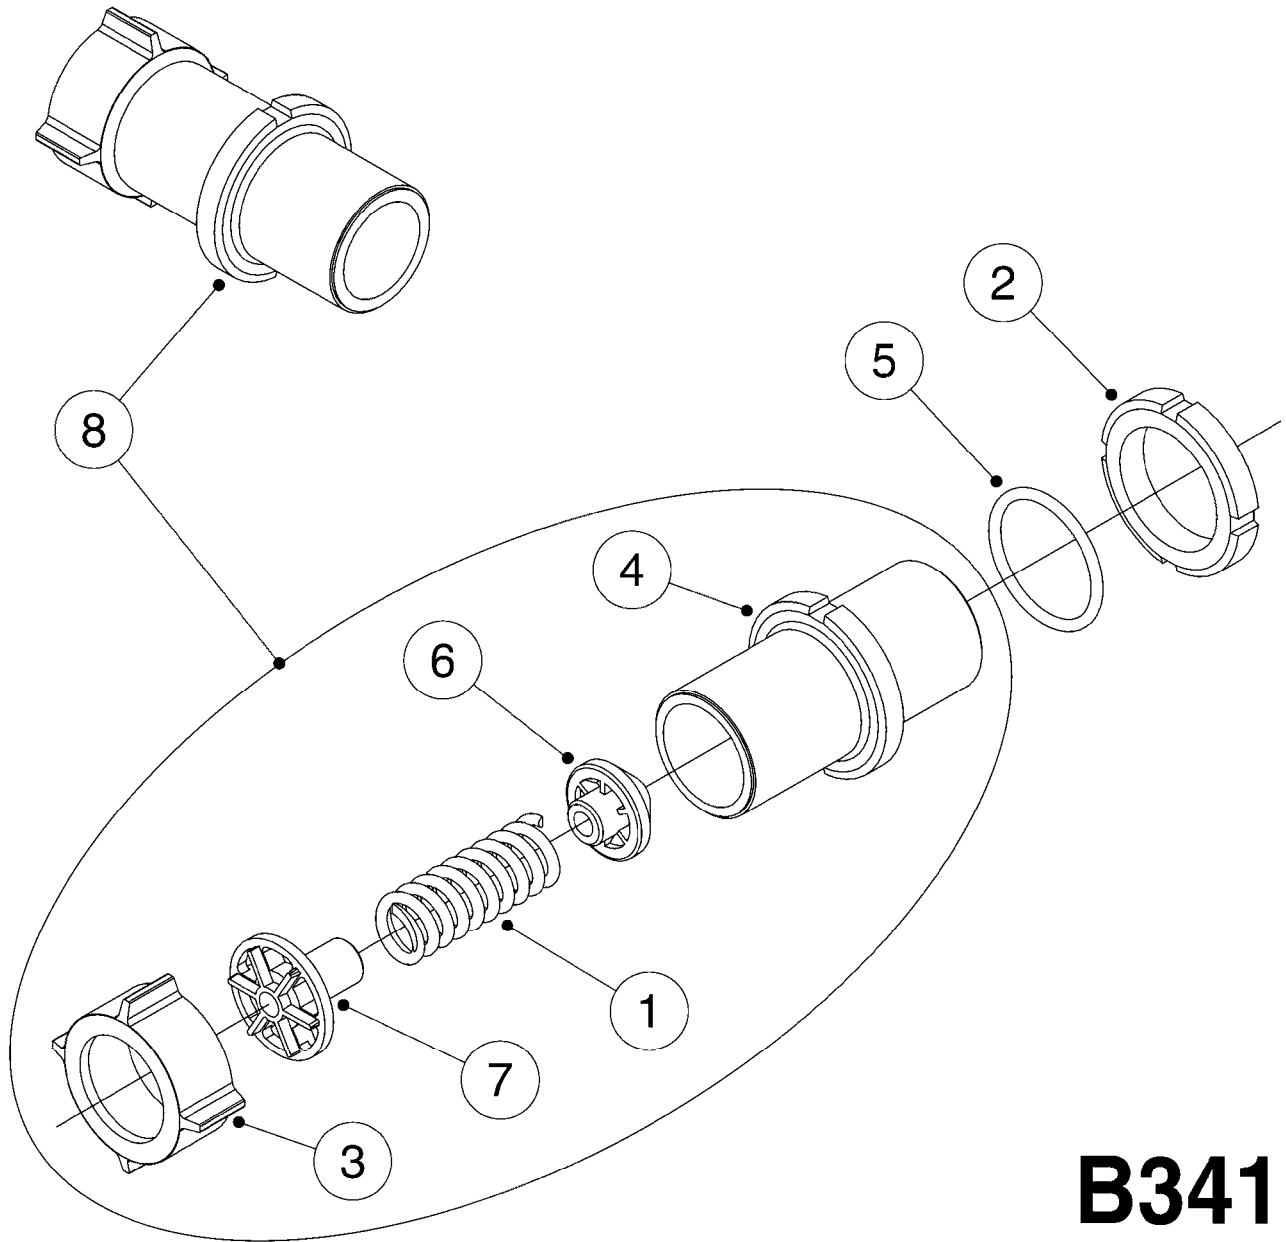

B341

PRESSURE RELIEF VALVE
B341-HIN, 10:05:11

Page 1

Date 18.03.2013 15:39

Pos.	parts-n°	order qty	description
1	220706	1	SPRING SCF 12 BAR
1	220734	1	SPRING SCF 25 BAR
2	320795	1	FITT.DK NUT 1-1/2" BSP JAMB
3	320821	1	FITT.DK NUT 1-1/2" BSP
4	321915	1	HOUSING F. SAFETY VALVE
5	330072	1	O-RING D53,5/D45,5X4
6	333853	1	CONE D35.4
7	333864	1	GUIDE F. SAFETY VALVE SPRING
8	722971	1	SAFETY VALVE SCF 217PSI(15BAR)
8	724891	1	SAFETY VALVE SCF 25 BAR