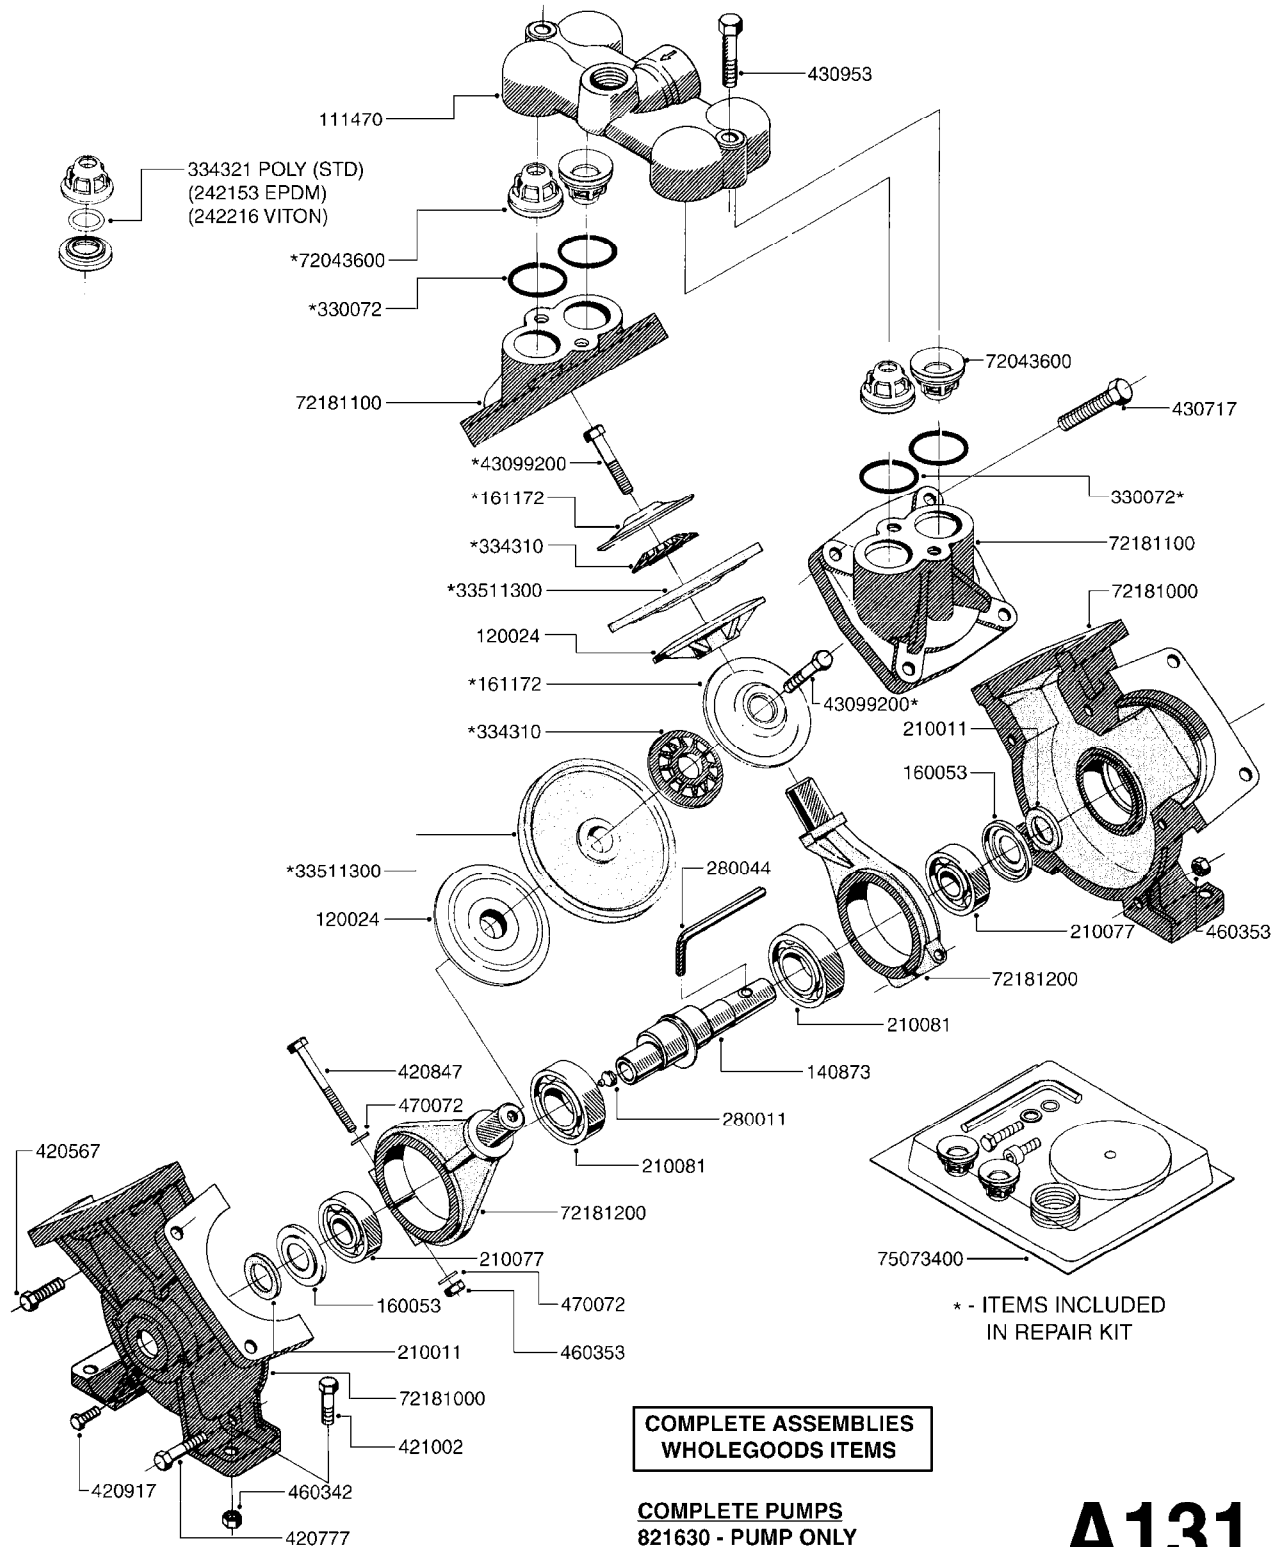

# A130

PUMP - 1202 W/MOUNTING BASE  
A130-HIN, 01:11:11

Page 1

Date 18.03.2013 15:38

parts-n°	order qty	description
110144	1	DIAPHRAGM COVER alt 72181100
111470	1	VALVE CHAMBER 1202
120024	1	DIAPHRAGM BACK DISC 1200-1300
140873	1	CRANK SHAFT MODEL 1202-9MM
160053	1	DUST PLATE
168713	1	WASHER F.1202/1302/462 METAL
210011	1	SEAL FELT D39/23 X 4
210077	1	BEARING BALL 6305
210081	1	BEARING BALL 6307
242153	1	O-RING D26X4 EPDM
242216	1	O-RING VITON F/1202/1302/462
280011	1	GREASE NIPPLE 1/8' H TR
280044	1	KEY HEXAGON W6 3/16'
330072	1	O-RING D53,5/D45,5X4
334310	1	NYLON WASHER 1202/1302/462
334321	1	O-RING POLY. 34.0x26.0x4.0
420066	1	BOLT HEX 8.8 DEL 3/8"X50MM
420136	1	BOLT HEX 8.8 RAW 3/8"X30MM
420162	1	BOLT HEX 8.8 DEL 3/8"x15MM
420221	1	BOLT HEX 7/16'X2-1/4'
420836	1	BOLT HEX 8.8 RAW M8X85
421002	1	BOLT HEX 8.8 DEL M10X30 FT
430032	1	BOLT HEX 8.8 RAW 1/2'X55MM
430404	1	BOLT HEX 8.8 DEL M12X50
460342	1	NUT HEX M10
460353	1	NUT HEX M8 BLACK
460375	1	NUT HEX M12 BLACK
460434	1	NUT HEX 3/8' NC BLACK
470072	1	WASHER D15/D8X.5 LOCK
33511300	1	DIAPHRAGM 1203/1302 POLY 2006
72043600	1	VALVE FOR 462/463
72181000	1	HOUSING, PUMP, 1203 RED
72181200	1	CONNECTING ROD FOR 1203 W/M12
75073300	1	PUMP KIT 1200/1202 "06"