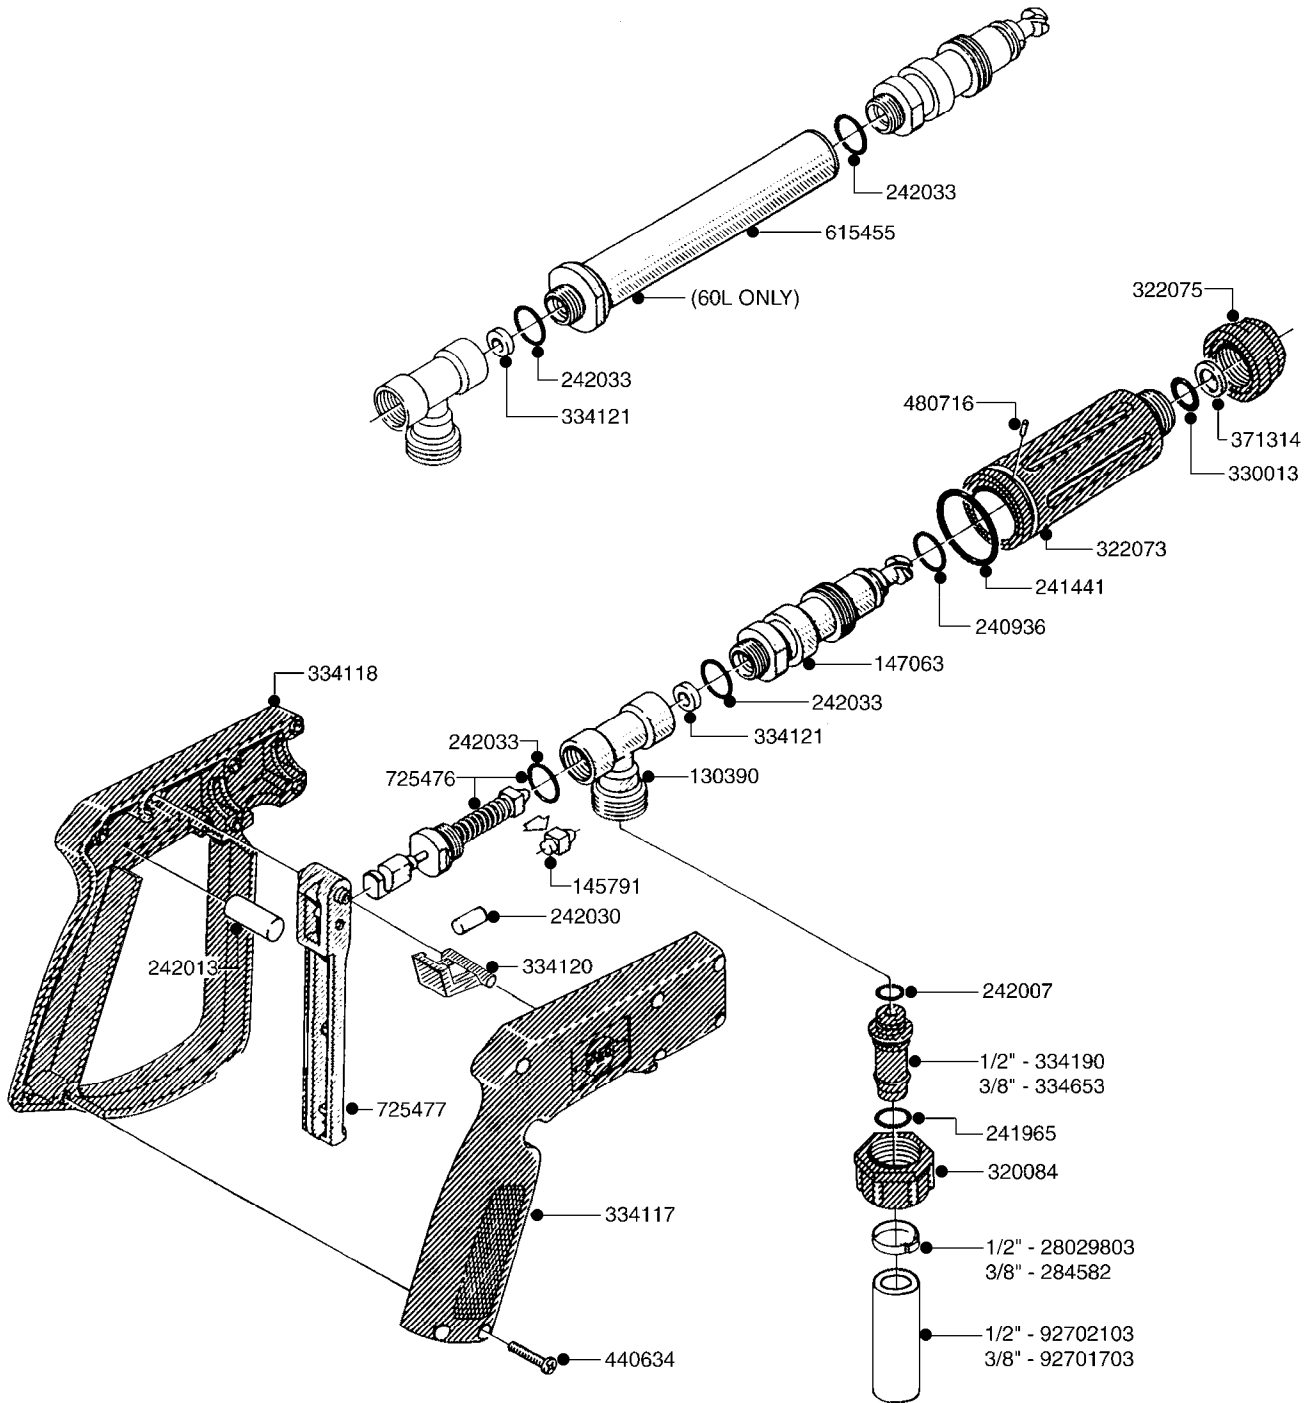

COMPLETE ASSEMBLY:  
843197 - 60L  
843196 - 60S

COMPLETE ASSEMBLIES  
WHOLEGOODS ITEMS