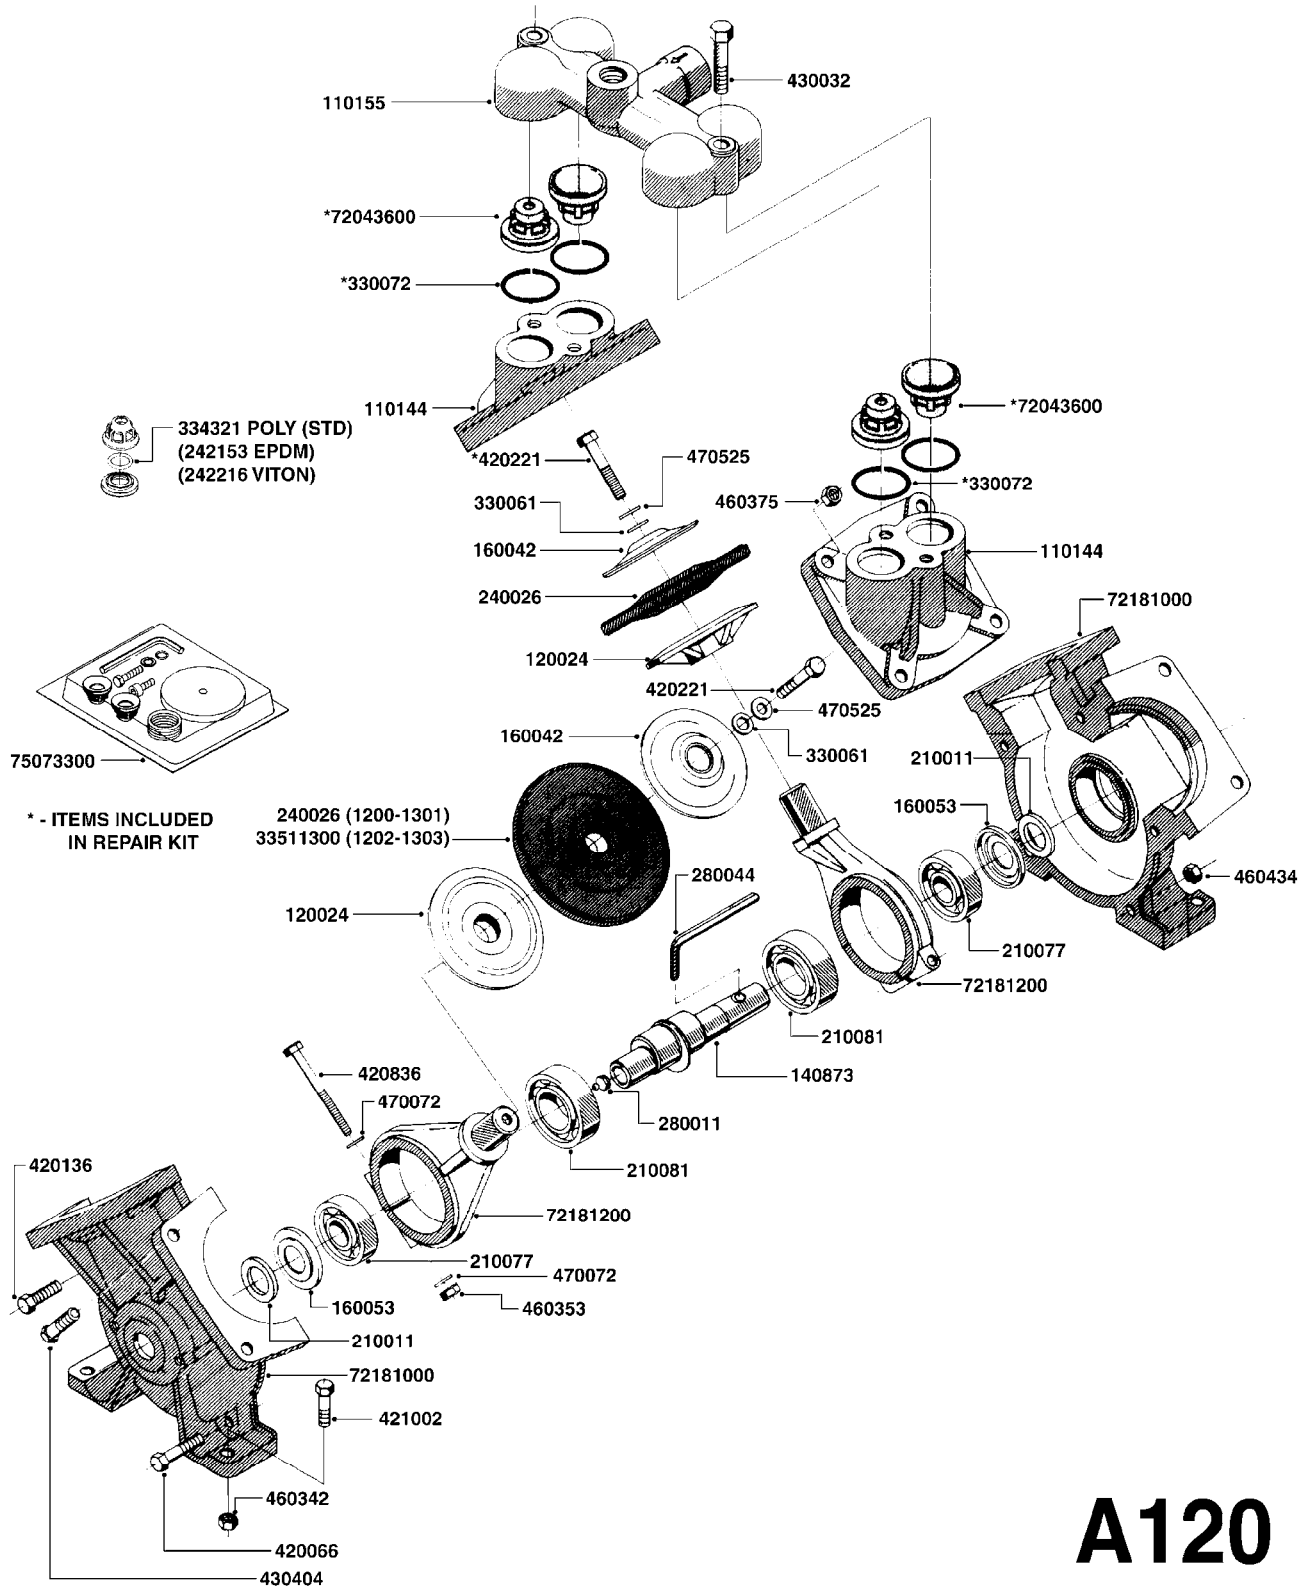

PUMP - 1200 W/ MOUNTING BASE
A120-HIN, 01:11:11

Page

0

Date

18.03.2013 15:38

PUMP - 1200 W/ MOUNTING BASE
A120-HIN, 01:11:11

Page 1

Date 18.03.2013 15:38

parts-n°	order qty	description
110144	1	DIAPHRAGM COVER alt 72181100
110155	1	VALVE CHAMBER F. 1200 PUMP
120024	1	DIAPHRAGM BACK DISC 1200-1300
140873	1	CRANK SHAFT MODEL 1202-9MM
160042	1	DIAPHRAGM UPPER DISC 1200-1300
160053	1	DUST PLATE
210011	1	SEAL FELT D39/23 X 4
210077	1	BEARING BALL 6305
210081	1	BEARING BALL 6307
240026	1	DIAPHRAGM MODEL 1200/1301
242153	1	O-RING D26X4 EPDM
242216	1	O-RING VITON F/1202/1302/462
280011	1	GREASE NIPPLE 1/8' H TR
280044	1	KEY HEXAGON W6 3/16'
330061	1	O-RING D16/D11X2,5
330072	1	O-RING D53,5/D45,5X4
334321	1	O-RING POLY. 34.0x26.0x4.0
420066	1	BOLT HEX 8.8 DEL 3/8"X50MM
420136	1	BOLT HEX 8.8 RAW 3/8'X30MM
420221	1	BOLT HEX 7/16'X2-1/4'
420836	1	BOLT HEX 8.8 RAW M8X85
421002	1	BOLT HEX 8.8 DEL M10X30 FT
430032	1	BOLT HEX 8.8 RAW 1/2'X55MM
430404	1	BOLT HEX 8.8 DEL M12X50
460342	1	NUT HEX M10
460353	1	NUT HEX M8 BLACK
460375	1	NUT HEX M12 BLACK
460434	1	NUT HEX 3/8' NC BLACK
470072	1	WASHER D15/D8X.5 LOCK
470525	1	WASHER D19/D11.5X2.5
33511300	1	DIAPHRAGM 1203/1302 POLY 2006
72043600	1	VALVE FOR 462/463
72181000	1	HOUSING, PUMP, 1203 RED
72181200	1	CONNECTING ROD FOR 1203 W/M12
75073300	1	PUMP KIT 1200/1202 "06"