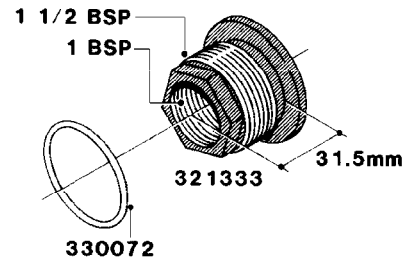

**H050**

FITTINGS - HOSE CONNECTORS  
H050-HIN, 31:03:09

Page 1

Date 18.03.2013 15:41

parts-n°	order qty	description
242594	1	O-RING D14 X 1.78 SCH.70-EPDM
320294	1	FITT.DK TEE 3/8X3/8HB X1/2"BSP
320305	1	FITT.DK HB 3/4'- 3/4' BSP
320386	1	FITT.DK TEE 3/8X3/8HB X3/8"BSP
320397	1	FITT.DK ELB 3/8"HB X 3/8" BSP
320401	1	FITT.DK TEE 1/2X1/2HB X1/2"BSP
320412	1	FITT.DK TEE 1/2X1/2HB X3/8'BSP
320423	1	FITT.DK ELB 1/2'HB X 3/8' BSP
320891	1	FITT.DK HB 3/8'- 3/8' BSP
320972	1	FITT.DK HB 5/16'- 1/4' BSP
322046	1	FITT.DK TEE 1/2X1/2HB X3/4'BSP
322048	1	FITT.DK TEE 3/4X3/4HB X3/4'BSP
330595	1	O-RING D24.6/D20X2.1 -3/4"
333137	1	FITT.DK CONN.1/2" F.NOZZ. DOUB
333141	1	FITT.DK CONN.1/2" F.NOZZ.SING
334041	1	FITT.DK CONN.3/4' F.NOZZ. SING
334042	1	FITT.DK CONN.3/4' F.NOZZ. DOUB
334195	1	FITT.DK ELB. 3/4"HB X 3/4"HB
10012103	1	FITT.PO.HB 1.25X1.50 IMB1012
10014003	1	FITT.PO.HB 1.25X1.25 IMB1010
10036903	1	FITT.PO.HB 1.50X1.50 IMB1212
28019303	1	FITTING HB ELB 3/4NPT-3/4HOSE
61016500	1	HOSE TAIL 3/4" 90°+RG CAP 3/4"
72026700	1	NOZZLE TUBE ADAPTER W/O-RING