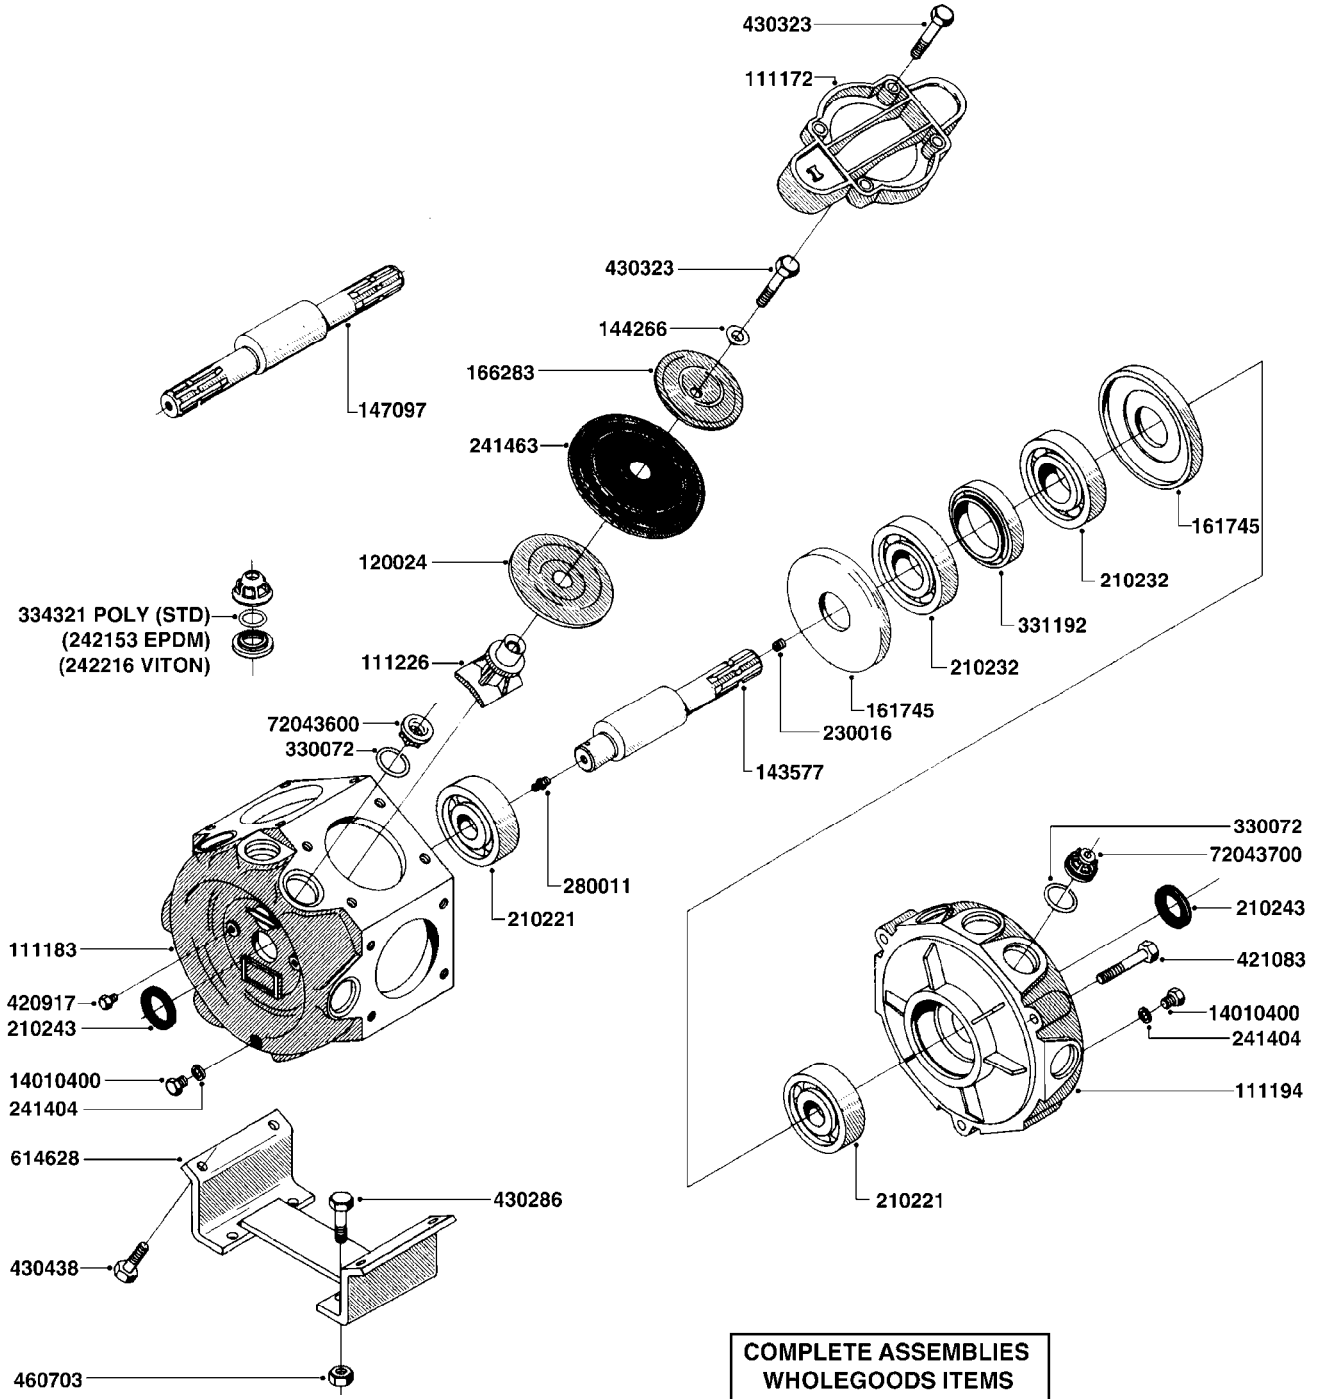

COMPLETE PUMP
(NLA) REPLACED BY 821649 (463 - 540 RPM)

A280

PUMP - 460 W/MOUNTING BASE
A280-HIN, 08:11:11

Page 1
Date 18.03.2013 15:38

parts-n°	order qty	description
111172	1	VALVE CHAMBER 460 (PAINTED)
111183	1	PUMP CASTING 460 (PAINTED)
111194	1	PUMP CASTING FT.460 (PAINTED)
111226	1	CONNECTING ROD MODEL 460
120024	1	DIAPHRAGM BACK DISC 1200-1300
143577	1	CRANK SHAFT F.363/462/463-10mm
144266	1	WASHER FOR 460 PUMP
147097	1	CRANK SHAFT 363-463/10 THROUGH
161745	1	METAL SPACER F.363/463
166283	1	DIAPHRAGM UPPER DISC MOD. 460
210221	1	BEARING BALL 6407
210232	1	BEARING BALL 6310
210243	1	SEAL OIL 35 X 47 X 7
230016	1	PLUG 1/8' BSP TYPE P
241404	1	DOWTYSEAL 1/4"
241463	1	DIAPHRAGM MODEL 460
242153	1	O-RING D26X4 EPDM
242216	1	O-RING VITON F/1202/1302/462
280011	1	GREASE NIPPLE 1/8' H TR
330072	1	O-RING D53,5/D45,5X4
331192	1	SPACER,
334321	1	O-RING POLY. 34.0x26.0x4.0
420917	1	BOLT HEX 8.8 RAW M8X12 FT
421083	1	BOLT HEX 8.8 DEL M10X65
430286	1	BOLT HEX 8.8 DEL M12X30 FT
430323	1	BOLT HEX 8.8 DEL M12X60
430438	1	BOLT HEX 8.8 DEL M12X65
460703	1	NUT HEX M12X1.75 LOCK
614628	1	FOOT FOR PUMP 460-463 PAINTED
821649	1	PUMP 463/12/540 OFFSET PORTS
14010400	1	PLUG 1/4" BSP
72043600	1	VALVE FOR 462/463
72043700	1	VALVE FOR 462/463 W.VENT HOLE