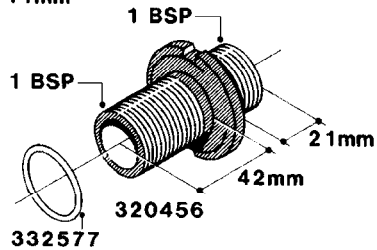

**H050**

FITTINGS - HOSE CONNECTORS  
H050-HIN, 31:03:09

Page 1

Date 18.03.2013 15:41

parts-n°	order qty	description
242594	1	O-RING D14 X 1.78 SCH.70-EPDM
320294	1	FITT.DK TEE 3/8X3/8HB X1/2"BSP
320305	1	FITT.DK HB 3/4'- 3/4' BSP
320386	1	FITT.DK TEE 3/8X3/8HB X3/8"BSP
320397	1	FITT.DK ELB 3/8"HB X 3/8" BSP
320401	1	FITT.DK TEE 1/2X1/2HB X1/2"BSP
320412	1	FITT.DK TEE 1/2X1/2HB X3/8'BSP
320423	1	FITT.DK ELB 1/2'HB X 3/8' BSP
320891	1	FITT.DK HB 3/8'- 3/8' BSP
320972	1	FITT.DK HB 5/16'- 1/4' BSP
322046	1	FITT.DK TEE 1/2X1/2HB X3/4'BSP
322048	1	FITT.DK TEE 3/4X3/4HB X3/4'BSP
330595	1	O-RING D24.6/D20X2.1 -3/4"
333137	1	FITT.DK CONN.1/2" F.NOZZ. DOUB
333141	1	FITT.DK CONN.1/2" F.NOZZ.SING
334041	1	FITT.DK CONN.3/4' F.NOZZ. SING
334042	1	FITT.DK CONN.3/4' F.NOZZ. DOUB
334195	1	FITT.DK ELB. 3/4"HB X 3/4"HB
10012103	1	FITT.PO.HB 1.25X1.50 IMB1012
10014003	1	FITT.PO.HB 1.25X1.25 IMB1010
10036903	1	FITT.PO.HB 1.50X1.50 IMB1212
28019303	1	FITTING HB ELB 3/4NPT-3/4HOSE
61016500	1	HOSE TAIL 3/4" 90°+RG CAP 3/4"
72026700	1	NOZZLE TUBE ADAPTER W/O-RING