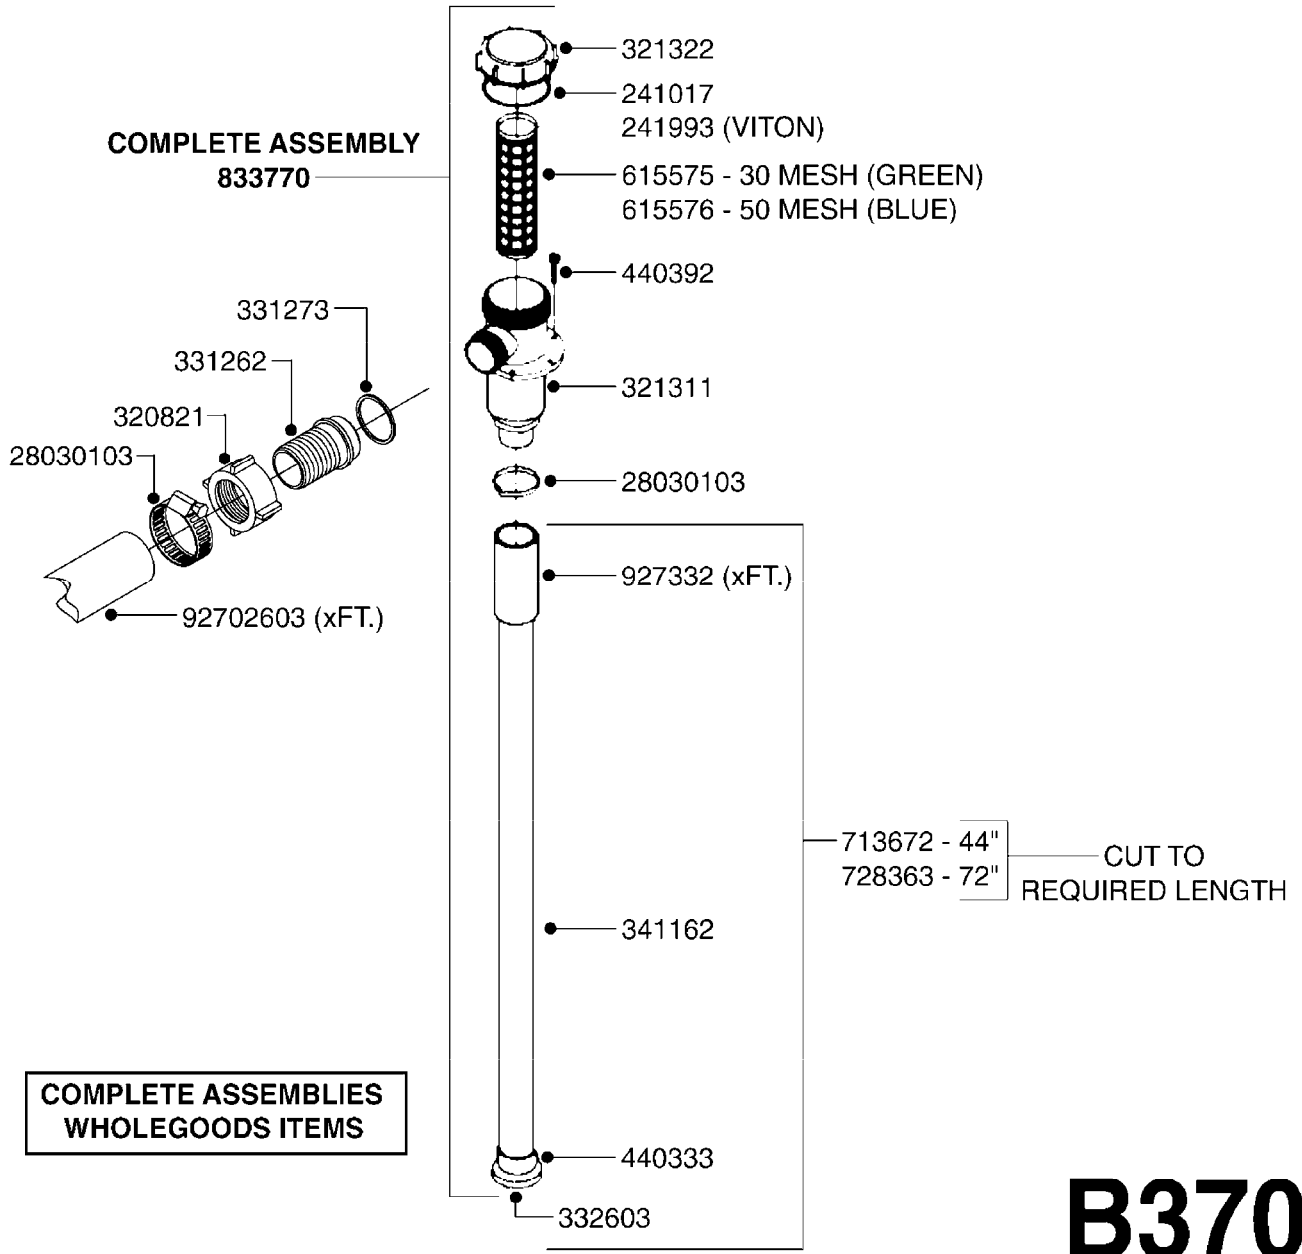

TOP SUCTION ASSEMBLY-SCREW CAP
B370-HIN, 08:12:09

Page 1
Date 18.03.2013 15:39

parts-n°	order qty	description
241017	1	O-RING D74,5X3 NITRIL
241993	1	O-RING 74.5 X 3MM VIT/241017
320821	1	FITT.DK NUT 1-1/2" BSP
321311	1	FILTER BODY S 80 X 4
321322	1	SCREW CAP F. S80 X 4
331262	1	FITT.DK HB 1-1/2" F. 1-1/2"NUT
331273	1	O-RING D44/D38X2 F.1-1/2"
332603	1	CAP F. SUCTION TUBE
341162	1	SUCTION TUBE F.650
440333	1	SCREW 3.5 X 9.5 SS
440392	1	SCREW NO.14 1"
615575	1	FILTER F.TOP SUCT.30 MESH GRN.
615576	1	FILTER F.TOP SUCT.50 MESH BLUE
713672	1	SUCTION TUBE L=44"
728363	1	SUCTION TUBE ASSY.L=72"
833770	1	TOP SUCTION KIT 300/500
927332	1	HOSE R X 28BAR X 40MM X 0012"
28030103	1	CLAMP HOSE GEAR P5/4-S1.5"6724
92702603	1	HOSE PVC SUCT GRAY 1-1/2"