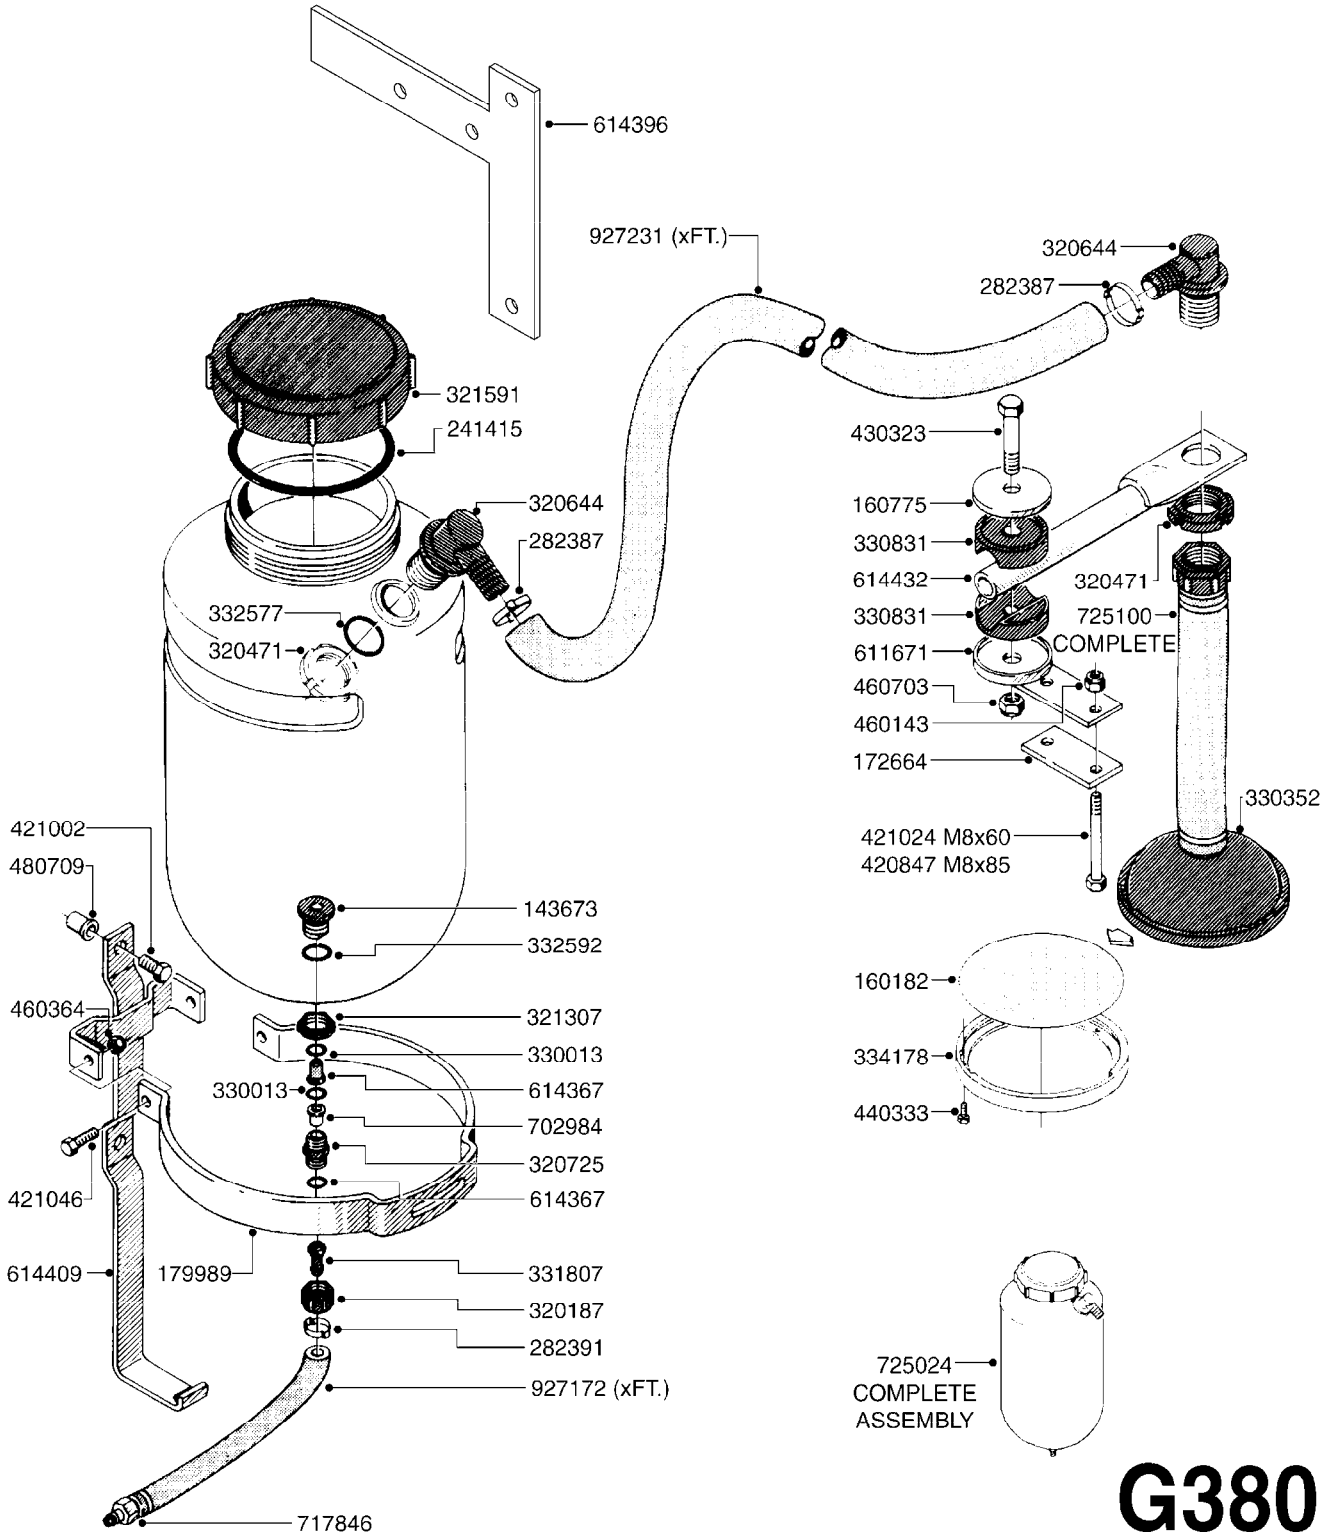

# G342

\*Ø8mm 927306 (xFT.)  
\*Ø10mm 927330 (xFT.)

70019403 - COMPLETE ASSEMBLY

FOAM MARKER COMPRESSOR 2007  
G342-HIN, 17:12:07

Page 1  
Date 18.03.2013 15:40

parts-n°	order qty	description
147011	1	HEX NIPPLE 3/8'X1/4'BSP BRASS
161326	1	MOUNT BKT. F. FOAM COMP.BOX 98
168847	1	ENCLOSURE LOWER F.MARKER
168848	1	COVER F. FOAM MARKER
232111	1	QUICK COUPLER 6MM X 1/8 EXT.
232112	1	QUICK COUPLER 6MM 1/8 INT.
232113	1	QUICK COUPLER 6MM T-PIECE
232114	1	COUPLER 1/8" THREADX8MM HOSE
232143	1	REDUCER 1/4'INT-1/8'EXT
232144	1	QUICK COUPLER 10MM X 1/4 EXT
232152	1	QUICK COUPLER 8MMX1/8 EXT.LONG
241371	1	DIAPHRAGM F.NO-DRIP,VULC
242242	1	O-RING F.AIR HOSE FITTING
242258	1	TRIM 3X10 SELF ADHESIVE 0012"
261562	1	RUBBER DAMPER 2XM6X25
283697	1	TIESTRAP 200MM
320445	1	FITT.DK HN 1/4"X3/8" BSP
321462	1	CAP F.NO-DRIP ASSY.
322261	1	HOUSING F.SAFETY VALVE 3/8"
440650	1	SCREW 3.5x13 STAINLESS
460261	1	NUT HEX M6X1 LOCK
718911	1	VALVE (SAFETY) F.MARKER
729645	1	NON-DRIP SPRING ASSY.GREEN 10
927264	1	HOSE R X PE D6/D4 X 0012"
927306	1	HOSE R X PE D8/D6 X 0012"BLACK
927330	1	HOSE R X PE D10/D8 X 012"BLACK
26001403	1	HC FOAM MARKR CONSOLE VS3.0.00
26001503	1	HC FOAM MARKER CONSOLE MT.KIT
26001803	1	POWER CABLE
26001903	1	15' 7-PIN EXTENSION CABLE
26004103	1	FOAM MARKER CNTRL MOD CABL STD
26008703	1	FOAM MARKER CONTROL SCII
26010403	1	TOGGLE SWITCH MICRO-TRAK F.M.
26011103	1	FOAMER POWER/CONTROL CABLE 39P
26023400	1	COMPRESSOR F.FOAM MARKER CM40
26023700	1	SOLENOID VAL 12V 1/8' FLO '07
28025503	1	PLUG F.DRILLED HOLE 1/2"
28025603	1	PLUG F.DRILLED HOLE 3/4"
39122000	1	DISTR.HOUSING F.FOAM MARKER'07
70019403	1	FOAM MARKER COMPRESSOR KIT STD