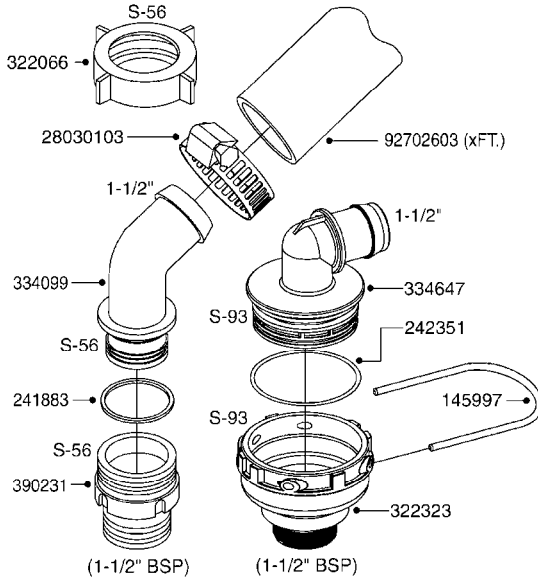

**SUCTION SIDE OF PUMP (WITH 1-1/2" SUCTION PORT)**

**PRESSURE SIDE OF PUMP**

**SUCTION SIDE OF PUMP (WITH 2" SUCTION PORT)**

**COMPLETE ASSEMBLIES  
WHOLEGOODS ITEMS**

- 821587 - 463/10 2" W/THROUGH SHAFT (540 RPM)
- 821649 - 463/12 2" (540 RPM H.C.)
- 821585 - 463/5.5 2" W/THROUGH SHAFT (1000 RPM)
- 821650 - 463/6.5 2" (1000 RPM H.C.)