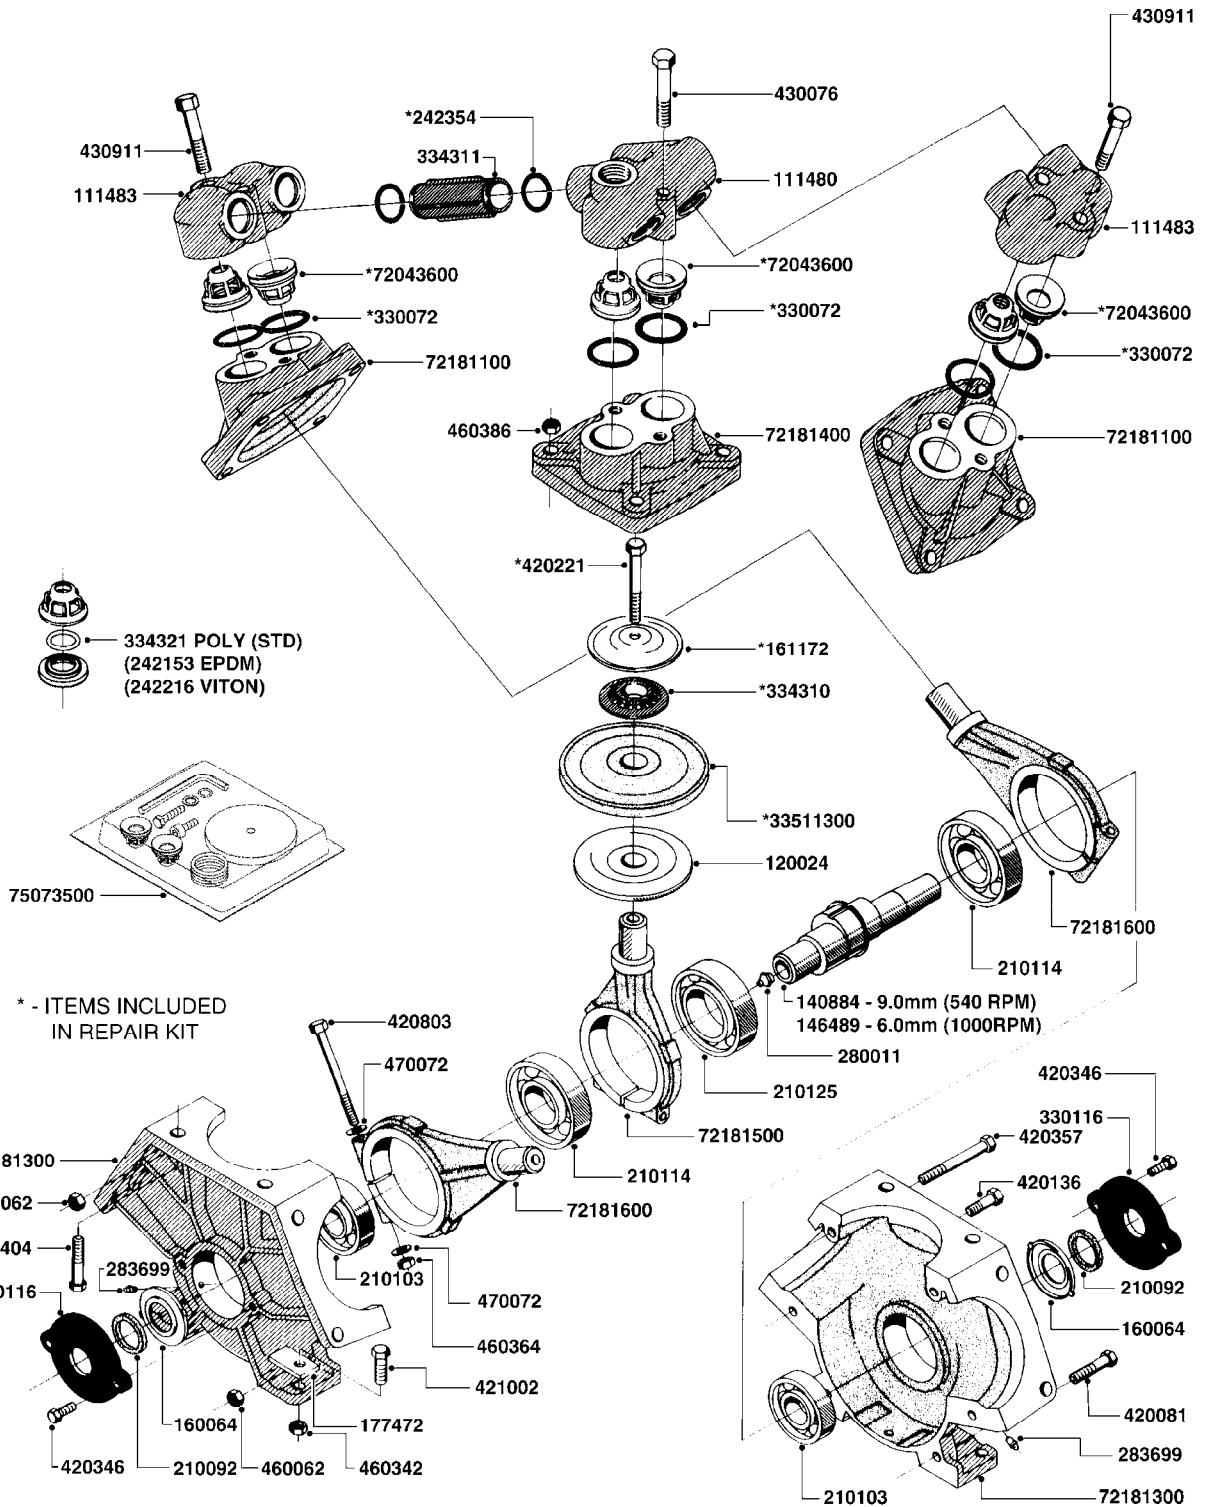

A190

PUMP - 1302 W/ MOUNTING BASE
A190-HIN, 08:11:11

Page 1

Date 18.03.2013 15:38

parts-n°	order qty	description
111480	1	VALVE HEAD 1302 CENTER
111483	1	VALVE HEAD SIDE 1302
120024	1	DIAPHRAGM BACK DISC 1200-1300
140884	1	CRANK SHAFT MODEL 1300-9
146489	1	CRANK SHAFT MODEL 1302-6MM
160064	1	DUST PLATE
161172	1	DIAPHRAGM DISC F. 1203/1303
177472	1	BRACKET 25 X 5
210092	1	SEAL FELT D43/30X5
210103	1	BEARING BALL 6306
210114	1	BEARING BALL 6308
210125	1	BEARING BALL 6210
242153	1	O-RING D26X4 EPDM
242216	1	O-RING VITON F/1202/1302/462
242354	1	O-RING D32.2X3.0 VITON F.S-53
280011	1	GREASE NIPPLE 1/8' H TR
283699	1	GREASE NIPPLE M6X1
330072	1	O-RING D53,5/D45,5X4
330116	1	SEAL RETAINER, MODEL 1300
334310	1	NYLON WASHER 1202/1302/462
334311	1	CONNECTION PIPE INLET MOD.1302
334321	1	O-RING POLY. 34.0x26.0x4.0
420081	1	BOLT HEX 8.8 DEL 3/8'X40MM
420136	1	BOLT HEX 8.8 RAW 3/8'X30MM
420221	1	BOLT HEX 7/16'X2-1/4'
420346	1	BOLT HEX 8.8 DEL 3/8'X 25MM
420357	1	BOLT HEX 8.8 RAW 3/8'X85MM
420803	1	BOLT HEX 8.8 DEL M8X90
421002	1	BOLT HEX 8.8 DEL M10X30 FT
430076	1	BOLT HEX 8.8 RAW 1/2'X60MM
430404	1	BOLT HEX 8.8 DEL M12X50
430911	1	BOLT HEX 8.8 WG 1/2" x 70MM
460062	1	NUT HEX 3/8' GALV.
460342	1	NUT HEX M10
460364	1	NUT HEX M8 GALV.
460386	1	NUT HEX M12X1.75
470072	1	WASHER D15/D8X.5 LOCK
33511300	1	DIAPHRAGM 1203/1302 POLY 2006
72043600	1	VALVE FOR 462/463
72181100	1	DIAPHRAGM COVER 1203/1303+BLTS
72181300	1	PUMP CASTING 1300 RED W/BOLTS
72181400	1	DIAPHRAGM COVER 1303 W/BOLTS
72181500	1	CONNECTING ROD, CENTER 1303
72181600	1	CONNECTING ROD, SIDE MOD.1300
75073500	1	PUMP KIT 1300/1302 "06"