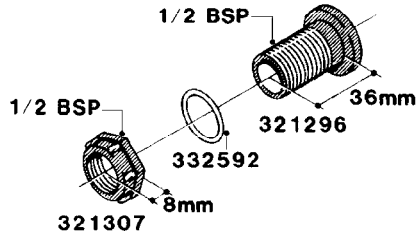

**H050**

FITTINGS - HOSE CONNECTORS  
H050-HIN, 31:03:09

Page 1

Date 18.03.2013 15:41

parts-n°	order qty	description
242594	1	O-RING D14 X 1.78 SCH.70-EPDM
320294	1	FITT.DK TEE 3/8X3/8HB X1/2"BSP
320305	1	FITT.DK HB 3/4'- 3/4' BSP
320386	1	FITT.DK TEE 3/8X3/8HB X3/8"BSP
320397	1	FITT.DK ELB 3/8"HB X 3/8" BSP
320401	1	FITT.DK TEE 1/2X1/2HB X1/2"BSP
320412	1	FITT.DK TEE 1/2X1/2HB X3/8'BSP
320423	1	FITT.DK ELB 1/2'HB X 3/8' BSP
320891	1	FITT.DK HB 3/8'- 3/8' BSP
320972	1	FITT.DK HB 5/16'- 1/4' BSP
322046	1	FITT.DK TEE 1/2X1/2HB X3/4'BSP
322048	1	FITT.DK TEE 3/4X3/4HB X3/4'BSP
330595	1	O-RING D24.6/D20X2.1 -3/4"
333137	1	FITT.DK CONN.1/2" F.NOZZ. DOUB
333141	1	FITT.DK CONN.1/2" F.NOZZ.SING
334041	1	FITT.DK CONN.3/4' F.NOZZ. SING
334042	1	FITT.DK CONN.3/4' F.NOZZ. DOUB
334195	1	FITT.DK ELB. 3/4"HB X 3/4"HB
10012103	1	FITT.PO.HB 1.25X1.50 IMB1012
10014003	1	FITT.PO.HB 1.25X1.25 IMB1010
10036903	1	FITT.PO.HB 1.50X1.50 IMB1212
28019303	1	FITTING HB ELB 3/4NPT-3/4HOSE
61016500	1	HOSE TAIL 3/4" 90°+RG CAP 3/4"
72026700	1	NOZZLE TUBE ADAPTER W/O-RING