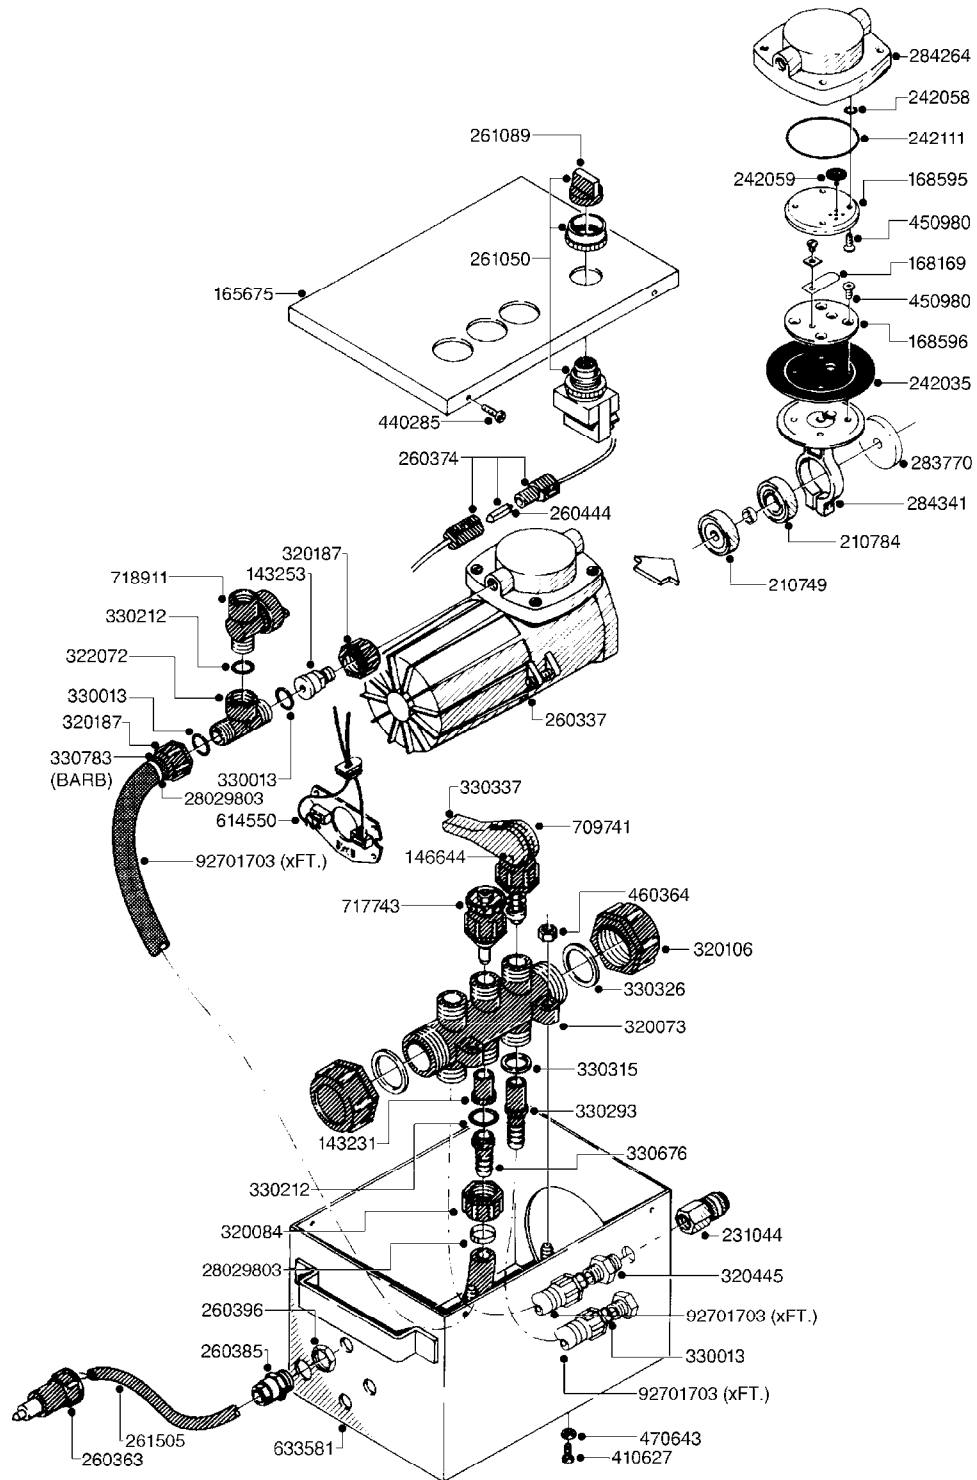

717824 - COMPLETE ASSEMBLY

COMPLETE ASSEMBLIES
WHOLEGOODS ITEMS

G320

FOAM MARKER COMPRESSOR PRE 92
G320-HIN, 26:05:11

Page 1
Date 18.03.2013 15:40

parts-n°	order qty	description
143231	1	SEAT F. VALVE 1/2'
143253	1	CONNECTING BRANCH FOR COMPRES.
146644	1	PIN D3X19 STAINLESS
165675	1	TOP COVER FOR CONTROL BOX
168169	1	INLET VALVE THO.COM.621102
168595	1	EXHAUST PLATE
168596	1	SUCTION PLATE
210749	1	BEARING ROLLER 6201-8 N F/COMP
210784	1	BEARING BALL 6002 2Z
231044	1	QUICK COUPLING F.AIR HOSE
242035	1	DIAPHRAGM THO.COM.608146
242058	1	O-RING THO.COM.623048
242059	1	VALVE (OUTLET)THO.COM.633525
242111	1	O-RING FOR VALVE PLATE
260337	1	COMPRESSOR F.F/M-91
260363	1	PLUG 2 POLE 12V
260374	1	FUSE HOLDER
260385	1	BULKHEAD FITTING F. CABLE
260396	1	NUT FOR BULKHEAD FITTING
260444	1	FUSE 8 AMP.
261050	1	SWITCH
261089	1	KNOB FOR ADJ.CONT.261050
261505	1	CABLE 2X4MM L8000MM
283770	1	SEAL FELT F. FOAM MARKER COMP
284264	1	COVER FOR COMPRESSOR
284341	1	CONNECTING ROD F.COMPRESSOR
320073	1	DISTRIBUTOR HOUSING 1/2"
320084	1	FITT.DK NUT 1/2" BSP
320106	1	FITT.DK CAPNUT 1" BSP
320187	1	FITT.DK CAP 3/8" BSP BLACK
320445	1	FITT.DK HN 1/4"X3/8" BSP
322072	1	FITT.DK TEE 3/8'X3/8'X3/8' BSP
330013	1	O-RING D15/D10X2.5 F.3/8"NUT
330212	1	O-RING D19/D14X2.4 F.1/2"NUT
330293	1	VALVE SEAT WITH 3/8" HOSE TAIL
330315	1	O-RING D18.4/D13X.6
330326	1	O-RING D30/D24X2 F.1"NUT
330337	1	HANDLE F. FLIP VALVE
330676	1	FITT.DK HB 3/8" F. 1/2" NUT
330783	1	FITT.DK HB 3/8"F.3/8" NUT
410627	1	SCREW M4X12
440285	1	SCREW NO.6 1/4'
450980	1	SCREW F.VALVE PLATE
460364	1	NUT HEX M8 GALV.
470643	1	WASHER LOCK
614550	1	BRUSH KIT F. COMPRESSOR
633581	1	CONTROL BOX FOR FOAM MARKER
709741	1	VALVE ASSY. 1/2" FLIP LEVER
717743	1	THROTTLE VALVE FOR FOAM MARKER
717824	1	CONTROL BOX MOUNTED
718911	1	VALVE (SAFETY) F.MARKER
28029803	1	CLAMP HOSE GEAR P1/2" 6708
92701703	1	HOSE R X3/8" X300PSI WP X0012"