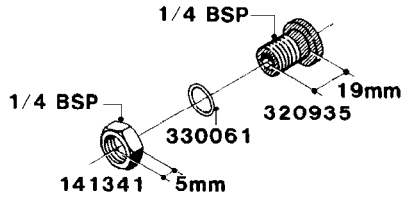

**H050**

FITTINGS - HOSE CONNECTORS  
H050-HIN, 31:03:09

Page 1

Date 18.03.2013 15:41

parts-n°	order qty	description
242594	1	O-RING D14 X 1.78 SCH.70-EPDM
320294	1	FITT.DK TEE 3/8X3/8HB X1/2"BSP
320305	1	FITT.DK HB 3/4'- 3/4' BSP
320386	1	FITT.DK TEE 3/8X3/8HB X3/8"BSP
320397	1	FITT.DK ELB 3/8"HB X 3/8" BSP
320401	1	FITT.DK TEE 1/2X1/2HB X1/2"BSP
320412	1	FITT.DK TEE 1/2X1/2HB X3/8'BSP
320423	1	FITT.DK ELB 1/2'HB X 3/8' BSP
320891	1	FITT.DK HB 3/8'- 3/8' BSP
320972	1	FITT.DK HB 5/16'- 1/4' BSP
322046	1	FITT.DK TEE 1/2X1/2HB X3/4'BSP
322048	1	FITT.DK TEE 3/4X3/4HB X3/4'BSP
330595	1	O-RING D24.6/D20X2.1 -3/4"
333137	1	FITT.DK CONN.1/2" F.NOZZ. DOUB
333141	1	FITT.DK CONN.1/2" F.NOZZ.SING
334041	1	FITT.DK CONN.3/4' F.NOZZ. SING
334042	1	FITT.DK CONN.3/4' F.NOZZ. DOUB
334195	1	FITT.DK ELB. 3/4"HB X 3/4"HB
10012103	1	FITT.PO.HB 1.25X1.50 IMB1012
10014003	1	FITT.PO.HB 1.25X1.25 IMB1010
10036903	1	FITT.PO.HB 1.50X1.50 IMB1212
28019303	1	FITTING HB ELB 3/4NPT-3/4HOSE
61016500	1	HOSE TAIL 3/4" 90°+RG CAP 3/4"
72026700	1	NOZZLE TUBE ADAPTER W/O-RING