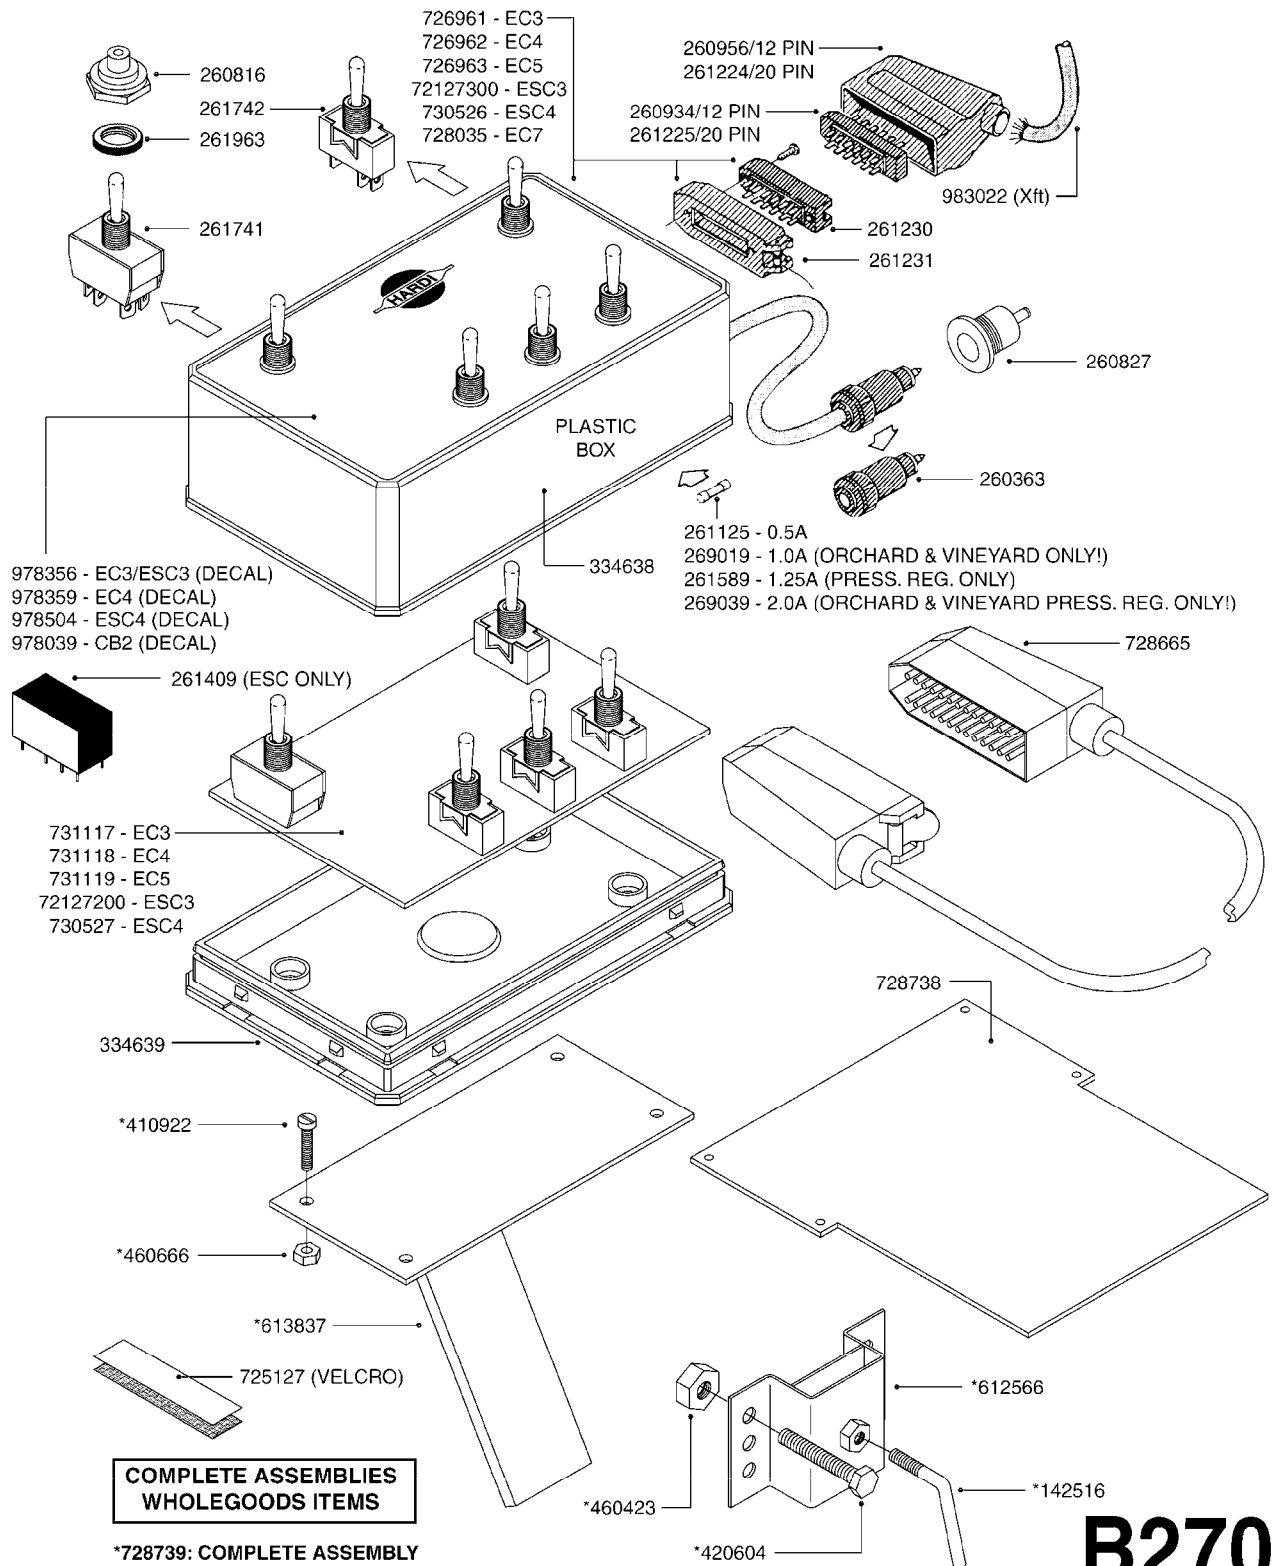

COMPLETE ASSEMBLIES  
WHOLEGOODS ITEMS

**B260**

CONTROL BOX F/EC+EC-SC  
B260-HIN, 01:01:01

Page 1  
Date 18.03.2013 15:39

parts-n°	order qty	description
142516	1	SCREW SET M10 BENT F. LOCKING
260363	1	PLUG 2 POLE 12V
260794	1	SWITCH F.PRESS ADJ.EC CONTROL
260816	1	CAP W/RUBBER BOOT F.EC SWITCH
260827	1	PLUG F.EC ATTACHMENTS
260864	1	SWITCH F.HY BOOM CONTROL BOX
260923	1	PLUG INSERT 12 POLE FEMALE
260934	1	PLUG INSERT 12 POLL MALE
260945	1	PLUG HOUSE 12 POLE FEMALE
260956	1	PLUG HOUSE 12 POL.MALE
261066	1	SWITCH 2 POLE
261125	1	FUSE 5 X 20 500mA
261224	1	PLUG HOUSING F/20 POLE MALE
261225	1	PLUG INSERT 20 POLE MALE
261230	1	PLUG INSERT 20 POLE FEMALE
261231	1	PLUG HOUSING 20 POLE FEMALE
410922	1	BOLT HEX 8.8 DEL M4X20 FT
411006	1	SCREW M4X40 SLOTTED
420604	1	BOLT HEX 8.8 DEL M10X25 FT
460423	1	NUT HEX M10X1.5 LOCK
460666	1	NUT HEX M4
612566	1	MOUNT BRACKET F.FAN CABLE ASSY
613837	1	MOUNT PLATE FOR EC CONTROL BOX
725006	1	CIRCUIT BOARD 4 VALVE
725014	1	CONTROL BOX EC 4 SEC./12 PIN
725056	1	PRINTED CIRC.W SW 3WAY 726961
726961	1	CONTROL BOX EC 3 SEC./20 PIN
726962	1	CONTROL BOX EC 4 SEC./20 PIN
727376	1	CIRCUIT BOARD F.ESC 3 BANK
728072	1	CABLE F.CONTROL BOX 6M EC/4
728073	1	CABLE F.CONTROL BOX 6M EC/3
728075	1	CABLE F.CONTROL BOX 5M EC/3
728665	1	CABLE EXT.-QUICK ATTACH 20 PIN
728666	1	CABLE-QUICK ATTACH 12 PIN
728738	1	DOUB.CONT.BOX & OR F/M PLATE
728739	1	IN CAB CONTROL MOUNT KIT
729721	1	CONTROL BOX ESC3
983022	1	WIRE 12 x 0.5 x 2MM x 12"
10297303	1	CIRCUIT BOARD FOR T.M.S.
10411203	1	RELAY T-82