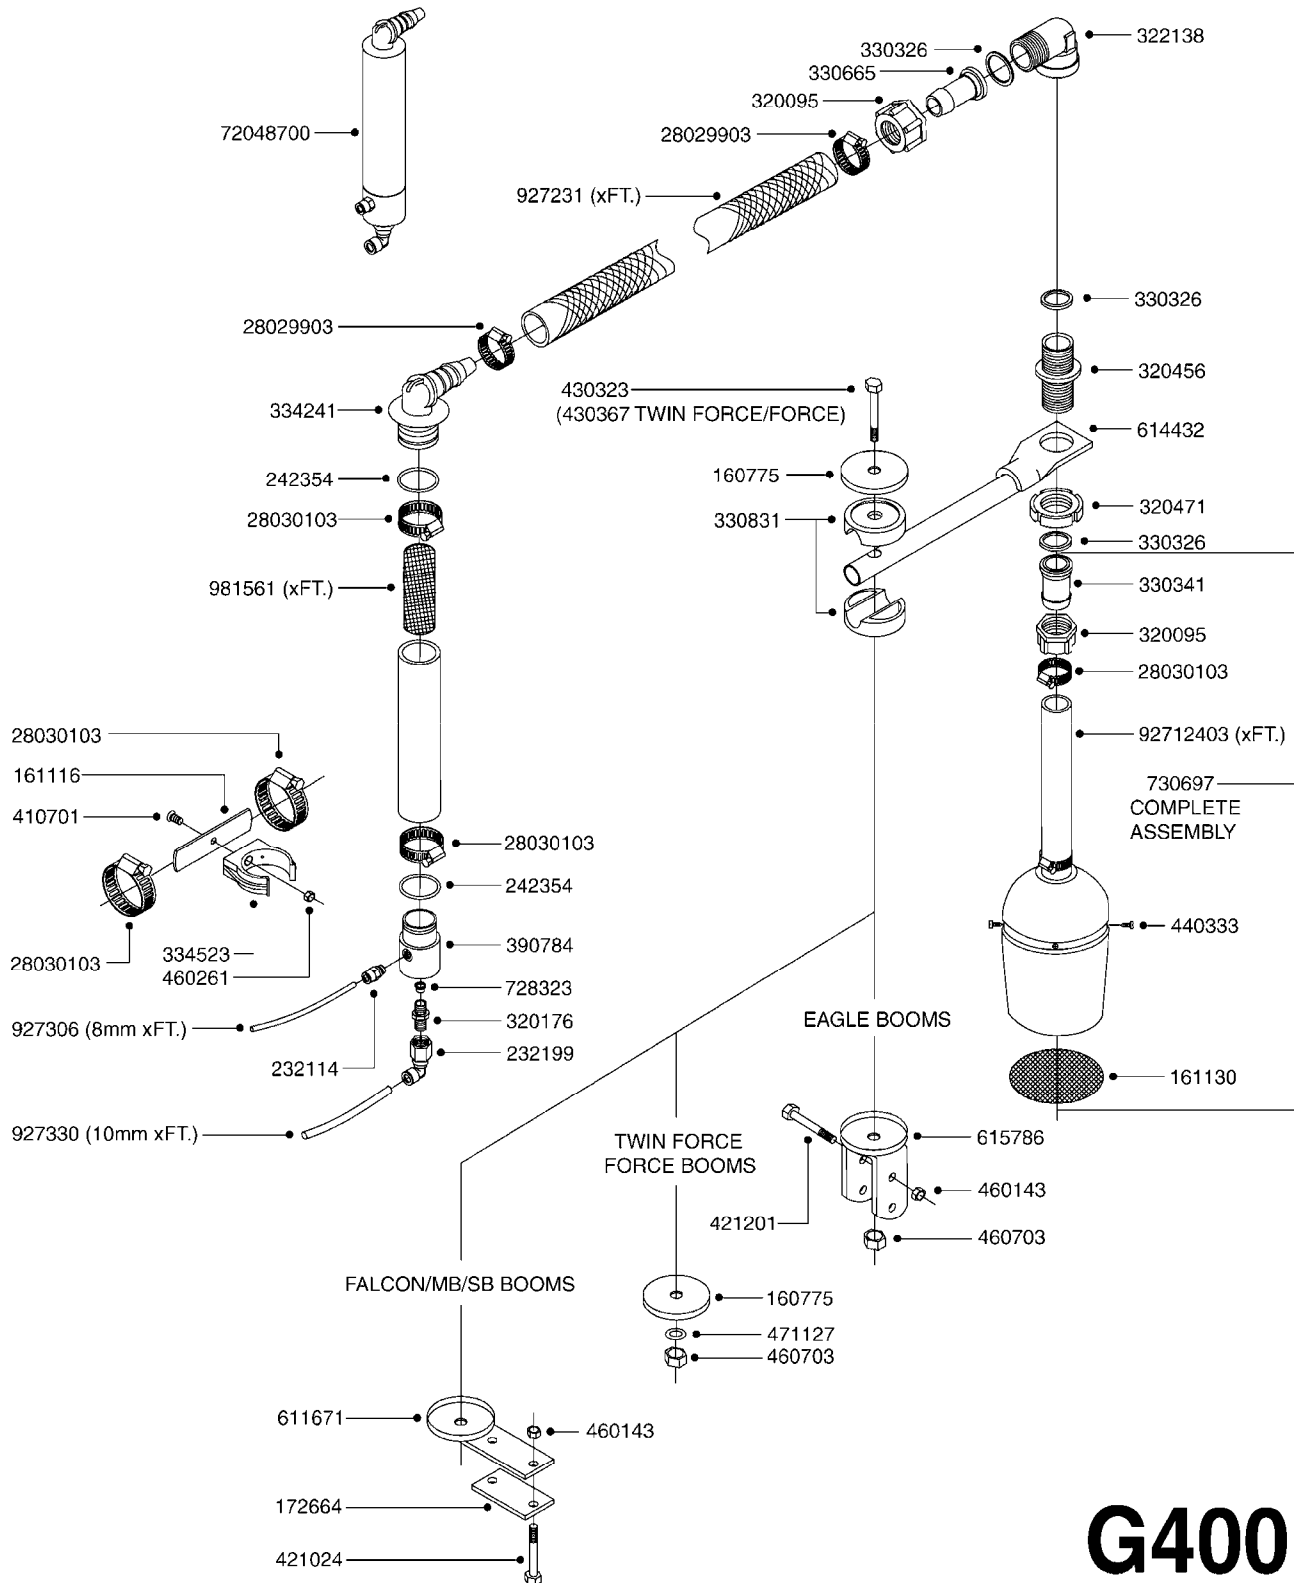

G400

FOAM MARKER DROPPER UPDATE 98
G400-HIN, 21:06:11

Page 1
Date 18.03.2013 15:40

parts-n°	order qty	description
160775	1	WASHER F. FRICTION PLATE
161116	1	FLATBAR PLATE 3 X 25 X 110
161130	1	FILTER SCREEN F/FOAM DROPPER
172664	1	FLATBAR BACKING PLATE
232114	1	COUPLER 1/8" THREADX8MM HOSE
232199	1	COUPLER 3/8' BSP-90/10MM HOSE
242354	1	O-RING D32.2X3.0 VITON F.S-53
320095	1	FITT.DK NUT 1" BSP
320176	1	FITT.DK HN 3/8"X1/2" BSP
320456	1	FITT.DK BULKHEAD 1"BSP DOUBLE
320471	1	FITT.DK NUT 1" BSP JAMB
322138	1	FITT.DK ELB 1"M X 1"F BSP
330326	1	O-RING D30/D24X2 F.1"NUT
330341	1	FITT.DK HB 1" F. 1" NUT
330665	1	FITT.DK HB 3/4"F.1" NUT
330831	1	FRICTION PLATE
334241	1	FITT.DK S-53 ELB.3/4"
334523	1	PIPE HOLDER D51.5
390784	1	PLUG FOR FOAM GENERATOR LWR 98
410701	1	SCREW M6X16 GALV.
421024	1	BOLT HEX 8.8 DEL M8X60
421201	1	BOLT HEX 8.8 DEL M8X70
430323	1	BOLT HEX 8.8 DEL M12X60
430367	1	BOLT HEX 8.8 DEL M12X100
440333	1	SCREW 3.5 X 9.5 SS
460143	1	NUT HEX M8 LOCK
460261	1	NUT HEX M6X1 LOCK
460703	1	NUT HEX M12X1.75 LOCK
471127	1	WASHER D24/D13X2.5 STAINLESS
611671	1	BREAK AWAY HOLDER F-MARKER
614432	1	BREAK AWAY ARM F. FOAM MARKER
615786	1	MOUNT BKT. F.FOAM DROPPER 98
728323	1	VALVE NON-RETURN
730697	1	FOAM DROPPER COMP. BLACK '97
927231	1	HOSE R X PVCX3/4 CLR/BRD 0012"
927306	1	HOSE R X PE D8/D6 X 0012"BLACK
927330	1	HOSE R X PE D10/D8 X 012"BLACK
981561	1	SPONGE MAT. MIX.CHAMBER-x0012"
28029903	1	CLAMP HOSE GEAR P3/4"-S1" 6712
28030103	1	CLAMP HOSE GEAR P5/4-S1.5"6724
72048700	1	MIXING CHAMBER,FOAM MARK. STD
92712403	1	HOSE R X1" X300PSI WP X0012"