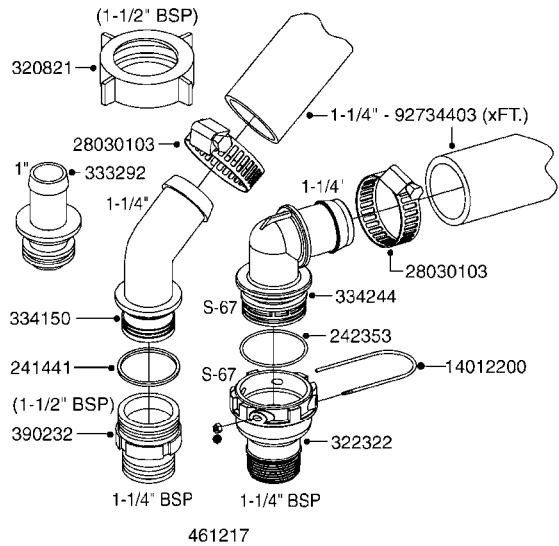

**SUCTION SIDE OF PUMP (WITH 1-1/2" SUCTION PORT)**

**PRESSURE SIDE OF PUMP**

**SUCTION SIDE OF PUMP (WITH 2" SUCTION PORT)**

**COMPLETE ASSEMBLIES  
WHOLEGOODS ITEMS**

- 821587 - 463/10 2" W/THROUGH SHAFT (540 RPM)
- 821649 - 463/12 2" (540 RPM H.C.)
- 821585 - 463/5.5 2" W/THROUGH SHAFT (1000 RPM)
- 821650 - 463/6.5 2" (1000 RPM H.C.)