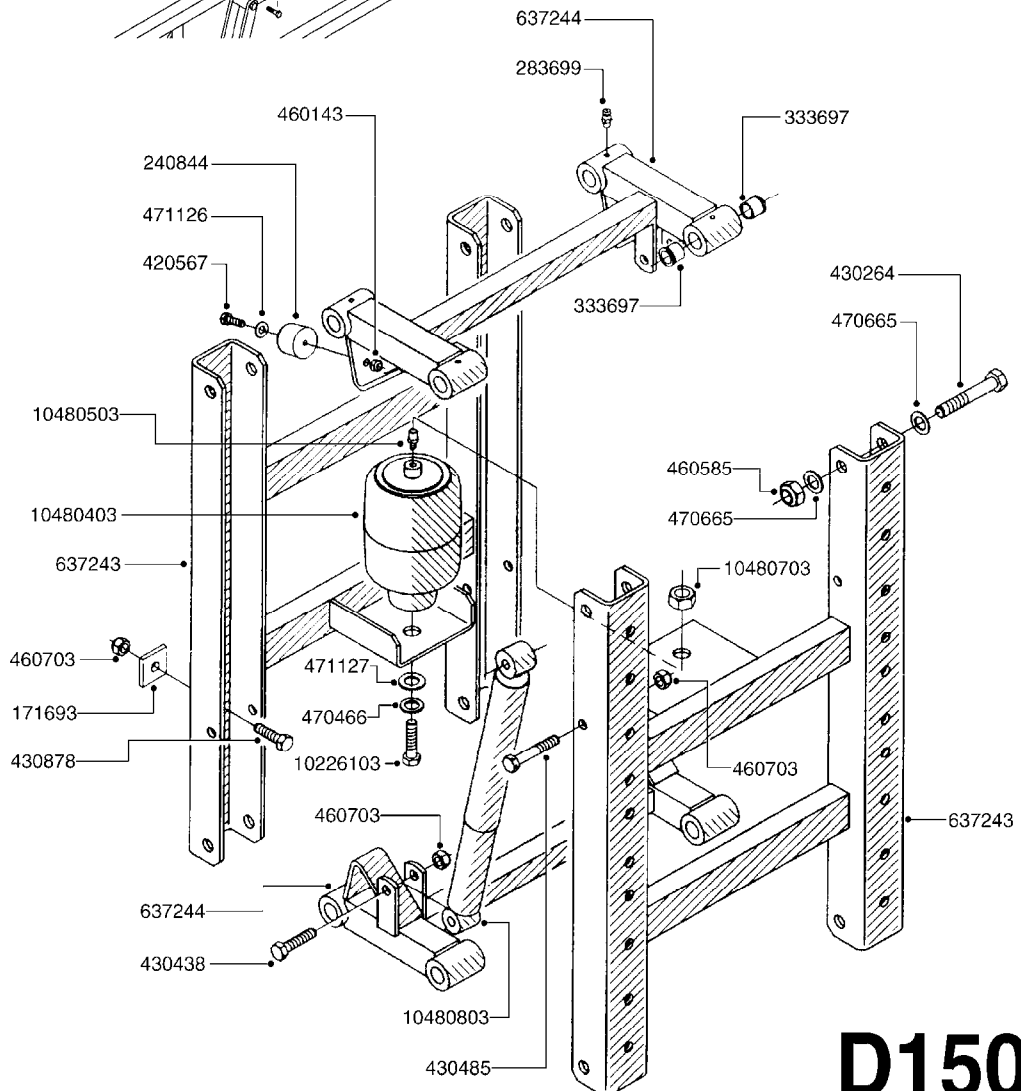

MB Air Kit (Infield): 10477203

**COMPLETE ASSEMBLIES
WHOLEGOODS ITEMS**