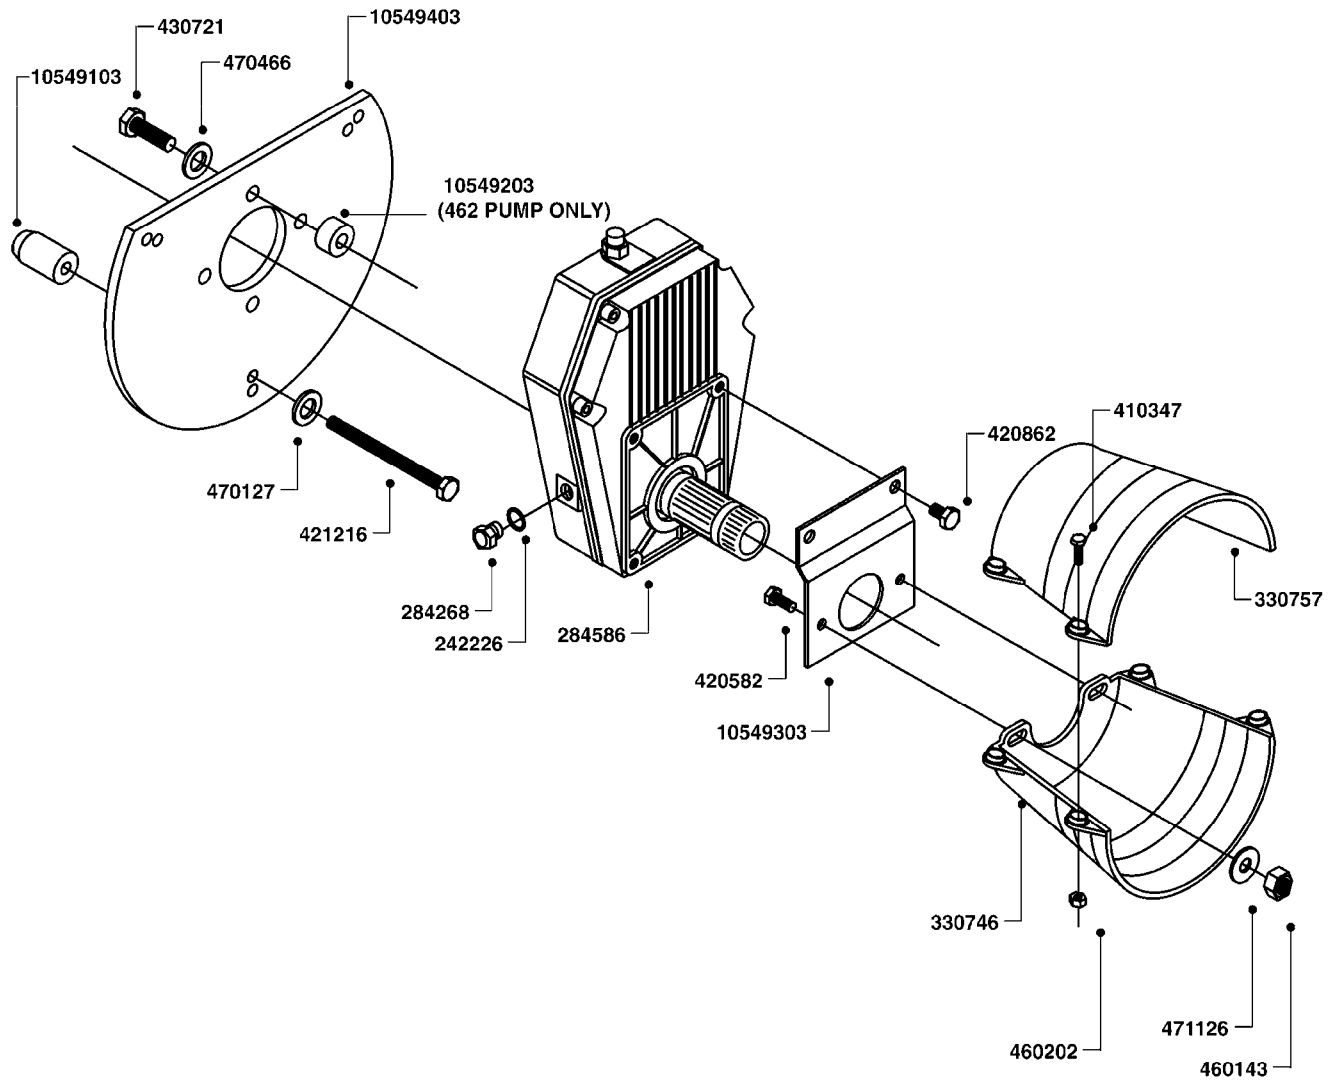

GEAR LUBE REQUIREMENT  
SAE 90 GEAR LUBE  
(FILL TO SIGHT GAUGE CENTER)

COMPLETE ASSEMBLIES  
WHOLEGOODS ITEMS

**A450**

GEAR DRIVE 1000RPM 361-3/460-3  
A450-HIN, 10:12:05

Page 1  
Date 18.03.2013 15:39

parts-n°	order qty	description
242226	1	SEAL WASHER F.BOTTOM PLUG
284140	1	GASKET SET FOR GEAR ML52 1/3
284267	1	BOTTOM PLUG F. GEAR ML52
284268	1	LEVEL INDICATOR GEAR ML 52
284571	1	SHAFT F.ML52
284586	1	GEAR BOX 1000 RPM
284808	1	HOUSING F.ML52 GEARBOX
284810	1	BEARING INNER ML52 GEARBOX
284811	1	SNAP-RING OUTER 46X2
284812	1	BEARING OUTER ML52 GEARBOX
284813	1	ENDCOVER F.ML52 GEARBOX
284814	1	SCREW F.END COVER ML52 GEARBOX
285633	1	BOTTOM PLUG F.M7 GEAR
330746	1	GUARD PTO LOWER PART
330757	1	GUARD PTO UPPER PART
410347	1	SCREW M6X20 8.8
420626	1	BOLT HEX 8.8 DEL M10X20 FT
460202	1	NUT HEX M6
460423	1	NUT HEX M10X1.5 LOCK
471122	1	WASHER D20/D10.5X2 SS
10151603	1	BOLT HEX 7/16 NC GR.2 01.50'
10213003	1	NUT HEX NC (NYLON LOCK) 7/16"
10549503	1	GEAR BOX KIT 1000 RPM LESS G/B