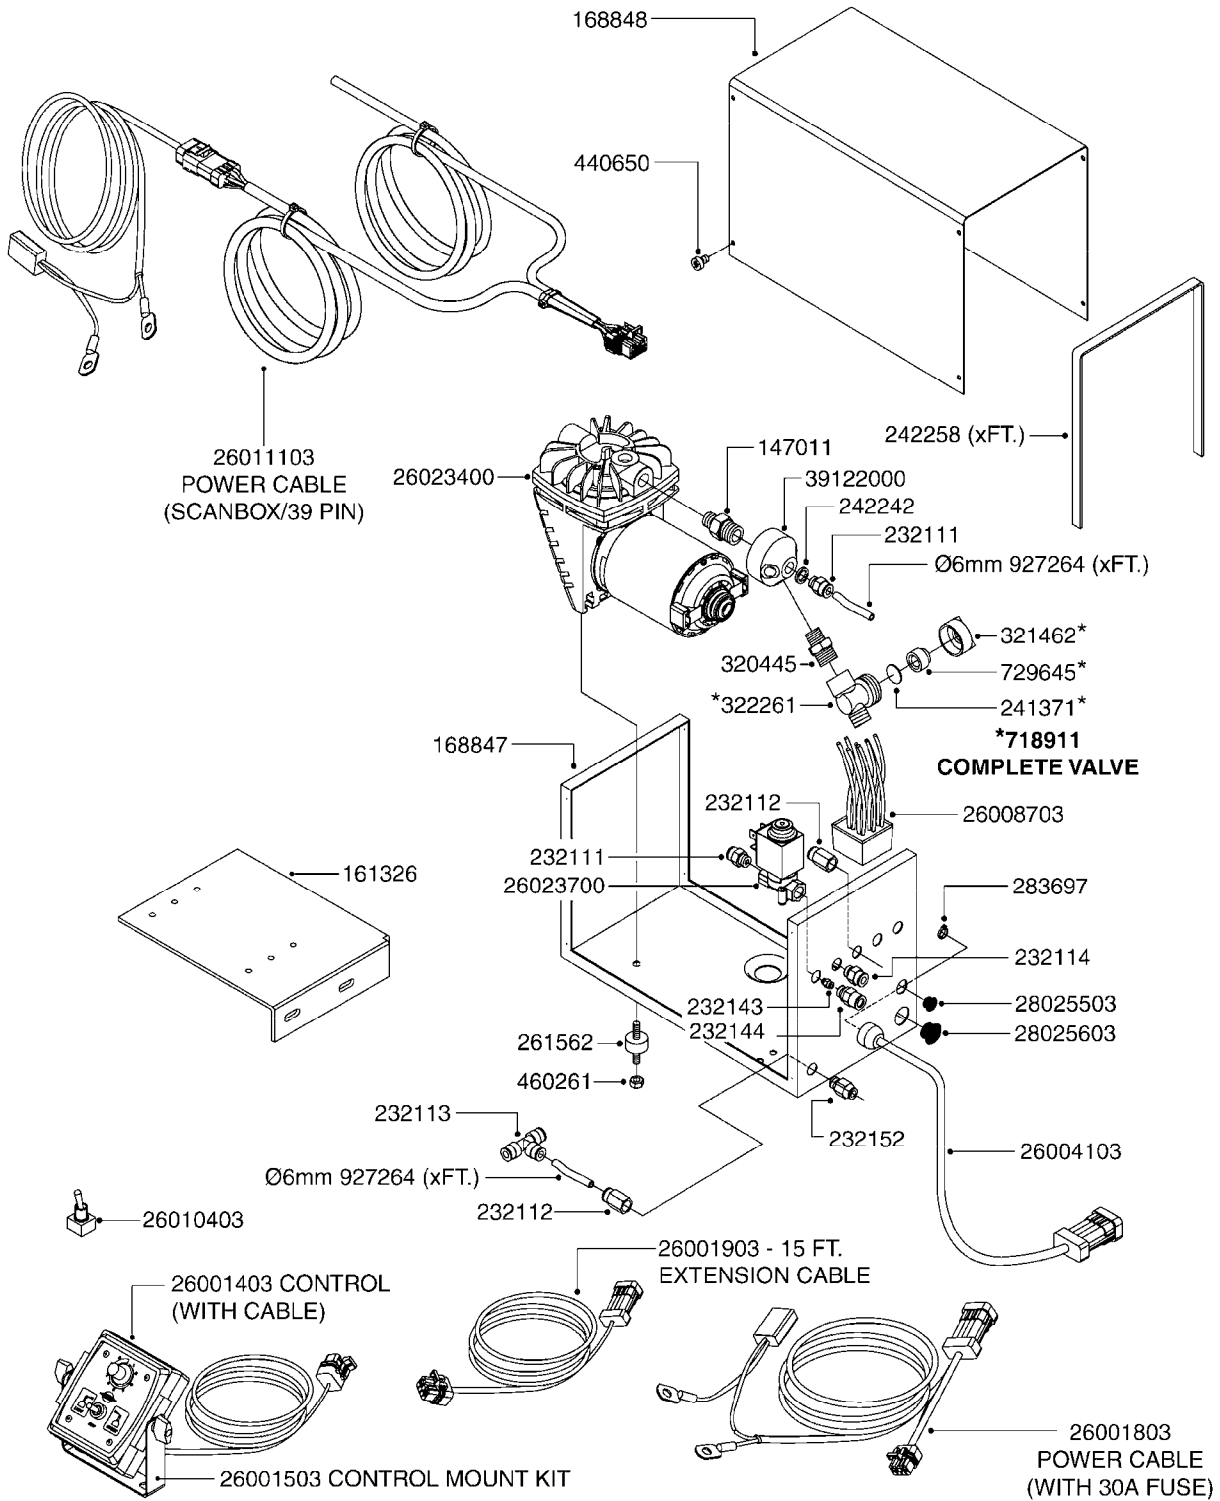

G342

*Ø8mm 927306 (xFT.)
*Ø10mm 927330 (xFT.)

70019403 - COMPLETE ASSEMBLY

FOAM MARKER COMPRESSOR 2007
G342-HIN, 17:12:07

Page 1
Date 18.03.2013 15:40

parts-n°	order qty	description
147011	1	HEX NIPPLE 3/8'X1/4'BSP BRASS
161326	1	MOUNT BKT. F. FOAM COMP.BOX 98
168847	1	ENCLOSURE LOWER F.MARKER
168848	1	COVER F. FOAM MARKER
232111	1	QUICK COUPLER 6MM X 1/8 EXT.
232112	1	QUICK COUPLER 6MM 1/8 INT.
232113	1	QUICK COUPLER 6MM T-PIECE
232114	1	COUPLER 1/8" THREADX8MM HOSE
232143	1	REDUCER 1/4'INT-1/8'EXT
232144	1	QUICK COUPLER 10MM X 1/4 EXT
232152	1	QUICK COUPLER 8MMX1/8 EXT.LONG
241371	1	DIAPHRAGM F.NO-DRIP,VULC
242242	1	O-RING F.AIR HOSE FITTING
242258	1	TRIM 3X10 SELF ADHESIVE 0012"
261562	1	RUBBER DAMPER 2XM6X25
283697	1	TIESTRAP 200MM
320445	1	FITT.DK HN 1/4"X3/8" BSP
321462	1	CAP F.NO-DRIP ASSY.
322261	1	HOUSING F.SAFETY VALVE 3/8"
440650	1	SCREW 3.5x13 STAINLESS
460261	1	NUT HEX M6X1 LOCK
718911	1	VALVE (SAFETY) F.MARKER
729645	1	NON-DRIP SPRING ASSY.GREEN 10
927264	1	HOSE R X PE D6/D4 X 0012"
927306	1	HOSE R X PE D8/D6 X 0012"BLACK
927330	1	HOSE R X PE D10/D8 X 012"BLACK
26001403	1	HC FOAM MARKR CONSOLE VS3.0.00
26001503	1	HC FOAM MARKER CONSOLE MT.KIT
26001803	1	POWER CABLE
26001903	1	15' 7-PIN EXTENSION CABLE
26004103	1	FOAM MARKER CNTRL MOD CABL STD
26008703	1	FOAM MARKER CONTROL SCII
26010403	1	TOGGLE SWITCH MICRO-TRAK F.M.
26011103	1	FOAMER POWER/CONTROL CABLE 39P
26023400	1	COMPRESSOR F.FOAM MARKER CM40
26023700	1	SOLENOID VAL 12V 1/8' FLO '07
28025503	1	PLUG F.DRILLED HOLE 1/2"
28025603	1	PLUG F.DRILLED HOLE 3/4"
39122000	1	DISTR.HOUSING F.FOAM MARKER'07
70019403	1	FOAM MARKER COMPRESSOR KIT STD