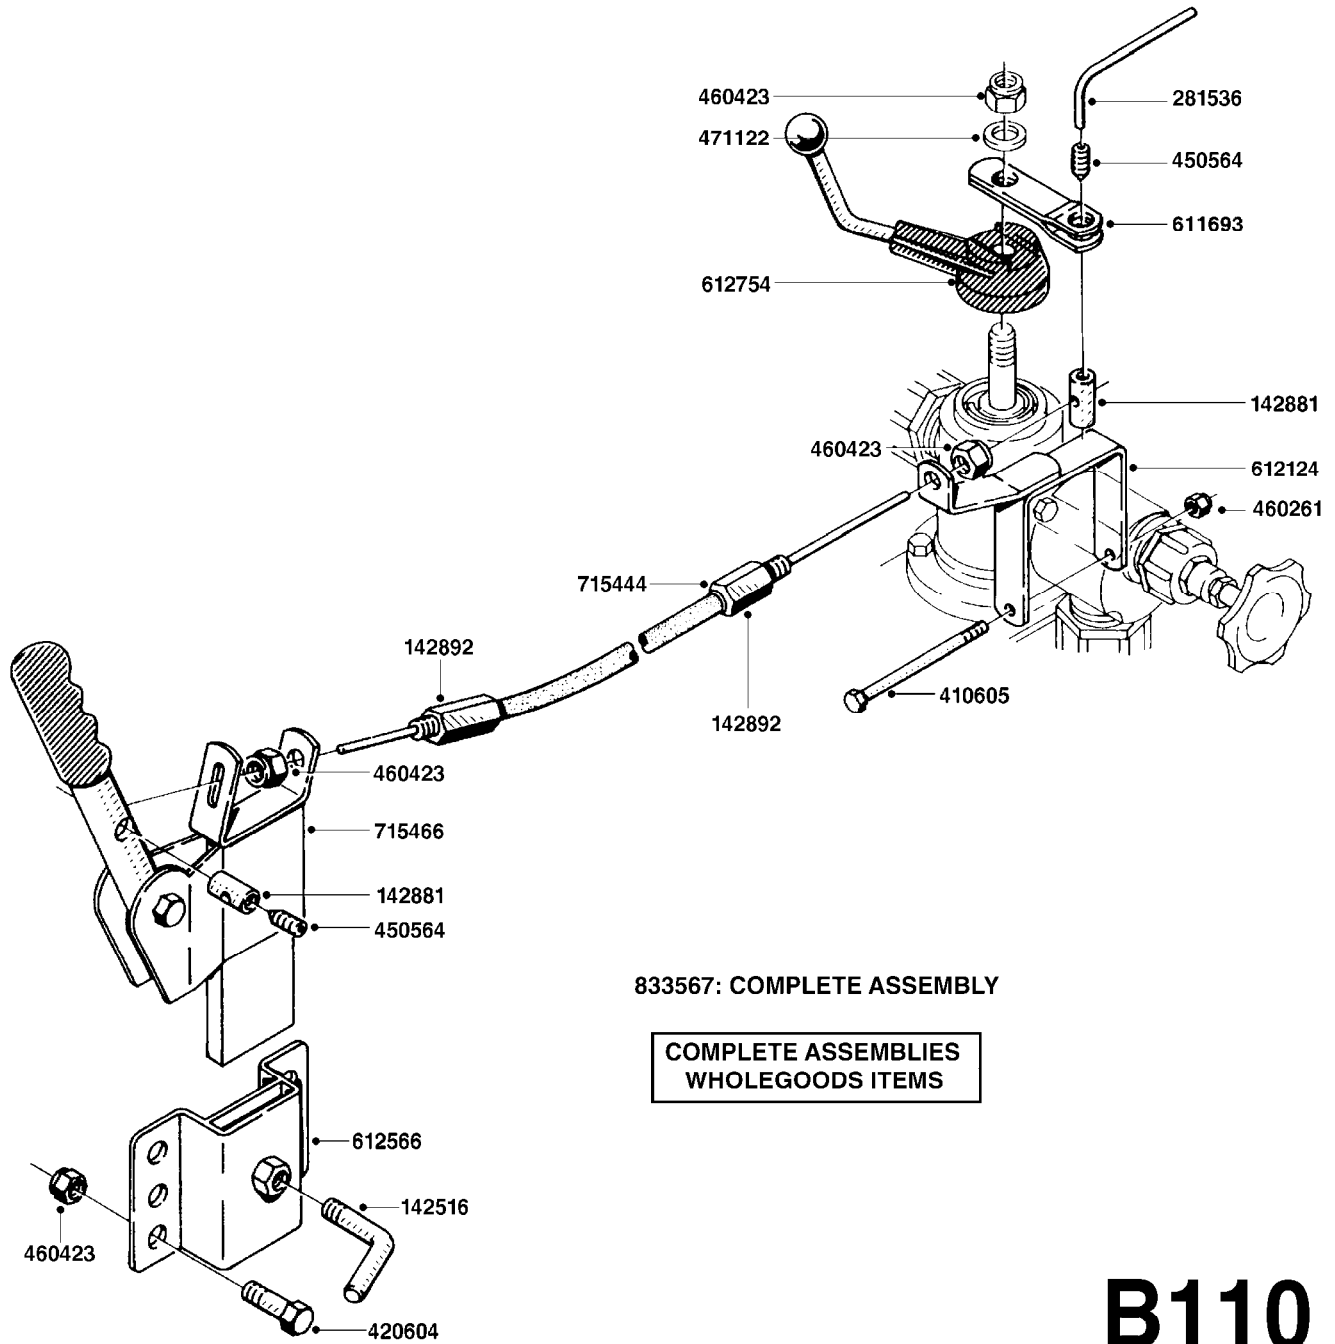

BK-180 REMOTE CONTROL CABLE  
B110-HIN, 01:01:01

Page 1

Date 18.03.2013 15:39

parts-n°	order qty	description
142516	1	SCREW SET M10 BENT F. LOCKING
142881	1	WIRE HOLDER FOR REMOTE CONTROL
142892	1	END NIPPLE F.REMOTE CABLE
281536	1	ALLEN WRENCH 3MM
410605	1	BOLT HEX 8.8 DEL M6X80
420604	1	BOLT HEX 8.8 DEL M10X25 FT
450564	1	SCREW M6X12 ALLEN
460261	1	NUT HEX M6X1 LOCK
460423	1	NUT HEX M10X1.5 LOCK
471122	1	WASHER D20/D10.5X2 SS
611693	1	ARM FOR REMOTE CONTROL BK180
612124	1	BRACKET FOR OP.UNIT F REM.CTR
612566	1	MOUNT BRACKET F.FAN CABLE ASSY
612754	1	HANDLE FOR REMOTE CONTROL
715444	1	REMOTE CONTROL CABLE COMPLETE
715466	1	MOUNTING PLATE
833567	1	REMOTE CONTROL ON/OFF BK 180