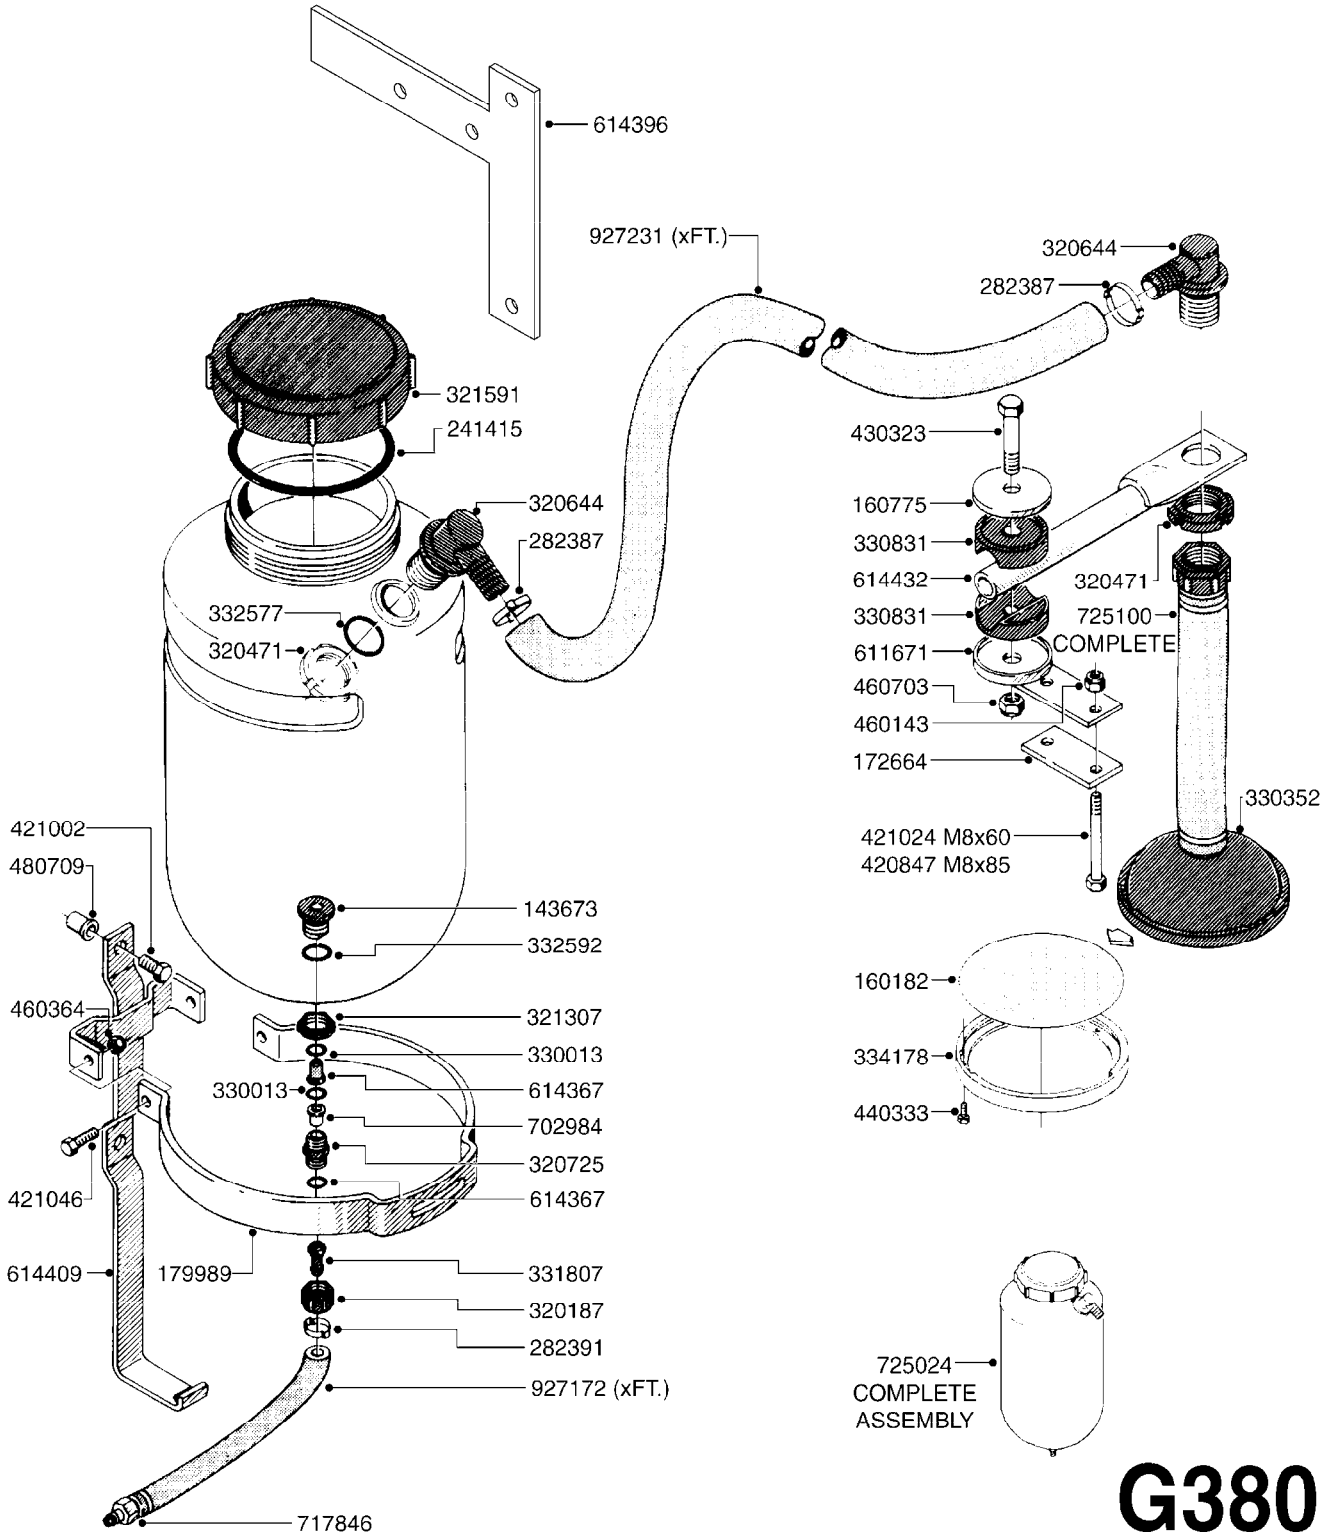

G342

*Ø8mm 927306 (xFT.)
*Ø10mm 927330 (xFT.)

70019403 - COMPLETE ASSEMBLY

FOAM MARKER COMPRESSOR 2007
G342-HIN, 17:12:07

Page 1
Date 18.03.2013 15:43

parts-n°	order qty	description
147011	1	HEX NIPPLE 3/8'X1/4'BSP BRASS
161326	1	MOUNT BKT. F. FOAM COMP.BOX 98
168847	1	ENCLOSURE LOWER F.MARKER
168848	1	COVER F. FOAM MARKER
232111	1	QUICK COUPLER 6MM X 1/8 EXT.
232112	1	QUICK COUPLER 6MM 1/8 INT.
232113	1	QUICK COUPLER 6MM T-PIECE
232114	1	COUPLER 1/8" THREADX8MM HOSE
232143	1	REDUCER 1/4'INT-1/8'EXT
232144	1	QUICK COUPLER 10MM X 1/4 EXT
232152	1	QUICK COUPLER 8MMX1/8 EXT.LONG
241371	1	DIAPHRAGM F.NO-DRIP,VULC
242242	1	O-RING F.AIR HOSE FITTING
242258	1	TRIM 3X10 SELF ADHESIVE 0012"
261562	1	RUBBER DAMPER 2XM6X25
283697	1	TIESTRAP 200MM
320445	1	FITT.DK HN 1/4"X3/8" BSP
321462	1	CAP F.NO-DRIP ASSY.
322261	1	HOUSING F.SAFETY VALVE 3/8"
440650	1	SCREW 3.5x13 STAINLESS
460261	1	NUT HEX M6X1 LOCK
718911	1	VALVE (SAFETY) F.MARKER
729645	1	NON-DRIP SPRING ASSY.GREEN 10
927264	1	HOSE R X PE D6/D4 X 0012"
927306	1	HOSE R X PE D8/D6 X 0012"BLACK
927330	1	HOSE R X PE D10/D8 X 012"BLACK
26001403	1	HC FOAM MARKR CONSOLE VS3.0.00
26001503	1	HC FOAM MARKER CONSOLE MT.KIT
26001803	1	POWER CABLE
26001903	1	15' 7-PIN EXTENSION CABLE
26004103	1	FOAM MARKER CNTRL MOD CABL STD
26008703	1	FOAM MARKER CONTROL SCII
26010403	1	TOGGLE SWITCH MICRO-TRAK F.M.
26011103	1	FOAMER POWER/CONTROL CABLE 39P
26023400	1	COMPRESSOR F.FOAM MARKER CM40
26023700	1	SOLENOID VAL 12V 1/8' FLO '07
28025503	1	PLUG F.DRILLED HOLE 1/2"
28025603	1	PLUG F.DRILLED HOLE 3/4"
39122000	1	DISTR.HOUSING F.FOAM MARKER'07
70019403	1	FOAM MARKER COMPRESSOR KIT STD