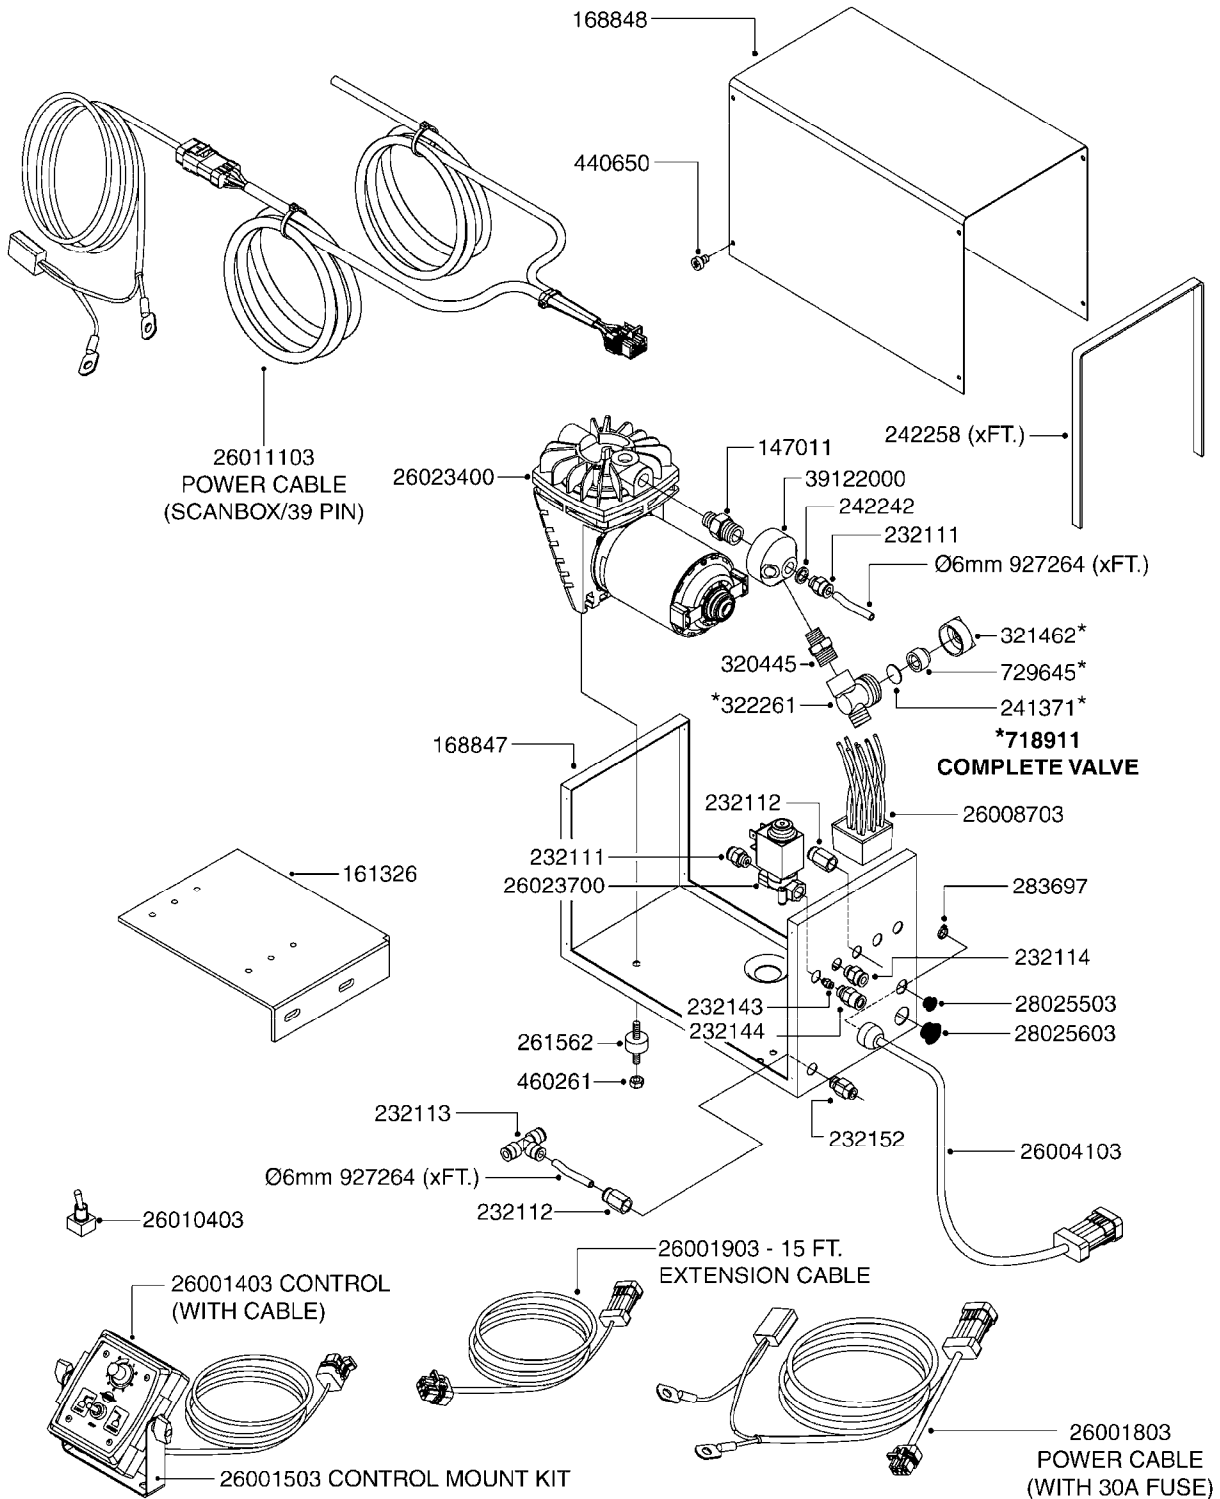

G342

*Ø8mm 927306 (xFT.)
*Ø10mm 927330 (xFT.)

70019403 - COMPLETE ASSEMBLY

FOAM MARKER COMPRESSOR 2007
G342-HIN, 17:12:07

Page 1
Date 18.03.2013 15:43

parts-n°	order qty	description
147011	1	HEX NIPPLE 3/8'X1/4'BSP BRASS
161326	1	MOUNT BKT. F. FOAM COMP.BOX 98
168847	1	ENCLOSURE LOWER F.MARKER
168848	1	COVER F. FOAM MARKER
232111	1	QUICK COUPLER 6MM X 1/8 EXT.
232112	1	QUICK COUPLER 6MM 1/8 INT.
232113	1	QUICK COUPLER 6MM T-PIECE
232114	1	COUPLER 1/8" THREADX8MM HOSE
232143	1	REDUCER 1/4'INT-1/8'EXT
232144	1	QUICK COUPLER 10MM X 1/4 EXT
232152	1	QUICK COUPLER 8MMX1/8 EXT.LONG
241371	1	DIAPHRAGM F.NO-DRIP,VULC
242242	1	O-RING F.AIR HOSE FITTING
242258	1	TRIM 3X10 SELF ADHESIVE 0012"
261562	1	RUBBER DAMPER 2XM6X25
283697	1	TIESTRAP 200MM
320445	1	FITT.DK HN 1/4"X3/8" BSP
321462	1	CAP F.NO-DRIP ASSY.
322261	1	HOUSING F.SAFETY VALVE 3/8"
440650	1	SCREW 3.5x13 STAINLESS
460261	1	NUT HEX M6X1 LOCK
718911	1	VALVE (SAFETY) F.MARKER
729645	1	NON-DRIP SPRING ASSY.GREEN 10
927264	1	HOSE R X PE D6/D4 X 0012"
927306	1	HOSE R X PE D8/D6 X 0012"BLACK
927330	1	HOSE R X PE D10/D8 X 012"BLACK
26001403	1	HC FOAM MARKR CONSOLE VS3.0.00
26001503	1	HC FOAM MARKER CONSOLE MT.KIT
26001803	1	POWER CABLE
26001903	1	15' 7-PIN EXTENSION CABLE
26004103	1	FOAM MARKER CNTRL MOD CABL STD
26008703	1	FOAM MARKER CONTROL SCII
26010403	1	TOGGLE SWITCH MICRO-TRAK F.M.
26011103	1	FOAMER POWER/CONTROL CABLE 39P
26023400	1	COMPRESSOR F.FOAM MARKER CM40
26023700	1	SOLENOID VAL 12V 1/8' FLO '07
28025503	1	PLUG F.DRILLED HOLE 1/2"
28025603	1	PLUG F.DRILLED HOLE 3/4"
39122000	1	DISTR.HOUSING F.FOAM MARKER'07
70019403	1	FOAM MARKER COMPRESSOR KIT STD