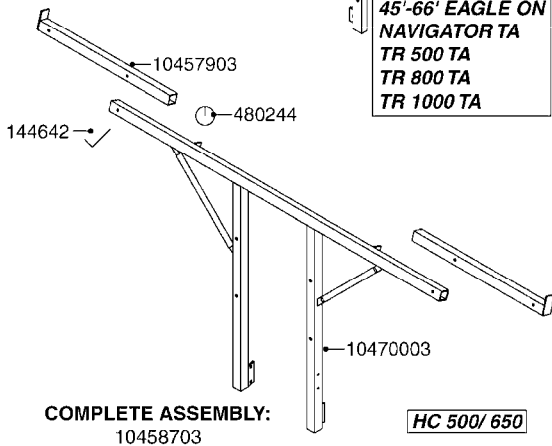

45'-66' EAGLE ON
HC NAVIGATOR
HC 500
HC 800
HC 1000

80'-90' EAGLE ON
NAVIGATOR TA & HC

COMPLETE ASSEMBLY:
834132

COMPLETE ASSEMBLY:
10489403

45'-66' EAGLE
ON HC 650M/ 950M

HC 500/ 650

**COMPLETE ASSEMBLIES
WHOLEGOODS ITEMS**