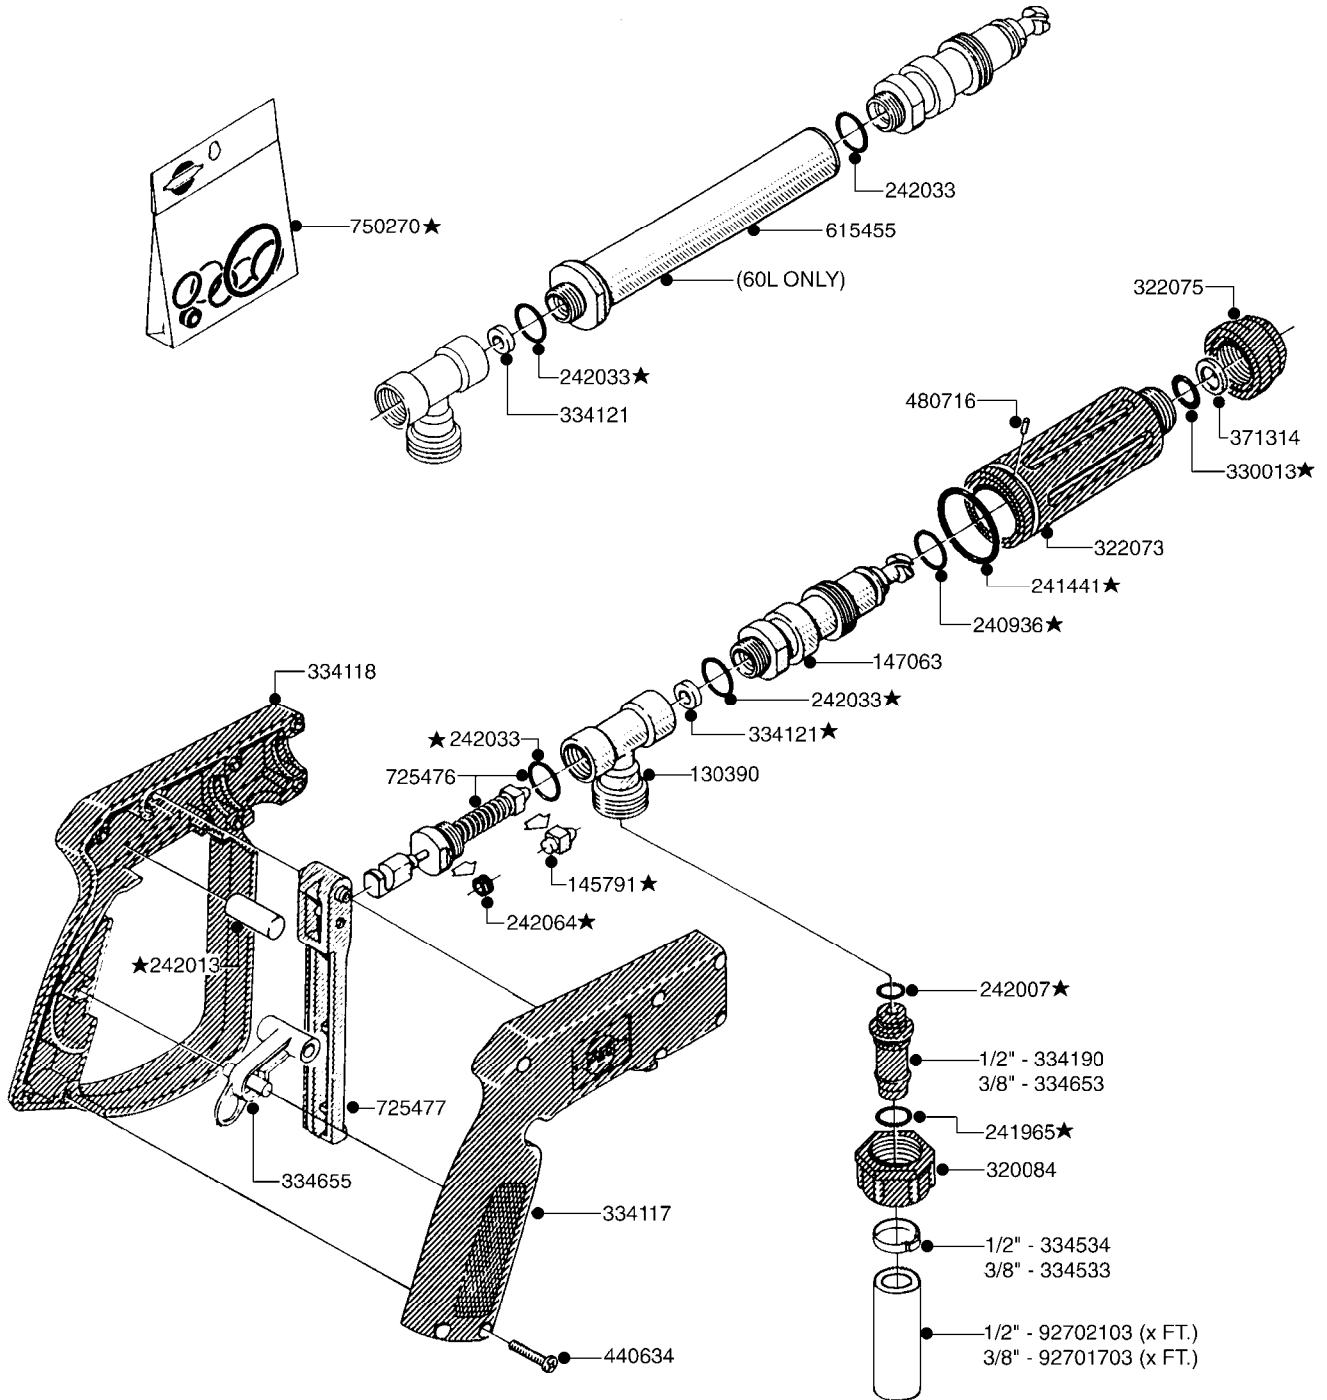

Page 1

Date 18.03.2013 15:43

parts-n°	order qty	description
130390	1	TEE 3/8'X 1/2' BSP F.TYPE 60S
145791	1	CONE FOR ON/OFF
147063	1	SWIRL F.SPRAY GUN TYPE 60
240936	1	O-RING D13.3X2.4 NITRIL
241441	1	O-RING D29.3X3
241965	1	O-RING 12.1 X 1.6
242007	1	O-RING D9.1X1.6
242013	1	SPRING RUBBER F/TRIGGER
242030	1	SPRING RUBBER
242033	1	O-RING
284582	1	CLmP HSE GEAR3/8" alt 28029803
320084	1	FITT.DK NUT 1/2" BSP
322073	1	HOUSING F.SWIRL TYPE 60S H.G.
322075	1	CASTING
330013	1	O-RING D15/D10X2.5 F.3/8"NUT
334117	1	HANDLE PIECE RIGHT F.60S/60L
334118	1	HANDLE PIECE LEFT F.60S/60L
334120	1	LOCK FOR TRIGGER
334121	1	SEAT FOR ON/OFF
334190	1	FITT.DK HB 1/2' F. PISTOL 60S
334653	1	FITT.DK HB 3/8' F.HANDGUN
371314	1	NOZZLE CERAMIC 1099-20
440634	1	SCREW 5/8"
480716	1	PIN D3X6 STAINLESS
615455	1	TUBE F.LANCE TYPE 60L
725476	1	SPINDLE
725477	1	TRIGGER
843196	1	HANDGUN KIT TYPE 60 SHORT
843197	1	HANDGUN KIT TYPE 60 LONG
28029803	1	CLAMP HOSE GEAR P1/2" 6708
92701703	1	HOSE R X3/8" X300PSI WP X0012"
92702103	1	HOSE R X1/2" X300PSI WP X0012"