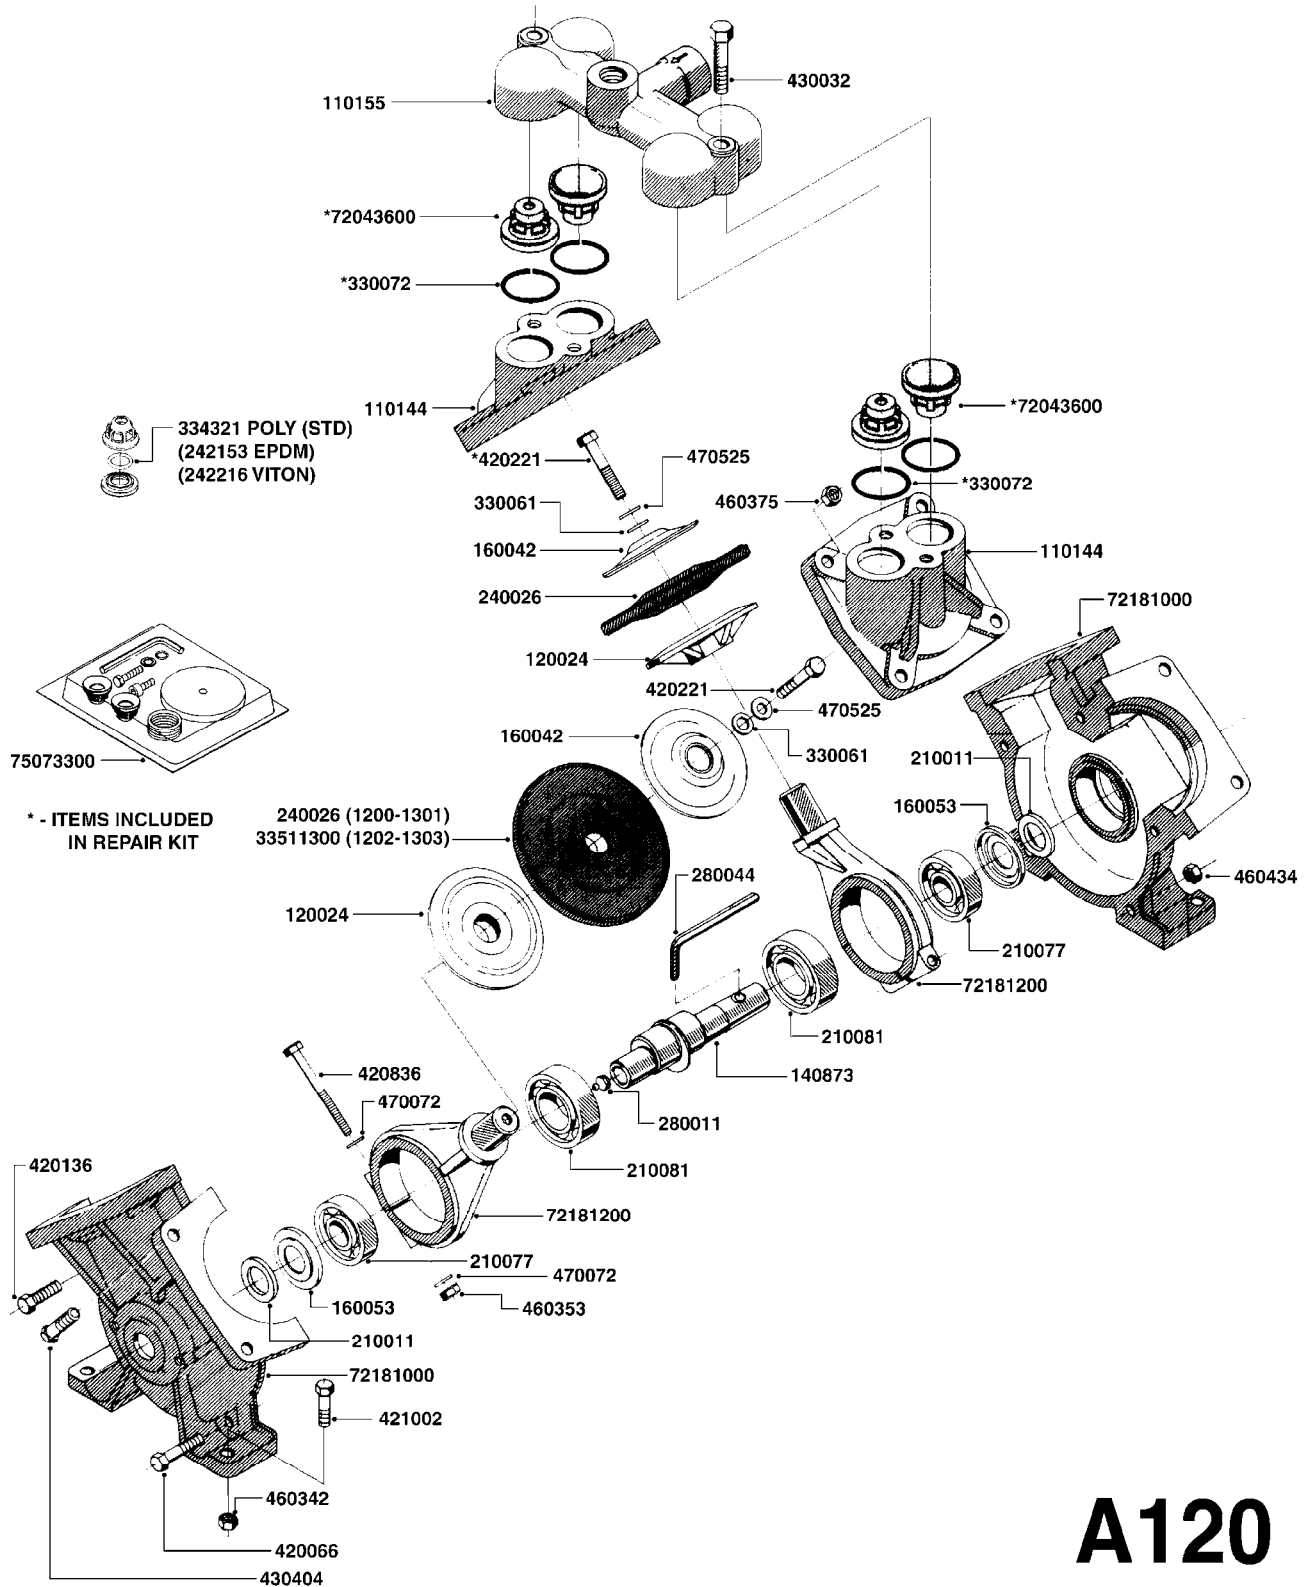

PUMP - 1200 W/ MOUNTING BASE
A120-HIN, 01:11:11

Page

0

Date

18.03.2013 15:41

PUMP - 1200 W/ MOUNTING BASE
A120-HIN, 01:11:11

Page 1
Date 18.03.2013 15:41

parts-n°	order qty	description
110144	1	DIAPHRAGM COVER alt 72181100
110155	1	VALVE CHAMBER F. 1200 PUMP
120024	1	DIAPHRAGM BACK DISC 1200-1300
140873	1	CRANK SHAFT MODEL 1202-9MM
160042	1	DIAPHRAGM UPPER DISC 1200-1300
160053	1	DUST PLATE
210011	1	SEAL FELT D39/23 X 4
210077	1	BEARING BALL 6305
210081	1	BEARING BALL 6307
240026	1	DIAPHRAGM MODEL 1200/1301
242153	1	O-RING D26X4 EPDM
242216	1	O-RING VITON F/1202/1302/462
280011	1	GREASE NIPPLE 1/8' H TR
280044	1	KEY HEXAGON W6 3/16'
330061	1	O-RING D16/D11X2,5
330072	1	O-RING D53,5/D45,5X4
334321	1	O-RING POLY. 34.0x26.0x4.0
420066	1	BOLT HEX 8.8 DEL 3/8"X50MM
420136	1	BOLT HEX 8.8 RAW 3/8'X30MM
420221	1	BOLT HEX 7/16'X2-1/4'
420836	1	BOLT HEX 8.8 RAW M8X85
421002	1	BOLT HEX 8.8 DEL M10X30 FT
430032	1	BOLT HEX 8.8 RAW 1/2'X55MM
430404	1	BOLT HEX 8.8 DEL M12X50
460342	1	NUT HEX M10
460353	1	NUT HEX M8 BLACK
460375	1	NUT HEX M12 BLACK
460434	1	NUT HEX 3/8' NC BLACK
470072	1	WASHER D15/D8X.5 LOCK
470525	1	WASHER D19/D11.5X2.5
33511300	1	DIAPHRAGM 1203/1302 POLY 2006
72043600	1	VALVE FOR 462/463
72181000	1	HOUSING, PUMP, 1203 RED
72181200	1	CONNECTING ROD FOR 1203 W/M12
75073300	1	PUMP KIT 1200/1202 "06"