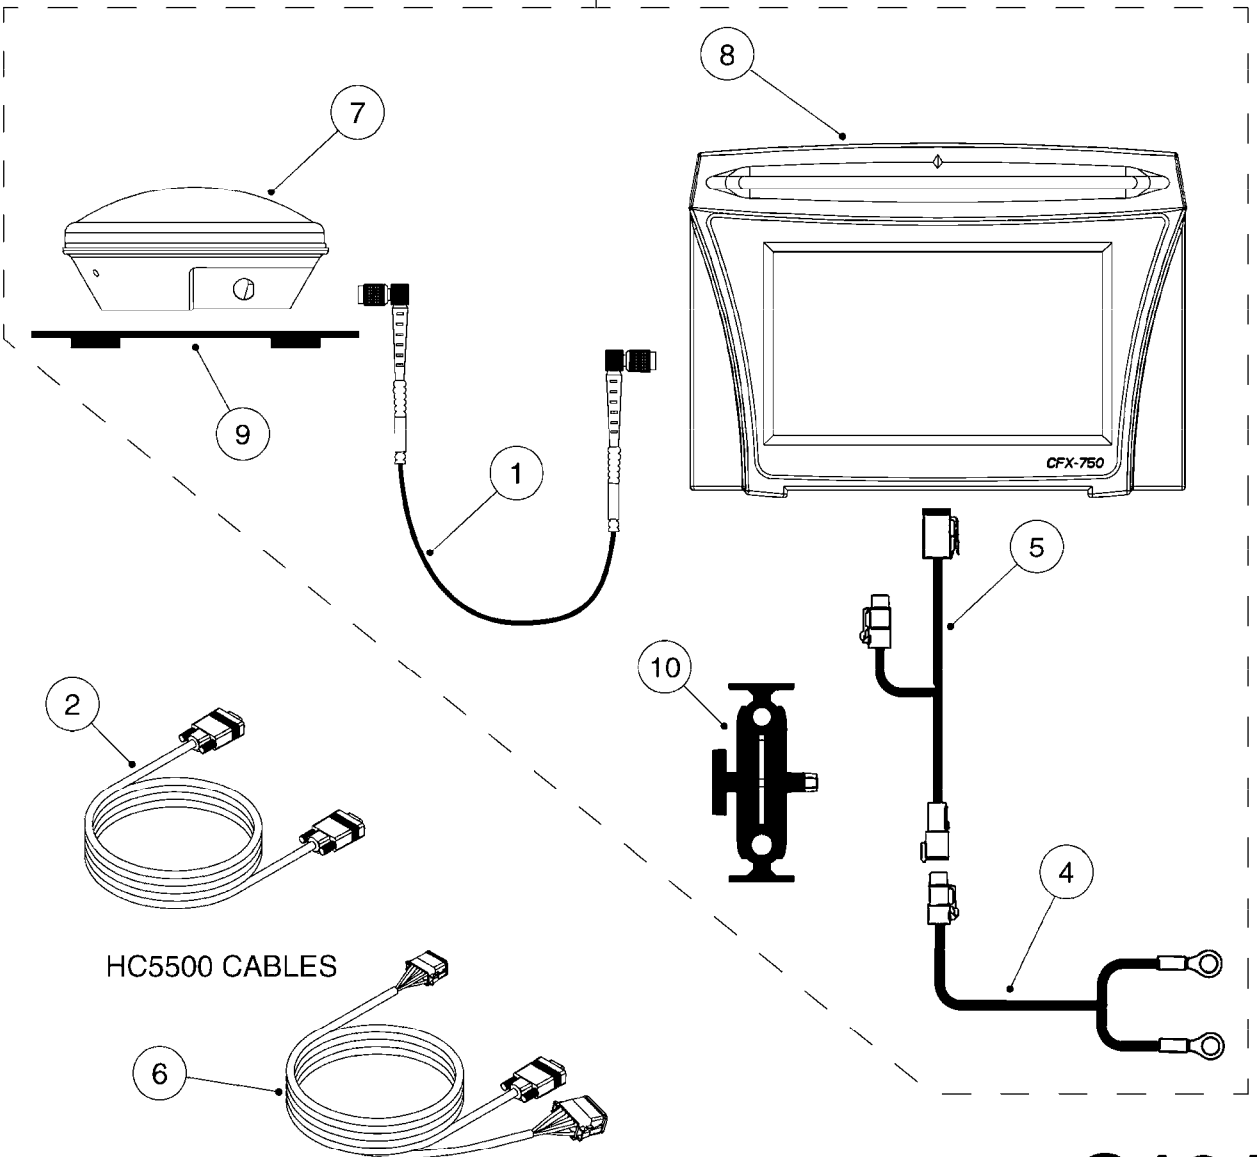

3 COMPLETE ASSEMBLY

CFX-750 DISPLAY, DGPS
G194-HIN, 30:11:11

Page 1

Date 18.03.2013 15:43

Pos.	parts-n°	order qty	description
1	26007603	1	CABLE, ANTENNA, EZGUIDEPLUS
2	26012003	1	NULL MODEM CABLE
3	26021403	1	CFX-750 DISPLAY, DGPS
4	26021503	1	CABLE, BASIC POWER, CFX-750
5	26021603	1	CABLE, POWER BUS, CAN CFX-750
6	26021703	1	CABLE, ASC INTERFACE, CFX-750
7	26021803	1	AG-25 ANTENNA L1/L2 GLN
8	26022103	1	CFX-750 DISPLAY ONLY
9	28048203	1	EZ-GUIDE 500 MOUNT F.AG15 ANT.
10	28048303	1	EZ-GUIDE 250/500 RAM MNT.1.5"