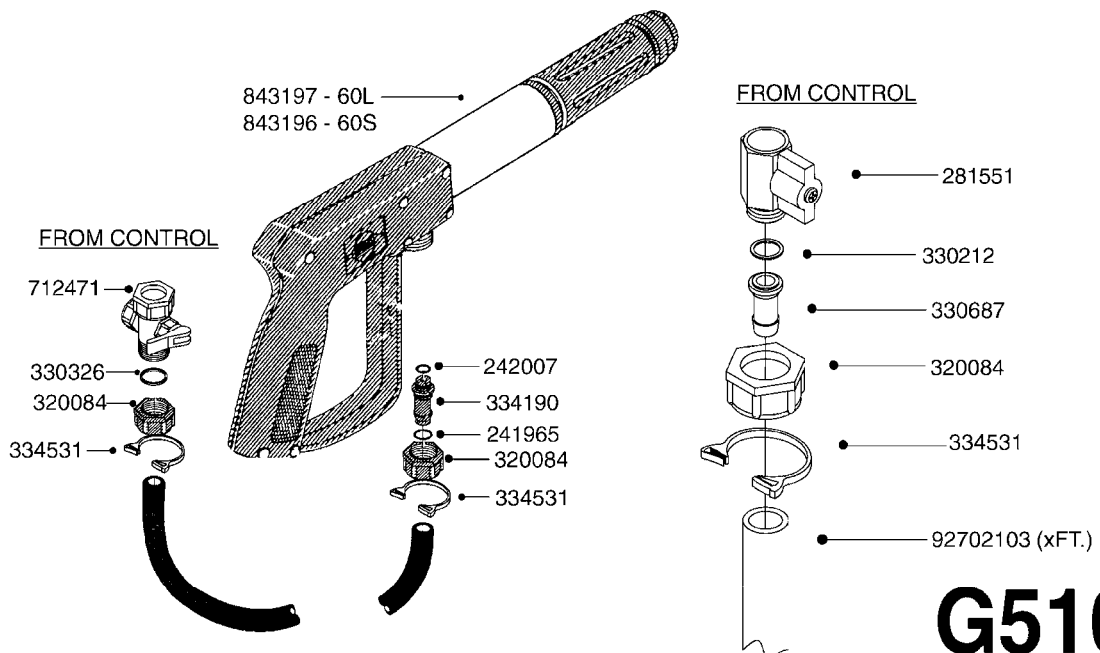

G510

HOSE WRAPS
G510-HIN, 19:05:11

Page 1
Date 18.03.2013 15:44

parts-n°	order qty	description
241965	1	O-RING 12.1 X 1.6
242007	1	O-RING D9.1X1.6
281551	1	BALL VALVE 1/2"
320084	1	FITT.DK NUT 1/2" BSP
330212	1	O-RING D19/D14X2.4 F.1/2"NUT
330326	1	O-RING D30/D24X2 F.1"NUT
330687	1	FITT.DK HB 1/2" F. 1/2" NUT
334190	1	FITT.DK HB 1/2' F. PISTOL 60S
334531	1	CLAMP HOSE PLASTIC 3/4"
636223	1	POST 12 VOLT TR30
712471	1	AGITATION VALVE ASSY. ON/OFF
843196	1	HANDGUN KIT TYPE 60 SHORT
843197	1	HANDGUN KIT TYPE 60 LONG
10013403	1	BOLT HEX 3/8-16X1 1/4 HCS Z5
10013503	1	NUT HEX NC 3/8"
10178903	1	WRAP HOSE SIDE MOUNT PLATE
10179003	1	WRAP HOSE BOTTOM PLATE MOUNT
10179403	1	WRAP WELDMENT FOR HI101789
10179503	1	WRAP WELDMENT FOR HI101790
10225603	1	BKT.FOR HOSE WRAP MOUNT NL NK
10225703	1	WRAP HOSE BDL.BOTTOM PLATE
92702103	1	HOSE R X1/2" X300PSI WP X0012"