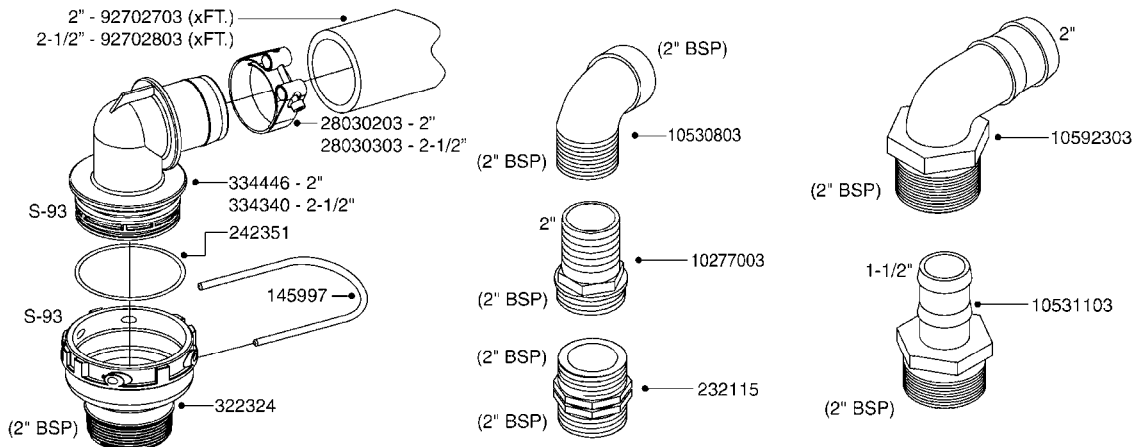

SUCTION SIDE OF PUMP (WITH 2" SUCTION PORT)