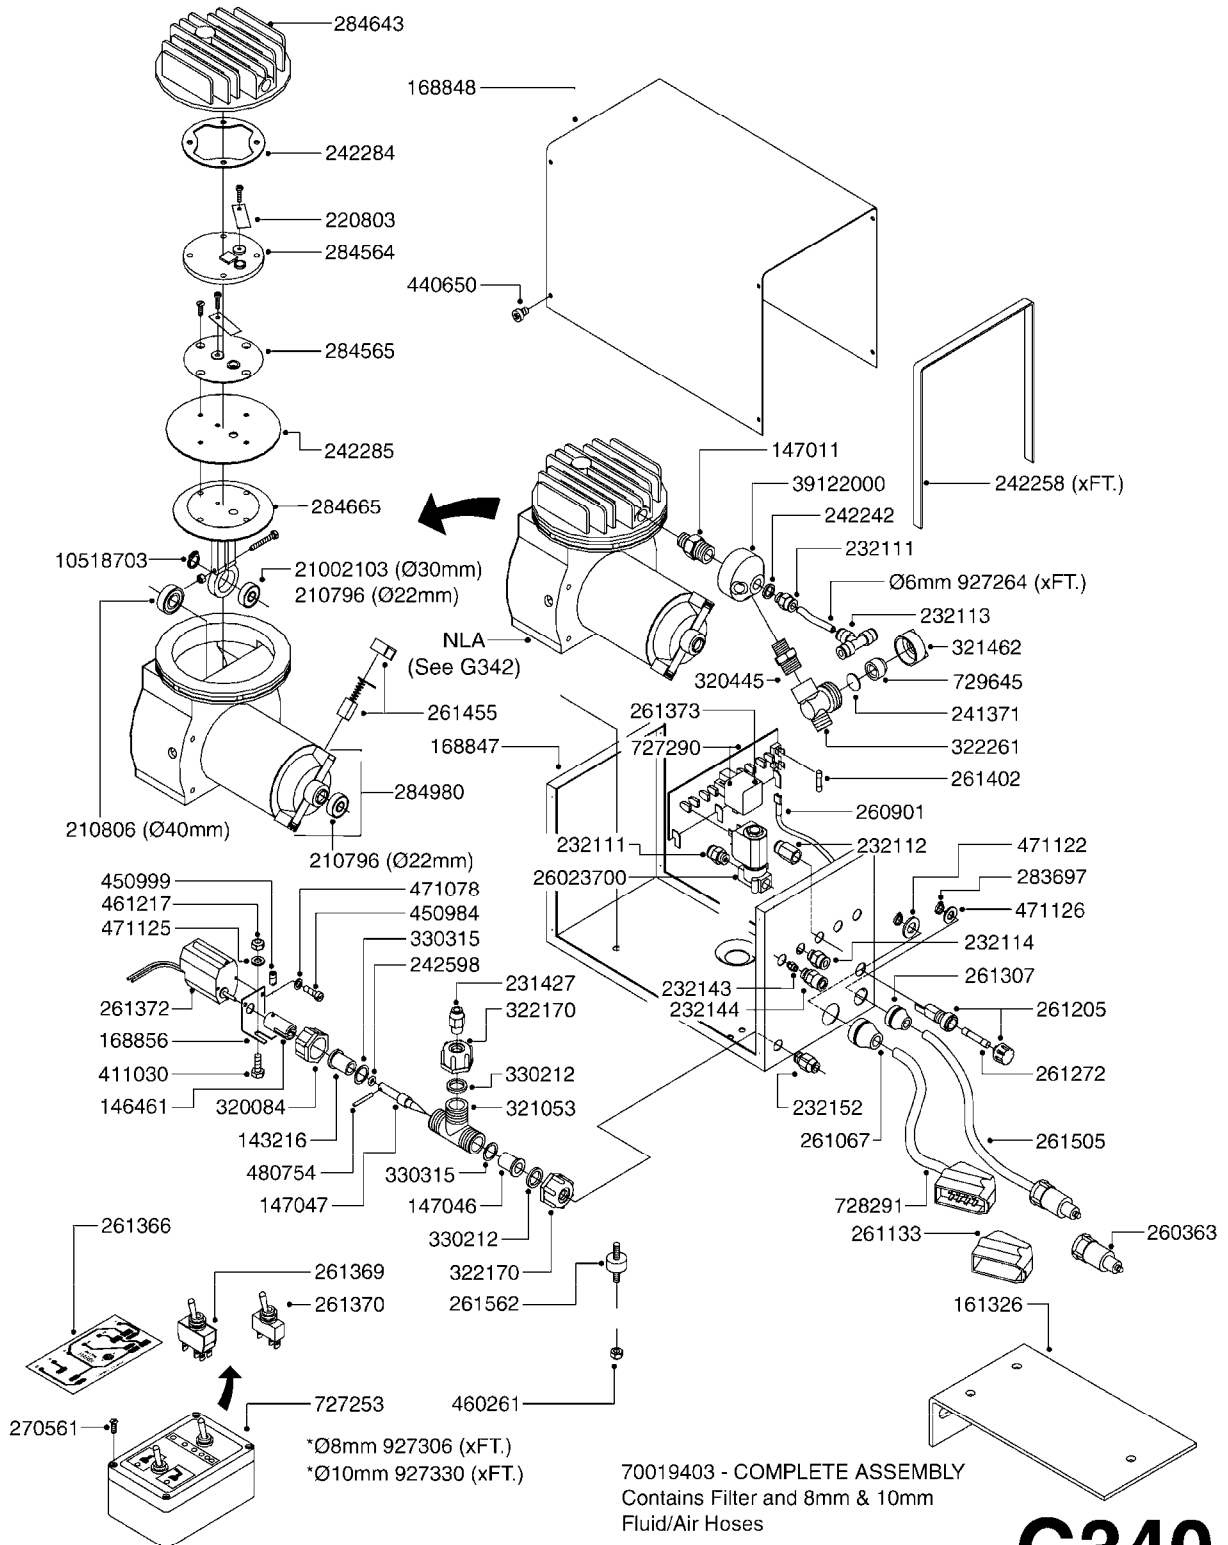

70019403 - COMPLETE ASSEMBLY
Contains Filter and 8mm & 10mm
Fluid/Air Hoses

G340

FOAM MARKER COMPRESSOR POST 94
G340-HIN, 14:06:11

Page 1
Date 18.03.2013 15:43

parts-n°	order qty	description
143216	1	BUSHING THREAD F.FOAM MARKER
146461	1	COUPLER F.THROTTLE VALVE
147011	1	HEX NIPPLE 3/8'X1/4'BSP BRASS
147046	1	SEAT FOR THROTTLE VALVE
147047	1	SPINDLE FOR THROTTLE VALVE
161326	1	MOUNT BKT. F. FOAM COMP.BOX 98
168847	1	ENCLOSURE LOWER F.MARKER
168848	1	COVER F. FOAM MARKER
168856	1	MOUNT FOR GEAR MOTOR
210796	1	BEARING BALL D22/D8 X 7 608ZZ
210806	1	BEARING BALL D40/D17X12MM
220803	1	VALVE F. COMPRESSOR
231427	1	COUPLER 1/8'THREAD X6MM HOSE
232111	1	QUICK COUPLER 6MM X 1/8 EXT.
232112	1	QUICK COUPLER 6MM 1/8 INT.
232113	1	QUICK COUPLER 6MM T-PIECE
232114	1	COUPLER 1/8" THREADX8MM HOSE
232143	1	REDUCER 1/4'INT-1/8'EXT
232144	1	QUICK COUPLER 10MM X 1/4 EXT
232152	1	QUICK COUPLER 8MMX1/8 EXT.LONG
241371	1	DIAPHRAGM F.NO-DRIP,VULC
242242	1	O-RING F.AIR HOSE FITTING
242258	1	TRIM 3X10 SELF ADHESIVE 0012"
242284	1	HEAD GASKET F. COMPRESSOR
242285	1	DIAPHRAGM F. F/M COMP.
242598	1	O-RING D7.0 X 2.5 NITRIL
260363	1	PLUG 2 POLE 12V
260901	1	SPADE F.ELEC CONN.1.5MM BLUE
261067	1	GROMMET 10-14 GREY
261133	1	PLUG HOUSING F.8 POLE PLUG
261205	1	FUSE HOLDER
261272	1	FUSE 10A D6X32 MM
261307	1	GROMMET 7-10 BLACK
261366	1	CIRCUIT BOARD F.F/M CONTROL
261369	1	SWITCH 2 WAY 12V SPRING RETURN
261370	1	SWITCH 2 WAY 12V
261372	1	GEAR MOTOR BOSCH 13RPM
261373	1	RELAY 12V/30W
261402	1	FUSE 3.15A SLOW BURN
261455	1	BRUSH F. FOAM MARKER MOTOR
261505	1	CABLE 2X4MM L8000MM
261562	1	RUBBER DAMPER 2XM6X25
270561	1	SCREW W/SPRING ASSY. (QTY 1)
283697	1	TIESTRAP 200MM
284564	1	PLATE F.COMPRESSOR HEAD
284565	1	PLATE F.COMPRESSOR HEAD
284643	1	COMPRESSOR HEAD F.FOAM MARKER
284665	1	CONNECTING ROD F.COMPRESSOR
284980	1	FLANGE REAR F. F.M.COMPRESSOR
320084	1	FITT.DK NUT 1/2" BSP
320445	1	FITT.DK HN 1/4"X3/8" BSP
321053	1	FITT.DK TEE 1/2 X1/2 X1/2" BSP
321462	1	CAP F.NO-DRIP ASSY.
322170	1	FITT.DK NUT 1/2'x3/8'THREADED
322261	1	HOUSING F.SAFETY VALVE 3/8"
330212	1	O-RING D19/D14X2.4 F.1/2"NUT
330315	1	O-RING D18.4/D13X.6
411030	1	BOLT HEX M5X10
440650	1	SCREW 3.5x13 STAINLESS
450984	1	BOLT HEX M2.5X8 SLOTTED
450999	1	SCREW SET M3X8