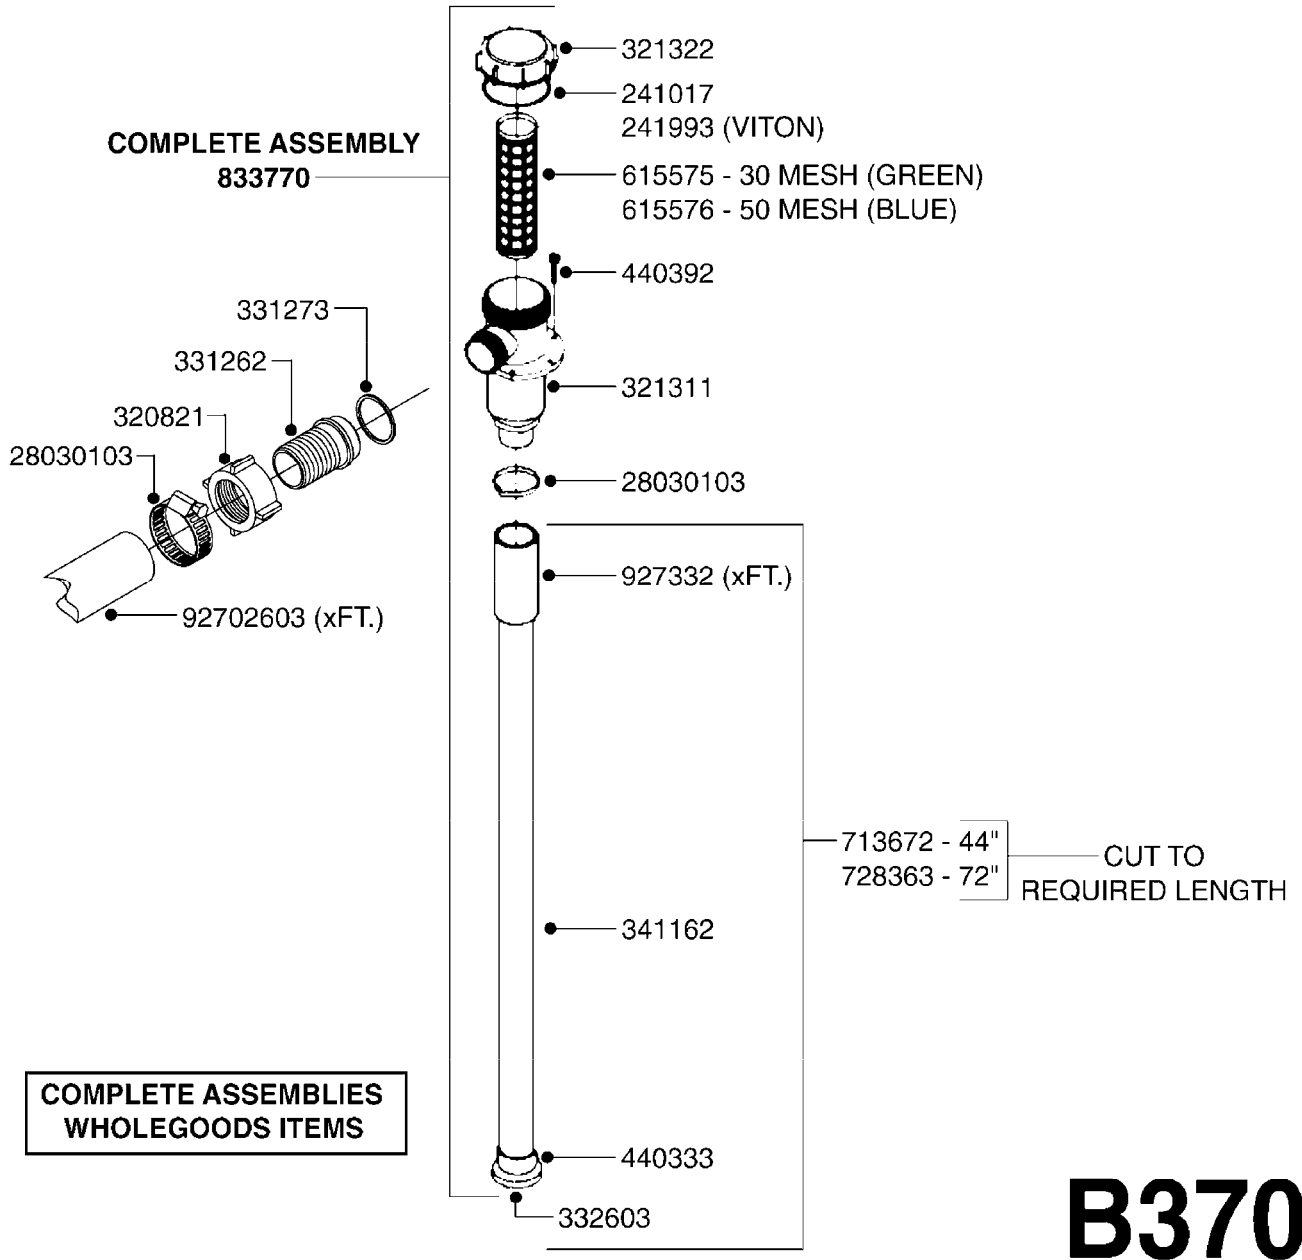

TOP SUCTION ASSEMBLY-SCREW CAP
B370-HIN, 08:12:09

Page 1
Date 18.03.2013 15:42

parts-n°	order qty	description
241017	1	O-RING D74,5X3 NITRIL
241993	1	O-RING 74.5 X 3MM VIT/241017
320821	1	FITT.DK NUT 1-1/2" BSP
321311	1	FILTER BODY S 80 X 4
321322	1	SCREW CAP F. S80 X 4
331262	1	FITT.DK HB 1-1/2" F. 1-1/2"NUT
331273	1	O-RING D44/D38X2 F.1-1/2"
332603	1	CAP F. SUCTION TUBE
341162	1	SUCTION TUBE F.650
440333	1	SCREW 3.5 X 9.5 SS
440392	1	SCREW NO.14 1"
615575	1	FILTER F.TOP SUCT.30 MESH GRN.
615576	1	FILTER F.TOP SUCT.50 MESH BLUE
713672	1	SUCTION TUBE L=44"
728363	1	SUCTION TUBE ASSY.L=72"
833770	1	TOP SUCTION KIT 300/500
927332	1	HOSE R X 28BAR X 40MM X 0012"
28030103	1	CLAMP HOSE GEAR P5/4-S1.5"6724
92702603	1	HOSE PVC SUCT GRAY 1-1/2"