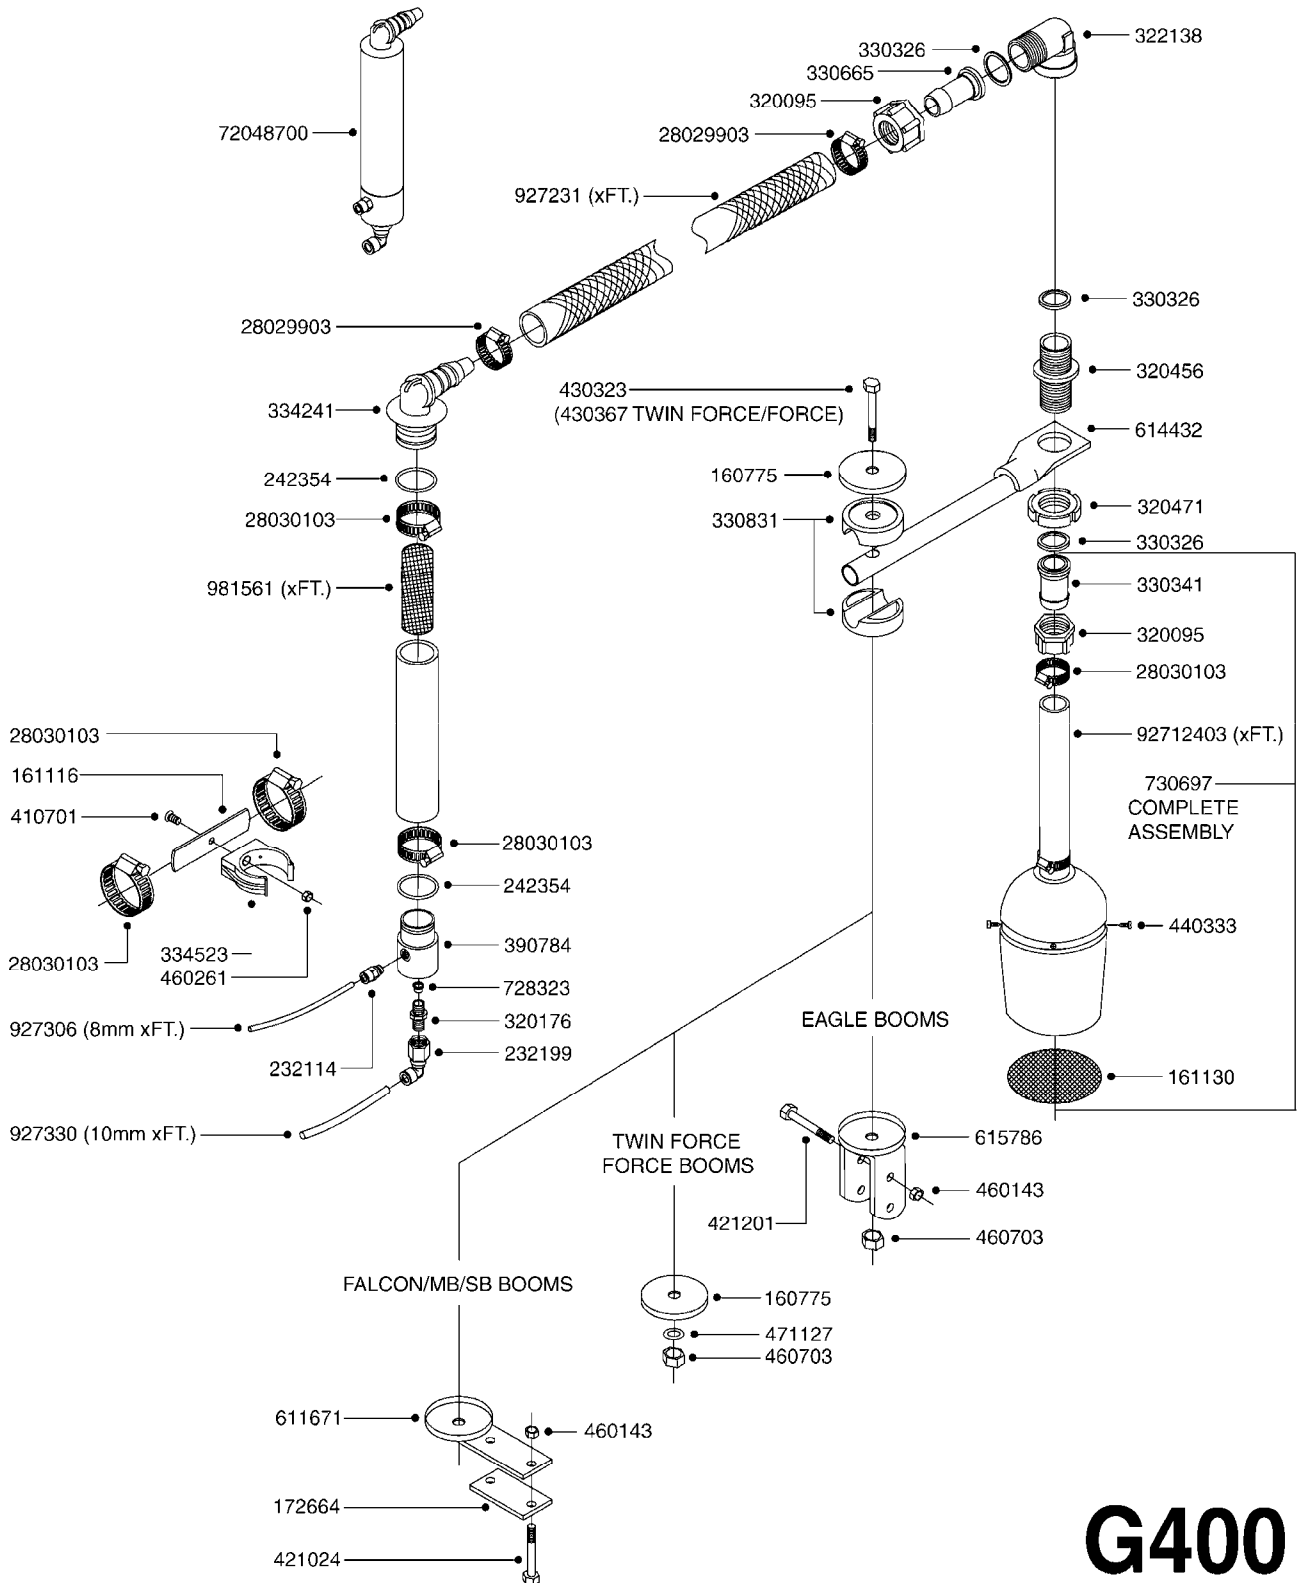

G400

parts-n°	order qty	description
160775	1	WASHER F. FRICTION PLATE
161116	1	FLATBAR PLATE 3 X 25 X 110
161130	1	FILTER SCREEN F/FOAM DROPPER
172664	1	FLATBAR BACKING PLATE
232114	1	COUPLER 1/8" THREADX8MM HOSE
232199	1	COUPLER 3/8' BSP-90/10MM HOSE
242354	1	O-RING D32.2X3.0 VITON F.S-53
320095	1	FITT.DK NUT 1" BSP
320176	1	FITT.DK HN 3/8"X1/2" BSP
320456	1	FITT.DK BULKHEAD 1"BSP DOUBLE
320471	1	FITT.DK NUT 1" BSP JAMB
322138	1	FITT.DK ELB 1"M X 1"F BSP
330326	1	O-RING D30/D24X2 F.1"NUT
330341	1	FITT.DK HB 1" F. 1" NUT
330665	1	FITT.DK HB 3/4"F.1" NUT
330831	1	FRICTION PLATE
334241	1	FITT.DK S-53 ELB.3/4"
334523	1	PIPE HOLDER D51.5
390784	1	PLUG FOR FOAM GENERATOR LWR 98
410701	1	SCREW M6X16 GALV.
421024	1	BOLT HEX 8.8 DEL M8X60
421201	1	BOLT HEX 8.8 DEL M8X70
430323	1	BOLT HEX 8.8 DEL M12X60
430367	1	BOLT HEX 8.8 DEL M12X100
440333	1	SCREW 3.5 X 9.5 SS
460143	1	NUT HEX M8 LOCK
460261	1	NUT HEX M6X1 LOCK
460703	1	NUT HEX M12X1.75 LOCK
471127	1	WASHER D24/D13X2.5 STAINLESS
611671	1	BREAK AWAY HOLDER F-MARKER
614432	1	BREAK AWAY ARM F. FOAM MARKER
615786	1	MOUNT BKT. F.FOAM DROPPER 98
728323	1	VALVE NON-RETURN
730697	1	FOAM DROPPER COMP. BLACK '97
927231	1	HOSE R X PVCX3/4 CLR/BRD 0012"
927306	1	HOSE R X PE D8/D6 X 0012"BLACK
927330	1	HOSE R X PE D10/D8 X 012"BLACK
981561	1	SPONGE MAT. MIX.CHAMBER-x0012"
28029903	1	CLAMP HOSE GEAR P3/4"-S1" 6712
28030103	1	CLAMP HOSE GEAR P5/4-S1.5"6724
72048700	1	MIXING CHAMBER,FOAM MARK. STD
92712403	1	HOSE R X1" X300PSI WP X0012"