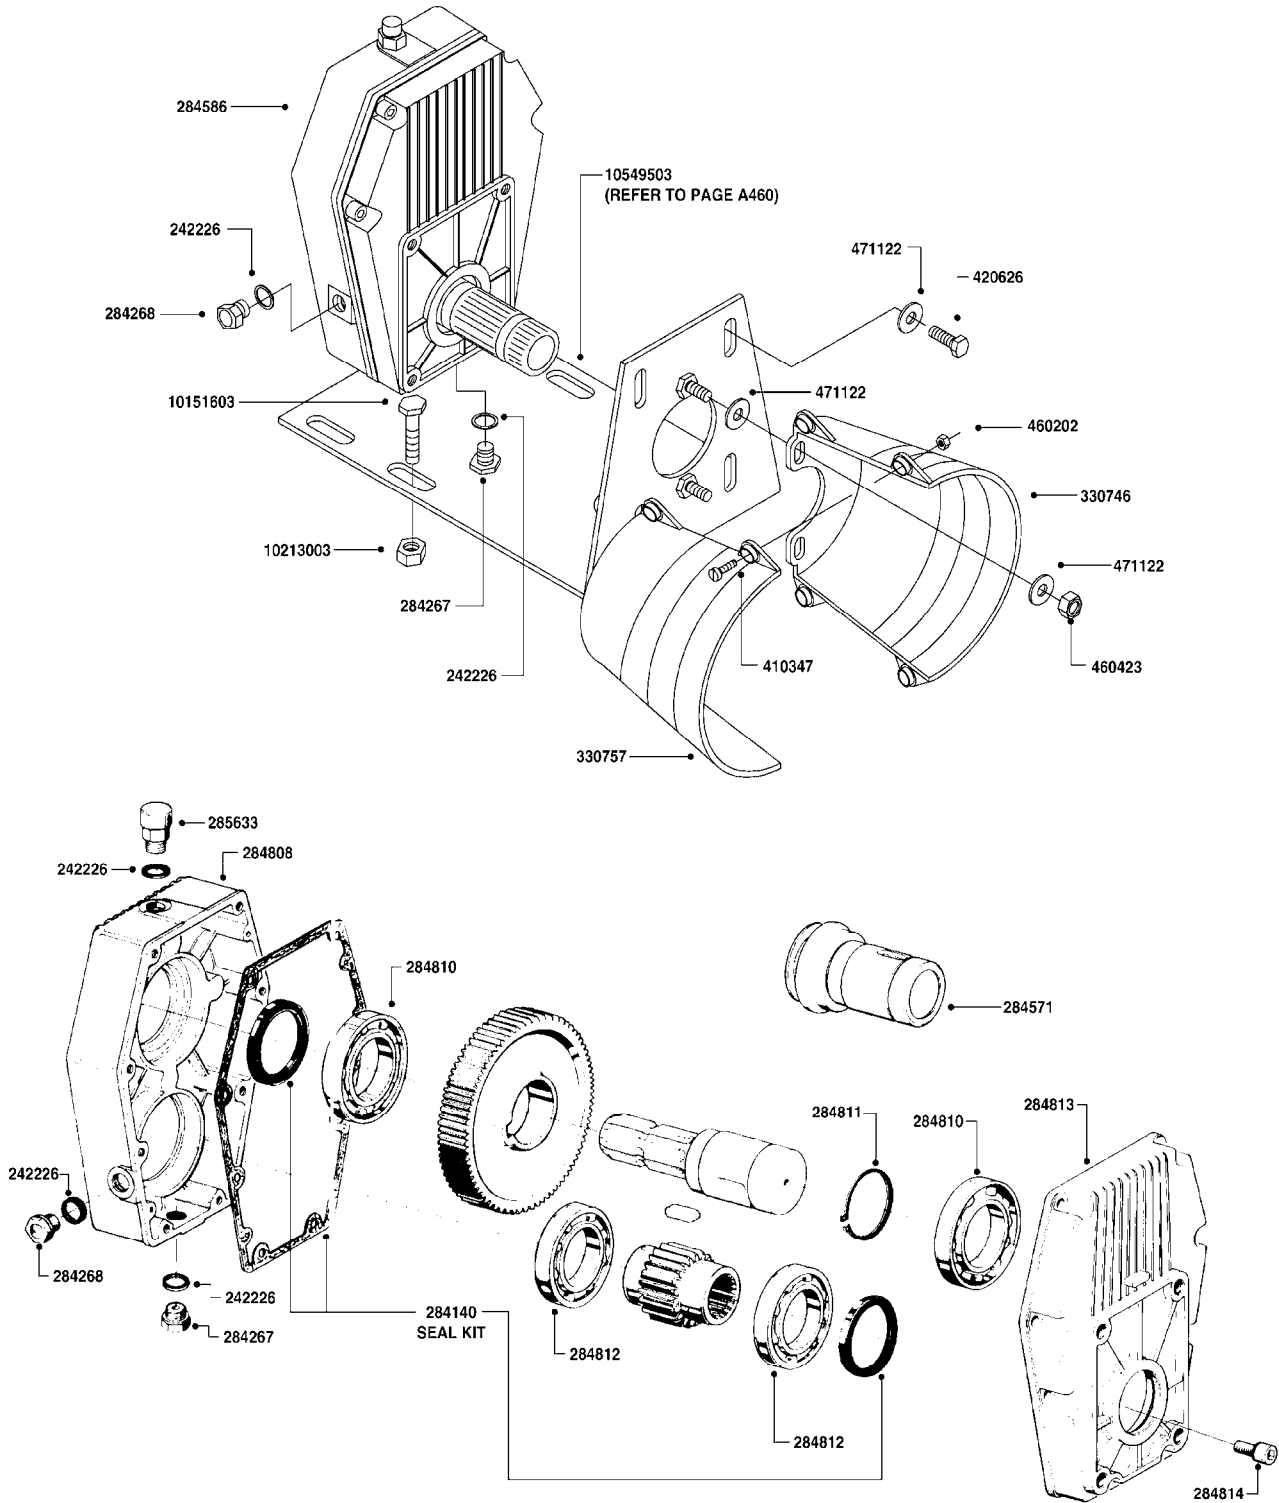

GEAR LUBE REQUIREMENT
SAE 90 GEAR LUBE
(FILL TO SIGHT GAUGE CENTER)

COMPLETE ASSEMBLIES
WHOLEGOODS ITEMS

A450

GEAR DRIVE 1000RPM 361-3/460-3
A450-HIN, 10:12:05

Page 1
Date 18.03.2013 15:42

parts-n°	order qty	description
242226	1	SEAL WASHER F.BOTTOM PLUG
284140	1	GASKET SET FOR GEAR ML52 1/3
284267	1	BOTTOM PLUG F. GEAR ML52
284268	1	LEVEL INDICATOR GEAR ML 52
284571	1	SHAFT F.ML52
284586	1	GEAR BOX 1000 RPM
284808	1	HOUSING F.ML52 GEARBOX
284810	1	BEARING INNER ML52 GEARBOX
284811	1	SNAP-RING OUTER 46X2
284812	1	BEARING OUTER ML52 GEARBOX
284813	1	ENDCOVER F.ML52 GEARBOX
284814	1	SCREW F.END COVER ML52 GEARBOX
285633	1	BOTTOM PLUG F.M7 GEAR
330746	1	GUARD PTO LOWER PART
330757	1	GUARD PTO UPPER PART
410347	1	SCREW M6X20 8.8
420626	1	BOLT HEX 8.8 DEL M10X20 FT
460202	1	NUT HEX M6
460423	1	NUT HEX M10X1.5 LOCK
471122	1	WASHER D20/D10.5X2 SS
10151603	1	BOLT HEX 7/16 NC GR.2 01.50'
10213003	1	NUT HEX NC (NYLON LOCK) 7/16"
10549503	1	GEAR BOX KIT 1000 RPM LESS G/B