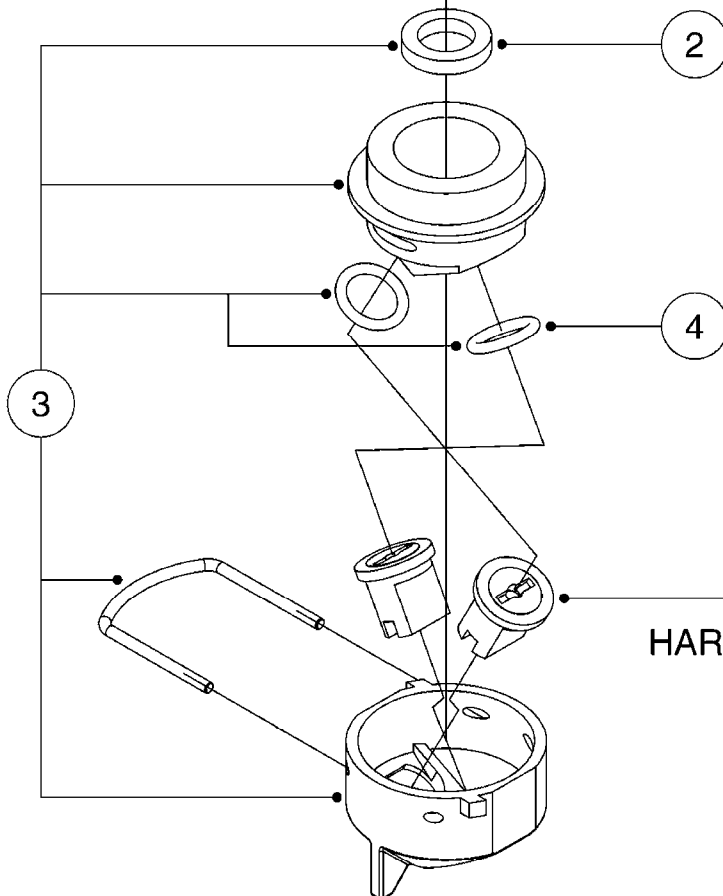

REFER TO
HARDI® NOZZLE CATALOG

D625