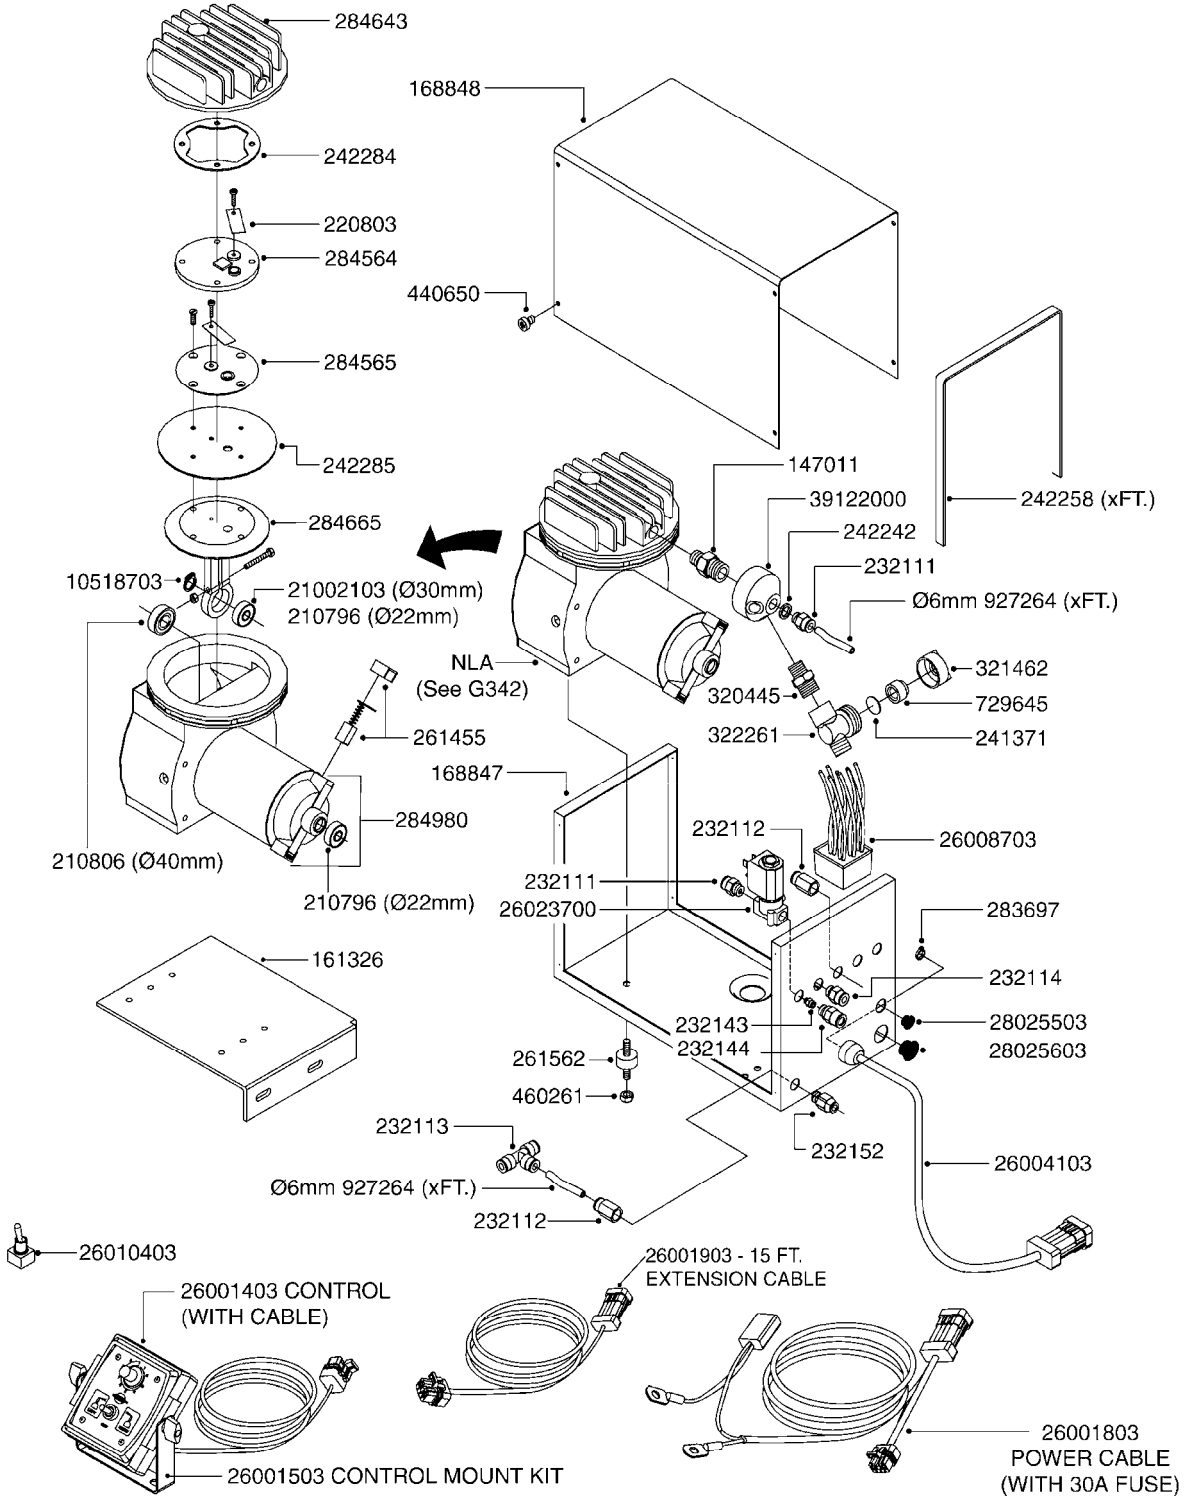

G341

*Ø8mm 927306 (xFT.)
*Ø10mm 927330 (xFT.)

70019403 - COMPLETE ASSEMBLY

FOAM MARKER COMPRESSOR 2002
G341-HIN, 27:05:10

Page 1
Date 18.03.2013 15:43

parts-n°	order qty	description
147011	1	HEX NIPPLE 3/8'X1/4'BSP BRASS
161326	1	MOUNT BKT. F. FOAM COMP.BOX 98
168847	1	ENCLOSURE LOWER F.MARKER
168848	1	COVER F. FOAM MARKER
210796	1	BEARING BALL D22/D8 X 7 608ZZ
210806	1	BEARING BALL D40/D17X12MM
220803	1	VALVE F. COMPRESSOR
232111	1	QUICK COUPLER 6MM X 1/8 EXT.
232112	1	QUICK COUPLER 6MM 1/8 INT.
232113	1	QUICK COUPLER 6MM T-PIECE
232114	1	COUPLER 1/8" THREADX8MM HOSE
232143	1	REDUCER 1/4'INT-1/8'EXT
232144	1	QUICK COUPLER 10MM X 1/4 EXT
232152	1	QUICK COUPLER 8MMX1/8 EXT.LONG
241371	1	DIAPHRAGM F.NO-DRIP,VULC
242242	1	O-RING F.AIR HOSE FITTING
242258	1	TRIM 3X10 SELF ADHESIVE 0012"
242284	1	HEAD GASKET F. COMPRESSOR
242285	1	DIAPHRAGM F. F/M COMP.
261455	1	BRUSH F. FOAM MARKER MOTOR
261562	1	RUBBER DAMPER 2XM6X25
283697	1	TIESTRAP 200MM
284564	1	PLATE F.COMPRESSOR HEAD
284565	1	PLATE F.COMPRESSOR HEAD
284643	1	COMPRESSOR HEAD F.FOAM MARKER
284665	1	CONNECTING ROD F.COMPRESSOR
284980	1	FLANGE REAR F. F.M.COMPRESSOR
320445	1	FITT.DK HN 1/4"X3/8" BSP
321462	1	CAP F.NO-DRIP ASSY.
322261	1	HOUSING F.SAFETY VALVE 3/8"
440650	1	SCREW 3.5x13 STAINLESS
460261	1	NUT HEX M6X1 LOCK
729645	1	NON-DRIP SPRING ASSY.GREEN 10
927264	1	HOSE R X PE D6/D4 X 0012"
927306	1	HOSE R X PE D8/D6 X 0012"BLACK
927330	1	HOSE R X PE D10/D8 X 012"BLACK
10518703	1	SNAP-RING OUTER 8X1
21002103	1	BEARING, 6200 2ZJEM (SKF)
26001403	1	HC FOAM MARKR CONSOLE VS3.0.00
26001503	1	HC FOAM MARKER CONSOLE MT.KIT
26001803	1	POWER CABLE
26001903	1	15' 7-PIN EXTENSION CABLE
26004103	1	FOAM MARKER CNTRL MOD CABL STD
26008703	1	FOAM MARKER CONTROL SCII
26010403	1	TOGGLE SWITCH MICRO-TRAK F.M.
26023700	1	SOLENOID VAL 12V 1/8' FLO '07
28025503	1	PLUG F.DRILLED HOLE 1/2"
28025603	1	PLUG F.DRILLED HOLE 3/4"
39122000	1	DISTR.HOUSING F.FOAM MARKER'07
70019403	1	FOAM MARKER COMPRESSOR KIT STD