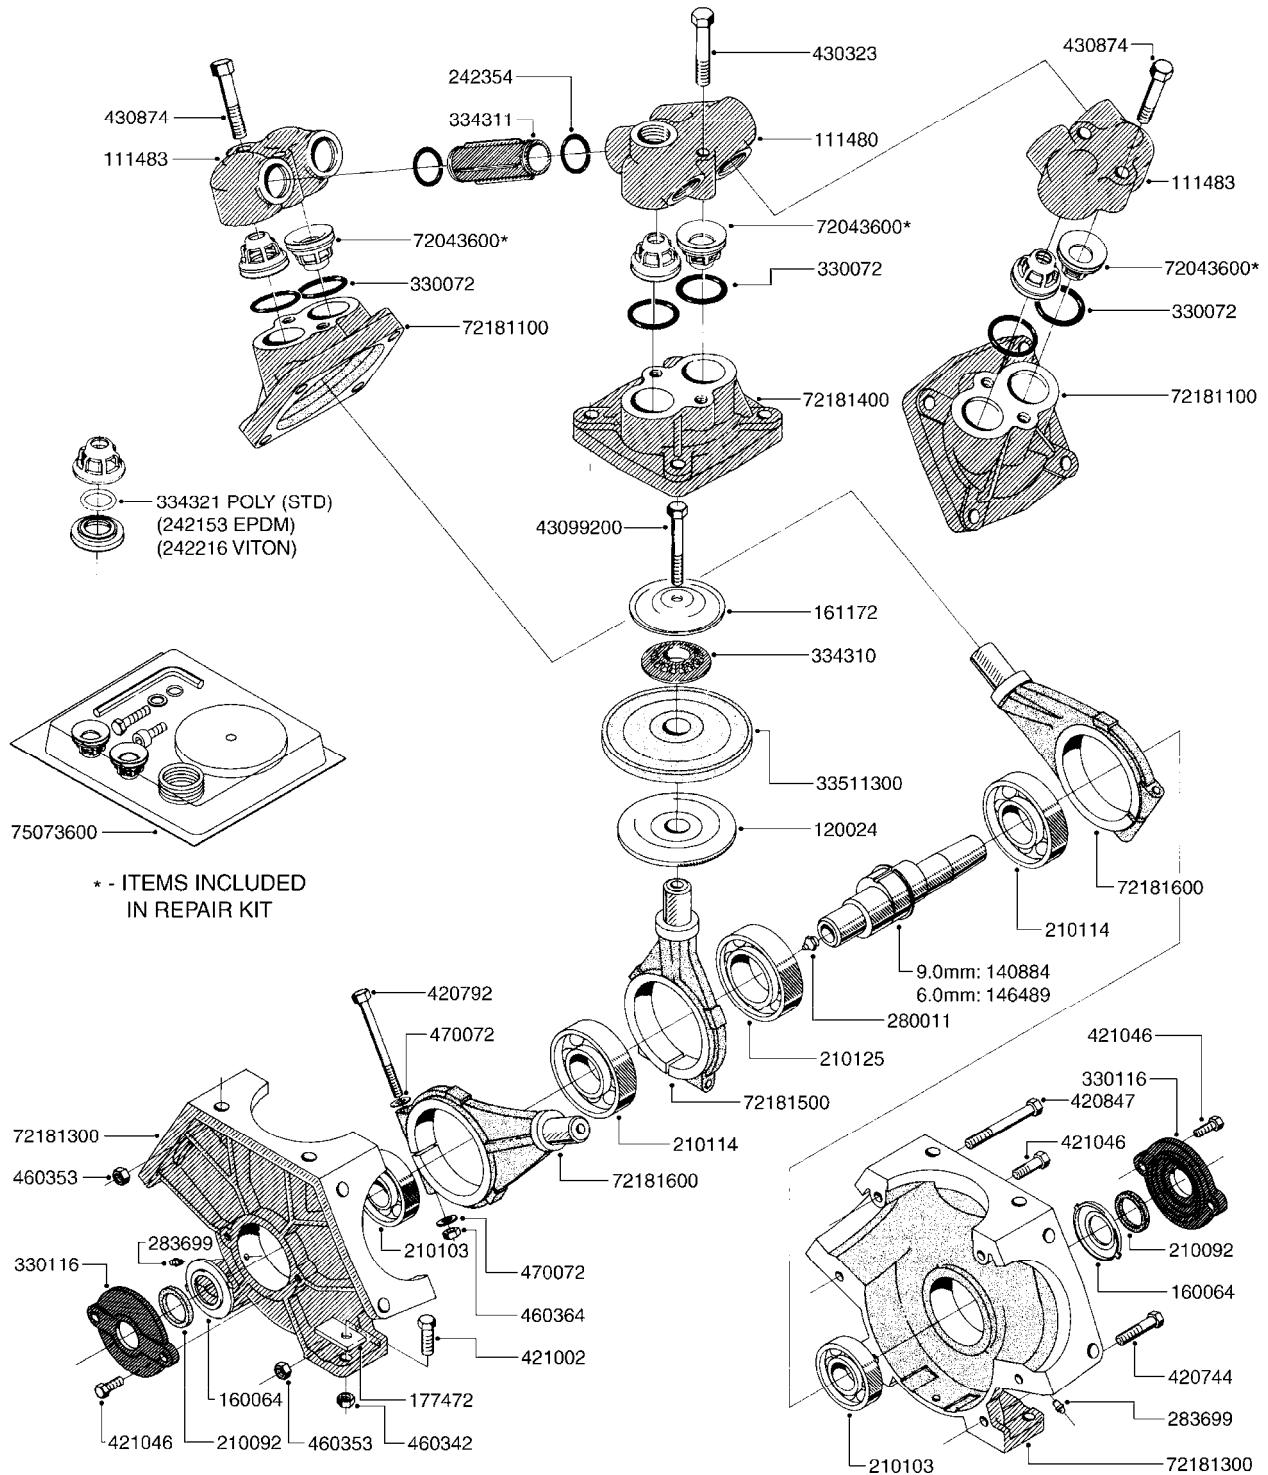

COMPLETE PUMPS
821635 - PUMP ONLY
10396203 - WITH PTO & DAMPER

COMPLETE ASSEMBLIES
WHOLEGOODS ITEMS

A191

PUMP - 1303 W/ MOUNTING BASE
A191-HIN, 08:11:11

Page 1

Date 18.03.2013 15:42

parts-n°	order qty	description
111480	1	VALVE HEAD 1302 CENTER
111483	1	VALVE HEAD SIDE 1302
120024	1	DIAPHRAGM BACK DISC 1200-1300
140884	1	CRANK SHAFT MODEL 1300-9
146489	1	CRANK SHAFT MODEL 1302-6MM
160064	1	DUST PLATE
161172	1	DIAPHRAGM DISC F. 1203/1303
177472	1	BRACKET 25 X 5
210092	1	SEAL FELT D43/30X5
210103	1	BEARING BALL 6306
210114	1	BEARING BALL 6308
210125	1	BEARING BALL 6210
242153	1	O-RING D26X4 EPDM
242216	1	O-RING VITON F/1202/1302/462
242354	1	O-RING D32.2X3.0 VITON F.S-53
280011	1	GREASE NIPPLE 1/8' H TR
283699	1	GREASE NIPPLE M6X1
330072	1	O-RING D53,5/D45,5X4
330116	1	SEAL RETAINER, MODEL 1300
334310	1	NYLON WASHER 1202/1302/462
334311	1	CONNECTION PIPE INLET MOD.1302
334321	1	O-RING POLY. 34.0x26.0x4.0
420744	1	BOLT HEX 8.8 DEL M8X40
420792	1	BOLT HEX 8.8 RAW M8X95
420847	1	BOLT HEX 8.8 DEL M8X85
421002	1	BOLT HEX 8.8 DEL M10X30 FT
421046	1	BOLT HEX 8.8 DEL M8X25 FT
430323	1	BOLT HEX 8.8 DEL M12X60
430874	1	SCREW SET 8.8 DEL M12X70 FT
460342	1	NUT HEX M10
460353	1	NUT HEX M8 BLACK
460364	1	NUT HEX M8 GALV.
470072	1	WASHER D15/D8X.5 LOCK
821635	1	PUMP 1303/9 540RPM
10396203	1	PUMP 1303 C/W PTO 540 RPM
33511300	1	DIAPHRAGM 1203/1302 POLY 2006
43099200	1	BOLT HEX SS M12 X 30 DIN933 A4
72043600	1	VALVE FOR 462/463
72181100	1	DIAPHRAGM COVER 1203/1303+BLTS
72181300	1	PUMP CASTING 1300 RED W/BOLTS
72181400	1	DIAPHRAGM COVER 1303 W/BOLTS
72181500	1	CONNECTING ROD, CENTER 1303
72181600	1	CONNECTING ROD, SIDE MOD.1300
75073600	1	PUMP KIT 1303MM