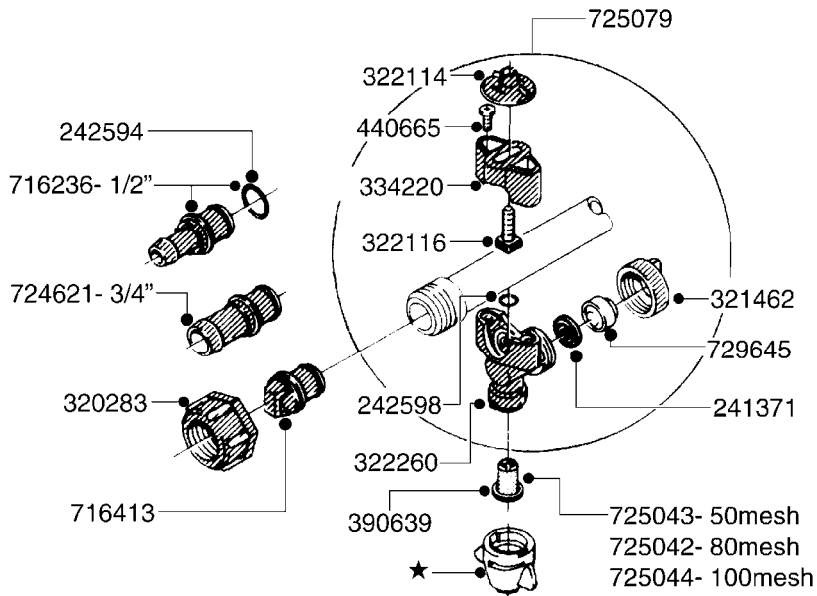

SINGLE NOZZLE BODY