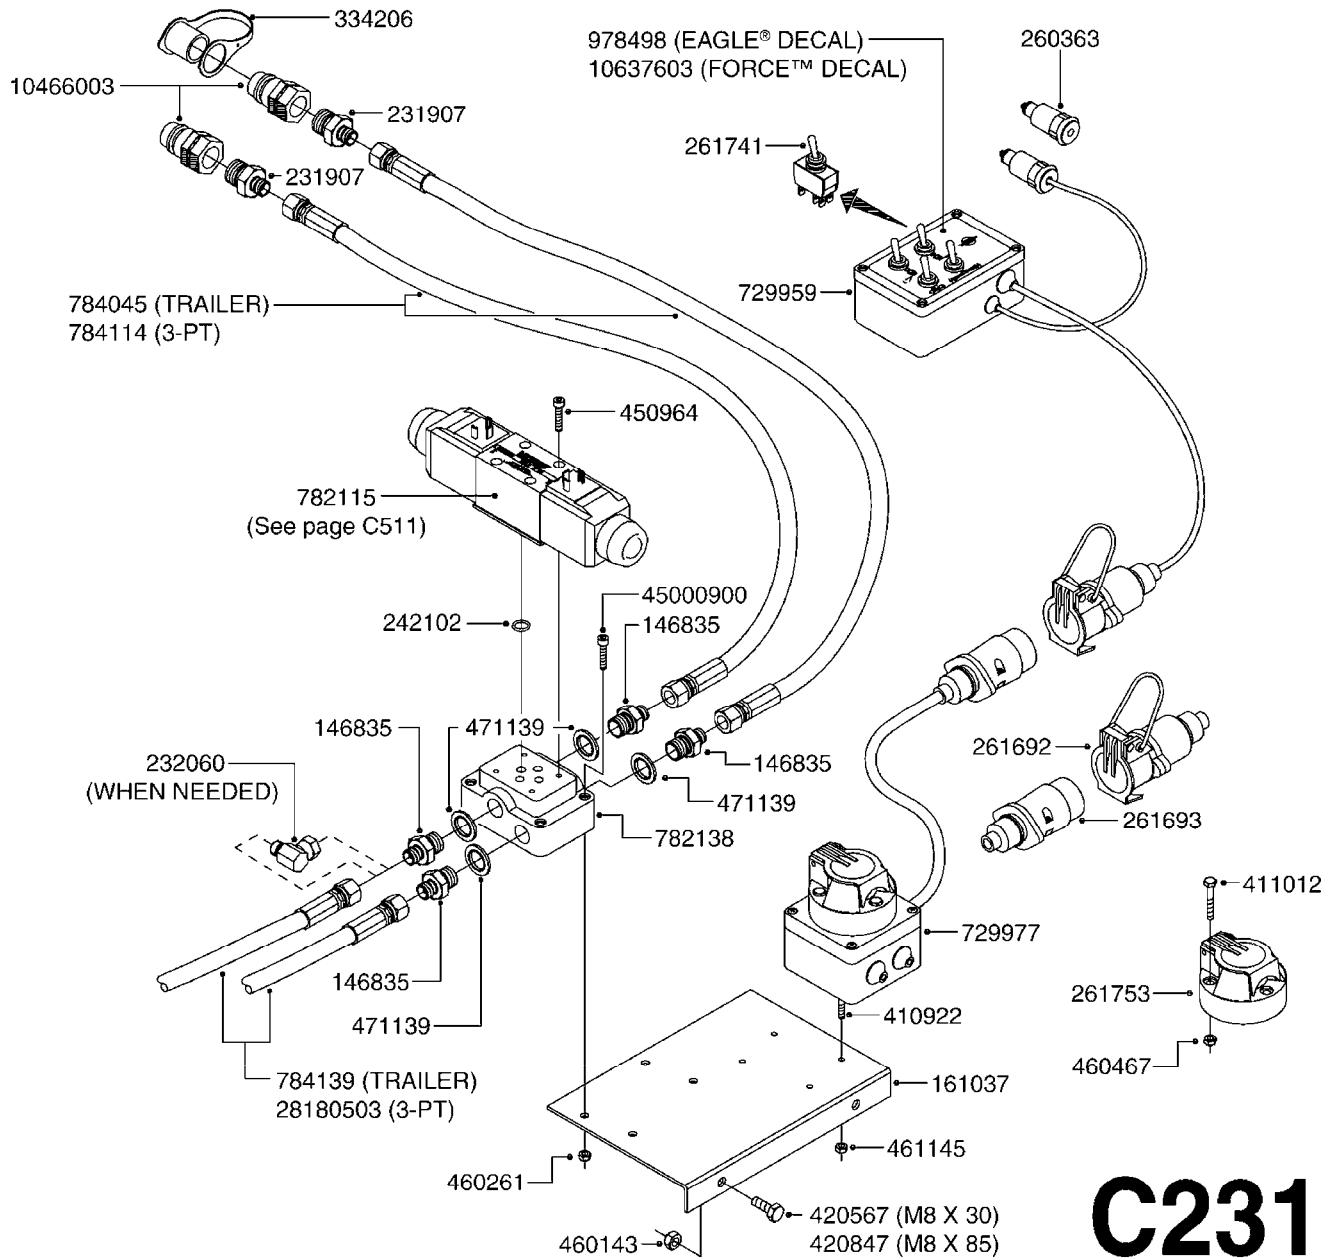

Right Side Shown
(Left Side Similar)

C190

HYD EAG HZ 45-66' W/DH CONTROL
C190-HIN, 03:09:09

Page 1
Date 18.03.2013 15:42

parts-n°	order qty	description
145912	1	BUSHING D19.8/D17.0X7MM
146324	1	SHAFT D16.8 L102/2 X 5
146587	1	PIN D16.8 X 65
146835	1	HEX NIPPLE 1/4"X3/8" BSP
146839	1	HEX NIPPLE 1/4"X3/8" BSP 0.7MM
146850	1	HEX NIPPLE 3/8"x3/8" - 1.2mm
146992	1	BUSHING F.CYLINDER
151872	1	BUSHING D22.0/18.0 10MM
160802	1	MOUNT PLATE F.HYD SOLENOID'HZ'
160803	1	COVER PLATE F.HYD SOLENOID'HZ'
210728	1	BEARING F.LINK HEAD M17
210879	1	LINK HEAD M16 x D17
231906	1	HEX NIPPLE 3/8"BSP X 1/2"NPT
231907	1	HEX NIPPLE 1/4"BSP X 1/2"NPT
240866	1	DOWTYSEAL 3/8"
242102	1	O-RING 9.25 X 1.78
260363	1	PLUG 2 POLE 12V
261692	1	PLUG ELEC.7 POLE FEMALE F.CABL
261693	1	PLUG ELEC. 7 POLE MALE
261741	1	SWITCH 2 POLE 12V TOGGLE PRESS
261753	1	PLUG ELEC.7 POLE FEMALE F.BASE
270561	1	SCREW W/SPRING ASSY. (QTY 1)
284029	1	COVER PLUS D10.5/12.0X5.0
284412	1	HOSE HY 3/8" X 315" STR+STR
410185	1	BOLT HEX 8.8 DEL M6X16
411012	1	SCREW M5X30 STAINLESS
420847	1	BOLT HEX 8.8 DEL M8X85
440673	1	SCREW F.PLASTIC 5X12 SS
450964	1	SCREW M5X30 F.CYLINDER
460143	1	NUT HEX M8 LOCK
460261	1	NUT HEX M6X1 LOCK
460467	1	NUT HEX M5 GALV.
461198	1	NUT HEX M16 x 2 JAMB
461249	1	NUT HEX M22X1.5
471139	1	WASHER D22/D17X1.5 BRASS
480384	1	PIN COTTER D5X40
729668	1	DISTRIBUTION BOX, 4 FUNCTION
729959	1	CONTROL BOX DAH 4-FUNCTION
729977	1	DAH DIRECTIONAL VLV JUNC. BOX
782080	1	MANIFOLD BLOCK, 4 FUNCTION
782115	1	HY SOLENOID VALVE DH HYD
782138	1	MOUNT F.BOSCH HY ALT 782138
784045	1	HOSE HY X 1/4 X 157.50"STR+STR
784056	1	HOSE HY X 1/4 X 394.00"STR+ELB
784091	1	HOSE HY X 1/4 X 295.25"STR+ELB
10466003	1	COUPLER PIONEER 8010-04 1/2NPT
28341503	1	HOSE HY X1/4X078.75"STR+ELB
28342603	1	HOSE HY X1/4X066.93"STR+ELB
28449403	1	HOSE HY X1/4X057.08"STR+ELB
75075000	1	SEAL KIT 78122600/27/28/29
78120300	1	CYLINDER 60/50/30 1100MM
78122700	1	CYLINDER D40/22X300MM RED
78122900	1	CYLINDER D40/22X300MM RED