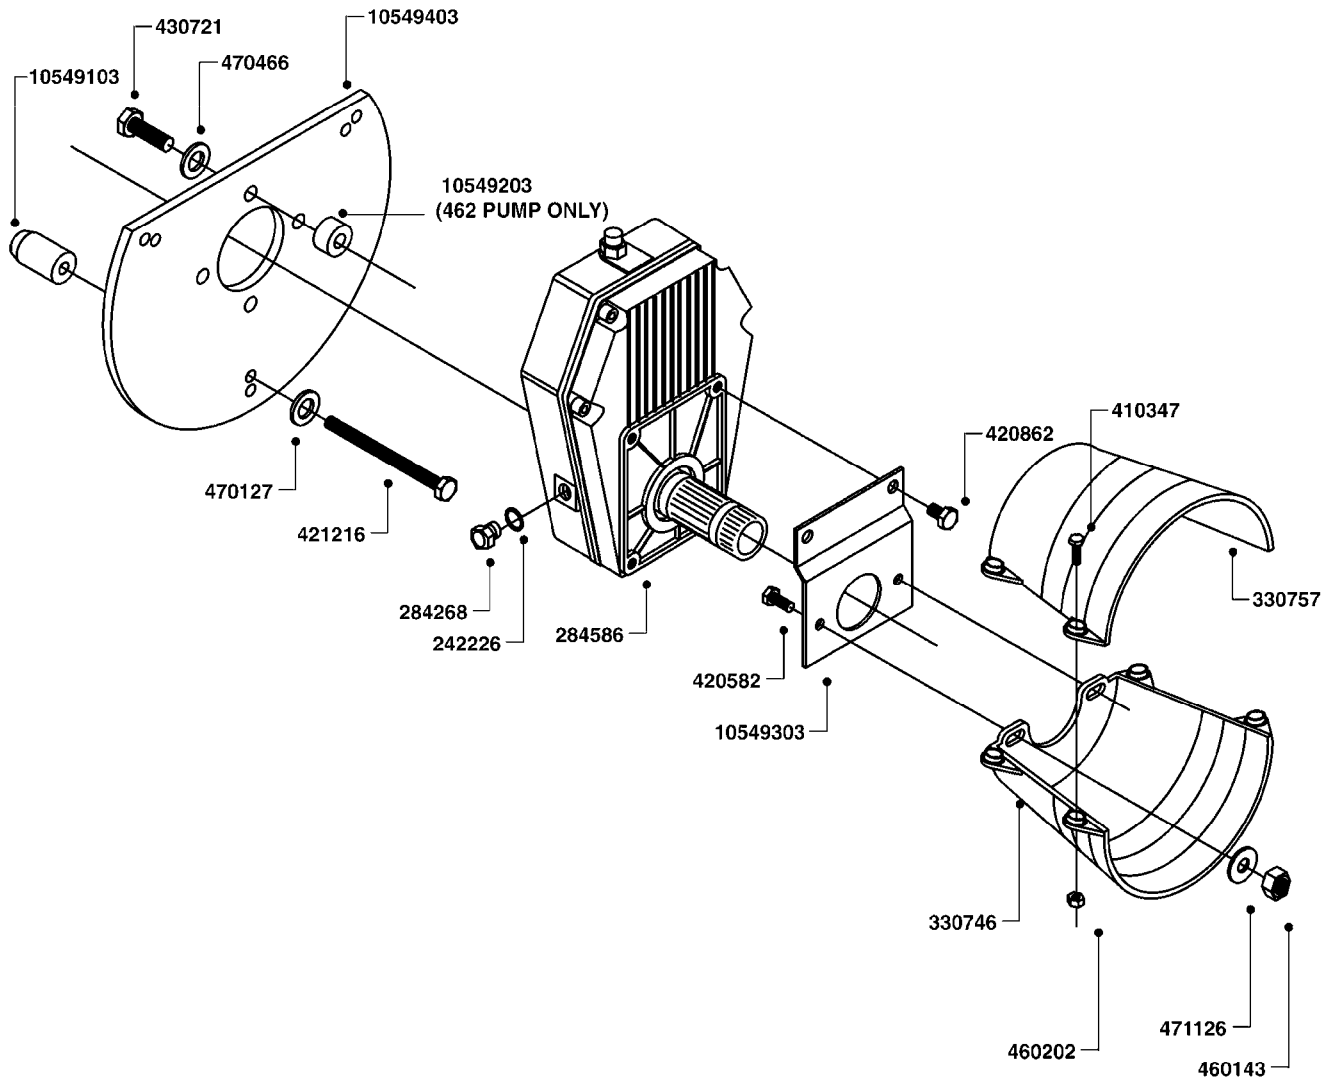

GEAR LUBE REQUIREMENT
SAE 90 GEAR LUBE
(FILL TO SIGHT GAUGE CENTER)

COMPLETE ASSEMBLIES
WHOLEGOODS ITEMS

A450

GEAR DRIVE 1000RPM 361-3/460-3
A450-HIN, 10:12:05

Page 1
Date 18.03.2013 15:42

parts-n°	order qty	description
242226	1	SEAL WASHER F.BOTTOM PLUG
284140	1	GASKET SET FOR GEAR ML52 1/3
284267	1	BOTTOM PLUG F. GEAR ML52
284268	1	LEVEL INDICATOR GEAR ML 52
284571	1	SHAFT F.ML52
284586	1	GEAR BOX 1000 RPM
284808	1	HOUSING F.ML52 GEARBOX
284810	1	BEARING INNER ML52 GEARBOX
284811	1	SNAP-RING OUTER 46X2
284812	1	BEARING OUTER ML52 GEARBOX
284813	1	ENDCOVER F.ML52 GEARBOX
284814	1	SCREW F.END COVER ML52 GEARBOX
285633	1	BOTTOM PLUG F.M7 GEAR
330746	1	GUARD PTO LOWER PART
330757	1	GUARD PTO UPPER PART
410347	1	SCREW M6X20 8.8
420626	1	BOLT HEX 8.8 DEL M10X20 FT
460202	1	NUT HEX M6
460423	1	NUT HEX M10X1.5 LOCK
471122	1	WASHER D20/D10.5X2 SS
10151603	1	BOLT HEX 7/16 NC GR.2 01.50'
10213003	1	NUT HEX NC (NYLON LOCK) 7/16"
10549503	1	GEAR BOX KIT 1000 RPM LESS G/B