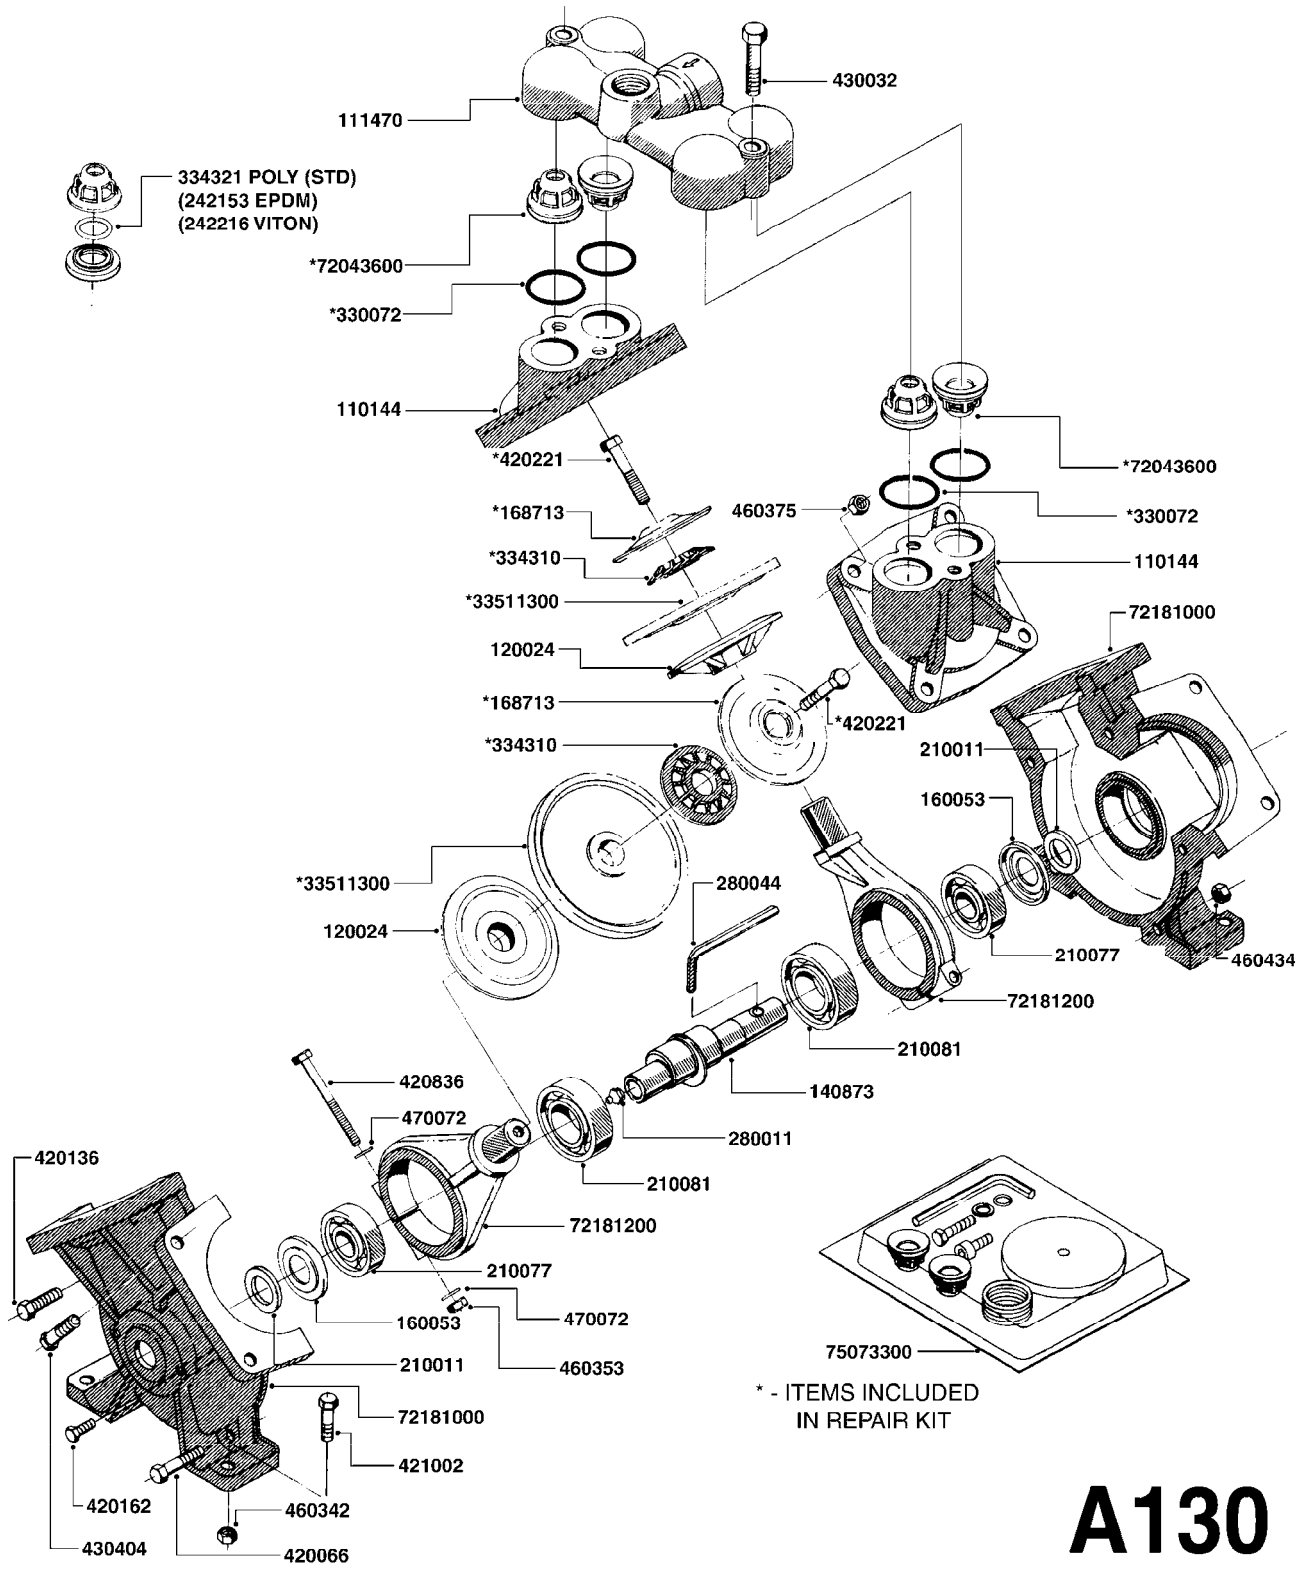

A130

PUMP - 1202 W/MOUNTING BASE
A130-HIN, 01:11:11

Page 1
Date 18.03.2013 15:41

parts-n°	order qty	description
110144	1	DIAPHRAGM COVER alt 72181100
111470	1	VALVE CHAMBER 1202
120024	1	DIAPHRAGM BACK DISC 1200-1300
140873	1	CRANK SHAFT MODEL 1202-9MM
160053	1	DUST PLATE
168713	1	WASHER F.1202/1302/462 METAL
210011	1	SEAL FELT D39/23 X 4
210077	1	BEARING BALL 6305
210081	1	BEARING BALL 6307
242153	1	O-RING D26X4 EPDM
242216	1	O-RING VITON F/1202/1302/462
280011	1	GREASE NIPPLE 1/8' H TR
280044	1	KEY HEXAGON W6 3/16'
330072	1	O-RING D53,5/D45,5X4
334310	1	NYLON WASHER 1202/1302/462
334321	1	O-RING POLY. 34.0x26.0x4.0
420066	1	BOLT HEX 8.8 DEL 3/8"X50MM
420136	1	BOLT HEX 8.8 RAW 3/8"X30MM
420162	1	BOLT HEX 8.8 DEL 3/8"X15MM
420221	1	BOLT HEX 7/16'X2-1/4'
420836	1	BOLT HEX 8.8 RAW M8X85
421002	1	BOLT HEX 8.8 DEL M10X30 FT
430032	1	BOLT HEX 8.8 RAW 1/2'X55MM
430404	1	BOLT HEX 8.8 DEL M12X50
460342	1	NUT HEX M10
460353	1	NUT HEX M8 BLACK
460375	1	NUT HEX M12 BLACK
460434	1	NUT HEX 3/8' NC BLACK
470072	1	WASHER D15/D8X.5 LOCK
33511300	1	DIAPHRAGM 1203/1302 POLY 2006
72043600	1	VALVE FOR 462/463
72181000	1	HOUSING, PUMP, 1203 RED
72181200	1	CONNECTING ROD FOR 1203 W/M12
75073300	1	PUMP KIT 1200/1202 "06"