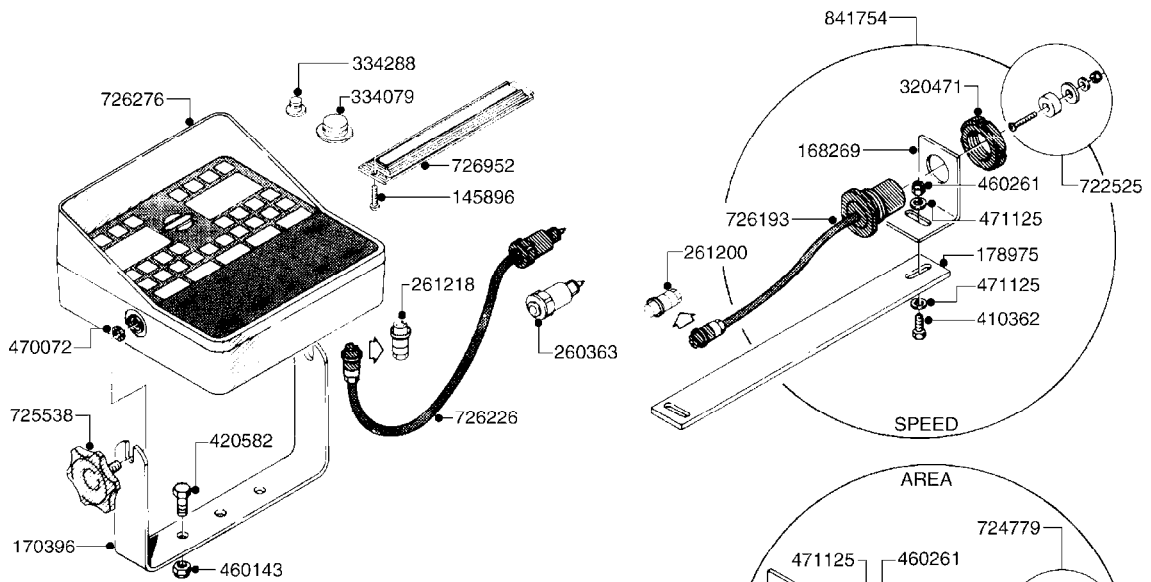

G460

HARDI TRONIC 1800
G460-HIN, 01:01:01

parts-n°	order qty	description
145062	1	ROTOR SHAFT
145896	1	SET SCREW M4 .....
167938	1	SUP. FOR AREA WORKED SWITCH
168269	1	ANGLE BRACKET F. SPEED SENSOR
170396	1	MOUNT BRACKET F. TRONIC
178975	1	MOUNT BRACKET F. SPEED SENSOR
179767	1	FLOW SENSOR MOUNTING BRACKET
240951	1	O-RING D21.2X3 NITRIL
241673	1	O-RING D22.1X1.6
241883	1	O-RING D39.2X3 NITRIL
260363	1	PLUG 2 POLE 12V
261199	1	PLUG MICRO PHONE 4 POLE FEMALE
261200	1	PLUG
261218	1	PLUG MICRO PHONE 6-POLE FEMALE
270211	1	FITT.DK S25 FORK L=37.5
320471	1	FITT.DK NUT 1" BSP JAMB
333561	1	FITT.DK ELB.1" EC RETURN
334079	1	?
334288	1	DBI-DUT NO. 8 R BLACK .....
410362	1	BOLT HEX 8.8 DEL M6X20 FT
420582	1	BOLT HEX 8.8 DEL M8X20 FT
460143	1	NUT HEX M8 LOCK
460261	1	NUT HEX M6X1 LOCK
460364	1	NUT HEX M8 GALV.
470072	1	WASHER D15/D8X.5 LOCK
471125	1	WASHER D12/D6.4x1.6 SS
634992	1	ROTOR FOR MONITOR
635772	1	FLOW METER HOUSING BK D. 13.5
639025	1	SUBSTITUTE TO 842098
72098200	1	FLOW SENSOR COMPL. F.TRONIC'01
722525	1	MONITOR MAGNETS SET OF 8PCS
724779	1	BAG MAGNETS F. AREA SWITCH
725071	1	FLOW METER HOUSING EC D. 20.0
725538	1	HANDLE SCREW F. HARDI-TRONIC
725728	1	FLOWMETER COMPL, ALT 72098200
726193	1	SUBSTITUTE TO 72098300
726226	1	BATTERY CABLE
726276	1	MONITOR 1800 HEAD ASSY.
726302	1	AREA SWITCH COMPL. F. TRONIC
726952	1	.
841749	1	FLOW SENSOR FOR EC
841750	1	FLOWMETER TYPE 13,5/BK CPL.87
841751	1	FLOWMETER TYPE 13.5 EC
841752	1	PRESSURE TRANSDUCER H.TRONIC
841753	1	AREA SWITCH FOR H.TRONIC
841754	1	SPEED SENSOR FOR HARDI 1800