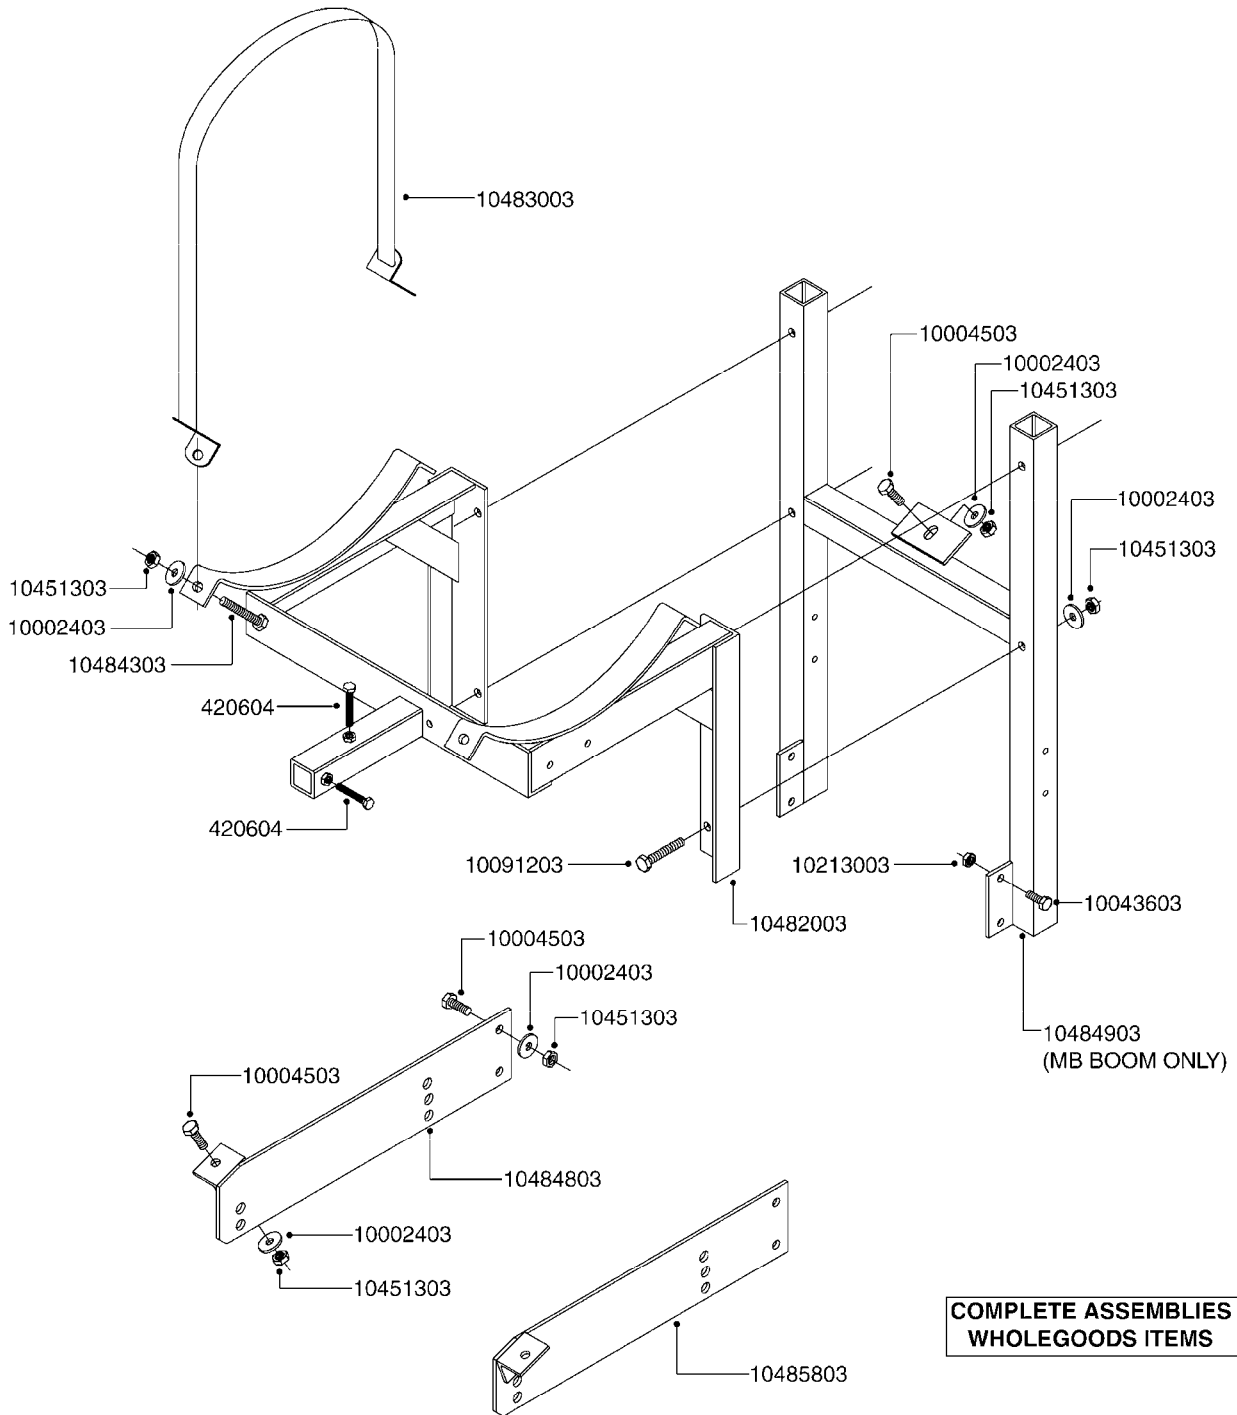

10477903 - COMPLETE ASSEMBLY (EAGLE BOOM)
10488203 - COMPLETE ASSEMBLY (MB BOOM)

G250

FLUSH SYSTEM-TANKMOUNT HC 650
G250-HIN, 12:12:05

Page 1

Date 18.03.2013 15:43

parts-n°	order qty	description
420604	1	BOLT HEX 8.8 DEL M10X25 FT
10002403	1	WASHER PLATE 1/2"
10004503	1	BOLT HEX 1/2 NC GR.5 01.50"
10043603	1	BOLT HEX 7/16 NC GR.5 01.25"
10091203	1	BOLT HEX 1/2 NC GR.2 03.00'
10213003	1	NUT HEX NC (NYLON LOCK) 7/16"
10451303	1	NUT HEX NC (NYLON LOCK) 1/2
10477903	1	FLUSH KIT HC650 EAG IN FIELD
10482003	1	FLUSH TANK BKT.HC650
10483003	1	TANK STRAP, 50", 2X90°X13MM
10484303	1	BOLT HEX 1/2 NC GR.2 03.00'FT
10484803	1	PLATE W/M HC650 TONGUE RH
10484903	1	FLUSH BKT.W/M HC650 MB
10485803	1	PLATE W/M HC650 TONGUE LH
10488203	1	TANK FLUSH BKTS.& MOUNT HC650