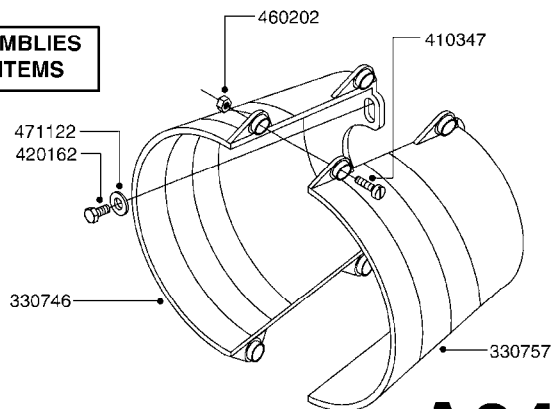

SUCTION SIDE OF PUMP (WITH 1-1/2" SUCTION PORT)

PRESSURE SIDE OF PUMP

SUCTION SIDE OF PUMP (WITH 2" SUCTION PORT)

**COMPLETE ASSEMBLIES
WHOLEGOODS ITEMS**

- 821587 - 463/10 2" W/TROUGH SHAFT (540 RPM)
- 821649 - 463/12 2" (540 RPM H.C.)
- 821585 - 463/5.5 2" W/TROUGH SHAFT (1000 RPM)
- 821650 - 463/6.5 2" (1000 RPM H.C.)