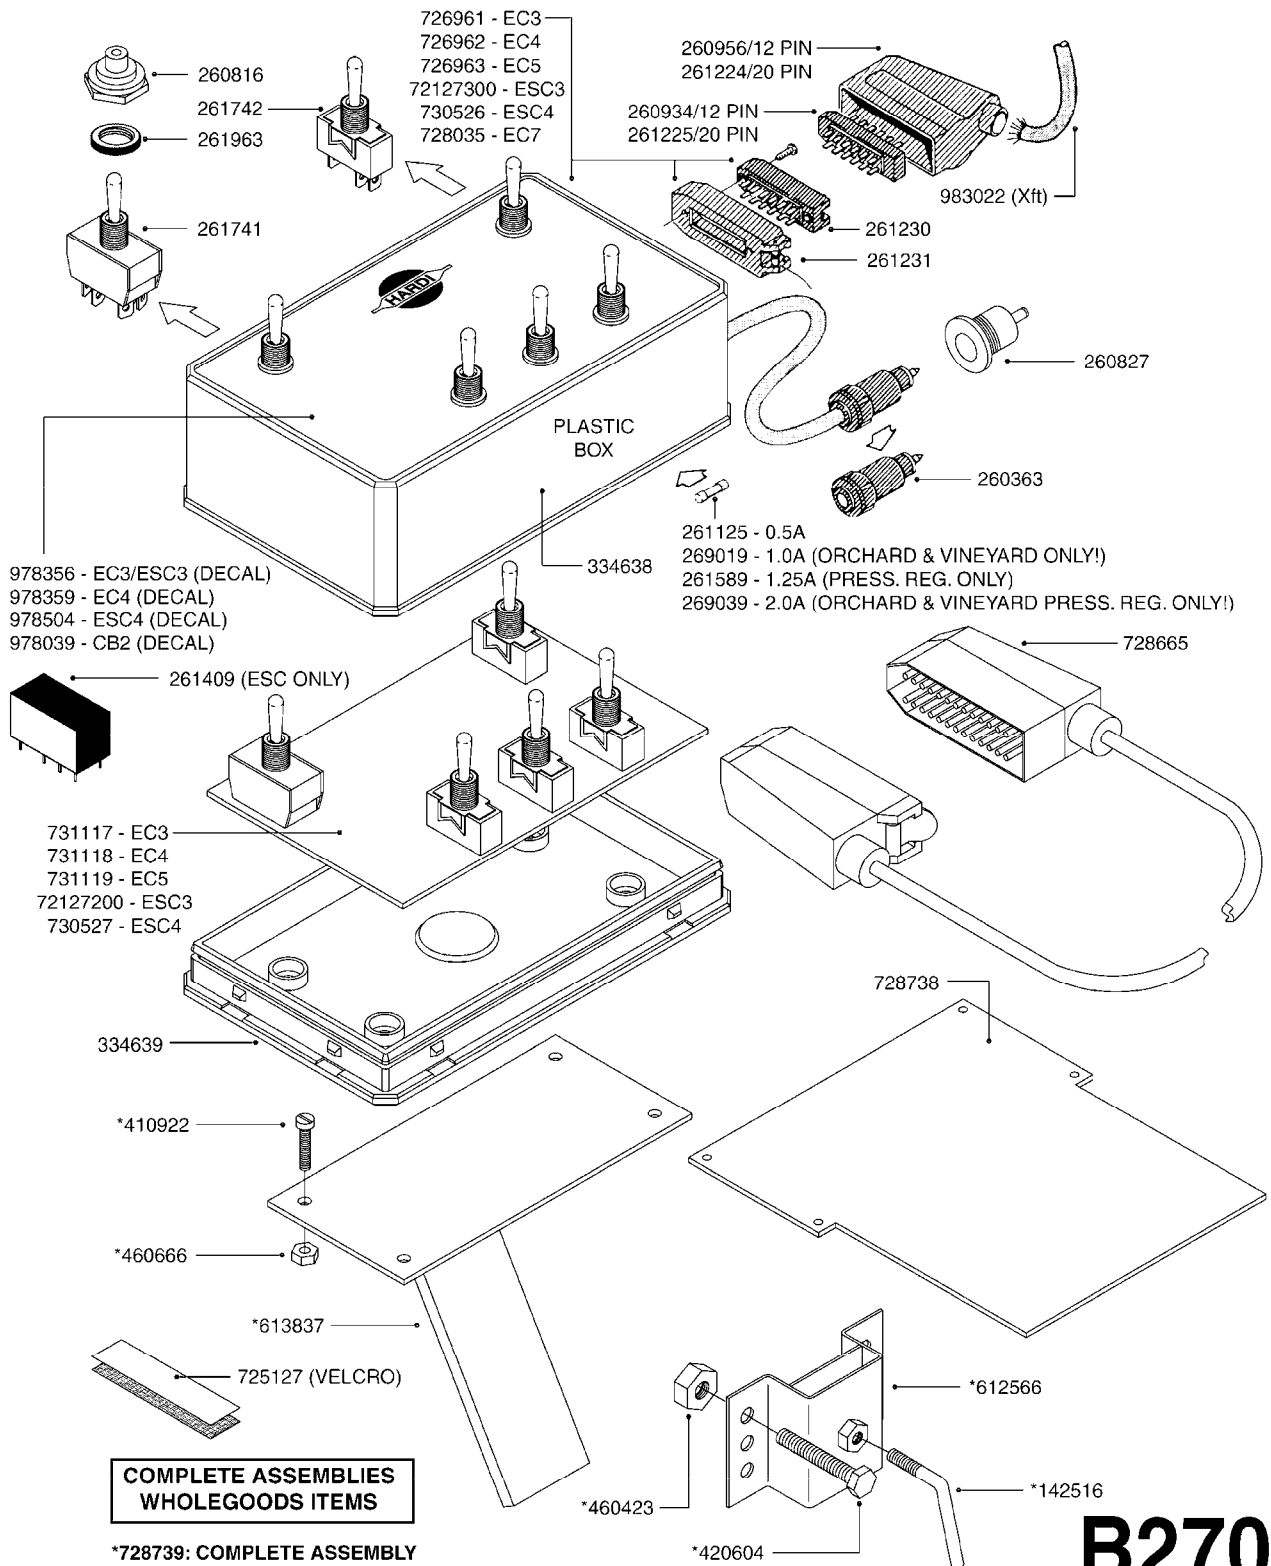

COMPLETE ASSEMBLIES
WHOLEGOODS ITEMS

B260

CONTROL BOX F/EC+EC-SC
B260-HIN, 01:01:01

Page 1
Date 18.03.2013 15:42

parts-n°	order qty	description
142516	1	SCREW SET M10 BENT F. LOCKING
260363	1	PLUG 2 POLE 12V
260794	1	SWITCH F.PRESS ADJ.EC CONTROL
260816	1	CAP W/RUBBER BOOT F.EC SWITCH
260827	1	PLUG F.EC ATTACHMENTS
260864	1	SWITCH F.HY BOOM CONTROL BOX
260923	1	PLUG INSERT 12 POLE FEMALE
260934	1	PLUG INSERT 12 POLL MALE
260945	1	PLUG HOUSE 12 POLE FEMALE
260956	1	PLUG HOUSE 12 POL.MALE
261066	1	SWITCH 2 POLE
261125	1	FUSE 5 X 20 500mA
261224	1	PLUG HOUSING F/20 POLE MALE
261225	1	PLUG INSERT 20 POLE MALE
261230	1	PLUG INSERT 20 POLE FEMALE
261231	1	PLUG HOUSING 20 POLE FEMALE
410922	1	BOLT HEX 8.8 DEL M4X20 FT
411006	1	SCREW M4X40 SLOTTED
420604	1	BOLT HEX 8.8 DEL M10X25 FT
460423	1	NUT HEX M10X1.5 LOCK
460666	1	NUT HEX M4
612566	1	MOUNT BRACKET F.FAN CABLE ASSY
613837	1	MOUNT PLATE FOR EC CONTROL BOX
725006	1	CIRCUIT BOARD 4 VALVE
725014	1	CONTROL BOX EC 4 SEC./12 PIN
725056	1	PRINTED CIRC.W SW 3WAY 726961
726961	1	CONTROL BOX EC 3 SEC./20 PIN
726962	1	CONTROL BOX EC 4 SEC./20 PIN
727376	1	CIRCUIT BOARD F.ESC 3 BANK
728072	1	CABLE F.CONTROL BOX 6M EC/4
728073	1	CABLE F.CONTROL BOX 6M EC/3
728075	1	CABLE F.CONTROL BOX 5M EC/3
728665	1	CABLE EXT.-QUICK ATTACH 20 PIN
728666	1	CABLE-QUICK ATTACH 12 PIN
728738	1	DOUB.CONT.BOX & OR F/M PLATE
728739	1	IN CAB CONTROL MOUNT KIT
729721	1	CONTROL BOX ESC3
983022	1	WIRE 12 x 0.5 x 2MM x 12"
10297303	1	CIRCUIT BOARD FOR T.M.S.
10411203	1	RELAY T-82