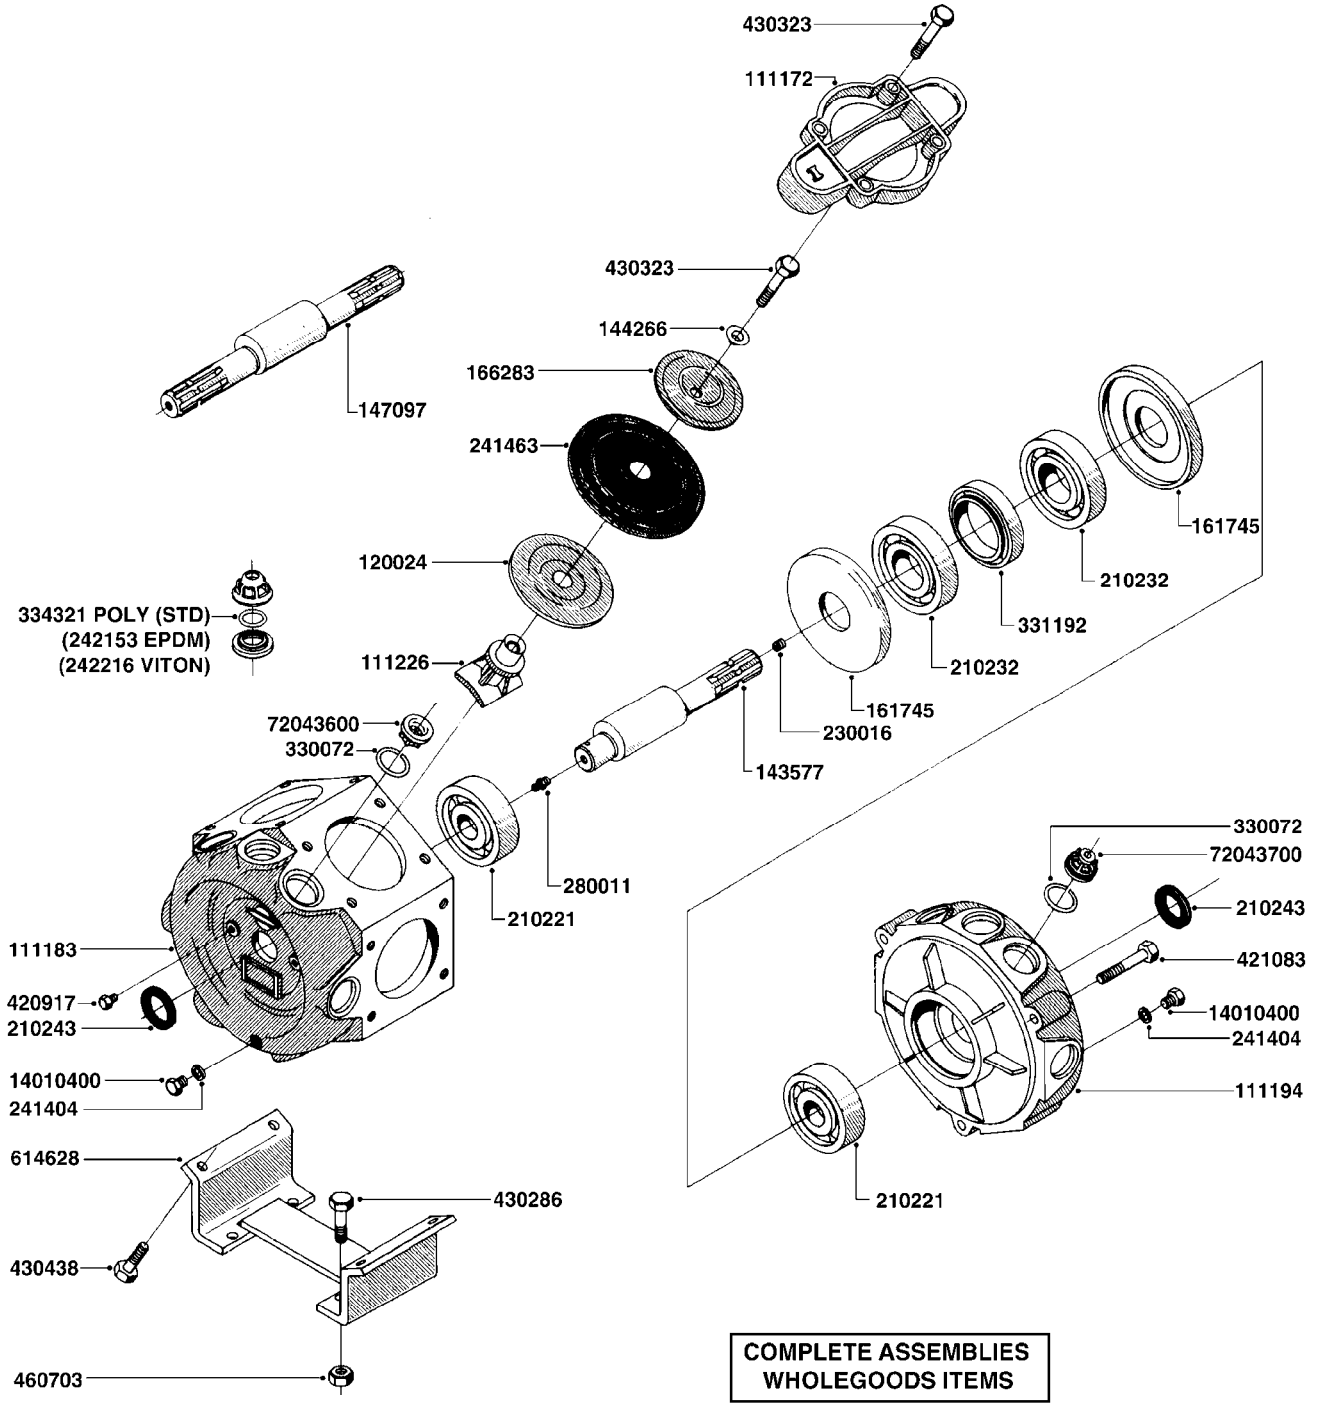

COMPLETE ASSEMBLIES
WHOLEGOODS ITEMS

COMPLETE PUMP
(NLA) REPLACED BY 821649 (463 - 540 RPM)

A280

PUMP - 460 W/MOUNTING BASE
A280-HIN, 08:11:11

Page 1
Date 18.03.2013 15:42

parts-n°	order qty	description
111172	1	VALVE CHAMBER 460 (PAINTED)
111183	1	PUMP CASTING 460 (PAINTED)
111194	1	PUMP CASTING FT.460 (PAINTED)
111226	1	CONNECTING ROD MODEL 460
120024	1	DIAPHRAGM BACK DISC 1200-1300
143577	1	CRANK SHAFT F.363/462/463-10mm
144266	1	WASHER FOR 460 PUMP
147097	1	CRANK SHAFT 363-463/10 THROUGH
161745	1	METAL SPACER F.363/463
166283	1	DIAPHRAGM UPPER DISC MOD. 460
210221	1	BEARING BALL 6407
210232	1	BEARING BALL 6310
210243	1	SEAL OIL 35 X 47 X 7
230016	1	PLUG 1/8' BSP TYPE P
241404	1	DOWTYSEAL 1/4"
241463	1	DIAPHRAGM MODEL 460
242153	1	O-RING D26X4 EPDM
242216	1	O-RING VITON F/1202/1302/462
280011	1	GREASE NIPPLE 1/8' H TR
330072	1	O-RING D53,5/D45,5X4
331192	1	SPACER,
334321	1	O-RING POLY. 34.0x26.0x4.0
420917	1	BOLT HEX 8.8 RAW M8X12 FT
421083	1	BOLT HEX 8.8 DEL M10X65
430286	1	BOLT HEX 8.8 DEL M12X30 FT
430323	1	BOLT HEX 8.8 DEL M12X60
430438	1	BOLT HEX 8.8 DEL M12X65
460703	1	NUT HEX M12X1.75 LOCK
614628	1	FOOT FOR PUMP 460-463 PAINTED
821649	1	PUMP 463/12/540 OFFSET PORTS
14010400	1	PLUG 1/4" BSP
72043600	1	VALVE FOR 462/463
72043700	1	VALVE FOR 462/463 W.VENT HOLE