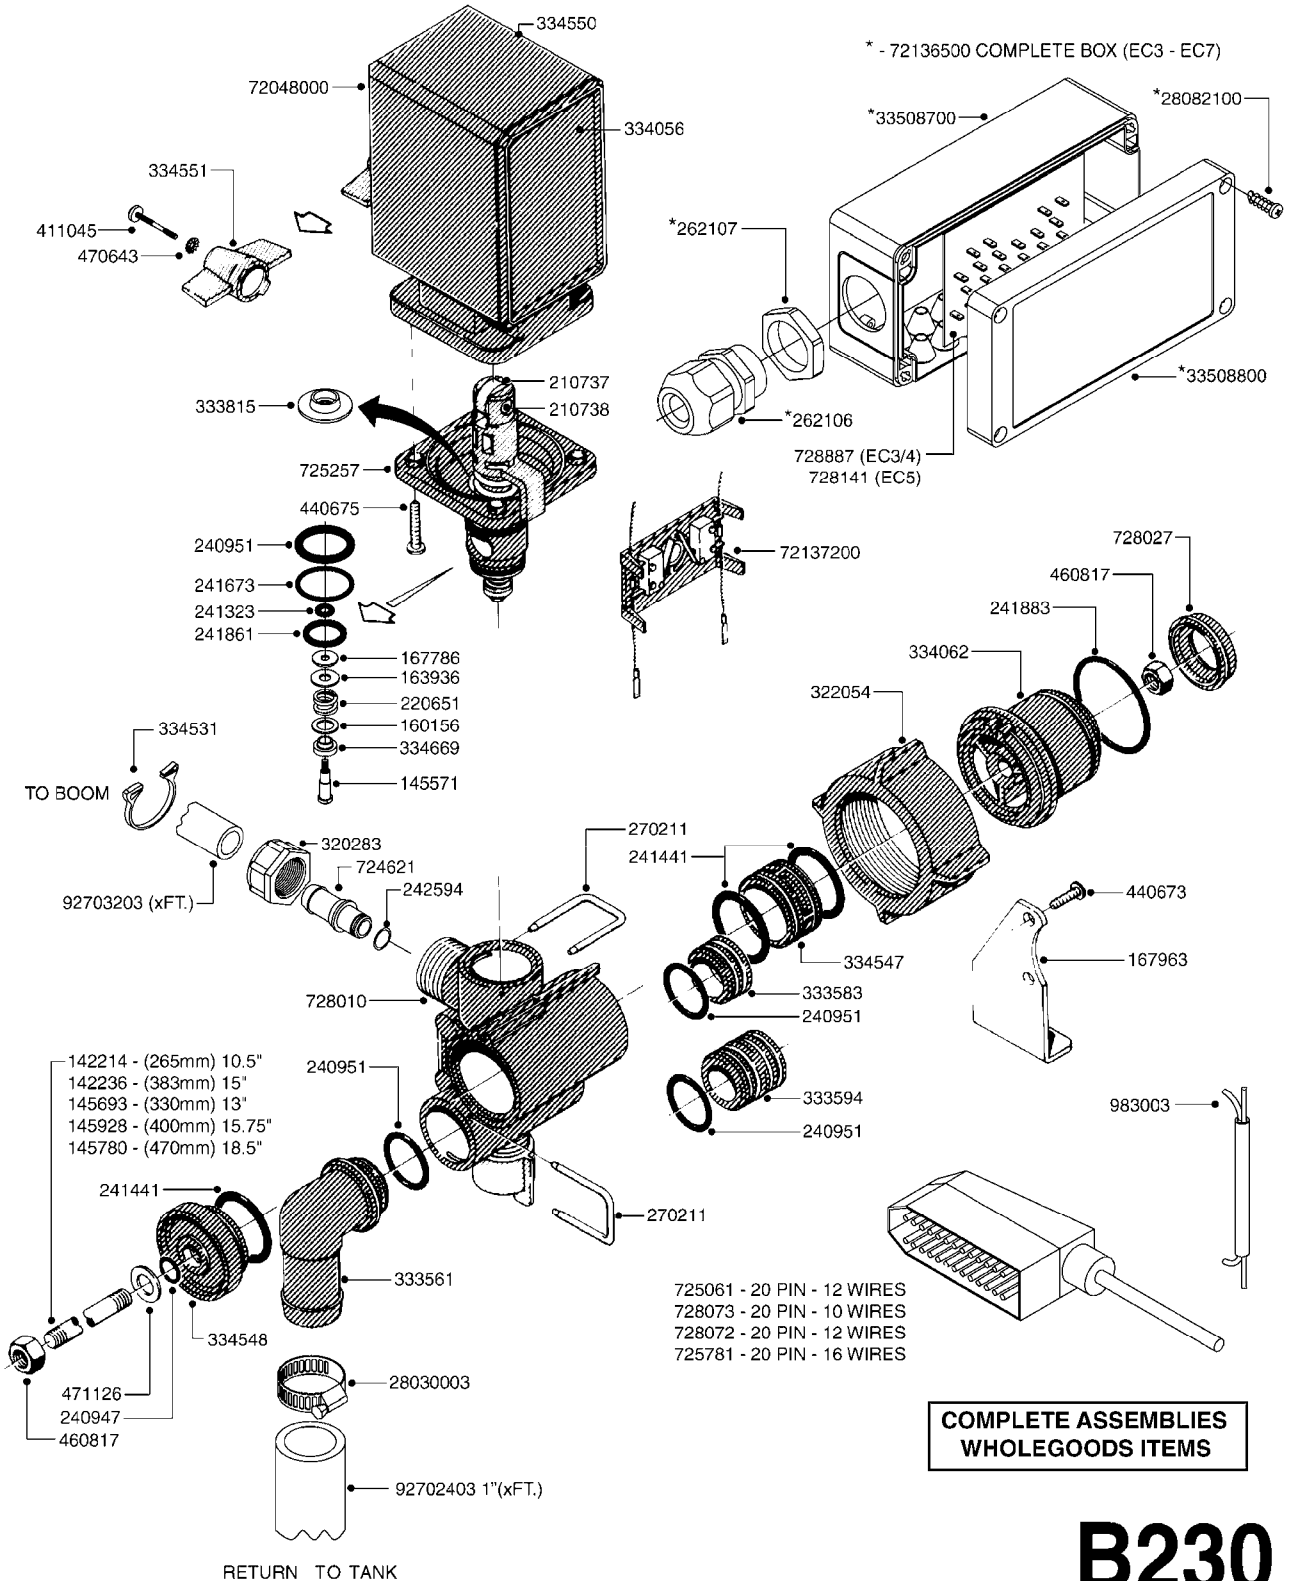

EC BOOM VALVE-ELEC. (GRN GRIP)
B230-HIN, 14:12:07

Page 1

Date 18.03.2013 15:42

parts-n°	order qty	description
142214	1	STUD BOLT 8 X 265 - 5 MODULS
142236	1	STUD BOLT 8 X 381 - 8 MODULS
145571	1	STUD BOLT F/PNEUM. DISTRIBUTOR
145693	1	STUD BOLT M8X330
145780	1	STUD BOLT M8 X 470
145928	1	STUD BOLT 8M X 400
160156	1	WASHER D14.1/D9.2X1 SS
163936	1	WASHER D15/D6.2X1
167786	1	WASHER D13/D4.2X1
167963	1	MOUNT BKT.F.EC BOOM SEC.
210737	1	BEARING BALL D7 RSTO 5 TN
210738	1	BEARING ROLLER D7 L=16 SS
220651	1	SPRING PRESSURE D12.5/5
240947	1	O-RING D7.3X2.4 NITRIL
240951	1	O-RING D21.2X3 NITRIL
241323	1	O-RING D5.3X2.4 NITRIL
241441	1	O-RING D29.3X3
241673	1	O-RING D22.1X1.6
241861	1	O-RING D15.3X2.4 VITON
241883	1	O-RING D39.2X3 NITRIL
242594	1	O-RING D14 X 1.78 SCH.70-EPDM
262106	1	BULKHEAD F. CABLE 6.5-14 BLACK
262107	1	NUT F. BULKHEAD CABLE BLACK
270211	1	FITT.DK S25 FORK L=37.5
320283	1	FITT.DK NUT 3/4"BSP
322054	1	UNION NUT BLACK S61 x 2
333561	1	FITT.DK ELB.1" EC RETURN
333583	1	END PIECE FOR BYPASS
333594	1	CONNECTING PIECE F. BYPASS
333815	1	DISTANCE RING
334056	1	COVER F/MOTOR HOUSE EC DIST.
334062	1	CONNECT. BRANCH F/EC OP. UNIT
334531	1	CLAMP HOSE PLASTIC 3/4"
334547	1	CONNECTING PIECE F. PRESSURE
334548	1	END COVER
334550	1	MOTOR HOUSE SECT VALVE
334551	1	GRIP F.MAN.OP.EC ON/OFF GREEN
334669	1	VALVE CONE D14/D7-SH 63 WHITE
411045	1	SCREW M4 X 16MM STAINLESS
440673	1	SCREW F.PLASTIC 5X12 SS
440675	1	SCREW F. PLASTIC 5X16 SS
460817	1	NUT HEX M8 STAINLESS DIN 934
470643	1	WASHER LOCK
471126	1	WASHER D16/D8.4X1.6 SS
724621	1	FITT.DK HB 3/4"ASSY F.3/4" NUT
725061	1	CABLE - EC 12WIRE L=6000mm
725257	1	SPINDLE SECT. F/EC DISTRIBUTOR
725781	1	CONNECTING CABLE L=6000-AC 5
728010	1	DISTRIB HOUSING W/CONST PR GRN
728027	1	BUSHING WITH SEAT
728072	1	CABLE F.CONTROL BOX 6M EC/4
728073	1	CABLE F.CONTROL BOX 6M EC/3
728141	1	CIRCUIT BOARD F.EC7 CONN. BOX
728887	1	CIRCUIT BOARD EC CONTROL
983003	1	CABLE ELEC.2X1MM WIRE BLACK EC
28030003	1	CLAMP HOSE GEAR P1" 6716
28082100	1	SCREW F. BOX LID 1/4" L=20
33508700	1	BOX 160X80X40 BLACK
33508800	1	BOX LID 160X80X15 BLACK
72048000	1	MOTOR, DISTRIBUTION 1:300
72136500	1	UNIV. CONNECTION BOX F. EC