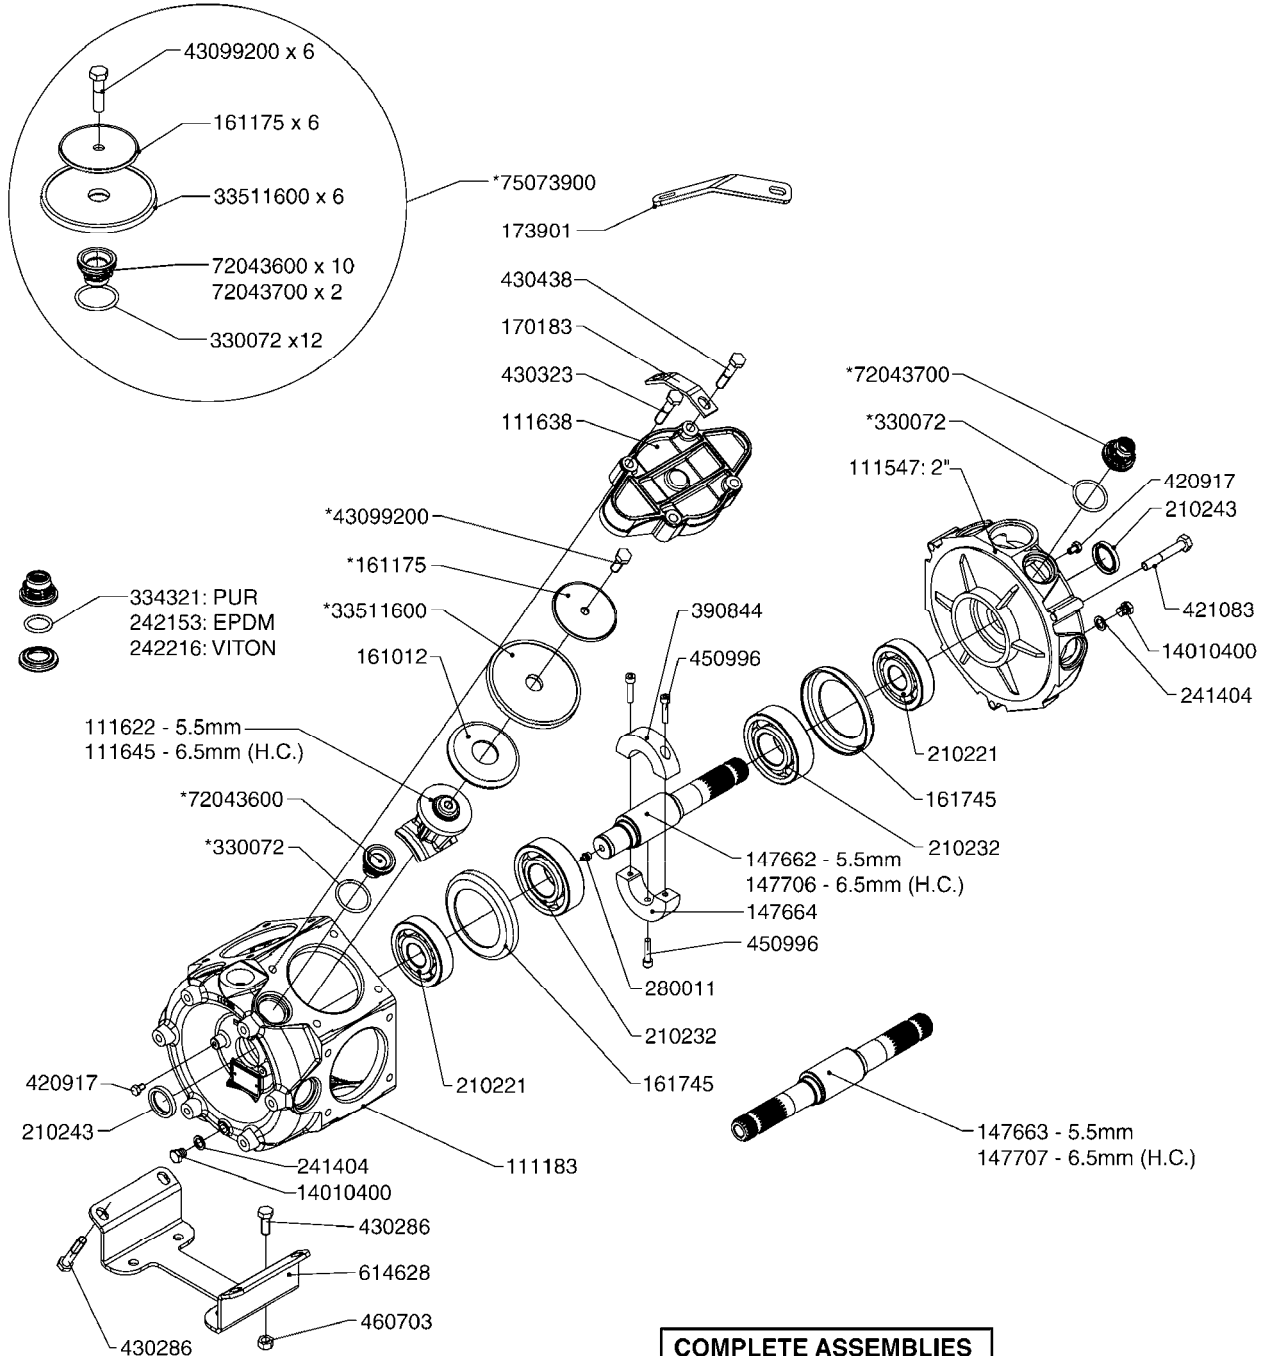

COMPLETE ASSEMBLIES
WHOLEGOODS ITEMS

COMPLETE PUMPS

- 821585 - 463/5.5 W/THROUGH SHAFT (1000 RPM)
- 821650 - 463/6.5 (1000 RPM H.C. OFFSET PORTS)
- 82166400 - 463/6.5 (1000 RPM H.C. INLINE PORTS)

A310

PUMP - 463/1000 RPM W/MOUNTING
A310-HIN, 01:12:11

Page 1
Date 18.03.2013 15:42

parts-n°	order qty	description
111183	1	PUMP CASTING 460 (PAINTED)
111547	1	PUMP CASTING 462-2' (PAINTED)
111622	1	CONNECTING ROD 463/5.5MM
111638	1	VALVE COVER 463 HC+1000 VERS.
111645	1	CONNECTING ROD 463/6.5MM
147662	1	CRANK SHAFT F.363/463-5.5MM
147663	1	CRANK SHAFT 363/463-5.5 THROUG
147664	1	COUNTERBALANCE 363/463 WEIGHT
147706	1	CRANK SHAFT F.363/463-6.5MM
147707	1	CRANK SHAFT 363/463-6.5 THROUG
161012	1	DIAPHRAGM BACKING DISC F. 463
161175	1	DIAPHRAGM DISC F. 463 PUMP
161745	1	METAL SPACER F.363/463
170183	1	LIFT STRAP F.PUMP 360/361/462
173901	1	LIFT STRAP F.PUMP 463
210221	1	BEARING BALL 6407
210232	1	BEARING BALL 6310
210243	1	SEAL OIL 35 X 47 X 7
241404	1	DOWTYSEAL 1/4"
242153	1	O-RING D26X4 EPDM
242216	1	O-RING VITON F/1202/1302/462
280011	1	GREASE NIPPLE 1/8' H TR
330072	1	O-RING D53,5/D45,5X4
334321	1	O-RING POLY. 34.0x26.0x4.0
390844	1	COUNTERBALANCE 363/463 POM
420917	1	BOLT HEX 8.8 RAW M8X12 FT
421083	1	BOLT HEX 8.8 DEL M10X65
430286	1	BOLT HEX 8.8 DEL M12X30 FT
430323	1	BOLT HEX 8.8 DEL M12X60
430438	1	BOLT HEX 8.8 DEL M12X65
450996	1	BOLT ALLEN M8X35 DIN 912 RAW
460703	1	NUT HEX M12X1.75 LOCK
614628	1	FOOT FOR PUMP 460-463 PAINTED
821585	1	PUMP 463/5.5 THRGH SHAFT 1000R
821650	1	PUMP 463/6.5/1000 OFFSET PORTS
14010400	1	PLUG 1/4" BSP
33511600	1	DIAPHRAGM F. 463 PUMP POLY.'06
43099200	1	BOLT HEX SS M12 X 30 DIN933 A4
72043600	1	VALVE FOR 462/463
72043700	1	VALVE FOR 462/463 W.VENT HOLE
75073900	1	PUMP KIT F. 463
82166400	1	PUMP 463/6.5 2"SUC 1000RPM