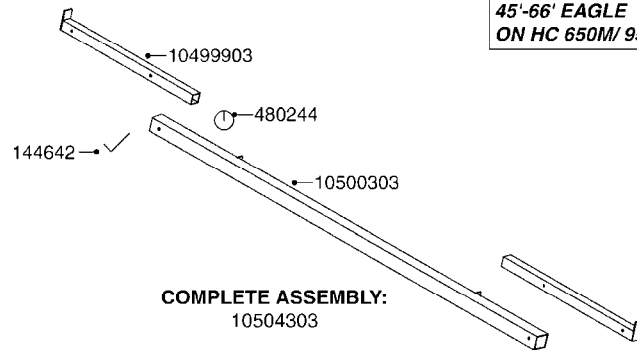

45'-66' EAGLE ON
HC NAVIGATOR
HC 500
HC 800
HC 1000

80'-90' EAGLE ON
NAVIGATOR TA & HC

COMPLETE ASSEMBLY:
834132

COMPLETE ASSEMBLY:
10489403

45'-66' EAGLE
ON HC 650M/ 950M

HC 500/ 650

**COMPLETE ASSEMBLIES
WHOLEGOODS ITEMS**