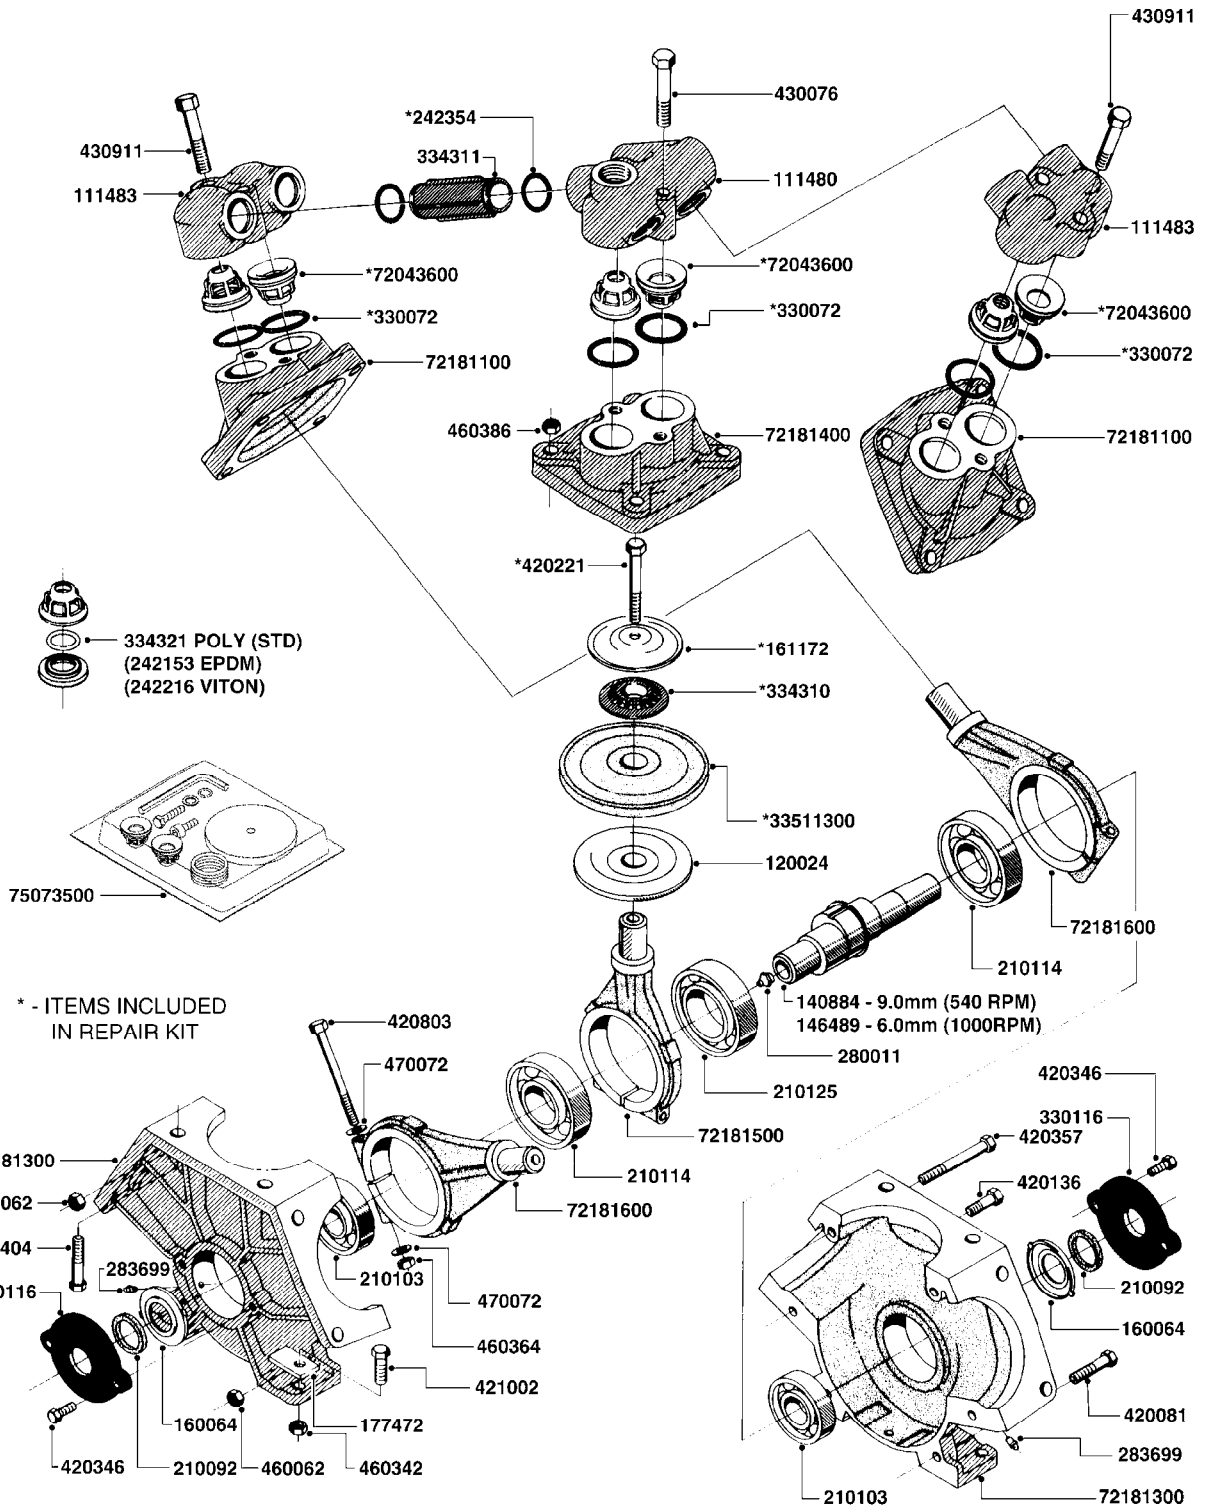

A190

PUMP - 1302 W/ MOUNTING BASE
A190-HIN, 08:11:11

Page 1

Date 18.03.2013 15:42

parts-n°	order qty	description
111480	1	VALVE HEAD 1302 CENTER
111483	1	VALVE HEAD SIDE 1302
120024	1	DIAPHRAGM BACK DISC 1200-1300
140884	1	CRANK SHAFT MODEL 1300-9
146489	1	CRANK SHAFT MODEL 1302-6MM
160064	1	DUST PLATE
161172	1	DIAPHRAGM DISC F. 1203/1303
177472	1	BRACKET 25 X 5
210092	1	SEAL FELT D43/30X5
210103	1	BEARING BALL 6306
210114	1	BEARING BALL 6308
210125	1	BEARING BALL 6210
242153	1	O-RING D26X4 EPDM
242216	1	O-RING VITON F/1202/1302/462
242354	1	O-RING D32.2X3.0 VITON F.S-53
280011	1	GREASE NIPPLE 1/8" H TR
283699	1	GREASE NIPPLE M6X1
330072	1	O-RING D53,5/D45,5X4
330116	1	SEAL RETAINER, MODEL 1300
334310	1	NYLON WASHER 1202/1302/462
334311	1	CONNECTION PIPE INLET MOD.1302
334321	1	O-RING POLY. 34.0x26.0x4.0
420081	1	BOLT HEX 8.8 DEL 3/8"X40MM
420136	1	BOLT HEX 8.8 RAW 3/8"X30MM
420221	1	BOLT HEX 7/16"X2-1/4"
420346	1	BOLT HEX 8.8 DEL 3/8"X 25MM
420357	1	BOLT HEX 8.8 RAW 3/8"X85MM
420803	1	BOLT HEX 8.8 DEL M8X90
421002	1	BOLT HEX 8.8 DEL M10X30 FT
430076	1	BOLT HEX 8.8 RAW 1/2"X60MM
430404	1	BOLT HEX 8.8 DEL M12X50
430911	1	BOLT HEX 8.8 WG 1/2" x 70MM
460062	1	NUT HEX 3/8" GALV.
460342	1	NUT HEX M10
460364	1	NUT HEX M8 GALV.
460386	1	NUT HEX M12X1.75
470072	1	WASHER D15/D8X.5 LOCK
33511300	1	DIAPHRAGM 1203/1302 POLY 2006
72043600	1	VALVE FOR 462/463
72181100	1	DIAPHRAGM COVER 1203/1303+BLTS
72181300	1	PUMP CASTING 1300 RED W/BOLTS
72181400	1	DIAPHRAGM COVER 1303 W/BOLTS
72181500	1	CONNECTING ROD, CENTER 1303
72181600	1	CONNECTING ROD, SIDE MOD.1300
75073500	1	PUMP KIT 1300/1302 "06"