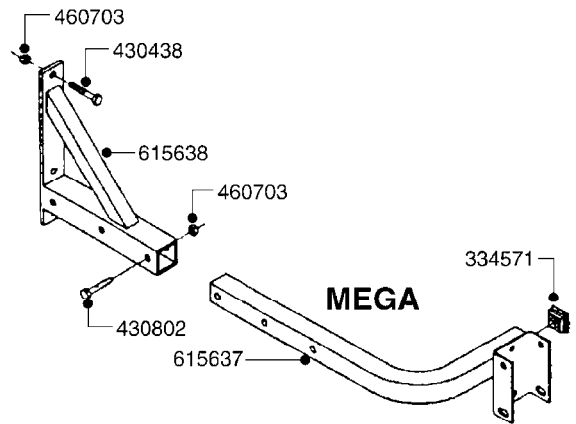

NK/LX/LY PRE-86