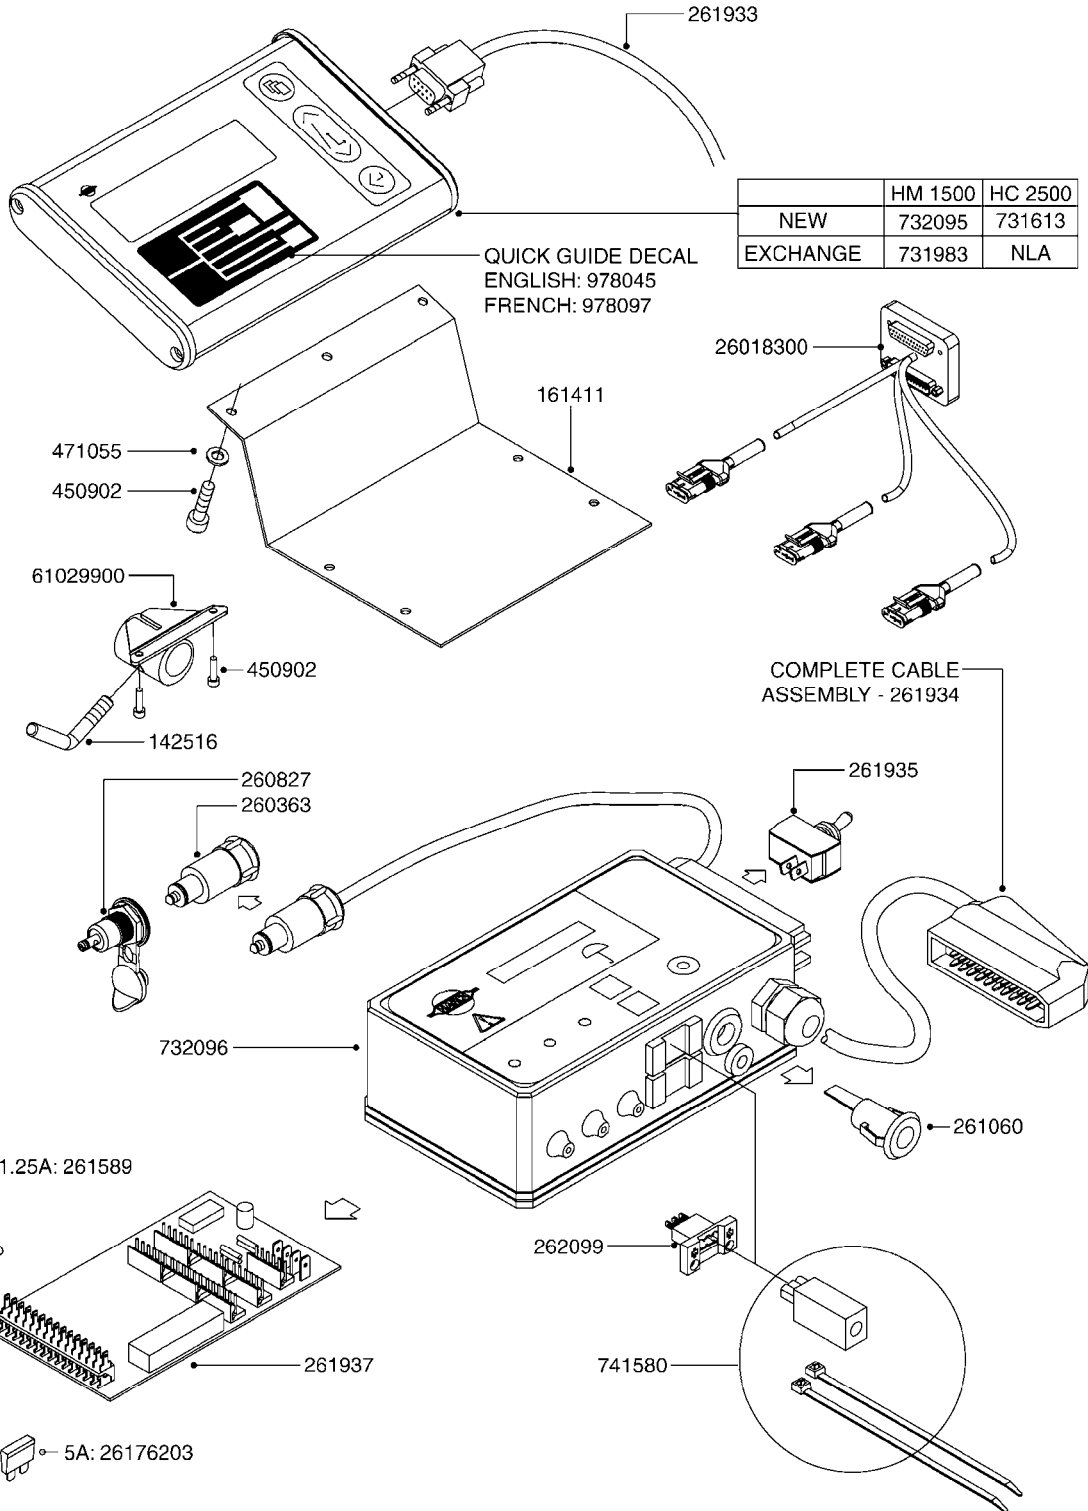

G480

HC 2500/HM1500 DISPLAY/SCANBOX
G480-HIN, 15:11:09

Page 1

Date 18.03.2013 15:43

parts-n°	order qty	description
142516	1	SCREW SET M10 BENT F. LOCKING
161411	1	MT.BRK. HC2500/HM1500 DISPLAY
26018300	1	ADAPTOR 2500 FOR SPRAYBOX II 39-PIN/REPLACES SCANBOX
260363	1	PLUG 2 POLE 12V
260827	1	PLUG F.EC ATTACHMENTS
261060	1	PLUG F.EC ATTACHMENTS
261589	1	FUSE 5X20 1.25 AMP
26176203	1	FUSE 5.0A QUICK-ACT.
261933	1	CABLE W/PLUG 2X25 L=71"
261934	1	CABLE W/PLUG 18X0.5MM L=79"
261935	1	SWITCH 2 POLE
261937	1	CIRCUIT BOARD F. SCANBOX
262099	1	PLUG SOCKET 3-POLE 2.5/3
450902	1	BOLT ALLEN HEAD M4 X 16MM
471055	1	WASHER D4.1/7.6 X 0.9
61029900	1	BRACKET FOR HC2500
731613	1	DISPLAY HC2500 NEW
731983	1	DISPLAY HM1500 REFURBISHED
732095	1	DISPLAY HM1500 NEW
732096	1	SCANBOX F.HM1500/HC2500
741580	1	PLUG 3-POLE 2.5/3
978045	1	DECAL QUICK GUIDE 1500/2500
978097	1	DECAL QUICK GUIDE 1500/2500 FR