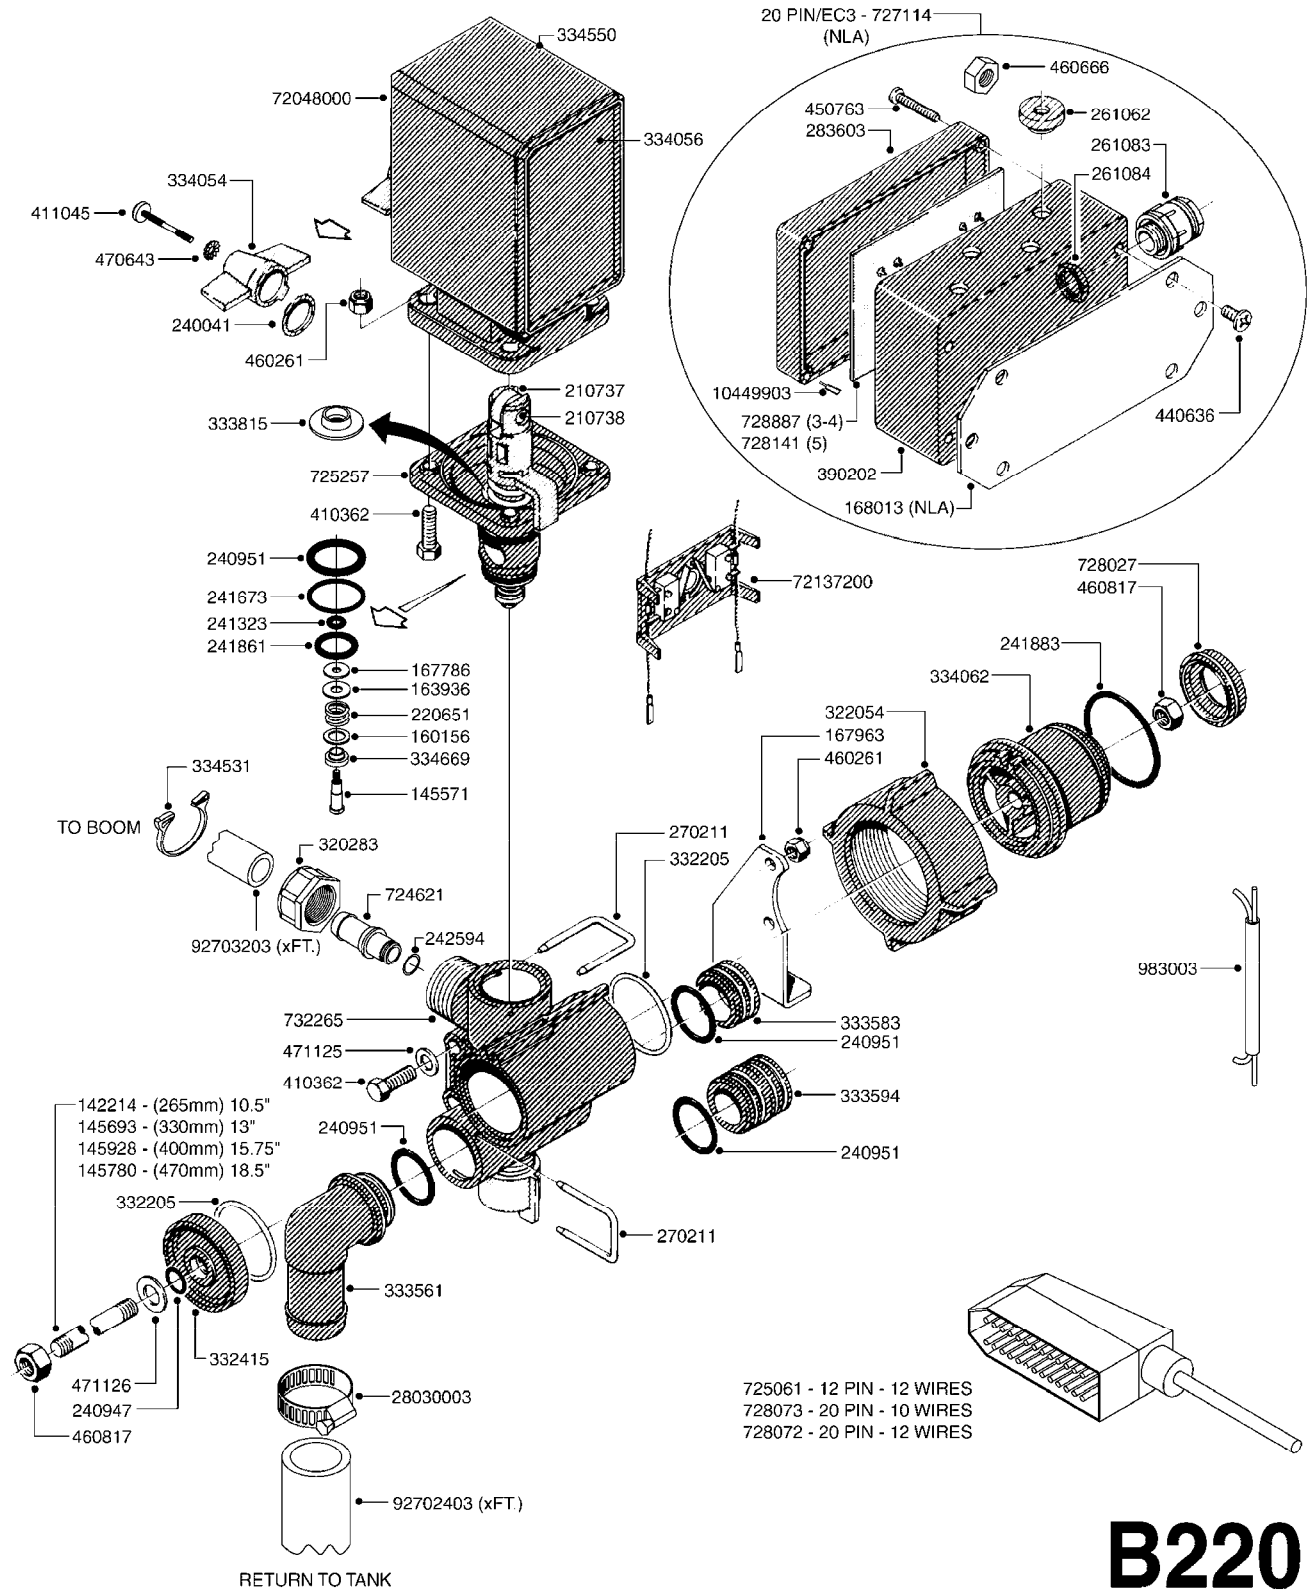

B220

EC BOOM VALVE - ELEC. (RED GRP)
B220-HIN, 16:12:08

Page 1
Date 18.03.2013 15:42

parts-n°	order qty	description
142214	1	STUD BOLT 8 X 265 - 5 MODULS
145571	1	STUD BOLT F/PNEUM. DISTRIBUTOR
145693	1	STUD BOLT M8X330
145780	1	STUD BOLT M8 X 470
145928	1	STUD BOLT 8M X 400
160156	1	WASHER D14.1/D9.2X1 SS
163936	1	WASHER D15/D6.2X1
167786	1	WASHER D13/D4.2X1
167963	1	MOUNT BKT.F.EC BOOM SEC.
168013	1	MOUNT BRKT F.CONNECT BOX-NLA
210737	1	BEARING BALL D7 RSTO 5 TN
210738	1	BEARING ROLLER D7 L=16 SS
220651	1	SPRING PRESSURE D12.5/5
240041	1	O-RING D15,1/10,3 X 2,4
240947	1	O-RING D7.3X2.4 NITRIL
240951	1	O-RING D21.2X3 NITRIL
241323	1	O-RING D5.3X2.4 NITRIL
241673	1	O-RING D22.1X1.6
241861	1	O-RING D15.3X2.4 VITON
241883	1	O-RING D39.2X3 NITRIL
242594	1	O-RING D14 X 1.78 SCH.70-EPDM
261062	1	GROMMET
261083	1	GROMMET (PLASTIC)F.ELEC.CABLE
261084	1	NUT F.261083 GROMMET
270211	1	FITT.DK S25 FORK L=37.5
283603	1	LID F. SQ.BOX 120X80X15 MM
320283	1	FITT.DK NUT 3/4"BSP
322054	1	UNION NUT BLACK S61 x 2
332205	1	O-RING D43/39XD2
332415	1	COVER
333561	1	FITT.DK ELB.1" EC RETURN
333583	1	END PIECE FOR BYPASS
333594	1	CONNECTING PIECE F. BYPASS
333815	1	DISTANCE RING
334054	1	GRIP F.MAN.OP.EC ON/OFF RED
334056	1	COVER F/MOTOR HOUSE EC DIST.
334062	1	CONNECT. BRANCH F/EC OP. UNIT
334531	1	CLAMP HOSE PLASTIC 3/4"
334550	1	MOTOR HOUSE SECT VALVE
334669	1	VALVE CONE D14/D7-SH 63 WHITE
390202	1	CONN.BOX EC OPER.UNIT
410362	1	BOLT HEX 8.8 DEL M6X20 FT
411045	1	SCREW M4 X 16MM STAINLESS
440636	1	SCREW SHEET-METAL 1/2" NO 12
450763	1	SCREW M4X25
460261	1	NUT HEX M6X1 LOCK
460666	1	NUT HEX M4
460817	1	NUT HEX M8 STAINLESS DIN 934
470643	1	WASHER LOCK
471125	1	WASHER D12/D6.4x1.6 SS
471126	1	WASHER D16/D8.4X1.6 SS
724621	1	FITT.DK HB 3/4"ASSY F.3/4" NUT
725061	1	CABLE - EC 12WIRE L=6000mm
725257	1	SPINDLE SECT. F/EC DISTRIBUTOR
727114	1	CONNECTOR BOX WITH CABLE
728027	1	BUSHING WITH SEAT
728072	1	CABLE F.CONTROL BOX 6M EC/4
728073	1	CABLE F.CONTROL BOX 6M EC/3
728141	1	CIRCUIT BOARD F.EC7 CONN. BOX
728887	1	CIRCUIT BOARD EC CONTROL
732265	1	DISTRIB HOUSING W/CONST PR RED