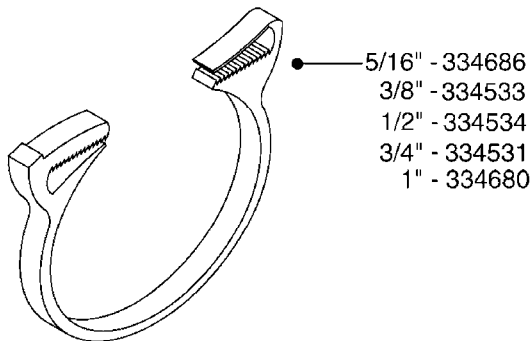

Hose Size	Pressure	Suction	Clamp Code
3/8"	28029803		6706
1/2"	28029803		6706
3/4"	28029903		6712
1"	28030003	28029903	6716
1-1/4"	28030103		6724
1-1/2"		28030103	6724
2"		28030203	235-67
2-1/2"		28030303	235-74
3"		28030403	235-82

H130