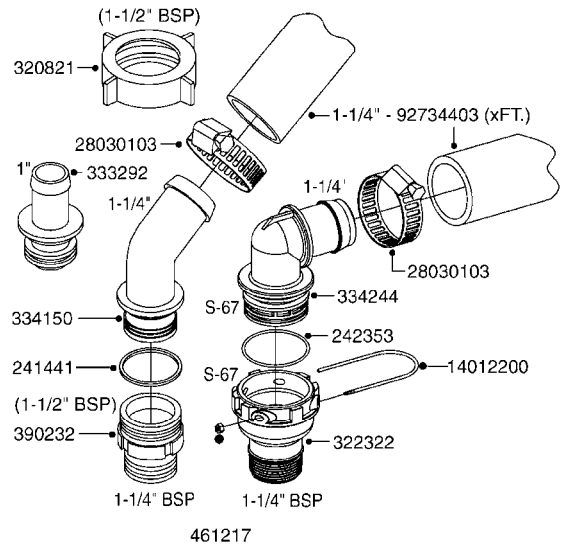

PRESSURE SIDE OF PUMP