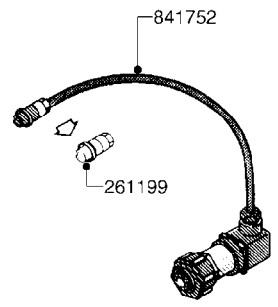

G460

HARDI TRONIC 1800
G460-HIN, 01:01:01

parts-n°	order qty	description
145062	1	ROTOR SHAFT
145896	1	SET SCREW M4 .....
167938	1	SUP. FOR AREA WORKED SWITCH
168269	1	ANGLE BRACKET F. SPEED SENSOR
170396	1	MOUNT BRACKET F. TRONIC
178975	1	MOUNT BRACKET F. SPEED SENSOR
179767	1	FLOW SENSOR MOUNTING BRACKET
240951	1	O-RING D21.2X3 NITRIL
241673	1	O-RING D22.1X1.6
241883	1	O-RING D39.2X3 NITRIL
260363	1	PLUG 2 POLE 12V
261199	1	PLUG MICRO PHONE 4 POLE FEMALE
261200	1	PLUG
261218	1	PLUG MICRO PHONE 6-POLE FEMALE
270211	1	FITT.DK S25 FORK L=37.5
320471	1	FITT.DK NUT 1" BSP JAMB
333561	1	FITT.DK ELB.1" EC RETURN
334079	1	?
334288	1	DBI-DUT NO. 8 R BLACK .....
410362	1	BOLT HEX 8.8 DEL M6X20 FT
420582	1	BOLT HEX 8.8 DEL M8X20 FT
460143	1	NUT HEX M8 LOCK
460261	1	NUT HEX M6X1 LOCK
460364	1	NUT HEX M8 GALV.
470072	1	WASHER D15/D8X.5 LOCK
471125	1	WASHER D12/D6.4x1.6 SS
634992	1	ROTOR FOR MONITOR
635772	1	FLOW METER HOUSING BK D. 13.5
639025	1	SUBSTITUTE TO 842098
72098200	1	FLOW SENSOR COMPL. F.TRONIC'01
722525	1	MONITOR MAGNETS SET OF 8PCS
724779	1	BAG MAGNETS F. AREA SWITCH
725071	1	FLOW METER HOUSING EC D. 20.0
725538	1	HANDLE SCREW F. HARDI-TRONIC
725728	1	FLOWMETER COMPL, ALT 72098200
726193	1	SUBSTITUTE TO 72098300
726226	1	BATTERY CABLE
726276	1	MONITOR 1800 HEAD ASSY.
726302	1	AREA SWITCH COMPL. F. TRONIC
726952	1	.
841749	1	FLOW SENSOR FOR EC
841750	1	FLOWMETER TYPE 13,5/BK CPL.87
841751	1	FLOWMETER TYPE 13.5 EC
841752	1	PRESSURE TRANSDUCER H.TRONIC
841753	1	AREA SWITCH FOR H.TRONIC
841754	1	SPEED SENSOR FOR HARDI 1800