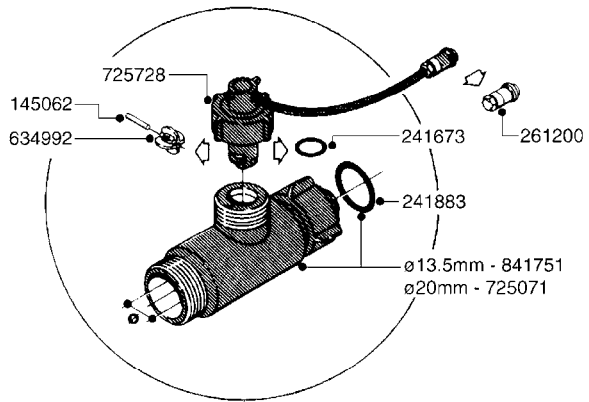

G460

HARDI TRONIC 1800
G460-HIN, 01:01:01

parts-n°	order qty	description
145062	1	ROTOR SHAFT
145896	1	SET SCREW M4 .....
167938	1	SUP. FOR AREA WORKED SWITCH
168269	1	ANGLE BRACKET F. SPEED SENSOR
170396	1	MOUNT BRACKET F. TRONIC
178975	1	MOUNT BRACKET F. SPEED SENSOR
179767	1	FLOW SENSOR MOUNTING BRACKET
240951	1	O-RING D21.2X3 NITRIL
241673	1	O-RING D22.1X1.6
241883	1	O-RING D39.2X3 NITRIL
260363	1	PLUG 2 POLE 12V
261199	1	PLUG MICRO PHONE 4 POLE FEMALE
261200	1	PLUG
261218	1	PLUG MICRO PHONE 6-POLE FEMALE
270211	1	FITT.DK S25 FORK L=37.5
320471	1	FITT.DK NUT 1" BSP JAMB
333561	1	FITT.DK ELB.1" EC RETURN
334079	1	?
334288	1	DBI-DUT NO. 8 R BLACK .....
410362	1	BOLT HEX 8.8 DEL M6X20 FT
420582	1	BOLT HEX 8.8 DEL M8X20 FT
460143	1	NUT HEX M8 LOCK
460261	1	NUT HEX M6X1 LOCK
460364	1	NUT HEX M8 GALV.
470072	1	WASHER D15/D8X.5 LOCK
471125	1	WASHER D12/D6.4x1.6 SS
634992	1	ROTOR FOR MONITOR
635772	1	FLOW METER HOUSING BK D. 13.5
639025	1	SUBSTITUTE TO 842098
72098200	1	FLOW SENSOR COMPL. F.TRONIC'01
722525	1	MONITOR MAGNETS SET OF 8PCS
724779	1	BAG MAGNETS F. AREA SWITCH
725071	1	FLOW METER HOUSING EC D. 20.0
725538	1	HANDLE SCREW F. HARDI-TRONIC
725728	1	FLOWMETER COMPL, ALT 72098200
726193	1	SUBSTITUTE TO 72098300
726226	1	BATTERY CABLE
726276	1	MONITOR 1800 HEAD ASSY.
726302	1	AREA SWITCH COMPL. F. TRONIC
726952	1	.
841749	1	FLOW SENSOR FOR EC
841750	1	FLOWMETER TYPE 13,5/BK CPL.87
841751	1	FLOWMETER TYPE 13.5 EC
841752	1	PRESSURE TRANSDUCER H.TRONIC
841753	1	AREA SWITCH FOR H.TRONIC
841754	1	SPEED SENSOR FOR HARDI 1800