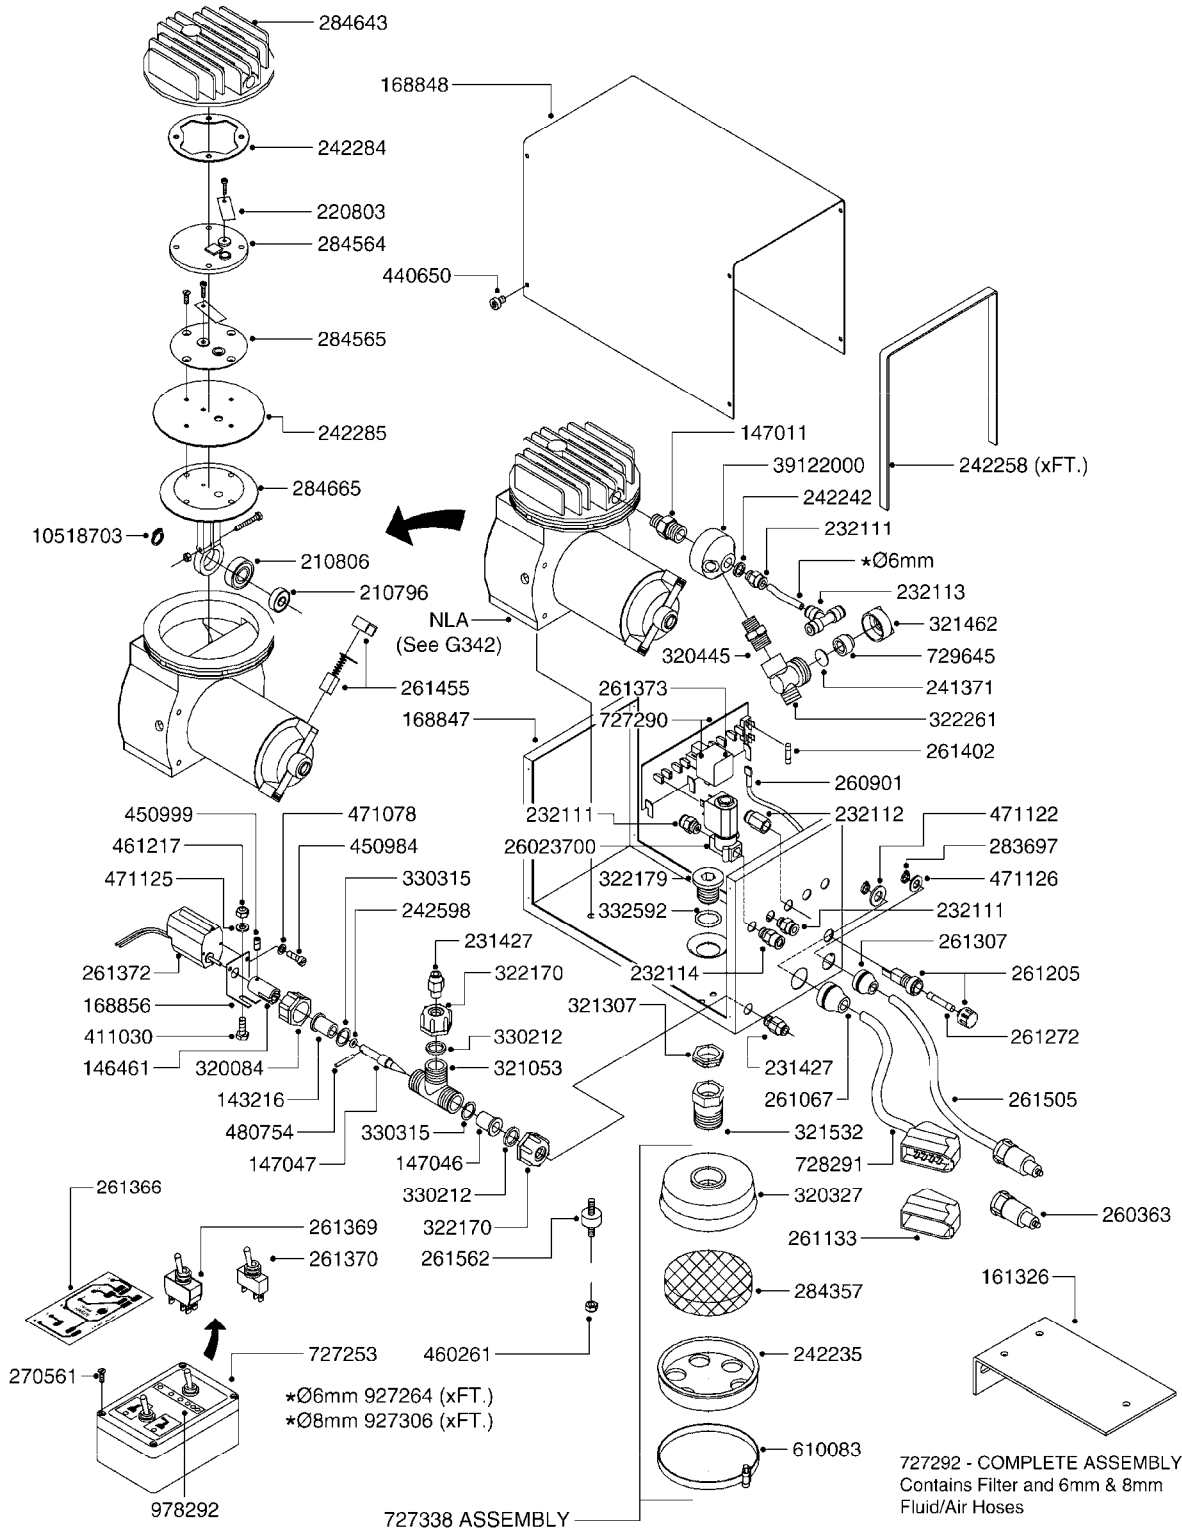

717824 - COMPLETE ASSEMBLY

COMPLETE ASSEMBLIES
WHOLEGOODS ITEMS

G320

FOAM MARKER COMPRESSOR PRE 92
G320-HIN, 26:05:11

Page 1
Date 18.03.2013 15:43

parts-n°	order qty	description
143231	1	SEAT F. VALVE 1/2'
143253	1	CONNECTING BRANCH FOR COMPRES.
146644	1	PIN D3X19 STAINLESS
165675	1	TOP COVER FOR CONTROL BOX
168169	1	INLET VALVE THO.COM.621102
168595	1	EXHAUST PLATE
168596	1	SUCTION PLATE
210749	1	BEARING ROLLER 6201-8 N F/COMP
210784	1	BEARING BALL 6002 2Z
231044	1	QUICK COUPLING F.AIR HOSE
242035	1	DIAPHRAGM THO.COM.608146
242058	1	O-RING THO.COM.623048
242059	1	VALVE (OUTLET)THO.COM.633525
242111	1	O-RING FOR VALVE PLATE
260337	1	COMPRESSOR F.F/M-91
260363	1	PLUG 2 POLE 12V
260374	1	FUSE HOLDER
260385	1	BULKHEAD FITTING F. CABLE
260396	1	NUT FOR BULKHEAD FITTING
260444	1	FUSE 8 AMP.
261050	1	SWITCH
261089	1	KNOB FOR ADJ.CONT.261050
261505	1	CABLE 2X4MM L8000MM
283770	1	SEAL FELT F. FOAM MARKER COMP
284264	1	COVER FOR COMPRESSOR
284341	1	CONNECTING ROD F.COMPRESSOR
320073	1	DISTRIBUTOR HOUSING 1/2"
320084	1	FITT.DK NUT 1/2" BSP
320106	1	FITT.DK CAPNUT 1" BSP
320187	1	FITT.DK CAP 3/8" BSP BLACK
320445	1	FITT.DK HN 1/4"X3/8" BSP
322072	1	FITT.DK TEE 3/8'X3/8'X3/8' BSP
330013	1	O-RING D15/D10X2.5 F.3/8"NUT
330212	1	O-RING D19/D14X2.4 F.1/2"NUT
330293	1	VALVE SEAT WITH 3/8" HOSE TAIL
330315	1	O-RING D18.4/D13X.6
330326	1	O-RING D30/D24X2 F.1"NUT
330337	1	HANDLE F. FLIP VALVE
330676	1	FITT.DK HB 3/8" F. 1/2" NUT
330783	1	FITT.DK HB 3/8"F.3/8" NUT
410627	1	SCREW M4X12
440285	1	SCREW NO.6 1/4'
450980	1	SCREW F.VALVE PLATE
460364	1	NUT HEX M8 GALV.
470643	1	WASHER LOCK
614550	1	BRUSH KIT F. COMPRESSOR
633581	1	CONTROL BOX FOR FOAM MARKER
709741	1	VALVE ASSY. 1/2" FLIP LEVER
717743	1	THROTTLE VALVE FOR FOAM MARKER
717824	1	CONTROL BOX MOUNTED
718911	1	VALVE (SAFETY) F.MARKER
28029803	1	CLAMP HOSE GEAR P1/2" 6708
92701703	1	HOSE R X3/8" X300PSI WP X0012"