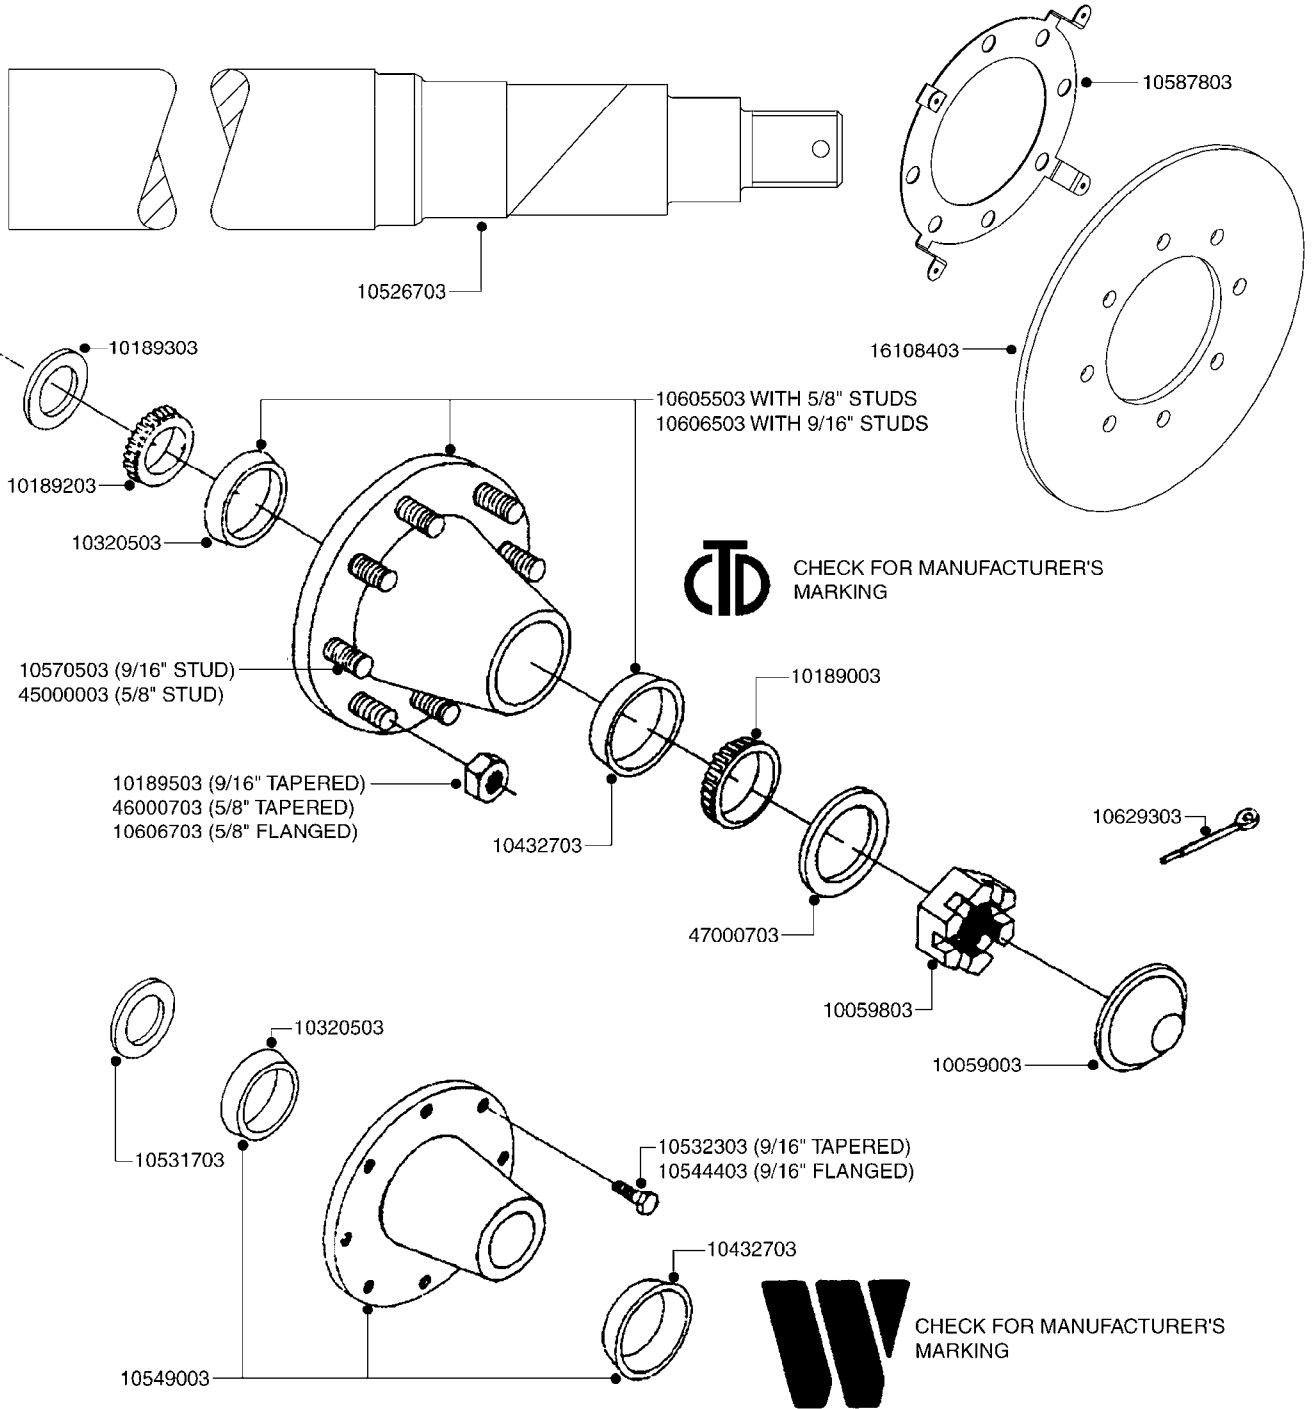

**TAPERED NUTS OR BOLTS
NEEDED FOR 12.4" X 24" RIMS ONLY**

F430

HUB ASSEMBLY F.2 3/4" SPINDLE
F430-HIN, 20:05:09

Page 1
Date 18.03.2013 15:43

parts-n°	order qty	description
10059003	1	DUST CAP 800/1000 GAL AEC17
10059803	1	NUT HEX NF 1"
10189003	1	BEARING OUTER 800/1000 GAL.SA
10189203	1	BEARING INNER CONE 3780
10189303	1	SEAL OIL 800/1000 GAL.SA
10189503	1	NUT HEX NF 9/16 WHEEL STUD
10320503	1	BEARING INNER CUP F. 2-3/4"
10432703	1	BEARING OUTER CUP F. 2.3/4"
10526703	1	SPINDLE 2.75X15.75 W/NUT&WASH
10531703	1	SEAL GREASE F.WILTON HUB A812
10532303	1	BOLT WHEEL 9/16"UNF X 1-1/2"
10544403	1	BOLT HEX 9/16 NF GR.5 01.25FL
10549003	1	HUB ASSY.2-3/4" W.9/16" THREAD
10570503	1	STUD F. HUB 9/16" x 2-1/4"
10587803	1	MAG MNT F. SPEED SNS 8 BOLT
10605503	1	HUB ASSY F.2-3/4" HUB 5/8"STUD
10606503	1	HUB ASSY.NAV550/800/1000 HC
10606703	1	NUT HEX NF 5/8" FLANGED F.STUD
10629303	1	PIN, COTTER 7/32" X 1.75" LONG
16108403	1	REINFORCEMENT RING 8-8-6 HUB FOR NON-REINFORCED 3/8" RIMS ONLY
45000003	1	STUD BOLT 5/8" X 2-1/2"
46000703	1	NUT TAPERED LUG 5/8-18
47000703	1	WASHER, SPNDL 1.1" 1.06x2 .19T