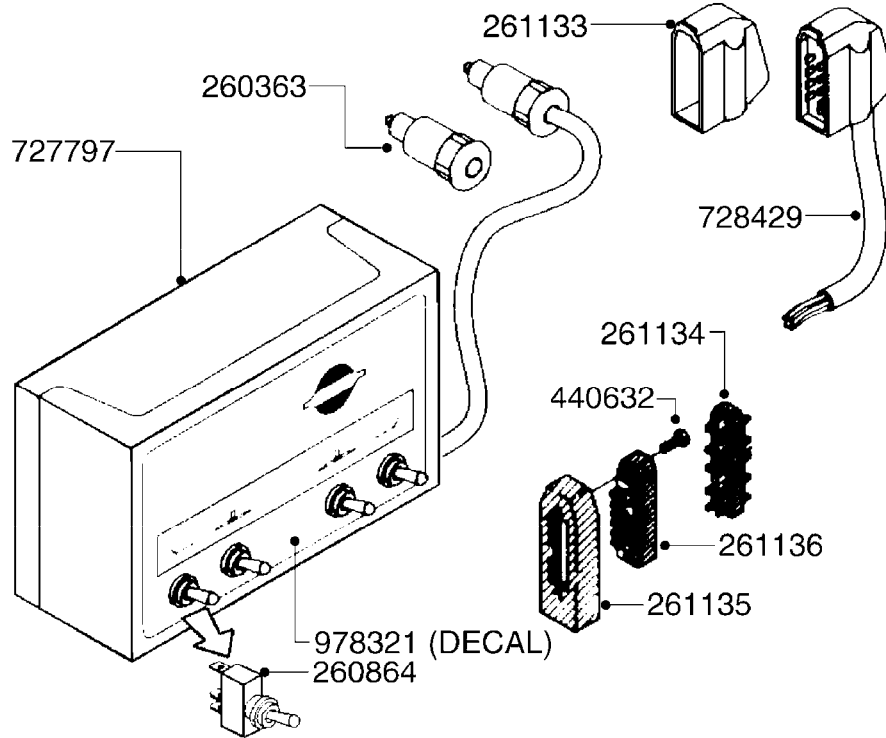

C240

HYD EAGLE HZ CONTROL BOX
C240-HIN, 01:01:01

Page 1

Date 18.03.2013 15:42

parts-n°	order qty	description
260363	1	PLUG 2 POLE 12V
260864	1	SWITCH F.HY BOOM CONTROL BOX
261133	1	PLUG HOUSING F.8 POLE PLUG
261134	1	PLUG INSERT 8 POLE MALE
261135	1	PLUG HOUSING 8 POLE FEMALE
261136	1	PLUG INSERT 8 POLE FEMALE
440632	1	SCREW M4X13
727797	1	CONTROL BOX EAGLE BOOM
728429	1	CABLE ASSY. F. HYD. CONTROL
978321	1	DECAL HZ CONTROL BOX