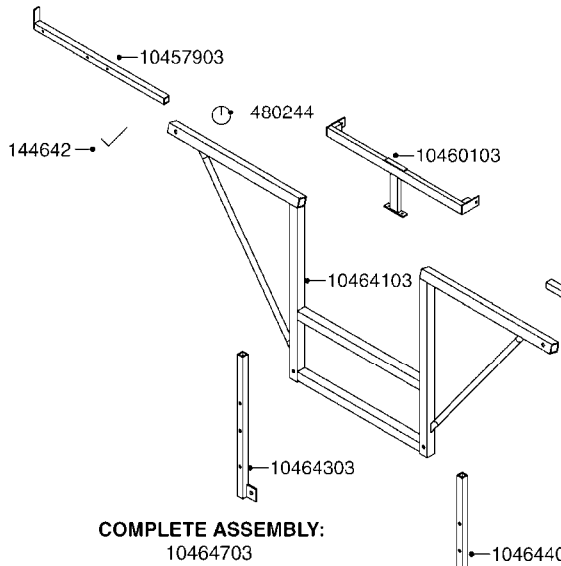

45'-66' EAGLE ON
HC NAVIGATOR
HC 500
HC 800
HC 1000

80'-90' EAGLE ON
NAVIGATOR TA & HC