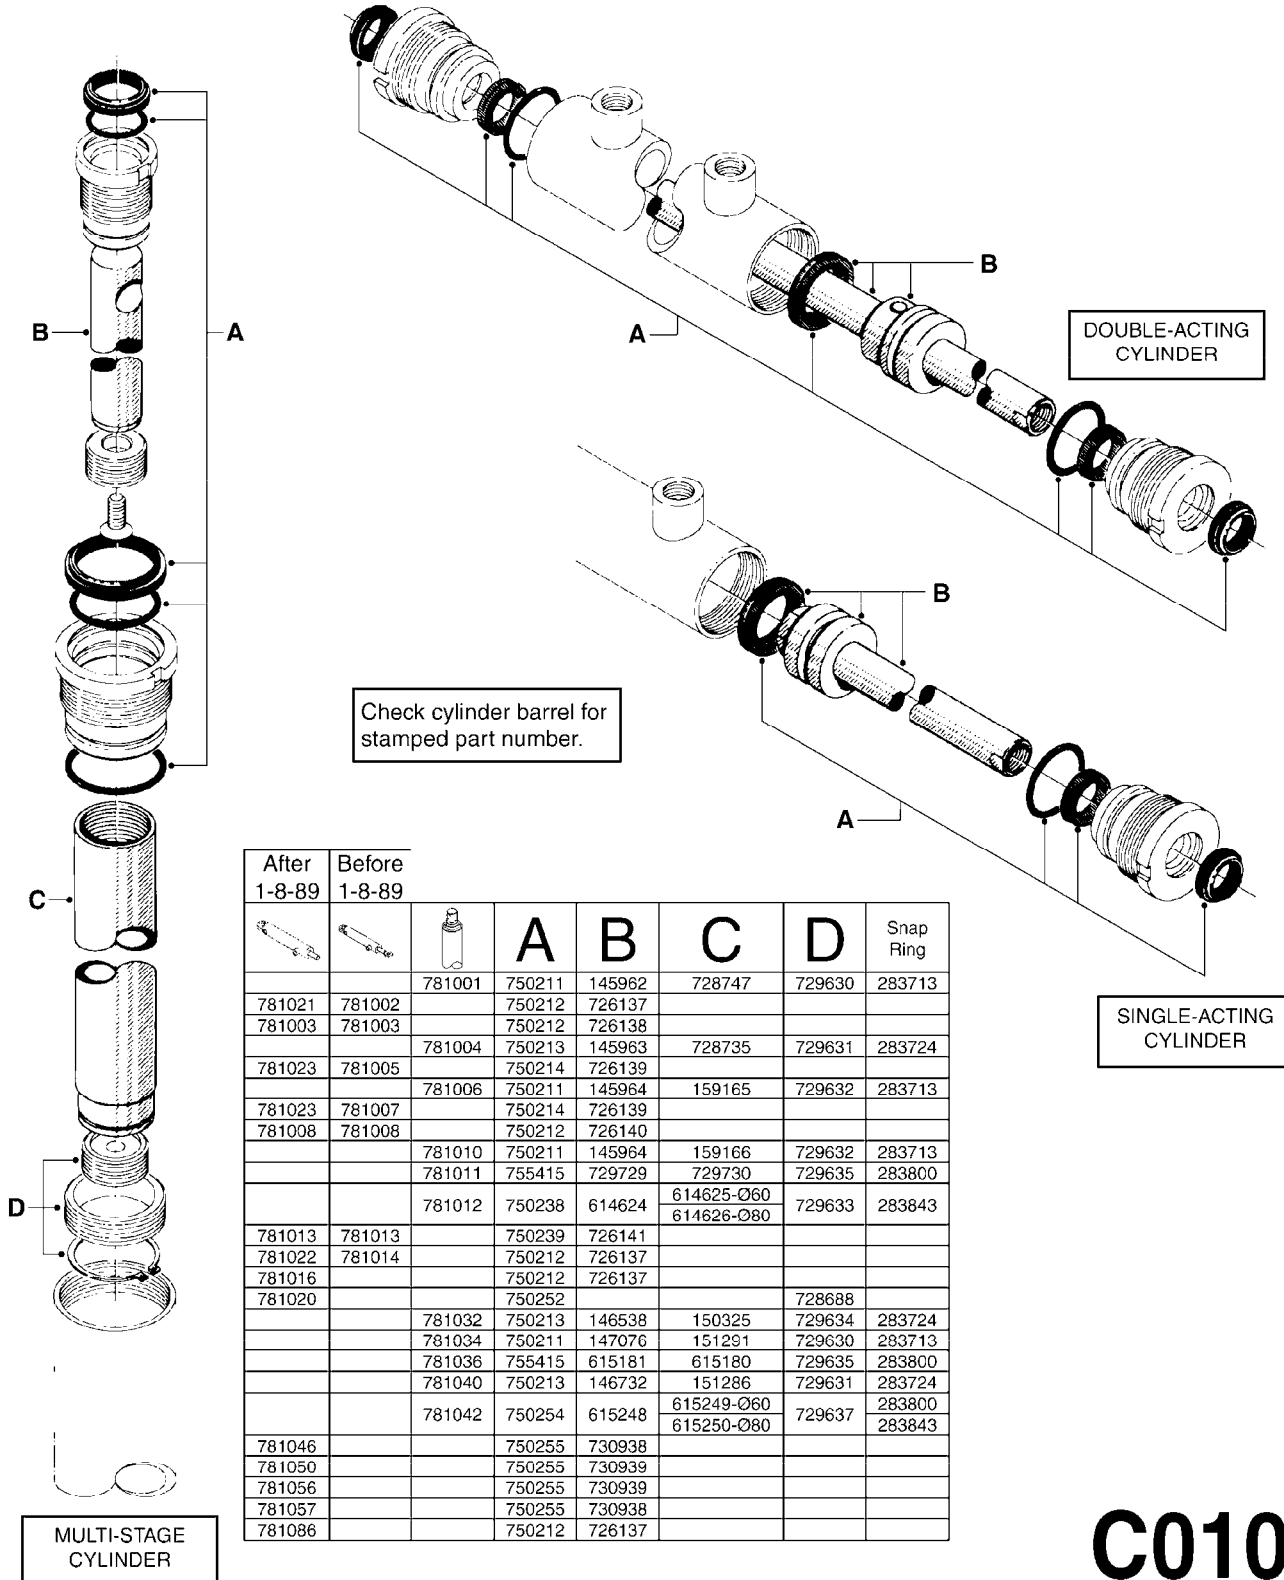

After 1-8-89	Before 1-8-89		A	B	C	D	Snap Ring	
			781001	750211	145962	728747	729630	283713
781021	781002			750212	726137			
781003	781003			750212	726138			
		781004	750213	145963		728735	729631	283724
781023	781005		750214	726139				
		781006	750211	145964	159165		729632	283713
781023	781007		750214	726139				
781008	781008		750212	726140				
		781010	750211	145964	159166		729632	283713
		781011	755415	729729	729730		729635	283800
		781012	750238	614624	614625-Ø60 614626-Ø80		729633	283843
781013	781013		750239	726141				
781022	781014		750212	726137				
781016			750212	726137				
781020			750252			728688		
		781032	750213	146538	150325	729634		283724
		781034	750211	147076	151291	729630		283713
		781036	755415	615181	615180	729635		283800
		781040	750213	146732	151286	729631		283724
		781042	750254	615248	615249-Ø60 615250-Ø80		729637	283800 283843
781046			750255	730938				
781050			750255	730939				
781056			750255	730939				
781057			750255	730938				
781086			750212	726137				

C010