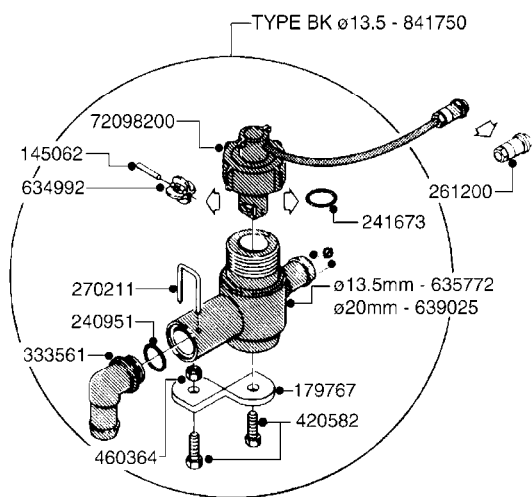

G460

HARDI TRONIC 1800
G460-HIN, 01:01:01

parts-n°	order qty	description
145062	1	ROTOR SHAFT
145896	1	SET SCREW M4 .....
167938	1	SUP. FOR AREA WORKED SWITCH
168269	1	ANGLE BRACKET F. SPEED SENSOR
170396	1	MOUNT BRACKET F. TRONIC
178975	1	MOUNT BRACKET F. SPEED SENSOR
179767	1	FLOW SENSOR MOUNTING BRACKET
240951	1	O-RING D21.2X3 NITRIL
241673	1	O-RING D22.1X1.6
241883	1	O-RING D39.2X3 NITRIL
260363	1	PLUG 2 POLE 12V
261199	1	PLUG MICRO PHONE 4 POLE FEMALE
261200	1	PLUG
261218	1	PLUG MICRO PHONE 6-POLE FEMALE
270211	1	FITT.DK S25 FORK L=37.5
320471	1	FITT.DK NUT 1" BSP JAMB
333561	1	FITT.DK ELB.1" EC RETURN
334079	1	?
334288	1	DBI-DUT NO. 8 R BLACK .....
410362	1	BOLT HEX 8.8 DEL M6X20 FT
420582	1	BOLT HEX 8.8 DEL M8X20 FT
460143	1	NUT HEX M8 LOCK
460261	1	NUT HEX M6X1 LOCK
460364	1	NUT HEX M8 GALV.
470072	1	WASHER D15/D8X.5 LOCK
471125	1	WASHER D12/D6.4x1.6 SS
634992	1	ROTOR FOR MONITOR
635772	1	FLOW METER HOUSING BK D. 13.5
639025	1	SUBSTITUTE TO 842098
72098200	1	FLOW SENSOR COMPL. F.TRONIC'01
722525	1	MONITOR MAGNETS SET OF 8PCS
724779	1	BAG MAGNETS F. AREA SWITCH
725071	1	FLOW METER HOUSING EC D. 20.0
725538	1	HANDLE SCREW F. HARDI-TRONIC
725728	1	FLOWMETER COMPL, ALT 72098200
726193	1	SUBSTITUTE TO 72098300
726226	1	BATTERY CABLE
726276	1	MONITOR 1800 HEAD ASSY.
726302	1	AREA SWITCH COMPL. F. TRONIC
726952	1	.
841749	1	FLOW SENSOR FOR EC
841750	1	FLOWMETER TYPE 13,5/BK CPL.87
841751	1	FLOWMETER TYPE 13.5 EC
841752	1	PRESSURE TRANSDUCER H.TRONIC
841753	1	AREA SWITCH FOR H.TRONIC
841754	1	SPEED SENSOR FOR HARDI 1800