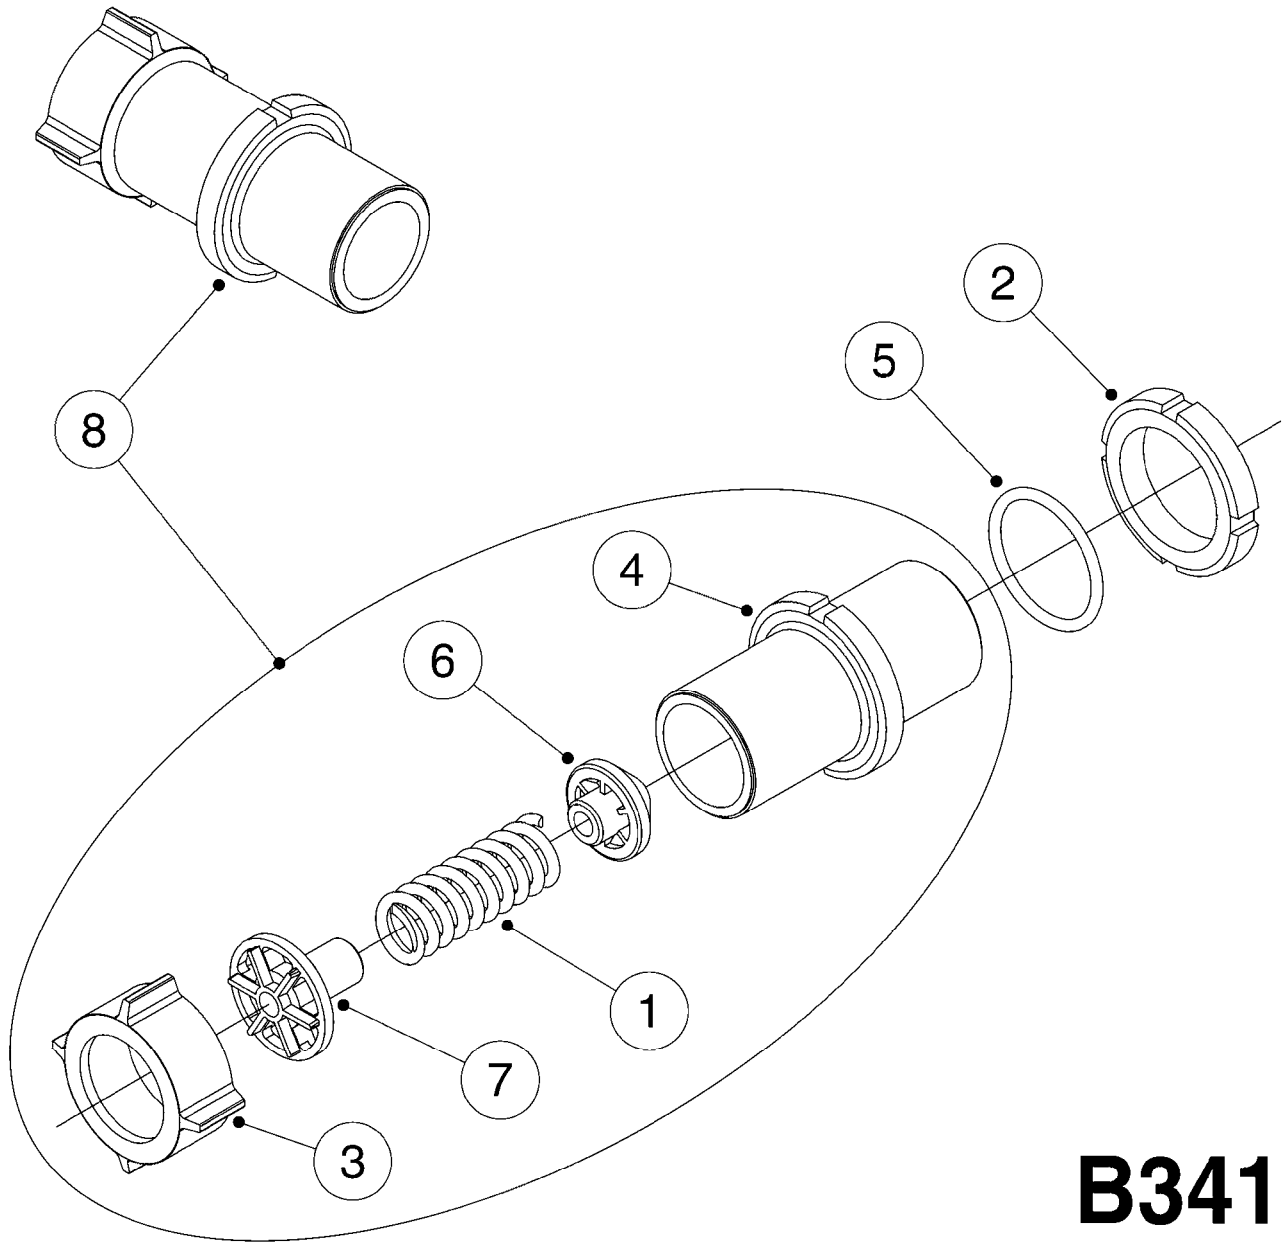

B341

PRESSURE RELIEF VALVE
B341-HIN, 10:05:11

Page 1

Date 18.03.2013 15:42

Pos.	parts-n°	order qty	description
1	220706	1	SPRING SCF 12 BAR
1	220734	1	SPRING SCF 25 BAR
2	320795	1	FITT.DK NUT 1-1/2" BSP JAMB
3	320821	1	FITT.DK NUT 1-1/2" BSP
4	321915	1	HOUSING F. SAFETY VALVE
5	330072	1	O-RING D53,5/D45,5X4
6	333853	1	CONE D35.4
7	333864	1	GUIDE F. SAFETY VALVE SPRING
8	722971	1	SAFETY VALVE SCF 217PSI(15BAR)
8	724891	1	SAFETY VALVE SCF 25 BAR