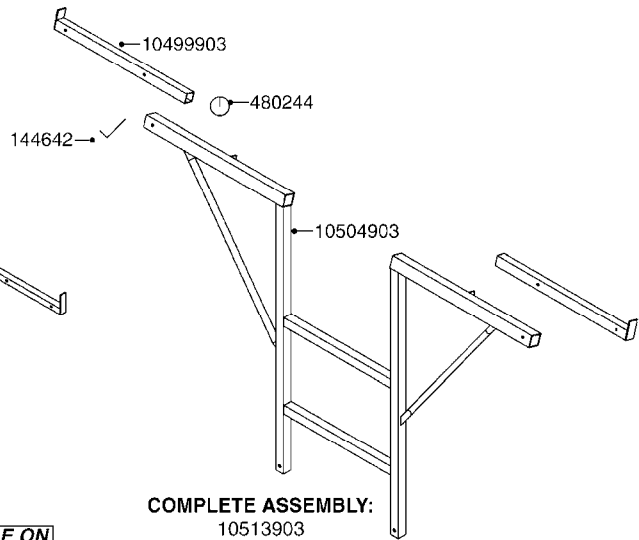

45'-66' EAGLE ON
HC NAVIGATOR
HC 500
HC 800
HC 1000

80'-90' EAGLE ON
NAVIGATOR TA & HC