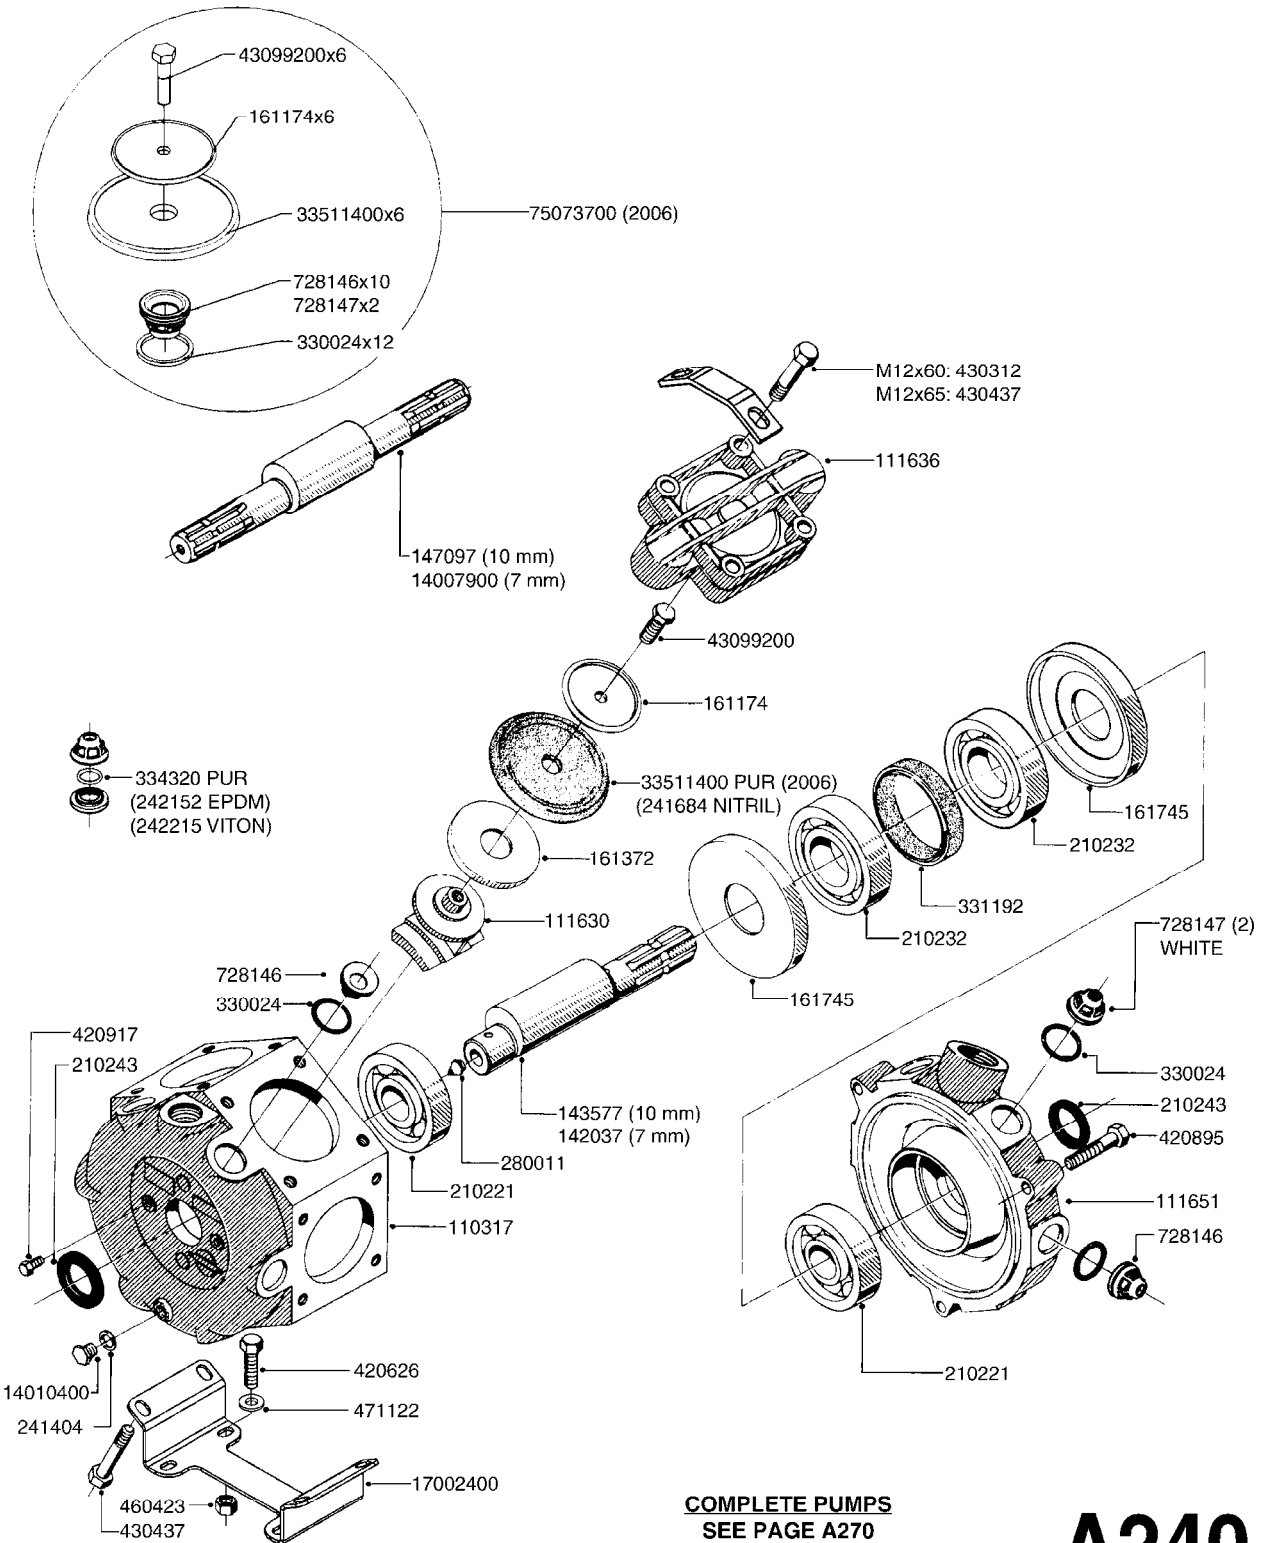

COMPLETE PUMPS
SEE PAGE A270

A240

PUMP - 363 W/MOUNTING BASE
A240-HIN, 01:12:11

Page 1
Date 18.03.2013 15:42

parts-n°	order qty	description
110317	1	PUMP CASING MODEL 360/361 PNTD
111630	1	CONNECTING ROD F. 363 PUMP
111636	1	VALVE COVER 363 HEAVY DUTY
111651	1	CASTING F.363 1.5" PUMP(FRONT)
142037	1	CRANK SHAFT 361-20
143577	1	CRANK SHAFT F.363/462/463-10mm
147097	1	CRANK SHAFT 363-463/10 THROUGH
161174	1	DIAPHRAGM DISC SS F.363 PUMP
161372	1	DIAPHRAGM BACKING DISC,320-361
161745	1	METAL SPACER F.363/463
210221	1	BEARING BALL 6407
210232	1	BEARING BALL 6310
210243	1	SEAL OIL 35 X 47 X 7
241404	1	DOWTYSEAL 1/4"
241684	1	DIAPHRAGM MODEL 361 NITRIL
242152	1	O-RING D18.2X3 EPDM
242215	1	O-RING D18X3 VITON
280011	1	GREASE NIPPLE 1/8' H TR
330024	1	O-RING D41,1/D34.5 X 3,5
331192	1	SPACER,
334320	1	O-RING D18X3 POLYURETHANE
420626	1	BOLT HEX 8.8 DEL M10X20 FT
420895	1	BOLT HEX 8.8 RAW M10X60
420917	1	BOLT HEX 8.8 RAW M8X12 FT
430312	1	BOLT HEX 8.8 RAW M12X60
430437	1	BOLT HEX 8.8 RAW M12X65
460423	1	NUT HEX M10X1.5 LOCK
471122	1	WASHER D20/D10.5X2 SS
728146	1	VALVE FOR 361(726890/707932)
728147	1	VALVE FOR 361 WHITE WITH HOLE
14007900	1	CRANK 363/462/463-7mm 540/THRU
14010400	1	PLUG 1/4" BSP
17002400	1	FOOT F/363 PUMP (PAINTED)
33511400	1	DIAPHRAGM 361/363 pur 2006
43099200	1	BOLT HEX SS M12 X 30 DIN933 A4
75073700	1	PUMP KIT 363 2006