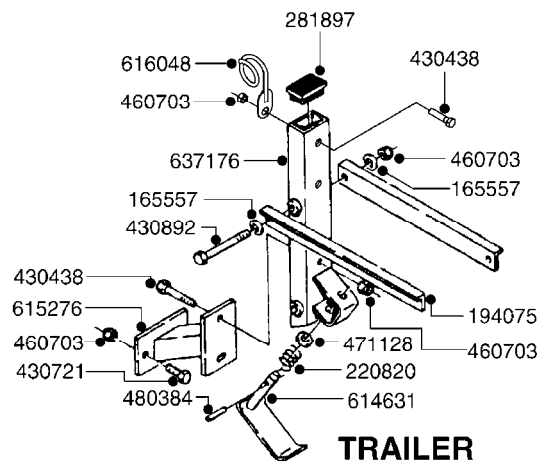

NK/LX/LY PRE-86