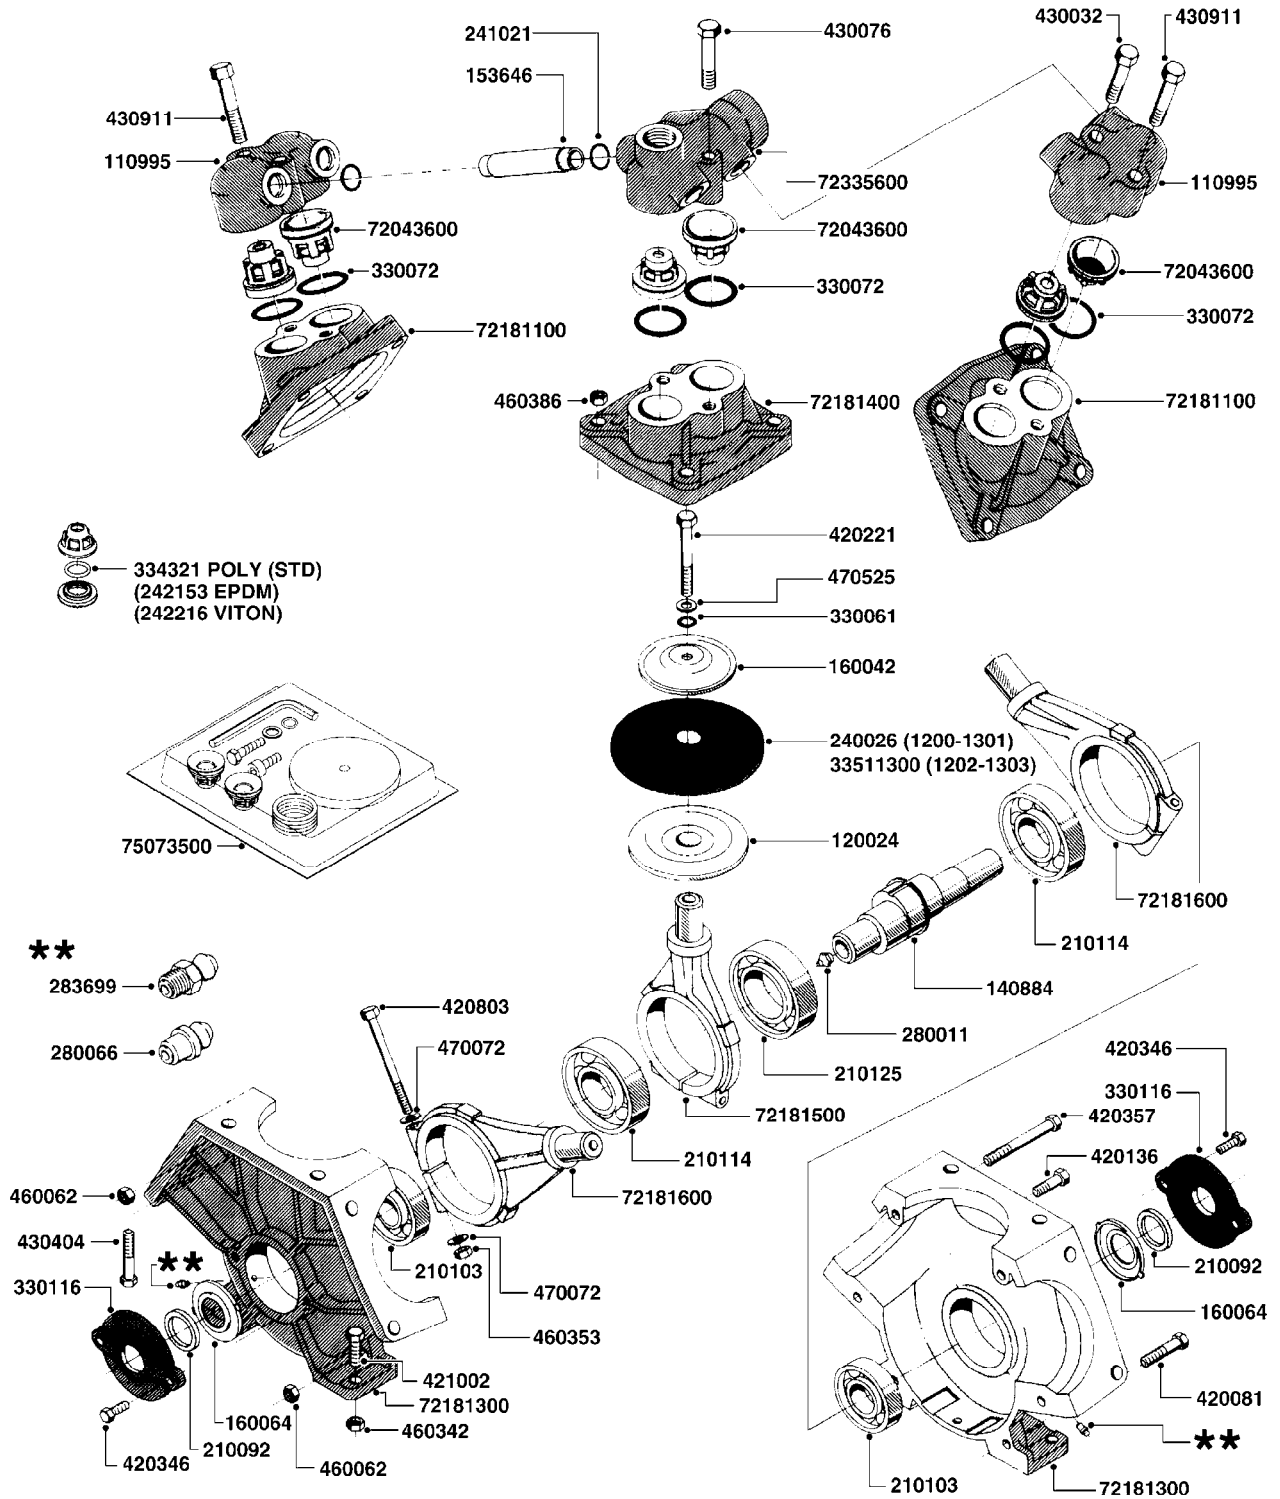

A180

PUMP - 1301 W/ MOUNTING BASE
A180-HIN, 08:11:11

Page 1

Date 18.03.2013 15:42

parts-n°	order qty	description
110995	1	VALVE CHAMBER SIDE MODEL 1301
120024	1	DIAPHRAGM BACK DISC 1200-1300
140884	1	CRANK SHAFT MODEL 1300-9
153646	1	CONNECTION PIPE INLET MOD 1301
160042	1	DIAPHRAGM UPPER DISC 1200-1300
160064	1	DUST PLATE
210092	1	SEAL FELT D43/30X5
210103	1	BEARING BALL 6306
210114	1	BEARING BALL 6308
210125	1	BEARING BALL 6210
240026	1	DIAPHRAGM MODEL 1200/1301
241021	1	O-RING D21,89X2,62 NITRIL
242153	1	O-RING D26X4 EPDM
242216	1	O-RING VITON F/1202/1302/462
280011	1	GREASE NIPPLE 1/8' H TR
280066	1	GREASE NIPPLE H 1A6
283699	1	GREASE NIPPLE M6X1
330061	1	O-RING D16/D11X2,5
330072	1	O-RING D53,5/D45,5X4
330116	1	SEAL RETAINER, MODEL 1300
334321	1	O-RING POLY. 34.0x26.0x4.0
420081	1	BOLT HEX 8.8 DEL 3/8'X40MM
420136	1	BOLT HEX 8.8 RAW 3/8'X30MM
420221	1	BOLT HEX 7/16'X2-1/4'
420346	1	BOLT HEX 8.8 DEL 3/8'X 25MM
420357	1	BOLT HEX 8.8 RAW 3/8'X85MM
420803	1	BOLT HEX 8.8 DEL M8X90
421002	1	BOLT HEX 8.8 DEL M10X30 FT
430032	1	BOLT HEX 8.8 RAW 1/2'X55MM
430076	1	BOLT HEX 8.8 RAW 1/2'X60MM
430404	1	BOLT HEX 8.8 DEL M12X50
430911	1	BOLT HEX 8.8 WG 1/2" x 70MM
460062	1	NUT HEX 3/8' GALV.
460342	1	NUT HEX M10
460353	1	NUT HEX M8 BLACK
460386	1	NUT HEX M12X1.75
470072	1	WASHER D15/D8X.5 LOCK
470525	1	WASHER D19/D11.5X2.5
33511300	1	DIAPHRAGM 1203/1302 POLY 2006
72043600	1	VALVE FOR 462/463
72181100	1	DIAPHRAGM COVER 1203/1303+BLTS
72181300	1	PUMP CASTING 1300 RED W/BOLTS
72181400	1	DIAPHRAGM COVER 1303 W/BOLTS
72181500	1	CONNECTING ROD, CENTER 1303
72181600	1	CONNECTING ROD, SIDE MOD.1300
72335600	1	CENTER VALVE CHAMBER 1302 RED
75073500	1	PUMP KIT 1300/1302 "06"