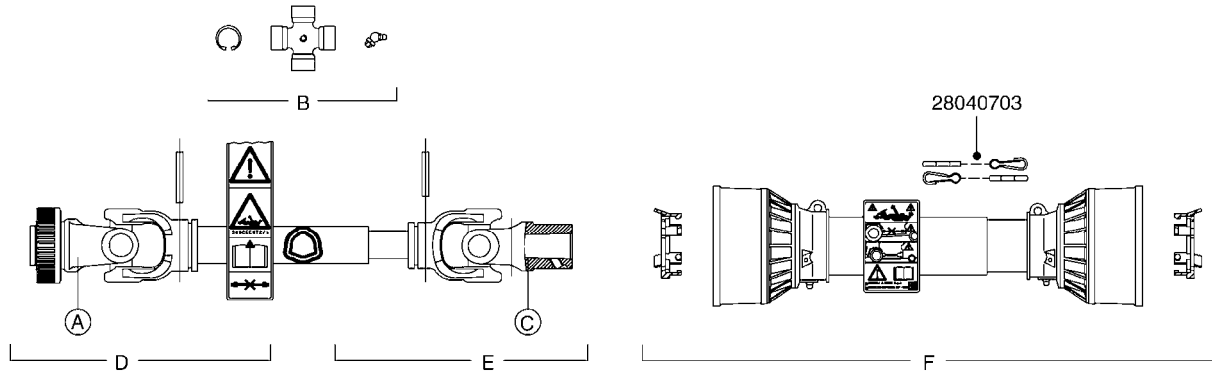

10549503 - KIT WITHOUT GEARBOX
10549603 - COMPLETE KIT WITH GEARBOX

COMPLETE ASSEMBLIES
WHOLEGOODS ITEMS

A460

GEAR BOX KIT 1000 RPM
A460-HIN, 01:01:01

Page 1

Date 18.03.2013 15:42

parts-n°	order qty	description
10549103	1	BUSHING D28/D10.5X50
10549203	1	BUSHING D28/D12.5X16
10549303	1	MOUNT PLATE PTO COVER 1000 RPM
10549403	1	MOUNT PLATE F.G/BOX 1000 PRM
10549503	1	GEAR BOX KIT 1000 RPM LESS G/B
10549603	1	GEAR BOX KIT 1000 RPM 361/462
242226	1	SEAL WASHER F.BOTTOM PLUG
284268	1	LEVEL INDICATOR GEAR ML 52
284586	1	GEAR BOX 1000 RPM
330746	1	GUARD PTO LOWER PART
330757	1	GUARD PTO UPPER PART
410347	1	SCREW M6X20 8.8
420582	1	BOLT HEX 8.8 DEL M8X20 FT
420862	1	BOLT HEX 8.8 DEL M10X16 FT
421216	1	BOLT HEX 8.8 DEL M10X130
430721	1	BOLT HEX 8.8 DEL M12X40 FT
460143	1	NUT HEX M8 LOCK
460202	1	NUT HEX M6
470127	1	WASHER D15D10X2 M10 LOCK
470466	1	WASHER D21.1/D12.2X2.5 LOCK
471126	1	WASHER D16/D8.4X1.6 SS