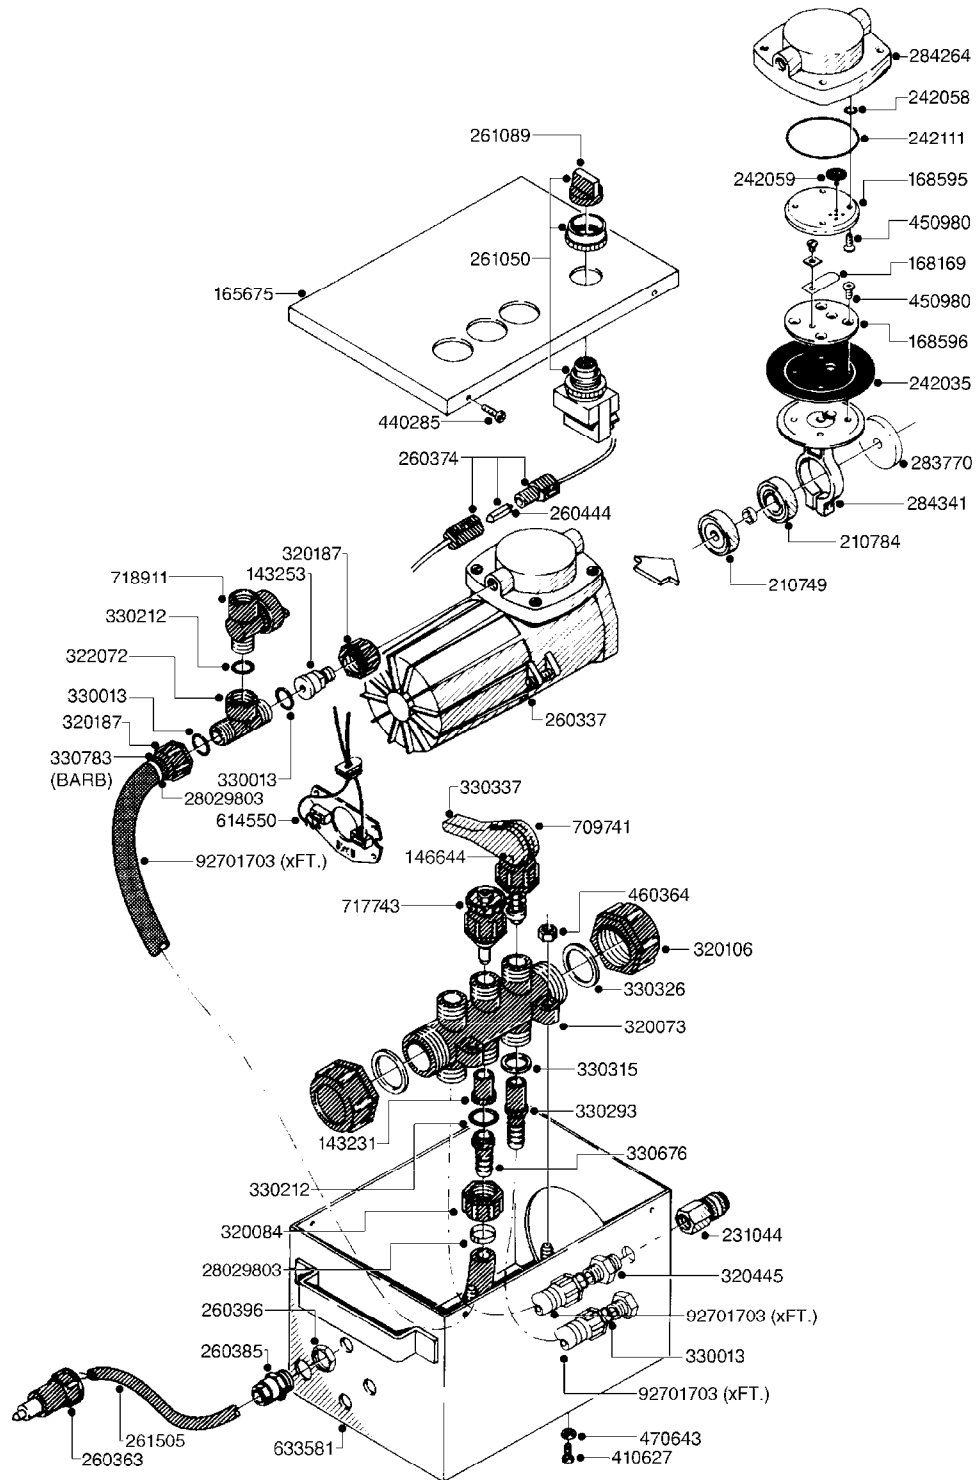

10477903 - COMPLETE ASSEMBLY (EAGLE BOOM)
10488203 - COMPLETE ASSEMBLY (MB BOOM)

G250

FLUSH SYSTEM-TANKMOUNT HC 650
G250-HIN, 12:12:05

Page 1

Date 18.03.2013 15:43

parts-n°	order qty	description
420604	1	BOLT HEX 8.8 DEL M10X25 FT
10002403	1	WASHER PLATE 1/2"
10004503	1	BOLT HEX 1/2 NC GR.5 01.50"
10043603	1	BOLT HEX 7/16 NC GR.5 01.25"
10091203	1	BOLT HEX 1/2 NC GR.2 03.00'
10213003	1	NUT HEX NC (NYLON LOCK) 7/16"
10451303	1	NUT HEX NC (NYLON LOCK) 1/2
10477903	1	FLUSH KIT HC650 EAG IN FIELD
10482003	1	FLUSH TANK BKT.HC650
10483003	1	TANK STRAP, 50", 2X90°X13MM
10484303	1	BOLT HEX 1/2 NC GR.2 03.00'FT
10484803	1	PLATE W/M HC650 TONGUE RH
10484903	1	FLUSH BKT.W/M HC650 MB
10485803	1	PLATE W/M HC650 TONGUE LH
10488203	1	TANK FLUSH BKTS.& MOUNT HC650