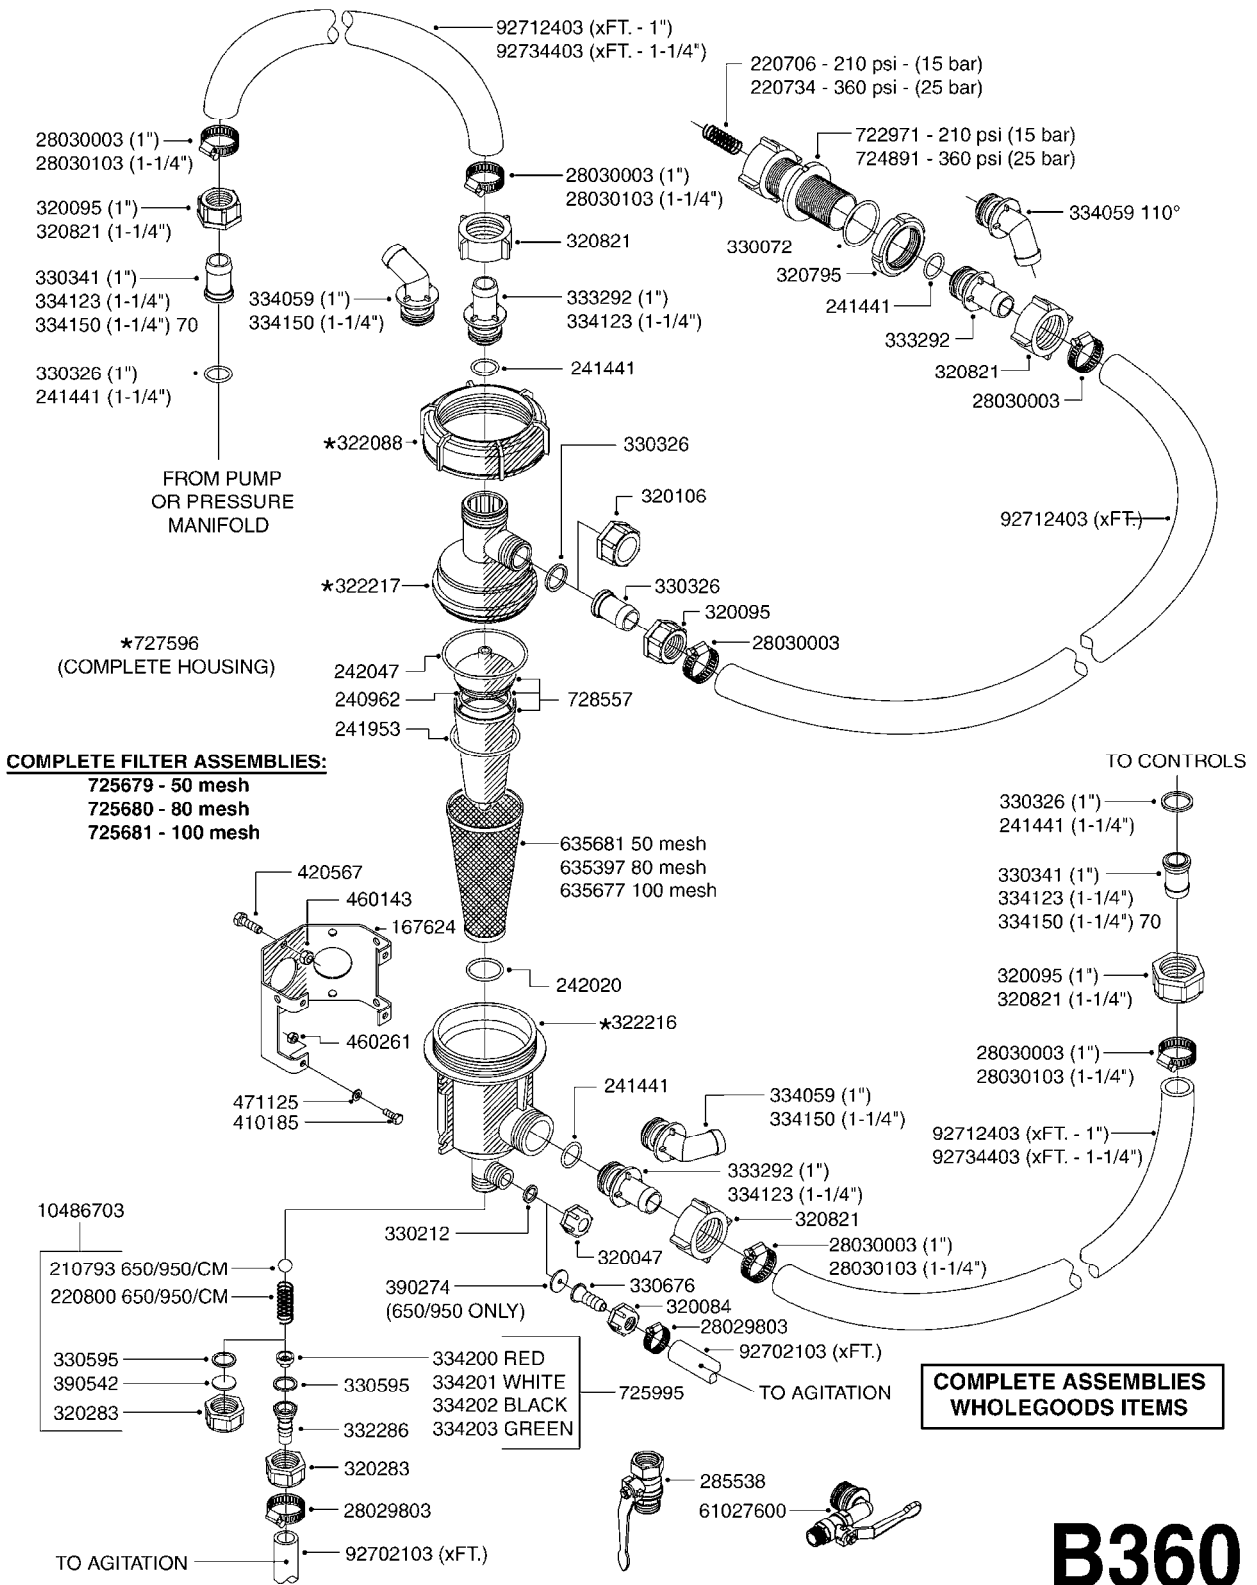

B360

SELF CLEANING FILTER-SCREW TOP
B360-HIN, 27:05:09

Page 1
Date 18.03.2013 15:42

parts-n°	order qty	description
10486703	1	KIT F.UPDATING SCF
167624	1	MOUNT BRACKET F. SCF
210793	1	BALL F.SCF
220706	1	SPRING SCF 12 BAR
220734	1	SPRING SCF 25 BAR
220800	1	SPRING F.SCF
240962	1	O-RING D57,2X3 NITRIL
241441	1	O-RING D29.3X3
241953	1	O-RING D73,03X3,53 VITON
242020	1	O-RING 39.2 X 3 VITON
242047	1	O-RING 89.5 X 3.0 VITON
28029803	1	CLAMP HOSE GEAR P1/2" 6708
28030003	1	CLAMP HOSE GEAR P1" 6716
28030103	1	CLAMP HOSE GEAR P5/4-S1.5"6724
285538	1	BALL VALVE 3/4" BSP
320047	1	FITT.DK CAPNUT 1/2" BSP
320084	1	FITT.DK NUT 1/2" BSP
320095	1	FITT.DK NUT 1" BSP
320106	1	FITT.DK CAPNUT 1" BSP
320283	1	FITT.DK NUT 3/4"BSP
320795	1	FITT.DK NUT 1-1/2" BSP JAMB
320821	1	FITT.DK NUT 1-1/2" BSP
322088	1	NUT LARGE F.SCF BODY
322216	1	SCF HOUSING (THREADED) F.GROVE
322217	1	SCF TOP (THREADED) W/GROVE
330072	1	O-RING D53,5/D45,5X4
330212	1	O-RING D19/D14X2.4 F.1/2"NUT
330326	1	O-RING D30/D24X2 F.1"NUT
330341	1	FITT.DK HB 1" F. 1" NUT
330595	1	O-RING D24.6/D20X2.1 -3/4"
330676	1	FITT.DK HB 3/8" F. 1/2" NUT
332286	1	FITT.DK HB 1/2" F. 3/4" NUT
333292	1	FITT.DK HB 1"O'RING F.1-1/2"
334059	1	FITT.DK EL 1" 110 DEG.F.1-1/2"
334123	1	FITT.DK HB 1-1/4"O-RNG F.1-1/2"
334150	1	FITT.DK HB 1-1/4" 110 F.1-1/2"
334200	1	ORFICE 3MM FOR SCF RED
334201	1	ORFICE 4MM FOR SCF WHITE
334202	1	ORFICE 5MM FOR SCF BLACK
334203	1	ORFICE 6MM FOR SCF GREEN
390274	1	ORIFICE ID4.0/18/1.5
390542	1	PLUG WASHER FOR 3/4'CAP NUT
410185	1	BOLT HEX 8.8 DEL M6X16
420567	1	BOLT HEX 8.8 DEL M8X30 FT
460143	1	NUT HEX M8 LOCK
460261	1	NUT HEX M6X1 LOCK
471125	1	WASHER D12/D6.4x1.6 SS
61027600	1	VALVE 1/2"BSP ASSY S5390
635397	1	SCREEN SCF 80 MESH
635677	1	SCREEN SCF 100 MESH
635681	1	SCREEN SCF 50 MESH
722971	1	SAFETY VALVE SCF 217PSI(15BAR)
724891	1	SAFETY VALVE SCF 25 BAR
725679	1	SCF ASSY.50 W/THREADED TOP CAP
725680	1	SCF ASSY.80 W/THREADED TOP CAP
725681	1	SCF ASSY.100 W/THREADED CAP
725995	1	BAG FOR SCF
727596	1	SCF HOUSING COMPLETE
728557	1	CONE F.SCF RED
92702103	1	HOSE R X1/2" X300PSI WP X0012"
92712403	1	HOSE R X1" X300PSI WP X0012"