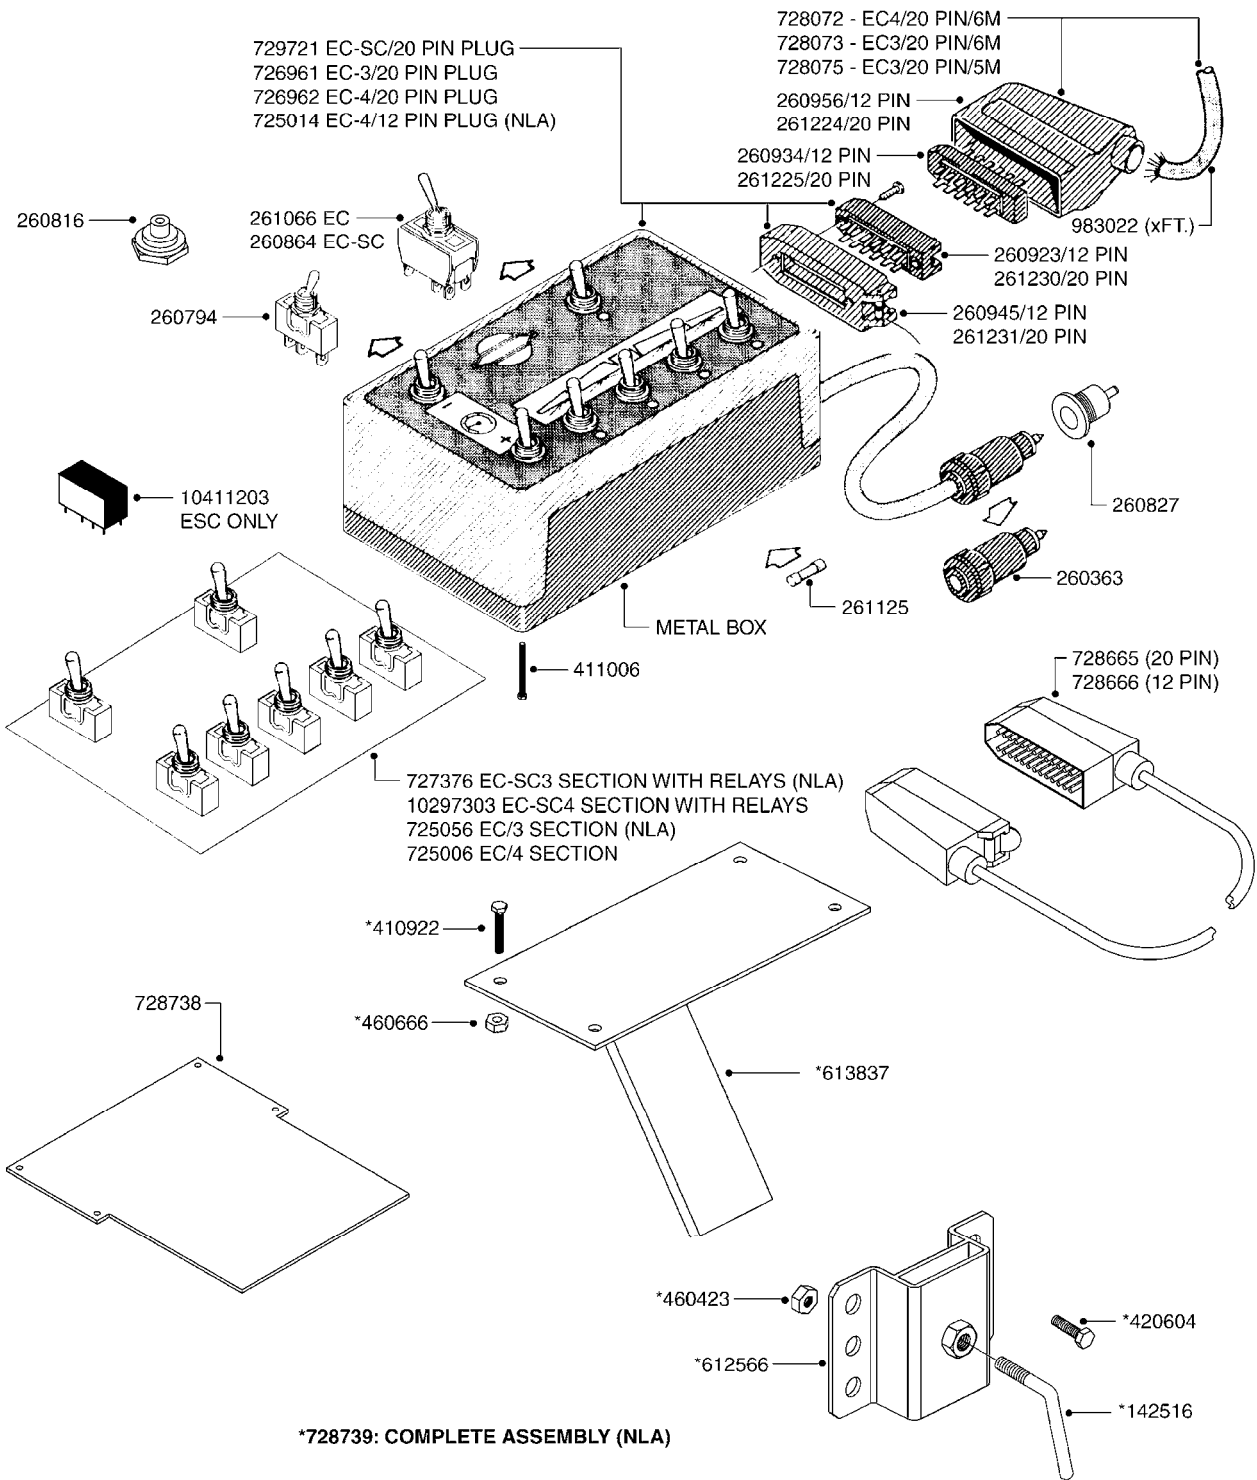

COMPLETE ASSEMBLIES
WHOLEGOODS ITEMS

B260

CONTROL BOX F/EC+EC-SC
B260-HIN, 01:01:01

Page 1
Date 18.03.2013 15:42

parts-n°	order qty	description
142516	1	SCREW SET M10 BENT F. LOCKING
260363	1	PLUG 2 POLE 12V
260794	1	SWITCH F.PRESS ADJ.EC CONTROL
260816	1	CAP W/RUBBER BOOT F.EC SWITCH
260827	1	PLUG F.EC ATTACHMENTS
260864	1	SWITCH F.HY BOOM CONTROL BOX
260923	1	PLUG INSERT 12 POLE FEMALE
260934	1	PLUG INSERT 12 POLL MALE
260945	1	PLUG HOUSE 12 POLE FEMALE
260956	1	PLUG HOUSE 12 POL.MALE
261066	1	SWITCH 2 POLE
261125	1	FUSE 5 X 20 500mA
261224	1	PLUG HOUSING F/20 POLE MALE
261225	1	PLUG INSERT 20 POLE MALE
261230	1	PLUG INSERT 20 POLE FEMALE
261231	1	PLUG HOUSING 20 POLE FEMALE
410922	1	BOLT HEX 8.8 DEL M4X20 FT
411006	1	SCREW M4X40 SLOTTED
420604	1	BOLT HEX 8.8 DEL M10X25 FT
460423	1	NUT HEX M10X1.5 LOCK
460666	1	NUT HEX M4
612566	1	MOUNT BRACKET F.FAN CABLE ASSY
613837	1	MOUNT PLATE FOR EC CONTROL BOX
725006	1	CIRCUIT BOARD 4 VALVE
725014	1	CONTROL BOX EC 4 SEC./12 PIN
725056	1	PRINTED CIRC.W SW 3WAY 726961
726961	1	CONTROL BOX EC 3 SEC./20 PIN
726962	1	CONTROL BOX EC 4 SEC./20 PIN
727376	1	CIRCUIT BOARD F.ESC 3 BANK
728072	1	CABLE F.CONTROL BOX 6M EC/4
728073	1	CABLE F.CONTROL BOX 6M EC/3
728075	1	CABLE F.CONTROL BOX 5M EC/3
728665	1	CABLE EXT.-QUICK ATTACH 20 PIN
728666	1	CABLE-QUICK ATTACH 12 PIN
728738	1	DOUB.CONT.BOX & OR F/M PLATE
728739	1	IN CAB CONTROL MOUNT KIT
729721	1	CONTROL BOX ESC3
983022	1	WIRE 12 x 0.5 x 2MM x 12"
10297303	1	CIRCUIT BOARD FOR T.M.S.
10411203	1	RELAY T-82