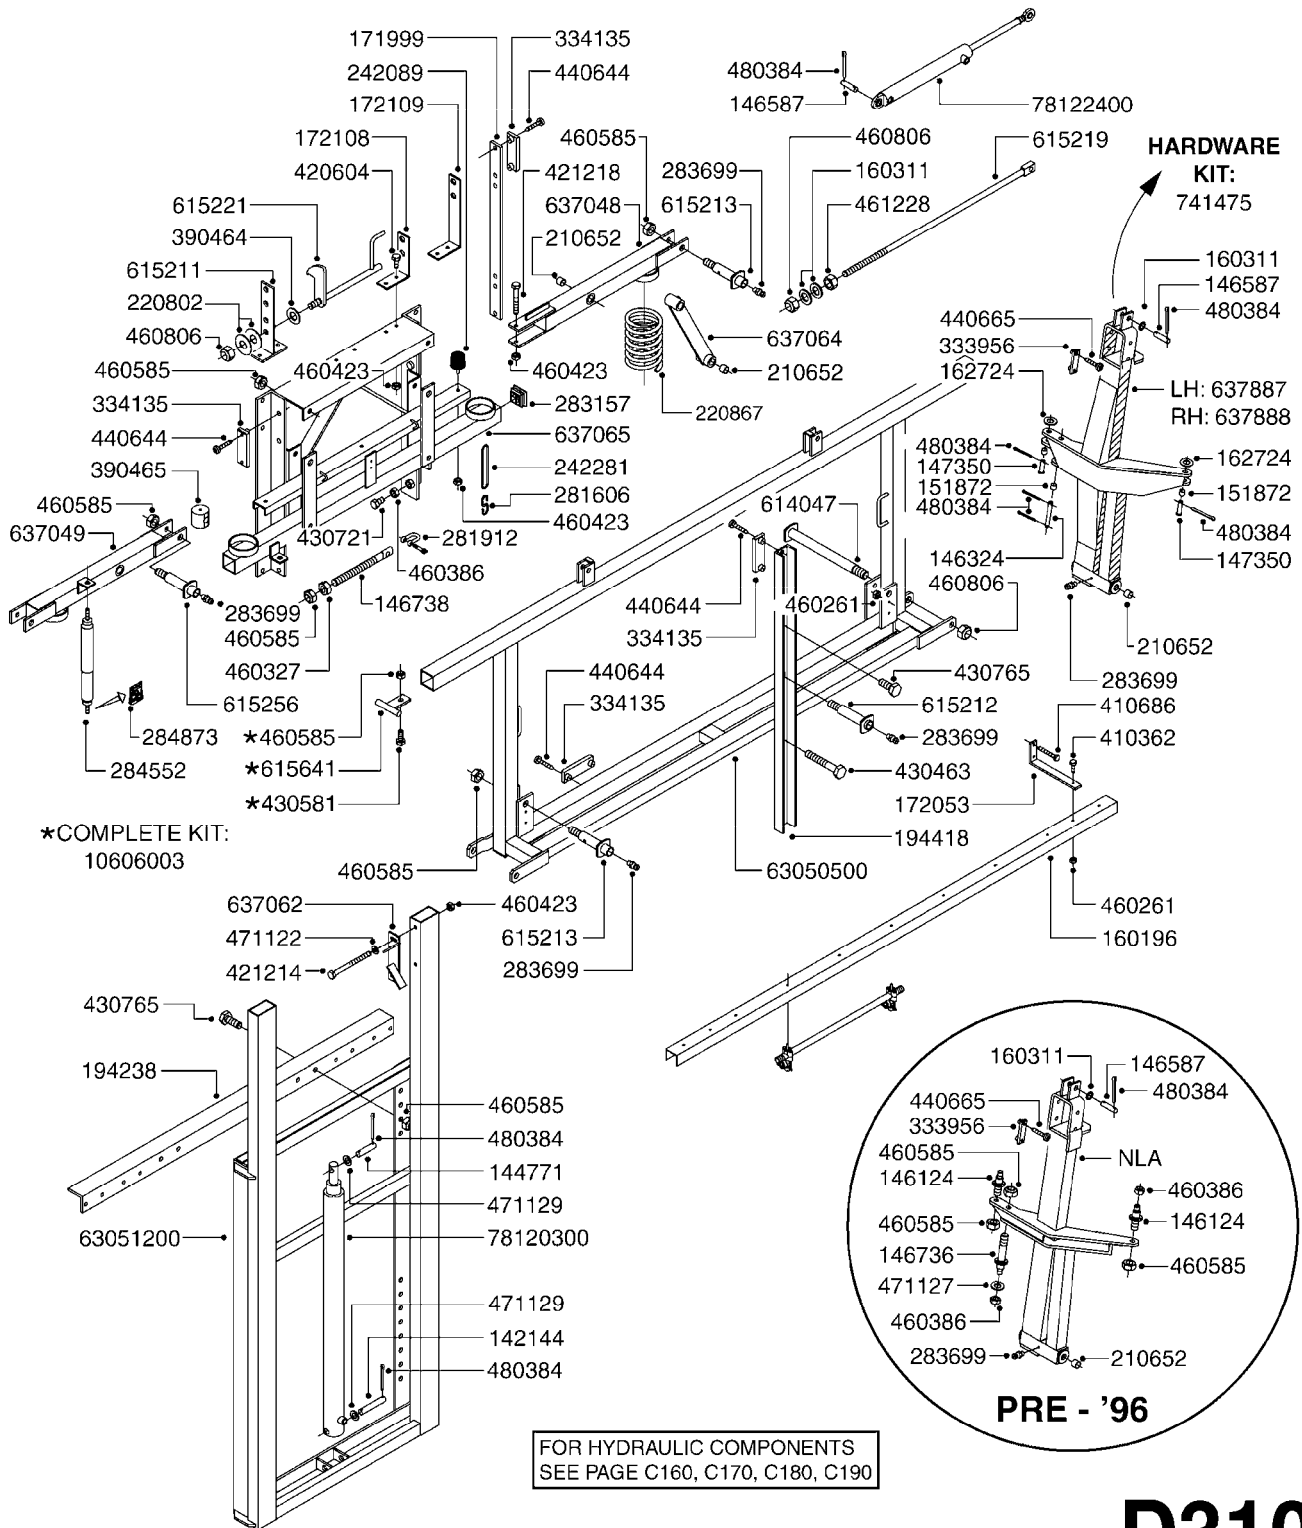

FOR HYDRAULIC COMPONENTS
SEE PAGE C160, C170, C180, C190

DENMARK STEEL PARTS SHOWN ON THIS PAGE
FOR NORTH AMERICAN STEEL PARTS, SEE PAGE D311

D310

BOOM EAG H-FRAME/CENTER 45-66'
D310-HIN, 01:11:12

Page 1
Date 18.03.2013 15:43

parts-n°	order qty	description
142144	1	PIN 20 X 115MM
144771	1	PIN D19.8 X 80
146124	1	ANCHOR PIN CABLE EAGLE
146324	1	SHAFT D16.8 L102/2 X 5
146587	1	PIN D16.8 X 65
146736	1	ANCHOR PIN FOR CYLINDER EAGLE
146738	1	PIN FOR CENTER CABLE EAGLE
147350	1	PIN D16.8 L60MM
151872	1	BUSHING D22.0/18.0 10MM
160196	1	NOZZLE TRACK EAGLE
160311	1	WASHER D30/D20.4X2
162724	1	WASHER D25/D18.1X1
171999	1	FLATBAR
172053	1	NOZZLE TRACK HOLDER
172108	1	HOOKMOUNT SHORT EAGLE
172109	1	HOOKMOUNT LONG EAGLE
194238	1	CROSS BRACE TR SPA
194418	1	U CHANNEL 65 X 1175 CENTER EAG
210652	1	BUSHING TEFLON D25/D22X20
220802	1	BELLVILLE WASHER D50/D22.4X2
220867	1	SPRING 134/14/320 EAGLE 60/66'
242089	1	RUBBER STOP D50X40 M10
242281	1	RUBBER BAND OVAL 180MM
281606	1	S-HOOK GALVANIZED
281912	1	SHACKLE M-10
283157	1	PLUG F.DRAIN 60X60X4
283699	1	GREASE NIPPLE M6X1
284552	1	SHOCK ABSORBER F.EAGLE BOOM
284873	1	KIT F.SHOCK ABSORBER HDW.EAG.
333956	1	SLIDE SHOE 91X25X10
334135	1	SLIDE SHOE 140X45X15
390464	1	WASHER NYLON 40/21/3
390465	1	JOINER BLOCK TRAPEEZE EAGLE
410362	1	BOLT HEX 8.8 DEL M6X20 FT
410686	1	BOLT HEX 8.8 DEL M6X30
420604	1	BOLT HEX 8.8 DEL M10X25 FT
421214	1	BOLT HEX 8.8 DEL M10X110
421218	1	BOLT HEX 8.8 DEL M10X90
430463	1	BOLT HEX 8.8 DEL M16X110
430581	1	BOLT HEX 8.8 DEL M16X40 FT
430721	1	BOLT HEX 8.8 DEL M12X40 FT
430765	1	BOLT HEX 8.8 DEL M16X55
440644	1	SCREW NO.10 5/8"
440665	1	SCREW M4.2X16 STAINLESS
460261	1	NUT HEX M6X1 LOCK
460327	1	NUT HEX M16X2
460386	1	NUT HEX M12X1.75
460423	1	NUT HEX M10X1.5 LOCK
460585	1	NUT HEX M16X2 LOCK
460806	1	NUT HEX M20X2.5 LOCK
461228	1	NUT HEX M20
471122	1	WASHER D20/D10.5X2 SS
471127	1	WASHER D24/D13X2.5 STAINLESS
471129	1	WASHER D37/D21X3 SS
480384	1	PIN COTTER D5X40
614047	1	PIN D22 X 243 HINGE EAGLE
615211	1	HOOKMOUNT WELDMENT EAGLE
615212	1	PIN D22 X 84 LUBED F.EAGLE
615213	1	PIN D22 X 70 LUBED F.EAGLE
615219	1	TILT CYL.REPLACEMENT EAGLE
615221	1	HOOK WELDMENT EAGLE