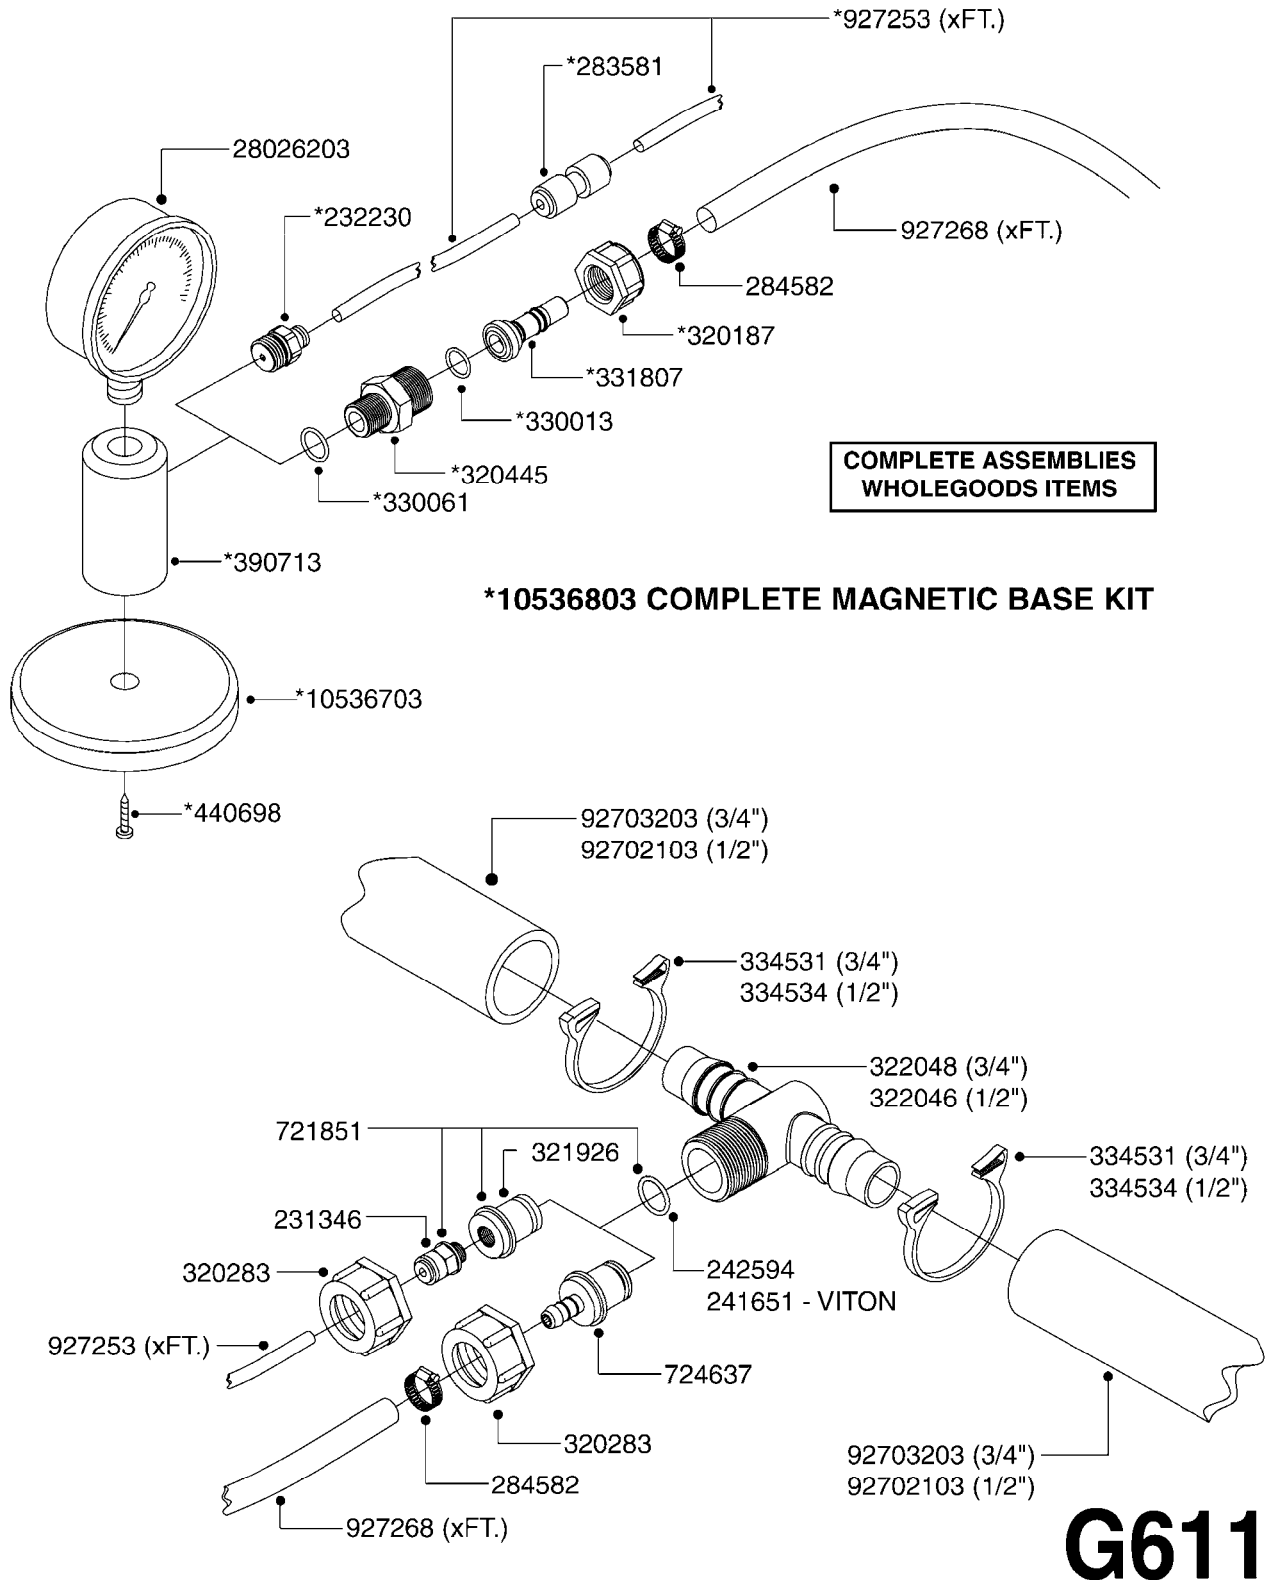

REMOTE GAUGE-MAGNETIC BASE KIT
G611-HIN, 19:05:11

Page 1
Date 18.03.2013 15:44

parts-n°	order qty	description
231346	1	QUICK COUPLER 1/8"BSP X 4 MM
232230	1	QUICK COUPLER 1/4"BSP X 4 MM
241651	1	O-RING D14.0X3.0 NITRIL
242594	1	O-RING D14 X 1.78 SCH.70-EPDM
283581	1	HOSE CONNECTOR STR.F.4MM PE
284582	1	CLmP HSE GEAR3/8" alt 28029803
320187	1	FITT.DK CAP 3/8" BSP BLACK
320283	1	FITT.DK NUT 3/4"BSP
320445	1	FITT.DK HN 1/4"X3/8" BSP
321926	1	FITT.DK REDUC 1/8"BSP F.3/4"N
322046	1	FITT.DK TEE 1/2X1/2HB X3/4'BSP
322048	1	FITT.DK TEE 3/4X3/4HB X3/4'BSP
330013	1	O-RING D15/D10X2.5 F.3/8"NUT
330061	1	O-RING D16/D11X2,5
331807	1	FITT.DK HB 5/16" F.3/8" NUT
334531	1	CLAMP HOSE PLASTIC 3/4"
334534	1	CLAMP HOSE PLASTIC 1/2"
390713	1	GAUGE ADAPTOR 1/4" BSP
440698	1	SCREW F.PLASTIC 6X18 SS HEXHD
721851	1	SCREW PLUG W/QUICK FIT
724637	1	FITT.DK HB 5/16' F. 3/4" COMP.
927253	1	HOSE R X PE D4/D2 X 0012"RED
927268	1	HOSE R X PVC X 1/4 X 0012"
10536703	1	MAGNETIC BASE D3,2'/90LB
10536803	1	MAGNETIC BASE KIT F.GAUGE
28026203	1	GAUGE 200PSI/BR,2.5"1/4BSP-BTM
92702103	1	HOSE R X1/2" X300PSI WP X0012"
92703203	1	HOSE R X3/4" X300PSI WP X0012"