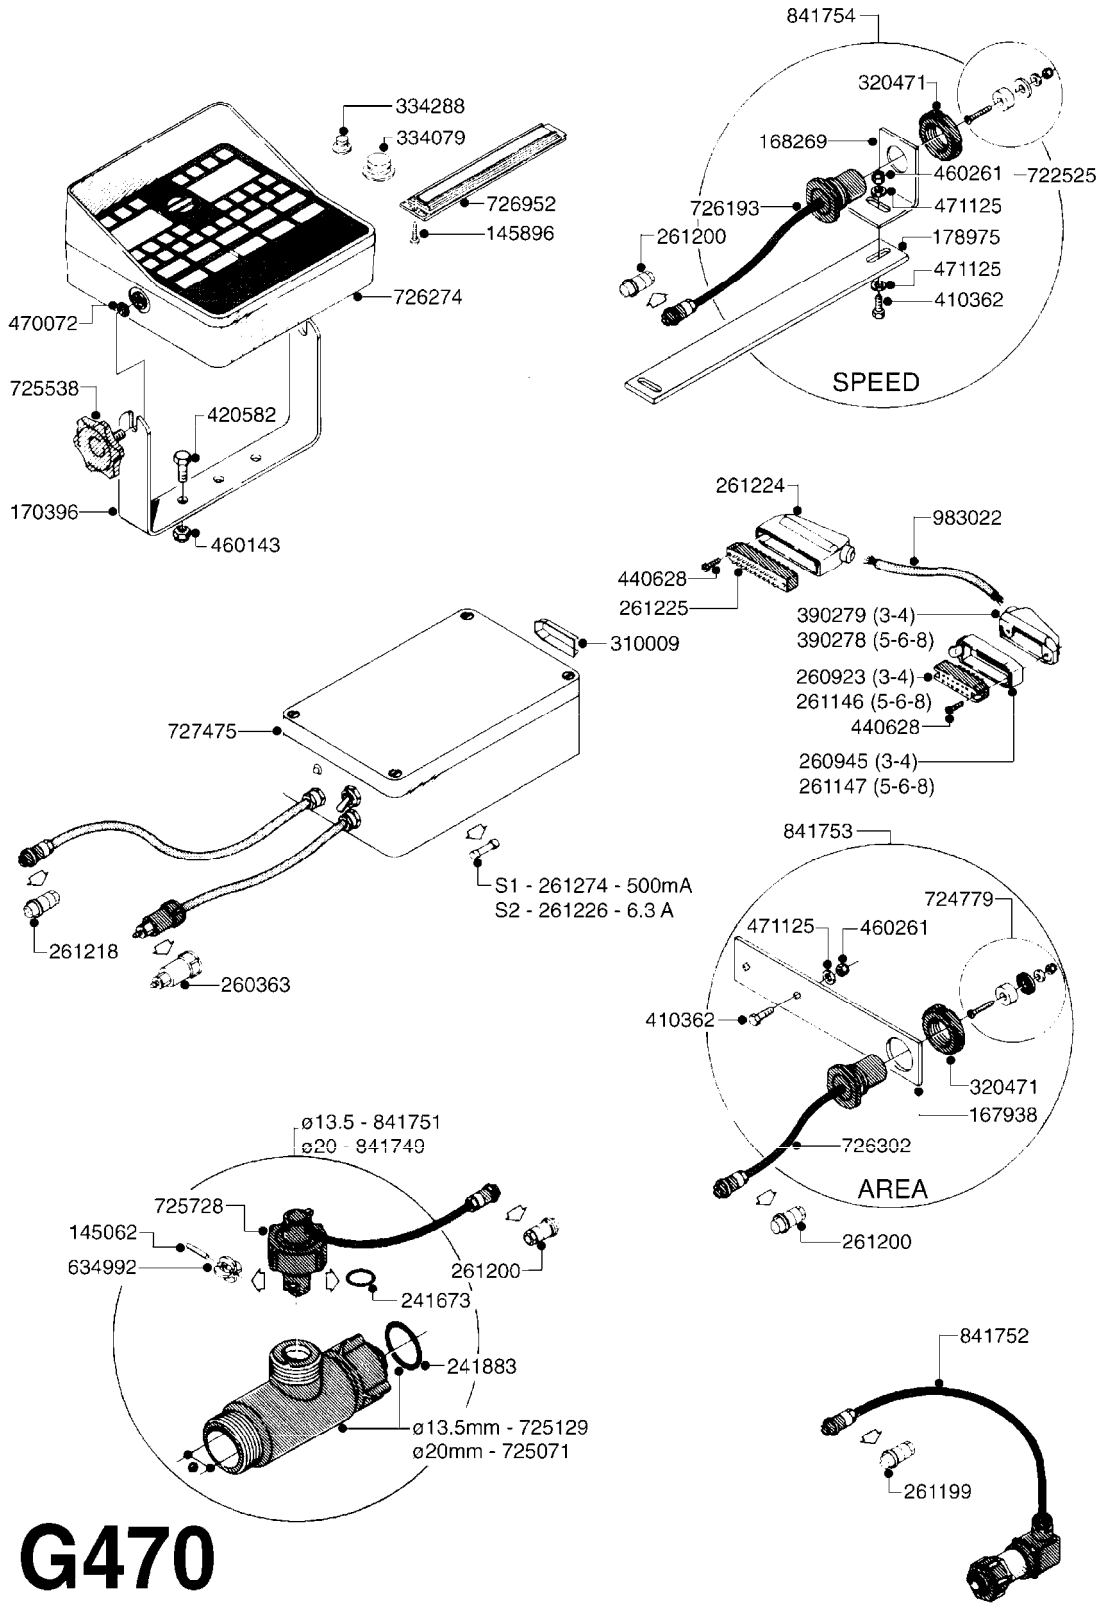

HARDI TRONIC 2000
G470-HIN, 01:01:01

Page 1
Date 18.03.2013 15:43

parts-n°	order qty	description
145062	1	ROTOR SHAFT
145896	1	SET SCREW M4 .....
167938	1	SUP. FOR AREA WORKED SWITCH
168269	1	ANGLE BRACKET F. SPEED SENSOR
170396	1	MOUNT BRACKET F. TRONIC
178975	1	MOUNT BRACKET F. SPEED SENSOR
241673	1	O-RING D22.1X1.6
241883	1	O-RING D39.2X3 NITRIL
260363	1	PLUG 2 POLE 12V
260923	1	PLUG INSERT 12 POLE FEMALE
260945	1	PLUG HOUSE 12 POLE FEMALE
261146	1	SWITCH INSERT
261147	1	PLUG HOUSING 16 POLE FEMALE
261199	1	PLUG MICRO PHONE 4 POLE FEMALE
261200	1	PLUG
261218	1	PLUG MICRO PHONE 6-POLE FEMALE
261224	1	PLUG HOUSING F/20 POLE MALE
261225	1	PLUG INSERT 20 POLE MALE
261226	1	FUSE 6.3A F.POWER SUPPLY BOX
261274	1	FUSE 500MA F. TRONIC
310009	1	PLUG F.HY-CONNECTION DRIVERBOX
320471	1	FITT.DK NUT 1" BSP JAMB
334079	1	?
334288	1	DBI-DUT NO. 8 R BLACK .....
390278	1	SPEC PLUG FOR HARDI TR2000(5-6
390279	1	SPEC PLUG FOR HARDI TR2000(3-4
410362	1	BOLT HEX 8.8 DEL M6X20 FT
420582	1	BOLT HEX 8.8 DEL M8X20 FT
440628	1	SCREW 3/8'
460143	1	NUT HEX M8 LOCK
460261	1	NUT HEX M6X1 LOCK
470072	1	WASHER D15/D8X.5 LOCK
471125	1	WASHER D12/D6.4x1.6 SS
634992	1	ROTOR FOR MONITOR
722525	1	MONITOR MAGNETS SET OF 8PCS
724779	1	BAG MAGNETS F. AREA SWITCH
725071	1	FLOW METER HOUSING EC D. 20.0
725129	1	FLOW METER HOUSING EC D. 13.5
725538	1	HANDLE SCREW F. HARDI-TRONIC
725728	1	FLOWMETER COMPL, ALT 72098200
726193	1	SUBSTITUTE TO 72098300
726274	1	MONITOR HEAD TRONIC 2000 Y
726302	1	AREA SWITCH COMPL. F. TRONIC
726952	1	.
727475	1	NO LONGER AVAILABLE
841749	1	FLOW SENSOR FOR EC
841751	1	FLOWMETER TYPE 13.5 EC
841752	1	PRESSURE TRANSDUCER H.TRONIC
841753	1	AREA SWITCH FOR H.TRONIC
841754	1	SPEED SENSOR FOR HARDI 1800
983022	1	WIRE 12 x 0.5 x 2MM x 12"