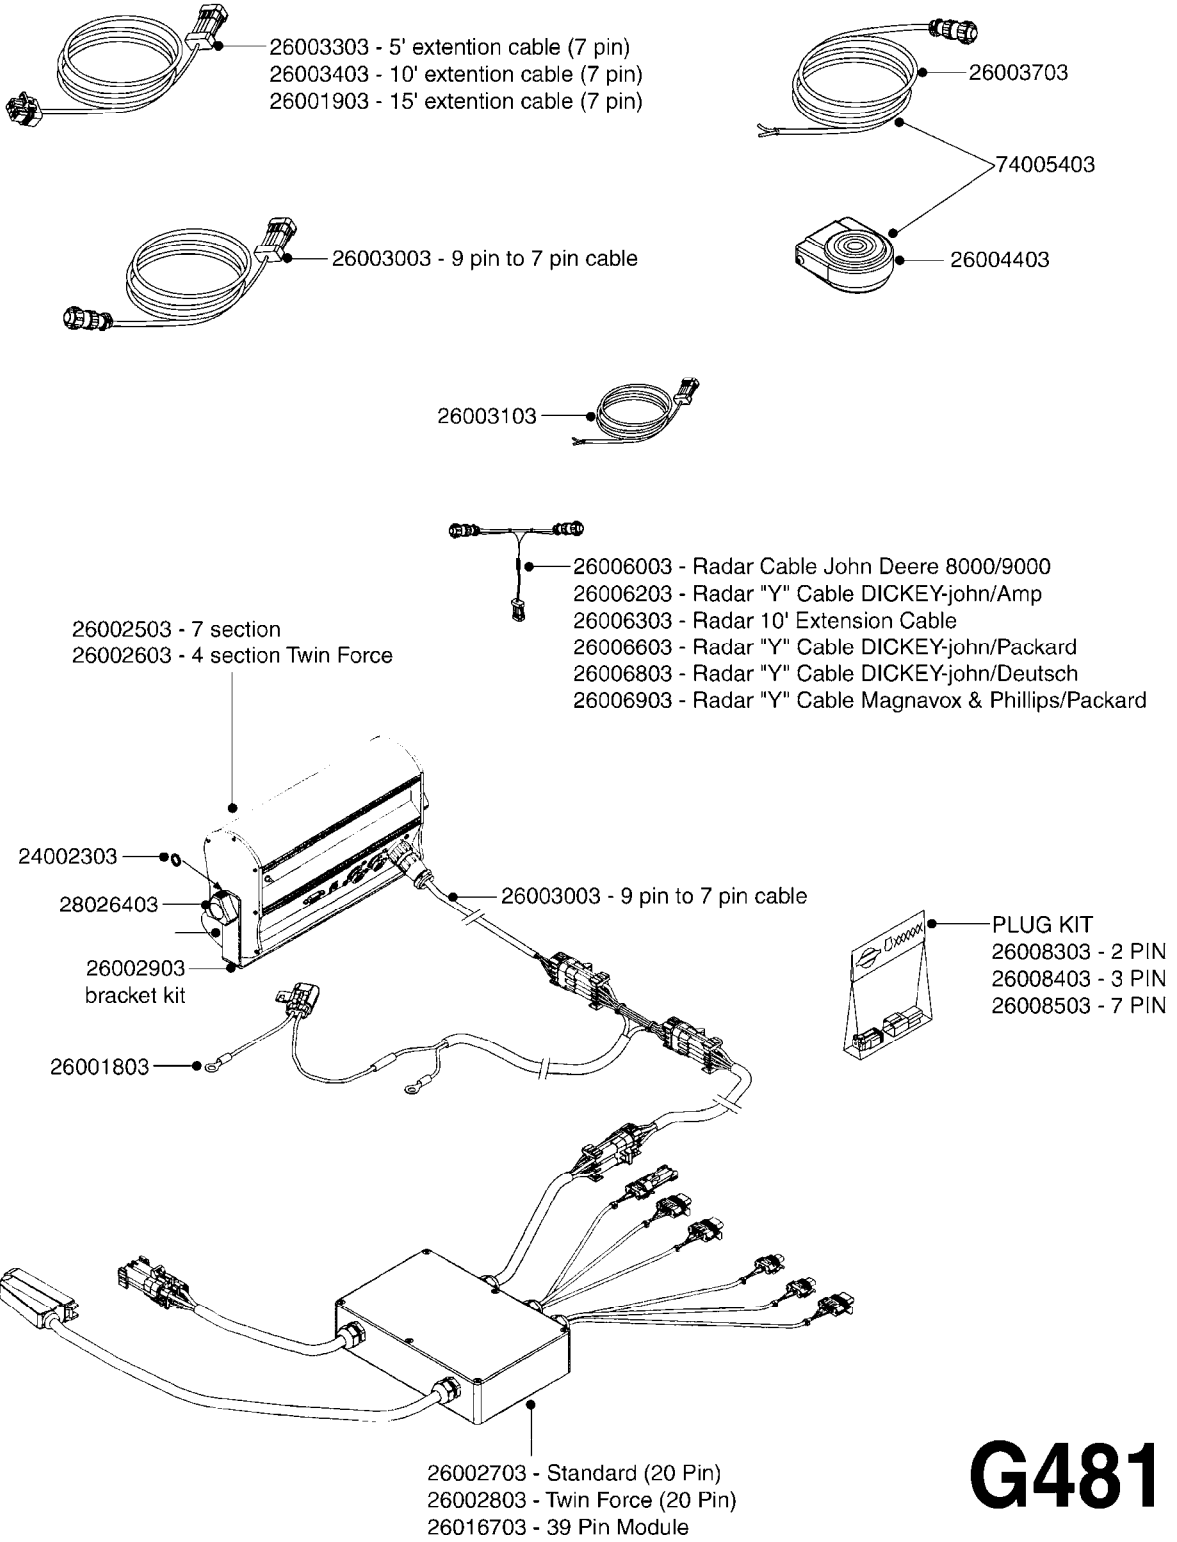

G480

HC 2500/HM1500 DISPLAY/SCANBOX
G480-HIN, 15:11:09

Page 1

Date 18.03.2013 15:43

parts-n°	order qty	description
142516	1	SCREW SET M10 BENT F. LOCKING
161411	1	MT.BRK. HC2500/HM1500 DISPLAY
26018300	1	ADAPTOR 2500 FOR SPRAYBOX II 39-PIN/REPLACES SCANBOX
260363	1	PLUG 2 POLE 12V
260827	1	PLUG F.EC ATTACHMENTS
261060	1	PLUG F.EC ATTACHMENTS
261589	1	FUSE 5X20 1.25 AMP
26176203	1	FUSE 5.0A QUICK-ACT.
261933	1	CABLE W/PLUG 2X25 L=71"
261934	1	CABLE W/PLUG 18X0.5MM L=79"
261935	1	SWITCH 2 POLE
261937	1	CIRCUIT BOARD F. SCANBOX
262099	1	PLUG SOCKET 3-POLE 2.5/3
450902	1	BOLT ALLEN HEAD M4 X 16MM
471055	1	WASHER D4.1/7.6 X 0.9
61029900	1	BRACKET FOR HC2500
731613	1	DISPLAY HC2500 NEW
731983	1	DISPLAY HM1500 REFURBISHED
732095	1	DISPLAY HM1500 NEW
732096	1	SCANBOX F.HM1500/HC2500
741580	1	PLUG 3-POLE 2.5/3
978045	1	DECAL QUICK GUIDE 1500/2500
978097	1	DECAL QUICK GUIDE 1500/2500 FR