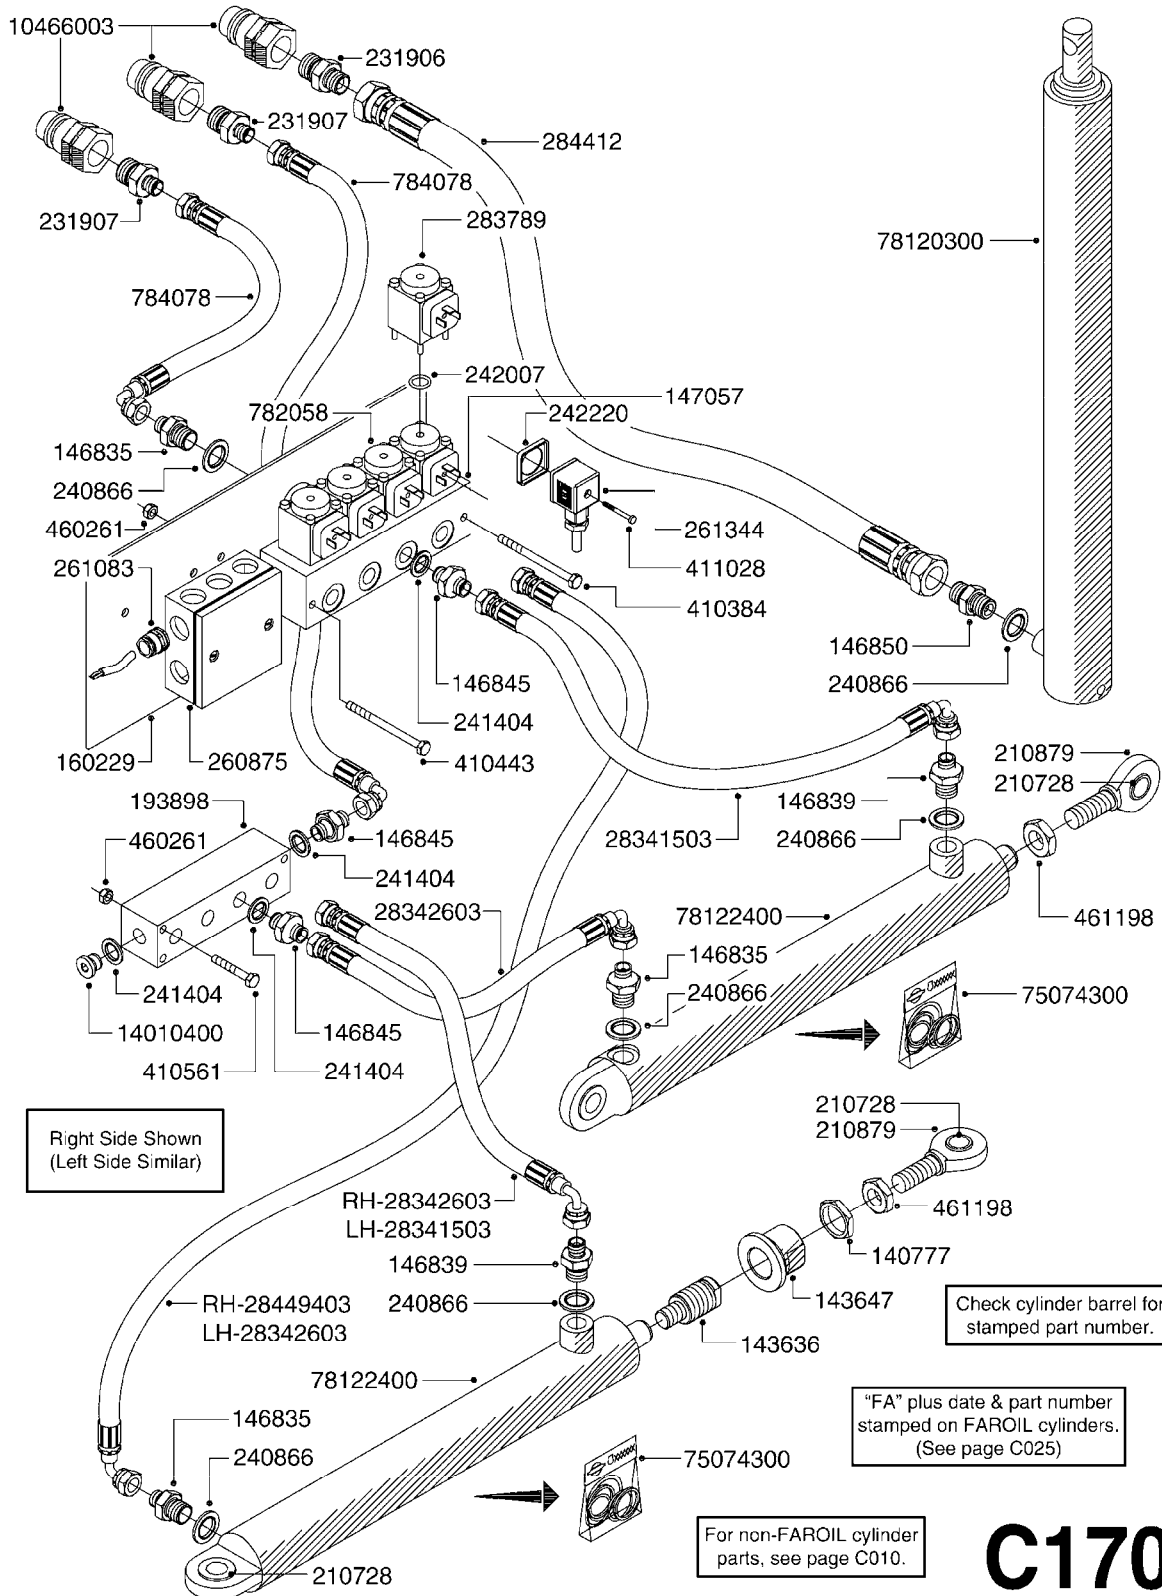

C160

HYDRAULICS - EAGLE HY 45'-66'
C160-HIN, 14:12:07

Page 1

Date 18.03.2013 15:42

parts-n°	order qty	description
140777	1	NUT HEX 3/4" BSP JAMB
143636	1	THREADED INSERT F.CYLINDER END
143647	1	COLLAR F.THREAD.ROD EXTENTON
145912	1	BUSHING D19.8/D17.0X7MM
146324	1	SHAFT D16.8 L102/2 X 5
146587	1	PIN D16.8 X 65
146835	1	HEX NIPPLE 1/4"X3/8" BSP
146839	1	HEX NIPPLE 1/4"X3/8" BSP 0.7MM
146850	1	HEX NIPPLE 3/8"x3/8" - 1.2mm
146992	1	BUSHING F.CYLINDER
151872	1	BUSHING D22.0/18.0 10MM
163936	1	WASHER D15/D6.2X1
210728	1	BEARING F.LINK HEAD M17
210879	1	LINK HEAD M16 x D17
230963	1	TEE 1/4"M X 1/4"M X 1/4"M BSP
231906	1	HEX NIPPLE 3/8"BSP X 1/2"NPT
231907	1	HEX NIPPLE 1/4"BSP X 1/2"NPT
240866	1	DOWTYSEAL 3/8"
284412	1	HOSE HY 3/8" X 315" STR+STR
410362	1	BOLT HEX 8.8 DEL M6X20 FT
410583	1	BOLT HEX 8.8 DEL M6X40
460261	1	NUT HEX M6X1 LOCK
461198	1	NUT HEX M16 x 2 JAMB
461249	1	NUT HEX M22X1.5
480384	1	PIN COTTER D5X40
784078	1	HOSE HY X 1/4 X 417.33"
10466003	1	COUPLER PIONEER 8010-04 1/2NPT
16100400	1	PLATE 3 X 60 X 91 HY BLOCK MT
28341503	1	HOSE HY X1/4X078.75"STR+ELB
28342603	1	HOSE HY X1/4X066.93"STR+ELB
28408603	1	HOSE HY X1/4X008.00"STR+ELB
28449403	1	HOSE HY X1/4X057.08"STR+ELB
72256500	1	DOUB.PILOT STEERED COUNT.VALVE
75074300	1	SEALKIT78122000/23-25/30-32/46
75075000	1	SEAL KIT 78122600/27/28/29
78120300	1	CYLINDER 60/50/30 1100MM
78122400	1	DOUBLE CYLINDER D 40/20-300
78122900	1	CYLINDER D40/22X300MM RED