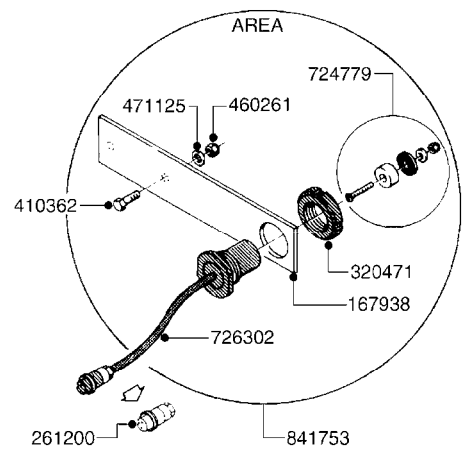

G460

HARDI TRONIC 1800
G460-HIN, 01:01:01

parts-n°	order qty	description
145062	1	ROTOR SHAFT
145896	1	SET SCREW M4 .....
167938	1	SUP. FOR AREA WORKED SWITCH
168269	1	ANGLE BRACKET F. SPEED SENSOR
170396	1	MOUNT BRACKET F. TRONIC
178975	1	MOUNT BRACKET F. SPEED SENSOR
179767	1	FLOW SENSOR MOUNTING BRACKET
240951	1	O-RING D21.2X3 NITRIL
241673	1	O-RING D22.1X1.6
241883	1	O-RING D39.2X3 NITRIL
260363	1	PLUG 2 POLE 12V
261199	1	PLUG MICRO PHONE 4 POLE FEMALE
261200	1	PLUG
261218	1	PLUG MICRO PHONE 6-POLE FEMALE
270211	1	FITT.DK S25 FORK L=37.5
320471	1	FITT.DK NUT 1" BSP JAMB
333561	1	FITT.DK ELB.1" EC RETURN
334079	1	?
334288	1	DBI-DUT NO. 8 R BLACK .....
410362	1	BOLT HEX 8.8 DEL M6X20 FT
420582	1	BOLT HEX 8.8 DEL M8X20 FT
460143	1	NUT HEX M8 LOCK
460261	1	NUT HEX M6X1 LOCK
460364	1	NUT HEX M8 GALV.
470072	1	WASHER D15/D8X.5 LOCK
471125	1	WASHER D12/D6.4x1.6 SS
634992	1	ROTOR FOR MONITOR
635772	1	FLOW METER HOUSING BK D. 13.5
639025	1	SUBSTITUTE TO 842098
72098200	1	FLOW SENSOR COMPL. F.TRONIC'01
722525	1	MONITOR MAGNETS SET OF 8PCS
724779	1	BAG MAGNETS F. AREA SWITCH
725071	1	FLOW METER HOUSING EC D. 20.0
725538	1	HANDLE SCREW F. HARDI-TRONIC
725728	1	FLOWMETER COMPL, ALT 72098200
726193	1	SUBSTITUTE TO 72098300
726226	1	BATTERY CABLE
726276	1	MONITOR 1800 HEAD ASSY.
726302	1	AREA SWITCH COMPL. F. TRONIC
726952	1	.
841749	1	FLOW SENSOR FOR EC
841750	1	FLOWMETER TYPE 13,5/BK CPL.87
841751	1	FLOWMETER TYPE 13.5 EC
841752	1	PRESSURE TRANSDUCER H.TRONIC
841753	1	AREA SWITCH FOR H.TRONIC
841754	1	SPEED SENSOR FOR HARDI 1800