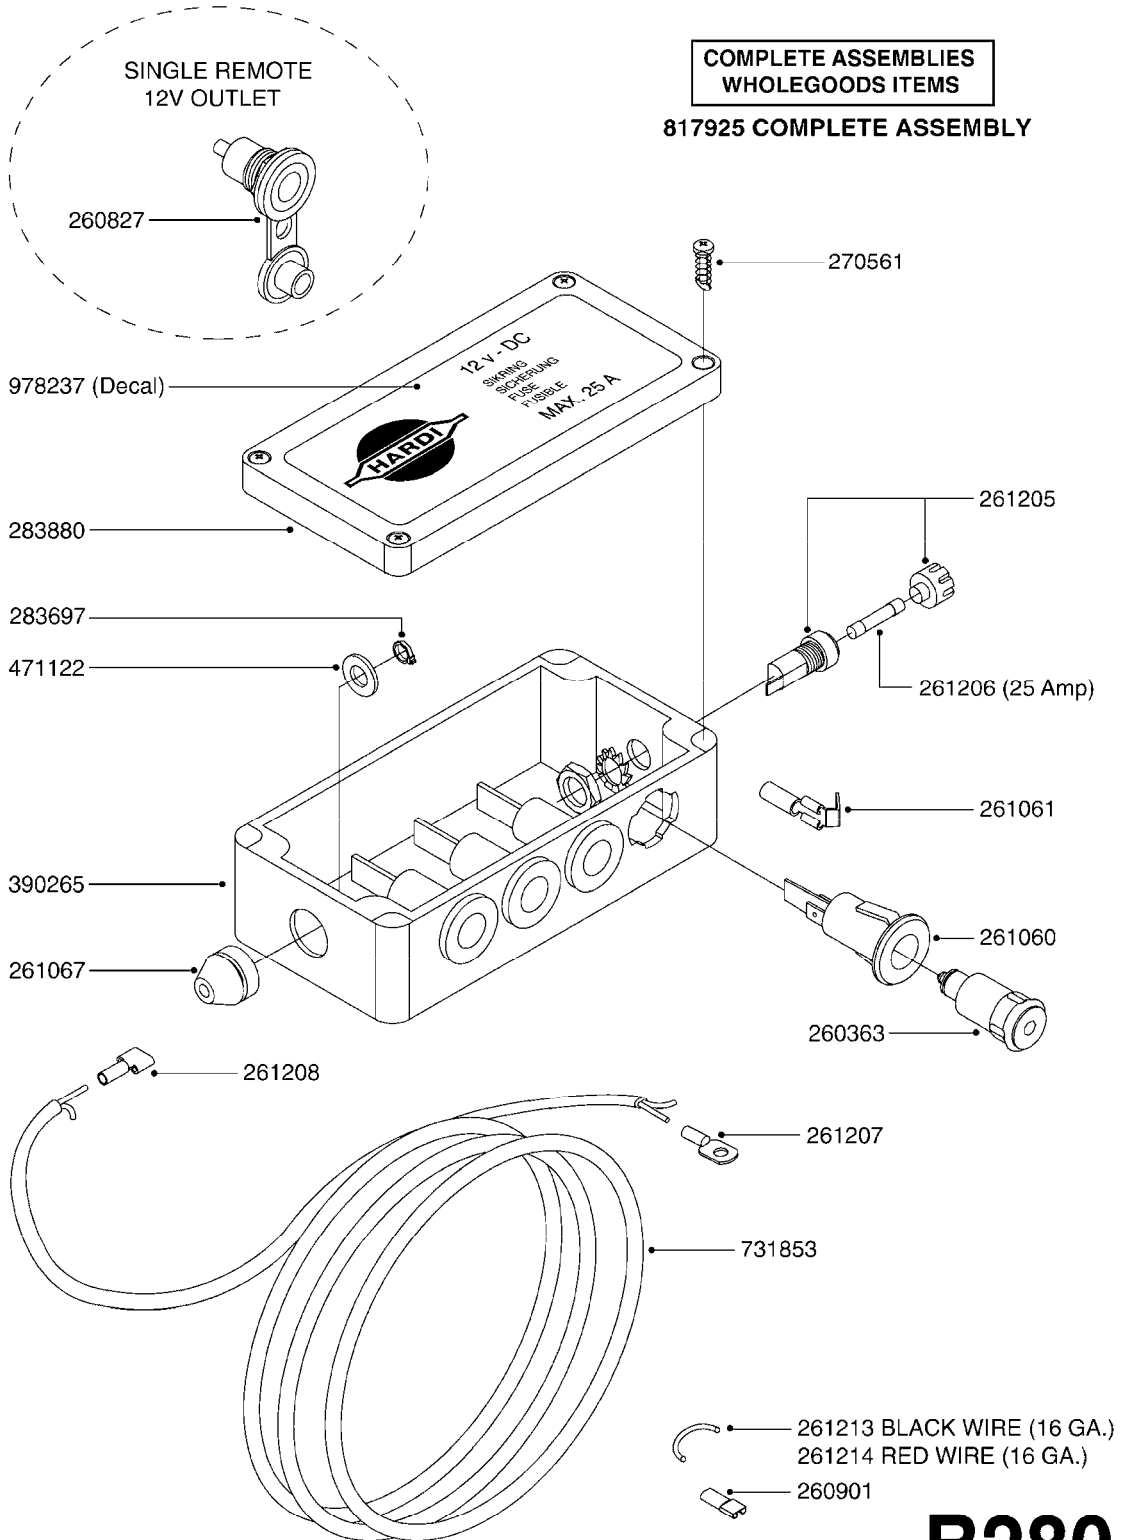

COMPLETE ASSEMBLIES
WHOLEGOODS ITEMS

*728739: COMPLETE ASSEMBLY

B270

CONTROL BOX F/EC + ECSC POST96
B270-HIN, 01:01:01

Page 1
Date 18.03.2013 15:42

parts-n°	order qty	description
142516	1	SCREW SET M10 BENT F. LOCKING
260363	1	PLUG 2 POLE 12V
260816	1	CAP W/RUBBER BOOT F.EC SWITCH
260827	1	PLUG F.EC ATTACHMENTS
260934	1	PLUG INSERT 12 POLL MALE
260956	1	PLUG HOUSE 12 POL.MALE
261125	1	FUSE 5 X 20 500mA
261224	1	PLUG HOUSING F/20 POLE MALE
261225	1	PLUG INSERT 20 POLE MALE
261230	1	PLUG INSERT 20 POLE FEMALE
261231	1	PLUG HOUSING 20 POLE FEMALE
261409	1	RELAY 12V F. ESC CNTRL BOX '96
261589	1	FUSE 5X20 1.25 AMP
261741	1	SWITCH 2 POLE 12V TOGGLE PRESS
261742	1	SWITCH 2 POLE 12V ON/OFF
261963	1	NUT F.EC SWITCH
269019	1	FUSE 5 X 20 1.0 AMP
269039	1	FUSE 5 X 20 2.0 AMP
334638	1	HOUSING F.EC PLASTIC BOX UPPER
334639	1	COVER F.EC PLASTIC BOX -LOWER
410922	1	BOLT HEX 8.8 DEL M4X20 FT
420604	1	BOLT HEX 8.8 DEL M10X25 FT
460423	1	NUT HEX M10X1.5 LOCK
460666	1	NUT HEX M4
612566	1	MOUNT BRACKET F.FAN CABLE ASSY
613837	1	MOUNT PLATE FOR EC CONTROL BOX
725127	1	VELCRO KIT
726961	1	CONTROL BOX EC 3 SEC./20 PIN
726962	1	CONTROL BOX EC 4 SEC./20 PIN
726963	1	CONTROL BOX EC 5 SEC./20 PIN
728035	1	CONTROL BOX EC 7 SEC.
728665	1	CABLE EXT.-QUICK ATTACH 20 PIN
728738	1	DOUB.CONT.BOX & OR F/M PLATE
728739	1	IN CAB CONTROL MOUNT KIT
730526	1	CON BX 4SEC/20PIN alt72127400
730527	1	CIRCUIT B.ESC4 PLAST.W/SWITCH
731117	1	CIRCUIT B.EC3 PLASTIC W/SWITCH
731118	1	CIRCUIT B.EC4 PLASTIC W/SWITCH
731119	1	CIRCUIT B.EC5 PLASTIC W/SWITCH
978039	1	DECAL CONTROL BOX CB4 MISTBLOW
978356	1	DECAL CONTRL BOX EVC/ESC3 ABS
978359	1	DECAL CONTROL BOX EC4 ABS
978504	1	DECAL CONTROL BOX ESC4 ABS
983022	1	WIRE 12 x 0.5 x 2MM x 12"
72127200	1	CIRCUIT B.ESC3 PLAST.W/SWITCH
72127300	1	CONTROL BOX ESC 3 SEC./20 PIN