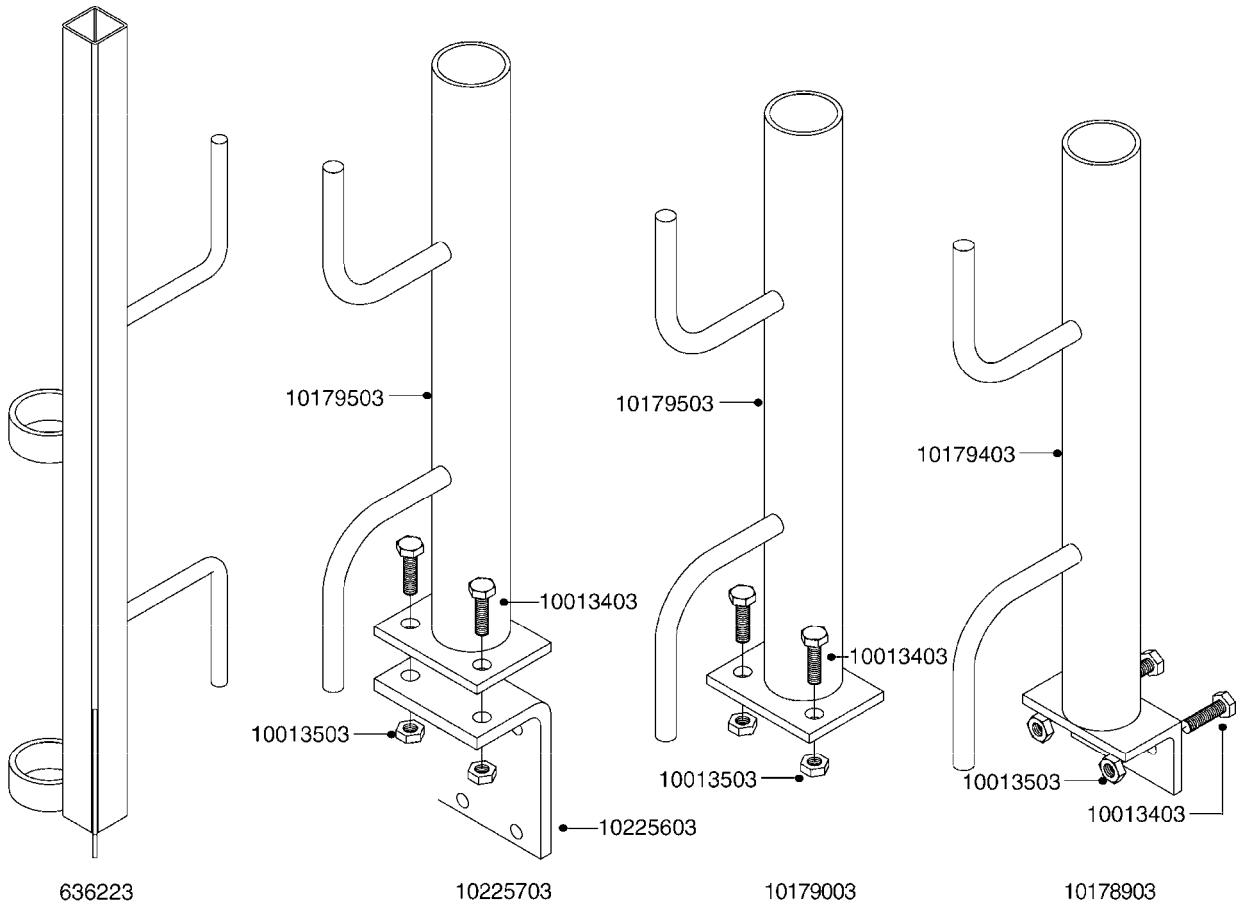

G510

HOSE WRAPS
G510-HIN, 19:05:11

Page 1
Date 18.03.2013 15:44

parts-n°	order qty	description
241965	1	O-RING 12.1 X 1.6
242007	1	O-RING D9.1X1.6
281551	1	BALL VALVE 1/2"
320084	1	FITT.DK NUT 1/2" BSP
330212	1	O-RING D19/D14X2.4 F.1/2"NUT
330326	1	O-RING D30/D24X2 F.1"NUT
330687	1	FITT.DK HB 1/2" F. 1/2" NUT
334190	1	FITT.DK HB 1/2' F. PISTOL 60S
334531	1	CLAMP HOSE PLASTIC 3/4"
636223	1	POST 12 VOLT TR30
712471	1	AGITATION VALVE ASSY. ON/OFF
843196	1	HANDGUN KIT TYPE 60 SHORT
843197	1	HANDGUN KIT TYPE 60 LONG
10013403	1	BOLT HEX 3/8-16X1 1/4 HCS Z5
10013503	1	NUT HEX NC 3/8"
10178903	1	WRAP HOSE SIDE MOUNT PLATE
10179003	1	WRAP HOSE BOTTOM PLATE MOUNT
10179403	1	WRAP WELDMENT FOR HI101789
10179503	1	WRAP WELDMENT FOR HI101790
10225603	1	BKT.FOR HOSE WRAP MOUNT NL NK
10225703	1	WRAP HOSE BDL.BOTTOM PLATE
92702103	1	HOSE R X1/2" X300PSI WP X0012"