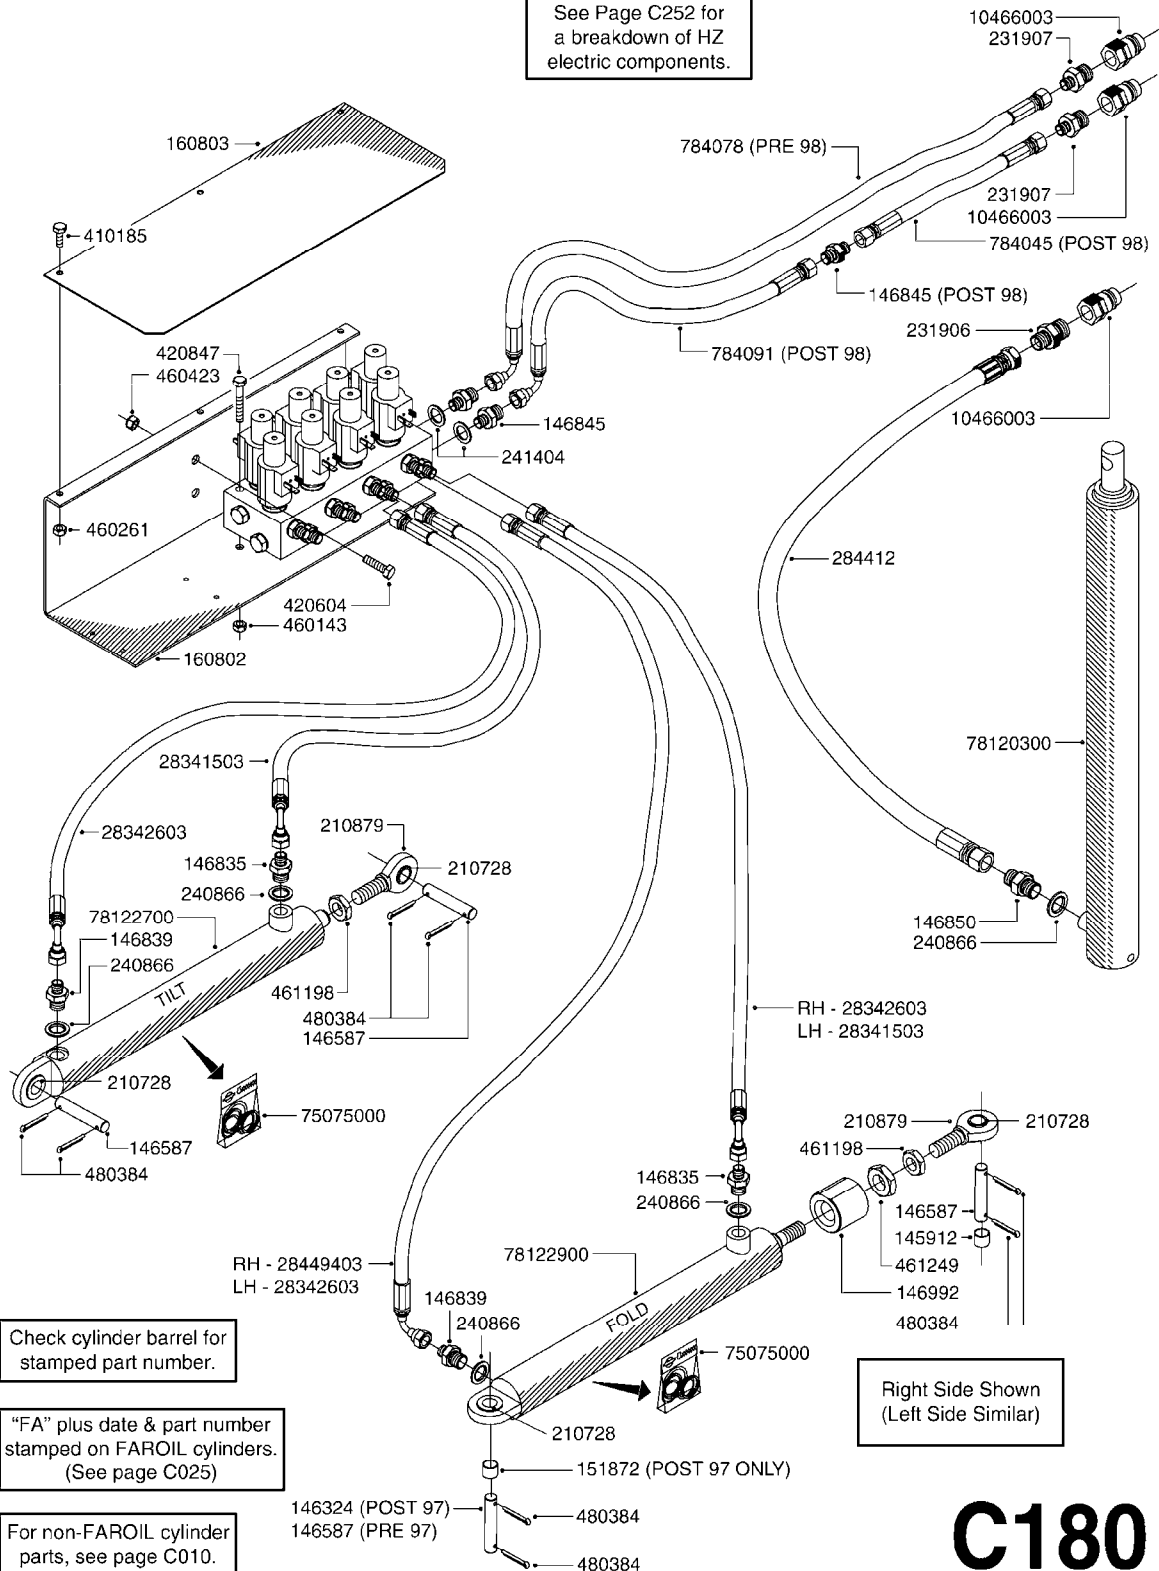

See Page C252 for
a breakdown of HZ
electric components.

HYDRAULCS EAG HZ 45-66'POST 95
C180-HIN, 14:12:07

Page 1
Date 18.03.2013 15:42

parts-n°	order qty	description
145912	1	BUSHING D19.8/D17.0X7MM
146324	1	SHAFT D16.8 L102/2 X 5
146587	1	PIN D16.8 X 65
146835	1	HEX NIPPLE 1/4"X3/8" BSP
146839	1	HEX NIPPLE 1/4"X3/8" BSP 0.7MM
146845	1	HEX NIPPLE 1/4"X1/4"
146850	1	HEX NIPPLE 3/8"x3/8" - 1.2mm
146992	1	BUSHING F.CYLINDER
151872	1	BUSHING D22.0/18.0 10MM
160802	1	MOUNT PLATE F.HYD SOLENOID'HZ'
160803	1	COVER PLATE F.HYD SOLENOID'HZ'
210728	1	BEARING F.LINK HEAD M17
210879	1	LINK HEAD M16 x D17
231906	1	HEX NIPPLE 3/8"BSP X 1/2"NPT
231907	1	HEX NIPPLE 1/4"BSP X 1/2"NPT
240866	1	DOWTYSEAL 3/8"
241404	1	DOWTYSEAL 1/4"
284412	1	HOSE HY 3/8" X 315" STR+STR
410185	1	BOLT HEX 8.8 DEL M6X16
420604	1	BOLT HEX 8.8 DEL M10X25 FT
420847	1	BOLT HEX 8.8 DEL M8X85
460143	1	NUT HEX M8 LOCK
460261	1	NUT HEX M6X1 LOCK
460423	1	NUT HEX M10X1.5 LOCK
461198	1	NUT HEX M16 x 2 JAMB
461249	1	NUT HEX M22X1.5
480384	1	PIN COTTER D5X40
784045	1	HOSE HY X 1/4 X 157.50"STR+STR
784078	1	HOSE HY X 1/4 X 417.33"
784091	1	HOSE HY X 1/4 X 295.25"STR+ELB
10466003	1	COUPLER PIONEER 8010-04 1/2NPT
28341503	1	HOSE HY X1/4X078.75"STR+ELB
28342603	1	HOSE HY X1/4X066.93"STR+ELB
28449403	1	HOSE HY X1/4X057.08"STR+ELB
75075000	1	SEAL KIT 78122600/27/28/29
78120300	1	CYLINDER 60/50/30 1100MM
78122700	1	CYLINDER D40/22X300MM RED
78122900	1	CYLINDER D40/22X300MM RED