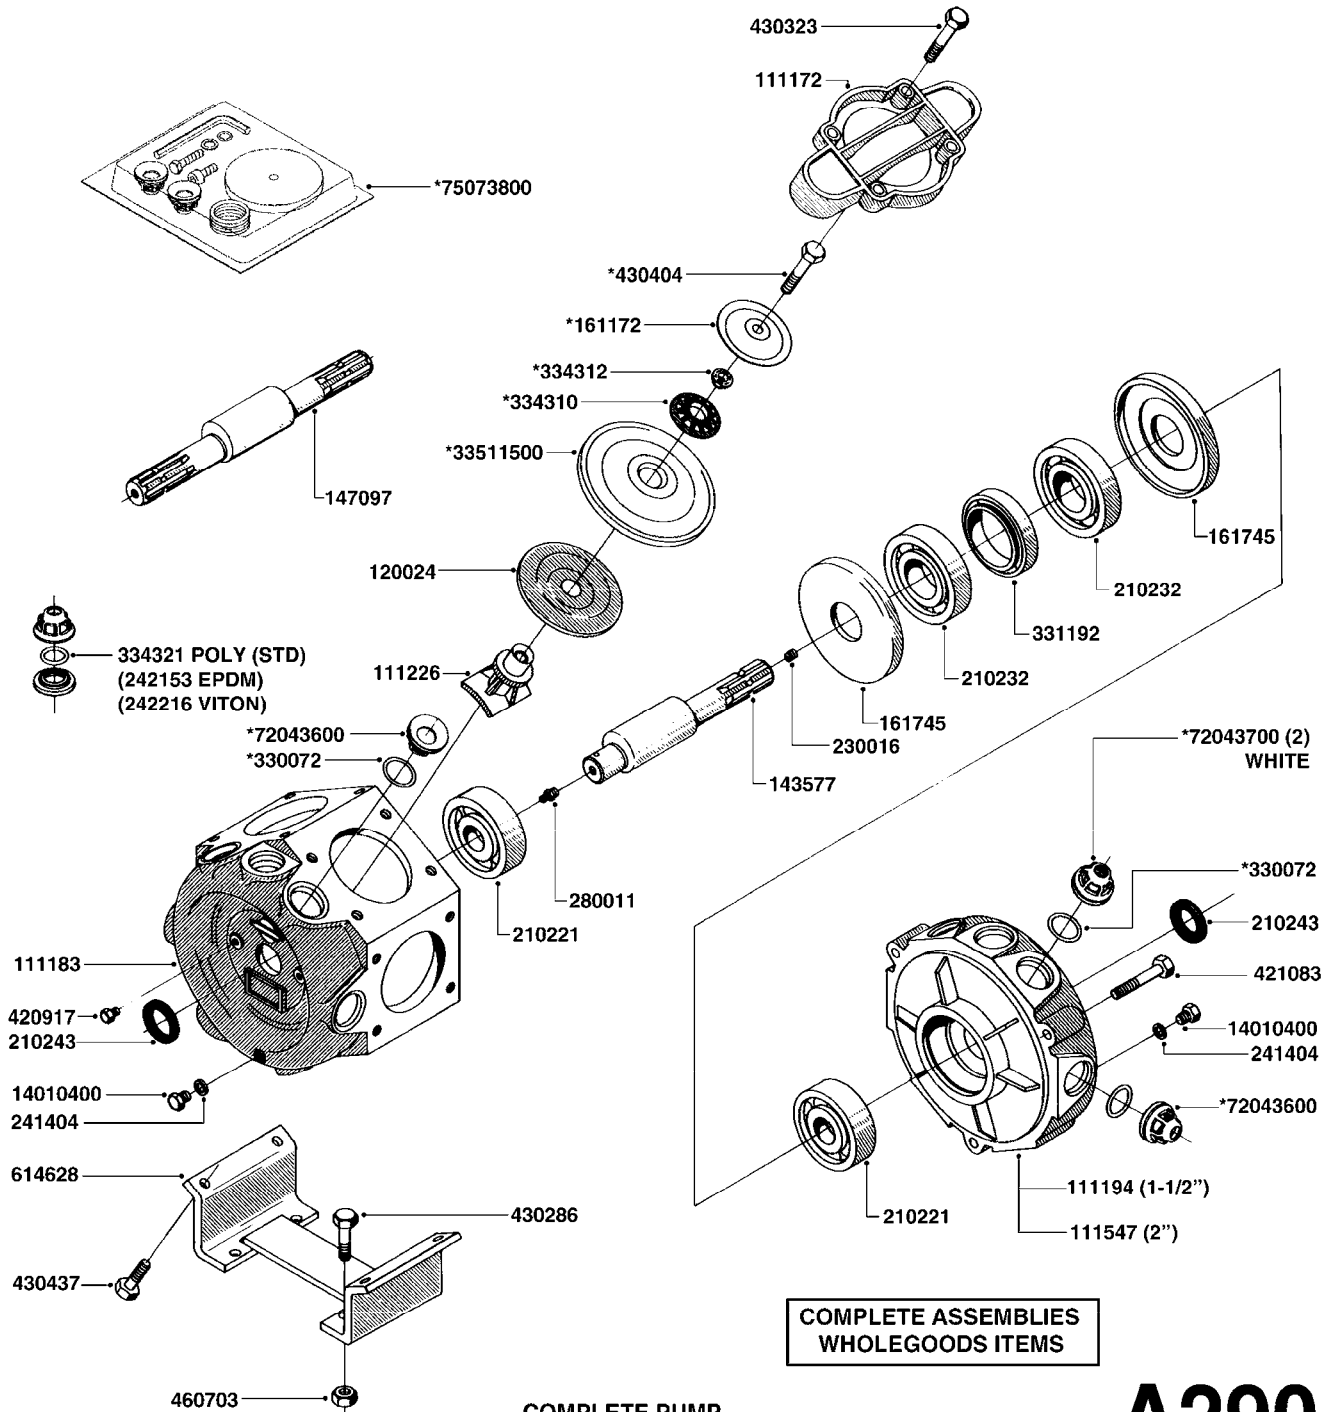

COMPLETE ASSEMBLIES
WHOLEGOODS ITEMS

COMPLETE PUMP
(NLA) REPLACED BY 821649 (463- 540 RPM)

A290

PUMP - 462 W/MOUNTING BASE
A290-HIN, 08:11:11

Page 1
Date 18.03.2013 15:42

parts-n°	order qty	description
111172	1	VALVE CHAMBER 460 (PAINTED)
111183	1	PUMP CASTING 460 (PAINTED)
111194	1	PUMP CASTING FT.460 (PAINTED)
111226	1	CONNECTING ROD MODEL 460
111547	1	PUMP CASTING 462-2' (PAINTED)
120024	1	DIAPHRAGM BACK DISC 1200-1300
143577	1	CRANK SHAFT F.363/462/463-10mm
147097	1	CRANK SHAFT 363-463/10 THROUGH
161172	1	DIAPHRAGM DISC F. 1203/1303
161745	1	METAL SPACER F.363/463
210221	1	BEARING BALL 6407
210232	1	BEARING BALL 6310
210243	1	SEAL OIL 35 X 47 X 7
230016	1	PLUG 1/8' BSP TYPE P
241404	1	DOWTYSEAL 1/4"
242153	1	O-RING D26X4 EPDM
242216	1	O-RING VITON F/1202/1302/462
280011	1	GREASE NIPPLE 1/8' H TR
330072	1	O-RING D53,5/D45,5X4
331192	1	SPACER,
334310	1	NYLON WASHER 1202/1302/462
334312	1	PLASTIC SPACER F/462
334321	1	O-RING POLY. 34.0x26.0x4.0
420917	1	BOLT HEX 8.8 RAW M8X12 FT
421083	1	BOLT HEX 8.8 DEL M10X65
430286	1	BOLT HEX 8.8 DEL M12X30 FT
430323	1	BOLT HEX 8.8 DEL M12X60
430404	1	BOLT HEX 8.8 DEL M12X50
430437	1	BOLT HEX 8.8 RAW M12X65
460703	1	NUT HEX M12X1.75 LOCK
614628	1	FOOT FOR PUMP 460-463 PAINTED
821649	1	PUMP 463/12/540 OFFSET PORTS
14010400	1	PLUG 1/4" BSP
33511500	1	DIAPHRAGM 462 PUR 2006
72043600	1	VALVE FOR 462/463
72043700	1	VALVE FOR 462/463 W.VENT HOLE
75073800	1	PUMP KIT F. 462 2006