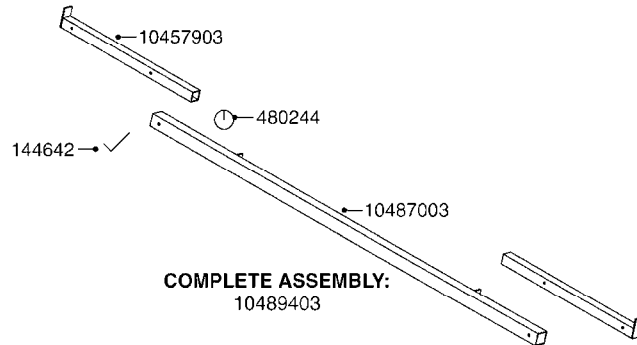

COMPLETE ASSEMBLY:
834132

COMPLETE ASSEMBLY:
10489403

45'-66' EAGLE
ON HC 650M/ 950M