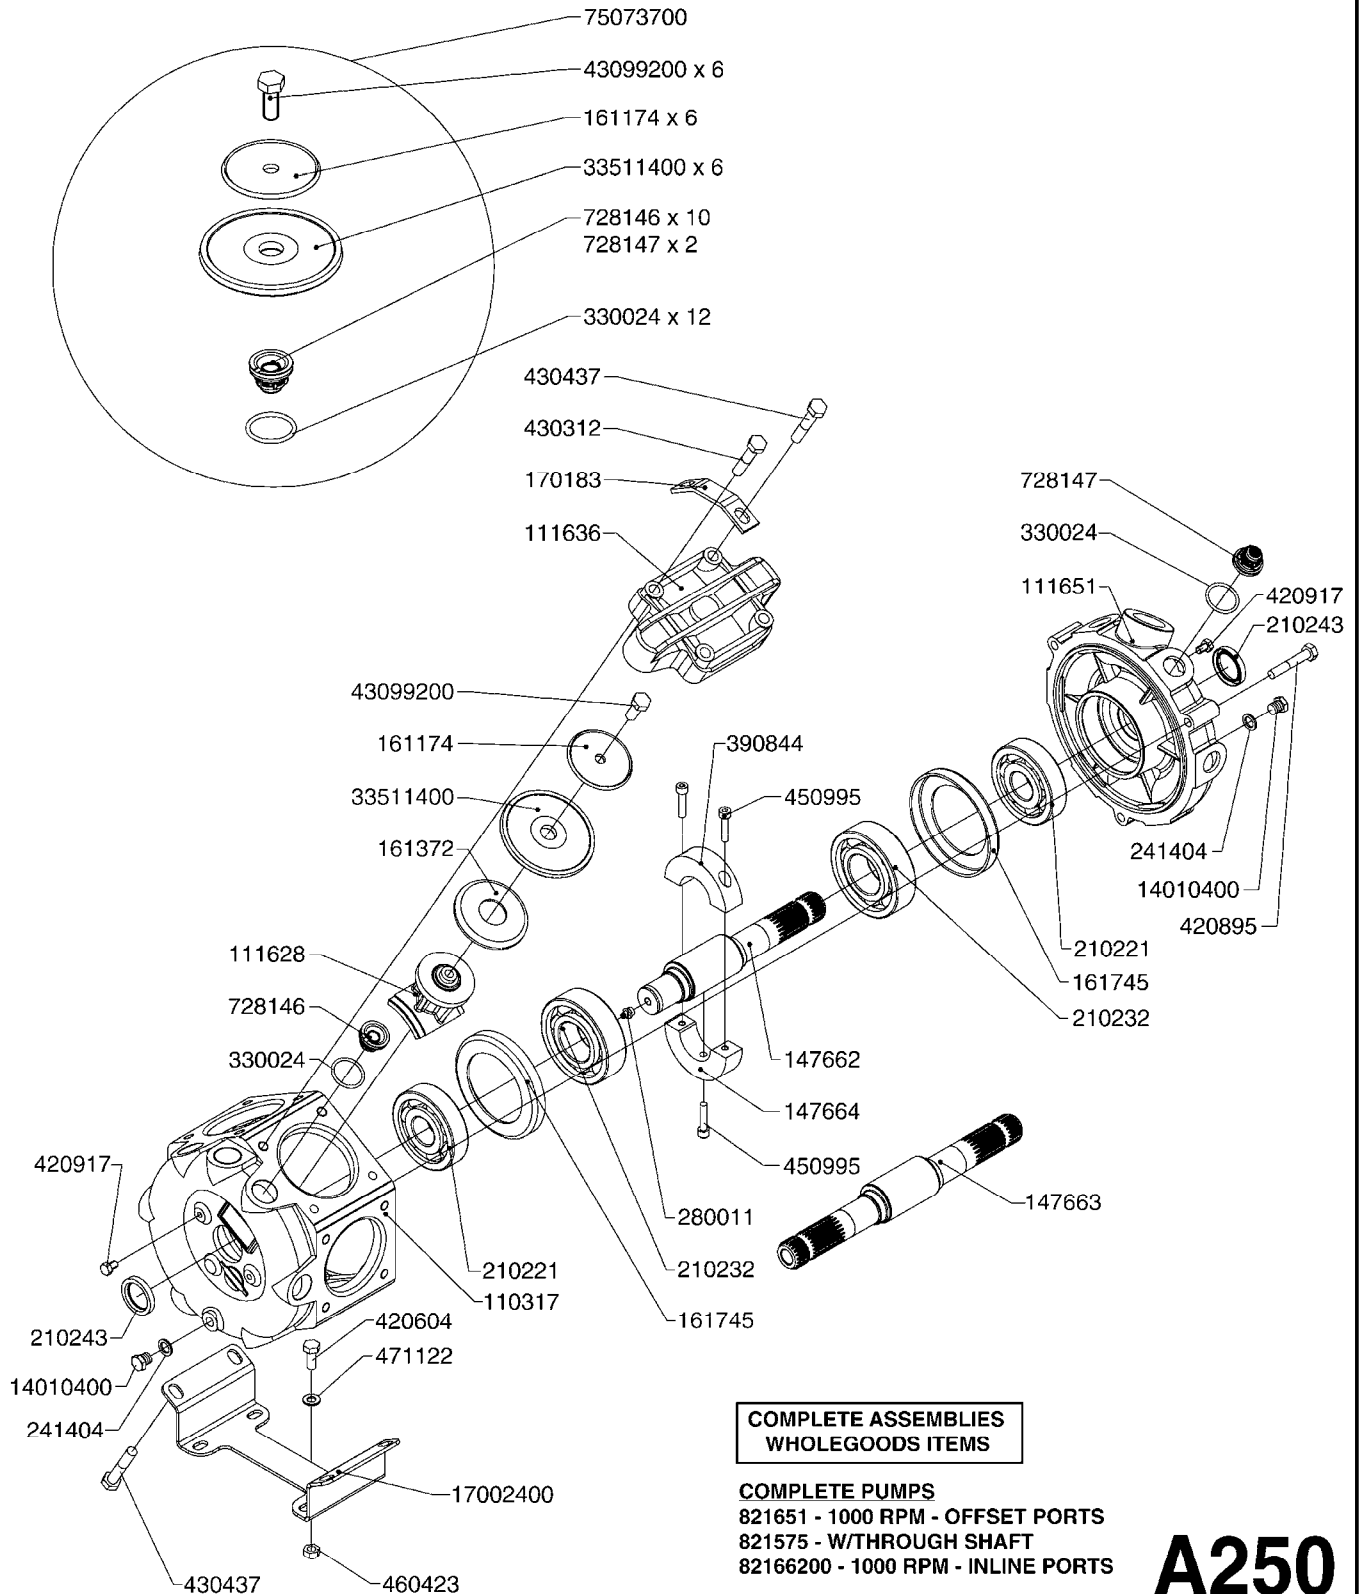

PUMP - 363/1000 RPM W/MOUNTING
A250-HIN, 01:12:11

Page 1
Date 18.03.2013 15:42

parts-n°	order qty	description
110317	1	PUMP CASING MODEL 360/361 PNTD
111628	1	CONNECTING ROD 363/5.5MM
111636	1	VALVE COVER 363 HEAVY DUTY
111651	1	CASTING F.363 1.5" PUMP(FRONT)
147662	1	CRANK SHAFT F.363/463-5.5MM
147663	1	CRANK SHAFT 363/463-5.5 THROUG
147664	1	COUNTERBALANCE 363/463 WEIGHT
161174	1	DIAPHRAGM DISC SS F.363 PUMP
161372	1	DIAPHRAGM BACKING DISC,320-361
161745	1	METAL SPACER F.363/463
170183	1	LIFT STRAP F.PUMP 360/361/462
210221	1	BEARING BALL 6407
210232	1	BEARING BALL 6310
210243	1	SEAL OIL 35 X 47 X 7
241404	1	DOWTYSEAL 1/4"
280011	1	GREASE NIPPLE 1/8' H TR
330024	1	O-RING D41,1/D34.5 X 3,5
390844	1	COUNTERBALANCE 363/463 POM
420604	1	BOLT HEX 8.8 DEL M10X25 FT
420895	1	BOLT HEX 8.8 RAW M10X60
420917	1	BOLT HEX 8.8 RAW M8X12 FT
430312	1	BOLT HEX 8.8 RAW M12X60
430437	1	BOLT HEX 8.8 RAW M12X65
450995	1	BOLT ALLEN M8X30 DIN 912 RAW
460423	1	NUT HEX M10X1.5 LOCK
471122	1	WASHER D20/D10.5X2 SS
728146	1	VALVE FOR 361(726890/707932)
728147	1	VALVE FOR 361 WHITE WITH HOLE
821575	1	PUMP 363/5.5 THROUGH SHAFT
821651	1	PUMP 363/5.5/1000 OSP
14010400	1	PLUG 1/4" BSP
17002400	1	FOOT F/363 PUMP (PAINTED)
33511400	1	DIAPHRAGM 361/363 pur 2006
43099200	1	BOLT HEX SS M12 X 30 DIN933 A4
75073700	1	PUMP KIT 363 2006
82166200	1	PUMP 363/5.5 1.5"SUC 1000RPM