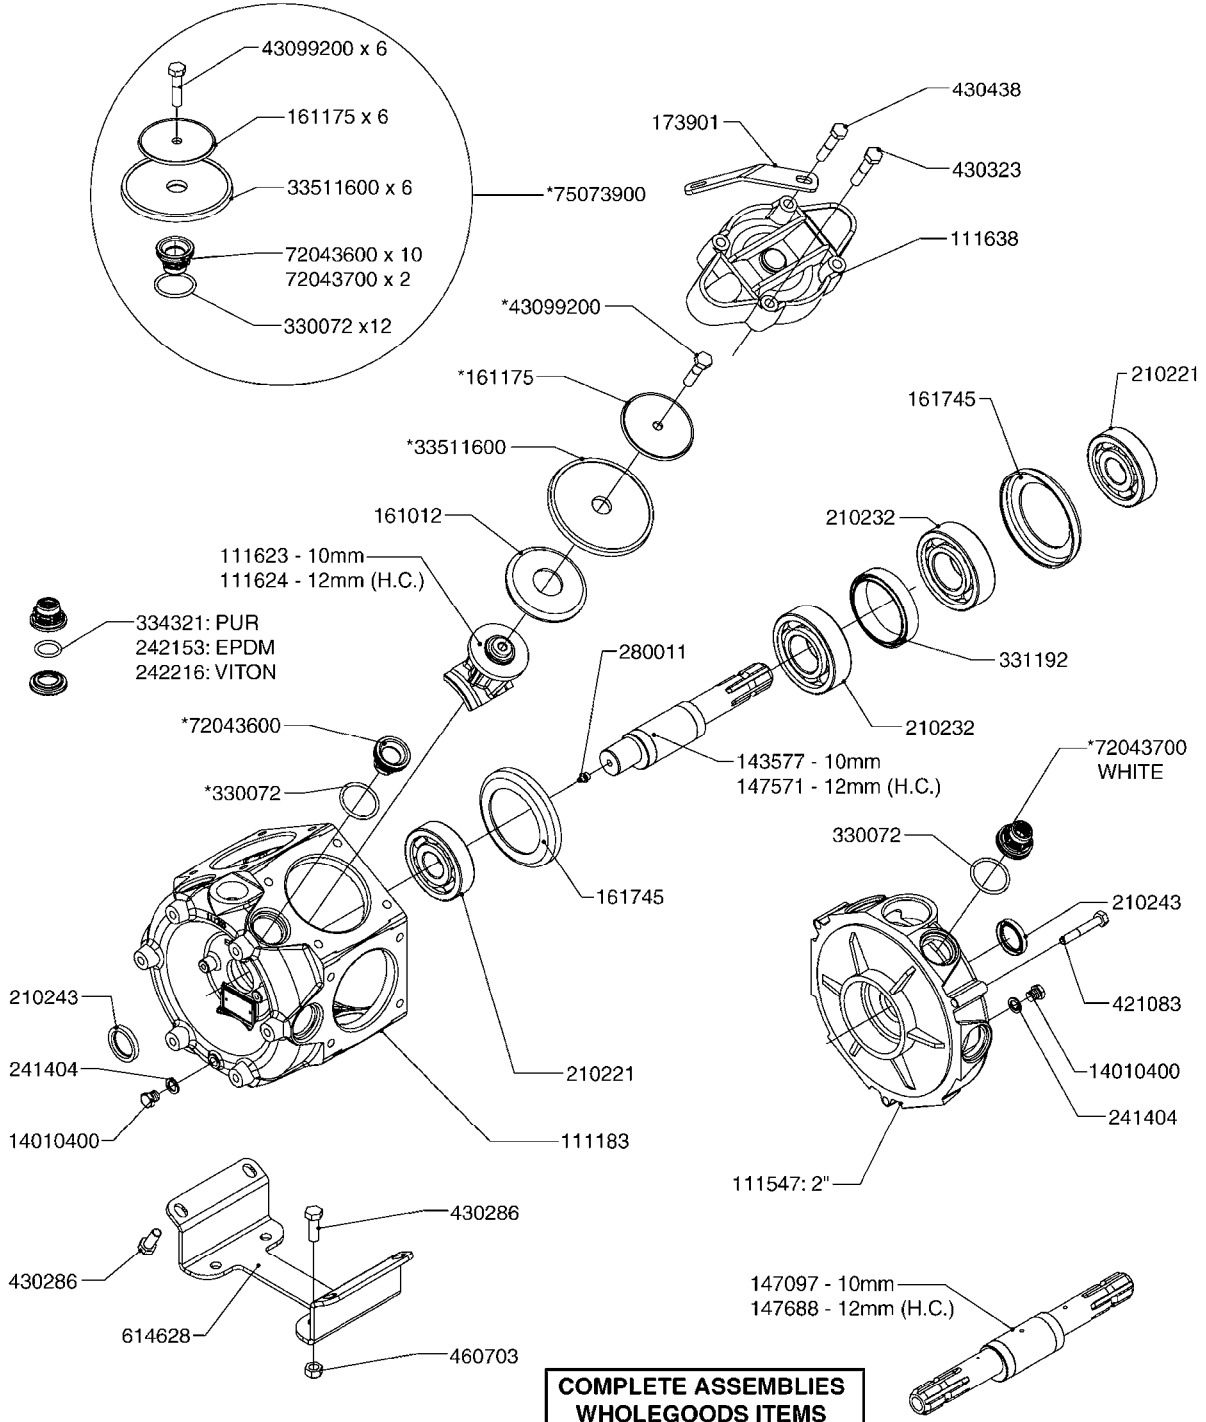

PUMP REPAIR KIT

**COMPLETE ASSEMBLIES
WHOLEGOODS ITEMS**

COMPLETE PUMPS

- 821587 - 463/10 2" W/THROUGH SHAFT (540 RPM)
- 821649 - 463/12 2" (540 RPM H.C. OFFSET PORTS)
- 82166300 - 463/12 2" (540 RPM H.C. INLINE PORTS)

A300

PUMP - 463 W/ MOUNTING BASE
A300-HIN, 01:12:11

Page 1

Date 18.03.2013 15:42

parts-n°	order qty	description
111183	1	PUMP CASTING 460 (PAINTED)
111547	1	PUMP CASTING 462-2' (PAINTED)
111623	1	CONNECTING ROD 463/10MM
111624	1	CONNECTING ROD 463/12MM
111638	1	VALVE COVER 463 HC+1000 VERS.
143577	1	CRANK SHAFT F.363/462/463-10mm
147097	1	CRANK SHAFT 363-463/10 THROUGH
147571	1	CRANK SHAFT F.463-12mm
147688	1	CRANK SHAFT 462/12 THROUGH
161012	1	DIAPHRAGM BACKING DISC F. 463
161175	1	DIAPHRAGM DISC F. 463 PUMP
161745	1	METAL SPACER F.363/463
173901	1	LIFT STRAP F.PUMP 463
210221	1	BEARING BALL 6407
210232	1	BEARING BALL 6310
210243	1	SEAL OIL 35 X 47 X 7
241404	1	DOWTYSEAL 1/4"
242153	1	O-RING D26X4 EPDM
242216	1	O-RING VITON F/1202/1302/462
280011	1	GREASE NIPPLE 1/8' H TR
330072	1	O-RING D53,5/D45,5X4
331192	1	SPACER,
334321	1	O-RING POLY. 34.0x26.0x4.0
421083	1	BOLT HEX 8.8 DEL M10X65
430286	1	BOLT HEX 8.8 DEL M12X30 FT
430323	1	BOLT HEX 8.8 DEL M12X60
430438	1	BOLT HEX 8.8 DEL M12X65
460703	1	NUT HEX M12X1.75 LOCK
614628	1	FOOT FOR PUMP 460-463 PAINTED
821587	1	PUMP 463/10 THROUGH SHAFT TWNF
821649	1	PUMP 463/12/540 OFFSET PORTS
14010400	1	PLUG 1/4" BSP
33511600	1	DIAPHRAGM F. 463 PUMP POLY.'06
43099200	1	BOLT HEX SS M12 X 30 DIN933 A4
72043600	1	VALVE FOR 462/463
72043700	1	VALVE FOR 462/463 W.VENT HOLE
75073900	1	PUMP KIT F. 463
82166300	1	PUMP 463/12 2"SUC 540RPM