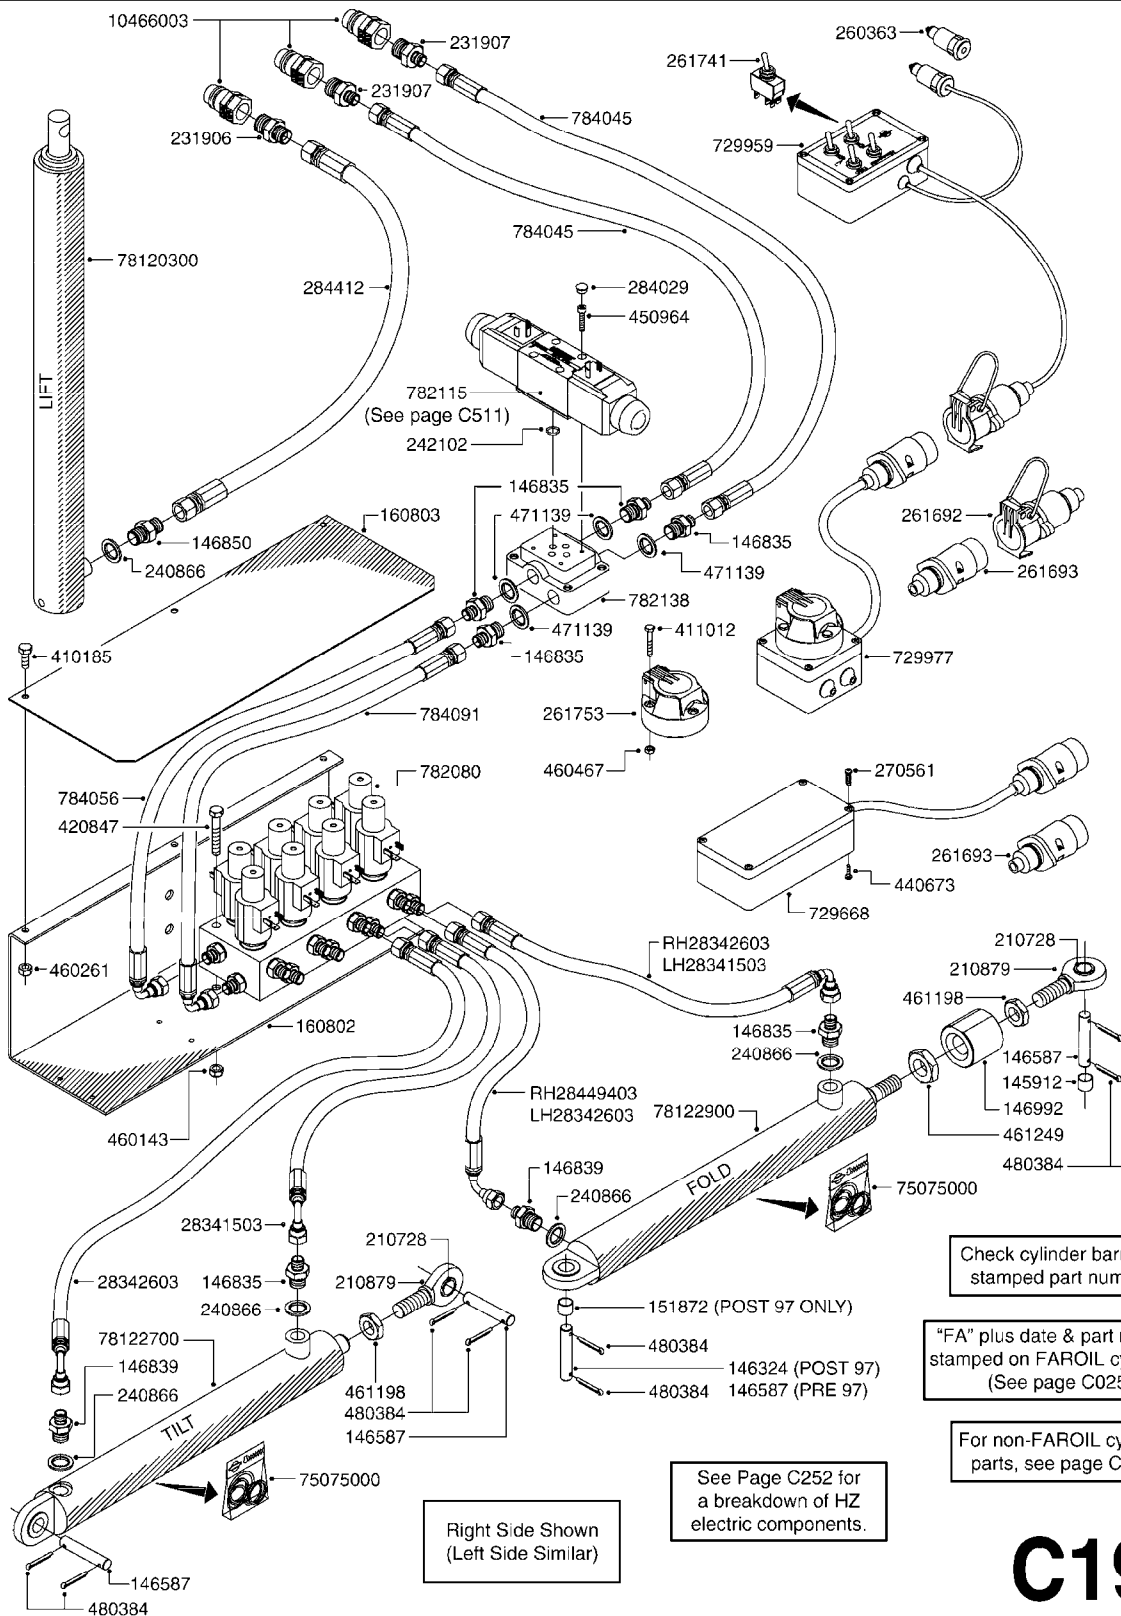

Right Side Shown
(Left Side Similar)

C180

HYDRAULCS EAG HZ 45-66'POST 95
C180-HIN, 14:12:07

Page 1
Date 18.03.2013 15:42

parts-n°	order qty	description
145912	1	BUSHING D19.8/D17.0X7MM
146324	1	SHAFT D16.8 L102/2 X 5
146587	1	PIN D16.8 X 65
146835	1	HEX NIPPLE 1/4"X3/8" BSP
146839	1	HEX NIPPLE 1/4"X3/8" BSP 0.7MM
146845	1	HEX NIPPLE 1/4"X1/4"
146850	1	HEX NIPPLE 3/8"x3/8" - 1.2mm
146992	1	BUSHING F.CYLINDER
151872	1	BUSHING D22.0/18.0 10MM
160802	1	MOUNT PLATE F.HYD SOLENOID'HZ'
160803	1	COVER PLATE F.HYD SOLENOID'HZ'
210728	1	BEARING F.LINK HEAD M17
210879	1	LINK HEAD M16 x D17
231906	1	HEX NIPPLE 3/8"BSP X 1/2"NPT
231907	1	HEX NIPPLE 1/4"BSP X 1/2"NPT
240866	1	DOWTYSEAL 3/8"
241404	1	DOWTYSEAL 1/4"
284412	1	HOSE HY 3/8" X 315" STR+STR
410185	1	BOLT HEX 8.8 DEL M6X16
420604	1	BOLT HEX 8.8 DEL M10X25 FT
420847	1	BOLT HEX 8.8 DEL M8X85
460143	1	NUT HEX M8 LOCK
460261	1	NUT HEX M6X1 LOCK
460423	1	NUT HEX M10X1.5 LOCK
461198	1	NUT HEX M16 x 2 JAMB
461249	1	NUT HEX M22X1.5
480384	1	PIN COTTER D5X40
784045	1	HOSE HY X 1/4 X 157.50"STR+STR
784078	1	HOSE HY X 1/4 X 417.33"
784091	1	HOSE HY X 1/4 X 295.25"STR+ELB
10466003	1	COUPLER PIONEER 8010-04 1/2NPT
28341503	1	HOSE HY X1/4X078.75"STR+ELB
28342603	1	HOSE HY X1/4X066.93"STR+ELB
28449403	1	HOSE HY X1/4X057.08"STR+ELB
75075000	1	SEAL KIT 78122600/27/28/29
78120300	1	CYLINDER 60/50/30 1100MM
78122700	1	CYLINDER D40/22X300MM RED
78122900	1	CYLINDER D40/22X300MM RED