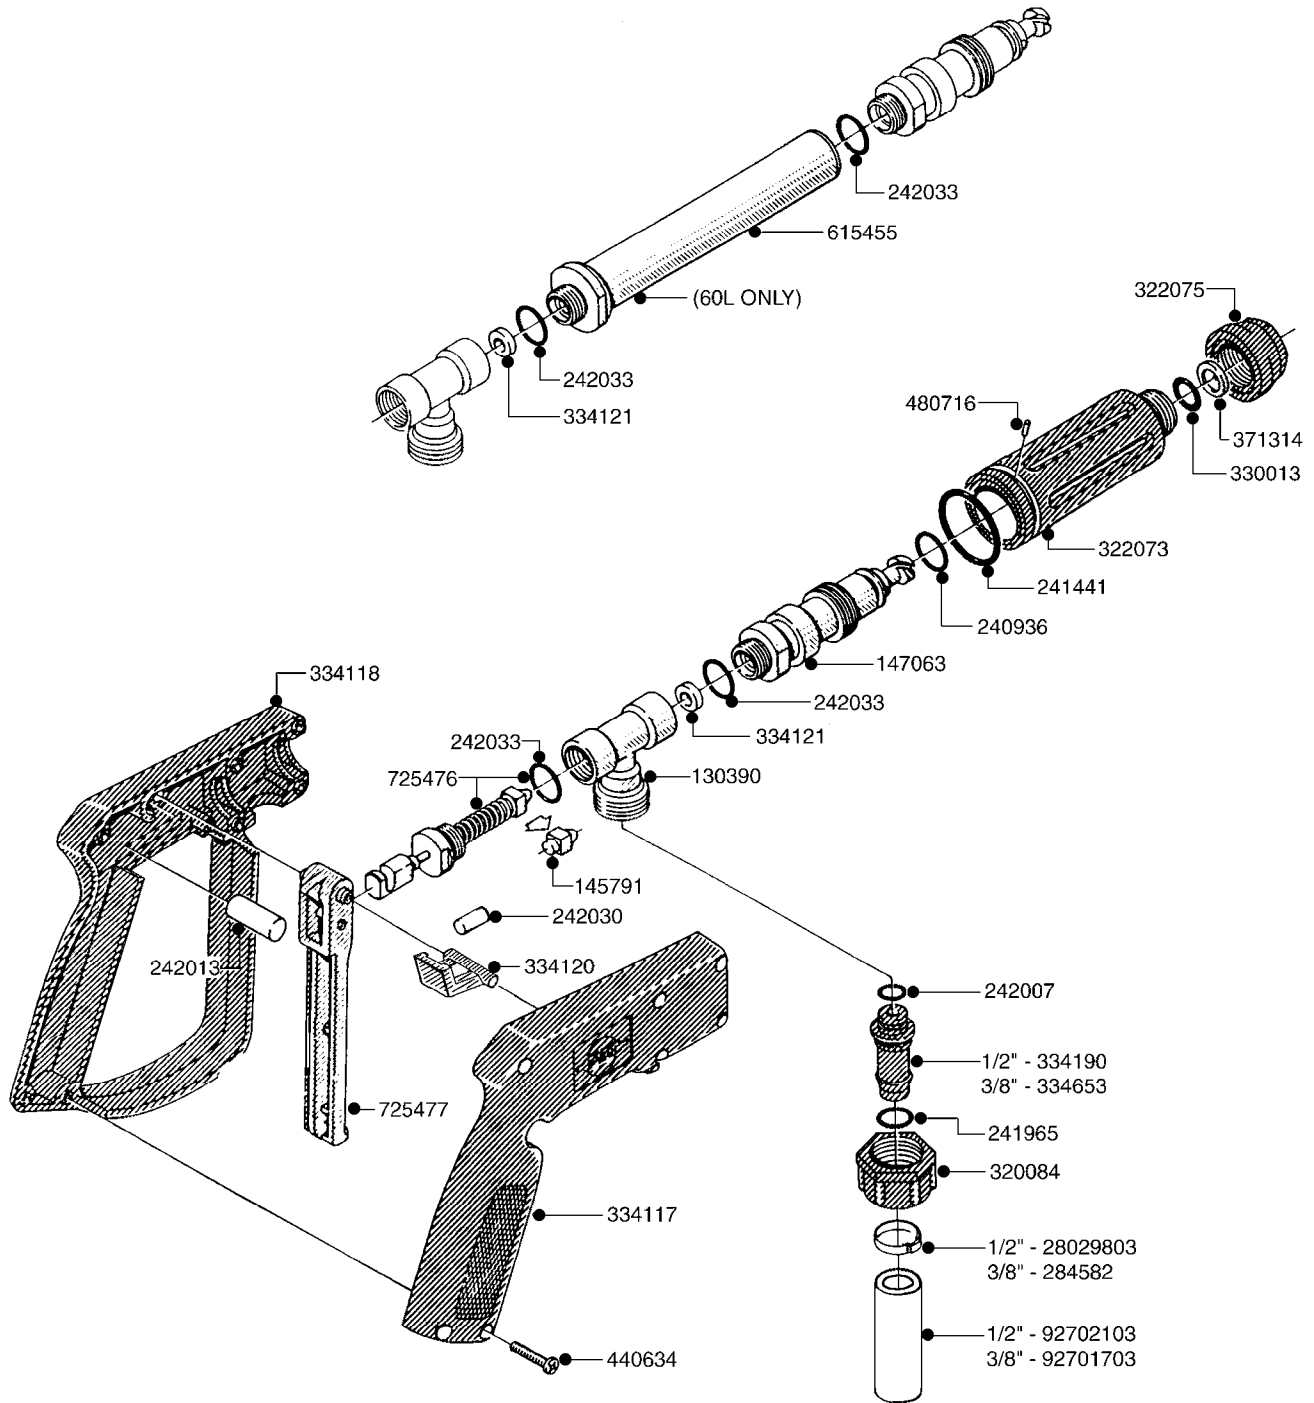

COMPLETE ASSEMBLY:
843197 - 60L
843196 - 60S

COMPLETE ASSEMBLIES
WHOLEGOODS ITEMS

G440

HANDGUN TYPE 60S/60L PRE 95
G440-HIN, 19:05:11

Page 1

Date 18.03.2013 15:43

parts-n°	order qty	description
130390	1	TEE 3/8'X 1/2' BSP F.TYPE 60S
145791	1	CONE FOR ON/OFF
147063	1	SWIRL F.SPRAY GUN TYPE 60
240936	1	O-RING D13.3X2.4 NITRIL
241441	1	O-RING D29.3X3
241965	1	O-RING 12.1 X 1.6
242007	1	O-RING D9.1X1.6
242013	1	SPRING RUBBER F/TRIGGER
242030	1	SPRING RUBBER
242033	1	O-RING
284582	1	CLmP HSE GEAR3/8" alt 28029803
320084	1	FITT.DK NUT 1/2" BSP
322073	1	HOUSING F.SWIRL TYPE 60S H.G.
322075	1	CASTING
330013	1	O-RING D15/D10X2.5 F.3/8"NUT
334117	1	HANDLE PIECE RIGHT F.60S/60L
334118	1	HANDLE PIECE LEFT F.60S/60L
334120	1	LOCK FOR TRIGGER
334121	1	SEAT FOR ON/OFF
334190	1	FITT.DK HB 1/2' F. PISTOL 60S
334653	1	FITT.DK HB 3/8' F.HANDGUN
371314	1	NOZZLE CERAMIC 1099-20
440634	1	SCREW 5/8"
480716	1	PIN D3X6 STAINLESS
615455	1	TUBE F.LANCE TYPE 60L
725476	1	SPINDLE
725477	1	TRIGGER
843196	1	HANDGUN KIT TYPE 60 SHORT
843197	1	HANDGUN KIT TYPE 60 LONG
28029803	1	CLAMP HOSE GEAR P1/2" 6708
92701703	1	HOSE R X3/8" X300PSI WP X0012"
92702103	1	HOSE R X1/2" X300PSI WP X0012"