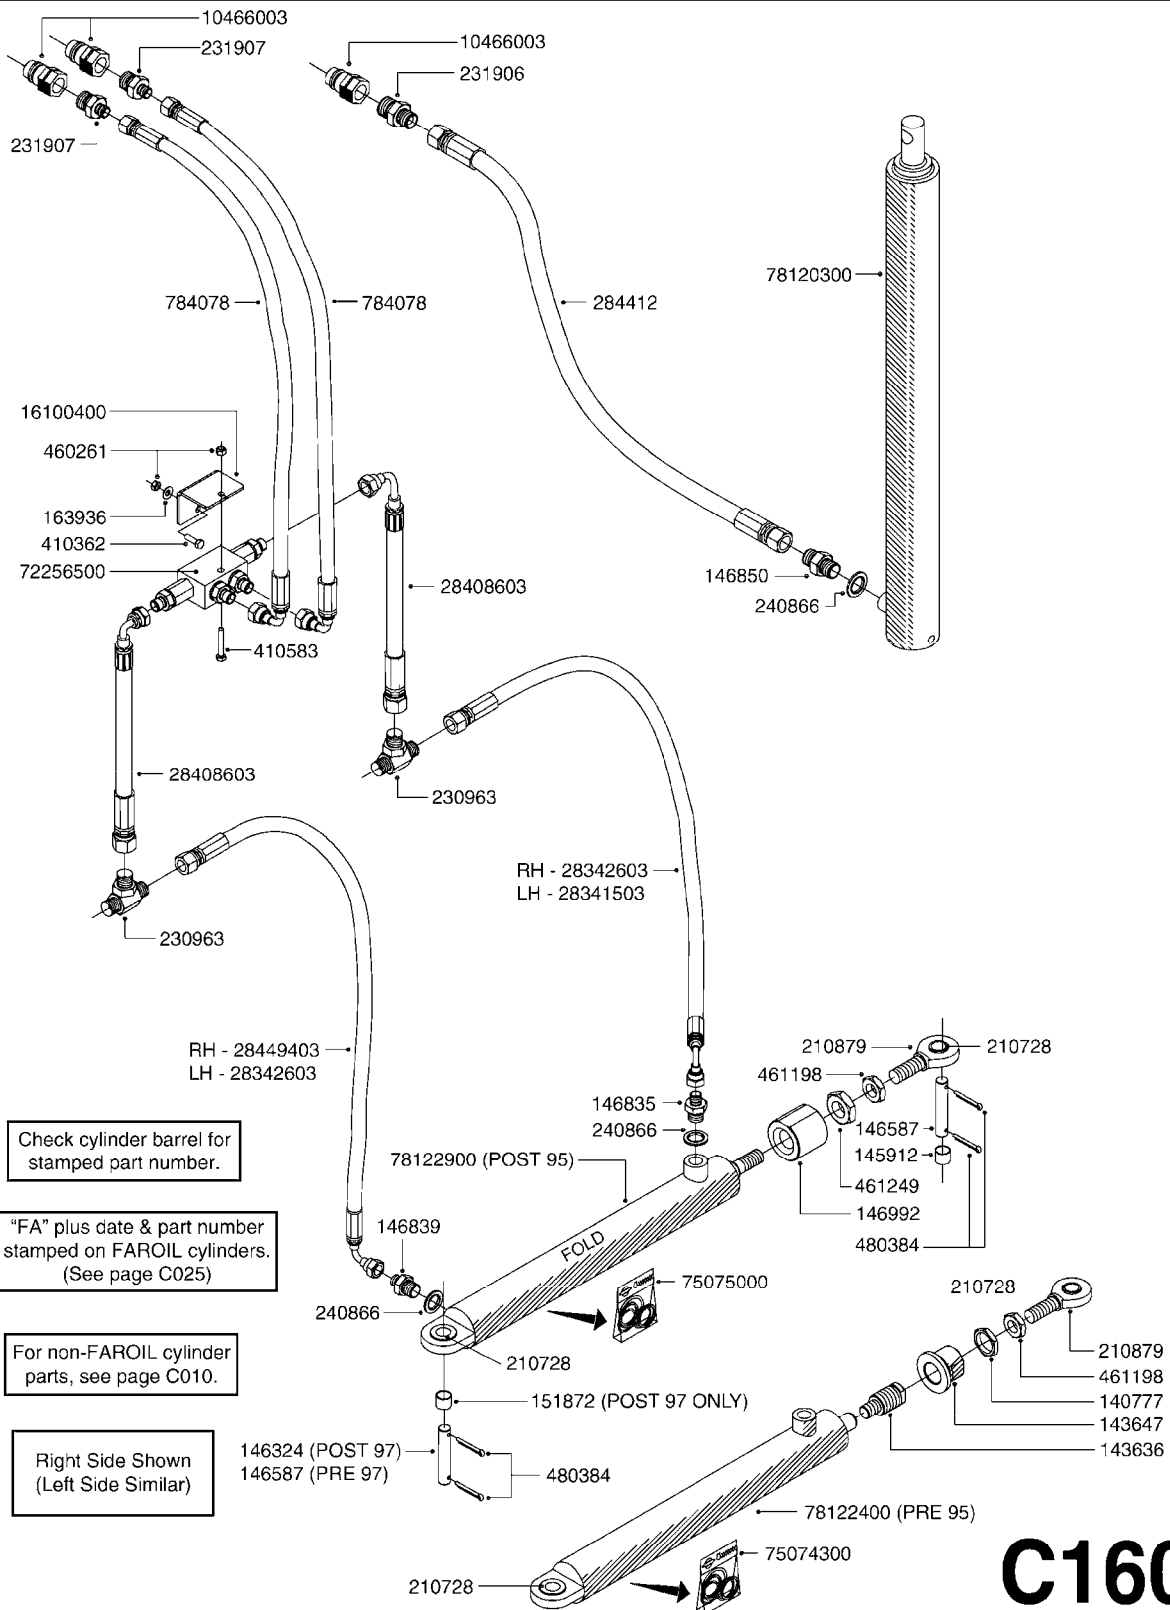

Check cylinder barrel for stamped part number.

"FA" plus date & part number stamped on FAROIL cylinders. (See page C025)

For non-FAROIL cylinder parts, see page C010.

Right Side Shown (Left Side Similar)

C160

HYDRAULICS - EAGLE HY 45'-66'
C160-HIN, 14:12:07

Page 1

Date 18.03.2013 15:42

parts-n°	order qty	description
140777	1	NUT HEX 3/4" BSP JAMB
143636	1	THREADED INSERT F.CYLINDER END
143647	1	COLLAR F.THREAD.ROD EXTENTON
145912	1	BUSHING D19.8/D17.0X7MM
146324	1	SHAFT D16.8 L102/2 X 5
146587	1	PIN D16.8 X 65
146835	1	HEX NIPPLE 1/4"X3/8" BSP
146839	1	HEX NIPPLE 1/4"X3/8" BSP 0.7MM
146850	1	HEX NIPPLE 3/8"x3/8" - 1.2mm
146992	1	BUSHING F.CYLINDER
151872	1	BUSHING D22.0/18.0 10MM
163936	1	WASHER D15/D6.2X1
210728	1	BEARING F.LINK HEAD M17
210879	1	LINK HEAD M16 x D17
230963	1	TEE 1/4"M X 1/4"M X 1/4"M BSP
231906	1	HEX NIPPLE 3/8"BSP X 1/2"NPT
231907	1	HEX NIPPLE 1/4"BSP X 1/2"NPT
240866	1	DOWTYSEAL 3/8"
284412	1	HOSE HY 3/8" X 315" STR+STR
410362	1	BOLT HEX 8.8 DEL M6X20 FT
410583	1	BOLT HEX 8.8 DEL M6X40
460261	1	NUT HEX M6X1 LOCK
461198	1	NUT HEX M16 x 2 JAMB
461249	1	NUT HEX M22X1.5
480384	1	PIN COTTER D5X40
784078	1	HOSE HY X 1/4 X 417.33"
10466003	1	COUPLER PIONEER 8010-04 1/2NPT
16100400	1	PLATE 3 X 60 X 91 HY BLOCK MT
28341503	1	HOSE HY X1/4X078.75"STR+ELB
28342603	1	HOSE HY X1/4X066.93"STR+ELB
28408603	1	HOSE HY X1/4X008.00"STR+ELB
28449403	1	HOSE HY X1/4X057.08"STR+ELB
72256500	1	DOUB.PILOT STEERED COUNT.VALVE
75074300	1	SEALKIT78122000/23-25/30-32/46
75075000	1	SEAL KIT 78122600/27/28/29
78120300	1	CYLINDER 60/50/30 1100MM
78122400	1	DOUBLE CYLINDER D 40/20-300
78122900	1	CYLINDER D40/22X300MM RED