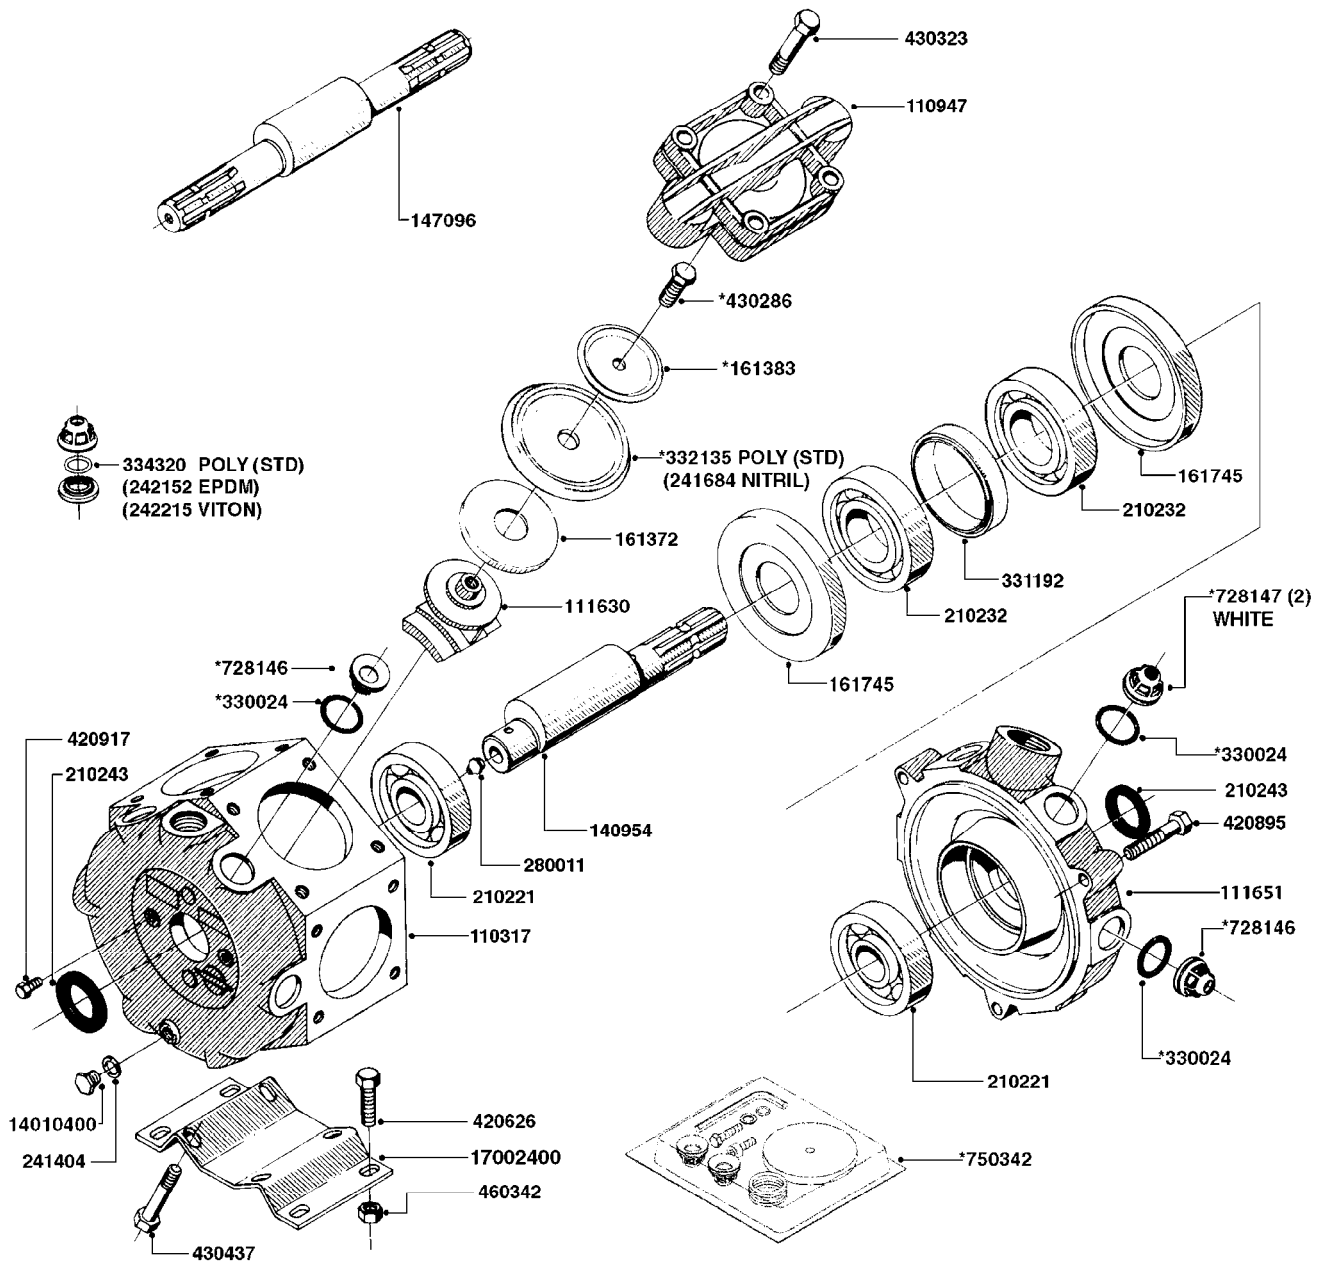

COMPLETE PUMP
(NLA) REPLACED BY 821579 (363 - 540 RPM)

COMPLETE ASSEMBLIES
WHOLEGOODS ITEMS

A230

PUMP - 361 W/MOUNTING BASE
A230-HIN, 10:12:05

Page 1
Date 18.03.2013 15:42

parts-n°	order qty	description
110317	1	PUMP CASING MODEL 360/361 PNTD
110947	1	VALVE COVER MDL 361 (PAINTED)
111630	1	CONNECTING ROD F. 363 PUMP
111651	1	CASTING F.363 1.5" PUMP(FRONT)
140954	1	CRANK SHAFT MODEL 360/361
147096	1	CRANK SHAFT 361/9.5 THROUGH
161372	1	DIAPHRAGM BACKING DISC,320-361
161383	1	DIAPHRAGM UPPER DISC, 320-361
161745	1	METAL SPACER F.363/463
210221	1	BEARING BALL 6407
210232	1	BEARING BALL 6310
210243	1	SEAL OIL 35 X 47 X 7
241404	1	DOWTYSEAL 1/4"
241684	1	DIAPHRAGM MODEL 361 NITRIL
242152	1	O-RING D18.2X3 EPDM
242215	1	O-RING D18X3 VITON
280011	1	GREASE NIPPLE 1/8' H TR
330024	1	O-RING D41,1/D34.5 X 3,5
331192	1	SPACER,
332135	1	DIAPHRAGM, POLY alt 33511400
334320	1	O-RING D18X3 POLYURETHANE
420626	1	BOLT HEX 8.8 DEL M10X20 FT
420895	1	BOLT HEX 8.8 RAW M10X60
420917	1	BOLT HEX 8.8 RAW M8X12 FT
430286	1	BOLT HEX 8.8 DEL M12X30 FT
430323	1	BOLT HEX 8.8 DEL M12X60
430437	1	BOLT HEX 8.8 RAW M12X65
460342	1	NUT HEX M10
728146	1	VALVE FOR 361(726890/707932)
728147	1	VALVE FOR 361 WHITE WITH HOLE
750342	1	PUMP KIT F. 361/363
821579	1	PUMP 363-1.25 SU.(540)
14010400	1	PLUG 1/4" BSP
17002400	1	FOOT F/363 PUMP (PAINTED)