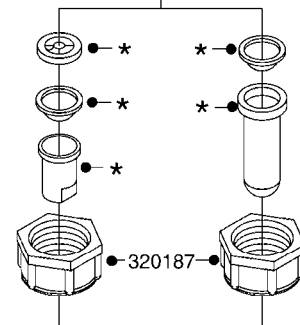

TRIPLET NOZZLE BODY

- 334082 (BLACK)
- 334371 (YELLOW)
- 334373 (RED)
- 334377 (BLUE)
- 334172 (GREEN)
- 334173 (ORANGE)

D620

*=REFER TO HARDI NOZZLE CATALOG