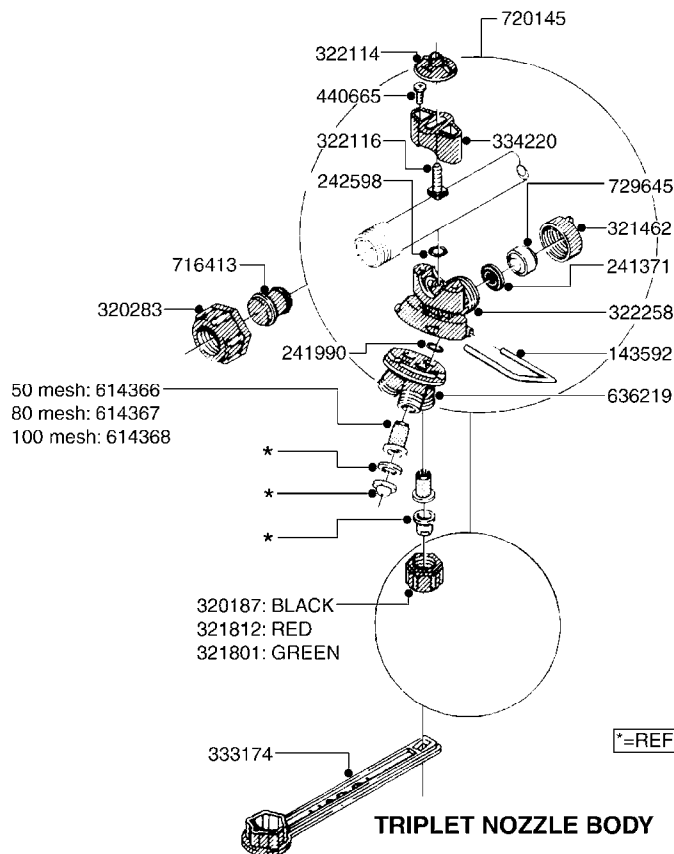

*=REFER TO HARDI NOZZLE CATALOG

D610

NOZZLE BODIES-THREADED
D610-HIN, 18:03:10

Page 1
Date 18.03.2013 13:26

parts-n°	order qty	description
143592	1	LOCK CLAMP FOR TRIPLET
241371	1	DIAPHRAGM F.NO-DRIP,VULC
241990	1	O-RING D9.3 X 2.4 VITON
242598	1	O-RING D7.0 X 2.5 NITRIL
320187	1	FITT.DK CAP 3/8" BSP BLACK
320283	1	FITT.DK NUT 3/4"BSP
321462	1	CAP F.NO-DRIP ASSY.
321801	1	FITT.DK CAP 3/8' BSP GREEN
321812	1	FITT.DK CAP 3/8' BSP RED
322114	1	NUT PLASTIC F.NOZZ.H
322116	1	BOLT PLASTIC F.NOZZ.H.
322258	1	HOUSING F.TRIPLET
322259	1	HOUSING LOWER NOZZLE SNGL 3/8"
333174	1	NOZZLE ALIGNMENT KEY
334220	1	NOZZLE BODY SING.SN.FT.UPPER
390639	1	O-RING F.NOZZLE FILTER
440665	1	SCREW M4.2X16 STAINLESS
614366	1	FILTER 50 MESH F.NOZZLE
614367	1	FILTER 80 MESH F.NOZZLE
614368	1	FILTER 100 MESH F.NOZZLE
636219	1	THREADED TURN PLATE F TRIPLET
716037	1	NOZZLE BODY THREADED COMPLETE
716413	1	FITT.DK PLUG ASSY. F.NOZ TUBE
720145	1	NOZZLE BODY TRIP.SWIVEL THREA.
725042	1	SCREEN 80 MESH W.GASKET, RED
725043	1	SCREEN 50 MESH W.GASKET,BLUE
725044	1	SCREEN 100 MESH W.GASKET,YELLO
729645	1	NON-DRIP SPRING ASSY.GREEN 10