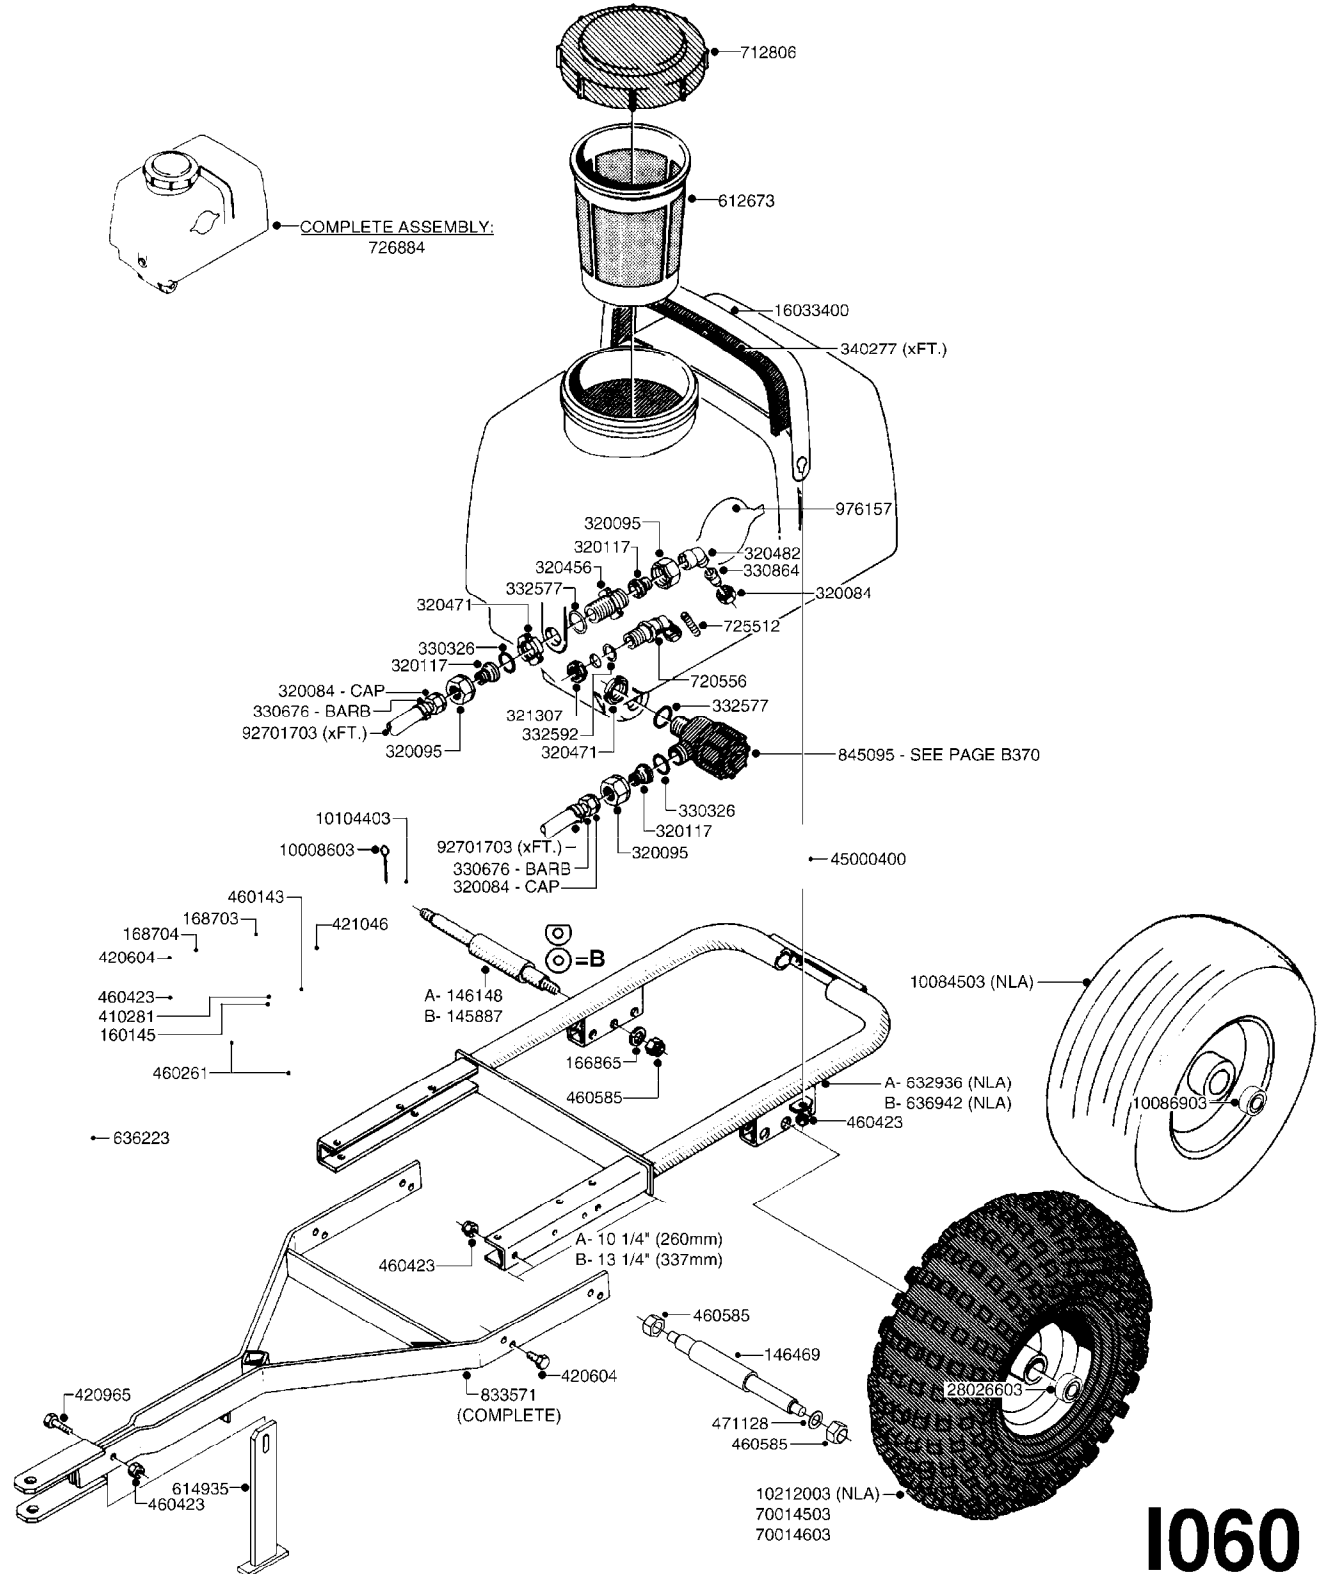

I060

ES 30 TANK & FRAME
I060-HIN, 16:12:08

Page 1
Date 18.03.2013 13:27

parts-n°	order qty	description
145887	1	AXLE SHAFT ES30/53
146148	1	SPINDLE TR30 STD.TIRE
146469	1	AXLE SHAFT ESTATE TRAILER SPRY
160145	1	WASHER D13.1/D6.4X1 SS
166865	1	WASHER D35/D25X2
168703	1	PUMP SCREEN FOR ATV
168704	1	PUMP BASE FOR ATV CAN 88
320084	1	FITT.DK NUT 1/2" BSP
320095	1	FITT.DK NUT 1" BSP
320117	1	FITT.DK CONN.1/2"BSP F. 1" CAP
320456	1	FITT.DK BULKHEAD 1"BSP DOUBLE
320471	1	FITT.DK NUT 1" BSP JAMB
320482	1	FITT.DK ELB. 1/2" BSP 60 DEG.
321307	1	FITT.DK NUT 1/2" BSP JAMB
330326	1	O-RING D30/D24X2 F.1"NUT
330676	1	FITT.DK HB 3/8" F. 1/2" NUT
330864	1	NOZZLE AGITATION D6
332577	1	O-RING D38/D30X4 F.1" PUR.
332592	1	O-RING D26/D20X3
340277	1	TANK PACKING - 40mm WIDE x 12"
410281	1	BOLT HEX 8.8 DEL M6X25
420604	1	BOLT HEX 8.8 DEL M10X25 FT
420965	1	BOLT HEX 8.8 DEL M10X40
421046	1	BOLT HEX 8.8 DEL M8X25 FT
460143	1	NUT HEX M8 LOCK
460261	1	NUT HEX M6X1 LOCK
460423	1	NUT HEX M10X1.5 LOCK
460585	1	NUT HEX M16X2 LOCK
612673	1	FILTER BASKET F. ES30/ES53
614935	1	JACK STAND FOR ES30/53
632936	1	FRAME ES30
636223	1	POST 12 VOLT TR30
636942	1	Frame for KS120
712806	1	TANK LID WITH VENT S226 RED
720556	1	SAFETY VALVE FOR ATV SPRAYER
725512	1	SPRING
726884	1	TANK 30 GAL. F/ES
833571	1	DRAW BAR FOR ES50/80
845095	1	FILTER COMPLETE
976157	1	DECAL COMPANY (4.4" X 4.6")
10008603	1	COTTER PIN 3/16"X 1-1/2"
10084503	1	TIRE & RIM 16 X 6.5 X 8
10086903	1	BEARING BALL F.ES53 WHEEL
10104403	1	WASHER PLATE 1'
10212003	1	TIRE & RIM ASSY.22 X 11.00-8
16033400	1	TANK STRAP ES30/NK 80 '01
28026603	1	BEARING P205PP SEALED 52x25x15
45000400	1	T-BOLT SPECIAL F.TANK STRAP ES
70014503	1	TIRE & RIM ASY 16X750-8 X 4"HU
70014603	1	TIRE & RIM ASY 20X10-8 X 4"HUB
92701703	1	HOSE R X3/8" X300PSI WP X0012"