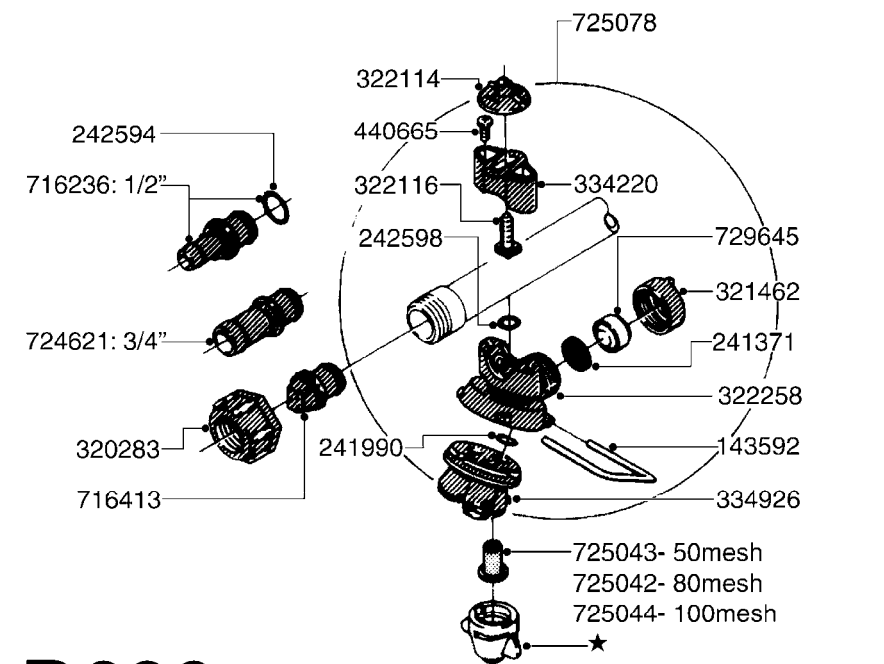

TRIPLET NOZZLE BODY

- 334082 (BLACK)
- 334371 (YELLOW)
- 334373 (RED)
- 334377 (BLUE)
- 334172 (GREEN)
- 334173 (ORANGE)

D620

*=REFER TO HARDI NOZZLE CATALOG