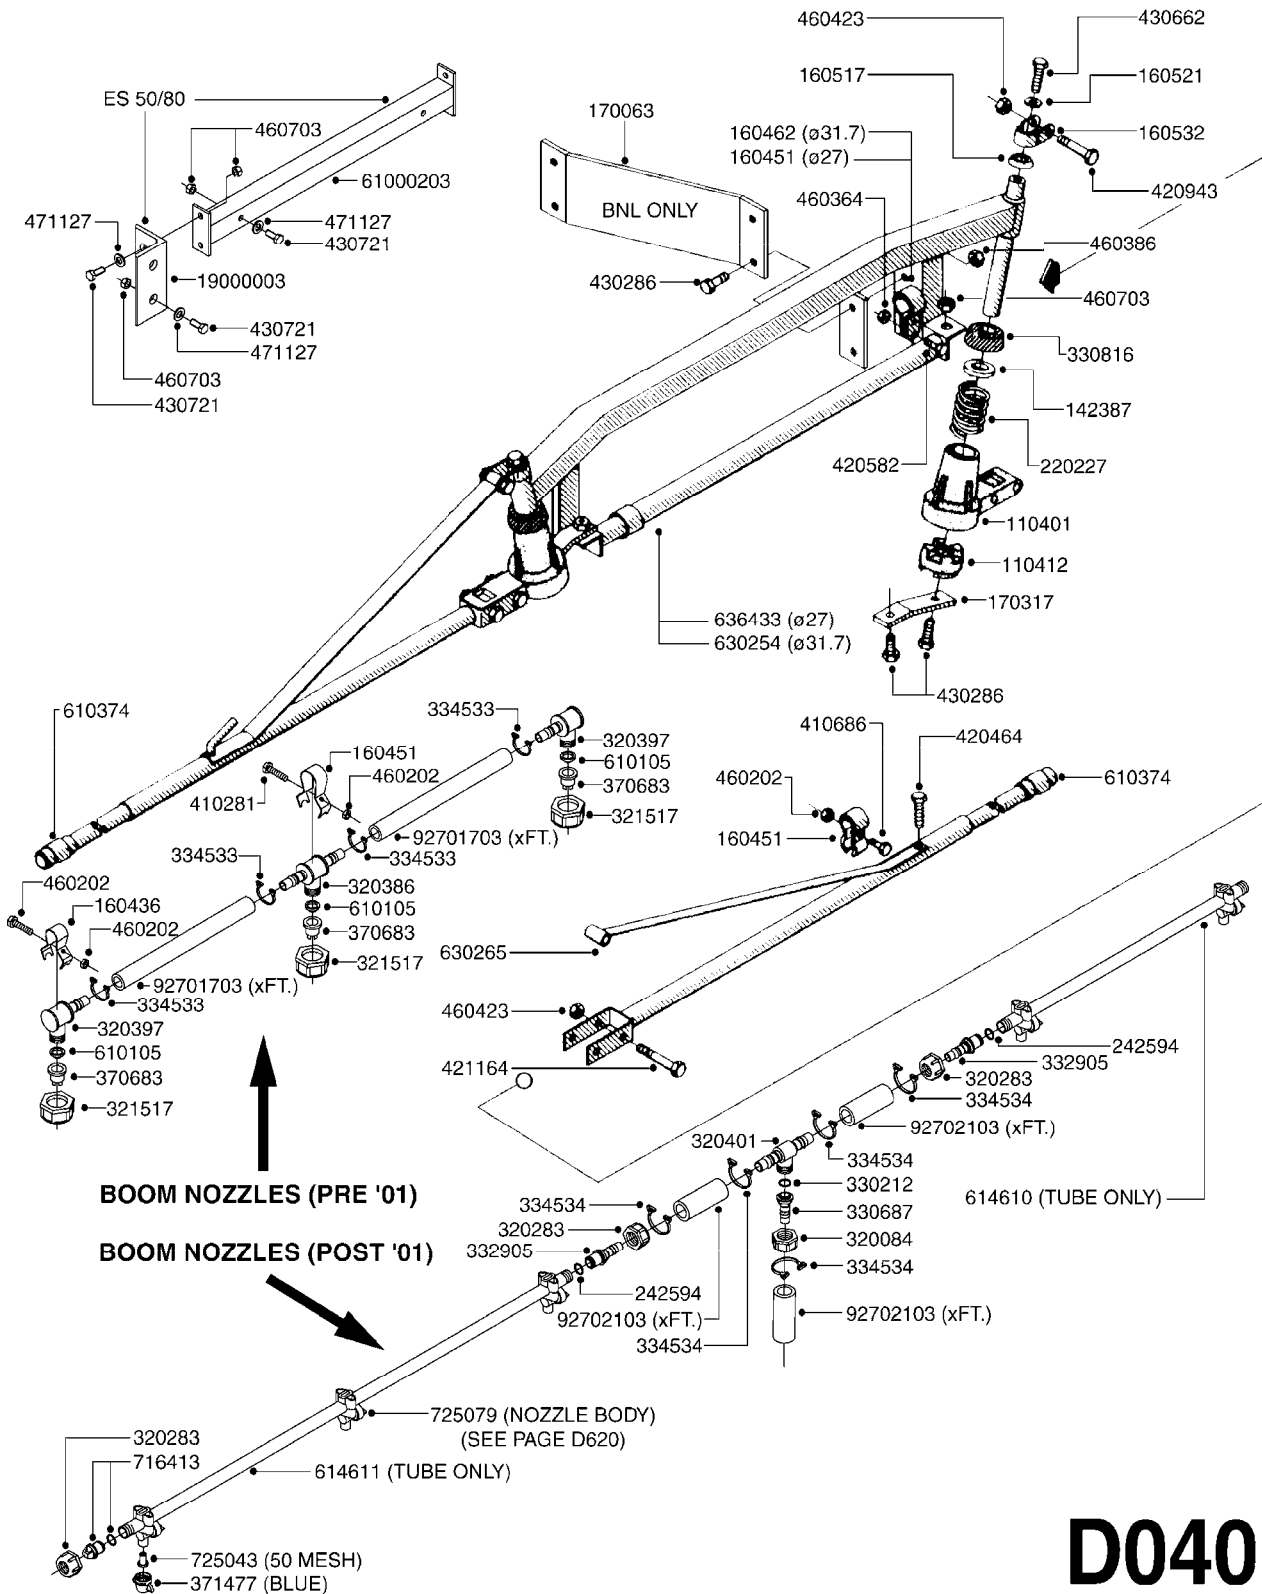

D020

BOOM - 6' TE
D020-HIN, 19:05:11

Page 1
Date 18.03.2013 13:26

parts-n°	order qty	description
158640	1	OUT. LINK F/7' BOOM CAN 83
160451	1	PIPE BRANCH HOLDER D25,4
160462	1	PIPE BRANCH HOLDER D31,7
320084	1	FITT.DK NUT 1/2" BSP
320294	1	FITT.DK TEE 3/8X3/8HB X1/2"BSP
320386	1	FITT.DK TEE 3/8X3/8HB X3/8"BSP
320397	1	FITT.DK ELB 3/8"HB X 3/8" BSP
321517	1	FITT.DK CAP 3/8" BSP WHITE
330212	1	O-RING D19/D14X2.4 F.1/2"NUT
330687	1	FITT.DK HB 1/2" F. 1/2" NUT
334531	1	CLAMP HOSE PLASTIC 3/4"
334533	1	CLAMP HOSE PLASTIC 3/8"
370683	1	NOZZLE FLAT FAN 4110-16
410281	1	BOLT HEX 8.8 DEL M6X25
460202	1	NUT HEX M6
480694	1	PIN SNAP F. ROUND TUBE
610105	1	NOZZLE FILTER
614326	1	CENTER SECTION FOR 7' BOOM
10002503	1	NUT HEX NC 1/2"
10004503	1	BOLT HEX 1/2 NC GR.5 01.50"
10004603	1	WASHER LOCK 1/2"
10093303	1	BRACKET F.MOUNTING 7' BOOMS
92701703	1	HOSE R X3/8" X300PSI WP X0012"
92702103	1	HOSE R X1/2" X300PSI WP X0012"