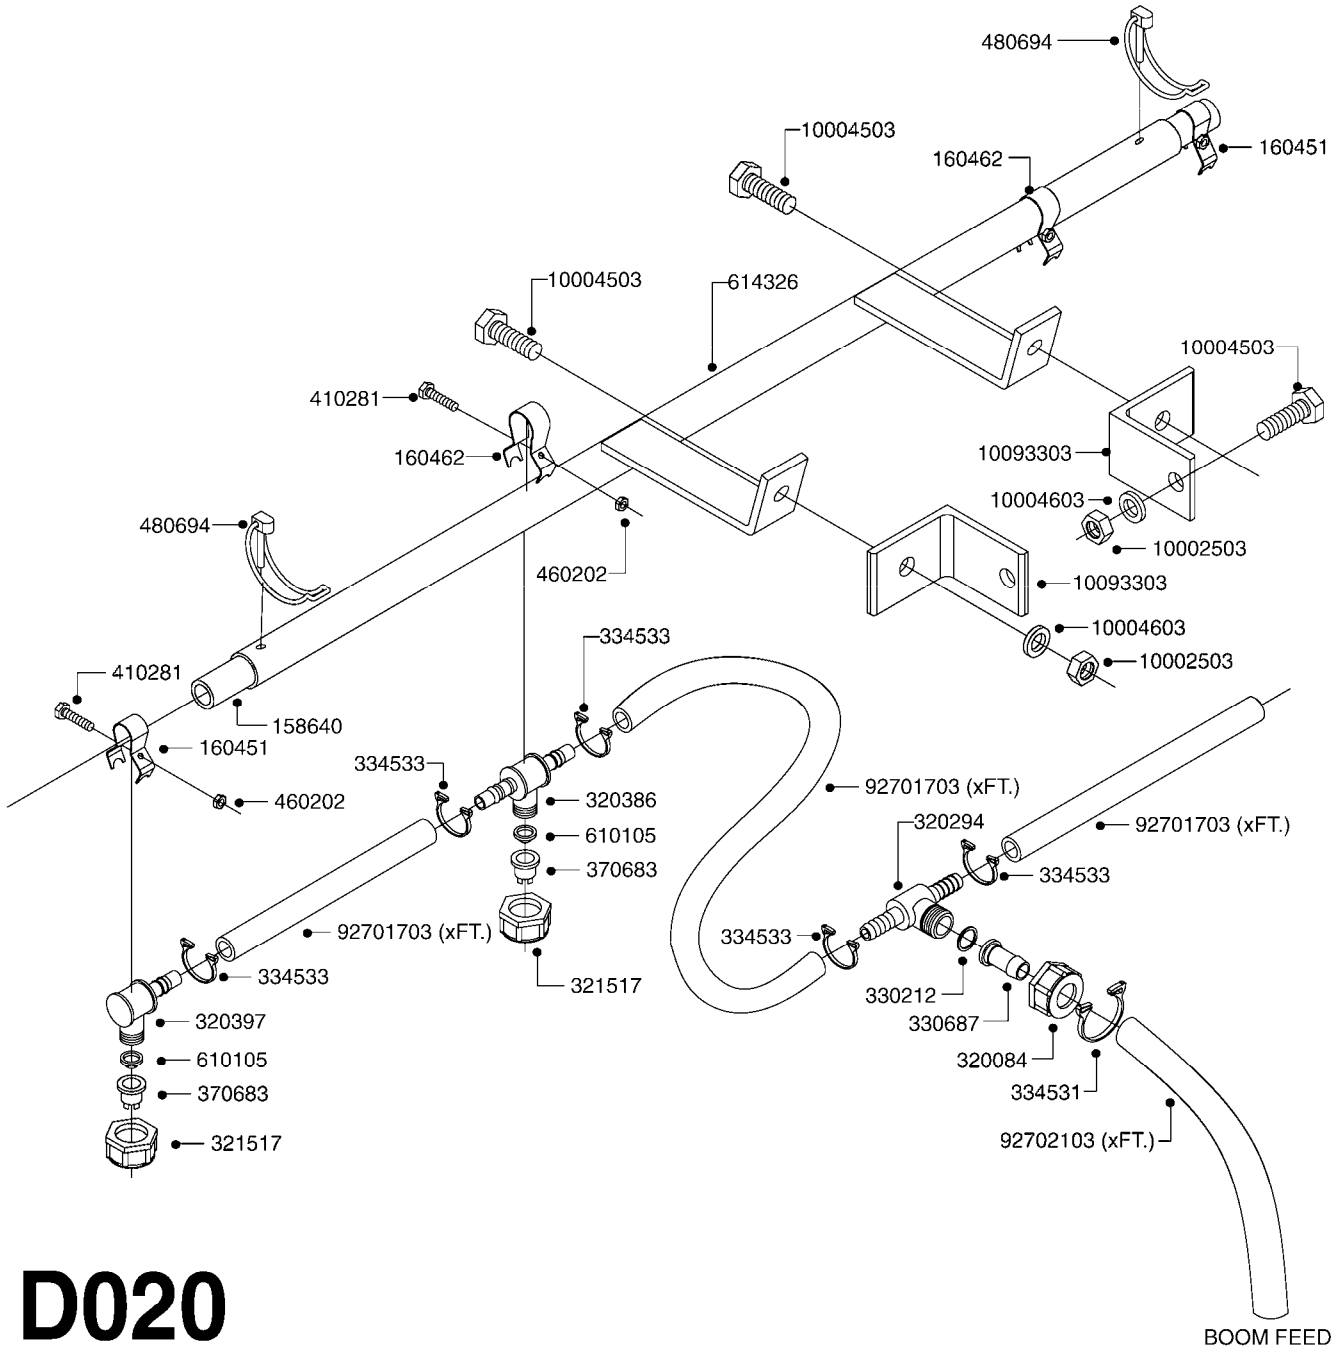

D020

BOOM - 6' TE
D020-HIN, 19:05:11

Page 1
Date 18.03.2013 13:26

parts-n°	order qty	description
158640	1	OUT. LINK F/7' BOOM CAN 83
160451	1	PIPE BRANCH HOLDER D25,4
160462	1	PIPE BRANCH HOLDER D31,7
320084	1	FITT.DK NUT 1/2" BSP
320294	1	FITT.DK TEE 3/8X3/8HB X1/2"BSP
320386	1	FITT.DK TEE 3/8X3/8HB X3/8"BSP
320397	1	FITT.DK ELB 3/8"HB X 3/8" BSP
321517	1	FITT.DK CAP 3/8" BSP WHITE
330212	1	O-RING D19/D14X2.4 F.1/2"NUT
330687	1	FITT.DK HB 1/2" F. 1/2" NUT
334531	1	CLAMP HOSE PLASTIC 3/4"
334533	1	CLAMP HOSE PLASTIC 3/8"
370683	1	NOZZLE FLAT FAN 4110-16
410281	1	BOLT HEX 8.8 DEL M6X25
460202	1	NUT HEX M6
480694	1	PIN SNAP F. ROUND TUBE
610105	1	NOZZLE FILTER
614326	1	CENTER SECTION FOR 7' BOOM
10002503	1	NUT HEX NC 1/2"
10004503	1	BOLT HEX 1/2 NC GR.5 01.50"
10004603	1	WASHER LOCK 1/2"
10093303	1	BRACKET F.MOUNTING 7' BOOMS
92701703	1	HOSE R X3/8" X300PSI WP X0012"
92702103	1	HOSE R X1/2" X300PSI WP X0012"