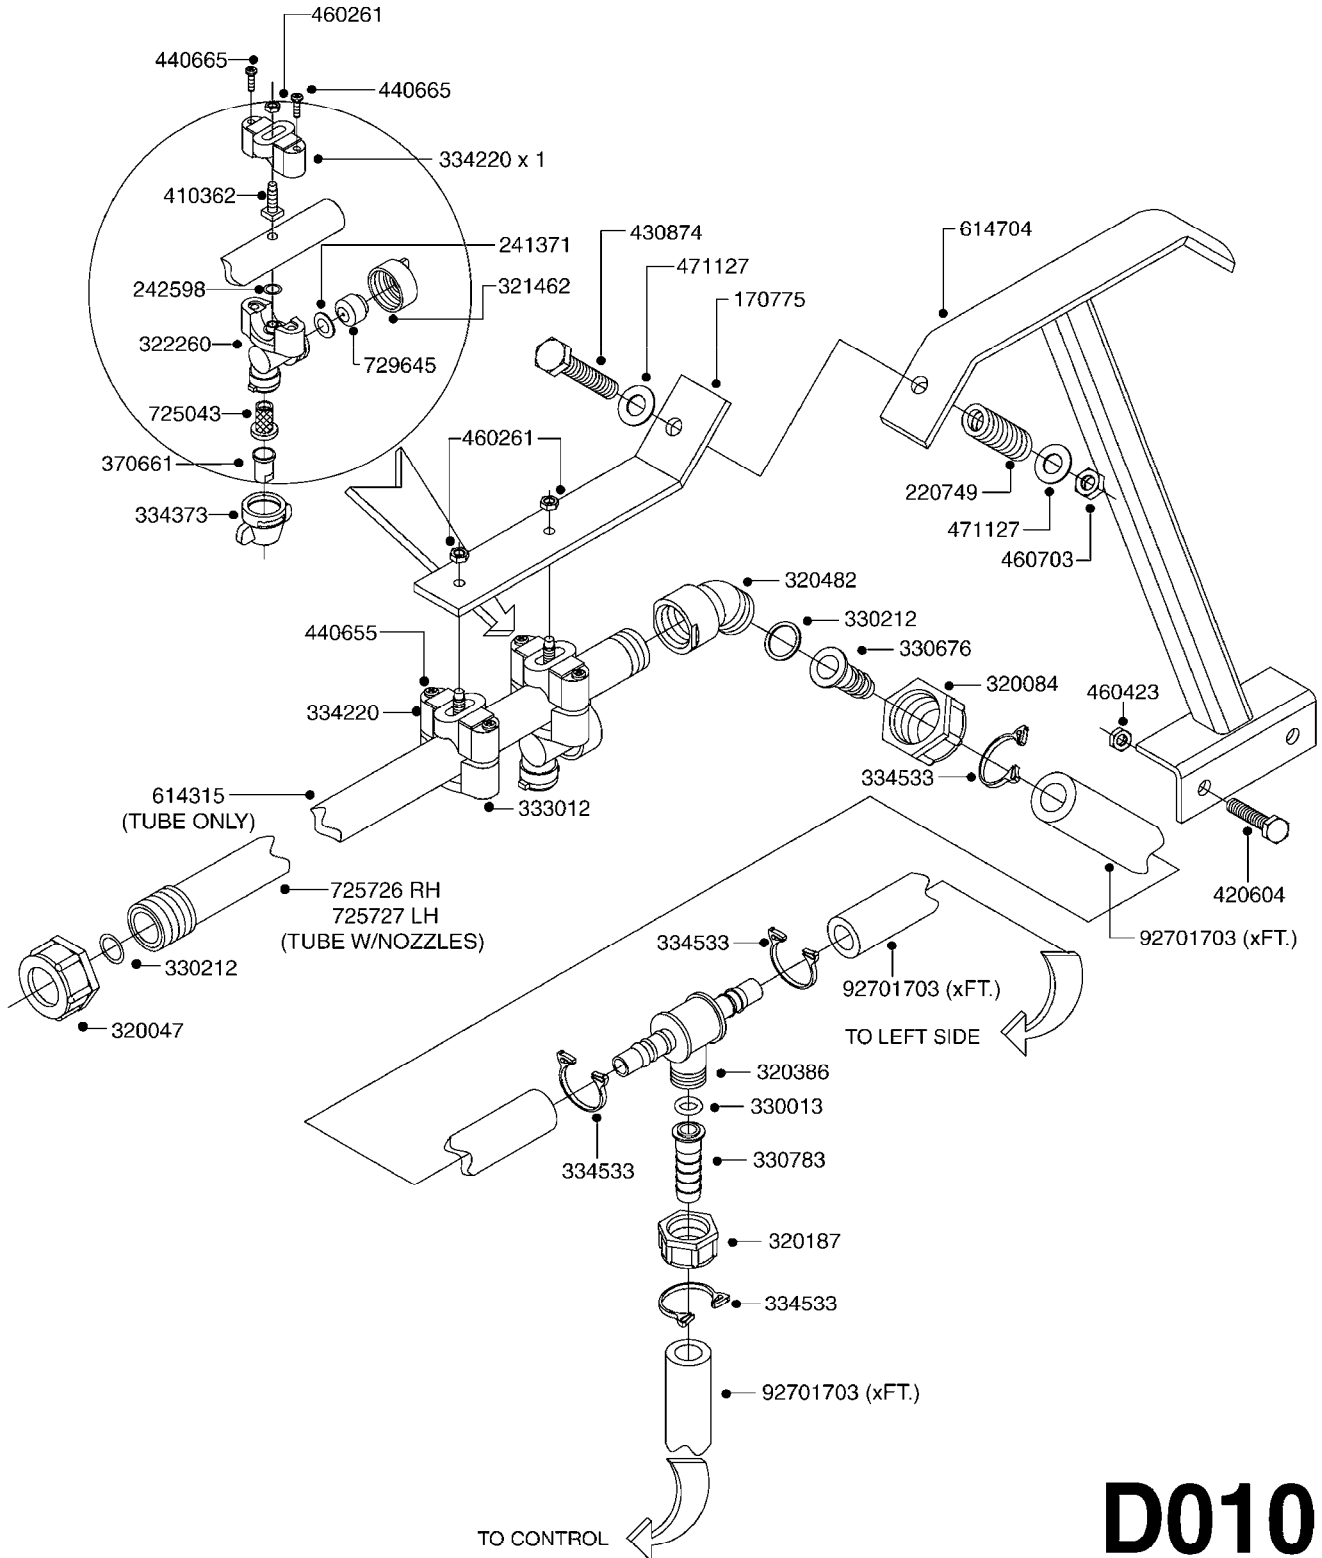

parts-n°	order qty	description
146644	1	PIN D3X19 STAINLESS
160167	1	MOUNTING PLATE LP
160171	1	MOUNTING PLATE NK
241323	1	O-RING D5.3X2.4 NITRIL
320047	1	FITT.DK CAPNUT 1/2" BSP
320073	1	DISTRIBUTOR HOUSING 1/2"
320084	1	FITT.DK NUT 1/2" BSP
320095	1	FITT.DK NUT 1" BSP
320106	1	FITT.DK CAPNUT 1" BSP
320117	1	FITT.DK CONN.1/2"BSP F. 1" CAP
330212	1	O-RING D19/D14X2.4 F.1/2"NUT
330293	1	VALVE SEAT WITH 3/8" HOSE TAIL
330304	1	VALVE CONE D14
330315	1	O-RING D18.4/D13X.6
330326	1	O-RING D30/D24X2 F.1"NUT
330337	1	HANDLE F. FLIP VALVE
331122	1	VALVE SEAT WITH 1/2" HOSE TAIL
334533	1	CLAMP HOSE PLASTIC 3/8"
334534	1	CLAMP HOSE PLASTIC 1/2"
420582	1	BOLT HEX 8.8 DEL M8X20 FT
420626	1	BOLT HEX 8.8 DEL M10X20 FT
460342	1	NUT HEX M10
460364	1	NUT HEX M8 GALV.
702634	1	DIST.HOUSING ASSEMBLY (2-VALVE)
709741	1	VALVE ASSY. 1/2" FLIP LEVER
841072	1	DISTRIBUT. VALVE 1/2" NK
841094	1	DISTRIBUT. VALVE 1/2" LP,BL
92701703	1	HOSE R X3/8" X300PSI WP X0012"
92702103	1	HOSE R X1/2" X300PSI WP X0012"

10205103 - COMPLETE ASSEMBLY

COMPLETE ASSEMBLIES
WHOLEGOODS ITEMS

B410

SUCTION FILTER MCPHEE 12V
B410-HIN, 25:05:11

Page 1

Date 18.03.2013 13:26

parts-n°	order qty	description
10061803	1	INSERT 1-1/4 X 3/4 Ø4051
10087403	1	WASHER RUBBER MCPHEE
10104003	1	O-RING F.MCPHEE FILTER Ø5161
10205103	1	FILTER MCPHEE 310158
10205503	1	HOUSING FILTER MCPHEE
10205603	1	CAP FILTER MCPHEE
10205703	1	NUT FILTER MCPHEE
10205803	1	SCREEN FILTER MCPHEE
28029903	1	CLAMP HOSE GEAR P3/4"-S1" 6712
92703203	1	HOSE R X3/4" X300PSI WP X0012"