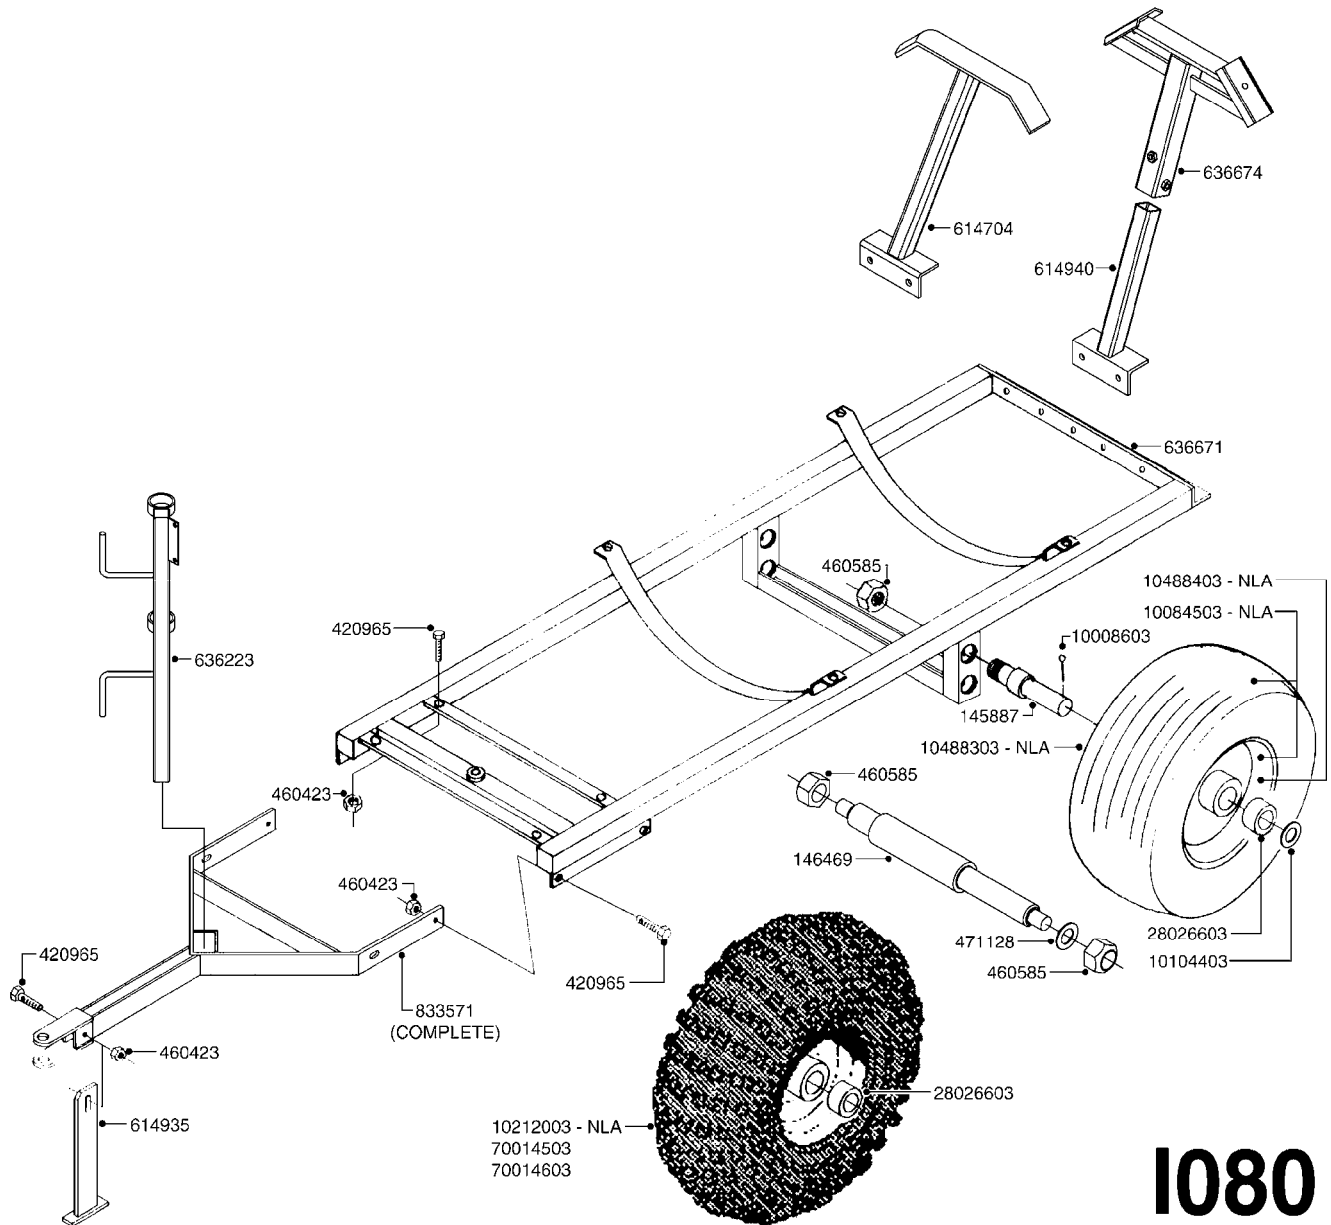

ES 50 FRAME
I080-HIN, 16:12:08

Page 1
Date 18.03.2013 13:27

parts-n°	order qty	description
145887	1	AXLE SHAFT ES30/53
146469	1	AXLE SHAFT ESTATE TRAILER SPRY
420965	1	BOLT HEX 8.8 DEL M10X40
460423	1	NUT HEX M10X1.5 LOCK
460585	1	NUT HEX M16X2 LOCK
471128	1	WASHER D30/D17X3
614704	1	UPRIGHT FOR ATV SPRAYER
614935	1	JACK STAND FOR ES30/53
614940	1	MNT.BRKT. F. 13'FD BOOM
636223	1	POST 12 VOLT TR30
636671	1	FRAME TR/ATV 53
636674	1	BOOM UPRIGHT FOR POWER SPRAYER
833571	1	DRAW BAR FOR ES50/80
10008603	1	COTTER PIN 3/16"X 1-1/2"
10084503	1	TIRE & RIM 16 X 6.5 X 8
10104403	1	WASHER PLATE 1'
10212003	1	TIRE & RIM ASSY.22 X 11.00-8
10488303	1	TIRE 16 X 650 X 8 2PLY
10488403	1	RIM 8 X 5.37 W. BEARINGS CREAM
28026603	1	BEARING P205PP SEALED 52x25x15
70014503	1	TIRE & RIM ASY 16X750-8 X 4"HU
70014603	1	TIRE & RIM ASY 20X10-8 X 4"HUB