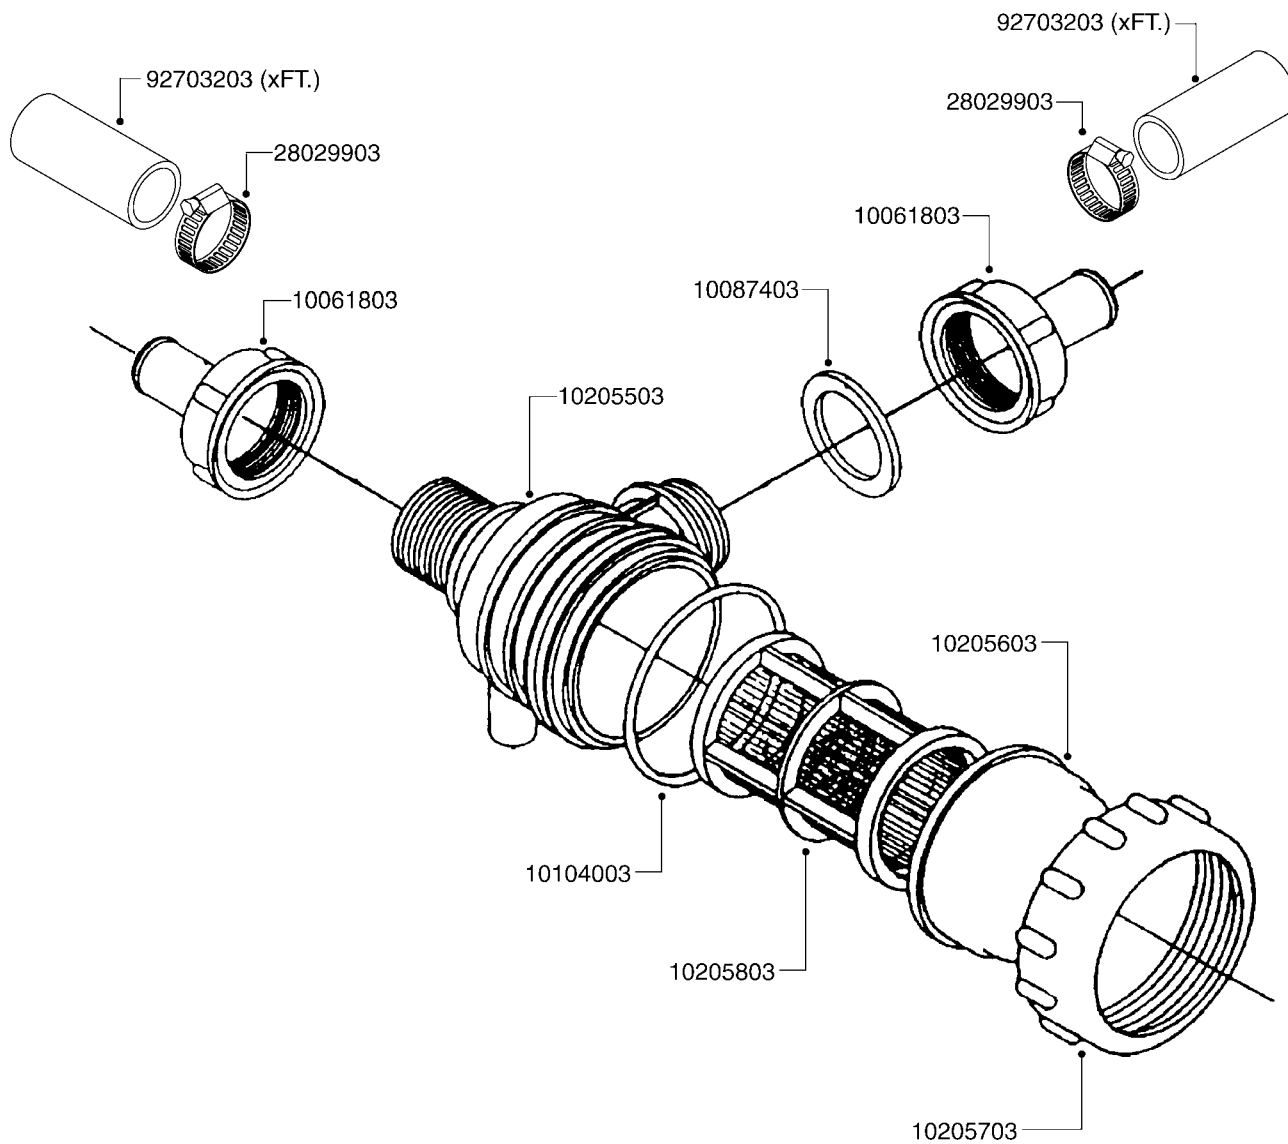

10205103 - COMPLETE ASSEMBLY

COMPLETE ASSEMBLIES
WHOLEGOODS ITEMS

B410

SUCTION FILTER MCPHEE 12V
B410-HIN, 25:05:11

Page 1

Date 18.03.2013 13:26

parts-n°	order qty	description
10061803	1	INSERT 1-1/4 X 3/4 Ø4051
10087403	1	WASHER RUBBER MCPHEE
10104003	1	O-RING F.MCPHEE FILTER Ø5161
10205103	1	FILTER MCPHEE 310158
10205503	1	HOUSING FILTER MCPHEE
10205603	1	CAP FILTER MCPHEE
10205703	1	NUT FILTER MCPHEE
10205803	1	SCREEN FILTER MCPHEE
28029903	1	CLAMP HOSE GEAR P3/4"-S1" 6712
92703203	1	HOSE R X3/4" X300PSI WP X0012"