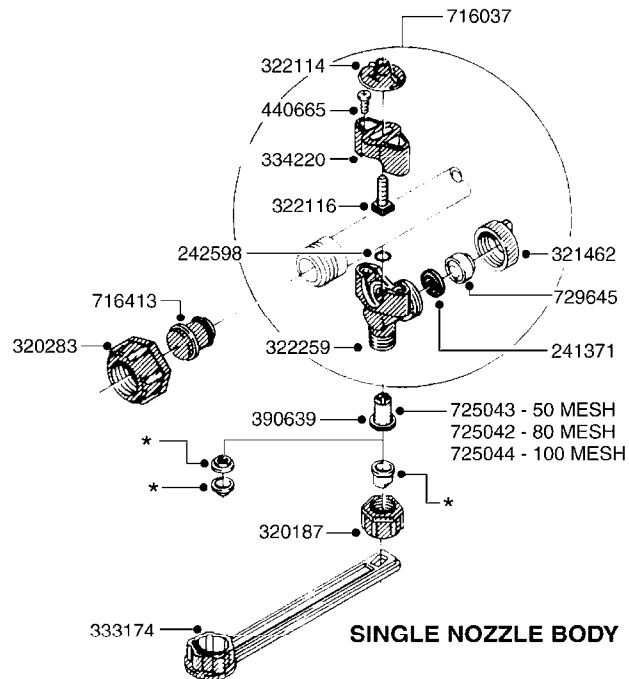

*=REFER TO HARDI NOZZLE CATALOG

D610

NOZZLE BODIES-THREADED
D610-HIN, 18:03:10

Page 1
Date 18.03.2013 13:26

parts-n°	order qty	description
143592	1	LOCK CLAMP FOR TRIPLET
241371	1	DIAPHRAGM F.NO-DRIP,VULC
241990	1	O-RING D9.3 X 2.4 VITON
242598	1	O-RING D7.0 X 2.5 NITRIL
320187	1	FITT.DK CAP 3/8" BSP BLACK
320283	1	FITT.DK NUT 3/4"BSP
321462	1	CAP F.NO-DRIP ASSY.
321801	1	FITT.DK CAP 3/8' BSP GREEN
321812	1	FITT.DK CAP 3/8' BSP RED
322114	1	NUT PLASTIC F.NOZZ.H
322116	1	BOLT PLASTIC F.NOZZ.H.
322258	1	HOUSING F.TRIPLET
322259	1	HOUSING LOWER NOZZLE SNGL 3/8"
333174	1	NOZZLE ALIGNMENT KEY
334220	1	NOZZLE BODY SING.SN.FT.UPPER
390639	1	O-RING F.NOZZLE FILTER
440665	1	SCREW M4.2X16 STAINLESS
614366	1	FILTER 50 MESH F.NOZZLE
614367	1	FILTER 80 MESH F.NOZZLE
614368	1	FILTER 100 MESH F.NOZZLE
636219	1	THREADED TURN PLATE F TRIPLET
716037	1	NOZZLE BODY THREADED COMPLETE
716413	1	FITT.DK PLUG ASSY. F.NOZ TUBE
720145	1	NOZZLE BODY TRIP.SWIVEL THREA.
725042	1	SCREEN 80 MESH W.GASKET, RED
725043	1	SCREEN 50 MESH W.GASKET,BLUE
725044	1	SCREEN 100 MESH W.GASKET,YELLO
729645	1	NON-DRIP SPRING ASSY.GREEN 10