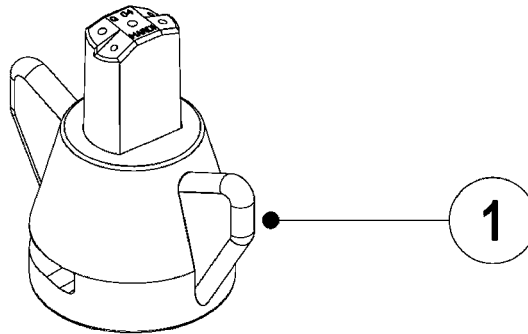

BOOM-NOZZLES QUINTASTREAM
D706-HIN, 14:12:07

Page 0

Date 18.03.2013 13:28

D706