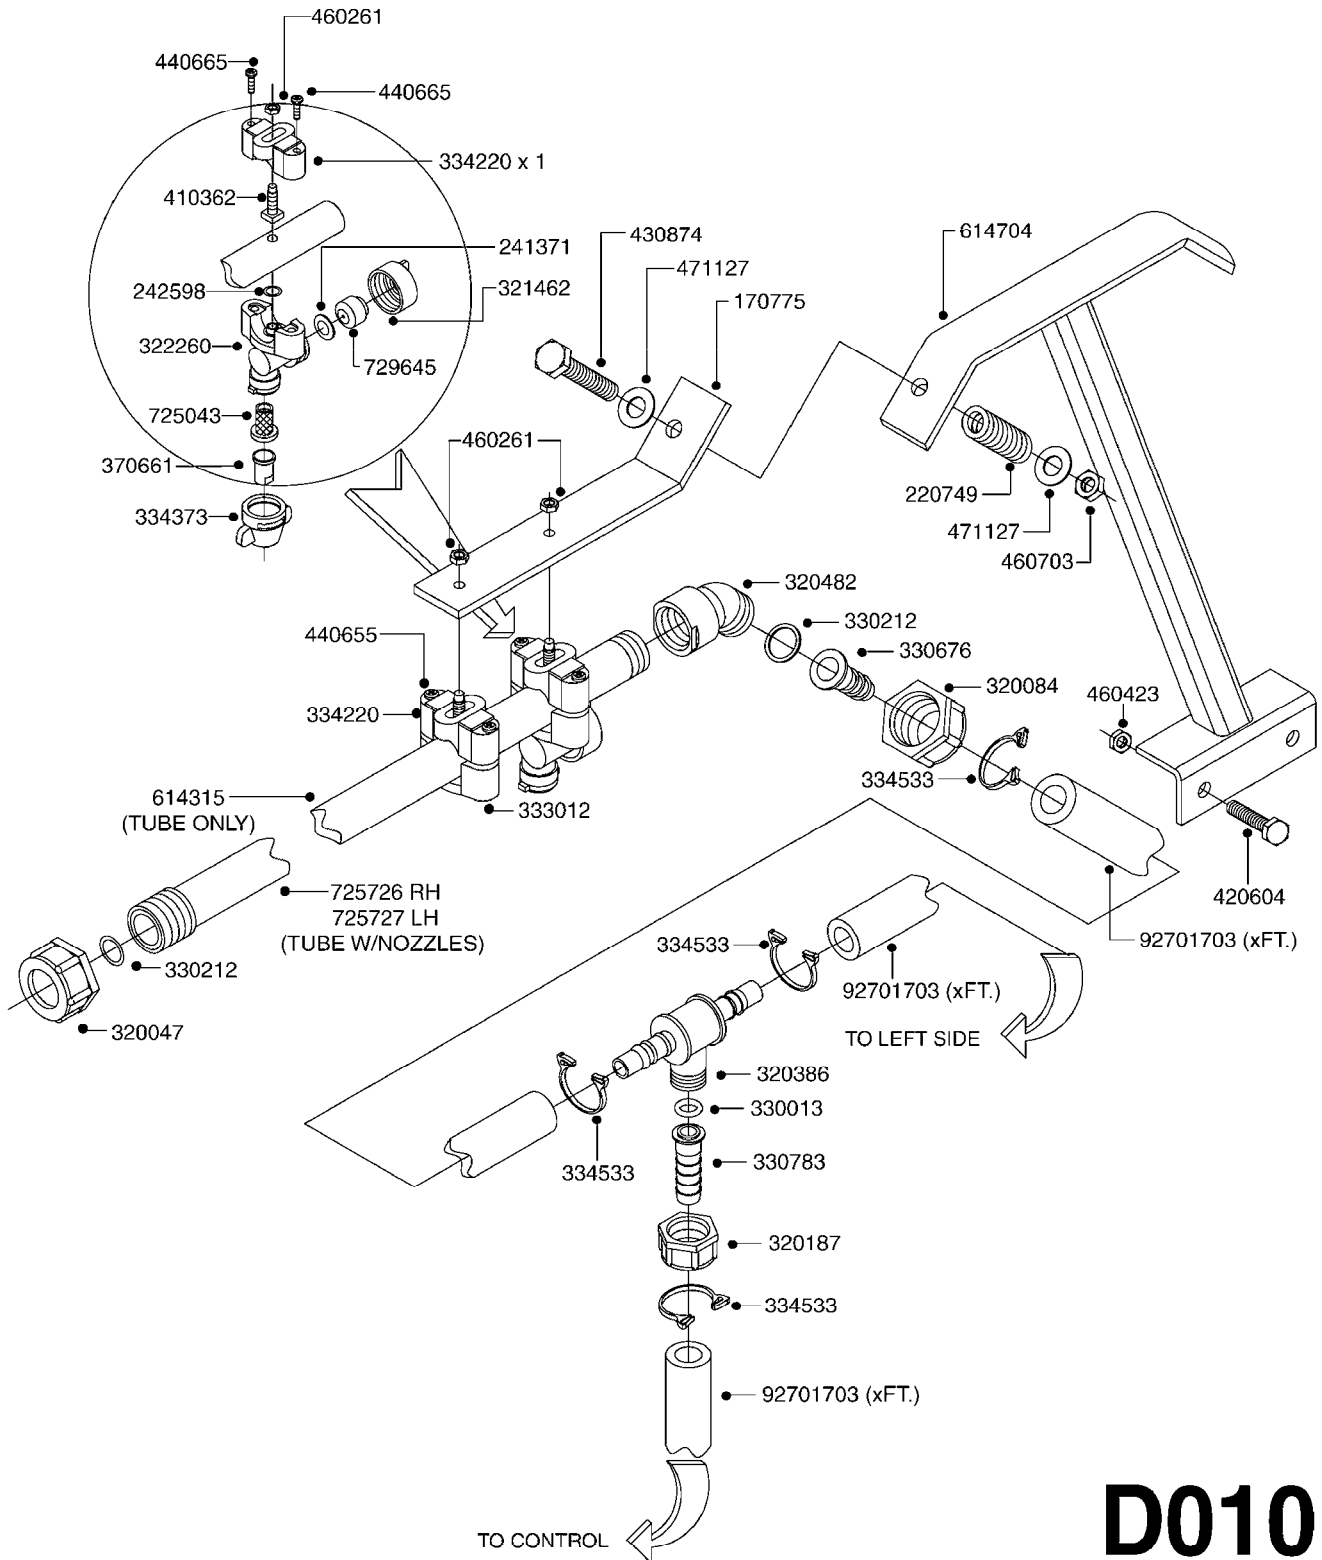

D010

BOOM - 6' FOLDING
D010-HIN, 08:03:10

Page 1
Date 18.03.2013 13:27

parts-n°	order qty	description
170775	1	ARM FOR ATV BOOM
220749	1	SPRING D20.5X52
241371	1	DIAPHRAGM F.NO-DRIP,VULC
242598	1	O-RING D7.0 X 2.5 NITRIL
320047	1	FITT.DK CAPNUT 1/2" BSP
320084	1	FITT.DK NUT 1/2" BSP
320187	1	FITT.DK CAP 3/8" BSP BLACK
320386	1	FITT.DK TEE 3/8X3/8HB X3/8"BSP
320482	1	FITT.DK ELB. 1/2" BSP 60 DEG.
321462	1	CAP F.NO-DRIP ASSY.
322260	1	NOZZLE HOLDER UPPER PART
330013	1	O-RING D15/D10X2.5 F.3/8"NUT
330212	1	O-RING D19/D14X2.4 F.1/2"NUT
330676	1	FITT.DK HB 3/8" F. 1/2" NUT
330783	1	FITT.DK HB 3/8"F.3/8" NUT
333012	1	NOZZLE HOLD. UPPER PART
334220	1	NOZZLE BODY SING.SN.FT.UPPER
334373	1	SNAP-FIT NOZZLE HOLDER RED
334533	1	CLAMP HOSE PLASTIC 3/8"
370661	1	NOZZLE FLAT FAN 4110-12
410362	1	BOLT HEX 8.8 DEL M6X20 FT
420604	1	BOLT HEX 8.8 DEL M10X25 FT
430874	1	SCREW SET 8.8 DEL M12X70 FT
440665	1	SCREW M4.2X16 STAINLESS
460261	1	NUT HEX M6X1 LOCK
460423	1	NUT HEX M10X1.5 LOCK
460703	1	NUT HEX M12X1.75 LOCK
471127	1	WASHER D24/D13X2.5 STAINLESS
614315	1	TUBE F.6'BOOM W.ENDS NO NOZZ.
614704	1	UPRIGHT FOR ATV SPRAYER
725043	1	SCREEN 50 MESH W.GASKET,BLUE
725726	1	NOZZLE TUBE ASSY. ES30 RIGHT
725727	1	NOZZLE TUBE ASSY. ES30 LEFT
729645	1	NON-DRIP SPRING ASSY.GREEN 10
92701703	1	HOSE R X3/8" X300PSI WP X0012"