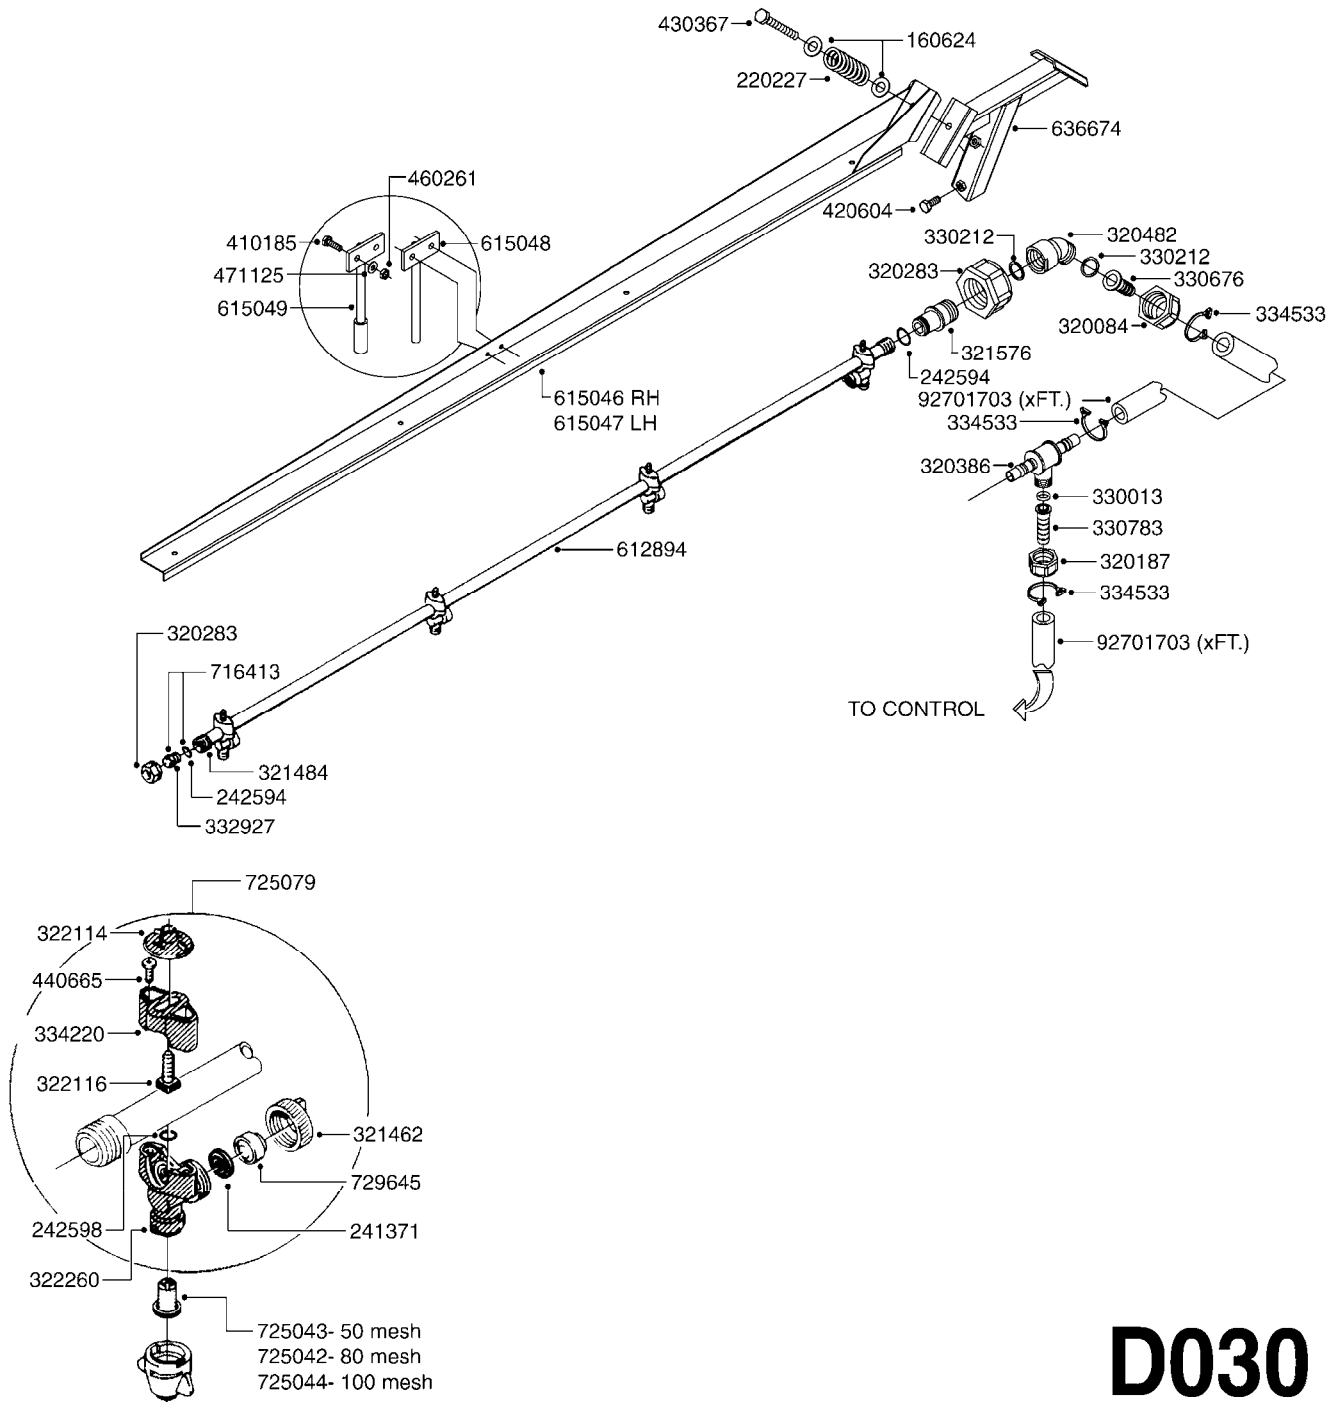

BOOM - 13' FOLDING
D030-HIN, 09:03:10

Page

0

Date

18.03.2013 13:27

BOOM - 13' FOLDING
D030-HIN, 09:03:10

Page 1
Date 18.03.2013 13:27

parts-n°	order qty	description
160624	1	WASHER PLATE 6/13 X3
220227	1	SPRING FOR PIVOT
241371	1	DIAPHRAGM F.NO-DRIP,VULC
242594	1	O-RING D14 X 1.78 SCH.70-EPDM
242598	1	O-RING D7.0 X 2.5 NITRIL
320084	1	FITT.DK NUT 1/2" BSP
320187	1	FITT.DK CAP 3/8" BSP BLACK
320283	1	FITT.DK NUT 3/4"BSP
320386	1	FITT.DK TEE 3/8X3/8HB X3/8"BSP
320482	1	FITT.DK ELB. 1/2" BSP 60 DEG.
321462	1	CAP F.NO-DRIP ASSY.
321484	1	BUSHING THREADED F.NOZZ.TUBE
321576	1	FITT.DK CONN 1/2"BSP F.3/4"NUT
322114	1	NUT PLASTIC F.NOZZ.H
322116	1	BOLT PLASTIC F.NOZZ.H.
322260	1	NOZZLE HOLDER UPPER PART
330013	1	O-RING D15/D10X2.5 F.3/8"NUT
330212	1	O-RING D19/D14X2.4 F.1/2"NUT
330676	1	FITT.DK HB 3/8" F. 1/2" NUT
330783	1	FITT.DK HB 3/8"F.3/8" NUT
332927	1	FITT.DK PL.F. NOZZLE TUBE
334220	1	NOZZLE BODY SING.SN.FT.UPPER
334533	1	CLAMP HOSE PLASTIC 3/8"
410185	1	BOLT HEX 8.8 DEL M6X16
420604	1	BOLT HEX 8.8 DEL M10X25 FT
430367	1	BOLT HEX 8.8 DEL M12X100
440665	1	SCREW M4.2X16 STAINLESS
460261	1	NUT HEX M6X1 LOCK
471125	1	WASHER D12/D6.4x1.6 SS
612894	1	NOZZLE TUBE 4 HOLE 50CM
615046	1	BOOM WING F.13'FD RIGHT
615047	1	BOOM WING F.13'FD LEFT
615048	1	LOCK FOR 13.6'BOOM
615049	1	LOCK FOR 13.6'BOOM W/PLATE
636674	1	BOOM UPRIGHT FOR POWER SPRAYER
716413	1	FITT.DK PLUG ASSY. F.NOZ TUBE
725042	1	SCREEN 80 MESH W.GASKET, RED
725043	1	SCREEN 50 MESH W.GASKET,BLUE
725044	1	SCREEN 100 MESH W.GASKET,YELLO
725079	1	NOZZLE ASSY.SING.SNAP-FIT GREN
729645	1	NON-DRIP SPRING ASSY.GREEN 10
92701703	1	HOSE R X3/8" X300PSI WP X0012"