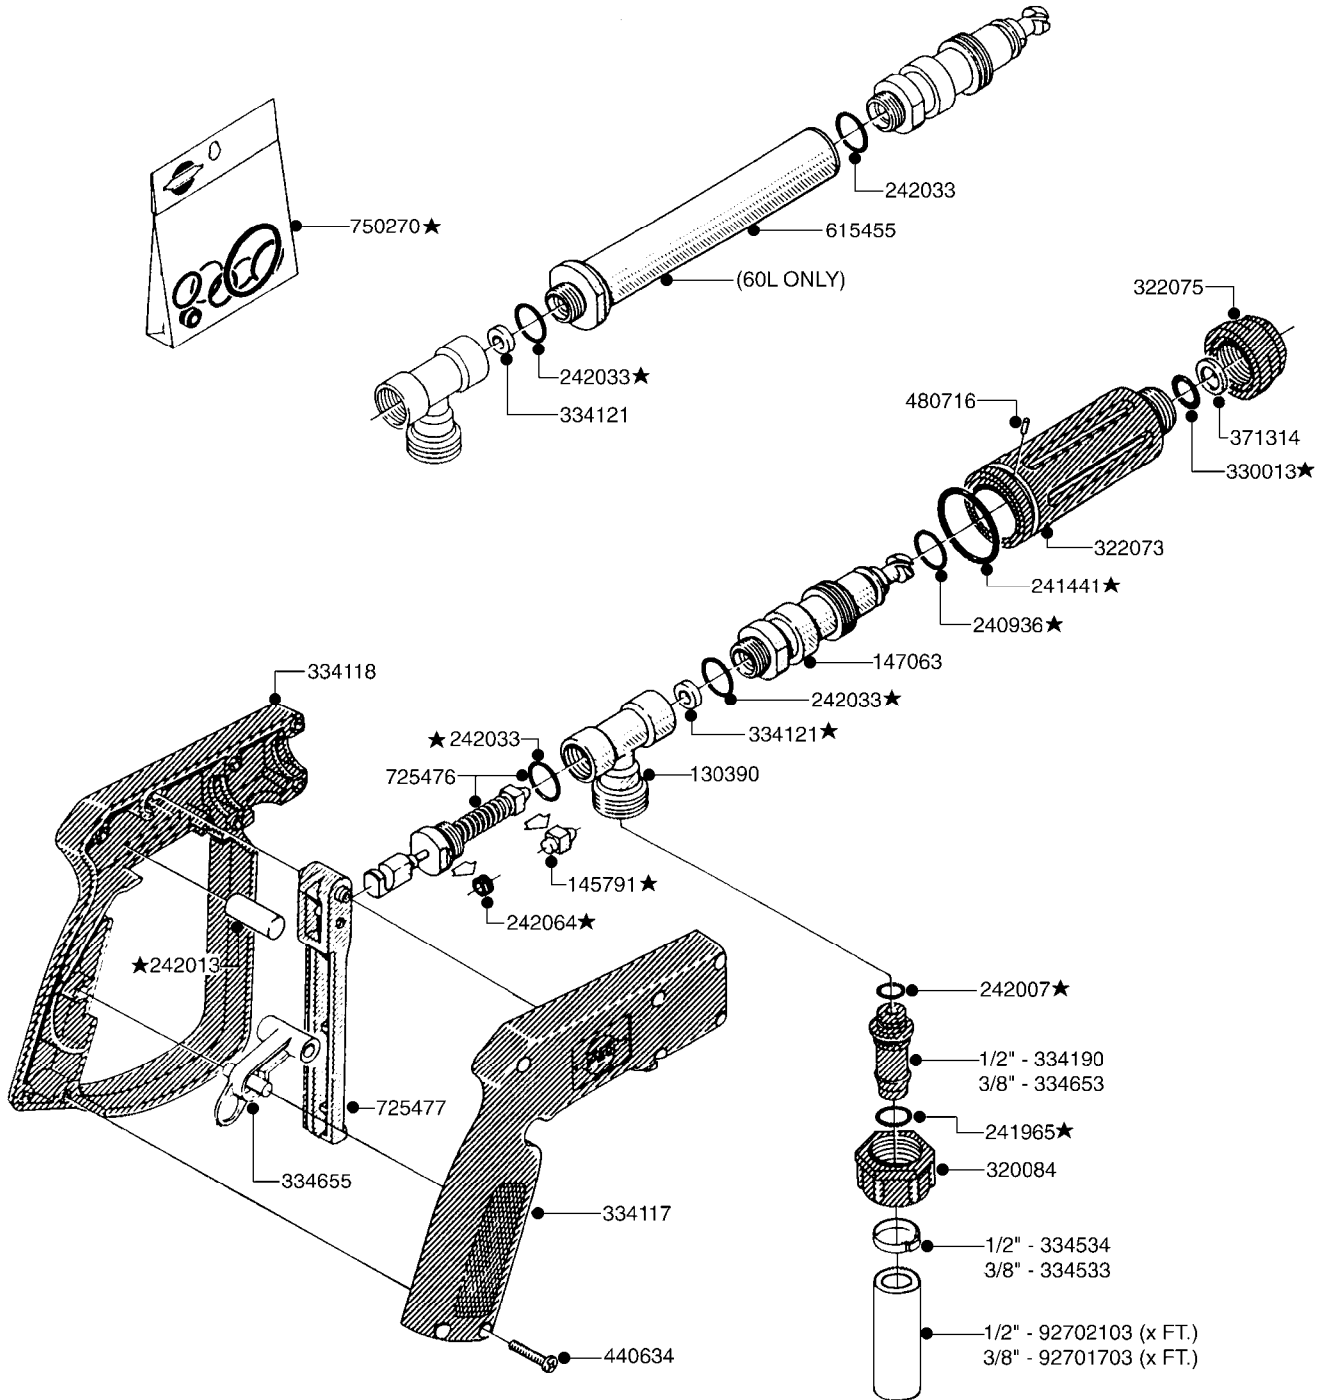

COMPLETE ASSEMBLY:
843197 - 60L
843196 - 60S

COMPLETE ASSEMBLIES
WHOLEGOODS ITEMS

G440

HANDGUN TYPE 60S/60L PRE 95
G440-HIN, 19:05:11

Page 1
Date 18.03.2013 13:28

parts-n°	order qty	description
130390	1	TEE 3/8'X 1/2' BSP F.TYPE 60S
145791	1	CONE FOR ON/OFF
147063	1	SWIRL F.SPRAY GUN TYPE 60
240936	1	O-RING D13.3X2.4 NITRIL
241441	1	O-RING D29.3X3
241965	1	O-RING 12.1 X 1.6
242007	1	O-RING D9.1X1.6
242013	1	SPRING RUBBER F/TRIGGER
242030	1	SPRING RUBBER
242033	1	O-RING
284582	1	CLmP HSE GEAR3/8" alt 28029803
320084	1	FITT.DK NUT 1/2" BSP
322073	1	HOUSING F.SWIRL TYPE 60S H.G.
322075	1	CASTING
330013	1	O-RING D15/D10X2.5 F.3/8"NUT
334117	1	HANDLE PIECE RIGHT F.60S/60L
334118	1	HANDLE PIECE LEFT F.60S/60L
334120	1	LOCK FOR TRIGGER
334121	1	SEAT FOR ON/OFF
334190	1	FITT.DK HB 1/2' F. PISTOL 60S
334653	1	FITT.DK HB 3/8' F.HANDGUN
371314	1	NOZZLE CERAMIC 1099-20
440634	1	SCREW 5/8"
480716	1	PIN D3X6 STAINLESS
615455	1	TUBE F.LANCE TYPE 60L
725476	1	SPINDLE
725477	1	TRIGGER
843196	1	HANDGUN KIT TYPE 60 SHORT
843197	1	HANDGUN KIT TYPE 60 LONG
28029803	1	CLAMP HOSE GEAR P1/2" 6708
92701703	1	HOSE R X3/8" X300PSI WP X0012"
92702103	1	HOSE R X1/2" X300PSI WP X0012"