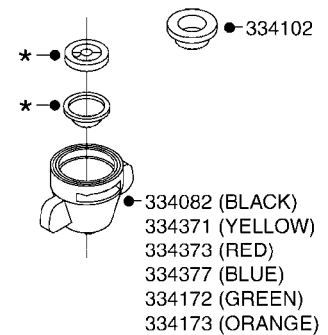

TRIPLET NOZZLE BODY

D620

*=REFER TO HARDI NOZZLE CATALOG