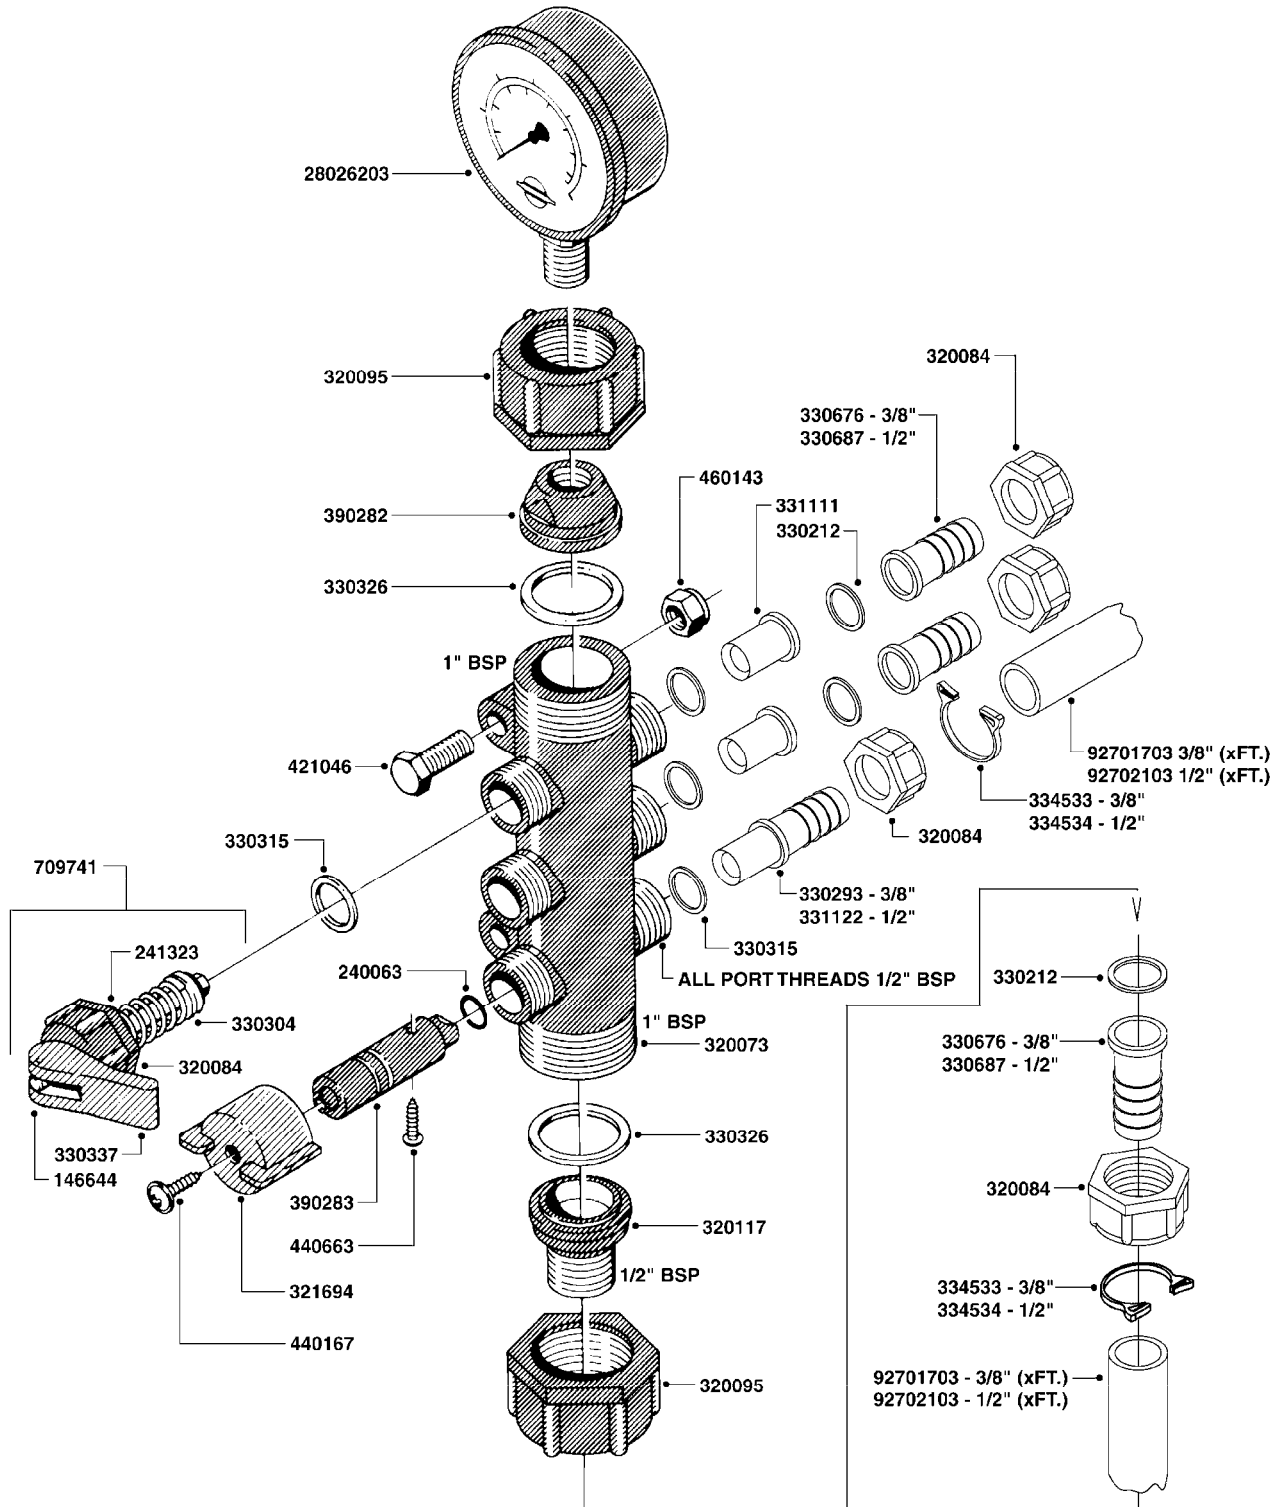

PUMP - 503/603 W/DIRECT DRIVE
A025-HIN, 06:10:10

Page 1

Date 18.03.2013 13:27

parts-n°	order qty	description
146590	1	COUPLING F. ENGINE DIRECT DRIV
146591	1	COUPLING F.PUMP DIRECT DRIVE
160003	1	PUMP MOUNT PLATE TALL 500/600
168846	1	BASE PLATE F.DIRECT DRIVE UNIT
192415	1	KEY 3/16' X 38 BS NO. 91539
330746	1	GUARD PTO LOWER PART
330757	1	GUARD PTO UPPER PART
410347	1	SCREW M6X20 8.8
420162	1	BOLT HEX 8.8 DEL 3/8"x15MM
420604	1	BOLT HEX 8.8 DEL M10X25 FT
420744	1	BOLT HEX 8.8 DEL M8X40
420781	1	BOLT HEX 8.8 DEL M8X50
420943	1	BOLT HEX 8.8 DEL M10X50
450897	1	SCREW SET M8 x 12
460143	1	NUT HEX M8 LOCK
460202	1	NUT HEX M6
460423	1	NUT HEX M10X1.5 LOCK
470046	1	WASHER D18D11X1 LOCK
471122	1	WASHER D20/D10.5X2 SS
471126	1	WASHER D16/D8.4X1.6 SS
821617	1	PUMP 503/7 W FOOT TAPERED SHAF
821624	1	PUMP 603/7 W. FOOT
28007203	1	ENG.B&S 3.5HP 6:1 REDUCT. RED
28007303	1	ENG.HONDA 4.0HP 6:1 REDUCT.
92702103	1	HOSE R X1/2" X300PSI WP X0012"

Page 1

Date 18.03.2013 13:27

parts-n°	order qty	description
130034	1	ELBOW FOR GAUGE 1/4 NPT M/F
130082	1	HANDLE FOR PLUG
140243	1	VALVE PLUG, MODEL 600
144174	1	SPRING CASING M500/600 PST91
230031	1	ELBOW 3/4' GF92LZ
230042	1	ELBOW 3/4"
240052	1	BUSHING/PKNG D11,2/8,4 X 6
240063	1	O-RING D14,1/9,3 X 2,4
320084	1	FITT.DK NUT 1/2" BSP
320305	1	FITT.DK HB 3/4'- 3/4' BSP
330212	1	O-RING D19/D14X2.4 F.1/2"NUT
330632	1	REGULATING HANDLE
330687	1	FITT.DK HB 1/2" F. 1/2" NUT
334531	1	CLAMP HOSE PLASTIC 3/4"
334534	1	CLAMP HOSE PLASTIC 1/2"
410281	1	BOLT HEX 8.8 DEL M6X25
613384	1	SPRING CASING M 500/600
614445	1	VALVE CASING W600
702553	1	RELIEF SCREW M22
702575	1	RELIEF VALVE, ASSEMBLED
702597	1	RELIEF VALVE, HT
728922	1	RELIF VALVE, ASSEMB.230 PST 91
728923	1	RELIEF VALVE,ASSEMB. 360 PST91
841035	1	OPER.UNIT BRASS F. 600 GAS MTR
841046	1	OP.UN.600 BRS.HT
845014	1	AIR BOTTLE COMPLETE HJ73
28026203	1	GAUGE 200PSI/BR,2.5"1/4BSP-BTM
92702103	1	HOSE R X1/2" X300PSI WP X0012"
92703203	1	HOSE R X3/4" X300PSI WP X0012"