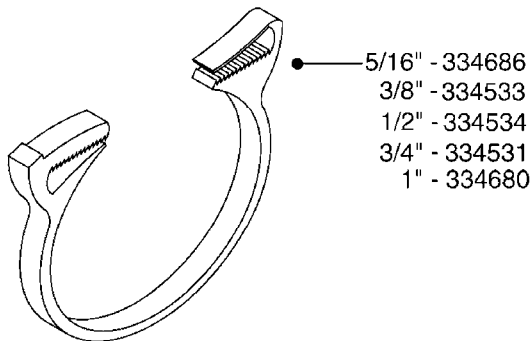

I.D.	PART # (ONE FOOT)	
3/8" 1/2" 3/4" 1" 1-1/4"	92701703 92702103 92703203 92712403 92734403	 <p>RUBBER HOSE SMOOTH, BLACK, TWO BLUE STRIPES</p>
5/16" 3/8" 1/4" 1/2" 3/4"	927281 927284 927268 927269 927270	 <p>PVC HOSE SHINY, BLACK, SMOOTH, TWO WHITE STRIPES</p>
1" 1-1/4" 1-1/2" 2" 2-1/2"	92702403 92738900 92702603 92702703 92702803	 <p>PVC SPIRAL SUCTION HOSE SHINY, RIBBED, GRAY</p>
3/4"	927205	 <p>PVC HOSE CLEAR, SMOOTH</p>
1/2" 3/4"	10631003 927231	 <p>PVC HOSE SMOOTH, CLEAR, REINFORCED WITH WHITE MESH</p>
4mm 6mm 8mm 10mm	927253 RED 927264 RED 927306 BLACK 927330 BLACK	 <p>PVC AIR HOSE SMOOTH</p>

H120

BULK HOSE
H120-HIN, 11:05:10

Page 1

Date 18.03.2013 13:28

parts-n°	order qty	description
927205	1	HOSE R X CLEAR X 3/4 X 0012"
927231	1	HOSE R X PVCX3/4 CLR/BRD 0012"
927253	1	HOSE R X PE D4/D2 X 0012"RED
927264	1	HOSE R X PE D6/D4 X 0012"
927268	1	HOSE R X PVC X 1/4 X 0012"
927269	1	HOSE R X PVC X 1/2 X 0012"
927270	1	HOSE R X PVC X 3/4 X 0012"
927281	1	HOSE R X PVC X 5/16 X 0012"
927284	1	HOSE 3/8 PVC W/ INSERT
927306	1	HOSE R X PE D8/D6 X 0012"BLACK
927330	1	HOSE R X PE D10/D8 X 012"BLACK
10631003	1	HOSE R X CLEAR BRAID.X 1/2 12"
92701703	1	HOSE R X3/8" X300PSI WP X0012"
92702103	1	HOSE R X1/2" X300PSI WP X0012"
92702403	1	HOSE PVC SUCT GRAY 1"
92702603	1	HOSE PVC SUCT GRAY 1-1/2"
92702703	1	HOSE PVC SUCT GRAY 2"
92702803	1	HOSE PVC SUCT GRAY 2-1/2"
92703203	1	HOSE R X3/4" X300PSI WP X0012"
92712403	1	HOSE R X1" X300PSI WP X0012"
92734403	1	HOSE R X5/4" X200PSI WP X0012"
92738900	1	HOSE R X PVC X 1-1/4" 0012"

Hose Size	Pressure	Suction	Clamp Code
3/8"	28029803		6706
1/2"	28029803		6706
3/4"	28029903		6712
1"	28030003	28029903	6716
1-1/4"	28030103		6724
1-1/2"		28030103	6724
2"		28030203	235-67
2-1/2"		28030303	235-74
3"		28030403	235-82