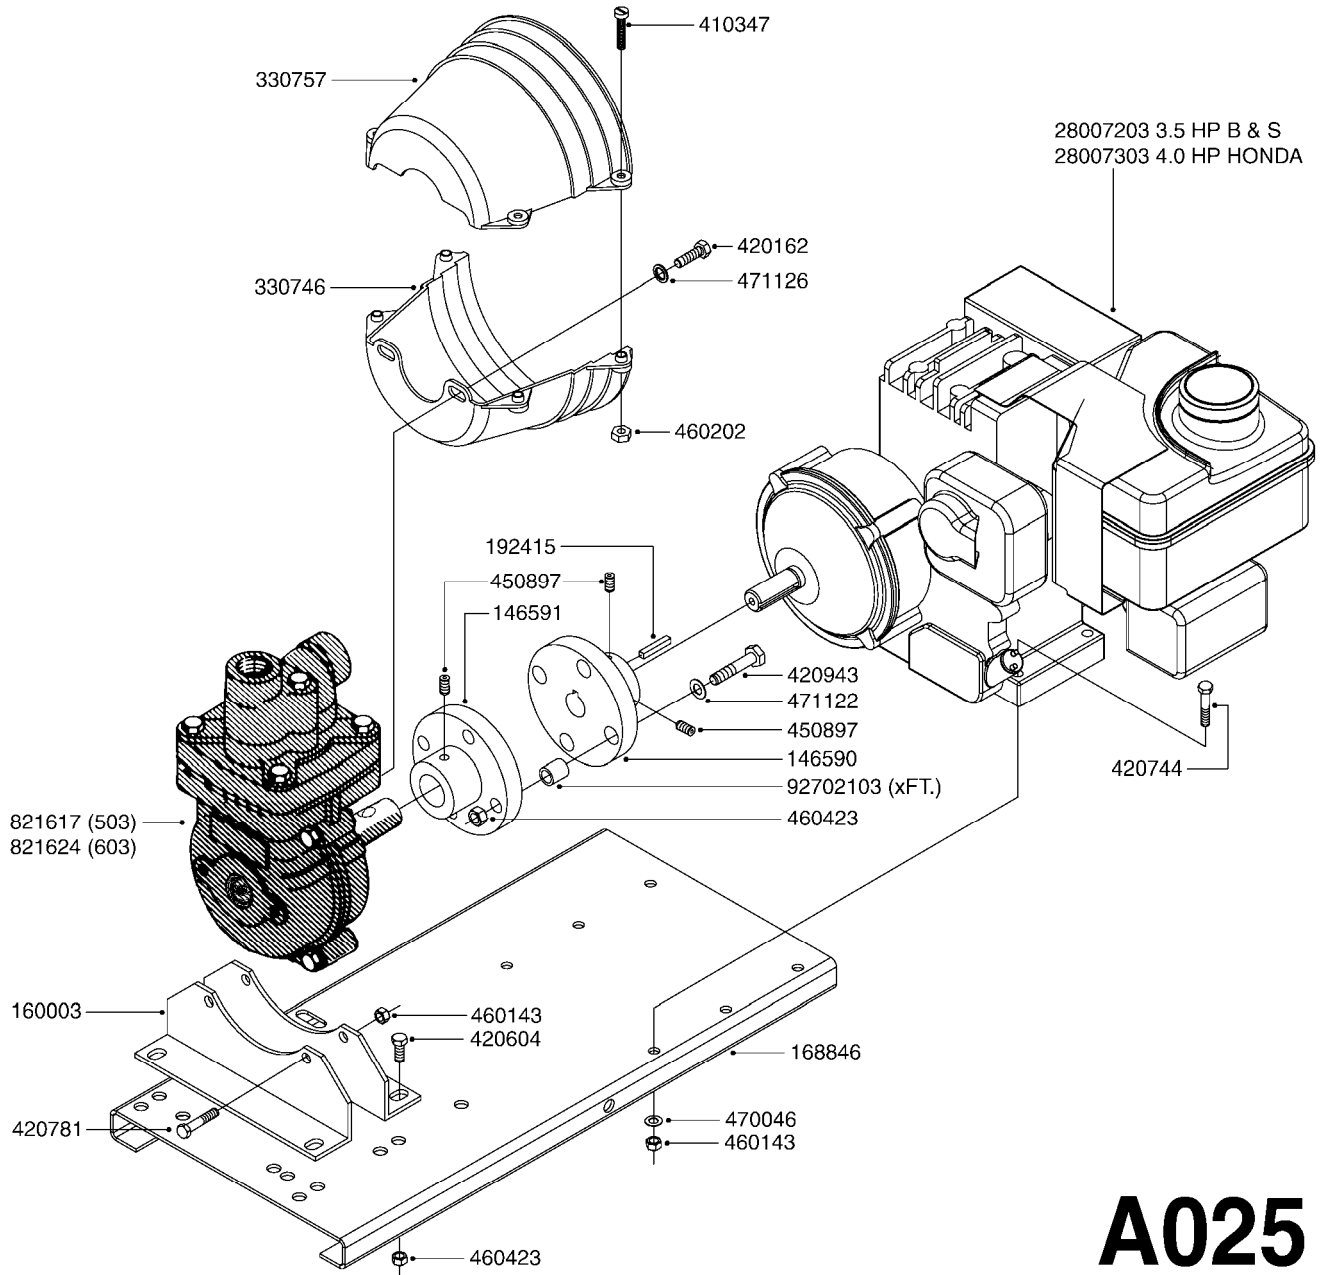

PUMP - 503/603 W/DIRECT DRIVE
A025-HIN, 06:10:10

Page 1

Date 18.03.2013 13:27

parts-n°	order qty	description
146590	1	COUPLING F. ENGINE DIRECT DRIV
146591	1	COUPLING F.PUMP DIRECT DRIVE
160003	1	PUMP MOUNT PLATE TALL 500/600
168846	1	BASE PLATE F.DIRECT DRIVE UNIT
192415	1	KEY 3/16' X 38 BS NO. 91539
330746	1	GUARD PTO LOWER PART
330757	1	GUARD PTO UPPER PART
410347	1	SCREW M6X20 8.8
420162	1	BOLT HEX 8.8 DEL 3/8"x15MM
420604	1	BOLT HEX 8.8 DEL M10X25 FT
420744	1	BOLT HEX 8.8 DEL M8X40
420781	1	BOLT HEX 8.8 DEL M8X50
420943	1	BOLT HEX 8.8 DEL M10X50
450897	1	SCREW SET M8 x 12
460143	1	NUT HEX M8 LOCK
460202	1	NUT HEX M6
460423	1	NUT HEX M10X1.5 LOCK
470046	1	WASHER D18D11X1 LOCK
471122	1	WASHER D20/D10.5X2 SS
471126	1	WASHER D16/D8.4X1.6 SS
821617	1	PUMP 503/7 W FOOT TAPERED SHAF
821624	1	PUMP 603/7 W. FOOT
28007203	1	ENG.B&S 3.5HP 6:1 REDUCT. RED
28007303	1	ENG.HONDA 4.0HP 6:1 REDUCT.
92702103	1	HOSE R X1/2" X300PSI WP X0012"