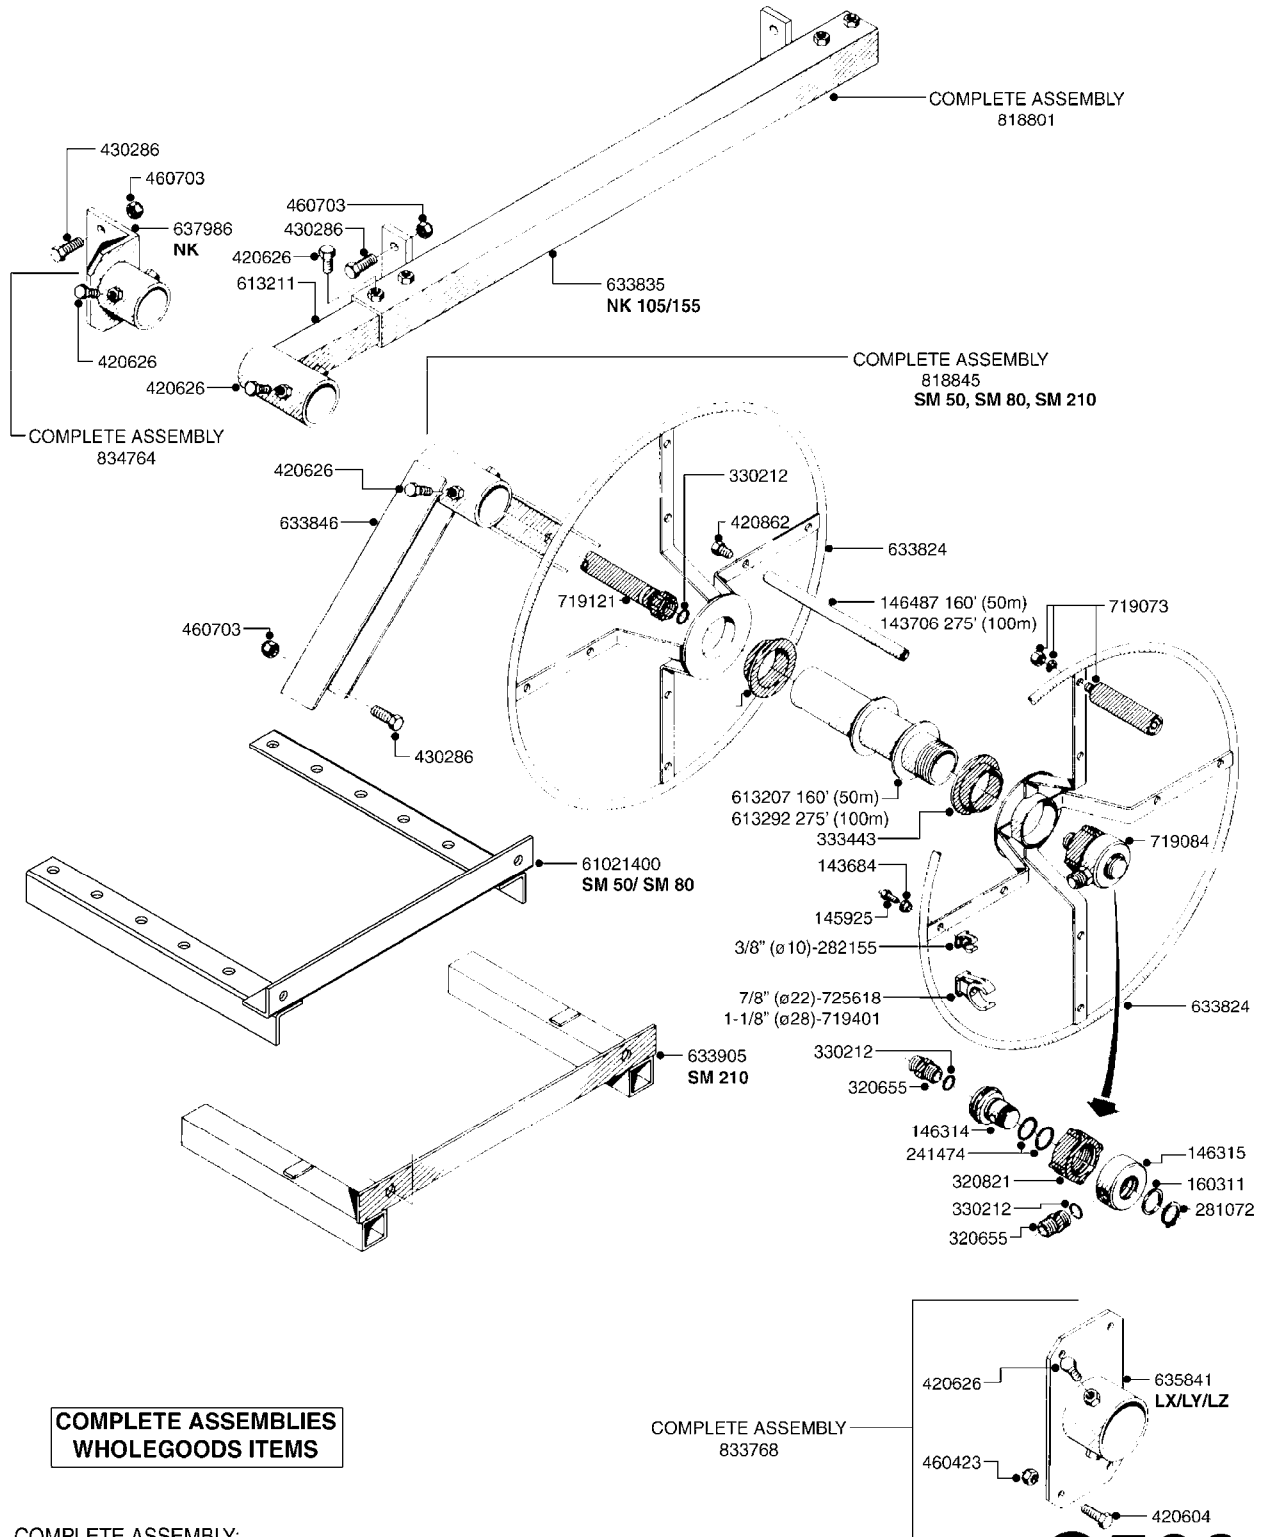

COMPLETE ASSEMBLY:
 818377 - 160' x 3/8" (50m) HOSE REEL
 818381 - 275' X 5/8" (100m) HOSE REEL

G500

HOSE REEL ASSEMBLIES
G500-HIN, 18:05:10

Page 1
Date 18.03.2013 13:28

parts-n°	order qty	description
143684	1	BUSHING F. HOSE REEL
143706	1	SPACER TUBE F. 275' HOSE REEL
145925	1	NIPPLE M10 M6
146314	1	UNION BUSHING F.HOSE REEL
146315	1	RING FOR HOSE REEL
146487	1	SPACER ROD F/HOSE REEL 225mm
160311	1	WASHER D30/D20.4X2
241474	1	O-RING NITRIL
281072	1	SNAP-RING OUTER 20X1.20
282155	1	CLIP F.TUBE SUPPORT
320655	1	FITT.DK HN 1/2"-1/2" BSP
320821	1	FITT.DK NUT 1-1/2" BSP
330212	1	O-RING D19/D14X2.4 F.1/2"NUT
333443	1	BUSHING F. HOSE REEL
420604	1	BOLT HEX 8.8 DEL M10X25 FT
420626	1	BOLT HEX 8.8 DEL M10X20 FT
420862	1	BOLT HEX 8.8 DEL M10X16 FT
430286	1	BOLT HEX 8.8 DEL M12X30 FT
460423	1	NUT HEX M10X1.5 LOCK
460703	1	NUT HEX M12X1.75 LOCK
613207	1	CENTER TUBE FOR 164'HOSE REEL
613211	1	HOSE REEL NK 80/105
613292	1	CENTER TUBE 100 MM
633824	1	SIDE FOR HOSE REEL
633835	1	OUTER TUBE NK 300-600
633846	1	FITTING FOR HOSE REEL TR2/TR3
633905	1	BRKTS. HOSE REEL SM210
635841	1	BRACKET FOR HOSE REEL LIFT
637986	1	CLAMP FITTING HOSE REEL
719073	1	HANDLE ASSY. F. HOSE REEL
719084	1	SWIVEL F.HOSE REEL
719121	1	HOSE 1/2'X2500M NUT
719401	1	CLIPS F.PISTOL ASSY.
725618	1	CLIP WHITE PLASTIC SNAP TYPE
818377	1	REEL FOR HOSE 160' X 3/8"
818381	1	REEL FOR HOSE 320' X 3/8'
818801	1	BKT.HOSE REEL MOUNT NL/NK/BOOM
818845	1	BKT.HOSE REEL SM210
833768	1	HOLDER F. HOSE REEL
834764	1	BKT.HOSE REEL MOUNT ESTATE SPR
61021400	1	BKT. BOOM MOUNT SM53/80 US