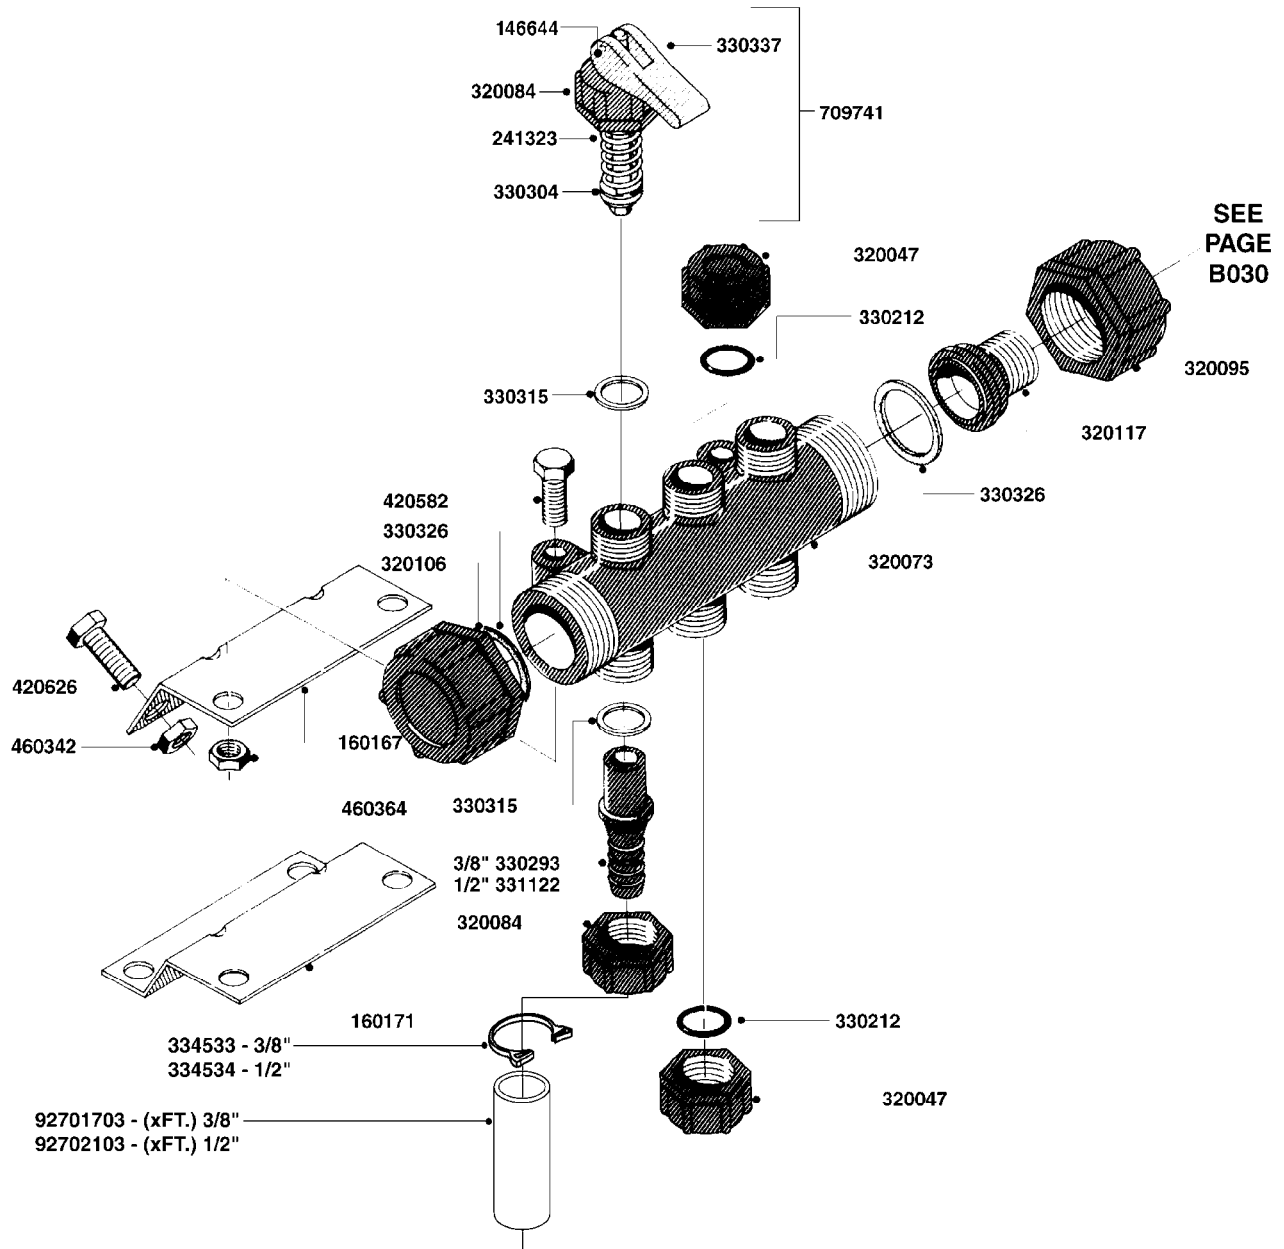

841758 - COMPLETE ASSEMBLY
(LESS GAUGE)

COMPLETE ASSEMBLIES
WHOLEGOODS ITEMS

B030

CONTROL-ET MANUAL-ES 30/50/80
B030-HIN, 19:05:11

Page 1

Date 18.03.2013 13:27

parts-n°	order qty	description
146644	1	PIN D3X19 STAINLESS
240063	1	O-RING D14,1/9,3 X 2,4
241323	1	O-RING D5.3X2.4 NITRIL
320073	1	DISTRIBUTOR HOUSING 1/2"
320084	1	FITT.DK NUT 1/2" BSP
320095	1	FITT.DK NUT 1" BSP
320117	1	FITT.DK CONN.1/2"BSP F. 1" CAP
321694	1	UNION NUT
330212	1	O-RING D19/D14X2.4 F.1/2"NUT
330293	1	VALVE SEAT WITH 3/8" HOSE TAIL
330304	1	VALVE CONE D14
330315	1	O-RING D18.4/D13X.6
330326	1	O-RING D30/D24X2 F.1"NUT
330337	1	HANDLE F. FLIP VALVE
330676	1	FITT.DK HB 3/8" F. 1/2" NUT
330687	1	FITT.DK HB 1/2" F. 1/2" NUT
331111	1	VALVE SEAT FOR 1/2" DISTRIBUT.
331122	1	VALVE SEAT WITH 1/2" HOSE TAIL
334533	1	CLAMP HOSE PLASTIC 3/8"
334534	1	CLAMP HOSE PLASTIC 1/2"
390282	1	STOPPER ATV 1/4"
390283	1	CONE FOR PRES CONTR ATV
421046	1	BOLT HEX 8.8 DEL M8X25 FT
440167	1	SCREW NO.8 1/4"
440663	1	SCREW 3/8" NR4 STAINLESS
460143	1	NUT HEX M8 LOCK
709741	1	VALVE ASSY. 1/2" FLIP LEVER
841758	1	ET CONTROL COMPLETE
28026203	1	GAUGE 200PSI/BR,2.5"1/4BSP-BTM
92701703	1	HOSE R X3/8" X300PSI WP X0012"
92702103	1	HOSE R X1/2" X300PSI WP X0012"