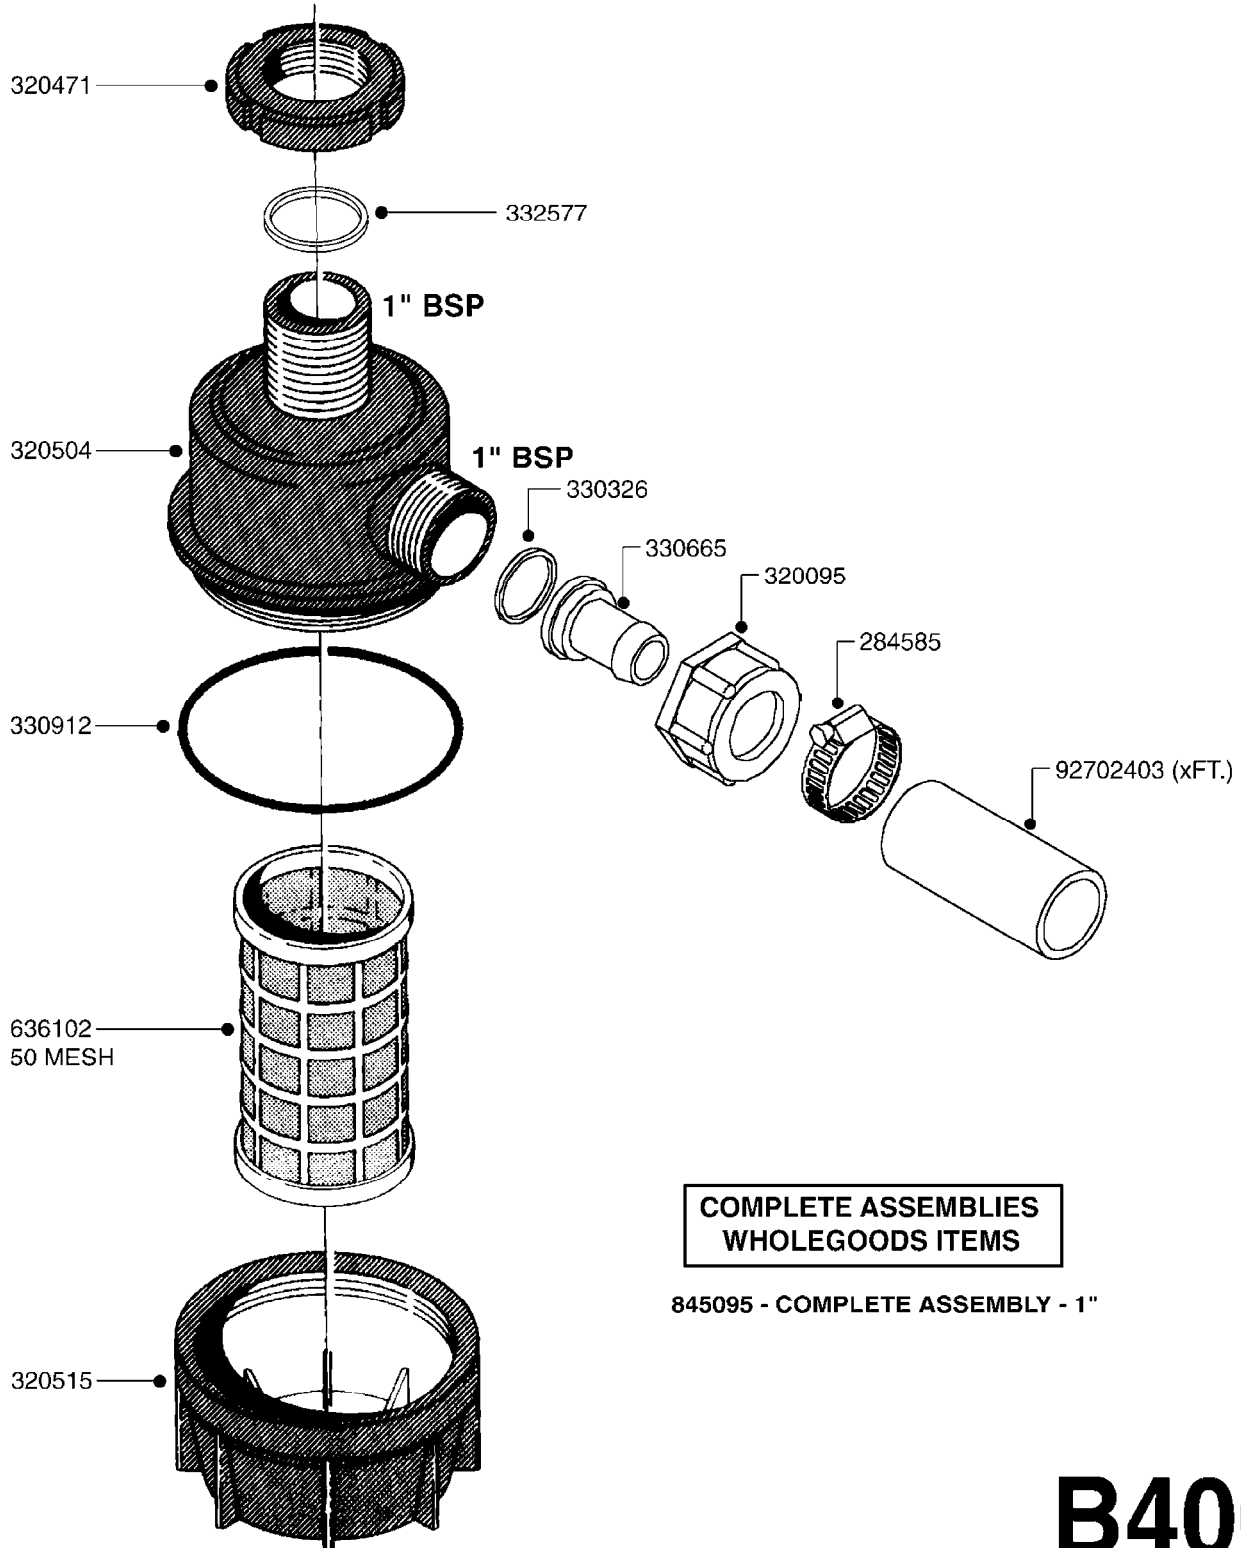

B400

SUCTION FILT. HARDI ES30/53/80
B400-HIN, 06:09:11

Page 1

Date 18.03.2013 13:27

parts-n°	order qty	description
284585	1	CLAMP HOSE GEAR 1" MINI 020
320095	1	FITT.DK NUT 1" BSP
320471	1	FITT.DK NUT 1" BSP JAMB
320504	1	FILTER HOUSING
320515	1	FILTER CAP 2-1/2' RG
330326	1	O-RING D30/D24X2 F.1"NUT
330665	1	FITT.DK HB 3/4"F.1" NUT
330912	1	O-RING D79,5/73,5XD3
332577	1	O-RING D38/D30X4 F.1" PUR.
636102	1	NK FILTER 86 30 MESH
845095	1	FILTER COMPLETE
92702403	1	HOSE PVC SUCT GRAY 1"