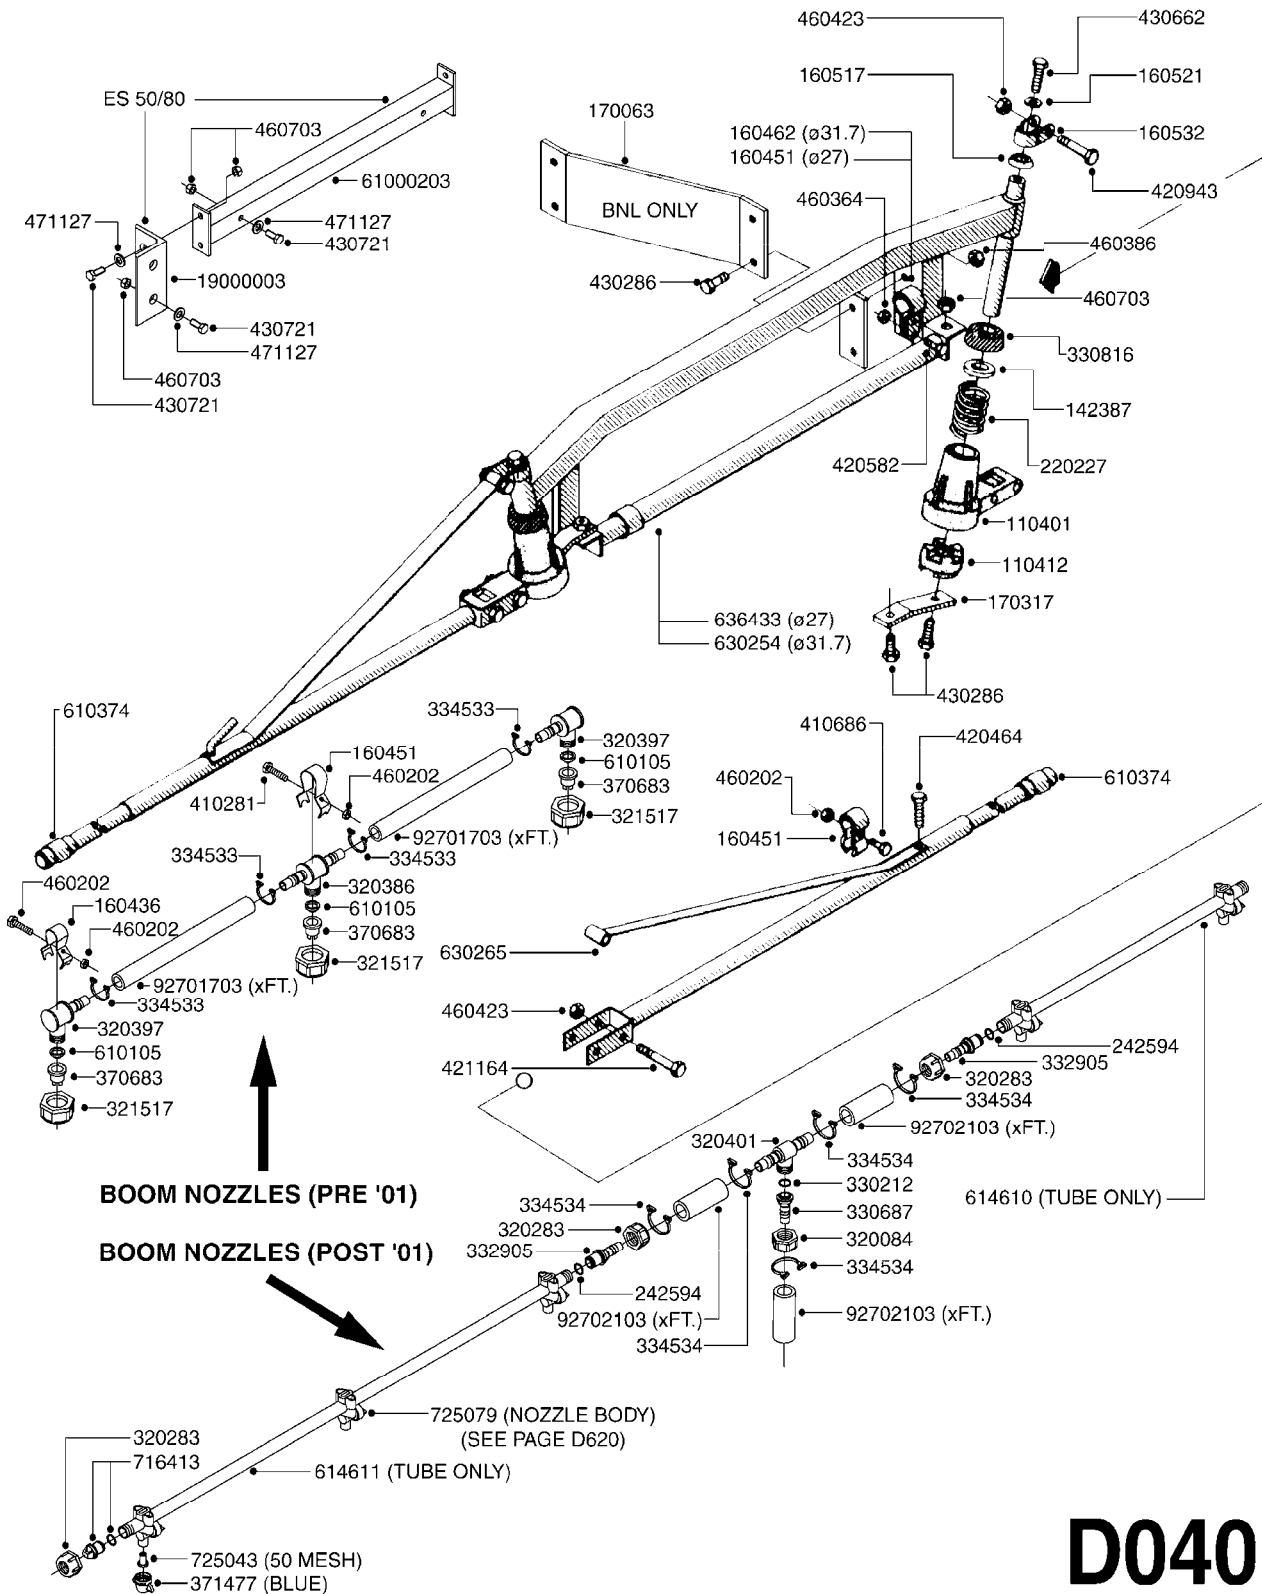

BOOM - 14' HD
D040-HIN, 06:12:11

Page 1
Date 18.03.2013 13:28

parts-n°	order qty	description
110401	1	SPRING HOUSING STD BOOM
110412	1	CLUTCH STANDARD BOOM
142387	1	WASHER D40D23X5
160436	1	PIPE BRANCH HOLDER D22,2
160451	1	PIPE BRANCH HOLDER D25,4
160462	1	PIPE BRANCH HOLDER D31,7
160517	1	SPACER COLLAR, STANDARD BOM
160521	1	WASHER D30.5/D13X2
160532	1	CLAMP SWIVEL F. BOOM 14'H.D.
170063	1	SUPPORT ARM FOR UNIT BOOM
170317	1	CROSSBAR FOR BOOM WINE II
220227	1	SPRING FOR PIVOT
242594	1	O-RING D14 X 1.78 SCH.70-EPDM
320084	1	FITT.DK NUT 1/2" BSP
320283	1	FITT.DK NUT 3/4"BSP
320386	1	FITT.DK TEE 3/8X3/8HB X3/8"BSP
320397	1	FITT.DK ELB 3/8"HB X 3/8" BSP
320401	1	FITT.DK TEE 1/2X1/2HB X1/2"BSP
321517	1	FITT.DK CAP 3/8" BSP WHITE
330212	1	O-RING D19/D14X2.4 F.1/2"NUT
330687	1	FITT.DK HB 1/2" F. 1/2" NUT
330816	1	DUST COVER PLASTIC/STD.BOOM
332905	1	FITT.DK HB 1/2" F. 3/4" CAP
334533	1	CLAMP HOSE PLASTIC 3/8"
334534	1	CLAMP HOSE PLASTIC 1/2"
370683	1	NOZZLE FLAT FAN 4110-16
371477	1	COLOR TIP S4110-30 BLUE
410281	1	BOLT HEX 8.8 DEL M6X25
410686	1	BOLT HEX 8.8 DEL M6X30
420464	1	BOLT HEX 8.8 DEL 3/8'X20MM
420582	1	BOLT HEX 8.8 DEL M8X20 FT
420943	1	BOLT HEX 8.8 DEL M10X50
421164	1	BOLT HEX 8.8 DEL M10X70
430286	1	BOLT HEX 8.8 DEL M12X30 FT
430662	1	BOLT HEX 8.8 DEL M12X20 FT
430721	1	BOLT HEX 8.8 DEL M12X40 FT
460202	1	NUT HEX M6
460364	1	NUT HEX M8 GALV.
460386	1	NUT HEX M12X1.75
460423	1	NUT HEX M10X1.5 LOCK
460703	1	NUT HEX M12X1.75 LOCK
471127	1	WASHER D24/D13X2.5 STAINLESS
610105	1	NOZZLE FILTER
610374	1	BOOM WING OUT.SECTION (WINE11)
614610	1	NOZZLE TUBE 2 HOLE L-24"/SP20"
614611	1	NOZZLE TUBE 3 HOLE L-44"/SP20"
630265	1	BOOM WING 14' BOOM
636433	1	CENTER SECTION 14' BOOM D27.0
716413	1	FITT.DK PLUG ASSY. F.NOZ TUBE
725043	1	SCREEN 50 MESH W.GASKET,BLUE
725079	1	NOZZLE ASSY.SING.SNAP-FIT GREN
19000003	1	MOUNT ANGLE BRACKET ES50/80
61000203	1	MOUNT BRACKET F.14' BOOM
92701703	1	HOSE R X3/8" X300PSI WP X0012"
92702103	1	HOSE R X1/2" X300PSI WP X0012"