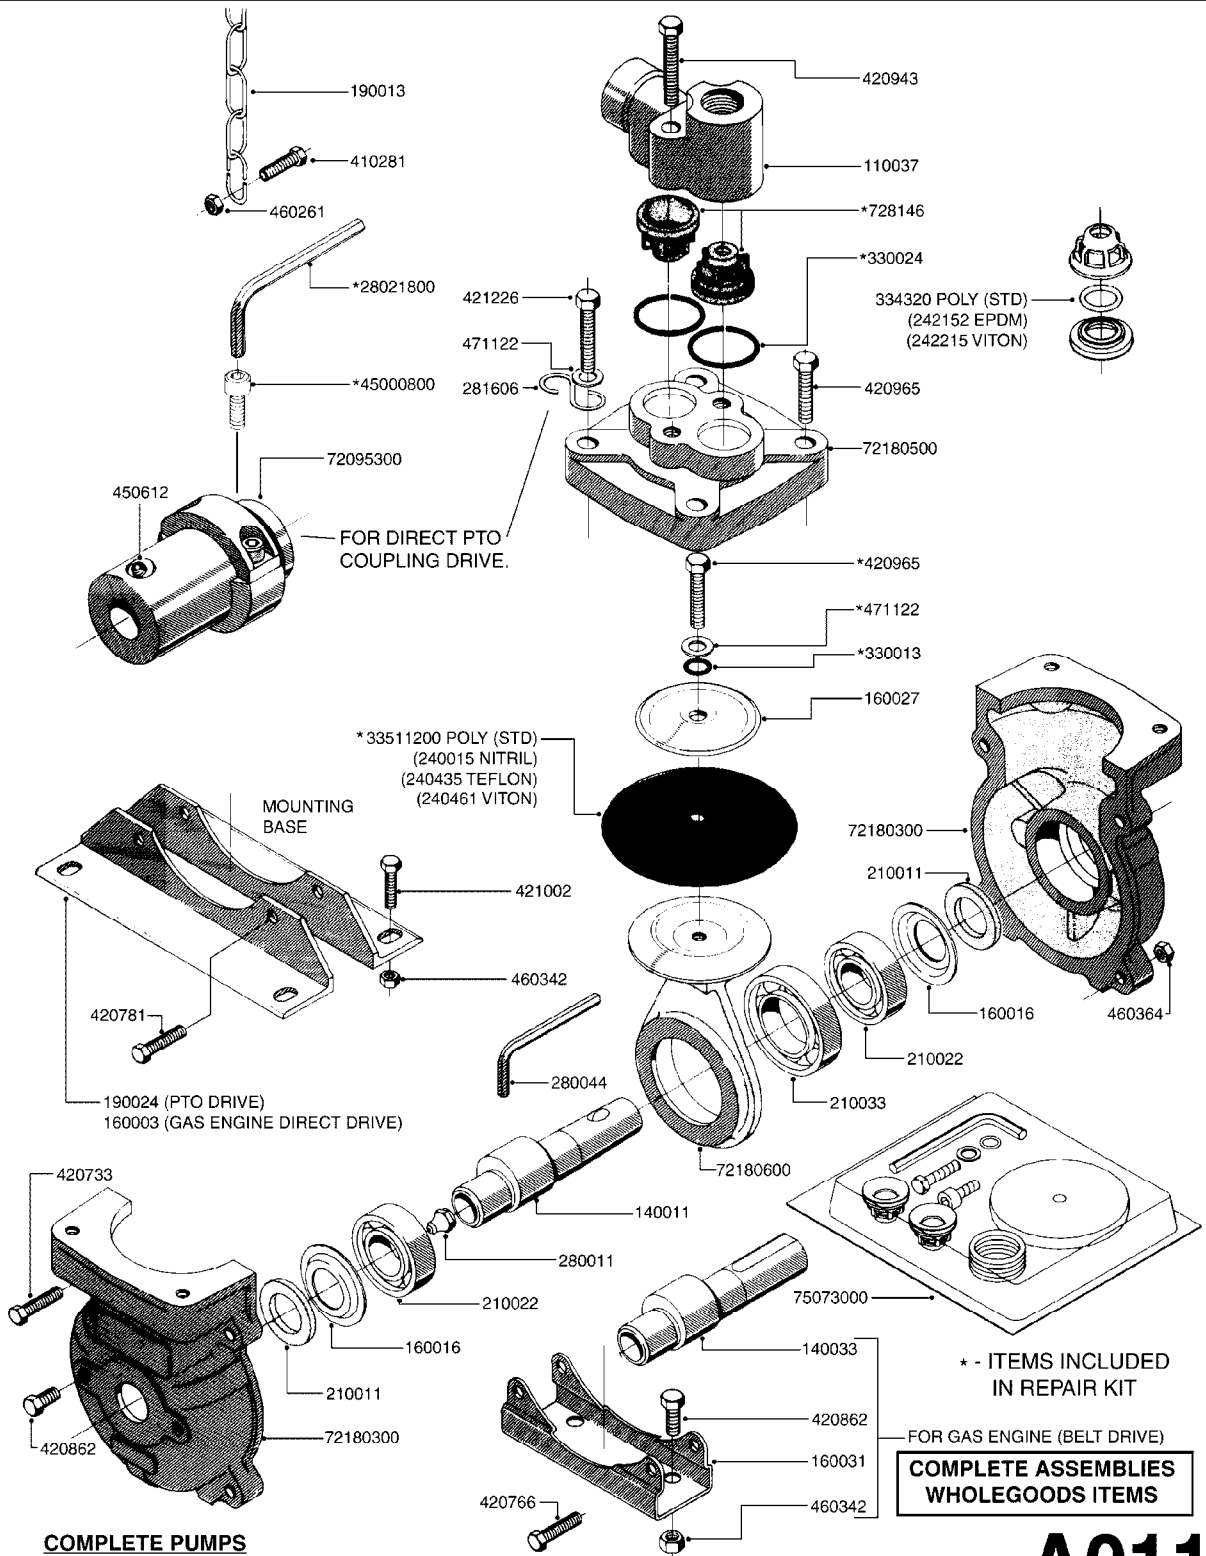

PUMP - 500
A010-HIN, 01:11:11

A010

PUMP - 500
A010-HIN, 01:11:11

Page 1
Date 18.03.2013 13:27

parts-n°	order qty	description
110037	1	VALVE CHAMBER MOD 500 PAINTED
140011	1	CRANK SHAFT MODEL 500
140033	1	CRANK SHAFT,MODEL 500/4
160003	1	PUMP MOUNT PLATE TALL 500/600
160016	1	DUST PLATE
160027	1	DIAPHRAGM UPPER DISC 500-600
160031	1	BASE PLATE MODEL 500-600
190013	1	CHAIN 35XL=800
194839	1	ANGLE IRON FOOT, M 500-600 RED
210011	1	SEAL FELT D39/23 X 4
210022	1	BEARING BALL 6205
210033	1	BEARING BALL 6007
240015	1	DIAPHRAGM MODEL 500-600 NITRIL
240461	1	DIAPHRAGM MODEL 500-600 VITON
242152	1	O-RING D18.2X3 EPDM
242215	1	O-RING D18X3 VITON
280011	1	GREASE NIPPLE 1/8' H TR
280033	1	KEY HEXAGON W9 5/16"
280044	1	KEY HEXAGON W6 3/16'
281606	1	S-HOOK GALVANIZED
330013	1	O-RING D15/D10X2.5 F.3/8"NUT
330024	1	O-RING D41,1/D34.5 X 3,5
334320	1	O-RING D18X3 POLYURETHANE
410281	1	BOLT HEX 8.8 DEL M6X25
420066	1	BOLT HEX 8.8 DEL 3/8"X50MM
420081	1	BOLT HEX 8.8 DEL 3/8"X40MM
420092	1	BOLT HEX 8.8 RAW 3/8"X45MM
420162	1	BOLT HEX 8.8 DEL 3/8"x15MM
420744	1	BOLT HEX 8.8 DEL M8X40
420766	1	BOLT HEX 8.8 DEL M8X45
420781	1	BOLT HEX 8.8 DEL M8X50
420862	1	BOLT HEX 8.8 DEL M10X16 FT
420965	1	BOLT HEX 8.8 DEL M10X40
421002	1	BOLT HEX 8.8 DEL M10X30 FT
450037	1	BOLT ROUND 3/8'X1' BLACK
450612	1	SCREW M10X16 POINTED
460261	1	NUT HEX M6X1 LOCK
460342	1	NUT HEX M10
460364	1	NUT HEX M8 GALV.
471122	1	WASHER D20/D10.5X2 SS
728146	1	VALVE FOR 361(726890/707932)
33511200	1	DIAPHRAGM 503/603 PUR 2006
72095300	1	COUPLING 1-3/8' X 25, PAINTED
72180300	1	PUMP HOUSING 503 RED W/BOLTS
72180500	1	DIAPHRAGM COVER 503 W/BOLTS
72180600	1	CONNECTING ROD FOR 503-603 M10
75072900	1	PUMP KIT F. 500 "06"