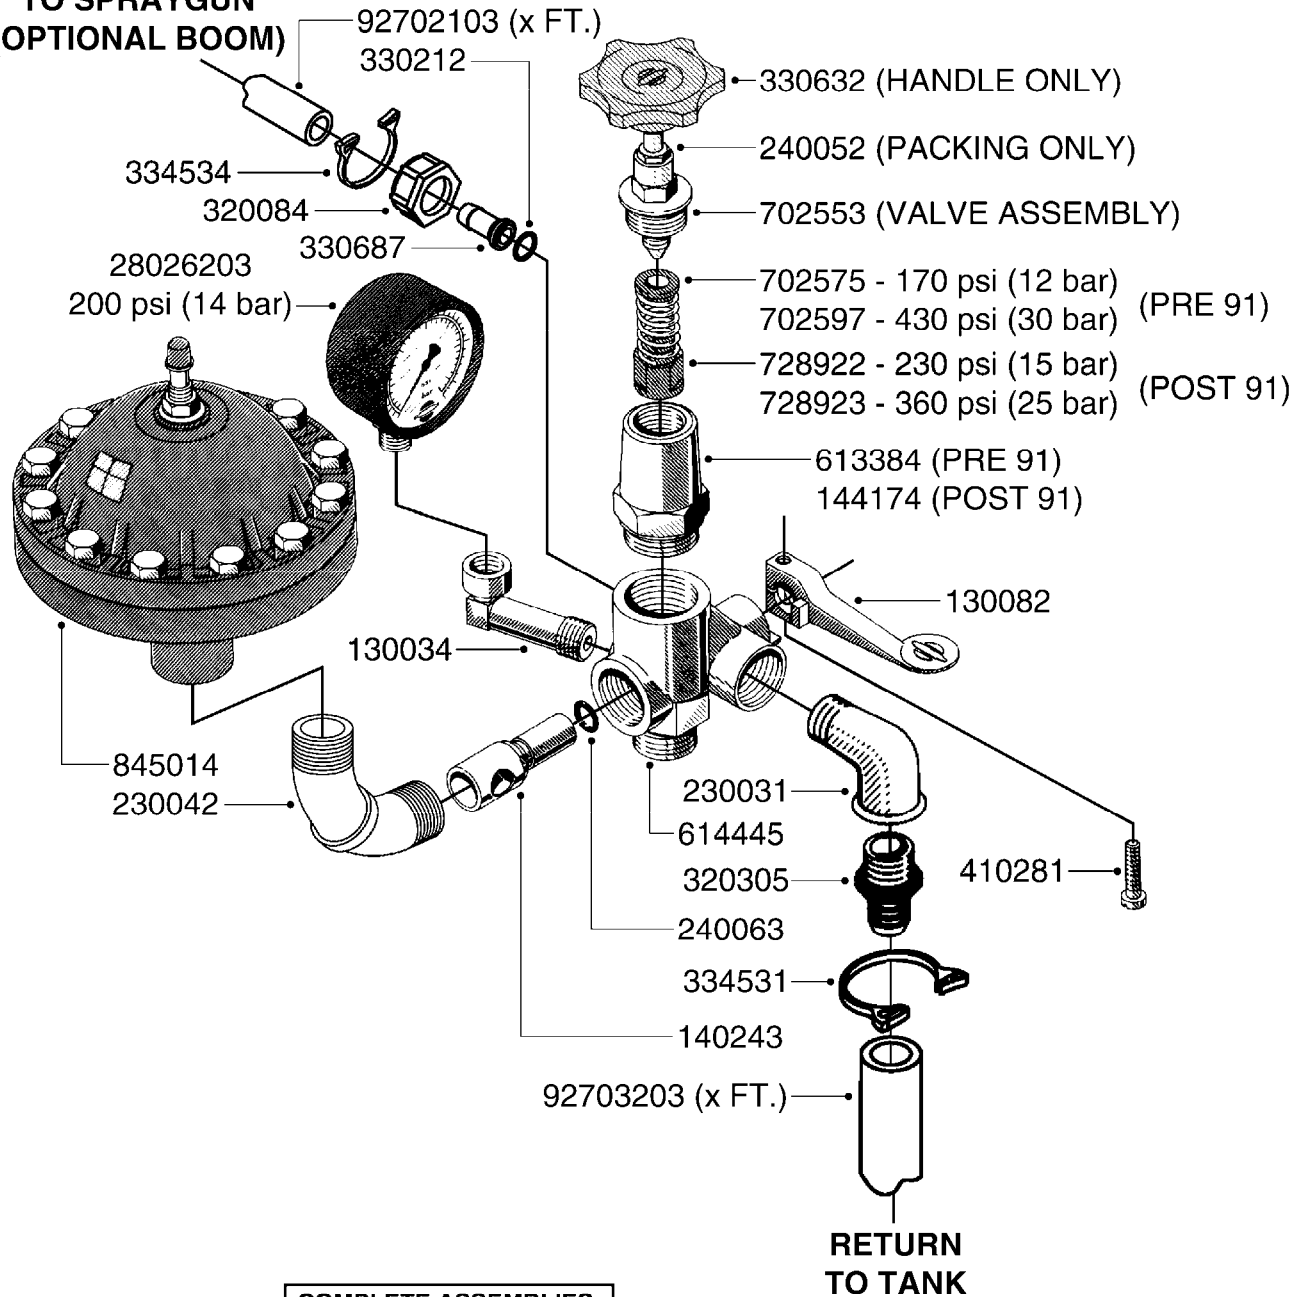

TO SPRAYGUN
(OPTIONAL BOOM)

CONTROL-GAS ENGINE DRIVE - SM
B010-HIN, 19:05:11

Page 1

Date 18.03.2013 13:27

parts-n°	order qty	description
130034	1	ELBOW FOR GAUGE 1/4 NPT M/F
130082	1	HANDLE FOR PLUG
140243	1	VALVE PLUG, MODEL 600
144174	1	SPRING CASING M500/600 PST91
230031	1	ELBOW 3/4' GF92LZ
230042	1	ELBOW 3/4"
240052	1	BUSHING/PKNG D11,2/8,4 X 6
240063	1	O-RING D14,1/9,3 X 2,4
320084	1	FITT.DK NUT 1/2" BSP
320305	1	FITT.DK HB 3/4'- 3/4' BSP
330212	1	O-RING D19/D14X2.4 F.1/2"NUT
330632	1	REGULATING HANDLE
330687	1	FITT.DK HB 1/2" F. 1/2" NUT
334531	1	CLAMP HOSE PLASTIC 3/4"
334534	1	CLAMP HOSE PLASTIC 1/2"
410281	1	BOLT HEX 8.8 DEL M6X25
613384	1	SPRING CASING M 500/600
614445	1	VALVE CASING W600
702553	1	RELIEF SCREW M22
702575	1	RELIEF VALVE, ASSEMBLED
702597	1	RELIEF VALVE, HT
728922	1	RELIF VALVE, ASSEMB.230 PST 91
728923	1	RELIEF VALVE,ASSEMB. 360 PST91
841035	1	OPER.UNIT BRASS F. 600 GAS MTR
841046	1	OP.UN.600 BRS.HT
845014	1	AIR BOTTLE COMPLETE HJ73
28026203	1	GAUGE 200PSI/BR,2.5"1/4BSP-BTM
92702103	1	HOSE R X1/2" X300PSI WP X0012"
92703203	1	HOSE R X3/4" X300PSI WP X0012"