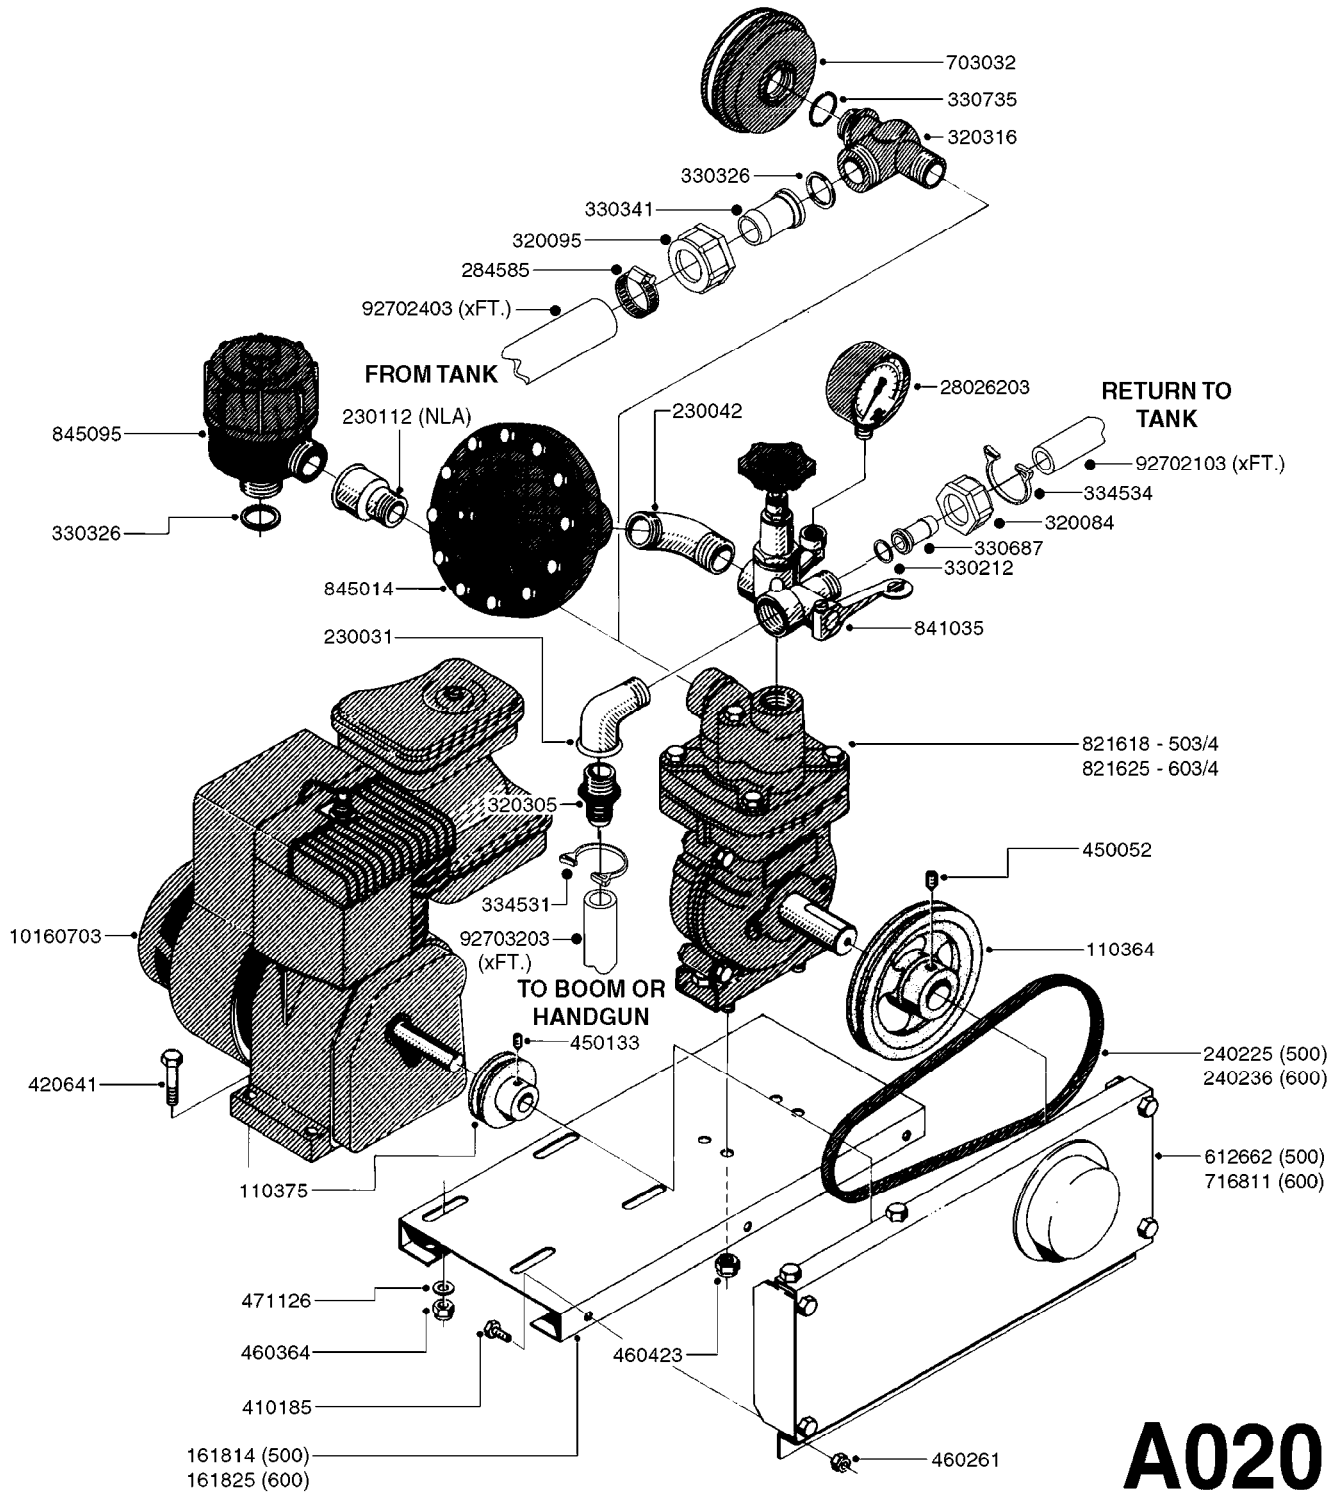

PUMP - 500/600 W/B&S 3.5 HP
A020-HIN, 20:05:11

Page 1

Date 18.03.2013 13:27

parts-n°	order qty	description
110364	1	VEE BELT PULLEY S-118-1 02 H7
110375	1	VEE BELT PULLEY, S50-1-5/8'H7
161814	1	MOUNT PLATE
161825	1	PUMP BASE
230031	1	ELBOW 3/4' GF92LZ
230042	1	ELBOW 3/4"
230112	1	REDUCING NIPPLE 1"X3/4" GF 246
240225	1	VEE BELT S 34
240236	1	VEE BELT Z 27
284585	1	CLAMP HOSE GEAR 1" MINI 020
320084	1	FITT.DK NUT 1/2" BSP
320095	1	FITT.DK NUT 1" BSP
320305	1	FITT.DK HB 3/4'- 3/4' BSP
320316	1	FITT.DK TEE 3/4" X3/4" X1"BSP
330212	1	O-RING D19/D14X2.4 F.1/2"NUT
330326	1	O-RING D30/D24X2 F.1"NUT
330341	1	FITT.DK HB 1" F. 1" NUT
330687	1	FITT.DK HB 1/2" F. 1/2" NUT
330735	1	O-RING D30/D26X2
334531	1	CLAMP HOSE PLASTIC 3/4"
334534	1	CLAMP HOSE PLASTIC 1/2"
410185	1	BOLT HEX 8.8 DEL M6X16
420641	1	BOLT HEX 8.8 DEL M8X35
450052	1	SCREW SET M8X10 BLACK ALLAN
450133	1	SCREW SET M6X10 BLACK ALLAN
460261	1	NUT HEX M6X1 LOCK
460364	1	NUT HEX M8 GALV.
460423	1	NUT HEX M10X1.5 LOCK
471126	1	WASHER D16/D8.4X1.6 SS
612662	1	GUARD FOR 321 PUMP UNIT GAS
703032	1	SUCTION AIR BOTTLE 3/4" COMPL.
716811	1	GUARD
821618	1	PUMP 503/4 800RPM
821625	1	PUMP 603/4 800RPM
841035	1	OPER.UNIT BRASS F. 600 GAS MTR
845014	1	AIR BOTTLE COMPLETE HJ73
845095	1	FILTER COMPLETE
10160703	1	ENG.B&S 3.5HP 91202-1017-E1
28026203	1	GAUGE 200PSI/BR, 2.5"1/4BSP-BTM
92702103	1	HOSE R X1/2" X300PSI WP X0012"
92702403	1	HOSE PVC SUCT GRAY 1"
92703203	1	HOSE R X3/4" X300PSI WP X0012"