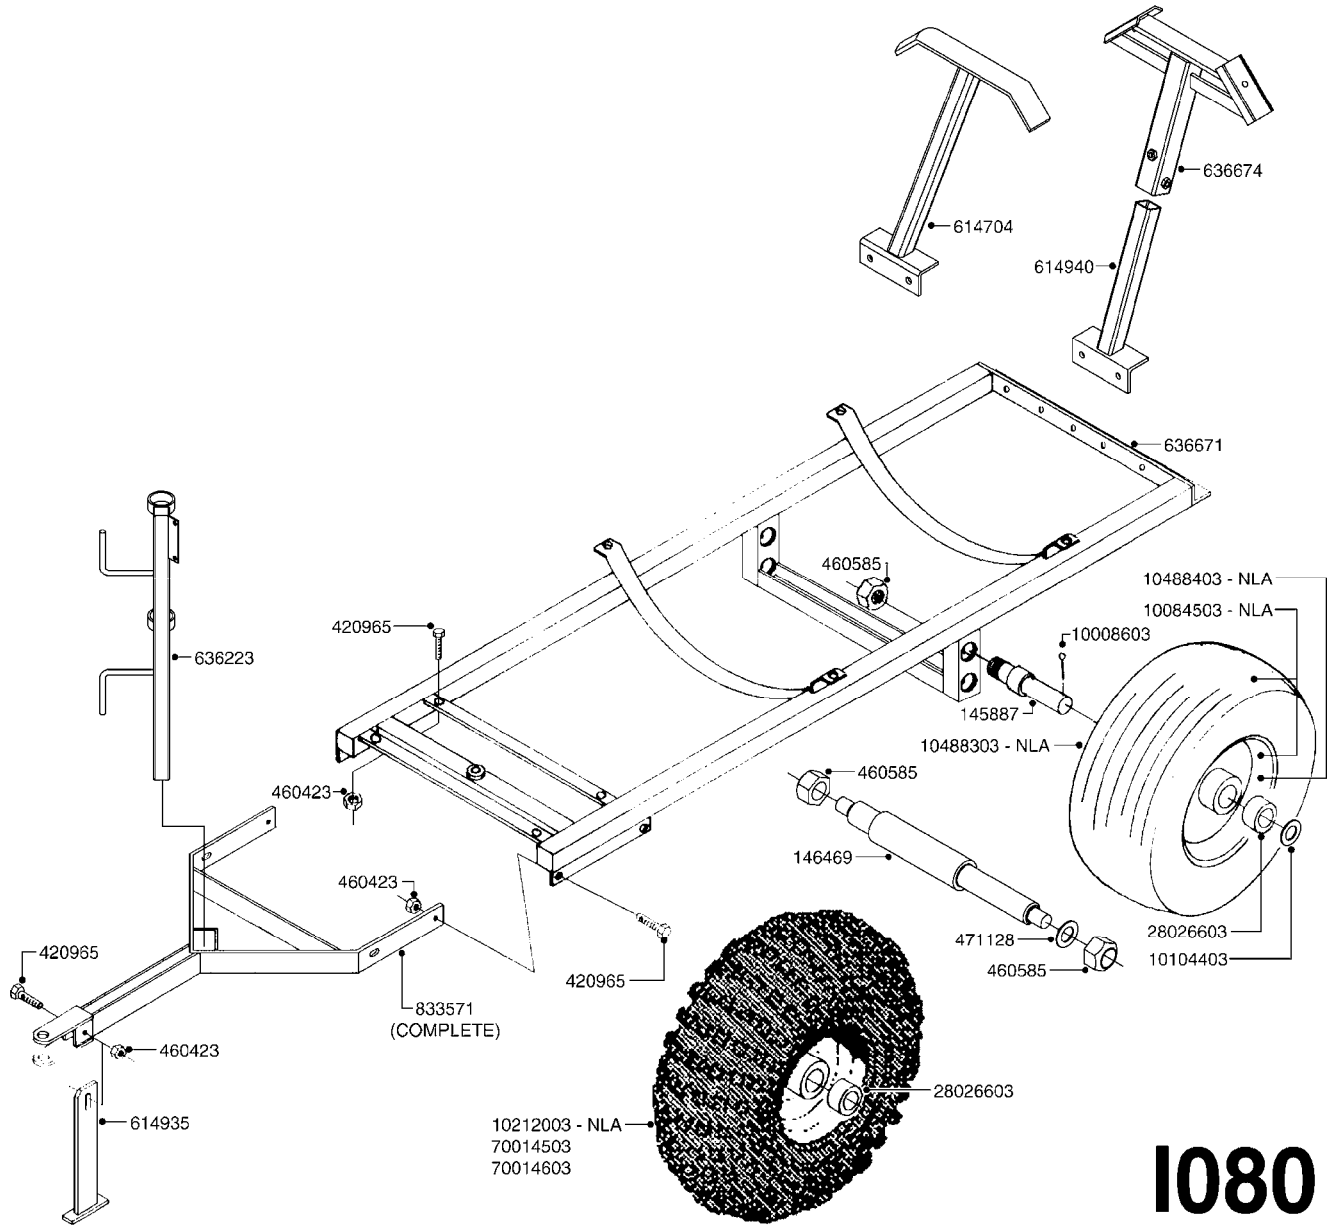

ES 50 FRAME
I080-HIN, 16:12:08

Page 1

Date 18.03.2013 13:28

parts-n°	order qty	description
145887	1	AXLE SHAFT ES30/53
146469	1	AXLE SHAFT ESTATE TRAILER SPRY
420965	1	BOLT HEX 8.8 DEL M10X40
460423	1	NUT HEX M10X1.5 LOCK
460585	1	NUT HEX M16X2 LOCK
471128	1	WASHER D30/D17X3
614704	1	UPRIGHT FOR ATV SPRAYER
614935	1	JACK STAND FOR ES30/53
614940	1	MNT.BRKT. F. 13'FD BOOM
636223	1	POST 12 VOLT TR30
636671	1	FRAME TR/ATV 53
636674	1	BOOM UPRIGHT FOR POWER SPRAYER
833571	1	DRAW BAR FOR ES50/80
10008603	1	COTTER PIN 3/16"X 1-1/2"
10084503	1	TIRE & RIM 16 X 6.5 X 8
10104403	1	WASHER PLATE 1'
10212003	1	TIRE & RIM ASSY.22 X 11.00-8
10488303	1	TIRE 16 X 650 X 8 2PLY
10488403	1	RIM 8 X 5.37 W. BEARINGS CREAM
28026603	1	BEARING P205PP SEALED 52x25x15
70014503	1	TIRE & RIM ASY 16X750-8 X 4"HU
70014603	1	TIRE & RIM ASY 20X10-8 X 4"HUB