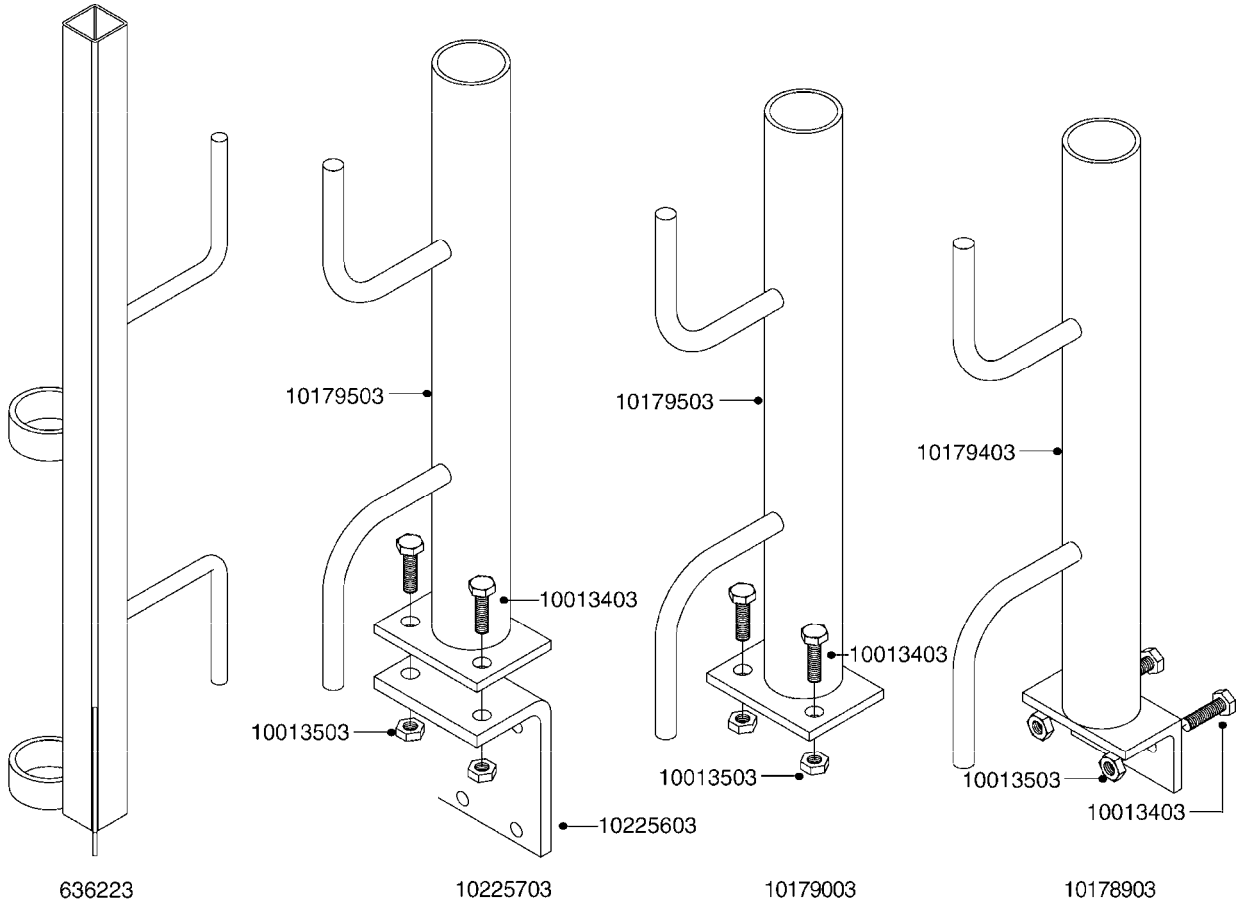

COMPLETE ASSEMBLY:
 818377 - 160' x 3/8" (50m) HOSE REEL
 818381 - 275' X 5/8" (100m) HOSE REEL

G500

HOSE REEL ASSEMBLIES
G500-HIN, 18:05:10

Page 1
Date 18.03.2013 13:28

parts-n°	order qty	description
143684	1	BUSHING F. HOSE REEL
143706	1	SPACER TUBE F. 275' HOSE REEL
145925	1	NIPPLE M10 M6
146314	1	UNION BUSHING F.HOSE REEL
146315	1	RING FOR HOSE REEL
146487	1	SPACER ROD F/HOSE REEL 225mm
160311	1	WASHER D30/D20.4X2
241474	1	O-RING NITRIL
281072	1	SNAP-RING OUTER 20X1.20
282155	1	CLIP F.TUBE SUPPORT
320655	1	FITT.DK HN 1/2"-1/2" BSP
320821	1	FITT.DK NUT 1-1/2" BSP
330212	1	O-RING D19/D14X2.4 F.1/2"NUT
333443	1	BUSHING F. HOSE REEL
420604	1	BOLT HEX 8.8 DEL M10X25 FT
420626	1	BOLT HEX 8.8 DEL M10X20 FT
420862	1	BOLT HEX 8.8 DEL M10X16 FT
430286	1	BOLT HEX 8.8 DEL M12X30 FT
460423	1	NUT HEX M10X1.5 LOCK
460703	1	NUT HEX M12X1.75 LOCK
613207	1	CENTER TUBE FOR 164'HOSE REEL
613211	1	HOSE REEL NK 80/105
613292	1	CENTER TUBE 100 MM
633824	1	SIDE FOR HOSE REEL
633835	1	OUTER TUBE NK 300-600
633846	1	FITTING FOR HOSE REEL TR2/TR3
633905	1	BRKTS. HOSE REEL SM210
635841	1	BRACKET FOR HOSE REEL LIFT
637986	1	CLAMP FITTING HOSE REEL
719073	1	HANDLE ASSY. F. HOSE REEL
719084	1	SWIVEL F.HOSE REEL
719121	1	HOSE 1/2'X2500M NUT
719401	1	CLIPS F.PISTOL ASSY.
725618	1	CLIP WHITE PLASTIC SNAP TYPE
818377	1	REEL FOR HOSE 160' X 3/8"
818381	1	REEL FOR HOSE 320' X 3/8'
818801	1	BKT.HOSE REEL MOUNT NL/NK/BOOM
818845	1	BKT.HOSE REEL SM210
833768	1	HOLDER F. HOSE REEL
834764	1	BKT.HOSE REEL MOUNT ESTATE SPR
61021400	1	BKT. BOOM MOUNT SM53/80 US