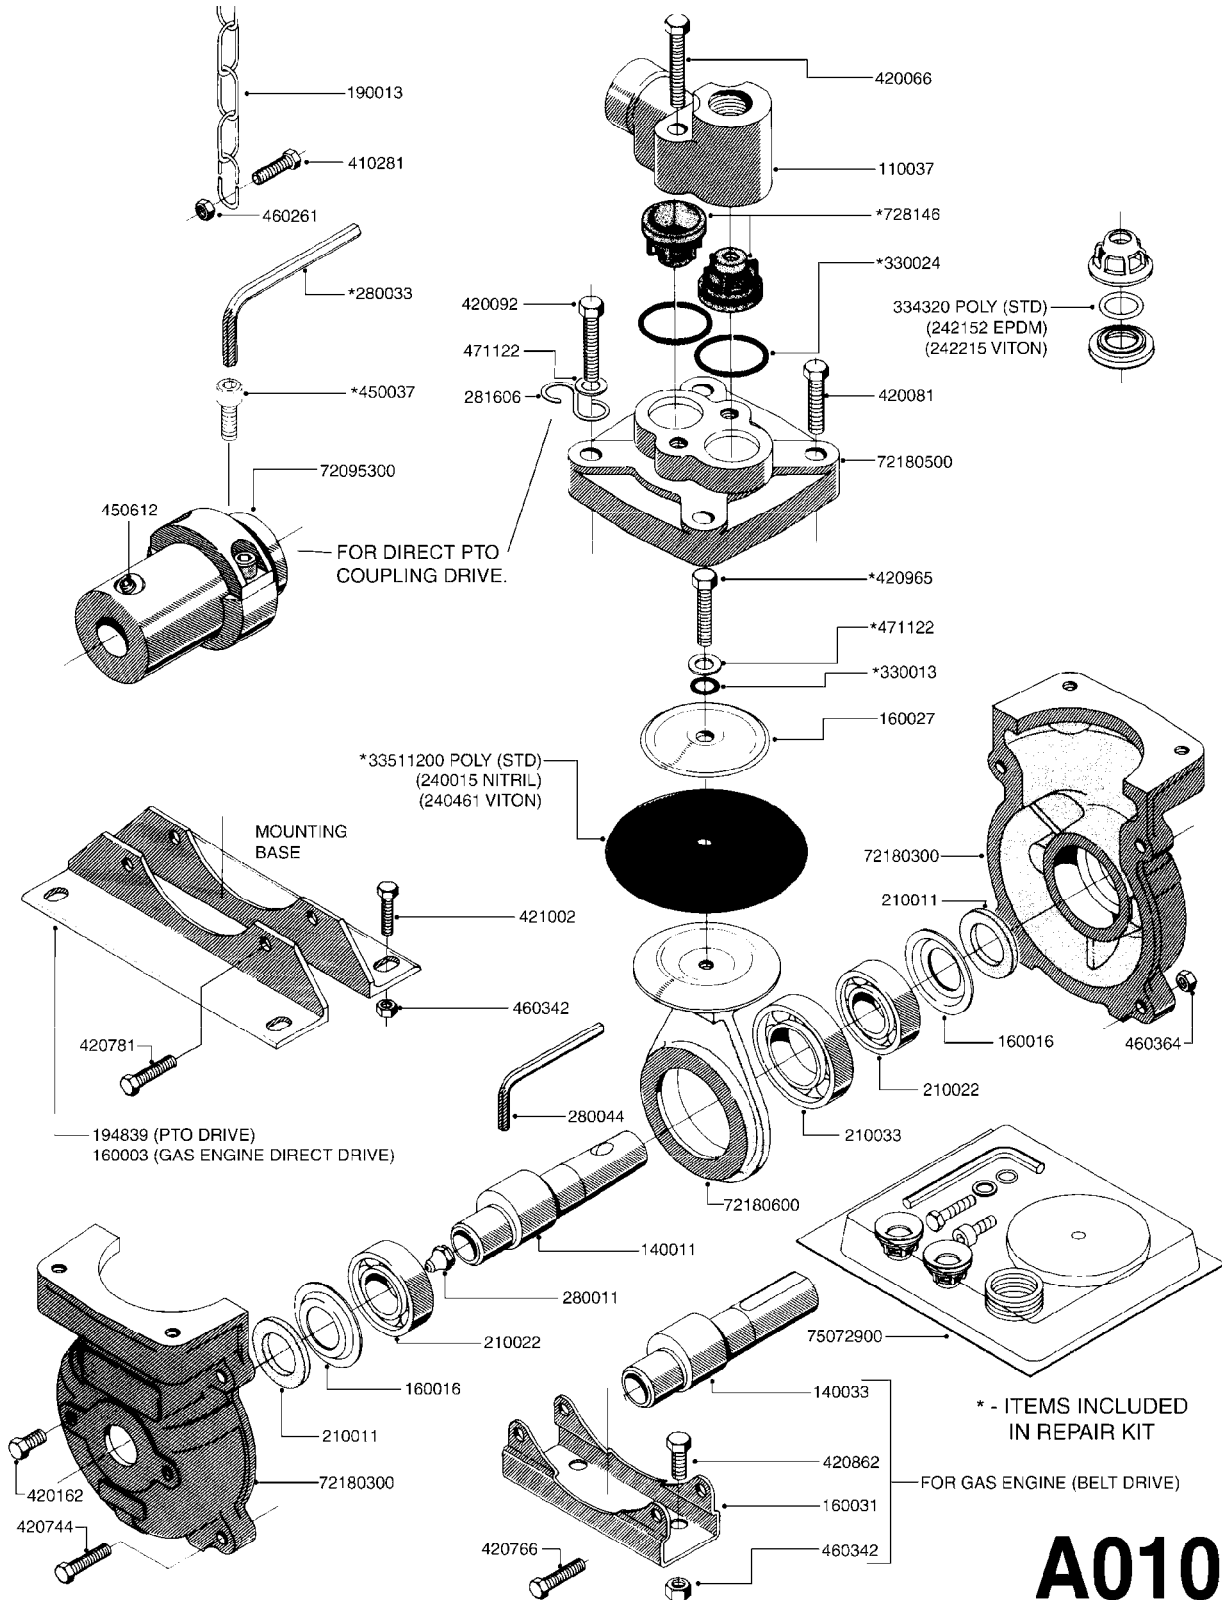

PUMP - 500
A010-HIN, 01:11:11

A010

PUMP - 500
A010-HIN, 01:11:11

Page 1
Date 18.03.2013 13:27

parts-n°	order qty	description
110037	1	VALVE CHAMBER MOD 500 PAINTED
140011	1	CRANK SHAFT MODEL 500
140033	1	CRANK SHAFT,MODEL 500/4
160003	1	PUMP MOUNT PLATE TALL 500/600
160016	1	DUST PLATE
160027	1	DIAPHRAGM UPPER DISC 500-600
160031	1	BASE PLATE MODEL 500-600
190013	1	CHAIN 35XL=800
194839	1	ANGLE IRON FOOT, M 500-600 RED
210011	1	SEAL FELT D39/23 X 4
210022	1	BEARING BALL 6205
210033	1	BEARING BALL 6007
240015	1	DIAPHRAGM MODEL 500-600 NITRIL
240461	1	DIAPHRAGM MODEL 500-600 VITON
242152	1	O-RING D18.2X3 EPDM
242215	1	O-RING D18X3 VITON
280011	1	GREASE NIPPLE 1/8' H TR
280033	1	KEY HEXAGON W9 5/16"
280044	1	KEY HEXAGON W6 3/16'
281606	1	S-HOOK GALVANIZED
330013	1	O-RING D15/D10X2.5 F.3/8"NUT
330024	1	O-RING D41,1/D34.5 X 3,5
334320	1	O-RING D18X3 POLYURETHANE
410281	1	BOLT HEX 8.8 DEL M6X25
420066	1	BOLT HEX 8.8 DEL 3/8"X50MM
420081	1	BOLT HEX 8.8 DEL 3/8"X40MM
420092	1	BOLT HEX 8.8 RAW 3/8"X45MM
420162	1	BOLT HEX 8.8 DEL 3/8"x15MM
420744	1	BOLT HEX 8.8 DEL M8X40
420766	1	BOLT HEX 8.8 DEL M8X45
420781	1	BOLT HEX 8.8 DEL M8X50
420862	1	BOLT HEX 8.8 DEL M10X16 FT
420965	1	BOLT HEX 8.8 DEL M10X40
421002	1	BOLT HEX 8.8 DEL M10X30 FT
450037	1	BOLT ROUND 3/8'X1' BLACK
450612	1	SCREW M10X16 POINTED
460261	1	NUT HEX M6X1 LOCK
460342	1	NUT HEX M10
460364	1	NUT HEX M8 GALV.
471122	1	WASHER D20/D10.5X2 SS
728146	1	VALVE FOR 361(726890/707932)
33511200	1	DIAPHRAGM 503/603 PUR 2006
72095300	1	COUPLING 1-3/8' X 25, PAINTED
72180300	1	PUMP HOUSING 503 RED W/BOLTS
72180500	1	DIAPHRAGM COVER 503 W/BOLTS
72180600	1	CONNECTING ROD FOR 503-603 M10
75072900	1	PUMP KIT F. 500 "06"