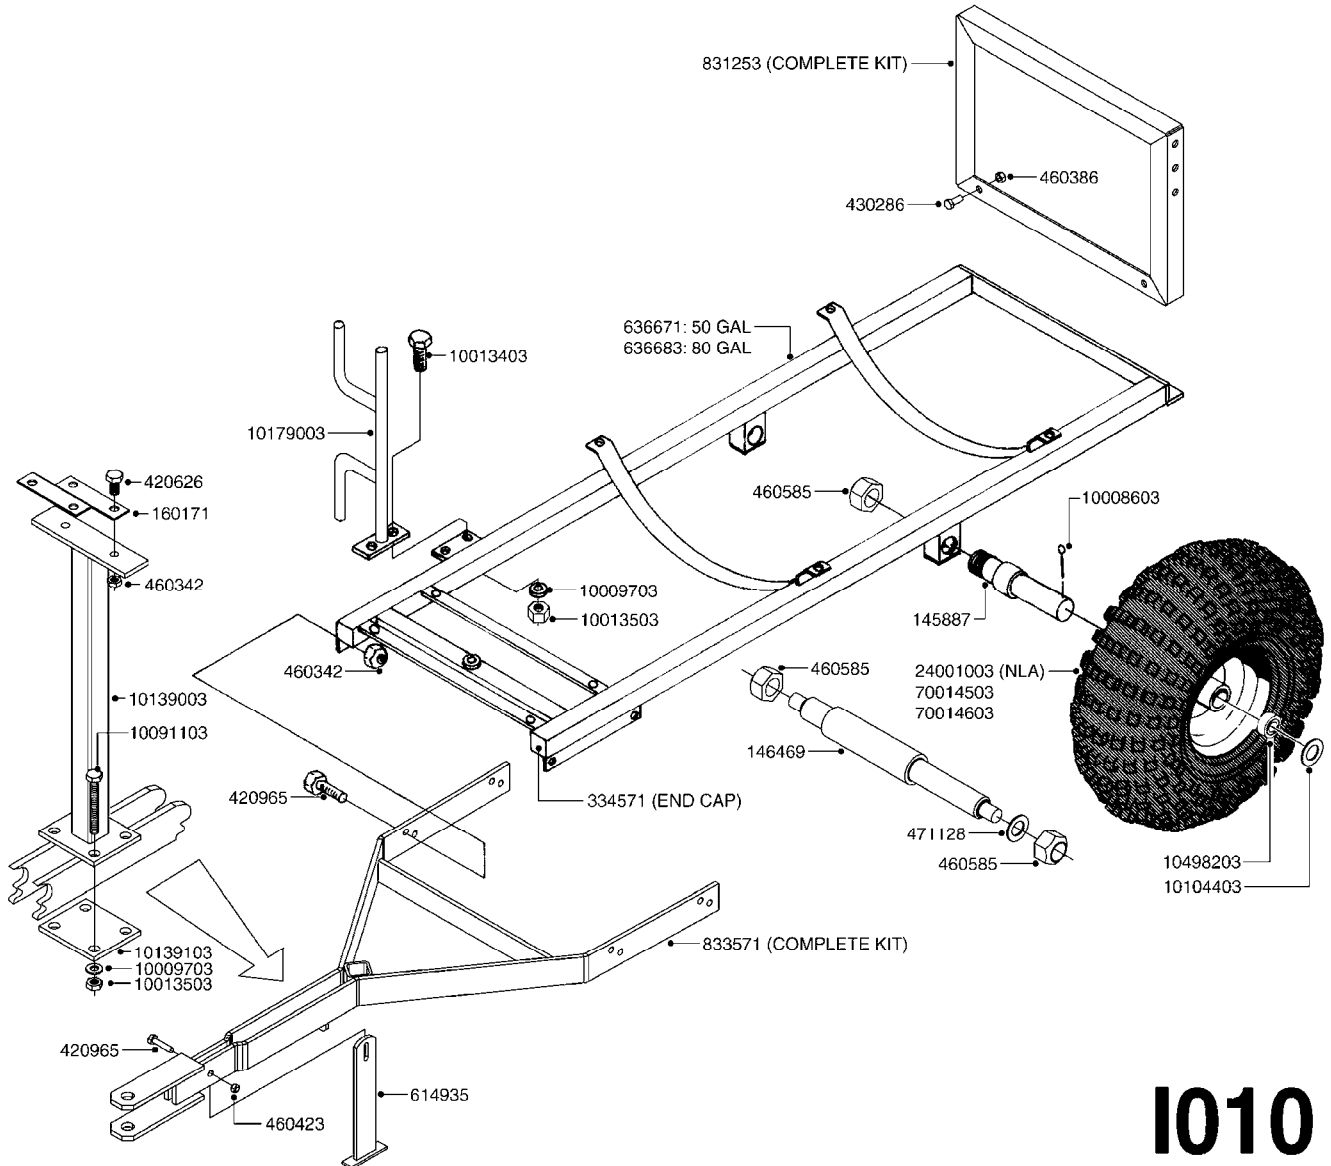

ATV 50/80 FRAME
I010-HIN, 16:12:08

Page 1

Date 18.03.2013 13:28

parts-n°	order qty	description
145887	1	AXLE SHAFT ES30/53
146469	1	AXLE SHAFT ESTATE TRAILER SPRY
160171	1	MOUNTING PLATE NK
334571	1	PLUG 40X40X2 F.SQ.TUBE
420626	1	BOLT HEX 8.8 DEL M10X20 FT
420965	1	BOLT HEX 8.8 DEL M10X40
430286	1	BOLT HEX 8.8 DEL M12X30 FT
460342	1	NUT HEX M10
460386	1	NUT HEX M12X1.75
460423	1	NUT HEX M10X1.5 LOCK
460585	1	NUT HEX M16X2 LOCK
471128	1	WASHER D30/D17X3
614935	1	JACK STAND FOR ES30/53
636671	1	FRAME TR/ATV 53
636683	1	FRAME FOR ATV/ES 80
831253	1	REAR BOOM MT.FOR ATV/ES80
833571	1	DRAW BAR FOR ES50/80
10008603	1	COTTER PIN 3/16"X 1-1/2"
10009703	1	WASHER LOCK L/W Z 3/8"
10013403	1	BOLT HEX 3/8-16X1 1/4 HCS Z5
10013503	1	NUT HEX NC 3/8"
10091103	1	BOLT HEX 3/8 NC GR.2 03.00'
10104403	1	WASHER PLATE 1'
10139003	1	CONTROL POST/TR25/53/80
10139103	1	PLATE CONTROL POST TR/25/53/80
10179003	1	WRAP HOSE BOTTOM PLATE MOUNT
10498203	1	BEARING PFB-200, F.ATV WHEEL
24001003	1	TIRE 20/10.00 x 8 6 PLY ATV
70014503	1	TIRE & RIM ASY 16X750-8 X 4"HU
70014603	1	TIRE & RIM ASY 20X10-8 X 4"HUB