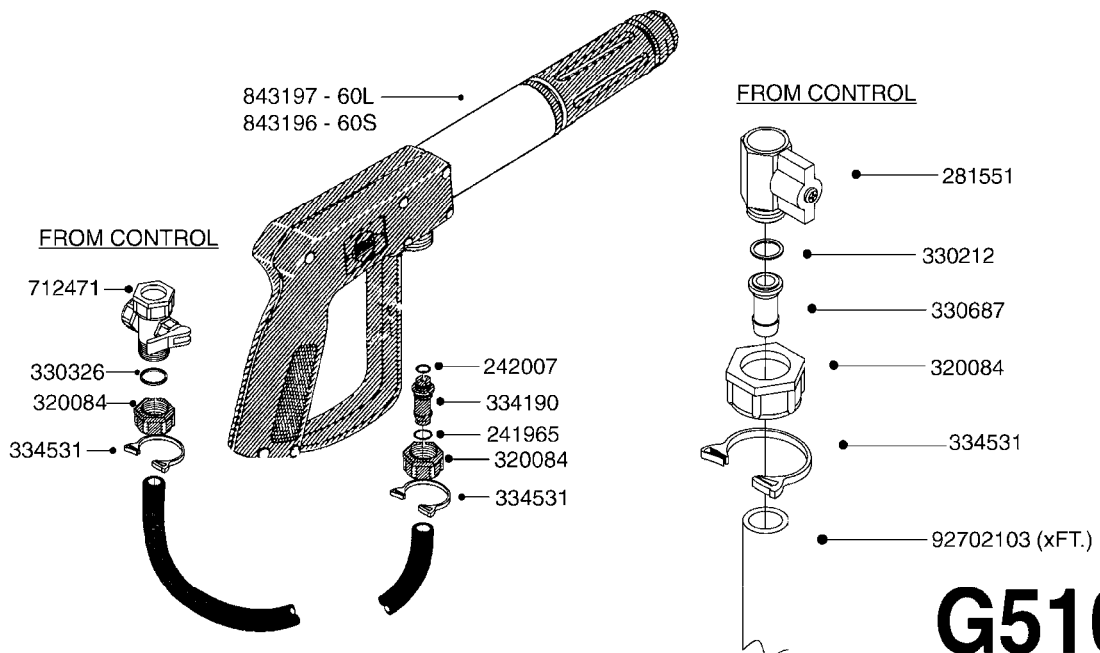

COMPLETE ASSEMBLY:
 818377 - 160' x 3/8" (50m) HOSE REEL
 818381 - 275' X 5/8" (100m) HOSE REEL

G500

HOSE REEL ASSEMBLIES
G500-HIN, 18:05:10

Page 1
Date 18.03.2013 13:28

parts-n°	order qty	description
143684	1	BUSHING F. HOSE REEL
143706	1	SPACER TUBE F. 275' HOSE REEL
145925	1	NIPPLE M10 M6
146314	1	UNION BUSHING F.HOSE REEL
146315	1	RING FOR HOSE REEL
146487	1	SPACER ROD F/HOSE REEL 225mm
160311	1	WASHER D30/D20.4X2
241474	1	O-RING NITRIL
281072	1	SNAP-RING OUTER 20X1.20
282155	1	CLIP F.TUBE SUPPORT
320655	1	FITT.DK HN 1/2"-1/2" BSP
320821	1	FITT.DK NUT 1-1/2" BSP
330212	1	O-RING D19/D14X2.4 F.1/2"NUT
333443	1	BUSHING F. HOSE REEL
420604	1	BOLT HEX 8.8 DEL M10X25 FT
420626	1	BOLT HEX 8.8 DEL M10X20 FT
420862	1	BOLT HEX 8.8 DEL M10X16 FT
430286	1	BOLT HEX 8.8 DEL M12X30 FT
460423	1	NUT HEX M10X1.5 LOCK
460703	1	NUT HEX M12X1.75 LOCK
613207	1	CENTER TUBE FOR 164'HOSE REEL
613211	1	HOSE REEL NK 80/105
613292	1	CENTER TUBE 100 MM
633824	1	SIDE FOR HOSE REEL
633835	1	OUTER TUBE NK 300-600
633846	1	FITTING FOR HOSE REEL TR2/TR3
633905	1	BRKTS. HOSE REEL SM210
635841	1	BRACKET FOR HOSE REEL LIFT
637986	1	CLAMP FITTING HOSE REEL
719073	1	HANDLE ASSY. F. HOSE REEL
719084	1	SWIVEL F.HOSE REEL
719121	1	HOSE 1/2'X2500M NUT
719401	1	CLIPS F.PISTOL ASSY.
725618	1	CLIP WHITE PLASTIC SNAP TYPE
818377	1	REEL FOR HOSE 160' X 3/8"
818381	1	REEL FOR HOSE 320' X 3/8'
818801	1	BKT.HOSE REEL MOUNT NL/NK/BOOM
818845	1	BKT.HOSE REEL SM210
833768	1	HOLDER F. HOSE REEL
834764	1	BKT.HOSE REEL MOUNT ESTATE SPR
61021400	1	BKT. BOOM MOUNT SM53/80 US