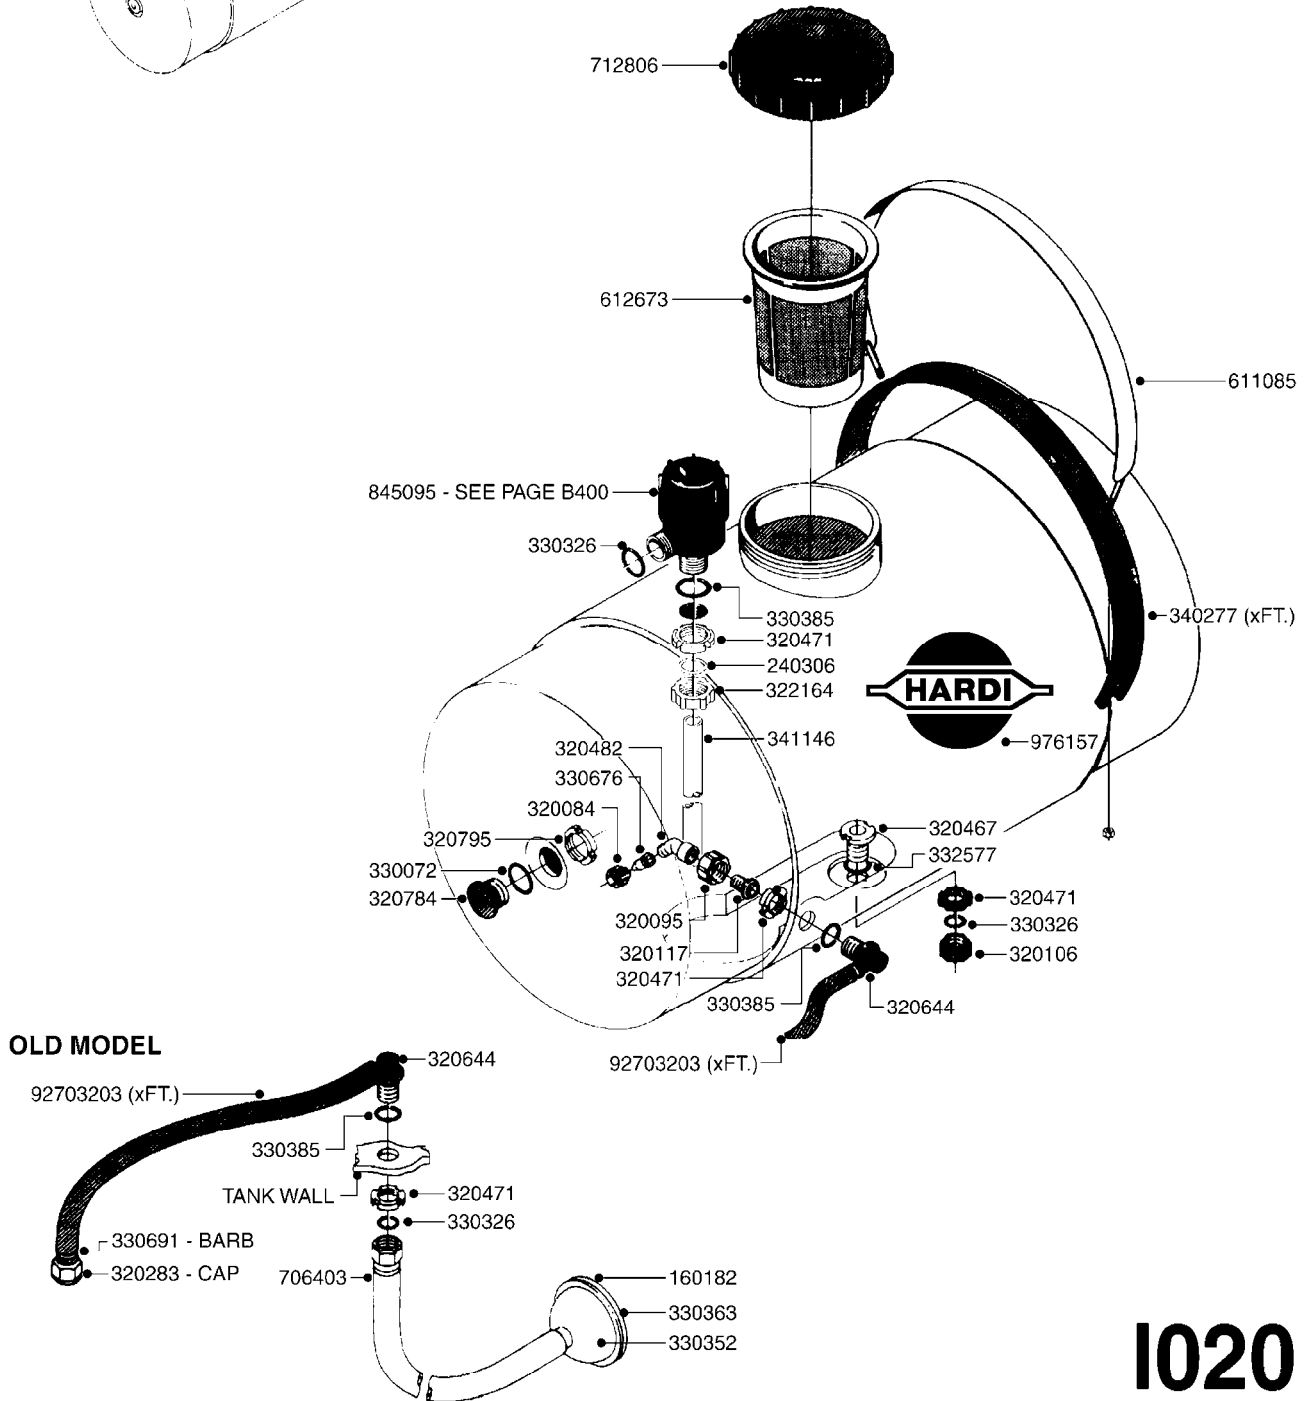

COMPLETE ASSEMBLY:
707011 - 50 GAL
727148 - 80 GAL

ATV 50/80 TANK
I020-HIN, 26:05:11

Page 1

Date 18.03.2013 13:28

parts-n°	order qty	description
160182	1	FILTER SCREEN
240306	1	O-RING D29/D21X4
320084	1	FITT.DK NUT 1/2" BSP
320095	1	FITT.DK NUT 1" BSP
320106	1	FITT.DK CAPNUT 1" BSP
320117	1	FITT.DK CONN.1/2"BSP F. 1" CAP
320283	1	FITT.DK NUT 3/4"BSP
320467	1	FITT.DK BULKHEAD 1"BSP SINGLE
320471	1	FITT.DK NUT 1" BSP JAMB
320482	1	FITT.DK ELB. 1/2" BSP 60 DEG.
320644	1	FITT.DK ELB.3/4"HB X 1" BSP
320784	1	FITT.DK CAP 1-1/2" BSP
320795	1	FITT.DK NUT 1-1/2" BSP JAMB
322164	1	FITT.DK CAP 1' SPECIAL
330072	1	O-RING D53,5/D45,5X4
330326	1	O-RING D30/D24X2 F.1"NUT
330352	1	FOAM DROP HOUSING
330363	1	RETAINER FILTER GAUGE
330385	1	O-RING D38,8/32,8XD3
330676	1	FITT.DK HB 3/8" F. 1/2" NUT
330691	1	FITT.DK HB 3/4'F.3/4' NUT
332577	1	O-RING D38/D30X4 F.1" PUR.
340277	1	TANK PACKING - 40mm WIDE x 12"
341146	1	SUCTION TUBE L=640MM/45DEG
611085	1	TANK STRAP FOR NK600
612673	1	FILTER BASKET F. ES30/ES53
706403	1	HOSE ASSY. SUCTION F. ESTATE SP
707011	1	TANK 53 GAL. TR/ATV
712806	1	TANK LID WITH VENT S226 RED
727148	1	TANK 80 GAL.F/FLUSH
845095	1	FILTER COMPLETE
976157	1	DECAL COMPANY (4.4" X 4.6")
92703203	1	HOSE R X3/4" X300PSI WP X0012"