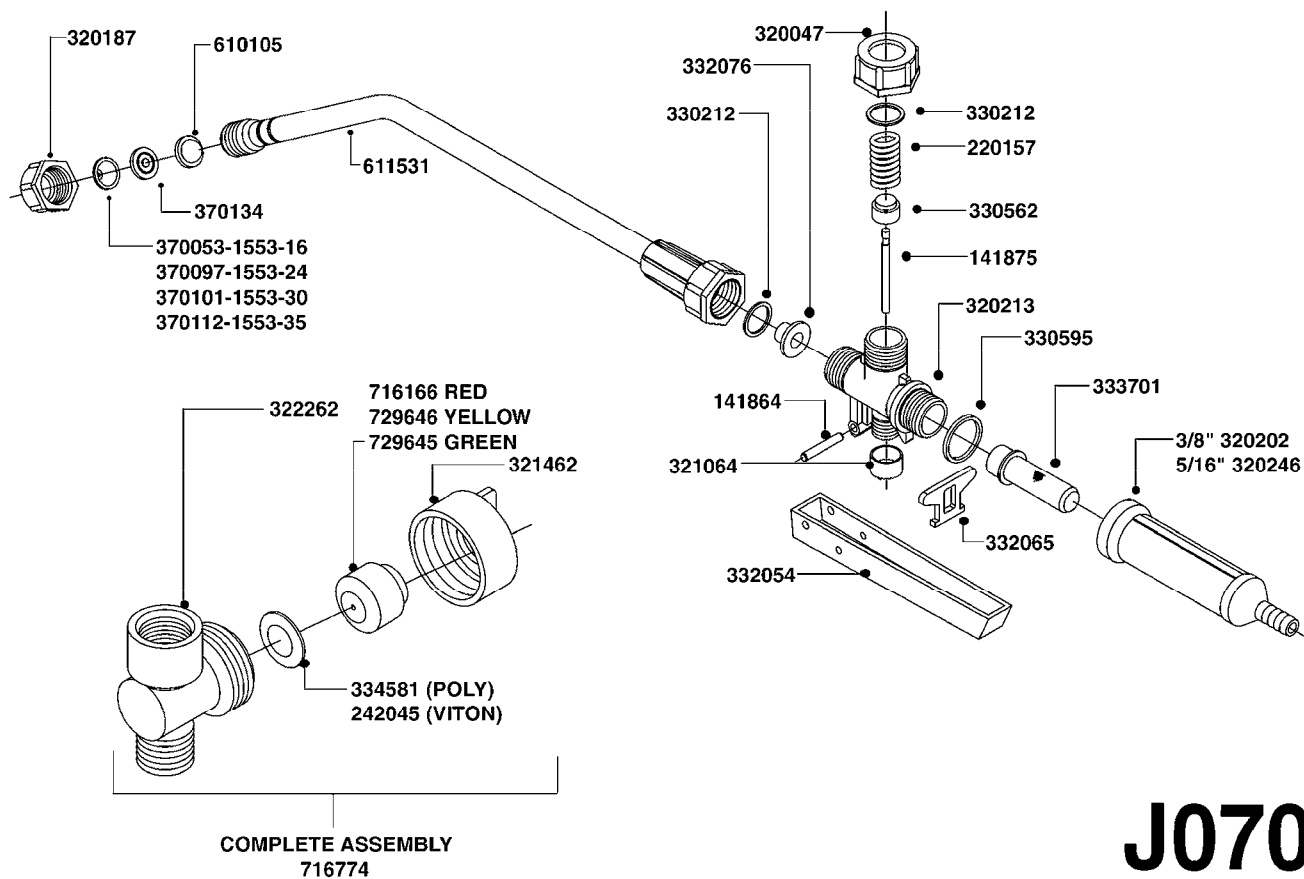

HAND GUN F.HAND-HELD SPRAYER
J070-HIN, 01:01:01

Page 1
Date 02.07.2013 8:16

parts-n°	order qty	description
141864	1	PIN
141875	1	SPINDLE FOR LANCE
220157	1	SPRING 13.7mm x 1.6mm x 20mm
242045	1	DIAPHRAGM F.NO-DRIP VITON
320047	1	FITT.DK CAPNUT 1/2" BSP
320187	1	FITT.DK CAP 3/8" BSP BLACK
320202	1	HANDLE WITH 3/8' HOSE CONNECT.
320213	1	HOUSING F. LANCE(PLASTIC) K15
320246	1	HANDLE 5/16' HOSE CONNECTOR
321064	1	NUT
321462	1	CAP F.NO-DRIP ASSY.
322262	1	HOUSING F. NON DRIP DIAPHRAGM
330212	1	O-RING D19/D14X2.4 F.1/2"NUT
330562	1	SEAT FOR VALVE
330595	1	O-RING D24.6/D20X2.1 -3/4"
332054	1	HANDLE, VLV.CONTROL B-PACK
332065	1	BUCKLE
332076	1	CONE INSERT F. ALUMINUM LANCE
333701	1	FILTER W/HOSE BARB
334581	1	DIAPHRAGM, NO-DRIP alt 241371
370053	1	NOZZLE CONE JET 1553-16
370097	1	NOZZLE CONE JET 1553-24
370101	1	NOZZLE CONE JET 1553-30
370112	1	NOZZLE CONE JET 1553-35
370134	1	NOZZLE SWIRL 1554-GREY
610105	1	NOZZLE FILTER
611531	1	ALU-LANCE TUBE ASSEM. 700 LNCE
716166	1	SUBSTITUTE 729645
716774	1	NO DRIP VALVE 3 8'BSP
729645	1	NON-DRIP SPRING ASSY.GREEN 10
729646	1	NON-DRIP SPRING ASSY.YELLOW 15