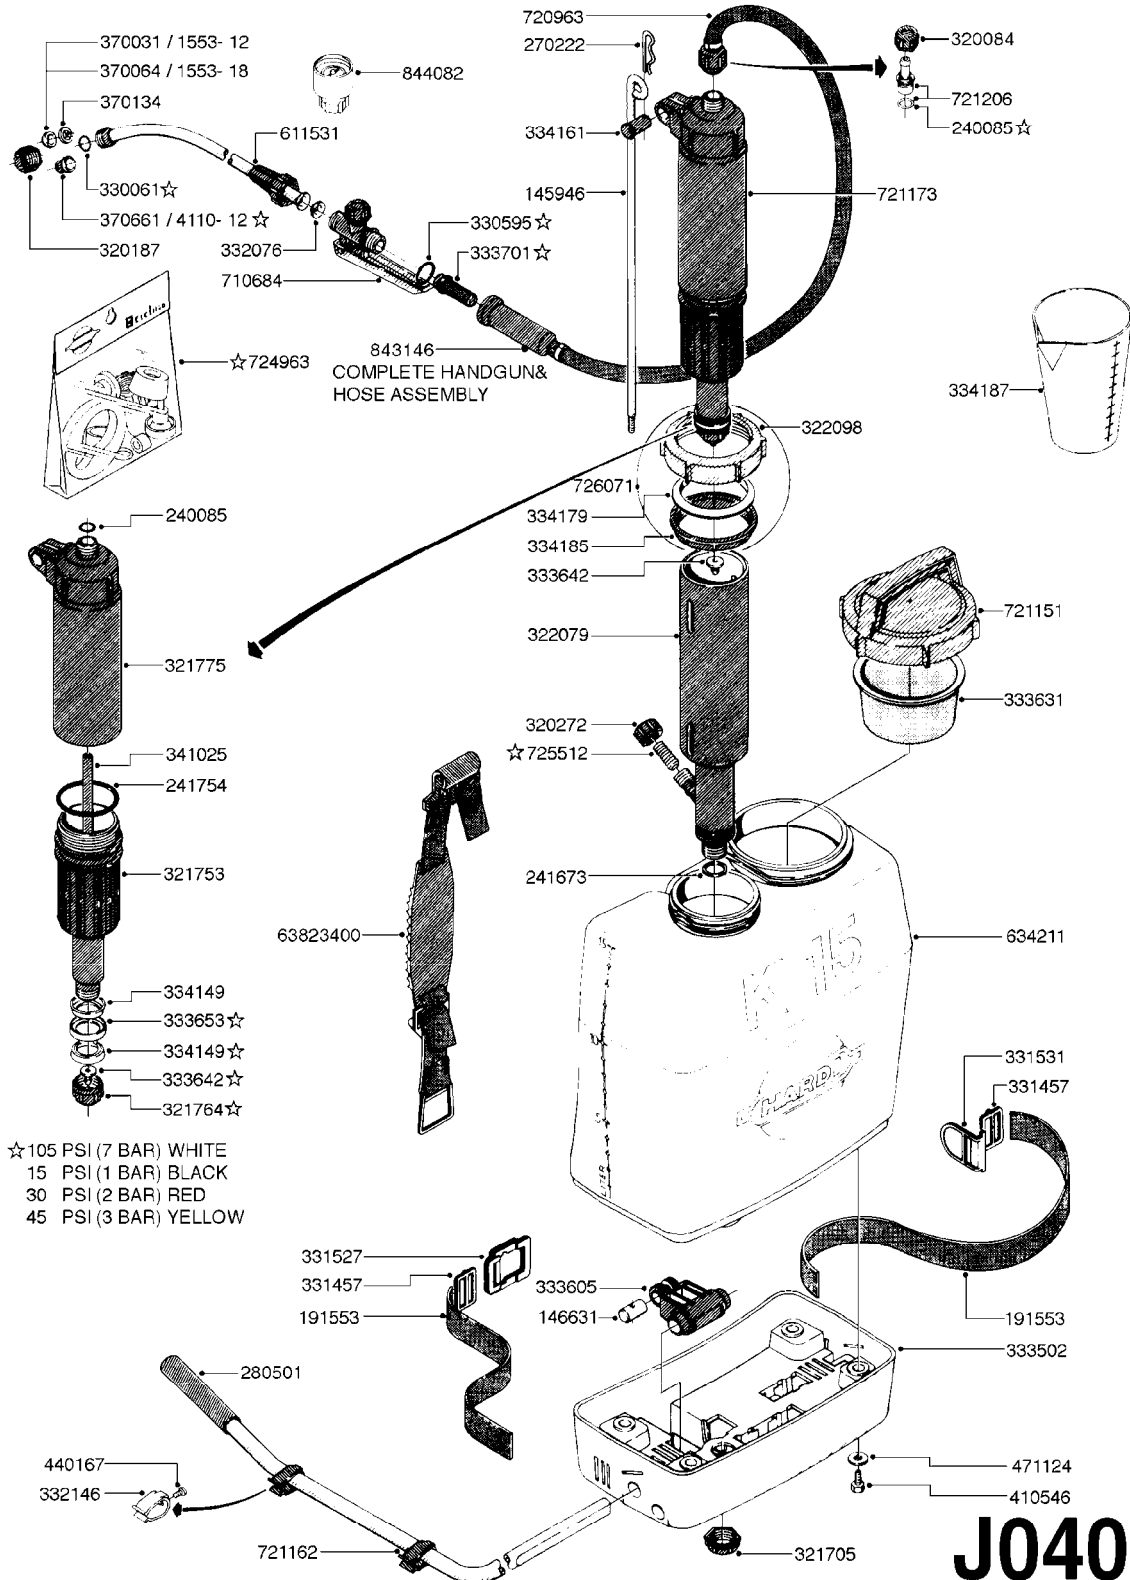

BACKPACK SPRAYER K-15
J040-HIN, 01:01:01

Page 1
Date 02.07.2013 8:16

| parts-n° | order qty | description |
|----------|-----------|--------------------------------|
| 145946 | 1 | PUMP ROD F. K15 BACKPACK |
| 146631 | 1 | SHAFT F.RY-2/K-15 |
| 191553 | 1 | BODY STRAP 1.5 X 650 F.K15 |
| 240085 | 1 | O-RING D13,1/8,3X02,4 NITRIL |
| 241673 | 1 | O-RING D22.1X1.6 |
| 241754 | 1 | O-RING D59.5X3 |
| 270222 | 1 | HAIR PIN DALAN 2020 BR, GALV. |
| 280501 | 1 | HANDLE |
| 320084 | 1 | FITT.DK NUT 1/2" BSP |
| 320187 | 1 | FITT.DK CAP 3/8" BSP BLACK |
| 320272 | 1 | FITT.DK CAPNUT 3/8" BSP |
| 321705 | 1 | NUT S 25 X 2 |
| 321753 | 1 | SUCTION CHAMBER LOW.PART RY 15 |
| 321764 | 1 | VALVE SEAT D18/10 3/4"-1/2" 09 |
| 321775 | 1 | SUCTION CHAMB.UPPER PART K15 |
| 322079 | 1 | PUMP CYLINDER K15 |
| 322098 | 1 | SEALING RING FOR BY-PASS K15 |
| 330061 | 1 | O-RING D16/D11X2,5 |
| 330595 | 1 | O-RING D24.6/D20X2.1 -3/4" |
| 331457 | 1 | BUCKLE RY-2/K15 |
| 331527 | 1 | BUCKLE F. RY15 |
| 331531 | 1 | BUCKLE II FOR RY-2/K-15 |
| 332076 | 1 | CONE INSERT F. ALUMINUM LANCE |
| 332146 | 1 | CLIP HOLDER FOR LANCE D12 |
| 333502 | 1 | BOTTOM SHIELD K15 |
| 333605 | 1 | FORK K15 |
| 333631 | 1 | TANK BASKET K15 |
| 333642 | 1 | VALVE FLAP K15 |
| 333653 | 1 | GUIDE RING K15 |
| 333701 | 1 | FILTER W/HOSE BARB |
| 334149 | 1 | PISTON SLEEVE |
| 334161 | 1 | SHAFT FOR K15 |
| 334179 | 1 | SEALING RING K15 |
| 334185 | 1 | GUIDE RING K15 |
| 334187 | 1 | CUP 250ML |
| 341025 | 1 | SUCTION TUBE K15 |
| 370031 | 1 | NOZZLE CONE JET 1553-12 |
| 370064 | 1 | NOZZLE CONE JET 1553-18 |
| 370134 | 1 | NOZZLE SWIRL 1554-GREY |
| 370661 | 1 | NOZZLE FLAT FAN 4110-12 |
| 410546 | 1 | BOLT HEX SS M6X12 FT |
| 440167 | 1 | SCREW NO.8 1/4" |
| 471124 | 1 | WASHER D18/D6.4x1.6 |
| 611531 | 1 | ALU-LANCE TUBE ASSEM. 700 LNCE |
| 634211 | 1 | TANK K15 |
| 63823400 | 1 | STRAP SET K15 |
| 710684 | 1 | VALVE ASSY. F. ALUMINUM LANCE |
| 720963 | 1 | HAND RIB WITH HOSE |
| 721151 | 1 | TANK LID CPL. K15 |
| 721162 | 1 | PUMP ARM K15 |
| 721173 | 1 | PUMP CHAMBER CPL. K15 |
| 721206 | 1 | FITT.DK HB 5/16" F. K15 |
| 724963 | 1 | KIT SPARE PART F. K15 |
| 725512 | 1 | SPRING |
| 726071 | 1 | PUMP SEAL & BUSHING K15 |
| 843146 | 1 | LANCE 700 MM ALU.F.5/16"HOSE |
| 844082 | 1 | GAUGE 1.5'BR REAR PSI140BAR10 |