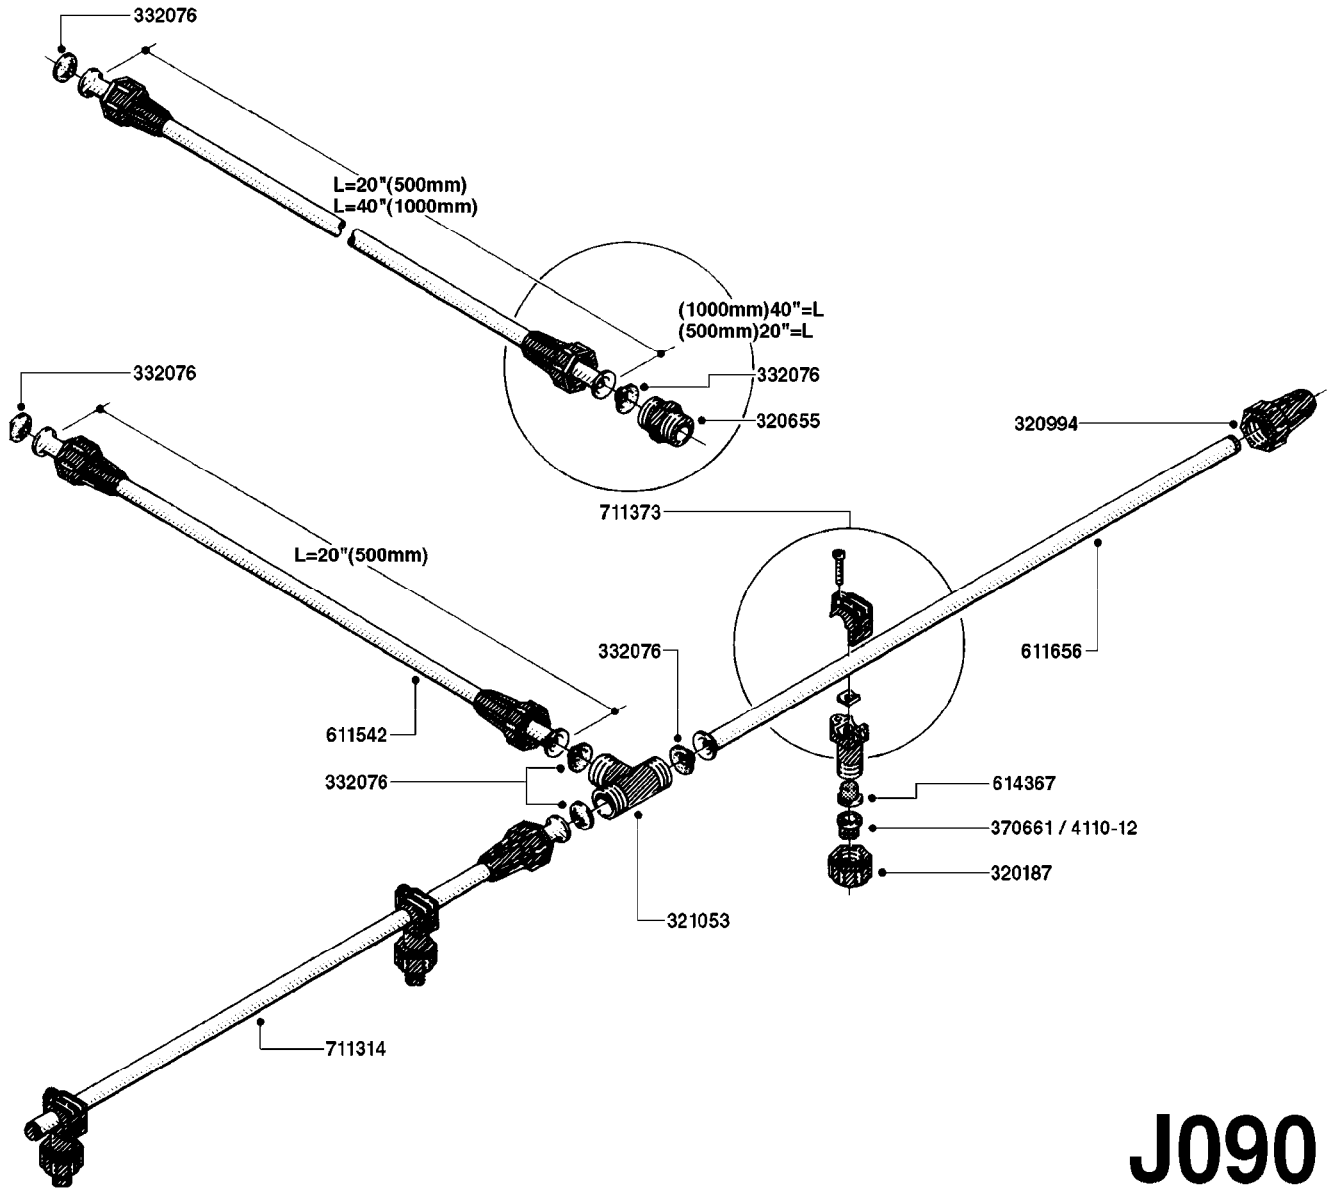

J080

SPRY SHIELDS FOR HND-HLD SPRYR
J080-HIN, 01:01:01

Page 1

Date 02.07.2013 8:16

| parts-n° | order qty | description |
|----------|-----------|--------------------------------|
| 241974 | 1 | O-RING D7.1 X 1.6 |
| 320187 | 1 | FITT.DK CAP 3/8" BSP BLACK |
| 322049 | 1 | FITT.DK SOCKET F.3/8 UNION NUT |
| 322101 | 1 | INSERT UNION F.SPRAY SHIELD |
| 333897 | 1 | SPRAY SHIELD FOR CONE JET |
| 334082 | 1 | SNAP-FIT NOZZ.HOLD.CONE BLACK |
| 334159 | 1 | SPRAYING SCREEN 358 X 87 |
| 334373 | 1 | SNAP-FIT NOZZLE HOLDER RED |
| 370031 | 1 | NOZZLE CONE JET 1553-12 |
| 370167 | 1 | NOZZLE SWIRL 1554-1.3 WHITE |
| 370801 | 1 | SUBSTITUTE 371579 |
| 725042 | 1 | SCREEN 80 MESH W.GASKET, RED |
| 976157 | 1 | DECAL COMPANY (4.4" X 4.6") |