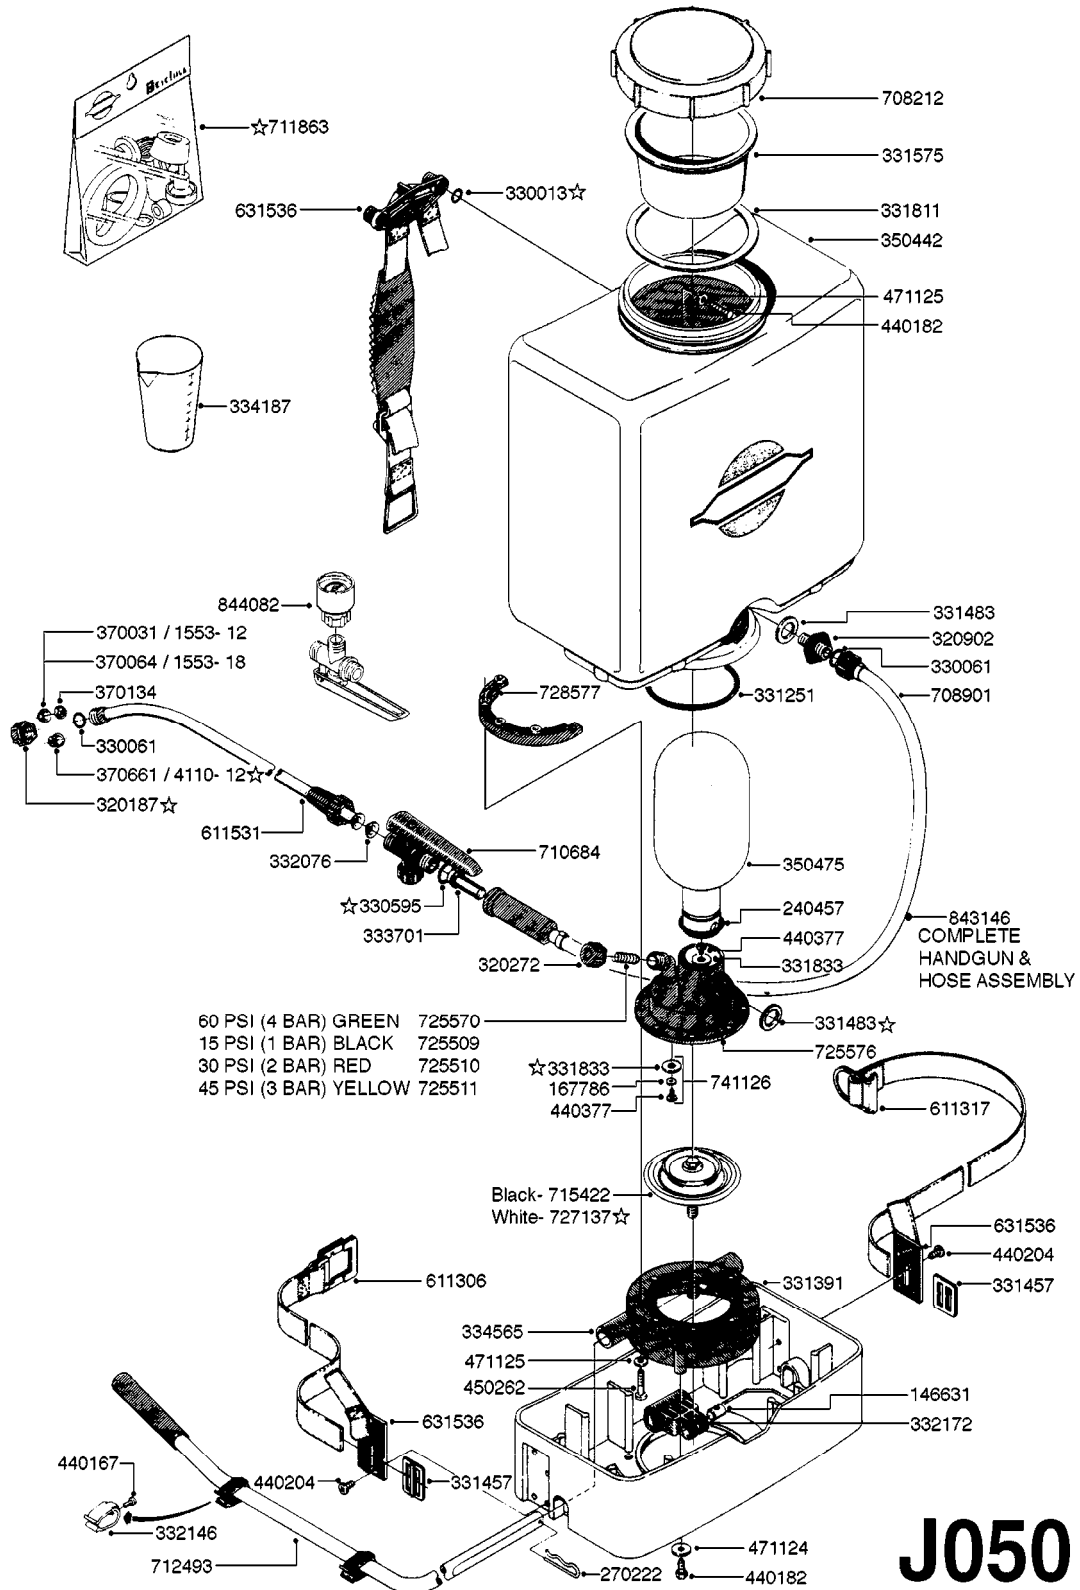

BACKPACK SPRAYER K-15
J040-HIN, 01:01:01

Page 1
Date 02.07.2013 8:16

| parts-n° | order qty | description |
|----------|-----------|--------------------------------|
| 145946 | 1 | PUMP ROD F. K15 BACKPACK |
| 146631 | 1 | SHAFT F.RY-2/K-15 |
| 191553 | 1 | BODY STRAP 1.5 X 650 F.K15 |
| 240085 | 1 | O-RING D13,1/8,3X02,4 NITRIL |
| 241673 | 1 | O-RING D22.1X1.6 |
| 241754 | 1 | O-RING D59.5X3 |
| 270222 | 1 | HAIR PIN DALAN 2020 BR, GALV. |
| 280501 | 1 | HANDLE |
| 320084 | 1 | FITT.DK NUT 1/2" BSP |
| 320187 | 1 | FITT.DK CAP 3/8" BSP BLACK |
| 320272 | 1 | FITT.DK CAPNUT 3/8" BSP |
| 321705 | 1 | NUT S 25 X 2 |
| 321753 | 1 | SUCTION CHAMBER LOW.PART RY 15 |
| 321764 | 1 | VALVE SEAT D18/10 3/4"-1/2" 09 |
| 321775 | 1 | SUCTION CHAMB.UPPER PART K15 |
| 322079 | 1 | PUMP CYLINDER K15 |
| 322098 | 1 | SEALING RING FOR BY-PASS K15 |
| 330061 | 1 | O-RING D16/D11X2,5 |
| 330595 | 1 | O-RING D24.6/D20X2.1 -3/4" |
| 331457 | 1 | BUCKLE RY-2/K15 |
| 331527 | 1 | BUCKLE F. RY15 |
| 331531 | 1 | BUCKLE II FOR RY-2/K-15 |
| 332076 | 1 | CONE INSERT F. ALUMINUM LANCE |
| 332146 | 1 | CLIP HOLDER FOR LANCE D12 |
| 333502 | 1 | BOTTOM SHIELD K15 |
| 333605 | 1 | FORK K15 |
| 333631 | 1 | TANK BASKET K15 |
| 333642 | 1 | VALVE FLAP K15 |
| 333653 | 1 | GUIDE RING K15 |
| 333701 | 1 | FILTER W/HOSE BARB |
| 334149 | 1 | PISTON SLEEVE |
| 334161 | 1 | SHAFT FOR K15 |
| 334179 | 1 | SEALING RING K15 |
| 334185 | 1 | GUIDE RING K15 |
| 334187 | 1 | CUP 250ML |
| 341025 | 1 | SUCTION TUBE K15 |
| 370031 | 1 | NOZZLE CONE JET 1553-12 |
| 370064 | 1 | NOZZLE CONE JET 1553-18 |
| 370134 | 1 | NOZZLE SWIRL 1554-GREY |
| 370661 | 1 | NOZZLE FLAT FAN 4110-12 |
| 410546 | 1 | BOLT HEX SS M6X12 FT |
| 440167 | 1 | SCREW NO.8 1/4" |
| 471124 | 1 | WASHER D18/D6.4x1.6 |
| 611531 | 1 | ALU-LANCE TUBE ASSEM. 700 LNCE |
| 634211 | 1 | TANK K15 |
| 63823400 | 1 | STRAP SET K15 |
| 710684 | 1 | VALVE ASSY. F. ALUMINUM LANCE |
| 720963 | 1 | HAND RIB WITH HOSE |
| 721151 | 1 | TANK LID CPL. K15 |
| 721162 | 1 | PUMP ARM K15 |
| 721173 | 1 | PUMP CHAMBER CPL. K15 |
| 721206 | 1 | FITT.DK HB 5/16" F. K15 |
| 724963 | 1 | KIT SPARE PART F. K15 |
| 725512 | 1 | SPRING |
| 726071 | 1 | PUMP SEAL & BUSHING K15 |
| 843146 | 1 | LANCE 700 MM ALU.F.5/16"HOSE |
| 844082 | 1 | GAUGE 1.5'BR REAR PSI140BAR10 |