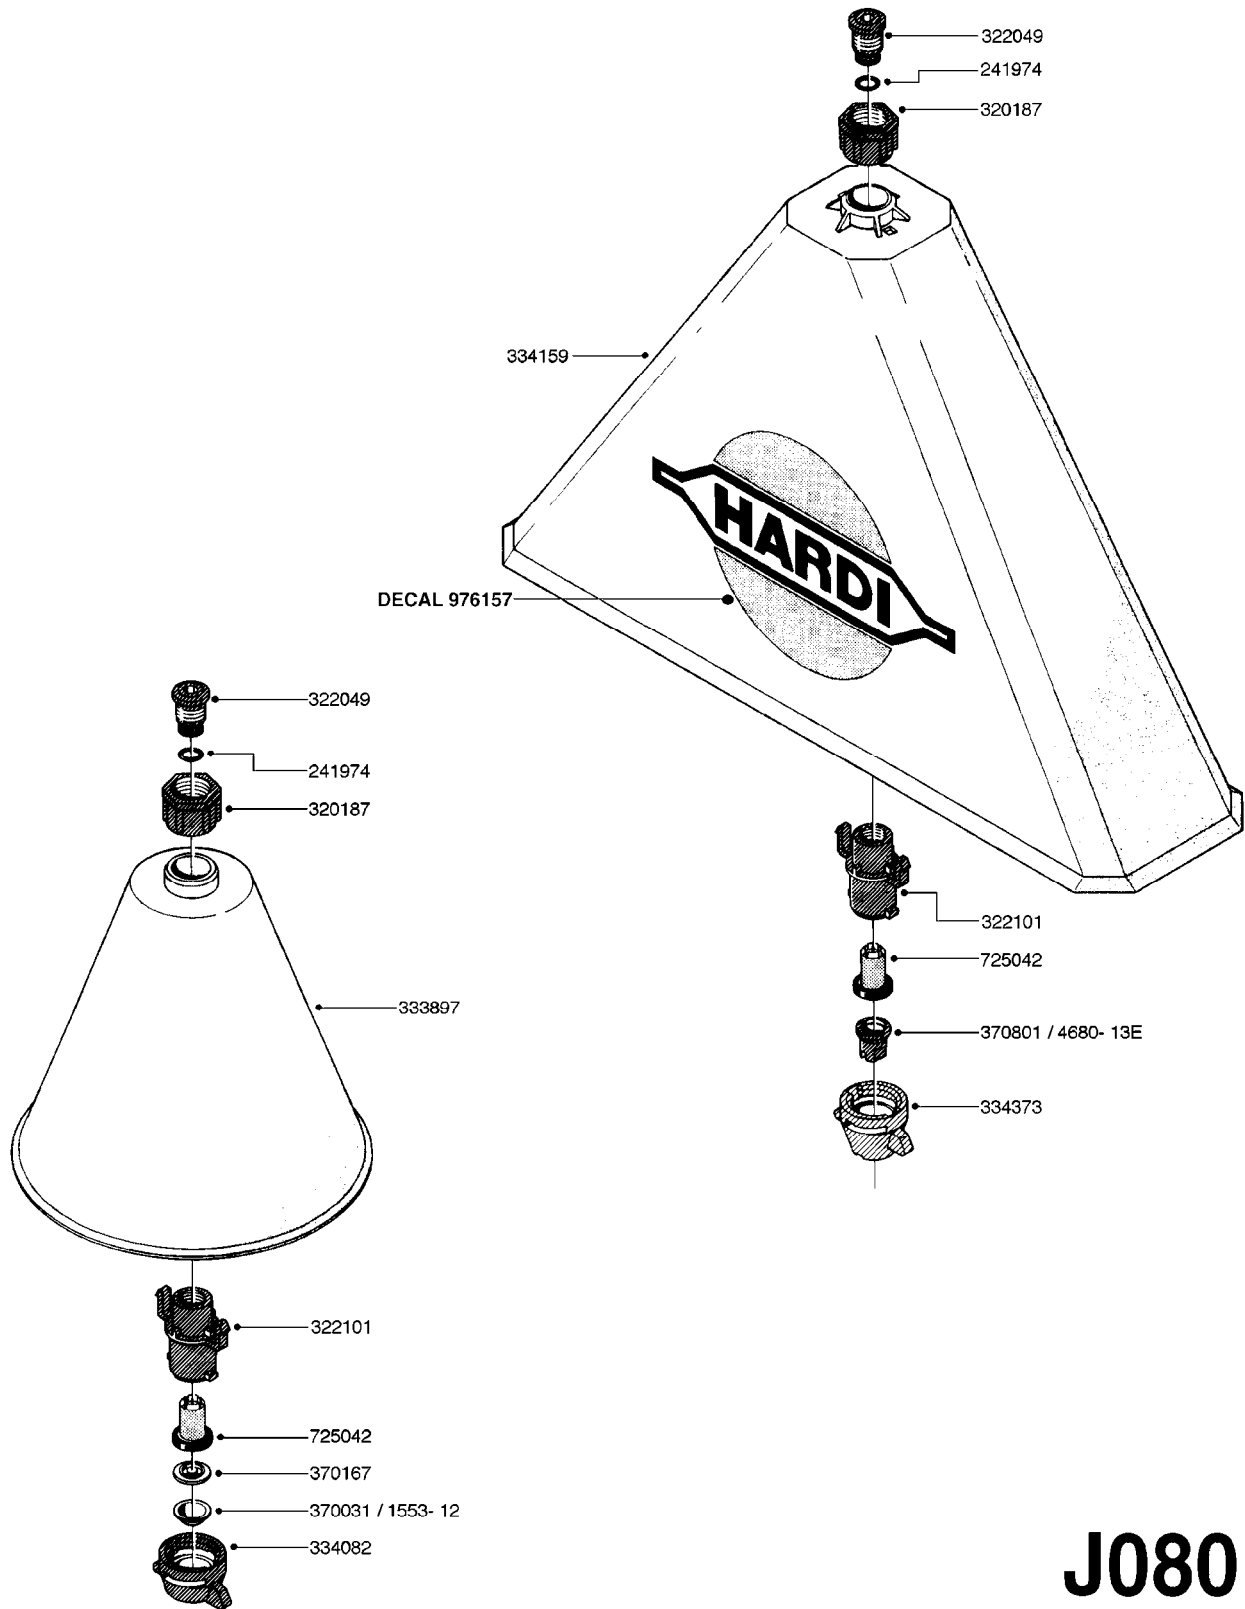

J080

SPRY SHIELDS FOR HND-HLD SPRYR
J080-HIN, 01:01:01

Page 1

Date 02.07.2013 8:16

parts-n°	order qty	description
241974	1	O-RING D7.1 X 1.6
320187	1	FITT.DK CAP 3/8" BSP BLACK
322049	1	FITT.DK SOCKET F.3/8 UNION NUT
322101	1	INSERT UNION F.SPRAY SHIELD
333897	1	SPRAY SHIELD FOR CONE JET
334082	1	SNAP-FIT NOZZ.HOLD.CONE BLACK
334159	1	SPRAYING SCREEN 358 X 87
334373	1	SNAP-FIT NOZZLE HOLDER RED
370031	1	NOZZLE CONE JET 1553-12
370167	1	NOZZLE SWIRL 1554-1.3 WHITE
370801	1	SUBSTITUTE 371579
725042	1	SCREEN 80 MESH W.GASKET, RED
976157	1	DECAL COMPANY (4.4" X 4.6")