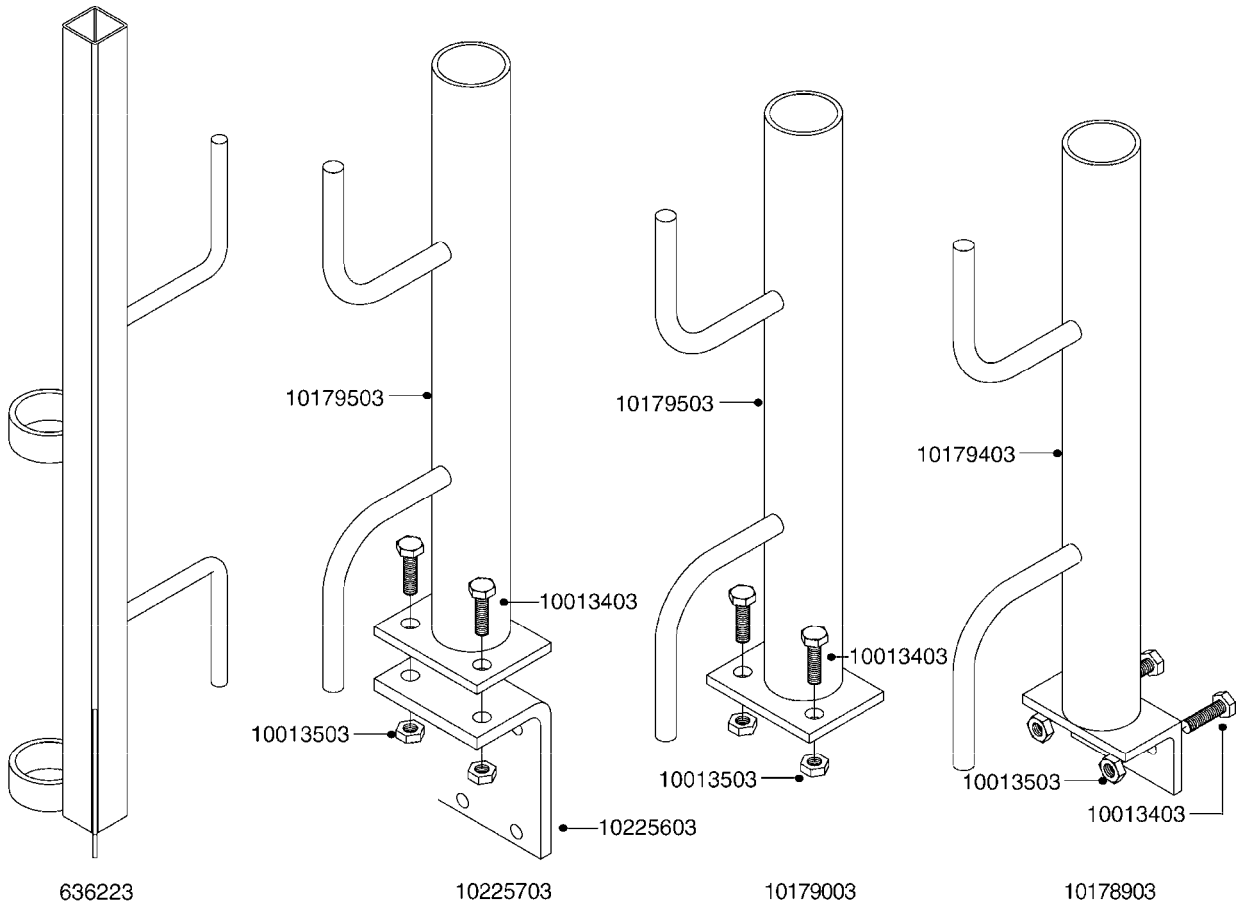

G510

HOSE WRAPS
G510-HIN, 19:05:11

Page 1

Date 06.04.2015 10:03

parts-n°	order qty	description
241965	1	O-RING 12.1 X 1.6
242007	1	O-RING D9.1X1.6
281551	1	BALL VALVE 1/2"
320084	1	FITT.DK NUT 1/2" BSP
330212	1	O-RING D19/D14X2.4 F.1/2"NUT
330326	1	O-RING D30/D24X2 F.1"NUT
330687	1	FITT.DK HB 1/2" F. 1/2" NUT
334190	1	FITT.DK HB 1/2' F. PISTOL 60S
334531	1	CLAMP HOSE PLASTIC 3/4"
636223	1	POST 12 VOLT TR30
712471	1	AGITATION VALVE ASSY. ON/OFF
843196	1	GUN, MODEL 60S
843197	1	HANDGUN KIT TYPE 60 LONG
10013403	1	BOLT HEX 3/8-16X1 1/4 HCS Z5
10013503	1	NUT HEX NC 3/8"
10178903	1	WRAP HOSE SIDE MOUNT PLATE
10179003	1	WRAP HOSE BOTTOM PLATE MOUNT
10179403	1	WRAP WELDMENT FOR HI101789
10179503	1	WRAP WELDMENT FOR HI101790
10225603	1	BKT.FOR HOSE WRAP MOUNT NL NK
10225703	1	WRAP HOSE BDL.BOTTOM PLATE
92702103	1	HOSE R X1/2" X300PSI WP X0012"