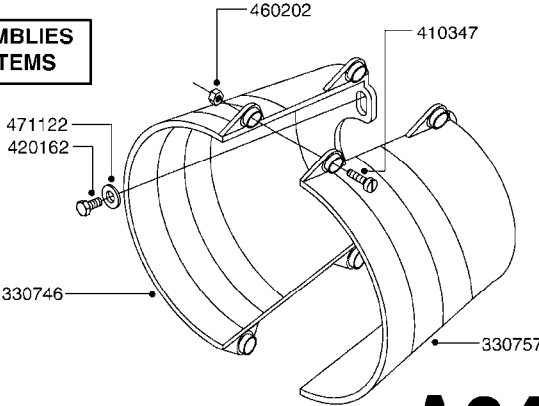

SUCTION SIDE OF PUMP (WITH 1-1/2" SUCTION PORT)

PRESSURE SIDE OF PUMP

SUCTION SIDE OF PUMP (WITH 2" SUCTION PORT)

**COMPLETE ASSEMBLIES
WHOLEGOODS ITEMS**

- 821585 - 463/5.5 W/THROUGH SHAFT (1000 RPM)
- 821587 - 463/10 W/THROUGH SHAFT (540 RPM)
- 821649 - 463/12 (540 RPM H.C. OFFSET PORTS)
- 821650 - 463/6.5 (1000 RPM H.C. OFFSET PORTS)
- 82166400 - 463/6.5 (1000 RPM H.C. INLINE PORTS)
- 72293300 - 463/6.5 W/THROUGH SHAFT (1000 RPM)