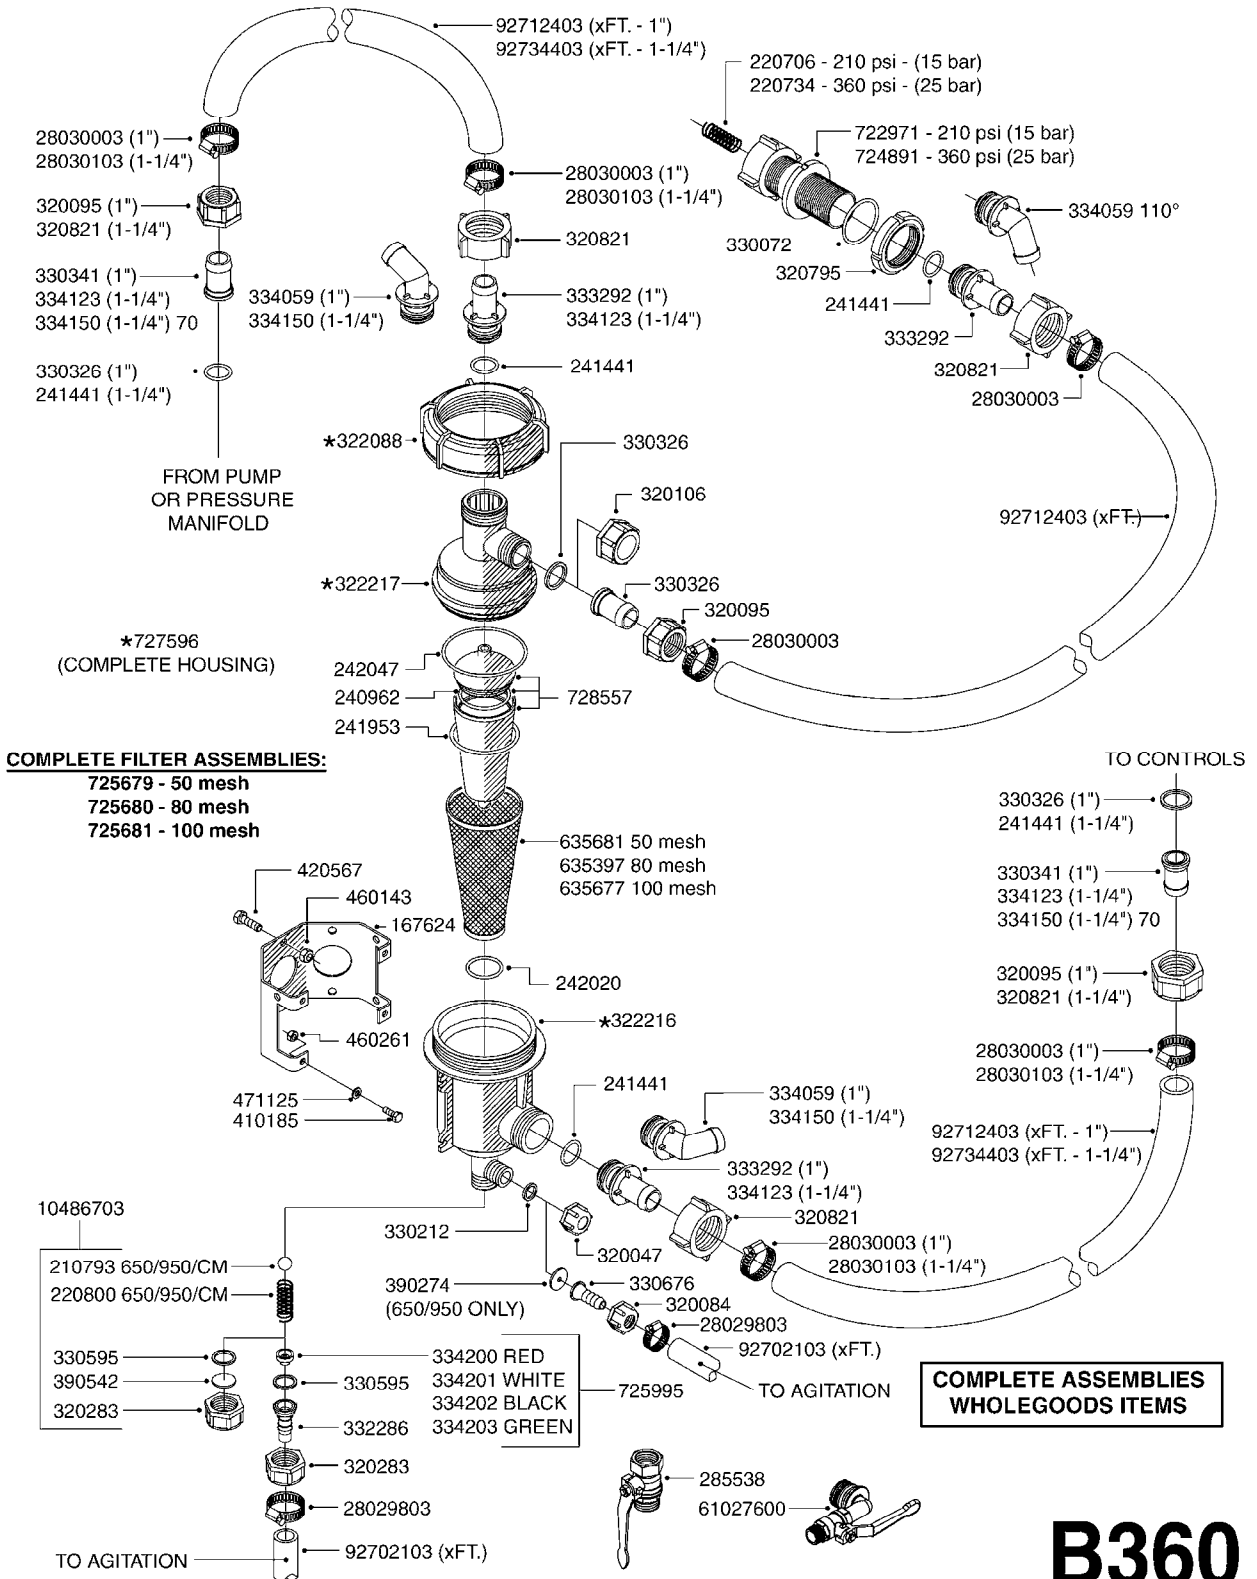

B360

parts-n°	order qty	description
10486703	1	KIT F.UPDATING SCF
167624	1	MOUNT BRACKET F. SCF
210793	1	BALL F.SCF
220706	1	SPRING SCF 12 BAR
220734	1	SPRING SCF 25 BAR
220800	1	SPRING F.SCF
240962	1	O-RING D57,2X3 NITRIL
241441	1	O-RING D29.3X3
241953	1	O-RING D73,03X3,53 VITON
242020	1	O-RING 39.2 X 3 VITON
242047	1	O-RING 89.5 X 3.0 VITON
28029803	1	CLAMP HOSE GEAR P1/2" 6708
28030003	1	CLAMP HOSE GEAR P1" 6716
28030103	1	CLAMP HOSE GEAR P5/4-S1.5"6724
285538	1	BALL VALVE 3/4" BSP
320047	1	FITT.DK CAPNUT 1/2" BSP
320084	1	FITT.DK NUT 1/2" BSP
320095	1	FITT.DK NUT 1" BSP
320106	1	FITT.DK CAPNUT 1" BSP
320283	1	FITT.DK NUT 3/4"BSP
320795	1	FITT.DK NUT 1-1/2" BSP JAMB
320821	1	FITT.DK NUT 1-1/2" BSP
322088	1	NUT LARGE F.SCF BODY
322216	1	SCF HOUSING (THREADED) F.GROVE
322217	1	SCF TOP (THREADED) W/GROVE
330072	1	O-RING D53.5/D45.5X4
330212	1	O-RING D19/D14X2.4 F.1/2"NUT
330326	1	O-RING D30/D24X2 F.1"NUT
330341	1	FITT.DK HB 1" F. 1" NUT
330595	1	O-RING D24.6/D20X2.1 -3/4"
330676	1	FITT.DK HB 3/8" F. 1/2" NUT
332286	1	FITT.DK HB 1/2" F. 3/4" NUT
333292	1	FITT.DK HB 1"O'RING F.1-1/2"
334059	1	FITT.DK EL 1" 110 DEG.F.1-1/2"
334123	1	FITT.DK HB 1-1/4"O-RNG F.1-1/2"
334150	1	FITT.DK HB 1-1/4" 110 F.1-1/2"
334200	1	ORFICE 3MM FOR SCF RED
334201	1	ORFICE 4MM FOR SCF WHITE
334202	1	ORFICE 5MM FOR SCF BLACK
334203	1	ORFICE 6MM FOR SCF GREEN
390274	1	ORIFICE ID4.0/18/1.5
390542	1	PLUG WASHER FOR 3/4'CAP NUT
410185	1	BOLT HEX 8.8 DEL M6X16 A2
420567	1	BOLT HEX 8.8 DEL M8X30 FT
460143	1	NUT HEX M8 LOCK A2 DIN985
460261	1	NUT HEX M6X1 LOCK A2 DIN985
471125	1	WASHER M6U D12/D6.4x1.6 SS A2
61027600	1	VALVE 1/2"BSP ASSY S5390
635397	1	SCREEN SCF 80 MESH
635677	1	SCREEN SCF 100 MESH
635681	1	SCREEN SCF 50 MESH
722971	1	SAFETY VALVE SCF 217PSI (15BAR)
724891	1	SAFETY VALVE SCF 25 BAR
725679	1	SCF ASSY.50 W/THREADED TOP CAP
725680	1	SCF ASSY.80 W/THREADED TOP CAP
725681	1	SCF ASSY.100 W/THREADED CAP
725995	1	BAG FOR SCF
727596	1	SCF HOUSING COMPLETE
728557	1	CONE F.SCF RED
92702103	1	HOSE R X1/2" X300PSI WP X0012"
92712403	1	HOSE R X1" X300PSI WP X0012"