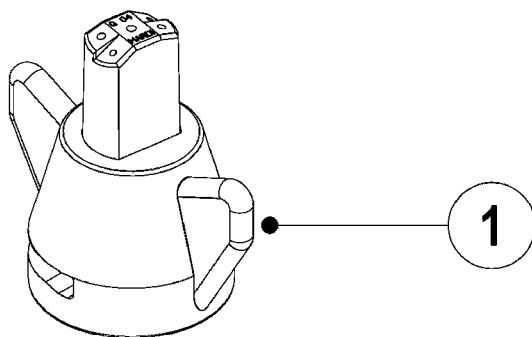

BOOM-NOZZLES QUINTASTREAM
D706-HIN, 14:12:07

Page 0

Date 06.04.2015 10:02

D706