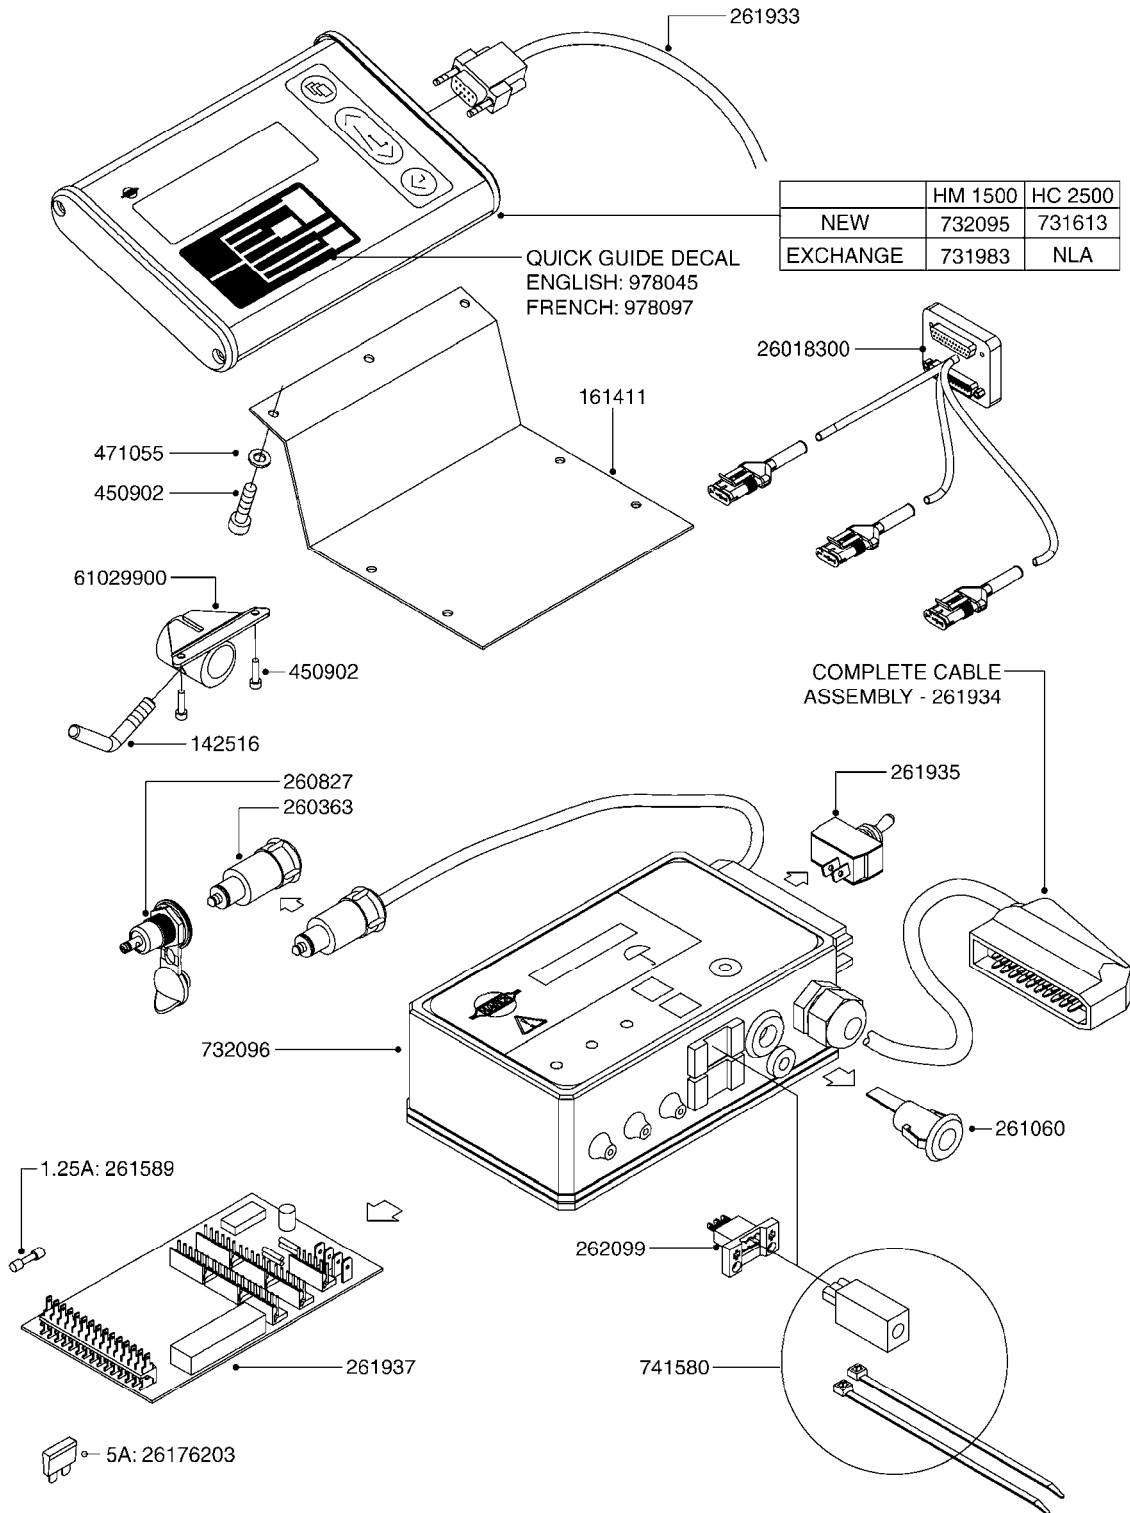

G480

HC 2500/HM1500 DISPLAY/SCANBOX
G480-HIN, 15:11:09

Page 1
Date 06.04.2015 10:03

parts-n°	order qty	description
142516	1	SCREW SET M10 BENT F. LOCKING
161411	1	MT.BRK. HC2500/HM1500 DISPLAY
26018300	1	ADAPTOR 2500 FOR SPRAYBOX II 39-PIN/REPLACES SCANBOX
260363	1	PLUG 2 POLE 12V
260827	1	PLUG F.EC ATTACHMENTS
261060	1	PLUG F.EC ATTACHMENTS
261589	1	FUSE 5 X 20 1.25 AMP
26176203	1	FUSE 5.0A QUICK-ACT.
261933	1	CABLE W/PLUG 2X25 L=71"
261934	1	CABLE W/PLUG 18X0.5MM L=79"
261935	1	SWITCH 2 POLE
261937	1	CIRCUIT BOARD F. SCANBOX
262099	1	PLUG SOCKET 3-POLE 2.5/3
450902	1	BOLT ALLEN HEAD M4 X 16MM
471055	1	WASHER D4.1/7.6 X 0.9
61029900	1	BRACKET FOR HC2500
731613	1	DISPLAY HC2500 NEW
731983	1	DISPLAY HM1500 REFURBISHED
732095	1	DISPLAY HM1500 NEW
732096	1	SCANBOX F.HM1500/HC2500
741580	1	PLUG 3-POLE 2.5/3
978045	1	DECAL QUICK GUIDE 1500/2500
978097	1	DECAL QUICK GUIDE 1500/2500 FR