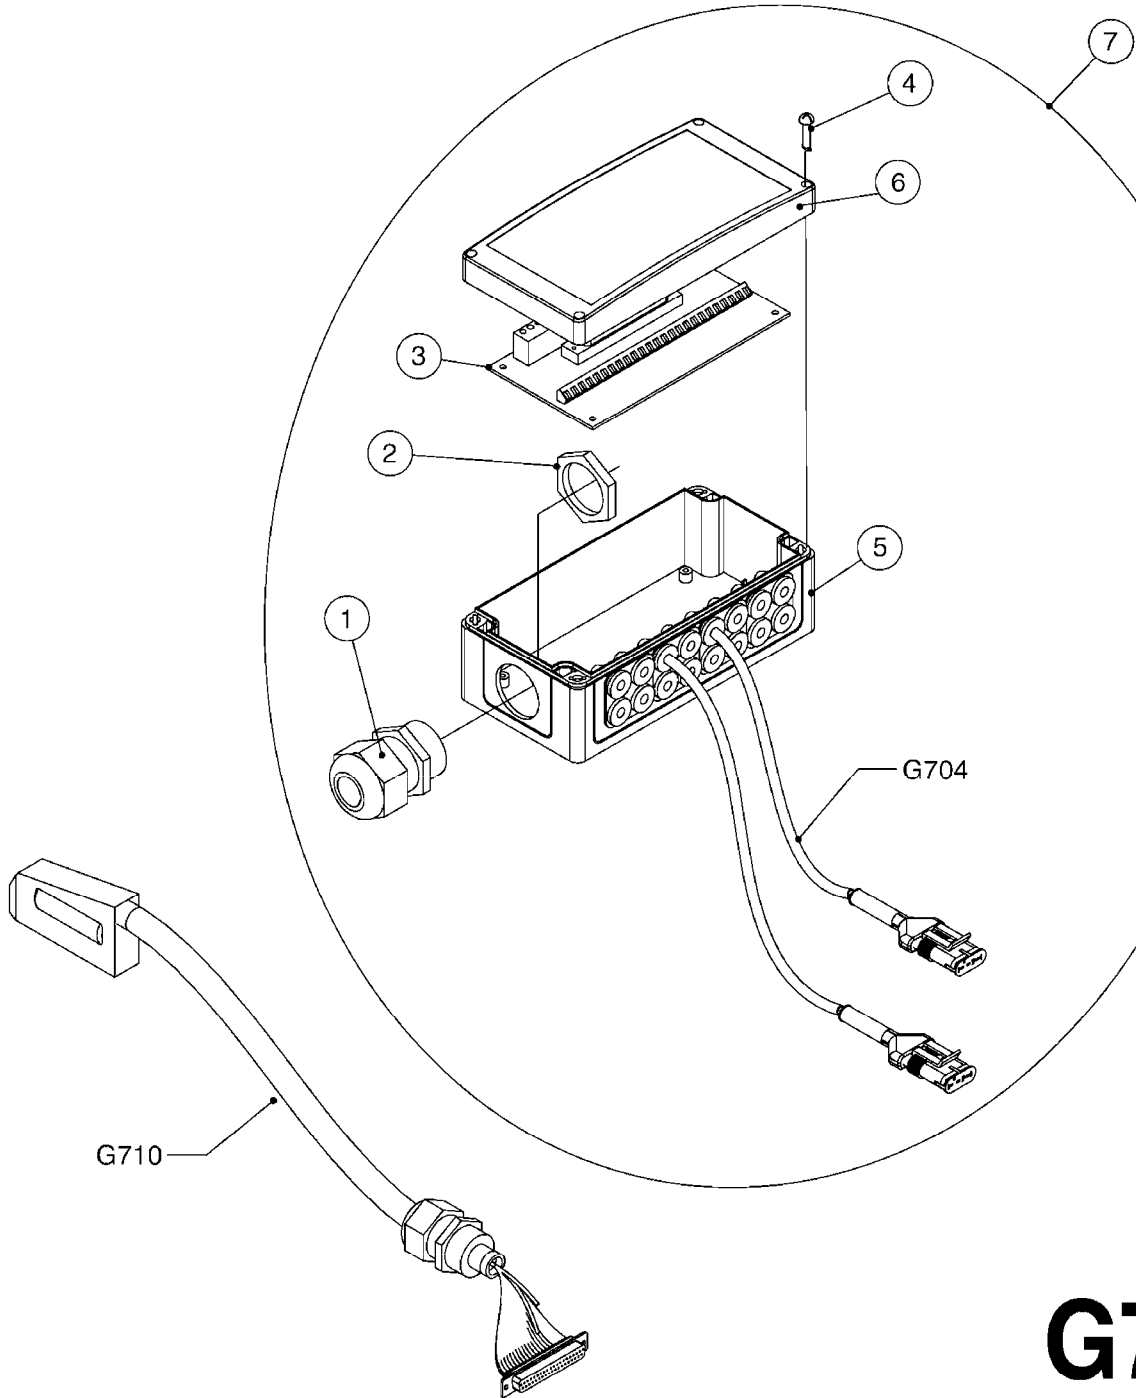

JUNCTION BOX - LIQUID
G705-HIN, 01:12:10

Page 0

Date 06.04.2015 10:03

JUNCTION BOX - LIQUID
G705-HIN, 01:12:10

Page 1

Date 06.04.2015 10:03

Pos.	parts-n°	order qty	description
1	262106	1	BULKHEAD F. CABLE 6.5-14 BLACK
2	262107	1	NUT F. BULKHEAD CABLE BLACK
3	26004800	1	CIRCUIT BD SEC VLV NCM 13SEC 13 SECTION
3	72173900	1	CIRCUIT BD SEC VLV 39PIN 9SEC 9 SECTION
4	28082100	1	SCREW F. BOX LID 1/4" L=20
5	33508700	1	BOX 160X80X40 BLACK 1-HOLE
6	33508800	1	LID 160X80X15 BLK W/SCREWS
7	72115400	1	CONNECTION BOX F. OP. UNIT SV9