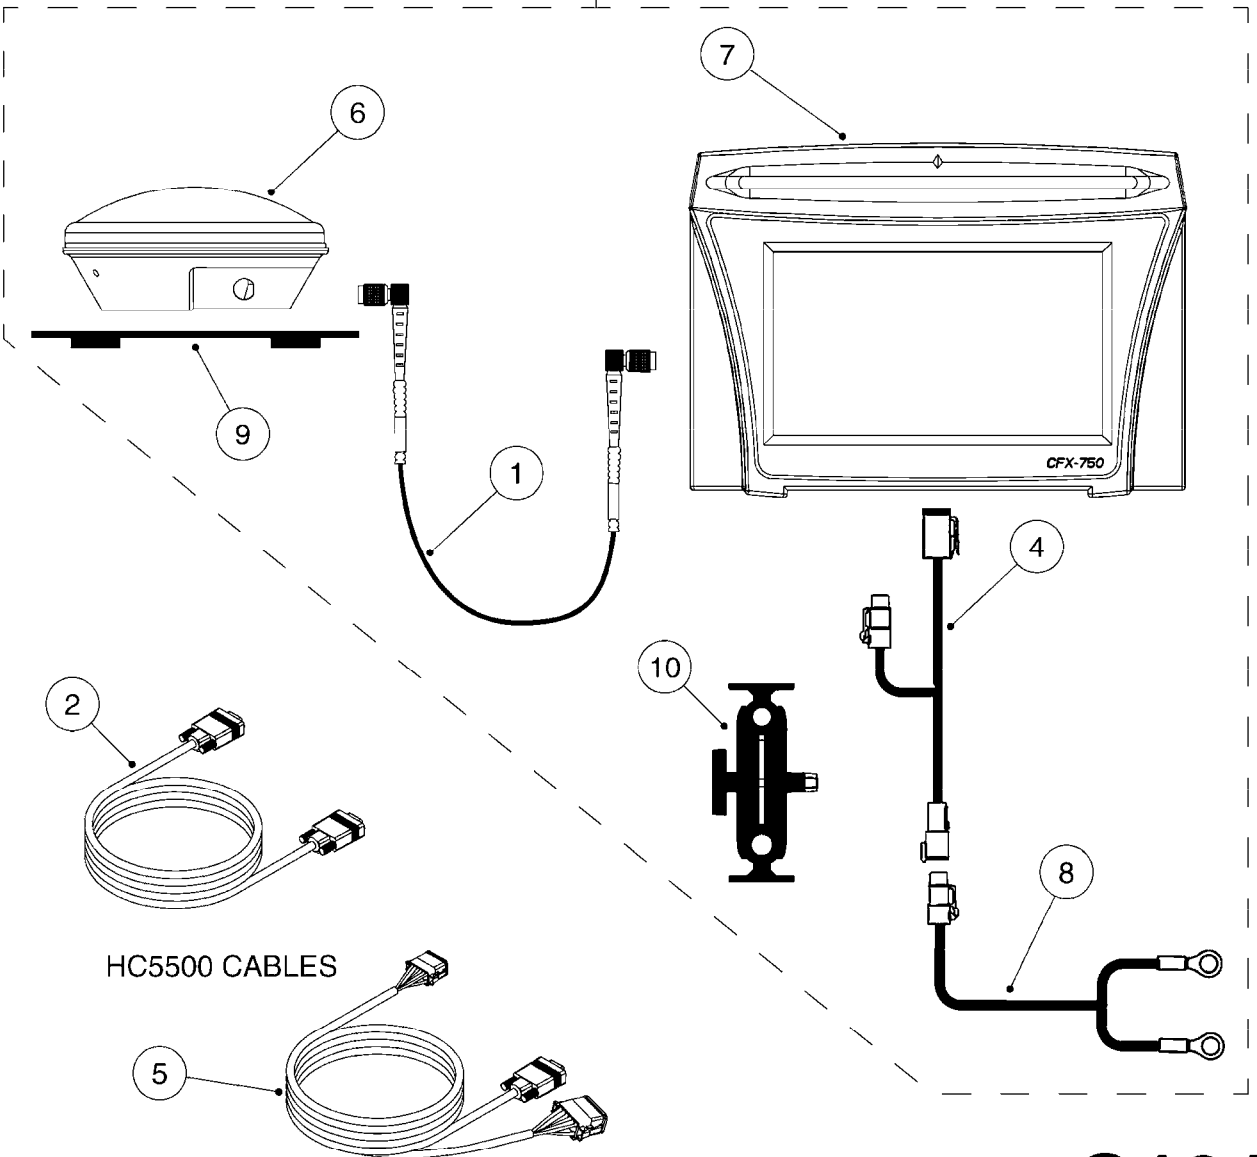

3 COMPLETE ASSEMBLY

CFX-750 DISPLAY, DGPS
G194-HIN, 22:05:14

Page 1
Date 06.04.2015 10:02

Pos.	parts-n°	order qty	description
1	26007603	1	CABLE, ANTENNA, EZGUIDEPLUS
2	26012003	1	NULL MODEM CABLE
3	26021403	1	CFX-750 DISPLAY, DGPS
4	26021603	1	CABLE, POWER BUS, CAN CFX-750
5	26021703	1	CABLE, ASC INTERFACE, CFX-750
6	26021803	1	AG-25 ANTENNA L1/L2 GLN
7	26022103	1	CFX-750 DISPLAY ONLY
8	26022603	1	CFX-750 Basic Power Cable
9	28048203	1	EZ-GUIDE 500 MOUNT F.AG15 ANT.
10	28048303	1	EZ-GUIDE 250/500 RAM MNT.1.5"