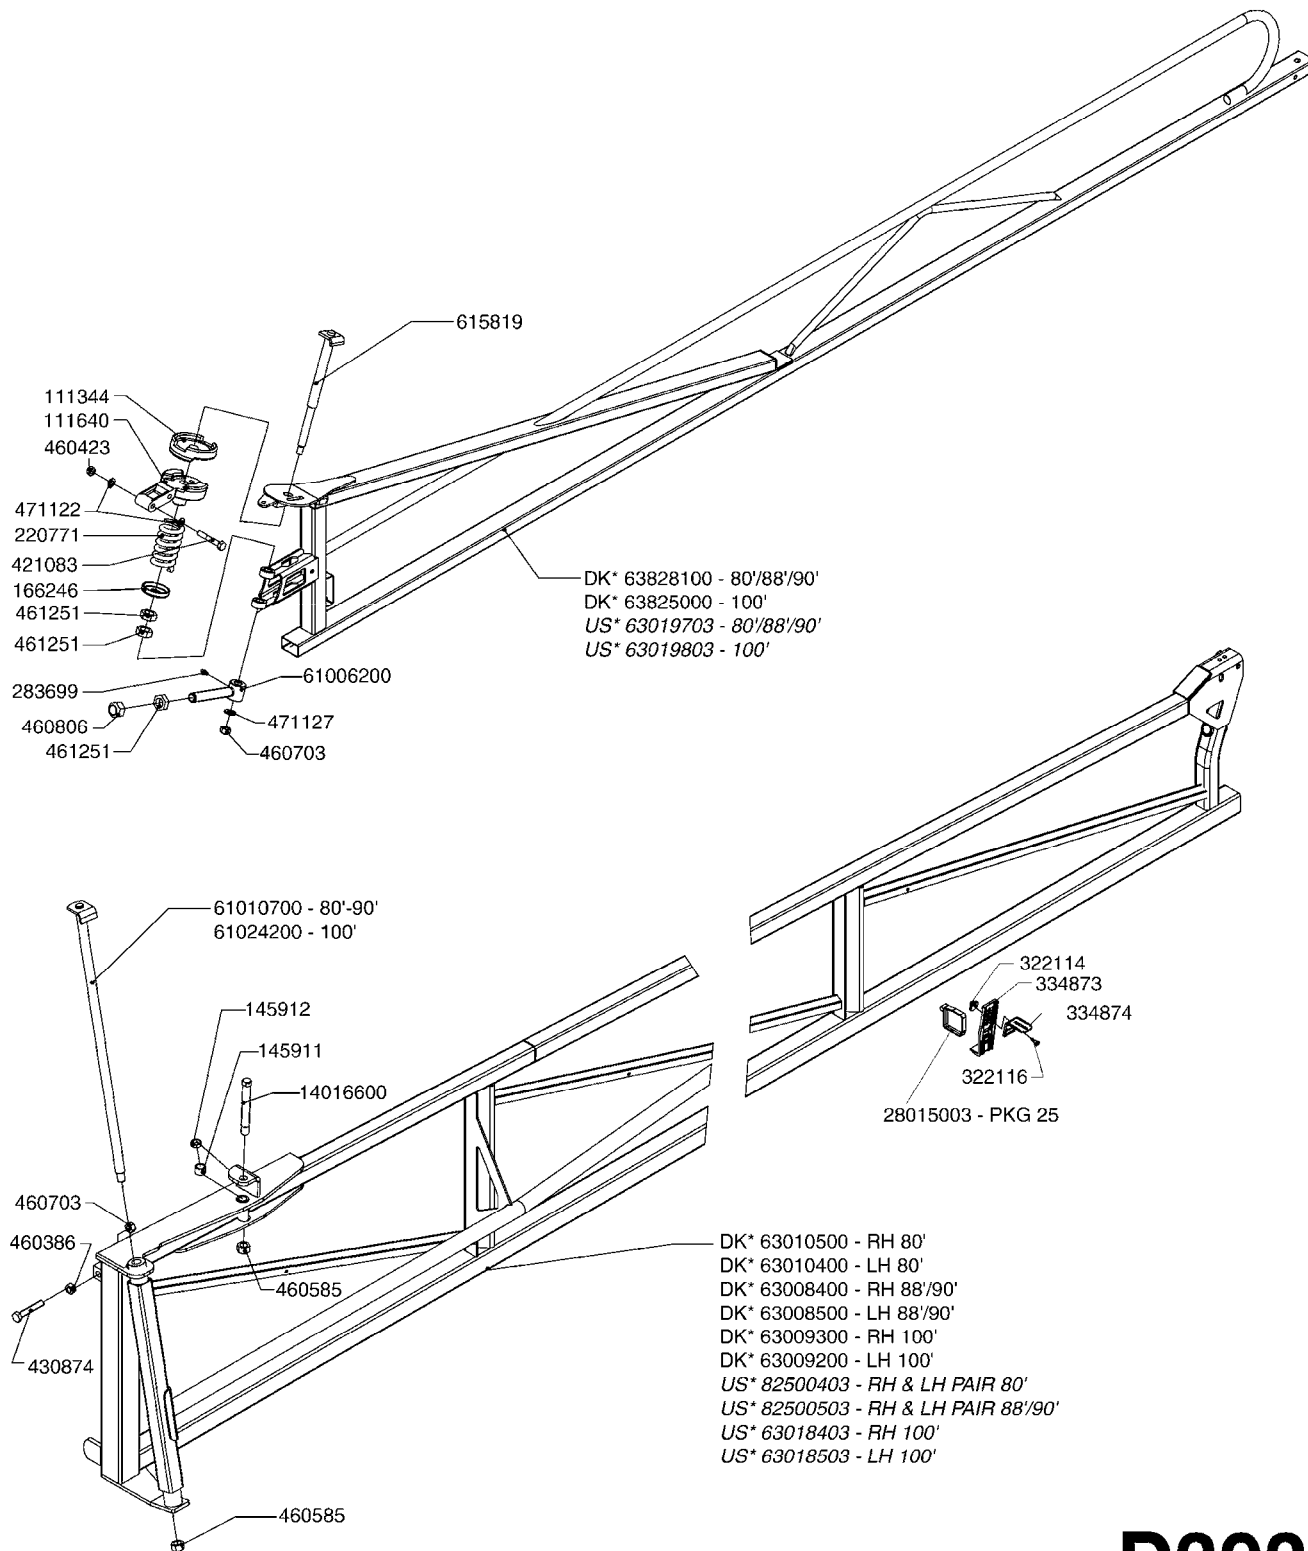

DK* = DENMARK STEEL PARTS
US* = NORTH AMERICAN STEEL PARTS

D393

BOOM - SPC OUTER WING 80-100'
D393-HIN, 14:12:07

Page 1
Date 06.04.2015 10:02

parts-n°	order qty	description
111344	1	CLAW CLUTCH LOWER (21MM)
111640	1	CLAW CLUTCH MOVING PART D100
145911	1	BUSHING FOR HY CYL 21M LZ
145912	1	BUSHING D19.8/D17.0X7MM
166246	1	WASHER CUP D53 F.SPRING
220771	1	SPRING D53/D43X100
283699	1	GREASE NIPPLE M6X1
322114	1	NUT PLASTIC F.NOZZ.H
322116	1	BOLT PLASTIC F.NOZZ.H.
334873	1	NOZZLE HOLDER - BOTTOM HALF
334874	1	NOZZLE HOLDER - TOP HALF
421083	1	BOLT HEX 8.8 DEL M10X65
430874	1	SCREW SET 8.8 DEL M12X70 FT
460386	1	NUT HEX M12X1.75
460423	1	NUT HEX M10X1.5 LOCK
460585	1	NUT HEX M16X2 LOCK
460703	1	NUT HEX M12X1.75 LOCK DIN985
460806	1	NUT HEX M20X2.5 LOCK
461251	1	NUT HEX M20 X 2.5 JAMB
471122	1	WASHER D20/D10.5X2 SS
471127	1	WASHER D24/D13X2.5 STAINLESS
615819	1	PIN
14016600	1	PIN F. LINK ARM / SPC
28015003	1	PANDUIT TIE STRAP, PKG. 25
61006200	1	ADJ. ARM F.BREAKAWAY FTZ
61010700	1	PIN F.HINGE 80-90'/SPC L=664
61024200	1	PIN F. PIVOT HINGE 100'/SPC
63008400	1	OUTERWING 90' RH / SPC
63008500	1	OUTERWING 90' LH / SPC
63009200	1	OUTERWING 100' LH / SPC
63009300	1	OUTERWING 100' RH / SPC
63010400	1	OUTERWING 80' LH / SPC
63010500	1	OUTERWING 80' RH / SPC
63018403	1	WING OUTER RH 100' SPC
63018503	1	WING OUTER LH 100' SPC
63019703	1	BREAKAWAY 2.5M SPC/FTZ
63019803	1	BREAKAWAY 3M SPC/FTZ
63828100	1	BREAKAWAY FTZ/SPC 2.5M, RED
63825000	1	BREAKAWAY FTZ/SPC 3.0M, RED
82500403	1	WING OUTER SET FPS 80' SPC
82500503	1	WING OUTER SET FPS 88-90' SPC