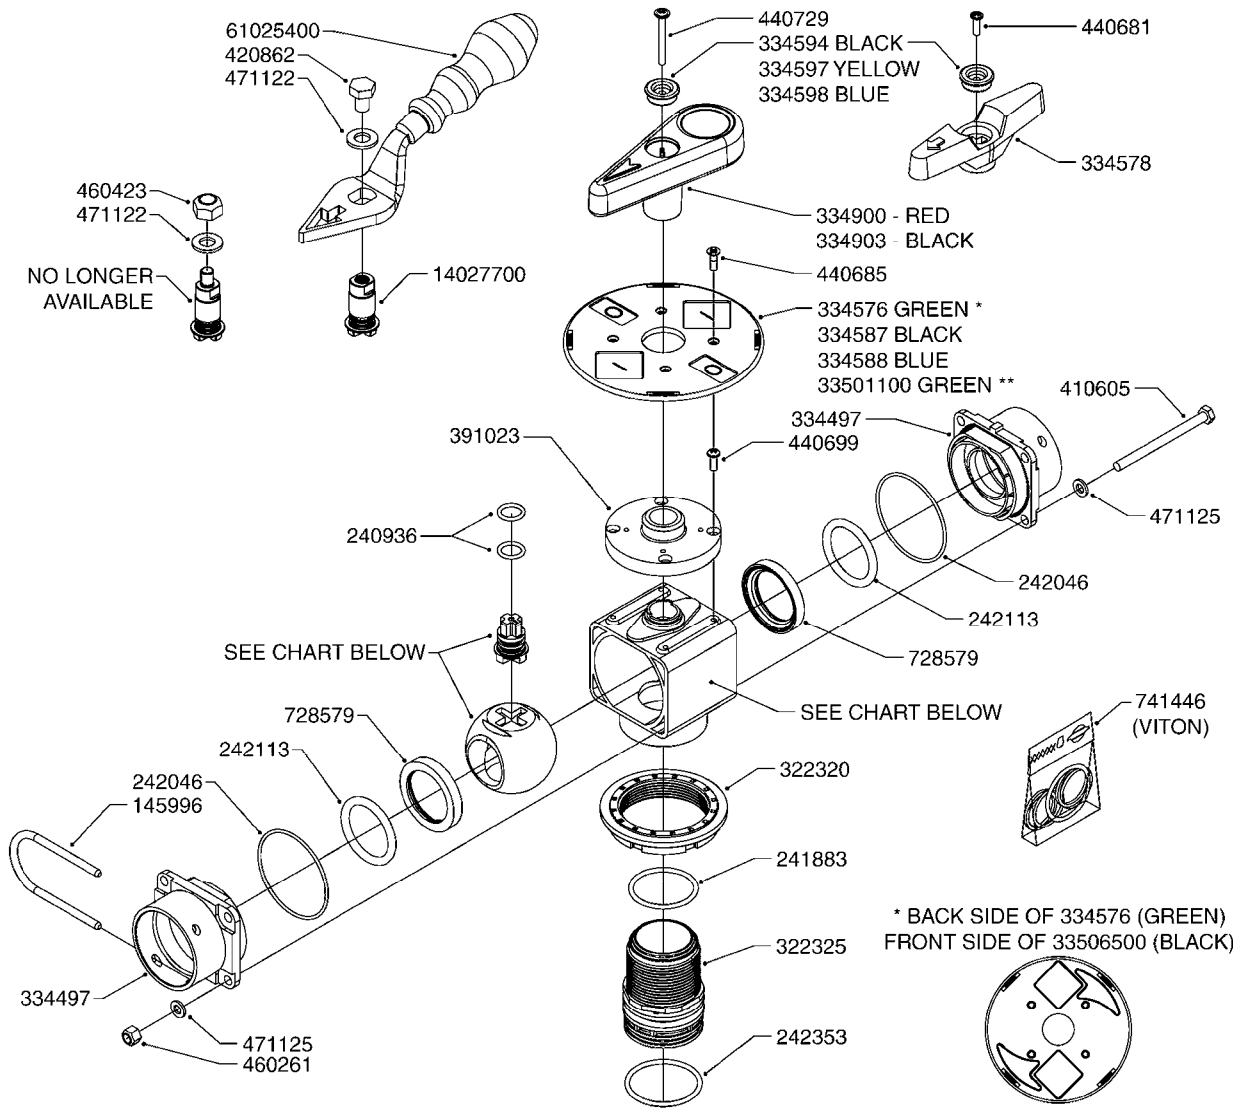

FOR S67 FITTINGS
SEE PAGE H100

B290

MANIFOLD SYSTEM - PRESSURE
B290-HIN, 29:10:12

Page 1

Date 06.04.2015 10:02

parts-n°	order qty	description
145996	1	FITT.DK S-67 FORK
160353	1	BRACKET F.PRESSURE MANIFOLD
160918	1	BRACKET F. MANIFOLD CM
242353	1	O-RING D44.2X3.0 VITON F.S-67
322224	1	FITT.DK S-67 TEE
322320	1	NUT F.3 WAY VALVE S56
334250	1	FITT.DK S-67 PLUG
334573	1	FITT.DK S-67 CONNECTOR
440675	1	SCREW F. PLASTIC 5X16 SS
841062	1	VALVE KIT S67 PRESS. MANIFOLD
841067	1	VALVE S67 PRESS.W/TEE MANIFOLD