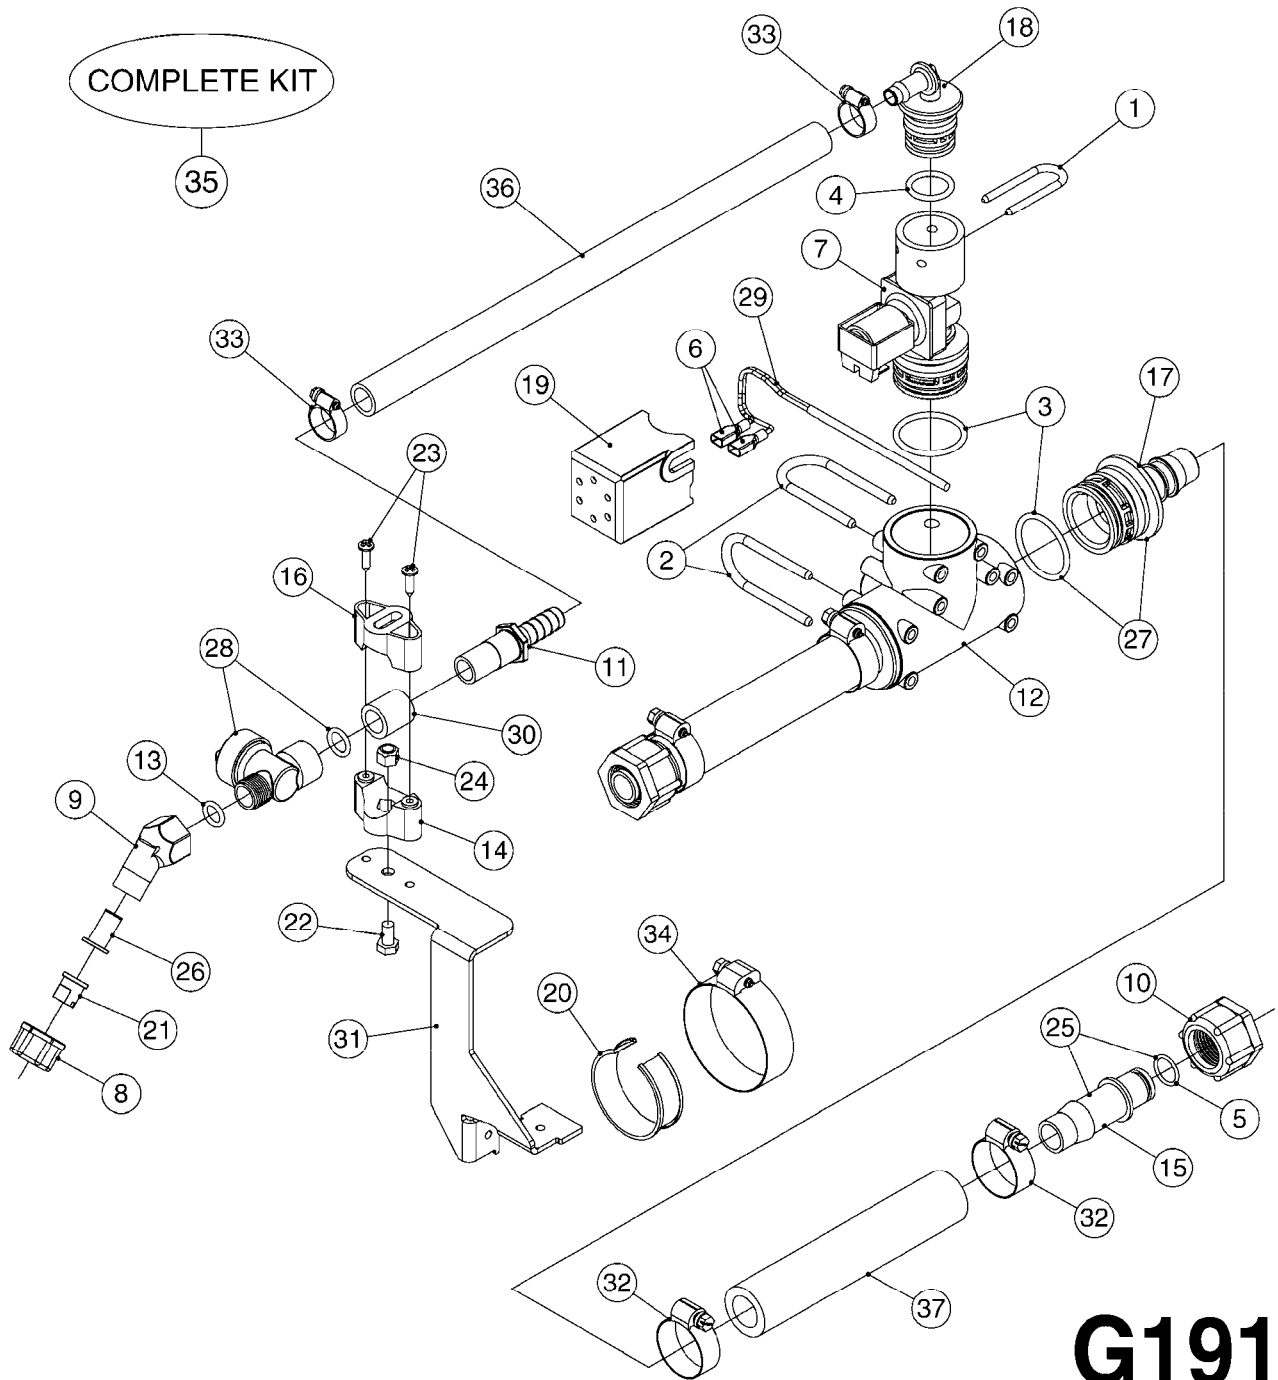

G191

ELECTRIC END NOZZLE KIT '09
G191-HIN, 09:05:13

Page 1
Date 06.04.2015 10:02

Pos.	parts-n°	order qty	description
1	145994	1	FITT.DK S-40 FORK
2	145995	1	FITT.DK S-53 FORK
3	242354	1	O-RING D32.2X3.0 VITON F.S-53
4	242355	1	O-RING D19.2X3.0 VITON F.S-40
5	242594	1	O-RING D14 X 1.78 SCH.70-EPDM
6	261539	1	SPADE F.ELEC CONNEX BLUE INSUL
7	262104	1	VALVE, SOLENOID, S53/S40
8	320187	1	FITT.DK CAP 3/8" BSP BLACK
9	320191	1	FITT.DK ELB 3/8' BSP 45 DEGREE
10	320283	1	FITT.DK NUT 3/4"BSP
11	320891	1	FITT.DK HB 3/8'- 3/8' BSP
12	322352	1	FITT.DK S-53 TEE
13	330013	1	O-RING D15/D10X2.5 F.3/8"NUT
14	333012	1	NOZZLE HOLD. UPPER PART
15	334044	1	FITT.DK HB 3/4' F. 3/4' CAP
16	334220	1	YOKE, UPPER NOZZLE BODY
17	334229	1	FITT.DK S-53 STR.3/4"
18	334237	1	FITT.DK S-40 ELB.3/8'
19	334965	1	COVER FOR S53 SOLENOID VALVE
20	341291	1	RUBBER HOSE CLAMP COVER 130MM
21	370392	1	NOZZLE END FAN 1850-G 300
22	410546	1	BOLT HEX SS M6X12 FT
23	440665	1	SCREW M4.2X16 STAINLESS
24	460261	1	NUT HEX M6X1 LOCK A2 DIN985
25	724621	1	FITT.DK HB 3/4"ASSY F.3/4" NUT
26	725042	1	SCREEN 80 MESH W.GASKET, RED
27	726558	1	FITT.DK S53 STR. 3/4" W.ORING
28	729610	1	NOZZLE ASSY. NON DRIP 3/8 THRD
29	983087	1	ELEC. CABLE 2 WIRE X 0.75MM
30	10631003	1	HOSE R X CLEAR BRAID.X 1/2 12"
31	16110803	1	NOZZLE BRACKET VAR SPACINGS
32	28029903	1	CLAMP HOSE GEAR P3/4"-S1" 6712
33	28044903	1	CLAMP HOSE GEAR P3/8" 6706
34	28047003	1	CLAMP HOSE GEAR 30 X 50 6732
35	82613203	1	ELECTRIC END NOZZLE KIT 2009
36	92701703	1	HOSE R X3/8" X300PSI WP X0012"
37	92703203	1	HOSE R X3/4" X300PSI WP X0012"