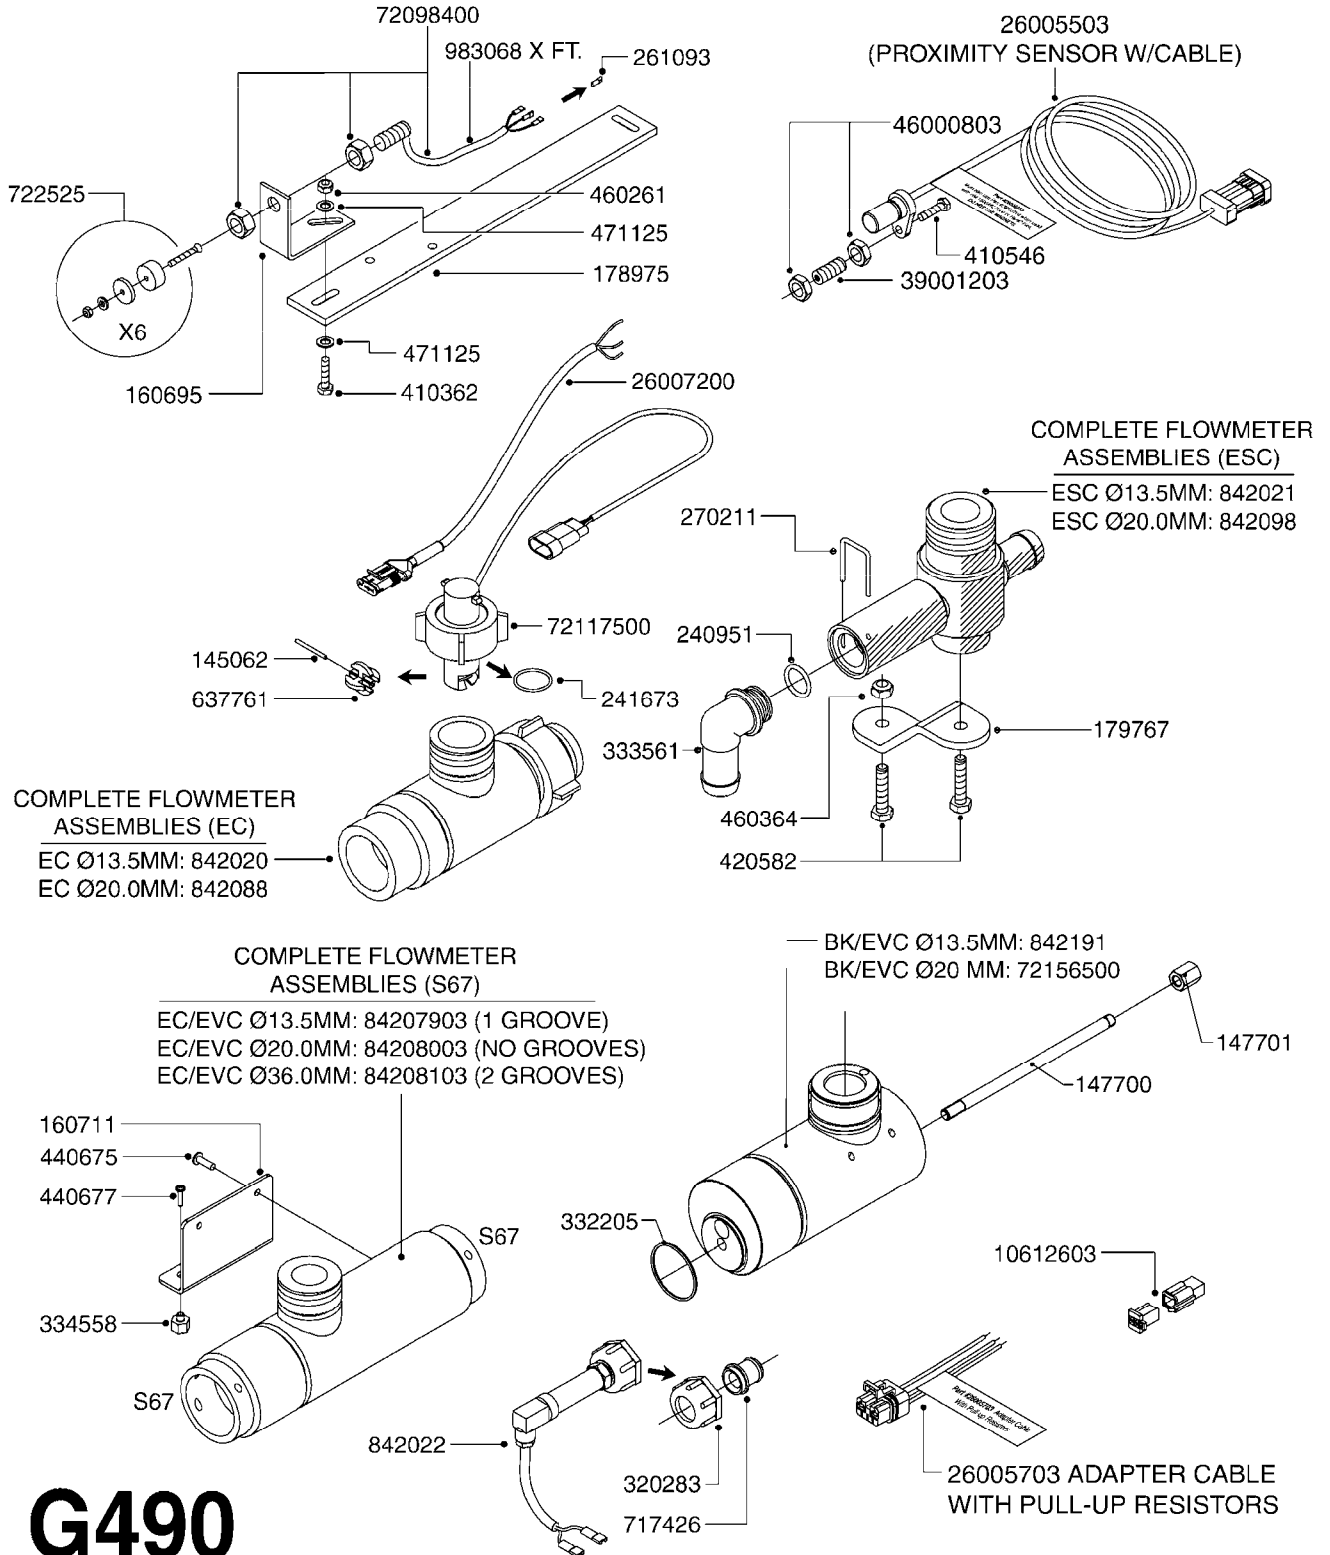

G481

MUSTANG 3500 CONTROLLER
G481-HIN, 16:12:08

Page 1

Date 06.04.2015 10:03

parts-n°	order qty	description
24002303	1	WASHER, RUBBER
26001803	1	POWER CABLE
26001903	1	15' 7-PIN EXTENSION CABLE
26002503	1	MUSTANG 3500/7 CONSOLE
26002603	1	MUSTANG 3500/4/TF CONSOLE
26002703	1	MUSTANG 3500/20PIN SC MODULE
26002803	1	MUSTANG 3500/20PIN TF SC MODUL
26002903	1	MUSTANG 3500 CONSOLE MNT KIT
26003003	1	MUSTANG 3500 CONSOLE CABLE
26003103	1	MUSTANG 3500/7 SC MOD CNECT KT
26003303	1	MUSTANG/FM 5FT 7PIN EXT CABLE
26003403	1	MUSTANG/FM 10FT 7PIN EXT CABLE
26003703	1	MUSTANG RUN/HOLD ADAPT CABLE
26004403	1	SWITCH, FOOT
26006003	1	MUSTANG RADR CBLE JD 8000/9000
26006203	1	MUSTANG RDR "Y" CABLE DCKY-JHN
26006303	1	MUSTANG RDR EXTNSN CABLE 10FT
26006603	1	MUSTANG RDR"Y"CABLE D-J PACKRD
26006803	1	MUSTANG RDR"Y"CABLE D-J DEUTS.
26006903	1	MUSTANG RDR"Y"CABLE MAG.PHILIP
26008303	1	MICRO TRAK PLUG KIT - 2 PIN
26008403	1	MICRO TRAK PLUG KIT - 3 PIN
26008503	1	MICRO TRAK PLUG KIT - 7 PIN
26016703	1	MUSTANG 3500/39PIN SC MODULE
28026403	1	KNOB, MUSTANG CONSOLE MOUNT
74005403	1	FOOT SWITCH FOR MUSTANG 3500