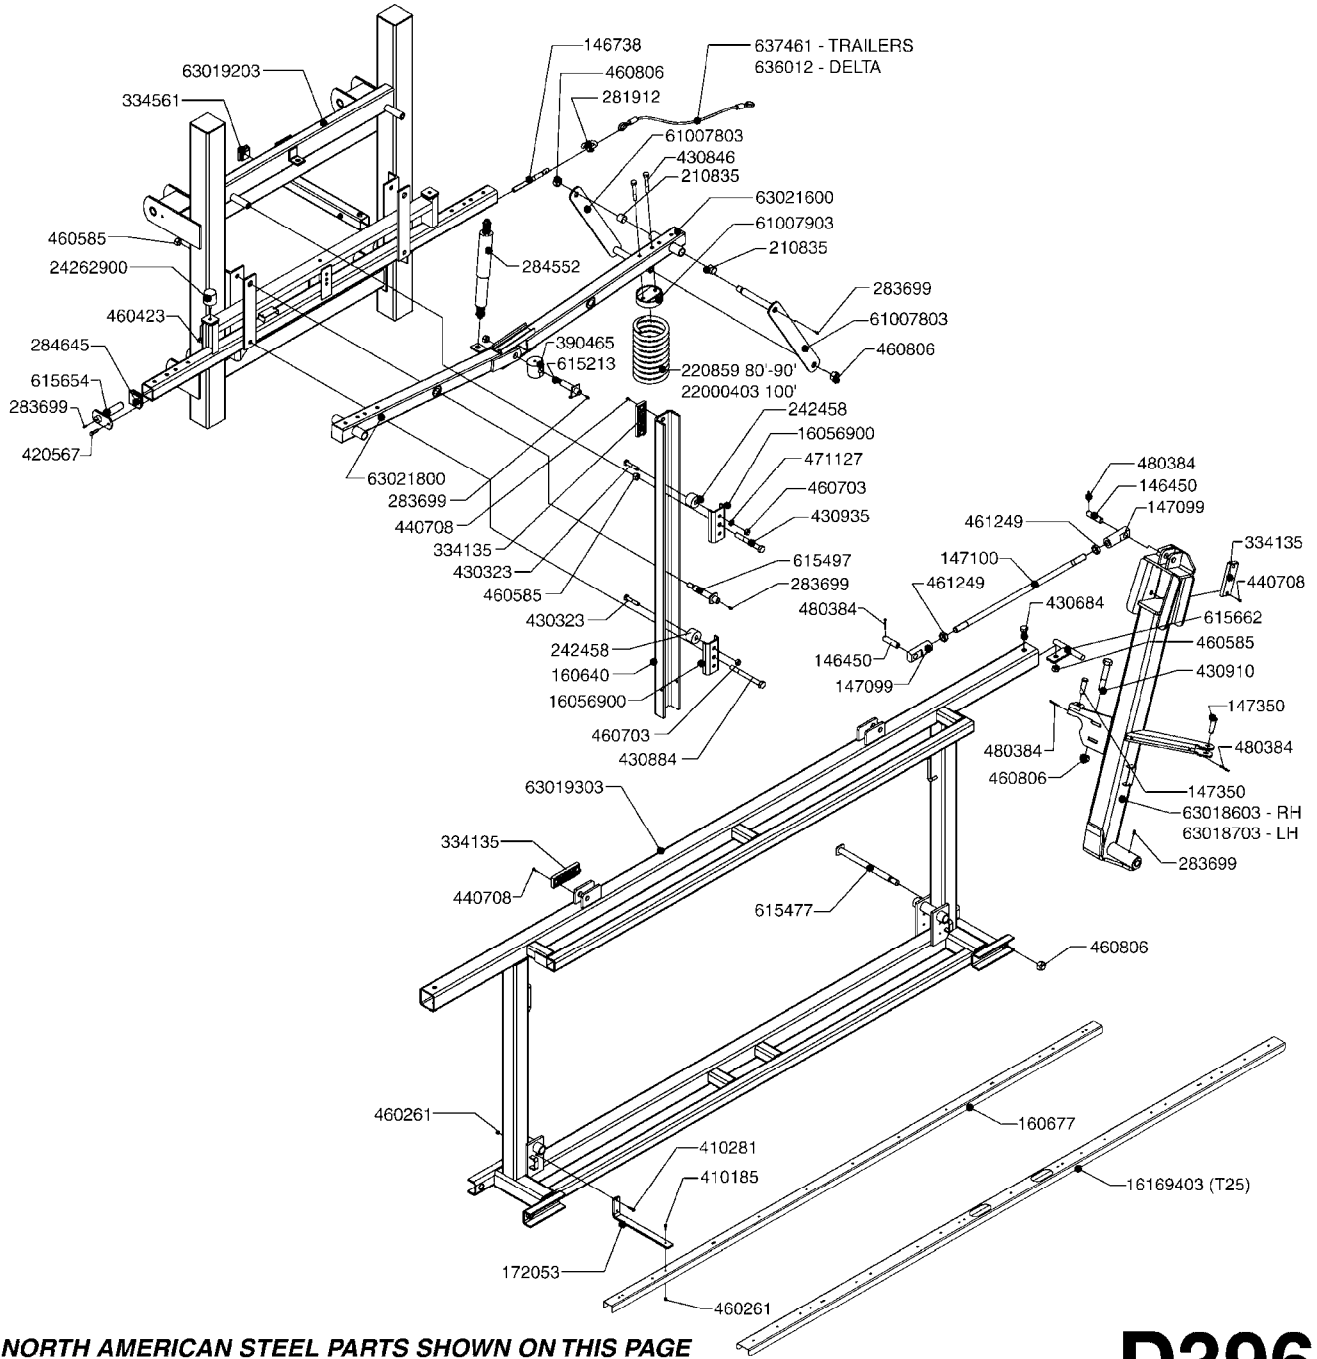

DK* = DENMARK STEEL PARTS
US* = NORTH AMERICAN STEEL PARTS

D393

BOOM - SPC OUTER WING 80-100'
D393-HIN, 14:12:07

Page 1
Date 06.04.2015 10:02

parts-n°	order qty	description
111344	1	CLAW CLUTCH LOWER (21MM)
111640	1	CLAW CLUTCH MOVING PART D100
145911	1	BUSHING FOR HY CYL 21M LZ
145912	1	BUSHING D19.8/D17.0X7MM
166246	1	WASHER CUP D53 F.SPRING
220771	1	SPRING D53/D43X100
283699	1	GREASE NIPPLE M6X1
322114	1	NUT PLASTIC F.NOZZ.H
322116	1	BOLT PLASTIC F.NOZZ.H.
334873	1	NOZZLE HOLDER - BOTTOM HALF
334874	1	NOZZLE HOLDER - TOP HALF
421083	1	BOLT HEX 8.8 DEL M10X65
430874	1	SCREW SET 8.8 DEL M12X70 FT
460386	1	NUT HEX M12X1.75
460423	1	NUT HEX M10X1.5 LOCK
460585	1	NUT HEX M16X2 LOCK
460703	1	NUT HEX M12X1.75 LOCK DIN985
460806	1	NUT HEX M20X2.5 LOCK
461251	1	NUT HEX M20 X 2.5 JAMB
471122	1	WASHER D20/D10.5X2 SS
471127	1	WASHER D24/D13X2.5 STAINLESS
615819	1	PIN
14016600	1	PIN F. LINK ARM / SPC
28015003	1	PANDUIT TIE STRAP, PKG. 25
61006200	1	ADJ. ARM F.BREAKAWAY FTZ
61010700	1	PIN F.HINGE 80-90'/SPC L=664
61024200	1	PIN F. PIVOT HINGE 100'/SPC
63008400	1	OUTERWING 90' RH / SPC
63008500	1	OUTERWING 90' LH / SPC
63009200	1	OUTERWING 100' LH / SPC
63009300	1	OUTERWING 100' RH / SPC
63010400	1	OUTERWING 80' LH / SPC
63010500	1	OUTERWING 80' RH / SPC
63018403	1	WING OUTER RH 100' SPC
63018503	1	WING OUTER LH 100' SPC
63019703	1	BREAKAWAY 2.5M SPC/FTZ
63019803	1	BREAKAWAY 3M SPC/FTZ
63828100	1	BREAKAWAY FTZ/SPC 2.5M, RED
63825000	1	BREAKAWAY FTZ/SPC 3.0M, RED
82500403	1	WING OUTER SET FPS 80' SPC
82500503	1	WING OUTER SET FPS 88-90' SPC