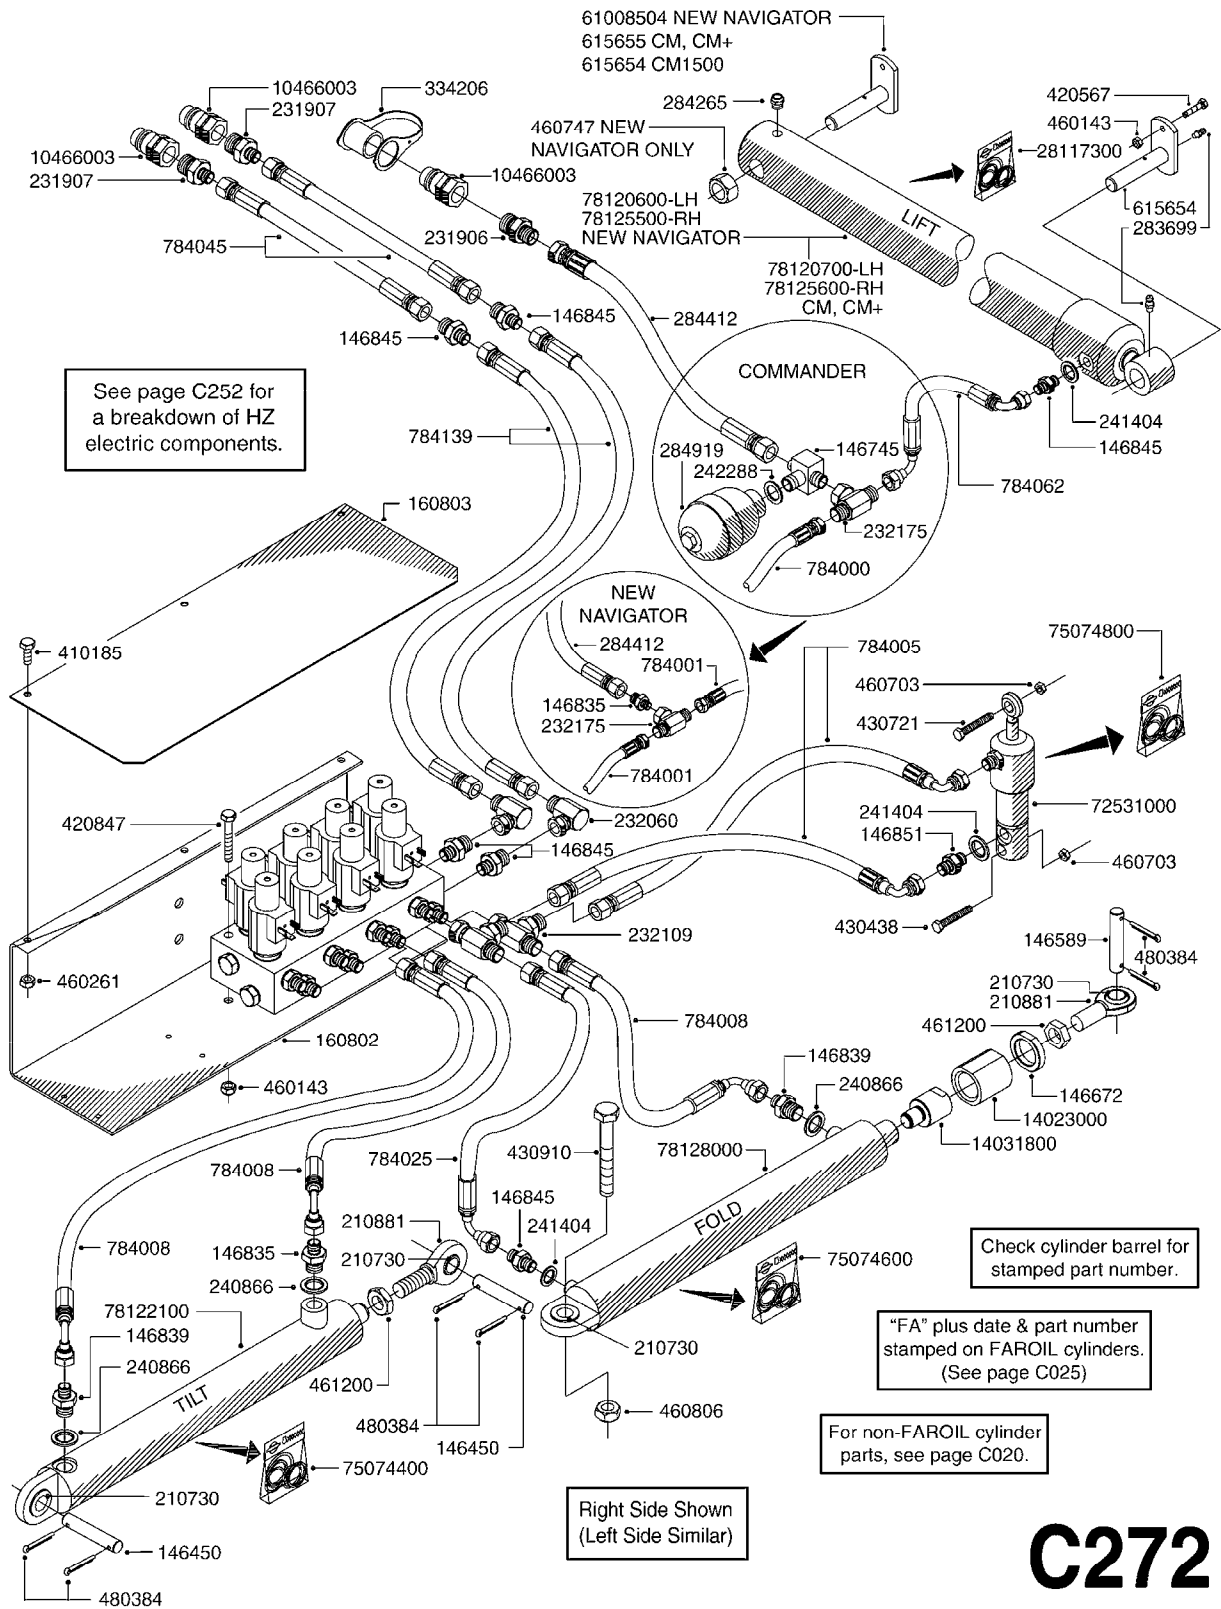

HYD EAGLE SPC HZ 80'-100'
C272-HIN, 05:08:13

Page 1
Date 06.04.2015 10:02

parts-n°	order qty	description
146450	1	PIN D19.8 X 75 WITH 2 X D5
146589	1	PIN D19.8 X 65
146672	1	NUT HEX LOCK F.ADJUSTER
146745	1	TEE BLOCK M18X1.5-3/8"X1/4"
146835	1	HEX NIPPLE 1/4" - 3/8" BSP
146839	1	HEX NIPPLE 1/4"X3/8" BSP 0.7MM
146845	1	HEX NIPPLE 1/4"X1/4"
146851	1	HEX NIPPLE 1/4"x1/4" 0.7MM
160802	1	MOUNT PLATE F.HYD SOLENOID'HZ'
160803	1	COVER PLATE F.HYD SOLENOID'HZ'
210730	1	BEARING F.LINK HEAD M20
210881	1	LINK HEAD M20 x D20 L=78
231906	1	HEX NIPPLE 3/8"BSP X 1/2"NPT
231907	1	HEX NIPPLE 1/4"BSP X 1/2"NPT
232060	1	HY.ELBOW 1/4" BSP SWIVEL
232109	1	FITT.HY TEE 1/4'BSP UNION
232175	1	TEE 1/4"M X 1/4"F X 1/4"M BSP
240866	1	DOWTYSEAL 3/8"
241404	1	DOWTYSEAL 1/4"
242288	1	SEAL F. HYD ACCUMULATOR TWIN
283699	1	GREASE NIPPLE M6X1
284265	1	PLUG BREATHER 1/4" F/CYLINDER
284412	1	HOSE HY 3/8" X 315" STR+STR
284919	1	HYD. ACCUMULATOR F. CM875/1200
334206	1	DUST HOOD FOR HY-COUPLING
410185	1	BOLT HEX 8.8 DEL M6X16 A2
420567	1	BOLT HEX 8.8 DEL M8X30 FT
420847	1	BOLT HEX 8.8 DEL M8X85
430438	1	BOLT HEX 8.8 DEL M12X65
430721	1	BOLT HEX 8.8 DEL M12X40 FT
430910	1	BOLT HEX 8.8 DEL M20X110
460143	1	NUT HEX M8 LOCK A2 DIN985
460261	1	NUT HEX M6X1 LOCK A2 DIN985
460703	1	NUT HEX M12X1.75 LOCK DIN985
460747	1	NUT HEX M24 LOCK
460806	1	NUT HEX M20X2.5 LOCK
461200	1	NUT HEX M20X1.5 JAMB.
480384	1	PIN COTTER 3/16 x 1-1/2"
615654	1	PIN D25 X 123 F. PARALIFT
615655	1	PIN D25 X 156 F. PARALIFT
784000	1	HOSE HY X 1/4 X 118.00"STR+ELB
784001	1	HOSE HY X 1/4 X 067.00"STR+ELB
784005	1	HOSE HY X 1/4 X 037.38"STR+ELB
784008	1	HOSE HY X 1/4" X 98.4"STR+ELB
784025	1	HOSE HY X 1/4" x 86.6"STR+ELB
784045	1	HOSE HY X 1/4 X 157.50"STR+STR
784062	1	HOSE HY X 1/4 X 098.50"ELB+ELB
784139	1	HOSE HY X 1/4 X 216.50"STR+STR
10466003	1	COUPLER PIONEER 8010-04 1/2NPT
14023000	1	BUSHING Ø50.0/36.0 L=52 DEL
14031800	1	ADAPTOR F.HY CYLINDER L=40
28117300	1	SEAL KIT 78120600/07/43
61008504	1	MOUNTING BOLT Ø25X98/M24
72531000	1	CYL. D25/12-50/78124200 W/FITT
75074400	1	SEAL KIT 78121800/21/44
75074600	1	SEAL KIT 78120500/49
75074800	1	SEAL KIT 78123400/42
78120600	1	CYLINDER 60/25 X 662 NAV PAR L
78120700	1	CYLINDER 60/25 X 725 CM PAR L
78122100	1	CYLINDER DOUBLE D50/25-298
78125500	1	CYLINDER 60/25 X 662 NAV PAR R