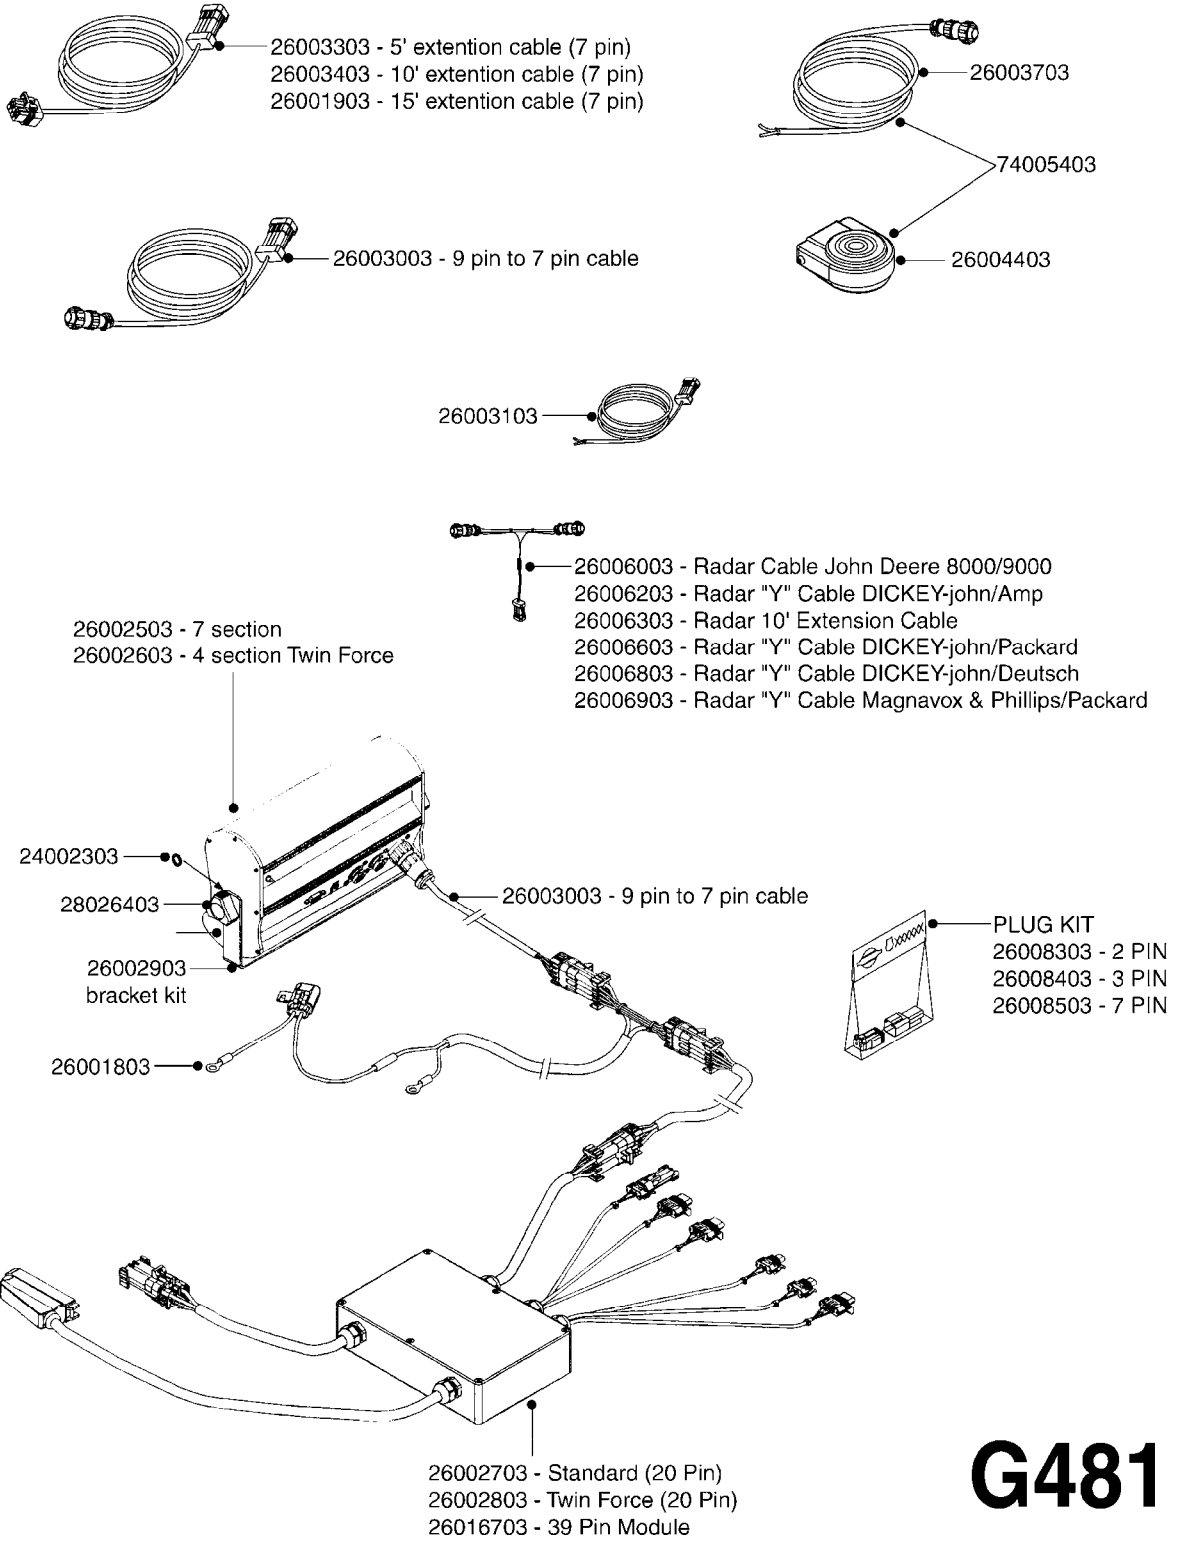

G480

HC 2500/HM1500 DISPLAY/SCANBOX
G480-HIN, 15:11:09

Page 1
Date 06.04.2015 10:03

parts-n°	order qty	description
142516	1	SCREW SET M10 BENT F. LOCKING
161411	1	MT.BRK. HC2500/HM1500 DISPLAY
26018300	1	ADAPTOR 2500 FOR SPRAYBOX II 39-PIN/REPLACES SCANBOX
260363	1	PLUG 2 POLE 12V
260827	1	PLUG F.EC ATTACHMENTS
261060	1	PLUG F.EC ATTACHMENTS
261589	1	FUSE 5 X 20 1.25 AMP
26176203	1	FUSE 5.0A QUICK-ACT.
261933	1	CABLE W/PLUG 2X25 L=71"
261934	1	CABLE W/PLUG 18X0.5MM L=79"
261935	1	SWITCH 2 POLE
261937	1	CIRCUIT BOARD F. SCANBOX
262099	1	PLUG SOCKET 3-POLE 2.5/3
450902	1	BOLT ALLEN HEAD M4 X 16MM
471055	1	WASHER D4.1/7.6 X 0.9
61029900	1	BRACKET FOR HC2500
731613	1	DISPLAY HC2500 NEW
731983	1	DISPLAY HM1500 REFURBISHED
732095	1	DISPLAY HM1500 NEW
732096	1	SCANBOX F.HM1500/HC2500
741580	1	PLUG 3-POLE 2.5/3
978045	1	DECAL QUICK GUIDE 1500/2500
978097	1	DECAL QUICK GUIDE 1500/2500 FR