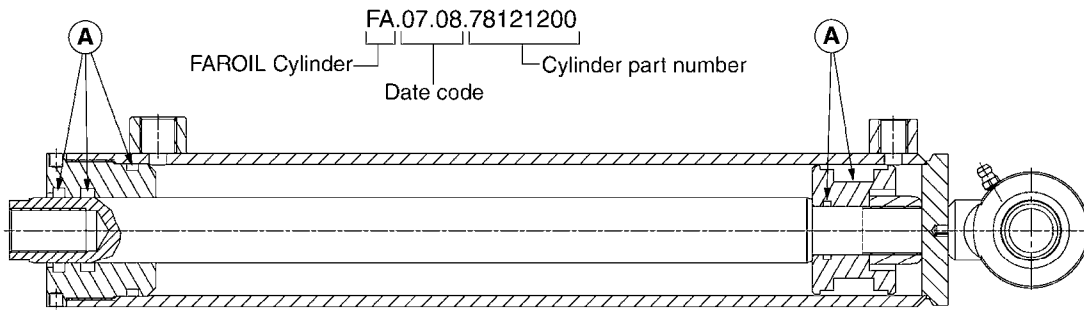

HYDRAULICS - CYLINDERS
C020-HIN, 14:12:07

Page 3

Date 06.04.2015 10:02

parts-n°	order qty	description
63039300 78100003	1 1	CYLINDER ROD F.781132 CYL. PARA-LIFT CM+750 W/STOP

Check cylinder barrel for stamped part number.