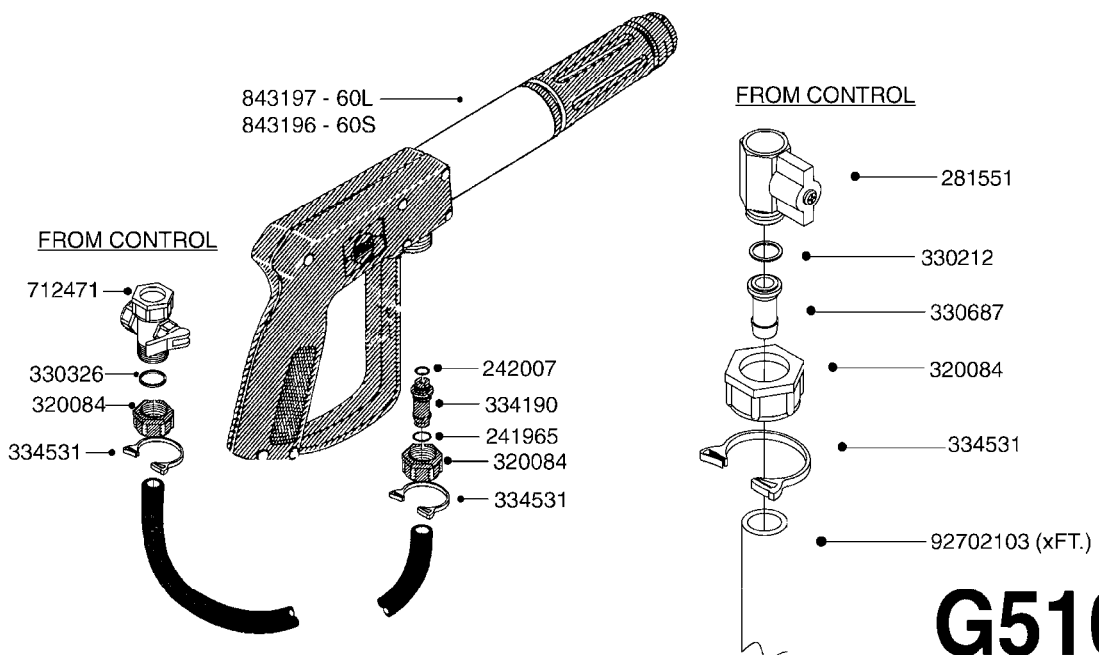

G510

HOSE WRAPS
G510-HIN, 19:05:11

Page 1

Date 06.04.2015 10:03

parts-n°	order qty	description
241965	1	O-RING 12.1 X 1.6
242007	1	O-RING D9.1X1.6
281551	1	BALL VALVE 1/2"
320084	1	FITT.DK NUT 1/2" BSP
330212	1	O-RING D19/D14X2.4 F.1/2"NUT
330326	1	O-RING D30/D24X2 F.1"NUT
330687	1	FITT.DK HB 1/2" F. 1/2" NUT
334190	1	FITT.DK HB 1/2' F. PISTOL 60S
334531	1	CLAMP HOSE PLASTIC 3/4"
636223	1	POST 12 VOLT TR30
712471	1	AGITATION VALVE ASSY. ON/OFF
843196	1	GUN, MODEL 60S
843197	1	HANDGUN KIT TYPE 60 LONG
10013403	1	BOLT HEX 3/8-16X1 1/4 HCS Z5
10013503	1	NUT HEX NC 3/8"
10178903	1	WRAP HOSE SIDE MOUNT PLATE
10179003	1	WRAP HOSE BOTTOM PLATE MOUNT
10179403	1	WRAP WELDMENT FOR HI101789
10179503	1	WRAP WELDMENT FOR HI101790
10225603	1	BKT.FOR HOSE WRAP MOUNT NL NK
10225703	1	WRAP HOSE BDL.BOTTOM PLATE
92702103	1	HOSE R X1/2" X300PSI WP X0012"