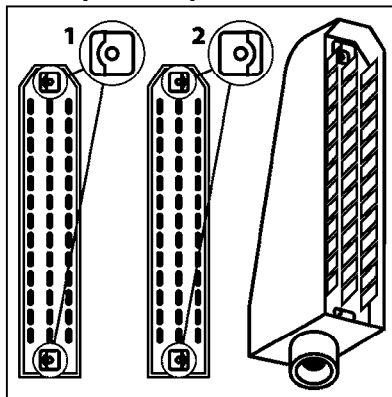

LIQUID SYSTEM

HYDRAULIC SYSTEM

* Note orientation of bracket
1 = Liquid system
2 = Hydraulic system

G710

39 PIN CABLES
G710-HIN, 16:05:12

Page 1

Date 06.04.2015 10:03

parts-n°	order qty	description
262158	1	PLUG INSERT 39 POLE MALE
262159	1	PLUG INSERT 39 POLE FEMALE
262160	1	PLUG HOUSING 39 POLE FEMALE
262161	1	PLUG HOUSING F/39 POLE MALE
440634	1	SCREW 5/8"
440732	1	PT SCREW 35X12B Z5452 ELZ
14034200	1	CODE BRACKET FOR 39 PIN CABLE
26003900	1	WIRE 37-39 PIN EVC, 6.6'
26004200	1	WIRE 37-39 PIN EVC, 57.4'
26008400	1	WIRE 39-PIN 24 WIRE L=8M
28027500	1	WIRE 37-39 PIN EVC, 37.7'
28028700	1	WIRE 37-39 PIN EVC, 45.9'
28028800	1	WIRE 37-39 PIN EVC, 16.4'
28028900	1	WIRE 37-39 PIN EVC, 26.2'
72236400	1	DAH CONN. WIRE/TRACTOR L=8M
97610803	1	DECAL-SRAY BOX 39-PIN
97610903	1	DECAL-HYDRAULIC BOX 39-PIN