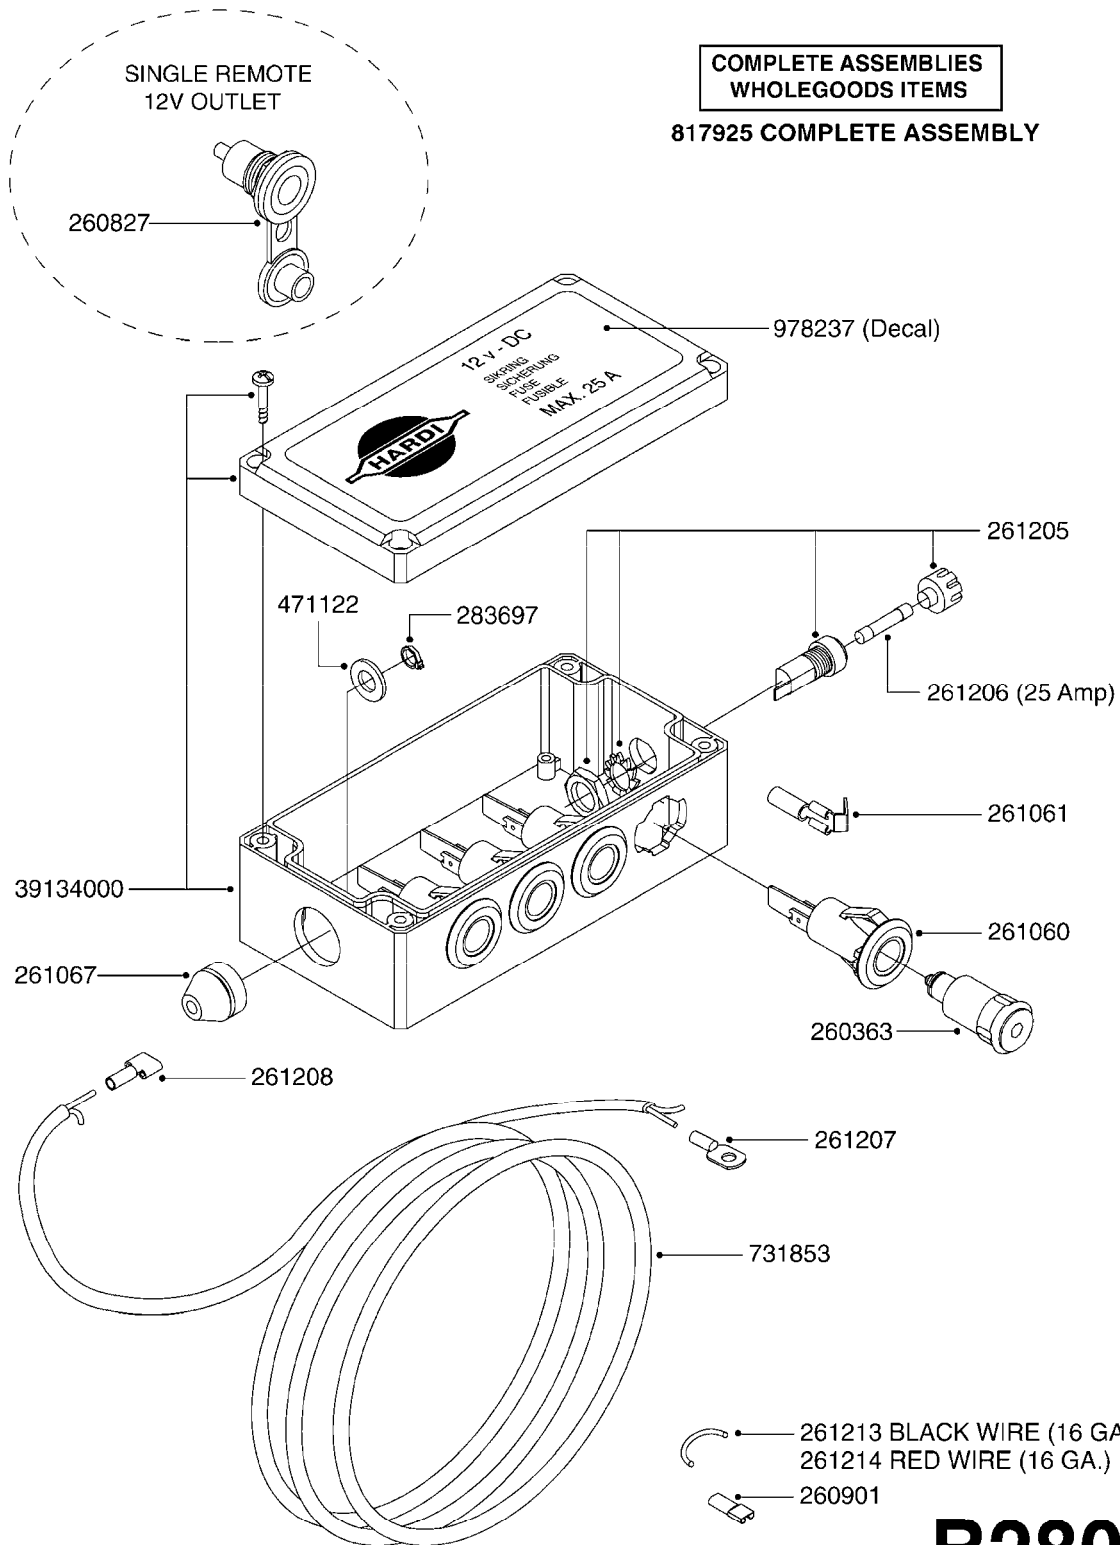

12 VOLT OUTLET BOX
B280-HIN, 30:05:13

Page

0

Date

06.04.2015 10:02

12 VOLT OUTLET BOX
B280-HIN, 30:05:13

Page 1

Date 06.04.2015 10:02

parts-n°	order qty	description
260363	1	PLUG 2 POLE 12V
260827	1	PLUG F.EC ATTACHMENTS
260901	1	SPADE F.ELEC CONN.1.5MM BLUE
261060	1	PLUG F.EC ATTACHMENTS
261061	1	SPADE F.ELEC.2 WAY CONNECTOR
261067	1	GROMMET 10-14 GREY
261205	1	FUSE HOLDER
261206	1	FUSE 25 A
261207	1	ELECTRIC CONNECTOR 4MM
261208	1	SPADE F.ELEC.CONNECTOR 4MM
261213	1	WIRE 6.4MM BLACK
261214	1	WIRE 6.4MM RED
283697	1	TIESTRAP 200MM
471122	1	WASHER D20/D10.5X2 SS
731853	1	CABLE 2X4MM L=138"
817925	1	OUTLET BOX 12 VOLT ELEC.
978237	1	DECAL OUTLET BOX
39134000	1	BOX, COMPLETE, 12V POWER BOX