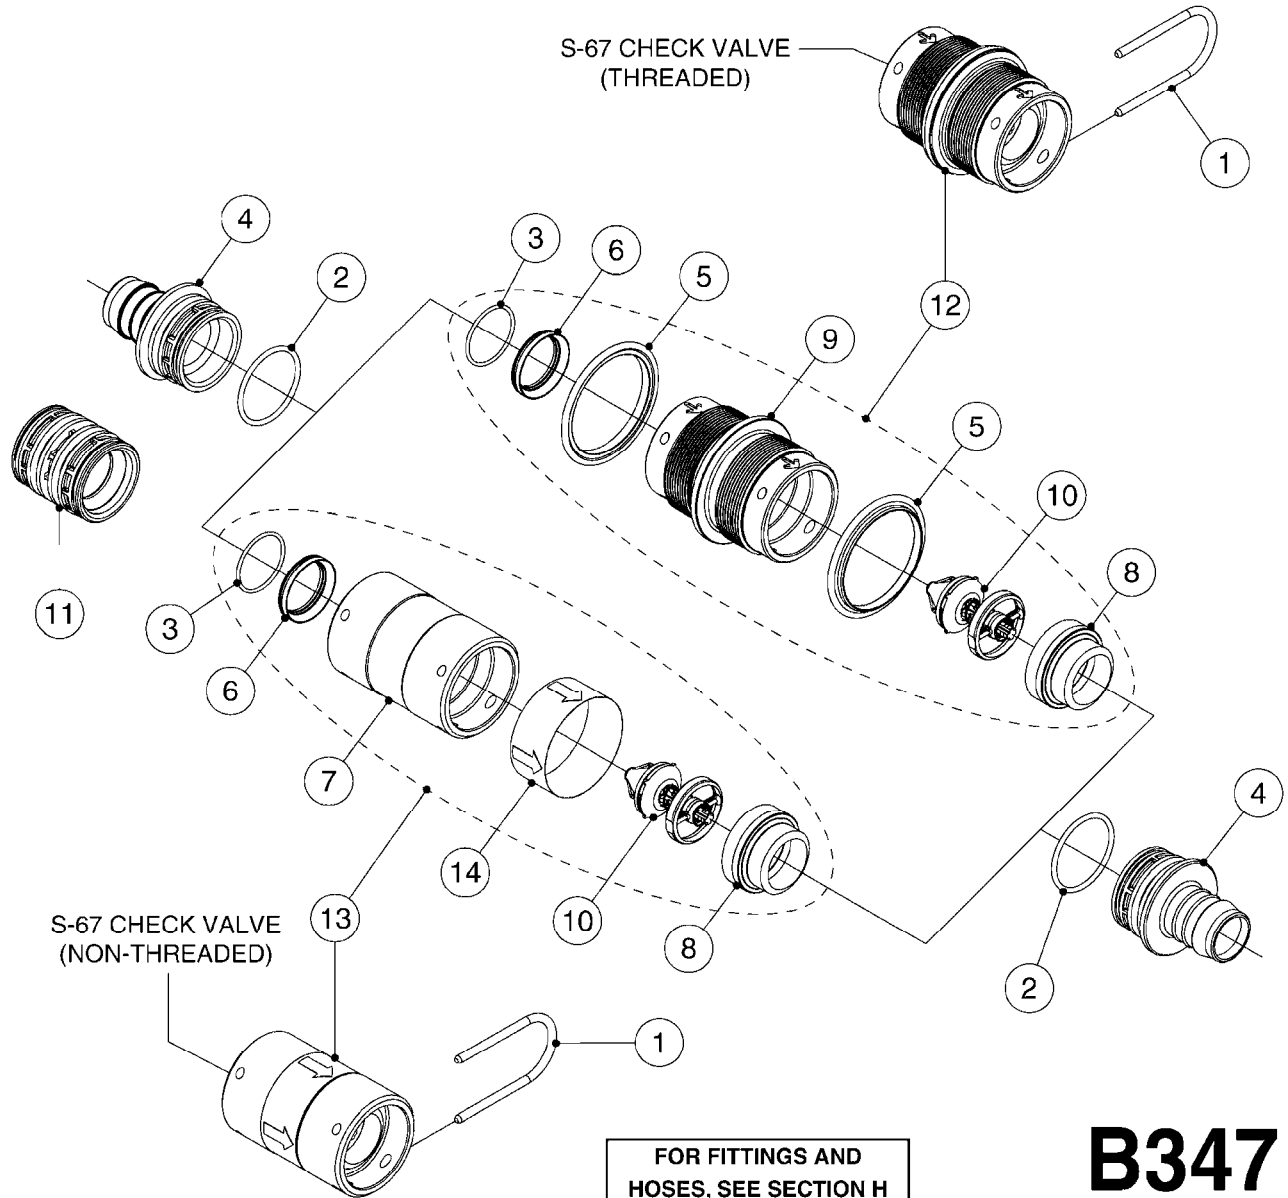

CHECK VALVES - S67 (2011)
B347-HIN, 16:05:12

Page 1

Date 06.04.2015 10:02

Pos.	parts-n°	order qty	description
1	145996	1	FITT.DK S-67 FORK
2	242353	1	O-RING D44.2X3.0 VITON F.S-67
3	242504	1	O-RING D35x2 NITRIL
4	334231	1	FITT.DK S-67 STR.1'
4	334232	1	FITT.DK S-67 STR.1-1/4'
5	334261	1	GASKET F. S-67 BULKHEAD
6	14103100	1	SEAT F.CHECK VALVE D40.8 2010
7	39129600	1	HOUSING S67 CHECK VALVE NO THR
8	39129700	1	BUSHING Ø50.5X29 CHECK VALVE
9	39130400	1	HOUSING S67 CHECK VALVE THREAD
10	72089900	1	CHECK VALVE S67 SUBASMBLY.2001
11	72432400	1	FITT.DK S-67 CONNEC W.CHK SEAT
12	72746000	1	CHECK VALVE S67 2011 THREADED
13	72746100	1	CHECK VALVE S67 2011 NO THREAD
14	97800500	1	DECAL 230X28 BLACK ARROW