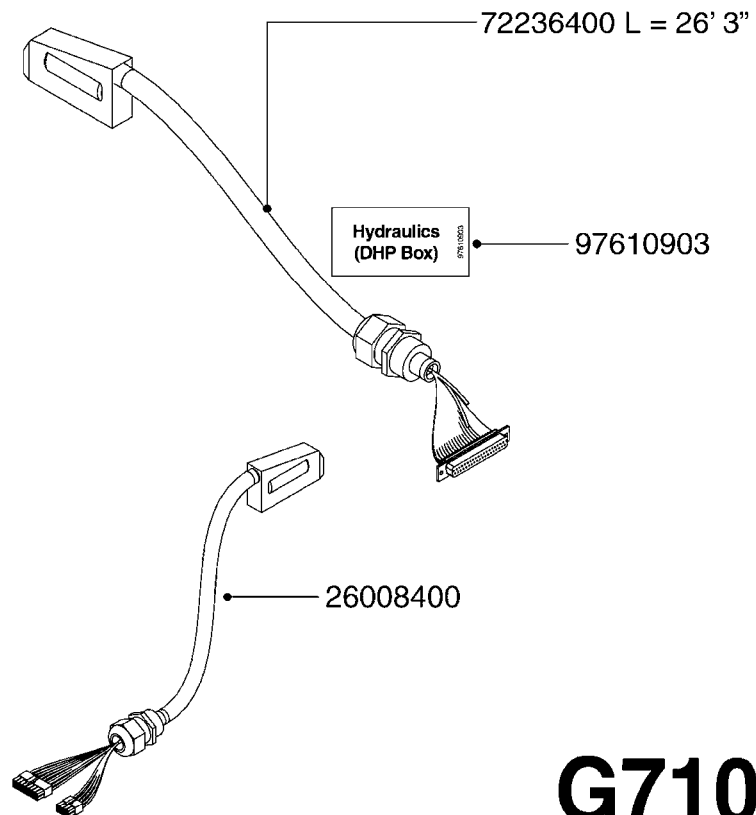

LIQUID SYSTEM

HYDRAULIC SYSTEM

* Note orientation of bracket
1 = Liquid system
2 = Hydraulic system

G710

39 PIN CABLES
G710-HIN, 16:05:12

Page 1

Date 06.04.2015 10:03

parts-n°	order qty	description
262158	1	PLUG INSERT 39 POLE MALE
262159	1	PLUG INSERT 39 POLE FEMALE
262160	1	PLUG HOUSING 39 POLE FEMALE
262161	1	PLUG HOUSING F/39 POLE MALE
440634	1	SCREW 5/8"
440732	1	PT SCREW 35X12B Z5452 ELZ
14034200	1	CODE BRACKET FOR 39 PIN CABLE
26003900	1	WIRE 37-39 PIN EVC, 6.6'
26004200	1	WIRE 37-39 PIN EVC, 57.4'
26008400	1	WIRE 39-PIN 24 WIRE L=8M
28027500	1	WIRE 37-39 PIN EVC, 37.7'
28028700	1	WIRE 37-39 PIN EVC, 45.9'
28028800	1	WIRE 37-39 PIN EVC, 16.4'
28028900	1	WIRE 37-39 PIN EVC, 26.2'
72236400	1	DAH CONN. WIRE/TRACTOR L=8M
97610803	1	DECAL-SRAY BOX 39-PIN
97610903	1	DECAL-HYDRAULIC BOX 39-PIN