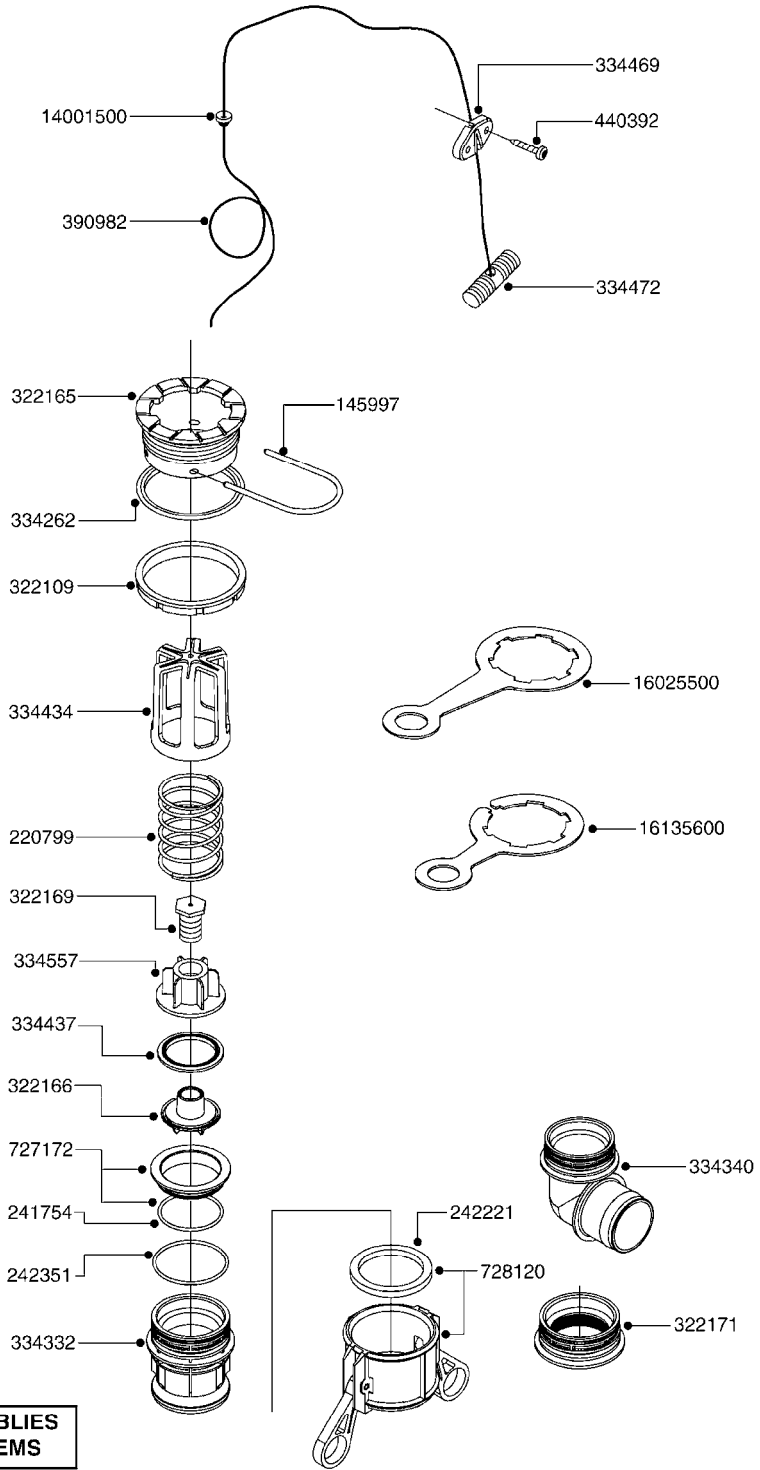

CLEAN WATER TANK
G110-HIN, 26:06:06

COMPLETE TANK ASSY : 722072

G110

CLEAN WATER TANK
G110-HIN, 26:06:06

Page 1

Date 06.04.2015 10:02

parts-n°	order qty	description
161370	1	BKT.CLEAN WATER BOTT. VALVE
179989	1	BRKT. F. 3 GAL. TANK
281551	1	BALL VALVE 1/2"
320084	1	FITT.DK NUT 1/2" BSP
320482	1	FITT.DK ELB. 1/2" BSP 60 DEG.
321296	1	FITT.DK BULKHEAD 1/2" BSP SING
321307	1	FITT.DK NUT 1/2" BSP JAMB
321742	1	FITT.DK BULKHEAD 1/2' BSP
330212	1	O-RING D19/D14X2.4 F.1/2"NUT
330687	1	FITT.DK HB 1/2" F. 1/2" NUT
332592	1	O-RING D26/D20X3
334534	1	CLAMP HOSE PLASTIC 1/2"
420604	1	BOLT HEX 8.8 DEL M10X25 FT DIN933
420626	1	BOLT HEX 8.8 DEL M10X20 FT
421046	1	BOLT HEX 8.8 DEL M8X25 FT A2 DIN933
430721	1	BOLT HEX 8.8 DEL M12X40 FT
430802	1	BOLT HEX 8.8 DEL M12X75
430846	1	BOLT HEX 8.8 DEL M12X80
430870	1	BOLT HEX 8.8 DEL M12X55 FT
460364	1	NUT HEX M8 GALV.
460423	1	NUT HEX M10X1.5 LOCK
460703	1	NUT HEX M12X1.75 LOCK DIN985
471127	1	WASHER D24/D13X2.5 STAINLESS
614396	1	CLEAN WATER BRACKET MB
614409	1	BRACKET FOR FOAM MARKER
717577	1	VALVE F.CLEAN WATER TANK
722072	1	CLEAN WATER TANK W FRAME & TAP
725901	1	LID F.WATER BOTTLE VENTED
927269	1	HOSE R X PVC X 1/2 X 0012"
10091103	1	BOLT HEX 3/8 NC GR.2 03.00'
10171703	1	BOLT HEX 3/8 NC GR.2 03.50"
10212903	1	NUT HEX NC (NYLON LOCK) 3/8"
10511303	1	FLATBAR L350/17DEG.CLEAN WATER
10511403	1	FLATBAR 104MM CLEAN WATER
10511503	1	BKT.CLEAN WATER MOUNT EAGLE
10598403	1	BOLT HEX HCS3/8-16 X 4 Z 5
63026303	1	CLEAN WATER TANK BRKT, ATV

COMPLETE ASSEMBLIES
WHOLEGOODS ITEMS

727617 - COMPLETE ASSEMBLY (2" BSP THREADED FITTING & 126" CORD)
727742 - COMPLETE ASSEMBLY (2-1/2" ELBOW & 157.5" CORD)

G120

DRAIN ASSEMBLY-PULL CORD TYPE
G120-HIN, 05:04:12