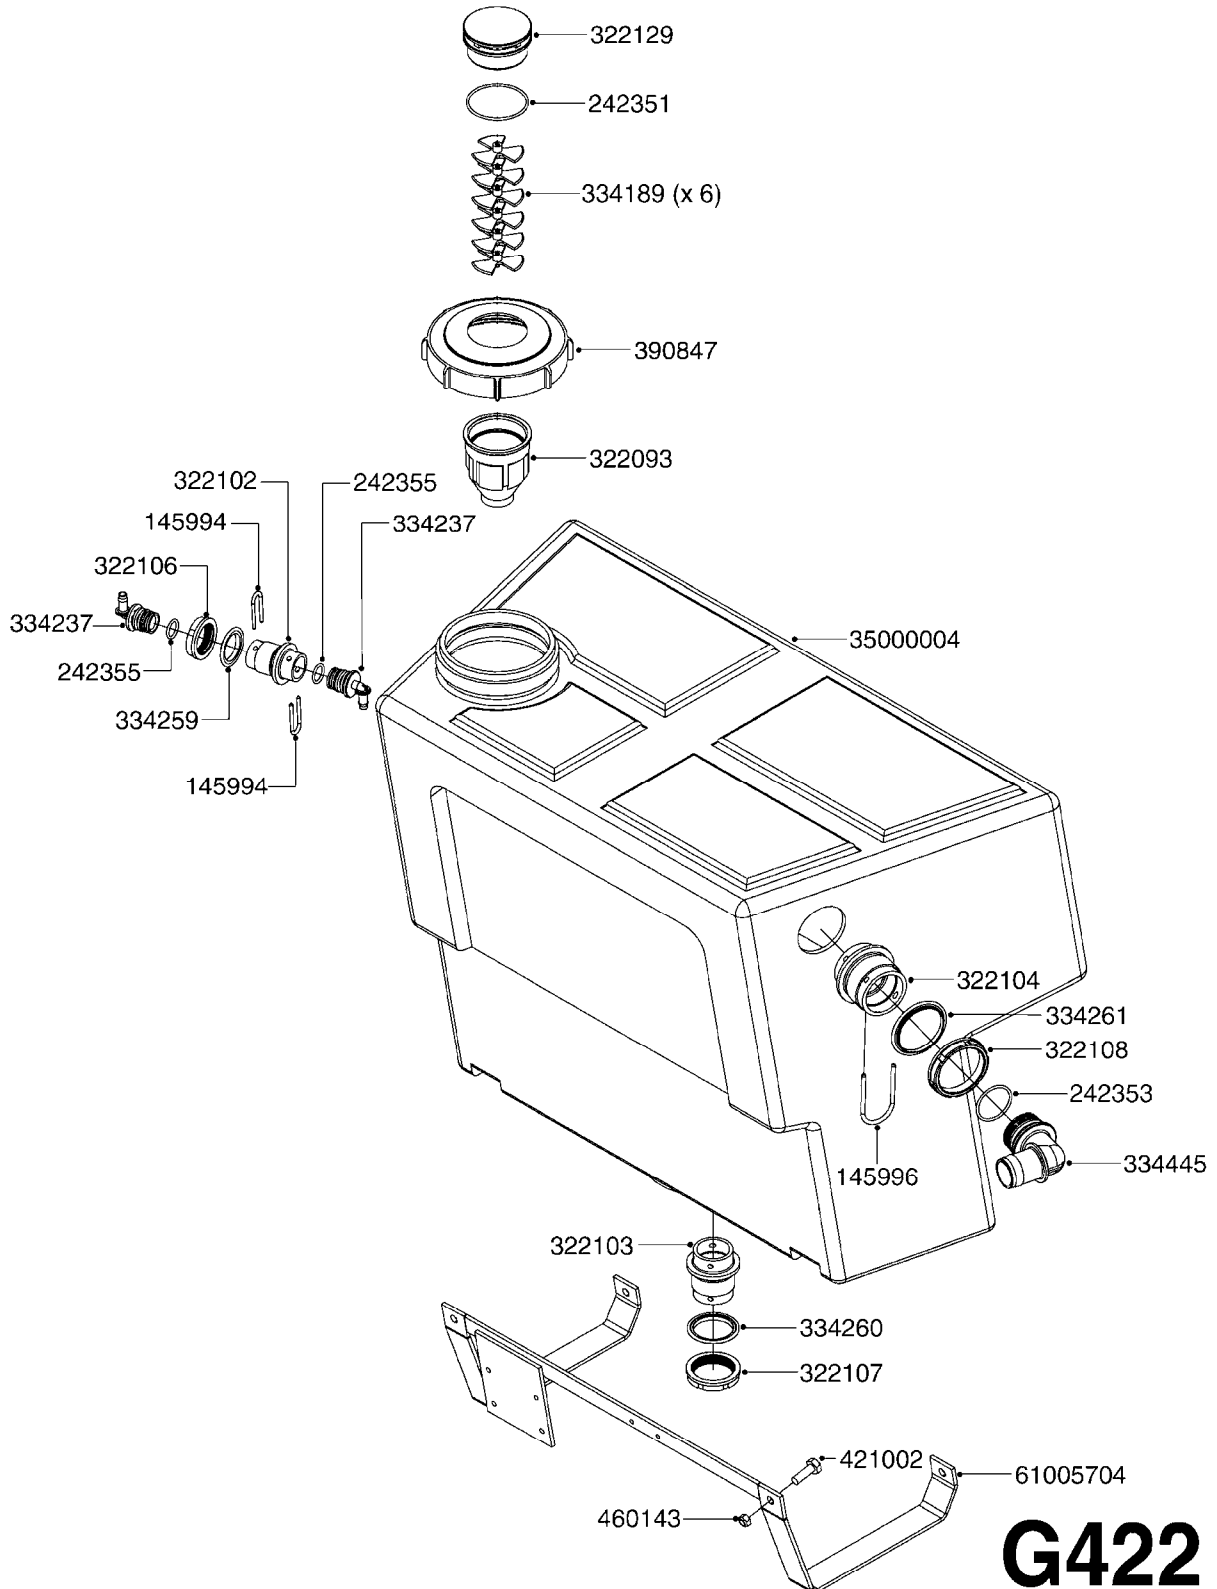

MIXING CHAMBER COMPLETE - 72048800

G420

F MARKER TANK/DROPPER HIGH CAP
G420-HIN, 05:05:11

Page 1
Date 06.04.2015 10:03

parts-n°	order qty	description
145994	1	FITT.DK S-40 FORK
160775	1	WASHER F. FRICTION PLATE
161130	1	FILTER SCREEN F/FOAM DROPPER
242351	1	O-RING D69.5X3.0 VITON F.S-93
242354	1	O-RING D32.2X3.0 VITON F.S-53
242355	1	O-RING D19.2X3.0 VITON F.S-40
284353	1	SPONGE FOR FOAM MARKER
320095	1	FITT.DK NUT 1" BSP
320117	1	FITT.DK CONN.1/2"BSP F. 1" CAP
320456	1	FITT.DK BULKHEAD 1"BSP DOUBLE
320471	1	FITT.DK NUT 1" BSP JAMB
322102	1	FITT.DK S-40 BULKHEAD
322106	1	FITT.DK S-40 BULKHEAD NUT
322109	1	FITT.DK S-93 BULKHEAD NUT
322133	1	FITT.DK S-40 PLUG W 1/8 THREAD
322134	1	FITT.DK S-53THREAD INS.1/2"BSP
322138	1	FITT.DK ELB 1"M X 1"F BSP
330326	1	O-RING D30/D24X2 F.1"NUT
330831	1	FRICTION PLATE
332581	1	GASKET F. 1-1/2" BSP CAPNUT.
334227	1	FITT.DK S-53 STR.1/2'
334237	1	FITT.DK S-40 ELB.3/8'
334259	1	GASKET F. S-40 BULKHEAD
334533	1	CLAMP HOSE PLASTIC 3/8"
390927	1	TUBE,MIX CHAMB. FOAM MARK HC
421201	1	BOLT HEX 8.8 DEL M8X70
430323	1	BOLT HEX 8.8 DEL M12X60
430367	1	BOLT HEX 8.8 DEL M12X100 DIN931
440333	1	SCREW 3.5 X 9.5 SS
460143	1	NUT HEX M8 LOCK A2 DIN985
460703	1	NUT HEX M12X1.75 LOCK DIN985
471127	1	WASHER D24/D13X2.5 STAINLESS
480487	1	PIN M5X60 SLOTTED GALV
614432	1	BREAK AWAY ARM F. FOAM MARKER
615522	1	CHECK VALVE F.FOAM MARKER
615786	1	MOUNT BKT. F.FOAM DROPPER 98
637434	1	MOUNT BRACKET F.FOAM TANK 20G
730697	1	FOAM DROPPER COMP. BLACK '97
976183	1	DECAL COMPANY 185 X 300
981561	1	SPONGE MAT. MIX.CHAMBER-x0012"
10010803	1	NUT HEX NC (NYLON LOCK) 5/16
10465903	1	*LID F.FOAM MARKER, DRILLED
10494103	1	FILL WELL ASSY.FOAM MARK EPOXY
10494403	1	*TANK ASSY. 20 GAL. D14'F/M
10533603	1	DECAL CAUTION-OPEN SLOWLY ENG
10598503	1	STRAP F.FOAMER TANK (850mm)
10631003	1	HOSE R X CLEAR BRAID.X 1/2 12"
28029803	1	CLAMP HOSE GEAR P1/2" 6708
28030103	1	CLAMP HOSE GEAR P5/4-S1.5"6724
72048800	1	MIXING CHAMBER,FOAM MARK. HC
92701703	1	HOSE R X3/8" X300PSI WP X0012"