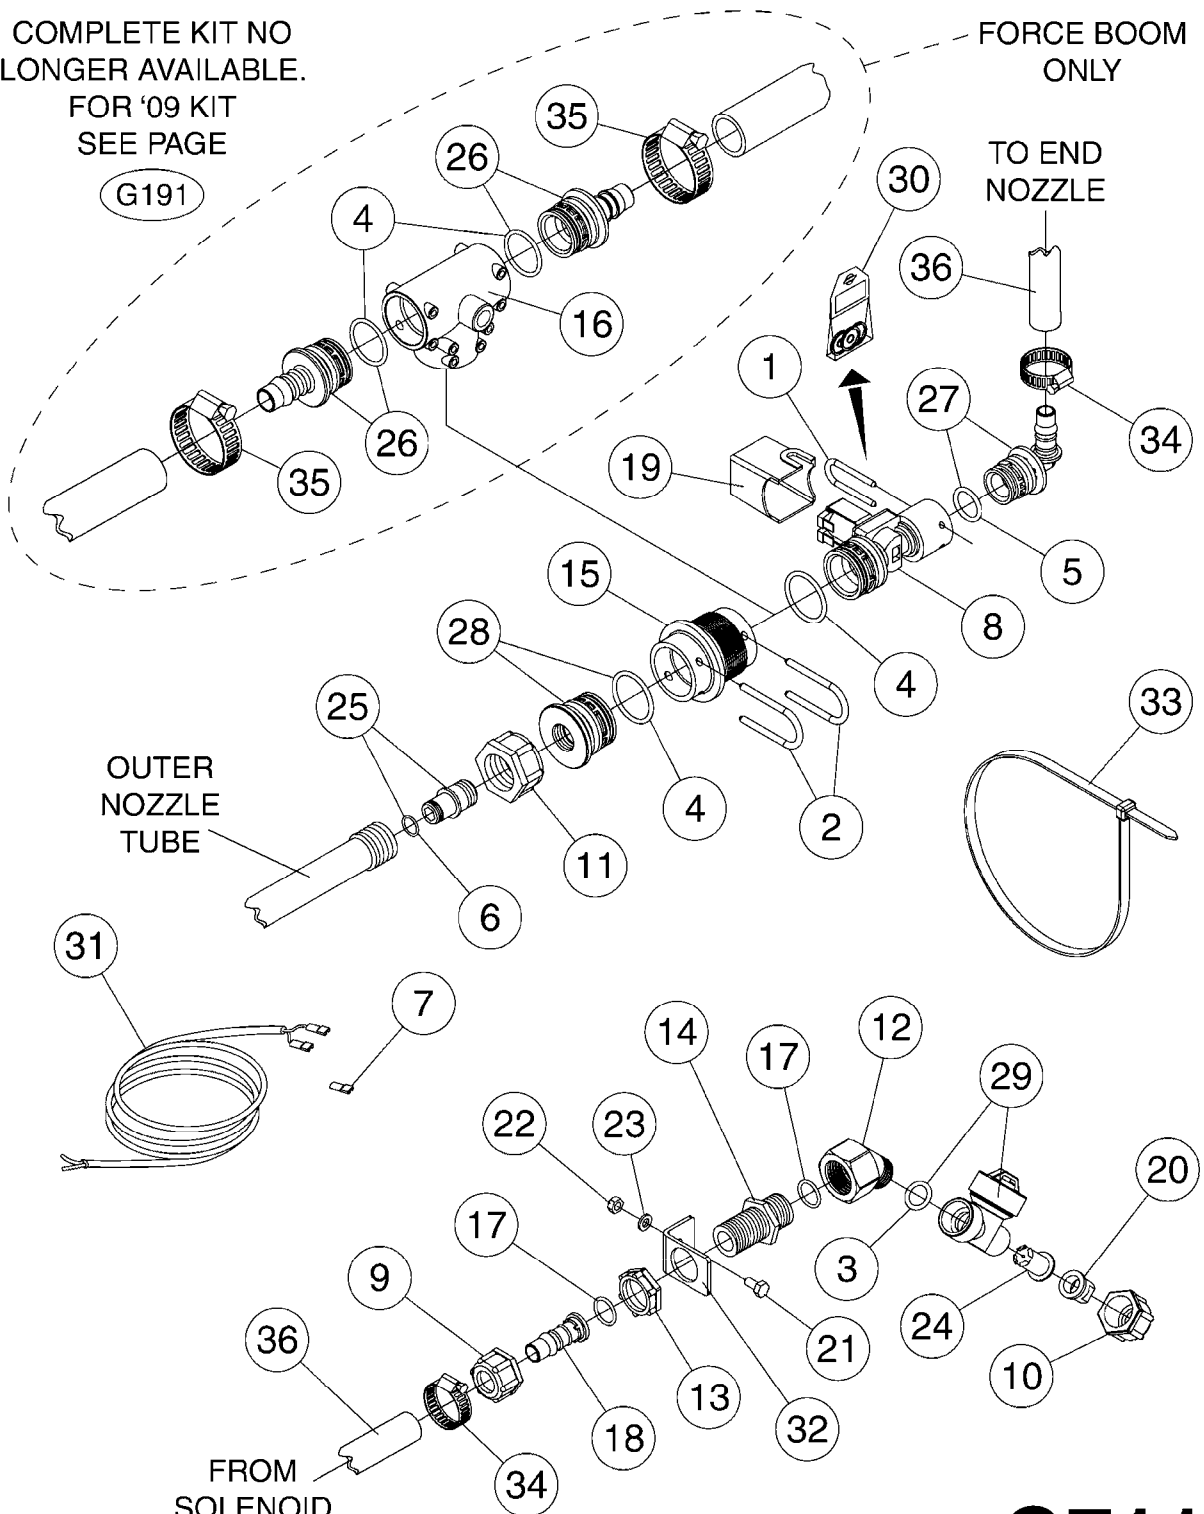

COMPLETE KIT NO
LONGER AVAILABLE.
FOR '09 KIT
SEE PAGE

G191

FORCE BOOM
ONLY

TO END
NOZZLE

OUTER
NOZZLE
TUBE

FROM
SOLENOID
ASSEMBLY

ELECTRIC END NOZZLE KIT
G711-HIN, 09:05:13

Page 1
Date 06.04.2015 10:03

Pos.	parts-n°	order qty	description
1	145994	1	FITT.DK S-40 FORK
2	145995	1	FITT.DK S-53 FORK
3	240177	1	O-RING D16.1/11.3 X 2.4
4	242354	1	O-RING D32.2X3.0 VITON F.S-53
5	242355	1	O-RING D19.2X3.0 VITON F.S-40
6	242594	1	O-RING D14 X 1.78 SCH.70-EPDM
7	261539	1	SPADE F.ELEC CONNec BLUE INSUL
8	262104	1	VALVE, SOLENOID, S53/S40
9	320084	1	FITT.DK NUT 1/2" BSP
10	320187	1	FITT.DK CAP 3/8" BSP BLACK
11	320283	1	FITT.DK NUT 3/4"BSP
12	320596	1	FITT.DK ELB 3/8'-1/2'BSP 45DEG
13	321307	1	FITT.DK NUT 1/2" BSP JAMB
14	321742	1	FITT.DK BULKHEAD 1/2' BSP
15	322103	1	FITT.DK S-53 BULKHEAD
16	322352	1	FITT.DK S-53 TEE
17	330212	1	O-RING D19/D14X2.4 F.1/2"NUT
18	330687	1	FITT.DK HB 1/2" F. 1/2" NUT
19	334965	1	COVER FOR S53 SOLENOID VALVE
20	370366	1	NOZZLE END FAN 1850-G 150
21	410185	1	BOLT HEX 8.8 DEL M6X16 A2
22	460261	1	NUT HEX M6X1 LOCK A2 DIN985
23	471125	1	WASHER M6U D12/D6.4x1.6 SS A2
24	614366	1	FILTER 50 MESH F.NOZZLE BLUE
24	614367	1	FILTER 80 MESH F.NOZZLE RED
24	614368	1	FILTER 100 MESH F.NOZZLE YEL.
25	720856	1	FITT.DK 1/2'BSP ASSY.F.3/4'NUT
26	726558	1	FITT.DK S53 STR. 3/4" W.ORING
27	726567	1	FITT.DK S-40 ELB.1/2" W.ORING
28	726694	1	PLUG,S53,1/2"FBSP THD W.ORING
29	729610	1	NOZZLE ASSY. NON DRIP 3/8 THRD
30	750722	1	REPAIR KIT FOR 3S SC CONTROL
31	983087	1	ELEC. CABLE 2 WIRE X 0.75MM
32	16180100	1	PLATE, END ROW NOZZLE
33	28025203	1	TIE STRAP L=23" x W=1/2"
34	28029803	1	CLAMP HOSE GEAR P1/2" 6708
35	28029903	1	CLAMP HOSE GEAR P3/4"-S1" 6712
36	92702103	1	HOSE R X1/2" X300PSI WP X0012"