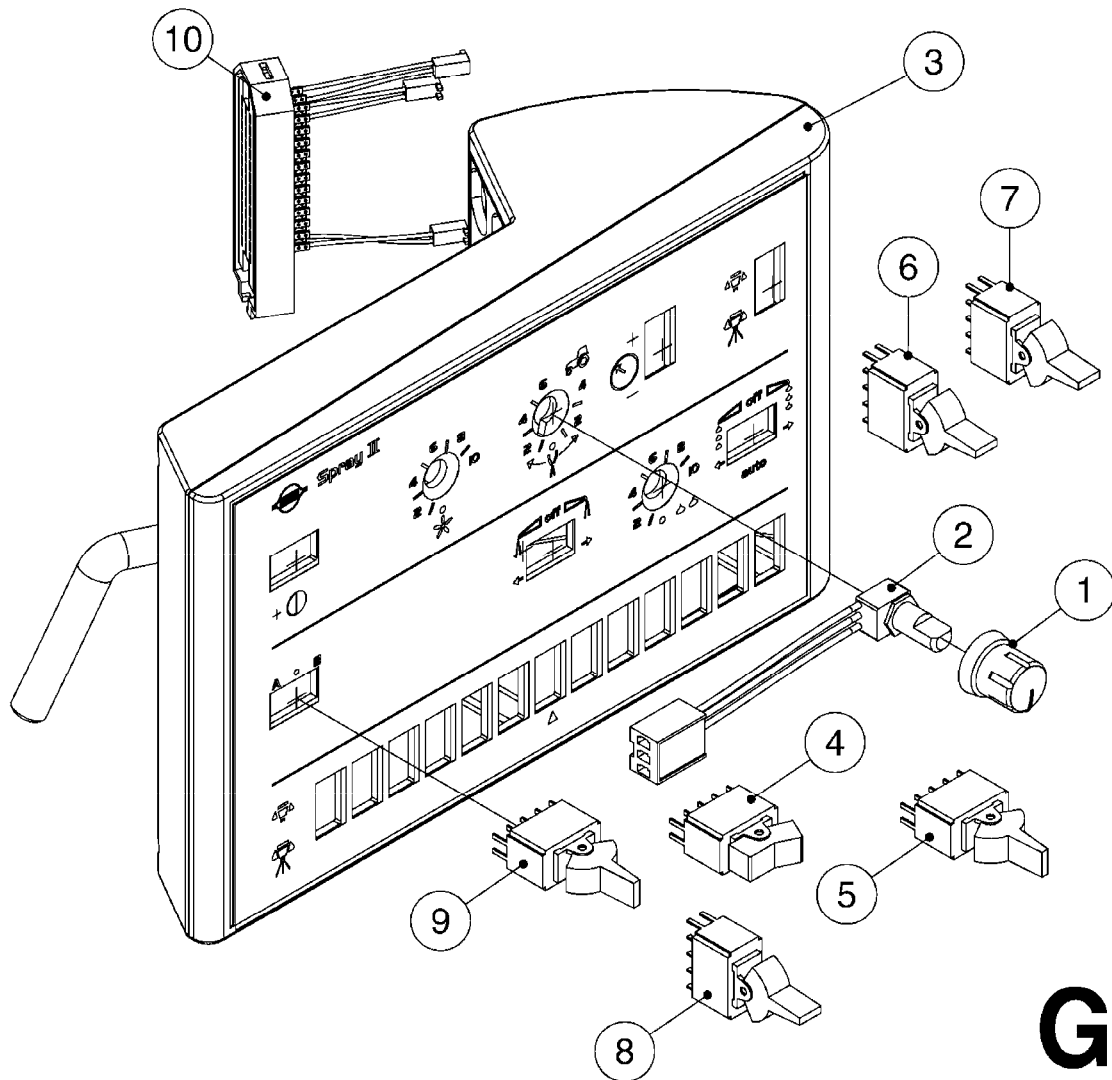

G702

SPRAYBOX II
G702-HIN, 05:08:14

Page 1

Date 06.04.2015 10:03

Pos.	parts-n°	order qty	description
1	26000400	1	KNOB F.FOAM ADJUST HC5500
2	26005300	1	POT.METER F. SPRAYBOX II
3	26010200	1	CONTROL BOX 2SEC, SPRAY BOX II
3	26010300	1	CONTROL BOX 3SEC, SPRAY BOX II
3	26010400	1	CONTROL BOX 4SEC, SPRAY BOX II
3	26010500	1	CONTROL BOX 5SEC, SPRAY BOX II
3	26010600	1	CONTROL BOX 6SEC, SPRAY BOX II
3	26010700	1	CONTROL BOX 7SEC, SPRAY BOX II
3	26010800	1	CONTROL BOX 8SEC, SPRAY BOX II
3	26010900	1	CONTROL BOX 9SEC, SPRAYBOX II
3	26011000	1	SPRAY CONT. II EVC 4 SEC. HAZ
3	26011100	1	SPRAY CONT. II EVC 5 SEC. HAZ
3	26011200	1	SPRAY CONT. II EVC 6 SEC. HAZ
3	26011300	1	SPRAY CONT. II EVC 7 SEC. HAZ
3	26013600	1	CONTROL BOX 13SEC, SPRAYBOX II
4	26020200	1	SWITCH ON-ON SP ROCKER RED
5	26020300	1	SWITCH ON-OFF-ON SP BLACK
6	26020400	1	SWITCH MOM-OFF-MOM SP YELLOW
7	26020600	1	SWITCH ON-ON SP GREEN
8	26020800	1	SWITCH ON-ON DP GREEN
9	26021000	1	SWITCH ON-OFF-ON DP BLACK
10	28031400	1	PLUG 39-POLE FEMALE HC5500