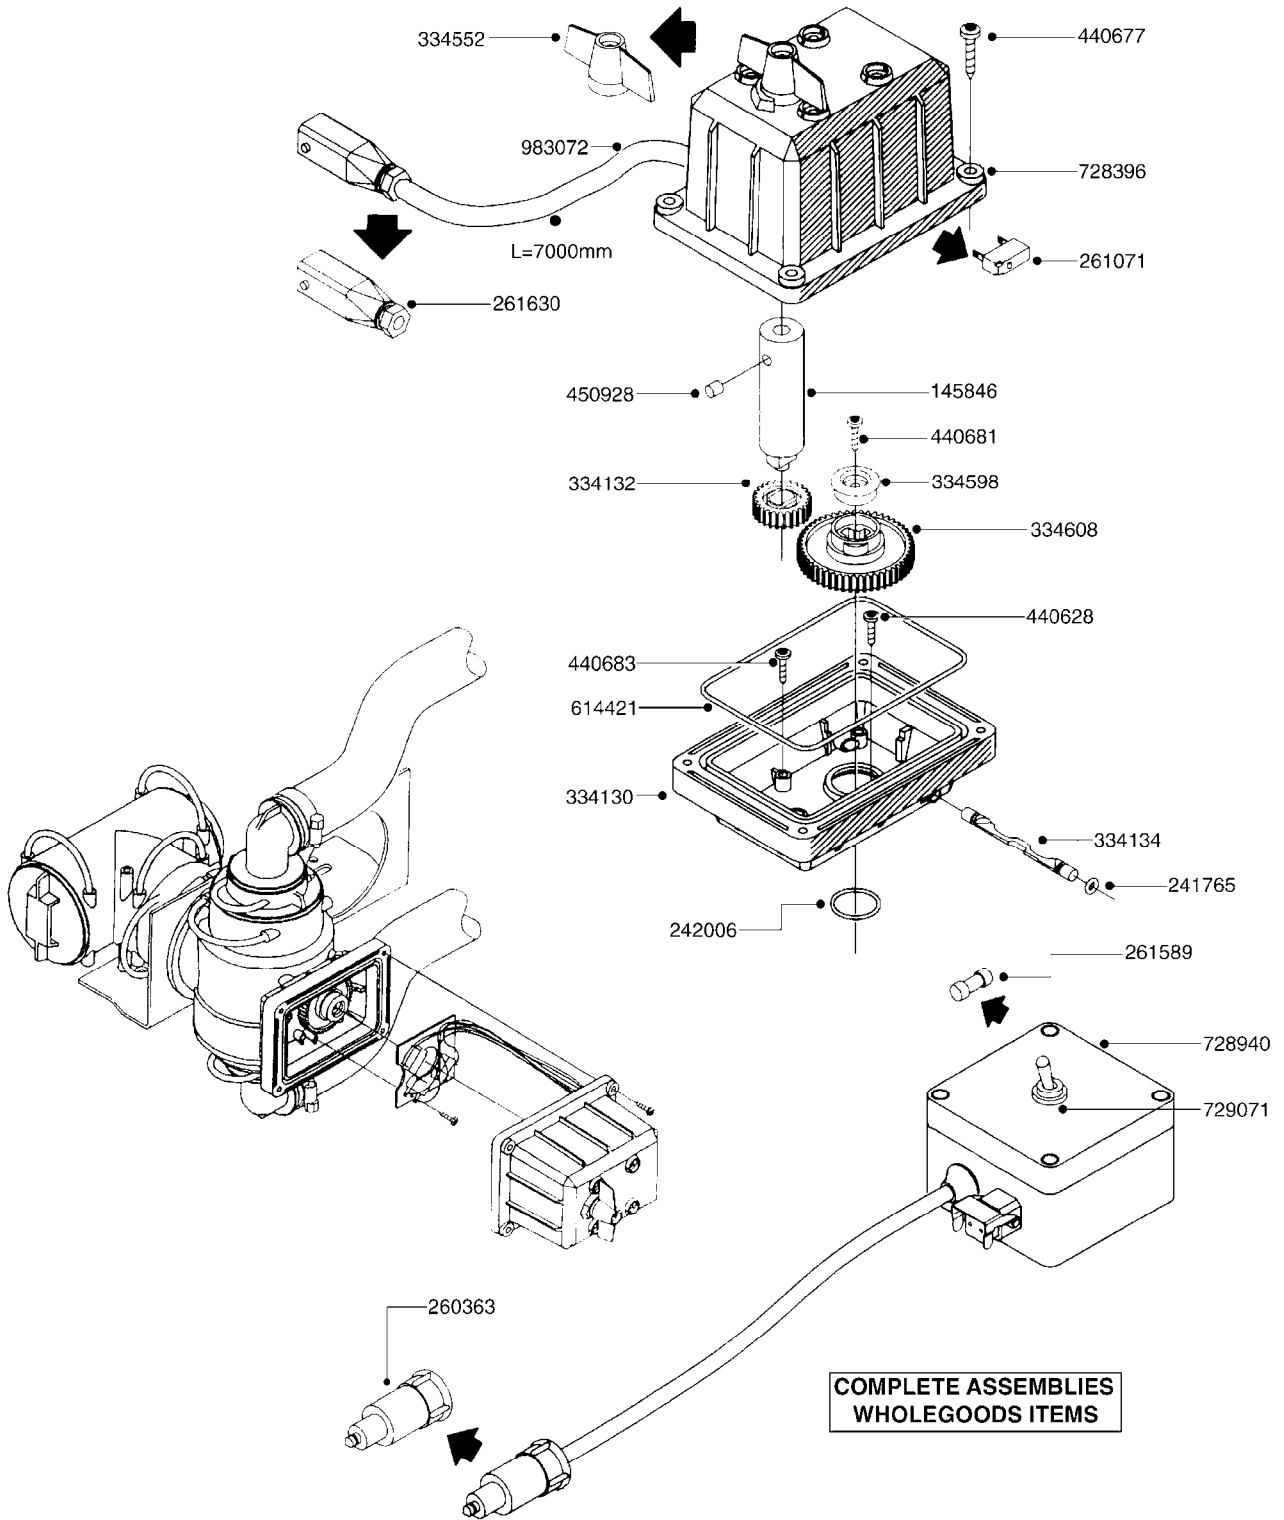

834363 - AGITATION BYPASS VALVE

G020

BALL VALVE-ELECTRIC 2-WAY
G020-HIN, 01:01:01

Page 1

Date 06.04.2015 10:02

parts-n°	order qty	description
145846	1	COUPLING FOR EL 3-WAY VALVE
241765	1	O-RING 3.1 X 1.6
242006	1	O-RING D22/D19 X 1.5
260363	1	PLUG 2 POLE 12V
261071	1	MICRO SWITCH TYPE 9 SM 201
261162	1	SOCKET F.12V BAYONET PLUG
261589	1	FUSE 5 X 20 1.25 AMP
334130	1	GEAR BOX
334131	1	COG WHEEL
334132	1	COG WHEEL
334134	1	INDICATOR ROD
334552	1	GRIP F.MAN.OP.EC PRES.REG.GREE
334598	1	PLUG F.VALVE HANDLE BLUE
440628	1	SCREW 3/8'
440677	1	SCREW F. PLASTIC 5X20 SS
440681	1	SCREW F. PLASTIC 4MM X 14LG SS
440683	1	SCREW 40X18 2WAY ELC.BALL VALV
450928	1	SET SCREW M8 X 8MM STAINLESS
614421	1	GASKET F/MOTOR HOUSE-ON/OFF TR
725340	1	MOTOR HOUSING FOR EL VALVE
728399	1	CIRCUIT BOARD F.728941
728941	1	CONTROL BOX F.2-WAY VALVE ELC.
834363	1	ELECTRIC KIT, AGITATION BYPASS