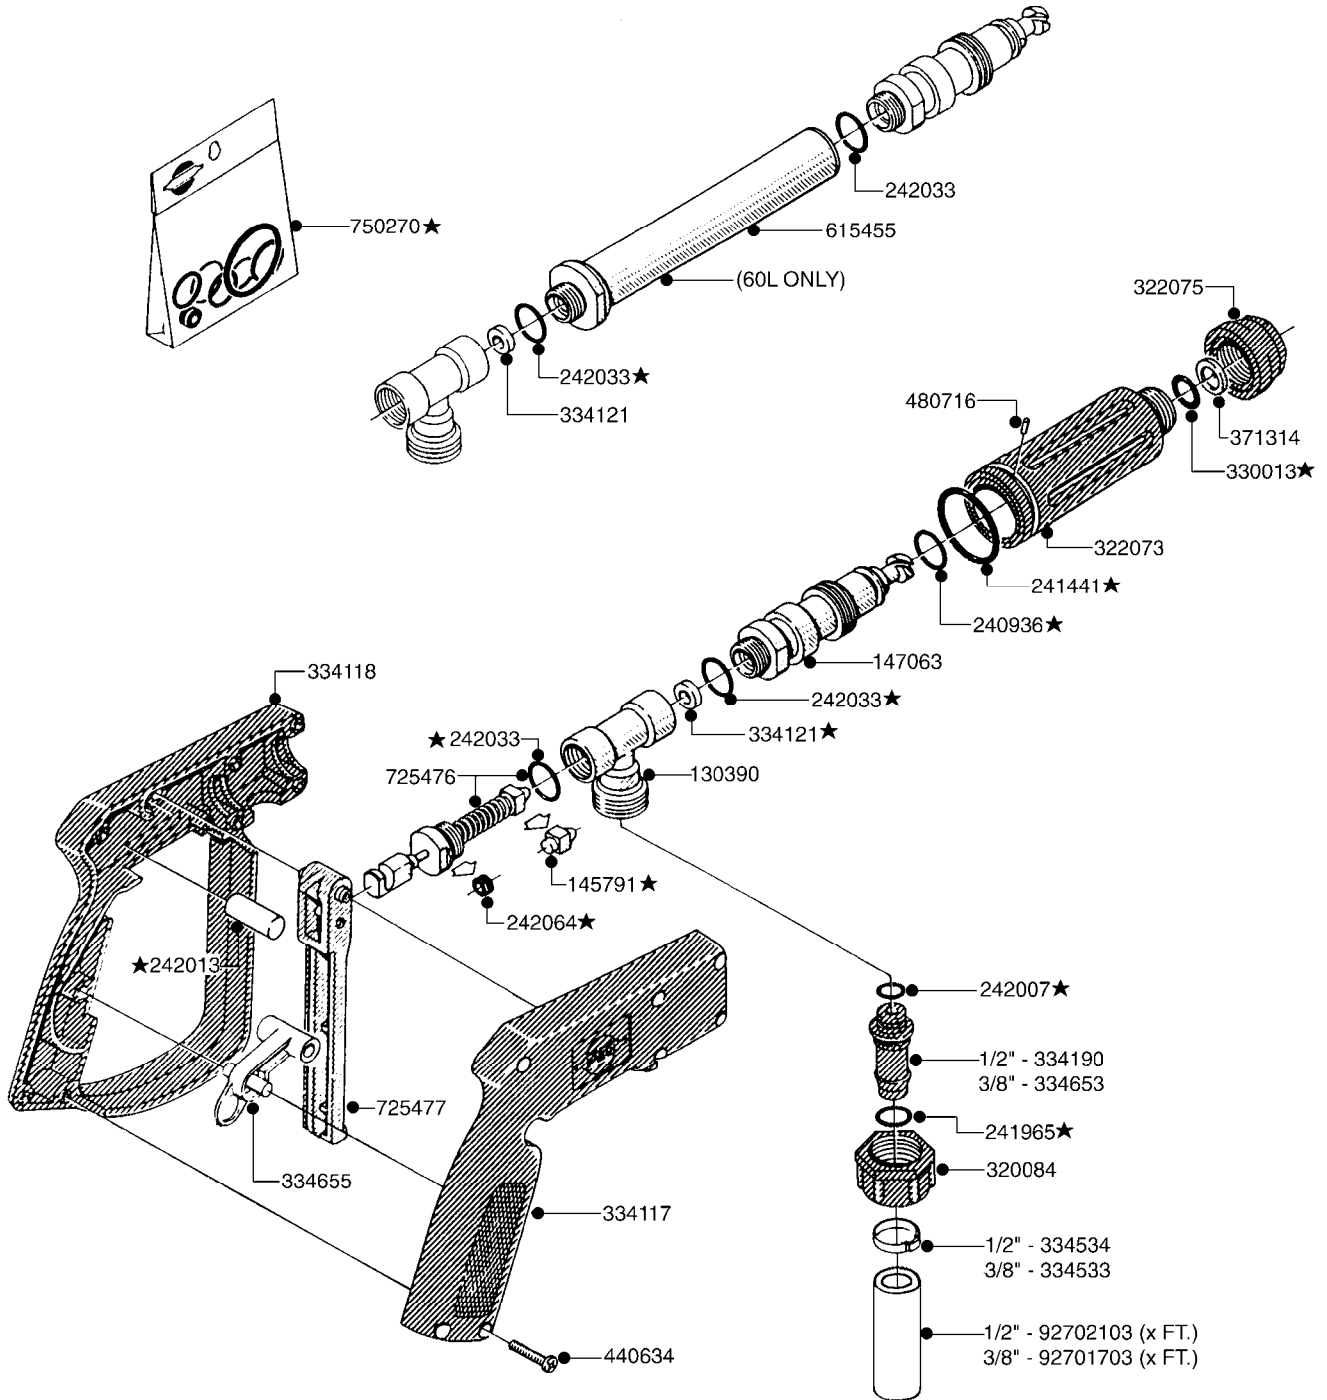

COMPLETE ASSEMBLY:
843197 - 60L
843196 - 60S

COMPLETE ASSEMBLIES
WHOLEGOODS ITEMS

G450

HANDGUN TYPE 60S/60L POST 95
G450-HIN, 19:05:11

Page 1

Date 06.04.2015 10:03

parts-n°	order qty	description
130390	1	TEE 3/8'X 1/2' BSP F.TYPE 60S
145791	1	CONE FOR ON/OFF
147063	1	SWIRL F.SPRAY GUN TYPE 60
240936	1	O-RING D13.3X2.4 NITRIL
241441	1	O-RING D29.3X3
241965	1	O-RING 12.1 X 1.6
242007	1	O-RING D9.1X1.6
242013	1	SPRING RUBBER F/TRIGGER
242033	1	O-RING
242064	1	SLEEVE RUBBER 3X8X4MM
320084	1	FITT.DK NUT 1/2" BSP
322073	1	HOUSING F.SWIRL TYPE 60S H.G.
322075	1	HOUSING F. NOZZLE
330013	1	O-RING D15/D10X2.5 F.3/8"NUT
334117	1	HANDLE PIECE RIGHT F.60S/60L
334118	1	HANDLE PIECE LEFT F.60S/60L
334121	1	SEAT FOR ON-OFF TYPE
334190	1	FITT.DK HB 1/2' F. PISTOL 60S
334533	1	CLAMP HOSE PLASTIC 3/8"
334534	1	CLAMP HOSE PLASTIC 1/2"
334653	1	FITT.DK HB 3/8' F.HANDGUN
334655	1	TRIGGER SAFETY F.60S/60L GUN
371314	1	NOZZLE CERAMIC 1099-20
440634	1	SCREW 5/8"
480716	1	PIN D3X6 STAINLESS
615455	1	TUBE F.LANCE TYPE 60L
725476	1	SPINDLE
725477	1	TRIGGER
750270	1	GASKET KIT F.SPRAY GUN
843196	1	GUN, MODEL 60S
843197	1	HANDGUN KIT TYPE 60 LONG
92701703	1	HOSE R X3/8" X300PSI WP X0012"
92702103	1	HOSE R X1/2" X300PSI WP X0012"