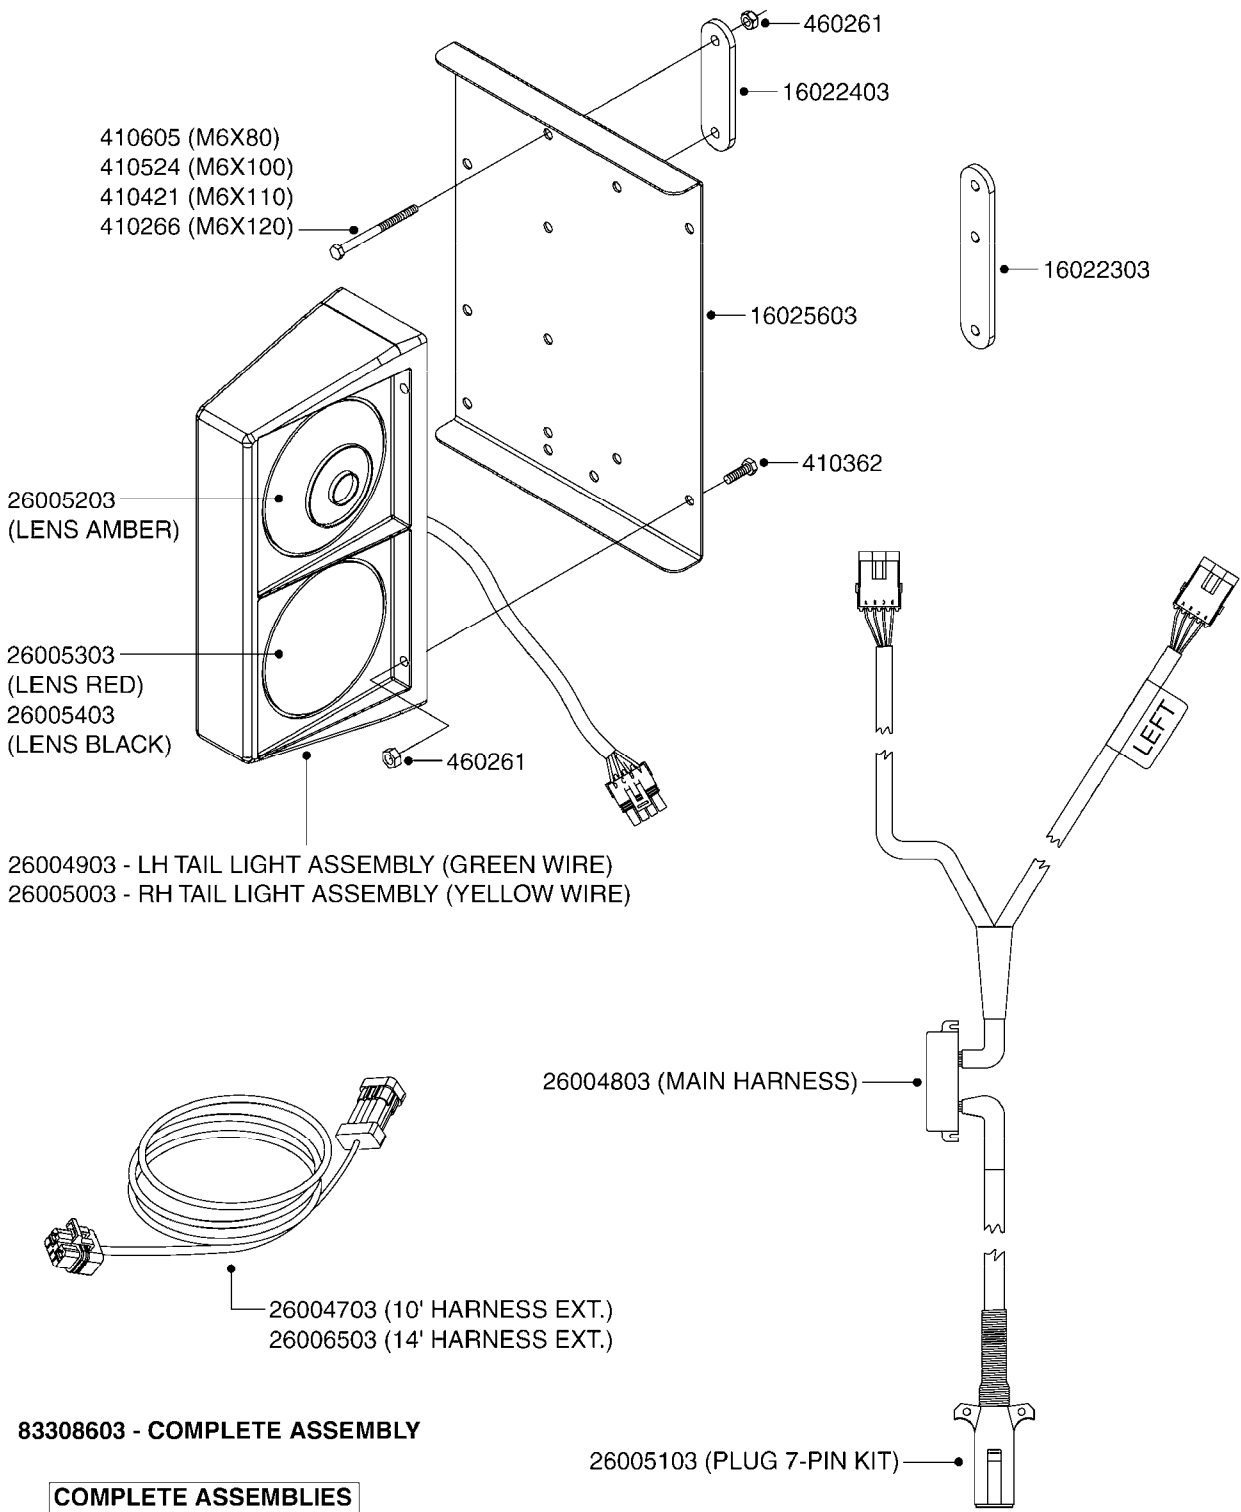

COMPLETE ASSEMBLIES
WHOLEGOODS ITEMS

G680

TRAFFIC LIGHT KIT
G680-HIN, 01:01:01

Page 1
Date 06.04.2015 10:03

parts-n°	order qty	description
410266	1	BOLT HEX 8.8 DEL M6X120
410362	1	BOLT HEX 8.8 SS M6X20 FT
410421	1	BOLT HEX M6X110 DIN931-A2 SS
410524	1	BOLT HEX 8.8 DEL M6X100
410605	1	BOLT HEX 8.8 DEL M6X80
460261	1	NUT HEX M6X1 LOCK A2 DIN985
16022303	1	BRACKET 100MM TUBE
16022403	1	BRACKET 60MM TUBE
16025603	1	BRACKET TAIL LIGHT DUAL LAMP
26004703	1	HARNESS 13' EXT 4 WIRE WP
26004803	1	HARNESS MAIN TAIL LIGHT
26004903	1	TAIL LIGHT GREEN WIRE LH
26005003	1	TAIL LIGHT YELLOW WIRE RH
26005103	1	PLUG 7-PIN AG TAIL LIGHT
26005203	1	LENS AMBER BEFORE 2009
26005303	1	LENS RED BEFORE 2009
26005403	1	LENS BLACK BEFORE 2009
26006503	1	HARNESS 14' EXT 4 WIRE WP
83308603	1	TRAFFIC LIGHT KIT