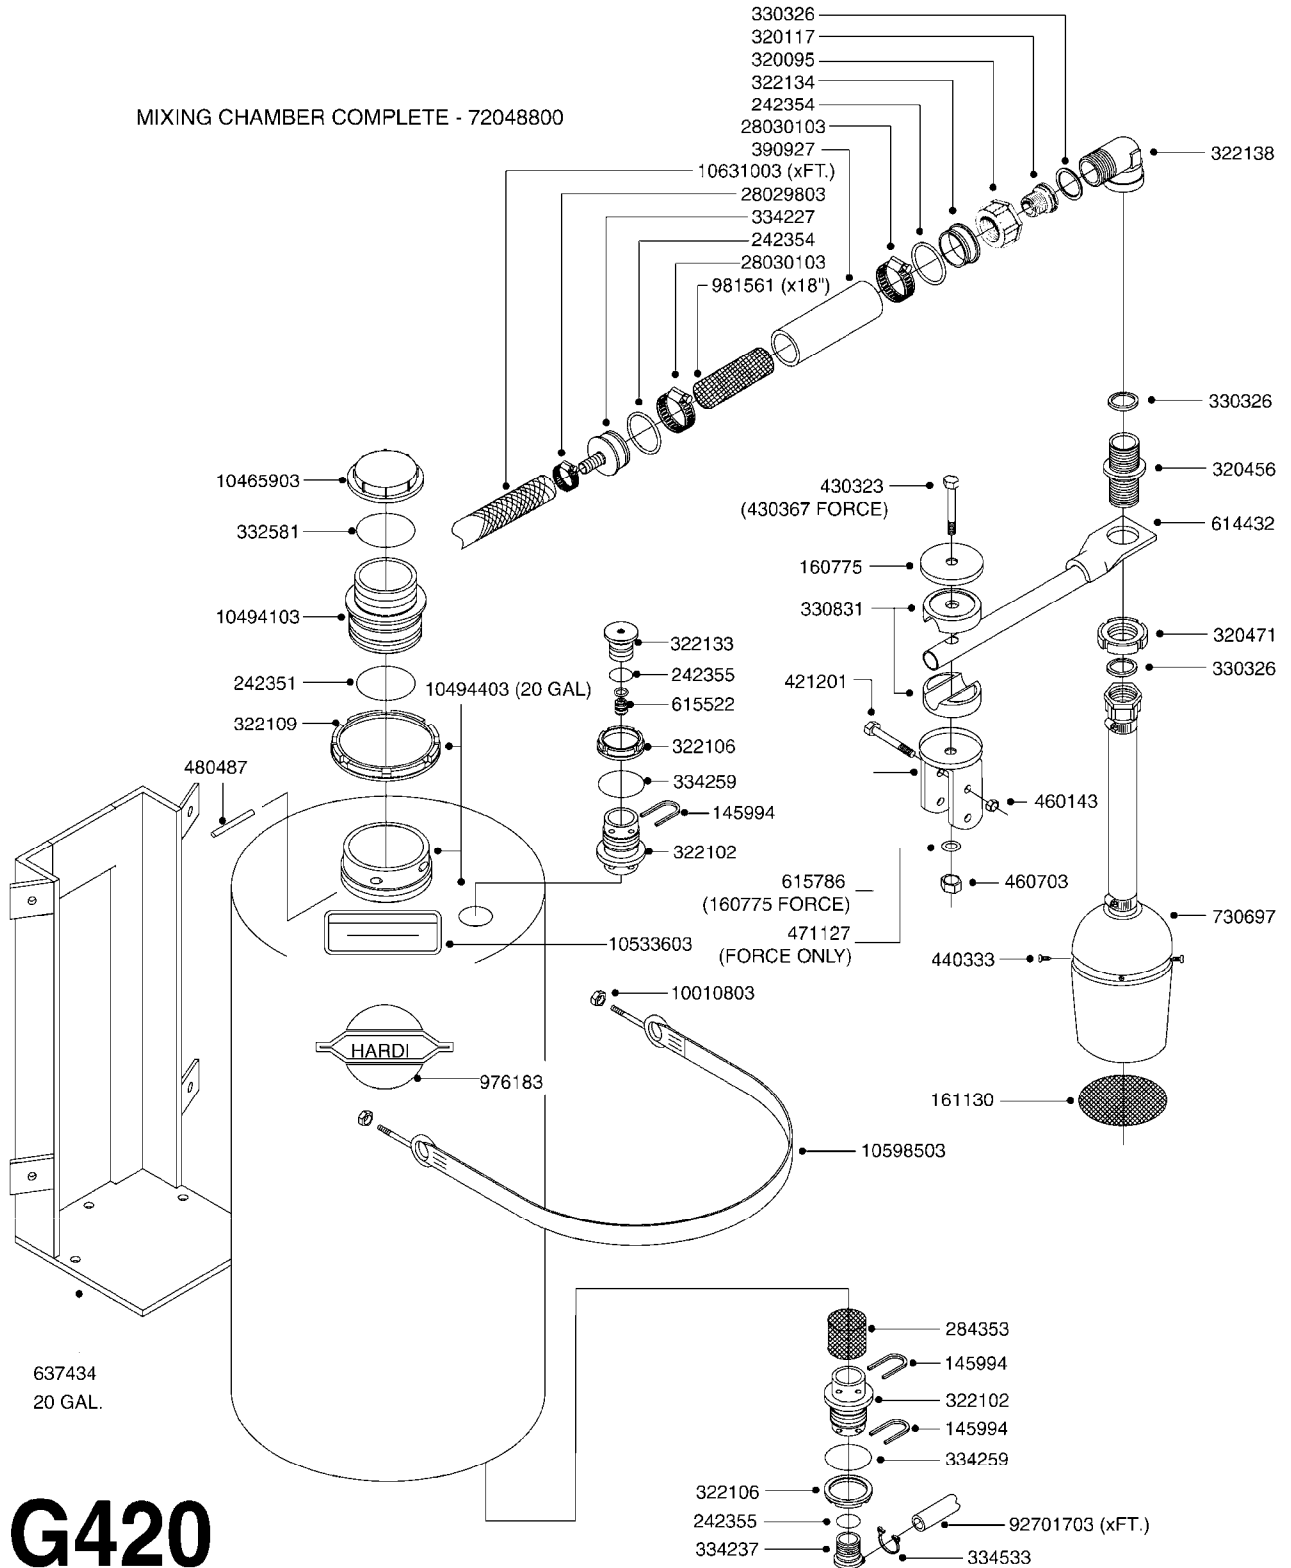

MIXING CHAMBER COMPLETE - 72048800

G420

F MARKER TANK/DROPPER HIGH CAP
G420-HIN, 05:05:11

Page 1
Date 06.04.2015 10:03

parts-n°	order qty	description
145994	1	FITT.DK S-40 FORK
160775	1	WASHER F. FRICTION PLATE
161130	1	FILTER SCREEN F/FOAM DROPPER
242351	1	O-RING D69.5X3.0 VITON F.S-93
242354	1	O-RING D32.2X3.0 VITON F.S-53
242355	1	O-RING D19.2X3.0 VITON F.S-40
284353	1	SPONGE FOR FOAM MARKER
320095	1	FITT.DK NUT 1" BSP
320117	1	FITT.DK CONN.1/2"BSP F. 1" CAP
320456	1	FITT.DK BULKHEAD 1"BSP DOUBLE
320471	1	FITT.DK NUT 1" BSP JAMB
322102	1	FITT.DK S-40 BULKHEAD
322106	1	FITT.DK S-40 BULKHEAD NUT
322109	1	FITT.DK S-93 BULKHEAD NUT
322133	1	FITT.DK S-40 PLUG W 1/8 THREAD
322134	1	FITT.DK S-53THREAD INS.1/2"BSP
322138	1	FITT.DK ELB 1"M X 1"F BSP
330326	1	O-RING D30/D24X2 F.1"NUT
330831	1	FRICTION PLATE
332581	1	GASKET F. 1-1/2" BSP CAPNUT.
334227	1	FITT.DK S-53 STR.1/2'
334237	1	FITT.DK S-40 ELB.3/8'
334259	1	GASKET F. S-40 BULKHEAD
334533	1	CLAMP HOSE PLASTIC 3/8"
390927	1	TUBE,MIX CHAMB. FOAM MARK HC
421201	1	BOLT HEX 8.8 DEL M8X70
430323	1	BOLT HEX 8.8 DEL M12X60
430367	1	BOLT HEX 8.8 DEL M12X100 DIN931
440333	1	SCREW 3.5 X 9.5 SS
460143	1	NUT HEX M8 LOCK A2 DIN985
460703	1	NUT HEX M12X1.75 LOCK DIN985
471127	1	WASHER D24/D13X2.5 STAINLESS
480487	1	PIN M5X60 SLOTTED GALV
614432	1	BREAK AWAY ARM F. FOAM MARKER
615522	1	CHECK VALVE F.FOAM MARKER
615786	1	MOUNT BKT. F.FOAM DROPPER 98
637434	1	MOUNT BRACKET F.FOAM TANK 20G
730697	1	FOAM DROPPER COMP. BLACK '97
976183	1	DECAL COMPANY 185 X 300
981561	1	SPONGE MAT. MIX.CHAMBER-x0012"
10010803	1	NUT HEX NC (NYLON LOCK) 5/16
10465903	1	*LID F.FOAM MARKER, DRILLED
10494103	1	FILL WELL ASSY.FOAM MARK EPOXY
10494403	1	*TANK ASSY. 20 GAL. D14'F/M
10533603	1	DECAL CAUTION-OPEN SLOWLY ENG
10598503	1	STRAP F.FOAMER TANK (850mm)
10631003	1	HOSE R X CLEAR BRAID.X 1/2 12"
28029803	1	CLAMP HOSE GEAR P1/2" 6708
28030103	1	CLAMP HOSE GEAR P5/4-S1.5"6724
72048800	1	MIXING CHAMBER,FOAM MARK. HC
92701703	1	HOSE R X3/8" X300PSI WP X0012"