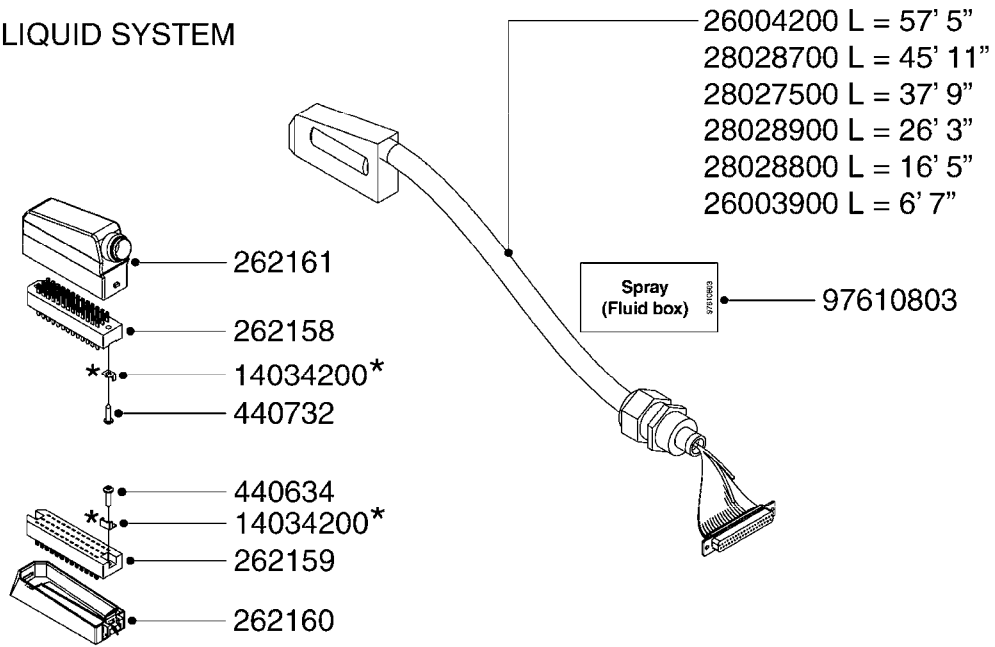

LIQUID SYSTEM

HYDRAULIC SYSTEM

* Note orientation of bracket
1 = Liquid system
2 = Hydraulic system

G710

39 PIN CABLES
G710-HIN, 16:05:12

Page 1

Date 06.04.2015 10:03

parts-n°	order qty	description
262158	1	PLUG INSERT 39 POLE MALE
262159	1	PLUG INSERT 39 POLE FEMALE
262160	1	PLUG HOUSING 39 POLE FEMALE
262161	1	PLUG HOUSING F/39 POLE MALE
440634	1	SCREW 5/8"
440732	1	PT SCREW 35X12B Z5452 ELZ
14034200	1	CODE BRACKET FOR 39 PIN CABLE
26003900	1	WIRE 37-39 PIN EVC, 6.6'
26004200	1	WIRE 37-39 PIN EVC, 57.4'
26008400	1	WIRE 39-PIN 24 WIRE L=8M
28027500	1	WIRE 37-39 PIN EVC, 37.7'
28028700	1	WIRE 37-39 PIN EVC, 45.9'
28028800	1	WIRE 37-39 PIN EVC, 16.4'
28028900	1	WIRE 37-39 PIN EVC, 26.2'
72236400	1	DAH CONN. WIRE/TRACTOR L=8M
97610803	1	DECAL-SRAY BOX 39-PIN
97610903	1	DECAL-HYDRAULIC BOX 39-PIN