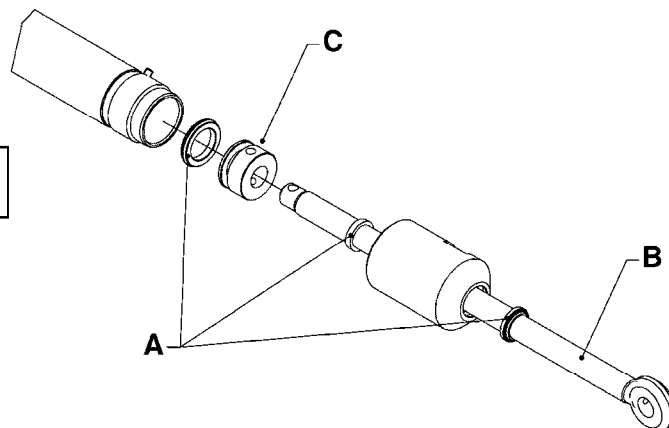

Check cylinder barrel for stamped part number.