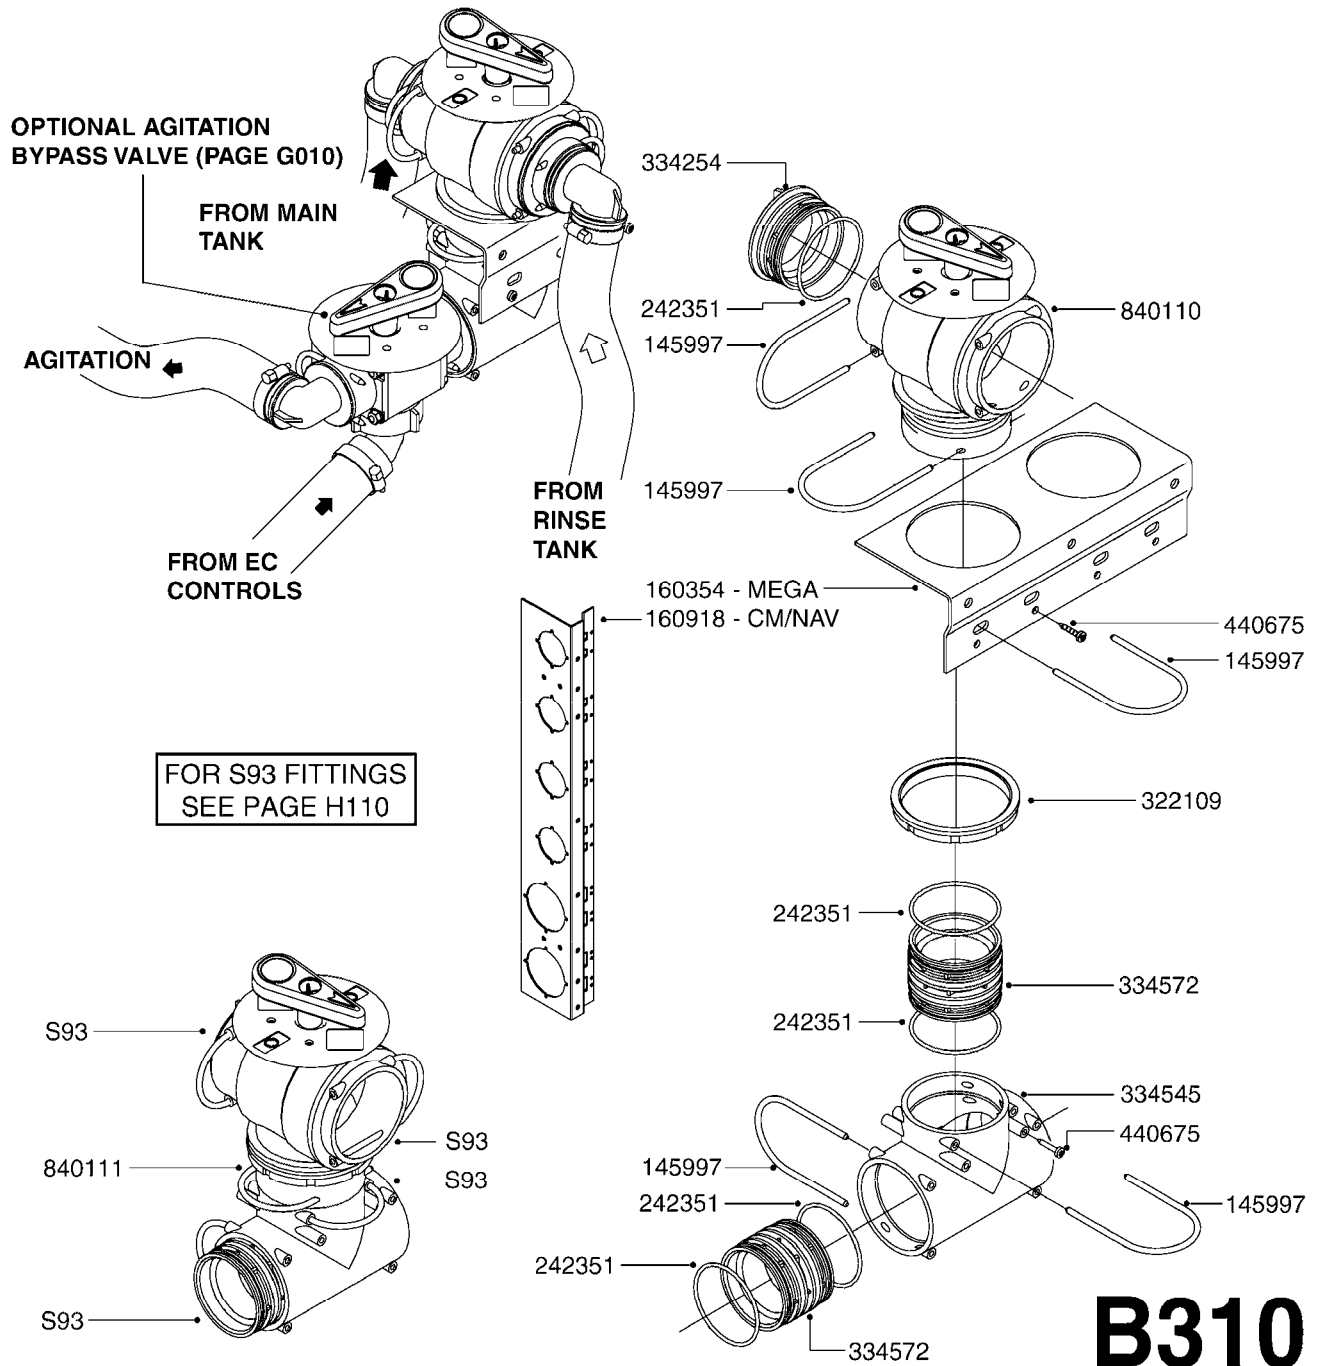

MANIFOLD SYSTEM - SUCTION
B310-HIN, 29:10:12

Page 1

Date 06.04.2015 10:02

parts-n°	order qty	description
145997	1	FITT.DK S-93 FORK
160354	1	BRACKET F.SUCTION MANIFOLD
160918	1	BRACKET F. MANIFOLD CM
242351	1	O-RING D69.5X3.0 VITON F.S-93
322109	1	FITT.DK S-93 BULKHEAD NUT
334254	1	FITT.DK S-93 PLUG
334545	1	FITT.DK S-93 TEE
334572	1	FITT.DK S-93 ADAPTOR MALE MALE
440675	1	SCREW F. PLASTIC 5X16 SS
840110	1	VALVE SUCTION S-93 F.MANIFOLD
840111	1	VALVE SUCTION 3 WAY S-93 W.TEE