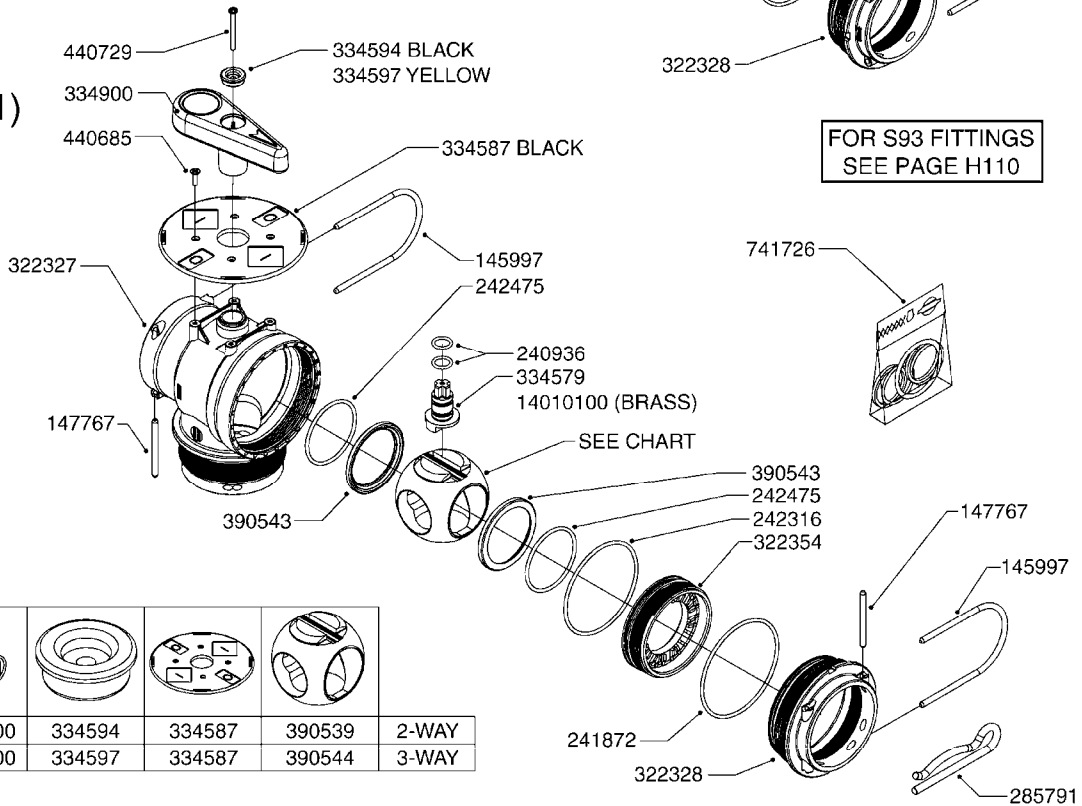

MANIFOLD - S93 VALVE
B320 - HIN, 29:10:12

S93

				2-WAY
				3-WAY

S93 (01)

				2-WAY
				3-WAY

B320