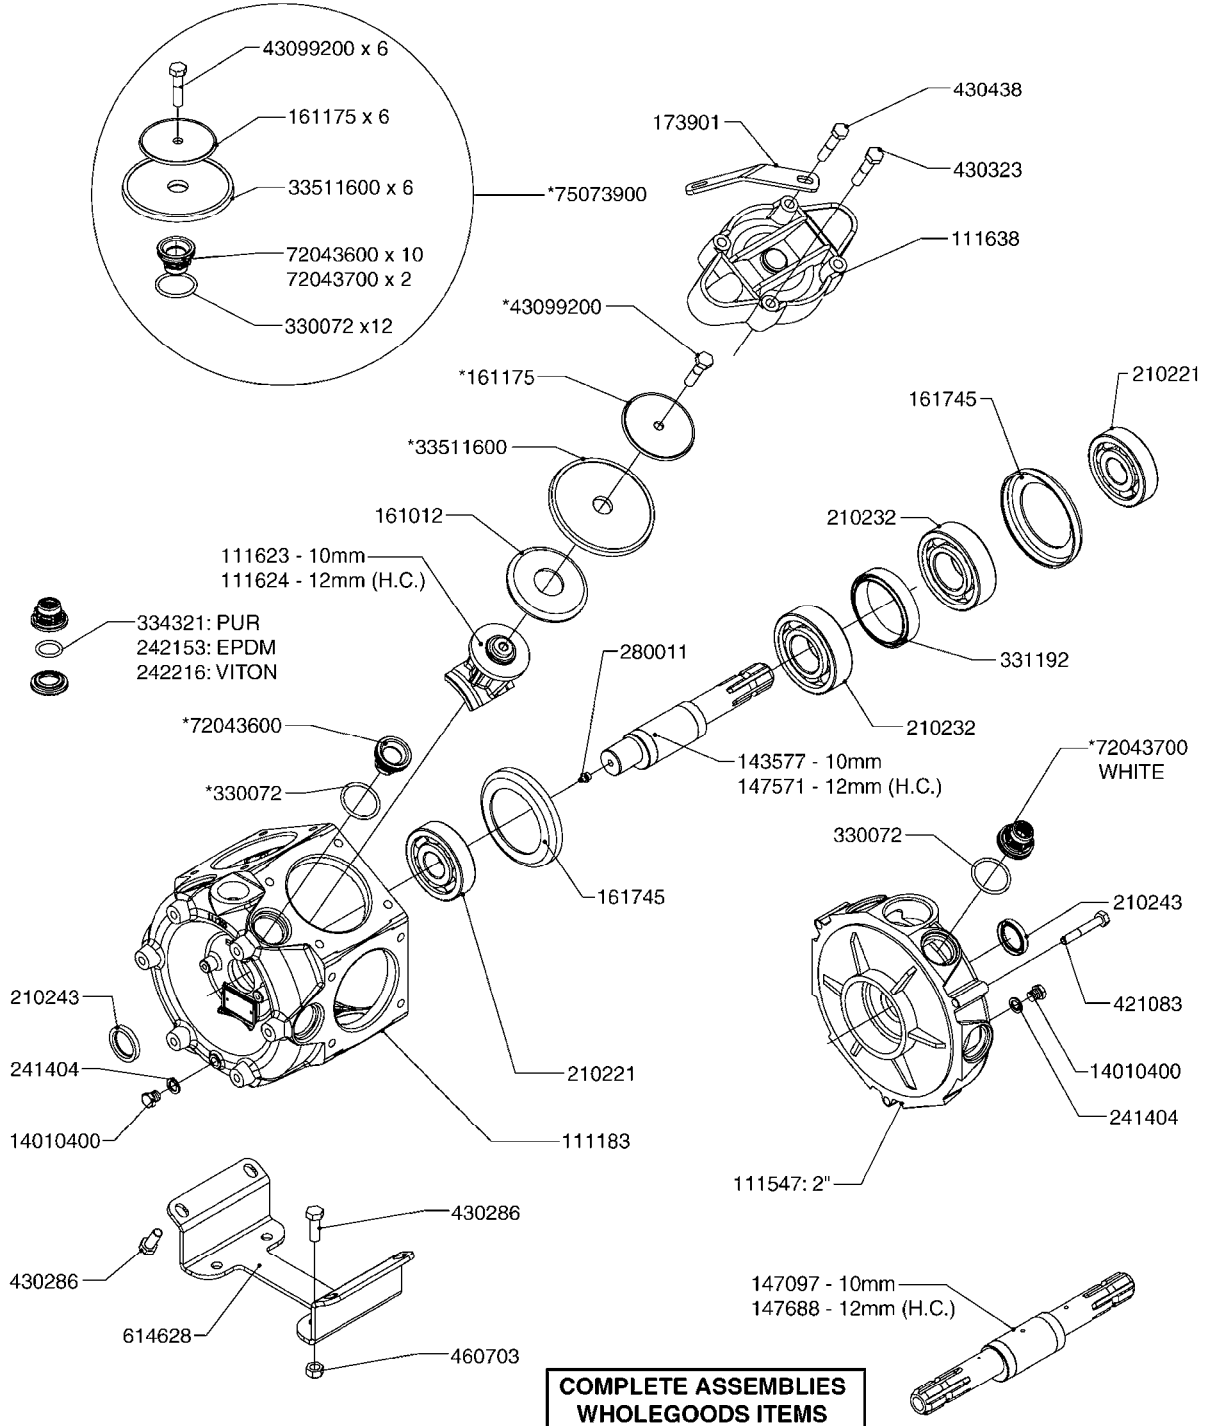

PUMP REPAIR KIT

**COMPLETE ASSEMBLIES
WHOLEGOODS ITEMS**

COMPLETE PUMPS

- 821587 - 463/10 2" W/THROUGH SHAFT (540 RPM)
- 821649 - 463/12 2" (540 RPM H.C. OFFSET PORTS)
- 82166300 - 463/12 2" (540 RPM H.C. INLINE PORTS)