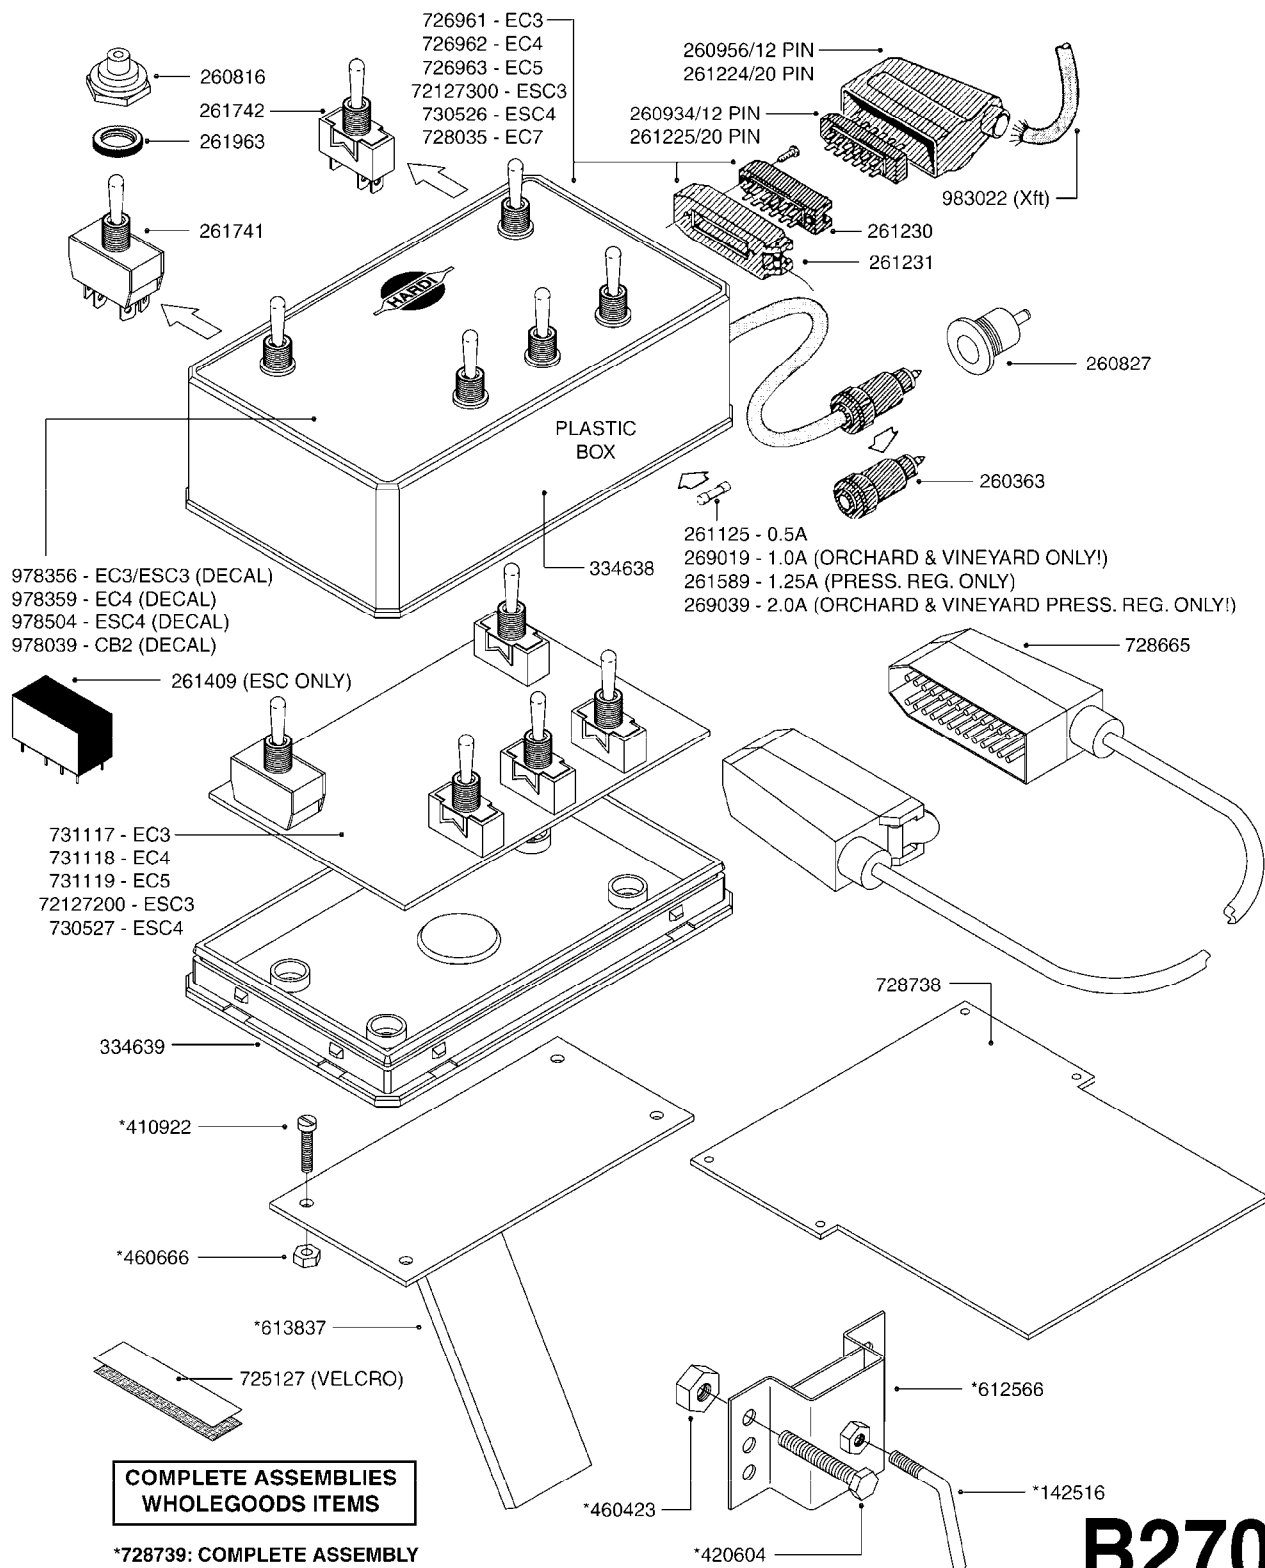

COMPLETE ASSEMBLIES
WHOLEGOODS ITEMS

*728739: COMPLETE ASSEMBLY

B270

CONTROL BOX F/EC + ECSC POST96
B270-HIN, 01:01:01

Page 1
Date 06.04.2015 10:01

parts-n°	order qty	description
142516	1	SCREW SET M10 BENT F. LOCKING
260363	1	PLUG 2 POLE 12V
260816	1	CAP W/RUBBER BOOT F.EC SWITCH
260827	1	PLUG F.EC ATTACHMENTS
260934	1	PLUG INSERT 12 POLE MALE
260956	1	PLUG HOUSE 12 POL.MALE
261125	1	FUSE 5 X 20 500mA
261224	1	PLUG HOUSING F/20 POLE MALE
261225	1	PLUG INSERT 20 POLE MALE
261230	1	PLUG INSERT 20 POLE FEMALE
261231	1	PLUG HOUSING 20 POLE FEMALE
261409	1	RELAY 12V F. ESC CNTRL BOX '96
261589	1	FUSE 5 X 20 1.25 AMP
261741	1	SWITCH 2 POLE 12V TOGGLE PRESS
261742	1	SWITCH 2 POLE 12V ON/OFF
261963	1	NUT F.EC SWITCH
269019	1	FUSE 5 X 20 1.0 AMP
269039	1	FUSE 5 X 20 2.0 AMP
334638	1	HOUSING F.EC PLASTIC BOX UPPER
334639	1	COVER F.EC PLASTIC BOX -LOWER
410922	1	CYL.SKR 8.8 DEL M4X20 RST
420604	1	BOLT HEX 8.8 DEL M10X25 FT DIN933
460423	1	NUT HEX M10X1.5 LOCK
460666	1	NUT HEX M4
612566	1	MOUNT BRACKET F.FAN CABLE ASSY
613837	1	MOUNT PLATE FOR EC CONTROL BOX
725127	1	VELCRO KIT
726961	1	CONTROL BOX EC 3 SEC./20 PIN
726962	1	CONTROL BOX EC 4 SEC./20 PIN
726963	1	CONTROL BOX EC 5 SEC./20 PIN
728035	1	CONTROL BOX EC 7 SEC.
728665	1	CABLE EXT.-QUICK ATTACH 20 PIN
728738	1	DOUB.CONT.BOX & OR F/M PLATE
728739	1	IN CAB CONTROL MOUNT KIT
730526	1	CON BX 4SEC/20PIN alt72127400
730527	1	CIRCUIT B.ESC4 PLAST.W/SWITCH
731117	1	CIRCUIT B.EC3 PLASTIC W/SWITCH
731118	1	CIRCUIT B.EC4 PLASTIC W/SWITCH
731119	1	CIRCUIT B.EC5 PLASTIC W/SWITCH
978039	1	DECAL CONTROL BOX CB4 MISTBLOW
978356	1	DECAL CONTRL BOX EVC/ESC3 ABS
978359	1	DECAL CONTROL BOX EC4 ABS
978504	1	DECAL CONTROL BOX ESC4 ABS
983022	1	WIRE 12 x 0.5 x 2MM x 12"
72127200	1	CIRCUIT B.ESC3 PLAST.W/SWITCH
72127300	1	CONTROL BOX ESC 3 SEC./20 PIN