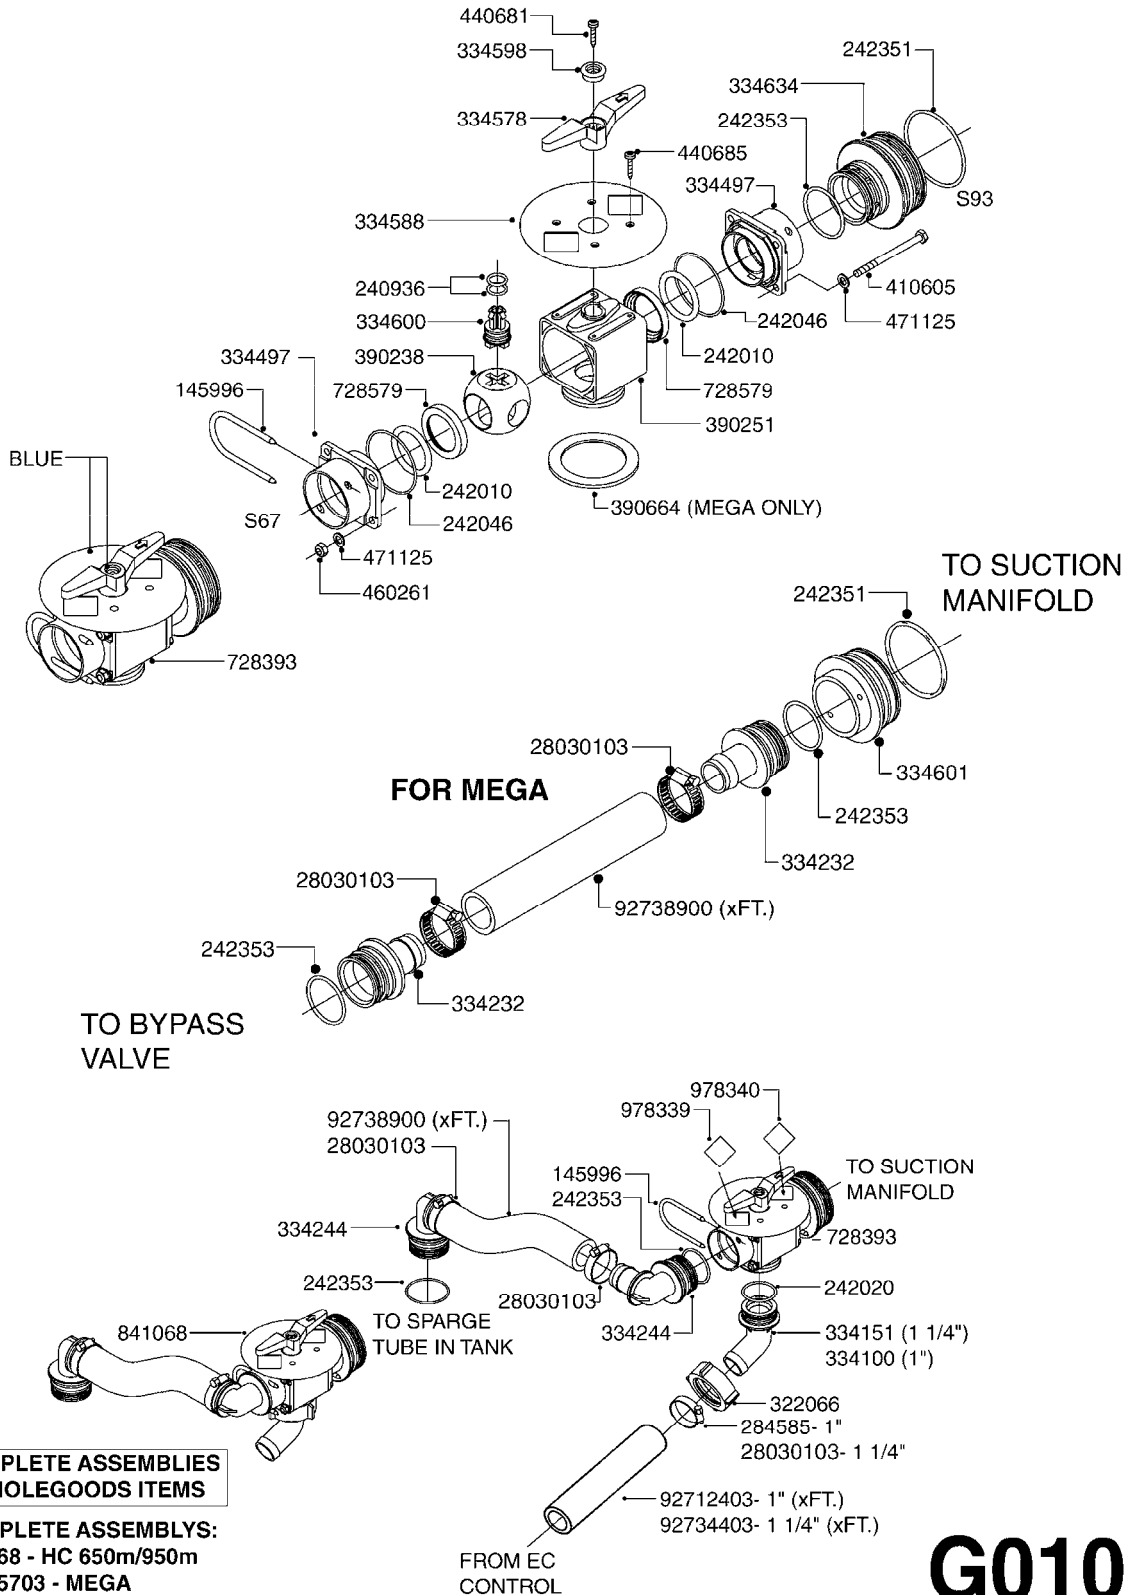

COMPLETE ASSEMBLIES
WHOLEGOODS ITEMS

F460

HUB ASSEMBLE F.4-1/2" SPINDLE
F460-HIN, 07:10:10

Page 1
Date 06.04.2015 10:02

parts-n°	order qty	description
10629403	1	BOLT HEX 5/16 NC GR.2 00.50"
21000503	1	SEAL,WHEEL CR43771
21000603	1	RACE, BEARING 3.5/1.5
21000703	1	BEARING, TAPPERED 3.5433/1.575
21000803	1	RACE, TAPERED BEARING
21000903	1	BEARING, TAPPERED, 2.75/1.510
24002803	1	GASKET F. HUB 4.5" HUB ASSY
28001103	1	SPINDLE 4.5"x 21" 20000LB
28001203	1	HUB, 20000LB W. BRG RACES
28045703	1	HUB ASSY 10-13.19-11.02 25000#
29000003	1	HUB CAP F. 881(20000LB) HUB
45000103	1	BOLT, WHEEL STUD 3/4-16X2 3/4
45000503	1	BOLT, WHEEL STUD 3/4-16X3 1/2
46000003	1	NUT HEX NF 3/4" FLANGED F.HUB
46000103	1	NUT, CASTLE, SPINDLE 2-12 UNF
46000203	1	NUT, BUD WHEEL, INNER, RH
46000303	1	NUT, BUD WHEEL, OUTER, RH
47000103	1	WASHER, SPNDL 4.5" 2.06x4 .25T
48000103	1	PIN, COTTER 5/16" X 5.25"
63002903	1	AXLE INSERT,72"-90"SUS CM 1200
63033703	1	AXLE INSERT NCM 44/66/9000