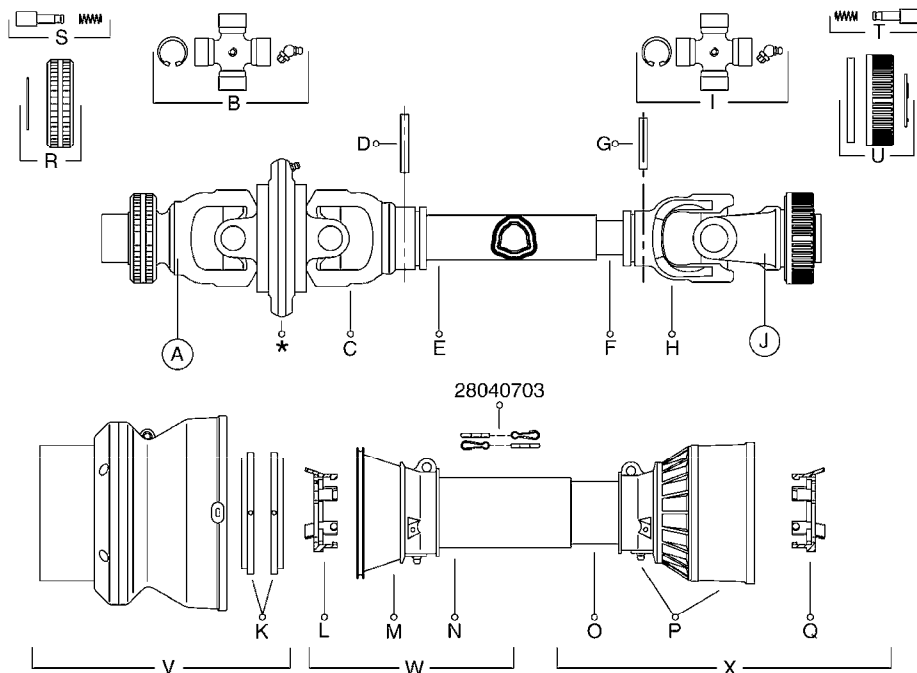

A485

PTO SHAFTS - BONDIOLI CENT.
A485-HIN, 20:01:14

Page 1

Date 06.04.2015 10:01

parts-n°	order qty	description
289042	1	UNIV. JOINT 22x54mm
420641	1	BOLT HEX 8.8 DEL M8X35
450015	1	SCREW ALLAN 3/8'X5/8' BLACK
460143	1	NUT HEX M8 LOCK A2 DIN985
28009803	1	PTO PIN TUBE RETAINER OUTER
28009903	1	PTO TUBE RETAINER INNER
28010103	1	PTO YOKE F.INNER TUBE CV PTO
28021403	1	PTO 1"STR/1-3/8" 6SPL B&P
28021503	1	PTO 1"STR/1-3/8" 21SPL B&P
28021603	1	PTO 1"STR/1-3/4" 20SPL B&P
28027903	1	PTO BALL LOCK.KIT F.1-3/8 YOKE
28040503	1	UNIV. JOINT 27x74.6mm
28040703	1	SAFETY CHAIN F.CV BLACK PTO
28041803	1	DECAL DANGER GUARD MISSING
28041903	1	DECAL DANGER ROT.DRIVELINE
28056703	1	PTO YOKE #1 1-3/8" X 6 SPLINE
28056803	1	PTO YOKE #1 1-3/8" X 21 SPLINE
28056903	1	PTO YOKE #4 1-3/8" X 20 SPLINE
28057003	1	PTO TUBE YOKE #1-G1 OUTER
28057103	1	PTO TUBE YOKE #4-G4 OUTER
28057203	1	PTO PIN TUBE RETAINER OUTER
28057303	1	PTO TUBE OUTER #1 745MM
28057403	1	PTO TUBE OUTER #4 720MM
28057503	1	PTO TUBE INNER #1 745MM
28057603	1	PTO TUBE INNER #4 720MM
28057703	1	PTO TUBE RETAINER INNER
28057803	1	PTO TUBE YOKE #1 Ø=1"
28057903	1	PTO TUBE YOKE #4 Ø=1"
28058003	1	PTO HALF SAFETY SHIELD OUTER
28058103	1	PTO HALF SAFETY SHIELD OUTER
28058203	1	PTO HALF SAFETY SHIELD INNER
28058303	1	PTO HALF SAFETY SHIELD INNER
28058403	1	PTO BALL LOCK.KIT F.1-3/4 YOKE
28058503	1	PTO TUBE YOKE #1-G1 INNER