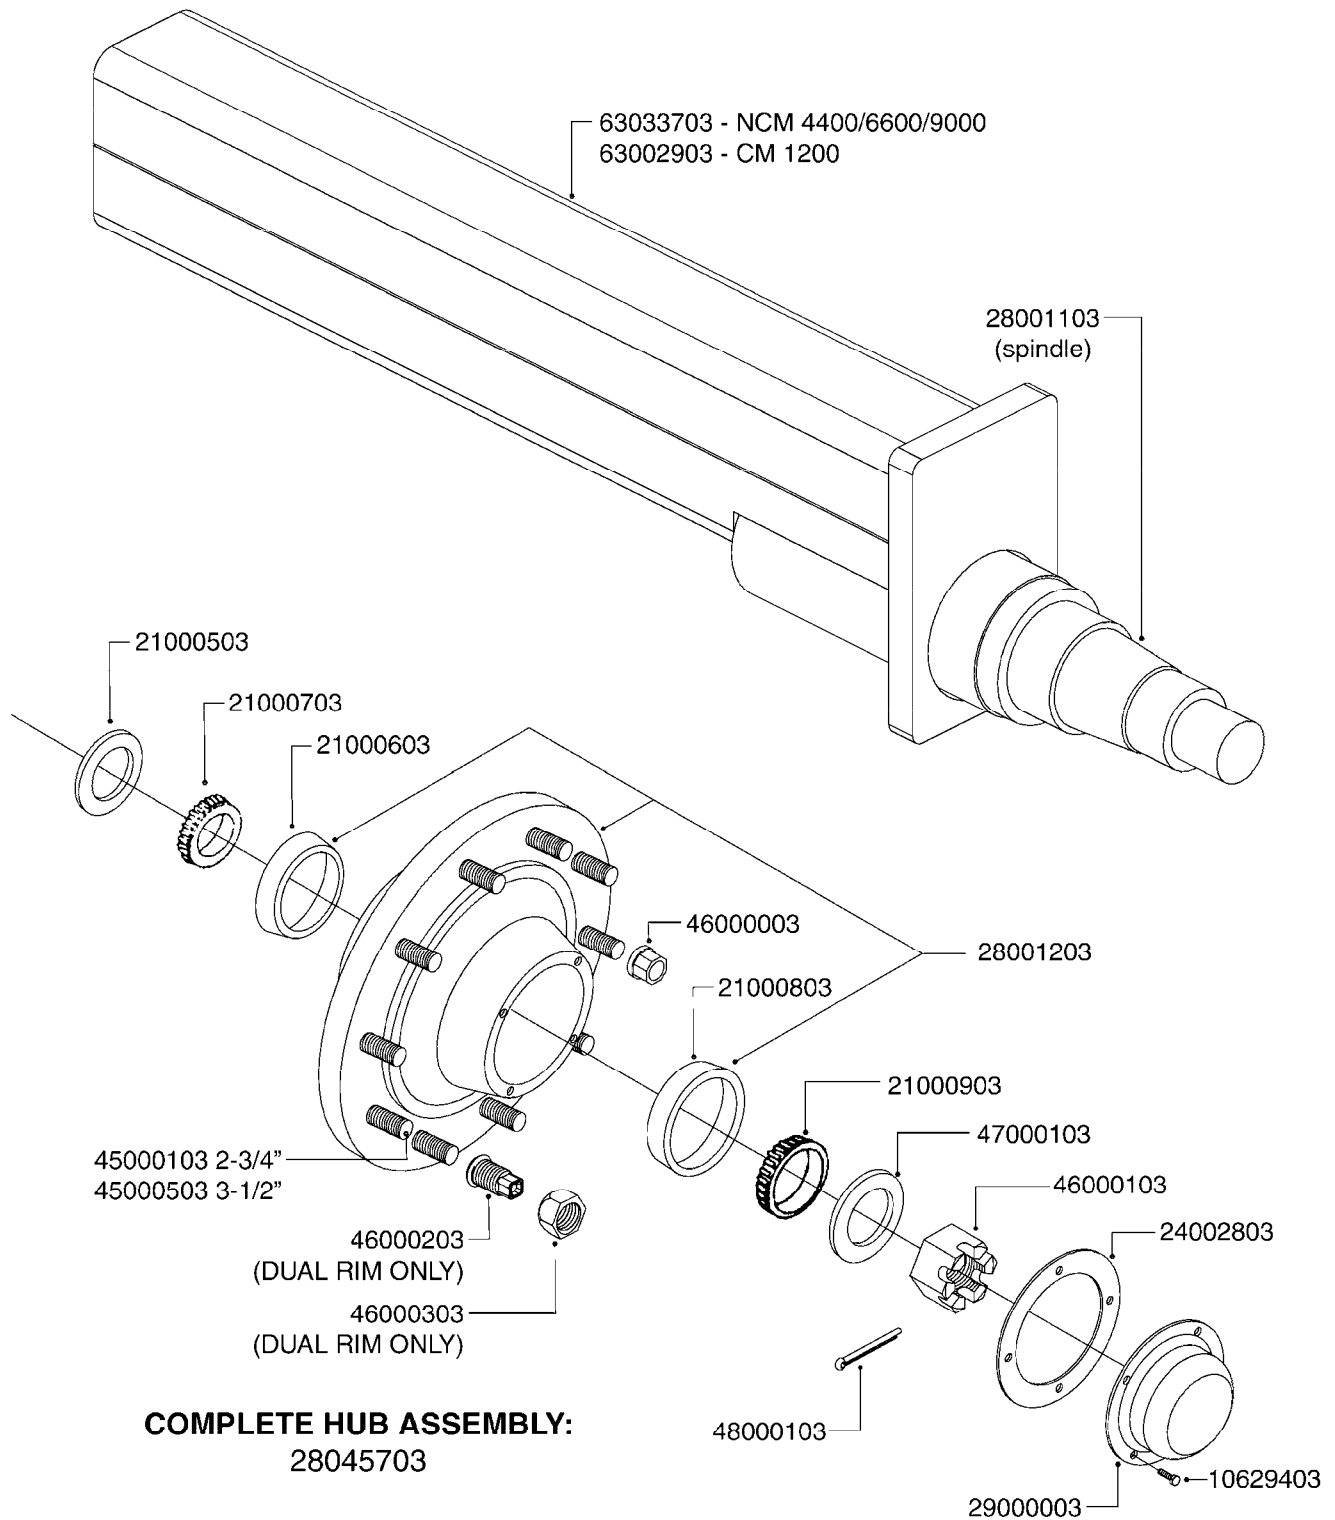

COMPLETE ASSEMBLIES
WHOLEGOODS ITEMS

F460

HUB ASSEMBLE F.4-1/2" SPINDLE
F460-HIN, 07:10:10

Page 1
Date 06.04.2015 10:02

parts-n°	order qty	description
10629403	1	BOLT HEX 5/16 NC GR.2 00.50"
21000503	1	SEAL,WHEEL CR43771
21000603	1	RACE, BEARING 3.5/1.5
21000703	1	BEARING, TAPPERED 3.5433/1.575
21000803	1	RACE, TAPERED BEARING
21000903	1	BEARING, TAPPERED, 2.75/1.510
24002803	1	GASKET F. HUB 4.5" HUB ASSY
28001103	1	SPINDLE 4.5"x 21" 20000LB
28001203	1	HUB, 20000LB W. BRG RACES
28045703	1	HUB ASSY 10-13.19-11.02 25000#
29000003	1	HUB CAP F. 881(20000LB) HUB
45000103	1	BOLT, WHEEL STUD 3/4-16X2 3/4
45000503	1	BOLT, WHEEL STUD 3/4-16X3 1/2
46000003	1	NUT HEX NF 3/4" FLANGED F.HUB
46000103	1	NUT, CASTLE, SPINDLE 2-12 UNF
46000203	1	NUT, BUD WHEEL, INNER, RH
46000303	1	NUT, BUD WHEEL, OUTER, RH
47000103	1	WASHER, SPNDL 4.5" 2.06x4 .25T
48000103	1	PIN, COTTER 5/16" X 5.25"
63002903	1	AXLE INSERT,72"-90"SUS CM 1200
63033703	1	AXLE INSERT NCM 44/66/9000