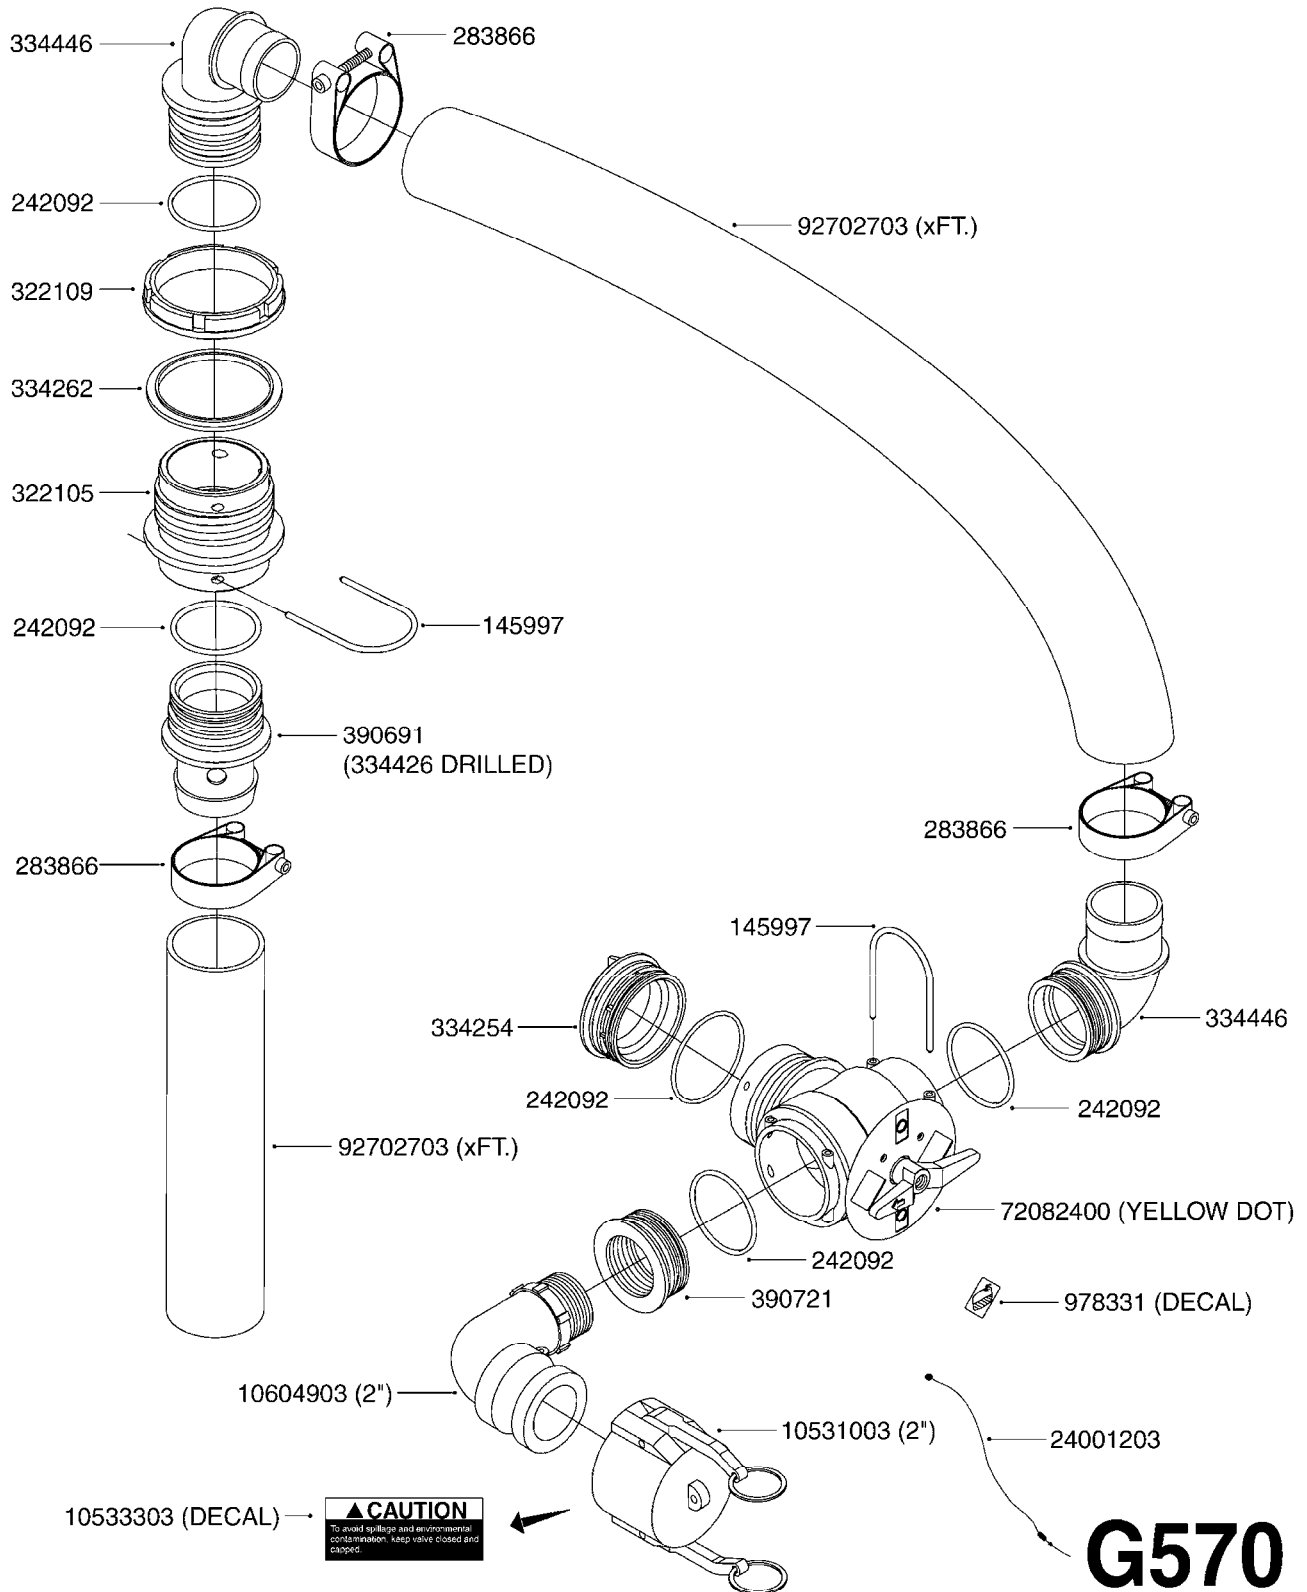

S93 QUICKFILL SYSTEM
G570-HIN, 20:12:10

Page 1
Date 06.04.2015 10:03

parts-n°	order qty	description
145997	1	FITT.DK S-93 FORK
242092	1	O-RING D69.5X3 (Use-242351)
283866	1	CLAMP HOSE SCREW TYPE 2"DELTA
322105	1	FITT.DK S-93 BULKHEAD DOUBLE
322109	1	FITT.DK S-93 BULKHEAD NUT
334254	1	FITT.DK S-93 PLUG
334262	1	GASKET F.S-93 BULKHEAD
334426	1	FITT.DK S-93 STR.2'
334446	1	FITT.DK S-93 ELB.2" PVC
390691	1	FITT.DK S-93 STR.2"PVC DRILLED
390721	1	FITT.DK S-93 PLUG W/2'NPT THRE
978331	1	DECAL MANIFOLD SYS.QUICK-FILL
10531003	1	CAP F.MALE QUICK COUPLER 2"
10533303	1	DECAL CAUTION-LEAK Q.FILL ENG
10604903	1	QUICK COUPLER MALE 2' 90DEG
24001203	1	RBR LANYARD 11" F.QCK FILL CAP
72082400	1	VALVE 2"-S93 3 WAY
92702703	1	HOSE PVC SUCT GRAY 2"