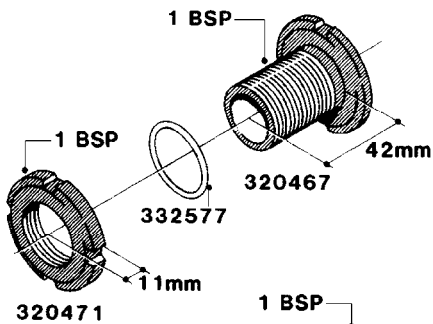

**H040**

FITTINGS - NIPPLES & ELBOWS  
H040-HIN, 01:01:01

Page 1

Date 06.04.2015 9:57

parts-n°	order qty	description
10530803	1	FITT.PO.SE 2.00X2.00 45 DEG.
320191	1	FITT.DK ELB 3/8' BSP 45 DEGREE
320482	1	FITT.DK ELB. 1/2" BSP 60 DEG.
320596	1	FITT.DK ELB 3/8'-1/2'BSP 45DEG
320607	1	FITT.DK HN 3/8M X 3/8F BSP LNG
320633	1	FITT.DK HN 3/8"M X 3/8"F BSP
321451	1	FITT.DK ELB.1-1/2 X1-1/4 80DEG
321532	1	FITT.DK REDUC 3/4' X 1/2' BSP
390233	1	FITT.DK REDUC 1-1/2" X 1" BSP

**H050**

FITTINGS - HOSE CONNECTORS  
H050-HIN, 31:03:09

Page 1

Date 06.04.2015 9:57

parts-n°	order qty	description
242594	1	O-RING D14 X 1.78 SCH.70-EPDM
320294	1	FITT.DK TEE 3/8X3/8HB X1/2"BSP
320305	1	FITT.DK HB 3/4'- 3/4' BSP
320386	1	FITT.DK TEE 3/8X3/8HB X3/8"BSP
320397	1	FITT.DK ELB 3/8"HB X 3/8" BSP
320401	1	FITT.DK TEE 1/2X1/2HB X1/2"BSP
320412	1	FITT.DK TEE 1/2X1/2HB X3/8'BSP
320423	1	FITT.DK ELB 1/2'HB X 3/8' BSP
320891	1	FITT.DK HB 3/8'- 3/8' BSP
320972	1	FITT.DK HB 5/16'- 1/4' BSP
322046	1	FITT.DK TEE 1/2X1/2HB X3/4'BSP
322048	1	FITT.DK TEE 3/4X3/4HB X3/4'BSP
330595	1	O-RING D24.6/D20X2.1 -3/4"
333137	1	FITT.DK CONN.1/2" F.NOZZ. DOUB
333141	1	FITT.DK CONN.1/2" F.NOZZ.SING
334041	1	FITT.DK CONN.3/4' F.NOZZ. SING
334042	1	FITT.DK CONN.3/4' F.NOZZ. DOUB
334195	1	FITT.DK ELB. 3/4"HB X 3/4"HB
10012103	1	FITT.PO.HB 1.25X1.50 IMB1012
10014003	1	FITT.PO.HB 1.25X1.25 IMB1010
10036903	1	FITT.PO.HB 1.50X1.50 IMB1212
28019303	1	FITTING HB ELB 3/4NPT-3/4HOSE
61016500	1	HOSE TAIL 3/4" 90°+RG CAP 3/4"
72026700	1	NOZZLE TUBE ADAPTER W/O-RING