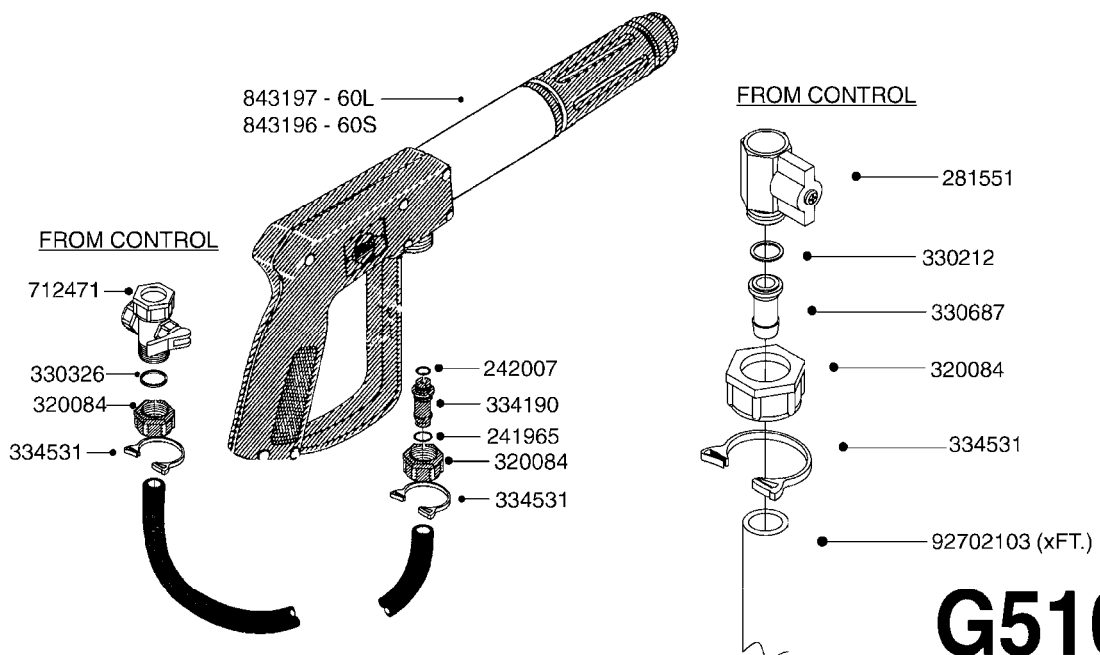

G510

HOSE WRAPS
G510-HIN, 19:05:11

Page 1
Date 06.04.2015 9:56

parts-n°	order qty	description
241965	1	O-RING 12.1 X 1.6
242007	1	O-RING D9.1X1.6
281551	1	BALL VALVE 1/2"
320084	1	FITT.DK NUT 1/2" BSP
330212	1	O-RING D19/D14X2.4 F.1/2"NUT
330326	1	O-RING D30/D24X2 F.1"NUT
330687	1	FITT.DK HB 1/2" F. 1/2" NUT
334190	1	FITT.DK HB 1/2' F. PISTOL 60S
334531	1	CLAMP HOSE PLASTIC 3/4"
636223	1	POST 12 VOLT TR30
712471	1	AGITATION VALVE ASSY. ON/OFF
843196	1	GUN, MODEL 60S
843197	1	HANDGUN KIT TYPE 60 LONG
10013403	1	BOLT HEX 3/8-16X1 1/4 HCS Z5
10013503	1	NUT HEX NC 3/8"
10178903	1	WRAP HOSE SIDE MOUNT PLATE
10179003	1	WRAP HOSE BOTTOM PLATE MOUNT
10179403	1	WRAP WELDMENT FOR HI101789
10179503	1	WRAP WELDMENT FOR HI101790
10225603	1	BKT.FOR HOSE WRAP MOUNT NL NK
10225703	1	WRAP HOSE BDL.BOTTOM PLATE
92702103	1	HOSE R X1/2" X300PSI WP X0012"