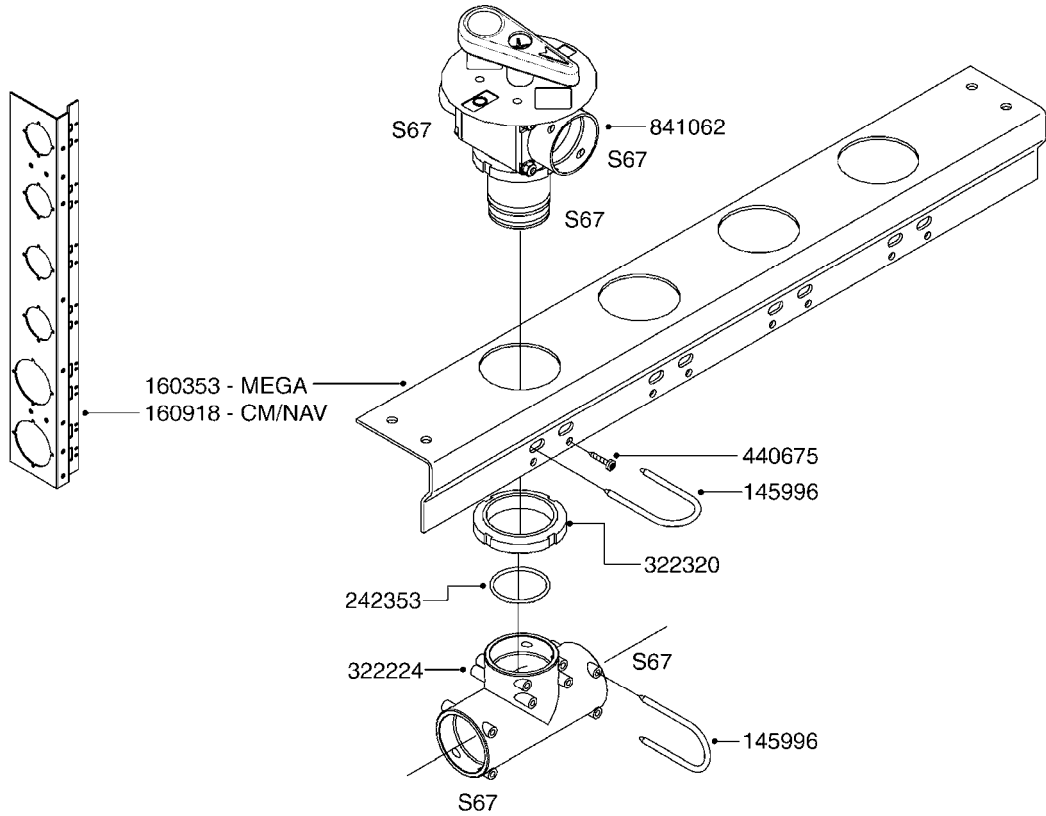

FOR S67 FITTINGS  
SEE PAGE H100

**B290**

MANIFOLD SYSTEM - PRESSURE  
B290-HIN, 29:10:12

Page 1

Date 06.04.2015 9:55

parts-n°	order qty	description
145996	1	FITT.DK S-67 FORK
160353	1	BRACKET F.PRESSURE MANIFOLD
160918	1	BRACKET F. MANIFOLD CM
242353	1	O-RING D44.2X3.0 VITON F.S-67
322224	1	FITT.DK S-67 TEE
322320	1	NUT F.3 WAY VALVE S56
334250	1	FITT.DK S-67 PLUG
334573	1	FITT.DK S-67 CONNECTOR
440675	1	SCREW F. PLASTIC 5X16 SS
841062	1	VALVE KIT S67 PRESS. MANIFOLD
841067	1	VALVE S67 PRESS.W/TEE MANIFOLD