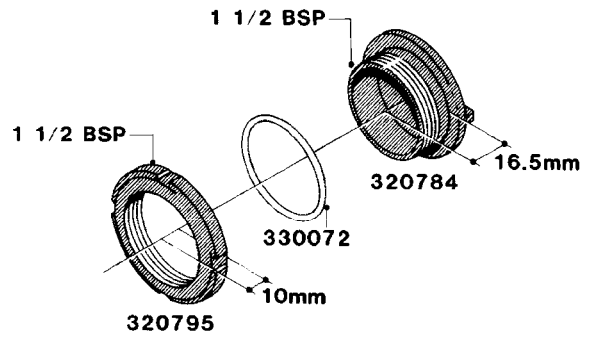

**H050**

FITTINGS - HOSE CONNECTORS  
H050-HIN, 31:03:09

Page 1

Date 06.04.2015 9:57

parts-n°	order qty	description
242594	1	O-RING D14 X 1.78 SCH.70-EPDM
320294	1	FITT.DK TEE 3/8X3/8HB X1/2"BSP
320305	1	FITT.DK HB 3/4'- 3/4' BSP
320386	1	FITT.DK TEE 3/8X3/8HB X3/8"BSP
320397	1	FITT.DK ELB 3/8"HB X 3/8" BSP
320401	1	FITT.DK TEE 1/2X1/2HB X1/2"BSP
320412	1	FITT.DK TEE 1/2X1/2HB X3/8'BSP
320423	1	FITT.DK ELB 1/2'HB X 3/8' BSP
320891	1	FITT.DK HB 3/8'- 3/8' BSP
320972	1	FITT.DK HB 5/16'- 1/4' BSP
322046	1	FITT.DK TEE 1/2X1/2HB X3/4'BSP
322048	1	FITT.DK TEE 3/4X3/4HB X3/4'BSP
330595	1	O-RING D24.6/D20X2.1 -3/4"
333137	1	FITT.DK CONN.1/2" F.NOZZ. DOUB
333141	1	FITT.DK CONN.1/2" F.NOZZ.SING
334041	1	FITT.DK CONN.3/4' F.NOZZ. SING
334042	1	FITT.DK CONN.3/4' F.NOZZ. DOUB
334195	1	FITT.DK ELB. 3/4"HB X 3/4"HB
10012103	1	FITT.PO.HB 1.25X1.50 IMB1012
10014003	1	FITT.PO.HB 1.25X1.25 IMB1010
10036903	1	FITT.PO.HB 1.50X1.50 IMB1212
28019303	1	FITTING HB ELB 3/4NPT-3/4HOSE
61016500	1	HOSE TAIL 3/4" 90°+RG CAP 3/4"
72026700	1	NOZZLE TUBE ADAPTER W/O-RING