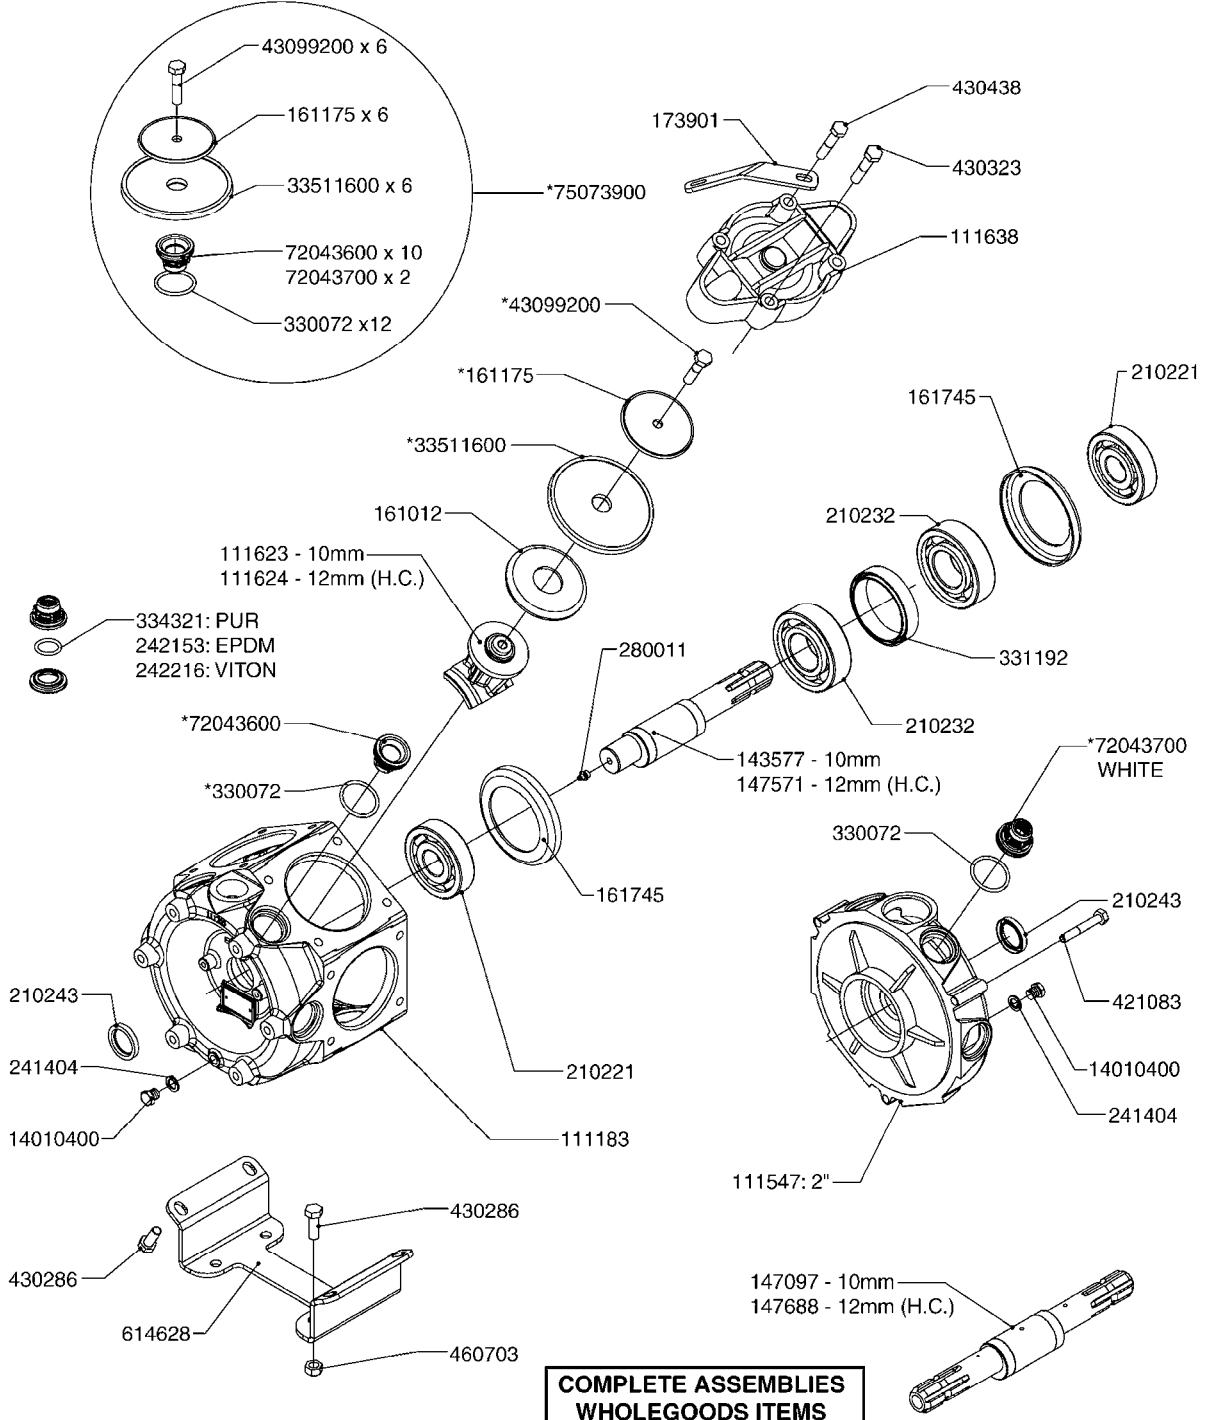

PUMP REPAIR KIT

**COMPLETE ASSEMBLIES
WHOLEGOODS ITEMS**

COMPLETE PUMPS

- 821587 - 463/10 2" W/THROUGH SHAFT (540 RPM)
- 821649 - 463/12 2" (540 RPM H.C. OFFSET PORTS)
- 82166300 - 463/12 2" (540 RPM H.C. INLINE PORTS)

A300

PUMP - 463 W/ MOUNTING BASE
A300-HIN, 01:12:11

Page 1

Date 06.04.2015 9:55

parts-n°	order qty	description
111183	1	PUMP CASTING 460-463 (PAINTED)
111547	1	PUMP CASTING 460-463-2' (PAINT)
111623	1	CONNECTING ROD 463/10MM
111624	1	CONNECTING ROD 463/12MM
111638	1	VALVE COVER 463 HC+1000 VERS.
143577	1	CRANK SHAFT F.363/462/463-10mm
147097	1	CRANK SHAFT 363-463/10 THROUGH
147571	1	CRANK SHAFT F.463-12mm
147688	1	CRANK SHAFT 462/12 THROUGH
161012	1	DIAPHRAGM BACKING DISC F. 463
161175	1	DIAPHRAGM DISC F. 463 PUMP
161745	1	METAL SPACER F.363/463
173901	1	LIFT STRAP F.PUMP 463
210221	1	BEARING BALL 6407
210232	1	BEARING BALL 6310
210243	1	SEAL OIL 35 X 47 X 7
241404	1	DOWTYSEAL 1/4"
242153	1	O-RING D26X4 EPDM
242216	1	O-RING VITON F/1202/1302/462
280011	1	GREASE NIPPLE 1/8' H TR
330072	1	O-RING D53.5/D45.5X4
331192	1	SPACER, MODEL 361/363
334321	1	O-RING POLY. 34.0x26.0x4.0
421083	1	BOLT HEX 8.8 DEL M10X65
430286	1	BOLT HEX 8.8 DEL M12X30 FT
430323	1	BOLT HEX 8.8 DEL M12X60
430438	1	BOLT HEX 8.8 DEL M12X65
460703	1	NUT HEX M12X1.75 LOCK DIN985
614628	1	FOOT FOR PUMP 460-463 PAINTED
821587	1	PUMP 463/10 THROUGH SHAFT TWNF
821649	1	PUMP 463/12/540 OFFSET PORTS
14010400	1	PLUG 1/4" BSP
33511600	1	DIAPHRAGM F. 463 PUMP POLY.'06
43099200	1	BOLT HEX SS M12 X 30 DIN933 A4
72043600	1	VALVE FOR 462/463
72043700	1	VALVE FOR 462/463 W.VENT HOLE
75073900	1	PUMP KIT 463 "06"
82166300	1	PUMP 463/12 2"SUC 540RPM