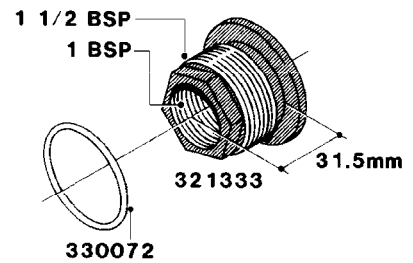

**H050**

FITTINGS - HOSE CONNECTORS  
H050-HIN, 31:03:09

Page 1

Date 06.04.2015 9:57

parts-n°	order qty	description
242594	1	O-RING D14 X 1.78 SCH.70-EPDM
320294	1	FITT.DK TEE 3/8X3/8HB X1/2"BSP
320305	1	FITT.DK HB 3/4'- 3/4' BSP
320386	1	FITT.DK TEE 3/8X3/8HB X3/8"BSP
320397	1	FITT.DK ELB 3/8"HB X 3/8" BSP
320401	1	FITT.DK TEE 1/2X1/2HB X1/2"BSP
320412	1	FITT.DK TEE 1/2X1/2HB X3/8'BSP
320423	1	FITT.DK ELB 1/2'HB X 3/8' BSP
320891	1	FITT.DK HB 3/8'- 3/8' BSP
320972	1	FITT.DK HB 5/16'- 1/4' BSP
322046	1	FITT.DK TEE 1/2X1/2HB X3/4'BSP
322048	1	FITT.DK TEE 3/4X3/4HB X3/4'BSP
330595	1	O-RING D24.6/D20X2.1 -3/4"
333137	1	FITT.DK CONN.1/2" F.NOZZ. DOUB
333141	1	FITT.DK CONN.1/2" F.NOZZ.SING
334041	1	FITT.DK CONN.3/4' F.NOZZ. SING
334042	1	FITT.DK CONN.3/4' F.NOZZ. DOUB
334195	1	FITT.DK ELB. 3/4"HB X 3/4"HB
10012103	1	FITT.PO.HB 1.25X1.50 IMB1012
10014003	1	FITT.PO.HB 1.25X1.25 IMB1010
10036903	1	FITT.PO.HB 1.50X1.50 IMB1212
28019303	1	FITTING HB ELB 3/4NPT-3/4HOSE
61016500	1	HOSE TAIL 3/4" 90°+RG CAP 3/4"
72026700	1	NOZZLE TUBE ADAPTER W/O-RING