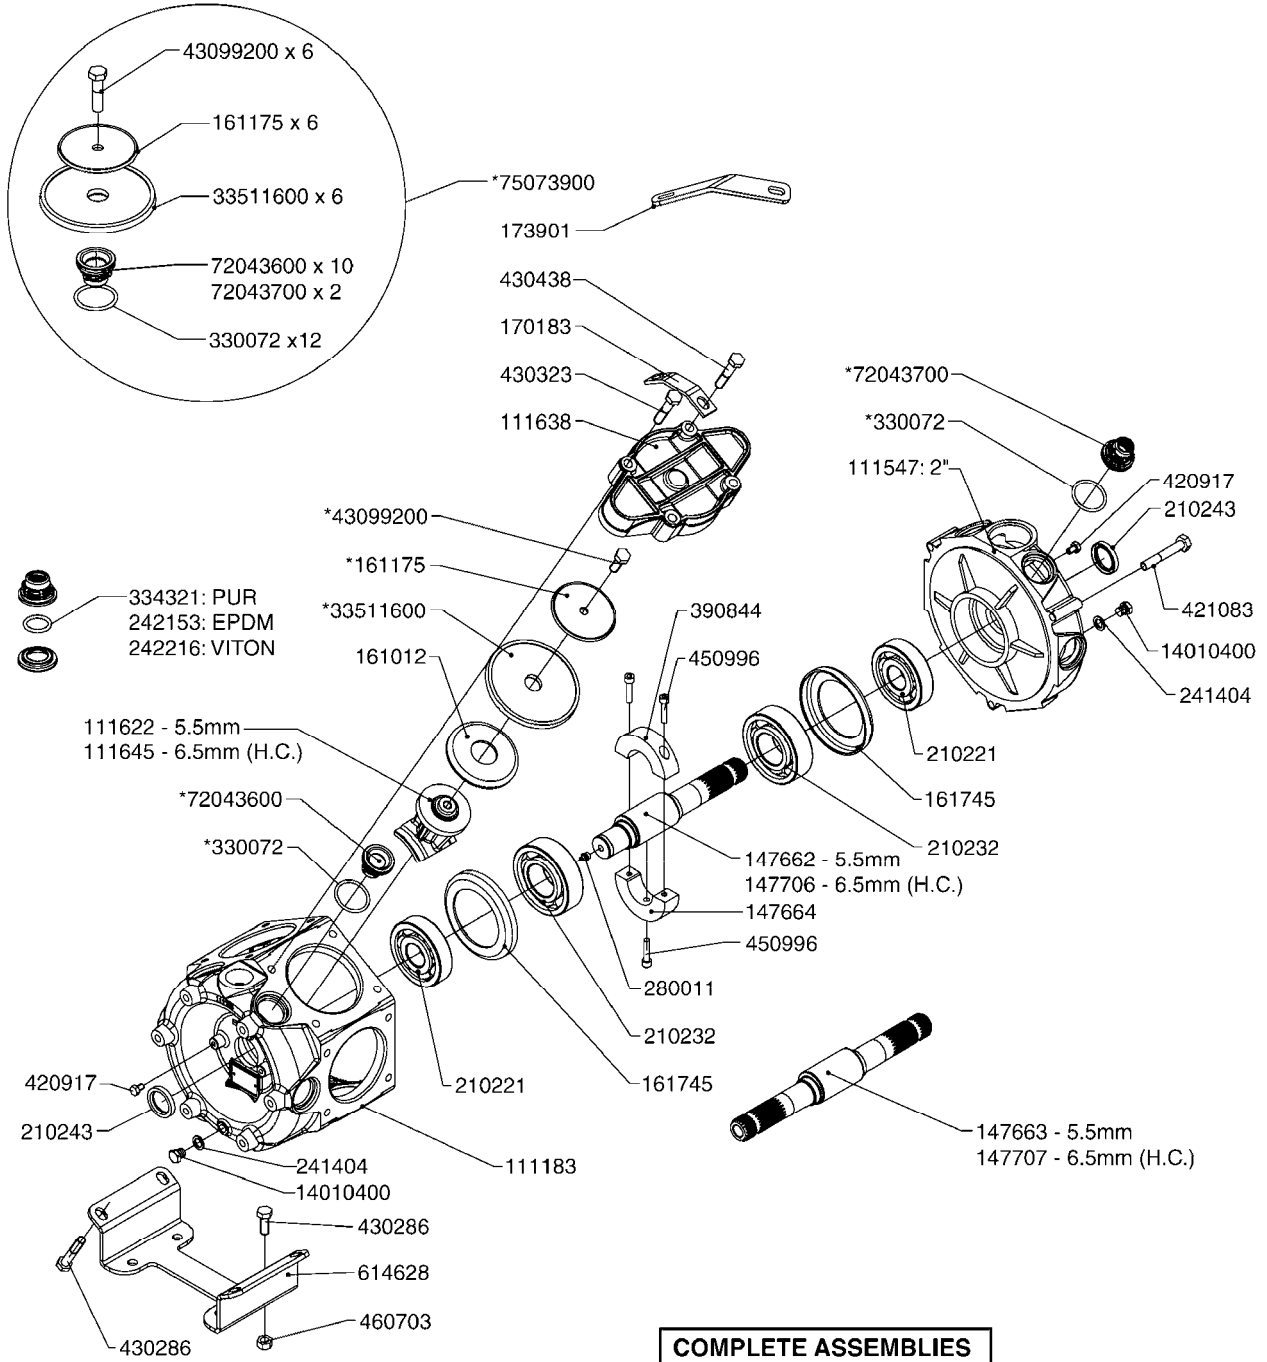

**COMPLETE ASSEMBLIES  
WHOLEGOODS ITEMS**

- COMPLETE PUMPS**  
 821585 - 463/5.5 W/THROUGH SHAFT (1000 RPM)  
 821587 - 463/10 W/THROUGH SHAFT (540 RPM)  
 821649 - 463/12 (540 RPM H.C. OFFSET PORTS)  
 821650 - 463/6.5 (1000 RPM H.C. OFFSET PORTS)  
 82166400 - 463/6.5 (1000 RPM H.C. INLINE PORTS)  
 72293300 - 463/6.5 W/THROUGH SHAFT (1000 RPM)