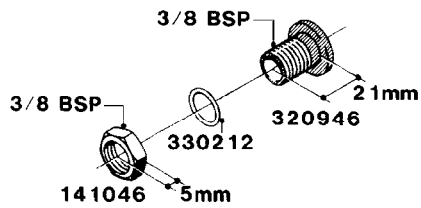

**H050**

FITTINGS - HOSE CONNECTORS  
H050-HIN, 31:03:09

Page 1

Date 06.04.2015 9:57

parts-n°	order qty	description
242594	1	O-RING D14 X 1.78 SCH.70-EPDM
320294	1	FITT.DK TEE 3/8X3/8HB X1/2"BSP
320305	1	FITT.DK HB 3/4'- 3/4' BSP
320386	1	FITT.DK TEE 3/8X3/8HB X3/8"BSP
320397	1	FITT.DK ELB 3/8"HB X 3/8" BSP
320401	1	FITT.DK TEE 1/2X1/2HB X1/2"BSP
320412	1	FITT.DK TEE 1/2X1/2HB X3/8'BSP
320423	1	FITT.DK ELB 1/2'HB X 3/8' BSP
320891	1	FITT.DK HB 3/8'- 3/8' BSP
320972	1	FITT.DK HB 5/16'- 1/4' BSP
322046	1	FITT.DK TEE 1/2X1/2HB X3/4'BSP
322048	1	FITT.DK TEE 3/4X3/4HB X3/4'BSP
330595	1	O-RING D24.6/D20X2.1 -3/4"
333137	1	FITT.DK CONN.1/2" F.NOZZ. DOUB
333141	1	FITT.DK CONN.1/2" F.NOZZ.SING
334041	1	FITT.DK CONN.3/4' F.NOZZ. SING
334042	1	FITT.DK CONN.3/4' F.NOZZ. DOUB
334195	1	FITT.DK ELB. 3/4"HB X 3/4"HB
10012103	1	FITT.PO.HB 1.25X1.50 IMB1012
10014003	1	FITT.PO.HB 1.25X1.25 IMB1010
10036903	1	FITT.PO.HB 1.50X1.50 IMB1212
28019303	1	FITTING HB ELB 3/4NPT-3/4HOSE
61016500	1	HOSE TAIL 3/4" 90°+RG CAP 3/4"
72026700	1	NOZZLE TUBE ADAPTER W/O-RING