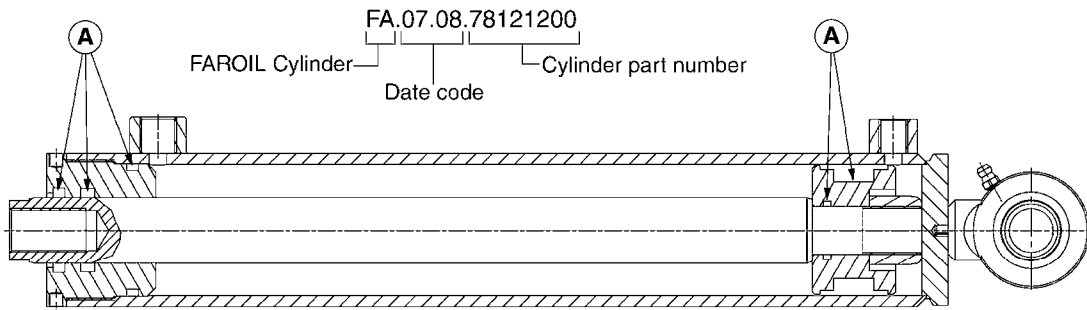

HYDRAULICS - CYLINDERS  
C020-HIN, 14:12:07

Page 3

Date 06.04.2015 9:55

parts-n°	order qty	description
63039300 78100003	1 1	CYLINDER ROD F.781132 CYL. PARA-LIFT CM+750 W/STOP

Check cylinder barrel for stamped part number.