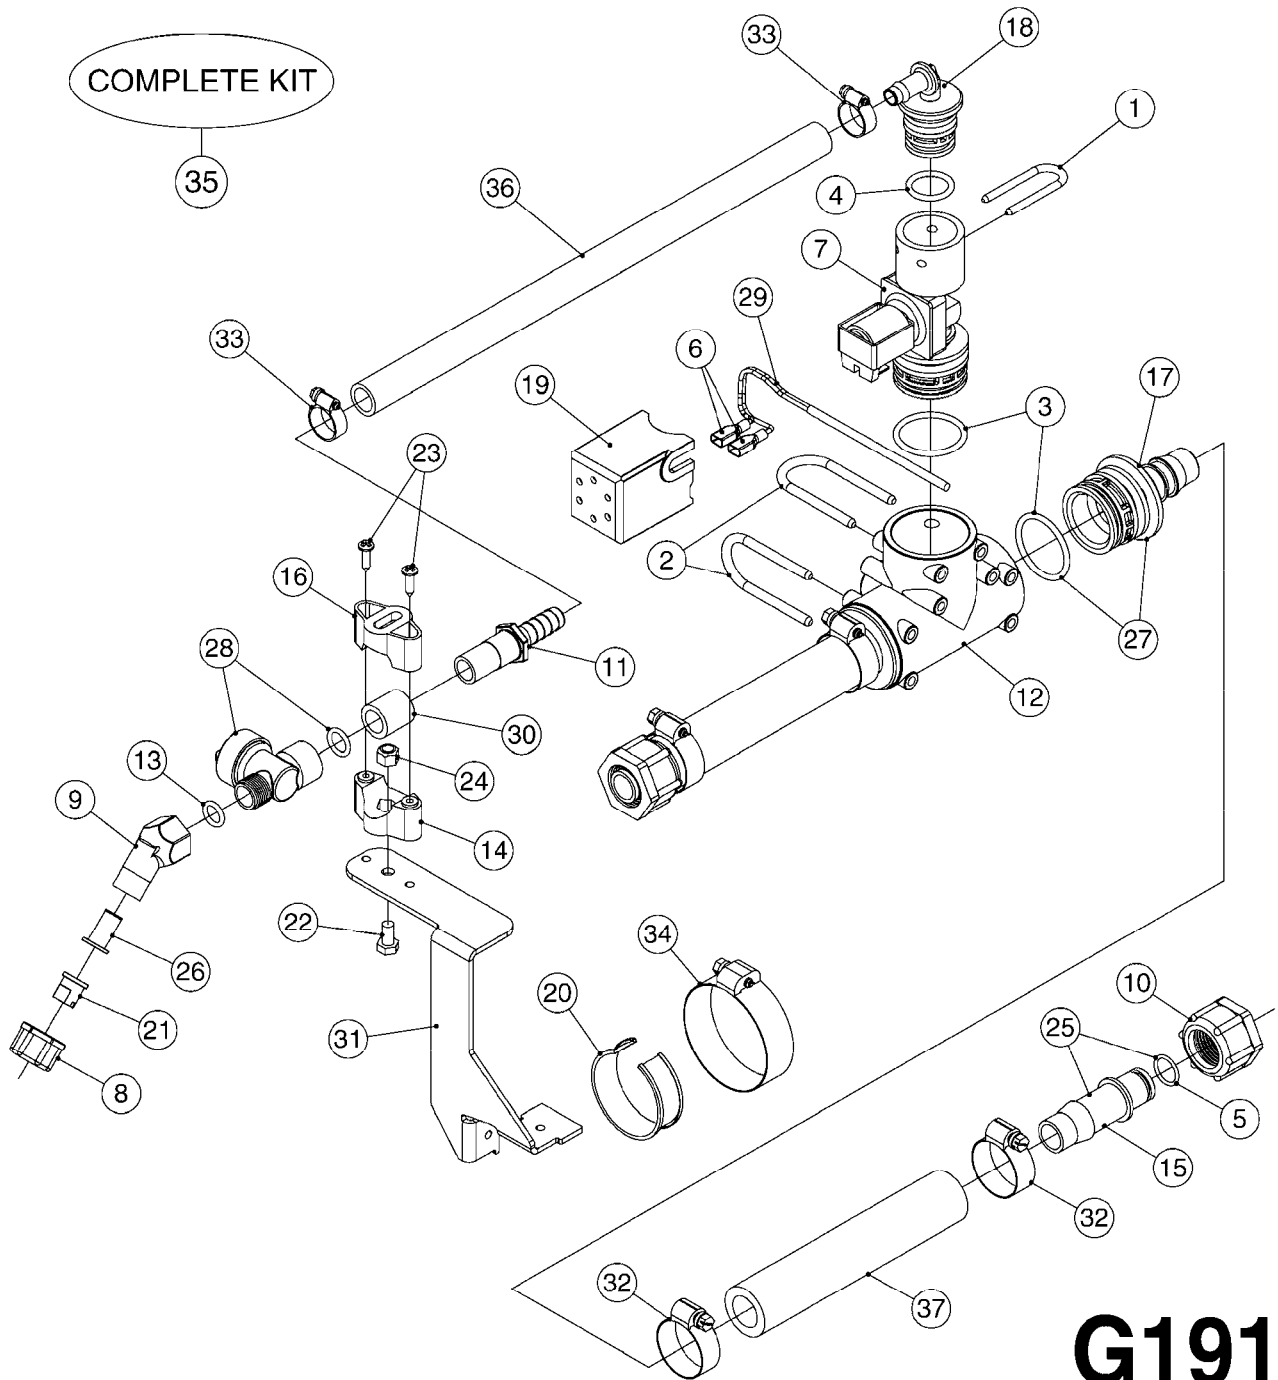

G191

ELECTRIC END NOZZLE KIT '09
G191-HIN, 09:05:13

Page 1
Date 06.04.2015 9:56

Pos.	parts-n°	order qty	description
1	145994	1	FITT.DK S-40 FORK
2	145995	1	FITT.DK S-53 FORK
3	242354	1	O-RING D32.2X3.0 VITON F.S-53
4	242355	1	O-RING D19.2X3.0 VITON F.S-40
5	242594	1	O-RING D14 X 1.78 SCH.70-EPDM
6	261539	1	SPADE F.ELEC CONNEX BLUE INSUL
7	262104	1	VALVE, SOLENOID, S53/S40
8	320187	1	FITT.DK CAP 3/8" BSP BLACK
9	320191	1	FITT.DK ELB 3/8' BSP 45 DEGREE
10	320283	1	FITT.DK NUT 3/4"BSP
11	320891	1	FITT.DK HB 3/8'- 3/8' BSP
12	322352	1	FITT.DK S-53 TEE
13	330013	1	O-RING D15/D10X2.5 F.3/8"NUT
14	333012	1	NOZZLE HOLD. UPPER PART
15	334044	1	FITT.DK HB 3/4' F. 3/4' CAP
16	334220	1	YOKE, UPPER NOZZLE BODY
17	334229	1	FITT.DK S-53 STR.3/4"
18	334237	1	FITT.DK S-40 ELB.3/8'
19	334965	1	COVER FOR S53 SOLENOID VALVE
20	341291	1	RUBBER HOSE CLAMP COVER 130MM
21	370392	1	NOZZLE END FAN 1850-G 300
22	410546	1	BOLT HEX SS M6X12 FT
23	440665	1	SCREW M4.2X16 STAINLESS
24	460261	1	NUT HEX M6X1 LOCK A2 DIN985
25	724621	1	FITT.DK HB 3/4"ASSY F.3/4" NUT
26	725042	1	SCREEN 80 MESH W.GASKET, RED
27	726558	1	FITT.DK S53 STR. 3/4" W.ORING
28	729610	1	NOZZLE ASSY. NON DRIP 3/8 THRD
29	983087	1	ELEC. CABLE 2 WIRE X 0.75MM
30	10631003	1	HOSE R X CLEAR BRAID.X 1/2 12"
31	16110803	1	NOZZLE BRACKET VAR SPACINGS
32	28029903	1	CLAMP HOSE GEAR P3/4"-S1" 6712
33	28044903	1	CLAMP HOSE GEAR P3/8" 6706
34	28047003	1	CLAMP HOSE GEAR 30 X 50 6732
35	82613203	1	ELECTRIC END NOZZLE KIT 2009
36	92701703	1	HOSE R X3/8" X300PSI WP X0012"
37	92703203	1	HOSE R X3/4" X300PSI WP X0012"