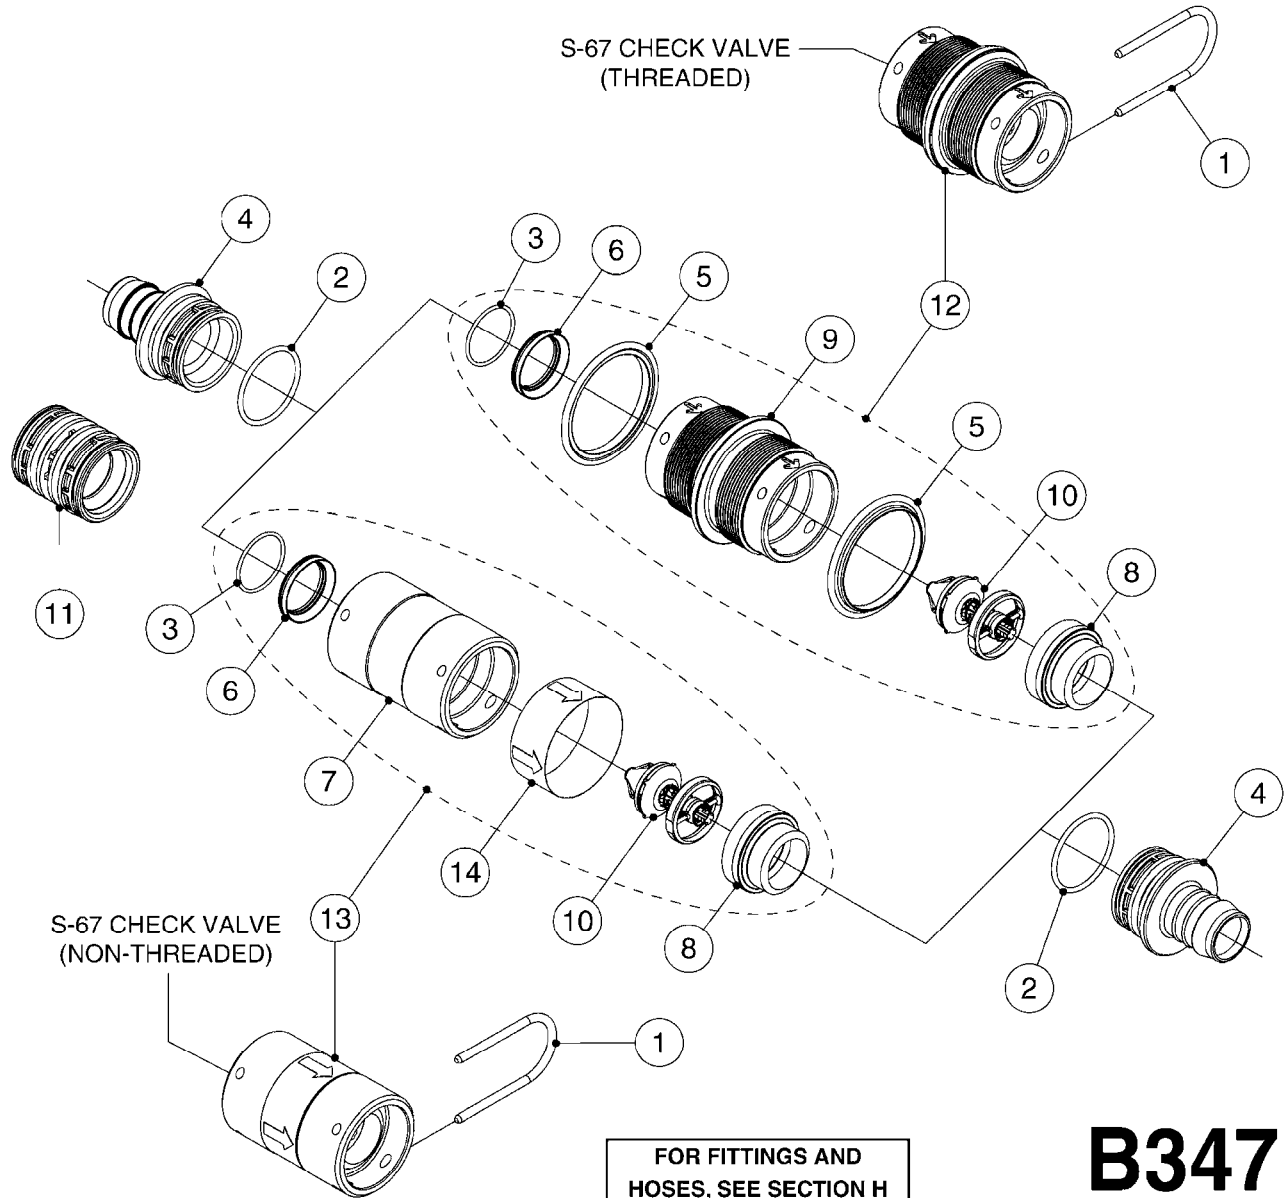

FOR FITTINGS AND  
HOSES, SEE SECTION H

**B346**

CHECK VALVES - S67  
B346-HIN, 16:05:12

Page 1

Date 06.04.2015 9:55

Pos.	parts-n°	order qty	description
1	145996	1	FITT.DK S-67 FORK
2	242353	1	O-RING D44.2X3.0 VITON F.S-67
3	242504	1	O-RING D35x2 NITRIL
4	322104	1	FITT.DK S-67 BULKHEAD
5	334231	1	FITT.DK S-67 STR.1'
5	334232	1	FITT.DK S-67 STR.1-1/4'
6	14103100	1	SEAT F.CHECK VALVE D40.8 2010
7	72001803	1	CHCK VLV,S67, 2 X 1" HB COMPLETE IN-LINE CHECK VALVE FOR 1" HOSE
7	72206600	1	CHCK VLV,S67, 2 X 1.25" HB COMPLETE IN-LINE CHECK VALVE FOR 1-1/4" HOSE
8	72089900	1	CHECK VALVE S67 SUBASMBLY.2001
9	97800500	1	DECAL 230X28 BLACK ARROW