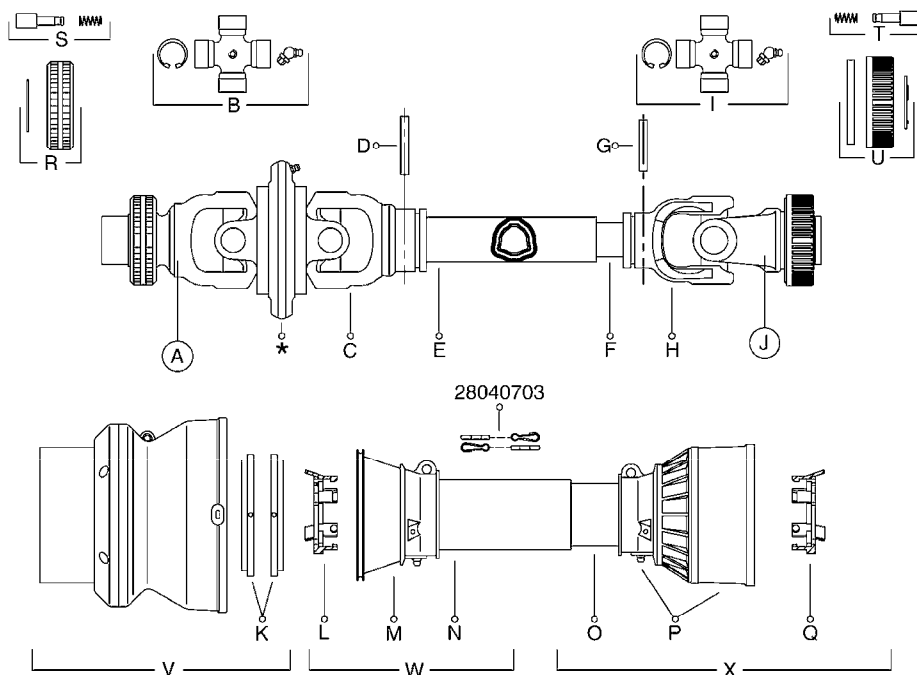

**A485**

PTO SHAFTS - BONDIOLI CENT.  
A485-HIN, 20:01:14

Page 1

Date 06.04.2015 9:55

parts-n°	order qty	description
289042	1	UNIV. JOINT 22x54mm
420641	1	BOLT HEX 8.8 DEL M8X35
450015	1	SCREW ALLAN 3/8'X5/8' BLACK
460143	1	NUT HEX M8 LOCK A2 DIN985
28009803	1	PTO PIN TUBE RETAINER OUTER
28009903	1	PTO TUBE RETAINER INNER
28010103	1	PTO YOKE F.INNER TUBE CV PTO
28021403	1	PTO 1"STR/1-3/8" 6SPL B&P
28021503	1	PTO 1"STR/1-3/8" 21SPL B&P
28021603	1	PTO 1"STR/1-3/4" 20SPL B&P
28027903	1	PTO BALL LOCK.KIT F.1-3/8 YOKE
28040503	1	UNIV. JOINT 27x74.6mm
28040703	1	SAFETY CHAIN F.CV BLACK PTO
28041803	1	DECAL DANGER GUARD MISSING
28041903	1	DECAL DANGER ROT.DRIVELINE
28056703	1	PTO YOKE #1 1-3/8" X 6 SPLINE
28056803	1	PTO YOKE #1 1-3/8" X 21 SPLINE
28056903	1	PTO YOKE #4 1-3/8" X 20 SPLINE
28057003	1	PTO TUBE YOKE #1-G1 OUTER
28057103	1	PTO TUBE YOKE #4-G4 OUTER
28057203	1	PTO PIN TUBE RETAINER OUTER
28057303	1	PTO TUBE OUTER #1 745MM
28057403	1	PTO TUBE OUTER #4 720MM
28057503	1	PTO TUBE INNER #1 745MM
28057603	1	PTO TUBE INNER #4 720MM
28057703	1	PTO TUBE RETAINER INNER
28057803	1	PTO TUBE YOKE #1 Ø=1"
28057903	1	PTO TUBE YOKE #4 Ø=1"
28058003	1	PTO HALF SAFETY SHIELD OUTER
28058103	1	PTO HALF SAFETY SHIELD OUTER
28058203	1	PTO HALF SAFETY SHIELD INNER
28058303	1	PTO HALF SAFETY SHIELD INNER
28058403	1	PTO BALL LOCK.KIT F.1-3/4 YOKE
28058503	1	PTO TUBE YOKE #1-G1 INNER