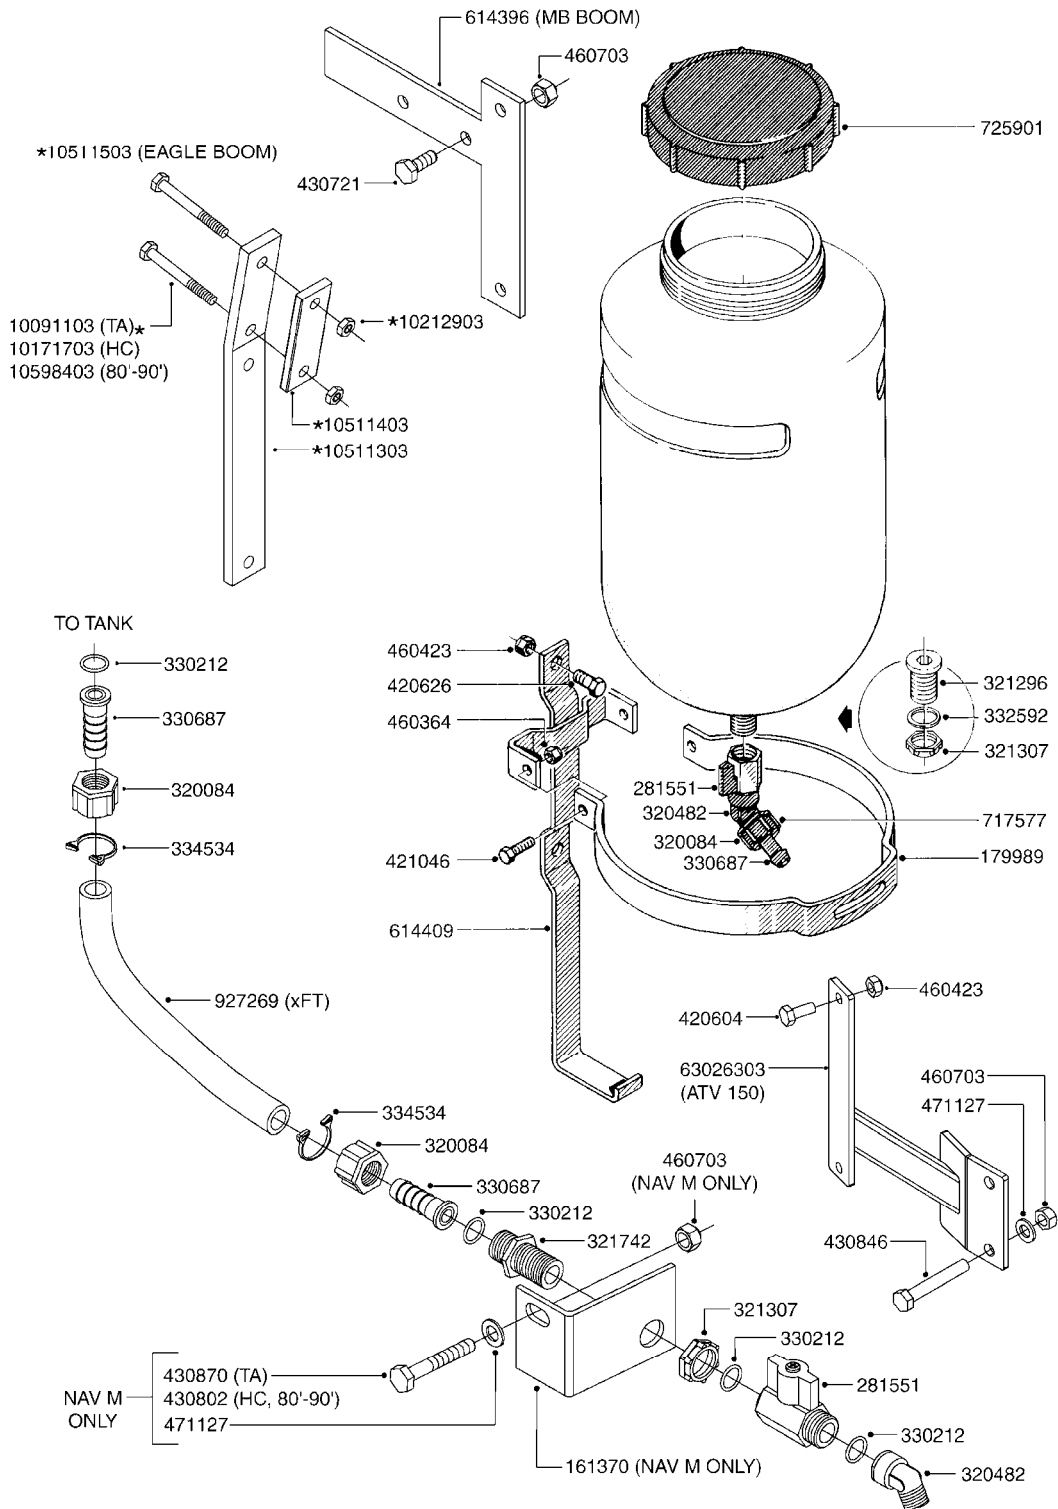

CLEAN WATER TANK
G110-HIN, 26:06:06

COMPLETE TANK ASSY : 722072

G110

CLEAN WATER TANK
G110-HIN, 26:06:06

Page 1

Date 06.04.2015 9:56

parts-n°	order qty	description
161370	1	BKT.CLEAN WATER BOTT. VALVE
179989	1	BRKT. F. 3 GAL. TANK
281551	1	BALL VALVE 1/2"
320084	1	FITT.DK NUT 1/2" BSP
320482	1	FITT.DK ELB. 1/2" BSP 60 DEG.
321296	1	FITT.DK BULKHEAD 1/2" BSP SING
321307	1	FITT.DK NUT 1/2" BSP JAMB
321742	1	FITT.DK BULKHEAD 1/2' BSP
330212	1	O-RING D19/D14X2.4 F.1/2"NUT
330687	1	FITT.DK HB 1/2" F. 1/2" NUT
332592	1	O-RING D26/D20X3
334534	1	CLAMP HOSE PLASTIC 1/2"
420604	1	BOLT HEX 8.8 DEL M10X25 FT DIN933
420626	1	BOLT HEX 8.8 DEL M10X20 FT
421046	1	BOLT HEX 8.8 DEL M8X25 FT A2 DIN933
430721	1	BOLT HEX 8.8 DEL M12X40 FT
430802	1	BOLT HEX 8.8 DEL M12X75
430846	1	BOLT HEX 8.8 DEL M12X80
430870	1	BOLT HEX 8.8 DEL M12X55 FT
460364	1	NUT HEX M8 GALV.
460423	1	NUT HEX M10X1.5 LOCK
460703	1	NUT HEX M12X1.75 LOCK DIN985
471127	1	WASHER D24/D13X2.5 STAINLESS
614396	1	CLEAN WATER BRACKET MB
614409	1	BRACKET FOR FOAM MARKER
717577	1	VALVE F.CLEAN WATER TANK
722072	1	CLEAN WATER TANK W FRAME & TAP
725901	1	LID F.WATER BOTTLE VENTED
927269	1	HOSE R X PVC X 1/2 X 0012"
10091103	1	BOLT HEX 3/8 NC GR.2 03.00'
10171703	1	BOLT HEX 3/8 NC GR.2 03.50"
10212903	1	NUT HEX NC (NYLON LOCK) 3/8"
10511303	1	FLATBAR L350/17DEG.CLEAN WATER
10511403	1	FLATBAR 104MM CLEAN WATER
10511503	1	BKT.CLEAN WATER MOUNT EAGLE
10598403	1	BOLT HEX HCS3/8-16 X 4 Z 5
63026303	1	CLEAN WATER TANK BRKT, ATV