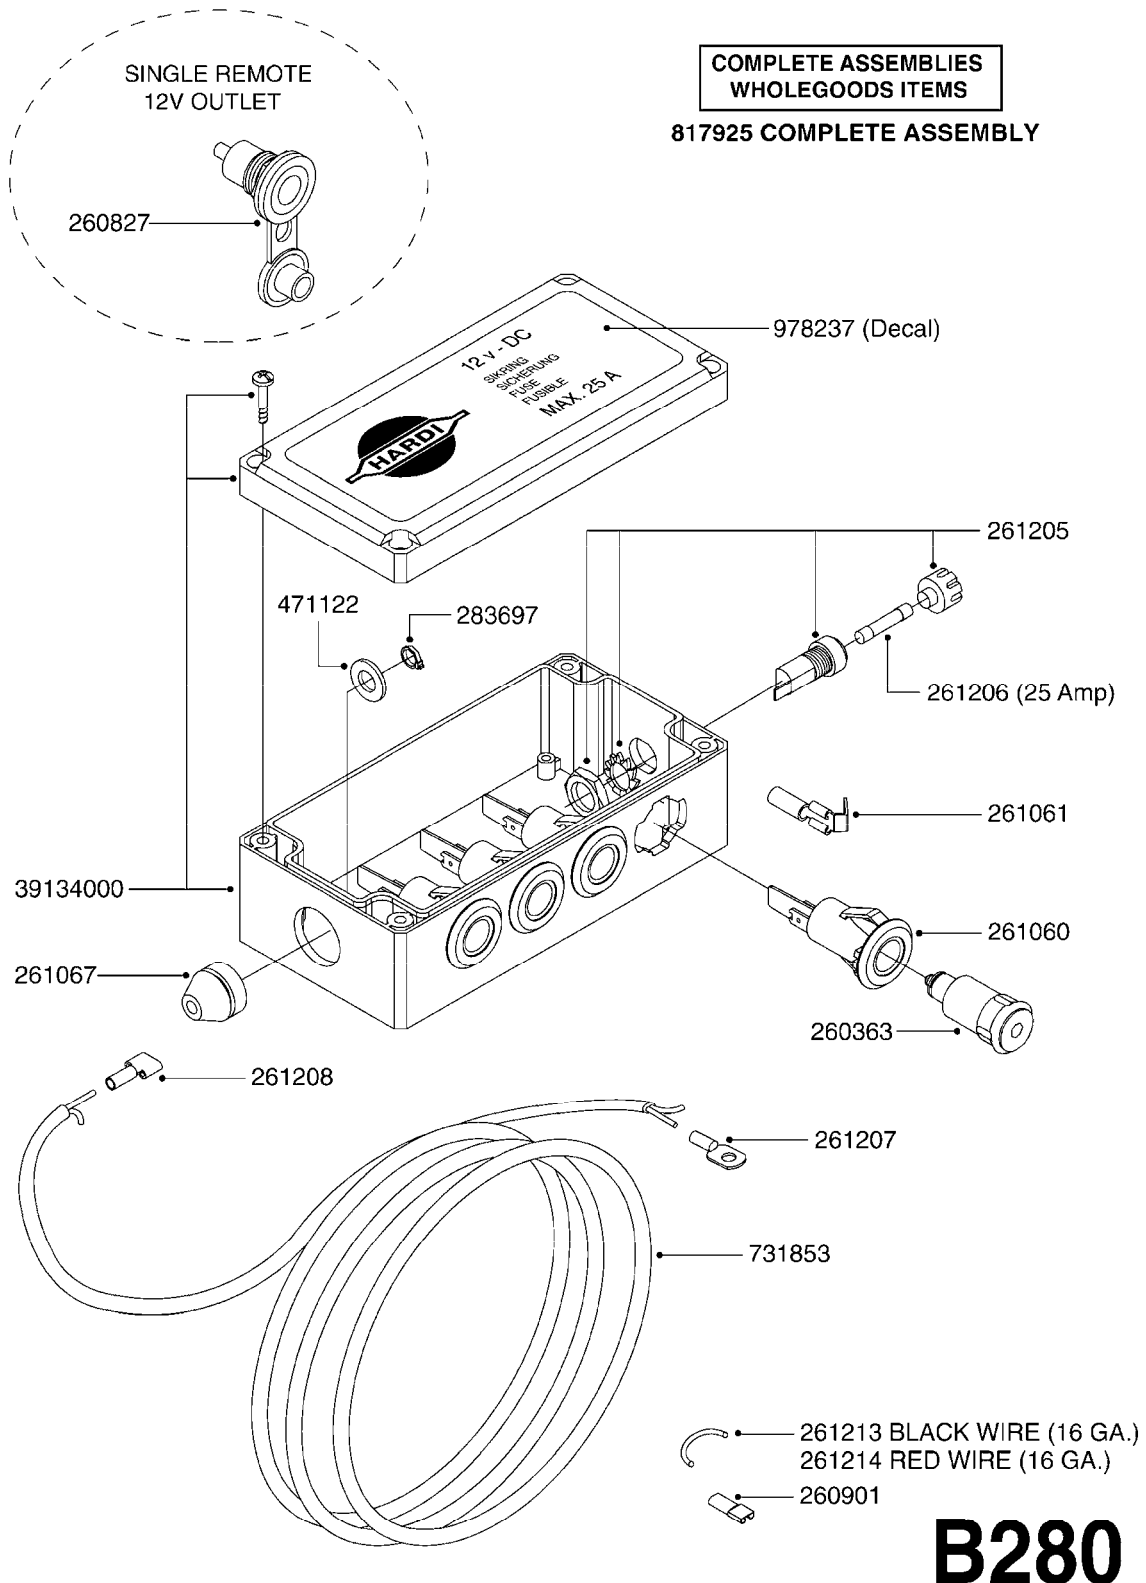

12 VOLT OUTLET BOX
B280-HIN, 30:05:13

Page 0
Date 06.04.2015 9:55

12 VOLT OUTLET BOX
B280-HIN, 30:05:13

Page 1

Date 06.04.2015 9:55

parts-n°	order qty	description
260363	1	PLUG 2 POLE 12V
260827	1	PLUG F.EC ATTACHMENTS
260901	1	SPADE F.ELEC CONN.1.5MM BLUE
261060	1	PLUG F.EC ATTACHMENTS
261061	1	SPADE F.ELEC.2 WAY CONNECTOR
261067	1	GROMMET 10-14 GREY
261205	1	FUSE HOLDER
261206	1	FUSE 25 A
261207	1	ELECTRIC CONNECTOR 4MM
261208	1	SPADE F.ELEC.CONNECTOR 4MM
261213	1	WIRE 6.4MM BLACK
261214	1	WIRE 6.4MM RED
283697	1	TIESTRAP 200MM
471122	1	WASHER D20/D10.5X2 SS
731853	1	CABLE 2X4MM L=138"
817925	1	OUTLET BOX 12 VOLT ELEC.
978237	1	DECAL OUTLET BOX
39134000	1	BOX, COMPLETE, 12V POWER BOX