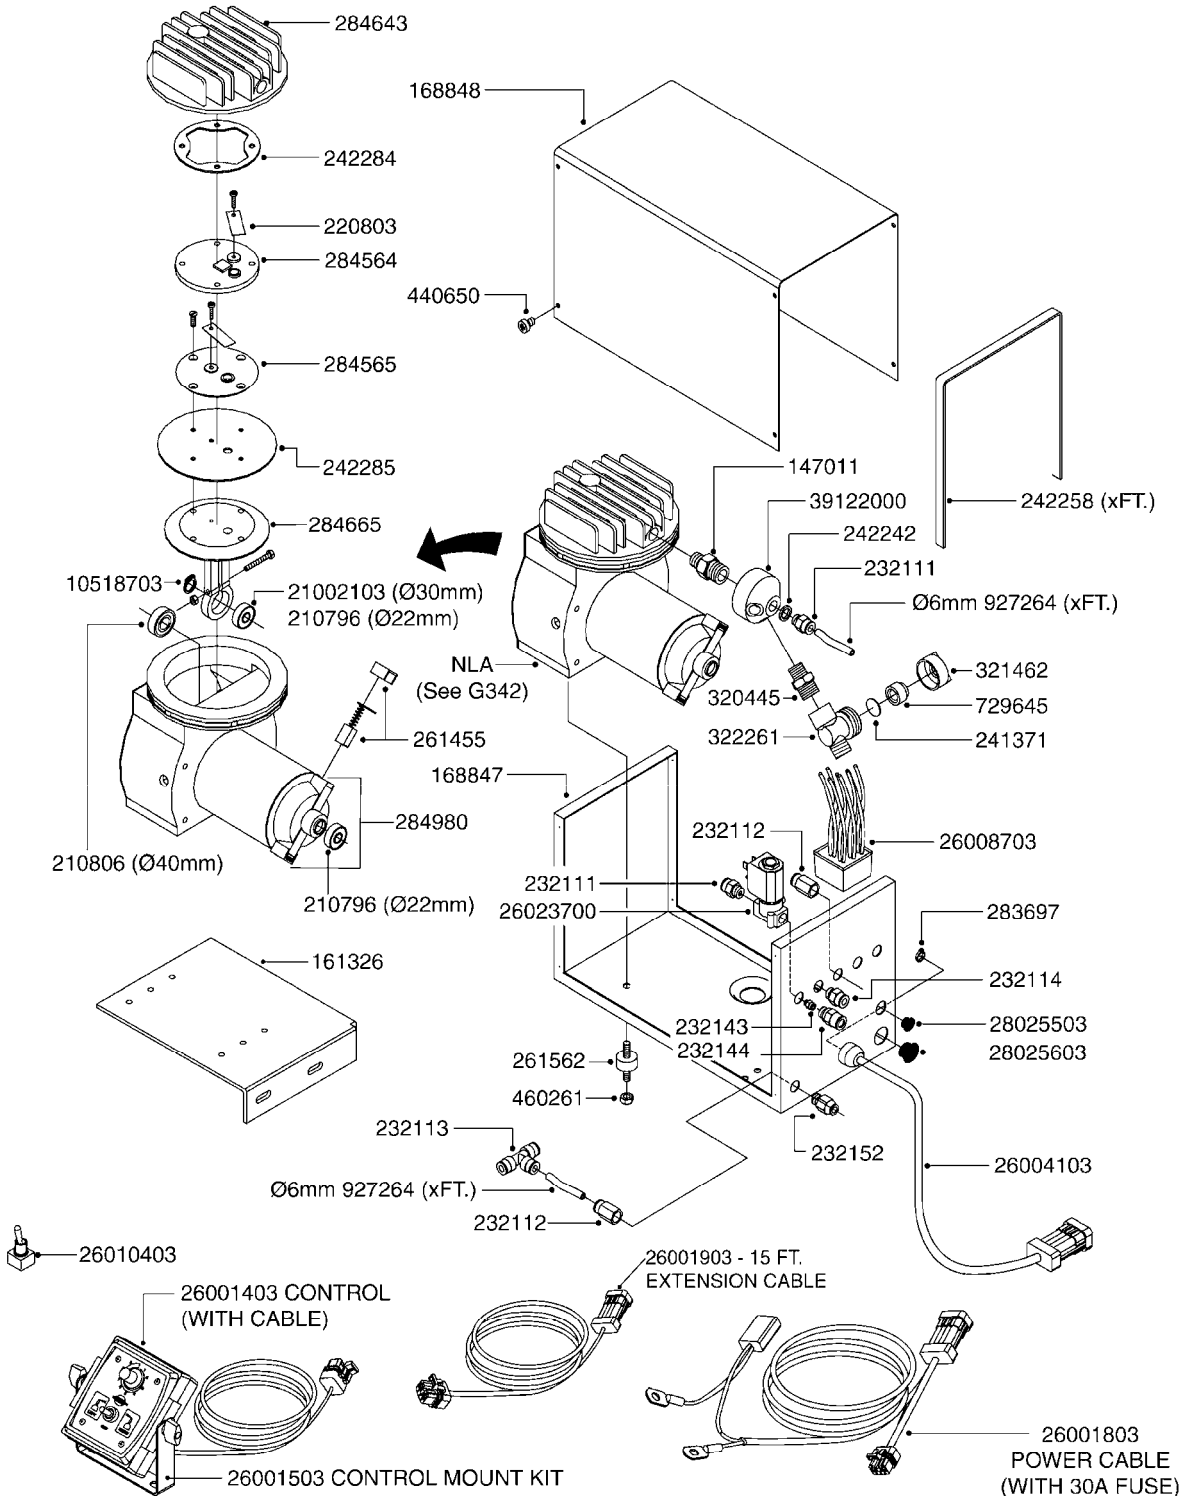

G341

*Ø8mm 927306 (xFT.)
*Ø10mm 927330 (xFT.)

70019403 - COMPLETE ASSEMBLY

FOAM MARKER COMPRESSOR 2002
G341-HIN, 27:05:10

Page 1
Date 06.04.2015 9:56

parts-n°	order qty	description
147011	1	HEX NIPPLE 3/8'X1/4'BSP BRASS
161326	1	MOUNT BKT. F. FOAM COMP.BOX 98
168847	1	ENCLOSURE LOWER F.MARKER
168848	1	COVER F. FOAM MARKER
210796	1	BEARING BALL D22/D8 X 7 608ZZ
210806	1	BEARING BALL D40/D17X12MM
220803	1	VALVE F. COMPRESSOR
232111	1	QUICK COUPLER 6MM X 1/8 EXT.
232112	1	QUICK COUPLER 6MM 1/8 INT.
232113	1	QUICK COUPLER 6MM T-PIECE
232114	1	COUPLER 1/8" THREADX8MM HOSE
232143	1	REDUCER 1/4'INT-1/8'EXT
232144	1	QUICK COUPLER 10MM X 1/4 EXT
232152	1	QUICK COUPLER 8MMX1/8 EXT.LONG
241371	1	DIAPHRAGM, NO-DRIP alt 241371
242242	1	O-RING F.AIR HOSE FITTING
242258	1	TRIM 3X10 SELF ADHESIVE 0012"
242284	1	HEAD GASKET F. COMPRESSOR
242285	1	DIAPHRAGM F. F/M COMP.
261455	1	BRUSH KIT-FOAM MARKER MOTOR
261562	1	RUBBER DAMPER 2XM6X25
283697	1	TIESTRAP 200MM
284564	1	PLATE F.COMPRESSOR HEAD
284565	1	PLATE F.COMPRESSOR HEAD
284643	1	COMPRESSOR HEAD F.FOAM MARKER
284665	1	CONNECTING ROD F.COMPRESSOR
284980	1	FLANGE REAR F. F.M.COMPRESSOR
320445	1	FITT.DK HN 1/4"X3/8" BSP
321462	1	CAP F.NO-DRIP ASSY.
322261	1	HOUSING F.SAFETY VALVE 3/8"
440650	1	SCREW 3.5x13 STAINLESS
460261	1	NUT HEX M6X1 LOCK A2 DIN985
729645	1	NON-DRIP SPRING ASSY.GREEN 10
927264	1	HOSE R X PE D6/D4 X 0012"
927306	1	HOSE R X PE D8/D6 X 0012"BLACK
927330	1	HOSE R X PE D10/D8 X 012"BLACK
10518703	1	SNAP-RING OUTER 8X1
21002103	1	BEARING, 6200 2ZJEM (SKF)
26001403	1	HC FOAM MARKR CONSOLE VS3.0.00
26001503	1	HC FOAM MARKER CONSOLE MT.KIT
26001803	1	POWER CABLE
26001903	1	15' 7-PIN EXTENSION CABLE
26004103	1	FOAM MARKER CNTRL MOD CABL STD
26008703	1	FOAM MARKER CONTROL SCII
26010403	1	TOGGLE SWITCH MICRO-TRAK F.M.
26023700	1	SOLENOID VAL 12V 1/8' FLO '07
28025503	1	PLUG F.DRILLED HOLE 1/2"
28025603	1	PLUG F.DRILLED HOLE 3/4"
39122000	1	DISTR.HOUSING F.FOAM MARKER'07
70019403	1	FOAM MARKER COMPRESSOR KIT STD