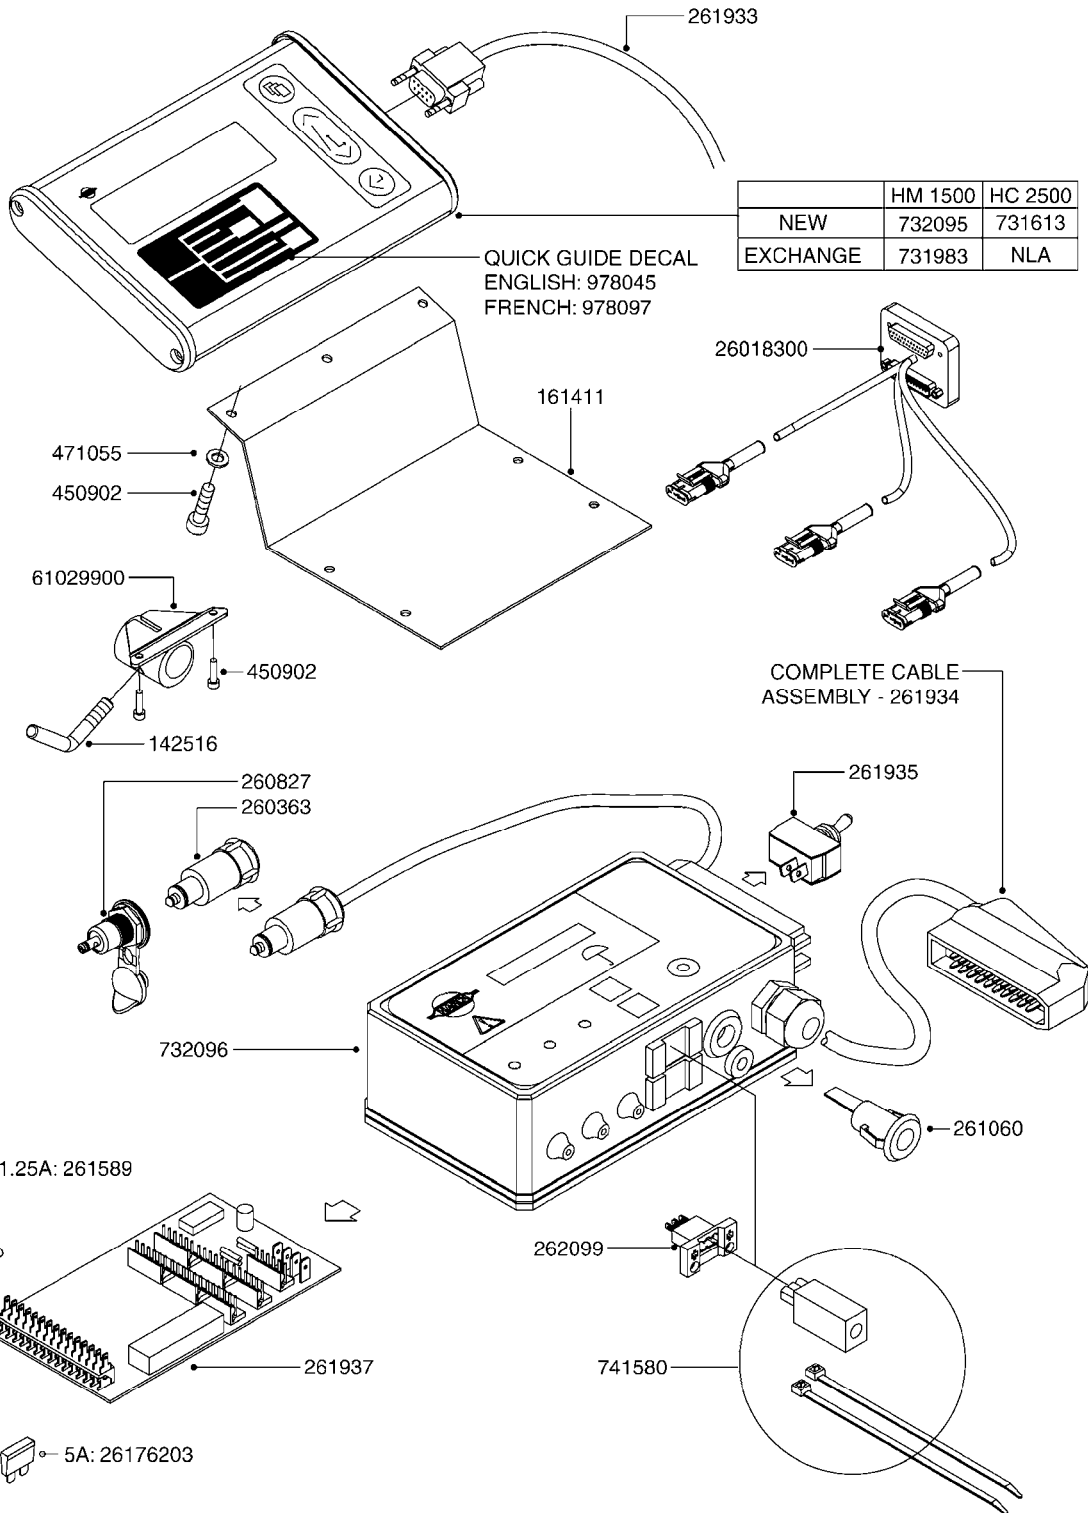

# G480

HC 2500/HM1500 DISPLAY/SCANBOX  
G480-HIN, 15:11:09

Page 1  
Date 06.04.2015 9:56

parts-n°	order qty	description
142516	1	SCREW SET M10 BENT F. LOCKING
161411	1	MT.BRK. HC2500/HM1500 DISPLAY
26018300	1	ADAPTOR 2500 FOR SPRAYBOX II 39-PIN/REPLACES SCANBOX
260363	1	PLUG 2 POLE 12V
260827	1	PLUG F.EC ATTACHMENTS
261060	1	PLUG F.EC ATTACHMENTS
261589	1	FUSE 5 X 20 1.25 AMP
26176203	1	FUSE 5.0A QUICK-ACT.
261933	1	CABLE W/PLUG 2X25 L=71"
261934	1	CABLE W/PLUG 18X0.5MM L=79"
261935	1	SWITCH 2 POLE
261937	1	CIRCUIT BOARD F. SCANBOX
262099	1	PLUG SOCKET 3-POLE 2.5/3
450902	1	BOLT ALLEN HEAD M4 X 16MM
471055	1	WASHER D4.1/7.6 X 0.9
61029900	1	BRACKET FOR HC2500
731613	1	DISPLAY HC2500 NEW
731983	1	DISPLAY HM1500 REFURBISHED
732095	1	DISPLAY HM1500 NEW
732096	1	SCANBOX F.HM1500/HC2500
741580	1	PLUG 3-POLE 2.5/3
978045	1	DECAL QUICK GUIDE 1500/2500
978097	1	DECAL QUICK GUIDE 1500/2500 FR