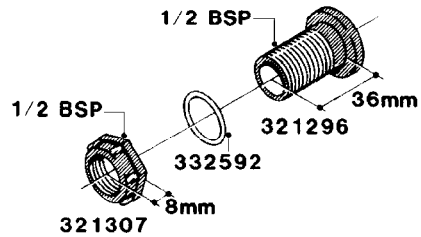

**H050**

FITTINGS - HOSE CONNECTORS  
H050-HIN, 31:03:09

Page 1

Date 06.04.2015 9:57

parts-n°	order qty	description
242594	1	O-RING D14 X 1.78 SCH.70-EPDM
320294	1	FITT.DK TEE 3/8X3/8HB X1/2"BSP
320305	1	FITT.DK HB 3/4'- 3/4' BSP
320386	1	FITT.DK TEE 3/8X3/8HB X3/8"BSP
320397	1	FITT.DK ELB 3/8"HB X 3/8" BSP
320401	1	FITT.DK TEE 1/2X1/2HB X1/2"BSP
320412	1	FITT.DK TEE 1/2X1/2HB X3/8'BSP
320423	1	FITT.DK ELB 1/2'HB X 3/8' BSP
320891	1	FITT.DK HB 3/8'- 3/8' BSP
320972	1	FITT.DK HB 5/16'- 1/4' BSP
322046	1	FITT.DK TEE 1/2X1/2HB X3/4'BSP
322048	1	FITT.DK TEE 3/4X3/4HB X3/4'BSP
330595	1	O-RING D24.6/D20X2.1 -3/4"
333137	1	FITT.DK CONN.1/2" F.NOZZ. DOUB
333141	1	FITT.DK CONN.1/2" F.NOZZ.SING
334041	1	FITT.DK CONN.3/4' F.NOZZ. SING
334042	1	FITT.DK CONN.3/4' F.NOZZ. DOUB
334195	1	FITT.DK ELB. 3/4"HB X 3/4"HB
10012103	1	FITT.PO.HB 1.25X1.50 IMB1012
10014003	1	FITT.PO.HB 1.25X1.25 IMB1010
10036903	1	FITT.PO.HB 1.50X1.50 IMB1212
28019303	1	FITTING HB ELB 3/4NPT-3/4HOSE
61016500	1	HOSE TAIL 3/4" 90°+RG CAP 3/4"
72026700	1	NOZZLE TUBE ADAPTER W/O-RING