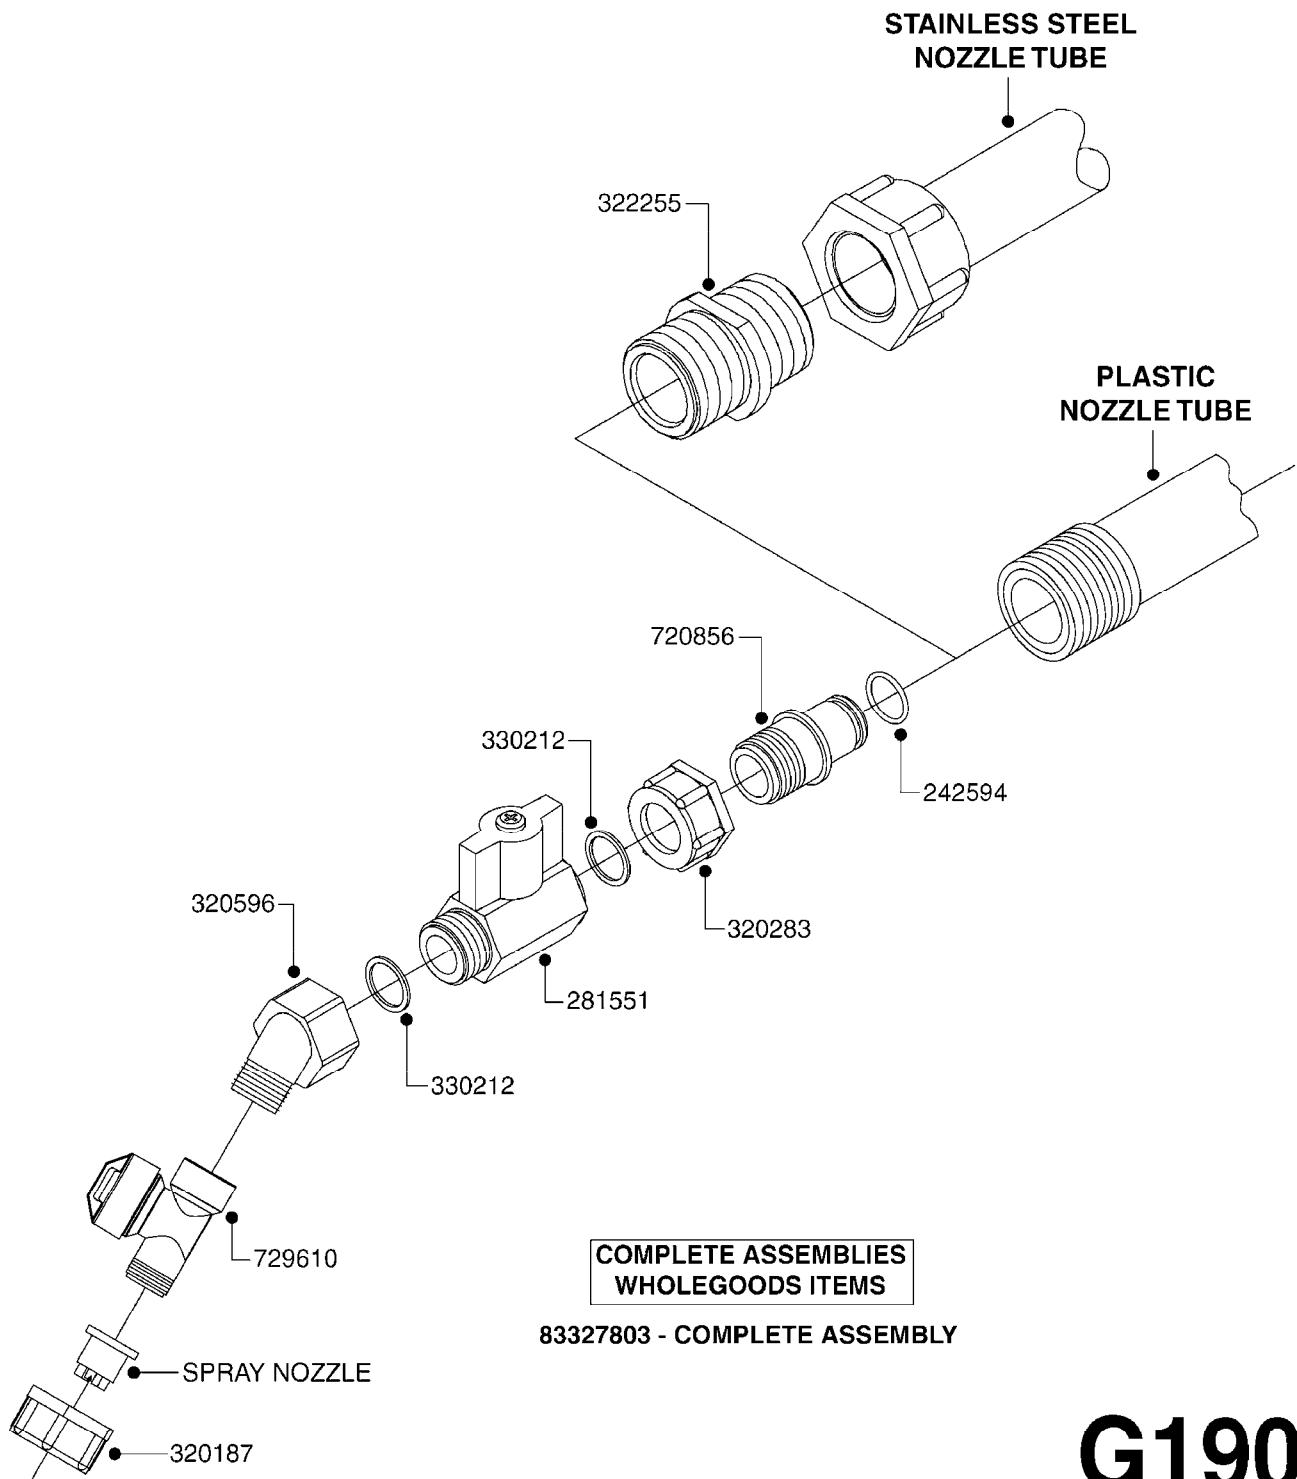

G190

END NOZZLE KIT
G190-HIN, 28:11:06

Page 1

Date 06.04.2015 9:56

parts-n°	order qty	description
242594	1	O-RING D14 X 1.78 SCH.70-EPDM
281551	1	BALL VALVE 1/2"
320187	1	FITT.DK CAP 3/8" BSP BLACK
320283	1	FITT.DK NUT 3/4"BSP
320596	1	FITT.DK ELB 3/8'-1/2'BSP 45DEG
322255	1	FITT.DK NIPPLE 3/4"X 3/4"
330212	1	O-RING D19/D14X2.4 F.1/2"NUT
720856	1	FITT.DK 1/2'BSP ASSY.F.3/4'NUT
729610	1	NOZZLE ASSY. NON DRIP 3/8 THRD
83327803	1	END NOZZLE KIT "04"