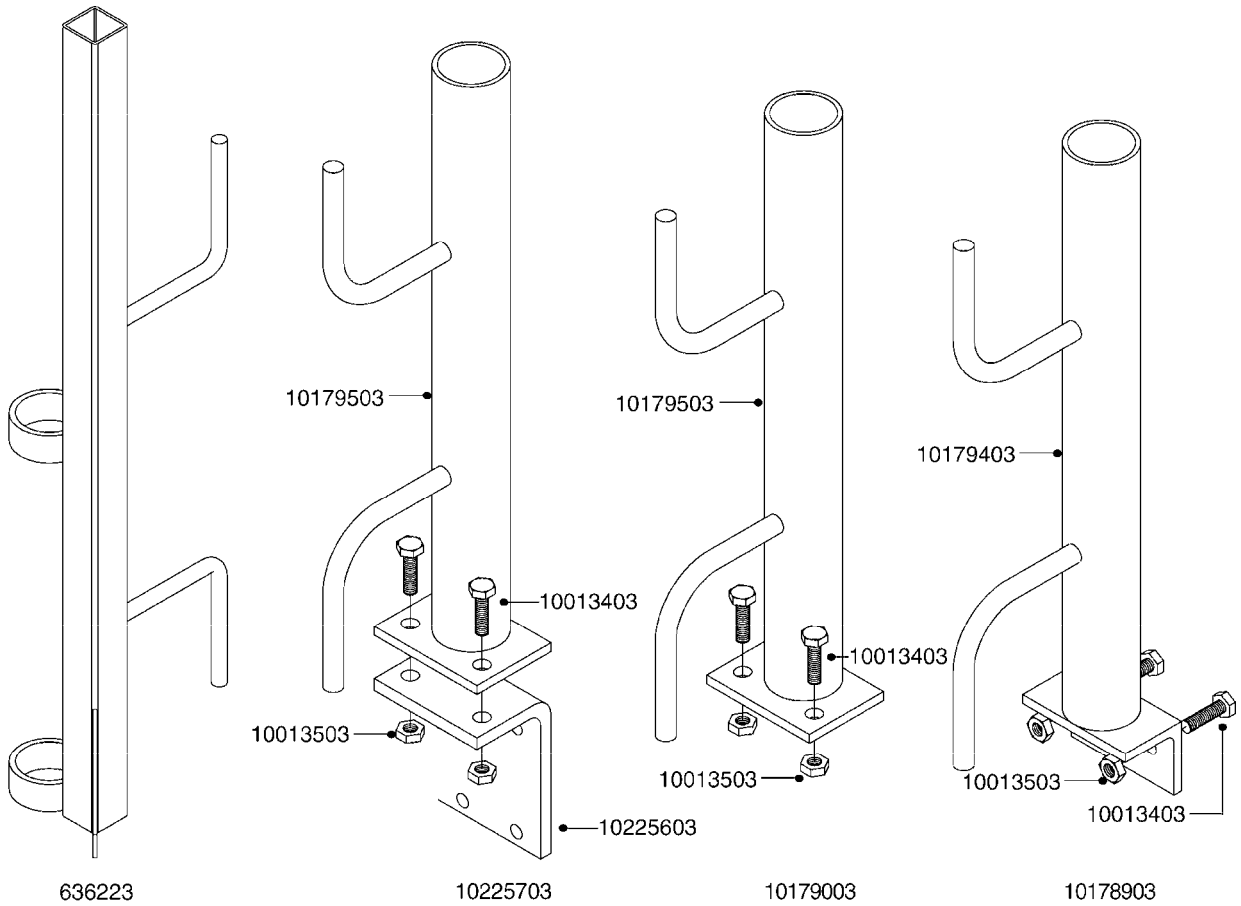

G510

HOSE WRAPS
G510-HIN, 19:05:11

Page 1
Date 06.04.2015 9:56

parts-n°	order qty	description
241965	1	O-RING 12.1 X 1.6
242007	1	O-RING D9.1X1.6
281551	1	BALL VALVE 1/2"
320084	1	FITT.DK NUT 1/2" BSP
330212	1	O-RING D19/D14X2.4 F.1/2"NUT
330326	1	O-RING D30/D24X2 F.1"NUT
330687	1	FITT.DK HB 1/2" F. 1/2" NUT
334190	1	FITT.DK HB 1/2' F. PISTOL 60S
334531	1	CLAMP HOSE PLASTIC 3/4"
636223	1	POST 12 VOLT TR30
712471	1	AGITATION VALVE ASSY. ON/OFF
843196	1	GUN, MODEL 60S
843197	1	HANDGUN KIT TYPE 60 LONG
10013403	1	BOLT HEX 3/8-16X1 1/4 HCS Z5
10013503	1	NUT HEX NC 3/8"
10178903	1	WRAP HOSE SIDE MOUNT PLATE
10179003	1	WRAP HOSE BOTTOM PLATE MOUNT
10179403	1	WRAP WELDMENT FOR HI101789
10179503	1	WRAP WELDMENT FOR HI101790
10225603	1	BKT.FOR HOSE WRAP MOUNT NL NK
10225703	1	WRAP HOSE BDL.BOTTOM PLATE
92702103	1	HOSE R X1/2" X300PSI WP X0012"