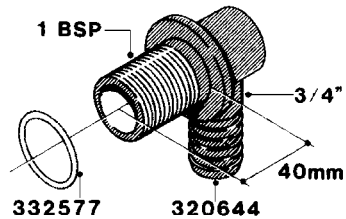

**H050**

FITTINGS - HOSE CONNECTORS  
H050-HIN, 31:03:09

Page 1

Date 06.04.2015 9:57

parts-n°	order qty	description
242594	1	O-RING D14 X 1.78 SCH.70-EPDM
320294	1	FITT.DK TEE 3/8X3/8HB X1/2"BSP
320305	1	FITT.DK HB 3/4'- 3/4' BSP
320386	1	FITT.DK TEE 3/8X3/8HB X3/8"BSP
320397	1	FITT.DK ELB 3/8"HB X 3/8" BSP
320401	1	FITT.DK TEE 1/2X1/2HB X1/2"BSP
320412	1	FITT.DK TEE 1/2X1/2HB X3/8'BSP
320423	1	FITT.DK ELB 1/2'HB X 3/8' BSP
320891	1	FITT.DK HB 3/8'- 3/8' BSP
320972	1	FITT.DK HB 5/16'- 1/4' BSP
322046	1	FITT.DK TEE 1/2X1/2HB X3/4'BSP
322048	1	FITT.DK TEE 3/4X3/4HB X3/4'BSP
330595	1	O-RING D24.6/D20X2.1 -3/4"
333137	1	FITT.DK CONN.1/2" F.NOZZ. DOUB
333141	1	FITT.DK CONN.1/2" F.NOZZ.SING
334041	1	FITT.DK CONN.3/4' F.NOZZ. SING
334042	1	FITT.DK CONN.3/4' F.NOZZ. DOUB
334195	1	FITT.DK ELB. 3/4"HB X 3/4"HB
10012103	1	FITT.PO.HB 1.25X1.50 IMB1012
10014003	1	FITT.PO.HB 1.25X1.25 IMB1010
10036903	1	FITT.PO.HB 1.50X1.50 IMB1212
28019303	1	FITTING HB ELB 3/4NPT-3/4HOSE
61016500	1	HOSE TAIL 3/4" 90°+RG CAP 3/4"
72026700	1	NOZZLE TUBE ADAPTER W/O-RING