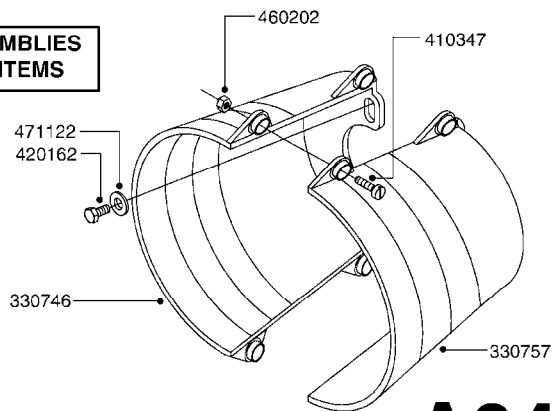

**SUCTION SIDE OF PUMP (WITH 1-1/2" SUCTION PORT)**

**PRESSURE SIDE OF PUMP**

**SUCTION SIDE OF PUMP (WITH 2" SUCTION PORT)**

**COMPLETE ASSEMBLIES  
WHOLEGOODS ITEMS**

- 821585 - 463/5.5 W/THROUGH SHAFT (1000 RPM)
- 821587 - 463/10 W/THROUGH SHAFT (540 RPM)
- 821649 - 463/12 (540 RPM H.C. OFFSET PORTS)
- 821650 - 463/6.5 (1000 RPM H.C. OFFSET PORTS)
- 82166400 - 463/6.5 (1000 RPM H.C. INLINE PORTS)
- 72293300 - 463/6.5 W/THROUGH SHAFT (1000 RPM)