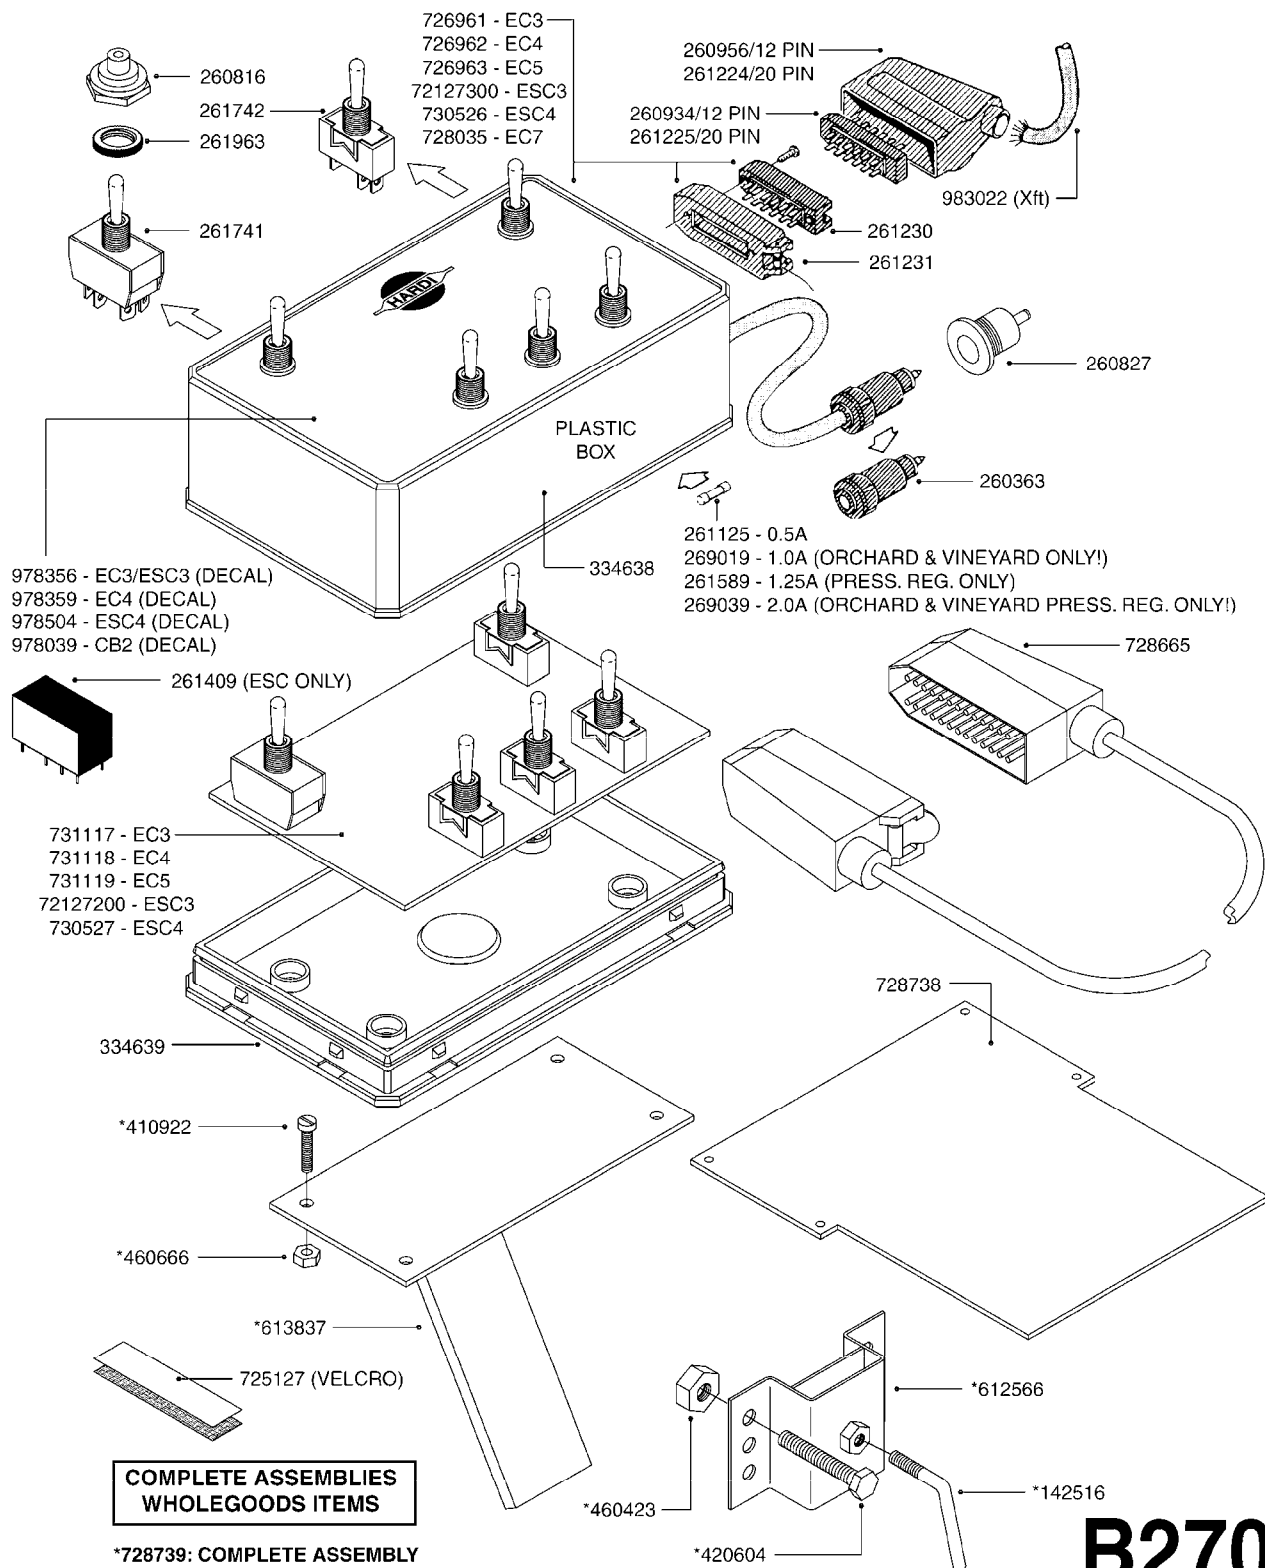

COMPLETE ASSEMBLIES
WHOLEGOODS ITEMS

*728739: COMPLETE ASSEMBLY

B270

CONTROL BOX F/EC + ECSC POST96
B270-HIN, 01:01:01

Page 1
Date 06.04.2015 9:55

parts-n°	order qty	description
142516	1	SCREW SET M10 BENT F. LOCKING
260363	1	PLUG 2 POLE 12V
260816	1	CAP W/RUBBER BOOT F.EC SWITCH
260827	1	PLUG F.EC ATTACHMENTS
260934	1	PLUG INSERT 12 POLE MALE
260956	1	PLUG HOUSE 12 POL.MALE
261125	1	FUSE 5 X 20 500mA
261224	1	PLUG HOUSING F/20 POLE MALE
261225	1	PLUG INSERT 20 POLE MALE
261230	1	PLUG INSERT 20 POLE FEMALE
261231	1	PLUG HOUSING 20 POLE FEMALE
261409	1	RELAY 12V F. ESC CNTRL BOX '96
261589	1	FUSE 5 X 20 1.25 AMP
261741	1	SWITCH 2 POLE 12V TOGGLE PRESS
261742	1	SWITCH 2 POLE 12V ON/OFF
261963	1	NUT F.EC SWITCH
269019	1	FUSE 5 X 20 1.0 AMP
269039	1	FUSE 5 X 20 2.0 AMP
334638	1	HOUSING F.EC PLASTIC BOX UPPER
334639	1	COVER F.EC PLASTIC BOX -LOWER
410922	1	CYL.SKR 8.8 DEL M4X20 RST
420604	1	BOLT HEX 8.8 DEL M10X25 FT DIN933
460423	1	NUT HEX M10X1.5 LOCK
460666	1	NUT HEX M4
612566	1	MOUNT BRACKET F.FAN CABLE ASSY
613837	1	MOUNT PLATE FOR EC CONTROL BOX
725127	1	VELCRO KIT
726961	1	CONTROL BOX EC 3 SEC./20 PIN
726962	1	CONTROL BOX EC 4 SEC./20 PIN
726963	1	CONTROL BOX EC 5 SEC./20 PIN
728035	1	CONTROL BOX EC 7 SEC.
728665	1	CABLE EXT.-QUICK ATTACH 20 PIN
728738	1	DOUB.CONT.BOX & OR F/M PLATE
728739	1	IN CAB CONTROL MOUNT KIT
730526	1	CON BX 4SEC/20PIN alt72127400
730527	1	CIRCUIT B.ESC4 PLAST.W/SWITCH
731117	1	CIRCUIT B.EC3 PLASTIC W/SWITCH
731118	1	CIRCUIT B.EC4 PLASTIC W/SWITCH
731119	1	CIRCUIT B.EC5 PLASTIC W/SWITCH
978039	1	DECAL CONTROL BOX CB4 MISTBLOW
978356	1	DECAL CONTRL BOX EVC/ESC3 ABS
978359	1	DECAL CONTROL BOX EC4 ABS
978504	1	DECAL CONTROL BOX ESC4 ABS
983022	1	WIRE 12 x 0.5 x 2MM x 12"
72127200	1	CIRCUIT B.ESC3 PLAST.W/SWITCH
72127300	1	CONTROL BOX ESC 3 SEC./20 PIN