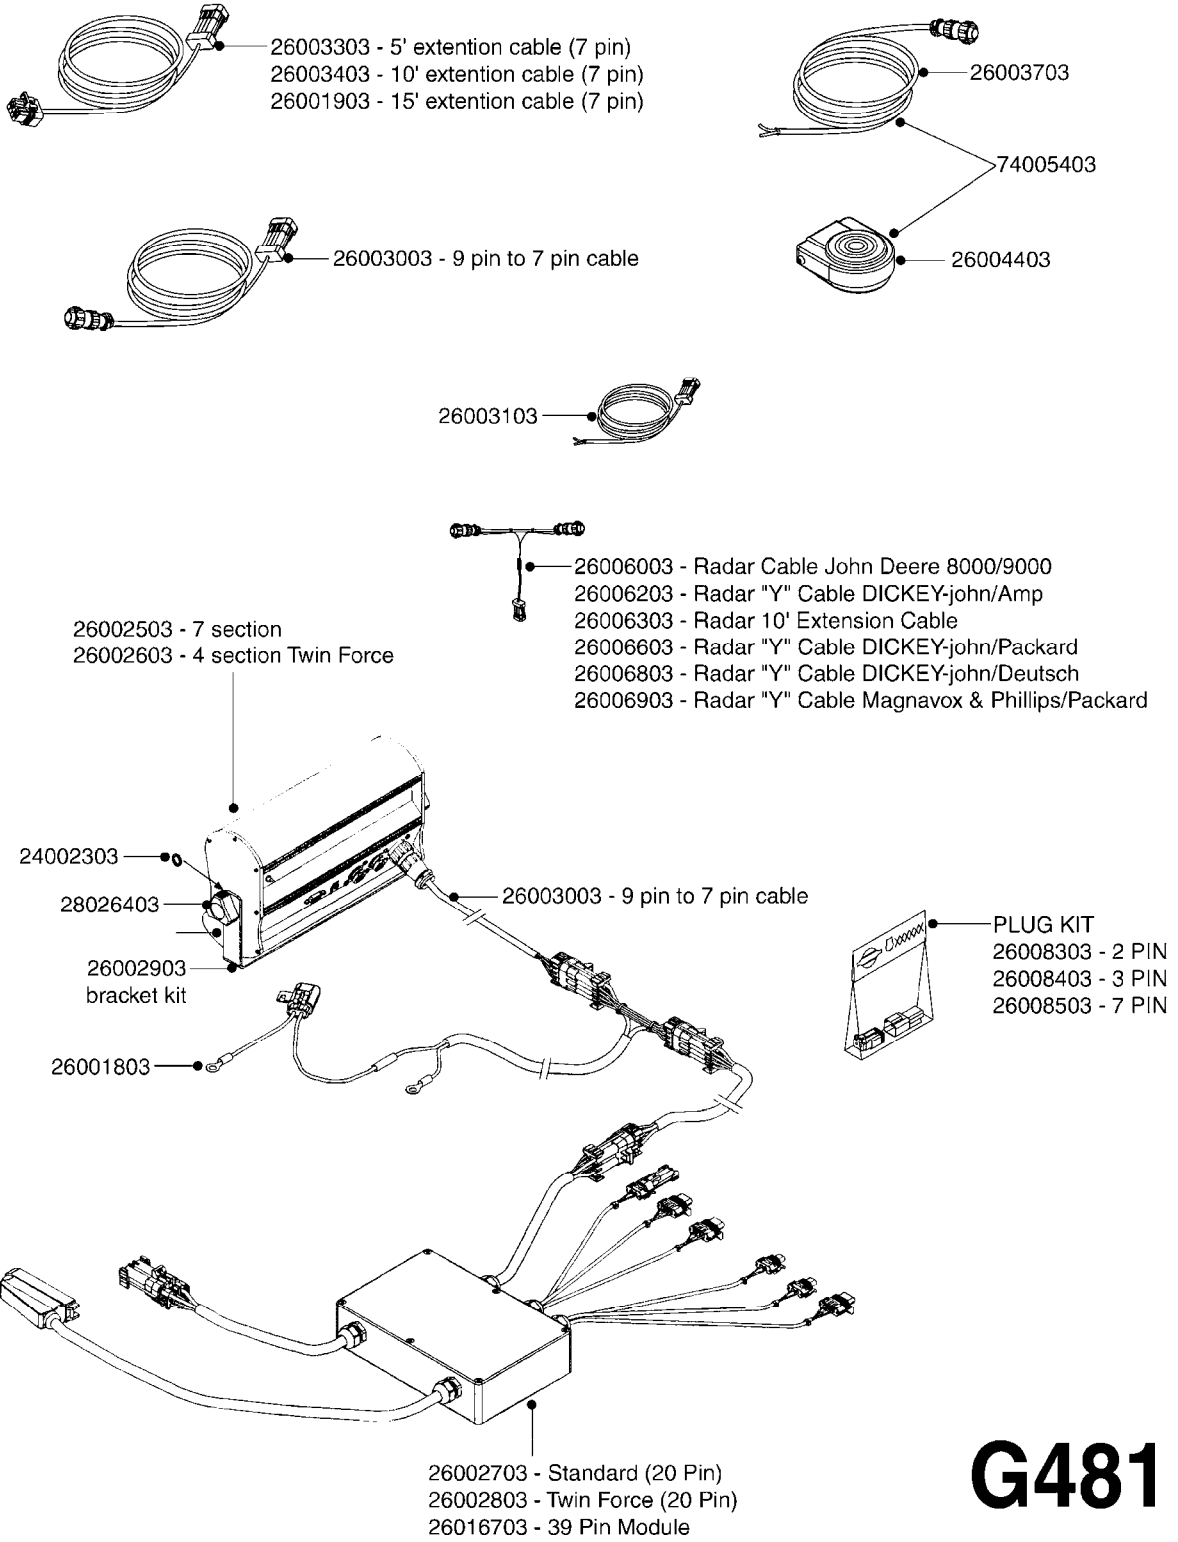

# G480

HC 2500/HM1500 DISPLAY/SCANBOX  
G480-HIN, 15:11:09

Page 1  
Date 06.04.2015 9:56

parts-n°	order qty	description
142516	1	SCREW SET M10 BENT F. LOCKING
161411	1	MT.BRK. HC2500/HM1500 DISPLAY
26018300	1	ADAPTOR 2500 FOR SPRAYBOX II 39-PIN/REPLACES SCANBOX
260363	1	PLUG 2 POLE 12V
260827	1	PLUG F.EC ATTACHMENTS
261060	1	PLUG F.EC ATTACHMENTS
261589	1	FUSE 5 X 20 1.25 AMP
26176203	1	FUSE 5.0A QUICK-ACT.
261933	1	CABLE W/PLUG 2X25 L=71"
261934	1	CABLE W/PLUG 18X0.5MM L=79"
261935	1	SWITCH 2 POLE
261937	1	CIRCUIT BOARD F. SCANBOX
262099	1	PLUG SOCKET 3-POLE 2.5/3
450902	1	BOLT ALLEN HEAD M4 X 16MM
471055	1	WASHER D4.1/7.6 X 0.9
61029900	1	BRACKET FOR HC2500
731613	1	DISPLAY HC2500 NEW
731983	1	DISPLAY HM1500 REFURBISHED
732095	1	DISPLAY HM1500 NEW
732096	1	SCANBOX F.HM1500/HC2500
741580	1	PLUG 3-POLE 2.5/3
978045	1	DECAL QUICK GUIDE 1500/2500
978097	1	DECAL QUICK GUIDE 1500/2500 FR