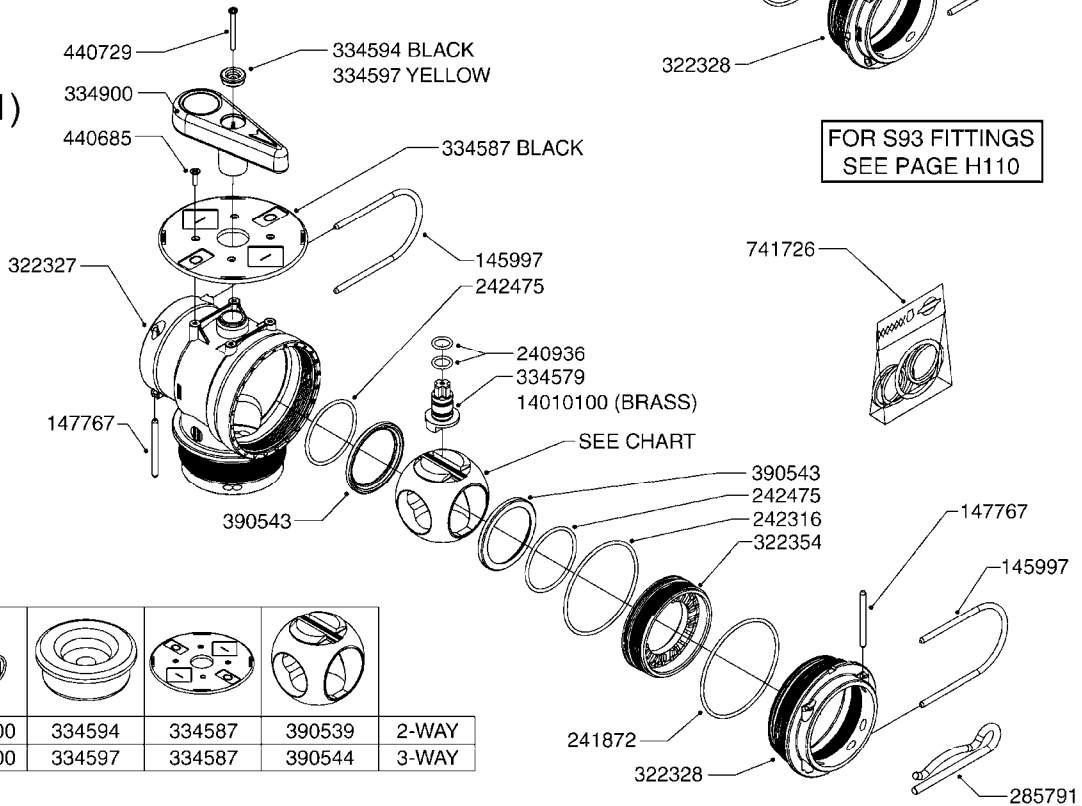

MANIFOLD - S93 VALVE  
B320 - HIN, 29:10:12

Page 0  
Date 06.04.2015 9:55

S93

				2-WAY
				3-WAY

S93 (01)

				2-WAY
				3-WAY

FOR S93 FITTINGS  
SEE PAGE H110

**B320**