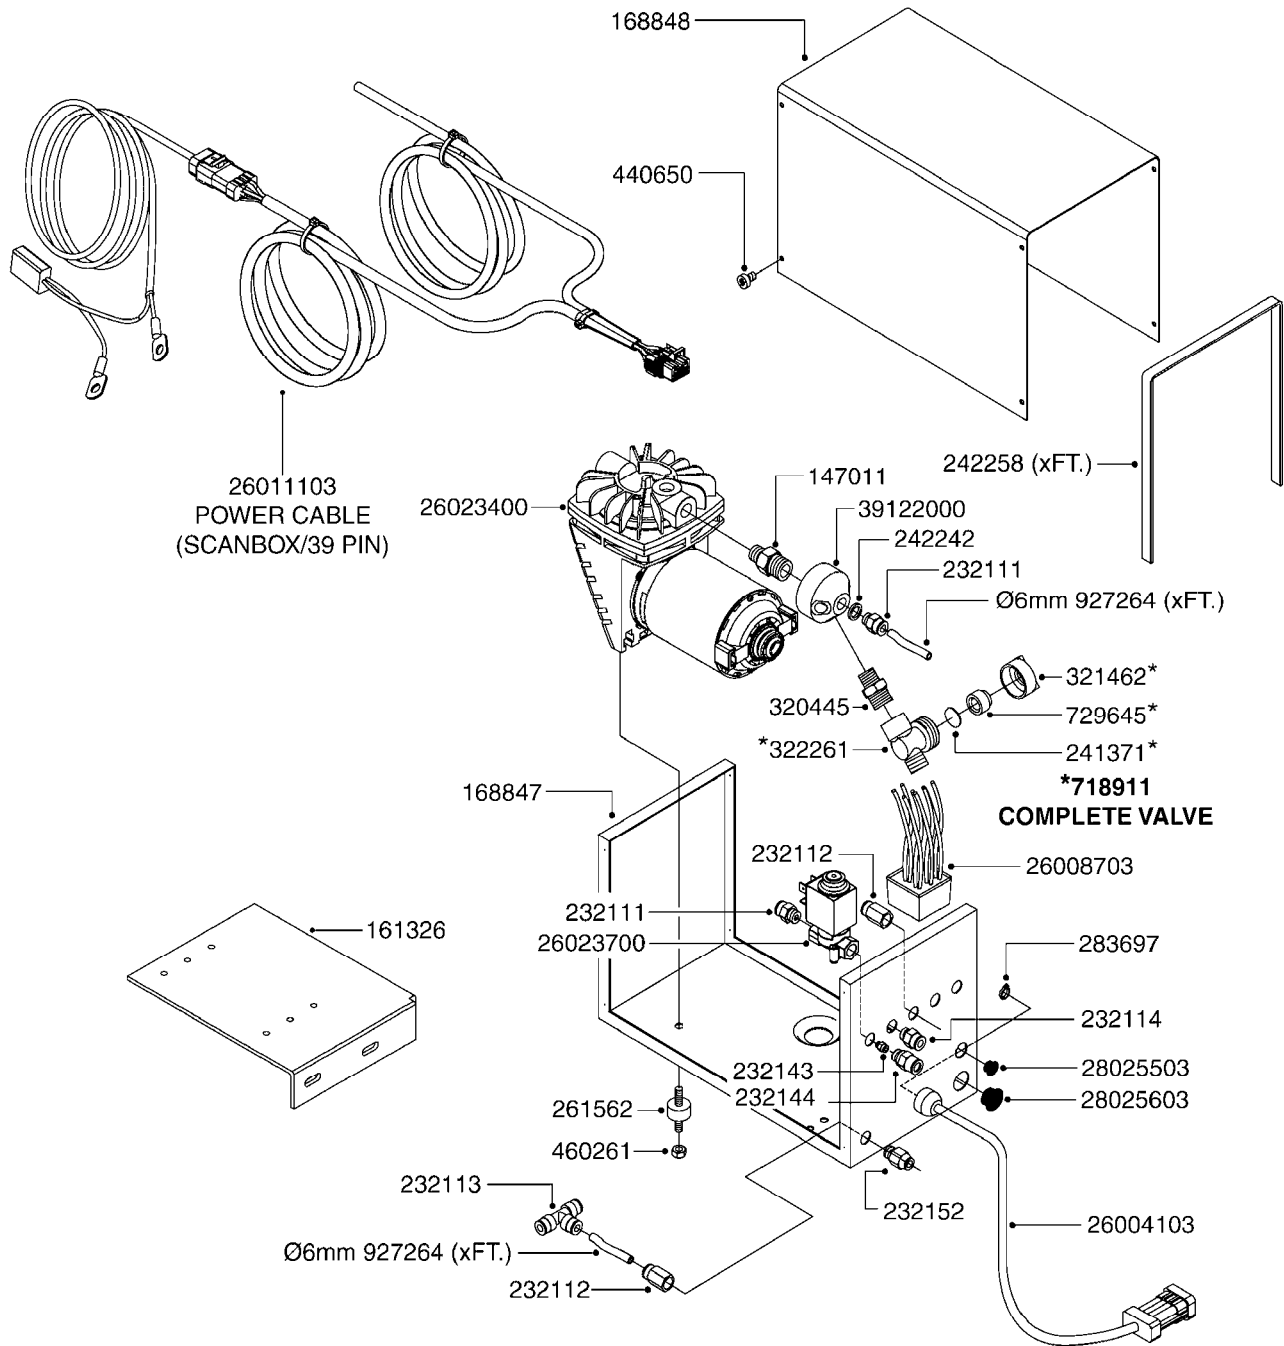

G342

*Ø8mm 927306 (xFT.)
*Ø10mm 927330 (xFT.)

70062503 - COMPLETE ASSEMBLY

FOAM MARKER COMPRESSOR 2007
G342-HIN, 21:04:14

Page 1
Date 06.04.2015 9:56

parts-n°	order qty	description
147011	1	HEX NIPPLE 3/8'X1/4'BSP BRASS
161326	1	MOUNT BKT. F. FOAM COMP.BOX 98
168847	1	ENCLOSURE LOWER F.MARKER
168848	1	COVER F. FOAM MARKER
232111	1	QUICK COUPLER 6MM X 1/8 EXT.
232112	1	QUICK COUPLER 6MM 1/8 INT.
232113	1	QUICK COUPLER 6MM T-PIECE
232114	1	COUPLER 1/8" THREADX8MM HOSE
232143	1	REDUCER 1/4'INT-1/8'EXT
232144	1	QUICK COUPLER 10MM X 1/4 EXT
232152	1	QUICK COUPLER 8MMX1/8 EXT.LONG
241371	1	DIAPHRAGM, NO-DRIP alt 241371
242242	1	O-RING F.AIR HOSE FITTING
242258	1	TRIM 3X10 SELF ADHESIVE 0012"
261562	1	RUBBER DAMPER 2XM6X25
283697	1	TIESTRAP 200MM
320445	1	FITT.DK HN 1/4"X3/8" BSP
321462	1	CAP F.NO-DRIP ASSY.
322261	1	HOUSING F.SAFETY VALVE 3/8"
440650	1	SCREW 3.5x13 STAINLESS
460261	1	NUT HEX M6X1 LOCK A2 DIN985
718911	1	VALVE (SAFETY) F.MARKER
729645	1	NON-DRIP SPRING ASSY.GREEN 10
927264	1	HOSE R X PE D6/D4 X 0012"
927306	1	HOSE R X PE D8/D6 X 0012"BLACK
927330	1	HOSE R X PE D10/D8 X 012"BLACK
26004103	1	FOAM MARKER CNTRL MOD CABL STD
26008703	1	FOAM MARKER CONTROL SCII
26011103	1	FOAMER POWER/CONTROL CABLE 39P
26023400	1	COMPRESSOR F.FOAM MARKER CM40
26023700	1	SOLENOID VAL 12V 1/8' FLO '07
28025503	1	PLUG F.DRILLED HOLE 1/2"
28025603	1	PLUG F.DRILLED HOLE 3/4"
39122000	1	DISTR.HOUSING F.FOAM MARKER'07
70062503	1	FOAM MARKER COMPRESSOR,STD,39P