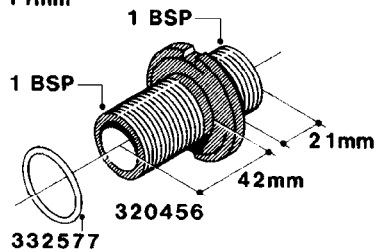

**H050**

FITTINGS - HOSE CONNECTORS  
H050-HIN, 31:03:09

Page 1

Date 06.04.2015 9:57

parts-n°	order qty	description
242594	1	O-RING D14 X 1.78 SCH.70-EPDM
320294	1	FITT.DK TEE 3/8X3/8HB X1/2"BSP
320305	1	FITT.DK HB 3/4'- 3/4' BSP
320386	1	FITT.DK TEE 3/8X3/8HB X3/8"BSP
320397	1	FITT.DK ELB 3/8"HB X 3/8" BSP
320401	1	FITT.DK TEE 1/2X1/2HB X1/2"BSP
320412	1	FITT.DK TEE 1/2X1/2HB X3/8'BSP
320423	1	FITT.DK ELB 1/2'HB X 3/8' BSP
320891	1	FITT.DK HB 3/8'- 3/8' BSP
320972	1	FITT.DK HB 5/16'- 1/4' BSP
322046	1	FITT.DK TEE 1/2X1/2HB X3/4'BSP
322048	1	FITT.DK TEE 3/4X3/4HB X3/4'BSP
330595	1	O-RING D24.6/D20X2.1 -3/4"
333137	1	FITT.DK CONN.1/2" F.NOZZ. DOUB
333141	1	FITT.DK CONN.1/2" F.NOZZ.SING
334041	1	FITT.DK CONN.3/4' F.NOZZ. SING
334042	1	FITT.DK CONN.3/4' F.NOZZ. DOUB
334195	1	FITT.DK ELB. 3/4"HB X 3/4"HB
10012103	1	FITT.PO.HB 1.25X1.50 IMB1012
10014003	1	FITT.PO.HB 1.25X1.25 IMB1010
10036903	1	FITT.PO.HB 1.50X1.50 IMB1212
28019303	1	FITTING HB ELB 3/4NPT-3/4HOSE
61016500	1	HOSE TAIL 3/4" 90°+RG CAP 3/4"
72026700	1	NOZZLE TUBE ADAPTER W/O-RING