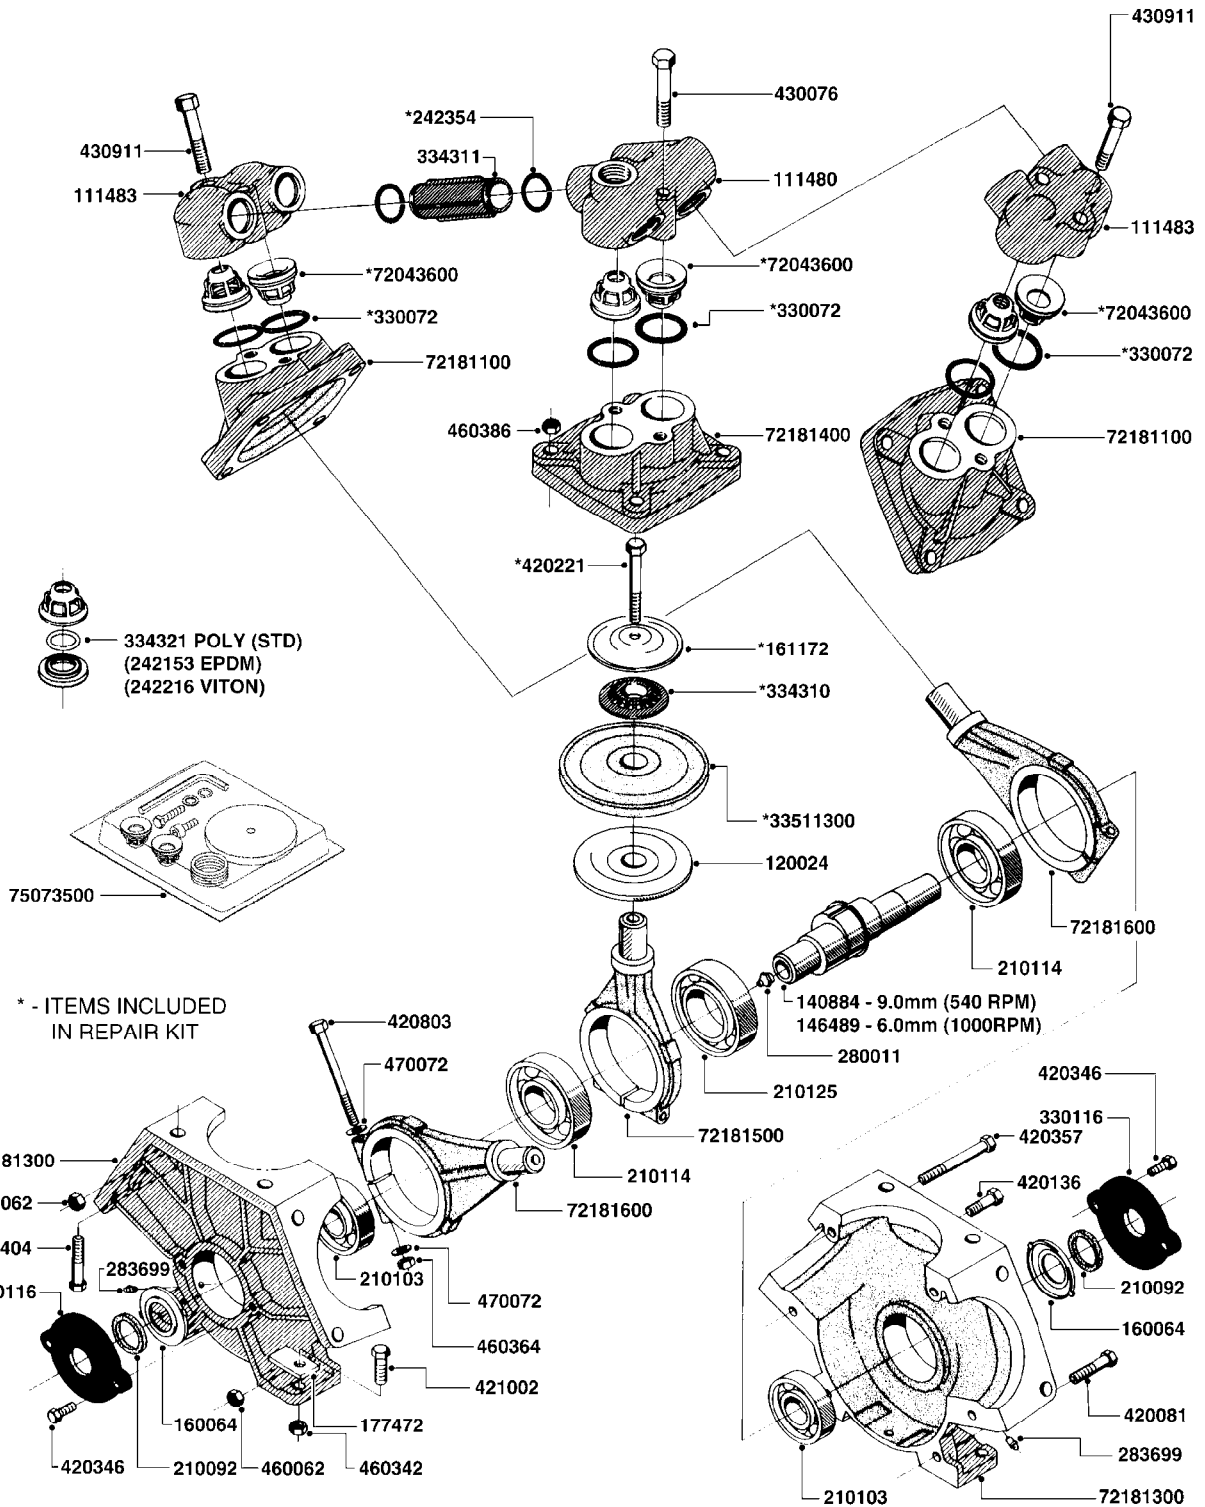

A190

PUMP - 1302 W/ MOUNTING BASE
A190-HIN, 08:11:11

Page 1

Date 06.04.2015 9:55

parts-n°	order qty	description
111480	1	VALVE HEAD 1302 CENTER
111483	1	VALVE HEAD SIDE 1302
120024	1	DIAPHRAGM BACK DISC 1200-1300
140884	1	CRANK SHAFT MODEL 1300-9
146489	1	CRANK SHAFT MODEL 1302-6MM
160064	1	DUST PLATE
161172	1	DIAPHRAGM DISC F. 1203/1303
177472	1	BRACKET 25 X 5
210092	1	SEAL FELT D43/30X5
210103	1	BEARING BALL 6306
210114	1	BEARING BALL 6308
210125	1	BEARING BALL 6210
242153	1	O-RING D26X4 EPDM
242216	1	O-RING VITON F/1202/1302/462
242354	1	O-RING D32.2X3.0 VITON F.S-53
280011	1	GREASE NIPPLE 1/8' H TR
283699	1	GREASE NIPPLE M6X1
330072	1	O-RING D53.5/D45.5X4
330116	1	SEAL RETAINER, MODEL 1300
334310	1	NYLON WASHER 1202/1302/462
334311	1	CONNECTION PIPE INLET MOD.1302
334321	1	O-RING POLY. 34.0x26.0x4.0
420081	1	BOLT HEX 8.8 DEL 3/8'X40MM
420136	1	BOLT HEX 8.8 RAW 3/8'X30MM
420221	1	BOLT HEX 7/16'X2-1/4'
420346	1	BOLT HEX 8.8 DEL 3/8'X 25MM
420357	1	BOLT HEX 8.8 RAW 3/8'X85MM
420803	1	BOLT HEX 8.8 DEL M8X90
421002	1	BOLT HEX 8.8 DEL M10X30 FT DIN933
430076	1	BOLT HEX 8.8 RAW 1/2'X60MM
430404	1	BOLT HEX 8.8 DEL M12X50
430911	1	BOLT HEX 8.8 WG 1/2" x 70MM
460062	1	NUT HEX 3/8' GALV.
460342	1	NUT HEX M10 DEL DIN934
460364	1	NUT HEX M8 GALV.
460386	1	NUT HEX M12X1.75
470072	1	WASHER D15/D8X.5 LOCK
33511300	1	DIAPHRAGM 1202-1303 POLY 2006
72043600	1	VALVE FOR 462/463
72181100	1	DIAPHRAGM COVER 1203/1303+BLTS
72181300	1	PUMP CASTING 1300 RED W/BOLTS
72181400	1	DIAPHRAGM COVER 1303 W/BOLTS
72181500	1	CONNECTING ROD, CENTER 1303
72181600	1	CONNECTING ROD, SIDE MOD.1300
75073500	1	PUMP KIT 1300/1302 "06"