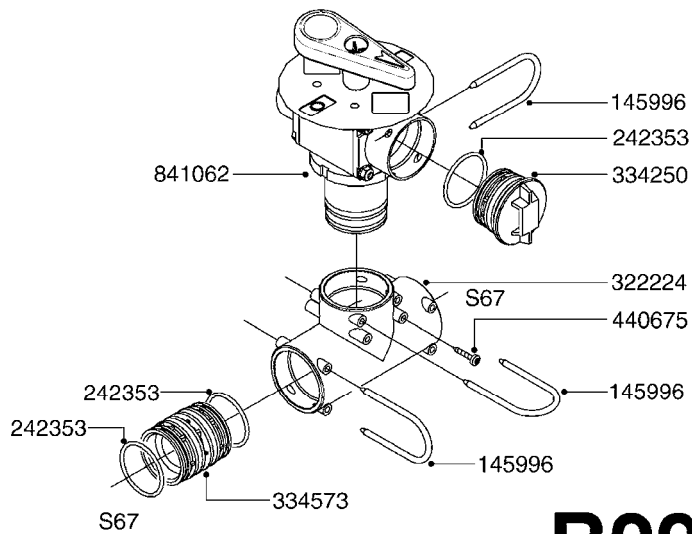

FOR S67 FITTINGS  
SEE PAGE H100

**B290**

MANIFOLD SYSTEM - PRESSURE  
B290-HIN, 29:10:12

Page 1

Date 06.04.2015 9:55

parts-n°	order qty	description
145996	1	FITT.DK S-67 FORK
160353	1	BRACKET F.PRESSURE MANIFOLD
160918	1	BRACKET F. MANIFOLD CM
242353	1	O-RING D44.2X3.0 VITON F.S-67
322224	1	FITT.DK S-67 TEE
322320	1	NUT F.3 WAY VALVE S56
334250	1	FITT.DK S-67 PLUG
334573	1	FITT.DK S-67 CONNECTOR
440675	1	SCREW F. PLASTIC 5X16 SS
841062	1	VALVE KIT S67 PRESS. MANIFOLD
841067	1	VALVE S67 PRESS.W/TEE MANIFOLD