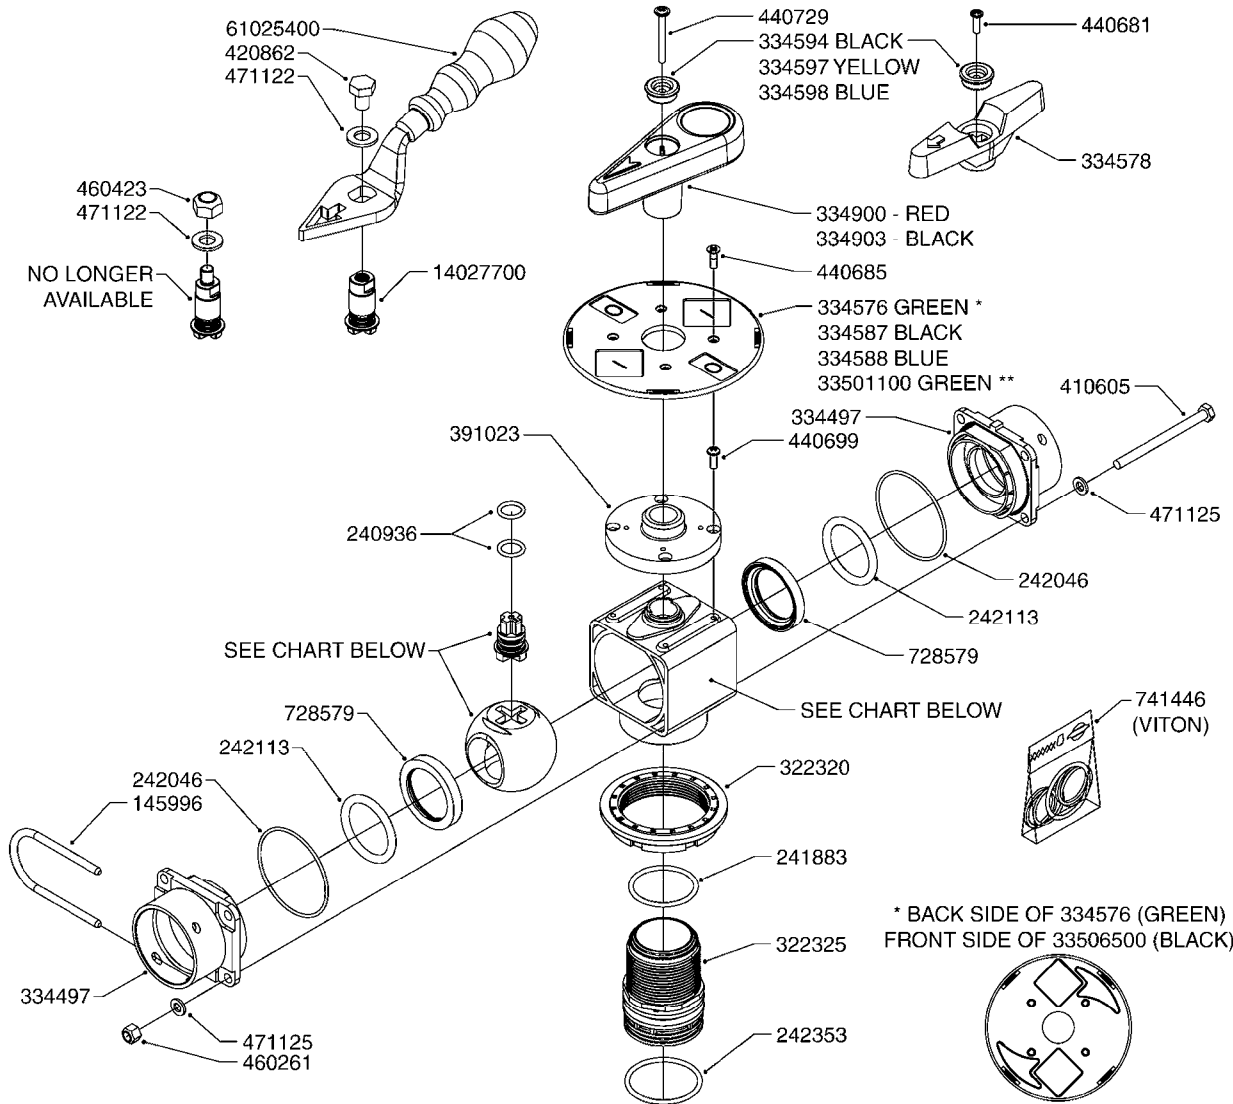

FOR S67 FITTINGS  
SEE PAGE H100

**B290**

MANIFOLD SYSTEM - PRESSURE  
B290-HIN, 29:10:12

Page 1

Date 06.04.2015 9:55

parts-n°	order qty	description
145996	1	FITT.DK S-67 FORK
160353	1	BRACKET F.PRESSURE MANIFOLD
160918	1	BRACKET F. MANIFOLD CM
242353	1	O-RING D44.2X3.0 VITON F.S-67
322224	1	FITT.DK S-67 TEE
322320	1	NUT F.3 WAY VALVE S56
334250	1	FITT.DK S-67 PLUG
334573	1	FITT.DK S-67 CONNECTOR
440675	1	SCREW F. PLASTIC 5X16 SS
841062	1	VALVE KIT S67 PRESS. MANIFOLD
841067	1	VALVE S67 PRESS.W/TEE MANIFOLD