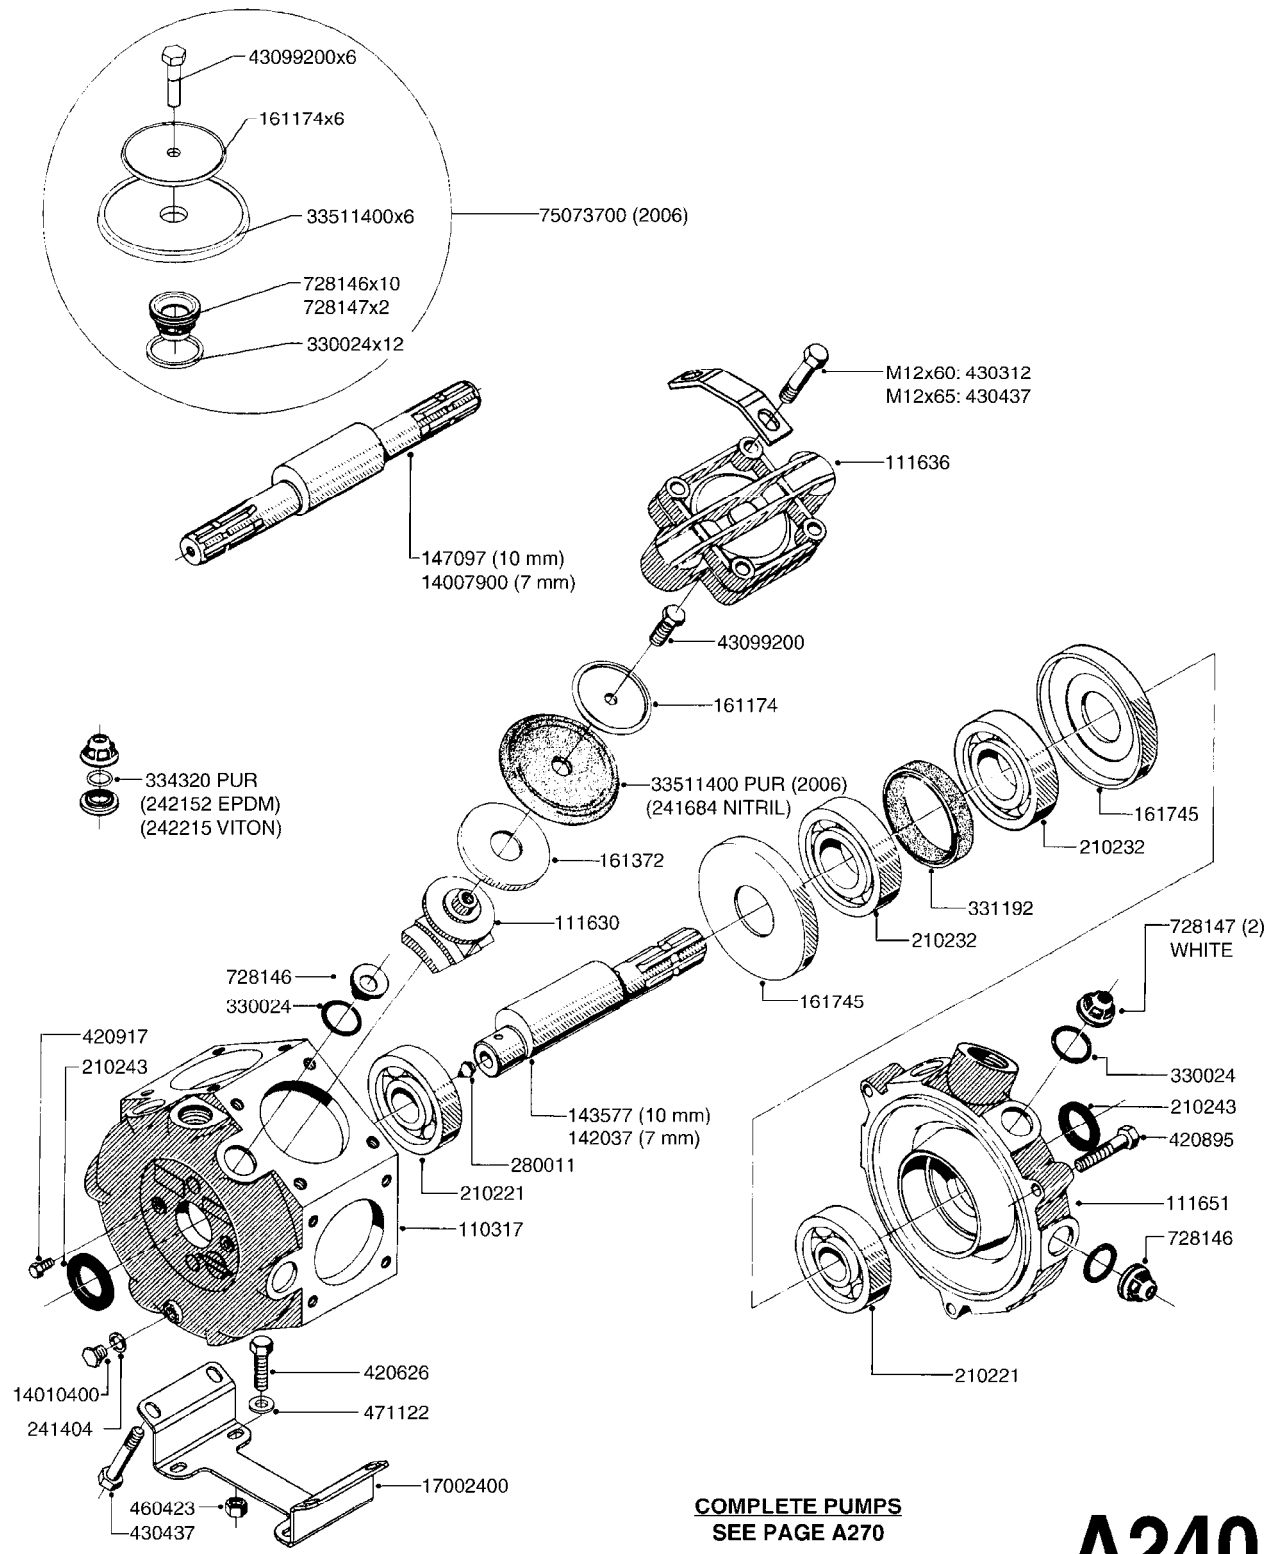

COMPLETE PUMPS
SEE PAGE A270

A240

PUMP - 363 W/MOUNTING BASE
A240-HIN, 01:12:11

Page 1

Date 06.04.2015 9:55

parts-n°	order qty	description
110317	1	PUMP CASING MODEL 360/361 PNTD
111630	1	CONNECTING ROD F. 363 PUMP
111636	1	VALVE COVER 363 HEAVY DUTY
111651	1	CASTING F.363 1.5" PUMP(FRONT)
142037	1	CRANK SHAFT 361-20
143577	1	CRANK SHAFT F.363/462/463-10mm
147097	1	CRANK SHAFT 363-463/10 THROUGH
161174	1	DIAPHRAGM DISC SS F.363 PUMP
161372	1	DIAPHRAGM BACKING DISC,320-361
161745	1	METAL SPACER F.363/463
210221	1	BEARING BALL 6407
210232	1	BEARING BALL 6310
210243	1	SEAL OIL 35 X 47 X 7
241404	1	DOWTYSEAL 1/4"
241684	1	DIAPHRAGM MODEL 361 NITRIL
242152	1	O-RING D18.2X3 EPDM
242215	1	O-RING D18X3 VITON
280011	1	GREASE NIPPLE 1/8' H TR
330024	1	O-RING D41,1/D34.5 X 3,5
331192	1	SPACER, MODEL 361/363
334320	1	O-RING D18X3 POLYURETHANE
420626	1	BOLT HEX 8.8 DEL M10X20 FT
420895	1	BOLT HEX 8.8 RAW M10X60
420917	1	BOLT HEX 8.8 RAW M8X12 FT
430312	1	BOLT HEX 8.8 RAW M12X60
430437	1	BOLT HEX 8.8 RAW M12X65
460423	1	NUT HEX M10X1.5 LOCK
471122	1	WASHER D20/D10.5X2 SS
728146	1	VALVE FOR 361(726890/707932)
728147	1	VALVE FOR 361 WHITE WITH HOLE
14007900	1	CRANK 363/462/463-7mm 540/THRU
14010400	1	PLUG 1/4" BSP
17002400	1	FOOT F/363 PUMP (PAINTED)
33511400	1	DIAPHRAGM 361/363 pur 2006
43099200	1	BOLT HEX SS M12 X 30 DIN933 A4
75073700	1	PUMP KIT 361/363 "06"