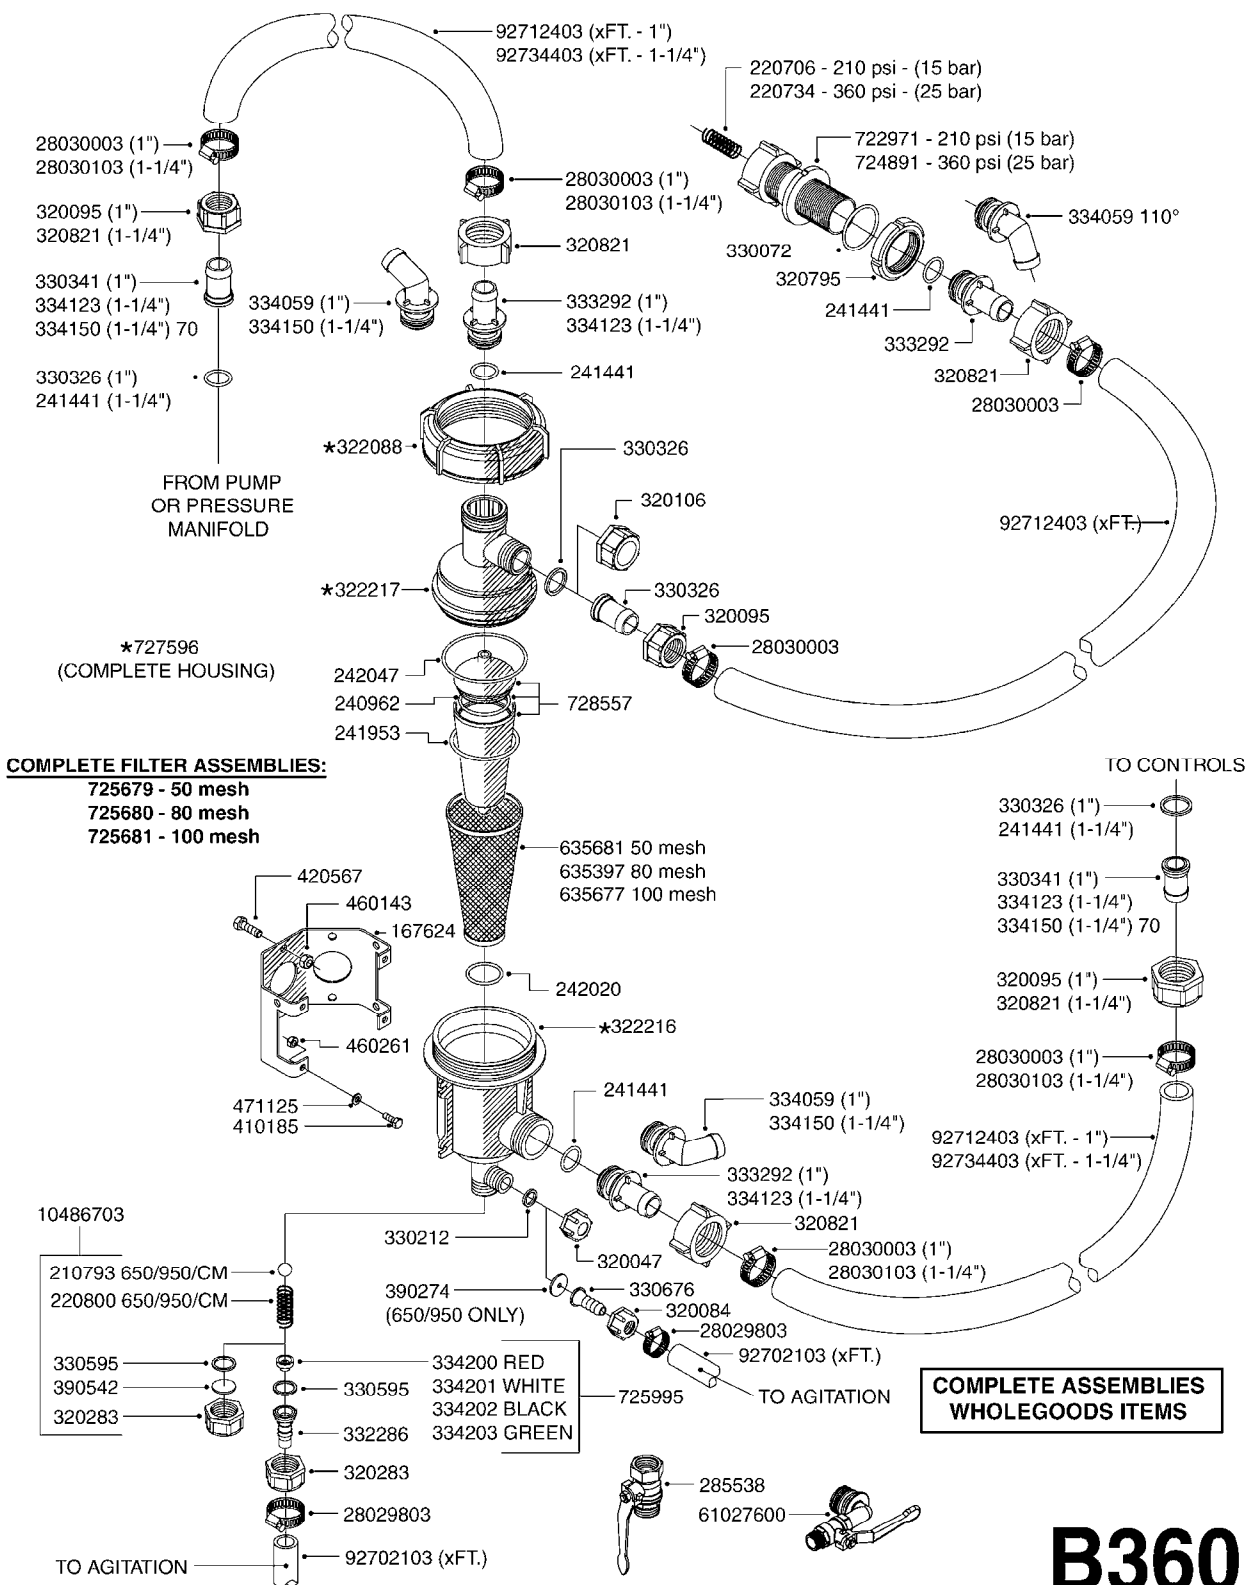

B360

parts-n°	order qty	description
10486703	1	KIT F.UPDATING SCF
167624	1	MOUNT BRACKET F. SCF
210793	1	BALL F.SCF
220706	1	SPRING SCF 12 BAR
220734	1	SPRING SCF 25 BAR
220800	1	SPRING F.SCF
240962	1	O-RING D57,2X3 NITRIL
241441	1	O-RING D29.3X3
241953	1	O-RING D73,03X3,53 VITON
242020	1	O-RING 39.2 X 3 VITON
242047	1	O-RING 89.5 X 3.0 VITON
28029803	1	CLAMP HOSE GEAR P1/2" 6708
28030003	1	CLAMP HOSE GEAR P1" 6716
28030103	1	CLAMP HOSE GEAR P5/4-S1.5"6724
285538	1	BALL VALVE 3/4" BSP
320047	1	FITT.DK CAPNUT 1/2" BSP
320084	1	FITT.DK NUT 1/2" BSP
320095	1	FITT.DK NUT 1" BSP
320106	1	FITT.DK CAPNUT 1" BSP
320283	1	FITT.DK NUT 3/4"BSP
320795	1	FITT.DK NUT 1-1/2" BSP JAMB
320821	1	FITT.DK NUT 1-1/2" BSP
322088	1	NUT LARGE F.SCF BODY
322216	1	SCF HOUSING (THREADED) F.GROVE
322217	1	SCF TOP (THREADED) W/GROVE
330072	1	O-RING D53.5/D45.5X4
330212	1	O-RING D19/D14X2.4 F.1/2"NUT
330326	1	O-RING D30/D24X2 F.1"NUT
330341	1	FITT.DK HB 1" F. 1" NUT
330595	1	O-RING D24.6/D20X2.1 -3/4"
330676	1	FITT.DK HB 3/8" F. 1/2" NUT
332286	1	FITT.DK HB 1/2" F. 3/4" NUT
333292	1	FITT.DK HB 1"O'RING F.1-1/2"
334059	1	FITT.DK EL 1" 110 DEG.F.1-1/2"
334123	1	FITT.DK HB 1-1/4"O-RNG F.1-1/2"
334150	1	FITT.DK HB 1-1/4" 110 F.1-1/2"
334200	1	ORFICE 3MM FOR SCF RED
334201	1	ORFICE 4MM FOR SCF WHITE
334202	1	ORFICE 5MM FOR SCF BLACK
334203	1	ORFICE 6MM FOR SCF GREEN
390274	1	ORIFICE ID4.0/18/1.5
390542	1	PLUG WASHER FOR 3/4'CAP NUT
410185	1	BOLT HEX 8.8 DEL M6X16 A2
420567	1	BOLT HEX 8.8 DEL M8X30 FT
460143	1	NUT HEX M8 LOCK A2 DIN985
460261	1	NUT HEX M6X1 LOCK A2 DIN985
471125	1	WASHER M6U D12/D6.4x1.6 SS A2
61027600	1	VALVE 1/2"BSP ASSY S5390
635397	1	SCREEN SCF 80 MESH
635677	1	SCREEN SCF 100 MESH
635681	1	SCREEN SCF 50 MESH
722971	1	SAFETY VALVE SCF 217PSI (15BAR)
724891	1	SAFETY VALVE SCF 25 BAR
725679	1	SCF ASSY.50 W/THREADED TOP CAP
725680	1	SCF ASSY.80 W/THREADED TOP CAP
725681	1	SCF ASSY.100 W/THREADED CAP
725995	1	BAG FOR SCF
727596	1	SCF HOUSING COMPLETE
728557	1	CONE F.SCF RED
92702103	1	HOSE R X1/2" X300PSI WP X0012"
92712403	1	HOSE R X1" X300PSI WP X0012"