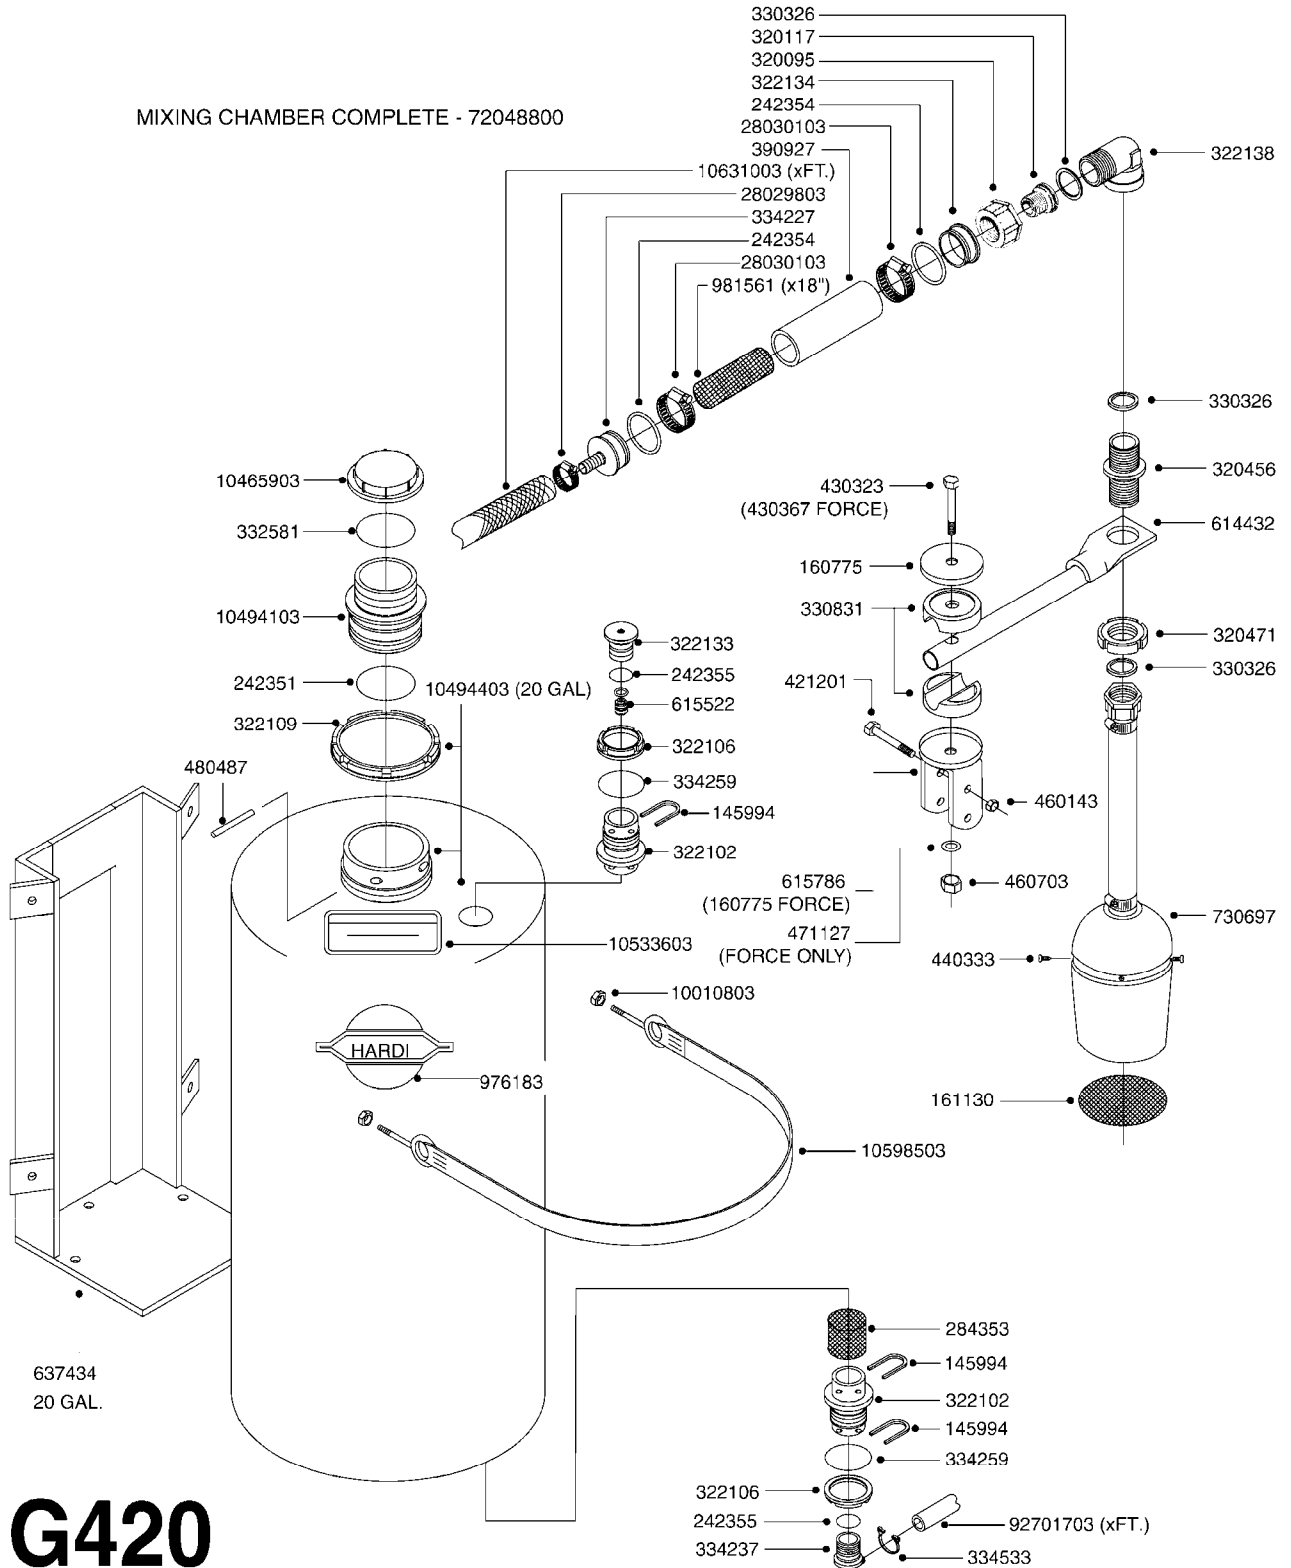

MIXING CHAMBER COMPLETE - 72048800

parts-n°	order qty	description
145994	1	FITT.DK S-40 FORK
160775	1	WASHER F. FRICTION PLATE
161130	1	FILTER SCREEN F/FOAM DROPPER
242351	1	O-RING D69.5X3.0 VITON F.S-93
242354	1	O-RING D32.2X3.0 VITON F.S-53
242355	1	O-RING D19.2X3.0 VITON F.S-40
284353	1	SPONGE FOR FOAM MARKER
320095	1	FITT.DK NUT 1" BSP
320117	1	FITT.DK CONN.1/2"BSP F. 1" CAP
320456	1	FITT.DK BULKHEAD 1"BSP DOUBLE
320471	1	FITT.DK NUT 1" BSP JAMB
322102	1	FITT.DK S-40 BULKHEAD
322106	1	FITT.DK S-40 BULKHEAD NUT
322109	1	FITT.DK S-93 BULKHEAD NUT
322133	1	FITT.DK S-40 PLUG W 1/8 THREAD
322134	1	FITT.DK S-53THREAD INS.1/2"BSP
322138	1	FITT.DK ELB 1"M X 1"F BSP
330326	1	O-RING D30/D24X2 F.1"NUT
330831	1	FRICTION PLATE
332581	1	GASKET F. 1-1/2" BSP CAPNUT.
334227	1	FITT.DK S-53 STR.1/2'
334237	1	FITT.DK S-40 ELB.3/8'
334259	1	GASKET F. S-40 BULKHEAD
334533	1	CLAMP HOSE PLASTIC 3/8"
390927	1	TUBE,MIX CHAMB. FOAM MARK HC
421201	1	BOLT HEX 8.8 DEL M8X70
430323	1	BOLT HEX 8.8 DEL M12X60
430367	1	BOLT HEX 8.8 DEL M12X100 DIN931
440333	1	SCREW 3.5 X 9.5 SS
460143	1	NUT HEX M8 LOCK A2 DIN985
460703	1	NUT HEX M12X1.75 LOCK DIN985
471127	1	WASHER D24/D13X2.5 STAINLESS
480487	1	PIN M5X60 SLOTTED GALV
614432	1	BREAK AWAY ARM F. FOAM MARKER
615522	1	CHECK VALVE F.FOAM MARKER
615786	1	MOUNT BKT. F.FOAM DROPPER 98
637434	1	MOUNT BRACKET F.FOAM TANK 20G
730697	1	FOAM DROPPER COMP. BLACK '97
976183	1	DECAL COMPANY 185 X 300
981561	1	SPONGE MAT. MIX.CHAMBER-x0012"
10010803	1	NUT HEX NC (NYLON LOCK) 5/16
10465903	1	*LID F.FOAM MARKER, DRILLED
10494103	1	FILL WELL ASSY.FOAM MARK EPOXY
10494403	1	*TANK ASSY. 20 GAL. D14'F/M
10533603	1	DECAL CAUTION-OPEN SLOWLY ENG
10598503	1	STRAP F.FOAMER TANK (850mm)
10631003	1	HOSE R X CLEAR BRAID.X 1/2 12"
28029803	1	CLAMP HOSE GEAR P1/2" 6708
28030103	1	CLAMP HOSE GEAR P5/4-S1.5"6724
72048800	1	MIXING CHAMBER,FOAM MARK. HC
92701703	1	HOSE R X3/8" X300PSI WP X0012"