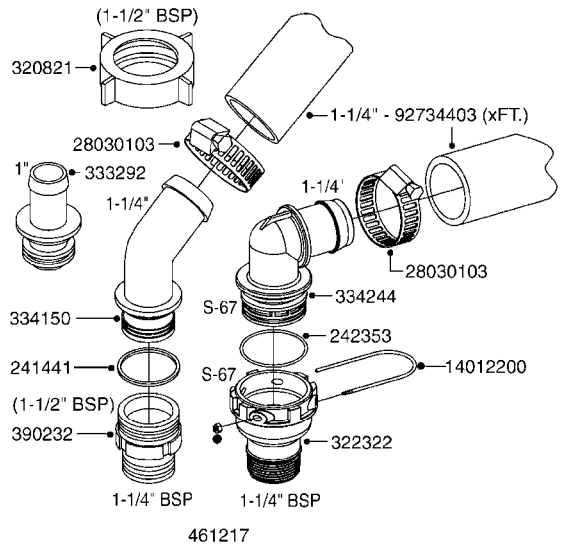

PRESSURE SIDE OF PUMP