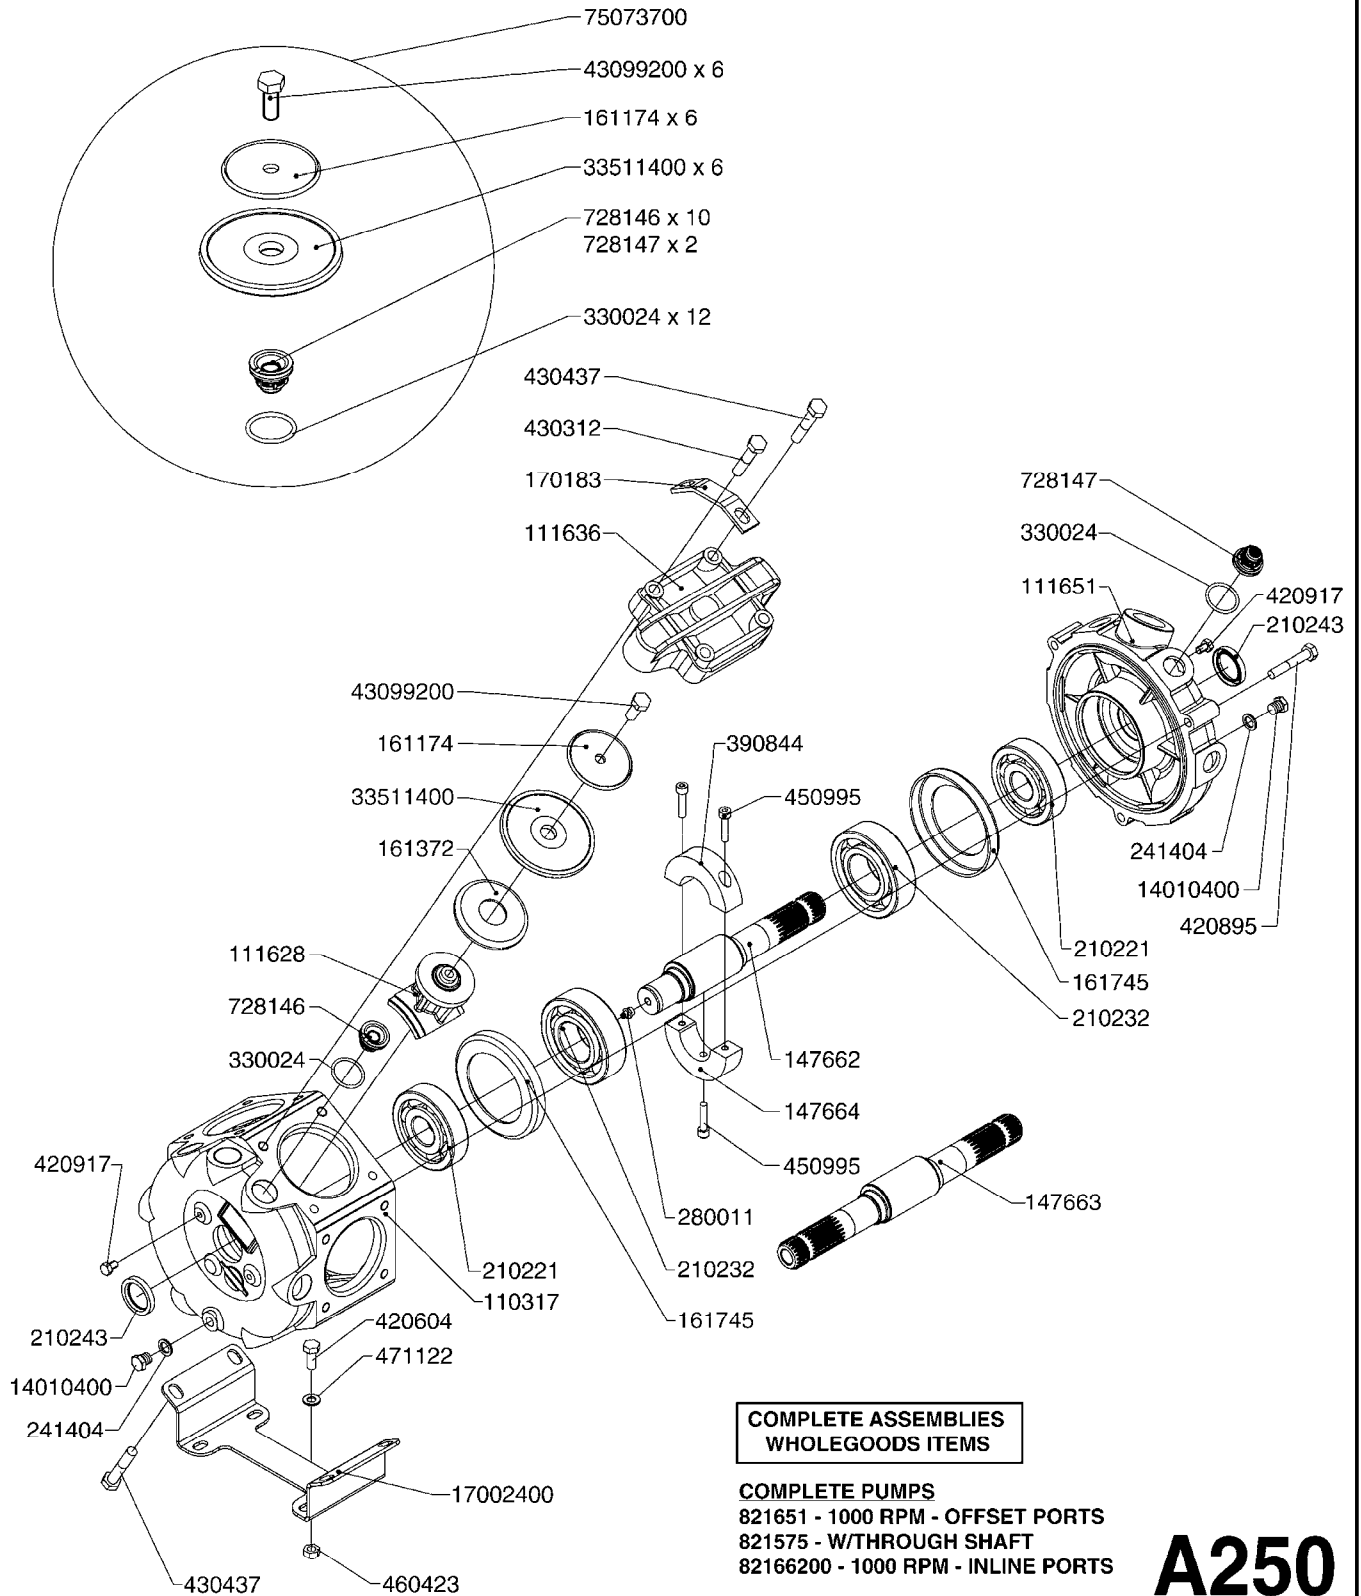

**COMPLETE ASSEMBLIES
WHOLEGOODS ITEMS**

COMPLETE PUMPS
821651 - 1000 RPM - OFFSET PORTS
821575 - W/THROUGH SHAFT
82166200 - 1000 RPM - INLINE PORTS

A250

PUMP - 363/1000 RPM W/MOUNTING
A250-HIN, 01:12:11

Page 1
Date 06.04.2015 9:55

parts-n°	order qty	description
110317	1	PUMP CASING MODEL 360/361 PNTD
111628	1	CONNECTING ROD 363/5.5MM
111636	1	VALVE COVER 363 HEAVY DUTY
111651	1	CASTING F.363 1.5" PUMP(FRONT)
147662	1	CRANK SHAFT F.363/463-5.5MM
147663	1	CRANK SHAFT 363/463-5.5 THROUG
147664	1	COUNTERBALANCE 363/463 WEIGHT
161174	1	DIAPHRAGM DISC SS F.363 PUMP
161372	1	DIAPHRAGM BACKING DISC,320-361
161745	1	METAL SPACER F.363/463
170183	1	LIFT STRAP F.PUMP 360/361/462
210221	1	BEARING BALL 6407
210232	1	BEARING BALL 6310
210243	1	SEAL OIL 35 X 47 X 7
241404	1	DOWTYSEAL 1/4"
280011	1	GREASE NIPPLE 1/8' H TR
330024	1	O-RING D41,1/D34.5 X 3,5
390844	1	COUNTERBALANCE 363/463 POM
420604	1	BOLT HEX 8.8 DEL M10X25 FT DIN933
420895	1	BOLT HEX 8.8 RAW M10X60
420917	1	BOLT HEX 8.8 RAW M8X12 FT
430312	1	BOLT HEX 8.8 RAW M12X60
430437	1	BOLT HEX 8.8 RAW M12X65
450995	1	BOLT ALLEN M8X30 DIN 912 RAW
460423	1	NUT HEX M10X1.5 LOCK
471122	1	WASHER D20/D10.5X2 SS
728146	1	VALVE FOR 361(726890/707932)
728147	1	VALVE FOR 361 WHITE WITH HOLE
821575	1	PUMP 363/5.5 THROUGH SHAFT
821651	1	PUMP 363/5.5/1000 OSP
14010400	1	PLUG 1/4" BSP
17002400	1	FOOT F/363 PUMP (PAINTED)
33511400	1	DIAPHRAGM 361/363 pur 2006
43099200	1	BOLT HEX SS M12 X 30 DIN933 A4
75073700	1	PUMP KIT 361/363 "06"
82166200	1	PUMP 363/5.5 1.5"SUC 1000RPM