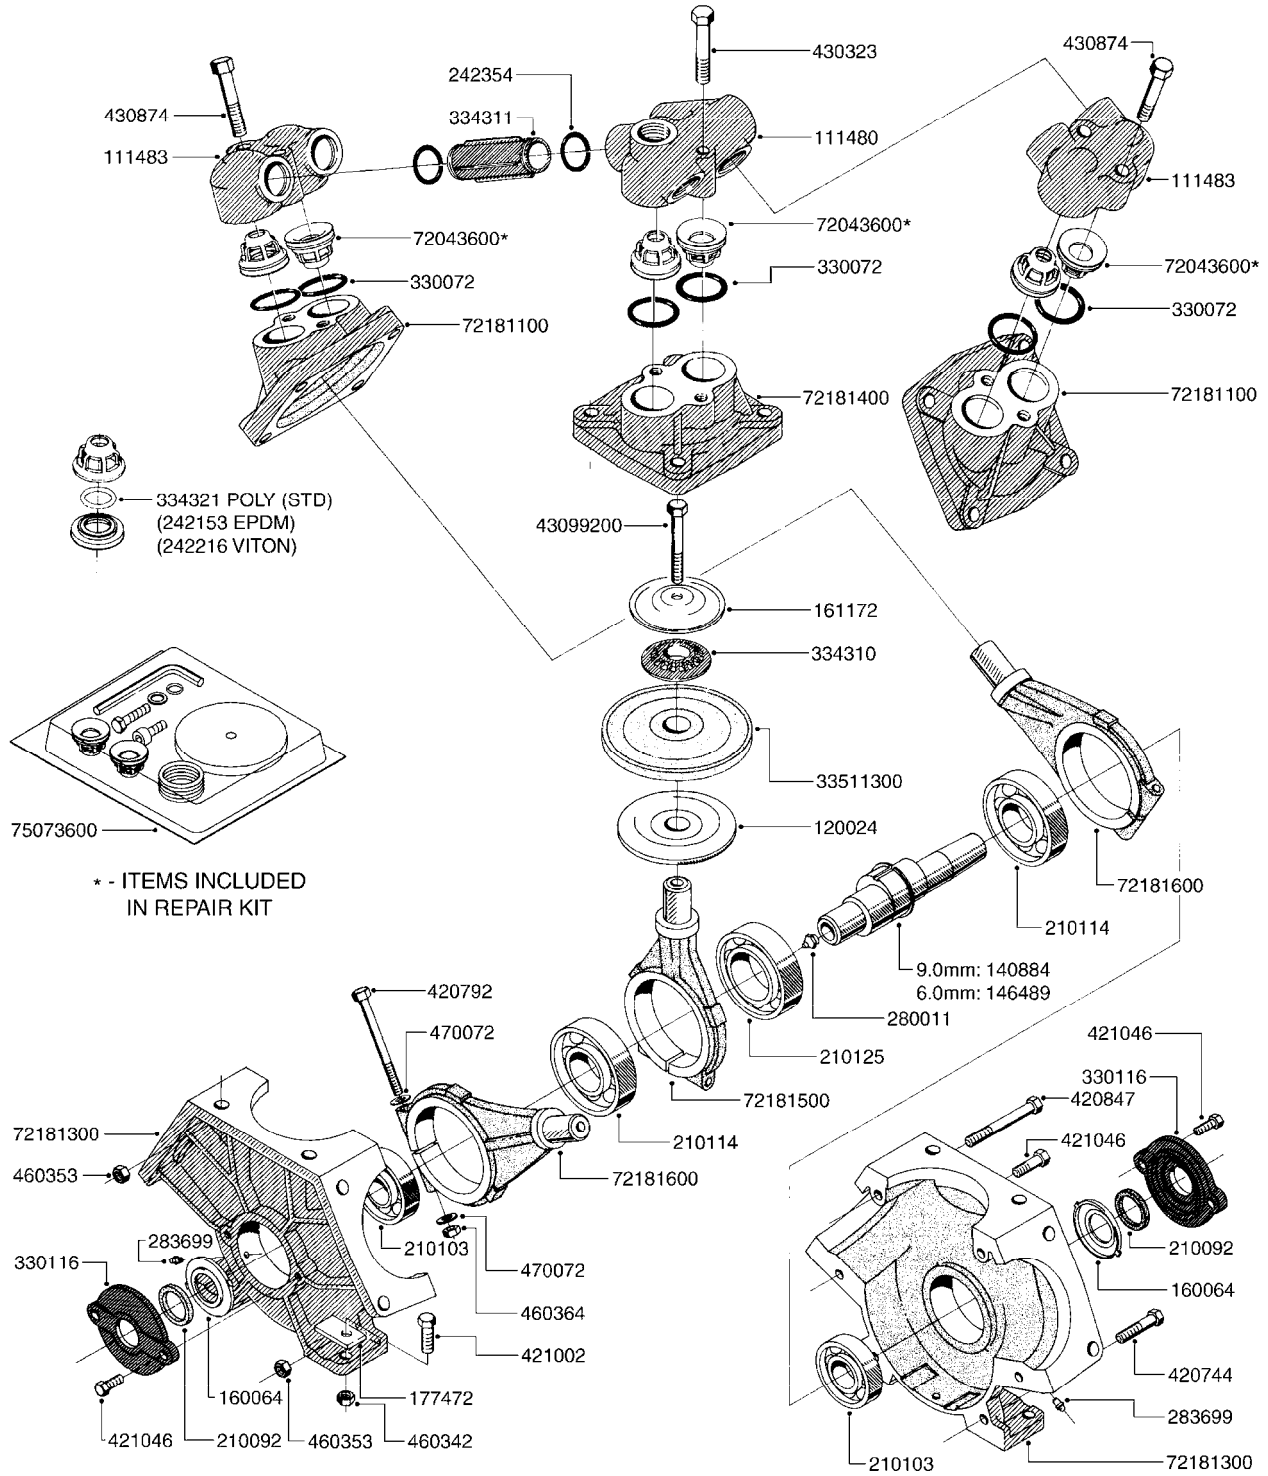

**A190**

PUMP - 1302 W/ MOUNTING BASE  
A190-HIN, 08:11:11

Page 1

Date 06.04.2015 9:55

parts-n°	order qty	description
111480	1	VALVE HEAD 1302 CENTER
111483	1	VALVE HEAD SIDE 1302
120024	1	DIAPHRAGM BACK DISC 1200-1300
140884	1	CRANK SHAFT MODEL 1300-9
146489	1	CRANK SHAFT MODEL 1302-6MM
160064	1	DUST PLATE
161172	1	DIAPHRAGM DISC F. 1203/1303
177472	1	BRACKET 25 X 5
210092	1	SEAL FELT D43/30X5
210103	1	BEARING BALL 6306
210114	1	BEARING BALL 6308
210125	1	BEARING BALL 6210
242153	1	O-RING D26X4 EPDM
242216	1	O-RING VITON F/1202/1302/462
242354	1	O-RING D32.2X3.0 VITON F.S-53
280011	1	GREASE NIPPLE 1/8' H TR
283699	1	GREASE NIPPLE M6X1
330072	1	O-RING D53.5/D45.5X4
330116	1	SEAL RETAINER, MODEL 1300
334310	1	NYLON WASHER 1202/1302/462
334311	1	CONNECTION PIPE INLET MOD.1302
334321	1	O-RING POLY. 34.0x26.0x4.0
420081	1	BOLT HEX 8.8 DEL 3/8'X40MM
420136	1	BOLT HEX 8.8 RAW 3/8'X30MM
420221	1	BOLT HEX 7/16'X2-1/4'
420346	1	BOLT HEX 8.8 DEL 3/8'X 25MM
420357	1	BOLT HEX 8.8 RAW 3/8'X85MM
420803	1	BOLT HEX 8.8 DEL M8X90
421002	1	BOLT HEX 8.8 DEL M10X30 FT DIN933
430076	1	BOLT HEX 8.8 RAW 1/2'X60MM
430404	1	BOLT HEX 8.8 DEL M12X50
430911	1	BOLT HEX 8.8 WG 1/2" x 70MM
460062	1	NUT HEX 3/8' GALV.
460342	1	NUT HEX M10 DEL DIN934
460364	1	NUT HEX M8 GALV.
460386	1	NUT HEX M12X1.75
470072	1	WASHER D15/D8X.5 LOCK
33511300	1	DIAPHRAGM 1202-1303 POLY 2006
72043600	1	VALVE FOR 462/463
72181100	1	DIAPHRAGM COVER 1203/1303+BLTS
72181300	1	PUMP CASTING 1300 RED W/BOLTS
72181400	1	DIAPHRAGM COVER 1303 W/BOLTS
72181500	1	CONNECTING ROD, CENTER 1303
72181600	1	CONNECTING ROD, SIDE MOD.1300
75073500	1	PUMP KIT 1300/1302 "06"