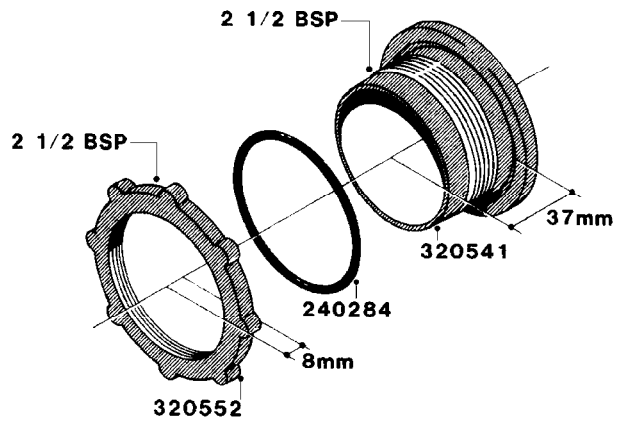

**H050**

FITTINGS - HOSE CONNECTORS  
H050-HIN, 31:03:09

Page 1

Date 06.04.2015 9:57

parts-n°	order qty	description
242594	1	O-RING D14 X 1.78 SCH.70-EPDM
320294	1	FITT.DK TEE 3/8X3/8HB X1/2"BSP
320305	1	FITT.DK HB 3/4'- 3/4' BSP
320386	1	FITT.DK TEE 3/8X3/8HB X3/8"BSP
320397	1	FITT.DK ELB 3/8"HB X 3/8" BSP
320401	1	FITT.DK TEE 1/2X1/2HB X1/2"BSP
320412	1	FITT.DK TEE 1/2X1/2HB X3/8'BSP
320423	1	FITT.DK ELB 1/2'HB X 3/8' BSP
320891	1	FITT.DK HB 3/8'- 3/8' BSP
320972	1	FITT.DK HB 5/16'- 1/4' BSP
322046	1	FITT.DK TEE 1/2X1/2HB X3/4'BSP
322048	1	FITT.DK TEE 3/4X3/4HB X3/4'BSP
330595	1	O-RING D24.6/D20X2.1 -3/4"
333137	1	FITT.DK CONN.1/2" F.NOZZ. DOUB
333141	1	FITT.DK CONN.1/2" F.NOZZ.SING
334041	1	FITT.DK CONN.3/4' F.NOZZ. SING
334042	1	FITT.DK CONN.3/4' F.NOZZ. DOUB
334195	1	FITT.DK ELB. 3/4"HB X 3/4"HB
10012103	1	FITT.PO.HB 1.25X1.50 IMB1012
10014003	1	FITT.PO.HB 1.25X1.25 IMB1010
10036903	1	FITT.PO.HB 1.50X1.50 IMB1212
28019303	1	FITTING HB ELB 3/4NPT-3/4HOSE
61016500	1	HOSE TAIL 3/4" 90°+RG CAP 3/4"
72026700	1	NOZZLE TUBE ADAPTER W/O-RING