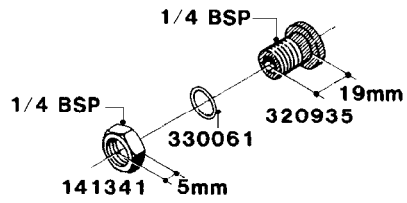

**H050**

FITTINGS - HOSE CONNECTORS  
H050-HIN, 31:03:09

Page 1

Date 06.04.2015 9:57

parts-n°	order qty	description
242594	1	O-RING D14 X 1.78 SCH.70-EPDM
320294	1	FITT.DK TEE 3/8X3/8HB X1/2"BSP
320305	1	FITT.DK HB 3/4'- 3/4' BSP
320386	1	FITT.DK TEE 3/8X3/8HB X3/8"BSP
320397	1	FITT.DK ELB 3/8"HB X 3/8" BSP
320401	1	FITT.DK TEE 1/2X1/2HB X1/2"BSP
320412	1	FITT.DK TEE 1/2X1/2HB X3/8'BSP
320423	1	FITT.DK ELB 1/2'HB X 3/8' BSP
320891	1	FITT.DK HB 3/8'- 3/8' BSP
320972	1	FITT.DK HB 5/16'- 1/4' BSP
322046	1	FITT.DK TEE 1/2X1/2HB X3/4'BSP
322048	1	FITT.DK TEE 3/4X3/4HB X3/4'BSP
330595	1	O-RING D24.6/D20X2.1 -3/4"
333137	1	FITT.DK CONN.1/2" F.NOZZ. DOUB
333141	1	FITT.DK CONN.1/2" F.NOZZ.SING
334041	1	FITT.DK CONN.3/4' F.NOZZ. SING
334042	1	FITT.DK CONN.3/4' F.NOZZ. DOUB
334195	1	FITT.DK ELB. 3/4"HB X 3/4"HB
10012103	1	FITT.PO.HB 1.25X1.50 IMB1012
10014003	1	FITT.PO.HB 1.25X1.25 IMB1010
10036903	1	FITT.PO.HB 1.50X1.50 IMB1212
28019303	1	FITTING HB ELB 3/4NPT-3/4HOSE
61016500	1	HOSE TAIL 3/4" 90°+RG CAP 3/4"
72026700	1	NOZZLE TUBE ADAPTER W/O-RING