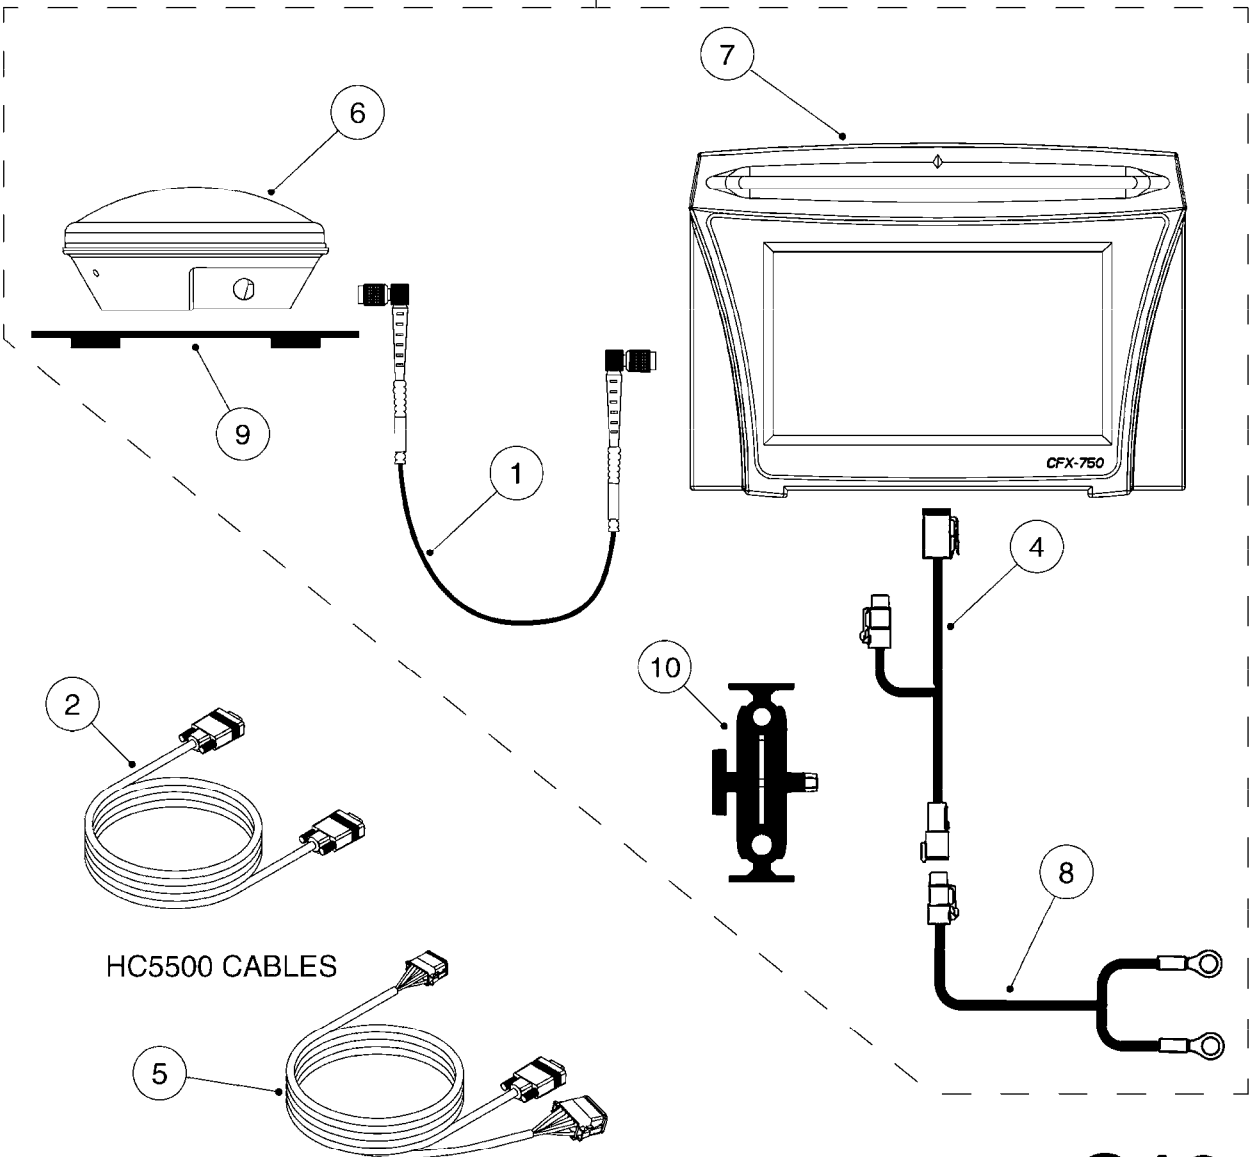

3 COMPLETE ASSEMBLY

CFX-750 DISPLAY, DGPS
G194-HIN, 22:05:14

Page 1

Date 06.04.2015 9:56

Pos.	parts-n°	order qty	description
1	26007603	1	CABLE, ANTENNA, EZGUIDEPLUS
2	26012003	1	NULL MODEM CABLE
3	26021403	1	CFX-750 DISPLAY, DGPS
4	26021603	1	CABLE, POWER BUS, CAN CFX-750
5	26021703	1	CABLE, ASC INTERFACE, CFX-750
6	26021803	1	AG-25 ANTENNA L1/L2 GLN
7	26022103	1	CFX-750 DISPLAY ONLY
8	26022603	1	CFX-750 Basic Power Cable
9	28048203	1	EZ-GUIDE 500 MOUNT F.AG15 ANT.
10	28048303	1	EZ-GUIDE 250/500 RAM MNT.1.5"