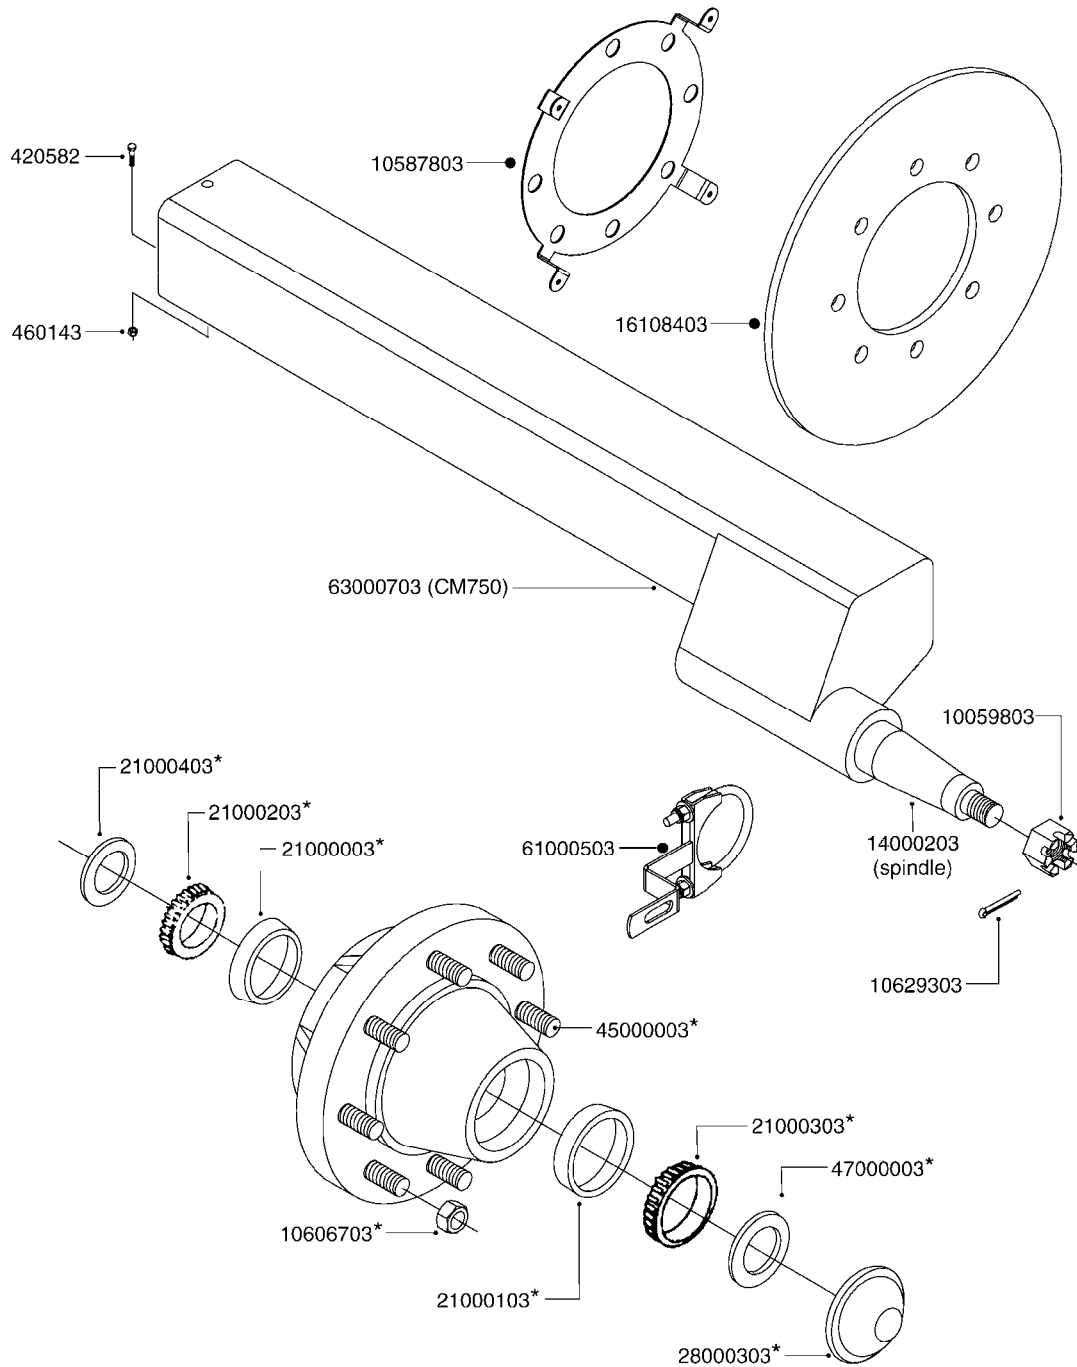

*28050103 - COMPLETE HUB ASSEMBLY

COMPLETE ASSEMBLIES
WHOLEGOODS ITEMS

F440

HUB ASSY F. 3" SPINDLE CM750
F440-HIN, 08:06:10

Page 1

Date 06.04.2015 9:56

parts-n°	order qty	description
420582	1	BOLT HEX 8.8 DEL M8X20 FT A2
460143	1	NUT HEX M8 LOCK A2 DIN985
10059803	1	NUT HEX NF 1"
10587803	1	MAG MNT F. SPEED SNS 8 BOLT
10606703	1	NUT HEX NF 5/8" FLANGED F.STUD
10629303	1	PIN, COTTER 7/32" X 1.75" LONG
14000203	1	SPINDLE 3" X 16" W/NUT &WASHER
16108403	1	REINFORCEMENT RING 8-8-6 HUB FOR NON-REINFORCED 3/8" RIMS ONLY
21000003	1	BEARING INNER CUP #382A
21000103	1	BEARING OUTER CUP #LM501310
21000203	1	BEARING INNER CONE #387AS
21000303	1	BEARING OUTER CONE #LM501349
21000403	1	SEAL GREASE #CR29968
28000303	1	DUST CAP #1609
28050103	1	HUB F 3" 758 7500# PACKAGE
45000003	1	STUD BOLT 5/8" X 2-1/2"
47000003	1	WASHER SPNDL 3" 1.12X2.1 .25TK
61000503	1	SPEED SNS MNT CLAMP - 3"
63000703	1	AXLE INSERT W/M CM750