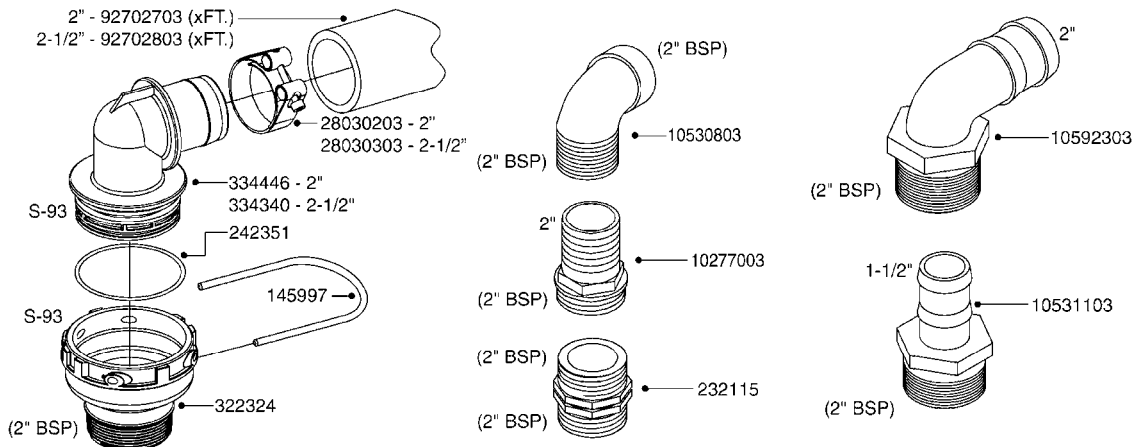

**SUCTION SIDE OF PUMP (WITH 1-1/2" SUCTION PORT)**

**PRESSURE SIDE OF PUMP**

**SUCTION SIDE OF PUMP (WITH 2" SUCTION PORT)**

**COMPLETE ASSEMBLIES  
WHOLEGOODS ITEMS**

- 821585 - 463/5.5 W/THROUGH SHAFT (1000 RPM)
- 821587 - 463/10 W/THROUGH SHAFT (540 RPM)
- 821649 - 463/12 (540 RPM H.C. OFFSET PORTS)
- 821650 - 463/6.5 (1000 RPM H.C. OFFSET PORTS)
- 82166400 - 463/6.5 (1000 RPM H.C. INLINE PORTS)
- 72293300 - 463/6.5 W/THROUGH SHAFT (1000 RPM)