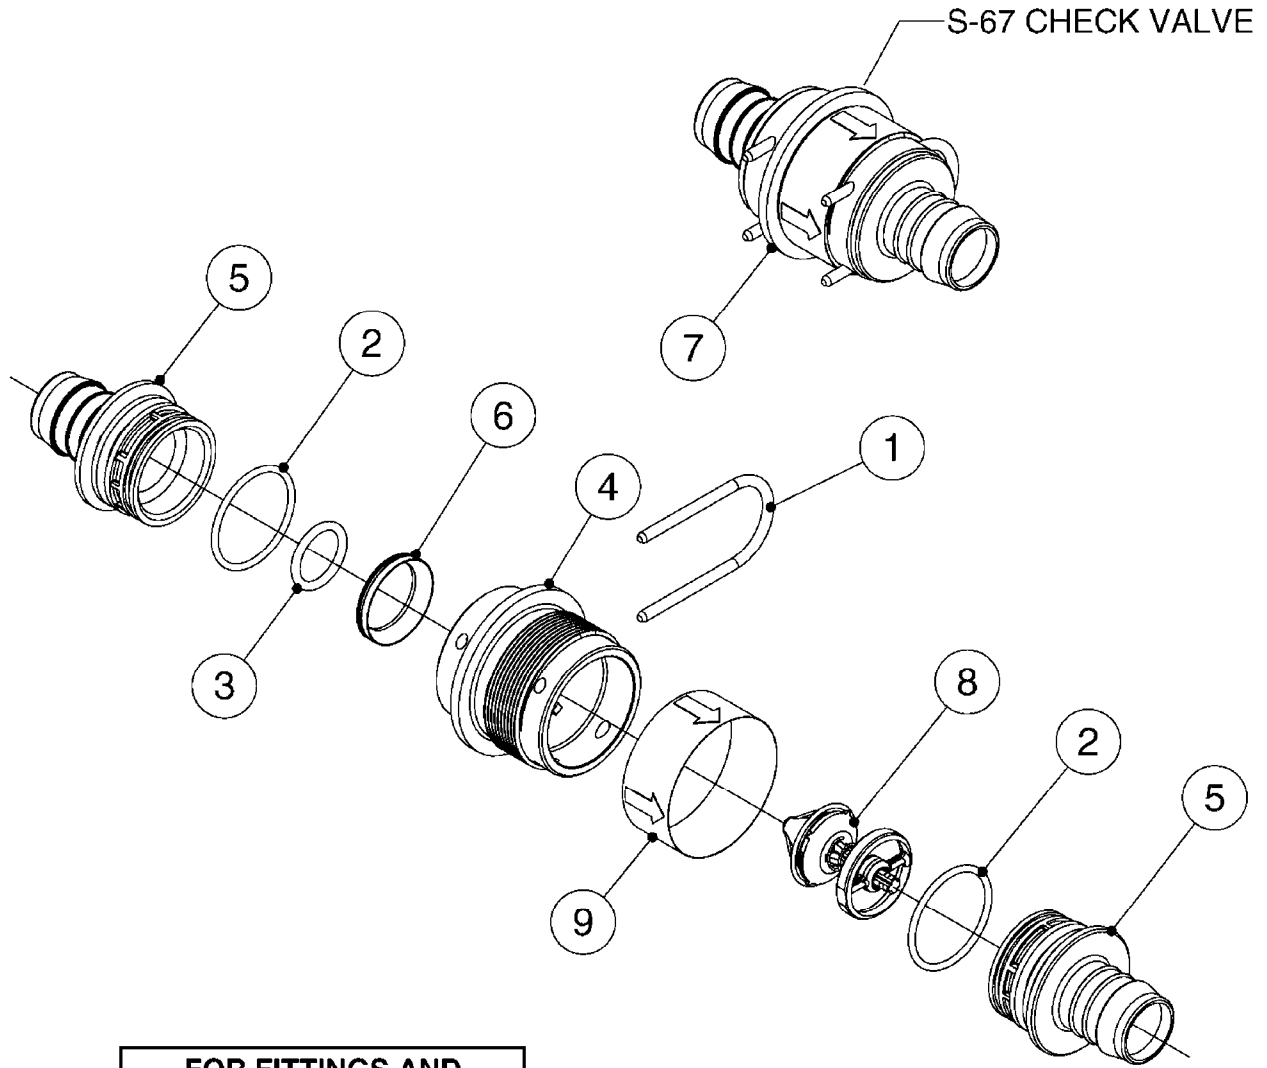

FOR FITTINGS AND
HOSES, SEE SECTION H

B346

CHECK VALVES - S67
B346-HIN, 16:05:12

Page 1

Date 06.04.2015 9:55

Pos.	parts-n°	order qty	description
1	145996	1	FITT.DK S-67 FORK
2	242353	1	O-RING D44.2X3.0 VITON F.S-67
3	242504	1	O-RING D35x2 NITRIL
4	322104	1	FITT.DK S-67 BULKHEAD
5	334231	1	FITT.DK S-67 STR.1'
5	334232	1	FITT.DK S-67 STR.1-1/4'
6	14103100	1	SEAT F.CHECK VALVE D40.8 2010
7	72001803	1	CHCK VLV,S67, 2 X 1" HB COMPLETE IN-LINE CHECK VALVE FOR 1" HOSE
7	72206600	1	CHCK VLV,S67, 2 X 1.25" HB COMPLETE IN-LINE CHECK VALVE FOR 1-1/4" HOSE
8	72089900	1	CHECK VALVE S67 SUBASMBLY.2001
9	97800500	1	DECAL 230X28 BLACK ARROW