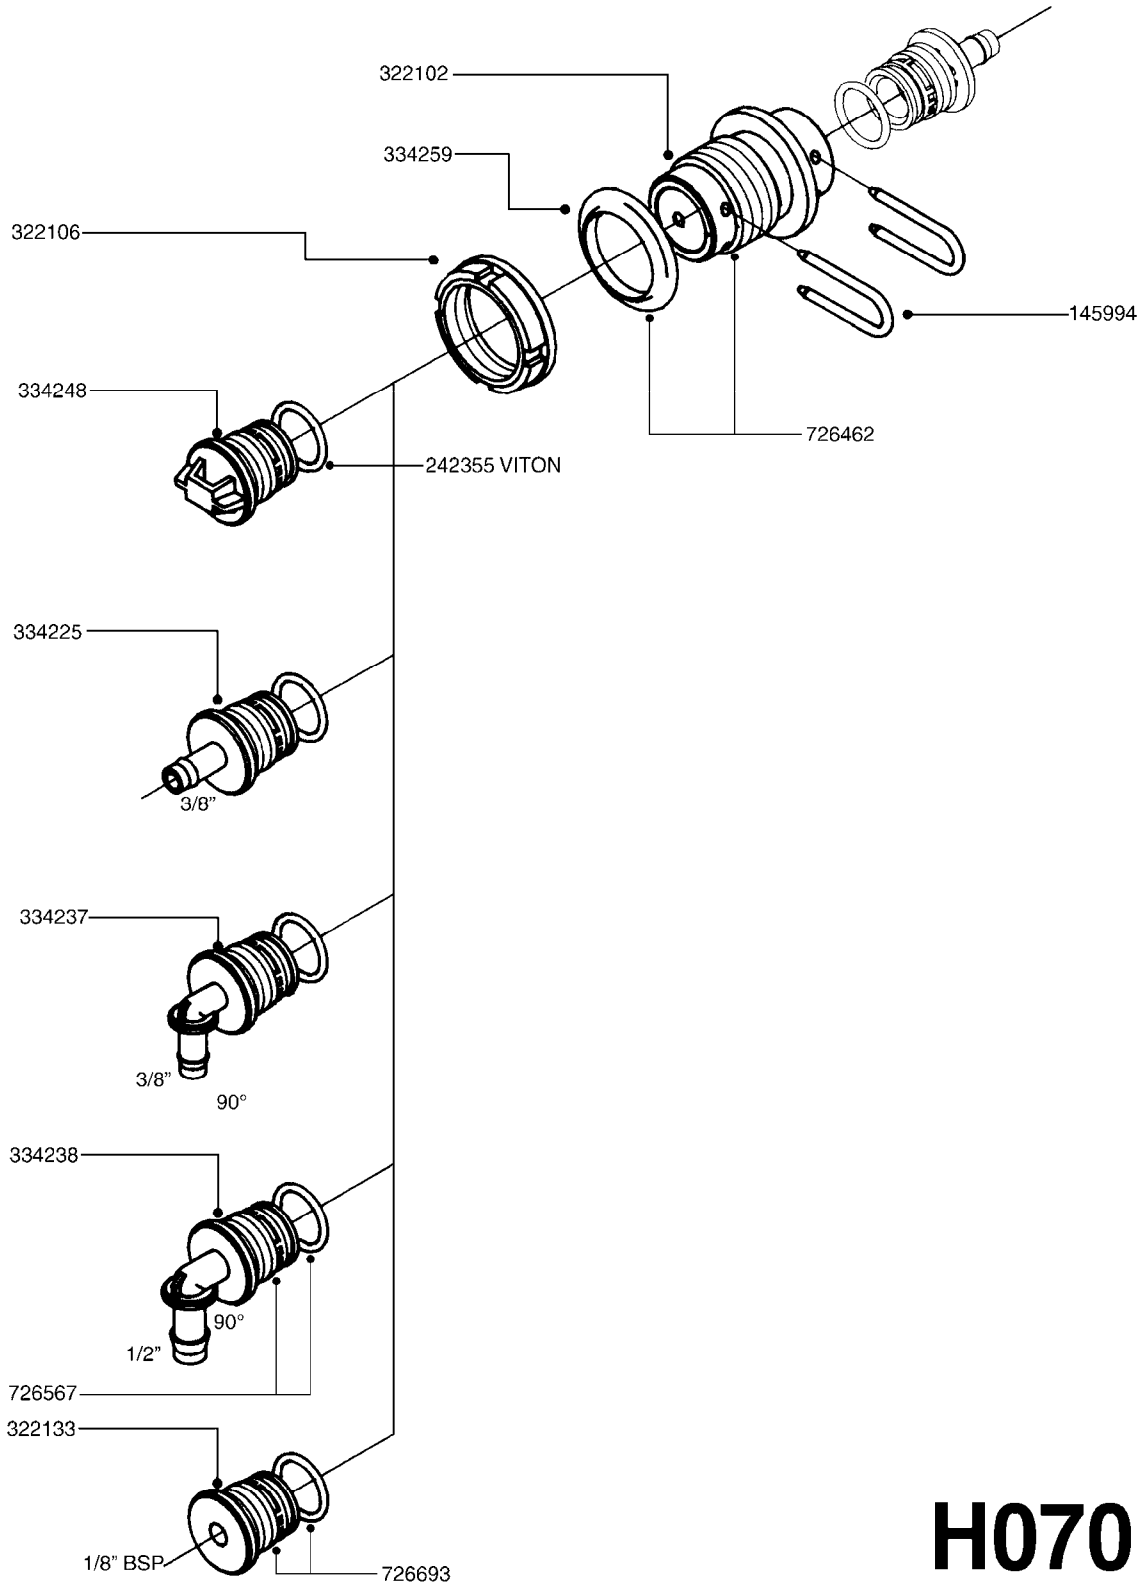

H070

FITTINGS - S-40
H070-HIN, 01:02:12

Page 1

Date 06.04.2015 9:59

parts-n°	order qty	description
145994	1	FITT.DK S-40 FORK
242355	1	O-RING D19.2X3.0 VITON F.S-40
322102	1	FITT.DK S-40 BULKHEAD
322106	1	FITT.DK S-40 BULKHEAD NUT
322133	1	FITT.DK S-40 PLUG W 1/8 THREAD
334225	1	FITT.DK S-40 STR.3/8'
334237	1	FITT.DK S-40 ELB.3/8'
334238	1	FITT.DK S-40 ELB.1/2'
334248	1	FITT.DK S-40 PLUG
334259	1	GASKET F. S-40 BULKHEAD
726462	1	FITT. S40 BULHEAD W. GASKET
726567	1	FITT.DK S-40 ELB.1/2" W.ORING
726693	1	FITT.DK S-40 PLUG 1/8BSP ORING