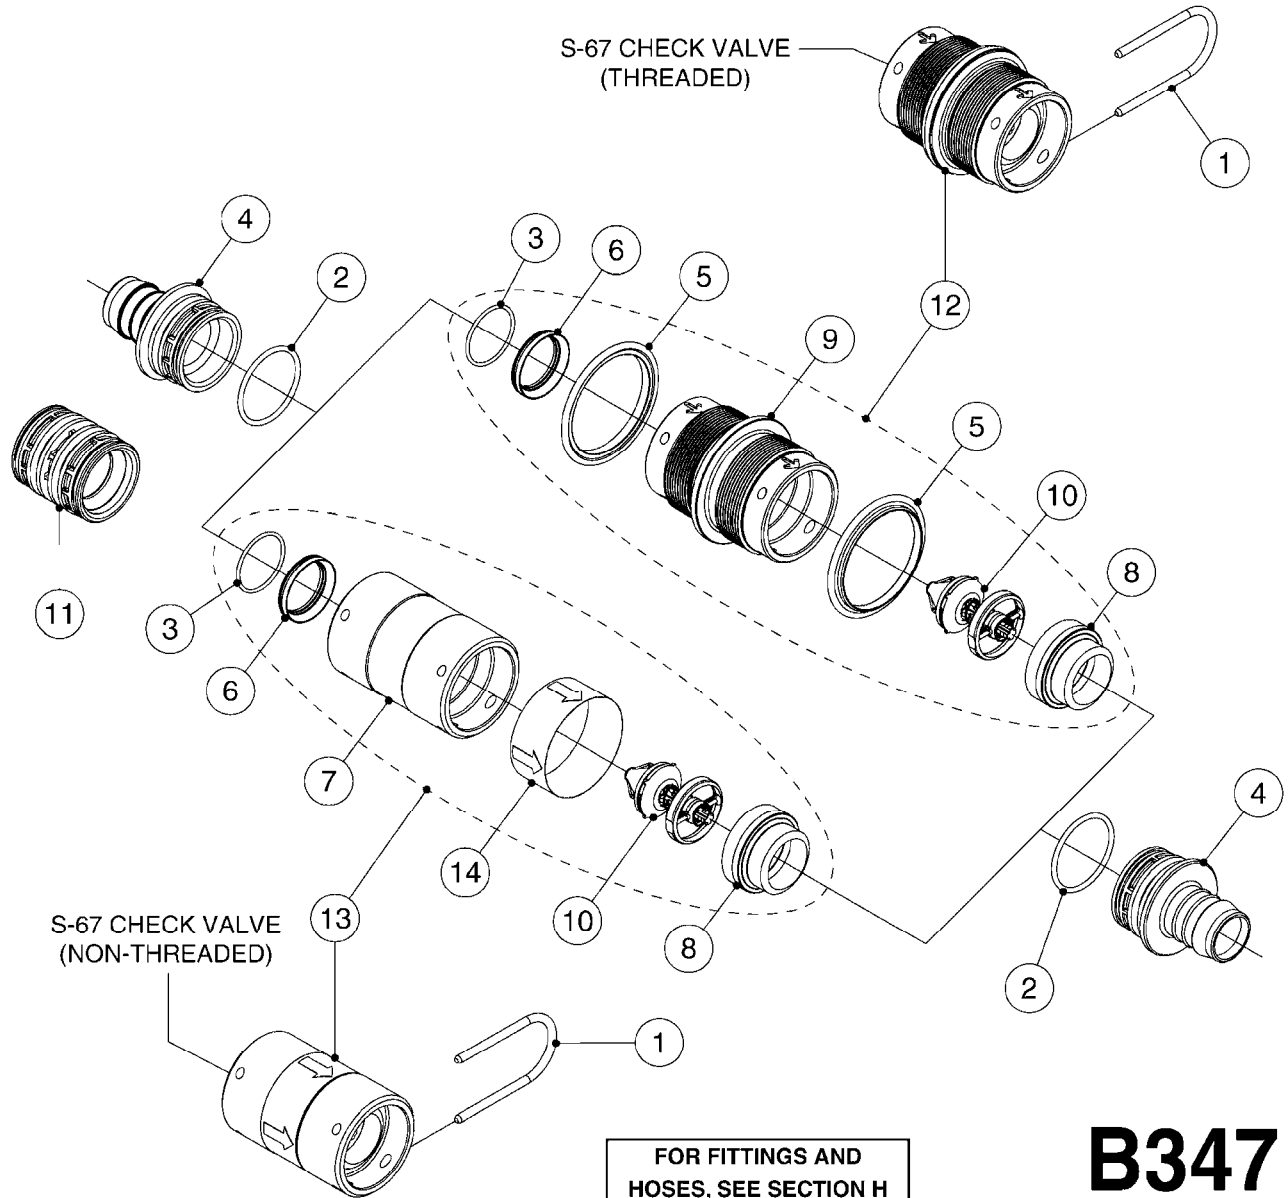

FOR FITTINGS AND
HOSES, SEE SECTION H

B346

CHECK VALVES - S67
B346-HIN, 16:05:12

Page 1

Date 06.04.2015 9:57

Pos.	parts-n°	order qty	description
1	145996	1	FITT.DK S-67 FORK
2	242353	1	O-RING D44.2X3.0 VITON F.S-67
3	242504	1	O-RING D35x2 NITRIL
4	322104	1	FITT.DK S-67 BULKHEAD
5	334231	1	FITT.DK S-67 STR.1'
5	334232	1	FITT.DK S-67 STR.1-1/4'
6	14103100	1	SEAT F.CHECK VALVE D40.8 2010
7	72001803	1	CHCK VLV,S67, 2 X 1" HB COMPLETE IN-LINE CHECK VALVE FOR 1" HOSE
7	72206600	1	CHCK VLV,S67, 2 X 1.25" HB COMPLETE IN-LINE CHECK VALVE FOR 1-1/4" HOSE
8	72089900	1	CHECK VALVE S67 SUBASMBLY.2001
9	97800500	1	DECAL 230X28 BLACK ARROW