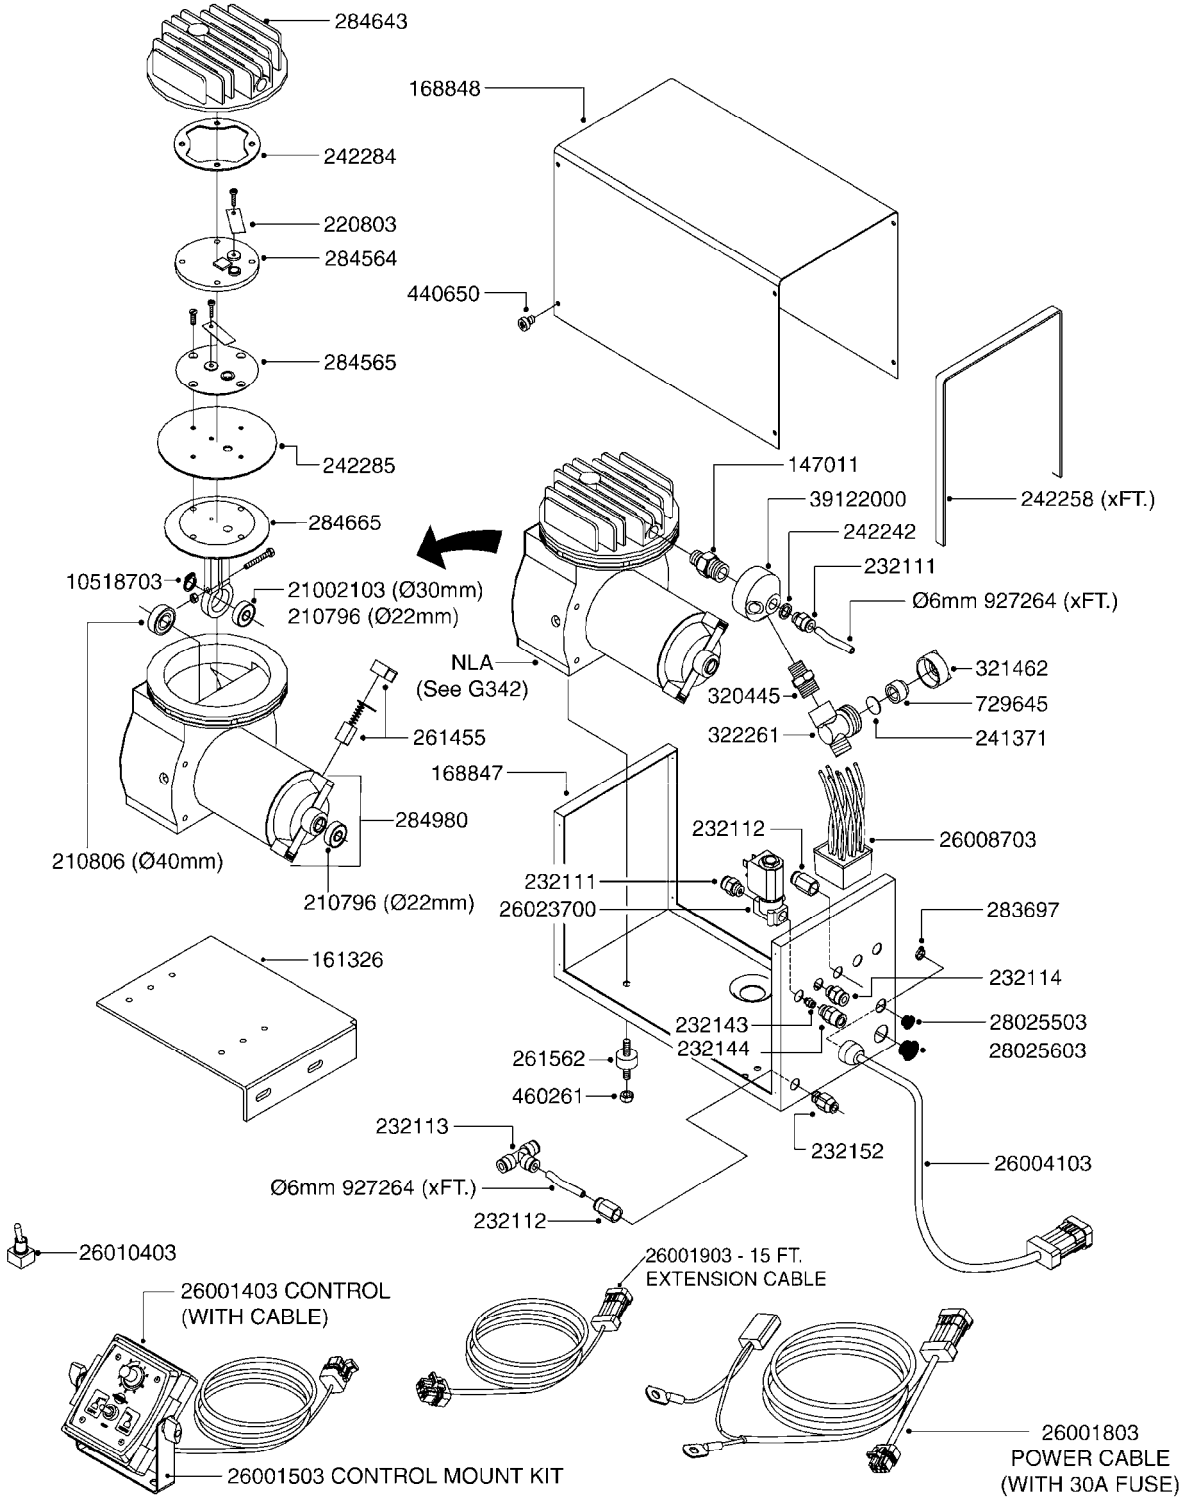

G341

*Ø8mm 927306 (xFT.)
*Ø10mm 927330 (xFT.)

70019403 - COMPLETE ASSEMBLY

FOAM MARKER COMPRESSOR 2002
G341-HIN, 27:05:10

Page 1
Date 06.04.2015 9:58

parts-n°	order qty	description
147011	1	HEX NIPPLE 3/8'X1/4'BSP BRASS
161326	1	MOUNT BKT. F. FOAM COMP.BOX 98
168847	1	ENCLOSURE LOWER F.MARKER
168848	1	COVER F. FOAM MARKER
210796	1	BEARING BALL D22/D8 X 7 608ZZ
210806	1	BEARING BALL D40/D17X12MM
220803	1	VALVE F. COMPRESSOR
232111	1	QUICK COUPLER 6MM X 1/8 EXT.
232112	1	QUICK COUPLER 6MM 1/8 INT.
232113	1	QUICK COUPLER 6MM T-PIECE
232114	1	COUPLER 1/8" THREADX8MM HOSE
232143	1	REDUCER 1/4'INT-1/8'EXT
232144	1	QUICK COUPLER 10MM X 1/4 EXT
232152	1	QUICK COUPLER 8MMX1/8 EXT.LONG
241371	1	DIAPHRAGM, NO-DRIP alt 241371
242242	1	O-RING F.AIR HOSE FITTING
242258	1	TRIM 3X10 SELF ADHESIVE 0012"
242284	1	HEAD GASKET F. COMPRESSOR
242285	1	DIAPHRAGM F. F/M COMP.
261455	1	BRUSH KIT-FOAM MARKER MOTOR
261562	1	RUBBER DAMPER 2XM6X25
283697	1	TIESTRAP 200MM
284564	1	PLATE F.COMPRESSOR HEAD
284565	1	PLATE F.COMPRESSOR HEAD
284643	1	COMPRESSOR HEAD F.FOAM MARKER
284665	1	CONNECTING ROD F.COMPRESSOR
284980	1	FLANGE REAR F. F.M.COMPRESSOR
320445	1	FITT.DK HN 1/4"X3/8" BSP
321462	1	CAP F.NO-DRIP ASSY.
322261	1	HOUSING F.SAFETY VALVE 3/8"
440650	1	SCREW 3.5x13 STAINLESS
460261	1	NUT HEX M6X1 LOCK A2 DIN985
729645	1	NON-DRIP SPRING ASSY.GREEN 10
927264	1	HOSE R X PE D6/D4 X 0012"
927306	1	HOSE R X PE D8/D6 X 0012"BLACK
927330	1	HOSE R X PE D10/D8 X 012"BLACK
10518703	1	SNAP-RING OUTER 8X1
21002103	1	BEARING, 6200 2ZJEM (SKF)
26001403	1	HC FOAM MARKR CONSOLE VS3.0.00
26001503	1	HC FOAM MARKER CONSOLE MT.KIT
26001803	1	POWER CABLE
26001903	1	15' 7-PIN EXTENSION CABLE
26004103	1	FOAM MARKER CNTRL MOD CABL STD
26008703	1	FOAM MARKER CONTROL SCII
26010403	1	TOGGLE SWITCH MICRO-TRAK F.M.
26023700	1	SOLENOID VAL 12V 1/8' FLO '07
28025503	1	PLUG F.DRILLED HOLE 1/2"
28025603	1	PLUG F.DRILLED HOLE 3/4"
39122000	1	DISTR.HOUSING F.FOAM MARKER'07
70019403	1	FOAM MARKER COMPRESSOR KIT STD