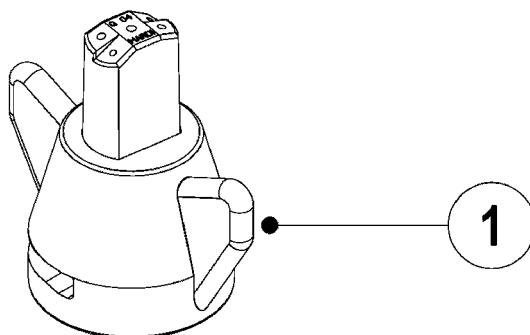

BOOM-NOZZLES QUINTASTREAM
D706-HIN, 14:12:07

Page 0

Date 06.04.2015 9:58

D706