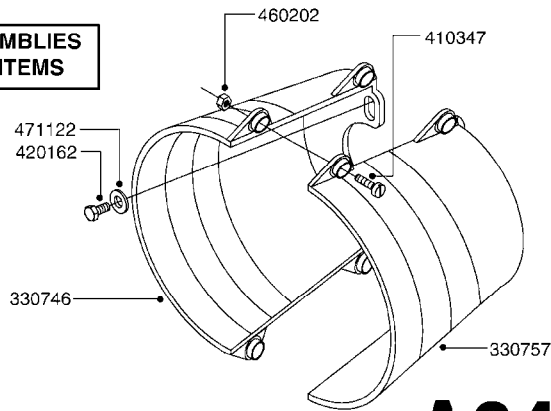

SUCTION SIDE OF PUMP (WITH 1-1/2" SUCTION PORT)

PRESSURE SIDE OF PUMP

SUCTION SIDE OF PUMP (WITH 2" SUCTION PORT)

**COMPLETE ASSEMBLIES
WHOLEGOODS ITEMS**

- 821585 - 463/5.5 W/THROUGH SHAFT (1000 RPM)
- 821587 - 463/10 W/THROUGH SHAFT (540 RPM)
- 821649 - 463/12 (540 RPM H.C. OFFSET PORTS)
- 821650 - 463/6.5 (1000 RPM H.C. OFFSET PORTS)
- 82166400 - 463/6.5 (1000 RPM H.C. INLINE PORTS)
- 72293300 - 463/6.5 W/THROUGH SHAFT (1000 RPM)