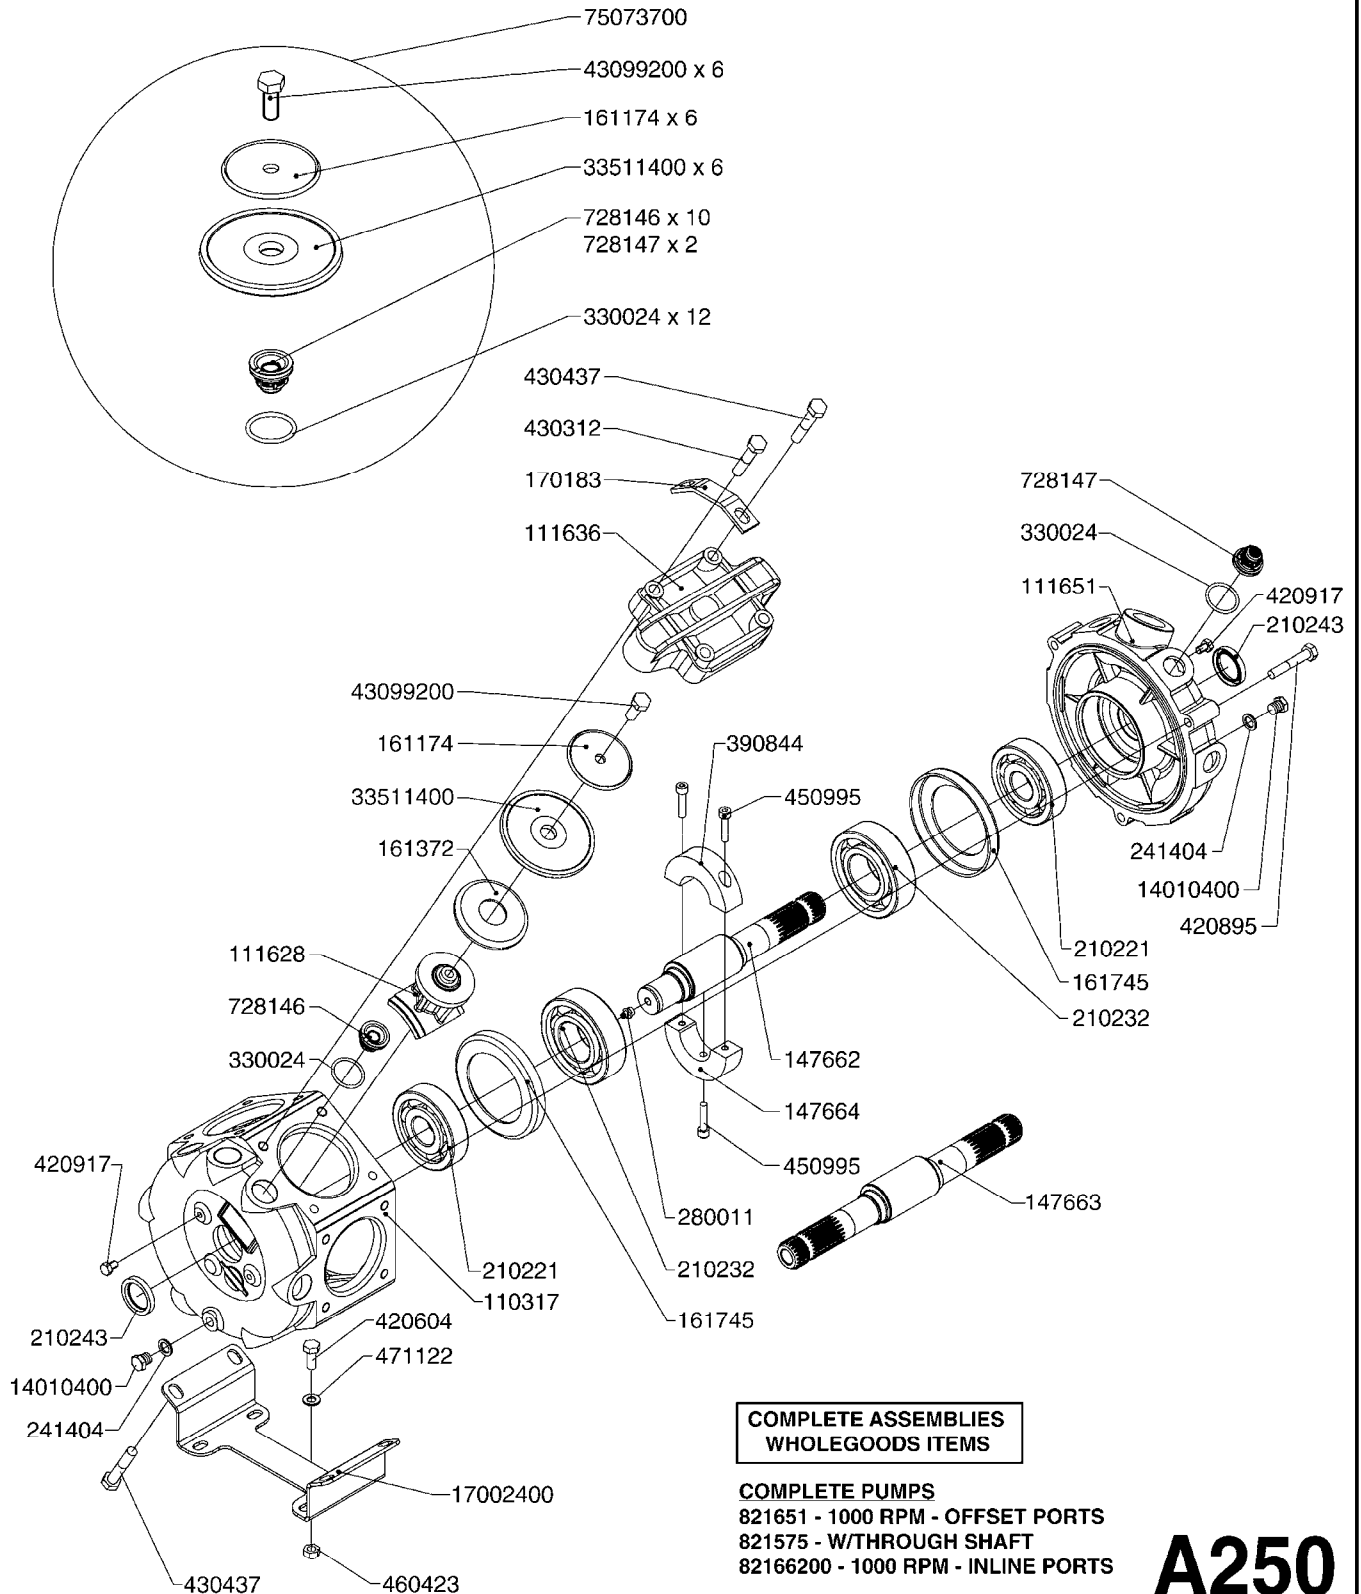

A250

PUMP - 363/1000 RPM W/MOUNTING
A250-HIN, 01:12:11

Page 1

Date 06.04.2015 9:57

parts-n°	order qty	description
110317	1	PUMP CASING MODEL 360/361 PNTD
111628	1	CONNECTING ROD 363/5.5MM
111636	1	VALVE COVER 363 HEAVY DUTY
111651	1	CASTING F.363 1.5" PUMP(FRONT)
147662	1	CRANK SHAFT F.363/463-5.5MM
147663	1	CRANK SHAFT 363/463-5.5 THROUG
147664	1	COUNTERBALANCE 363/463 WEIGHT
161174	1	DIAPHRAGM DISC SS F.363 PUMP
161372	1	DIAPHRAGM BACKING DISC,320-361
161745	1	METAL SPACER F.363/463
170183	1	LIFT STRAP F.PUMP 360/361/462
210221	1	BEARING BALL 6407
210232	1	BEARING BALL 6310
210243	1	SEAL OIL 35 X 47 X 7
241404	1	DOWTYSEAL 1/4"
280011	1	GREASE NIPPLE 1/8' H TR
330024	1	O-RING D41,1/D34.5 X 3,5
390844	1	COUNTERBALANCE 363/463 POM
420604	1	BOLT HEX 8.8 DEL M10X25 FT DIN933
420895	1	BOLT HEX 8.8 RAW M10X60
420917	1	BOLT HEX 8.8 RAW M8X12 FT
430312	1	BOLT HEX 8.8 RAW M12X60
430437	1	BOLT HEX 8.8 RAW M12X65
450995	1	BOLT ALLEN M8X30 DIN 912 RAW
460423	1	NUT HEX M10X1.5 LOCK
471122	1	WASHER D20/D10.5X2 SS
728146	1	VALVE FOR 361(726890/707932)
728147	1	VALVE FOR 361 WHITE WITH HOLE
821575	1	PUMP 363/5.5 THROUGH SHAFT
821651	1	PUMP 363/5.5/1000 OSP
14010400	1	PLUG 1/4" BSP
17002400	1	FOOT F/363 PUMP (PAINTED)
33511400	1	DIAPHRAGM 361/363 pur 2006
43099200	1	BOLT HEX SS M12 X 30 DIN933 A4
75073700	1	PUMP KIT 361/363 "06"
82166200	1	PUMP 363/5.5 1.5"SUC 1000RPM