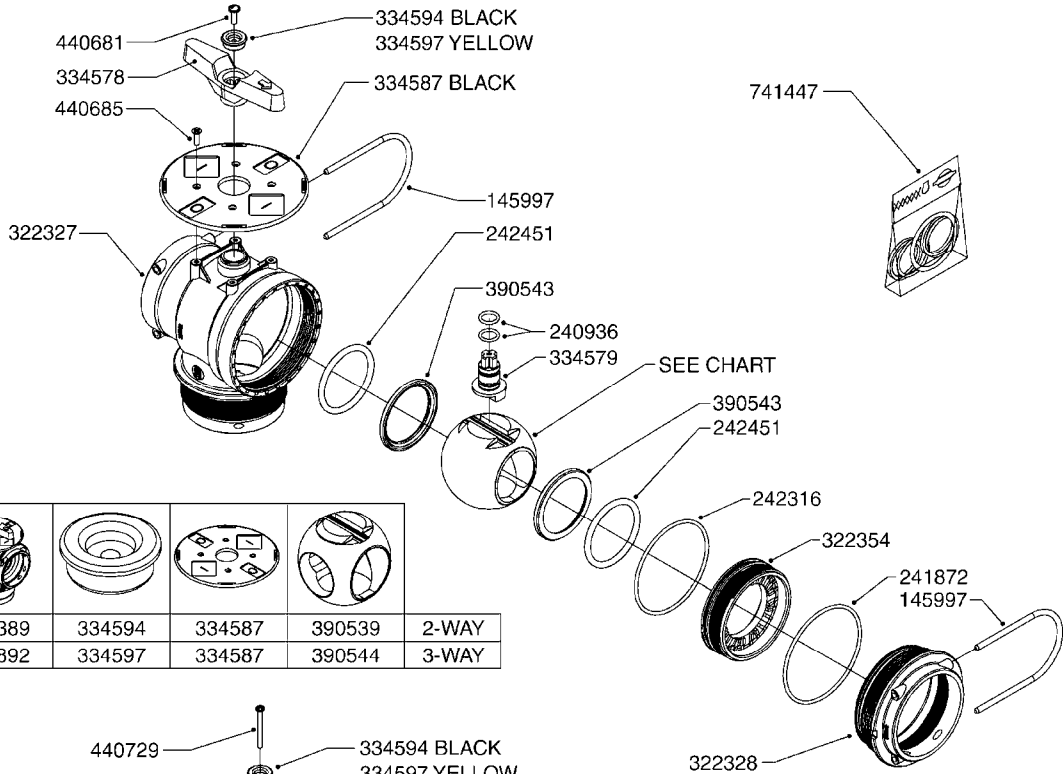

MANIFOLD - S93 VALVE
B320 - HIN, 29:10:12

S93

				2-WAY
				3-WAY