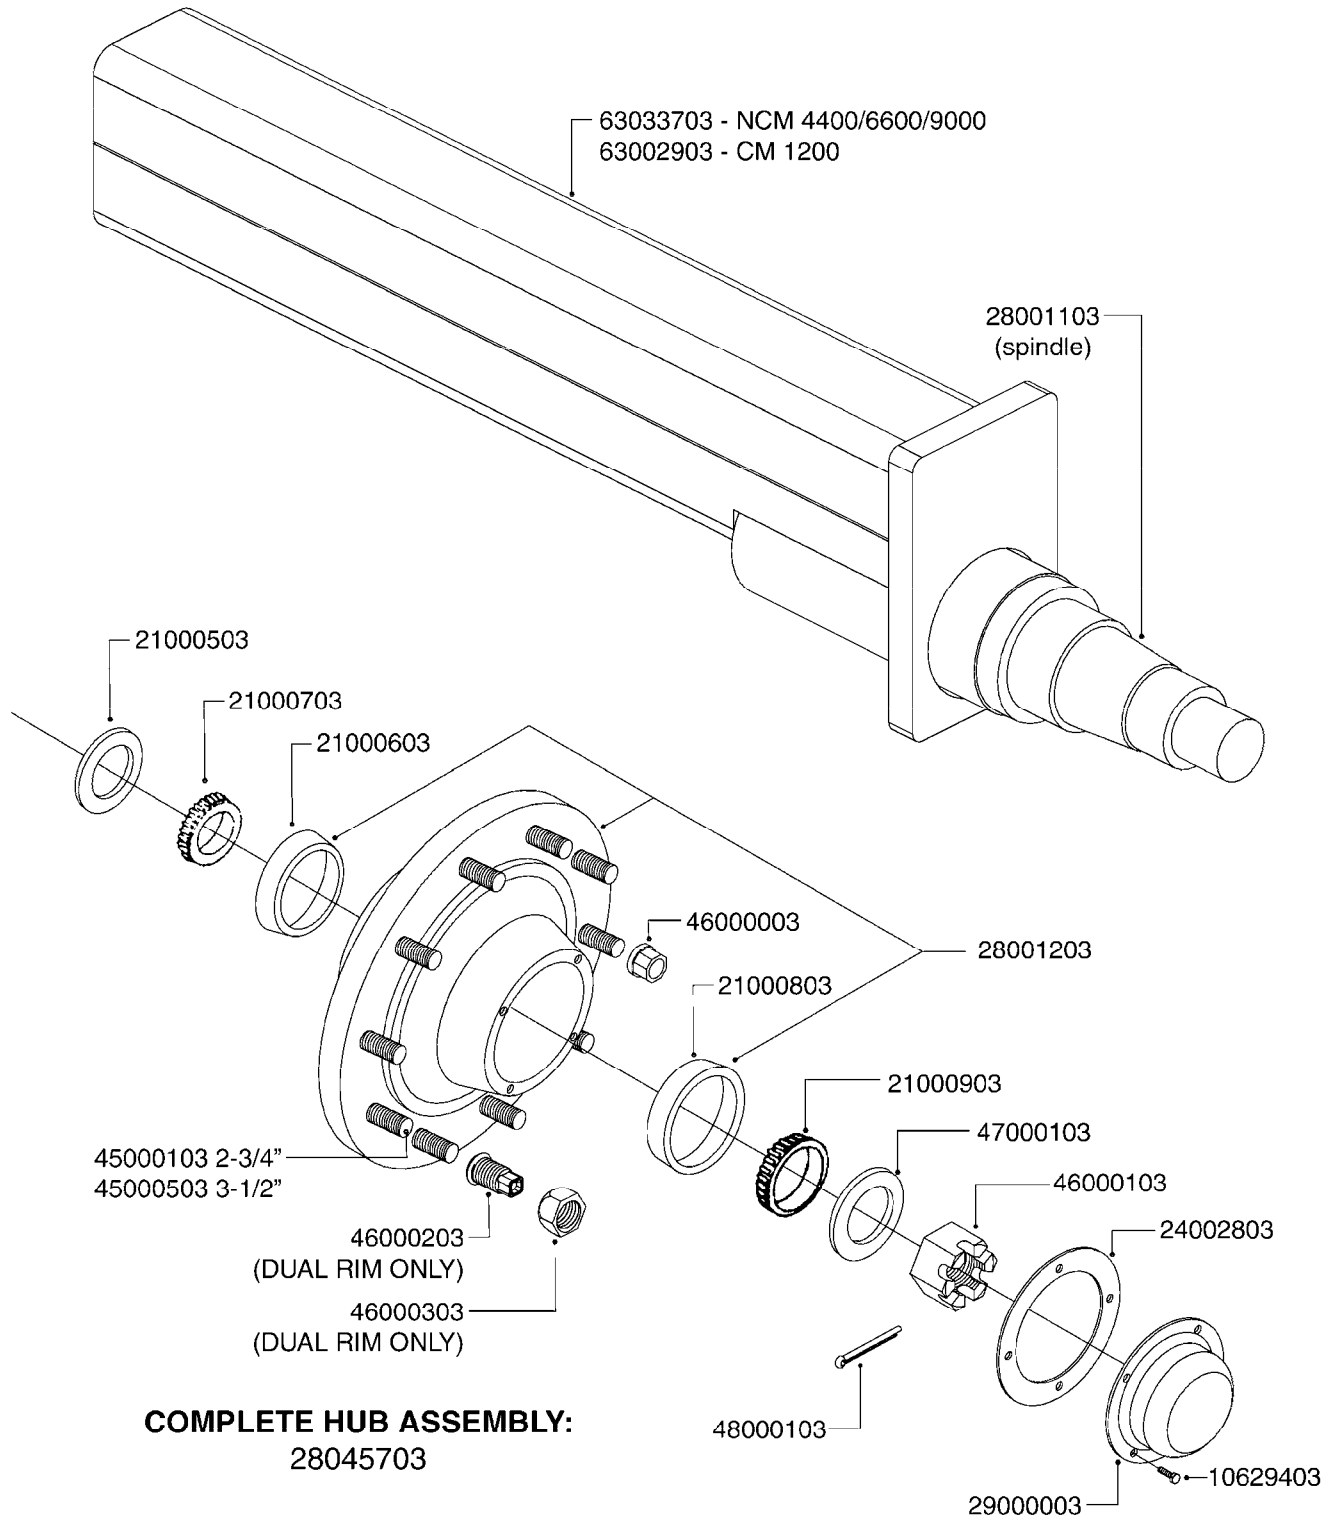

COMPLETE ASSEMBLIES
WHOLEGOODS ITEMS

F460

HUB ASSEMBLE F.4-1/2" SPINDLE
F460-HIN, 07:10:10

Page 1
Date 06.04.2015 9:58

parts-n°	order qty	description
10629403	1	BOLT HEX 5/16 NC GR.2 00.50"
21000503	1	SEAL,WHEEL CR43771
21000603	1	RACE, BEARING 3.5/1.5
21000703	1	BEARING, TAPPERED 3.5433/1.575
21000803	1	RACE, TAPERED BEARING
21000903	1	BEARING, TAPPERED, 2.75/1.510
24002803	1	GASKET F. HUB 4.5" HUB ASSY
28001103	1	SPINDLE 4.5"x 21" 20000LB
28001203	1	HUB, 20000LB W. BRG RACES
28045703	1	HUB ASSY 10-13.19-11.02 25000#
29000003	1	HUB CAP F. 881(20000LB) HUB
45000103	1	BOLT, WHEEL STUD 3/4-16X2 3/4
45000503	1	BOLT, WHEEL STUD 3/4-16X3 1/2
46000003	1	NUT HEX NF 3/4" FLANGED F.HUB
46000103	1	NUT, CASTLE, SPINDLE 2-12 UNF
46000203	1	NUT, BUD WHEEL, INNER, RH
46000303	1	NUT, BUD WHEEL, OUTER, RH
47000103	1	WASHER, SPNDL 4.5" 2.06x4 .25T
48000103	1	PIN, COTTER 5/16" X 5.25"
63002903	1	AXLE INSERT,72"-90"SUS CM 1200
63033703	1	AXLE INSERT NCM 44/66/9000