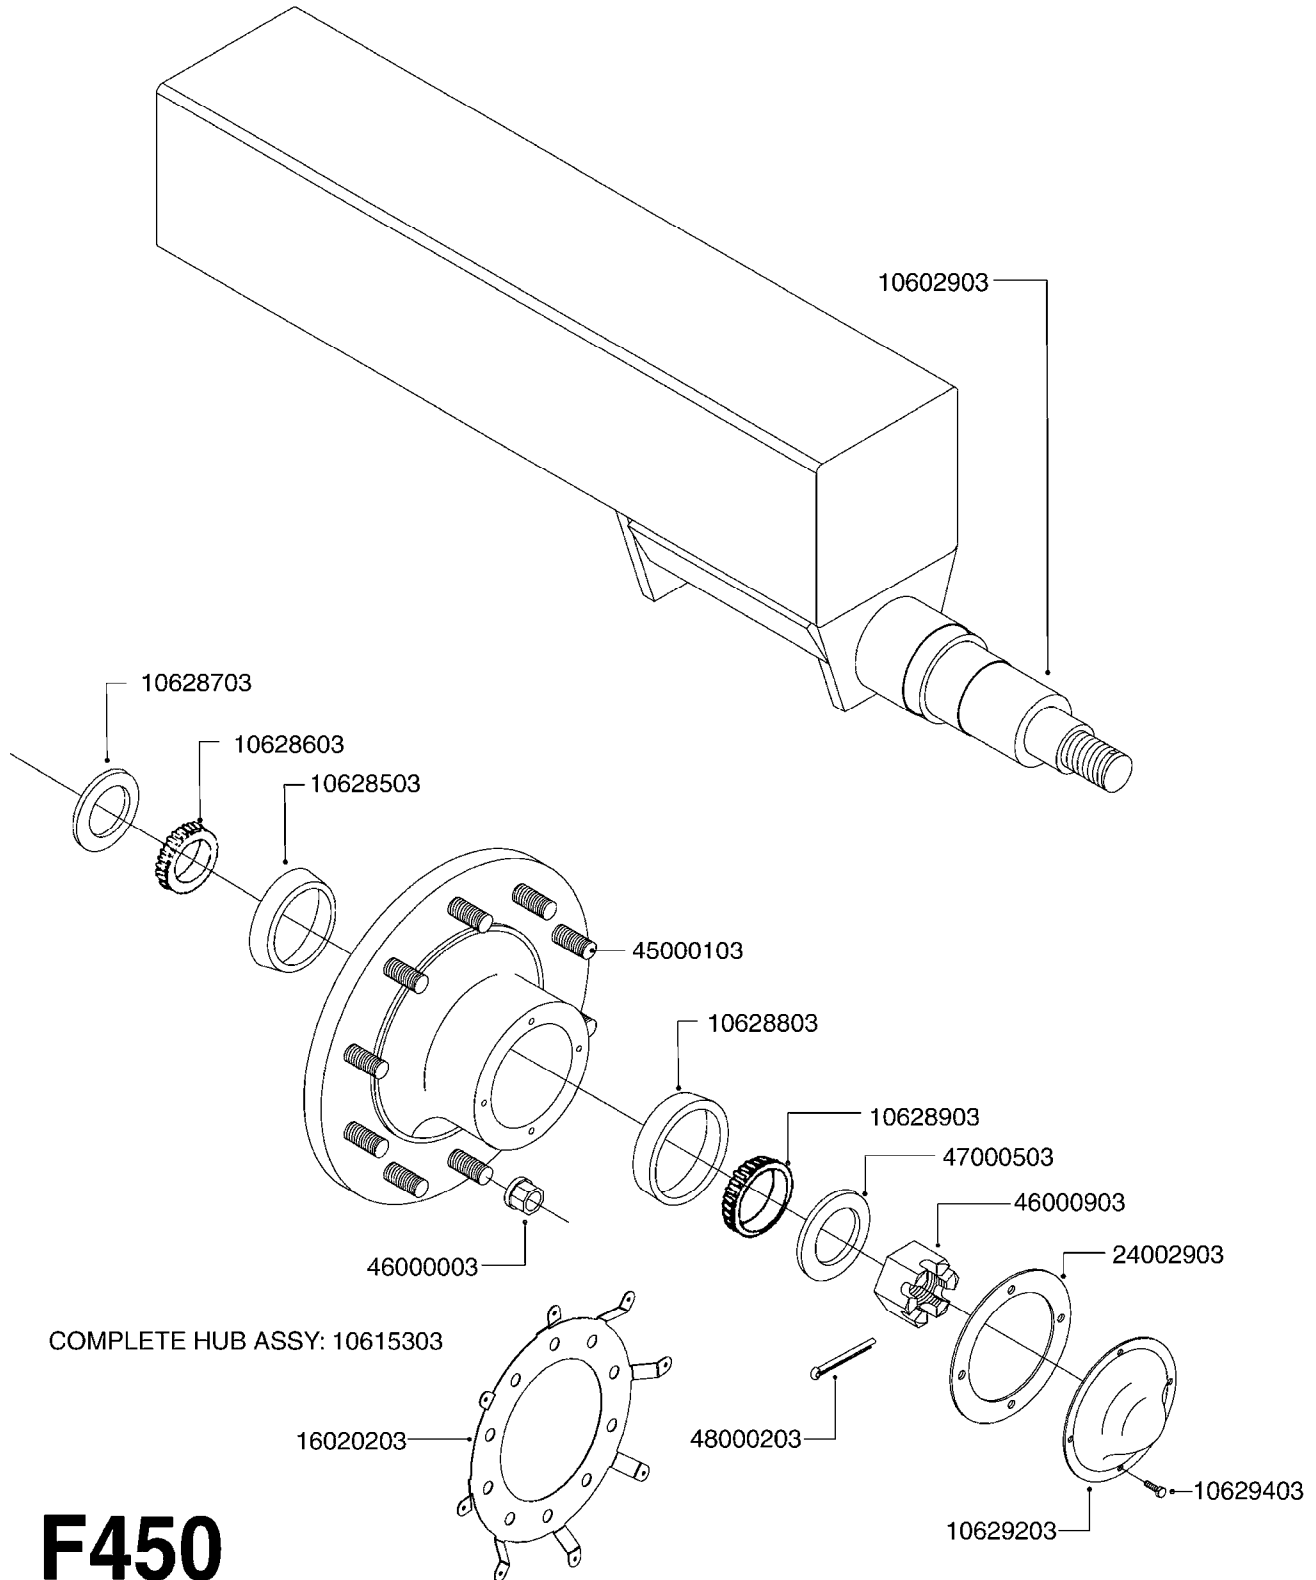

HUB ASSEMBLY F.3-1/8" SPINDLE
F450-HIN, 19:06:10

Page 1

Date 06.04.2015 9:58

parts-n°	order qty	description
10602903	1	SPINDLE 3-1/8" WILTON 2813180
10615303	1	HUB ASSY.F.3-1/8" SPINDLE COMP
10628503	1	BEARING INNER CUP A39520
10628603	1	BEARING INNER CONE A39585
10628703	1	SEAL OIL 3.0" X 4.5" X .438"
10628803	1	BEARING OUTER CUP #453A
10628903	1	BEARING INNER CONE A460
10629203	1	DUST CAP F.10 BOLT HUB 3.5"
10629403	1	BOLT HEX 5/16 NC GR.2 00.50"
16020203	1	WHEEL SENSOR MAGNET MNT 10BLT
24002903	1	GASKET F. HUB 3.5" HUB ASSY
45000103	1	BOLT, WHEEL STUD 3/4-16X2 3/4
46000003	1	NUT HEX NF 3/4" FLANGED F.HUB
46000903	1	NUT CSTL 1-1/4"NF 3-1/2" SPNDL
47000503	1	WASHER, SPNDL 3.5" 1.31x3 .16T
48000203	1	PIN, COTTER 7/32" X 3.00"