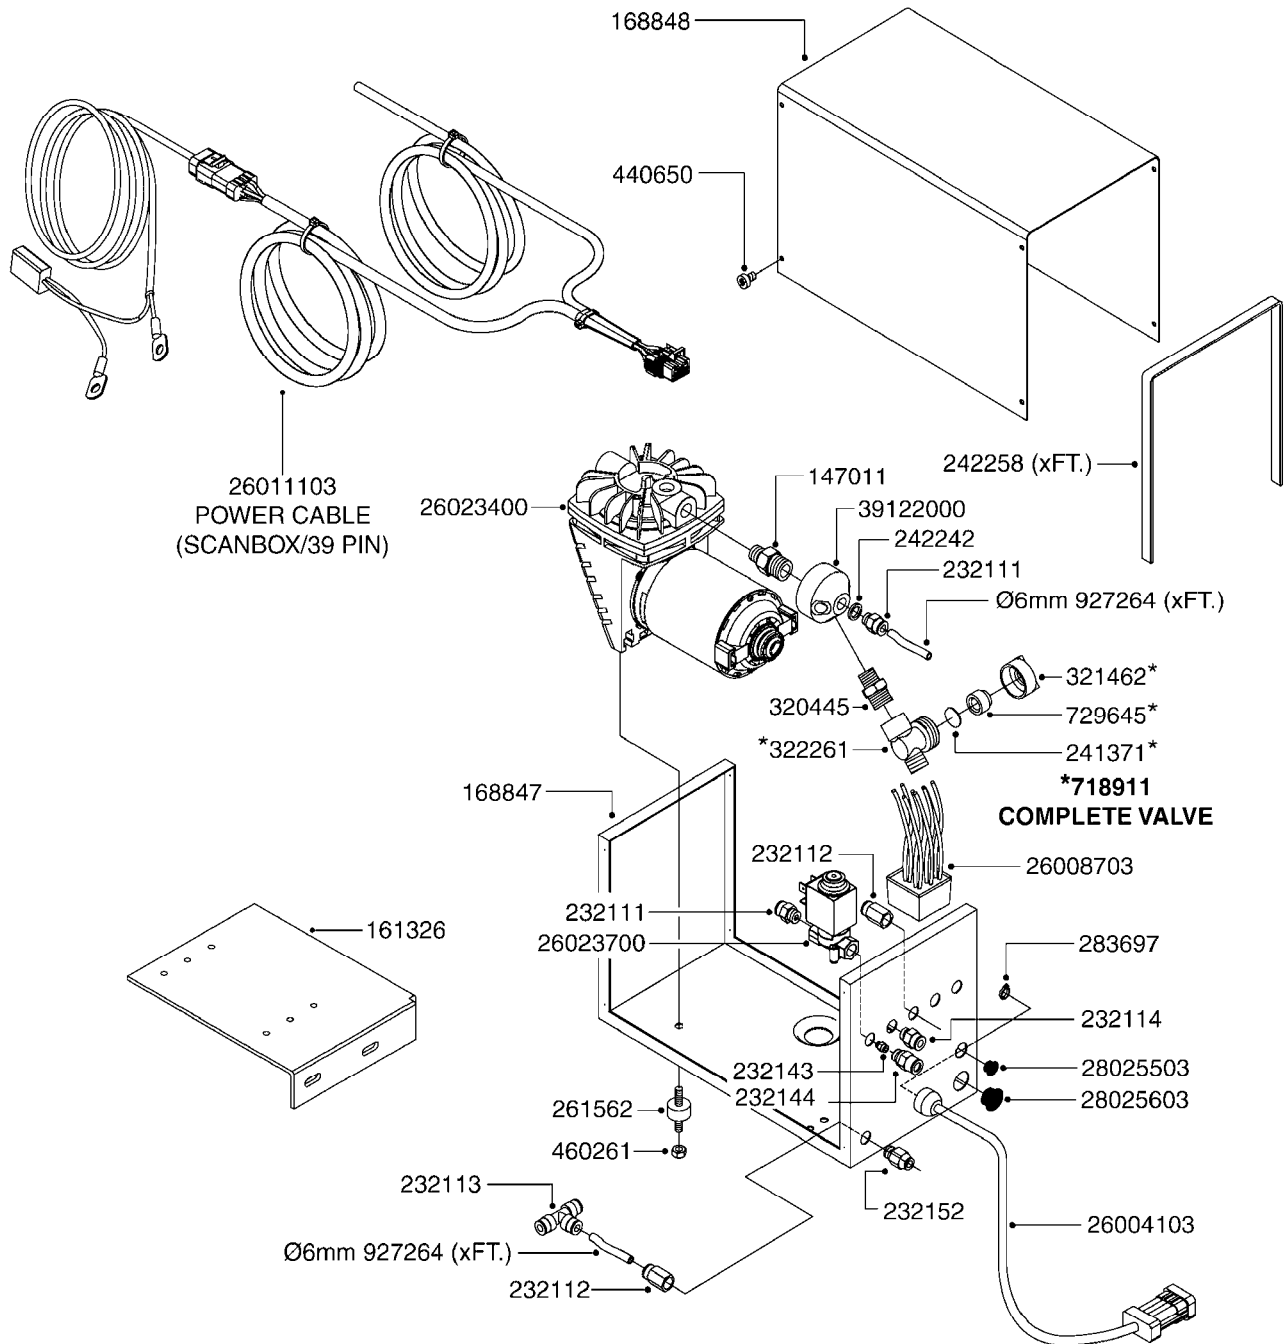

G342

*Ø8mm 927306 (xFT.)
*Ø10mm 927330 (xFT.)

70062503 - COMPLETE ASSEMBLY

FOAM MARKER COMPRESSOR 2007
G342-HIN, 21:04:14

Page 1

Date 06.04.2015 9:58

parts-n°	order qty	description
147011	1	HEX NIPPLE 3/8'X1/4'BSP BRASS
161326	1	MOUNT BKT. F. FOAM COMP.BOX 98
168847	1	ENCLOSURE LOWER F.MARKER
168848	1	COVER F. FOAM MARKER
232111	1	QUICK COUPLER 6MM X 1/8 EXT.
232112	1	QUICK COUPLER 6MM 1/8 INT.
232113	1	QUICK COUPLER 6MM T-PIECE
232114	1	COUPLER 1/8" THREADX8MM HOSE
232143	1	REDUCER 1/4'INT-1/8'EXT
232144	1	QUICK COUPLER 10MM X 1/4 EXT
232152	1	QUICK COUPLER 8MMX1/8 EXT.LONG
241371	1	DIAPHRAGM, NO-DRIP alt 241371
242242	1	O-RING F.AIR HOSE FITTING
242258	1	TRIM 3X10 SELF ADHESIVE 0012"
261562	1	RUBBER DAMPER 2XM6X25
283697	1	TIESTRAP 200MM
320445	1	FITT.DK HN 1/4"X3/8" BSP
321462	1	CAP F.NO-DRIP ASSY.
322261	1	HOUSING F.SAFETY VALVE 3/8"
440650	1	SCREW 3.5x13 STAINLESS
460261	1	NUT HEX M6X1 LOCK A2 DIN985
718911	1	VALVE (SAFETY) F.MARKER
729645	1	NON-DRIP SPRING ASSY.GREEN 10
927264	1	HOSE R X PE D6/D4 X 0012"
927306	1	HOSE R X PE D8/D6 X 0012"BLACK
927330	1	HOSE R X PE D10/D8 X 012"BLACK
26004103	1	FOAM MARKER CNTRL MOD CABL STD
26008703	1	FOAM MARKER CONTROL SCII
26011103	1	FOAMER POWER/CONTROL CABLE 39P
26023400	1	COMPRESSOR F.FOAM MARKER CM40
26023700	1	SOLENOID VAL 12V 1/8' FLO '07
28025503	1	PLUG F.DRILLED HOLE 1/2"
28025603	1	PLUG F.DRILLED HOLE 3/4"
39122000	1	DISTR.HOUSING F.FOAM MARKER'07
70062503	1	FOAM MARKER COMPRESSOR,STD,39P