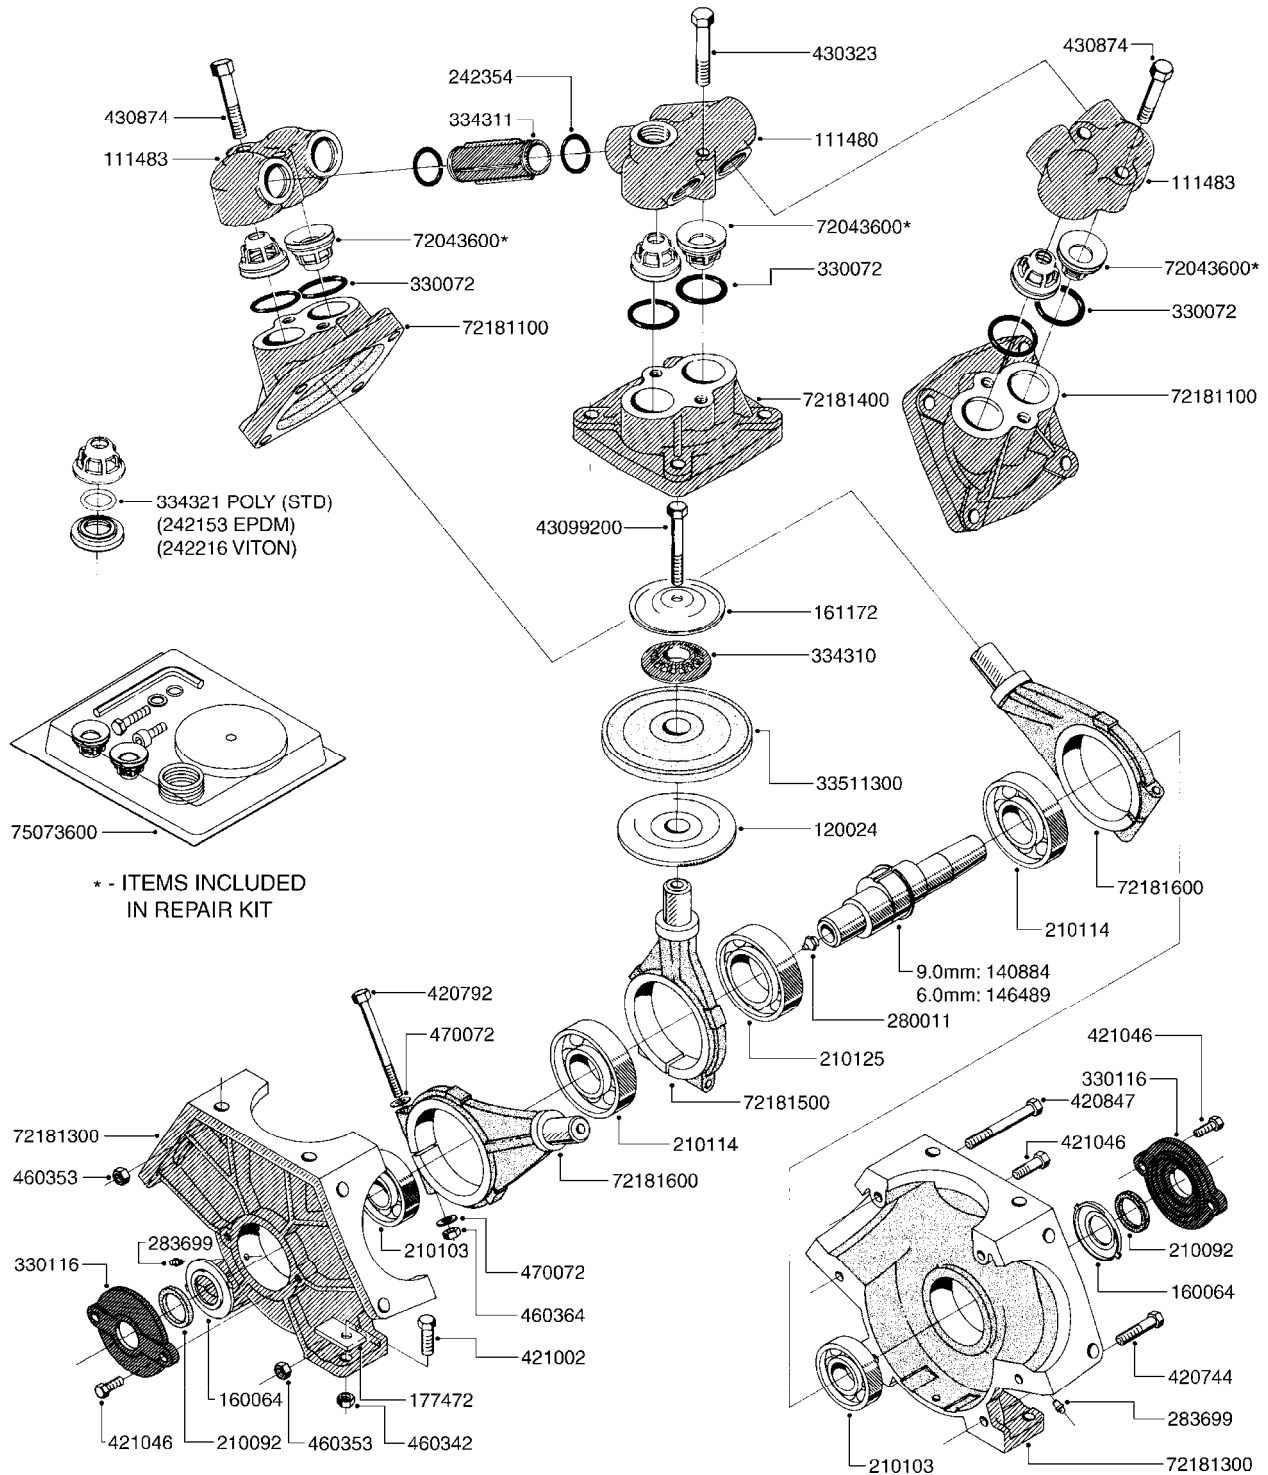

A190

PUMP - 1302 W/ MOUNTING BASE
A190-HIN, 08:11:11

Page 1

Date 06.04.2015 9:57

parts-n°	order qty	description
111480	1	VALVE HEAD 1302 CENTER
111483	1	VALVE HEAD SIDE 1302
120024	1	DIAPHRAGM BACK DISC 1200-1300
140884	1	CRANK SHAFT MODEL 1300-9
146489	1	CRANK SHAFT MODEL 1302-6MM
160064	1	DUST PLATE
161172	1	DIAPHRAGM DISC F. 1203/1303
177472	1	BRACKET 25 X 5
210092	1	SEAL FELT D43/30X5
210103	1	BEARING BALL 6306
210114	1	BEARING BALL 6308
210125	1	BEARING BALL 6210
242153	1	O-RING D26X4 EPDM
242216	1	O-RING VITON F/1202/1302/462
242354	1	O-RING D32.2X3.0 VITON F.S-53
280011	1	GREASE NIPPLE 1/8' H TR
283699	1	GREASE NIPPLE M6X1
330072	1	O-RING D53.5/D45.5X4
330116	1	SEAL RETAINER, MODEL 1300
334310	1	NYLON WASHER 1202/1302/462
334311	1	CONNECTION PIPE INLET MOD.1302
334321	1	O-RING POLY. 34.0x26.0x4.0
420081	1	BOLT HEX 8.8 DEL 3/8'X40MM
420136	1	BOLT HEX 8.8 RAW 3/8'X30MM
420221	1	BOLT HEX 7/16'X2-1/4'
420346	1	BOLT HEX 8.8 DEL 3/8'X 25MM
420357	1	BOLT HEX 8.8 RAW 3/8'X85MM
420803	1	BOLT HEX 8.8 DEL M8X90
421002	1	BOLT HEX 8.8 DEL M10X30 FT DIN933
430076	1	BOLT HEX 8.8 RAW 1/2'X60MM
430404	1	BOLT HEX 8.8 DEL M12X50
430911	1	BOLT HEX 8.8 WG 1/2" x 70MM
460062	1	NUT HEX 3/8' GALV.
460342	1	NUT HEX M10 DEL DIN934
460364	1	NUT HEX M8 GALV.
460386	1	NUT HEX M12X1.75
470072	1	WASHER D15/D8X.5 LOCK
33511300	1	DIAPHRAGM 1202-1303 POLY 2006
72043600	1	VALVE FOR 462/463
72181100	1	DIAPHRAGM COVER 1203/1303+BLTS
72181300	1	PUMP CASTING 1300 RED W/BOLTS
72181400	1	DIAPHRAGM COVER 1303 W/BOLTS
72181500	1	CONNECTING ROD, CENTER 1303
72181600	1	CONNECTING ROD, SIDE MOD.1300
75073500	1	PUMP KIT 1300/1302 "06"