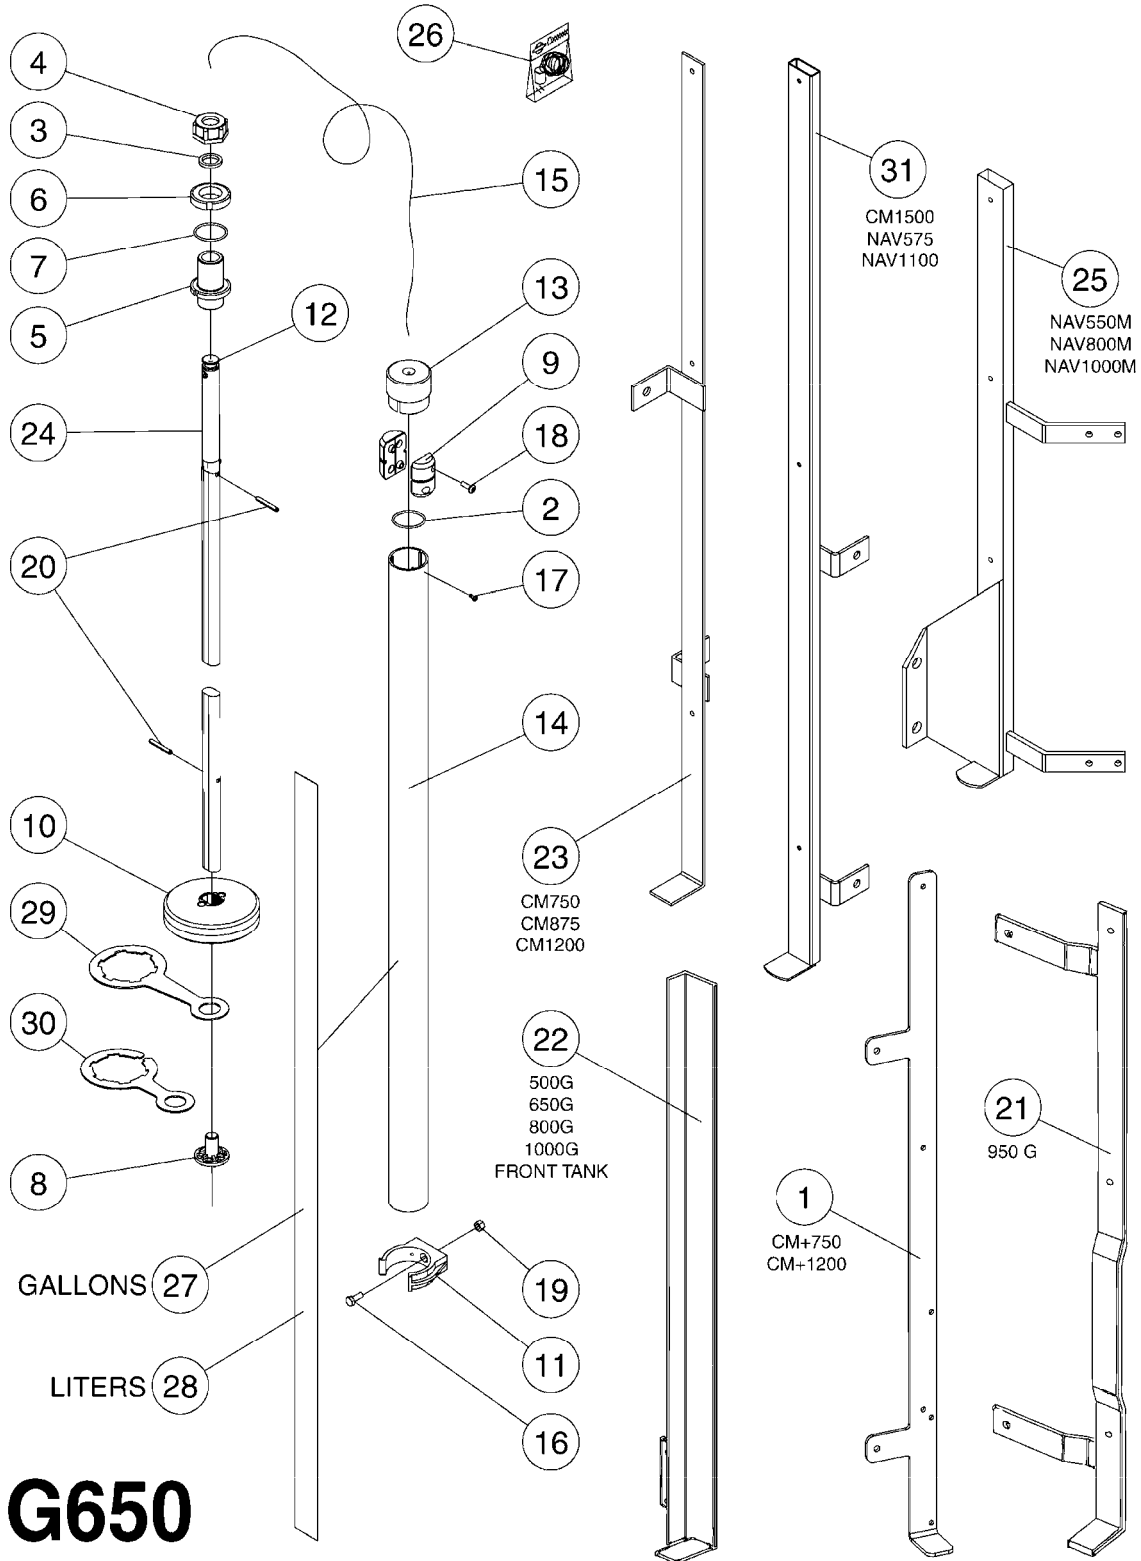

SIGHT GAUGE - REMOTE
G650-HIN, 13:06:11

Pos.	parts-n°	order qty	description
1	161950	1	SIGHT GAUGE MT BKT CM+ 750/120
2	242262	1	O-RING D31X3 VITON
3	242309	1	SEAL Ø22 ID Ø30 OD X 4 HIGH
4	320095	1	FITT.DK NUT 1" BSP
5	320456	1	FITT.DK BULKHEAD 1"BSP DOUBLE
6	320471	1	FITT.DK NUT 1" BSP JAMB
7	332577	1	O-RING D38/D30X4 F.1" PUR.
8	333864	1	GUIDE F. SAFETY VALVE SPRING
9	334513	1	MARKER HALF SIGHT GAUGE
10	334515	1	FLOATER FOR LIQUID LEVEL
11	334523	1	PIPE HOLDER D51.5
12	334849	1	SIGHT GAUGE GUIDE F. SS TUBE
13	334850	1	GUIDE F. SIGHT GAUGE TUBE TOP
14	34000703	1	TUBE F. DRY GAUGE L=1200 BENT RANGER 2200
14	341202	1	TUBE F.SIGHT GAUGE L=40"
14	341204	1	SIGHT GAUGE TUBE L=59"
14	341273	1	TUBE F.SIGHT GAUGE L=65"
14	341283	1	TUBE F.SIGHT GAUGE L=72"
14	341307	1	TUBE F.SIGHT GAUGE L=75" NCM 4400
14	341339	1	TUBE F.SIGHT GAUGE L=82" NCM 6600
14	341340	1	TUBE F.SIGHT GAUGE L=94" (2382) NCM 9000
15	28034100	1	CABLE F.LIQUID LEVEL IND.L=5M
15	390487	1	CORD NYLON/SIGHT GAUGE 4500mm
16	410185	1	BOLT HEX 8.8 DEL M6X16 A2
16	410362	1	BOLT HEX 8.8 SS M6X20 FT
17	440663	1	SCREW 3/8" NR4 STAINLESS
18	440677	1	SCREW F. PLASTIC 5X20 SS
19	460261	1	NUT HEX M6X1 LOCK A2 DIN985
20	480717	1	PIN D5 X 40 STAINLESS
20	480730	1	PIN ROLL 5X30 STAINLESS STEEL
21	615197	1	BKT.SIGHT GAUGE HC950
22	615308	1	BRACKET FOR SIGHT TUBE
23	615941	1	SIGHT GAUGE MOUNT BRACKET CM
24	61022100	1	GUIDE TUBE F NP1100/CM1500
24	61022600	1	GUIDE TUBE F.FLOATER NAV 575G NAV 575 & RANGER 2200
24	61036700	1	GUIDE TUBE F.FLOAT NCM 4400 NCM 4400 & NAV 4000
24	61038600	1	GUIDE TUBE F.FLOAT NCM 9000
24	61038700	1	GUIDE TUBE F.FLOAT NCM 6600
24	615942	1	GUIDE TUBE F.FLOATER CM1200G
24	615943	1	GUIDE TUBE F.FLOATER CM875G
24	615944	1	GUIDE TUBE F.FLOTR 750G 1695mm
24	615945	1	GUIDE TUBE F.FLOATER NAV 3000 NAV 3000 & HC650
24	615947	1	GUIDE TUBE F.FLOATER TR 500G NAV 3000 & HC650
24	615948	1	GUIDE TUBE F.FLOATER MEGA 350G
24	615949	1	GUIDE TUBE F.FLOATER MEGA 230G
24	615951	1	GUIDE TUBE F.FLOATER NAV800G
24	615952	1	GUIDE TUBE F.FLOATER NAV1000G
24	615954	1	GUIDE TUBE F. FLOATER F.T.250G
24	615955	1	GUIDE TUBE F.FLOATER FT.350G
24	615957	1	GUIDE TUBE F.FLOATER NAV.550G
25	637998	1	MANIFOLD BKT. NAVIGATOR
26	741527	1	SIGHT GAUGE KIT SS WIRE '98
27	10637303	1	DECAL SCALE F.270G MISTBLOWER