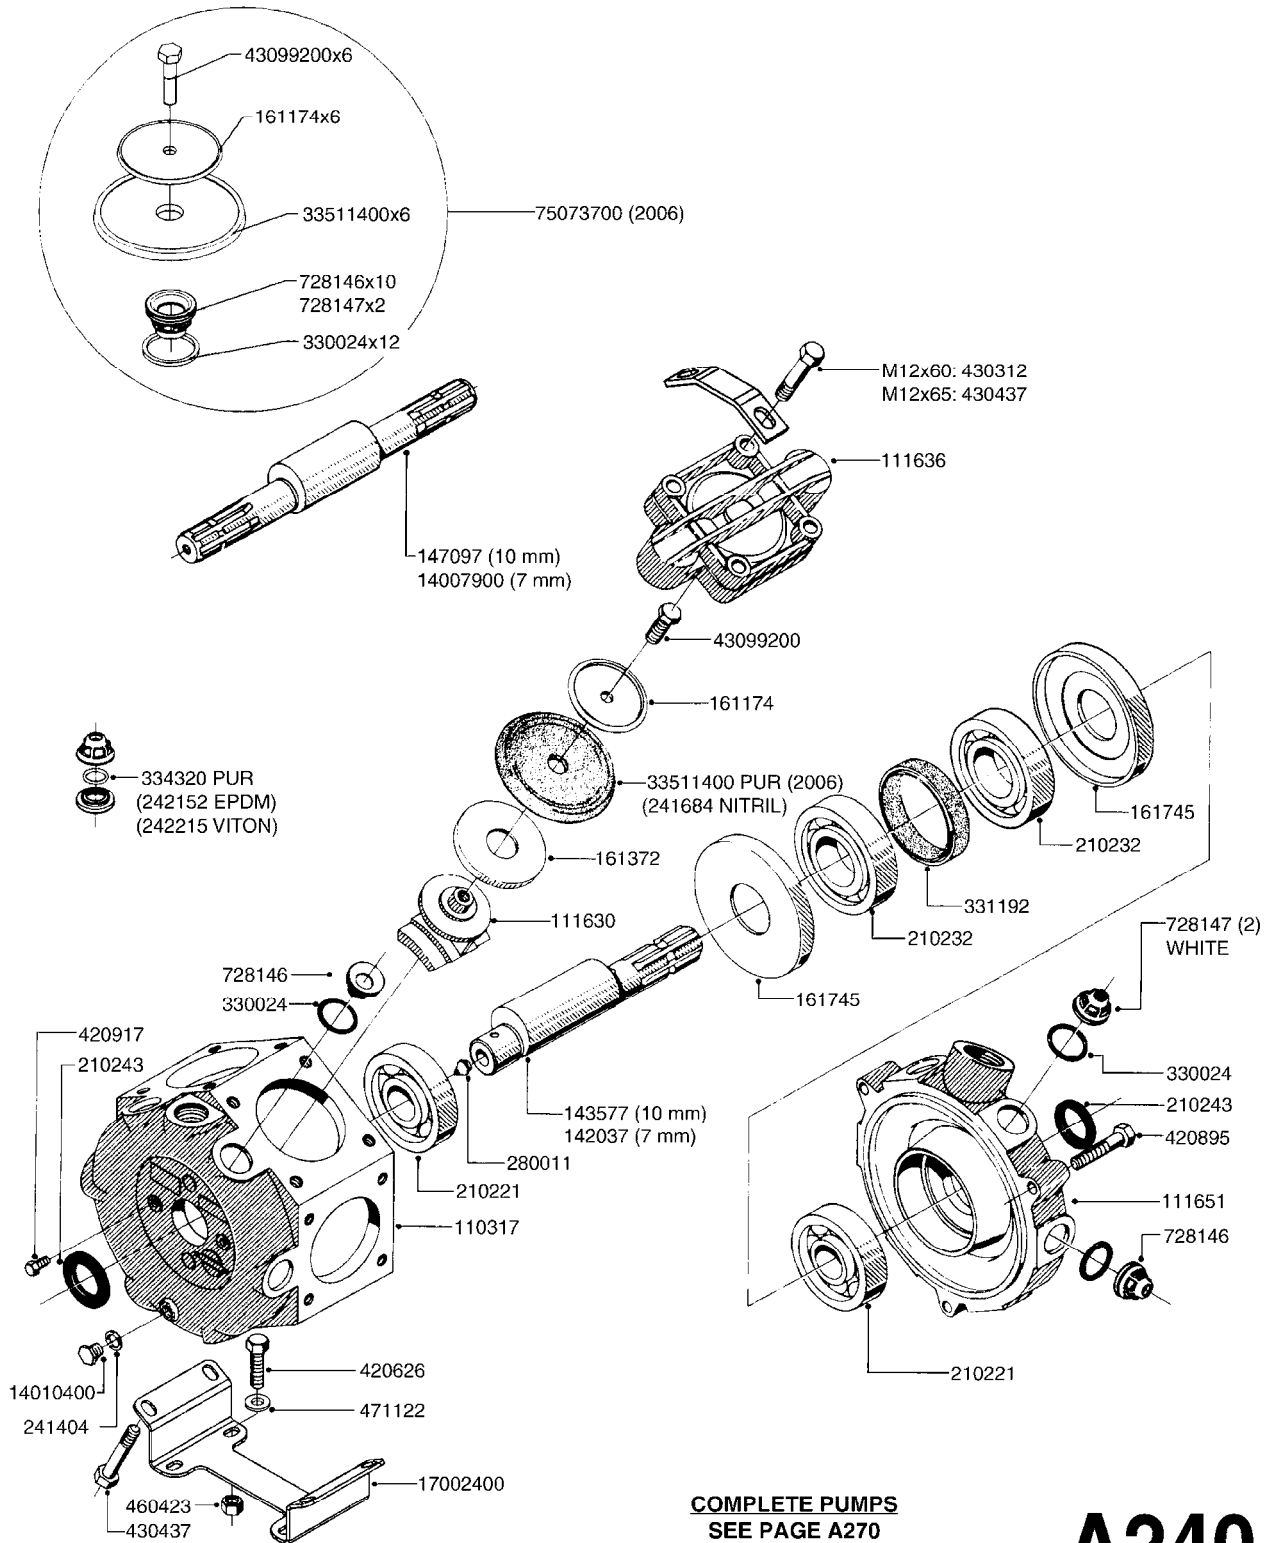

COMPLETE PUMPS
SEE PAGE A270

A240

PUMP - 363 W/MOUNTING BASE
A240-HIN, 01:12:11

Page 1
Date 06.04.2015 9:57

parts-n°	order qty	description
110317	1	PUMP CASING MODEL 360/361 PNTD
111630	1	CONNECTING ROD F. 363 PUMP
111636	1	VALVE COVER 363 HEAVY DUTY
111651	1	CASTING F.363 1.5" PUMP(FRONT)
142037	1	CRANK SHAFT 361-20
143577	1	CRANK SHAFT F.363/462/463-10mm
147097	1	CRANK SHAFT 363-463/10 THROUGH
161174	1	DIAPHRAGM DISC SS F.363 PUMP
161372	1	DIAPHRAGM BACKING DISC,320-361
161745	1	METAL SPACER F.363/463
210221	1	BEARING BALL 6407
210232	1	BEARING BALL 6310
210243	1	SEAL OIL 35 X 47 X 7
241404	1	DOWTYSEAL 1/4"
241684	1	DIAPHRAGM MODEL 361 NITRIL
242152	1	O-RING D18.2X3 EPDM
242215	1	O-RING D18X3 VITON
280011	1	GREASE NIPPLE 1/8" H TR
330024	1	O-RING D41,1/D34.5 X 3,5
331192	1	SPACER, MODEL 361/363
334320	1	O-RING D18X3 POLYURETHANE
420626	1	BOLT HEX 8.8 DEL M10X20 FT
420895	1	BOLT HEX 8.8 RAW M10X60
420917	1	BOLT HEX 8.8 RAW M8X12 FT
430312	1	BOLT HEX 8.8 RAW M12X60
430437	1	BOLT HEX 8.8 RAW M12X65
460423	1	NUT HEX M10X1.5 LOCK
471122	1	WASHER D20/D10.5X2 SS
728146	1	VALVE FOR 361(726890/707932)
728147	1	VALVE FOR 361 WHITE WITH HOLE
14007900	1	CRANK 363/462/463-7mm 540/THRU
14010400	1	PLUG 1/4" BSP
17002400	1	FOOT F/363 PUMP (PAINTED)
33511400	1	DIAPHRAGM 361/363 pur 2006
43099200	1	BOLT HEX SS M12 X 30 DIN933 A4
75073700	1	PUMP KIT 361/363 "06"