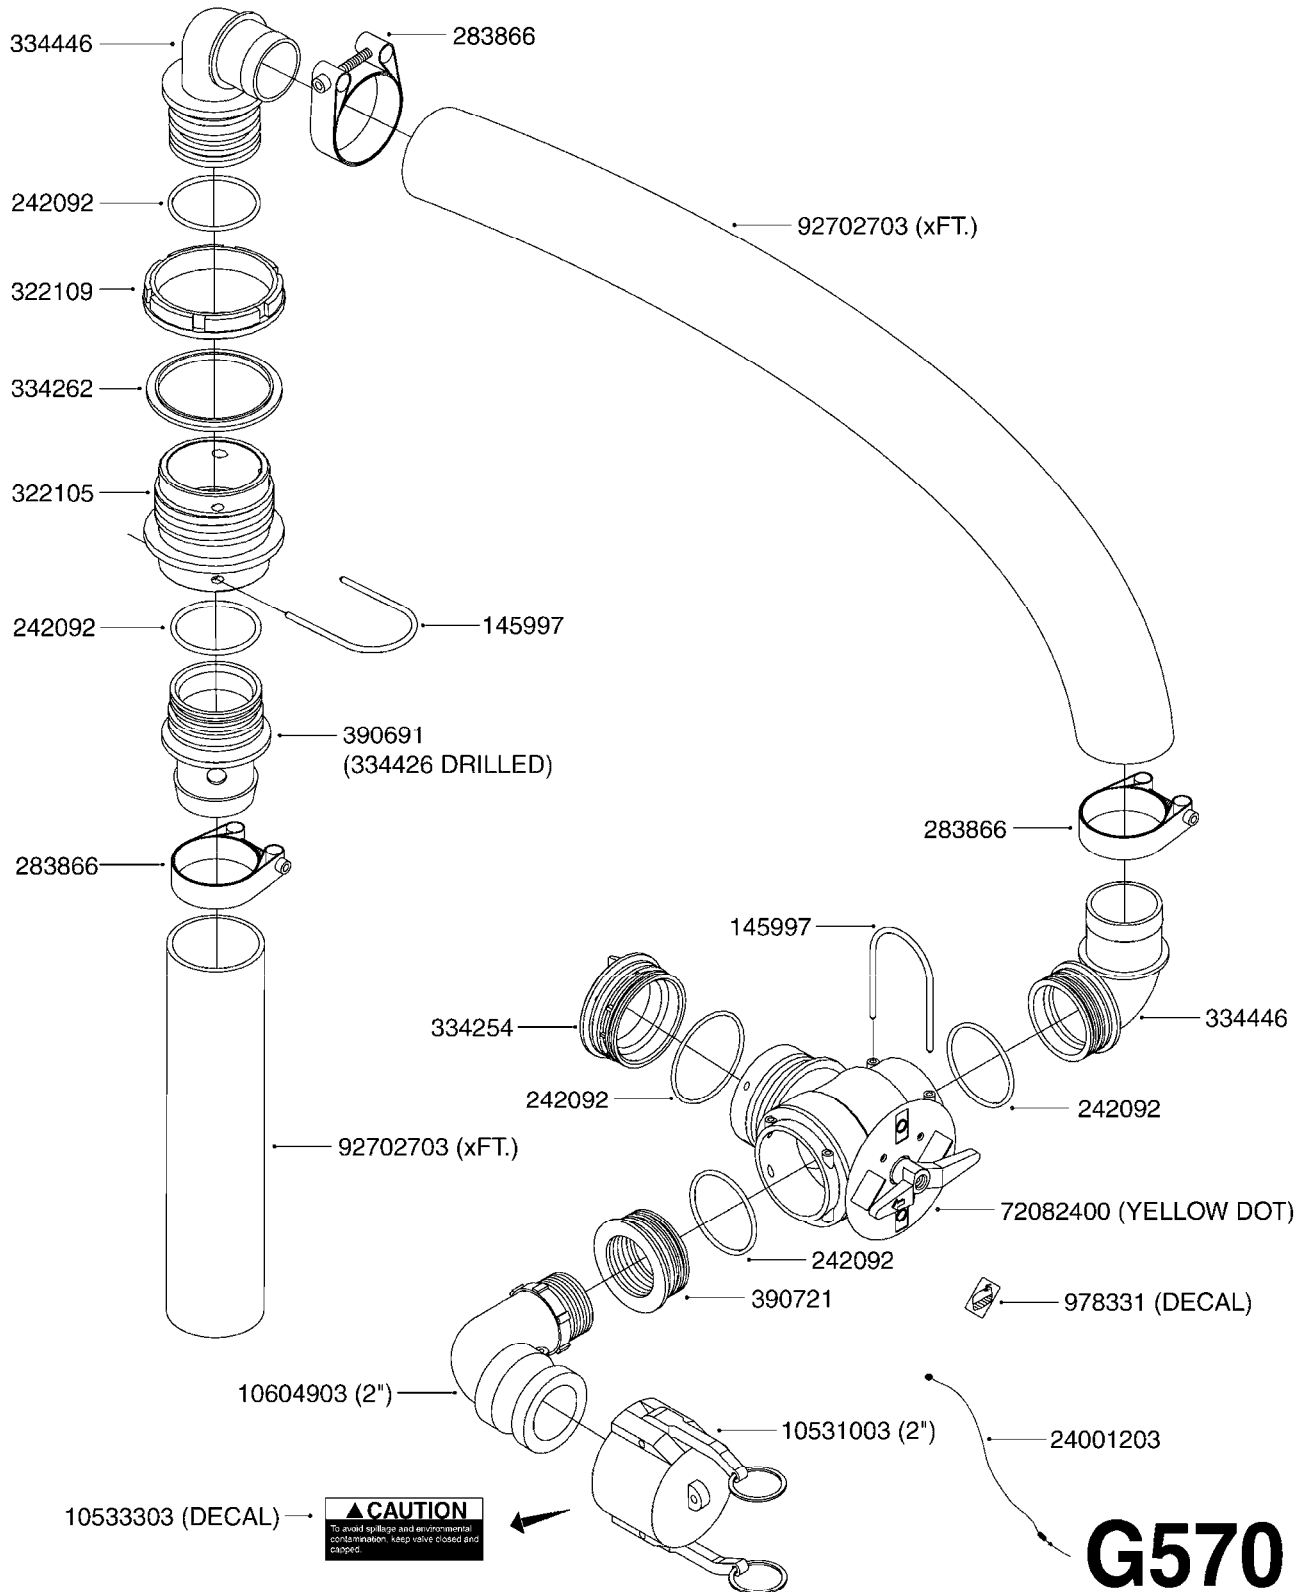

S93 QUICKFILL SYSTEM
G570-HIN, 20:12:10

Page 1
Date 06.04.2015 9:59

parts-n°	order qty	description
145997	1	FITT.DK S-93 FORK
242092	1	O-RING D69.5X3 (Use-242351)
283866	1	CLAMP HOSE SCREW TYPE 2"DELTA
322105	1	FITT.DK S-93 BULKHEAD DOUBLE
322109	1	FITT.DK S-93 BULKHEAD NUT
334254	1	FITT.DK S-93 PLUG
334262	1	GASKET F.S-93 BULKHEAD
334426	1	FITT.DK S-93 STR.2'
334446	1	FITT.DK S-93 ELB.2" PVC
390691	1	FITT.DK S-93 STR.2"PVC DRILLED
390721	1	FITT.DK S-93 PLUG W/2'NPT THRE
978331	1	DECAL MANIFOLD SYS.QUICK-FILL
10531003	1	CAP F.MALE QUICK COUPLER 2"
10533303	1	DECAL CAUTION-LEAK Q.FILL ENG
10604903	1	QUICK COUPLER MALE 2' 90DEG
24001203	1	RBR LANYARD 11" F.QCK FILL CAP
72082400	1	VALVE 2"-S93 3 WAY
92702703	1	HOSE PVC SUCT GRAY 2"