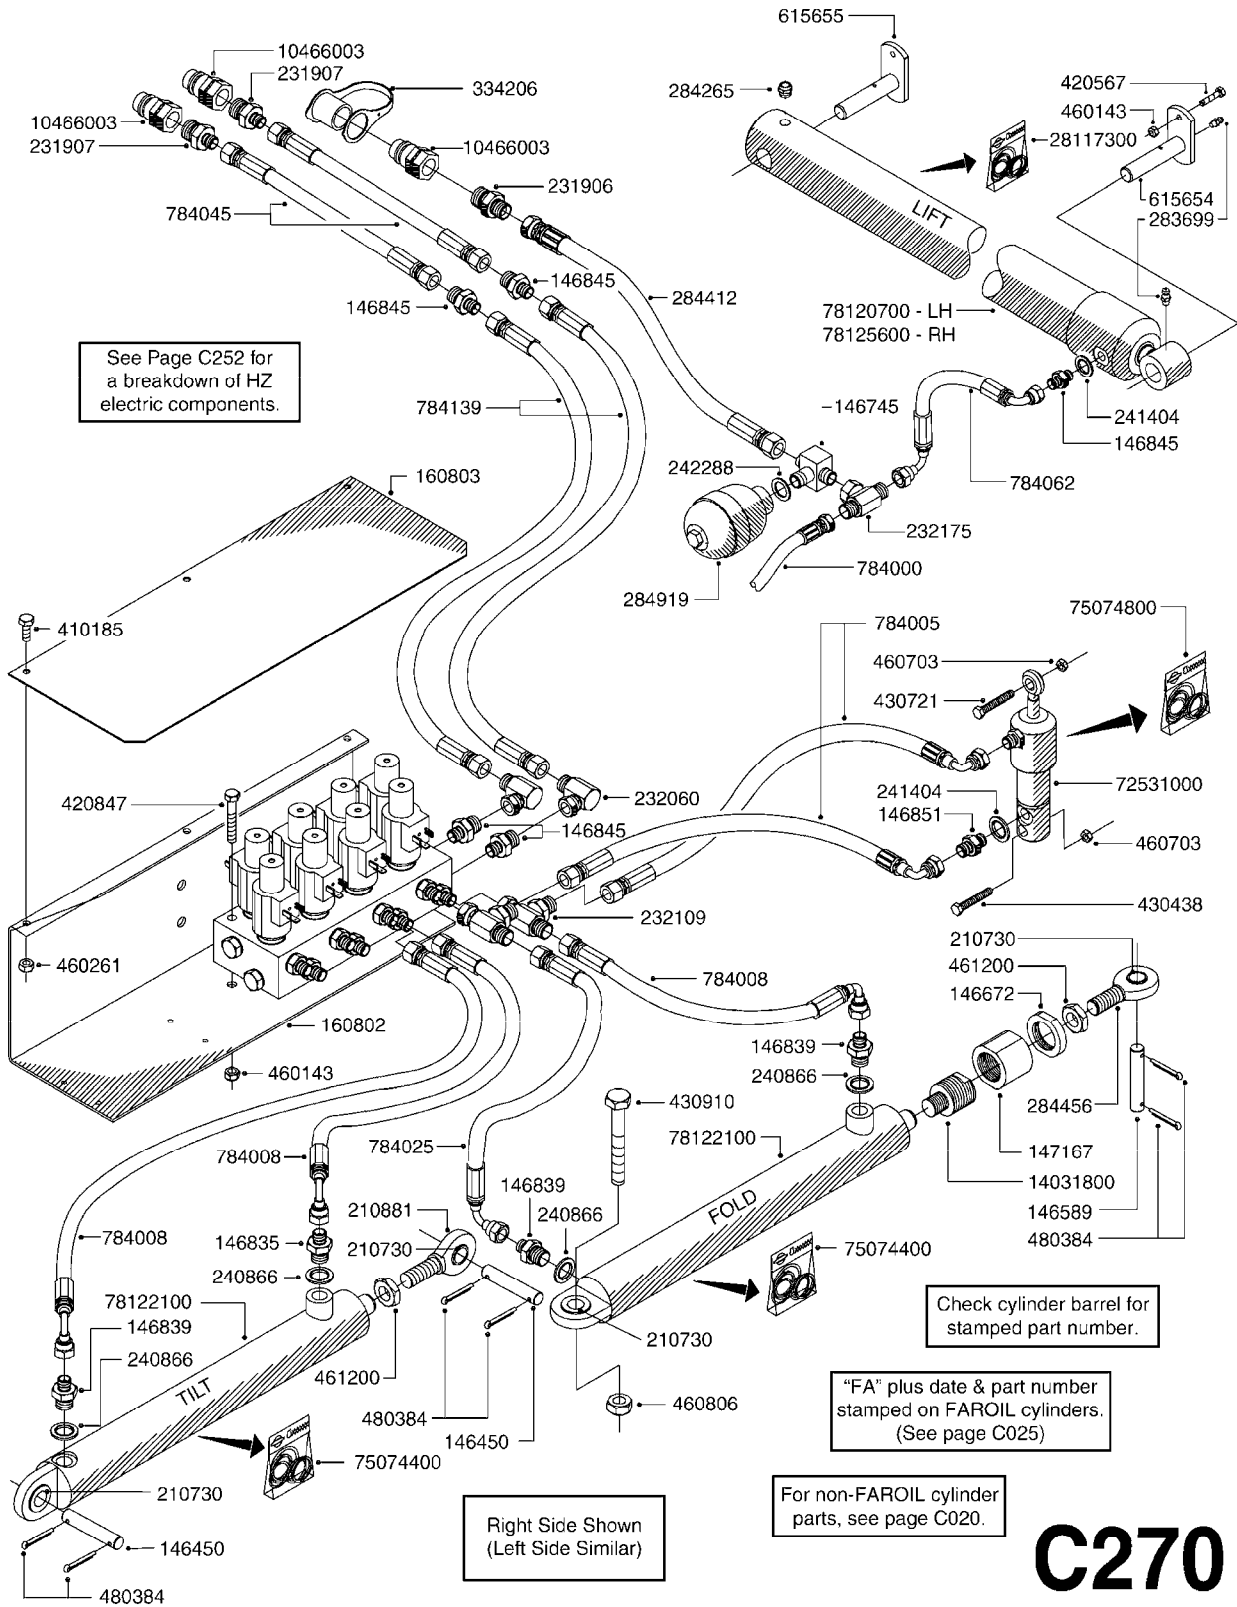

HYD EAGLE HZ SPB 80'-90' - CM
C270-HIN, 05:08:13

Page 1

Date 06.04.2015 9:58

parts-n°	order qty	description
146450	1	PIN D19.8 X 75 WITH 2 X D5
146589	1	PIN D19.8 X 65
146672	1	NUT HEX LOCK F.ADJUSTER
146745	1	TEE BLOCK M18X1.5-3/8"X1/4"
146835	1	HEX NIPPLE 1/4" - 3/8" BSP
146839	1	HEX NIPPLE 1/4"X3/8" BSP 0.7MM
146845	1	HEX NIPPLE 1/4"X1/4"
146851	1	HEX NIPPLE 1/4"x1/4" 0.7MM
147167	1	BUSHING D50/D36X45MM
160802	1	MOUNT PLATE F.HYD SOLENOID'HZ'
160803	1	COVER PLATE F.HYD SOLENOID'HZ'
210730	1	BEARING F.LINK HEAD M20
210881	1	LINK HEAD M20 x D20 L=78
231906	1	HEX NIPPLE 3/8"BSP X 1/2"NPT
231907	1	HEX NIPPLE 1/4"BSP X 1/2"NPT
232060	1	HY.ELBOW 1/4" BSP SWIVEL
232109	1	FITT.HY TEE 1/4'BSP UNION
232175	1	TEE 1/4"M X 1/4"F X 1/4"M BSP
240866	1	DOWTYSEAL 3/8"
241404	1	DOWTYSEAL 1/4"
242288	1	SEAL F. HYD ACCUMULATOR TWIN
283699	1	GREASE NIPPLE M6X1
284265	1	PLUG BREATHER 1/4" F/CYLINDER
284412	1	HOSE HY 3/8" X 315" STR+STR
284456	1	LINK HEAD M20 X D20 L=30
284919	1	HYD. ACCUMULATOR F. CM875/1200
334206	1	DUST HOOD FOR HY-COUPLING
410185	1	BOLT HEX 8.8 DEL M6X16 A2
420567	1	BOLT HEX 8.8 DEL M8X30 FT
420847	1	BOLT HEX 8.8 DEL M8X85
430438	1	BOLT HEX 8.8 DEL M12X65
430721	1	BOLT HEX 8.8 DEL M12X40 FT
430910	1	BOLT HEX 8.8 DEL M20X110
460143	1	NUT HEX M8 LOCK A2 DIN985
460261	1	NUT HEX M6X1 LOCK A2 DIN985
460703	1	NUT HEX M12X1.75 LOCK DIN985
460806	1	NUT HEX M20X2.5 LOCK
461200	1	NUT HEX M20X1.5 JAMB.
480384	1	PIN COTTER 3/16 x 1-1/2"
615654	1	PIN D25 X 123 F. PARALIFT
615655	1	PIN D25 X 156 F. PARALIFT
784000	1	HOSE HY X 1/4 X 118.00"STR+ELB
784005	1	HOSE HY X 1/4 X 037.38"STR+ELB
784008	1	HOSE HY X 1/4" X 98.4"STR+ELB
784025	1	HOSE HY X 1/4" x 86.6"STR+ELB
784045	1	HOSE HY X 1/4 X 157.50"STR+STR
784062	1	HOSE HY X 1/4 X 098.50"ELB+ELB
784139	1	HOSE HY X 1/4 X 216.50"STR+STR
10466003	1	COUPLER PIONEER 8010-04 1/2NPT
14031800	1	ADAPTOR F.HY CYLINDER L=40
28117300	1	SEAL KIT 78120600/07/43
72531000	1	CYL. D25/12-50/78124200 W/FITT
75074400	1	SEAL KIT 78121800/21/44
75074800	1	SEAL KIT 78123400/42
78120700	1	CYLINDER 60/25 X 725 CM PAR L
78122100	1	CYLINDER DOUBLE D50/25-298
78125600	1	CYLINDER 60/25 X 725 CM PAR R