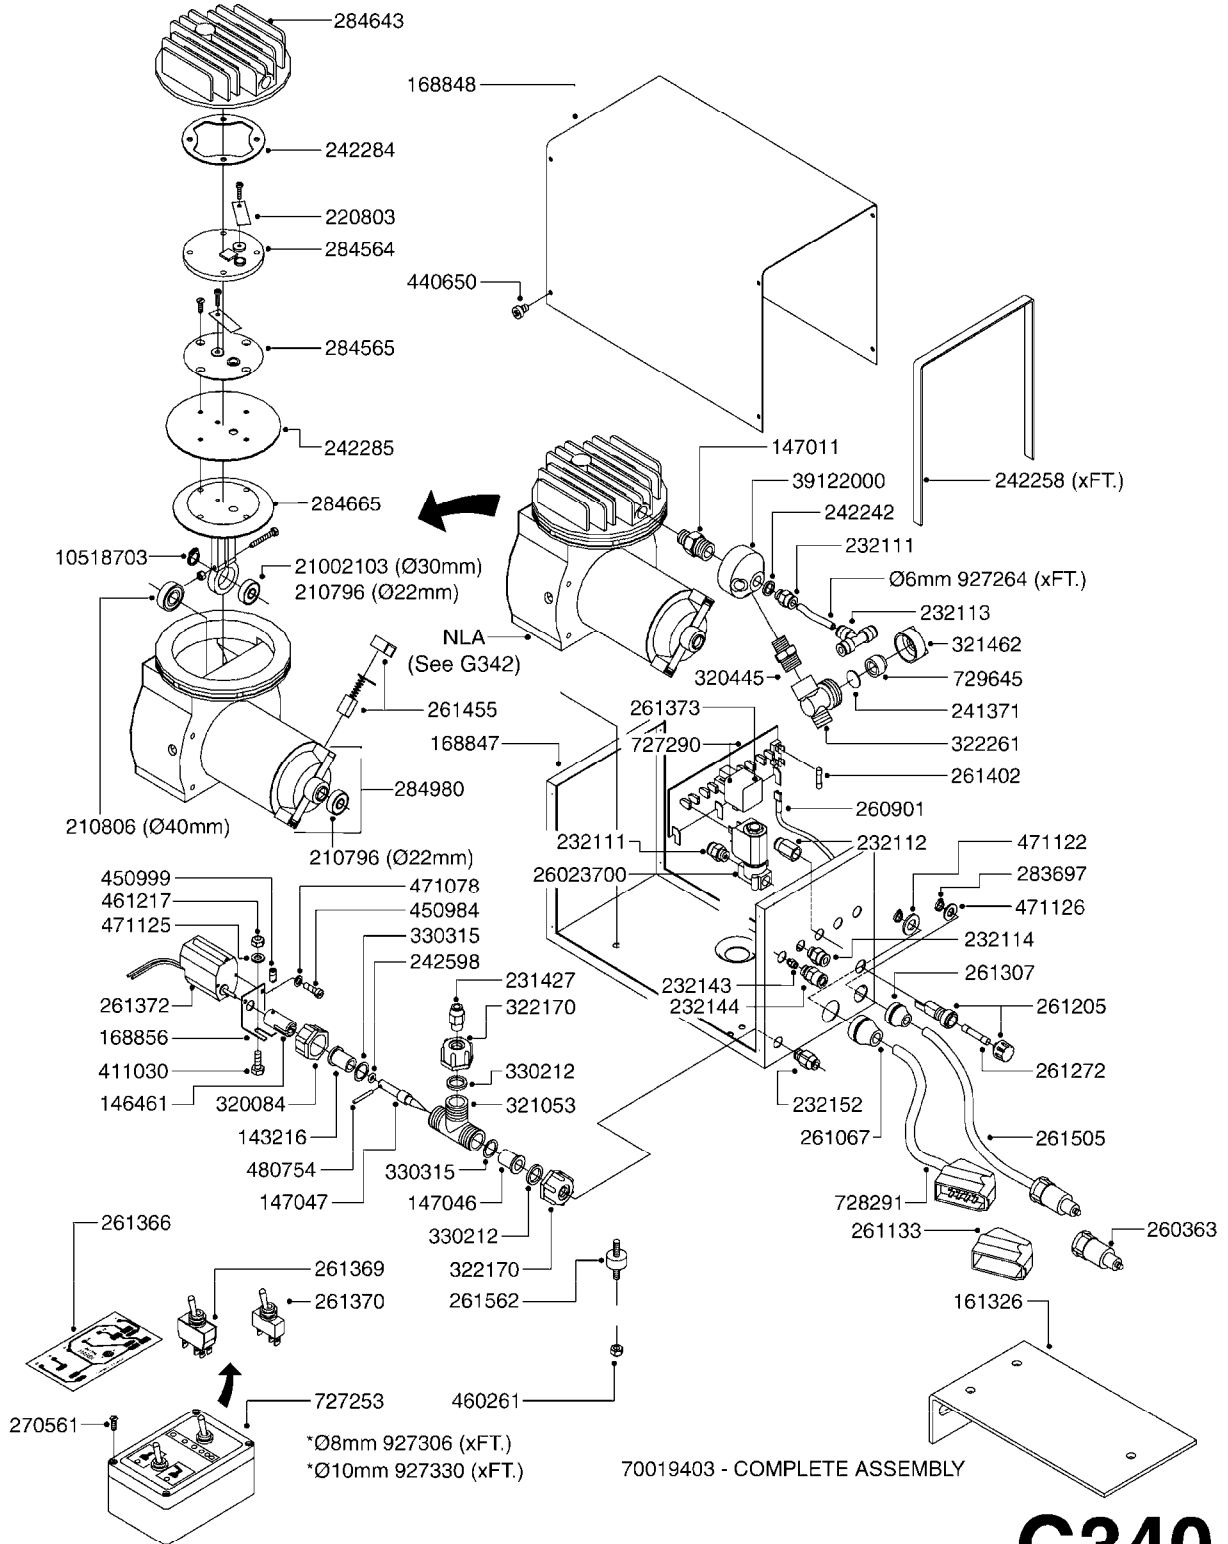

G340

parts-n°	order qty	description
143216	1	BUSHING THREAD F.FOAM MARKER
146461	1	COUPLER F.THROTTLE VALVE
147011	1	HEX NIPPLE 3/8'X1/4'BSP BRASS
147046	1	SEAT FOR THROTTLE VALVE
147047	1	SPINDLE FOR THROTTLE VALVE
161326	1	MOUNT BKT. F. FOAM COMP.BOX 98
168847	1	ENCLOSURE LOWER F.MARKER
168848	1	COVER F. FOAM MARKER
168856	1	MOUNT FOR GEAR MOTOR
210796	1	BEARING BALL D22/D8 X 7 608ZZ
210806	1	BEARING BALL D40/D17X12MM
220803	1	VALVE F. COMPRESSOR
231427	1	COUPLER 1/8'THREAD X6MM HOSE
232111	1	QUICK COUPLER 6MM X 1/8 EXT.
232112	1	QUICK COUPLER 6MM 1/8 INT.
232113	1	QUICK COUPLER 6MM T-PIECE
232114	1	COUPLER 1/8" THREADX8MM HOSE
232143	1	REDUCER 1/4'INT-1/8'EXT
232144	1	QUICK COUPLER 10MM X 1/4 EXT
232152	1	QUICK COUPLER 8MMX1/8 EXT.LONG
241371	1	DIAPHRAGM, NO-DRIP alt 241371
242242	1	O-RING F.AIR HOSE FITTING
242258	1	TRIM 3X10 SELF ADHESIVE 0012"
242284	1	HEAD GASKET F. COMPRESSOR
242285	1	DIAPHRAGM F. F/M COMP.
242598	1	O-RING D7.0 X 2.5 NITRIL
260363	1	PLUG 2 POLE 12V
260901	1	SPADE F.ELEC CONN.1.5MM BLUE
261067	1	GROMMET 10-14 GREY
261133	1	PLUG HOUSING F.8 POLE PLUG
261205	1	FUSE HOLDER
261272	1	FUSE 10A D6X32 MM
261307	1	GROMMET 7-10 BLACK
261366	1	CIRCUIT BOARD F.F/M CONTROL
261369	1	SWITCH 2 WAY 12V SPRING RETURN
261370	1	SWITCH 2 WAY 12V
261372	1	GEAR MOTOR BOSCH 13RPM
261373	1	RELAY 12V/30W
261402	1	FUSE 3.15A SLOW BURN
261455	1	BRUSH KIT-FOAM MARKER MOTOR
261505	1	CABLE 2X4MM L8000MM
261562	1	RUBBER DAMPER 2XM6X25
270561	1	SCREW W/SPRING ASSY. (QTY 1)
283697	1	TIESTRAP 200MM
284564	1	PLATE F.COMPRESSOR HEAD
284565	1	PLATE F.COMPRESSOR HEAD
284643	1	COMPRESSOR HEAD F.FOAM MARKER
284665	1	CONNECTING ROD F.COMPRESSOR
284980	1	FLANGE REAR F. F.M.COMPRESSOR
320084	1	FITT.DK NUT 1/2" BSP
320445	1	FITT.DK HN 1/4"X3/8" BSP
321053	1	FITT.DK TEE 1/2 X1/2 X1/2" BSP
321462	1	CAP F.NO-DRIP ASSY.
322170	1	FITT.DK NUT 1/2"x 1/8"F BSP
322261	1	HOUSING F.SAFETY VALVE 3/8"
330212	1	O-RING D19/D14X2.4 F.1/2"NUT
330315	1	O-RING D18.4/D13X.6
411030	1	BOLT HEX M5X10
440650	1	SCREW 3.5x13 STAINLESS
450984	1	BOLT HEX M2.5X8 SLOTTED
450999	1	SCREW SET M3X8