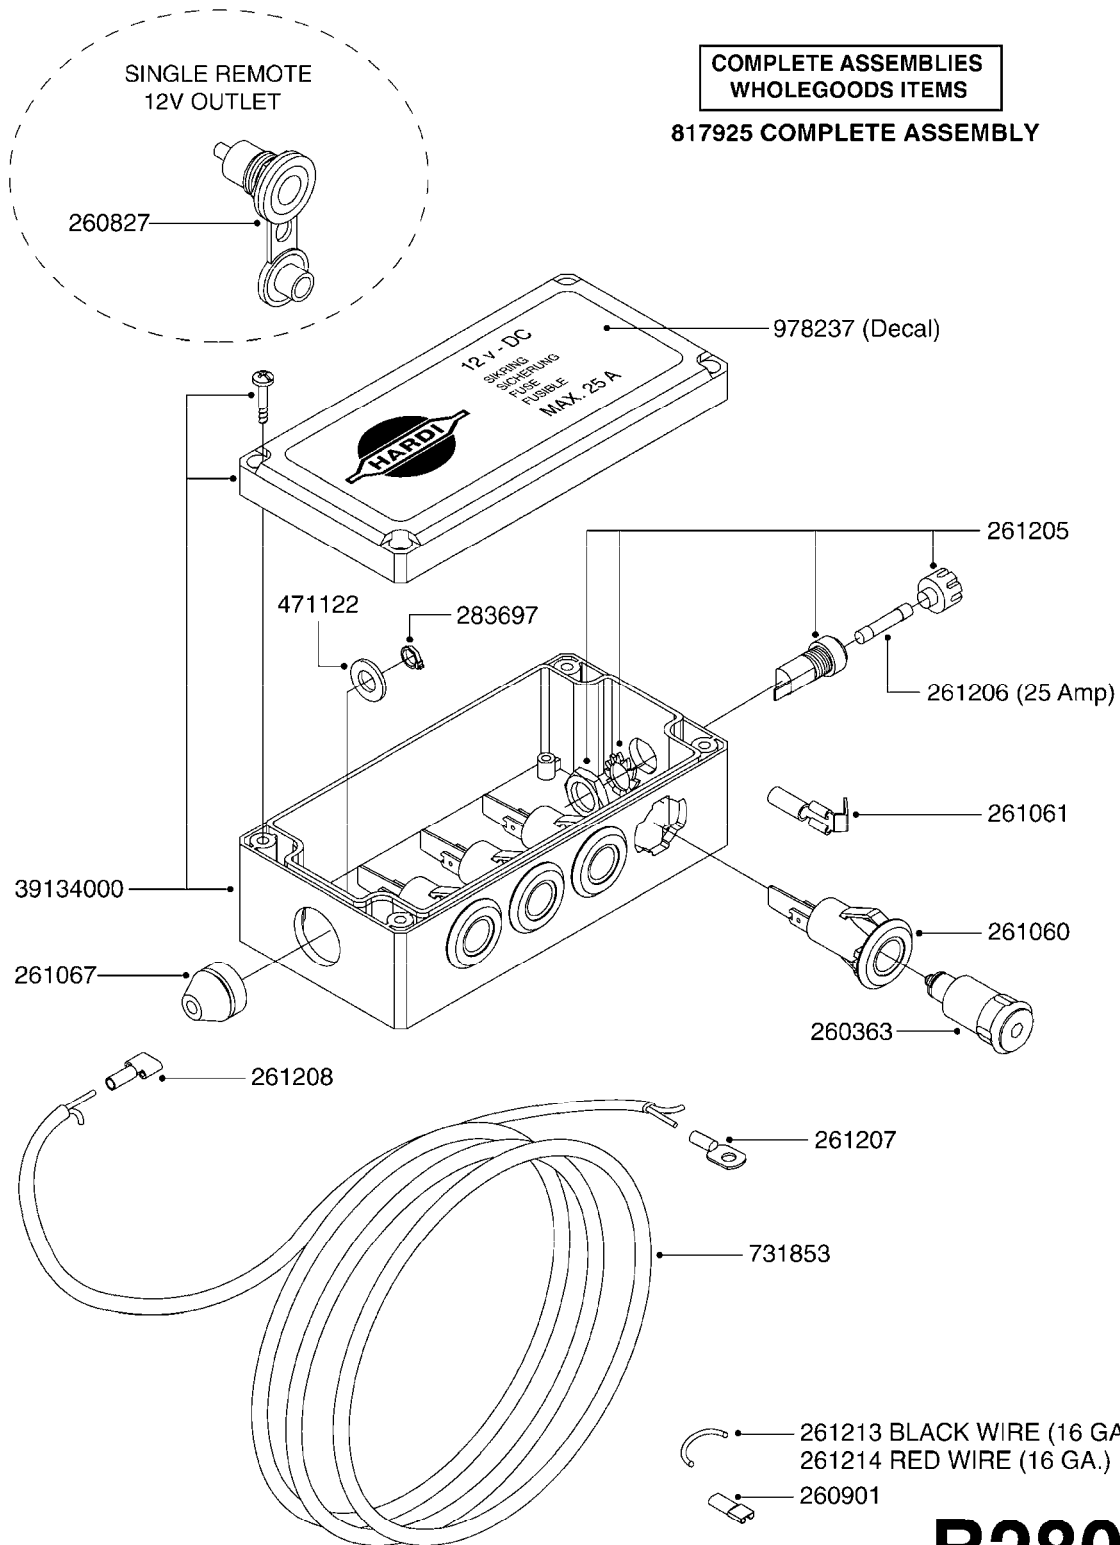

12 VOLT OUTLET BOX
B280-HIN, 30:05:13

12 VOLT OUTLET BOX
B280-HIN, 30:05:13

Page 1

Date 06.04.2015 9:57

parts-n°	order qty	description
260363	1	PLUG 2 POLE 12V
260827	1	PLUG F.EC ATTACHMENTS
260901	1	SPADE F.ELEC CONN.1.5MM BLUE
261060	1	PLUG F.EC ATTACHMENTS
261061	1	SPADE F.ELEC.2 WAY CONNECTOR
261067	1	GROMMET 10-14 GREY
261205	1	FUSE HOLDER
261206	1	FUSE 25 A
261207	1	ELECTRIC CONNECTOR 4MM
261208	1	SPADE F.ELEC.CONNECTOR 4MM
261213	1	WIRE 6.4MM BLACK
261214	1	WIRE 6.4MM RED
283697	1	TIESTRAP 200MM
471122	1	WASHER D20/D10.5X2 SS
731853	1	CABLE 2X4MM L=138"
817925	1	OUTLET BOX 12 VOLT ELEC.
978237	1	DECAL OUTLET BOX
39134000	1	BOX, COMPLETE, 12V POWER BOX