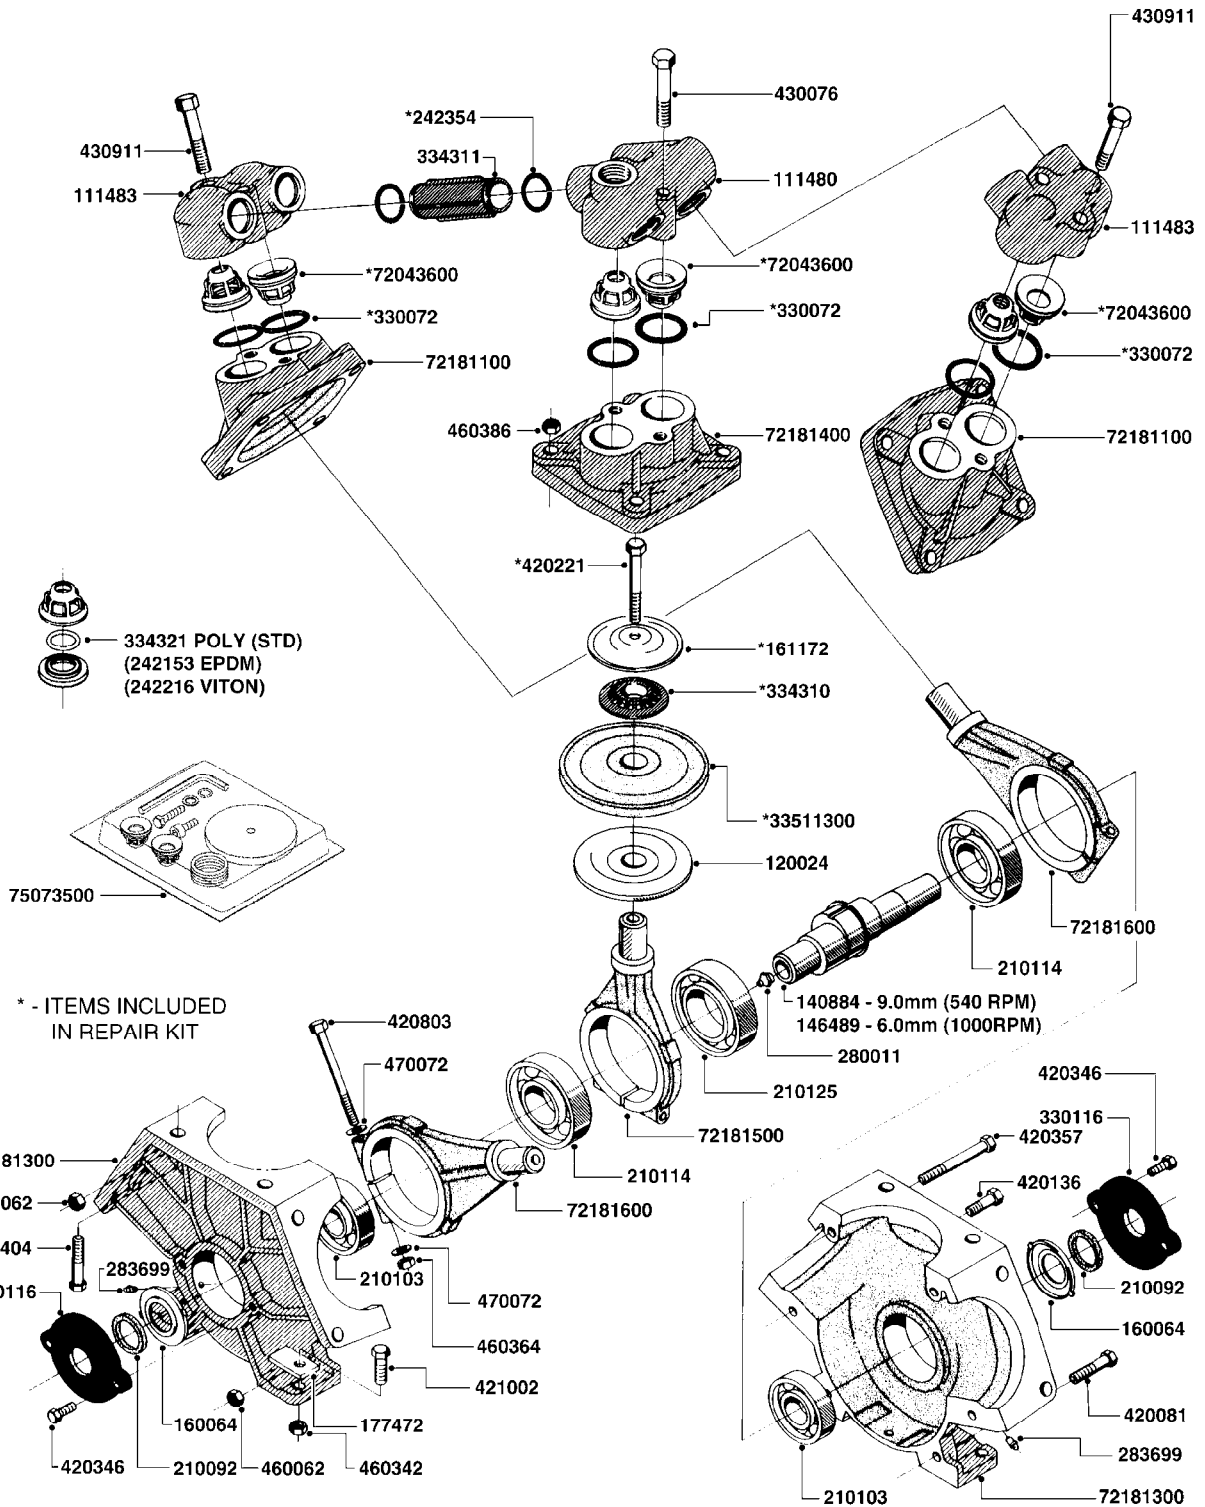

A190

PUMP - 1302 W/ MOUNTING BASE
A190-HIN, 08:11:11

Page 1

Date 06.04.2015 9:57

parts-n°	order qty	description
111480	1	VALVE HEAD 1302 CENTER
111483	1	VALVE HEAD SIDE 1302
120024	1	DIAPHRAGM BACK DISC 1200-1300
140884	1	CRANK SHAFT MODEL 1300-9
146489	1	CRANK SHAFT MODEL 1302-6MM
160064	1	DUST PLATE
161172	1	DIAPHRAGM DISC F. 1203/1303
177472	1	BRACKET 25 X 5
210092	1	SEAL FELT D43/30X5
210103	1	BEARING BALL 6306
210114	1	BEARING BALL 6308
210125	1	BEARING BALL 6210
242153	1	O-RING D26X4 EPDM
242216	1	O-RING VITON F/1202/1302/462
242354	1	O-RING D32.2X3.0 VITON F.S-53
280011	1	GREASE NIPPLE 1/8' H TR
283699	1	GREASE NIPPLE M6X1
330072	1	O-RING D53.5/D45.5X4
330116	1	SEAL RETAINER, MODEL 1300
334310	1	NYLON WASHER 1202/1302/462
334311	1	CONNECTION PIPE INLET MOD.1302
334321	1	O-RING POLY. 34.0x26.0x4.0
420081	1	BOLT HEX 8.8 DEL 3/8'X40MM
420136	1	BOLT HEX 8.8 RAW 3/8'X30MM
420221	1	BOLT HEX 7/16'X2-1/4'
420346	1	BOLT HEX 8.8 DEL 3/8'X 25MM
420357	1	BOLT HEX 8.8 RAW 3/8'X85MM
420803	1	BOLT HEX 8.8 DEL M8X90
421002	1	BOLT HEX 8.8 DEL M10X30 FT DIN933
430076	1	BOLT HEX 8.8 RAW 1/2'X60MM
430404	1	BOLT HEX 8.8 DEL M12X50
430911	1	BOLT HEX 8.8 WG 1/2" x 70MM
460062	1	NUT HEX 3/8' GALV.
460342	1	NUT HEX M10 DEL DIN934
460364	1	NUT HEX M8 GALV.
460386	1	NUT HEX M12X1.75
470072	1	WASHER D15/D8X.5 LOCK
33511300	1	DIAPHRAGM 1202-1303 POLY 2006
72043600	1	VALVE FOR 462/463
72181100	1	DIAPHRAGM COVER 1203/1303+BLTS
72181300	1	PUMP CASTING 1300 RED W/BOLTS
72181400	1	DIAPHRAGM COVER 1303 W/BOLTS
72181500	1	CONNECTING ROD, CENTER 1303
72181600	1	CONNECTING ROD, SIDE MOD.1300
75073500	1	PUMP KIT 1300/1302 "06"