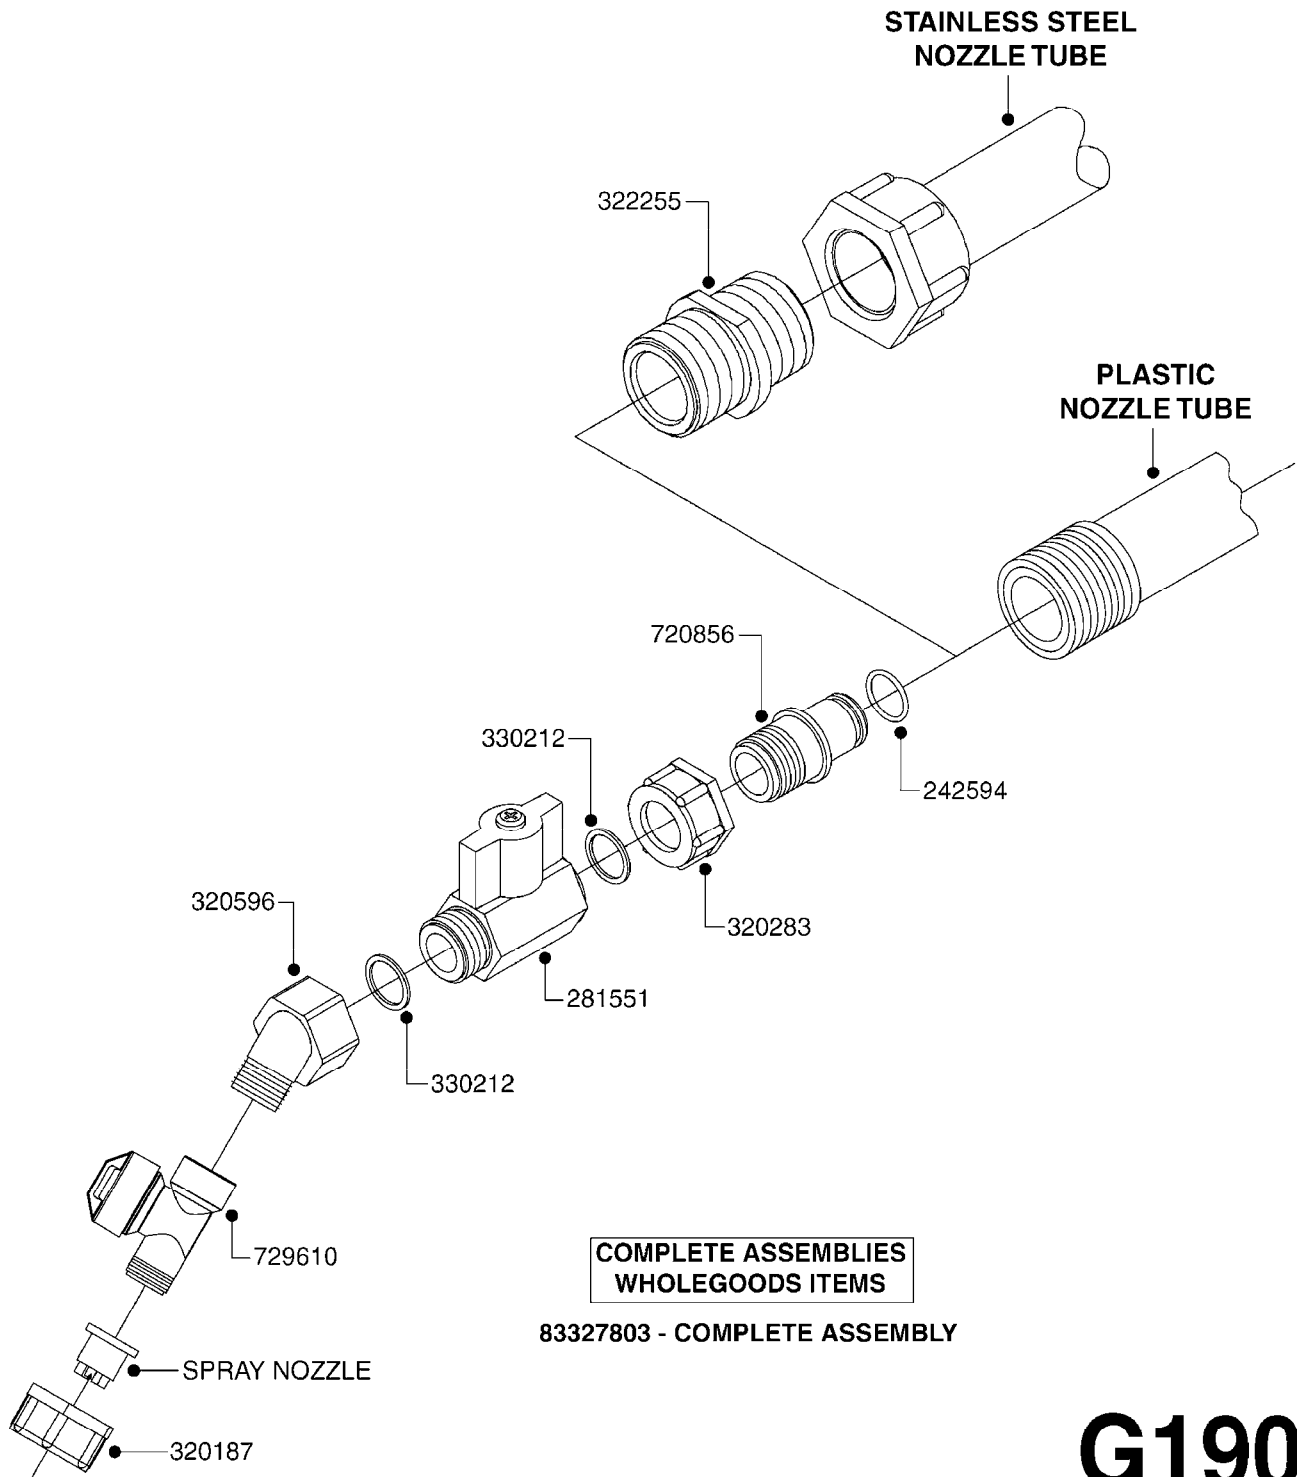

G190

END NOZZLE KIT
G190-HIN, 28:11:06

Page 1

Date 06.04.2015 9:58

parts-n°	order qty	description
242594	1	O-RING D14 X 1.78 SCH.70-EPDM
281551	1	BALL VALVE 1/2"
320187	1	FITT.DK CAP 3/8" BSP BLACK
320283	1	FITT.DK NUT 3/4"BSP
320596	1	FITT.DK ELB 3/8'-1/2'BSP 45DEG
322255	1	FITT.DK NIPPLE 3/4"X 3/4"
330212	1	O-RING D19/D14X2.4 F.1/2"NUT
720856	1	FITT.DK 1/2'BSP ASSY.F.3/4'NUT
729610	1	NOZZLE ASSY. NON DRIP 3/8 THRD
83327803	1	END NOZZLE KIT "04"