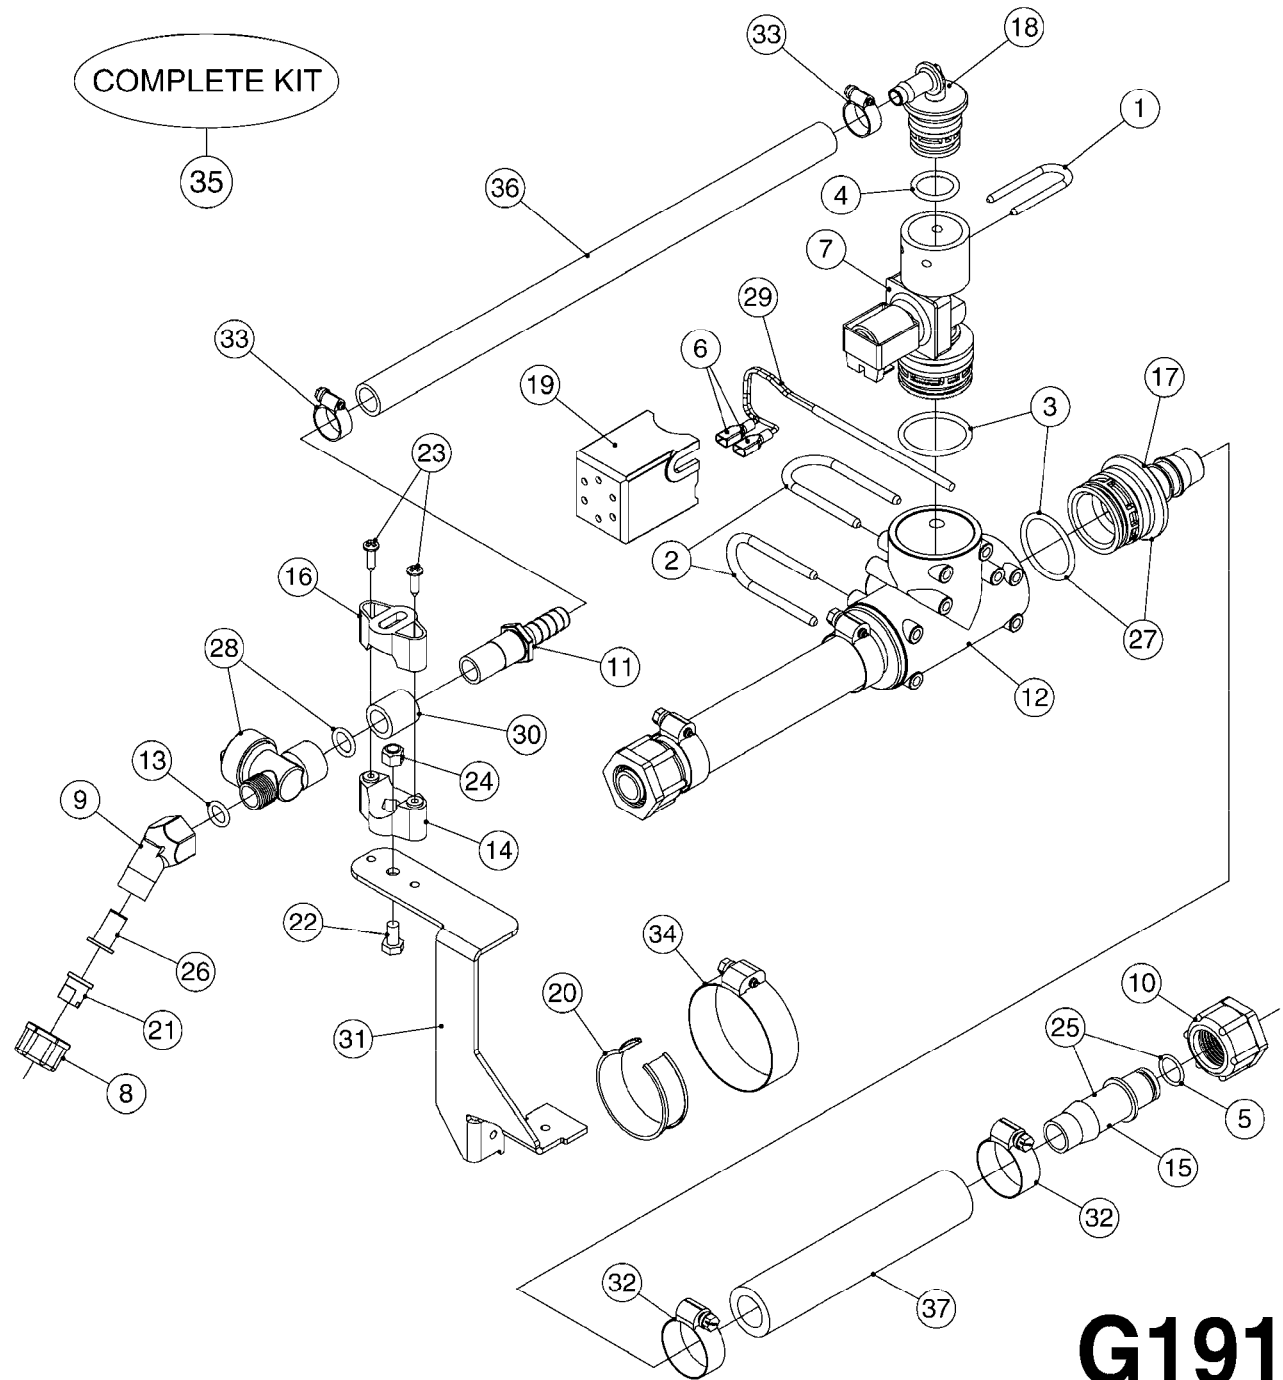

G191

ELECTRIC END NOZZLE KIT '09
G191-HIN, 09:05:13

Page 1

Date 06.04.2015 9:58

Pos.	parts-n°	order qty	description
1	145994	1	FITT.DK S-40 FORK
2	145995	1	FITT.DK S-53 FORK
3	242354	1	O-RING D32.2X3.0 VITON F.S-53
4	242355	1	O-RING D19.2X3.0 VITON F.S-40
5	242594	1	O-RING D14 X 1.78 SCH.70-EPDM
6	261539	1	SPADE F.ELEC CONNec BLUE INSUL
7	262104	1	VALVE, SOLENOID, S53/S40
8	320187	1	FITT.DK CAP 3/8" BSP BLACK
9	320191	1	FITT.DK ELB 3/8' BSP 45 DEGREE
10	320283	1	FITT.DK NUT 3/4"BSP
11	320891	1	FITT.DK HB 3/8'- 3/8' BSP
12	322352	1	FITT.DK S-53 TEE
13	330013	1	O-RING D15/D10X2.5 F.3/8"NUT
14	333012	1	NOZZLE HOLD. UPPER PART
15	334044	1	FITT.DK HB 3/4' F. 3/4' CAP
16	334220	1	YOKE, UPPER NOZZLE BODY
17	334229	1	FITT.DK S-53 STR.3/4"
18	334237	1	FITT.DK S-40 ELB.3/8'
19	334965	1	COVER FOR S53 SOLENOID VALVE
20	341291	1	RUBBER HOSE CLAMP COVER 130MM
21	370392	1	NOZZLE END FAN 1850-G 300
22	410546	1	BOLT HEX SS M6X12 FT
23	440665	1	SCREW M4.2X16 STAINLESS
24	460261	1	NUT HEX M6X1 LOCK A2 DIN985
25	724621	1	FITT.DK HB 3/4"ASSY F.3/4" NUT
26	725042	1	SCREEN 80 MESH W.GASKET, RED
27	726558	1	FITT.DK S53 STR. 3/4" W.ORING
28	729610	1	NOZZLE ASSY. NON DRIP 3/8 THRD
29	983087	1	ELEC. CABLE 2 WIRE X 0.75MM
30	10631003	1	HOSE R X CLEAR BRAID.X 1/2 12"
31	16110803	1	NOZZLE BRACKET VAR SPACINGS
32	28029903	1	CLAMP HOSE GEAR P3/4"-S1" 6712
33	28044903	1	CLAMP HOSE GEAR P3/8" 6706
34	28047003	1	CLAMP HOSE GEAR 30 X 50 6732
35	82613203	1	ELECTRIC END NOZZLE KIT 2009
36	92701703	1	HOSE R X3/8" X300PSI WP X0012"
37	92703203	1	HOSE R X3/4" X300PSI WP X0012"