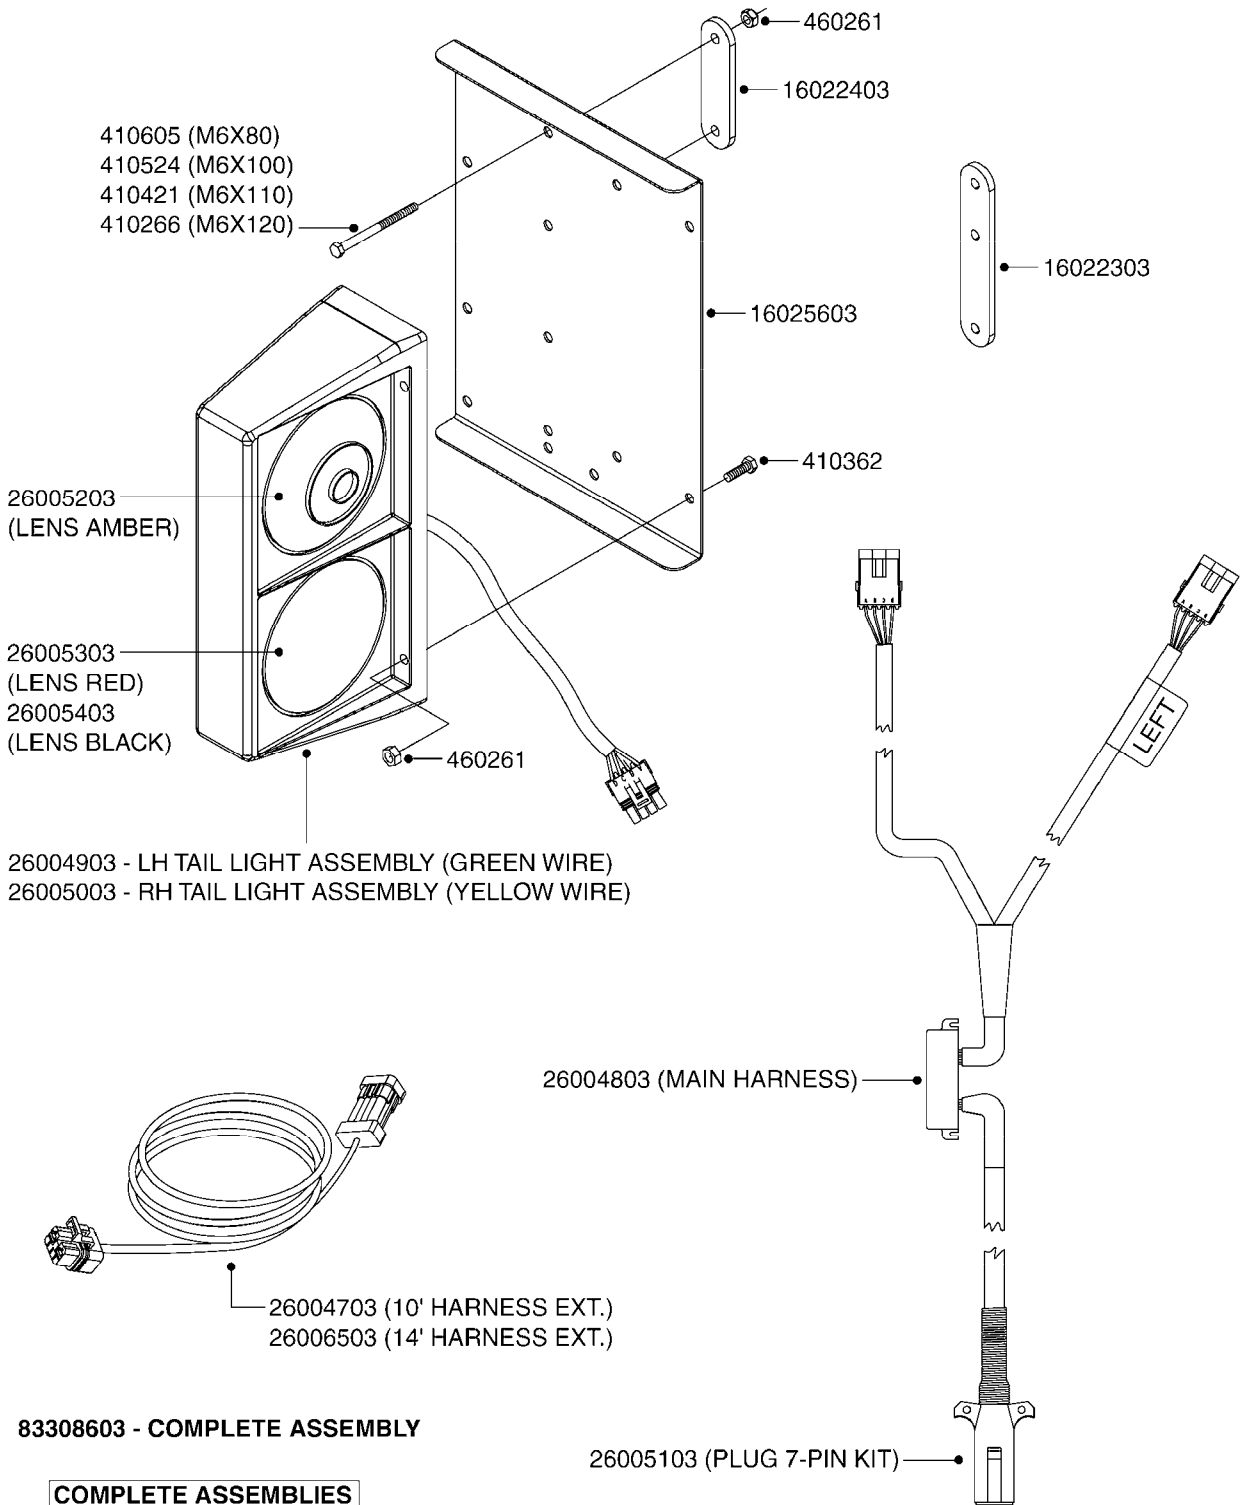

COMPLETE ASSEMBLIES
WHOLEGOODS ITEMS

G680

TRAFFIC LIGHT KIT
G680-HIN, 01:01:01

Page 1
Date 06.04.2015 9:59

parts-n°	order qty	description
410266	1	BOLT HEX 8.8 DEL M6X120
410362	1	BOLT HEX 8.8 SS M6X20 FT
410421	1	BOLT HEX M6X110 DIN931-A2 SS
410524	1	BOLT HEX 8.8 DEL M6X100
410605	1	BOLT HEX 8.8 DEL M6X80
460261	1	NUT HEX M6X1 LOCK A2 DIN985
16022303	1	BRACKET 100MM TUBE
16022403	1	BRACKET 60MM TUBE
16025603	1	BRACKET TAIL LIGHT DUAL LAMP
26004703	1	HARNESS 13' EXT 4 WIRE WP
26004803	1	HARNESS MAIN TAIL LIGHT
26004903	1	TAIL LIGHT GREEN WIRE LH
26005003	1	TAIL LIGHT YELLOW WIRE RH
26005103	1	PLUG 7-PIN AG TAIL LIGHT
26005203	1	LENS AMBER BEFORE 2009
26005303	1	LENS RED BEFORE 2009
26005403	1	LENS BLACK BEFORE 2009
26006503	1	HARNESS 14' EXT 4 WIRE WP
83308603	1	TRAFFIC LIGHT KIT