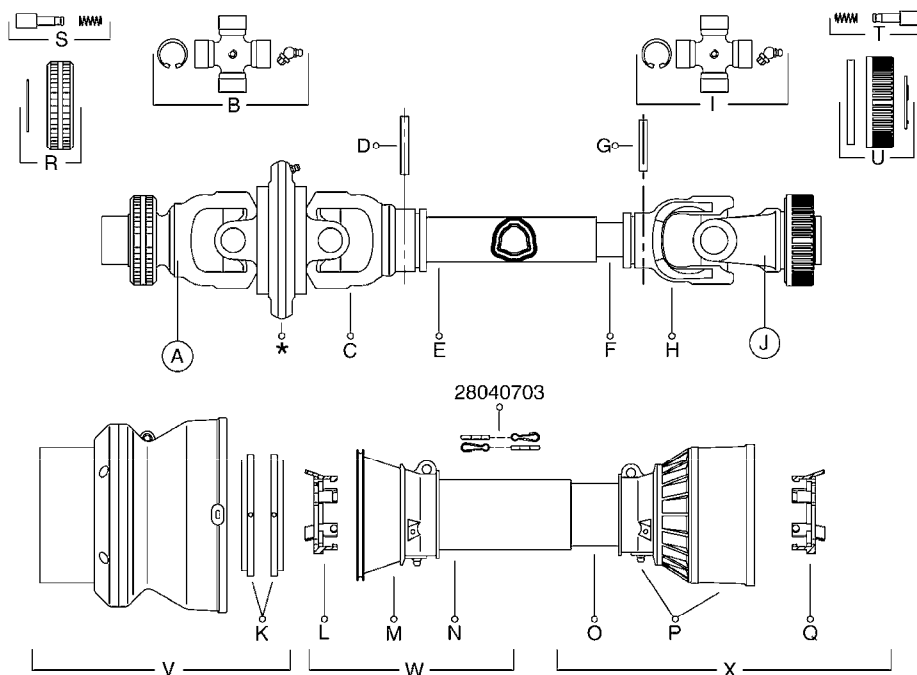

A485

PTO SHAFTS - BONDIOLI CENT.
A485-HIN, 20:01:14

Page 1

Date 06.04.2015 9:57

parts-n°	order qty	description
289042	1	UNIV. JOINT 22x54mm
420641	1	BOLT HEX 8.8 DEL M8X35
450015	1	SCREW ALLAN 3/8'X5/8' BLACK
460143	1	NUT HEX M8 LOCK A2 DIN985
28009803	1	PTO PIN TUBE RETAINER OUTER
28009903	1	PTO TUBE RETAINER INNER
28010103	1	PTO YOKE F.INNER TUBE CV PTO
28021403	1	PTO 1"STR/1-3/8" 6SPL B&P
28021503	1	PTO 1"STR/1-3/8" 21SPL B&P
28021603	1	PTO 1"STR/1-3/4" 20SPL B&P
28027903	1	PTO BALL LOCK.KIT F.1-3/8 YOKE
28040503	1	UNIV. JOINT 27x74.6mm
28040703	1	SAFETY CHAIN F.CV BLACK PTO
28041803	1	DECAL DANGER GUARD MISSING
28041903	1	DECAL DANGER ROT.DRIVELINE
28056703	1	PTO YOKE #1 1-3/8" X 6 SPLINE
28056803	1	PTO YOKE #1 1-3/8" X 21 SPLINE
28056903	1	PTO YOKE #4 1-3/8" X 20 SPLINE
28057003	1	PTO TUBE YOKE #1-G1 OUTER
28057103	1	PTO TUBE YOKE #4-G4 OUTER
28057203	1	PTO PIN TUBE RETAINER OUTER
28057303	1	PTO TUBE OUTER #1 745MM
28057403	1	PTO TUBE OUTER #4 720MM
28057503	1	PTO TUBE INNER #1 745MM
28057603	1	PTO TUBE INNER #4 720MM
28057703	1	PTO TUBE RETAINER INNER
28057803	1	PTO TUBE YOKE #1 Ø=1"
28057903	1	PTO TUBE YOKE #4 Ø=1"
28058003	1	PTO HALF SAFETY SHIELD OUTER
28058103	1	PTO HALF SAFETY SHIELD OUTER
28058203	1	PTO HALF SAFETY SHIELD INNER
28058303	1	PTO HALF SAFETY SHIELD INNER
28058403	1	PTO BALL LOCK.KIT F.1-3/4 YOKE
28058503	1	PTO TUBE YOKE #1-G1 INNER