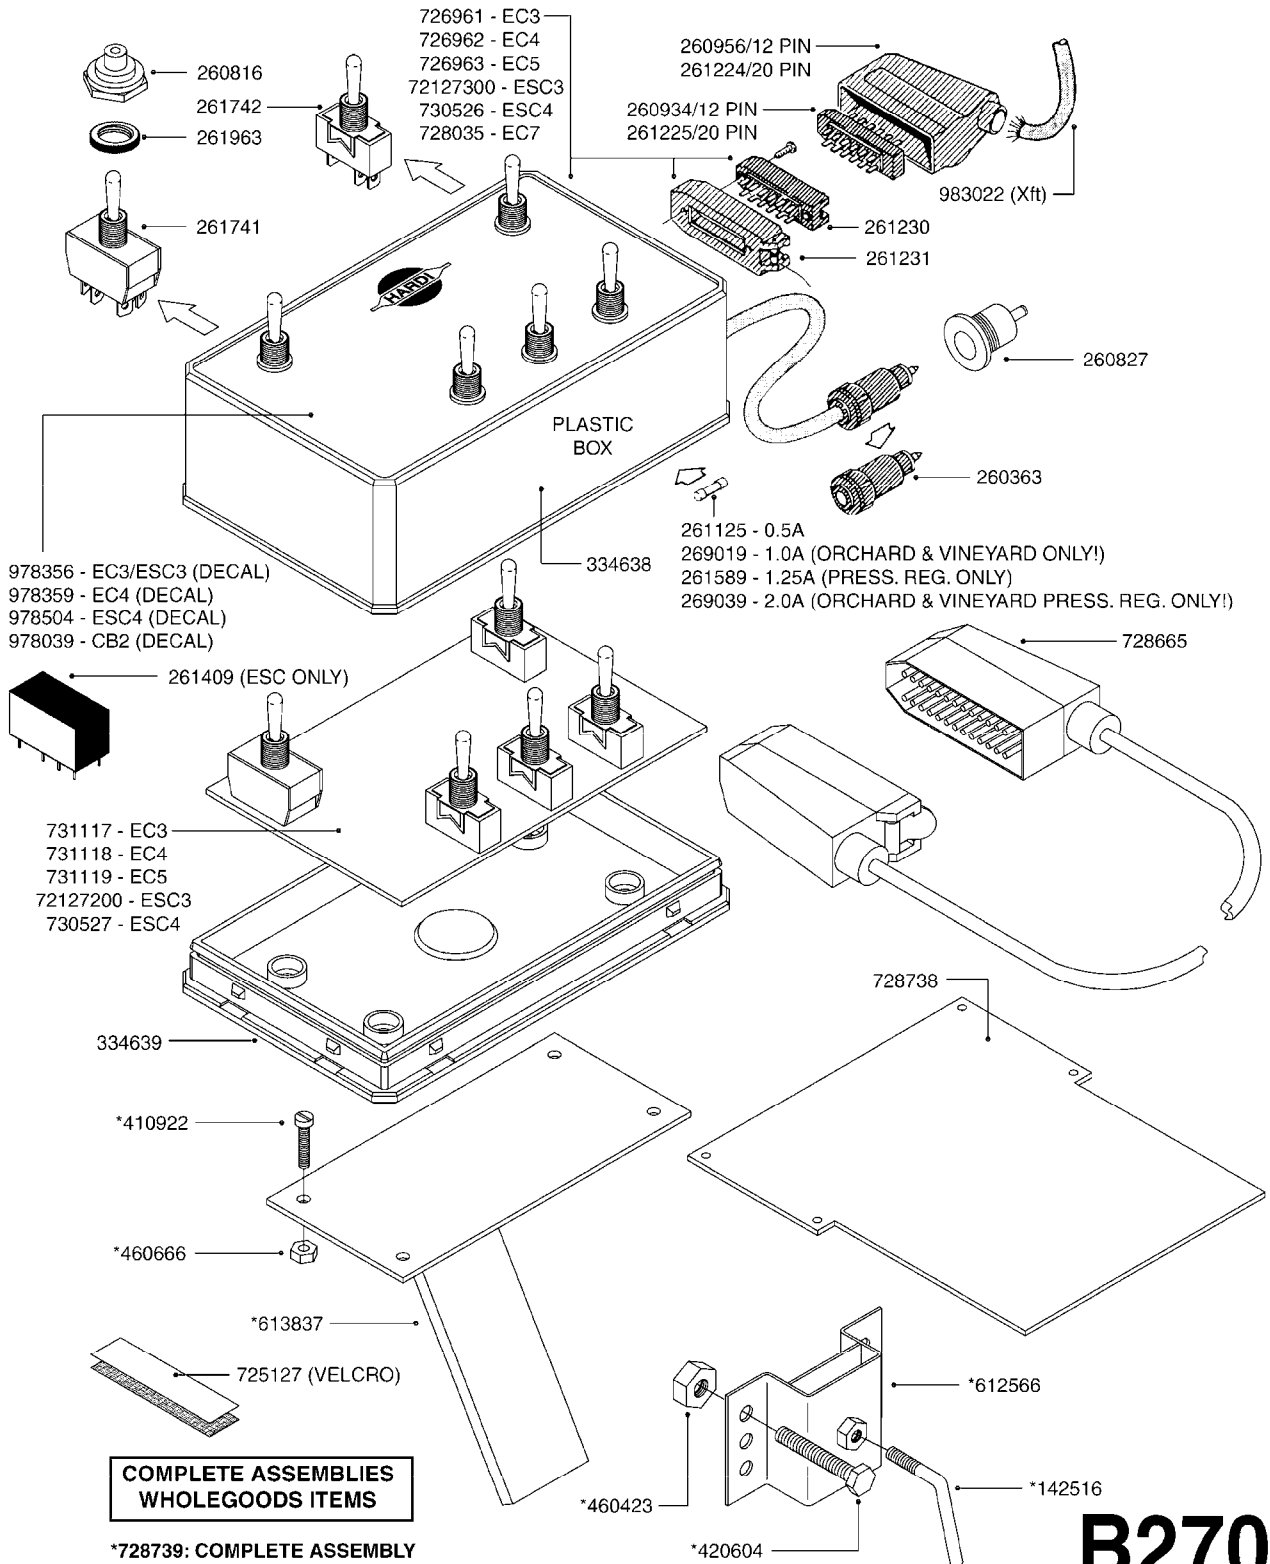

COMPLETE ASSEMBLIES
WHOLEGOODS ITEMS

*728739: COMPLETE ASSEMBLY

B270

CONTROL BOX F/EC + ECSC POST96
B270-HIN, 01:01:01

Page 1
Date 06.04.2015 9:57

parts-n°	order qty	description
142516	1	SCREW SET M10 BENT F. LOCKING
260363	1	PLUG 2 POLE 12V
260816	1	CAP W/RUBBER BOOT F.EC SWITCH
260827	1	PLUG F.EC ATTACHMENTS
260934	1	PLUG INSERT 12 POLE MALE
260956	1	PLUG HOUSE 12 POL.MALE
261125	1	FUSE 5 X 20 500mA
261224	1	PLUG HOUSING F/20 POLE MALE
261225	1	PLUG INSERT 20 POLE MALE
261230	1	PLUG INSERT 20 POLE FEMALE
261231	1	PLUG HOUSING 20 POLE FEMALE
261409	1	RELAY 12V F. ESC CNTRL BOX '96
261589	1	FUSE 5 X 20 1.25 AMP
261741	1	SWITCH 2 POLE 12V TOGGLE PRESS
261742	1	SWITCH 2 POLE 12V ON/OFF
261963	1	NUT F.EC SWITCH
269019	1	FUSE 5 X 20 1.0 AMP
269039	1	FUSE 5 X 20 2.0 AMP
334638	1	HOUSING F.EC PLASTIC BOX UPPER
334639	1	COVER F.EC PLASTIC BOX -LOWER
410922	1	CYL.SKR 8.8 DEL M4X20 RST
420604	1	BOLT HEX 8.8 DEL M10X25 FT DIN933
460423	1	NUT HEX M10X1.5 LOCK
460666	1	NUT HEX M4
612566	1	MOUNT BRACKET F.FAN CABLE ASSY
613837	1	MOUNT PLATE FOR EC CONTROL BOX
725127	1	VELCRO KIT
726961	1	CONTROL BOX EC 3 SEC./20 PIN
726962	1	CONTROL BOX EC 4 SEC./20 PIN
726963	1	CONTROL BOX EC 5 SEC./20 PIN
728035	1	CONTROL BOX EC 7 SEC.
728665	1	CABLE EXT.-QUICK ATTACH 20 PIN
728738	1	DOUB.CONT.BOX & OR F/M PLATE
728739	1	IN CAB CONTROL MOUNT KIT
730526	1	CON BX 4SEC/20PIN alt72127400
730527	1	CIRCUIT B.ESC4 PLAST.W/SWITCH
731117	1	CIRCUIT B.EC3 PLASTIC W/SWITCH
731118	1	CIRCUIT B.EC4 PLASTIC W/SWITCH
731119	1	CIRCUIT B.EC5 PLASTIC W/SWITCH
978039	1	DECAL CONTROL BOX CB4 MISTBLOW
978356	1	DECAL CONTRL BOX EVC/ESC3 ABS
978359	1	DECAL CONTROL BOX EC4 ABS
978504	1	DECAL CONTROL BOX ESC4 ABS
983022	1	WIRE 12 x 0.5 x 2MM x 12"
72127200	1	CIRCUIT B.ESC3 PLAST.W/SWITCH
72127300	1	CONTROL BOX ESC 3 SEC./20 PIN