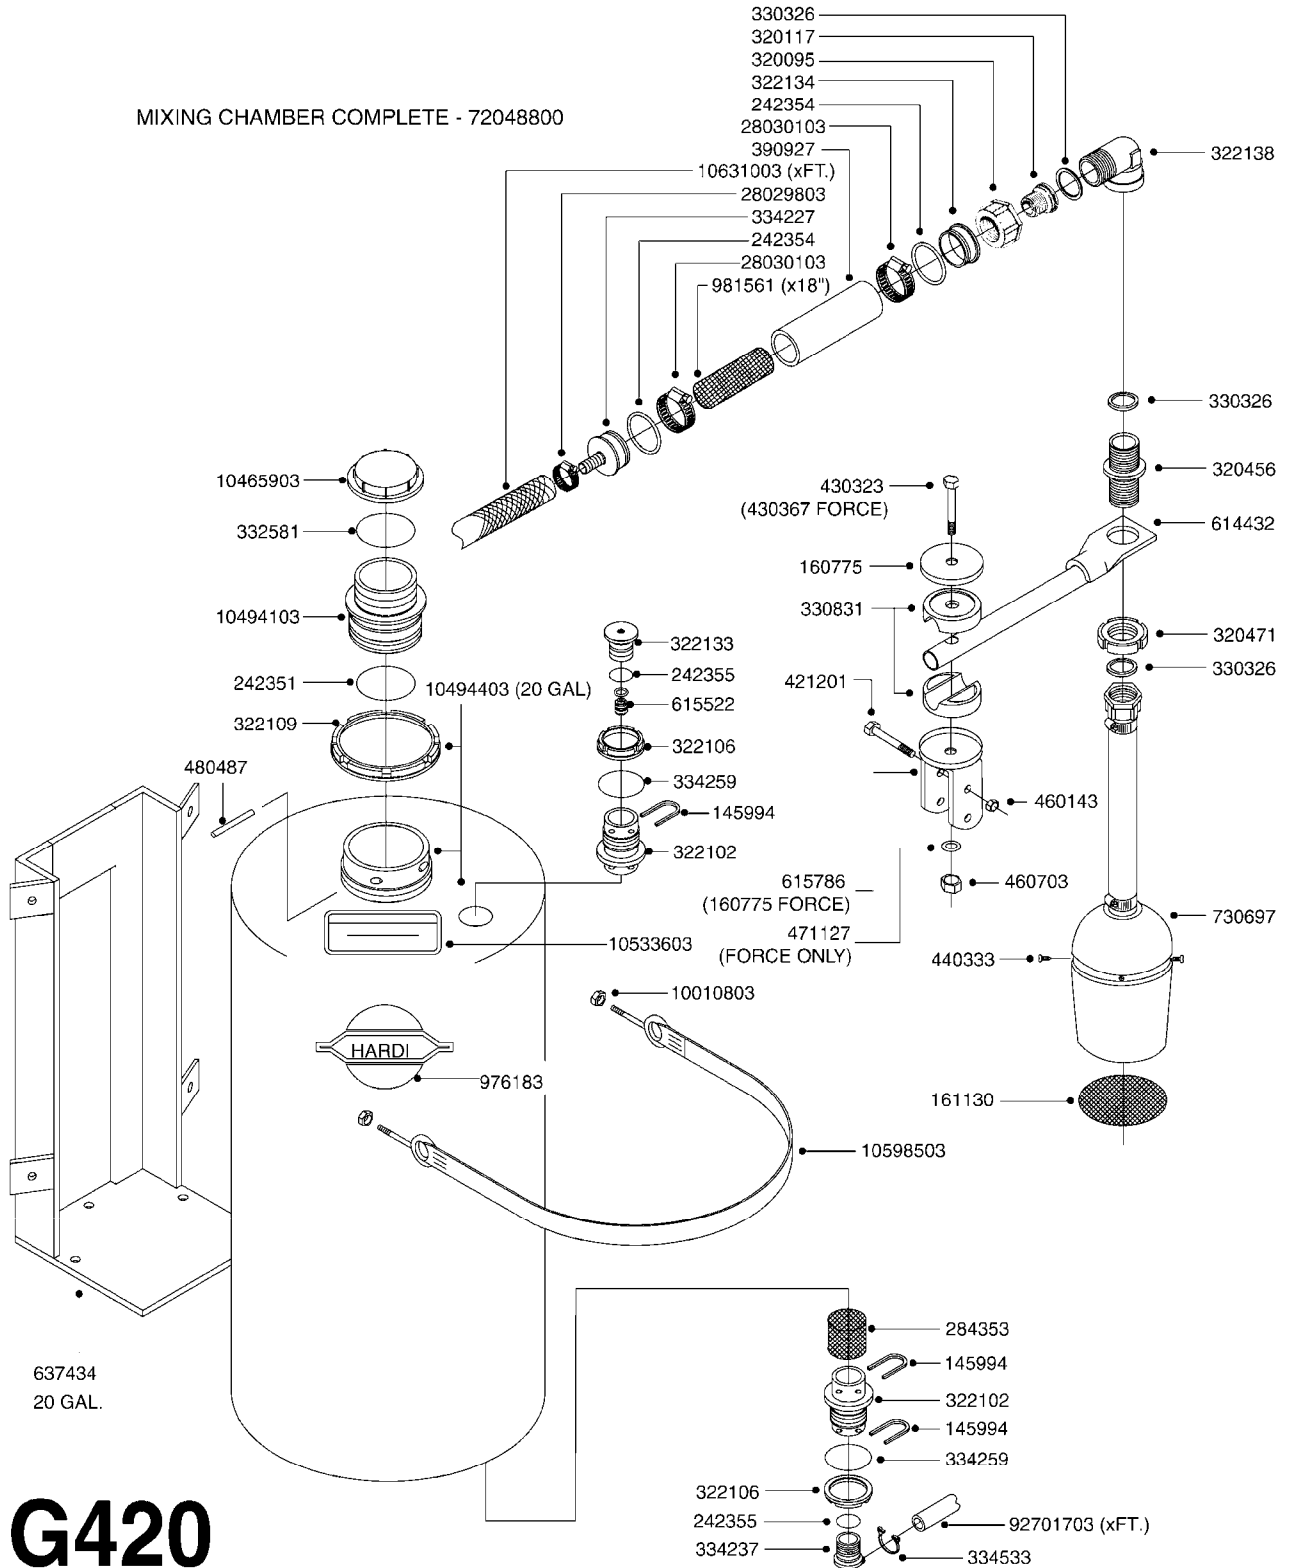

MIXING CHAMBER COMPLETE - 72048800

F MARKER TANK/DROPPER HIGH CAP
G420-HIN, 05:05:11

Page 1
Date 06.04.2015 9:58

parts-n°	order qty	description
145994	1	FITT.DK S-40 FORK
160775	1	WASHER F. FRICTION PLATE
161130	1	FILTER SCREEN F/FOAM DROPPER
242351	1	O-RING D69.5X3.0 VITON F.S-93
242354	1	O-RING D32.2X3.0 VITON F.S-53
242355	1	O-RING D19.2X3.0 VITON F.S-40
284353	1	SPONGE FOR FOAM MARKER
320095	1	FITT.DK NUT 1" BSP
320117	1	FITT.DK CONN.1/2"BSP F. 1" CAP
320456	1	FITT.DK BULKHEAD 1"BSP DOUBLE
320471	1	FITT.DK NUT 1" BSP JAMB
322102	1	FITT.DK S-40 BULKHEAD
322106	1	FITT.DK S-40 BULKHEAD NUT
322109	1	FITT.DK S-93 BULKHEAD NUT
322133	1	FITT.DK S-40 PLUG W 1/8 THREAD
322134	1	FITT.DK S-53THREAD INS.1/2"BSP
322138	1	FITT.DK ELB 1"M X 1"F BSP
330326	1	O-RING D30/D24X2 F.1"NUT
330831	1	FRICTION PLATE
332581	1	GASKET F. 1-1/2" BSP CAPNUT.
334227	1	FITT.DK S-53 STR.1/2'
334237	1	FITT.DK S-40 ELB.3/8'
334259	1	GASKET F. S-40 BULKHEAD
334533	1	CLAMP HOSE PLASTIC 3/8"
390927	1	TUBE,MIX CHAMB. FOAM MARK HC
421201	1	BOLT HEX 8.8 DEL M8X70
430323	1	BOLT HEX 8.8 DEL M12X60
430367	1	BOLT HEX 8.8 DEL M12X100 DIN931
440333	1	SCREW 3.5 X 9.5 SS
460143	1	NUT HEX M8 LOCK A2 DIN985
460703	1	NUT HEX M12X1.75 LOCK DIN985
471127	1	WASHER D24/D13X2.5 STAINLESS
480487	1	PIN M5X60 SLOTTED GALV
614432	1	BREAK AWAY ARM F. FOAM MARKER
615522	1	CHECK VALVE F.FOAM MARKER
615786	1	MOUNT BKT. F.FOAM DROPPER 98
637434	1	MOUNT BRACKET F.FOAM TANK 20G
730697	1	FOAM DROPPER COMP. BLACK '97
976183	1	DECAL COMPANY 185 X 300
981561	1	SPONGE MAT. MIX.CHAMBER-x0012"
10010803	1	NUT HEX NC (NYLON LOCK) 5/16
10465903	1	*LID F.FOAM MARKER, DRILLED
10494103	1	FILL WELL ASSY.FOAM MARK EPOXY
10494403	1	*TANK ASSY. 20 GAL. D14'F/M
10533603	1	DECAL CAUTION-OPEN SLOWLY ENG
10598503	1	STRAP F.FOAMER TANK (850mm)
10631003	1	HOSE R X CLEAR BRAID.X 1/2 12"
28029803	1	CLAMP HOSE GEAR P1/2" 6708
28030103	1	CLAMP HOSE GEAR P5/4-S1.5"6724
72048800	1	MIXING CHAMBER,FOAM MARK. HC
92701703	1	HOSE R X3/8" X300PSI WP X0012"