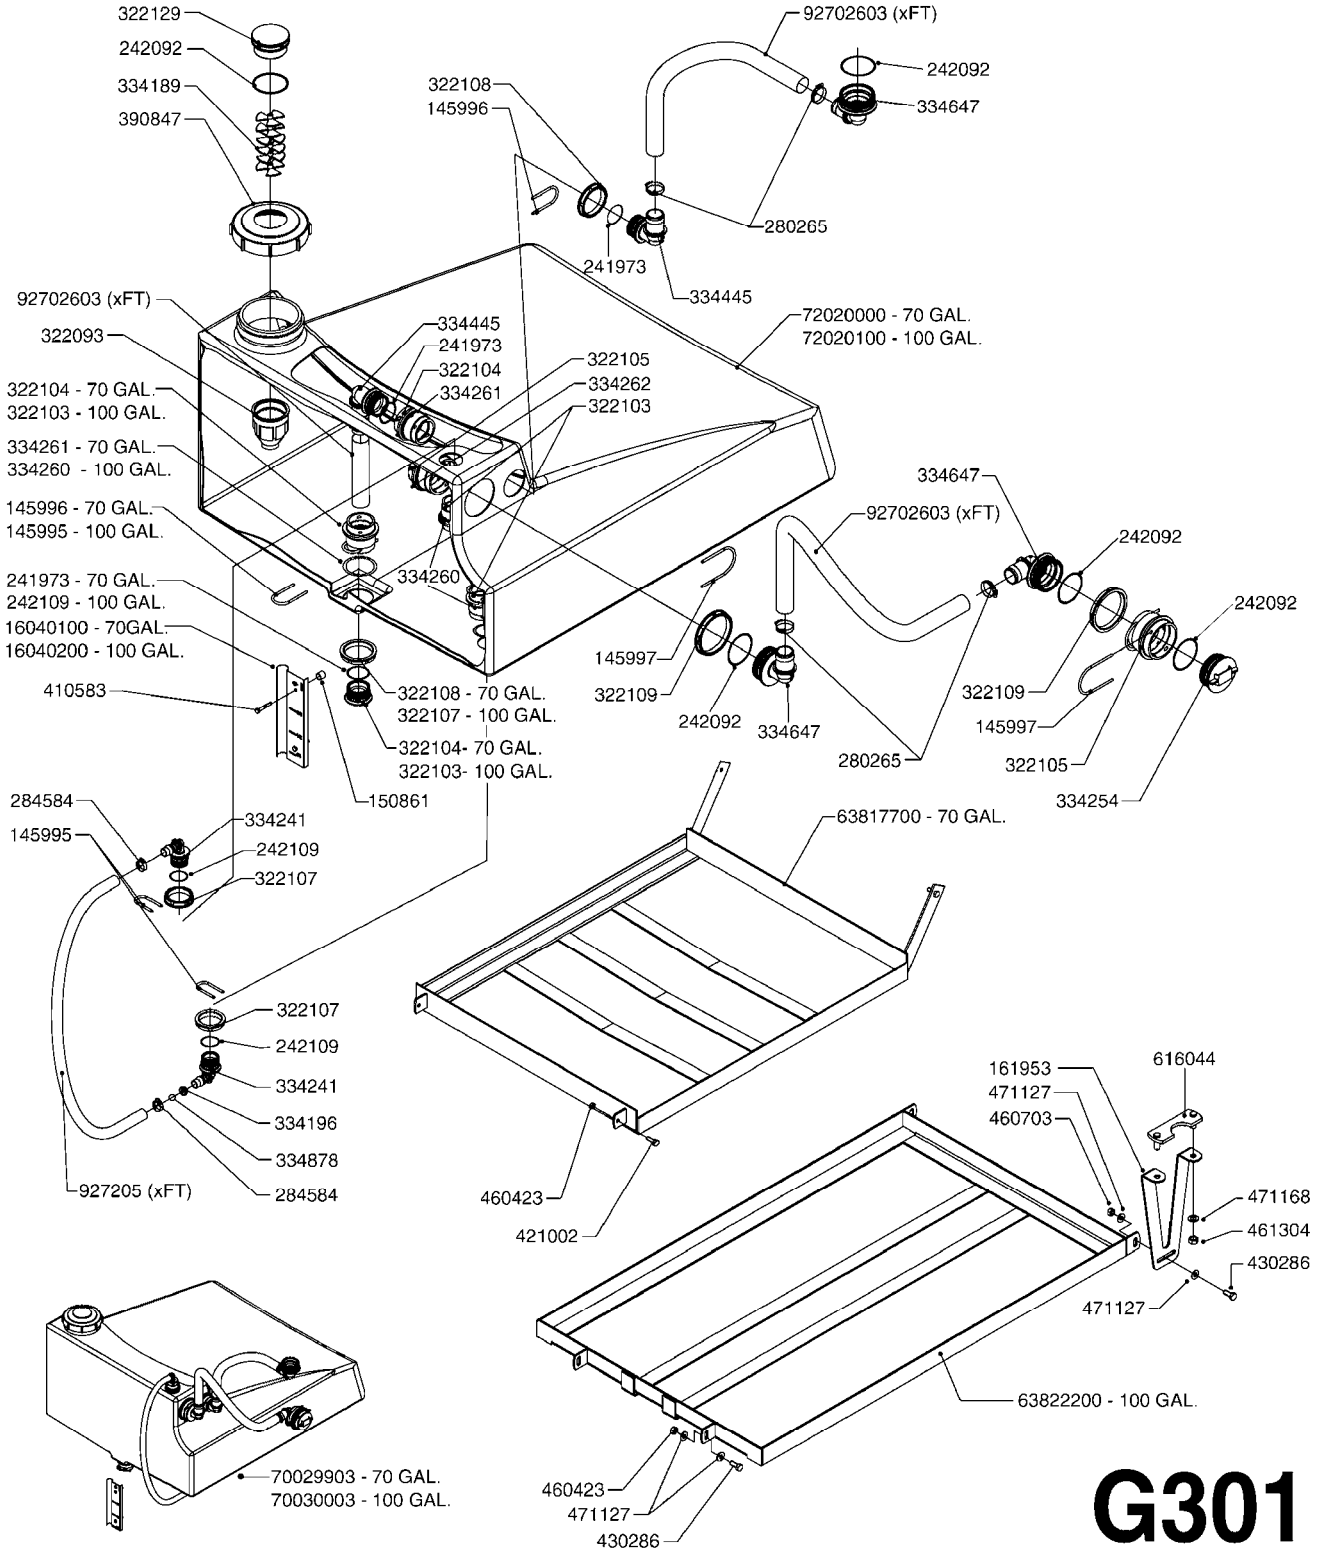

G301

FLUSH SYSTEM CM 750 1200 PLUS
G301-HIN, 09:12:09

Page 1

Date 06.04.2015 9:58

parts-n°	order qty	description
145995	1	FITT.DK S-53 FORK
145996	1	FITT.DK S-67 FORK
145997	1	FITT.DK S-93 FORK
150861	1	BUSHING D16/D13X14
161953	1	FLUSH TANK MT BKT SUPPORT 100G
241973	1	O-RING 44.2 x 3.0 (use-242353)
242092	1	O-RING D69.5X3 (Use-242351)
242109	1	O-RING D32.2x3.0 (USE 242354)
280265	1	CLMP HS GEAR1-1/2" alt28030103
284584	1	CLAMP HOSE GEAR 3/4" MINI 012
322093	1	HOUSING F.TANK VENT
322103	1	FITT.DK S-53 BULKHEAD
322104	1	FITT.DK S-67 BULKHEAD
322105	1	FITT.DK S-93 BULKHEAD DOUBLE
322107	1	FITT.DK S-53 BULKHEAD NUT
322108	1	FITT.DK S-67 BULKHEAD NUT
322109	1	FITT.DK S-93 BULKHEAD NUT
322129	1	LID F. TANK VENT ASSY.
334189	1	LIQUID SHIELD F. TANK VENT
334196	1	PLUG F. LIQUID LEV. INDICATOR
334241	1	FITT.DK S-53 ELB.3/4"
334254	1	FITT.DK S-93 PLUG
334260	1	GASKET F. S-53 BULKHEAD
334261	1	GASKET F. S-67 BULKHEAD
334262	1	GASKET F.S-93 BULKHEAD
334445	1	FITT.DK S-67 ELB.1-1/2"
334647	1	FITT.DK S93 ELB 1-1/2" 90 PVC
334878	1	BALL, YELLOW, SIGHT GAUGE
390847	1	LID F. RINSE TANK CM
410583	1	BOLT HEX 8.8 DEL M6X40
421002	1	BOLT HEX 8.8 DEL M10X30 FT DIN933
430286	1	BOLT HEX 8.8 DEL M12X30 FT
460423	1	NUT HEX M10X1.5 LOCK
460703	1	NUT HEX M12X1.75 LOCK DIN985
461304	1	NUT HEX M16X1.5
471127	1	WASHER D24/D13X2.5 STAINLESS
471168	1	WASHER SPECIAL M16 NORDLOCK
616044	1	FASTENER PLATE/2xM16X1.5 L=45
927205	1	HOSE R X CLEAR X 3/4 X 0012"
16040100	1	SIGHT GAUGE SCALE 70G CM+750
16040200	1	SIGHT GAUGE SCALE 100G CM+1200
63817700	1	FLUSH TANK MNT 70 GAL
63822200	1	FLUSH TANK MNT 100 GAL CM+
70029903	1	FLUSH SYSTEM COMP.70G CM+750
70030003	1	FLUSH SYSTEM COMP.100G CM+1200
72020000	1	SEE 70029903
72020100	1	RAW FLUSH TANK 100 GAL
92702603	1	HOSE PVC SUCT GRAY 1-1/2"