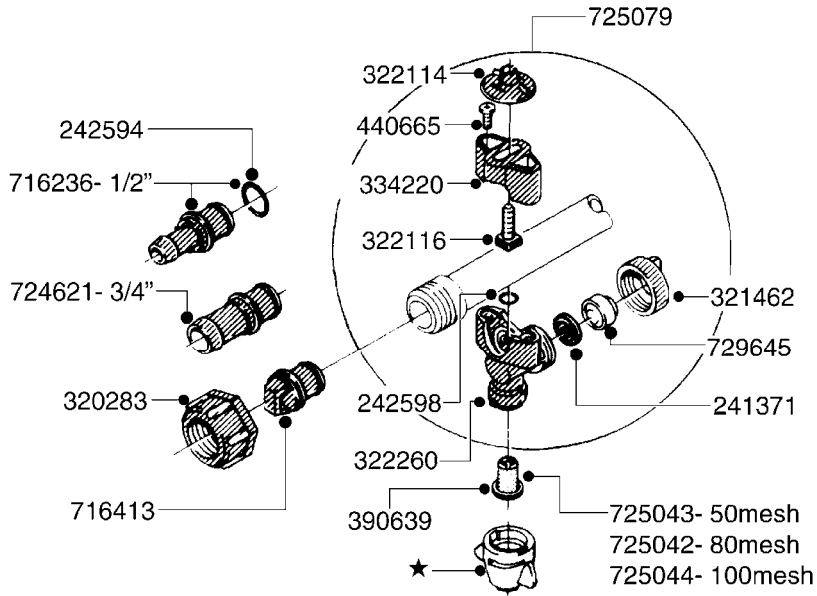

SINGLE NOZZLE BODY