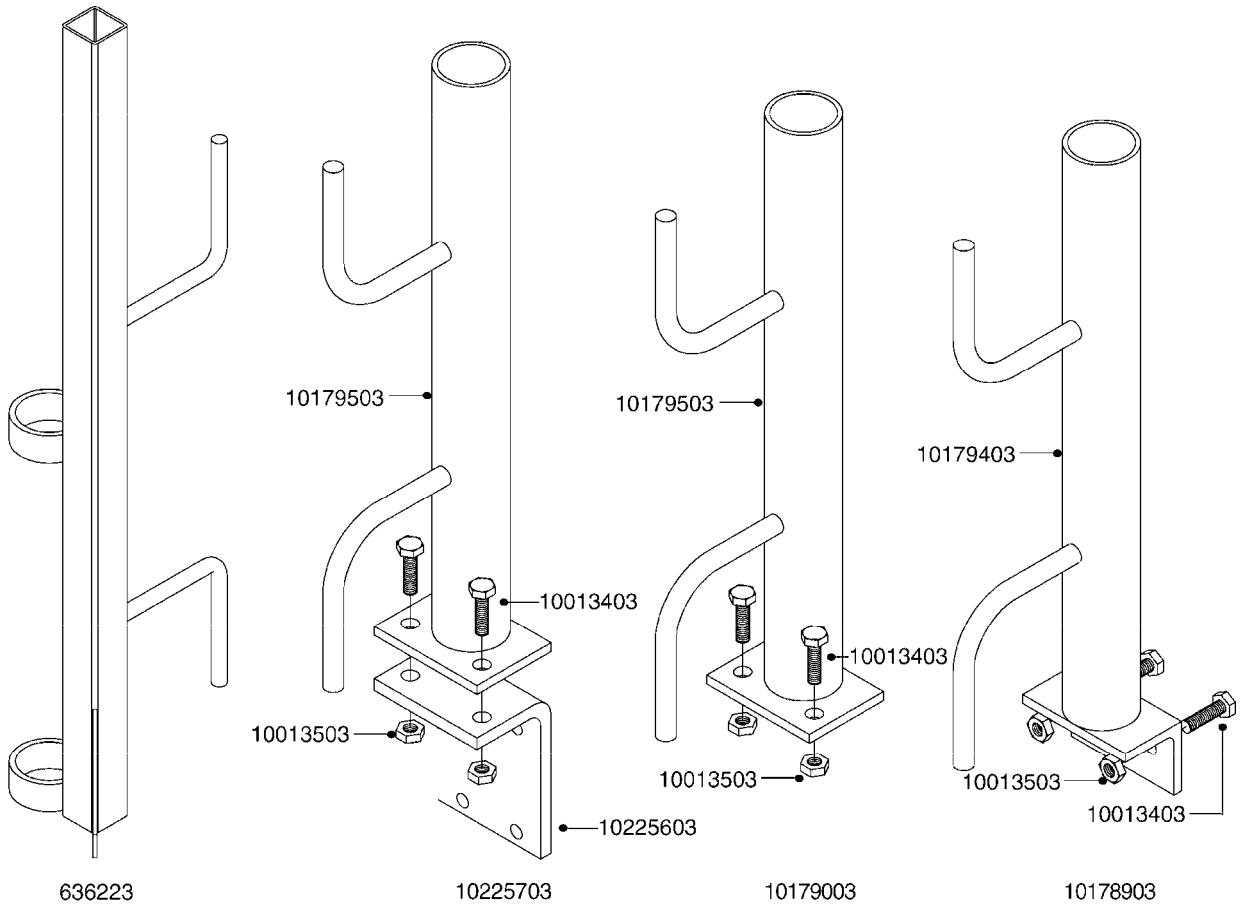

G510

HOSE WRAPS
G510-HIN, 19:05:11

Page 1
Date 06.04.2015 9:59

parts-n°	order qty	description
241965	1	O-RING 12.1 X 1.6
242007	1	O-RING D9.1X1.6
281551	1	BALL VALVE 1/2"
320084	1	FITT.DK NUT 1/2" BSP
330212	1	O-RING D19/D14X2.4 F.1/2"NUT
330326	1	O-RING D30/D24X2 F.1"NUT
330687	1	FITT.DK HB 1/2" F. 1/2" NUT
334190	1	FITT.DK HB 1/2' F. PISTOL 60S
334531	1	CLAMP HOSE PLASTIC 3/4"
636223	1	POST 12 VOLT TR30
712471	1	AGITATION VALVE ASSY. ON/OFF
843196	1	GUN, MODEL 60S
843197	1	HANDGUN KIT TYPE 60 LONG
10013403	1	BOLT HEX 3/8-16X1 1/4 HCS Z5
10013503	1	NUT HEX NC 3/8"
10178903	1	WRAP HOSE SIDE MOUNT PLATE
10179003	1	WRAP HOSE BOTTOM PLATE MOUNT
10179403	1	WRAP WELDMENT FOR HI101789
10179503	1	WRAP WELDMENT FOR HI101790
10225603	1	BKT.FOR HOSE WRAP MOUNT NL NK
10225703	1	WRAP HOSE BDL.BOTTOM PLATE
92702103	1	HOSE R X1/2" X300PSI WP X0012"