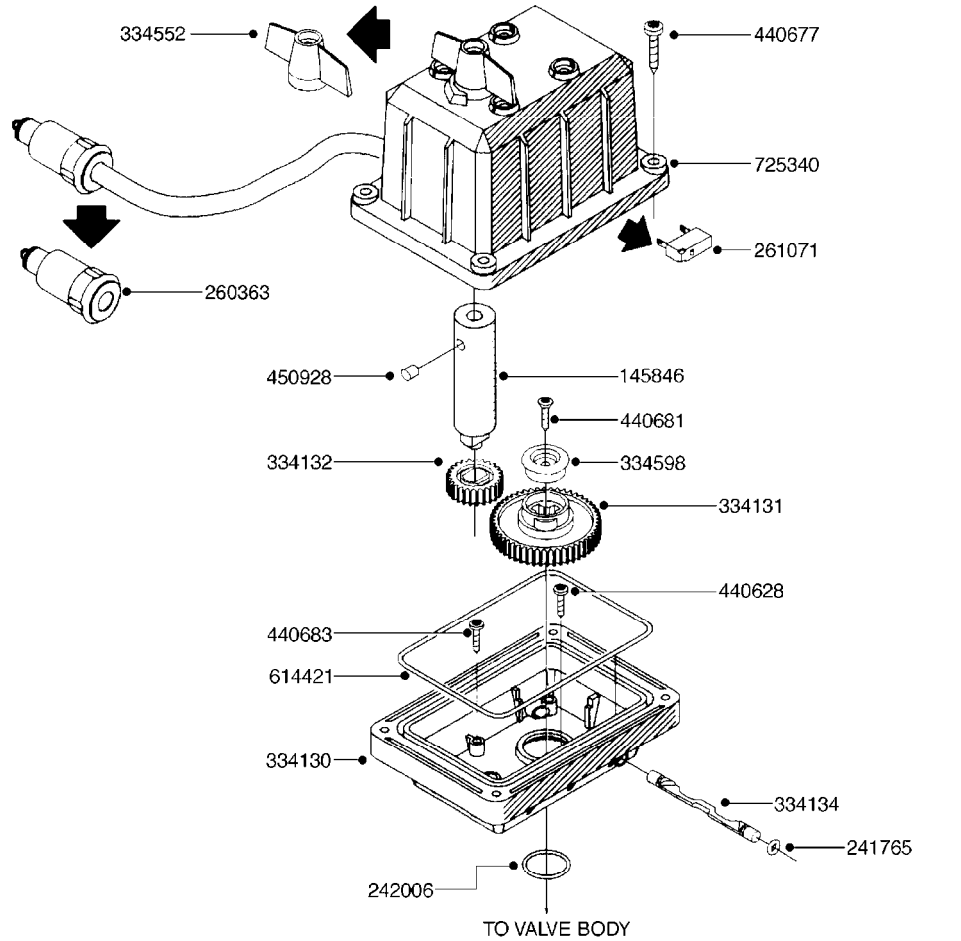

BALL VALVE-ELECTRIC 2-WAY
G020-HIN, 01:01:01

Page 1

Date 06.04.2015 9:58

parts-n°	order qty	description
145846	1	COUPLING FOR EL 3-WAY VALVE
241765	1	O-RING 3.1 X 1.6
242006	1	O-RING D22/D19 X 1.5
260363	1	PLUG 2 POLE 12V
261071	1	MICRO SWITCH TYPE 9 SM 201
261162	1	SOCKET F.12V BAYONET PLUG
261589	1	FUSE 5 X 20 1.25 AMP
334130	1	GEAR BOX
334131	1	COG WHEEL
334132	1	COG WHEEL
334134	1	INDICATOR ROD
334552	1	GRIP F.MAN.OP.EC PRES.REG.GREE
334598	1	PLUG F.VALVE HANDLE BLUE
440628	1	SCREW 3/8'
440677	1	SCREW F. PLASTIC 5X20 SS
440681	1	SCREW F. PLASTIC 4MM X 14LG SS
440683	1	SCREW 40X18 2WAY ELC.BALL VALV
450928	1	SET SCREW M8 X 8MM STAINLESS
614421	1	GASKET F/MOTOR HOUSE-ON/OFF TR
725340	1	MOTOR HOUSING FOR EL VALVE
728399	1	CIRCUIT BOARD F.728941
728941	1	CONTROL BOX F.2-WAY VALVE ELC.
834363	1	ELECTRIC KIT, AGITATION BYPASS