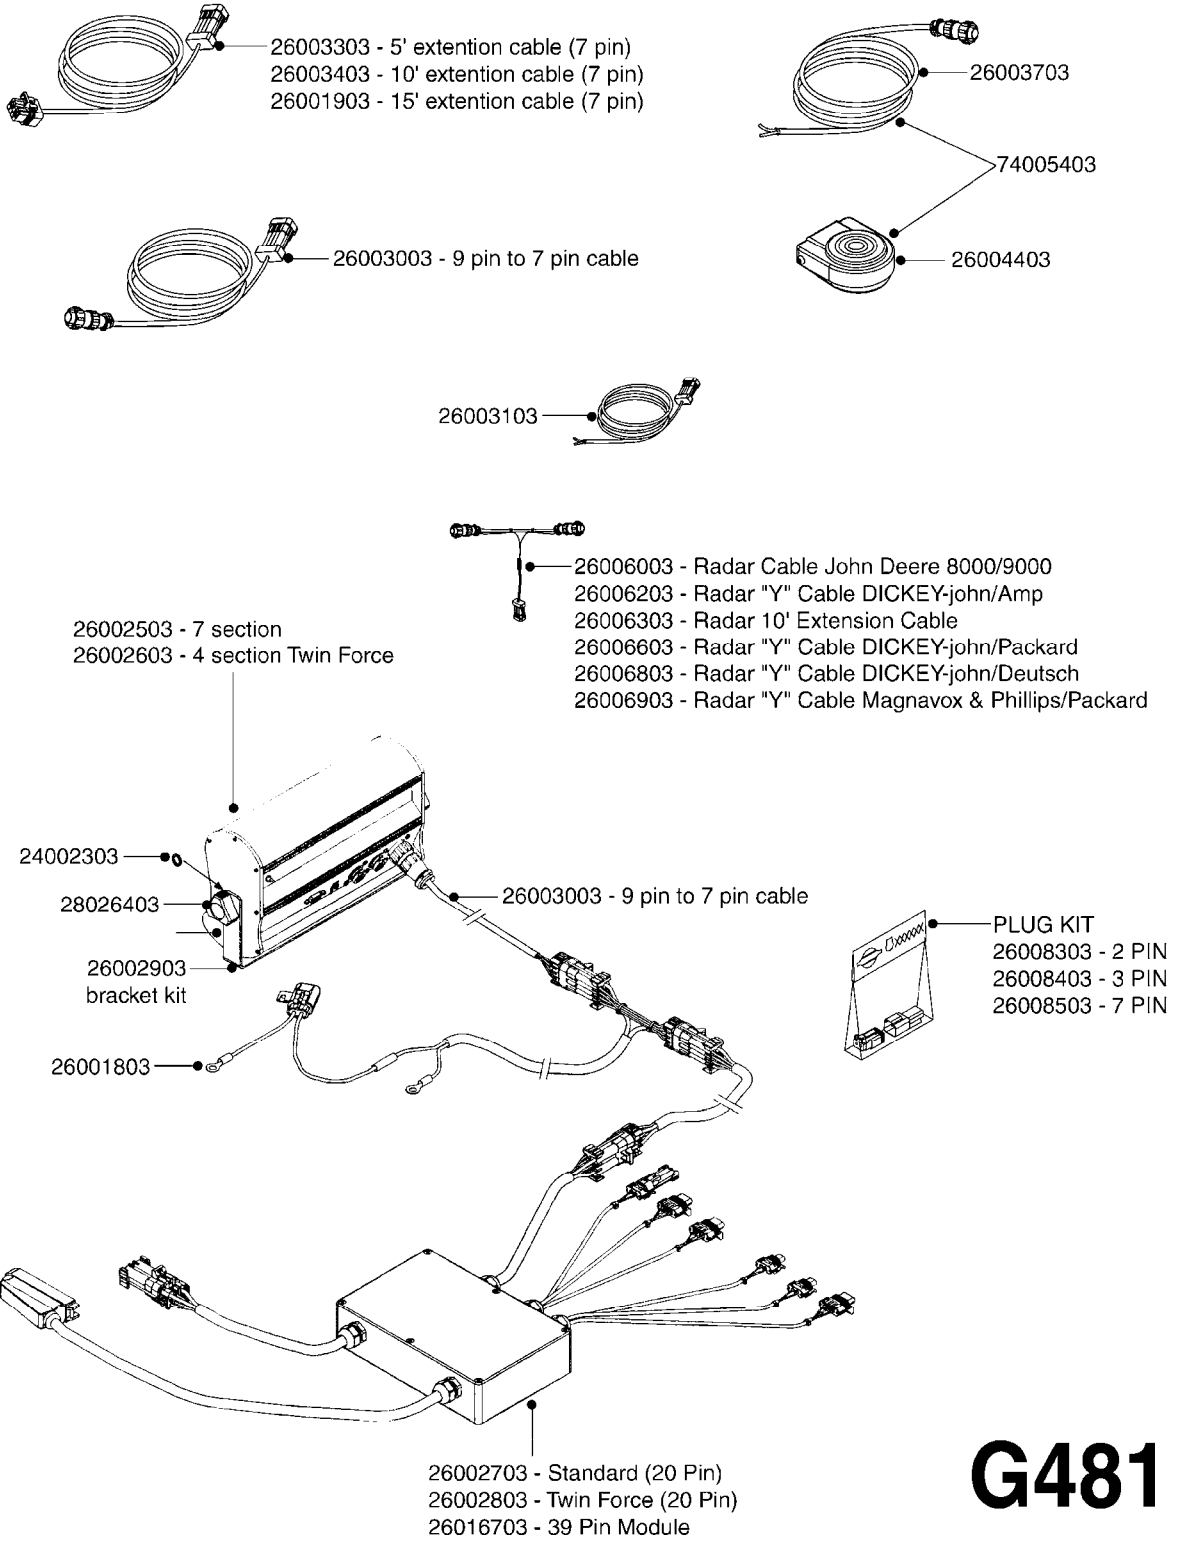

G480

HC 2500/HM1500 DISPLAY/SCANBOX
G480-HIN, 15:11:09

Page 1

Date 06.04.2015 9:58

parts-n°	order qty	description
142516	1	SCREW SET M10 BENT F. LOCKING
161411	1	MT.BRK. HC2500/HM1500 DISPLAY
26018300	1	ADAPTOR 2500 FOR SPRAYBOX II 39-PIN/REPLACES SCANBOX
260363	1	PLUG 2 POLE 12V
260827	1	PLUG F.EC ATTACHMENTS
261060	1	PLUG F.EC ATTACHMENTS
261589	1	FUSE 5 X 20 1.25 AMP
26176203	1	FUSE 5.0A QUICK-ACT.
261933	1	CABLE W/PLUG 2X25 L=71"
261934	1	CABLE W/PLUG 18X0.5MM L=79"
261935	1	SWITCH 2 POLE
261937	1	CIRCUIT BOARD F. SCANBOX
262099	1	PLUG SOCKET 3-POLE 2.5/3
450902	1	BOLT ALLEN HEAD M4 X 16MM
471055	1	WASHER D4.1/7.6 X 0.9
61029900	1	BRACKET FOR HC2500
731613	1	DISPLAY HC2500 NEW
731983	1	DISPLAY HM1500 REFURBISHED
732095	1	DISPLAY HM1500 NEW
732096	1	SCANBOX F.HM1500/HC2500
741580	1	PLUG 3-POLE 2.5/3
978045	1	DECAL QUICK GUIDE 1500/2500
978097	1	DECAL QUICK GUIDE 1500/2500 FR