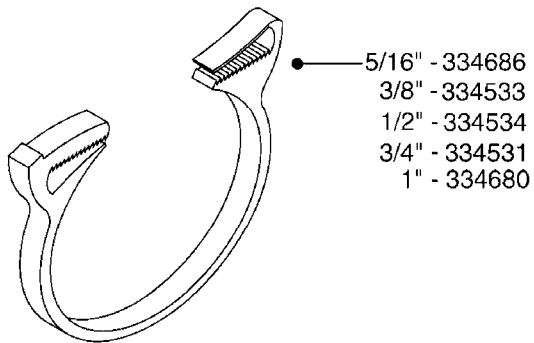

Hose Size	Pressure	Suction	Clamp Code
3/8"	28029803		6706
1/2"	28029803		6706
3/4"	28029903		6712
1"	28030003	28029903	6716
1-1/4"	28030103		6724
1-1/2"		28030103	6724
2"		28030203	235-67
2-1/2"		28030303	235-74
3"		28030403	235-82

H130