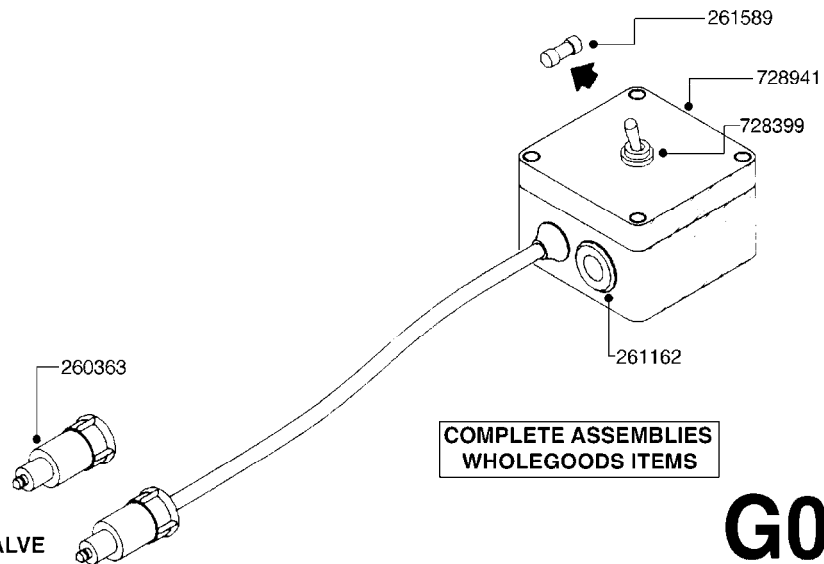

BALL VALVE-ELECTRIC 2-WAY
G020-HIN, 01:01:01

Page 1

Date 06.04.2015 9:58

parts-n°	order qty	description
145846	1	COUPLING FOR EL 3-WAY VALVE
241765	1	O-RING 3.1 X 1.6
242006	1	O-RING D22/D19 X 1.5
260363	1	PLUG 2 POLE 12V
261071	1	MICRO SWITCH TYPE 9 SM 201
261162	1	SOCKET F.12V BAYONET PLUG
261589	1	FUSE 5 X 20 1.25 AMP
334130	1	GEAR BOX
334131	1	COG WHEEL
334132	1	COG WHEEL
334134	1	INDICATOR ROD
334552	1	GRIP F.MAN.OP.EC PRES.REG.GREE
334598	1	PLUG F.VALVE HANDLE BLUE
440628	1	SCREW 3/8'
440677	1	SCREW F. PLASTIC 5X20 SS
440681	1	SCREW F. PLASTIC 4MM X 14LG SS
440683	1	SCREW 40X18 2WAY ELC.BALL VALV
450928	1	SET SCREW M8 X 8MM STAINLESS
614421	1	GASKET F/MOTOR HOUSE-ON/OFF TR
725340	1	MOTOR HOUSING FOR EL VALVE
728399	1	CIRCUIT BOARD F.728941
728941	1	CONTROL BOX F.2-WAY VALVE ELC.
834363	1	ELECTRIC KIT, AGITATION BYPASS