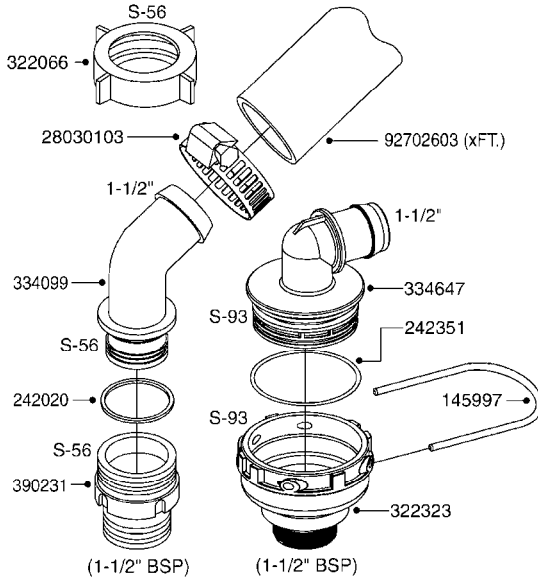

SUCTION SIDE OF PUMP (WITH 1-1/2" SUCTION PORT)

PRESSURE SIDE OF PUMP

SUCTION SIDE OF PUMP (WITH 2" SUCTION PORT)

**COMPLETE ASSEMBLIES
WHOLEGOODS ITEMS**

- 821585 - 463/5.5 W/THROUGH SHAFT (1000 RPM)
- 821587 - 463/10 W/THROUGH SHAFT (540 RPM)
- 821649 - 463/12 (540 RPM H.C. OFFSET PORTS)
- 821650 - 463/6.5 (1000 RPM H.C. OFFSET PORTS)
- 82166400 - 463/6.5 (1000 RPM H.C. INLINE PORTS)
- 72293300 - 463/6.5 W/THROUGH SHAFT (1000 RPM)