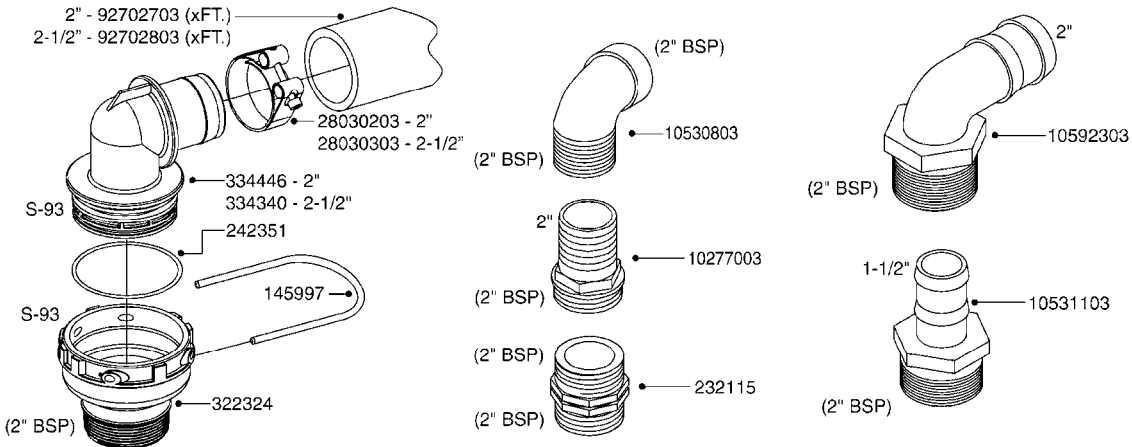

SUCTION SIDE OF PUMP (WITH 1-1/2" SUCTION PORT)

PRESSURE SIDE OF PUMP

SUCTION SIDE OF PUMP (WITH 2" SUCTION PORT)

**COMPLETE ASSEMBLIES
WHOLEGOODS ITEMS**

- 821585 - 463/5.5 W/THROUGH SHAFT (1000 RPM)
- 821587 - 463/10 W/THROUGH SHAFT (540 RPM)
- 821649 - 463/12 (540 RPM H.C. OFFSET PORTS)
- 821650 - 463/6.5 (1000 RPM H.C. OFFSET PORTS)
- 82166400 - 463/6.5 (1000 RPM H.C. INLINE PORTS)
- 72293300 - 463/6.5 W/THROUGH SHAFT (1000 RPM)