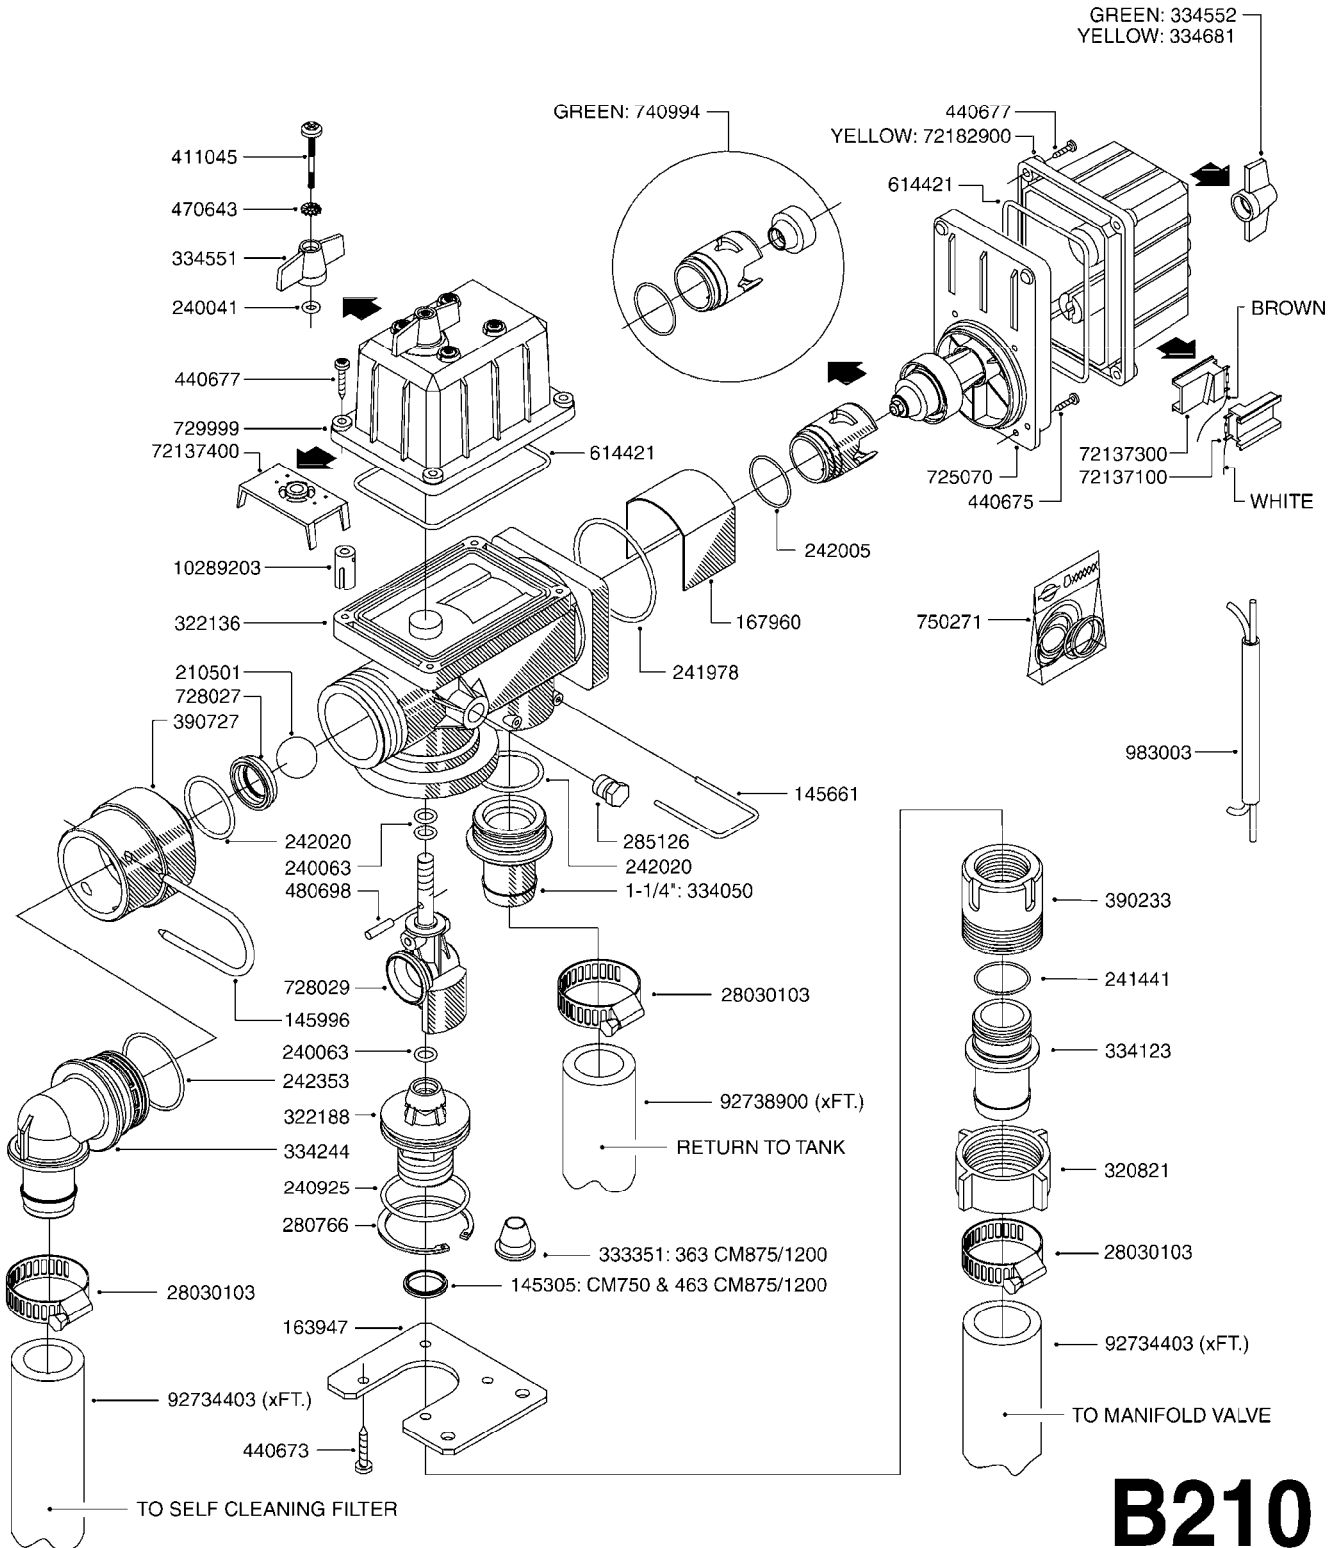

B210

EC MASTER VALVE - CM
B210-HIN, 08:09:11

Page 1

Date 06.04.2015 9:57

parts-n°	order qty	description
145305	1	NOZZLE F.OP.UNIT PUMP 462
145661	1	FITT.DK S-61 FORK
145996	1	FITT.DK S-67 FORK
163947	1	FITTING FOR BK 180
167960	1	WEAR SHIELD EC CONTROL
210501	1	BALL PLASTIC D25
240041	1	O-RING D15,1/10,3 X 2,4
240063	1	O-RING D14.1/9.3 X 2.4
240925	1	O-RING D49.5X3 NITRIL
241441	1	O-RING D29.3X3
241978	1	O-RING 64.5X3.0
242005	1	O-RING D32.1X1.6 NITRIL
242020	1	O-RING 39.2 X 3 VITON
242353	1	O-RING D44.2X3.0 VITON F.S-67
280766	1	SNAP-RING INNER 55X2 DIN 472
285126	1	PLUG 1/4'BSP PLASTIC
320821	1	FITT.DK NUT 1-1/2" BSP
322136	1	HOUSING F.OPERATING UNIT EC
322188	1	BOTTOM PIECE F.BALL EC
333351	1	NOZZ.RESTRICTOR 361 BLACK
334050	1	FITT.DK S-61 STR.1-1/4"
334123	1	FITT.DK HB 1-1/4"O-RNG F.1-1/2"
334244	1	FITT.DK S-67 ELB.1-1/4"
334551	1	GRIP F.MAN.OP.EC ON/OFF GREEN
334552	1	GRIP F.MAN.OP.EC PRES.REG.GREE
334681	1	GRIP F.MAN.OP.EC PRES.REG.YELL
390233	1	FITT.DK REDUC 1-1/2" X 1" BSP
390727	1	FITT.DK ADAPTOR S67 1-1/2'BSP
411045	1	SCREW M4 X 16MM STAINLESS
440673	1	SCREW F.PLASTIC 5X12 SS
440675	1	SCREW F. PLASTIC 5X16 SS
440677	1	SCREW F. PLASTIC 5X20 SS
470643	1	WASHER LOCK
480698	1	PIN M5X16 SLOTTED
614421	1	GASKET F/MOTOR HOUSE-ON/OFF TR
725070	1	BRKT.PLATE F/PRES. 70068303
728027	1	BUSHING WITH SEAT
728029	1	HOUSING F.BALL MOUNT EC
729999	1	MOTOR UNIT F. ON/OFF EC CM
740994	1	PRESS REG.CONE&CYL. STD RATE
750271	1	O-RING KIT F.EC/4 CONTROL UNIT
983003	1	CABLE ELEC.2X1MM WIRE BLACK EC
10289203	1	COUPLER FOR EC ELEC.CONTROL
28030103	1	CLAMP HOSE GEAR P5/4-S1.5"6724
72137100	1	MCROSWCH ASSY F.PRSR REG WHT W
72137300	1	MCROSWCH ASSY F.PRSR REG BRN W
72137400	1	MCROSWCH ASSY F. ON/OFF VLV
72182900	1	MOTER REG.DME37 1:150 AMP YELL
92734403	1	HOSE R X5/4" X200PSI WP X0012"
92738900	1	HOSE R X PVC X 1-1/4" 0012"