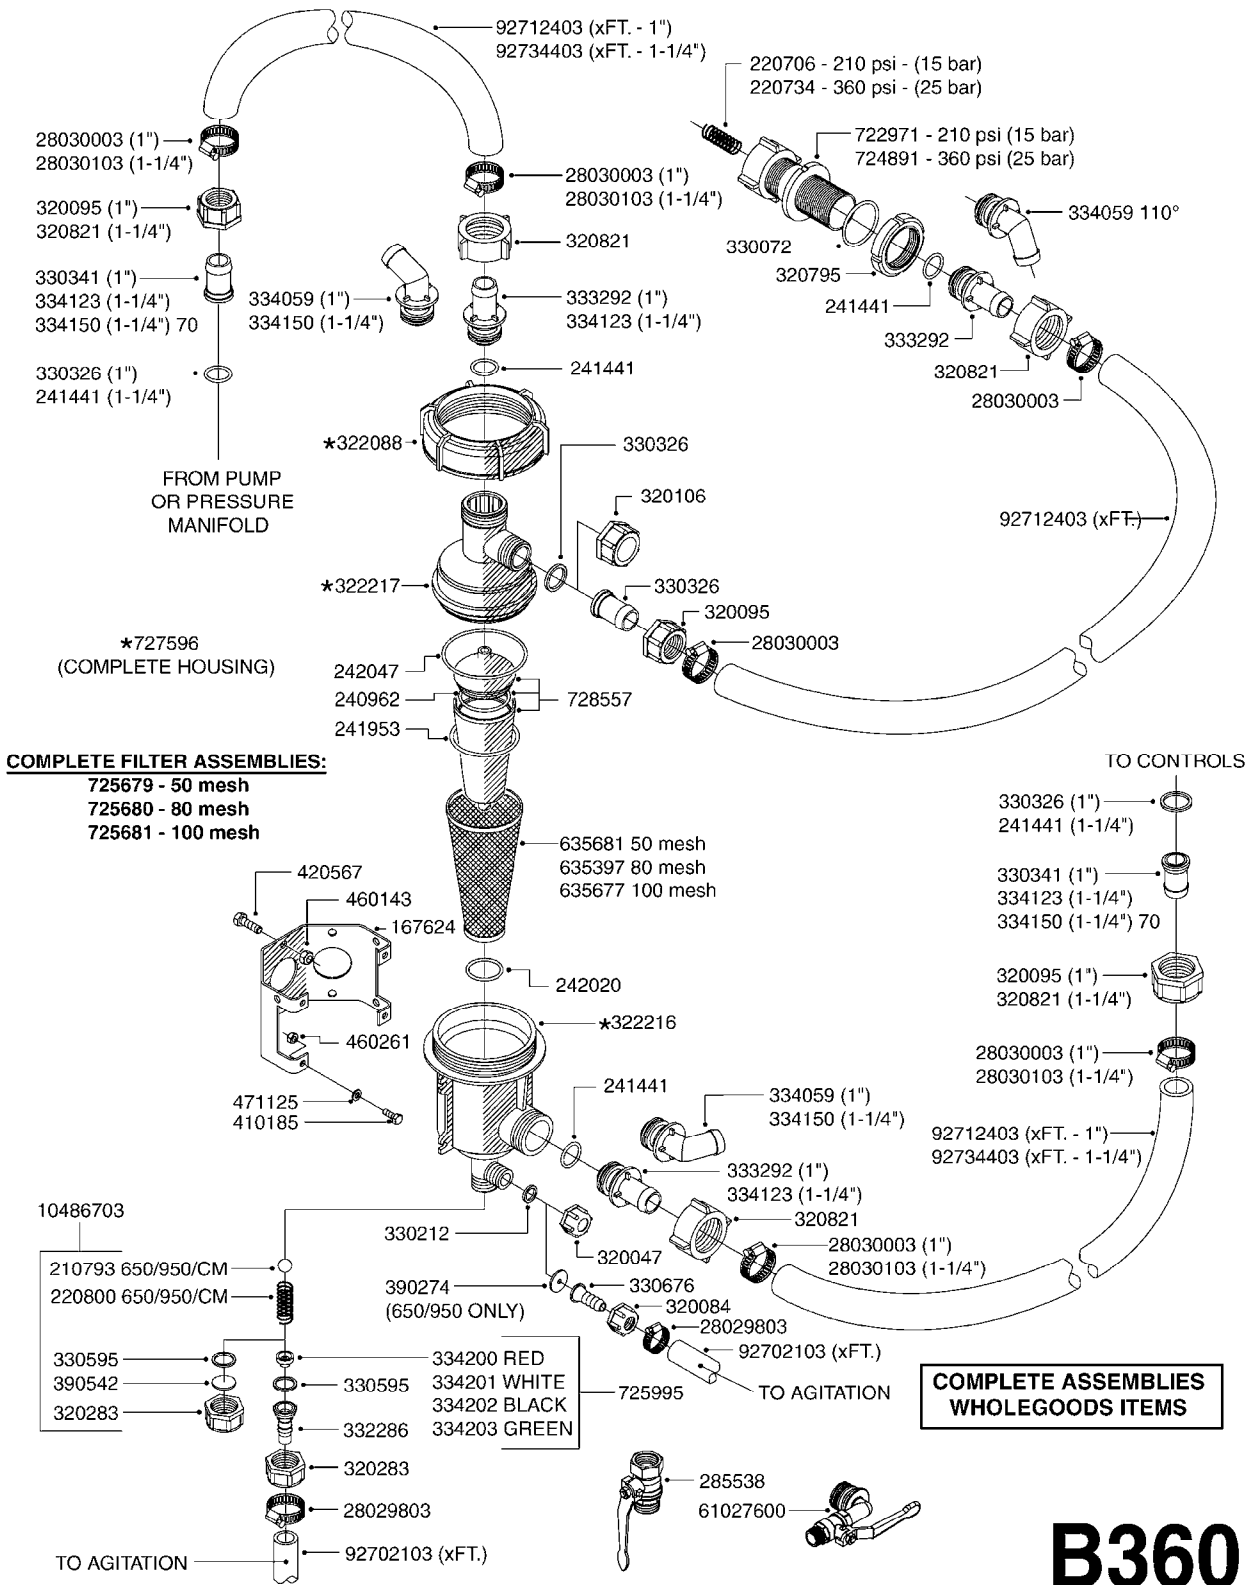

B360

parts-n°	order qty	description
10486703	1	KIT F.UPDATING SCF
167624	1	MOUNT BRACKET F. SCF
210793	1	BALL F.SCF
220706	1	SPRING SCF 12 BAR
220734	1	SPRING SCF 25 BAR
220800	1	SPRING F.SCF
240962	1	O-RING D57,2X3 NITRIL
241441	1	O-RING D29.3X3
241953	1	O-RING D73,03X3,53 VITON
242020	1	O-RING 39.2 X 3 VITON
242047	1	O-RING 89.5 X 3.0 VITON
28029803	1	CLAMP HOSE GEAR P1/2" 6708
28030003	1	CLAMP HOSE GEAR P1" 6716
28030103	1	CLAMP HOSE GEAR P5/4-S1.5"6724
285538	1	BALL VALVE 3/4" BSP
320047	1	FITT.DK CAPNUT 1/2" BSP
320084	1	FITT.DK NUT 1/2" BSP
320095	1	FITT.DK NUT 1" BSP
320106	1	FITT.DK CAPNUT 1" BSP
320283	1	FITT.DK NUT 3/4"BSP
320795	1	FITT.DK NUT 1-1/2" BSP JAMB
320821	1	FITT.DK NUT 1-1/2" BSP
322088	1	NUT LARGE F.SCF BODY
322216	1	SCF HOUSING (THREADED) F.GROVE
322217	1	SCF TOP (THREADED) W/GROVE
330072	1	O-RING D53.5/D45.5X4
330212	1	O-RING D19/D14X2.4 F.1/2"NUT
330326	1	O-RING D30/D24X2 F.1"NUT
330341	1	FITT.DK HB 1" F. 1" NUT
330595	1	O-RING D24.6/D20X2.1 -3/4"
330676	1	FITT.DK HB 3/8" F. 1/2" NUT
332286	1	FITT.DK HB 1/2" F. 3/4" NUT
333292	1	FITT.DK HB 1"O'RING F.1-1/2"
334059	1	FITT.DK EL 1" 110 DEG.F.1-1/2"
334123	1	FITT.DK HB 1-1/4"O-RNG F.1-1/2"
334150	1	FITT.DK HB 1-1/4" 110 F.1-1/2"
334200	1	ORFICE 3MM FOR SCF RED
334201	1	ORFICE 4MM FOR SCF WHITE
334202	1	ORFICE 5MM FOR SCF BLACK
334203	1	ORFICE 6MM FOR SCF GREEN
390274	1	ORIFICE ID4.0/18/1.5
390542	1	PLUG WASHER FOR 3/4'CAP NUT
410185	1	BOLT HEX 8.8 DEL M6X16 A2
420567	1	BOLT HEX 8.8 DEL M8X30 FT
460143	1	NUT HEX M8 LOCK A2 DIN985
460261	1	NUT HEX M6X1 LOCK A2 DIN985
471125	1	WASHER M6U D12/D6.4x1.6 SS A2
61027600	1	VALVE 1/2"BSP ASSY S5390
635397	1	SCREEN SCF 80 MESH
635677	1	SCREEN SCF 100 MESH
635681	1	SCREEN SCF 50 MESH
722971	1	SAFETY VALVE SCF 217PSI (15BAR)
724891	1	SAFETY VALVE SCF 25 BAR
725679	1	SCF ASSY.50 W/THREADED TOP CAP
725680	1	SCF ASSY.80 W/THREADED TOP CAP
725681	1	SCF ASSY.100 W/THREADED CAP
725995	1	BAG FOR SCF
727596	1	SCF HOUSING COMPLETE
728557	1	CONE F.SCF RED
92702103	1	HOSE R X1/2" X300PSI WP X0012"
92712403	1	HOSE R X1" X300PSI WP X0012"