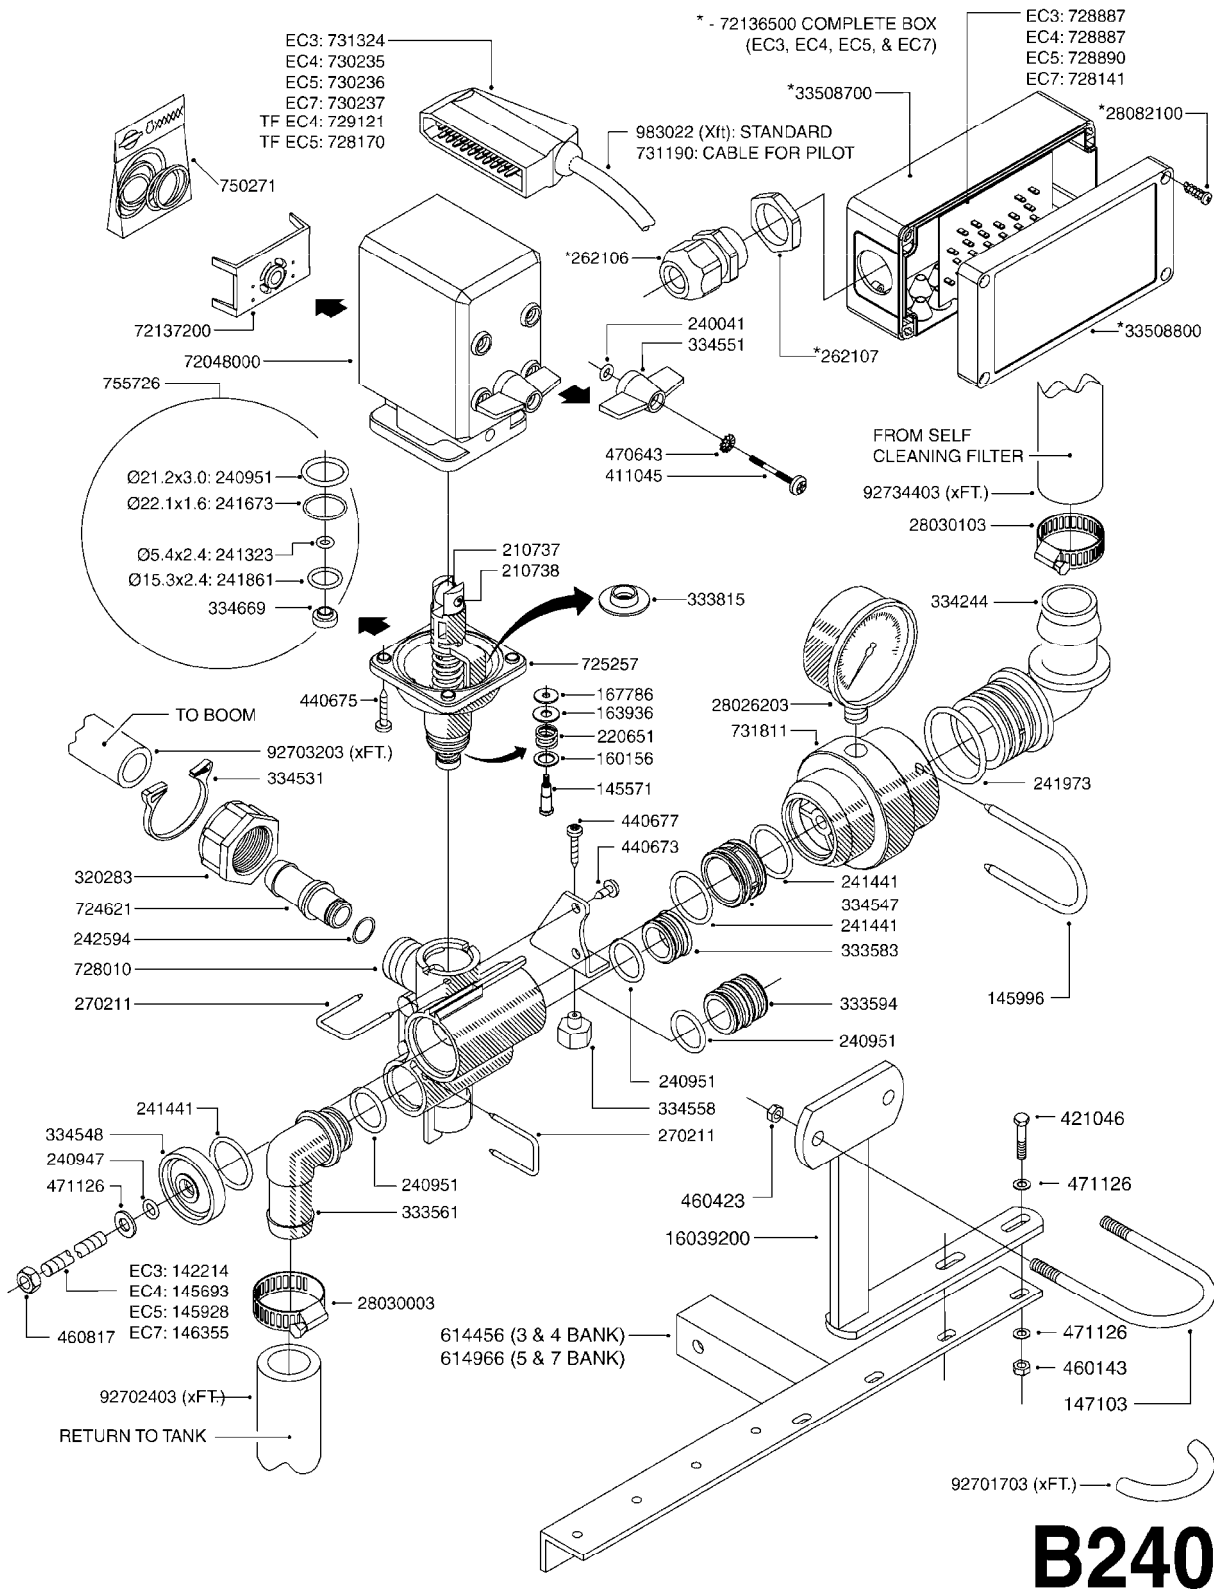

parts-n°	order qty	description
142214	1	STUD BOLT - M8X265, 3 SECTION
145571	1	STUD BOLT F/PNEUM. DISTRIBUTOR
145693	1	STUD BOLT - M8X330, 4 SECTION
145928	1	STUD BOLT - M8X400, 5 SECTION
145996	1	FITT.DK S-67 FORK
146355	1	STUD BOLT - M8X540, 7 SECTION
147103	1	U-BOLT F. 2' HOSE
160156	1	WASHER D14.1/D9.2X1 SS
163936	1	WASHER D15/D6.2X1
167786	1	WASHER D13/D4.2X1
210737	1	BEARING BALL D7 RSTO 5 TN
210738	1	BEARING ROLLER D7 L=16 SS
220651	1	SPRING PRESSURE D12.5/5
240041	1	O-RING D15,1/10,3 X 2,4
240947	1	O-RING D7.3X2.4 NITRIL
240951	1	O-RING D21.2X3 NITRIL
241323	1	O-RING D5.3X2.4 NITRIL
241441	1	O-RING D29.3X3
241673	1	O-RING D22.1X1.6
241861	1	O-RING D15.3X2.4 VITON
241973	1	O-RING 44.2 x 3.0 (use-242353)
242594	1	O-RING D14 X 1.78 SCH.70-EPDM
262106	1	BULKHEAD F. CABLE 6.5-14 BLACK
262107	1	NUT F. BULKHEAD CABLE BLACK
270211	1	FITT.DK S25 FORK L=37.5
320283	1	FITT.DK NUT 3/4"BSP
333561	1	FITT.DK ELB.1" EC RETURN
333583	1	END PIECE FOR BYPASS
333594	1	CONNECTING PIECE F. BYPASS
333815	1	DISTANCE RING
334244	1	FITT.DK S-67 ELB.1-1/4"
334531	1	CLAMP HOSE PLASTIC 3/4"
334547	1	CONNECTING PIECE F. PRESSURE
334548	1	END COVER
334551	1	GRIP F.MAN.OP.EC ON/OFF GREEN
334558	1	NUT HEX PLASTIC INSERT
334669	1	VALVE CONE D14/D7-SH 63 WHITE
411045	1	SCREW M4 X 16MM STAINLESS
421046	1	BOLT HEX 8.8 DEL M8X25 FT A2 DIN933
440673	1	SCREW F.PLASTIC 5X12 SS
440675	1	SCREW F. PLASTIC 5X16 SS
440677	1	SCREW F. PLASTIC 5X20 SS
460143	1	NUT HEX M8 LOCK A2 DIN985
460423	1	NUT HEX M10X1.5 LOCK
460817	1	NUT HEX M8 STAINLESS DIN 934
470643	1	WASHER LOCK
471126	1	WASHER D16/D8.4X1.6 SS
614456	1	BRACKET F.EC 3&4 BANK VALVES
614966	1	BRACKET F.EC 7 BANK VALVES
724621	1	FITT.DK HB 3/4"ASSY F.3/4" NUT
725257	1	SPINDLE SECT. F/EC DISTRIBUTOR
728010	1	DISTRIB HOUSING W/CONST PR GRN
728141	1	CIRCUIT BOARD F.EC7 CONN. BOX
728170	1	CABLE F.CONTRL BOX EC5 L=14000
728887	1	CIRCUIT BOARD EC CONTROL
728890	1	CIRCUIT BOARD 5 SECTION EC
729121	1	CABLE F.CONTROL BOX EC4 L=1400
730235	1	CABLE F.CONTRL BOX EC4 L=11500
730236	1	CABLE F.CONTRL BOX EC5 L=11500
730237	1	CABLE EC7 L=11500MM
731190	1	CABLE F.CONTROL PILOT EC3/4 CM