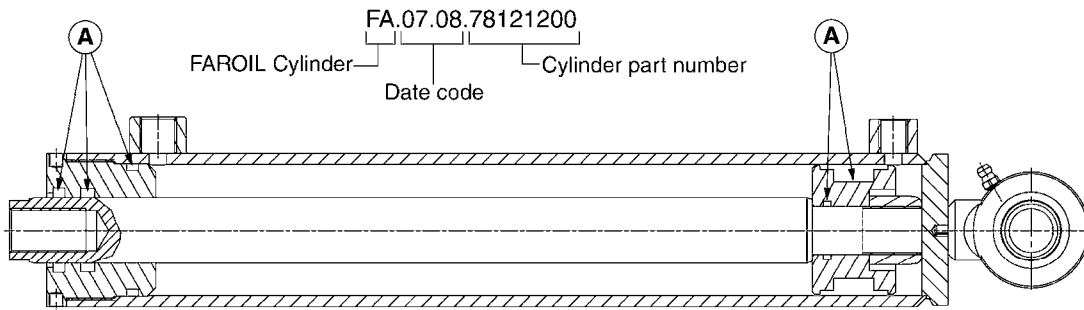

HYDRAULICS - CYLINDERS
C020-HIN, 14:12:07

Page 3

Date 06.04.2015 9:58

parts-n°	order qty	description
63039300 78100003	1 1	CYLINDER ROD F.781132 CYL. PARA-LIFT CM+750 W/STOP

Check cylinder barrel for stamped part number.