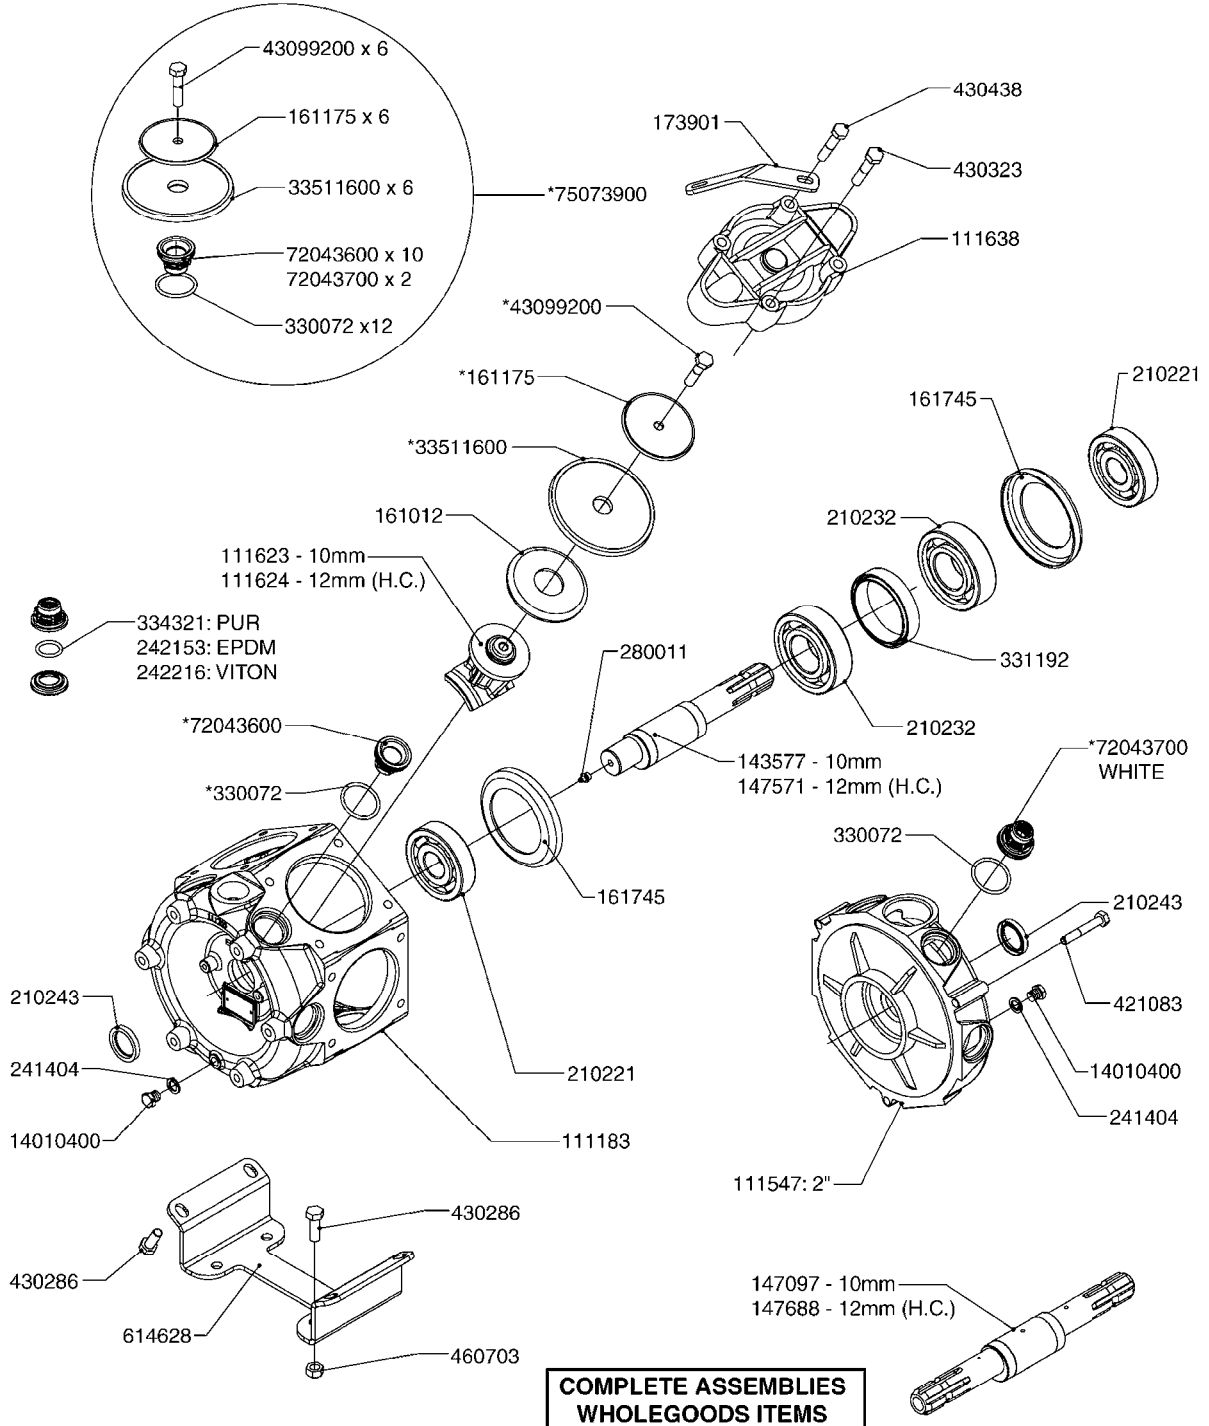

PUMP REPAIR KIT

**COMPLETE ASSEMBLIES
WHOLEGOODS ITEMS**

COMPLETE PUMPS
821587 - 463/10 2" W/THROUGH SHAFT (540 RPM)
821649 - 463/12 2" (540 RPM H.C. OFFSET PORTS)
82166300 - 463/12 2" (540 RPM H.C. INLINE PORTS)

A300

PUMP - 463 W/ MOUNTING BASE
A300-HIN, 01:12:11

Page 1

Date 06.04.2015 9:57

parts-n°	order qty	description
111183	1	PUMP CASTING 460-463 (PAINTED)
111547	1	PUMP CASTING 460-463-2' (PAINT)
111623	1	CONNECTING ROD 463/10MM
111624	1	CONNECTING ROD 463/12MM
111638	1	VALVE COVER 463 HC+1000 VERS.
143577	1	CRANK SHAFT F.363/462/463-10mm
147097	1	CRANK SHAFT 363-463/10 THROUGH
147571	1	CRANK SHAFT F.463-12mm
147688	1	CRANK SHAFT 462/12 THROUGH
161012	1	DIAPHRAGM BACKING DISC F. 463
161175	1	DIAPHRAGM DISC F. 463 PUMP
161745	1	METAL SPACER F.363/463
173901	1	LIFT STRAP F.PUMP 463
210221	1	BEARING BALL 6407
210232	1	BEARING BALL 6310
210243	1	SEAL OIL 35 X 47 X 7
241404	1	DOWTYSEAL 1/4"
242153	1	O-RING D26X4 EPDM
242216	1	O-RING VITON F/1202/1302/462
280011	1	GREASE NIPPLE 1/8' H TR
330072	1	O-RING D53.5/D45.5X4
331192	1	SPACER, MODEL 361/363
334321	1	O-RING POLY. 34.0x26.0x4.0
421083	1	BOLT HEX 8.8 DEL M10X65
430286	1	BOLT HEX 8.8 DEL M12X30 FT
430323	1	BOLT HEX 8.8 DEL M12X60
430438	1	BOLT HEX 8.8 DEL M12X65
460703	1	NUT HEX M12X1.75 LOCK DIN985
614628	1	FOOT FOR PUMP 460-463 PAINTED
821587	1	PUMP 463/10 THROUGH SHAFT TWNF
821649	1	PUMP 463/12/540 OFFSET PORTS
14010400	1	PLUG 1/4" BSP
33511600	1	DIAPHRAGM F. 463 PUMP POLY.'06
43099200	1	BOLT HEX SS M12 X 30 DIN933 A4
72043600	1	VALVE FOR 462/463
72043700	1	VALVE FOR 462/463 W.VENT HOLE
75073900	1	PUMP KIT 463 "06"
82166300	1	PUMP 463/12 2"SUC 540RPM