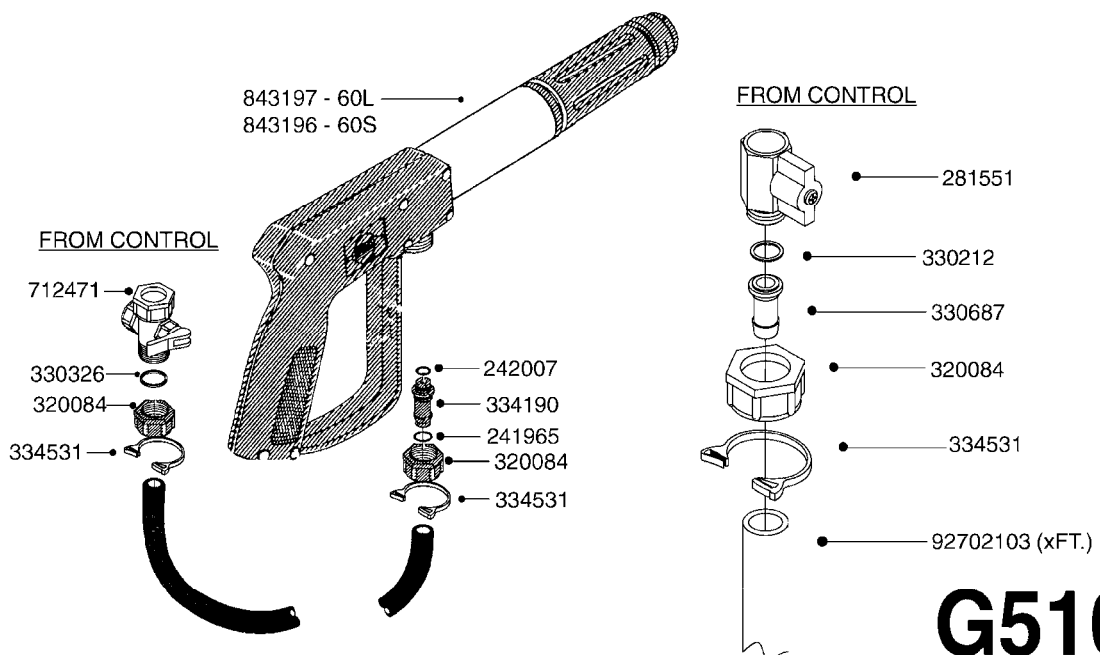

G510

HOSE WRAPS
G510-HIN, 19:05:11

Page 1
Date 06.04.2015 9:59

parts-n°	order qty	description
241965	1	O-RING 12.1 X 1.6
242007	1	O-RING D9.1X1.6
281551	1	BALL VALVE 1/2"
320084	1	FITT.DK NUT 1/2" BSP
330212	1	O-RING D19/D14X2.4 F.1/2"NUT
330326	1	O-RING D30/D24X2 F.1"NUT
330687	1	FITT.DK HB 1/2" F. 1/2" NUT
334190	1	FITT.DK HB 1/2' F. PISTOL 60S
334531	1	CLAMP HOSE PLASTIC 3/4"
636223	1	POST 12 VOLT TR30
712471	1	AGITATION VALVE ASSY. ON/OFF
843196	1	GUN, MODEL 60S
843197	1	HANDGUN KIT TYPE 60 LONG
10013403	1	BOLT HEX 3/8-16X1 1/4 HCS Z5
10013503	1	NUT HEX NC 3/8"
10178903	1	WRAP HOSE SIDE MOUNT PLATE
10179003	1	WRAP HOSE BOTTOM PLATE MOUNT
10179403	1	WRAP WELDMENT FOR HI101789
10179503	1	WRAP WELDMENT FOR HI101790
10225603	1	BKT.FOR HOSE WRAP MOUNT NL NK
10225703	1	WRAP HOSE BDL.BOTTOM PLATE
92702103	1	HOSE R X1/2" X300PSI WP X0012"