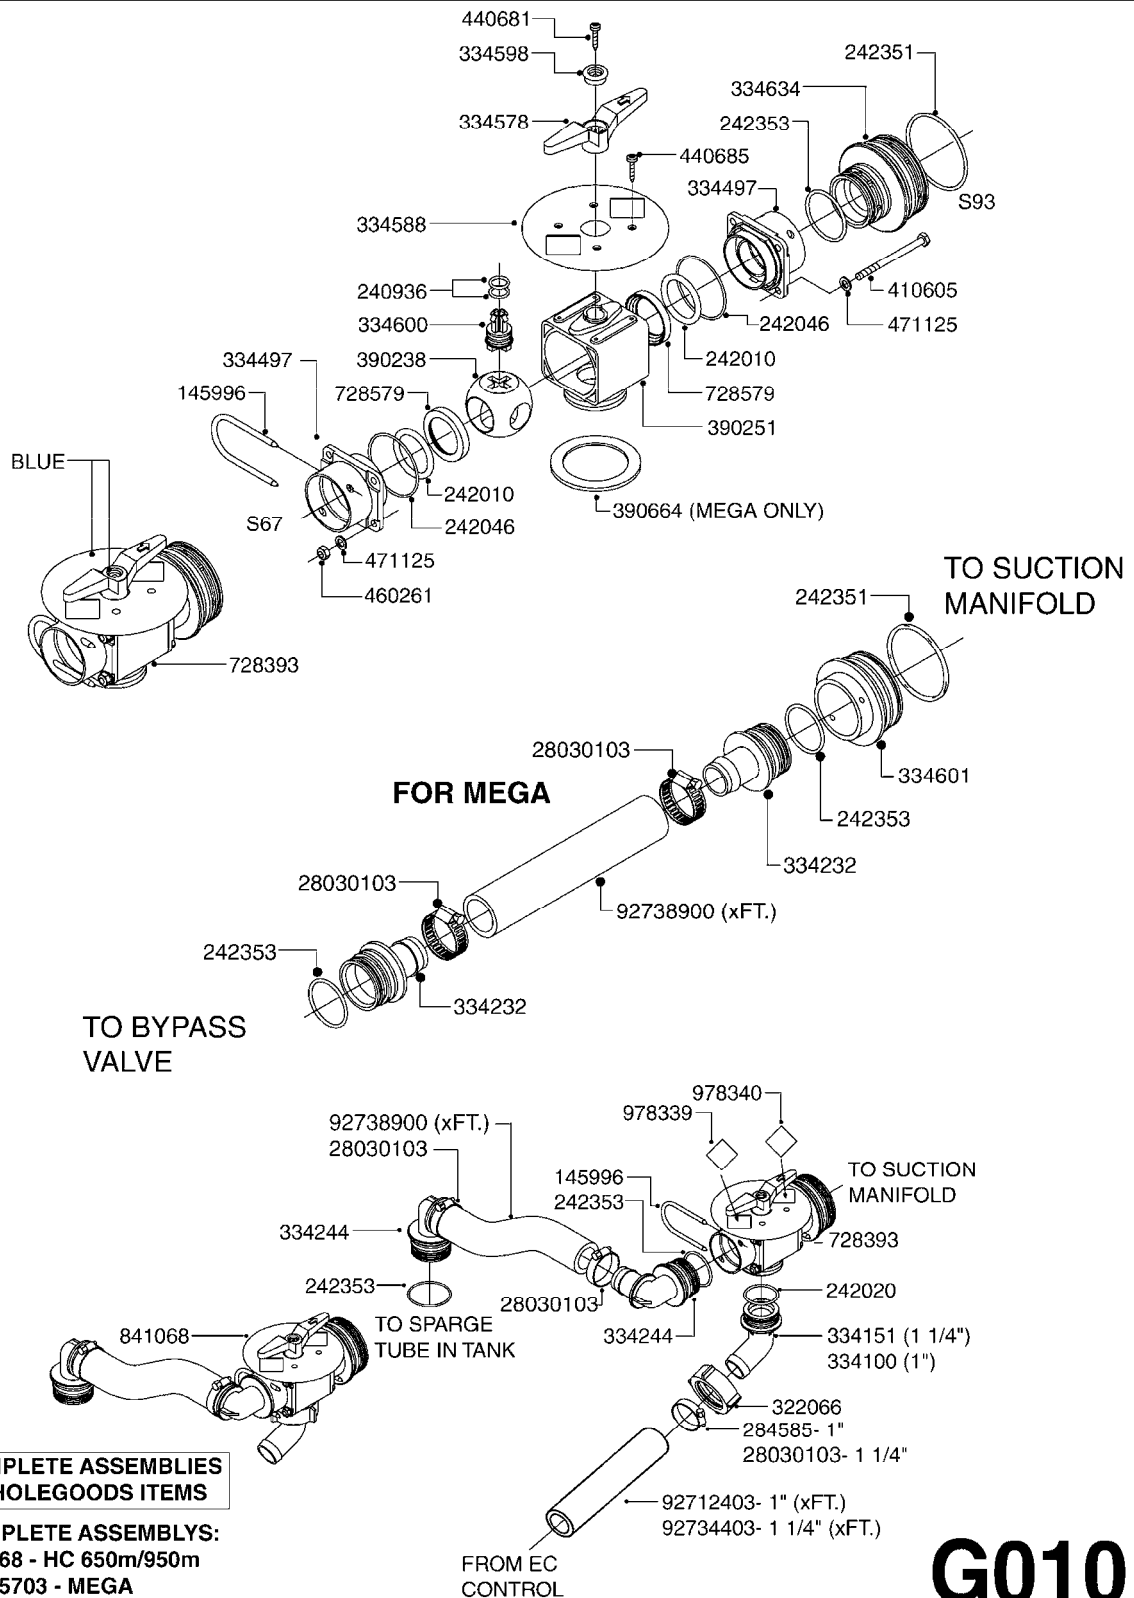

COMPLETE ASSEMBLIES
WHOLEGOODS ITEMS

F460

HUB ASSEMBLE F.4-1/2" SPINDLE
F460-HIN, 07:10:10

Page 1
Date 06.04.2015 9:58

parts-n°	order qty	description
10629403	1	BOLT HEX 5/16 NC GR.2 00.50"
21000503	1	SEAL,WHEEL CR43771
21000603	1	RACE, BEARING 3.5/1.5
21000703	1	BEARING, TAPPERED 3.5433/1.575
21000803	1	RACE, TAPERED BEARING
21000903	1	BEARING, TAPPERED, 2.75/1.510
24002803	1	GASKET F. HUB 4.5" HUB ASSY
28001103	1	SPINDLE 4.5"x 21" 20000LB
28001203	1	HUB, 20000LB W. BRG RACES
28045703	1	HUB ASSY 10-13.19-11.02 25000#
29000003	1	HUB CAP F. 881(20000LB) HUB
45000103	1	BOLT, WHEEL STUD 3/4-16X2 3/4
45000503	1	BOLT, WHEEL STUD 3/4-16X3 1/2
46000003	1	NUT HEX NF 3/4" FLANGED F.HUB
46000103	1	NUT, CASTLE, SPINDLE 2-12 UNF
46000203	1	NUT, BUD WHEEL, INNER, RH
46000303	1	NUT, BUD WHEEL, OUTER, RH
47000103	1	WASHER, SPNDL 4.5" 2.06x4 .25T
48000103	1	PIN, COTTER 5/16" X 5.25"
63002903	1	AXLE INSERT,72"-90"SUS CM 1200
63033703	1	AXLE INSERT NCM 44/66/9000