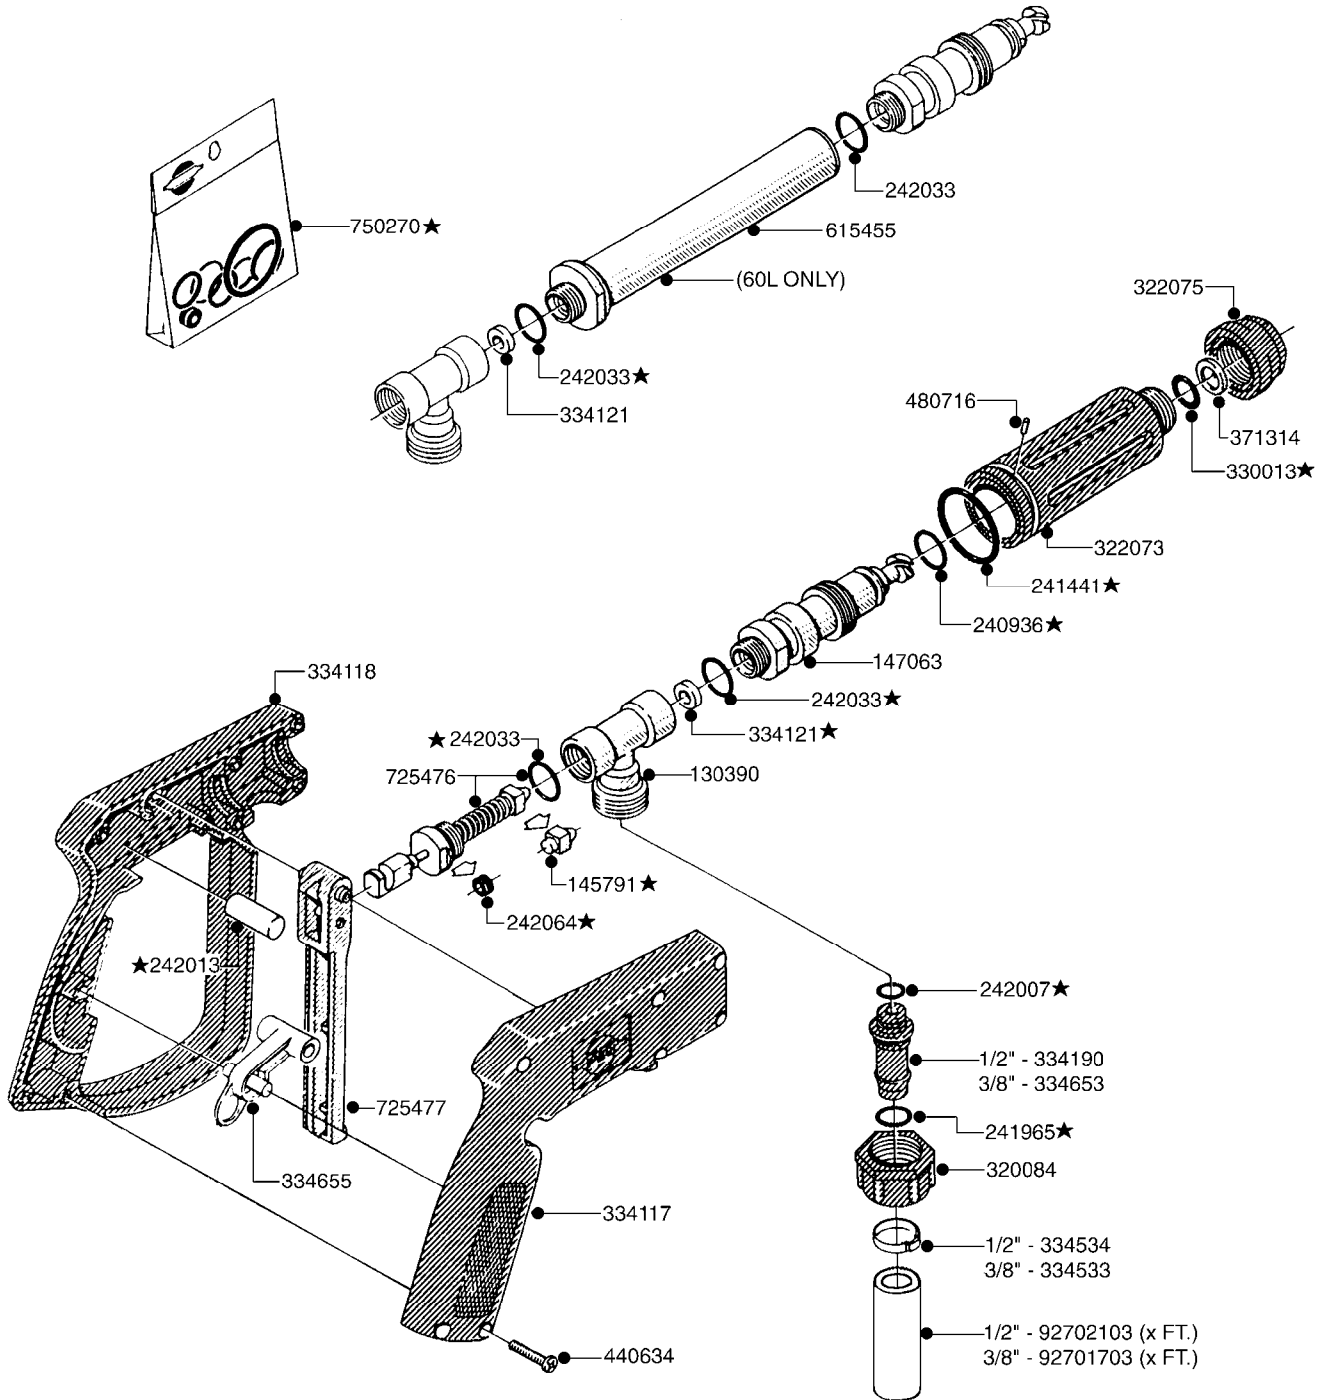

MIXING CHAMBER COMPLETE - 72048800

G420

F MARKER TANK/DROPPER HIGH CAP
G420-HIN, 05:05:11

Page 1
Date 06.04.2015 9:58

parts-n°	order qty	description
145994	1	FITT.DK S-40 FORK
160775	1	WASHER F. FRICTION PLATE
161130	1	FILTER SCREEN F/FOAM DROPPER
242351	1	O-RING D69.5X3.0 VITON F.S-93
242354	1	O-RING D32.2X3.0 VITON F.S-53
242355	1	O-RING D19.2X3.0 VITON F.S-40
284353	1	SPONGE FOR FOAM MARKER
320095	1	FITT.DK NUT 1" BSP
320117	1	FITT.DK CONN.1/2"BSP F. 1" CAP
320456	1	FITT.DK BULKHEAD 1"BSP DOUBLE
320471	1	FITT.DK NUT 1" BSP JAMB
322102	1	FITT.DK S-40 BULKHEAD
322106	1	FITT.DK S-40 BULKHEAD NUT
322109	1	FITT.DK S-93 BULKHEAD NUT
322133	1	FITT.DK S-40 PLUG W 1/8 THREAD
322134	1	FITT.DK S-53THREAD INS.1/2"BSP
322138	1	FITT.DK ELB 1"M X 1"F BSP
330326	1	O-RING D30/D24X2 F.1"NUT
330831	1	FRICTION PLATE
332581	1	GASKET F. 1-1/2" BSP CAPNUT.
334227	1	FITT.DK S-53 STR.1/2'
334237	1	FITT.DK S-40 ELB.3/8'
334259	1	GASKET F. S-40 BULKHEAD
334533	1	CLAMP HOSE PLASTIC 3/8"
390927	1	TUBE,MIX CHAMB. FOAM MARK HC
421201	1	BOLT HEX 8.8 DEL M8X70
430323	1	BOLT HEX 8.8 DEL M12X60
430367	1	BOLT HEX 8.8 DEL M12X100 DIN931
440333	1	SCREW 3.5 X 9.5 SS
460143	1	NUT HEX M8 LOCK A2 DIN985
460703	1	NUT HEX M12X1.75 LOCK DIN985
471127	1	WASHER D24/D13X2.5 STAINLESS
480487	1	PIN M5X60 SLOTTED GALV
614432	1	BREAK AWAY ARM F. FOAM MARKER
615522	1	CHECK VALVE F.FOAM MARKER
615786	1	MOUNT BKT. F.FOAM DROPPER 98
637434	1	MOUNT BRACKET F.FOAM TANK 20G
730697	1	FOAM DROPPER COMP. BLACK '97
976183	1	DECAL COMPANY 185 X 300
981561	1	SPONGE MAT. MIX.CHAMBER-x0012"
10010803	1	NUT HEX NC (NYLON LOCK) 5/16
10465903	1	*LID F.FOAM MARKER, DRILLED
10494103	1	FILL WELL ASSY.FOAM MARK EPOXY
10494403	1	*TANK ASSY. 20 GAL. D14'F/M
10533603	1	DECAL CAUTION-OPEN SLOWLY ENG
10598503	1	STRAP F.FOAMER TANK (850mm)
10631003	1	HOSE R X CLEAR BRAID.X 1/2 12"
28029803	1	CLAMP HOSE GEAR P1/2" 6708
28030103	1	CLAMP HOSE GEAR P5/4-S1.5"6724
72048800	1	MIXING CHAMBER,FOAM MARK. HC
92701703	1	HOSE R X3/8" X300PSI WP X0012"