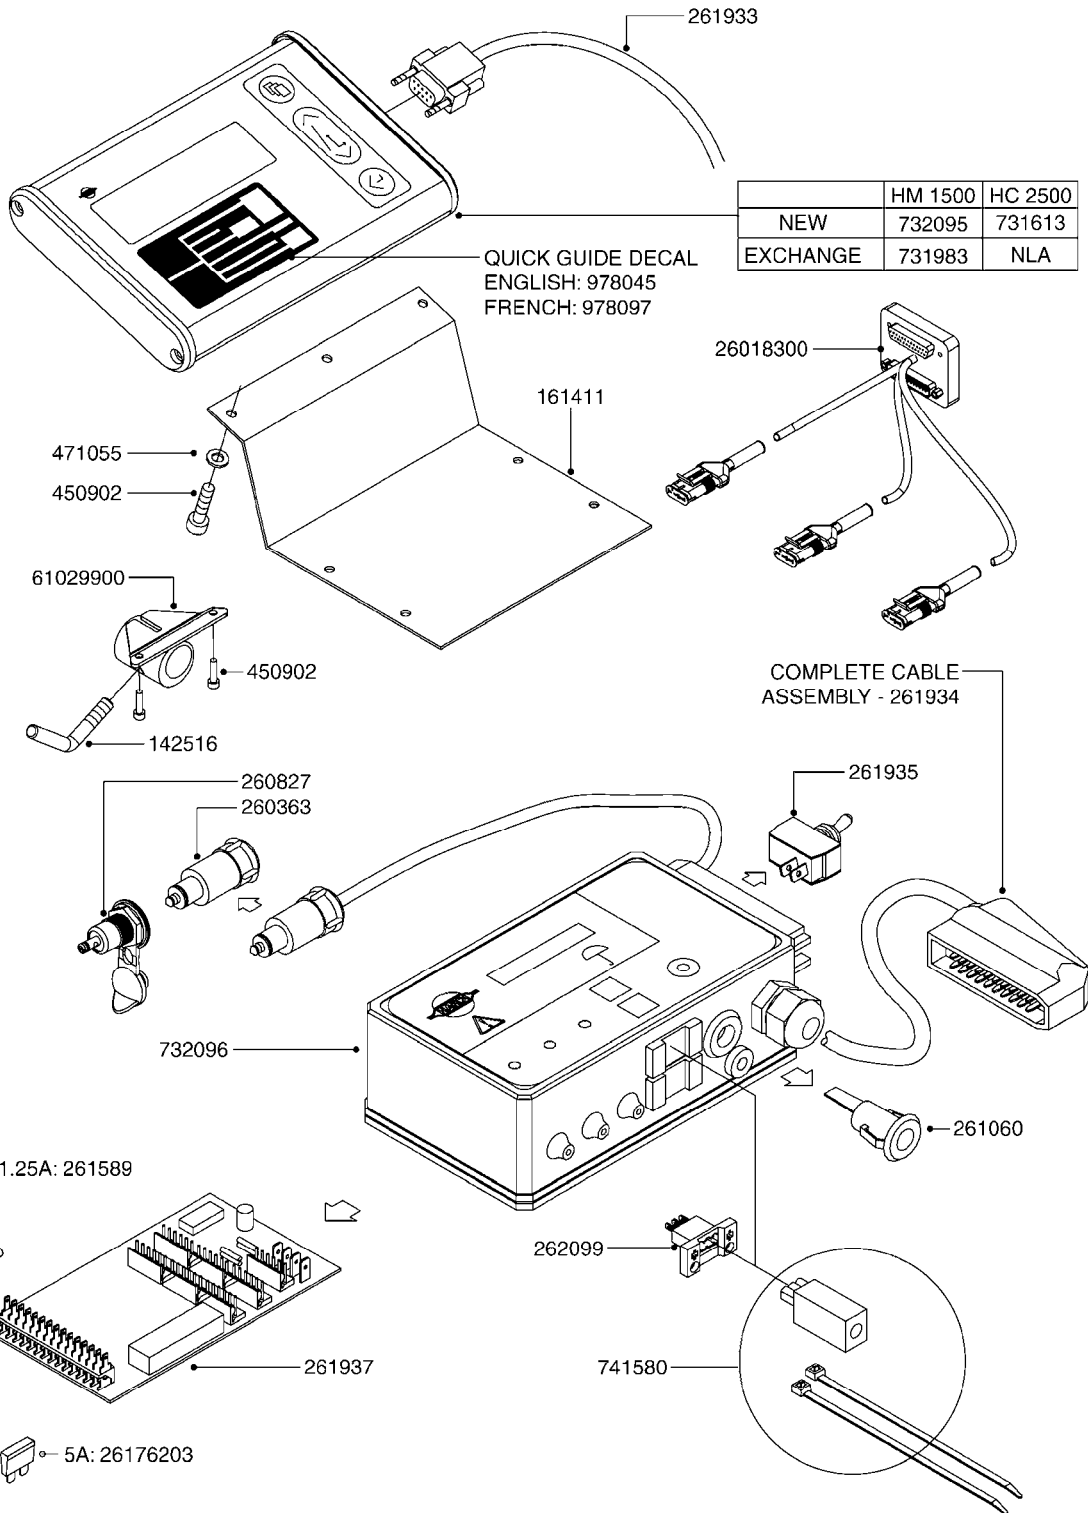

G480

HC 2500/HM1500 DISPLAY/SCANBOX
G480-HIN, 15:11:09

Page 1

Date 06.04.2015 9:58

parts-n°	order qty	description
142516	1	SCREW SET M10 BENT F. LOCKING
161411	1	MT.BRK. HC2500/HM1500 DISPLAY
26018300	1	ADAPTOR 2500 FOR SPRAYBOX II 39-PIN/REPLACES SCANBOX
260363	1	PLUG 2 POLE 12V
260827	1	PLUG F.EC ATTACHMENTS
261060	1	PLUG F.EC ATTACHMENTS
261589	1	FUSE 5 X 20 1.25 AMP
26176203	1	FUSE 5.0A QUICK-ACT.
261933	1	CABLE W/PLUG 2X25 L=71"
261934	1	CABLE W/PLUG 18X0.5MM L=79"
261935	1	SWITCH 2 POLE
261937	1	CIRCUIT BOARD F. SCANBOX
262099	1	PLUG SOCKET 3-POLE 2.5/3
450902	1	BOLT ALLEN HEAD M4 X 16MM
471055	1	WASHER D4.1/7.6 X 0.9
61029900	1	BRACKET FOR HC2500
731613	1	DISPLAY HC2500 NEW
731983	1	DISPLAY HM1500 REFURBISHED
732095	1	DISPLAY HM1500 NEW
732096	1	SCANBOX F.HM1500/HC2500
741580	1	PLUG 3-POLE 2.5/3
978045	1	DECAL QUICK GUIDE 1500/2500
978097	1	DECAL QUICK GUIDE 1500/2500 FR