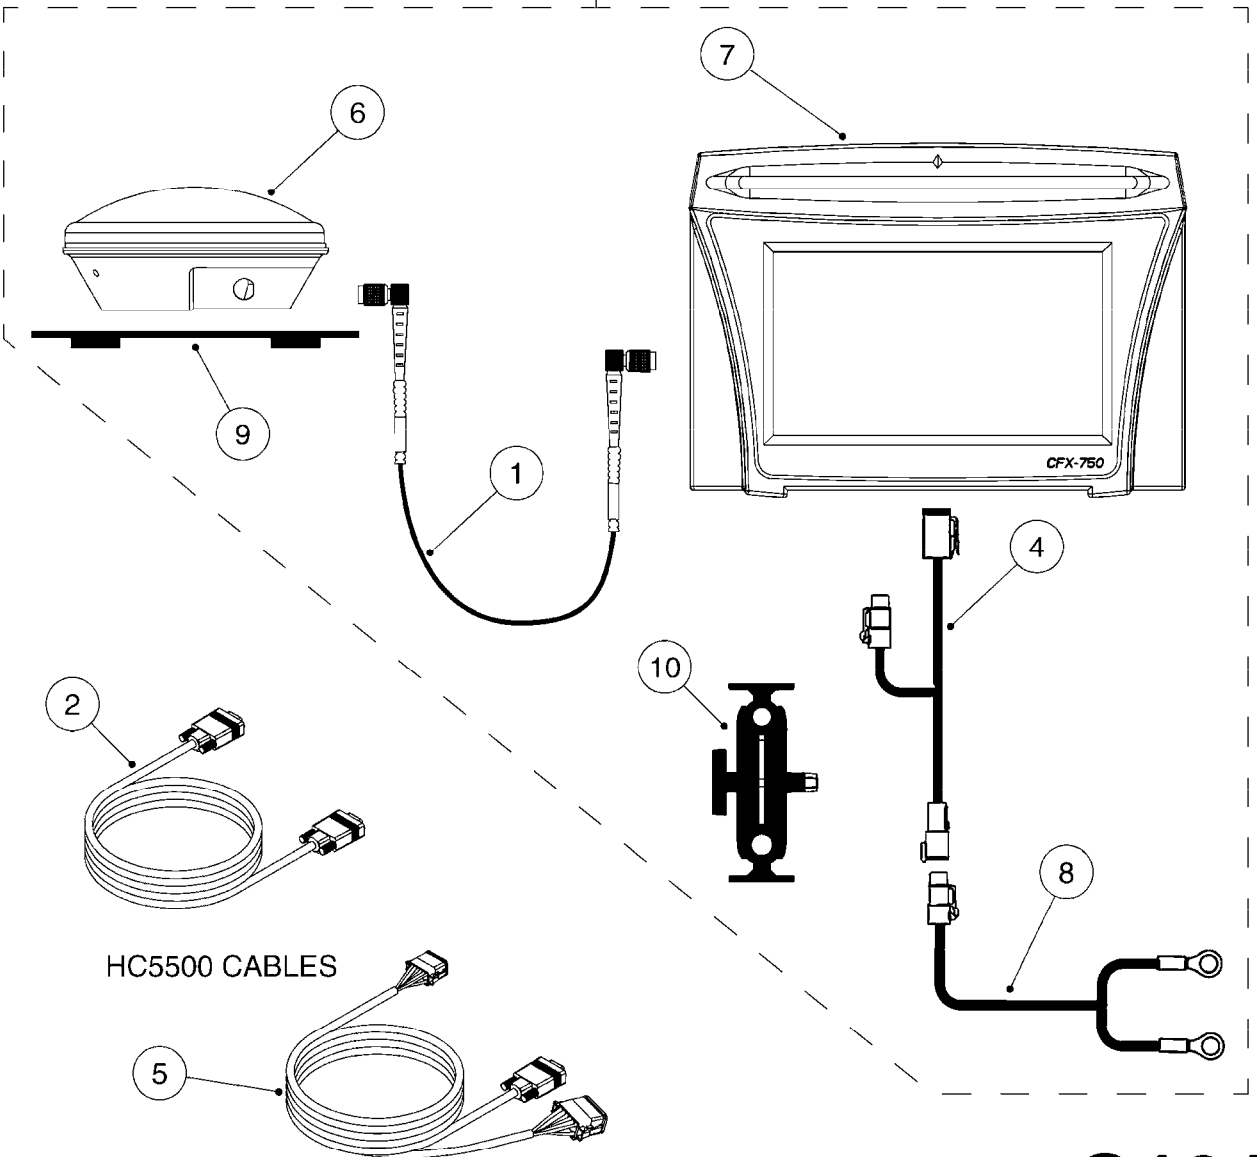

3 COMPLETE ASSEMBLY

CFX-750 DISPLAY, DGPS
G194-HIN, 22:05:14

Page 1

Date 06.04.2015 9:58

Pos.	parts-n°	order qty	description
1	26007603	1	CABLE, ANTENNA, EZGUIDEPLUS
2	26012003	1	NULL MODEM CABLE
3	26021403	1	CFX-750 DISPLAY, DGPS
4	26021603	1	CABLE, POWER BUS, CAN CFX-750
5	26021703	1	CABLE, ASC INTERFACE, CFX-750
6	26021803	1	AG-25 ANTENNA L1/L2 GLN
7	26022103	1	CFX-750 DISPLAY ONLY
8	26022603	1	CFX-750 Basic Power Cable
9	28048203	1	EZ-GUIDE 500 MOUNT F.AG15 ANT.
10	28048303	1	EZ-GUIDE 250/500 RAM MNT.1.5"