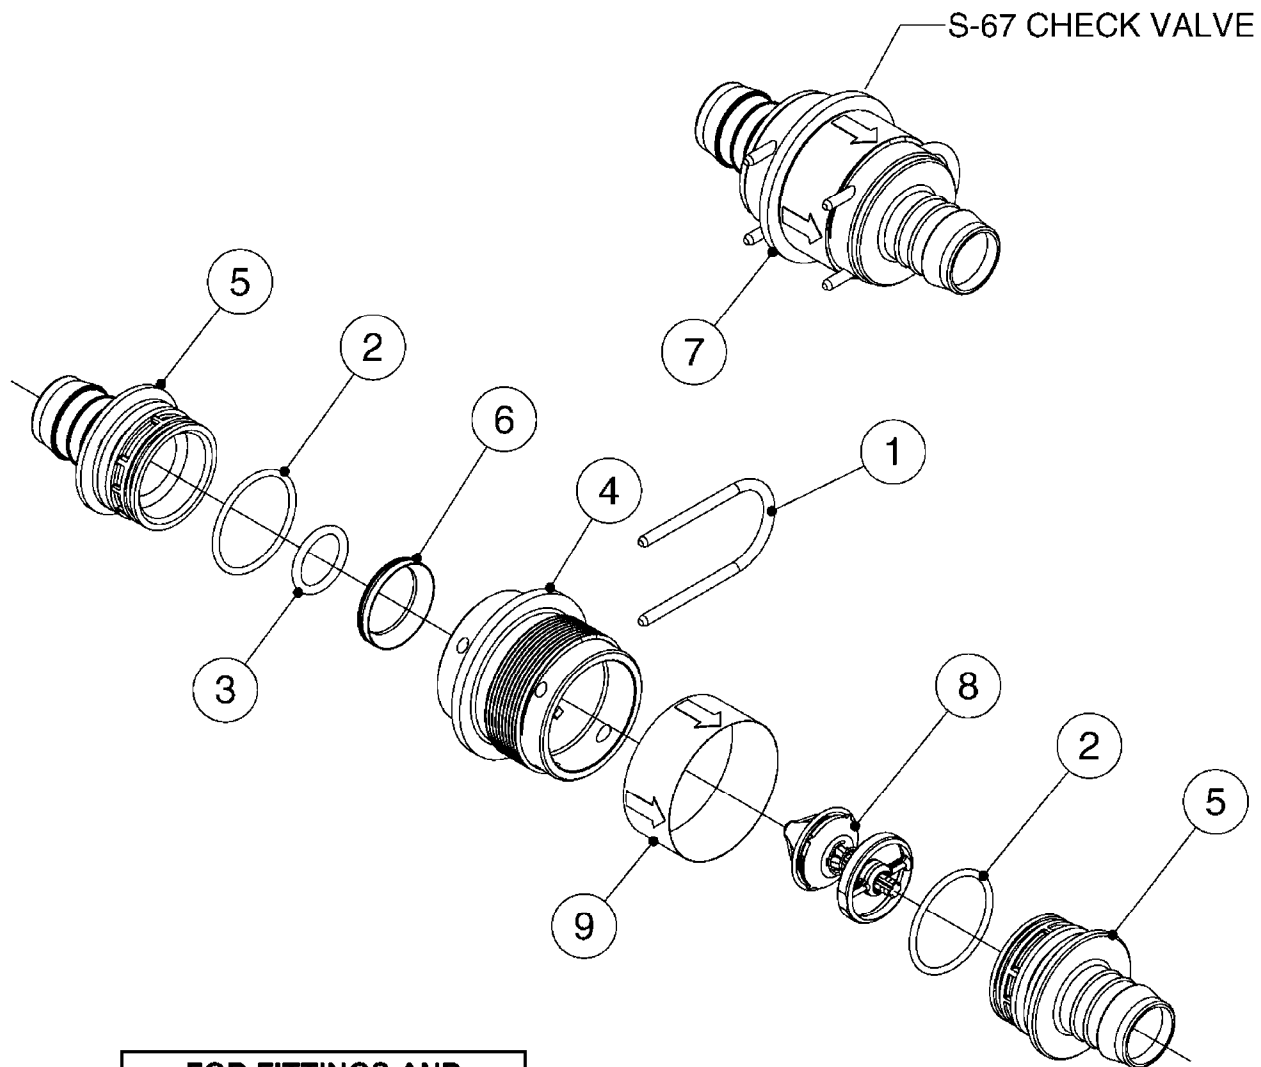

FOR FITTINGS AND
HOSES, SEE SECTION H

B346

CHECK VALVES - S67
B346-HIN, 16:05:12

Page 1

Date 06.04.2015 9:57

Pos.	parts-n°	order qty	description
1	145996	1	FITT.DK S-67 FORK
2	242353	1	O-RING D44.2X3.0 VITON F.S-67
3	242504	1	O-RING D35x2 NITRIL
4	322104	1	FITT.DK S-67 BULKHEAD
5	334231	1	FITT.DK S-67 STR.1'
5	334232	1	FITT.DK S-67 STR.1-1/4'
6	14103100	1	SEAT F.CHECK VALVE D40.8 2010
7	72001803	1	CHCK VLV,S67, 2 X 1" HB COMPLETE IN-LINE CHECK VALVE FOR 1" HOSE
7	72206600	1	CHCK VLV,S67, 2 X 1.25" HB COMPLETE IN-LINE CHECK VALVE FOR 1-1/4" HOSE
8	72089900	1	CHECK VALVE S67 SUBASMBLY.2001
9	97800500	1	DECAL 230X28 BLACK ARROW