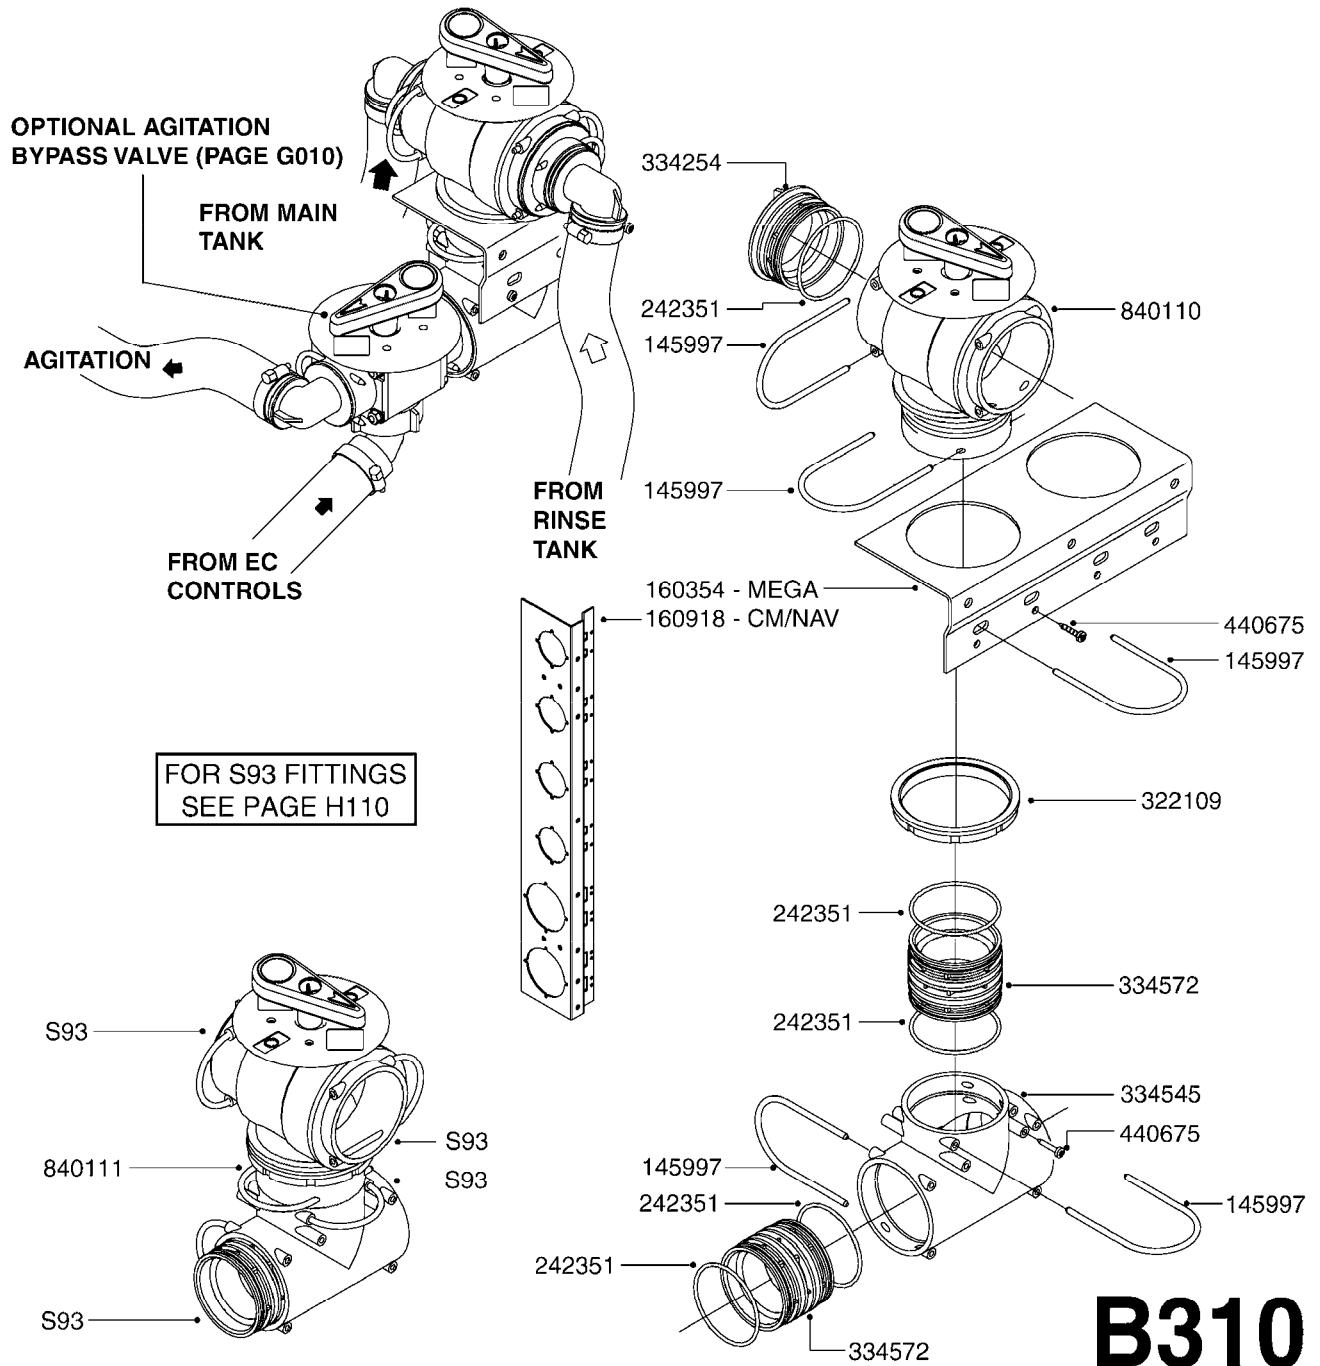

MANIFOLD SYSTEM - SUCTION
B310-HIN, 29:10:12

Page 1

Date 06.04.2015 9:57

parts-n°	order qty	description
145997	1	FITT.DK S-93 FORK
160354	1	BRACKET F.SUCTION MANIFOLD
160918	1	BRACKET F. MANIFOLD CM
242351	1	O-RING D69.5X3.0 VITON F.S-93
322109	1	FITT.DK S-93 BULKHEAD NUT
334254	1	FITT.DK S-93 PLUG
334545	1	FITT.DK S-93 TEE
334572	1	FITT.DK S-93 ADAPTOR MALE MALE
440675	1	SCREW F. PLASTIC 5X16 SS
840110	1	VALVE SUCTION S-93 F.MANIFOLD
840111	1	VALVE SUCTION 3 WAY S-93 W.TEE