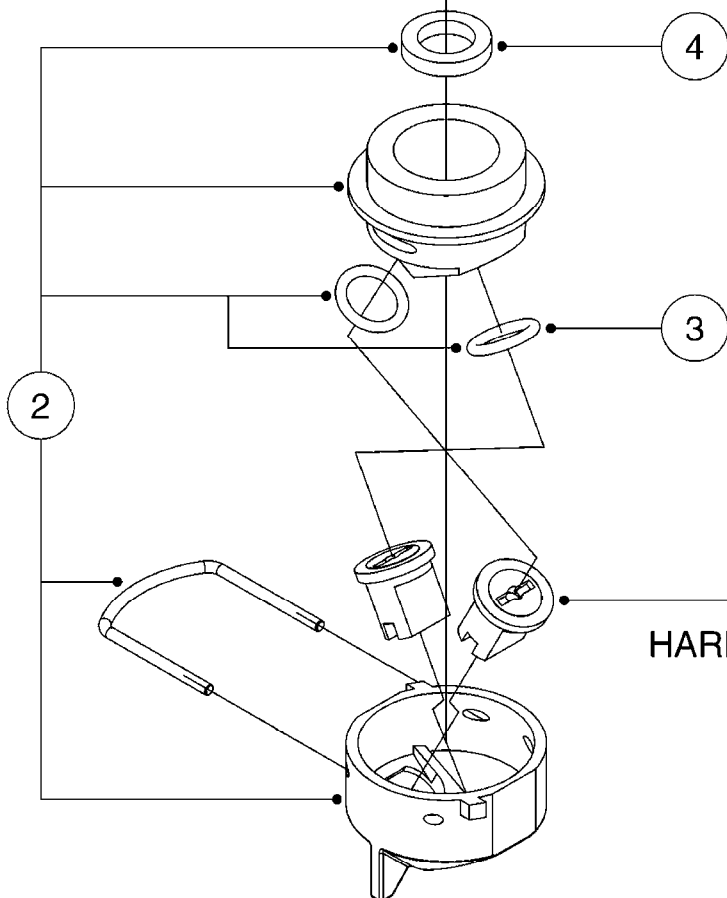

REFER TO
HARDI® NOZZLE CATALOG

D625