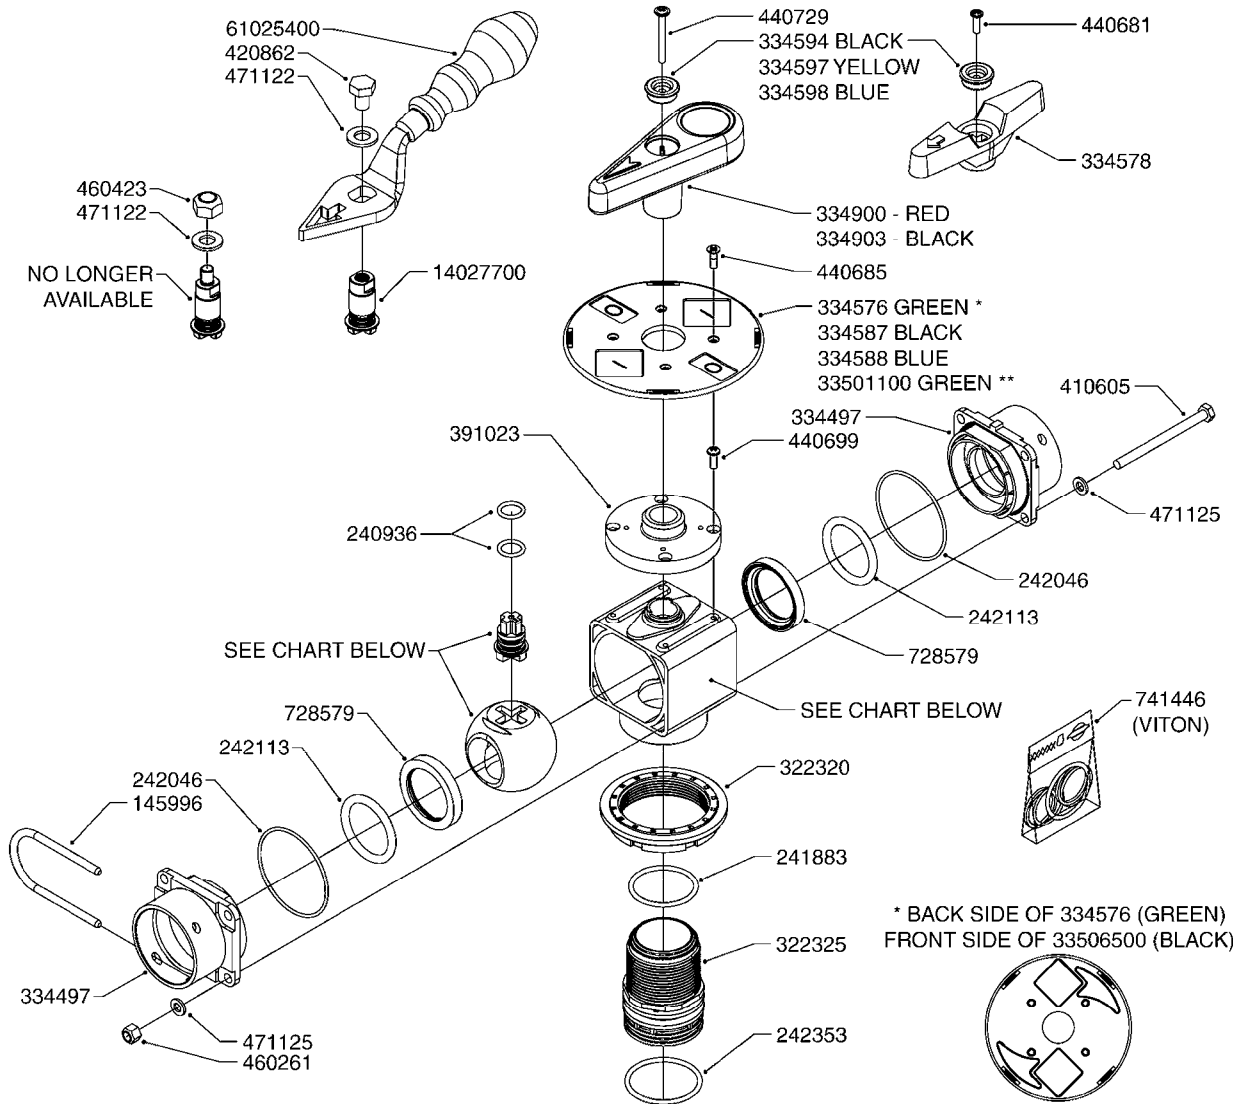

FOR S67 FITTINGS
SEE PAGE H100

B290

MANIFOLD SYSTEM - PRESSURE
B290-HIN, 29:10:12

Page 1

Date 06.04.2015 9:57

parts-n°	order qty	description
145996	1	FITT.DK S-67 FORK
160353	1	BRACKET F.PRESSURE MANIFOLD
160918	1	BRACKET F. MANIFOLD CM
242353	1	O-RING D44.2X3.0 VITON F.S-67
322224	1	FITT.DK S-67 TEE
322320	1	NUT F.3 WAY VALVE S56
334250	1	FITT.DK S-67 PLUG
334573	1	FITT.DK S-67 CONNECTOR
440675	1	SCREW F. PLASTIC 5X16 SS
841062	1	VALVE KIT S67 PRESS. MANIFOLD
841067	1	VALVE S67 PRESS.W/TEE MANIFOLD