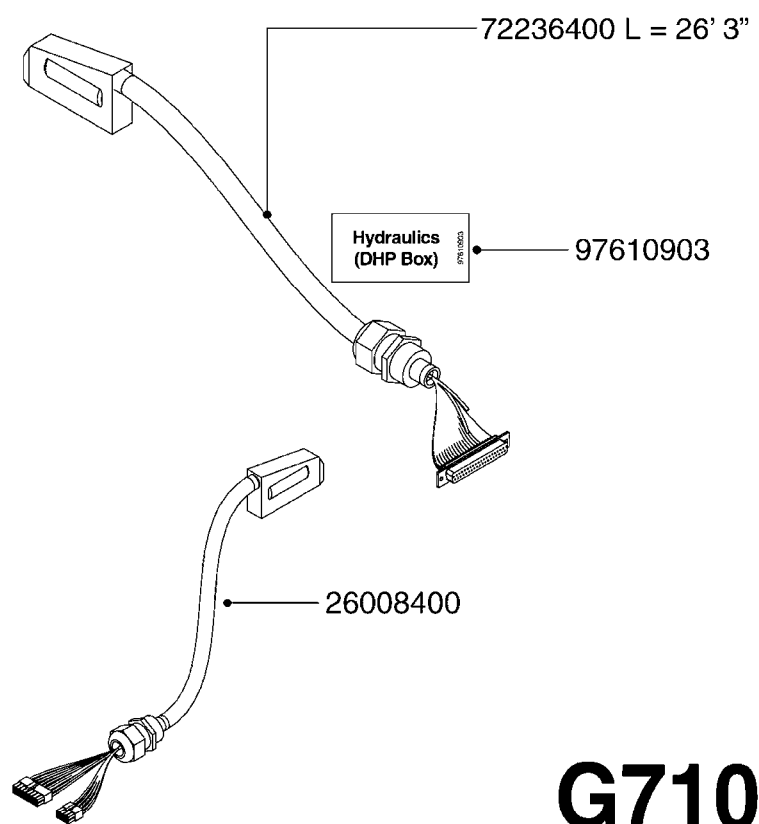

G710

39 PIN CABLES
G710-HIN, 16:05:12

Page 1
Date 06.04.2015 9:27

parts-n°	order qty	description
262158	1	PLUG INSERT 39 POLE MALE
262159	1	PLUG INSERT 39 POLE FEMALE
262160	1	PLUG HOUSING 39 POLE FEMALE
262161	1	PLUG HOUSING F/39 POLE MALE
440634	1	SCREW 5/8"
440732	1	PT SCREW 35X12B Z5452 ELZ
14034200	1	CODE BRACKET FOR 39 PIN CABLE
26003900	1	WIRE 37-39 PIN EVC, 6.6'
26004200	1	WIRE 37-39 PIN EVC, 57.4'
26008400	1	WIRE 39-PIN 24 WIRE L=8M
28027500	1	WIRE 37-39 PIN EVC, 37.7'
28028700	1	WIRE 37-39 PIN EVC, 45.9'
28028800	1	WIRE 37-39 PIN EVC, 16.4'
28028900	1	WIRE 37-39 PIN EVC, 26.2'
72236400	1	DAH CONN. WIRE/TRACTOR L=8M
97610803	1	DECAL-SRAY BOX 39-PIN
97610903	1	DECAL-HYDRAULIC BOX 39-PIN