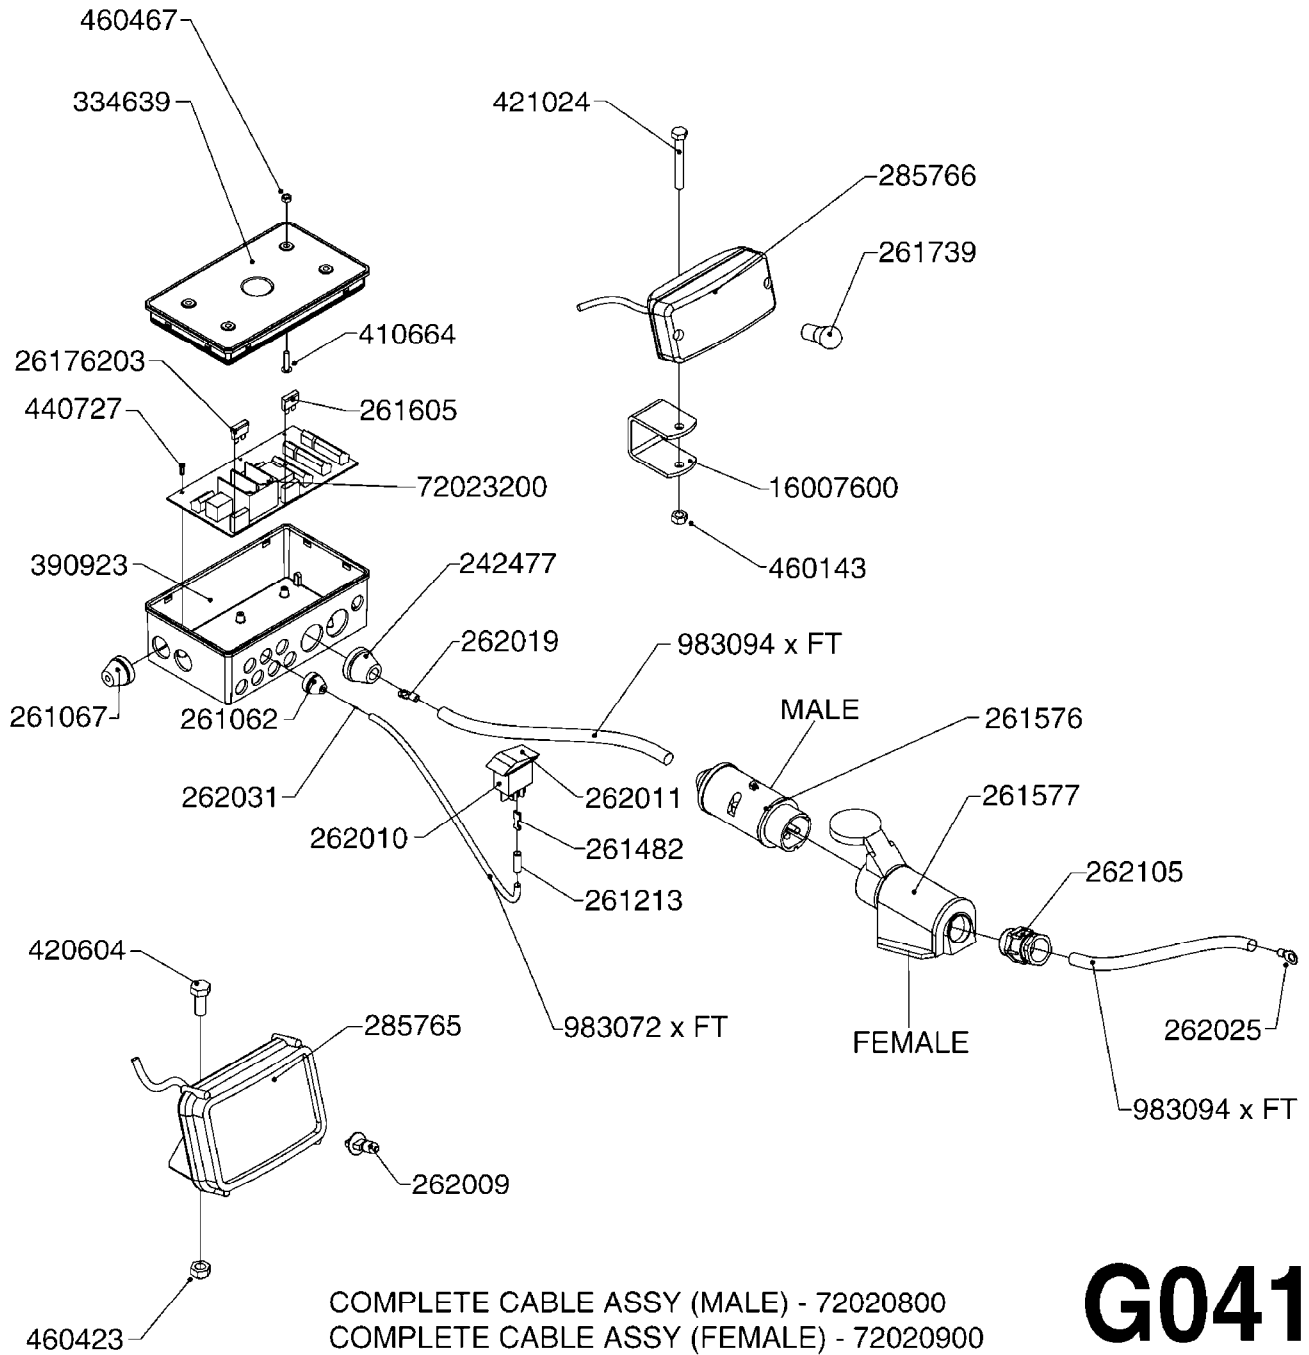

BOOM AND WORKING LIGHT KIT
G041-HIN, 12:12:05

Page 1

Date 06.04.2015 9:26

parts-n°	order qty	description
242477	1	GROMMET 14-20 GREY
261062	1	GROMMET
261067	1	GROMMET 10-14 GREY
261213	1	WIRE 6.4MM BLACK
261482	1	SPADE TERMINAL 6.3X.8 1.0-2.5m
261576	1	PLUG ELEC.2 POLE MALE F.PILOT
261577	1	PLUG ELEC.2 POLE FEMALE- PILOT
261605	1	FUSE 25A F. HP3050
261739	1	BULB 12V 21W REPALCEMENT
262009	1	BULB 12V/55W HVID REPLACEMENT
262010	1	SWITCH, 1 TERMINAL
262011	1	RED TOGGLE F. SWITCH 262010
262019	1	RING TERMINAL 10MM 2X6
262025	1	RING TERMINAL 10MM2 08
262031	1	RING TERMINAL 0.75MM 2
262105	1	PLUG CASE M25X1.5 11-18 GRAY
285765	1	BOOM LIGHT
285766	1	SERVICE WORK LIGHT
334639	1	COVER F.EC PLASTIC BOX -LOWER
390923	1	PLASTIC BOX ELECTRICAL
410664	1	BOLT HEX M5 X 20
420604	1	BOLT HEX 8.8 DEL M10X25 FT DIN933
421024	1	BOLT HEX 8.8 DEL M8X60
440727	1	SCREW F. PLASTIC 3X10 SS
460143	1	NUT HEX M8 LOCK A2 DIN985
460423	1	NUT HEX M10X1.5 LOCK
460467	1	NUT HEX M5 GALV.
983072	1	ELEC. CABLE 3 WIRE X 0.75MM
983094	1	CABLE 10MM2 X 12"
16007600	1	BRACKET F. WORK LIGHT CM+
26176203	1	FUSE 5.0A QUICK-ACT.
72020800	1	CABLE 2X10MM2/MALE PLUG L=4500
72020900	1	CABLE 2X10MM2/FEM. PLUG L=5000
72023200	1	BOARD FOR FIELD LIGHTS