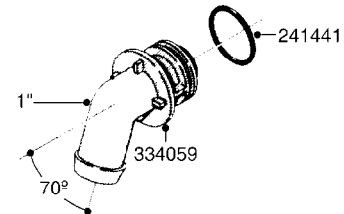

H010

parts-n°	order qty	description
240085	1	O-RING D13,1/8,3X02,4 NITRIL
241441	1	O-RING D29.3X3
242594	1	O-RING D14 X 1.78 SCH.70-EPDM
320084	1	FITT.DK NUT 1/2" BSP
320095	1	FITT.DK NUT 1" BSP
320117	1	FITT.DK CONN.1/2"BSP F. 1" CAP
320187	1	FITT.DK CAP 3/8" BSP BLACK
320283	1	FITT.DK NUT 3/4"BSP
320821	1	FITT.DK NUT 1-1/2" BSP
321495	1	FITT.DK REDUC 1/4'BSP F.3/4'NT
321576	1	FITT.DK CONN 1/2"BSP F.3/4"NUT
330013	1	O-RING D15/D10X2.5 F.3/8"NUT
330212	1	O-RING D19/D14X2.4 F.1/2"NUT
330326	1	O-RING D30/D24X2 F.1"NUT
330341	1	FITT.DK HB 1" F. 1" NUT
330595	1	O-RING D24.6/D20X2.1 -3/4"
330665	1	FITT.DK HB 3/4"F.1" NUT
330676	1	FITT.DK HB 3/8" F. 1/2" NUT
330687	1	FITT.DK HB 1/2" F. 1/2" NUT
330691	1	FITT.DK HB 3/4'F.3/4' NUT
330783	1	FITT.DK HB 3/8" F.3/8" NUT
331262	1	FITT.DK HB 1-1/2" F. 1-1/2"NUT
331273	1	O-RING D44/D38X2 F.1-1/2"
331446	1	FITT.DK HB 1" F.1-1/2" NUT
331807	1	FITT.DK HB 5/16" F.3/8" NUT
332286	1	FITT.DK HB 1/2" F. 3/4" NUT
332905	1	FITT.DK HB 1/2" F. 3/4" CAP
332927	1	PLUG F. NOZZLE TUBE 3/4'
333292	1	FITT.DK HB 1"O'RING F.1-1/2"
333664	1	FITT.DK HB 5/16' F. 1/2' NUT
334044	1	FITT.DK HB 3/4' F. 3/4' CAP
334059	1	FITT.DK EL 1" 110 DEG.F.1-1/2"
334123	1	FITT.DK HB 1-1/4"O-RNG F.1-1/2"
334150	1	FITT.DK HB 1-1/4" 110 F.1-1/2"
390542	1	PLUG WASHER FOR 3/4'CAP NUT
716236	1	FITT.DK HB 1/2" ASSY. F. 3/4"
716413	1	FITT.DK PLUG ASSY. F.NOZ TUBE
717426	1	FITT.DK REDUC 1/4"BSP F.3/4"N
720856	1	FITT.DK 1/2'BSP ASSY.F.3/4'NUT
724621	1	FITT.DK HB 3/4"ASSY F.3/4" NUT