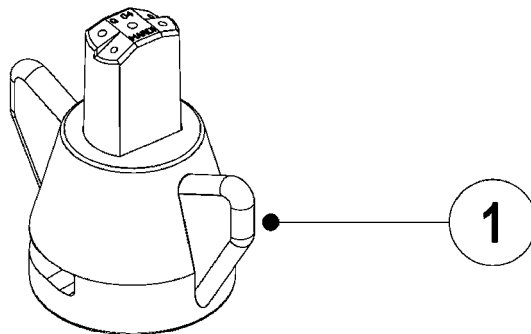

BOOM-NOZZLES QUINTASTREAM
D706-HIN, 14:12:07

Page 0

Date 06.04.2015 9:26

D706