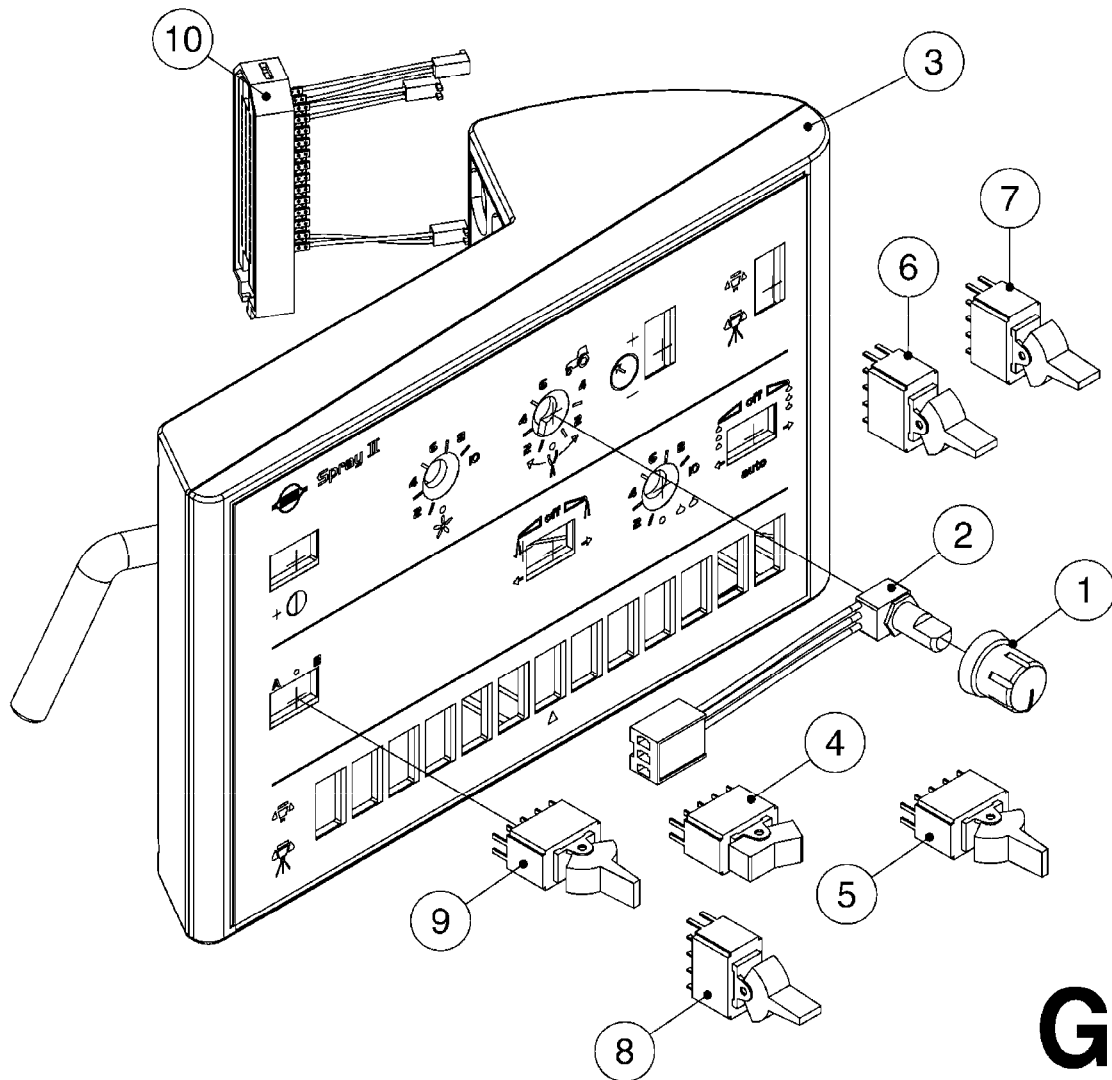

G702

SPRAYBOX II
G702-HIN, 05:08:14

Page 1

Date 06.04.2015 9:27

Pos.	parts-n°	order qty	description
1	26000400	1	KNOB F.FOAM ADJUST HC5500
2	26005300	1	POT.METER F. SPRAYBOX II
3	26010200	1	CONTROL BOX 2SEC, SPRAY BOX II
3	26010300	1	CONTROL BOX 3SEC, SPRAY BOX II
3	26010400	1	CONTROL BOX 4SEC, SPRAY BOX II
3	26010500	1	CONTROL BOX 5SEC, SPRAY BOX II
3	26010600	1	CONTROL BOX 6SEC, SPRAY BOX II
3	26010700	1	CONTROL BOX 7SEC, SPRAY BOX II
3	26010800	1	CONTROL BOX 8SEC, SPRAY BOX II
3	26010900	1	CONTROL BOX 9SEC, SPRAYBOX II
3	26011000	1	SPRAY CONT. II EVC 4 SEC. HAZ
3	26011100	1	SPRAY CONT. II EVC 5 SEC. HAZ
3	26011200	1	SPRAY CONT. II EVC 6 SEC. HAZ
3	26011300	1	SPRAY CONT. II EVC 7 SEC. HAZ
3	26013600	1	CONTROL BOX 13SEC, SPRAYBOX II
4	26020200	1	SWITCH ON-ON SP ROCKER RED
5	26020300	1	SWITCH ON-OFF-ON SP BLACK
6	26020400	1	SWITCH MOM-OFF-MOM SP YELLOW
7	26020600	1	SWITCH ON-ON SP GREEN
8	26020800	1	SWITCH ON-ON DP GREEN
9	26021000	1	SWITCH ON-OFF-ON DP BLACK
10	28031400	1	PLUG 39-POLE FEMALE HC5500