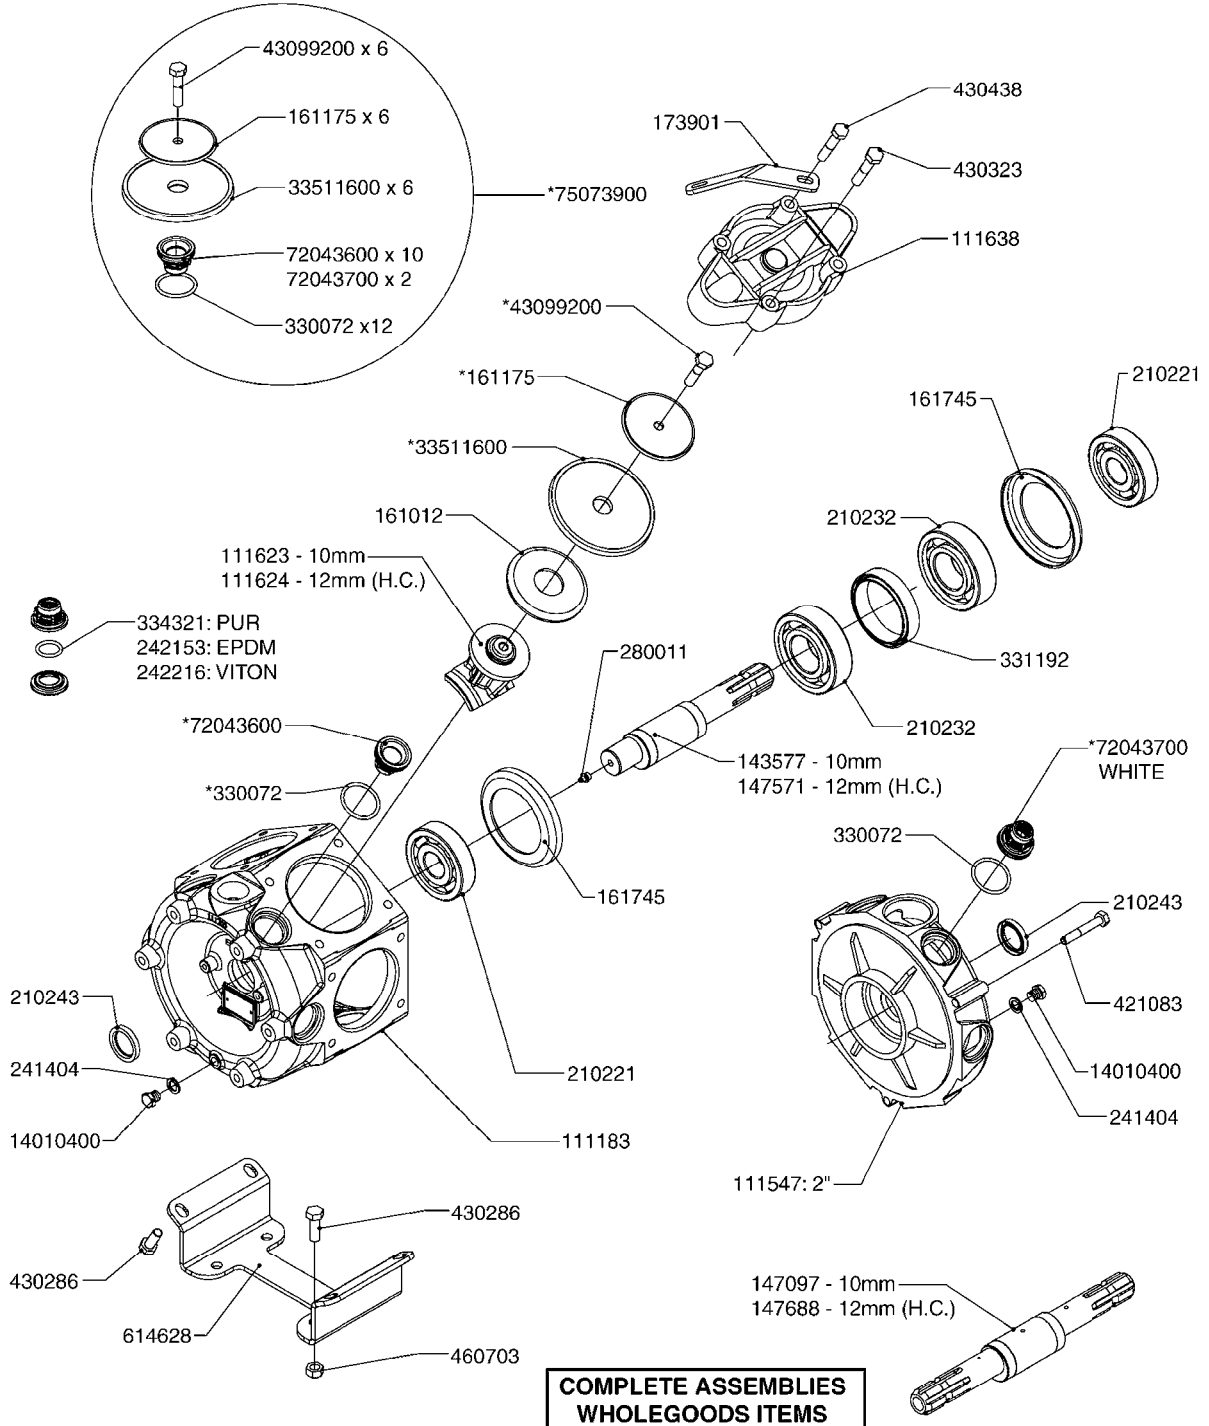

PUMP REPAIR KIT

**COMPLETE ASSEMBLIES
WHOLEGOODS ITEMS**

COMPLETE PUMPS
821587 - 463/10 2" W/THROUGH SHAFT (540 RPM)
821649 - 463/12 2" (540 RPM H.C. OFFSET PORTS)
82166300 - 463/12 2" (540 RPM H.C. INLINE PORTS)