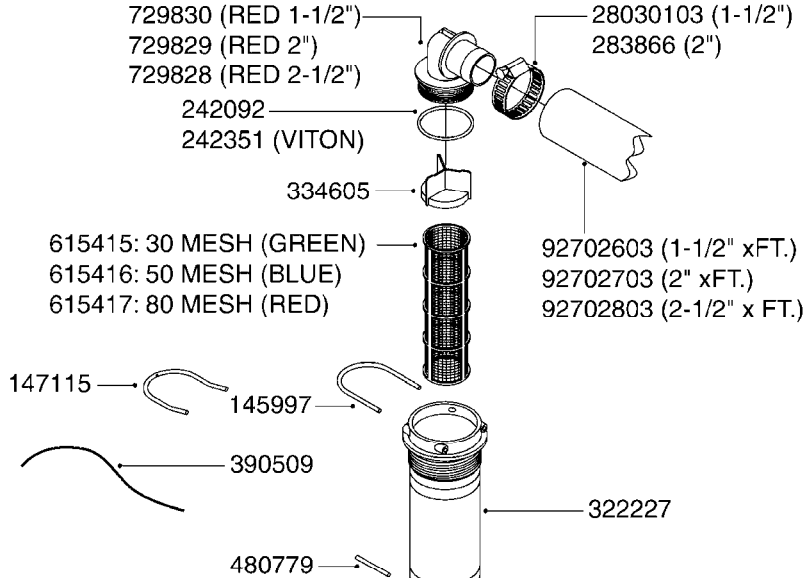

TOP SUCTION