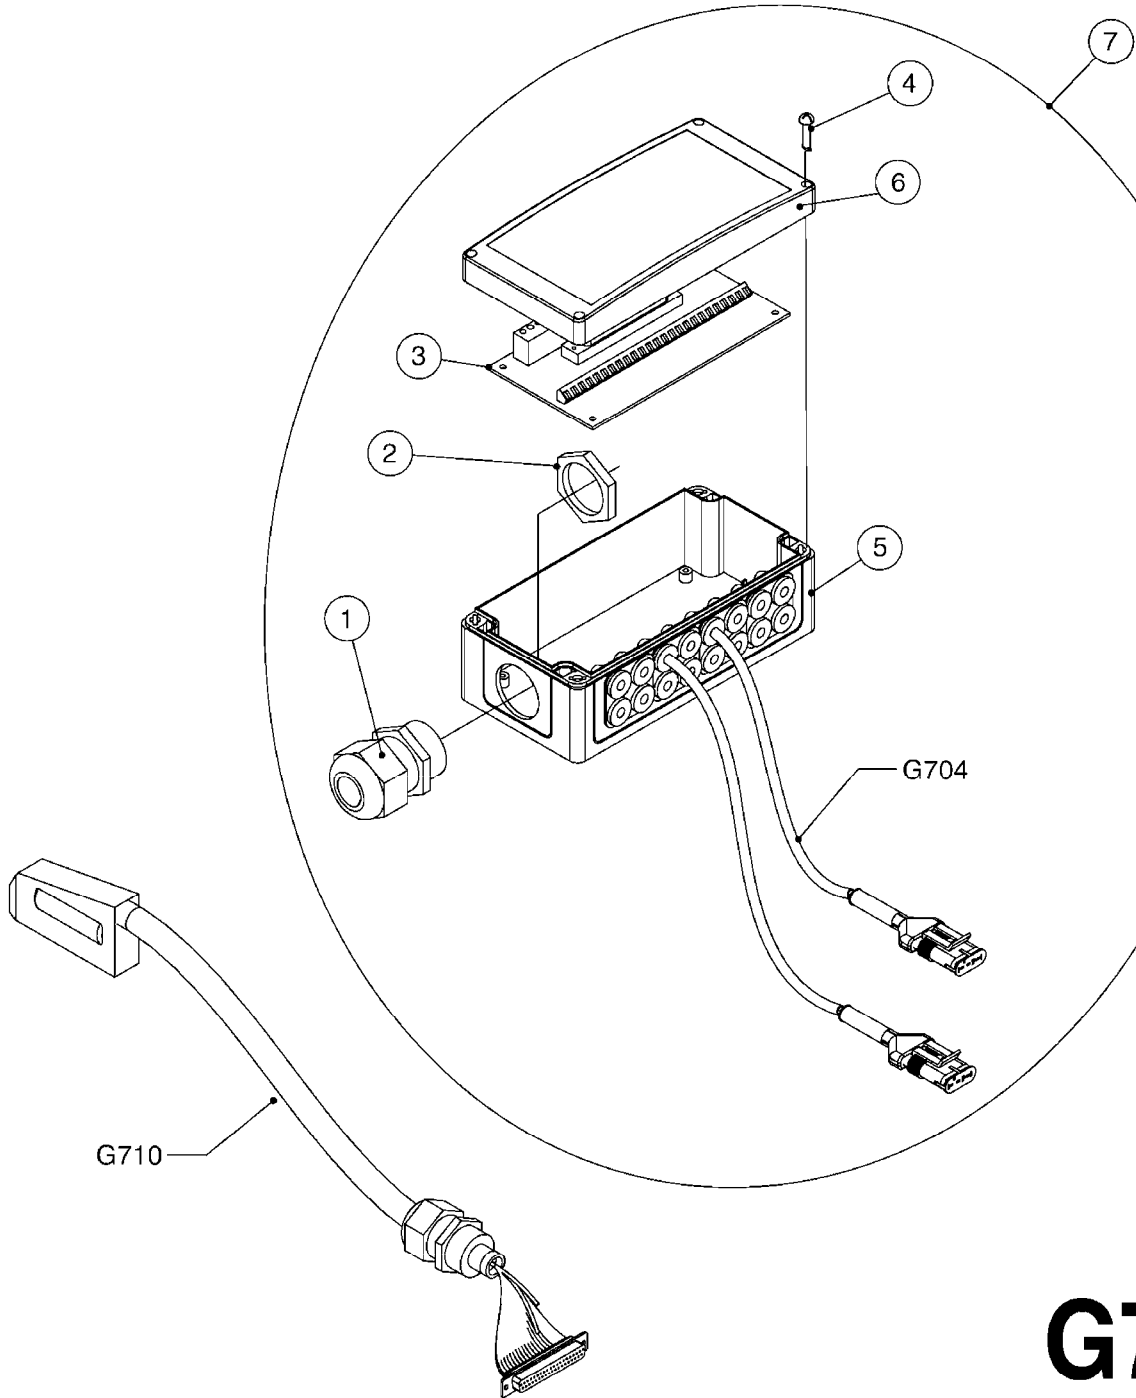

JUNCTION BOX - LIQUID
G705-HIN, 01:12:10

Page 0

Date 06.04.2015 9:27

JUNCTION BOX - LIQUID
G705-HIN, 01:12:10

Page 1

Date 06.04.2015 9:27

Pos.	parts-n°	order qty	description
1	262106	1	BULKHEAD F. CABLE 6.5-14 BLACK
2	262107	1	NUT F. BULKHEAD CABLE BLACK
3	26004800	1	CIRCUIT BD SEC VLV NCM 13SEC 13 SECTION
3	72173900	1	CIRCUIT BD SEC VLV 39PIN 9SEC 9 SECTION
4	28082100	1	SCREW F. BOX LID 1/4" L=20
5	33508700	1	BOX 160X80X40 BLACK 1-HOLE
6	33508800	1	LID 160X80X15 BLK W/SCREWS
7	72115400	1	CONNECTION BOX F. OP. UNIT SV9