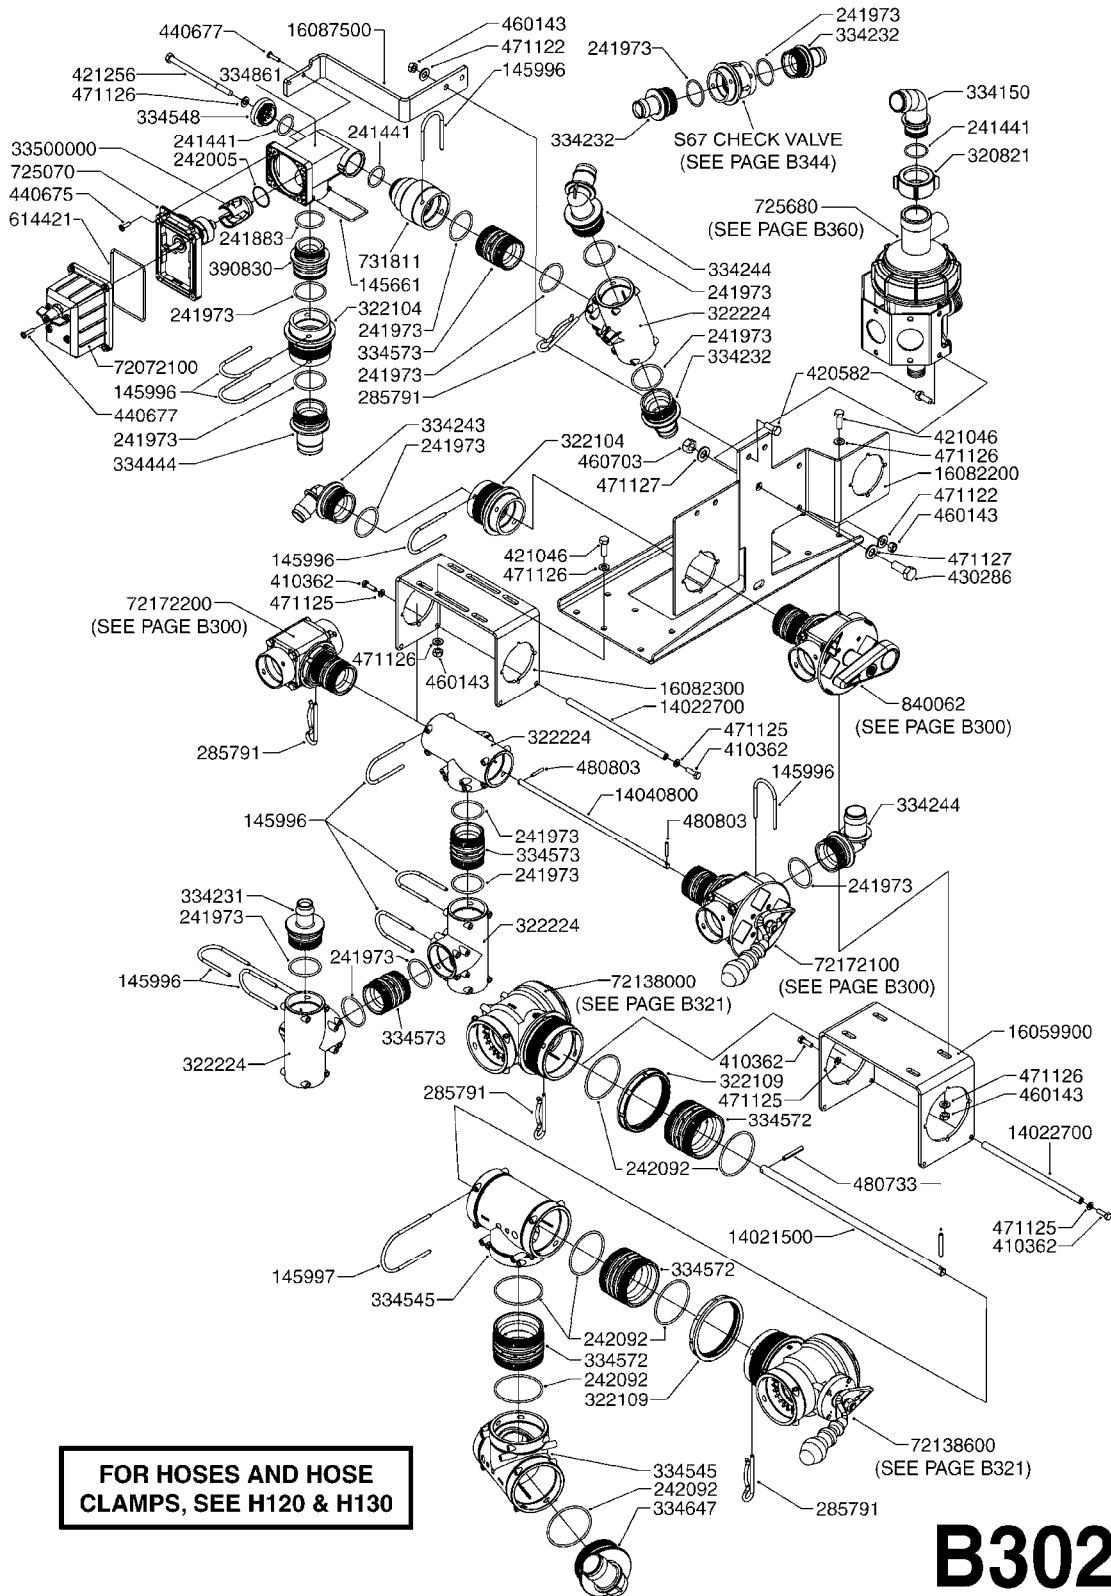

FOR HOSES AND HOSE CLAMPS, SEE H120 & H130

B302

SMART VALVE - COMMANDER PLUS
B302-HIN, 28:11:06

Page 1

Date 06.04.2015 9:26

parts-n°	order qty	description
145661	1	FITT.DK S-61 FORK
145996	1	FITT.DK S-67 FORK
145997	1	FITT.DK S-93 FORK
241441	1	O-RING D29.3X3
241883	1	O-RING D39.2X3 NITRIL 242020
241973	1	O-RING 44.2 x 3.0 (use-242353)
242005	1	O-RING D32.1X1.6 NITRIL
242092	1	O-RING D69.5X3 (Use-242351)
285791	1	HAIR PIN S93/S67
320821	1	FITT.DK NUT 1-1/2" BSP
322104	1	FITT.DK S-67 BULKHEAD
322109	1	FITT.DK S-93 BULKHEAD NUT
322224	1	FITT.DK S-67 TEE
334150	1	FITT.DK HB 1-1/4" 110 F.1-1/2"
334231	1	FITT.DK S-67 STR.1'
334232	1	FITT.DK S-67 STR.1-1/4'
334243	1	FITT.DK S-67 ELB.1"
334244	1	FITT.DK S-67 ELB.1-1/4"
334444	1	FITT.DK S-67 STR.1-1/2" PVC
334545	1	FITT.DK S-93 TEE
334548	1	END COVER
334572	1	FITT.DK S-93 ADAPTOR MALE MALE
334573	1	FITT.DK S-67 CONNECTOR
334647	1	FITT.DK S93 ELB 1-1/2" 90 PVC
334861	1	HOUSING F. HM EVC POST 1992
390830	1	ADAPTER S61/S67
410362	1	BOLT HEX 8.8 SS M6X20 FT
420582	1	BOLT HEX 8.8 DEL M8X20 FT A2
421046	1	BOLT HEX 8.8 DEL M8X25 FT A2 DIN933
421256	1	BOLT HEX 8.8 SS M8X130
430286	1	BOLT HEX 8.8 DEL M12X30 FT
440675	1	SCREW F. PLASTIC 5X16 SS
440677	1	SCREW F. PLASTIC 5X20 SS
460143	1	NUT HEX M8 LOCK A2 DIN985
460703	1	NUT HEX M12X1.75 LOCK DIN985
471122	1	WASHER D20/D10.5X2 SS
471125	1	WASHER M6U D12/D6.4x1.6 SS A2
471126	1	WASHER D16/D8.4X1.6 SS
471127	1	WASHER D24/D13X2.5 STAINLESS
480733	1	PIN D6 X 40
480803	1	PIN Ø4 X 25
614421	1	GASKET F/MOTOR HOUSE-ON/OFF TR
725070	1	BRKT.PLATE F/PRES. 70068303
725680	1	SCF ASSY.80 W/THREADED TOP CAP
731811	1	FITT.DK ADAPTOR S67 EC BOOM SE
840062	1	VALVE S67 PRESSURE AGITATION
14021500	1	SPINDLE F.S93 SMART VALVE
14022700	1	SPACER TUBE Ø10 L=212 SS
14040800	1	SPINDLE F.SMART VALVE 14068700
16059900	1	BRACKET 2 STK S93 SMART VALVE
16082200	1	BRACKET F.CM+ SMART VALVE
16082300	1	BRACKET 2PCS S67 VALVE 15 BAR
16087500	1	BRACKET F.REG.VALVE CM+ SV
33500000	1	CYL REG VALVE 02 SEE 741812
72072100	1	MOTOR REG. 1:150 AMP PLUG YELL
72138000	1	VALVE S93 "V2" SMART VALVE
72138600	1	VALVE S93 "V3" SMART VALVE
72172100	1	VALVE S67 "V1" SMART VALVE
72172200	1	VALVE S67 "V2" SMART VALVE