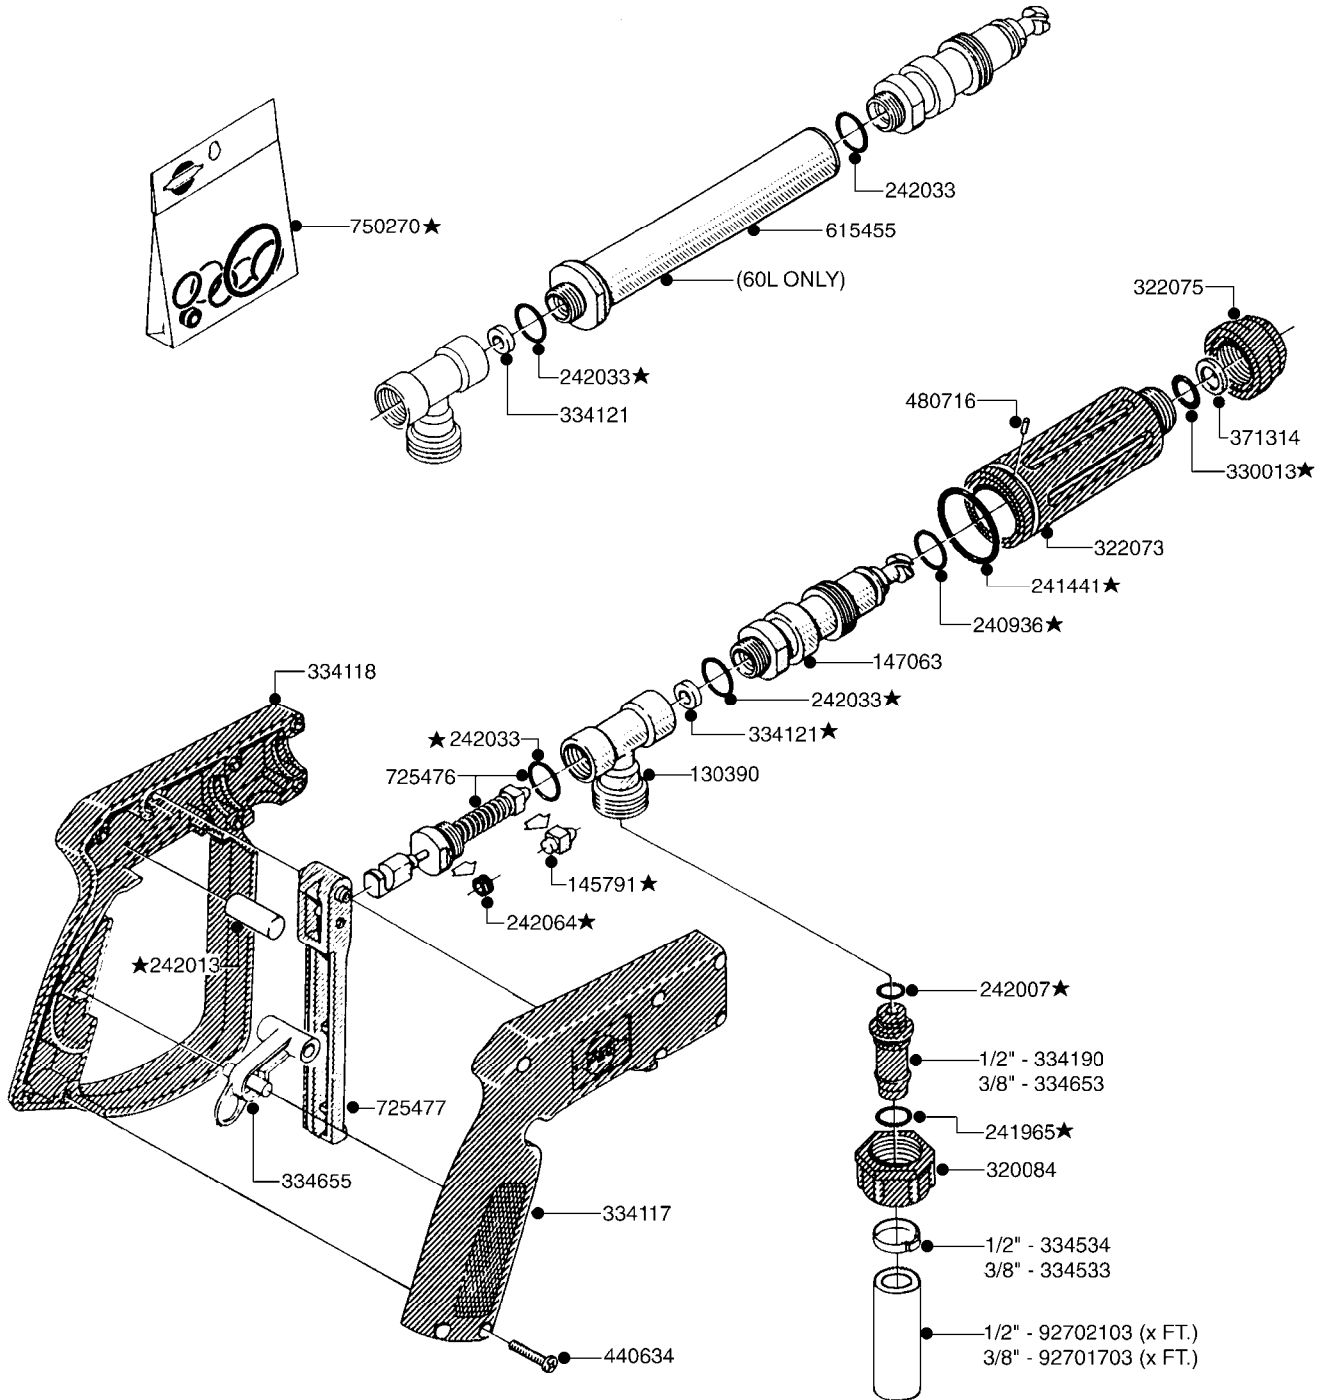

MIXING CHAMBER COMPLETE - 72048800

637434
20 GAL.

G420

F MARKER TANK/DROPPER HIGH CAP
G420-HIN, 05:05:11

Page 1
Date 06.04.2015 9:27

parts-n°	order qty	description
145994	1	FITT.DK S-40 FORK
160775	1	WASHER F. FRICTION PLATE
161130	1	FILTER SCREEN F/FOAM DROPPER
242351	1	O-RING D69.5X3.0 VITON F.S-93
242354	1	O-RING D32.2X3.0 VITON F.S-53
242355	1	O-RING D19.2X3.0 VITON F.S-40
284353	1	SPONGE FOR FOAM MARKER
320095	1	FITT.DK NUT 1" BSP
320117	1	FITT.DK CONN.1/2"BSP F. 1" CAP
320456	1	FITT.DK BULKHEAD 1"BSP DOUBLE
320471	1	FITT.DK NUT 1" BSP JAMB
322102	1	FITT.DK S-40 BULKHEAD
322106	1	FITT.DK S-40 BULKHEAD NUT
322109	1	FITT.DK S-93 BULKHEAD NUT
322133	1	FITT.DK S-40 PLUG W 1/8 THREAD
322134	1	FITT.DK S-53THREAD INS.1/2"BSP
322138	1	FITT.DK ELB 1"M X 1"F BSP
330326	1	O-RING D30/D24X2 F.1"NUT
330831	1	FRICTION PLATE
332581	1	GASKET F. 1-1/2" BSP CAPNUT.
334227	1	FITT.DK S-53 STR.1/2'
334237	1	FITT.DK S-40 ELB.3/8'
334259	1	GASKET F. S-40 BULKHEAD
334533	1	CLAMP HOSE PLASTIC 3/8"
390927	1	TUBE,MIX CHAMB. FOAM MARK HC
421201	1	BOLT HEX 8.8 DEL M8X70
430323	1	BOLT HEX 8.8 DEL M12X60
430367	1	BOLT HEX 8.8 DEL M12X100 DIN931
440333	1	SCREW 3.5 X 9.5 SS
460143	1	NUT HEX M8 LOCK A2 DIN985
460703	1	NUT HEX M12X1.75 LOCK DIN985
471127	1	WASHER D24/D13X2.5 STAINLESS
480487	1	PIN M5X60 SLOTTED GALV
614432	1	BREAK AWAY ARM F. FOAM MARKER
615522	1	CHECK VALVE F.FOAM MARKER
615786	1	MOUNT BKT. F.FOAM DROPPER 98
637434	1	MOUNT BRACKET F.FOAM TANK 20G
730697	1	FOAM DROPPER COMP. BLACK '97
976183	1	DECAL COMPANY 185 X 300
981561	1	SPONGE MAT. MIX.CHAMBER-x0012"
10010803	1	NUT HEX NC (NYLON LOCK) 5/16
10465903	1	*LID F.FOAM MARKER, DRILLED
10494103	1	FILL WELL ASSY.FOAM MARK EPOXY
10494403	1	*TANK ASSY. 20 GAL. D14'F/M
10533603	1	DECAL CAUTION-OPEN SLOWLY ENG
10598503	1	STRAP F.FOAMER TANK (850mm)
10631003	1	HOSE R X CLEAR BRAID.X 1/2 12"
28029803	1	CLAMP HOSE GEAR P1/2" 6708
28030103	1	CLAMP HOSE GEAR P5/4-S1.5"6724
72048800	1	MIXING CHAMBER,FOAM MARK. HC
92701703	1	HOSE R X3/8" X300PSI WP X0012"