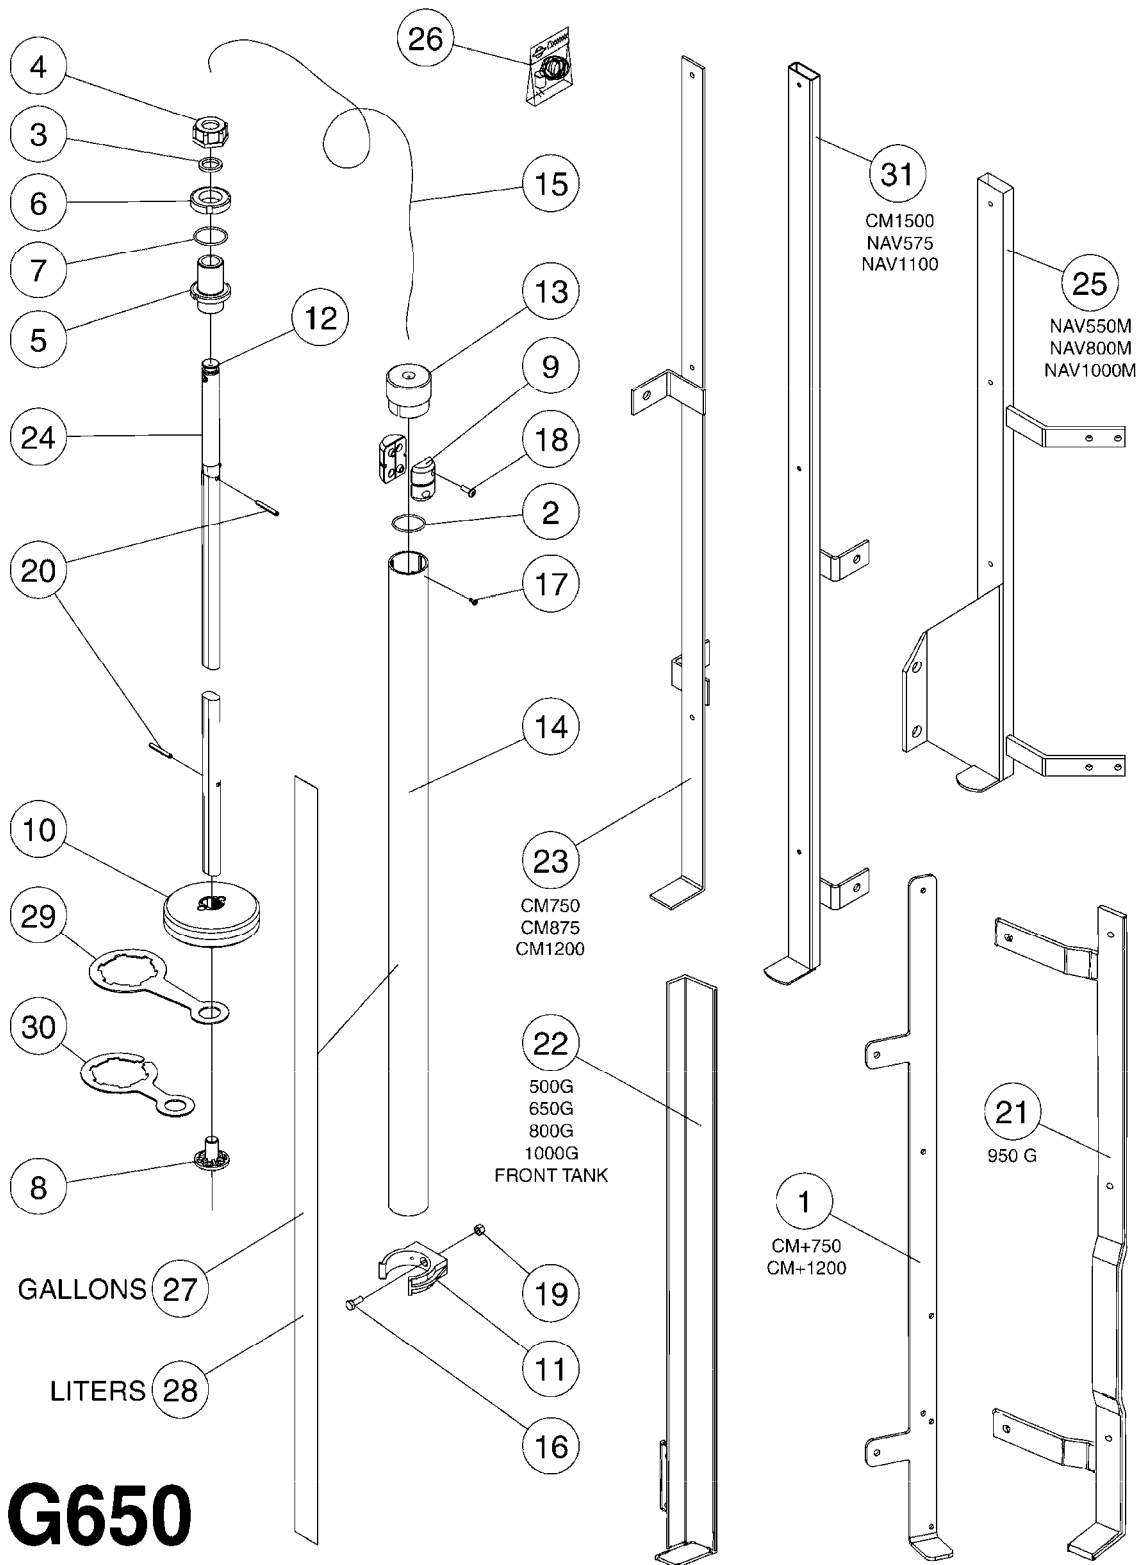

SIGHT GAUGE - REMOTE
G650-HIN, 13:06:11

Pos.	parts-n°	order qty	description
1	161950	1	SIGHT GAUGE MT BKT CM+ 750/120
2	242262	1	O-RING D31X3 VITON
3	242309	1	SEAL Ø22 ID Ø30 OD X 4 HIGH
4	320095	1	FITT.DK NUT 1" BSP
5	320456	1	FITT.DK BULKHEAD 1"BSP DOUBLE
6	320471	1	FITT.DK NUT 1" BSP JAMB
7	332577	1	O-RING D38/D30X4 F.1" PUR.
8	333864	1	GUIDE F. SAFETY VALVE SPRING
9	334513	1	MARKER HALF SIGHT GAUGE
10	334515	1	FLOATER FOR LIQUID LEVEL
11	334523	1	PIPE HOLDER D51.5
12	334849	1	SIGHT GAUGE GUIDE F. SS TUBE
13	334850	1	GUIDE F. SIGHT GAUGE TUBE TOP
14	34000703	1	TUBE F. DRY GAUGE L=1200 BENT RANGER 2200
14	341202	1	TUBE F.SIGHT GAUGE L=40"
14	341204	1	SIGHT GAUGE TUBE L=59"
14	341273	1	TUBE F.SIGHT GAUGE L=65"
14	341283	1	TUBE F.SIGHT GAUGE L=72"
14	341307	1	TUBE F.SIGHT GAUGE L=75" NCM 4400
14	341339	1	TUBE F.SIGHT GAUGE L=82" NCM 6600
14	341340	1	TUBE F.SIGHT GAUGE L=94" (2382) NCM 9000
15	28034100	1	CABLE F.LIQUID LEVEL IND.L=5M
15	390487	1	CORD NYLON/SIGHT GAUGE 4500mm
16	410185	1	BOLT HEX 8.8 DEL M6X16 A2
16	410362	1	BOLT HEX 8.8 SS M6X20 FT
17	440663	1	SCREW 3/8" NR4 STAINLESS
18	440677	1	SCREW F. PLASTIC 5X20 SS
19	460261	1	NUT HEX M6X1 LOCK A2 DIN985
20	480717	1	PIN D5 X 40 STAINLESS
20	480730	1	PIN ROLL 5X30 STAINLESS STEEL
21	615197	1	BKT.SIGHT GAUGE HC950
22	615308	1	BRACKET FOR SIGHT TUBE
23	615941	1	SIGHT GAUGE MOUNT BRACKET CM
24	61022100	1	GUIDE TUBE F NP1100/CM1500
24	61022600	1	GUIDE TUBE F.FLOATER NAV 575G NAV 575 & RANGER 2200
24	61036700	1	GUIDE TUBE F.FLOAT NCM 4400 NCM 4400 & NAV 4000
24	61038600	1	GUIDE TUBE F.FLOAT NCM 9000
24	61038700	1	GUIDE TUBE F.FLOAT NCM 6600
24	615942	1	GUIDE TUBE F.FLOATER CM1200G
24	615943	1	GUIDE TUBE F.FLOATER CM875G
24	615944	1	GUIDE TUBE F.FLOTR 750G 1695mm
24	615945	1	GUIDE TUBE F.FLOATER NAV 3000 NAV 3000 & HC650
24	615947	1	GUIDE TUBE F.FLOATER TR 500G NAV 3000 & HC650
24	615948	1	GUIDE TUBE F.FLOATER MEGA 350G
24	615949	1	GUIDE TUBE F.FLOATER MEGA 230G
24	615951	1	GUIDE TUBE F.FLOATER NAV800G
24	615952	1	GUIDE TUBE F.FLOATER NAV1000G
24	615954	1	GUIDE TUBE F. FLOATER F.T.250G
24	615955	1	GUIDE TUBE F.FLOATER FT.350G
24	615957	1	GUIDE TUBE F.FLOATER NAV.550G
25	637998	1	MANIFOLD BKT. NAVIGATOR
26	741527	1	SIGHT GAUGE KIT SS WIRE '98
27	10637303	1	DECAL SCALE F.270G MISTBLOWER