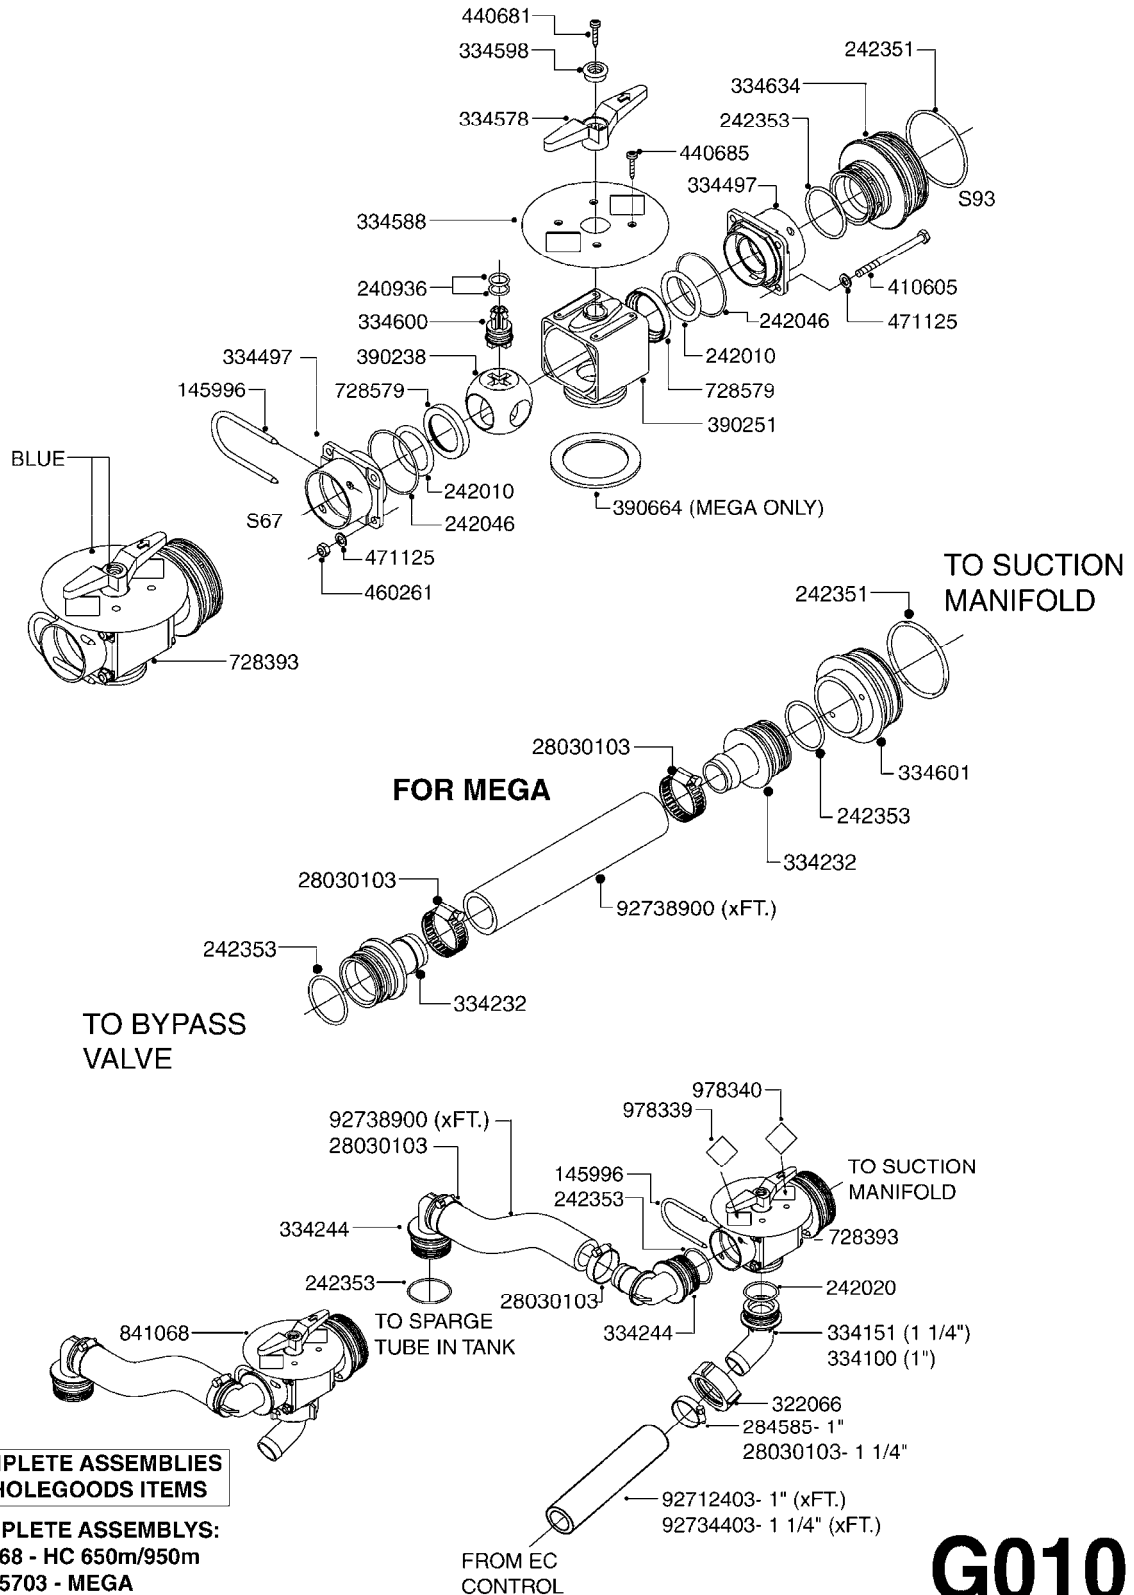

COMPLETE ASSEMBLIES
WHOLEGOODS ITEMS

F460

HUB ASSEMBLE F.4-1/2" SPINDLE
F460-HIN, 07:10:10

Page 1

Date 06.04.2015 9:26

parts-n°	order qty	description
10629403	1	BOLT HEX 5/16 NC GR.2 00.50"
21000503	1	SEAL,WHEEL CR43771
21000603	1	RACE, BEARING 3.5/1.5
21000703	1	BEARING, TAPPERED 3.5433/1.575
21000803	1	RACE, TAPERED BEARING
21000903	1	BEARING, TAPPERED, 2.75/1.510
24002803	1	GASKET F. HUB 4.5" HUB ASSY
28001103	1	SPINDLE 4.5"x 21" 20000LB
28001203	1	HUB, 20000LB W. BRG RACES
28045703	1	HUB ASSY 10-13.19-11.02 25000#
29000003	1	HUB CAP F. 881(20000LB) HUB
45000103	1	BOLT, WHEEL STUD 3/4-16X2 3/4
45000503	1	BOLT, WHEEL STUD 3/4-16X3 1/2
46000003	1	NUT HEX NF 3/4" FLANGED F.HUB
46000103	1	NUT, CASTLE, SPINDLE 2-12 UNF
46000203	1	NUT, BUD WHEEL, INNER, RH
46000303	1	NUT, BUD WHEEL, OUTER, RH
47000103	1	WASHER, SPNDL 4.5" 2.06x4 .25T
48000103	1	PIN, COTTER 5/16" X 5.25"
63002903	1	AXLE INSERT,72"-90"SUS CM 1200
63033703	1	AXLE INSERT NCM 44/66/9000