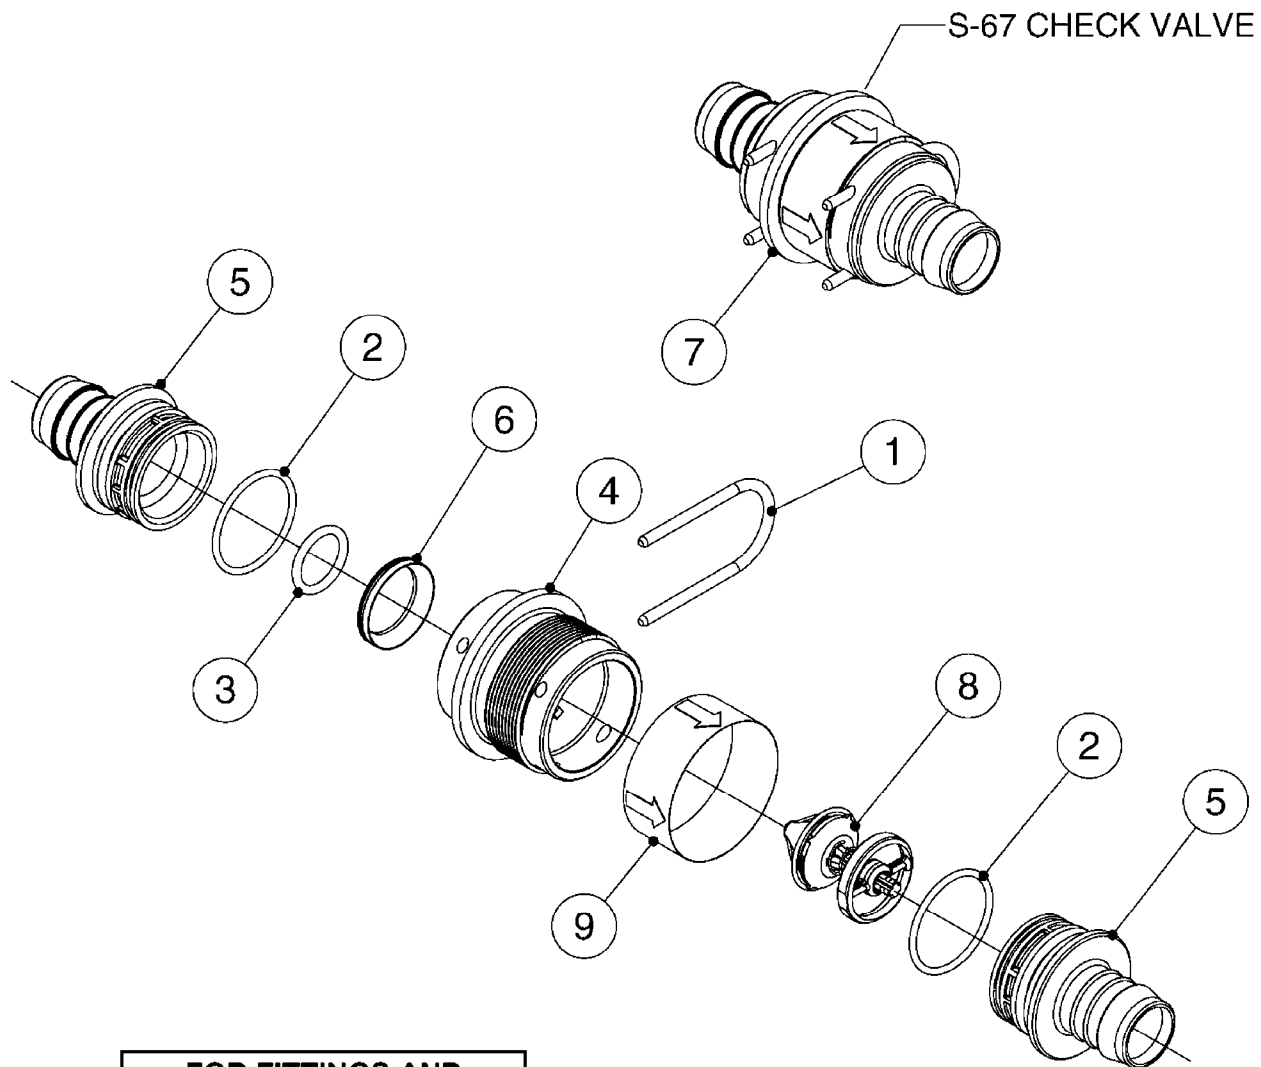

FOR FITTINGS AND
HOSES, SEE SECTION H

B346

CHECK VALVES - S67
B346-HIN, 16:05:12

Page 1

Date 06.04.2015 9:26

Pos.	parts-n°	order qty	description
1	145996	1	FITT.DK S-67 FORK
2	242353	1	O-RING D44.2X3.0 VITON F.S-67
3	242504	1	O-RING D35x2 NITRIL
4	322104	1	FITT.DK S-67 BULKHEAD
5	334231	1	FITT.DK S-67 STR.1'
5	334232	1	FITT.DK S-67 STR.1-1/4'
6	14103100	1	SEAT F.CHECK VALVE D40.8 2010
7	72001803	1	CHCK VLV,S67, 2 X 1" HB COMPLETE IN-LINE CHECK VALVE FOR 1" HOSE
7	72206600	1	CHCK VLV,S67, 2 X 1.25" HB COMPLETE IN-LINE CHECK VALVE FOR 1-1/4" HOSE
8	72089900	1	CHECK VALVE S67 SUBASMBLY.2001
9	97800500	1	DECAL 230X28 BLACK ARROW