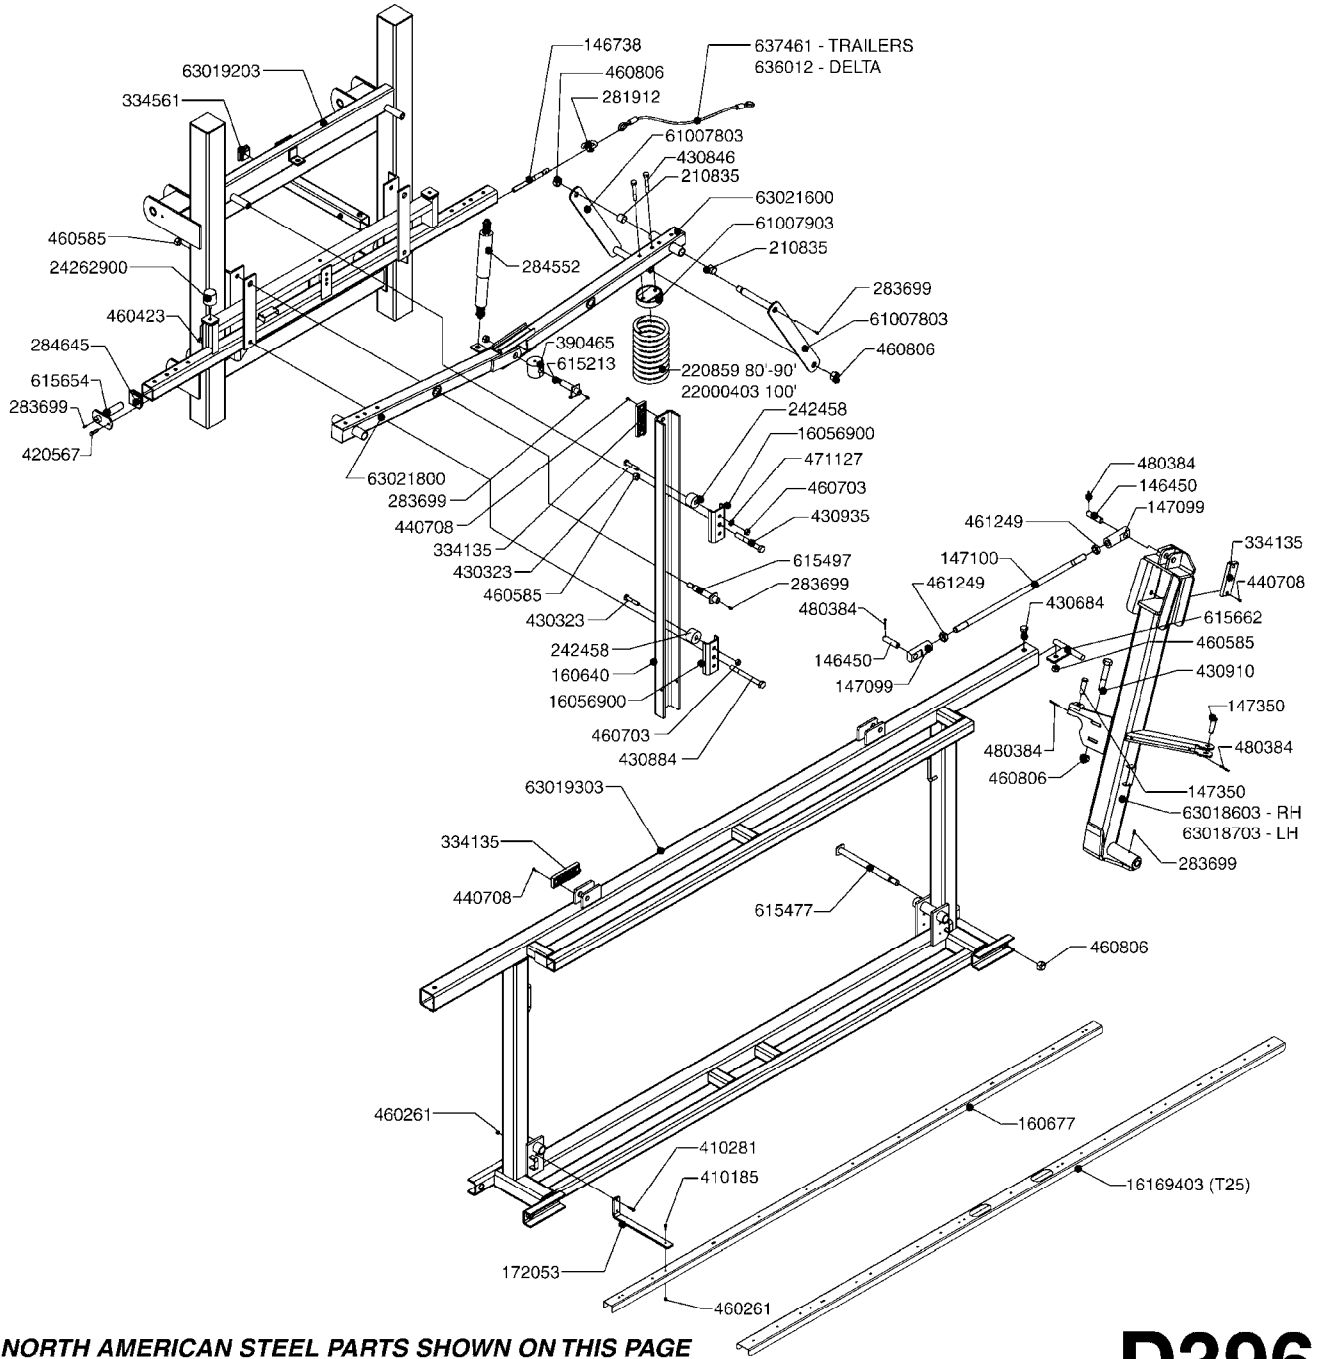

DK* = DENMARK STEEL PARTS
US* = NORTH AMERICAN STEEL PARTS

D393

BOOM - SPC OUTER WING 80-100'
D393-HIN, 14:12:07

Page 1

Date 06.04.2015 9:26

parts-n°	order qty	description
111344	1	CLAW CLUTCH LOWER (21MM)
111640	1	CLAW CLUTCH MOVING PART D100
145911	1	BUSHING FOR HY CYL 21M LZ
145912	1	BUSHING D19.8/D17.0X7MM
166246	1	WASHER CUP D53 F.SPRING
220771	1	SPRING D53/D43X100
283699	1	GREASE NIPPLE M6X1
322114	1	NUT PLASTIC F.NOZZ.H
322116	1	BOLT PLASTIC F.NOZZ.H.
334873	1	NOZZLE HOLDER - BOTTOM HALF
334874	1	NOZZLE HOLDER - TOP HALF
421083	1	BOLT HEX 8.8 DEL M10X65
430874	1	SCREW SET 8.8 DEL M12X70 FT
460386	1	NUT HEX M12X1.75
460423	1	NUT HEX M10X1.5 LOCK
460585	1	NUT HEX M16X2 LOCK
460703	1	NUT HEX M12X1.75 LOCK DIN985
460806	1	NUT HEX M20X2.5 LOCK
461251	1	NUT HEX M20 X 2.5 JAMB
471122	1	WASHER D20/D10.5X2 SS
471127	1	WASHER D24/D13X2.5 STAINLESS
615819	1	PIN
14016600	1	PIN F. LINK ARM / SPC
28015003	1	PANDUIT TIE STRAP, PKG. 25
61006200	1	ADJ. ARM F.BREAKAWAY FTZ
61010700	1	PIN F.HINGE 80-90'/SPC L=664
61024200	1	PIN F. PIVOT HINGE 100'/SPC
63008400	1	OUTERWING 90' RH / SPC
63008500	1	OUTERWING 90' LH / SPC
63009200	1	OUTERWING 100' LH / SPC
63009300	1	OUTERWING 100' RH / SPC
63010400	1	OUTERWING 80' LH / SPC
63010500	1	OUTERWING 80' RH / SPC
63018403	1	WING OUTER RH 100' SPC
63018503	1	WING OUTER LH 100' SPC
63019703	1	BREAKAWAY 2.5M SPC/FTZ
63019803	1	BREAKAWAY 3M SPC/FTZ
63828100	1	BREAKAWAY FTZ/SPC 2.5M, RED
63825000	1	BREAKAWAY FTZ/SPC 3.0M, RED
82500403	1	WING OUTER SET FPS 80' SPC
82500503	1	WING OUTER SET FPS 88-90' SPC