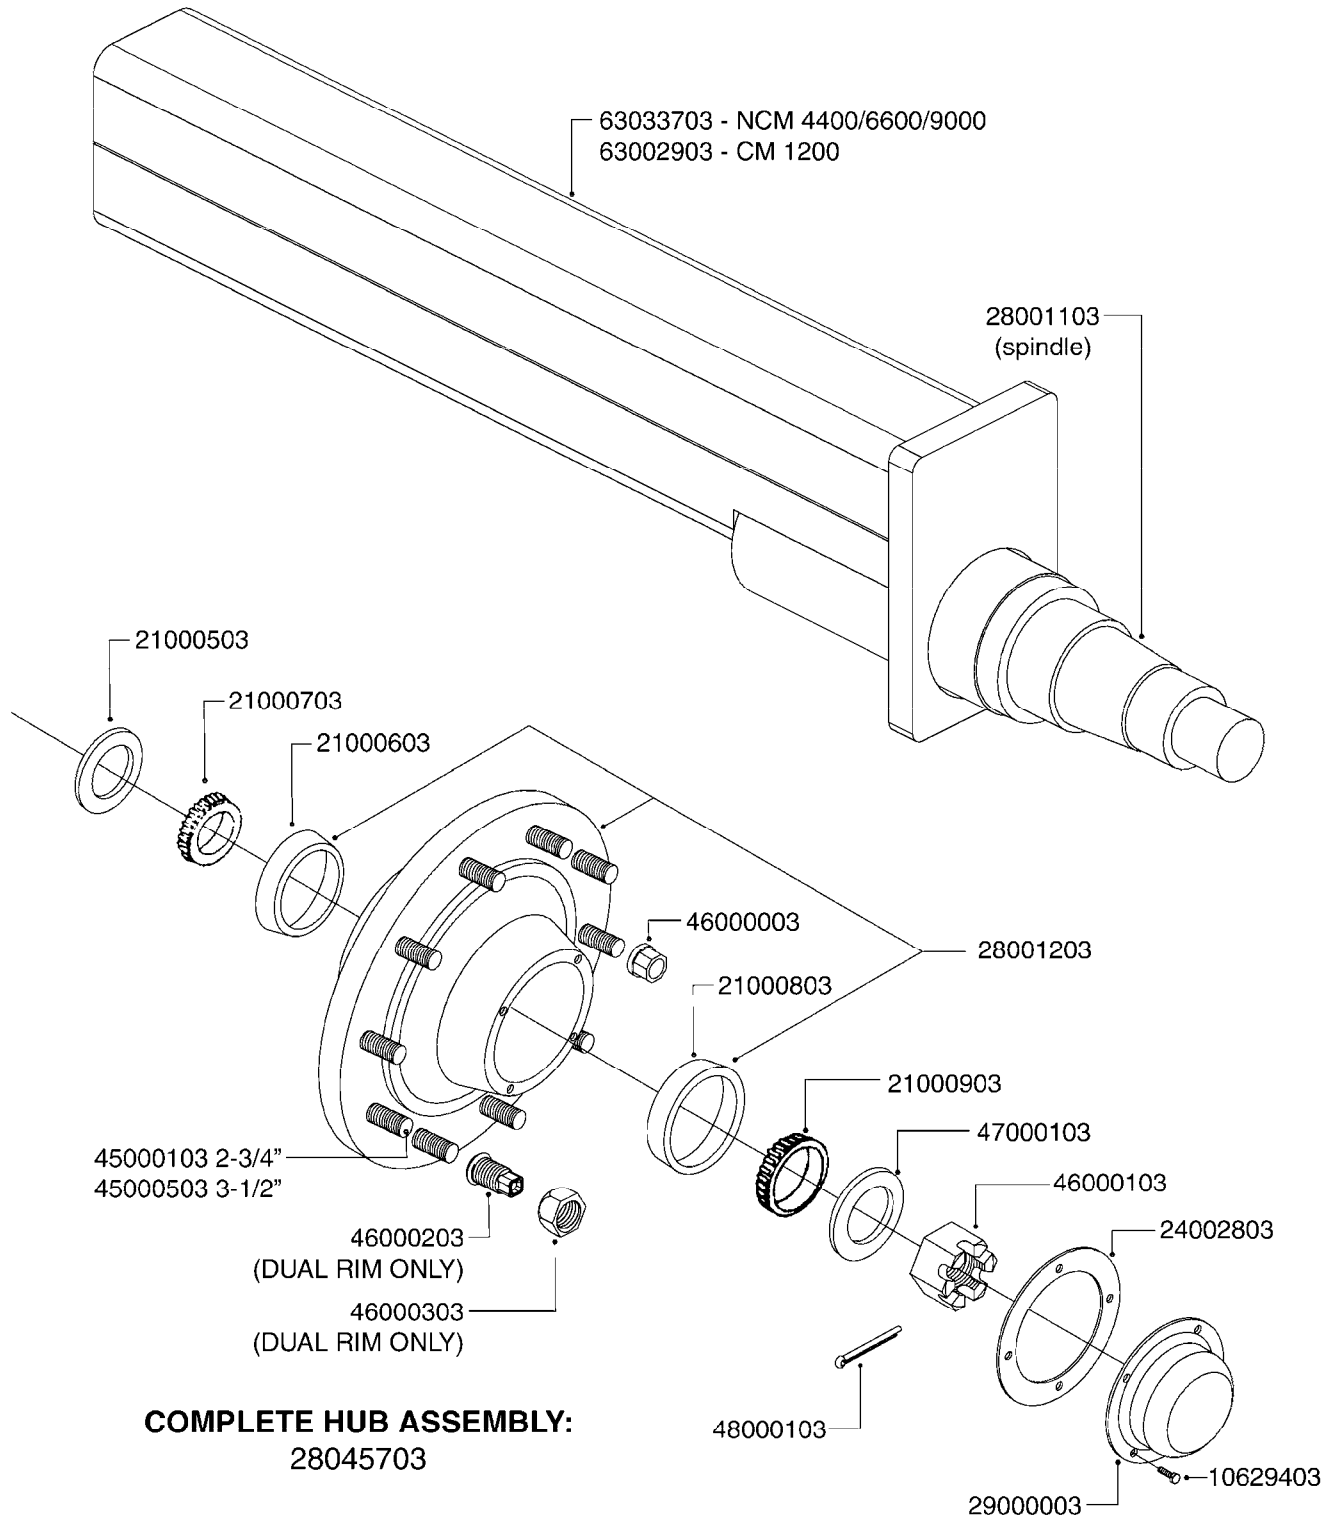

COMPLETE ASSEMBLIES
WHOLEGOODS ITEMS

F460

HUB ASSEMBLE F.4-1/2" SPINDLE
F460-HIN, 07:10:10

Page 1

Date 06.04.2015 9:26

parts-n°	order qty	description
10629403	1	BOLT HEX 5/16 NC GR.2 00.50"
21000503	1	SEAL,WHEEL CR43771
21000603	1	RACE, BEARING 3.5/1.5
21000703	1	BEARING, TAPPERED 3.5433/1.575
21000803	1	RACE, TAPERED BEARING
21000903	1	BEARING, TAPPERED, 2.75/1.510
24002803	1	GASKET F. HUB 4.5" HUB ASSY
28001103	1	SPINDLE 4.5"x 21" 20000LB
28001203	1	HUB, 20000LB W. BRG RACES
28045703	1	HUB ASSY 10-13.19-11.02 25000#
29000003	1	HUB CAP F. 881(20000LB) HUB
45000103	1	BOLT, WHEEL STUD 3/4-16X2 3/4
45000503	1	BOLT, WHEEL STUD 3/4-16X3 1/2
46000003	1	NUT HEX NF 3/4" FLANGED F.HUB
46000103	1	NUT, CASTLE, SPINDLE 2-12 UNF
46000203	1	NUT, BUD WHEEL, INNER, RH
46000303	1	NUT, BUD WHEEL, OUTER, RH
47000103	1	WASHER, SPNDL 4.5" 2.06x4 .25T
48000103	1	PIN, COTTER 5/16" X 5.25"
63002903	1	AXLE INSERT,72"-90"SUS CM 1200
63033703	1	AXLE INSERT NCM 44/66/9000