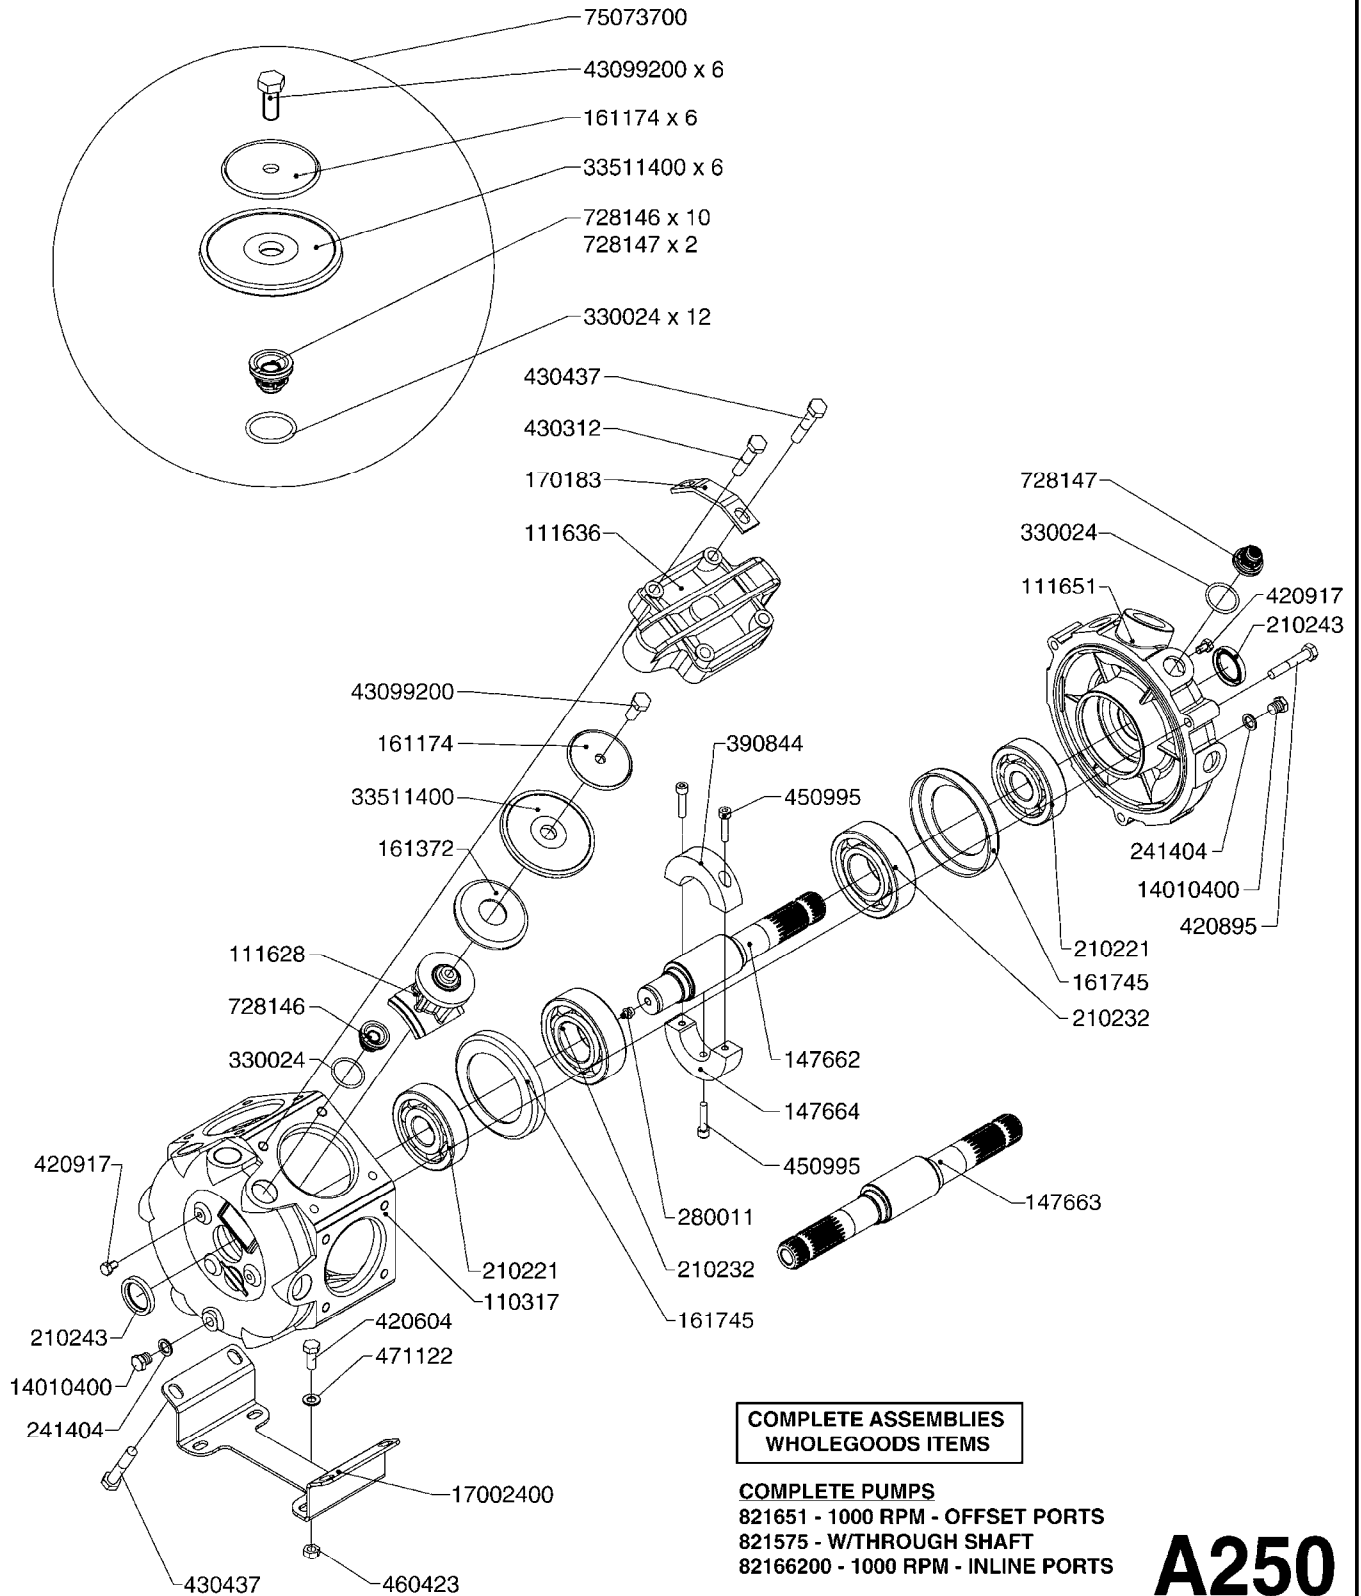

A250

PUMP - 363/1000 RPM W/MOUNTING
A250-HIN, 01:12:11

Page

1

Date

06.04.2015 9:26

parts-n°	order qty	description
110317	1	PUMP CASING MODEL 360/361 PNTD
111628	1	CONNECTING ROD 363/5.5MM
111636	1	VALVE COVER 363 HEAVY DUTY
111651	1	CASTING F.363 1.5" PUMP(FRONT)
147662	1	CRANK SHAFT F.363/463-5.5MM
147663	1	CRANK SHAFT 363/463-5.5 THROUG
147664	1	COUNTERBALANCE 363/463 WEIGHT
161174	1	DIAPHRAGM DISC SS F.363 PUMP
161372	1	DIAPHRAGM BACKING DISC,320-361
161745	1	METAL SPACER F.363/463
170183	1	LIFT STRAP F.PUMP 360/361/462
210221	1	BEARING BALL 6407
210232	1	BEARING BALL 6310
210243	1	SEAL OIL 35 X 47 X 7
241404	1	DOWTYSEAL 1/4"
280011	1	GREASE NIPPLE 1/8' H TR
330024	1	O-RING D41,1/D34.5 X 3,5
390844	1	COUNTERBALANCE 363/463 POM
420604	1	BOLT HEX 8.8 DEL M10X25 FT DIN933
420895	1	BOLT HEX 8.8 RAW M10X60
420917	1	BOLT HEX 8.8 RAW M8X12 FT
430312	1	BOLT HEX 8.8 RAW M12X60
430437	1	BOLT HEX 8.8 RAW M12X65
450995	1	BOLT ALLEN M8X30 DIN 912 RAW
460423	1	NUT HEX M10X1.5 LOCK
471122	1	WASHER D20/D10.5X2 SS
728146	1	VALVE FOR 361(726890/707932)
728147	1	VALVE FOR 361 WHITE WITH HOLE
821575	1	PUMP 363/5.5 THROUGH SHAFT
821651	1	PUMP 363/5.5/1000 OSP
14010400	1	PLUG 1/4" BSP
17002400	1	FOOT F/363 PUMP (PAINTED)
33511400	1	DIAPHRAGM 361/363 pur 2006
43099200	1	BOLT HEX SS M12 X 30 DIN933 A4
75073700	1	PUMP KIT 361/363 "06"
82166200	1	PUMP 363/5.5 1.5"SUC 1000RPM