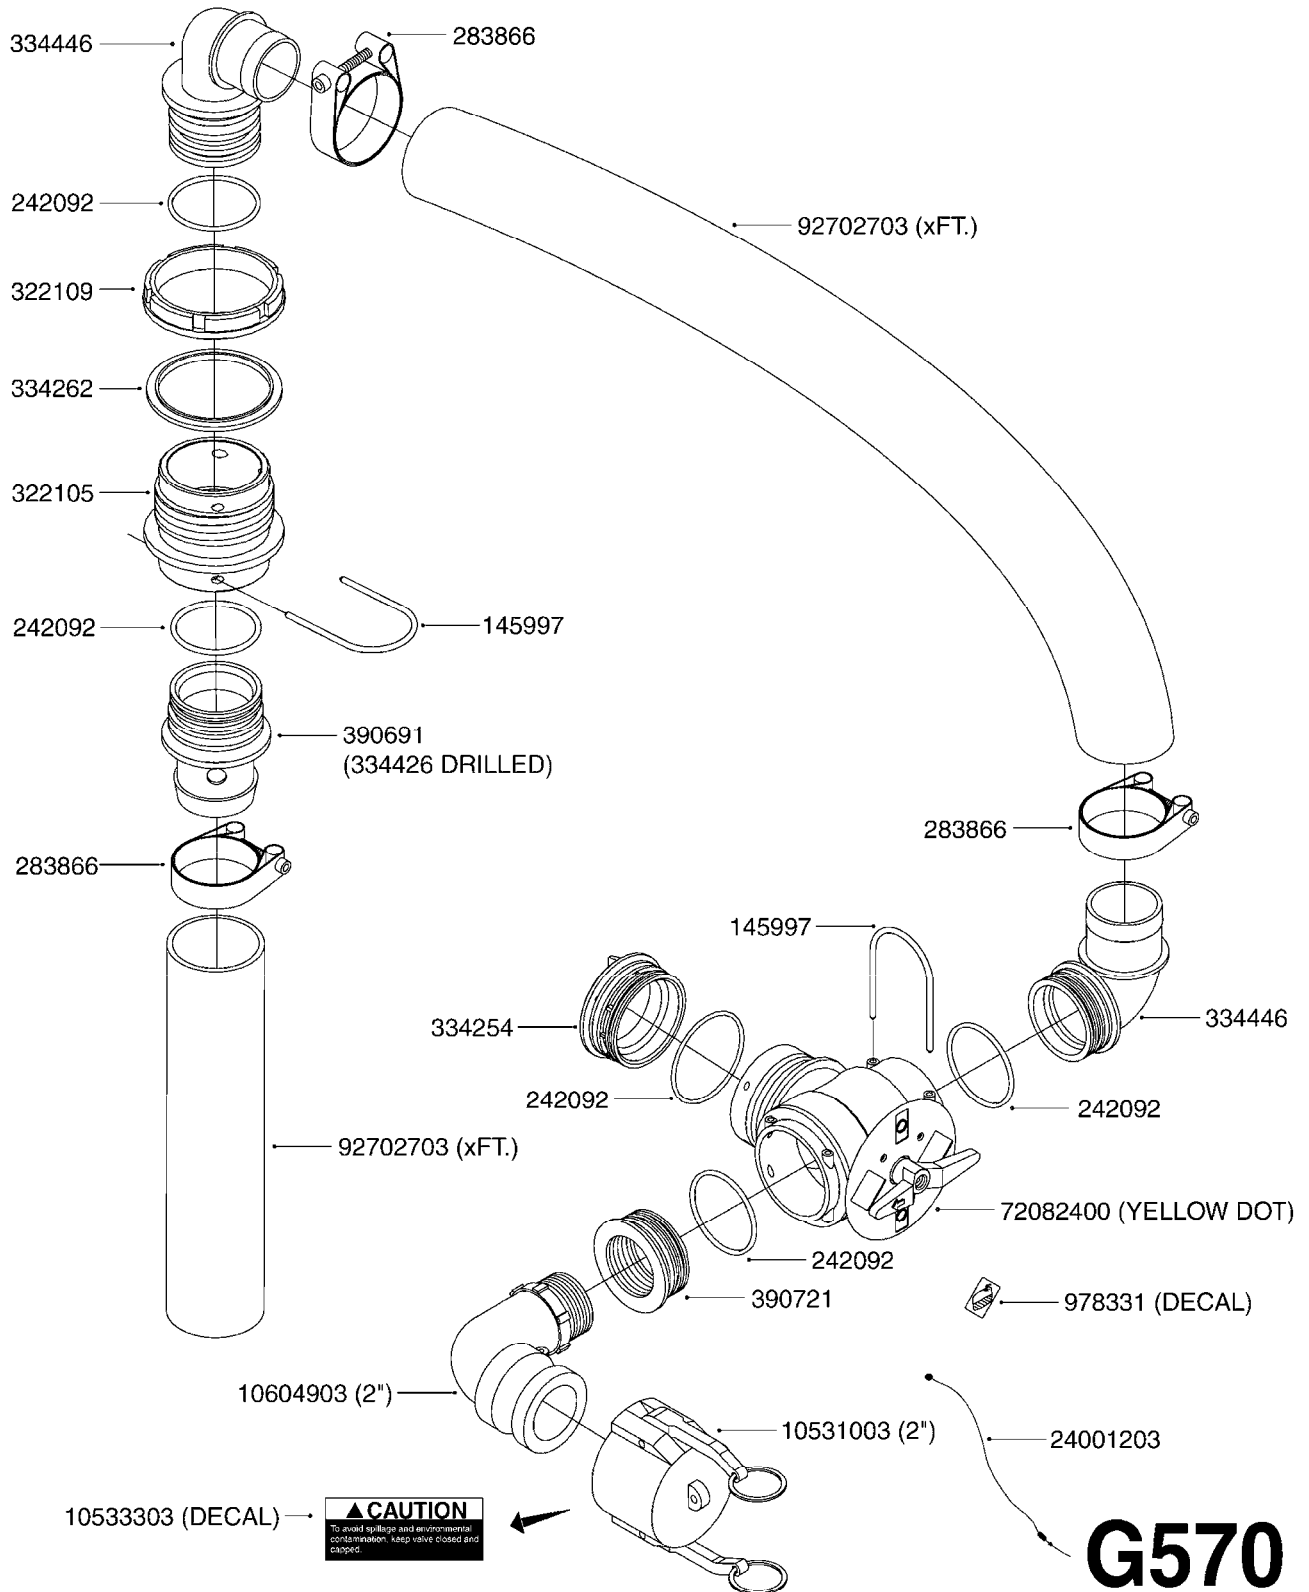

S93 QUICKFILL SYSTEM
G570-HIN, 20:12:10

Page 1
Date 06.04.2015 9:27

parts-n°	order qty	description
145997	1	FITT.DK S-93 FORK
242092	1	O-RING D69.5X3 (Use-242351)
283866	1	CLAMP HOSE SCREW TYPE 2"DELTA
322105	1	FITT.DK S-93 BULKHEAD DOUBLE
322109	1	FITT.DK S-93 BULKHEAD NUT
334254	1	FITT.DK S-93 PLUG
334262	1	GASKET F.S-93 BULKHEAD
334426	1	FITT.DK S-93 STR.2'
334446	1	FITT.DK S-93 ELB.2" PVC
390691	1	FITT.DK S-93 STR.2"PVC DRILLED
390721	1	FITT.DK S-93 PLUG W/2'NPT THRE
978331	1	DECAL MANIFOLD SYS.QUICK-FILL
10531003	1	CAP F.MALE QUICK COUPLER 2"
10533303	1	DECAL CAUTION-LEAK Q.FILL ENG
10604903	1	QUICK COUPLER MALE 2' 90DEG
24001203	1	RBR LANYARD 11" F.QCK FILL CAP
72082400	1	VALVE 2"-S93 3 WAY
92702703	1	HOSE PVC SUCT GRAY 2"