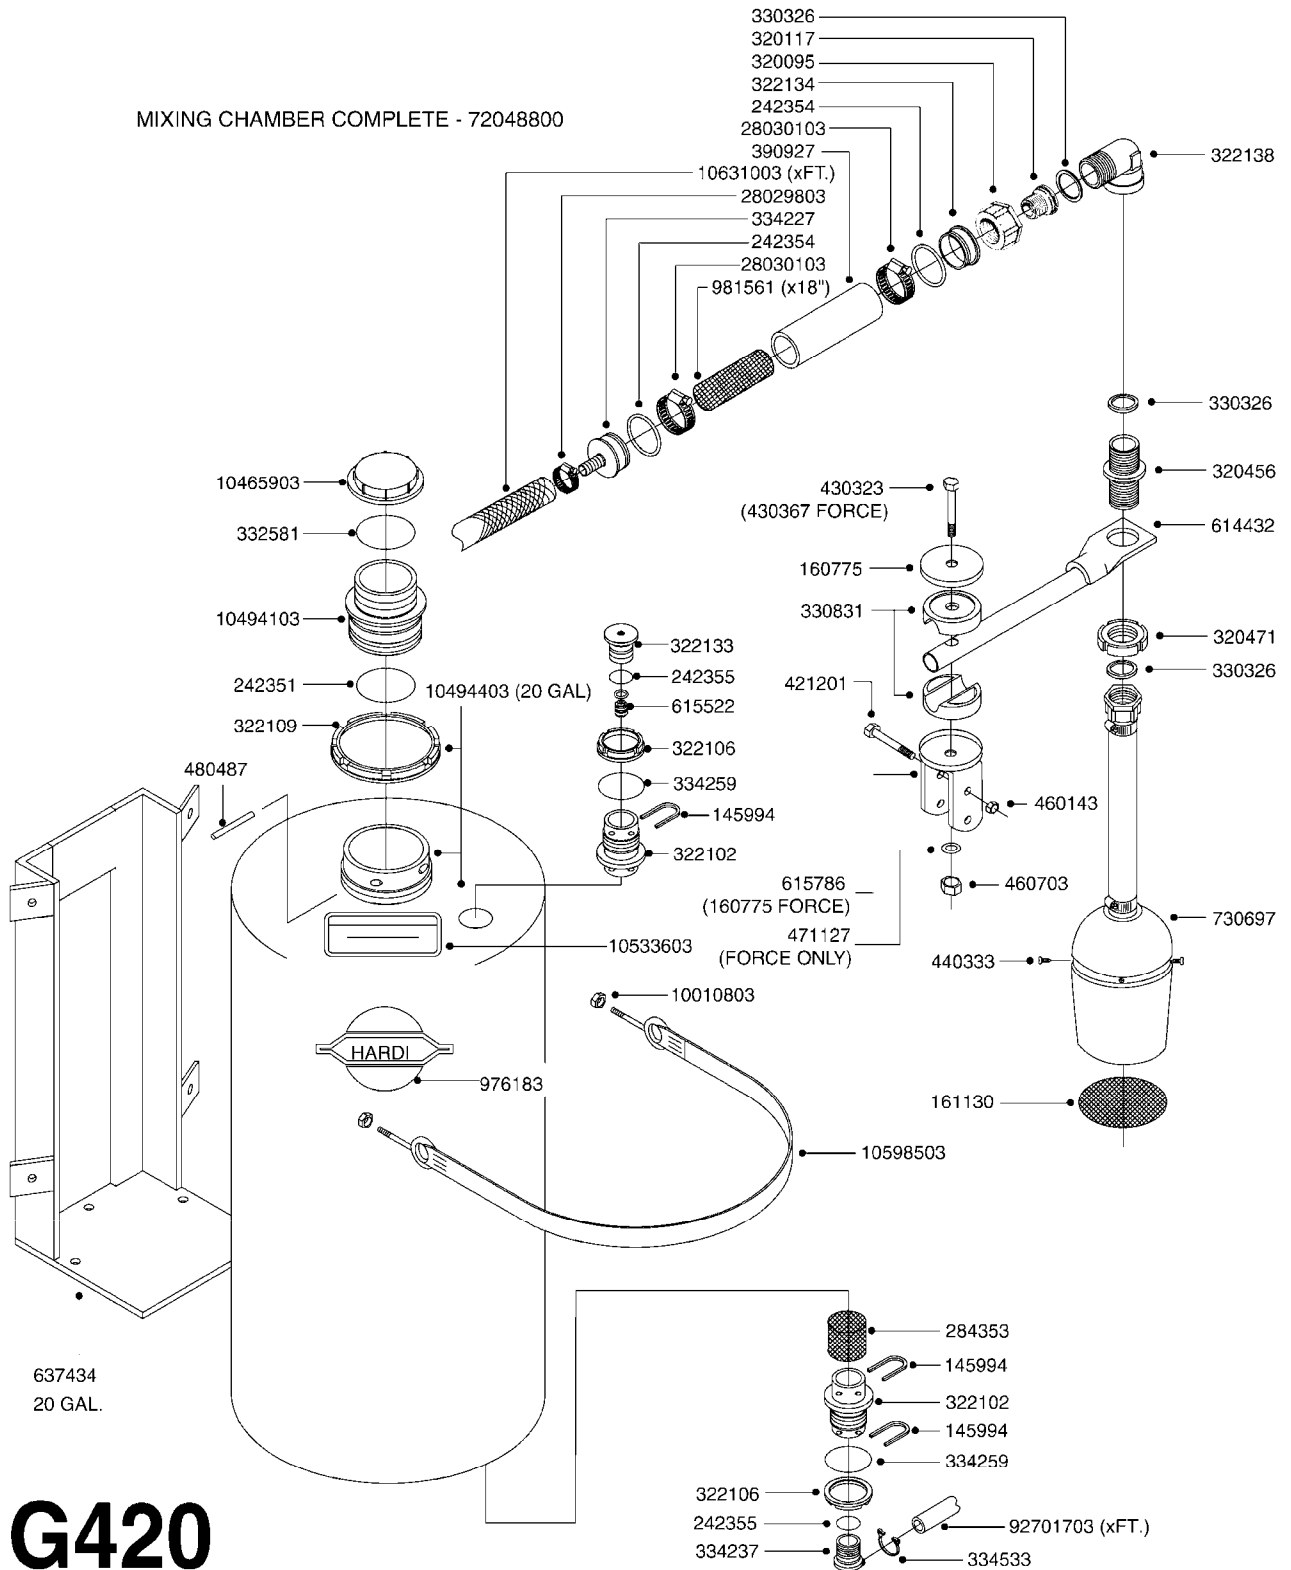

MIXING CHAMBER COMPLETE - 72048800

F MARKER TANK/DROPPER HIGH CAP
G420-HIN, 05:05:11

Page 1
Date 06.04.2015 9:27

parts-n°	order qty	description
145994	1	FITT.DK S-40 FORK
160775	1	WASHER F. FRICTION PLATE
161130	1	FILTER SCREEN F/FOAM DROPPER
242351	1	O-RING D69.5X3.0 VITON F.S-93
242354	1	O-RING D32.2X3.0 VITON F.S-53
242355	1	O-RING D19.2X3.0 VITON F.S-40
284353	1	SPONGE FOR FOAM MARKER
320095	1	FITT.DK NUT 1" BSP
320117	1	FITT.DK CONN.1/2"BSP F. 1" CAP
320456	1	FITT.DK BULKHEAD 1"BSP DOUBLE
320471	1	FITT.DK NUT 1" BSP JAMB
322102	1	FITT.DK S-40 BULKHEAD
322106	1	FITT.DK S-40 BULKHEAD NUT
322109	1	FITT.DK S-93 BULKHEAD NUT
322133	1	FITT.DK S-40 PLUG W 1/8 THREAD
322134	1	FITT.DK S-53THREAD INS.1/2"BSP
322138	1	FITT.DK ELB 1"M X 1"F BSP
330326	1	O-RING D30/D24X2 F.1"NUT
330831	1	FRICTION PLATE
332581	1	GASKET F. 1-1/2" BSP CAPNUT.
334227	1	FITT.DK S-53 STR.1/2'
334237	1	FITT.DK S-40 ELB.3/8'
334259	1	GASKET F. S-40 BULKHEAD
334533	1	CLAMP HOSE PLASTIC 3/8"
390927	1	TUBE,MIX CHAMB. FOAM MARK HC
421201	1	BOLT HEX 8.8 DEL M8X70
430323	1	BOLT HEX 8.8 DEL M12X60
430367	1	BOLT HEX 8.8 DEL M12X100 DIN931
440333	1	SCREW 3.5 X 9.5 SS
460143	1	NUT HEX M8 LOCK A2 DIN985
460703	1	NUT HEX M12X1.75 LOCK DIN985
471127	1	WASHER D24/D13X2.5 STAINLESS
480487	1	PIN M5X60 SLOTTED GALV
614432	1	BREAK AWAY ARM F. FOAM MARKER
615522	1	CHECK VALVE F.FOAM MARKER
615786	1	MOUNT BKT. F.FOAM DROPPER 98
637434	1	MOUNT BRACKET F.FOAM TANK 20G
730697	1	FOAM DROPPER COMP. BLACK '97
976183	1	DECAL COMPANY 185 X 300
981561	1	SPONGE MAT. MIX.CHAMBER-x0012"
10010803	1	NUT HEX NC (NYLON LOCK) 5/16
10465903	1	*LID F.FOAM MARKER, DRILLED
10494103	1	FILL WELL ASSY.FOAM MARK EPOXY
10494403	1	*TANK ASSY. 20 GAL. D14'F/M
10533603	1	DECAL CAUTION-OPEN SLOWLY ENG
10598503	1	STRAP F.FOAMER TANK (850mm)
10631003	1	HOSE R X CLEAR BRAID.X 1/2 12"
28029803	1	CLAMP HOSE GEAR P1/2" 6708
28030103	1	CLAMP HOSE GEAR P5/4-S1.5"6724
72048800	1	MIXING CHAMBER,FOAM MARK. HC
92701703	1	HOSE R X3/8" X300PSI WP X0012"