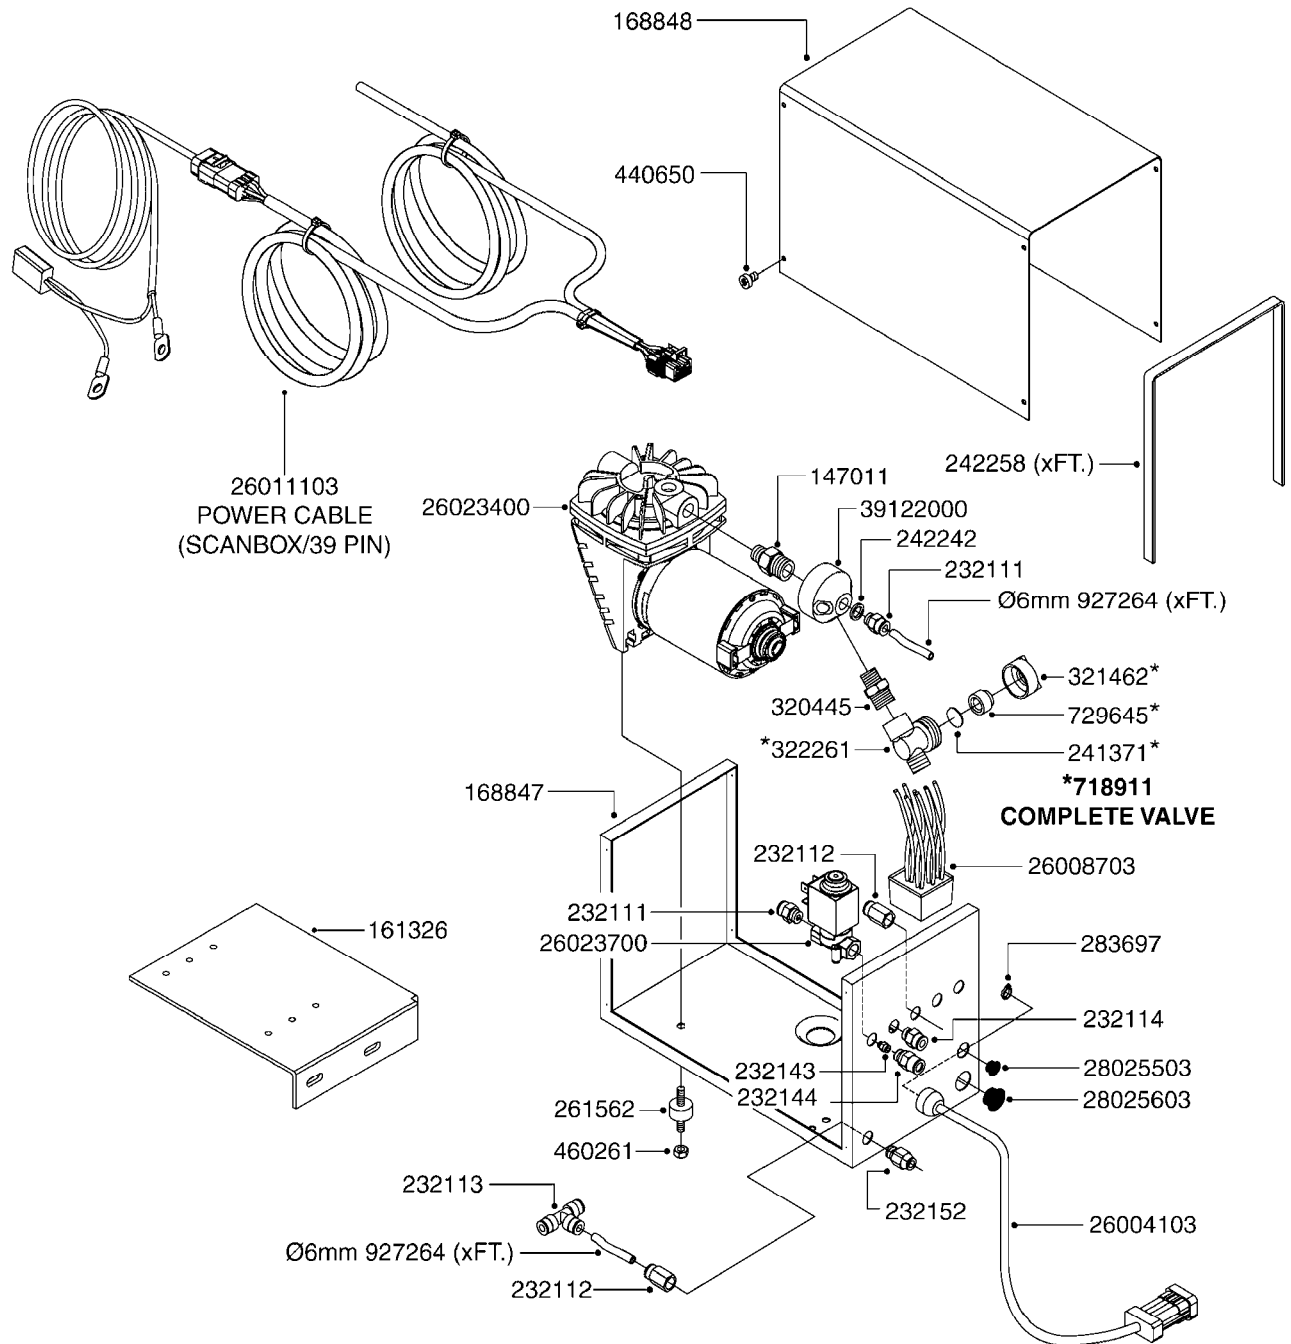

G342

*Ø8mm 927306 (xFT.)
*Ø10mm 927330 (xFT.)

70062503 - COMPLETE ASSEMBLY

FOAM MARKER COMPRESSOR 2007
G342-HIN, 21:04:14

Page 1
Date 06.04.2015 9:27

parts-n°	order qty	description
147011	1	HEX NIPPLE 3/8'X1/4'BSP BRASS
161326	1	MOUNT BKT. F. FOAM COMP.BOX 98
168847	1	ENCLOSURE LOWER F.MARKER
168848	1	COVER F. FOAM MARKER
232111	1	QUICK COUPLER 6MM X 1/8 EXT.
232112	1	QUICK COUPLER 6MM 1/8 INT.
232113	1	QUICK COUPLER 6MM T-PIECE
232114	1	COUPLER 1/8" THREADX8MM HOSE
232143	1	REDUCER 1/4'INT-1/8'EXT
232144	1	QUICK COUPLER 10MM X 1/4 EXT
232152	1	QUICK COUPLER 8MMX1/8 EXT.LONG
241371	1	DIAPHRAGM, NO-DRIP alt 241371
242242	1	O-RING F.AIR HOSE FITTING
242258	1	TRIM 3X10 SELF ADHESIVE 0012"
261562	1	RUBBER DAMPER 2XM6X25
283697	1	TIESTRAP 200MM
320445	1	FITT.DK HN 1/4"X3/8" BSP
321462	1	CAP F.NO-DRIP ASSY.
322261	1	HOUSING F.SAFETY VALVE 3/8"
440650	1	SCREW 3.5x13 STAINLESS
460261	1	NUT HEX M6X1 LOCK A2 DIN985
718911	1	VALVE (SAFETY) F.MARKER
729645	1	NON-DRIP SPRING ASSY.GREEN 10
927264	1	HOSE R X PE D6/D4 X 0012"
927306	1	HOSE R X PE D8/D6 X 0012"BLACK
927330	1	HOSE R X PE D10/D8 X 012"BLACK
26004103	1	FOAM MARKER CNTRL MOD CABL STD
26008703	1	FOAM MARKER CONTROL SCII
26011103	1	FOAMER POWER/CONTROL CABLE 39P
26023400	1	COMPRESSOR F.FOAM MARKER CM40
26023700	1	SOLENOID VAL 12V 1/8' FLO '07
28025503	1	PLUG F.DRILLED HOLE 1/2"
28025603	1	PLUG F.DRILLED HOLE 3/4"
39122000	1	DISTR.HOUSING F.FOAM MARKER'07
70062503	1	FOAM MARKER COMPRESSOR,STD,39P