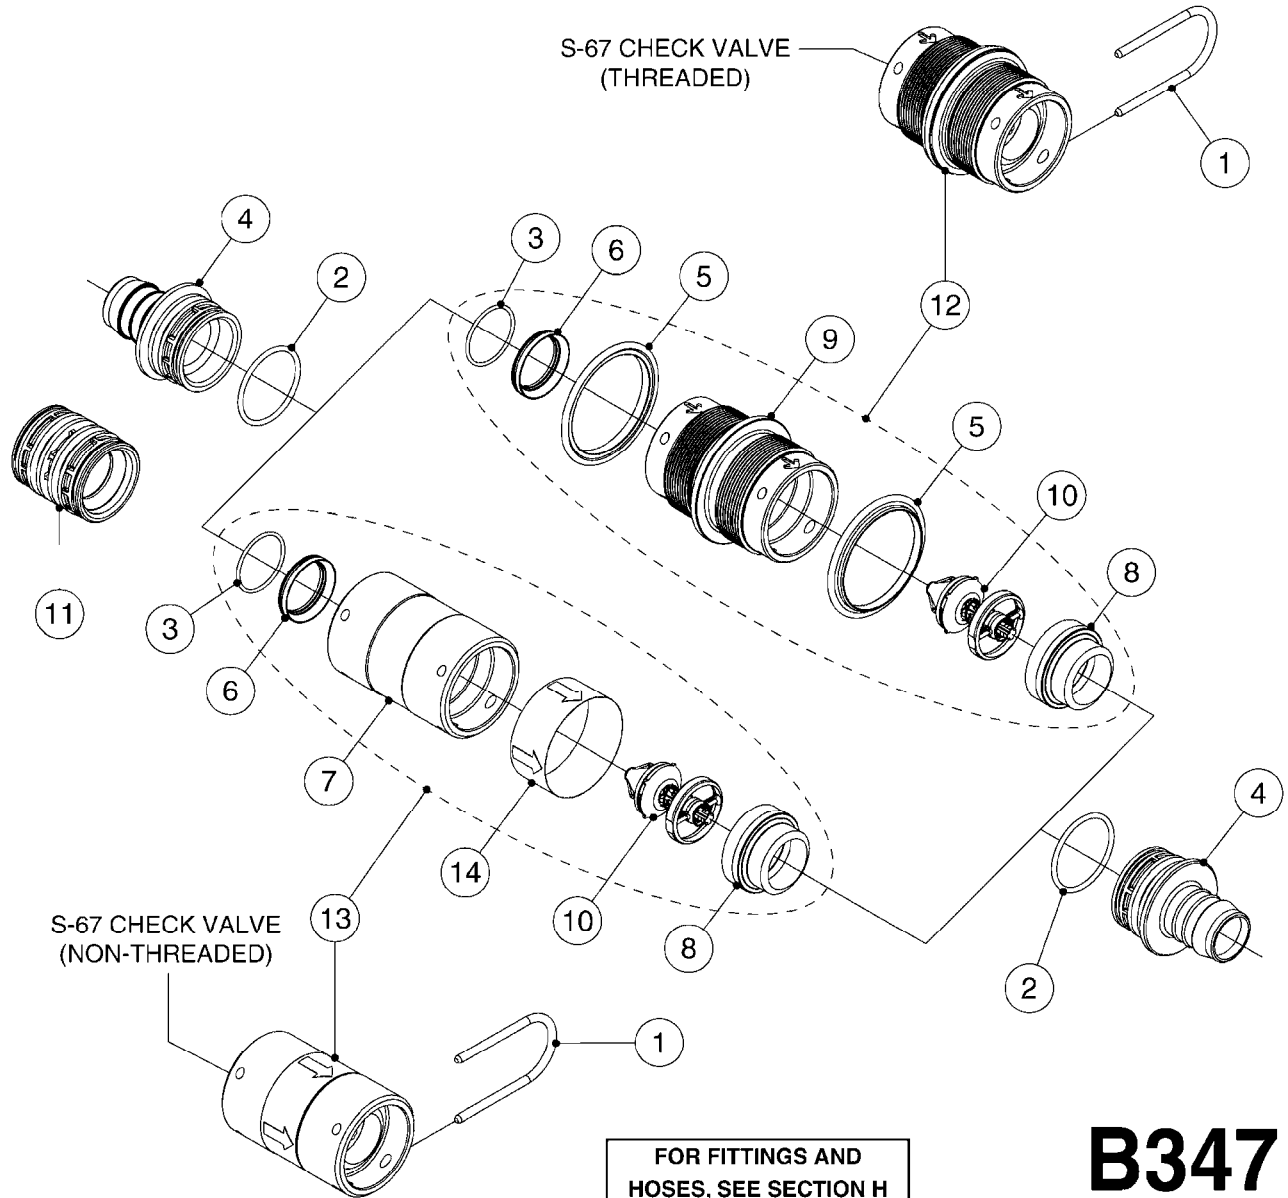

FOR FITTINGS AND
HOSES, SEE SECTION H

B346

CHECK VALVES - S67
B346-HIN, 16:05:12

Page 1

Date 06.04.2015 9:26

Pos.	parts-n°	order qty	description
1	145996	1	FITT.DK S-67 FORK
2	242353	1	O-RING D44.2X3.0 VITON F.S-67
3	242504	1	O-RING D35x2 NITRIL
4	322104	1	FITT.DK S-67 BULKHEAD
5	334231	1	FITT.DK S-67 STR.1'
5	334232	1	FITT.DK S-67 STR.1-1/4'
6	14103100	1	SEAT F.CHECK VALVE D40.8 2010
7	72001803	1	CHCK VLV,S67, 2 X 1" HB COMPLETE IN-LINE CHECK VALVE FOR 1" HOSE
7	72206600	1	CHCK VLV,S67, 2 X 1.25" HB COMPLETE IN-LINE CHECK VALVE FOR 1-1/4" HOSE
8	72089900	1	CHECK VALVE S67 SUBASMBLY.2001
9	97800500	1	DECAL 230X28 BLACK ARROW