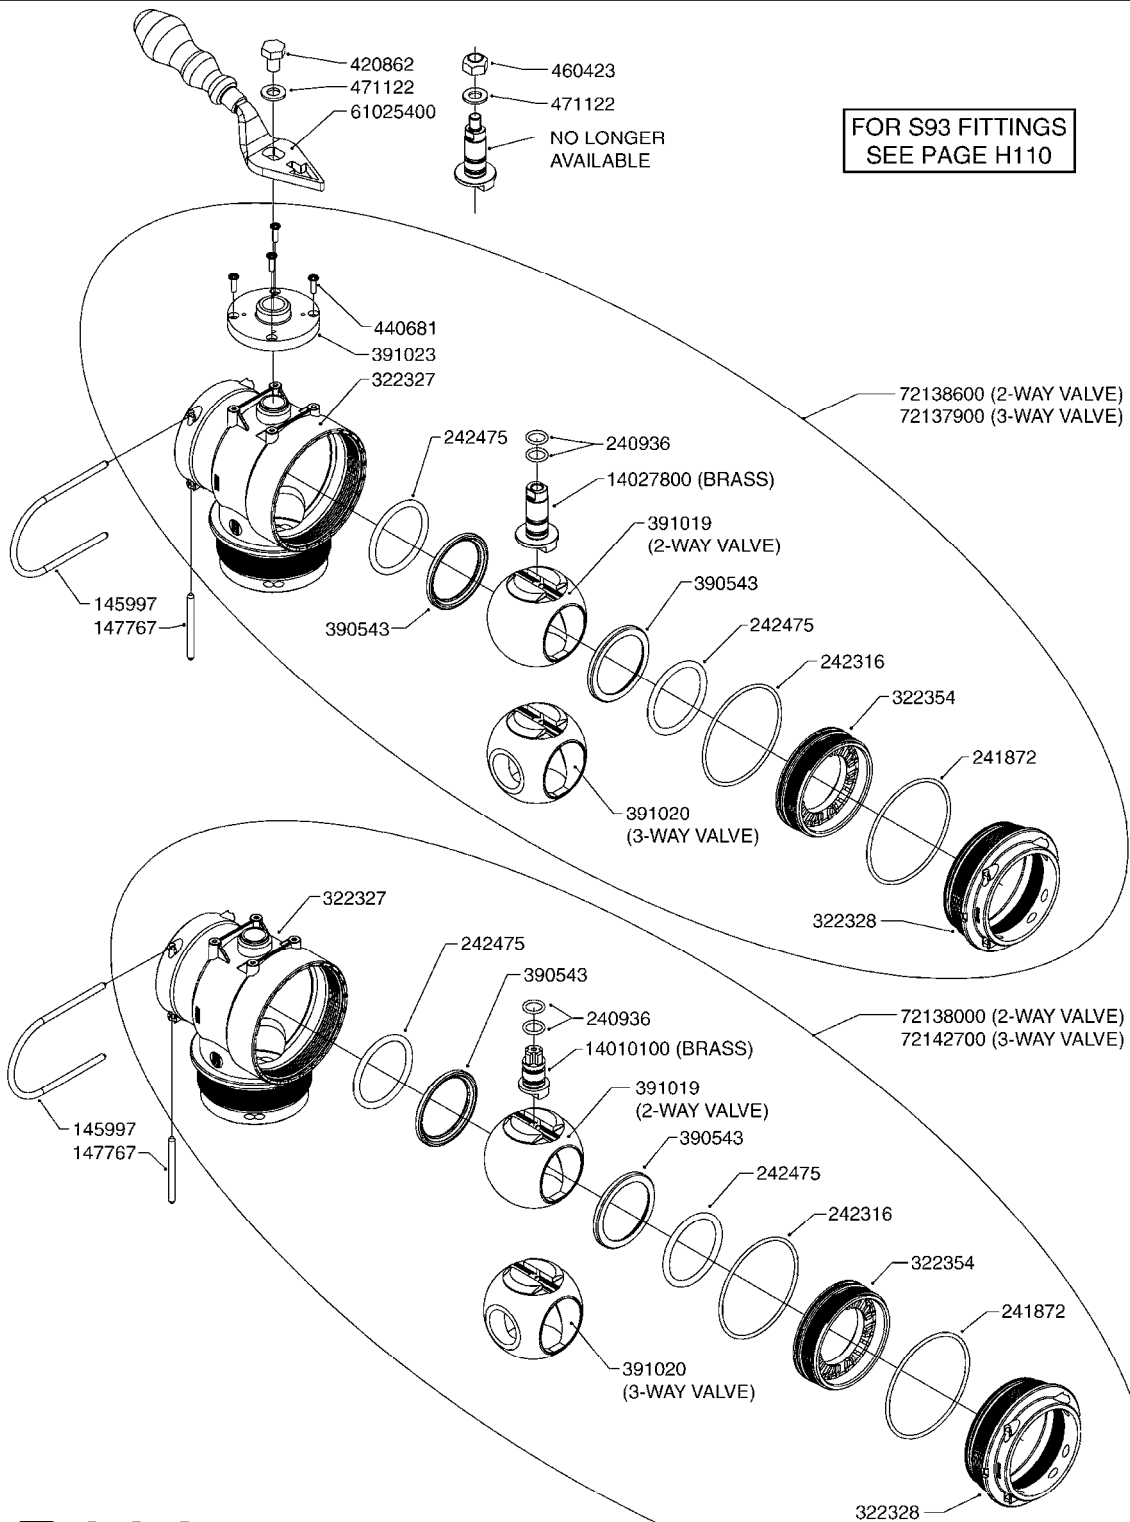

B321

SMART VALVE-S93 MANIFOLD VALVE
B321-HIN, 29:10:12

Page 1
Date 06.04.2015 9:26

parts-n°	order qty	description
145997	1	FITT.DK S-93 FORK
147767	1	PIN 5Ø X 60 S-93 DOUBLE CLAMP
240936	1	O-RING D13.3X2.4 NITRIL
241872	1	O'RING D89.5 x 3.0 NITRIL
242316	1	O-RING D84.5X3.0 NITRIL
242475	1	O'RING D56.52x5.33 SH70-VITON
322327	1	HOUSING, VALVE, S93, 220 PSI
322328	1	END CAP F.VALVE S-93
322354	1	THRUST PLATE F.3-WAY VALVES-93
390543	1	SEAT F.BALL 3-WAY VALVE S-93
391019	1	BALL F.2 WAY S93 SMART VALVE
391020	1	BALL F.3 WAY S93 SMART VALVE
391023	1	SMART VALVE MOUNTING BRACKET
420862	1	BOLT HEX 8.8 DEL M10X16 FT
440681	1	SCREW F. PLASTIC 4MM X 14LG SS
460423	1	NUT HEX M10X1.5 LOCK
471122	1	WASHER D20/D10.5X2 SS
14010100	1	SPINDLE F.SMART VALVE S-93
14027800	1	SPINDLE F.SMART VALVE S-93
61025400	1	HANDLE SMART VALVE
72137900	1	VALVE S93 "V1" SMART VALVE
72138000	1	VALVE S93 "V2" SMART VALVE
72138600	1	VALVE S93 "V3" SMART VALVE
72142700	1	VALVE S93 "V4" SMART VALVE