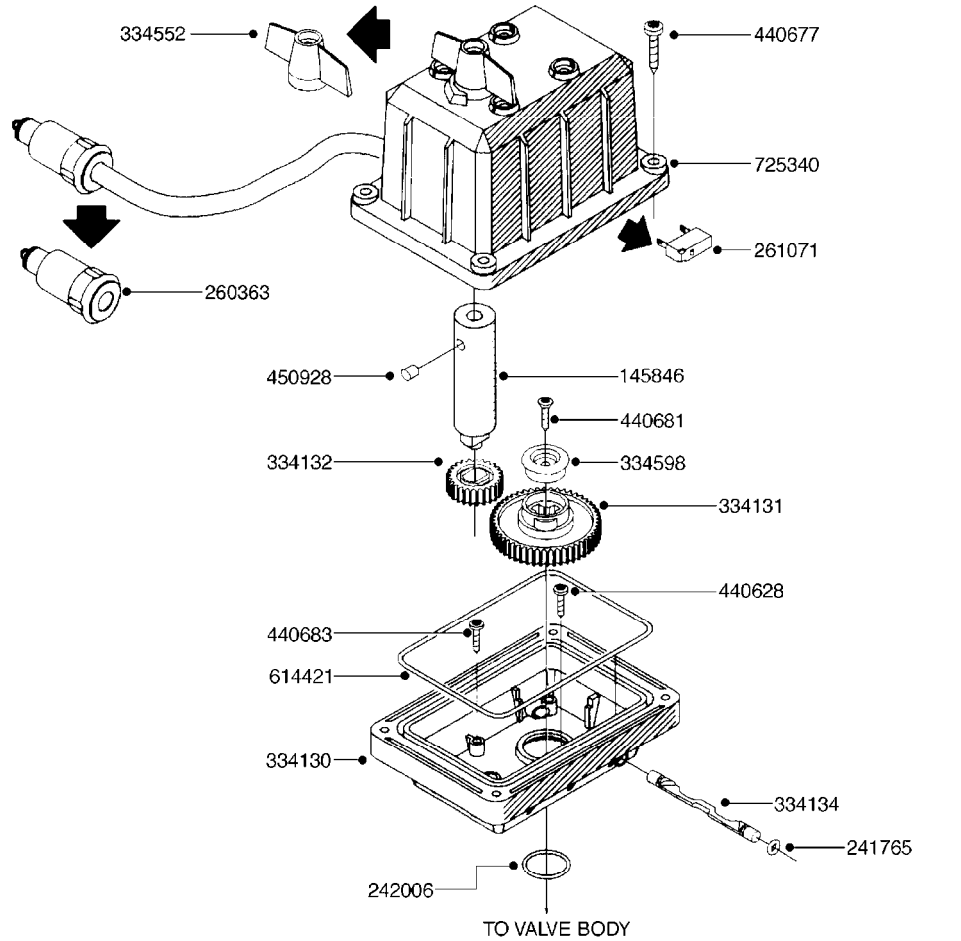

834363 - AGITATION BYPASS VALVE

G020

BALL VALVE-ELECTRIC 2-WAY
G020-HIN, 01:01:01

Page 1

Date 06.04.2015 9:26

parts-n°	order qty	description
145846	1	COUPLING FOR EL 3-WAY VALVE
241765	1	O-RING 3.1 X 1.6
242006	1	O-RING D22/D19 X 1.5
260363	1	PLUG 2 POLE 12V
261071	1	MICRO SWITCH TYPE 9 SM 201
261162	1	SOCKET F.12V BAYONET PLUG
261589	1	FUSE 5 X 20 1.25 AMP
334130	1	GEAR BOX
334131	1	COG WHEEL
334132	1	COG WHEEL
334134	1	INDICATOR ROD
334552	1	GRIP F.MAN.OP.EC PRES.REG.GREE
334598	1	PLUG F.VALVE HANDLE BLUE
440628	1	SCREW 3/8'
440677	1	SCREW F. PLASTIC 5X20 SS
440681	1	SCREW F. PLASTIC 4MM X 14LG SS
440683	1	SCREW 40X18 2WAY ELC.BALL VALV
450928	1	SET SCREW M8 X 8MM STAINLESS
614421	1	GASKET F/MOTOR HOUSE-ON/OFF TR
725340	1	MOTOR HOUSING FOR EL VALVE
728399	1	CIRCUIT BOARD F.728941
728941	1	CONTROL BOX F.2-WAY VALVE ELC.
834363	1	ELECTRIC KIT, AGITATION BYPASS