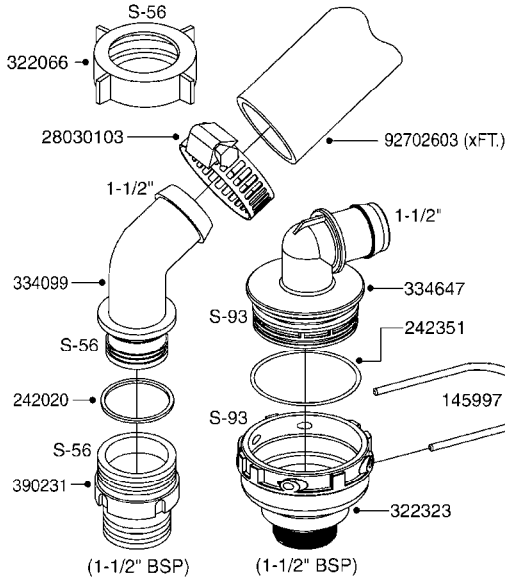

SUCTION SIDE OF PUMP (WITH 1-1/2" SUCTION PORT)

PRESSURE SIDE OF PUMP

SUCTION SIDE OF PUMP (WITH 2" SUCTION PORT)

**COMPLETE ASSEMBLIES
WHOLEGOODS ITEMS**

- 821585 - 463/5.5 W/THROUGH SHAFT (1000 RPM)
- 821587 - 463/10 W/THROUGH SHAFT (540 RPM)
- 821649 - 463/12 (540 RPM H.C. OFFSET PORTS)
- 821650 - 463/6.5 (1000 RPM H.C. OFFSET PORTS)
- 82166400 - 463/6.5 (1000 RPM H.C. INLINE PORTS)
- 72293300 - 463/6.5 W/THROUGH SHAFT (1000 RPM)