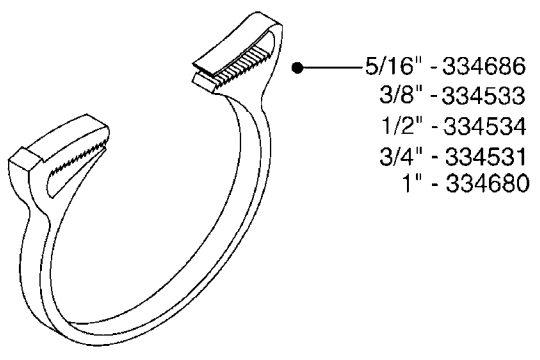

Hose Size	Pressure	Suction	Clamp Code
3/8"	28029803		6706
1/2"	28029803		6706
3/4"	28029903		6712
1"	28030003	28029903	6716
1-1/4"	28030103		6724
1-1/2"		28030103	6724
2"		28030203	235-67
2-1/2"		28030303	235-74
3"		28030403	235-82

H130