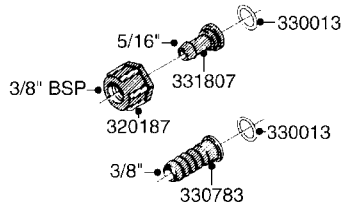

H010

parts-n°	order qty	description
240085	1	O-RING D13,1/8,3X02,4 NITRIL
241441	1	O-RING D29.3X3
242594	1	O-RING D14 X 1.78 SCH.70-EPDM
320084	1	FITT.DK NUT 1/2" BSP
320095	1	FITT.DK NUT 1" BSP
320117	1	FITT.DK CONN.1/2"BSP F. 1" CAP
320187	1	FITT.DK CAP 3/8" BSP BLACK
320283	1	FITT.DK NUT 3/4"BSP
320821	1	FITT.DK NUT 1-1/2" BSP
321495	1	FITT.DK REDUC 1/4'BSP F.3/4'NT
321576	1	FITT.DK CONN 1/2"BSP F.3/4"NUT
330013	1	O-RING D15/D10X2.5 F.3/8"NUT
330212	1	O-RING D19/D14X2.4 F.1/2"NUT
330326	1	O-RING D30/D24X2 F.1"NUT
330341	1	FITT.DK HB 1" F. 1" NUT
330595	1	O-RING D24.6/D20X2.1 -3/4"
330665	1	FITT.DK HB 3/4"F.1" NUT
330676	1	FITT.DK HB 3/8" F. 1/2" NUT
330687	1	FITT.DK HB 1/2" F. 1/2" NUT
330691	1	FITT.DK HB 3/4'F.3/4' NUT
330783	1	FITT.DK HB 3/8" F.3/8" NUT
331262	1	FITT.DK HB 1-1/2" F. 1-1/2"NUT
331273	1	O-RING D44/D38X2 F.1-1/2"
331446	1	FITT.DK HB 1" F.1-1/2" NUT
331807	1	FITT.DK HB 5/16" F.3/8" NUT
332286	1	FITT.DK HB 1/2" F. 3/4" NUT
332905	1	FITT.DK HB 1/2" F. 3/4" CAP
332927	1	PLUG F. NOZZLE TUBE 3/4'
333292	1	FITT.DK HB 1"O'RING F.1-1/2"
333664	1	FITT.DK HB 5/16' F. 1/2' NUT
334044	1	FITT.DK HB 3/4' F. 3/4' CAP
334059	1	FITT.DK EL 1" 110 DEG.F.1-1/2"
334123	1	FITT.DK HB 1-1/4"O-RNG F.1-1/2"
334150	1	FITT.DK HB 1-1/4" 110 F.1-1/2"
390542	1	PLUG WASHER FOR 3/4'CAP NUT
716236	1	FITT.DK HB 1/2" ASSY. F. 3/4"
716413	1	FITT.DK PLUG ASSY. F.NOZ TUBE
717426	1	FITT.DK REDUC 1/4"BSP F.3/4"N
720856	1	FITT.DK 1/2'BSP ASSY.F.3/4'NUT
724621	1	FITT.DK HB 3/4"ASSY F.3/4" NUT