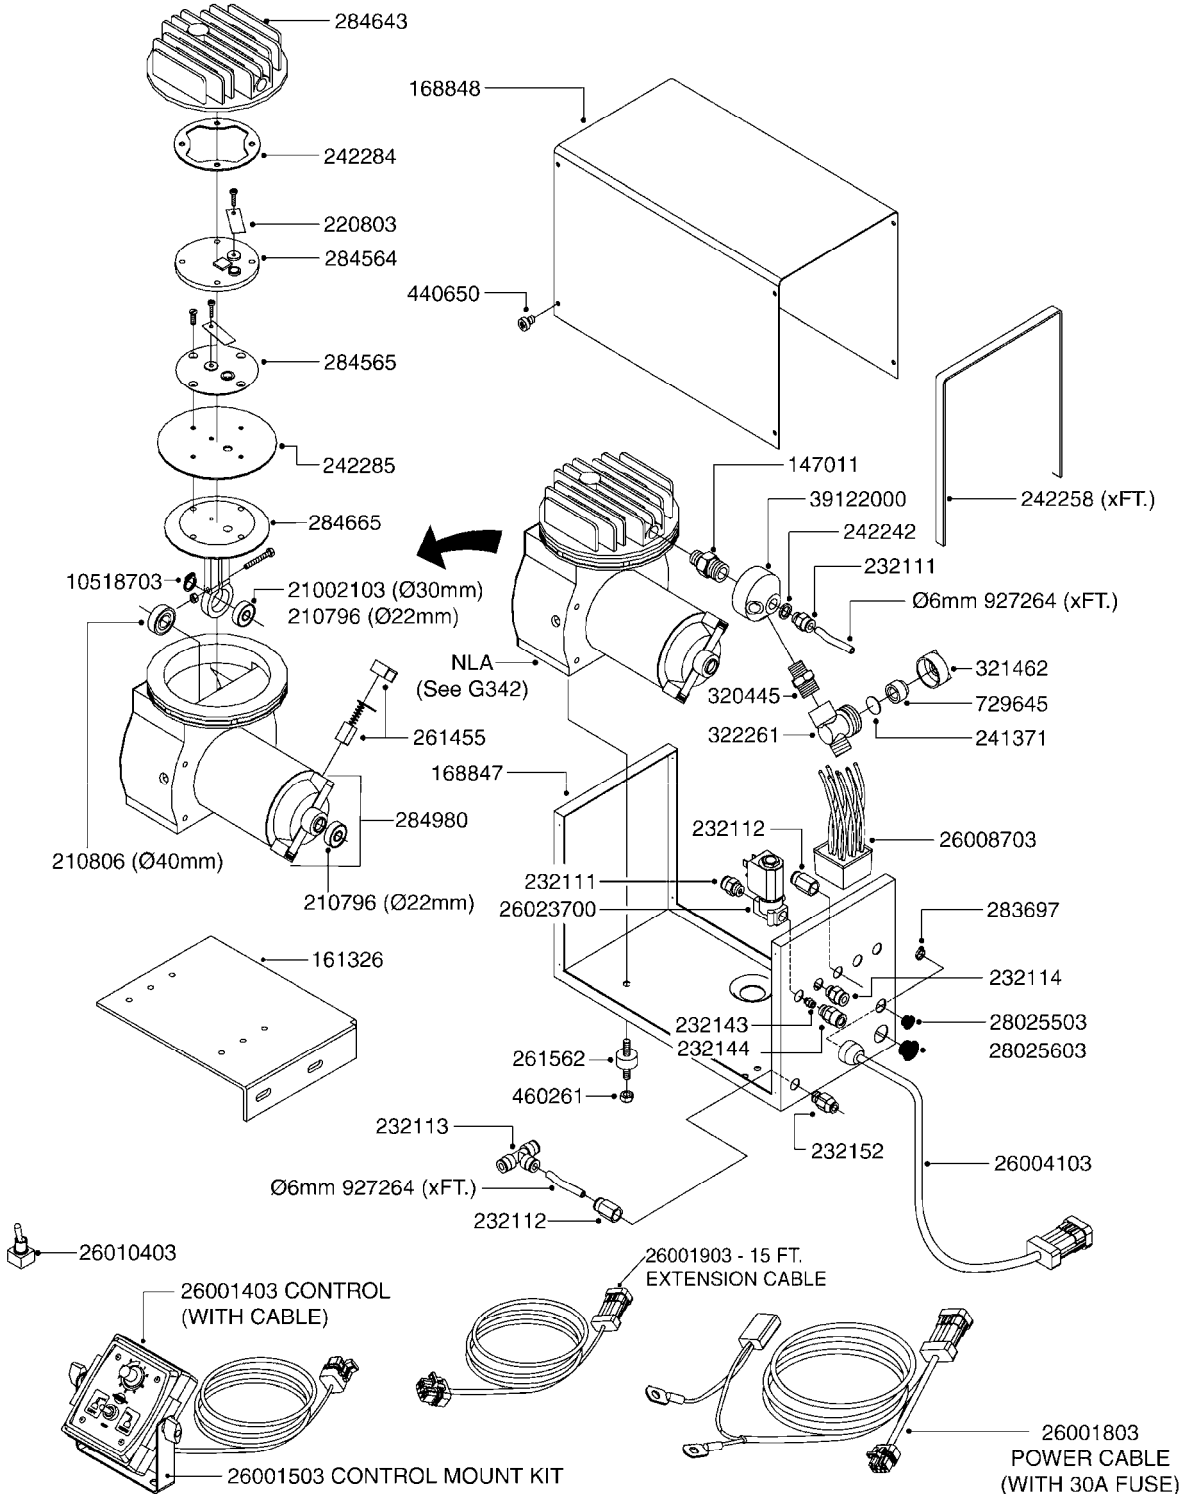

G341

*Ø8mm 927306 (xFT.)
*Ø10mm 927330 (xFT.)

70019403 - COMPLETE ASSEMBLY

FOAM MARKER COMPRESSOR 2002
G341-HIN, 27:05:10

Page 1
Date 06.04.2015 9:27

parts-n°	order qty	description
147011	1	HEX NIPPLE 3/8'X1/4'BSP BRASS
161326	1	MOUNT BKT. F. FOAM COMP.BOX 98
168847	1	ENCLOSURE LOWER F.MARKER
168848	1	COVER F. FOAM MARKER
210796	1	BEARING BALL D22/D8 X 7 608ZZ
210806	1	BEARING BALL D40/D17X12MM
220803	1	VALVE F. COMPRESSOR
232111	1	QUICK COUPLER 6MM X 1/8 EXT.
232112	1	QUICK COUPLER 6MM 1/8 INT.
232113	1	QUICK COUPLER 6MM T-PIECE
232114	1	COUPLER 1/8" THREADX8MM HOSE
232143	1	REDUCER 1/4'INT-1/8'EXT
232144	1	QUICK COUPLER 10MM X 1/4 EXT
232152	1	QUICK COUPLER 8MMX1/8 EXT.LONG
241371	1	DIAPHRAGM, NO-DRIP alt 241371
242242	1	O-RING F.AIR HOSE FITTING
242258	1	TRIM 3X10 SELF ADHESIVE 0012"
242284	1	HEAD GASKET F. COMPRESSOR
242285	1	DIAPHRAGM F. F/M COMP.
261455	1	BRUSH KIT-FOAM MARKER MOTOR
261562	1	RUBBER DAMPER 2XM6X25
283697	1	TIESTRAP 200MM
284564	1	PLATE F.COMPRESSOR HEAD
284565	1	PLATE F.COMPRESSOR HEAD
284643	1	COMPRESSOR HEAD F.FOAM MARKER
284665	1	CONNECTING ROD F.COMPRESSOR
284980	1	FLANGE REAR F. F.M.COMPRESSOR
320445	1	FITT.DK HN 1/4"X3/8" BSP
321462	1	CAP F.NO-DRIP ASSY.
322261	1	HOUSING F.SAFETY VALVE 3/8"
440650	1	SCREW 3.5x13 STAINLESS
460261	1	NUT HEX M6X1 LOCK A2 DIN985
729645	1	NON-DRIP SPRING ASSY.GREEN 10
927264	1	HOSE R X PE D6/D4 X 0012"
927306	1	HOSE R X PE D8/D6 X 0012"BLACK
927330	1	HOSE R X PE D10/D8 X 012"BLACK
10518703	1	SNAP-RING OUTER 8X1
21002103	1	BEARING, 6200 2ZJEM (SKF)
26001403	1	HC FOAM MARKR CONSOLE VS3.0.00
26001503	1	HC FOAM MARKER CONSOLE MT.KIT
26001803	1	POWER CABLE
26001903	1	15' 7-PIN EXTENSION CABLE
26004103	1	FOAM MARKER CNTRL MOD CABL STD
26008703	1	FOAM MARKER CONTROL SCII
26010403	1	TOGGLE SWITCH MICRO-TRAK F.M.
26023700	1	SOLENOID VAL 12V 1/8' FLO '07
28025503	1	PLUG F.DRILLED HOLE 1/2"
28025603	1	PLUG F.DRILLED HOLE 3/4"
39122000	1	DISTR.HOUSING F.FOAM MARKER'07
70019403	1	FOAM MARKER COMPRESSOR KIT STD