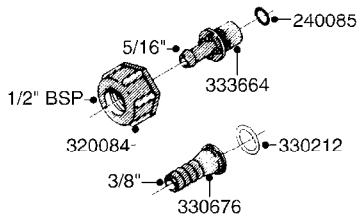

H010

parts-n°	order qty	description
240085	1	O-RING D13,1/8,3X02,4 NITRIL
241441	1	O-RING D29.3X3
242594	1	O-RING D14 X 1.78 SCH.70-EPDM
320084	1	FITT.DK NUT 1/2" BSP
320095	1	FITT.DK NUT 1" BSP
320117	1	FITT.DK CONN.1/2"BSP F. 1" CAP
320187	1	FITT.DK CAP 3/8" BSP BLACK
320283	1	FITT.DK NUT 3/4"BSP
320821	1	FITT.DK NUT 1-1/2" BSP
321495	1	FITT.DK REDUC 1/4'BSP F.3/4'NT
321576	1	FITT.DK CONN 1/2"BSP F.3/4"NUT
330013	1	O-RING D15/D10X2.5 F.3/8"NUT
330212	1	O-RING D19/D14X2.4 F.1/2"NUT
330326	1	O-RING D30/D24X2 F.1"NUT
330341	1	FITT.DK HB 1" F. 1" NUT
330595	1	O-RING D24.6/D20X2.1 -3/4"
330665	1	FITT.DK HB 3/4"F.1" NUT
330676	1	FITT.DK HB 3/8" F. 1/2" NUT
330687	1	FITT.DK HB 1/2" F. 1/2" NUT
330691	1	FITT.DK HB 3/4'F.3/4' NUT
330783	1	FITT.DK HB 3/8" F.3/8" NUT
331262	1	FITT.DK HB 1-1/2" F. 1-1/2"NUT
331273	1	O-RING D44/D38X2 F.1-1/2"
331446	1	FITT.DK HB 1" F.1-1/2" NUT
331807	1	FITT.DK HB 5/16" F.3/8" NUT
332286	1	FITT.DK HB 1/2" F. 3/4" NUT
332905	1	FITT.DK HB 1/2" F. 3/4" CAP
332927	1	PLUG F. NOZZLE TUBE 3/4'
333292	1	FITT.DK HB 1"O'RING F.1-1/2"
333664	1	FITT.DK HB 5/16' F. 1/2' NUT
334044	1	FITT.DK HB 3/4' F. 3/4' CAP
334059	1	FITT.DK EL 1" 110 DEG.F.1-1/2"
334123	1	FITT.DK HB 1-1/4"O-RNG F.1-1/2"
334150	1	FITT.DK HB 1-1/4" 110 F.1-1/2"
390542	1	PLUG WASHER FOR 3/4'CAP NUT
716236	1	FITT.DK HB 1/2" ASSY. F. 3/4"
716413	1	FITT.DK PLUG ASSY. F.NOZ TUBE
717426	1	FITT.DK REDUC 1/4"BSP F.3/4"N
720856	1	FITT.DK 1/2'BSP ASSY.F.3/4'NUT
724621	1	FITT.DK HB 3/4"ASSY F.3/4" NUT