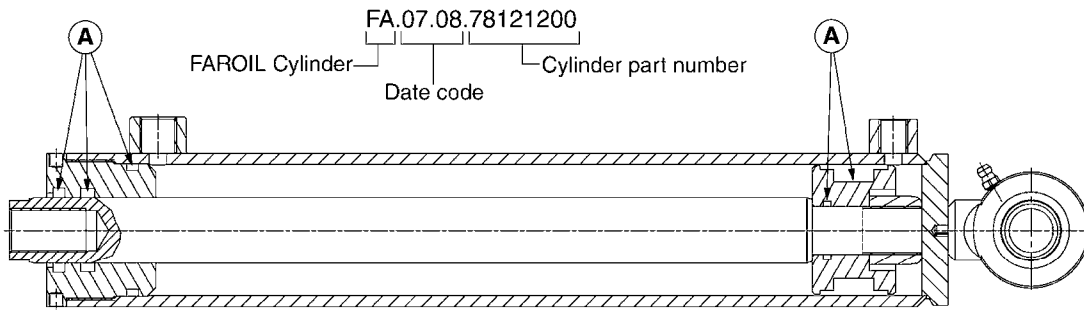

HYDRAULICS - CYLINDERS
C020-HIN, 14:12:07

Page 3

Date 06.04.2015 9:26

parts-n°	order qty	description
63039300 78100003	1 1	CYLINDER ROD F.781132 CYL. PARA-LIFT CM+750 W/STOP

Check cylinder barrel for stamped part number.