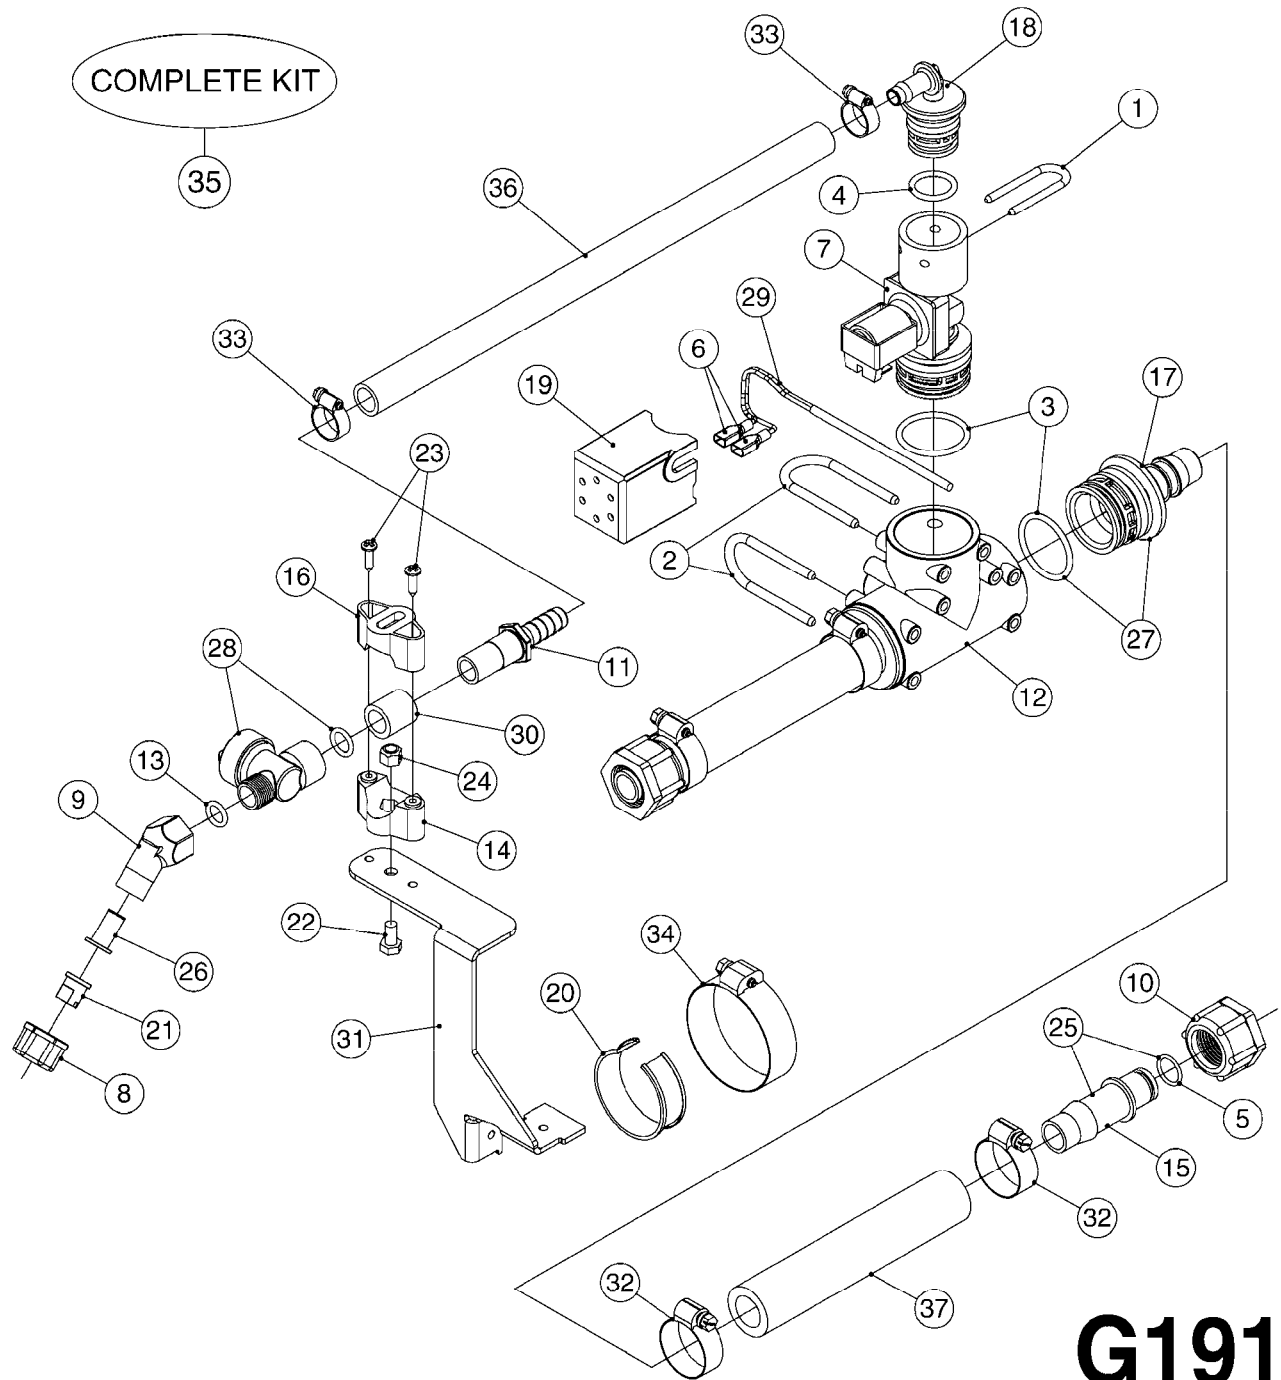

G191

ELECTRIC END NOZZLE KIT '09
G191-HIN, 09:05:13

Page 1
Date 06.04.2015 9:27

Pos.	parts-n°	order qty	description
1	145994	1	FITT.DK S-40 FORK
2	145995	1	FITT.DK S-53 FORK
3	242354	1	O-RING D32.2X3.0 VITON F.S-53
4	242355	1	O-RING D19.2X3.0 VITON F.S-40
5	242594	1	O-RING D14 X 1.78 SCH.70-EPDM
6	261539	1	SPADE F.ELEC CONNEX BLUE INSUL
7	262104	1	VALVE, SOLENOID, S53/S40
8	320187	1	FITT.DK CAP 3/8" BSP BLACK
9	320191	1	FITT.DK ELB 3/8' BSP 45 DEGREE
10	320283	1	FITT.DK NUT 3/4"BSP
11	320891	1	FITT.DK HB 3/8'- 3/8' BSP
12	322352	1	FITT.DK S-53 TEE
13	330013	1	O-RING D15/D10X2.5 F.3/8"NUT
14	333012	1	NOZZLE HOLD. UPPER PART
15	334044	1	FITT.DK HB 3/4' F. 3/4' CAP
16	334220	1	YOKE, UPPER NOZZLE BODY
17	334229	1	FITT.DK S-53 STR.3/4"
18	334237	1	FITT.DK S-40 ELB.3/8'
19	334965	1	COVER FOR S53 SOLENOID VALVE
20	341291	1	RUBBER HOSE CLAMP COVER 130MM
21	370392	1	NOZZLE END FAN 1850-G 300
22	410546	1	BOLT HEX SS M6X12 FT
23	440665	1	SCREW M4.2X16 STAINLESS
24	460261	1	NUT HEX M6X1 LOCK A2 DIN985
25	724621	1	FITT.DK HB 3/4"ASSY F.3/4" NUT
26	725042	1	SCREEN 80 MESH W.GASKET, RED
27	726558	1	FITT.DK S53 STR. 3/4" W.ORING
28	729610	1	NOZZLE ASSY. NON DRIP 3/8 THRD
29	983087	1	ELEC. CABLE 2 WIRE X 0.75MM
30	10631003	1	HOSE R X CLEAR BRAID.X 1/2 12"
31	16110803	1	NOZZLE BRACKET VAR SPACINGS
32	28029903	1	CLAMP HOSE GEAR P3/4"-S1" 6712
33	28044903	1	CLAMP HOSE GEAR P3/8" 6706
34	28047003	1	CLAMP HOSE GEAR 30 X 50 6732
35	82613203	1	ELECTRIC END NOZZLE KIT 2009
36	92701703	1	HOSE R X3/8" X300PSI WP X0012"
37	92703203	1	HOSE R X3/4" X300PSI WP X0012"