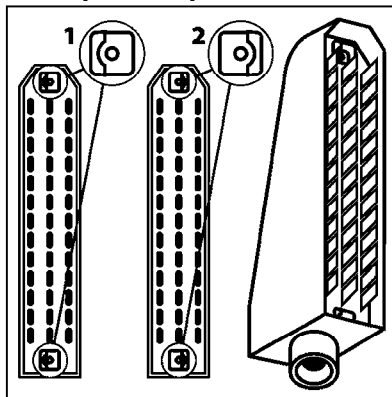

G710

39 PIN CABLES
G710-HIN, 16:05:12

Page 1
Date 06.04.2015 9:27

parts-n°	order qty	description
262158	1	PLUG INSERT 39 POLE MALE
262159	1	PLUG INSERT 39 POLE FEMALE
262160	1	PLUG HOUSING 39 POLE FEMALE
262161	1	PLUG HOUSING F/39 POLE MALE
440634	1	SCREW 5/8"
440732	1	PT SCREW 35X12B Z5452 ELZ
14034200	1	CODE BRACKET FOR 39 PIN CABLE
26003900	1	WIRE 37-39 PIN EVC, 6.6'
26004200	1	WIRE 37-39 PIN EVC, 57.4'
26008400	1	WIRE 39-PIN 24 WIRE L=8M
28027500	1	WIRE 37-39 PIN EVC, 37.7'
28028700	1	WIRE 37-39 PIN EVC, 45.9'
28028800	1	WIRE 37-39 PIN EVC, 16.4'
28028900	1	WIRE 37-39 PIN EVC, 26.2'
72236400	1	DAH CONN. WIRE/TRACTOR L=8M
97610803	1	DECAL-SRAY BOX 39-PIN
97610903	1	DECAL-HYDRAULIC BOX 39-PIN