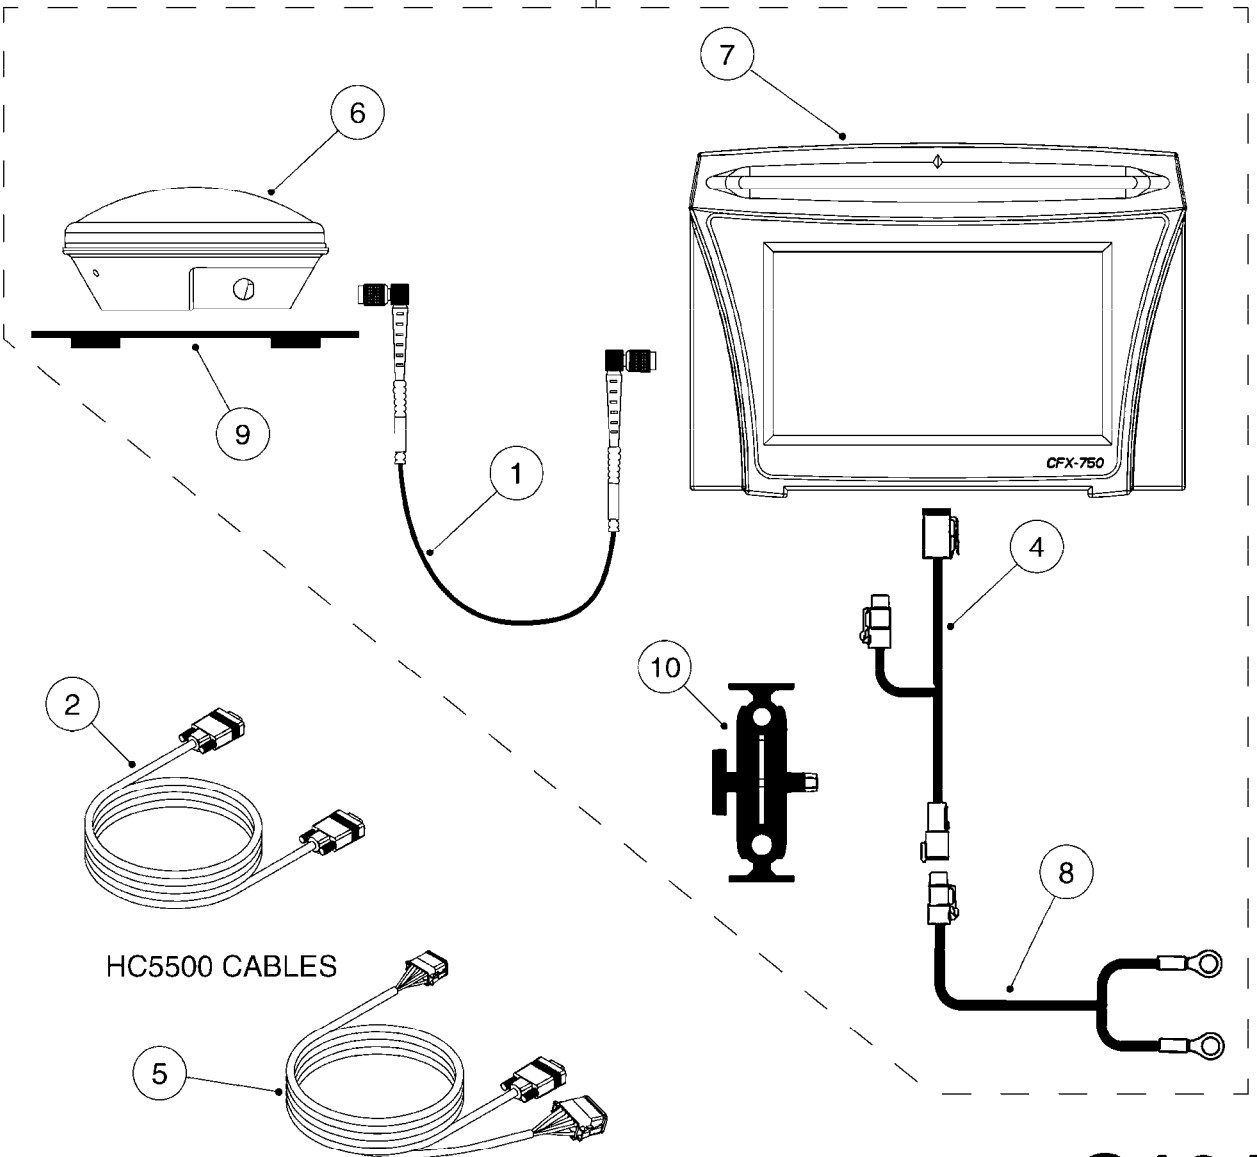

3 COMPLETE ASSEMBLY

CFX-750 DISPLAY, DGPS
G194-HIN, 22:05:14

Page 1

Date 06.04.2015 9:27

Pos.	parts-n°	order qty	description
1	26007603	1	CABLE, ANTENNA, EZGUIDEPLUS
2	26012003	1	NULL MODEM CABLE
3	26021403	1	CFX-750 DISPLAY, DGPS
4	26021603	1	CABLE, POWER BUS, CAN CFX-750
5	26021703	1	CABLE, ASC INTERFACE, CFX-750
6	26021803	1	AG-25 ANTENNA L1/L2 GLN
7	26022103	1	CFX-750 DISPLAY ONLY
8	26022603	1	CFX-750 Basic Power Cable
9	28048203	1	EZ-GUIDE 500 MOUNT F.AG15 ANT.
10	28048303	1	EZ-GUIDE 250/500 RAM MNT.1.5"