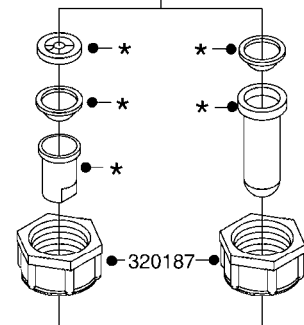

TRIPLET NOZZLE BODY

- 334082 (BLACK)
- 334371 (YELLOW)
- 334373 (RED)
- 334377 (BLUE)
- 334172 (GREEN)
- 334173 (ORANGE)

D620

*=REFER TO HARDI NOZZLE CATALOG