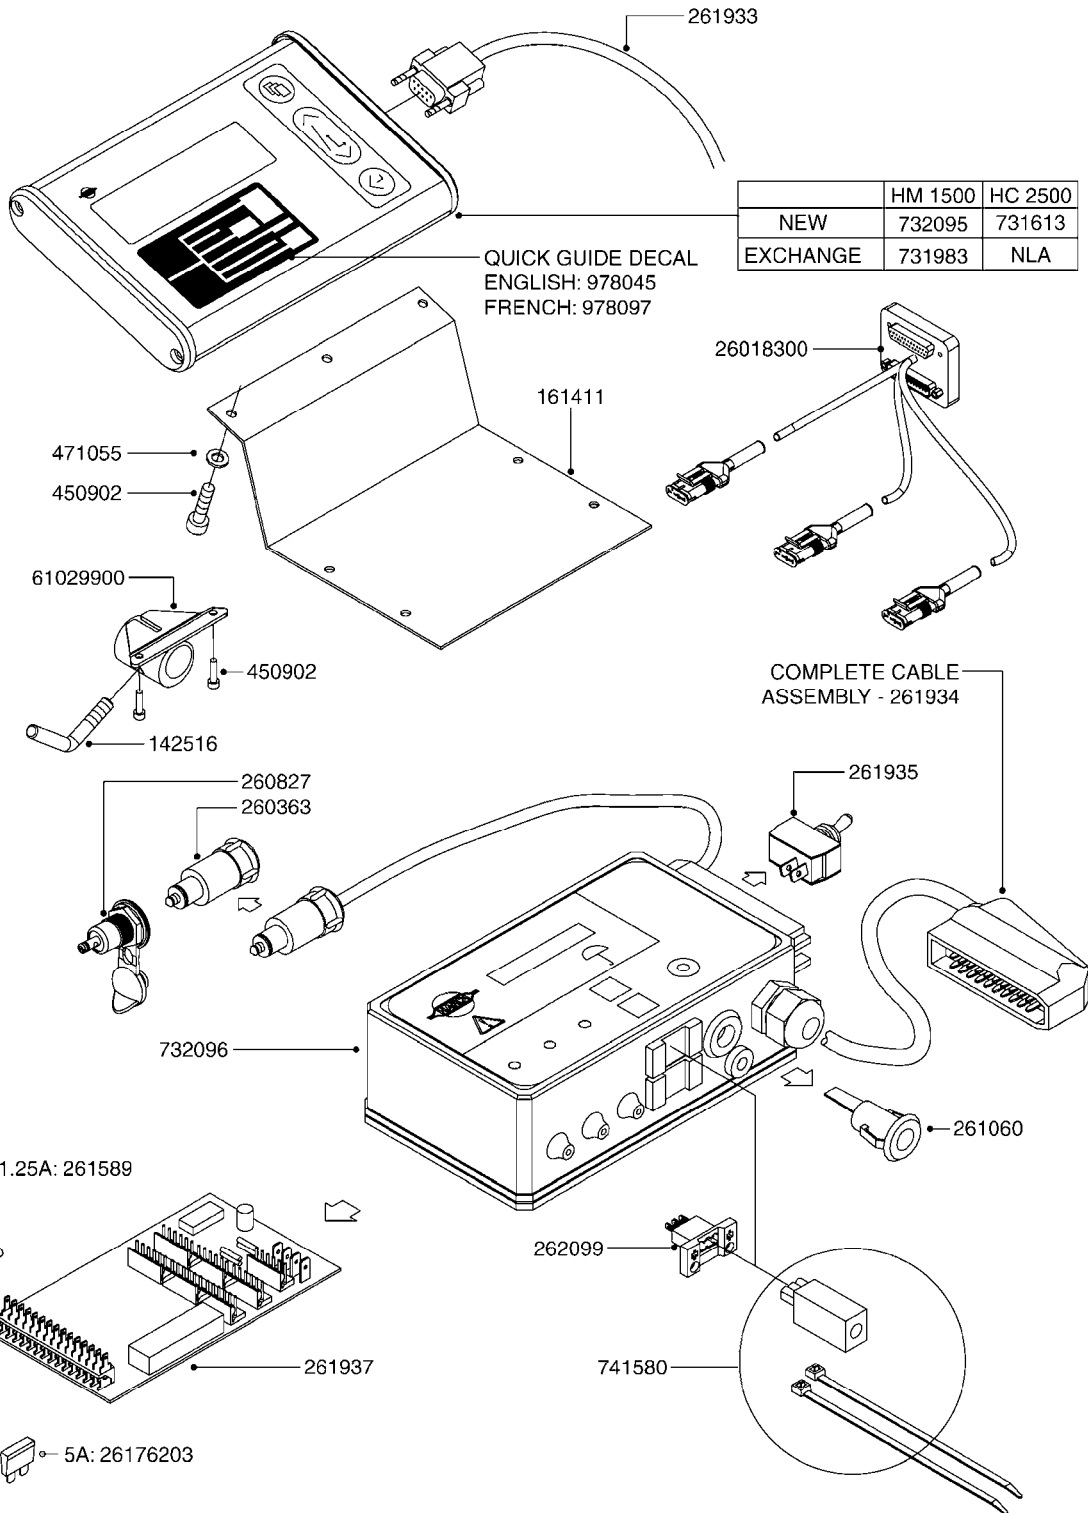

G480

HC 2500/HM1500 DISPLAY/SCANBOX
G480-HIN, 15:11:09

Page 1
Date 06.04.2015 9:27

parts-n°	order qty	description
142516	1	SCREW SET M10 BENT F. LOCKING
161411	1	MT.BRK. HC2500/HM1500 DISPLAY
26018300	1	ADAPTOR 2500 FOR SPRAYBOX II 39-PIN/REPLACES SCANBOX
260363	1	PLUG 2 POLE 12V
260827	1	PLUG F.EC ATTACHMENTS
261060	1	PLUG F.EC ATTACHMENTS
261589	1	FUSE 5 X 20 1.25 AMP
26176203	1	FUSE 5.0A QUICK-ACT.
261933	1	CABLE W/PLUG 2X25 L=71"
261934	1	CABLE W/PLUG 18X0.5MM L=79"
261935	1	SWITCH 2 POLE
261937	1	CIRCUIT BOARD F. SCANBOX
262099	1	PLUG SOCKET 3-POLE 2.5/3
450902	1	BOLT ALLEN HEAD M4 X 16MM
471055	1	WASHER D4.1/7.6 X 0.9
61029900	1	BRACKET FOR HC2500
731613	1	DISPLAY HC2500 NEW
731983	1	DISPLAY HM1500 REFURBISHED
732095	1	DISPLAY HM1500 NEW
732096	1	SCANBOX F.HM1500/HC2500
741580	1	PLUG 3-POLE 2.5/3
978045	1	DECAL QUICK GUIDE 1500/2500
978097	1	DECAL QUICK GUIDE 1500/2500 FR