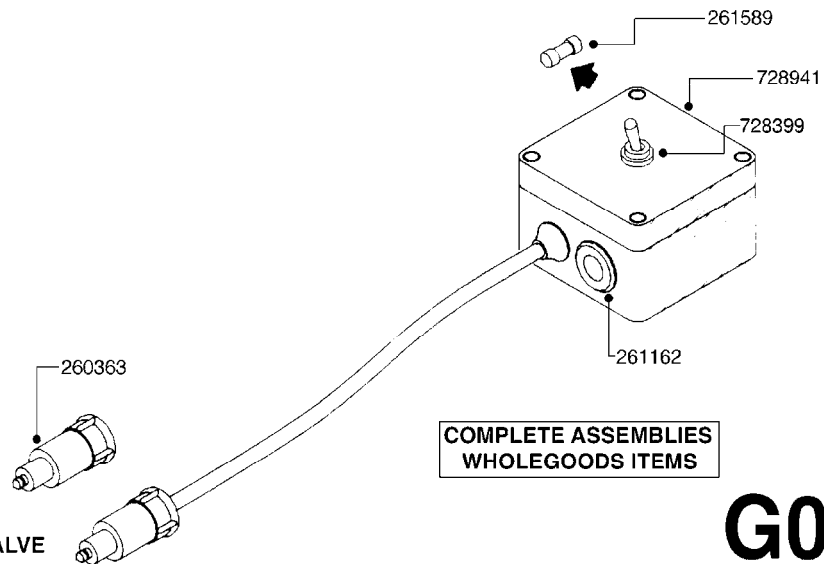

834363 - AGITATION BYPASS VALVE

G020

BALL VALVE-ELECTRIC 2-WAY
G020-HIN, 01:01:01

Page 1

Date 06.04.2015 9:26

parts-n°	order qty	description
145846	1	COUPLING FOR EL 3-WAY VALVE
241765	1	O-RING 3.1 X 1.6
242006	1	O-RING D22/D19 X 1.5
260363	1	PLUG 2 POLE 12V
261071	1	MICRO SWITCH TYPE 9 SM 201
261162	1	SOCKET F.12V BAYONET PLUG
261589	1	FUSE 5 X 20 1.25 AMP
334130	1	GEAR BOX
334131	1	COG WHEEL
334132	1	COG WHEEL
334134	1	INDICATOR ROD
334552	1	GRIP F.MAN.OP.EC PRES.REG.GREE
334598	1	PLUG F.VALVE HANDLE BLUE
440628	1	SCREW 3/8'
440677	1	SCREW F. PLASTIC 5X20 SS
440681	1	SCREW F. PLASTIC 4MM X 14LG SS
440683	1	SCREW 40X18 2WAY ELC.BALL VALV
450928	1	SET SCREW M8 X 8MM STAINLESS
614421	1	GASKET F/MOTOR HOUSE-ON/OFF TR
725340	1	MOTOR HOUSING FOR EL VALVE
728399	1	CIRCUIT BOARD F.728941
728941	1	CONTROL BOX F.2-WAY VALVE ELC.
834363	1	ELECTRIC KIT, AGITATION BYPASS