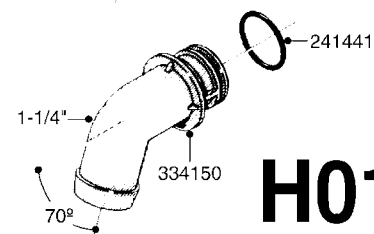

H010

parts-n°	order qty	description
240085	1	O-RING D13,1/8,3X02,4 NITRIL
241441	1	O-RING D29.3X3
242594	1	O-RING D14 X 1.78 SCH.70-EPDM
320084	1	FITT.DK NUT 1/2" BSP
320095	1	FITT.DK NUT 1" BSP
320117	1	FITT.DK CONN.1/2"BSP F. 1" CAP
320187	1	FITT.DK CAP 3/8" BSP BLACK
320283	1	FITT.DK NUT 3/4"BSP
320821	1	FITT.DK NUT 1-1/2" BSP
321495	1	FITT.DK REDUC 1/4'BSP F.3/4'NT
321576	1	FITT.DK CONN 1/2"BSP F.3/4"NUT
330013	1	O-RING D15/D10X2.5 F.3/8"NUT
330212	1	O-RING D19/D14X2.4 F.1/2"NUT
330326	1	O-RING D30/D24X2 F.1"NUT
330341	1	FITT.DK HB 1" F. 1" NUT
330595	1	O-RING D24.6/D20X2.1 -3/4"
330665	1	FITT.DK HB 3/4"F.1" NUT
330676	1	FITT.DK HB 3/8" F. 1/2" NUT
330687	1	FITT.DK HB 1/2" F. 1/2" NUT
330691	1	FITT.DK HB 3/4'F.3/4' NUT
330783	1	FITT.DK HB 3/8" F.3/8" NUT
331262	1	FITT.DK HB 1-1/2" F. 1-1/2"NUT
331273	1	O-RING D44/D38X2 F.1-1/2"
331446	1	FITT.DK HB 1" F.1-1/2" NUT
331807	1	FITT.DK HB 5/16" F.3/8" NUT
332286	1	FITT.DK HB 1/2" F. 3/4" NUT
332905	1	FITT.DK HB 1/2" F. 3/4" CAP
332927	1	PLUG F. NOZZLE TUBE 3/4'
333292	1	FITT.DK HB 1"O'RING F.1-1/2"
333664	1	FITT.DK HB 5/16' F. 1/2' NUT
334044	1	FITT.DK HB 3/4' F. 3/4' CAP
334059	1	FITT.DK EL 1" 110 DEG.F.1-1/2"
334123	1	FITT.DK HB 1-1/4"O-RNG F.1-1/2"
334150	1	FITT.DK HB 1-1/4" 110 F.1-1/2"
390542	1	PLUG WASHER FOR 3/4'CAP NUT
716236	1	FITT.DK HB 1/2" ASSY. F. 3/4"
716413	1	FITT.DK PLUG ASSY. F.NOZ TUBE
717426	1	FITT.DK REDUC 1/4"BSP F.3/4"N
720856	1	FITT.DK 1/2'BSP ASSY.F.3/4'NUT
724621	1	FITT.DK HB 3/4"ASSY F.3/4" NUT