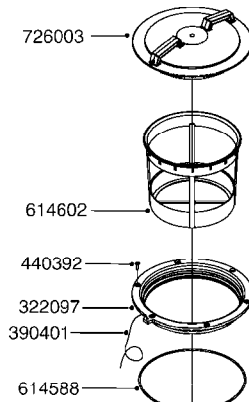

plus 978066

SIGHT GAUGE (SEE PAGE G650)

SIGHT GAUGE (SEE PAGE G650)