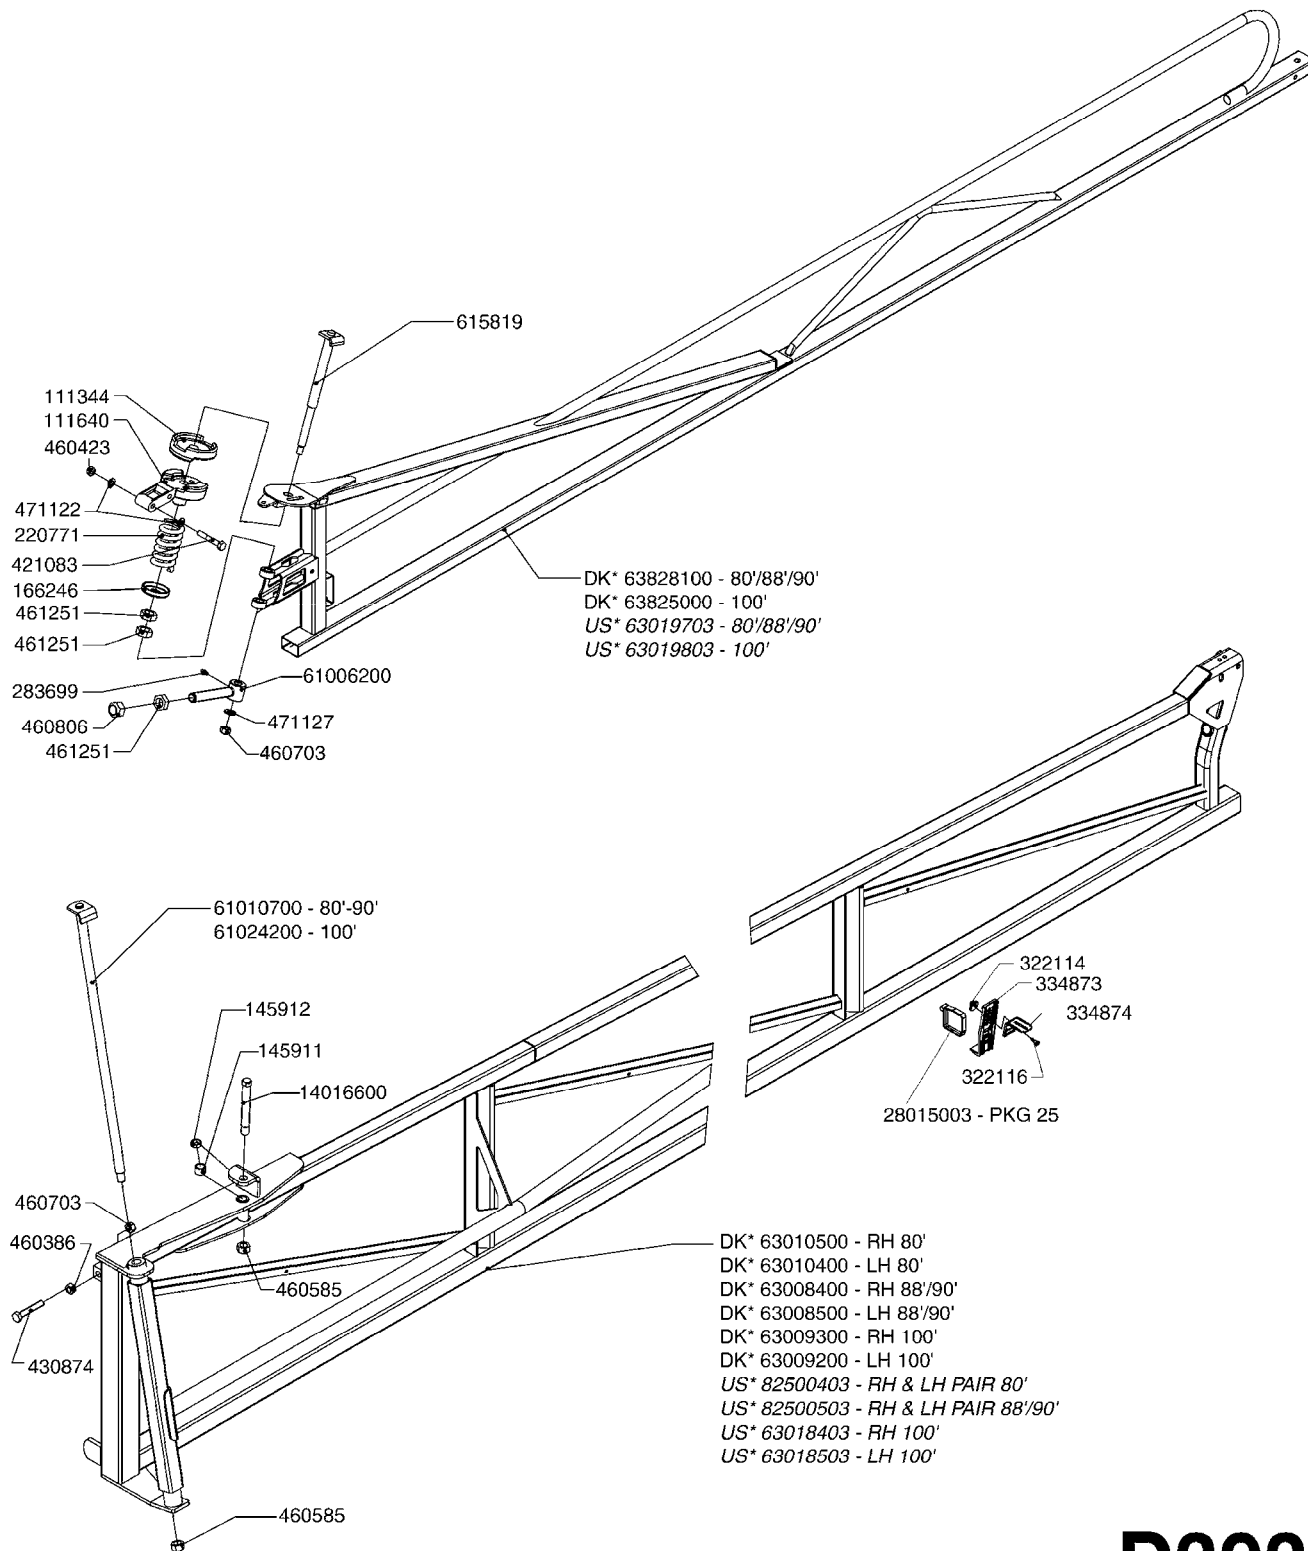

DK* = DENMARK STEEL PARTS
US* = NORTH AMERICAN STEEL PARTS

D393

BOOM - SPC OUTER WING 80-100'
D393-HIN, 14:12:07

Page 1

Date 06.04.2015 9:26

parts-n°	order qty	description
111344	1	CLAW CLUTCH LOWER (21MM)
111640	1	CLAW CLUTCH MOVING PART D100
145911	1	BUSHING FOR HY CYL 21M LZ
145912	1	BUSHING D19.8/D17.0X7MM
166246	1	WASHER CUP D53 F.SPRING
220771	1	SPRING D53/D43X100
283699	1	GREASE NIPPLE M6X1
322114	1	NUT PLASTIC F.NOZZ.H
322116	1	BOLT PLASTIC F.NOZZ.H.
334873	1	NOZZLE HOLDER - BOTTOM HALF
334874	1	NOZZLE HOLDER - TOP HALF
421083	1	BOLT HEX 8.8 DEL M10X65
430874	1	SCREW SET 8.8 DEL M12X70 FT
460386	1	NUT HEX M12X1.75
460423	1	NUT HEX M10X1.5 LOCK
460585	1	NUT HEX M16X2 LOCK
460703	1	NUT HEX M12X1.75 LOCK DIN985
460806	1	NUT HEX M20X2.5 LOCK
461251	1	NUT HEX M20 X 2.5 JAMB
471122	1	WASHER D20/D10.5X2 SS
471127	1	WASHER D24/D13X2.5 STAINLESS
615819	1	PIN
14016600	1	PIN F. LINK ARM / SPC
28015003	1	PANDUIT TIE STRAP, PKG. 25
61006200	1	ADJ. ARM F.BREAKAWAY FTZ
61010700	1	PIN F.HINGE 80-90'/SPC L=664
61024200	1	PIN F. PIVOT HINGE 100'/SPC
63008400	1	OUTERWING 90' RH / SPC
63008500	1	OUTERWING 90' LH / SPC
63009200	1	OUTERWING 100' LH / SPC
63009300	1	OUTERWING 100' RH / SPC
63010400	1	OUTERWING 80' LH / SPC
63010500	1	OUTERWING 80' RH / SPC
63018403	1	WING OUTER RH 100' SPC
63018503	1	WING OUTER LH 100' SPC
63019703	1	BREAKAWAY 2.5M SPC/FTZ
63019803	1	BREAKAWAY 3M SPC/FTZ
63828100	1	BREAKAWAY FTZ/SPC 2.5M, RED
63825000	1	BREAKAWAY FTZ/SPC 3.0M, RED
82500403	1	WING OUTER SET FPS 80' SPC
82500503	1	WING OUTER SET FPS 88-90' SPC