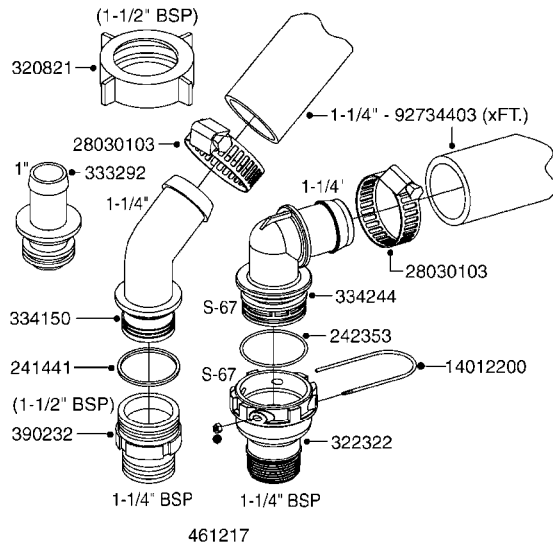

PRESSURE SIDE OF PUMP