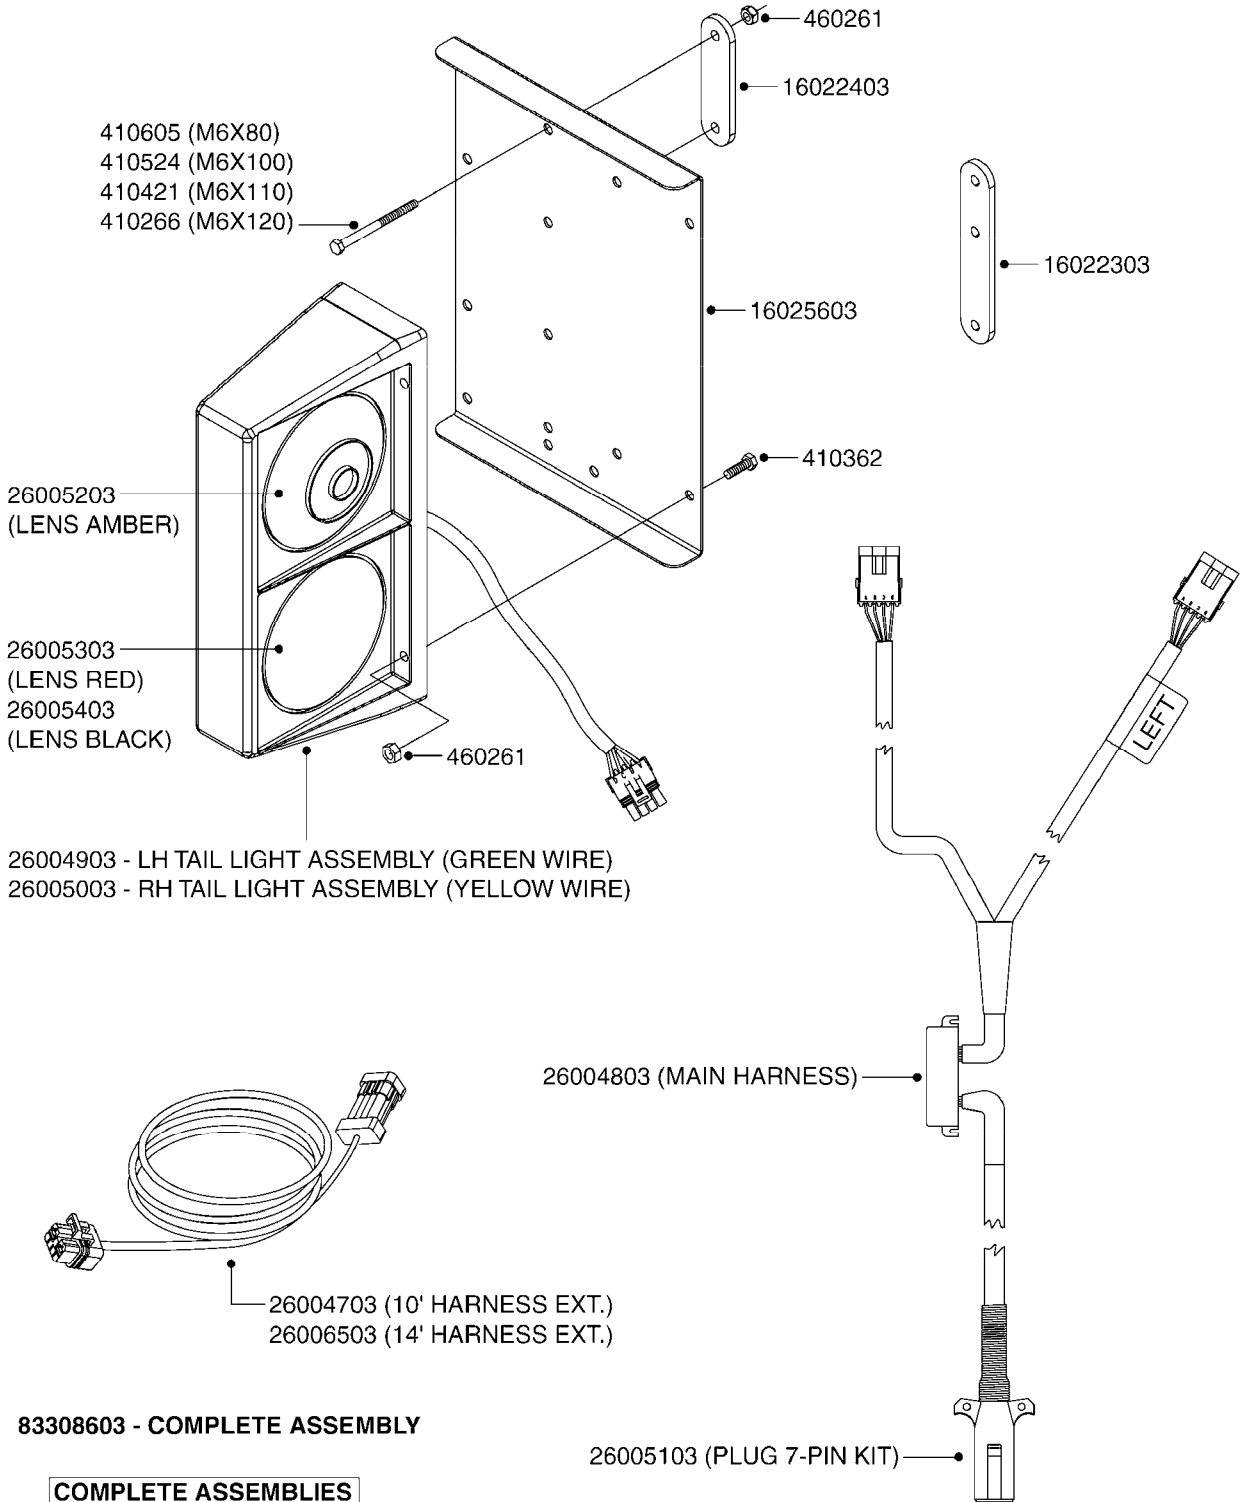

COMPLETE ASSEMBLIES
WHOLEGOODS ITEMS

G680

TRAFFIC LIGHT KIT
G680-HIN, 01:01:01

Page 1
Date 06.04.2015 9:27

parts-n°	order qty	description
410266	1	BOLT HEX 8.8 DEL M6X120
410362	1	BOLT HEX 8.8 SS M6X20 FT
410421	1	BOLT HEX M6X110 DIN931-A2 SS
410524	1	BOLT HEX 8.8 DEL M6X100
410605	1	BOLT HEX 8.8 DEL M6X80
460261	1	NUT HEX M6X1 LOCK A2 DIN985
16022303	1	BRACKET 100MM TUBE
16022403	1	BRACKET 60MM TUBE
16025603	1	BRACKET TAIL LIGHT DUAL LAMP
26004703	1	HARNESS 13' EXT 4 WIRE WP
26004803	1	HARNESS MAIN TAIL LIGHT
26004903	1	TAIL LIGHT GREEN WIRE LH
26005003	1	TAIL LIGHT YELLOW WIRE RH
26005103	1	PLUG 7-PIN AG TAIL LIGHT
26005203	1	LENS AMBER BEFORE 2009
26005303	1	LENS RED BEFORE 2009
26005403	1	LENS BLACK BEFORE 2009
26006503	1	HARNESS 14' EXT 4 WIRE WP
83308603	1	TRAFFIC LIGHT KIT