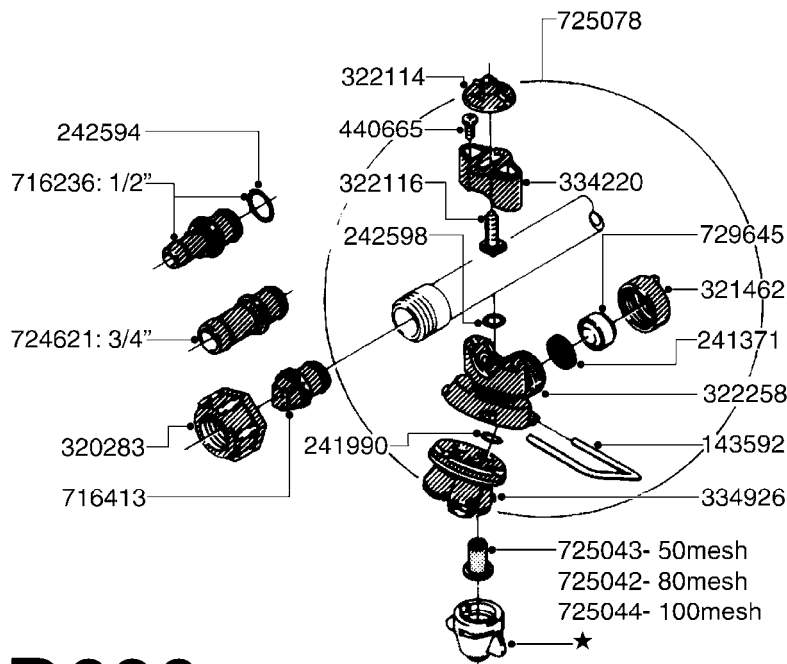

TRIPLET NOZZLE BODY

- 334082 (BLACK)
- 334371 (YELLOW)
- 334373 (RED)
- 334377 (BLUE)
- 334172 (GREEN)
- 334173 (ORANGE)

D620

*=REFER TO HARDI NOZZLE CATALOG