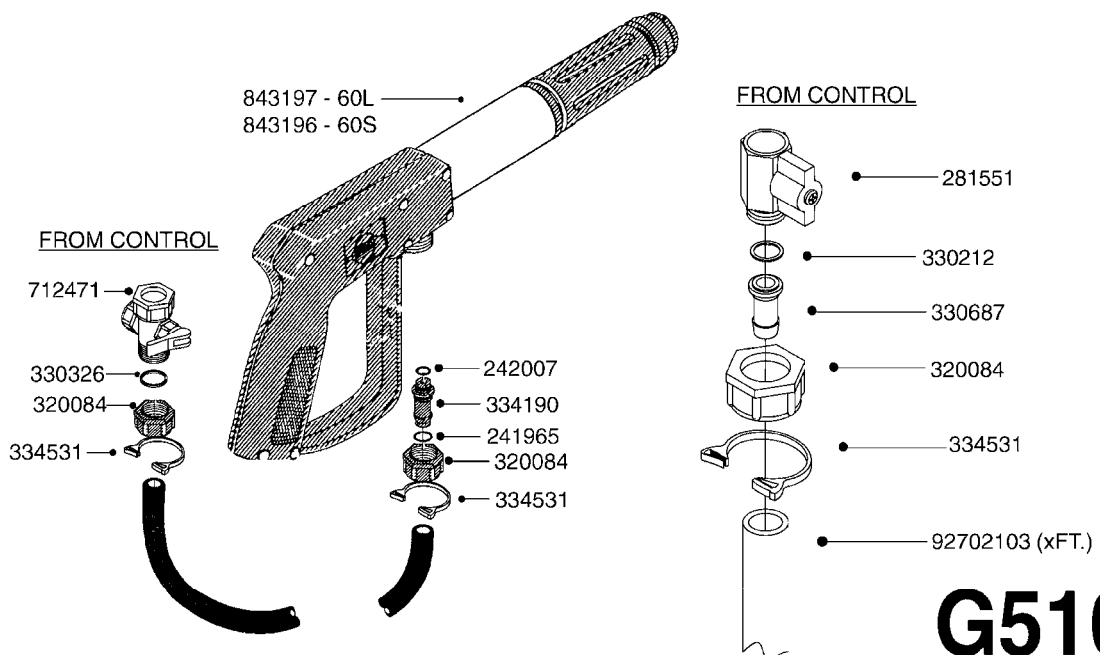

G510

HOSE WRAPS
G510-HIN, 19:05:11

Page 1
Date 06.04.2015 9:27

parts-n°	order qty	description
241965	1	O-RING 12.1 X 1.6
242007	1	O-RING D9.1X1.6
281551	1	BALL VALVE 1/2"
320084	1	FITT.DK NUT 1/2" BSP
330212	1	O-RING D19/D14X2.4 F.1/2"NUT
330326	1	O-RING D30/D24X2 F.1"NUT
330687	1	FITT.DK HB 1/2" F. 1/2" NUT
334190	1	FITT.DK HB 1/2' F. PISTOL 60S
334531	1	CLAMP HOSE PLASTIC 3/4"
636223	1	POST 12 VOLT TR30
712471	1	AGITATION VALVE ASSY. ON/OFF
843196	1	GUN, MODEL 60S
843197	1	HANDGUN KIT TYPE 60 LONG
10013403	1	BOLT HEX 3/8-16X1 1/4 HCS Z5
10013503	1	NUT HEX NC 3/8"
10178903	1	WRAP HOSE SIDE MOUNT PLATE
10179003	1	WRAP HOSE BOTTOM PLATE MOUNT
10179403	1	WRAP WELDMENT FOR HI101789
10179503	1	WRAP WELDMENT FOR HI101790
10225603	1	BKT.FOR HOSE WRAP MOUNT NL NK
10225703	1	WRAP HOSE BDL.BOTTOM PLATE
92702103	1	HOSE R X1/2" X300PSI WP X0012"