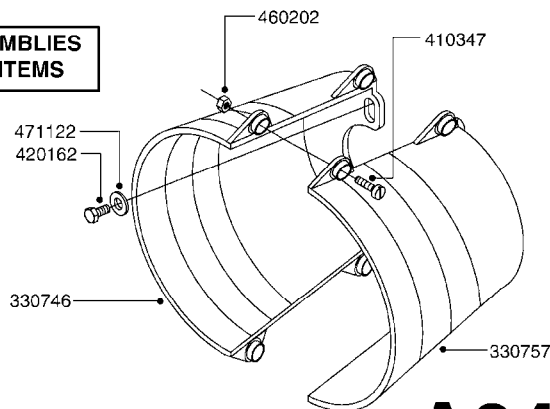

SUCTION SIDE OF PUMP (WITH 1-1/2" SUCTION PORT)

PRESSURE SIDE OF PUMP

SUCTION SIDE OF PUMP (WITH 2" SUCTION PORT)

**COMPLETE ASSEMBLIES
WHOLEGOODS ITEMS**

- 821585 - 463/5.5 W/THROUGH SHAFT (1000 RPM)
- 821587 - 463/10 W/THROUGH SHAFT (540 RPM)
- 821649 - 463/12 (540 RPM H.C. OFFSET PORTS)
- 821650 - 463/6.5 (1000 RPM H.C. OFFSET PORTS)
- 82166400 - 463/6.5 (1000 RPM H.C. INLINE PORTS)
- 72293300 - 463/6.5 W/THROUGH SHAFT (1000 RPM)