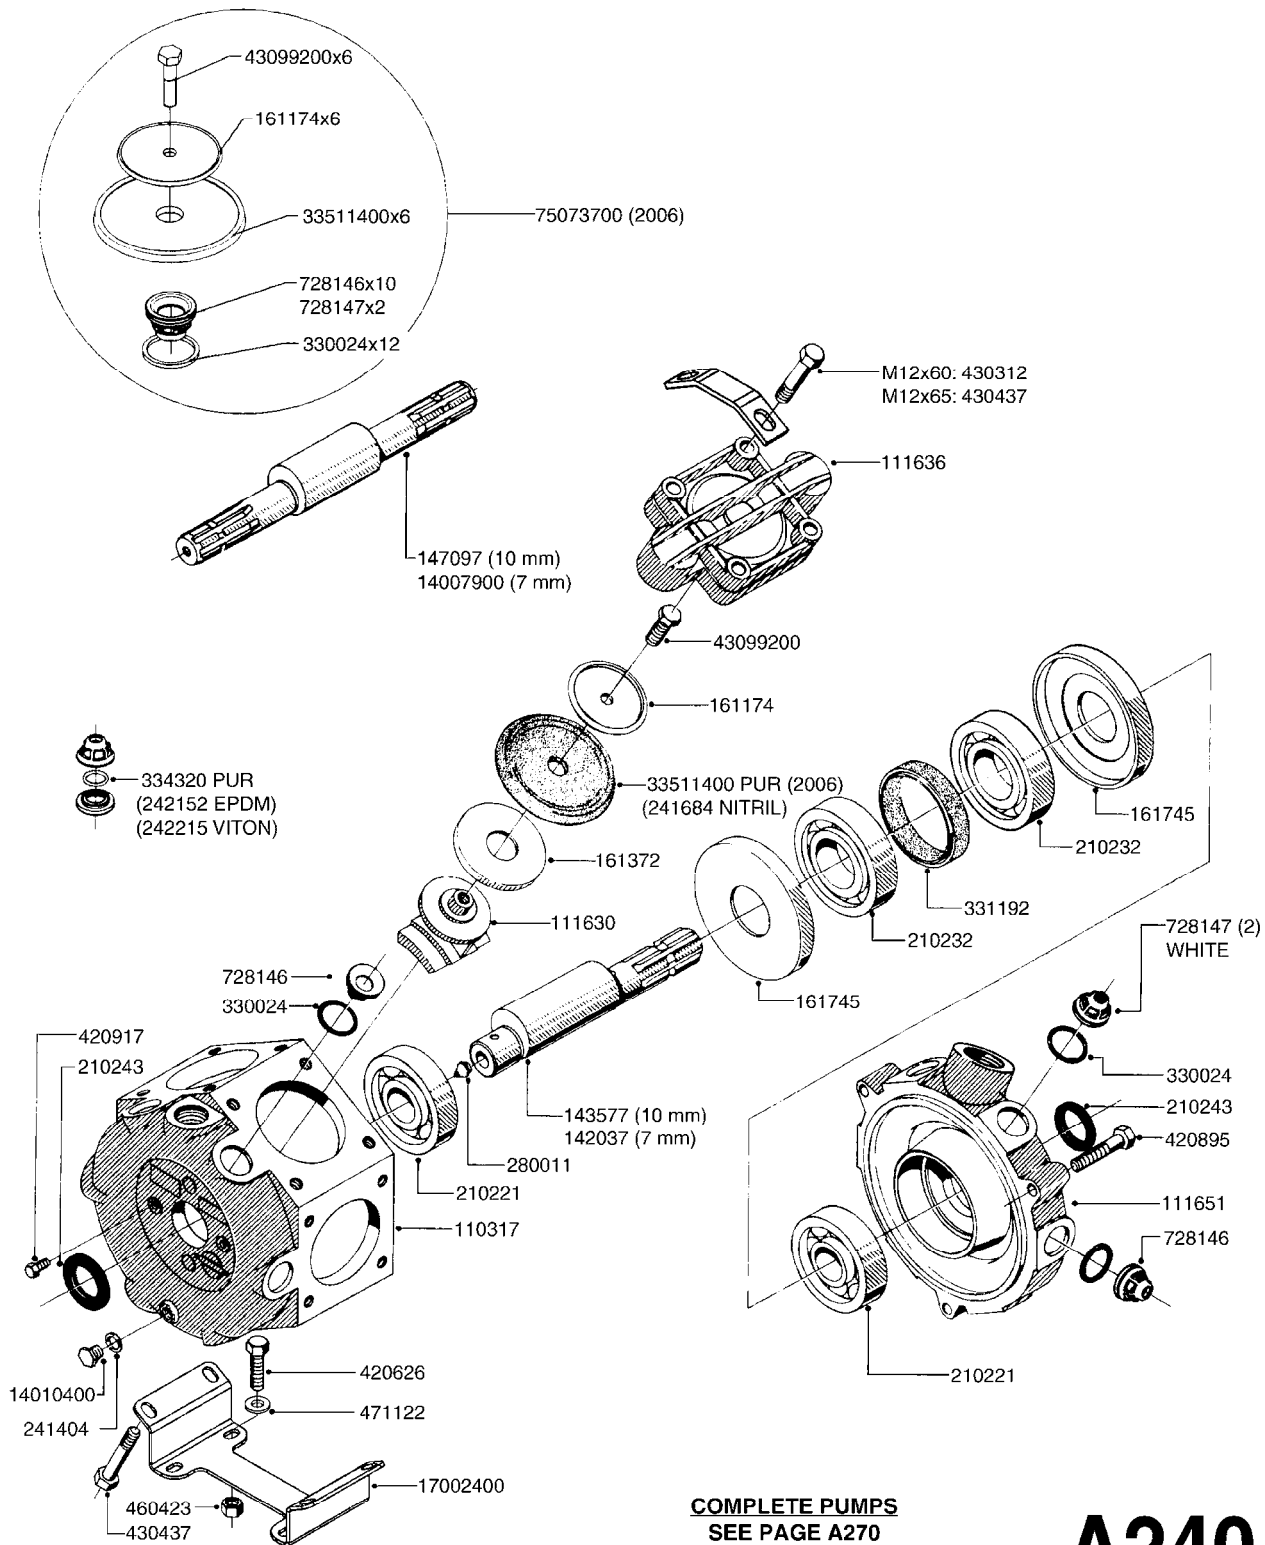

Agroparts: www.HARDI-INTERNATIONAL.com

COMMANDER plus 1200 Gallon
Eagle 45', 50', 60', 66', 80',
88', 90

Page 0.3

Date 06.04.2015 9:26

main group	page-n°	date	description
	H050-HIN H060-HIN H070-HIN H080-HIN H090-HIN H100-HIN H110-HIN H120-HIN H130-HIN	31:03:09 01:01:01 01:02:12 01:02:12 01:01:01 08:11:12 08:11:12 11:05:10 05:07:11	FITTINGS - HOSE CONNECTORS FITTINGS - BULKHEAD FITTINGS - S-40 FITTINGS - S-53 FITTINGS - S-56 & S-61 FITTINGS - S-67 FITTINGS - S-93 BULK HOSE HOSE CLAMPS