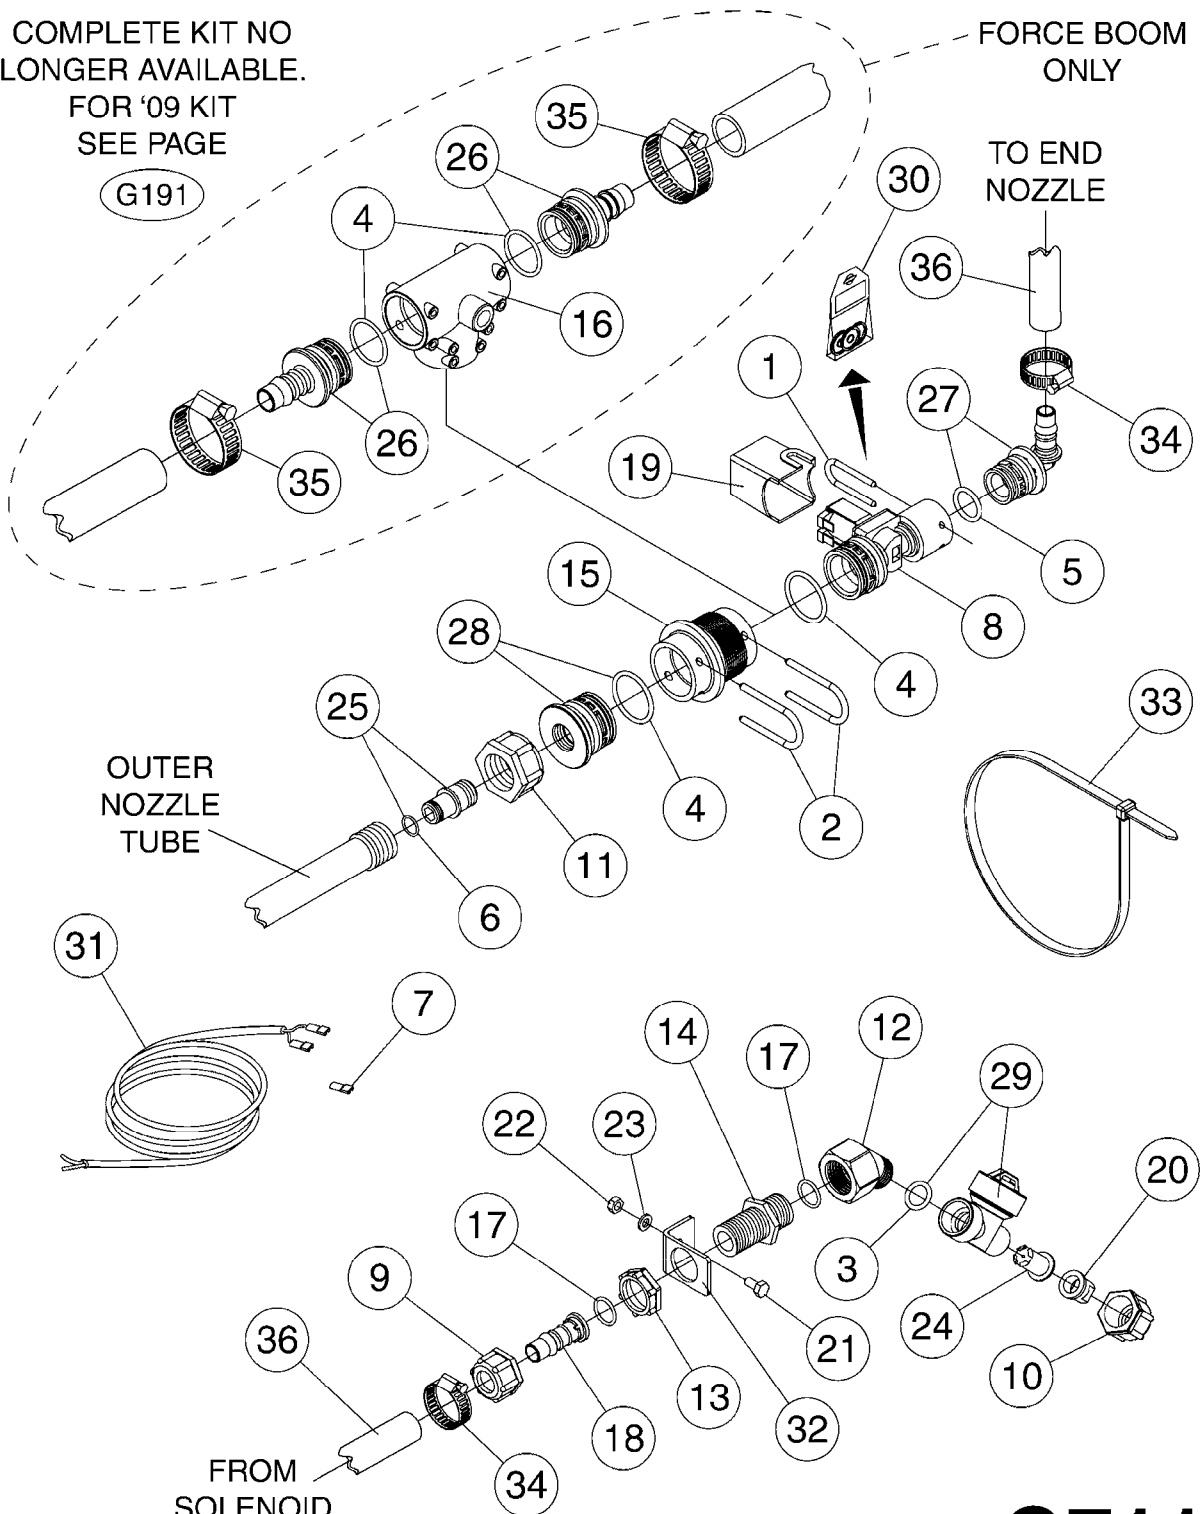

COMPLETE KIT NO
LONGER AVAILABLE.
FOR '09 KIT
SEE PAGE

G191

FORCE BOOM
ONLY

TO END
NOZZLE

OUTER
NOZZLE
TUBE

FROM
SOLENOID
ASSEMBLY

ELECTRIC END NOZZLE KIT
G711-HIN, 09:05:13

Page 1
Date 06.04.2015 9:27

Pos.	parts-n°	order qty	description
1	145994	1	FITT.DK S-40 FORK
2	145995	1	FITT.DK S-53 FORK
3	240177	1	O-RING D16.1/11.3 X 2.4
4	242354	1	O-RING D32.2X3.0 VITON F.S-53
5	242355	1	O-RING D19.2X3.0 VITON F.S-40
6	242594	1	O-RING D14 X 1.78 SCH.70-EPDM
7	261539	1	SPADE F.ELEC CONNec BLUE INSUL
8	262104	1	VALVE, SOLENOID, S53/S40
9	320084	1	FITT.DK NUT 1/2" BSP
10	320187	1	FITT.DK CAP 3/8" BSP BLACK
11	320283	1	FITT.DK NUT 3/4"BSP
12	320596	1	FITT.DK ELB 3/8'-1/2'BSP 45DEG
13	321307	1	FITT.DK NUT 1/2" BSP JAMB
14	321742	1	FITT.DK BULKHEAD 1/2' BSP
15	322103	1	FITT.DK S-53 BULKHEAD
16	322352	1	FITT.DK S-53 TEE
17	330212	1	O-RING D19/D14X2.4 F.1/2"NUT
18	330687	1	FITT.DK HB 1/2" F. 1/2" NUT
19	334965	1	COVER FOR S53 SOLENOID VALVE
20	370366	1	NOZZLE END FAN 1850-G 150
21	410185	1	BOLT HEX 8.8 DEL M6X16 A2
22	460261	1	NUT HEX M6X1 LOCK A2 DIN985
23	471125	1	WASHER M6U D12/D6.4x1.6 SS A2
24	614366	1	FILTER 50 MESH F.NOZZLE BLUE
24	614367	1	FILTER 80 MESH F.NOZZLE RED
24	614368	1	FILTER 100 MESH F.NOZZLE YEL.
25	720856	1	FITT.DK 1/2'BSP ASSY.F.3/4'NUT
26	726558	1	FITT.DK S53 STR. 3/4" W.ORING
27	726567	1	FITT.DK S-40 ELB.1/2" W.ORING
28	726694	1	PLUG,S53,1/2"FBSP THD W.ORING
29	729610	1	NOZZLE ASSY. NON DRIP 3/8 THRD
30	750722	1	REPAIR KIT FOR 3S SC CONTROL
31	983087	1	ELEC. CABLE 2 WIRE X 0.75MM
32	16180100	1	PLATE, END ROW NOZZLE
33	28025203	1	TIE STRAP L=23" x W=1/2"
34	28029803	1	CLAMP HOSE GEAR P1/2" 6708
35	28029903	1	CLAMP HOSE GEAR P3/4"-S1" 6712
36	92702103	1	HOSE R X1/2" X300PSI WP X0012"