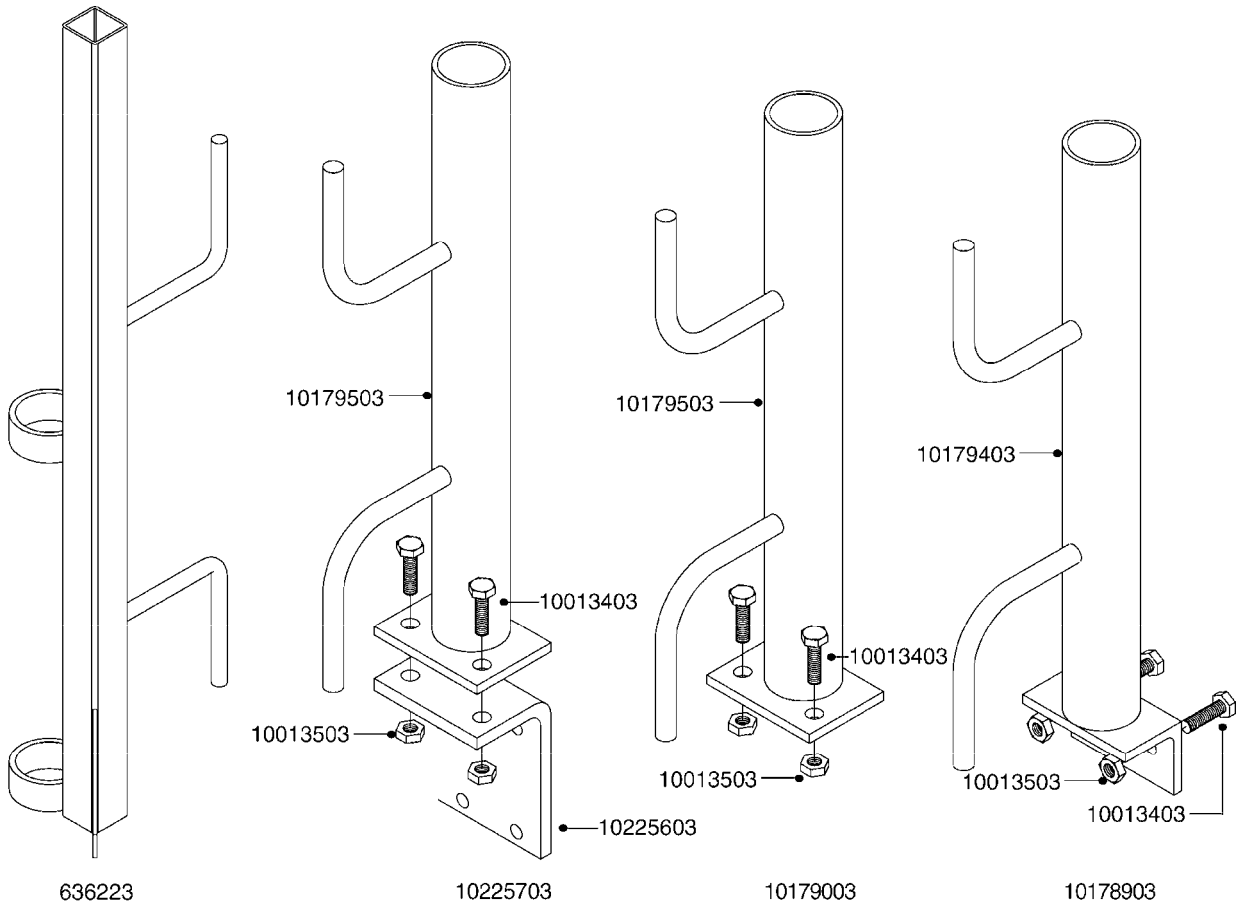

G510

HOSE WRAPS
G510-HIN, 19:05:11

Page 1
Date 06.04.2015 9:27

parts-n°	order qty	description
241965	1	O-RING 12.1 X 1.6
242007	1	O-RING D9.1X1.6
281551	1	BALL VALVE 1/2"
320084	1	FITT.DK NUT 1/2" BSP
330212	1	O-RING D19/D14X2.4 F.1/2"NUT
330326	1	O-RING D30/D24X2 F.1"NUT
330687	1	FITT.DK HB 1/2" F. 1/2" NUT
334190	1	FITT.DK HB 1/2' F. PISTOL 60S
334531	1	CLAMP HOSE PLASTIC 3/4"
636223	1	POST 12 VOLT TR30
712471	1	AGITATION VALVE ASSY. ON/OFF
843196	1	GUN, MODEL 60S
843197	1	HANDGUN KIT TYPE 60 LONG
10013403	1	BOLT HEX 3/8-16X1 1/4 HCS Z5
10013503	1	NUT HEX NC 3/8"
10178903	1	WRAP HOSE SIDE MOUNT PLATE
10179003	1	WRAP HOSE BOTTOM PLATE MOUNT
10179403	1	WRAP WELDMENT FOR HI101789
10179503	1	WRAP WELDMENT FOR HI101790
10225603	1	BKT.FOR HOSE WRAP MOUNT NL NK
10225703	1	WRAP HOSE BDL.BOTTOM PLATE
92702103	1	HOSE R X1/2" X300PSI WP X0012"