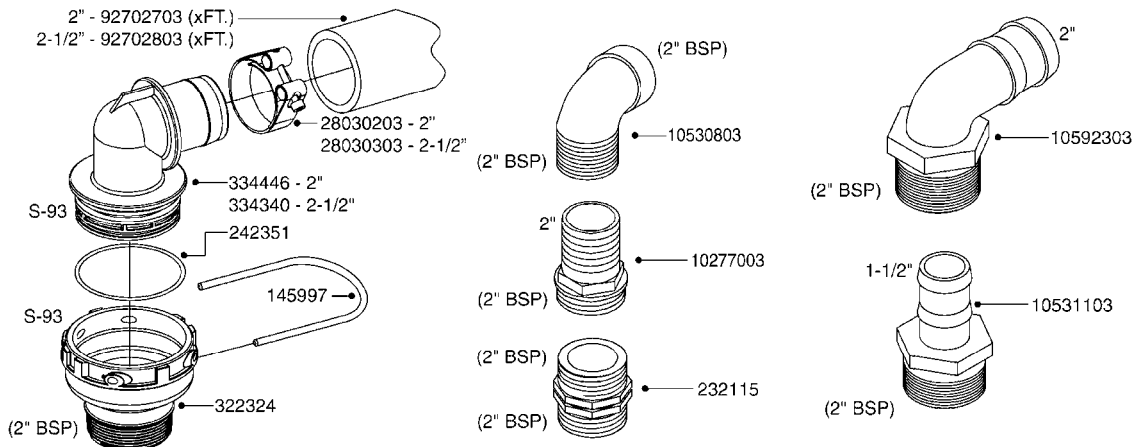

SUCTION SIDE OF PUMP (WITH 1-1/2" SUCTION PORT)

PRESSURE SIDE OF PUMP

SUCTION SIDE OF PUMP (WITH 2" SUCTION PORT)

**COMPLETE ASSEMBLIES
WHOLEGOODS ITEMS**

- 821585 - 463/5.5 W/THROUGH SHAFT (1000 RPM)
- 821587 - 463/10 W/THROUGH SHAFT (540 RPM)
- 821649 - 463/12 (540 RPM H.C. OFFSET PORTS)
- 821650 - 463/6.5 (1000 RPM H.C. OFFSET PORTS)
- 82166400 - 463/6.5 (1000 RPM H.C. INLINE PORTS)
- 72293300 - 463/6.5 W/THROUGH SHAFT (1000 RPM)