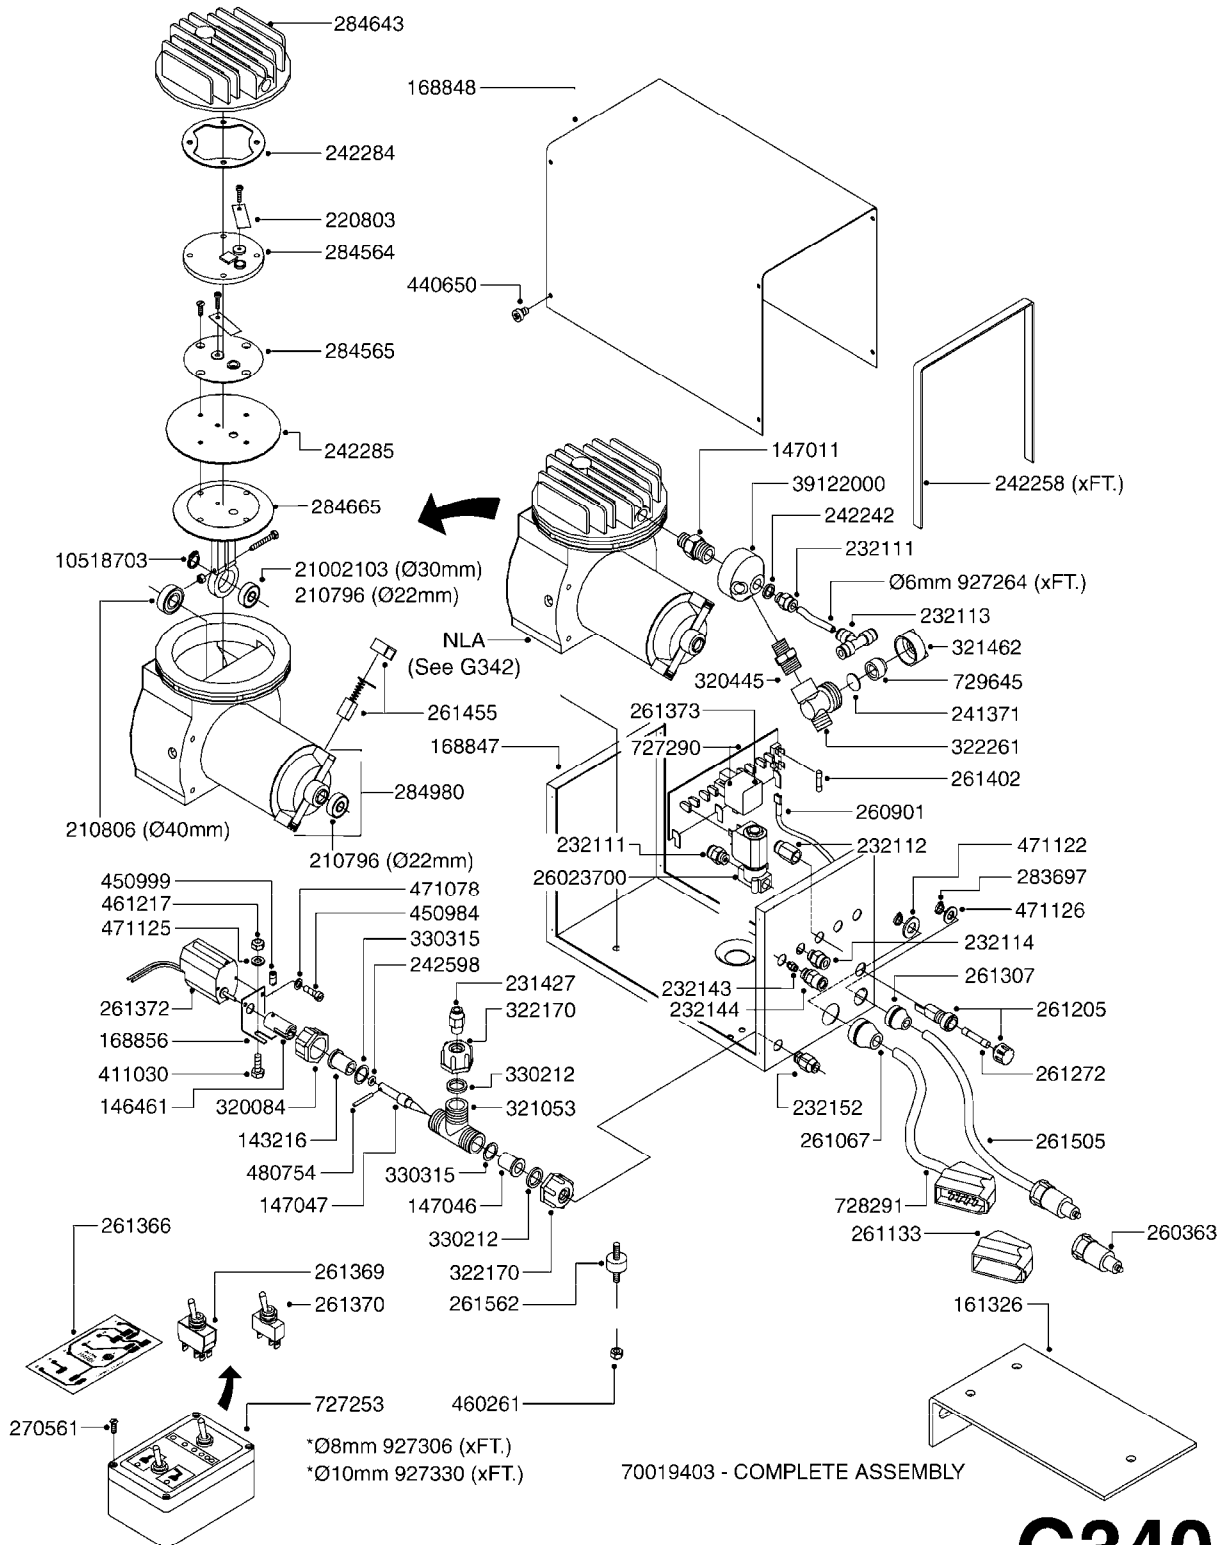

G340

parts-n°	order qty	description
143216	1	BUSHING THREAD F.FOAM MARKER
146461	1	COUPLER F.THROTTLE VALVE
147011	1	HEX NIPPLE 3/8'X1/4'BSP BRASS
147046	1	SEAT FOR THROTTLE VALVE
147047	1	SPINDLE FOR THROTTLE VALVE
161326	1	MOUNT BKT. F. FOAM COMP.BOX 98
168847	1	ENCLOSURE LOWER F.MARKER
168848	1	COVER F. FOAM MARKER
168856	1	MOUNT FOR GEAR MOTOR
210796	1	BEARING BALL D22/D8 X 7 608ZZ
210806	1	BEARING BALL D40/D17X12MM
220803	1	VALVE F. COMPRESSOR
231427	1	COUPLER 1/8'THREAD X6MM HOSE
232111	1	QUICK COUPLER 6MM X 1/8 EXT.
232112	1	QUICK COUPLER 6MM 1/8 INT.
232113	1	QUICK COUPLER 6MM T-PIECE
232114	1	COUPLER 1/8" THREADX8MM HOSE
232143	1	REDUCER 1/4'INT-1/8'EXT
232144	1	QUICK COUPLER 10MM X 1/4 EXT
232152	1	QUICK COUPLER 8MMX1/8 EXT.LONG
241371	1	DIAPHRAGM, NO-DRIP alt 241371
242242	1	O-RING F.AIR HOSE FITTING
242258	1	TRIM 3X10 SELF ADHESIVE 0012"
242284	1	HEAD GASKET F. COMPRESSOR
242285	1	DIAPHRAGM F. F/M COMP.
242598	1	O-RING D7.0 X 2.5 NITRIL
260363	1	PLUG 2 POLE 12V
260901	1	SPADE F.ELEC CONN.1.5MM BLUE
261067	1	GROMMET 10-14 GREY
261133	1	PLUG HOUSING F.8 POLE PLUG
261205	1	FUSE HOLDER
261272	1	FUSE 10A D6X32 MM
261307	1	GROMMET 7-10 BLACK
261366	1	CIRCUIT BOARD F.F/M CONTROL
261369	1	SWITCH 2 WAY 12V SPRING RETURN
261370	1	SWITCH 2 WAY 12V
261372	1	GEAR MOTOR BOSCH 13RPM
261373	1	RELAY 12V/30W
261402	1	FUSE 3.15A SLOW BURN
261455	1	BRUSH KIT-FOAM MARKER MOTOR
261505	1	CABLE 2X4MM L8000MM
261562	1	RUBBER DAMPER 2XM6X25
270561	1	SCREW W/SPRING ASSY. (QTY 1)
283697	1	TIESTRAP 200MM
284564	1	PLATE F.COMPRESSOR HEAD
284565	1	PLATE F.COMPRESSOR HEAD
284643	1	COMPRESSOR HEAD F.FOAM MARKER
284665	1	CONNECTING ROD F.COMPRESSOR
284980	1	FLANGE REAR F. F.M.COMPRESSOR
320084	1	FITT.DK NUT 1/2" BSP
320445	1	FITT.DK HN 1/4"X3/8" BSP
321053	1	FITT.DK TEE 1/2 X1/2 X1/2" BSP
321462	1	CAP F.NO-DRIP ASSY.
322170	1	FITT.DK NUT 1/2"x 1/8"F BSP
322261	1	HOUSING F.SAFETY VALVE 3/8"
330212	1	O-RING D19/D14X2.4 F.1/2"NUT
330315	1	O-RING D18.4/D13X.6
411030	1	BOLT HEX M5X10
440650	1	SCREW 3.5x13 STAINLESS
450984	1	BOLT HEX M2.5X8 SLOTTED
450999	1	SCREW SET M3X8