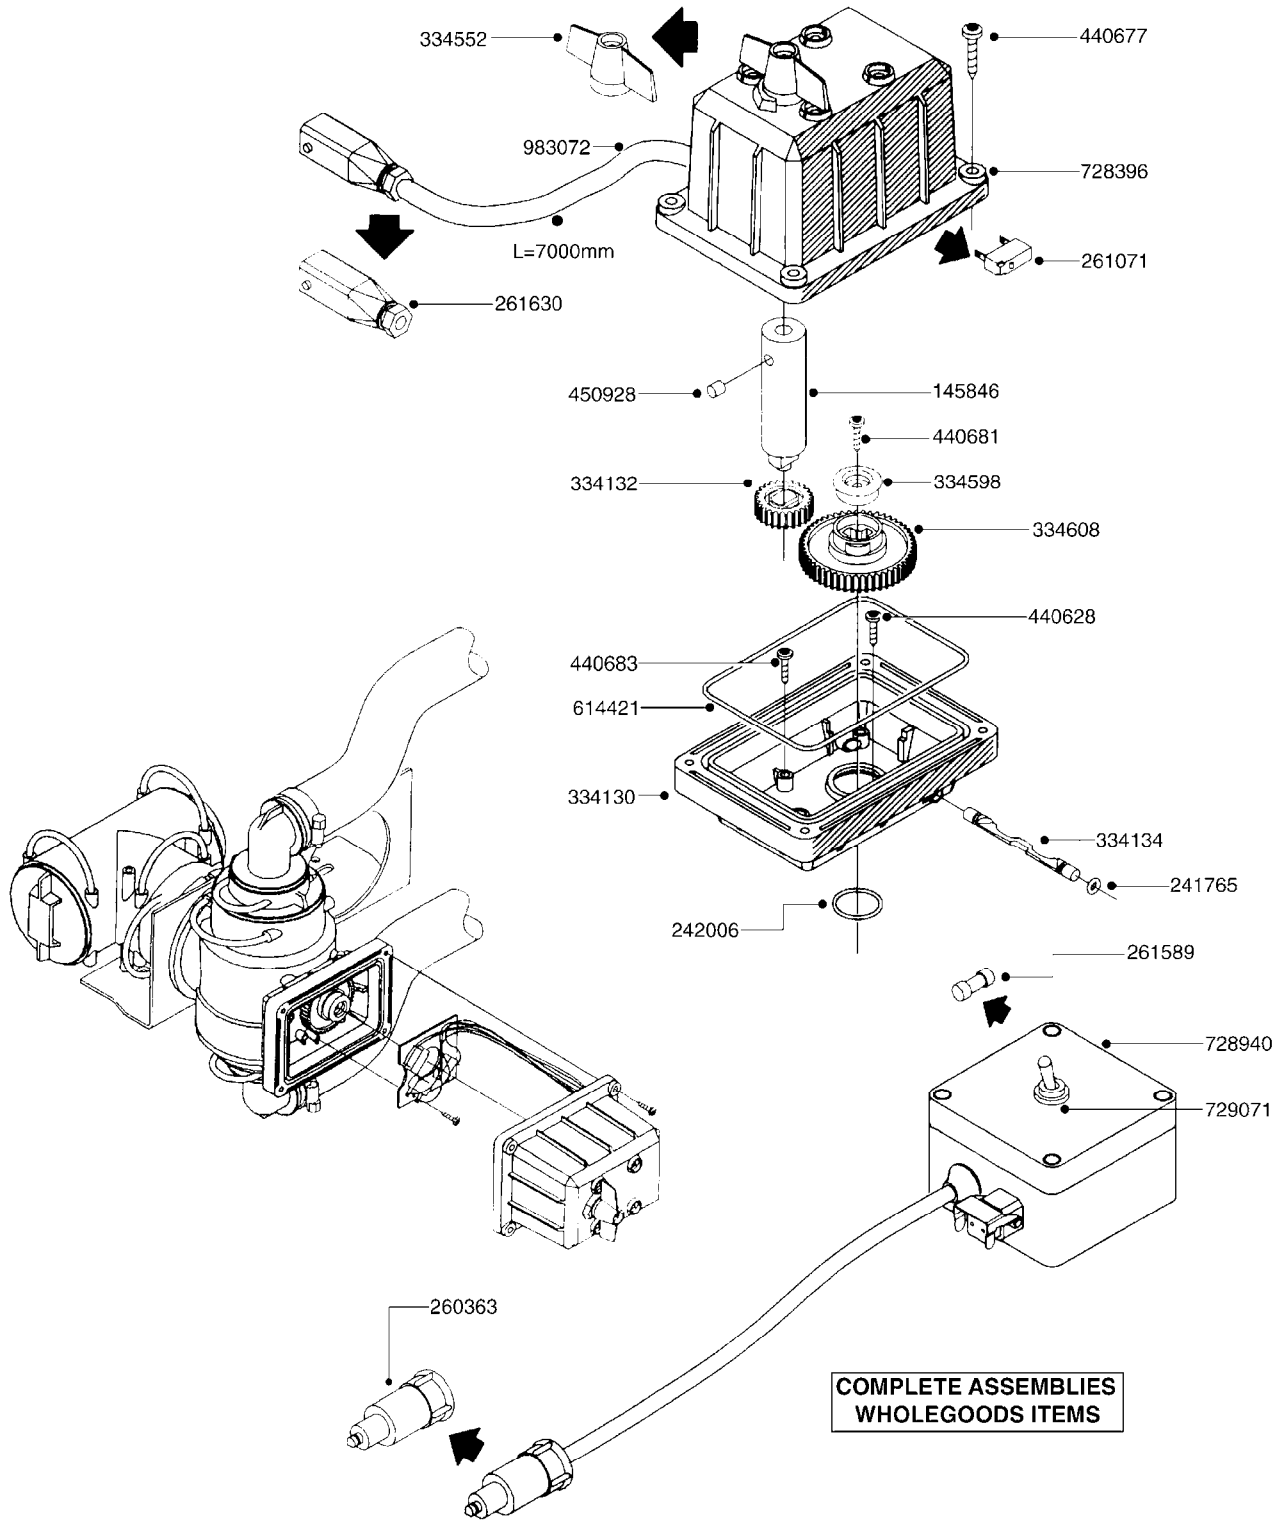

834363 - AGITATION BYPASS VALVE

G020

BALL VALVE-ELECTRIC 2-WAY
G020-HIN, 01:01:01

Page 1

Date 06.04.2015 9:26

parts-n°	order qty	description
145846	1	COUPLING FOR EL 3-WAY VALVE
241765	1	O-RING 3.1 X 1.6
242006	1	O-RING D22/D19 X 1.5
260363	1	PLUG 2 POLE 12V
261071	1	MICRO SWITCH TYPE 9 SM 201
261162	1	SOCKET F.12V BAYONET PLUG
261589	1	FUSE 5 X 20 1.25 AMP
334130	1	GEAR BOX
334131	1	COG WHEEL
334132	1	COG WHEEL
334134	1	INDICATOR ROD
334552	1	GRIP F.MAN.OP.EC PRES.REG.GREE
334598	1	PLUG F.VALVE HANDLE BLUE
440628	1	SCREW 3/8'
440677	1	SCREW F. PLASTIC 5X20 SS
440681	1	SCREW F. PLASTIC 4MM X 14LG SS
440683	1	SCREW 40X18 2WAY ELC.BALL VALV
450928	1	SET SCREW M8 X 8MM STAINLESS
614421	1	GASKET F/MOTOR HOUSE-ON/OFF TR
725340	1	MOTOR HOUSING FOR EL VALVE
728399	1	CIRCUIT BOARD F.728941
728941	1	CONTROL BOX F.2-WAY VALVE ELC.
834363	1	ELECTRIC KIT, AGITATION BYPASS