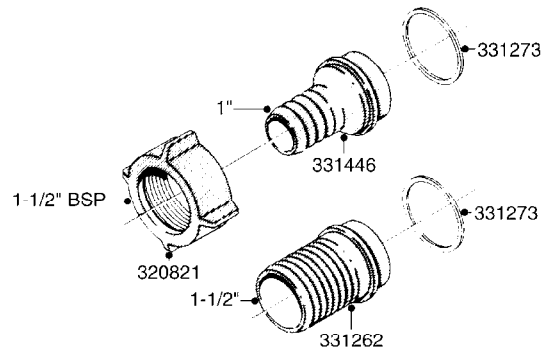

H010

parts-n°	order qty	description
240085	1	O-RING D13,1/8,3X02,4 NITRIL
241441	1	O-RING D29.3X3
242594	1	O-RING D14 X 1.78 SCH.70-EPDM
320084	1	FITT.DK NUT 1/2" BSP
320095	1	FITT.DK NUT 1" BSP
320117	1	FITT.DK CONN.1/2"BSP F. 1" CAP
320187	1	FITT.DK CAP 3/8" BSP BLACK
320283	1	FITT.DK NUT 3/4"BSP
320821	1	FITT.DK NUT 1-1/2" BSP
321495	1	FITT.DK REDUC 1/4'BSP F.3/4'NT
321576	1	FITT.DK CONN 1/2"BSP F.3/4"NUT
330013	1	O-RING D15/D10X2.5 F.3/8"NUT
330212	1	O-RING D19/D14X2.4 F.1/2"NUT
330326	1	O-RING D30/D24X2 F.1"NUT
330341	1	FITT.DK HB 1" F. 1" NUT
330595	1	O-RING D24.6/D20X2.1 -3/4"
330665	1	FITT.DK HB 3/4"F.1" NUT
330676	1	FITT.DK HB 3/8" F. 1/2" NUT
330687	1	FITT.DK HB 1/2" F. 1/2" NUT
330691	1	FITT.DK HB 3/4'F.3/4' NUT
330783	1	FITT.DK HB 3/8" F.3/8" NUT
331262	1	FITT.DK HB 1-1/2" F. 1-1/2"NUT
331273	1	O-RING D44/D38X2 F.1-1/2"
331446	1	FITT.DK HB 1" F.1-1/2" NUT
331807	1	FITT.DK HB 5/16" F.3/8" NUT
332286	1	FITT.DK HB 1/2" F. 3/4" NUT
332905	1	FITT.DK HB 1/2" F. 3/4" CAP
332927	1	PLUG F. NOZZLE TUBE 3/4'
333292	1	FITT.DK HB 1"O'RING F.1-1/2"
333664	1	FITT.DK HB 5/16' F. 1/2' NUT
334044	1	FITT.DK HB 3/4' F. 3/4' CAP
334059	1	FITT.DK EL 1" 110 DEG.F.1-1/2"
334123	1	FITT.DK HB 1-1/4"O-RNG F.1-1/2"
334150	1	FITT.DK HB 1-1/4" 110 F.1-1/2"
390542	1	PLUG WASHER FOR 3/4'CAP NUT
716236	1	FITT.DK HB 1/2" ASSY. F. 3/4"
716413	1	FITT.DK PLUG ASSY. F.NOZ TUBE
717426	1	FITT.DK REDUC 1/4"BSP F.3/4"N
720856	1	FITT.DK 1/2'BSP ASSY.F.3/4'NUT
724621	1	FITT.DK HB 3/4"ASSY F.3/4" NUT