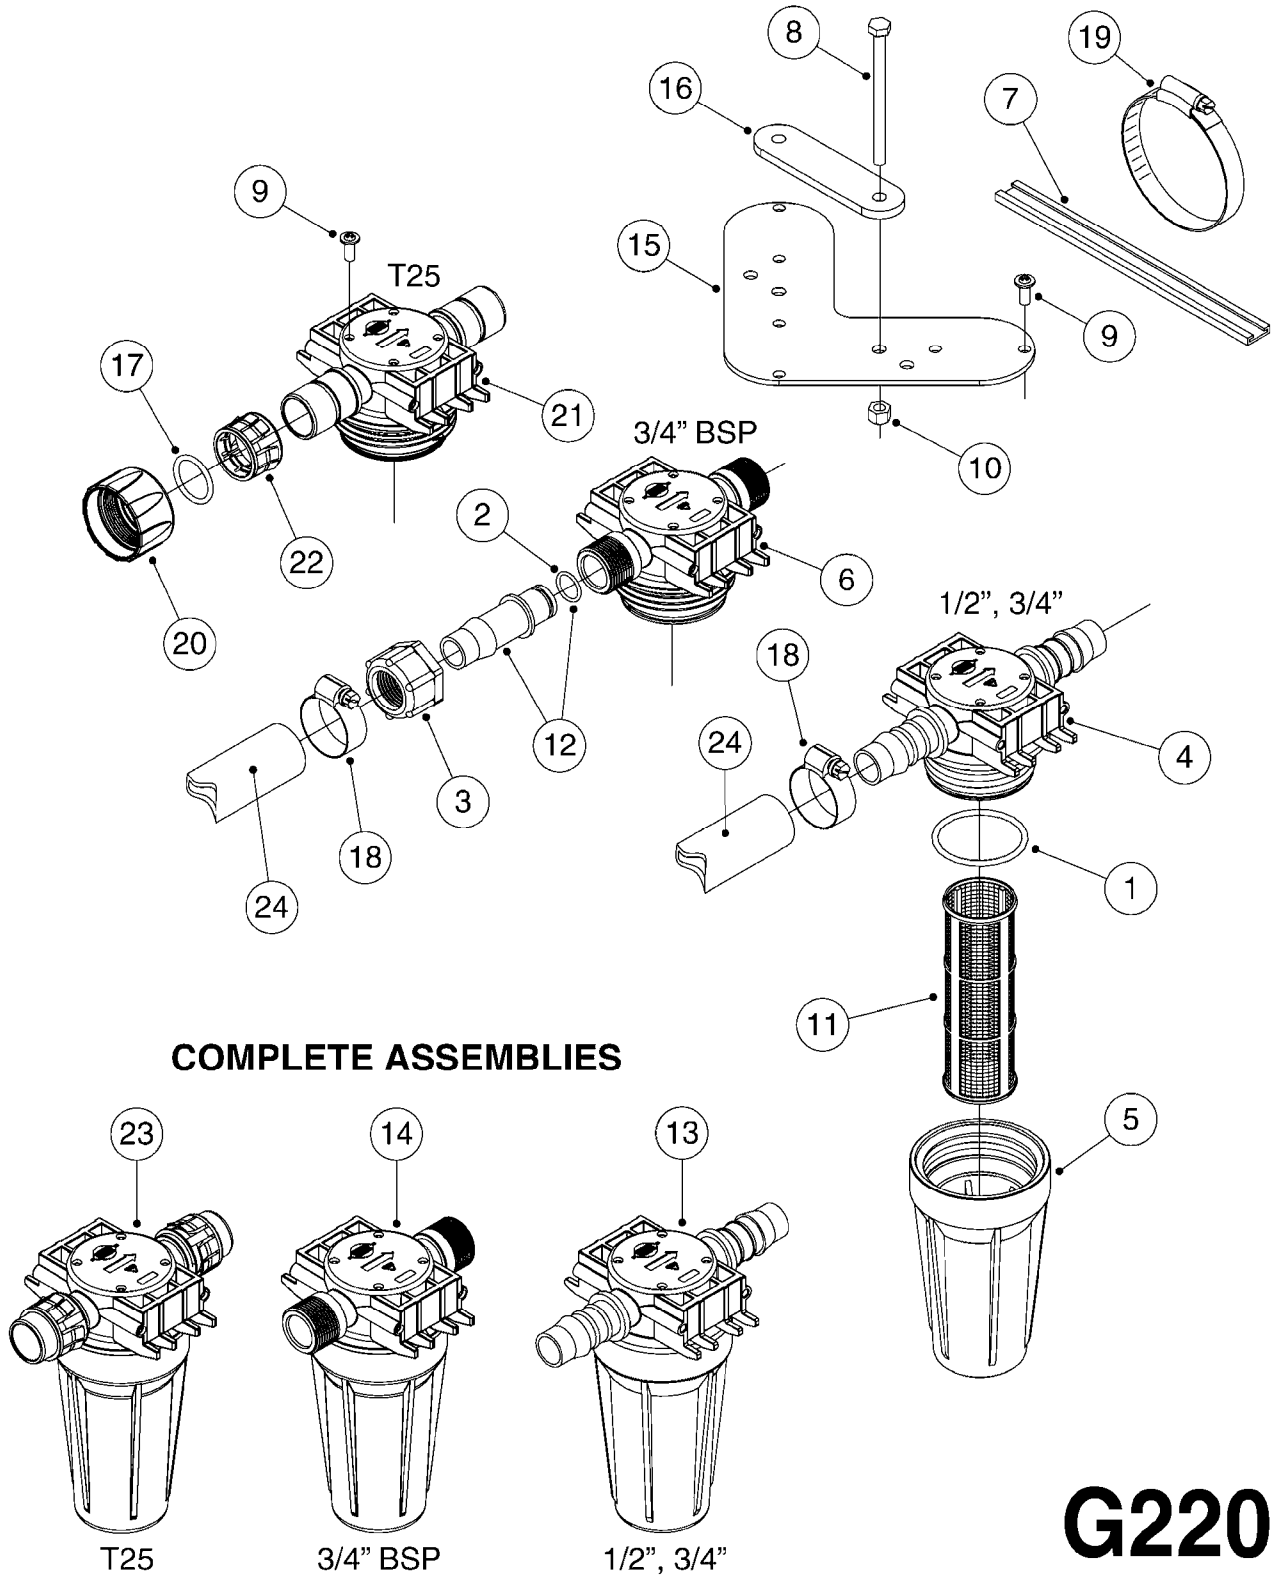

FILTER ASSEMBLIES-IN LINE
G220-HIN, 29:08:12

Page 1
Date 06.04.2015 9:27

Pos.	parts-n°	order qty	description
1	240925	1	O-RING D49.5X3 NITRIL
2	242594	1	O-RING D14 X 1.78 SCH.70-EPDM
3	320283	1	FITT.DK NUT 3/4"BSP
4	322241	1	FILTER HOUSING W.3/4' BARBS
4	322249	1	FILTER HOUSING W.1/2' BARBS
5	322242	1	FILTER BOWL / IN-LINE
6	322250	1	FILTER HOUSING W.3/4"BSP THRD
7	341291	1	RUBBER HOSE CLAMP COVER 130MM
7	341292	1	RUBBER HOSE CLAMP COVER 180MM
8	410605	1	BOLT HEX 8.8 DEL M6X80
9	440673	1	SCREW F.PLASTIC 5X12 SS
10	460261	1	NUT HEX M6X1 LOCK A2 DIN985
11	615443	1	FILTER ELEM.50 MESH BLUE
11	615444	1	FILTER ELEM.80 MESH RED
11	615445	1	FILTER ELEM.100 MESH YELLOW
12	716236	1	FITT.DK HB 1/2" ASSY. F. 3/4"
12	724621	1	FITT.DK HB 3/4"ASSY F.3/4" NUT
13	845205	1	FILTER IN-LINE 1/2' 50 MESH
13	845208	1	FILTER IN-LINE 3/4' 50 MESH
13	845209	1	FILTER IN-LINE 3/4' 80 MESH
14	845218	1	FILTER IN-LINE 3/4'50 MESH OML
14	845219	1	FILTER IN-LINE 3/4'80 MESH OML
15	16022203	1	PLATE 3.0 X 55 X 196
16	16022403	1	BRACKET 60MM TUBE
17	24263000	1	O-RING Ø24.4 X 3.1 NITRIL SH70
18	28029903	1	CLAMP HOSE GEAR P3/4"-S1" 6712
19	28047103	1	CLAMP HOSE GEAR 50 X 50 6740
19	28047203	1	CLAMP HOSE GEAR 60 X 80 6756
20	32239700	1	FITT.DK NUT T25
21	32239800	1	FITT.DK IN-LINE FILTER TOP T25
22	33515500	1	FITT.DK NUT LOCK RING T25
23	72700600	1	FILTER IN-LINE 80 MESH, T25
24	92702103	1	HOSE R X1/2" X300PSI WP X0012"
24	92703203	1	HOSE R X3/4" X300PSI WP X0012"