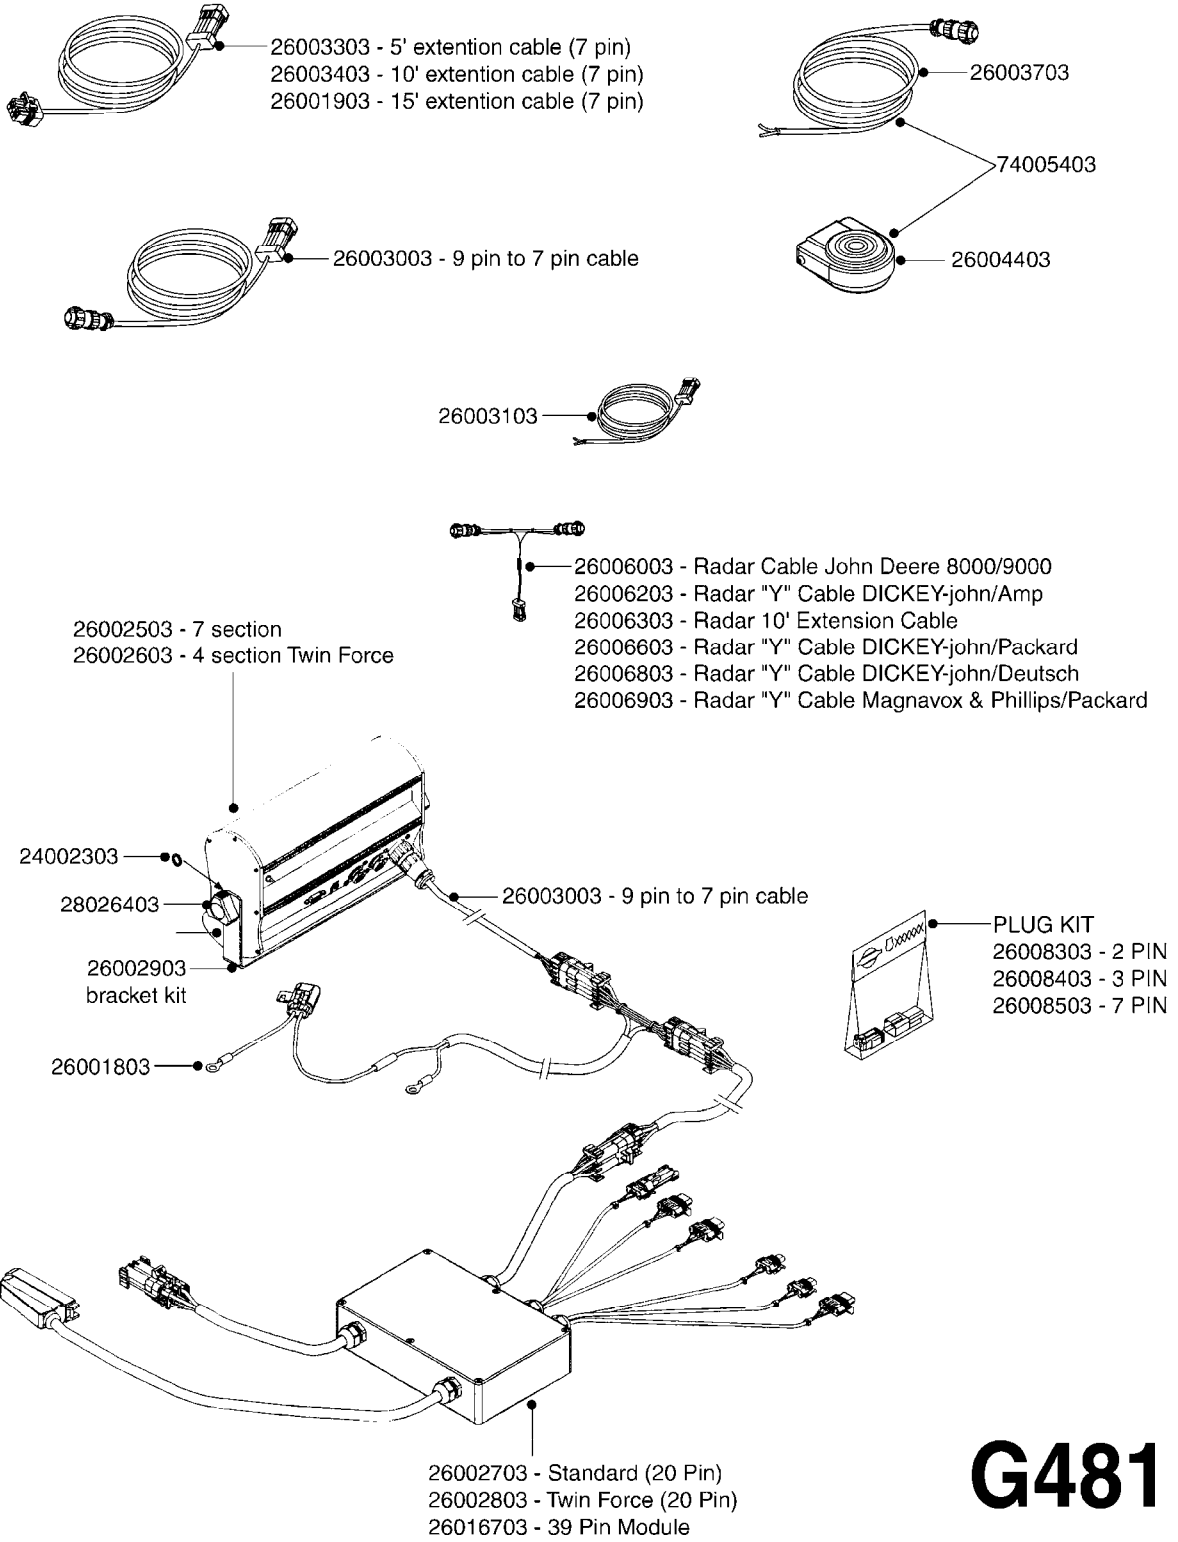

G480

HC 2500/HM1500 DISPLAY/SCANBOX
G480-HIN, 15:11:09

Page 1
Date 06.04.2015 9:27

parts-n°	order qty	description
142516	1	SCREW SET M10 BENT F. LOCKING
161411	1	MT.BRK. HC2500/HM1500 DISPLAY
26018300	1	ADAPTOR 2500 FOR SPRAYBOX II 39-PIN/REPLACES SCANBOX
260363	1	PLUG 2 POLE 12V
260827	1	PLUG F.EC ATTACHMENTS
261060	1	PLUG F.EC ATTACHMENTS
261589	1	FUSE 5 X 20 1.25 AMP
26176203	1	FUSE 5.0A QUICK-ACT.
261933	1	CABLE W/PLUG 2X25 L=71"
261934	1	CABLE W/PLUG 18X0.5MM L=79"
261935	1	SWITCH 2 POLE
261937	1	CIRCUIT BOARD F. SCANBOX
262099	1	PLUG SOCKET 3-POLE 2.5/3
450902	1	BOLT ALLEN HEAD M4 X 16MM
471055	1	WASHER D4.1/7.6 X 0.9
61029900	1	BRACKET FOR HC2500
731613	1	DISPLAY HC2500 NEW
731983	1	DISPLAY HM1500 REFURBISHED
732095	1	DISPLAY HM1500 NEW
732096	1	SCANBOX F.HM1500/HC2500
741580	1	PLUG 3-POLE 2.5/3
978045	1	DECAL QUICK GUIDE 1500/2500
978097	1	DECAL QUICK GUIDE 1500/2500 FR