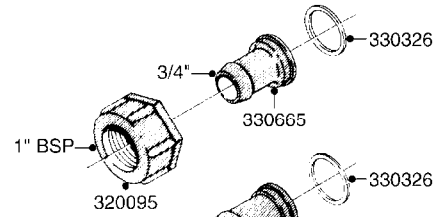

H010

parts-n°	order qty	description
240085	1	O-RING D13,1/8,3X02,4 NITRIL
241441	1	O-RING D29.3X3
242594	1	O-RING D14 X 1.78 SCH.70-EPDM
320084	1	FITT.DK NUT 1/2" BSP
320095	1	FITT.DK NUT 1" BSP
320117	1	FITT.DK CONN.1/2"BSP F. 1" CAP
320187	1	FITT.DK CAP 3/8" BSP BLACK
320283	1	FITT.DK NUT 3/4"BSP
320821	1	FITT.DK NUT 1-1/2" BSP
321495	1	FITT.DK REDUC 1/4'BSP F.3/4'NT
321576	1	FITT.DK CONN 1/2"BSP F.3/4"NUT
330013	1	O-RING D15/D10X2.5 F.3/8"NUT
330212	1	O-RING D19/D14X2.4 F.1/2"NUT
330326	1	O-RING D30/D24X2 F.1"NUT
330341	1	FITT.DK HB 1" F. 1" NUT
330595	1	O-RING D24.6/D20X2.1 -3/4"
330665	1	FITT.DK HB 3/4"F.1" NUT
330676	1	FITT.DK HB 3/8" F. 1/2" NUT
330687	1	FITT.DK HB 1/2" F. 1/2" NUT
330691	1	FITT.DK HB 3/4'F.3/4' NUT
330783	1	FITT.DK HB 3/8" F.3/8" NUT
331262	1	FITT.DK HB 1-1/2" F. 1-1/2"NUT
331273	1	O-RING D44/D38X2 F.1-1/2"
331446	1	FITT.DK HB 1" F.1-1/2" NUT
331807	1	FITT.DK HB 5/16" F.3/8" NUT
332286	1	FITT.DK HB 1/2" F. 3/4" NUT
332905	1	FITT.DK HB 1/2" F. 3/4" CAP
332927	1	PLUG F. NOZZLE TUBE 3/4'
333292	1	FITT.DK HB 1"O'RING F.1-1/2"
333664	1	FITT.DK HB 5/16' F. 1/2' NUT
334044	1	FITT.DK HB 3/4' F. 3/4' CAP
334059	1	FITT.DK EL 1" 110 DEG.F.1-1/2"
334123	1	FITT.DK HB 1-1/4"O-RNG F.1-1/2"
334150	1	FITT.DK HB 1-1/4" 110 F.1-1/2"
390542	1	PLUG WASHER FOR 3/4'CAP NUT
716236	1	FITT.DK HB 1/2" ASSY. F. 3/4"
716413	1	FITT.DK PLUG ASSY. F.NOZ TUBE
717426	1	FITT.DK REDUC 1/4"BSP F.3/4"N
720856	1	FITT.DK 1/2'BSP ASSY.F.3/4'NUT
724621	1	FITT.DK HB 3/4"ASSY F.3/4" NUT