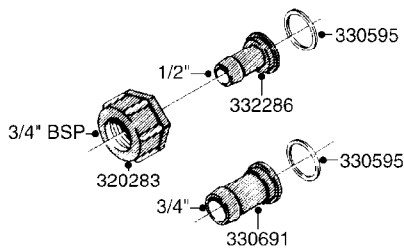

H010

parts-n°	order qty	description
240085	1	O-RING D13,1/8,3X02,4 NITRIL
241441	1	O-RING D29.3X3
242594	1	O-RING D14 X 1.78 SCH.70-EPDM
320084	1	FITT.DK NUT 1/2" BSP
320095	1	FITT.DK NUT 1" BSP
320117	1	FITT.DK CONN.1/2"BSP F. 1" CAP
320187	1	FITT.DK CAP 3/8" BSP BLACK
320283	1	FITT.DK NUT 3/4"BSP
320821	1	FITT.DK NUT 1-1/2" BSP
321495	1	FITT.DK REDUC 1/4'BSP F.3/4'NT
321576	1	FITT.DK CONN 1/2"BSP F.3/4"NUT
330013	1	O-RING D15/D10X2.5 F.3/8"NUT
330212	1	O-RING D19/D14X2.4 F.1/2"NUT
330326	1	O-RING D30/D24X2 F.1"NUT
330341	1	FITT.DK HB 1" F. 1" NUT
330595	1	O-RING D24.6/D20X2.1 -3/4"
330665	1	FITT.DK HB 3/4"F.1" NUT
330676	1	FITT.DK HB 3/8" F. 1/2" NUT
330687	1	FITT.DK HB 1/2" F. 1/2" NUT
330691	1	FITT.DK HB 3/4'F.3/4' NUT
330783	1	FITT.DK HB 3/8" F.3/8" NUT
331262	1	FITT.DK HB 1-1/2" F. 1-1/2"NUT
331273	1	O-RING D44/D38X2 F.1-1/2"
331446	1	FITT.DK HB 1" F.1-1/2" NUT
331807	1	FITT.DK HB 5/16" F.3/8" NUT
332286	1	FITT.DK HB 1/2" F. 3/4" NUT
332905	1	FITT.DK HB 1/2" F. 3/4" CAP
332927	1	PLUG F. NOZZLE TUBE 3/4'
333292	1	FITT.DK HB 1"O'RING F.1-1/2"
333664	1	FITT.DK HB 5/16' F. 1/2' NUT
334044	1	FITT.DK HB 3/4' F. 3/4' CAP
334059	1	FITT.DK EL 1" 110 DEG.F.1-1/2"
334123	1	FITT.DK HB 1-1/4"O-RNG F.1-1/2"
334150	1	FITT.DK HB 1-1/4" 110 F.1-1/2"
390542	1	PLUG WASHER FOR 3/4'CAP NUT
716236	1	FITT.DK HB 1/2" ASSY. F. 3/4"
716413	1	FITT.DK PLUG ASSY. F.NOZ TUBE
717426	1	FITT.DK REDUC 1/4"BSP F.3/4"N
720856	1	FITT.DK 1/2'BSP ASSY.F.3/4'NUT
724621	1	FITT.DK HB 3/4"ASSY F.3/4" NUT