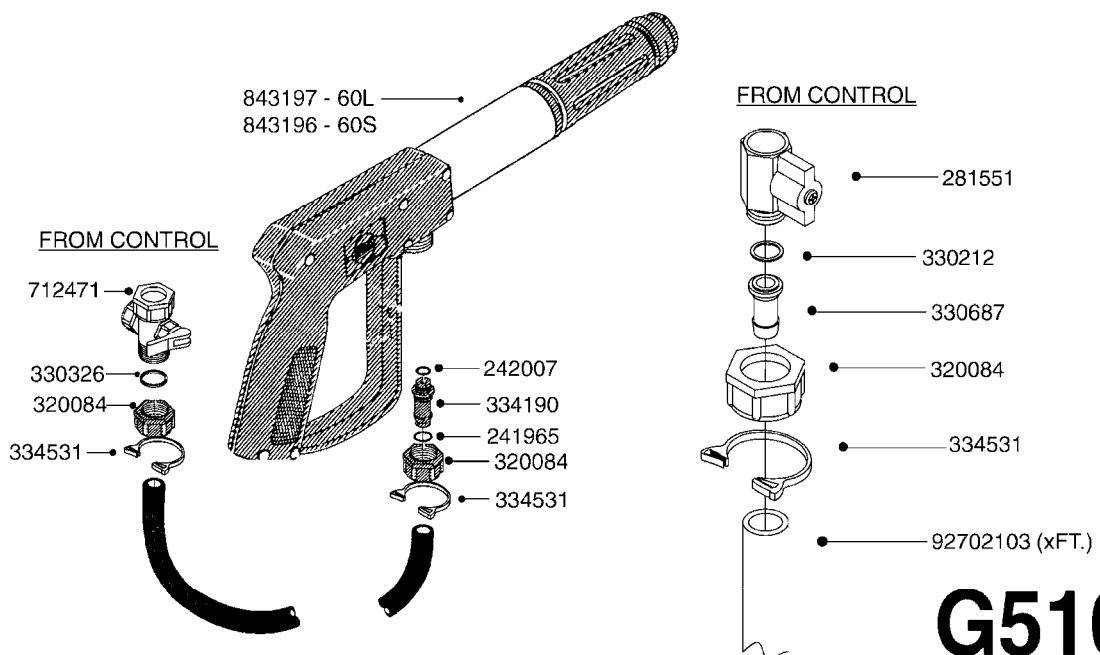

G510

HOSE WRAPS
G510-HIN, 19:05:11

Page 1

Date 06.04.2015 10:12

parts-n°	order qty	description
241965	1	O-RING 12.1 X 1.6
242007	1	O-RING D9.1X1.6
281551	1	BALL VALVE 1/2"
320084	1	FITT.DK NUT 1/2" BSP
330212	1	O-RING D19/D14X2.4 F.1/2"NUT
330326	1	O-RING D30/D24X2 F.1"NUT
330687	1	FITT.DK HB 1/2" F. 1/2" NUT
334190	1	FITT.DK HB 1/2' F. PISTOL 60S
334531	1	CLAMP HOSE PLASTIC 3/4"
636223	1	POST 12 VOLT TR30
712471	1	AGITATION VALVE ASSY. ON/OFF
843196	1	GUN, MODEL 60S
843197	1	HANDGUN KIT TYPE 60 LONG
10013403	1	BOLT HEX 3/8-16X1 1/4 HCS Z5
10013503	1	NUT HEX NC 3/8"
10178903	1	WRAP HOSE SIDE MOUNT PLATE
10179003	1	WRAP HOSE BOTTOM PLATE MOUNT
10179403	1	WRAP WELDMENT FOR HI101789
10179503	1	WRAP WELDMENT FOR HI101790
10225603	1	BKT.FOR HOSE WRAP MOUNT NL NK
10225703	1	WRAP HOSE BDL.BOTTOM PLATE
92702103	1	HOSE R X1/2" X300PSI WP X0012"