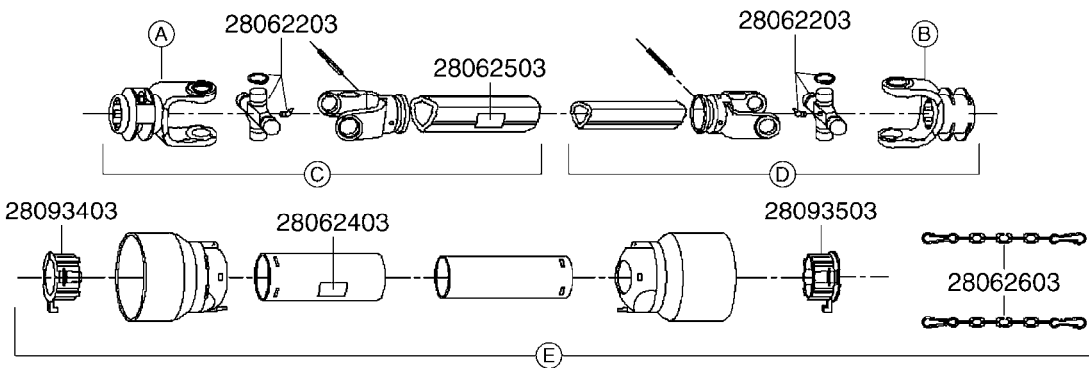

A485

PTO SHAFTS - BONDIOLI CENT.
A485-HIN, 20:01:14

Page 1

Date 06.04.2015 10:11

parts-n°	order qty	description
289042	1	UNIV. JOINT 22x54mm
420641	1	BOLT HEX 8.8 DEL M8X35
450015	1	SCREW ALLAN 3/8'X5/8' BLACK
460143	1	NUT HEX M8 LOCK A2 DIN985
28009803	1	PTO PIN TUBE RETAINER OUTER
28009903	1	PTO TUBE RETAINER INNER
28010103	1	PTO YOKE F.INNER TUBE CV PTO
28021403	1	PTO 1"STR/1-3/8" 6SPL B&P
28021503	1	PTO 1"STR/1-3/8" 21SPL B&P
28021603	1	PTO 1"STR/1-3/4" 20SPL B&P
28027903	1	PTO BALL LOCK.KIT F.1-3/8 YOKE
28040503	1	UNIV. JOINT 27x74.6mm
28040703	1	SAFETY CHAIN F.CV BLACK PTO
28041803	1	DECAL DANGER GUARD MISSING
28041903	1	DECAL DANGER ROT.DRIVELINE
28056703	1	PTO YOKE #1 1-3/8" X 6 SPLINE
28056803	1	PTO YOKE #1 1-3/8" X 21 SPLINE
28056903	1	PTO YOKE #4 1-3/8" X 20 SPLINE
28057003	1	PTO TUBE YOKE #1-G1 OUTER
28057103	1	PTO TUBE YOKE #4-G4 OUTER
28057203	1	PTO PIN TUBE RETAINER OUTER
28057303	1	PTO TUBE OUTER #1 745MM
28057403	1	PTO TUBE OUTER #4 720MM
28057503	1	PTO TUBE INNER #1 745MM
28057603	1	PTO TUBE INNER #4 720MM
28057703	1	PTO TUBE RETAINER INNER
28057803	1	PTO TUBE YOKE #1 Ø=1"
28057903	1	PTO TUBE YOKE #4 Ø=1"
28058003	1	PTO HALF SAFETY SHIELD OUTER
28058103	1	PTO HALF SAFETY SHIELD OUTER
28058203	1	PTO HALF SAFETY SHIELD INNER
28058303	1	PTO HALF SAFETY SHIELD INNER
28058403	1	PTO BALL LOCK.KIT F.1-3/4 YOKE
28058503	1	PTO TUBE YOKE #1-G1 INNER