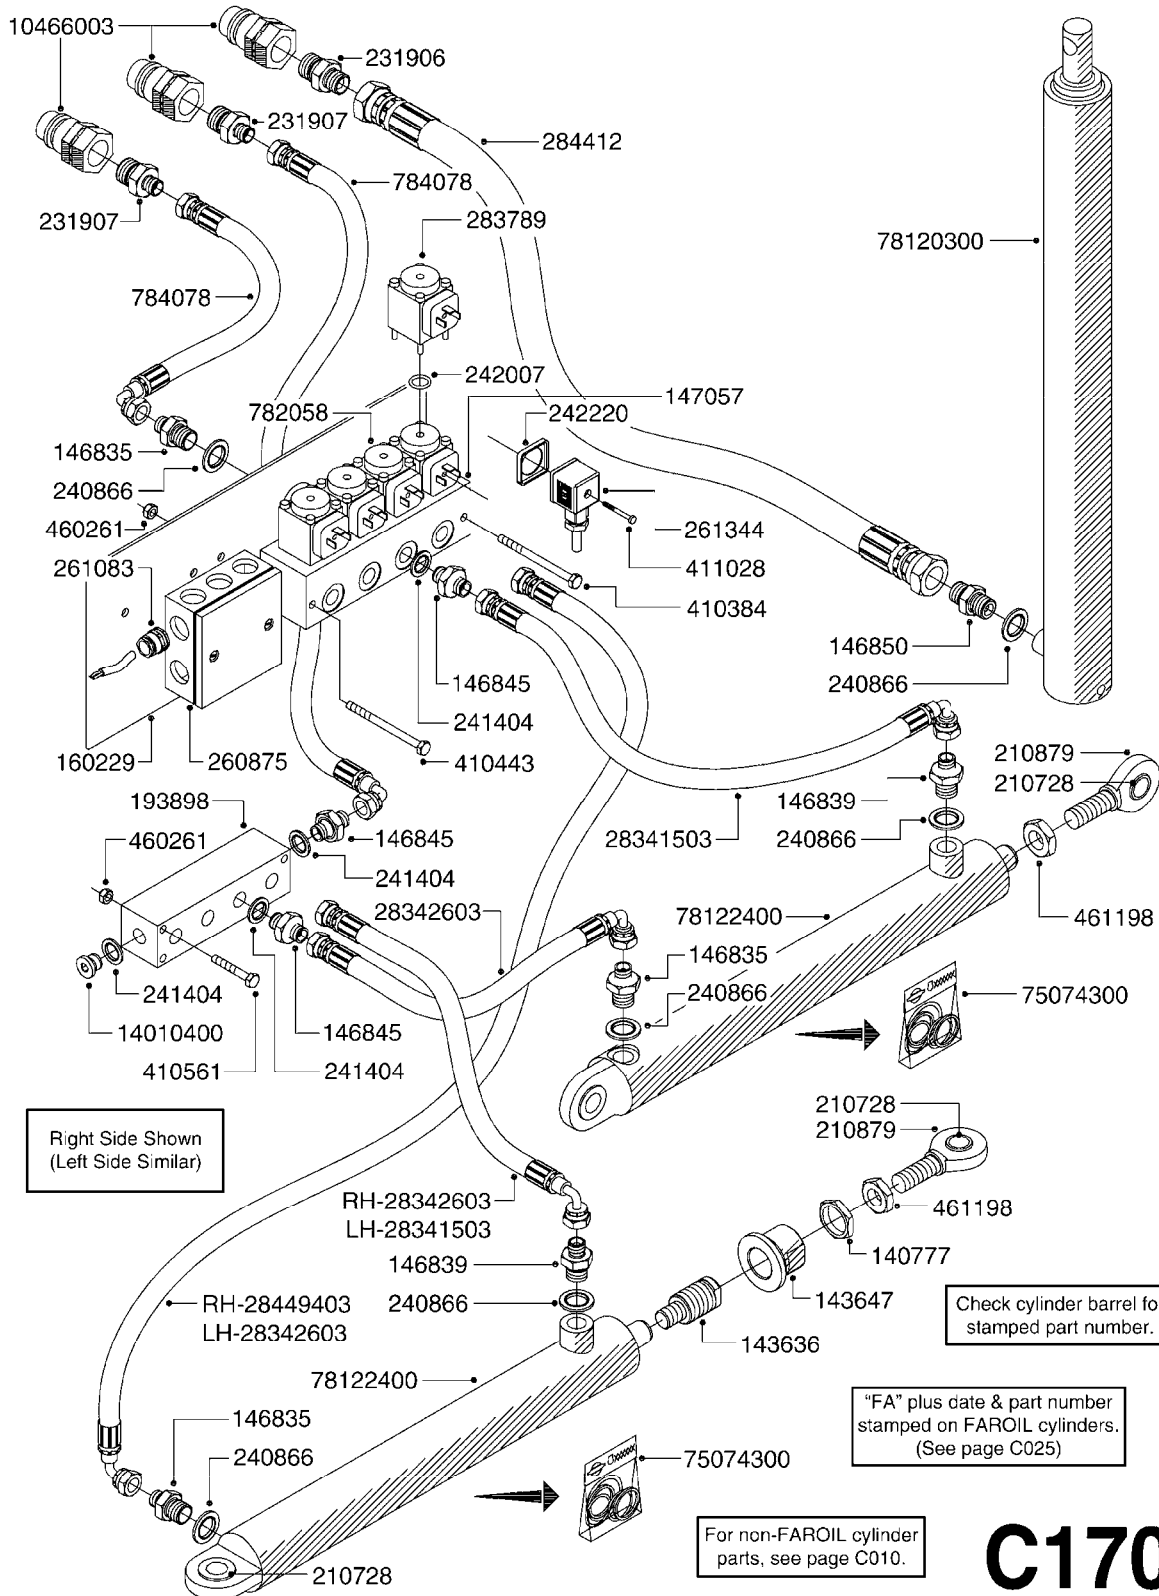

C160

HYDRAULICS - EAGLE HY 45'-66'
C160-HIN, 14:12:07

Page 1

Date 06.04.2015 10:11

parts-n°	order qty	description
140777	1	NUT HEX 3/4" BSP JAMB
143636	1	THREADED INSERT F.CYLINDER END
143647	1	COLLAR F.THREAD.ROD EXTENTON
145912	1	BUSHING D19.8/D17.0X7MM
146324	1	SHAFT D16.8 L102/2 X 5
146587	1	PIN D16.8 X 65
146835	1	HEX NIPPLE 1/4" - 3/8" BSP
146839	1	HEX NIPPLE 1/4"X3/8" BSP 0.7MM
146850	1	HEX NIPPLE 3/8"x3/8" - 1.8mm
146992	1	BUSHING F.CYLINDER
151872	1	BUSHING D22.0/18.0 10MM
163936	1	WASHER D15/D6.2X1
210728	1	BEARING F.LINK HEAD M17
210879	1	LINK HEAD M16 x D17
230963	1	TEE 1/4"M X 1/4"M X 1/4"M BSP
231906	1	HEX NIPPLE 3/8"BSP X 1/2"NPT
231907	1	HEX NIPPLE 1/4"BSP X 1/2"NPT
240866	1	DOWTYSEAL 3/8"
284412	1	HOSE HY 3/8" X 315" STR+STR
410362	1	BOLT HEX 8.8 SS M6X20 FT
410583	1	BOLT HEX 8.8 DEL M6X40
460261	1	NUT HEX M6X1 LOCK A2 DIN985
461198	1	NUT HEX M16X2 JAMB
461249	1	NUT HEX M22X1.5
480384	1	PIN COTTER 3/16 x 1-1/2"
784078	1	HOSE HY X 1/4 X 417.33"STR+ELB
10466003	1	COUPLER PIONEER 8010-04 1/2NPT
16100400	1	PLATE 3 X 60 X 91 HY BLOCK MT
28341503	1	HOSE HY X1/4X078.75"STR+ELB
28342603	1	HOSE HY X1/4X066.93"STR+ELB
28408603	1	HOSE HY X1/4X008.00"STR+ELB
28449403	1	HOSE HY X1/4X057.08"STR+ELB
72256500	1	DOUB.PILOT STEERED COUNT.VALVE
75074300	1	SEALKIT78122000/23-25/30-32/46
75075000	1	SEAL KIT 78122600/27/28/29
78120300	1	CYLINDER 60/50/30 1100MM
78122400	1	DOUBLE CYLINDER D 40/20-300
78122900	1	CYLINDER 40/22X300MM RED