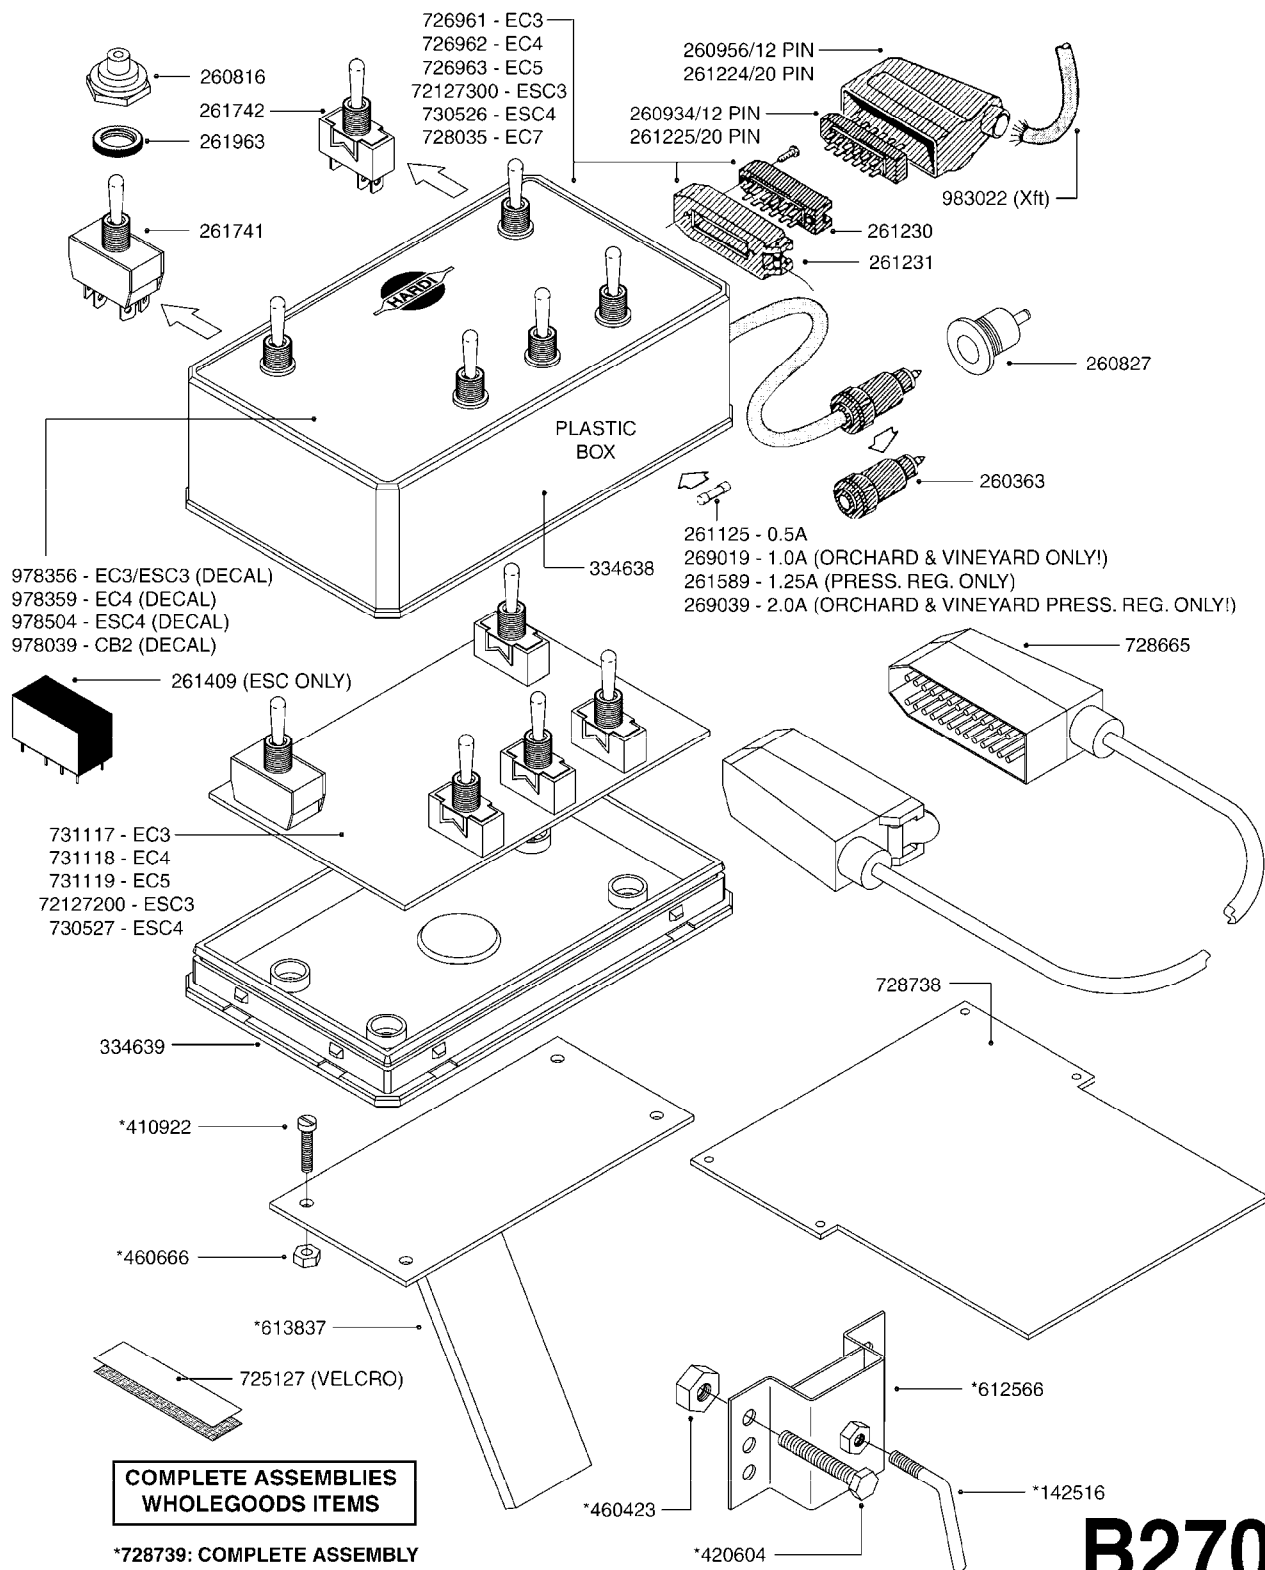

COMPLETE ASSEMBLIES
WHOLEGOODS ITEMS

B260

CONTROL BOX F/EC+EC-SC
B260-HIN, 01:01:01

Page 1

Date 06.04.2015 10:11

parts-n°	order qty	description
142516	1	SCREW SET M10 BENT F. LOCKING
260363	1	PLUG 2 POLE 12V
260794	1	SWITCH F.PRESS ADJ.EC CONTROL
260816	1	CAP W/RUBBER BOOT F.EC SWITCH
260827	1	PLUG F.EC ATTACHMENTS
260864	1	SWITCH F.HY BOOM CONTROL BOX
260923	1	PLUG INSERT 12 POLE FEMALE
260934	1	PLUG INSERT 12 POLE MALE
260945	1	PLUG HOUSE 12 POLE FEMALE
260956	1	PLUG HOUSE 12 POL.MALE
261066	1	SWITCH 2 POLE
261125	1	FUSE 5 X 20 500mA
261224	1	PLUG HOUSING F/20 POLE MALE
261225	1	PLUG INSERT 20 POLE MALE
261230	1	PLUG INSERT 20 POLE FEMALE
261231	1	PLUG HOUSING 20 POLE FEMALE
410922	1	CYL.SKR 8.8 DEL M4X20 RST
411006	1	SCREW M4X40 SLOTTED
420604	1	BOLT HEX 8.8 DEL M10X25 FT DIN933
460423	1	NUT HEX M10X1.5 LOCK
460666	1	NUT HEX M4
612566	1	MOUNT BRACKET F.FAN CABLE ASSY
613837	1	MOUNT PLATE FOR EC CONTROL BOX
725006	1	CIRCUIT BOARD 4 VALVE
725014	1	CONTROL BOX EC 4 SEC./12 PIN
725056	1	PRINTED CIRC.W SW 3WAY 726961
726961	1	CONTROL BOX EC 3 SEC./20 PIN
726962	1	CONTROL BOX EC 4 SEC./20 PIN
727376	1	CIRCUIT BOARD F.ESC 3 BANK
728072	1	CABLE,20-PIN,6M EC/4
728073	1	CABLE,20-PIN,6M, EC/3
728075	1	CABLE F.CONTROL BOX 5M EC/3
728665	1	CABLE EXT.-QUICK ATTACH 20 PIN
728666	1	CABLE-QUICK ATTACH 12 PIN
728738	1	DOUB.CONT.BOX & OR F/M PLATE
728739	1	IN CAB CONTROL MOUNT KIT
729721	1	CONTROL BOX ESC3
983022	1	WIRE 12 x 0.5 x 2MM x 12"
10297303	1	CIRCUIT BOARD FOR T.M.S.
10411203	1	RELAY T-82