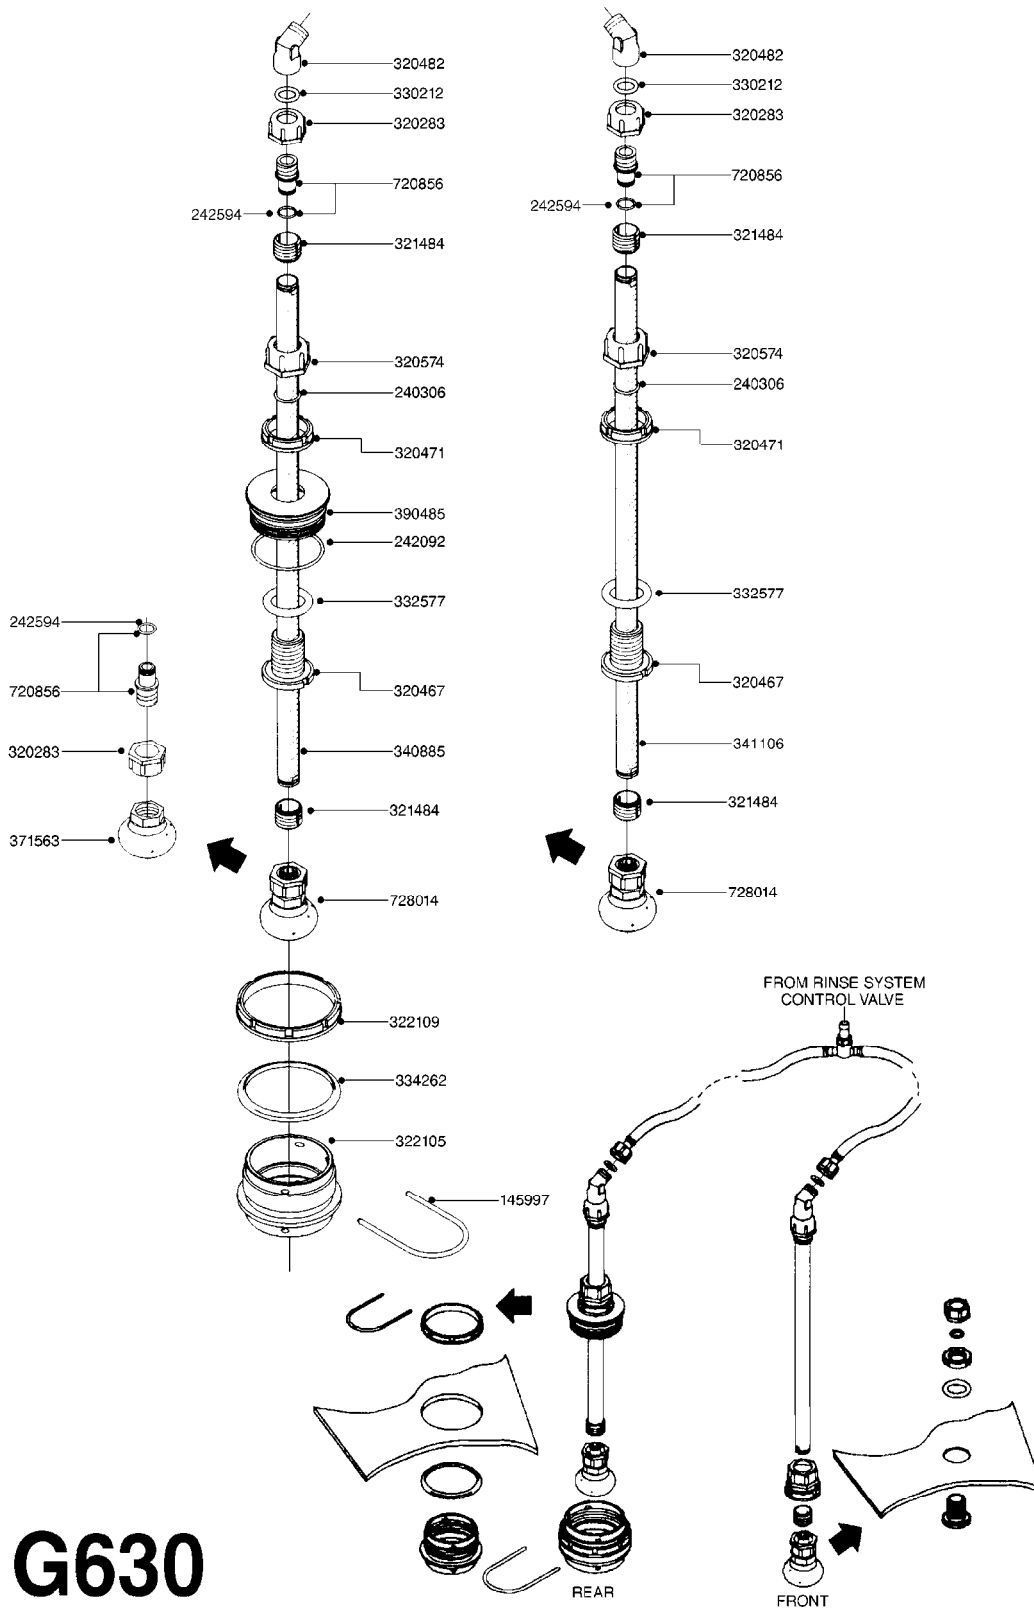

RINSE SYSTEM NOZZLES
G630-HIN, 28:11:06

RINSE SYSTEM NOZZLES
G630-HIN, 28:11:06

Page 1

Date 06.04.2015 10:12

parts-n°	order qty	description
145997	1	FITT.DK S-93 FORK
240306	1	O-RING D29/D21X4
242092	1	O-RING D69.5X3 (Use-242351)
242594	1	O-RING D14 X 1.78 SCH.70-EPDM
320283	1	FITT.DK NUT 3/4"BSP
320467	1	FITT.DK BULKHEAD 1"BSP SINGLE
320471	1	FITT.DK NUT 1" BSP JAMB
320482	1	FITT.DK ELB. 1/2" BSP 60 DEG.
320574	1	FITT.DK NUT 1" BSP SPECIAL
321484	1	BUSHING THREADED F.NOZZ.TUBE
322105	1	FITT.DK S-93 BULKHEAD DOUBLE
322109	1	FITT.DK S-93 BULKHEAD NUT
330212	1	O-RING D19/D14X2.4 F.1/2"NUT
332577	1	O-RING D38/D30X4 F.1" PUR.
334262	1	GASKET F.S-93 BULKHEAD
340885	1	TUBE F. RINSE NOZZLE L=600
341106	1	TUBE F.RINSE NOZZLE L=220
371563	1	NOZZLE FOR TANK RINSE
390485	1	FITT.DK S-93 PLUG W D34 HOLE
720856	1	FITT.DK 1/2'BSP ASSY.F.3/4'NUT
728014	1	RINSE NOZZLE MOUNTED