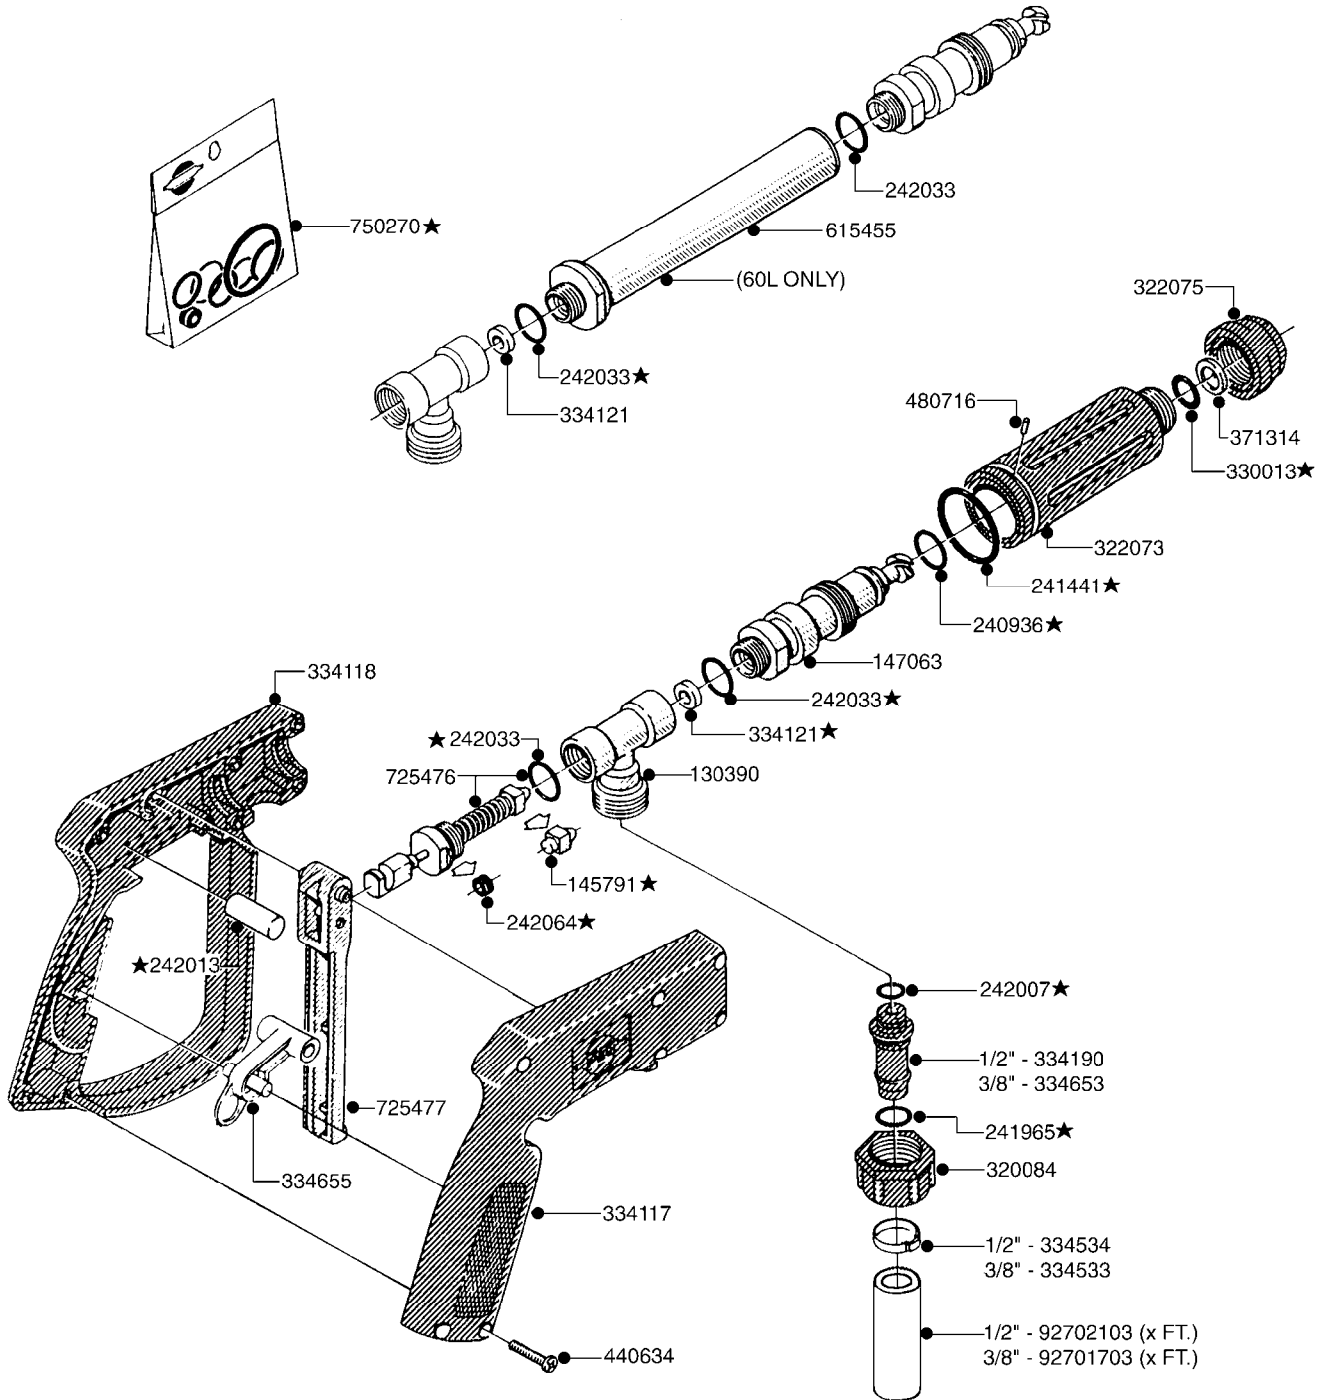

Page 1

Date 06.04.2015 10:12

parts-n°	order qty	description
130390	1	TEE 3/8'X 1/2' BSP F.TYPE 60S
145791	1	CONE FOR ON/OFF
147063	1	SWIRL F.SPRAY GUN TYPE 60
240936	1	O-RING D13.3X2.4 NITRIL
241441	1	O-RING D29.3X3
241965	1	O-RING 12.1 X 1.6
242007	1	O-RING D9.1X1.6
242013	1	SPRING RUBBER F/TRIGGER
242030	1	SPRING RUBBER
242033	1	O-RING
284582	1	CLAMP HOSE GEAR - 5/16"
320084	1	FITT.DK NUT 1/2" BSP
322073	1	HOUSING F.SWIRL TYPE 60S H.G.
322075	1	HOUSING F. NOZZLE
330013	1	O-RING D15/D10X2.5 F.3/8"NUT
334117	1	HANDLE PIECE RIGHT F.60S/60L
334118	1	HANDLE PIECE LEFT F.60S/60L
334120	1	LOCK FOR TRIGGER
334121	1	SEAT FOR ON-OFF TYPE
334190	1	FITT.DK HB 1/2' F. PISTOL 60S
334653	1	FITT.DK HB 3/8' F.HANDGUN
371314	1	NOZZLE CERAMIC 1099-20
440634	1	SCREW 5/8"
480716	1	PIN D3X6 STAINLESS
615455	1	TUBE F.LANCE TYPE 60L
725476	1	SPINDLE
725477	1	TRIGGER
843196	1	GUN, MODEL 60S
843197	1	HANDGUN KIT TYPE 60 LONG
28029803	1	CLAMP HOSE GEAR P1/2" 6708
92701703	1	HOSE R X3/8" X300PSI WP X0012"
92702103	1	HOSE R X1/2" X300PSI WP X0012"