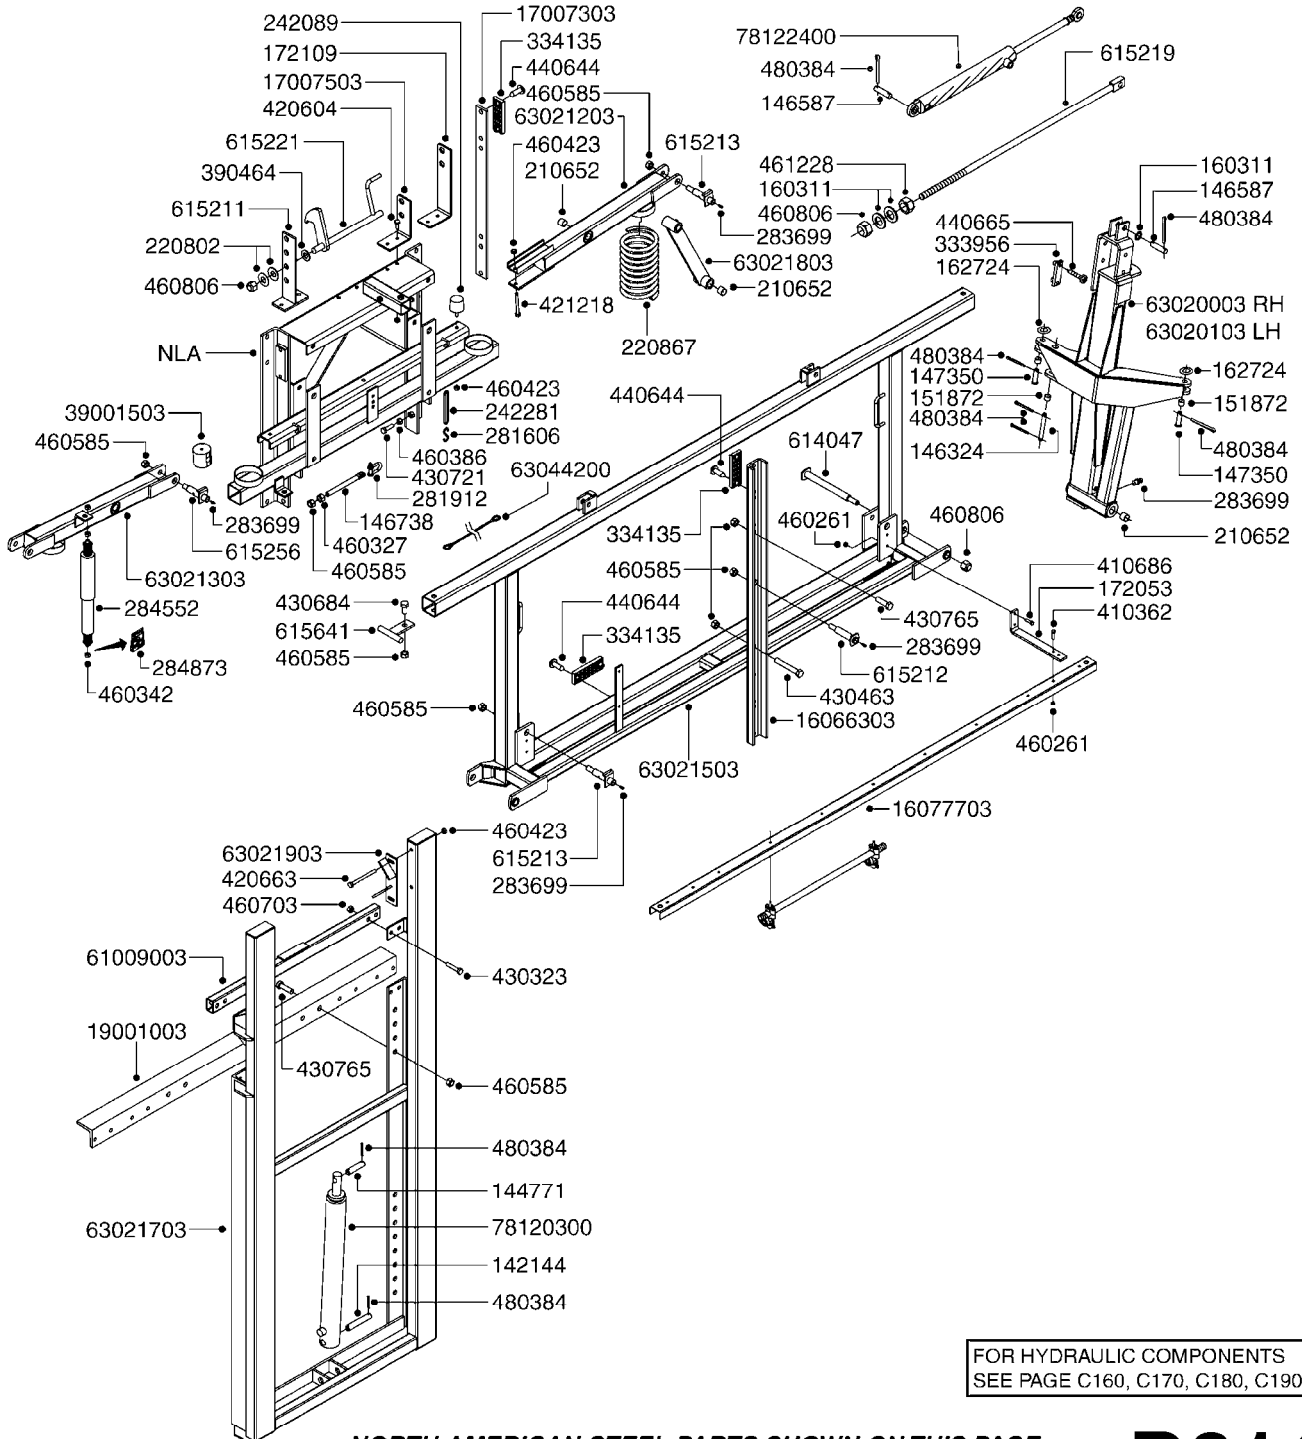

FOR HYDRAULIC COMPONENTS
SEE PAGE C160, C170, C180, C190

**NORTH AMERICAN STEEL PARTS SHOWN ON THIS PAGE
FOR DENMARK STEEL PARTS, SEE PAGE D310**

D311

BOOM EAG H-FRAME/CENTER 45-66'
D311-HIN, 01:11:12

Page 1

Date 06.04.2015 10:11

parts-n°	order qty	description
142144	1	PIN 20 X 115MM
144771	1	PIN D19.8 X 80
146324	1	SHAFT D16.8 L102/2 X 5
146587	1	PIN D16.8 X 65
146738	1	PIN FOR CENTER CABLE EAGLE
147350	1	PIN D16.8 L60MM
151872	1	BUSHING D22.0/18.0 10MM
160311	1	WASHER D30/D20.4X2
162724	1	WASHER D25/D18.1X1
172053	1	NOZZLE TRACK HOLDER
172109	1	HOOKMOUNT LONG EAGLE
210652	1	BUSHING TEFLON D25/D22X20
220802	1	BELLVILLE WASHER D50/D22.4X2
220867	1	SPRING 134/14/320 EAGLE 60/66'
242089	1	RUBBER STOP D50X40 M10
242281	1	RUBBER BAND OVAL 180MM
281606	1	S-HOOK GALVANIZED
281912	1	GRILLETE M-10 INOX.480 KG
283699	1	GREASE NIPPLE M6X1
284552	1	SHOCK ABSORBER F.EAGLE BOOM
284873	1	KIT F.SHOCK ABSORBER HDW.EAG.
333956	1	SLIDE SHOE 91X25X10
334135	1	SLIDE SHOE 140X45X15
390464	1	WASHER NYLON 40/21/3
410362	1	BOLT HEX 8.8 SS M6X20 FT
410686	1	BOLT HEX 8.8 DEL M6X30
420604	1	BOLT HEX 8.8 DEL M10X25 FT DIN933
420663	1	BOLT HEX 8.8 DEL M10X120 DIN931
421218	1	BOLT HEX 8.8 DEL M10X90
430323	1	BOLT HEX 8.8 DEL M12X60
430463	1	BOLT HEX 8.8 DEL M16X110
430684	1	BOLT HEX 8.8 DEL M16X30 FT
430721	1	BOLT HEX 8.8 DEL M12X40 FT
430765	1	BOLT HEX 8.8 DEL M16X55
440644	1	SCREW NO.10 5/8"
440665	1	SCREW M4.2X16 STAINLESS
460261	1	NUT HEX M6X1 LOCK A2 DIN985
460327	1	NUT HEX M16X2
460342	1	NUT HEX M10 DEL DIN934
460386	1	NUT HEX M12X1.75
460423	1	NUT HEX M10X1.5 LOCK
460585	1	NUT HEX M16X2 LOCK
460703	1	NUT HEX M12X1.75 LOCK DIN985
460806	1	NUT HEX M20X2.5 LOCK
461228	1	NUT HEX M20
480384	1	PIN COTTER 3/16 x 1-1/2"
614047	1	PIN D22 X 243 HINGE EAGLE
615211	1	HOOKMOUNT WELDMENT EAGLE
615212	1	PIN D22 X 84 LUBED F.EAGLE
615213	1	PIN D22 X 70 LUBED F.EAGLE
615219	1	TILT CYL.REPLACEMENT EAGLE
615221	1	HOOK WELDMENT EAGLE
615256	1	PIN 22 X 70 SHORT THREA. EAGLE
615641	1	SAFETY BAR F.WNG TLT 45-66'
16066303	1	U-CHANNEL F. CENTER SPB
16077703	1	CENTER TRACK SPB
17007303	1	SPACER SPB H-FRAME CENTER
17007503	1	TRANSPORT HOOK MOUNT. SPB
19001003	1	CROSS BAR H-FRAME SPB 194238
39001503	1	TRAPEZE JOINER BLOCK SPB/C NA
61009003	1	TRANS.HOOK CROSS BAR SPB N/A