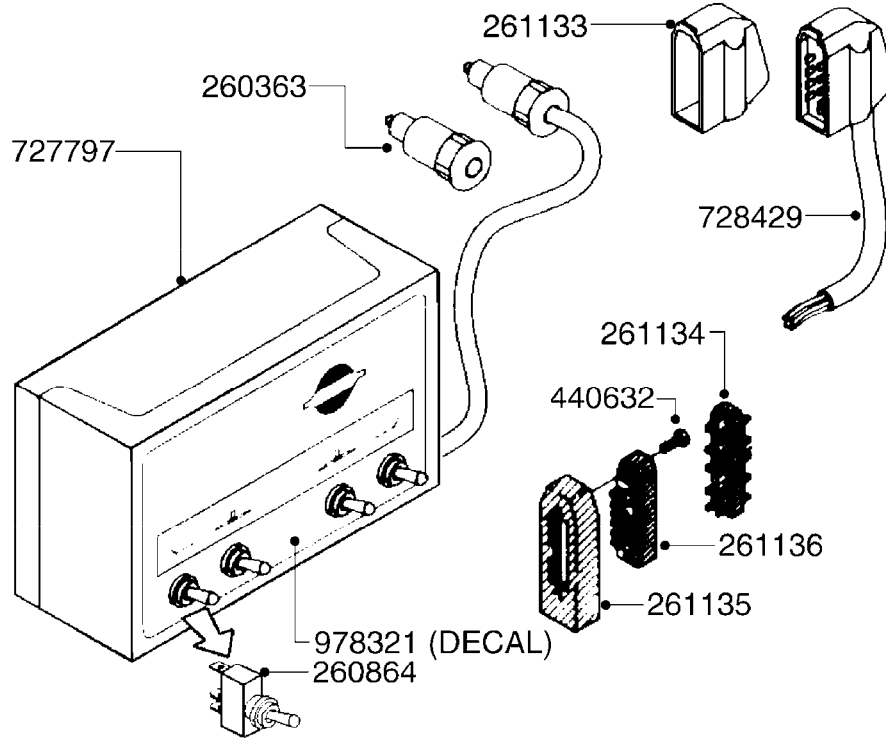

Right Side Shown (Left Side Similar)

C190

HYD EAG HZ 45-66' W/DH CONTROL
C190-HIN, 03:09:09

Page 1
Date 06.04.2015 10:11

parts-n°	order qty	description
145912	1	BUSHING D19.8/D17.0X7MM
146324	1	SHAFT D16.8 L102/2 X 5
146587	1	PIN D16.8 X 65
146835	1	HEX NIPPLE 1/4" - 3/8" BSP
146839	1	HEX NIPPLE 1/4"X3/8" BSP 0.7MM
146850	1	HEX NIPPLE 3/8"x3/8" - 1.8mm
146992	1	BUSHING F.CYLINDER
151872	1	BUSHING D22.0/18.0 10MM
160802	1	MOUNT PLATE F.HYD SOLENOID'HZ'
160803	1	COVER PLATE F.HYD SOLENOID'HZ'
210728	1	BEARING F.LINK HEAD M17
210879	1	LINK HEAD M16 x D17
231906	1	HEX NIPPLE 3/8"BSP X 1/2"NPT
231907	1	HEX NIPPLE 1/4"BSP X 1/2"NPT
240866	1	DOWTYSEAL 3/8"
242102	1	O-RING Ø9.25X1.78 NITRIL 90SH
260363	1	PLUG 2 POLE 12V
261692	1	PLUG ELEC.7 POLE FEMALE F.CABL
261693	1	PLUG ELEC. 7 POLE MALE
261741	1	SWITCH 2 POLE 12V TOGGLE PRESS
261753	1	PLUG ELEC.7 POLE FEMALE F.BASE
270561	1	SCREW W/SPRING ASSY. (QTY 1)
284029	1	COVER PLUS D10.5/12.0X5.0
284412	1	HOSE HY 3/8" X 315" STR+STR
410185	1	BOLT HEX 8.8 DEL M6X16 A2
411012	1	SCREW M5X30 STAINLESS
420847	1	BOLT HEX 8.8 DEL M8X85
440673	1	SCREW F.PLASTIC 5X12 SS
450964	1	SCREW M5X30 F.CYLINDER
460143	1	NUT HEX M8 LOCK A2 DIN985
460261	1	NUT HEX M6X1 LOCK A2 DIN985
460467	1	NUT HEX M5 GALV.
461198	1	NUT HEX M16X2 JAMB
461249	1	NUT HEX M22X1.5
471139	1	WASHER D22/D17X1.5 BRASS
480384	1	PIN COTTER 3/16 x 1-1/2"
729668	1	DISTRIBUTION BOX, 4 FUNCTION
729959	1	CONTROL BOX DAH 4-FUNCTION
729977	1	DAH DIRECTIONAL VLV JUNC. BOX
782080	1	MANIFOLD BLOCK, 4 FUNCTION
782115	1	HY SOLENOID VALVE DH HYD
782138	1	HY-BLOCK 1-VALVE W LS-PORT
784045	1	HOSE HY X 1/4 X 157.50"STR+STR
784056	1	HOSE HY X 1/4 X 394.00"STR+ELB
784091	1	HOSE HY X 1/4 X 295.25"STR+ELB
10466003	1	COUPLER PIONEER 8010-04 1/2NPT
28341503	1	HOSE HY X1/4X078.75"STR+ELB
28342603	1	HOSE HY X1/4X066.93"STR+ELB
28449403	1	HOSE HY X1/4X057.08"STR+ELB
75075000	1	SEAL KIT 78122600/27/28/29
78120300	1	CYLINDER 60/50/30 1100MM
78122700	1	CYLINDER 40/22X300MM RED
78122900	1	CYLINDER 40/22X300MM RED