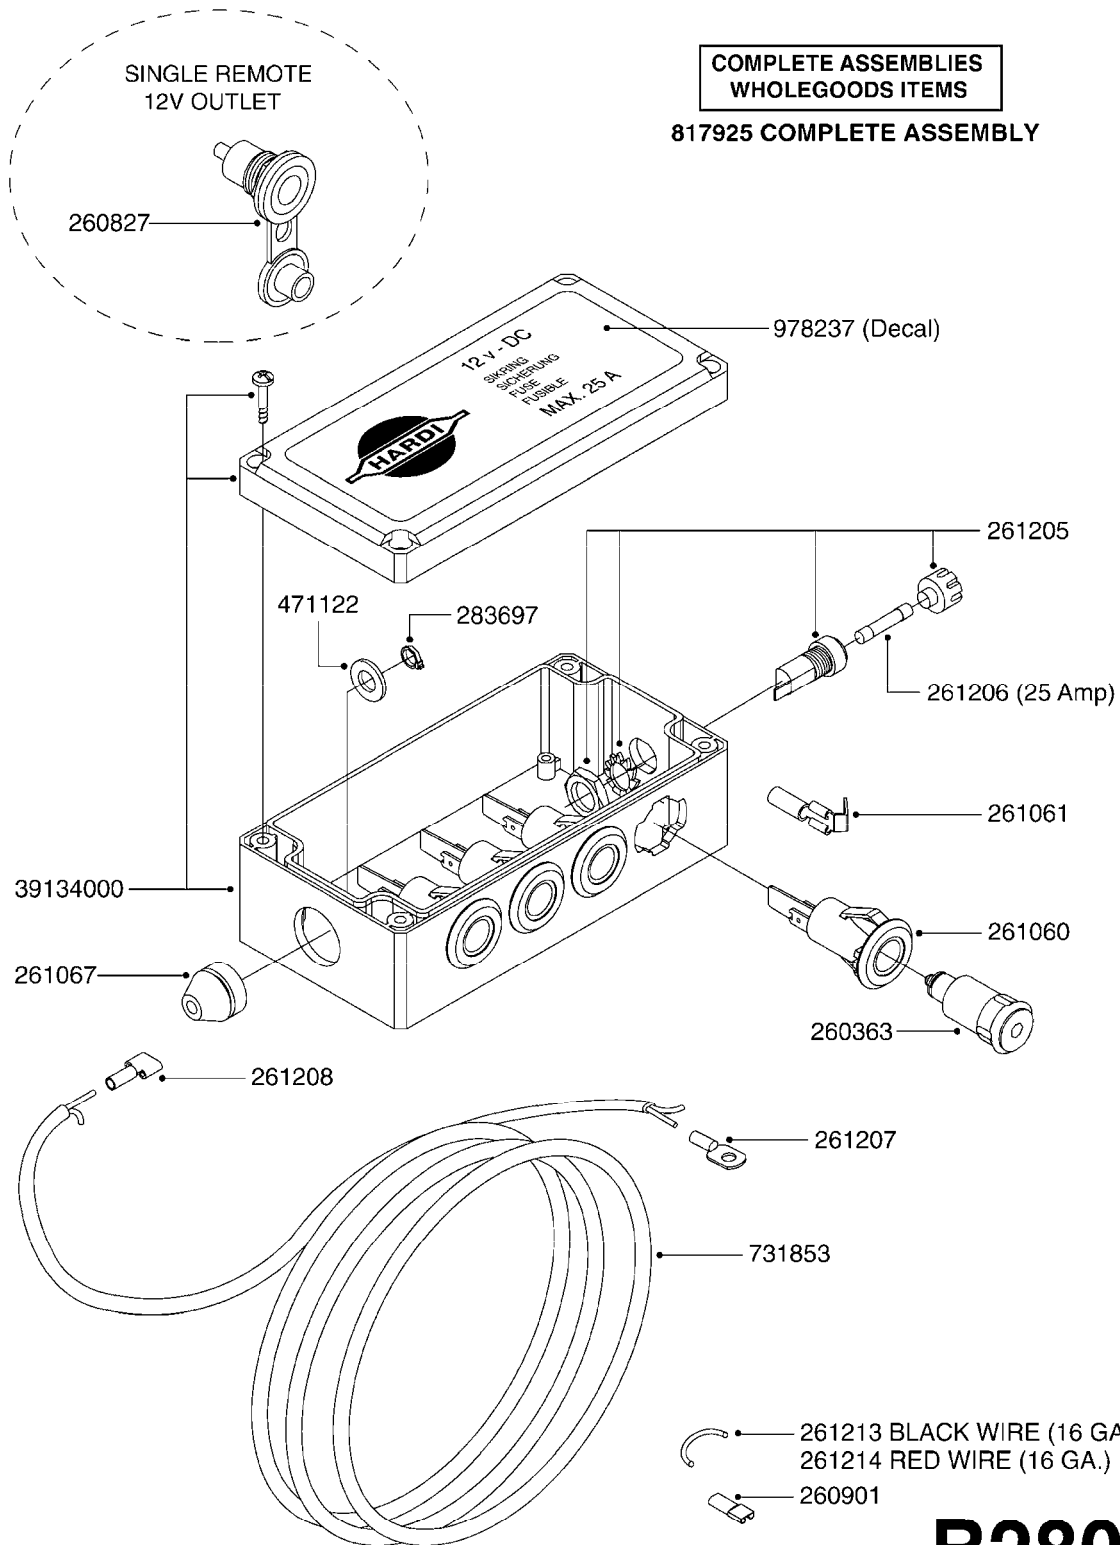

12 VOLT OUTLET BOX
B280-HIN, 30:05:13

Page

0

Date

06.04.2015 10:11

12 VOLT OUTLET BOX
B280-HIN, 30:05:13

Page 1

Date 06.04.2015 10:11

parts-n°	order qty	description
260363	1	PLUG 2 POLE 12V
260827	1	PLUG F.EC ATTACHMENTS
260901	1	SPADE F.ELEC CONN.1.5MM BLUE
261060	1	PLUG F.EC ATTACHMENTS
261061	1	SPADE F.ELEC.2 WAY CONNECTOR
261067	1	GROMMET 10-14 GREY
261205	1	FUSE HOLDER
261206	1	FUSE 25 A
261207	1	ELECTRIC CONNECTOR 4MM
261208	1	SPADE F.ELEC.CONNECTOR 4MM
261213	1	WIRE 6.4MM BLACK
261214	1	WIRE 6.4MM RED
283697	1	TIESTRAP 200MM
471122	1	WASHER D20/D10.5X2 SS
731853	1	CABLE 2X4MM L=138"
817925	1	OUTLET BOX 12 VOLT ELEC.
978237	1	DECAL OUTLET BOX
39134000	1	BOX, COMPLETE, 12V POWER BOX