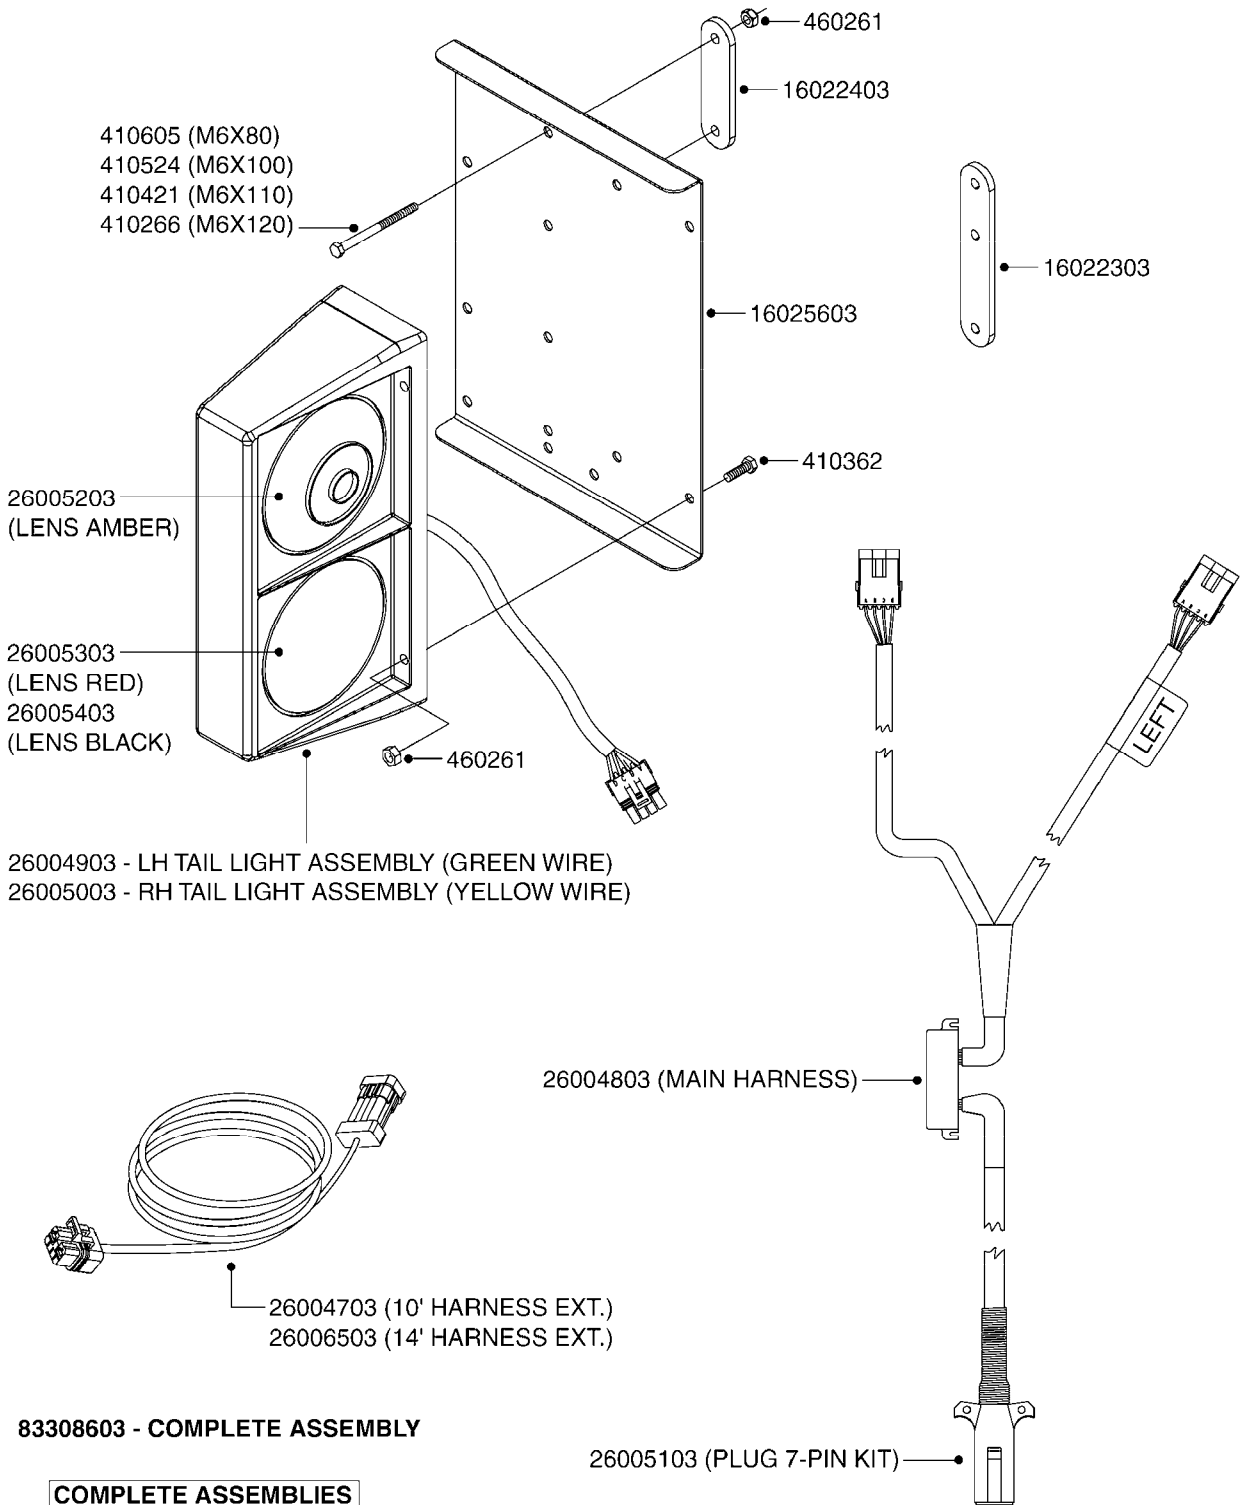

COMPLETE ASSEMBLIES
WHOLEGOODS ITEMS

G680

TRAFFIC LIGHT KIT
G680-HIN, 01:01:01

Page 1
Date 06.04.2015 10:12

parts-n°	order qty	description
410266	1	BOLT HEX 8.8 DEL M6X120
410362	1	BOLT HEX 8.8 SS M6X20 FT
410421	1	BOLT HEX M6X110 DIN931-A2 SS
410524	1	BOLT HEX 8.8 DEL M6X100
410605	1	BOLT HEX 8.8 DEL M6X80
460261	1	NUT HEX M6X1 LOCK A2 DIN985
16022303	1	BRACKET 100MM TUBE
16022403	1	BRACKET 60MM TUBE
16025603	1	BRACKET TAIL LIGHT DUAL LAMP
26004703	1	HARNESS 13' EXT 4 WIRE WP
26004803	1	HARNESS MAIN TAIL LIGHT
26004903	1	TAIL LIGHT GREEN WIRE LH
26005003	1	TAIL LIGHT YELLOW WIRE RH
26005103	1	PLUG 7-PIN AG TAIL LIGHT
26005203	1	LENS AMBER BEFORE 2009
26005303	1	LENS RED BEFORE 2009
26005403	1	LENS BLACK BEFORE 2009
26006503	1	HARNESS 14' EXT 4 WIRE WP
83308603	1	TRAFFIC LIGHT KIT