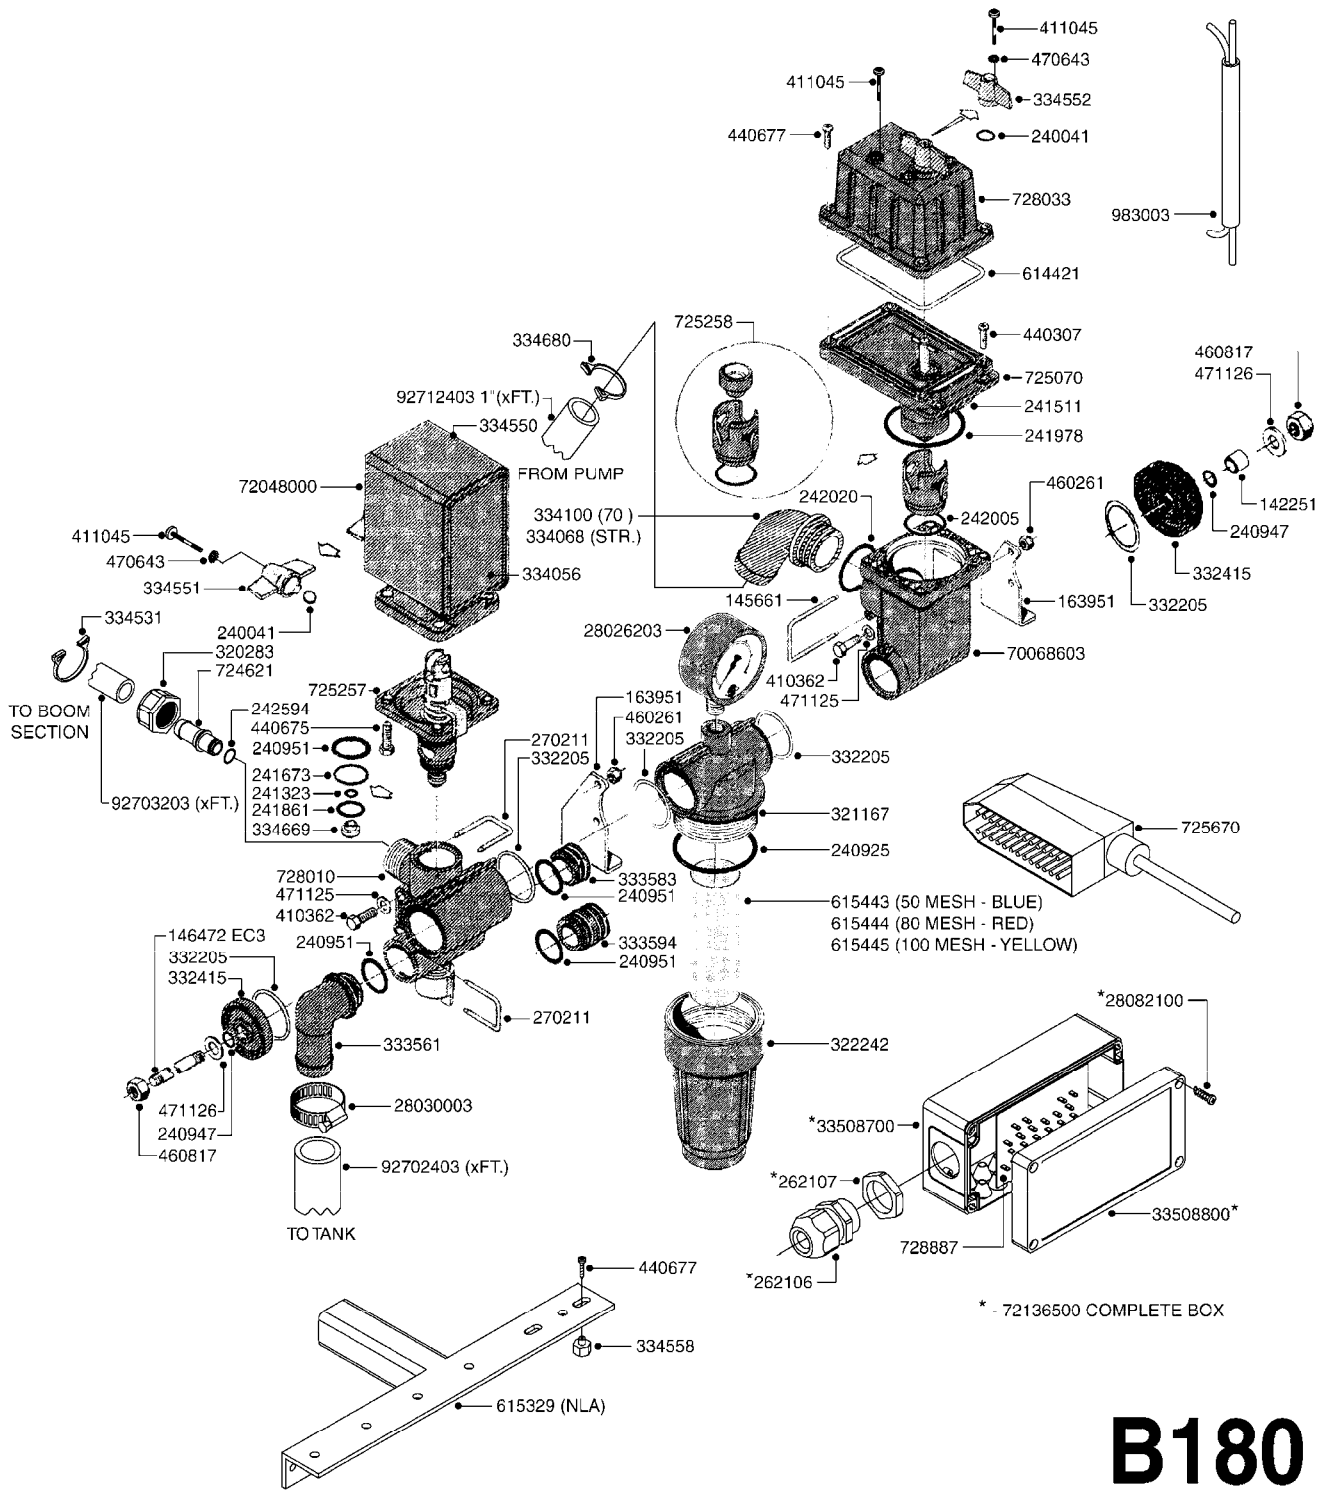

B180

EC-SC F.ESC+TMS-ELEC.GRN GRIPS
B180-HIN, 20:06:11

Page 1
Date 06.04.2015 10:11

parts-n°	order qty	description
142251	1	BUSHING FOR LID
145661	1	FITT.DK S-61 FORK
146472	1	STUD BOLT M8X420
163951	1	MOUNT BRACKET FOR BK180 SECTIO
240041	1	O-RING D15,1/10,3 X 2,4
240925	1	O-RING D49.5X3 NITRIL
240947	1	O-RING D7.3X2.4 NITRIL
240951	1	O-RING D21.2X3 NITRIL
241323	1	O-RING D5.3X2.4 NITRIL
241511	1	O-RING D18X2
241673	1	O-RING D22.1X1.6
241861	1	O-RING D15.3X2.4 VITON
241978	1	O-RING 64.5X3.0
242005	1	O-RING D32.1X1.6 NITRIL
242020	1	O-RING 39.2 X 3 VITON
242594	1	O-RING D14 X 1.78 SCH.70-EPDM
262106	1	BULKHEAD F. CABLE 6.5-14 BLACK
262107	1	NUT F. BULKHEAD CABLE BLACK
270211	1	FITT.DK S25 FORK L=37.5
320283	1	FITT.DK NUT 3/4"BSP
321167	1	FILTER HOUSE S 63 X 4
322242	1	FILTER BOWL / IN-LINE
332205	1	O-RING D43/39XD2
332415	1	COVER
333561	1	FITT.DK ELB.1" EC RETURN
333583	1	END PIECE FOR BYPASS
333594	1	CONNECTING PIECE F. BYPASS
334056	1	COVER F/MOTOR HOUSE EC DIST.
334068	1	FITT.DK S-61 STR.1"
334100	1	FITT.DK S-61 ELB.1" 110 DEG.
334531	1	CLAMP HOSE PLASTIC 3/4"
334550	1	MOTOR HOUSE SECT VALVE
334551	1	GRIP F.MAN.OP.EC ON/OFF GREEN
334552	1	GRIP F.MAN.OP.EC PRES.REG.GREE
334558	1	NUT HEX PLASTIC INSERT
334669	1	VALVE CONE D14/D7-SH 63 WHITE
334680	1	CLAMP HOSE PLASTIC 1"
410362	1	BOLT HEX 8.8 SS M6X20 FT
411045	1	SCREW M4 X 16MM STAINLESS
440307	1	SCREW SHEET-METAL 3/4" NO. 10
440675	1	SCREW F. PLASTIC 5X16 SS
440677	1	SCREW F. PLASTIC 5X20 SS
460261	1	NUT HEX M6X1 LOCK A2 DIN985
460817	1	NUT HEX M8 STAINLESS DIN 934
470643	1	WASHER LOCK
471125	1	WASHER M6U D12/D6.4x1.6 SS A2
471126	1	WASHER D16/D8.4X1.6 SS
614421	1	GASKET F/MOTOR HOUSE-ON/OFF TR
615329	1	BRACKET F.ESC CONTROL VALVES
615443	1	FILTER ELEM.50 MESH BLUE
615444	1	FILTER ELEM.80 MESH RED
615445	1	FILTER ELEM.100 MESH YELLOW
724621	1	FITT.DK HB 3/4"ASSY F.3/4" NUT
725070	1	BRKT.PLATE F/PRES. 70068303
725257	1	SPINDLE SECT. F/EC DISTRIBUTOR
725258	1	REG. KIT OLD PRE 1992
725670	1	CABLE 6000MM EC-3
728010	1	DISTRIB HOUSING W/CONST PR GRN
728033	1	MOTOR UNIT F.PRES.REG.EC GREEN
728887	1	CIRCUIT BOARD EC CONTROL
983003	1	CABLE ELEC.2X1MM WIRE BLACK EC