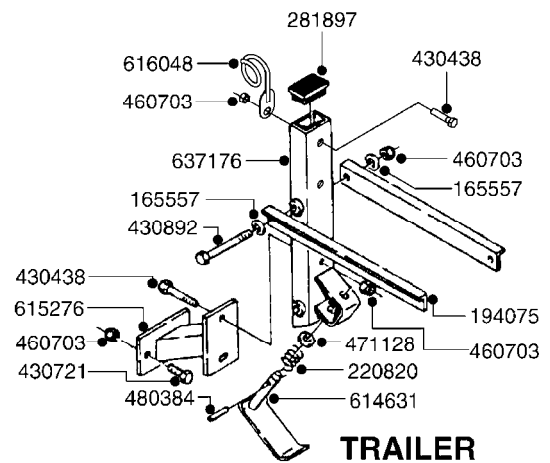

NK/LX/LY PRE-86