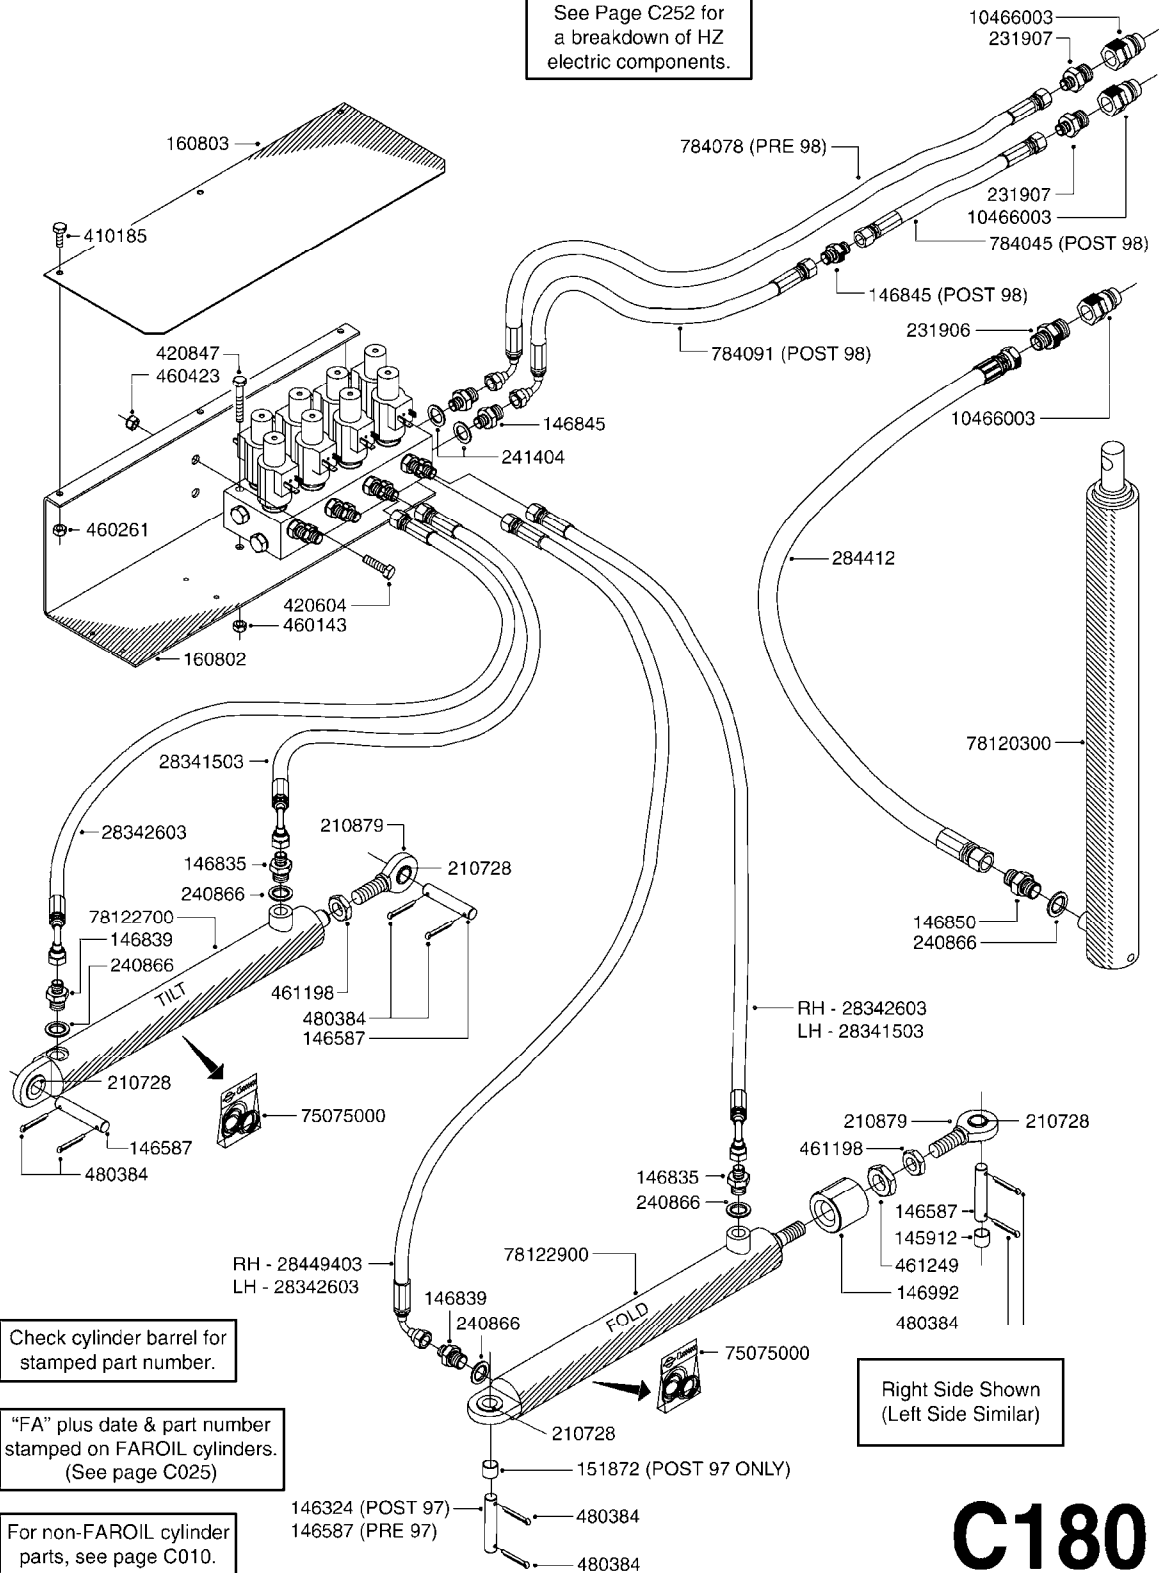

See Page C252 for a breakdown of HZ electric components.

HYDRAULCS EAG HZ 45-66'POST 95
C180-HIN, 14:12:07

Page

1

Date

06.04.2015 10:11

parts-n°	order qty	description
145912	1	BUSHING D19.8/D17.0X7MM
146324	1	SHAFT D16.8 L102/2 X 5
146587	1	PIN D16.8 X 65
146835	1	HEX NIPPLE 1/4" - 3/8" BSP
146839	1	HEX NIPPLE 1/4"X3/8" BSP 0.7MM
146845	1	HEX NIPPLE 1/4"X1/4"
146850	1	HEX NIPPLE 3/8"x3/8" - 1.8mm
146992	1	BUSHING F.CYLINDER
151872	1	BUSHING D22.0/18.0 10MM
160802	1	MOUNT PLATE F.HYD SOLENOID'HZ'
160803	1	COVER PLATE F.HYD SOLENOID'HZ'
210728	1	BEARING F.LINK HEAD M17
210879	1	LINK HEAD M16 x D17
231906	1	HEX NIPPLE 3/8"BSP X 1/2"NPT
231907	1	HEX NIPPLE 1/4"BSP X 1/2"NPT
240866	1	DOWTYSEAL 3/8"
241404	1	DOWTYSEAL 1/4"
284412	1	HOSE HY 3/8" X 315" STR+STR
410185	1	BOLT HEX 8.8 DEL M6X16 A2
420604	1	BOLT HEX 8.8 DEL M10X25 FT DIN933
420847	1	BOLT HEX 8.8 DEL M8X85
460143	1	NUT HEX M8 LOCK A2 DIN985
460261	1	NUT HEX M6X1 LOCK A2 DIN985
460423	1	NUT HEX M10X1.5 LOCK
461198	1	NUT HEX M16X2 JAMB
461249	1	NUT HEX M22X1.5
480384	1	PIN COTTER 3/16 x 1-1/2"
784045	1	HOSE HY X 1/4 X 157.50"STR+STR
784078	1	HOSE HY X 1/4 X 417.33"STR+ELB
784091	1	HOSE HY X 1/4 X 295.25"STR+ELB
10466003	1	COUPLER PIONEER 8010-04 1/2NPT
28341503	1	HOSE HY X1/4X078.75"STR+ELB
28342603	1	HOSE HY X1/4X066.93"STR+ELB
28449403	1	HOSE HY X1/4X057.08"STR+ELB
75075000	1	SEAL KIT 78122600/27/28/29
78120300	1	CYLINDER 60/50/30 1100MM
78122700	1	CYLINDER 40/22X300MM RED
78122900	1	CYLINDER 40/22X300MM RED