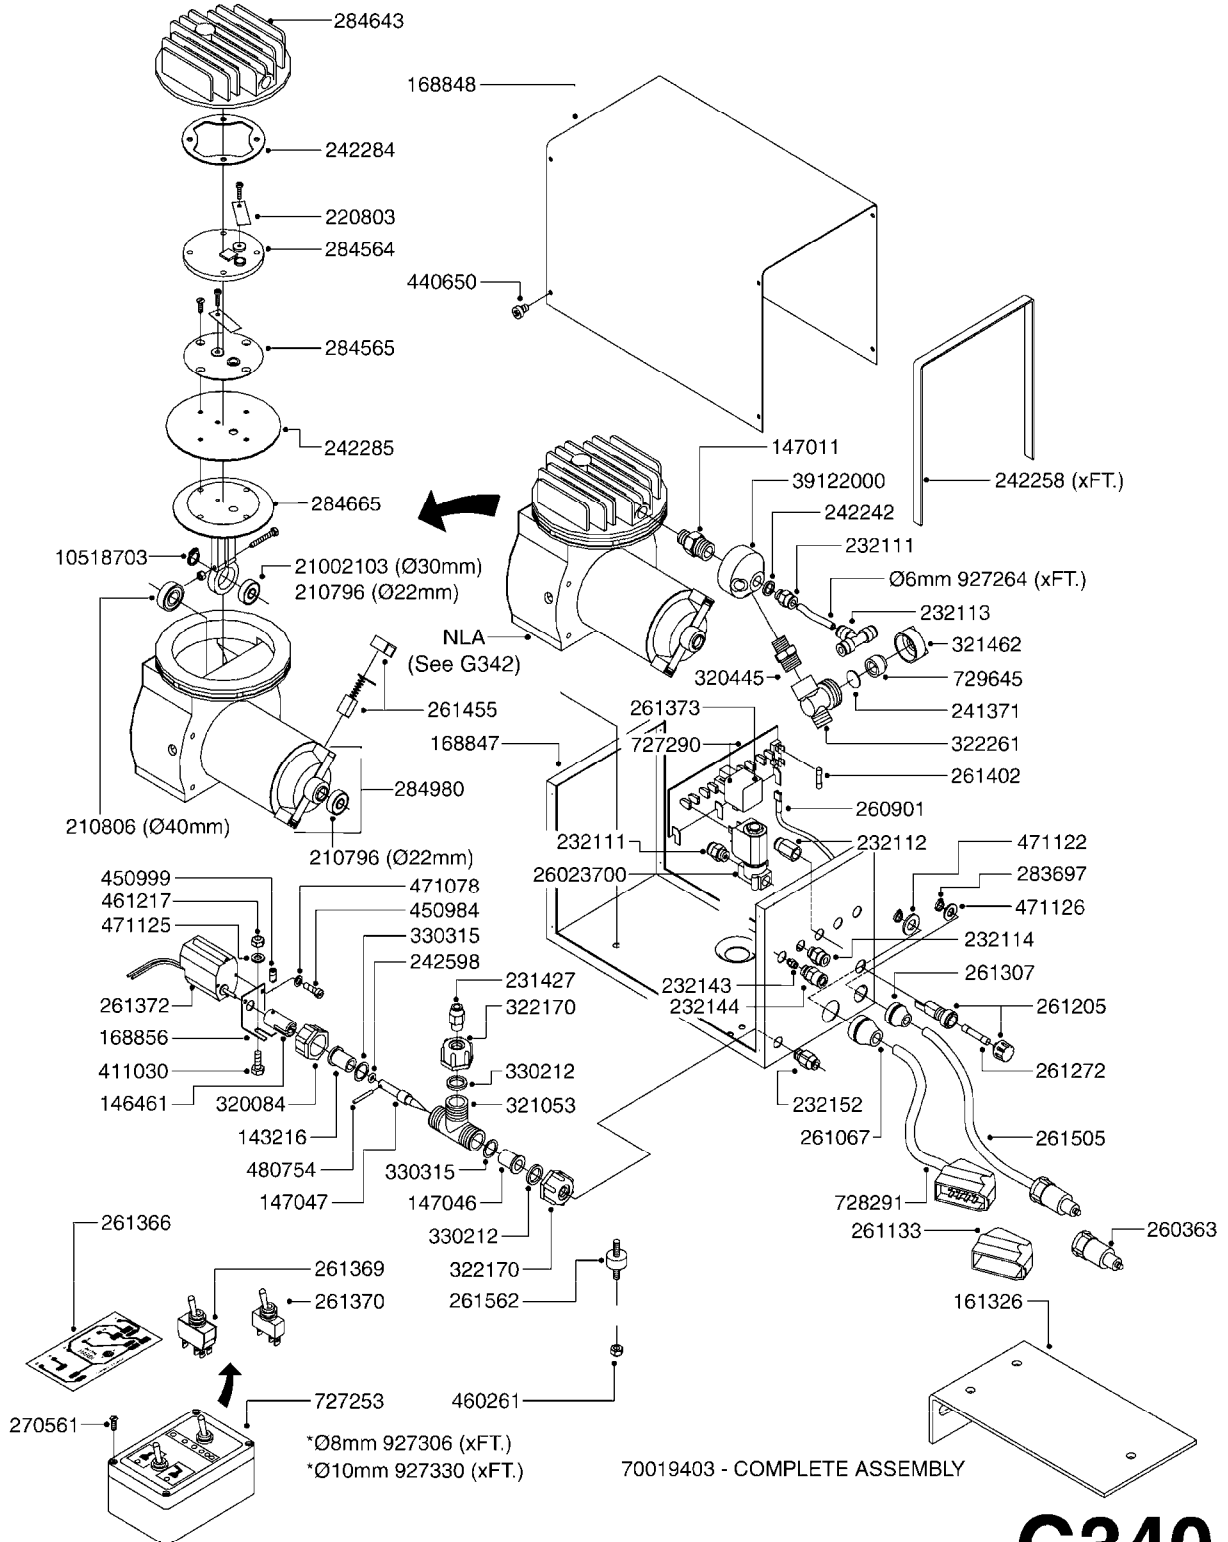

G340

parts-n°	order qty	description
143216	1	BUSHING THREAD F.FOAM MARKER
146461	1	COUPLER F.THROTTLE VALVE
147011	1	HEX NIPPLE 3/8'X1/4'BSP BRASS
147046	1	SEAT FOR THROTTLE VALVE
147047	1	SPINDLE FOR THROTTLE VALVE
161326	1	MOUNT BKT. F. FOAM COMP.BOX 98
168847	1	ENCLOSURE LOWER F.MARKER
168848	1	COVER F. FOAM MARKER
168856	1	MOUNT FOR GEAR MOTOR
210796	1	BEARING BALL D22/D8 X 7 608ZZ
210806	1	BEARING BALL D40/D17X12MM
220803	1	VALVE F. COMPRESSOR
231427	1	COUPLER 1/8'THREAD X6MM HOSE
232111	1	QUICK COUPLER 6MM X 1/8 EXT.
232112	1	QUICK COUPLER 6MM 1/8 INT.
232113	1	QUICK COUPLER 6MM T-PIECE
232114	1	COUPLER 1/8" THREADX8MM HOSE
232143	1	REDUCER 1/4'INT-1/8'EXT
232144	1	QUICK COUPLER 10MM X 1/4 EXT
232152	1	QUICK COUPLER 8MMX1/8 EXT.LONG
241371	1	DIAPHRAGM, NO-DRIP alt 241371
242242	1	O-RING F.AIR HOSE FITTING
242258	1	TRIM 3X10 SELF ADHESIVE 0012"
242284	1	HEAD GASKET F. COMPRESSOR
242285	1	DIAPHRAGM F. F/M COMP.
242598	1	O-RING D7.0 X 2.5 NITRIL
260363	1	PLUG 2 POLE 12V
260901	1	SPADE F.ELEC CONN.1.5MM BLUE
261067	1	GROMMET 10-14 GREY
261133	1	PLUG HOUSING F.8 POLE PLUG
261205	1	FUSE HOLDER
261272	1	FUSE 10A D6X32 MM
261307	1	GROMMET 7-10 BLACK
261366	1	CIRCUIT BOARD F.F/M CONTROL
261369	1	SWITCH 2 WAY 12V SPRING RETURN
261370	1	SWITCH 2 WAY 12V
261372	1	GEAR MOTOR BOSCH 13RPM
261373	1	RELAY 12V/30W
261402	1	FUSE 3.15A SLOW BURN
261455	1	BRUSH KIT-FOAM MARKER MOTOR
261505	1	CABLE 2X4MM L8000MM
261562	1	RUBBER DAMPER 2XM6X25
270561	1	SCREW W/SPRING ASSY. (QTY 1)
283697	1	TIESTRAP 200MM
284564	1	PLATE F.COMPRESSOR HEAD
284565	1	PLATE F.COMPRESSOR HEAD
284643	1	COMPRESSOR HEAD F.FOAM MARKER
284665	1	CONNECTING ROD F.COMPRESSOR
284980	1	FLANGE REAR F. F.M.COMPRESSOR
320084	1	FITT.DK NUT 1/2" BSP
320445	1	FITT.DK HN 1/4"X3/8" BSP
321053	1	FITT.DK TEE 1/2 X1/2 X1/2" BSP
321462	1	CAP F.NO-DRIP ASSY.
322170	1	FITT.DK NUT 1/2"x 1/8"F BSP
322261	1	HOUSING F.SAFETY VALVE 3/8"
330212	1	O-RING D19/D14X2.4 F.1/2"NUT
330315	1	O-RING D18.4/D13X.6
411030	1	BOLT HEX M5X10
440650	1	SCREW 3.5x13 STAINLESS
450984	1	BOLT HEX M2.5X8 SLOTTED
450999	1	SCREW SET M3X8