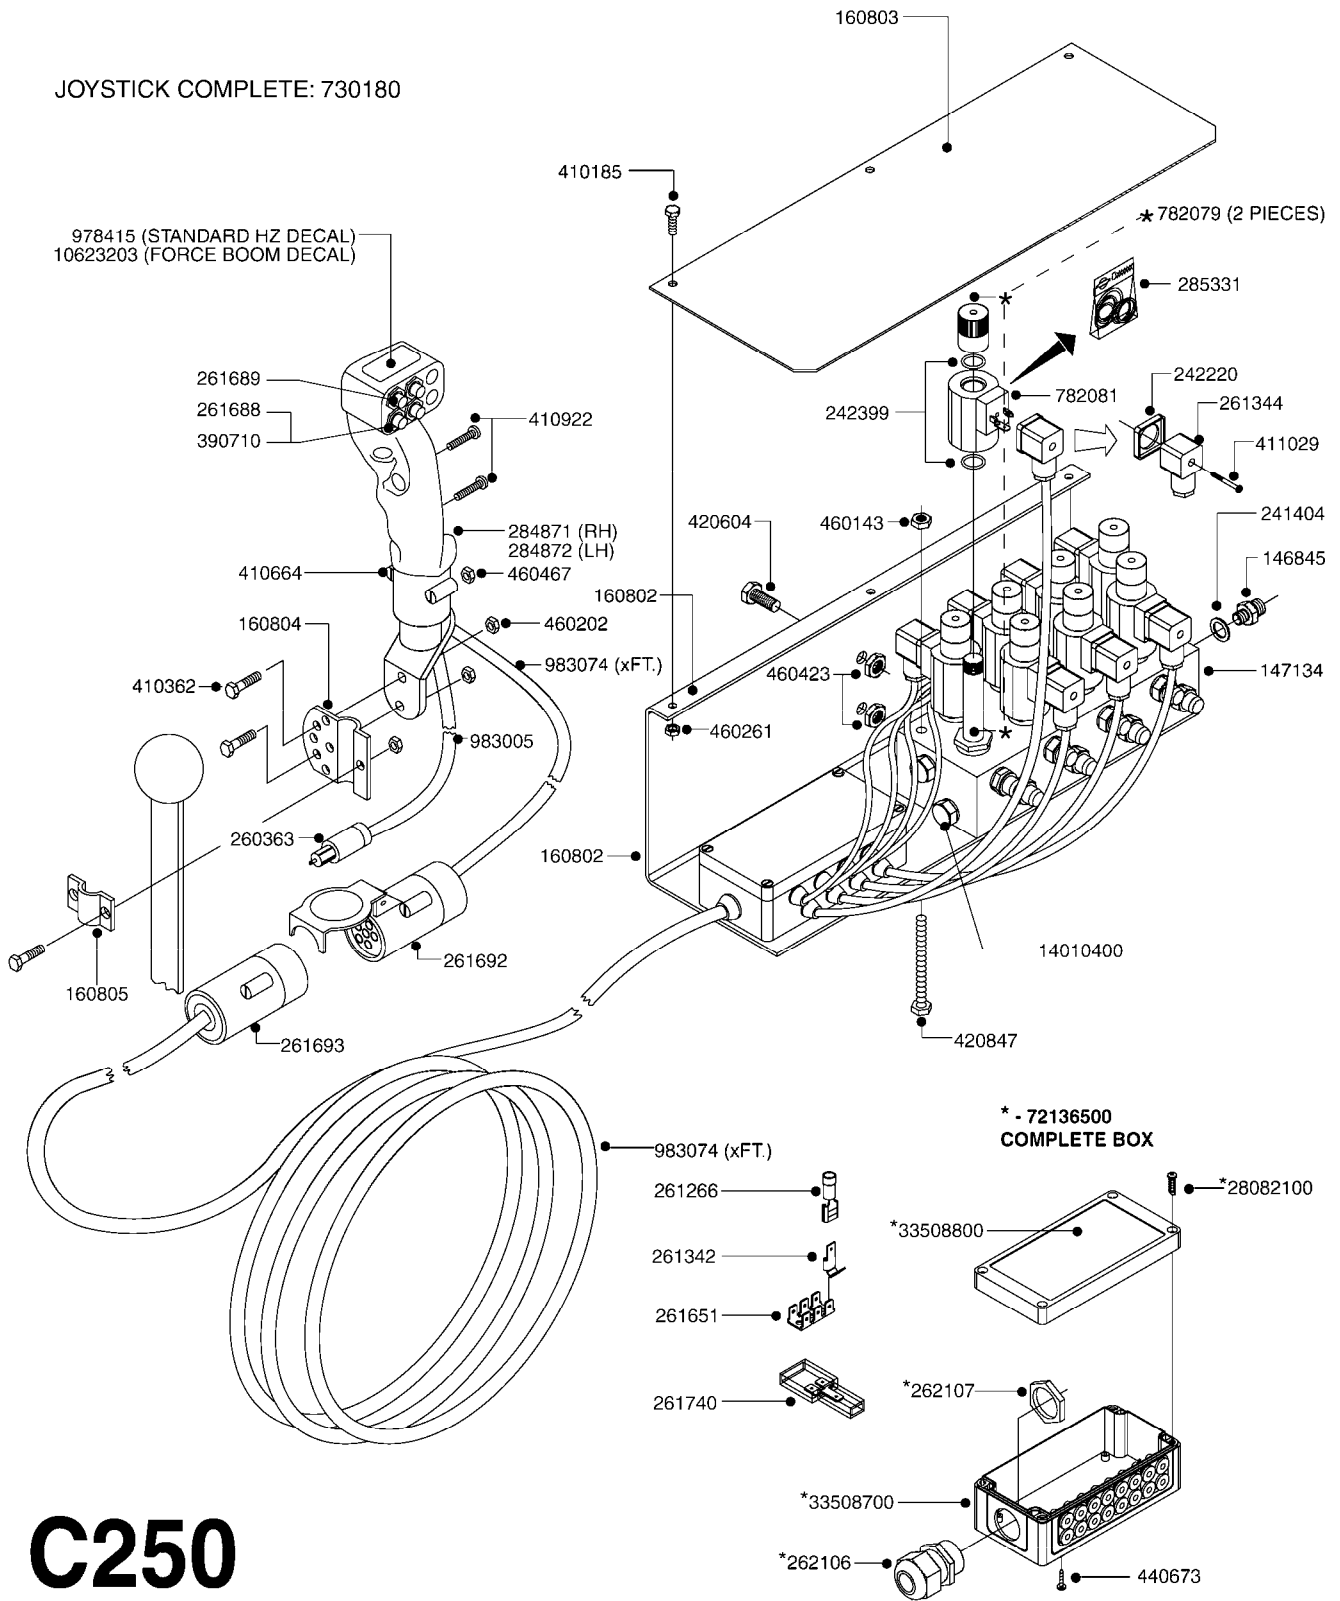

JOYSTICK COMPLETE: 730180

HYD EAGLE HZ JOYSTICK CONTROL
C250-HIN, 14:12:07

Page 1

Date 06.04.2015 10:11

parts-n°	order qty	description
146845	1	HEX NIPPLE 1/4"X1/4"
147134	1	MANIFOLD 4-FUNCTION
160802	1	MOUNT PLATE F.HYD SOLENOID'HZ'
160803	1	COVER PLATE F.HYD SOLENOID'HZ'
160804	1	MOUNT BRACKET F.HANDLE
160805	1	MOUNT STRAP F.HANDLE
241404	1	DOWTYSEAL 1/4"
242220	1	GASKET F. HIRSMANN PLUG
242399	1	O-RING F.HYD SOLENOID VALVE
260363	1	PLUG 2 POLE 12V
261266	1	CONNECTOR END F.CABLE HP
261342	1	SPADE F.ELEC.3 WAY CONNECTOR
261344	1	HIRSCHMANN PLUG B
261651	1	SPADE F.ELEC.6 POLE CONNECTOR
261688	1	SWITCH F. HANDLE WHITE
261689	1	CAP RUBBER F. SWITCH JOYSTICK
261692	1	PLUG ELEC.7 POLE FEMALE F.CABL
261693	1	PLUG ELEC. 7 POLE MALE
261740	1	SPADE F.ELEC.3 POLE CONN.INSUL
262106	1	BULKHEAD F. CABLE 6.5-14 BLACK
262107	1	NUT F. BULKHEAD CABLE BLACK
284871	1	CONTROL HANDLE RIGHT HALF
284872	1	CONTROL HANDLE LEFT HALF
285331	1	SEAL KIT F. HZ HYD.SOLENOID 96
390710	1	SWITCH F.HANDLE GREY MACHINED
410185	1	BOLT HEX 8.8 DEL M6X16 A2
410362	1	BOLT HEX 8.8 SS M6X20 FT
410664	1	BOLT HEX M5 X 20
410922	1	CYL.SKR 8.8 DEL M4X20 RST
411029	1	SCREW M3X35 F.HIRSMANN PLUG
420604	1	BOLT HEX 8.8 DEL M10X25 FT DIN933
420847	1	BOLT HEX 8.8 DEL M8X85
440673	1	SCREW F.PLASTIC 5X12 SS
460143	1	NUT HEX M8 LOCK A2 DIN985
460202	1	NUT HEX M6
460261	1	NUT HEX M6X1 LOCK A2 DIN985
460423	1	NUT HEX M10X1.5 LOCK
460467	1	NUT HEX M5 GALV.
730180	1	HYD.KIT JOYSTICK CTRL HANDLE
782079	1	CARTRIDGE VALVE
782081	1	SOLENOID F. CARTRIDGE VALVE
978415	1	DECAL CONTROL HANDLE
983005	1	ELEC. CABLE 2 WIRE X 1.5MM
983074	1	ELEC. CABLE 5 WIRE X 1.5MM
10623203	1	DECAL F.JOYSTICK - FORCE
14010400	1	PLUG 1/4" BSP
28082100	1	SCREW F. BOX LID 1/4" L=20
33508700	1	BOX 160X80X40 BLACK 1-HOLE
33508800	1	LID 160X80X15 BLK W/SCREWS
72136500	1	UNIV. CONNECTION BOX F. EC