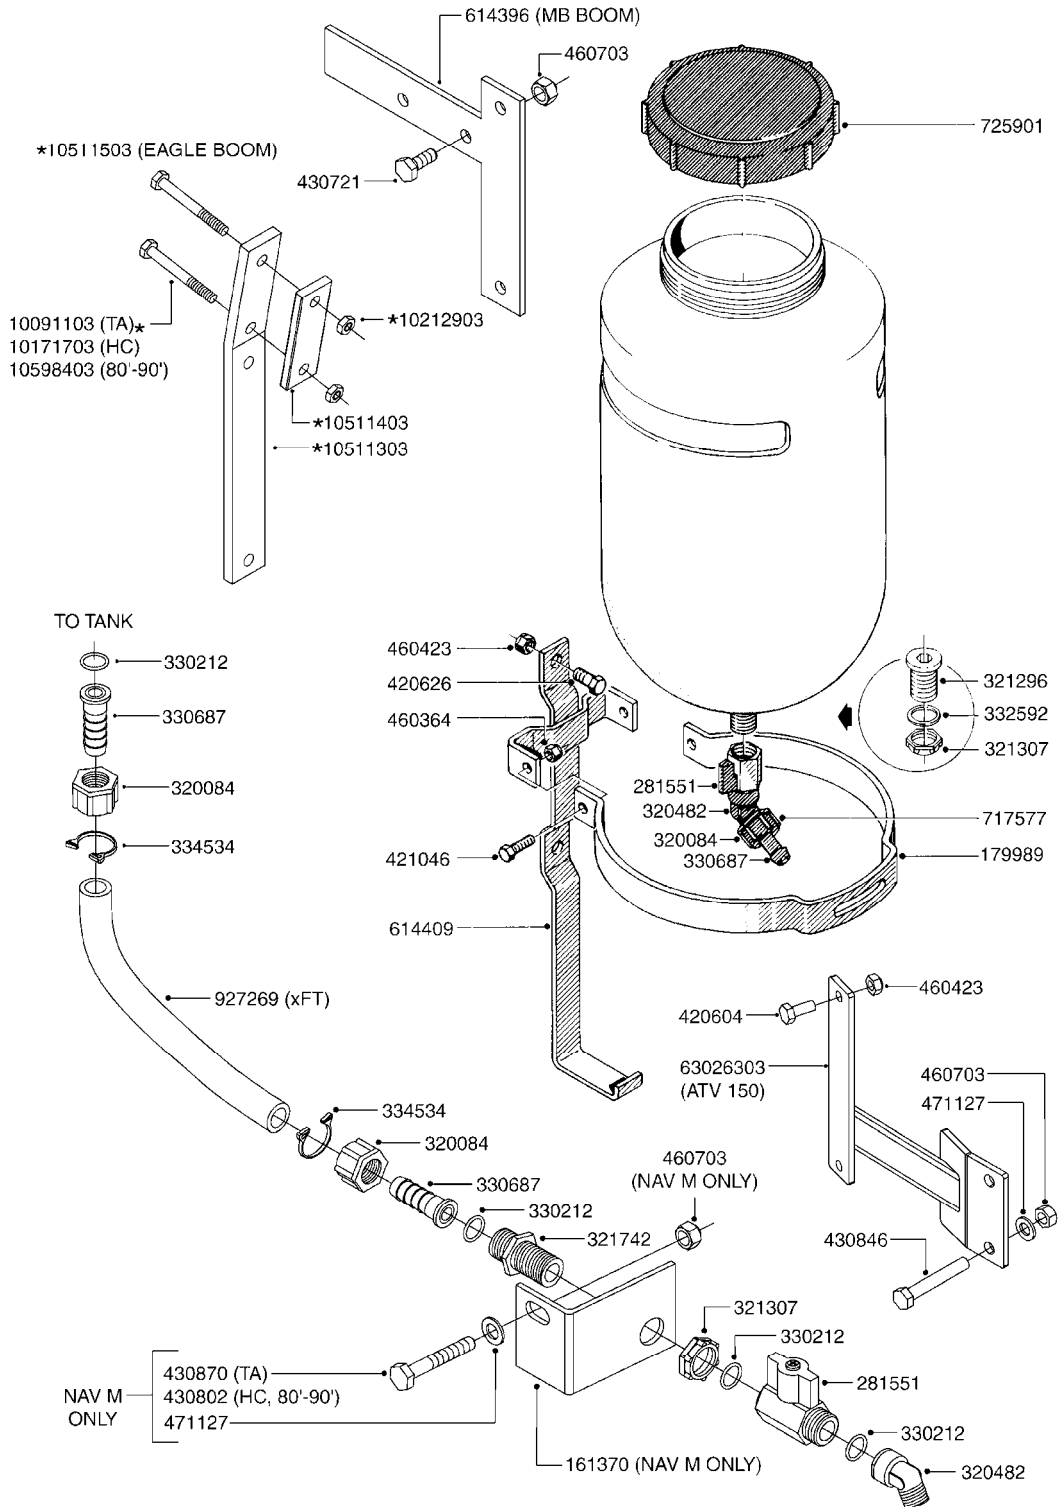

CLEAN WATER TANK
G110-HIN, 26:06:06

COMPLETE TANK ASSY : 722072

G110

CLEAN WATER TANK
G110-HIN, 26:06:06

Page 1
Date 06.04.2015 10:11

parts-n°	order qty	description
161370	1	BKT.CLEAN WATER BOTT. VALVE
179989	1	BRKT. F. 3 GAL. TANK
281551	1	BALL VALVE 1/2"
320084	1	FITT.DK NUT 1/2" BSP
320482	1	FITT.DK ELB. 1/2" BSP 60 DEG.
321296	1	FITT.DK BULKHEAD 1/2" BSP SING
321307	1	FITT.DK NUT 1/2" BSP JAMB
321742	1	FITT.DK BULKHEAD 1/2' BSP
330212	1	O-RING D19/D14X2.4 F.1/2"NUT
330687	1	FITT.DK HB 1/2" F. 1/2" NUT
332592	1	O-RING D26/D20X3
334534	1	CLAMP HOSE PLASTIC 1/2"
420604	1	BOLT HEX 8.8 DEL M10X25 FT DIN933
420626	1	BOLT HEX 8.8 DEL M10X20 FT
421046	1	BOLT HEX 8.8 DEL M8X25 FT A2 DIN933
430721	1	BOLT HEX 8.8 DEL M12X40 FT
430802	1	BOLT HEX 8.8 DEL M12X75
430846	1	BOLT HEX 8.8 DEL M12X80
430870	1	BOLT HEX 8.8 DEL M12X55 FT
460364	1	NUT HEX M8 GALV.
460423	1	NUT HEX M10X1.5 LOCK
460703	1	NUT HEX M12X1.75 LOCK DIN985
471127	1	WASHER D24/D13X2.5 STAINLESS
614396	1	CLEAN WATER BRACKET MB
614409	1	BRACKET FOR FOAM MARKER
717577	1	VALVE F.CLEAN WATER TANK
722072	1	CLEAN WATER TANK W FRAME & TAP
725901	1	LID F.WATER BOTTLE VENTED
927269	1	HOSE R X PVC X 1/2 X 0012"
10091103	1	BOLT HEX 3/8 NC GR.2 03.00'
10171703	1	BOLT HEX 3/8 NC GR.2 03.50"
10212903	1	NUT HEX NC (NYLON LOCK) 3/8"
10511303	1	FLATBAR L350/17DEG.CLEAN WATER
10511403	1	FLATBAR 104MM CLEAN WATER
10511503	1	BKT.CLEAN WATER MOUNT EAGLE
10598403	1	BOLT HEX HCS3/8-16 X 4 Z 5
63026303	1	CLEAN WATER TANK BRKT, ATV