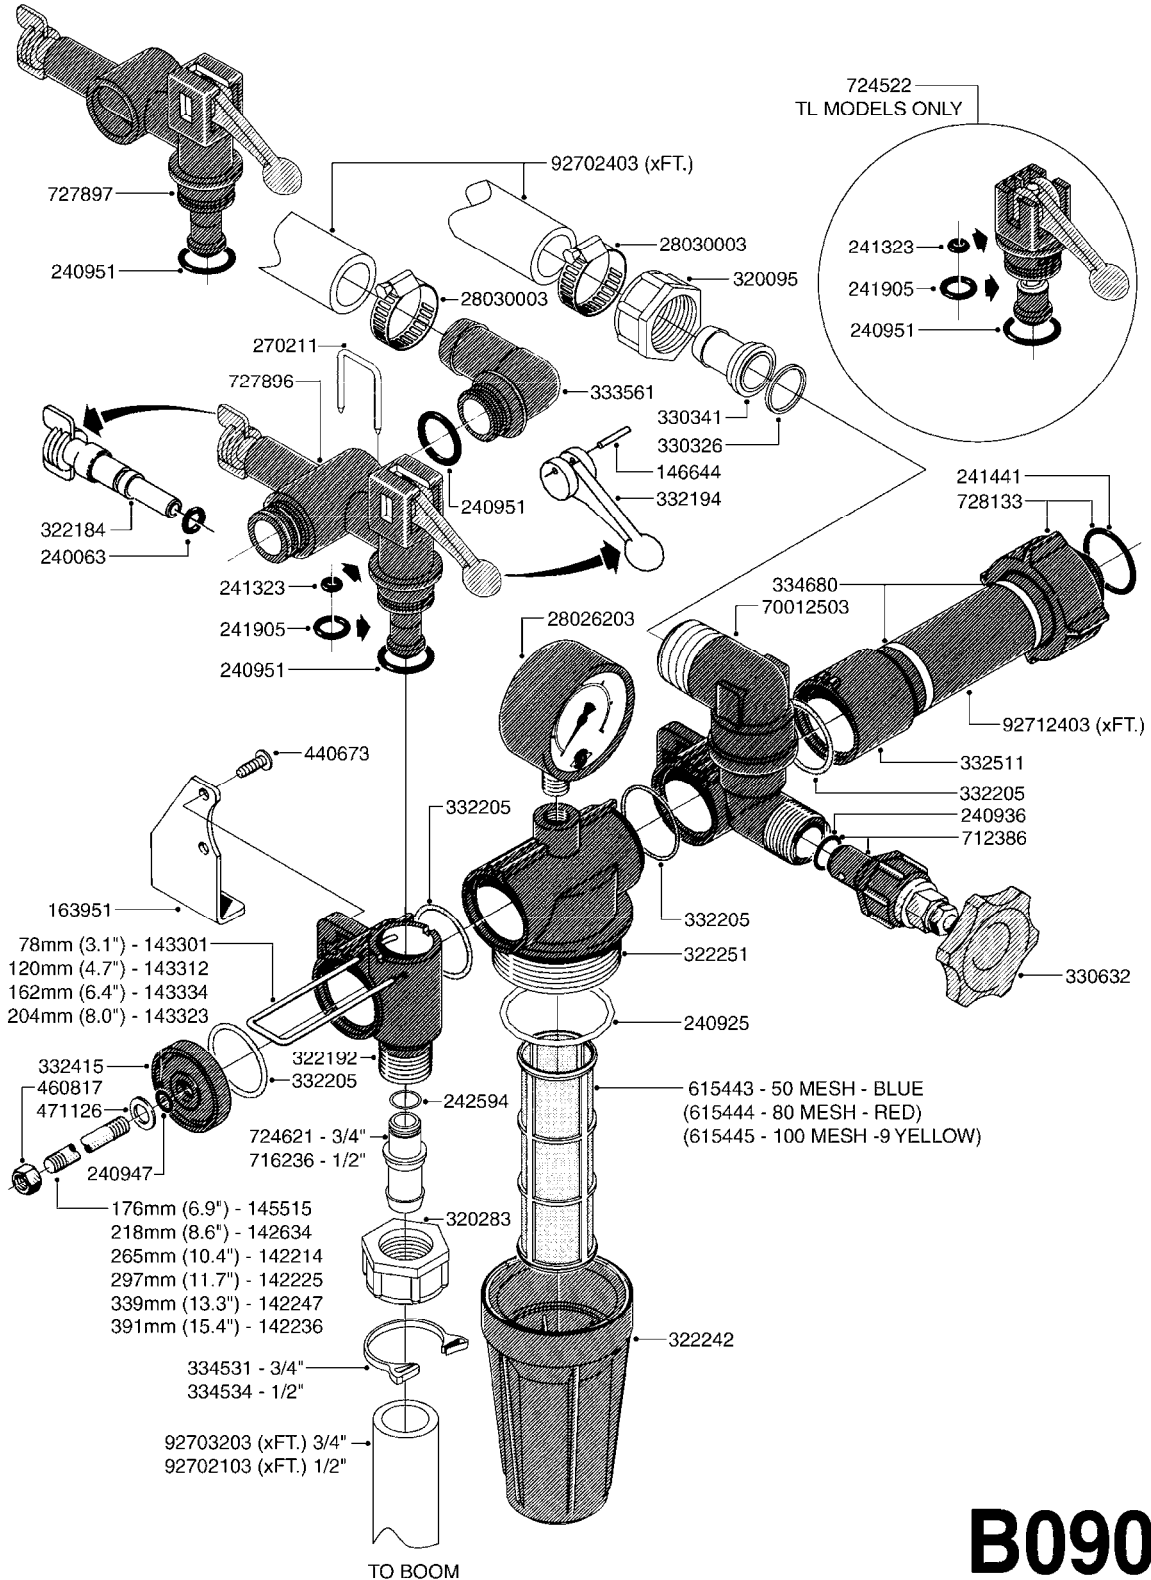

B090

BK-180 BOOM VALVES-MAN.POST 00
B090-HIN, 19:05:11

Page 1
Date 06.04.2015 10:11

parts-n°	order qty	description
142214	1	STUD BOLT - M8X265, 3 SECTION
142225	1	STUD BOLT 8 X 299 - 6 MODULS
142236	1	STUD BOLT 8 X 381 - 8 MODULS
142247	1	STUD BOLT 8 X 341 - 7 MODULS
142634	1	STUD BOLT M8 X 213 - 4 MODULS
143301	1	LOCK CLAMP 78 MM
143312	1	LOCK CLAMP 120 MM
143323	1	LOCK CLAMP 204 MM
143334	1	LOCK CLAMP 162 MM
145515	1	STUD BOLT M8 X 176MM
146644	1	PIN D3X19 STAINLESS
163951	1	MOUNT BRACKET FOR BK180 SECTIO
240063	1	O-RING D14.1/9.3 X 2.4
240925	1	O-RING D49.5X3 NITRIL
240936	1	O-RING D13.3X2.4 NITRIL
240947	1	O-RING D7.3X2.4 NITRIL
240951	1	O-RING D21.2X3 NITRIL
241323	1	O-RING D5.3X2.4 NITRIL
241441	1	O-RING D29.3X3
241905	1	O-RING 12,3X2,4 VITON DKR.1,05
242594	1	O-RING D14 X 1.78 SCH.70-EPDM
270211	1	FITT.DK S25 FORK L=37.5
320095	1	FITT.DK NUT 1" BSP
320283	1	FITT.DK NUT 3/4"BSP
322184	1	SCREW F.ADJUSTING CONST.PRESS.
322192	1	HOUSING F.DISTRIBUTOR
322242	1	FILTER BOWL / IN-LINE
322251	1	HOUSING F.FILTER MOUNT BK/EC
330326	1	O-RING D30/D24X2 F.1"NUT
330341	1	FITT.DK HB 1" F. 1" NUT
330632	1	REGULATING HANDLE
332194	1	DISTRIBUTION HANDLE
332205	1	O-RING D43/39XD2
332415	1	COVER
332511	1	FITT.DK END CAP 1"HB F.BK180
333561	1	FITT.DK ELB.1" EC RETURN
334531	1	CLAMP HOSE PLASTIC 3/4"
334534	1	CLAMP HOSE PLASTIC 1/2"
334680	1	CLAMP HOSE PLASTIC 1"
440673	1	SCREW F.PLASTIC 5X12 SS
460817	1	NUT HEX M8 STAINLESS DIN 934
471126	1	WASHER D16/D8.4X1.6 SS
615443	1	FILTER ELEM.50 MESH BLUE
615444	1	FILTER ELEM.80 MESH RED
615445	1	FILTER ELEM.100 MESH YELLOW
712386	1	PRESSURE REGULATOR COMPL. H-M
716236	1	FITT.DK HB 1/2" ASSY. F. 3/4"
724522	1	DISTR.OVER PART W.OUV PR 83 BK
724621	1	FITT.DK HB 3/4"ASSY F.3/4" NUT
727896	1	HOUSING UPPER F.CONST.PRESS.
727897	1	HOUSING UPPER PART END PC.BK92
728133	1	CONNECTING PART F.BK OPR.UNIT
28026203	1	GAUGE 200PSI/BR,2.5"1/4BSP-BTM
28030003	1	CLAMP HOSE GEAR P1" 6716
70012503	1	HOUSING FOR HARDI-MATIC VALVE
92702103	1	HOSE R X1/2" X300PSI WP X0012"
92702403	1	HOSE PVC SUCT GRAY 1"
92703203	1	HOSE R X3/4" X300PSI WP X0012"
92712403	1	HOSE R X1" X300PSI WP X0012"