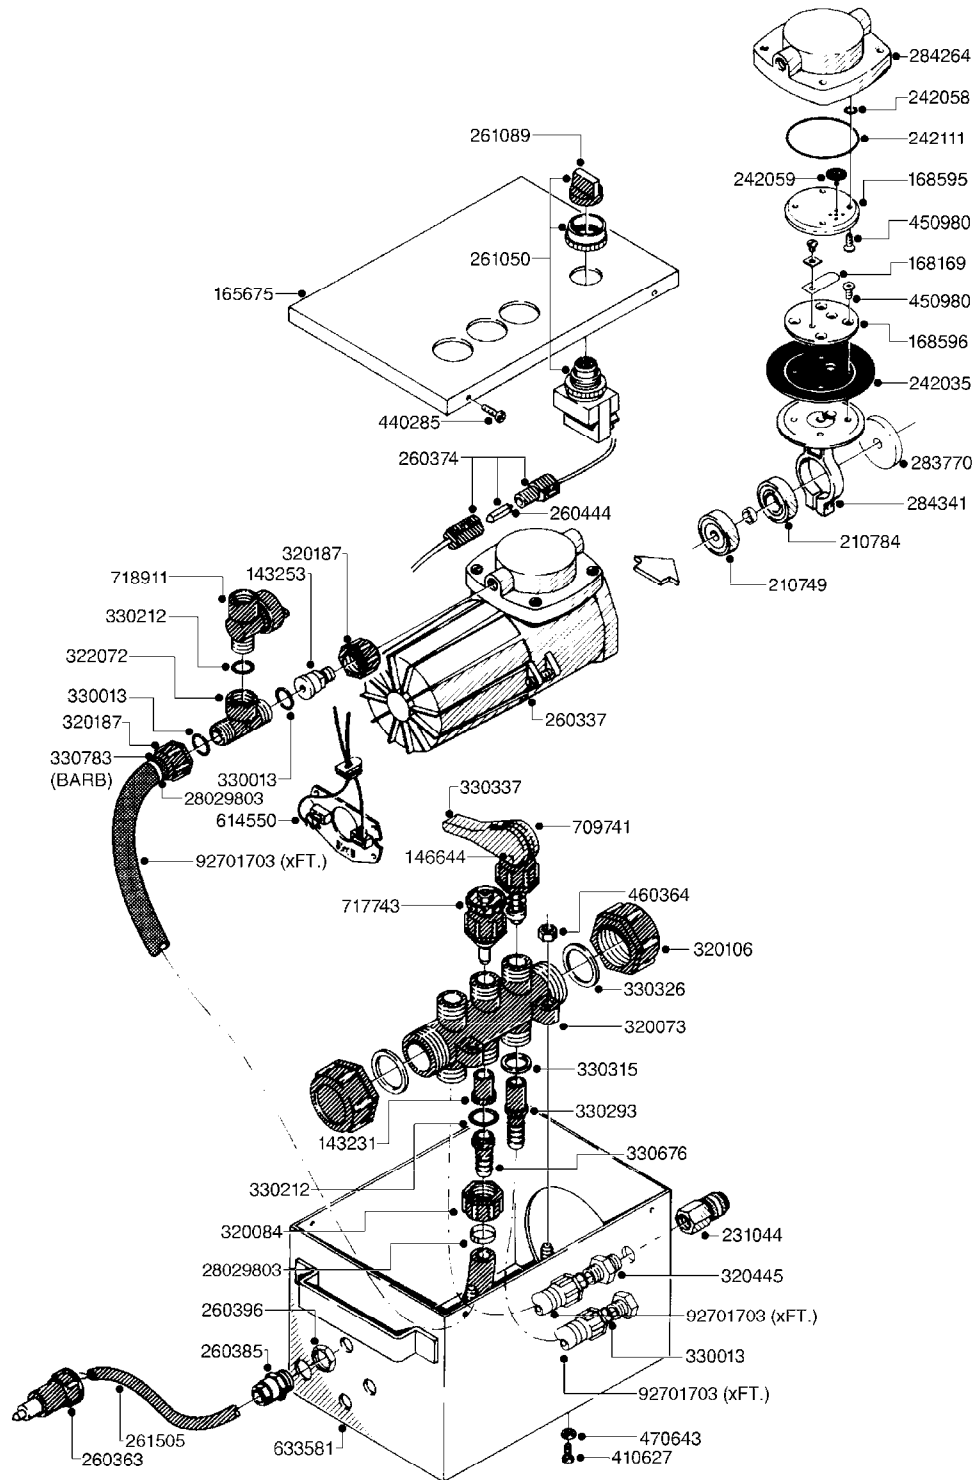

717824 - COMPLETE ASSEMBLY

COMPLETE ASSEMBLIES
WHOLEGOODS ITEMS

G320

FOAM MARKER COMPRESSOR PRE 92
G320-HIN, 26:05:11

Page 1
Date 06.04.2015 10:12

parts-n°	order qty	description
143231	1	SEAT F. VALVE 1/2'
143253	1	CONNECTING BRANCH FOR COMPRES.
146644	1	PIN D3X19 STAINLESS
165675	1	TOP COVER FOR CONTROL BOX
168169	1	INLET VALVE THO.COM.621102
168595	1	EXHAUST PLATE
168596	1	SUCTION PLATE
210749	1	BEARING ROLLER 6201-8 N F/COMP
210784	1	BEARING BALL 6002 2Z
231044	1	QUICK COUPLING F.AIR HOSE
242035	1	DIAPHRAGM THO.COM.608146
242058	1	O-RING THO.COM.623048
242059	1	VALVE (OUTLET)THO.COM.633525
242111	1	O-RING FOR VALVE PLATE
260337	1	COMPRESSOR F.F/M-91
260363	1	PLUG 2 POLE 12V
260374	1	FUSE HOLDER
260385	1	BULKHEAD FITTING F. CABLE
260396	1	NUT FOR BULKHEAD FITTING
260444	1	FUSE 8 AMP.
261050	1	SWITCH
261089	1	KNOB FOR ADJ.CONT.261050
261505	1	CABLE 2X4MM L8000MM
283770	1	SEAL FELT F. FOAM MARKER COMP
284264	1	COVER FOR COMPRESSOR
284341	1	CONNECTING ROD F.COMPRESSOR
320073	1	DISTRIBUTOR HOUSING 1/2"
320084	1	FITT.DK NUT 1/2" BSP
320106	1	FITT.DK CAPNUT 1" BSP
320187	1	FITT.DK CAP 3/8" BSP BLACK
320445	1	FITT.DK HN 1/4"X3/8" BSP
322072	1	FITT.DK TEE 3/8'X3/8'X3/8' BSP
330013	1	O-RING D15/D10X2.5 F.3/8"NUT
330212	1	O-RING D19/D14X2.4 F.1/2"NUT
330293	1	VALVE SEAT WITH 3/8" HOSE TAIL
330315	1	O-RING D18.4/D13X.6
330326	1	O-RING D30/D24X2 F.1"NUT
330337	1	HANDLE F. FLIP VALVE
330676	1	FITT.DK HB 3/8" F. 1/2" NUT
330783	1	FITT.DK HB 3/8"F.3/8" NUT
410627	1	SCREW M4X12
440285	1	SCREW 3.5X6.5 DIN7981C SS
450980	1	SCREW F.VALVE PLATE
460364	1	NUT HEX M8 GALV.
470643	1	WASHER LOCK
614550	1	BRUSH KIT F. COMPRESSOR
633581	1	CONTROL BOX FOR FOAM MARKER
709741	1	VALVE ASSY. 1/2" FLIP LEVER
717743	1	THROTTLE VALVE FOR FOAM MARKER
717824	1	CONTROL BOX MOUNTED
718911	1	VALVE (SAFETY) F.MARKER
28029803	1	CLAMP HOSE GEAR P1/2" 6708
92701703	1	HOSE R X3/8" X300PSI WP X0012"