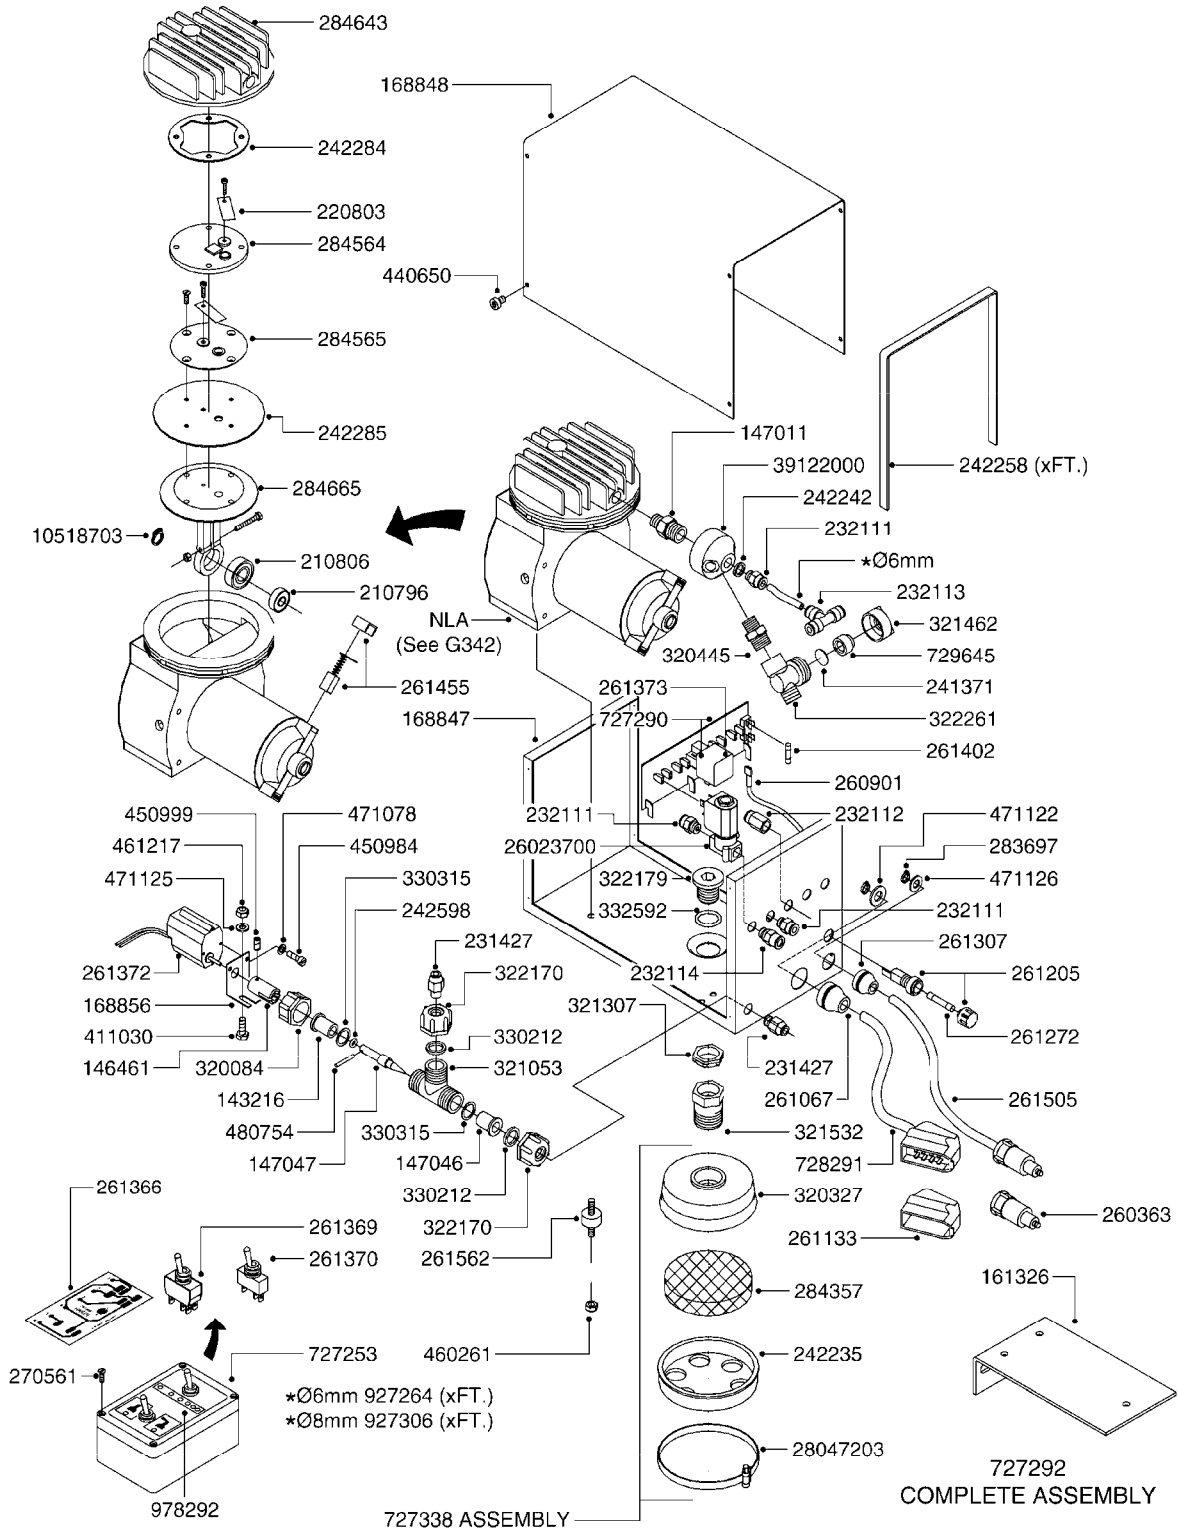

717824 - COMPLETE ASSEMBLY

COMPLETE ASSEMBLIES
WHOLEGOODS ITEMS

G320

FOAM MARKER COMPRESSOR PRE 92
G320-HIN, 26:05:11

Page 1
Date 06.04.2015 10:12

parts-n°	order qty	description
143231	1	SEAT F. VALVE 1/2'
143253	1	CONNECTING BRANCH FOR COMPRES.
146644	1	PIN D3X19 STAINLESS
165675	1	TOP COVER FOR CONTROL BOX
168169	1	INLET VALVE THO.COM.621102
168595	1	EXHAUST PLATE
168596	1	SUCTION PLATE
210749	1	BEARING ROLLER 6201-8 N F/COMP
210784	1	BEARING BALL 6002 2Z
231044	1	QUICK COUPLING F.AIR HOSE
242035	1	DIAPHRAGM THO.COM.608146
242058	1	O-RING THO.COM.623048
242059	1	VALVE (OUTLET)THO.COM.633525
242111	1	O-RING FOR VALVE PLATE
260337	1	COMPRESSOR F.F/M-91
260363	1	PLUG 2 POLE 12V
260374	1	FUSE HOLDER
260385	1	BULKHEAD FITTING F. CABLE
260396	1	NUT FOR BULKHEAD FITTING
260444	1	FUSE 8 AMP.
261050	1	SWITCH
261089	1	KNOB FOR ADJ.CONT.261050
261505	1	CABLE 2X4MM L8000MM
283770	1	SEAL FELT F. FOAM MARKER COMP
284264	1	COVER FOR COMPRESSOR
284341	1	CONNECTING ROD F.COMPRESSOR
320073	1	DISTRIBUTOR HOUSING 1/2"
320084	1	FITT.DK NUT 1/2" BSP
320106	1	FITT.DK CAPNUT 1" BSP
320187	1	FITT.DK CAP 3/8" BSP BLACK
320445	1	FITT.DK HN 1/4"X3/8" BSP
322072	1	FITT.DK TEE 3/8'X3/8'X3/8' BSP
330013	1	O-RING D15/D10X2.5 F.3/8"NUT
330212	1	O-RING D19/D14X2.4 F.1/2"NUT
330293	1	VALVE SEAT WITH 3/8" HOSE TAIL
330315	1	O-RING D18.4/D13X.6
330326	1	O-RING D30/D24X2 F.1"NUT
330337	1	HANDLE F. FLIP VALVE
330676	1	FITT.DK HB 3/8" F. 1/2" NUT
330783	1	FITT.DK HB 3/8"F.3/8" NUT
410627	1	SCREW M4X12
440285	1	SCREW 3.5X6.5 DIN7981C SS
450980	1	SCREW F.VALVE PLATE
460364	1	NUT HEX M8 GALV.
470643	1	WASHER LOCK
614550	1	BRUSH KIT F. COMPRESSOR
633581	1	CONTROL BOX FOR FOAM MARKER
709741	1	VALVE ASSY. 1/2" FLIP LEVER
717743	1	THROTTLE VALVE FOR FOAM MARKER
717824	1	CONTROL BOX MOUNTED
718911	1	VALVE (SAFETY) F.MARKER
28029803	1	CLAMP HOSE GEAR P1/2" 6708
92701703	1	HOSE R X3/8" X300PSI WP X0012"