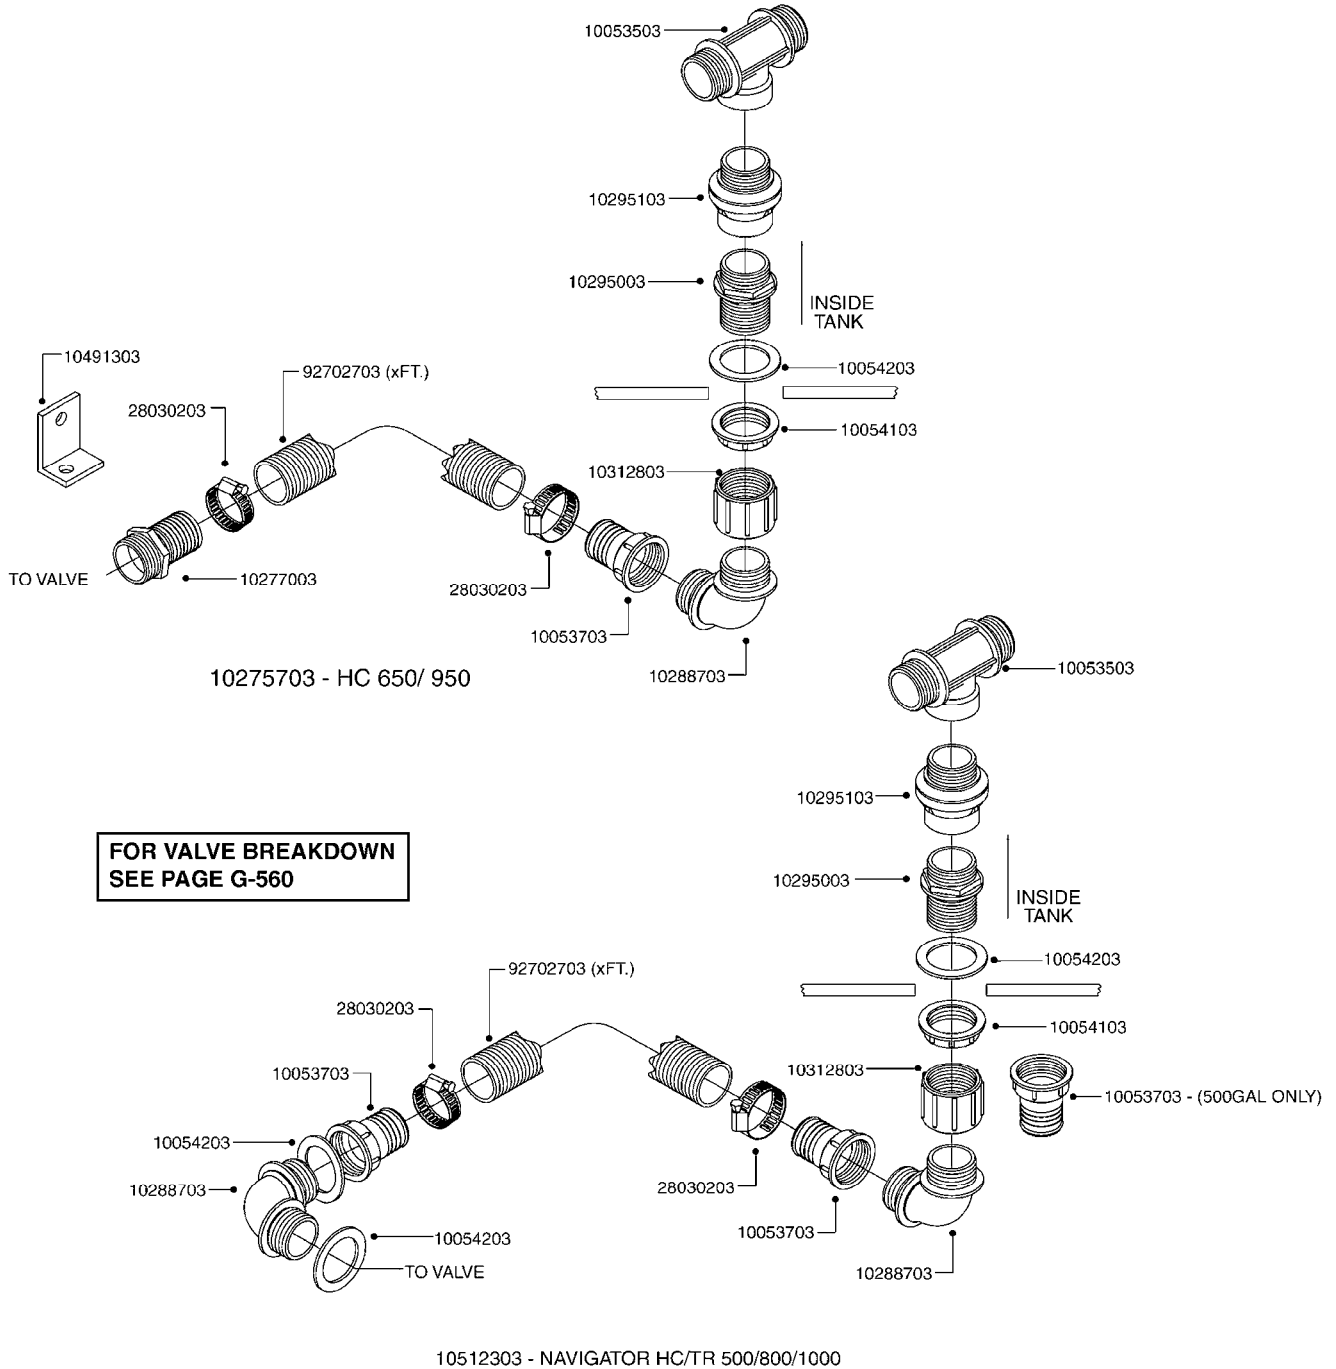

G540

**COMPLETE ASSEMBLIES
WHOLEGOODS ITEMS**

QUICKFILL-PLMBNG SYS-TRLR SPYR
G540-HIN, 20:12:10

Page 1

Date 06.04.2015 10:12

parts-n°	order qty	description
10053503	1	FITT.PO.TEE 2"MX2"FX2"M BSP
10053703	1	FITT.PO.HB STR. 2"BSP A4411
10054103	1	FITT.PO.NUT 2" BSP JAMB MCPHEE
10054203	1	GASKET F. 2" FITTINGS RUBBER
10275703	1	*QUICK FILL KIT 650/950M
10277003	1	FITT.PO.HB 2.00X2.00 MCPHEE
10288703	1	FITT.PO.EL 2MX2M 90 DEG MCPHEE
10295003	1	FITT.PO.HN 2' 250071
10295103	1	FOOT VALVE 2" 504019
10312803	1	FITT.PO.BU 2' X 2'
10491303	1	ANGLE FOR HC950 QUICK FILL
10512303	1	QUICK FILL KIT NAV. (DON'T ORD)
28030203	1	CLAMP HOSE T-BOLT S2" 235-67
92702703	1	HOSE PVC SUCT GRAY 2"