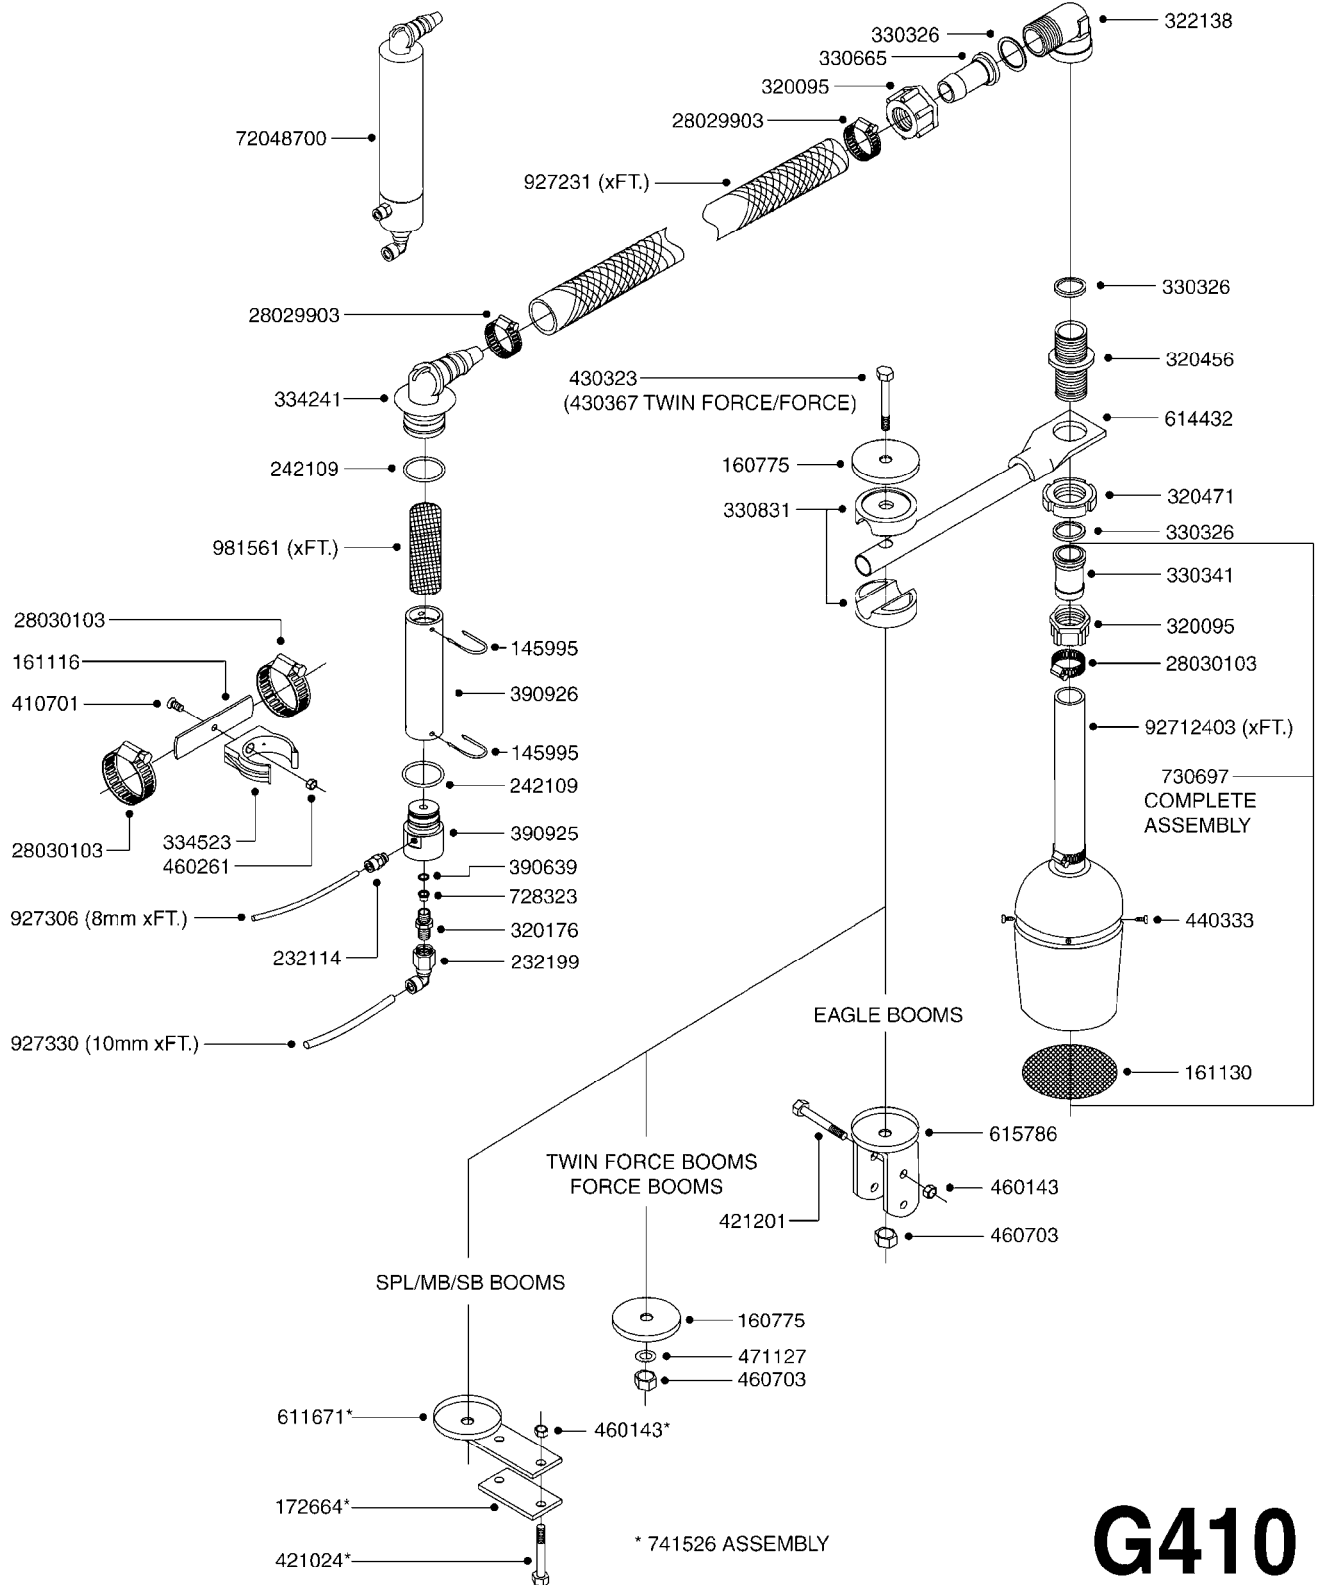

G410

parts-n°	order qty	description
145995	1	FITT.DK S-53 FORK
160775	1	WASHER F. FRICTION PLATE
161116	1	FLATBAR PLATE 3 X 25 X 110
161130	1	FILTER SCREEN F/FOAM DROPPER
172664	1	FLATBAR BACKING PLATE
232114	1	COUPLER 1/8" THREADX8MM HOSE
232199	1	COUPLER 3/8' BSP-90/10MM HOSE
242109	1	O-RING D32.2x3.0 (USE 242354)
320095	1	FITT.DK NUT 1" BSP
320176	1	FITT.DK HN 3/8"X1/2" BSP
320456	1	FITT.DK BULKHEAD 1"BSP DOUBLE
320471	1	FITT.DK NUT 1" BSP JAMB
322138	1	FITT.DK ELB 1"M X 1"F BSP
330326	1	O-RING D30/D24X2 F.1"NUT
330341	1	FITT.DK HB 1" F. 1" NUT
330665	1	FITT.DK HB 3/4"F.1" NUT
330831	1	FRICTION PLATE
334241	1	FITT.DK S-53 ELB.3/4"
334523	1	PIPE HOLDER D51.5
390639	1	O-RING F.NOZZLE FILTER
390925	1	FITTING F.FOAM MIX.CHAMB. STD
390926	1	TUBE,MIX CHAMB. FOAM MARK STD
410701	1	SCREW M6X16 GALV.
421024	1	BOLT HEX 8.8 DEL M8X60
421201	1	BOLT HEX 8.8 DEL M8X70
430323	1	BOLT HEX 8.8 DEL M12X60
430367	1	BOLT HEX 8.8 DEL M12X100 DIN931
440333	1	SCREW 3.5 X 9.5 SS
460143	1	NUT HEX M8 LOCK A2 DIN985
460261	1	NUT HEX M6X1 LOCK A2 DIN985
460703	1	NUT HEX M12X1.75 LOCK DIN985
471127	1	WASHER D24/D13X2.5 STAINLESS
611671	1	BREAK AWAY HOLDER F-MARKER
614432	1	BREAK AWAY ARM F. FOAM MARKER
615786	1	MOUNT BKT. F.FOAM DROPPER 98
728323	1	VALVE NON-RETURN
730697	1	FOAM DROPPER COMP. BLACK '97
741526	1	FOAM DROPPER MT. KIT MB-SPL
927231	1	HOSE R X PVCX3/4 CLR/BRD 0012"
927306	1	HOSE R X PE D8/D6 X 0012"BLACK
927330	1	HOSE R X PE D10/D8 X 012"BLACK
981561	1	SPONGE MAT. MIX.CHAMBER-x0012"
28029903	1	CLAMP HOSE GEAR P3/4"-S1" 6712
28030103	1	CLAMP HOSE GEAR P5/4"-S1.5"6724
72048700	1	MIXING CHAMBER, FOAM MARK. STD
92712403	1	HOSE R X1" X300PSI WP X0012"