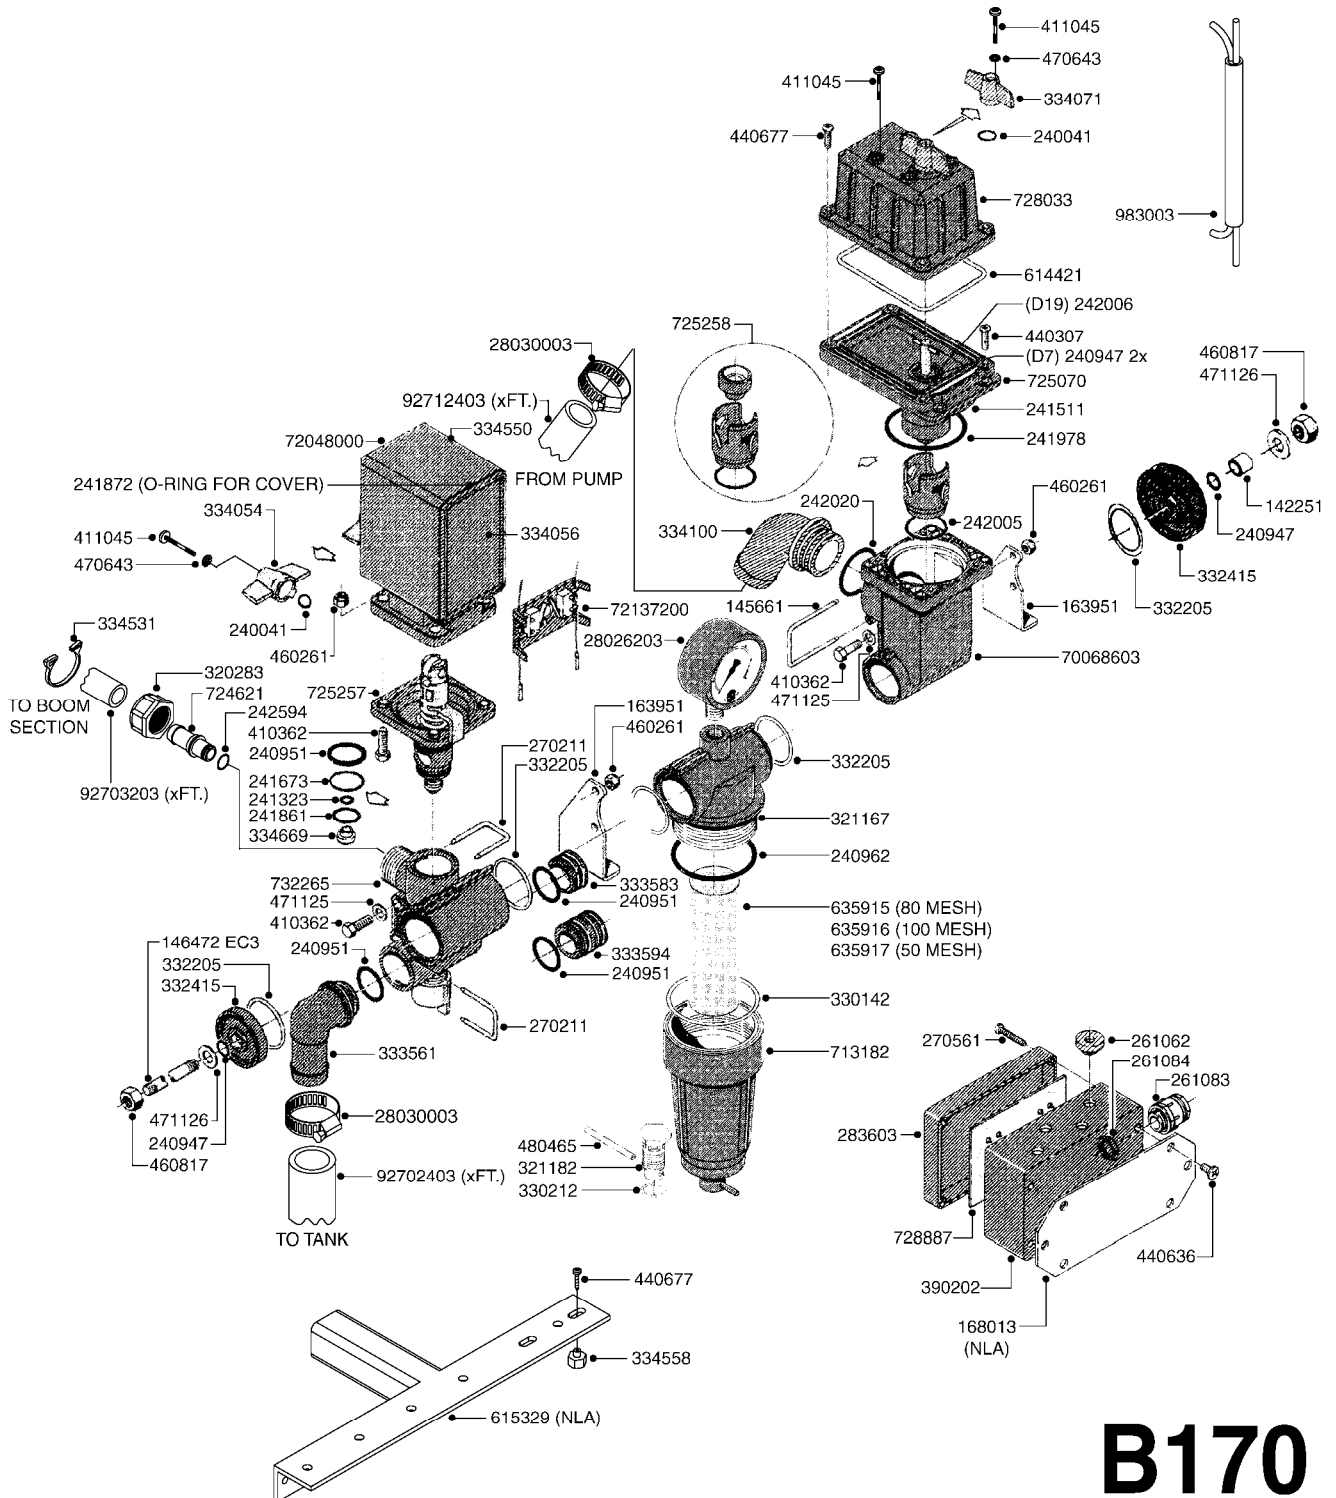

BK-180 REMOTE CONTROL CABLE
B110-HIN, 01:01:01

Page 1

Date 06.04.2015 10:11

parts-n°	order qty	description
142516	1	SCREW SET M10 BENT F. LOCKING
142881	1	WIRE HOLDER FOR REMOTE CONTROL
142892	1	END NIPPLE F.REMOTE CABLE
281536	1	ALLEN WRENCH 3MM
410605	1	BOLT HEX 8.8 DEL M6X80
420604	1	BOLT HEX 8.8 DEL M10X25 FT DIN933
450564	1	SCREW M6X12 ALLEN
460261	1	NUT HEX M6X1 LOCK A2 DIN985
460423	1	NUT HEX M10X1.5 LOCK
471122	1	WASHER D20/D10.5X2 SS
611693	1	ARM FOR REMOTE CONTROL BK180
612124	1	BRACKET FOR OP.UNIT F REM.CTR
612566	1	MOUNT BRACKET F.FAN CABLE ASSY
612754	1	HANDLE FOR REMOTE CONTROL
715444	1	REMOTE CONTROL CABLE COMPLETE
715466	1	MOUNTING PLATE
833567	1	REMOTE CONTROL ON/OFF BK 180