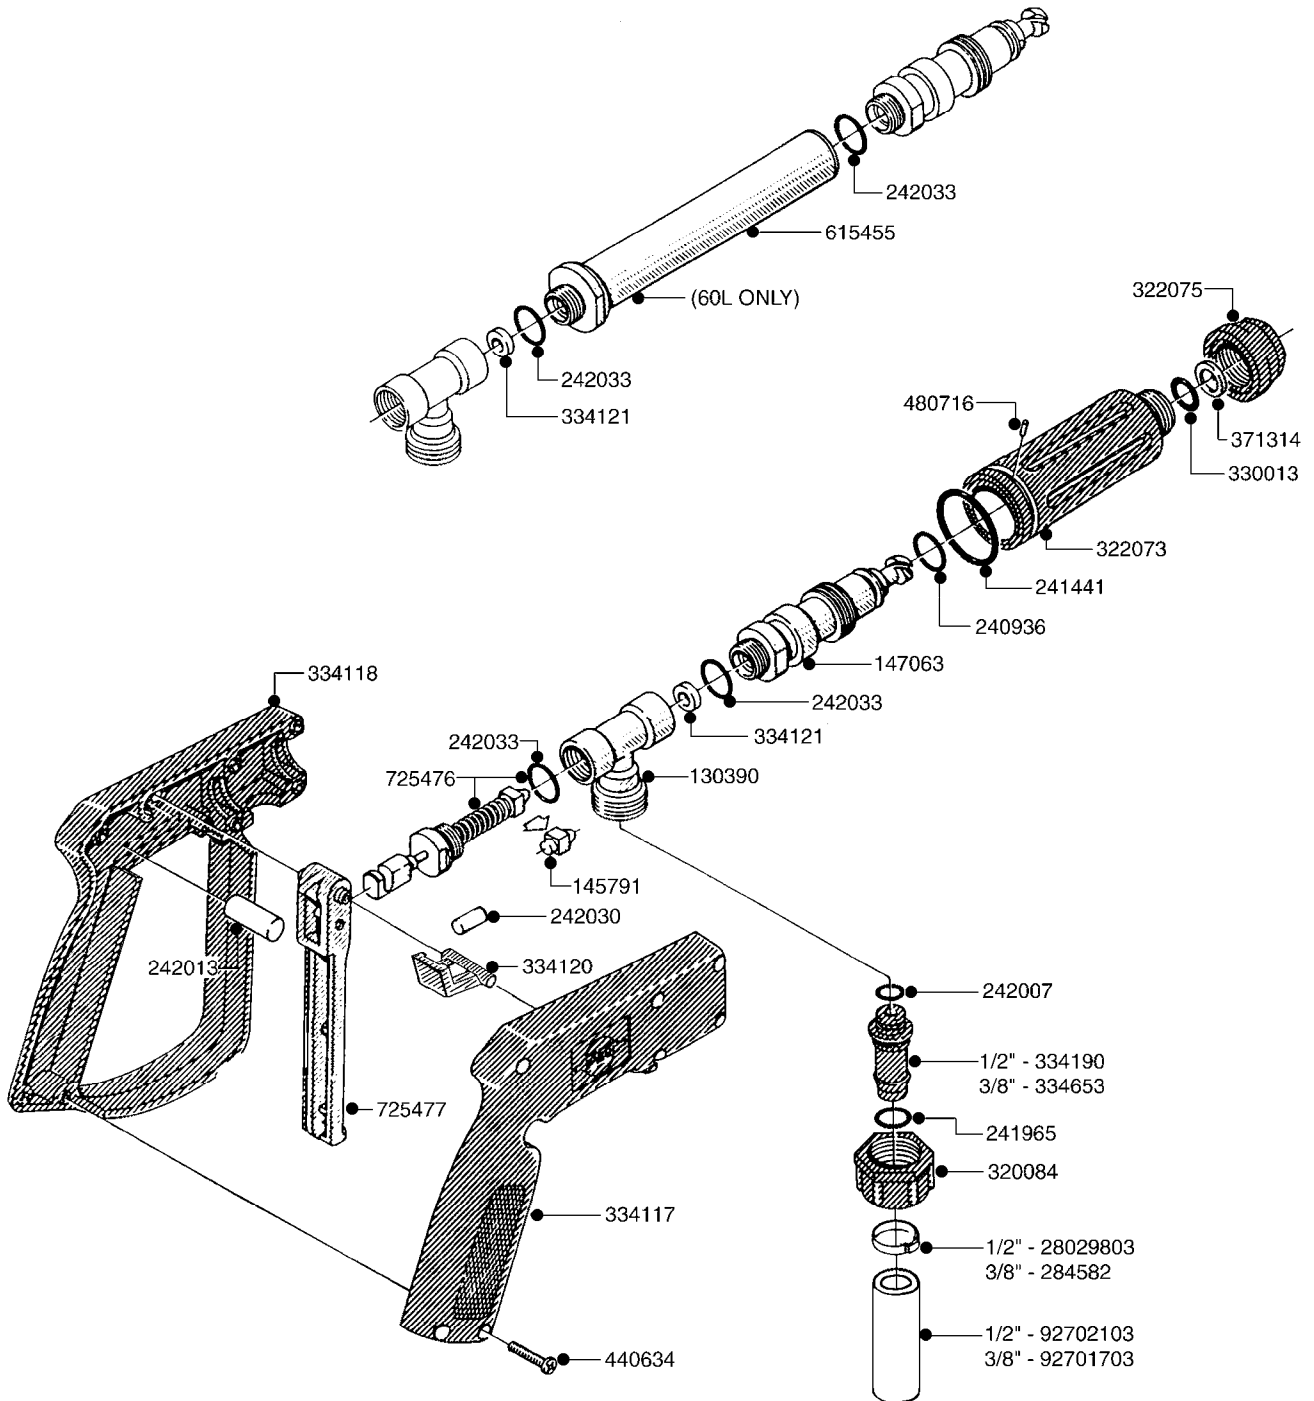

COMPLETE ASSEMBLY:
843197 - 60L
843196 - 60S

COMPLETE ASSEMBLIES
WHOLEGOODS ITEMS

G440

HANDGUN TYPE 60S/60L PRE 95
G440-HIN, 19:05:11

Page 1

Date 06.04.2015 10:12

parts-n°	order qty	description
130390	1	TEE 3/8'X 1/2' BSP F.TYPE 60S
145791	1	CONE FOR ON/OFF
147063	1	SWIRL F.SPRAY GUN TYPE 60
240936	1	O-RING D13.3X2.4 NITRIL
241441	1	O-RING D29.3X3
241965	1	O-RING 12.1 X 1.6
242007	1	O-RING D9.1X1.6
242013	1	SPRING RUBBER F/TRIGGER
242030	1	SPRING RUBBER
242033	1	O-RING
284582	1	CLAMP HOSE GEAR - 5/16"
320084	1	FITT.DK NUT 1/2" BSP
322073	1	HOUSING F.SWIRL TYPE 60S H.G.
322075	1	HOUSING F. NOZZLE
330013	1	O-RING D15/D10X2.5 F.3/8"NUT
334117	1	HANDLE PIECE RIGHT F.60S/60L
334118	1	HANDLE PIECE LEFT F.60S/60L
334120	1	LOCK FOR TRIGGER
334121	1	SEAT FOR ON-OFF TYPE
334190	1	FITT.DK HB 1/2' F. PISTOL 60S
334653	1	FITT.DK HB 3/8' F.HANDGUN
371314	1	NOZZLE CERAMIC 1099-20
440634	1	SCREW 5/8"
480716	1	PIN D3X6 STAINLESS
615455	1	TUBE F.LANCE TYPE 60L
725476	1	SPINDLE
725477	1	TRIGGER
843196	1	GUN, MODEL 60S
843197	1	HANDGUN KIT TYPE 60 LONG
28029803	1	CLAMP HOSE GEAR P1/2" 6708
92701703	1	HOSE R X3/8" X300PSI WP X0012"
92702103	1	HOSE R X1/2" X300PSI WP X0012"