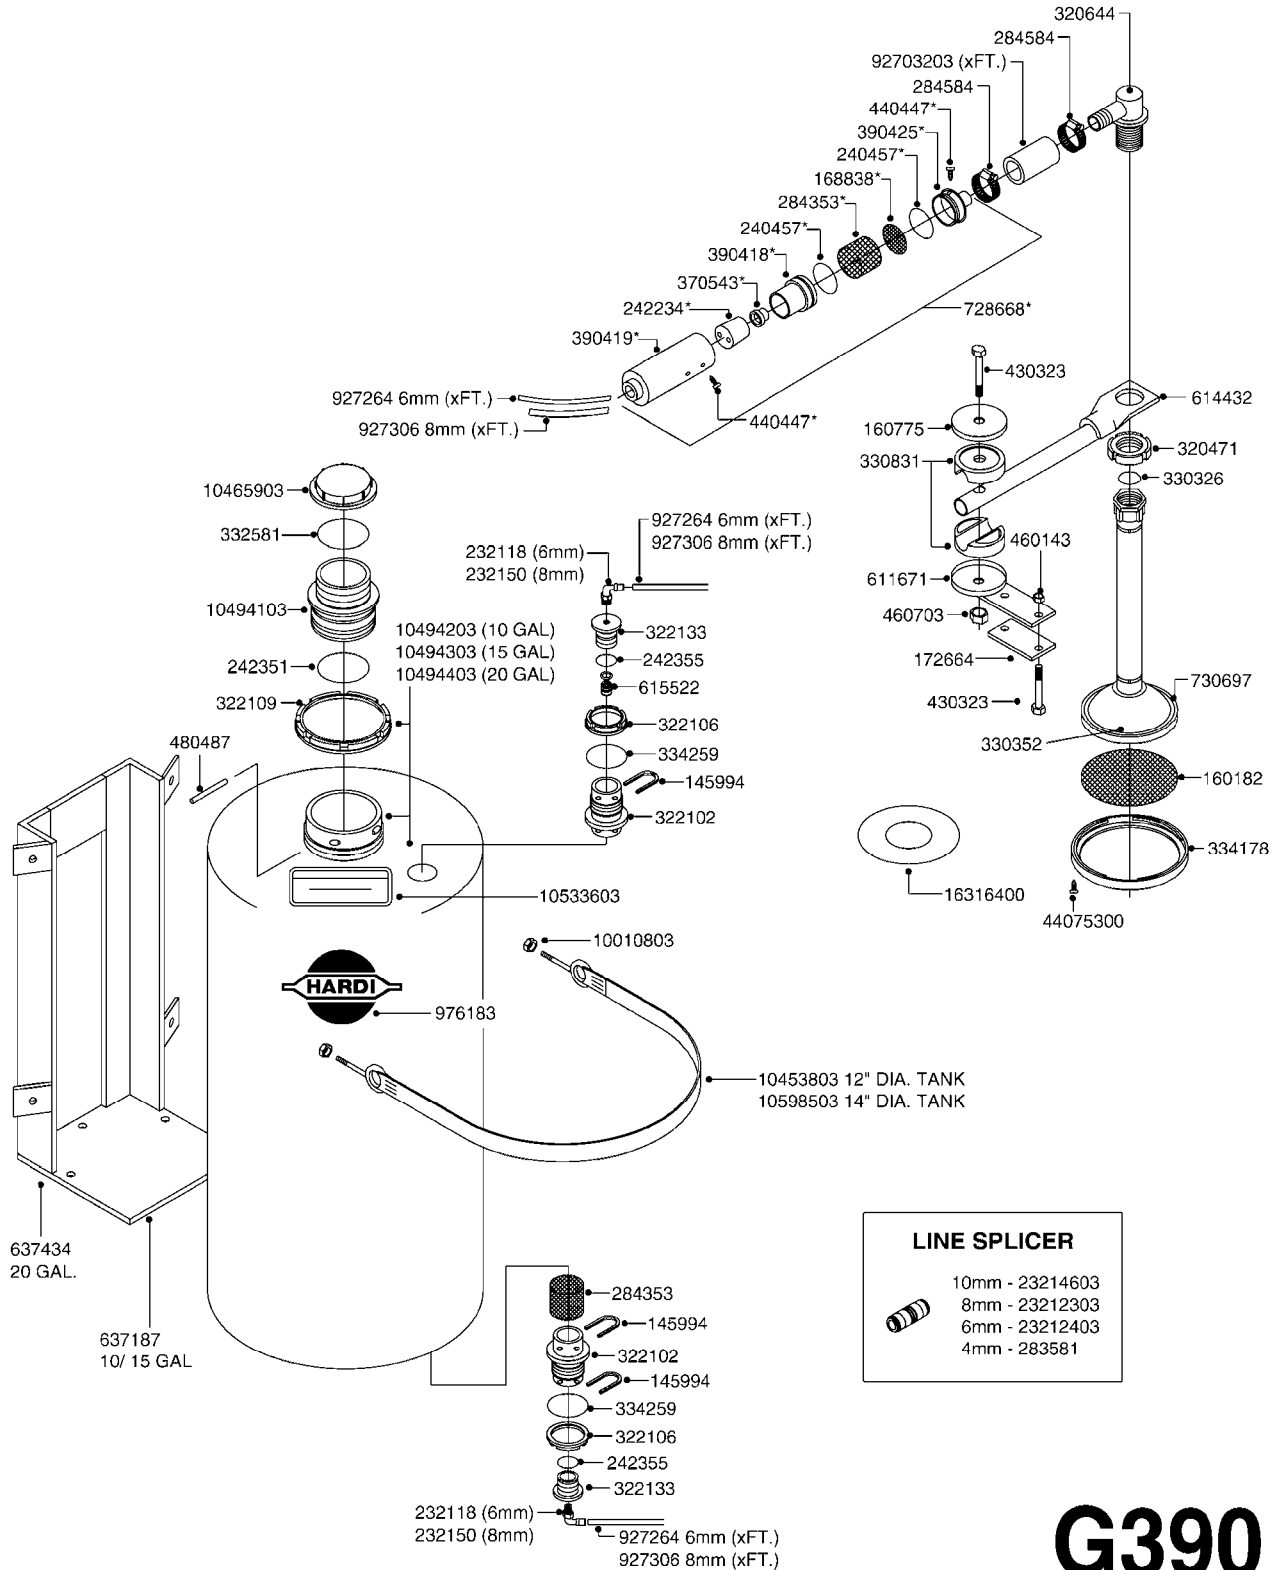

G390

FOAMMARKER TANK/DROPPER POST93
G390-HIN, 30:07:14

Page 1
Date 06.04.2015 10:12

parts-n°	order qty	description
145994	1	FITT.DK S-40 FORK
160182	1	FILTER SCREEN
160775	1	WASHER F. FRICTION PLATE
168838	1	FILTER SCREEN D40 FOR FOAM GEN
172664	1	FLATBAR BACKING PLATE
232118	1	HOSE CONN. 90DEG 1/8'X 6MM PE
232150	1	HOSE CONN. 90DEG. 1/8'X8MM PE
240457	1	O-RING D40.2/D34X2
242234	1	PLUG F.FOAM GENERATOR HOSES
242351	1	O-RING D69.5X3.0 VITON F.S-93
242355	1	O-RING D19.2X3.0 VITON F.S-40
283581	1	HOSE CONNECTOR STR. F.4MM PE
284353	1	SPONGE FOR FOAM MARKER
284584	1	CLAMP HOSE GEAR 3/4" MINI 012
320471	1	FITT.DK NUT 1" BSP JAMB
320644	1	FITT.DK ELB.3/4"HB X 1" BSP
322102	1	FITT.DK S-40 BULKHEAD
322106	1	FITT.DK S-40 BULKHEAD NUT
322109	1	FITT.DK S-93 BULKHEAD NUT
322133	1	FITT.DK S-40 PLUG W 1/8 THREAD
330326	1	O-RING D30/D24X2 F.1"NUT
330352	1	FOAM DROP HOUSING
330831	1	FRICTION PLATE
332581	1	GASKET F. 1-1/2" BSP CAPNUT.
334178	1	RETAINER FOR FOAM MARKER
334259	1	GASKET F. S-40 BULKHEAD
370543	1	NOZZLE FLAT FAN 4625-46
390418	1	MIXING CHAMBER FOR FOAM MARKER
390419	1	HOUSING F. MIXING CHAMBER
390425	1	END PIECE FOR MIXING CHAMBER
430323	1	BOLT HEX 8.8 DEL M12X60
440447	1	SCREW M4.2X9.5
460143	1	NUT HEX M8 LOCK A2 DIN985
460703	1	NUT HEX M12X1.75 LOCK DIN985
480487	1	PIN M5X60 SLOTTED GALV
611671	1	BREAK AWAY HOLDER F-MARKER
614432	1	BREAK AWAY ARM F. FOAM MARKER
615522	1	CHECK VALVE F.FOAM MARKER
637187	1	MOUNT BKT F.FOAM TANK 10/15GAL
637434	1	MOUNT BRACKET F.FOAM TANK 20G
728668	1	FOAM GENERATOR ASSY.
730697	1	FOAM DROPPER COMP. BLACK '97
927264	1	HOSE R X PE D6/D4 X 0012"
927306	1	HOSE R X PE D8/D6 X 0012"BLACK
976183	1	DECAL COMPANY 185 X 300
10010803	1	NUT HEX NC (NYLON LOCK) 5/16
10453803	1	STRAP F.FOAMER TANK (755mm)
10465903	1	*LID F.FOAM MARKER, DRILLED
10494103	1	FILL WELL ASSY.FOAM MARK EPOXY
10494203	1	TANK ASSY. 10 GAL. D14' F/M
10494303	1	TANK ASSY. 15 GAL. D14' F/M
10494403	1	*TANK ASSY. 20 GAL. D14' F/M
10533603	1	DECAL CAUTION-OPEN SLOWLY ENG
10598503	1	STRAP F.FOAMER TANK (850mm)
16316400	1	ORIFICE ID 70MM F.FOAM MARKER
23212303	1	HOSE CONNECTOR STR. F.8MM PE
23212403	1	HOSE CONNECTOR STR. F.6MM PE
23214603	1	HOSE CONNECTOR STR. F. 10MM PE
44075300	1	SCREW 3.5X9.5SS/X15 ISO 14585C
92703203	1	HOSE R X3/4" X300PSI WP X0012"