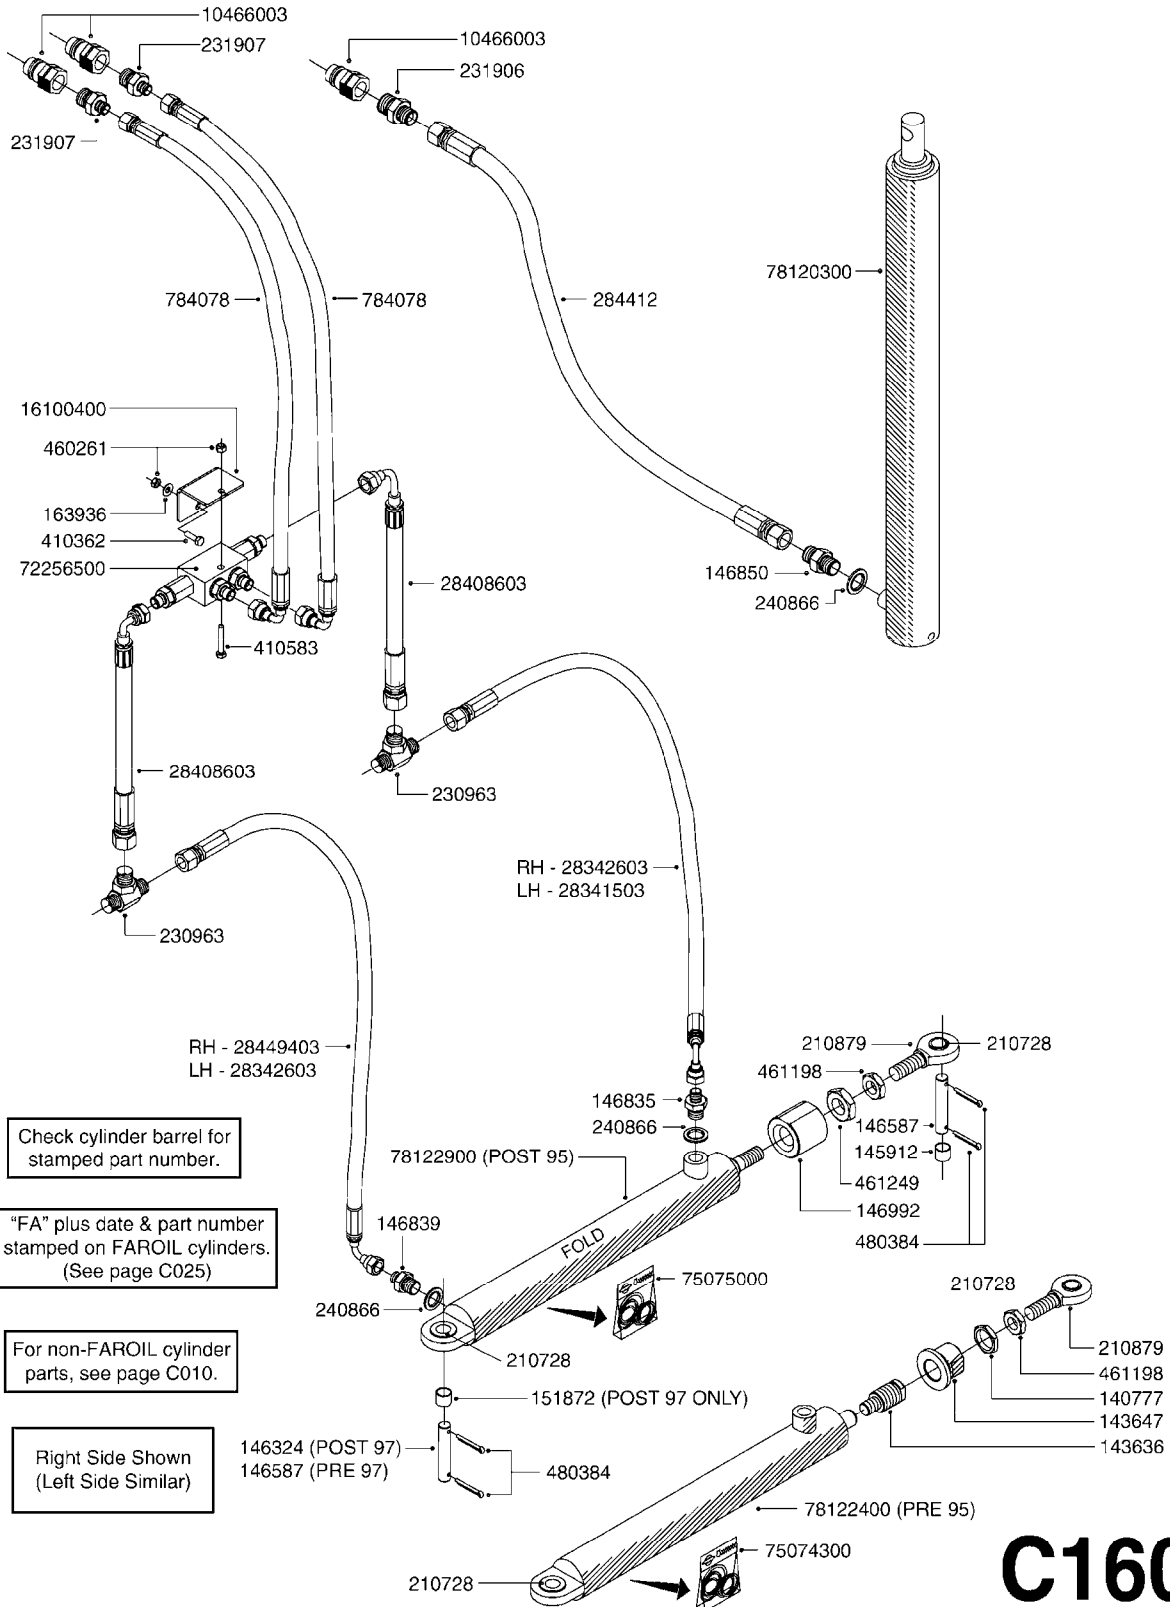

Check cylinder barrel for stamped part number.

"FA" plus date & part number stamped on FAROIL cylinders. (See page C025)

For non-FAROIL cylinder parts, see page C010.

Right Side Shown (Left Side Similar)

C160

HYDRAULICS - EAGLE HY 45'-66'
C160-HIN, 14:12:07

Page 1

Date 06.04.2015 10:11

parts-n°	order qty	description
140777	1	NUT HEX 3/4" BSP JAMB
143636	1	THREADED INSERT F.CYLINDER END
143647	1	COLLAR F.THREAD.ROD EXTENTON
145912	1	BUSHING D19.8/D17.0X7MM
146324	1	SHAFT D16.8 L102/2 X 5
146587	1	PIN D16.8 X 65
146835	1	HEX NIPPLE 1/4" - 3/8" BSP
146839	1	HEX NIPPLE 1/4"X3/8" BSP 0.7MM
146850	1	HEX NIPPLE 3/8"x3/8" - 1.8mm
146992	1	BUSHING F.CYLINDER
151872	1	BUSHING D22.0/18.0 10MM
163936	1	WASHER D15/D6.2X1
210728	1	BEARING F.LINK HEAD M17
210879	1	LINK HEAD M16 x D17
230963	1	TEE 1/4"M X 1/4"M X 1/4"M BSP
231906	1	HEX NIPPLE 3/8"BSP X 1/2"NPT
231907	1	HEX NIPPLE 1/4"BSP X 1/2"NPT
240866	1	DOWTYSEAL 3/8"
284412	1	HOSE HY 3/8" X 315" STR+STR
410362	1	BOLT HEX 8.8 SS M6X20 FT
410583	1	BOLT HEX 8.8 DEL M6X40
460261	1	NUT HEX M6X1 LOCK A2 DIN985
461198	1	NUT HEX M16X2 JAMB
461249	1	NUT HEX M22X1.5
480384	1	PIN COTTER 3/16 x 1-1/2"
784078	1	HOSE HY X 1/4 X 417.33"STR+ELB
10466003	1	COUPLER PIONEER 8010-04 1/2NPT
16100400	1	PLATE 3 X 60 X 91 HY BLOCK MT
28341503	1	HOSE HY X1/4X078.75"STR+ELB
28342603	1	HOSE HY X1/4X066.93"STR+ELB
28408603	1	HOSE HY X1/4X008.00"STR+ELB
28449403	1	HOSE HY X1/4X057.08"STR+ELB
72256500	1	DOUB.PILOT STEERED COUNT.VALVE
75074300	1	SEALKIT78122000/23-25/30-32/46
75075000	1	SEAL KIT 78122600/27/28/29
78120300	1	CYLINDER 60/50/30 1100MM
78122400	1	DOUBLE CYLINDER D 40/20-300
78122900	1	CYLINDER 40/22X300MM RED