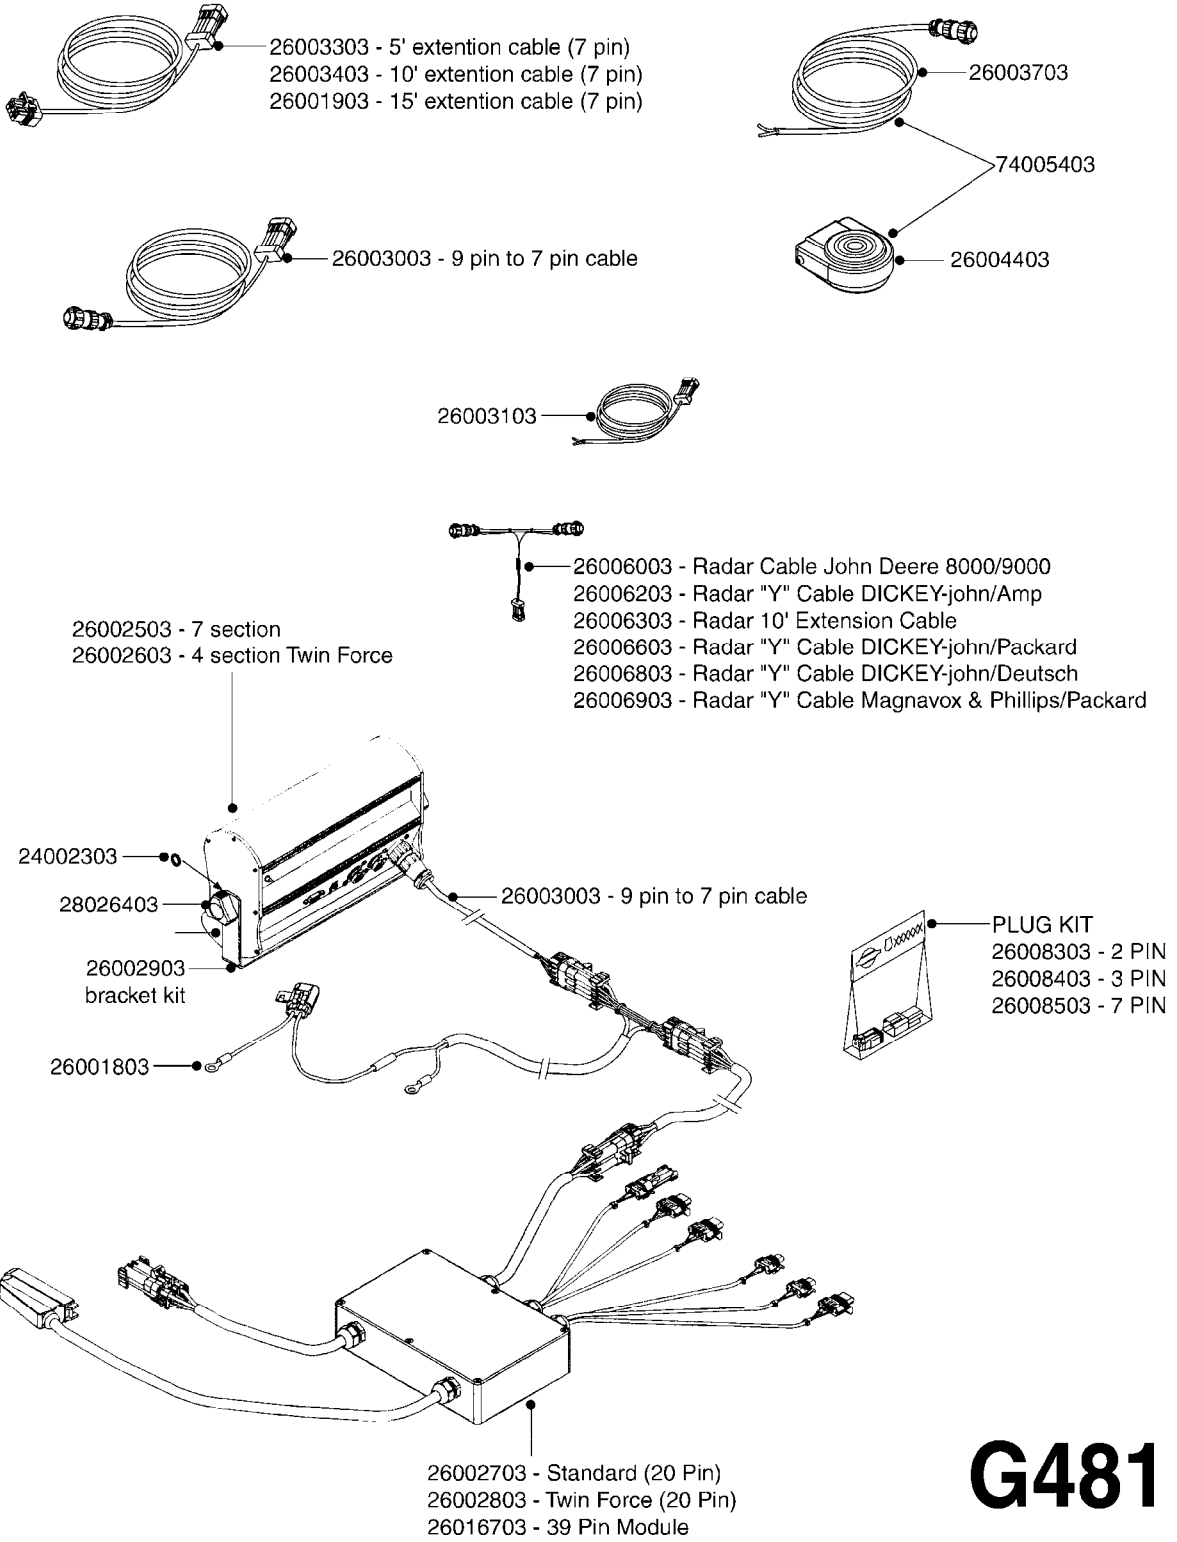

G480

HC 2500/HM1500 DISPLAY/SCANBOX
G480-HIN, 15:11:09

Page 1

Date 06.04.2015 10:12

parts-n°	order qty	description
142516	1	SCREW SET M10 BENT F. LOCKING
161411	1	MT.BRK. HC2500/HM1500 DISPLAY
26018300	1	ADAPTOR 2500 FOR SPRAYBOX II 39-PIN/REPLACES SCANBOX
260363	1	PLUG 2 POLE 12V
260827	1	PLUG F.EC ATTACHMENTS
261060	1	PLUG F.EC ATTACHMENTS
261589	1	FUSE 5 X 20 1.25 AMP
26176203	1	FUSE 5.0A QUICK-ACT.
261933	1	CABLE W/PLUG 2X25 L=71"
261934	1	CABLE W/PLUG 18X0.5MM L=79"
261935	1	SWITCH 2 POLE
261937	1	CIRCUIT BOARD F. SCANBOX
262099	1	PLUG SOCKET 3-POLE 2.5/3
450902	1	BOLT ALLEN HEAD M4 X 16MM
471055	1	WASHER D4.1/7.6 X 0.9
61029900	1	BRACKET FOR HC2500
731613	1	DISPLAY HC2500 NEW
731983	1	DISPLAY HM1500 REFURBISHED
732095	1	DISPLAY HM1500 NEW
732096	1	SCANBOX F.HM1500/HC2500
741580	1	PLUG 3-POLE 2.5/3
978045	1	DECAL QUICK GUIDE 1500/2500
978097	1	DECAL QUICK GUIDE 1500/2500 FR