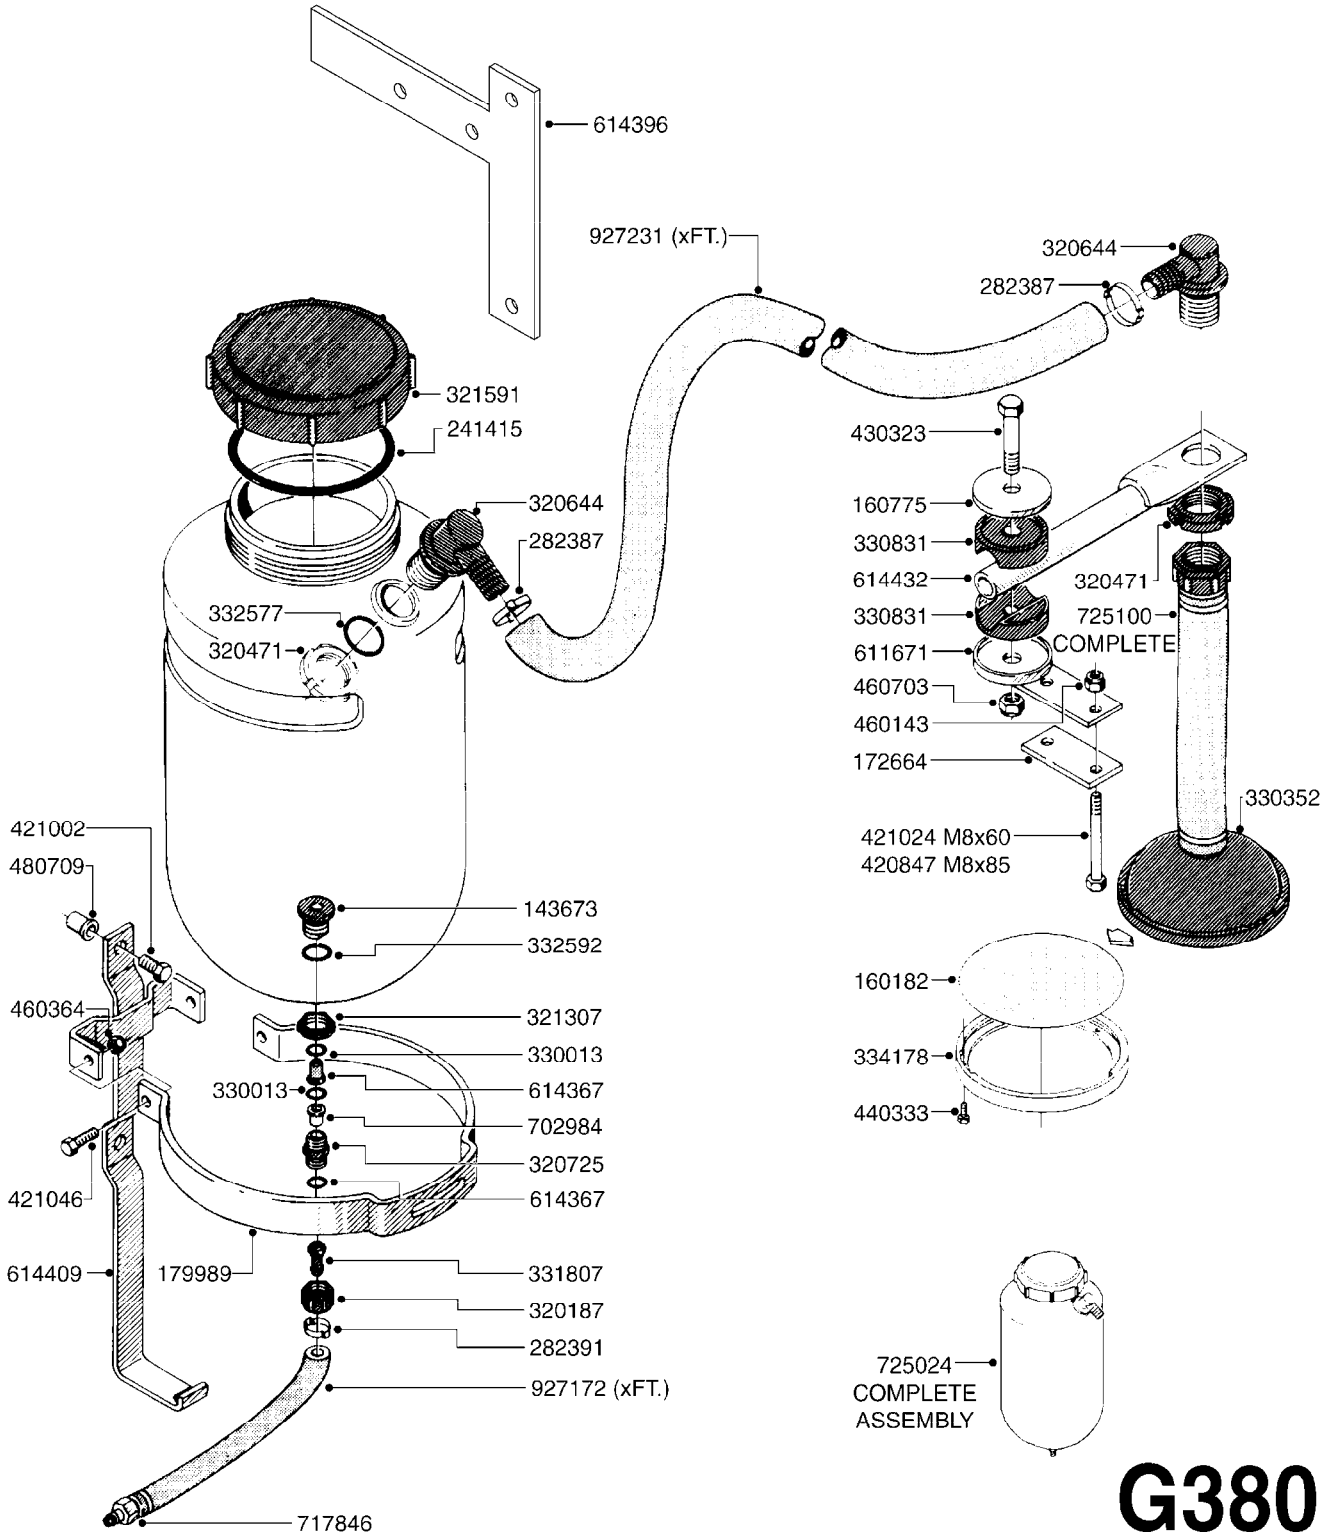

G342

*Ø8mm 927306 (xFT.)
*Ø10mm 927330 (xFT.)

70062503 - COMPLETE ASSEMBLY

FOAM MARKER COMPRESSOR 2007
G342-HIN, 21:04:14

Page 1
Date 06.04.2015 10:12

parts-n°	order qty	description
147011	1	HEX NIPPLE 3/8'X1/4'BSP BRASS
161326	1	MOUNT BKT. F. FOAM COMP.BOX 98
168847	1	ENCLOSURE LOWER F.MARKER
168848	1	COVER F. FOAM MARKER
232111	1	QUICK COUPLER 6MM X 1/8 EXT.
232112	1	QUICK COUPLER 6MM 1/8 INT.
232113	1	QUICK COUPLER 6MM T-PIECE
232114	1	COUPLER 1/8" THREADX8MM HOSE
232143	1	REDUCER 1/4'INT-1/8'EXT
232144	1	QUICK COUPLER 10MM X 1/4 EXT
232152	1	QUICK COUPLER 8MMX1/8 EXT.LONG
241371	1	DIAPHRAGM, NO-DRIP alt 241371
242242	1	O-RING F.AIR HOSE FITTING
242258	1	TRIM 3X10 SELF ADHESIVE 0012"
261562	1	RUBBER DAMPER 2XM6X25
283697	1	TIESTRAP 200MM
320445	1	FITT.DK HN 1/4"X3/8" BSP
321462	1	CAP F.NO-DRIP ASSY.
322261	1	HOUSING F.SAFETY VALVE 3/8"
440650	1	SCREW 3.5x13 STAINLESS
460261	1	NUT HEX M6X1 LOCK A2 DIN985
718911	1	VALVE (SAFETY) F.MARKER
729645	1	NON-DRIP SPRING ASSY.GREEN 10
927264	1	HOSE R X PE D6/D4 X 0012"
927306	1	HOSE R X PE D8/D6 X 0012"BLACK
927330	1	HOSE R X PE D10/D8 X 012"BLACK
26004103	1	FOAM MARKER CNTRL MOD CABL STD
26008703	1	FOAM MARKER CONTROL SCII
26011103	1	FOAMER POWER/CONTROL CABLE 39P
26023400	1	COMPRESSOR F.FOAM MARKER CM40
26023700	1	SOLENOID VAL 12V 1/8' FLO '07
28025503	1	PLUG F.DRILLED HOLE 1/2"
28025603	1	PLUG F.DRILLED HOLE 3/4"
39122000	1	DISTR.HOUSING F.FOAM MARKER'07
70062503	1	FOAM MARKER COMPRESSOR,STD,39P