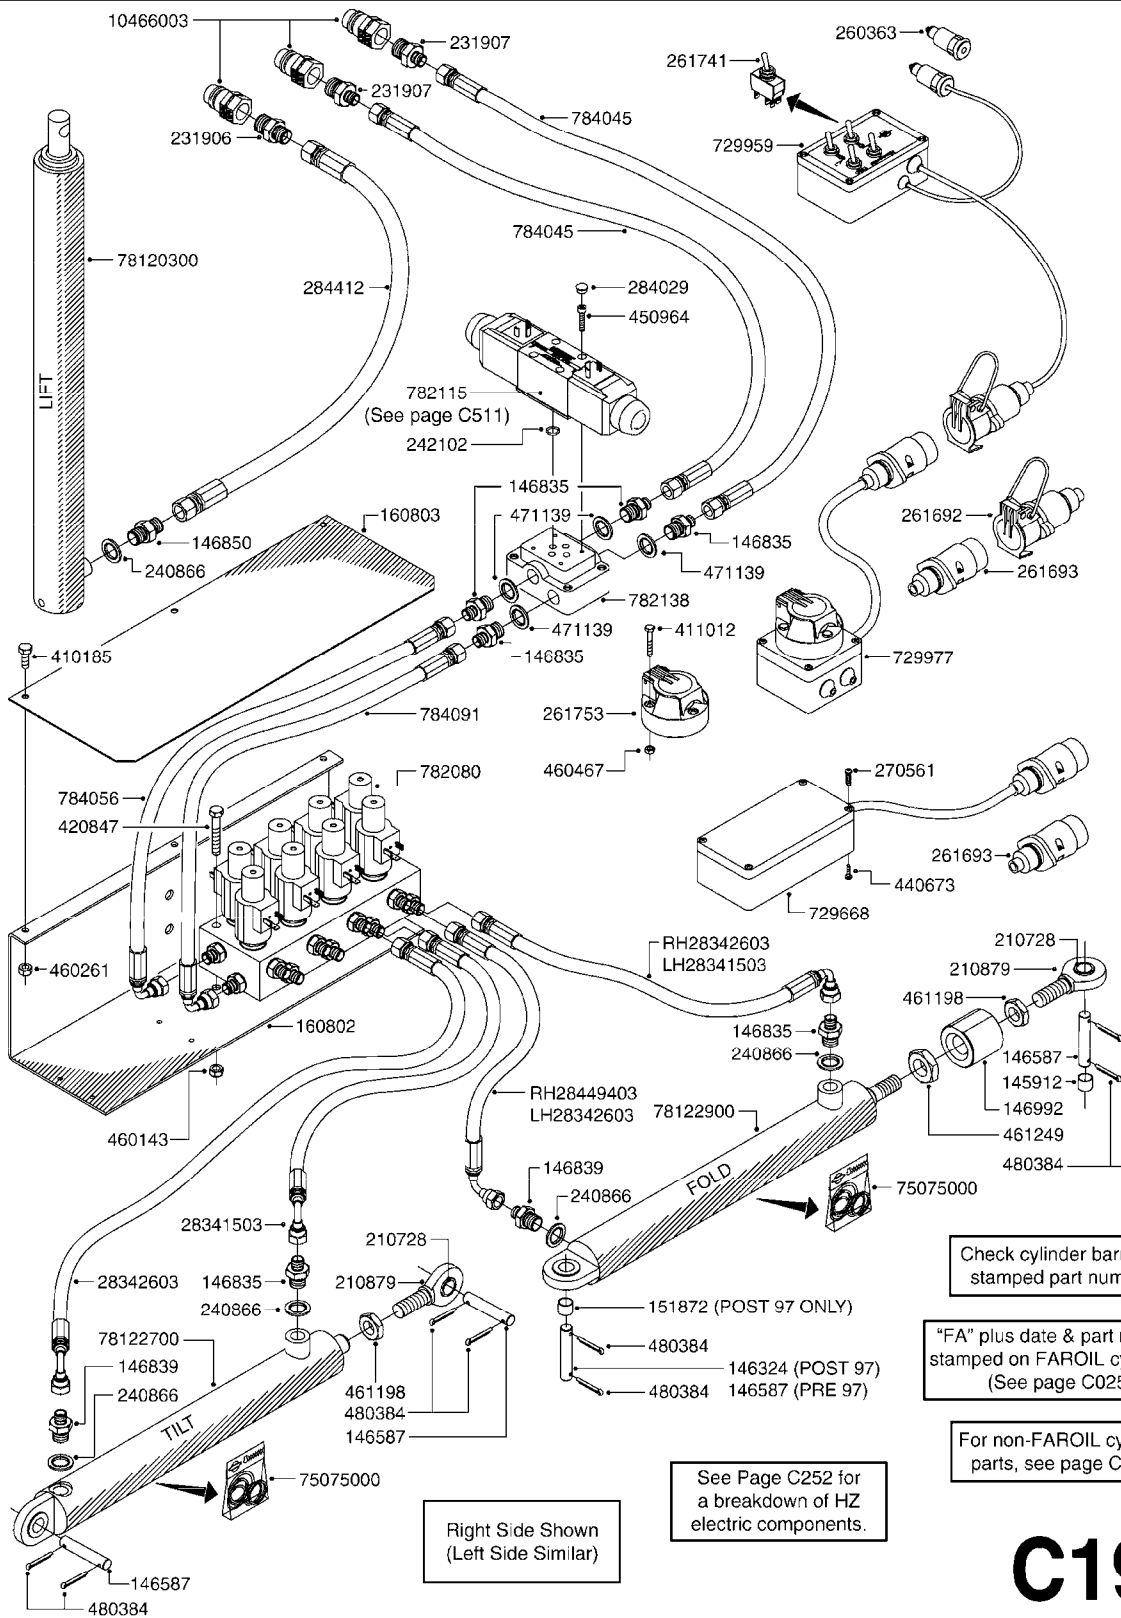

Right Side Shown (Left Side Similar)

C180

HYDRAULCS EAG HZ 45-66'POST 95
C180-HIN, 14:12:07

Page

1

Date

06.04.2015 10:11

parts-n°	order qty	description
145912	1	BUSHING D19.8/D17.0X7MM
146324	1	SHAFT D16.8 L102/2 X 5
146587	1	PIN D16.8 X 65
146835	1	HEX NIPPLE 1/4" - 3/8" BSP
146839	1	HEX NIPPLE 1/4"X3/8" BSP 0.7MM
146845	1	HEX NIPPLE 1/4"X1/4"
146850	1	HEX NIPPLE 3/8"x3/8" - 1.8mm
146992	1	BUSHING F.CYLINDER
151872	1	BUSHING D22.0/18.0 10MM
160802	1	MOUNT PLATE F.HYD SOLENOID'HZ'
160803	1	COVER PLATE F.HYD SOLENOID'HZ'
210728	1	BEARING F.LINK HEAD M17
210879	1	LINK HEAD M16 x D17
231906	1	HEX NIPPLE 3/8"BSP X 1/2"NPT
231907	1	HEX NIPPLE 1/4"BSP X 1/2"NPT
240866	1	DOWTYSEAL 3/8"
241404	1	DOWTYSEAL 1/4"
284412	1	HOSE HY 3/8" X 315" STR+STR
410185	1	BOLT HEX 8.8 DEL M6X16 A2
420604	1	BOLT HEX 8.8 DEL M10X25 FT DIN933
420847	1	BOLT HEX 8.8 DEL M8X85
460143	1	NUT HEX M8 LOCK A2 DIN985
460261	1	NUT HEX M6X1 LOCK A2 DIN985
460423	1	NUT HEX M10X1.5 LOCK
461198	1	NUT HEX M16X2 JAMB
461249	1	NUT HEX M22X1.5
480384	1	PIN COTTER 3/16 x 1-1/2"
784045	1	HOSE HY X 1/4 X 157.50"STR+STR
784078	1	HOSE HY X 1/4 X 417.33"STR+ELB
784091	1	HOSE HY X 1/4 X 295.25"STR+ELB
10466003	1	COUPLER PIONEER 8010-04 1/2NPT
28341503	1	HOSE HY X1/4X078.75"STR+ELB
28342603	1	HOSE HY X1/4X066.93"STR+ELB
28449403	1	HOSE HY X1/4X057.08"STR+ELB
75075000	1	SEAL KIT 78122600/27/28/29
78120300	1	CYLINDER 60/50/30 1100MM
78122700	1	CYLINDER 40/22X300MM RED
78122900	1	CYLINDER 40/22X300MM RED