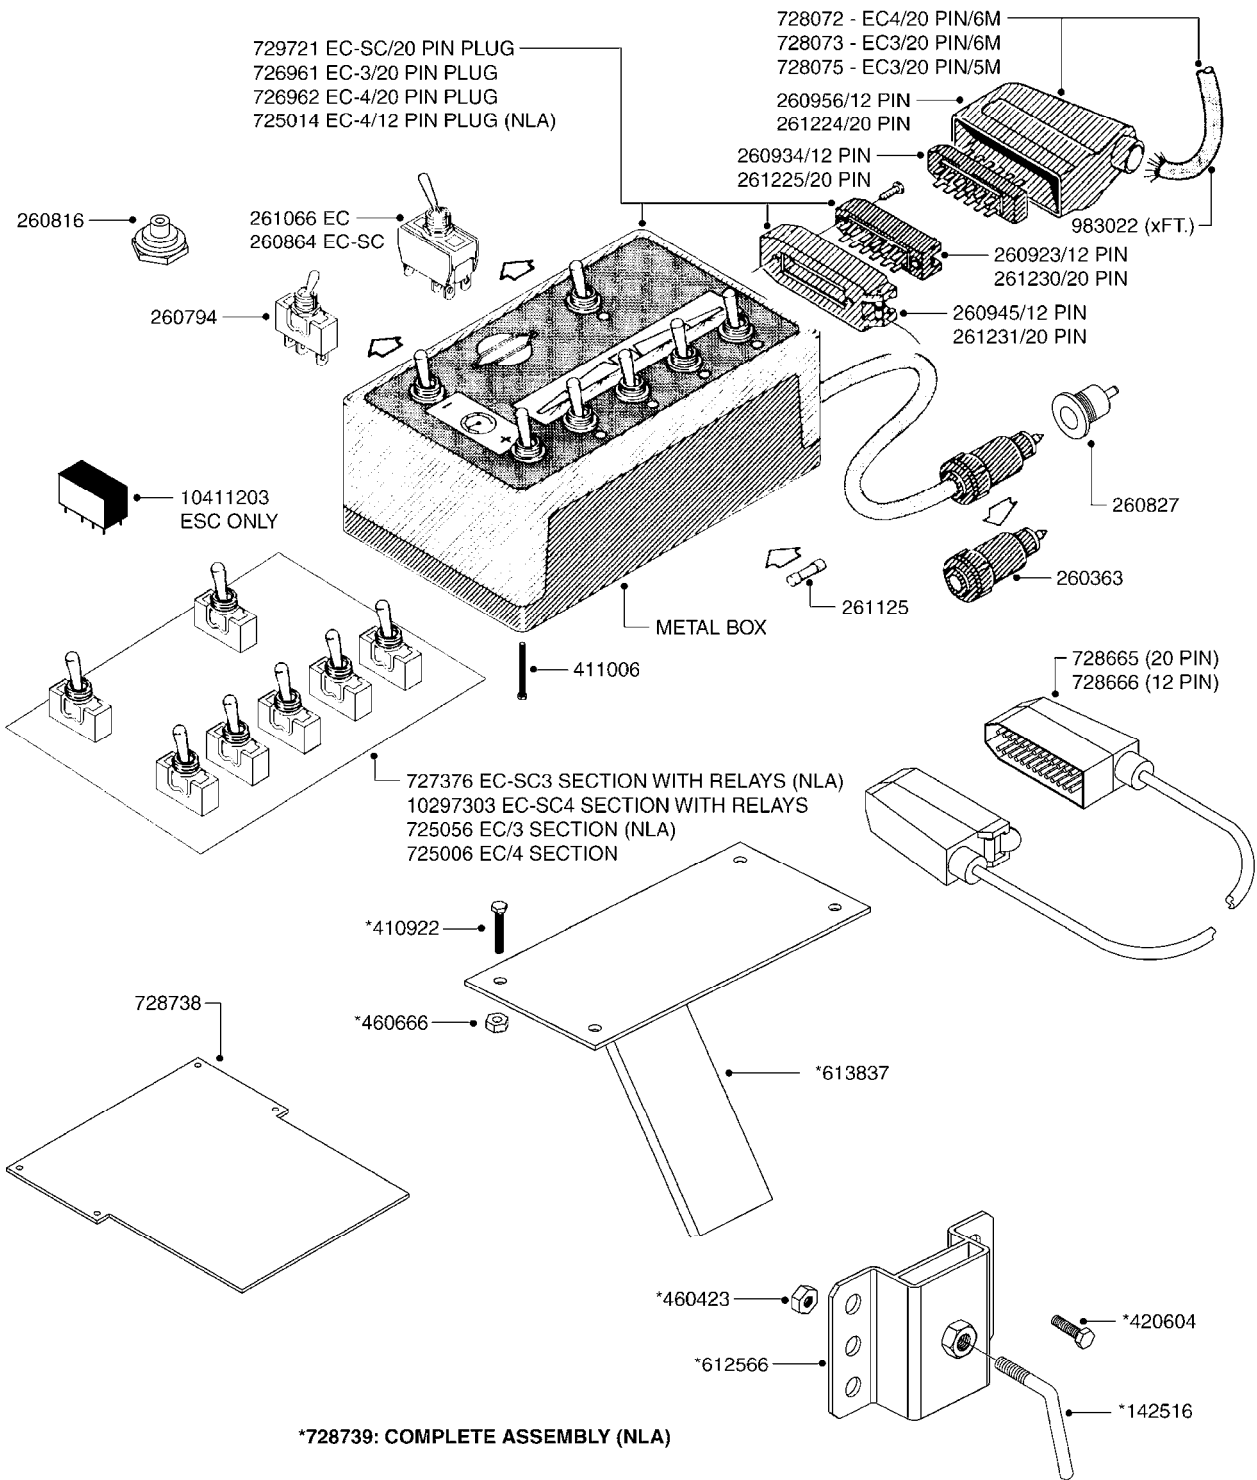

COMPLETE ASSEMBLIES
WHOLEGOODS ITEMS

B260

CONTROL BOX F/EC+EC-SC
B260-HIN, 01:01:01

Page 1

Date 06.04.2015 10:11

parts-n°	order qty	description
142516	1	SCREW SET M10 BENT F. LOCKING
260363	1	PLUG 2 POLE 12V
260794	1	SWITCH F.PRESS ADJ.EC CONTROL
260816	1	CAP W/RUBBER BOOT F.EC SWITCH
260827	1	PLUG F.EC ATTACHMENTS
260864	1	SWITCH F.HY BOOM CONTROL BOX
260923	1	PLUG INSERT 12 POLE FEMALE
260934	1	PLUG INSERT 12 POLE MALE
260945	1	PLUG HOUSE 12 POLE FEMALE
260956	1	PLUG HOUSE 12 POL.MALE
261066	1	SWITCH 2 POLE
261125	1	FUSE 5 X 20 500mA
261224	1	PLUG HOUSING F/20 POLE MALE
261225	1	PLUG INSERT 20 POLE MALE
261230	1	PLUG INSERT 20 POLE FEMALE
261231	1	PLUG HOUSING 20 POLE FEMALE
410922	1	CYL.SKR 8.8 DEL M4X20 RST
411006	1	SCREW M4X40 SLOTTED
420604	1	BOLT HEX 8.8 DEL M10X25 FT DIN933
460423	1	NUT HEX M10X1.5 LOCK
460666	1	NUT HEX M4
612566	1	MOUNT BRACKET F.FAN CABLE ASSY
613837	1	MOUNT PLATE FOR EC CONTROL BOX
725006	1	CIRCUIT BOARD 4 VALVE
725014	1	CONTROL BOX EC 4 SEC./12 PIN
725056	1	PRINTED CIRC.W SW 3WAY 726961
726961	1	CONTROL BOX EC 3 SEC./20 PIN
726962	1	CONTROL BOX EC 4 SEC./20 PIN
727376	1	CIRCUIT BOARD F.ESC 3 BANK
728072	1	CABLE,20-PIN,6M EC/4
728073	1	CABLE,20-PIN,6M, EC/3
728075	1	CABLE F.CONTROL BOX 5M EC/3
728665	1	CABLE EXT.-QUICK ATTACH 20 PIN
728666	1	CABLE-QUICK ATTACH 12 PIN
728738	1	DOUB.CONT.BOX & OR F/M PLATE
728739	1	IN CAB CONTROL MOUNT KIT
729721	1	CONTROL BOX ESC3
983022	1	WIRE 12 x 0.5 x 2MM x 12"
10297303	1	CIRCUIT BOARD FOR T.M.S.
10411203	1	RELAY T-82