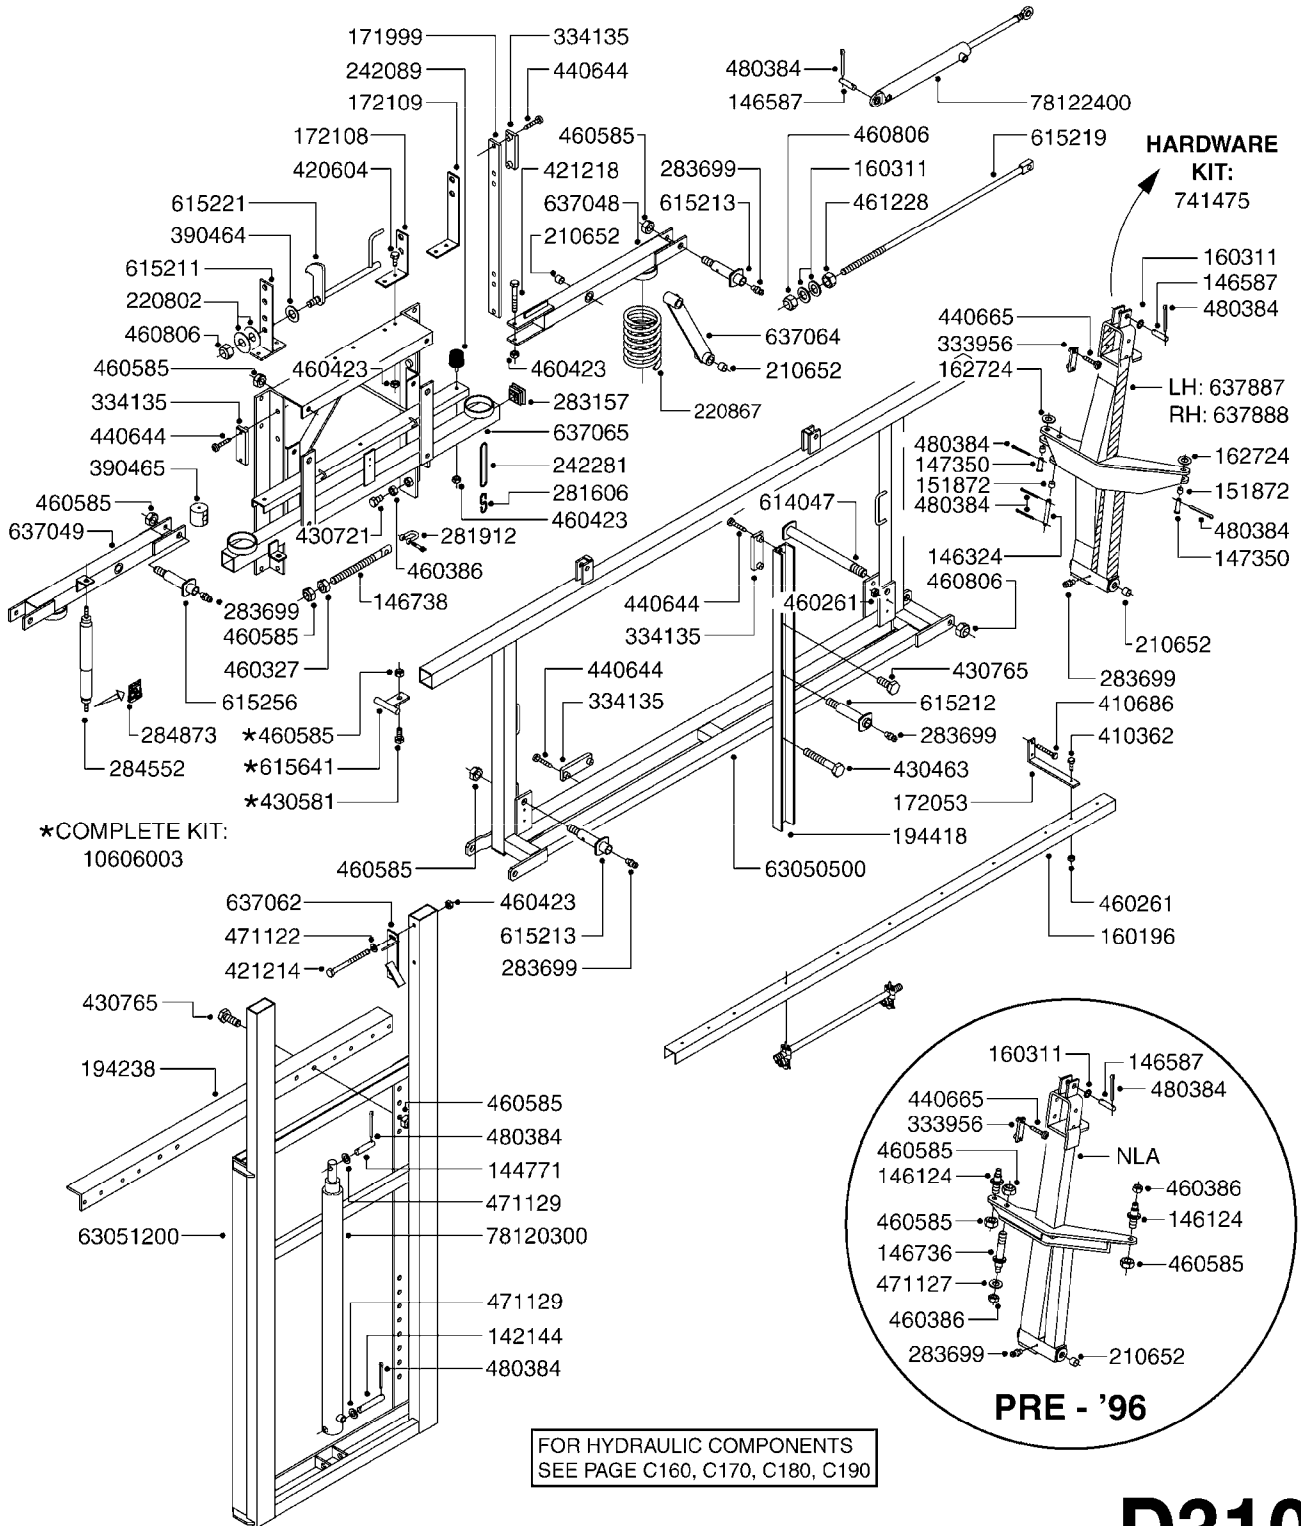

FOR HYDRAULIC COMPONENTS
SEE PAGE C160, C170, C180, C190

DENMARK STEEL PARTS SHOWN ON THIS PAGE
FOR NORTH AMERICAN STEEL PARTS, SEE PAGE D311

D310

BOOM EAG H-FRAME/CENTER 45-66'
D310-HIN, 01:11:12

Page 1

Date 06.04.2015 10:11

parts-n°	order qty	description
142144	1	PIN 20 X 115MM
144771	1	PIN D19.8 X 80
146124	1	ANCHOR PIN CABLE EAGLE
146324	1	SHAFT D16.8 L102/2 X 5
146587	1	PIN D16.8 X 65
146736	1	ANCHOR PIN FOR CYLINDER EAGLE
146738	1	PIN FOR CENTER CABLE EAGLE
147350	1	PIN D16.8 L60MM
151872	1	BUSHING D22.0/18.0 10MM
160196	1	NOZZLE TRACK EAGLE
160311	1	WASHER D30/D20.4X2
162724	1	WASHER D25/D18.1X1
171999	1	FLATBAR
172053	1	NOZZLE TRACK HOLDER
172108	1	HOOKMOUNT SHORT EAGLE
172109	1	HOOKMOUNT LONG EAGLE
194238	1	CROSS BRACE SPB
194418	1	U CHANNEL 65 X 1175 CENTER EAG
210652	1	BUSHING TEFLON D25/D22X20
220802	1	BELLVILLE WASHER D50/D22.4X2
220867	1	SPRING 134/14/320 EAGLE 60/66'
242089	1	RUBBER STOP D50X40 M10
242281	1	RUBBER BAND OVAL 180MM
281606	1	S-HOOK GALVANIZED
281912	1	GRILLETE M-10 INOX.480 KG
283157	1	PLUG F.DRAIN 60X60X4
283699	1	GREASE NIPPLE M6X1
284552	1	SHOCK ABSORBER F.EAGLE BOOM
284873	1	KIT F.SHOCK ABSORBER HDW.EAG.
333956	1	SLIDE SHOE 91X25X10
334135	1	SLIDE SHOE 140X45X15
390464	1	WASHER NYLON 40/21/3
390465	1	JOINER BLOCK TRAPEEZE EAGLE
410362	1	BOLT HEX 8.8 SS M6X20 FT
410686	1	BOLT HEX 8.8 DEL M6X30
420604	1	BOLT HEX 8.8 DEL M10X25 FT DIN933
421214	1	BOLT HEX 8.8 DEL M10X110
421218	1	BOLT HEX 8.8 DEL M10X90
430463	1	BOLT HEX 8.8 DEL M16X110
430581	1	BOLT HEX 8.8 DEL M16X40 FT
430721	1	BOLT HEX 8.8 DEL M12X40 FT
430765	1	BOLT HEX 8.8 DEL M16X55
440644	1	SCREW NO.10 5/8"
440665	1	SCREW M4.2X16 STAINLESS
460261	1	NUT HEX M6X1 LOCK A2 DIN985
460327	1	NUT HEX M16X2
460386	1	NUT HEX M12X1.75
460423	1	NUT HEX M10X1.5 LOCK
460585	1	NUT HEX M16X2 LOCK
460806	1	NUT HEX M20X2.5 LOCK
461228	1	NUT HEX M20
471122	1	WASHER D20/D10.5X2 SS
471127	1	WASHER D24/D13X2.5 STAINLESS
471129	1	ARANDELA D.37x21x3 INOX
480384	1	PIN COTTER 3/16 x 1-1/2"
614047	1	PIN D22 X 243 HINGE EAGLE
615211	1	HOOKMOUNT WELDMENT EAGLE
615212	1	PIN D22 X 84 LUBED F.EAGLE
615213	1	PIN D22 X 70 LUBED F.EAGLE
615219	1	TILT CYL.REPLACEMENT EAGLE
615221	1	HOOK WELDMENT EAGLE