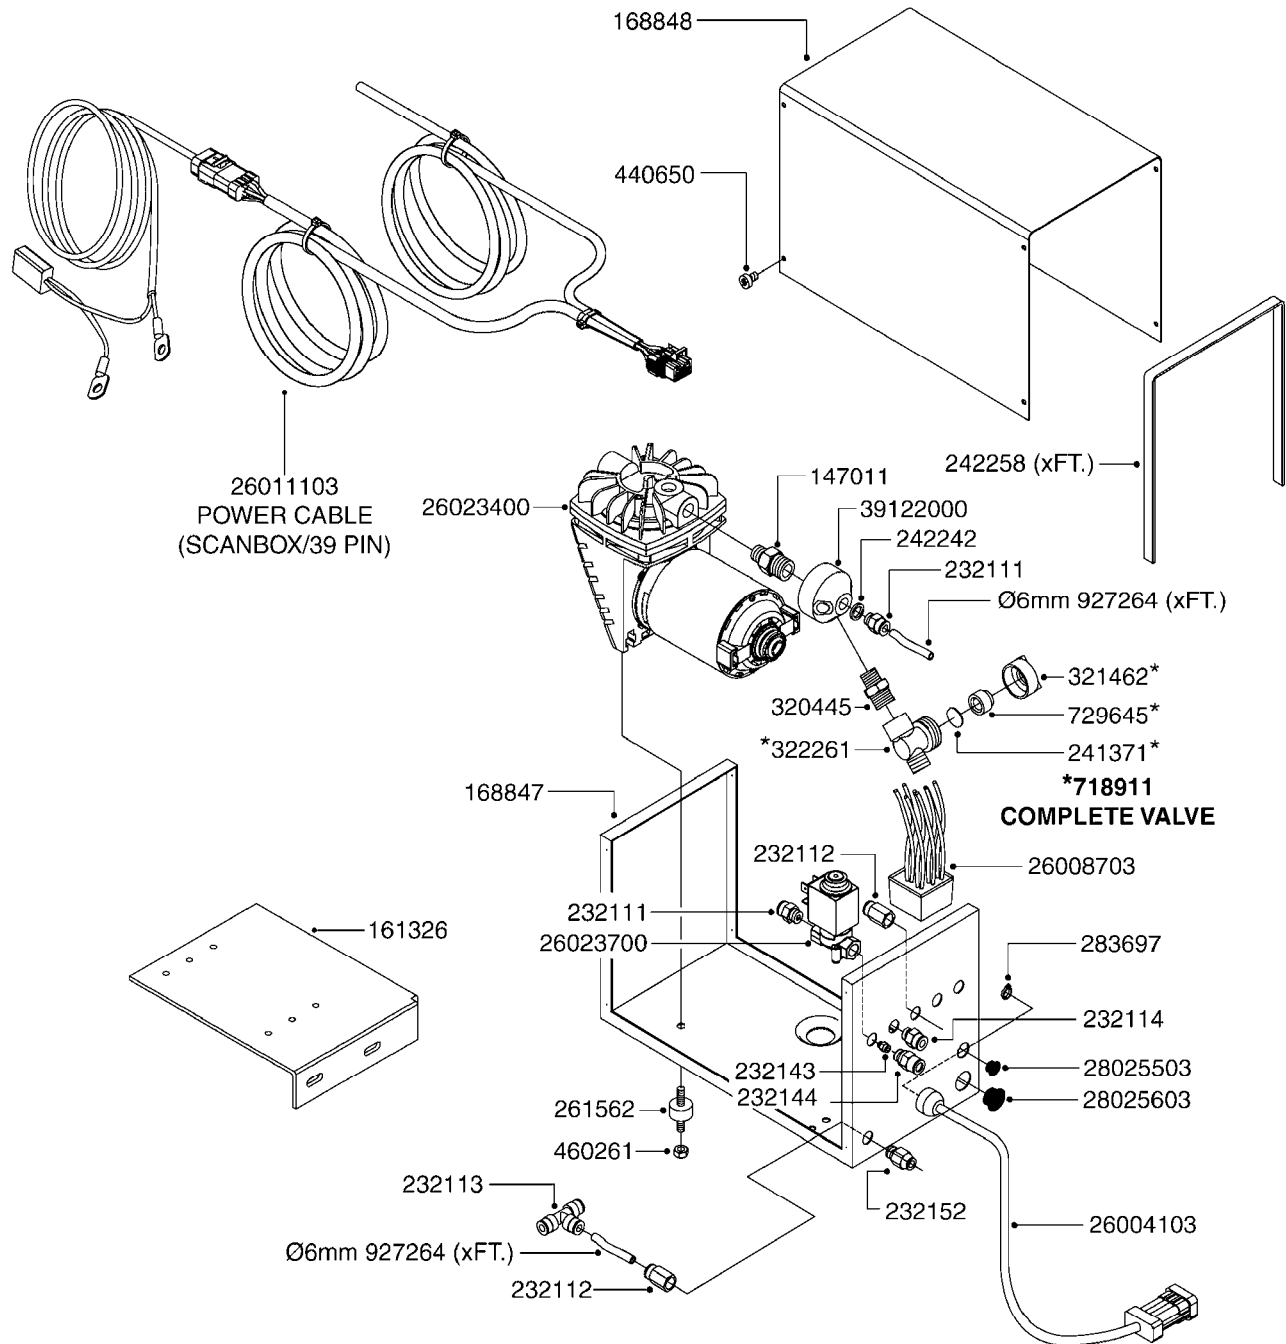

G342

*Ø8mm 927306 (xFT.)
*Ø10mm 927330 (xFT.)

70062503 - COMPLETE ASSEMBLY

FOAM MARKER COMPRESSOR 2007
G342-HIN, 21:04:14

Page 1
Date 06.04.2015 10:12

parts-n°	order qty	description
147011	1	HEX NIPPLE 3/8'X1/4'BSP BRASS
161326	1	MOUNT BKT. F. FOAM COMP.BOX 98
168847	1	ENCLOSURE LOWER F.MARKER
168848	1	COVER F. FOAM MARKER
232111	1	QUICK COUPLER 6MM X 1/8 EXT.
232112	1	QUICK COUPLER 6MM 1/8 INT.
232113	1	QUICK COUPLER 6MM T-PIECE
232114	1	COUPLER 1/8" THREADX8MM HOSE
232143	1	REDUCER 1/4'INT-1/8'EXT
232144	1	QUICK COUPLER 10MM X 1/4 EXT
232152	1	QUICK COUPLER 8MMX1/8 EXT.LONG
241371	1	DIAPHRAGM, NO-DRIP alt 241371
242242	1	O-RING F.AIR HOSE FITTING
242258	1	TRIM 3X10 SELF ADHESIVE 0012"
261562	1	RUBBER DAMPER 2XM6X25
283697	1	TIESTRAP 200MM
320445	1	FITT.DK HN 1/4"X3/8" BSP
321462	1	CAP F.NO-DRIP ASSY.
322261	1	HOUSING F.SAFETY VALVE 3/8"
440650	1	SCREW 3.5x13 STAINLESS
460261	1	NUT HEX M6X1 LOCK A2 DIN985
718911	1	VALVE (SAFETY) F.MARKER
729645	1	NON-DRIP SPRING ASSY.GREEN 10
927264	1	HOSE R X PE D6/D4 X 0012"
927306	1	HOSE R X PE D8/D6 X 0012"BLACK
927330	1	HOSE R X PE D10/D8 X 012"BLACK
26004103	1	FOAM MARKER CNTRL MOD CABL STD
26008703	1	FOAM MARKER CONTROL SCII
26011103	1	FOAMER POWER/CONTROL CABLE 39P
26023400	1	COMPRESSOR F.FOAM MARKER CM40
26023700	1	SOLENOID VAL 12V 1/8' FLO '07
28025503	1	PLUG F.DRILLED HOLE 1/2"
28025603	1	PLUG F.DRILLED HOLE 3/4"
39122000	1	DISTR.HOUSING F.FOAM MARKER'07
70062503	1	FOAM MARKER COMPRESSOR,STD,39P