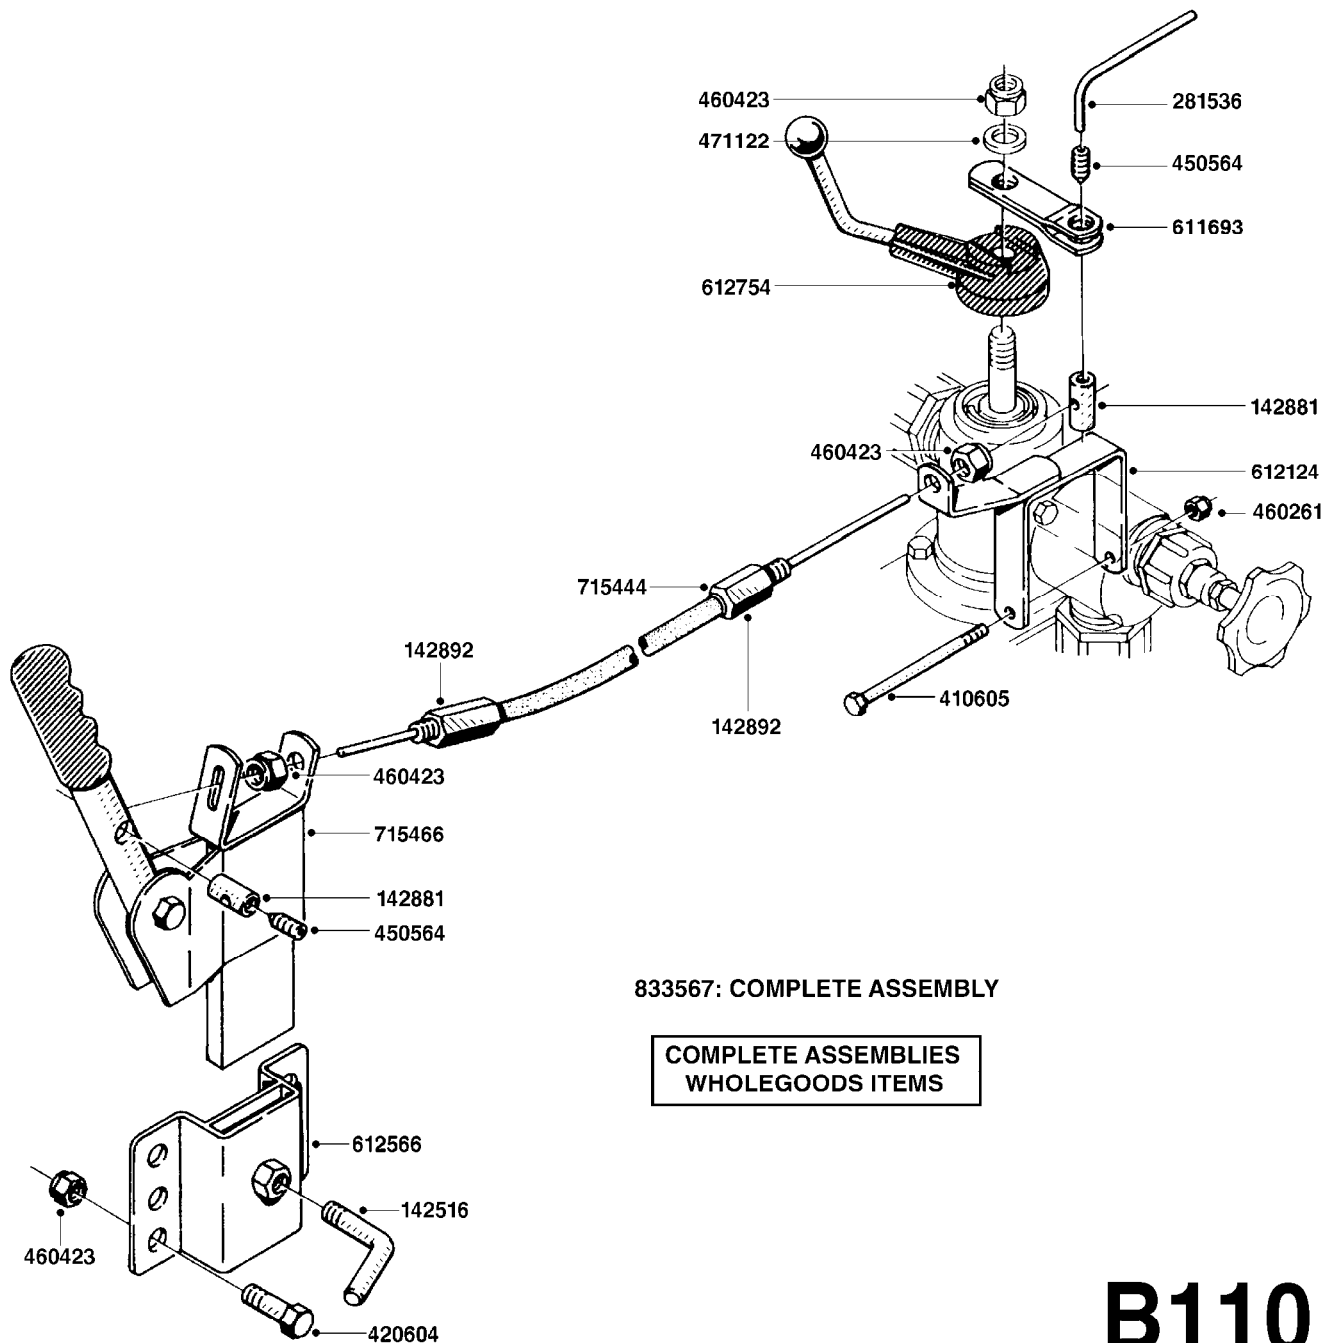

BK-180 REMOTE CONTROL CABLE
B110-HIN, 01:01:01

Page 1

Date 06.04.2015 10:11

parts-n°	order qty	description
142516	1	SCREW SET M10 BENT F. LOCKING
142881	1	WIRE HOLDER FOR REMOTE CONTROL
142892	1	END NIPPLE F.REMOTE CABLE
281536	1	ALLEN WRENCH 3MM
410605	1	BOLT HEX 8.8 DEL M6X80
420604	1	BOLT HEX 8.8 DEL M10X25 FT DIN933
450564	1	SCREW M6X12 ALLEN
460261	1	NUT HEX M6X1 LOCK A2 DIN985
460423	1	NUT HEX M10X1.5 LOCK
471122	1	WASHER D20/D10.5X2 SS
611693	1	ARM FOR REMOTE CONTROL BK180
612124	1	BRACKET FOR OP.UNIT F REM.CTR
612566	1	MOUNT BRACKET F.FAN CABLE ASSY
612754	1	HANDLE FOR REMOTE CONTROL
715444	1	REMOTE CONTROL CABLE COMPLETE
715466	1	MOUNTING PLATE
833567	1	REMOTE CONTROL ON/OFF BK 180