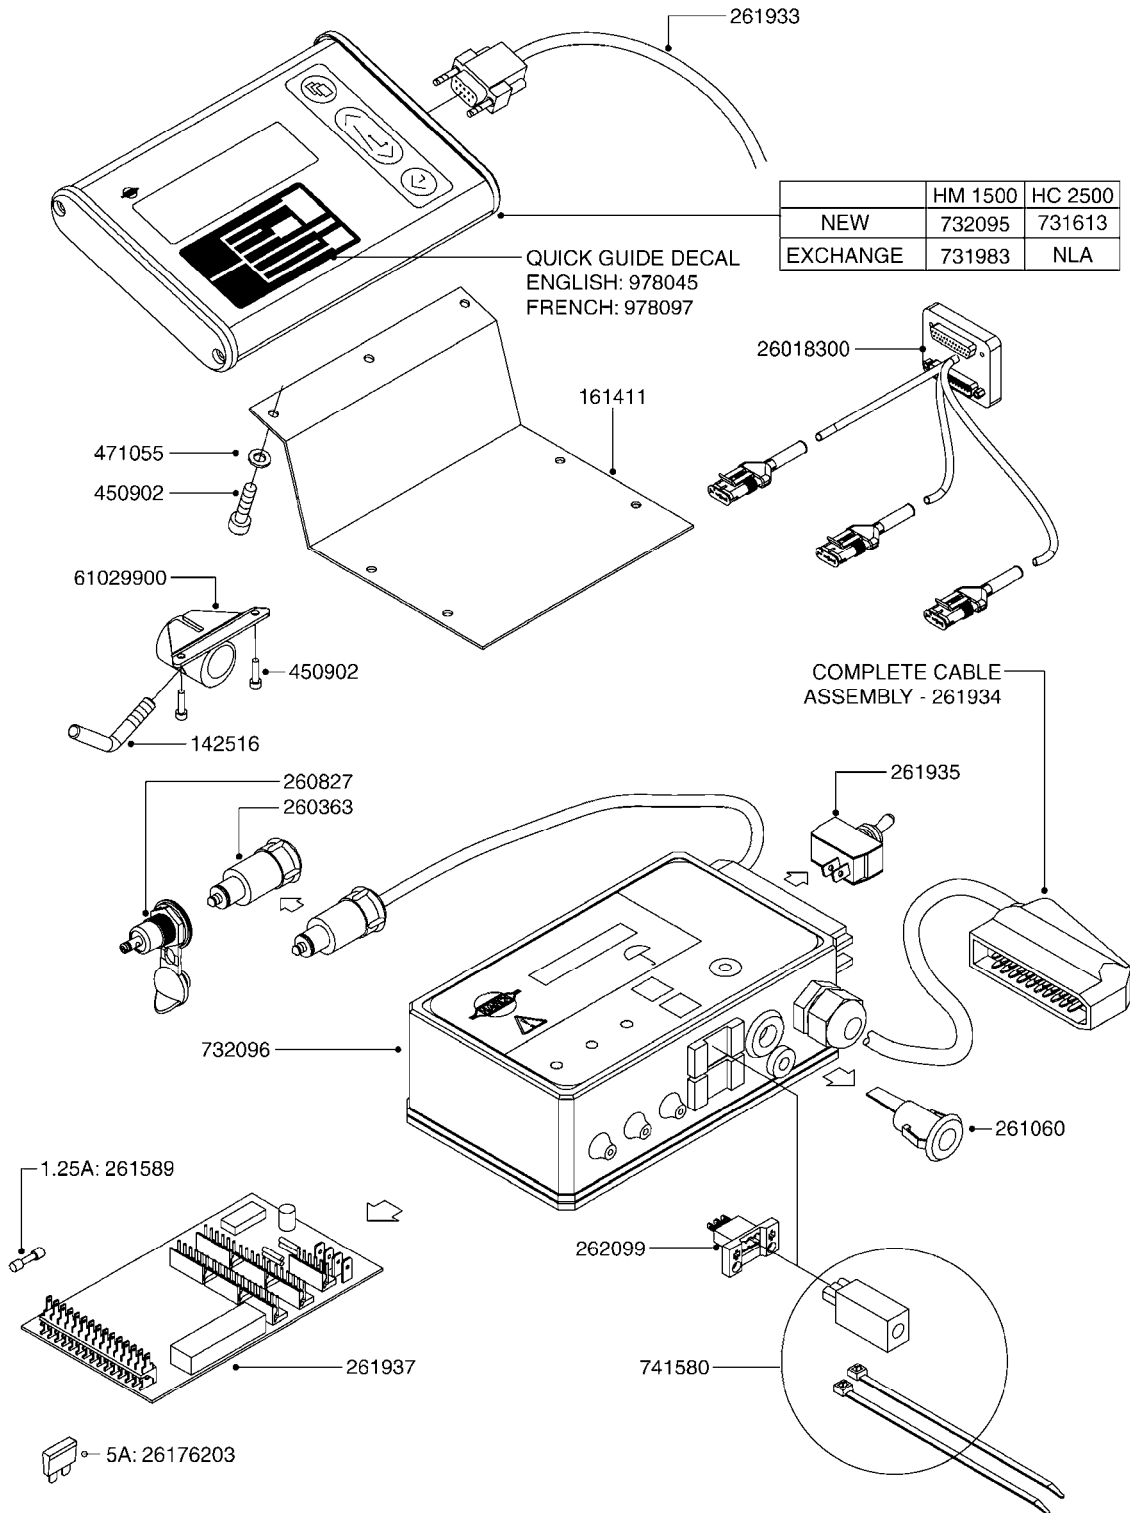

G480

HC 2500/HM1500 DISPLAY/SCANBOX
G480-HIN, 15:11:09

Page 1

Date 06.04.2015 10:12

parts-n°	order qty	description
142516	1	SCREW SET M10 BENT F. LOCKING
161411	1	MT.BRK. HC2500/HM1500 DISPLAY
26018300	1	ADAPTOR 2500 FOR SPRAYBOX II 39-PIN/REPLACES SCANBOX
260363	1	PLUG 2 POLE 12V
260827	1	PLUG F.EC ATTACHMENTS
261060	1	PLUG F.EC ATTACHMENTS
261589	1	FUSE 5 X 20 1.25 AMP
26176203	1	FUSE 5.0A QUICK-ACT.
261933	1	CABLE W/PLUG 2X25 L=71"
261934	1	CABLE W/PLUG 18X0.5MM L=79"
261935	1	SWITCH 2 POLE
261937	1	CIRCUIT BOARD F. SCANBOX
262099	1	PLUG SOCKET 3-POLE 2.5/3
450902	1	BOLT ALLEN HEAD M4 X 16MM
471055	1	WASHER D4.1/7.6 X 0.9
61029900	1	BRACKET FOR HC2500
731613	1	DISPLAY HC2500 NEW
731983	1	DISPLAY HM1500 REFURBISHED
732095	1	DISPLAY HM1500 NEW
732096	1	SCANBOX F.HM1500/HC2500
741580	1	PLUG 3-POLE 2.5/3
978045	1	DECAL QUICK GUIDE 1500/2500
978097	1	DECAL QUICK GUIDE 1500/2500 FR