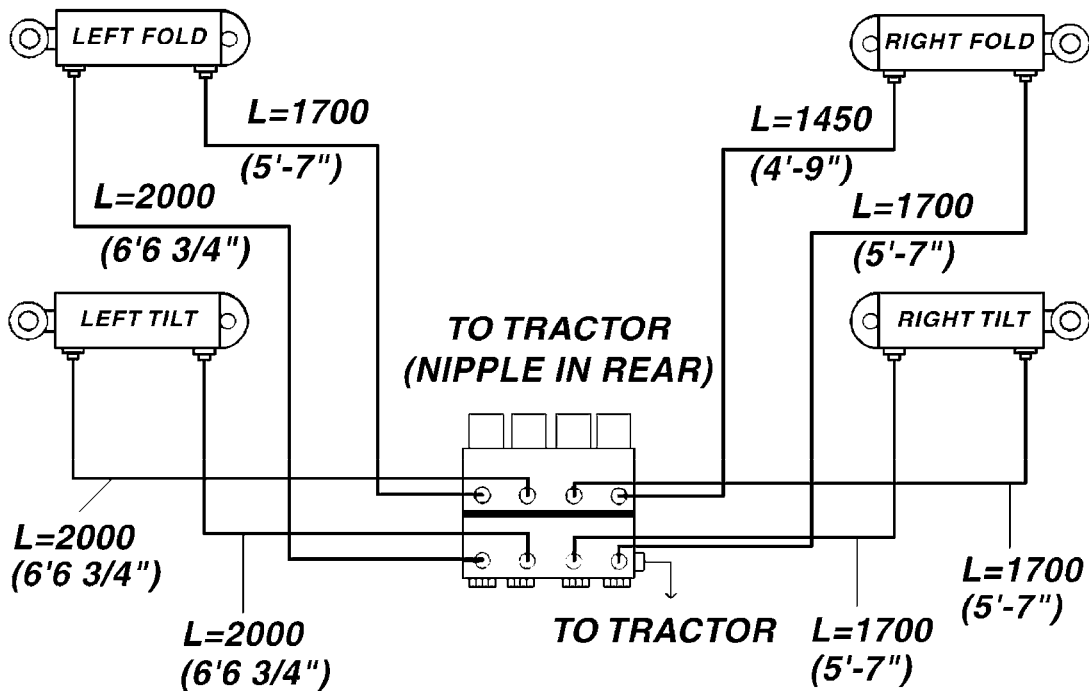

Right Side Shown (Left Side Similar)

C190

HYD EAG HZ 45-66' W/DH CONTROL
C190-HIN, 03:09:09

Page 1
Date 06.04.2015 10:11

parts-n°	order qty	description
145912	1	BUSHING D19.8/D17.0X7MM
146324	1	SHAFT D16.8 L102/2 X 5
146587	1	PIN D16.8 X 65
146835	1	HEX NIPPLE 1/4" - 3/8" BSP
146839	1	HEX NIPPLE 1/4"X3/8" BSP 0.7MM
146850	1	HEX NIPPLE 3/8"x3/8" - 1.8mm
146992	1	BUSHING F.CYLINDER
151872	1	BUSHING D22.0/18.0 10MM
160802	1	MOUNT PLATE F.HYD SOLENOID'HZ'
160803	1	COVER PLATE F.HYD SOLENOID'HZ'
210728	1	BEARING F.LINK HEAD M17
210879	1	LINK HEAD M16 x D17
231906	1	HEX NIPPLE 3/8"BSP X 1/2"NPT
231907	1	HEX NIPPLE 1/4"BSP X 1/2"NPT
240866	1	DOWTYSEAL 3/8"
242102	1	O-RING Ø9.25X1.78 NITRIL 90SH
260363	1	PLUG 2 POLE 12V
261692	1	PLUG ELEC.7 POLE FEMALE F.CABL
261693	1	PLUG ELEC. 7 POLE MALE
261741	1	SWITCH 2 POLE 12V TOGGLE PRESS
261753	1	PLUG ELEC.7 POLE FEMALE F.BASE
270561	1	SCREW W/SPRING ASSY. (QTY 1)
284029	1	COVER PLUS D10.5/12.0X5.0
284412	1	HOSE HY 3/8" X 315" STR+STR
410185	1	BOLT HEX 8.8 DEL M6X16 A2
411012	1	SCREW M5X30 STAINLESS
420847	1	BOLT HEX 8.8 DEL M8X85
440673	1	SCREW F.PLASTIC 5X12 SS
450964	1	SCREW M5X30 F.CYLINDER
460143	1	NUT HEX M8 LOCK A2 DIN985
460261	1	NUT HEX M6X1 LOCK A2 DIN985
460467	1	NUT HEX M5 GALV.
461198	1	NUT HEX M16X2 JAMB
461249	1	NUT HEX M22X1.5
471139	1	WASHER D22/D17X1.5 BRASS
480384	1	PIN COTTER 3/16 x 1-1/2"
729668	1	DISTRIBUTION BOX, 4 FUNCTION
729959	1	CONTROL BOX DAH 4-FUNCTION
729977	1	DAH DIRECTIONAL VLV JUNC. BOX
782080	1	MANIFOLD BLOCK, 4 FUNCTION
782115	1	HY SOLENOID VALVE DH HYD
782138	1	HY-BLOCK 1-VALVE W LS-PORT
784045	1	HOSE HY X 1/4 X 157.50"STR+STR
784056	1	HOSE HY X 1/4 X 394.00"STR+ELB
784091	1	HOSE HY X 1/4 X 295.25"STR+ELB
10466003	1	COUPLER PIONEER 8010-04 1/2NPT
28341503	1	HOSE HY X1/4X078.75"STR+ELB
28342603	1	HOSE HY X1/4X066.93"STR+ELB
28449403	1	HOSE HY X1/4X057.08"STR+ELB
75075000	1	SEAL KIT 78122600/27/28/29
78120300	1	CYLINDER 60/50/30 1100MM
78122700	1	CYLINDER 40/22X300MM RED
78122900	1	CYLINDER 40/22X300MM RED