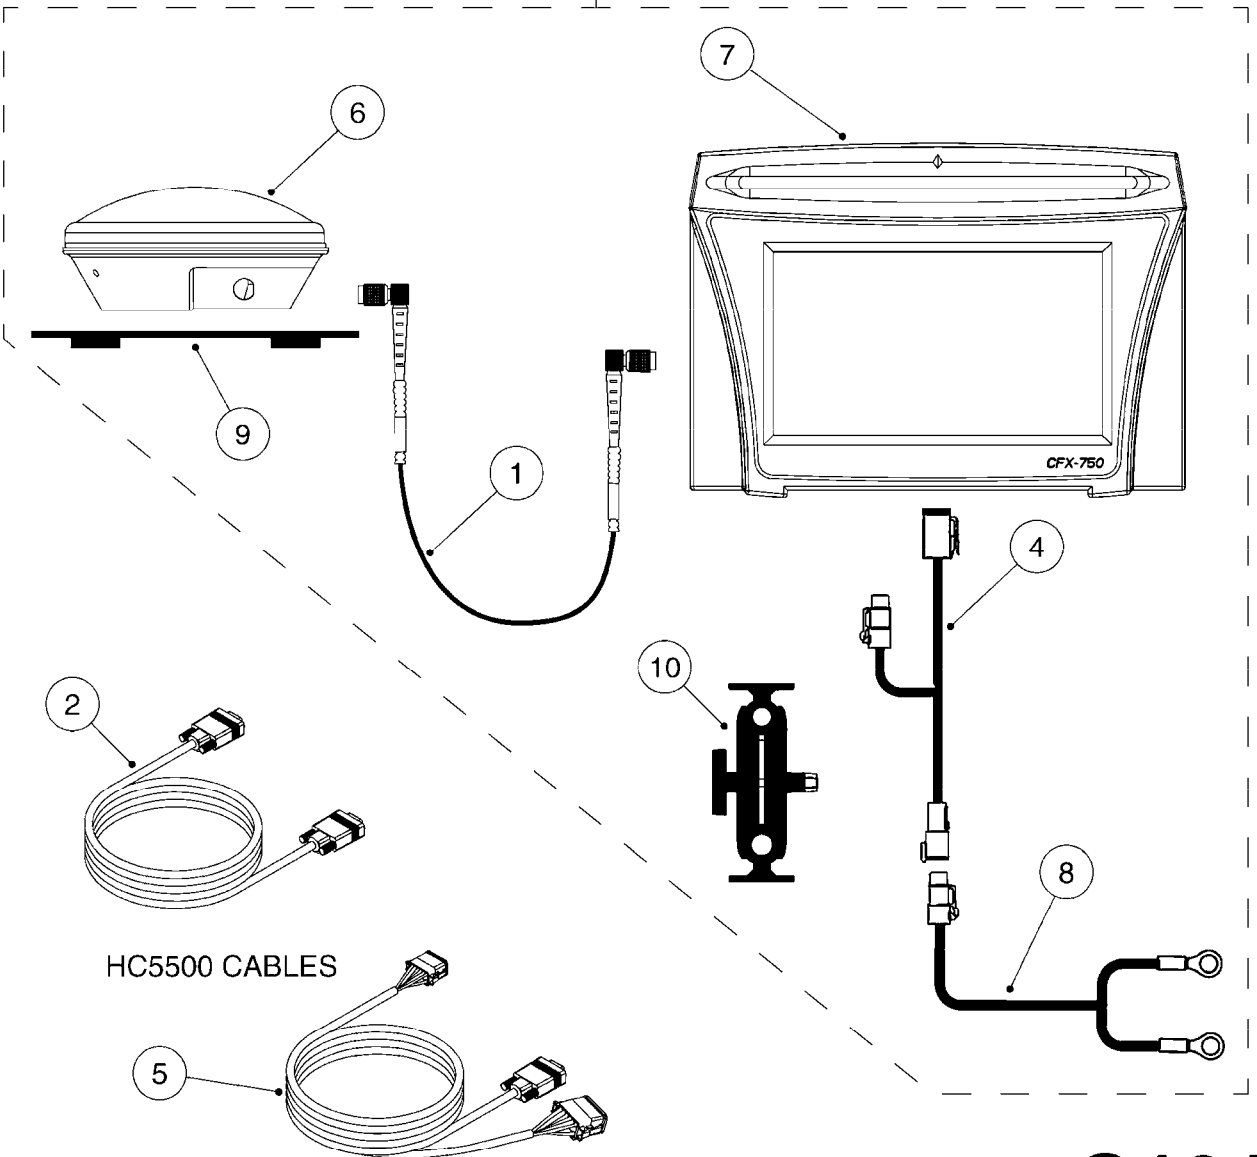

3 COMPLETE ASSEMBLY

CFX-750 DISPLAY, DGPS
G194-HIN, 22:05:14

Page 1
Date 06.04.2015 10:12

Pos.	parts-n°	order qty	description
1	26007603	1	CABLE, ANTENNA, EZGUIDEPLUS
2	26012003	1	NULL MODEM CABLE
3	26021403	1	CFX-750 DISPLAY, DGPS
4	26021603	1	CABLE, POWER BUS, CAN CFX-750
5	26021703	1	CABLE, ASC INTERFACE, CFX-750
6	26021803	1	AG-25 ANTENNA L1/L2 GLN
7	26022103	1	CFX-750 DISPLAY ONLY
8	26022603	1	CFX-750 Basic Power Cable
9	28048203	1	EZ-GUIDE 500 MOUNT F.AG15 ANT.
10	28048303	1	EZ-GUIDE 250/500 RAM MNT.1.5"