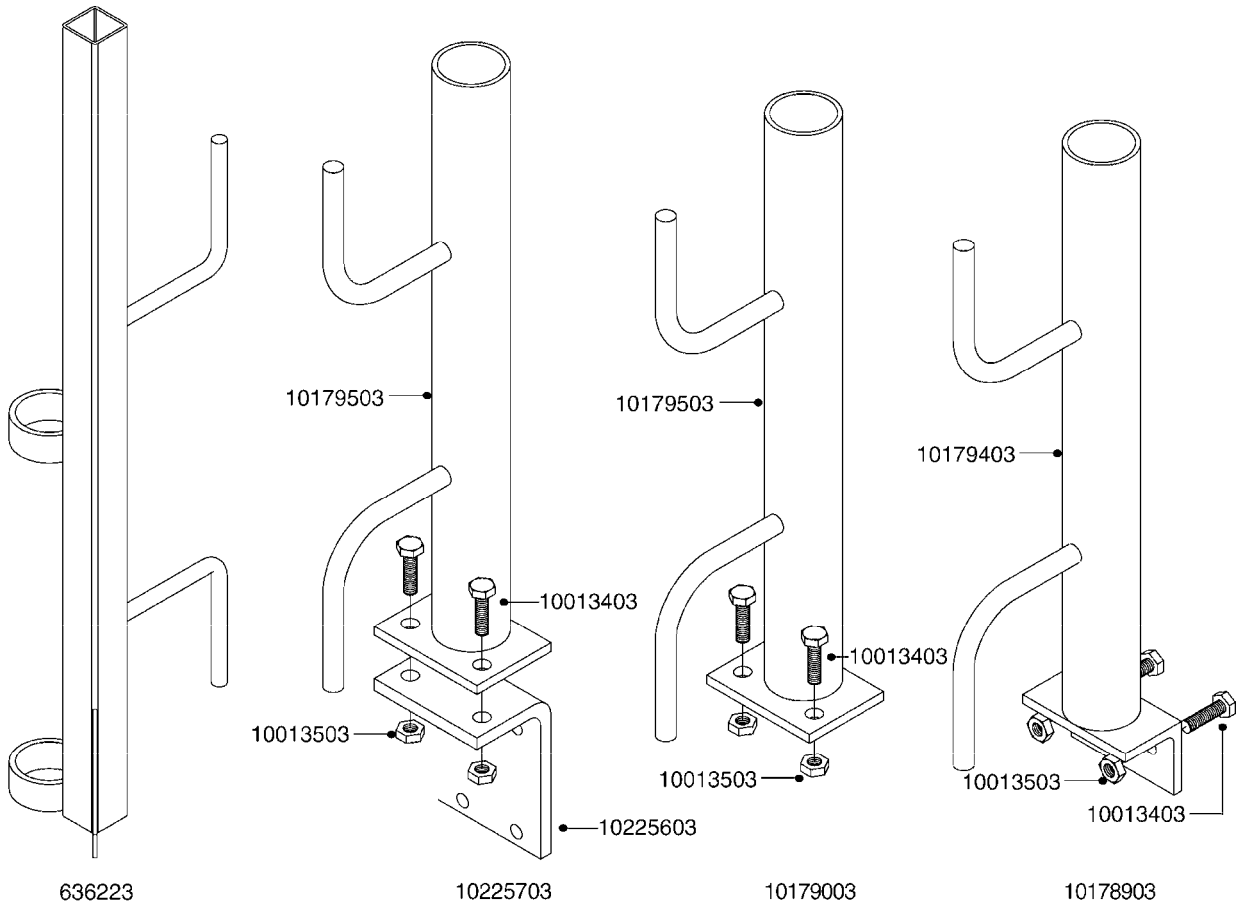

G510

HOSE WRAPS
G510-HIN, 19:05:11

Page 1

Date 06.04.2015 10:12

parts-n°	order qty	description
241965	1	O-RING 12.1 X 1.6
242007	1	O-RING D9.1X1.6
281551	1	BALL VALVE 1/2"
320084	1	FITT.DK NUT 1/2" BSP
330212	1	O-RING D19/D14X2.4 F.1/2"NUT
330326	1	O-RING D30/D24X2 F.1"NUT
330687	1	FITT.DK HB 1/2" F. 1/2" NUT
334190	1	FITT.DK HB 1/2' F. PISTOL 60S
334531	1	CLAMP HOSE PLASTIC 3/4"
636223	1	POST 12 VOLT TR30
712471	1	AGITATION VALVE ASSY. ON/OFF
843196	1	GUN, MODEL 60S
843197	1	HANDGUN KIT TYPE 60 LONG
10013403	1	BOLT HEX 3/8-16X1 1/4 HCS Z5
10013503	1	NUT HEX NC 3/8"
10178903	1	WRAP HOSE SIDE MOUNT PLATE
10179003	1	WRAP HOSE BOTTOM PLATE MOUNT
10179403	1	WRAP WELDMENT FOR HI101789
10179503	1	WRAP WELDMENT FOR HI101790
10225603	1	BKT.FOR HOSE WRAP MOUNT NL NK
10225703	1	WRAP HOSE BDL.BOTTOM PLATE
92702103	1	HOSE R X1/2" X300PSI WP X0012"