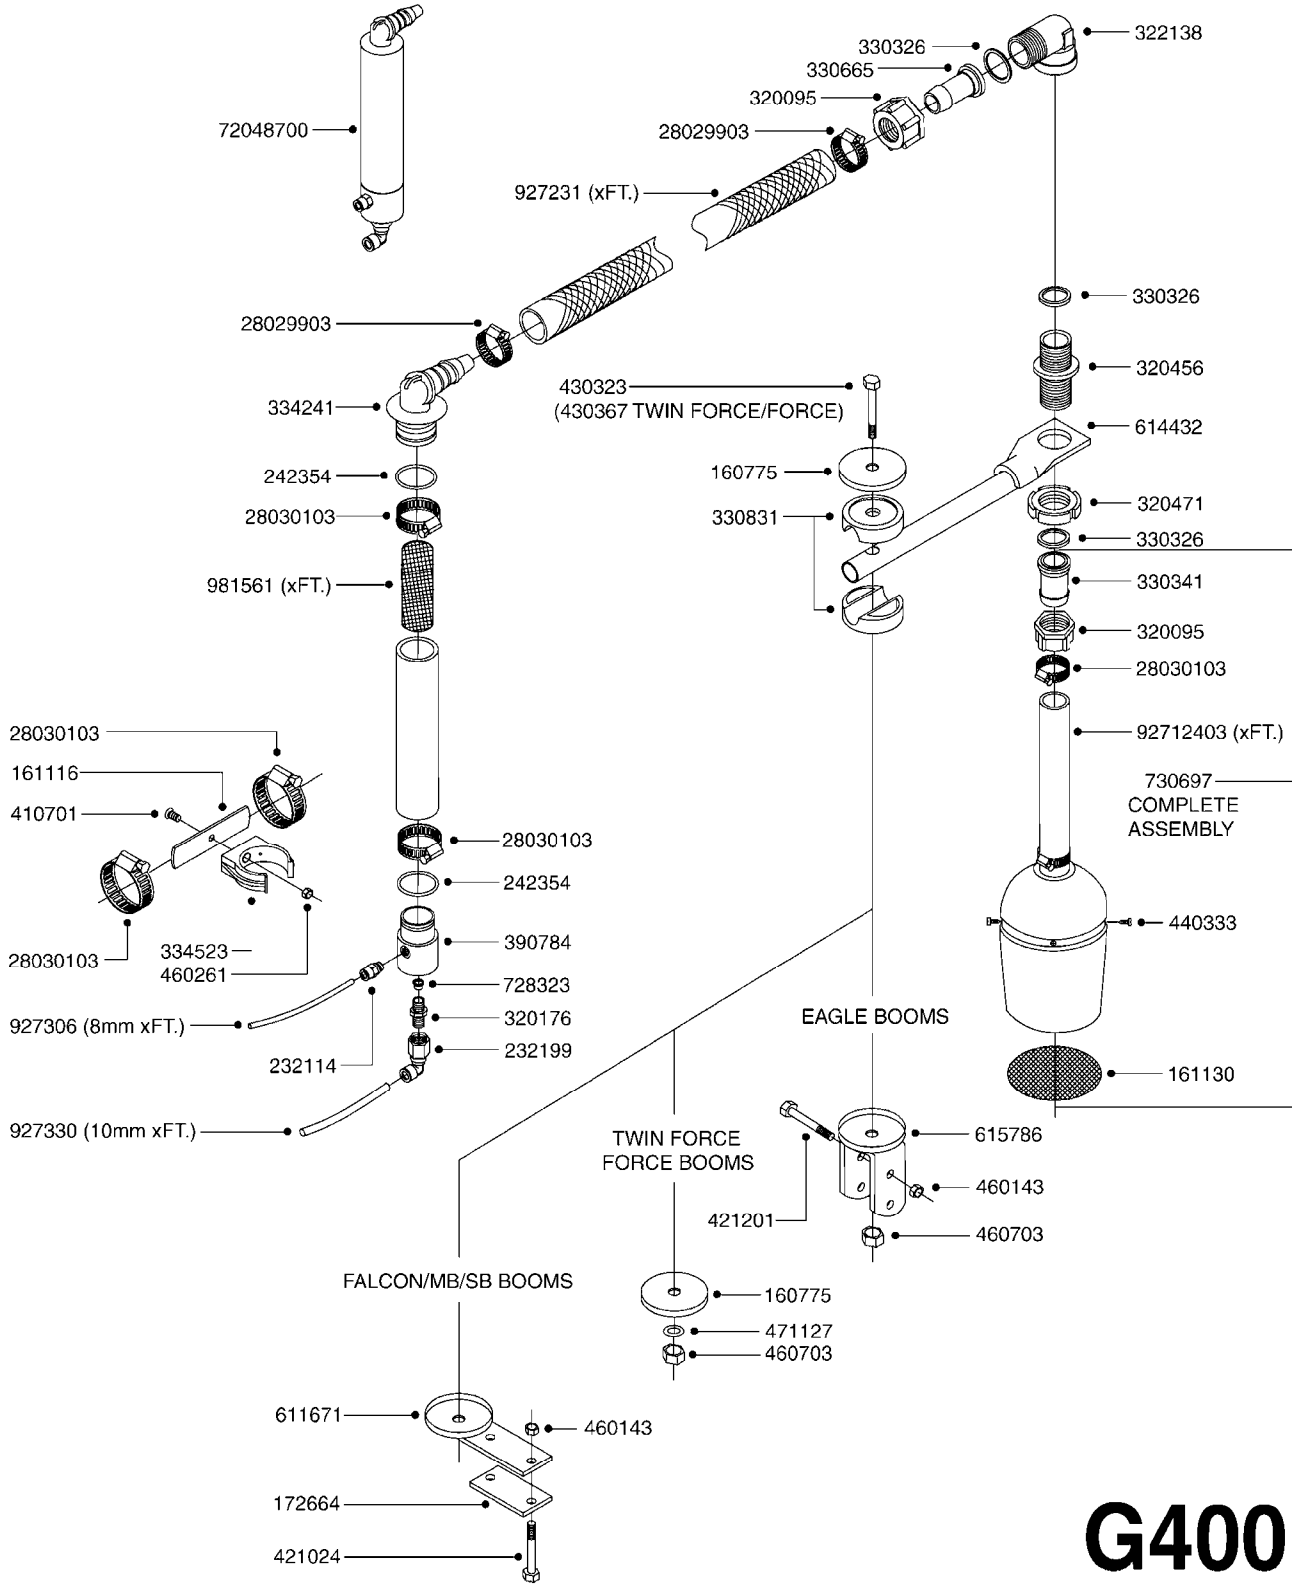

G390

FOAMMARKER TANK/DROPPER POST93
G390-HIN, 30:07:14

Page 1
Date 06.04.2015 10:12

parts-n°	order qty	description
145994	1	FITT.DK S-40 FORK
160182	1	FILTER SCREEN
160775	1	WASHER F. FRICTION PLATE
168838	1	FILTER SCREEN D40 FOR FOAM GEN
172664	1	FLATBAR BACKING PLATE
232118	1	HOSE CONN. 90DEG 1/8'X 6MM PE
232150	1	HOSE CONN. 90DEG. 1/8'X8MM PE
240457	1	O-RING D40.2/D34X2
242234	1	PLUG F.FOAM GENERATOR HOSES
242351	1	O-RING D69.5X3.0 VITON F.S-93
242355	1	O-RING D19.2X3.0 VITON F.S-40
283581	1	HOSE CONNECTOR STR. F.4MM PE
284353	1	SPONGE FOR FOAM MARKER
284584	1	CLAMP HOSE GEAR 3/4" MINI 012
320471	1	FITT.DK NUT 1" BSP JAMB
320644	1	FITT.DK ELB.3/4"HB X 1" BSP
322102	1	FITT.DK S-40 BULKHEAD
322106	1	FITT.DK S-40 BULKHEAD NUT
322109	1	FITT.DK S-93 BULKHEAD NUT
322133	1	FITT.DK S-40 PLUG W 1/8 THREAD
330326	1	O-RING D30/D24X2 F.1"NUT
330352	1	FOAM DROP HOUSING
330831	1	FRICTION PLATE
332581	1	GASKET F. 1-1/2" BSP CAPNUT.
334178	1	RETAINER FOR FOAM MARKER
334259	1	GASKET F. S-40 BULKHEAD
370543	1	NOZZLE FLAT FAN 4625-46
390418	1	MIXING CHAMBER FOR FOAM MARKER
390419	1	HOUSING F. MIXING CHAMBER
390425	1	END PIECE FOR MIXING CHAMBER
430323	1	BOLT HEX 8.8 DEL M12X60
440447	1	SCREW M4.2X9.5
460143	1	NUT HEX M8 LOCK A2 DIN985
460703	1	NUT HEX M12X1.75 LOCK DIN985
480487	1	PIN M5X60 SLOTTED GALV
611671	1	BREAK AWAY HOLDER F-MARKER
614432	1	BREAK AWAY ARM F. FOAM MARKER
615522	1	CHECK VALVE F.FOAM MARKER
637187	1	MOUNT BKT F.FOAM TANK 10/15GAL
637434	1	MOUNT BRACKET F.FOAM TANK 20G
728668	1	FOAM GENERATOR ASSY.
730697	1	FOAM DROPPER COMP. BLACK '97
927264	1	HOSE R X PE D6/D4 X 0012"
927306	1	HOSE R X PE D8/D6 X 0012"BLACK
976183	1	DECAL COMPANY 185 X 300
10010803	1	NUT HEX NC (NYLON LOCK) 5/16
10453803	1	STRAP F.FOAMER TANK (755mm)
10465903	1	*LID F.FOAM MARKER, DRILLED
10494103	1	FILL WELL ASSY.FOAM MARK EPOXY
10494203	1	TANK ASSY. 10 GAL. D14' F/M
10494303	1	TANK ASSY. 15 GAL. D14' F/M
10494403	1	*TANK ASSY. 20 GAL. D14' F/M
10533603	1	DECAL CAUTION-OPEN SLOWLY ENG
10598503	1	STRAP F.FOAMER TANK (850mm)
16316400	1	ORIFICE ID 70MM F.FOAM MARKER
23212303	1	HOSE CONNECTOR STR. F.8MM PE
23212403	1	HOSE CONNECTOR STR. F.6MM PE
23214603	1	HOSE CONNECTOR STR. F. 10MM PE
44075300	1	SCREW 3.5X9.5SS/X15 ISO 14585C
92703203	1	HOSE R X3/4" X300PSI WP X0012"