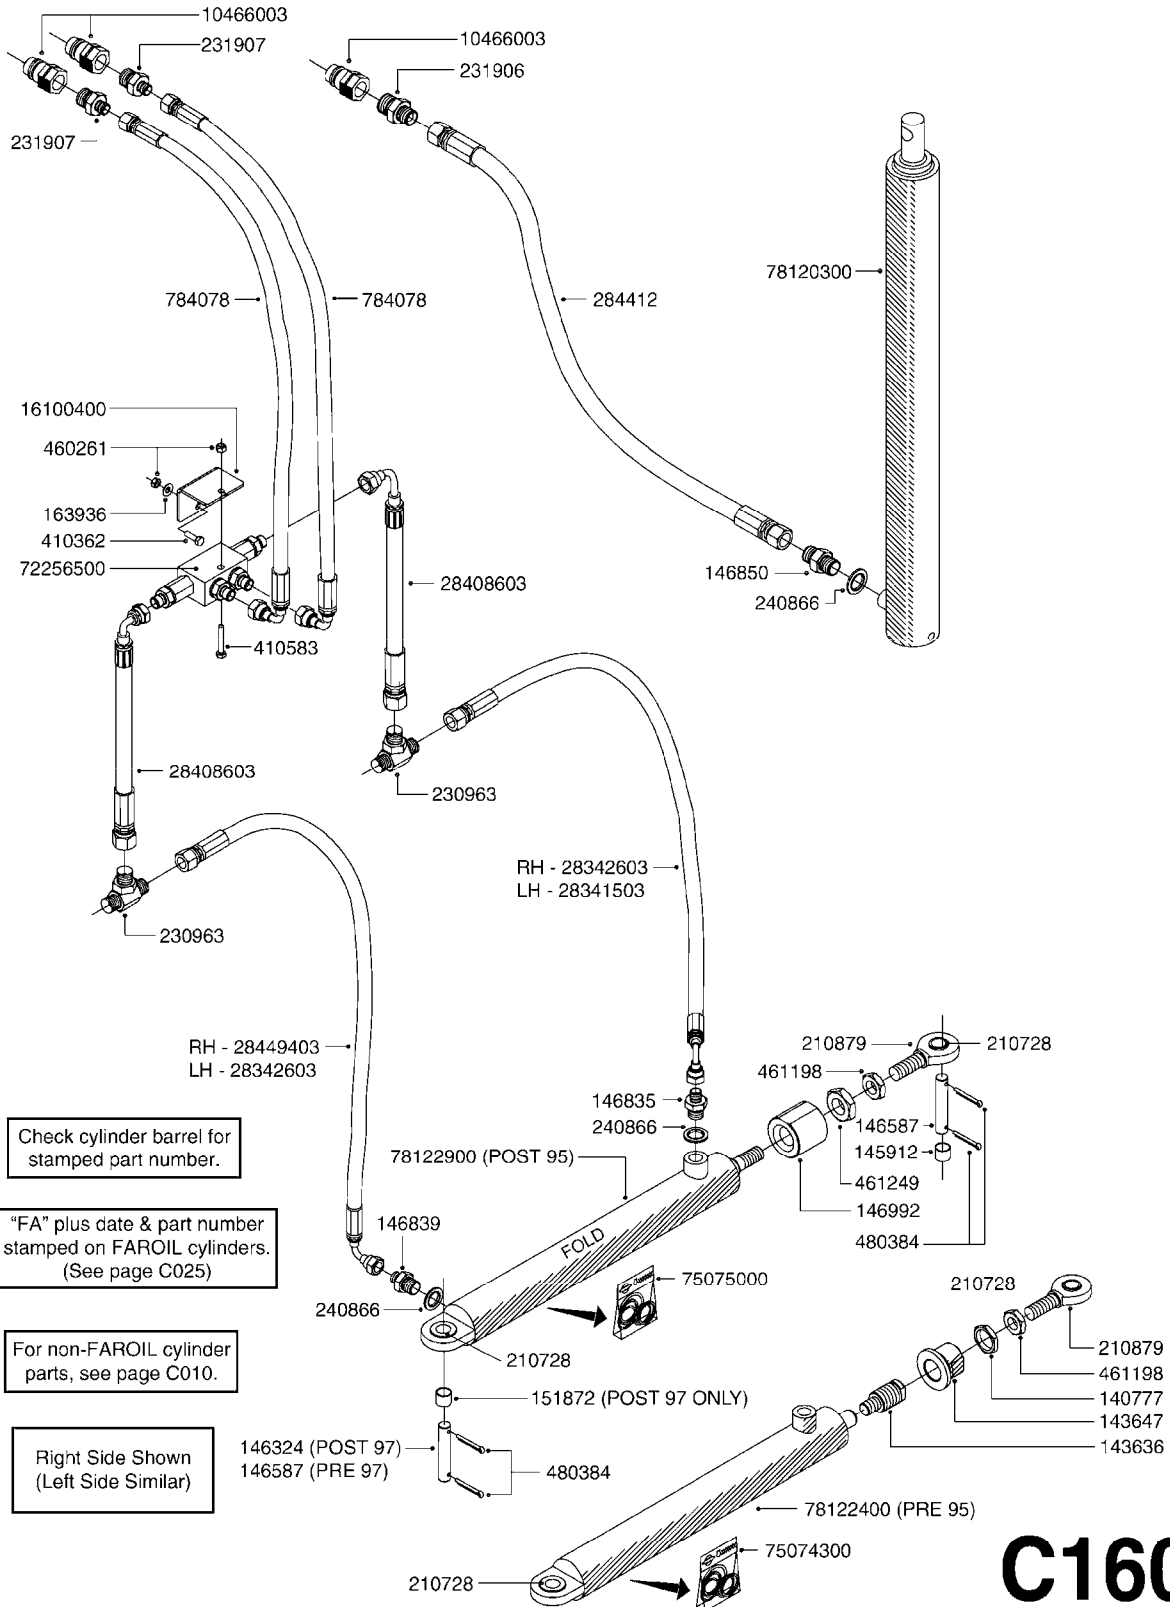

Check cylinder barrel for stamped part number.

"FA" plus date & part number stamped on FAROIL cylinders. (See page C025)

For non-FAROIL cylinder parts, see page C010.

Right Side Shown (Left Side Similar)

C160

HYDRAULICS - EAGLE HY 45'-66'
C160-HIN, 14:12:07

Page 1

Date 06.04.2015 8:57

parts-n°	order qty	description
140777	1	NUT HEX 3/4" BSP JAMB
143636	1	THREADED INSERT F.CYLINDER END
143647	1	COLLAR F.THREAD.ROD EXTENTON
145912	1	BUSHING D19.8/D17.0X7MM
146324	1	SHAFT D16.8 L102/2 X 5
146587	1	PIN D16.8 X 65
146835	1	HEX NIPPLE 1/4" - 3/8" BSP
146839	1	HEX NIPPLE 1/4"X3/8" BSP 0.7MM
146850	1	HEX NIPPLE 3/8"x3/8" - 1.8mm
146992	1	BUSHING F.CYLINDER
151872	1	BUSHING D22.0/18.0 10MM
163936	1	WASHER D15/D6.2X1
210728	1	BEARING F.LINK HEAD M17
210879	1	LINK HEAD M16 x D17
230963	1	TEE 1/4"M X 1/4"M X 1/4"M BSP
231906	1	HEX NIPPLE 3/8"BSP X 1/2"NPT
231907	1	HEX NIPPLE 1/4"BSP X 1/2"NPT
240866	1	DOWTYSEAL 3/8"
284412	1	HOSE HY 3/8" X 315" STR+STR
410362	1	BOLT HEX 8.8 SS M6X20 FT
410583	1	BOLT HEX 8.8 DEL M6X40
460261	1	NUT HEX M6X1 LOCK A2 DIN985
461198	1	NUT HEX M16X2 JAMB
461249	1	NUT HEX M22X1.5
480384	1	PIN COTTER 3/16 x 1-1/2"
784078	1	HOSE HY X 1/4 X 417.33"STR+ELB
10466003	1	COUPLER PIONEER 8010-04 1/2NPT
16100400	1	PLATE 3 X 60 X 91 HY BLOCK MT
28341503	1	HOSE HY X1/4X078.75"STR+ELB
28342603	1	HOSE HY X1/4X066.93"STR+ELB
28408603	1	HOSE HY X1/4X008.00"STR+ELB
28449403	1	HOSE HY X1/4X057.08"STR+ELB
72256500	1	DOUB.PILOT STEERED COUNT.VALVE
75074300	1	SEALKIT78122000/23-25/30-32/46
75075000	1	SEAL KIT 78122600/27/28/29
78120300	1	CYLINDER 60/50/30 1100MM
78122400	1	DOUBLE CYLINDER D 40/20-300
78122900	1	CYLINDER 40/22X300MM RED