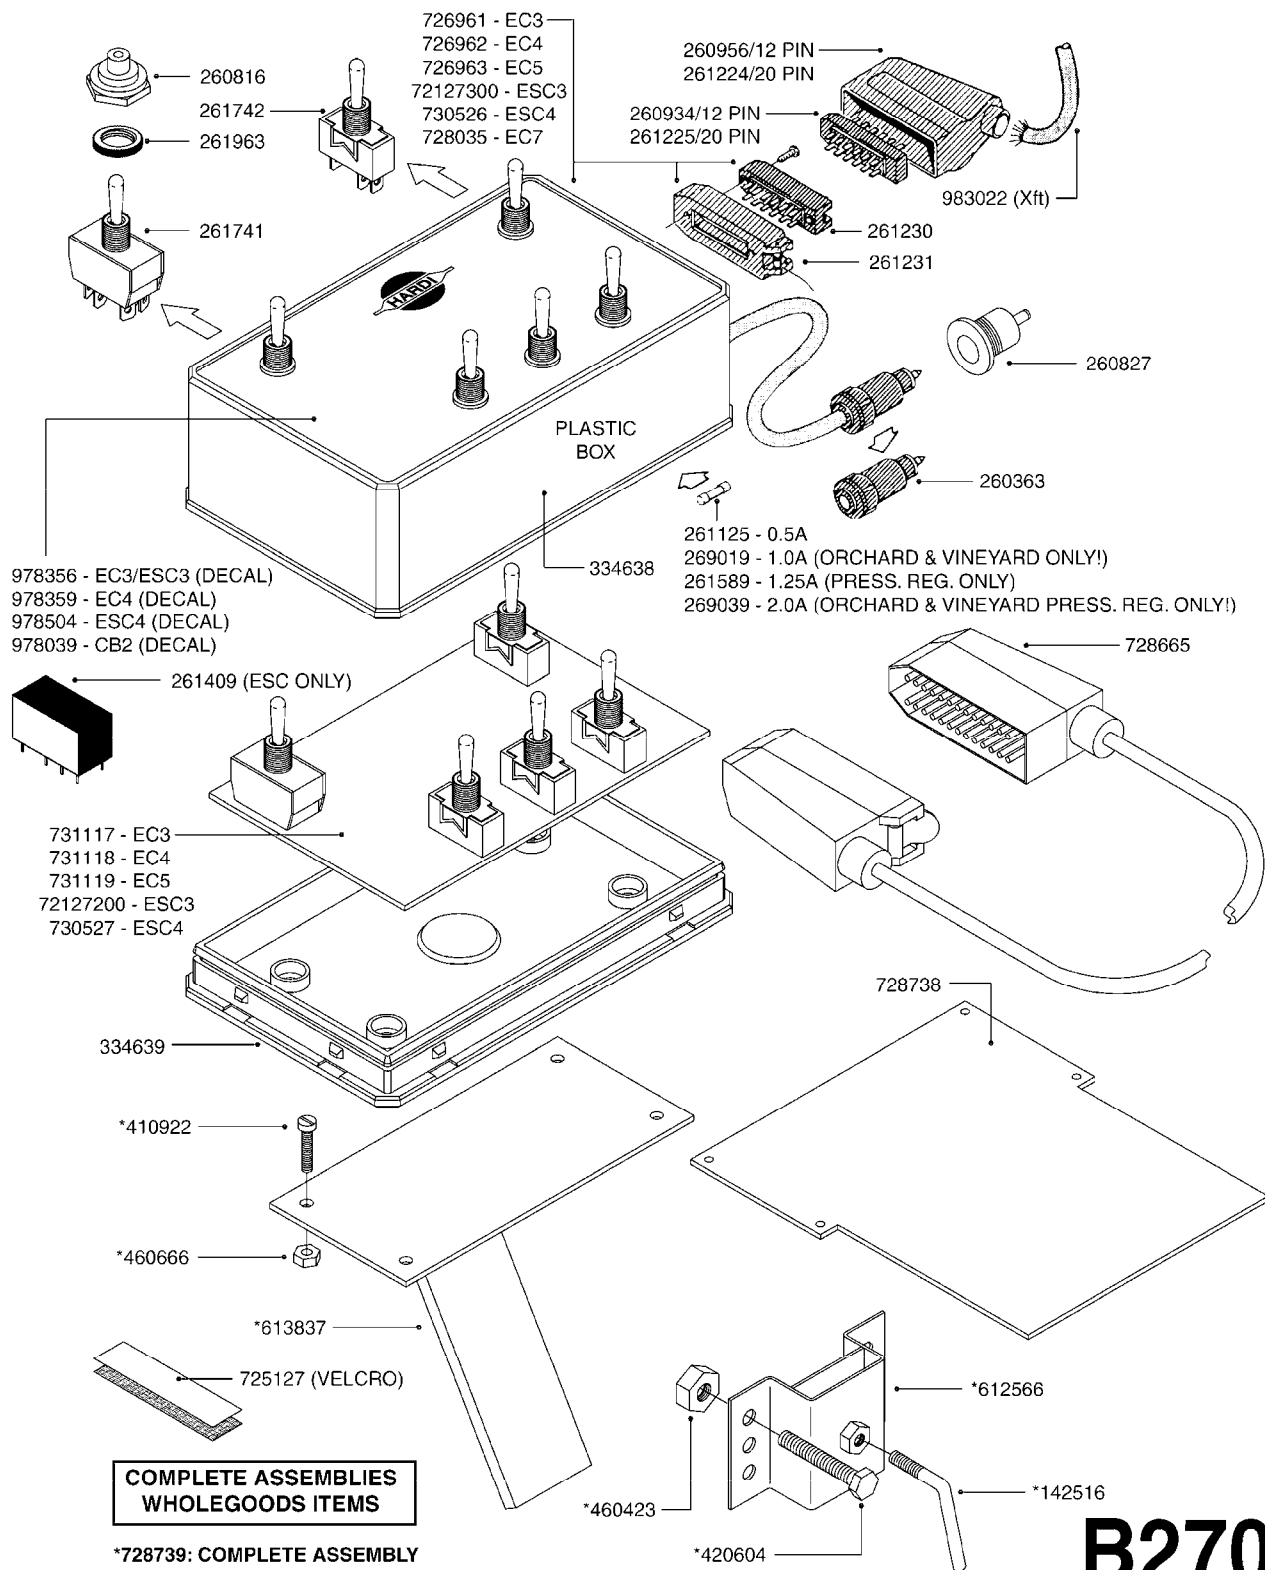

COMPLETE ASSEMBLIES  
WHOLEGOODS ITEMS

**B260**

CONTROL BOX F/EC+EC-SC  
B260-HIN, 01:01:01

Page 1

Date 06.04.2015 8:57

parts-n°	order qty	description
142516	1	SCREW SET M10 BENT F. LOCKING
260363	1	PLUG 2 POLE 12V
260794	1	SWITCH F.PRESS ADJ.EC CONTROL
260816	1	CAP W/RUBBER BOOT F.EC SWITCH
260827	1	PLUG F.EC ATTACHMENTS
260864	1	SWITCH F.HY BOOM CONTROL BOX
260923	1	PLUG INSERT 12 POLE FEMALE
260934	1	PLUG INSERT 12 POLE MALE
260945	1	PLUG HOUSE 12 POLE FEMALE
260956	1	PLUG HOUSE 12 POL.MALE
261066	1	SWITCH 2 POLE
261125	1	FUSE 5 X 20 500mA
261224	1	PLUG HOUSING F/20 POLE MALE
261225	1	PLUG INSERT 20 POLE MALE
261230	1	PLUG INSERT 20 POLE FEMALE
261231	1	PLUG HOUSING 20 POLE FEMALE
410922	1	CYL.SKR 8.8 DEL M4X20 RST
411006	1	SCREW M4X40 SLOTTED
420604	1	BOLT HEX 8.8 DEL M10X25 FT DIN933
460423	1	NUT HEX M10X1.5 LOCK
460666	1	NUT HEX M4
612566	1	MOUNT BRACKET F.FAN CABLE ASSY
613837	1	MOUNT PLATE FOR EC CONTROL BOX
725006	1	CIRCUIT BOARD 4 VALVE
725014	1	CONTROL BOX EC 4 SEC./12 PIN
725056	1	PRINTED CIRC.W SW 3WAY 726961
726961	1	CONTROL BOX EC 3 SEC./20 PIN
726962	1	CONTROL BOX EC 4 SEC./20 PIN
727376	1	CIRCUIT BOARD F.ESC 3 BANK
728072	1	CABLE,20-PIN,6M EC/4
728073	1	CABLE,20-PIN,6M, EC/3
728075	1	CABLE F.CONTROL BOX 5M EC/3
728665	1	CABLE EXT.-QUICK ATTACH 20 PIN
728666	1	CABLE-QUICK ATTACH 12 PIN
728738	1	DOUB.CONT.BOX & OR F/M PLATE
728739	1	IN CAB CONTROL MOUNT KIT
729721	1	CONTROL BOX ESC3
983022	1	WIRE 12 x 0.5 x 2MM x 12"
10297303	1	CIRCUIT BOARD FOR T.M.S.
10411203	1	RELAY T-82