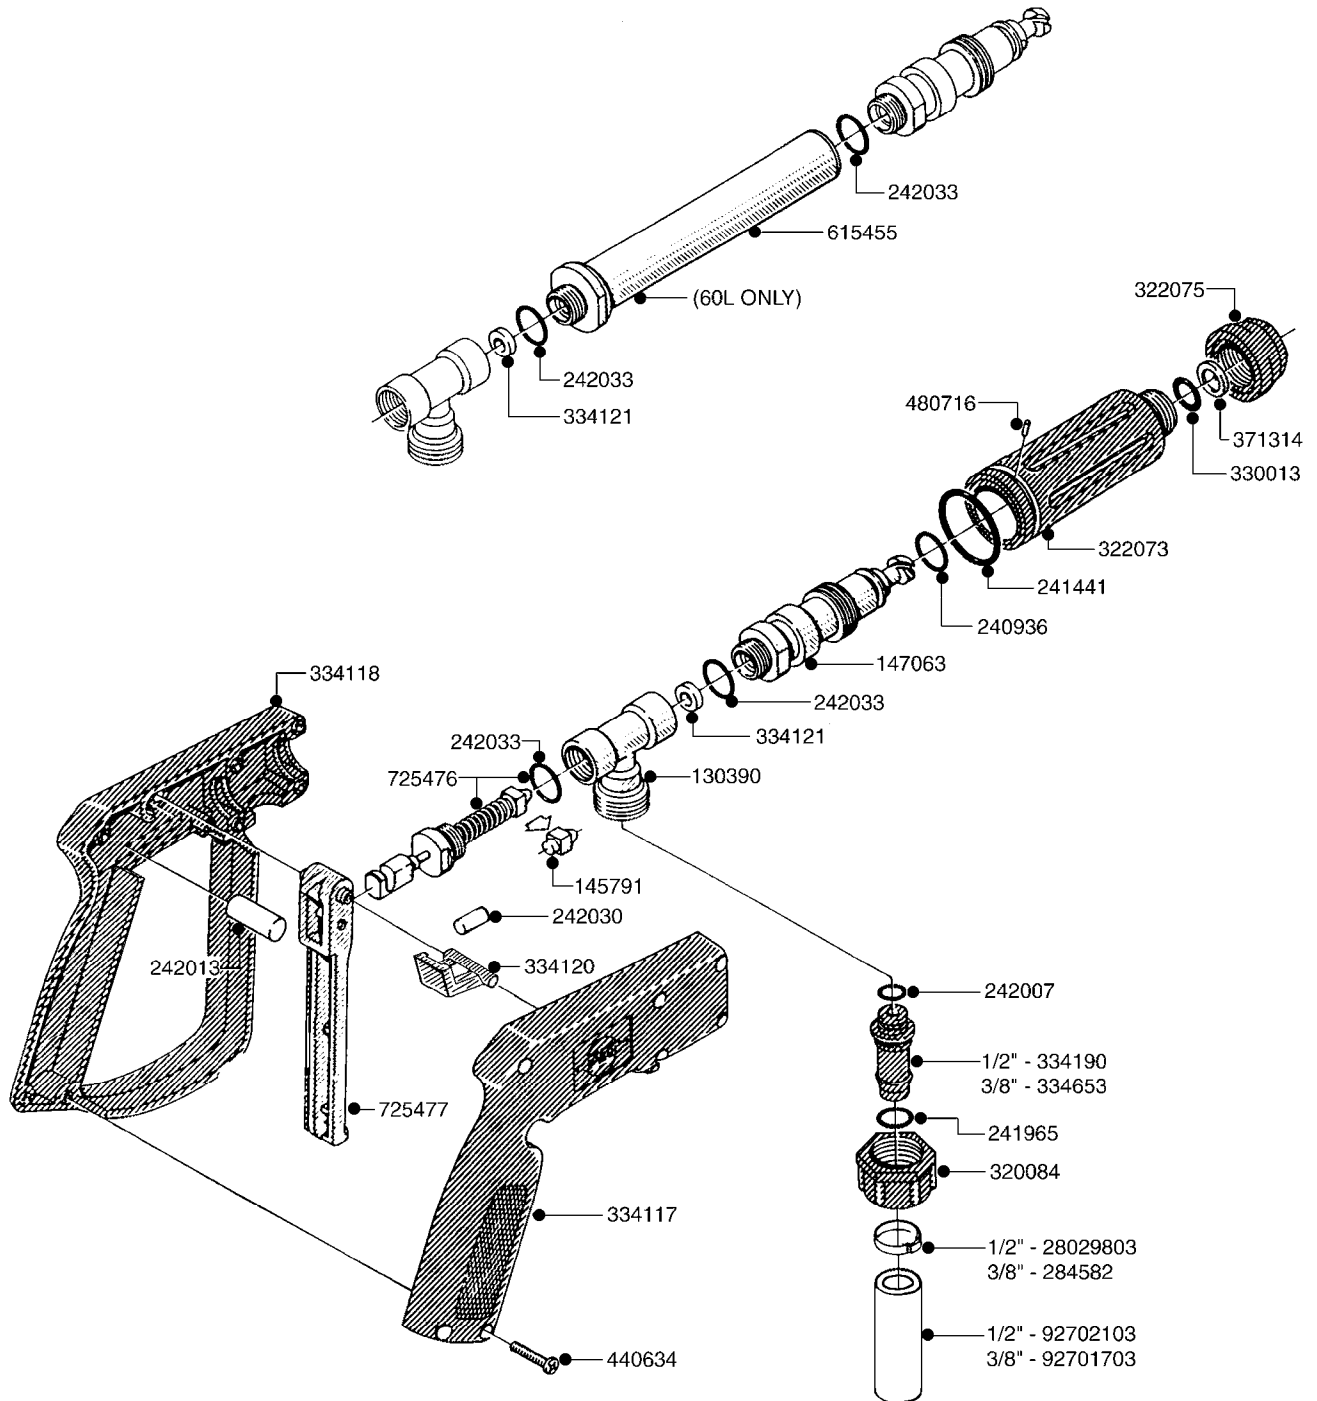

COMPLETE ASSEMBLY:
843197 - 60L
843196 - 60S

COMPLETE ASSEMBLIES
WHOLEGOODS ITEMS

G440

HANDGUN TYPE 60S/60L PRE 95
G440-HIN, 19:05:11

Page 1

Date 06.04.2015 8:58

parts-n°	order qty	description
130390	1	TEE 3/8'X 1/2' BSP F.TYPE 60S
145791	1	CONE FOR ON/OFF
147063	1	SWIRL F.SPRAY GUN TYPE 60
240936	1	O-RING D13.3X2.4 NITRIL
241441	1	O-RING D29.3X3
241965	1	O-RING 12.1 X 1.6
242007	1	O-RING D9.1X1.6
242013	1	SPRING RUBBER F/TRIGGER
242030	1	SPRING RUBBER
242033	1	O-RING
284582	1	CLAMP HOSE GEAR - 5/16"
320084	1	FITT.DK NUT 1/2" BSP
322073	1	HOUSING F.SWIRL TYPE 60S H.G.
322075	1	HOUSING F. NOZZLE
330013	1	O-RING D15/D10X2.5 F.3/8"NUT
334117	1	HANDLE PIECE RIGHT F.60S/60L
334118	1	HANDLE PIECE LEFT F.60S/60L
334120	1	LOCK FOR TRIGGER
334121	1	SEAT FOR ON-OFF TYPE
334190	1	FITT.DK HB 1/2' F. PISTOL 60S
334653	1	FITT.DK HB 3/8' F.HANDGUN
371314	1	NOZZLE CERAMIC 1099-20
440634	1	SCREW 5/8"
480716	1	PIN D3X6 STAINLESS
615455	1	TUBE F.LANCE TYPE 60L
725476	1	SPINDLE
725477	1	TRIGGER
843196	1	GUN, MODEL 60S
843197	1	HANDGUN KIT TYPE 60 LONG
28029803	1	CLAMP HOSE GEAR P1/2" 6708
92701703	1	HOSE R X3/8" X300PSI WP X0012"
92702103	1	HOSE R X1/2" X300PSI WP X0012"