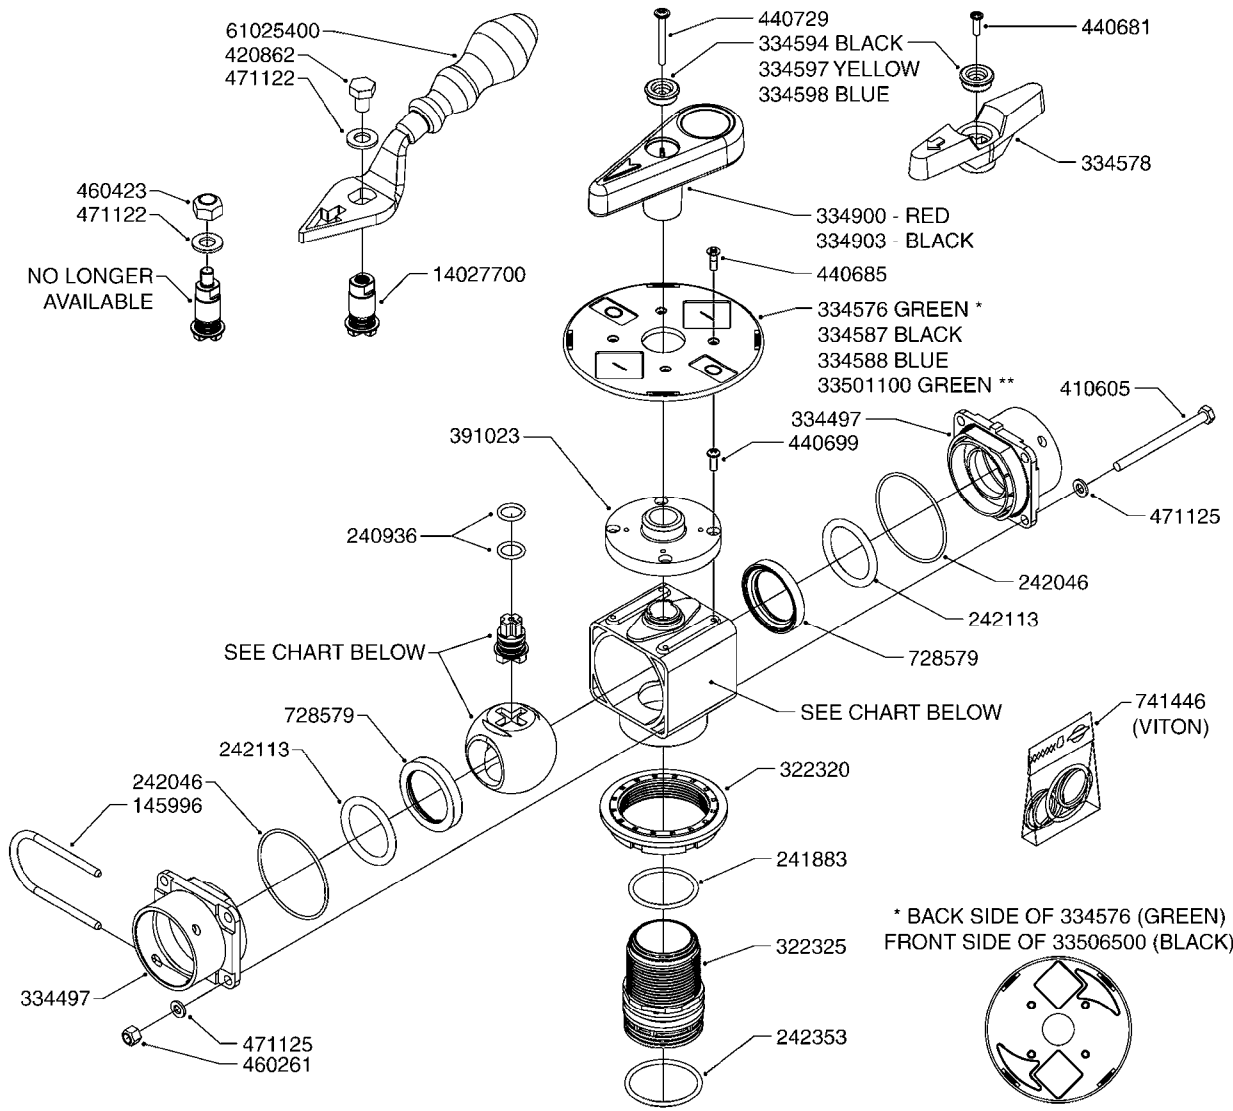

FOR S67 FITTINGS  
SEE PAGE H100

**B290**

MANIFOLD SYSTEM - PRESSURE  
B290-HIN, 29:10:12

Page 1

Date 06.04.2015 8:57

parts-n°	order qty	description
145996	1	FITT.DK S-67 FORK
160353	1	BRACKET F.PRESSURE MANIFOLD
160918	1	BRACKET F. MANIFOLD CM
242353	1	O-RING D44.2X3.0 VITON F.S-67
322224	1	FITT.DK S-67 TEE
322320	1	NUT F.3 WAY VALVE S56
334250	1	FITT.DK S-67 PLUG
334573	1	FITT.DK S-67 CONNECTOR
440675	1	SCREW F. PLASTIC 5X16 SS
841062	1	VALVE KIT S67 PRESS. MANIFOLD
841067	1	VALVE S67 PRESS.W/TEE MANIFOLD