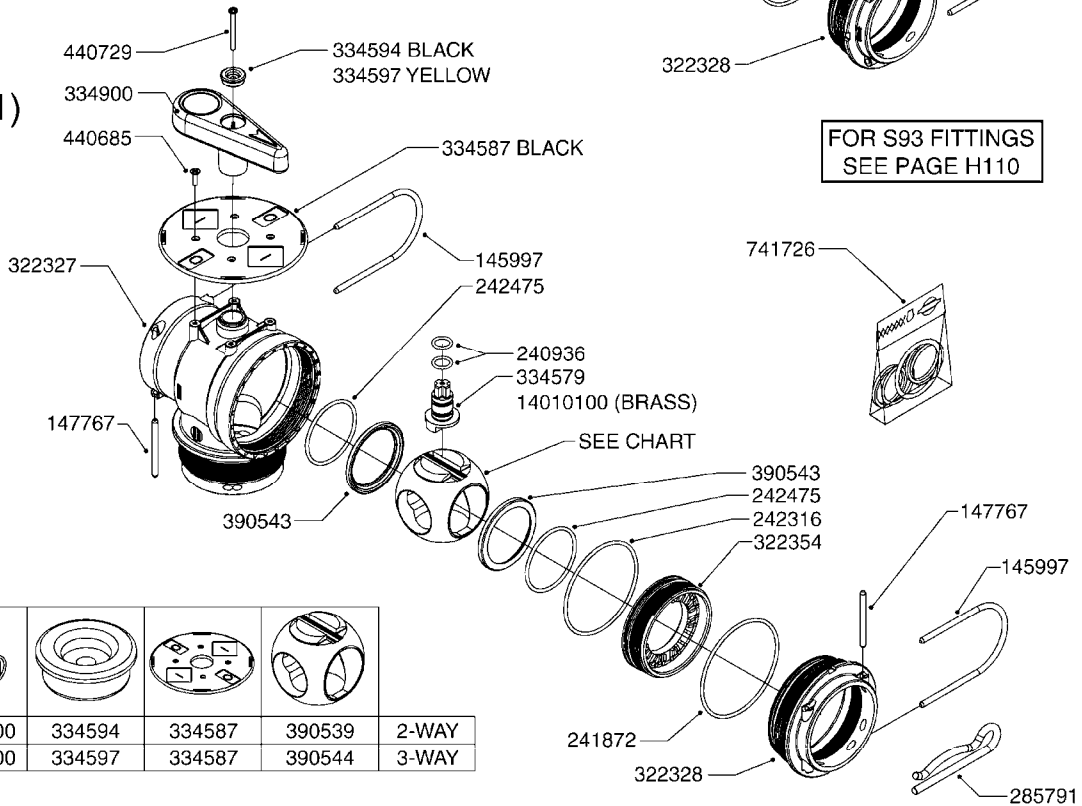

MANIFOLD - S93 VALVE  
B320 - HIN, 29:10:12

Page 0  
Date 06.04.2015 8:57

S93

				2-WAY
				3-WAY

S93 (01)

				2-WAY
				3-WAY

FOR S93 FITTINGS  
SEE PAGE H110

**B320**