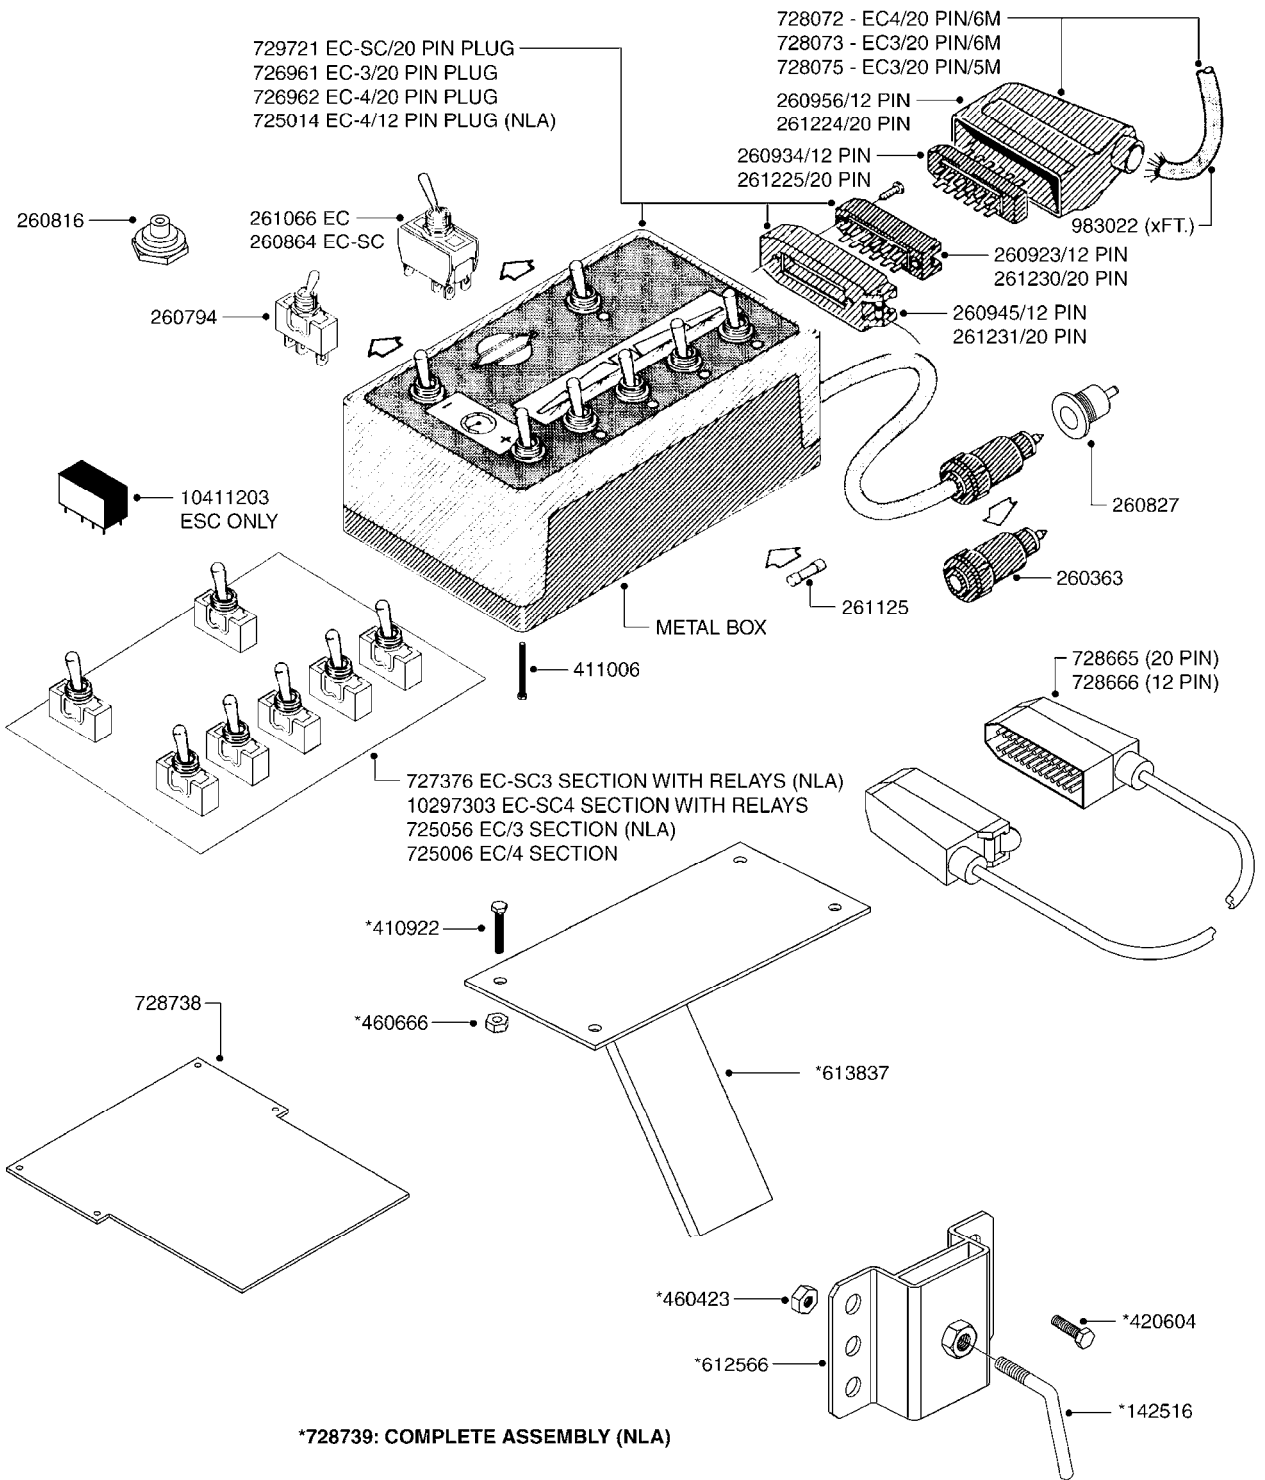

COMPLETE ASSEMBLIES  
WHOLEGOODS ITEMS

**B260**

CONTROL BOX F/EC+EC-SC  
B260-HIN, 01:01:01

Page 1

Date 06.04.2015 8:57

parts-n°	order qty	description
142516	1	SCREW SET M10 BENT F. LOCKING
260363	1	PLUG 2 POLE 12V
260794	1	SWITCH F.PRESS ADJ.EC CONTROL
260816	1	CAP W/RUBBER BOOT F.EC SWITCH
260827	1	PLUG F.EC ATTACHMENTS
260864	1	SWITCH F.HY BOOM CONTROL BOX
260923	1	PLUG INSERT 12 POLE FEMALE
260934	1	PLUG INSERT 12 POLE MALE
260945	1	PLUG HOUSE 12 POLE FEMALE
260956	1	PLUG HOUSE 12 POL.MALE
261066	1	SWITCH 2 POLE
261125	1	FUSE 5 X 20 500mA
261224	1	PLUG HOUSING F/20 POLE MALE
261225	1	PLUG INSERT 20 POLE MALE
261230	1	PLUG INSERT 20 POLE FEMALE
261231	1	PLUG HOUSING 20 POLE FEMALE
410922	1	CYL.SKR 8.8 DEL M4X20 RST
411006	1	SCREW M4X40 SLOTTED
420604	1	BOLT HEX 8.8 DEL M10X25 FT DIN933
460423	1	NUT HEX M10X1.5 LOCK
460666	1	NUT HEX M4
612566	1	MOUNT BRACKET F.FAN CABLE ASSY
613837	1	MOUNT PLATE FOR EC CONTROL BOX
725006	1	CIRCUIT BOARD 4 VALVE
725014	1	CONTROL BOX EC 4 SEC./12 PIN
725056	1	PRINTED CIRC.W SW 3WAY 726961
726961	1	CONTROL BOX EC 3 SEC./20 PIN
726962	1	CONTROL BOX EC 4 SEC./20 PIN
727376	1	CIRCUIT BOARD F.ESC 3 BANK
728072	1	CABLE,20-PIN,6M EC/4
728073	1	CABLE,20-PIN,6M, EC/3
728075	1	CABLE F.CONTROL BOX 5M EC/3
728665	1	CABLE EXT.-QUICK ATTACH 20 PIN
728666	1	CABLE-QUICK ATTACH 12 PIN
728738	1	DOUB.CONT.BOX & OR F/M PLATE
728739	1	IN CAB CONTROL MOUNT KIT
729721	1	CONTROL BOX ESC3
983022	1	WIRE 12 x 0.5 x 2MM x 12"
10297303	1	CIRCUIT BOARD FOR T.M.S.
10411203	1	RELAY T-82