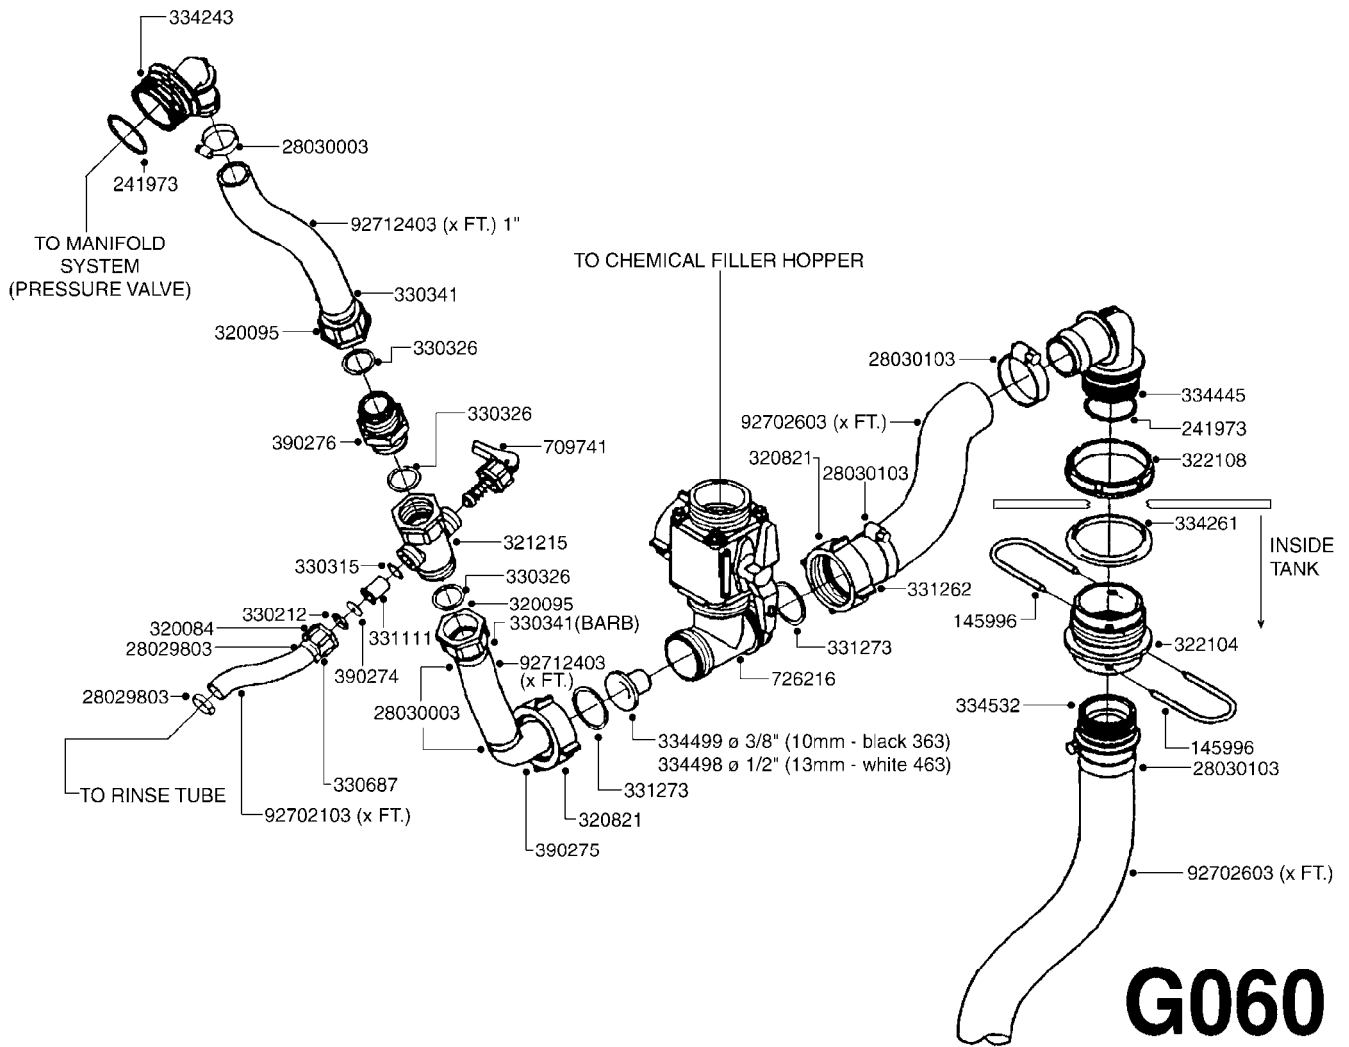

978336

CHEM. FILLER-PLUMBING-MANIFOLD
G060-HIN, 09:12:09

Page 1

Date 06.04.2015 8:58

parts-n°	order qty	description
145996	1	FITT.DK S-67 FORK
241973	1	O-RING 44.2 x 3.0 (use-242353)
320084	1	FITT.DK NUT 1/2" BSP
320095	1	FITT.DK NUT 1" BSP
320821	1	FITT.DK NUT 1-1/2" BSP
321215	1	FITT.DK HOUSING F. AGITATION
322104	1	FITT.DK S-67 BULKHEAD
322108	1	FITT.DK S-67 BULKHEAD NUT
330212	1	O-RING D19/D14X2.4 F.1/2"NUT
330315	1	O-RING D18.4/D13X.6
330326	1	O-RING D30/D24X2 F.1"NUT
330341	1	FITT.DK HB 1" F. 1" NUT
330687	1	FITT.DK HB 1/2" F. 1/2" NUT
331111	1	VALVE SEAT FOR 1/2" DISTRIBUT.
331262	1	FITT.DK HB 1-1/2" F. 1-1/2"NUT
331273	1	O-RING D44/D38X2 F.1-1/2"
334243	1	FITT.DK S-67 ELB.1"
334261	1	GASKET F. S-67 BULKHEAD
334445	1	FITT.DK S-67 ELB.1-1/2"
334498	1	NOZZLE INJECTOR 13MM/462 WHITE
334499	1	NOZZLE INJECTOR 10MM/361 BLACK
334532	1	FITT.DK S-67 STR.1-1/2' W/HOLE
390274	1	ORIFICE ID4.0/18/1.5
390275	1	FITT.DK ELB 1' SPECIAL F.CHEMF
390276	1	FITT.DK HN 1'BSP
709741	1	VALVE ASSY. 1/2" FLIP LEVER
726216	1	VALVE TWO WAY
978336	1	DECAL MANIFOLD SYS.CHEM.FILL
28029803	1	CLAMP HOSE GEAR P1/2" 6708
28030003	1	CLAMP HOSE GEAR P1" 6716
28030103	1	CLAMP HOSE GEAR P5/4-S1.5"6724
92702103	1	HOSE R X1/2" X300PSI WP X0012"
92702603	1	HOSE PVC SUCT GRAY 1-1/2"
92712403	1	HOSE R X1" X300PSI WP X0012"