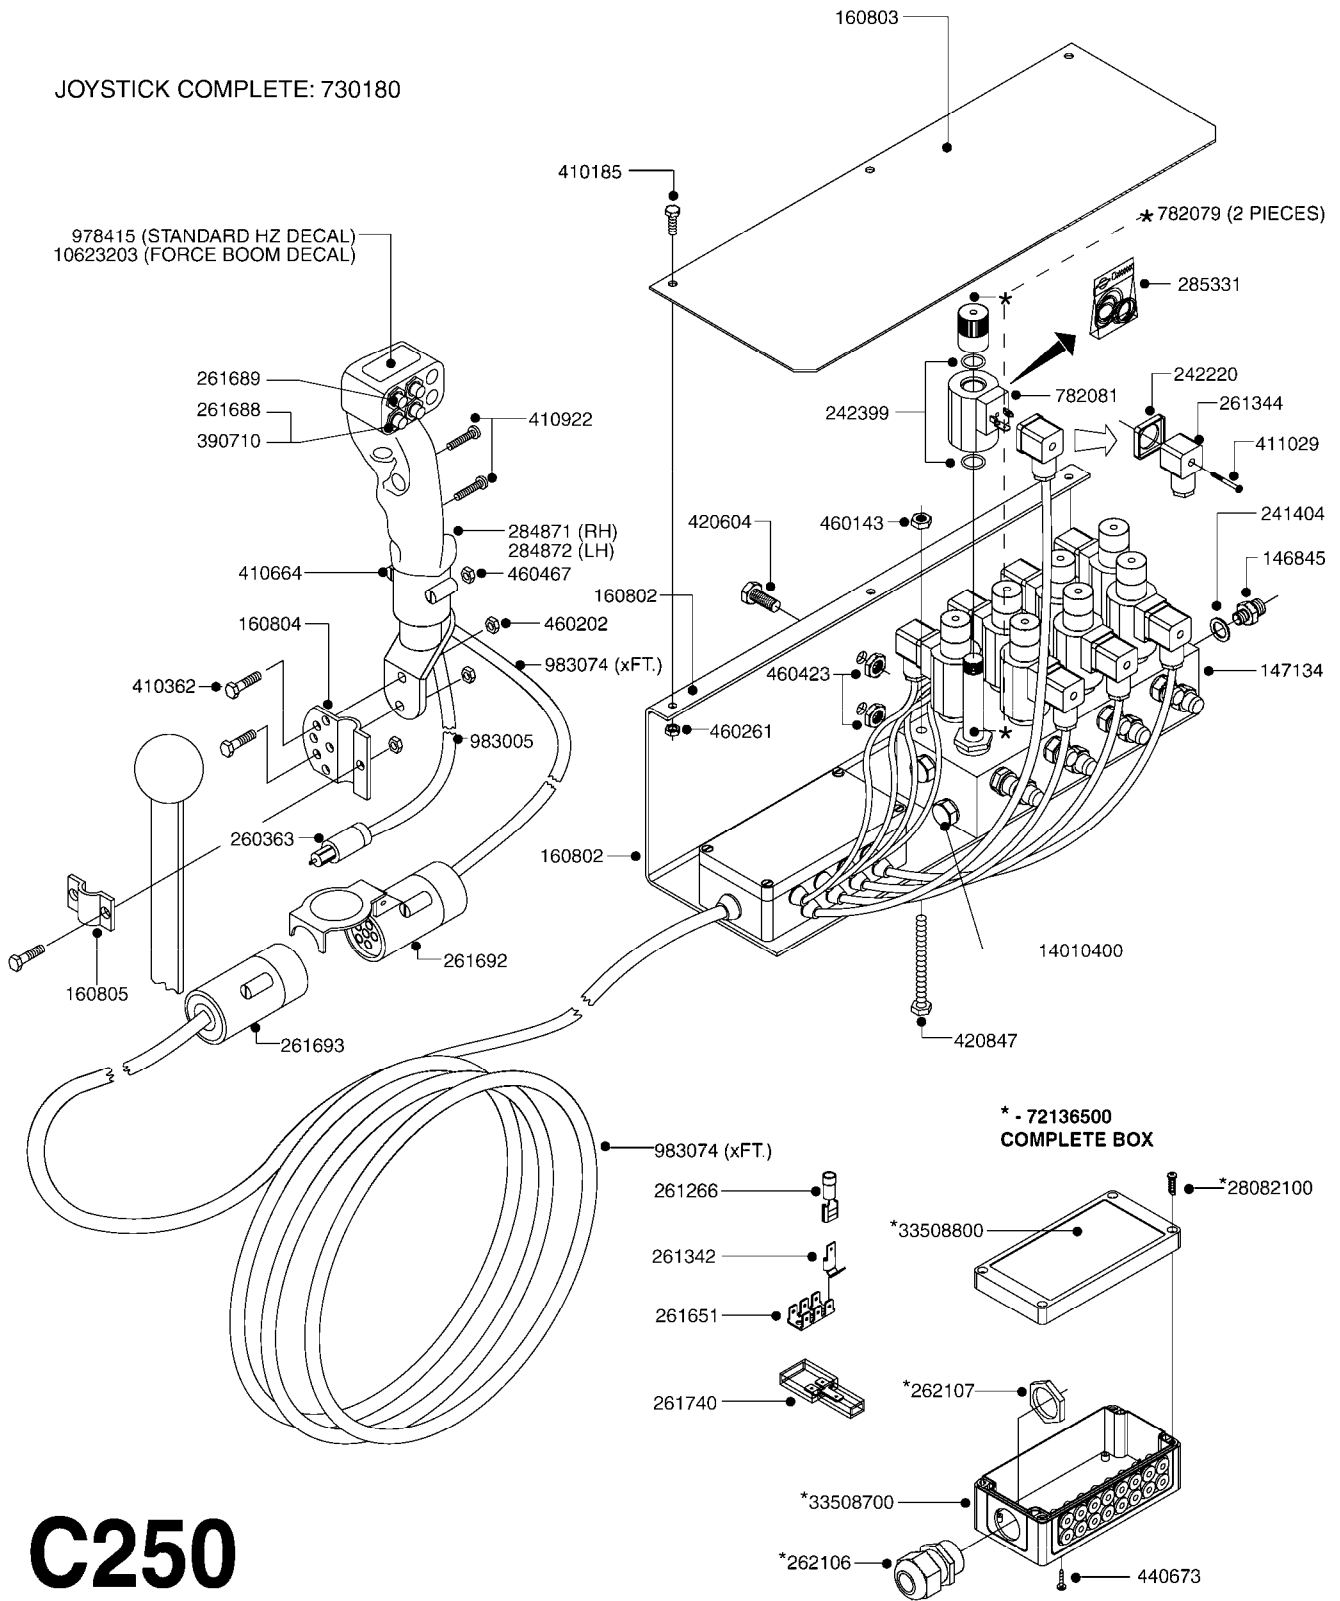

JOYSTICK COMPLETE: 730180

HYD EAGLE HZ JOYSTICK CONTROL
C250-HIN, 14:12:07

Page 1
Date 06.04.2015 8:57

parts-n°	order qty	description
146845	1	HEX NIPPLE 1/4"X1/4"
147134	1	MANIFOLD 4-FUNCTION
160802	1	MOUNT PLATE F.HYD SOLENOID'HZ'
160803	1	COVER PLATE F.HYD SOLENOID'HZ'
160804	1	MOUNT BRACKET F.HANDLE
160805	1	MOUNT STRAP F.HANDLE
241404	1	DOWTYSEAL 1/4"
242220	1	GASKET F. HIRSMANN PLUG
242399	1	O-RING F.HYD SOLENOID VALVE
260363	1	PLUG 2 POLE 12V
261266	1	CONNECTOR END F.CABLE HP
261342	1	SPADE F.ELEC.3 WAY CONNECTOR
261344	1	HIRSCHMANN PLUG B
261651	1	SPADE F.ELEC.6 POLE CONNECTOR
261688	1	SWITCH F. HANDLE WHITE
261689	1	CAP RUBBER F. SWITCH JOYSTICK
261692	1	PLUG ELEC.7 POLE FEMALE F.CABL
261693	1	PLUG ELEC. 7 POLE MALE
261740	1	SPADE F.ELEC.3 POLE CONN.INSUL
262106	1	BULKHEAD F. CABLE 6.5-14 BLACK
262107	1	NUT F. BULKHEAD CABLE BLACK
284871	1	CONTROL HANDLE RIGHT HALF
284872	1	CONTROL HANDLE LEFT HALF
285331	1	SEAL KIT F. HZ HYD.SOLENOID 96
390710	1	SWITCH F.HANDLE GREY MACHINED
410185	1	BOLT HEX 8.8 DEL M6X16 A2
410362	1	BOLT HEX 8.8 SS M6X20 FT
410664	1	BOLT HEX M5 X 20
410922	1	CYL.SKR 8.8 DEL M4X20 RST
411029	1	SCREW M3X35 F.HIRSMANN PLUG
420604	1	BOLT HEX 8.8 DEL M10X25 FT DIN933
420847	1	BOLT HEX 8.8 DEL M8X85
440673	1	SCREW F.PLASTIC 5X12 SS
460143	1	NUT HEX M8 LOCK A2 DIN985
460202	1	NUT HEX M6
460261	1	NUT HEX M6X1 LOCK A2 DIN985
460423	1	NUT HEX M10X1.5 LOCK
460467	1	NUT HEX M5 GALV.
730180	1	HYD.KIT JOYSTICK CTRL HANDLE
782079	1	CARTRIDGE VALVE
782081	1	SOLENOID F. CARTRIDGE VALVE
978415	1	DECAL CONTROL HANDLE
983005	1	ELEC. CABLE 2 WIRE X 1.5MM
983074	1	ELEC. CABLE 5 WIRE X 1.5MM
10623203	1	DECAL F.JOYSTICK - FORCE
14010400	1	PLUG 1/4" BSP
28082100	1	SCREW F. BOX LID 1/4" L=20
33508700	1	BOX 160X80X40 BLACK 1-HOLE
33508800	1	LID 160X80X15 BLK W/SCREWS
72136500	1	UNIV. CONNECTION BOX F. EC