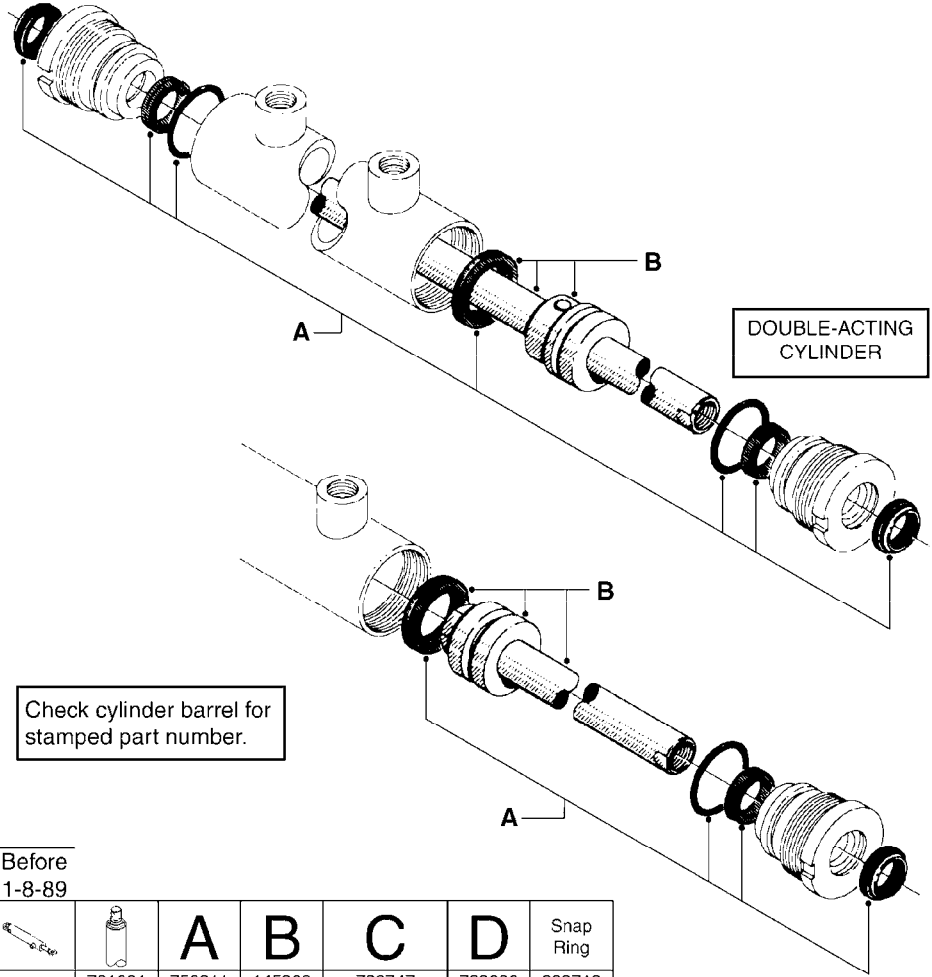

SINGLE-ACTING CYLINDER

DOUBLE-ACTING CYLINDER

Check cylinder barrel for stamped part number.