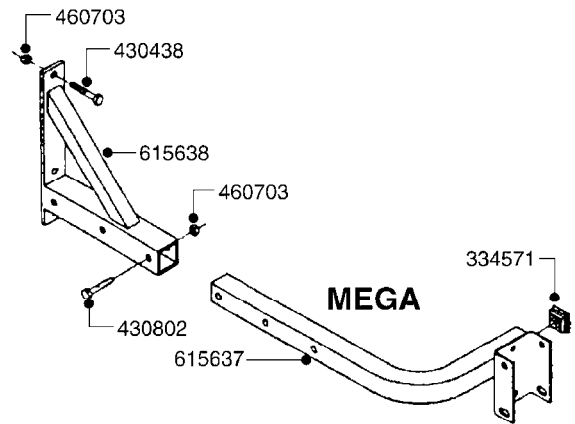

NK/LX/LY PRE-86