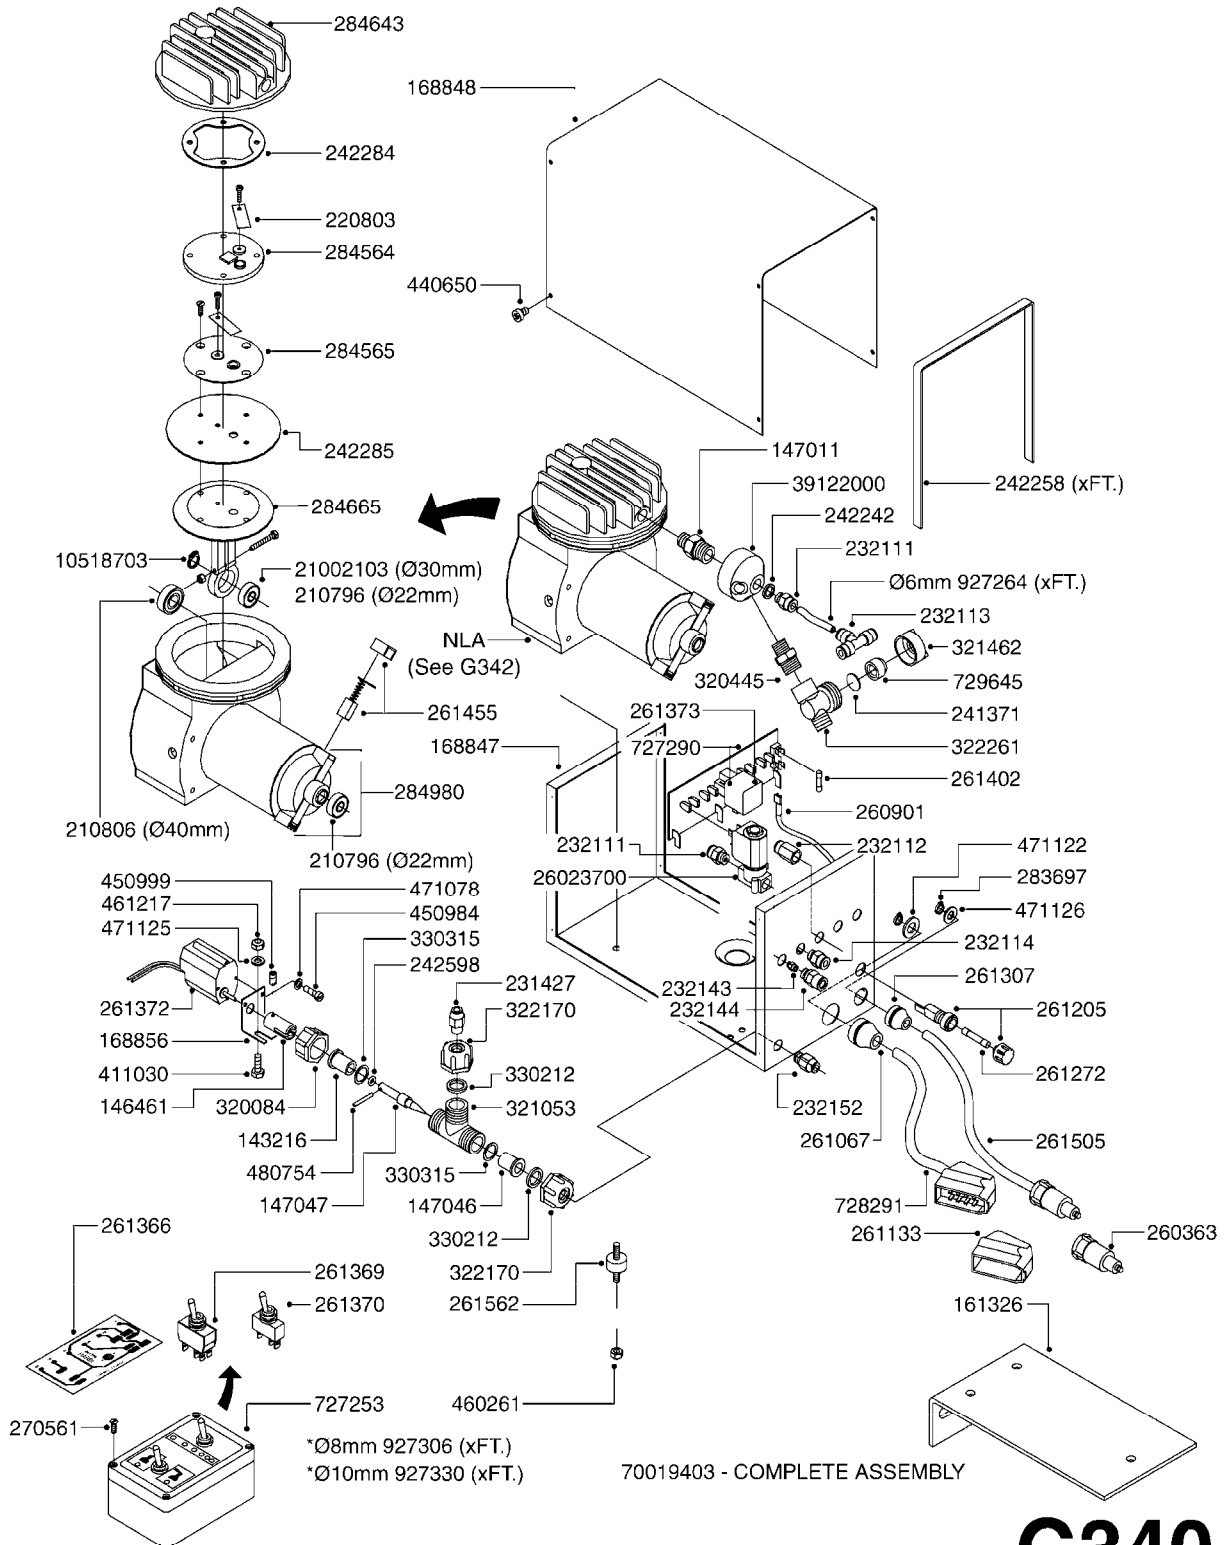

G340

parts-n°	order qty	description
143216	1	BUSHING THREAD F.FOAM MARKER
146461	1	COUPLER F.THROTTLE VALVE
147011	1	HEX NIPPLE 3/8'X1/4'BSP BRASS
147046	1	SEAT FOR THROTTLE VALVE
147047	1	SPINDLE FOR THROTTLE VALVE
161326	1	MOUNT BKT. F. FOAM COMP.BOX 98
168847	1	ENCLOSURE LOWER F.MARKER
168848	1	COVER F. FOAM MARKER
168856	1	MOUNT FOR GEAR MOTOR
210796	1	BEARING BALL D22/D8 X 7 608ZZ
210806	1	BEARING BALL D40/D17X12MM
220803	1	VALVE F. COMPRESSOR
231427	1	COUPLER 1/8'THREAD X6MM HOSE
232111	1	QUICK COUPLER 6MM X 1/8 EXT.
232112	1	QUICK COUPLER 6MM 1/8 INT.
232113	1	QUICK COUPLER 6MM T-PIECE
232114	1	COUPLER 1/8" THREADX8MM HOSE
232143	1	REDUCER 1/4'INT-1/8'EXT
232144	1	QUICK COUPLER 10MM X 1/4 EXT
232152	1	QUICK COUPLER 8MMX1/8 EXT.LONG
241371	1	DIAPHRAGM, NO-DRIP alt 241371
242242	1	O-RING F.AIR HOSE FITTING
242258	1	TRIM 3X10 SELF ADHESIVE 0012"
242284	1	HEAD GASKET F. COMPRESSOR
242285	1	DIAPHRAGM F. F/M COMP.
242598	1	O-RING D7.0 X 2.5 NITRIL
260363	1	PLUG 2 POLE 12V
260901	1	SPADE F.ELEC CONN.1.5MM BLUE
261067	1	GROMMET 10-14 GREY
261133	1	PLUG HOUSING F.8 POLE PLUG
261205	1	FUSE HOLDER
261272	1	FUSE 10A D6X32 MM
261307	1	GROMMET 7-10 BLACK
261366	1	CIRCUIT BOARD F.F/M CONTROL
261369	1	SWITCH 2 WAY 12V SPRING RETURN
261370	1	SWITCH 2 WAY 12V
261372	1	GEAR MOTOR BOSCH 13RPM
261373	1	RELAY 12V/30W
261402	1	FUSE 3.15A SLOW BURN
261455	1	BRUSH KIT-FOAM MARKER MOTOR
261505	1	CABLE 2X4MM L8000MM
261562	1	RUBBER DAMPER 2XM6X25
270561	1	SCREW W/SPRING ASSY. (QTY 1)
283697	1	TIESTRAP 200MM
284564	1	PLATE F.COMPRESSOR HEAD
284565	1	PLATE F.COMPRESSOR HEAD
284643	1	COMPRESSOR HEAD F.FOAM MARKER
284665	1	CONNECTING ROD F.COMPRESSOR
284980	1	FLANGE REAR F. F.M.COMPRESSOR
320084	1	FITT.DK NUT 1/2" BSP
320445	1	FITT.DK HN 1/4"X3/8" BSP
321053	1	FITT.DK TEE 1/2 X1/2 X1/2" BSP
321462	1	CAP F.NO-DRIP ASSY.
322170	1	FITT.DK NUT 1/2"x 1/8"F BSP
322261	1	HOUSING F.SAFETY VALVE 3/8"
330212	1	O-RING D19/D14X2.4 F.1/2"NUT
330315	1	O-RING D18.4/D13X.6
411030	1	BOLT HEX M5X10
440650	1	SCREW 3.5x13 STAINLESS
450984	1	BOLT HEX M2.5X8 SLOTTED
450999	1	SCREW SET M3X8