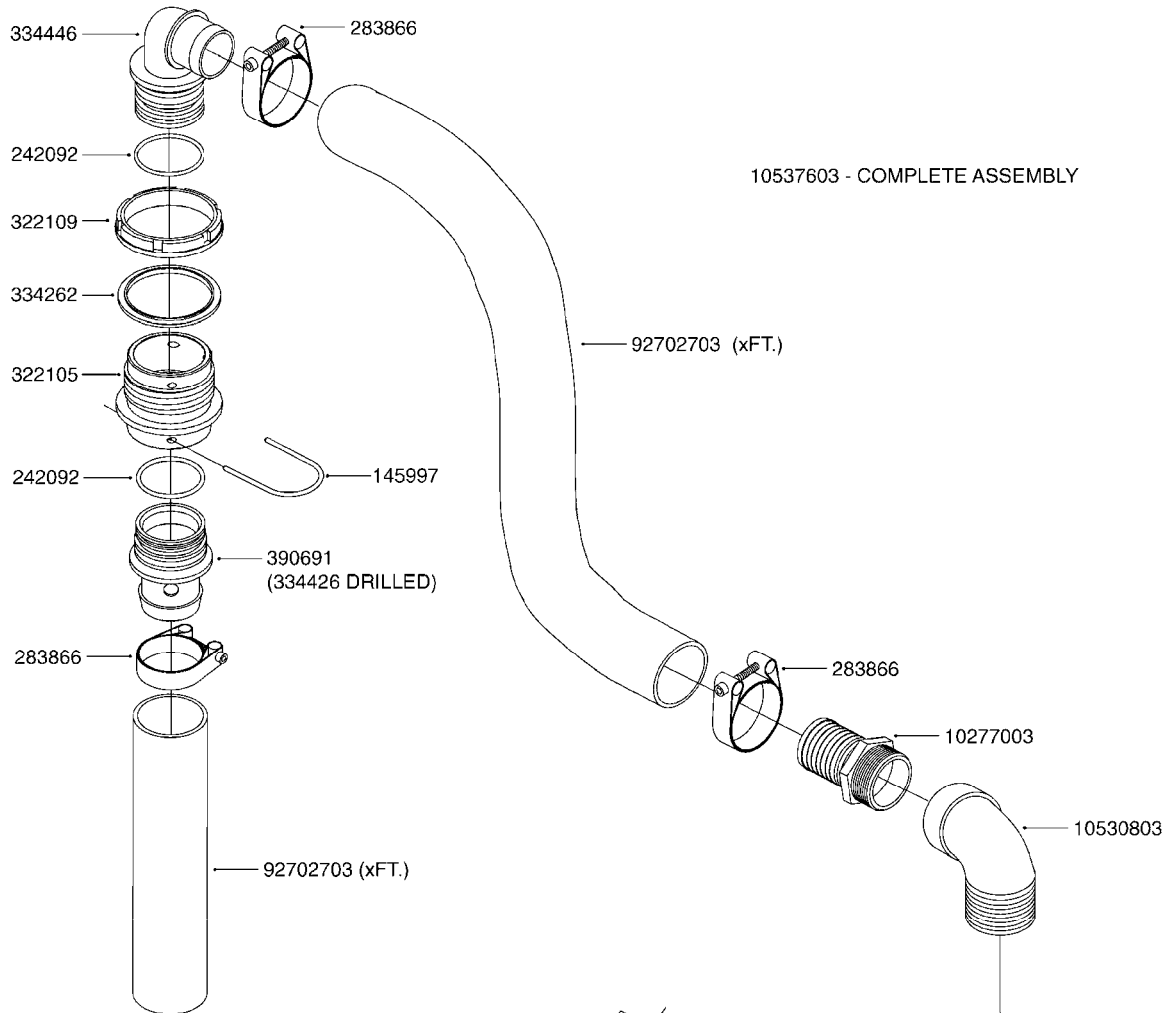

TO VALVE

FOR VALVE BREAKDOWN SEE
PAGE G560

COMPLETE ASSEMBLIES
WHOLEGOODS ITEMS

G530