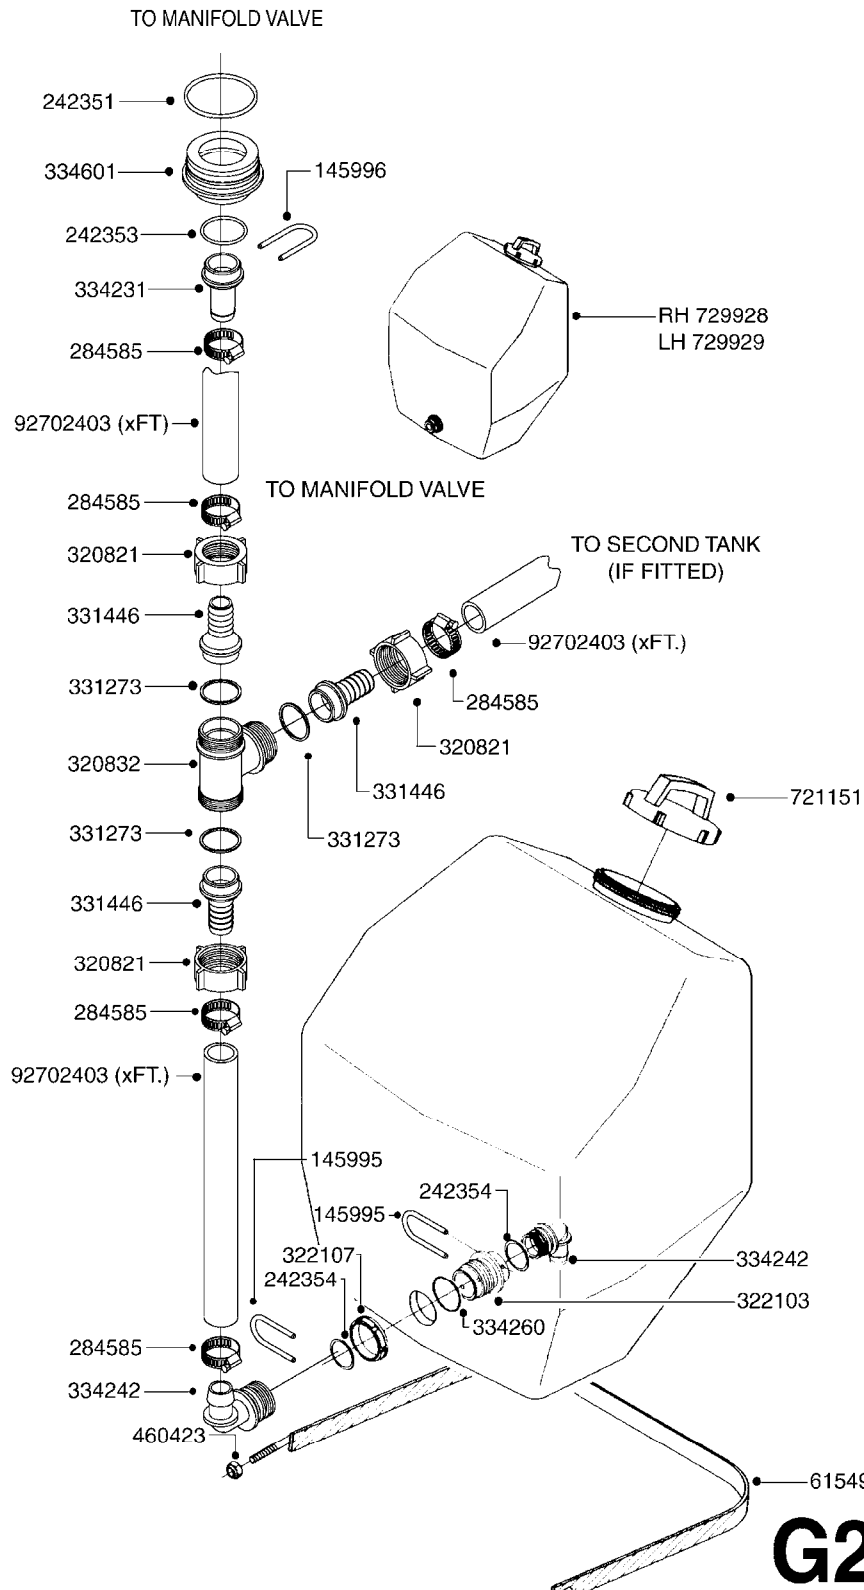

FLUSH SYSTEM-TANKMOUNT-MEGA
G280-HIN, 07:09:11

Page 1
Date 06.04.2015 8:58

parts-n°	order qty	description
145995	1	FITT.DK S-53 FORK
145996	1	FITT.DK S-67 FORK
242351	1	O-RING D69.5X3.0 VITON F.S-93
242353	1	O-RING D44.2X3.0 VITON F.S-67
242354	1	O-RING D32.2X3.0 VITON F.S-53
284585	1	CLAMP HOSE GEAR 1" MINI 020
320821	1	FITT.DK NUT 1-1/2" BSP
320832	1	FITT.DK TEE 1-1/2x1-1/2x1-1/2
322103	1	FITT.DK S-53 BULKHEAD
322107	1	FITT.DK S-53 BULKHEAD NUT
331273	1	O-RING D44/D38X2 F.1-1/2"
331446	1	FITT.DK HB 1" F.1-1/2" NUT
334231	1	FITT.DK S-67 STR.1'
334242	1	FITT.DK S-53 ELB.1"
334260	1	GASKET F. S-53 BULKHEAD
334601	1	FITT.DK S-93 TO S67 ADAPTOR
460423	1	NUT HEX M10X1.5 LOCK
615494	1	STRAP F/FLUSH TANK MEGA
721151	1	TANK LID CPL. K15
729928	1	TANK FLUSH 20G F/MEGA RIGHT
729929	1	TANK FLUSH 20G F/MEGA LEFT
92702403	1	HOSE PVC SUCT GRAY 1"