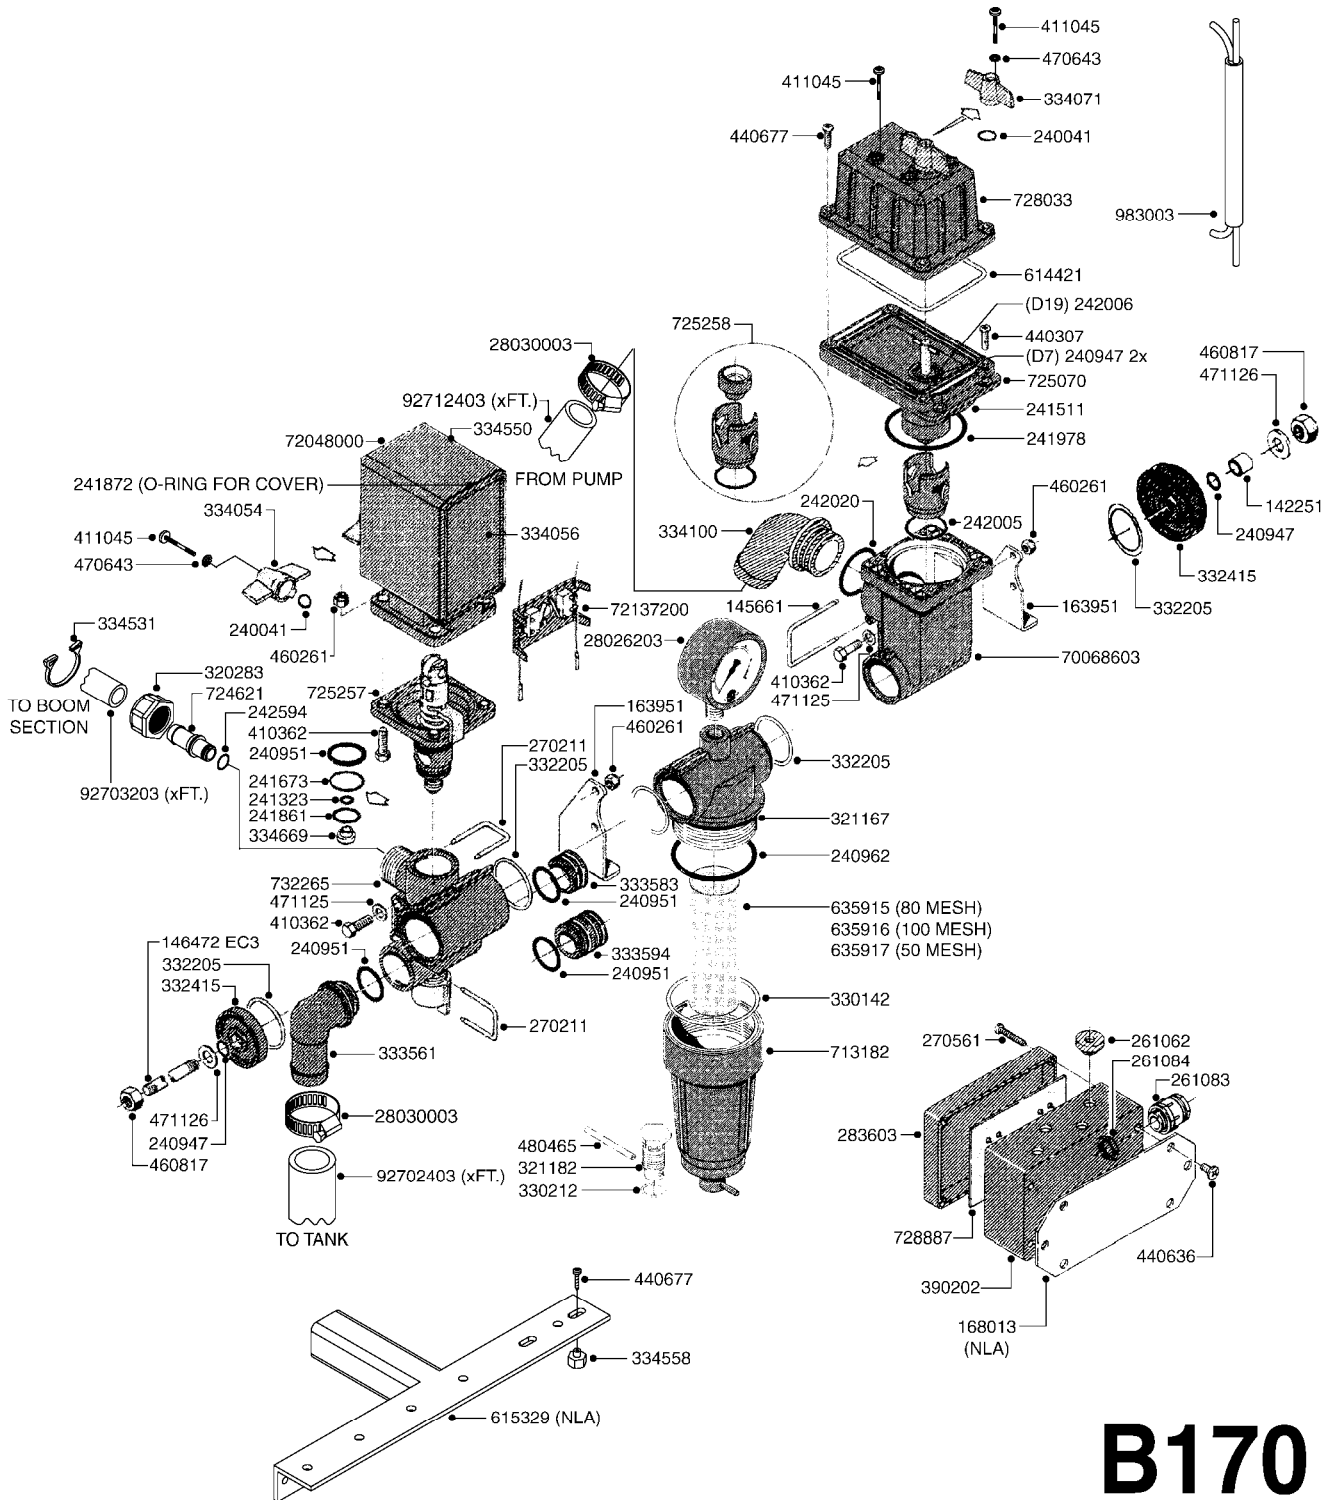

COMPLETE ASSEMBLIES  
WHOLEGOODS ITEMS

**A530**

PTO WALTERSCHEID TR/NAV  
A530-HIN, 01:01:01

Page 1

Date 06.04.2015 8:57

parts-n°	order qty	description
10303903	1	PTO 1-3/8/21X1-3/8/6X860MM 361
10465803	1	PTO 1-3/4/20x 1-3/8/21 WLTRSHD
10471203	1	PTO YOKE 1-3/4 X 20 SPLINE
10471303	1	UNIV. JOINT 23.8x62.5mm
10471403	1	PTO SPRING PIN 8 X 60
10471503	1	PTO INBOARD YOKE
10471603	1	PTO INNER PROFILE
10471703	1	PTO OUTER PROFILE
10471803	1	PTO INBOARD YOKE
10471903	1	PTO YOKE 1-3/8 X 6 SPLINE
10472003	1	PTO SHIELD CONE 5 RIB
10472103	1	PTO OUTER SHIELD TUBE
10472203	1	PTO INNER SHIELD TUBE
10472303	1	PTO BEARING RING
10472403	1	PTO SAFETY CHAIN
10472503	1	SCREW/ATTACHES ITEM# 1104720
10472703	1	DECAL PTO IN ITEM 104717
10472803	1	PTO PIN KIT IN ITEM 104712
10472903	1	PTO KIT IN ITEM 104719
10473003	1	PTO YOKE 1-3/8 X 21 SPLINE
10481403	1	PTO 1-3/8/21 x1-3/8/21 WLTRSHD
10497503	1	PTO BEARING RING SC15
10497803	1	PTO YOKE 1'
10497903	1	PTO 1-3/8/21X1' X860MM
10545803	1	PTO 1-3/8/6X1' X860
10551803	1	PTO YOKE 1-3/8 x 6 SPL SPLIP
10551903	1	PTO REPAIR KIT F.SLIP YOKE
10563703	1	YOKE 1'x 1/4' KEYED WALTERSCHE