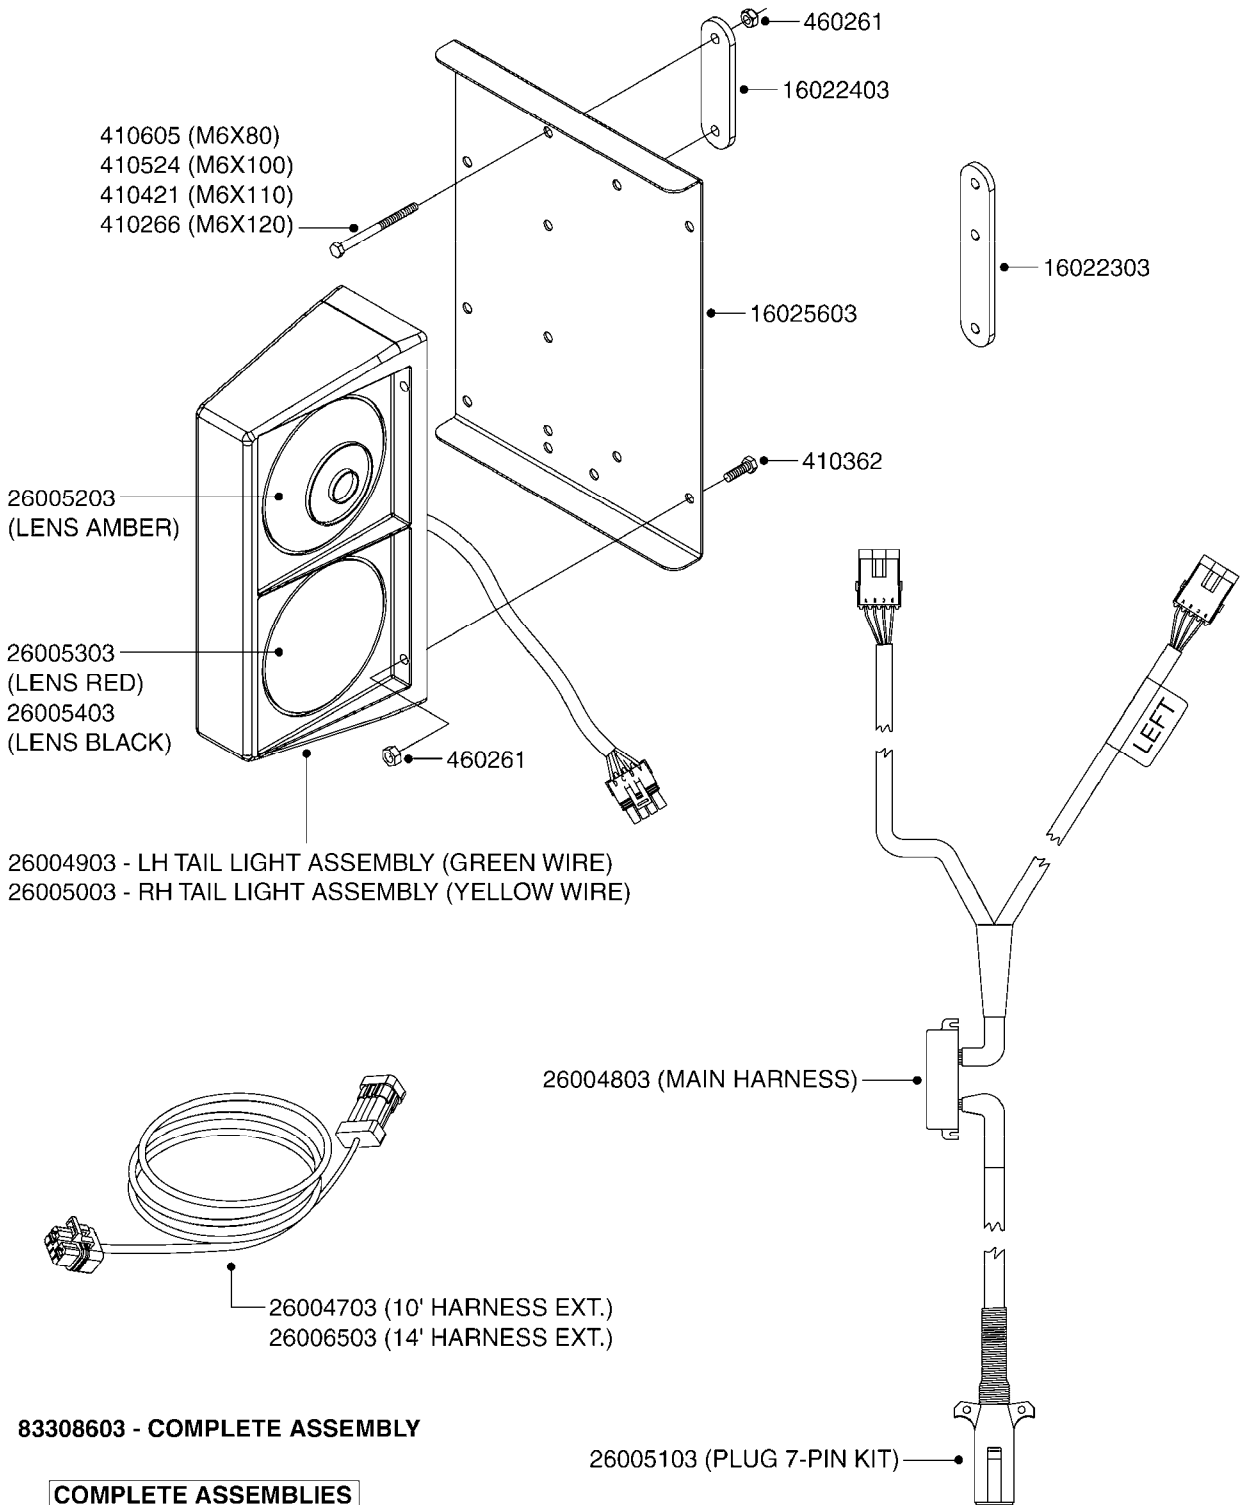

COMPLETE ASSEMBLIES
WHOLEGOODS ITEMS

G680

TRAFFIC LIGHT KIT
G680-HIN, 01:01:01

Page 1

Date 06.04.2015 8:58

parts-n°	order qty	description
410266	1	BOLT HEX 8.8 DEL M6X120
410362	1	BOLT HEX 8.8 SS M6X20 FT
410421	1	BOLT HEX M6X110 DIN931-A2 SS
410524	1	BOLT HEX 8.8 DEL M6X100
410605	1	BOLT HEX 8.8 DEL M6X80
460261	1	NUT HEX M6X1 LOCK A2 DIN985
16022303	1	BRACKET 100MM TUBE
16022403	1	BRACKET 60MM TUBE
16025603	1	BRACKET TAIL LIGHT DUAL LAMP
26004703	1	HARNESS 13' EXT 4 WIRE WP
26004803	1	HARNESS MAIN TAIL LIGHT
26004903	1	TAIL LIGHT GREEN WIRE LH
26005003	1	TAIL LIGHT YELLOW WIRE RH
26005103	1	PLUG 7-PIN AG TAIL LIGHT
26005203	1	LENS AMBER BEFORE 2009
26005303	1	LENS RED BEFORE 2009
26005403	1	LENS BLACK BEFORE 2009
26006503	1	HARNESS 14' EXT 4 WIRE WP
83308603	1	TRAFFIC LIGHT KIT