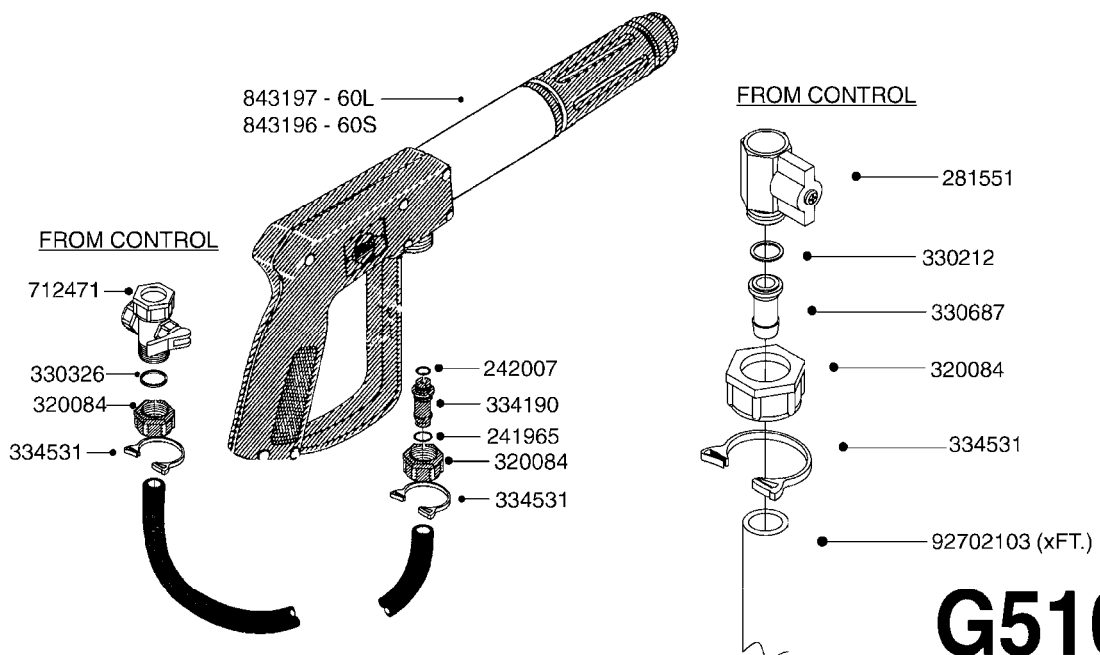

**G510**

HOSE WRAPS  
G510-HIN, 19:05:11

Page 1  
Date 06.04.2015 8:58

parts-n°	order qty	description
241965	1	O-RING 12.1 X 1.6
242007	1	O-RING D9.1X1.6
281551	1	BALL VALVE 1/2"
320084	1	FITT.DK NUT 1/2" BSP
330212	1	O-RING D19/D14X2.4 F.1/2"NUT
330326	1	O-RING D30/D24X2 F.1"NUT
330687	1	FITT.DK HB 1/2" F. 1/2" NUT
334190	1	FITT.DK HB 1/2' F. PISTOL 60S
334531	1	CLAMP HOSE PLASTIC 3/4"
636223	1	POST 12 VOLT TR30
712471	1	AGITATION VALVE ASSY. ON/OFF
843196	1	GUN, MODEL 60S
843197	1	HANDGUN KIT TYPE 60 LONG
10013403	1	BOLT HEX 3/8-16X1 1/4 HCS Z5
10013503	1	NUT HEX NC 3/8"
10178903	1	WRAP HOSE SIDE MOUNT PLATE
10179003	1	WRAP HOSE BOTTOM PLATE MOUNT
10179403	1	WRAP WELDMENT FOR HI101789
10179503	1	WRAP WELDMENT FOR HI101790
10225603	1	BKT.FOR HOSE WRAP MOUNT NL NK
10225703	1	WRAP HOSE BDL.BOTTOM PLATE
92702103	1	HOSE R X1/2" X300PSI WP X0012"