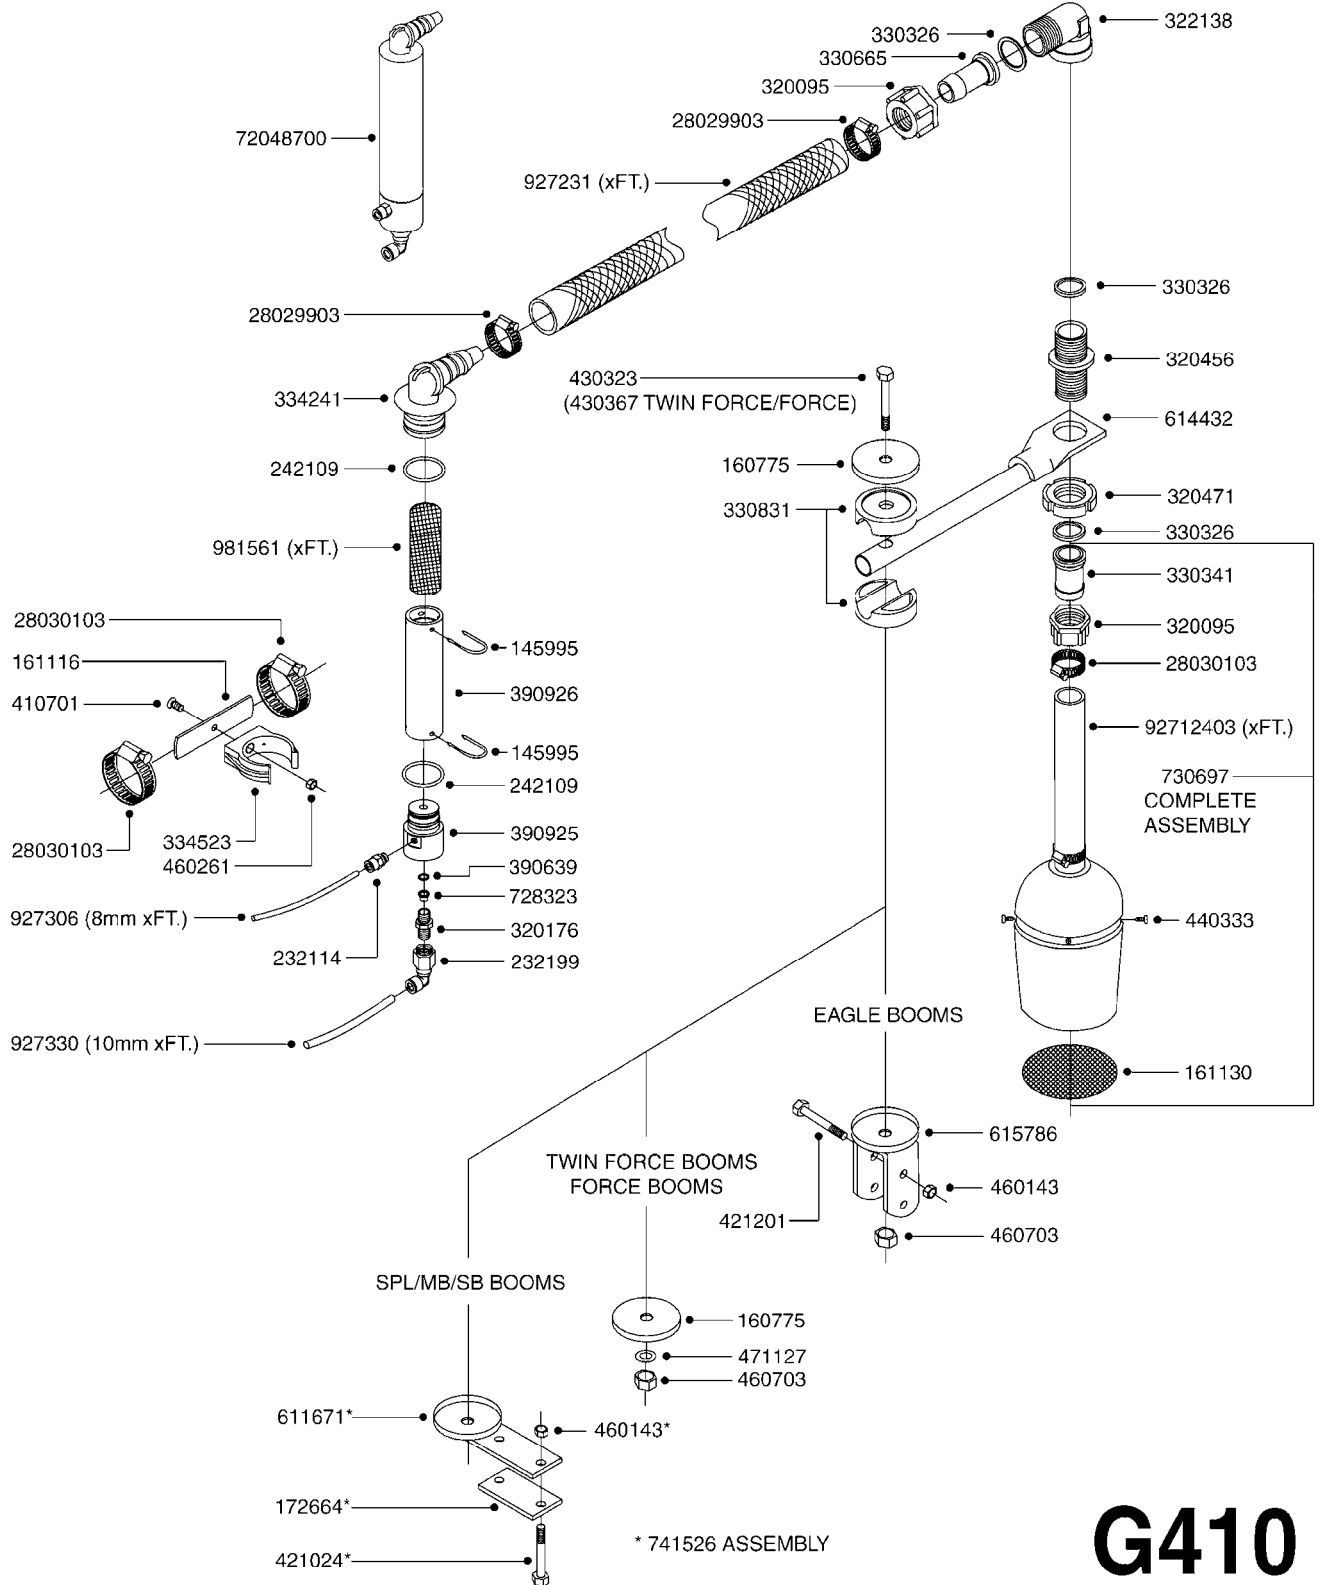

G410

parts-n°	order qty	description
145995	1	FITT.DK S-53 FORK
160775	1	WASHER F. FRICTION PLATE
161116	1	FLATBAR PLATE 3 X 25 X 110
161130	1	FILTER SCREEN F/FOAM DROPPER
172664	1	FLATBAR BACKING PLATE
232114	1	COUPLER 1/8" THREADX8MM HOSE
232199	1	COUPLER 3/8' BSP-90/10MM HOSE
242109	1	O-RING D32.2x3.0 (USE 242354)
320095	1	FITT.DK NUT 1" BSP
320176	1	FITT.DK HN 3/8"X1/2" BSP
320456	1	FITT.DK BULKHEAD 1"BSP DOUBLE
320471	1	FITT.DK NUT 1" BSP JAMB
322138	1	FITT.DK ELB 1"M X 1"F BSP
330326	1	O-RING D30/D24X2 F.1"NUT
330341	1	FITT.DK HB 1" F. 1" NUT
330665	1	FITT.DK HB 3/4"F.1" NUT
330831	1	FRICTION PLATE
334241	1	FITT.DK S-53 ELB.3/4"
334523	1	PIPE HOLDER D51.5
390639	1	O-RING F.NOZZLE FILTER
390925	1	FITTING F.FOAM MIX.CHAMB. STD
390926	1	TUBE,MIX CHAMB. FOAM MARK STD
410701	1	SCREW M6X16 GALV.
421024	1	BOLT HEX 8.8 DEL M8X60
421201	1	BOLT HEX 8.8 DEL M8X70
430323	1	BOLT HEX 8.8 DEL M12X60
430367	1	BOLT HEX 8.8 DEL M12X100 DIN931
440333	1	SCREW 3.5 X 9.5 SS
460143	1	NUT HEX M8 LOCK A2 DIN985
460261	1	NUT HEX M6X1 LOCK A2 DIN985
460703	1	NUT HEX M12X1.75 LOCK DIN985
471127	1	WASHER D24/D13X2.5 STAINLESS
611671	1	BREAK AWAY HOLDER F-MARKER
614432	1	BREAK AWAY ARM F. FOAM MARKER
615786	1	MOUNT BKT. F.FOAM DROPPER 98
728323	1	VALVE NON-RETURN
730697	1	FOAM DROPPER COMP. BLACK '97
741526	1	FOAM DROPPER MT. KIT MB-SPL
927231	1	HOSE R X PVCX3/4 CLR/BRD 0012"
927306	1	HOSE R X PE D8/D6 X 0012"BLACK
927330	1	HOSE R X PE D10/D8 X 012"BLACK
981561	1	SPONGE MAT. MIX.CHAMBER-x0012"
28029903	1	CLAMP HOSE GEAR P3/4"-S1" 6712
28030103	1	CLAMP HOSE GEAR P5/4"-S1.5"6724
72048700	1	MIXING CHAMBER, FOAM MARK. STD
92712403	1	HOSE R X1" X300PSI WP X0012"