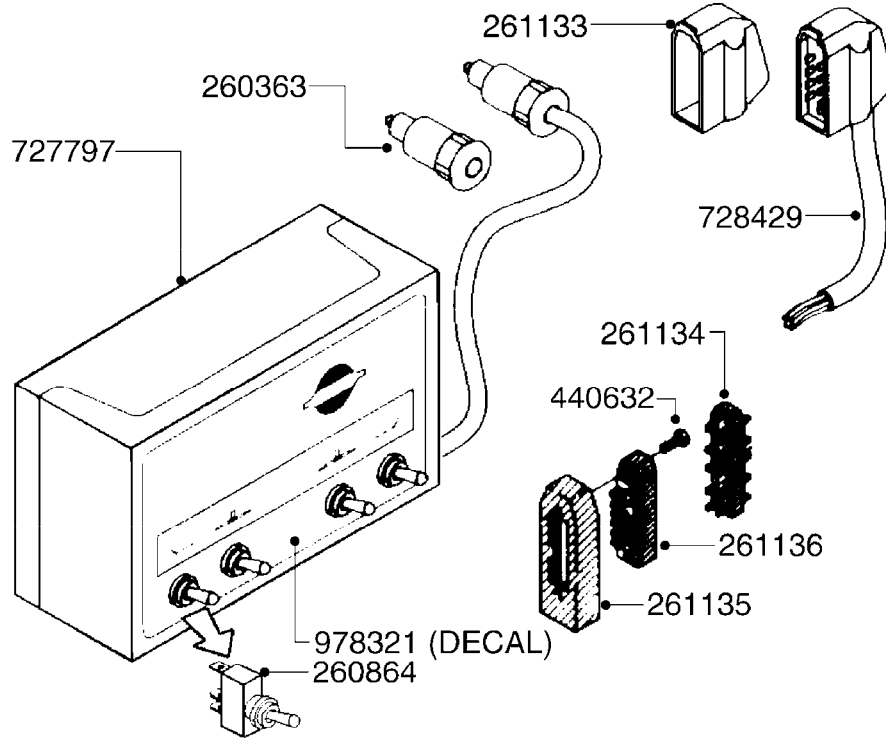

C240

HYD EAGLE HZ CONTROL BOX
C240-HIN, 01:01:01

Page 1

Date 06.04.2015 8:57

parts-n°	order qty	description
260363	1	PLUG 2 POLE 12V
260864	1	SWITCH F.HY BOOM CONTROL BOX
261133	1	PLUG HOUSING F.8 POLE PLUG
261134	1	PLUG INSERT 8 POLE MALE
261135	1	PLUG HOUSING 8 POLE FEMALE
261136	1	PLUG INSERT 8 POLE FEMALE
440632	1	SCREW M4X13
727797	1	CONTROL BOX EAGLE BOOM
728429	1	CABLE ASSY. F. HYD. CONTROL
978321	1	DECAL HZ CONTROL BOX