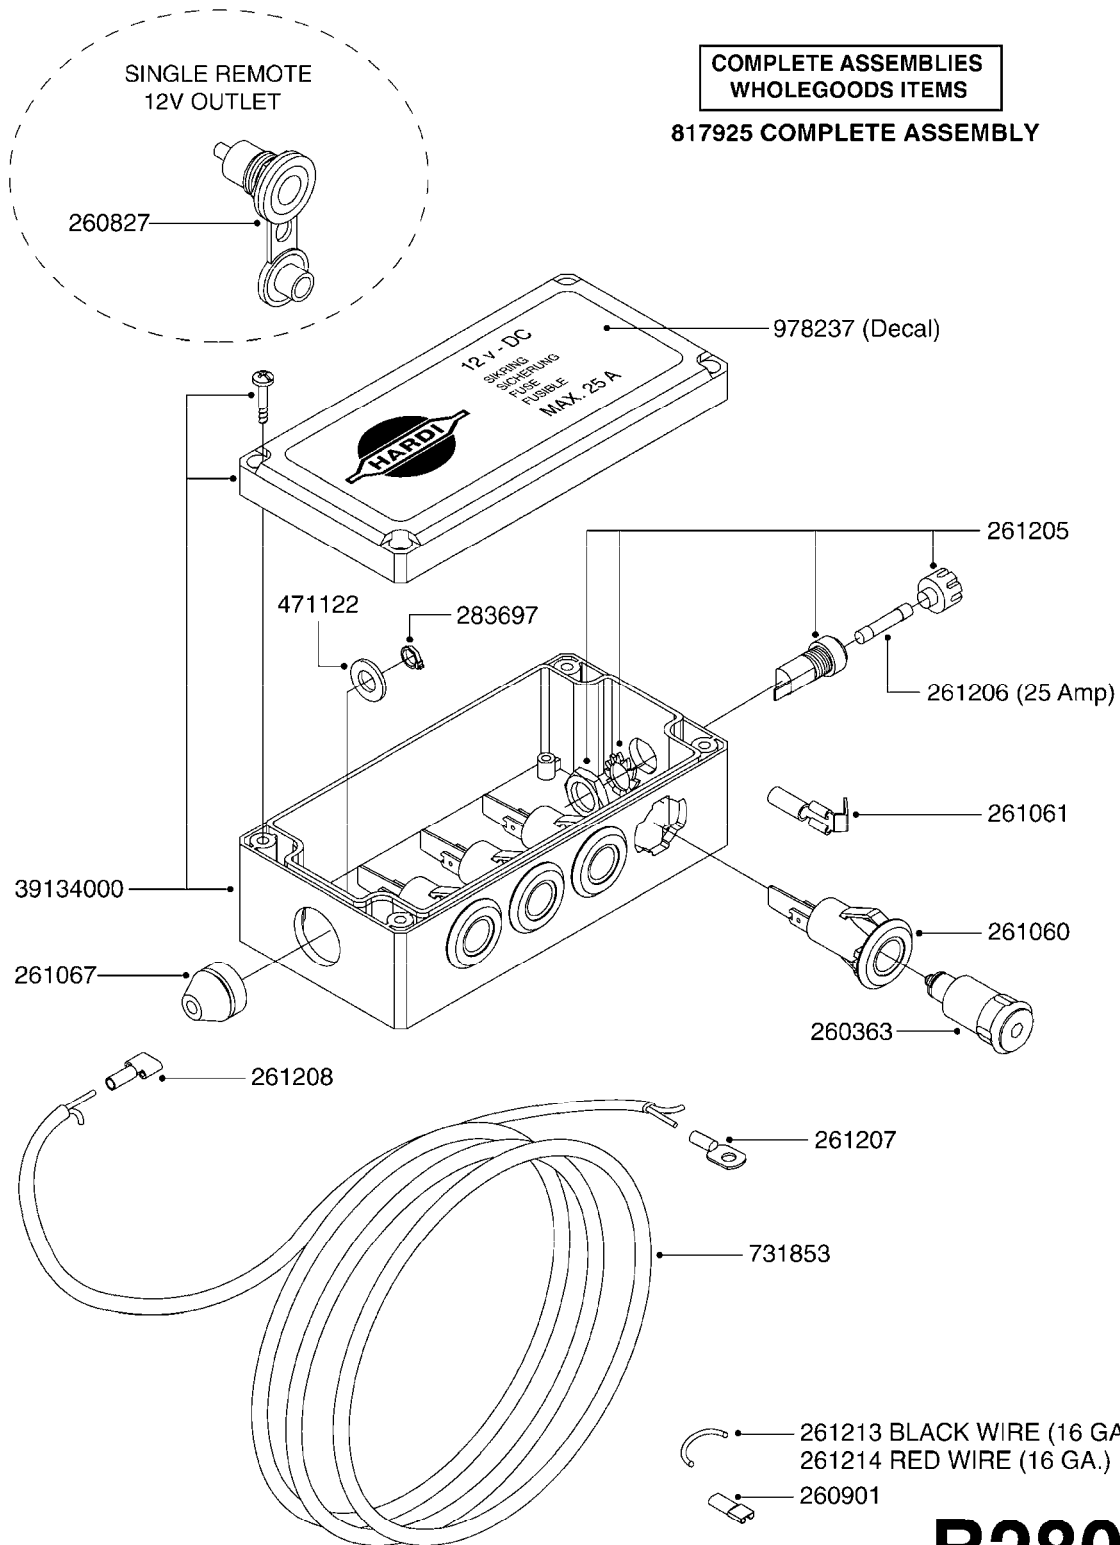

12 VOLT OUTLET BOX
B280-HIN, 30:05:13

12 VOLT OUTLET BOX
B280-HIN, 30:05:13

Page 1

Date 06.04.2015 8:57

parts-n°	order qty	description
260363	1	PLUG 2 POLE 12V
260827	1	PLUG F.EC ATTACHMENTS
260901	1	SPADE F.ELEC CONN.1.5MM BLUE
261060	1	PLUG F.EC ATTACHMENTS
261061	1	SPADE F.ELEC.2 WAY CONNECTOR
261067	1	GROMMET 10-14 GREY
261205	1	FUSE HOLDER
261206	1	FUSE 25 A
261207	1	ELECTRIC CONNECTOR 4MM
261208	1	SPADE F.ELEC.CONNECTOR 4MM
261213	1	WIRE 6.4MM BLACK
261214	1	WIRE 6.4MM RED
283697	1	TIESTRAP 200MM
471122	1	WASHER D20/D10.5X2 SS
731853	1	CABLE 2X4MM L=138"
817925	1	OUTLET BOX 12 VOLT ELEC.
978237	1	DECAL OUTLET BOX
39134000	1	BOX, COMPLETE, 12V POWER BOX