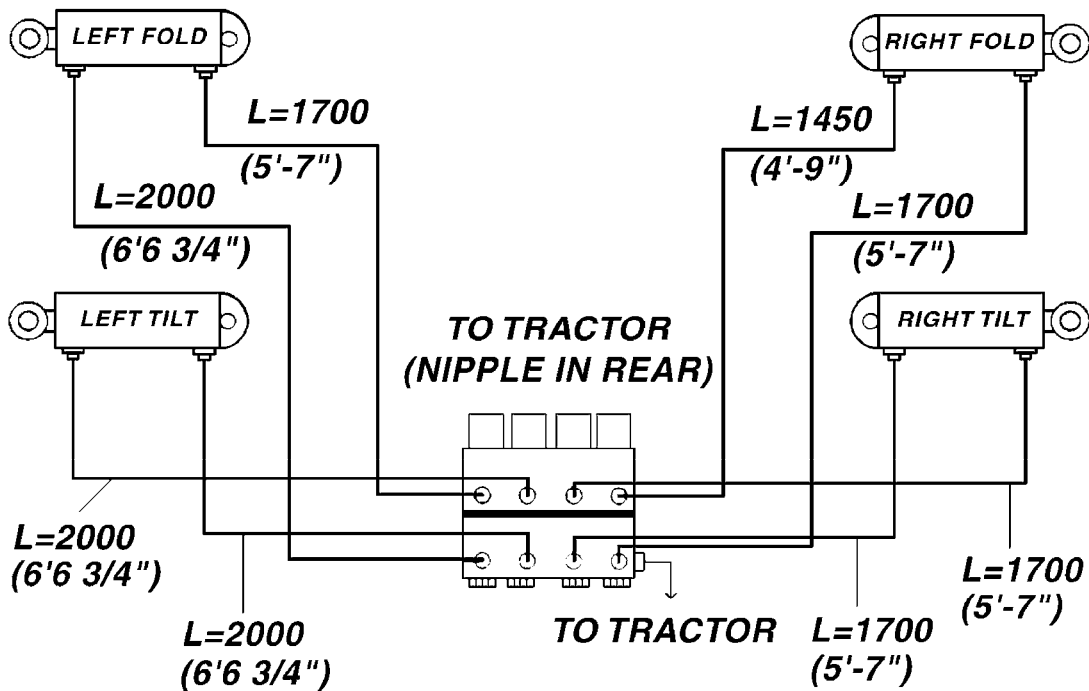

C240

HYD EAGLE HZ CONTROL BOX
C240-HIN, 01:01:01

Page 1

Date 06.04.2015 8:57

parts-n°	order qty	description
260363	1	PLUG 2 POLE 12V
260864	1	SWITCH F.HY BOOM CONTROL BOX
261133	1	PLUG HOUSING F.8 POLE PLUG
261134	1	PLUG INSERT 8 POLE MALE
261135	1	PLUG HOUSING 8 POLE FEMALE
261136	1	PLUG INSERT 8 POLE FEMALE
440632	1	SCREW M4X13
727797	1	CONTROL BOX EAGLE BOOM
728429	1	CABLE ASSY. F. HYD. CONTROL
978321	1	DECAL HZ CONTROL BOX