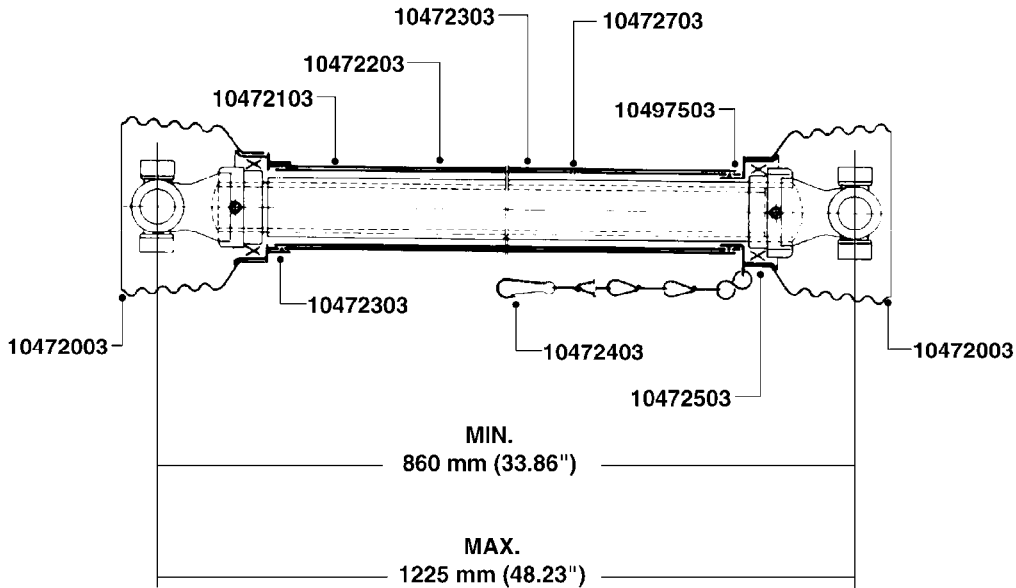

COMPLETE ASSEMBLIES

- 10303903 - 1000 RPM - 1 3/8" X 21 SPLINE / 1 3/8" X 6 SPLINE X 860mm
- 10465803 - 1000 RPM - 1 3/4" X 20 SPLINE / 1 3/8" X 21 SPLINE X 860mm
- 10481403 - 1000 RPM - 1 3/8" X 21 SPLINE / 1 3/8" X 21 SPLINE X 860mm
- 10497903 - 1000 RPM - 1 3/8" X 21 SPLINE / 1" BORE X 860mm - USED WITH HYPRO CENTRIFUGAL PUMP OR BELT DRIVE 1000RPM KITS
- 10545803 - 540 RPM - 1 3/8" X 6 SPLINE / 1" BORE X 860mm - USED WITH MEGA CENTRIFUGAL