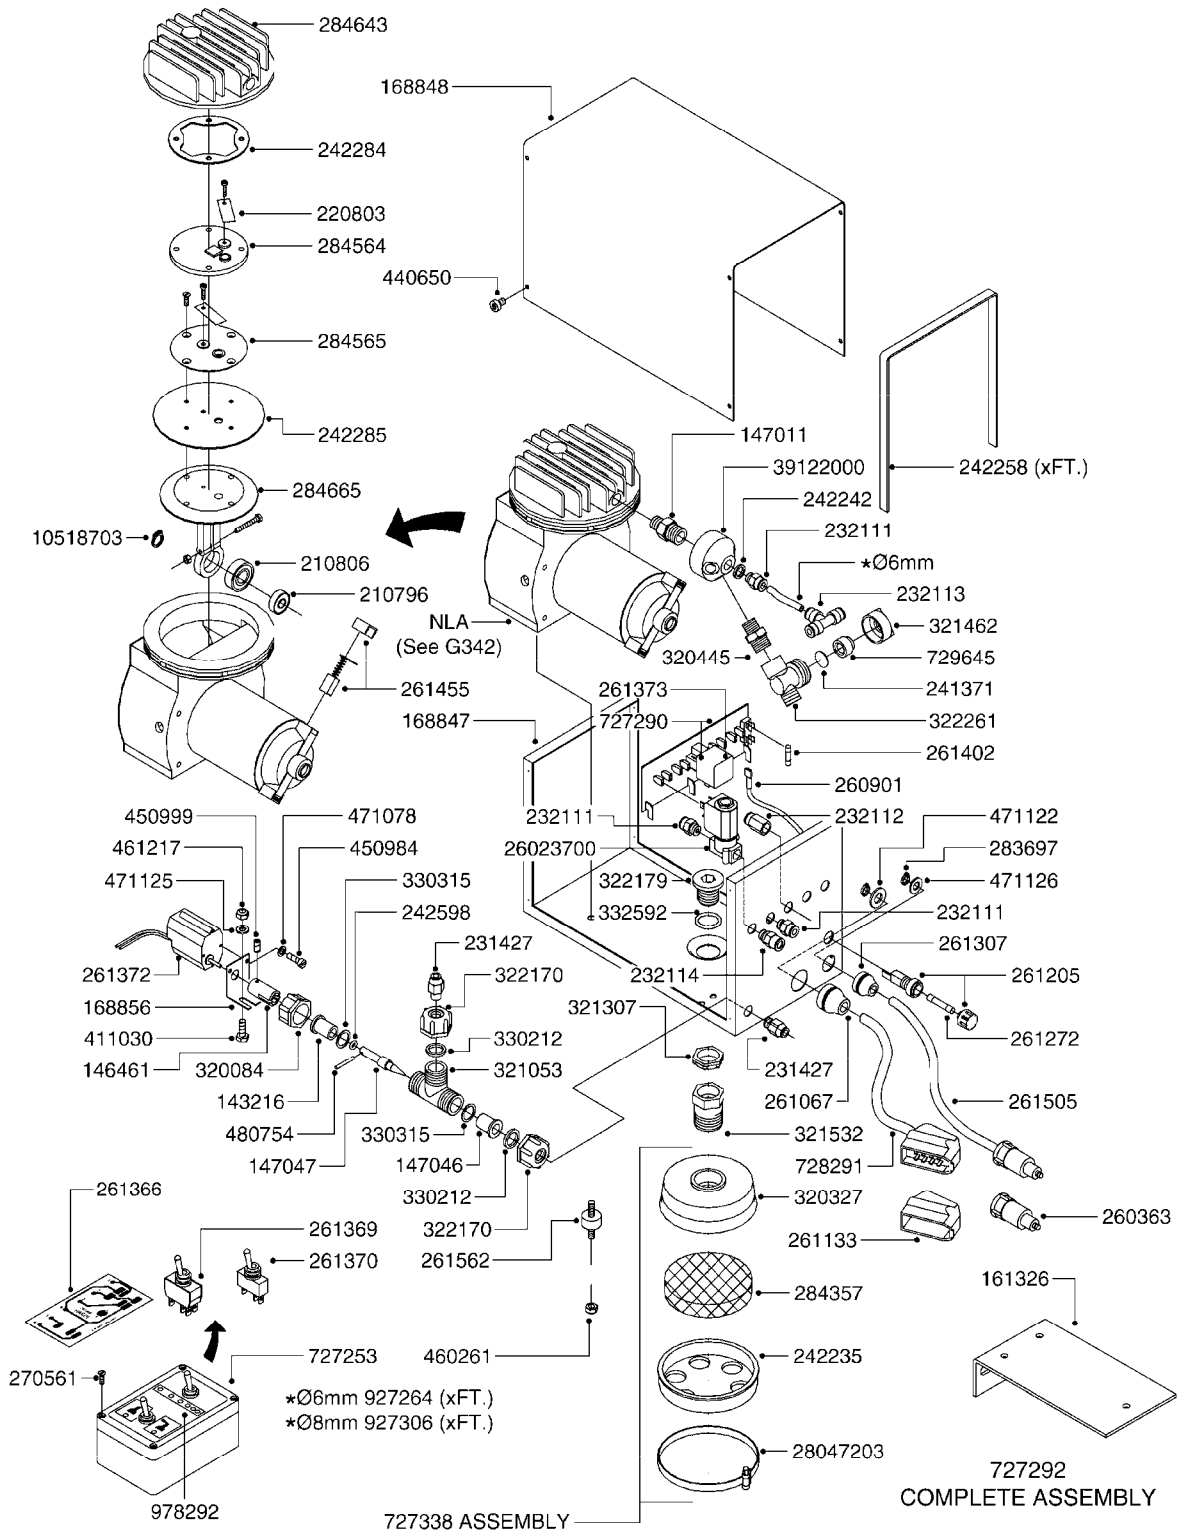

717824 - COMPLETE ASSEMBLY

COMPLETE ASSEMBLIES  
WHOLEGOODS ITEMS

**G320**

FOAM MARKER COMPRESSOR PRE 92  
G320-HIN, 26:05:11

Page 1

Date 06.04.2015 8:58

parts-n°	order qty	description
143231	1	SEAT F. VALVE 1/2'
143253	1	CONNECTING BRANCH FOR COMPRES.
146644	1	PIN D3X19 STAINLESS
165675	1	TOP COVER FOR CONTROL BOX
168169	1	INLET VALVE THO.COM.621102
168595	1	EXHAUST PLATE
168596	1	SUCTION PLATE
210749	1	BEARING ROLLER 6201-8 N F/COMP
210784	1	BEARING BALL 6002 2Z
231044	1	QUICK COUPLING F.AIR HOSE
242035	1	DIAPHRAGM THO.COM.608146
242058	1	O-RING THO.COM.623048
242059	1	VALVE (OUTLET)THO.COM.633525
242111	1	O-RING FOR VALVE PLATE
260337	1	COMPRESSOR F.F/M-91
260363	1	PLUG 2 POLE 12V
260374	1	FUSE HOLDER
260385	1	BULKHEAD FITTING F. CABLE
260396	1	NUT FOR BULKHEAD FITTING
260444	1	FUSE 8 AMP.
261050	1	SWITCH
261089	1	KNOB FOR ADJ.CONT.261050
261505	1	CABLE 2X4MM L8000MM
283770	1	SEAL FELT F. FOAM MARKER COMP
284264	1	COVER FOR COMPRESSOR
284341	1	CONNECTING ROD F.COMPRESSOR
320073	1	DISTRIBUTOR HOUSING 1/2"
320084	1	FITT.DK NUT 1/2" BSP
320106	1	FITT.DK CAPNUT 1" BSP
320187	1	FITT.DK CAP 3/8" BSP BLACK
320445	1	FITT.DK HN 1/4"X3/8" BSP
322072	1	FITT.DK TEE 3/8'X3/8'X3/8' BSP
330013	1	O-RING D15/D10X2.5 F.3/8"NUT
330212	1	O-RING D19/D14X2.4 F.1/2"NUT
330293	1	VALVE SEAT WITH 3/8" HOSE TAIL
330315	1	O-RING D18.4/D13X.6
330326	1	O-RING D30/D24X2 F.1"NUT
330337	1	HANDLE F. FLIP VALVE
330676	1	FITT.DK HB 3/8" F. 1/2" NUT
330783	1	FITT.DK HB 3/8"F.3/8" NUT
410627	1	SCREW M4X12
440285	1	SCREW 3.5X6.5 DIN7981C SS
450980	1	SCREW F.VALVE PLATE
460364	1	NUT HEX M8 GALV.
470643	1	WASHER LOCK
614550	1	BRUSH KIT F. COMPRESSOR
633581	1	CONTROL BOX FOR FOAM MARKER
709741	1	VALVE ASSY. 1/2" FLIP LEVER
717743	1	THROTTLE VALVE FOR FOAM MARKER
717824	1	CONTROL BOX MOUNTED
718911	1	VALVE (SAFETY) F.MARKER
28029803	1	CLAMP HOSE GEAR P1/2" 6708
92701703	1	HOSE R X3/8" X300PSI WP X0012"