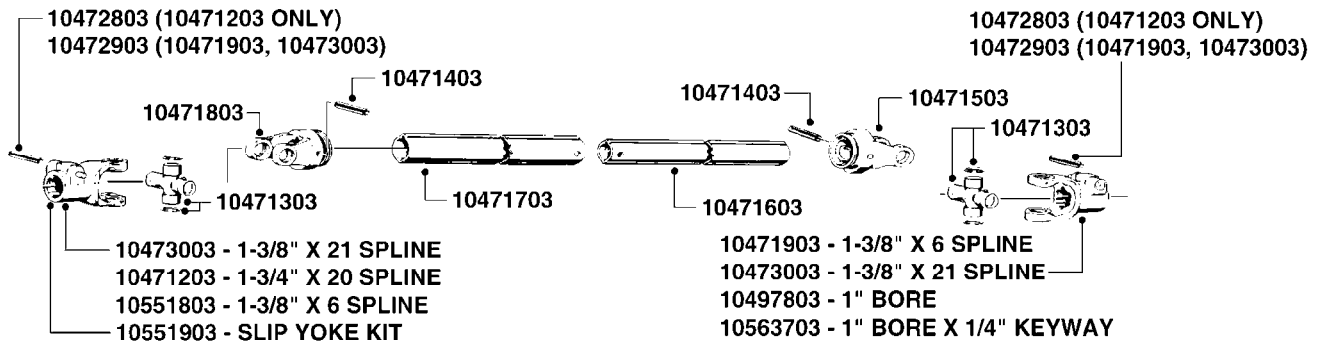

COMPLETE ASSEMBLIES
WHOLEGOODS ITEMS

A530