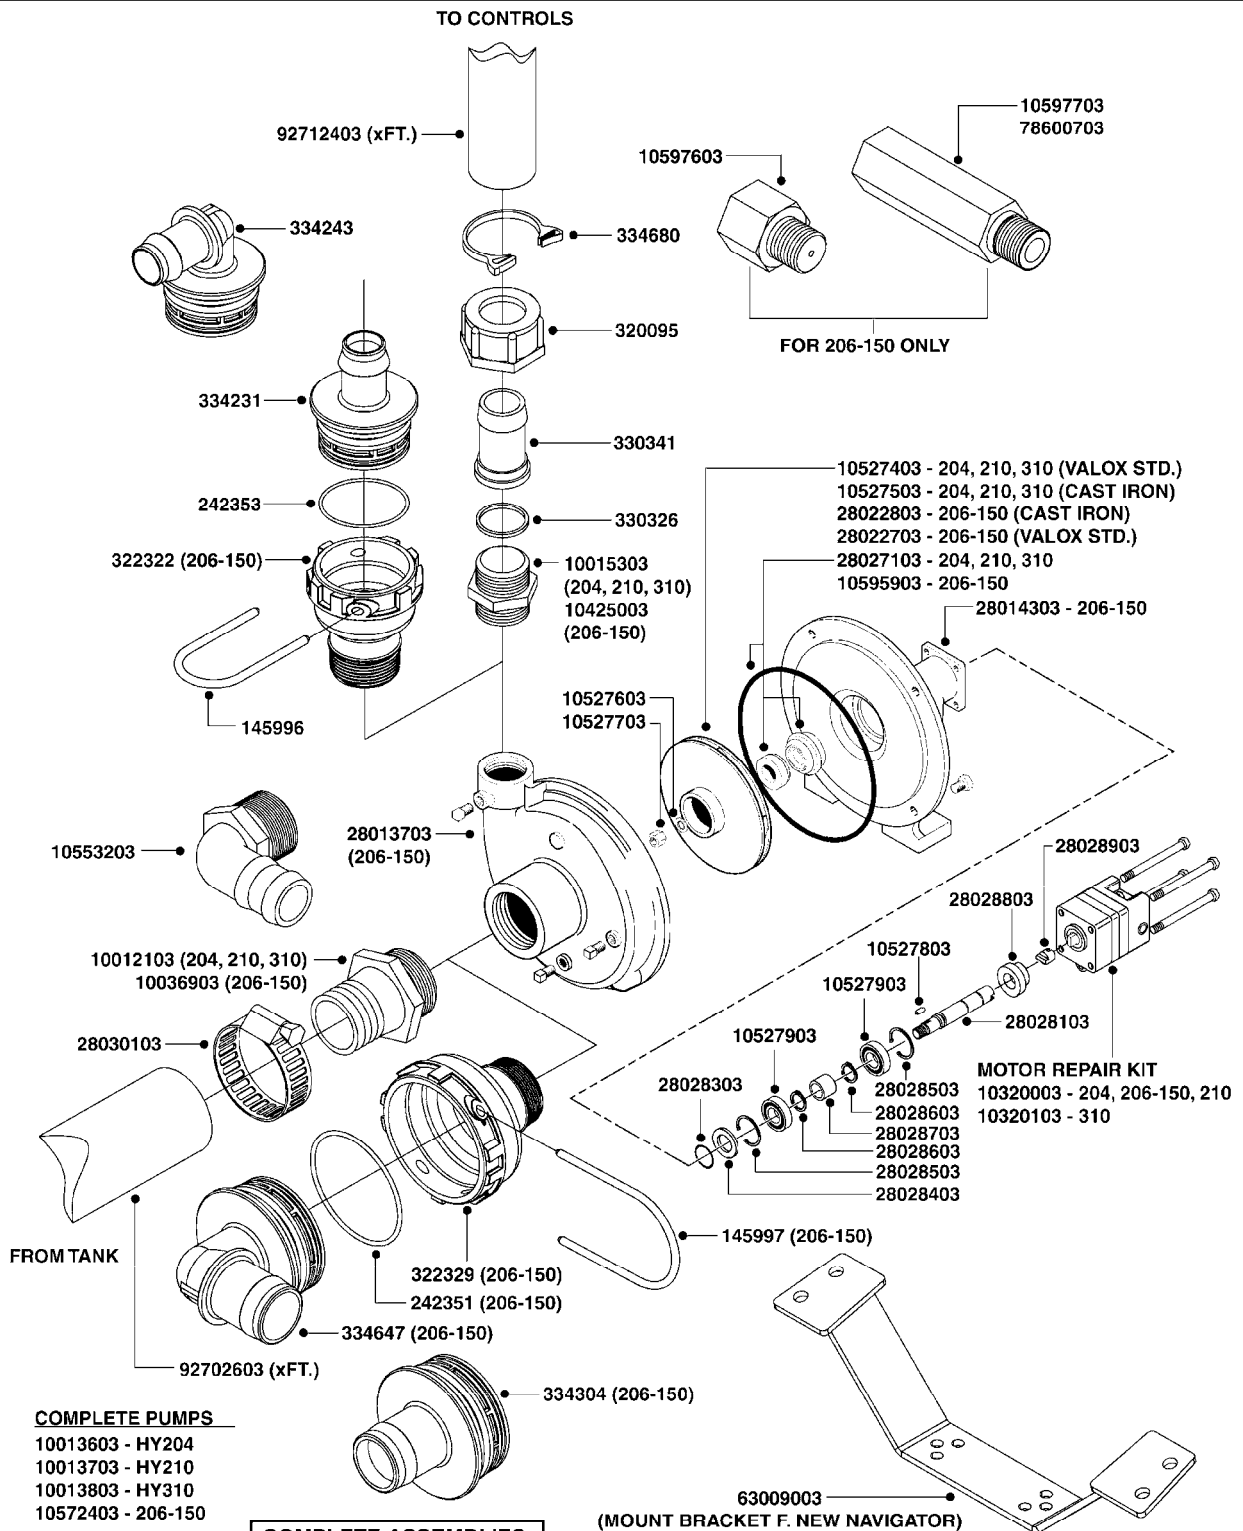

A430

PUMP-204,206-150,210,310 ACE
A430-HIN, 14:06:12

Page 1

Date 06.04.2015 8:57

parts-n°	order qty	description
145996	1	FITT.DK S-67 FORK
145997	1	FITT.DK S-93 FORK
242351	1	O-RING D69.5X3.0 VITON F.S-93
242353	1	O-RING D44.2X3.0 VITON F.S-67
320095	1	FITT.DK NUT 1" BSP
322322	1	FITT.DK S-67 X 1-1/4"BSP MALE
322329	1	FITT.DK S-93 X 1-1/2"BSP MALE2
330326	1	O-RING D30/D24X2 F.1"NUT
330341	1	FITT.DK HB 1" F. 1" NUT
334231	1	FITT.DK S-67 STR.1'
334243	1	FITT.DK S-67 ELB.1"
334304	1	FITT.DK S-93 STR.1-1/2" PVC
334647	1	FITT.DK S93 ELB 1-1/2" 90 PVC
334680	1	CLAMP HOSE PLASTIC 1"
10012103	1	FITT.PO.HB 1.25X1.50 IMB1012
10013603	1	PUMP ACE HY 204
10013703	1	PUMP ACE HY 210
10013803	1	PUMP ACE HY 310
10015303	1	FITT.PO.HN 1.00X1.00 M1000
10036903	1	FITT.PO.HB 1.50X1.50 IMB1212
10320003	1	MOTOR REPAIRKIT ACE204,206,210
10320103	1	MOTOR REPAIR KIT ACE 304,310
10425003	1	FITT.PO.HN 1.25X1.00 MCPHEE
10527403	1	IMPELLER VALOX F.ACE PUMP
10527503	1	IMPELLER CASTIRON F.ACE PUMP
10527603	1	WASHER 3/8' F.ACE PUMP
10527703	1	NUT HEX NF 3/8 F.ACE PUMP
10527803	1	KEY 1/8x1/8x1/2'F.ACE PUMP
10527903	1	BEARING F.ACE PUMP (#40870)
10553203	1	FITT.PO.EL 1.5X1.5 HB BLACK
10572403	1	PUMP ACE HY 206 SERIES 150
10595903	1	REPAIR KIT ACE 206-150
10597603	1	ORIFACE RESTRICTOR F. ACE 206
10597703	1	FITT, HYD FLOW FUSE ACE 206OLD
28013703	1	PUMP HOUSING FRONT ACE 206-150
28014303	1	PUMP HOUSING W.FEET 206-150
28022703	1	IMPELLER THERMOPLASTIC
28022803	1	IMPELLER CAST IRON
28027103	1	REPAIR KIT ACE 204,210,310
28028103	1	SHAFT 5/8"DIA.1/2"KEYWAY SS
28028303	1	O-RING, SHAFT SEAL
28028403	1	SLINGER
28028503	1	SNAP RING - INTERNAL
28028603	1	SNAP RING - EXTERNAL
28028703	1	SPACER FOR SHAFT
28028803	1	SEAL SUPPORT SPACER 200 SERIES
28028903	1	COUPLING FOR HYDRAULIC MOTOR
28030103	1	CLAMP HOSE GEAR P5/4-S1.5"6724
63009003	1	CENTRIFUGAL PUMP BRACKET
78600703	1	FITT, HYD FLOW FUSE ACE 206N
92702603	1	HOSE PVC SUCT GRAY 1-1/2"
92712403	1	HOSE R X1" X300PSI WP X0012"