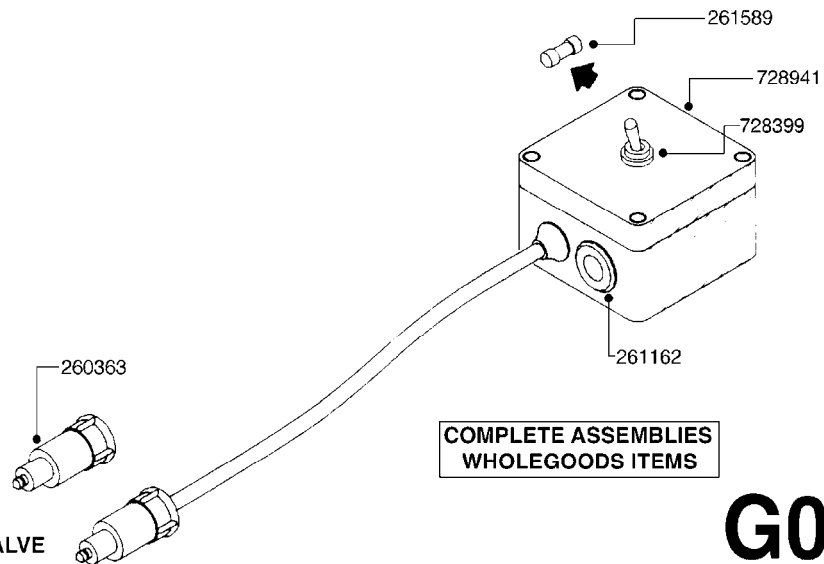

834363 - AGITATION BYPASS VALVE

G020

BALL VALVE-ELECTRIC 2-WAY
G020-HIN, 01:01:01

Page 1

Date 06.04.2015 8:58

parts-n°	order qty	description
145846	1	COUPLING FOR EL 3-WAY VALVE
241765	1	O-RING 3.1 X 1.6
242006	1	O-RING D22/D19 X 1.5
260363	1	PLUG 2 POLE 12V
261071	1	MICRO SWITCH TYPE 9 SM 201
261162	1	SOCKET F.12V BAYONET PLUG
261589	1	FUSE 5 X 20 1.25 AMP
334130	1	GEAR BOX
334131	1	COG WHEEL
334132	1	COG WHEEL
334134	1	INDICATOR ROD
334552	1	GRIP F.MAN.OP.EC PRES.REG.GREE
334598	1	PLUG F.VALVE HANDLE BLUE
440628	1	SCREW 3/8'
440677	1	SCREW F. PLASTIC 5X20 SS
440681	1	SCREW F. PLASTIC 4MM X 14LG SS
440683	1	SCREW 40X18 2WAY ELC.BALL VALV
450928	1	SET SCREW M8 X 8MM STAINLESS
614421	1	GASKET F/MOTOR HOUSE-ON/OFF TR
725340	1	MOTOR HOUSING FOR EL VALVE
728399	1	CIRCUIT BOARD F.728941
728941	1	CONTROL BOX F.2-WAY VALVE ELC.
834363	1	ELECTRIC KIT, AGITATION BYPASS