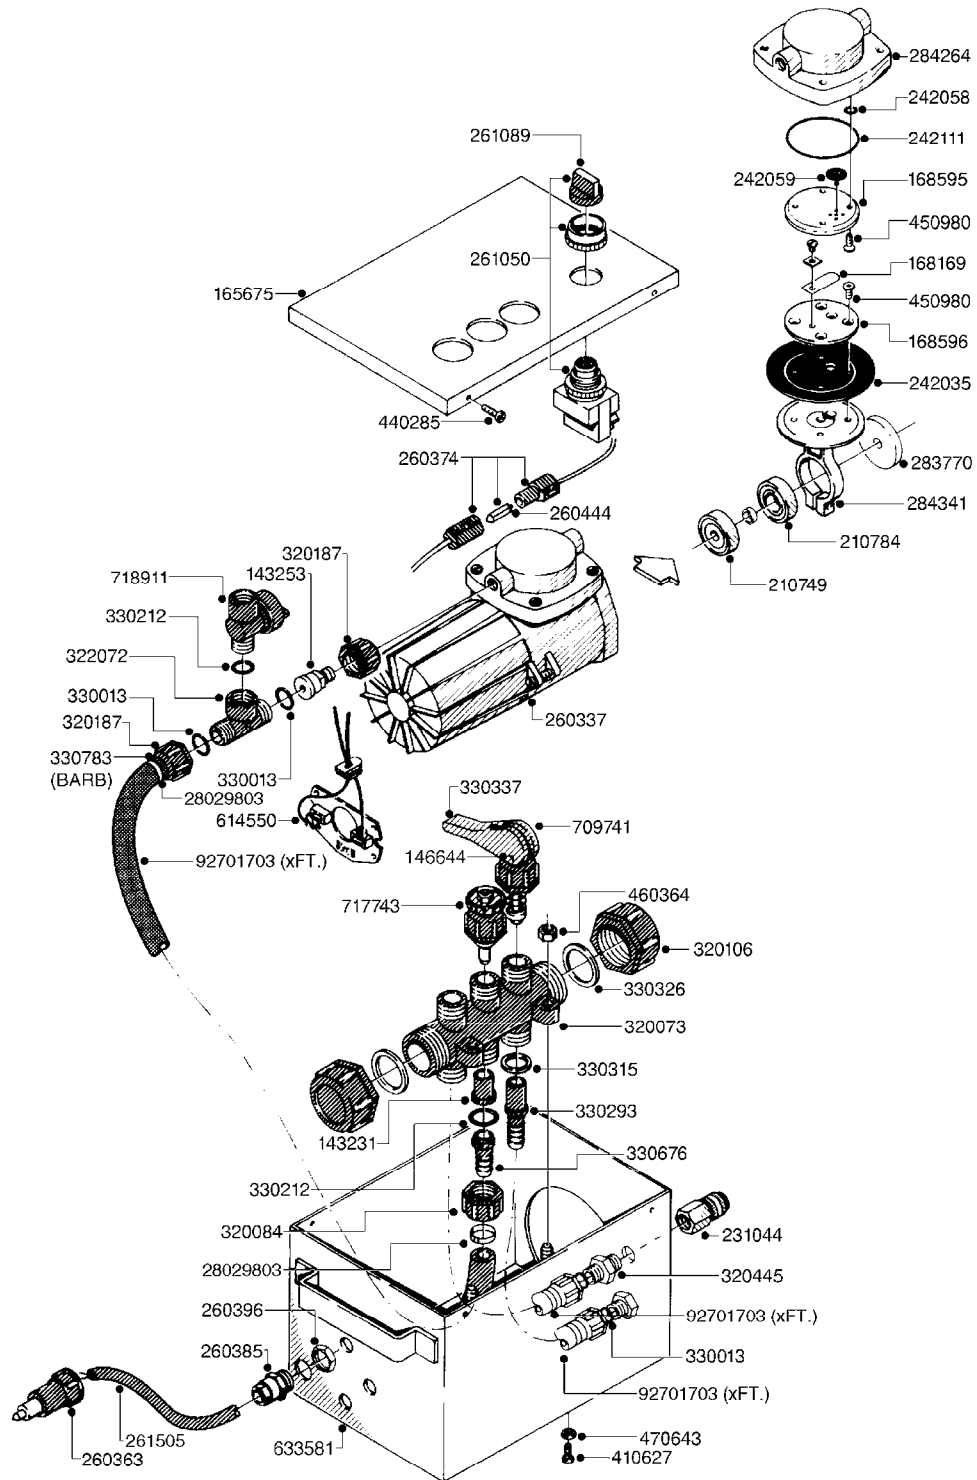

717824 - COMPLETE ASSEMBLY

COMPLETE ASSEMBLIES
WHOLEGOODS ITEMS

G320

FOAM MARKER COMPRESSOR PRE 92
G320-HIN, 26:05:11

Page 1

Date 06.04.2015 8:58

parts-n°	order qty	description
143231	1	SEAT F. VALVE 1/2'
143253	1	CONNECTING BRANCH FOR COMPRES.
146644	1	PIN D3X19 STAINLESS
165675	1	TOP COVER FOR CONTROL BOX
168169	1	INLET VALVE THO.COM.621102
168595	1	EXHAUST PLATE
168596	1	SUCTION PLATE
210749	1	BEARING ROLLER 6201-8 N F/COMP
210784	1	BEARING BALL 6002 2Z
231044	1	QUICK COUPLING F.AIR HOSE
242035	1	DIAPHRAGM THO.COM.608146
242058	1	O-RING THO.COM.623048
242059	1	VALVE (OUTLET)THO.COM.633525
242111	1	O-RING FOR VALVE PLATE
260337	1	COMPRESSOR F.F/M-91
260363	1	PLUG 2 POLE 12V
260374	1	FUSE HOLDER
260385	1	BULKHEAD FITTING F. CABLE
260396	1	NUT FOR BULKHEAD FITTING
260444	1	FUSE 8 AMP.
261050	1	SWITCH
261089	1	KNOB FOR ADJ.CONT.261050
261505	1	CABLE 2X4MM L8000MM
283770	1	SEAL FELT F. FOAM MARKER COMP
284264	1	COVER FOR COMPRESSOR
284341	1	CONNECTING ROD F.COMPRESSOR
320073	1	DISTRIBUTOR HOUSING 1/2"
320084	1	FITT.DK NUT 1/2" BSP
320106	1	FITT.DK CAPNUT 1" BSP
320187	1	FITT.DK CAP 3/8" BSP BLACK
320445	1	FITT.DK HN 1/4"X3/8" BSP
322072	1	FITT.DK TEE 3/8'X3/8'X3/8' BSP
330013	1	O-RING D15/D10X2.5 F.3/8"NUT
330212	1	O-RING D19/D14X2.4 F.1/2"NUT
330293	1	VALVE SEAT WITH 3/8" HOSE TAIL
330315	1	O-RING D18.4/D13X.6
330326	1	O-RING D30/D24X2 F.1"NUT
330337	1	HANDLE F. FLIP VALVE
330676	1	FITT.DK HB 3/8" F. 1/2" NUT
330783	1	FITT.DK HB 3/8"F.3/8" NUT
410627	1	SCREW M4X12
440285	1	SCREW 3.5X6.5 DIN7981C SS
450980	1	SCREW F.VALVE PLATE
460364	1	NUT HEX M8 GALV.
470643	1	WASHER LOCK
614550	1	BRUSH KIT F. COMPRESSOR
633581	1	CONTROL BOX FOR FOAM MARKER
709741	1	VALVE ASSY. 1/2" FLIP LEVER
717743	1	THROTTLE VALVE FOR FOAM MARKER
717824	1	CONTROL BOX MOUNTED
718911	1	VALVE (SAFETY) F.MARKER
28029803	1	CLAMP HOSE GEAR P1/2" 6708
92701703	1	HOSE R X3/8" X300PSI WP X0012"