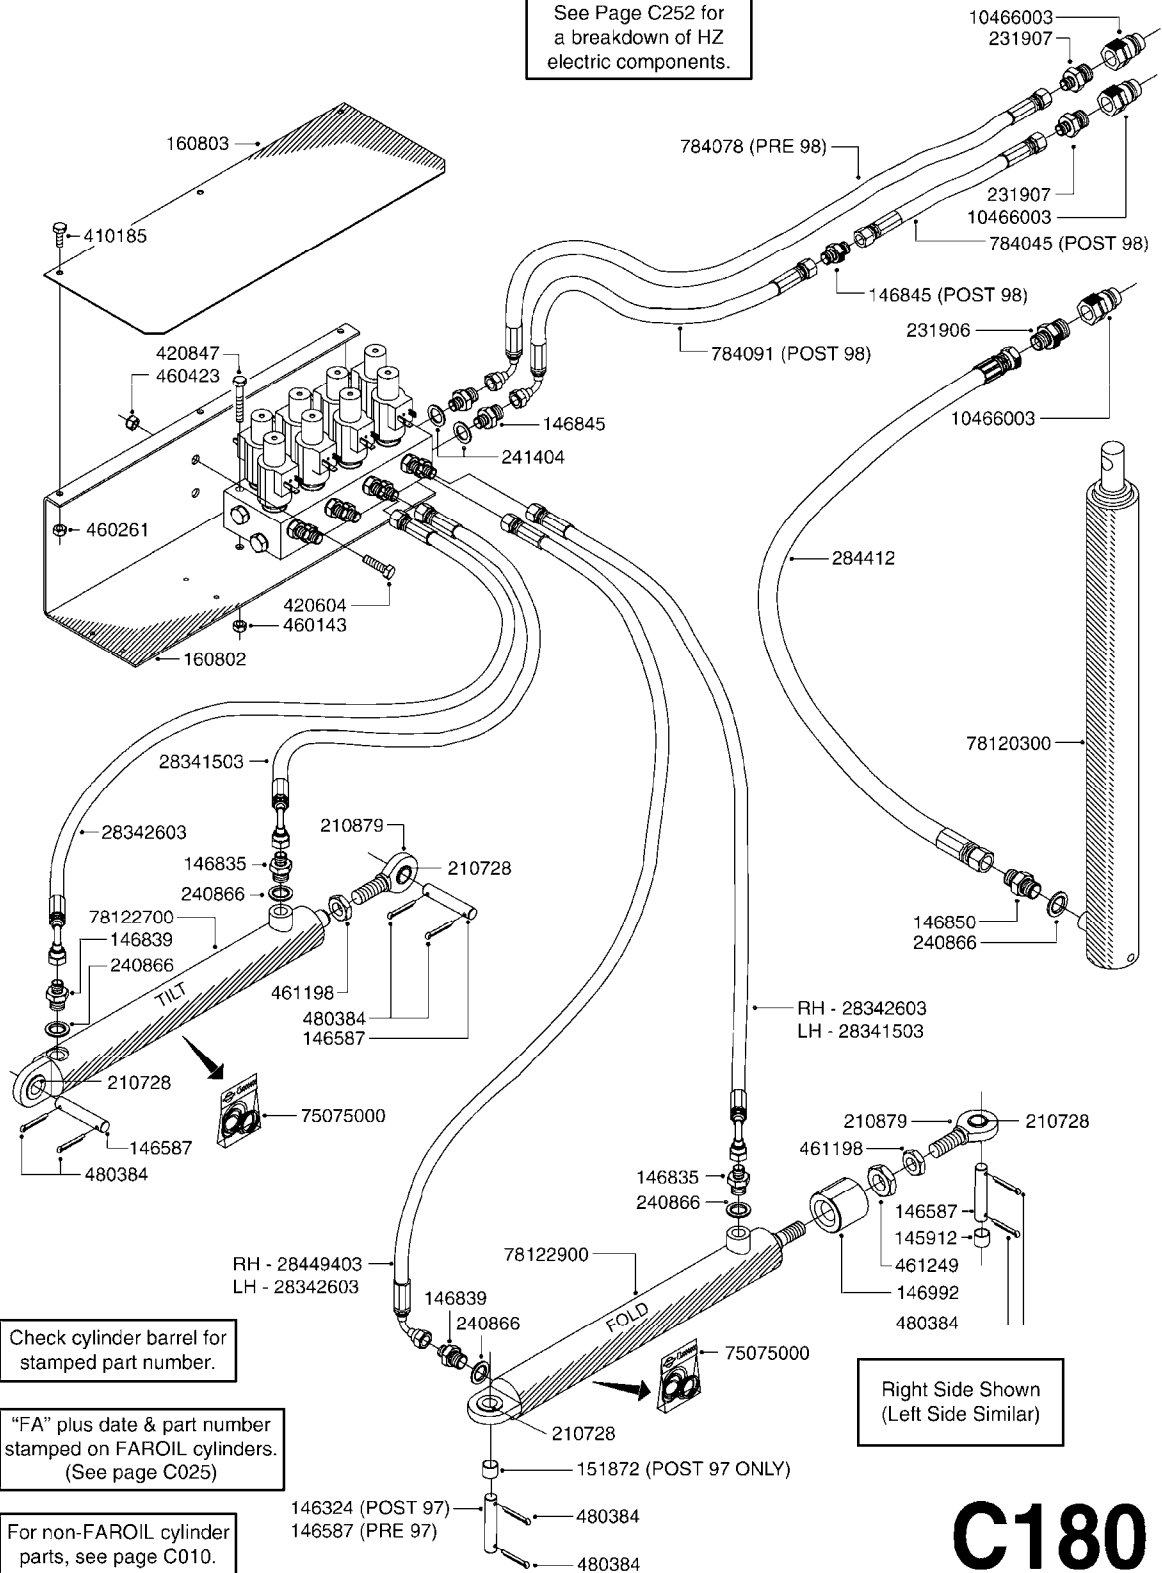

See Page C252 for a breakdown of HZ electric components.

HYDRAULCS EAG HZ 45-66'POST 95
C180-HIN, 14:12:07

Page 1

Date 06.04.2015 8:57

parts-n°	order qty	description
145912	1	BUSHING D19.8/D17.0X7MM
146324	1	SHAFT D16.8 L102/2 X 5
146587	1	PIN D16.8 X 65
146835	1	HEX NIPPLE 1/4" - 3/8" BSP
146839	1	HEX NIPPLE 1/4"X3/8" BSP 0.7MM
146845	1	HEX NIPPLE 1/4"X1/4"
146850	1	HEX NIPPLE 3/8"x3/8" - 1.8mm
146992	1	BUSHING F.CYLINDER
151872	1	BUSHING D22.0/18.0 10MM
160802	1	MOUNT PLATE F.HYD SOLENOID'HZ'
160803	1	COVER PLATE F.HYD SOLENOID'HZ'
210728	1	BEARING F.LINK HEAD M17
210879	1	LINK HEAD M16 x D17
231906	1	HEX NIPPLE 3/8"BSP X 1/2"NPT
231907	1	HEX NIPPLE 1/4"BSP X 1/2"NPT
240866	1	DOWTYSEAL 3/8"
241404	1	DOWTYSEAL 1/4"
284412	1	HOSE HY 3/8" X 315" STR+STR
410185	1	BOLT HEX 8.8 DEL M6X16 A2
420604	1	BOLT HEX 8.8 DEL M10X25 FT DIN933
420847	1	BOLT HEX 8.8 DEL M8X85
460143	1	NUT HEX M8 LOCK A2 DIN985
460261	1	NUT HEX M6X1 LOCK A2 DIN985
460423	1	NUT HEX M10X1.5 LOCK
461198	1	NUT HEX M16X2 JAMB
461249	1	NUT HEX M22X1.5
480384	1	PIN COTTER 3/16 x 1-1/2"
784045	1	HOSE HY X 1/4 X 157.50"STR+STR
784078	1	HOSE HY X 1/4 X 417.33"STR+ELB
784091	1	HOSE HY X 1/4 X 295.25"STR+ELB
10466003	1	COUPLER PIONEER 8010-04 1/2NPT
28341503	1	HOSE HY X1/4X078.75"STR+ELB
28342603	1	HOSE HY X1/4X066.93"STR+ELB
28449403	1	HOSE HY X1/4X057.08"STR+ELB
75075000	1	SEAL KIT 78122600/27/28/29
78120300	1	CYLINDER 60/50/30 1100MM
78122700	1	CYLINDER 40/22X300MM RED
78122900	1	CYLINDER 40/22X300MM RED