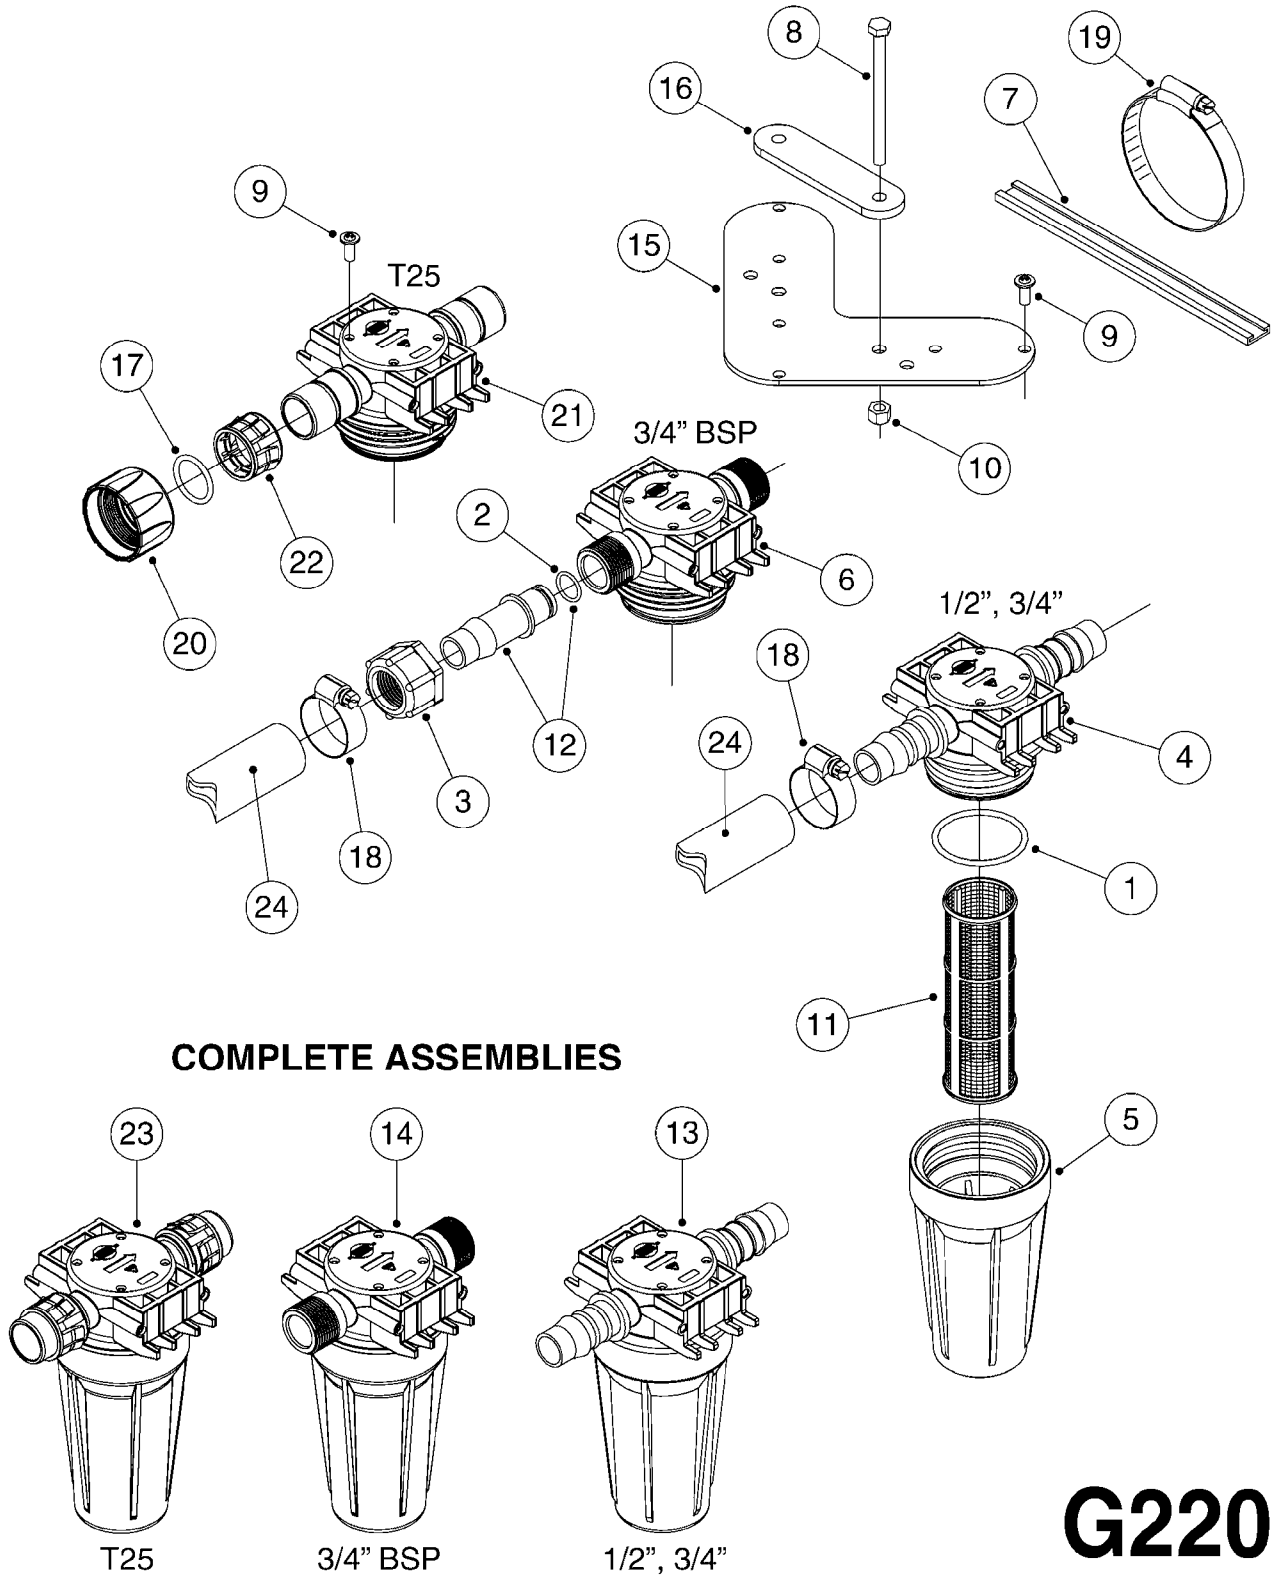

**G191**

ELECTRIC END NOZZLE KIT '09  
G191-HIN, 09:05:13

Page 1

Date 06.04.2015 8:58

Pos.	parts-n°	order qty	description
1	145994	1	FITT.DK S-40 FORK
2	145995	1	FITT.DK S-53 FORK
3	242354	1	O-RING D32.2X3.0 VITON F.S-53
4	242355	1	O-RING D19.2X3.0 VITON F.S-40
5	242594	1	O-RING D14 X 1.78 SCH.70-EPDM
6	261539	1	SPADE F.ELEC CONNEX BLUE INSUL
7	262104	1	VALVE, SOLENOID, S53/S40
8	320187	1	FITT.DK CAP 3/8" BSP BLACK
9	320191	1	FITT.DK ELB 3/8' BSP 45 DEGREE
10	320283	1	FITT.DK NUT 3/4"BSP
11	320891	1	FITT.DK HB 3/8'- 3/8' BSP
12	322352	1	FITT.DK S-53 TEE
13	330013	1	O-RING D15/D10X2.5 F.3/8"NUT
14	333012	1	NOZZLE HOLD. UPPER PART
15	334044	1	FITT.DK HB 3/4' F. 3/4' CAP
16	334220	1	YOKE, UPPER NOZZLE BODY
17	334229	1	FITT.DK S-53 STR.3/4"
18	334237	1	FITT.DK S-40 ELB.3/8'
19	334965	1	COVER FOR S53 SOLENOID VALVE
20	341291	1	RUBBER HOSE CLAMP COVER 130MM
21	370392	1	NOZZLE END FAN 1850-G 300
22	410546	1	BOLT HEX SS M6X12 FT
23	440665	1	SCREW M4.2X16 STAINLESS
24	460261	1	NUT HEX M6X1 LOCK A2 DIN985
25	724621	1	FITT.DK HB 3/4"ASSY F.3/4" NUT
26	725042	1	SCREEN 80 MESH W.GASKET, RED
27	726558	1	FITT.DK S53 STR. 3/4" W. ORING
28	729610	1	NOZZLE ASSY. NON DRIP 3/8 THRD
29	983087	1	ELEC. CABLE 2 WIRE X 0.75MM
30	10631003	1	HOSE R X CLEAR BRAID.X 1/2 12"
31	16110803	1	NOZZLE BRACKET VAR SPACINGS
32	28029903	1	CLAMP HOSE GEAR P3/4"-S1" 6712
33	28044903	1	CLAMP HOSE GEAR P3/8" 6706
34	28047003	1	CLAMP HOSE GEAR 30 X 50 6732
35	82613203	1	ELECTRIC END NOZZLE KIT 2009
36	92701703	1	HOSE R X3/8" X300PSI WP X0012"
37	92703203	1	HOSE R X3/4" X300PSI WP X0012"