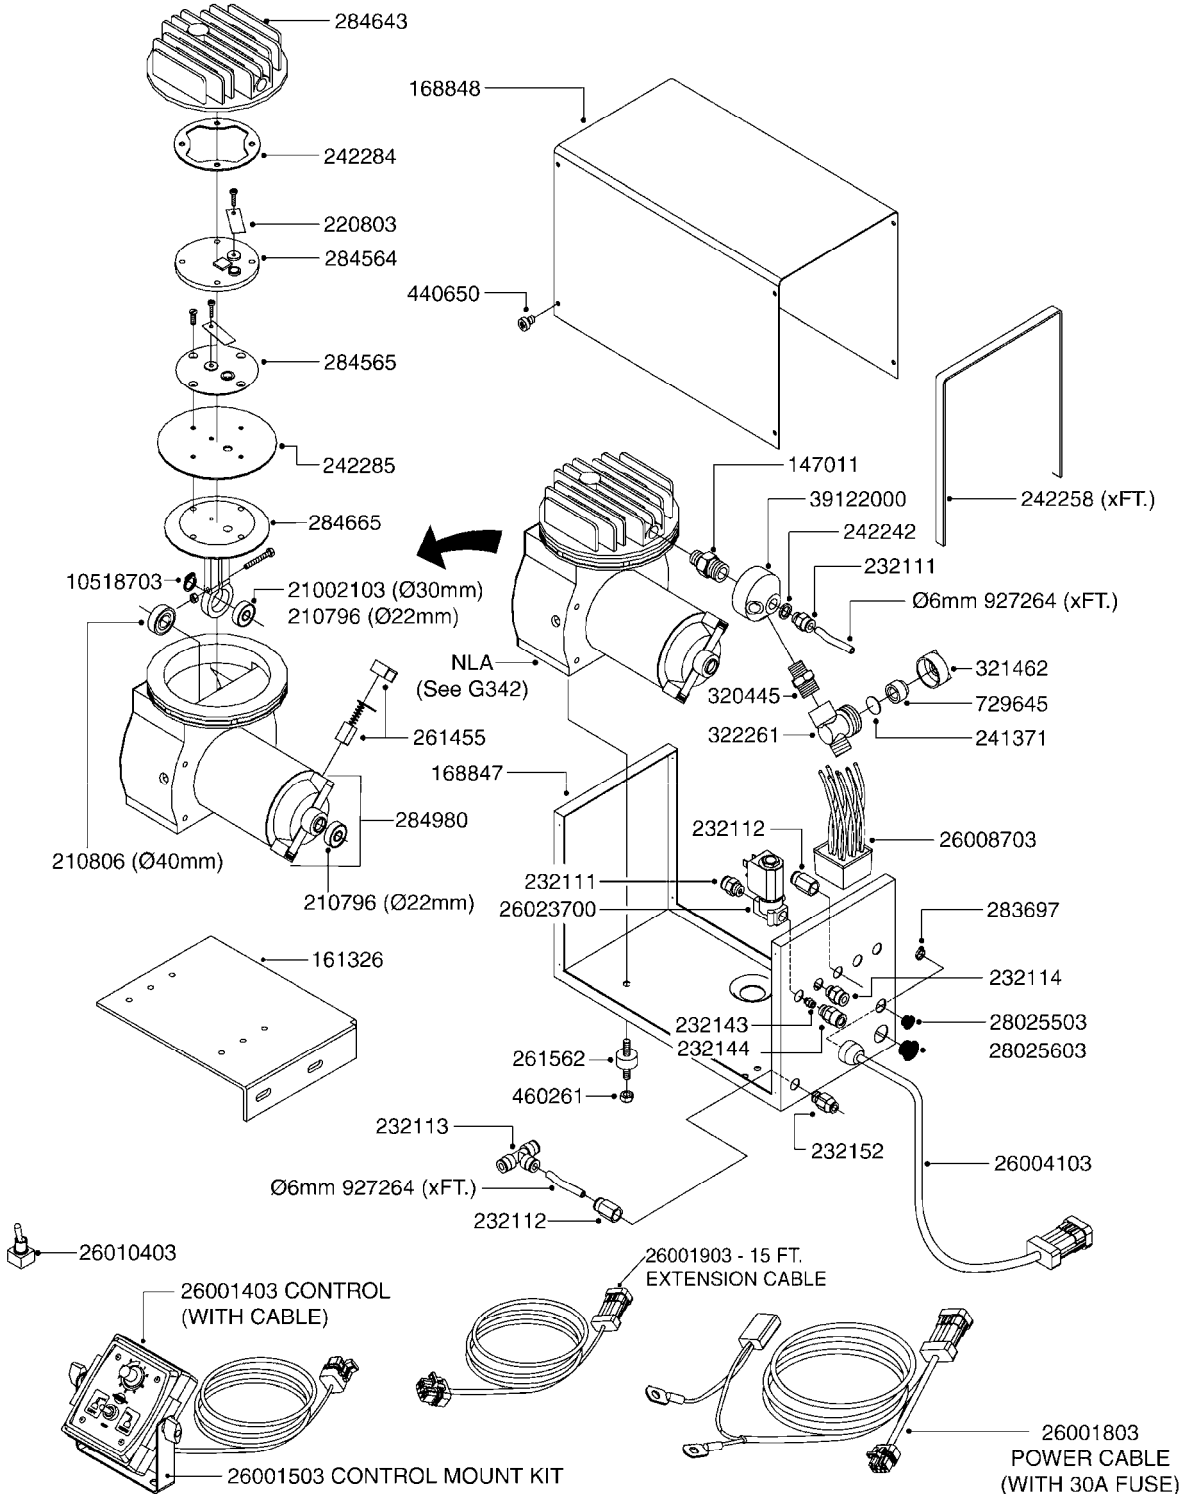

G341

*Ø8mm 927306 (xFT.)
*Ø10mm 927330 (xFT.)

70019403 - COMPLETE ASSEMBLY

FOAM MARKER COMPRESSOR 2002
G341-HIN, 27:05:10

Page 1

Date 06.04.2015 8:58

parts-n°	order qty	description
147011	1	HEX NIPPLE 3/8'X1/4'BSP BRASS
161326	1	MOUNT BKT. F. FOAM COMP.BOX 98
168847	1	ENCLOSURE LOWER F.MARKER
168848	1	COVER F. FOAM MARKER
210796	1	BEARING BALL D22/D8 X 7 608ZZ
210806	1	BEARING BALL D40/D17X12MM
220803	1	VALVE F. COMPRESSOR
232111	1	QUICK COUPLER 6MM X 1/8 EXT.
232112	1	QUICK COUPLER 6MM 1/8 INT.
232113	1	QUICK COUPLER 6MM T-PIECE
232114	1	COUPLER 1/8" THREADX8MM HOSE
232143	1	REDUCER 1/4'INT-1/8'EXT
232144	1	QUICK COUPLER 10MM X 1/4 EXT
232152	1	QUICK COUPLER 8MMX1/8 EXT.LONG
241371	1	DIAPHRAGM, NO-DRIP alt 241371
242242	1	O-RING F.AIR HOSE FITTING
242258	1	TRIM 3X10 SELF ADHESIVE 0012"
242284	1	HEAD GASKET F. COMPRESSOR
242285	1	DIAPHRAGM F. F/M COMP.
261455	1	BRUSH KIT-FOAM MARKER MOTOR
261562	1	RUBBER DAMPER 2XM6X25
283697	1	TIESTRAP 200MM
284564	1	PLATE F.COMPRESSOR HEAD
284565	1	PLATE F.COMPRESSOR HEAD
284643	1	COMPRESSOR HEAD F.FOAM MARKER
284665	1	CONNECTING ROD F.COMPRESSOR
284980	1	FLANGE REAR F. F.M.COMPRESSOR
320445	1	FITT.DK HN 1/4"X3/8" BSP
321462	1	CAP F.NO-DRIP ASSY.
322261	1	HOUSING F.SAFETY VALVE 3/8"
440650	1	SCREW 3.5x13 STAINLESS
460261	1	NUT HEX M6X1 LOCK A2 DIN985
729645	1	NON-DRIP SPRING ASSY.GREEN 10
927264	1	HOSE R X PE D6/D4 X 0012"
927306	1	HOSE R X PE D8/D6 X 0012"BLACK
927330	1	HOSE R X PE D10/D8 X 012"BLACK
10518703	1	SNAP-RING OUTER 8X1
21002103	1	BEARING, 6200 2ZJEM (SKF)
26001403	1	HC FOAM MARKR CONSOLE VS3.0.00
26001503	1	HC FOAM MARKER CONSOLE MT.KIT
26001803	1	POWER CABLE
26001903	1	15' 7-PIN EXTENSION CABLE
26004103	1	FOAM MARKER CNTRL MOD CABL STD
26008703	1	FOAM MARKER CONTROL SCII
26010403	1	TOGGLE SWITCH MICRO-TRAK F.M.
26023700	1	SOLENOID VAL 12V 1/8' FLO '07
28025503	1	PLUG F.DRILLED HOLE 1/2"
28025603	1	PLUG F.DRILLED HOLE 3/4"
39122000	1	DISTR.HOUSING F.FOAM MARKER'07
70019403	1	FOAM MARKER COMPRESSOR KIT STD