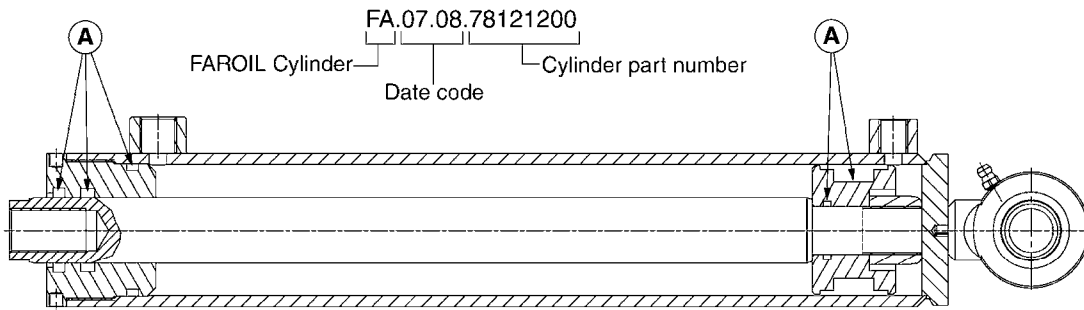

HYDRAULICS - CYLINDERS  
C020-HIN, 14:12:07

Page 3

Date 06.04.2015 8:57

parts-n°	order qty	description
63039300 78100003	1 1	CYLINDER ROD F.781132 CYL. PARA-LIFT CM+750 W/STOP

Check cylinder barrel for stamped part number.