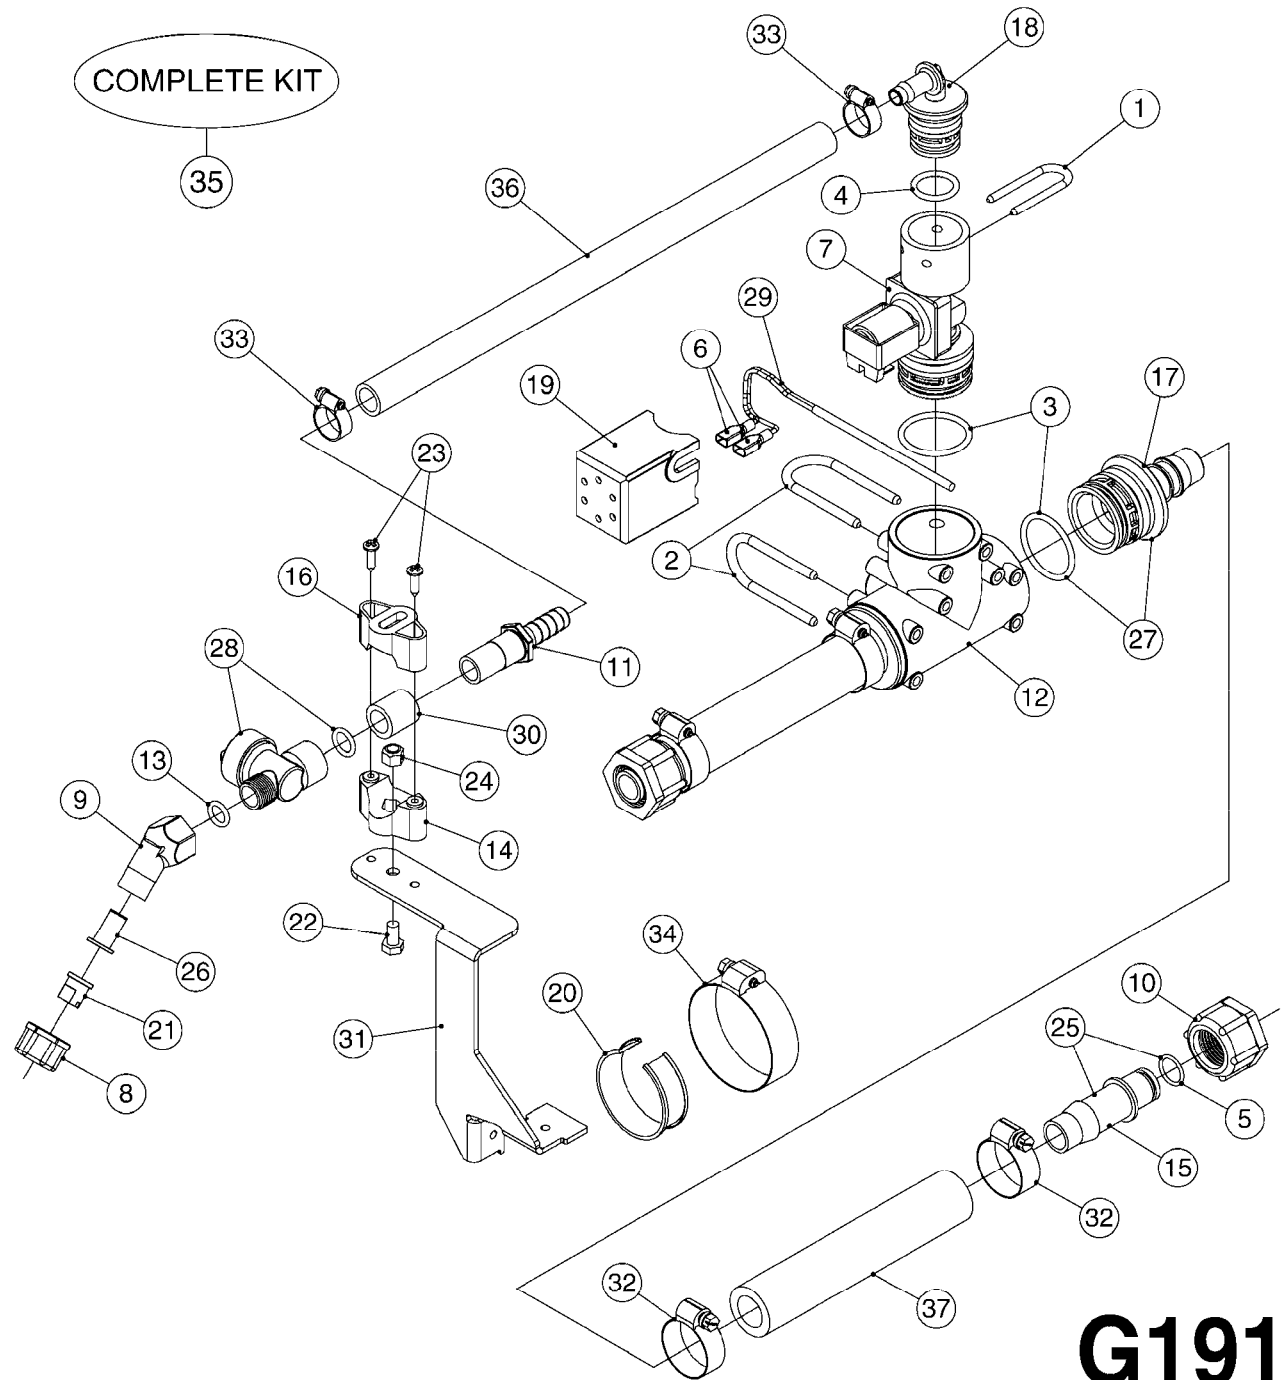

G191

ELECTRIC END NOZZLE KIT '09
G191-HIN, 09:05:13

Page 1

Date 06.04.2015 8:58

Pos.	parts-n°	order qty	description
1	145994	1	FITT.DK S-40 FORK
2	145995	1	FITT.DK S-53 FORK
3	242354	1	O-RING D32.2X3.0 VITON F.S-53
4	242355	1	O-RING D19.2X3.0 VITON F.S-40
5	242594	1	O-RING D14 X 1.78 SCH.70-EPDM
6	261539	1	SPADE F.ELEC CONNEX BLUE INSUL
7	262104	1	VALVE, SOLENOID, S53/S40
8	320187	1	FITT.DK CAP 3/8" BSP BLACK
9	320191	1	FITT.DK ELB 3/8' BSP 45 DEGREE
10	320283	1	FITT.DK NUT 3/4"BSP
11	320891	1	FITT.DK HB 3/8'- 3/8' BSP
12	322352	1	FITT.DK S-53 TEE
13	330013	1	O-RING D15/D10X2.5 F.3/8"NUT
14	333012	1	NOZZLE HOLD. UPPER PART
15	334044	1	FITT.DK HB 3/4' F. 3/4' CAP
16	334220	1	YOKE, UPPER NOZZLE BODY
17	334229	1	FITT.DK S-53 STR.3/4"
18	334237	1	FITT.DK S-40 ELB.3/8'
19	334965	1	COVER FOR S53 SOLENOID VALVE
20	341291	1	RUBBER HOSE CLAMP COVER 130MM
21	370392	1	NOZZLE END FAN 1850-G 300
22	410546	1	BOLT HEX SS M6X12 FT
23	440665	1	SCREW M4.2X16 STAINLESS
24	460261	1	NUT HEX M6X1 LOCK A2 DIN985
25	724621	1	FITT.DK HB 3/4"ASSY F.3/4" NUT
26	725042	1	SCREEN 80 MESH W.GASKET, RED
27	726558	1	FITT.DK S53 STR. 3/4" W. ORING
28	729610	1	NOZZLE ASSY. NON DRIP 3/8 THRD
29	983087	1	ELEC. CABLE 2 WIRE X 0.75MM
30	10631003	1	HOSE R X CLEAR BRAID.X 1/2 12"
31	16110803	1	NOZZLE BRACKET VAR SPACINGS
32	28029903	1	CLAMP HOSE GEAR P3/4"-S1" 6712
33	28044903	1	CLAMP HOSE GEAR P3/8" 6706
34	28047003	1	CLAMP HOSE GEAR 30 X 50 6732
35	82613203	1	ELECTRIC END NOZZLE KIT 2009
36	92701703	1	HOSE R X3/8" X300PSI WP X0012"
37	92703203	1	HOSE R X3/4" X300PSI WP X0012"