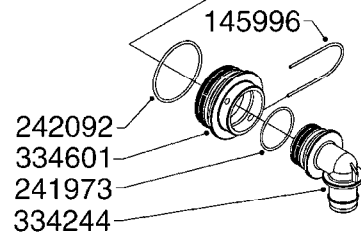

REGULATOR VALVE ASSEMBLY: *72027300

COMPLETE ASSEMBLIES
WHOLEGOODS ITEMS

B251