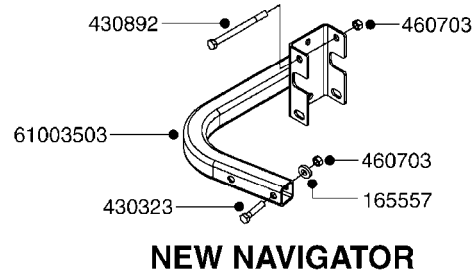

NK/LX/LY PRE-86