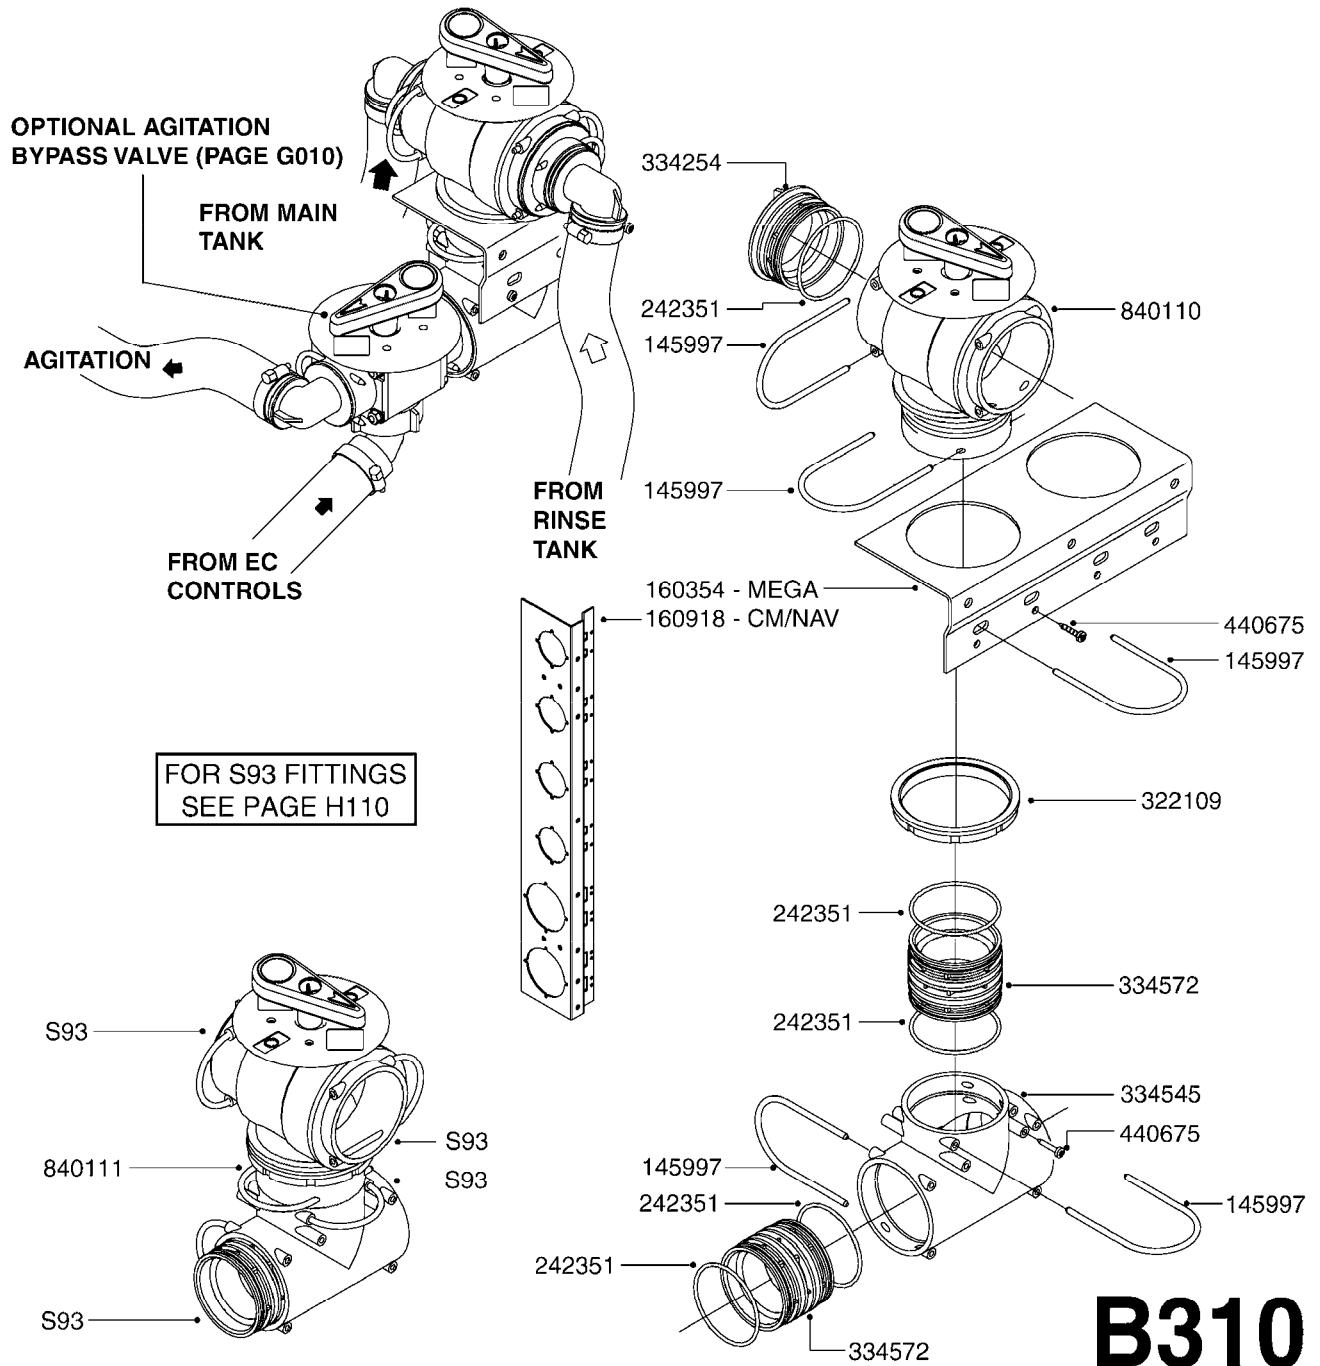

MANIFOLD SYSTEM - SUCTION
B310-HIN, 29:10:12

Page 1

Date 06.04.2015 8:57

parts-n°	order qty	description
145997	1	FITT.DK S-93 FORK
160354	1	BRACKET F.SUCTION MANIFOLD
160918	1	BRACKET F. MANIFOLD CM
242351	1	O-RING D69.5X3.0 VITON F.S-93
322109	1	FITT.DK S-93 BULKHEAD NUT
334254	1	FITT.DK S-93 PLUG
334545	1	FITT.DK S-93 TEE
334572	1	FITT.DK S-93 ADAPTOR MALE MALE
440675	1	SCREW F. PLASTIC 5X16 SS
840110	1	VALVE SUCTION S-93 F.MANIFOLD
840111	1	VALVE SUCTION 3 WAY S-93 W.TEE