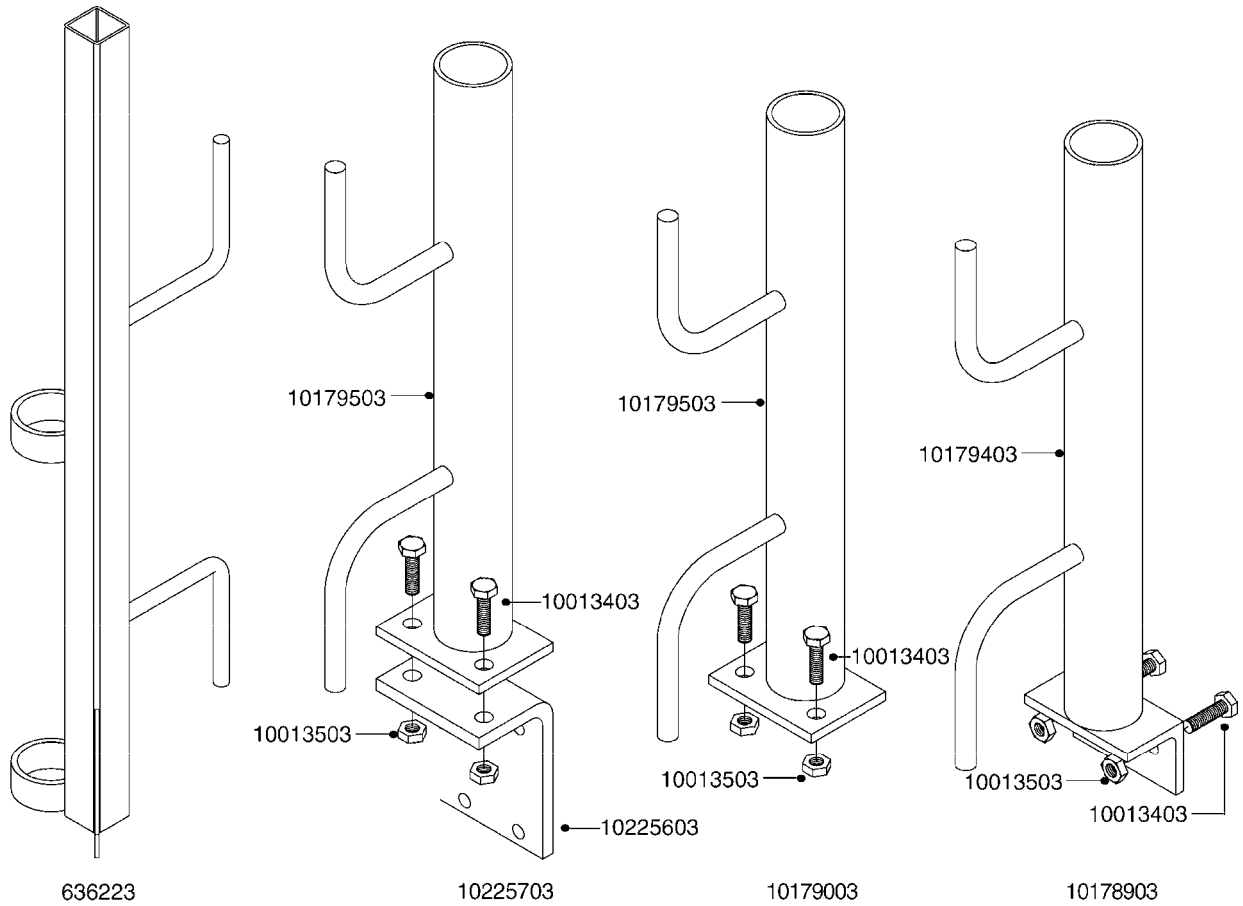

**G510**

HOSE WRAPS  
G510-HIN, 19:05:11

Page 1  
Date 06.04.2015 8:58

parts-n°	order qty	description
241965	1	O-RING 12.1 X 1.6
242007	1	O-RING D9.1X1.6
281551	1	BALL VALVE 1/2"
320084	1	FITT.DK NUT 1/2" BSP
330212	1	O-RING D19/D14X2.4 F.1/2"NUT
330326	1	O-RING D30/D24X2 F.1"NUT
330687	1	FITT.DK HB 1/2" F. 1/2" NUT
334190	1	FITT.DK HB 1/2' F. PISTOL 60S
334531	1	CLAMP HOSE PLASTIC 3/4"
636223	1	POST 12 VOLT TR30
712471	1	AGITATION VALVE ASSY. ON/OFF
843196	1	GUN, MODEL 60S
843197	1	HANDGUN KIT TYPE 60 LONG
10013403	1	BOLT HEX 3/8-16X1 1/4 HCS Z5
10013503	1	NUT HEX NC 3/8"
10178903	1	WRAP HOSE SIDE MOUNT PLATE
10179003	1	WRAP HOSE BOTTOM PLATE MOUNT
10179403	1	WRAP WELDMENT FOR HI101789
10179503	1	WRAP WELDMENT FOR HI101790
10225603	1	BKT.FOR HOSE WRAP MOUNT NL NK
10225703	1	WRAP HOSE BDL.BOTTOM PLATE
92702103	1	HOSE R X1/2" X300PSI WP X0012"