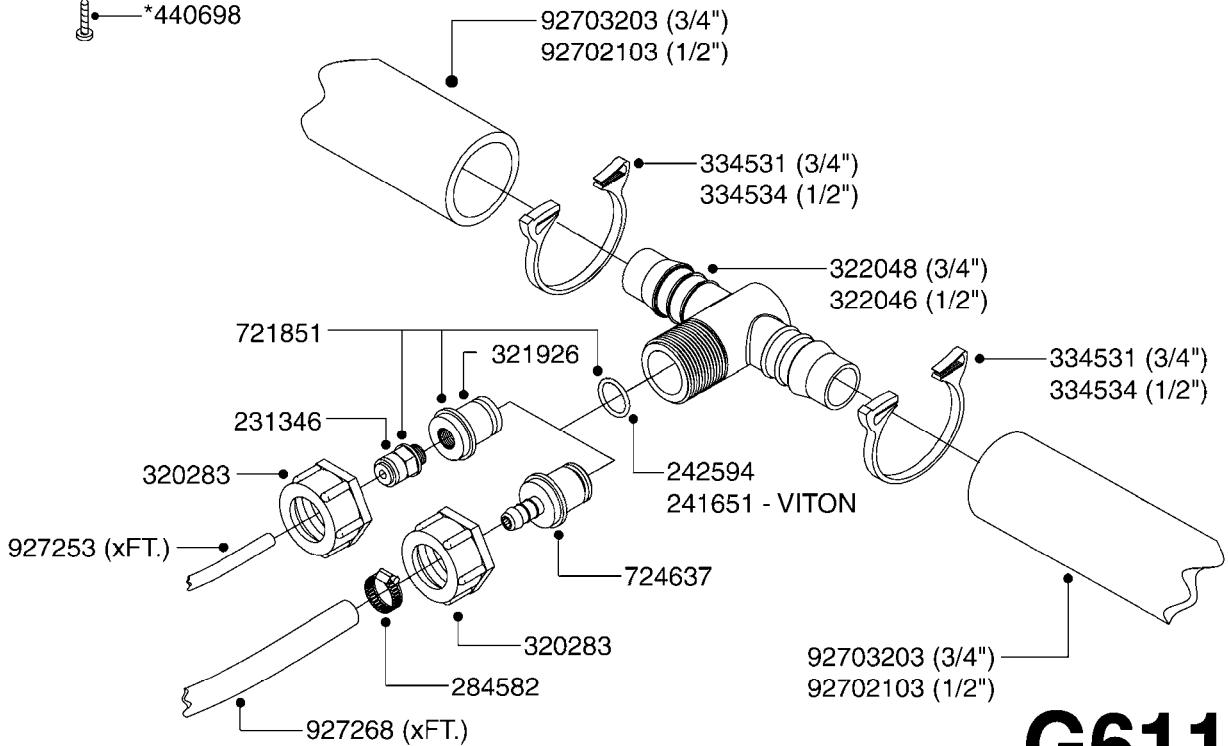

REMOTE GAUGE-MAGNETIC BASE KIT  
G611-HIN, 19:05:11

Page 1  
Date 06.04.2015 8:58

parts-n°	order qty	description
231346	1	QUICK COUPLER 1/8"BSP X 4 MM
232230	1	QUICK COUPLER 1/4"BSP X 4 MM
241651	1	O-RING D14.0X3.0 NITRIL
242594	1	O-RING D14 X 1.78 SCH.70-EPDM
283581	1	HOSE CONNECTOR STR. F.4MM PE
284582	1	CLAMP HOSE GEAR - 5/16"
320187	1	FITT.DK CAP 3/8" BSP BLACK
320283	1	FITT.DK NUT 3/4"BSP
320445	1	FITT.DK HN 1/4"X3/8" BSP
321926	1	FITT.DK REDUC 1/8"BSP F.3/4"N
322046	1	FITT.DK TEE 1/2X1/2HB X3/4'BSP
322048	1	FITT.DK TEE 3/4X3/4HB X3/4'BSP
330013	1	O-RING D15/D10X2.5 F.3/8"NUT
330061	1	O-RING D16/D11X2,5
331807	1	FITT.DK HB 5/16" F.3/8" NUT
334531	1	CLAMP HOSE PLASTIC 3/4"
334534	1	CLAMP HOSE PLASTIC 1/2"
390713	1	GAUGE ADAPTOR 1/4" BSP
440698	1	SCREW F.PLASTIC 6X18 SS HEXHD
721851	1	SCREW PLUG W/QUICK FIT
724637	1	FITT.DK HB 5/16' F. 3/4" COMP.
927253	1	AIR HOSE, DIAMETER 4MM
927268	1	HOSE R X PVC X 1/4 X 0012"
10536703	1	MAGNETIC BASE D3,2'/90LB
10536803	1	MAGNETIC BASE KIT F.GAUGE
28026203	1	GAUGE 200PSI/BR,2.5"1/4BSP-BTM
92702103	1	HOSE R X1/2" X300PSI WP X0012"
92703203	1	HOSE R X3/4" X300PSI WP X0012"