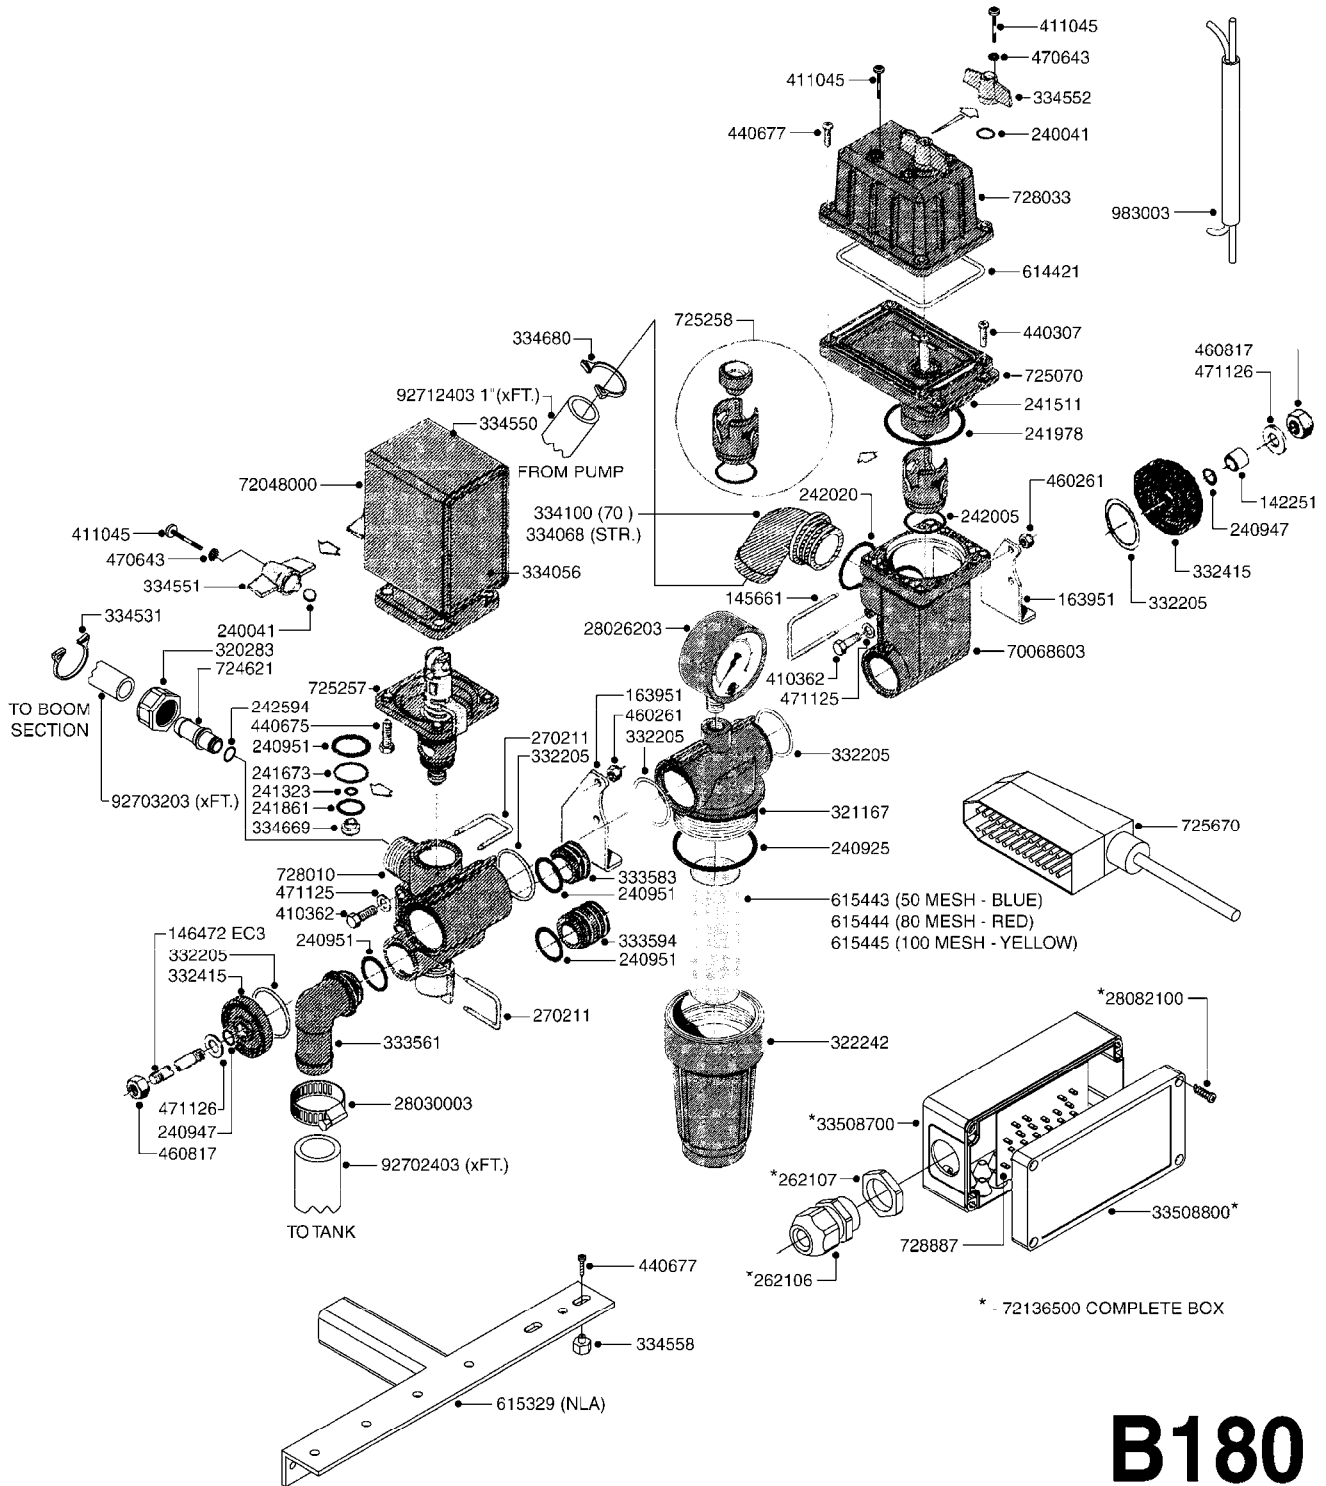

EC-SC F.ESC+TMS-ELEC.GRN GRIPS
B180-HIN, 20:06:11

Page 1

Date 06.04.2015 8:57

parts-n°	order qty	description
142251	1	BUSHING FOR LID
145661	1	FITT.DK S-61 FORK
146472	1	STUD BOLT M8X420
163951	1	MOUNT BRACKET FOR BK180 SECTIO
240041	1	O-RING D15,1/10,3 X 2,4
240925	1	O-RING D49.5X3 NITRIL
240947	1	O-RING D7.3X2.4 NITRIL
240951	1	O-RING D21.2X3 NITRIL
241323	1	O-RING D5.3X2.4 NITRIL
241511	1	O-RING D18X2
241673	1	O-RING D22.1X1.6
241861	1	O-RING D15.3X2.4 VITON
241978	1	O-RING 64.5X3.0
242005	1	O-RING D32.1X1.6 NITRIL
242020	1	O-RING 39.2 X 3 VITON
242594	1	O-RING D14 X 1.78 SCH.70-EPDM
262106	1	BULKHEAD F. CABLE 6.5-14 BLACK
262107	1	NUT F. BULKHEAD CABLE BLACK
270211	1	FITT.DK S25 FORK L=37.5
320283	1	FITT.DK NUT 3/4"BSP
321167	1	FILTER HOUSE S 63 X 4
322242	1	FILTER BOWL / IN-LINE
332205	1	O-RING D43/39XD2
332415	1	COVER
333561	1	FITT.DK ELB.1" EC RETURN
333583	1	END PIECE FOR BYPASS
333594	1	CONNECTING PIECE F. BYPASS
334056	1	COVER F/MOTOR HOUSE EC DIST.
334068	1	FITT.DK S-61 STR.1"
334100	1	FITT.DK S-61 ELB.1" 110 DEG.
334531	1	CLAMP HOSE PLASTIC 3/4"
334550	1	MOTOR HOUSE SECT VALVE
334551	1	GRIP F.MAN.OP.EC ON/OFF GREEN
334552	1	GRIP F.MAN.OP.EC PRES.REG.GREE
334558	1	NUT HEX PLASTIC INSERT
334669	1	VALVE CONE D14/D7-SH 63 WHITE
334680	1	CLAMP HOSE PLASTIC 1"
410362	1	BOLT HEX 8.8 SS M6X20 FT
411045	1	SCREW M4 X 16MM STAINLESS
440307	1	SCREW SHEET-METAL 3/4" NO. 10
440675	1	SCREW F. PLASTIC 5X16 SS
440677	1	SCREW F. PLASTIC 5X20 SS
460261	1	NUT HEX M6X1 LOCK A2 DIN985
460817	1	NUT HEX M8 STAINLESS DIN 934
470643	1	WASHER LOCK
471125	1	WASHER M6U D12/D6.4x1.6 SS A2
471126	1	WASHER D16/D8.4X1.6 SS
614421	1	GASKET F/MOTOR HOUSE-ON/OFF TR
615329	1	BRACKET F.ESC CONTROL VALVES
615443	1	FILTER ELEM.50 MESH BLUE
615444	1	FILTER ELEM.80 MESH RED
615445	1	FILTER ELEM.100 MESH YELLOW
724621	1	FITT.DK HB 3/4"ASSY F.3/4" NUT
725070	1	BRKT.PLATE F/PRES. 70068303
725257	1	SPINDLE SECT. F/EC DISTRIBUTOR
725258	1	REG. KIT OLD PRE 1992
725670	1	CABLE 6000MM EC-3
728010	1	DISTRIB HOUSING W/CONST PR GRN
728033	1	MOTOR UNIT F.PRES.REG.EC GREEN
728887	1	CIRCUIT BOARD EC CONTROL
983003	1	CABLE ELEC.2X1MM WIRE BLACK EC