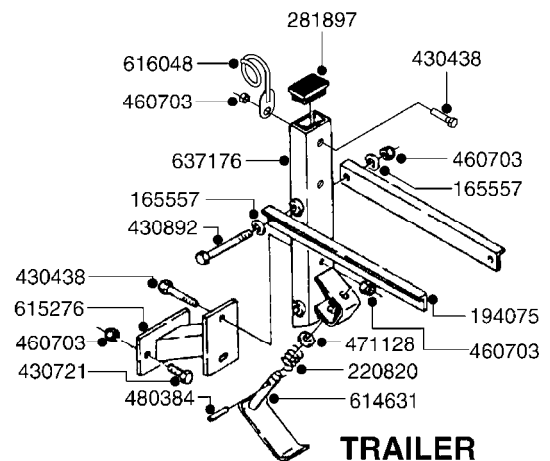

NK/LX/LY PRE-86