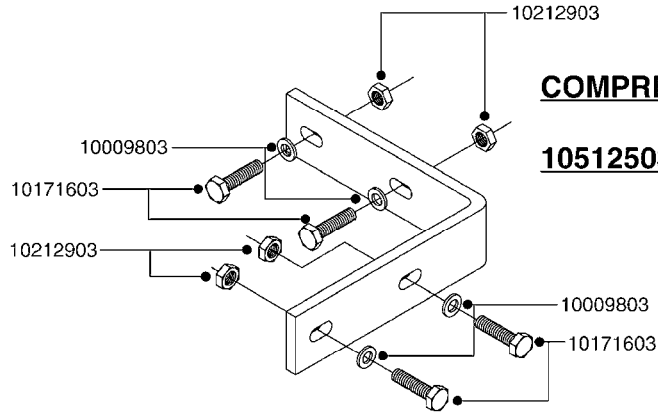

# G342

\*Ø8mm 927306 (xFT.)  
\*Ø10mm 927330 (xFT.)

70062503 - COMPLETE ASSEMBLY

FOAM MARKER COMPRESSOR 2007  
G342-HIN, 21:04:14

Page 1  
Date 06.04.2015 8:58

parts-n°	order qty	description
147011	1	HEX NIPPLE 3/8'X1/4'BSP BRASS
161326	1	MOUNT BKT. F. FOAM COMP.BOX 98
168847	1	ENCLOSURE LOWER F.MARKER
168848	1	COVER F. FOAM MARKER
232111	1	QUICK COUPLER 6MM X 1/8 EXT.
232112	1	QUICK COUPLER 6MM 1/8 INT.
232113	1	QUICK COUPLER 6MM T-PIECE
232114	1	COUPLER 1/8" THREADX8MM HOSE
232143	1	REDUCER 1/4'INT-1/8'EXT
232144	1	QUICK COUPLER 10MM X 1/4 EXT
232152	1	QUICK COUPLER 8MMX1/8 EXT.LONG
241371	1	DIAPHRAGM, NO-DRIP alt 241371
242242	1	O-RING F.AIR HOSE FITTING
242258	1	TRIM 3X10 SELF ADHESIVE 0012"
261562	1	RUBBER DAMPER 2XM6X25
283697	1	TIESTRAP 200MM
320445	1	FITT.DK HN 1/4"X3/8" BSP
321462	1	CAP F.NO-DRIP ASSY.
322261	1	HOUSING F.SAFETY VALVE 3/8"
440650	1	SCREW 3.5x13 STAINLESS
460261	1	NUT HEX M6X1 LOCK A2 DIN985
718911	1	VALVE (SAFETY) F.MARKER
729645	1	NON-DRIP SPRING ASSY.GREEN 10
927264	1	HOSE R X PE D6/D4 X 0012"
927306	1	HOSE R X PE D8/D6 X 0012"BLACK
927330	1	HOSE R X PE D10/D8 X 012"BLACK
26004103	1	FOAM MARKER CNTRL MOD CABL STD
26008703	1	FOAM MARKER CONTROL SCII
26011103	1	FOAMER POWER/CONTROL CABLE 39P
26023400	1	COMPRESSOR F.FOAM MARKER CM40
26023700	1	SOLENOID VAL 12V 1/8' FLO '07
28025503	1	PLUG F.DRILLED HOLE 1/2"
28025603	1	PLUG F.DRILLED HOLE 3/4"
39122000	1	DISTR.HOUSING F.FOAM MARKER'07
70062503	1	FOAM MARKER COMPRESSOR,STD,39P