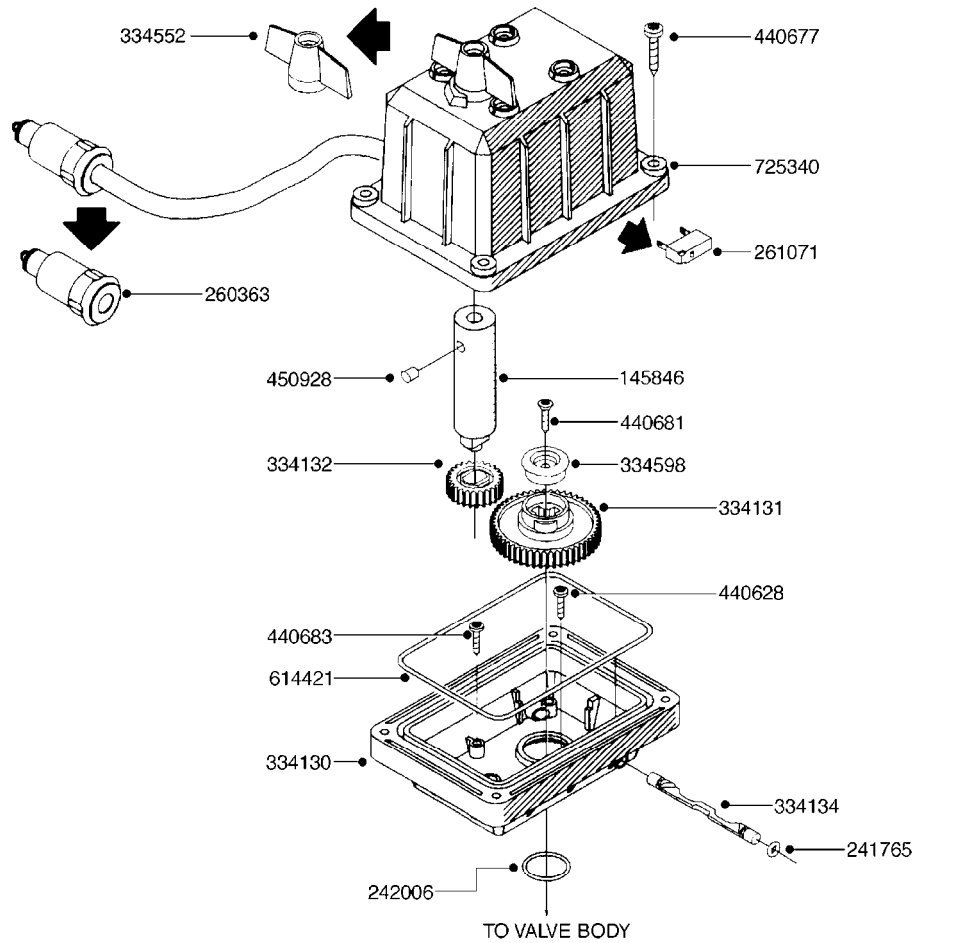

834363 - AGITATION BYPASS VALVE

G020

BALL VALVE-ELECTRIC 2-WAY
G020-HIN, 01:01:01

Page 1

Date 06.04.2015 8:58

parts-n°	order qty	description
145846	1	COUPLING FOR EL 3-WAY VALVE
241765	1	O-RING 3.1 X 1.6
242006	1	O-RING D22/D19 X 1.5
260363	1	PLUG 2 POLE 12V
261071	1	MICRO SWITCH TYPE 9 SM 201
261162	1	SOCKET F.12V BAYONET PLUG
261589	1	FUSE 5 X 20 1.25 AMP
334130	1	GEAR BOX
334131	1	COG WHEEL
334132	1	COG WHEEL
334134	1	INDICATOR ROD
334552	1	GRIP F.MAN.OP.EC PRES.REG.GREE
334598	1	PLUG F.VALVE HANDLE BLUE
440628	1	SCREW 3/8'
440677	1	SCREW F. PLASTIC 5X20 SS
440681	1	SCREW F. PLASTIC 4MM X 14LG SS
440683	1	SCREW 40X18 2WAY ELC.BALL VALV
450928	1	SET SCREW M8 X 8MM STAINLESS
614421	1	GASKET F/MOTOR HOUSE-ON/OFF TR
725340	1	MOTOR HOUSING FOR EL VALVE
728399	1	CIRCUIT BOARD F.728941
728941	1	CONTROL BOX F.2-WAY VALVE ELC.
834363	1	ELECTRIC KIT, AGITATION BYPASS