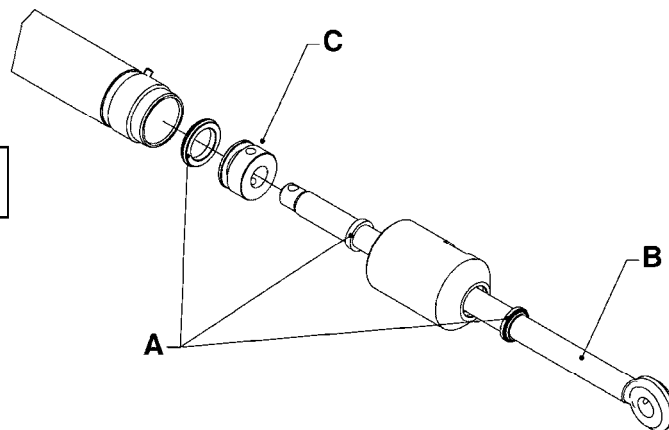

Check cylinder barrel for stamped part number.