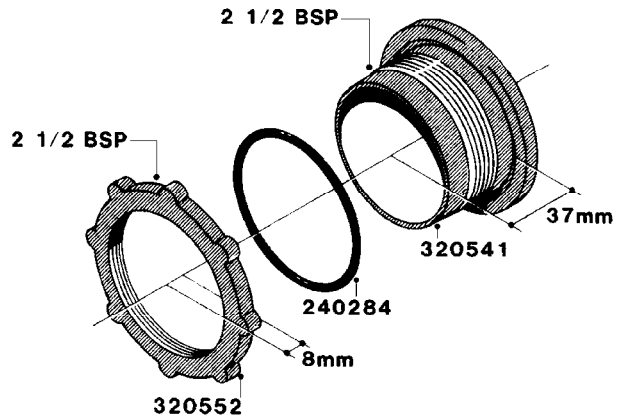

H040

FITTINGS - NIPPLES & ELBOWS
H040-HIN, 01:01:01

Page 1
Date 06.04.2015 9:01

parts-n°	order qty	description
10530803	1	FITT.PO.SE 2.00X2.00 45 DEG.
320191	1	FITT.DK ELB 3/8' BSP 45 DEGREE
320482	1	FITT.DK ELB. 1/2" BSP 60 DEG.
320596	1	FITT.DK ELB 3/8'-1/2'BSP 45DEG
320607	1	FITT.DK HN 3/8M X 3/8F BSP LNG
320633	1	FITT.DK HN 3/8"M X 3/8"F BSP
321451	1	FITT.DK ELB.1-1/2 X1-1/4 80DEG
321532	1	FITT.DK REDUC 3/4' X 1/2' BSP
390233	1	FITT.DK REDUC 1-1/2" X 1" BSP

H050

FITTINGS - HOSE CONNECTORS
H050-HIN, 31:03:09

Page 1

Date 06.04.2015 9:01

parts-n°	order qty	description
242594	1	O-RING D14 X 1.78 SCH.70-EPDM
320294	1	FITT.DK TEE 3/8X3/8HB X1/2"BSP
320305	1	FITT.DK HB 3/4'- 3/4' BSP
320386	1	FITT.DK TEE 3/8X3/8HB X3/8"BSP
320397	1	FITT.DK ELB 3/8"HB X 3/8" BSP
320401	1	FITT.DK TEE 1/2X1/2HB X1/2"BSP
320412	1	FITT.DK TEE 1/2X1/2HB X3/8'BSP
320423	1	FITT.DK ELB 1/2'HB X 3/8' BSP
320891	1	FITT.DK HB 3/8'- 3/8' BSP
320972	1	FITT.DK HB 5/16'- 1/4' BSP
322046	1	FITT.DK TEE 1/2X1/2HB X3/4'BSP
322048	1	FITT.DK TEE 3/4X3/4HB X3/4'BSP
330595	1	O-RING D24.6/D20X2.1 -3/4"
333137	1	FITT.DK CONN.1/2" F.NOZZ. DOUB
333141	1	FITT.DK CONN.1/2" F.NOZZ.SING
334041	1	FITT.DK CONN.3/4' F.NOZZ. SING
334042	1	FITT.DK CONN.3/4' F.NOZZ. DOUB
334195	1	FITT.DK ELB. 3/4"HB X 3/4"HB
10012103	1	FITT.PO.HB 1.25X1.50 IMB1012
10014003	1	FITT.PO.HB 1.25X1.25 IMB1010
10036903	1	FITT.PO.HB 1.50X1.50 IMB1212
28019303	1	FITTING HB ELB 3/4NPT-3/4HOSE
61016500	1	HOSE TAIL 3/4" 90°+RG CAP 3/4"
72026700	1	NOZZLE TUBE ADAPTER W/O-RING