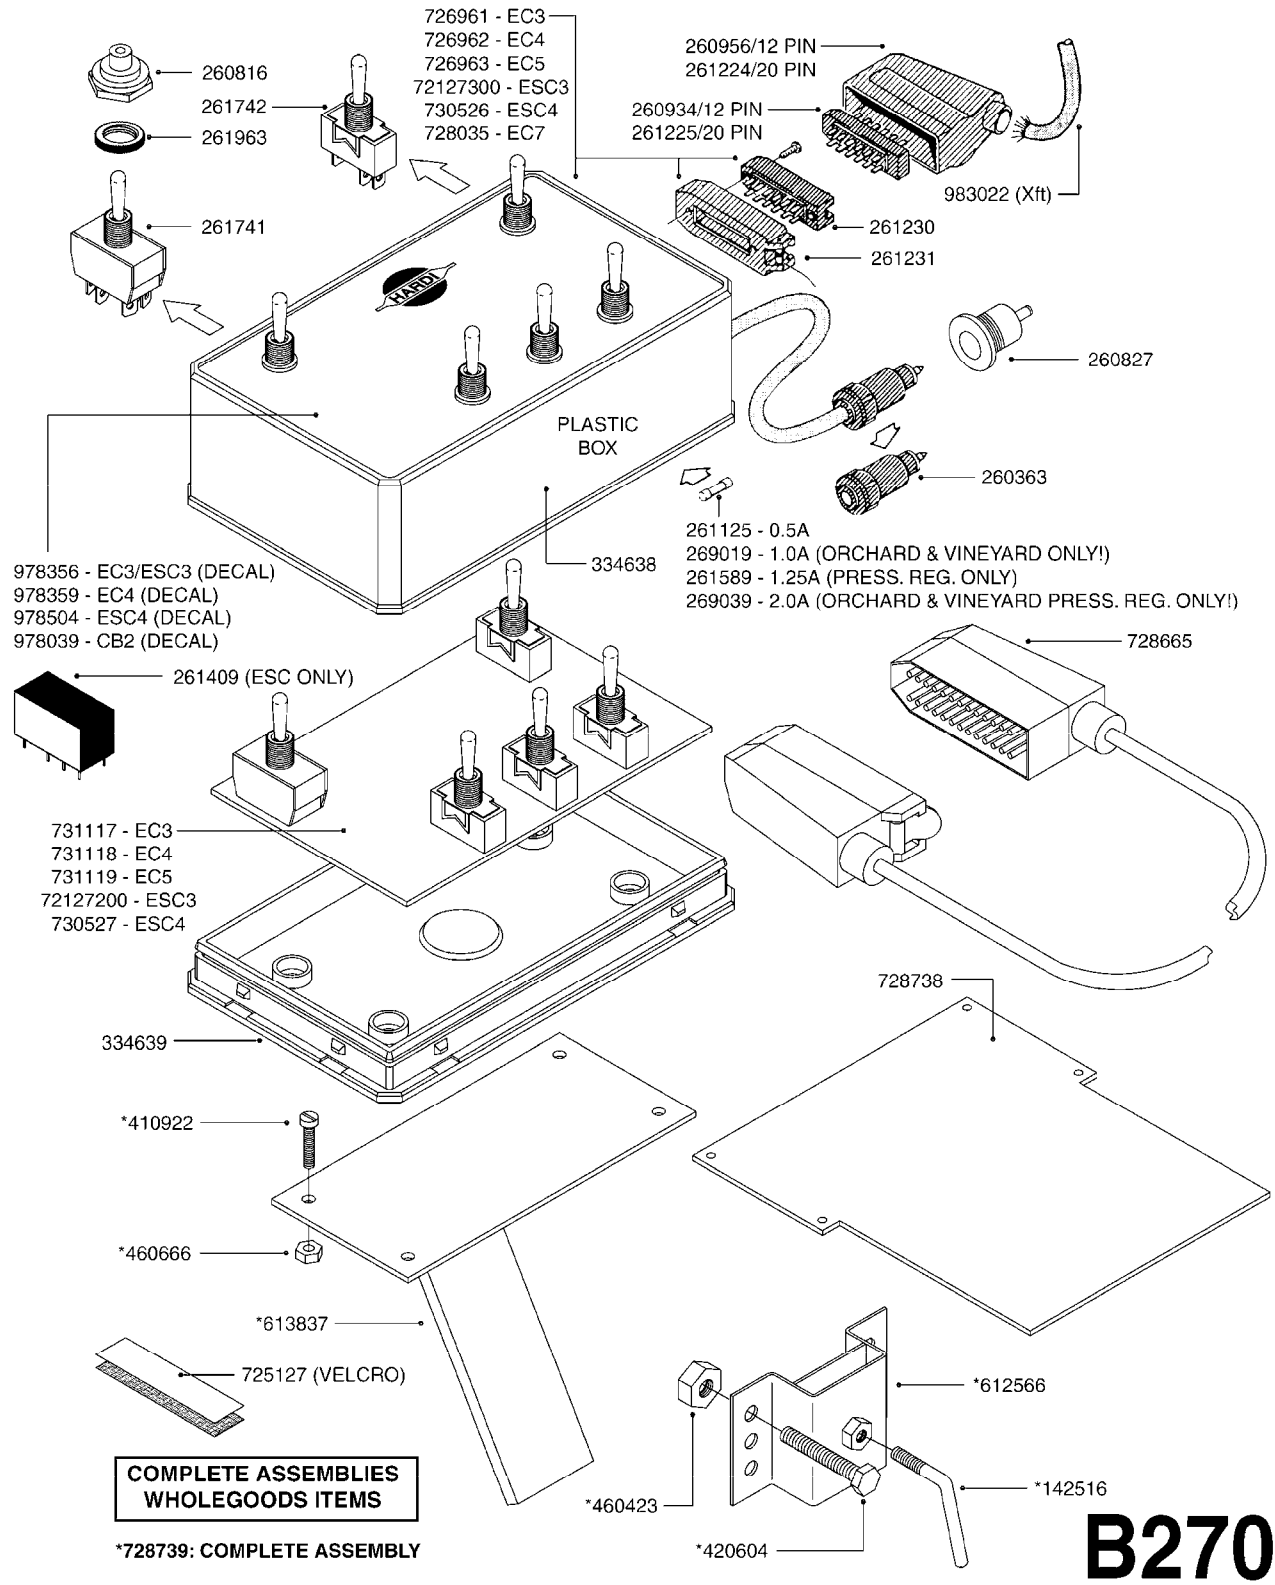

*728739: COMPLETE ASSEMBLY (NLA)

COMPLETE ASSEMBLIES
WHOLEGOODS ITEMS

B260

CONTROL BOX F/EC+EC-SC
B260-HIN, 01:01:01

parts-n°	order qty	description
142516	1	SCREW SET M10 BENT F. LOCKING
260363	1	PLUG 2 POLE 12V
260794	1	SWITCH F.PRESS ADJ.EC CONTROL
260816	1	CAP W/RUBBER BOOT F.EC SWITCH
260827	1	PLUG F.EC ATTACHMENTS
260864	1	SWITCH F.HY BOOM CONTROL BOX
260923	1	PLUG INSERT 12 POLE FEMALE
260934	1	PLUG INSERT 12 POLE MALE
260945	1	PLUG HOUSE 12 POLE FEMALE
260956	1	PLUG HOUSE 12 POL.MALE
261066	1	SWITCH 2 POLE
261125	1	FUSE 5 X 20 500mA
261224	1	PLUG HOUSING F/20 POLE MALE
261225	1	PLUG INSERT 20 POLE MALE
261230	1	PLUG INSERT 20 POLE FEMALE
261231	1	PLUG HOUSING 20 POLE FEMALE
410922	1	CYL.SKR 8.8 DEL M4X20 RST
411006	1	SCREW M4X40 SLOTTED
420604	1	BOLT HEX 8.8 DEL M10X25 FT DIN933
460423	1	NUT HEX M10X1.5 LOCK
460666	1	NUT HEX M4
612566	1	MOUNT BRACKET F.FAN CABLE ASSY
613837	1	MOUNT PLATE FOR EC CONTROL BOX
725006	1	CIRCUIT BOARD 4 VALVE
725014	1	CONTROL BOX EC 4 SEC./12 PIN
725056	1	PRINTED CIRC.W SW 3WAY 726961
726961	1	CONTROL BOX EC 3 SEC./20 PIN
726962	1	CONTROL BOX EC 4 SEC./20 PIN
727376	1	CIRCUIT BOARD F.ESC 3 BANK
728072	1	CABLE,20-PIN,6M EC/4
728073	1	CABLE,20-PIN,6M, EC/3
728075	1	CABLE F.CONTROL BOX 5M EC/3
728665	1	CABLE EXT.-QUICK ATTACH 20 PIN
728666	1	CABLE-QUICK ATTACH 12 PIN
728738	1	DOUB.CONT.BOX & OR F/M PLATE
728739	1	IN CAB CONTROL MOUNT KIT
729721	1	CONTROL BOX ESC3
983022	1	WIRE 12 x 0.5 x 2MM x 12"
10297303	1	CIRCUIT BOARD FOR T.M.S.
10411203	1	RELAY T-82