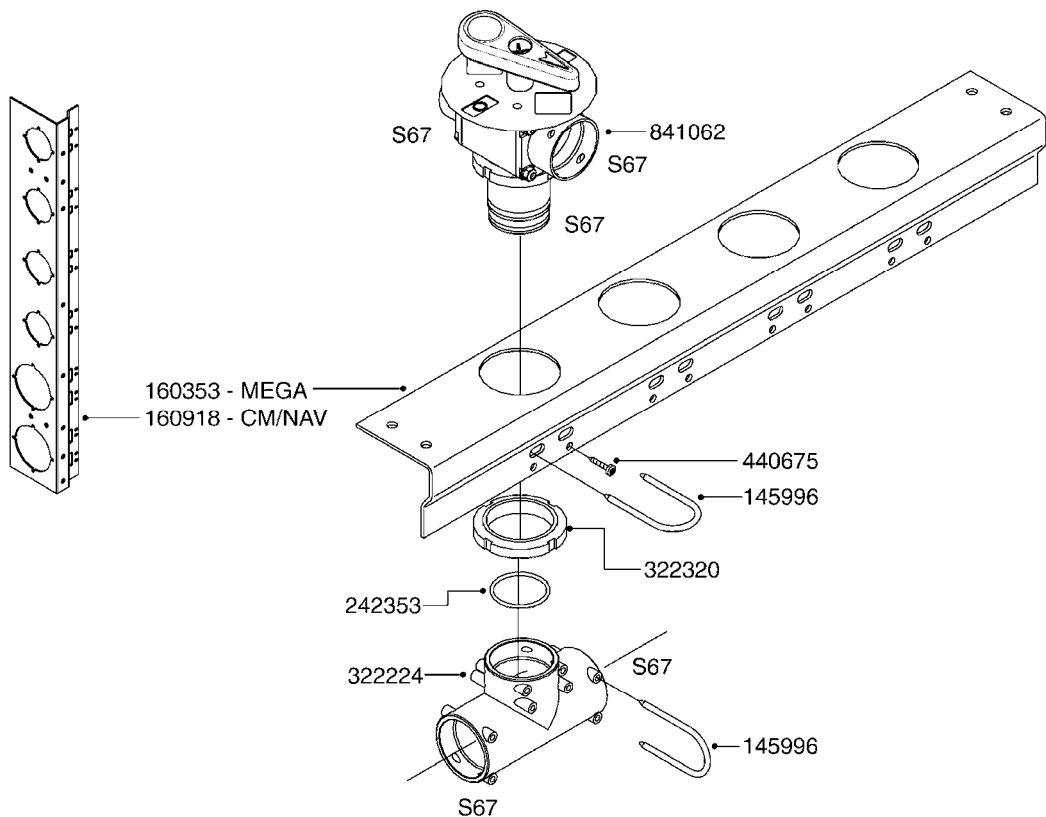

FOR S67 FITTINGS
SEE PAGE H100

B290