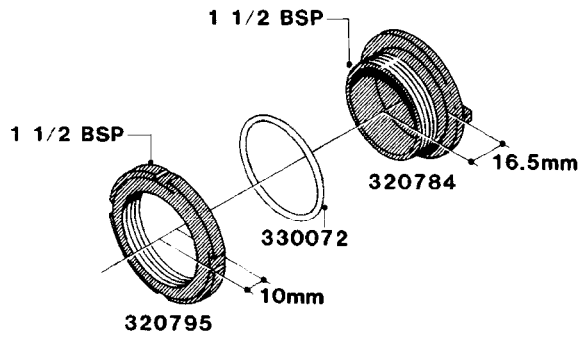

H050

FITTINGS - HOSE CONNECTORS
H050-HIN, 31:03:09

Page 1

Date 06.04.2015 9:01

parts-n°	order qty	description
242594	1	O-RING D14 X 1.78 SCH.70-EPDM
320294	1	FITT.DK TEE 3/8X3/8HB X1/2"BSP
320305	1	FITT.DK HB 3/4'- 3/4' BSP
320386	1	FITT.DK TEE 3/8X3/8HB X3/8"BSP
320397	1	FITT.DK ELB 3/8"HB X 3/8" BSP
320401	1	FITT.DK TEE 1/2X1/2HB X1/2"BSP
320412	1	FITT.DK TEE 1/2X1/2HB X3/8'BSP
320423	1	FITT.DK ELB 1/2'HB X 3/8' BSP
320891	1	FITT.DK HB 3/8'- 3/8' BSP
320972	1	FITT.DK HB 5/16'- 1/4' BSP
322046	1	FITT.DK TEE 1/2X1/2HB X3/4'BSP
322048	1	FITT.DK TEE 3/4X3/4HB X3/4'BSP
330595	1	O-RING D24.6/D20X2.1 -3/4"
333137	1	FITT.DK CONN.1/2" F.NOZZ. DOUB
333141	1	FITT.DK CONN.1/2" F.NOZZ.SING
334041	1	FITT.DK CONN.3/4' F.NOZZ. SING
334042	1	FITT.DK CONN.3/4' F.NOZZ. DOUB
334195	1	FITT.DK ELB. 3/4"HB X 3/4"HB
10012103	1	FITT.PO.HB 1.25X1.50 IMB1012
10014003	1	FITT.PO.HB 1.25X1.25 IMB1010
10036903	1	FITT.PO.HB 1.50X1.50 IMB1212
28019303	1	FITTING HB ELB 3/4NPT-3/4HOSE
61016500	1	HOSE TAIL 3/4" 90°+RG CAP 3/4"
72026700	1	NOZZLE TUBE ADAPTER W/O-RING