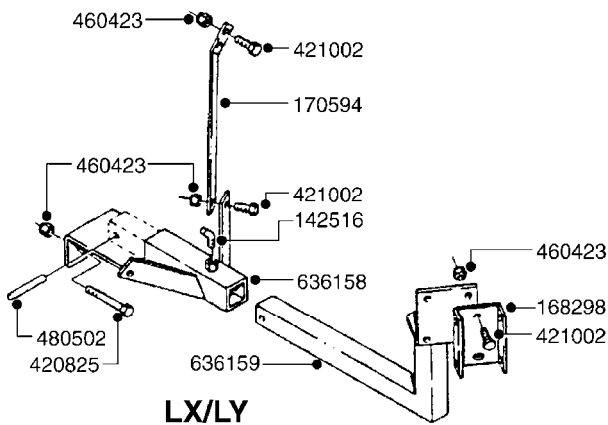

NK/LX/LY PRE-86