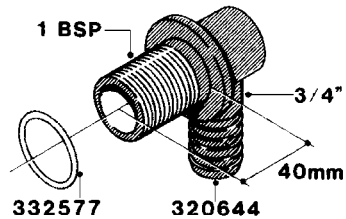

H040

FITTINGS - NIPPLES & ELBOWS
H040-HIN, 01:01:01

Page 1
Date 06.04.2015 9:01

parts-n°	order qty	description
10530803	1	FITT.PO.SE 2.00X2.00 45 DEG.
320191	1	FITT.DK ELB 3/8' BSP 45 DEGREE
320482	1	FITT.DK ELB. 1/2" BSP 60 DEG.
320596	1	FITT.DK ELB 3/8'-1/2'BSP 45DEG
320607	1	FITT.DK HN 3/8M X 3/8F BSP LNG
320633	1	FITT.DK HN 3/8"M X 3/8"F BSP
321451	1	FITT.DK ELB.1-1/2 X1-1/4 80DEG
321532	1	FITT.DK REDUC 3/4' X 1/2' BSP
390233	1	FITT.DK REDUC 1-1/2" X 1" BSP

H050

FITTINGS - HOSE CONNECTORS
H050-HIN, 31:03:09

Page 1

Date 06.04.2015 9:01

parts-n°	order qty	description
242594	1	O-RING D14 X 1.78 SCH.70-EPDM
320294	1	FITT.DK TEE 3/8X3/8HB X1/2"BSP
320305	1	FITT.DK HB 3/4'- 3/4' BSP
320386	1	FITT.DK TEE 3/8X3/8HB X3/8"BSP
320397	1	FITT.DK ELB 3/8"HB X 3/8" BSP
320401	1	FITT.DK TEE 1/2X1/2HB X1/2"BSP
320412	1	FITT.DK TEE 1/2X1/2HB X3/8'BSP
320423	1	FITT.DK ELB 1/2'HB X 3/8' BSP
320891	1	FITT.DK HB 3/8'- 3/8' BSP
320972	1	FITT.DK HB 5/16'- 1/4' BSP
322046	1	FITT.DK TEE 1/2X1/2HB X3/4'BSP
322048	1	FITT.DK TEE 3/4X3/4HB X3/4'BSP
330595	1	O-RING D24.6/D20X2.1 -3/4"
333137	1	FITT.DK CONN.1/2" F.NOZZ. DOUB
333141	1	FITT.DK CONN.1/2" F.NOZZ.SING
334041	1	FITT.DK CONN.3/4' F.NOZZ. SING
334042	1	FITT.DK CONN.3/4' F.NOZZ. DOUB
334195	1	FITT.DK ELB. 3/4"HB X 3/4"HB
10012103	1	FITT.PO.HB 1.25X1.50 IMB1012
10014003	1	FITT.PO.HB 1.25X1.25 IMB1010
10036903	1	FITT.PO.HB 1.50X1.50 IMB1212
28019303	1	FITTING HB ELB 3/4NPT-3/4HOSE
61016500	1	HOSE TAIL 3/4" 90°+RG CAP 3/4"
72026700	1	NOZZLE TUBE ADAPTER W/O-RING