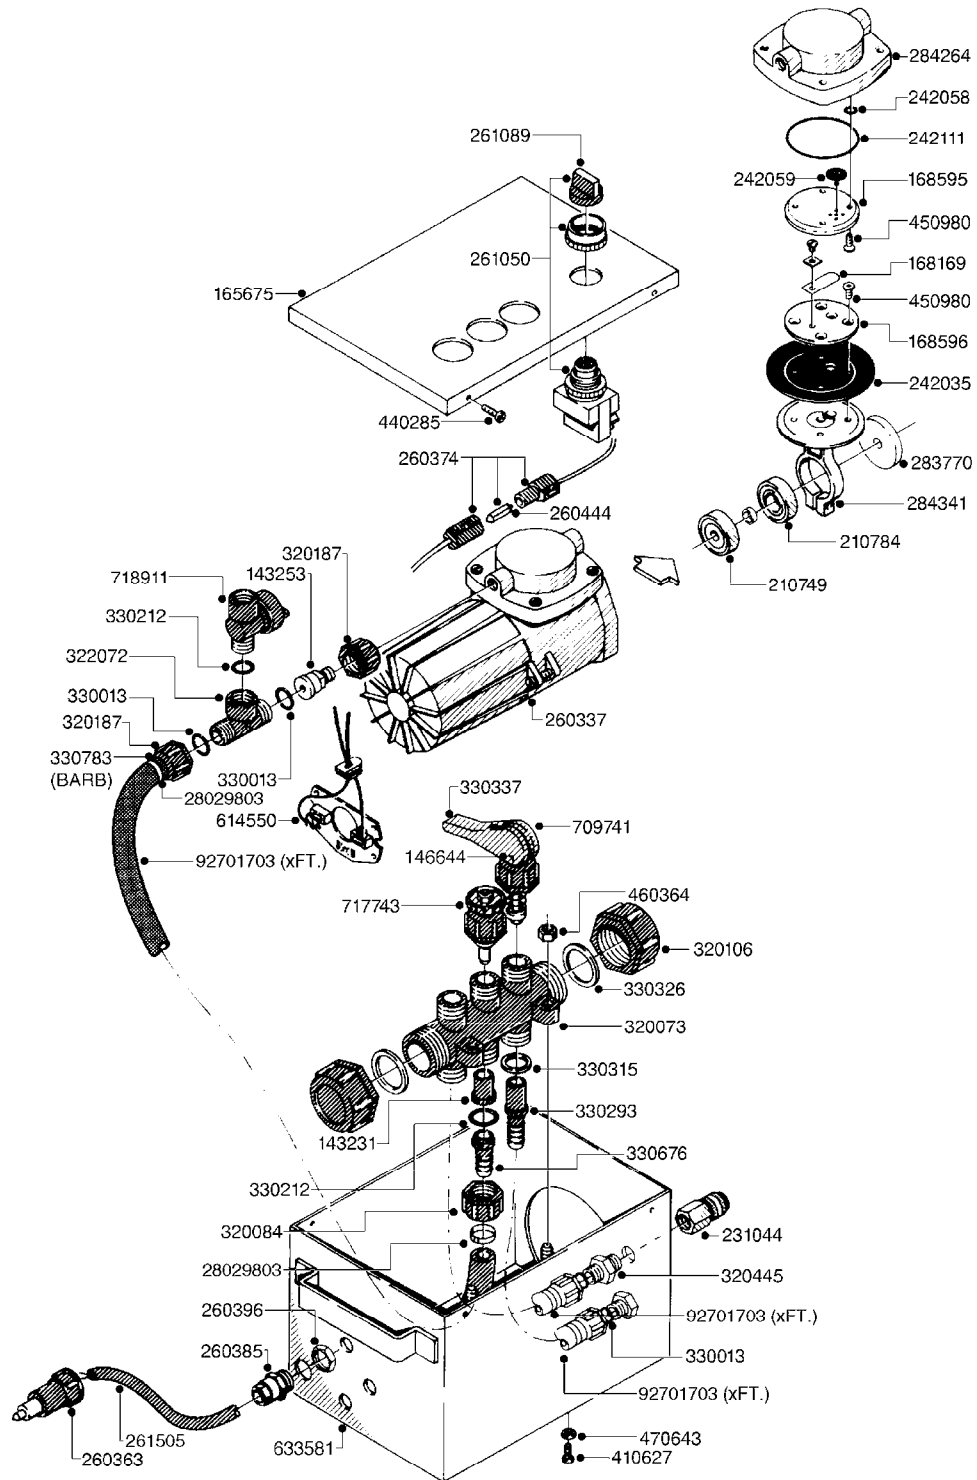

717824 - COMPLETE ASSEMBLY

COMPLETE ASSEMBLIES
WHOLEGOODS ITEMS

G320

FOAM MARKER COMPRESSOR PRE 92
G320-HIN, 26:05:11

Page 1
Date 06.04.2015 9:00

parts-n°	order qty	description
143231	1	SEAT F. VALVE 1/2'
143253	1	CONNECTING BRANCH FOR COMPRES.
146644	1	PIN D3X19 STAINLESS
165675	1	TOP COVER FOR CONTROL BOX
168169	1	INLET VALVE THO.COM.621102
168595	1	EXHAUST PLATE
168596	1	SUCTION PLATE
210749	1	BEARING ROLLER 6201-8 N F/COMP
210784	1	BEARING BALL 6002 2Z
231044	1	QUICK COUPLING F.AIR HOSE
242035	1	DIAPHRAGM THO.COM.608146
242058	1	O-RING THO.COM.623048
242059	1	VALVE (OUTLET)THO.COM.633525
242111	1	O-RING FOR VALVE PLATE
260337	1	COMPRESSOR F.F/M-91
260363	1	PLUG 2 POLE 12V
260374	1	FUSE HOLDER
260385	1	BULKHEAD FITTING F. CABLE
260396	1	NUT FOR BULKHEAD FITTING
260444	1	FUSE 8 AMP.
261050	1	SWITCH
261089	1	KNOB FOR ADJ.CONT.261050
261505	1	CABLE 2X4MM L8000MM
283770	1	SEAL FELT F. FOAM MARKER COMP
284264	1	COVER FOR COMPRESSOR
284341	1	CONNECTING ROD F.COMPRESSOR
320073	1	DISTRIBUTOR HOUSING 1/2"
320084	1	FITT.DK NUT 1/2" BSP
320106	1	FITT.DK CAPNUT 1" BSP
320187	1	FITT.DK CAP 3/8" BSP BLACK
320445	1	FITT.DK HN 1/4"X3/8" BSP
322072	1	FITT.DK TEE 3/8'X3/8'X3/8' BSP
330013	1	O-RING D15/D10X2.5 F.3/8"NUT
330212	1	O-RING D19/D14X2.4 F.1/2"NUT
330293	1	VALVE SEAT WITH 3/8" HOSE TAIL
330315	1	O-RING D18.4/D13X.6
330326	1	O-RING D30/D24X2 F.1"NUT
330337	1	HANDLE F. FLIP VALVE
330676	1	FITT.DK HB 3/8" F. 1/2" NUT
330783	1	FITT.DK HB 3/8"F.3/8" NUT
410627	1	SCREW M4X12
440285	1	SCREW 3.5X6.5 DIN7981C SS
450980	1	SCREW F.VALVE PLATE
460364	1	NUT HEX M8 GALV.
470643	1	WASHER LOCK
614550	1	BRUSH KIT F. COMPRESSOR
633581	1	CONTROL BOX FOR FOAM MARKER
709741	1	VALVE ASSY. 1/2" FLIP LEVER
717743	1	THROTTLE VALVE FOR FOAM MARKER
717824	1	CONTROL BOX MOUNTED
718911	1	VALVE (SAFETY) F.MARKER
28029803	1	CLAMP HOSE GEAR P1/2" 6708
92701703	1	HOSE R X3/8" X300PSI WP X0012"