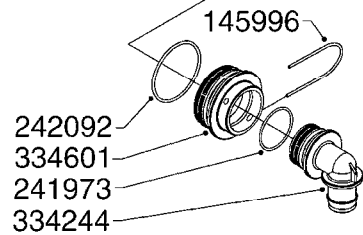

REGULATOR VALVE ASSEMBLY: *72027300

COMPLETE ASSEMBLIES
WHOLEGOODS ITEMS

B251