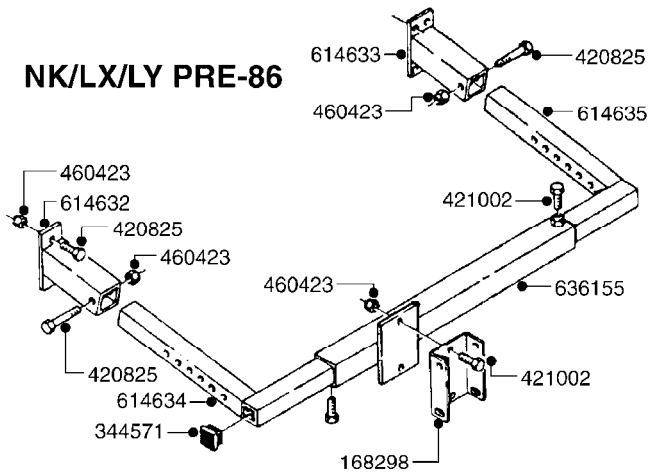

NK/LX/LY PRE-86