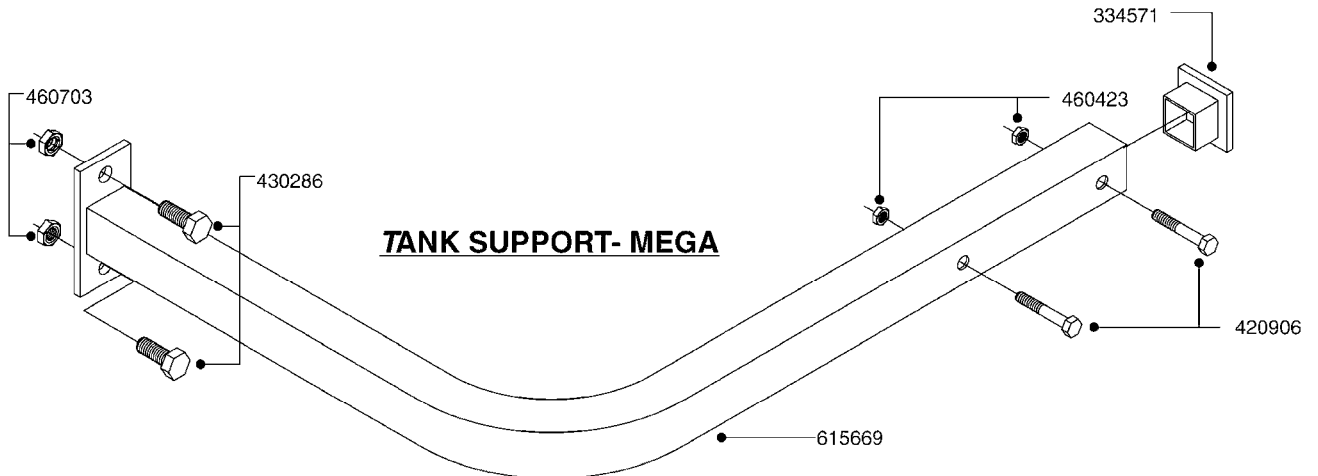

TANK SUPPORT- MEGA