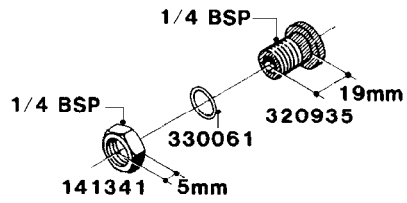

H050

FITTINGS - HOSE CONNECTORS
H050-HIN, 31:03:09

Page 1

Date 06.04.2015 9:01

parts-n°	order qty	description
242594	1	O-RING D14 X 1.78 SCH.70-EPDM
320294	1	FITT.DK TEE 3/8X3/8HB X1/2"BSP
320305	1	FITT.DK HB 3/4'- 3/4' BSP
320386	1	FITT.DK TEE 3/8X3/8HB X3/8"BSP
320397	1	FITT.DK ELB 3/8"HB X 3/8" BSP
320401	1	FITT.DK TEE 1/2X1/2HB X1/2"BSP
320412	1	FITT.DK TEE 1/2X1/2HB X3/8'BSP
320423	1	FITT.DK ELB 1/2'HB X 3/8' BSP
320891	1	FITT.DK HB 3/8'- 3/8' BSP
320972	1	FITT.DK HB 5/16'- 1/4' BSP
322046	1	FITT.DK TEE 1/2X1/2HB X3/4'BSP
322048	1	FITT.DK TEE 3/4X3/4HB X3/4'BSP
330595	1	O-RING D24.6/D20X2.1 -3/4"
333137	1	FITT.DK CONN.1/2" F.NOZZ. DOUB
333141	1	FITT.DK CONN.1/2" F.NOZZ.SING
334041	1	FITT.DK CONN.3/4' F.NOZZ. SING
334042	1	FITT.DK CONN.3/4' F.NOZZ. DOUB
334195	1	FITT.DK ELB. 3/4"HB X 3/4"HB
10012103	1	FITT.PO.HB 1.25X1.50 IMB1012
10014003	1	FITT.PO.HB 1.25X1.25 IMB1010
10036903	1	FITT.PO.HB 1.50X1.50 IMB1212
28019303	1	FITTING HB ELB 3/4NPT-3/4HOSE
61016500	1	HOSE TAIL 3/4" 90°+RG CAP 3/4"
72026700	1	NOZZLE TUBE ADAPTER W/O-RING