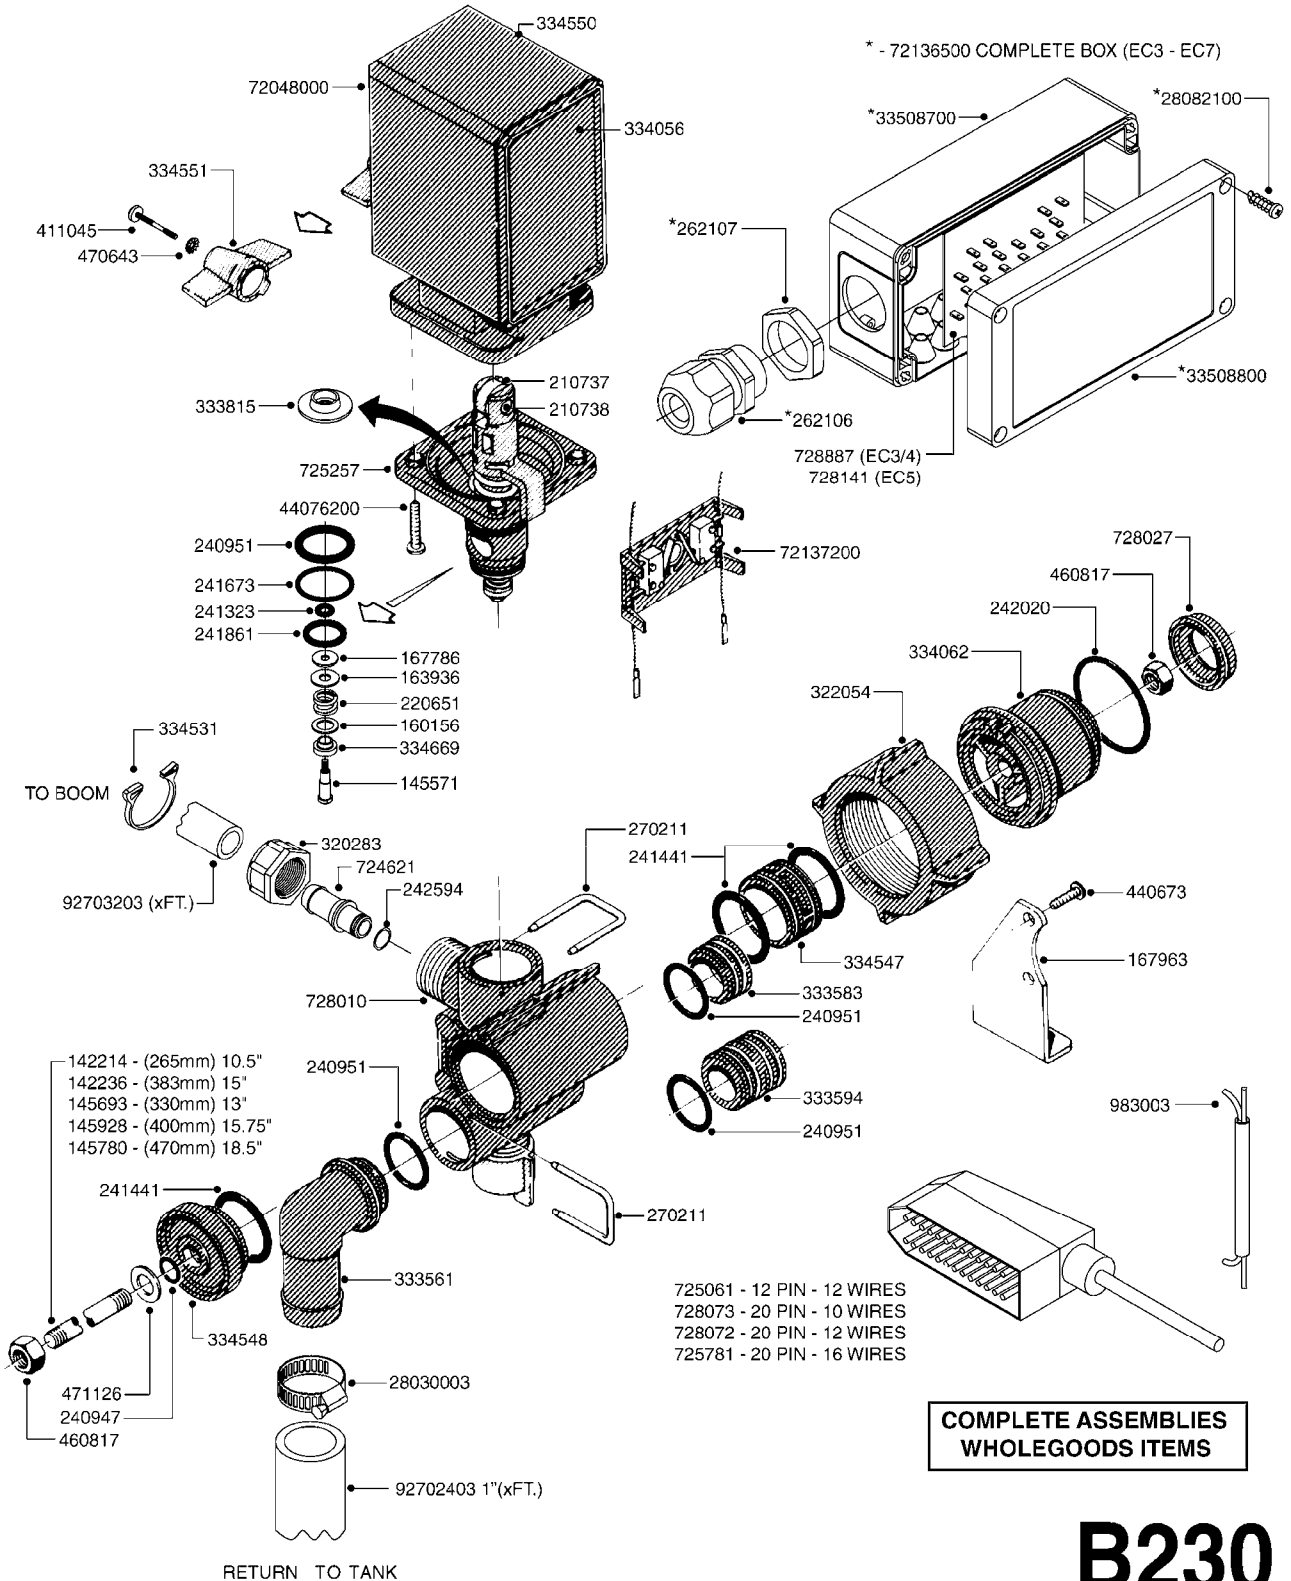

EC BOOM VALVE-ELEC.(GRN GRIP)
B230-HIN, 29:05:13

Page 1
Date 06.04.2015 8:59

parts-n°	order qty	description
142214	1	STUD BOLT - M8X265, 3 SECTION
142236	1	STUD BOLT 8 X 381 - 8 MODULS
145571	1	STUD BOLT F/PNEUM. DISTRIBUTOR
145693	1	STUD BOLT - M8X330, 4 SECTION
145780	1	STUD BOLT - M8X470, 6 SECTION
145928	1	STUD BOLT - M8X400, 5 SECTION
160156	1	WASHER D14.1/D9.2X1 SS
163936	1	WASHER D15/D6.2X1
167786	1	WASHER D13/D4.2X1
167963	1	MOUNT BKT.F.EC BOOM SEC.
210737	1	BEARING BALL D7 RSTO 5 TN
210738	1	BEARING ROLLER D7 L=16 SS
220651	1	SPRING PRESSURE D12.5/5
240947	1	O-RING D7.3X2.4 NITRIL
240951	1	O-RING D21.2X3 NITRIL
241323	1	O-RING D5.3X2.4 NITRIL
241441	1	O-RING D29.3X3
241673	1	O-RING D22.1X1.6
241861	1	O-RING D15.3X2.4 VITON
242020	1	O-RING 39.2 X 3 VITON
242594	1	O-RING D14 X 1.78 SCH.70-EPDM
262106	1	BULKHEAD F. CABLE 6.5-14 BLACK
262107	1	NUT F. BULKHEAD CABLE BLACK
270211	1	FITT.DK S25 FORK L=37.5
320283	1	FITT.DK NUT 3/4"BSP
322054	1	UNION NUT BLACK S61 x 2
333561	1	FITT.DK ELB.1" EC RETURN
333583	1	END PIECE FOR BYPASS
333594	1	CONNECTING PIECE F. BYPASS
333815	1	DISTANCE RING
334056	1	COVER F/MOTOR HOUSE EC DIST.
334062	1	CONNECT. BRANCH F/EC OP. UNIT
334531	1	CLAMP HOSE PLASTIC 3/4"
334547	1	CONNECTING PIECE F. PRESSURE
334548	1	END COVER
334550	1	MOTOR HOUSE SECT VALVE
334551	1	GRIP F.MAN.OP.EC ON/OFF GREEN
334669	1	VALVE CONE D14/D7-SH 63 WHITE
411045	1	SCREW M4 X 16MM STAINLESS
440673	1	SCREW F.PLASTIC 5X12 SS
460817	1	NUT HEX M8 STAINLESS DIN 934
470643	1	WASHER LOCK
471126	1	WASHER D16/D8.4X1.6 SS
724621	1	FITT.DK HB 3/4"ASSY F.3/4" NUT
725061	1	CABLE - EC 12WIRE L=6000mm
725257	1	SPINDLE SECT. F/EC DISTRIBUTOR
725781	1	CONNECTING CABLE L=6000-AC 5
728010	1	DISTRIB HOUSING W/CONST PR GRN
728027	1	BUSHING WITH SEAT
728072	1	CABLE,20-PIN,6M EC/4
728073	1	CABLE,20-PIN,6M, EC/3
728141	1	CIRCUIT BOARD F.EC7 CONN. BOX
728887	1	CIRCUIT BOARD EC CONTROL
983003	1	CABLE ELEC.2X1MM WIRE BLACK EC
28030003	1	CLAMP HOSE GEAR P1" 6716
28082100	1	SCREW F. BOX LID 1/4" L=20
33508700	1	BOX 160X80X40 BLACK 1-HOLE
33508800	1	LID 160X80X15 BLK W/SCREWS
44076200	1	PT TORNILLO 50X16 WN5451 rsf t
72048000	1	MOTOR, DISTRIBUTION 1:300
72136500	1	UNIV. CONNECTION BOX F. EC