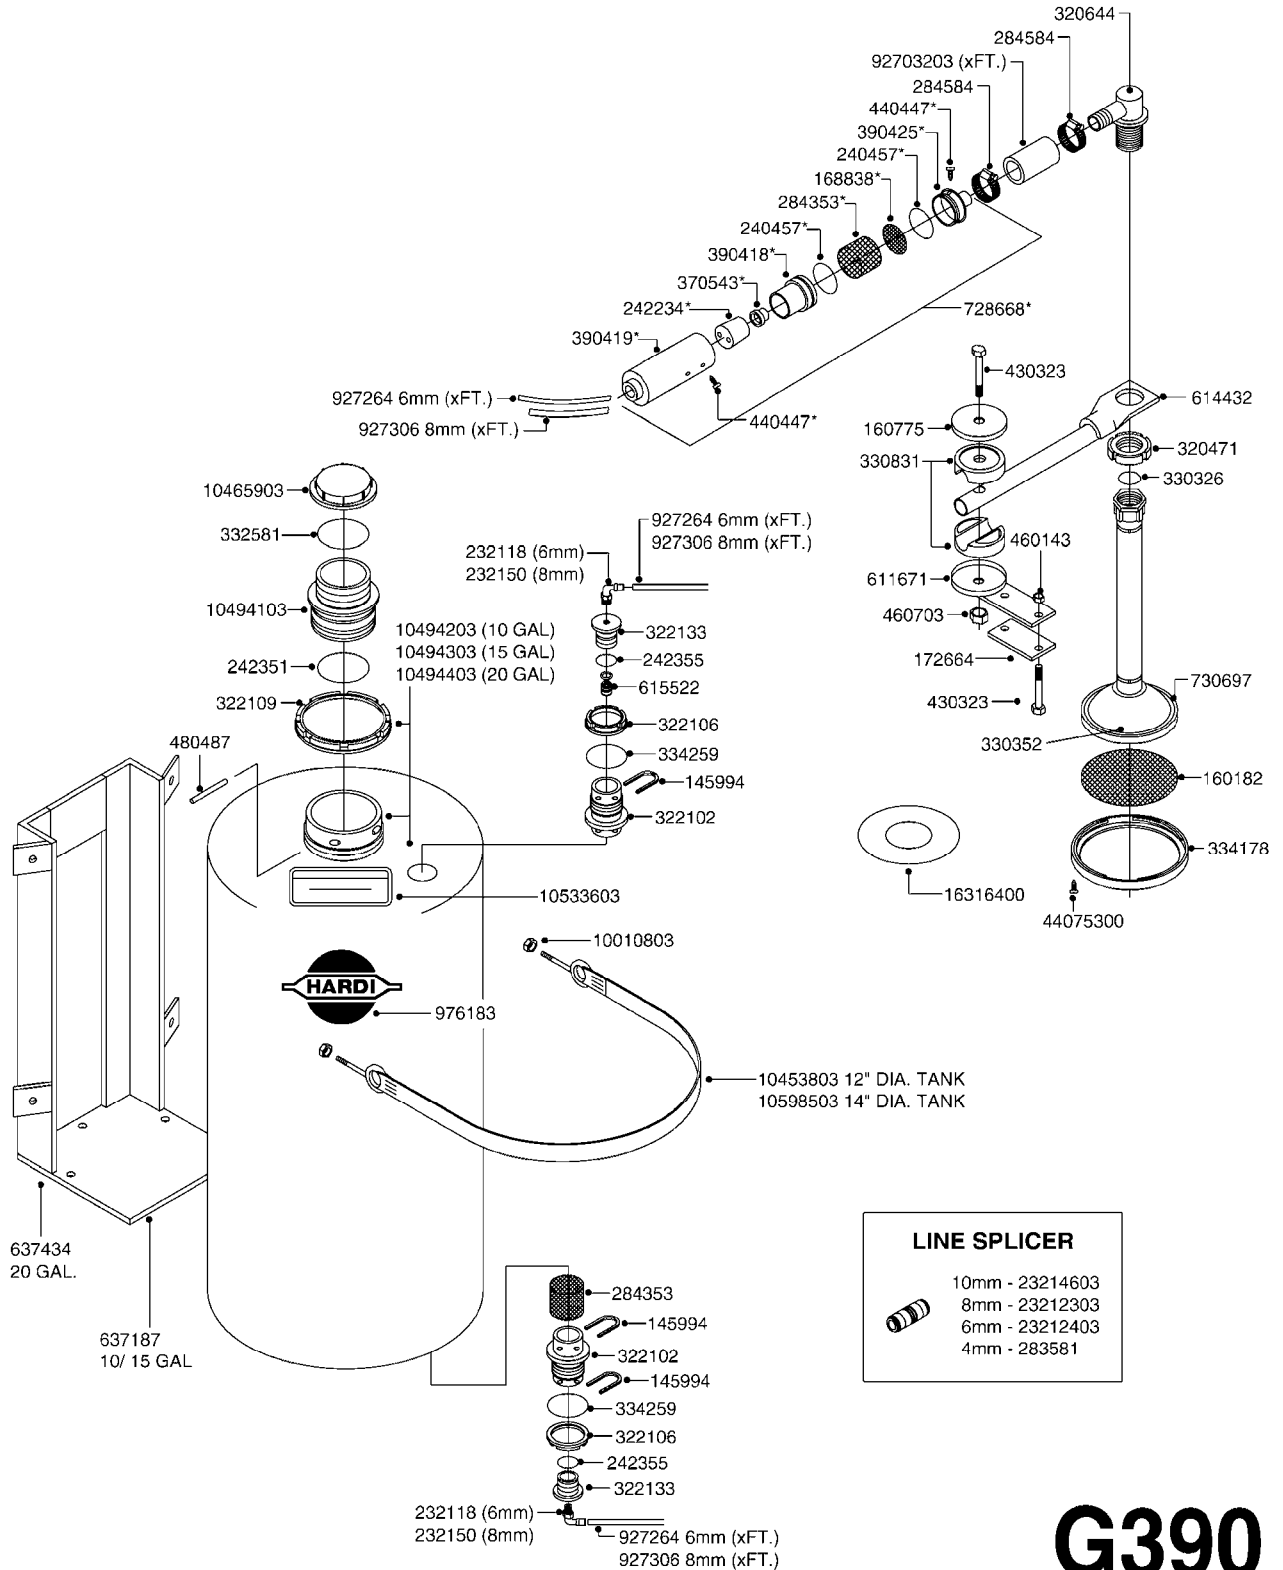

LINE SPLICER

- 10mm - 23214603
- 8mm - 23212303
- 6mm - 23212403
- 4mm - 283581

G390

FOAMMARKER TANK/DROPPER POST93
G390-HIN, 30:07:14

Page 1
Date 06.04.2015 9:00

parts-n°	order qty	description
145994	1	FITT.DK S-40 FORK
160182	1	FILTER SCREEN
160775	1	WASHER F. FRICTION PLATE
168838	1	FILTER SCREEN D40 FOR FOAM GEN
172664	1	FLATBAR BACKING PLATE
232118	1	HOSE CONN. 90DEG 1/8'X 6MM PE
232150	1	HOSE CONN. 90DEG. 1/8'X8MM PE
240457	1	O-RING D40.2/D34X2
242234	1	PLUG F.FOAM GENERATOR HOSES
242351	1	O-RING D69.5X3.0 VITON F.S-93
242355	1	O-RING D19.2X3.0 VITON F.S-40
283581	1	HOSE CONNECTOR STR. F.4MM PE
284353	1	SPONGE FOR FOAM MARKER
284584	1	CLAMP HOSE GEAR 3/4" MINI 012
320471	1	FITT.DK NUT 1" BSP JAMB
320644	1	FITT.DK ELB.3/4"HB X 1" BSP
322102	1	FITT.DK S-40 BULKHEAD
322106	1	FITT.DK S-40 BULKHEAD NUT
322109	1	FITT.DK S-93 BULKHEAD NUT
322133	1	FITT.DK S-40 PLUG W 1/8 THREAD
330326	1	O-RING D30/D24X2 F.1"NUT
330352	1	FOAM DROP HOUSING
330831	1	FRICTION PLATE
332581	1	GASKET F. 1-1/2" BSP CAPNUT.
334178	1	RETAINER FOR FOAM MARKER
334259	1	GASKET F. S-40 BULKHEAD
370543	1	NOZZLE FLAT FAN 4625-46
390418	1	MIXING CHAMBER FOR FOAM MARKER
390419	1	HOUSING F. MIXING CHAMBER
390425	1	END PIECE FOR MIXING CHAMBER
430323	1	BOLT HEX 8.8 DEL M12X60
440447	1	SCREW M4.2X9.5
460143	1	NUT HEX M8 LOCK A2 DIN985
460703	1	NUT HEX M12X1.75 LOCK DIN985
480487	1	PIN M5X60 SLOTTED GALV
611671	1	BREAK AWAY HOLDER F-MARKER
614432	1	BREAK AWAY ARM F. FOAM MARKER
615522	1	CHECK VALVE F.FOAM MARKER
637187	1	MOUNT BKT F.FOAM TANK 10/15GAL
637434	1	MOUNT BRACKET F.FOAM TANK 20G
728668	1	FOAM GENERATOR ASSY.
730697	1	FOAM DROPPER COMP. BLACK '97
927264	1	HOSE R X PE D6/D4 X 0012"
927306	1	HOSE R X PE D8/D6 X 0012"BLACK
976183	1	DECAL COMPANY 185 X 300
10010803	1	NUT HEX NC (NYLON LOCK) 5/16
10453803	1	STRAP F.FOAMER TANK (755mm)
10465903	1	*LID F.FOAM MARKER, DRILLED
10494103	1	FILL WELL ASSY.FOAM MARK EPOXY
10494203	1	TANK ASSY. 10 GAL. D14' F/M
10494303	1	TANK ASSY. 15 GAL. D14' F/M
10494403	1	*TANK ASSY. 20 GAL. D14' F/M
10533603	1	DECAL CAUTION-OPEN SLOWLY ENG
10598503	1	STRAP F.FOAMER TANK (850mm)
16316400	1	ORIFICE ID 70MM F.FOAM MARKER
23212303	1	HOSE CONNECTOR STR. F.8MM PE
23212403	1	HOSE CONNECTOR STR. F.6MM PE
23214603	1	HOSE CONNECTOR STR. F. 10MM PE
44075300	1	SCREW 3.5X9.5SS/X15 ISO 14585C
92703203	1	HOSE R X3/4" X300PSI WP X0012"