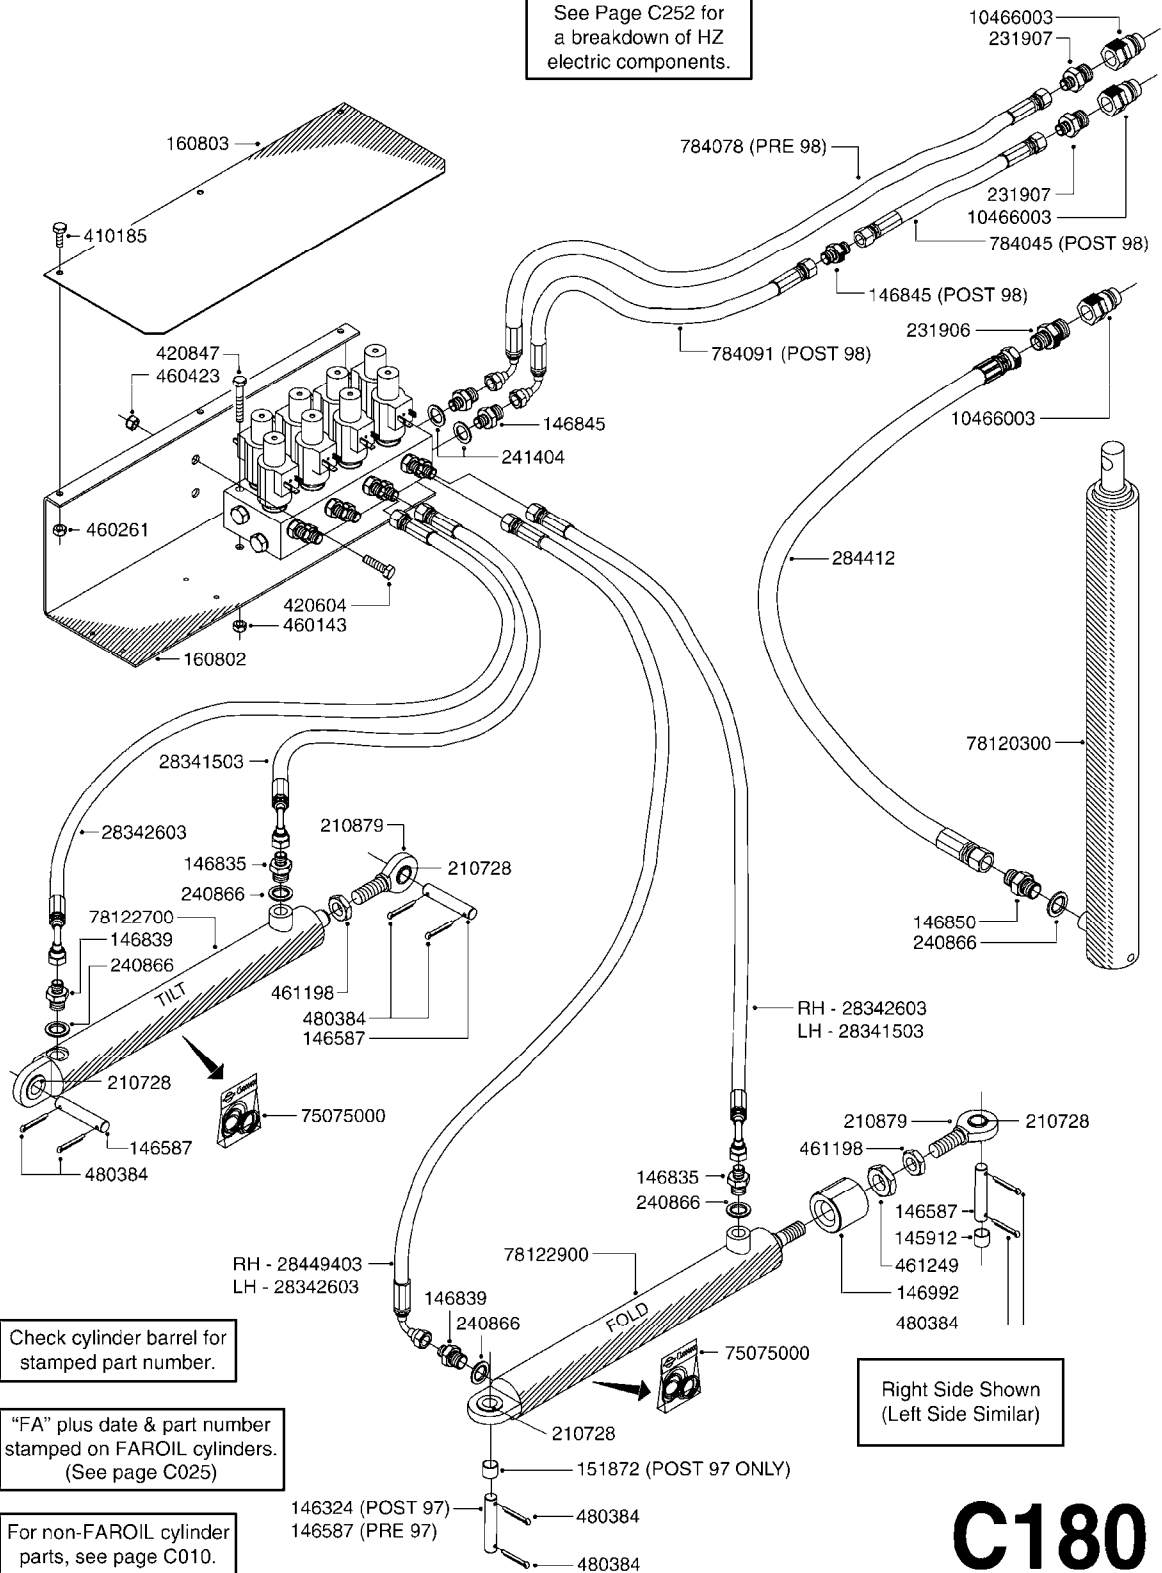

See Page C252 for a breakdown of HZ electric components.

HYDRAULCS EAG HZ 45-66'POST 95
C180-HIN, 14:12:07

Page

1

Date

06.04.2015

8:59

parts-n°	order qty	description
145912	1	BUSHING D19.8/D17.0X7MM
146324	1	SHAFT D16.8 L102/2 X 5
146587	1	PIN D16.8 X 65
146835	1	HEX NIPPLE 1/4" - 3/8" BSP
146839	1	HEX NIPPLE 1/4"X3/8" BSP 0.7MM
146845	1	HEX NIPPLE 1/4"X1/4"
146850	1	HEX NIPPLE 3/8"x3/8" - 1.8mm
146992	1	BUSHING F.CYLINDER
151872	1	BUSHING D22.0/18.0 10MM
160802	1	MOUNT PLATE F.HYD SOLENOID'HZ'
160803	1	COVER PLATE F.HYD SOLENOID'HZ'
210728	1	BEARING F.LINK HEAD M17
210879	1	LINK HEAD M16 x D17
231906	1	HEX NIPPLE 3/8"BSP X 1/2"NPT
231907	1	HEX NIPPLE 1/4"BSP X 1/2"NPT
240866	1	DOWTYSEAL 3/8"
241404	1	DOWTYSEAL 1/4"
284412	1	HOSE HY 3/8" X 315" STR+STR
410185	1	BOLT HEX 8.8 DEL M6X16 A2
420604	1	BOLT HEX 8.8 DEL M10X25 FT DIN933
420847	1	BOLT HEX 8.8 DEL M8X85
460143	1	NUT HEX M8 LOCK A2 DIN985
460261	1	NUT HEX M6X1 LOCK A2 DIN985
460423	1	NUT HEX M10X1.5 LOCK
461198	1	NUT HEX M16X2 JAMB
461249	1	NUT HEX M22X1.5
480384	1	PIN COTTER 3/16 x 1-1/2"
784045	1	HOSE HY X 1/4 X 157.50"STR+STR
784078	1	HOSE HY X 1/4 X 417.33"STR+ELB
784091	1	HOSE HY X 1/4 X 295.25"STR+ELB
10466003	1	COUPLER PIONEER 8010-04 1/2NPT
28341503	1	HOSE HY X1/4X078.75"STR+ELB
28342603	1	HOSE HY X1/4X066.93"STR+ELB
28449403	1	HOSE HY X1/4X057.08"STR+ELB
75075000	1	SEAL KIT 78122600/27/28/29
78120300	1	CYLINDER 60/50/30 1100MM
78122700	1	CYLINDER 40/22X300MM RED
78122900	1	CYLINDER 40/22X300MM RED