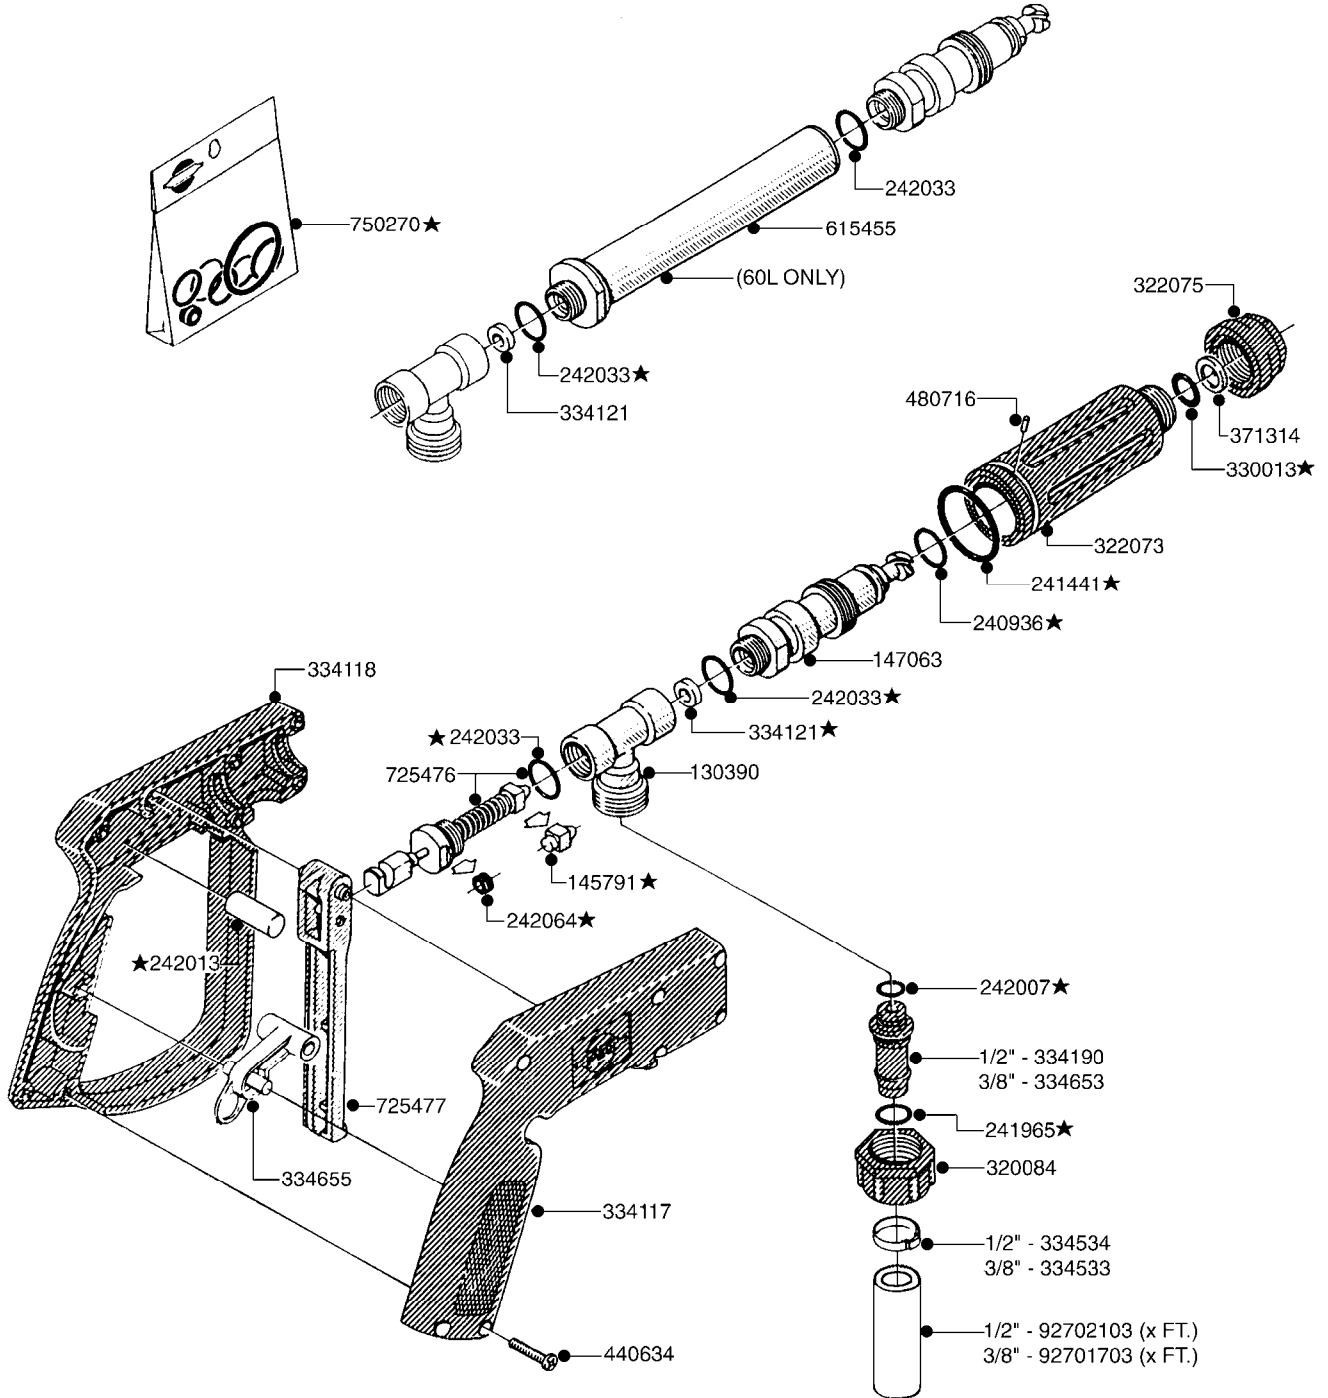

Page 1

Date 06.04.2015 9:00

parts-n°	order qty	description
130390	1	TEE 3/8'X 1/2' BSP F.TYPE 60S
145791	1	CONE FOR ON/OFF
147063	1	SWIRL F.SPRAY GUN TYPE 60
240936	1	O-RING D13.3X2.4 NITRIL
241441	1	O-RING D29.3X3
241965	1	O-RING 12.1 X 1.6
242007	1	O-RING D9.1X1.6
242013	1	SPRING RUBBER F/TRIGGER
242030	1	SPRING RUBBER
242033	1	O-RING
284582	1	CLAMP HOSE GEAR - 5/16"
320084	1	FITT.DK NUT 1/2" BSP
322073	1	HOUSING F.SWIRL TYPE 60S H.G.
322075	1	HOUSING F. NOZZLE
330013	1	O-RING D15/D10X2.5 F.3/8"NUT
334117	1	HANDLE PIECE RIGHT F.60S/60L
334118	1	HANDLE PIECE LEFT F.60S/60L
334120	1	LOCK FOR TRIGGER
334121	1	SEAT FOR ON-OFF TYPE
334190	1	FITT.DK HB 1/2' F. PISTOL 60S
334653	1	FITT.DK HB 3/8' F.HANDGUN
371314	1	NOZZLE CERAMIC 1099-20
440634	1	SCREW 5/8"
480716	1	PIN D3X6 STAINLESS
615455	1	TUBE F.LANCE TYPE 60L
725476	1	SPINDLE
725477	1	TRIGGER
843196	1	GUN, MODEL 60S
843197	1	HANDGUN KIT TYPE 60 LONG
28029803	1	CLAMP HOSE GEAR P1/2" 6708
92701703	1	HOSE R X3/8" X300PSI WP X0012"
92702103	1	HOSE R X1/2" X300PSI WP X0012"