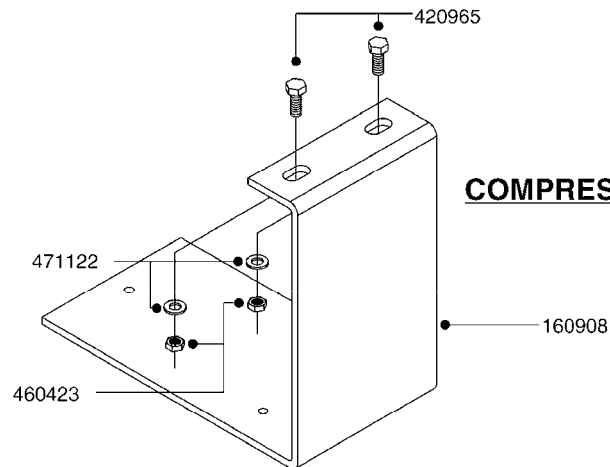

COMPRESSOR MOUNT- MEGA

G370