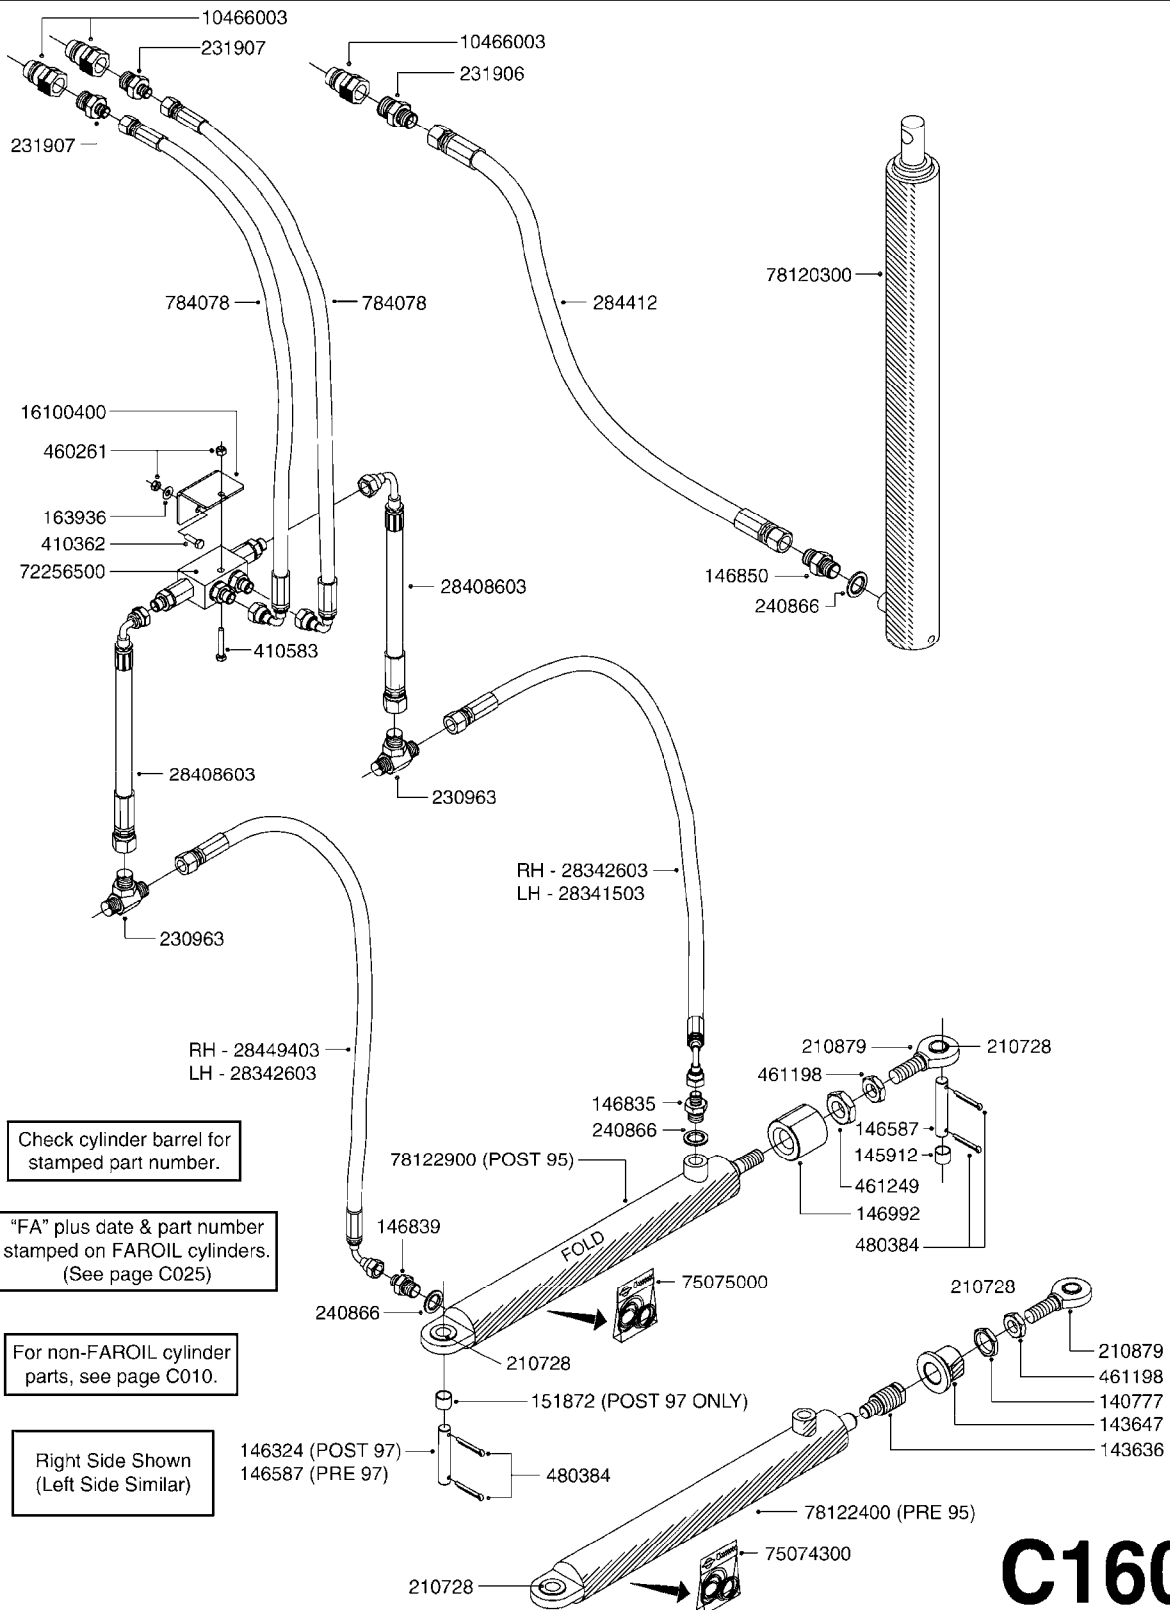

Check cylinder barrel for stamped part number.

"FA" plus date & part number stamped on FAROIL cylinders. (See page C025)

For non-FAROIL cylinder parts, see page C010.

Right Side Shown (Left Side Similar)

C160

HYDRAULICS - EAGLE HY 45'-66'
C160-HIN, 14:12:07

Page 1

Date 06.04.2015 8:59

parts-n°	order qty	description
140777	1	NUT HEX 3/4" BSP JAMB
143636	1	THREADED INSERT F.CYLINDER END
143647	1	COLLAR F.THREAD.ROD EXTENTON
145912	1	BUSHING D19.8/D17.0X7MM
146324	1	SHAFT D16.8 L102/2 X 5
146587	1	PIN D16.8 X 65
146835	1	HEX NIPPLE 1/4" - 3/8" BSP
146839	1	HEX NIPPLE 1/4"X3/8" BSP 0.7MM
146850	1	HEX NIPPLE 3/8"x3/8" - 1.8mm
146992	1	BUSHING F.CYLINDER
151872	1	BUSHING D22.0/18.0 10MM
163936	1	WASHER D15/D6.2X1
210728	1	BEARING F.LINK HEAD M17
210879	1	LINK HEAD M16 x D17
230963	1	TEE 1/4"M X 1/4"M X 1/4"M BSP
231906	1	HEX NIPPLE 3/8"BSP X 1/2"NPT
231907	1	HEX NIPPLE 1/4"BSP X 1/2"NPT
240866	1	DOWTYSEAL 3/8"
284412	1	HOSE HY 3/8" X 315" STR+STR
410362	1	BOLT HEX 8.8 SS M6X20 FT
410583	1	BOLT HEX 8.8 DEL M6X40
460261	1	NUT HEX M6X1 LOCK A2 DIN985
461198	1	NUT HEX M16X2 JAMB
461249	1	NUT HEX M22X1.5
480384	1	PIN COTTER 3/16 x 1-1/2"
784078	1	HOSE HY X 1/4 X 417.33"STR+ELB
10466003	1	COUPLER PIONEER 8010-04 1/2NPT
16100400	1	PLATE 3 X 60 X 91 HY BLOCK MT
28341503	1	HOSE HY X1/4X078.75"STR+ELB
28342603	1	HOSE HY X1/4X066.93"STR+ELB
28408603	1	HOSE HY X1/4X008.00"STR+ELB
28449403	1	HOSE HY X1/4X057.08"STR+ELB
72256500	1	DOUB.PILOT STEERED COUNT.VALVE
75074300	1	SEALKIT78122000/23-25/30-32/46
75075000	1	SEAL KIT 78122600/27/28/29
78120300	1	CYLINDER 60/50/30 1100MM
78122400	1	DOUBLE CYLINDER D 40/20-300
78122900	1	CYLINDER 40/22X300MM RED