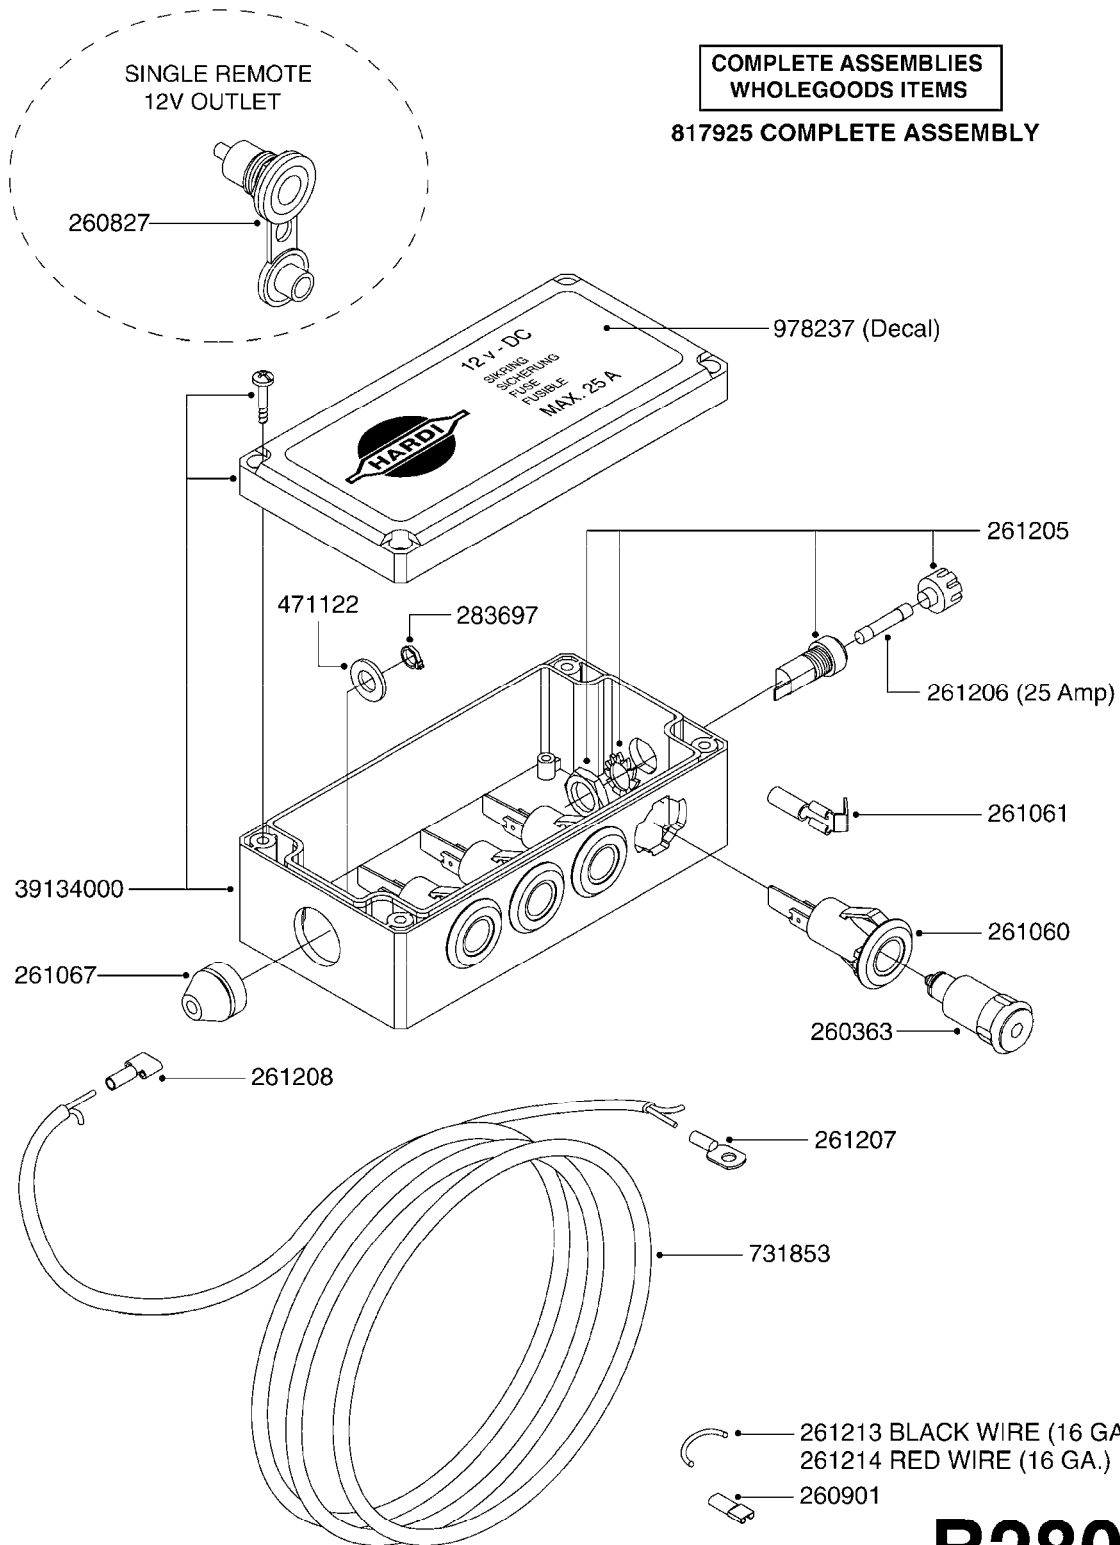

12 VOLT OUTLET BOX
B280-HIN, 30:05:13

Page

0

Date

06.04.2015

8:59

12 VOLT OUTLET BOX
B280-HIN, 30:05:13

Page 1

Date 06.04.2015 8:59

parts-n°	order qty	description
260363	1	PLUG 2 POLE 12V
260827	1	PLUG F.EC ATTACHMENTS
260901	1	SPADE F.ELEC CONN.1.5MM BLUE
261060	1	PLUG F.EC ATTACHMENTS
261061	1	SPADE F.ELEC.2 WAY CONNECTOR
261067	1	GROMMET 10-14 GREY
261205	1	FUSE HOLDER
261206	1	FUSE 25 A
261207	1	ELECTRIC CONNECTOR 4MM
261208	1	SPADE F.ELEC.CONNECTOR 4MM
261213	1	WIRE 6.4MM BLACK
261214	1	WIRE 6.4MM RED
283697	1	TIESTRAP 200MM
471122	1	WASHER D20/D10.5X2 SS
731853	1	CABLE 2X4MM L=138"
817925	1	OUTLET BOX 12 VOLT ELEC.
978237	1	DECAL OUTLET BOX
39134000	1	BOX, COMPLETE, 12V POWER BOX