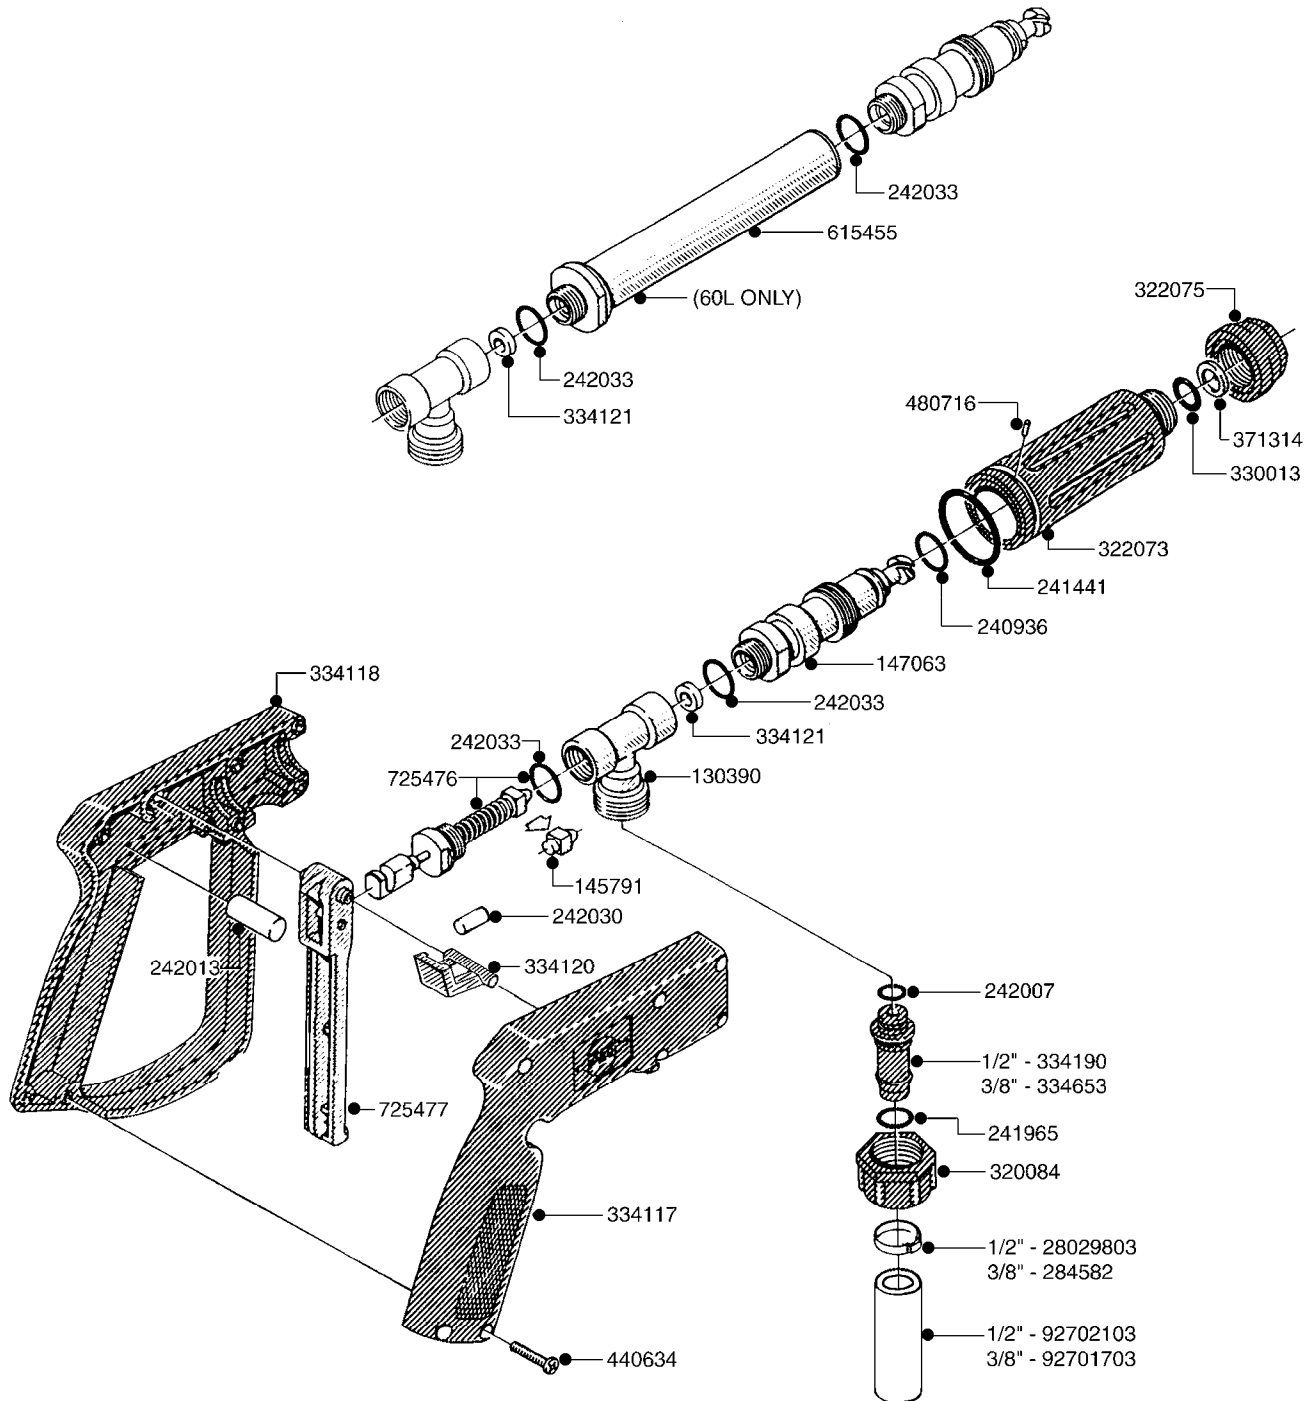

COMPLETE ASSEMBLY:
843197 - 60L
843196 - 60S

COMPLETE ASSEMBLIES
WHOLEGOODS ITEMS

G440

HANDGUN TYPE 60S/60L PRE 95
G440-HIN, 19:05:11

Page 1

Date 06.04.2015 9:00

parts-n°	order qty	description
130390	1	TEE 3/8'X 1/2' BSP F.TYPE 60S
145791	1	CONE FOR ON/OFF
147063	1	SWIRL F.SPRAY GUN TYPE 60
240936	1	O-RING D13.3X2.4 NITRIL
241441	1	O-RING D29.3X3
241965	1	O-RING 12.1 X 1.6
242007	1	O-RING D9.1X1.6
242013	1	SPRING RUBBER F/TRIGGER
242030	1	SPRING RUBBER
242033	1	O-RING
284582	1	CLAMP HOSE GEAR - 5/16"
320084	1	FITT.DK NUT 1/2" BSP
322073	1	HOUSING F.SWIRL TYPE 60S H.G.
322075	1	HOUSING F. NOZZLE
330013	1	O-RING D15/D10X2.5 F.3/8"NUT
334117	1	HANDLE PIECE RIGHT F.60S/60L
334118	1	HANDLE PIECE LEFT F.60S/60L
334120	1	LOCK FOR TRIGGER
334121	1	SEAT FOR ON-OFF TYPE
334190	1	FITT.DK HB 1/2' F. PISTOL 60S
334653	1	FITT.DK HB 3/8' F.HANDGUN
371314	1	NOZZLE CERAMIC 1099-20
440634	1	SCREW 5/8"
480716	1	PIN D3X6 STAINLESS
615455	1	TUBE F.LANCE TYPE 60L
725476	1	SPINDLE
725477	1	TRIGGER
843196	1	GUN, MODEL 60S
843197	1	HANDGUN KIT TYPE 60 LONG
28029803	1	CLAMP HOSE GEAR P1/2" 6708
92701703	1	HOSE R X3/8" X300PSI WP X0012"
92702103	1	HOSE R X1/2" X300PSI WP X0012"