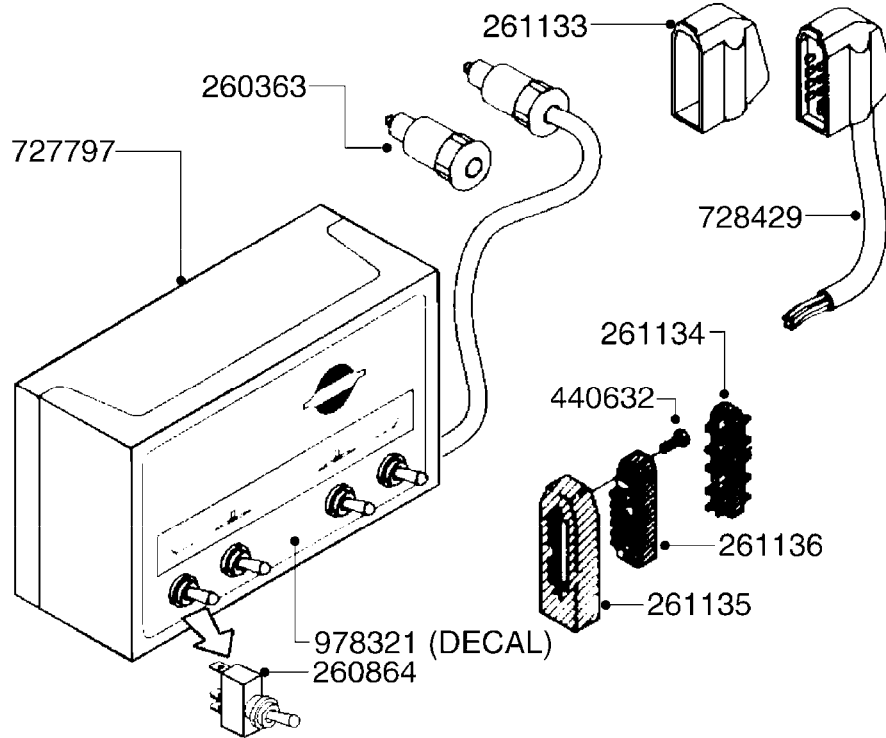

C240

HYD EAGLE HZ CONTROL BOX
C240-HIN, 01:01:01

Page 1

Date 06.04.2015 8:59

parts-n°	order qty	description
260363	1	PLUG 2 POLE 12V
260864	1	SWITCH F.HY BOOM CONTROL BOX
261133	1	PLUG HOUSING F.8 POLE PLUG
261134	1	PLUG INSERT 8 POLE MALE
261135	1	PLUG HOUSING 8 POLE FEMALE
261136	1	PLUG INSERT 8 POLE FEMALE
440632	1	SCREW M4X13
727797	1	CONTROL BOX EAGLE BOOM
728429	1	CABLE ASSY. F. HYD. CONTROL
978321	1	DECAL HZ CONTROL BOX