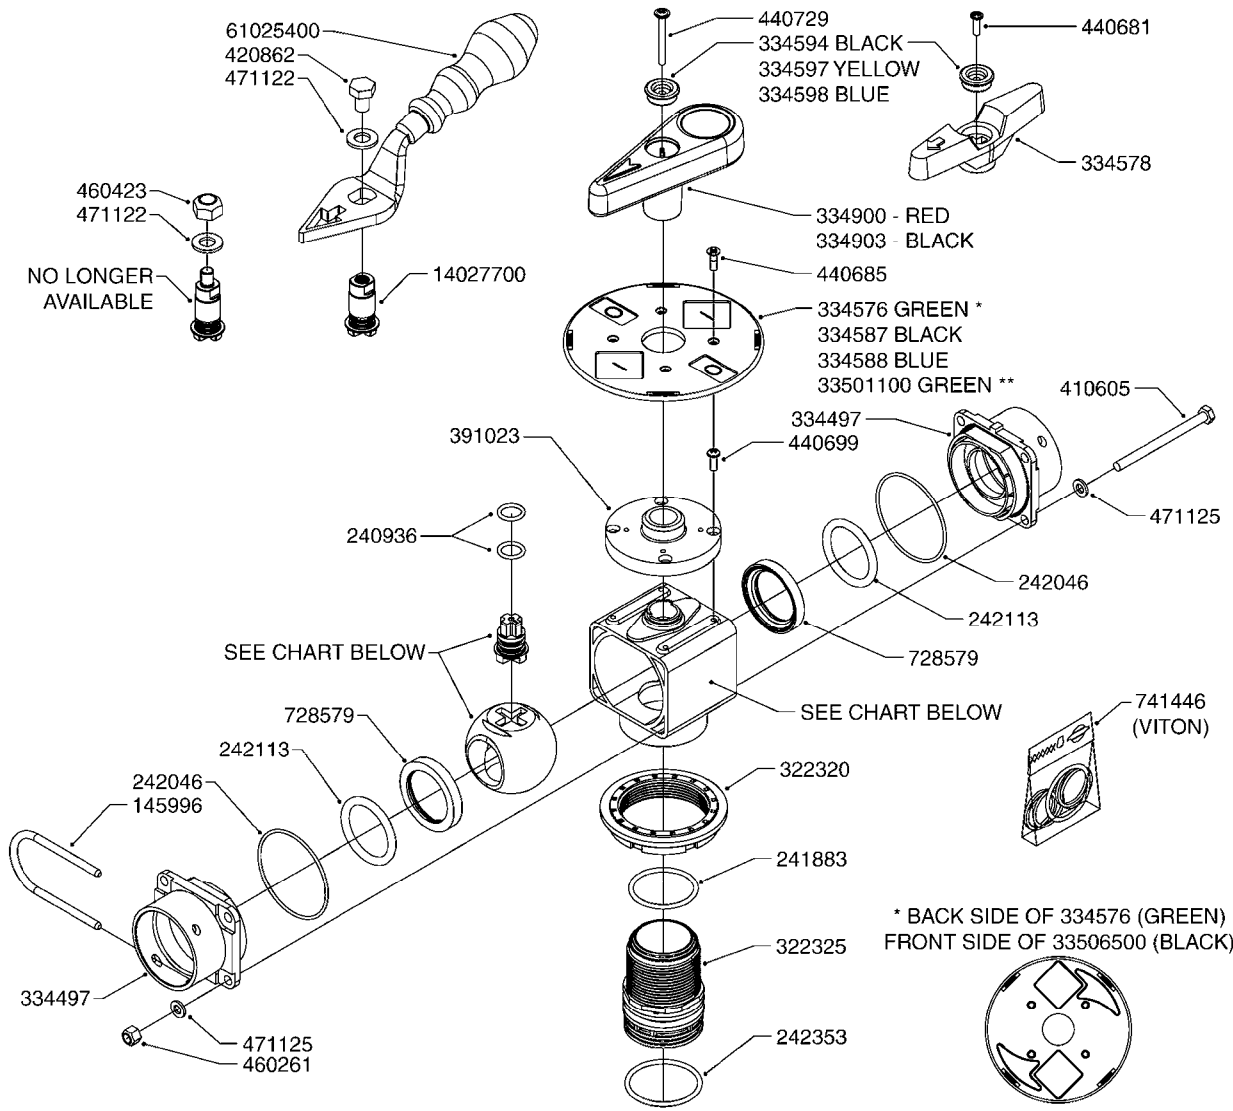

FOR S67 FITTINGS
SEE PAGE H100

B290

MANIFOLD SYSTEM - PRESSURE
B290-HIN, 29:10:12

Page 1

Date 06.04.2015 8:59

parts-n°	order qty	description
145996	1	FITT.DK S-67 FORK
160353	1	BRACKET F.PRESSURE MANIFOLD
160918	1	BRACKET F. MANIFOLD CM
242353	1	O-RING D44.2X3.0 VITON F.S-67
322224	1	FITT.DK S-67 TEE
322320	1	NUT F.3 WAY VALVE S56
334250	1	FITT.DK S-67 PLUG
334573	1	FITT.DK S-67 CONNECTOR
440675	1	SCREW F. PLASTIC 5X16 SS
841062	1	VALVE KIT S67 PRESS. MANIFOLD
841067	1	VALVE S67 PRESS.W/TEE MANIFOLD