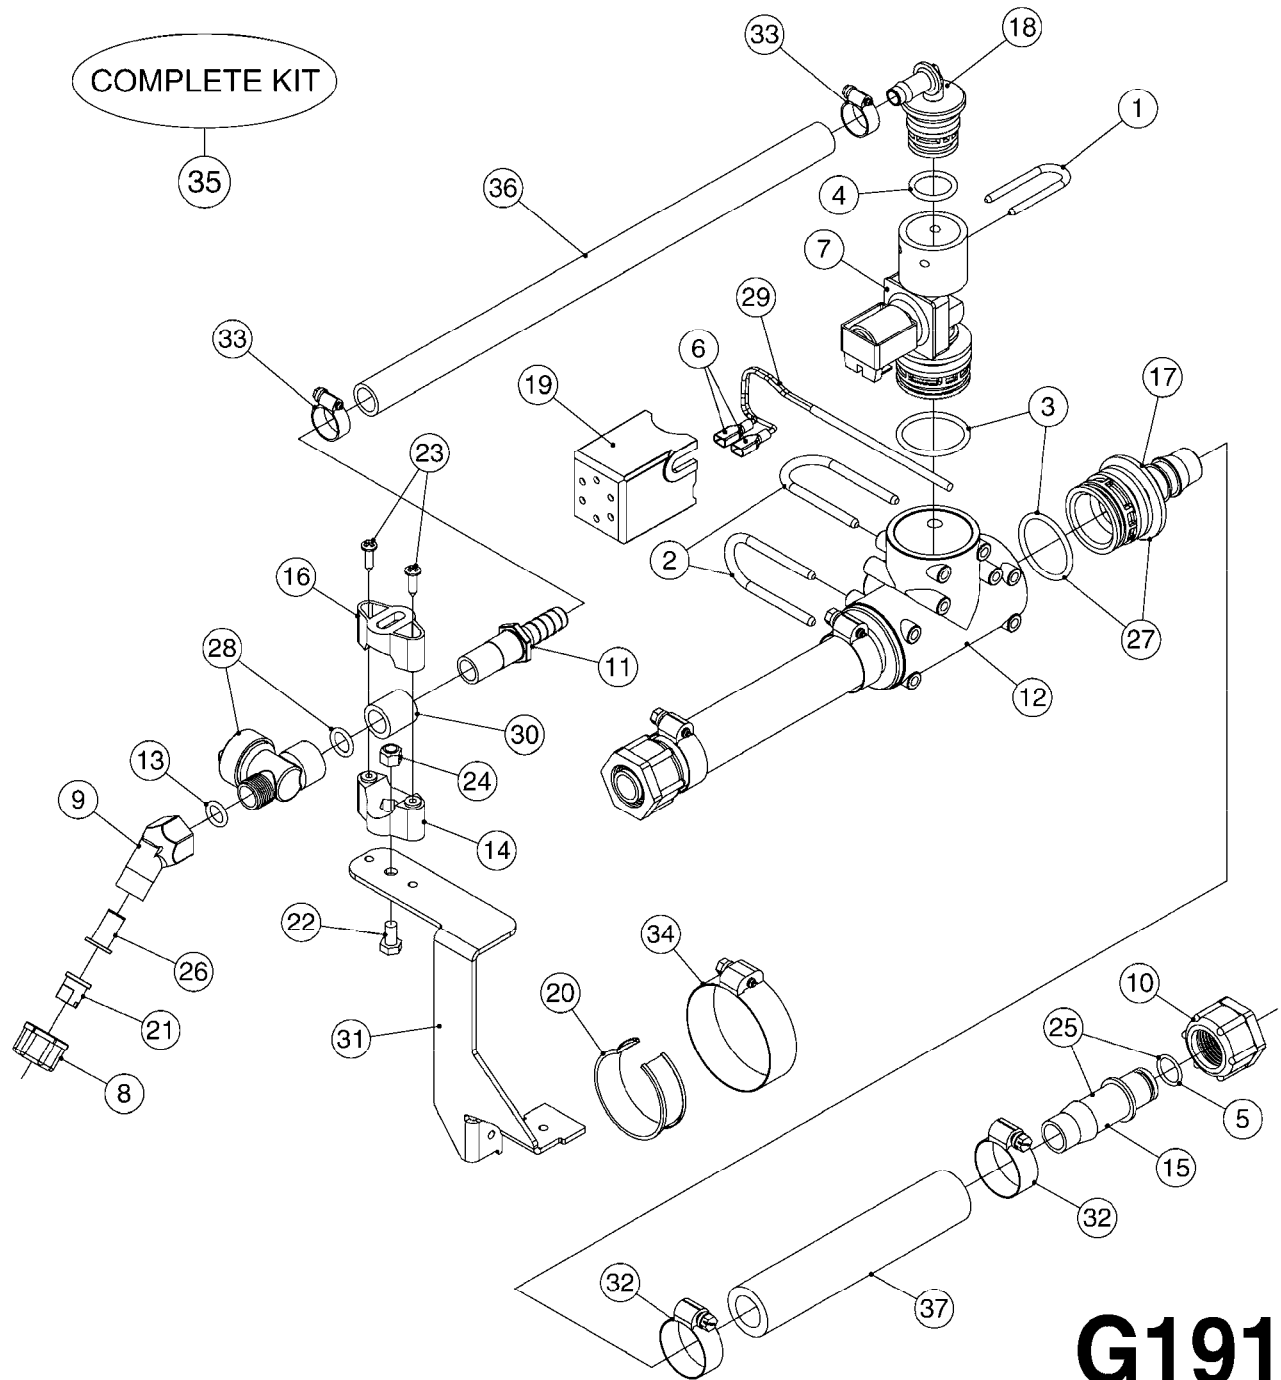

G191

ELECTRIC END NOZZLE KIT '09
G191-HIN, 09:05:13

Page 1
Date 06.04.2015 9:00

Pos.	parts-n°	order qty	description
1	145994	1	FITT.DK S-40 FORK
2	145995	1	FITT.DK S-53 FORK
3	242354	1	O-RING D32.2X3.0 VITON F.S-53
4	242355	1	O-RING D19.2X3.0 VITON F.S-40
5	242594	1	O-RING D14 X 1.78 SCH.70-EPDM
6	261539	1	SPADE F.ELEC CONNEX BLUE INSUL
7	262104	1	VALVE, SOLENOID, S53/S40
8	320187	1	FITT.DK CAP 3/8" BSP BLACK
9	320191	1	FITT.DK ELB 3/8' BSP 45 DEGREE
10	320283	1	FITT.DK NUT 3/4"BSP
11	320891	1	FITT.DK HB 3/8'- 3/8' BSP
12	322352	1	FITT.DK S-53 TEE
13	330013	1	O-RING D15/D10X2.5 F.3/8"NUT
14	333012	1	NOZZLE HOLD. UPPER PART
15	334044	1	FITT.DK HB 3/4' F. 3/4' CAP
16	334220	1	YOKE, UPPER NOZZLE BODY
17	334229	1	FITT.DK S-53 STR.3/4"
18	334237	1	FITT.DK S-40 ELB.3/8'
19	334965	1	COVER FOR S53 SOLENOID VALVE
20	341291	1	RUBBER HOSE CLAMP COVER 130MM
21	370392	1	NOZZLE END FAN 1850-G 300
22	410546	1	BOLT HEX SS M6X12 FT
23	440665	1	SCREW M4.2X16 STAINLESS
24	460261	1	NUT HEX M6X1 LOCK A2 DIN985
25	724621	1	FITT.DK HB 3/4"ASSY F.3/4" NUT
26	725042	1	SCREEN 80 MESH W.GASKET, RED
27	726558	1	FITT.DK S53 STR. 3/4" W. ORING
28	729610	1	NOZZLE ASSY. NON DRIP 3/8 THRD
29	983087	1	ELEC. CABLE 2 WIRE X 0.75MM
30	10631003	1	HOSE R X CLEAR BRAID.X 1/2 12"
31	16110803	1	NOZZLE BRACKET VAR SPACINGS
32	28029903	1	CLAMP HOSE GEAR P3/4"-S1" 6712
33	28044903	1	CLAMP HOSE GEAR P3/8" 6706
34	28047003	1	CLAMP HOSE GEAR 30 X 50 6732
35	82613203	1	ELECTRIC END NOZZLE KIT 2009
36	92701703	1	HOSE R X3/8" X300PSI WP X0012"
37	92703203	1	HOSE R X3/4" X300PSI WP X0012"