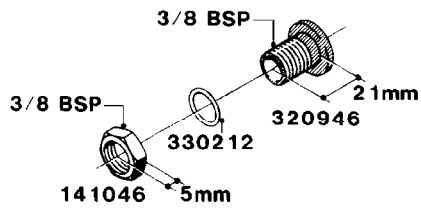

H050

FITTINGS - HOSE CONNECTORS
H050-HIN, 31:03:09

Page 1

Date 06.04.2015 9:01

parts-n°	order qty	description
242594	1	O-RING D14 X 1.78 SCH.70-EPDM
320294	1	FITT.DK TEE 3/8X3/8HB X1/2"BSP
320305	1	FITT.DK HB 3/4'- 3/4' BSP
320386	1	FITT.DK TEE 3/8X3/8HB X3/8"BSP
320397	1	FITT.DK ELB 3/8"HB X 3/8" BSP
320401	1	FITT.DK TEE 1/2X1/2HB X1/2"BSP
320412	1	FITT.DK TEE 1/2X1/2HB X3/8'BSP
320423	1	FITT.DK ELB 1/2'HB X 3/8' BSP
320891	1	FITT.DK HB 3/8'- 3/8' BSP
320972	1	FITT.DK HB 5/16'- 1/4' BSP
322046	1	FITT.DK TEE 1/2X1/2HB X3/4'BSP
322048	1	FITT.DK TEE 3/4X3/4HB X3/4'BSP
330595	1	O-RING D24.6/D20X2.1 -3/4"
333137	1	FITT.DK CONN.1/2" F.NOZZ. DOUB
333141	1	FITT.DK CONN.1/2" F.NOZZ.SING
334041	1	FITT.DK CONN.3/4' F.NOZZ. SING
334042	1	FITT.DK CONN.3/4' F.NOZZ. DOUB
334195	1	FITT.DK ELB. 3/4"HB X 3/4"HB
10012103	1	FITT.PO.HB 1.25X1.50 IMB1012
10014003	1	FITT.PO.HB 1.25X1.25 IMB1010
10036903	1	FITT.PO.HB 1.50X1.50 IMB1212
28019303	1	FITTING HB ELB 3/4NPT-3/4HOSE
61016500	1	HOSE TAIL 3/4" 90°+RG CAP 3/4"
72026700	1	NOZZLE TUBE ADAPTER W/O-RING