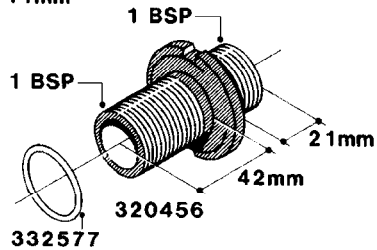

H050

FITTINGS - HOSE CONNECTORS
H050-HIN, 31:03:09

Page 1

Date 06.04.2015 9:01

parts-n°	order qty	description
242594	1	O-RING D14 X 1.78 SCH.70-EPDM
320294	1	FITT.DK TEE 3/8X3/8HB X1/2"BSP
320305	1	FITT.DK HB 3/4'- 3/4' BSP
320386	1	FITT.DK TEE 3/8X3/8HB X3/8"BSP
320397	1	FITT.DK ELB 3/8"HB X 3/8" BSP
320401	1	FITT.DK TEE 1/2X1/2HB X1/2"BSP
320412	1	FITT.DK TEE 1/2X1/2HB X3/8'BSP
320423	1	FITT.DK ELB 1/2'HB X 3/8' BSP
320891	1	FITT.DK HB 3/8'- 3/8' BSP
320972	1	FITT.DK HB 5/16'- 1/4' BSP
322046	1	FITT.DK TEE 1/2X1/2HB X3/4'BSP
322048	1	FITT.DK TEE 3/4X3/4HB X3/4'BSP
330595	1	O-RING D24.6/D20X2.1 -3/4"
333137	1	FITT.DK CONN.1/2" F.NOZZ. DOUB
333141	1	FITT.DK CONN.1/2" F.NOZZ.SING
334041	1	FITT.DK CONN.3/4' F.NOZZ. SING
334042	1	FITT.DK CONN.3/4' F.NOZZ. DOUB
334195	1	FITT.DK ELB. 3/4"HB X 3/4"HB
10012103	1	FITT.PO.HB 1.25X1.50 IMB1012
10014003	1	FITT.PO.HB 1.25X1.25 IMB1010
10036903	1	FITT.PO.HB 1.50X1.50 IMB1212
28019303	1	FITTING HB ELB 3/4NPT-3/4HOSE
61016500	1	HOSE TAIL 3/4" 90°+RG CAP 3/4"
72026700	1	NOZZLE TUBE ADAPTER W/O-RING