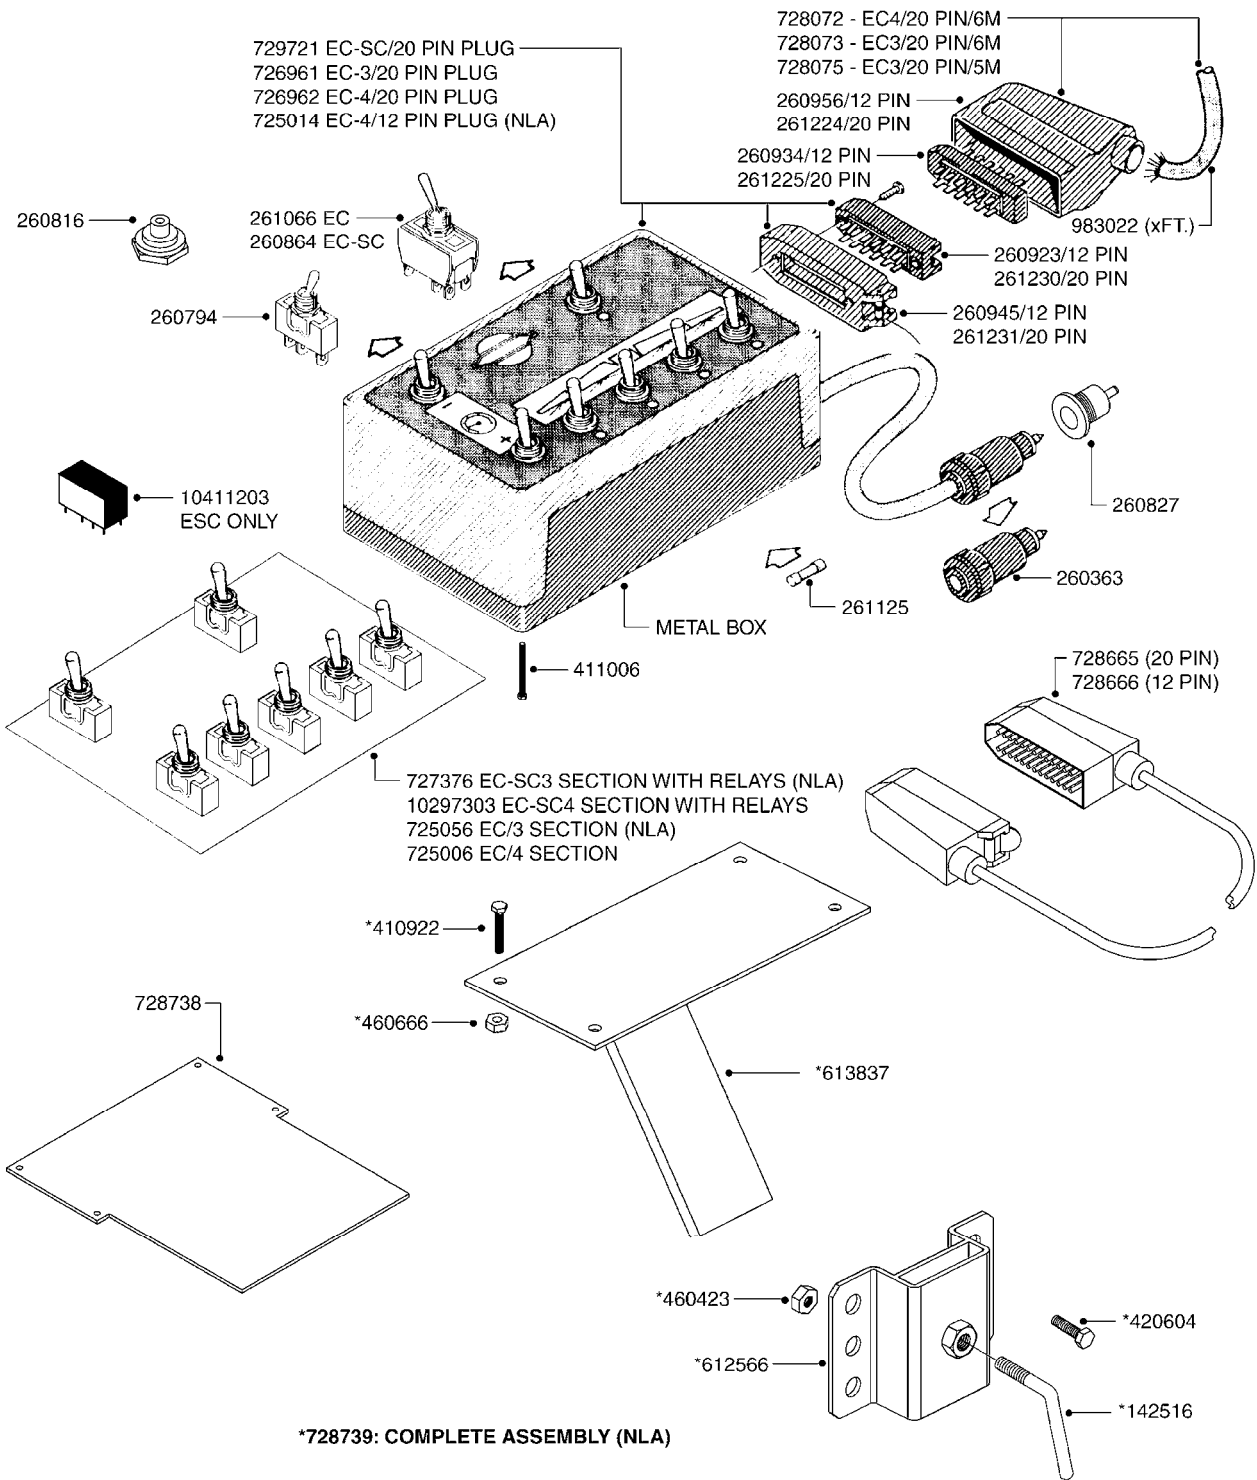

*728739: COMPLETE ASSEMBLY (NLA)

COMPLETE ASSEMBLIES
WHOLEGOODS ITEMS

B260

CONTROL BOX F/EC+EC-SC
B260-HIN, 01:01:01

parts-n°	order qty	description
142516	1	SCREW SET M10 BENT F. LOCKING
260363	1	PLUG 2 POLE 12V
260794	1	SWITCH F.PRESS ADJ.EC CONTROL
260816	1	CAP W/RUBBER BOOT F.EC SWITCH
260827	1	PLUG F.EC ATTACHMENTS
260864	1	SWITCH F.HY BOOM CONTROL BOX
260923	1	PLUG INSERT 12 POLE FEMALE
260934	1	PLUG INSERT 12 POLE MALE
260945	1	PLUG HOUSE 12 POLE FEMALE
260956	1	PLUG HOUSE 12 POL.MALE
261066	1	SWITCH 2 POLE
261125	1	FUSE 5 X 20 500mA
261224	1	PLUG HOUSING F/20 POLE MALE
261225	1	PLUG INSERT 20 POLE MALE
261230	1	PLUG INSERT 20 POLE FEMALE
261231	1	PLUG HOUSING 20 POLE FEMALE
410922	1	CYL.SKR 8.8 DEL M4X20 RST
411006	1	SCREW M4X40 SLOTTED
420604	1	BOLT HEX 8.8 DEL M10X25 FT DIN933
460423	1	NUT HEX M10X1.5 LOCK
460666	1	NUT HEX M4
612566	1	MOUNT BRACKET F.FAN CABLE ASSY
613837	1	MOUNT PLATE FOR EC CONTROL BOX
725006	1	CIRCUIT BOARD 4 VALVE
725014	1	CONTROL BOX EC 4 SEC./12 PIN
725056	1	PRINTED CIRC.W SW 3WAY 726961
726961	1	CONTROL BOX EC 3 SEC./20 PIN
726962	1	CONTROL BOX EC 4 SEC./20 PIN
727376	1	CIRCUIT BOARD F.ESC 3 BANK
728072	1	CABLE,20-PIN,6M EC/4
728073	1	CABLE,20-PIN,6M, EC/3
728075	1	CABLE F.CONTROL BOX 5M EC/3
728665	1	CABLE EXT.-QUICK ATTACH 20 PIN
728666	1	CABLE-QUICK ATTACH 12 PIN
728738	1	DOUB.CONT.BOX & OR F/M PLATE
728739	1	IN CAB CONTROL MOUNT KIT
729721	1	CONTROL BOX ESC3
983022	1	WIRE 12 x 0.5 x 2MM x 12"
10297303	1	CIRCUIT BOARD FOR T.M.S.
10411203	1	RELAY T-82