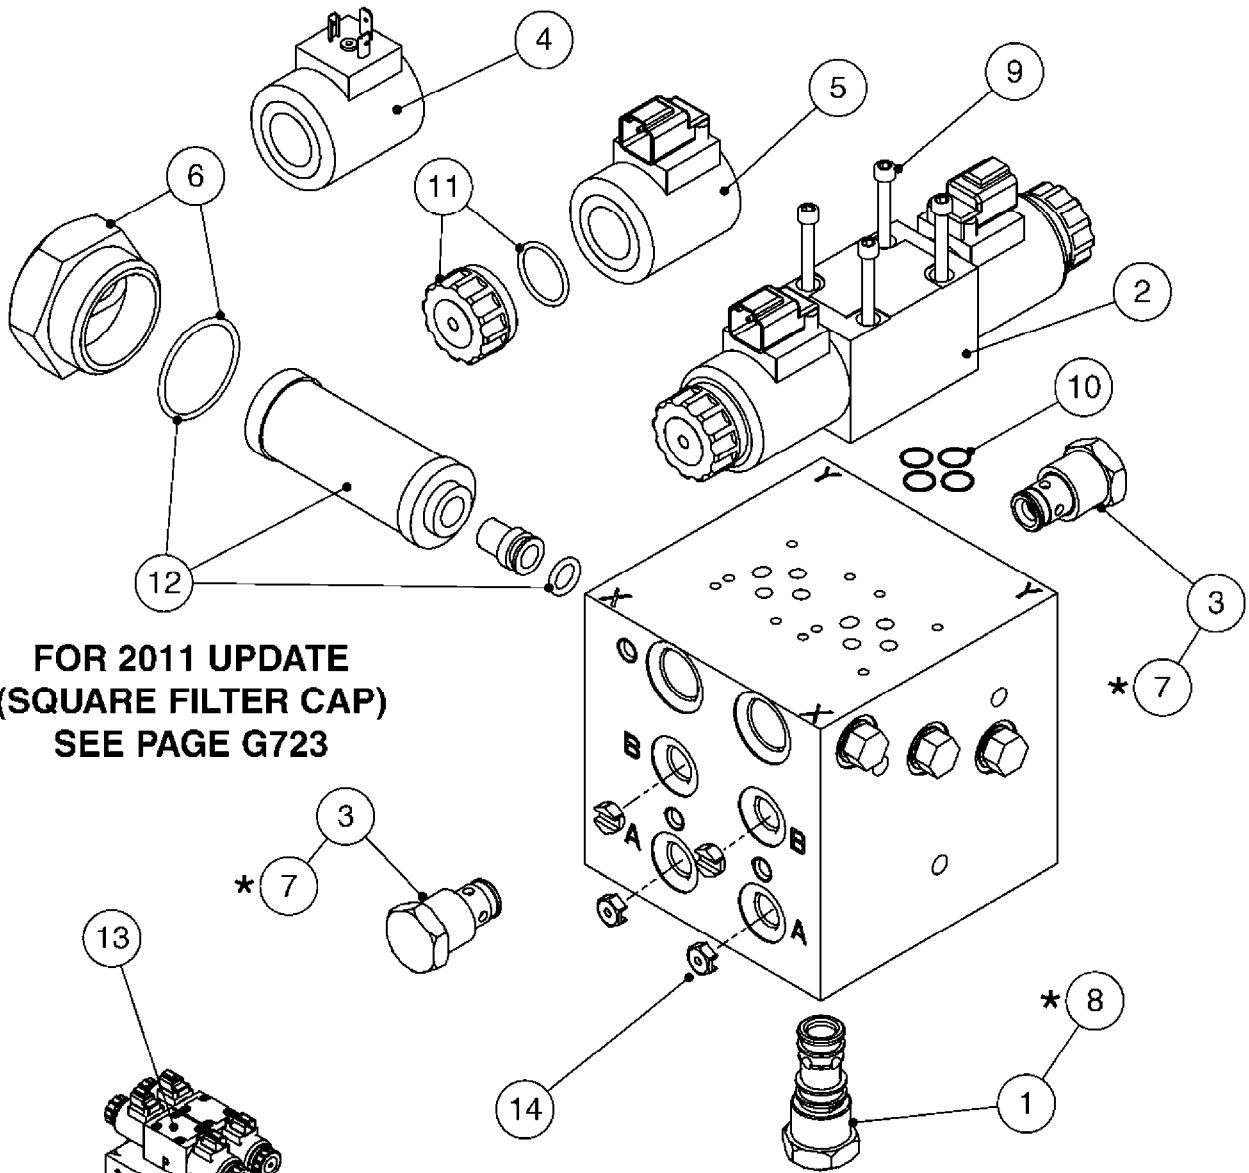

If unsure, pair of new style sensors works with all versions of UC4.

G712

NORAC UC4 BOOM HEIGHT CONTROL
G712-HIN, 09:12:14

Page 1
Date 06.04.2015 9:00

Pos.	parts-n°	order qty	description
1	410443	1	BOLT HEX 8.8 DEL M6X70
1	410605	1	BOLT HEX 8.8 DEL M6X80
			SPB/SPC BOOM
2	460261	1	NUT HEX M6X1 LOCK A2 DIN985
3	471124	1	WASHER D18/D6.4x1.6
4	16128603	1	BRACKET F. SENSOR 60X60 TUBE
			SPB/SPC BOOM
4	16128703	1	BRACKET F. SENSOR 50x50 TUBE
			FORCE BOOM (FTZ)
5	26016303	1	CONNECTOR RING CPC #11 NORAC
6	26025903	1	NORAC UC4+ ROLL SENSOR W/TEMP.
			CONFIRM NORAC P/N 45000
7	26026003	1	NORAC UC4+ ROLL SENSOR
			CONFIRM NORAC P/N 45001
8	26026600	1	NORAC CABLE VAR.RT.VLV DIN
			3-PIN CONNECTORS/HIRSCHMAN
8	28055603	1	NORAC CABLE VAR.RT.VLV DEUTSCH
			2-PIN CONNECTORS/DEUTSCH
9	28049503	1	NORAC CABLE EXTENSION
10	28049603	1	NORAC POWER CABLE
11	28050303	1	NORAC RUBBER TOP&BOLT F.SENSOR
12	28050703	1	NORAC UC4+ OPEN CTR. CABLE
13	28054303	1	PARALIFT INTERFACE CABLE NORAC
14	28055503	1	NORAC VALVE MOUNTING HARDWARE
15	28055703	1	NORAC VALVE CABLE ROLL PIGTAIL
16	28085900	1	SENSOR BRANCH CABLE NORAC
17	28086200	1	CAN NODE DUAL CABLE NORAC
18	28086300	1	UC4 DISPLAY PANEL NORAC
19	28086400	1	UC4 ULTRASOUND SENSOR NORAC
20	28086500	1	UC4 SENSOR MOUNTING BKT. NORAC
21	28086600	1	FOAM DISC F. SENSOR NORAC
22	70112503	1	UC4+ ROLL SENSOR KIT '11 HIN
			INCLUDES NORAC P/N 45000 & 45001
23	78216100	1	NORAC VALVE BLOCK COMPLETE UC4