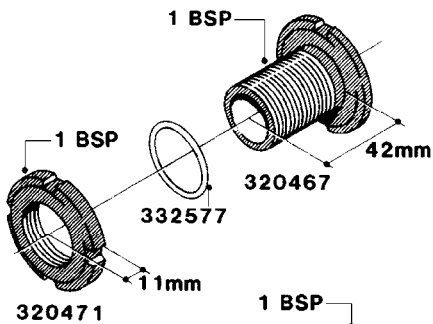

H040

FITTINGS - NIPPLES & ELBOWS
H040-HIN, 01:01:01

Page 1
Date 06.04.2015 9:01

parts-n°	order qty	description
10530803	1	FITT.PO.SE 2.00X2.00 45 DEG.
320191	1	FITT.DK ELB 3/8' BSP 45 DEGREE
320482	1	FITT.DK ELB. 1/2" BSP 60 DEG.
320596	1	FITT.DK ELB 3/8'-1/2'BSP 45DEG
320607	1	FITT.DK HN 3/8M X 3/8F BSP LNG
320633	1	FITT.DK HN 3/8"M X 3/8"F BSP
321451	1	FITT.DK ELB.1-1/2 X1-1/4 80DEG
321532	1	FITT.DK REDUC 3/4' X 1/2' BSP
390233	1	FITT.DK REDUC 1-1/2" X 1" BSP

H050

FITTINGS - HOSE CONNECTORS
H050-HIN, 31:03:09

Page 1

Date 06.04.2015 9:01

parts-n°	order qty	description
242594	1	O-RING D14 X 1.78 SCH.70-EPDM
320294	1	FITT.DK TEE 3/8X3/8HB X1/2"BSP
320305	1	FITT.DK HB 3/4'- 3/4' BSP
320386	1	FITT.DK TEE 3/8X3/8HB X3/8"BSP
320397	1	FITT.DK ELB 3/8"HB X 3/8" BSP
320401	1	FITT.DK TEE 1/2X1/2HB X1/2"BSP
320412	1	FITT.DK TEE 1/2X1/2HB X3/8'BSP
320423	1	FITT.DK ELB 1/2'HB X 3/8' BSP
320891	1	FITT.DK HB 3/8'- 3/8' BSP
320972	1	FITT.DK HB 5/16'- 1/4' BSP
322046	1	FITT.DK TEE 1/2X1/2HB X3/4'BSP
322048	1	FITT.DK TEE 3/4X3/4HB X3/4'BSP
330595	1	O-RING D24.6/D20X2.1 -3/4"
333137	1	FITT.DK CONN.1/2" F.NOZZ. DOUB
333141	1	FITT.DK CONN.1/2" F.NOZZ.SING
334041	1	FITT.DK CONN.3/4' F.NOZZ. SING
334042	1	FITT.DK CONN.3/4' F.NOZZ. DOUB
334195	1	FITT.DK ELB. 3/4"HB X 3/4"HB
10012103	1	FITT.PO.HB 1.25X1.50 IMB1012
10014003	1	FITT.PO.HB 1.25X1.25 IMB1010
10036903	1	FITT.PO.HB 1.50X1.50 IMB1212
28019303	1	FITTING HB ELB 3/4NPT-3/4HOSE
61016500	1	HOSE TAIL 3/4" 90°+RG CAP 3/4"
72026700	1	NOZZLE TUBE ADAPTER W/O-RING