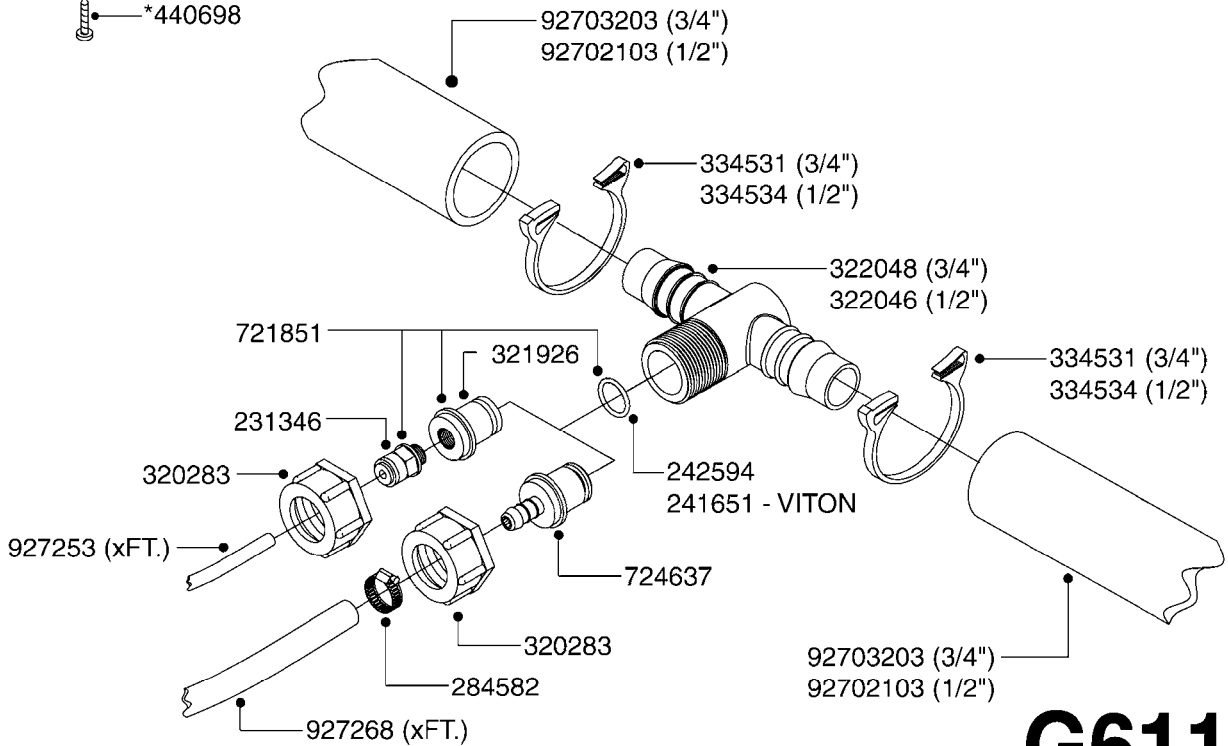

REMOTE GAUGE-MAGNETIC BASE KIT
G611-HIN, 19:05:11

Page 1
Date 06.04.2015 9:00

parts-n°	order qty	description
231346	1	QUICK COUPLER 1/8"BSP X 4 MM
232230	1	QUICK COUPLER 1/4"BSP X 4 MM
241651	1	O-RING D14.0X3.0 NITRIL
242594	1	O-RING D14 X 1.78 SCH.70-EPDM
283581	1	HOSE CONNECTOR STR. F.4MM PE
284582	1	CLAMP HOSE GEAR - 5/16"
320187	1	FITT.DK CAP 3/8" BSP BLACK
320283	1	FITT.DK NUT 3/4"BSP
320445	1	FITT.DK HN 1/4"X3/8" BSP
321926	1	FITT.DK REDUC 1/8"BSP F.3/4"N
322046	1	FITT.DK TEE 1/2X1/2HB X3/4'BSP
322048	1	FITT.DK TEE 3/4X3/4HB X3/4'BSP
330013	1	O-RING D15/D10X2.5 F.3/8"NUT
330061	1	O-RING D16/D11X2,5
331807	1	FITT.DK HB 5/16" F.3/8" NUT
334531	1	CLAMP HOSE PLASTIC 3/4"
334534	1	CLAMP HOSE PLASTIC 1/2"
390713	1	GAUGE ADAPTOR 1/4" BSP
440698	1	SCREW F.PLASTIC 6X18 SS HEXHD
721851	1	SCREW PLUG W/QUICK FIT
724637	1	FITT.DK HB 5/16' F. 3/4" COMP.
927253	1	AIR HOSE, DIAMETER 4MM
927268	1	HOSE R X PVC X 1/4 X 0012"
10536703	1	MAGNETIC BASE D3,2'/90LB
10536803	1	MAGNETIC BASE KIT F.GAUGE
28026203	1	GAUGE 200PSI/BR,2.5"1/4BSP-BTM
92702103	1	HOSE R X1/2" X300PSI WP X0012"
92703203	1	HOSE R X3/4" X300PSI WP X0012"