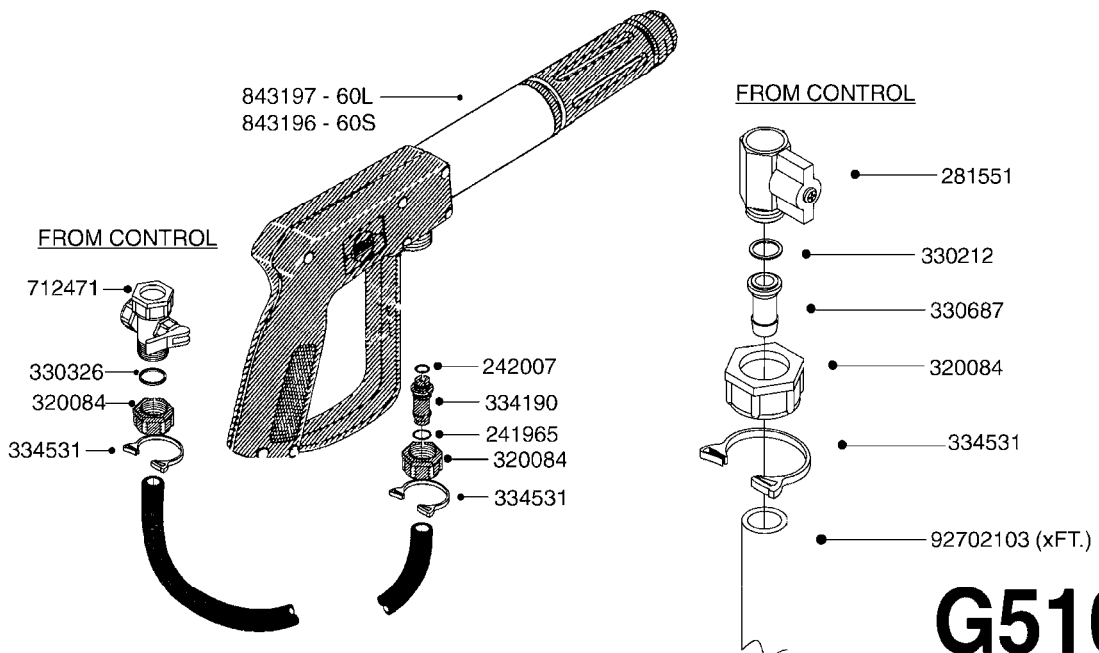

G510

HOSE WRAPS
G510-HIN, 19:05:11

Page 1
Date 06.04.2015 9:00

parts-n°	order qty	description
241965	1	O-RING 12.1 X 1.6
242007	1	O-RING D9.1X1.6
281551	1	BALL VALVE 1/2"
320084	1	FITT.DK NUT 1/2" BSP
330212	1	O-RING D19/D14X2.4 F.1/2"NUT
330326	1	O-RING D30/D24X2 F.1"NUT
330687	1	FITT.DK HB 1/2" F. 1/2" NUT
334190	1	FITT.DK HB 1/2' F. PISTOL 60S
334531	1	CLAMP HOSE PLASTIC 3/4"
636223	1	POST 12 VOLT TR30
712471	1	AGITATION VALVE ASSY. ON/OFF
843196	1	GUN, MODEL 60S
843197	1	HANDGUN KIT TYPE 60 LONG
10013403	1	BOLT HEX 3/8-16X1 1/4 HCS Z5
10013503	1	NUT HEX NC 3/8"
10178903	1	WRAP HOSE SIDE MOUNT PLATE
10179003	1	WRAP HOSE BOTTOM PLATE MOUNT
10179403	1	WRAP WELDMENT FOR HI101789
10179503	1	WRAP WELDMENT FOR HI101790
10225603	1	BKT.FOR HOSE WRAP MOUNT NL NK
10225703	1	WRAP HOSE BDL.BOTTOM PLATE
92702103	1	HOSE R X1/2" X300PSI WP X0012"