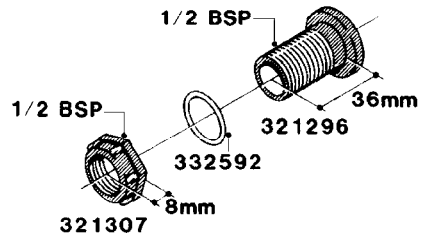

H050

FITTINGS - HOSE CONNECTORS
H050-HIN, 31:03:09

Page 1

Date 06.04.2015 9:01

parts-n°	order qty	description
242594	1	O-RING D14 X 1.78 SCH.70-EPDM
320294	1	FITT.DK TEE 3/8X3/8HB X1/2"BSP
320305	1	FITT.DK HB 3/4'- 3/4' BSP
320386	1	FITT.DK TEE 3/8X3/8HB X3/8"BSP
320397	1	FITT.DK ELB 3/8"HB X 3/8" BSP
320401	1	FITT.DK TEE 1/2X1/2HB X1/2"BSP
320412	1	FITT.DK TEE 1/2X1/2HB X3/8'BSP
320423	1	FITT.DK ELB 1/2'HB X 3/8' BSP
320891	1	FITT.DK HB 3/8'- 3/8' BSP
320972	1	FITT.DK HB 5/16'- 1/4' BSP
322046	1	FITT.DK TEE 1/2X1/2HB X3/4'BSP
322048	1	FITT.DK TEE 3/4X3/4HB X3/4'BSP
330595	1	O-RING D24.6/D20X2.1 -3/4"
333137	1	FITT.DK CONN.1/2" F.NOZZ. DOUB
333141	1	FITT.DK CONN.1/2" F.NOZZ.SING
334041	1	FITT.DK CONN.3/4' F.NOZZ. SING
334042	1	FITT.DK CONN.3/4' F.NOZZ. DOUB
334195	1	FITT.DK ELB. 3/4"HB X 3/4"HB
10012103	1	FITT.PO.HB 1.25X1.50 IMB1012
10014003	1	FITT.PO.HB 1.25X1.25 IMB1010
10036903	1	FITT.PO.HB 1.50X1.50 IMB1212
28019303	1	FITTING HB ELB 3/4NPT-3/4HOSE
61016500	1	HOSE TAIL 3/4" 90°+RG CAP 3/4"
72026700	1	NOZZLE TUBE ADAPTER W/O-RING