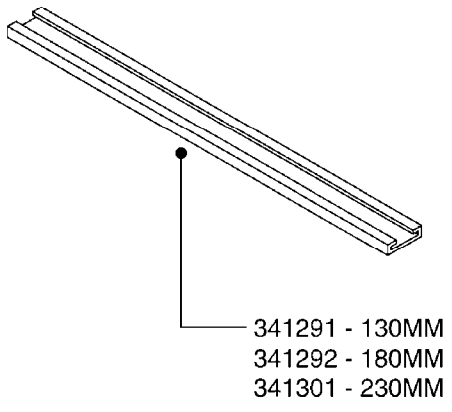

Hose Size	Pressure	Suction	Clamp Code
3/8"	28029803		6706
1/2"	28029803		6706
3/4"	28029903		6712
1"	28030003	28029903	6716
1-1/4"	28030103		6724
1-1/2"		28030103	6724
2"		28030203	235-67
2-1/2"		28030303	235-74
3"		28030403	235-82

H130