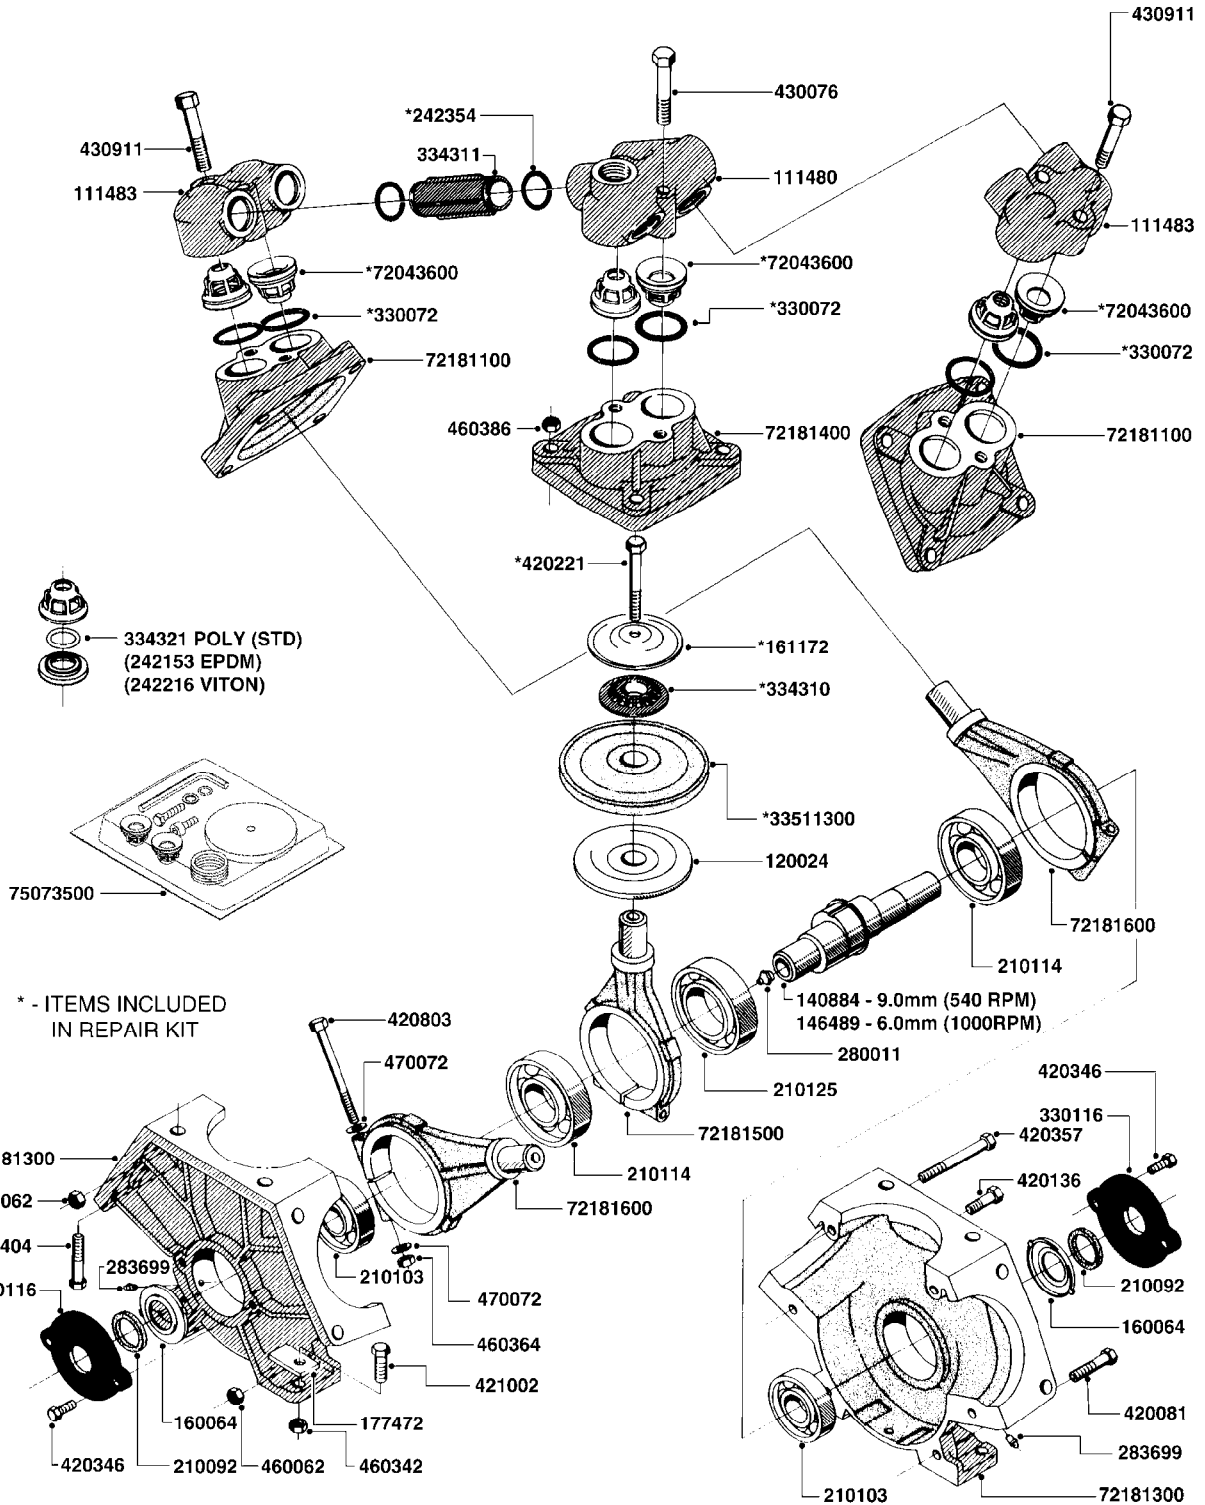

A180

PUMP - 1301 W/ MOUNTING BASE
A180-HIN, 08:11:11

Page 1

Date 06.04.2015 8:59

parts-n°	order qty	description
110995	1	VALVE CHAMBER SIDE MODEL 1301
120024	1	DIAPHRAGM BACK DISC 1200-1300
140884	1	CRANK SHAFT MODEL 1300-9
153646	1	CONNECTION PIPE INLET MOD 1301
160042	1	DIAPHRAGM UPPER DISC 1200-1300
160064	1	DUST PLATE
210092	1	SEAL FELT D43/30X5
210103	1	BEARING BALL 6306
210114	1	BEARING BALL 6308
210125	1	BEARING BALL 6210
240026	1	DIAPHRAGM MODEL 1200/1301
241021	1	O-RING D21,89X2,62 NITRIL
242153	1	O-RING D26X4 EPDM
242216	1	O-RING VITON F/1202/1302/462
280011	1	GREASE NIPPLE 1/8' H TR
280066	1	GREASE NIPPLE H 1A6
283699	1	GREASE NIPPLE M6X1
330061	1	O-RING D16/D11X2,5
330072	1	O-RING D53.5/D45.5X4
330116	1	SEAL RETAINER, MODEL 1300
334321	1	O-RING POLY. 34.0x26.0x4.0
420081	1	BOLT HEX 8.8 DEL 3/8'X40MM
420136	1	BOLT HEX 8.8 RAW 3/8'X30MM
420221	1	BOLT HEX 7/16'X2-1/4'
420346	1	BOLT HEX 8.8 DEL 3/8'X 25MM
420357	1	BOLT HEX 8.8 RAW 3/8'X85MM
420803	1	BOLT HEX 8.8 DEL M8X90
421002	1	BOLT HEX 8.8 DEL M10X30 FT DIN933
430032	1	BOLT HEX 8.8 RAW 1/2'X55MM
430076	1	BOLT HEX 8.8 RAW 1/2'X60MM
430404	1	BOLT HEX 8.8 DEL M12X50
430911	1	BOLT HEX 8.8 WG 1/2" x 70MM
460062	1	NUT HEX 3/8' GALV.
460342	1	NUT HEX M10 DEL DIN934
460353	1	NUT HEX M8 BLACK
460386	1	NUT HEX M12X1.75
470072	1	WASHER D15/D8X.5 LOCK
470525	1	WASHER D19/D11.5X2.5
33511300	1	DIAPHRAGM 1202-1303 POLY 2006
72043600	1	VALVE FOR 462/463
72181100	1	DIAPHRAGM COVER 1203/1303+BLTS
72181300	1	PUMP CASTING 1300 RED W/BOLTS
72181400	1	DIAPHRAGM COVER 1303 W/BOLTS
72181500	1	CONNECTING ROD, CENTER 1303
72181600	1	CONNECTING ROD, SIDE MOD.1300
72335600	1	CENTER VALVE CHAMBER 1302 RED
75073500	1	PUMP KIT 1300/1302 "06"