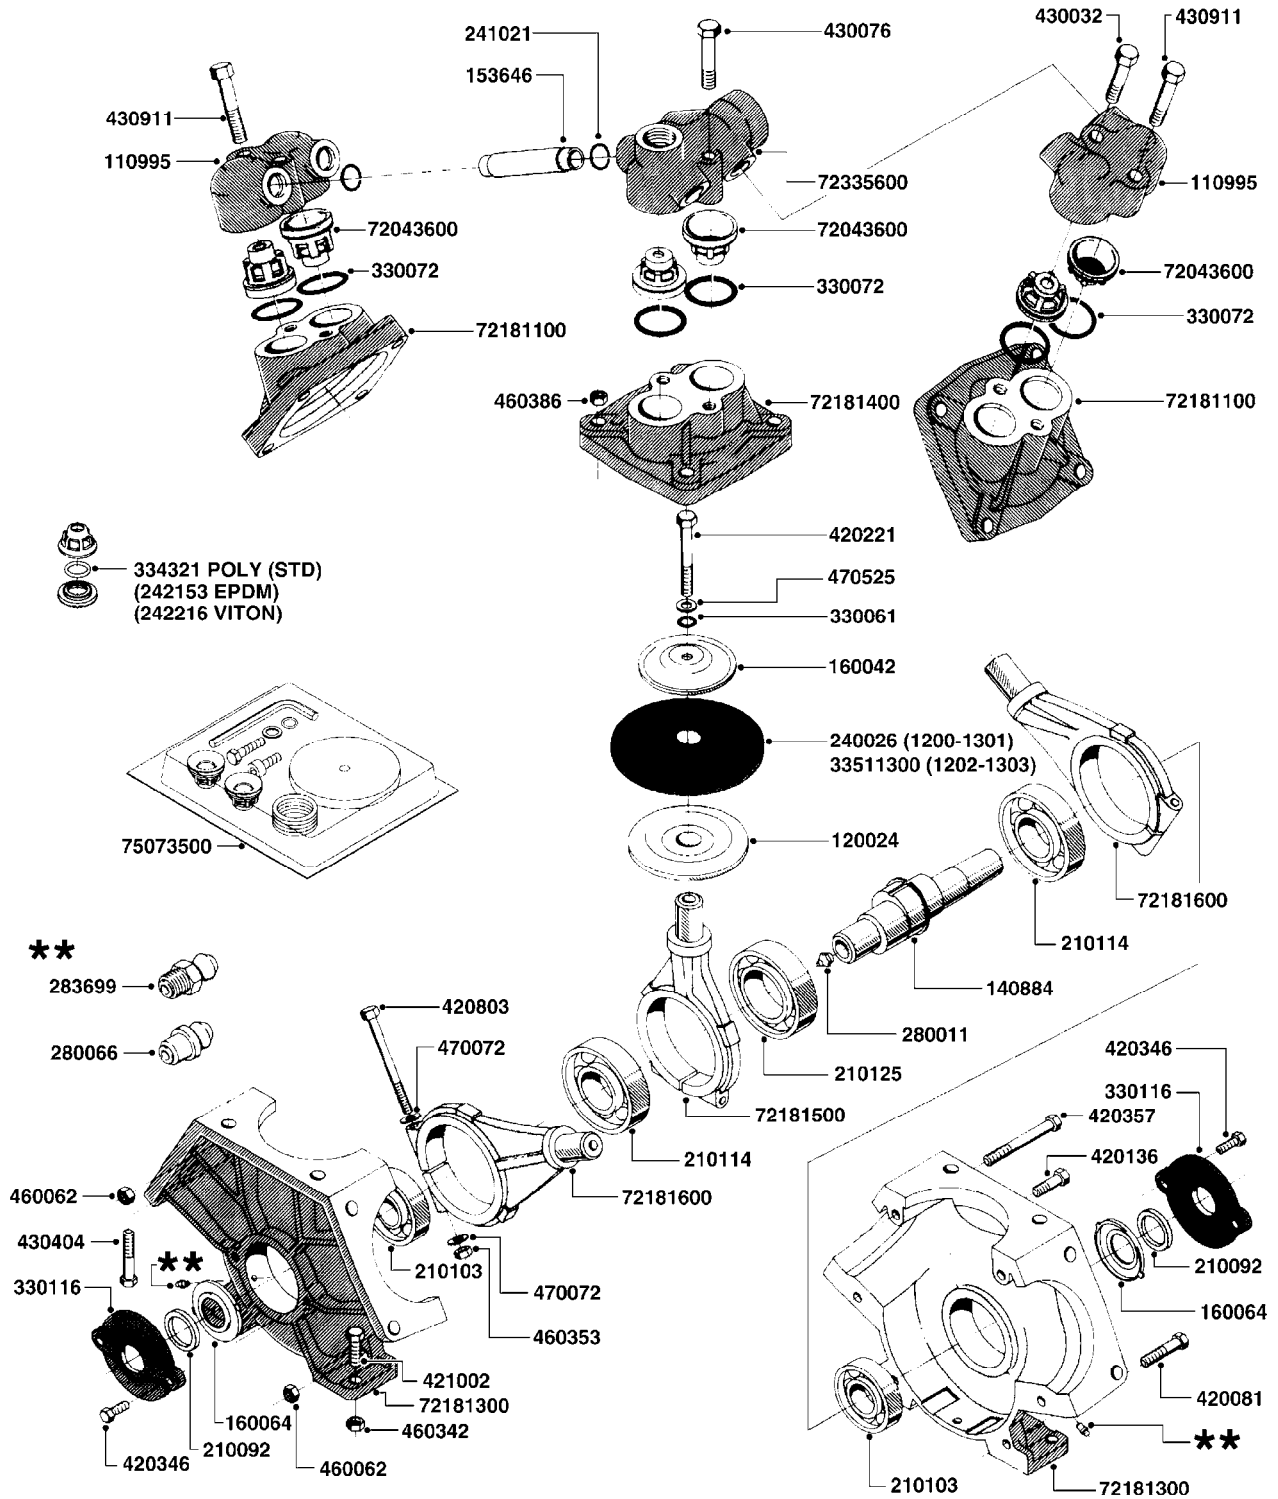

A180

PUMP - 1301 W/ MOUNTING BASE
A180-HIN, 08:11:11

Page 1

Date 06.04.2015 8:59

parts-n°	order qty	description
110995	1	VALVE CHAMBER SIDE MODEL 1301
120024	1	DIAPHRAGM BACK DISC 1200-1300
140884	1	CRANK SHAFT MODEL 1300-9
153646	1	CONNECTION PIPE INLET MOD 1301
160042	1	DIAPHRAGM UPPER DISC 1200-1300
160064	1	DUST PLATE
210092	1	SEAL FELT D43/30X5
210103	1	BEARING BALL 6306
210114	1	BEARING BALL 6308
210125	1	BEARING BALL 6210
240026	1	DIAPHRAGM MODEL 1200/1301
241021	1	O-RING D21,89X2,62 NITRIL
242153	1	O-RING D26X4 EPDM
242216	1	O-RING VITON F/1202/1302/462
280011	1	GREASE NIPPLE 1/8' H TR
280066	1	GREASE NIPPLE H 1A6
283699	1	GREASE NIPPLE M6X1
330061	1	O-RING D16/D11X2,5
330072	1	O-RING D53.5/D45.5X4
330116	1	SEAL RETAINER, MODEL 1300
334321	1	O-RING POLY. 34.0x26.0x4.0
420081	1	BOLT HEX 8.8 DEL 3/8'X40MM
420136	1	BOLT HEX 8.8 RAW 3/8'X30MM
420221	1	BOLT HEX 7/16'X2-1/4'
420346	1	BOLT HEX 8.8 DEL 3/8'X 25MM
420357	1	BOLT HEX 8.8 RAW 3/8'X85MM
420803	1	BOLT HEX 8.8 DEL M8X90
421002	1	BOLT HEX 8.8 DEL M10X30 FT DIN933
430032	1	BOLT HEX 8.8 RAW 1/2'X55MM
430076	1	BOLT HEX 8.8 RAW 1/2'X60MM
430404	1	BOLT HEX 8.8 DEL M12X50
430911	1	BOLT HEX 8.8 WG 1/2" x 70MM
460062	1	NUT HEX 3/8' GALV.
460342	1	NUT HEX M10 DEL DIN934
460353	1	NUT HEX M8 BLACK
460386	1	NUT HEX M12X1.75
470072	1	WASHER D15/D8X.5 LOCK
470525	1	WASHER D19/D11.5X2.5
33511300	1	DIAPHRAGM 1202-1303 POLY 2006
72043600	1	VALVE FOR 462/463
72181100	1	DIAPHRAGM COVER 1203/1303+BLTS
72181300	1	PUMP CASTING 1300 RED W/BOLTS
72181400	1	DIAPHRAGM COVER 1303 W/BOLTS
72181500	1	CONNECTING ROD, CENTER 1303
72181600	1	CONNECTING ROD, SIDE MOD.1300
72335600	1	CENTER VALVE CHAMBER 1302 RED
75073500	1	PUMP KIT 1300/1302 "06"