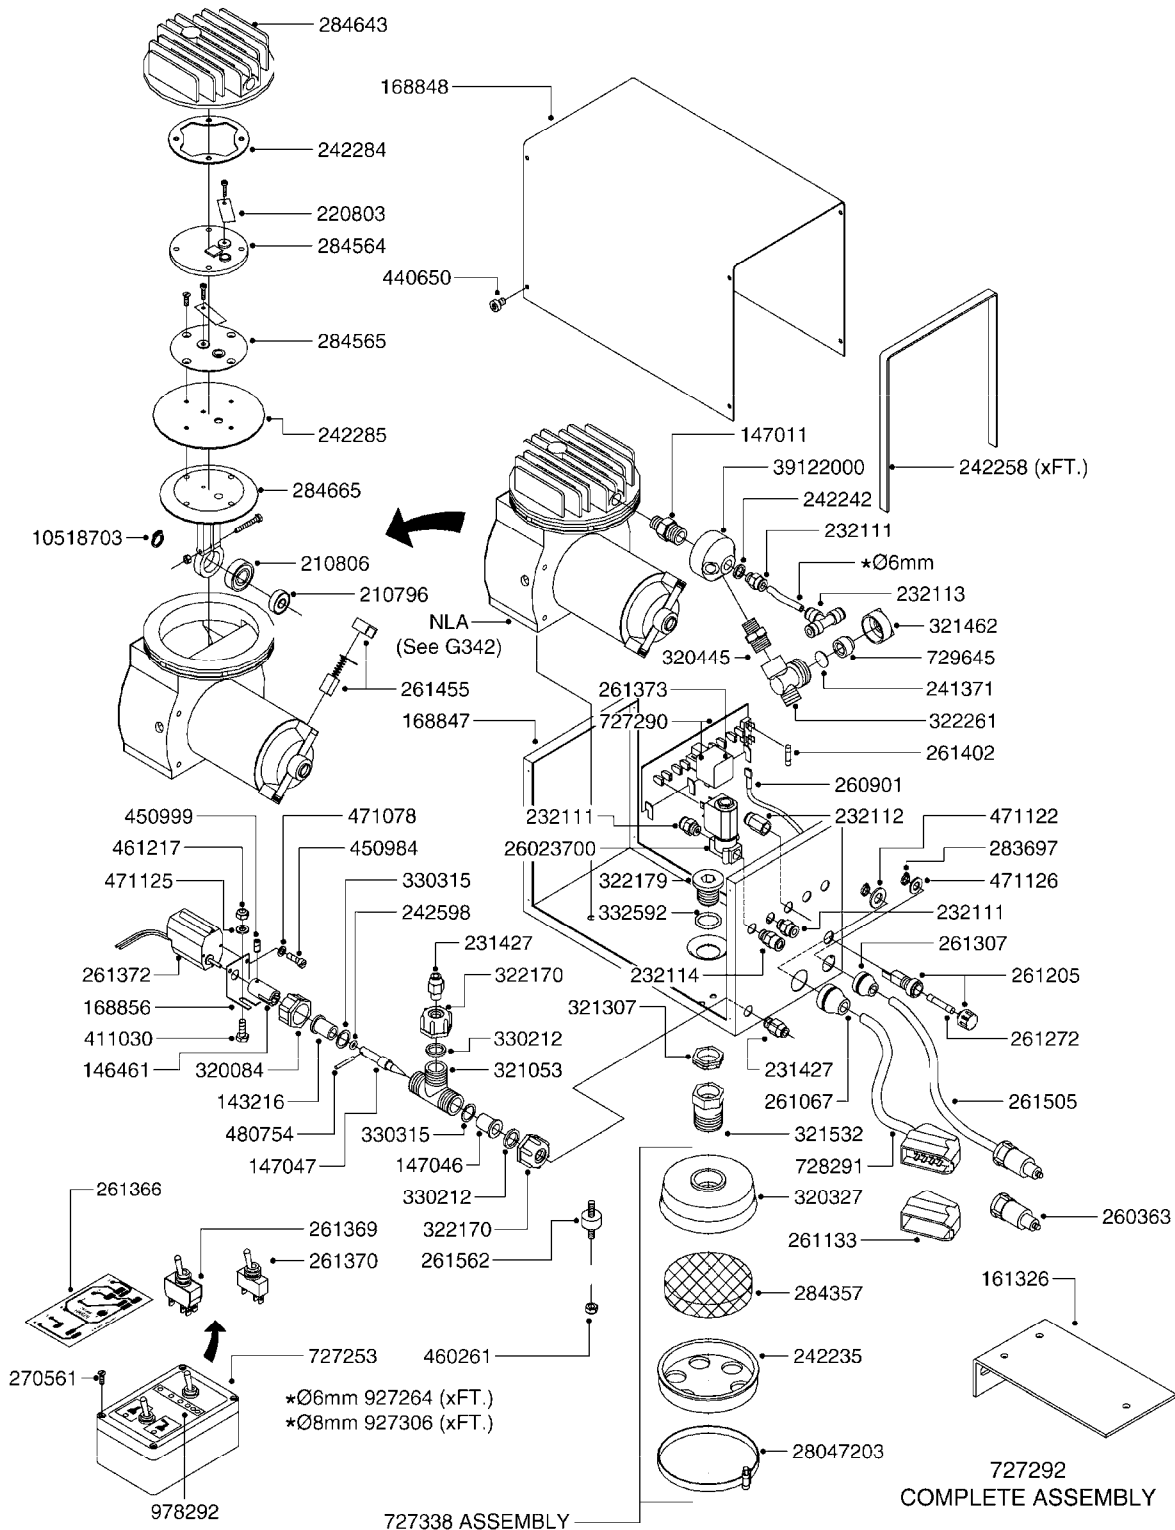

717824 - COMPLETE ASSEMBLY

COMPLETE ASSEMBLIES
WHOLEGOODS ITEMS

G320

FOAM MARKER COMPRESSOR PRE 92
G320-HIN, 26:05:11

Page 1
Date 06.04.2015 9:00

parts-n°	order qty	description
143231	1	SEAT F. VALVE 1/2'
143253	1	CONNECTING BRANCH FOR COMPRES.
146644	1	PIN D3X19 STAINLESS
165675	1	TOP COVER FOR CONTROL BOX
168169	1	INLET VALVE THO.COM.621102
168595	1	EXHAUST PLATE
168596	1	SUCTION PLATE
210749	1	BEARING ROLLER 6201-8 N F/COMP
210784	1	BEARING BALL 6002 2Z
231044	1	QUICK COUPLING F.AIR HOSE
242035	1	DIAPHRAGM THO.COM.608146
242058	1	O-RING THO.COM.623048
242059	1	VALVE (OUTLET)THO.COM.633525
242111	1	O-RING FOR VALVE PLATE
260337	1	COMPRESSOR F.F/M-91
260363	1	PLUG 2 POLE 12V
260374	1	FUSE HOLDER
260385	1	BULKHEAD FITTING F. CABLE
260396	1	NUT FOR BULKHEAD FITTING
260444	1	FUSE 8 AMP.
261050	1	SWITCH
261089	1	KNOB FOR ADJ.CONT.261050
261505	1	CABLE 2X4MM L8000MM
283770	1	SEAL FELT F. FOAM MARKER COMP
284264	1	COVER FOR COMPRESSOR
284341	1	CONNECTING ROD F.COMPRESSOR
320073	1	DISTRIBUTOR HOUSING 1/2"
320084	1	FITT.DK NUT 1/2" BSP
320106	1	FITT.DK CAPNUT 1" BSP
320187	1	FITT.DK CAP 3/8" BSP BLACK
320445	1	FITT.DK HN 1/4"X3/8" BSP
322072	1	FITT.DK TEE 3/8'X3/8'X3/8' BSP
330013	1	O-RING D15/D10X2.5 F.3/8"NUT
330212	1	O-RING D19/D14X2.4 F.1/2"NUT
330293	1	VALVE SEAT WITH 3/8" HOSE TAIL
330315	1	O-RING D18.4/D13X.6
330326	1	O-RING D30/D24X2 F.1"NUT
330337	1	HANDLE F. FLIP VALVE
330676	1	FITT.DK HB 3/8" F. 1/2" NUT
330783	1	FITT.DK HB 3/8"F.3/8" NUT
410627	1	SCREW M4X12
440285	1	SCREW 3.5X6.5 DIN7981C SS
450980	1	SCREW F.VALVE PLATE
460364	1	NUT HEX M8 GALV.
470643	1	WASHER LOCK
614550	1	BRUSH KIT F. COMPRESSOR
633581	1	CONTROL BOX FOR FOAM MARKER
709741	1	VALVE ASSY. 1/2" FLIP LEVER
717743	1	THROTTLE VALVE FOR FOAM MARKER
717824	1	CONTROL BOX MOUNTED
718911	1	VALVE (SAFETY) F.MARKER
28029803	1	CLAMP HOSE GEAR P1/2" 6708
92701703	1	HOSE R X3/8" X300PSI WP X0012"