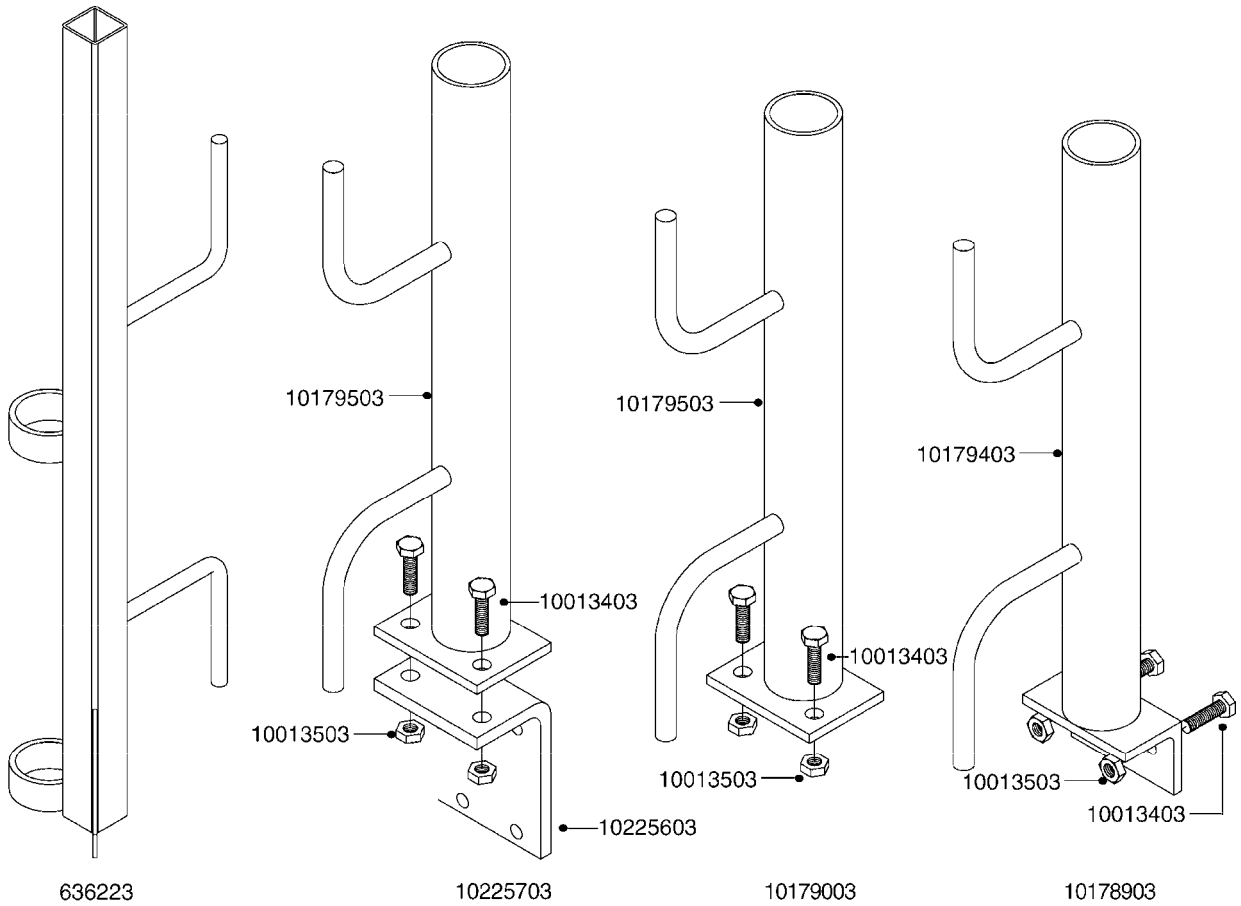

G510

HOSE WRAPS
G510-HIN, 19:05:11

Page 1
Date 06.04.2015 9:00

parts-n°	order qty	description
241965	1	O-RING 12.1 X 1.6
242007	1	O-RING D9.1X1.6
281551	1	BALL VALVE 1/2"
320084	1	FITT.DK NUT 1/2" BSP
330212	1	O-RING D19/D14X2.4 F.1/2"NUT
330326	1	O-RING D30/D24X2 F.1"NUT
330687	1	FITT.DK HB 1/2" F. 1/2" NUT
334190	1	FITT.DK HB 1/2' F. PISTOL 60S
334531	1	CLAMP HOSE PLASTIC 3/4"
636223	1	POST 12 VOLT TR30
712471	1	AGITATION VALVE ASSY. ON/OFF
843196	1	GUN, MODEL 60S
843197	1	HANDGUN KIT TYPE 60 LONG
10013403	1	BOLT HEX 3/8-16X1 1/4 HCS Z5
10013503	1	NUT HEX NC 3/8"
10178903	1	WRAP HOSE SIDE MOUNT PLATE
10179003	1	WRAP HOSE BOTTOM PLATE MOUNT
10179403	1	WRAP WELDMENT FOR HI101789
10179503	1	WRAP WELDMENT FOR HI101790
10225603	1	BKT.FOR HOSE WRAP MOUNT NL NK
10225703	1	WRAP HOSE BDL.BOTTOM PLATE
92702103	1	HOSE R X1/2" X300PSI WP X0012"