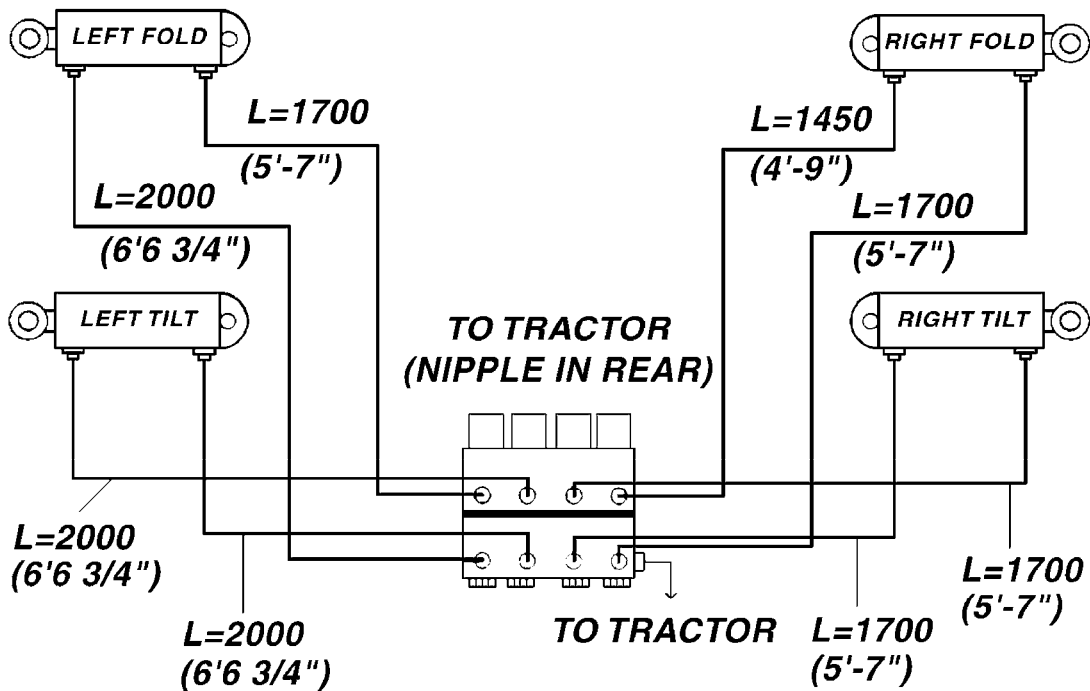

C240

HYD EAGLE HZ CONTROL BOX
C240-HIN, 01:01:01

Page 1

Date 06.04.2015 8:59

parts-n°	order qty	description
260363	1	PLUG 2 POLE 12V
260864	1	SWITCH F.HY BOOM CONTROL BOX
261133	1	PLUG HOUSING F.8 POLE PLUG
261134	1	PLUG INSERT 8 POLE MALE
261135	1	PLUG HOUSING 8 POLE FEMALE
261136	1	PLUG INSERT 8 POLE FEMALE
440632	1	SCREW M4X13
727797	1	CONTROL BOX EAGLE BOOM
728429	1	CABLE ASSY. F. HYD. CONTROL
978321	1	DECAL HZ CONTROL BOX