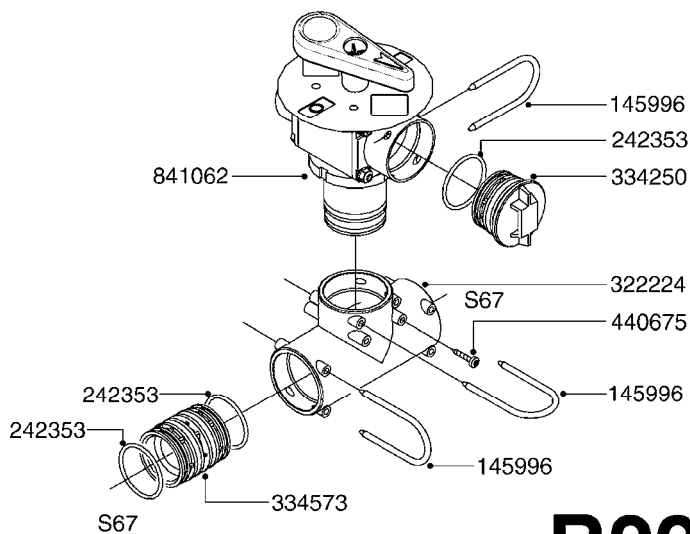

FOR S67 FITTINGS
SEE PAGE H100