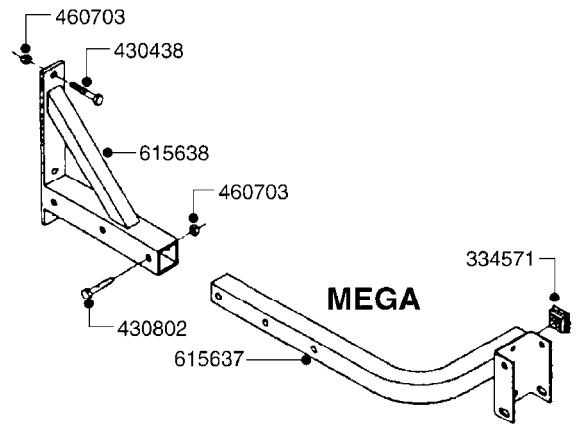

NK/LX/LY PRE-86