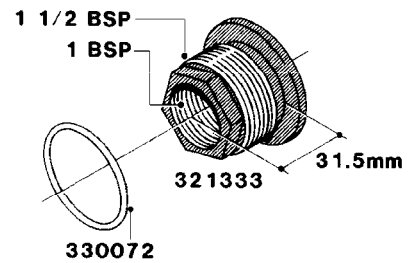

H040

FITTINGS - NIPPLES & ELBOWS
H040-HIN, 01:01:01

Page 1
Date 06.04.2015 9:01

parts-n°	order qty	description
10530803	1	FITT.PO.SE 2.00X2.00 45 DEG.
320191	1	FITT.DK ELB 3/8' BSP 45 DEGREE
320482	1	FITT.DK ELB. 1/2" BSP 60 DEG.
320596	1	FITT.DK ELB 3/8'-1/2'BSP 45DEG
320607	1	FITT.DK HN 3/8M X 3/8F BSP LNG
320633	1	FITT.DK HN 3/8"M X 3/8"F BSP
321451	1	FITT.DK ELB.1-1/2 X1-1/4 80DEG
321532	1	FITT.DK REDUC 3/4' X 1/2' BSP
390233	1	FITT.DK REDUC 1-1/2" X 1" BSP

H050

FITTINGS - HOSE CONNECTORS
H050-HIN, 31:03:09

Page 1

Date 06.04.2015 9:01

parts-n°	order qty	description
242594	1	O-RING D14 X 1.78 SCH.70-EPDM
320294	1	FITT.DK TEE 3/8X3/8HB X1/2"BSP
320305	1	FITT.DK HB 3/4'- 3/4' BSP
320386	1	FITT.DK TEE 3/8X3/8HB X3/8"BSP
320397	1	FITT.DK ELB 3/8"HB X 3/8" BSP
320401	1	FITT.DK TEE 1/2X1/2HB X1/2"BSP
320412	1	FITT.DK TEE 1/2X1/2HB X3/8'BSP
320423	1	FITT.DK ELB 1/2'HB X 3/8' BSP
320891	1	FITT.DK HB 3/8'- 3/8' BSP
320972	1	FITT.DK HB 5/16'- 1/4' BSP
322046	1	FITT.DK TEE 1/2X1/2HB X3/4'BSP
322048	1	FITT.DK TEE 3/4X3/4HB X3/4'BSP
330595	1	O-RING D24.6/D20X2.1 -3/4"
333137	1	FITT.DK CONN.1/2" F.NOZZ. DOUB
333141	1	FITT.DK CONN.1/2" F.NOZZ.SING
334041	1	FITT.DK CONN.3/4' F.NOZZ. SING
334042	1	FITT.DK CONN.3/4' F.NOZZ. DOUB
334195	1	FITT.DK ELB. 3/4"HB X 3/4"HB
10012103	1	FITT.PO.HB 1.25X1.50 IMB1012
10014003	1	FITT.PO.HB 1.25X1.25 IMB1010
10036903	1	FITT.PO.HB 1.50X1.50 IMB1212
28019303	1	FITTING HB ELB 3/4NPT-3/4HOSE
61016500	1	HOSE TAIL 3/4" 90°+RG CAP 3/4"
72026700	1	NOZZLE TUBE ADAPTER W/O-RING