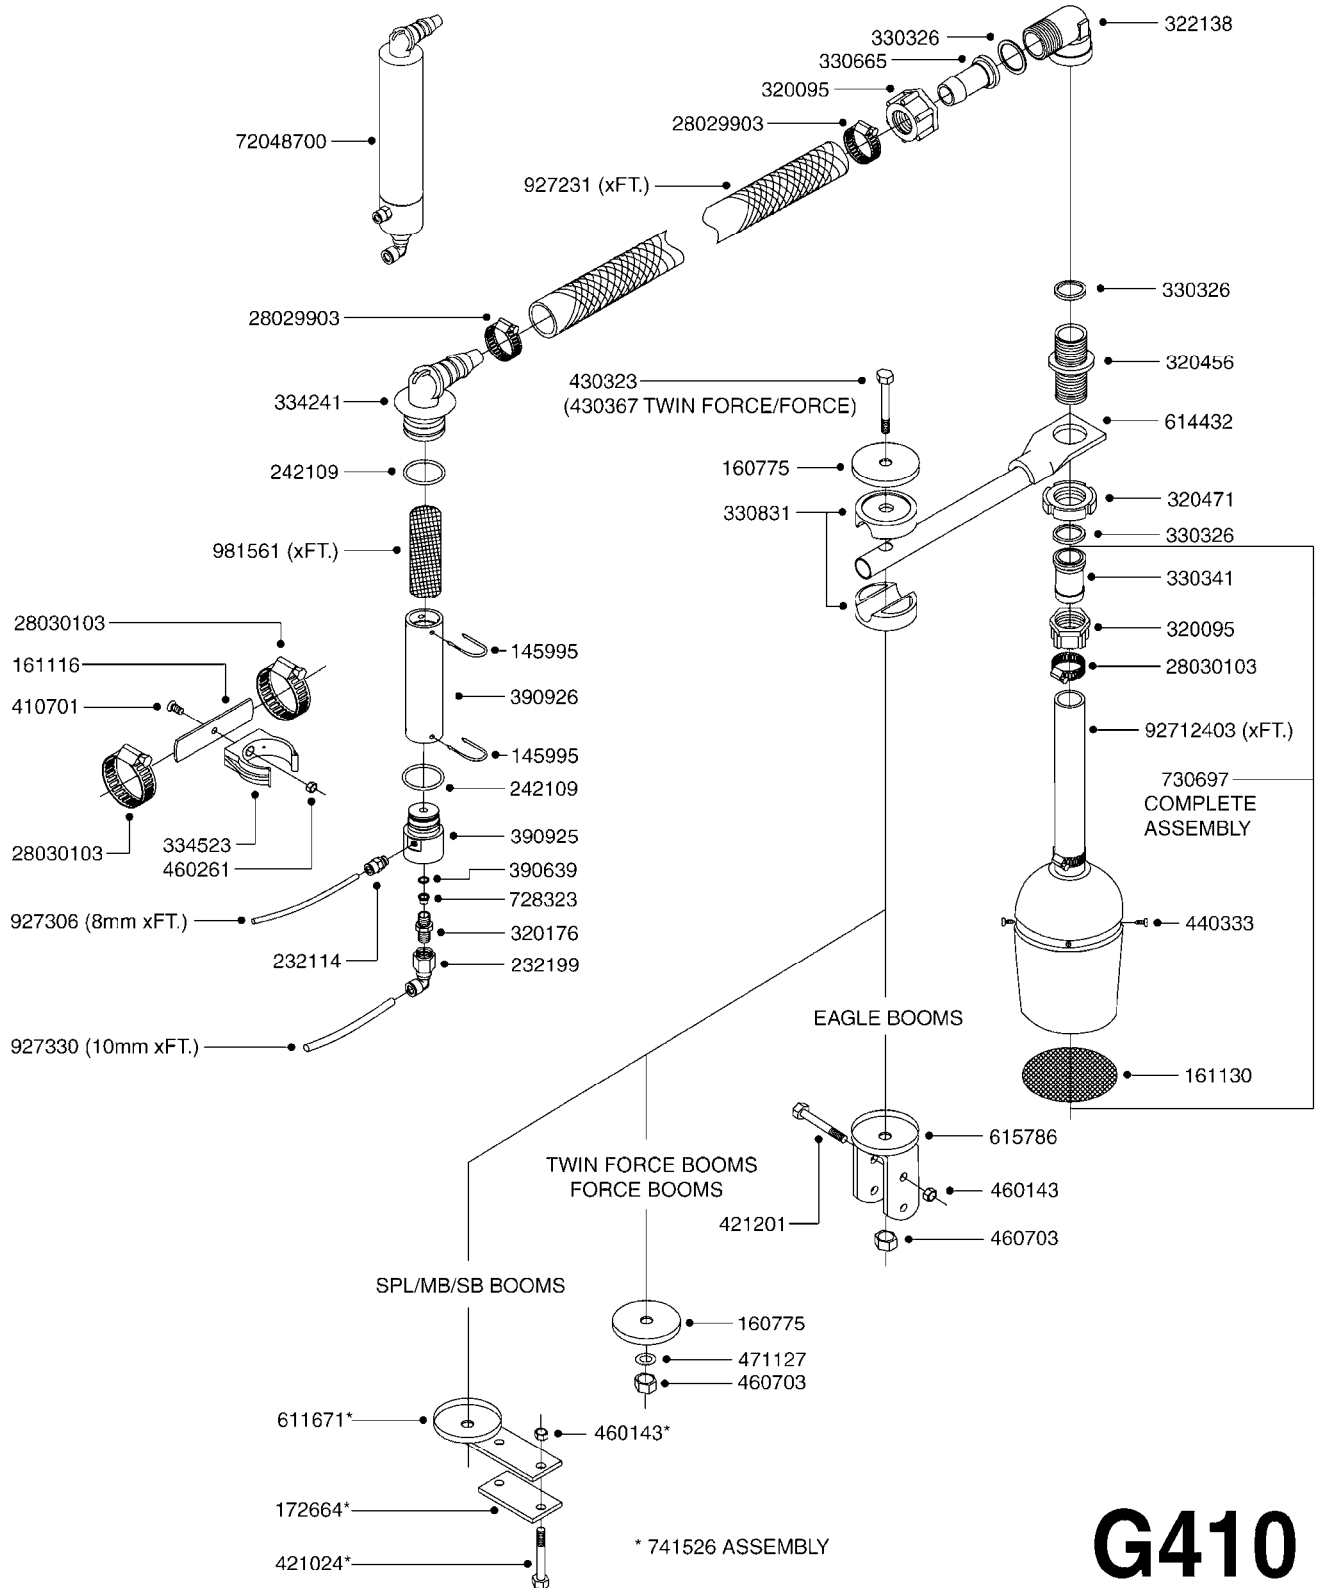

G410

parts-n°	order qty	description
145995	1	FITT.DK S-53 FORK
160775	1	WASHER F. FRICTION PLATE
161116	1	FLATBAR PLATE 3 X 25 X 110
161130	1	FILTER SCREEN F/FOAM DROPPER
172664	1	FLATBAR BACKING PLATE
232114	1	COUPLER 1/8" THREADX8MM HOSE
232199	1	COUPLER 3/8' BSP-90/10MM HOSE
242109	1	O-RING D32.2x3.0 (USE 242354)
320095	1	FITT.DK NUT 1" BSP
320176	1	FITT.DK HN 3/8"X1/2" BSP
320456	1	FITT.DK BULKHEAD 1"BSP DOUBLE
320471	1	FITT.DK NUT 1" BSP JAMB
322138	1	FITT.DK ELB 1"M X 1"F BSP
330326	1	O-RING D30/D24X2 F.1"NUT
330341	1	FITT.DK HB 1" F. 1" NUT
330665	1	FITT.DK HB 3/4"F.1" NUT
330831	1	FRICTION PLATE
334241	1	FITT.DK S-53 ELB.3/4"
334523	1	PIPE HOLDER D51.5
390639	1	O-RING F.NOZZLE FILTER
390925	1	FITTING F.FOAM MIX.CHAMB. STD
390926	1	TUBE,MIX CHAMB. FOAM MARK STD
410701	1	SCREW M6X16 GALV.
421024	1	BOLT HEX 8.8 DEL M8X60
421201	1	BOLT HEX 8.8 DEL M8X70
430323	1	BOLT HEX 8.8 DEL M12X60
430367	1	BOLT HEX 8.8 DEL M12X100 DIN931
440333	1	SCREW 3.5 X 9.5 SS
460143	1	NUT HEX M8 LOCK A2 DIN985
460261	1	NUT HEX M6X1 LOCK A2 DIN985
460703	1	NUT HEX M12X1.75 LOCK DIN985
471127	1	WASHER D24/D13X2.5 STAINLESS
611671	1	BREAK AWAY HOLDER F-MARKER
614432	1	BREAK AWAY ARM F. FOAM MARKER
615786	1	MOUNT BKT. F.FOAM DROPPER 98
728323	1	VALVE NON-RETURN
730697	1	FOAM DROPPER COMP. BLACK '97
741526	1	FOAM DROPPER MT. KIT MB-SPL
927231	1	HOSE R X PVCX3/4 CLR/BRD 0012"
927306	1	HOSE R X PE D8/D6 X 0012"BLACK
927330	1	HOSE R X PE D10/D8 X 012"BLACK
981561	1	SPONGE MAT. MIX.CHAMBER-x0012"
28029903	1	CLAMP HOSE GEAR P3/4"-S1" 6712
28030103	1	CLAMP HOSE GEAR P5/4"-S1.5"6724
72048700	1	MIXING CHAMBER, FOAM MARK. STD
92712403	1	HOSE R X1" X300PSI WP X0012"