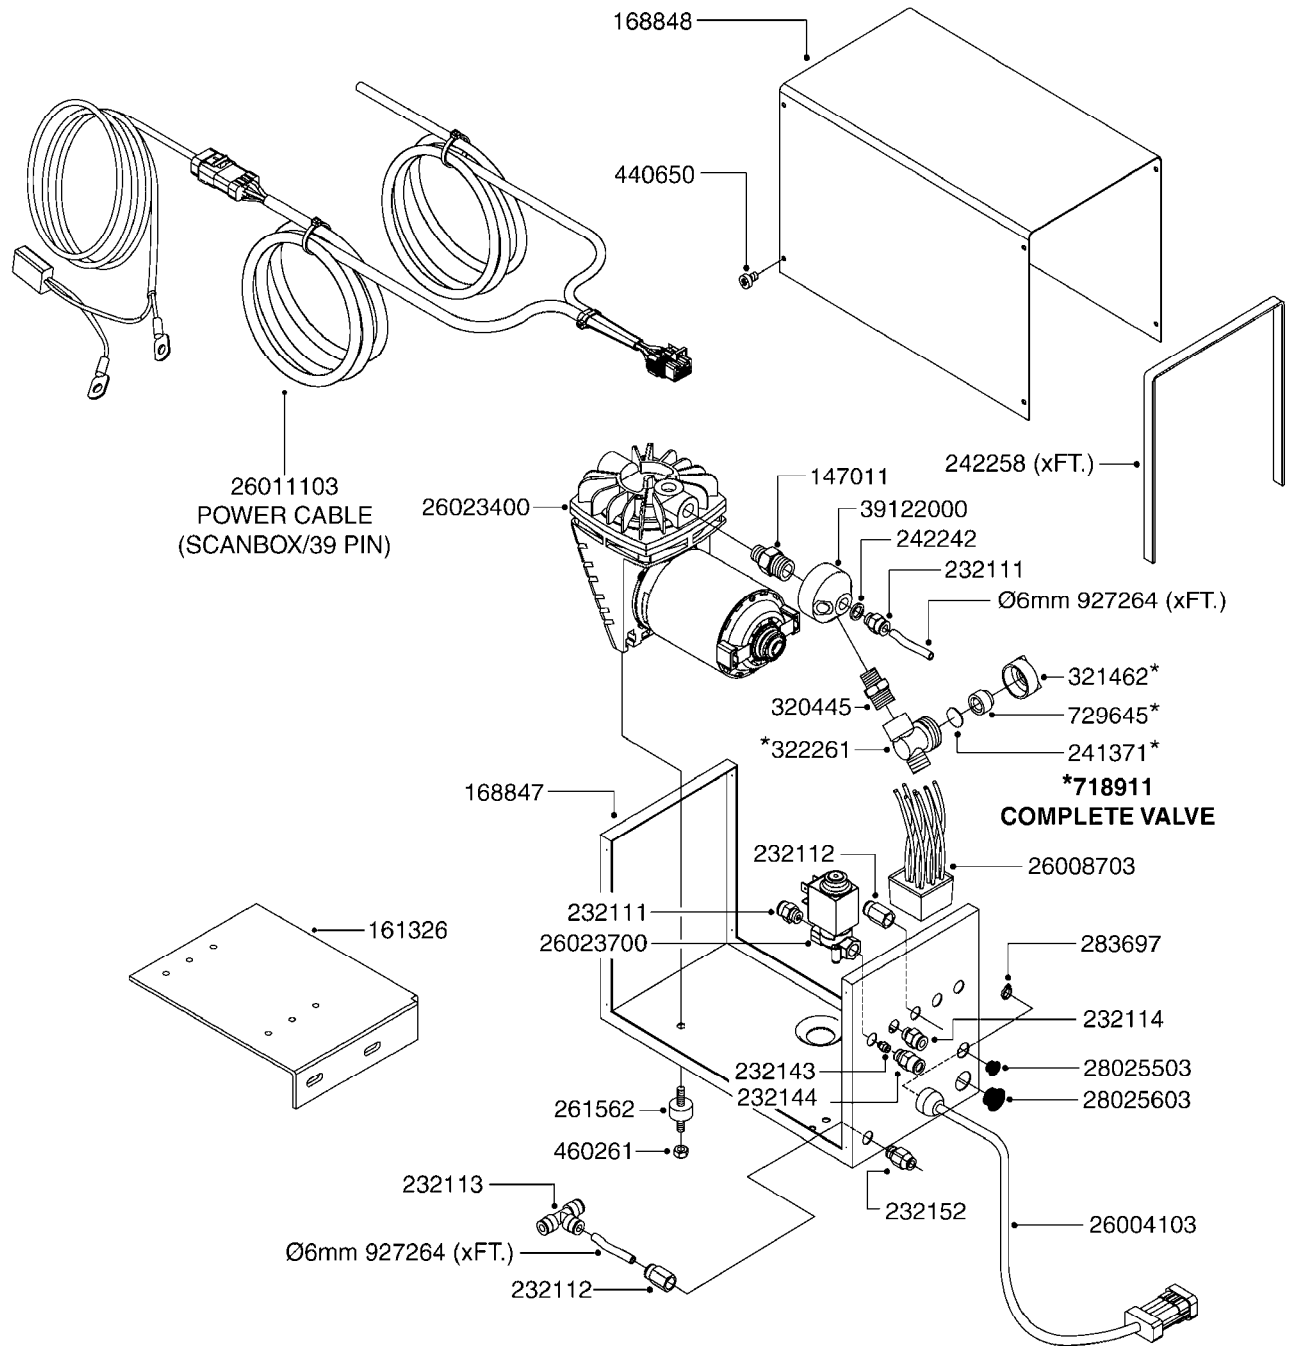

G341

*Ø8mm 927306 (xFT.)
*Ø10mm 927330 (xFT.)

70019403 - COMPLETE ASSEMBLY

FOAM MARKER COMPRESSOR 2002
G341-HIN, 27:05:10

Page 1
Date 06.04.2015 9:00

parts-n°	order qty	description
147011	1	HEX NIPPLE 3/8'X1/4'BSP BRASS
161326	1	MOUNT BKT. F. FOAM COMP.BOX 98
168847	1	ENCLOSURE LOWER F.MARKER
168848	1	COVER F. FOAM MARKER
210796	1	BEARING BALL D22/D8 X 7 608ZZ
210806	1	BEARING BALL D40/D17X12MM
220803	1	VALVE F. COMPRESSOR
232111	1	QUICK COUPLER 6MM X 1/8 EXT.
232112	1	QUICK COUPLER 6MM 1/8 INT.
232113	1	QUICK COUPLER 6MM T-PIECE
232114	1	COUPLER 1/8" THREADX8MM HOSE
232143	1	REDUCER 1/4'INT-1/8'EXT
232144	1	QUICK COUPLER 10MM X 1/4 EXT
232152	1	QUICK COUPLER 8MMX1/8 EXT.LONG
241371	1	DIAPHRAGM, NO-DRIP alt 241371
242242	1	O-RING F.AIR HOSE FITTING
242258	1	TRIM 3X10 SELF ADHESIVE 0012"
242284	1	HEAD GASKET F. COMPRESSOR
242285	1	DIAPHRAGM F. F/M COMP.
261455	1	BRUSH KIT-FOAM MARKER MOTOR
261562	1	RUBBER DAMPER 2XM6X25
283697	1	TIESTRAP 200MM
284564	1	PLATE F.COMPRESSOR HEAD
284565	1	PLATE F.COMPRESSOR HEAD
284643	1	COMPRESSOR HEAD F.FOAM MARKER
284665	1	CONNECTING ROD F.COMPRESSOR
284980	1	FLANGE REAR F. F.M.COMPRESSOR
320445	1	FITT.DK HN 1/4"X3/8" BSP
321462	1	CAP F.NO-DRIP ASSY.
322261	1	HOUSING F.SAFETY VALVE 3/8"
440650	1	SCREW 3.5x13 STAINLESS
460261	1	NUT HEX M6X1 LOCK A2 DIN985
729645	1	NON-DRIP SPRING ASSY.GREEN 10
927264	1	HOSE R X PE D6/D4 X 0012"
927306	1	HOSE R X PE D8/D6 X 0012"BLACK
927330	1	HOSE R X PE D10/D8 X 012"BLACK
10518703	1	SNAP-RING OUTER 8X1
21002103	1	BEARING, 6200 2ZJEM (SKF)
26001403	1	HC FOAM MARKR CONSOLE VS3.0.00
26001503	1	HC FOAM MARKER CONSOLE MT.KIT
26001803	1	POWER CABLE
26001903	1	15' 7-PIN EXTENSION CABLE
26004103	1	FOAM MARKER CNTRL MOD CABL STD
26008703	1	FOAM MARKER CONTROL SCII
26010403	1	TOGGLE SWITCH MICRO-TRAK F.M.
26023700	1	SOLENOID VAL 12V 1/8' FLO '07
28025503	1	PLUG F.DRILLED HOLE 1/2"
28025603	1	PLUG F.DRILLED HOLE 3/4"
39122000	1	DISTR.HOUSING F.FOAM MARKER'07
70019403	1	FOAM MARKER COMPRESSOR KIT STD