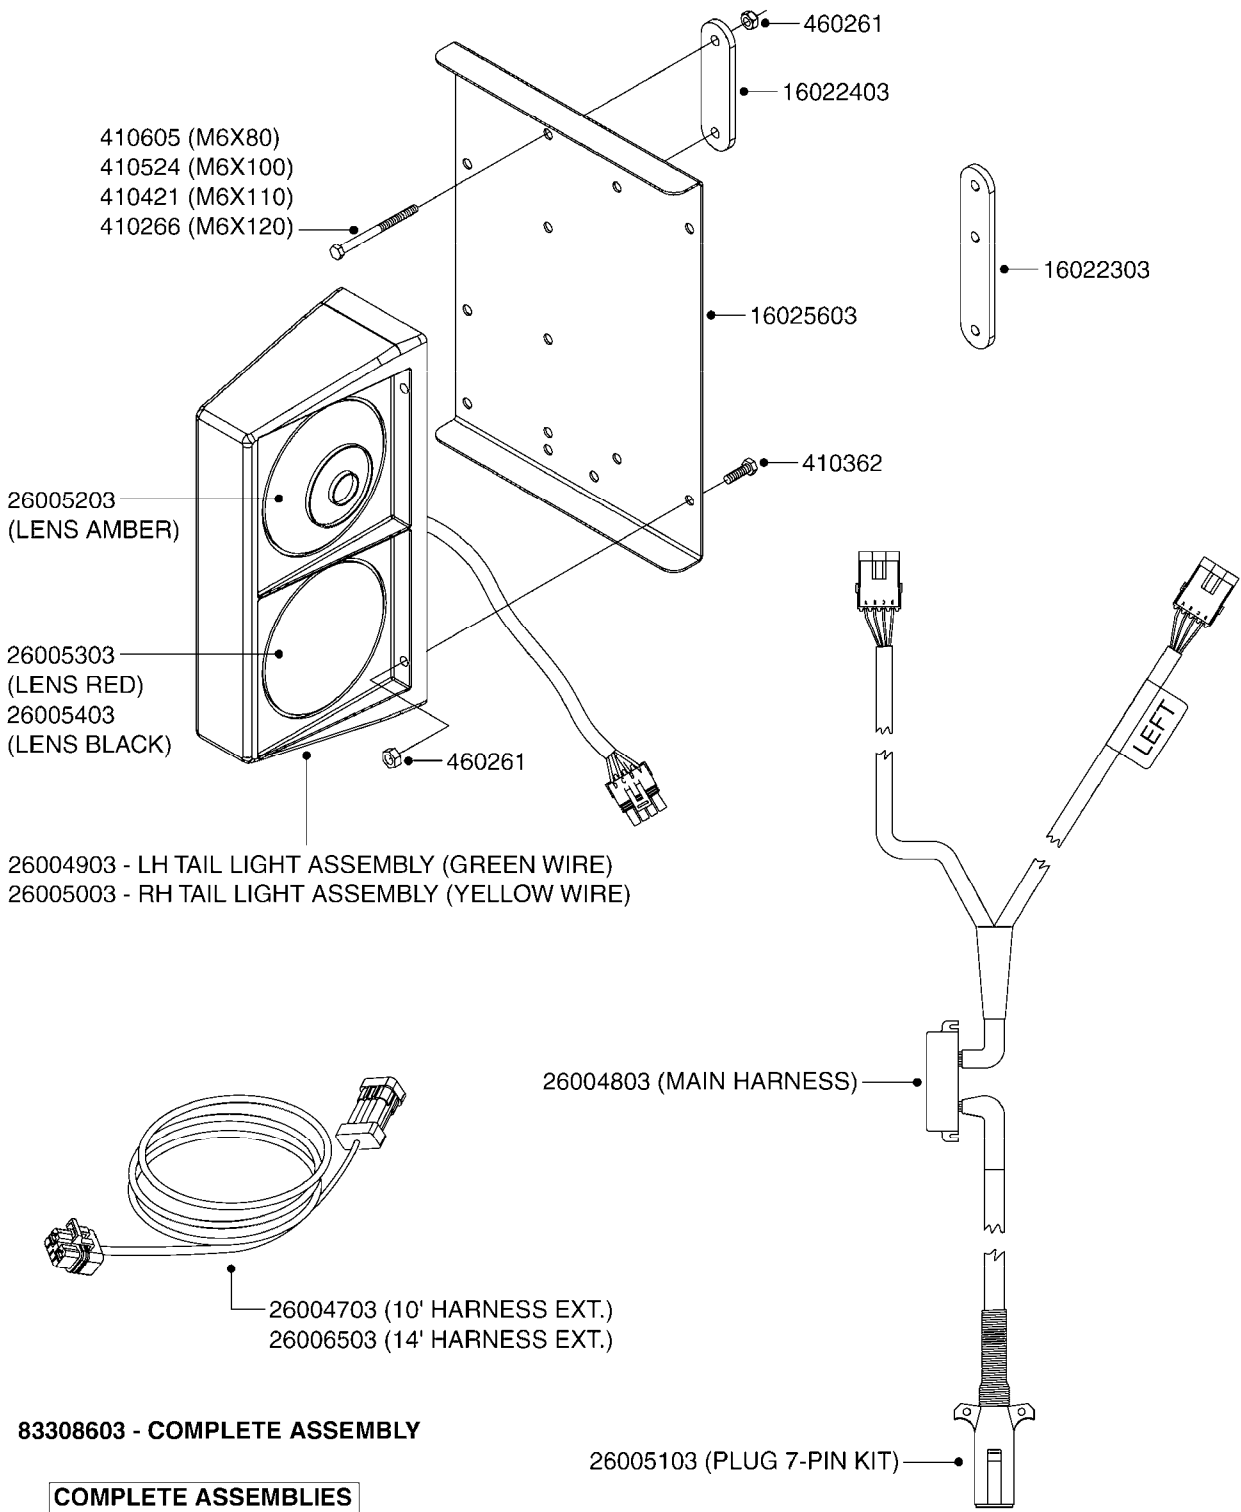

COMPLETE ASSEMBLIES
WHOLEGOODS ITEMS

G680

TRAFFIC LIGHT KIT
G680-HIN, 01:01:01

Page 1
Date 06.04.2015 9:00

parts-n°	order qty	description
410266	1	BOLT HEX 8.8 DEL M6X120
410362	1	BOLT HEX 8.8 SS M6X20 FT
410421	1	BOLT HEX M6X110 DIN931-A2 SS
410524	1	BOLT HEX 8.8 DEL M6X100
410605	1	BOLT HEX 8.8 DEL M6X80
460261	1	NUT HEX M6X1 LOCK A2 DIN985
16022303	1	BRACKET 100MM TUBE
16022403	1	BRACKET 60MM TUBE
16025603	1	BRACKET TAIL LIGHT DUAL LAMP
26004703	1	HARNESS 13' EXT 4 WIRE WP
26004803	1	HARNESS MAIN TAIL LIGHT
26004903	1	TAIL LIGHT GREEN WIRE LH
26005003	1	TAIL LIGHT YELLOW WIRE RH
26005103	1	PLUG 7-PIN AG TAIL LIGHT
26005203	1	LENS AMBER BEFORE 2009
26005303	1	LENS RED BEFORE 2009
26005403	1	LENS BLACK BEFORE 2009
26006503	1	HARNESS 14' EXT 4 WIRE WP
83308603	1	TRAFFIC LIGHT KIT