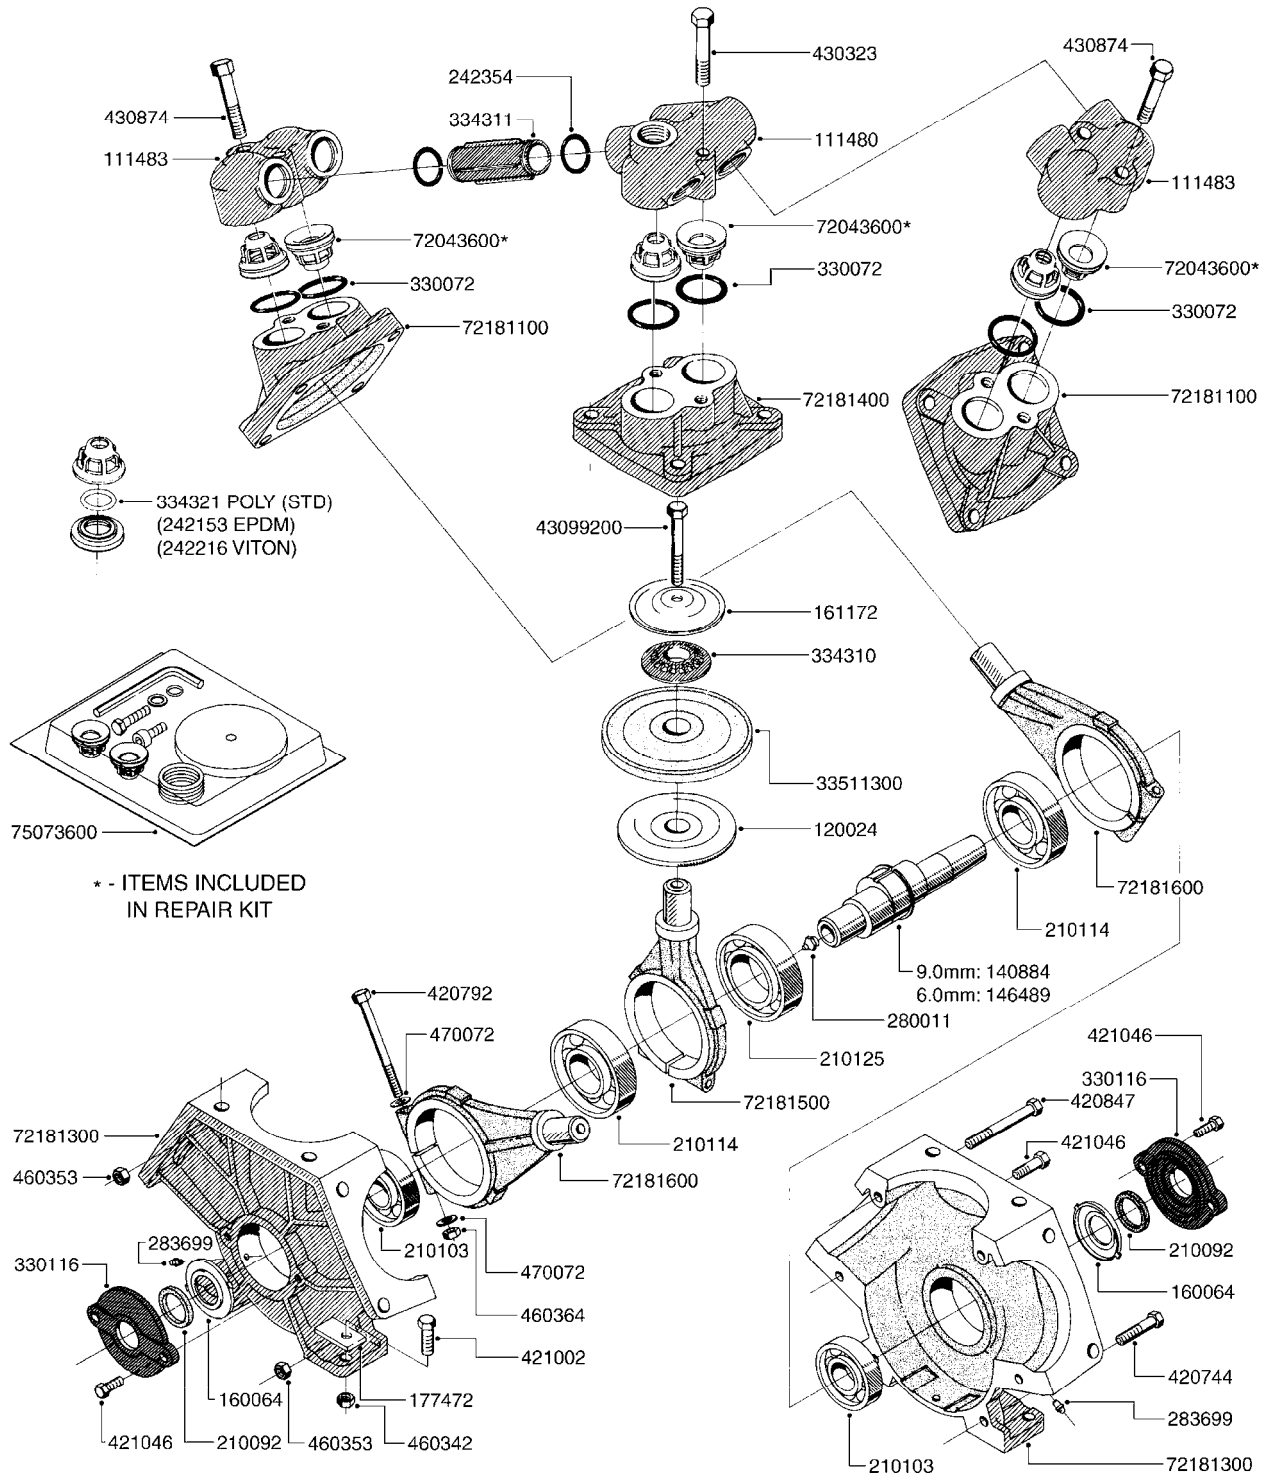

A190

PUMP - 1302 W/ MOUNTING BASE
A190-HIN, 08:11:11

Page 1

Date 06.04.2015 8:59

parts-n°	order qty	description
111480	1	VALVE HEAD 1302 CENTER
111483	1	VALVE HEAD SIDE 1302
120024	1	DIAPHRAGM BACK DISC 1200-1300
140884	1	CRANK SHAFT MODEL 1300-9
146489	1	CRANK SHAFT MODEL 1302-6MM
160064	1	DUST PLATE
161172	1	DIAPHRAGM DISC F. 1203/1303
177472	1	BRACKET 25 X 5
210092	1	SEAL FELT D43/30X5
210103	1	BEARING BALL 6306
210114	1	BEARING BALL 6308
210125	1	BEARING BALL 6210
242153	1	O-RING D26X4 EPDM
242216	1	O-RING VITON F/1202/1302/462
242354	1	O-RING D32.2X3.0 VITON F.S-53
280011	1	GREASE NIPPLE 1/8' H TR
283699	1	GREASE NIPPLE M6X1
330072	1	O-RING D53.5/D45.5X4
330116	1	SEAL RETAINER, MODEL 1300
334310	1	NYLON WASHER 1202/1302/462
334311	1	CONNECTION PIPE INLET MOD.1302
334321	1	O-RING POLY. 34.0x26.0x4.0
420081	1	BOLT HEX 8.8 DEL 3/8'X40MM
420136	1	BOLT HEX 8.8 RAW 3/8'X30MM
420221	1	BOLT HEX 7/16'X2-1/4'
420346	1	BOLT HEX 8.8 DEL 3/8'X 25MM
420357	1	BOLT HEX 8.8 RAW 3/8'X85MM
420803	1	BOLT HEX 8.8 DEL M8X90
421002	1	BOLT HEX 8.8 DEL M10X30 FT DIN933
430076	1	BOLT HEX 8.8 RAW 1/2'X60MM
430404	1	BOLT HEX 8.8 DEL M12X50
430911	1	BOLT HEX 8.8 WG 1/2" x 70MM
460062	1	NUT HEX 3/8' GALV.
460342	1	NUT HEX M10 DEL DIN934
460364	1	NUT HEX M8 GALV.
460386	1	NUT HEX M12X1.75
470072	1	WASHER D15/D8X.5 LOCK
33511300	1	DIAPHRAGM 1202-1303 POLY 2006
72043600	1	VALVE FOR 462/463
72181100	1	DIAPHRAGM COVER 1203/1303+BLTS
72181300	1	PUMP CASTING 1300 RED W/BOLTS
72181400	1	DIAPHRAGM COVER 1303 W/BOLTS
72181500	1	CONNECTING ROD, CENTER 1303
72181600	1	CONNECTING ROD, SIDE MOD.1300
75073500	1	PUMP KIT 1300/1302 "06"