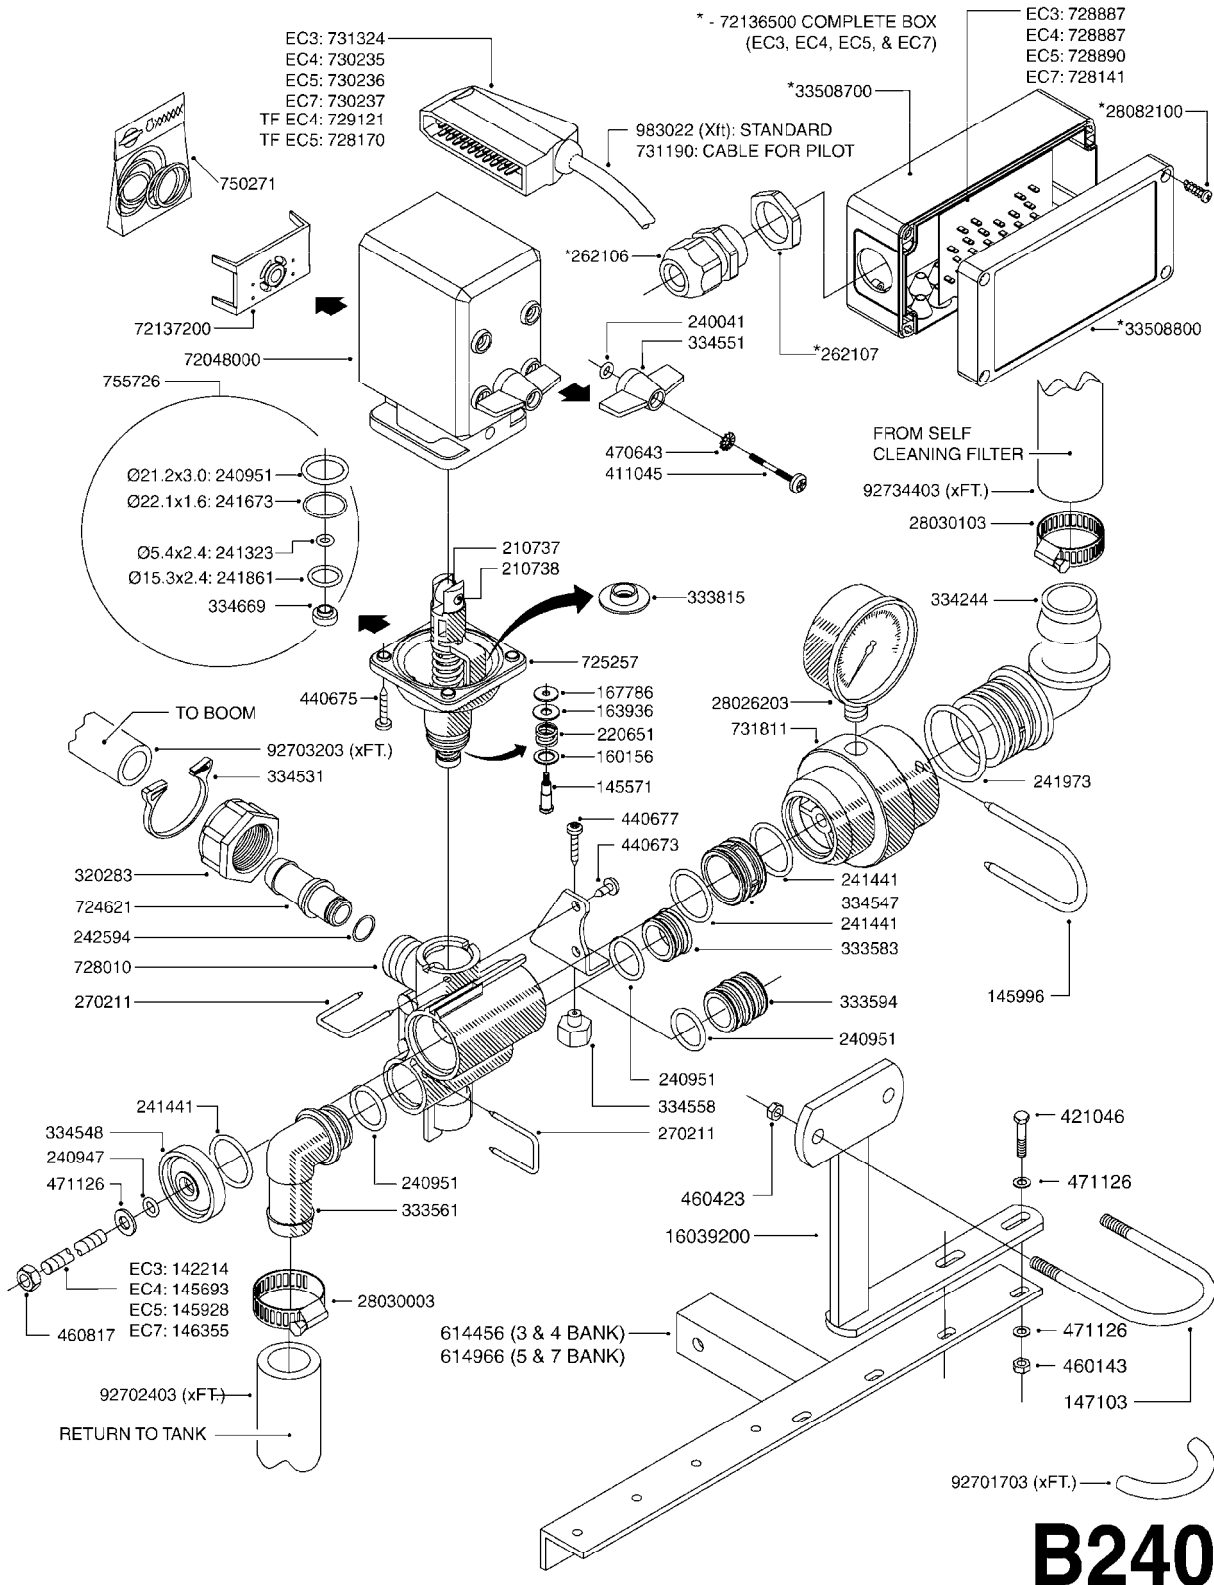

parts-n°	order qty	description
142214	1	STUD BOLT - M8X265, 3 SECTION
145571	1	STUD BOLT F/PNEUM. DISTRIBUTOR
145693	1	STUD BOLT - M8X330, 4 SECTION
145928	1	STUD BOLT - M8X400, 5 SECTION
145996	1	FITT.DK S-67 FORK
146355	1	STUD BOLT - M8X540, 7 SECTION
147103	1	U-BOLT F. 2' HOSE
160156	1	WASHER D14.1/D9.2X1 SS
163936	1	WASHER D15/D6.2X1
167786	1	WASHER D13/D4.2X1
210737	1	BEARING BALL D7 RSTO 5 TN
210738	1	BEARING ROLLER D7 L=16 SS
220651	1	SPRING PRESSURE D12.5/5
240041	1	O-RING D15,1/10,3 X 2,4
240947	1	O-RING D7.3X2.4 NITRIL
240951	1	O-RING D21.2X3 NITRIL
241323	1	O-RING D5.3X2.4 NITRIL
241441	1	O-RING D29.3X3
241673	1	O-RING D22.1X1.6
241861	1	O-RING D15.3X2.4 VITON
241973	1	O-RING 44.2 x 3.0 (use-242353)
242594	1	O-RING D14 X 1.78 SCH.70-EPDM
262106	1	BULKHEAD F. CABLE 6.5-14 BLACK
262107	1	NUT F. BULKHEAD CABLE BLACK
270211	1	FITT.DK S25 FORK L=37.5
320283	1	FITT.DK NUT 3/4"BSP
333561	1	FITT.DK ELB.1" EC RETURN
333583	1	END PIECE FOR BYPASS
333594	1	CONNECTING PIECE F. BYPASS
333815	1	DISTANCE RING
334244	1	FITT.DK S-67 ELB.1-1/4"
334531	1	CLAMP HOSE PLASTIC 3/4"
334547	1	CONNECTING PIECE F. PRESSURE
334548	1	END COVER
334551	1	GRIP F.MAN.OP.EC ON/OFF GREEN
334558	1	NUT HEX PLASTIC INSERT
334669	1	VALVE CONE D14/D7-SH 63 WHITE
411045	1	SCREW M4 X 16MM STAINLESS
421046	1	BOLT HEX 8.8 DEL M8X25 FT A2 DIN933
440673	1	SCREW F.PLASTIC 5X12 SS
440675	1	SCREW F. PLASTIC 5X16 SS
440677	1	SCREW F. PLASTIC 5X20 SS
460143	1	NUT HEX M8 LOCK A2 DIN985
460423	1	NUT HEX M10X1.5 LOCK
460817	1	NUT HEX M8 STAINLESS DIN 934
470643	1	WASHER LOCK
471126	1	WASHER D16/D8.4X1.6 SS
614456	1	BRACKET F.EC 3&4 BANK VALVES
614966	1	BRACKET F.EC 7 BANK VALVES
724621	1	FITT.DK HB 3/4"ASSY F.3/4" NUT
725257	1	SPINDLE SECT. F/EC DISTRIBUTOR
728010	1	DISTRIB HOUSING W/CONST PR GRN
728141	1	CIRCUIT BOARD F.EC7 CONN. BOX
728170	1	CABLE F.CONTRL BOX EC5 L=14000
728887	1	CIRCUIT BOARD EC CONTROL
728890	1	CIRCUIT BOARD 5 SECTION EC
729121	1	CABLE F.CONTROL BOX EC4 L=1400
730235	1	CABLE F.CONTRL BOX EC4 L=11500
730236	1	CABLE F.CONTRL BOX EC5 L=11500
730237	1	CABLE EC7 L=11500MM
731190	1	CABLE F.CONTROL PILOT EC3/4 CM