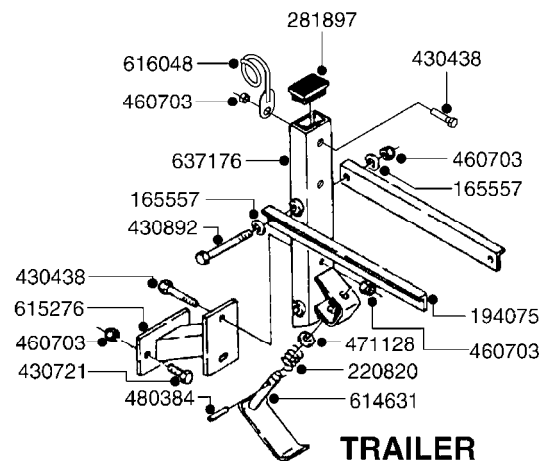

NK/LX/LY PRE-86