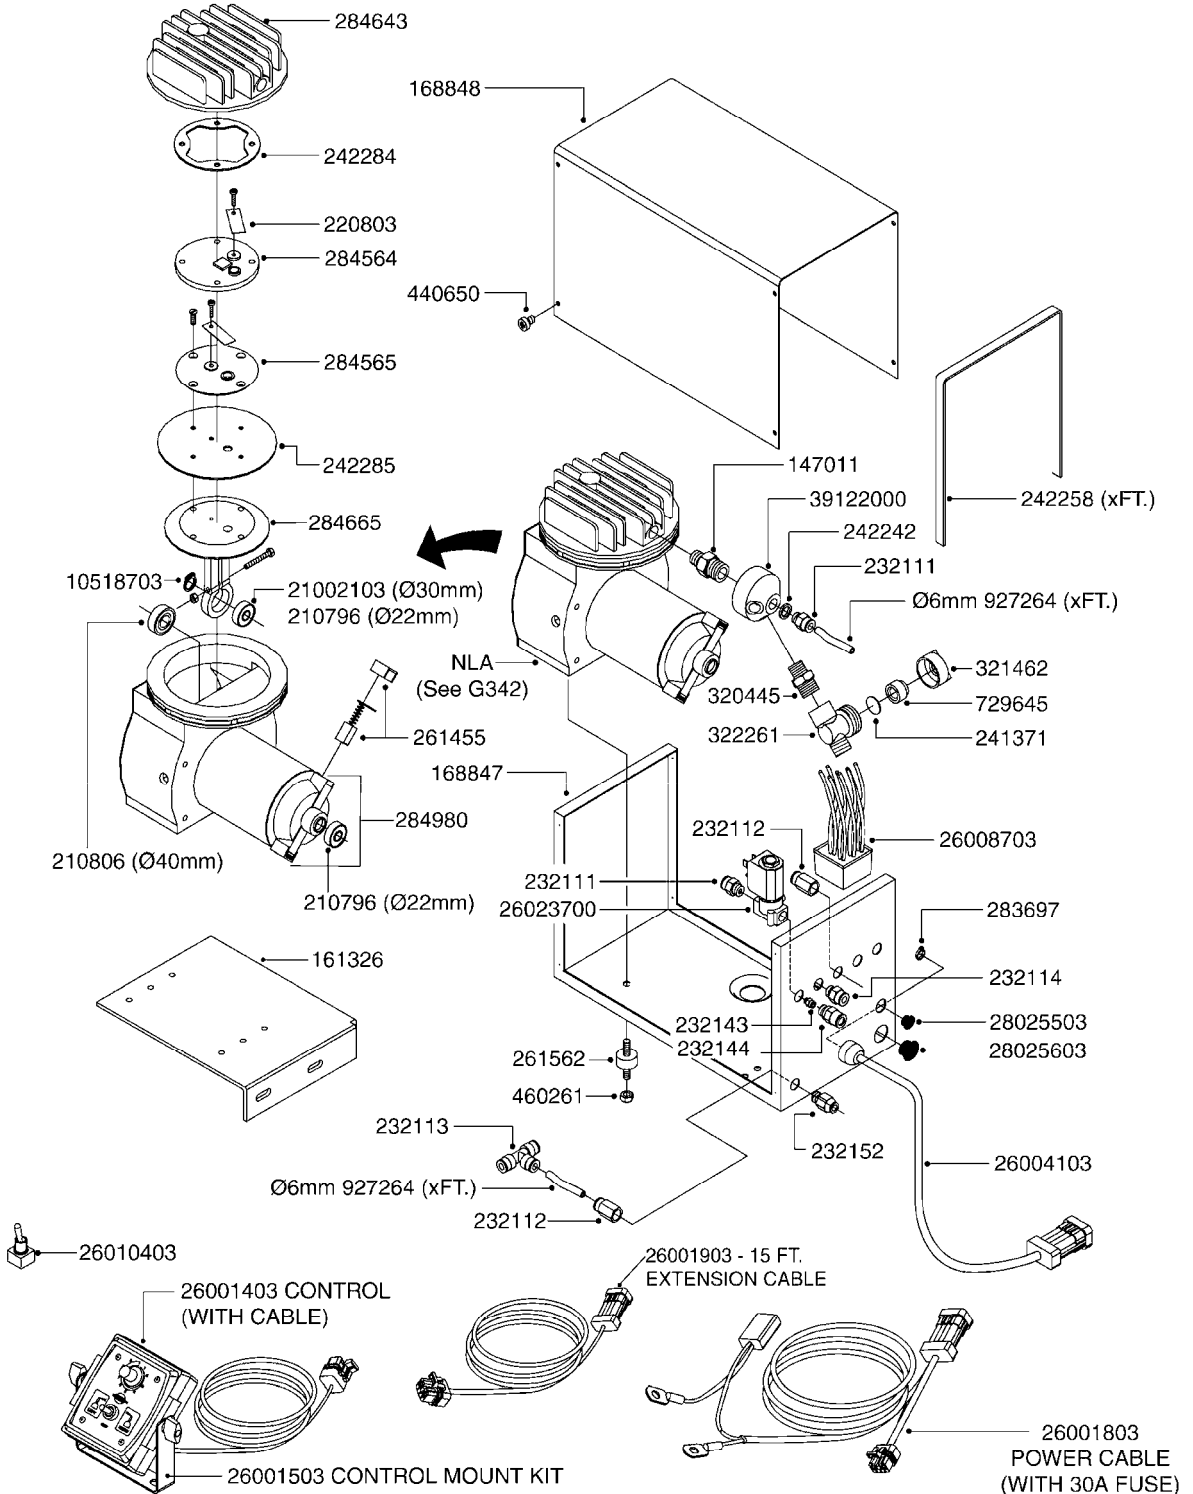

G341

*Ø8mm 927306 (xFT.)
*Ø10mm 927330 (xFT.)

70019403 - COMPLETE ASSEMBLY

FOAM MARKER COMPRESSOR 2002
G341-HIN, 27:05:10

Page 1
Date 06.04.2015 9:00

parts-n°	order qty	description
147011	1	HEX NIPPLE 3/8'X1/4'BSP BRASS
161326	1	MOUNT BKT. F. FOAM COMP.BOX 98
168847	1	ENCLOSURE LOWER F.MARKER
168848	1	COVER F. FOAM MARKER
210796	1	BEARING BALL D22/D8 X 7 608ZZ
210806	1	BEARING BALL D40/D17X12MM
220803	1	VALVE F. COMPRESSOR
232111	1	QUICK COUPLER 6MM X 1/8 EXT.
232112	1	QUICK COUPLER 6MM 1/8 INT.
232113	1	QUICK COUPLER 6MM T-PIECE
232114	1	COUPLER 1/8" THREADX8MM HOSE
232143	1	REDUCER 1/4'INT-1/8'EXT
232144	1	QUICK COUPLER 10MM X 1/4 EXT
232152	1	QUICK COUPLER 8MMX1/8 EXT.LONG
241371	1	DIAPHRAGM, NO-DRIP alt 241371
242242	1	O-RING F.AIR HOSE FITTING
242258	1	TRIM 3X10 SELF ADHESIVE 0012"
242284	1	HEAD GASKET F. COMPRESSOR
242285	1	DIAPHRAGM F. F/M COMP.
261455	1	BRUSH KIT-FOAM MARKER MOTOR
261562	1	RUBBER DAMPER 2XM6X25
283697	1	TIESTRAP 200MM
284564	1	PLATE F.COMPRESSOR HEAD
284565	1	PLATE F.COMPRESSOR HEAD
284643	1	COMPRESSOR HEAD F.FOAM MARKER
284665	1	CONNECTING ROD F.COMPRESSOR
284980	1	FLANGE REAR F. F.M.COMPRESSOR
320445	1	FITT.DK HN 1/4"X3/8" BSP
321462	1	CAP F.NO-DRIP ASSY.
322261	1	HOUSING F.SAFETY VALVE 3/8"
440650	1	SCREW 3.5x13 STAINLESS
460261	1	NUT HEX M6X1 LOCK A2 DIN985
729645	1	NON-DRIP SPRING ASSY.GREEN 10
927264	1	HOSE R X PE D6/D4 X 0012"
927306	1	HOSE R X PE D8/D6 X 0012"BLACK
927330	1	HOSE R X PE D10/D8 X 012"BLACK
10518703	1	SNAP-RING OUTER 8X1
21002103	1	BEARING, 6200 2ZJEM (SKF)
26001403	1	HC FOAM MARKR CONSOLE VS3.0.00
26001503	1	HC FOAM MARKER CONSOLE MT.KIT
26001803	1	POWER CABLE
26001903	1	15' 7-PIN EXTENSION CABLE
26004103	1	FOAM MARKER CNTRL MOD CABL STD
26008703	1	FOAM MARKER CONTROL SCII
26010403	1	TOGGLE SWITCH MICRO-TRAK F.M.
26023700	1	SOLENOID VAL 12V 1/8' FLO '07
28025503	1	PLUG F.DRILLED HOLE 1/2"
28025603	1	PLUG F.DRILLED HOLE 3/4"
39122000	1	DISTR.HOUSING F.FOAM MARKER'07
70019403	1	FOAM MARKER COMPRESSOR KIT STD