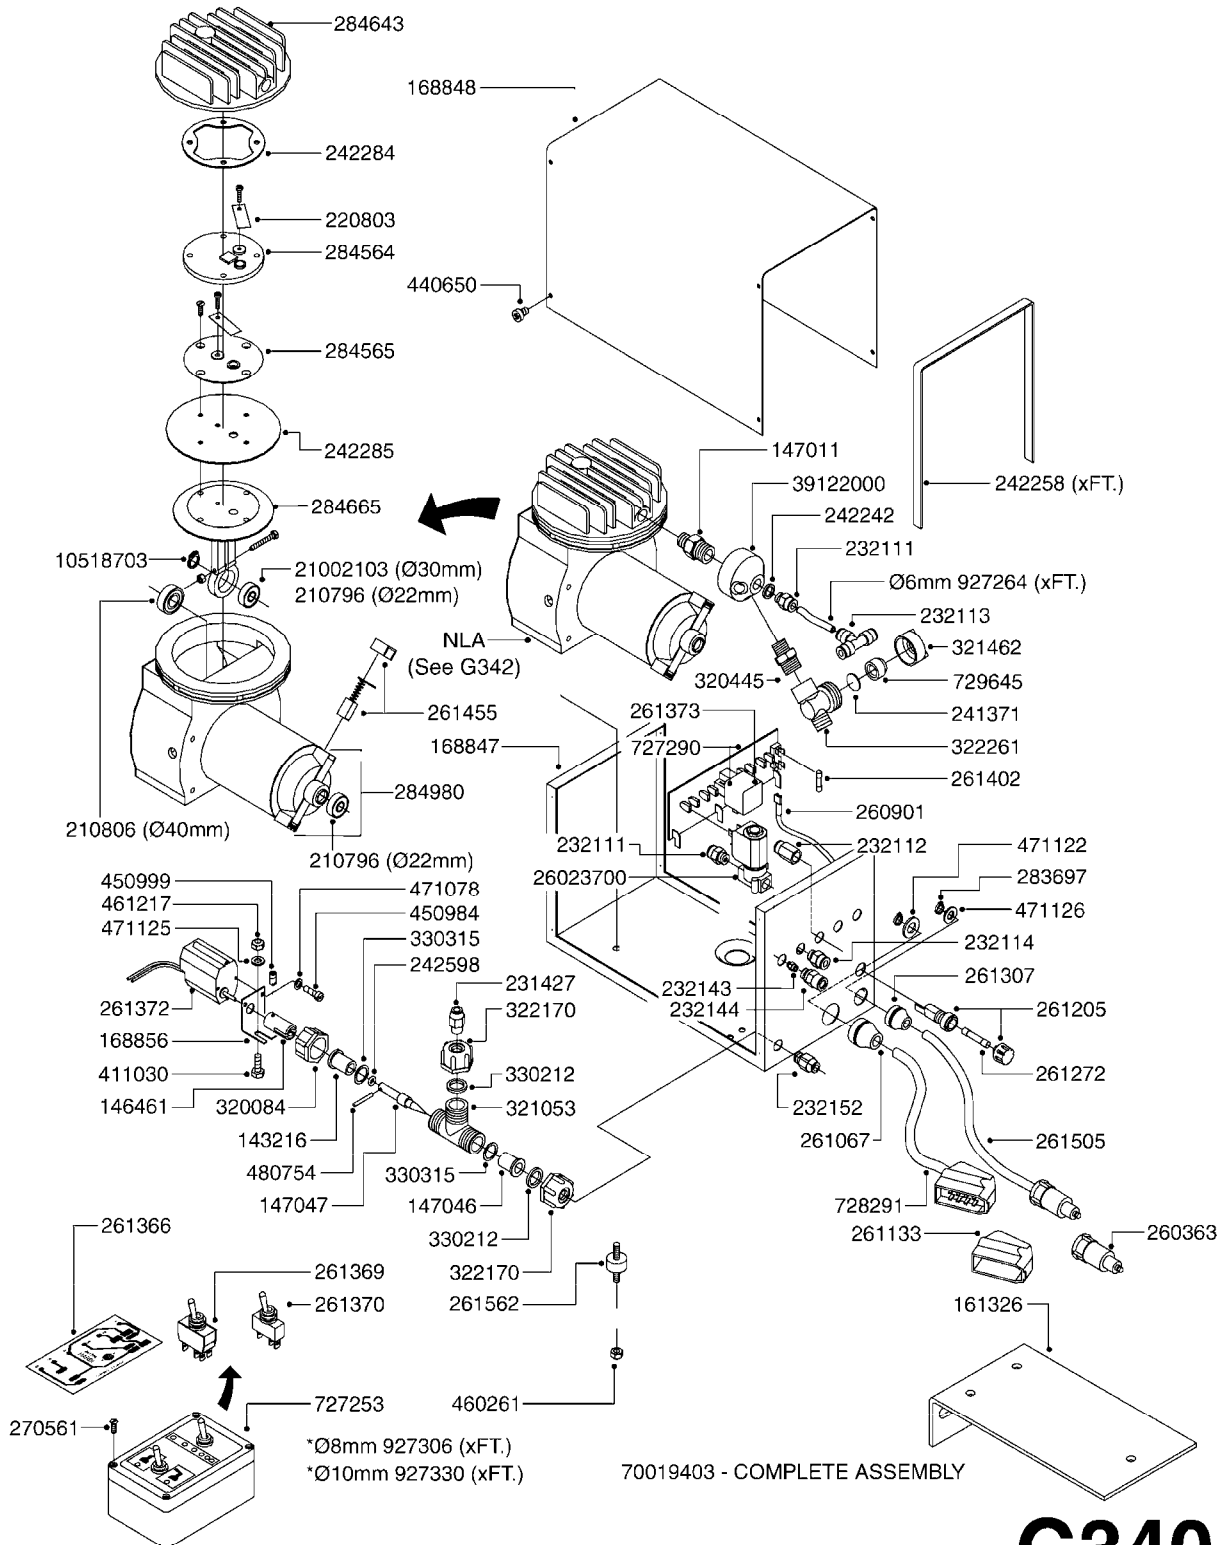

G340

FOAM MARKER COMPRESSOR POST 94
G340-HIN, 30:07:14

Page 1
Date 06.04.2015 9:00

parts-n°	order qty	description
143216	1	BUSHING THREAD F.FOAM MARKER
146461	1	COUPLER F.THROTTLE VALVE
147011	1	HEX NIPPLE 3/8'X1/4'BSP BRASS
147046	1	SEAT FOR THROTTLE VALVE
147047	1	SPINDLE FOR THROTTLE VALVE
161326	1	MOUNT BKT. F. FOAM COMP.BOX 98
168847	1	ENCLOSURE LOWER F.MARKER
168848	1	COVER F. FOAM MARKER
168856	1	MOUNT FOR GEAR MOTOR
210796	1	BEARING BALL D22/D8 X 7 608ZZ
210806	1	BEARING BALL D40/D17X12MM
220803	1	VALVE F. COMPRESSOR
231427	1	COUPLER 1/8'THREAD X6MM HOSE
232111	1	QUICK COUPLER 6MM X 1/8 EXT.
232112	1	QUICK COUPLER 6MM 1/8 INT.
232113	1	QUICK COUPLER 6MM T-PIECE
232114	1	COUPLER 1/8" THREADX8MM HOSE
232143	1	REDUCER 1/4'INT-1/8'EXT
232144	1	QUICK COUPLER 10MM X 1/4 EXT
232152	1	QUICK COUPLER 8MMX1/8 EXT.LONG
241371	1	DIAPHRAGM, NO-DRIP alt 241371
242242	1	O-RING F.AIR HOSE FITTING
242258	1	TRIM 3X10 SELF ADHESIVE 0012"
242284	1	HEAD GASKET F. COMPRESSOR
242285	1	DIAPHRAGM F. F/M COMP.
242598	1	O-RING D7.0 X 2.5 NITRIL
260363	1	PLUG 2 POLE 12V
260901	1	SPADE F.ELEC CONN.1.5MM BLUE
261067	1	GROMMET 10-14 GREY
261133	1	PLUG HOUSING F.8 POLE PLUG
261205	1	FUSE HOLDER
261272	1	FUSE 10A D6X32 MM
261307	1	GROMMET 7-10 BLACK
261366	1	CIRCUIT BOARD F.F/M CONTROL
261369	1	SWITCH 2 WAY 12V SPRING RETURN
261370	1	SWITCH 2 WAY 12V
261372	1	GEAR MOTOR BOSCH 13RPM
261373	1	RELAY 12V/30W
261402	1	FUSE 3.15A SLOW BURN
261455	1	BRUSH KIT-FOAM MARKER MOTOR
261505	1	CABLE 2X4MM L8000MM
261562	1	RUBBER DAMPER 2XM6X25
270561	1	SCREW W/SPRING ASSY. (QTY 1)
283697	1	TIESTRAP 200MM
284564	1	PLATE F.COMPRESSOR HEAD
284565	1	PLATE F.COMPRESSOR HEAD
284643	1	COMPRESSOR HEAD F.FOAM MARKER
284665	1	CONNECTING ROD F.COMPRESSOR
284980	1	FLANGE REAR F. F.M.COMPRESSOR
320084	1	FITT.DK NUT 1/2" BSP
320445	1	FITT.DK HN 1/4"X3/8" BSP
321053	1	FITT.DK TEE 1/2 X1/2 X1/2" BSP
321462	1	CAP F.NO-DRIP ASSY.
322170	1	FITT.DK NUT 1/2"x 1/8"F BSP
322261	1	HOUSING F.SAFETY VALVE 3/8"
330212	1	O-RING D19/D14X2.4 F.1/2"NUT
330315	1	O-RING D18.4/D13X.6
411030	1	BOLT HEX M5X10
440650	1	SCREW 3.5x13 STAINLESS
450984	1	BOLT HEX M2.5X8 SLOTTED
450999	1	SCREW SET M3X8