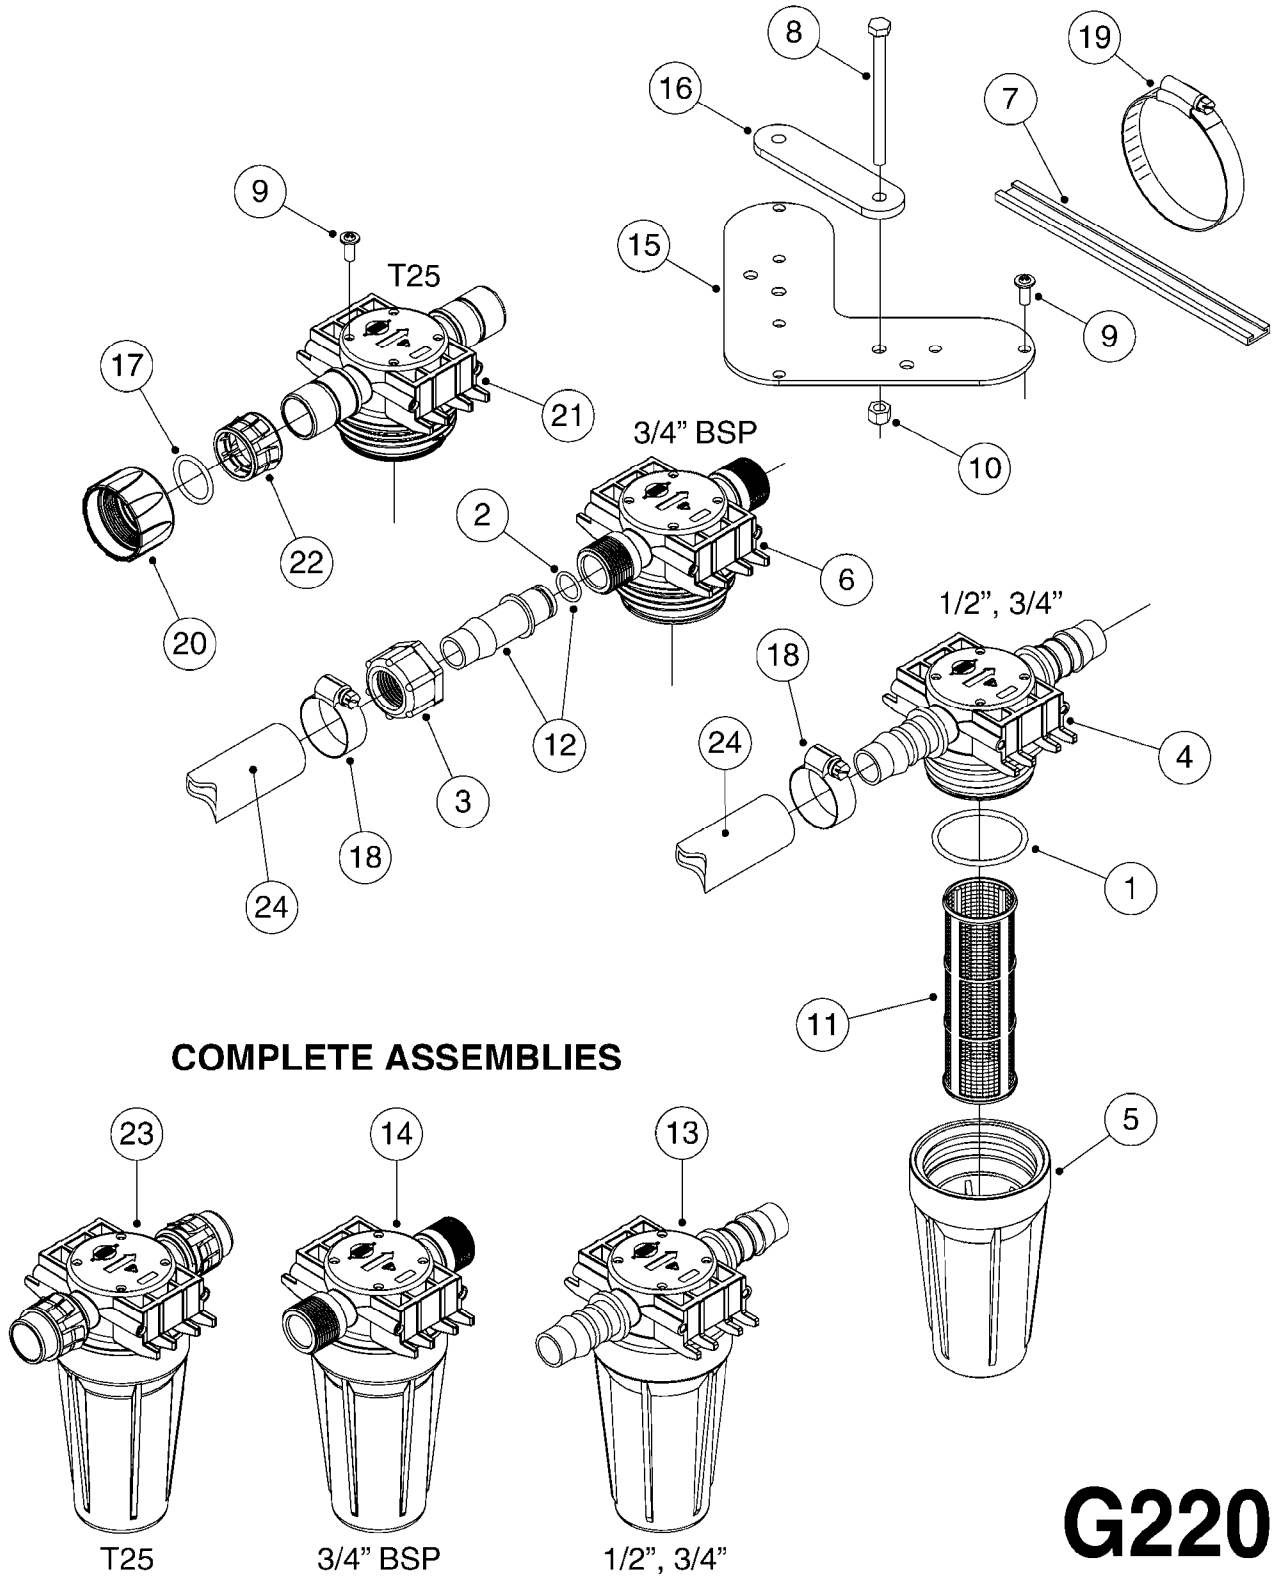

FILTER ASSEMBLIES-IN LINE
G220-HIN, 29:08:12

Page 1
Date 06.04.2015 9:00

Pos.	parts-n°	order qty	description
1	240925	1	O-RING D49.5X3 NITRIL
2	242594	1	O-RING D14 X 1.78 SCH.70-EPDM
3	320283	1	FITT.DK NUT 3/4"BSP
4	322241	1	FILTER HOUSING W.3/4' BARBS
4	322249	1	FILTER HOUSING W.1/2' BARBS
5	322242	1	FILTER BOWL / IN-LINE
6	322250	1	FILTER HOUSING W.3/4"BSP THRD
7	341291	1	RUBBER HOSE CLAMP COVER 130MM
7	341292	1	RUBBER HOSE CLAMP COVER 180MM
8	410605	1	BOLT HEX 8.8 DEL M6X80
9	440673	1	SCREW F.PLASTIC 5X12 SS
10	460261	1	NUT HEX M6X1 LOCK A2 DIN985
11	615443	1	FILTER ELEM.50 MESH BLUE
11	615444	1	FILTER ELEM.80 MESH RED
11	615445	1	FILTER ELEM.100 MESH YELLOW
12	716236	1	FITT.DK HB 1/2" ASSY. F. 3/4"
12	724621	1	FITT.DK HB 3/4"ASSY F.3/4" NUT
13	845205	1	FILTER IN-LINE 1/2' 50 MESH
13	845208	1	FILTER IN-LINE 3/4' 50 MESH
13	845209	1	FILTER IN-LINE 3/4' 80 MESH
14	845218	1	FILTER IN-LINE 3/4'50 MESH OML
14	845219	1	FILTER IN-LINE 3/4'80 MESH OML
15	16022203	1	PLATE 3.0 X 55 X 196
16	16022403	1	BRACKET 60MM TUBE
17	24263000	1	O-RING Ø24.4 X 3.1 NITRIL SH70
18	28029903	1	CLAMP HOSE GEAR P3/4"-S1" 6712
19	28047103	1	CLAMP HOSE GEAR 50 X 50 6740
19	28047203	1	CLAMP HOSE GEAR 60 X 80 6756
20	32239700	1	FITT.DK NUT T25
21	32239800	1	FITT.DK IN-LINE FILTER TOP T25
22	33515500	1	FITT.DK NUT LOCK RING T25
23	72700600	1	FILTER IN-LINE 80 MESH, T25
24	92702103	1	HOSE R X1/2" X300PSI WP X0012"
24	92703203	1	HOSE R X3/4" X300PSI WP X0012"