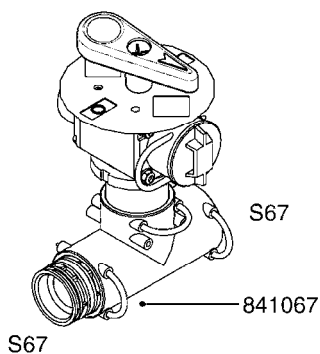

FOR S67 FITTINGS
SEE PAGE H100