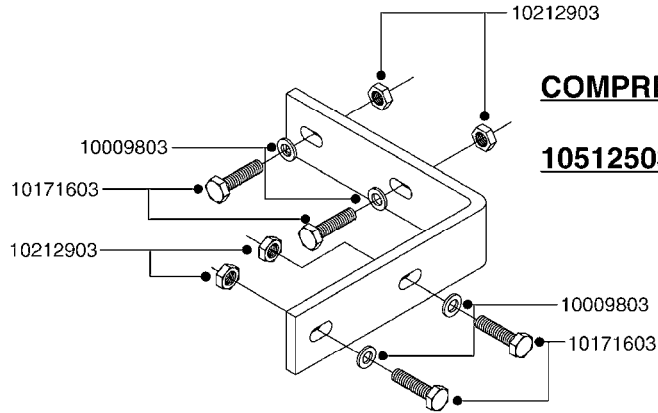

G342

*Ø8mm 927306 (xFT.)
*Ø10mm 927330 (xFT.)

70062503 - COMPLETE ASSEMBLY

FOAM MARKER COMPRESSOR 2007
G342-HIN, 21:04:14

Page 1

Date 06.04.2015 9:00

parts-n°	order qty	description
147011	1	HEX NIPPLE 3/8'X1/4'BSP BRASS
161326	1	MOUNT BKT. F. FOAM COMP.BOX 98
168847	1	ENCLOSURE LOWER F.MARKER
168848	1	COVER F. FOAM MARKER
232111	1	QUICK COUPLER 6MM X 1/8 EXT.
232112	1	QUICK COUPLER 6MM 1/8 INT.
232113	1	QUICK COUPLER 6MM T-PIECE
232114	1	COUPLER 1/8" THREADX8MM HOSE
232143	1	REDUCER 1/4'INT-1/8'EXT
232144	1	QUICK COUPLER 10MM X 1/4 EXT
232152	1	QUICK COUPLER 8MMX1/8 EXT.LONG
241371	1	DIAPHRAGM, NO-DRIP alt 241371
242242	1	O-RING F.AIR HOSE FITTING
242258	1	TRIM 3X10 SELF ADHESIVE 0012"
261562	1	RUBBER DAMPER 2XM6X25
283697	1	TIESTRAP 200MM
320445	1	FITT.DK HN 1/4"X3/8" BSP
321462	1	CAP F.NO-DRIP ASSY.
322261	1	HOUSING F.SAFETY VALVE 3/8"
440650	1	SCREW 3.5x13 STAINLESS
460261	1	NUT HEX M6X1 LOCK A2 DIN985
718911	1	VALVE (SAFETY) F.MARKER
729645	1	NON-DRIP SPRING ASSY.GREEN 10
927264	1	HOSE R X PE D6/D4 X 0012"
927306	1	HOSE R X PE D8/D6 X 0012"BLACK
927330	1	HOSE R X PE D10/D8 X 012"BLACK
26004103	1	FOAM MARKER CNTRL MOD CABL STD
26008703	1	FOAM MARKER CONTROL SCII
26011103	1	FOAMER POWER/CONTROL CABLE 39P
26023400	1	COMPRESSOR F.FOAM MARKER CM40
26023700	1	SOLENOID VAL 12V 1/8' FLO '07
28025503	1	PLUG F.DRILLED HOLE 1/2"
28025603	1	PLUG F.DRILLED HOLE 3/4"
39122000	1	DISTR.HOUSING F.FOAM MARKER'07
70062503	1	FOAM MARKER COMPRESSOR,STD,39P