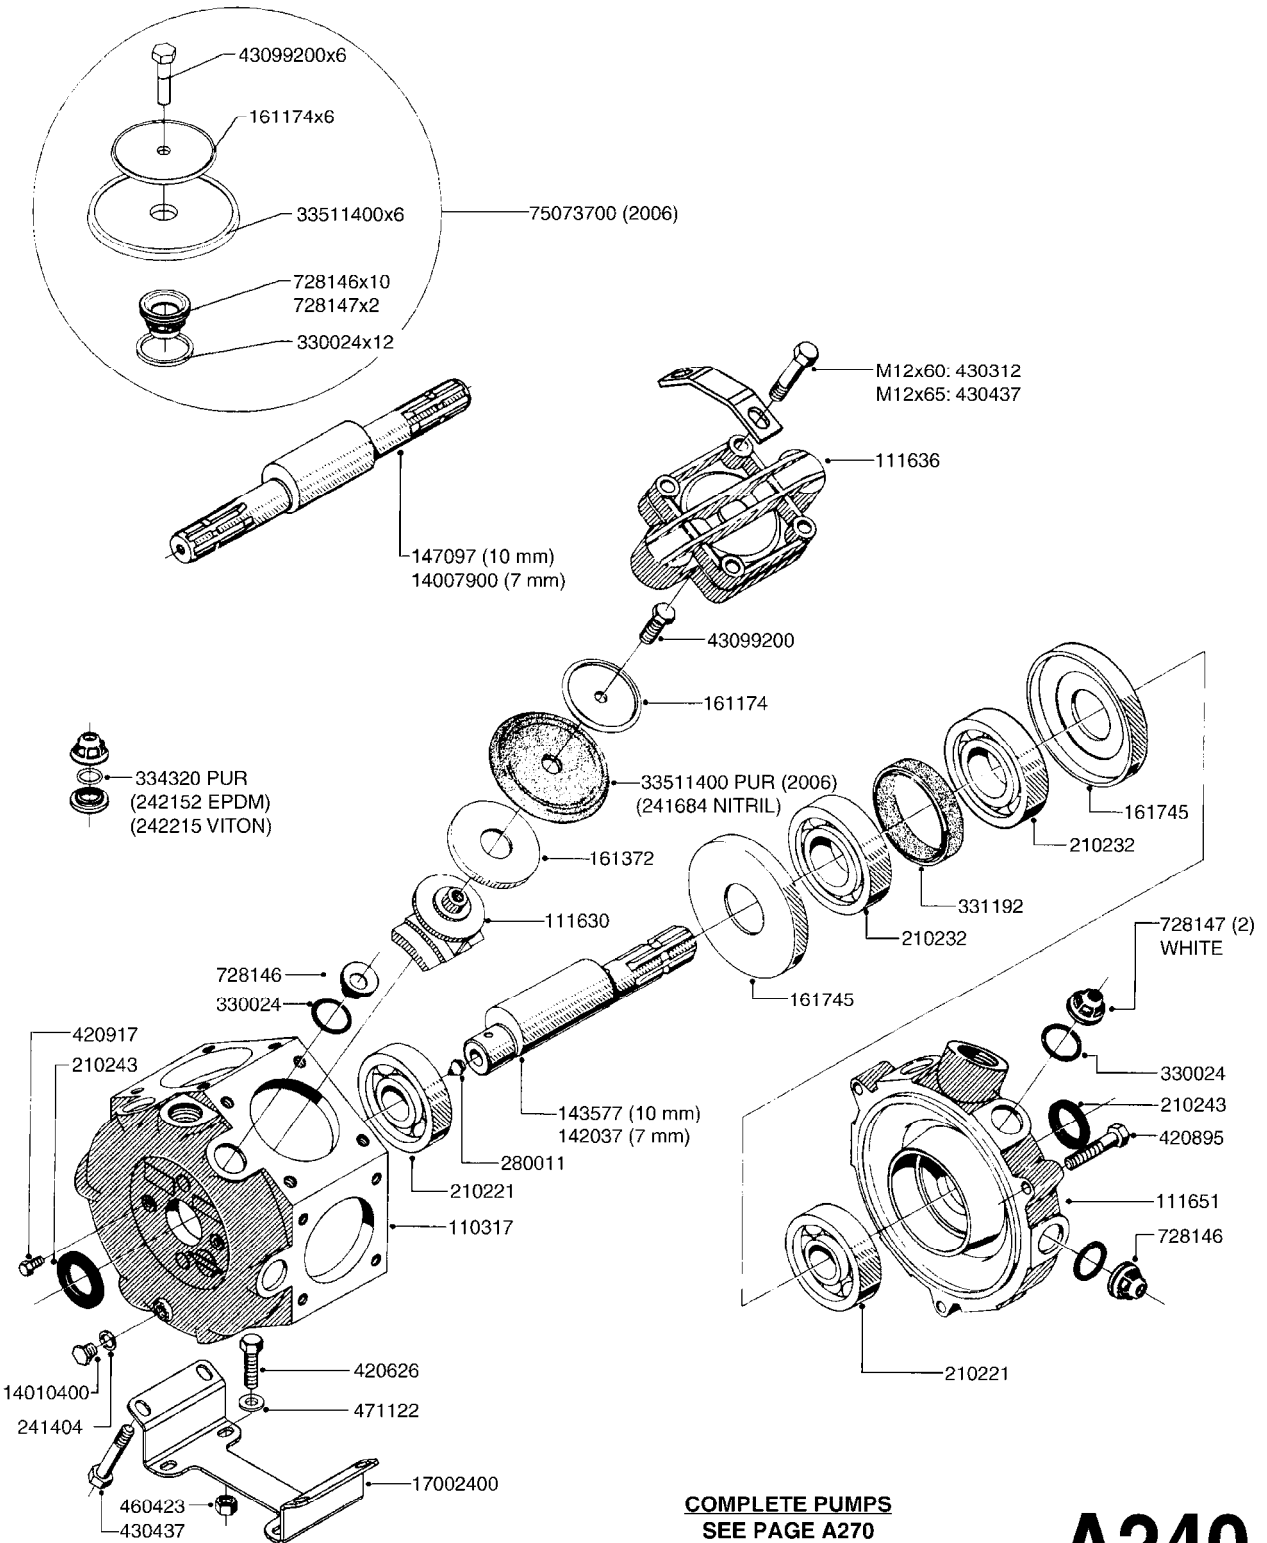

COMPLETE PUMPS
SEE PAGE A270

A240

PUMP - 363 W/MOUNTING BASE
A240-HIN, 01:12:11

Page 1

Date 06.04.2015 8:59

parts-n°	order qty	description
110317	1	PUMP CASING MODEL 360/361 PNTD
111630	1	CONNECTING ROD F. 363 PUMP
111636	1	VALVE COVER 363 HEAVY DUTY
111651	1	CASTING F.363 1.5" PUMP(FRONT)
142037	1	CRANK SHAFT 361-20
143577	1	CRANK SHAFT F.363/462/463-10mm
147097	1	CRANK SHAFT 363-463/10 THROUGH
161174	1	DIAPHRAGM DISC SS F.363 PUMP
161372	1	DIAPHRAGM BACKING DISC,320-361
161745	1	METAL SPACER F.363/463
210221	1	BEARING BALL 6407
210232	1	BEARING BALL 6310
210243	1	SEAL OIL 35 X 47 X 7
241404	1	DOWTYSEAL 1/4"
241684	1	DIAPHRAGM MODEL 361 NITRIL
242152	1	O-RING D18.2X3 EPDM
242215	1	O-RING D18X3 VITON
280011	1	GREASE NIPPLE 1/8" H TR
330024	1	O-RING D41,1/D34.5 X 3,5
331192	1	SPACER, MODEL 361/363
334320	1	O-RING D18X3 POLYURETHANE
420626	1	BOLT HEX 8.8 DEL M10X20 FT
420895	1	BOLT HEX 8.8 RAW M10X60
420917	1	BOLT HEX 8.8 RAW M8X12 FT
430312	1	BOLT HEX 8.8 RAW M12X60
430437	1	BOLT HEX 8.8 RAW M12X65
460423	1	NUT HEX M10X1.5 LOCK
471122	1	WASHER D20/D10.5X2 SS
728146	1	VALVE FOR 361(726890/707932)
728147	1	VALVE FOR 361 WHITE WITH HOLE
14007900	1	CRANK 363/462/463-7mm 540/THRU
14010400	1	PLUG 1/4" BSP
17002400	1	FOOT F/363 PUMP (PAINTED)
33511400	1	DIAPHRAGM 361/363 pur 2006
43099200	1	BOLT HEX SS M12 X 30 DIN933 A4
75073700	1	PUMP KIT 361/363 "06"