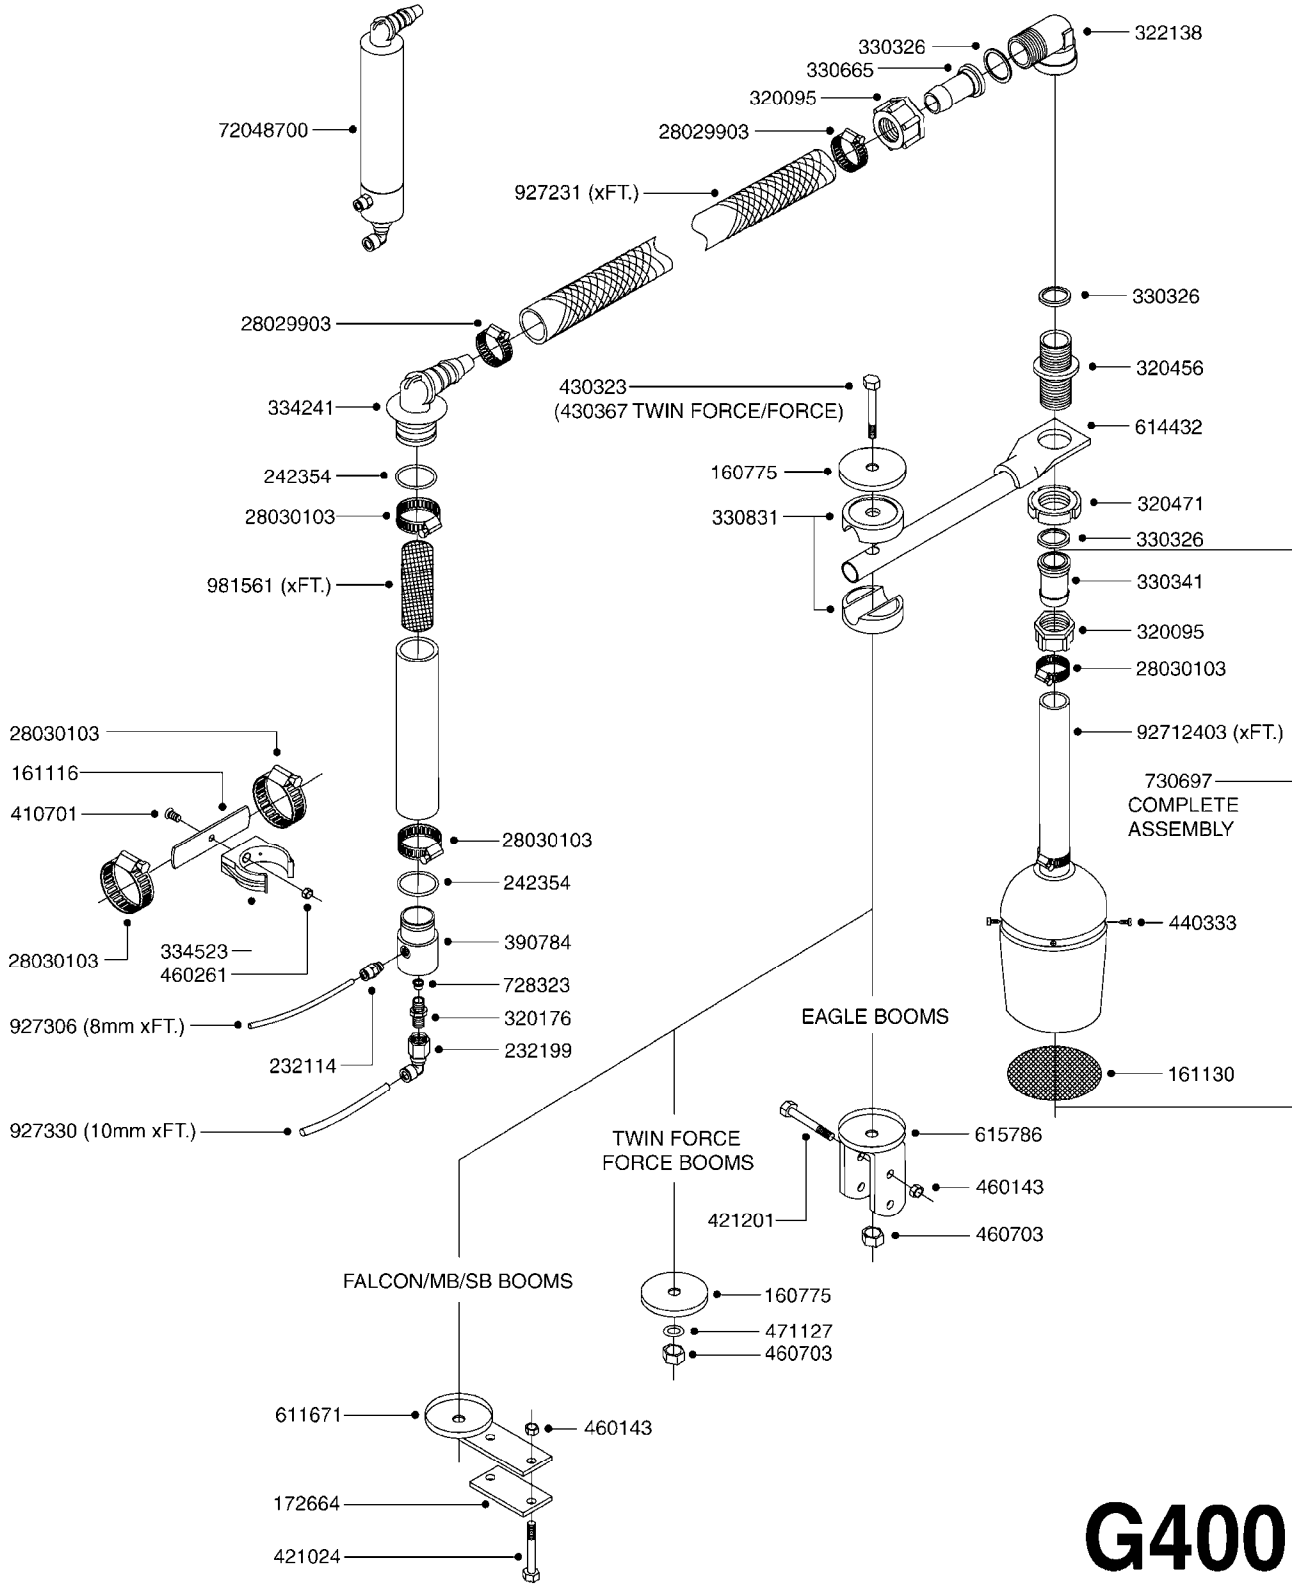

LINE SPLICER

- 10mm - 23214603
- 8mm - 23212303
- 6mm - 23212403
- 4mm - 283581

G390

FOAMMARKER TANK/DROPPER POST93
G390-HIN, 30:07:14

Page 1
Date 06.04.2015 9:00

parts-n°	order qty	description
145994	1	FITT.DK S-40 FORK
160182	1	FILTER SCREEN
160775	1	WASHER F. FRICTION PLATE
168838	1	FILTER SCREEN D40 FOR FOAM GEN
172664	1	FLATBAR BACKING PLATE
232118	1	HOSE CONN. 90DEG 1/8'X 6MM PE
232150	1	HOSE CONN. 90DEG. 1/8'X8MM PE
240457	1	O-RING D40.2/D34X2
242234	1	PLUG F.FOAM GENERATOR HOSES
242351	1	O-RING D69.5X3.0 VITON F.S-93
242355	1	O-RING D19.2X3.0 VITON F.S-40
283581	1	HOSE CONNECTOR STR. F.4MM PE
284353	1	SPONGE FOR FOAM MARKER
284584	1	CLAMP HOSE GEAR 3/4" MINI 012
320471	1	FITT.DK NUT 1" BSP JAMB
320644	1	FITT.DK ELB.3/4"HB X 1" BSP
322102	1	FITT.DK S-40 BULKHEAD
322106	1	FITT.DK S-40 BULKHEAD NUT
322109	1	FITT.DK S-93 BULKHEAD NUT
322133	1	FITT.DK S-40 PLUG W 1/8 THREAD
330326	1	O-RING D30/D24X2 F.1"NUT
330352	1	FOAM DROP HOUSING
330831	1	FRICTION PLATE
332581	1	GASKET F. 1-1/2" BSP CAPNUT.
334178	1	RETAINER FOR FOAM MARKER
334259	1	GASKET F. S-40 BULKHEAD
370543	1	NOZZLE FLAT FAN 4625-46
390418	1	MIXING CHAMBER FOR FOAM MARKER
390419	1	HOUSING F. MIXING CHAMBER
390425	1	END PIECE FOR MIXING CHAMBER
430323	1	BOLT HEX 8.8 DEL M12X60
440447	1	SCREW M4.2X9.5
460143	1	NUT HEX M8 LOCK A2 DIN985
460703	1	NUT HEX M12X1.75 LOCK DIN985
480487	1	PIN M5X60 SLOTTED GALV
611671	1	BREAK AWAY HOLDER F-MARKER
614432	1	BREAK AWAY ARM F. FOAM MARKER
615522	1	CHECK VALVE F.FOAM MARKER
637187	1	MOUNT BKT F.FOAM TANK 10/15GAL
637434	1	MOUNT BRACKET F.FOAM TANK 20G
728668	1	FOAM GENERATOR ASSY.
730697	1	FOAM DROPPER COMP. BLACK '97
927264	1	HOSE R X PE D6/D4 X 0012"
927306	1	HOSE R X PE D8/D6 X 0012"BLACK
976183	1	DECAL COMPANY 185 X 300
10010803	1	NUT HEX NC (NYLON LOCK) 5/16
10453803	1	STRAP F.FOAMER TANK (755mm)
10465903	1	*LID F.FOAM MARKER, DRILLED
10494103	1	FILL WELL ASSY.FOAM MARK EPOXY
10494203	1	TANK ASSY. 10 GAL. D14' F/M
10494303	1	TANK ASSY. 15 GAL. D14' F/M
10494403	1	*TANK ASSY. 20 GAL. D14' F/M
10533603	1	DECAL CAUTION-OPEN SLOWLY ENG
10598503	1	STRAP F.FOAMER TANK (850mm)
16316400	1	ORIFICE ID 70MM F.FOAM MARKER
23212303	1	HOSE CONNECTOR STR. F.8MM PE
23212403	1	HOSE CONNECTOR STR. F.6MM PE
23214603	1	HOSE CONNECTOR STR. F. 10MM PE
44075300	1	SCREW 3.5X9.5SS/X15 ISO 14585C
92703203	1	HOSE R X3/4" X300PSI WP X0012"