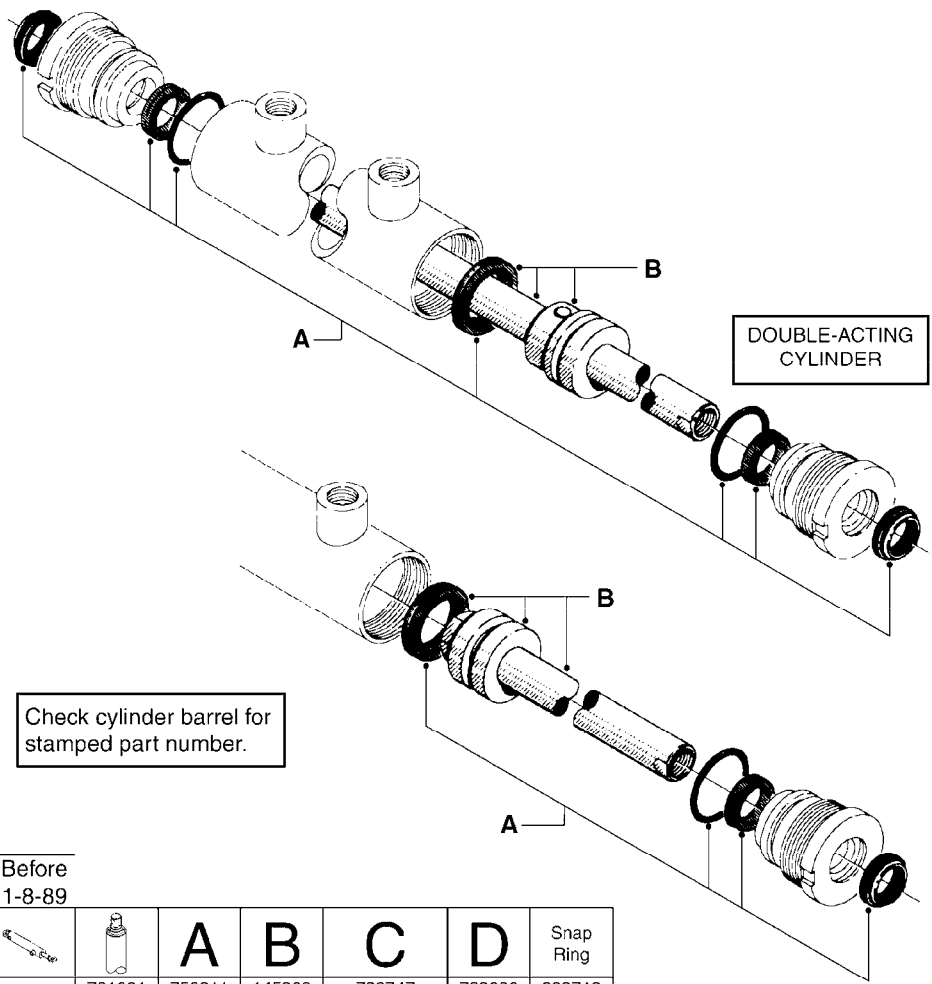

SINGLE-ACTING CYLINDER

DOUBLE-ACTING CYLINDER

Check cylinder barrel for stamped part number.