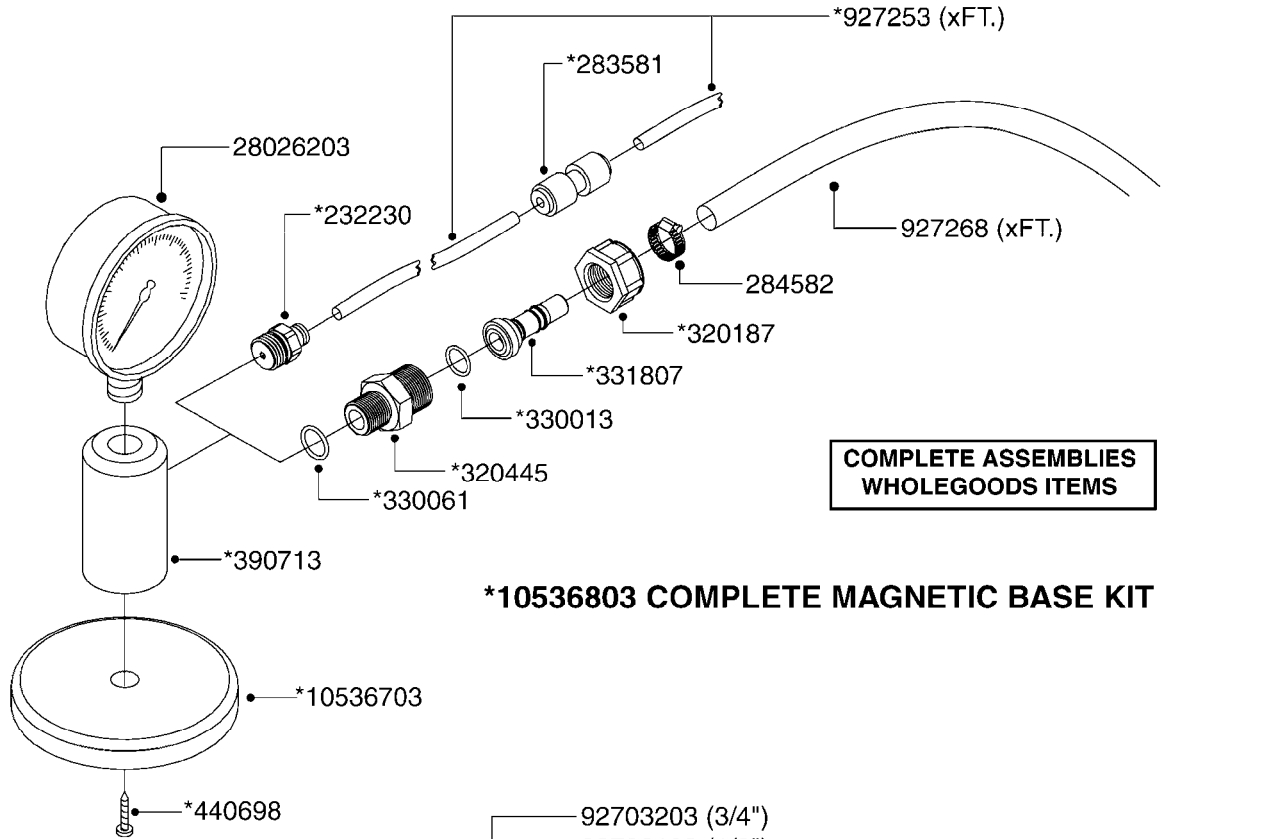

REMOTE GAUGE-MAGNETIC BASE KIT
G611-HIN, 19:05:11

Page 1
Date 06.04.2015 9:00

parts-n°	order qty	description
231346	1	QUICK COUPLER 1/8"BSP X 4 MM
232230	1	QUICK COUPLER 1/4"BSP X 4 MM
241651	1	O-RING D14.0X3.0 NITRIL
242594	1	O-RING D14 X 1.78 SCH.70-EPDM
283581	1	HOSE CONNECTOR STR. F.4MM PE
284582	1	CLAMP HOSE GEAR - 5/16"
320187	1	FITT.DK CAP 3/8" BSP BLACK
320283	1	FITT.DK NUT 3/4"BSP
320445	1	FITT.DK HN 1/4"X3/8" BSP
321926	1	FITT.DK REDUC 1/8"BSP F.3/4"N
322046	1	FITT.DK TEE 1/2X1/2HB X3/4'BSP
322048	1	FITT.DK TEE 3/4X3/4HB X3/4'BSP
330013	1	O-RING D15/D10X2.5 F.3/8"NUT
330061	1	O-RING D16/D11X2,5
331807	1	FITT.DK HB 5/16" F.3/8" NUT
334531	1	CLAMP HOSE PLASTIC 3/4"
334534	1	CLAMP HOSE PLASTIC 1/2"
390713	1	GAUGE ADAPTOR 1/4" BSP
440698	1	SCREW F.PLASTIC 6X18 SS HEXHD
721851	1	SCREW PLUG W/QUICK FIT
724637	1	FITT.DK HB 5/16' F. 3/4" COMP.
927253	1	AIR HOSE, DIAMETER 4MM
927268	1	HOSE R X PVC X 1/4 X 0012"
10536703	1	MAGNETIC BASE D3,2'/90LB
10536803	1	MAGNETIC BASE KIT F.GAUGE
28026203	1	GAUGE 200PSI/BR,2.5"1/4BSP-BTM
92702103	1	HOSE R X1/2" X300PSI WP X0012"
92703203	1	HOSE R X3/4" X300PSI WP X0012"