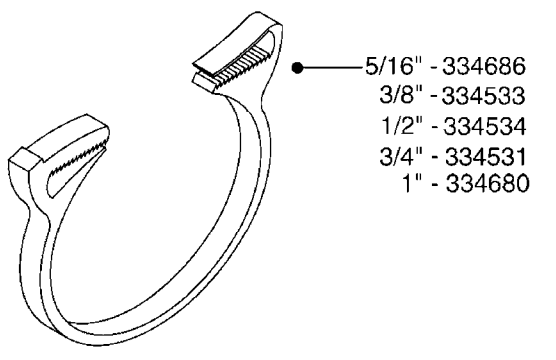

Hose Size	Pressure	Suction	Clamp Code
3/8"	28029803		6706
1/2"	28029803		6706
3/4"	28029903		6712
1"	28030003	28029903	6716
1-1/4"	28030103		6724
1-1/2"		28030103	6724
2"		28030203	235-67
2-1/2"		28030303	235-74
3"		28030403	235-82

H130