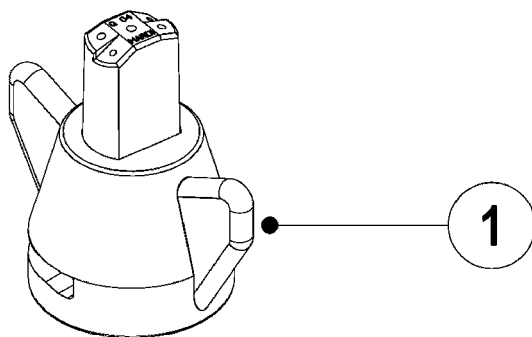

BOOM-NOZZLES QUINTASTREAM
D706-HIN, 14:12:07

Page 0

Date 06.04.2015 9:00

D706