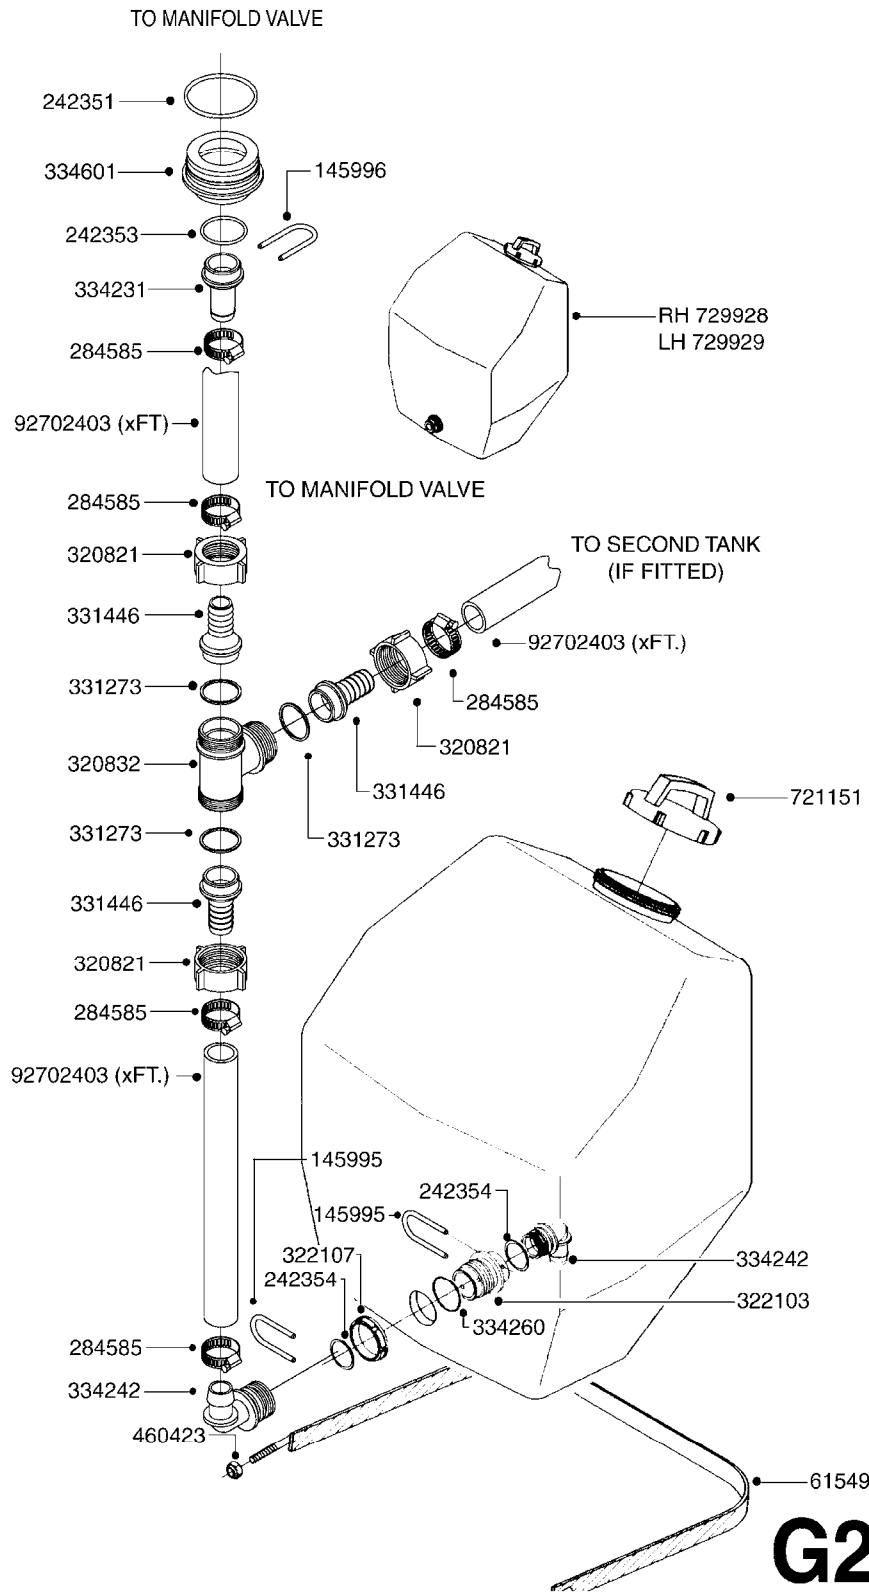

FLUSH SYSTEM-TANKMOUNT-MEGA
G280-HIN, 07:09:11

Page 1
Date 06.04.2015 9:00

parts-n°	order qty	description
145995	1	FITT.DK S-53 FORK
145996	1	FITT.DK S-67 FORK
242351	1	O-RING D69.5X3.0 VITON F.S-93
242353	1	O-RING D44.2X3.0 VITON F.S-67
242354	1	O-RING D32.2X3.0 VITON F.S-53
284585	1	CLAMP HOSE GEAR 1" MINI 020
320821	1	FITT.DK NUT 1-1/2" BSP
320832	1	FITT.DK TEE 1-1/2x1-1/2x1-1/2
322103	1	FITT.DK S-53 BULKHEAD
322107	1	FITT.DK S-53 BULKHEAD NUT
331273	1	O-RING D44/D38X2 F.1-1/2"
331446	1	FITT.DK HB 1" F.1-1/2" NUT
334231	1	FITT.DK S-67 STR.1'
334242	1	FITT.DK S-53 ELB.1"
334260	1	GASKET F. S-53 BULKHEAD
334601	1	FITT.DK S-93 TO S67 ADAPTOR
460423	1	NUT HEX M10X1.5 LOCK
615494	1	STRAP F/FLUSH TANK MEGA
721151	1	TANK LID CPL. K15
729928	1	TANK FLUSH 20G F/MEGA RIGHT
729929	1	TANK FLUSH 20G F/MEGA LEFT
92702403	1	HOSE PVC SUCT GRAY 1"