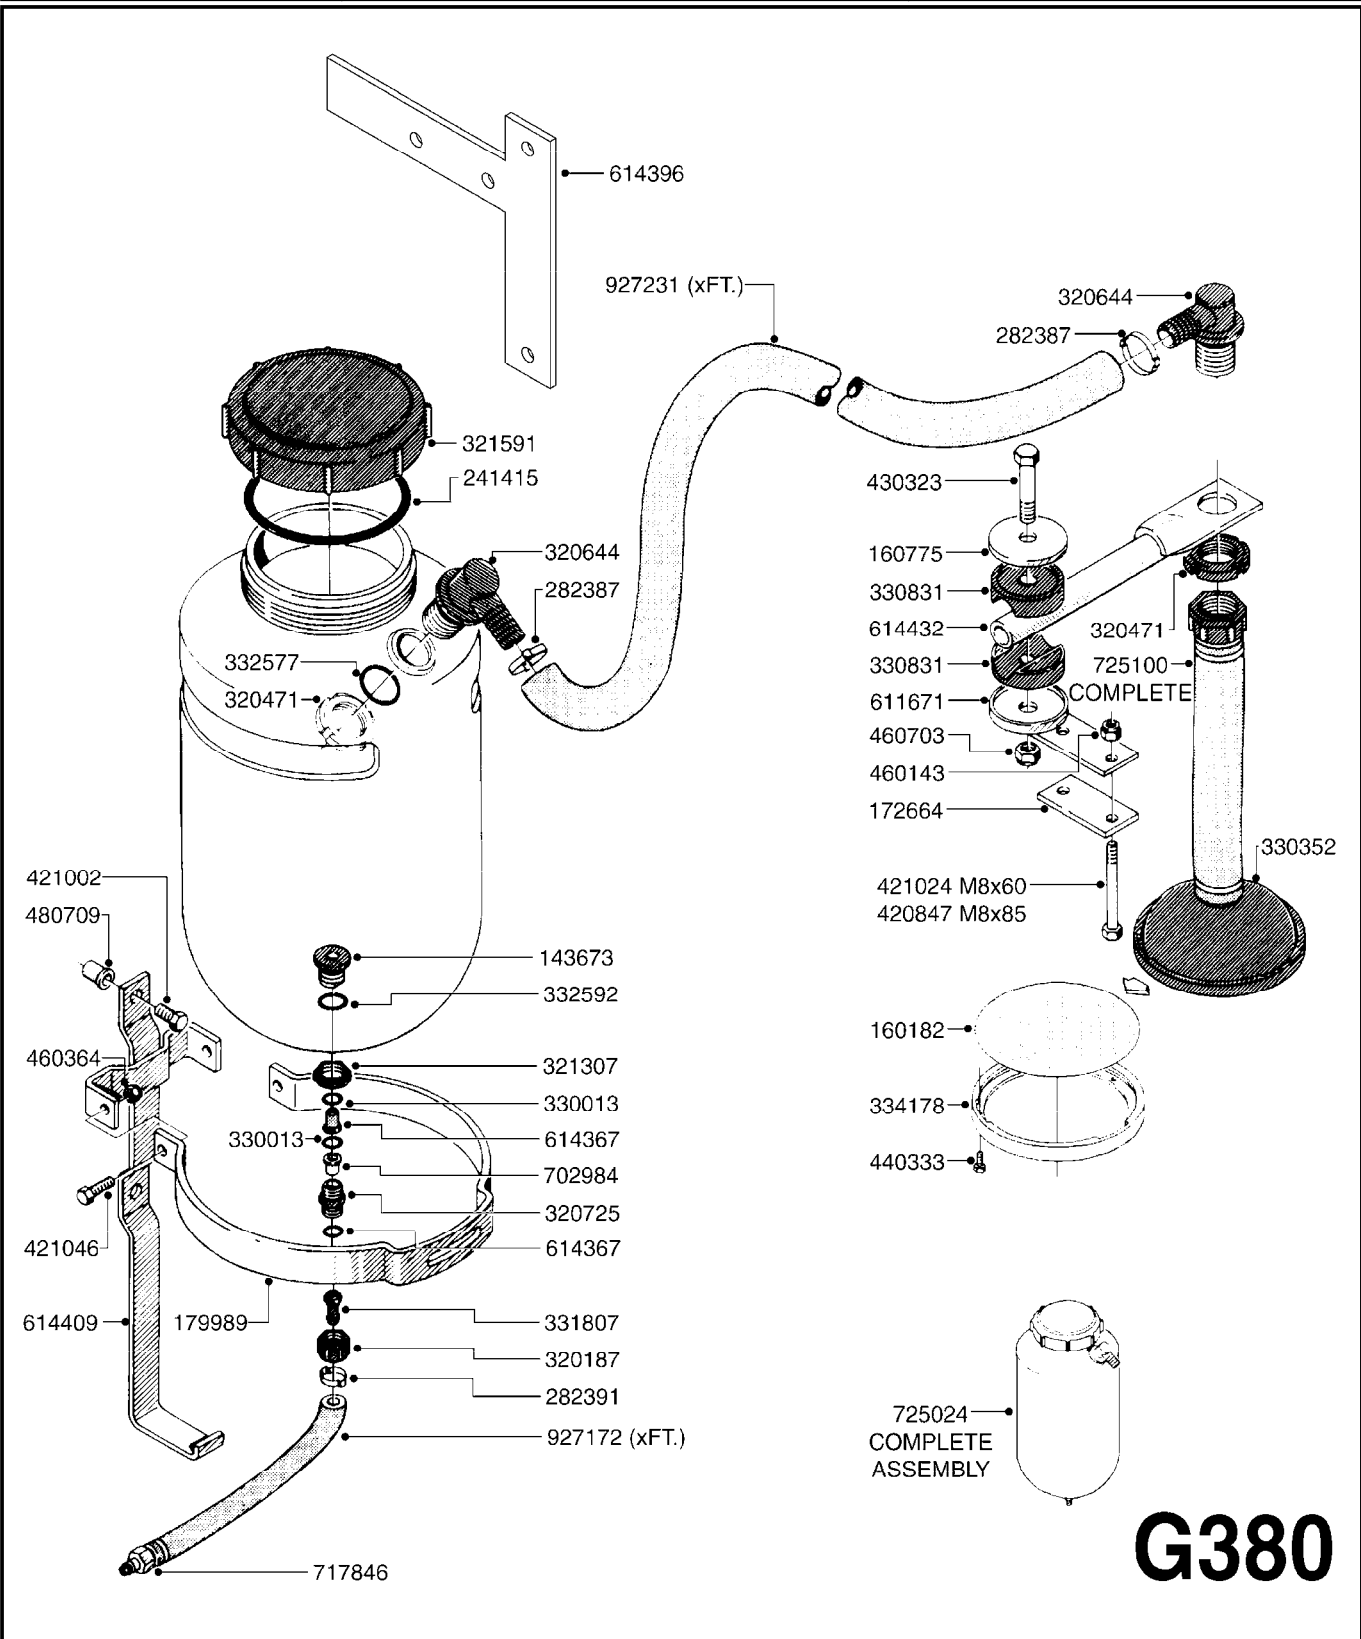

G380

FOAM MARKER TANK/DROPPER PRE92
G380-HIN, 01:01:01

Page 1

Date 06.04.2015 9:00

parts-n°	order qty	description
143673	1	NIPPLE FOR NON-RETURN VALVE
160182	1	FILTER SCREEN
160775	1	WASHER F. FRICTION PLATE
172664	1	FLATBAR BACKING PLATE
179989	1	BRKT. F. 3 GAL. TANK
241415	1	O-RING D117.5X5.33 NITRIL
282387	1	SUBSTITUTE 284584
282391	1	CLAMP HOSE CRIMP 5/16'
320187	1	FITT.DK CAP 3/8" BSP BLACK
320471	1	FITT.DK NUT 1" BSP JAMB
320644	1	FITT.DK ELB.3/4"HB X 1" BSP
320725	1	FITT.DK NIPPLE 3/8"-3/8" BSP
321307	1	FITT.DK NUT 1/2" BSP JAMB
321591	1	LID 150MM NAV TK & FOAM MARKER
330013	1	O-RING D15/D10X2.5 F.3/8"NUT
330352	1	FOAM DROP HOUSING
330831	1	FRICTION PLATE
331807	1	FITT.DK HB 5/16" F.3/8" NUT
332577	1	O-RING D38/D30X4 F.1" PUR.
332592	1	O-RING D26/D20X3
334178	1	RETAINER FOR FOAM MARKER
420847	1	BOLT HEX 8.8 DEL M8X85
421002	1	BOLT HEX 8.8 DEL M10X30 FT DIN933
421024	1	BOLT HEX 8.8 DEL M8X60
421046	1	BOLT HEX 8.8 DEL M8X25 FT A2 DIN933
430323	1	BOLT HEX 8.8 DEL M12X60
440333	1	SCREW 3.5 X 9.5 SS
460143	1	NUT HEX M8 LOCK A2 DIN985
460364	1	NUT HEX M8 GALV.
460703	1	NUT HEX M12X1.75 LOCK DIN985
480709	1	SUBSTITUTE 147055
611671	1	BREAK AWAY HOLDER F-MARKER
614367	1	FILTER 80 MESH F.NOZZLE RED
614396	1	CLEAN WATER BRACKET MB
614409	1	BRACKET FOR FOAM MARKER
614432	1	BREAK AWAY ARM F. FOAM MARKER
702984	1	ANTI-DRIP VALVE, COMPLETE
717846	1	QUICK COUPL.MALE FOAM MARKER
725024	1	TANK FOR FOAM MARKER
725100	1	SUBSTITUTE TO 730697
927172	1	SUBSTITUTE 927281
927231	1	HOSE R X PVCX3/4 CLR/BRD 0012"