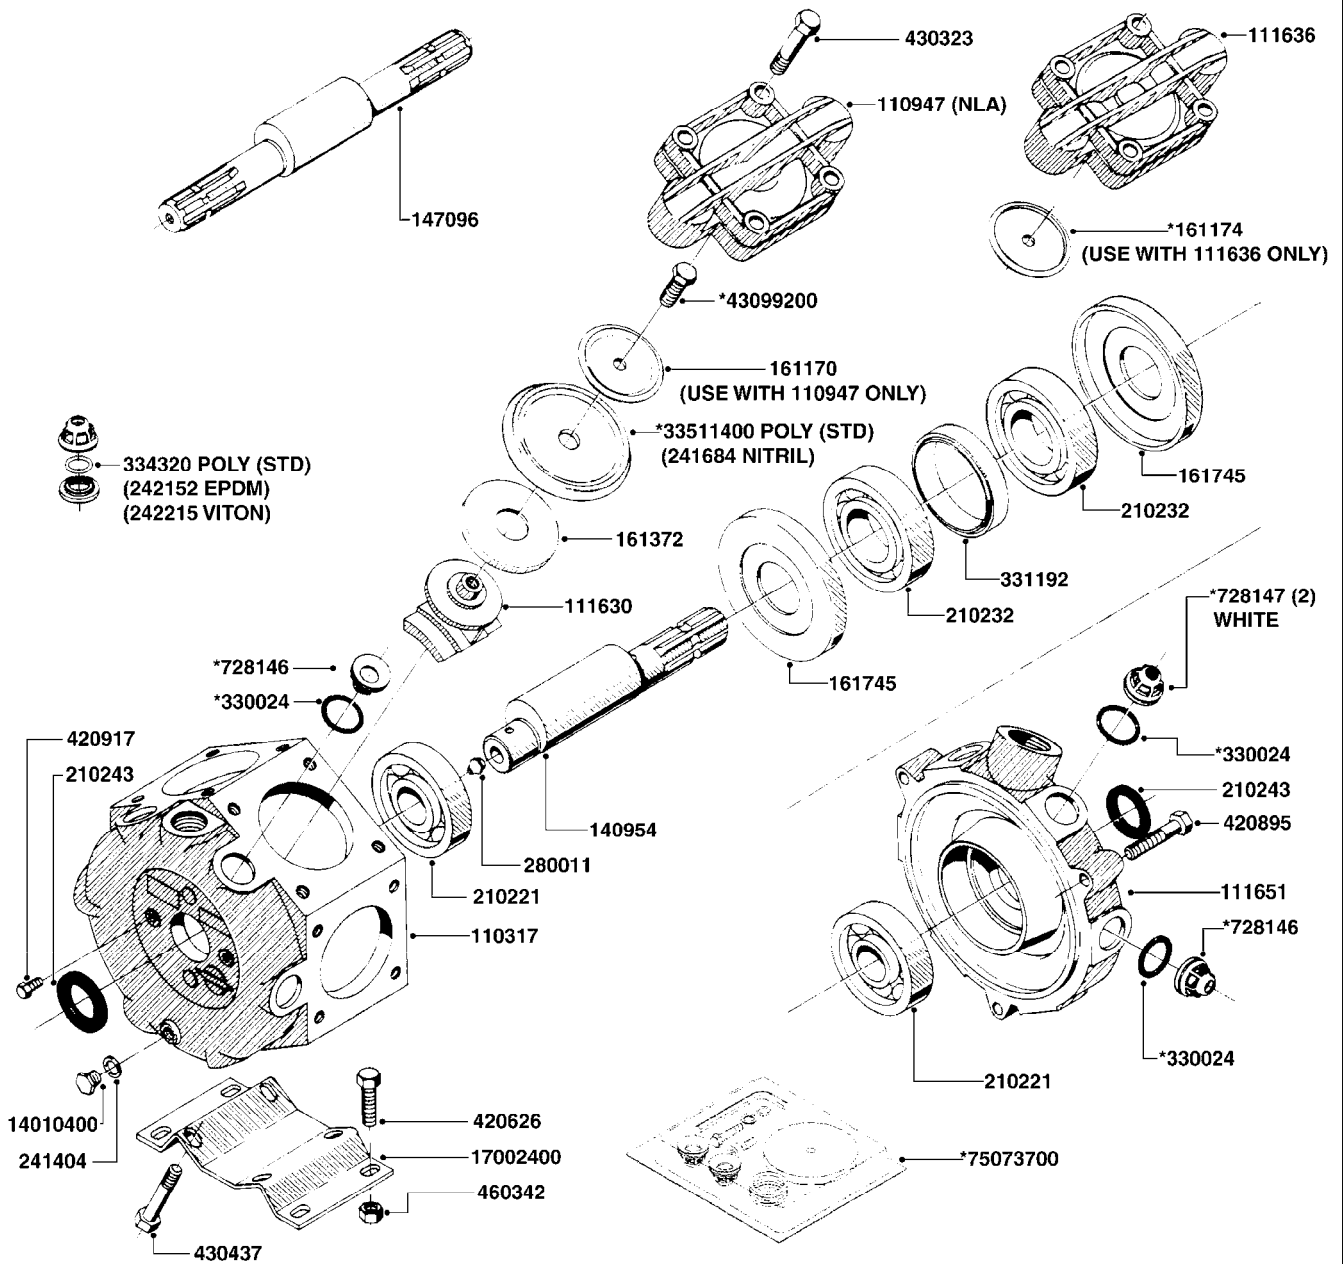

COMPLETE PUMP
(NLA) REPLACED BY 821643 (363 - 540 RPM)

COMPLETE ASSEMBLIES
WHOLEGOODS ITEMS

A230

PUMP - 361 W/MOUNTING BASE
A230-HIN, 15:04:14

Page 1

Date 06.04.2015 8:59

parts-n°	order qty	description
110317	1	PUMP CASING MODEL 360/361 PNTD
110947	1	VALVE COVER MDL 361 (PAINTED)
111630	1	CONNECTING ROD F. 363 PUMP
111636	1	VALVE COVER 363 HEAVY DUTY
111651	1	CASTING F.363 1.5" PUMP(FRONT)
140954	1	CRANK SHAFT MODEL 360/361
147096	1	CRANK SHAFT 361/9.5 THROUGH
161170	1	DIAPH UPPER DISC, 321/361/363
161174	1	DIAPHRAGM DISC SS F.363 PUMP
161372	1	DIAPHRAGM BACKING DISC, 320-361
161745	1	METAL SPACER F.363/463
210221	1	BEARING BALL 6407
210232	1	BEARING BALL 6310
210243	1	SEAL OIL 35 X 47 X 7
241404	1	DOWTYSEAL 1/4"
241684	1	DIAPHRAGM MODEL 361 NITRIL
242152	1	O-RING D18.2X3 EPDM
242215	1	O-RING D18X3 VITON
280011	1	GREASE NIPPLE 1/8' H TR
330024	1	O-RING D41,1/D34.5 X 3,5
331192	1	SPACER, MODEL 361/363
334320	1	O-RING D18X3 POLYURETHANE
420626	1	BOLT HEX 8.8 DEL M10X20 FT
420895	1	BOLT HEX 8.8 RAW M10X60
420917	1	BOLT HEX 8.8 RAW M8X12 FT
430323	1	BOLT HEX 8.8 DEL M12X60
430437	1	BOLT HEX 8.8 RAW M12X65
460342	1	NUT HEX M10 DEL DIN934
728146	1	VALVE FOR 361(726890/707932)
728147	1	VALVE FOR 361 WHITE WITH HOLE
821643	1	PUMP 363/10 1.5"SUC 540RPM OSP
14010400	1	PLUG 1/4" BSP
17002400	1	FOOT F/363 PUMP (PAINTED)
33511400	1	DIAPHRAGM 361/363 pur 2006
43099200	1	BOLT HEX SS M12 X 30 DIN933 A4
75073700	1	PUMP KIT 361/363 "06"