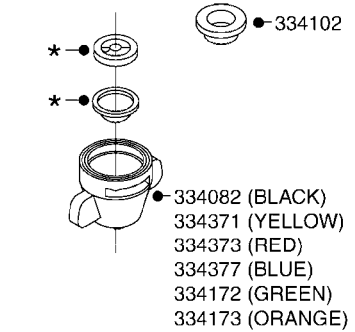

TRIPLET NOZZLE BODY

D620

*=REFER TO HARDI NOZZLE CATALOG