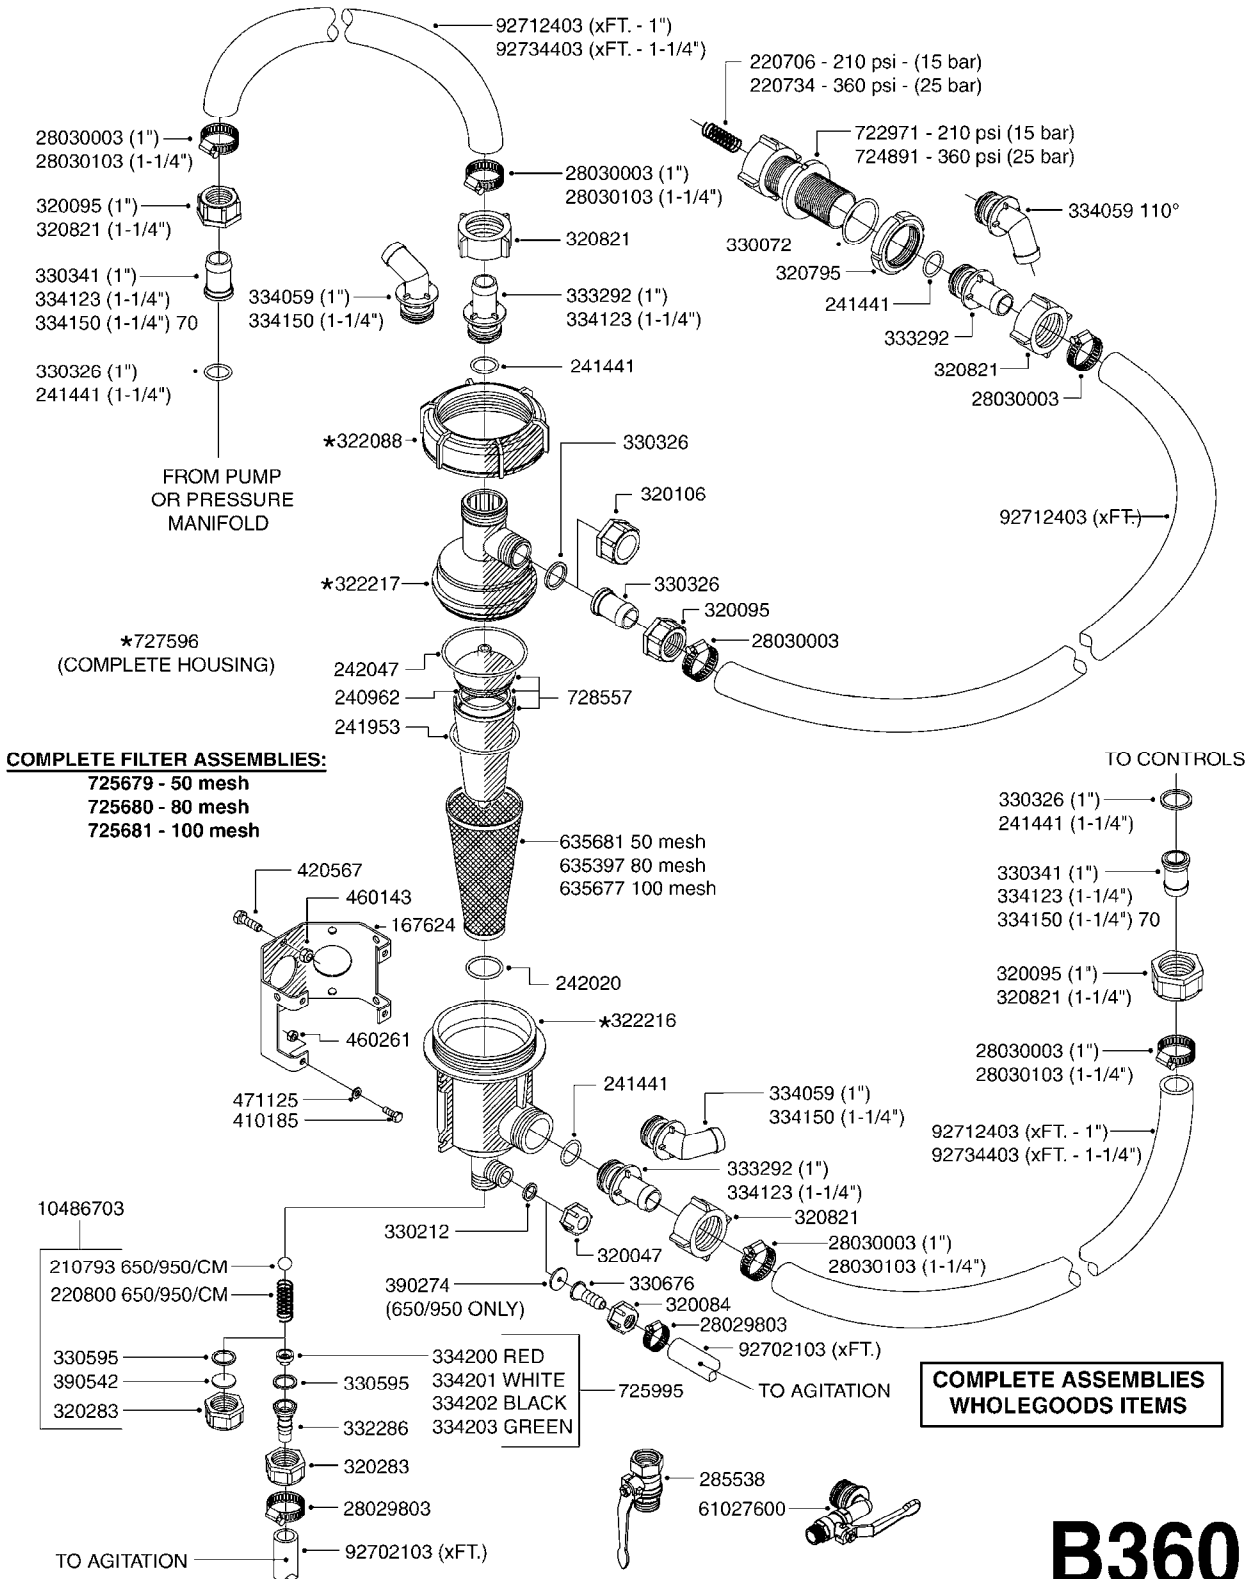

B360

parts-n°	order qty	description
10486703	1	KIT F.UPDATING SCF
167624	1	MOUNT BRACKET F. SCF
210793	1	BALL F.SCF
220706	1	SPRING SCF 12 BAR
220734	1	SPRING SCF 25 BAR
220800	1	SPRING F.SCF
240962	1	O-RING D57,2X3 NITRIL
241441	1	O-RING D29.3X3
241953	1	O-RING D73,03X3,53 VITON
242020	1	O-RING 39.2 X 3 VITON
242047	1	O-RING 89.5 X 3.0 VITON
28029803	1	CLAMP HOSE GEAR P1/2" 6708
28030003	1	CLAMP HOSE GEAR P1" 6716
28030103	1	CLAMP HOSE GEAR P5/4-S1.5"6724
285538	1	BALL VALVE 3/4" BSP
320047	1	FITT.DK CAPNUT 1/2" BSP
320084	1	FITT.DK NUT 1/2" BSP
320095	1	FITT.DK NUT 1" BSP
320106	1	FITT.DK CAPNUT 1" BSP
320283	1	FITT.DK NUT 3/4"BSP
320795	1	FITT.DK NUT 1-1/2" BSP JAMB
320821	1	FITT.DK NUT 1-1/2" BSP
322088	1	NUT LARGE F.SCF BODY
322216	1	SCF HOUSING (THREADED) F.GROVE
322217	1	SCF TOP (THREADED) W/GROVE
330072	1	O-RING D53.5/D45.5X4
330212	1	O-RING D19/D14X2.4 F.1/2"NUT
330326	1	O-RING D30/D24X2 F.1"NUT
330341	1	FITT.DK HB 1" F. 1" NUT
330595	1	O-RING D24.6/D20X2.1 -3/4"
330676	1	FITT.DK HB 3/8" F. 1/2" NUT
332286	1	FITT.DK HB 1/2" F. 3/4" NUT
333292	1	FITT.DK HB 1"O'RING F.1-1/2"
334059	1	FITT.DK EL 1" 110 DEG.F.1-1/2"
334123	1	FITT.DK HB 1-1/4"O-RNG F.1-1/2"
334150	1	FITT.DK HB 1-1/4" 110 F.1-1/2"
334200	1	ORFICE 3MM FOR SCF RED
334201	1	ORFICE 4MM FOR SCF WHITE
334202	1	ORFICE 5MM FOR SCF BLACK
334203	1	ORFICE 6MM FOR SCF GREEN
390274	1	ORIFICE ID4.0/18/1.5
390542	1	PLUG WASHER FOR 3/4'CAP NUT
410185	1	BOLT HEX 8.8 DEL M6X16 A2
420567	1	BOLT HEX 8.8 DEL M8X30 FT
460143	1	NUT HEX M8 LOCK A2 DIN985
460261	1	NUT HEX M6X1 LOCK A2 DIN985
471125	1	WASHER M6U D12/D6.4x1.6 SS A2
61027600	1	VALVE 1/2"BSP ASSY S5390
635397	1	SCREEN SCF 80 MESH
635677	1	SCREEN SCF 100 MESH
635681	1	SCREEN SCF 50 MESH
722971	1	SAFETY VALVE SCF 217PSI (15BAR)
724891	1	SAFETY VALVE SCF 25 BAR
725679	1	SCF ASSY.50 W/THREADED TOP CAP
725680	1	SCF ASSY.80 W/THREADED TOP CAP
725681	1	SCF ASSY.100 W/THREADED CAP
725995	1	BAG FOR SCF
727596	1	SCF HOUSING COMPLETE
728557	1	CONE F.SCF RED
92702103	1	HOSE R X1/2" X300PSI WP X0012"
92712403	1	HOSE R X1" X300PSI WP X0012"