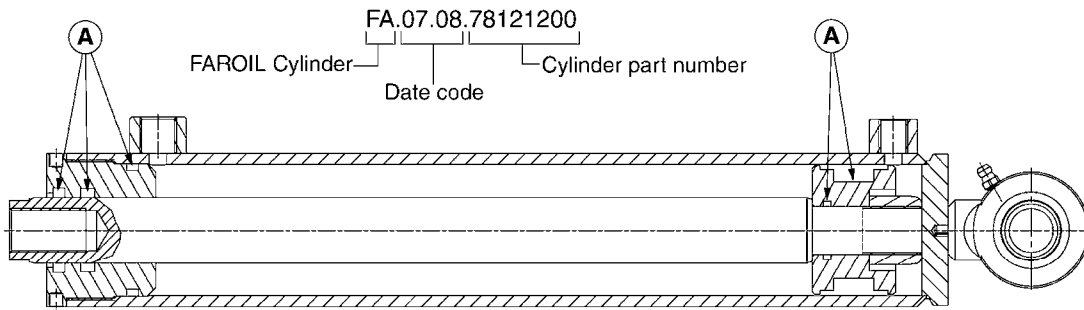

HYDRAULICS - CYLINDERS
C020-HIN, 14:12:07

Page 3

Date 06.04.2015 8:59

parts-n°	order qty	description
63039300 78100003	1 1	CYLINDER ROD F.781132 CYL. PARA-LIFT CM+750 W/STOP

Check cylinder barrel for stamped part number.