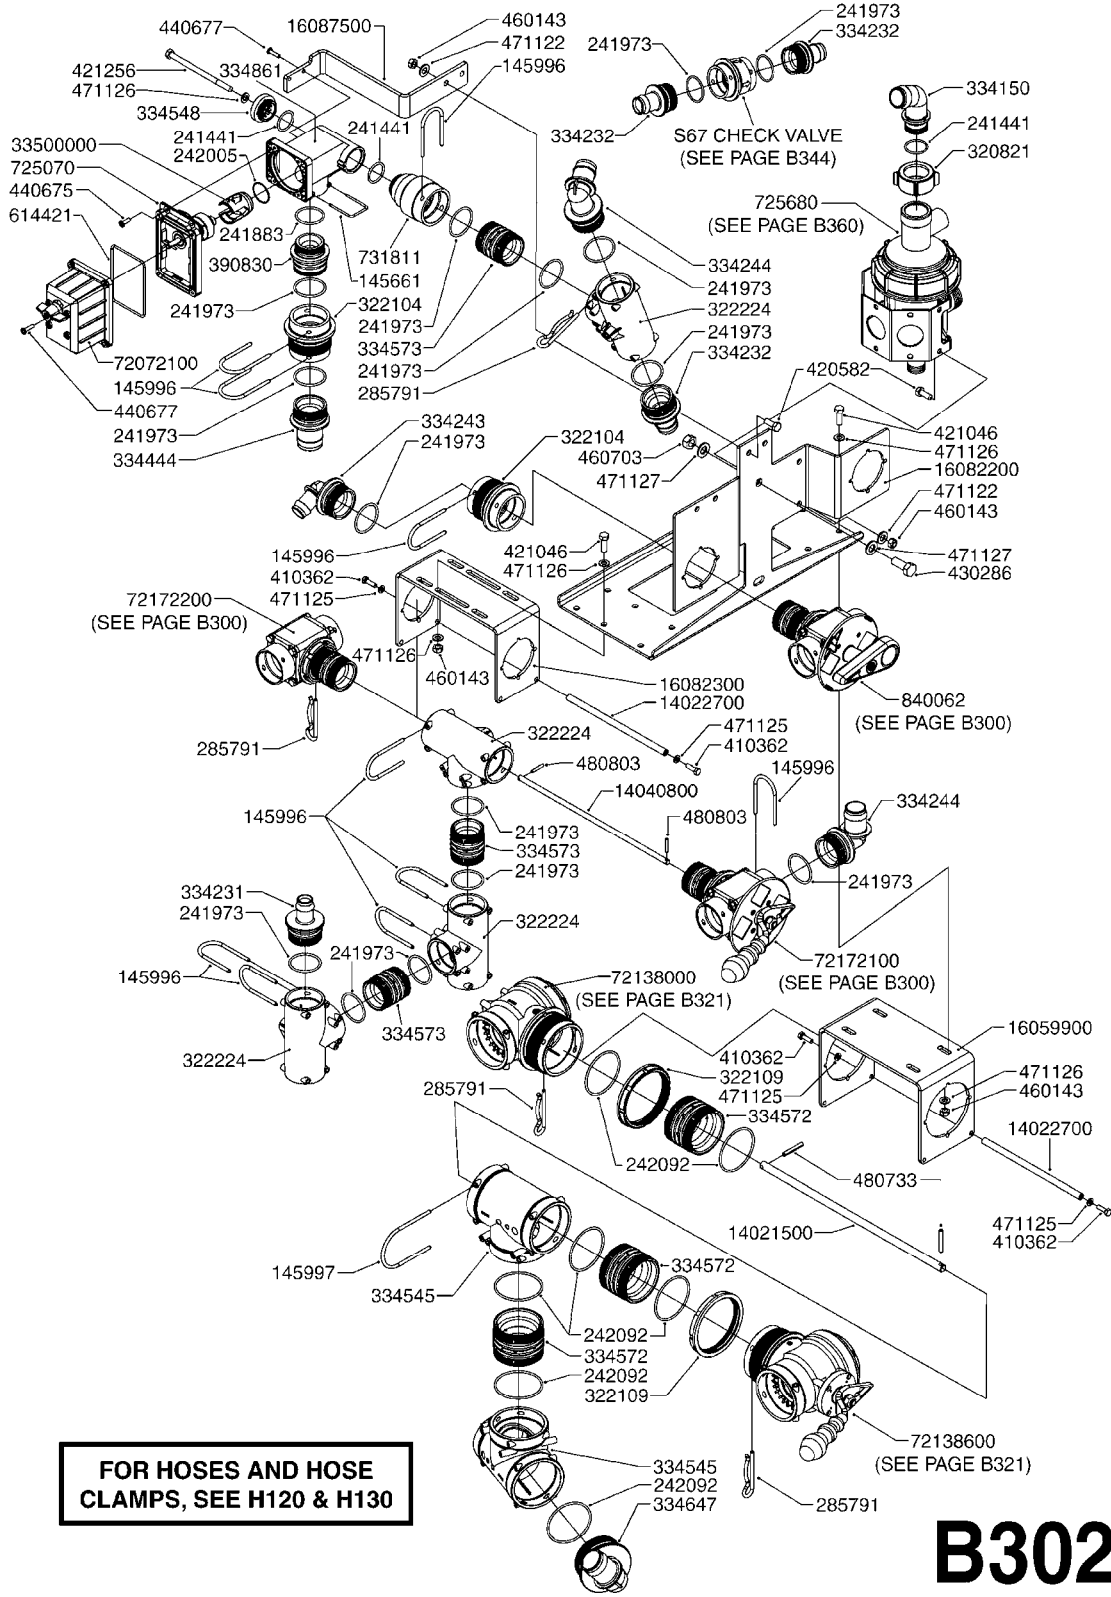

FOR HOSES AND HOSE CLAMPS, SEE H120 & H130

B302

SMART VALVE - COMMANDER PLUS
B302-HIN, 28:11:06

Page 1
Date 14.08.2015 10:04

parts-n°	order qty	description
145661	1	FITT.DK S-61 FORK
145996	1	FITT.DK S-67 FORK
145997	1	FITT.DK S-93 FORK
241441	1	O-RING D29.3X3
241883	1	O-RING D39.2X3 NITRIL 242020
241973	1	O-RING 44.2 x 3.0 (use-242353)
242005	1	O-RING D32.1X1.6 NITRIL
242092	1	O-RING D69.5X3 (Use-242351)
285791	1	HAIR PIN S93/S67
320821	1	FITT.DK NUT 1-1/2" BSP
322104	1	FITT.DK S-67 BULKHEAD
322109	1	FITT.DK S-93 BULKHEAD NUT
322224	1	FITT.DK S-67 TEE
334150	1	FITT.DK HB 1-1/4" 110 F.1-1/2"
334231	1	FITT.DK S-67 STR.1'
334232	1	FITT.DK S-67 STR.1-1/4'
334243	1	FITT.DK S-67 ELB.1"
334244	1	FITT.DK S-67 ELB.1-1/4"
334444	1	FITT.DK S-67 STR.1-1/2" PVC
334545	1	FITT.DK S-93 TEE
334548	1	END COVER
334572	1	FITT.DK S-93 ADAPTOR MALE MALE
334573	1	FITT.DK S-67 CONNECTOR
334647	1	FITT.DK S93 ELB 1-1/2" 90 PVC
334861	1	HOUSING F. HM EVC POST 1992
390830	1	ADAPTER S61/S67
410362	1	BOLT HEX 8.8 SS M6X20 FT
420582	1	BOLT HEX 8.8 DEL M8X20 FT A2
421046	1	BOLT HEX 8.8 DEL M8X25 FT A2 DIN933
421256	1	BOLT HEX 8.8 SS M8X130
430286	1	BOLT HEX 8.8 DEL M12X30 FT
440675	1	SCREW F. PLASTIC 5X16 SS
440677	1	SCREW F. PLASTIC 5X20 SS
460143	1	NUT HEX M8 LOCK A2 DIN985
460703	1	NUT HEX M12X1.75 LOCK DIN985
471122	1	WASHER D20/D10.5X2 SS
471125	1	WASHER M6U D12/D6.4x1.6 SS A2
471126	1	WASHER D16/D8.4X1.6 SS
471127	1	WASHER D24/D13X2.5 STAINLESS
480733	1	PIN D6 X 40
480803	1	PIN Ø4 X 25
614421	1	GASKET F/MOTOR HOUSE-ON/OFF TR
725070	1	BRKT.PLATE F/PRES. 70068303
725680	1	SCF ASSY.80 W/THREADED TOP CAP
731811	1	FITT.DK ADAPTOR S67 EC BOOM SE
840062	1	VALVE S67 PRESSURE AGITATION
14021500	1	SPINDLE F.S93 SMART VALVE
14022700	1	SPACER TUBE Ø10 L=212 SS
14040800	1	SPINDLE F.SMART VALVE 14068700
16059900	1	BRACKET 2 STK S93 SMART VALVE
16082200	1	BRACKET F.CM+ SMART VALVE
16082300	1	BRACKET 2PCS S67 VALVE 15 BAR
16087500	1	BRACKET F.REG.VALVE CM+ SV
33500000	1	CYL REG VALVE 02 SEE 741812
72072100	1	MOTOR REG. 1:150 AMP PLUG YELL
72138000	1	VALVE S93 "V2" SMART VALVE
72138600	1	VALVE S93 "V3" SMART VALVE
72172100	1	VALVE S67 "V1" SMART VALVE
72172200	1	VALVE S67 "V2" SMART VALVE