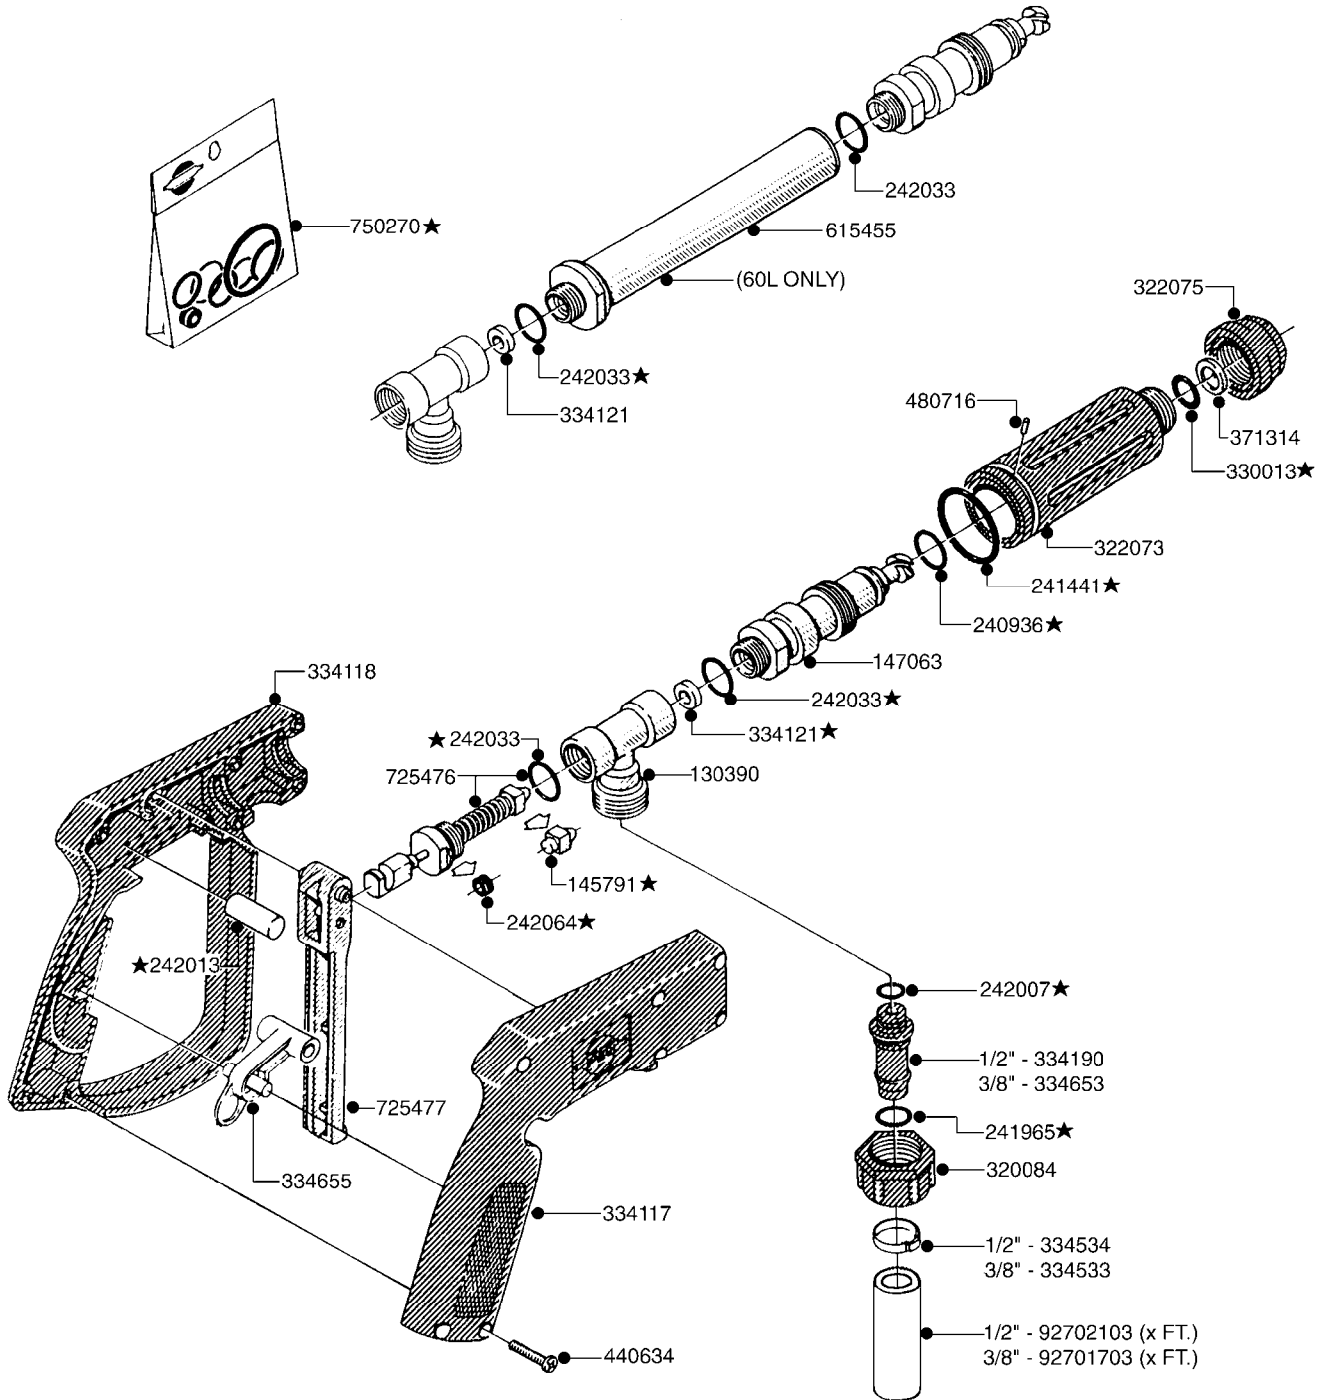

COMPLETE ASSEMBLY:
843197 - 60L
843196 - 60S

COMPLETE ASSEMBLIES
WHOLEGOODS ITEMS

G450

HANDGUN TYPE 60S/60L POST 95
G450-HIN, 19:05:11

Page 1

Date 14.08.2015 10:05

parts-n°	order qty	description
130390	1	TEE 3/8'X 1/2' BSP F.TYPE 60S
145791	1	CONE FOR ON/OFF
147063	1	SWIRL F.SPRAY GUN TYPE 60
240936	1	O-RING D13.3X2.4 NITRIL
241441	1	O-RING D29.3X3
241965	1	O-RING 12.1 X 1.6
242007	1	O-RING D9.1X1.6
242013	1	SPRING RUBBER F/TRIGGER
242033	1	O-RING
242064	1	SLEEVE RUBBER 3X8X4MM
320084	1	FITT.DK NUT 1/2" BSP
322073	1	HOUSING F.SWIRL TYPE 60S H.G.
322075	1	HOUSING F. NOZZLE
330013	1	O-RING D15/D10X2.5 F.3/8"NUT
334117	1	HANDLE PIECE RIGHT F.60S/60L
334118	1	HANDLE PIECE LEFT F.60S/60L
334121	1	SEAT FOR ON-OFF TYPE
334190	1	FITT.DK HB 1/2' F. PISTOL 60S
334533	1	CLAMP HOSE PLASTIC 3/8"
334534	1	CLAMP HOSE PLASTIC 1/2"
334653	1	FITT.DK HB 3/8' F.HANDGUN
334655	1	TRIGGER SAFETY F.60S/60L GUN
371314	1	NOZZLE CERAMIC 1099-20
440634	1	SCREW 5/8"
480716	1	PIN D3X6 STAINLESS
615455	1	TUBE F.LANCE TYPE 60L
725476	1	SPINDLE
725477	1	TRIGGER
750270	1	GASKET KIT F.SPRAY GUN
843196	1	GUN, MODEL 60S
843197	1	HANDGUN KIT TYPE 60 LONG
92701703	1	HOSE R X3/8" X300PSI WP X0012"
92702103	1	HOSE R X1/2" X300PSI WP X0012"