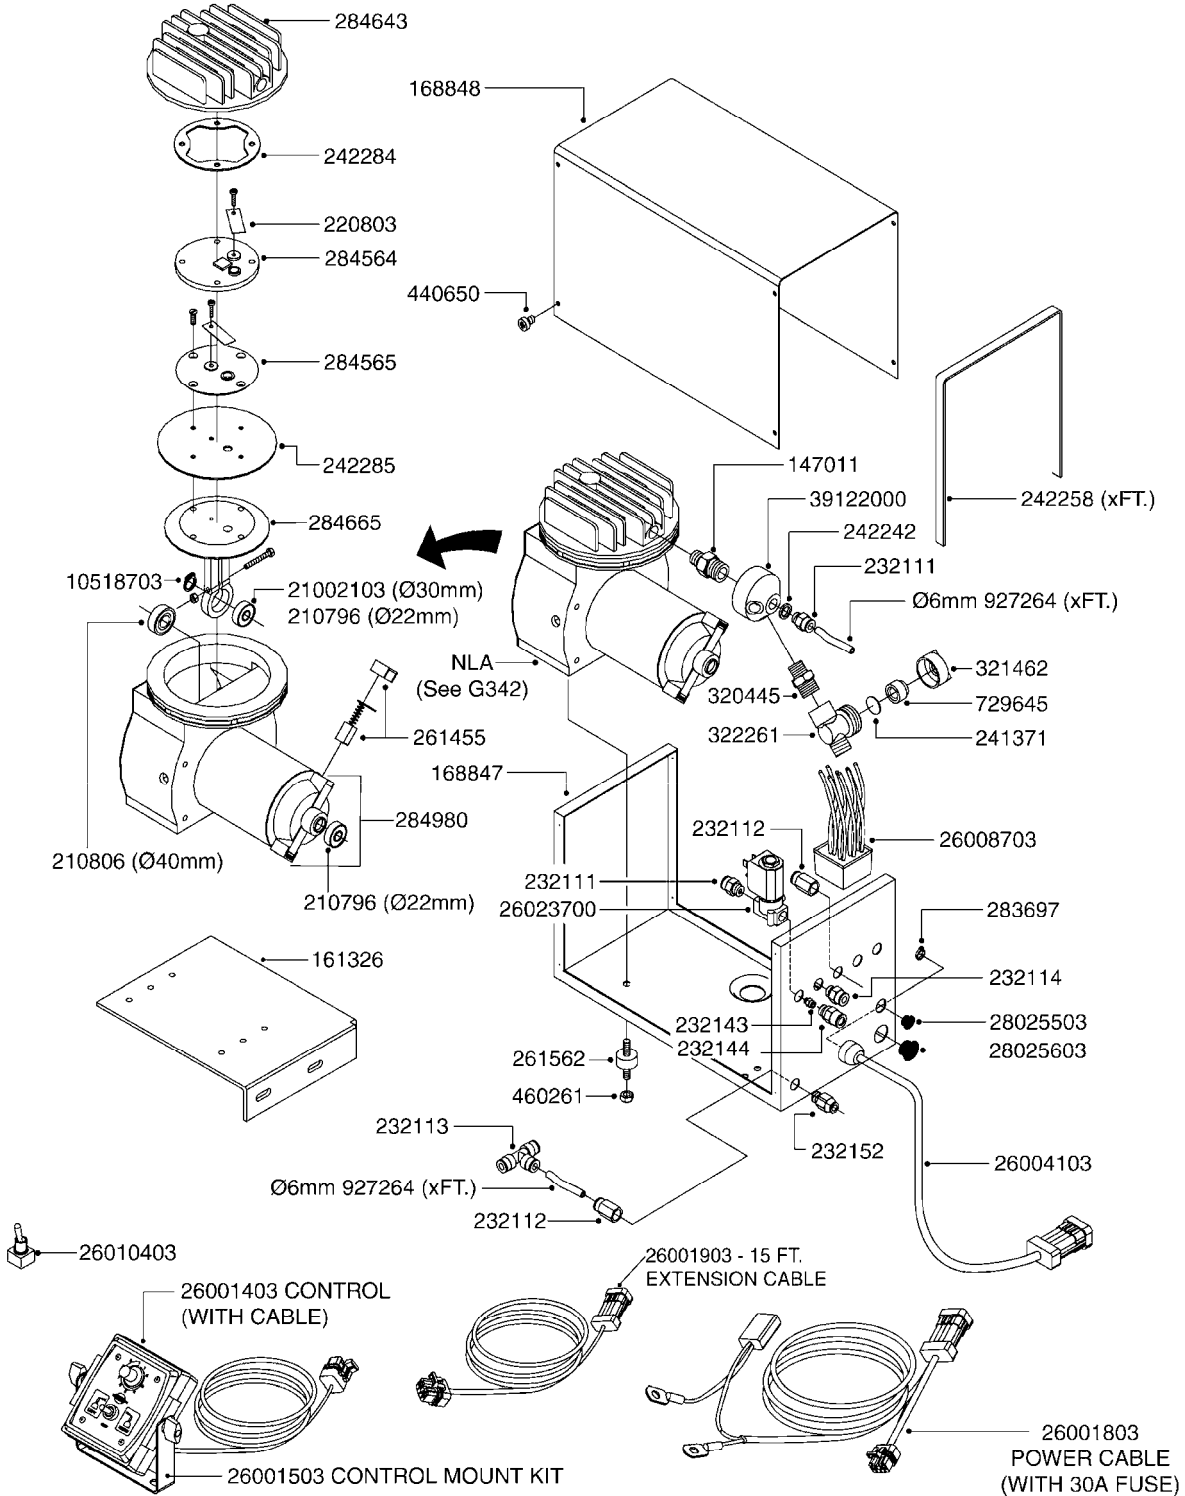

G341

*Ø8mm 927306 (xFT.)
*Ø10mm 927330 (xFT.)

70019403 - COMPLETE ASSEMBLY

FOAM MARKER COMPRESSOR 2002
G341-HIN, 27:05:10

Page 1
Date 14.08.2015 10:05

parts-n°	order qty	description
147011	1	HEX NIPPLE 3/8'X1/4'BSP BRASS
161326	1	MOUNT BKT. F. FOAM COMP.BOX 98
168847	1	ENCLOSURE LOWER F.MARKER
168848	1	COVER F. FOAM MARKER
210796	1	BEARING BALL D22/D8 X 7 608ZZ
210806	1	BEARING BALL D40/D17X12MM
220803	1	VALVE F. COMPRESSOR
232111	1	QUICK COUPLER 6MM X 1/8 EXT.
232112	1	QUICK COUPLER 6MM 1/8 INT.
232113	1	QUICK COUPLER 6MM T-PIECE
232114	1	COUPLER 1/8" THREADX8MM HOSE
232143	1	REDUCER 1/4'INT-1/8'EXT
232144	1	QUICK COUPLER 10MM X 1/4 EXT
232152	1	QUICK COUPLER 8MMX1/8 EXT.LONG
241371	1	DIAPHRAGM, NO-DRIP alt 241371
242242	1	O-RING F.AIR HOSE FITTING
242258	1	TRIM 3X10 SELF ADHESIVE 0012"
242284	1	HEAD GASKET F. COMPRESSOR
242285	1	DIAPHRAGM F. F/M COMP.
261455	1	BRUSH KIT-FOAM MARKER MOTOR
261562	1	RUBBER DAMPER 2XM6X25
283697	1	TIESTRAP 200MM
284564	1	PLATE F.COMPRESSOR HEAD
284565	1	PLATE F.COMPRESSOR HEAD
284643	1	COMPRESSOR HEAD F.FOAM MARKER
284665	1	CONNECTING ROD F.COMPRESSOR
284980	1	FLANGE REAR F. F.M.COMPRESSOR
320445	1	FITT.DK HN 1/4"X3/8" BSP
321462	1	CAP F.NO-DRIP ASSY.
322261	1	HOUSING F.SAFETY VALVE 3/8"
440650	1	SCREW 3.5x13 STAINLESS
460261	1	NUT HEX M6X1 LOCK A2 DIN985
729645	1	NON-DRIP SPRING ASSY.GREEN 10
927264	1	HOSE R X PE D6/D4 X 0012"
927306	1	HOSE R X PE D8/D6 X 0012"BLACK
927330	1	HOSE R X PE D10/D8 X 012"BLACK
10518703	1	SNAP-RING OUTER 8X1
21002103	1	BEARING, 6200 2ZJEM (SKF)
26001403	1	HC FOAM MARKR CONSOLE VS3.0.00
26001503	1	HC FOAM MARKER CONSOLE MT.KIT
26001803	1	POWER CABLE
26001903	1	15' 7-PIN EXTENSION CABLE
26004103	1	FOAM MARKER CNTRL MOD CABL STD
26008703	1	FOAM MARKER CONTROL SCII
26010403	1	TOGGLE SWITCH MICRO-TRAK F.M.
26023700	1	SOLENOID VAL 12V 1/8' FLO '07
28025503	1	PLUG F.DRILLED HOLE 1/2"
28025603	1	PLUG F.DRILLED HOLE 3/4"
39122000	1	DISTR.HOUSING F.FOAM MARKER'07
70019403	1	FOAM MARKER COMPRESSOR KIT STD