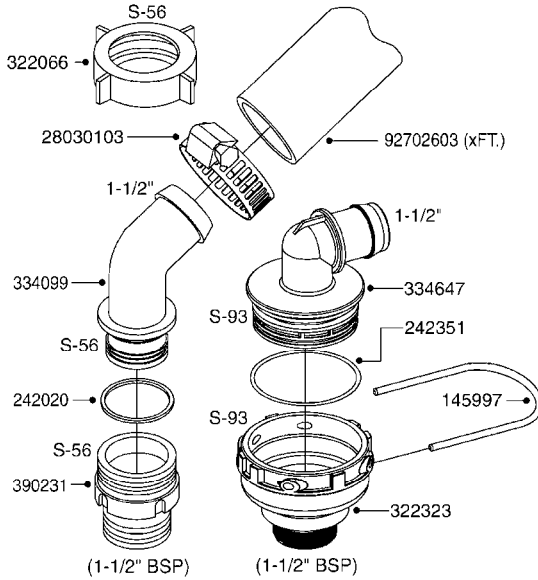

SUCTION SIDE OF PUMP (WITH 1-1/2" SUCTION PORT)