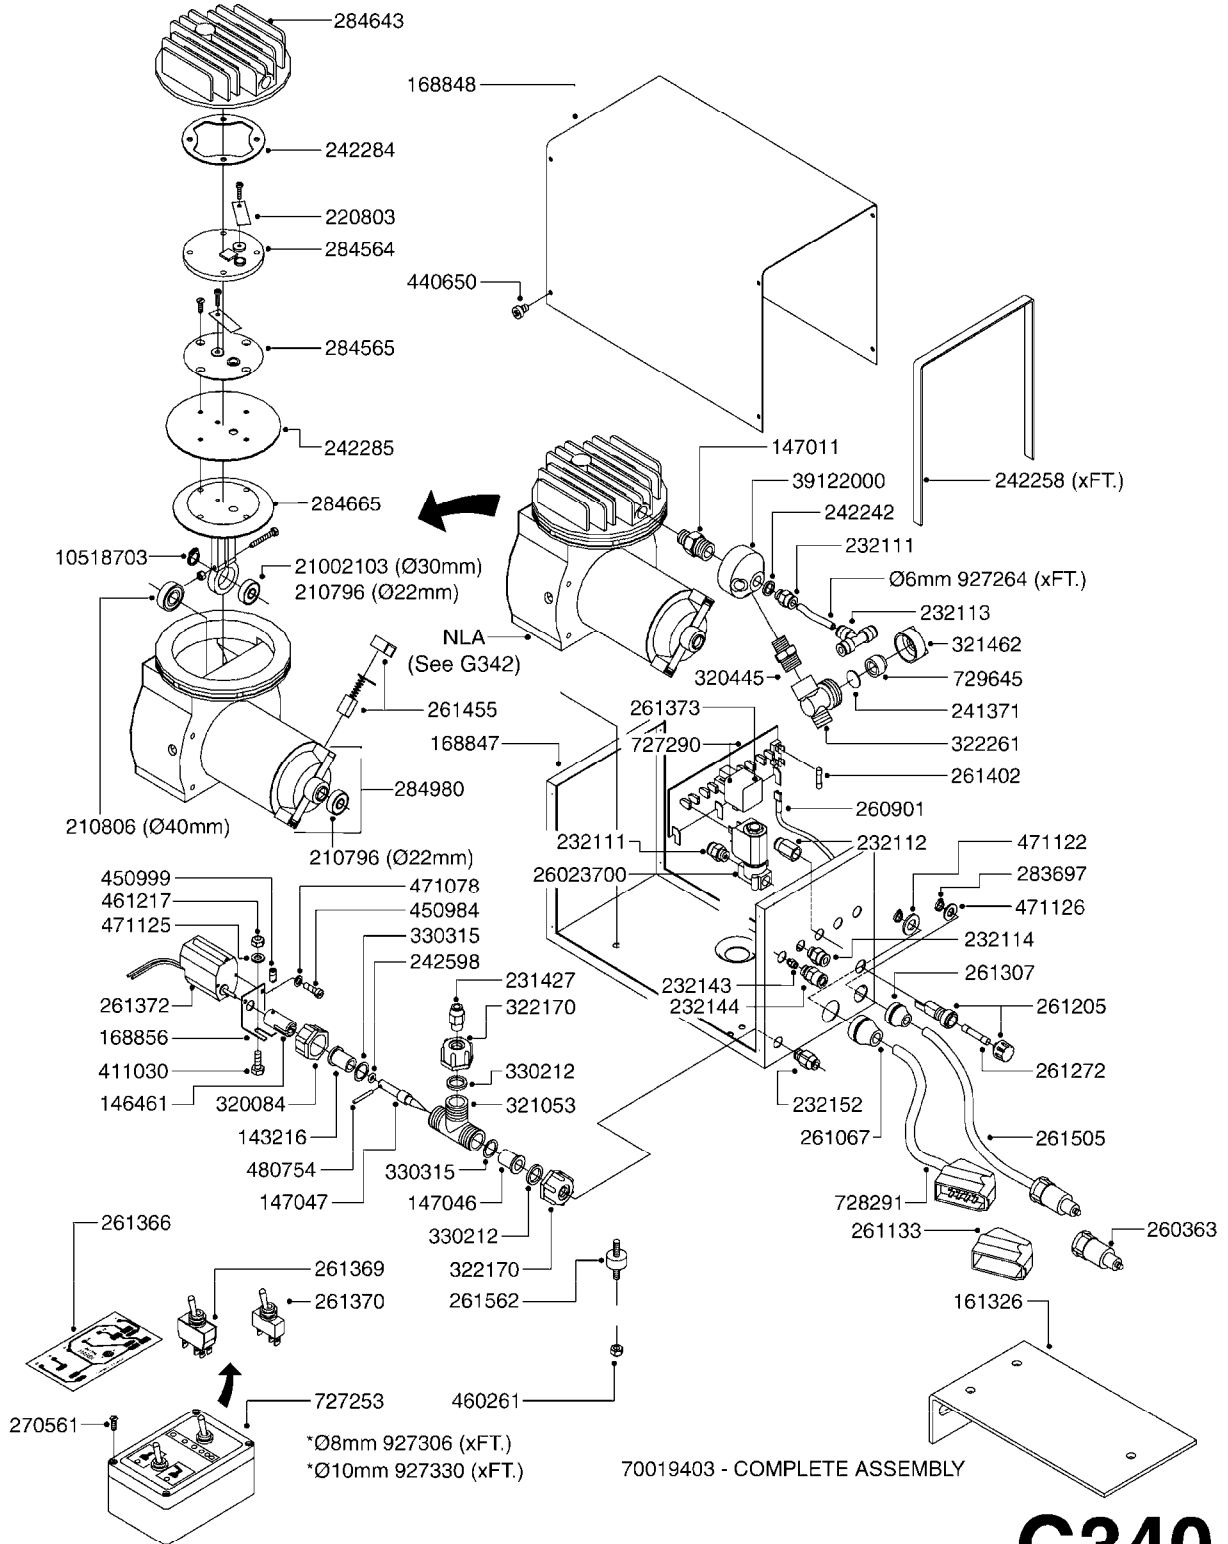

**G340**

parts-n°	order qty	description
143216	1	BUSHING THREAD F.FOAM MARKER
146461	1	COUPLER F.THROTTLE VALVE
147011	1	HEX NIPPLE 3/8'X1/4'BSP BRASS
147046	1	SEAT FOR THROTTLE VALVE
147047	1	SPINDLE FOR THROTTLE VALVE
161326	1	MOUNT BKT. F. FOAM COMP.BOX 98
168847	1	ENCLOSURE LOWER F.MARKER
168848	1	COVER F. FOAM MARKER
168856	1	MOUNT FOR GEAR MOTOR
210796	1	BEARING BALL D22/D8 X 7 608ZZ
210806	1	BEARING BALL D40/D17X12MM
220803	1	VALVE F. COMPRESSOR
231427	1	COUPLER 1/8'THREAD X6MM HOSE
232111	1	QUICK COUPLER 6MM X 1/8 EXT.
232112	1	QUICK COUPLER 6MM 1/8 INT.
232113	1	QUICK COUPLER 6MM T-PIECE
232114	1	COUPLER 1/8" THREADX8MM HOSE
232143	1	REDUCER 1/4'INT-1/8'EXT
232144	1	QUICK COUPLER 10MM X 1/4 EXT
232152	1	QUICK COUPLER 8MMX1/8 EXT.LONG
241371	1	DIAPHRAGM, NO-DRIP alt 241371
242242	1	O-RING F.AIR HOSE FITTING
242258	1	TRIM 3X10 SELF ADHESIVE 0012"
242284	1	HEAD GASKET F. COMPRESSOR
242285	1	DIAPHRAGM F. F/M COMP.
242598	1	O-RING D7.0 X 2.5 NITRIL
260363	1	PLUG 2 POLE 12V
260901	1	SPADE F.ELEC CONN.1.5MM BLUE
261067	1	GROMMET 10-14 GREY
261133	1	PLUG HOUSING F.8 POLE PLUG
261205	1	FUSE HOLDER
261272	1	FUSE 10A D6X32 MM
261307	1	GROMMET 7-10 BLACK
261366	1	CIRCUIT BOARD F.F/M CONTROL
261369	1	SWITCH 2 WAY 12V SPRING RETURN
261370	1	SWITCH 2 WAY 12V
261372	1	GEAR MOTOR BOSCH 13RPM
261373	1	RELAY 12V/30W
261402	1	FUSE 3.15A SLOW BURN
261455	1	BRUSH KIT-FOAM MARKER MOTOR
261505	1	CABLE 2X4MM L8000MM
261562	1	RUBBER DAMPER 2XM6X25
270561	1	SCREW W/SPRING ASSY. (QTY 1)
283697	1	TIESTRAP 200MM
284564	1	PLATE F.COMPRESSOR HEAD
284565	1	PLATE F.COMPRESSOR HEAD
284643	1	COMPRESSOR HEAD F.FOAM MARKER
284665	1	CONNECTING ROD F.COMPRESSOR
284980	1	FLANGE REAR F. F.M.COMPRESSOR
320084	1	FITT.DK NUT 1/2" BSP
320445	1	FITT.DK HN 1/4"X3/8" BSP
321053	1	FITT.DK TEE 1/2 X1/2 X1/2" BSP
321462	1	CAP F.NO-DRIP ASSY.
322170	1	FITT.DK NUT 1/2"x 1/8"F BSP
322261	1	HOUSING F.SAFETY VALVE 3/8"
330212	1	O-RING D19/D14X2.4 F.1/2"NUT
330315	1	O-RING D18.4/D13X.6
411030	1	BOLT HEX M5X10
440650	1	SCREW 3.5x13 STAINLESS
450984	1	BOLT HEX M2.5X8 SLOTTED
450999	1	SCREW SET M3X8