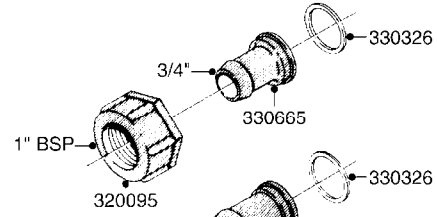

H010

parts-n°	order qty	description
240085	1	O-RING D13,1/8,3X02,4 NITRIL
241441	1	O-RING D29.3X3
242594	1	O-RING D14 X 1.78 SCH.70-EPDM
320084	1	FITT.DK NUT 1/2" BSP
320095	1	FITT.DK NUT 1" BSP
320117	1	FITT.DK CONN.1/2"BSP F. 1" CAP
320187	1	FITT.DK CAP 3/8" BSP BLACK
320283	1	FITT.DK NUT 3/4"BSP
320821	1	FITT.DK NUT 1-1/2" BSP
321495	1	FITT.DK REDUC 1/4'BSP F.3/4'NT
321576	1	FITT.DK CONN 1/2"BSP F.3/4"NUT
330013	1	O-RING D15/D10X2.5 F.3/8"NUT
330212	1	O-RING D19/D14X2.4 F.1/2"NUT
330326	1	O-RING D30/D24X2 F.1"NUT
330341	1	FITT.DK HB 1" F. 1" NUT
330595	1	O-RING D24.6/D20X2.1 -3/4"
330665	1	FITT.DK HB 3/4"F.1" NUT
330676	1	FITT.DK HB 3/8" F. 1/2" NUT
330687	1	FITT.DK HB 1/2" F. 1/2" NUT
330691	1	FITT.DK HB 3/4'F.3/4' NUT
330783	1	FITT.DK HB 3/8" F.3/8" NUT
331262	1	FITT.DK HB 1-1/2" F. 1-1/2"NUT
331273	1	O-RING D44/D38X2 F.1-1/2"
331446	1	FITT.DK HB 1" F.1-1/2" NUT
331807	1	FITT.DK HB 5/16" F.3/8" NUT
332286	1	FITT.DK HB 1/2" F. 3/4" NUT
332905	1	FITT.DK HB 1/2" F. 3/4" CAP
332927	1	PLUG F. NOZZLE TUBE 3/4'
333292	1	FITT.DK HB 1"O-RING F.1-1/2"
333664	1	FITT.DK HB 5/16' F. 1/2' NUT
334044	1	FITT.DK HB 3/4' F. 3/4' CAP
334059	1	FITT.DK EL 1" 110 DEG.F.1-1/2"
334123	1	FITT.DK HB 1-1/4"O-RNG F.1-1/2"
334150	1	FITT.DK HB 1-1/4" 110 F.1-1/2"
390542	1	PLUG WASHER FOR 3/4'CAP NUT
716236	1	FITT.DK HB 1/2" ASSY. F. 3/4"
716413	1	FITT.DK PLUG ASSY. F.NOZ TUBE
717426	1	FITT.DK REDUC 1/4"BSP F.3/4"N
720856	1	FITT.DK 1/2'BSP ASSY.F.3/4'NUT
724621	1	FITT.DK HB 3/4"ASSY F.3/4" NUT