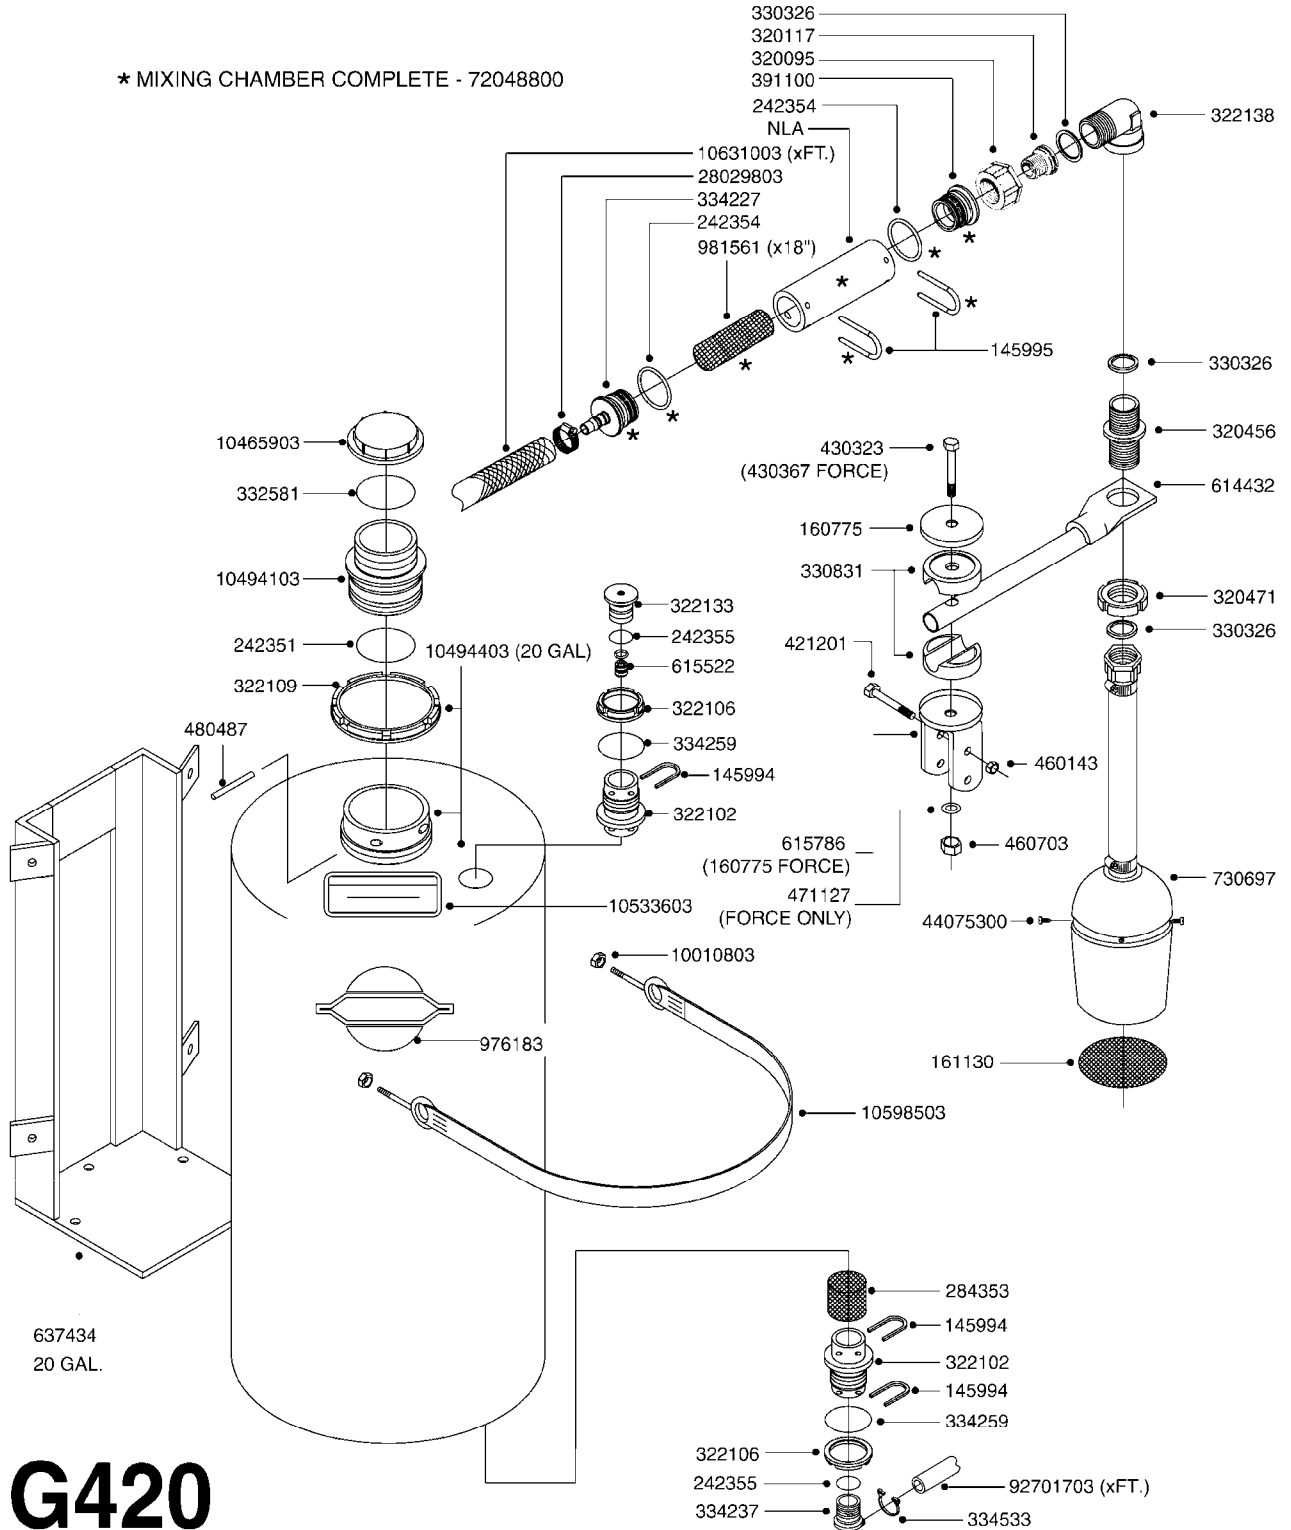

* MIXING CHAMBER COMPLETE - 72048800

F MARKER TANK/DROPPER HIGH CAP
G420-HIN, 23:04:15

parts-n°	order qty	description
145994	1	FITT.DK S-40 FORK
145995	1	FITT.DK S-53 FORK
160775	1	WASHER F. FRICTION PLATE
161130	1	FILTER SCREEN F/FOAM DROPPER
242351	1	O-RING D69.5X3.0 VITON F.S-93
242354	1	O-RING D32.2X3.0 VITON F.S-53
242355	1	O-RING D19.2X3.0 VITON F.S-40
284353	1	SPONGE FOR FOAM MARKER
320095	1	FITT.DK NUT 1" BSP
320117	1	FITT.DK CONN.1/2"BSP F. 1" CAP
320456	1	FITT.DK BULKHEAD 1"BSP DOUBLE
320471	1	FITT.DK NUT 1" BSP JAMB
322102	1	FITT.DK S-40 BULKHEAD
322106	1	FITT.DK S-40 BULKHEAD NUT
322109	1	FITT.DK S-93 BULKHEAD NUT
322133	1	FITT.DK S-40 PLUG W 1/8 THREAD
322138	1	FITT.DK ELB 1"M X 1"F BSP
330326	1	O-RING D30/D24X2 F.1"NUT
330831	1	FRICTION PLATE
332581	1	GASKET F. 1-1/2" BSP CAPNUT.
334227	1	FITT.DK S-53 STR.1/2'
334237	1	FITT.DK S-40 ELB.3/8'
334259	1	GASKET F. S-40 BULKHEAD
334533	1	CLAMP HOSE PLASTIC 3/8"
391100	1	FITT.DK S-53THREAD INS.1/2"BSP
421201	1	BOLT HEX 8.8 DEL M8X70
430323	1	BOLT HEX 8.8 DEL M12X60
430367	1	BOLT HEX 8.8 DEL M12X100 DIN931
460143	1	NUT HEX M8 LOCK A2 DIN985
460703	1	NUT HEX M12X1.75 LOCK DIN985
471127	1	WASHER D24/D13X2.5 STAINLESS
480487	1	PIN M5X60 SLOTTED GALV
614432	1	BREAK AWAY ARM F. FOAM MARKER
615522	1	CHECK VALVE F.FOAM MARKER
615786	1	MOUNT BKT. F.FOAM DROPPER 98
637434	1	MOUNT BRACKET F.FOAM TANK 20G
730697	1	FOAM DROPPER COMP. BLACK '97
976183	1	DECAL COMPANY D.18,2 X 29,6
981561	1	SPONGE MAT. MIX.CHAMBER-x0012"
10010803	1	NUT HEX NC (NYLON LOCK) 5/16
10465903	1	*LID F.FOAM MARKER, DRILLED
10494103	1	FILL WELL ASSY.FOAM MARK EPOXY
10494403	1	*TANK ASSY. 20 GAL. D14'F/M
10533603	1	DECAL CAUTION-OPEN SLOWLY ENG
10598503	1	STRAP F.FOAMER TANK (850mm)
10631003	1	HOSE R X CLEAR BRAID.X 1/2 12"
28029803	1	CLAMP HOSE GEAR P1/2" 6708
44075300	1	SCREW 3.5X9.5SS/X15 ISO 14585C
72048800	1	MIXING CHAMBER,FOAM MARK. HC
92701703	1	HOSE R X3/8" X300PSI WP X0012"