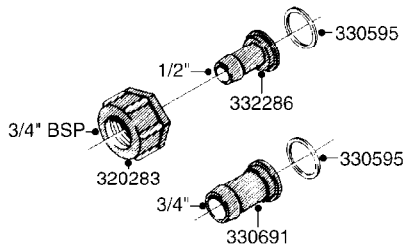

H010

parts-n°	order qty	description
240085	1	O-RING D13,1/8,3X02,4 NITRIL
241441	1	O-RING D29.3X3
242594	1	O-RING D14 X 1.78 SCH.70-EPDM
320084	1	FITT.DK NUT 1/2" BSP
320095	1	FITT.DK NUT 1" BSP
320117	1	FITT.DK CONN.1/2"BSP F. 1" CAP
320187	1	FITT.DK CAP 3/8" BSP BLACK
320283	1	FITT.DK NUT 3/4"BSP
320821	1	FITT.DK NUT 1-1/2" BSP
321495	1	FITT.DK REDUC 1/4'BSP F.3/4'NT
321576	1	FITT.DK CONN 1/2"BSP F.3/4"NUT
330013	1	O-RING D15/D10X2.5 F.3/8"NUT
330212	1	O-RING D19/D14X2.4 F.1/2"NUT
330326	1	O-RING D30/D24X2 F.1"NUT
330341	1	FITT.DK HB 1" F. 1" NUT
330595	1	O-RING D24.6/D20X2.1 -3/4"
330665	1	FITT.DK HB 3/4"F.1" NUT
330676	1	FITT.DK HB 3/8" F. 1/2" NUT
330687	1	FITT.DK HB 1/2" F. 1/2" NUT
330691	1	FITT.DK HB 3/4'F.3/4' NUT
330783	1	FITT.DK HB 3/8" F.3/8" NUT
331262	1	FITT.DK HB 1-1/2" F. 1-1/2"NUT
331273	1	O-RING D44/D38X2 F.1-1/2"
331446	1	FITT.DK HB 1" F.1-1/2" NUT
331807	1	FITT.DK HB 5/16" F.3/8" NUT
332286	1	FITT.DK HB 1/2" F. 3/4" NUT
332905	1	FITT.DK HB 1/2" F. 3/4" CAP
332927	1	PLUG F. NOZZLE TUBE 3/4'
333292	1	FITT.DK HB 1"O-RING F.1-1/2"
333664	1	FITT.DK HB 5/16' F. 1/2' NUT
334044	1	FITT.DK HB 3/4' F. 3/4' CAP
334059	1	FITT.DK EL 1" 110 DEG.F.1-1/2"
334123	1	FITT.DK HB 1-1/4"O-RNG F.1-1/2"
334150	1	FITT.DK HB 1-1/4" 110 F.1-1/2"
390542	1	PLUG WASHER FOR 3/4'CAP NUT
716236	1	FITT.DK HB 1/2" ASSY. F. 3/4"
716413	1	FITT.DK PLUG ASSY. F.NOZ TUBE
717426	1	FITT.DK REDUC 1/4"BSP F.3/4"N
720856	1	FITT.DK 1/2'BSP ASSY.F.3/4'NUT
724621	1	FITT.DK HB 3/4"ASSY F.3/4" NUT