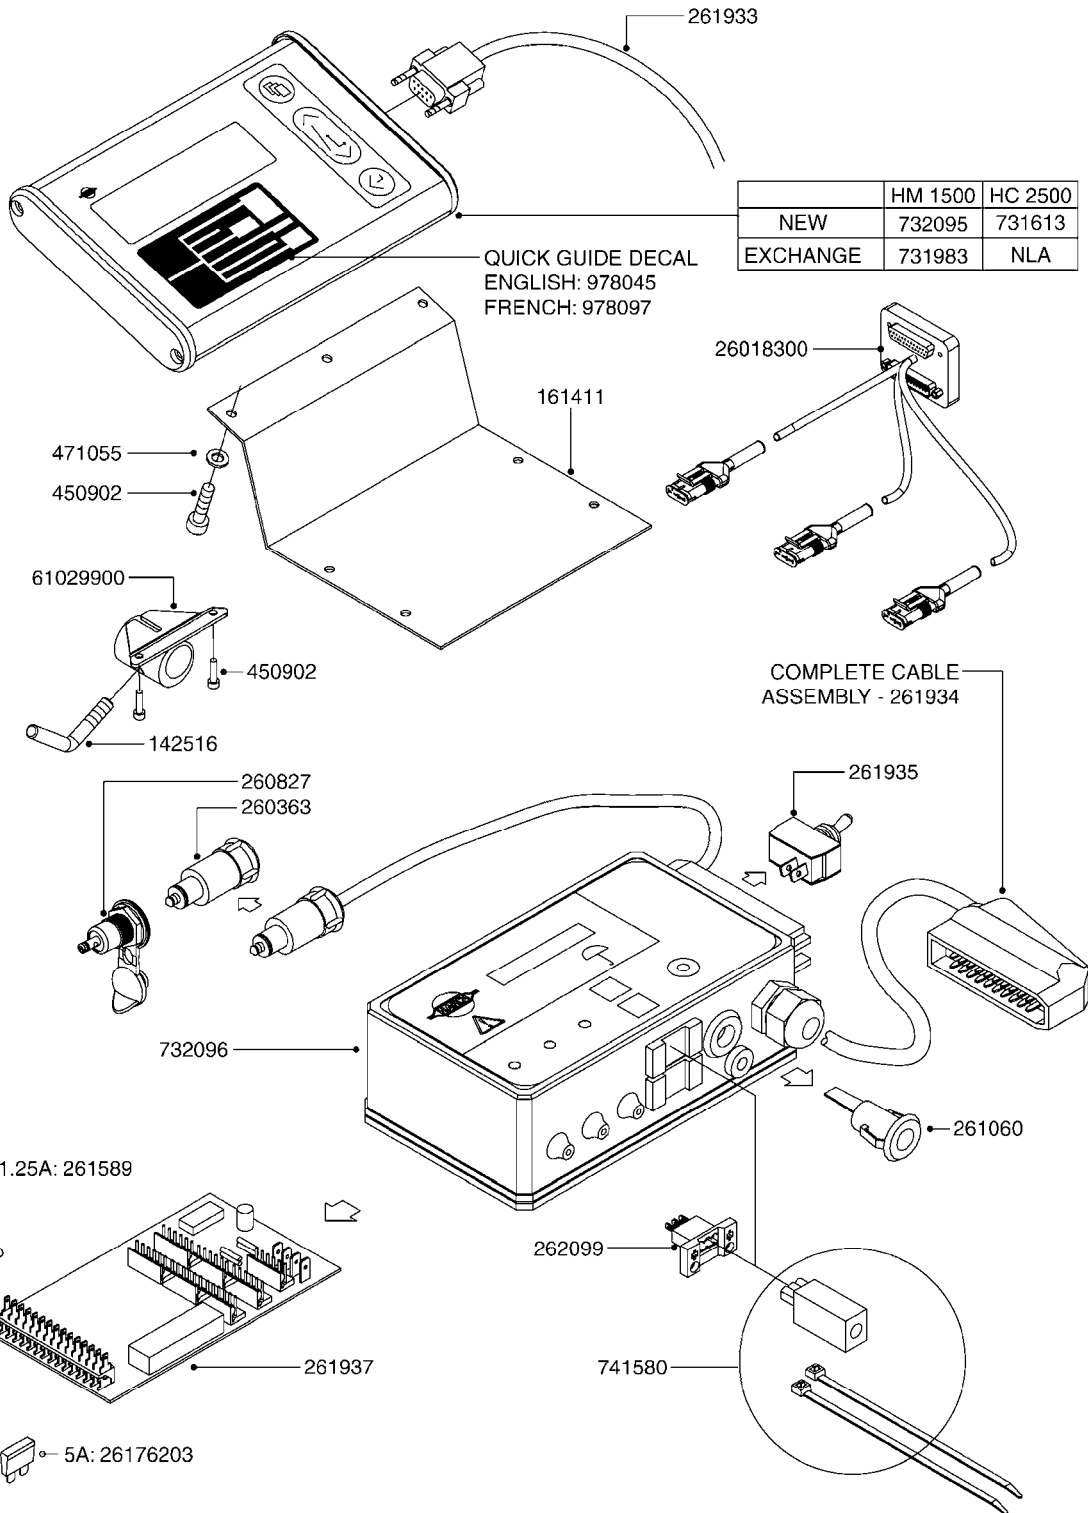

# G480

HC 2500/HM1500 DISPLAY/SCANBOX  
G480-HIN, 15:11:09

Page 1  
Date 14.08.2015 10:05

parts-n°	order qty	description
142516	1	SCREW SET M10 BENT F. LOCKING
161411	1	MT.BRK. HC2500/HM1500 DISPLAY
26018300	1	ADAPTOR 2500 FOR SPRAYBOX II 39-PIN/REPLACES SCANBOX
260363	1	PLUG 2 POLE 12V
260827	1	PLUG F.EC ATTACHMENTS
261060	1	PLUG F.EC ATTACHMENTS
261589	1	FUSE 5 X 20 1.25 AMP
26176203	1	FUSE 5.0A QUICK-ACT.
261933	1	CABLE W/PLUG 2X25 L=71"
261934	1	CABLE W/PLUG 18X0.5MM L=79"
261935	1	SWITCH 2 POLE
261937	1	CIRCUIT BOARD F. SCANBOX
262099	1	PLUG SOCKET 3-POLE 2.5/3
450902	1	BOLT ALLEN HEAD M4 X 16MM
471055	1	WASHER D4.1/7.6 X 0.9
61029900	1	BRACKET FOR HC2500
731613	1	DISPLAY HC2500 NEW
731983	1	DISPLAY HM1500 REFURBISHED
732095	1	DISPLAY HM1500 NEW
732096	1	SCANBOX F.HM1500/HC2500
741580	1	PLUG 3-POLE 2.5/3
978045	1	DECAL QUICK GUIDE 1500/2500
978097	1	DECAL QUICK GUIDE 1500/2500 FR