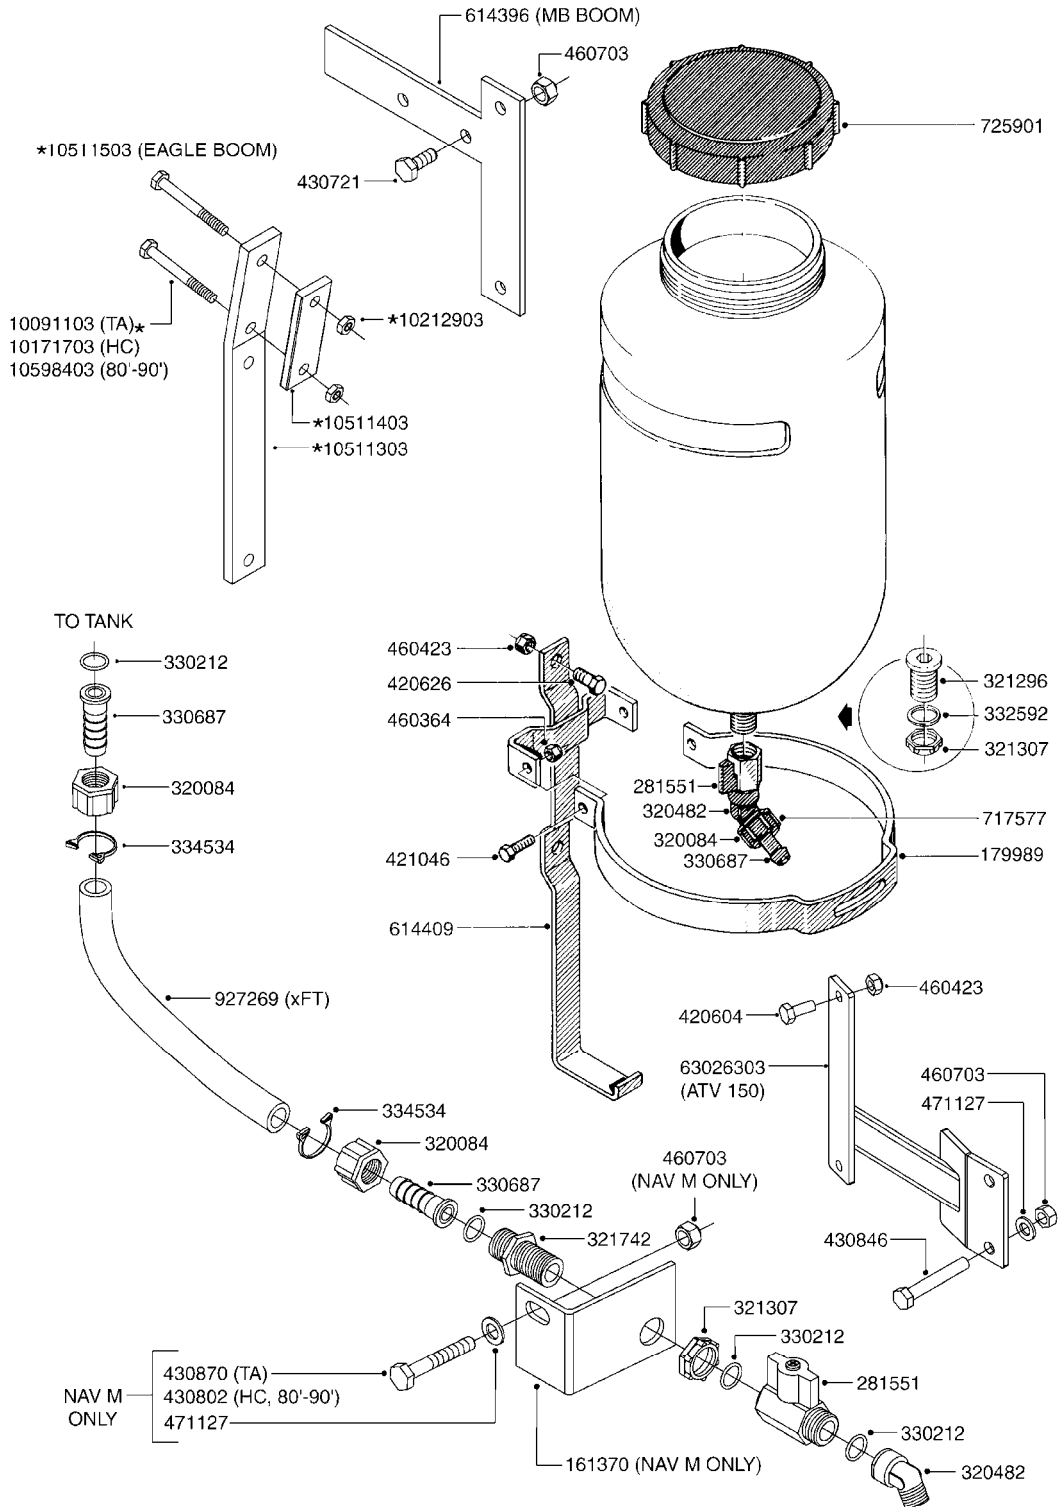

COMPLETE TANK ASSY : 722072

G110

CLEAN WATER TANK
G110-HIN, 26:06:06

Page 1
Date 14.08.2015 10:05

parts-n°	order qty	description
161370	1	BKT.CLEAN WATER BOTT. VALVE
179989	1	BRKT. F. 3 GAL. TANK
281551	1	BALL VALVE 1/2"
320084	1	FITT.DK NUT 1/2" BSP
320482	1	FITT.DK ELB. 1/2" BSP 60 DEG.
321296	1	FITT.DK BULKHEAD 1/2" BSP SING
321307	1	FITT.DK NUT 1/2" BSP JAMB
321742	1	FITT.DK BULKHEAD 1/2' BSP
330212	1	O-RING D19/D14X2.4 F.1/2"NUT
330687	1	FITT.DK HB 1/2" F. 1/2" NUT
332592	1	O-RING D26/D20X3
334534	1	CLAMP HOSE PLASTIC 1/2"
420604	1	BOLT HEX 8.8 DEL M10X25 FT DIN933
420626	1	BOLT HEX 8.8 DEL M10X20 FT
421046	1	BOLT HEX 8.8 DEL M8X25 FT A2 DIN933
430721	1	BOLT HEX 8.8 DEL M12X40 FT
430802	1	BOLT HEX 8.8 DEL M12X75
430846	1	BOLT HEX 8.8 DEL M12X80
430870	1	BOLT HEX 8.8 DEL M12X55 FT
460364	1	NUT HEX M8 GALV.
460423	1	NUT HEX M10X1.5 LOCK
460703	1	NUT HEX M12X1.75 LOCK DIN985
471127	1	WASHER D24/D13X2.5 STAINLESS
614396	1	CLEAN WATER BRACKET MB
614409	1	BRACKET FOR FOAM MARKER
717577	1	VALVE F.CLEAN WATER TANK
722072	1	CLEAN WATER TANK W FRAME & TAP
725901	1	LID F.WATER BOTTLE VENTED
927269	1	HOSE R X PVC X 1/2 X 0012"
10091103	1	BOLT HEX 3/8 NC GR.2 03.00'
10171703	1	BOLT HEX 3/8 NC GR.2 03.50"
10212903	1	NUT HEX NC (NYLON LOCK) 3/8"
10511303	1	FLATBAR L350/17DEG.CLEAN WATER
10511403	1	FLATBAR 104MM CLEAN WATER
10511503	1	BKT.CLEAN WATER MOUNT EAGLE
10598403	1	BOLT HEX HCS3/8-16 X 4 Z 5
63026303	1	CLEAN WATER TANK BRKT, ATV