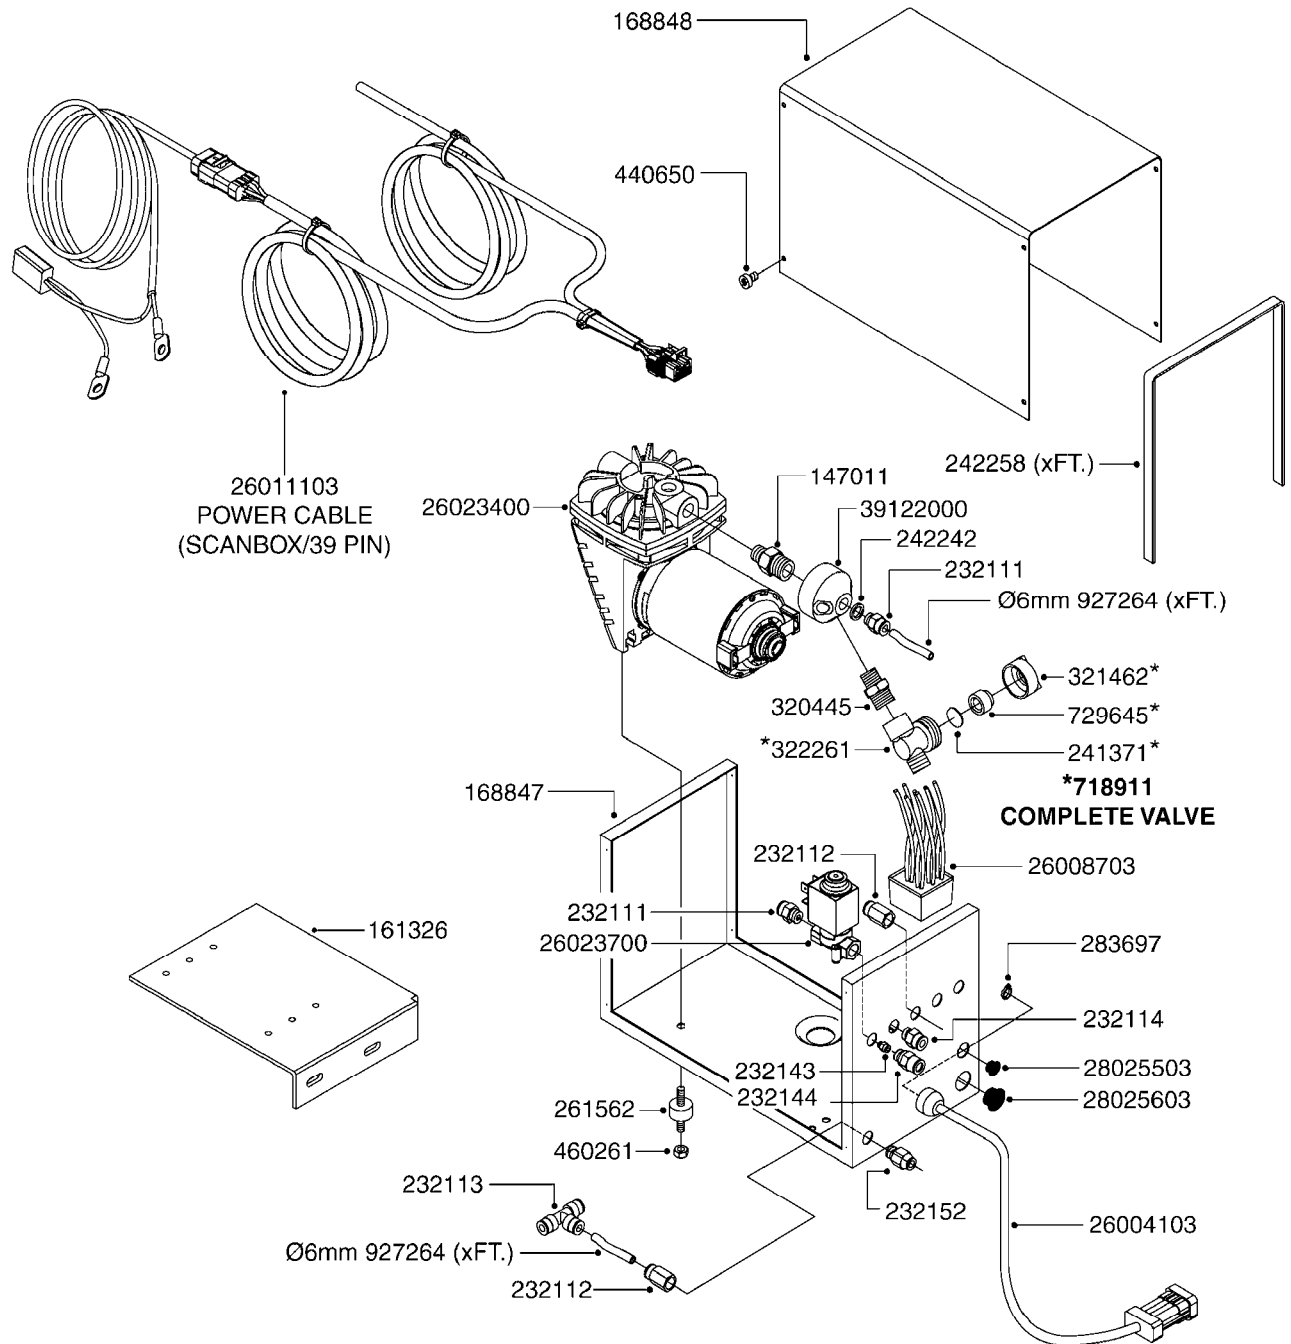

G342

*Ø8mm 927306 (xFT.)
*Ø10mm 927330 (xFT.)

70062503 - COMPLETE ASSEMBLY

FOAM MARKER COMPRESSOR 2007
G342-HIN, 21:04:14

Page 1
Date 14.08.2015 10:05

parts-n°	order qty	description
147011	1	HEX NIPPLE 3/8'X1/4'BSP BRASS
161326	1	MOUNT BKT. F. FOAM COMP.BOX 98
168847	1	ENCLOSURE LOWER F.MARKER
168848	1	COVER F. FOAM MARKER
232111	1	QUICK COUPLER 6MM X 1/8 EXT.
232112	1	QUICK COUPLER 6MM 1/8 INT.
232113	1	QUICK COUPLER 6MM T-PIECE
232114	1	COUPLER 1/8" THREADX8MM HOSE
232143	1	REDUCER 1/4'INT-1/8'EXT
232144	1	QUICK COUPLER 10MM X 1/4 EXT
232152	1	QUICK COUPLER 8MMX1/8 EXT.LONG
241371	1	DIAPHRAGM, NO-DRIP alt 241371
242242	1	O-RING F.AIR HOSE FITTING
242258	1	TRIM 3X10 SELF ADHESIVE 0012"
261562	1	RUBBER DAMPER 2XM6X25
283697	1	TIESTRAP 200MM
320445	1	FITT.DK HN 1/4"X3/8" BSP
321462	1	CAP F.NO-DRIP ASSY.
322261	1	HOUSING F.SAFETY VALVE 3/8"
440650	1	SCREW 3.5x13 STAINLESS
460261	1	NUT HEX M6X1 LOCK A2 DIN985
718911	1	VALVE (SAFETY) F.MARKER
729645	1	NON-DRIP SPRING ASSY.GREEN 10
927264	1	HOSE R X PE D6/D4 X 0012"
927306	1	HOSE R X PE D8/D6 X 0012"BLACK
927330	1	HOSE R X PE D10/D8 X 012"BLACK
26004103	1	FOAM MARKER CNTRL MOD CABL STD
26008703	1	FOAM MARKER CONTROL SCII
26011103	1	FOAMER POWER/CONTROL CABLE 39P
26023400	1	COMPRESSOR F.FOAM MARKER CM40
26023700	1	SOLENOID VAL 12V 1/8' FLO '07
28025503	1	PLUG F.DRILLED HOLE 1/2"
28025603	1	PLUG F.DRILLED HOLE 3/4"
39122000	1	DISTR.HOUSING F.FOAM MARKER'07
70062503	1	FOAM MARKER COMPRESSOR,STD,39P