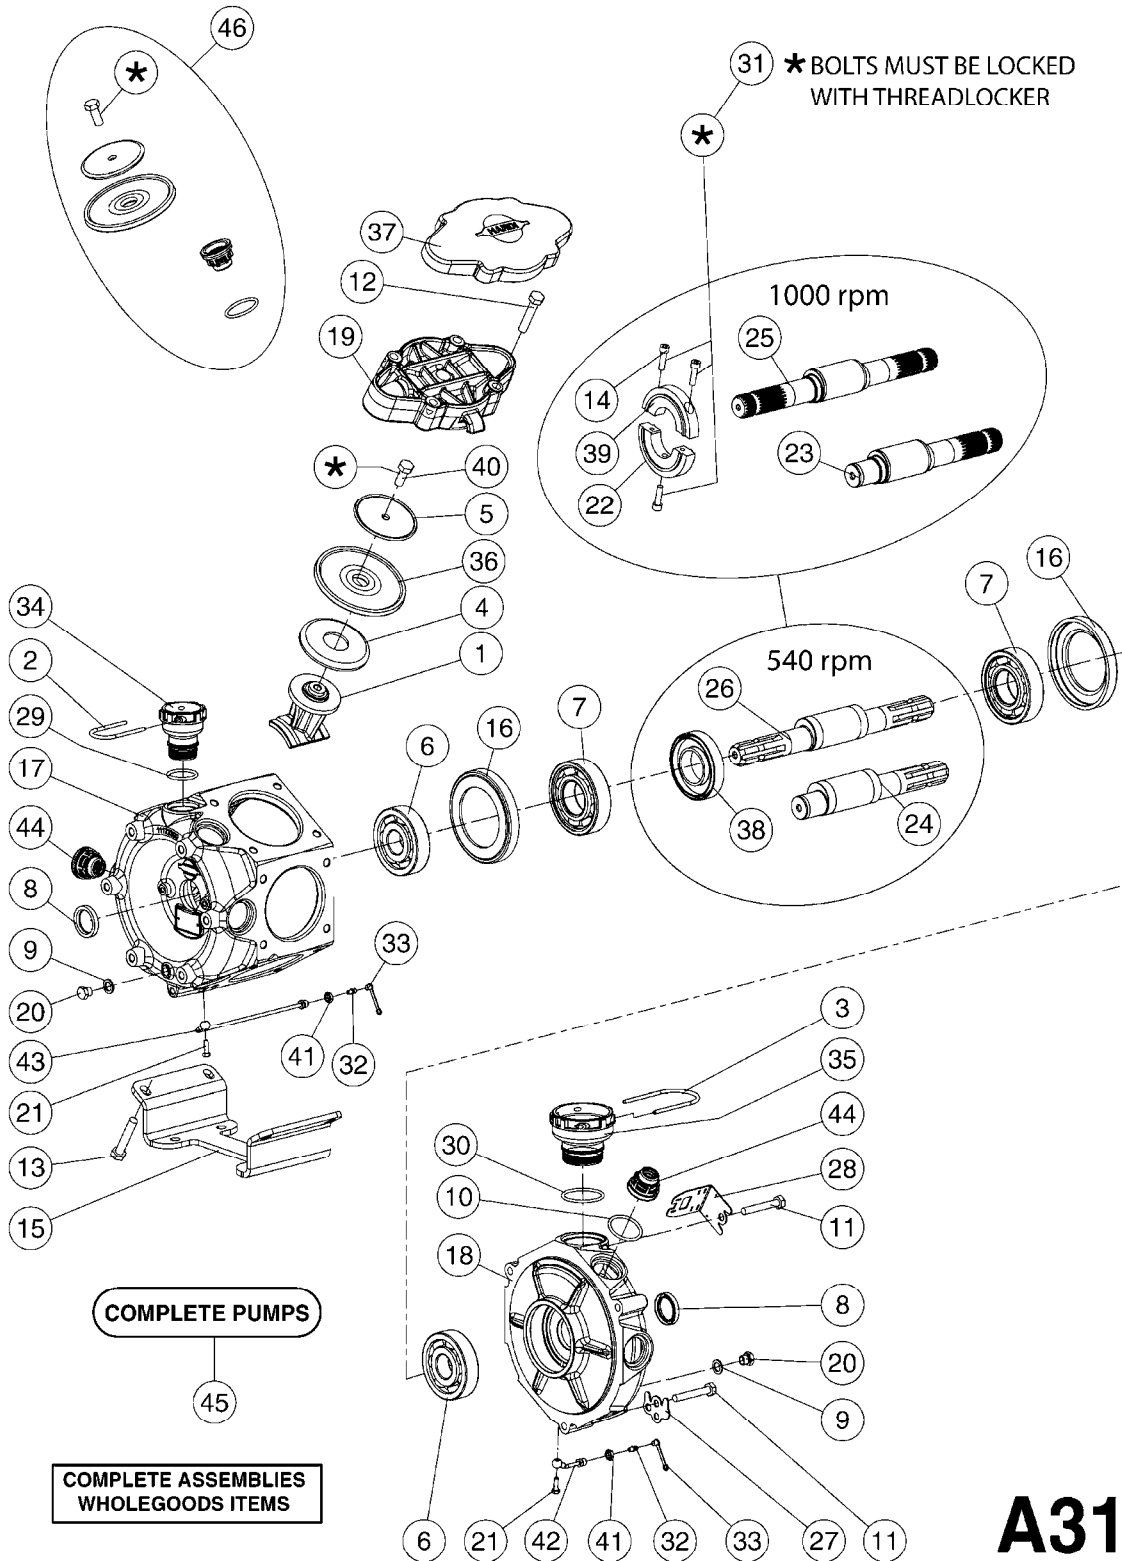

**A310**

PUMP - 463/1000 RPM W/MOUNTING  
A310-HIN, 18:06:15

Page

1

Date

14.08.2015 10:04

parts-n°	order qty	description
111183	1	PUMP CASTING 460-463 (PAINTED)
111547	1	PUMP CASTING 460-463-2' (PAINT)
111622	1	CONNECTING ROD 463/5.5MM
111638	1	VALVE COVER 463 HC+1000 VERS.
111645	1	CONNECTING ROD 463/6.5MM
147662	1	CRANK SHAFT F.363/463-5.5MM
147663	1	CRANK SHAFT 363/463-5.5 THROUG
147664	1	COUNTERBALANCE 363/463 WEIGHT
147706	1	CRANK SHAFT F.363/463-6.5MM
147707	1	CRANK SHAFT 363/463-6.5 THROUG
161012	1	DIAPHRAGM BACKING DISC F. 463
161175	1	DIAPHRAGM DISC F. 463 PUMP
161745	1	METAL SPACER F.363/463
170183	1	LIFT STRAP F.PUMP 360/361/462
173901	1	LIFT STRAP F.PUMP 463
210221	1	BEARING BALL 6407
210232	1	BEARING BALL 6310
210243	1	SEAL OIL 35 X 47 X 7
241404	1	DOWTYSEAL 1/4"
242153	1	O-RING D26X4 EPDM
242216	1	O-RING VITON F/1202/1302/462
280011	1	GREASE NIPPLE 3/8' SAE H TR
330072	1	O-RING D53.5/D45.5X4
334321	1	O-RING POLY. 34.0x26.0x4.0
390844	1	COUNTERBALANCE 363/463 POM
420917	1	BOLT HEX 8.8 RAW M8X12 FT
421083	1	BOLT HEX 8.8 DEL M10X65
430286	1	BOLT HEX 8.8 DEL M12X30 FT
430323	1	BOLT HEX 8.8 DEL M12X60
430438	1	BOLT HEX 8.8 DEL M12X65
450996	1	BOLT ALLEN M8X35 DIN 912 RAW
460703	1	NUT HEX M12X1.75 LOCK DIN985
614628	1	FOOT FOR PUMP 460-463 PAINTED
821585	1	PUMP 463/5.5 THRGH SHAFT 1000R
821587	1	PUMP 463/10 THROUGH SHAFT TWNF
14010400	1	PLUG 1/4" BSP
33511600	1	DIAPHRAGM F. 463 PUMP POLY.'06
43099200	1	BOLT HEX SS M12 X 30 DIN933 A4
72043600	1	VALVE FOR 462/463
72043700	1	VALVE FOR 462/463 W.VENT HOLE
72293300	1	PUMP 463/6.5 MED-2-1000-GG
75073900	1	PUMP KIT 463 "06"
82168700	1	PUMP 464/12/540 OFFSET PORTS
82168800	1	PUMP 464/6.5/1000 OFFSET PORTS
82169400	1	PUMP 464/6.5-MED-2-1000 FK