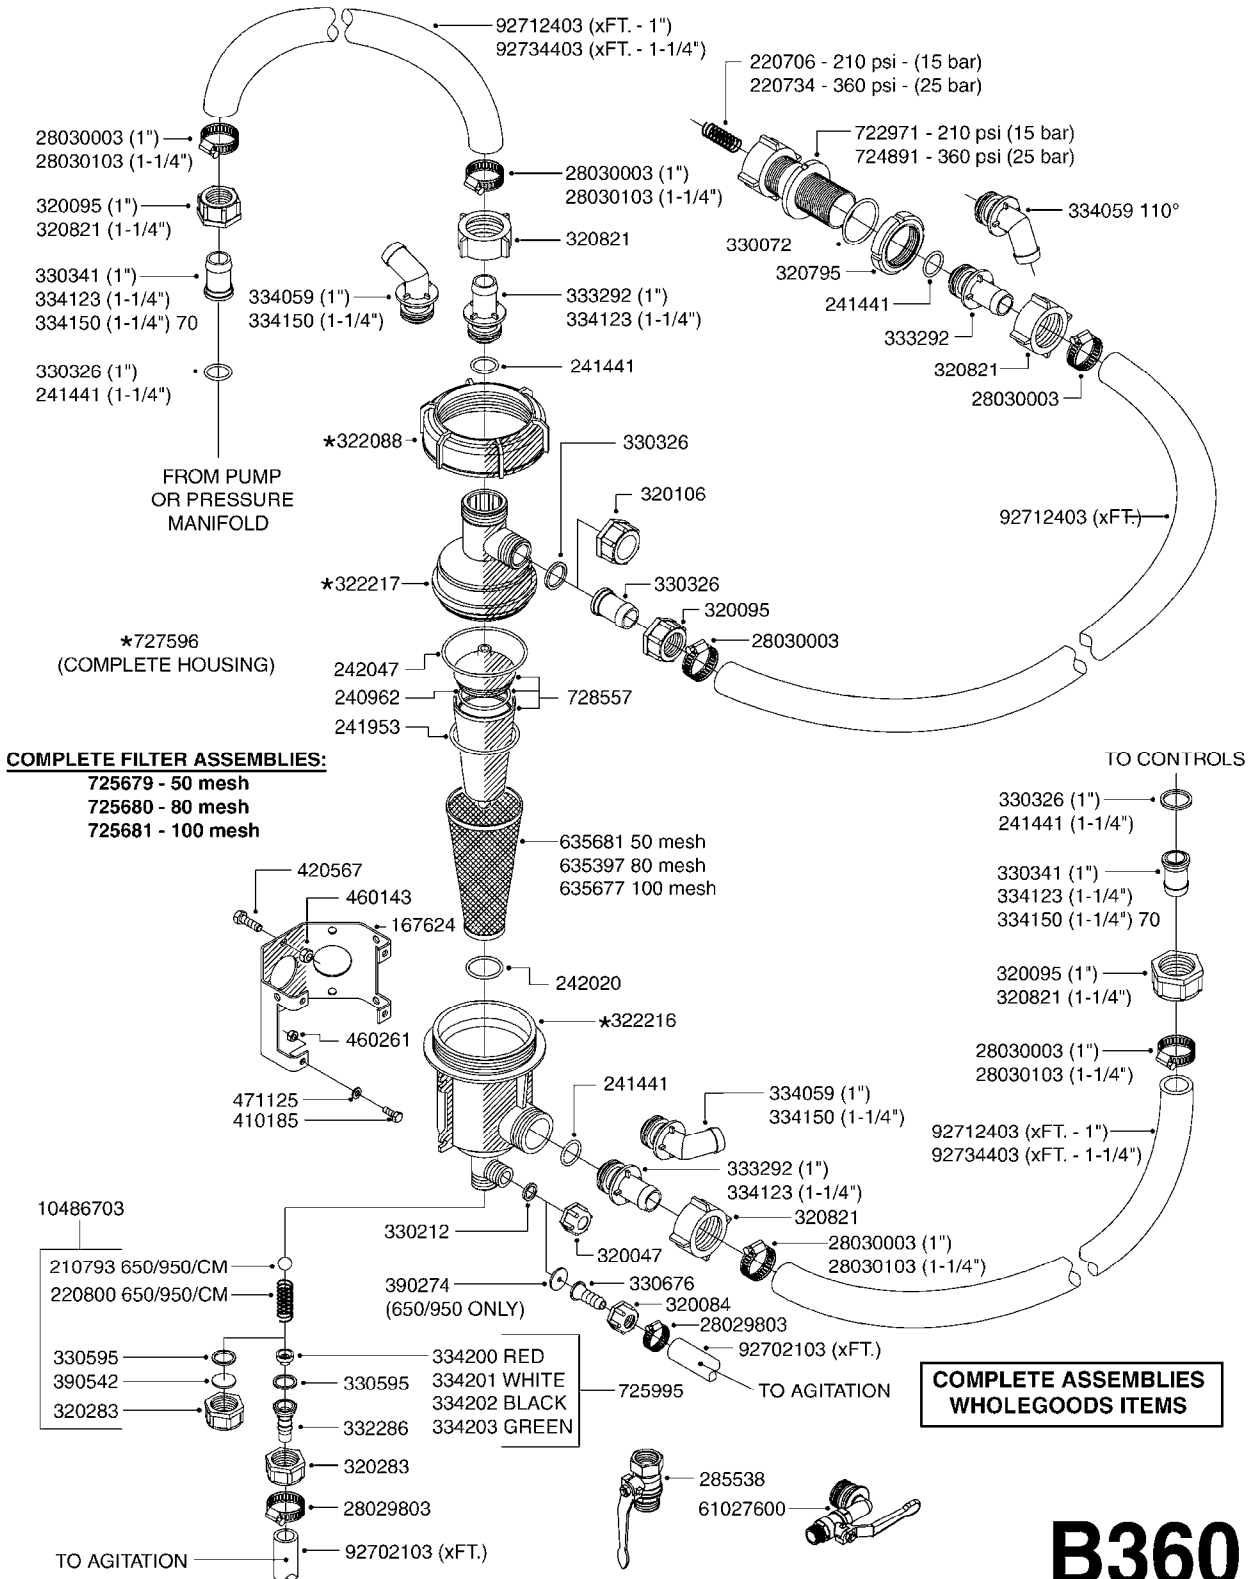

B360

SELF CLEANING FILTER-SCREW TOP
B360-HIN, 27:05:09

Page 1
Date 14.08.2015 10:04

parts-n°	order qty	description
10486703	1	KIT F.UPDATING SCF
167624	1	MOUNT BRACKET F. SCF
210793	1	BALL F.SCF
220706	1	SPRING SCF 12 BAR
220734	1	SPRING SCF 25 BAR
220800	1	SPRING F.SCF
240962	1	O-RING D57,2X3 NITRIL
241441	1	O-RING D29.3X3
241953	1	O-RING D73,03X3,53 VITON
242020	1	O-RING 39.2 X 3 VITON
242047	1	O-RING 89.5 X 3.0 VITON
28029803	1	CLAMP HOSE GEAR P1/2" 6708
28030003	1	CLAMP HOSE GEAR P1" 6716
28030103	1	CLAMP HOSE GEAR P5/4-S1.5"6724
285538	1	BALL VALVE 3/4" BSP
320047	1	FITT.DK CAPNUT 1/2" BSP
320084	1	FITT.DK NUT 1/2" BSP
320095	1	FITT.DK NUT 1" BSP
320106	1	FITT.DK CAPNUT 1" BSP
320283	1	FITT.DK NUT 3/4"BSP
320795	1	FITT.DK NUT 1-1/2" BSP JAMB
320821	1	FITT.DK NUT 1-1/2" BSP
322088	1	NUT LARGE F.SCF BODY
322216	1	SCF HOUSING (THREADED) F.GROVE
322217	1	SCF TOP (THREADED) W/GROVE
330072	1	O-RING D53.5/D45.5X4
330212	1	O-RING D19/D14X2.4 F.1/2"NUT
330326	1	O-RING D30/D24X2 F.1"NUT
330341	1	FITT.DK HB 1" F. 1" NUT
330595	1	O-RING D24.6/D20X2.1 -3/4"
330676	1	FITT.DK HB 3/8" F. 1/2" NUT
332286	1	FITT.DK HB 1/2" F. 3/4" NUT
333292	1	FITT.DK HB 1"O'RING F.1-1/2"
334059	1	FITT.DK EL 1" 110 DEG.F.1-1/2"
334123	1	FITT.DK HB 1-1/4"O-RNG F.1-1/2"
334150	1	FITT.DK HB 1-1/4" 110 F.1-1/2"
334200	1	ORFICE 3MM FOR SCF RED
334201	1	ORFICE 4MM FOR SCF WHITE
334202	1	ORFICE 5MM FOR SCF BLACK
334203	1	ORFICE 6MM FOR SCF GREEN
390274	1	ORIFICE ID4.0/18/1.5
390542	1	PLUG WASHER FOR 3/4'CAP NUT
410185	1	BOLT HEX 8.8 DEL M6X16 A2
420567	1	BOLT HEX 8.8 DEL M8X30 FT
460143	1	NUT HEX M8 LOCK A2 DIN985
460261	1	NUT HEX M6X1 LOCK A2 DIN985
471125	1	WASHER M6U D12/D6.4x1.6 SS A2
61027600	1	VALVE 1/2"BSP ASSY S5390
635397	1	SCREEN SCF 80 MESH
635677	1	SCREEN SCF 100 MESH
635681	1	SCREEN SCF 50 MESH
722971	1	SAFETY VALVE SCF 217PSI (15BAR)
724891	1	SAFETY VALVE SCF 25 BAR
725679	1	SCF ASSY.50 W/THREADED TOP CAP
725680	1	SCF ASSY.80 W/THREADED TOP CAP
725681	1	SCF ASSY.100 W/THREADED CAP
725995	1	BAG FOR SCF
727596	1	SCF HOUSING COMPLETE
728557	1	CONE F.SCF RED
92702103	1	HOSE R X1/2" X300PSI WP X0012"
92712403	1	HOSE R X1" X300PSI WP X0012"