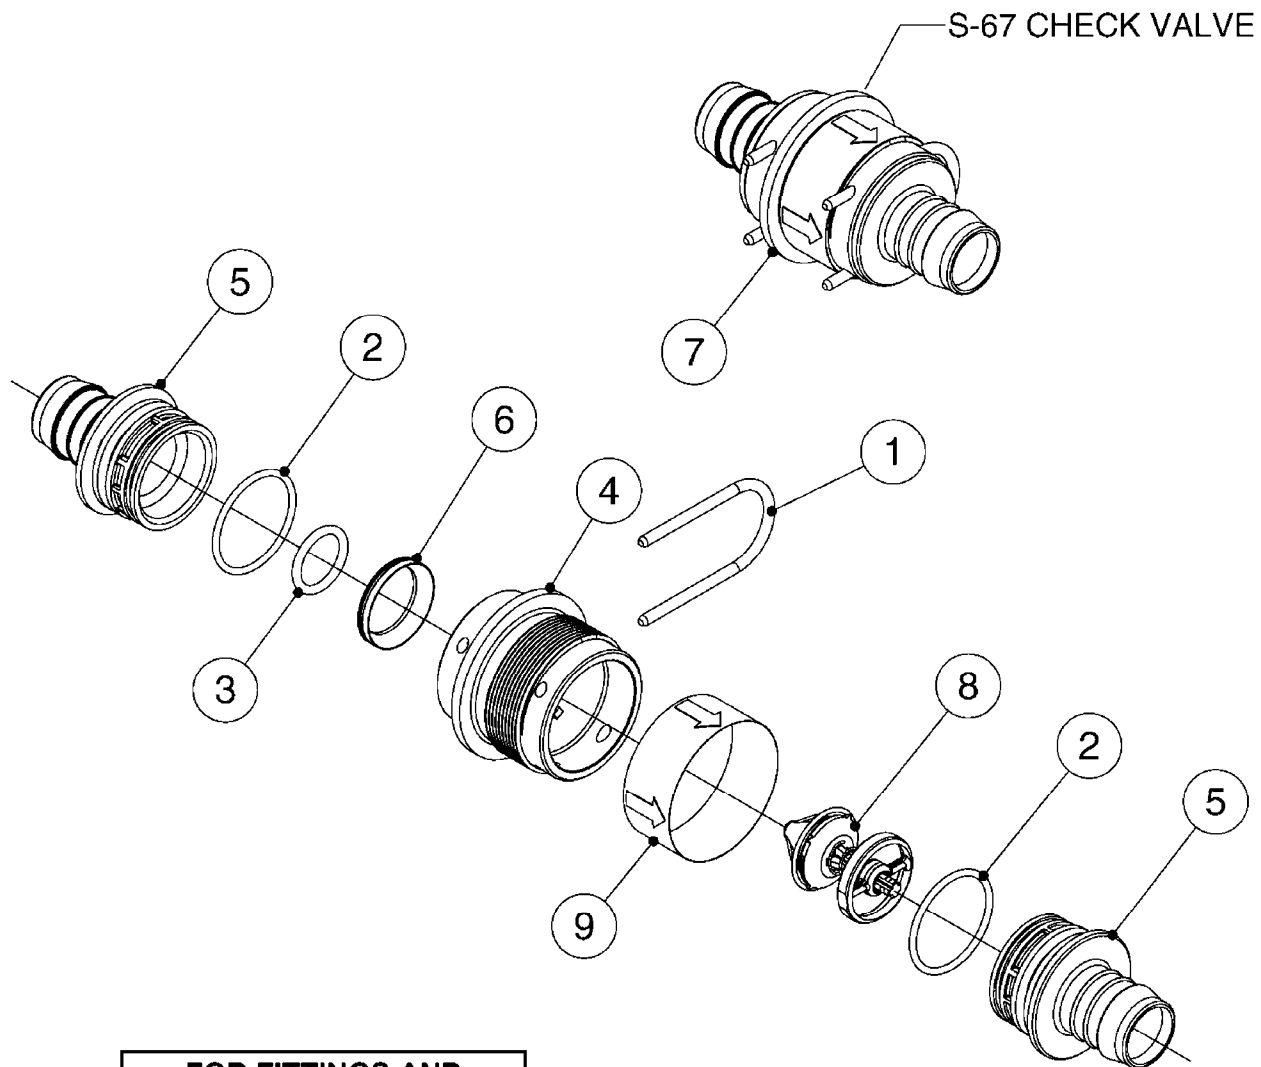

FOR FITTINGS AND
HOSES, SEE SECTION H

B346

CHECK VALVES - S67
B346-HIN, 16:05:12

Page 1

Date 14.08.2015 10:04

Pos.	parts-n°	order qty	description
1	145996	1	FITT.DK S-67 FORK
2	242353	1	O-RING D44.2X3.0 VITON F.S-67
3	242504	1	O-RING D35x2 NITRIL
4	322104	1	FITT.DK S-67 BULKHEAD
5	334231	1	FITT.DK S-67 STR.1'
5	334232	1	FITT.DK S-67 STR.1-1/4'
6	14103100	1	SEAT F.CHECK VALVE D40.8 2010
7	72001803	1	CHCK VLV,S67, 2 X 1" HB COMPLETE IN-LINE CHECK VALVE FOR 1" HOSE
7	72206600	1	CHCK VLV,S67, 2 X 1.25" HB COMPLETE IN-LINE CHECK VALVE FOR 1-1/4" HOSE
8	72089900	1	CHECK VALVE S67 SUBASMBLY.2001
9	97800500	1	DECAL 230X28 BLACK ARROW