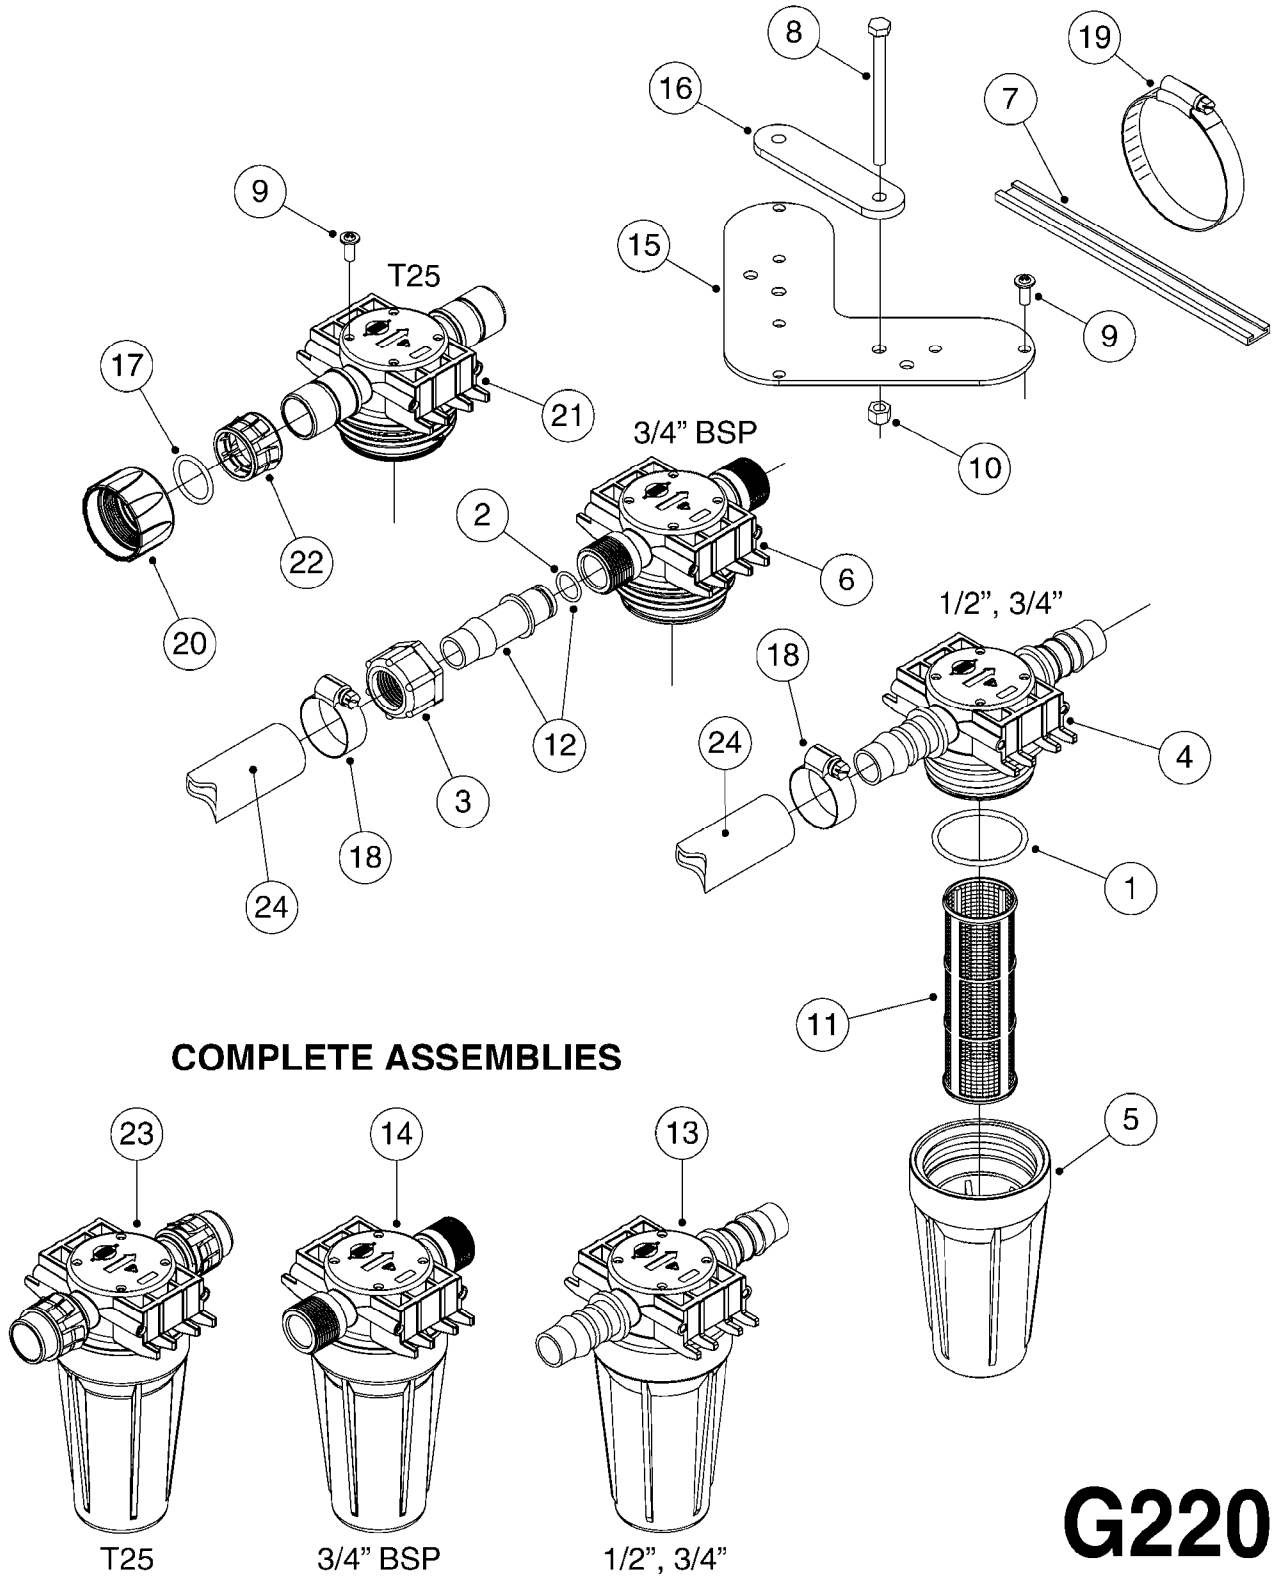

FILTER ASSEMBLIES-IN LINE
G220-HIN, 29:08:12

Page 1
Date 14.08.2015 10:05

Pos.	parts-n°	order qty	description
1	240925	1	O-RING D49.5X3 NITRIL
2	242594	1	O-RING D14 X 1.78 SCH.70-EPDM
3	320283	1	FITT.DK NUT 3/4"BSP
4	322241	1	FILTER HOUSING W.3/4' BARBS
4	322249	1	FILTER HOUSING W.1/2' BARBS
5	322242	1	FILTER BOWL / IN-LINE
6	322250	1	FILTER HOUSING W.3/4"BSP THRD
7	341291	1	RUBBER HOSE CLAMP COVER 130MM
7	341292	1	RUBBER HOSE CLAMP COVER 180MM
8	410605	1	BOLT HEX 8.8 DEL M6X80
9	440673	1	SCREW F.PLASTIC 5X12 SS
10	460261	1	NUT HEX M6X1 LOCK A2 DIN985
11	615443	1	FILTER ELEM.50 MESH BLUE
11	615444	1	FILTER ELEM.80 MESH RED
11	615445	1	FILTER ELEM.100 MESH YELLOW
12	716236	1	FITT.DK HB 1/2" ASSY. F. 3/4"
12	724621	1	FITT.DK HB 3/4"ASSY F.3/4" NUT
13	845205	1	FILTER IN-LINE 1/2' 50 MESH
13	845208	1	FILTER IN-LINE 3/4' 50 MESH
13	845209	1	FILTER IN-LINE 3/4' 80 MESH
14	845218	1	FILTER IN-LINE 3/4'50 MESH OML
14	845219	1	FILTER IN-LINE 3/4'80 MESH OML
15	16022203	1	PLATE 3.0 X 55 X 196
16	16022403	1	BRACKET 60MM TUBE
17	24263000	1	O-RING Ø24.4 X 3.1 NITRIL SH70
18	28029903	1	CLAMP HOSE GEAR P3/4"-S1" 6712
19	28047103	1	CLAMP HOSE GEAR 50 X 50 6740
19	28047203	1	CLAMP HOSE GEAR 60 X 80 6756
20	32239700	1	FITT.DK NUT T25
21	32239800	1	FITT.DK IN-LINE FILTER TOP T25
22	33515500	1	FITT.DK NUT LOCK RING T25
23	72700600	1	FILTER IN-LINE 80 MESH, T25
24	92702103	1	HOSE R X1/2" X300PSI WP X0012"
24	92703203	1	HOSE R X3/4" X300PSI WP X0012"