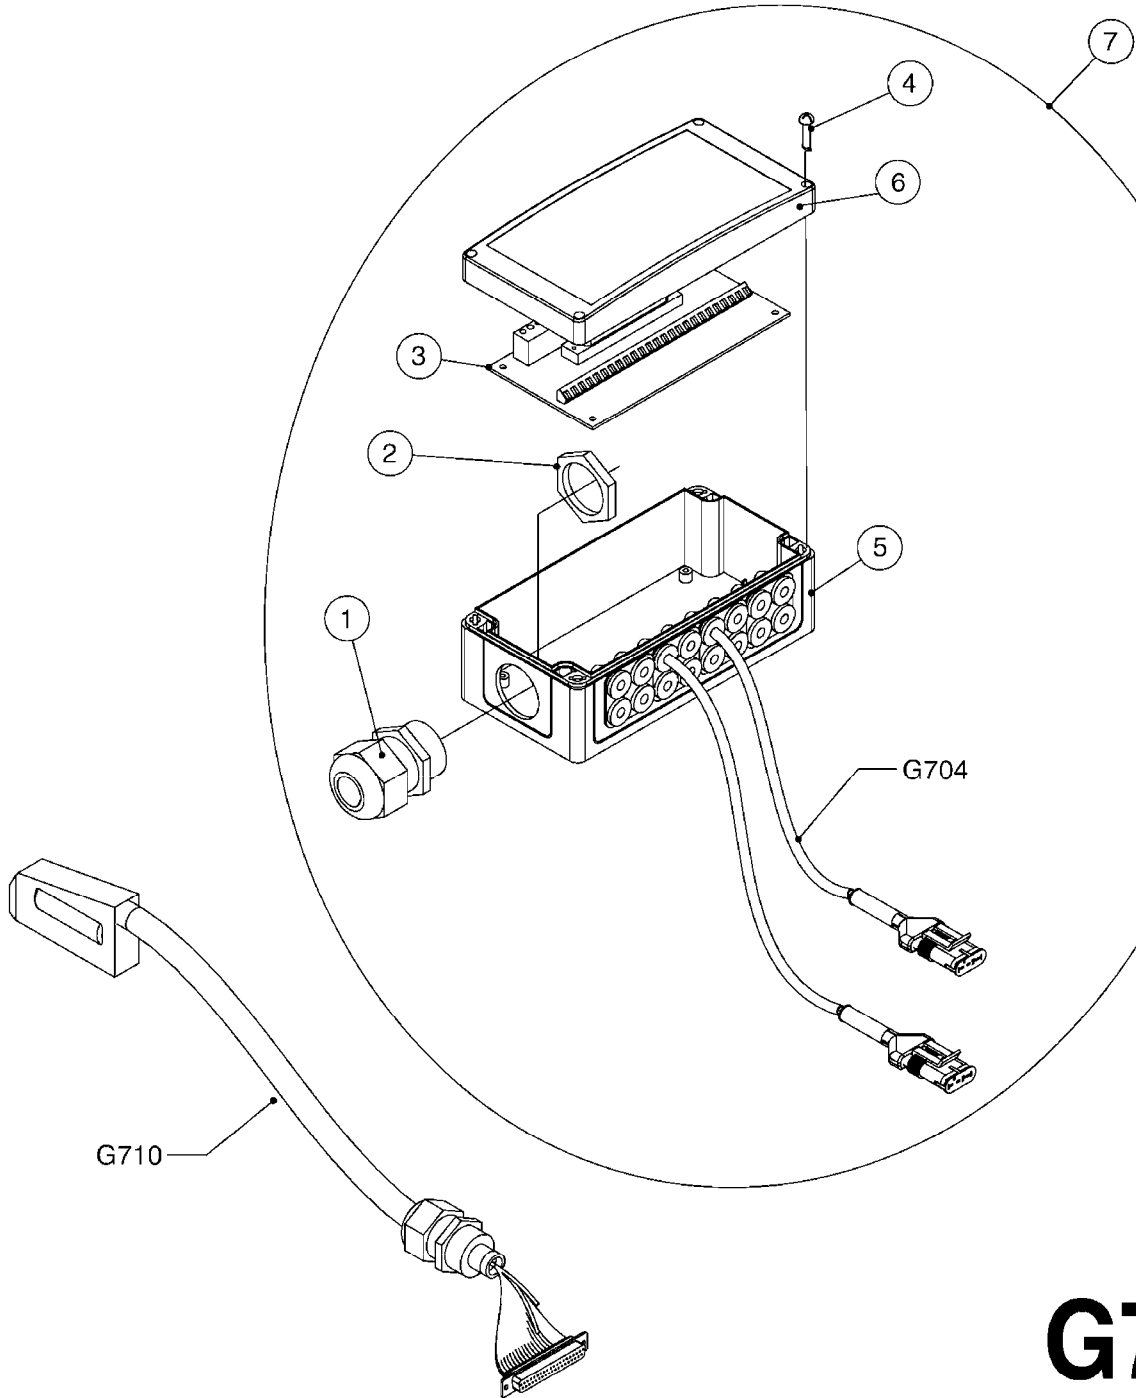

JUNCTION BOX - LIQUID
G705-HIN, 01:12:10

Page 0

Date 14.08.2015 10:06

JUNCTION BOX - LIQUID
G705-HIN, 01:12:10

Page 1

Date 14.08.2015 10:06

Pos.	parts-n°	order qty	description
1	262106	1	BULKHEAD F. CABLE 6.5-14 BLACK
2	262107	1	NUT F. BULKHEAD CABLE BLACK
3	26004800	1	CIRCUIT BD SEC VLV NCM 13SEC 13 SECTION
3	72173900	1	CIRCUIT BD SEC VLV 39PIN 9SEC 9 SECTION
4	28082100	1	SCREW F. BOX LID 1/4" L=20
5	33508700	1	BOX BOTTOM 160X80X40 BLACK 1-HOLE
6	33508800	1	LID 160X80X15 BLK W/SCREWS
7	72115400	1	CONNECTION BOX F. OP. UNIT SV9