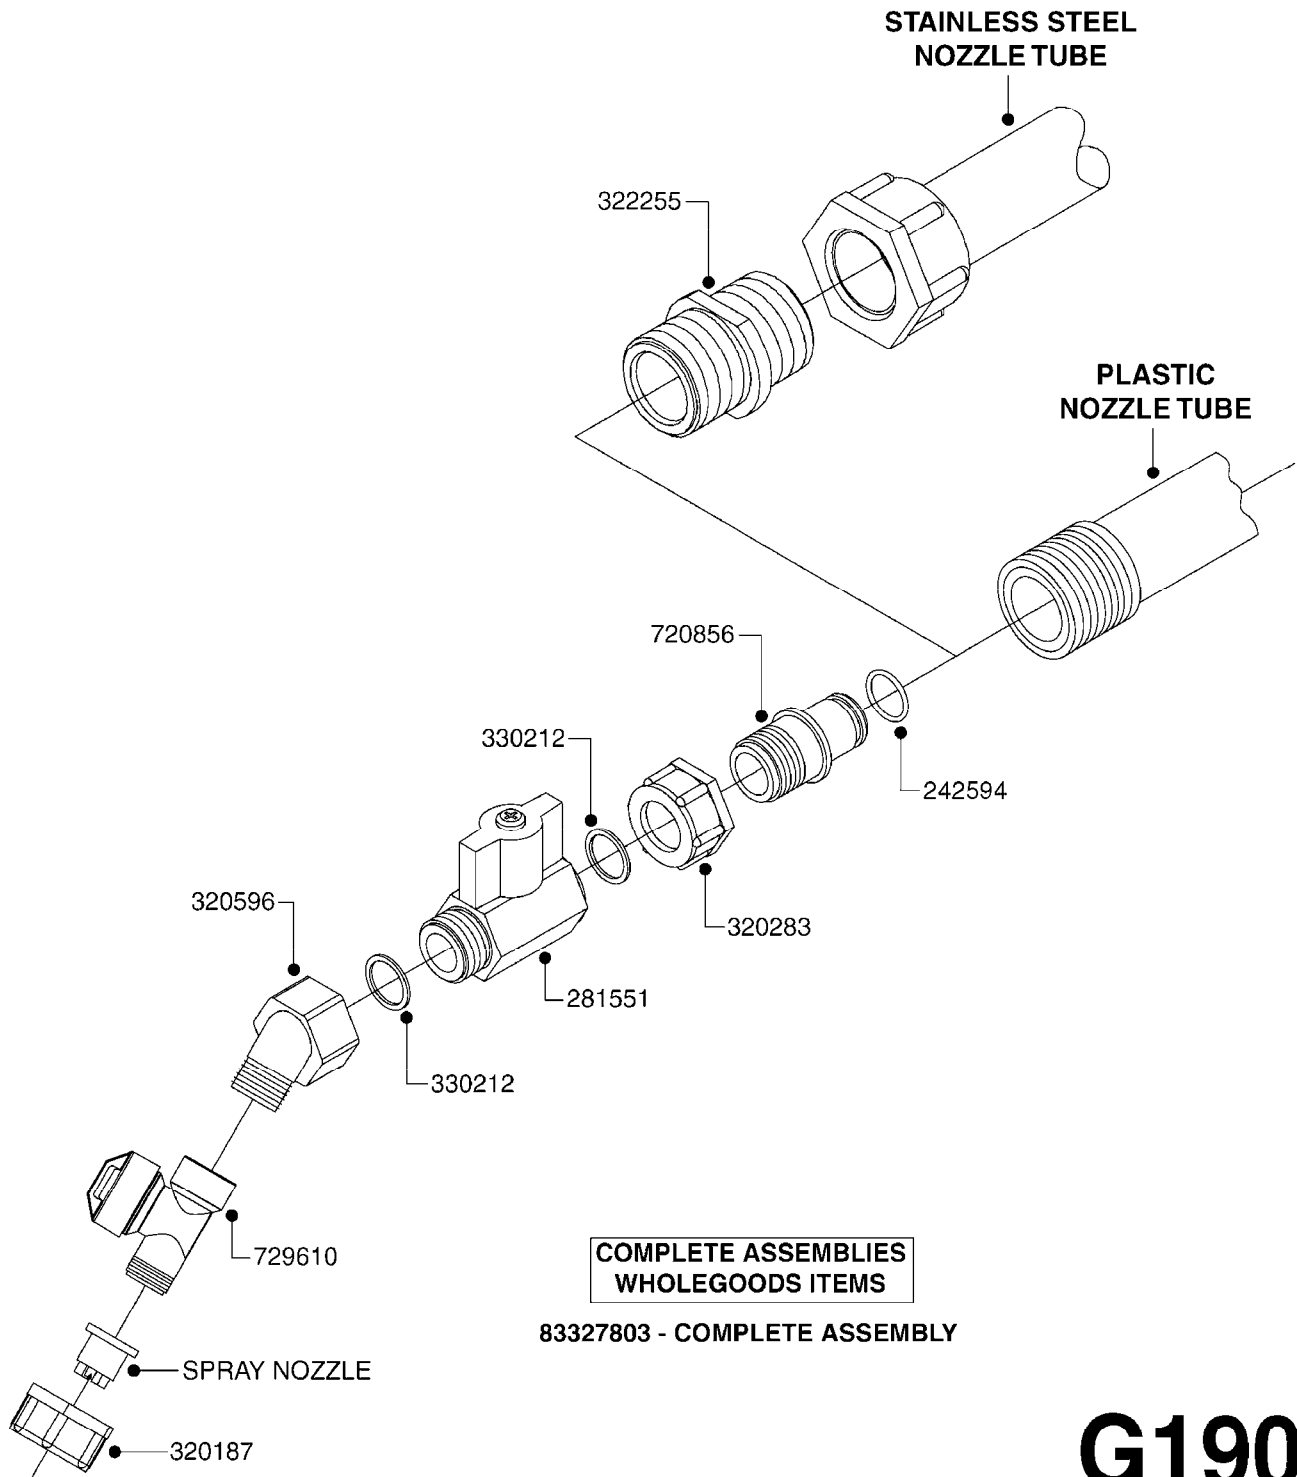

G190

END NOZZLE KIT
G190-HIN, 28:11:06

Page 1

Date 14.08.2015 10:05

parts-n°	order qty	description
242594	1	O-RING D14 X 1.78 SCH.70-EPDM
281551	1	BALL VALVE 1/2"
320187	1	FITT.DK CAP 3/8" BSP BLACK
320283	1	FITT.DK NUT 3/4"BSP
320596	1	FITT.DK ELB 3/8'-1/2'BSP 45DEG
322255	1	FITT.DK NIPPLE 3/4"X 3/4"
330212	1	O-RING D19/D14X2.4 F.1/2"NUT
720856	1	FITT.DK 1/2'BSP ASSY.F.3/4'NUT
729610	1	NOZZLE ASSY. NON DRIP 3/8 THRD
83327803	1	END NOZZLE KIT "04"