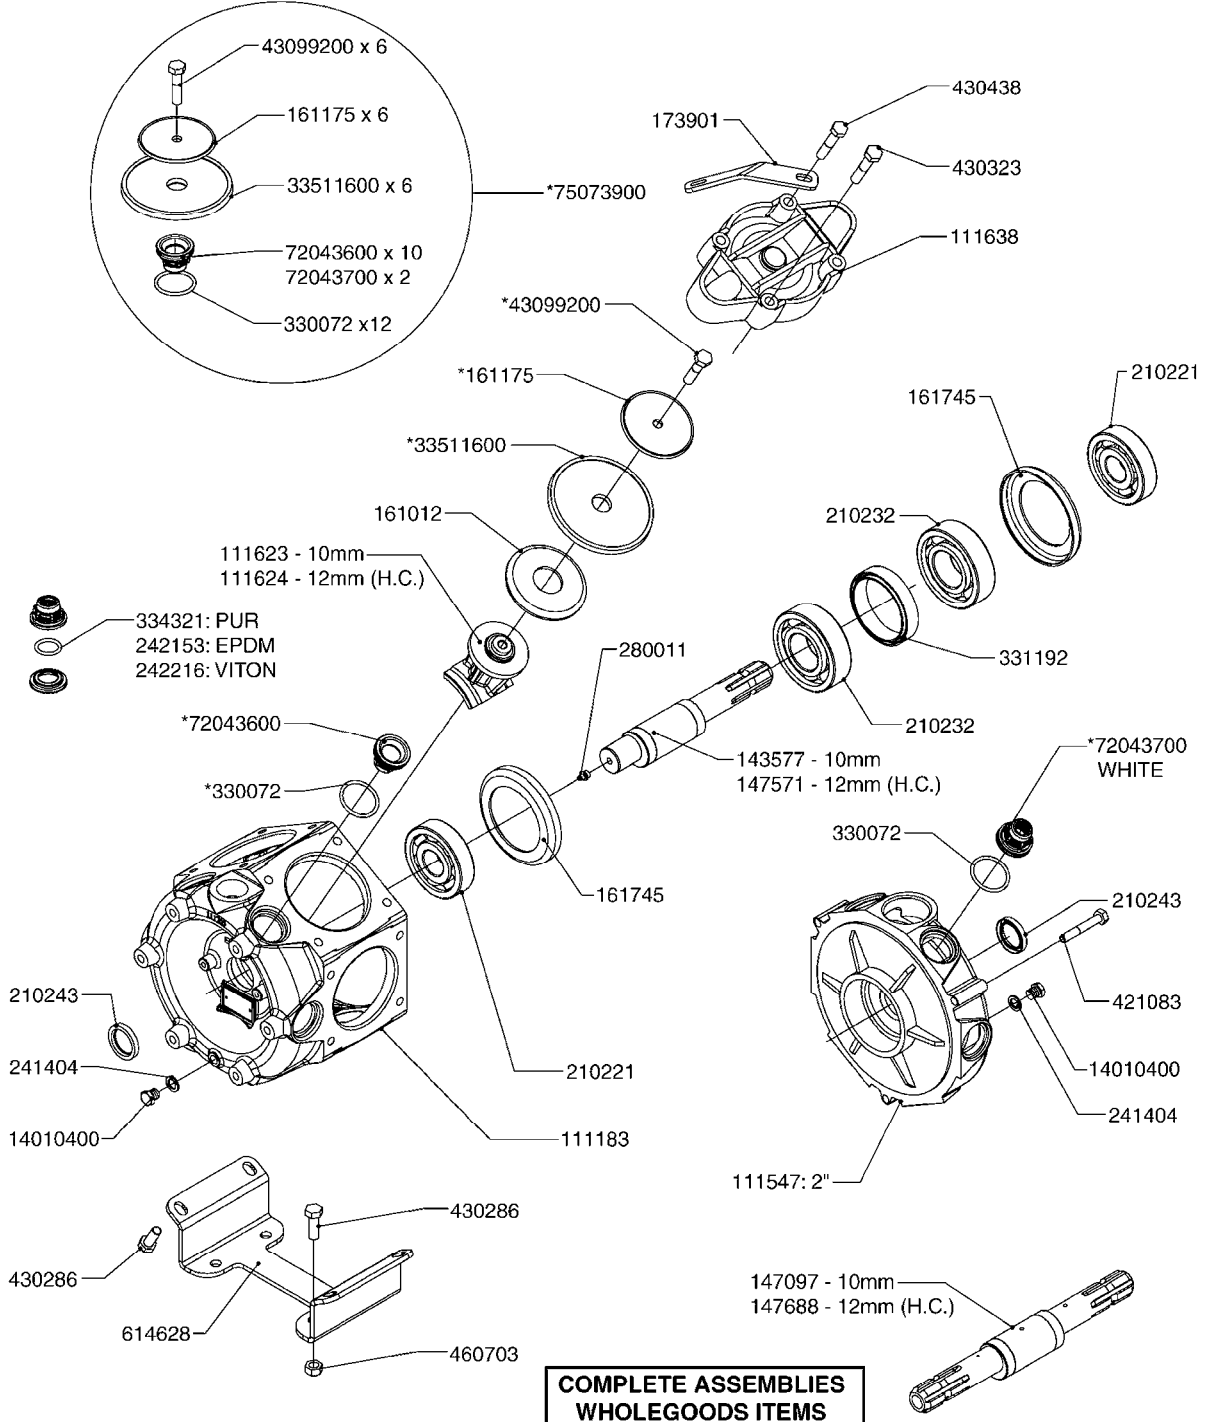

**PUMP REPAIR KIT**

**COMPLETE ASSEMBLIES  
WHOLEGOODS ITEMS**

**COMPLETE PUMPS**

- 821587 - 463/10 2" W/THROUGH SHAFT (540 RPM)
- 82166300 - 463/12 2" (540 RPM H.C. INLINE PORTS)
- 463/12 2" (540 RPM H.C. OFFSET PORTS) REPLACED BY 82168700 (PAGE A315)