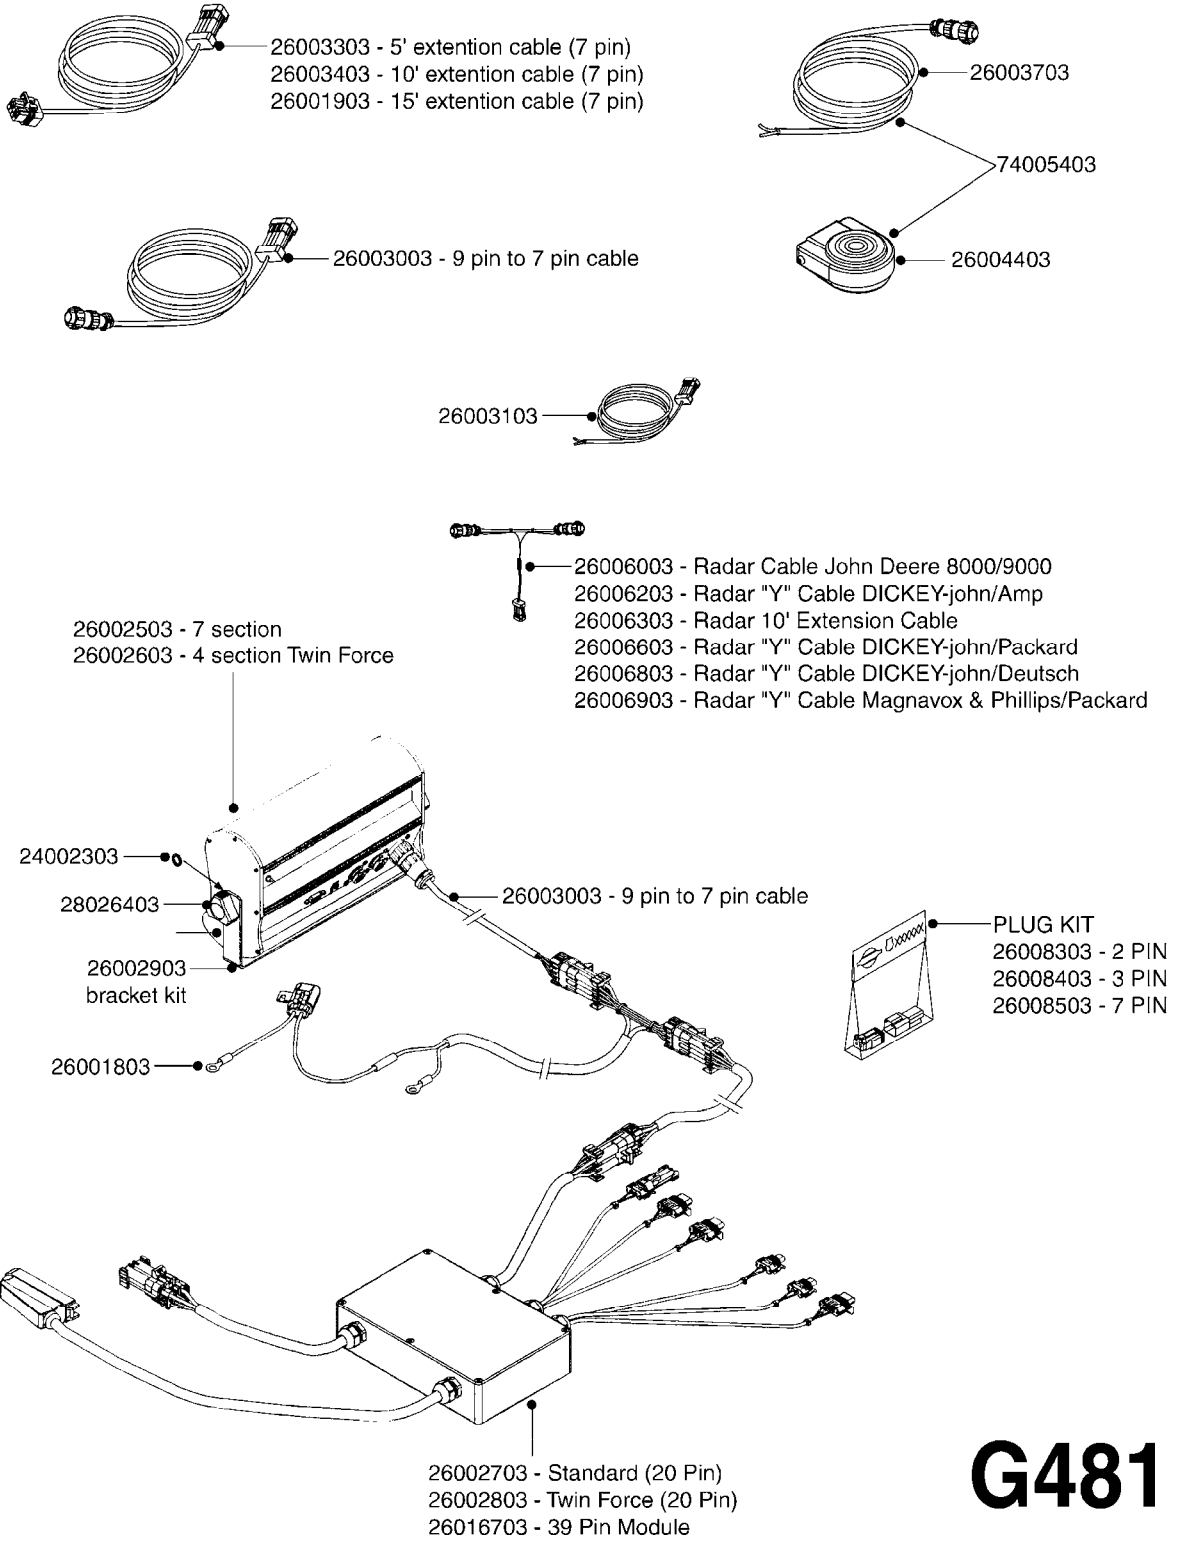

# G480

HC 2500/HM1500 DISPLAY/SCANBOX  
G480-HIN, 15:11:09

Page 1  
Date 14.08.2015 10:05

parts-n°	order qty	description
142516	1	SCREW SET M10 BENT F. LOCKING
161411	1	MT.BRK. HC2500/HM1500 DISPLAY
26018300	1	ADAPTOR 2500 FOR SPRAYBOX II 39-PIN/REPLACES SCANBOX
260363	1	PLUG 2 POLE 12V
260827	1	PLUG F.EC ATTACHMENTS
261060	1	PLUG F.EC ATTACHMENTS
261589	1	FUSE 5 X 20 1.25 AMP
26176203	1	FUSE 5.0A QUICK-ACT.
261933	1	CABLE W/PLUG 2X25 L=71"
261934	1	CABLE W/PLUG 18X0.5MM L=79"
261935	1	SWITCH 2 POLE
261937	1	CIRCUIT BOARD F. SCANBOX
262099	1	PLUG SOCKET 3-POLE 2.5/3
450902	1	BOLT ALLEN HEAD M4 X 16MM
471055	1	WASHER D4.1/7.6 X 0.9
61029900	1	BRACKET FOR HC2500
731613	1	DISPLAY HC2500 NEW
731983	1	DISPLAY HM1500 REFURBISHED
732095	1	DISPLAY HM1500 NEW
732096	1	SCANBOX F.HM1500/HC2500
741580	1	PLUG 3-POLE 2.5/3
978045	1	DECAL QUICK GUIDE 1500/2500
978097	1	DECAL QUICK GUIDE 1500/2500 FR