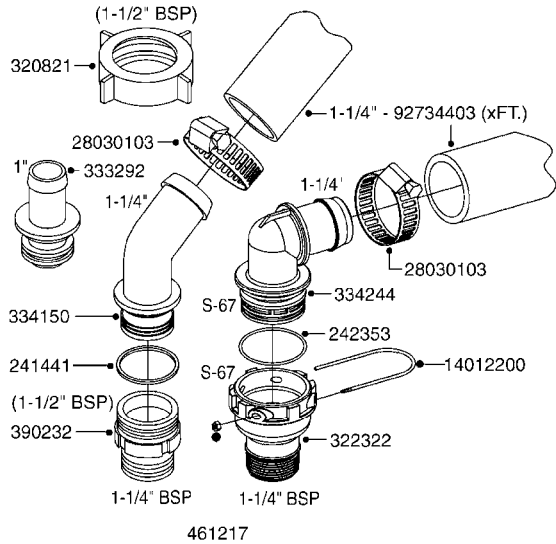

PRESSURE SIDE OF PUMP