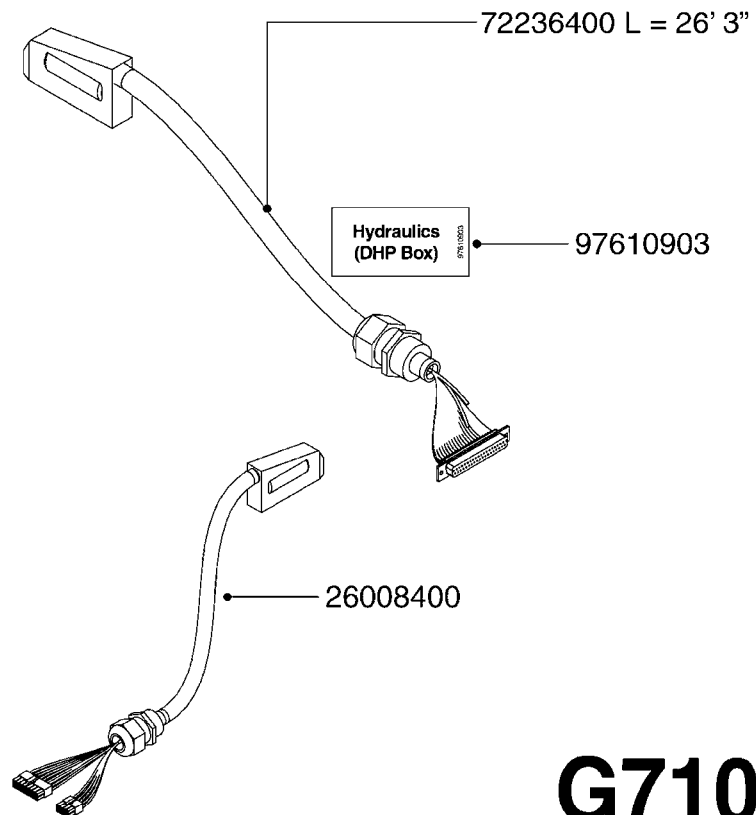

HYDRAULIC SYSTEM

* Note orientation of bracket
1 = Liquid system
2 = Hydraulic system