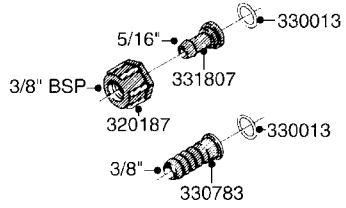

H010

parts-n°	order qty	description
240085	1	O-RING D13,1/8,3X02,4 NITRIL
241441	1	O-RING D29.3X3
242594	1	O-RING D14 X 1.78 SCH.70-EPDM
320084	1	FITT.DK NUT 1/2" BSP
320095	1	FITT.DK NUT 1" BSP
320117	1	FITT.DK CONN.1/2"BSP F. 1" CAP
320187	1	FITT.DK CAP 3/8" BSP BLACK
320283	1	FITT.DK NUT 3/4"BSP
320821	1	FITT.DK NUT 1-1/2" BSP
321495	1	FITT.DK REDUC 1/4'BSP F.3/4'NT
321576	1	FITT.DK CONN 1/2"BSP F.3/4"NUT
330013	1	O-RING D15/D10X2.5 F.3/8"NUT
330212	1	O-RING D19/D14X2.4 F.1/2"NUT
330326	1	O-RING D30/D24X2 F.1"NUT
330341	1	FITT.DK HB 1" F. 1" NUT
330595	1	O-RING D24.6/D20X2.1 -3/4"
330665	1	FITT.DK HB 3/4"F.1" NUT
330676	1	FITT.DK HB 3/8" F. 1/2" NUT
330687	1	FITT.DK HB 1/2" F. 1/2" NUT
330691	1	FITT.DK HB 3/4'F.3/4' NUT
330783	1	FITT.DK HB 3/8" F.3/8" NUT
331262	1	FITT.DK HB 1-1/2" F. 1-1/2"NUT
331273	1	O-RING D44/D38X2 F.1-1/2"
331446	1	FITT.DK HB 1" F.1-1/2" NUT
331807	1	FITT.DK HB 5/16" F.3/8" NUT
332286	1	FITT.DK HB 1/2" F. 3/4" NUT
332905	1	FITT.DK HB 1/2" F. 3/4" CAP
332927	1	PLUG F. NOZZLE TUBE 3/4'
333292	1	FITT.DK HB 1"O-RING F.1-1/2"
333664	1	FITT.DK HB 5/16' F. 1/2' NUT
334044	1	FITT.DK HB 3/4' F. 3/4' CAP
334059	1	FITT.DK EL 1" 110 DEG.F.1-1/2"
334123	1	FITT.DK HB 1-1/4"O-RNG F.1-1/2"
334150	1	FITT.DK HB 1-1/4" 110 F.1-1/2"
390542	1	PLUG WASHER FOR 3/4'CAP NUT
716236	1	FITT.DK HB 1/2" ASSY. F. 3/4"
716413	1	FITT.DK PLUG ASSY. F.NOZ TUBE
717426	1	FITT.DK REDUC 1/4"BSP F.3/4"N
720856	1	FITT.DK 1/2'BSP ASSY.F.3/4'NUT
724621	1	FITT.DK HB 3/4"ASSY F.3/4" NUT