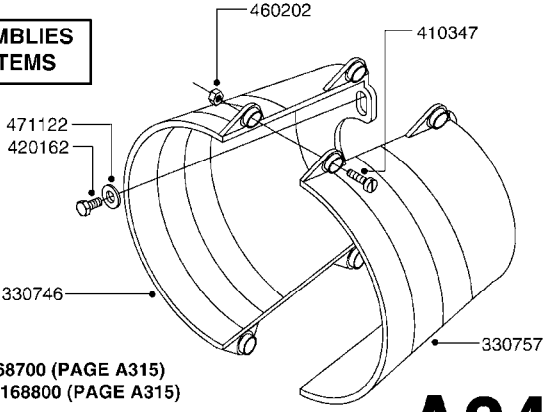

**SUCTION SIDE OF PUMP (WITH 1-1/2" SUCTION PORT)**

**PRESSURE SIDE OF PUMP**

**SUCTION SIDE OF PUMP (WITH 2" SUCTION PORT)**

**COMPLETE ASSEMBLIES  
WHOLEGOODS ITEMS**

- 821585 - 463/5.5 W/THROUGH SHAFT (1000 RPM)
- 821587 - 463/10 W/THROUGH SHAFT (540 RPM)
- 82169400 - 464/6.5 (1000 RPM H.C. INLINE PORTS)
- 72293300 - 463/6.5 W/THROUGH SHAFT (1000 RPM)
- 463/12 (540 RPM H.C. OFFSET PORTS) REPLACED BY 82168700 (PAGE A315)
- 463/6.5 (1000 RPM H.C. OFFSET PORTS) REPLACED BY 82168800 (PAGE A315)