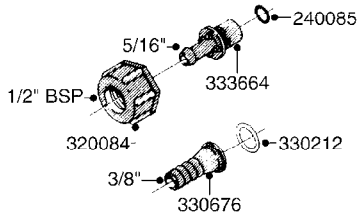

H010

parts-n°	order qty	description
240085	1	O-RING D13,1/8,3X02,4 NITRIL
241441	1	O-RING D29.3X3
242594	1	O-RING D14 X 1.78 SCH.70-EPDM
320084	1	FITT.DK NUT 1/2" BSP
320095	1	FITT.DK NUT 1" BSP
320117	1	FITT.DK CONN.1/2"BSP F. 1" CAP
320187	1	FITT.DK CAP 3/8" BSP BLACK
320283	1	FITT.DK NUT 3/4"BSP
320821	1	FITT.DK NUT 1-1/2" BSP
321495	1	FITT.DK REDUC 1/4'BSP F.3/4'NT
321576	1	FITT.DK CONN 1/2"BSP F.3/4"NUT
330013	1	O-RING D15/D10X2.5 F.3/8"NUT
330212	1	O-RING D19/D14X2.4 F.1/2"NUT
330326	1	O-RING D30/D24X2 F.1"NUT
330341	1	FITT.DK HB 1" F. 1" NUT
330595	1	O-RING D24.6/D20X2.1 -3/4"
330665	1	FITT.DK HB 3/4"F.1" NUT
330676	1	FITT.DK HB 3/8" F. 1/2" NUT
330687	1	FITT.DK HB 1/2" F. 1/2" NUT
330691	1	FITT.DK HB 3/4'F.3/4' NUT
330783	1	FITT.DK HB 3/8" F.3/8" NUT
331262	1	FITT.DK HB 1-1/2" F. 1-1/2"NUT
331273	1	O-RING D44/D38X2 F.1-1/2"
331446	1	FITT.DK HB 1" F.1-1/2" NUT
331807	1	FITT.DK HB 5/16" F.3/8" NUT
332286	1	FITT.DK HB 1/2" F. 3/4" NUT
332905	1	FITT.DK HB 1/2" F. 3/4" CAP
332927	1	PLUG F. NOZZLE TUBE 3/4'
333292	1	FITT.DK HB 1"O-RING F.1-1/2"
333664	1	FITT.DK HB 5/16' F. 1/2' NUT
334044	1	FITT.DK HB 3/4' F. 3/4' CAP
334059	1	FITT.DK EL 1" 110 DEG.F.1-1/2"
334123	1	FITT.DK HB 1-1/4"O-RNG F.1-1/2"
334150	1	FITT.DK HB 1-1/4" 110 F.1-1/2"
390542	1	PLUG WASHER FOR 3/4'CAP NUT
716236	1	FITT.DK HB 1/2" ASSY. F. 3/4"
716413	1	FITT.DK PLUG ASSY. F.NOZ TUBE
717426	1	FITT.DK REDUC 1/4"BSP F.3/4"N
720856	1	FITT.DK 1/2'BSP ASSY.F.3/4'NUT
724621	1	FITT.DK HB 3/4"ASSY F.3/4" NUT