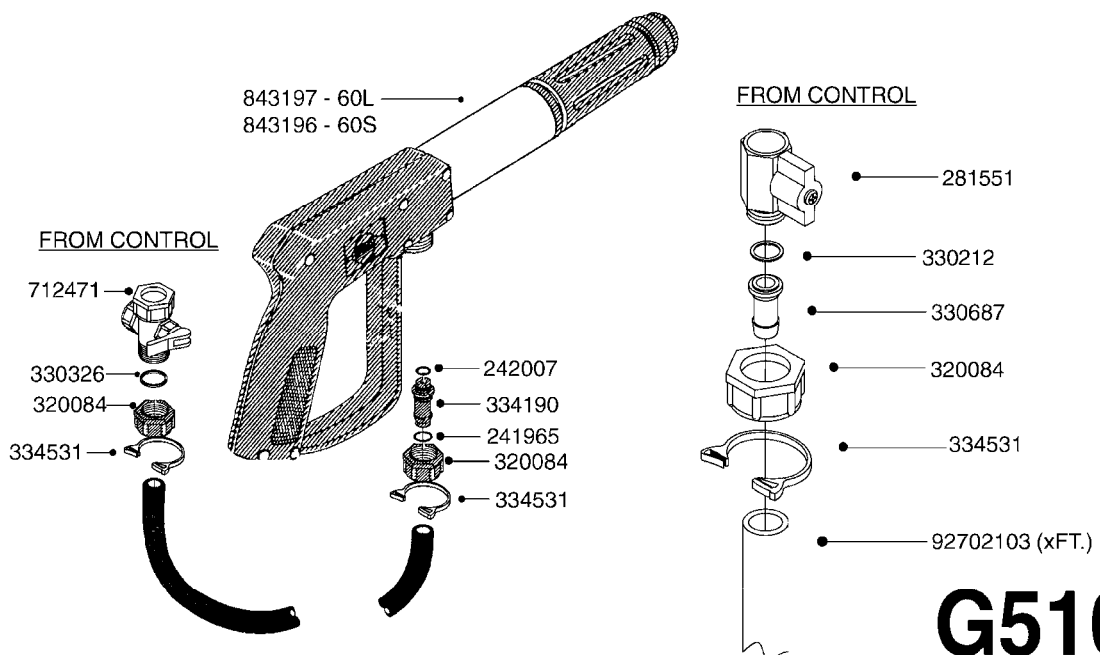

G510

HOSE WRAPS
G510-HIN, 19:05:11

Page 1
Date 14.08.2015 10:05

parts-n°	order qty	description
241965	1	O-RING 12.1 X 1.6
242007	1	O-RING D9.1X1.6
281551	1	BALL VALVE 1/2"
320084	1	FITT.DK NUT 1/2" BSP
330212	1	O-RING D19/D14X2.4 F.1/2"NUT
330326	1	O-RING D30/D24X2 F.1"NUT
330687	1	FITT.DK HB 1/2" F. 1/2" NUT
334190	1	FITT.DK HB 1/2' F. PISTOL 60S
334531	1	CLAMP HOSE PLASTIC 3/4"
636223	1	POST 12 VOLT TR30
712471	1	AGITATION VALVE ASSY. ON/OFF
843196	1	GUN, MODEL 60S
843197	1	HANDGUN KIT TYPE 60 LONG
10013403	1	BOLT HEX 3/8-16X1 1/4 HCS Z5
10013503	1	NUT HEX NC 3/8"
10178903	1	WRAP HOSE SIDE MOUNT PLATE
10179003	1	WRAP HOSE BOTTOM PLATE MOUNT
10179403	1	WRAP WELDMENT FOR HI101789
10179503	1	WRAP WELDMENT FOR HI101790
10225603	1	BKT.FOR HOSE WRAP MOUNT NL NK
10225703	1	WRAP HOSE BDL.BOTTOM PLATE
92702103	1	HOSE R X1/2" X300PSI WP X0012"