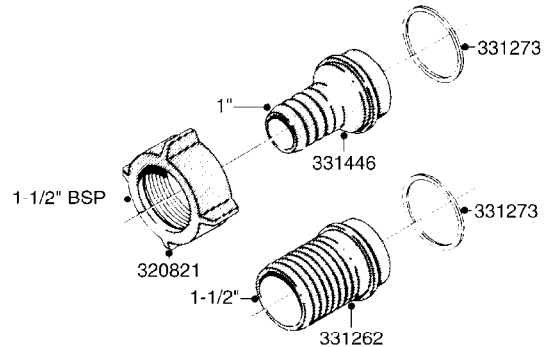

H010

parts-n°	order qty	description
240085	1	O-RING D13,1/8,3X02,4 NITRIL
241441	1	O-RING D29.3X3
242594	1	O-RING D14 X 1.78 SCH.70-EPDM
320084	1	FITT.DK NUT 1/2" BSP
320095	1	FITT.DK NUT 1" BSP
320117	1	FITT.DK CONN.1/2"BSP F. 1" CAP
320187	1	FITT.DK CAP 3/8" BSP BLACK
320283	1	FITT.DK NUT 3/4"BSP
320821	1	FITT.DK NUT 1-1/2" BSP
321495	1	FITT.DK REDUC 1/4'BSP F.3/4'NT
321576	1	FITT.DK CONN 1/2"BSP F.3/4"NUT
330013	1	O-RING D15/D10X2.5 F.3/8"NUT
330212	1	O-RING D19/D14X2.4 F.1/2"NUT
330326	1	O-RING D30/D24X2 F.1"NUT
330341	1	FITT.DK HB 1" F. 1" NUT
330595	1	O-RING D24.6/D20X2.1 -3/4"
330665	1	FITT.DK HB 3/4"F.1" NUT
330676	1	FITT.DK HB 3/8" F. 1/2" NUT
330687	1	FITT.DK HB 1/2" F. 1/2" NUT
330691	1	FITT.DK HB 3/4'F.3/4' NUT
330783	1	FITT.DK HB 3/8" F.3/8" NUT
331262	1	FITT.DK HB 1-1/2" F. 1-1/2"NUT
331273	1	O-RING D44/D38X2 F.1-1/2"
331446	1	FITT.DK HB 1" F.1-1/2" NUT
331807	1	FITT.DK HB 5/16" F.3/8" NUT
332286	1	FITT.DK HB 1/2" F. 3/4" NUT
332905	1	FITT.DK HB 1/2" F. 3/4" CAP
332927	1	PLUG F. NOZZLE TUBE 3/4'
333292	1	FITT.DK HB 1"O-RING F.1-1/2"
333664	1	FITT.DK HB 5/16' F. 1/2' NUT
334044	1	FITT.DK HB 3/4' F. 3/4' CAP
334059	1	FITT.DK EL 1" 110 DEG.F.1-1/2"
334123	1	FITT.DK HB 1-1/4"O-RNG F.1-1/2"
334150	1	FITT.DK HB 1-1/4" 110 F.1-1/2"
390542	1	PLUG WASHER FOR 3/4'CAP NUT
716236	1	FITT.DK HB 1/2" ASSY. F. 3/4"
716413	1	FITT.DK PLUG ASSY. F.NOZ TUBE
717426	1	FITT.DK REDUC 1/4"BSP F.3/4"N
720856	1	FITT.DK 1/2'BSP ASSY.F.3/4'NUT
724621	1	FITT.DK HB 3/4"ASSY F.3/4" NUT