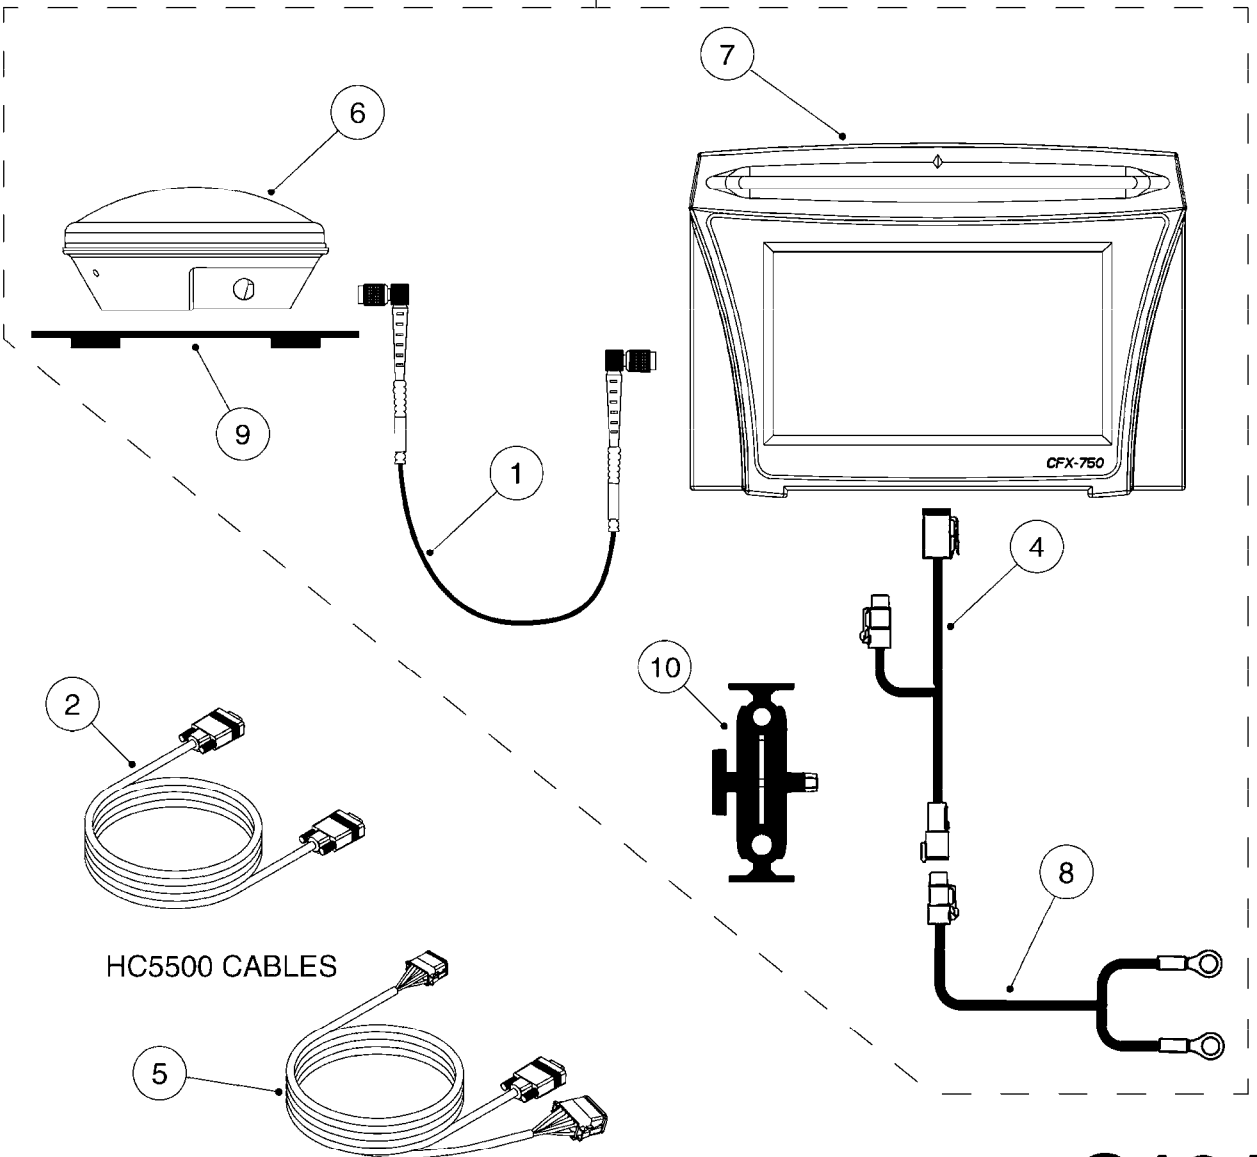

3 COMPLETE ASSEMBLY

CFX-750 DISPLAY, DGPS
G194-HIN, 22:05:14

Page 1
Date 14.08.2015 10:05

Pos.	parts-n°	order qty	description
1	26007603	1	CABLE, ANTENNA, EZGUIDEPLUS
2	26012003	1	NULL MODEM CABLE
3	26021403	1	CFX-750 DISPLAY, DGPS
4	26021603	1	CABLE, POWER BUS, CAN CFX-750
5	26021703	1	CABLE, ASC INTERFACE, CFX-750
6	26021803	1	AG-25 ANTENNA L1/L2 GLN
7	26022103	1	CFX-750 DISPLAY ONLY
8	26022603	1	CFX-750 Basic Power Cable
9	28048203	1	EZ-GUIDE 500 MOUNT F.AG15 ANT.
10	28048303	1	EZ-GUIDE 250/500 RAM MNT.1.5"