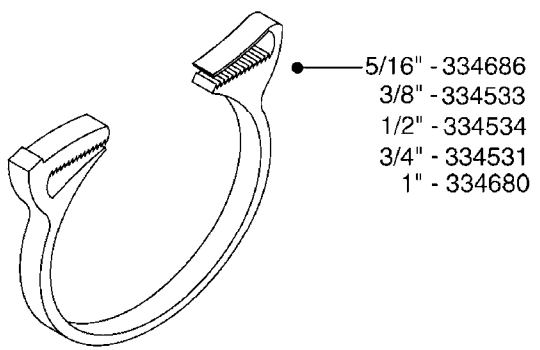

Hose Size	Pressure	Suction	Clamp Code
3/8"	28029803		6706
1/2"	28029803		6706
3/4"	28029903		6712
1"	28030003	28029903	6716
1-1/4"	28030103		6724
1-1/2"		28030103	6724
2"		28030203	235-67
2-1/2"		28030303	235-74
3"		28030403	235-82

H130