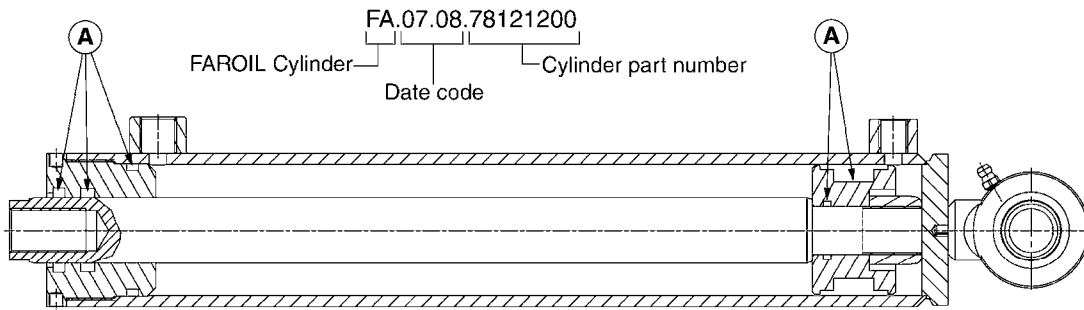

HYDRAULICS - CYLINDERS  
C020-HIN, 14:12:07

Page 3

Date 14.08.2015 10:04

parts-n°	order qty	description
63039300 78100003	1 1	CYLINDER ROD F.781132 CYL. PARA-LIFT CM+750 W/STOP

Check cylinder barrel for stamped part number.