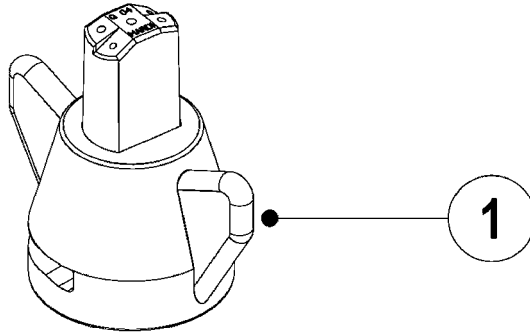

BOOM-NOZZLES QUINTASTREAM
D706-HIN, 14:12:07

Page 0

Date 14.08.2015 10:05

D706