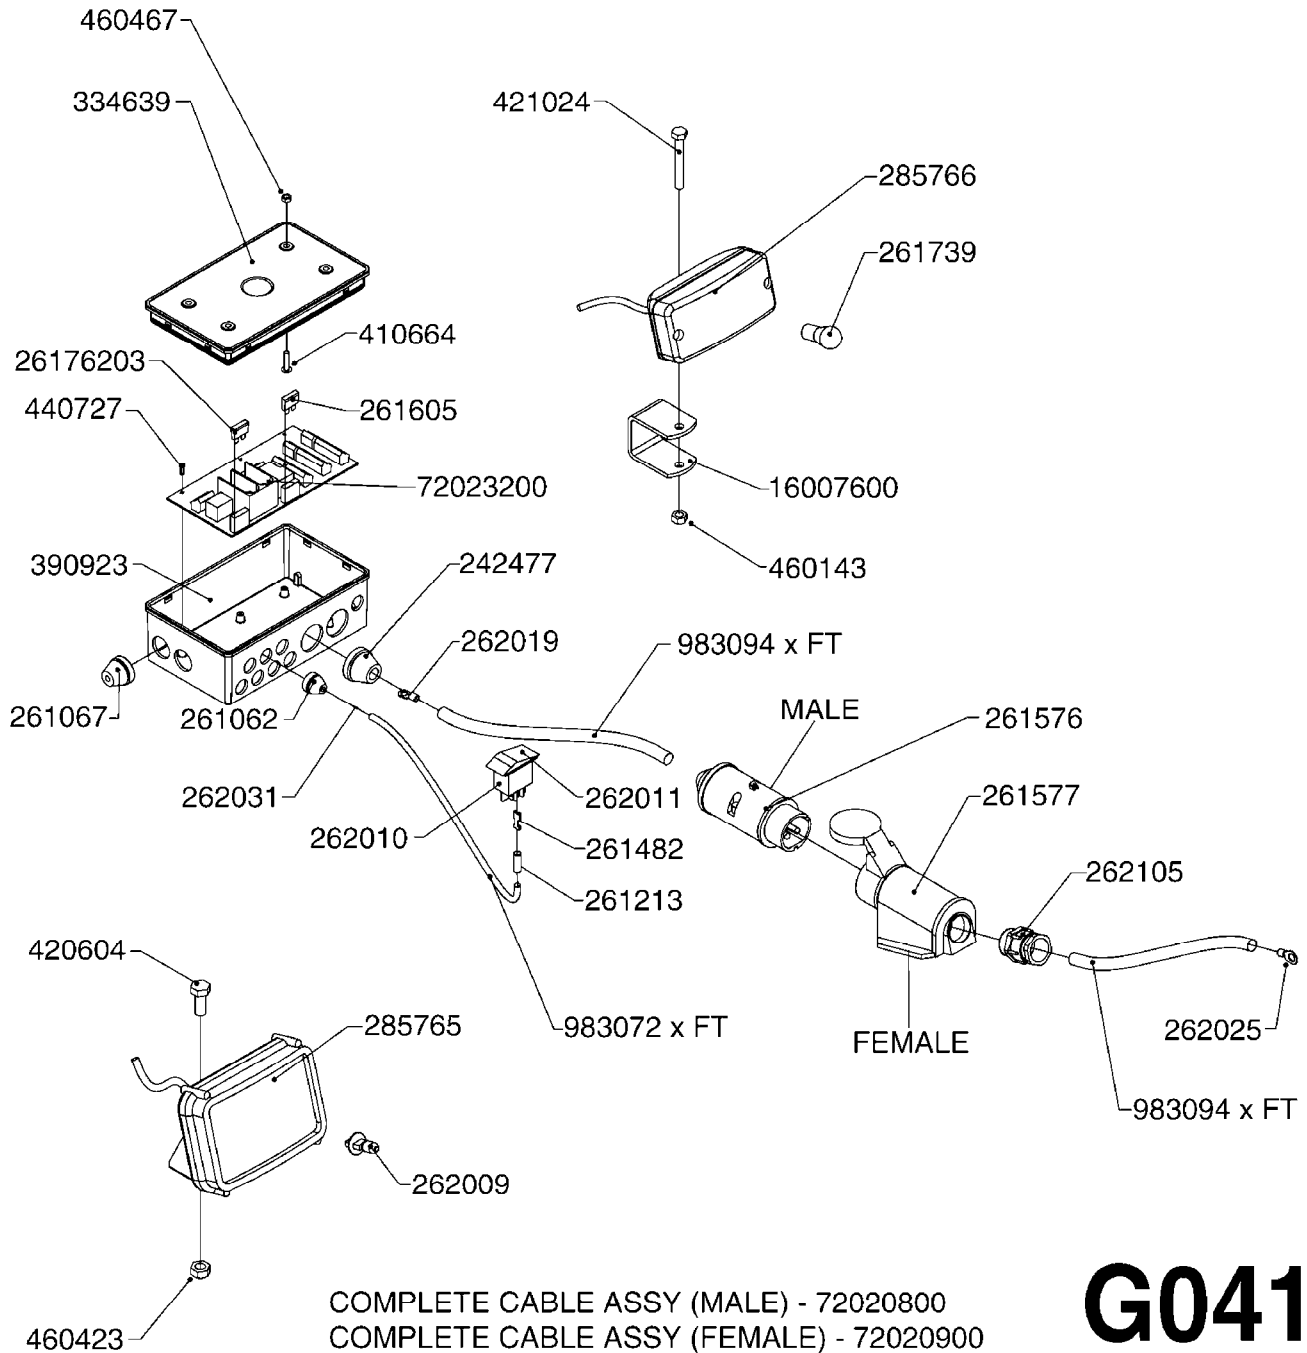

BOOM AND WORKING LIGHT KIT
G041-HIN, 12:12:05

Page 1

Date 14.08.2015 10:05

parts-n°	order qty	description
242477	1	GROMMET 14-20 GREY
261062	1	GROMMET
261067	1	GROMMET 10-14 GREY
261213	1	WIRE 6.4MM BLACK
261482	1	SPADE TERMINAL 6.3X.8 1.0-2.5m
261576	1	PLUG ELEC.2 POLE MALE F.PILOT
261577	1	PLUG ELEC.2 POLE FEMALE- PILOT
261605	1	FUSE 25A F. HP3050
261739	1	BULB 12V 21W REPALCEMENT
262009	1	BULB 12V/55W HVID REPLACEMENT
262010	1	SWITCH, 1 TERMINAL
262011	1	RED TOGGLE F. SWITCH 262010
262019	1	RING TERMINAL 10MM 2X6
262025	1	RING TERMINAL 10MM2 08
262031	1	RING TERMINAL 0.75MM 2
262105	1	PLUG CASE M25X1.5 11-18 GRAY
285765	1	BOOM LIGHT
285766	1	SERVICE WORK LIGHT
334639	1	COVER F.EC PLASTIC BOX -LOWER
390923	1	PLASTIC BOX ELECTRICAL
410664	1	BOLT HEX M5 X 20
420604	1	BOLT HEX 8.8 DEL M10X25 FT DIN933
421024	1	BOLT HEX 8.8 DEL M8X60
440727	1	SCREW F. PLASTIC 3X10 SS
460143	1	NUT HEX M8 LOCK A2 DIN985
460423	1	NUT HEX M10X1.5 LOCK
460467	1	NUT HEX M5 GALV.
983072	1	ELEC. CABLE 3 WIRE X 0.75MM
983094	1	CABLE 10MM2 X 12"
16007600	1	BRACKET F. WORK LIGHT CM+
26176203	1	FUSE 5.0A QUICK-ACT.
72020800	1	CABLE 2X10MM2/MALE PLUG L=4500
72020900	1	CABLE 2X10MM2/FEM. PLUG L=5000
72023200	1	BOARD FOR FIELD LIGHTS