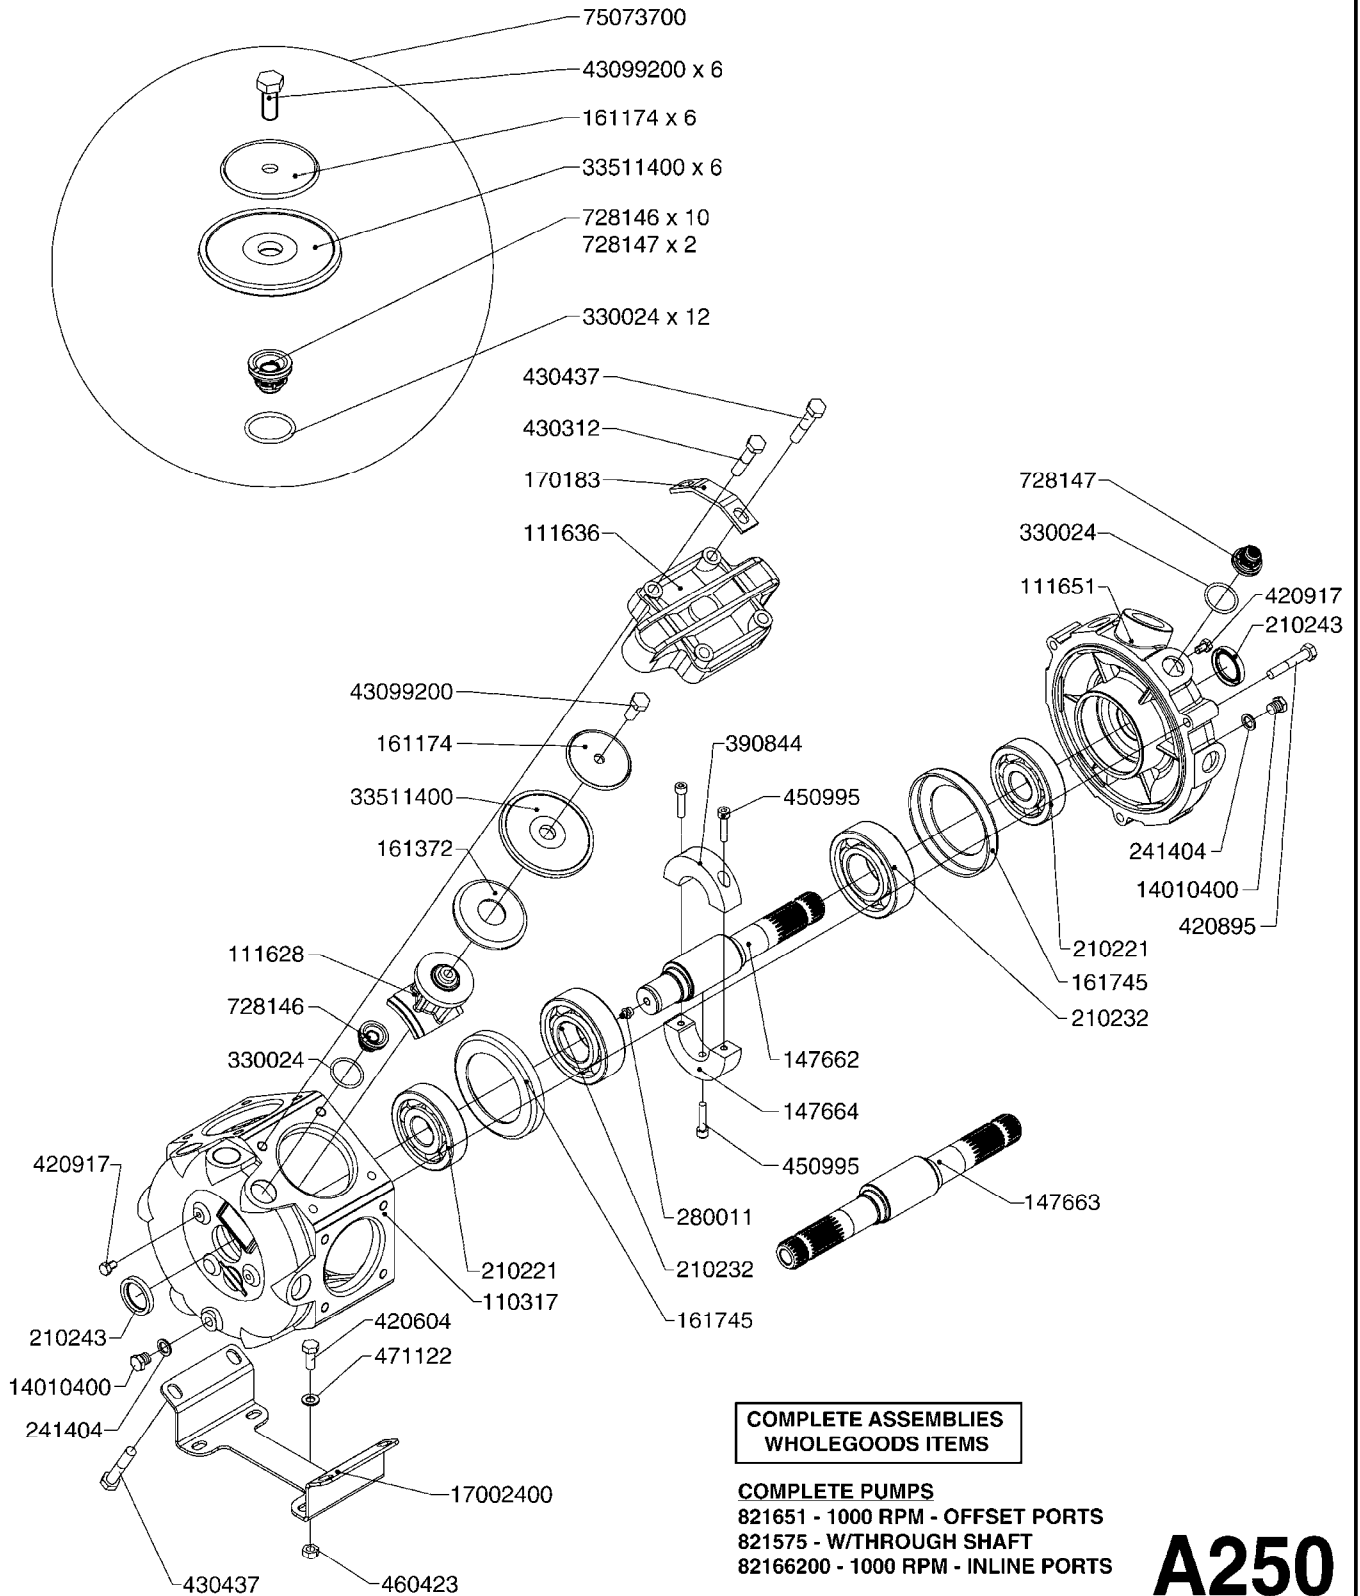

A250

PUMP - 363/1000 RPM W/MOUNTING
A250-HIN, 01:12:11

Page 1

Date 14.08.2015 10:04

parts-n°	order qty	description
110317	1	PUMP CASING MODEL 360/361 PNTD
111628	1	CONNECTING ROD 363/5.5MM
111636	1	VALVE COVER 363 HEAVY DUTY
111651	1	CASTING F.363 1.5" PUMP(FRONT)
147662	1	CRANK SHAFT F.363/463-5.5MM
147663	1	CRANK SHAFT 363/463-5.5 THROUG
147664	1	COUNTERBALANCE 363/463 WEIGHT
161174	1	DIAPHRAGM DISC SS F.363 PUMP
161372	1	DIAPHRAGM BACKING DISC,320-361
161745	1	METAL SPACER F.363/463
170183	1	LIFT STRAP F.PUMP 360/361/462
210221	1	BEARING BALL 6407
210232	1	BEARING BALL 6310
210243	1	SEAL OIL 35 X 47 X 7
241404	1	DOWTYSEAL 1/4"
280011	1	GREASE NIPPLE 3/8' SAE H TR
330024	1	O-RING D41,1/D34.5 X 3,5
390844	1	COUNTERBALANCE 363/463 POM
420604	1	BOLT HEX 8.8 DEL M10X25 FT DIN933
420895	1	BOLT HEX 8.8 RAW M10X60
420917	1	BOLT HEX 8.8 RAW M8X12 FT
430312	1	BOLT HEX 8.8 RAW M12X60
430437	1	BOLT HEX 8.8 RAW M12X65
450995	1	BOLT ALLEN M8X30 DIN 912 RAW
460423	1	NUT HEX M10X1.5 LOCK
471122	1	WASHER D20/D10.5X2 SS
728146	1	VALVE FOR 361(726890/707932)
728147	1	VALVE FOR 361 WHITE WITH HOLE
821575	1	PUMP 363/5.5 THROUGH SHAFT
821651	1	PUMP 363/5.5/1000 OSP
14010400	1	PLUG 1/4" BSP
17002400	1	FOOT F/363 PUMP (PAINTED)
33511400	1	DIAPHRAGM 361/363 pur 2006
43099200	1	BOLT HEX SS M12 X 30 DIN933 A4
75073700	1	PUMP KIT 361/363 "06"
82166200	1	PUMP 363/5.5 1.5"SUC 1000RPM