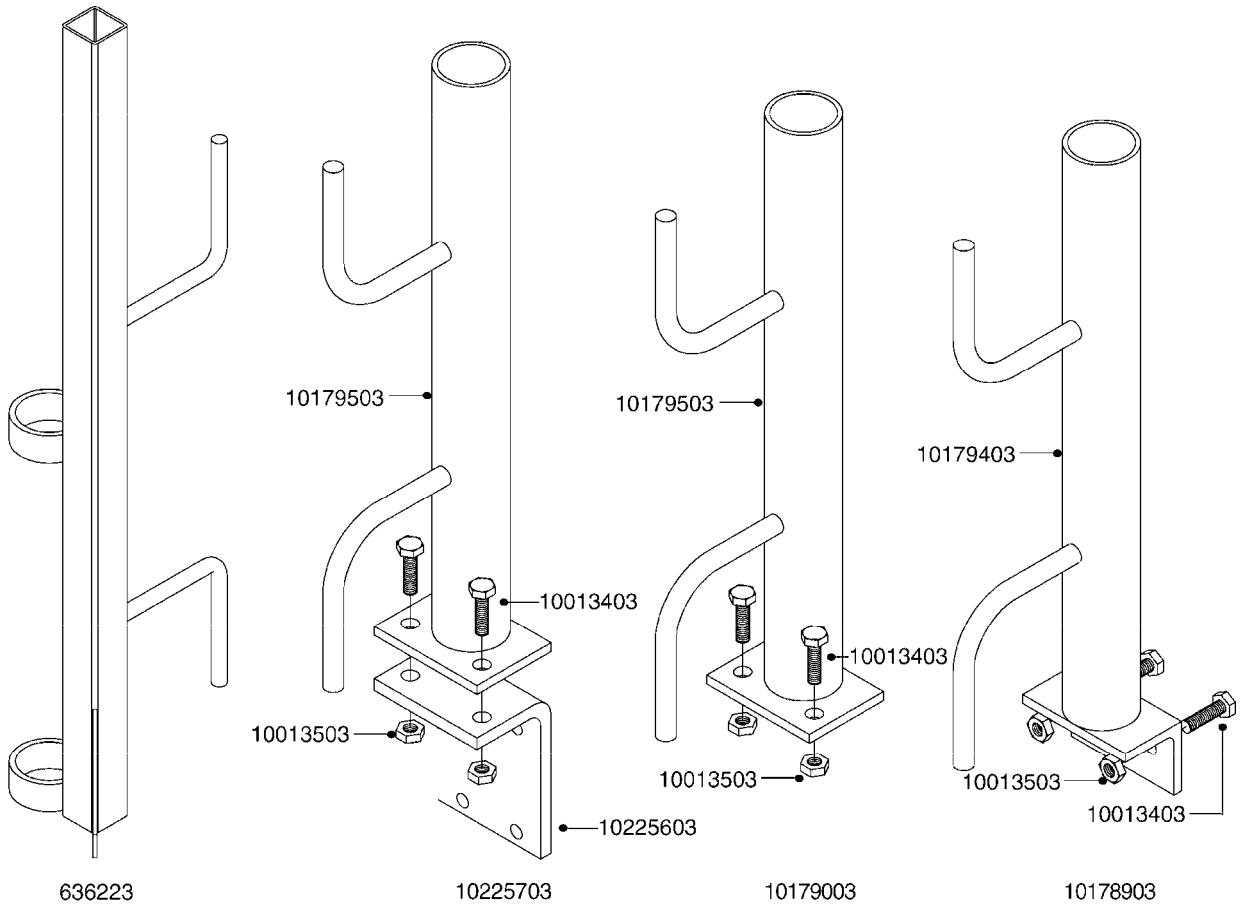

G510

HOSE WRAPS
G510-HIN, 19:05:11

Page 1
Date 14.08.2015 10:05

parts-n°	order qty	description
241965	1	O-RING 12.1 X 1.6
242007	1	O-RING D9.1X1.6
281551	1	BALL VALVE 1/2"
320084	1	FITT.DK NUT 1/2" BSP
330212	1	O-RING D19/D14X2.4 F.1/2"NUT
330326	1	O-RING D30/D24X2 F.1"NUT
330687	1	FITT.DK HB 1/2" F. 1/2" NUT
334190	1	FITT.DK HB 1/2' F. PISTOL 60S
334531	1	CLAMP HOSE PLASTIC 3/4"
636223	1	POST 12 VOLT TR30
712471	1	AGITATION VALVE ASSY. ON/OFF
843196	1	GUN, MODEL 60S
843197	1	HANDGUN KIT TYPE 60 LONG
10013403	1	BOLT HEX 3/8-16X1 1/4 HCS Z5
10013503	1	NUT HEX NC 3/8"
10178903	1	WRAP HOSE SIDE MOUNT PLATE
10179003	1	WRAP HOSE BOTTOM PLATE MOUNT
10179403	1	WRAP WELDMENT FOR HI101789
10179503	1	WRAP WELDMENT FOR HI101790
10225603	1	BKT.FOR HOSE WRAP MOUNT NL NK
10225703	1	WRAP HOSE BDL.BOTTOM PLATE
92702103	1	HOSE R X1/2" X300PSI WP X0012"