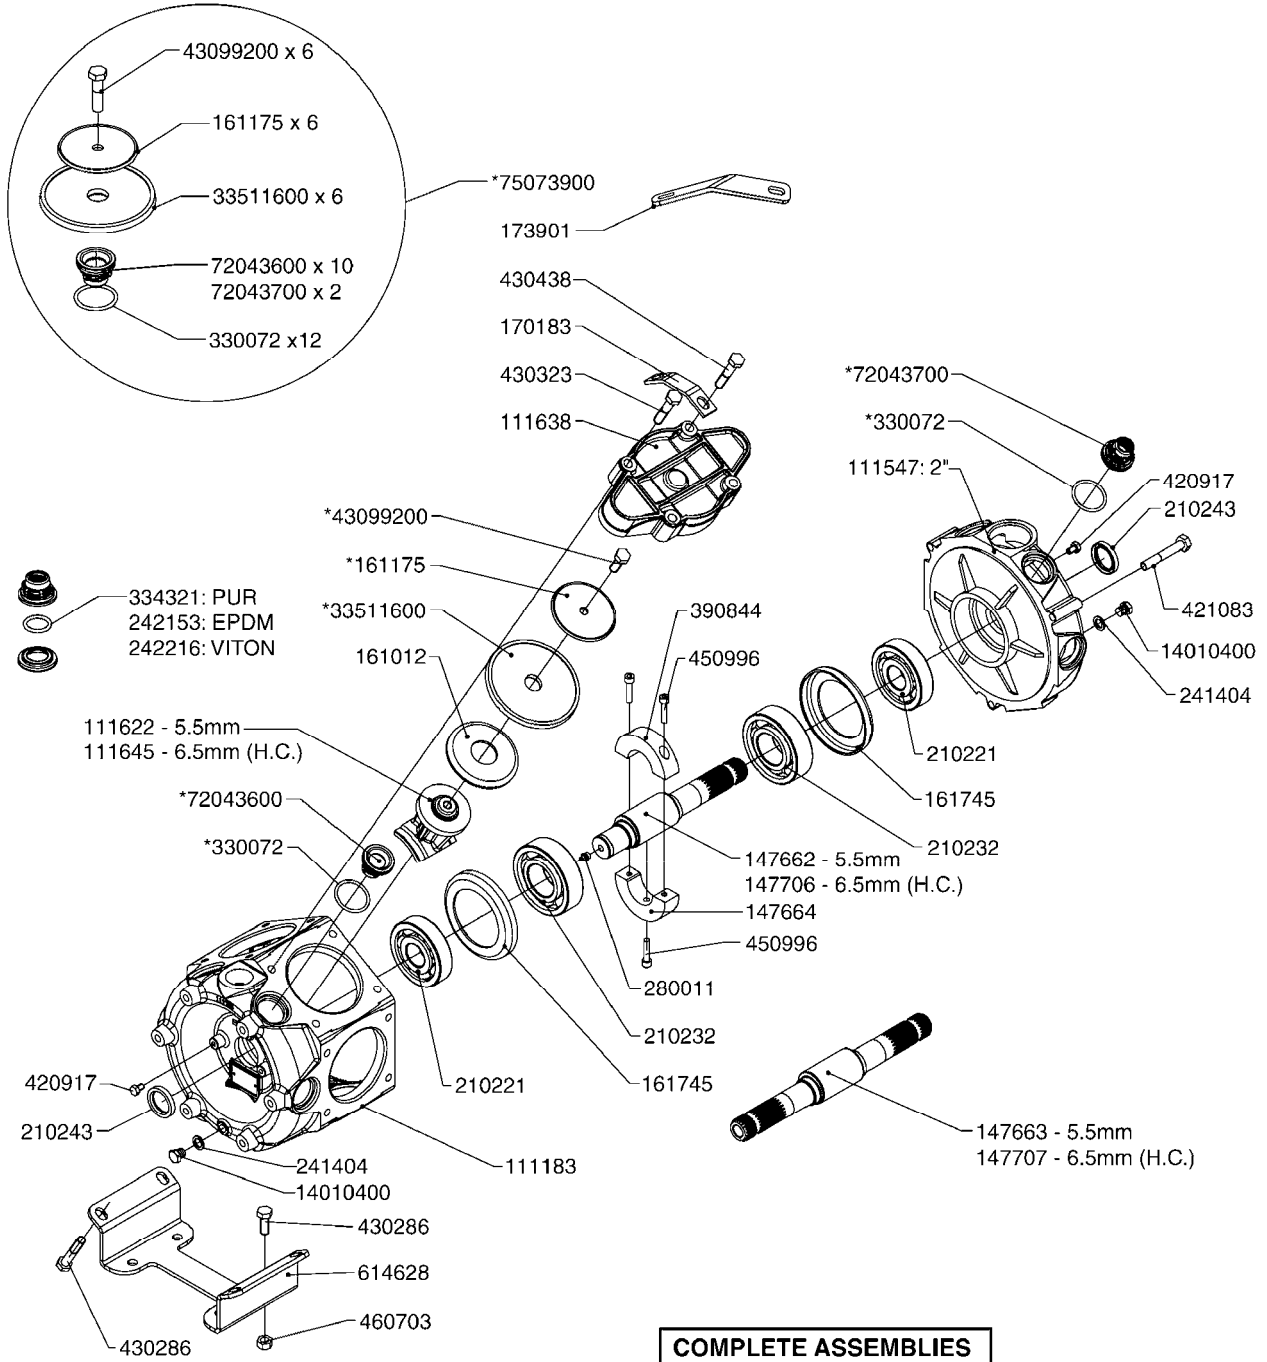

**A300**

PUMP - 463 W/ MOUNTING BASE  
A300-HIN, 09:04:15

Page 1

Date 14.08.2015 10:04

parts-n°	order qty	description
111183	1	PUMP CASTING 460-463 (PAINTED)
111547	1	PUMP CASTING 460-463-2' (PAINT)
111623	1	CONNECTING ROD 463/10MM
111624	1	CONNECTING ROD 463/12MM
111638	1	VALVE COVER 463 HC+1000 VERS.
143577	1	CRANK SHAFT F.363/462/463-10mm
147097	1	CRANK SHAFT 363-463/10 THROUGH
147571	1	CRANK SHAFT F.463-12mm
147688	1	CRANK SHAFT 462/12 THROUGH
161012	1	DIAPHRAGM BACKING DISC F. 463
161175	1	DIAPHRAGM DISC F. 463 PUMP
161745	1	METAL SPACER F.363/463
173901	1	LIFT STRAP F.PUMP 463
210221	1	BEARING BALL 6407
210232	1	BEARING BALL 6310
210243	1	SEAL OIL 35 X 47 X 7
241404	1	DOWTYSEAL 1/4"
242153	1	O-RING D26X4 EPDM
242216	1	O-RING VITON F/1202/1302/462
280011	1	GREASE NIPPLE 3/8' SAE H TR
330072	1	O-RING D53.5/D45.5X4
331192	1	SPACER, MODEL 361/363
334321	1	O-RING POLY. 34.0x26.0x4.0
421083	1	BOLT HEX 8.8 DEL M10X65
430286	1	BOLT HEX 8.8 DEL M12X30 FT
430323	1	BOLT HEX 8.8 DEL M12X60
430438	1	BOLT HEX 8.8 DEL M12X65
460703	1	NUT HEX M12X1.75 LOCK DIN985
614628	1	FOOT FOR PUMP 460-463 PAINTED
821587	1	PUMP 463/10 THROUGH SHAFT TWNF
14010400	1	PLUG 1/4" BSP
33511600	1	DIAPHRAGM F. 463 PUMP POLY.'06
43099200	1	BOLT HEX SS M12 X 30 DIN933 A4
72043600	1	VALVE FOR 462/463
72043700	1	VALVE FOR 462/463 W.VENT HOLE
75073900	1	PUMP KIT 463 "06"
82166300	1	PUMP 463/12 2"SUC 540RPM
82168700	1	PUMP 464/12/540 OFFSET PORTS