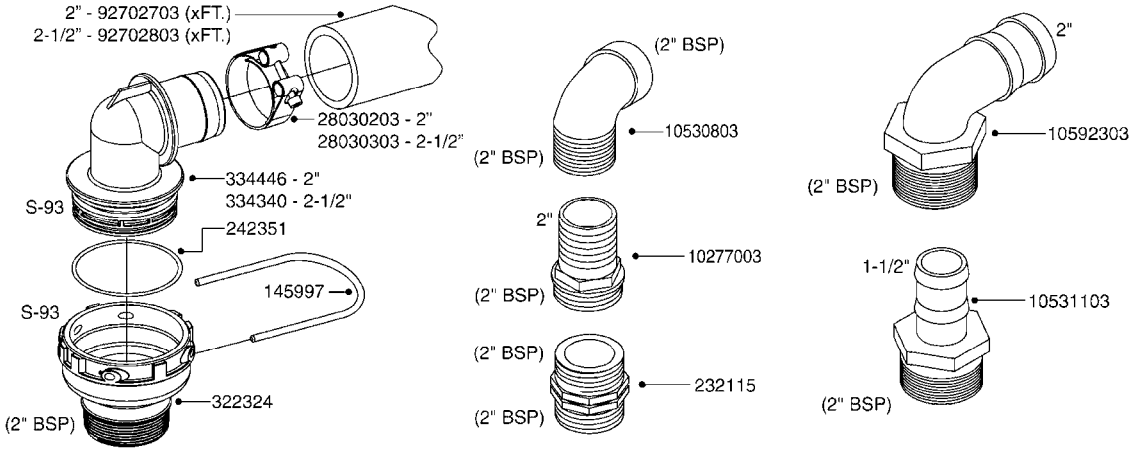

**SUCTION SIDE OF PUMP (WITH 1-1/2" SUCTION PORT)**

**PRESSURE SIDE OF PUMP**

**SUCTION SIDE OF PUMP (WITH 2" SUCTION PORT)**

**COMPLETE ASSEMBLIES  
WHOLEGOODS ITEMS**

- 821585 - 463/5.5 W/THROUGH SHAFT (1000 RPM)
- 821587 - 463/10 W/THROUGH SHAFT (540 RPM)
- 82169400 - 464/6.5 (1000 RPM H.C. INLINE PORTS)
- 72293300 - 463/6.5 W/THROUGH SHAFT (1000 RPM)
- 463/12 (540 RPM H.C. OFFSET PORTS) REPLACED BY 82168700 (PAGE A315)
- 463/6.5 (1000 RPM H.C. OFFSET PORTS) REPLACED BY 82168800 (PAGE A315)