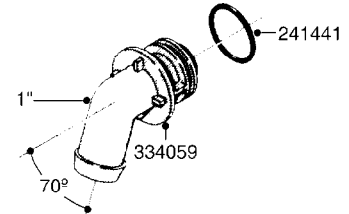

H010

parts-n°	order qty	description
240085	1	O-RING D13,1/8,3X02,4 NITRIL
241441	1	O-RING D29.3X3
242594	1	O-RING D14 X 1.78 SCH.70-EPDM
320084	1	FITT.DK NUT 1/2" BSP
320095	1	FITT.DK NUT 1" BSP
320117	1	FITT.DK CONN.1/2"BSP F. 1" CAP
320187	1	FITT.DK CAP 3/8" BSP BLACK
320283	1	FITT.DK NUT 3/4"BSP
320821	1	FITT.DK NUT 1-1/2" BSP
321495	1	FITT.DK REDUC 1/4'BSP F.3/4'NT
321576	1	FITT.DK CONN 1/2"BSP F.3/4"NUT
330013	1	O-RING D15/D10X2.5 F.3/8"NUT
330212	1	O-RING D19/D14X2.4 F.1/2"NUT
330326	1	O-RING D30/D24X2 F.1"NUT
330341	1	FITT.DK HB 1" F. 1" NUT
330595	1	O-RING D24.6/D20X2.1 -3/4"
330665	1	FITT.DK HB 3/4"F.1" NUT
330676	1	FITT.DK HB 3/8" F. 1/2" NUT
330687	1	FITT.DK HB 1/2" F. 1/2" NUT
330691	1	FITT.DK HB 3/4'F.3/4' NUT
330783	1	FITT.DK HB 3/8" F.3/8" NUT
331262	1	FITT.DK HB 1-1/2" F. 1-1/2"NUT
331273	1	O-RING D44/D38X2 F.1-1/2"
331446	1	FITT.DK HB 1" F.1-1/2" NUT
331807	1	FITT.DK HB 5/16" F.3/8" NUT
332286	1	FITT.DK HB 1/2" F. 3/4" NUT
332905	1	FITT.DK HB 1/2" F. 3/4" CAP
332927	1	PLUG F. NOZZLE TUBE 3/4'
333292	1	FITT.DK HB 1"O-RING F.1-1/2"
333664	1	FITT.DK HB 5/16' F. 1/2' NUT
334044	1	FITT.DK HB 3/4' F. 3/4' CAP
334059	1	FITT.DK EL 1" 110 DEG.F.1-1/2"
334123	1	FITT.DK HB 1-1/4"O-RNG F.1-1/2"
334150	1	FITT.DK HB 1-1/4" 110 F.1-1/2"
390542	1	PLUG WASHER FOR 3/4'CAP NUT
716236	1	FITT.DK HB 1/2" ASSY. F. 3/4"
716413	1	FITT.DK PLUG ASSY. F.NOZ TUBE
717426	1	FITT.DK REDUC 1/4"BSP F.3/4"N
720856	1	FITT.DK 1/2'BSP ASSY.F.3/4'NUT
724621	1	FITT.DK HB 3/4"ASSY F.3/4" NUT