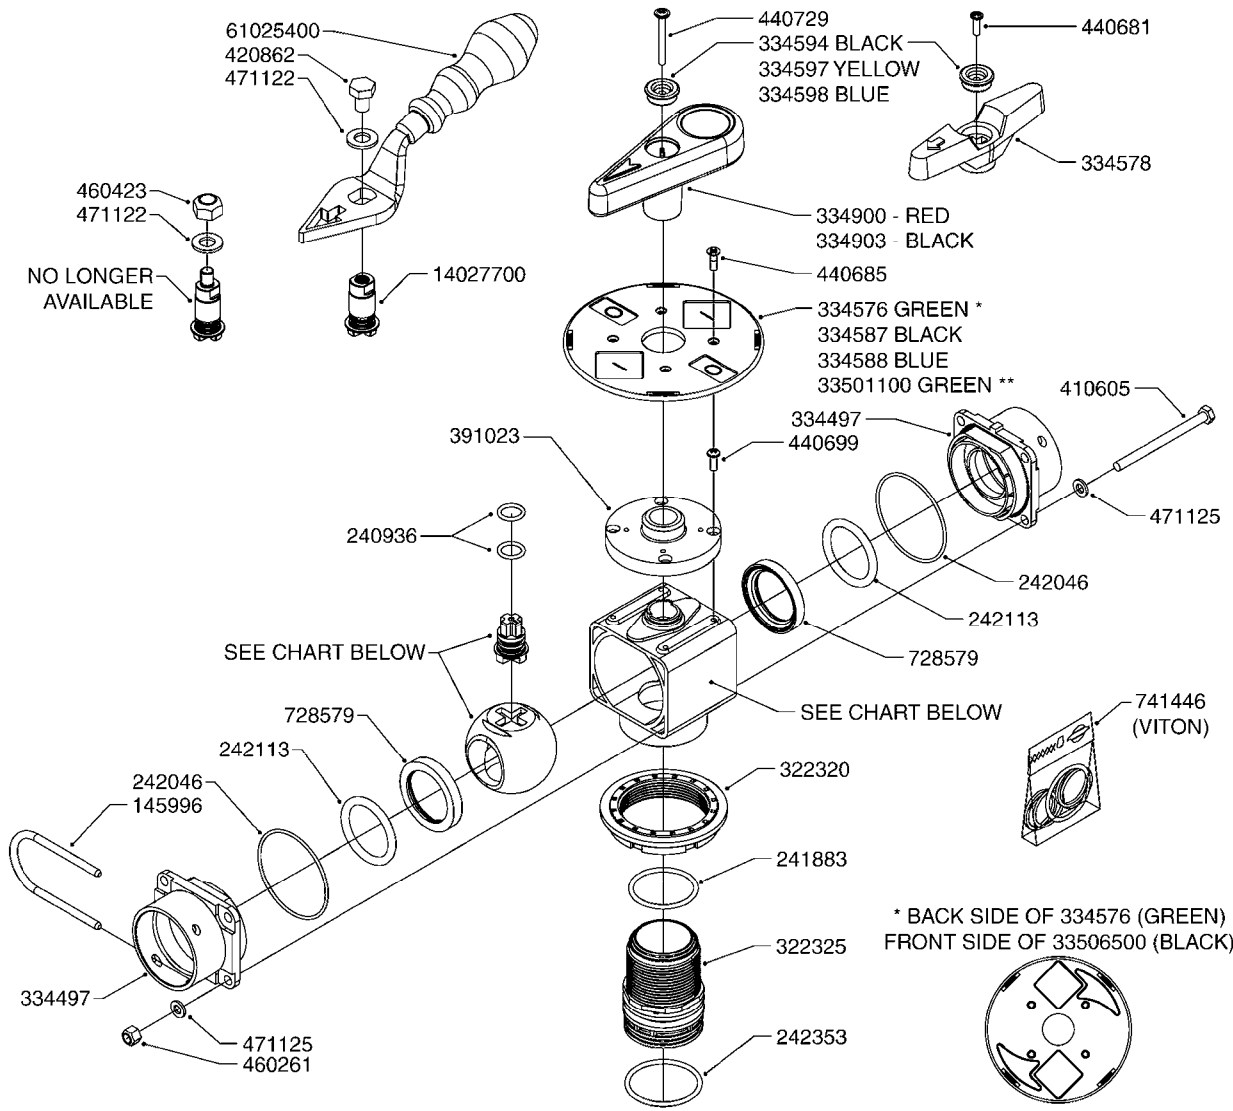

-	
728391	334594	334576	390204	390623	-	334600
728393	334598	334588	390238	390251	-	334600
728945	334597	-	390262	390777	-	334600
729796	334594	334587	390204	390623	-	334600
840062	334594	334576	391180	390623	-	334600
841062	334594	334576	390204	390623	-	334600
72172100	-	33501100	391039	390623	391023	14027700
72172200	-	-	391039	390623	-	334600
72283600	334594	33506500	391180	390623	391023	334600
72292500	-	-	391180	390623	-	14027700
72538000	-	-	391039	390623	391023	14075700
72691600	334594	334587	390262	390623	-	334600

B300