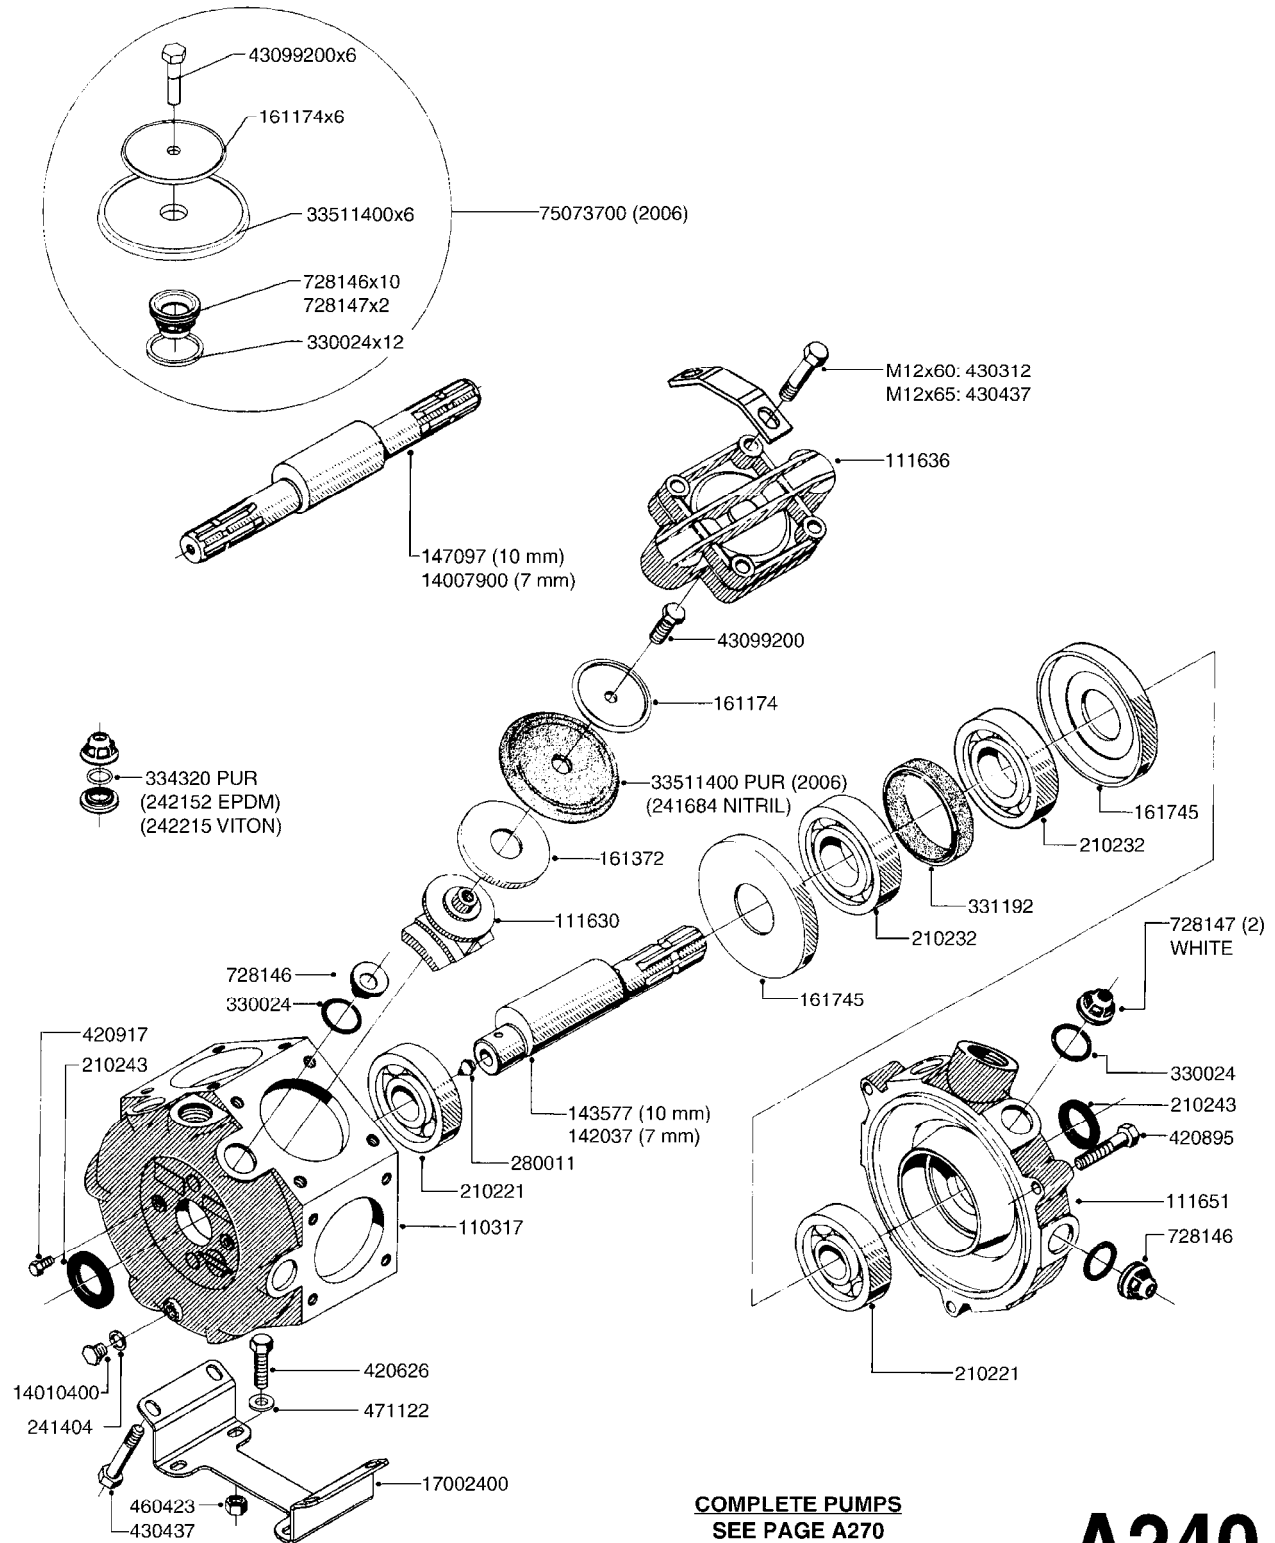

COMPLETE PUMPS
SEE PAGE A270

A240

PUMP - 363 W/MOUNTING BASE
A240-HIN, 01:12:11

Page 1

Date 14.08.2015 10:04

parts-n°	order qty	description
110317	1	PUMP CASING MODEL 360/361 PNTD
111630	1	CONNECTING ROD F. 363 PUMP
111636	1	VALVE COVER 363 HEAVY DUTY
111651	1	CASTING F.363 1.5" PUMP(FRONT)
142037	1	CRANK SHAFT 361-20
143577	1	CRANK SHAFT F.363/462/463-10mm
147097	1	CRANK SHAFT 363-463/10 THROUGH
161174	1	DIAPHRAGM DISC SS F.363 PUMP
161372	1	DIAPHRAGM BACKING DISC,320-361
161745	1	METAL SPACER F.363/463
210221	1	BEARING BALL 6407
210232	1	BEARING BALL 6310
210243	1	SEAL OIL 35 X 47 X 7
241404	1	DOWTYSEAL 1/4"
241684	1	DIAPHRAGM MODEL 361 NITRIL
242152	1	O-RING D18.2X3 EPDM
242215	1	O-RING D18X3 VITON
280011	1	GREASE NIPPLE 3/8' SAE H TR
330024	1	O-RING D41,1/D34.5 X 3,5
331192	1	SPACER, MODEL 361/363
334320	1	O-RING D18X3 POLYURETHANE
420626	1	BOLT HEX 8.8 DEL M10X20 FT
420895	1	BOLT HEX 8.8 RAW M10X60
420917	1	BOLT HEX 8.8 RAW M8X12 FT
430312	1	BOLT HEX 8.8 RAW M12X60
430437	1	BOLT HEX 8.8 RAW M12X65
460423	1	NUT HEX M10X1.5 LOCK
471122	1	WASHER D20/D10.5X2 SS
728146	1	VALVE FOR 361(726890/707932)
728147	1	VALVE FOR 361 WHITE WITH HOLE
14007900	1	CRANK 363/462/463-7mm 540/THRU
14010400	1	PLUG 1/4" BSP
17002400	1	FOOT F/363 PUMP (PAINTED)
33511400	1	DIAPHRAGM 361/363 pur 2006
43099200	1	BOLT HEX SS M12 X 30 DIN933 A4
75073700	1	PUMP KIT 361/363 "06"