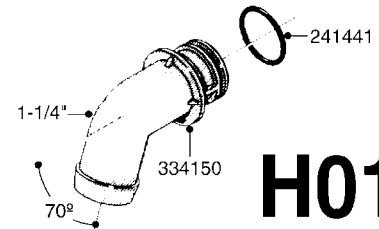

H010

parts-n°	order qty	description
240085	1	O-RING D13,1/8,3X02,4 NITRIL
241441	1	O-RING D29.3X3
242594	1	O-RING D14 X 1.78 SCH.70-EPDM
320084	1	FITT.DK NUT 1/2" BSP
320095	1	FITT.DK NUT 1" BSP
320117	1	FITT.DK CONN.1/2"BSP F. 1" CAP
320187	1	FITT.DK CAP 3/8" BSP BLACK
320283	1	FITT.DK NUT 3/4"BSP
320821	1	FITT.DK NUT 1-1/2" BSP
321495	1	FITT.DK REDUC 1/4'BSP F.3/4'NT
321576	1	FITT.DK CONN 1/2"BSP F.3/4"NUT
330013	1	O-RING D15/D10X2.5 F.3/8"NUT
330212	1	O-RING D19/D14X2.4 F.1/2"NUT
330326	1	O-RING D30/D24X2 F.1"NUT
330341	1	FITT.DK HB 1" F. 1" NUT
330595	1	O-RING D24.6/D20X2.1 -3/4"
330665	1	FITT.DK HB 3/4"F.1" NUT
330676	1	FITT.DK HB 3/8" F. 1/2" NUT
330687	1	FITT.DK HB 1/2" F. 1/2" NUT
330691	1	FITT.DK HB 3/4'F.3/4' NUT
330783	1	FITT.DK HB 3/8" F.3/8" NUT
331262	1	FITT.DK HB 1-1/2" F. 1-1/2"NUT
331273	1	O-RING D44/D38X2 F.1-1/2"
331446	1	FITT.DK HB 1" F.1-1/2" NUT
331807	1	FITT.DK HB 5/16" F.3/8" NUT
332286	1	FITT.DK HB 1/2" F. 3/4" NUT
332905	1	FITT.DK HB 1/2" F. 3/4" CAP
332927	1	PLUG F. NOZZLE TUBE 3/4'
333292	1	FITT.DK HB 1"O-RING F.1-1/2"
333664	1	FITT.DK HB 5/16' F. 1/2' NUT
334044	1	FITT.DK HB 3/4' F. 3/4' CAP
334059	1	FITT.DK EL 1" 110 DEG.F.1-1/2"
334123	1	FITT.DK HB 1-1/4"O-RNG F.1-1/2"
334150	1	FITT.DK HB 1-1/4" 110 F.1-1/2"
390542	1	PLUG WASHER FOR 3/4'CAP NUT
716236	1	FITT.DK HB 1/2" ASSY. F. 3/4"
716413	1	FITT.DK PLUG ASSY. F.NOZ TUBE
717426	1	FITT.DK REDUC 1/4"BSP F.3/4"N
720856	1	FITT.DK 1/2'BSP ASSY.F.3/4'NUT
724621	1	FITT.DK HB 3/4"ASSY F.3/4" NUT