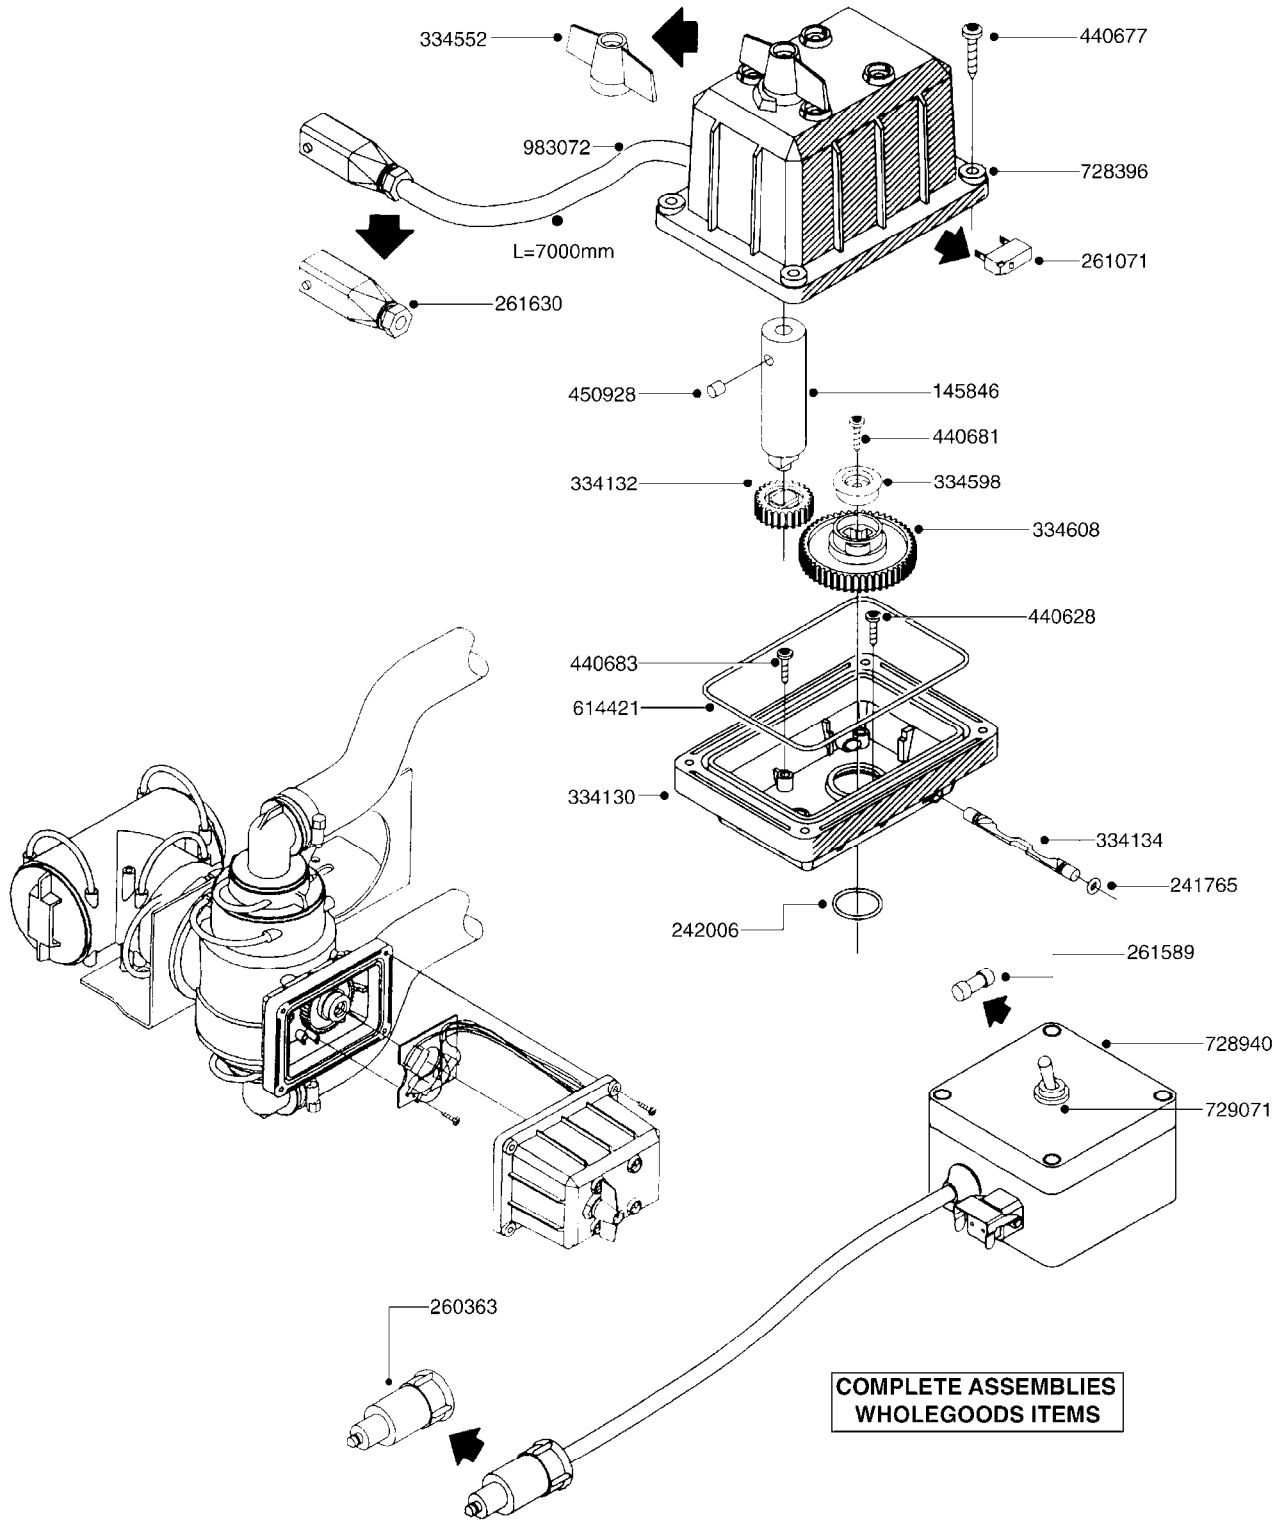

834363 - AGITATION BYPASS VALVE

**G020**

BALL VALVE-ELECTRIC 2-WAY  
G020-HIN, 01:01:01

Page 1  
Date 14.08.2015 10:05

parts-n°	order qty	description
145846	1	COUPLING FOR EL 3-WAY VALVE
241765	1	O-RING 3.1 X 1.6
242006	1	O-RING D22/D19 X 1.5
260363	1	PLUG 2 POLE 12V
261071	1	MICRO SWITCH TYPE 9 SM 201
261162	1	SOCKET F.12V BAYONET PLUG
261589	1	FUSE 5 X 20 1.25 AMP
334130	1	GEAR BOX
334131	1	COG WHEEL
334132	1	COG WHEEL
334134	1	INDICATOR ROD
334552	1	GRIP F.MAN.OP.EC PRES.REG.GREE
334598	1	PLUG F.VALVE HANDLE BLUE
440628	1	SCREW 3/8'
440677	1	SCREW F. PLASTIC 5X20 SS
440681	1	SCREW F. PLASTIC 4MM X 14LG SS
440683	1	SCREW 40X18 2WAY ELC.BALL VALV
450928	1	SET SCREW M8 X 8MM STAINLESS
614421	1	GASKET F/MOTOR HOUSE-ON/OFF TR
725340	1	MOTOR HOUSING FOR EL VALVE
728399	1	CIRCUIT BOARD F.728941
728941	1	CONTROL BOX F.2-WAY VALVE ELC.
834363	1	ELECTRIC KIT, AGITATION BYPASS