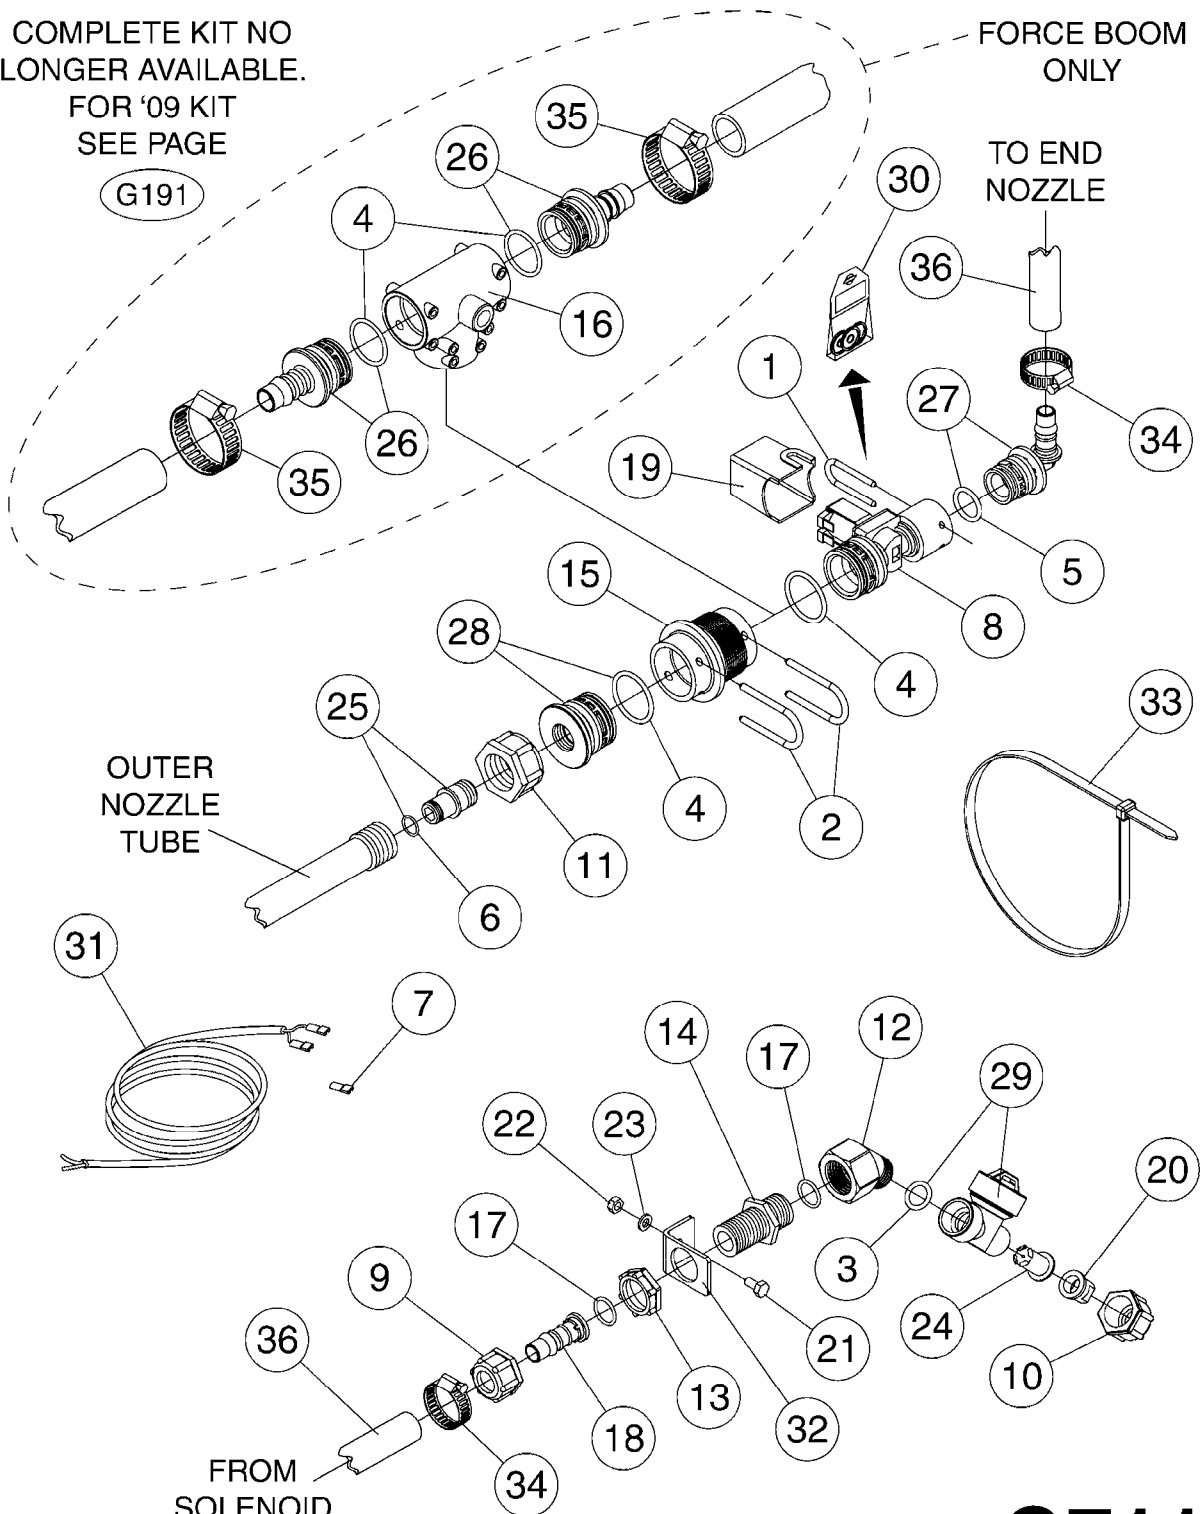

COMPLETE KIT NO
LONGER AVAILABLE.
FOR '09 KIT
SEE PAGE

G191

FORCE BOOM
ONLY

TO END
NOZZLE

OUTER
NOZZLE
TUBE

FROM
SOLENOID
ASSEMBLY

ELECTRIC END NOZZLE KIT
G711-HIN, 09:05:13

Page 1
Date 14.08.2015 10:06

Pos.	parts-n°	order qty	description
1	145994	1	FITT.DK S-40 FORK
2	145995	1	FITT.DK S-53 FORK
3	240177	1	O-RING D16.1/11.3 X 2.4
4	242354	1	O-RING D32.2X3.0 VITON F.S-53
5	242355	1	O-RING D19.2X3.0 VITON F.S-40
6	242594	1	O-RING D14 X 1.78 SCH.70-EPDM
7	261539	1	SPADE F.ELEC CONNec BLUE INSUL
8	262104	1	VALVE, SOLENOID, S53/S40
9	320084	1	FITT.DK NUT 1/2" BSP
10	320187	1	FITT.DK CAP 3/8" BSP BLACK
11	320283	1	FITT.DK NUT 3/4"BSP
12	320596	1	FITT.DK ELB 3/8'-1/2'BSP 45DEG
13	321307	1	FITT.DK NUT 1/2" BSP JAMB
14	321742	1	FITT.DK BULKHEAD 1/2' BSP
15	322103	1	FITT.DK S-53 BULKHEAD
16	322352	1	FITT.DK S-53 TEE
17	330212	1	O-RING D19/D14X2.4 F.1/2"NUT
18	330687	1	FITT.DK HB 1/2" F. 1/2" NUT
19	334965	1	COVER FOR S53 SOLENOID VALVE
20	370366	1	NOZZLE END FAN 1850-G 150
21	410185	1	BOLT HEX 8.8 DEL M6X16 A2
22	460261	1	NUT HEX M6X1 LOCK A2 DIN985
23	471125	1	WASHER M6U D12/D6.4x1.6 SS A2
24	614366	1	FILTER 50 MESH F.NOZZLE BLUE
24	614367	1	FILTER 80 MESH F.NOZZLE RED
24	614368	1	FILTER 100 MESH F.NOZZLE YEL.
25	720856	1	FITT.DK 1/2'BSP ASSY.F.3/4'NUT
26	726558	1	FITT.DK S53 STR. 3/4" W.ORING
27	726567	1	FITT.DK S-40 ELB.1/2" W.ORING
28	726694	1	PLUG,S53,1/2"FBSP THD W.ORING
29	729610	1	NOZZLE ASSY. NON DRIP 3/8 THRD
30	750722	1	REPAIR KIT FOR 3S SC CONTROL
31	983087	1	ELEC. CABLE 2 WIRE X 0.75MM
32	16180100	1	PLATE, END ROW NOZZLE
33	28025203	1	TIE STRAP L=23" x W=1/2"
34	28029803	1	CLAMP HOSE GEAR P1/2" 6708
35	28029903	1	CLAMP HOSE GEAR P3/4"-S1" 6712
36	92702103	1	HOSE R X1/2" X300PSI WP X0012"