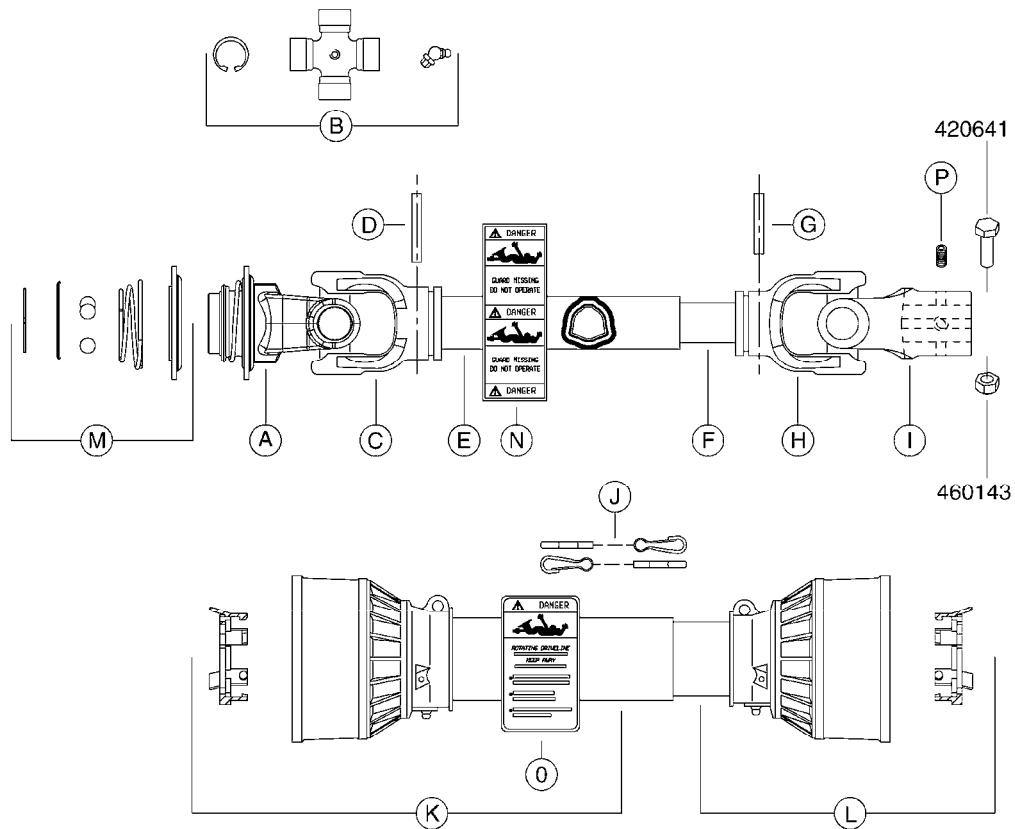

* Supplier changed in 2011 - see page A560 for "AMA" PTO's (yellow and black shields).

A480

PTO SHAFTS - BONDIOLI DIAPH.
A480-HIN, 13:12:11

Page 1

Date 06.04.2015 9:20

parts-n°	order qty	description
284041	1	UNIV. JOINT 27x70mm
289040	1	PTO YOKE 1-3/8" X 6 SPLINE
289041	1	PTO YOKE 1-3/8" X 6 SPLINE
289042	1	UNIV. JOINT 22x54mm
289045	1	UNIV. JOINT 30.2x79.4mm
289049	1	PTO SHIELD COMPLETE F.829446
289050	1	PTO SHIELD COMPLETE F.829445
829445	1	PTO 1-3/8/6X1-3/8/6X810M AXIAL
829446	1	PTO SHAFT LE-SPV + LP ZE-P540
829480	1	PTO 1-3/8/21 x 1-3/8/21x1210MM
829482	1	PTO 1-3/8/6X25MM X 600MM 1202
829483	1	PTO 1-3/8/6X30MM x 610MM 1302
829484	1	PTO 1-3/8/6X1-3/8/6X575MM 361
829486	1	PTO 1-3/8/6X30MM X870MM 1302
829487	1	PTO 1-3/8/6X1-3/8/6X870MM 361
829490	1	PTO 1-3/8/6X30MM 1320MM 1302
829491	1	PTO 1-3/8/6X1' 610/913MM 9016
829502	1	PTO 1-3/8/6x1210/1745
28005200	1	PTO YOKE 1-3/8" X 21 SPLINE
28005400	1	PTO YOKE 1-3/8" X 6 SPLINE
28005800	1	PTO YOKE 1-3/8" X 21 SPLINE
28006000	1	PTO YOKE D25 CONE 3 DEG.
28006100	1	PTO YOKE D30 CONE 4 DEG.
28006200	1	PTO YOKE 1-3/8" X 6 SPLINE
28006300	1	PTO YOKE D1"
28006700	1	PTO HALF SHAFT - TRACTOR END
28006900	1	PTO HALF SHAFT - TRACTOR END
28007300	1	PTO INNER D1" (NO SHIELD)
28007500	1	PTO INNER D1" (NO SHIELD)
28007800	1	PTO INNER D1" (NO SHIELD)
28008100	1	PTO SHIELD COMPLETE
28008500	1	PTO HALF SHAFT - TRACTOR END
28008600	1	PTO SHIELD ASSY COMPLETE
28009403	1	UNIV. JOINT 27x74.6mm
28015103	1	PTO YOKE 1-3/8"X21 TWST OLD
28015203	1	UNIV. JOINT 23.8x61.3mm
28015303	1	PTO YOKE 1-3/8"X21 BALL COLLAR
28015403	1	PTO OUTER 1-3/8"X21 (NO SHIELD)
28015503	1	PTO INNER 1-3/8"X21 (NO SHIELD)
28015603	1	PTO SHIELD COMPLETE F.28020303
28015703	1	PTO YOKE 1-3/4"X20 SPL OUTER
28015803	1	PTO OUTER 1-3/4"X20 (NO SHIELD)
28015903	1	PTO INNER 1-3/8"X21 (NO SHIELD)
28016003	1	PTO SHIELD COMPLETE F.10465803
28016203	1	PTO OUTER 1-3/8"X6 (SHIELDED)
28016303	1	PTO INNER 1-3/8"X6 (NO SHIELD)
28016703	1	PTO OUTER 1-3/8"X6 (NO SHIELD)
28016803	1	PTO INNER 1-3/8"X6 (NO SHIELD)
28020203	1	PTO 1-3/4/20x1-3/8/21 BP L=860
28020303	1	PTO 1-3/8/21 x 1-3/8/21 B&P
28040603	1	PTO YOKE 1-3/8X21SPL BLACK
28040703	1	SAFETY CHAIN F.CV BLACK PTO
28068800	1	PTO YOKE 1-3/8" X 6 SPLINE
28069700	1	UNIV. JOINT STD1 SFT
28072800	1	PTO SHIELD COMPLETE L=1912 SFT
28073000	1	PTO YOKE 1-3/8" X 6 SPLINE