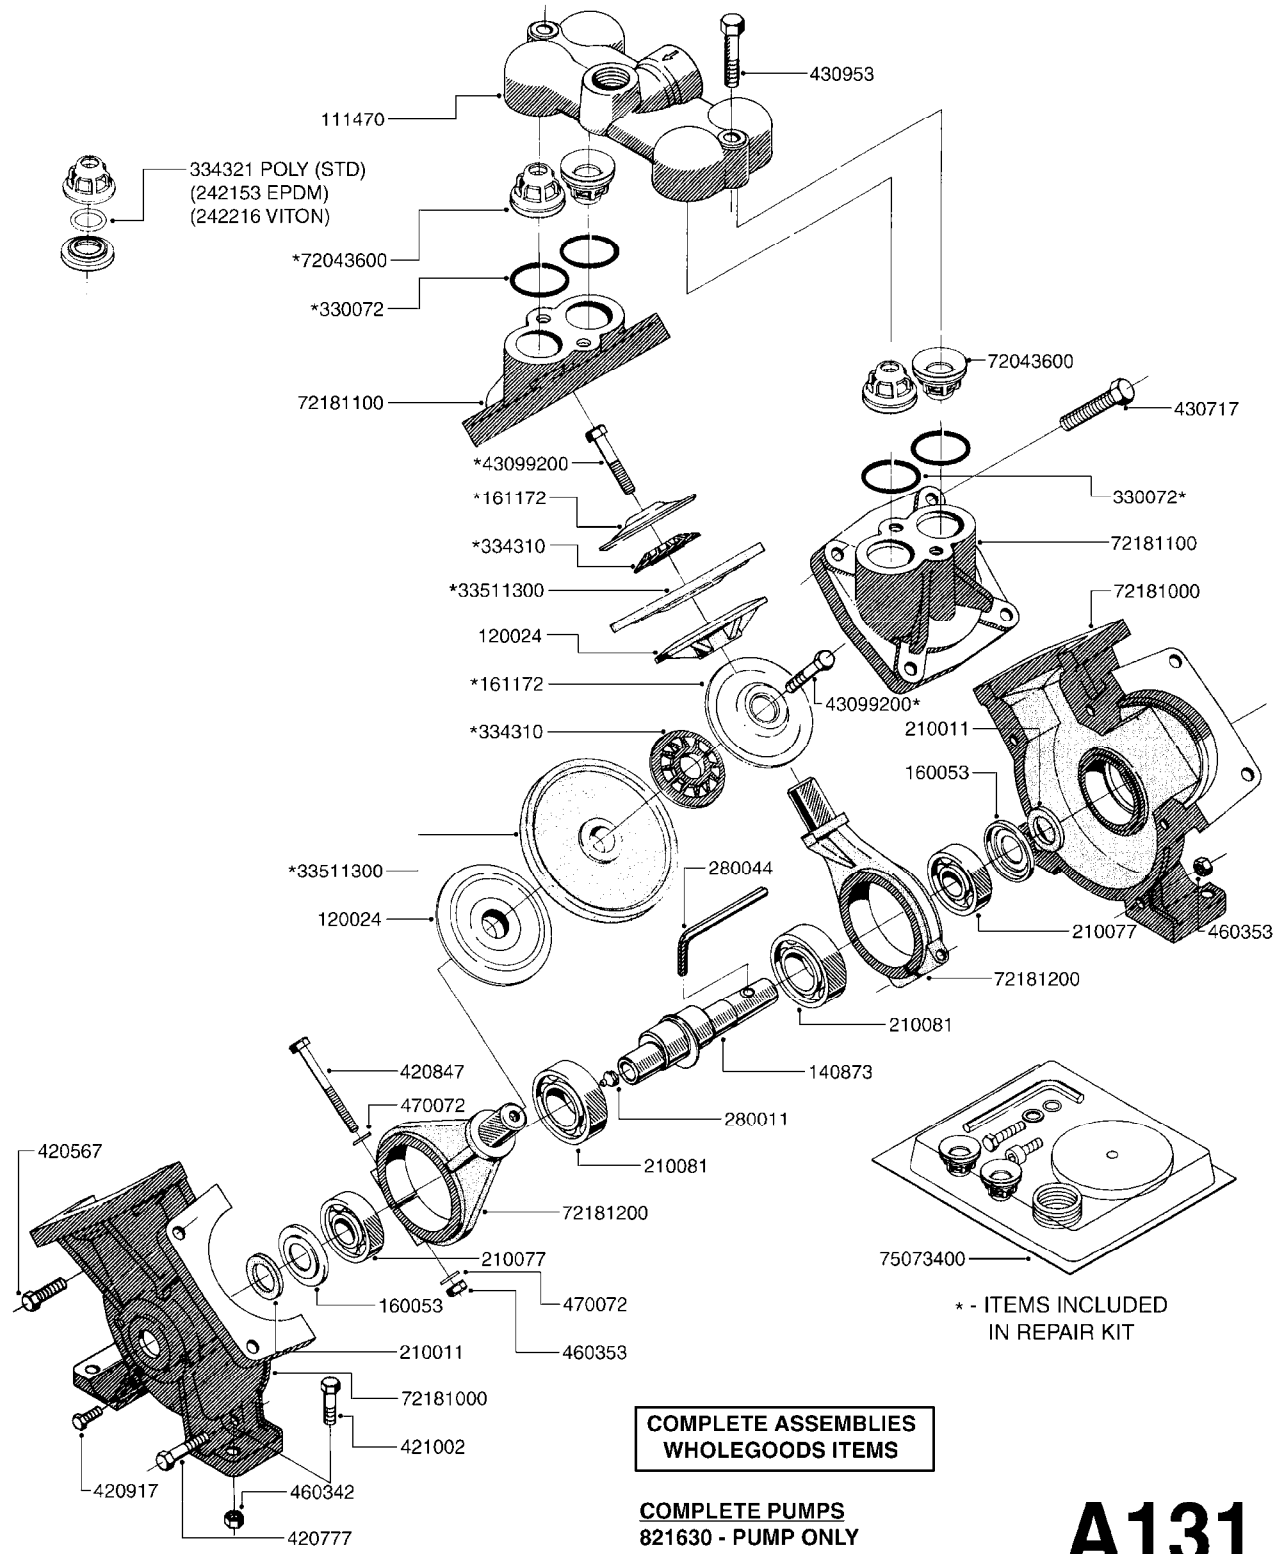

**COMPLETE ASSEMBLIES
WHOLEGOODS ITEMS**

COMPLETE PUMPS
821630 - PUMP ONLY
10396003 - WITH PTO & DAMPER

A131

PUMP - 1203 W/MOUNTING BASE
A131-HIN, 08:11:11

Page 1

Date 06.04.2015 9:20

parts-n°	order qty	description
111470	1	VALVE CHAMBER 1202
120024	1	DIAPHRAGM BACK DISC 1200-1300
140873	1	CRANK SHAFT MODEL 1202-9MM
160053	1	DUST PLATE
161172	1	DIAPHRAGM DISC F. 1203/1303
210011	1	SEAL FELT D39/23 X 4
210077	1	BEARING BALL 6305
210081	1	BEARING BALL 6307
242153	1	O-RING D26X4 EPDM
242216	1	O-RING VITON F/1202/1302/462
280011	1	GREASE NIPPLE 1/8' H TR
280044	1	KEY HEXAGON W6 3/16'
330072	1	O-RING D53.5/D45.5X4
334310	1	NYLON WASHER 1202/1302/462
334321	1	O-RING POLY. 34.0x26.0x4.0
420567	1	BOLT HEX 8.8 DEL M8X30 FT
420777	1	BOLT HEX 8.8 RAW M8X50
420847	1	BOLT HEX 8.8 DEL M8X85
420917	1	BOLT HEX 8.8 RAW M8X12 FT
421002	1	BOLT HEX 8.8 DEL M10X30 FT DIN933
430717	1	BOLT HEX 8.8 RAW M12x40
430953	1	BOLT, M12 X 55 8.8
460342	1	NUT HEX M10 DEL DIN934
460353	1	NUT HEX M8 BLACK
470072	1	WASHER D15/D8X.5 LOCK
821630	1	PUMP 1203/9 540RPM
10396003	1	PUMP 1203 C/W PTO 540 RPM
33511300	1	DIAPHRAGM 1202-1303 POLY 2006
43099200	1	BOLT HEX SS M12 X 30 DIN933 A4
72043600	1	VALVE FOR 462/463
72181000	1	HOUSING, PUMP, 1203 RED
72181100	1	DIAPHRAGM COVER 1203/1303+BLTS
72181200	1	CONNECTING ROD FOR 1203 W/M12
75073400	1	PUMP KIT 1203 MM "06"