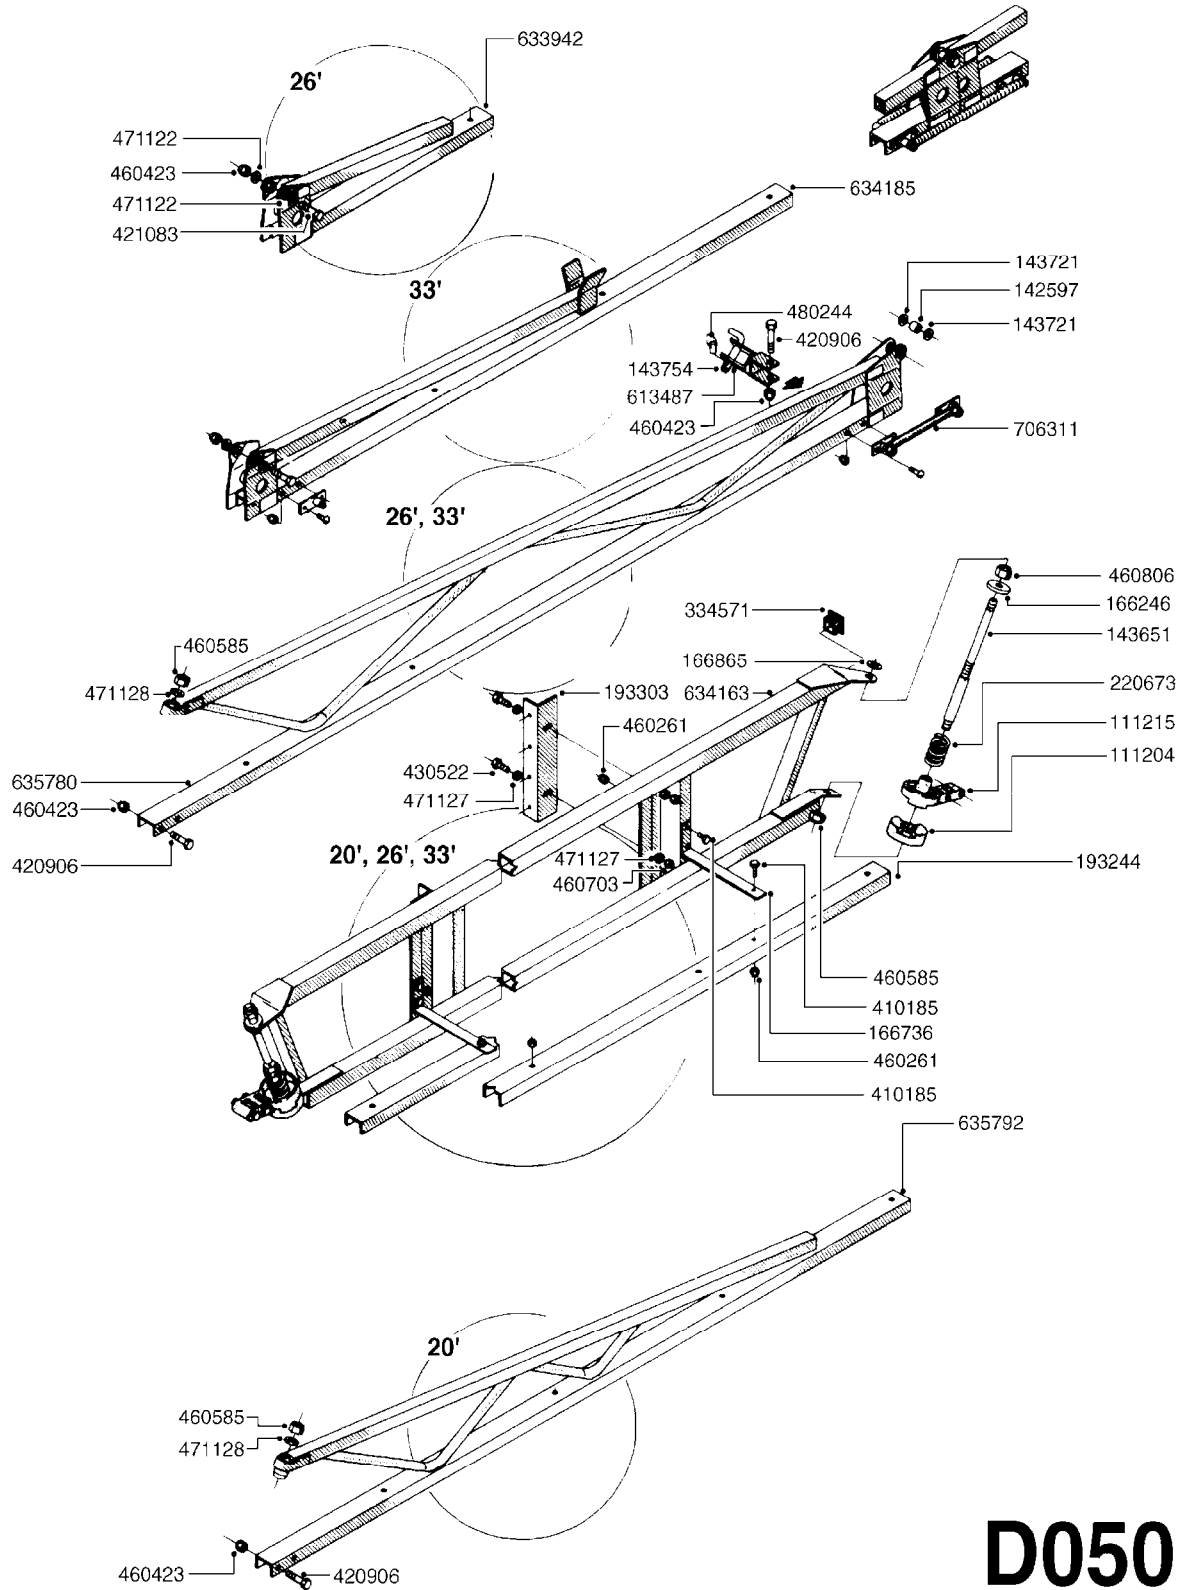

BOOM - SB 20' 26' 33'
D050-HIN, 01:01:01

Page 0
Date 06.04.2015 9:20

BOOM - SB 20' 26' 33'
D050-HIN, 01:01:01

Page 1

Date 06.04.2015 9:20

parts-n°	order qty	description
111204	1	CLAW CLUTCH/LOWER D80
111215	1	CLAW CLUTCH/UPPER D80
142597	1	DISTANCE TUBE
143651	1	AXLE M20/M16 L=355 F/BREAKAWAY
143721	1	FRICITION DISC FOR BOOM D30
143754	1	PIN D10 X 56
166246	1	WASHER CUP D53 F.SPRING
166736	1	CLAMP FOR SB BOOM
166865	1	WASHER D35/D25X2
193244	1	NOZZLE TRACK 6-8-10 M SB
193303	1	SUPPORTING ARM FOR SB BOOM
220673	1	SPRING F.PIVOT 100 X 51
334571	1	TAPON 40x40x2 EMBELLECEDOR
410185	1	BOLT HEX 8.8 DEL M6X16 A2
420906	1	BOLT HEX 8.8 DEL M10X60
421083	1	BOLT HEX 8.8 DEL M10X65
430522	1	BOLT HEX 8.8 DEL M12X25 FT
460261	1	NUT HEX M6X1 LOCK A2 DIN985
460423	1	NUT HEX M10X1.5 LOCK
460585	1	NUT HEX M16X2 LOCK
460703	1	NUT HEX M12X1.75 LOCK DIN985
460806	1	NUT HEX M20X2.5 LOCK
471122	1	WASHER D20/D10.5X2 SS
471127	1	WASHER D24/D13X2.5 STAINLESS
471128	1	WASHER D30/D17X3
480244	1	PIN SNAP D4.5
613487	1	TRANSPORT FITTINGS FOR SB BOOM
633942	1	OUTER BOOM WING 26', 28' SB
634163	1	CENTER SECTION - 20',26',33'
634185	1	BOOM WING OUTER PART 33' SB
635780	1	INNER WING SEC. 26',28',33'SB
635792	1	BOOM WING - 20',21'SB-BOOM
706311	1	SPRING WITH HAND-GRIB