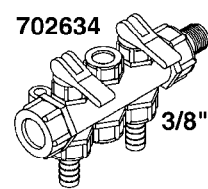

841758 - COMPLETE ASSEMBLY
(LESS GAUGE)

COMPLETE ASSEMBLIES
WHOLEGOODS ITEMS

B030

CONTROL-ET MANUAL-ES 30/50/80
B030-HIN, 19:05:11

Page 1

Date 06.04.2015 9:20

parts-n°	order qty	description
146644	1	PIN D3X19 STAINLESS
240063	1	O-RING D14.1/9.3 X 2.4
241323	1	O-RING D5.3X2.4 NITRIL
320073	1	DISTRIBUTOR HOUSING 1/2"
320084	1	FITT.DK NUT 1/2" BSP
320095	1	FITT.DK NUT 1" BSP
320117	1	FITT.DK CONN.1/2"BSP F. 1" CAP
321694	1	UNION NUT
330212	1	O-RING D19/D14X2.4 F.1/2"NUT
330293	1	VALVE SEAT WITH 3/8" HOSE TAIL
330304	1	VALVE CONE D14
330315	1	O-RING D18.4/D13X.6
330326	1	O-RING D30/D24X2 F.1"NUT
330337	1	HANDLE F. FLIP VALVE
330676	1	FITT.DK HB 3/8" F. 1/2" NUT
330687	1	FITT.DK HB 1/2" F. 1/2" NUT
331111	1	VALVE SEAT FOR 1/2" DISTRIBUT.
331122	1	VALVE SEAT WITH 1/2" HOSE TAIL
334533	1	CLAMP HOSE PLASTIC 3/8"
334534	1	CLAMP HOSE PLASTIC 1/2"
390282	1	STOPPER ATV 1/4"
390283	1	CONE FOR PRES CONTR ATV
421046	1	BOLT HEX 8.8 DEL M8X25 FT A2 DIN933
440167	1	SCREW NO.8 1/4"
440663	1	SCREW 3/8" NR4 STAINLESS
460143	1	NUT HEX M8 LOCK A2 DIN985
709741	1	VALVE ASSY. 1/2" FLIP LEVER
841758	1	ET CONTROL COMPLETE
28026203	1	GAUGE 200PSI/BR, 2.5"1/4BSP-BTM
92701703	1	HOSE R X3/8" X300PSI WP X0012"
92702103	1	HOSE R X1/2" X300PSI WP X0012"