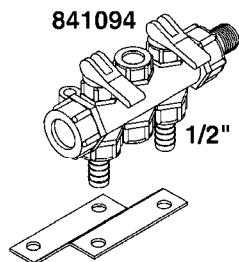

841758 - COMPLETE ASSEMBLY
(LESS GAUGE)

COMPLETE ASSEMBLIES
WHOLEGOODS ITEMS

B030

CONTROL-ET MANUAL-ES 30/50/80
B030-HIN, 19:05:11

Page 1

Date 06.04.2015 9:20

parts-n°	order qty	description
146644	1	PIN D3X19 STAINLESS
240063	1	O-RING D14.1/9.3 X 2.4
241323	1	O-RING D5.3X2.4 NITRIL
320073	1	DISTRIBUTOR HOUSING 1/2"
320084	1	FITT.DK NUT 1/2" BSP
320095	1	FITT.DK NUT 1" BSP
320117	1	FITT.DK CONN.1/2"BSP F. 1" CAP
321694	1	UNION NUT
330212	1	O-RING D19/D14X2.4 F.1/2"NUT
330293	1	VALVE SEAT WITH 3/8" HOSE TAIL
330304	1	VALVE CONE D14
330315	1	O-RING D18.4/D13X.6
330326	1	O-RING D30/D24X2 F.1"NUT
330337	1	HANDLE F. FLIP VALVE
330676	1	FITT.DK HB 3/8" F. 1/2" NUT
330687	1	FITT.DK HB 1/2" F. 1/2" NUT
331111	1	VALVE SEAT FOR 1/2" DISTRIBUT.
331122	1	VALVE SEAT WITH 1/2" HOSE TAIL
334533	1	CLAMP HOSE PLASTIC 3/8"
334534	1	CLAMP HOSE PLASTIC 1/2"
390282	1	STOPPER ATV 1/4"
390283	1	CONE FOR PRES CONTR ATV
421046	1	BOLT HEX 8.8 DEL M8X25 FT A2 DIN933
440167	1	SCREW NO.8 1/4"
440663	1	SCREW 3/8" NR4 STAINLESS
460143	1	NUT HEX M8 LOCK A2 DIN985
709741	1	VALVE ASSY. 1/2" FLIP LEVER
841758	1	ET CONTROL COMPLETE
28026203	1	GAUGE 200PSI/BR, 2.5"1/4BSP-BTM
92701703	1	HOSE R X3/8" X300PSI WP X0012"
92702103	1	HOSE R X1/2" X300PSI WP X0012"