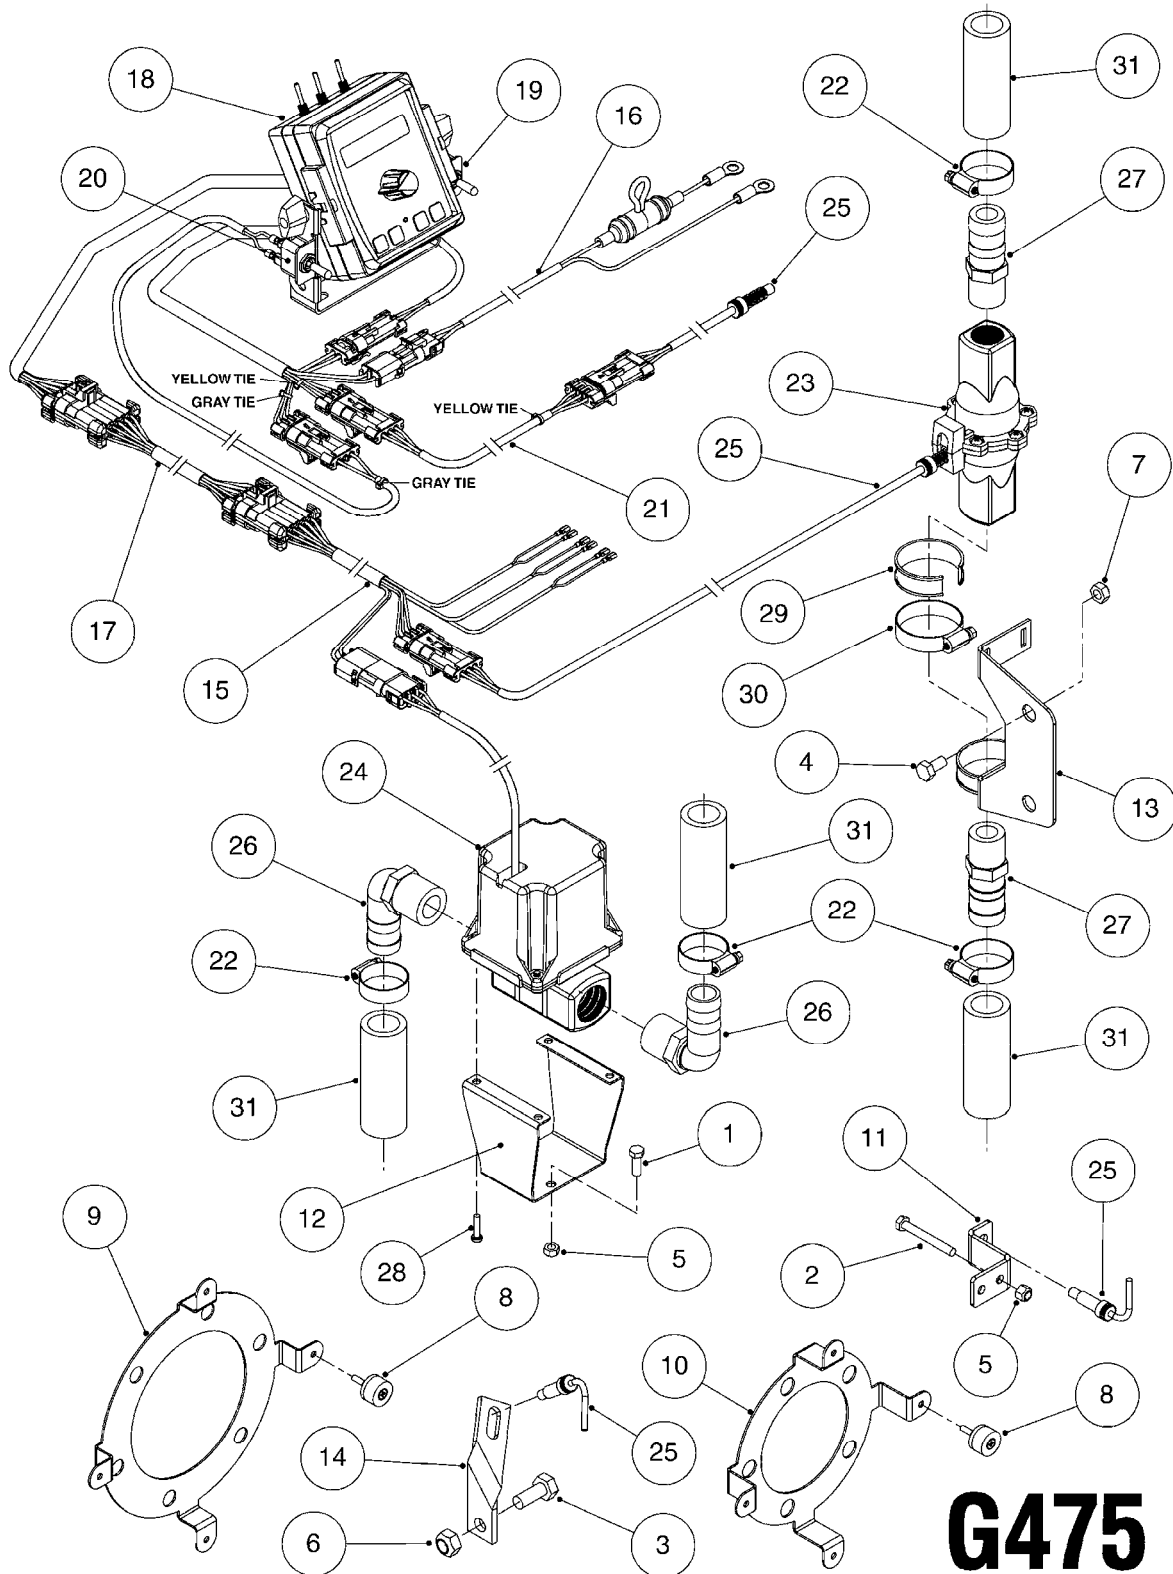

SPRAY MATE II CONTROLLER
G475-HIN, 14:12:06

Page 1
Date 06.04.2015 9:20

Pos.	parts-n°	order qty	description
1	410185	1	BOLT HEX 8.8 DEL M6X16 A2
2	410561	1	BOLT HEX 8.8 DEL M6X50 FT
3	420604	1	BOLT HEX 8.8 DEL M10X25 FT DIN933
4	430522	1	BOLT HEX 8.8 DEL M12X25 FT
			USE WITH N-SERIES
4	430846	1	BOLT HEX 8.8 DEL M12X80
			USE WITH ATV
5	460261	1	NUT HEX M6X1 LOCK A2 DIN985
6	460423	1	NUT HEX M10X1.5 LOCK
7	460703	1	NUT HEX M12X1.75 LOCK DIN985
8	722525	1	MONITOR MAGNETS SET OF 8PCS
9	16056203	1	MAG MNT F. SPEED SNS 6 BOLT
			USE WITH ATV SINGLE AXLE
10	16097703	1	SPEED RING, 5 BOLT, 4.5" B.C.
			USE WITH ATV TANDEM AXLE
11	16098003	1	SPEED SENSOR BRACKET, ATV TNDM
			USE WITH ATV TANDEM AXLE
12	16098103	1	REGULATOR VALVE BRKT, ATV
			ATV ONLY
13	16108803	1	FLOW METER BRKT, SPRAYMATE
14	16098903	1	SPD SNSR BRKT, ATV SINGLE AXLE
			USE WITH ATV SINGLE AXLE
15	26010603	1	SPRAYMATE II HARDI BRANCH CABL
16	26010703	1	SPRAYMATE II BATTERY CABLE
17	26010803	1	SPRAYMATE II 15'10PIN M/P CABL
18	26011203	1	SPRAYMATE II CONSOLE
19	26011303	1	SPRAYMATE II POWER SWITCH KIT
			INCLUDES SWITCH, BRACKET, WIRE
20	26011403	1	SPRAMAT II MAST.RN/HOLD SW KIT
			INCLUDES SWITCH, BRACKET, WIRE
21	26011503	1	SPRAYMATE II 15'3-PIN M/P CABL
22	28030003	1	CLAMP HOSE GEAR P1" 6716
23	28032803	1	FLOW METER, SM II, 2-40 GPM
24	28032903	1	SPRAYMATE II 1"SERVOVALV 150M
25	28033003	1	SPRAYMATEII 5'FLOW/SPEED SEN C
26	28033803	1	FITTING, 1"X1"NPT 90° ELBOW
27	28033903	1	FITTING, 1"X3/4"NPT STRAIGHT
28	41000303	1	MACHINE SCREW #8-32x3/4" SS
29	341291	1	RUBBER HOSE CLAMP COVER 130MM
30	28030103	1	CLAMP HOSE GEAR P5/4-S1.5"6724
31	92712403	1	HOSE R X1" X300PSI WP X0012"