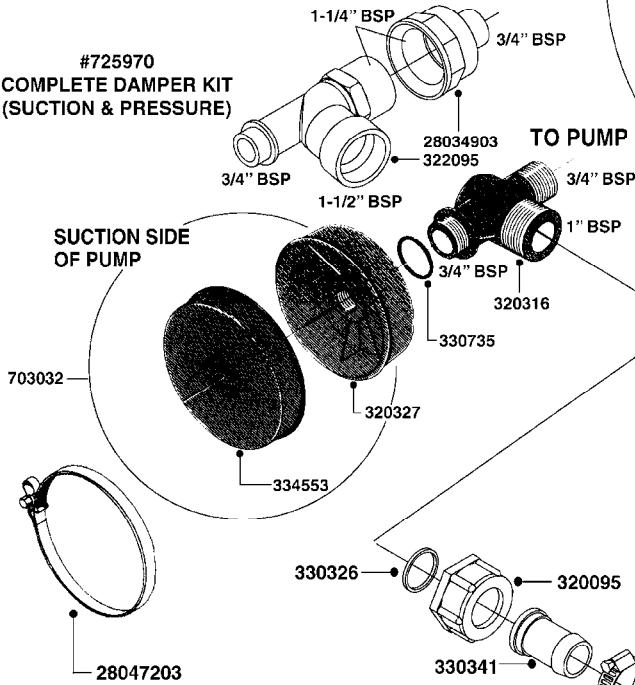

**#725970
COMPLETE DAMPER KIT
(SUCTION & PRESSURE)**