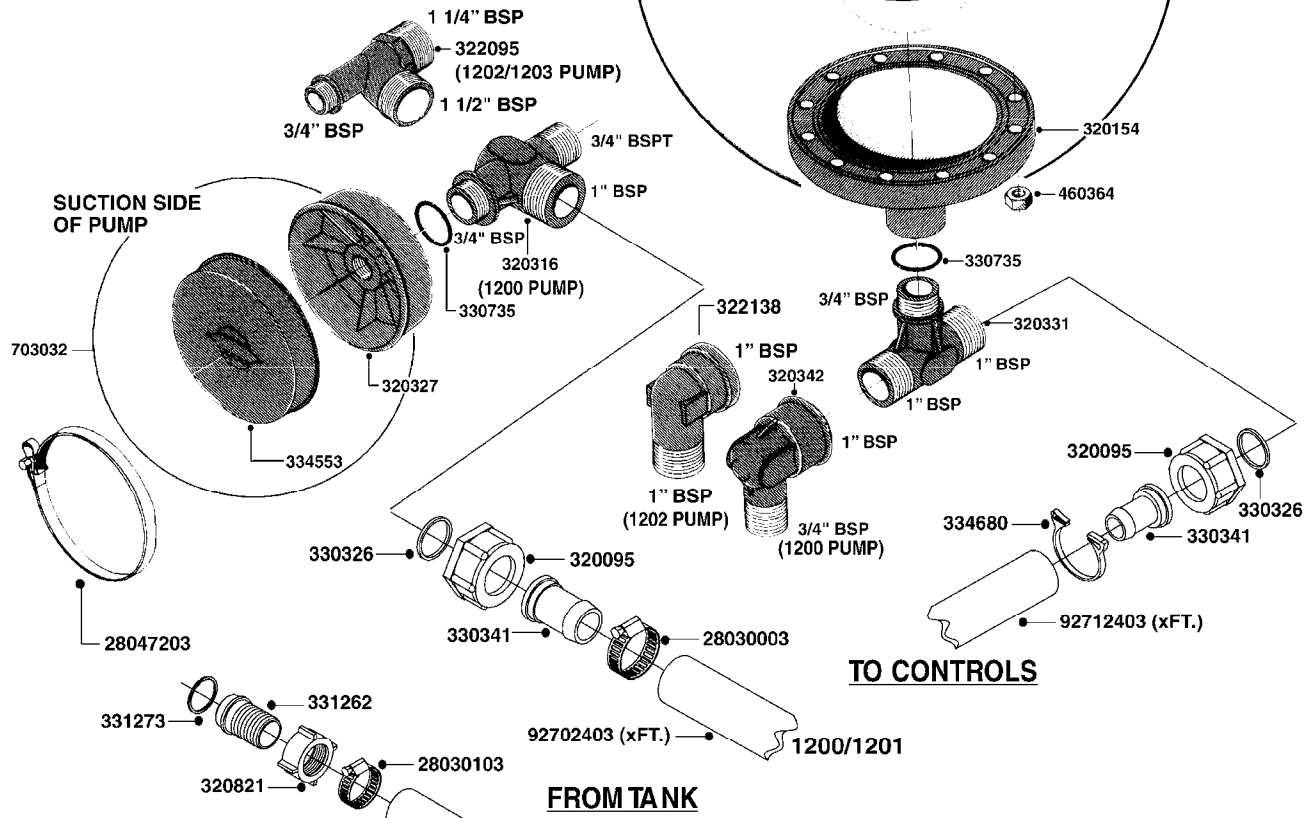

#821630 1203 PUMP (REPLACES 1202 PUMP)
#726854 COMPLETE DAMPER KIT (SUCTION & PRESSURE)