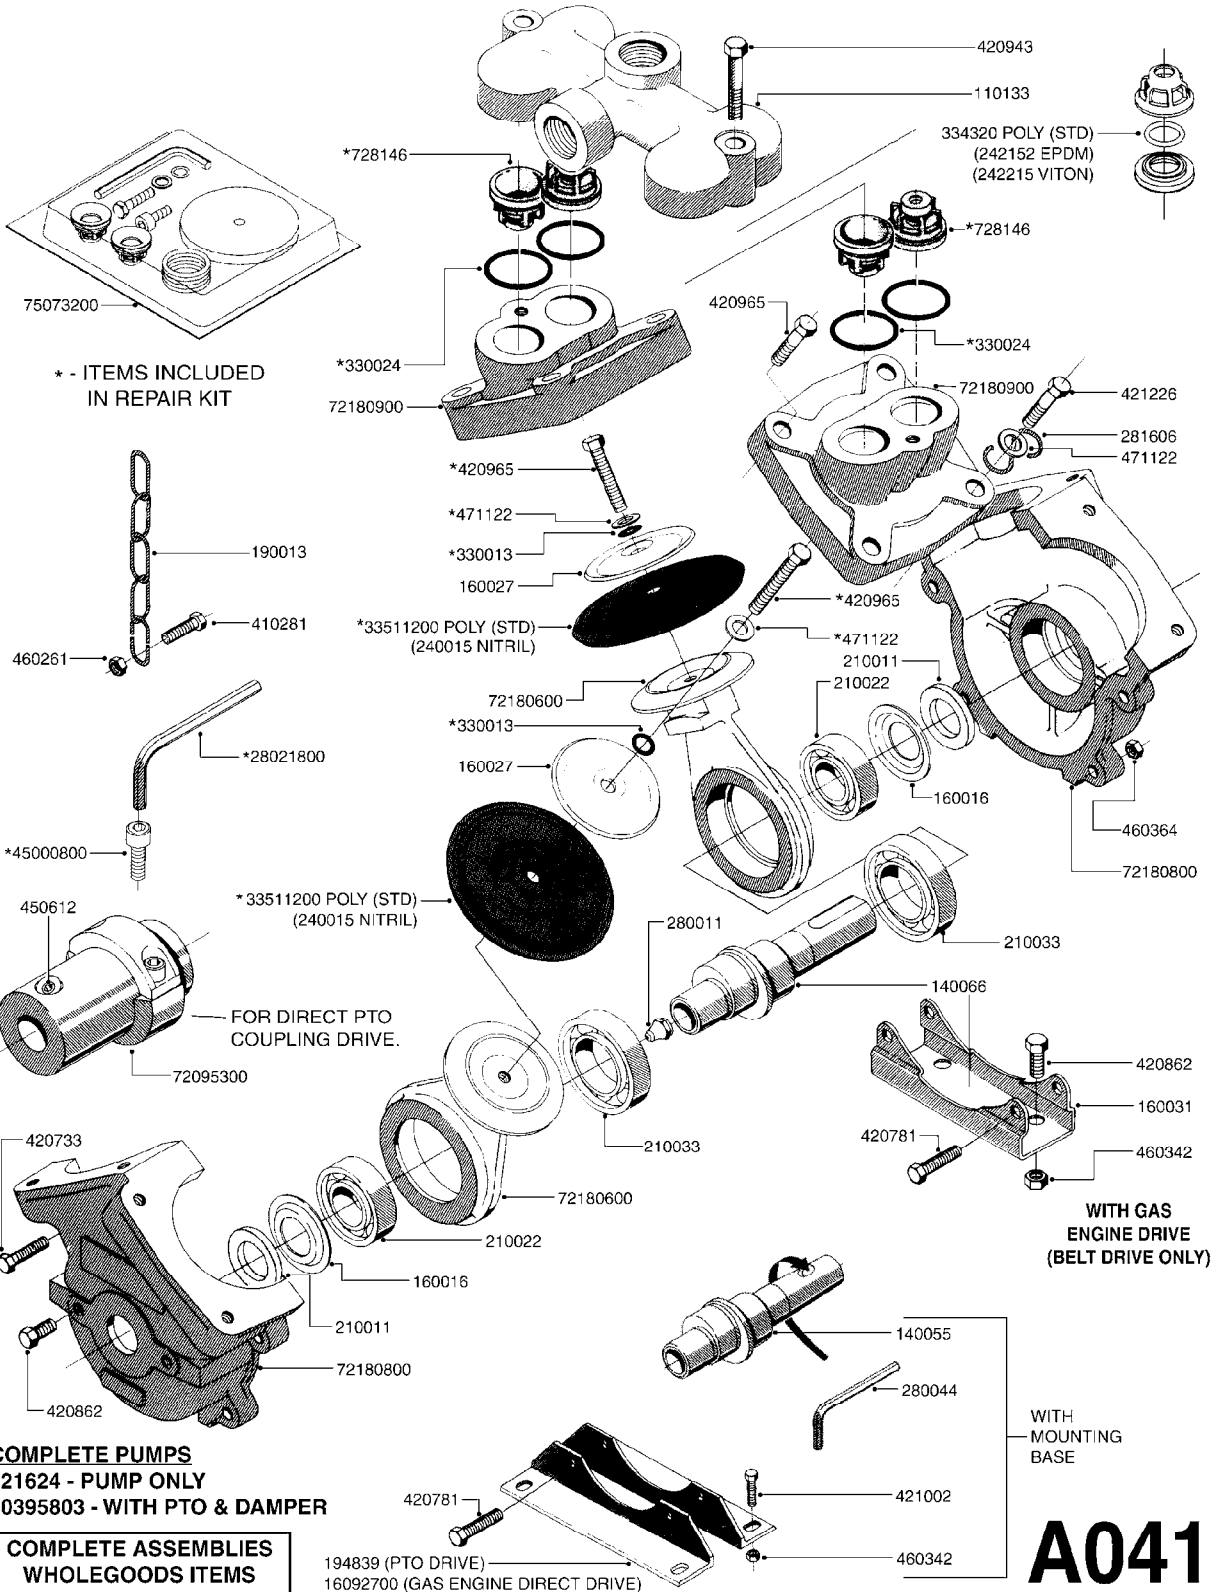

PUMP - 603
A041-HIN, 28:05:13

A041

PUMP - 603
A041-HIN, 28:05:13

Page 1
Date 06.04.2015 9:19

parts-n°	order qty	description
110133	1	VALVE CHAMBER MOD 600 PAINTED
140055	1	CRANK SHAFT, MODEL 600
140066	1	CRANK SHAFT, MODEL 600/4
160016	1	DUST PLATE
160027	1	DIAPHRAGM UPPER DISC 500-600
160031	1	BASE PLATE MODEL 500-600
190013	1	CHAIN 35XL=800
194839	1	ANGLE IRON FOOT, M 500-600 RED
210011	1	SEAL FELT D39/23 X 4
210022	1	BEARING BALL 6205
210033	1	BEARING BALL 6007
240015	1	DIAPHRAGM MODEL 500-600 NITRIL
242152	1	O-RING D18.2X3 EPDM
242215	1	O-RING D18X3 VITON
280011	1	GREASE NIPPLE 1/8' H TR
280044	1	KEY HEXAGON W6 3/16'
281606	1	S-HOOK GALVANIZED
330013	1	O-RING D15/D10X2.5 F.3/8"NUT
330024	1	O-RING D41,1/D34.5 X 3,5
334320	1	O-RING D18X3 POLYURETHANE
410281	1	BOLT HEX 8.8 DEL M6X25 DIN933 A2
420733	1	BOLT HEX 8.8 DEL M8X40
420781	1	BOLT HEX 8.8 DEL M8X50
420862	1	BOLT HEX 8.8 DEL M10X16 FT
420943	1	BOLT HEX 8.8 DEL M10X50
420965	1	M10X40 MACHINE SCREW STAINLESS
421002	1	BOLT HEX 8.8 DEL M10X30 FT DIN933
421226	1	BOLT HEX 8.8 DEL M10X45
450612	1	SCREW M10X16 POINTED
460261	1	NUT HEX M6X1 LOCK A2 DIN985
460342	1	NUT HEX M10 DEL DIN934
460364	1	NUT HEX M8 GALV.
471122	1	WASHER D20/D10.5X2 SS
728146	1	VALVE FOR 361(726890/707932)
821624	1	PUMP 603/7 W. FOOT TAPERED SHA
10395803	1	PUMP 603 C/W PTO 540 RPM
16092700	1	PUMP MOUNT PLATE TALL 500/600
28021800	1	KEY HEXAGON 8MM FOR M10
33511200	1	DIAPHRAGM 500-603 PUR 2006
45000800	1	BOLT ROUND M10X25
72095300	1	COUPLING 1-3/8' X 25, PAINTED
72180600	1	CONNECTING ROD FOR 503-603 M10
72180800	1	PUMP HOUSING 603 RED W/BOLTS
72180900	1	DIAPHRAGM COVER MOD. 600
75073200	1	PUMP KIT 603mm 06