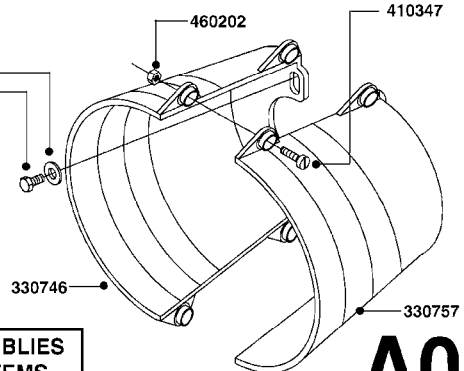

**#725970
COMPLETE DAMPER KIT
(SUCTION & PRESSURE)**

PRESSURE SIDE OF PUMP

821623 - 600 WITH COUPLER
821624 - 600 W/ MOUNTING BASE
821625 - 600 GAS DRIVEN - BELT DRIVE

COMPLETE ASSEMBLIES
WHOLEGOODS ITEMS

A050

PUMP - 600 FITTINGS
A050-HIN, 28:07:14

Page 1
Date 06.04.2015 9:20

parts-n°	order qty	description
240122	1	DIAPHRAGM FOR PRES.DAMP.(EPDM)
320095	1	FITT.DK NUT 1" BSP
320154	1	AIR BOTTLE, BOTTOM PART
320316	1	FITT.DK TEE 3/4" X3/4" X1"BSP
320327	1	HOUSING F. SUCTION AIR BOTTLE
320331	1	FITT.DK TEE 1" - 1" - 3/4" BSP
320342	1	FITT.DK EL 3/4"M X 1"F BSP
322095	1	FITT.DK TEE 1-1/2 X1-1/4 X3/4" BSP
330326	1	O-RING D30/D24X2 F.1"NUT
330341	1	FITT.DK HB 1" F. 1" NUT
330525	1	AIR BOTTLE, TOP HALF
330665	1	FITT.DK HB 3/4"F.1" NUT
330735	1	O-RING D30/D26X2
330746	1	GUARD PTO LOWER PART SHORT
330757	1	GUARD PTO UPPER PART SHORT
334265	1	DIAPHRAGM F. PRESS DAMP.NITRIL
334531	1	CLAMP HOSE PLASTIC 3/4"
334553	1	DIAPHRAGM F.SUCTION AIR BOTTLE
410347	1	SCREW M6X20 8.8
420162	1	BOLT HEX 8.8 DEL 3/8"x15MM
420567	1	BOLT HEX 8.8 DEL M8X30 FT
460202	1	NUT HEX M6
460364	1	NUT HEX M8 GALV.
471122	1	WASHER D20/D10.5X2 SS
703032	1	SUCTION AIR BOTTLE 3/4" COMPL.
703301	1	VALVE FOR AIR BOTTLE
725970	1	DAMPER KIT 600
821623	1	PUMP 603/7 W COUPLING
821624	1	PUMP 603/7 W. FOOT TAPERED SHA
821625	1	PUMP 603/4 800RPM STRIGHT SHAF
845014	1	AIR BOTTLE COMPLETE HJ73
28030003	1	CLAMP HOSE GEAR P1" 6716
28034903	1	FITTING, REDUCER, 1-1/4"-3/4"
28038303	1	FITTING, TEE 2X1"BSPM/1"BSPF
28047203	1	CLAMP HOSE GEAR 60 X 80 6756
92702403	1	HOSE PVC SUCT GRAY 1"
92703203	1	HOSE R X3/4" X300PSI WP X0012"