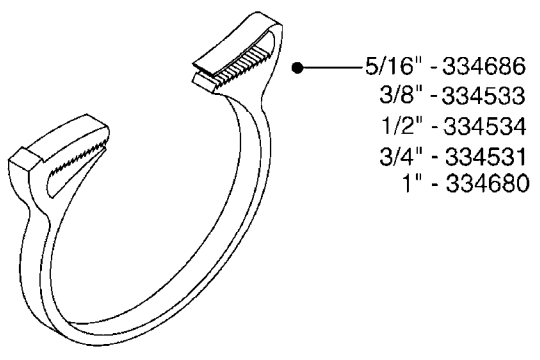

I.D.	PART # (ONE FOOT)	
3/8" 1/2" 3/4" 1" 1-1/4"	92701703 92702103 92703203 92712403 92734403	 <p>RUBBER HOSE SMOOTH, BLACK, TWO BLUE STRIPES</p>
5/16" 3/8" 1/4" 1/2" 3/4"	927281 927284 927268 927269 927270	 <p>PVC HOSE SHINY, BLACK, SMOOTH, TWO WHITE STRIPES</p>
1" 1-1/4" 1-1/2" 2" 2-1/2"	92702403 92738900 92702603 92702703 92702803	 <p>PVC SPIRAL SUCTION HOSE SHINY, RIBBED, GRAY</p>
3/4"	927205	 <p>PVC HOSE CLEAR, SMOOTH</p>
1/2" 3/4"	10631003 927231	 <p>PVC HOSE SMOOTH, CLEAR, REINFORCED WITH WHITE MESH</p>
4mm 6mm 8mm 10mm	927253 RED 927264 RED 927306 BLACK 927330 BLACK	 <p>PVC AIR HOSE SMOOTH</p>

Hose Size	Pressure	Suction	Clamp Code
3/8"	28029803		6706
1/2"	28029803		6706
3/4"	28029903		6712
1"	28030003	28029903	6716
1-1/4"	28030103		6724
1-1/2"		28030103	6724
2"		28030203	235-67
2-1/2"		28030303	235-74
3"		28030403	235-82