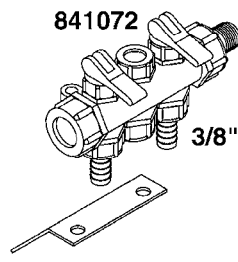

841758 - COMPLETE ASSEMBLY
(LESS GAUGE)

COMPLETE ASSEMBLIES
WHOLEGOODS ITEMS

B030

CONTROL-ET MANUAL-ES 30/50/80
B030-HIN, 19:05:11

Page 1

Date 06.04.2015 9:20

parts-n°	order qty	description
146644	1	PIN D3X19 STAINLESS
240063	1	O-RING D14.1/9.3 X 2.4
241323	1	O-RING D5.3X2.4 NITRIL
320073	1	DISTRIBUTOR HOUSING 1/2"
320084	1	FITT.DK NUT 1/2" BSP
320095	1	FITT.DK NUT 1" BSP
320117	1	FITT.DK CONN.1/2"BSP F. 1" CAP
321694	1	UNION NUT
330212	1	O-RING D19/D14X2.4 F.1/2"NUT
330293	1	VALVE SEAT WITH 3/8" HOSE TAIL
330304	1	VALVE CONE D14
330315	1	O-RING D18.4/D13X.6
330326	1	O-RING D30/D24X2 F.1"NUT
330337	1	HANDLE F. FLIP VALVE
330676	1	FITT.DK HB 3/8" F. 1/2" NUT
330687	1	FITT.DK HB 1/2" F. 1/2" NUT
331111	1	VALVE SEAT FOR 1/2" DISTRIBUT.
331122	1	VALVE SEAT WITH 1/2" HOSE TAIL
334533	1	CLAMP HOSE PLASTIC 3/8"
334534	1	CLAMP HOSE PLASTIC 1/2"
390282	1	STOPPER ATV 1/4"
390283	1	CONE FOR PRES CONTR ATV
421046	1	BOLT HEX 8.8 DEL M8X25 FT A2 DIN933
440167	1	SCREW NO.8 1/4"
440663	1	SCREW 3/8" NR4 STAINLESS
460143	1	NUT HEX M8 LOCK A2 DIN985
709741	1	VALVE ASSY. 1/2" FLIP LEVER
841758	1	ET CONTROL COMPLETE
28026203	1	GAUGE 200PSI/BR, 2.5"1/4BSP-BTM
92701703	1	HOSE R X3/8" X300PSI WP X0012"
92702103	1	HOSE R X1/2" X300PSI WP X0012"