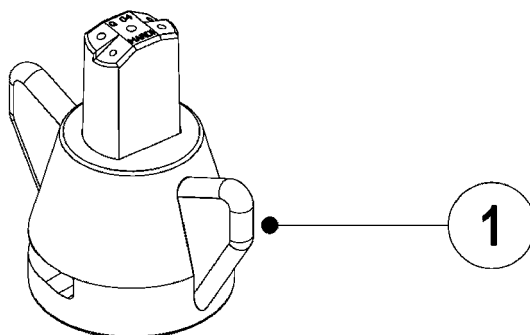

BOOM-NOZZLES QUINTASTREAM
D706-HIN, 14:12:07

Page 0

Date 06.04.2015 9:20

D706