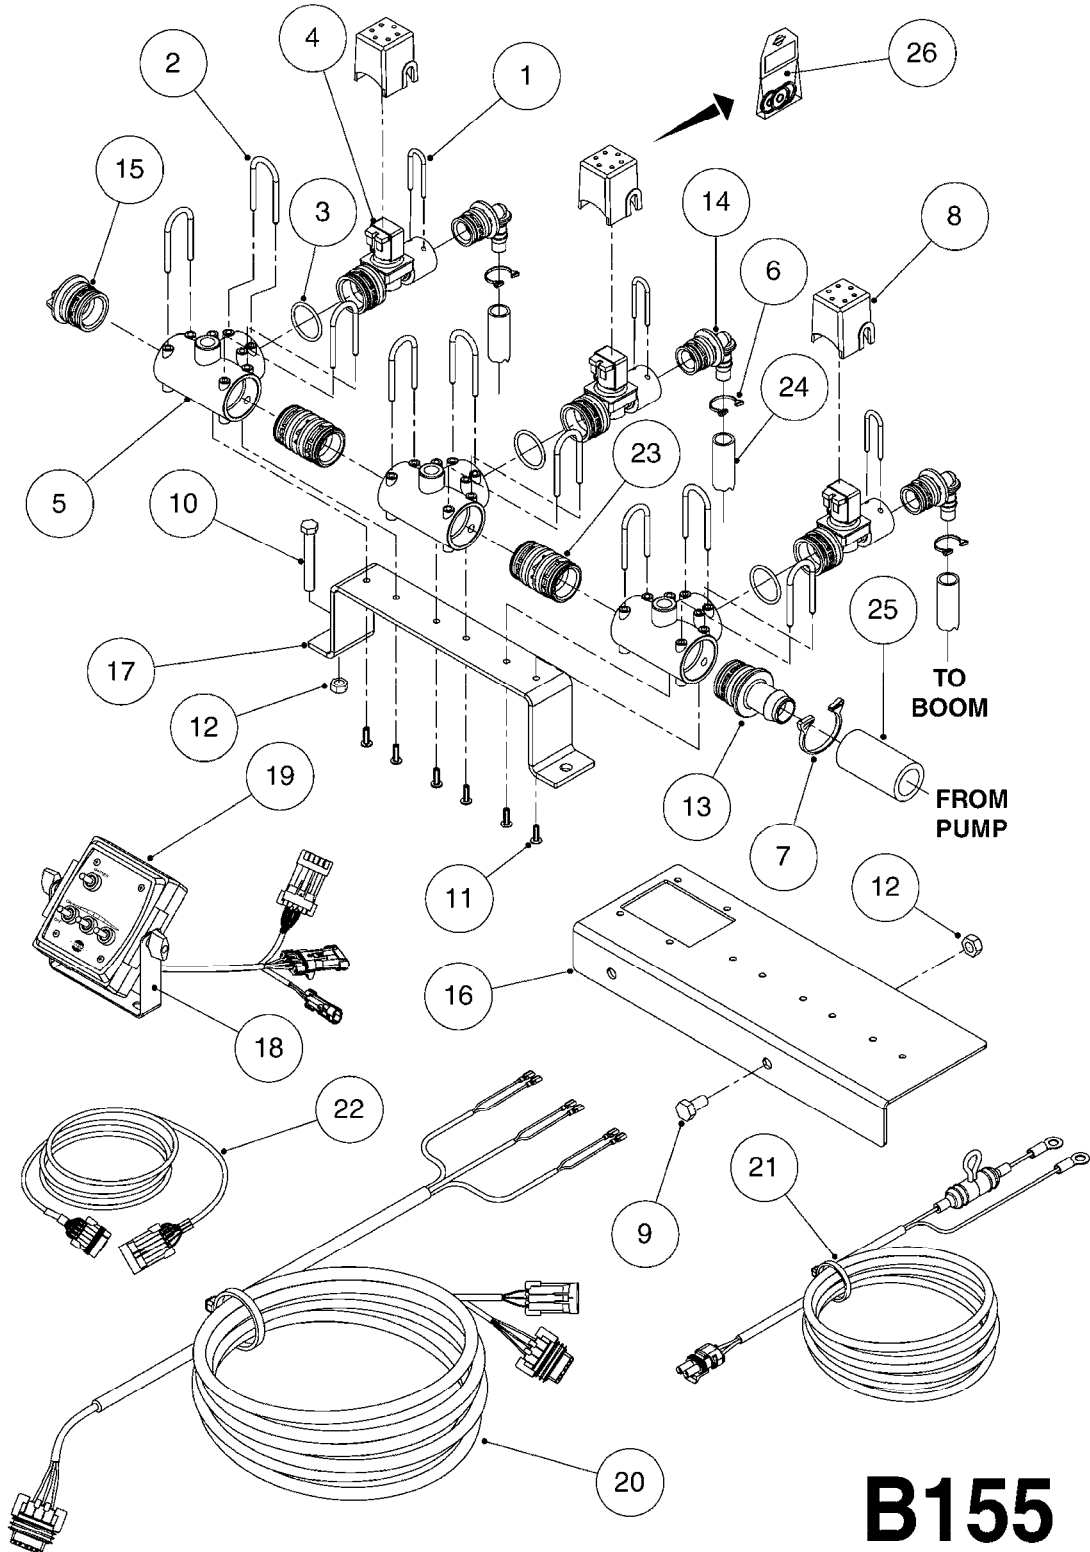

B110

BK-180 REMOTE CONTROL CABLE
B110-HIN, 01:01:01

Page 1

Date 06.04.2015 9:20

parts-n°	order qty	description
142516	1	SCREW SET M10 BENT F. LOCKING
142881	1	WIRE HOLDER FOR REMOTE CONTROL
142892	1	END NIPPLE F.REMOTE CABLE
281536	1	ALLEN WRENCH 3MM
410605	1	BOLT HEX 8.8 DEL M6X80
420604	1	BOLT HEX 8.8 DEL M10X25 FT DIN933
450564	1	SCREW M6X12 ALLEN
460261	1	NUT HEX M6X1 LOCK A2 DIN985
460423	1	NUT HEX M10X1.5 LOCK
471122	1	WASHER D20/D10.5X2 SS
611693	1	ARM FOR REMOTE CONTROL BK180
612124	1	BRACKET FOR OP.UNIT F REM.CTR
612566	1	MOUNT BRACKET F.FAN CABLE ASSY
612754	1	HANDLE FOR REMOTE CONTROL
715444	1	REMOTE CONTROL CABLE COMPLETE
715466	1	MOUNTING PLATE
833567	1	REMOTE CONTROL ON/OFF BK 180