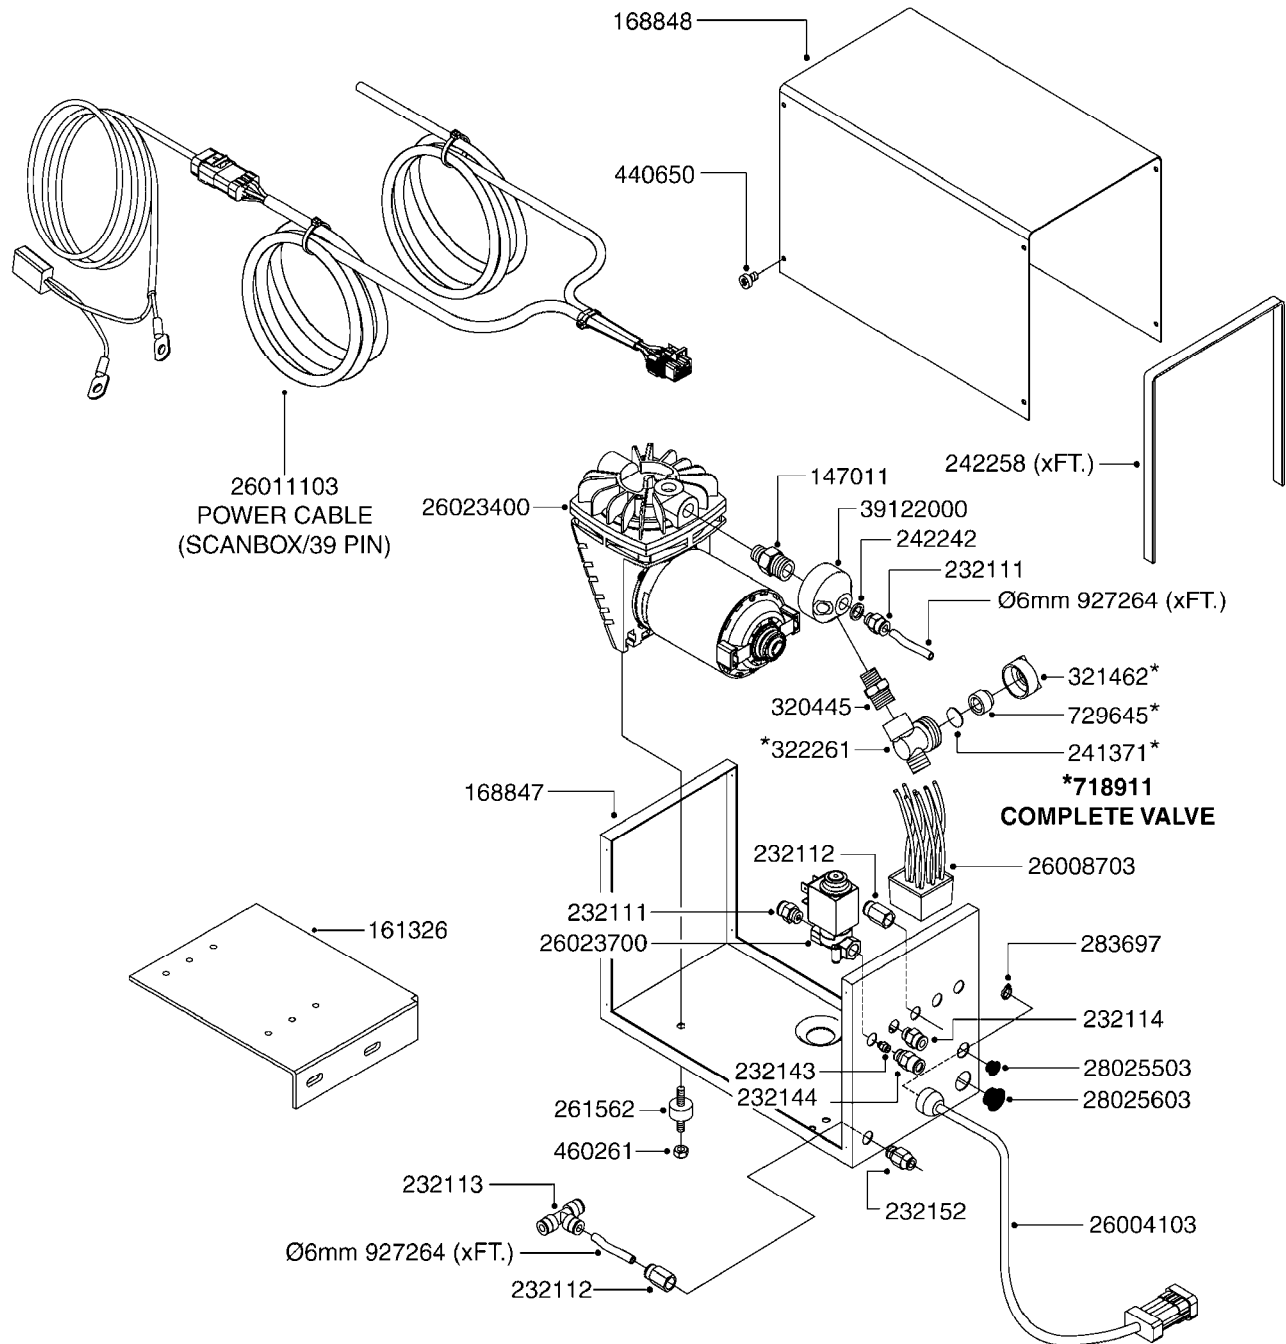

G342

*Ø8mm 927306 (xFT.)
*Ø10mm 927330 (xFT.)

70062503 - COMPLETE ASSEMBLY

FOAM MARKER COMPRESSOR 2007
G342-HIN, 21:04:14

Page 1
Date 06.04.2015 9:20

parts-n°	order qty	description
147011	1	HEX NIPPLE 3/8'X1/4'BSP BRASS
161326	1	MOUNT BKT. F. FOAM COMP.BOX 98
168847	1	ENCLOSURE LOWER F.MARKER
168848	1	COVER F. FOAM MARKER
232111	1	QUICK COUPLER 6MM X 1/8 EXT.
232112	1	QUICK COUPLER 6MM 1/8 INT.
232113	1	QUICK COUPLER 6MM T-PIECE
232114	1	COUPLER 1/8" THREADX8MM HOSE
232143	1	REDUCER 1/4'INT-1/8'EXT
232144	1	QUICK COUPLER 10MM X 1/4 EXT
232152	1	QUICK COUPLER 8MMX1/8 EXT.LONG
241371	1	DIAPHRAGM, NO-DRIP alt 241371
242242	1	O-RING F.AIR HOSE FITTING
242258	1	TRIM 3X10 SELF ADHESIVE 0012"
261562	1	RUBBER DAMPER 2XM6X25
283697	1	TIESTRAP 200MM
320445	1	FITT.DK HN 1/4"X3/8" BSP
321462	1	CAP F.NO-DRIP ASSY.
322261	1	HOUSING F.SAFETY VALVE 3/8"
440650	1	SCREW 3.5x13 STAINLESS
460261	1	NUT HEX M6X1 LOCK A2 DIN985
718911	1	VALVE (SAFETY) F.MARKER
729645	1	NON-DRIP SPRING ASSY.GREEN 10
927264	1	HOSE R X PE D6/D4 X 0012"
927306	1	HOSE R X PE D8/D6 X 0012"BLACK
927330	1	HOSE R X PE D10/D8 X 012"BLACK
26004103	1	FOAM MARKER CNTRL MOD CABL STD
26008703	1	FOAM MARKER CONTROL SCII
26011103	1	FOAMER POWER/CONTROL CABLE 39P
26023400	1	COMPRESSOR F.FOAM MARKER CM40
26023700	1	SOLENOID VAL 12V 1/8' FLO '07
28025503	1	PLUG F.DRILLED HOLE 1/2"
28025603	1	PLUG F.DRILLED HOLE 3/4"
39122000	1	DISTR.HOUSING F.FOAM MARKER'07
70062503	1	FOAM MARKER COMPRESSOR,STD,39P