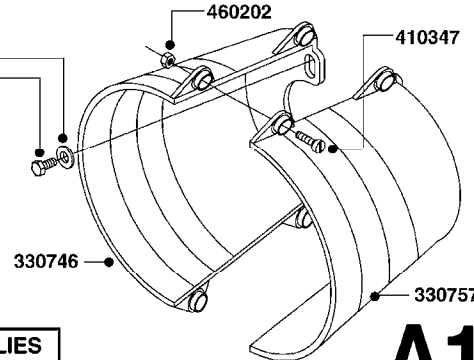

COMPLETE ASSEMBLIES
WHOLEGOODS ITEMS

A170