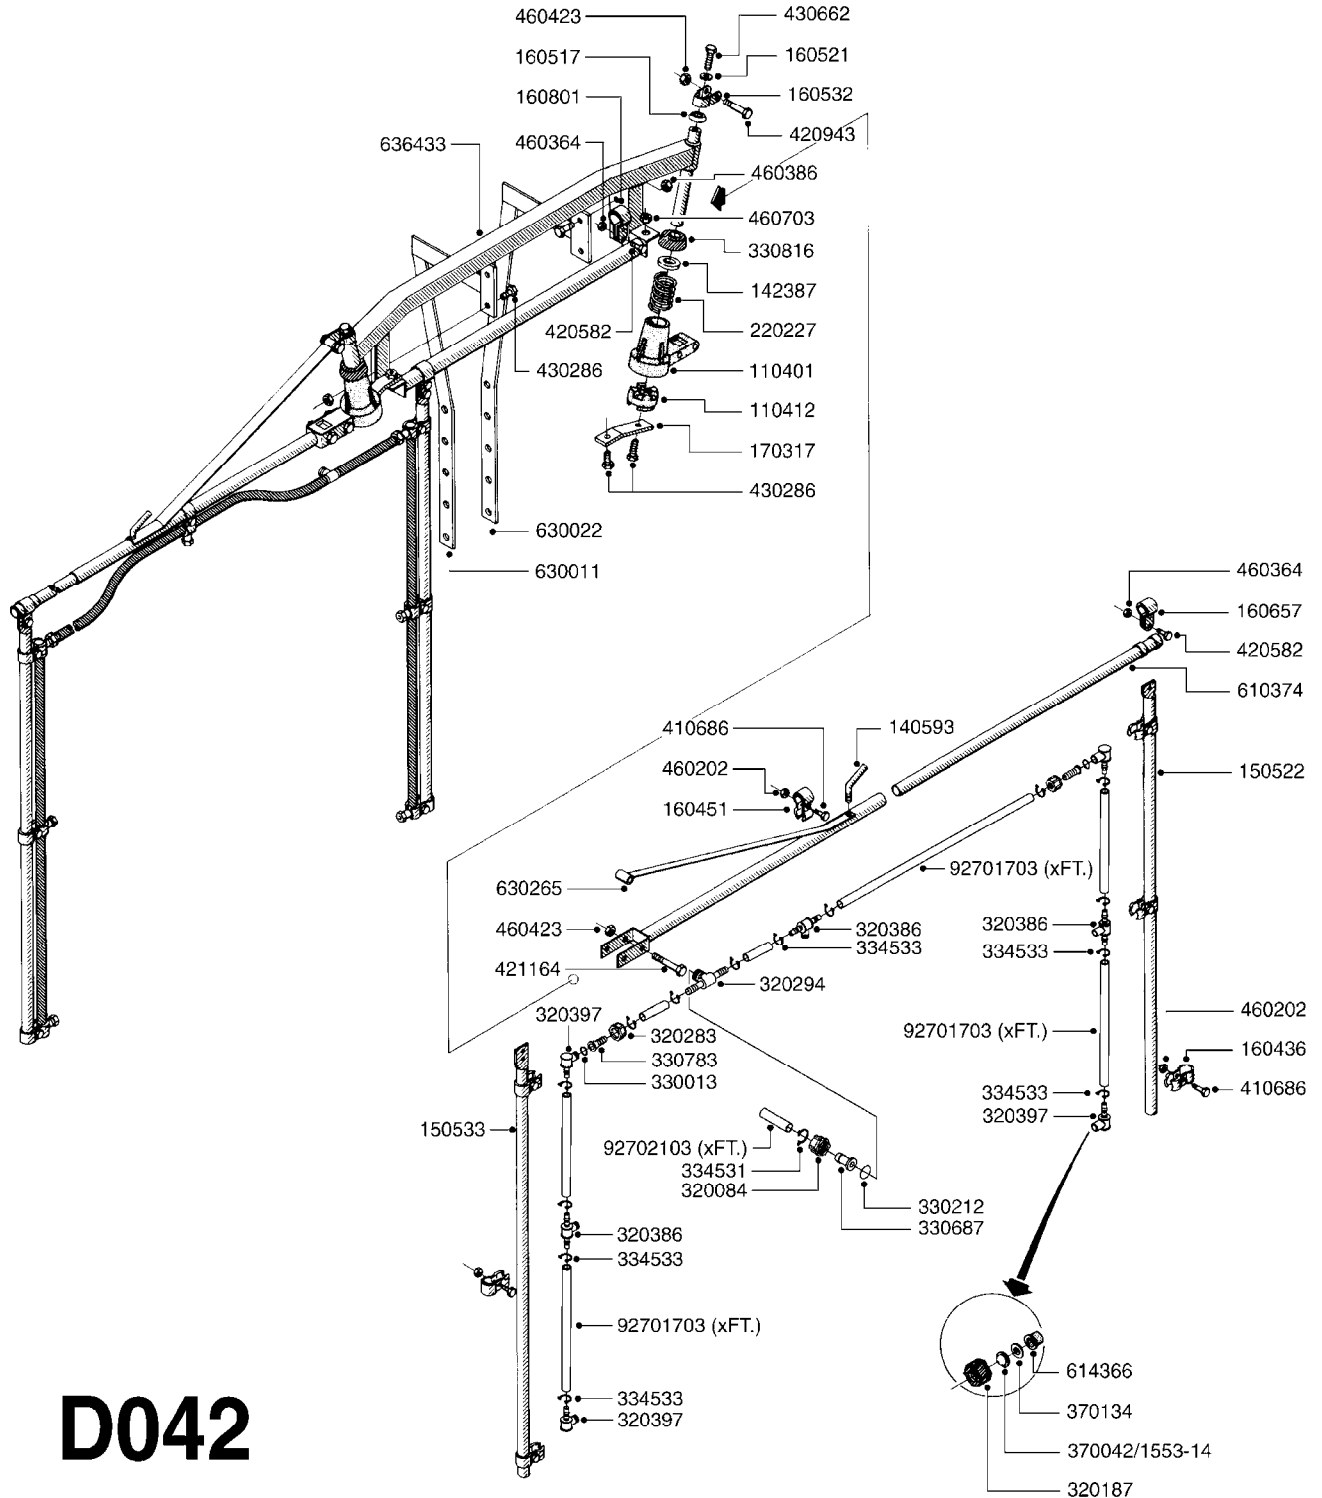

BOOM - V-II
D042-HIN, 21:11:09

Page 0
Date 06.04.2015 9:20

BOOM - V-II
D042-HIN, 21:11:09

Page 1

Date 06.04.2015 9:20

parts-n°	order qty	description
110401	1	SPRING HOUSING STD BOOM
110412	1	CLUTCH STANDARD BOOM
140593	1	THUMB SCREW
142387	1	WASHER D40D23X5
150522	1	DROP TUBE WINE II
150533	1	DROP TUBE WINE II
160436	1	PIPE BRANCH HOLDER D22,2
160451	1	PIPE BRANCH HOLDER D25,4
160517	1	SPACER COLLAR, STANDARD BOM
160521	1	WASHER D30.5/D13X2
160532	1	CLAMP SWIVEL F. BOOM 14'H.D.
160657	1	CLIP FITTING FOT D22,2
160801	1	CLIP FITTINGS 31.7
170317	1	CROSSBAR FOR BOOM WINE II
220227	1	SPRING FOR PIVOT
320084	1	FITT.DK NUT 1/2" BSP
320187	1	FITT.DK CAP 3/8" BSP BLACK
320283	1	FITT.DK NUT 3/4"BSP
320294	1	FITT.DK TEE 3/8X3/8HB X1/2"BSP
320386	1	FITT.DK TEE 3/8X3/8HB X3/8"BSP
320397	1	FITT.DK ELB 3/8"HB X 3/8" BSP
330013	1	O-RING D15/D10X2.5 F.3/8"NUT
330212	1	O-RING D19/D14X2.4 F.1/2"NUT
330687	1	FITT.DK HB 1/2" F. 1/2" NUT
330783	1	FITT.DK HB 3/8"F.3/8" NUT
330816	1	DUST COVER PLASTIC/STD.BOOM
334531	1	CLAMP HOSE PLASTIC 3/4"
334533	1	CLAMP HOSE PLASTIC 3/8"
370042	1	NOZZLE CONE JET 1553-14
370134	1	NOZZLE SWIRL 1554-GREY
410686	1	BOLT HEX 8.8 DEL M6X30
420582	1	BOLT HEX 8.8 DEL M8X20 FT A2
420943	1	BOLT HEX 8.8 DEL M10X50
421164	1	BOLT HEX 8.8 DEL M10X70
430286	1	BOLT HEX 8.8 DEL M12X30 FT
430662	1	BOLT HEX 8.8 DEL M12X20 FT
460202	1	NUT HEX M6
460364	1	NUT HEX M8 GALV.
460386	1	NUT HEX M12X1.75
460423	1	NUT HEX M10X1.5 LOCK
460703	1	NUT HEX M12X1.75 LOCK DIN985
610374	1	BOOM WING OUT.SECTION (WINE11)
614366	1	FILTER 50 MESH F.NOZZLE BLUE
630011	1	630011
630022	1	630022
630265	1	BOOM WING 14' BOOM
636433	1	CENTER SECTION 14' BOOM D27.0
92701703	1	HOSE R X3/8" X300PSI WP X0012"
92702103	1	HOSE R X1/2" X300PSI WP X0012"