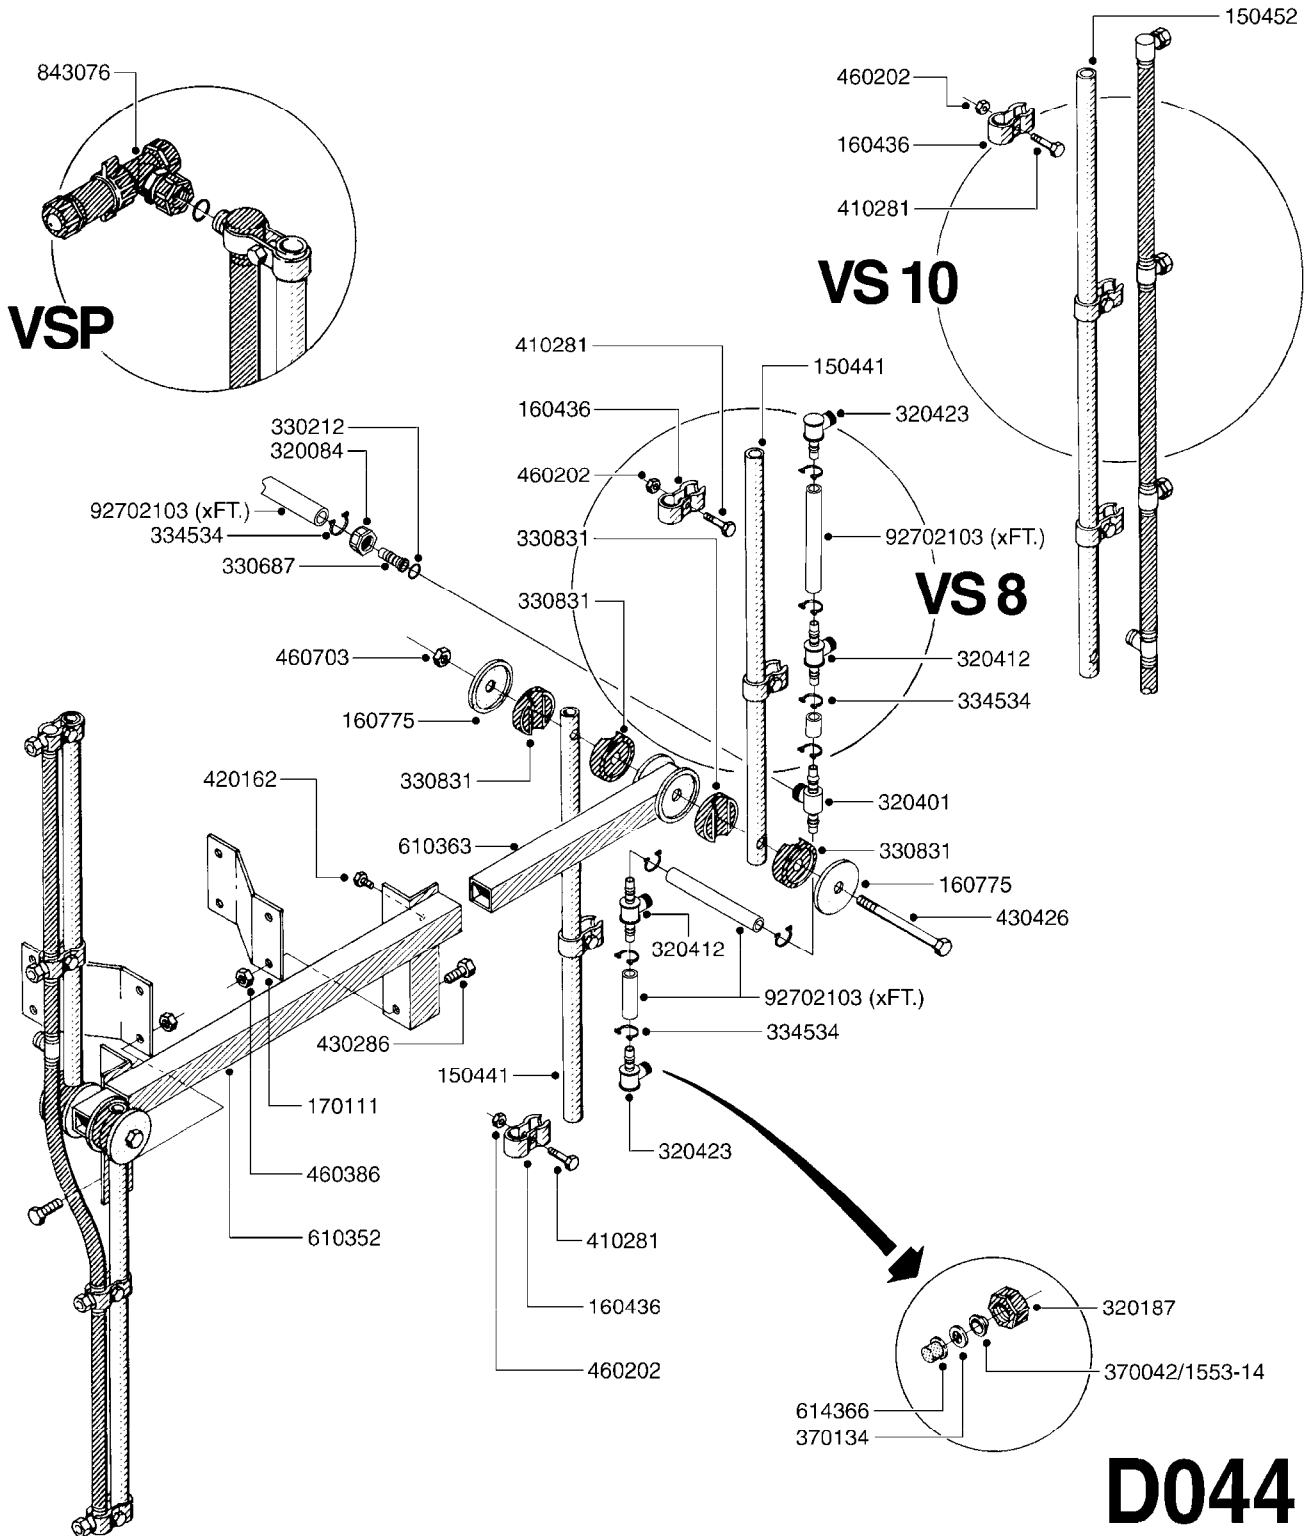

BOOM - V-II
D042-HIN, 21:11:09

Page 0
Date 06.04.2015 9:20

D042

BOOM - V-II
D042-HIN, 21:11:09

Page 1

Date 06.04.2015 9:20

parts-n°	order qty	description
110401	1	SPRING HOUSING STD BOOM
110412	1	CLUTCH STANDARD BOOM
140593	1	THUMB SCREW
142387	1	WASHER D40D23X5
150522	1	DROP TUBE WINE II
150533	1	DROP TUBE WINE II
160436	1	PIPE BRANCH HOLDER D22,2
160451	1	PIPE BRANCH HOLDER D25,4
160517	1	SPACER COLLAR, STANDARD BOM
160521	1	WASHER D30.5/D13X2
160532	1	CLAMP SWIVEL F. BOOM 14'H.D.
160657	1	CLIP FITTING FOT D22,2
160801	1	CLIP FITTINGS 31.7
170317	1	CROSSBAR FOR BOOM WINE II
220227	1	SPRING FOR PIVOT
320084	1	FITT.DK NUT 1/2" BSP
320187	1	FITT.DK CAP 3/8" BSP BLACK
320283	1	FITT.DK NUT 3/4"BSP
320294	1	FITT.DK TEE 3/8X3/8HB X1/2"BSP
320386	1	FITT.DK TEE 3/8X3/8HB X3/8"BSP
320397	1	FITT.DK ELB 3/8"HB X 3/8" BSP
330013	1	O-RING D15/D10X2.5 F.3/8"NUT
330212	1	O-RING D19/D14X2.4 F.1/2"NUT
330687	1	FITT.DK HB 1/2" F. 1/2" NUT
330783	1	FITT.DK HB 3/8"F.3/8" NUT
330816	1	DUST COVER PLASTIC/STD.BOOM
334531	1	CLAMP HOSE PLASTIC 3/4"
334533	1	CLAMP HOSE PLASTIC 3/8"
370042	1	NOZZLE CONE JET 1553-14
370134	1	NOZZLE SWIRL 1554-GREY
410686	1	BOLT HEX 8.8 DEL M6X30
420582	1	BOLT HEX 8.8 DEL M8X20 FT A2
420943	1	BOLT HEX 8.8 DEL M10X50
421164	1	BOLT HEX 8.8 DEL M10X70
430286	1	BOLT HEX 8.8 DEL M12X30 FT
430662	1	BOLT HEX 8.8 DEL M12X20 FT
460202	1	NUT HEX M6
460364	1	NUT HEX M8 GALV.
460386	1	NUT HEX M12X1.75
460423	1	NUT HEX M10X1.5 LOCK
460703	1	NUT HEX M12X1.75 LOCK DIN985
610374	1	BOOM WING OUT.SECTION (WINE11)
614366	1	FILTER 50 MESH F.NOZZLE BLUE
630011	1	630011
630022	1	630022
630265	1	BOOM WING 14' BOOM
636433	1	CENTER SECTION 14' BOOM D27.0
92701703	1	HOSE R X3/8" X300PSI WP X0012"
92702103	1	HOSE R X1/2" X300PSI WP X0012"