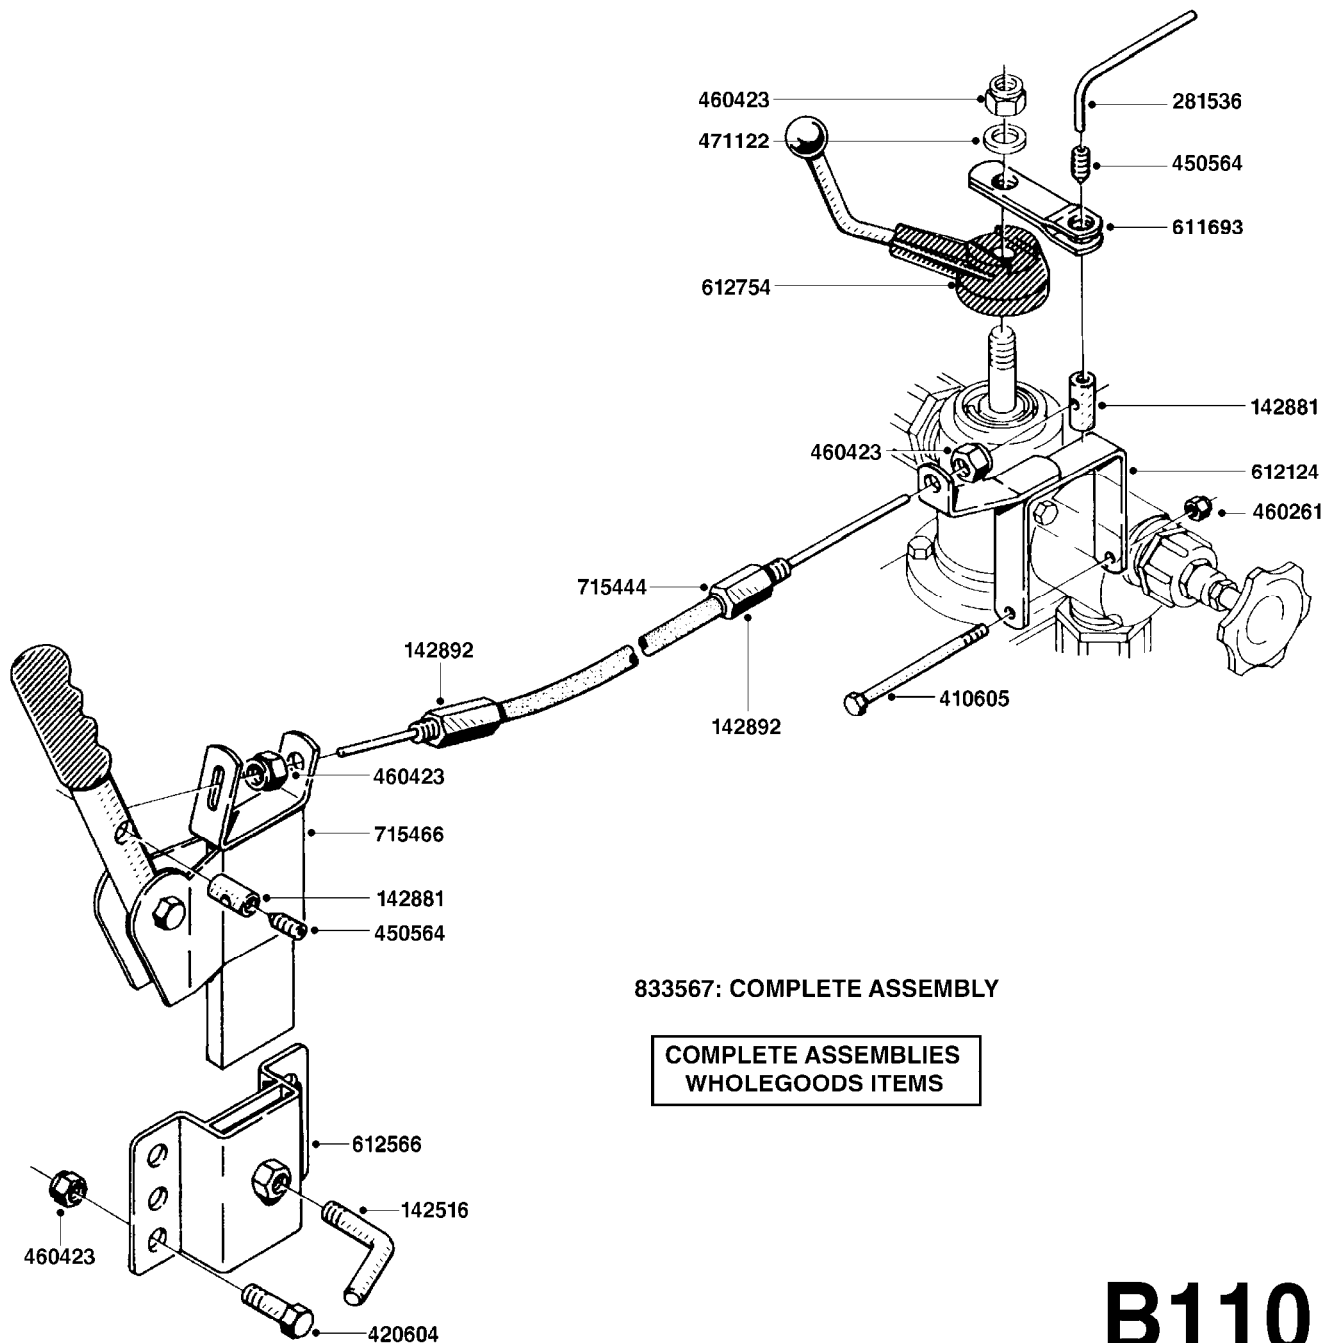

B110

BK-180 REMOTE CONTROL CABLE
B110-HIN, 01:01:01

Page 1

Date 06.04.2015 9:20

parts-n°	order qty	description
142516	1	SCREW SET M10 BENT F. LOCKING
142881	1	WIRE HOLDER FOR REMOTE CONTROL
142892	1	END NIPPLE F.REMOTE CABLE
281536	1	ALLEN WRENCH 3MM
410605	1	BOLT HEX 8.8 DEL M6X80
420604	1	BOLT HEX 8.8 DEL M10X25 FT DIN933
450564	1	SCREW M6X12 ALLEN
460261	1	NUT HEX M6X1 LOCK A2 DIN985
460423	1	NUT HEX M10X1.5 LOCK
471122	1	WASHER D20/D10.5X2 SS
611693	1	ARM FOR REMOTE CONTROL BK180
612124	1	BRACKET FOR OP.UNIT F REM.CTR
612566	1	MOUNT BRACKET F.FAN CABLE ASSY
612754	1	HANDLE FOR REMOTE CONTROL
715444	1	REMOTE CONTROL CABLE COMPLETE
715466	1	MOUNTING PLATE
833567	1	REMOTE CONTROL ON/OFF BK 180