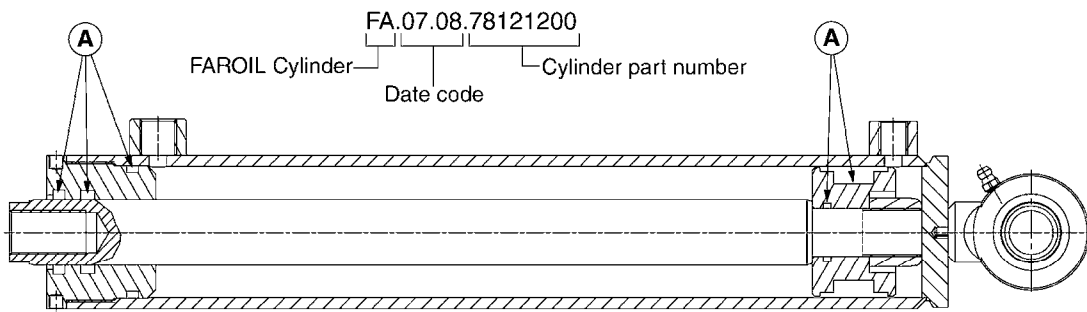

Check cylinder barrel for stamped part number.