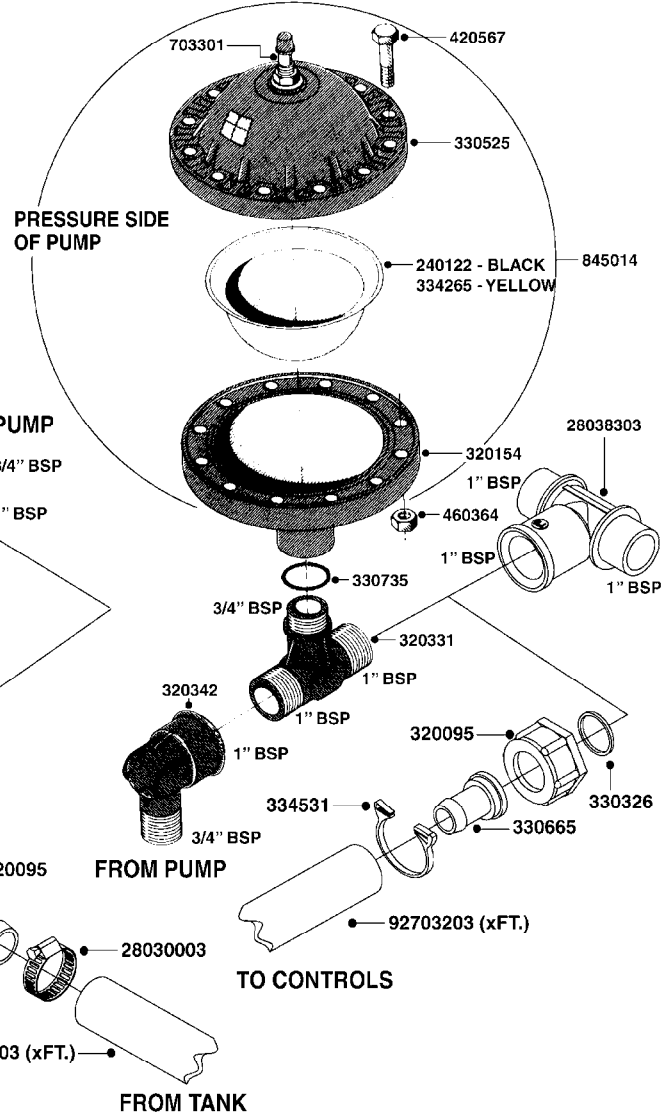

**#725970
COMPLETE DAMPER KIT
(SUCTION & PRESSURE)**

821623 - 600 WITH COUPLER
821624 - 600 W/ MOUNTING BASE
821625 - 600 GAS DRIVEN - BELT DRIVE

COMPLETE ASSEMBLIES
WHOLEGOODS ITEMS

A050