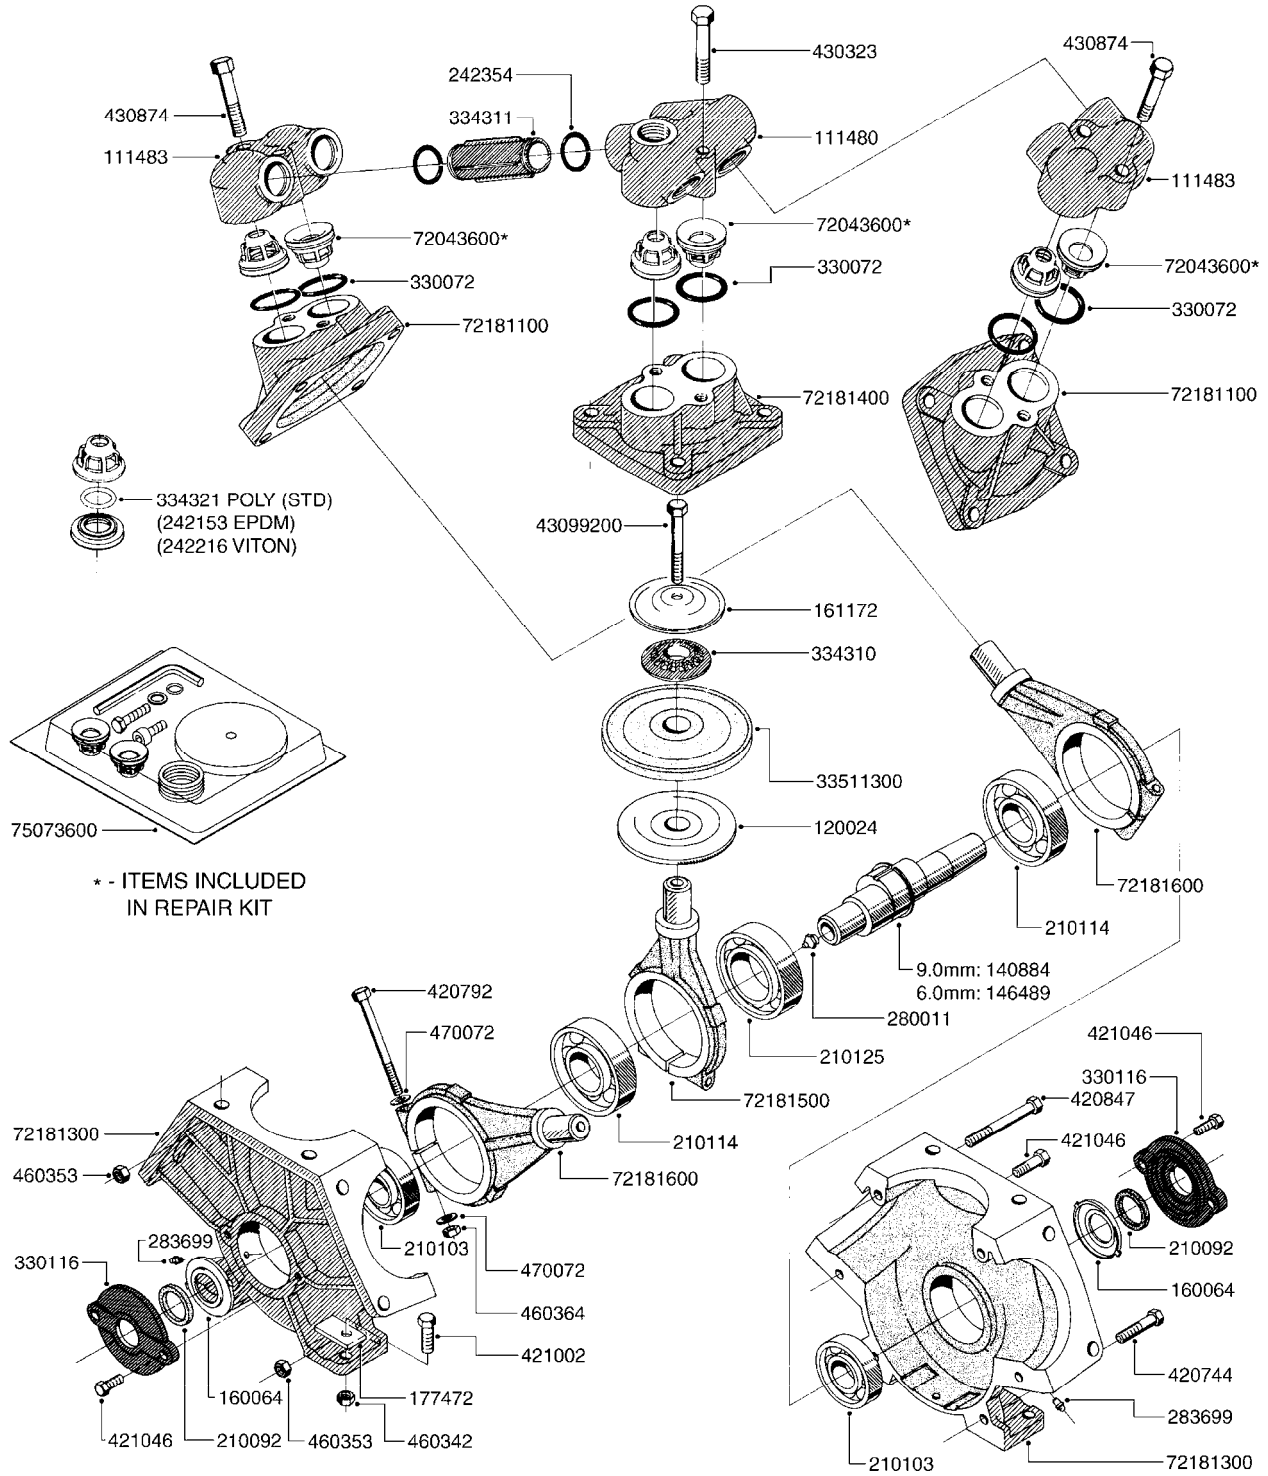

COMPLETE PUMPS
821635 - PUMP ONLY
10396203 - WITH PTO & DAMPER

COMPLETE ASSEMBLIES
WHOLEGOODS ITEMS

A191

PUMP - 1303 W/ MOUNTING BASE
A191-HIN, 08:11:11

Page 1

Date 06.04.2015 9:21

parts-n°	order qty	description
111480	1	VALVE HEAD 1302 CENTER
111483	1	VALVE HEAD SIDE 1302
120024	1	DIAPHRAGM BACK DISC 1200-1300
140884	1	CRANK SHAFT MODEL 1300-9
146489	1	CRANK SHAFT MODEL 1302-6MM
160064	1	DUST PLATE
161172	1	DIAPHRAGM DISC F. 1203/1303
177472	1	BRACKET 25 X 5
210092	1	SEAL FELT D43/30X5
210103	1	BEARING BALL 6306
210114	1	BEARING BALL 6308
210125	1	BEARING BALL 6210
242153	1	O-RING D26X4 EPDM
242216	1	O-RING VITON F/1202/1302/462
242354	1	O-RING D32.2X3.0 VITON F.S-53
280011	1	GREASE NIPPLE 1/8" H TR
283699	1	GREASE NIPPLE M6X1
330072	1	O-RING D53.5/D45.5X4
330116	1	SEAL RETAINER, MODEL 1300
334310	1	NYLON WASHER 1202/1302/462
334311	1	CONNECTION PIPE INLET MOD.1302
334321	1	O-RING POLY. 34.0x26.0x4.0
420744	1	BOLT HEX 8.8 DEL M8X40
420792	1	BOLT HEX 8.8 RAW M8X95
420847	1	BOLT HEX 8.8 DEL M8X85
421002	1	BOLT HEX 8.8 DEL M10X30 FT DIN933
421046	1	BOLT HEX 8.8 DEL M8X25 FT A2 DIN933
430323	1	BOLT HEX 8.8 DEL M12X60
430874	1	SCREW SET 8.8 DEL M12X70 FT
460342	1	NUT HEX M10 DEL DIN934
460353	1	NUT HEX M8 BLACK
460364	1	NUT HEX M8 GALV.
470072	1	WASHER D15/D8X.5 LOCK
821635	1	PUMP 1303/9 540RPM
10396203	1	PUMP 1303 C/W PTO 540 RPM
33511300	1	DIAPHRAGM 1202-1303 POLY 2006
43099200	1	BOLT HEX SS M12 X 30 DIN933 A4
72043600	1	VALVE FOR 462/463
72181100	1	DIAPHRAGM COVER 1203/1303+BLTS
72181300	1	PUMP CASTING 1300 RED W/BOLTS
72181400	1	DIAPHRAGM COVER 1303 W/BOLTS
72181500	1	CONNECTING ROD, CENTER 1303
72181600	1	CONNECTING ROD, SIDE MOD.1300
75073600	1	PUMP KIT 1303 MM "06"