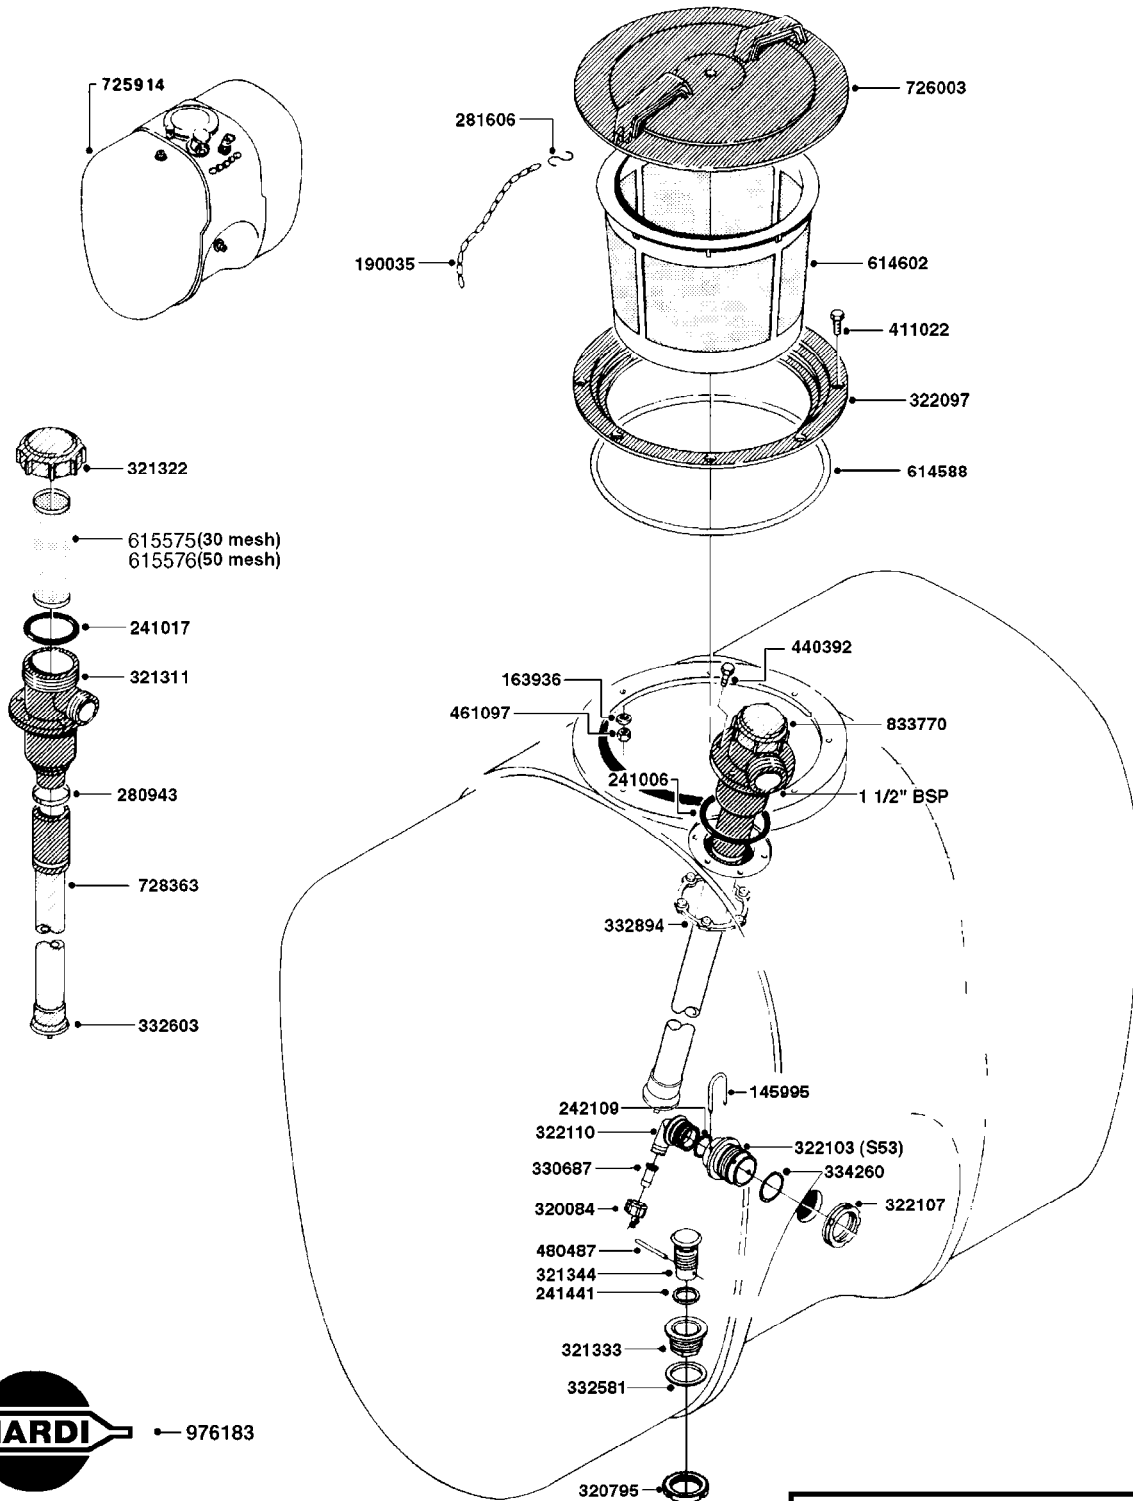

FOR CONNECTING HOSE FITTINGS, SEE SECTION H

TANK - NL 155 (POST 92)
E070-HIN, 01:01:01

Page 1

Date 06.04.2015 9:21

parts-n°	order qty	description
145995	1	FITT.DK S-53 FORK
163936	1	WASHER D15/D6.2X1
190035	1	CHAIN 365MM
241006	1	O-RING D79,2X5,7 NITRIL
241017	1	O-RING D74,5X3 NITRIL
241441	1	O-RING D29.3X3
242109	1	O-RING D32.2x3.0 (USE 242354)
280943	1	CLAMP HOSE GEAR 40-60
281606	1	S-HOOK GALVANIZED
320084	1	FITT.DK NUT 1/2" BSP
320795	1	FITT.DK NUT 1-1/2" BSP JAMB
321311	1	FILTER BODY S 80 X 4
321322	1	SCREW CAP F. S80 X 4
321333	1	FITT.DK BULK 1-1/2" X 1"F BSP
321344	1	DRAIN SCREW 1" BSP RED
322097	1	THREADED RING F. LID
322103	1	FITT.DK S-53 BULKHEAD
322107	1	FITT.DK S-53 BULKHEAD NUT
322110	1	FITT.DK S-53 ELB. 1/2" BSP
330687	1	FITT.DK HB 1/2" F. 1/2" NUT
332581	1	GASKET F. 1-1/2" BSP CAPNUT.
332603	1	CAP F. SUCTION TUBE
332894	1	RETAIN.RING FOR SUCTION FILTER
334260	1	GASKET F. S-53 BULKHEAD
411022	1	SCREW M.6X30 STAINLESS PHILLIP
440392	1	SCREW 6.3 X 25.0 DIN7981C TORX
461097	1	NUT M6 STAINLESS SAFETY
480487	1	PIN M5X60 SLOTTED GALV
614588	1	SEAL F. LID
614602	1	FILTER BASKET
615575	1	FILTER F.TOP SUCT.30 MESH GRN.
615576	1	FILTER F.TOP SUCT.50 MESH BLUE
725914	1	TANK ASSY.COMPOSITE NK 155 '92
726003	1	LID F. TANK
728363	1	SUCTION TUBE ASSY.L=72"
833770	1	TOP SUCTION KIT 300/500
976183	1	DECAL COMPANY 185 X 300