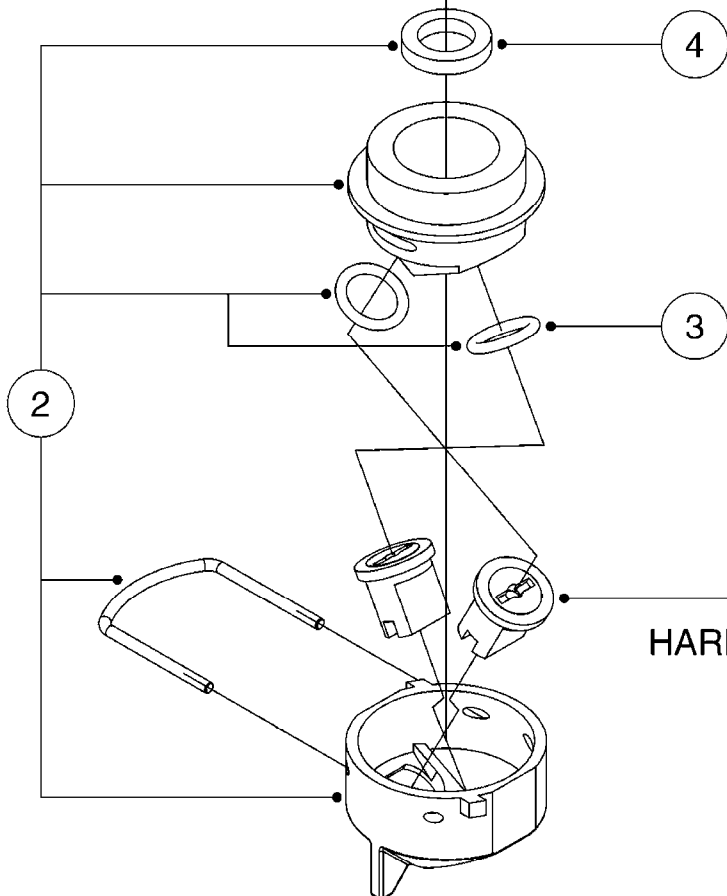

REFER TO
HARDI® NOZZLE CATALOG

D625