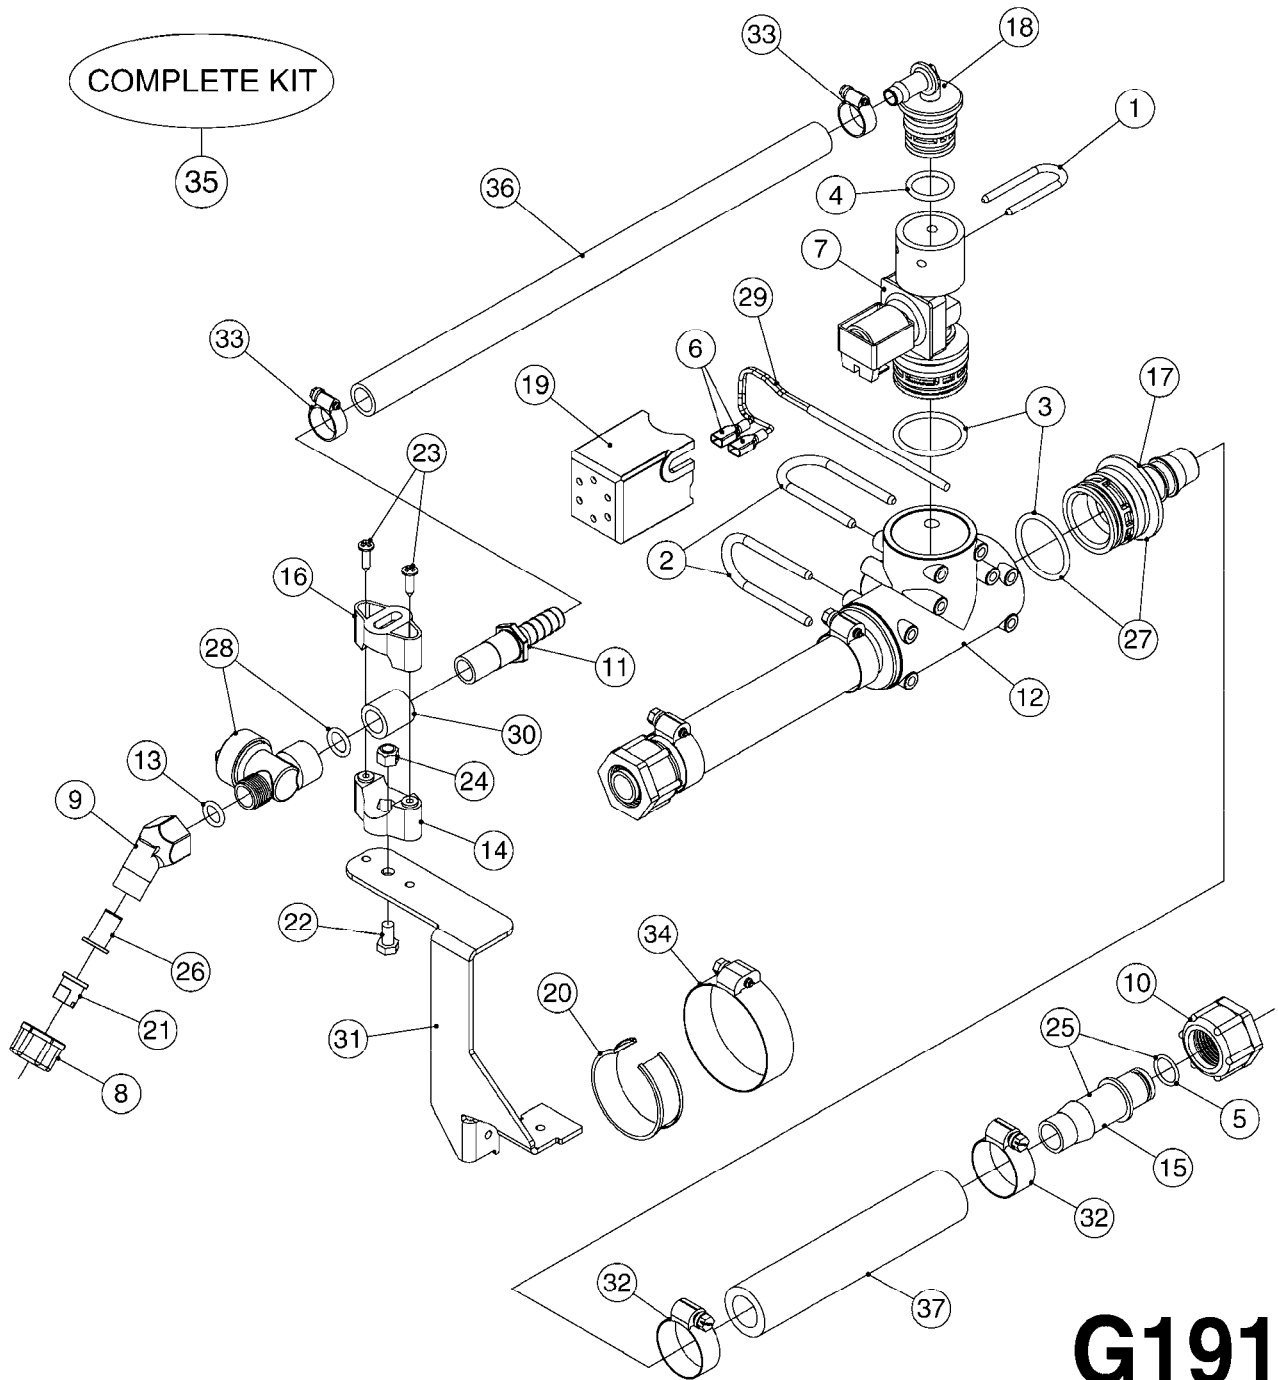

G191

ELECTRIC END NOZZLE KIT '09
G191-HIN, 09:05:13

Page 1
Date 06.04.2015 9:22

Pos.	parts-n°	order qty	description
1	145994	1	FITT.DK S-40 FORK
2	145995	1	FITT.DK S-53 FORK
3	242354	1	O-RING D32.2X3.0 VITON F.S-53
4	242355	1	O-RING D19.2X3.0 VITON F.S-40
5	242594	1	O-RING D14 X 1.78 SCH.70-EPDM
6	261539	1	SPADE F.ELEC CONNEX BLUE INSUL
7	262104	1	VALVE, SOLENOID, S53/S40
8	320187	1	FITT.DK CAP 3/8" BSP BLACK
9	320191	1	FITT.DK ELB 3/8' BSP 45 DEGREE
10	320283	1	FITT.DK NUT 3/4"BSP
11	320891	1	FITT.DK HB 3/8'- 3/8' BSP
12	322352	1	FITT.DK S-53 TEE
13	330013	1	O-RING D15/D10X2.5 F.3/8"NUT
14	333012	1	NOZZLE HOLD. UPPER PART
15	334044	1	FITT.DK HB 3/4' F. 3/4' CAP
16	334220	1	YOKE, UPPER NOZZLE BODY
17	334229	1	FITT.DK S-53 STR.3/4"
18	334237	1	FITT.DK S-40 ELB.3/8'
19	334965	1	COVER FOR S53 SOLENOID VALVE
20	341291	1	RUBBER HOSE CLAMP COVER 130MM
21	370392	1	NOZZLE END FAN 1850-G 300
22	410546	1	BOLT HEX SS M6X12 FT
23	440665	1	SCREW M4.2X16 STAINLESS
24	460261	1	NUT HEX M6X1 LOCK A2 DIN985
25	724621	1	FITT.DK HB 3/4"ASSY F.3/4" NUT
26	725042	1	SCREEN 80 MESH W.GASKET, RED
27	726558	1	FITT.DK S53 STR. 3/4" W.ORING
28	729610	1	NOZZLE ASSY. NON DRIP 3/8 THRD
29	983087	1	ELEC. CABLE 2 WIRE X 0.75MM
30	10631003	1	HOSE R X CLEAR BRAID.X 1/2 12"
31	16110803	1	NOZZLE BRACKET VAR SPACINGS
32	28029903	1	CLAMP HOSE GEAR P3/4"-S1" 6712
33	28044903	1	CLAMP HOSE GEAR P3/8" 6706
34	28047003	1	CLAMP HOSE GEAR 30 X 50 6732
35	82613203	1	ELECTRIC END NOZZLE KIT 2009
36	92701703	1	HOSE R X3/8" X300PSI WP X0012"
37	92703203	1	HOSE R X3/4" X300PSI WP X0012"