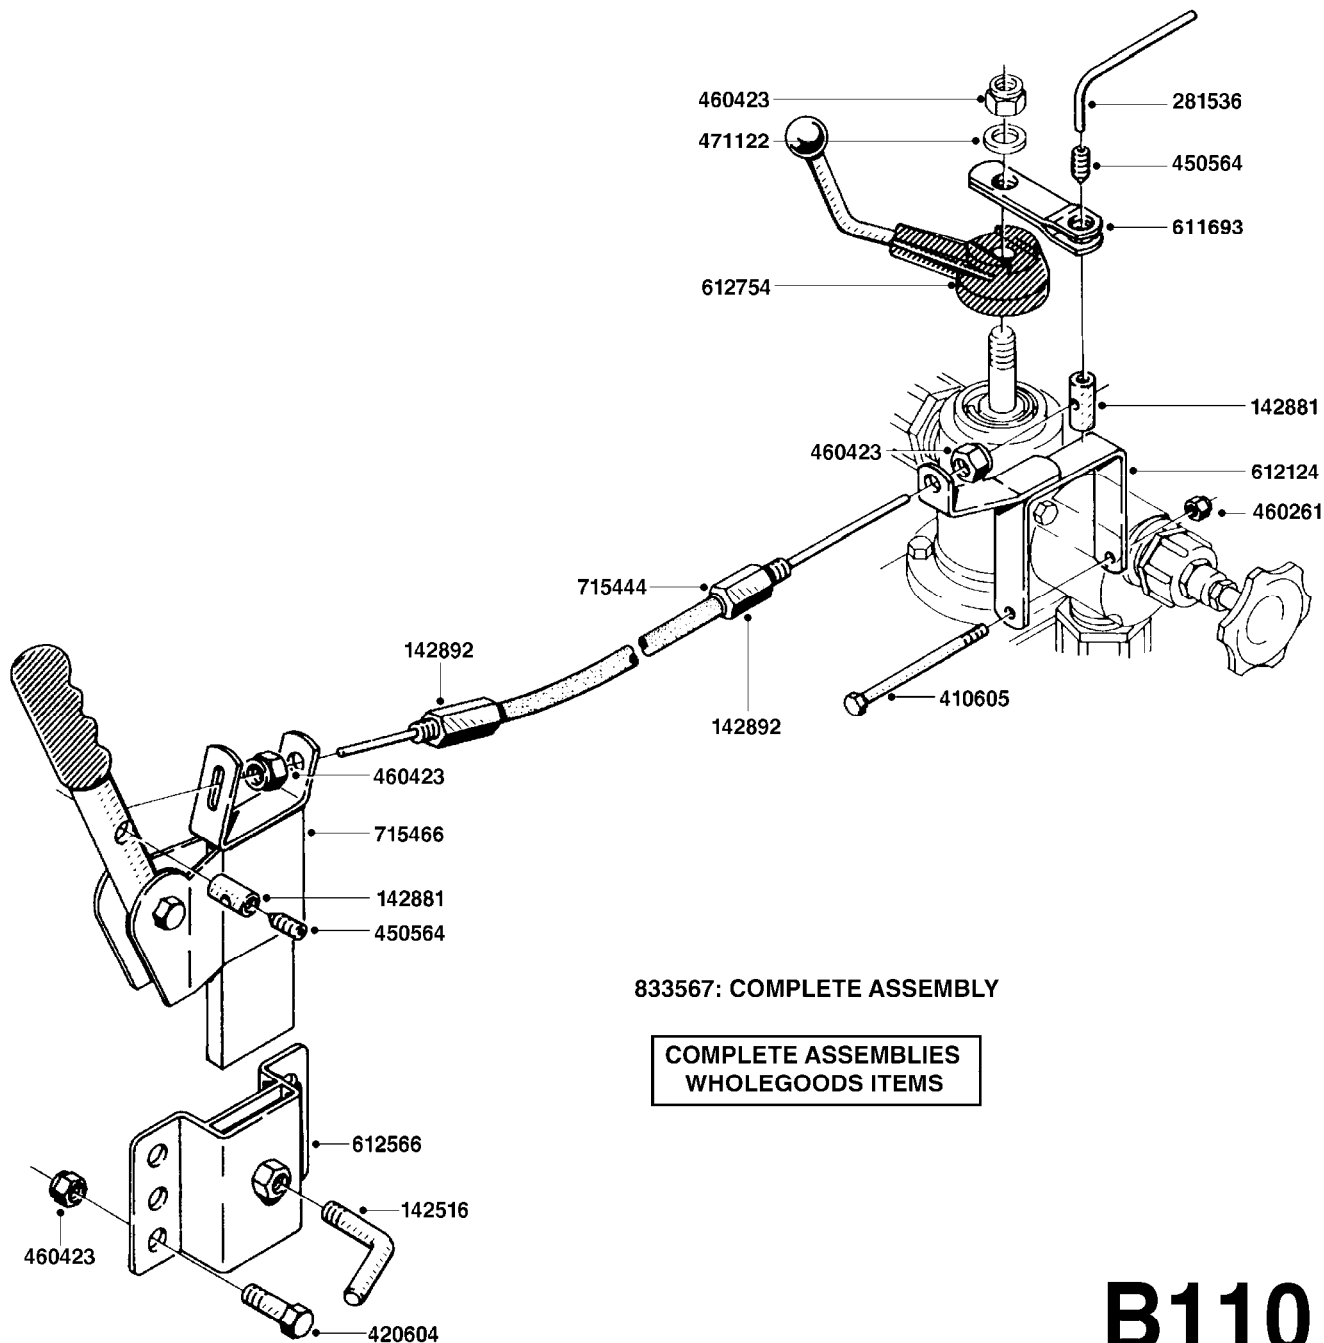

B110

BK-180 REMOTE CONTROL CABLE
B110-HIN, 01:01:01

Page 1
Date 06.04.2015 9:21

parts-n°	order qty	description
142516	1	SCREW SET M10 BENT F. LOCKING
142881	1	WIRE HOLDER FOR REMOTE CONTROL
142892	1	END NIPPLE F.REMOTE CABLE
281536	1	ALLEN WRENCH 3MM
410605	1	BOLT HEX 8.8 DEL M6X80
420604	1	BOLT HEX 8.8 DEL M10X25 FT DIN933
450564	1	SCREW M6X12 ALLEN
460261	1	NUT HEX M6X1 LOCK A2 DIN985
460423	1	NUT HEX M10X1.5 LOCK
471122	1	WASHER D20/D10.5X2 SS
611693	1	ARM FOR REMOTE CONTROL BK180
612124	1	BRACKET FOR OP.UNIT F REM.CTR
612566	1	MOUNT BRACKET F.FAN CABLE ASSY
612754	1	HANDLE FOR REMOTE CONTROL
715444	1	REMOTE CONTROL CABLE COMPLETE
715466	1	MOUNTING PLATE
833567	1	REMOTE CONTROL ON/OFF BK 180