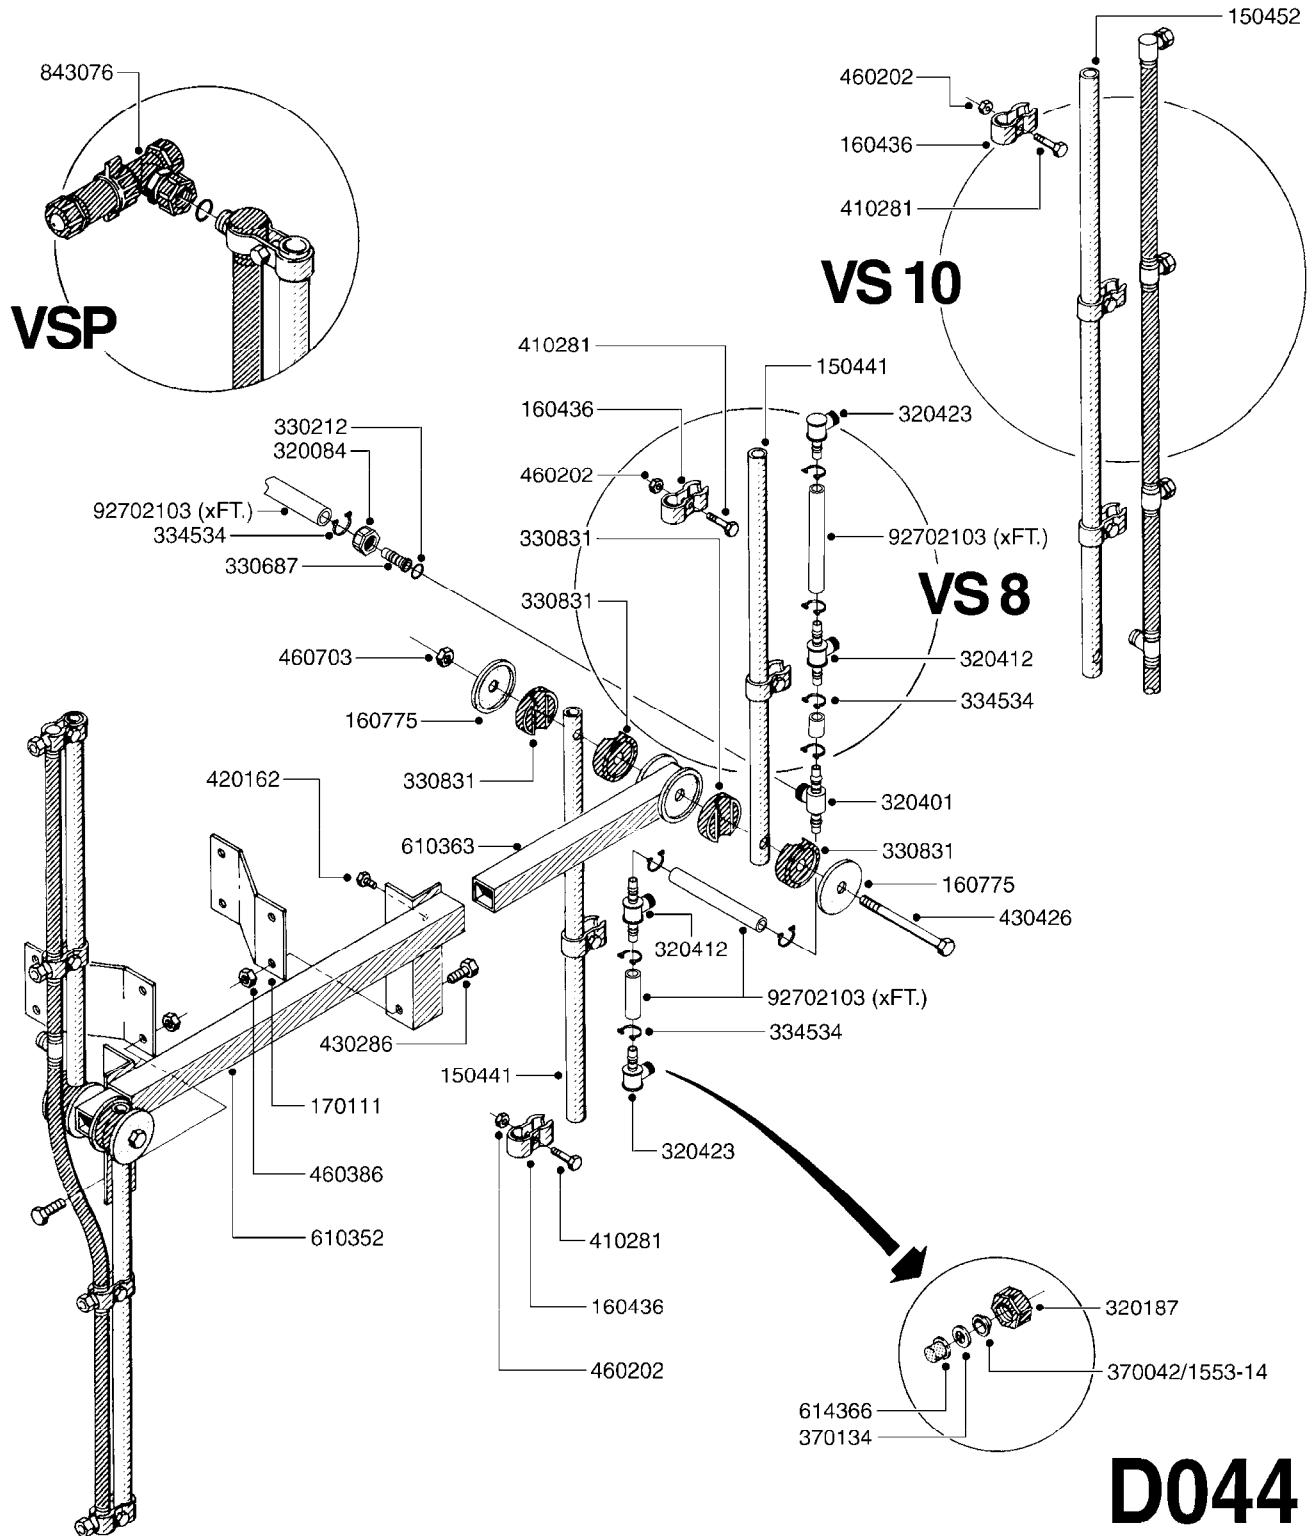

BOOM - VS-8 & VS-10
D044 -HIN, 21:11:09

Page 0
Date 06.04.2015 9:21

BOOM - VS-8 & VS-10
D044-HIN, 21:11:09

Page 1

Date 06.04.2015 9:21

parts-n°	order qty	description
150441	1	BOOM WING OUT.SEC. WINE S630MM
150452	1	BOOM WING OUT.SEC. WINE S930MM
160436	1	PIPE BRANCH HOLDER D22,2
160775	1	WASHER F. FRICTION PLATE
170111	1	SUPP. ARM VIN S
320084	1	FITT.DK NUT 1/2" BSP
320187	1	FITT.DK CAP 3/8" BSP BLACK
320401	1	FITT.DK TEE 1/2X1/2HB X1/2"BSP
320412	1	FITT.DK TEE 1/2X1/2HB X3/8'BSP
320423	1	FITT.DK ELB 1/2'HB X 3/8' BSP
330212	1	O-RING D19/D14X2.4 F.1/2"NUT
330687	1	FITT.DK HB 1/2" F. 1/2" NUT
330831	1	FRICTION PLATE
334534	1	CLAMP HOSE PLASTIC 1/2"
370042	1	NOZZLE CONE JET 1553-14
370134	1	NOZZLE SWIRL 1554-GREY
410281	1	BOLT HEX 8.8 DEL M6X25 DIN933 A2
420162	1	BOLT HEX 8.8 DEL 3/8"x15MM
430286	1	BOLT HEX 8.8 DEL M12X30 FT
430426	1	BOLT HEX 8.8 DEL M12X130
460202	1	NUT HEX M6
460386	1	NUT HEX M12X1.75
460703	1	NUT HEX M12X1.75 LOCK DIN985
610352	1	CENTER SECTION WINE S
610363	1	BOOM WING INNER SECTION
614366	1	FILTER 50 MESH F.NOZZLE BLUE
843076	1	SPR. PISTOL FOR BOOM (PLAST)
92702103	1	HOSE R X1/2" X300PSI WP X0012"