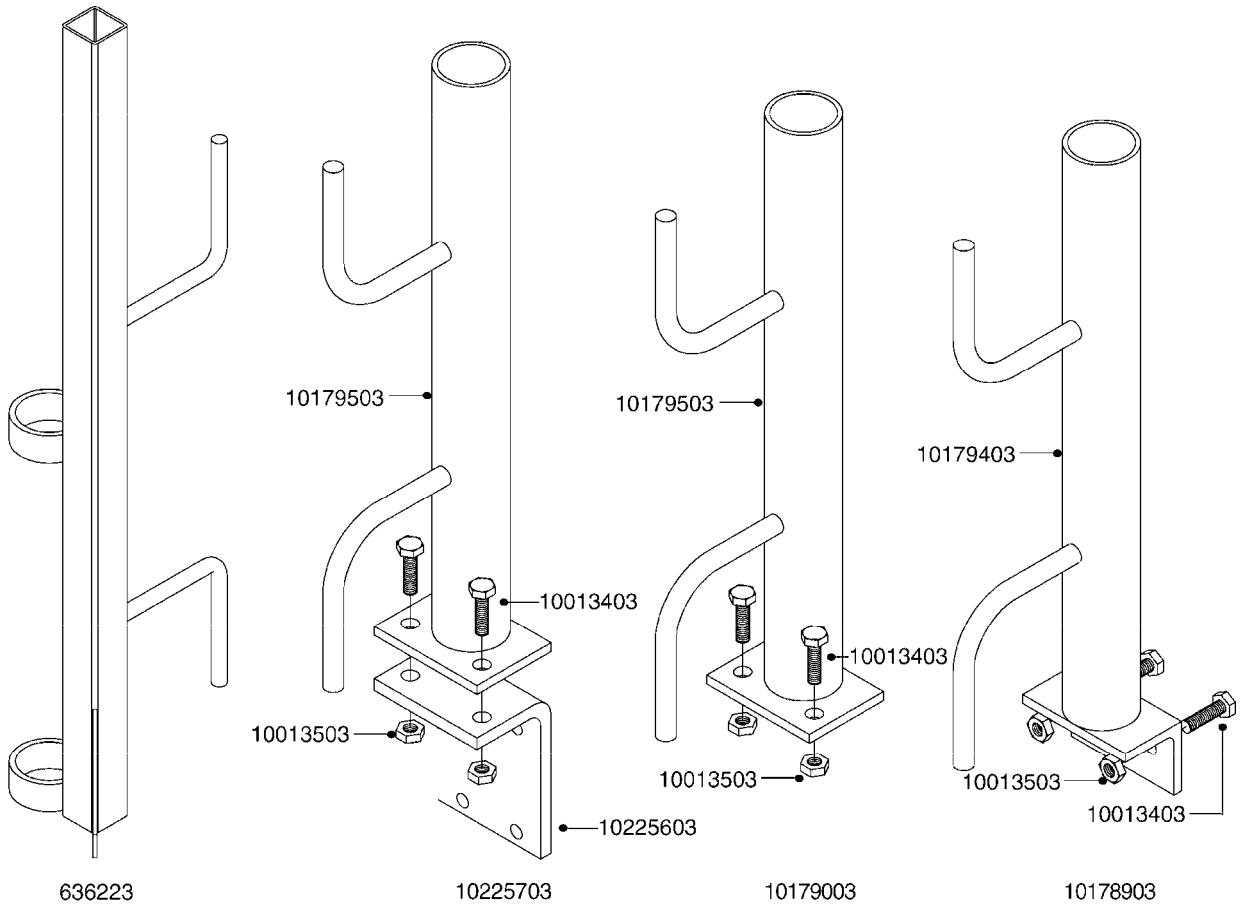

G510

HOSE WRAPS
G510-HIN, 19:05:11

Page 1
Date 06.04.2015 9:22

parts-n°	order qty	description
241965	1	O-RING 12.1 X 1.6
242007	1	O-RING D9.1X1.6
281551	1	BALL VALVE 1/2"
320084	1	FITT.DK NUT 1/2" BSP
330212	1	O-RING D19/D14X2.4 F.1/2"NUT
330326	1	O-RING D30/D24X2 F.1"NUT
330687	1	FITT.DK HB 1/2" F. 1/2" NUT
334190	1	FITT.DK HB 1/2' F. PISTOL 60S
334531	1	CLAMP HOSE PLASTIC 3/4"
636223	1	POST 12 VOLT TR30
712471	1	AGITATION VALVE ASSY. ON/OFF
843196	1	GUN, MODEL 60S
843197	1	HANDGUN KIT TYPE 60 LONG
10013403	1	BOLT HEX 3/8-16X1 1/4 HCS Z5
10013503	1	NUT HEX NC 3/8"
10178903	1	WRAP HOSE SIDE MOUNT PLATE
10179003	1	WRAP HOSE BOTTOM PLATE MOUNT
10179403	1	WRAP WELDMENT FOR HI101789
10179503	1	WRAP WELDMENT FOR HI101790
10225603	1	BKT.FOR HOSE WRAP MOUNT NL NK
10225703	1	WRAP HOSE BDL.BOTTOM PLATE
92702103	1	HOSE R X1/2" X300PSI WP X0012"