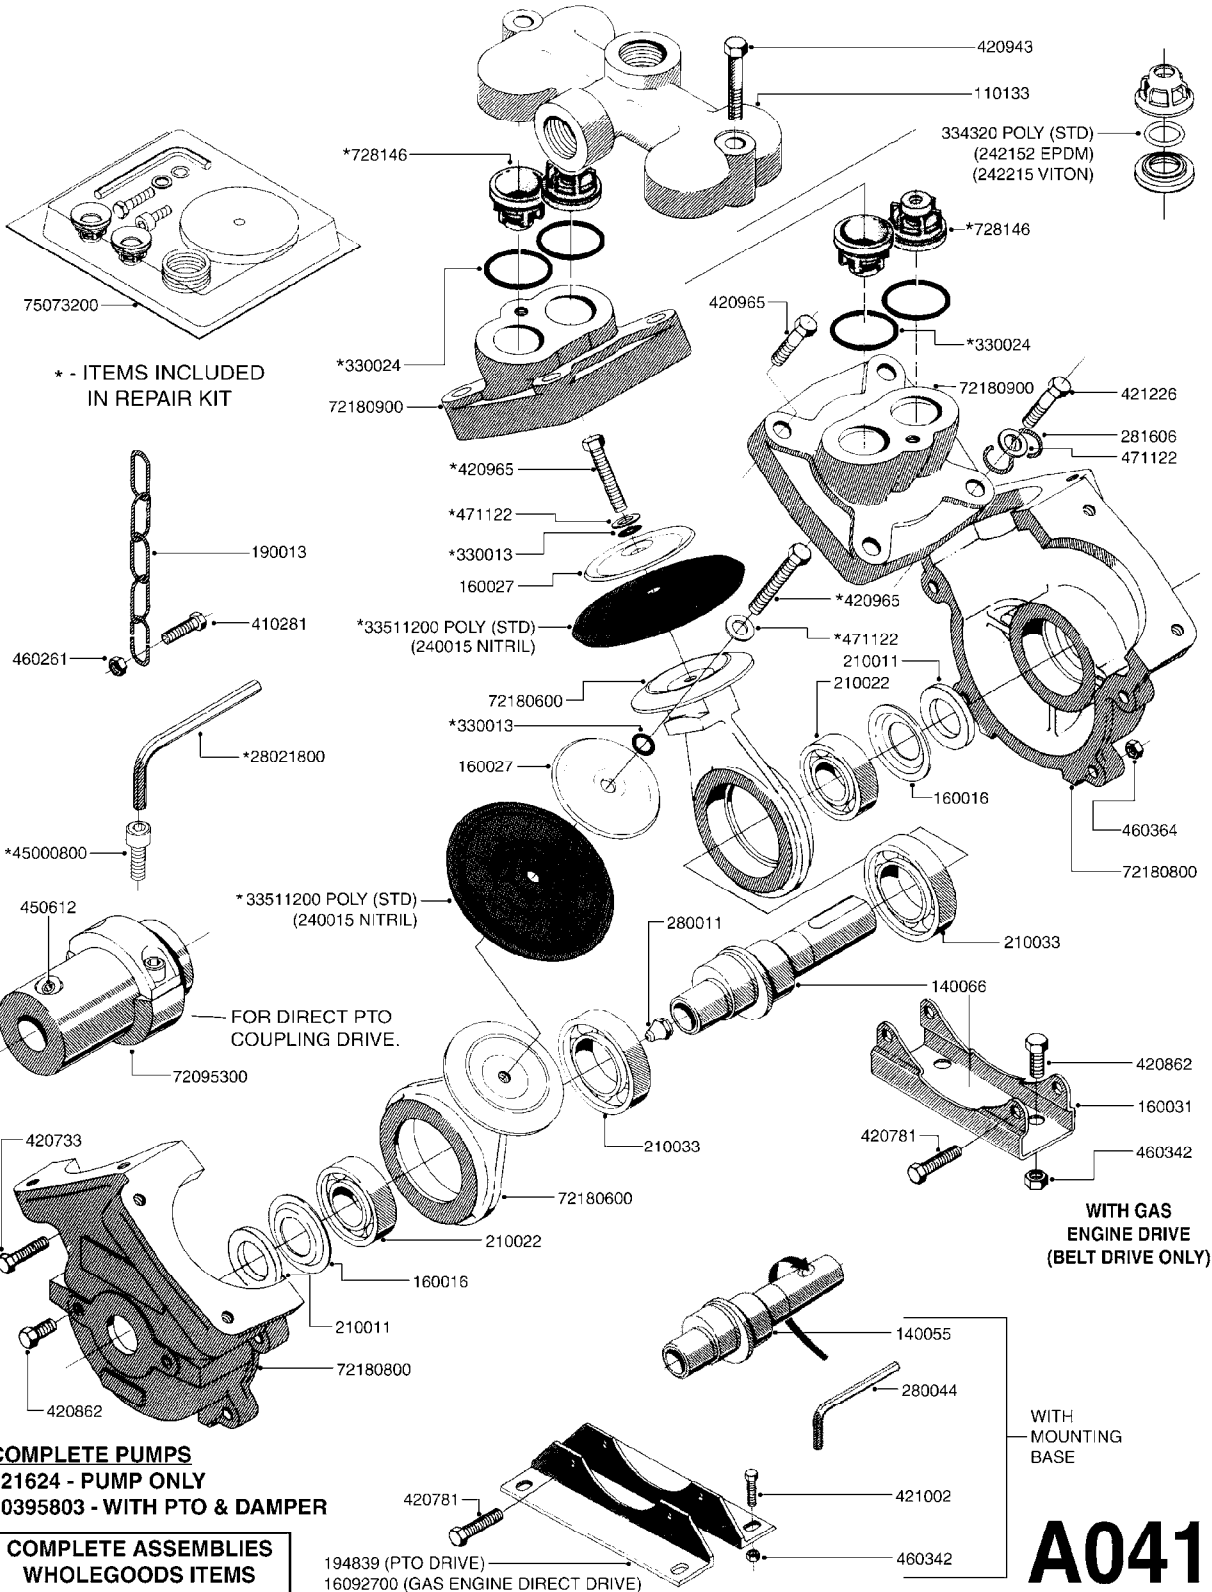

PUMP - 603
A041-HIN, 28:05:13

COMPLETE PUMPS
821624 - PUMP ONLY
10395803 - WITH PTO & DAMPER

COMPLETE ASSEMBLIES
WHOLEGOODS ITEMS

A041

PUMP - 603
A041-HIN, 28:05:13

Page 1

Date 06.04.2015 9:21

parts-n°	order qty	description
110133	1	VALVE CHAMBER MOD 600 PAINTED
140055	1	CRANK SHAFT, MODEL 600
140066	1	CRANK SHAFT, MODEL 600/4
160016	1	DUST PLATE
160027	1	DIAPHRAGM UPPER DISC 500-600
160031	1	BASE PLATE MODEL 500-600
190013	1	CHAIN 35XL=800
194839	1	ANGLE IRON FOOT, M 500-600 RED
210011	1	SEAL FELT D39/23 X 4
210022	1	BEARING BALL 6205
210033	1	BEARING BALL 6007
240015	1	DIAPHRAGM MODEL 500-600 NITRIL
242152	1	O-RING D18.2X3 EPDM
242215	1	O-RING D18X3 VITON
280011	1	GREASE NIPPLE 1/8' H TR
280044	1	KEY HEXAGON W6 3/16'
281606	1	S-HOOK GALVANIZED
330013	1	O-RING D15/D10X2.5 F.3/8"NUT
330024	1	O-RING D41,1/D34.5 X 3,5
334320	1	O-RING D18X3 POLYURETHANE
410281	1	BOLT HEX 8.8 DEL M6X25 DIN933 A2
420733	1	BOLT HEX 8.8 DEL M8X40
420781	1	BOLT HEX 8.8 DEL M8X50
420862	1	BOLT HEX 8.8 DEL M10X16 FT
420943	1	BOLT HEX 8.8 DEL M10X50
420965	1	M10X40 MACHINE SCREW STAINLESS
421002	1	BOLT HEX 8.8 DEL M10X30 FT DIN933
421226	1	BOLT HEX 8.8 DEL M10X45
450612	1	SCREW M10X16 POINTED
460261	1	NUT HEX M6X1 LOCK A2 DIN985
460342	1	NUT HEX M10 DEL DIN934
460364	1	NUT HEX M8 GALV.
471122	1	WASHER D20/D10.5X2 SS
728146	1	VALVE FOR 361(726890/707932)
821624	1	PUMP 603/7 W. FOOT TAPERED SHA
10395803	1	PUMP 603 C/W PTO 540 RPM
16092700	1	PUMP MOUNT PLATE TALL 500/600
28021800	1	KEY HEXAGON 8MM FOR M10
33511200	1	DIAPHRAGM 500-603 PUR 2006
45000800	1	BOLT ROUND M10X25
72095300	1	COUPLING 1-3/8' X 25, PAINTED
72180600	1	CONNECTING ROD FOR 503-603 M10
72180800	1	PUMP HOUSING 603 RED W/BOLTS
72180900	1	DIAPHRAGM COVER MOD. 600
75073200	1	PUMP KIT 603mm 06