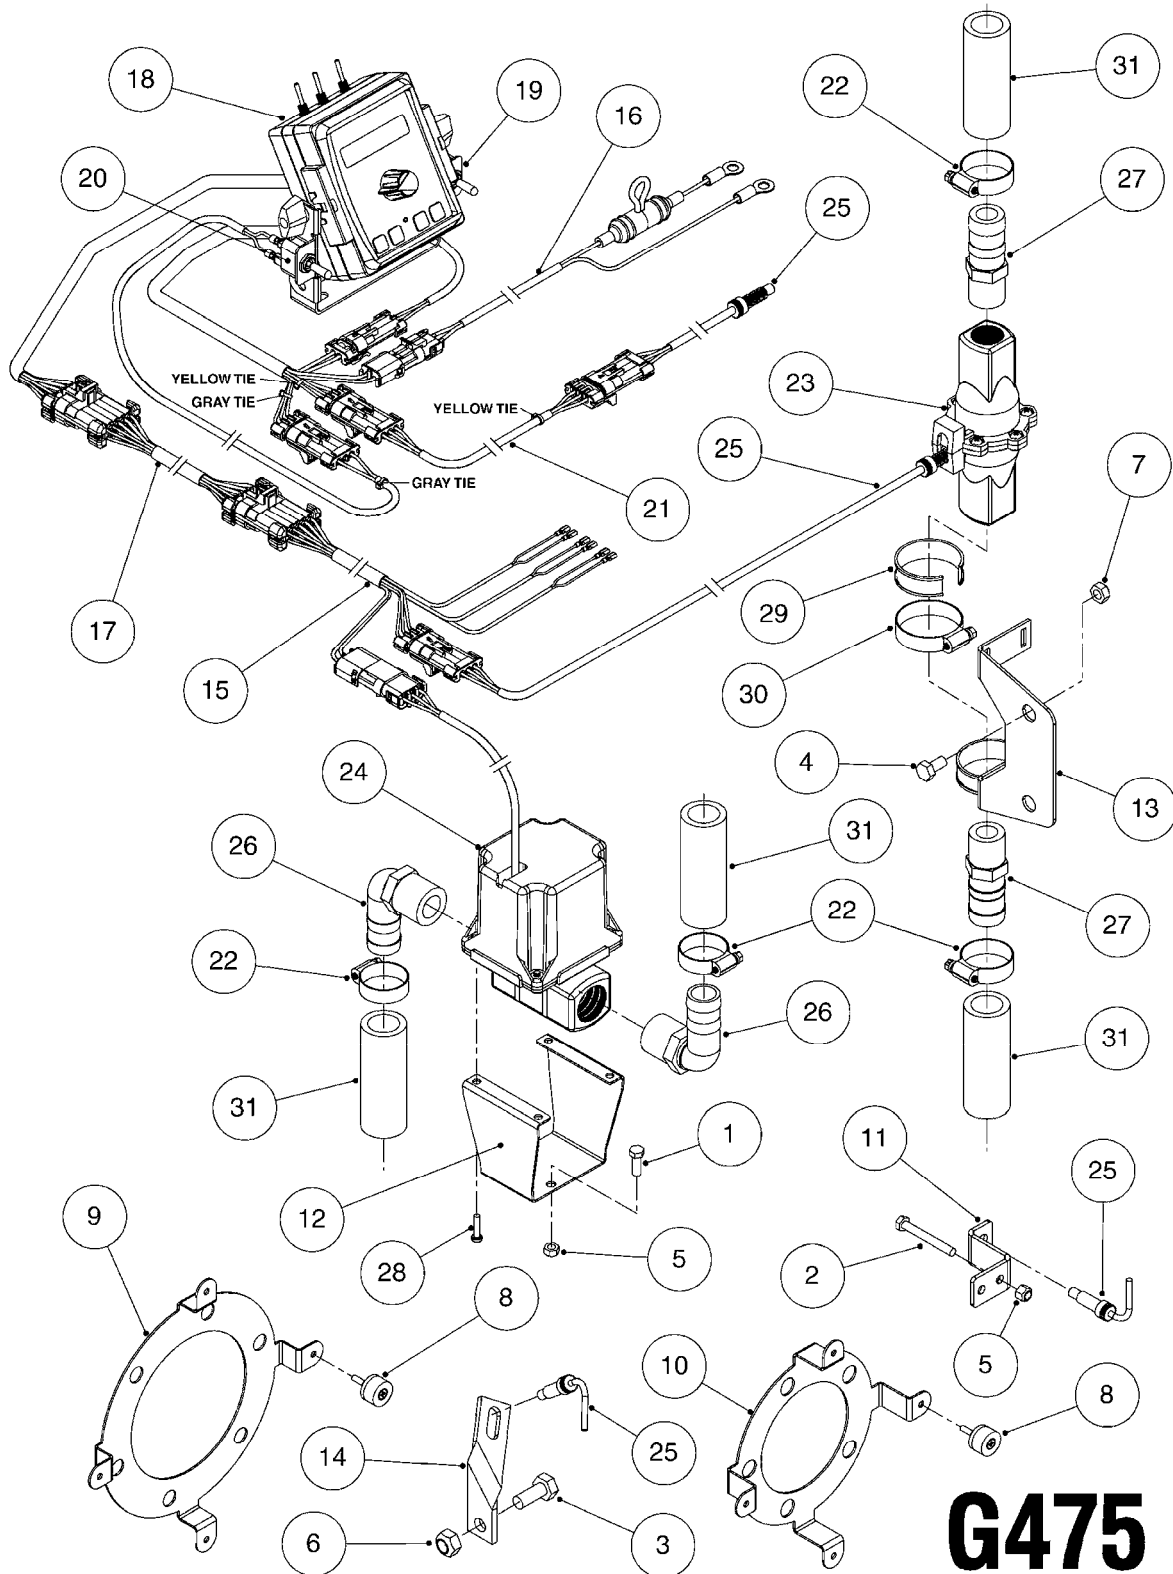

G475

SPRAY MATE II CONTROLLER
G475-HIN, 14:12:06

Page 1
Date 06.04.2015 9:22

Pos.	parts-n°	order qty	description
1	410185	1	BOLT HEX 8.8 DEL M6X16 A2
2	410561	1	BOLT HEX 8.8 DEL M6X50 FT
3	420604	1	BOLT HEX 8.8 DEL M10X25 FT DIN933
4	430522	1	BOLT HEX 8.8 DEL M12X25 FT
			USE WITH N-SERIES
4	430846	1	BOLT HEX 8.8 DEL M12X80
			USE WITH ATV
5	460261	1	NUT HEX M6X1 LOCK A2 DIN985
6	460423	1	NUT HEX M10X1.5 LOCK
7	460703	1	NUT HEX M12X1.75 LOCK DIN985
8	722525	1	MONITOR MAGNETS SET OF 8PCS
9	16056203	1	MAG MNT F. SPEED SNS 6 BOLT
			USE WITH ATV SINGLE AXLE
10	16097703	1	SPEED RING, 5 BOLT, 4.5" B.C.
			USE WITH ATV TANDEM AXLE
11	16098003	1	SPEED SENSOR BRACKET, ATV TNDM
			USE WITH ATV TANDEM AXLE
12	16098103	1	REGULATOR VALVE BRKT, ATV
			ATV ONLY
13	16108803	1	FLOW METER BRKT, SPRAYMATE
14	16098903	1	SPD SNSR BRKT, ATV SINGLE AXLE
			USE WITH ATV SINGLE AXLE
15	26010603	1	SPRAYMATE II HARDI BRANCH CABL
16	26010703	1	SPRAYMATE II BATTERY CABLE
17	26010803	1	SPRAYMATE II 15'10PIN M/P CABL
18	26011203	1	SPRAYMATE II CONSOLE
19	26011303	1	SPRAYMATE II POWER SWITCH KIT
			INCLUDES SWITCH, BRACKET, WIRE
20	26011403	1	SPRAMAT II MAST.RN/HOLD SW KIT
			INCLUDES SWITCH, BRACKET, WIRE
21	26011503	1	SPRAYMATE II 15'3-PIN M/P CABL
22	28030003	1	CLAMP HOSE GEAR P1" 6716
23	28032803	1	FLOW METER, SM II, 2-40 GPM
24	28032903	1	SPRAYMATE II 1"SERVOVALV 150M
25	28033003	1	SPRAYMATEII 5'FLOW/SPEED SEN C
26	28033803	1	FITTING, 1"X1"NPT 90° ELBOW
27	28033903	1	FITTING, 1"X3/4"NPT STRAIGHT
28	41000303	1	MACHINE SCREW #8-32x3/4" SS
29	341291	1	RUBBER HOSE CLAMP COVER 130MM
30	28030103	1	CLAMP HOSE GEAR P5/4-S1.5"6724
31	92712403	1	HOSE R X1" X300PSI WP X0012"