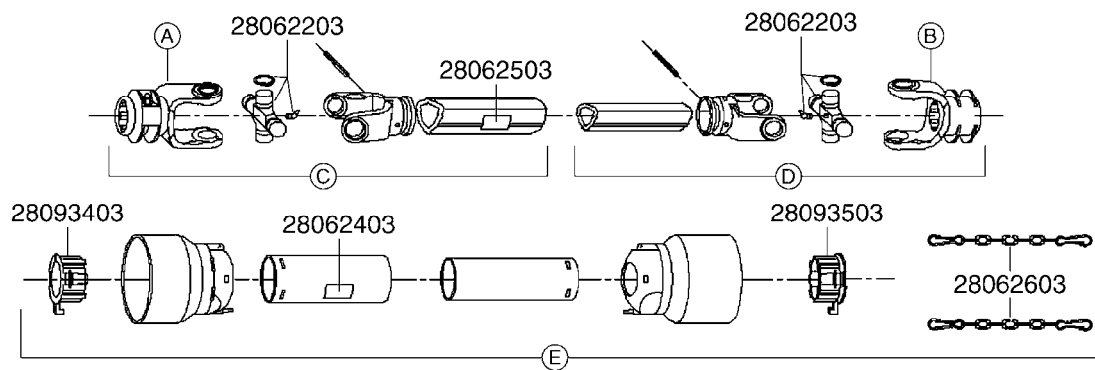

A485

PTO SHAFTS - BONDIOLI CENT.
A485-HIN, 20:01:14

Page 1

Date 06.04.2015 9:21

parts-n°	order qty	description
289042	1	UNIV. JOINT 22x54mm
420641	1	BOLT HEX 8.8 DEL M8X35
450015	1	SCREW ALLAN 3/8'X5/8' BLACK
460143	1	NUT HEX M8 LOCK A2 DIN985
28009803	1	PTO PIN TUBE RETAINER OUTER
28009903	1	PTO TUBE RETAINER INNER
28010103	1	PTO YOKE F.INNER TUBE CV PTO
28021403	1	PTO 1"STR/1-3/8" 6SPL B&P
28021503	1	PTO 1"STR/1-3/8" 21SPL B&P
28021603	1	PTO 1"STR/1-3/4" 20SPL B&P
28027903	1	PTO BALL LOCK.KIT F.1-3/8 YOKE
28040503	1	UNIV. JOINT 27x74.6mm
28040703	1	SAFETY CHAIN F.CV BLACK PTO
28041803	1	DECAL DANGER GUARD MISSING
28041903	1	DECAL DANGER ROT.DRIVELINE
28056703	1	PTO YOKE #1 1-3/8" X 6 SPLINE
28056803	1	PTO YOKE #1 1-3/8" X 21 SPLINE
28056903	1	PTO YOKE #4 1-3/8" X 20 SPLINE
28057003	1	PTO TUBE YOKE #1-G1 OUTER
28057103	1	PTO TUBE YOKE #4-G4 OUTER
28057203	1	PTO PIN TUBE RETAINER OUTER
28057303	1	PTO TUBE OUTER #1 745MM
28057403	1	PTO TUBE OUTER #4 720MM
28057503	1	PTO TUBE INNER #1 745MM
28057603	1	PTO TUBE INNER #4 720MM
28057703	1	PTO TUBE RETAINER INNER
28057803	1	PTO TUBE YOKE #1 Ø=1"
28057903	1	PTO TUBE YOKE #4 Ø=1"
28058003	1	PTO HALF SAFETY SHIELD OUTER
28058103	1	PTO HALF SAFETY SHIELD OUTER
28058203	1	PTO HALF SAFETY SHIELD INNER
28058303	1	PTO HALF SAFETY SHIELD INNER
28058403	1	PTO BALL LOCK.KIT F.1-3/4 YOKE
28058503	1	PTO TUBE YOKE #1-G1 INNER