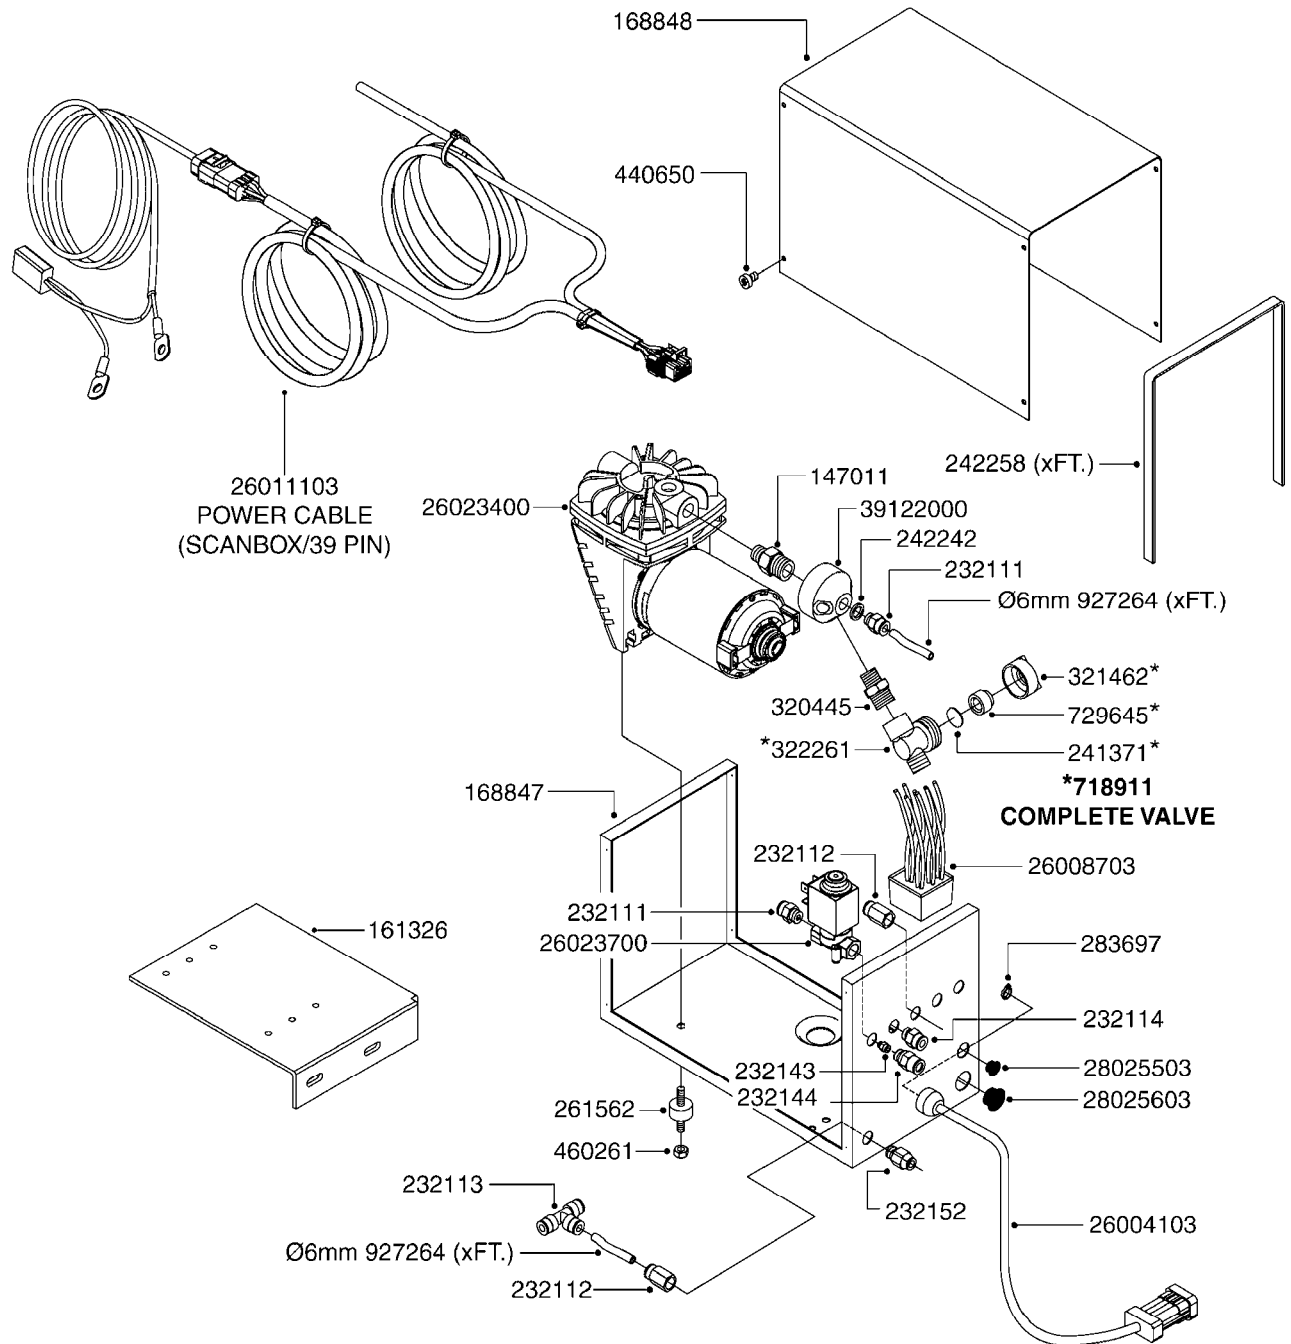

G342

*Ø8mm 927306 (xFT.)
*Ø10mm 927330 (xFT.)

70062503 - COMPLETE ASSEMBLY

FOAM MARKER COMPRESSOR 2007
G342-HIN, 21:04:14

Page 1

Date 06.04.2015 9:22

parts-n°	order qty	description
147011	1	HEX NIPPLE 3/8'X1/4'BSP BRASS
161326	1	MOUNT BKT. F. FOAM COMP.BOX 98
168847	1	ENCLOSURE LOWER F.MARKER
168848	1	COVER F. FOAM MARKER
232111	1	QUICK COUPLER 6MM X 1/8 EXT.
232112	1	QUICK COUPLER 6MM 1/8 INT.
232113	1	QUICK COUPLER 6MM T-PIECE
232114	1	COUPLER 1/8" THREADX8MM HOSE
232143	1	REDUCER 1/4'INT-1/8'EXT
232144	1	QUICK COUPLER 10MM X 1/4 EXT
232152	1	QUICK COUPLER 8MMX1/8 EXT.LONG
241371	1	DIAPHRAGM, NO-DRIP alt 241371
242242	1	O-RING F.AIR HOSE FITTING
242258	1	TRIM 3X10 SELF ADHESIVE 0012"
261562	1	RUBBER DAMPER 2XM6X25
283697	1	TIESTRAP 200MM
320445	1	FITT.DK HN 1/4"X3/8" BSP
321462	1	CAP F.NO-DRIP ASSY.
322261	1	HOUSING F.SAFETY VALVE 3/8"
440650	1	SCREW 3.5x13 STAINLESS
460261	1	NUT HEX M6X1 LOCK A2 DIN985
718911	1	VALVE (SAFETY) F.MARKER
729645	1	NON-DRIP SPRING ASSY.GREEN 10
927264	1	HOSE R X PE D6/D4 X 0012"
927306	1	HOSE R X PE D8/D6 X 0012"BLACK
927330	1	HOSE R X PE D10/D8 X 012"BLACK
26004103	1	FOAM MARKER CNTRL MOD CABL STD
26008703	1	FOAM MARKER CONTROL SCII
26011103	1	FOAMER POWER/CONTROL CABLE 39P
26023400	1	COMPRESSOR F.FOAM MARKER CM40
26023700	1	SOLENOID VAL 12V 1/8' FLO '07
28025503	1	PLUG F.DRILLED HOLE 1/2"
28025603	1	PLUG F.DRILLED HOLE 3/4"
39122000	1	DISTR.HOUSING F.FOAM MARKER'07
70062503	1	FOAM MARKER COMPRESSOR,STD,39P