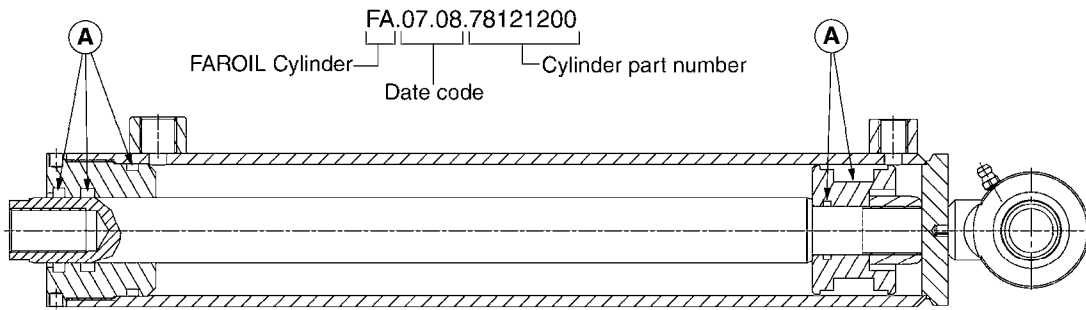

Check cylinder barrel for stamped part number.