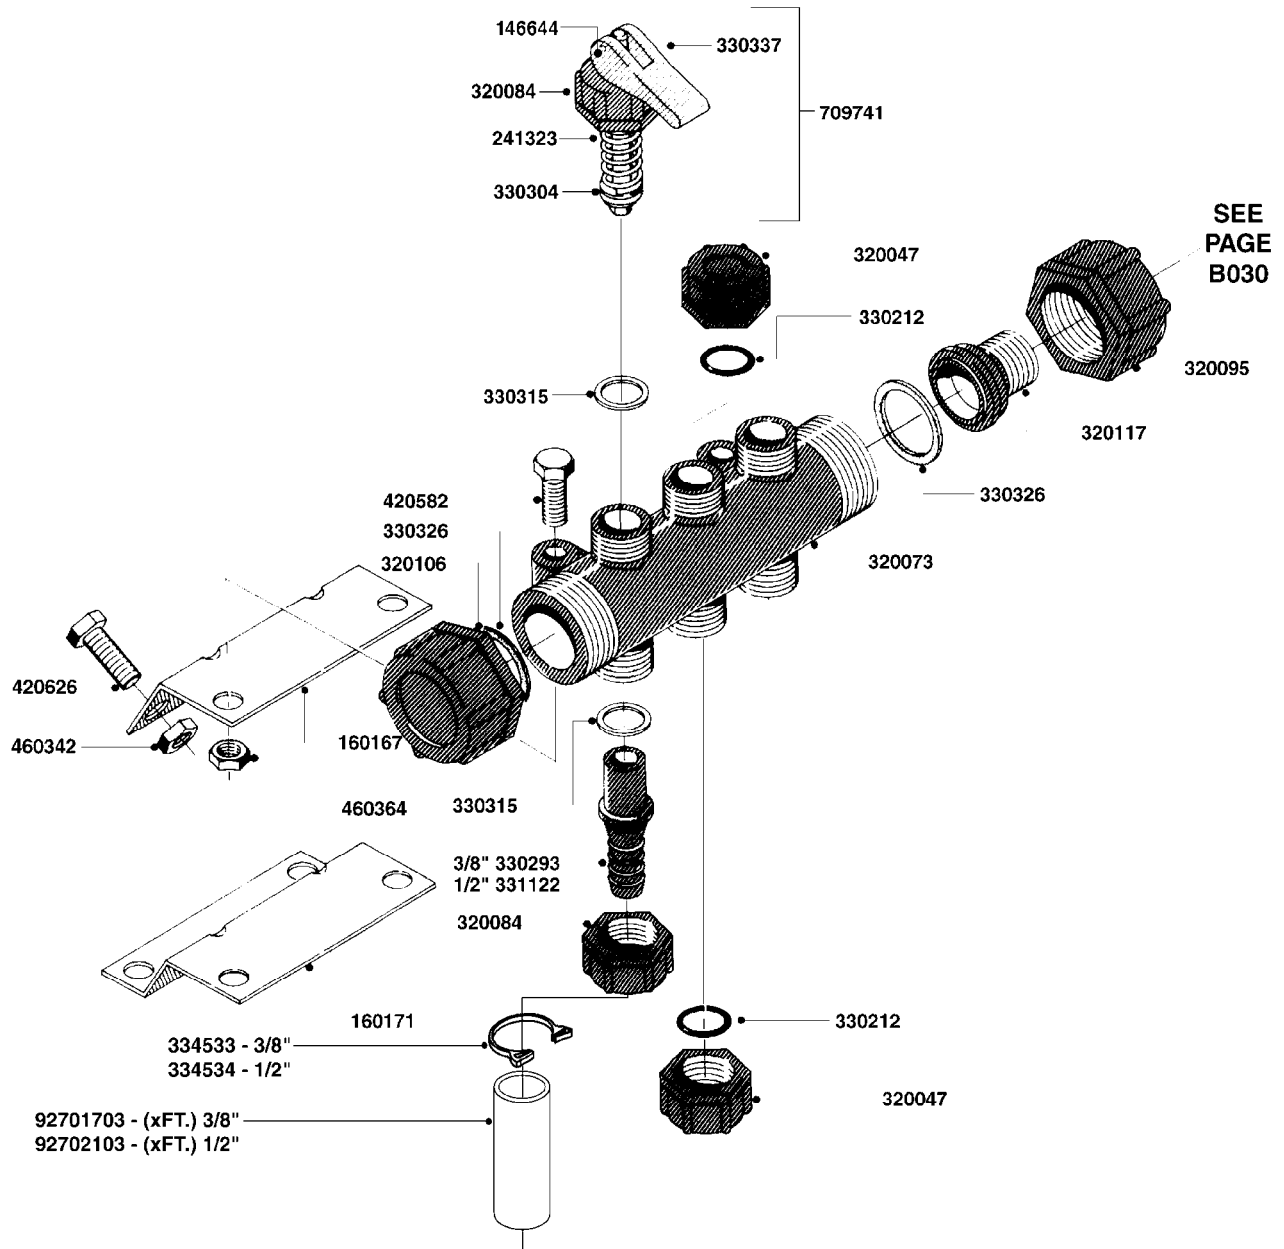

841758 - COMPLETE ASSEMBLY
(LESS GAUGE)

COMPLETE ASSEMBLIES
WHOLEGOODS ITEMS

B030

CONTROL-ET MANUAL-ES 30/50/80
B030-HIN, 19:05:11

Page 1
Date 06.04.2015 9:21

parts-n°	order qty	description
146644	1	PIN D3X19 STAINLESS
240063	1	O-RING D14.1/9.3 X 2.4
241323	1	O-RING D5.3X2.4 NITRIL
320073	1	DISTRIBUTOR HOUSING 1/2"
320084	1	FITT.DK NUT 1/2" BSP
320095	1	FITT.DK NUT 1" BSP
320117	1	FITT.DK CONN.1/2"BSP F. 1" CAP
321694	1	UNION NUT
330212	1	O-RING D19/D14X2.4 F.1/2"NUT
330293	1	VALVE SEAT WITH 3/8" HOSE TAIL
330304	1	VALVE CONE D14
330315	1	O-RING D18.4/D13X.6
330326	1	O-RING D30/D24X2 F.1"NUT
330337	1	HANDLE F. FLIP VALVE
330676	1	FITT.DK HB 3/8" F. 1/2" NUT
330687	1	FITT.DK HB 1/2" F. 1/2" NUT
331111	1	VALVE SEAT FOR 1/2" DISTRIBUT.
331122	1	VALVE SEAT WITH 1/2" HOSE TAIL
334533	1	CLAMP HOSE PLASTIC 3/8"
334534	1	CLAMP HOSE PLASTIC 1/2"
390282	1	STOPPER ATV 1/4"
390283	1	CONE FOR PRES CONTR ATV
421046	1	BOLT HEX 8.8 DEL M8X25 FT A2 DIN933
440167	1	SCREW NO.8 1/4"
440663	1	SCREW 3/8" NR4 STAINLESS
460143	1	NUT HEX M8 LOCK A2 DIN985
709741	1	VALVE ASSY. 1/2" FLIP LEVER
841758	1	ET CONTROL COMPLETE
28026203	1	GAUGE 200PSI/BR, 2.5"1/4BSP-BTM
92701703	1	HOSE R X3/8" X300PSI WP X0012"
92702103	1	HOSE R X1/2" X300PSI WP X0012"