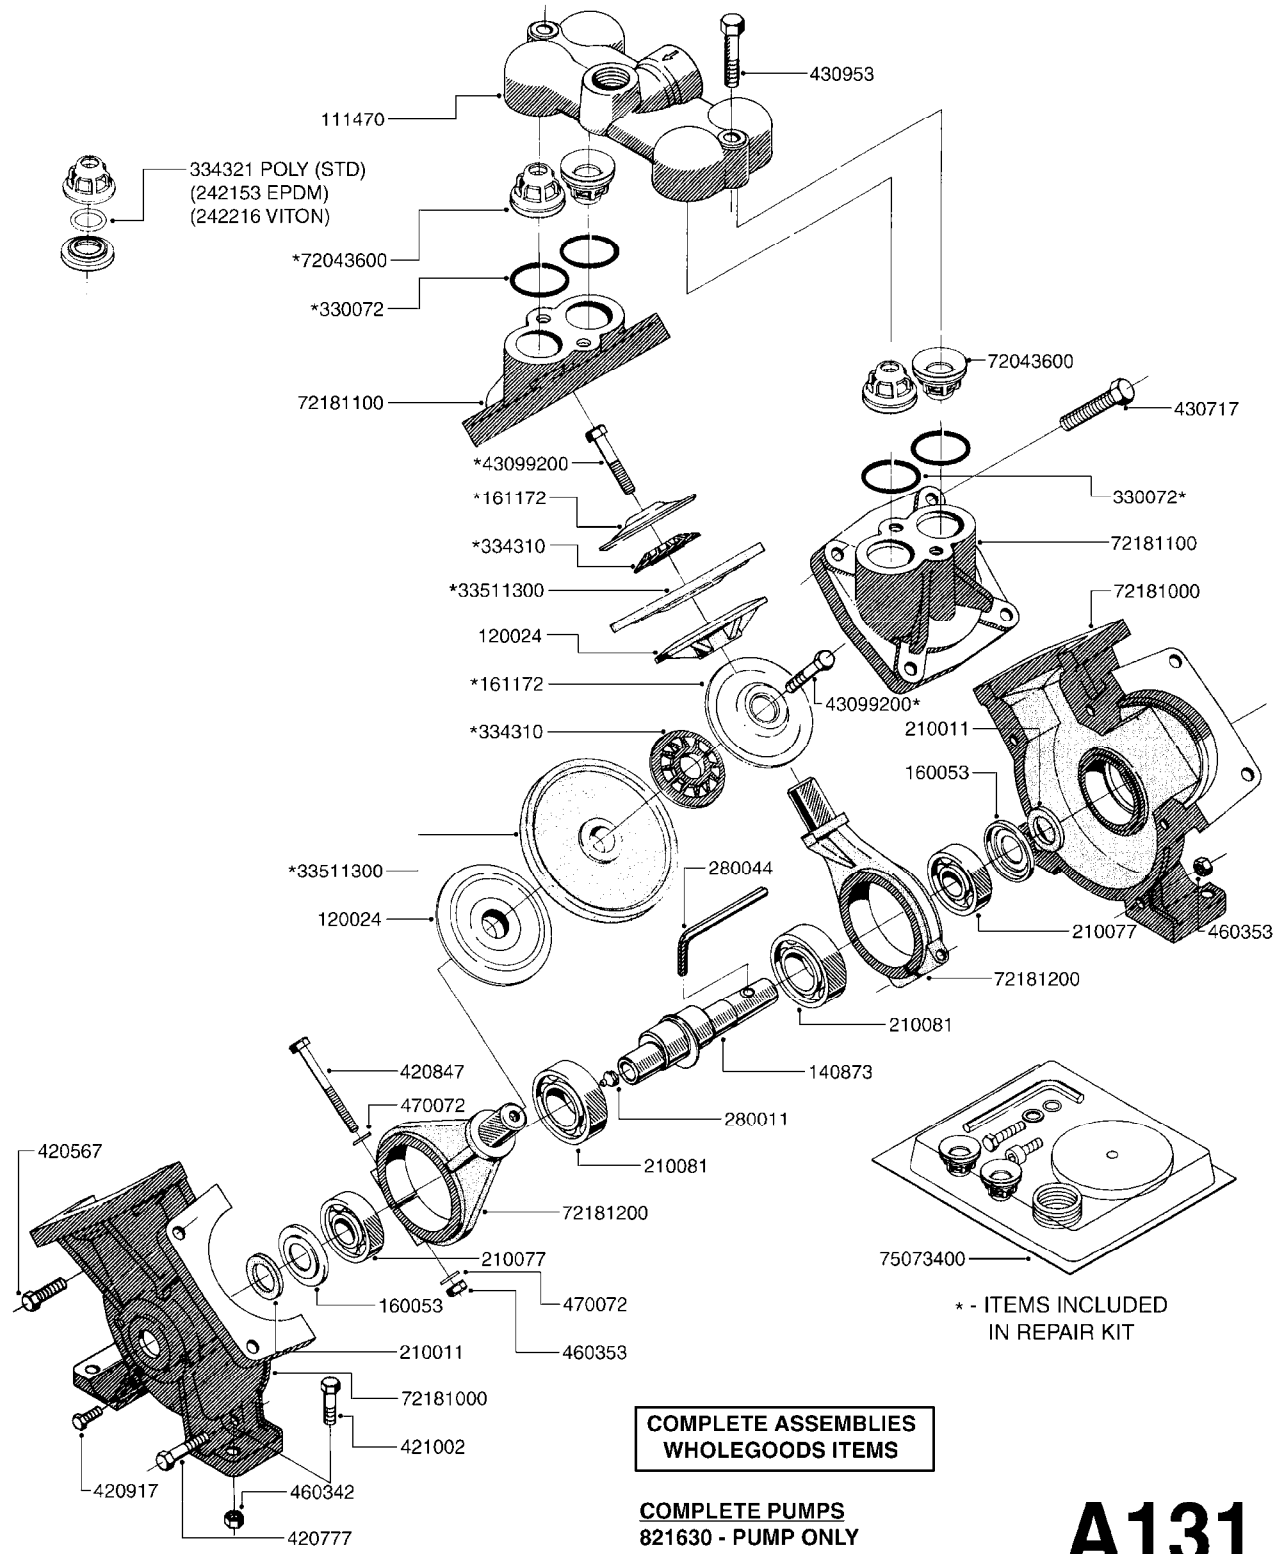

COMPLETE ASSEMBLIES
WHOLEGOODS ITEMS

COMPLETE PUMPS
821630 - PUMP ONLY
10396003 - WITH PTO & DAMPER

A131

PUMP - 1203 W/MOUNTING BASE
A131-HIN, 08:11:11

Page 1
Date 06.04.2015 9:21

parts-n°	order qty	description
111470	1	VALVE CHAMBER 1202
120024	1	DIAPHRAGM BACK DISC 1200-1300
140873	1	CRANK SHAFT MODEL 1202-9MM
160053	1	DUST PLATE
161172	1	DIAPHRAGM DISC F. 1203/1303
210011	1	SEAL FELT D39/23 X 4
210077	1	BEARING BALL 6305
210081	1	BEARING BALL 6307
242153	1	O-RING D26X4 EPDM
242216	1	O-RING VITON F/1202/1302/462
280011	1	GREASE NIPPLE 1/8' H TR
280044	1	KEY HEXAGON W6 3/16'
330072	1	O-RING D53.5/D45.5X4
334310	1	NYLON WASHER 1202/1302/462
334321	1	O-RING POLY. 34.0x26.0x4.0
420567	1	BOLT HEX 8.8 DEL M8X30 FT
420777	1	BOLT HEX 8.8 RAW M8X50
420847	1	BOLT HEX 8.8 DEL M8X85
420917	1	BOLT HEX 8.8 RAW M8X12 FT
421002	1	BOLT HEX 8.8 DEL M10X30 FT DIN933
430717	1	BOLT HEX 8.8 RAW M12x40
430953	1	BOLT, M12 X 55 8.8
460342	1	NUT HEX M10 DEL DIN934
460353	1	NUT HEX M8 BLACK
470072	1	WASHER D15/D8X.5 LOCK
821630	1	PUMP 1203/9 540RPM
10396003	1	PUMP 1203 C/W PTO 540 RPM
33511300	1	DIAPHRAGM 1202-1303 POLY 2006
43099200	1	BOLT HEX SS M12 X 30 DIN933 A4
72043600	1	VALVE FOR 462/463
72181000	1	HOUSING, PUMP, 1203 RED
72181100	1	DIAPHRAGM COVER 1203/1303+BLTS
72181200	1	CONNECTING ROD FOR 1203 W/M12
75073400	1	PUMP KIT 1203 MM "06"