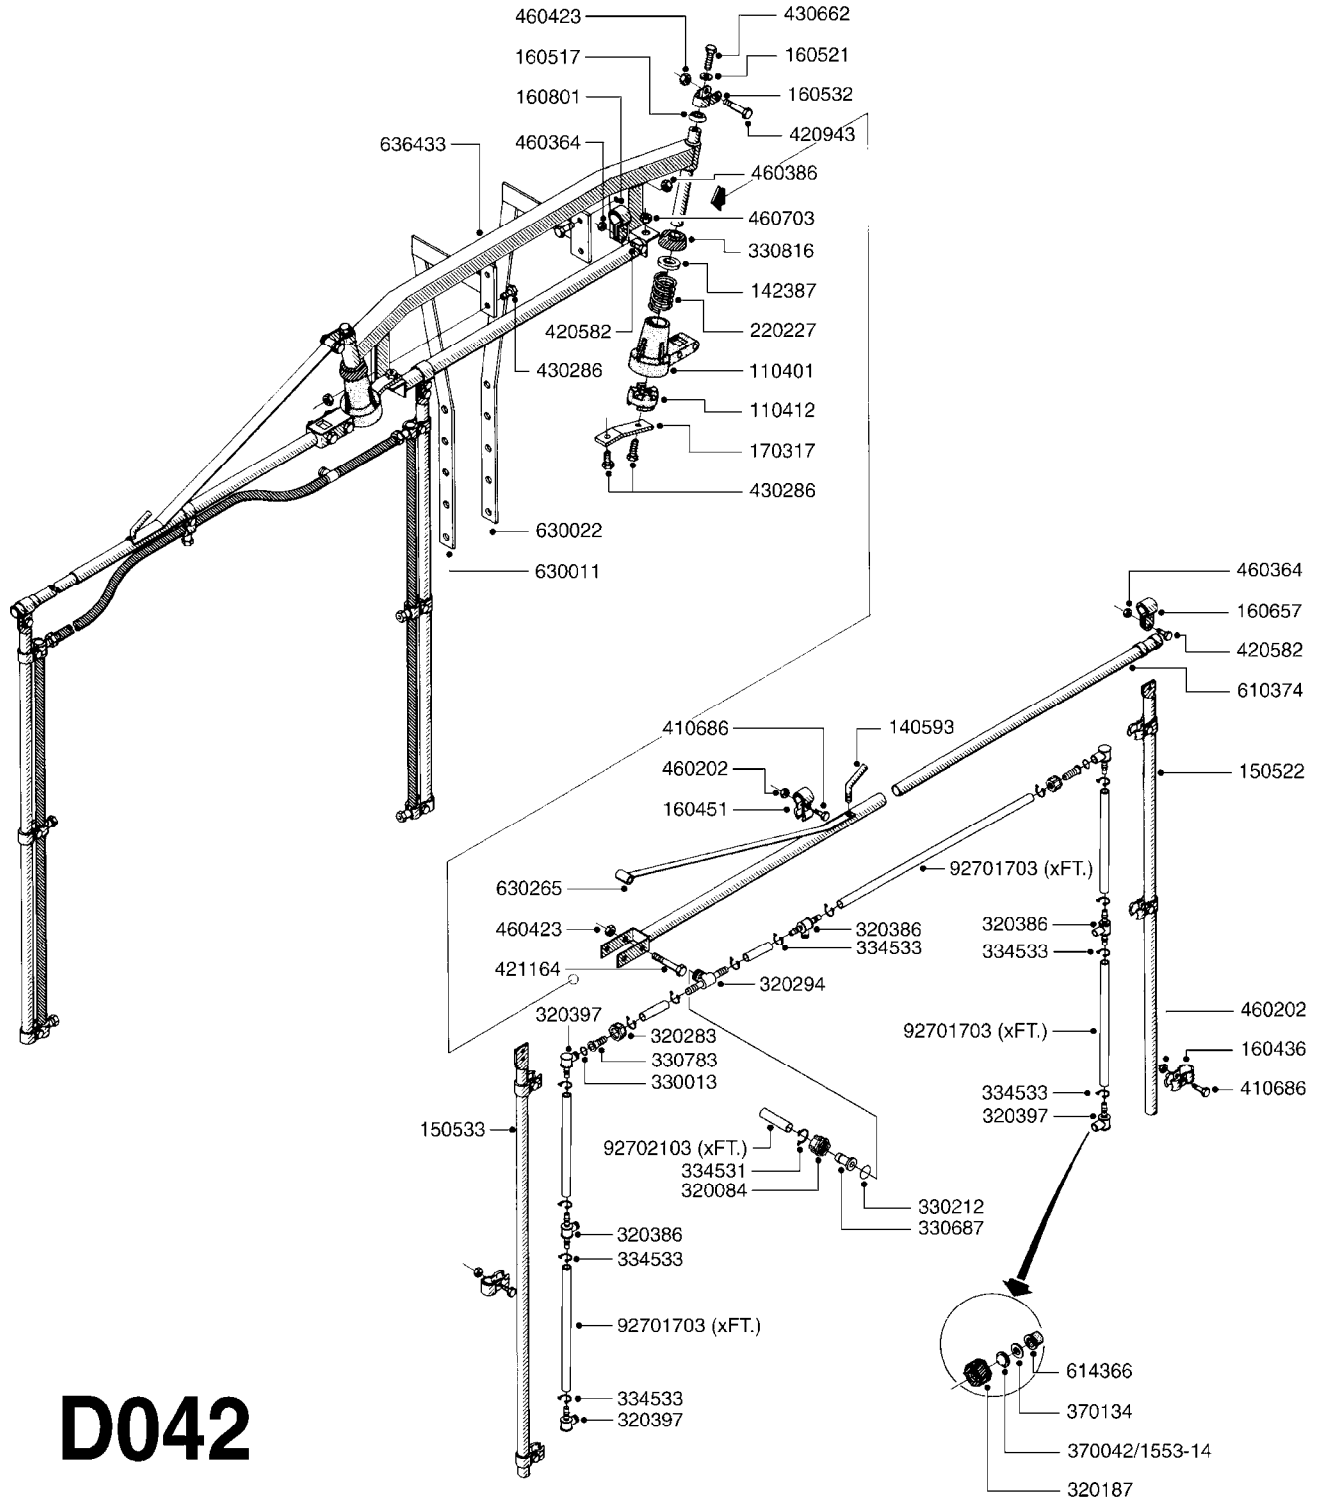

BOOM - V-II
D042-HIN, 21:11:09

Page 0
Date 06.04.2015 9:21

BOOM - V-II
D042-HIN, 21:11:09

Page 1
Date 06.04.2015 9:21

parts-n°	order qty	description
110401	1	SPRING HOUSING STD BOOM
110412	1	CLUTCH STANDARD BOOM
140593	1	THUMB SCREW
142387	1	WASHER D40D23X5
150522	1	DROP TUBE WINE II
150533	1	DROP TUBE WINE II
160436	1	PIPE BRANCH HOLDER D22,2
160451	1	PIPE BRANCH HOLDER D25,4
160517	1	SPACER COLLAR, STANDARD BOM
160521	1	WASHER D30.5/D13X2
160532	1	CLAMP SWIVEL F. BOOM 14'H.D.
160657	1	CLIP FITTING FOT D22,2
160801	1	CLIP FITTINGS 31.7
170317	1	CROSSBAR FOR BOOM WINE II
220227	1	SPRING FOR PIVOT
320084	1	FITT.DK NUT 1/2" BSP
320187	1	FITT.DK CAP 3/8" BSP BLACK
320283	1	FITT.DK NUT 3/4"BSP
320294	1	FITT.DK TEE 3/8X3/8HB X1/2"BSP
320386	1	FITT.DK TEE 3/8X3/8HB X3/8"BSP
320397	1	FITT.DK ELB 3/8"HB X 3/8" BSP
330013	1	O-RING D15/D10X2.5 F.3/8"NUT
330212	1	O-RING D19/D14X2.4 F.1/2"NUT
330687	1	FITT.DK HB 1/2" F. 1/2" NUT
330783	1	FITT.DK HB 3/8"F.3/8" NUT
330816	1	DUST COVER PLASTIC/STD.BOOM
334531	1	CLAMP HOSE PLASTIC 3/4"
334533	1	CLAMP HOSE PLASTIC 3/8"
370042	1	NOZZLE CONE JET 1553-14
370134	1	NOZZLE SWIRL 1554-GREY
410686	1	BOLT HEX 8.8 DEL M6X30
420582	1	BOLT HEX 8.8 DEL M8X20 FT A2
420943	1	BOLT HEX 8.8 DEL M10X50
421164	1	BOLT HEX 8.8 DEL M10X70
430286	1	BOLT HEX 8.8 DEL M12X30 FT
430662	1	BOLT HEX 8.8 DEL M12X20 FT
460202	1	NUT HEX M6
460364	1	NUT HEX M8 GALV.
460386	1	NUT HEX M12X1.75
460423	1	NUT HEX M10X1.5 LOCK
460703	1	NUT HEX M12X1.75 LOCK DIN985
610374	1	BOOM WING OUT.SECTION (WINE11)
614366	1	FILTER 50 MESH F.NOZZLE BLUE
630011	1	630011
630022	1	630022
630265	1	BOOM WING 14' BOOM
636433	1	CENTER SECTION 14' BOOM D27.0
92701703	1	HOSE R X3/8" X300PSI WP X0012"
92702103	1	HOSE R X1/2" X300PSI WP X0012"