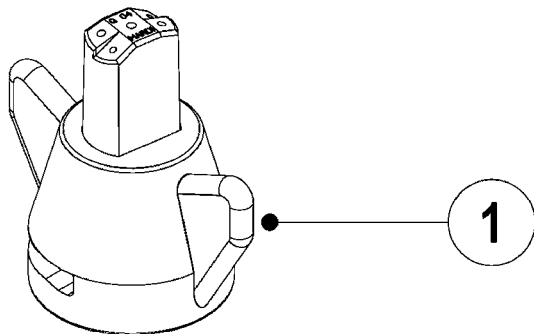

BOOM-NOZZLES QUINTASTREAM
D706-HIN, 14:12:07

Page 0

Date 06.04.2015 9:21

D706