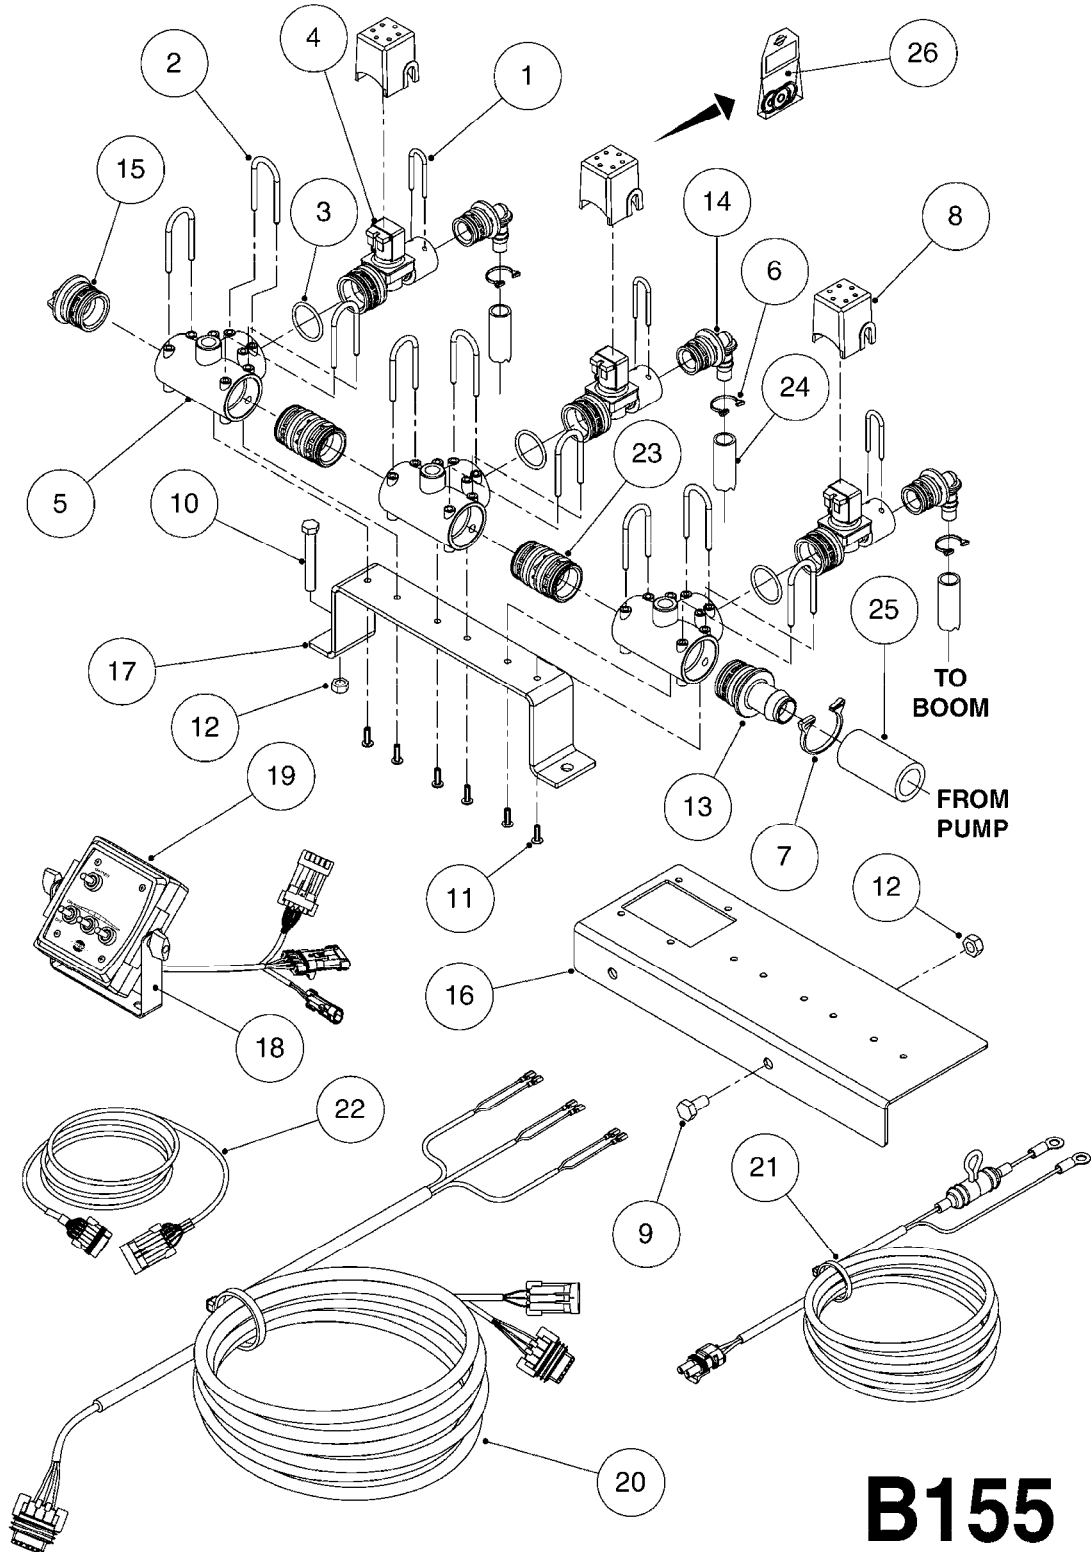

B110

BK-180 REMOTE CONTROL CABLE
B110-HIN, 01:01:01

Page 1
Date 06.04.2015 9:21

parts-n°	order qty	description
142516	1	SCREW SET M10 BENT F. LOCKING
142881	1	WIRE HOLDER FOR REMOTE CONTROL
142892	1	END NIPPLE F.REMOTE CABLE
281536	1	ALLEN WRENCH 3MM
410605	1	BOLT HEX 8.8 DEL M6X80
420604	1	BOLT HEX 8.8 DEL M10X25 FT DIN933
450564	1	SCREW M6X12 ALLEN
460261	1	NUT HEX M6X1 LOCK A2 DIN985
460423	1	NUT HEX M10X1.5 LOCK
471122	1	WASHER D20/D10.5X2 SS
611693	1	ARM FOR REMOTE CONTROL BK180
612124	1	BRACKET FOR OP.UNIT F REM.CTR
612566	1	MOUNT BRACKET F.FAN CABLE ASSY
612754	1	HANDLE FOR REMOTE CONTROL
715444	1	REMOTE CONTROL CABLE COMPLETE
715466	1	MOUNTING PLATE
833567	1	REMOTE CONTROL ON/OFF BK 180