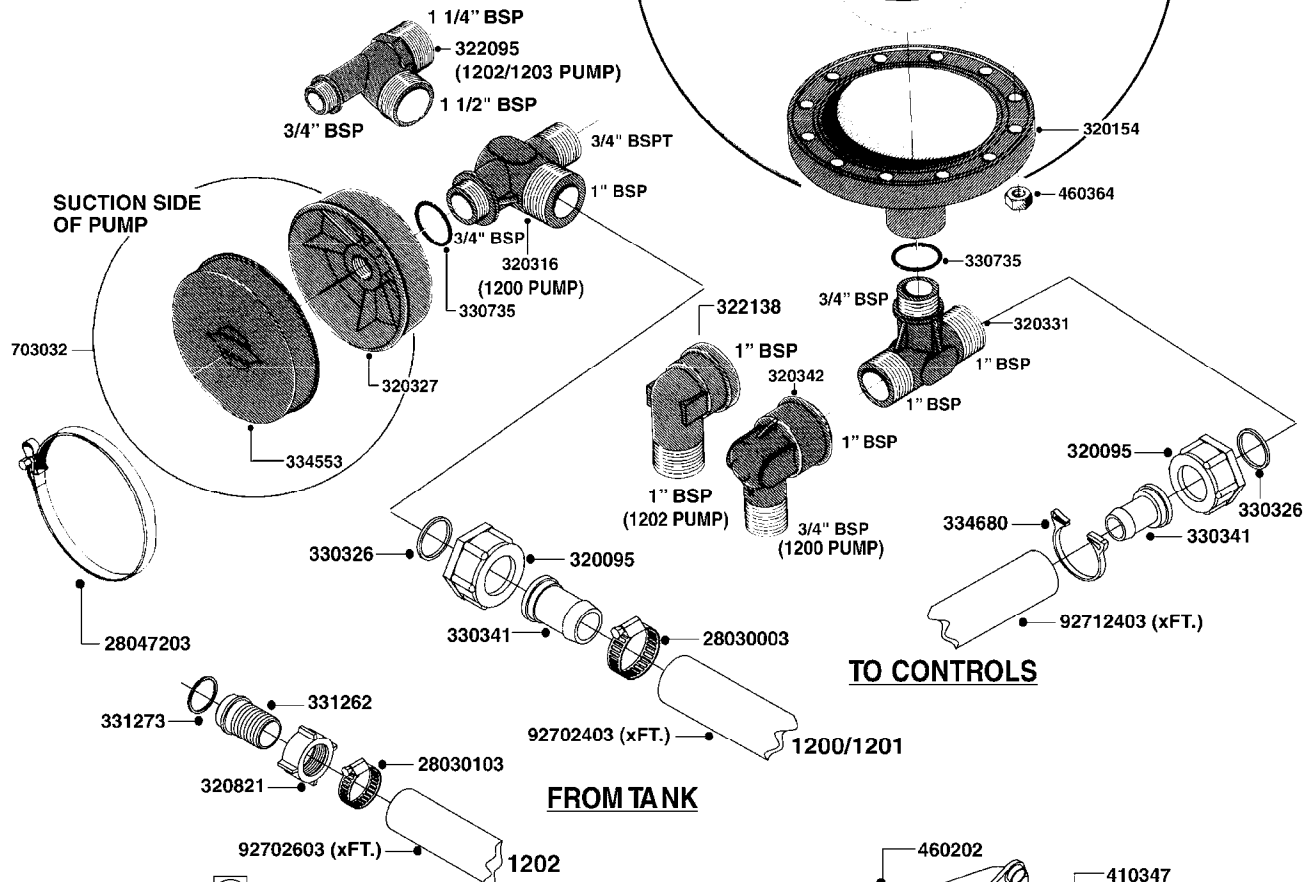

#821630 1203 PUMP (REPLACES 1202 PUMP)
#726854 COMPLETE DAMPER KIT (SUCTION & PRESSURE)

COMPLETE ASSEMBLIES
WHOLEGOODS ITEMS

A170