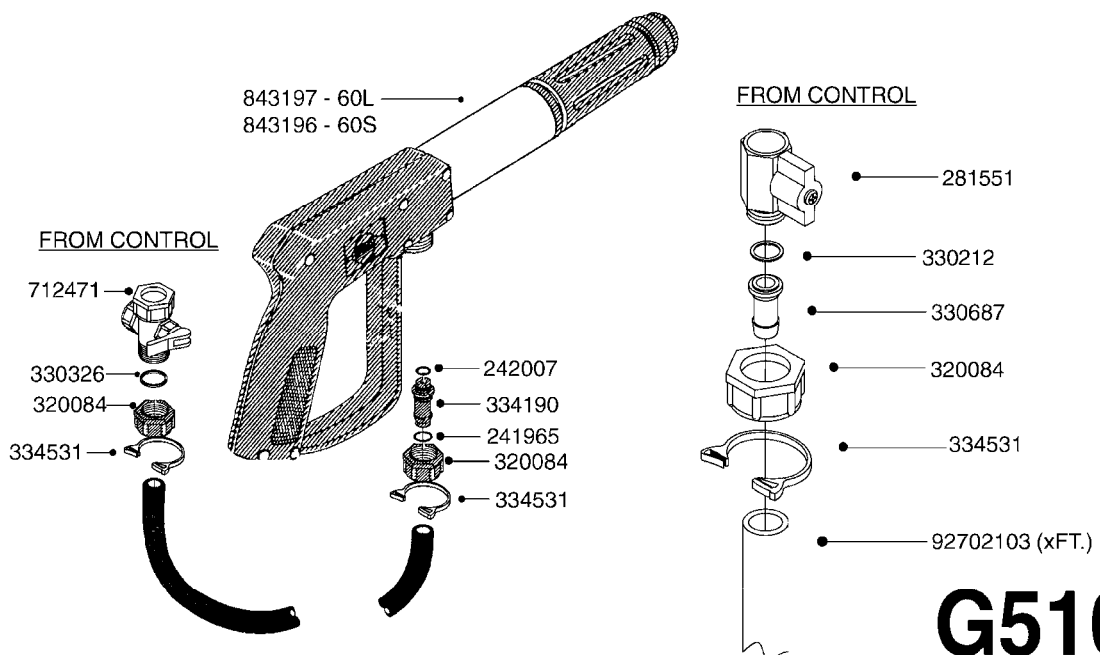

G510

HOSE WRAPS
G510-HIN, 19:05:11

Page 1
Date 06.04.2015 9:22

parts-n°	order qty	description
241965	1	O-RING 12.1 X 1.6
242007	1	O-RING D9.1X1.6
281551	1	BALL VALVE 1/2"
320084	1	FITT.DK NUT 1/2" BSP
330212	1	O-RING D19/D14X2.4 F.1/2"NUT
330326	1	O-RING D30/D24X2 F.1"NUT
330687	1	FITT.DK HB 1/2" F. 1/2" NUT
334190	1	FITT.DK HB 1/2' F. PISTOL 60S
334531	1	CLAMP HOSE PLASTIC 3/4"
636223	1	POST 12 VOLT TR30
712471	1	AGITATION VALVE ASSY. ON/OFF
843196	1	GUN, MODEL 60S
843197	1	HANDGUN KIT TYPE 60 LONG
10013403	1	BOLT HEX 3/8-16X1 1/4 HCS Z5
10013503	1	NUT HEX NC 3/8"
10178903	1	WRAP HOSE SIDE MOUNT PLATE
10179003	1	WRAP HOSE BOTTOM PLATE MOUNT
10179403	1	WRAP WELDMENT FOR HI101789
10179503	1	WRAP WELDMENT FOR HI101790
10225603	1	BKT.FOR HOSE WRAP MOUNT NL NK
10225703	1	WRAP HOSE BDL.BOTTOM PLATE
92702103	1	HOSE R X1/2" X300PSI WP X0012"