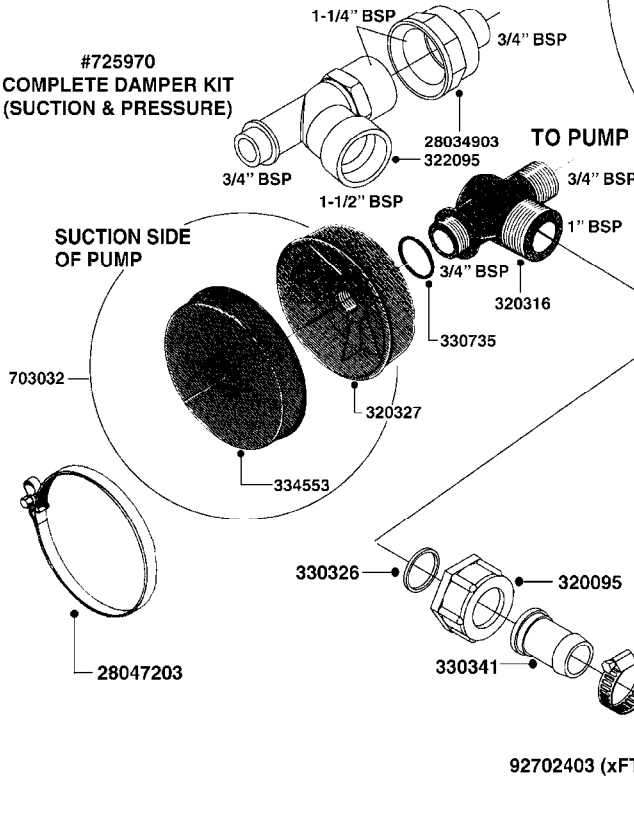

**#725970
COMPLETE DAMPER KIT
(SUCTION & PRESSURE)**

821623 - 600 WITH COUPLER
821624 - 600 W/ MOUNTING BASE
821625 - 600 GAS DRIVEN - BELT DRIVE

COMPLETE ASSEMBLIES
WHOLEGOODS ITEMS

A050