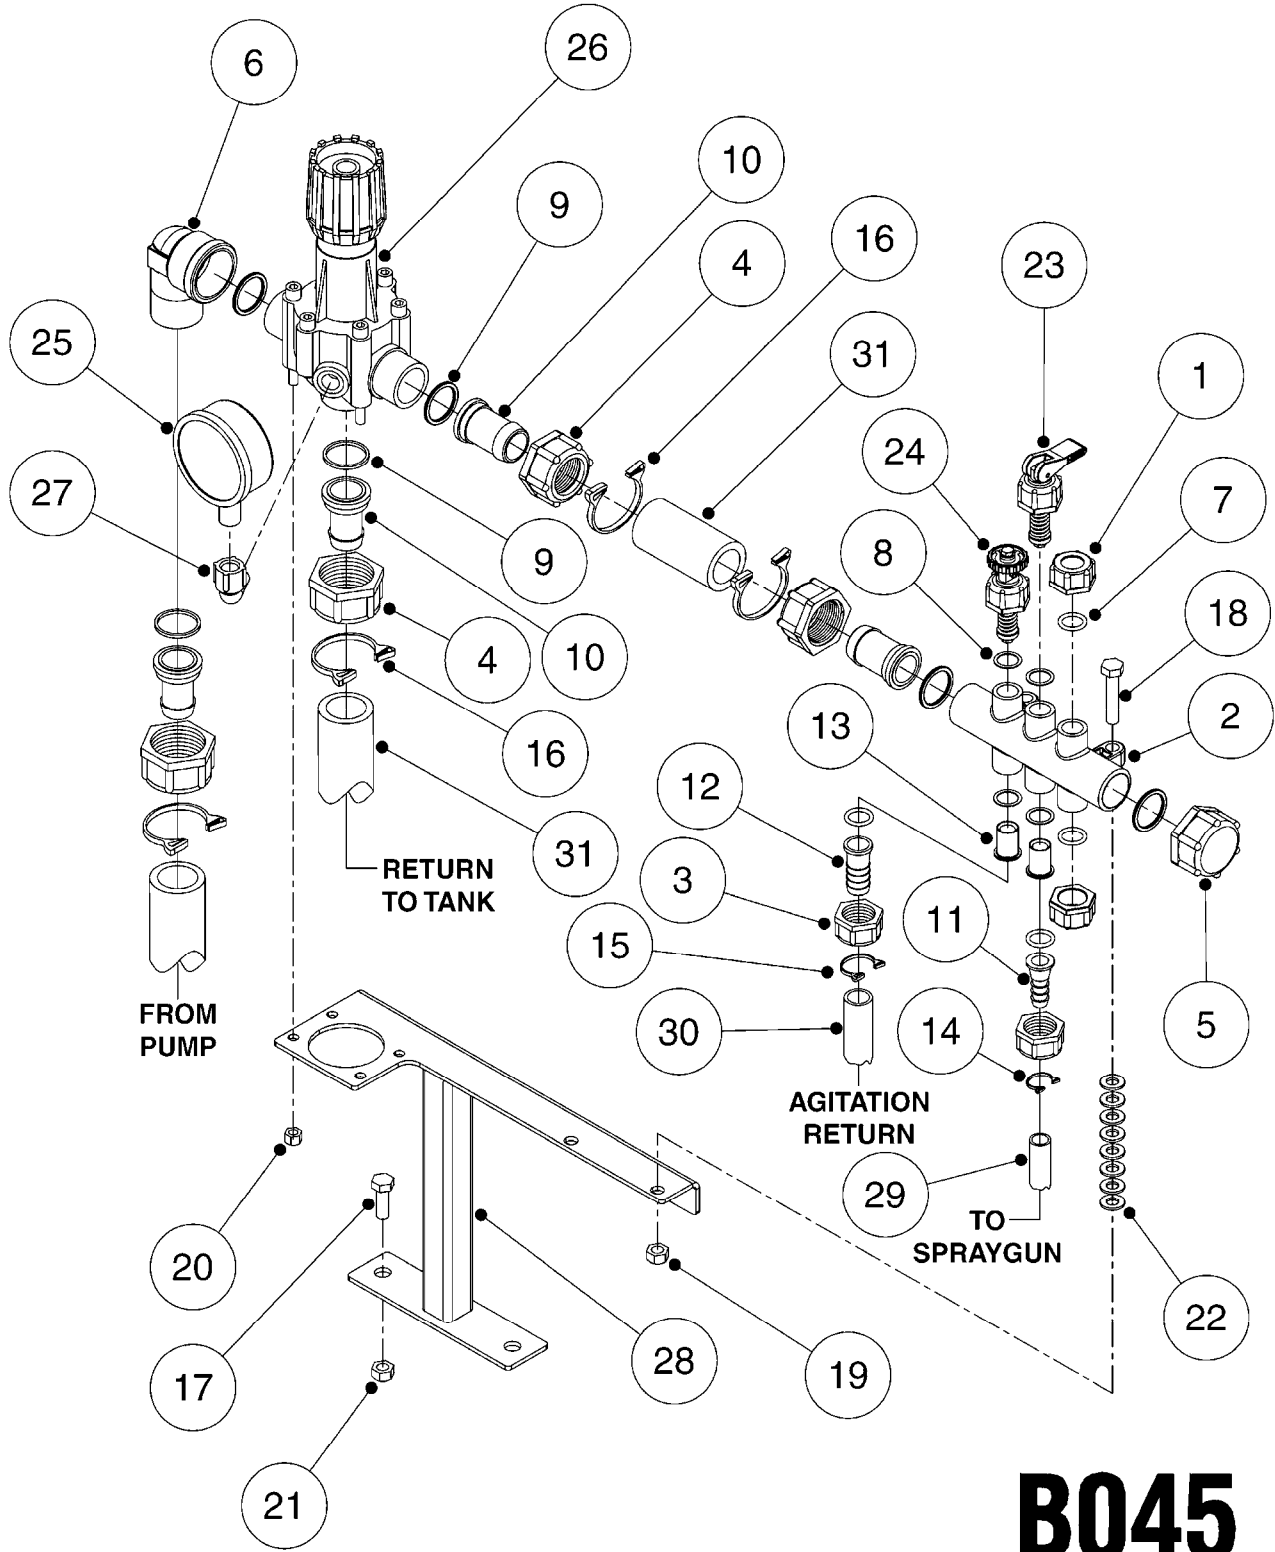

B045

CONTROL - ATV/N-SERIES
B045-HIN, 28:06:06

Page 1

Date 06.04.2015 9:21

Pos.	parts-n°	order qty	description
1	320047	1	FITT.DK CAPNUT 1/2" BSP
2	320073	1	DISTRIBUTOR HOUSING 1/2"
3	320084	1	FITT.DK NUT 1/2" BSP
4	320095	1	FITT.DK NUT 1" BSP
5	320106	1	FITT.DK CAPNUT 1" BSP
6	322138	1	FITT.DK ELB 1"M X 1"F BSP
7	330212	1	O-RING D19/D14X2.4 F.1/2"NUT
8	330315	1	O-RING D18.4/D13X.6
9	330326	1	O-RING D30/D24X2 F.1"NUT
10	330341	1	FITT.DK HB 1" F. 1" NUT
11	330676	1	FITT.DK HB 3/8" F. 1/2" NUT
12	330687	1	FITT.DK HB 1/2" F. 1/2" NUT
13	331111	1	VALVE SEAT FOR 1/2" DISTRIBUT.
14	334533	1	CLAMP HOSE PLASTIC 3/8"
16	334534	1	CLAMP HOSE PLASTIC 1/2"
16	334680	1	CLAMP HOSE PLASTIC 1"
17	420604	1	BOLT HEX 8.8 DEL M10X25 FT DIN933
18	420744	1	BOLT HEX 8.8 DEL M8X40
19	460143	1	NUT HEX M8 LOCK A2 DIN985
20	460261	1	NUT HEX M6X1 LOCK A2 DIN985
21	460423	1	NUT HEX M10X1.5 LOCK
22	471126	1	WASHER D16/D8.4X1.6 SS
23	709741	1	VALVE ASSY. 1/2" FLIP LEVER
24	724530	1	THUMB WHEEL FOR AGITATION
25	28026203	1	GAUGE 200PSI/BR,2.5"1/4BSP-BTM
26	28029103	1	VALVE PRESS CTRL 145PSI 1"MPT
27	28033103	1	ELBOW, STREET, POLY 1/4"-18NPT
28	63026203	1	CONTROL POST, ATV SPRAYER
29	92701703	1	HOSE R X3/8" X300PSI WP X0012"
30	92702103	1	HOSE R X1/2" X300PSI WP X0012"
31	92712403	1	HOSE R X1" X300PSI WP X0012"