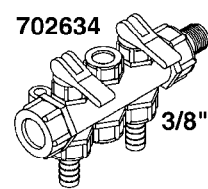

841758 - COMPLETE ASSEMBLY  
(LESS GAUGE)

COMPLETE ASSEMBLIES  
WHOLEGOODS ITEMS

**B030**

CONTROL-ET MANUAL-ES 30/50/80  
B030-HIN, 19:05:11

Page 1

Date 06.04.2015 9:22

parts-n°	order qty	description
146644	1	PIN D3X19 STAINLESS
240063	1	O-RING D14.1/9.3 X 2.4
241323	1	O-RING D5.3X2.4 NITRIL
320073	1	DISTRIBUTOR HOUSING 1/2"
320084	1	FITT.DK NUT 1/2" BSP
320095	1	FITT.DK NUT 1" BSP
320117	1	FITT.DK CONN.1/2"BSP F. 1" CAP
321694	1	UNION NUT
330212	1	O-RING D19/D14X2.4 F.1/2"NUT
330293	1	VALVE SEAT WITH 3/8" HOSE TAIL
330304	1	VALVE CONE D14
330315	1	O-RING D18.4/D13X.6
330326	1	O-RING D30/D24X2 F.1"NUT
330337	1	HANDLE F. FLIP VALVE
330676	1	FITT.DK HB 3/8" F. 1/2" NUT
330687	1	FITT.DK HB 1/2" F. 1/2" NUT
331111	1	VALVE SEAT FOR 1/2" DISTRIBUT.
331122	1	VALVE SEAT WITH 1/2" HOSE TAIL
334533	1	CLAMP HOSE PLASTIC 3/8"
334534	1	CLAMP HOSE PLASTIC 1/2"
390282	1	STOPPER ATV 1/4"
390283	1	CONE FOR PRES CONTR ATV
421046	1	BOLT HEX 8.8 DEL M8X25 FT A2 DIN933
440167	1	SCREW NO.8 1/4"
440663	1	SCREW 3/8" NR4 STAINLESS
460143	1	NUT HEX M8 LOCK A2 DIN985
709741	1	VALVE ASSY. 1/2" FLIP LEVER
841758	1	ET CONTROL COMPLETE
28026203	1	GAUGE 200PSI/BR, 2.5"1/4BSP-BTM
92701703	1	HOSE R X3/8" X300PSI WP X0012"
92702103	1	HOSE R X1/2" X300PSI WP X0012"