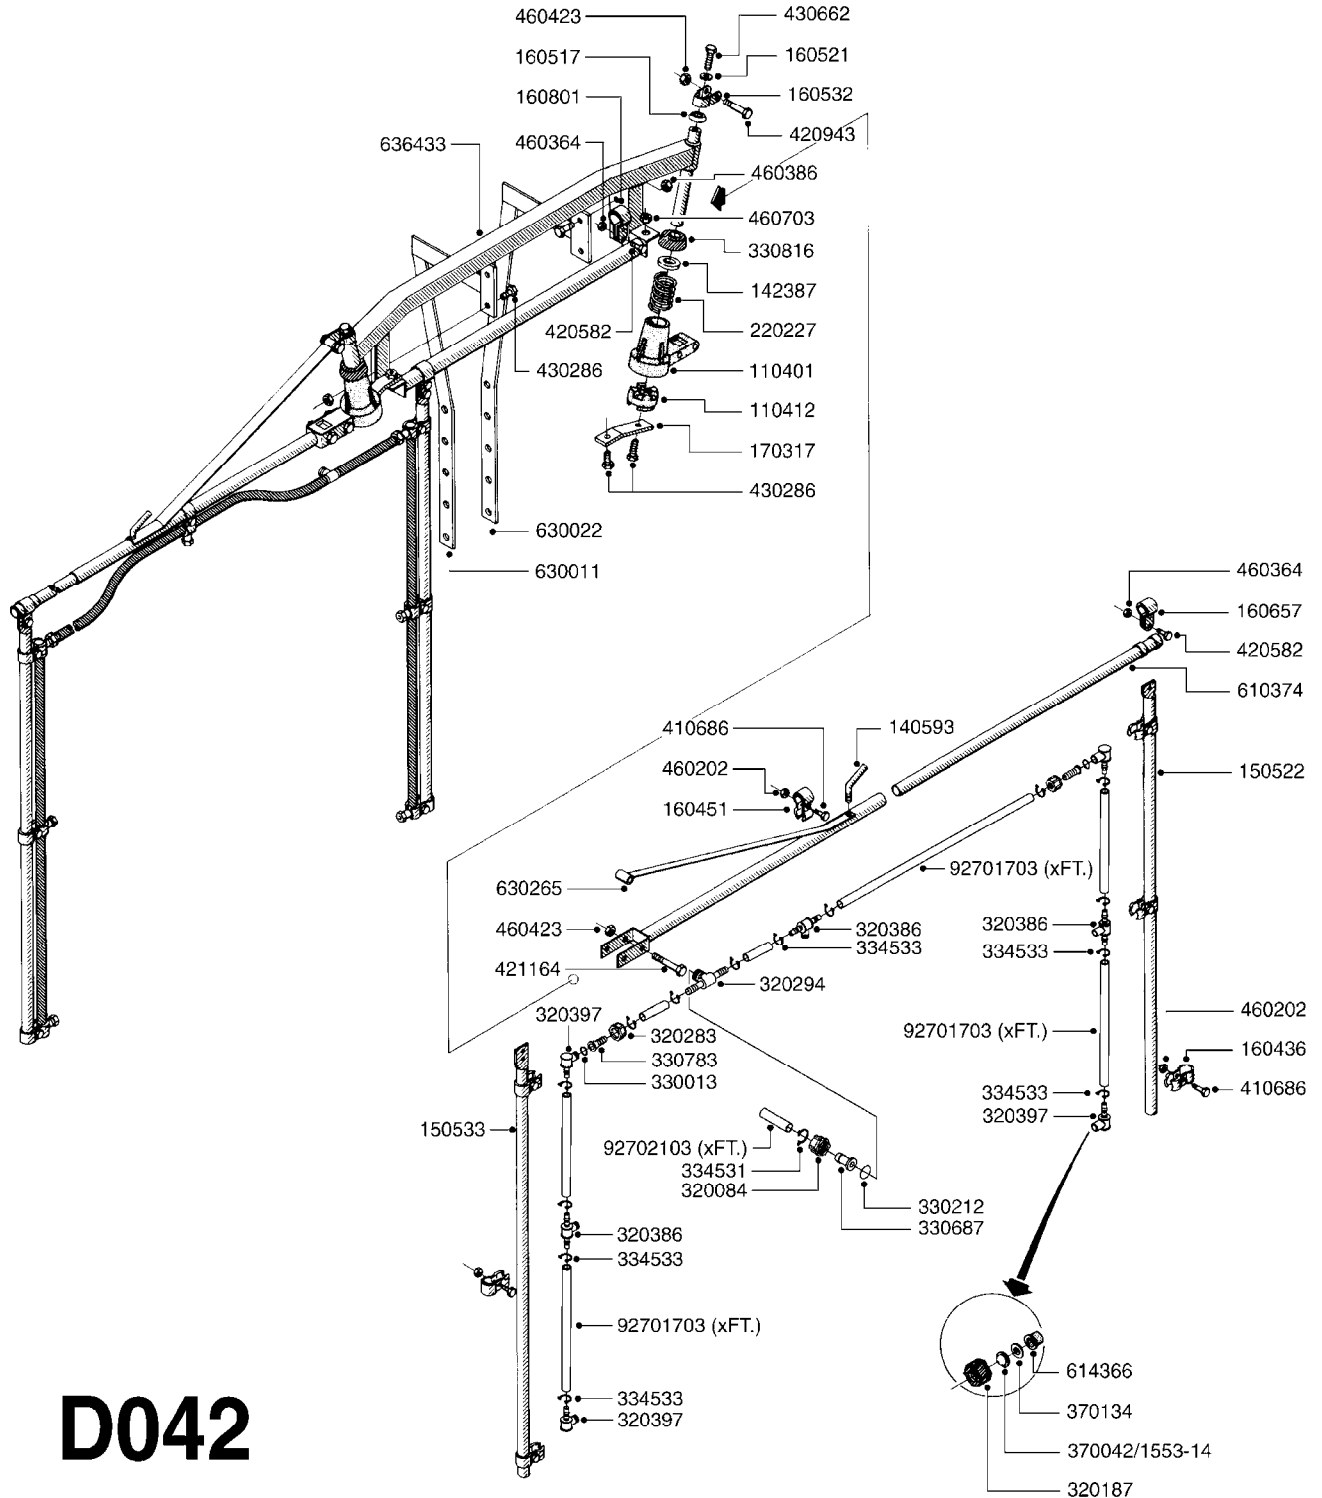

BOOM - V-II
D042-HIN, 21:11:09

Page 0
Date 06.04.2015 9:22

BOOM - V-II
D042-HIN, 21:11:09

parts-n°	order qty	description
110401	1	SPRING HOUSING STD BOOM
110412	1	CLUTCH STANDARD BOOM
140593	1	THUMB SCREW
142387	1	WASHER D40D23X5
150522	1	DROP TUBE WINE II
150533	1	DROP TUBE WINE II
160436	1	PIPE BRANCH HOLDER D22,2
160451	1	PIPE BRANCH HOLDER D25,4
160517	1	SPACER COLLAR, STANDARD BOM
160521	1	WASHER D30.5/D13X2
160532	1	CLAMP SWIVEL F. BOOM 14'H.D.
160657	1	CLIP FITTING FOT D22,2
160801	1	CLIP FITTINGS 31.7
170317	1	CROSSBAR FOR BOOM WINE II
220227	1	SPRING FOR PIVOT
320084	1	FITT.DK NUT 1/2" BSP
320187	1	FITT.DK CAP 3/8" BSP BLACK
320283	1	FITT.DK NUT 3/4"BSP
320294	1	FITT.DK TEE 3/8X3/8HB X1/2"BSP
320386	1	FITT.DK TEE 3/8X3/8HB X3/8"BSP
320397	1	FITT.DK ELB 3/8"HB X 3/8" BSP
330013	1	O-RING D15/D10X2.5 F.3/8"NUT
330212	1	O-RING D19/D14X2.4 F.1/2"NUT
330687	1	FITT.DK HB 1/2" F. 1/2" NUT
330783	1	FITT.DK HB 3/8"F.3/8" NUT
330816	1	DUST COVER PLASTIC/STD.BOOM
334531	1	CLAMP HOSE PLASTIC 3/4"
334533	1	CLAMP HOSE PLASTIC 3/8"
370042	1	NOZZLE CONE JET 1553-14
370134	1	NOZZLE SWIRL 1554-GREY
410686	1	BOLT HEX 8.8 DEL M6X30
420582	1	BOLT HEX 8.8 DEL M8X20 FT A2
420943	1	BOLT HEX 8.8 DEL M10X50
421164	1	BOLT HEX 8.8 DEL M10X70
430286	1	BOLT HEX 8.8 DEL M12X30 FT
430662	1	BOLT HEX 8.8 DEL M12X20 FT
460202	1	NUT HEX M6
460364	1	NUT HEX M8 GALV.
460386	1	NUT HEX M12X1.75
460423	1	NUT HEX M10X1.5 LOCK
460703	1	NUT HEX M12X1.75 LOCK DIN985
610374	1	BOOM WING OUT.SECTION (WINE11)
614366	1	FILTER 50 MESH F.NOZZLE BLUE
630011	1	630011
630022	1	630022
630265	1	BOOM WING 14' BOOM
636433	1	CENTER SECTION 14' BOOM D27.0
92701703	1	HOSE R X3/8" X300PSI WP X0012"
92702103	1	HOSE R X1/2" X300PSI WP X0012"