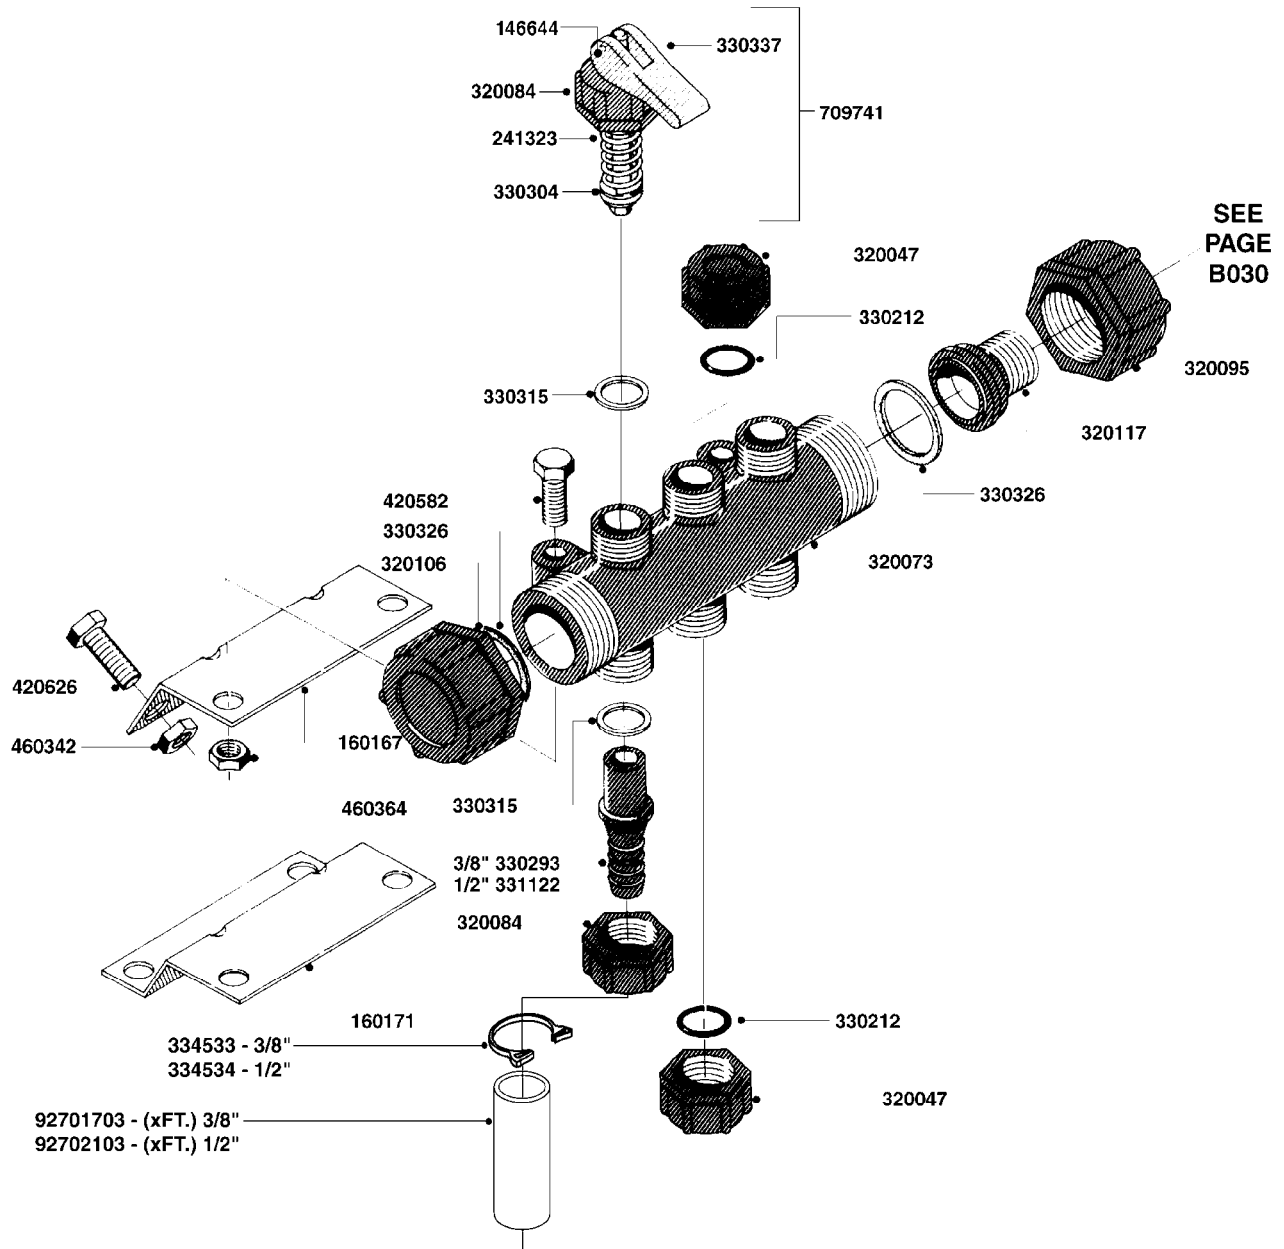

841758 - COMPLETE ASSEMBLY  
(LESS GAUGE)

COMPLETE ASSEMBLIES  
WHOLEGOODS ITEMS

**B030**

CONTROL-ET MANUAL-ES 30/50/80  
B030-HIN, 19:05:11

Page 1

Date 06.04.2015 9:22

parts-n°	order qty	description
146644	1	PIN D3X19 STAINLESS
240063	1	O-RING D14.1/9.3 X 2.4
241323	1	O-RING D5.3X2.4 NITRIL
320073	1	DISTRIBUTOR HOUSING 1/2"
320084	1	FITT.DK NUT 1/2" BSP
320095	1	FITT.DK NUT 1" BSP
320117	1	FITT.DK CONN.1/2"BSP F. 1" CAP
321694	1	UNION NUT
330212	1	O-RING D19/D14X2.4 F.1/2"NUT
330293	1	VALVE SEAT WITH 3/8" HOSE TAIL
330304	1	VALVE CONE D14
330315	1	O-RING D18.4/D13X.6
330326	1	O-RING D30/D24X2 F.1"NUT
330337	1	HANDLE F. FLIP VALVE
330676	1	FITT.DK HB 3/8" F. 1/2" NUT
330687	1	FITT.DK HB 1/2" F. 1/2" NUT
331111	1	VALVE SEAT FOR 1/2" DISTRIBUT.
331122	1	VALVE SEAT WITH 1/2" HOSE TAIL
334533	1	CLAMP HOSE PLASTIC 3/8"
334534	1	CLAMP HOSE PLASTIC 1/2"
390282	1	STOPPER ATV 1/4"
390283	1	CONE FOR PRES CONTR ATV
421046	1	BOLT HEX 8.8 DEL M8X25 FT A2 DIN933
440167	1	SCREW NO.8 1/4"
440663	1	SCREW 3/8" NR4 STAINLESS
460143	1	NUT HEX M8 LOCK A2 DIN985
709741	1	VALVE ASSY. 1/2" FLIP LEVER
841758	1	ET CONTROL COMPLETE
28026203	1	GAUGE 200PSI/BR, 2.5"1/4BSP-BTM
92701703	1	HOSE R X3/8" X300PSI WP X0012"
92702103	1	HOSE R X1/2" X300PSI WP X0012"