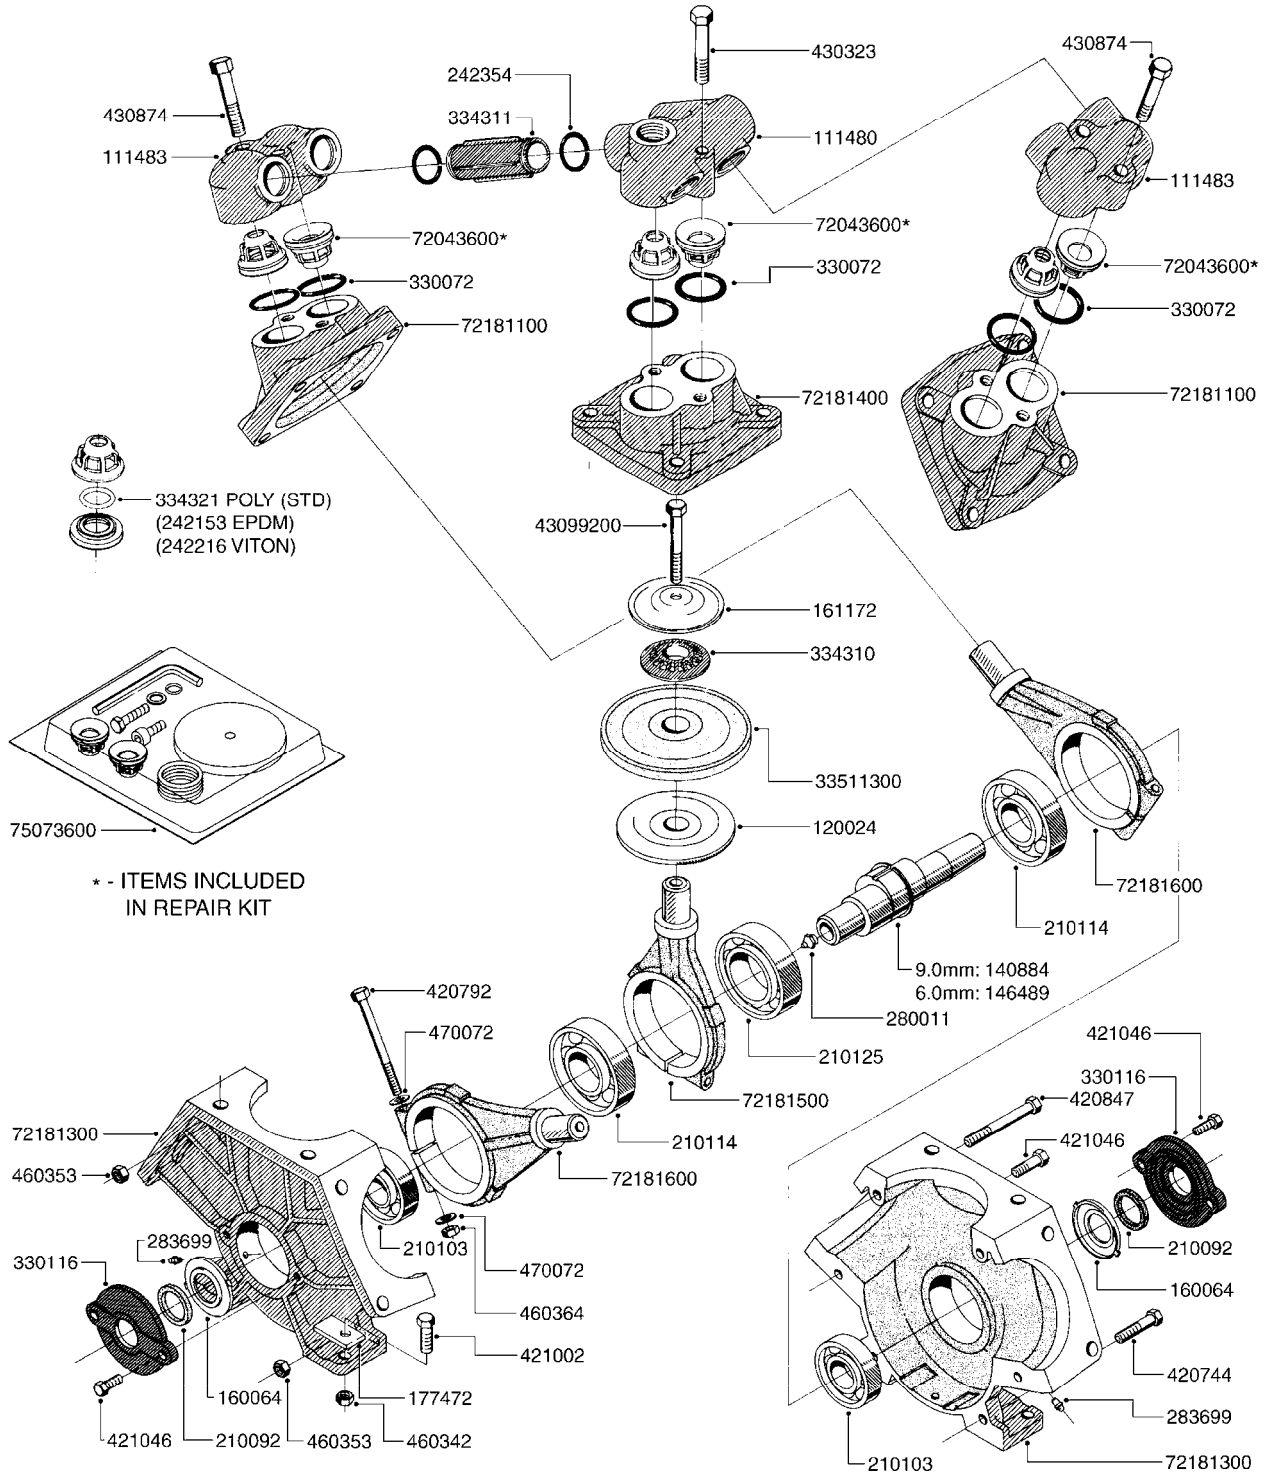

COMPLETE PUMPS
821635 - PUMP ONLY
10396203 - WITH PTO & DAMPER

COMPLETE ASSEMBLIES
WHOLEGOODS ITEMS

A191

PUMP - 1303 W/ MOUNTING BASE
A191-HIN, 08:11:11

Page 1

Date 06.04.2015 9:22

parts-n°	order qty	description
111480	1	VALVE HEAD 1302 CENTER
111483	1	VALVE HEAD SIDE 1302
120024	1	DIAPHRAGM BACK DISC 1200-1300
140884	1	CRANK SHAFT MODEL 1300-9
146489	1	CRANK SHAFT MODEL 1302-6MM
160064	1	DUST PLATE
161172	1	DIAPHRAGM DISC F. 1203/1303
177472	1	BRACKET 25 X 5
210092	1	SEAL FELT D43/30X5
210103	1	BEARING BALL 6306
210114	1	BEARING BALL 6308
210125	1	BEARING BALL 6210
242153	1	O-RING D26X4 EPDM
242216	1	O-RING VITON F/1202/1302/462
242354	1	O-RING D32.2X3.0 VITON F.S-53
280011	1	GREASE NIPPLE 1/8" H TR
283699	1	GREASE NIPPLE M6X1
330072	1	O-RING D53.5/D45.5X4
330116	1	SEAL RETAINER, MODEL 1300
334310	1	NYLON WASHER 1202/1302/462
334311	1	CONNECTION PIPE INLET MOD.1302
334321	1	O-RING POLY. 34.0x26.0x4.0
420744	1	BOLT HEX 8.8 DEL M8X40
420792	1	BOLT HEX 8.8 RAW M8X95
420847	1	BOLT HEX 8.8 DEL M8X85
421002	1	BOLT HEX 8.8 DEL M10X30 FT DIN933
421046	1	BOLT HEX 8.8 DEL M8X25 FT A2 DIN933
430323	1	BOLT HEX 8.8 DEL M12X60
430874	1	SCREW SET 8.8 DEL M12X70 FT
460342	1	NUT HEX M10 DEL DIN934
460353	1	NUT HEX M8 BLACK
460364	1	NUT HEX M8 GALV.
470072	1	WASHER D15/D8X.5 LOCK
821635	1	PUMP 1303/9 540RPM
10396203	1	PUMP 1303 C/W PTO 540 RPM
33511300	1	DIAPHRAGM 1202-1303 POLY 2006
43099200	1	BOLT HEX SS M12 X 30 DIN933 A4
72043600	1	VALVE FOR 462/463
72181100	1	DIAPHRAGM COVER 1203/1303+BLTS
72181300	1	PUMP CASTING 1300 RED W/BOLTS
72181400	1	DIAPHRAGM COVER 1303 W/BOLTS
72181500	1	CONNECTING ROD, CENTER 1303
72181600	1	CONNECTING ROD, SIDE MOD.1300
75073600	1	PUMP KIT 1303 MM "06"