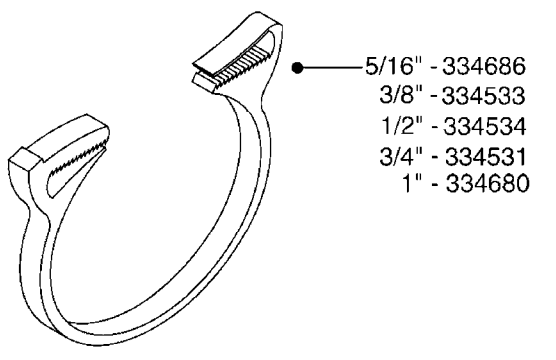

I.D.	PART # (ONE FOOT)	
3/8" 1/2" 3/4" 1" 1-1/4"	92701703 92702103 92703203 92712403 92734403	 <p>RUBBER HOSE SMOOTH, BLACK, TWO BLUE STRIPES</p>
5/16" 3/8" 1/4" 1/2" 3/4"	927281 927284 927268 927269 927270	 <p>PVC HOSE SHINY, BLACK, SMOOTH, TWO WHITE STRIPES</p>
1" 1-1/4" 1-1/2" 2" 2-1/2"	92702403 92738900 92702603 92702703 92702803	 <p>PVC SPIRAL SUCTION HOSE SHINY, RIBBED, GRAY</p>
3/4"	927205	 <p>PVC HOSE CLEAR, SMOOTH</p>
1/2" 3/4"	10631003 927231	 <p>PVC HOSE SMOOTH, CLEAR, REINFORCED WITH WHITE MESH</p>
4mm 6mm 8mm 10mm	927253 RED 927264 RED 927306 BLACK 927330 BLACK	 <p>PVC AIR HOSE SMOOTH</p>

Hose Size	Pressure	Suction	Clamp Code
3/8"	28029803		6706
1/2"	28029803		6706
3/4"	28029903		6712
1"	28030003	28029903	6716
1-1/4"	28030103		6724
1-1/2"		28030103	6724
2"		28030203	235-67
2-1/2"		28030303	235-74
3"		28030403	235-82