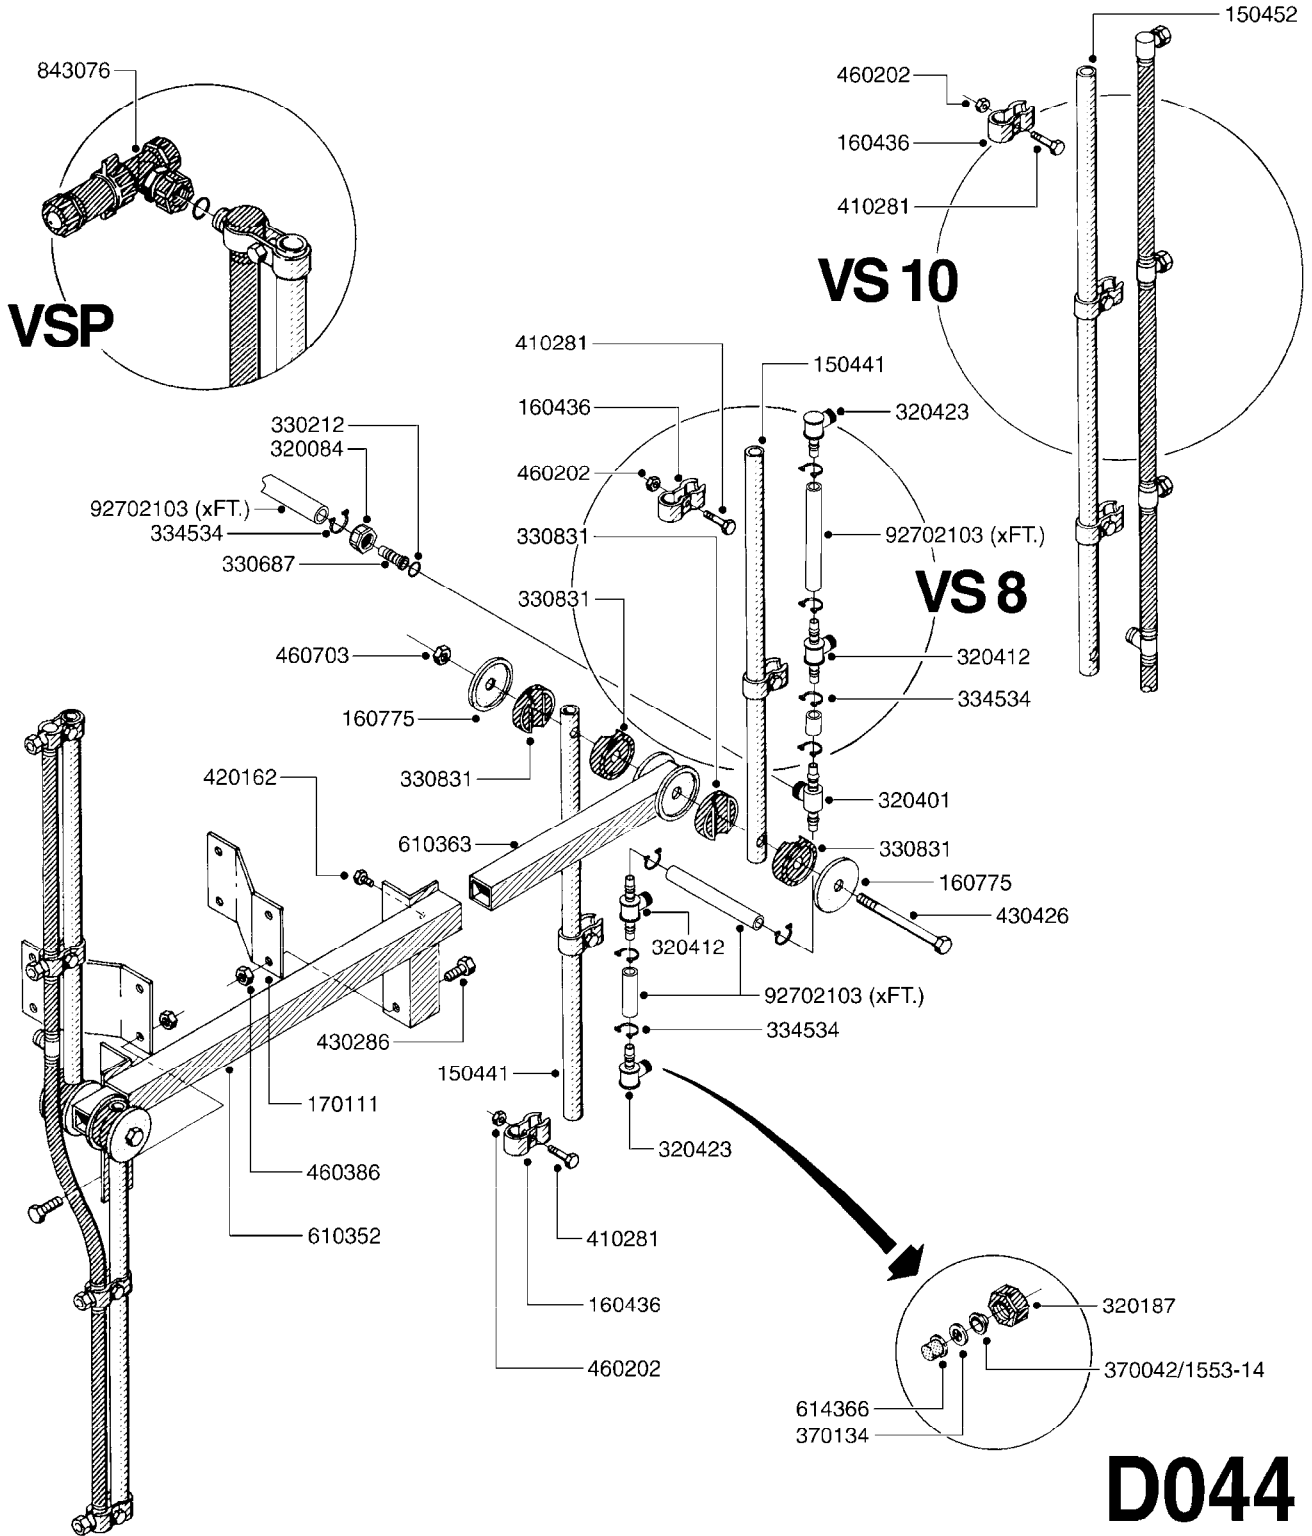

BOOM - VS-8 & VS-10
D044 -HIN, 21:11:09

Page 0
Date 06.04.2015 9:22

BOOM - VS-8 & VS-10
D044-HIN, 21:11:09

Page 1
Date 06.04.2015 9:22

parts-n°	order qty	description
150441	1	BOOM WING OUT.SEC. WINE S630MM
150452	1	BOOM WING OUT.SEC. WINE S930MM
160436	1	PIPE BRANCH HOLDER D22,2
160775	1	WASHER F. FRICTION PLATE
170111	1	SUPP. ARM VIN S
320084	1	FITT.DK NUT 1/2" BSP
320187	1	FITT.DK CAP 3/8" BSP BLACK
320401	1	FITT.DK TEE 1/2X1/2HB X1/2"BSP
320412	1	FITT.DK TEE 1/2X1/2HB X3/8'BSP
320423	1	FITT.DK ELB 1/2'HB X 3/8' BSP
330212	1	O-RING D19/D14X2.4 F.1/2"NUT
330687	1	FITT.DK HB 1/2" F. 1/2" NUT
330831	1	FRICTION PLATE
334534	1	CLAMP HOSE PLASTIC 1/2"
370042	1	NOZZLE CONE JET 1553-14
370134	1	NOZZLE SWIRL 1554-GREY
410281	1	BOLT HEX 8.8 DEL M6X25 DIN933 A2
420162	1	BOLT HEX 8.8 DEL 3/8"x15MM
430286	1	BOLT HEX 8.8 DEL M12X30 FT
430426	1	BOLT HEX 8.8 DEL M12X130
460202	1	NUT HEX M6
460386	1	NUT HEX M12X1.75
460703	1	NUT HEX M12X1.75 LOCK DIN985
610352	1	CENTER SECTION WINE S
610363	1	BOOM WING INNER SECTION
614366	1	FILTER 50 MESH F.NOZZLE BLUE
843076	1	SPR. PISTOL FOR BOOM (PLAST)
92702103	1	HOSE R X1/2" X300PSI WP X0012"