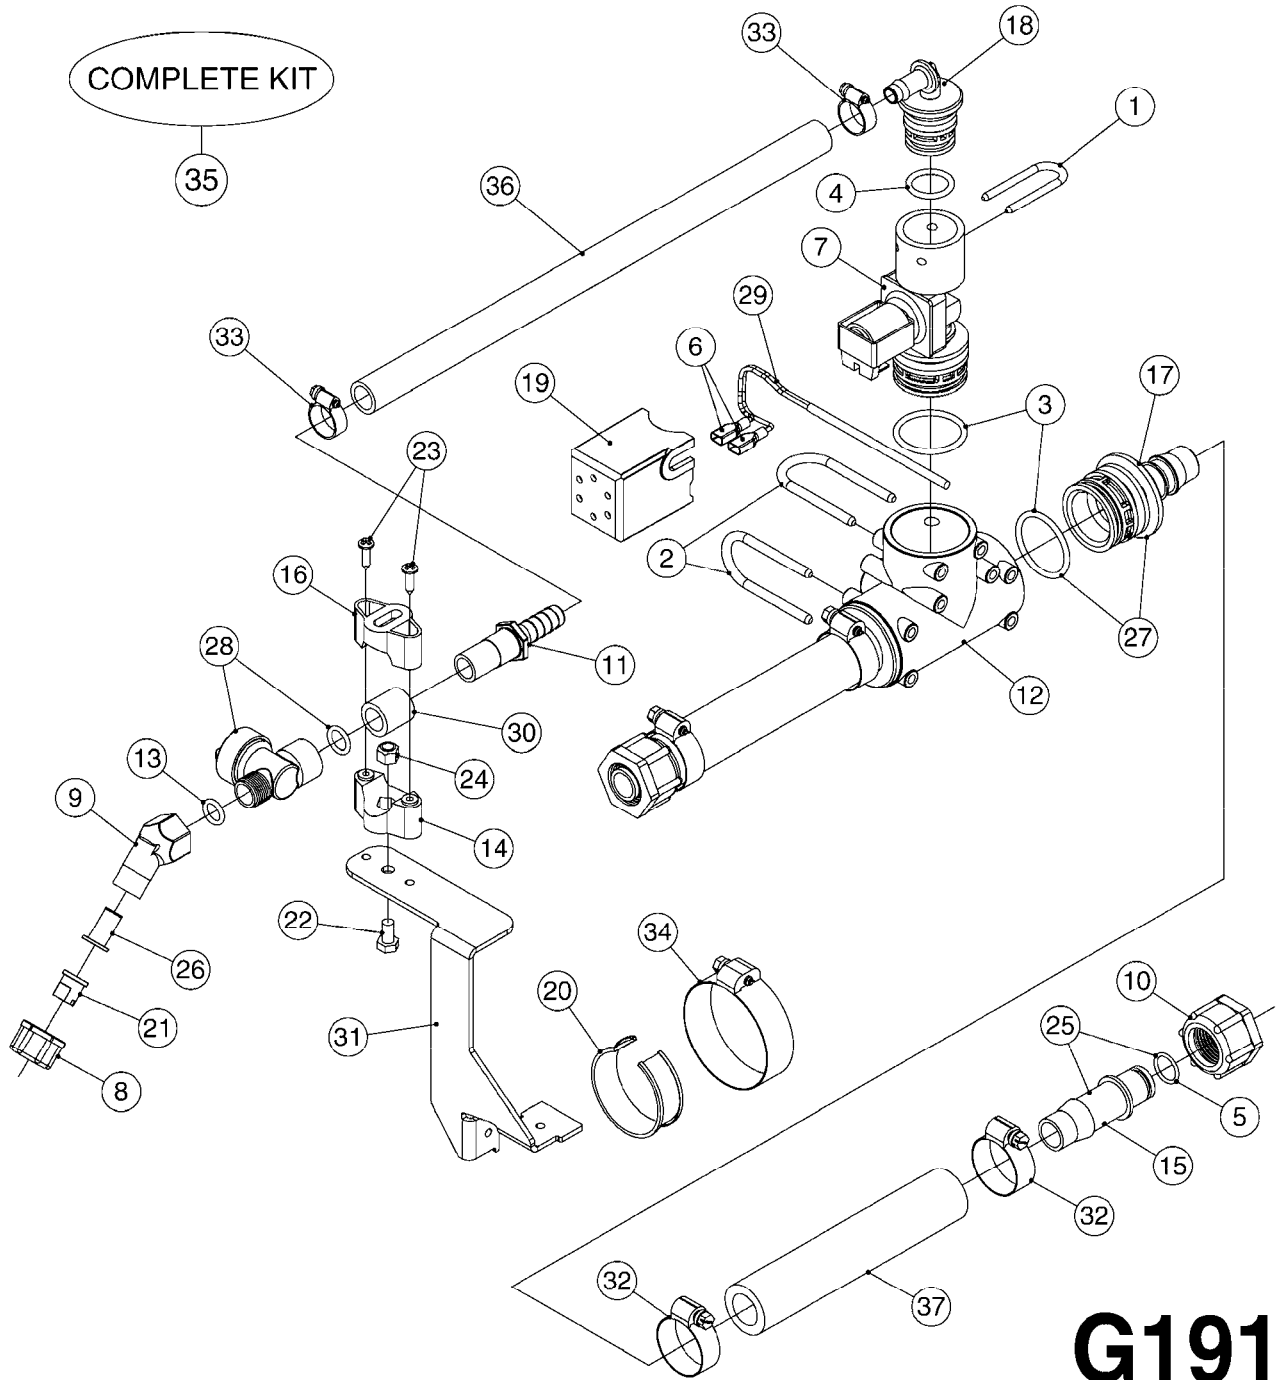

G191

ELECTRIC END NOZZLE KIT '09
G191-HIN, 09:05:13

Page 1

Date 06.04.2015 9:23

Pos.	parts-n°	order qty	description
1	145994	1	FITT.DK S-40 FORK
2	145995	1	FITT.DK S-53 FORK
3	242354	1	O-RING D32.2X3.0 VITON F.S-53
4	242355	1	O-RING D19.2X3.0 VITON F.S-40
5	242594	1	O-RING D14 X 1.78 SCH.70-EPDM
6	261539	1	SPADE F.ELEC CONNEX BLUE INSUL
7	262104	1	VALVE, SOLENOID, S53/S40
8	320187	1	FITT.DK CAP 3/8" BSP BLACK
9	320191	1	FITT.DK ELB 3/8' BSP 45 DEGREE
10	320283	1	FITT.DK NUT 3/4"BSP
11	320891	1	FITT.DK HB 3/8'- 3/8' BSP
12	322352	1	FITT.DK S-53 TEE
13	330013	1	O-RING D15/D10X2.5 F.3/8"NUT
14	333012	1	NOZZLE HOLD. UPPER PART
15	334044	1	FITT.DK HB 3/4' F. 3/4' CAP
16	334220	1	YOKE, UPPER NOZZLE BODY
17	334229	1	FITT.DK S-53 STR.3/4"
18	334237	1	FITT.DK S-40 ELB.3/8'
19	334965	1	COVER FOR S53 SOLENOID VALVE
20	341291	1	RUBBER HOSE CLAMP COVER 130MM
21	370392	1	NOZZLE END FAN 1850-G 300
22	410546	1	BOLT HEX SS M6X12 FT
23	440665	1	SCREW M4.2X16 STAINLESS
24	460261	1	NUT HEX M6X1 LOCK A2 DIN985
25	724621	1	FITT.DK HB 3/4"ASSY F.3/4" NUT
26	725042	1	SCREEN 80 MESH W.GASKET, RED
27	726558	1	FITT.DK S53 STR. 3/4" W. ORING
28	729610	1	NOZZLE ASSY. NON DRIP 3/8 THRD
29	983087	1	ELEC. CABLE 2 WIRE X 0.75MM
30	10631003	1	HOSE R X CLEAR BRAID.X 1/2 12"
31	16110803	1	NOZZLE BRACKET VAR SPACINGS
32	28029903	1	CLAMP HOSE GEAR P3/4"-S1" 6712
33	28044903	1	CLAMP HOSE GEAR P3/8" 6706
34	28047003	1	CLAMP HOSE GEAR 30 X 50 6732
35	82613203	1	ELECTRIC END NOZZLE KIT 2009
36	92701703	1	HOSE R X3/8" X300PSI WP X0012"
37	92703203	1	HOSE R X3/4" X300PSI WP X0012"