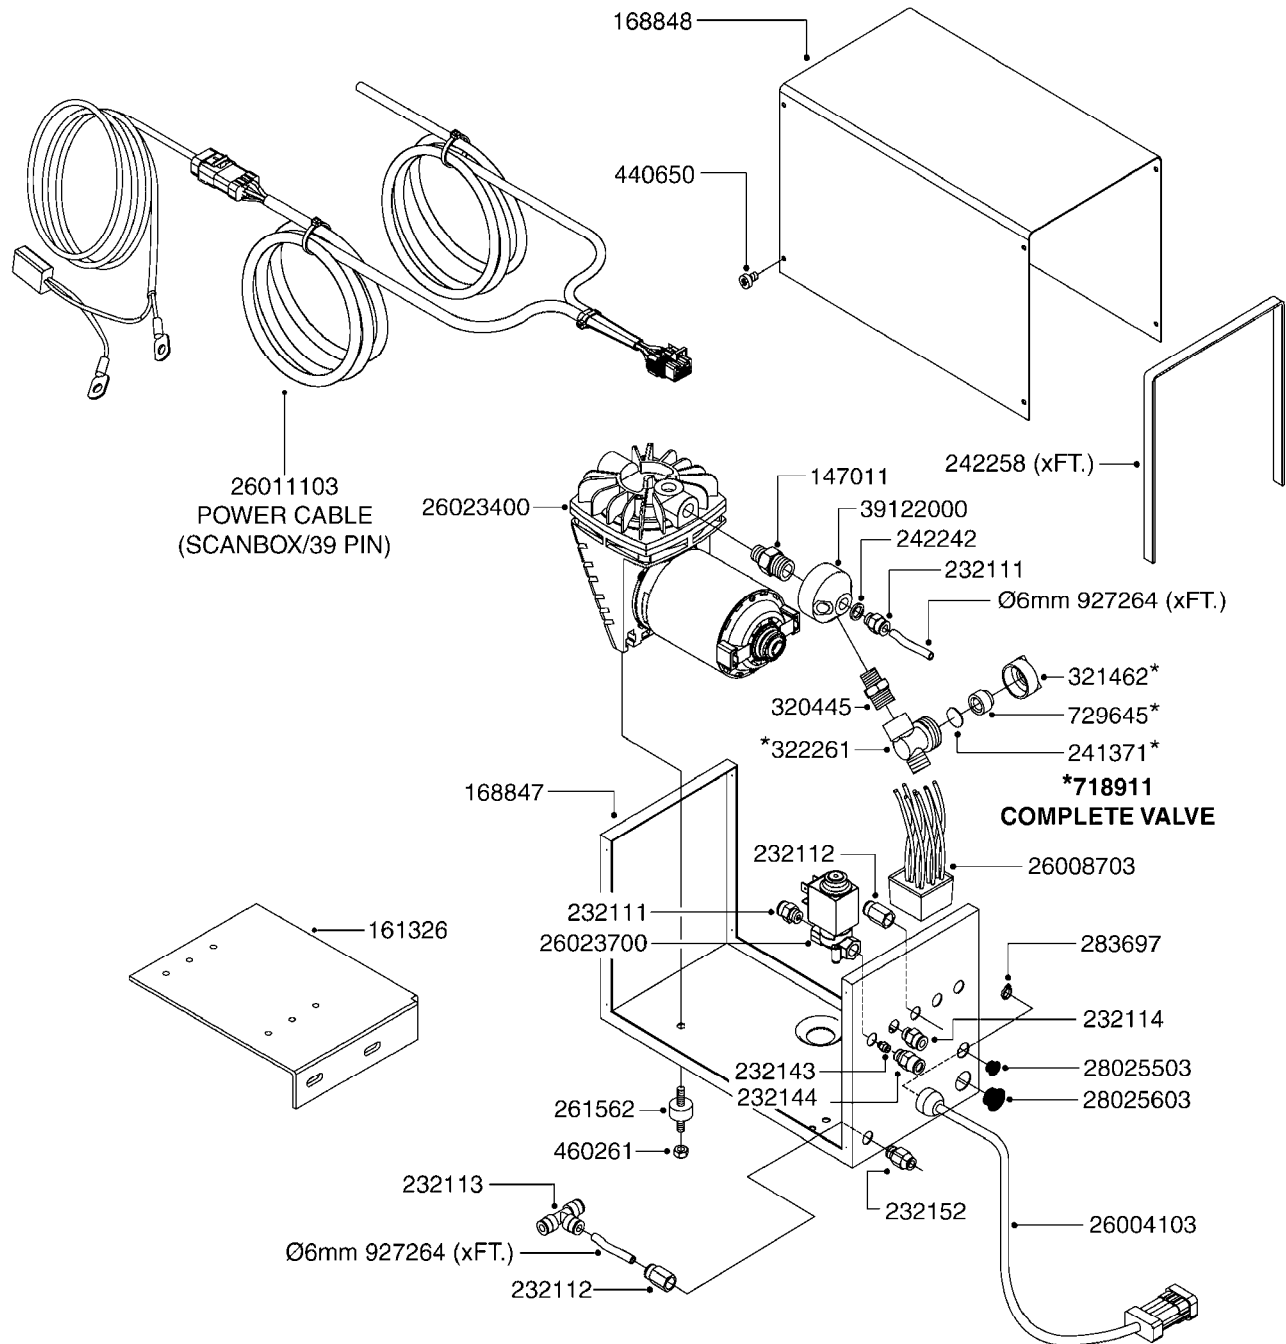

**G191**

ELECTRIC END NOZZLE KIT '09  
G191-HIN, 09:05:13

Page 1

Date 06.04.2015 9:23

Pos.	parts-n°	order qty	description
1	145994	1	FITT.DK S-40 FORK
2	145995	1	FITT.DK S-53 FORK
3	242354	1	O-RING D32.2X3.0 VITON F.S-53
4	242355	1	O-RING D19.2X3.0 VITON F.S-40
5	242594	1	O-RING D14 X 1.78 SCH.70-EPDM
6	261539	1	SPADE F.ELEC CONNEX BLUE INSUL
7	262104	1	VALVE, SOLENOID, S53/S40
8	320187	1	FITT.DK CAP 3/8" BSP BLACK
9	320191	1	FITT.DK ELB 3/8' BSP 45 DEGREE
10	320283	1	FITT.DK NUT 3/4"BSP
11	320891	1	FITT.DK HB 3/8'- 3/8' BSP
12	322352	1	FITT.DK S-53 TEE
13	330013	1	O-RING D15/D10X2.5 F.3/8"NUT
14	333012	1	NOZZLE HOLD. UPPER PART
15	334044	1	FITT.DK HB 3/4' F. 3/4' CAP
16	334220	1	YOKE, UPPER NOZZLE BODY
17	334229	1	FITT.DK S-53 STR.3/4"
18	334237	1	FITT.DK S-40 ELB.3/8'
19	334965	1	COVER FOR S53 SOLENOID VALVE
20	341291	1	RUBBER HOSE CLAMP COVER 130MM
21	370392	1	NOZZLE END FAN 1850-G 300
22	410546	1	BOLT HEX SS M6X12 FT
23	440665	1	SCREW M4.2X16 STAINLESS
24	460261	1	NUT HEX M6X1 LOCK A2 DIN985
25	724621	1	FITT.DK HB 3/4"ASSY F.3/4" NUT
26	725042	1	SCREEN 80 MESH W.GASKET, RED
27	726558	1	FITT.DK S53 STR. 3/4" W. ORING
28	729610	1	NOZZLE ASSY. NON DRIP 3/8 THRD
29	983087	1	ELEC. CABLE 2 WIRE X 0.75MM
30	10631003	1	HOSE R X CLEAR BRAID.X 1/2 12"
31	16110803	1	NOZZLE BRACKET VAR SPACINGS
32	28029903	1	CLAMP HOSE GEAR P3/4"-S1" 6712
33	28044903	1	CLAMP HOSE GEAR P3/8" 6706
34	28047003	1	CLAMP HOSE GEAR 30 X 50 6732
35	82613203	1	ELECTRIC END NOZZLE KIT 2009
36	92701703	1	HOSE R X3/8" X300PSI WP X0012"
37	92703203	1	HOSE R X3/4" X300PSI WP X0012"