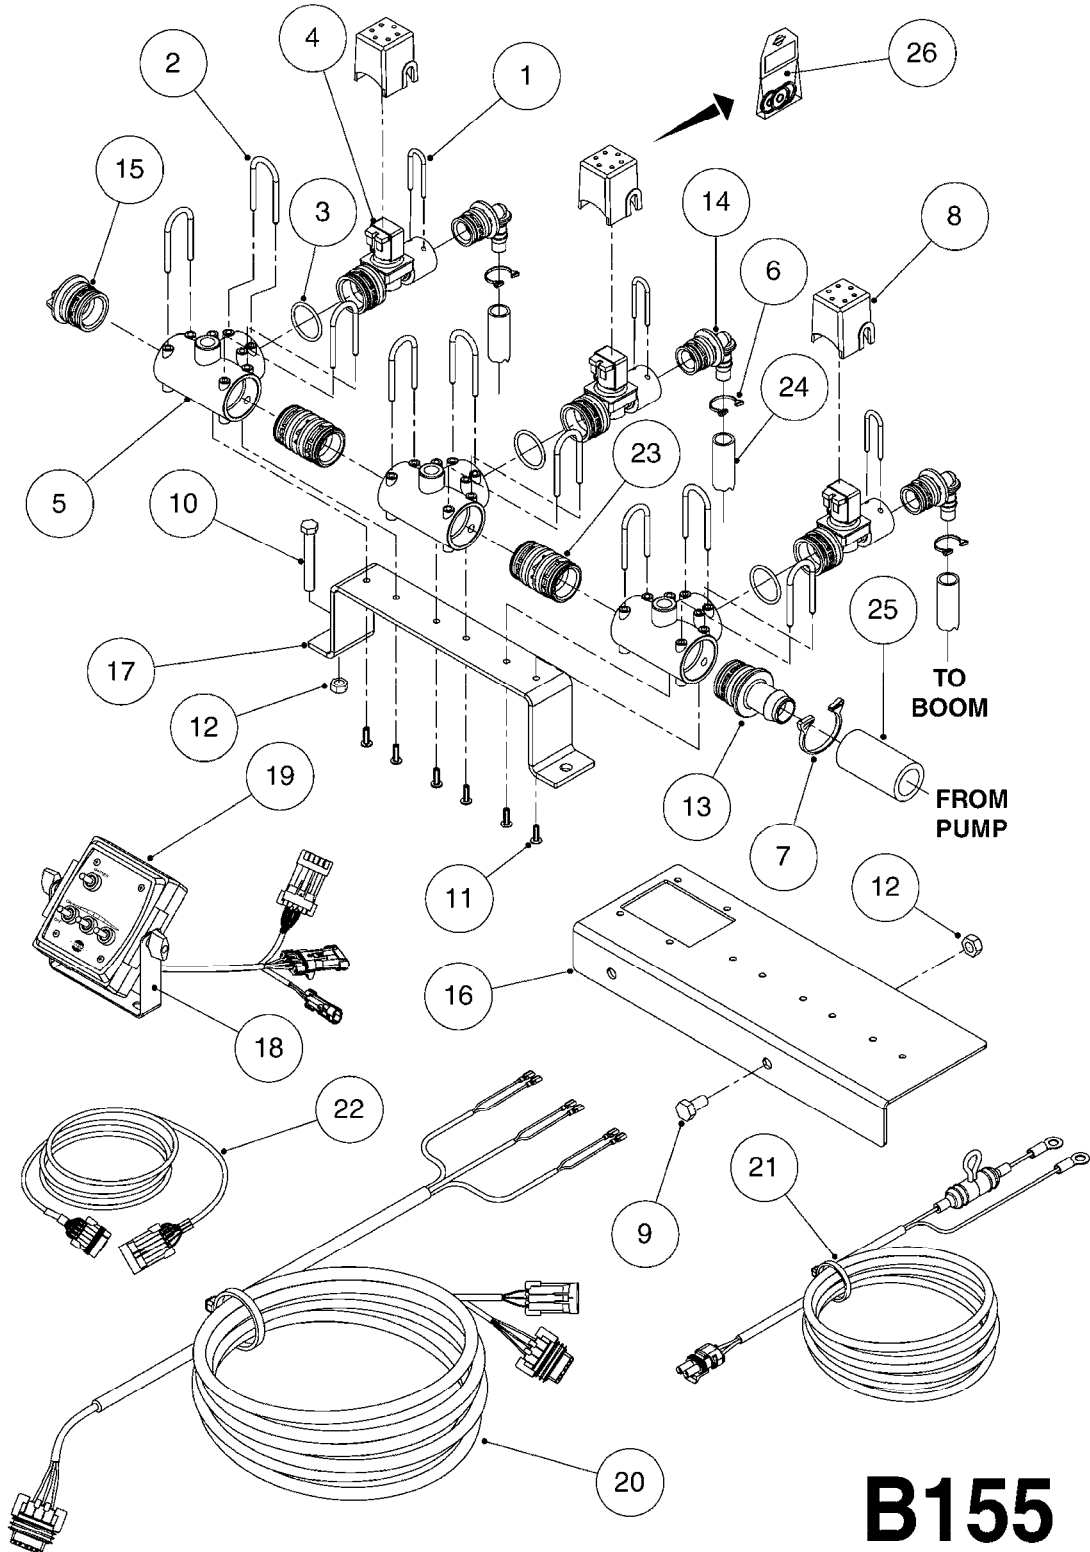

# B110

BK-180 REMOTE CONTROL CABLE  
B110-HIN, 01:01:01

Page 1

Date 06.04.2015 9:22

parts-n°	order qty	description
142516	1	SCREW SET M10 BENT F. LOCKING
142881	1	WIRE HOLDER FOR REMOTE CONTROL
142892	1	END NIPPLE F.REMOTE CABLE
281536	1	ALLEN WRENCH 3MM
410605	1	BOLT HEX 8.8 DEL M6X80
420604	1	BOLT HEX 8.8 DEL M10X25 FT DIN933
450564	1	SCREW M6X12 ALLEN
460261	1	NUT HEX M6X1 LOCK A2 DIN985
460423	1	NUT HEX M10X1.5 LOCK
471122	1	WASHER D20/D10.5X2 SS
611693	1	ARM FOR REMOTE CONTROL BK180
612124	1	BRACKET FOR OP.UNIT F REM.CTR
612566	1	MOUNT BRACKET F.FAN CABLE ASSY
612754	1	HANDLE FOR REMOTE CONTROL
715444	1	REMOTE CONTROL CABLE COMPLETE
715466	1	MOUNTING PLATE
833567	1	REMOTE CONTROL ON/OFF BK 180