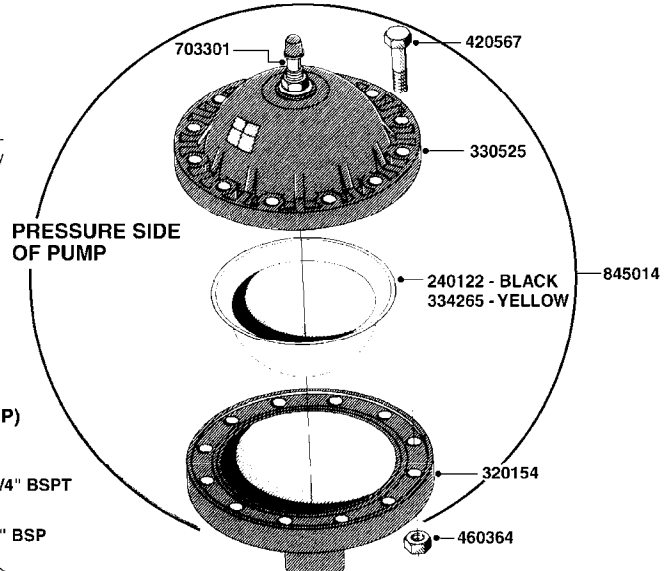

Housing for Black Diaphragm-

This groove on the lower housing of the Pressure Damper is for the BLACK diaphragm (240122). Never upgrade diaphragms to the YELLOW style unless you also upgrade Pressure Dampers to the housing style shown below.

The YELLOW style diaphragm will not seal correctly in this housing.

Housing for Yellow Diaphragm-

The groove on the lower housing of a the Pressure Damper is recognized by the extra lip on the bottom inside of the groove. For this style Pressure Damper, you need the YELLOW diaphragm (334265).

#821630 1203 PUMP (REPLACES 1202 PUMP)
#726854 COMPLETE DAMPER KIT (SUCTION & PRESSURE)

COMPLETE ASSEMBLIES
WHOLEGOODS ITEMS

A170