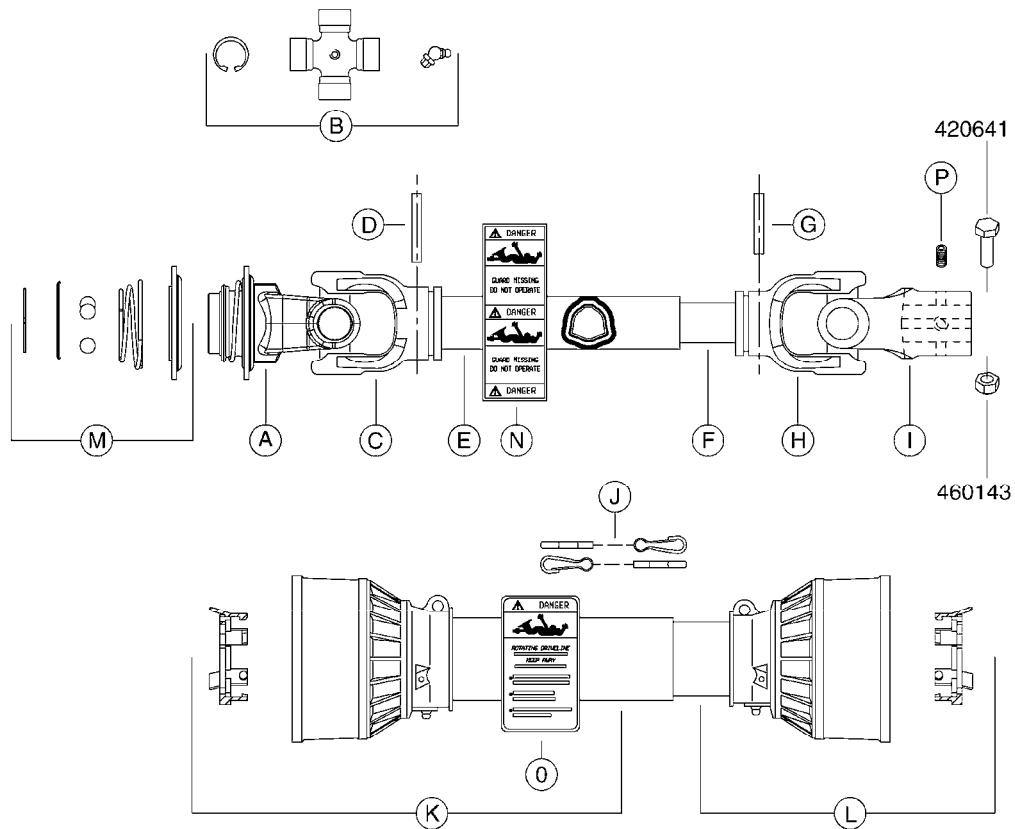

\* Supplier changed in 2011 - see page A560 for "AMA" PTO's (yellow and black shields).

**A480**

PTO SHAFTS - BONDIOLI DIAPH.  
A480-HIN, 13:12:11

Page 1

Date 06.04.2015 9:22

parts-n°	order qty	description
284041	1	UNIV. JOINT 27x70mm
289040	1	PTO YOKE 1-3/8" X 6 SPLINE
289041	1	PTO YOKE 1-3/8" X 6 SPLINE
289042	1	UNIV. JOINT 22x54mm
289045	1	UNIV. JOINT 30.2x79.4mm
289049	1	PTO SHIELD COMPLETE F.829446
289050	1	PTO SHIELD COMPLETE F.829445
829445	1	PTO 1-3/8/6X1-3/8/6X810M AXIAL
829446	1	PTO SHAFT LE-SPV + LP ZE-P540
829480	1	PTO 1-3/8/21 x 1-3/8/21x1210MM
829482	1	PTO 1-3/8/6X25MM X 600MM 1202
829483	1	PTO 1-3/8/6X30MM x 610MM 1302
829484	1	PTO 1-3/8/6X1-3/8/6X575MM 361
829486	1	PTO 1-3/8/6X30MM X870MM 1302
829487	1	PTO 1-3/8/6X1-3/8/6X870MM 361
829490	1	PTO 1-3/8/6X30MM 1320MM 1302
829491	1	PTO 1-3/8/6X1' 610/913MM 9016
829502	1	PTO 1-3/8/6x1210/1745
28005200	1	PTO YOKE 1-3/8" X 21 SPLINE
28005400	1	PTO YOKE 1-3/8" X 6 SPLINE
28005800	1	PTO YOKE 1-3/8" X 21 SPLINE
28006000	1	PTO YOKE D25 CONE 3 DEG.
28006100	1	PTO YOKE D30 CONE 4 DEG.
28006200	1	PTO YOKE 1-3/8" X 6 SPLINE
28006300	1	PTO YOKE D1"
28006700	1	PTO HALF SHAFT - TRACTOR END
28006900	1	PTO HALF SHAFT - TRACTOR END
28007300	1	PTO INNER D1" (NO SHIELD)
28007500	1	PTO INNER D1" (NO SHIELD)
28007800	1	PTO INNER D1" (NO SHIELD)
28008100	1	PTO SHIELD COMPLETE
28008500	1	PTO HALF SHAFT - TRACTOR END
28008600	1	PTO SHIELD ASSY COMPLETE
28009403	1	UNIV. JOINT 27x74.6mm
28015103	1	PTO YOKE 1-3/8"X21 TWST OLD
28015203	1	UNIV. JOINT 23.8x61.3mm
28015303	1	PTO YOKE 1-3/8"X21 BALL COLLAR
28015403	1	PTO OUTER 1-3/8"X21 (NO SHIELD)
28015503	1	PTO INNER 1-3/8"X21 (NO SHIELD)
28015603	1	PTO SHIELD COMPLETE F.28020303
28015703	1	PTO YOKE 1-3/4"X20 SPL OUTER
28015803	1	PTO OUTER 1-3/4"X20 (NO SHIELD)
28015903	1	PTO INNER 1-3/8"X21 (NO SHIELD)
28016003	1	PTO SHIELD COMPLETE F.10465803
28016203	1	PTO OUTER 1-3/8"X6 (SHIELDED)
28016303	1	PTO INNER 1-3/8"X6 (NO SHIELD)
28016703	1	PTO OUTER 1-3/8"X6 (NO SHIELD)
28016803	1	PTO INNER 1-3/8"X6 (NO SHIELD)
28020203	1	PTO 1-3/4/20x1-3/8/21 BP L=860
28020303	1	PTO 1-3/8/21 x 1-3/8/21 B&P
28040603	1	PTO YOKE 1-3/8X21SPL BLACK
28040703	1	SAFETY CHAIN F.CV BLACK PTO
28068800	1	PTO YOKE 1-3/8" X 6 SPLINE
28069700	1	UNIV. JOINT STD1 SFT
28072800	1	PTO SHIELD COMPLETE L=1912 SFT
28073000	1	PTO YOKE 1-3/8" X 6 SPLINE