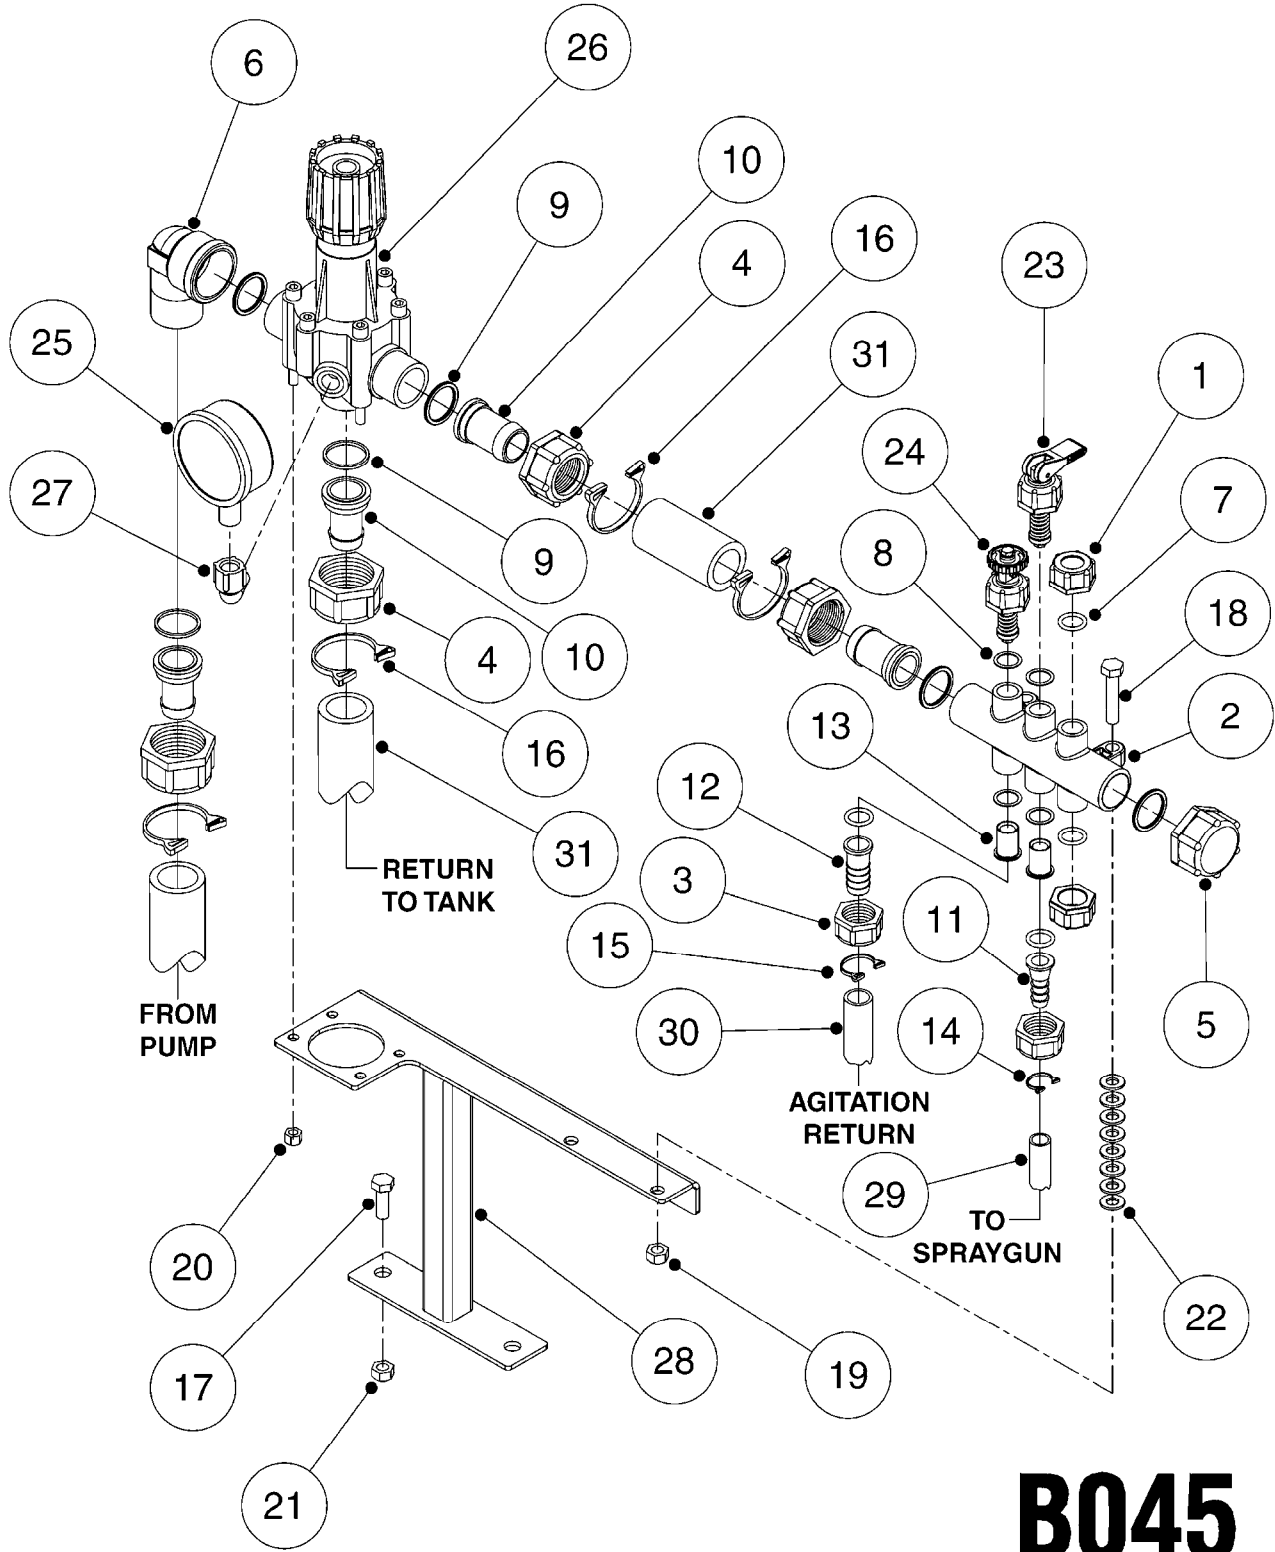

B045

CONTROL - ATV/N-SERIES
B045-HIN, 28:06:06

Page 1

Date 06.04.2015 9:22

Pos.	parts-n°	order qty	description
1	320047	1	FITT.DK CAPNUT 1/2" BSP
2	320073	1	DISTRIBUTOR HOUSING 1/2"
3	320084	1	FITT.DK NUT 1/2" BSP
4	320095	1	FITT.DK NUT 1" BSP
5	320106	1	FITT.DK CAPNUT 1" BSP
6	322138	1	FITT.DK ELB 1"M X 1"F BSP
7	330212	1	O-RING D19/D14X2.4 F.1/2"NUT
8	330315	1	O-RING D18.4/D13X.6
9	330326	1	O-RING D30/D24X2 F.1"NUT
10	330341	1	FITT.DK HB 1" F. 1" NUT
11	330676	1	FITT.DK HB 3/8" F. 1/2" NUT
12	330687	1	FITT.DK HB 1/2" F. 1/2" NUT
13	331111	1	VALVE SEAT FOR 1/2" DISTRIBUT.
14	334533	1	CLAMP HOSE PLASTIC 3/8"
16	334534	1	CLAMP HOSE PLASTIC 1/2"
16	334680	1	CLAMP HOSE PLASTIC 1"
17	420604	1	BOLT HEX 8.8 DEL M10X25 FT DIN933
18	420744	1	BOLT HEX 8.8 DEL M8X40
19	460143	1	NUT HEX M8 LOCK A2 DIN985
20	460261	1	NUT HEX M6X1 LOCK A2 DIN985
21	460423	1	NUT HEX M10X1.5 LOCK
22	471126	1	WASHER D16/D8.4X1.6 SS
23	709741	1	VALVE ASSY. 1/2" FLIP LEVER
24	724530	1	THUMB WHEEL FOR AGITATION
25	28026203	1	GAUGE 200PSI/BR,2.5"1/4BSP-BTM
26	28029103	1	VALVE PRESS CTRL 145PSI 1"MPT
27	28033103	1	ELBOW, STREET, POLY 1/4"-18NPT
28	63026203	1	CONTROL POST, ATV SPRAYER
29	92701703	1	HOSE R X3/8" X300PSI WP X0012"
30	92702103	1	HOSE R X1/2" X300PSI WP X0012"
31	92712403	1	HOSE R X1" X300PSI WP X0012"