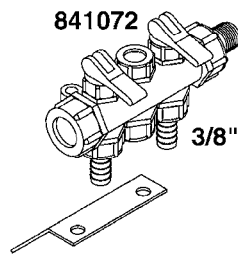

841758 - COMPLETE ASSEMBLY  
(LESS GAUGE)

COMPLETE ASSEMBLIES  
WHOLEGOODS ITEMS

**B030**

CONTROL-ET MANUAL-ES 30/50/80  
B030-HIN, 19:05:11

Page 1

Date 06.04.2015 9:22

parts-n°	order qty	description
146644	1	PIN D3X19 STAINLESS
240063	1	O-RING D14.1/9.3 X 2.4
241323	1	O-RING D5.3X2.4 NITRIL
320073	1	DISTRIBUTOR HOUSING 1/2"
320084	1	FITT.DK NUT 1/2" BSP
320095	1	FITT.DK NUT 1" BSP
320117	1	FITT.DK CONN.1/2"BSP F. 1" CAP
321694	1	UNION NUT
330212	1	O-RING D19/D14X2.4 F.1/2"NUT
330293	1	VALVE SEAT WITH 3/8" HOSE TAIL
330304	1	VALVE CONE D14
330315	1	O-RING D18.4/D13X.6
330326	1	O-RING D30/D24X2 F.1"NUT
330337	1	HANDLE F. FLIP VALVE
330676	1	FITT.DK HB 3/8" F. 1/2" NUT
330687	1	FITT.DK HB 1/2" F. 1/2" NUT
331111	1	VALVE SEAT FOR 1/2" DISTRIBUT.
331122	1	VALVE SEAT WITH 1/2" HOSE TAIL
334533	1	CLAMP HOSE PLASTIC 3/8"
334534	1	CLAMP HOSE PLASTIC 1/2"
390282	1	STOPPER ATV 1/4"
390283	1	CONE FOR PRES CONTR ATV
421046	1	BOLT HEX 8.8 DEL M8X25 FT A2 DIN933
440167	1	SCREW NO.8 1/4"
440663	1	SCREW 3/8" NR4 STAINLESS
460143	1	NUT HEX M8 LOCK A2 DIN985
709741	1	VALVE ASSY. 1/2" FLIP LEVER
841758	1	ET CONTROL COMPLETE
28026203	1	GAUGE 200PSI/BR, 2.5"1/4BSP-BTM
92701703	1	HOSE R X3/8" X300PSI WP X0012"
92702103	1	HOSE R X1/2" X300PSI WP X0012"