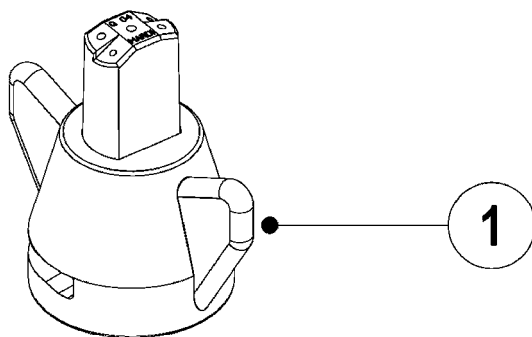

BOOM-NOZZLES QUINTASTREAM
D706-HIN, 14:12:07

Page 0

Date 06.04.2015 9:23

D706