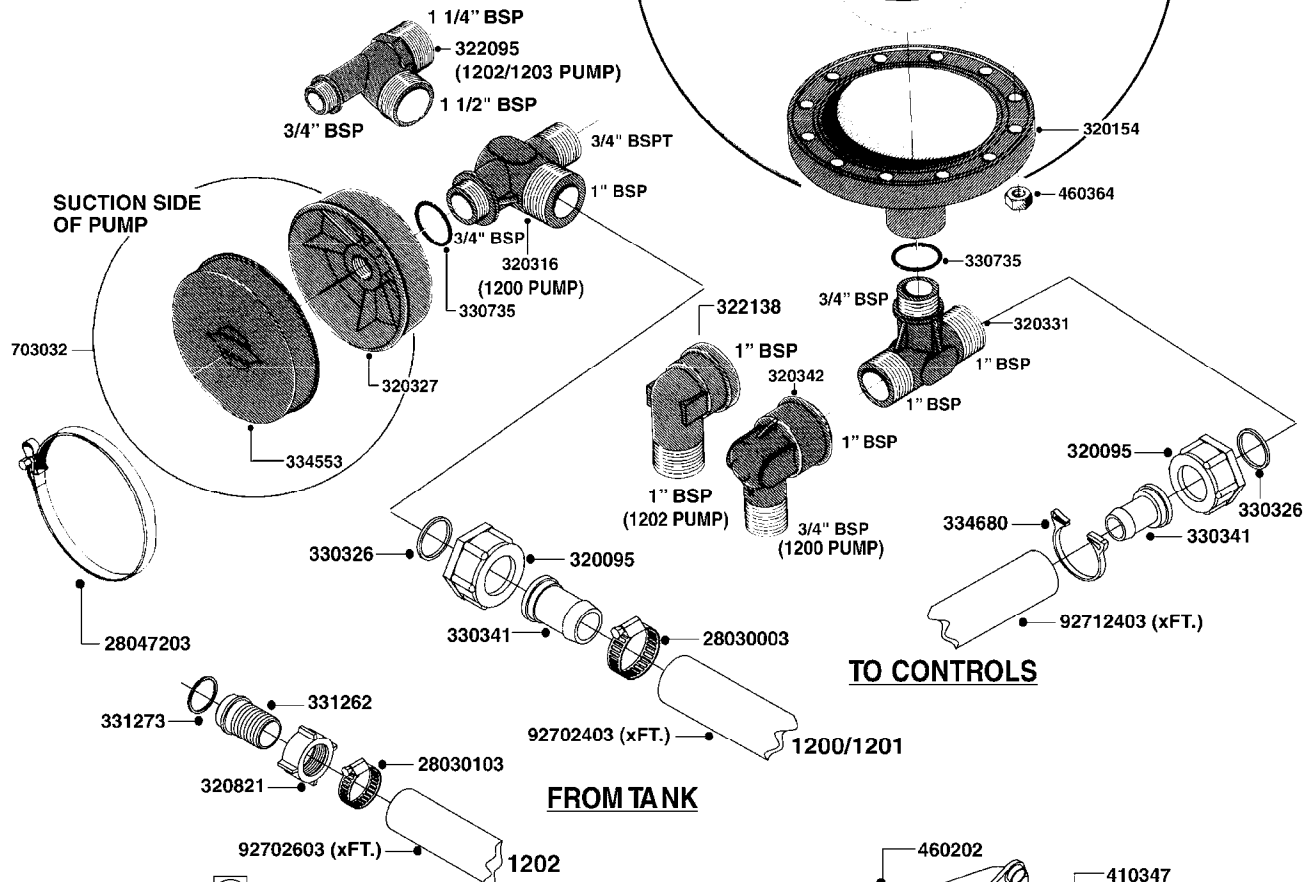

Housing for Black Diaphragm-

This groove on the lower housing of the Pressure Damper is for the BLACK diaphragm (240122). Never upgrade diaphragms to the YELLOW style unless you also upgrade Pressure Dampers to the housing style shown below.

The YELLOW style diaphragm will not seal correctly in this housing.

Housing for Yellow Diaphragm-

The groove on the lower housing of a the Pressure Damper is recognized by the extra lip on the bottom inside of the groove. For this style Pressure Damper, you need the YELLOW diaphragm (334265).

#821630 1203 PUMP (REPLACES 1202 PUMP)
#726854 COMPLETE DAMPER KIT (SUCTION & PRESSURE)

COMPLETE ASSEMBLIES
WHOLEGOODS ITEMS

A170