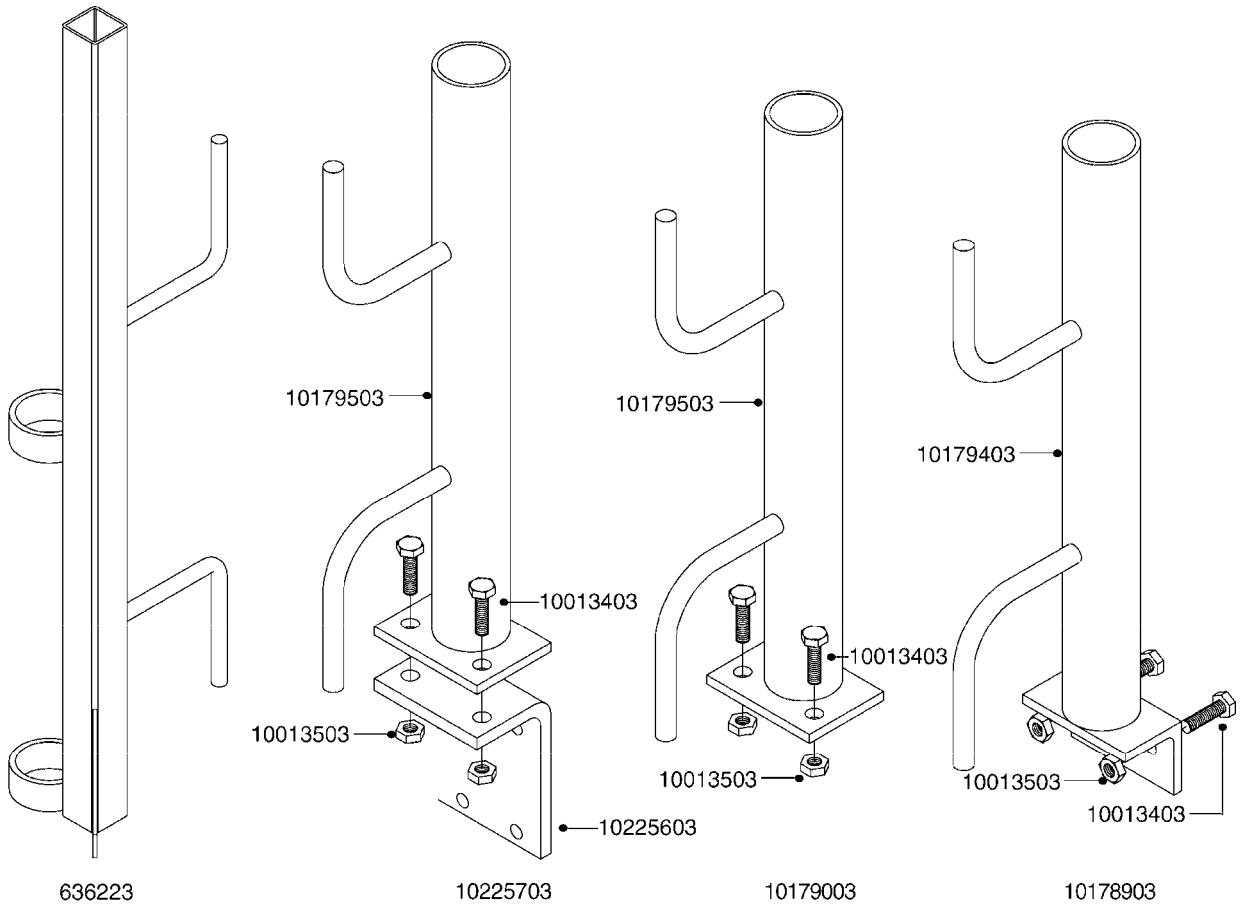

**G510**

HOSE WRAPS  
G510-HIN, 19:05:11

Page 1  
Date 06.04.2015 9:23

parts-n°	order qty	description
241965	1	O-RING 12.1 X 1.6
242007	1	O-RING D9.1X1.6
281551	1	BALL VALVE 1/2"
320084	1	FITT.DK NUT 1/2" BSP
330212	1	O-RING D19/D14X2.4 F.1/2"NUT
330326	1	O-RING D30/D24X2 F.1"NUT
330687	1	FITT.DK HB 1/2" F. 1/2" NUT
334190	1	FITT.DK HB 1/2' F. PISTOL 60S
334531	1	CLAMP HOSE PLASTIC 3/4"
636223	1	POST 12 VOLT TR30
712471	1	AGITATION VALVE ASSY. ON/OFF
843196	1	GUN, MODEL 60S
843197	1	HANDGUN KIT TYPE 60 LONG
10013403	1	BOLT HEX 3/8-16X1 1/4 HCS Z5
10013503	1	NUT HEX NC 3/8"
10178903	1	WRAP HOSE SIDE MOUNT PLATE
10179003	1	WRAP HOSE BOTTOM PLATE MOUNT
10179403	1	WRAP WELDMENT FOR HI101789
10179503	1	WRAP WELDMENT FOR HI101790
10225603	1	BKT.FOR HOSE WRAP MOUNT NL NK
10225703	1	WRAP HOSE BDL.BOTTOM PLATE
92702103	1	HOSE R X1/2" X300PSI WP X0012"