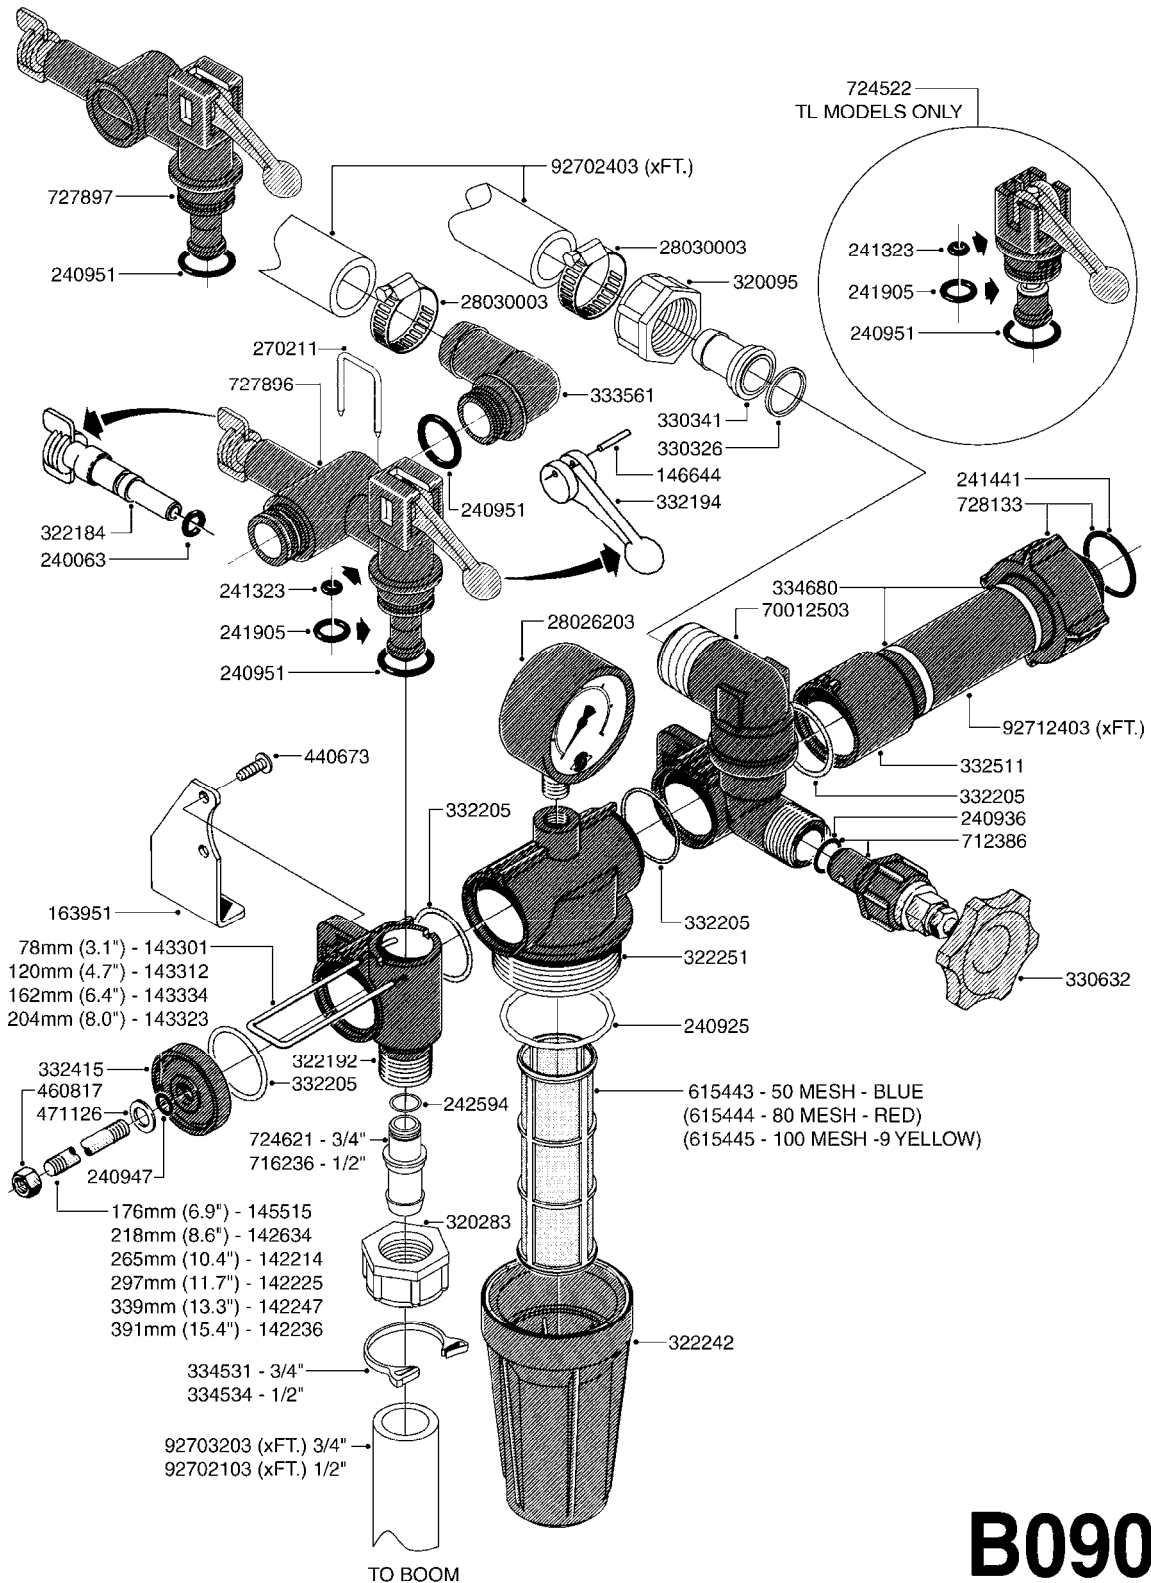

B090

BK-180 BOOM VALVES-MAN.POST 00
B090-HIN, 19:05:11

Page 1
Date 06.04.2015 9:22

parts-n°	order qty	description
142214	1	STUD BOLT - M8X265, 3 SECTION
142225	1	STUD BOLT 8 X 299 - 6 MODULS
142236	1	STUD BOLT 8 X 381 - 8 MODULS
142247	1	STUD BOLT 8 X 341 - 7 MODULS
142634	1	STUD BOLT M8 X 213 - 4 MODULS
143301	1	LOCK CLAMP 78 MM
143312	1	LOCK CLAMP 120 MM
143323	1	LOCK CLAMP 204 MM
143334	1	LOCK CLAMP 162 MM
145515	1	STUD BOLT M8 X 176MM
146644	1	PIN D3X19 STAINLESS
163951	1	MOUNT BRACKET FOR BK180 SECTIO
240063	1	O-RING D14.1/9.3 X 2.4
240925	1	O-RING D49.5X3 NITRIL
240936	1	O-RING D13.3X2.4 NITRIL
240947	1	O-RING D7.3X2.4 NITRIL
240951	1	O-RING D21.2X3 NITRIL
241323	1	O-RING D5.3X2.4 NITRIL
241441	1	O-RING D29.3X3
241905	1	O-RING 12,3X2,4 VITON DKR.1,05
242594	1	O-RING D14 X 1.78 SCH.70-EPDM
270211	1	FITT.DK S25 FORK L=37.5
320095	1	FITT.DK NUT 1" BSP
320283	1	FITT.DK NUT 3/4"BSP
322184	1	SCREW F.ADJUSTING CONST.PRESS.
322192	1	HOUSING F.DISTRIBUTOR
322242	1	FILTER BOWL / IN-LINE
322251	1	HOUSING F.FILTER MOUNT BK/EC
330326	1	O-RING D30/D24X2 F.1"NUT
330341	1	FITT.DK HB 1" F. 1" NUT
330632	1	REGULATING HANDLE
332194	1	DISTRIBUTION HANDLE
332205	1	O-RING D43/39XD2
332415	1	COVER
332511	1	FITT.DK END CAP 1"HB F.BK180
333561	1	FITT.DK ELB.1" EC RETURN
334531	1	CLAMP HOSE PLASTIC 3/4"
334534	1	CLAMP HOSE PLASTIC 1/2"
334680	1	CLAMP HOSE PLASTIC 1"
440673	1	SCREW F.PLASTIC 5X12 SS
460817	1	NUT HEX M8 STAINLESS DIN 934
471126	1	WASHER D16/D8.4X1.6 SS
615443	1	FILTER ELEM.50 MESH BLUE
615444	1	FILTER ELEM.80 MESH RED
615445	1	FILTER ELEM.100 MESH YELLOW
712386	1	PRESSURE REGULATOR COMPL. H-M
716236	1	FITT.DK HB 1/2" ASSY. F. 3/4"
724522	1	DISTR.OVER PART W.OUV PR 83 BK
724621	1	FITT.DK HB 3/4"ASSY F.3/4" NUT
727896	1	HOUSING UPPER F.CONST.PRESS.
727897	1	HOUSING UPPER PART END PC.BK92
728133	1	CONNECTING PART F.BK OPR.UNIT
28026203	1	GAUGE 200PSI/BR,2.5"1/4BSP-BTM
28030003	1	CLAMP HOSE GEAR P1" 6716
70012503	1	HOUSING FOR HARDI-MATIC VALVE
92702103	1	HOSE R X1/2" X300PSI WP X0012"
92702403	1	HOSE PVC SUCT GRAY 1"
92703203	1	HOSE R X3/4" X300PSI WP X0012"
92712403	1	HOSE R X1" X300PSI WP X0012"