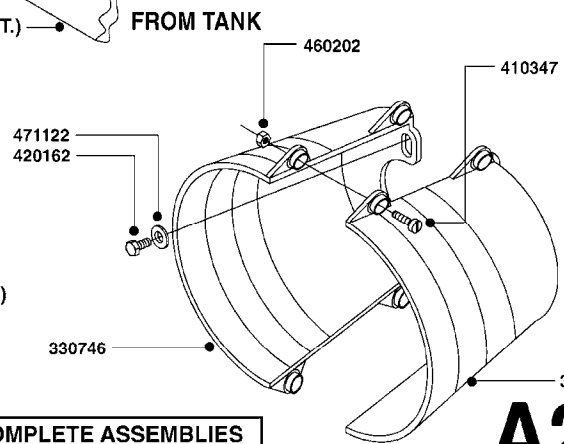

**SUCTION SIDE OF PUMP**

NLA - 1302 PUMP (REPLACES 1301 PUMP)  
#726854 - COMPLETE DAMPER KIT (SUCTION & PRESSURE)

COMPLETE ASSEMBLIES  
WHOLEGOODS ITEMS

**A220**

PUMP - 1301/1302 FITTINGS  
A220-HIN, 28:07:14