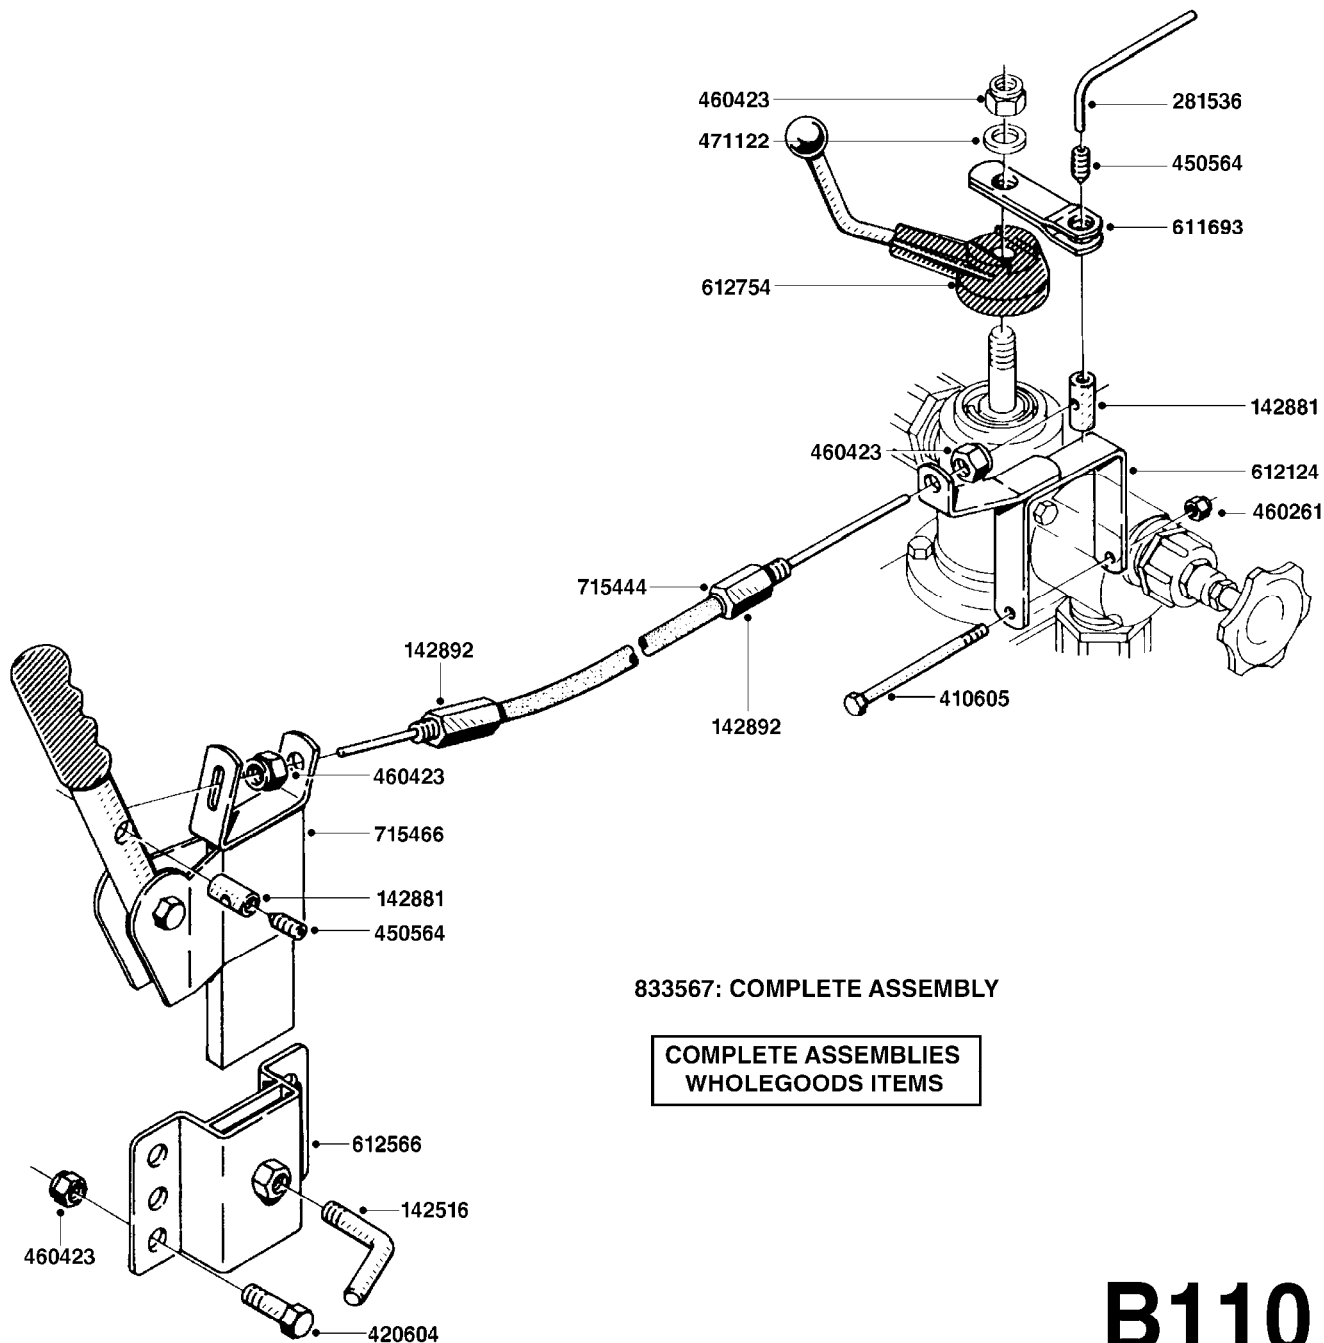

B110

BK-180 REMOTE CONTROL CABLE
B110-HIN, 01:01:01

Page 1

Date 06.04.2015 9:22

parts-n°	order qty	description
142516	1	SCREW SET M10 BENT F. LOCKING
142881	1	WIRE HOLDER FOR REMOTE CONTROL
142892	1	END NIPPLE F.REMOTE CABLE
281536	1	ALLEN WRENCH 3MM
410605	1	BOLT HEX 8.8 DEL M6X80
420604	1	BOLT HEX 8.8 DEL M10X25 FT DIN933
450564	1	SCREW M6X12 ALLEN
460261	1	NUT HEX M6X1 LOCK A2 DIN985
460423	1	NUT HEX M10X1.5 LOCK
471122	1	WASHER D20/D10.5X2 SS
611693	1	ARM FOR REMOTE CONTROL BK180
612124	1	BRACKET FOR OP.UNIT F REM.CTR
612566	1	MOUNT BRACKET F.FAN CABLE ASSY
612754	1	HANDLE FOR REMOTE CONTROL
715444	1	REMOTE CONTROL CABLE COMPLETE
715466	1	MOUNTING PLATE
833567	1	REMOTE CONTROL ON/OFF BK 180