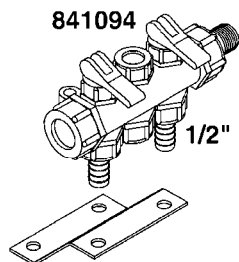

841758 - COMPLETE ASSEMBLY  
(LESS GAUGE)

COMPLETE ASSEMBLIES  
WHOLEGOODS ITEMS

**B030**

CONTROL-ET MANUAL-ES 30/50/80  
B030-HIN, 19:05:11

Page 1

Date 06.04.2015 9:22

parts-n°	order qty	description
146644	1	PIN D3X19 STAINLESS
240063	1	O-RING D14.1/9.3 X 2.4
241323	1	O-RING D5.3X2.4 NITRIL
320073	1	DISTRIBUTOR HOUSING 1/2"
320084	1	FITT.DK NUT 1/2" BSP
320095	1	FITT.DK NUT 1" BSP
320117	1	FITT.DK CONN.1/2"BSP F. 1" CAP
321694	1	UNION NUT
330212	1	O-RING D19/D14X2.4 F.1/2"NUT
330293	1	VALVE SEAT WITH 3/8" HOSE TAIL
330304	1	VALVE CONE D14
330315	1	O-RING D18.4/D13X.6
330326	1	O-RING D30/D24X2 F.1"NUT
330337	1	HANDLE F. FLIP VALVE
330676	1	FITT.DK HB 3/8" F. 1/2" NUT
330687	1	FITT.DK HB 1/2" F. 1/2" NUT
331111	1	VALVE SEAT FOR 1/2" DISTRIBUT.
331122	1	VALVE SEAT WITH 1/2" HOSE TAIL
334533	1	CLAMP HOSE PLASTIC 3/8"
334534	1	CLAMP HOSE PLASTIC 1/2"
390282	1	STOPPER ATV 1/4"
390283	1	CONE FOR PRES CONTR ATV
421046	1	BOLT HEX 8.8 DEL M8X25 FT A2 DIN933
440167	1	SCREW NO.8 1/4"
440663	1	SCREW 3/8" NR4 STAINLESS
460143	1	NUT HEX M8 LOCK A2 DIN985
709741	1	VALVE ASSY. 1/2" FLIP LEVER
841758	1	ET CONTROL COMPLETE
28026203	1	GAUGE 200PSI/BR, 2.5"1/4BSP-BTM
92701703	1	HOSE R X3/8" X300PSI WP X0012"
92702103	1	HOSE R X1/2" X300PSI WP X0012"