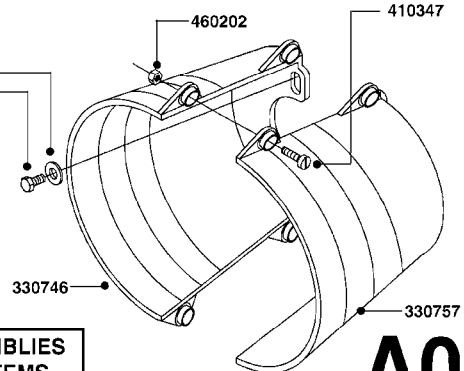

**#725970  
COMPLETE DAMPER KIT  
(SUCTION & PRESSURE)**

**PRESSURE SIDE OF PUMP**

- 821623 - 600 WITH COUPLER
- 821624 - 600 W/ MOUNTING BASE
- 821625 - 600 GAS DRIVEN - BELT DRIVE

**COMPLETE ASSEMBLIES  
WHOLEGOODS ITEMS**

**A050**

PUMP - 600 FITTINGS  
A050-HIN, 28:07:14

Page 1

Date 06.04.2015 9:22

parts-n°	order qty	description
240122	1	DIAPHRAGM FOR PRES.DAMP.(EPDM)
320095	1	FITT.DK NUT 1" BSP
320154	1	AIR BOTTLE, BOTTOM PART
320316	1	FITT.DK TEE 3/4" X3/4" X1"BSP
320327	1	HOUSING F. SUCTION AIR BOTTLE
320331	1	FITT.DK TEE 1" - 1" - 3/4" BSP
320342	1	FITT.DK EL 3/4"M X 1"F BSP
322095	1	FITT.DK TEE 1-1/2 X1-1/4 X3/4" BSP
330326	1	O-RING D30/D24X2 F.1"NUT
330341	1	FITT.DK HB 1" F. 1" NUT
330525	1	AIR BOTTLE, TOP HALF
330665	1	FITT.DK HB 3/4"F.1" NUT
330735	1	O-RING D30/D26X2
330746	1	GUARD PTO LOWER PART SHORT
330757	1	GUARD PTO UPPER PART SHORT
334265	1	DIAPHRAGM F. PRESS DAMP.NITRIL
334531	1	CLAMP HOSE PLASTIC 3/4"
334553	1	DIAPHRAGM F.SUCTION AIR BOTTLE
410347	1	SCREW M6X20 8.8
420162	1	BOLT HEX 8.8 DEL 3/8"x15MM
420567	1	BOLT HEX 8.8 DEL M8X30 FT
460202	1	NUT HEX M6
460364	1	NUT HEX M8 GALV.
471122	1	WASHER D20/D10.5X2 SS
703032	1	SUCTION AIR BOTTLE 3/4" COMPL.
703301	1	VALVE FOR AIR BOTTLE
725970	1	DAMPER KIT 600
821623	1	PUMP 603/7 W COUPLING
821624	1	PUMP 603/7 W. FOOT TAPERED SHA
821625	1	PUMP 603/4 800RPM STRIGHT SHAF
845014	1	AIR BOTTLE COMPLETE HJ73
28030003	1	CLAMP HOSE GEAR P1" 6716
28034903	1	FITTING, REDUCER, 1-1/4"-3/4"
28038303	1	FITTING, TEE 2X1"BSPM/1"BSPF
28047203	1	CLAMP HOSE GEAR 60 X 80 6756
92702403	1	HOSE PVC SUCT GRAY 1"
92703203	1	HOSE R X3/4" X300PSI WP X0012"