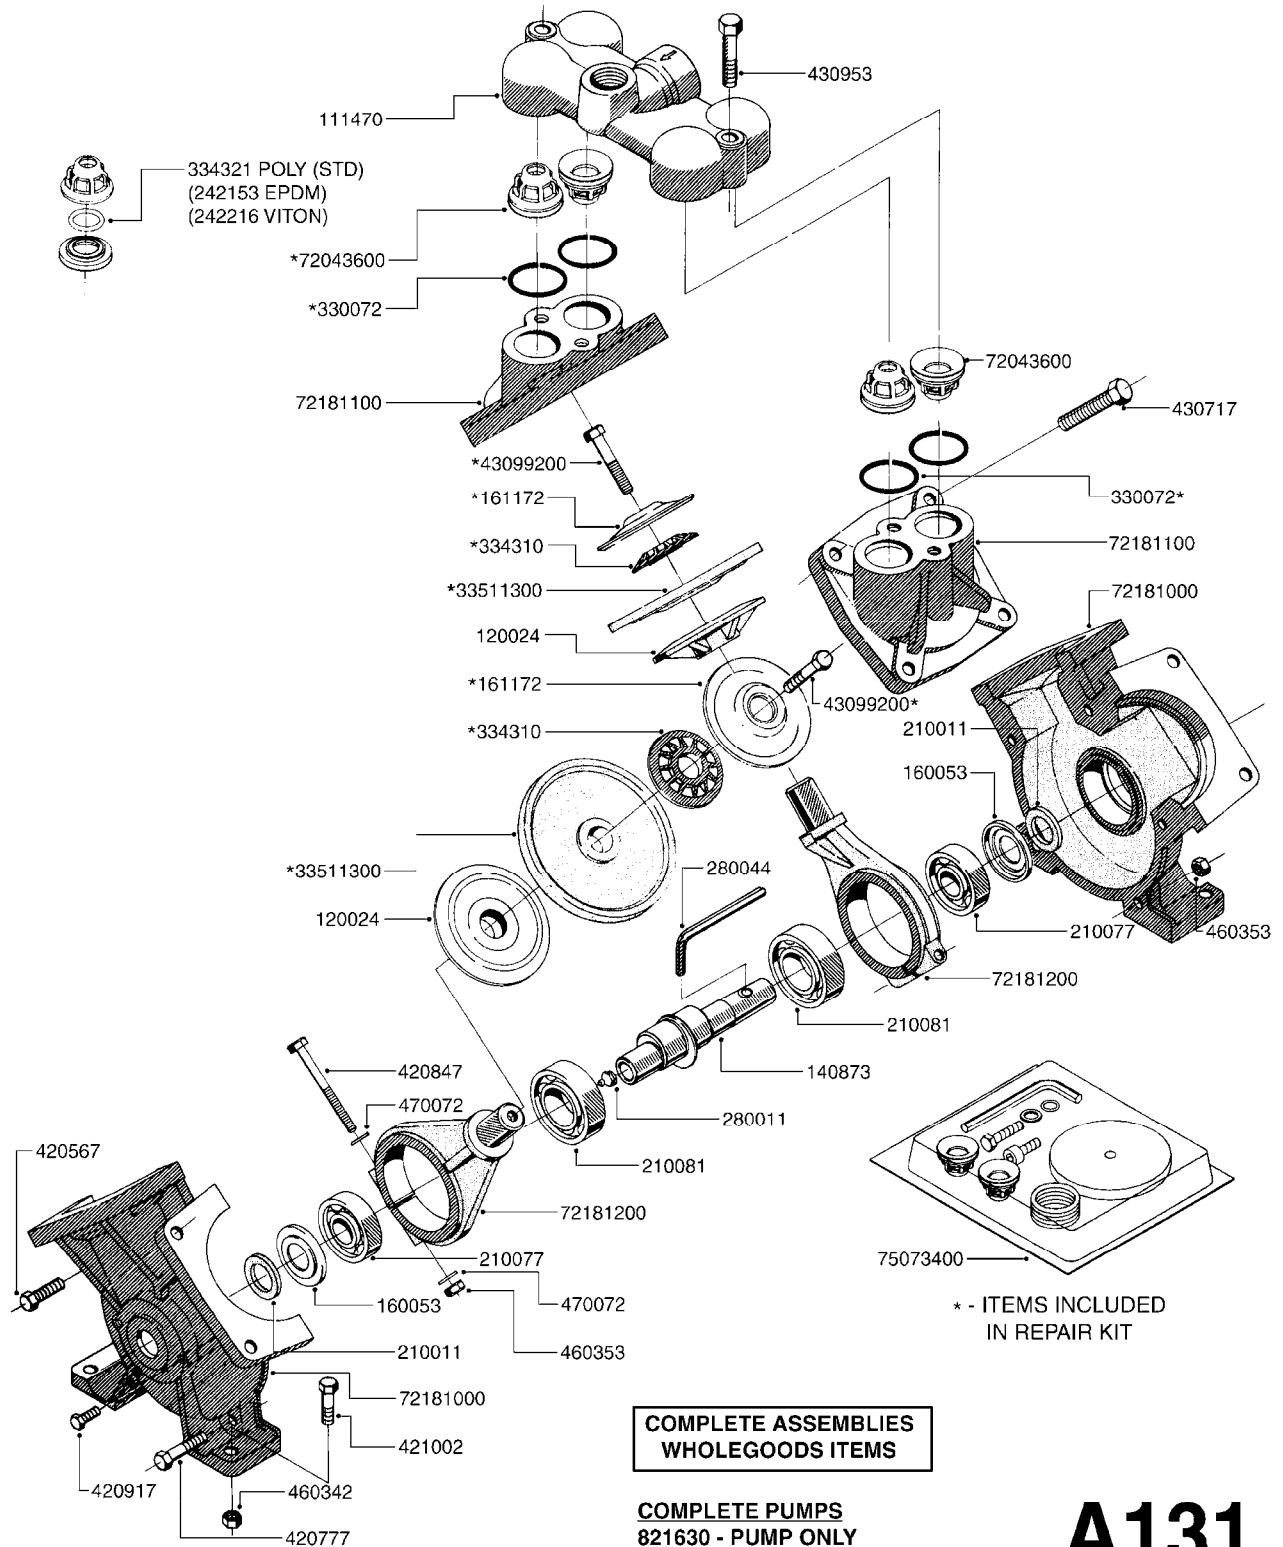

COMPLETE ASSEMBLIES
WHOLEGOODS ITEMS

COMPLETE PUMPS
821630 - PUMP ONLY
10396003 - WITH PTO & DAMPER

A131

PUMP - 1203 W/MOUNTING BASE
A131-HIN, 08:11:11

Page 1

Date 06.04.2015 9:22

parts-n°	order qty	description
111470	1	VALVE CHAMBER 1202
120024	1	DIAPHRAGM BACK DISC 1200-1300
140873	1	CRANK SHAFT MODEL 1202-9MM
160053	1	DUST PLATE
161172	1	DIAPHRAGM DISC F. 1203/1303
210011	1	SEAL FELT D39/23 X 4
210077	1	BEARING BALL 6305
210081	1	BEARING BALL 6307
242153	1	O-RING D26X4 EPDM
242216	1	O-RING VITON F/1202/1302/462
280011	1	GREASE NIPPLE 1/8' H TR
280044	1	KEY HEXAGON W6 3/16'
330072	1	O-RING D53.5/D45.5X4
334310	1	NYLON WASHER 1202/1302/462
334321	1	O-RING POLY. 34.0x26.0x4.0
420567	1	BOLT HEX 8.8 DEL M8X30 FT
420777	1	BOLT HEX 8.8 RAW M8X50
420847	1	BOLT HEX 8.8 DEL M8X85
420917	1	BOLT HEX 8.8 RAW M8X12 FT
421002	1	BOLT HEX 8.8 DEL M10X30 FT DIN933
430717	1	BOLT HEX 8.8 RAW M12x40
430953	1	BOLT, M12 X 55 8.8
460342	1	NUT HEX M10 DEL DIN934
460353	1	NUT HEX M8 BLACK
470072	1	WASHER D15/D8X.5 LOCK
821630	1	PUMP 1203/9 540RPM
10396003	1	PUMP 1203 C/W PTO 540 RPM
33511300	1	DIAPHRAGM 1202-1303 POLY 2006
43099200	1	BOLT HEX SS M12 X 30 DIN933 A4
72043600	1	VALVE FOR 462/463
72181000	1	HOUSING, PUMP, 1203 RED
72181100	1	DIAPHRAGM COVER 1203/1303+BLTS
72181200	1	CONNECTING ROD FOR 1203 W/M12
75073400	1	PUMP KIT 1203 MM "06"