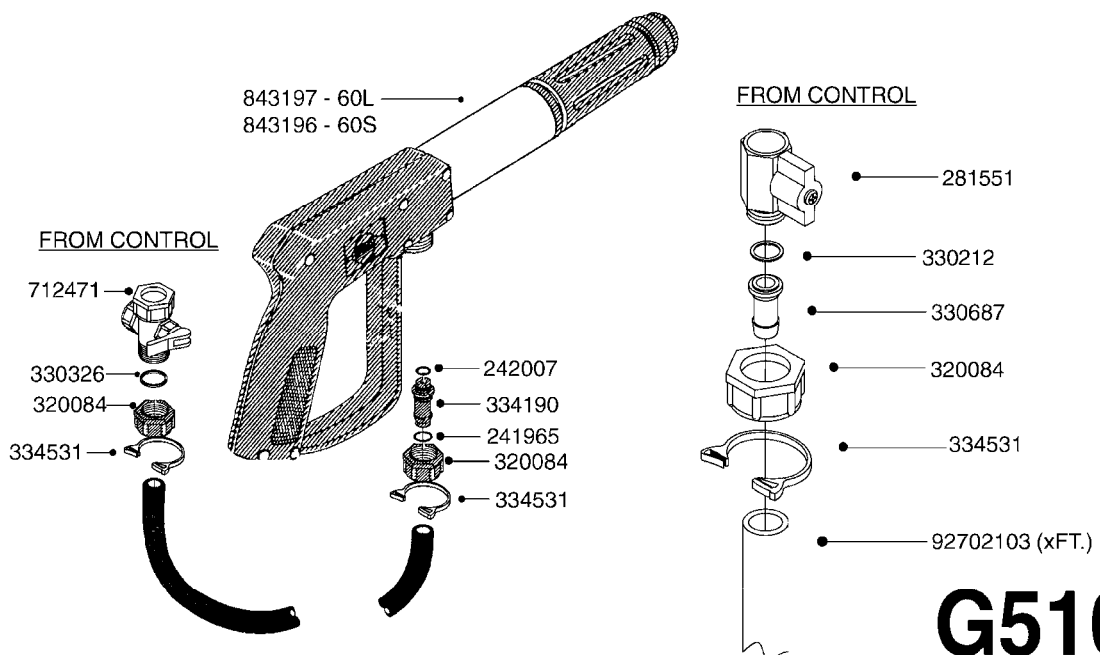

**G510**

HOSE WRAPS  
G510-HIN, 19:05:11

Page 1  
Date 06.04.2015 9:23

parts-n°	order qty	description
241965	1	O-RING 12.1 X 1.6
242007	1	O-RING D9.1X1.6
281551	1	BALL VALVE 1/2"
320084	1	FITT.DK NUT 1/2" BSP
330212	1	O-RING D19/D14X2.4 F.1/2"NUT
330326	1	O-RING D30/D24X2 F.1"NUT
330687	1	FITT.DK HB 1/2" F. 1/2" NUT
334190	1	FITT.DK HB 1/2' F. PISTOL 60S
334531	1	CLAMP HOSE PLASTIC 3/4"
636223	1	POST 12 VOLT TR30
712471	1	AGITATION VALVE ASSY. ON/OFF
843196	1	GUN, MODEL 60S
843197	1	HANDGUN KIT TYPE 60 LONG
10013403	1	BOLT HEX 3/8-16X1 1/4 HCS Z5
10013503	1	NUT HEX NC 3/8"
10178903	1	WRAP HOSE SIDE MOUNT PLATE
10179003	1	WRAP HOSE BOTTOM PLATE MOUNT
10179403	1	WRAP WELDMENT FOR HI101789
10179503	1	WRAP WELDMENT FOR HI101790
10225603	1	BKT.FOR HOSE WRAP MOUNT NL NK
10225703	1	WRAP HOSE BDL.BOTTOM PLATE
92702103	1	HOSE R X1/2" X300PSI WP X0012"