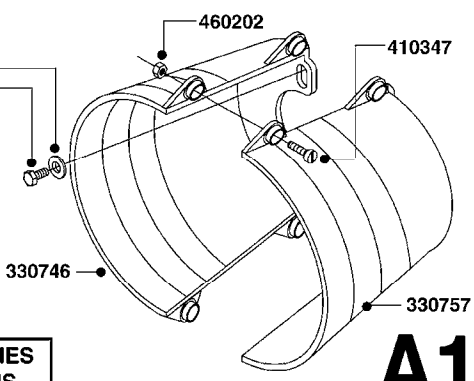

#821630 1203 PUMP (REPLACES 1202 PUMP)
#726854 COMPLETE DAMPER KIT (SUCTION & PRESSURE)

COMPLETE ASSEMBLIES
WHOLEGOODS ITEMS