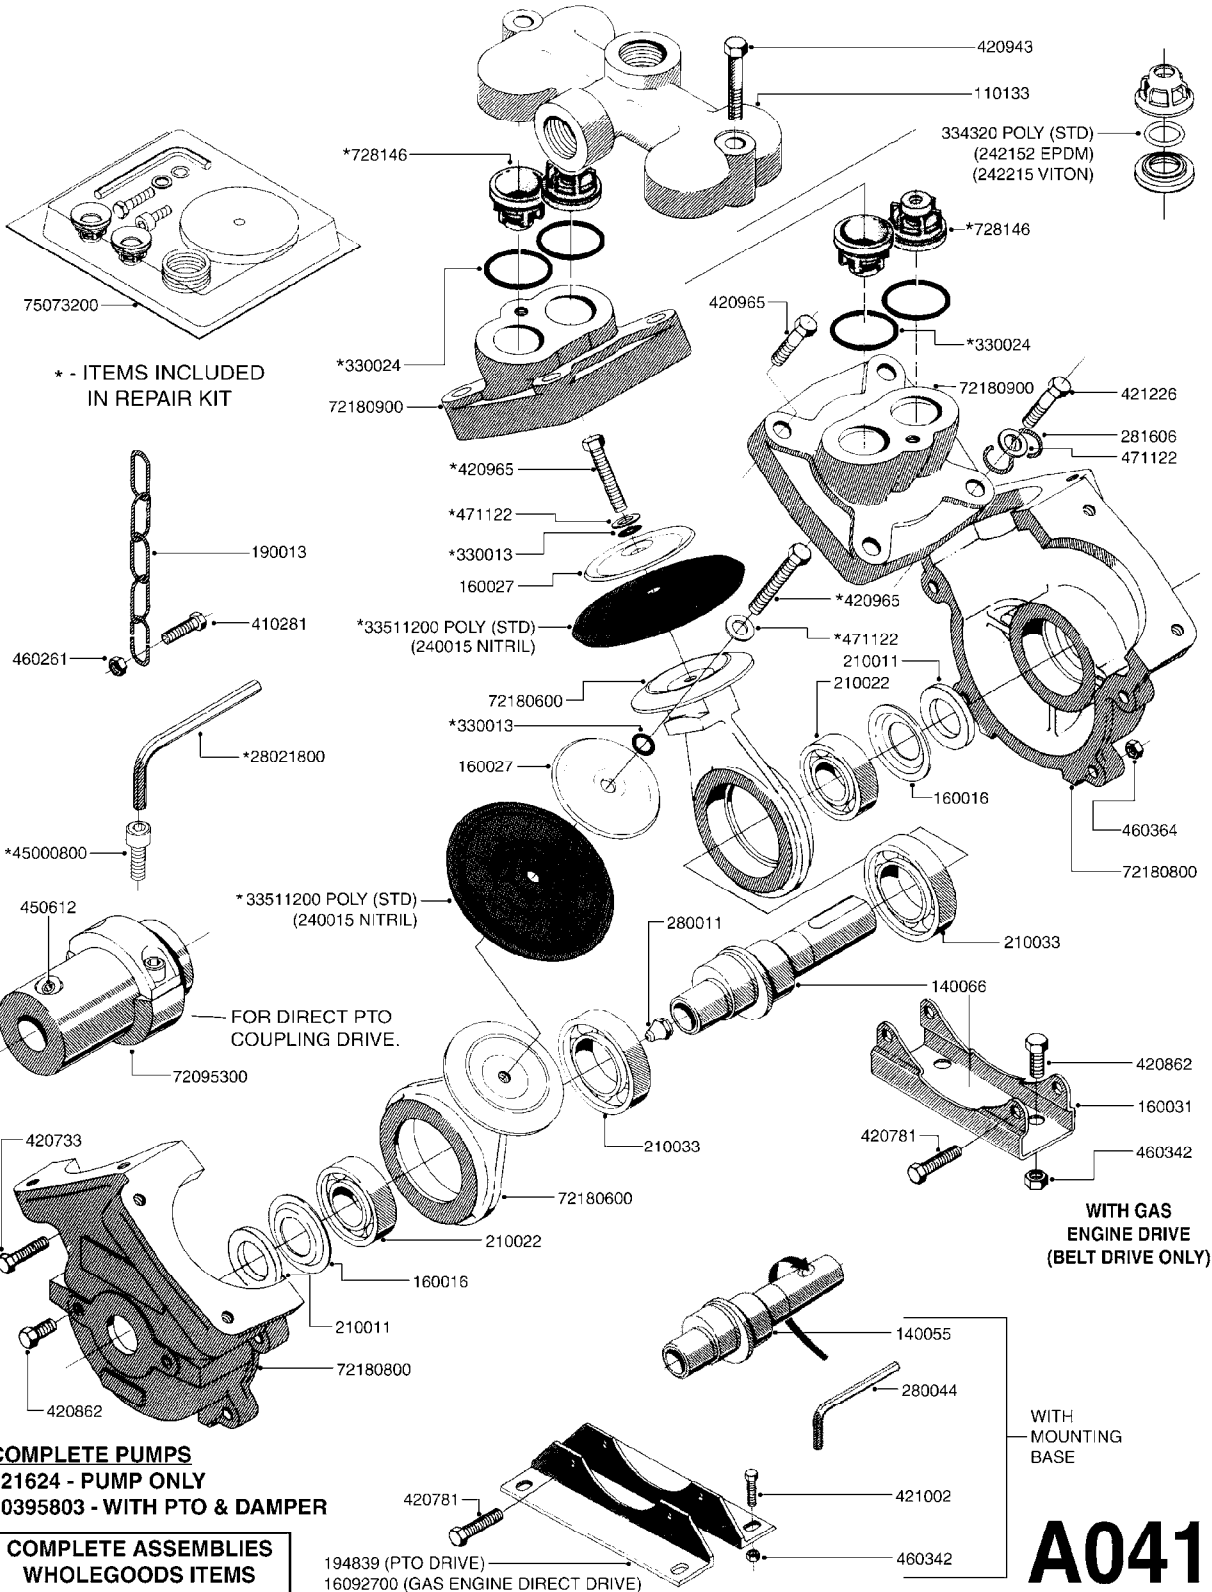

PUMP - 603
A041-HIN, 28:05:13

COMPLETE PUMPS
821624 - PUMP ONLY
10395803 - WITH PTO & DAMPER

COMPLETE ASSEMBLIES
WHOLEGOODS ITEMS

A041

PUMP - 603
A041-HIN, 28:05:13

Page 1

Date 06.04.2015 9:22

parts-n°	order qty	description
110133	1	VALVE CHAMBER MOD 600 PAINTED
140055	1	CRANK SHAFT, MODEL 600
140066	1	CRANK SHAFT, MODEL 600/4
160016	1	DUST PLATE
160027	1	DIAPHRAGM UPPER DISC 500-600
160031	1	BASE PLATE MODEL 500-600
190013	1	CHAIN 35XL=800
194839	1	ANGLE IRON FOOT, M 500-600 RED
210011	1	SEAL FELT D39/23 X 4
210022	1	BEARING BALL 6205
210033	1	BEARING BALL 6007
240015	1	DIAPHRAGM MODEL 500-600 NITRIL
242152	1	O-RING D18.2X3 EPDM
242215	1	O-RING D18X3 VITON
280011	1	GREASE NIPPLE 1/8' H TR
280044	1	KEY HEXAGON W6 3/16'
281606	1	S-HOOK GALVANIZED
330013	1	O-RING D15/D10X2.5 F.3/8"NUT
330024	1	O-RING D41,1/D34.5 X 3,5
334320	1	O-RING D18X3 POLYURETHANE
410281	1	BOLT HEX 8.8 DEL M6X25 DIN933 A2
420733	1	BOLT HEX 8.8 DEL M8X40
420781	1	BOLT HEX 8.8 DEL M8X50
420862	1	BOLT HEX 8.8 DEL M10X16 FT
420943	1	BOLT HEX 8.8 DEL M10X50
420965	1	M10X40 MACHINE SCREW STAINLESS
421002	1	BOLT HEX 8.8 DEL M10X30 FT DIN933
421226	1	BOLT HEX 8.8 DEL M10X45
450612	1	SCREW M10X16 POINTED
460261	1	NUT HEX M6X1 LOCK A2 DIN985
460342	1	NUT HEX M10 DEL DIN934
460364	1	NUT HEX M8 GALV.
471122	1	WASHER D20/D10.5X2 SS
728146	1	VALVE FOR 361(726890/707932)
821624	1	PUMP 603/7 W. FOOT TAPERED SHA
10395803	1	PUMP 603 C/W PTO 540 RPM
16092700	1	PUMP MOUNT PLATE TALL 500/600
28021800	1	KEY HEXAGON 8MM FOR M10
33511200	1	DIAPHRAGM 500-603 PUR 2006
45000800	1	BOLT ROUND M10X25
72095300	1	COUPLING 1-3/8' X 25, PAINTED
72180600	1	CONNECTING ROD FOR 503-603 M10
72180800	1	PUMP HOUSING 603 RED W/BOLTS
72180900	1	DIAPHRAGM COVER MOD. 600
75073200	1	PUMP KIT 603mm 06