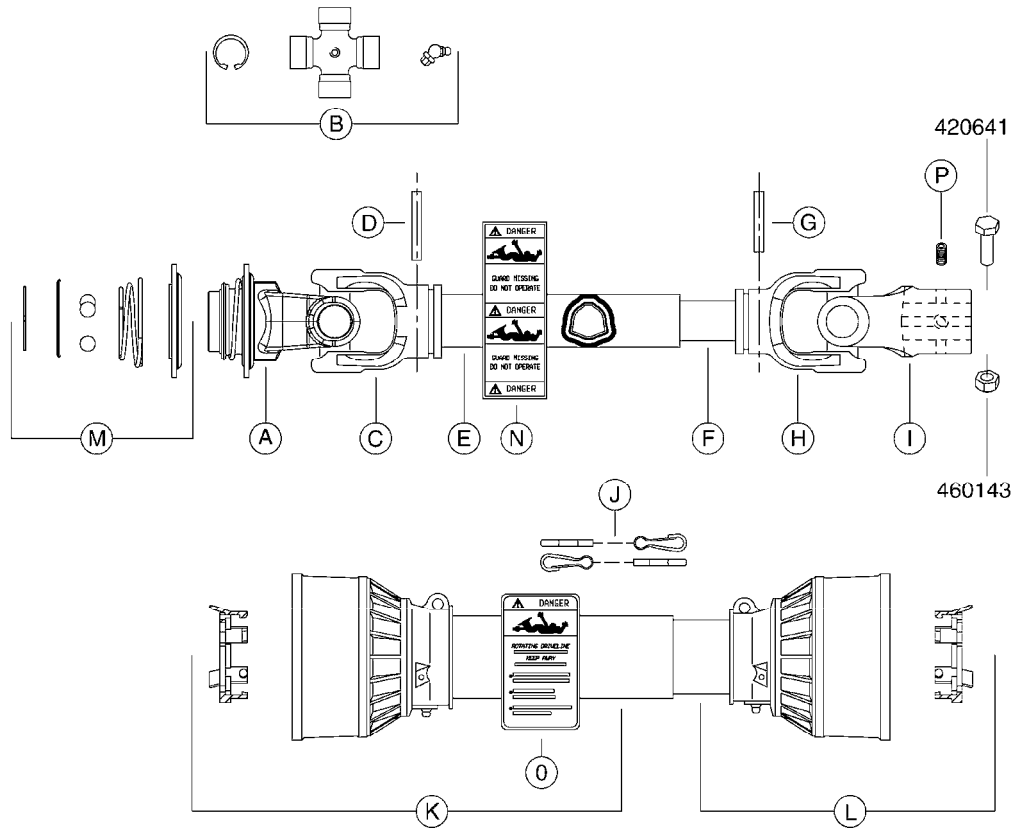

* Supplier changed in 2011 - see page A560 for "AMA" PTO's (yellow and black shields).

A480

PTO SHAFTS - BONDIOLI DIAPH.
A480-HIN, 13:12:11

Page 1

Date 06.04.2015 9:01

parts-n°	order qty	description
284041	1	UNIV. JOINT 27x70mm
289040	1	PTO YOKE 1-3/8" X 6 SPLINE
289041	1	PTO YOKE 1-3/8" X 6 SPLINE
289042	1	UNIV. JOINT 22x54mm
289045	1	UNIV. JOINT 30.2x79.4mm
289049	1	PTO SHIELD COMPLETE F.829446
289050	1	PTO SHIELD COMPLETE F.829445
829445	1	PTO 1-3/8/6X1-3/8/6X810M AXIAL
829446	1	PTO SHAFT LE-SPV + LP ZE-P540
829480	1	PTO 1-3/8/21 x 1-3/8/21x1210MM
829482	1	PTO 1-3/8/6X25MM X 600MM 1202
829483	1	PTO 1-3/8/6X30MM x 610MM 1302
829484	1	PTO 1-3/8/6X1-3/8/6X575MM 361
829486	1	PTO 1-3/8/6X30MM X870MM 1302
829487	1	PTO 1-3/8/6X1-3/8/6X870MM 361
829490	1	PTO 1-3/8/6X30MM 1320MM 1302
829491	1	PTO 1-3/8/6X1' 610/913MM 9016
829502	1	PTO 1-3/8/6x1210/1745
28005200	1	PTO YOKE 1-3/8" X 21 SPLINE
28005400	1	PTO YOKE 1-3/8" X 6 SPLINE
28005800	1	PTO YOKE 1-3/8" X 21 SPLINE
28006000	1	PTO YOKE D25 CONE 3 DEG.
28006100	1	PTO YOKE D30 CONE 4 DEG.
28006200	1	PTO YOKE 1-3/8" X 6 SPLINE
28006300	1	PTO YOKE D1"
28006700	1	PTO HALF SHAFT - TRACTOR END
28006900	1	PTO HALF SHAFT - TRACTOR END
28007300	1	PTO INNER D1" (NO SHIELD)
28007500	1	PTO INNER D1" (NO SHIELD)
28007800	1	PTO INNER D1" (NO SHIELD)
28008100	1	PTO SHIELD COMPLETE
28008500	1	PTO HALF SHAFT - TRACTOR END
28008600	1	PTO SHIELD ASSY COMPLETE
28009403	1	UNIV. JOINT 27x74.6mm
28015103	1	PTO YOKE 1-3/8"X21 TWST OLD
28015203	1	UNIV. JOINT 23.8x61.3mm
28015303	1	PTO YOKE 1-3/8"X21 BALL COLLAR
28015403	1	PTO OUTER 1-3/8"X21 (NO SHIELD)
28015503	1	PTO INNER 1-3/8"X21 (NO SHIELD)
28015603	1	PTO SHIELD COMPLETE F.28020303
28015703	1	PTO YOKE 1-3/4"X20 SPL OUTER
28015803	1	PTO OUTER 1-3/4"X20 (NO SHIELD)
28015903	1	PTO INNER 1-3/8"X21 (NO SHIELD)
28016003	1	PTO SHIELD COMPLETE F.10465803
28016203	1	PTO OUTER 1-3/8"X6 (SHIELDED)
28016303	1	PTO INNER 1-3/8"X6 (NO SHIELD)
28016703	1	PTO OUTER 1-3/8"X6 (NO SHIELD)
28016803	1	PTO INNER 1-3/8"X6 (NO SHIELD)
28020203	1	PTO 1-3/4/20x1-3/8/21 BP L=860
28020303	1	PTO 1-3/8/21 x 1-3/8/21 B&P
28040603	1	PTO YOKE 1-3/8X21SPL BLACK
28040703	1	SAFETY CHAIN F.CV BLACK PTO
28068800	1	PTO YOKE 1-3/8" X 6 SPLINE
28069700	1	UNIV. JOINT STD1 SFT
28072800	1	PTO SHIELD COMPLETE L=1912 SFT
28073000	1	PTO YOKE 1-3/8" X 6 SPLINE