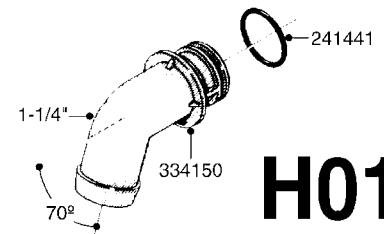

H010

parts-n°	order qty	description
240085	1	O-RING D13,1/8,3X02,4 NITRIL
241441	1	O-RING D29.3X3
242594	1	O-RING D14 X 1.78 SCH.70-EPDM
320084	1	FITT.DK NUT 1/2" BSP
320095	1	FITT.DK NUT 1" BSP
320117	1	FITT.DK CONN.1/2"BSP F. 1" CAP
320187	1	FITT.DK CAP 3/8" BSP BLACK
320283	1	FITT.DK NUT 3/4"BSP
320821	1	FITT.DK NUT 1-1/2" BSP
321495	1	FITT.DK REDUC 1/4'BSP F.3/4'NT
321576	1	FITT.DK CONN 1/2"BSP F.3/4"NUT
330013	1	O-RING D15/D10X2.5 F.3/8"NUT
330212	1	O-RING D19/D14X2.4 F.1/2"NUT
330326	1	O-RING D30/D24X2 F.1"NUT
330341	1	FITT.DK HB 1" F. 1" NUT
330595	1	O-RING D24.6/D20X2.1 -3/4"
330665	1	FITT.DK HB 3/4"F.1" NUT
330676	1	FITT.DK HB 3/8" F. 1/2" NUT
330687	1	FITT.DK HB 1/2" F. 1/2" NUT
330691	1	FITT.DK HB 3/4'F.3/4' NUT
330783	1	FITT.DK HB 3/8"F.3/8" NUT
331262	1	FITT.DK HB 1-1/2" F. 1-1/2"NUT
331273	1	O-RING D44/D38X2 F.1-1/2"
331446	1	FITT.DK HB 1" F.1-1/2" NUT
331807	1	FITT.DK HB 5/16" F.3/8" NUT
332286	1	FITT.DK HB 1/2" F. 3/4" NUT
332905	1	FITT.DK HB 1/2" F. 3/4" CAP
332927	1	PLUG F. NOZZLE TUBE 3/4'
333292	1	FITT.DK HB 1"O'RING F.1-1/2"
333664	1	FITT.DK HB 5/16' F. 1/2' NUT
334044	1	FITT.DK HB 3/4' F. 3/4' CAP
334059	1	FITT.DK EL 1" 110 DEG.F.1-1/2"
334123	1	FITT.DK HB 1-1/4"O-RNG F.1-1/2"
334150	1	FITT.DK HB 1-1/4" 110 F.1-1/2"
390542	1	PLUG WASHER FOR 3/4'CAP NUT
716236	1	FITT.DK HB 1/2" ASSY. F. 3/4"
716413	1	FITT.DK PLUG ASSY. F.NOZ TUBE
717426	1	FITT.DK REDUC 1/4"BSP F.3/4"N
720856	1	FITT.DK 1/2'BSP ASSY.F.3/4'NUT
724621	1	FITT.DK HB 3/4"ASSY F.3/4" NUT