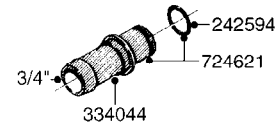

H010

parts-n°	order qty	description
240085	1	O-RING D13,1/8,3X02,4 NITRIL
241441	1	O-RING D29.3X3
242594	1	O-RING D14 X 1.78 SCH.70-EPDM
320084	1	FITT.DK NUT 1/2" BSP
320095	1	FITT.DK NUT 1" BSP
320117	1	FITT.DK CONN.1/2"BSP F. 1" CAP
320187	1	FITT.DK CAP 3/8" BSP BLACK
320283	1	FITT.DK NUT 3/4"BSP
320821	1	FITT.DK NUT 1-1/2" BSP
321495	1	FITT.DK REDUC 1/4'BSP F.3/4'NT
321576	1	FITT.DK CONN 1/2"BSP F.3/4"NUT
330013	1	O-RING D15/D10X2.5 F.3/8"NUT
330212	1	O-RING D19/D14X2.4 F.1/2"NUT
330326	1	O-RING D30/D24X2 F.1"NUT
330341	1	FITT.DK HB 1" F. 1" NUT
330595	1	O-RING D24.6/D20X2.1 -3/4"
330665	1	FITT.DK HB 3/4"F.1" NUT
330676	1	FITT.DK HB 3/8" F. 1/2" NUT
330687	1	FITT.DK HB 1/2" F. 1/2" NUT
330691	1	FITT.DK HB 3/4'F.3/4' NUT
330783	1	FITT.DK HB 3/8"F.3/8" NUT
331262	1	FITT.DK HB 1-1/2" F. 1-1/2"NUT
331273	1	O-RING D44/D38X2 F.1-1/2"
331446	1	FITT.DK HB 1" F.1-1/2" NUT
331807	1	FITT.DK HB 5/16" F.3/8" NUT
332286	1	FITT.DK HB 1/2" F. 3/4" NUT
332905	1	FITT.DK HB 1/2" F. 3/4" CAP
332927	1	PLUG F. NOZZLE TUBE 3/4'
333292	1	FITT.DK HB 1"O'RING F.1-1/2"
333664	1	FITT.DK HB 5/16' F. 1/2' NUT
334044	1	FITT.DK HB 3/4' F. 3/4' CAP
334059	1	FITT.DK EL 1" 110 DEG.F.1-1/2"
334123	1	FITT.DK HB 1-1/4"O-RNG F.1-1/2"
334150	1	FITT.DK HB 1-1/4" 110 F.1-1/2"
390542	1	PLUG WASHER FOR 3/4'CAP NUT
716236	1	FITT.DK HB 1/2" ASSY. F. 3/4"
716413	1	FITT.DK PLUG ASSY. F.NOZ TUBE
717426	1	FITT.DK REDUC 1/4"BSP F.3/4"N
720856	1	FITT.DK 1/2'BSP ASSY.F.3/4'NUT
724621	1	FITT.DK HB 3/4"ASSY F.3/4" NUT