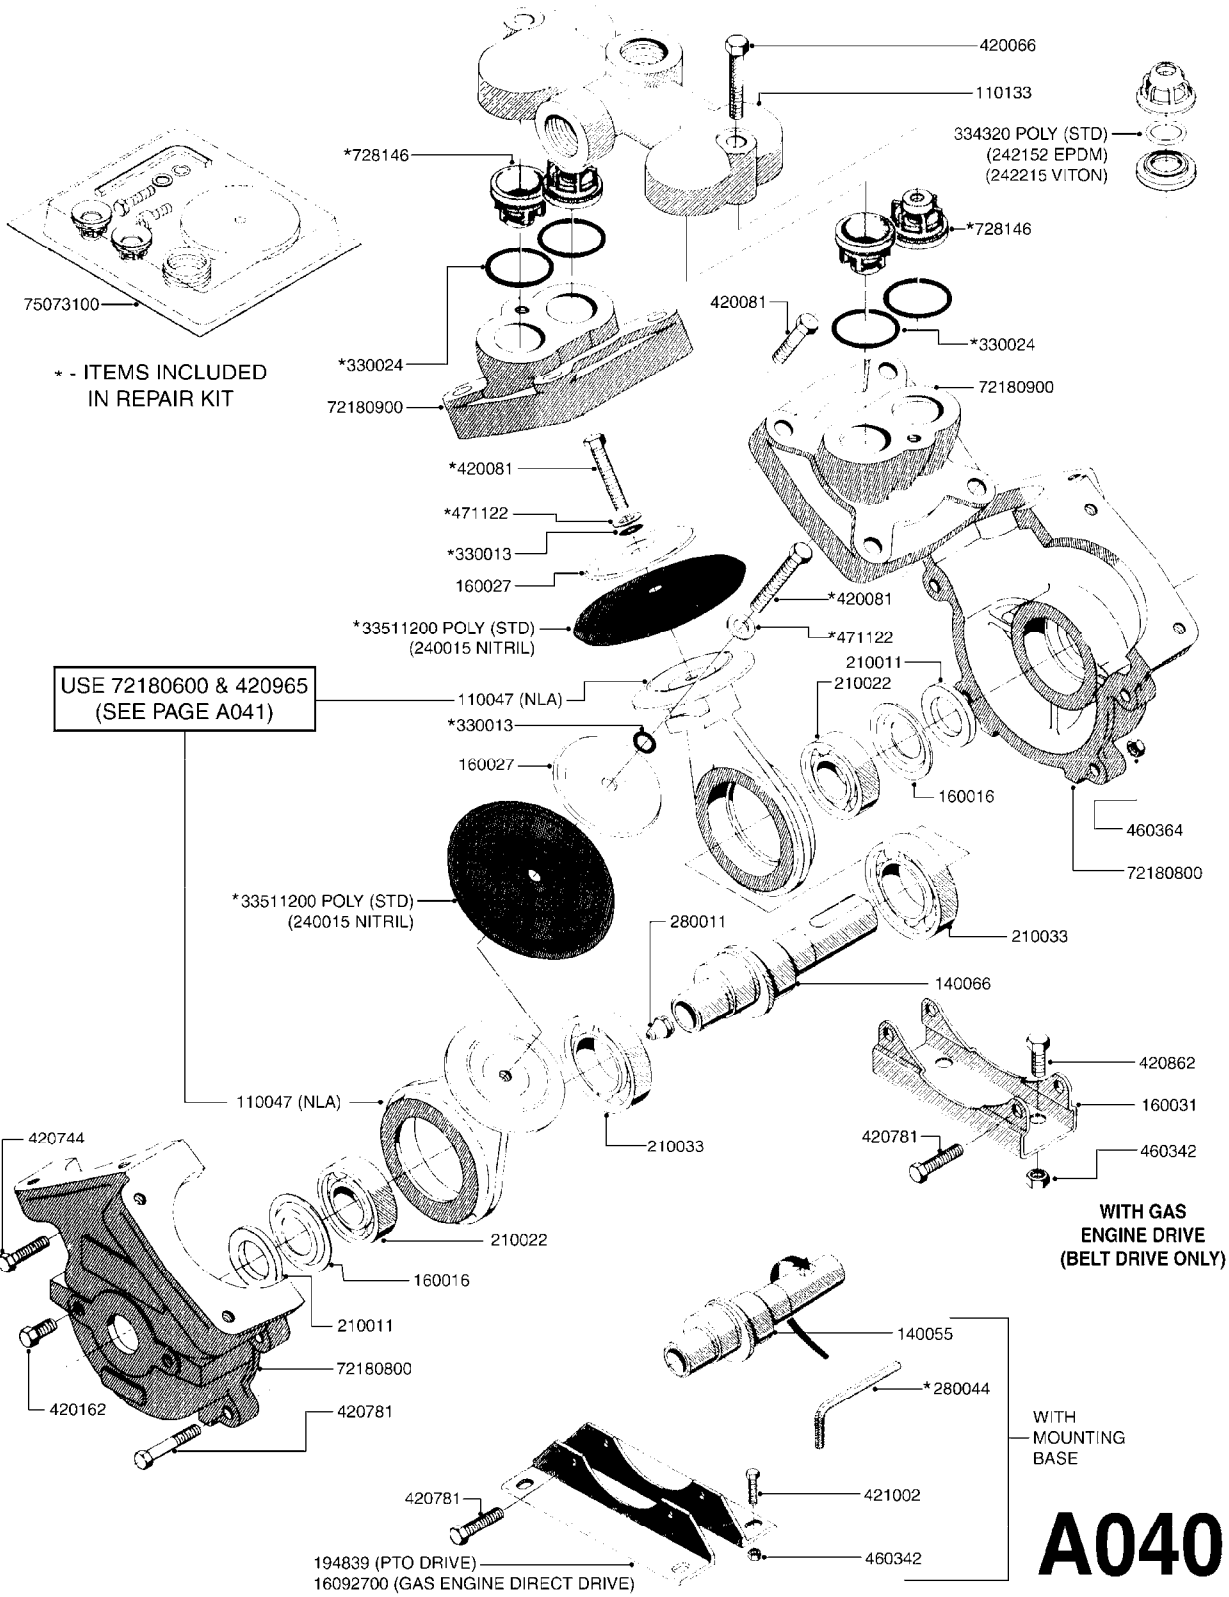

Agroparts: www.HARDI-INTERNATIONAL.com

NK 105 Gallon SB 20', 26'

Country-Code 11

Date 06.04.2015 9:01

**NK105 Gallon
SB 20', 26'**

main group	page-n°	date	description	
Pumps, Pto's, Gear Boxes	A040-HIN	13:05:14	PUMP - 600	
	A041-HIN	28:05:13	PUMP - 603	
	A050-HIN	28:07:14	PUMP - 600 FITTINGS	
	A480-HIN	13:12:11	PTO SHAFTS - BONDIOLI DIAPH.	
	A485-HIN	20:01:14	PTO SHAFTS - BONDIOLI CENT.	
	A560-HIN	07:01:15	PTO SHAFTS - AMA DIAPHRAGM	
Controls, Suction & S.C. Filters	B060-HIN	26:05:11	BK-180 MASTER VALVE - MANUAL	
	B070-HIN	06:09:11	BK-180 MASTER VALVE-MAN.POST94	
	B080-HIN	19:05:11	BK-180 BOOM VALVES-MAN.PRE 00	
	B090-HIN	19:05:11	BK-180 BOOM VALVES-MAN.POST 00	
	B110-HIN	01:01:01	BK-180 REMOTE CONTROL CABLE	
	B360-HIN	27:05:09	SELF CLEANING FILTER-SCREW TOP	
	B370-HIN	08:12:09	TOP SUCTION ASSEMBLY-SCREW CAP	
Booms, Nozzle Bodies & Tubes	D050-HIN	01:01:01	BOOM - SB 20' 26' 33'	
	D070-HIN	09:04:13	BOOM - SB H-FRAME & CENTER HY	
	D620-HIN	18:03:10	NOZZLE BODIES-SNAP FIT	
	D625-HIN	04:06:13	DOUBLE NOZZLE HOLDER-SNAP FIT	
	D630-HIN	12:04:13	NOZZLE TUBES & HOLDER-PLASTIC	
	D700-HIN	14:12:07	BOOM-NOZZLES 110° FLAT FAN ISO	
	D701-HIN	14:12:07	BOOM-NOZZLES 110° LOWDRIFT ISO	
	D702-HIN	14:12:07	BOOM-NOZZLES 80° FLAT FAN ISO	
	D703-HIN	14:12:07	BOOM-NOZZLE CAPS AND FILTERS	
	D704-HIN	14:12:07	BOOM-NOZZLES INJET	
	D705-HIN	14:12:07	BOOM-NOZZLES MINIDRIFT	
	D706-HIN	14:12:07	BOOM-NOZZLES QUINTASTREAM	
	Tanks	E100-HIN	12:12:05	TANK - NK 105 (PRE 92)
		E110-HIN	07:09:11	TANK - NK 105 (POST 92)
Frames, Hub Assemblies	F050-HIN	12:12:05	FRAME - NK 105	
Accessories	G050-HIN	06:10:10	CHEM.FILLER-MOUNTING BRACKETS	
	G070-HIN	09:12:09	CHEM.FILLER-PLUMBING-STANDARD	
	G080-HIN	14:06:12	CHEM.FILLER-STANDARD-PLUMBING	
	G090-HIN	19:05:11	CHEMICAL FILLER-HOPPER(PRE95)	
	G100-HIN	19:05:11	CHEMICAL FILLER-HOPPER(POST95)	
	G110-HIN	26:06:06	CLEAN WATER TANK	
	G190-HIN	28:11:06	END NOZZLE KIT	
	G191-HIN	09:05:13	ELECTRIC END NOZZLE KIT '09	
	G440-HIN	19:05:11	HANDGUN TYPE 60S/60L PRE 95	
	G450-HIN	19:05:11	HANDGUN TYPE 60S/60L POST 95	
	G500-HIN	09:04:13	HOSE REEL ASSEMBLIES	
	G510-HIN	19:05:11	HOSE WRAPS	
	G711-HIN	09:05:13	ELECTRIC END NOZZLE KIT	
	Fittings, Bulk Hose & Clamps	H010-HIN	28:11:06	FITTINGS-CAP NUTS & HOSE BARBS
H020-HIN		01:01:01	FITTINGS-T-PIECES,CAPS & ELBOWS	
H030-HIN		01:01:01	FITTINGS - HEXAGON NIPPLES	
H040-HIN		01:01:01	FITTINGS - NIPPLES & ELBOWS	
H050-HIN		31:03:09	FITTINGS - HOSE CONNECTORS	
H060-HIN		01:01:01	FITTINGS - BULKHEAD	
H070-HIN		01:02:12	FITTINGS - S-40	
H080-HIN		01:02:12	FITTINGS - S-53	
H120-HIN		11:05:10	BULK HOSE	
H130-HIN		05:07:11	HOSE CLAMPS	