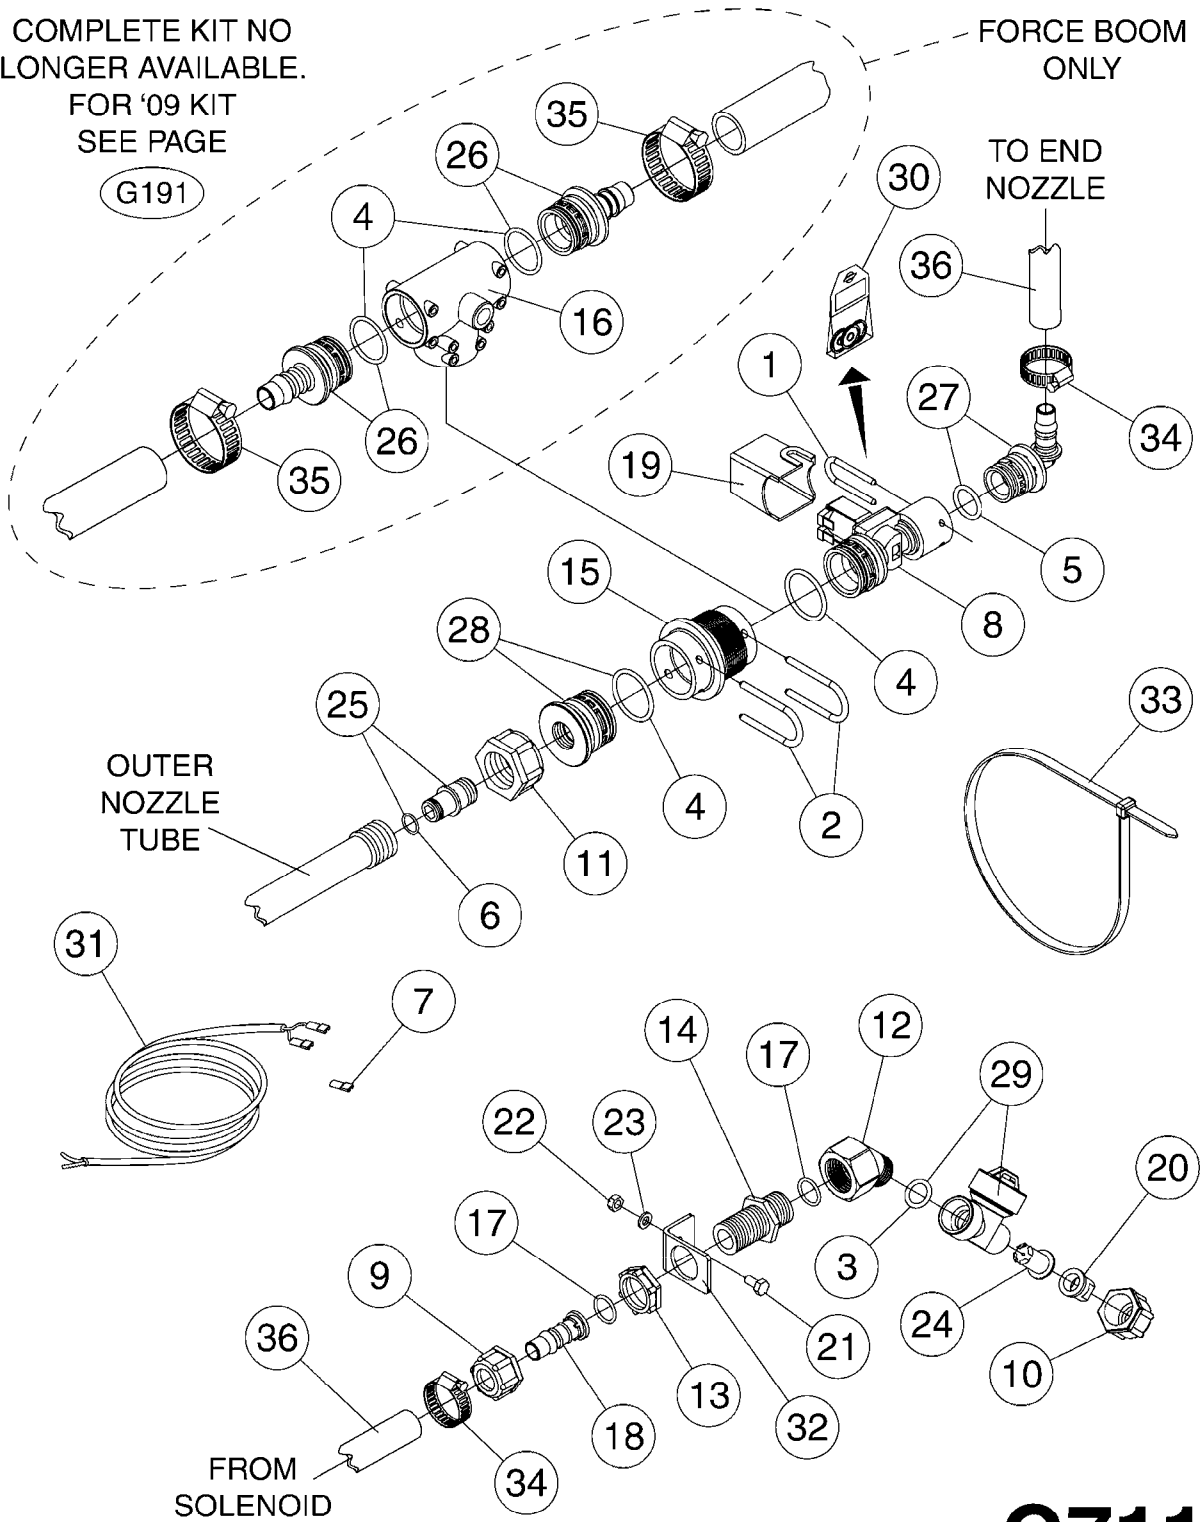

COMPLETE KIT NO
LONGER AVAILABLE.
FOR '09 KIT
SEE PAGE

G191

FORCE BOOM
ONLY

TO END
NOZZLE

OUTER
NOZZLE
TUBE

FROM
SOLENOID
ASSEMBLY

ELECTRIC END NOZZLE KIT
G711-HIN, 09:05:13

Page 1
Date 06.04.2015 9:02

Pos.	parts-n°	order qty	description
1	145994	1	FITT.DK S-40 FORK
2	145995	1	FITT.DK S-53 FORK
3	240177	1	O-RING D16.1/11.3 X 2.4
4	242354	1	O-RING D32.2X3.0 VITON F.S-53
5	242355	1	O-RING D19.2X3.0 VITON F.S-40
6	242594	1	O-RING D14 X 1.78 SCH.70-EPDM
7	261539	1	SPADE F.ELEC CONNec BLUE INSUL
8	262104	1	VALVE, SOLENOID, S53/S40
9	320084	1	FITT.DK NUT 1/2" BSP
10	320187	1	FITT.DK CAP 3/8" BSP BLACK
11	320283	1	FITT.DK NUT 3/4"BSP
12	320596	1	FITT.DK ELB 3/8'-1/2'BSP 45DEG
13	321307	1	FITT.DK NUT 1/2" BSP JAMB
14	321742	1	FITT.DK BULKHEAD 1/2' BSP
15	322103	1	FITT.DK S-53 BULKHEAD
16	322352	1	FITT.DK S-53 TEE
17	330212	1	O-RING D19/D14X2.4 F.1/2"NUT
18	330687	1	FITT.DK HB 1/2" F. 1/2" NUT
19	334965	1	COVER FOR S53 SOLENOID VALVE
20	370366	1	NOZZLE END FAN 1850-G 150
21	410185	1	BOLT HEX 8.8 DEL M6X16 A2
22	460261	1	NUT HEX M6X1 LOCK A2 DIN985
23	471125	1	WASHER M6U D12/D6.4x1.6 SS A2
24	614366	1	FILTER 50 MESH F.NOZZLE BLUE
24	614367	1	FILTER 80 MESH F.NOZZLE RED
24	614368	1	FILTER 100 MESH F.NOZZLE YEL.
25	720856	1	FITT.DK 1/2'BSP ASSY.F.3/4'NUT
26	726558	1	FITT.DK S53 STR. 3/4" W.ORING
27	726567	1	FITT.DK S-40 ELB.1/2" W.ORING
28	726694	1	PLUG,S53,1/2"FBSP THD W.ORING
29	729610	1	NOZZLE ASSY. NON DRIP 3/8 THRD
30	750722	1	REPAIR KIT FOR 3S SC CONTROL
31	983087	1	ELEC. CABLE 2 WIRE X 0.75MM
32	16180100	1	PLATE, END ROW NOZZLE
33	28025203	1	TIE STRAP L=23" x W=1/2"
34	28029803	1	CLAMP HOSE GEAR P1/2" 6708
35	28029903	1	CLAMP HOSE GEAR P3/4"-S1" 6712
36	92702103	1	HOSE R X1/2" X300PSI WP X0012"