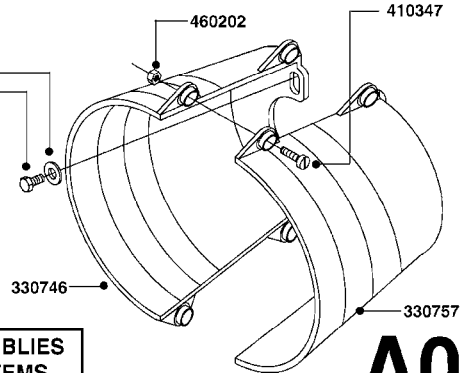

**COMPLETE ASSEMBLIES
WHOLEGOODS ITEMS**

A050