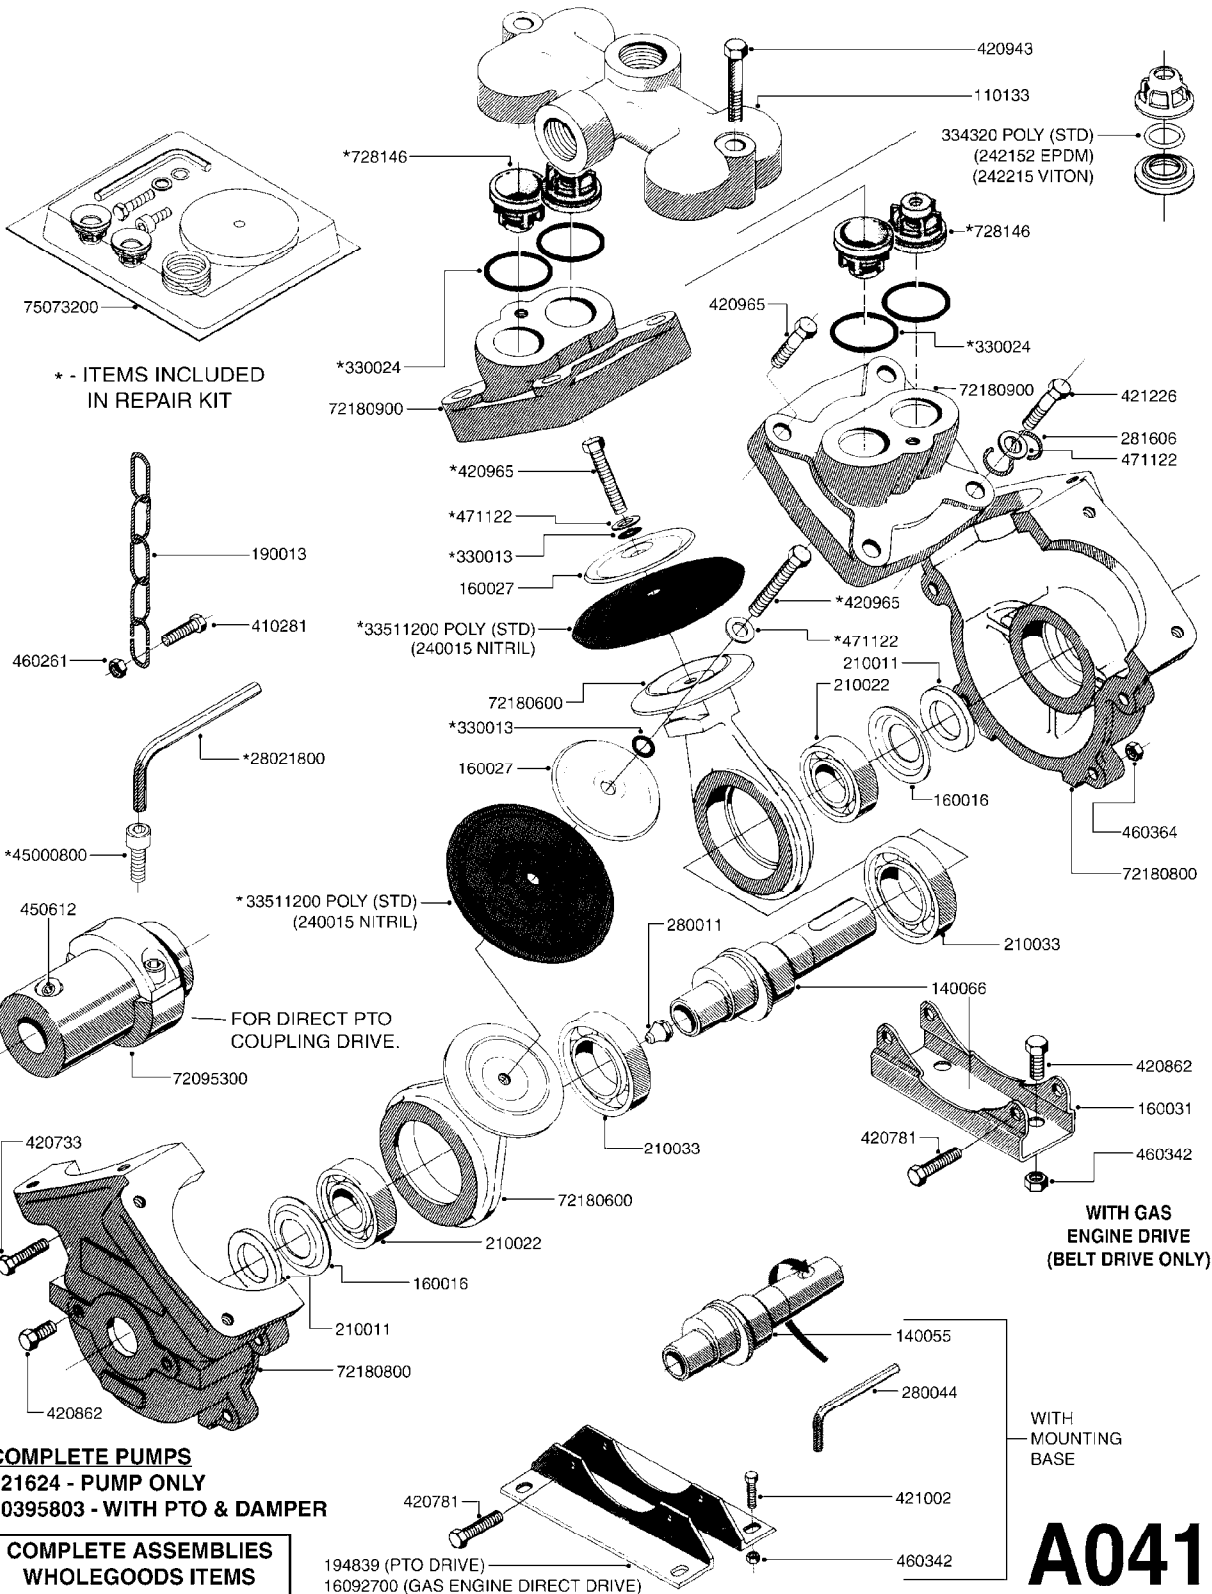

PUMP - 603
A041-HIN, 28:05:13

PUMP - 603
A041-HIN, 28:05:13

Page 1
Date 06.04.2015 9:01

parts-n°	order qty	description
110133	1	VALVE CHAMBER MOD 600 PAINTED
140055	1	CRANK SHAFT, MODEL 600
140066	1	CRANK SHAFT, MODEL 600/4
160016	1	DUST PLATE
160027	1	DIAPHRAGM UPPER DISC 500-600
160031	1	BASE PLATE MODEL 500-600
190013	1	CHAIN 35XL=800
194839	1	ANGLE IRON FOOT, M 500-600 RED
210011	1	SEAL FELT D39/23 X 4
210022	1	BEARING BALL 6205
210033	1	BEARING BALL 6007
240015	1	DIAPHRAGM MODEL 500-600 NITRIL
242152	1	O-RING D18.2X3 EPDM
242215	1	O-RING D18X3 VITON
280011	1	GREASE NIPPLE 1/8' H TR
280044	1	KEY HEXAGON W6 3/16'
281606	1	S-HOOK GALVANIZED
330013	1	O-RING D15/D10X2.5 F.3/8"NUT
330024	1	O-RING D41,1/D34.5 X 3,5
334320	1	O-RING D18X3 POLYURETHANE
410281	1	BOLT HEX 8.8 DEL M6X25 DIN933 A2
420733	1	BOLT HEX 8.8 DEL M8X40
420781	1	BOLT HEX 8.8 DEL M8X50
420862	1	BOLT HEX 8.8 DEL M10X16 FT
420943	1	BOLT HEX 8.8 DEL M10X50
420965	1	M10X40 MACHINE SCREW STAINLESS
421002	1	BOLT HEX 8.8 DEL M10X30 FT DIN933
421226	1	BOLT HEX 8.8 DEL M10X45
450612	1	SCREW M10X16 POINTED
460261	1	NUT HEX M6X1 LOCK A2 DIN985
460342	1	NUT HEX M10 DEL DIN934
460364	1	NUT HEX M8 GALV.
471122	1	WASHER D20/D10.5X2 SS
728146	1	VALVE FOR 361(726890/707932)
821624	1	PUMP 603/7 W. FOOT TAPERED SHA
10395803	1	PUMP 603 C/W PTO 540 RPM
16092700	1	PUMP MOUNT PLATE TALL 500/600
28021800	1	KEY HEXAGON 8MM FOR M10
33511200	1	DIAPHRAGM 500-603 PUR 2006
45000800	1	BOLT ROUND M10X25
72095300	1	COUPLING 1-3/8' X 25, PAINTED
72180600	1	CONNECTING ROD FOR 503-603 M10
72180800	1	PUMP HOUSING 603 RED W/BOLTS
72180900	1	DIAPHRAGM COVER MOD. 600
75073200	1	PUMP KIT 603mm 06