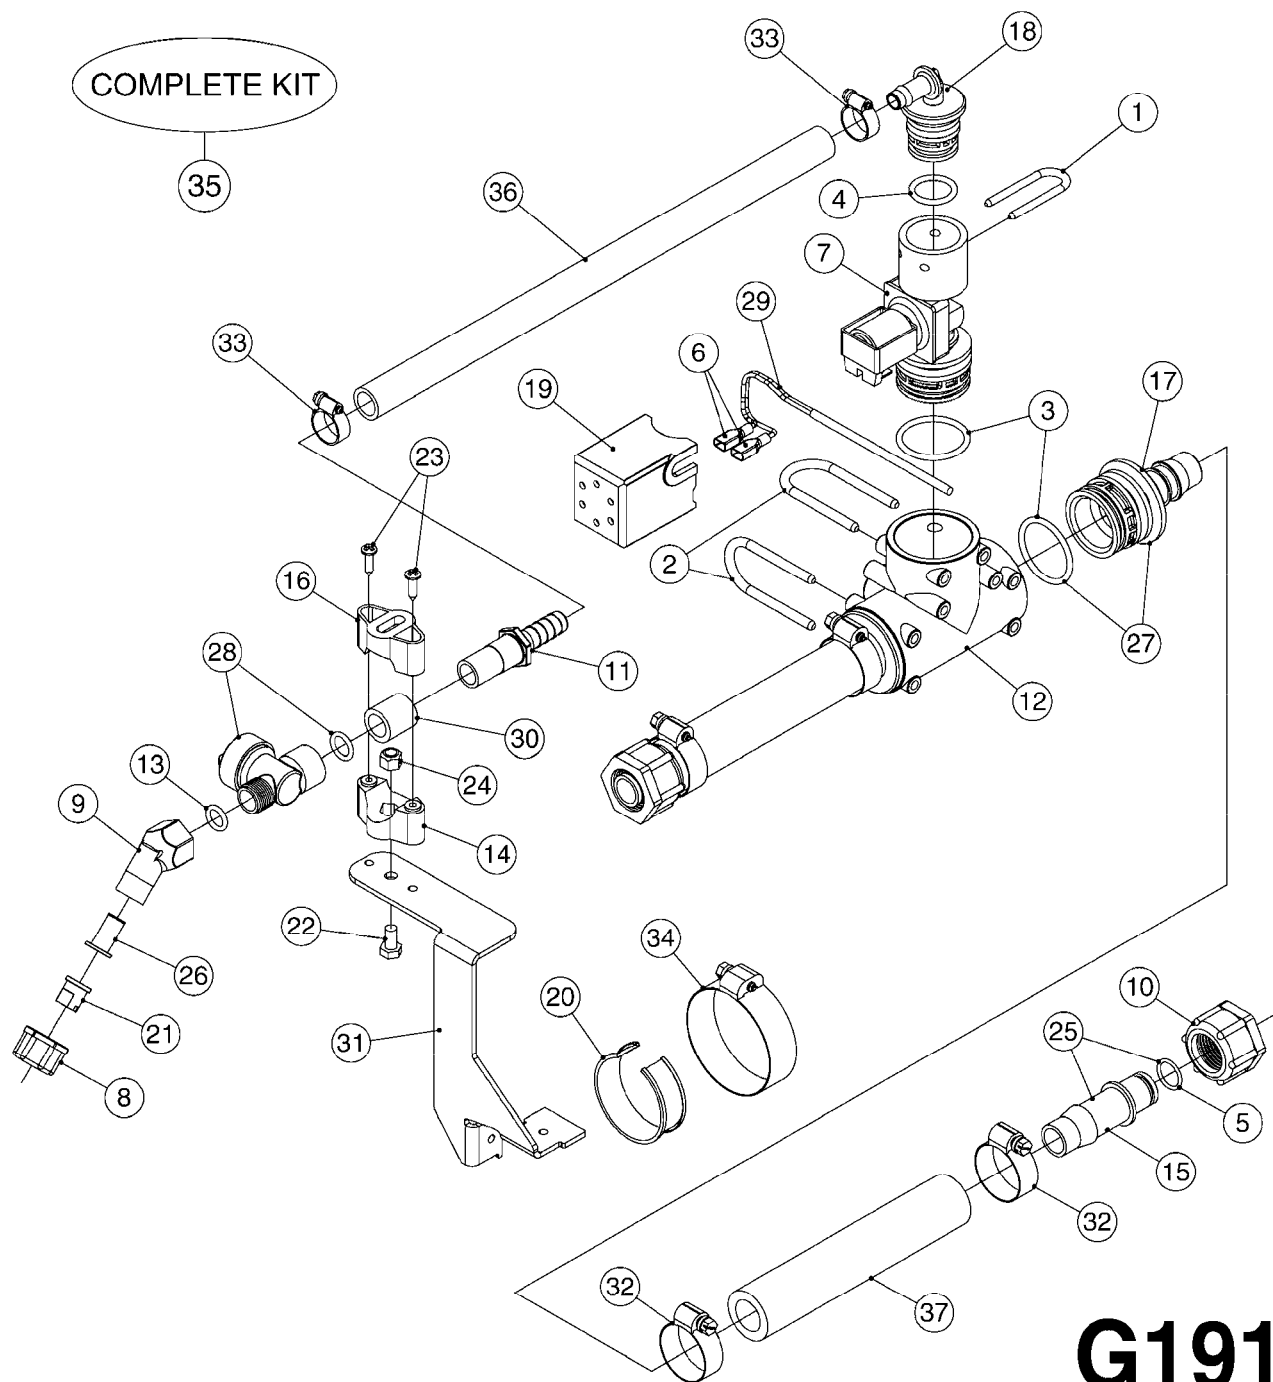

G191

ELECTRIC END NOZZLE KIT '09
G191-HIN, 09:05:13

Page 1

Date 06.04.2015 9:02

Pos.	parts-n°	order qty	description
1	145994	1	FITT.DK S-40 FORK
2	145995	1	FITT.DK S-53 FORK
3	242354	1	O-RING D32.2X3.0 VITON F.S-53
4	242355	1	O-RING D19.2X3.0 VITON F.S-40
5	242594	1	O-RING D14 X 1.78 SCH.70-EPDM
6	261539	1	SPADE F.ELEC CONNEX BLUE INSUL
7	262104	1	VALVE, SOLENOID, S53/S40
8	320187	1	FITT.DK CAP 3/8" BSP BLACK
9	320191	1	FITT.DK ELB 3/8' BSP 45 DEGREE
10	320283	1	FITT.DK NUT 3/4"BSP
11	320891	1	FITT.DK HB 3/8'- 3/8' BSP
12	322352	1	FITT.DK S-53 TEE
13	330013	1	O-RING D15/D10X2.5 F.3/8"NUT
14	333012	1	NOZZLE HOLD. UPPER PART
15	334044	1	FITT.DK HB 3/4' F. 3/4' CAP
16	334220	1	YOKE, UPPER NOZZLE BODY
17	334229	1	FITT.DK S-53 STR.3/4"
18	334237	1	FITT.DK S-40 ELB.3/8'
19	334965	1	COVER FOR S53 SOLENOID VALVE
20	341291	1	RUBBER HOSE CLAMP COVER 130MM
21	370392	1	NOZZLE END FAN 1850-G 300
22	410546	1	BOLT HEX SS M6X12 FT
23	440665	1	SCREW M4.2X16 STAINLESS
24	460261	1	NUT HEX M6X1 LOCK A2 DIN985
25	724621	1	FITT.DK HB 3/4"ASSY F.3/4" NUT
26	725042	1	SCREEN 80 MESH W.GASKET, RED
27	726558	1	FITT.DK S53 STR. 3/4" W. ORING
28	729610	1	NOZZLE ASSY. NON DRIP 3/8 THRD
29	983087	1	ELEC. CABLE 2 WIRE X 0.75MM
30	10631003	1	HOSE R X CLEAR BRAID.X 1/2 12"
31	16110803	1	NOZZLE BRACKET VAR SPACINGS
32	28029903	1	CLAMP HOSE GEAR P3/4"-S1" 6712
33	28044903	1	CLAMP HOSE GEAR P3/8" 6706
34	28047003	1	CLAMP HOSE GEAR 30 X 50 6732
35	82613203	1	ELECTRIC END NOZZLE KIT 2009
36	92701703	1	HOSE R X3/8" X300PSI WP X0012"
37	92703203	1	HOSE R X3/4" X300PSI WP X0012"