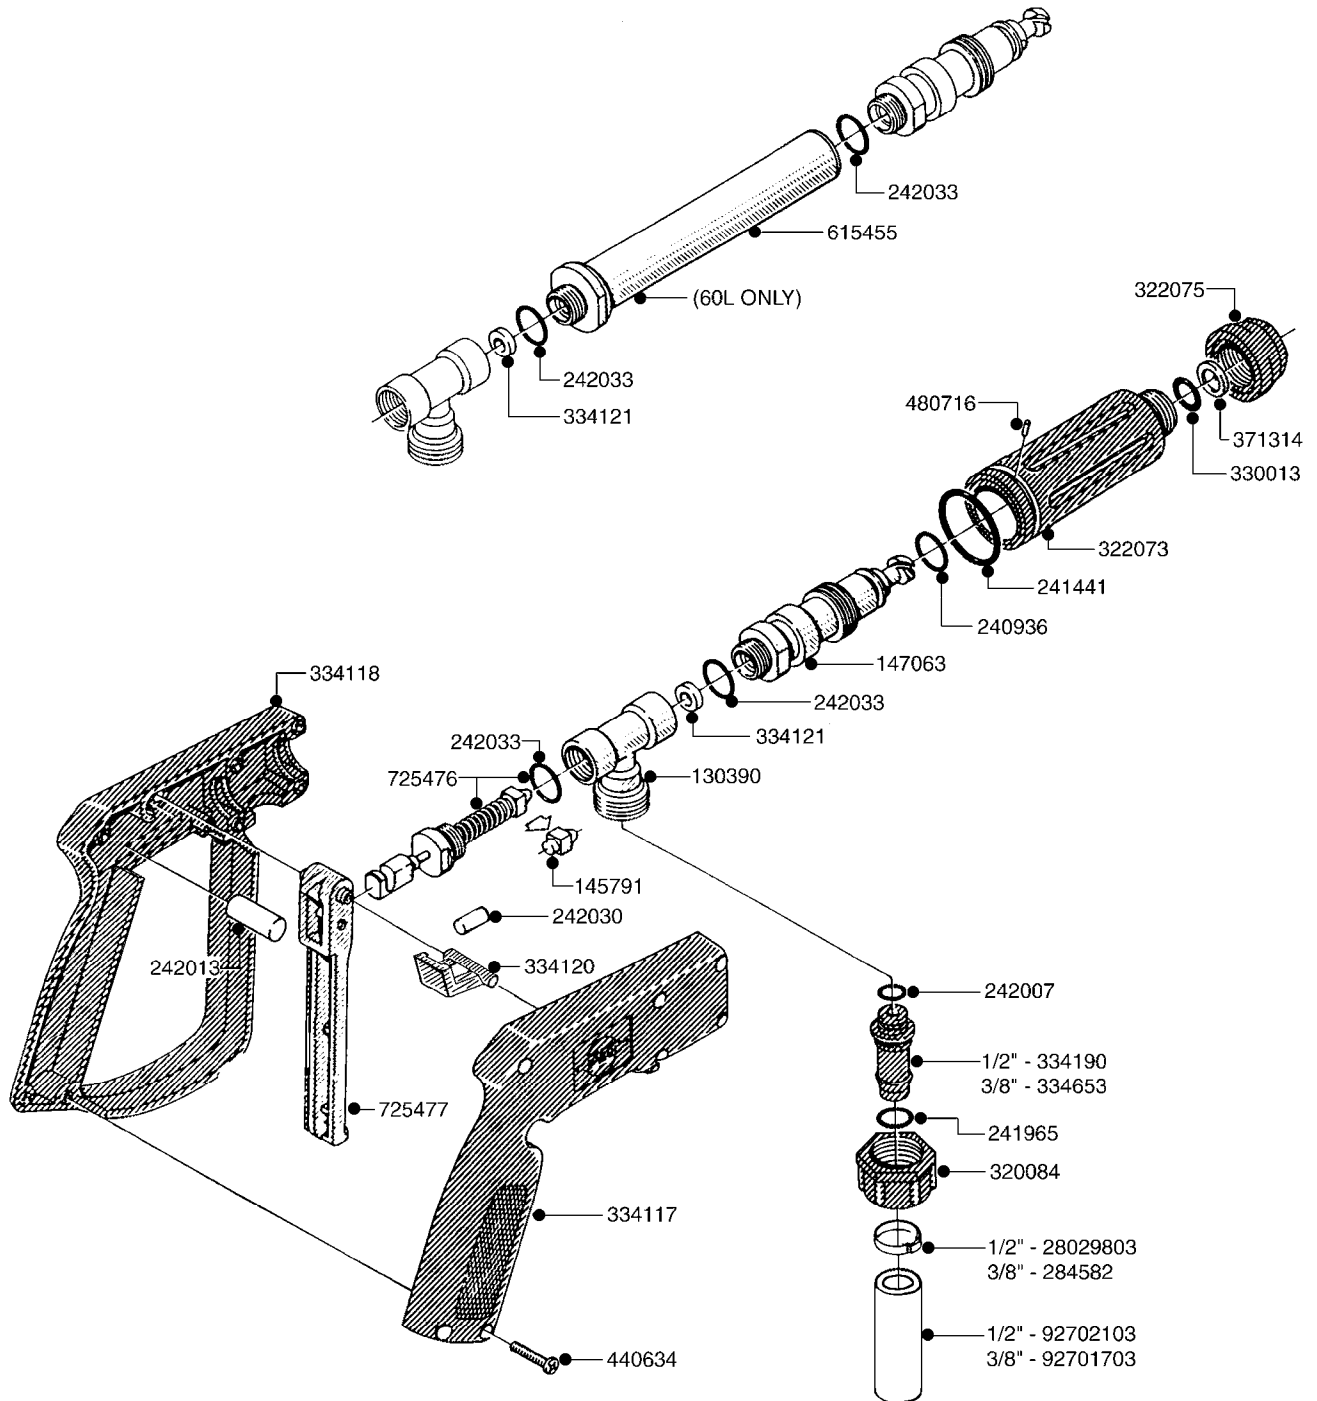

COMPLETE ASSEMBLY:
843197 - 60L
843196 - 60S

COMPLETE ASSEMBLIES
WHOLEGOODS ITEMS

G440

HANDGUN TYPE 60S/60L PRE 95
G440-HIN, 19:05:11

Page 1
Date 06.04.2015 9:02

parts-n°	order qty	description
130390	1	TEE 3/8'X 1/2' BSP F.TYPE 60S
145791	1	CONE FOR ON/OFF
147063	1	SWIRL F.SPRAY GUN TYPE 60
240936	1	O-RING D13.3X2.4 NITRIL
241441	1	O-RING D29.3X3
241965	1	O-RING 12.1 X 1.6
242007	1	O-RING D9.1X1.6
242013	1	SPRING RUBBER F/TRIGGER
242030	1	SPRING RUBBER
242033	1	O-RING
284582	1	CLAMP HOSE GEAR - 5/16"
320084	1	FITT.DK NUT 1/2" BSP
322073	1	HOUSING F.SWIRL TYPE 60S H.G.
322075	1	HOUSING F. NOZZLE
330013	1	O-RING D15/D10X2.5 F.3/8"NUT
334117	1	HANDLE PIECE RIGHT F.60S/60L
334118	1	HANDLE PIECE LEFT F.60S/60L
334120	1	LOCK FOR TRIGGER
334121	1	SEAT FOR ON-OFF TYPE
334190	1	FITT.DK HB 1/2' F. PISTOL 60S
334653	1	FITT.DK HB 3/8' F.HANDGUN
371314	1	NOZZLE CERAMIC 1099-20
440634	1	SCREW 5/8"
480716	1	PIN D3X6 STAINLESS
615455	1	TUBE F.LANCE TYPE 60L
725476	1	SPINDLE
725477	1	TRIGGER
843196	1	GUN, MODEL 60S
843197	1	HANDGUN KIT TYPE 60 LONG
28029803	1	CLAMP HOSE GEAR P1/2" 6708
92701703	1	HOSE R X3/8" X300PSI WP X0012"
92702103	1	HOSE R X1/2" X300PSI WP X0012"