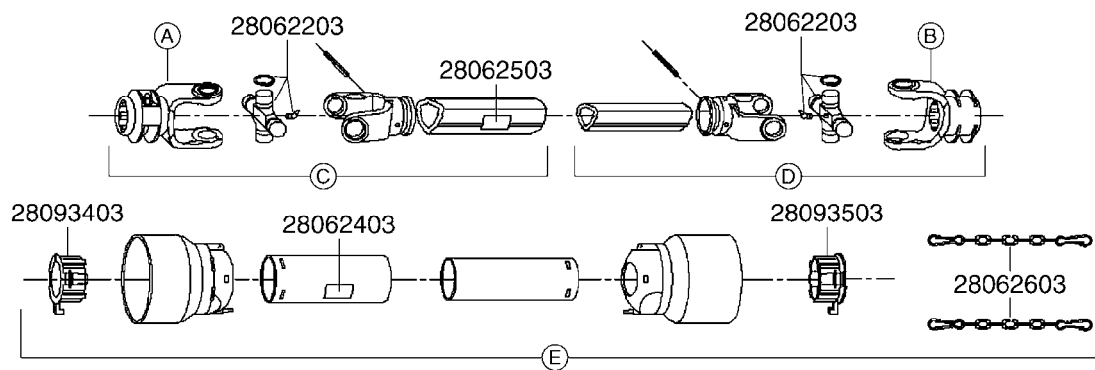

A485

PTO SHAFTS - BONDIOLI CENT.
A485-HIN, 20:01:14

Page 1

Date 06.04.2015 9:01

parts-n°	order qty	description
289042	1	UNIV. JOINT 22x54mm
420641	1	BOLT HEX 8.8 DEL M8X35
450015	1	SCREW ALLAN 3/8'X5/8' BLACK
460143	1	NUT HEX M8 LOCK A2 DIN985
28009803	1	PTO PIN TUBE RETAINER OUTER
28009903	1	PTO TUBE RETAINER INNER
28010103	1	PTO YOKE F.INNER TUBE CV PTO
28021403	1	PTO 1"STR/1-3/8" 6SPL B&P
28021503	1	PTO 1"STR/1-3/8" 21SPL B&P
28021603	1	PTO 1"STR/1-3/4" 20SPL B&P
28027903	1	PTO BALL LOCK.KIT F.1-3/8 YOKE
28040503	1	UNIV. JOINT 27x74.6mm
28040703	1	SAFETY CHAIN F.CV BLACK PTO
28041803	1	DECAL DANGER GUARD MISSING
28041903	1	DECAL DANGER ROT.DRIVELINE
28056703	1	PTO YOKE #1 1-3/8" X 6 SPLINE
28056803	1	PTO YOKE #1 1-3/8" X 21 SPLINE
28056903	1	PTO YOKE #4 1-3/8" X 20 SPLINE
28057003	1	PTO TUBE YOKE #1-G1 OUTER
28057103	1	PTO TUBE YOKE #4-G4 OUTER
28057203	1	PTO PIN TUBE RETAINER OUTER
28057303	1	PTO TUBE OUTER #1 745MM
28057403	1	PTO TUBE OUTER #4 720MM
28057503	1	PTO TUBE INNER #1 745MM
28057603	1	PTO TUBE INNER #4 720MM
28057703	1	PTO TUBE RETAINER INNER
28057803	1	PTO TUBE YOKE #1 Ø=1"
28057903	1	PTO TUBE YOKE #4 Ø=1"
28058003	1	PTO HALF SAFETY SHIELD OUTER
28058103	1	PTO HALF SAFETY SHIELD OUTER
28058203	1	PTO HALF SAFETY SHIELD INNER
28058303	1	PTO HALF SAFETY SHIELD INNER
28058403	1	PTO BALL LOCK.KIT F.1-3/4 YOKE
28058503	1	PTO TUBE YOKE #1-G1 INNER