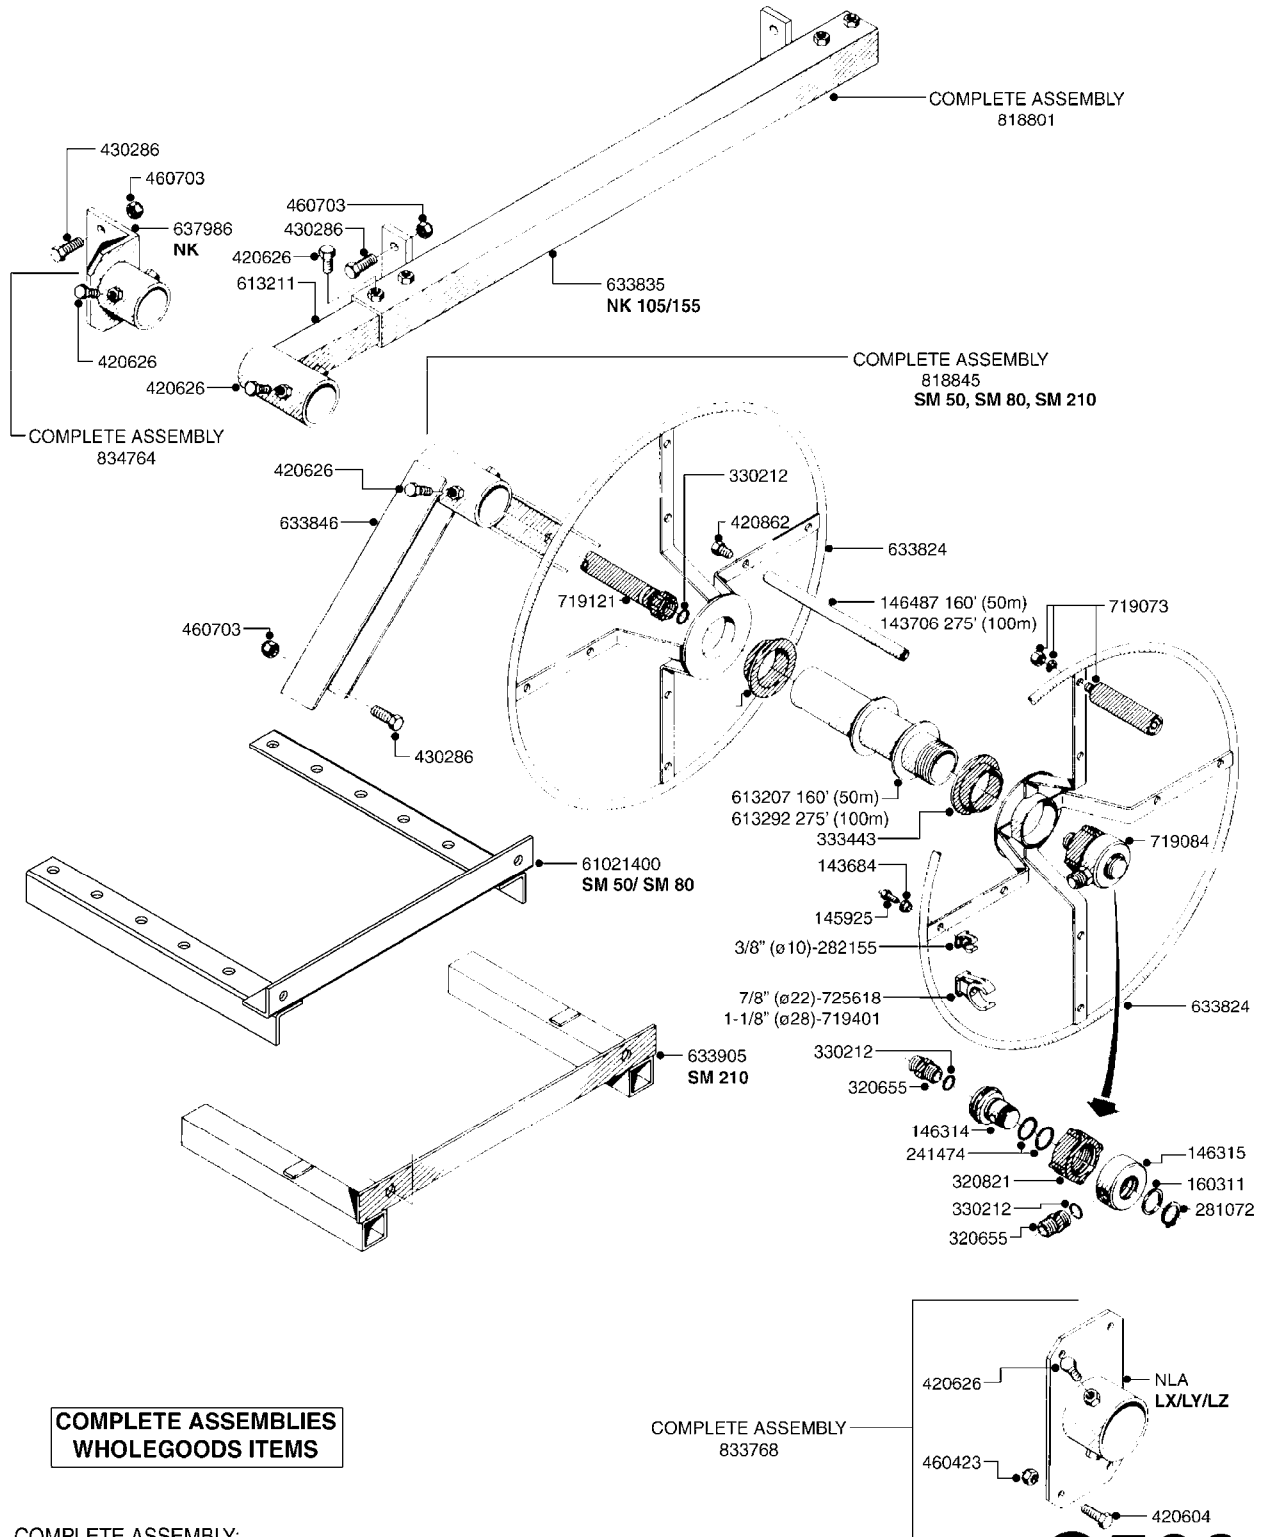

G500

HOSE REEL ASSEMBLIES
G500-HIN, 09:04:13

Page 1
Date 06.04.2015 9:02

parts-n°	order qty	description
143684	1	BUSHING F. HOSE REEL
143706	1	SPACER TUBE F. 275' HOSE REEL
145925	1	NIPPLE M10 M6
146314	1	UNION BUSHING F.HOSE REEL
146315	1	RING FOR HOSE REEL
146487	1	SPACER ROD F/HOSE REEL 225mm
160311	1	WASHER D30/D20.4X2
241474	1	O-RING NITRIL
281072	1	SNAP-RING OUTER 20X1.20
282155	1	CLIP F.TUBE SUPPORT
320655	1	FITT.DK HN 1/2"-1/2" BSP
320821	1	FITT.DK NUT 1-1/2" BSP
330212	1	O-RING D19/D14X2.4 F.1/2"NUT
333443	1	BUSHING F. HOSE REEL
420604	1	BOLT HEX 8.8 DEL M10X25 FT DIN933
420626	1	BOLT HEX 8.8 DEL M10X20 FT
420862	1	BOLT HEX 8.8 DEL M10X16 FT
430286	1	BOLT HEX 8.8 DEL M12X30 FT
460423	1	NUT HEX M10X1.5 LOCK
460703	1	NUT HEX M12X1.75 LOCK DIN985
613207	1	CENTER TUBE FOR 164'HOSE REEL
613211	1	HOSE REEL NK 80/105
613292	1	CENTER TUBE 100 MM
633824	1	SIDE FOR HOSE REEL
633835	1	OUTER TUBE NK 300-600
633846	1	FITTING FOR HOSE REEL TR2/TR3
633905	1	BRKTS. HOSE REEL SM210
637986	1	CLAMP FITTING HOSE REEL
719073	1	HANDLE ASSY. F. HOSE REEL
719084	1	SWIVEL F.HOSE REEL
719121	1	HOSE 1/2'X2500M NUT
719401	1	CLIPS F.PISTOL ASSY.
725618	1	CLIP WHITE PLASTIC SNAP TYPE
818377	1	REEL FOR HOSE 160' X 3/8"
818381	1	REEL FOR HOSE 320' X 3/8'
818801	1	BKT.HOSE REEL MOUNT NL/NK/BOOM
818845	1	BKT.HOSE REEL SM210
833768	1	HOLDER F. HOSE REEL
834764	1	BKT.HOSE REEL MOUNT ESTATE SPR
61021400	1	BKT. BOOM MOUNT SM53/80 US