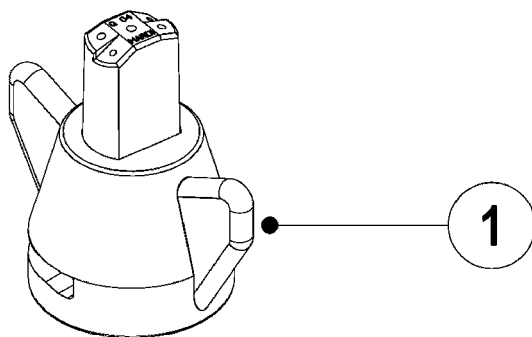

BOOM-NOZZLES QUINTASTREAM
D706-HIN, 14:12:07

Page 0

Date 06.04.2015 9:01

D706