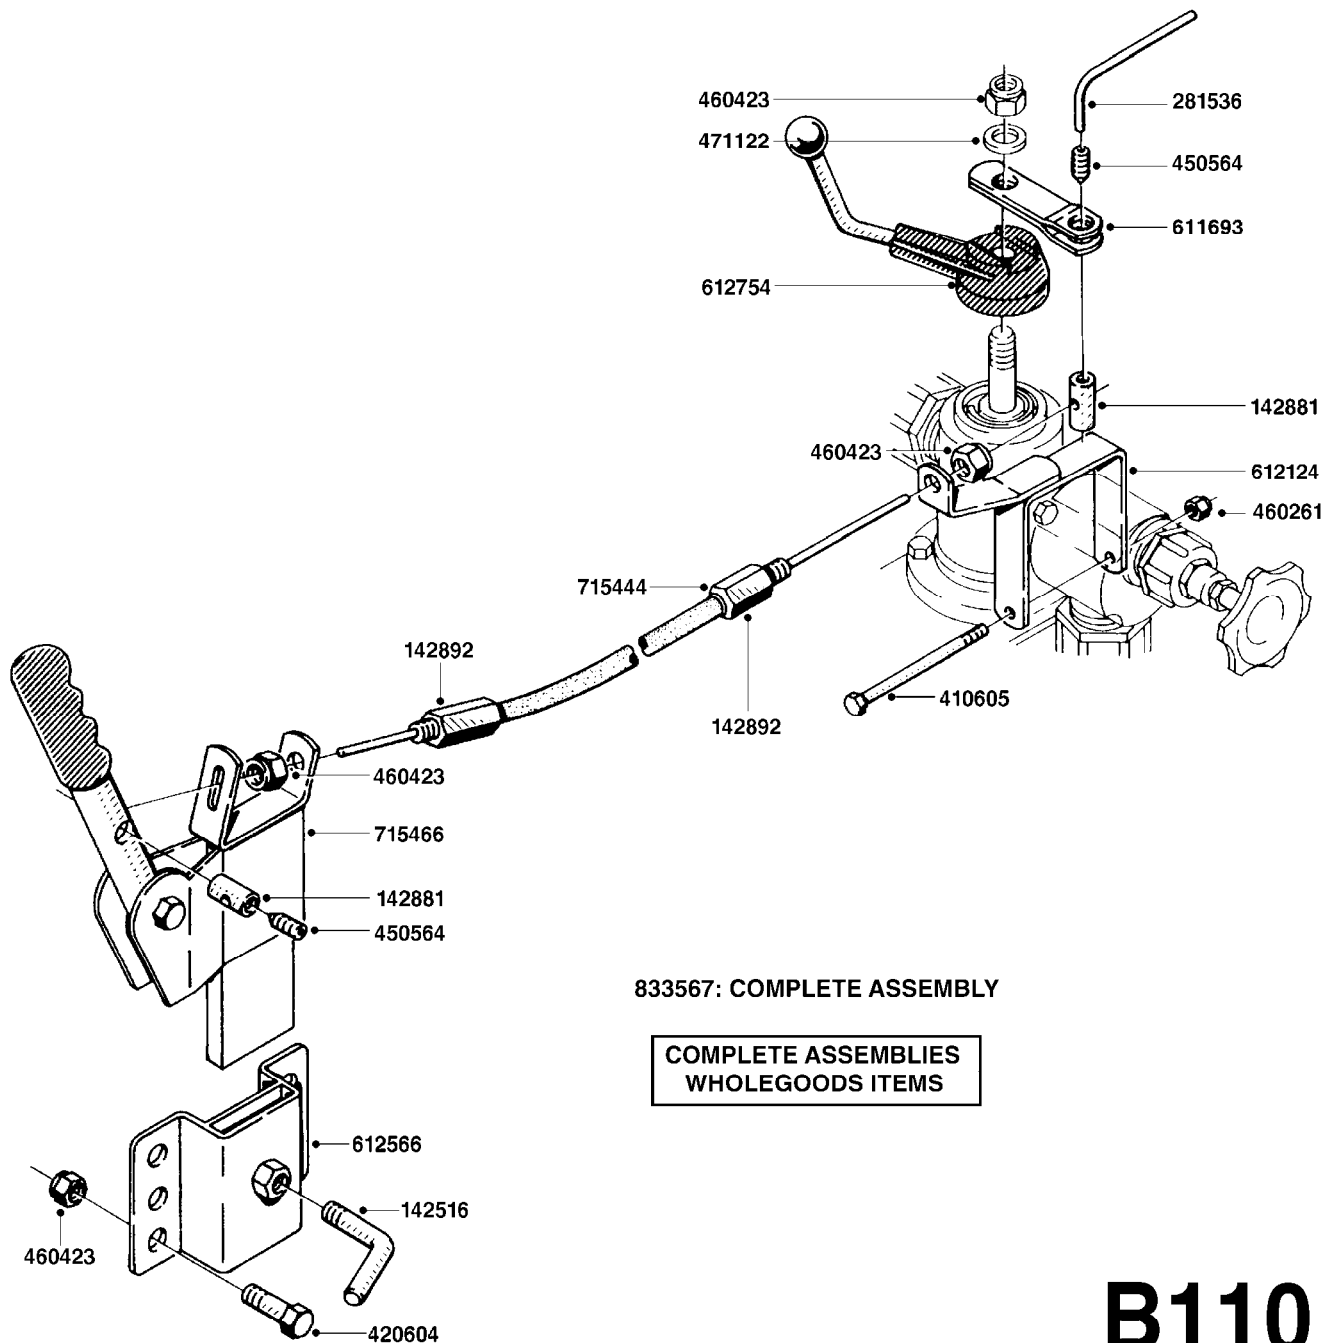

B110

BK-180 REMOTE CONTROL CABLE
B110-HIN, 01:01:01

Page 1
Date 06.04.2015 9:01

parts-n°	order qty	description
142516	1	SCREW SET M10 BENT F. LOCKING
142881	1	WIRE HOLDER FOR REMOTE CONTROL
142892	1	END NIPPLE F.REMOTE CABLE
281536	1	ALLEN WRENCH 3MM
410605	1	BOLT HEX 8.8 DEL M6X80
420604	1	BOLT HEX 8.8 DEL M10X25 FT DIN933
450564	1	SCREW M6X12 ALLEN
460261	1	NUT HEX M6X1 LOCK A2 DIN985
460423	1	NUT HEX M10X1.5 LOCK
471122	1	WASHER D20/D10.5X2 SS
611693	1	ARM FOR REMOTE CONTROL BK180
612124	1	BRACKET FOR OP.UNIT F REM.CTR
612566	1	MOUNT BRACKET F.FAN CABLE ASSY
612754	1	HANDLE FOR REMOTE CONTROL
715444	1	REMOTE CONTROL CABLE COMPLETE
715466	1	MOUNTING PLATE
833567	1	REMOTE CONTROL ON/OFF BK 180