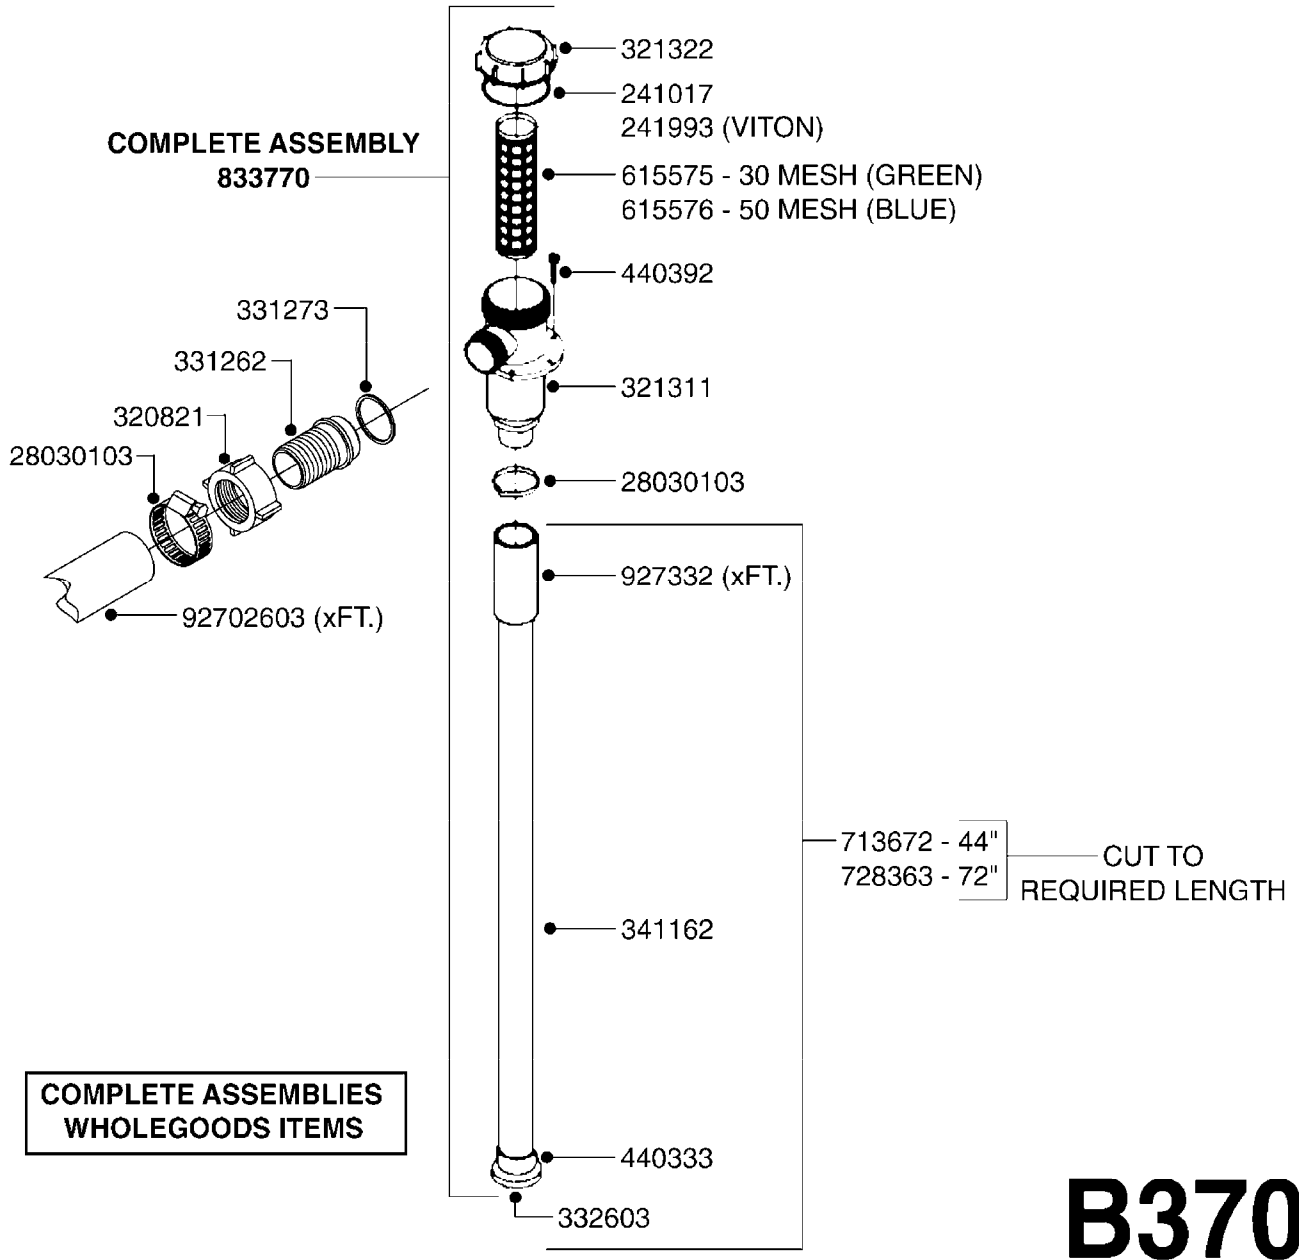

TOP SUCTION ASSEMBLY-SCREW CAP
B370-HIN, 08:12:09

Page 1
Date 06.04.2015 9:01

parts-n°	order qty	description
241017	1	O-RING D74,5X3 NITRIL
241993	1	O-RING 74.5 X 3MM VIT/241017
320821	1	FITT.DK NUT 1-1/2" BSP
321311	1	FILTER BODY S 80 X 4
321322	1	SCREW CAP F. S80 X 4
331262	1	FITT.DK HB 1-1/2" F. 1-1/2"NUT
331273	1	O-RING D44/D38X2 F.1-1/2"
332603	1	CAP F. SUCTION TUBE
341162	1	SUCTION TUBE F.650
440333	1	SCREW 3.5 X 9.5 SS
440392	1	SCREW 6.3 X 25.0 DIN7981C TORX
615575	1	FILTER F.TOP SUCT.30 MESH GRN.
615576	1	FILTER F.TOP SUCT.50 MESH BLUE
713672	1	SUCTION TUBE L=44"
728363	1	SUCTION TUBE ASSY.L=72"
833770	1	TOP SUCTION KIT 300/500
927332	1	HOSE R X 28BAR X 40MM X 0012"
28030103	1	CLAMP HOSE GEAR P5/4-S1.5"6724
92702603	1	HOSE PVC SUCT GRAY 1-1/2"