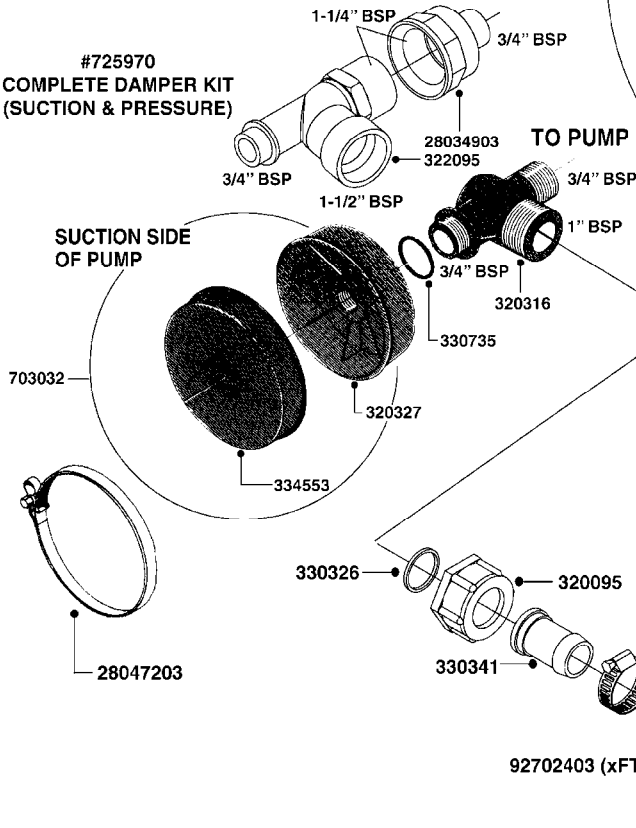

**#725970
COMPLETE DAMPER KIT
(SUCTION & PRESSURE)**