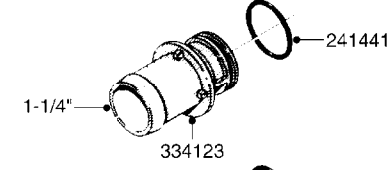

H010

parts-n°	order qty	description
240085	1	O-RING D13,1/8,3X02,4 NITRIL
241441	1	O-RING D29.3X3
242594	1	O-RING D14 X 1.78 SCH.70-EPDM
320084	1	FITT.DK NUT 1/2" BSP
320095	1	FITT.DK NUT 1" BSP
320117	1	FITT.DK CONN.1/2"BSP F. 1" CAP
320187	1	FITT.DK CAP 3/8" BSP BLACK
320283	1	FITT.DK NUT 3/4"BSP
320821	1	FITT.DK NUT 1-1/2" BSP
321495	1	FITT.DK REDUC 1/4'BSP F.3/4'NT
321576	1	FITT.DK CONN 1/2"BSP F.3/4"NUT
330013	1	O-RING D15/D10X2.5 F.3/8"NUT
330212	1	O-RING D19/D14X2.4 F.1/2"NUT
330326	1	O-RING D30/D24X2 F.1"NUT
330341	1	FITT.DK HB 1" F. 1" NUT
330595	1	O-RING D24.6/D20X2.1 -3/4"
330665	1	FITT.DK HB 3/4"F.1" NUT
330676	1	FITT.DK HB 3/8" F. 1/2" NUT
330687	1	FITT.DK HB 1/2" F. 1/2" NUT
330691	1	FITT.DK HB 3/4'F.3/4' NUT
330783	1	FITT.DK HB 3/8"F.3/8" NUT
331262	1	FITT.DK HB 1-1/2" F. 1-1/2"NUT
331273	1	O-RING D44/D38X2 F.1-1/2"
331446	1	FITT.DK HB 1" F.1-1/2" NUT
331807	1	FITT.DK HB 5/16" F.3/8" NUT
332286	1	FITT.DK HB 1/2" F. 3/4" NUT
332905	1	FITT.DK HB 1/2" F. 3/4" CAP
332927	1	PLUG F. NOZZLE TUBE 3/4'
333292	1	FITT.DK HB 1"O'RING F.1-1/2"
333664	1	FITT.DK HB 5/16' F. 1/2' NUT
334044	1	FITT.DK HB 3/4' F. 3/4' CAP
334059	1	FITT.DK EL 1" 110 DEG.F.1-1/2"
334123	1	FITT.DK HB 1-1/4"O-RNG F.1-1/2"
334150	1	FITT.DK HB 1-1/4" 110 F.1-1/2"
390542	1	PLUG WASHER FOR 3/4'CAP NUT
716236	1	FITT.DK HB 1/2" ASSY. F. 3/4"
716413	1	FITT.DK PLUG ASSY. F.NOZ TUBE
717426	1	FITT.DK REDUC 1/4"BSP F.3/4"N
720856	1	FITT.DK 1/2'BSP ASSY.F.3/4'NUT
724621	1	FITT.DK HB 3/4"ASSY F.3/4" NUT