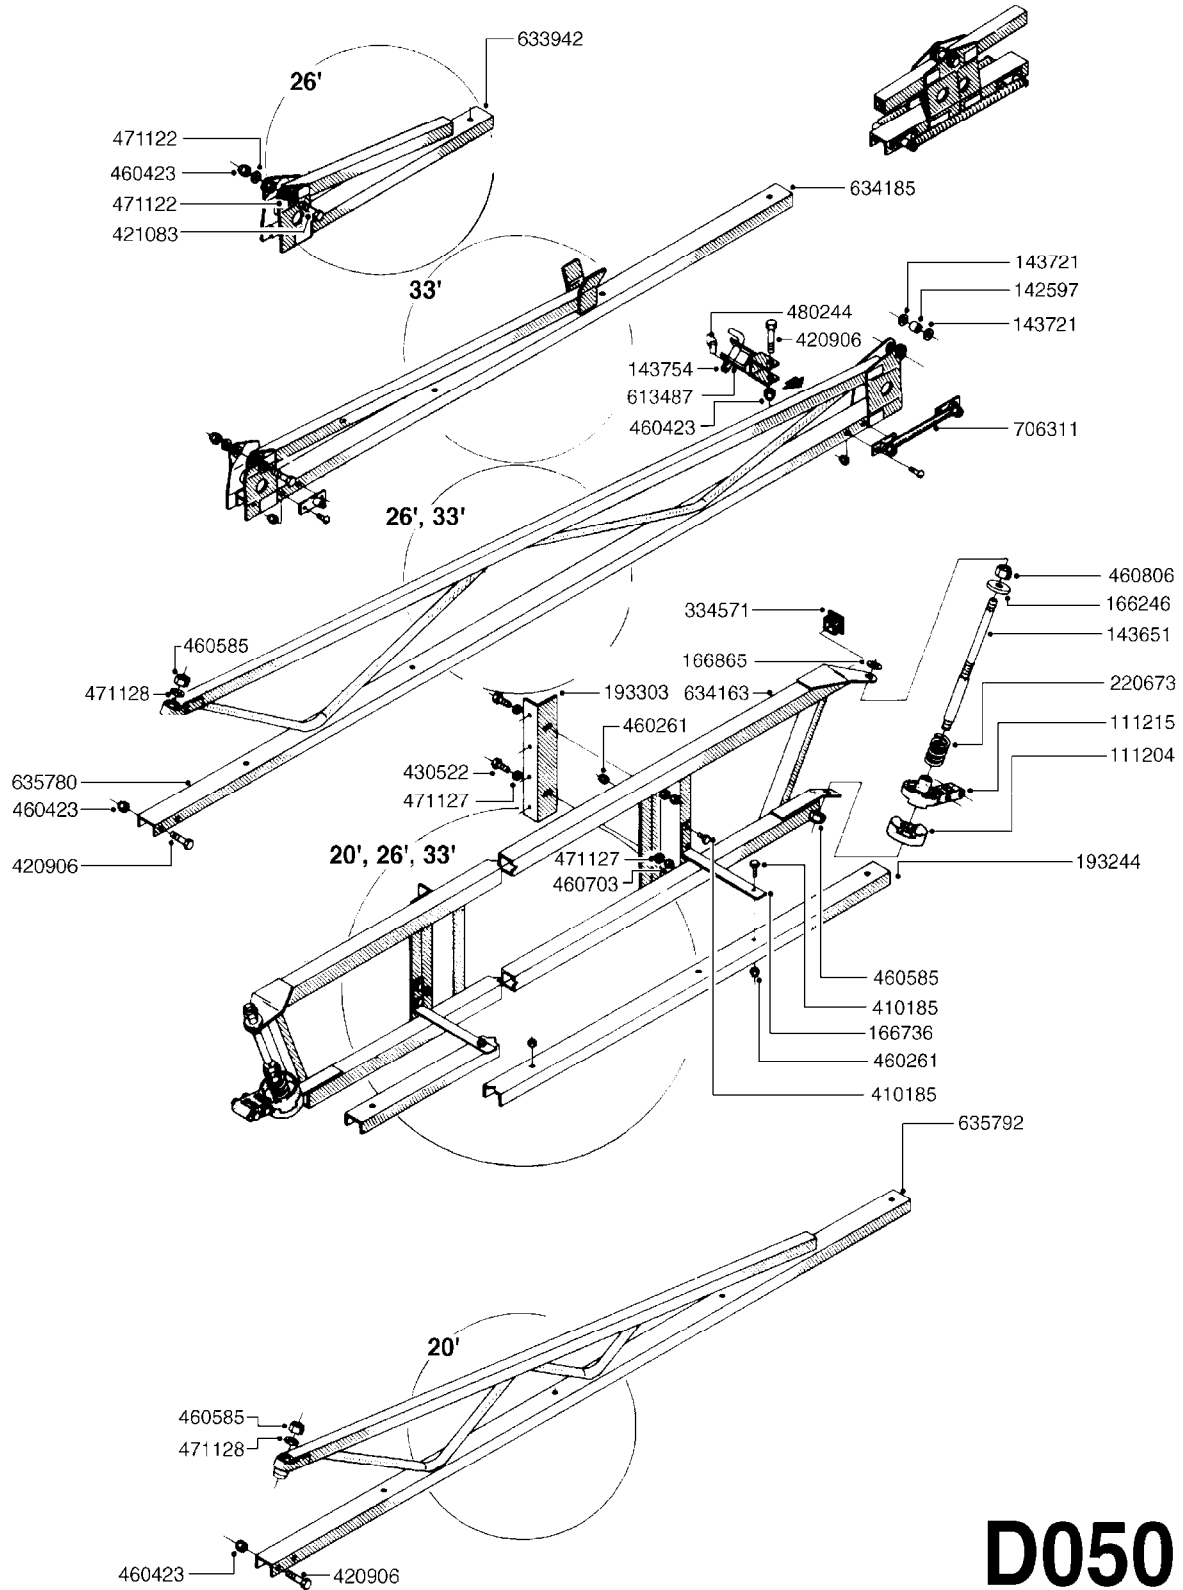

BOOM - SB 20' 26' 33'
D050-HIN, 01:01:01

Page 0
Date 06.04.2015 9:01

BOOM - SB 20' 26' 33'
D050-HIN, 01:01:01

Page 1

Date 06.04.2015 9:01

parts-n°	order qty	description
111204	1	CLAW CLUTCH/LOWER D80
111215	1	CLAW CLUTCH/UPPER D80
142597	1	DISTANCE TUBE
143651	1	AXLE M20/M16 L=355 F/BREAKAWAY
143721	1	FRICITION DISC FOR BOOM D30
143754	1	PIN D10 X 56
166246	1	WASHER CUP D53 F.SPRING
166736	1	CLAMP FOR SB BOOM
166865	1	WASHER D35/D25X2
193244	1	NOZZLE TRACK 6-8-10 M SB
193303	1	SUPPORTING ARM FOR SB BOOM
220673	1	SPRING F.PIVOT 100 X 51
334571	1	TAPON 40x40x2 EMBELLECEDOR
410185	1	BOLT HEX 8.8 DEL M6X16 A2
420906	1	BOLT HEX 8.8 DEL M10X60
421083	1	BOLT HEX 8.8 DEL M10X65
430522	1	BOLT HEX 8.8 DEL M12X25 FT
460261	1	NUT HEX M6X1 LOCK A2 DIN985
460423	1	NUT HEX M10X1.5 LOCK
460585	1	NUT HEX M16X2 LOCK
460703	1	NUT HEX M12X1.75 LOCK DIN985
460806	1	NUT HEX M20X2.5 LOCK
471122	1	WASHER D20/D10.5X2 SS
471127	1	WASHER D24/D13X2.5 STAINLESS
471128	1	WASHER D30/D17X3
480244	1	PIN SNAP D4.5
613487	1	TRANSPORT FITTINGS FOR SB BOOM
633942	1	OUTER BOOM WING 26', 28' SB
634163	1	CENTER SECTION - 20',26',33'
634185	1	BOOM WING OUTER PART 33' SB
635780	1	INNER WING SEC. 26',28',33'SB
635792	1	BOOM WING - 20',21'SB-BOOM
706311	1	SPRING WITH HAND-GRIB