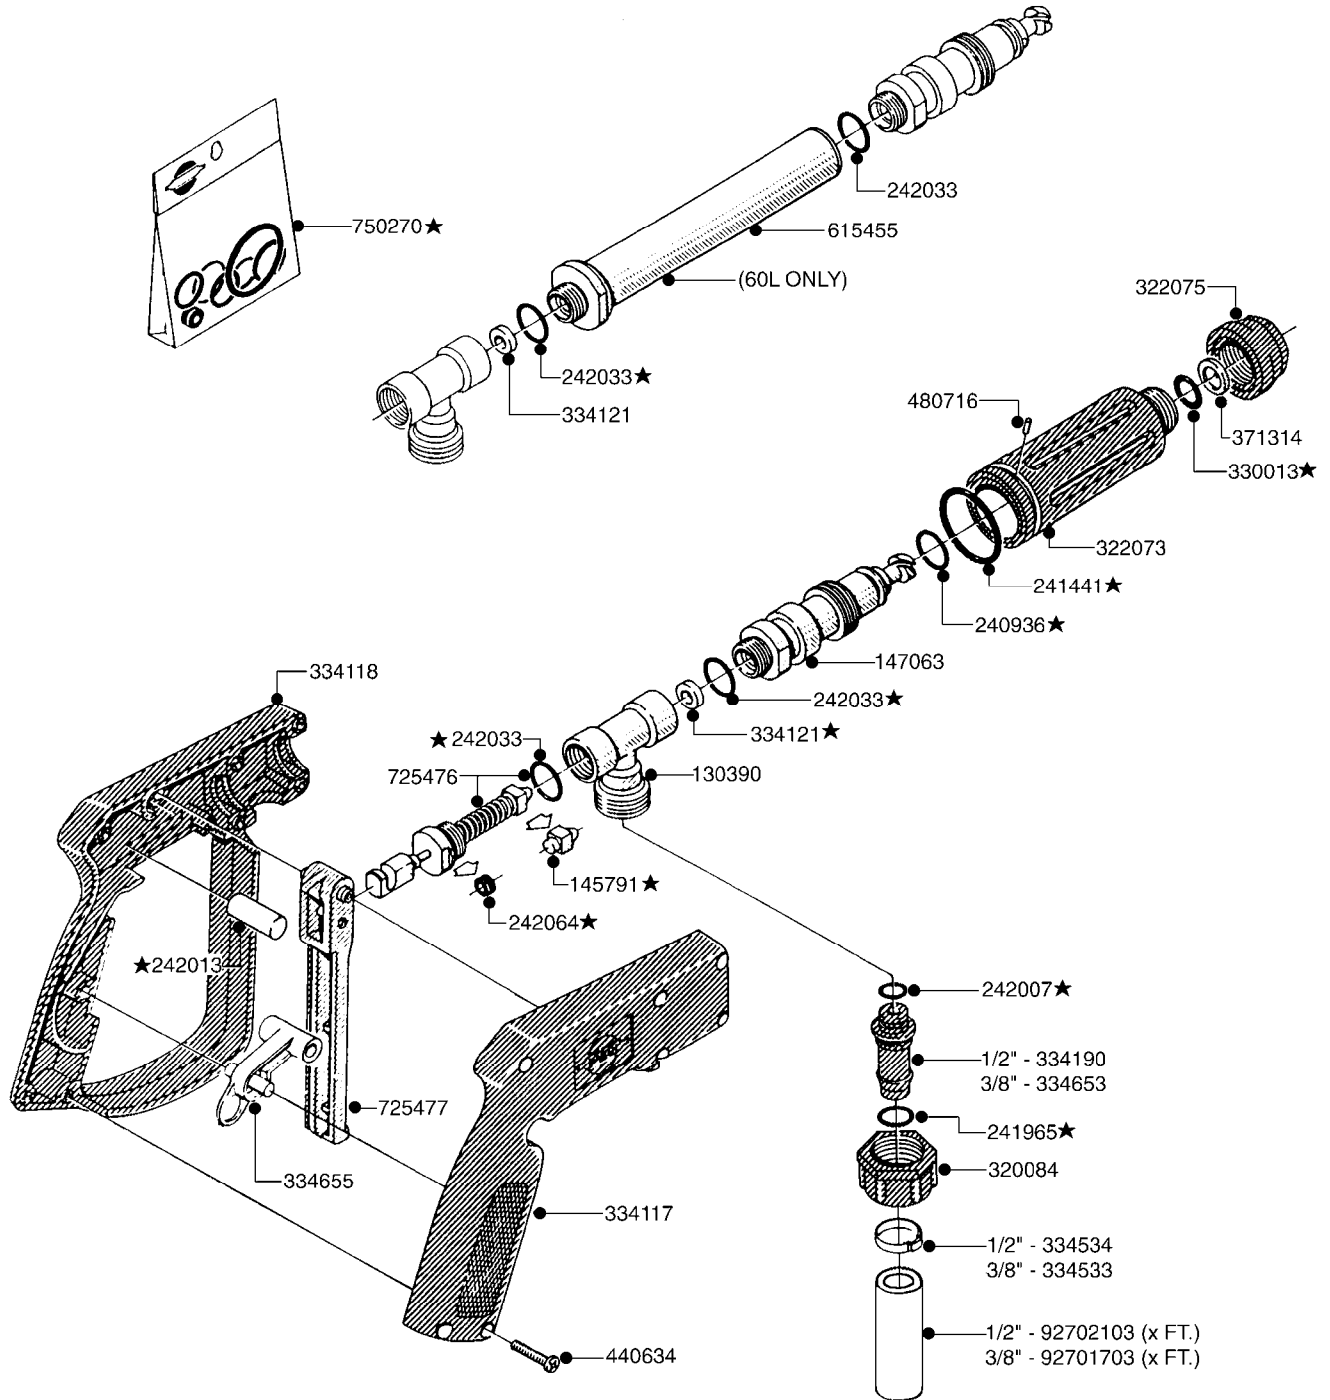

Page 1
Date 06.04.2015 9:02

parts-n°	order qty	description
130390	1	TEE 3/8'X 1/2' BSP F.TYPE 60S
145791	1	CONE FOR ON/OFF
147063	1	SWIRL F.SPRAY GUN TYPE 60
240936	1	O-RING D13.3X2.4 NITRIL
241441	1	O-RING D29.3X3
241965	1	O-RING 12.1 X 1.6
242007	1	O-RING D9.1X1.6
242013	1	SPRING RUBBER F/TRIGGER
242030	1	SPRING RUBBER
242033	1	O-RING
284582	1	CLAMP HOSE GEAR - 5/16"
320084	1	FITT.DK NUT 1/2" BSP
322073	1	HOUSING F.SWIRL TYPE 60S H.G.
322075	1	HOUSING F. NOZZLE
330013	1	O-RING D15/D10X2.5 F.3/8"NUT
334117	1	HANDLE PIECE RIGHT F.60S/60L
334118	1	HANDLE PIECE LEFT F.60S/60L
334120	1	LOCK FOR TRIGGER
334121	1	SEAT FOR ON-OFF TYPE
334190	1	FITT.DK HB 1/2' F. PISTOL 60S
334653	1	FITT.DK HB 3/8' F.HANDGUN
371314	1	NOZZLE CERAMIC 1099-20
440634	1	SCREW 5/8"
480716	1	PIN D3X6 STAINLESS
615455	1	TUBE F.LANCE TYPE 60L
725476	1	SPINDLE
725477	1	TRIGGER
843196	1	GUN, MODEL 60S
843197	1	HANDGUN KIT TYPE 60 LONG
28029803	1	CLAMP HOSE GEAR P1/2" 6708
92701703	1	HOSE R X3/8" X300PSI WP X0012"
92702103	1	HOSE R X1/2" X300PSI WP X0012"