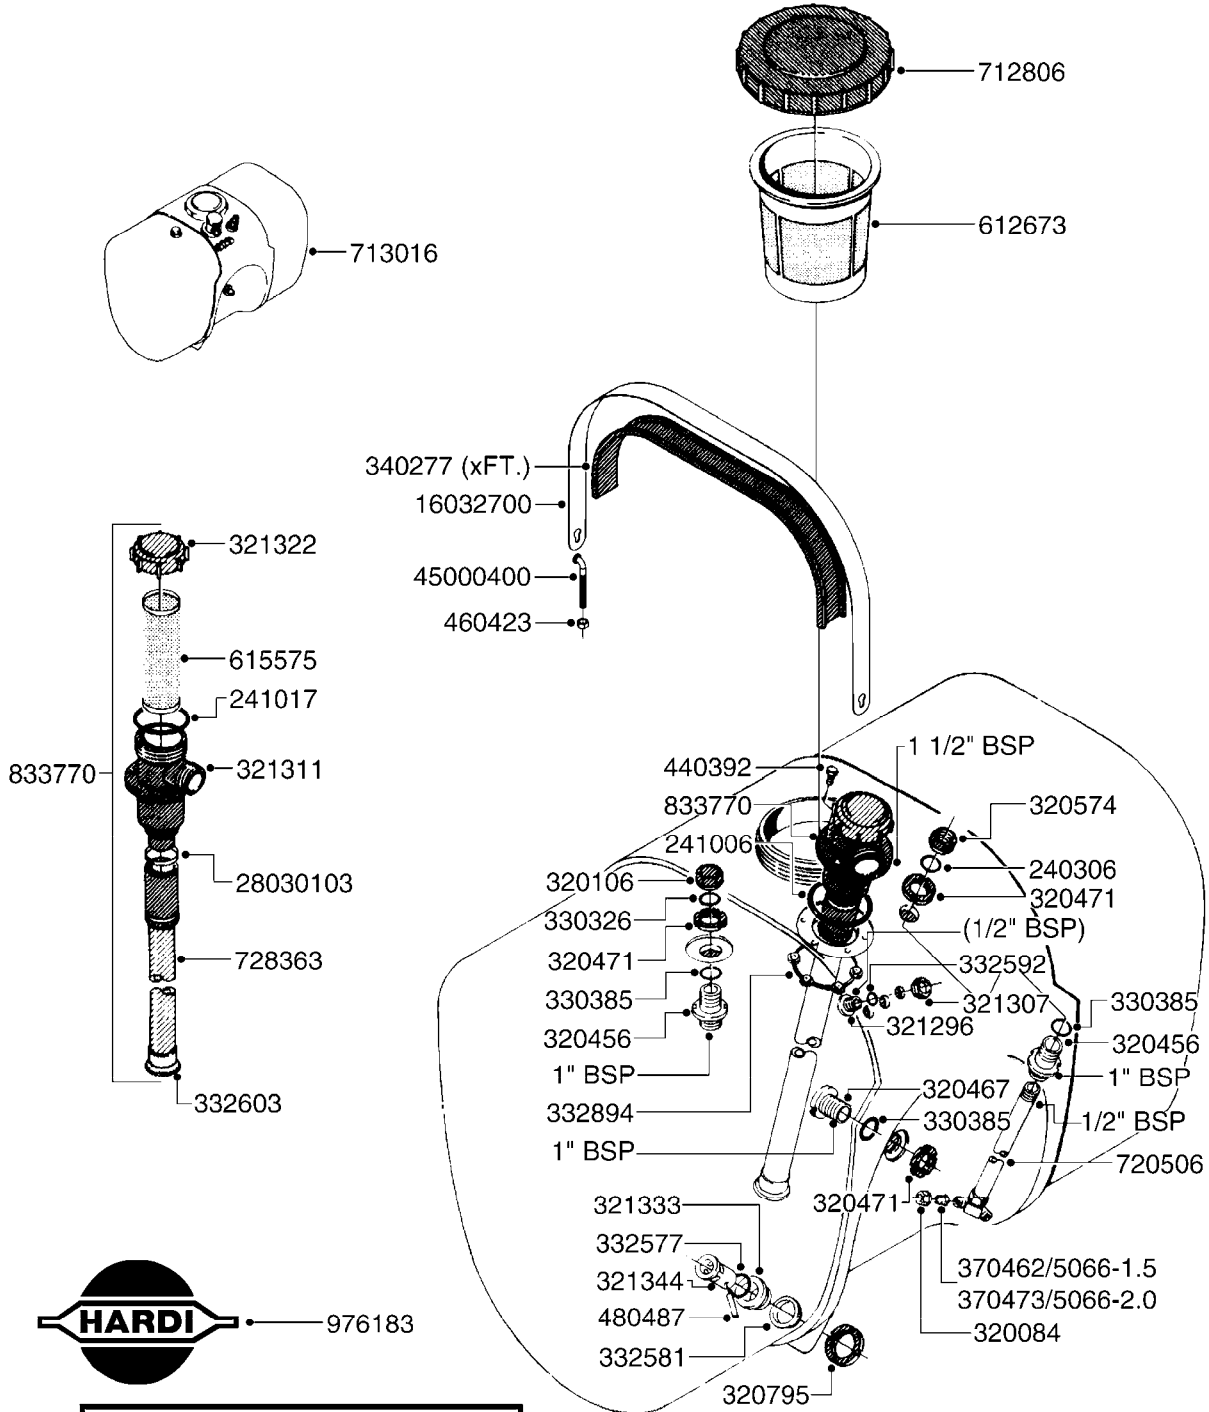

TANK - NK 105 (PRE 92)
E100-HIN, 12:12:05

Page 0
Date 06.04.2015 9:02

FOR CONNECTING HOSE
FITTINGS, SEE SECTION H

E100

TANK - NK 105 (PRE 92)
E100-HIN, 12:12:05

Page 1

Date 06.04.2015 9:02

parts-n°	order qty	description
240306	1	O-RING D29/D21X4
241006	1	O-RING D79,2X5,7 NITRIL
241017	1	O-RING D74,5X3 NITRIL
320084	1	FITT.DK NUT 1/2" BSP
320106	1	FITT.DK CAPNUT 1" BSP
320456	1	FITT.DK BULKHEAD 1"BSP DOUBLE
320467	1	FITT.DK BULKHEAD 1"BSP SINGLE
320471	1	FITT.DK NUT 1" BSP JAMB
320574	1	FITT.DK NUT 1" BSP SPECIAL
320795	1	FITT.DK NUT 1-1/2" BSP JAMB
321296	1	FITT.DK BULKHEAD 1/2" BSP SING
321307	1	FITT.DK NUT 1/2" BSP JAMB
321311	1	FILTER BODY S 80 X 4
321322	1	SCREW CAP F. S80 X 4
321333	1	FITT.DK BULK 1-1/2" X 1"F BSP
321344	1	DRAIN SCREW 1" BSP RED
330326	1	O-RING D30/D24X2 F.1"NUT
330385	1	O-RING D38,8/32,8XD3
332577	1	O-RING D38/D30X4 F.1" PUR.
332581	1	GASKET F. 1-1/2" BSP CAPNUT.
332592	1	O-RING D26/D20X3
332603	1	CAP F. SUCTION TUBE
332894	1	RETAIN.RING FOR SUCTION FILTER
340277	1	TANK PACKING - 40mm WIDE x 12"
370462	1	NOZZLE INJECTOR 5066-1.5
370473	1	NOZZLE INJECTOR 5066-2.0
440392	1	SCREW 6.3 X 25.0 DIN7981C TORX
460423	1	NUT HEX M10X1.5 LOCK
480487	1	PIN M5X60 SLOTTED GALV
612673	1	FILTER BASKET F. ES30/ES53
615575	1	FILTER F.TOP SUCT.30 MESH GRN.
712806	1	TANK LID WITH VENT S226 RED
713016	1	TANK W/O FRAME NK105
720506	1	AGITATION TUBE NK 80/105
728363	1	SUCTION TUBE ASSY.L=72"
833770	1	TOP SUCTION KIT 300/500
976183	1	DECAL COMPANY 185 X 300
16032700	1	TANK STRAP 40X2.0 L=930
28030103	1	CLAMP HOSE GEAR P5/4-S1.5"6724
45000400	1	T-BOLT SPECIAL F.TANK STRAP ES