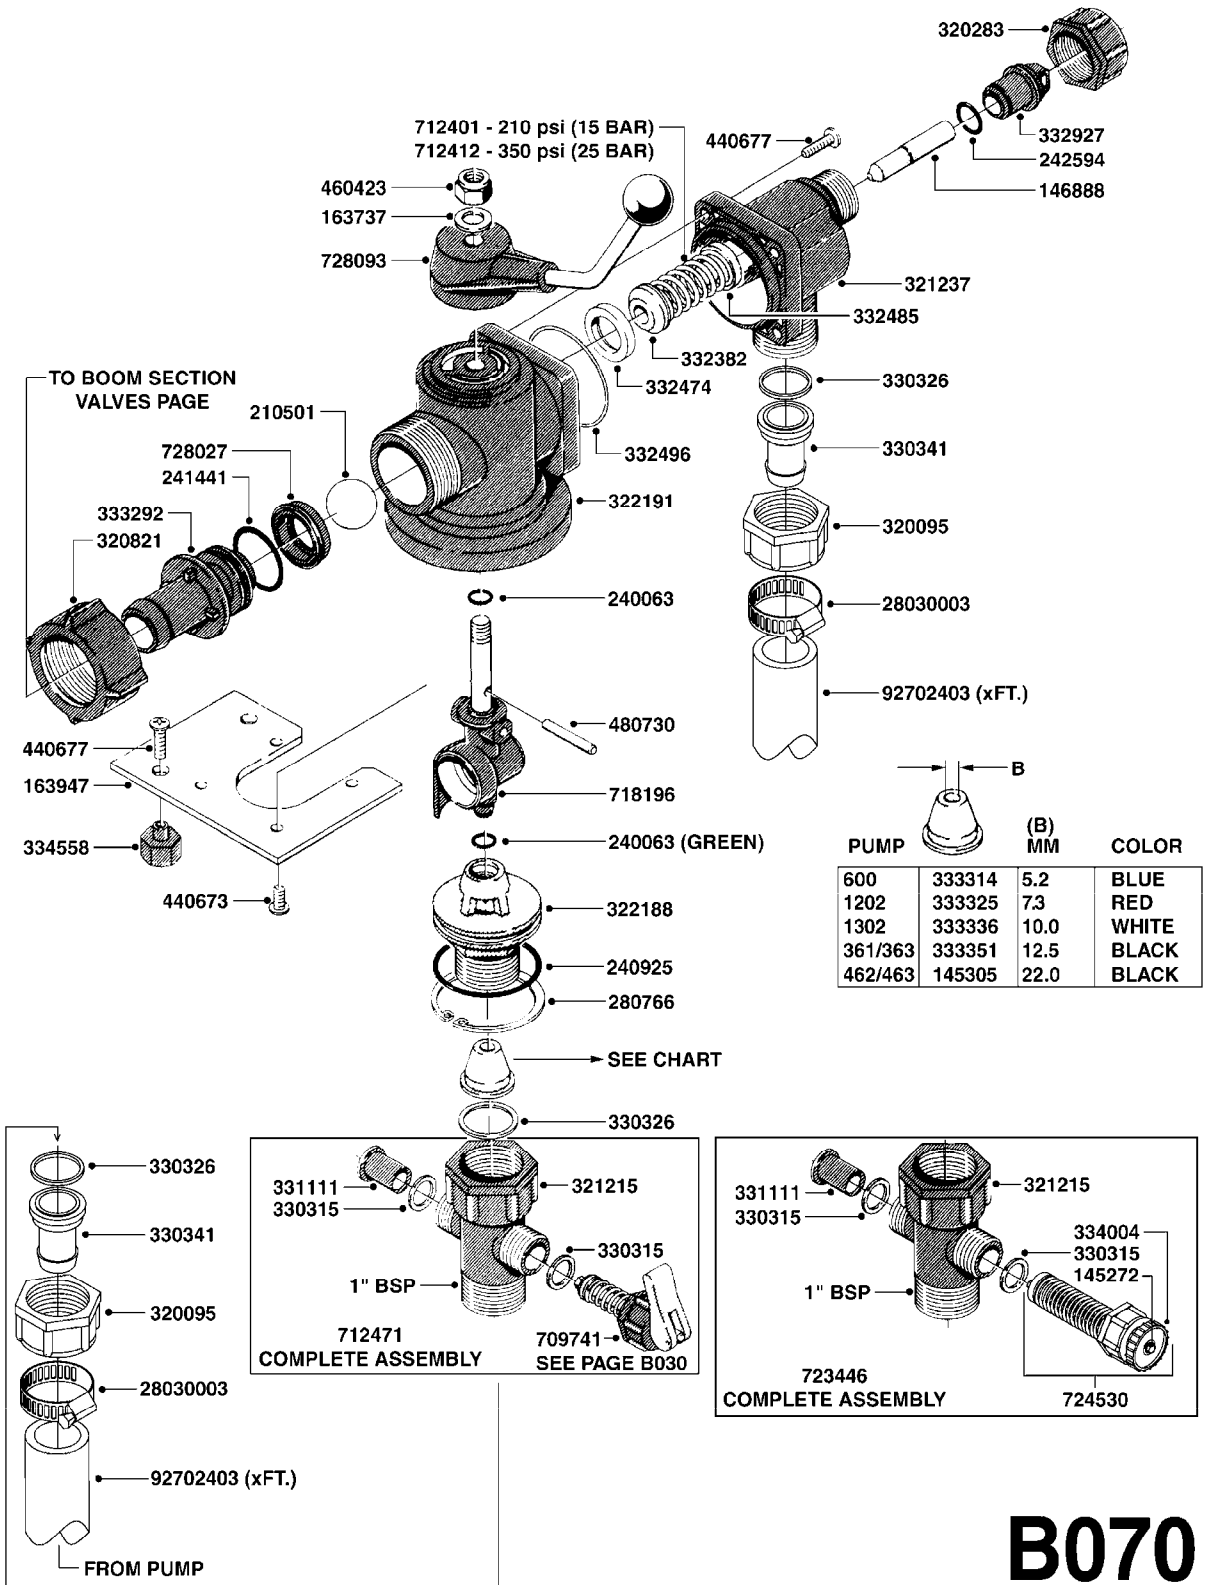

B070

BK-180 MASTER VALVE-MAN.POST94
B070-HIN, 06:09:11

Page 1
Date 06.04.2015 9:01

parts-n°	order qty	description
145272	1	INSERT F.AGIT.THUMBWHEEL BRASS
145305	1	NOZZLE F.OP.UNIT PUMP 462
146888	1	PIN 10 X 57MM STAINLESS
163737	1	WASHER D15.5/D10.5X1
163947	1	FITTING FOR BK 180
210501	1	BALL PLASTIC D25
240063	1	O-RING D14.1/9.3 X 2.4
240925	1	O-RING D49.5X3 NITRIL
241441	1	O-RING D29.3X3
242594	1	O-RING D14 X 1.78 SCH.70-EPDM
280766	1	SNAP-RING INNER 55X2 DIN 472
320095	1	FITT.DK NUT 1" BSP
320283	1	FITT.DK NUT 3/4"BSP
320821	1	FITT.DK NUT 1-1/2" BSP
321215	1	FITT.DK HOUSING F. AGITATION
321237	1	PRESSURE REGULATOR HOUSE BK180
322188	1	BOTTOM PIECE F.BALL EC
322191	1	HOUSING F.BALL (OPERATING UNIT)
330315	1	O-RING D18.4/D13X.6
330326	1	O-RING D30/D24X2 F.1"NUT
330341	1	FITT.DK HB 1" F. 1" NUT
331111	1	VALVE SEAT FOR 1/2" DISTRIBUT.
332382	1	VALVE CONE D25,7
332474	1	SEAT FOR OPERATING UNIT BALL
332485	1	SPRING GUIDE
332496	1	O-RING D58/54X2
332927	1	PLUG F. NOZZLE TUBE 3/4'
333292	1	FITT.DK HB 1"O'RING F.1-1/2"
333314	1	NOZZ.RESTRICTOR 600 BLUE
333325	1	NOZZ.RESTRICTOR 1202 RED
333336	1	NOZZ.RESTRICTOR 1302 WHITE
333351	1	NOZZ.RESTRICTOR 361 BLACK
334004	1	WHEEL F.AGITATION W/O INSERT
334558	1	NUT HEX PLASTIC INSERT
440673	1	SCREW F.PLASTIC 5X12 SS
440677	1	SCREW F. PLASTIC 5X20 SS
460423	1	NUT HEX M10X1.5 LOCK
480730	1	PIN ROLL 5X30 STAINLESS STEEL
709741	1	VALVE ASSY. 1/2" FLIP LEVER
712401	1	RELIEF VALVE ASSY. 12BAR
712412	1	RELIEF VALVE ASSY. 25BAR
712471	1	AGITATION VALVE ASSY. ON/OFF
718196	1	BALL VALVE HOUSING ASSEMBLY
723446	1	AGITATION VALVE ASSY. ADJUST.
724530	1	THUMB WHEEL FOR AGITATION
728027	1	BUSHING WITH SEAT
728093	1	HANDLE WITH BALL
28030003	1	CLAMP HOSE GEAR P1" 6716
92702403	1	HOSE PVC SUCT GRAY 1"