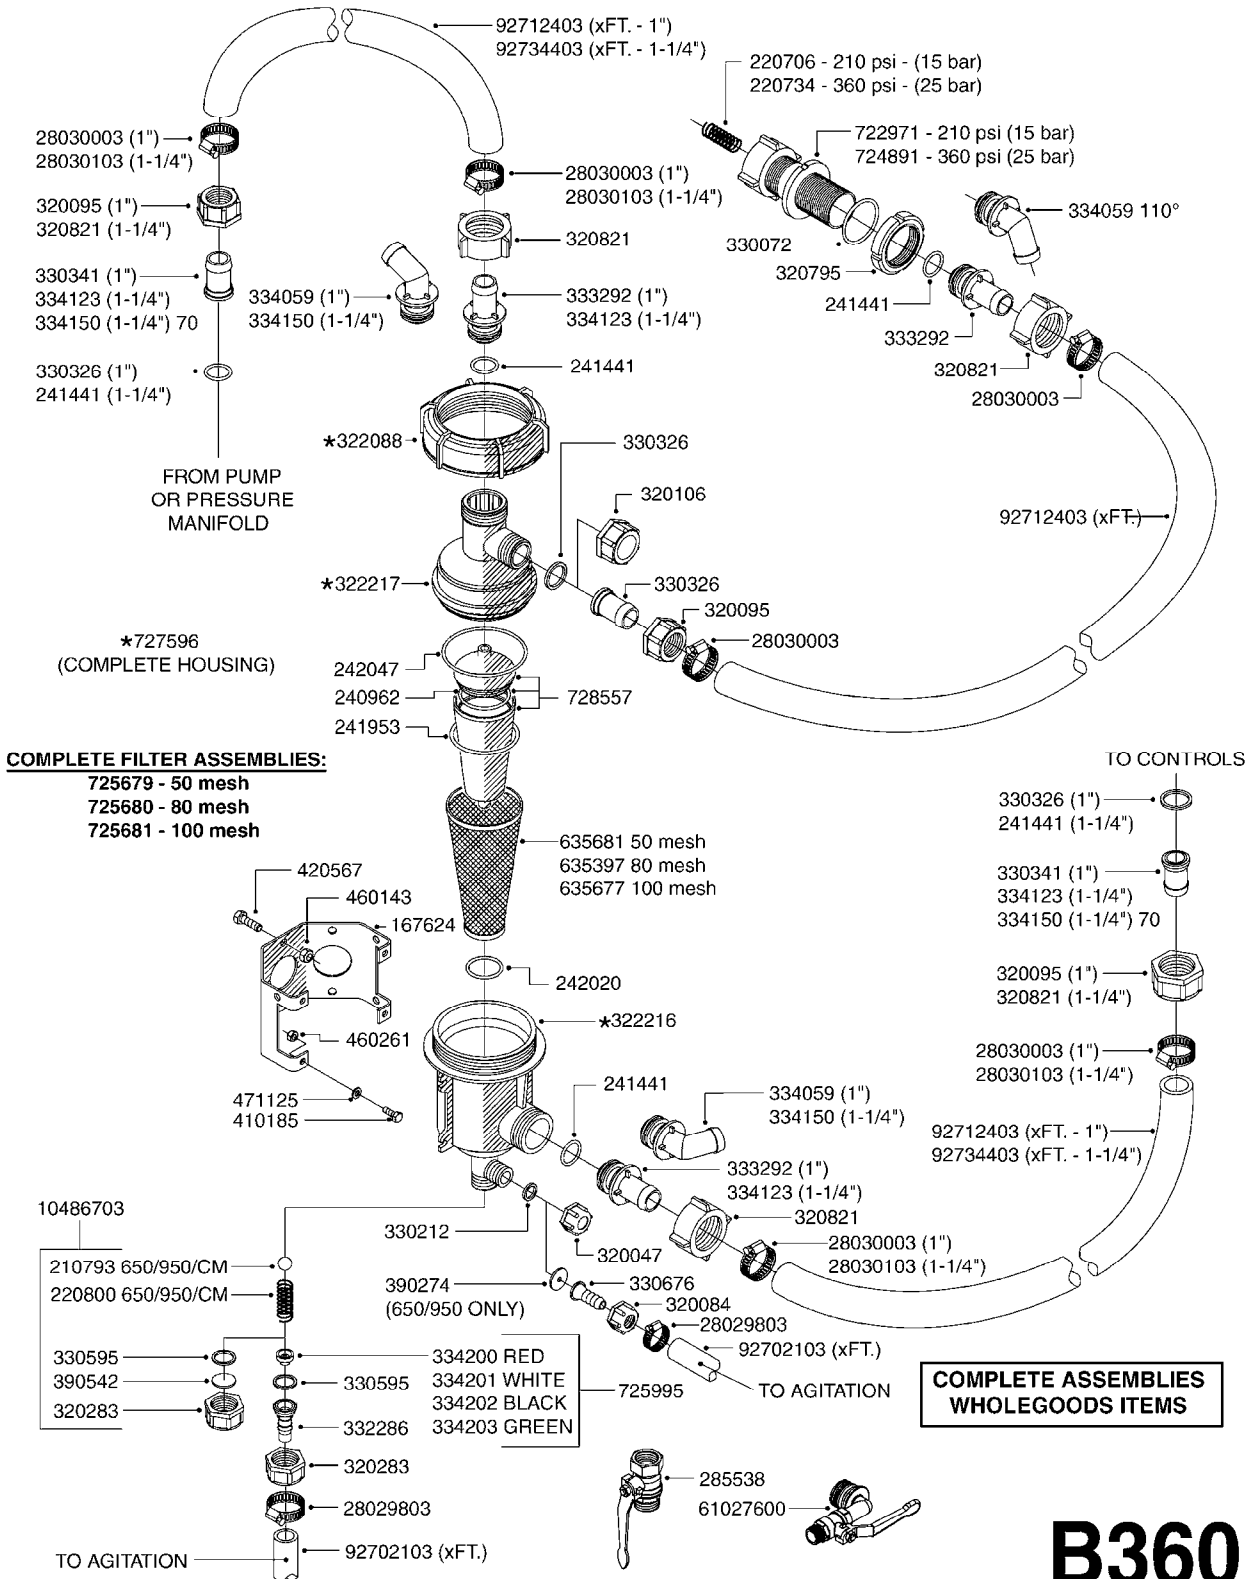

B110

BK-180 REMOTE CONTROL CABLE
B110-HIN, 01:01:01

Page 1
Date 06.04.2015 9:01

parts-n°	order qty	description
142516	1	SCREW SET M10 BENT F. LOCKING
142881	1	WIRE HOLDER FOR REMOTE CONTROL
142892	1	END NIPPLE F.REMOTE CABLE
281536	1	ALLEN WRENCH 3MM
410605	1	BOLT HEX 8.8 DEL M6X80
420604	1	BOLT HEX 8.8 DEL M10X25 FT DIN933
450564	1	SCREW M6X12 ALLEN
460261	1	NUT HEX M6X1 LOCK A2 DIN985
460423	1	NUT HEX M10X1.5 LOCK
471122	1	WASHER D20/D10.5X2 SS
611693	1	ARM FOR REMOTE CONTROL BK180
612124	1	BRACKET FOR OP.UNIT F REM.CTR
612566	1	MOUNT BRACKET F.FAN CABLE ASSY
612754	1	HANDLE FOR REMOTE CONTROL
715444	1	REMOTE CONTROL CABLE COMPLETE
715466	1	MOUNTING PLATE
833567	1	REMOTE CONTROL ON/OFF BK 180