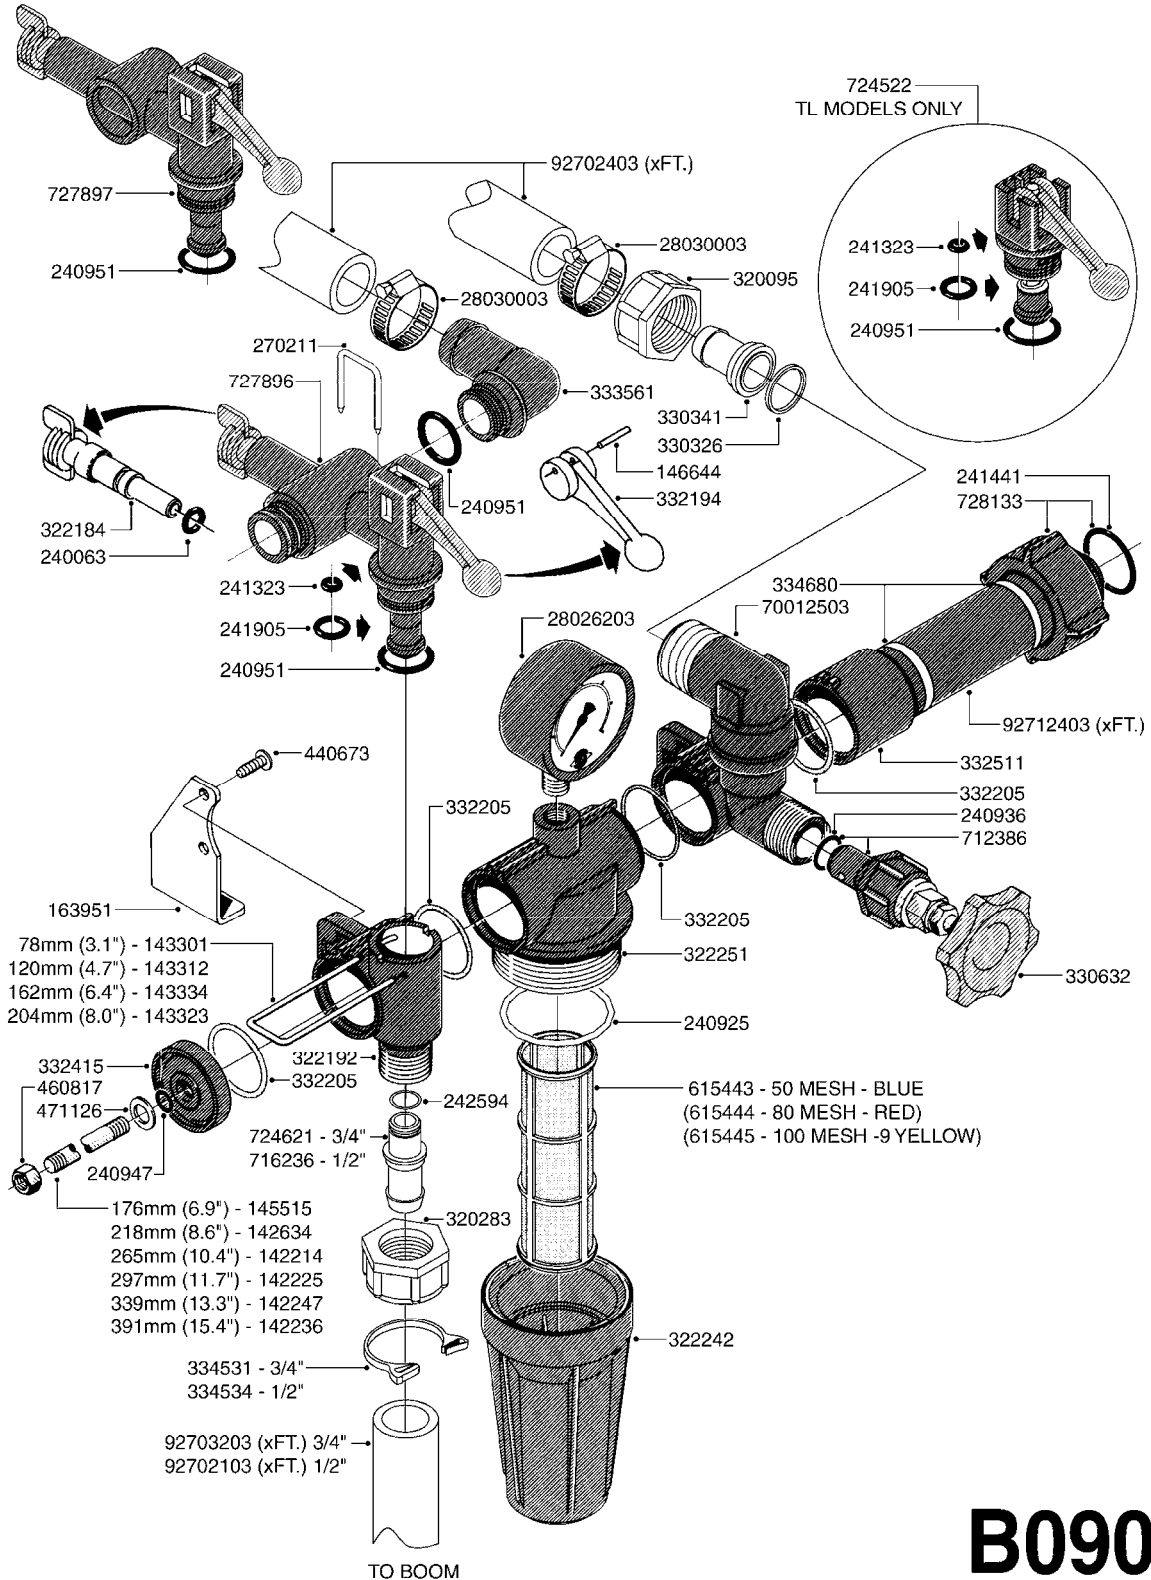

B090

BK-180 BOOM VALVES-MAN.POST 00
B090-HIN, 19:05:11

Page 1
Date 06.04.2015 9:01

parts-n°	order qty	description
142214	1	STUD BOLT - M8X265, 3 SECTION
142225	1	STUD BOLT 8 X 299 - 6 MODULS
142236	1	STUD BOLT 8 X 381 - 8 MODULS
142247	1	STUD BOLT 8 X 341 - 7 MODULS
142634	1	STUD BOLT M8 X 213 - 4 MODULS
143301	1	LOCK CLAMP 78 MM
143312	1	LOCK CLAMP 120 MM
143323	1	LOCK CLAMP 204 MM
143334	1	LOCK CLAMP 162 MM
145515	1	STUD BOLT M8 X 176MM
146644	1	PIN D3X19 STAINLESS
163951	1	MOUNT BRACKET FOR BK180 SECTIO
240063	1	O-RING D14.1/9.3 X 2.4
240925	1	O-RING D49.5X3 NITRIL
240936	1	O-RING D13.3X2.4 NITRIL
240947	1	O-RING D7.3X2.4 NITRIL
240951	1	O-RING D21.2X3 NITRIL
241323	1	O-RING D5.3X2.4 NITRIL
241441	1	O-RING D29.3X3
241905	1	O-RING 12,3X2,4 VITON DKR.1,05
242594	1	O-RING D14 X 1.78 SCH.70-EPDM
270211	1	FITT.DK S25 FORK L=37.5
320095	1	FITT.DK NUT 1" BSP
320283	1	FITT.DK NUT 3/4"BSP
322184	1	SCREW F.ADJUSTING CONST.PRESS.
322192	1	HOUSING F.DISTRIBUTOR
322242	1	FILTER BOWL / IN-LINE
322251	1	HOUSING F.FILTER MOUNT BK/EC
330326	1	O-RING D30/D24X2 F.1"NUT
330341	1	FITT.DK HB 1" F. 1" NUT
330632	1	REGULATING HANDLE
332194	1	DISTRIBUTION HANDLE
332205	1	O-RING D43/39XD2
332415	1	COVER
332511	1	FITT.DK END CAP 1"HB F.BK180
333561	1	FITT.DK ELB.1" EC RETURN
334531	1	CLAMP HOSE PLASTIC 3/4"
334534	1	CLAMP HOSE PLASTIC 1/2"
334680	1	CLAMP HOSE PLASTIC 1"
440673	1	SCREW F.PLASTIC 5X12 SS
460817	1	NUT HEX M8 STAINLESS DIN 934
471126	1	WASHER D16/D8.4X1.6 SS
615443	1	FILTER ELEM.50 MESH BLUE
615444	1	FILTER ELEM.80 MESH RED
615445	1	FILTER ELEM.100 MESH YELLOW
712386	1	PRESSURE REGULATOR COMPL. H-M
716236	1	FITT.DK HB 1/2" ASSY. F. 3/4"
724522	1	DISTR.OVER PART W.OUV PR 83 BK
724621	1	FITT.DK HB 3/4"ASSY F.3/4" NUT
727896	1	HOUSING UPPER F.CONST.PRESS.
727897	1	HOUSING UPPER PART END PC.BK92
728133	1	CONNECTING PART F.BK OPR.UNIT
28026203	1	GAUGE 200PSI/BR,2.5"1/4BSP-BTM
28030003	1	CLAMP HOSE GEAR P1" 6716
70012503	1	HOUSING FOR HARDI-MATIC VALVE
92702103	1	HOSE R X1/2" X300PSI WP X0012"
92702403	1	HOSE PVC SUCT GRAY 1"
92703203	1	HOSE R X3/4" X300PSI WP X0012"
92712403	1	HOSE R X1" X300PSI WP X0012"