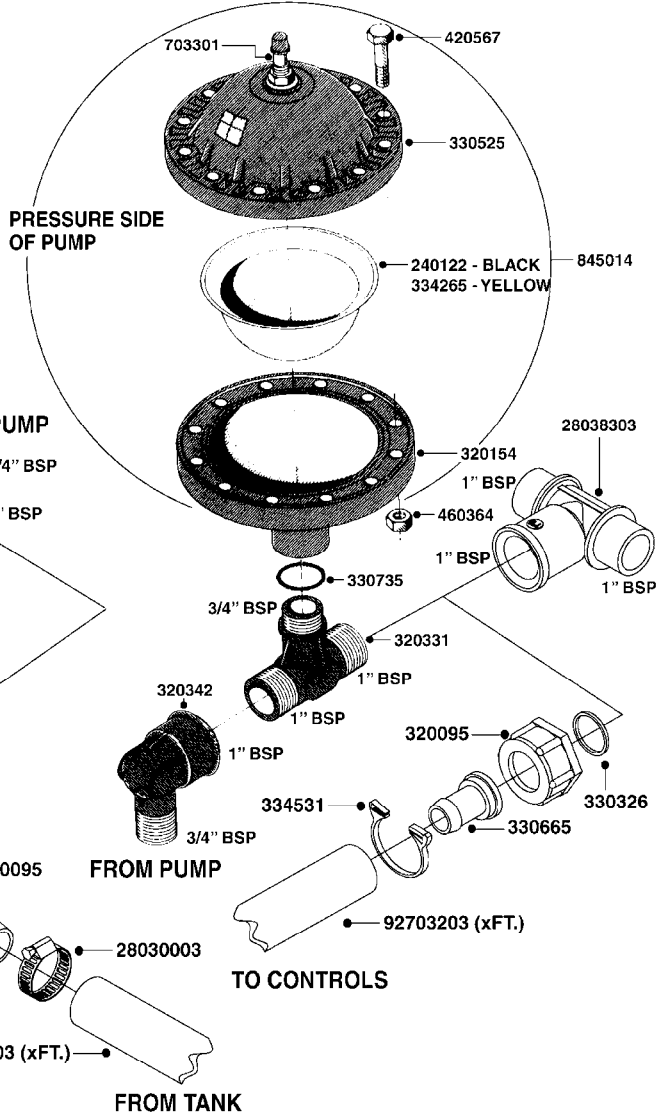

**#725970
COMPLETE DAMPER KIT
(SUCTION & PRESSURE)**