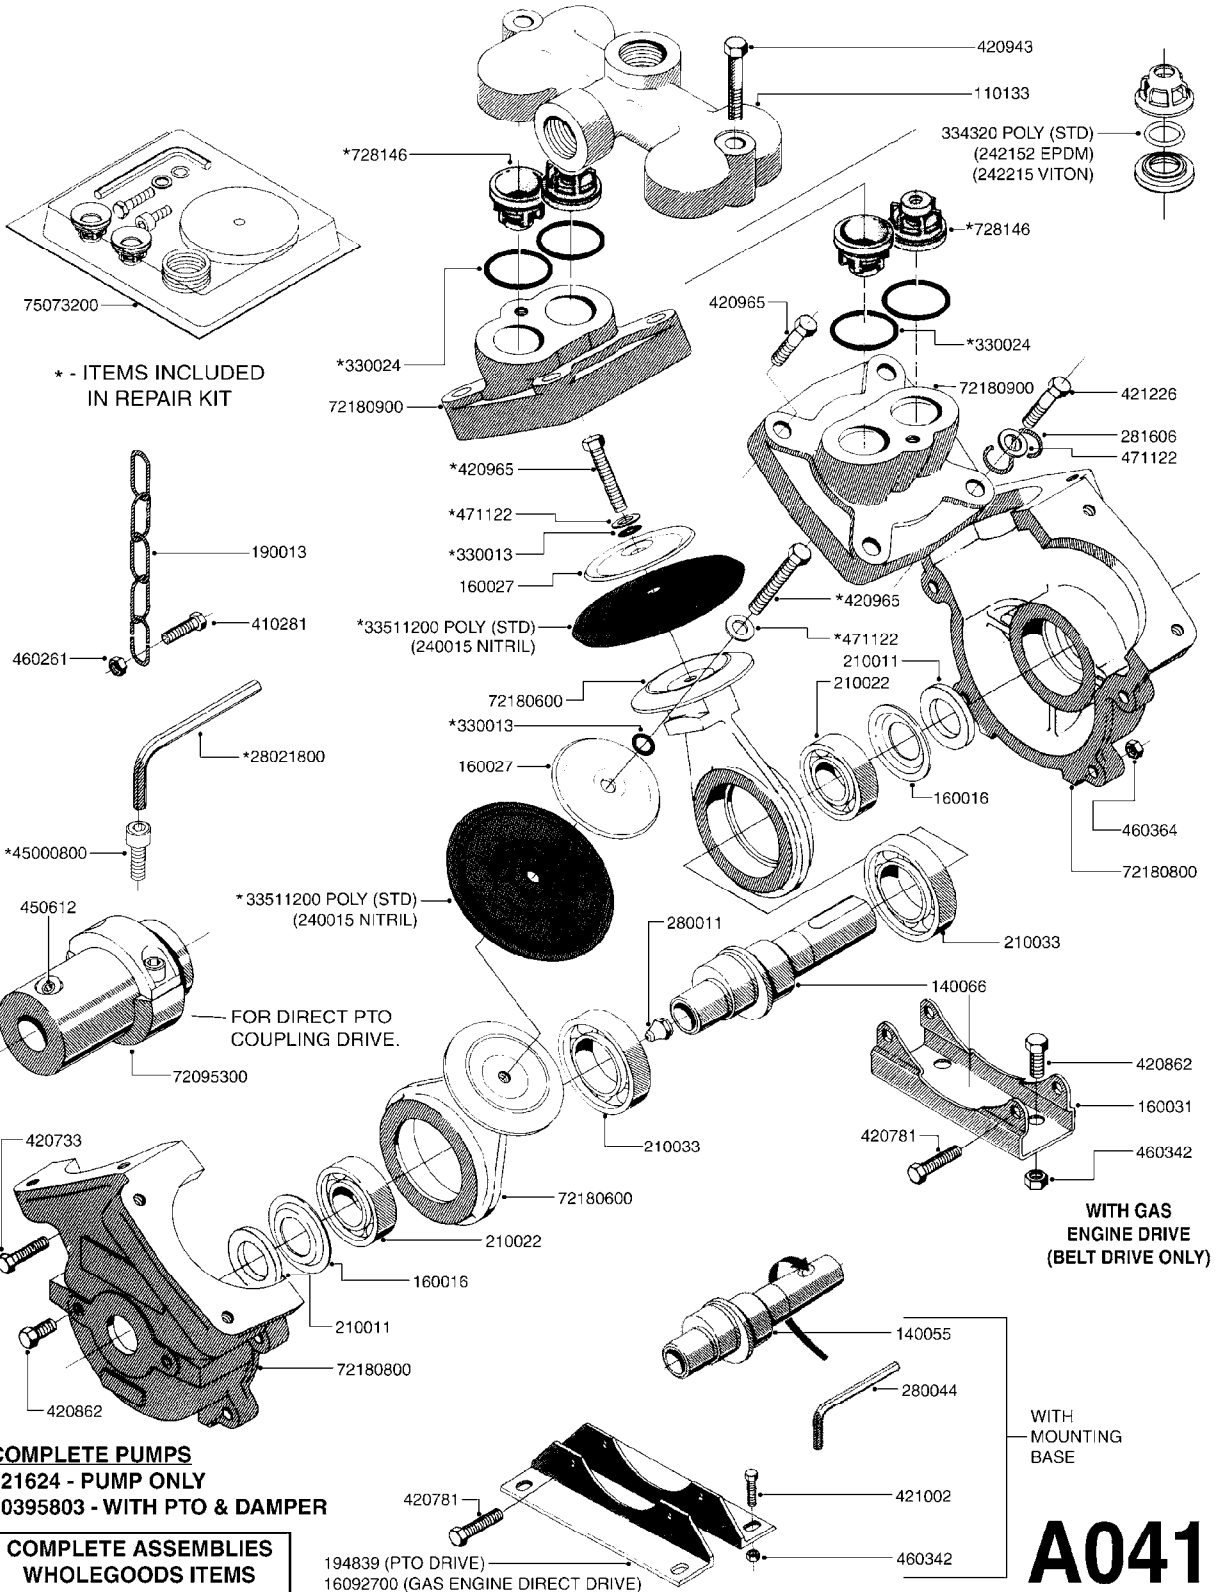

PUMP - 603
A041-HIN, 28:05:13

PUMP - 603
A041-HIN, 28:05:13

Page 1

Date 14.08.2015 9:47

parts-n°	order qty	description
110133	1	VALVE CHAMBER MOD 600 PAINTED
140055	1	CRANK SHAFT, MODEL 600
140066	1	CRANK SHAFT, MODEL 600/4
160016	1	DUST PLATE
160027	1	DIAPHRAGM UPPER DISC 500-600
160031	1	BASE PLATE MODEL 500-600
190013	1	CHAIN 35XL=800
194839	1	ANGLE IRON FOOT, M 500-600 RED
210011	1	SEAL FELT D39/23 X 4
210022	1	BEARING BALL 6205
210033	1	BEARING BALL 6007
240015	1	DIAPHRAGM MODEL 500-600 NITRIL
242152	1	O-RING D18.2X3 EPDM
242215	1	O-RING D18X3 VITON
280011	1	GREASE NIPPLE 3/8' SAE H TR
280044	1	KEY HEXAGON W6 3/16'
281606	1	S-HOOK GALVANIZED
330013	1	O-RING D15/D10X2.5 F.3/8"NUT
330024	1	O-RING D41,1/D34.5 X 3,5
334320	1	O-RING D18X3 POLYURETHANE
410281	1	BOLT HEX 8.8 DEL M6X25 DIN933 A2
420733	1	BOLT HEX 8.8 DEL M8X40
420781	1	BOLT HEX 8.8 DEL M8X50
420862	1	BOLT HEX 8.8 DEL M10X16 FT
420943	1	BOLT HEX 8.8 DEL M10X50
420965	1	M10X40 MACHINE SCREW STAINLESS
421002	1	BOLT HEX 8.8 DEL M10X30 FT DIN933
421226	1	BOLT HEX 8.8 DEL M10X45
450612	1	SCREW M10X16 POINTED
460261	1	NUT HEX M6X1 LOCK A2 DIN985
460342	1	NUT HEX M10 DEL DIN934
460364	1	NUT HEX M8 GALV.
471122	1	WASHER D20/D10.5X2 SS
728146	1	VALVE FOR 361(726890/707932)
821624	1	PUMP 603/7 W. FOOT TAPERED SHA
10395803	1	PUMP 603 C/W PTO 540 RPM
16092700	1	PUMP MOUNT PLATE TALL 500/600
28021800	1	KEY HEXAGON 8MM FOR M10
33511200	1	DIAPHRAGM 500-603 PUR 2006
45000800	1	BOLT ROUND M10X25
72095300	1	COUPLING 1-3/8' X 25, PAINTED
72180600	1	CONNECTING ROD FOR 503-603 M10
72180800	1	PUMP HOUSING 603 RED W/BOLTS
72180900	1	DIAPHRAGM COVER MOD. 600
75073200	1	PUMP KIT 603mm 06