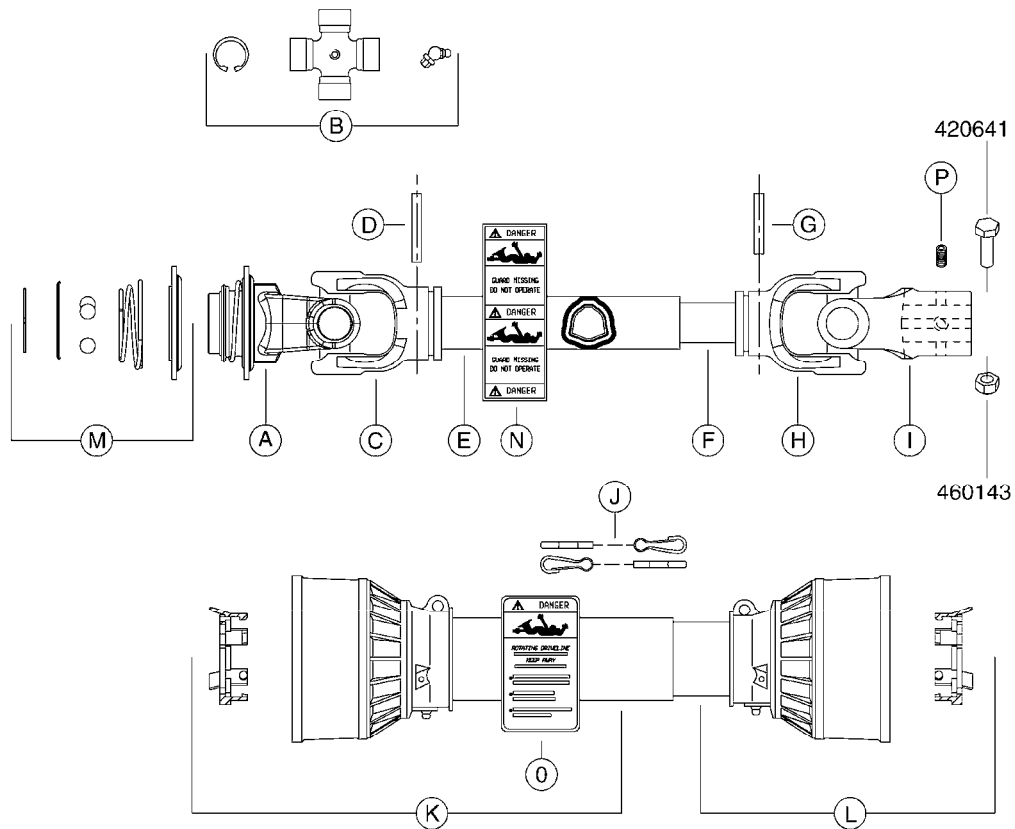

* Supplier changed in 2011 - see page A560 for "AMA" PTO's (yellow and black shields).

A480

PTO SHAFTS - BONDIOLI DIAPH.
A480-HIN, 13:12:11

Page 1

Date 14.08.2015 9:47

parts-n°	order qty	description
284041	1	UNIV. JOINT 27x70mm
289040	1	PTO YOKE 1-3/8" X 6 SPLINE
289041	1	PTO YOKE 1-3/8" X 6 SPLINE
289042	1	UNIV. JOINT 22x54mm
289045	1	UNIV. JOINT 30.2x79.4mm
289049	1	PTO SHIELD COMPLETE F.829446
289050	1	PTO SHIELD COMPLETE F.829445
829445	1	PTO 1-3/8/6X1-3/8/6X810M AXIAL
829446	1	PTO SHAFT LE-SPV + LP ZE-P540
829480	1	PTO 1-3/8/21 x 1-3/8/21x1210MM
829482	1	PTO 1-3/8/6X25MM X 600MM 1202
829483	1	PTO 1-3/8/6X30MM x 610MM 1302
829484	1	PTO 1-3/8/6X1-3/8/6X575MM 361
829486	1	PTO 1-3/8/6X30MM X870MM 1302
829487	1	PTO 1-3/8/6X1-3/8/6X870MM 361
829490	1	PTO 1-3/8/6X30MM 1320MM 1302
829491	1	PTO 1-3/8/6X1' 610/913MM 9016
829502	1	PTO 1-3/8/6x1210/1745
28005200	1	PTO YOKE 1-3/8" X 21 SPLINE
28005400	1	PTO YOKE 1-3/8" X 6 SPLINE
28005800	1	PTO YOKE 1-3/8" X 21 SPLINE
28006000	1	PTO YOKE D25 CONE 3 DEG.
28006100	1	PTO YOKE D30 CONE 4 DEG.
28006200	1	PTO YOKE 1-3/8" X 6 SPLINE
28006300	1	PTO YOKE D1"
28006700	1	PTO HALF SHAFT - TRACTOR END
28006900	1	PTO HALF SHAFT - TRACTOR END
28007300	1	PTO INNER D1" (NO SHIELD)
28007500	1	PTO INNER D1" (NO SHIELD)
28007800	1	PTO INNER D1" (NO SHIELD)
28008100	1	PTO SHIELD COMPLETE
28008500	1	PTO HALF SHAFT - TRACTOR END
28008600	1	PTO SHIELD ASSY COMPLETE
28009403	1	UNIV. JOINT 27x74.6mm
28015103	1	PTO YOKE 1-3/8"X21 TWST OLD
28015203	1	UNIV. JOINT 23.8x61.3mm
28015303	1	PTO YOKE 1-3/8"X21 BALL COLLAR
28015403	1	PTO OUTER 1-3/8"X21 (NO SHIELD)
28015503	1	PTO INNER 1-3/8"X21 (NO SHIELD)
28015603	1	PTO SHIELD COMPLETE F.28020303
28015703	1	PTO YOKE 1-3/4"X20 SPL OUTER
28015803	1	PTO OUTER 1-3/4"X20 (NO SHIELD)
28015903	1	PTO INNER 1-3/8"X21 (NO SHIELD)
28016003	1	PTO SHIELD COMPLETE F.10465803
28016203	1	PTO OUTER 1-3/8"X6 (SHIELDED)
28016303	1	PTO INNER 1-3/8"X6 (NO SHIELD)
28016703	1	PTO OUTER 1-3/8"X6 (NO SHIELD)
28016803	1	PTO INNER 1-3/8"X6 (NO SHIELD)
28020203	1	PTO 1-3/4/20x1-3/8/21 BP L=860
28020303	1	PTO 1-3/8/21 x 1-3/8/21 B&P
28040603	1	PTO YOKE 1-3/8X21SPL BLACK
28040703	1	SAFETY CHAIN F.CV BLACK PTO
28068800	1	PTO YOKE 1-3/8" X 6 SPLINE
28069700	1	UNIV. JOINT STD1 SFT
28072800	1	PTO SHIELD COMPLETE L=1912 SFT
28073000	1	PTO YOKE 1-3/8" X 6 SPLINE