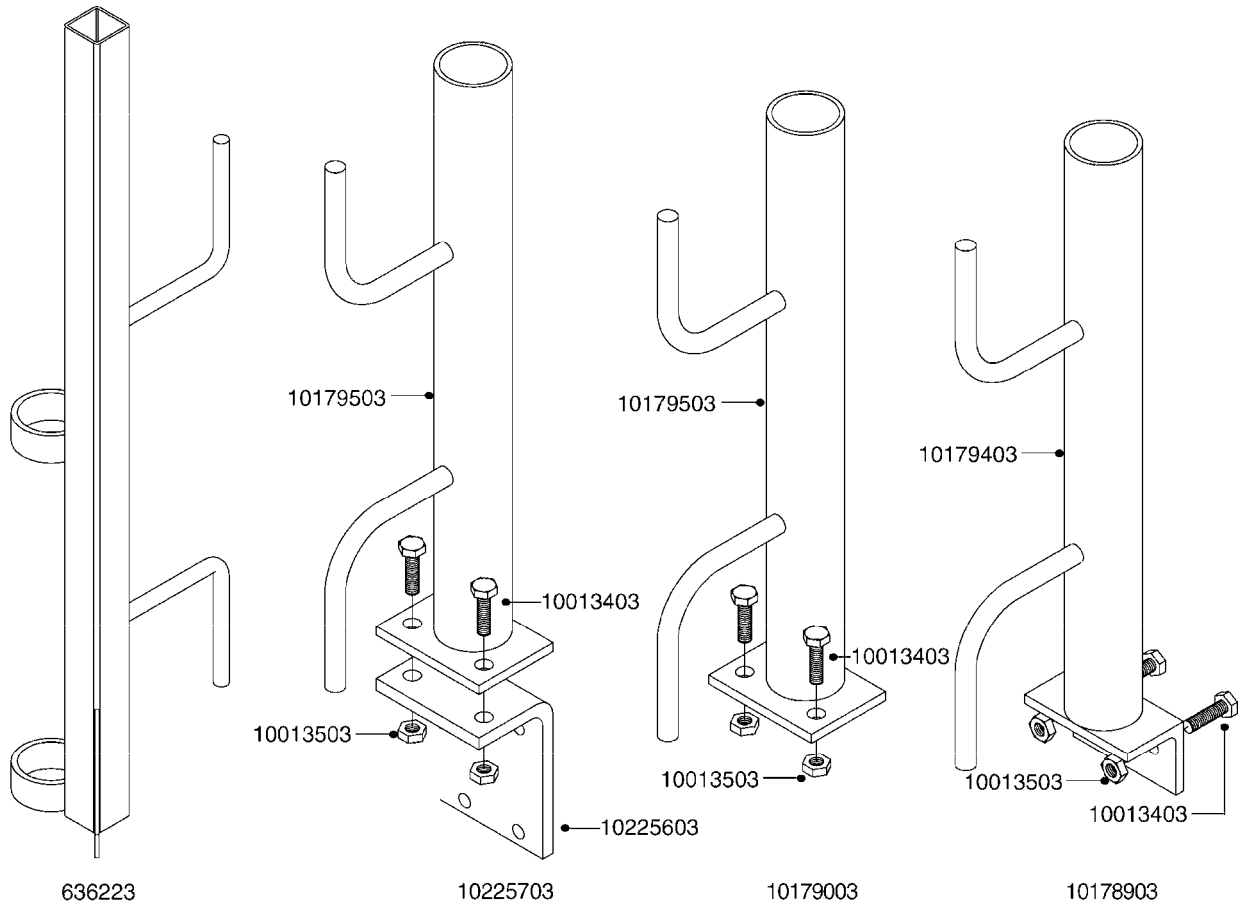

**COMPLETE ASSEMBLIES
WHOLEGOODS ITEMS**

COMPLETE ASSEMBLY:
818377 - 160' x 3/8" (50m) HOSE REEL
818381 - 320' X 3/8" (100m) HOSE REEL

G500

HOSE REEL ASSEMBLIES
G500-HIN, 09:04:13

Page 1

Date 14.08.2015 9:48

parts-n°	order qty	description
143684	1	BUSHING F. HOSE REEL
143706	1	SPACER TUBE F. 275' HOSE REEL
145925	1	NIPPLE M10 M6
146314	1	UNION BUSHING F.HOSE REEL
146315	1	RING FOR HOSE REEL
146487	1	SPACER ROD F/HOSE REEL 225mm
160311	1	WASHER D30/D20.4X2
241474	1	O-RING NITRIL
281072	1	SNAP-RING OUTER 20X1.20
282155	1	CLIP F.TUBE SUPPORT
320655	1	FITT.DK HN 1/2"-1/2" BSP
320821	1	FITT.DK NUT 1-1/2" BSP
330212	1	O-RING D19/D14X2.4 F.1/2"NUT
333443	1	BUSHING F. HOSE REEL
420604	1	BOLT HEX 8.8 DEL M10X25 FT DIN933
420626	1	BOLT HEX 8.8 DEL M10X20 FT
420862	1	BOLT HEX 8.8 DEL M10X16 FT
430286	1	BOLT HEX 8.8 DEL M12X30 FT
460423	1	NUT HEX M10X1.5 LOCK
460703	1	NUT HEX M12X1.75 LOCK DIN985
613207	1	CENTER TUBE FOR 164'HOSE REEL
613211	1	HOSE REEL NK 80/105
613292	1	CENTER TUBE 100 MM
633824	1	SIDE FOR HOSE REEL
633835	1	OUTER TUBE NK 300-600
633846	1	FITTING FOR HOSE REEL TR2/TR3
633905	1	BRKTS. HOSE REEL SM210
637986	1	CLAMP FITTING HOSE REEL
719073	1	HANDLE ASSY. F. HOSE REEL
719084	1	SWIVEL F.HOSE REEL
719121	1	HOSE 1/2'X2500M NUT
719401	1	CLIPS F.PISTOL ASSY.
725618	1	CLIP WHITE PLASTIC SNAP TYPE
818377	1	REEL FOR HOSE 160' X 3/8"
818381	1	REEL FOR HOSE 320' X 3/8'
818801	1	BKT.HOSE REEL MOUNT NL/NK/BOOM
818845	1	BKT.HOSE REEL SM210
833768	1	HOLDER F. HOSE REEL
834764	1	BKT.HOSE REEL MOUNT ESTATE SPR
61021400	1	BKT. BOOM MOUNT SM53/80 US