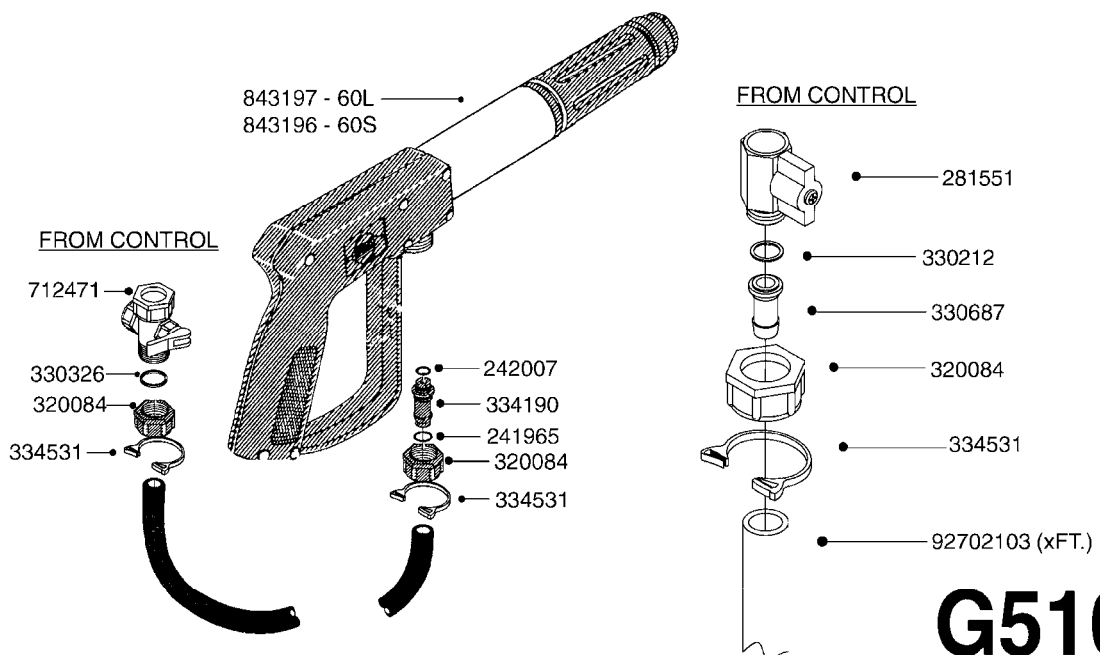

G510

HOSE WRAPS
G510-HIN, 19:05:11

Page 1
Date 14.08.2015 9:48

parts-n°	order qty	description
241965	1	O-RING 12.1 X 1.6
242007	1	O-RING D9.1X1.6
281551	1	BALL VALVE 1/2"
320084	1	FITT.DK NUT 1/2" BSP
330212	1	O-RING D19/D14X2.4 F.1/2"NUT
330326	1	O-RING D30/D24X2 F.1"NUT
330687	1	FITT.DK HB 1/2" F. 1/2" NUT
334190	1	FITT.DK HB 1/2' F. PISTOL 60S
334531	1	CLAMP HOSE PLASTIC 3/4"
636223	1	POST 12 VOLT TR30
712471	1	AGITATION VALVE ASSY. ON/OFF
843196	1	GUN, MODEL 60S
843197	1	HANDGUN KIT TYPE 60 LONG
10013403	1	BOLT HEX 3/8-16X1 1/4 HCS Z5
10013503	1	NUT HEX NC 3/8"
10178903	1	WRAP HOSE SIDE MOUNT PLATE
10179003	1	WRAP HOSE BOTTOM PLATE MOUNT
10179403	1	WRAP WELDMENT FOR HI101789
10179503	1	WRAP WELDMENT FOR HI101790
10225603	1	BKT.FOR HOSE WRAP MOUNT NL NK
10225703	1	WRAP HOSE BDL.BOTTOM PLATE
92702103	1	HOSE R X1/2" X300PSI WP X0012"