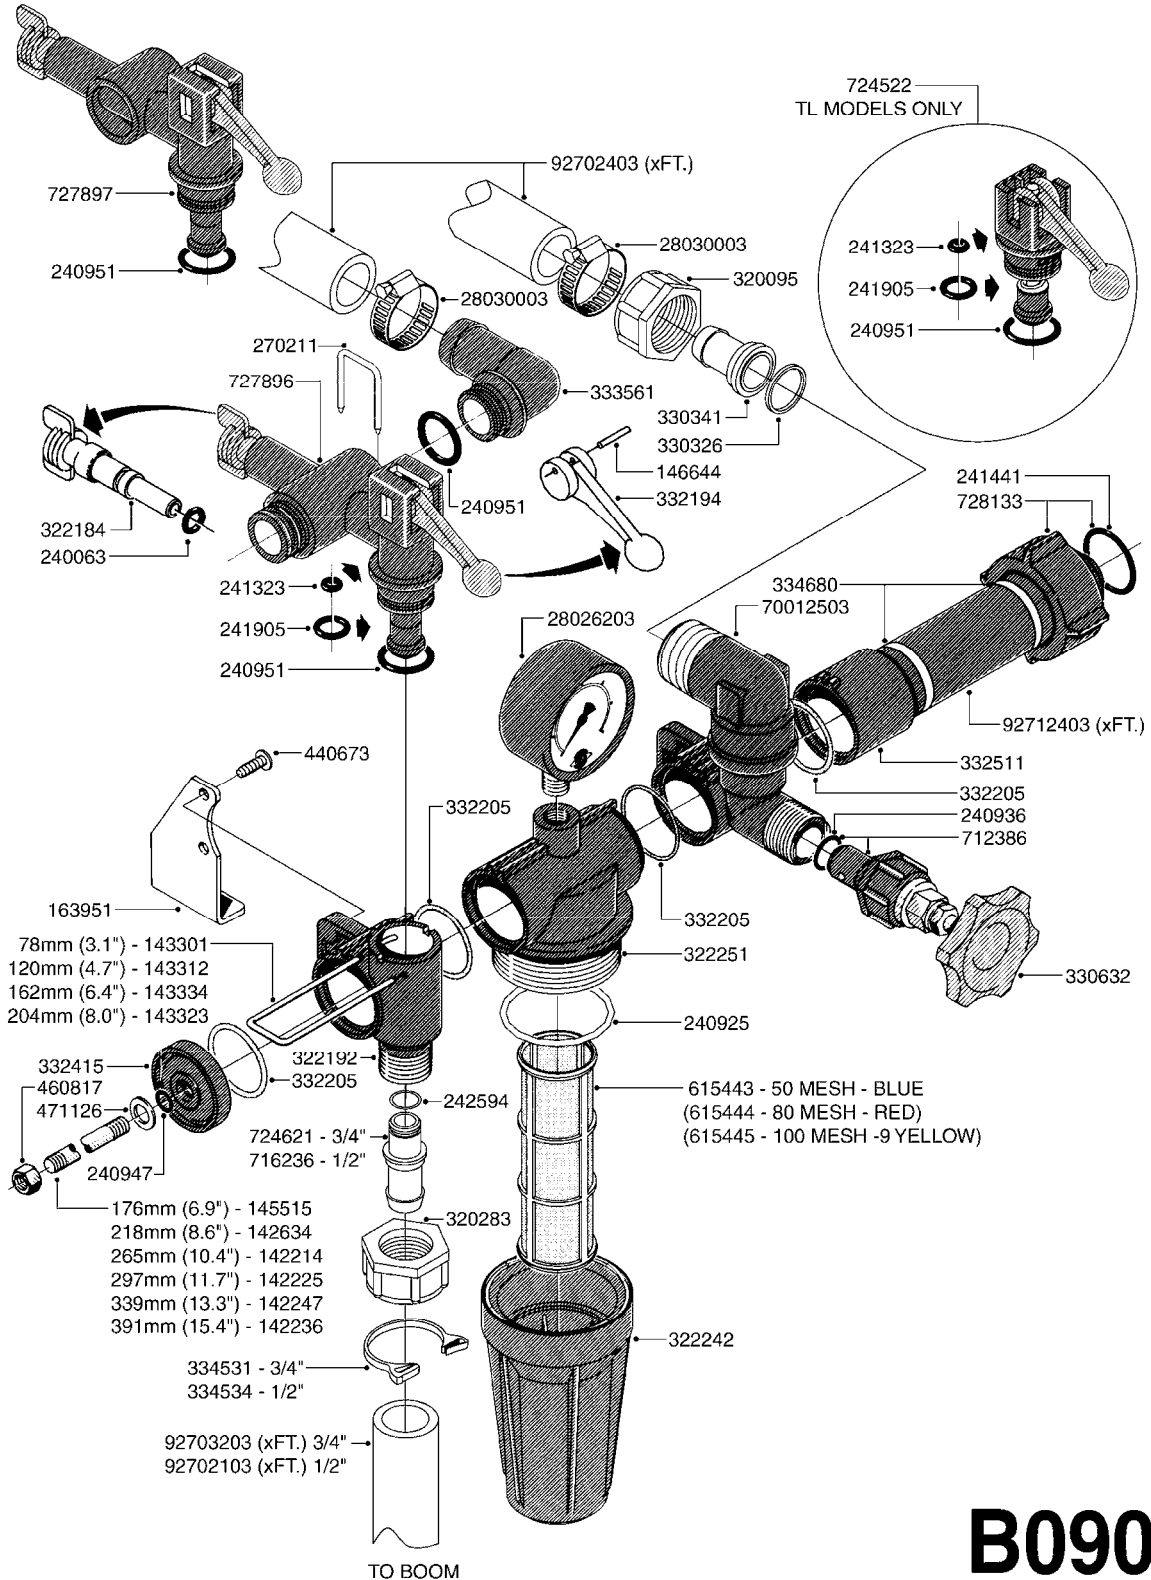

B090

BK-180 BOOM VALVES-MAN.POST 00
B090-HIN, 19:05:11

Page 1
Date 14.08.2015 9:47

parts-n°	order qty	description
142214	1	STUD BOLT - M8X265, 3 SECTION
142225	1	STUD BOLT 8 X 299 - 6 MODULS
142236	1	STUD BOLT 8 X 381 - 8 MODULS
142247	1	STUD BOLT 8 X 341 - 7 MODULS
142634	1	STUD BOLT M8 X 213 - 4 MODULS
143301	1	LOCK CLAMP 78 MM
143312	1	LOCK CLAMP 120 MM
143323	1	LOCK CLAMP 204 MM
143334	1	LOCK CLAMP 162 MM
145515	1	STUD BOLT M8 X 176MM
146644	1	PIN D3X19 STAINLESS
163951	1	MOUNT BRACKET FOR BK180 SECTIO
240063	1	O-RING D14.1/9.3 X 2.4
240925	1	O-RING D49.5X3 NITRIL
240936	1	O-RING D13.3X2.4 NITRIL
240947	1	O-RING D7.3X2.4 NITRIL
240951	1	O-RING D21.2X3 NITRIL
241323	1	O-RING D5.3X2.4 NITRIL
241441	1	O-RING D29.3X3
241905	1	O-RING 12,3X2,4 VITON DKR.1,05
242594	1	O-RING D14 X 1.78 SCH.70-EPDM
270211	1	FITT.DK S25 FORK L=37.5
320095	1	FITT.DK NUT 1" BSP
320283	1	FITT.DK NUT 3/4"BSP
322184	1	SCREW F.ADJUSTING CONST.PRESS.
322192	1	HOUSING F.DISTRIBUTOR
322242	1	FILTER BOWL / IN-LINE
322251	1	HOUSING F.FILTER MOUNT BK/EC
330326	1	O-RING D30/D24X2 F.1"NUT
330341	1	FITT.DK HB 1" F. 1" NUT
330632	1	REGULATING HANDLE
332194	1	DISTRIBUTION HANDLE
332205	1	O-RING D43/39XD2
332415	1	COVER
332511	1	FITT.DK END CAP 1"HB F.BK180
333561	1	FITT.DK ELB.1" EC RETURN
334531	1	CLAMP HOSE PLASTIC 3/4"
334534	1	CLAMP HOSE PLASTIC 1/2"
334680	1	CLAMP HOSE PLASTIC 1"
440673	1	SCREW F.PLASTIC 5X12 SS
460817	1	NUT HEX M8 STAINLESS DIN 934
471126	1	WASHER D16/D8.4X1.6 SS
615443	1	FILTER ELEM.50 MESH BLUE
615444	1	FILTER ELEM.80 MESH RED
615445	1	FILTER ELEM.100 MESH YELLOW
712386	1	PRESSURE REGULATOR COMPL. H-M
716236	1	FITT.DK HB 1/2" ASSY. F. 3/4"
724522	1	DISTR.OVER PART W.OUV PR 83 BK
724621	1	FITT.DK HB 3/4"ASSY F.3/4" NUT
727896	1	HOUSING UPPER F.CONST.PRESS.
727897	1	HOUSING UPPER PART END PC.BK92
728133	1	CONNECTING PART F.BK OPR.UNIT
28026203	1	GAUGE 200PSI/BR,2.5"1/4BSP-BTM
28030003	1	CLAMP HOSE GEAR P1" 6716
70012503	1	HOUSING FOR HARDI-MATIC VALVE
92702103	1	HOSE R X1/2" X300PSI WP X0012"
92702403	1	HOSE PVC SUCT GRAY 1"
92703203	1	HOSE R X3/4" X300PSI WP X0012"
92712403	1	HOSE R X1" X300PSI WP X0012"