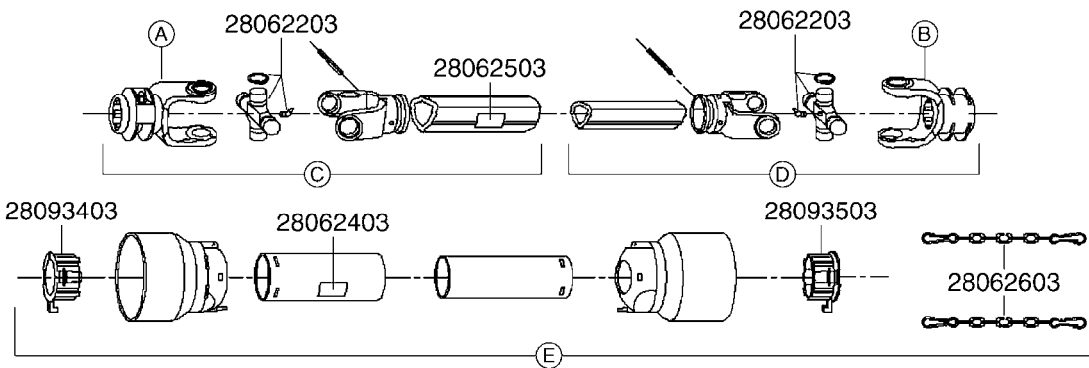

A485

PTO SHAFTS - BONDIOLI CENT.
A485-HIN, 20:01:14

Page 1

Date 14.08.2015 9:47

parts-n°	order qty	description
289042	1	UNIV. JOINT 22x54mm
420641	1	BOLT HEX 8.8 DEL M8X35
450015	1	SCREW ALLAN 3/8'X5/8' BLACK
460143	1	NUT HEX M8 LOCK A2 DIN985
28009803	1	PTO PIN TUBE RETAINER OUTER
28009903	1	PTO TUBE RETAINER INNER
28010103	1	PTO YOKE F.INNER TUBE CV PTO
28021403	1	PTO 1"STR/1-3/8" 6SPL B&P
28021503	1	PTO 1"STR/1-3/8" 21SPL B&P
28021603	1	PTO 1"STR/1-3/4" 20SPL B&P
28027903	1	PTO BALL LOCK.KIT F.1-3/8 YOKE
28040503	1	UNIV. JOINT 27x74.6mm
28040703	1	SAFETY CHAIN F.CV BLACK PTO
28041803	1	DECAL DANGER GUARD MISSING
28041903	1	DECAL DANGER ROT.DRIVELINE
28056703	1	PTO YOKE #1 1-3/8" X 6 SPLINE
28056803	1	PTO YOKE #1 1-3/8" X 21 SPLINE
28056903	1	PTO YOKE #4 1-3/8" X 20 SPLINE
28057003	1	PTO TUBE YOKE #1-G1 OUTER
28057103	1	PTO TUBE YOKE #4-G4 OUTER
28057203	1	PTO PIN TUBE RETAINER OUTER
28057303	1	PTO TUBE OUTER #1 745MM
28057403	1	PTO TUBE OUTER #4 720MM
28057503	1	PTO TUBE INNER #1 745MM
28057603	1	PTO TUBE INNER #4 720MM
28057703	1	PTO TUBE RETAINER INNER
28057803	1	PTO TUBE YOKE #1 Ø=1"
28057903	1	PTO TUBE YOKE #4 Ø=1"
28058003	1	PTO HALF SAFETY SHIELD OUTER
28058103	1	PTO HALF SAFETY SHIELD OUTER
28058203	1	PTO HALF SAFETY SHIELD INNER
28058303	1	PTO HALF SAFETY SHIELD INNER
28058403	1	PTO BALL LOCK.KIT F.1-3/4 YOKE
28058503	1	PTO TUBE YOKE #1-G1 INNER