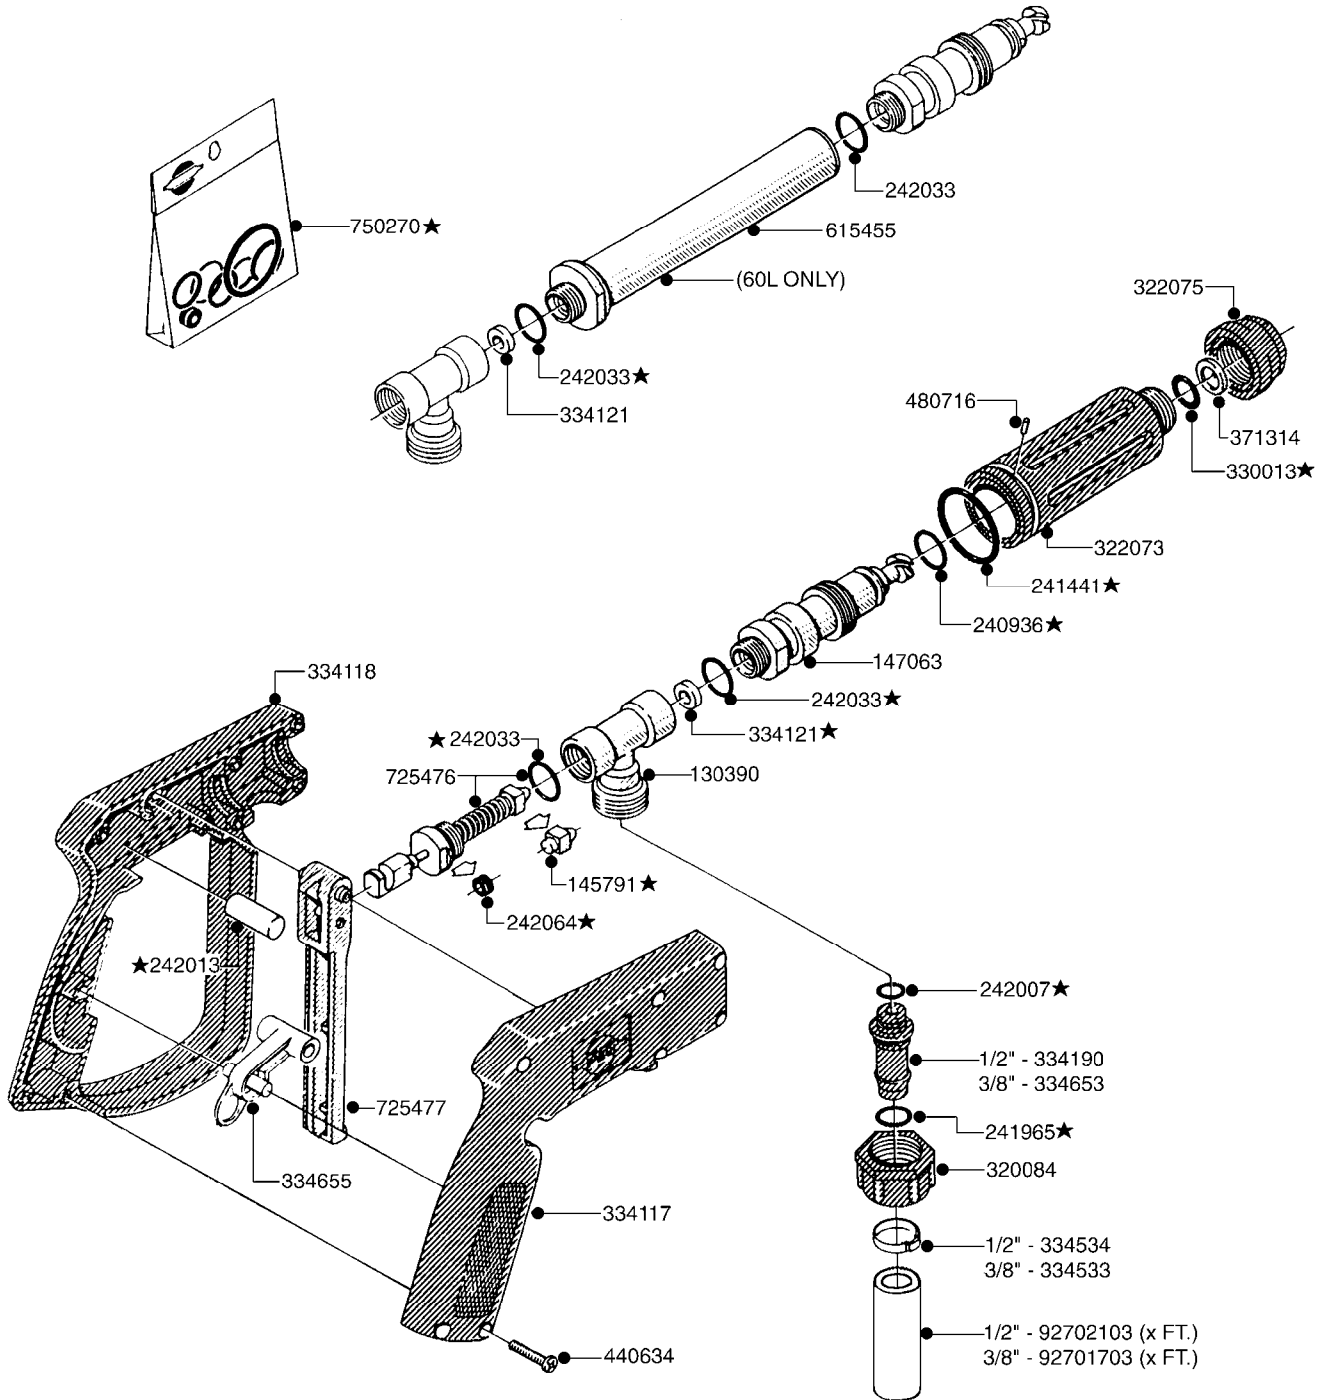

COMPLETE ASSEMBLY:
843197 - 60L
843196 - 60S

COMPLETE ASSEMBLIES
WHOLEGOODS ITEMS

G450

HANDGUN TYPE 60S/60L POST 95
G450-HIN, 19:05:11

Page 1

Date 14.08.2015 9:48

parts-n°	order qty	description
130390	1	TEE 3/8'X 1/2' BSP F.TYPE 60S
145791	1	CONE FOR ON/OFF
147063	1	SWIRL F.SPRAY GUN TYPE 60
240936	1	O-RING D13.3X2.4 NITRIL
241441	1	O-RING D29.3X3
241965	1	O-RING 12.1 X 1.6
242007	1	O-RING D9.1X1.6
242013	1	SPRING RUBBER F/TRIGGER
242033	1	O-RING
242064	1	SLEEVE RUBBER 3X8X4MM
320084	1	FITT.DK NUT 1/2" BSP
322073	1	HOUSING F.SWIRL TYPE 60S H.G.
322075	1	HOUSING F. NOZZLE
330013	1	O-RING D15/D10X2.5 F.3/8"NUT
334117	1	HANDLE PIECE RIGHT F.60S/60L
334118	1	HANDLE PIECE LEFT F.60S/60L
334121	1	SEAT FOR ON-OFF TYPE
334190	1	FITT.DK HB 1/2' F. PISTOL 60S
334533	1	CLAMP HOSE PLASTIC 3/8"
334534	1	CLAMP HOSE PLASTIC 1/2"
334653	1	FITT.DK HB 3/8' F.HANDGUN
334655	1	TRIGGER SAFETY F.60S/60L GUN
371314	1	NOZZLE CERAMIC 1099-20
440634	1	SCREW 5/8"
480716	1	PIN D3X6 STAINLESS
615455	1	TUBE F.LANCE TYPE 60L
725476	1	SPINDLE
725477	1	TRIGGER
750270	1	GASKET KIT F.SPRAY GUN
843196	1	GUN, MODEL 60S
843197	1	HANDGUN KIT TYPE 60 LONG
92701703	1	HOSE R X3/8" X300PSI WP X0012"
92702103	1	HOSE R X1/2" X300PSI WP X0012"