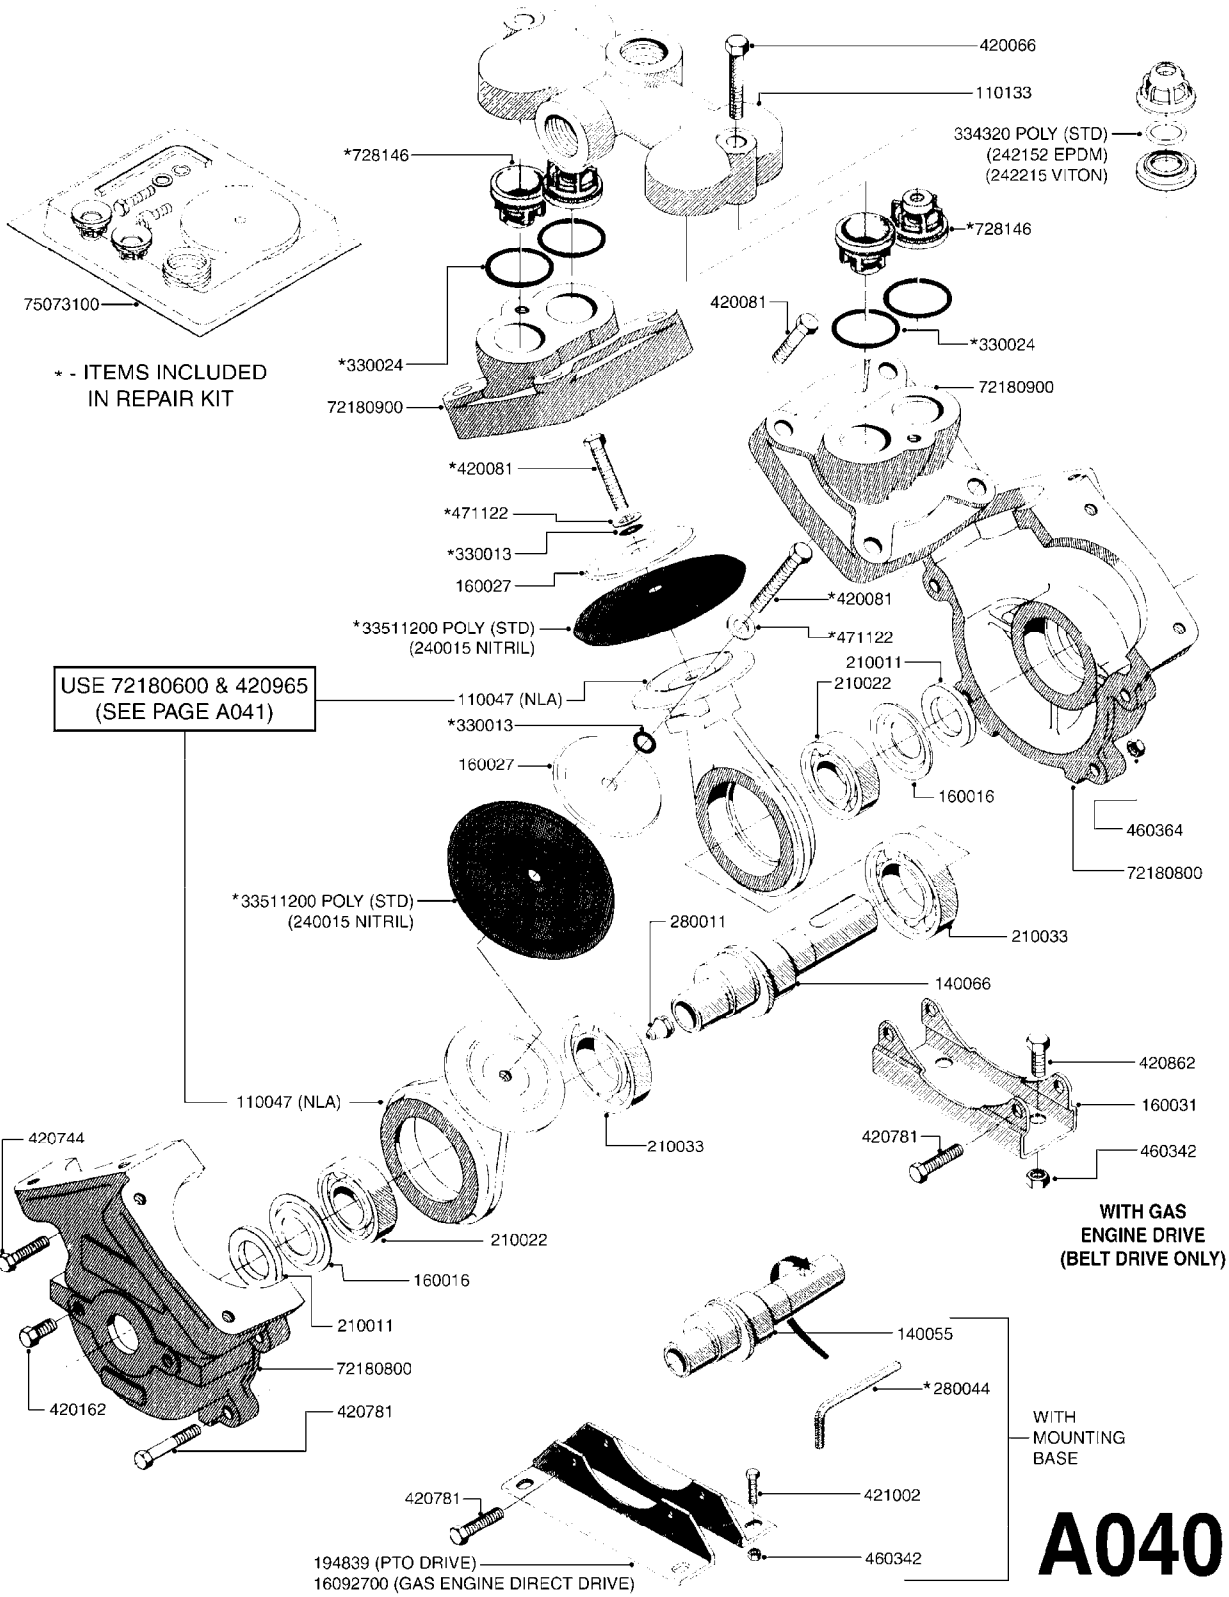

PUMP - 600
A040-HIN, 13:05:14

PUMP - 600
A040-HIN, 13:05:14

Page 1

Date 14.08.2015 9:47

parts-n°	order qty	description
110047	1	CONN.ROD MOD.500-600 72180600
110133	1	VALVE CHAMBER MOD 600 PAINTED
140055	1	CRANK SHAFT, MODEL 600
140066	1	CRANK SHAFT, MODEL 600/4
160016	1	DUST PLATE
160027	1	DIAPHRAGM UPPER DISC 500-600
160031	1	BASE PLATE MODEL 500-600
194839	1	ANGLE IRON FOOT, M 500-600 RED
210011	1	SEAL FELT D39/23 X 4
210022	1	BEARING BALL 6205
210033	1	BEARING BALL 6007
240015	1	DIAPHRAGM MODEL 500-600 NITRIL
242152	1	O-RING D18.2X3 EPDM
242215	1	O-RING D18X3 VITON
280011	1	GREASE NIPPLE 3/8" SAE H TR
280044	1	KEY HEXAGON W6 3/16"
330013	1	O-RING D15/D10X2.5 F.3/8"NUT
330024	1	O-RING D41,1/D34.5 X 3,5
334320	1	O-RING D18X3 POLYURETHANE
420066	1	BOLT HEX 8.8 DEL 3/8"X50MM
420081	1	BOLT HEX 8.8 DEL 3/8"X40MM
420162	1	BOLT HEX 8.8 DEL 3/8"x15MM
420744	1	BOLT HEX 8.8 DEL M8X40
420781	1	BOLT HEX 8.8 DEL M8X50
420862	1	BOLT HEX 8.8 DEL M10X16 FT
420965	1	M10X40 MACHINE SCREW STAINLESS
421002	1	BOLT HEX 8.8 DEL M10X30 FT DIN933
460342	1	NUT HEX M10 DEL DIN934
460364	1	NUT HEX M8 GALV.
471122	1	WASHER D20/D10.5X2 SS
728146	1	VALVE FOR 361(726890/707932)
16092700	1	PUMP MOUNT PLATE TALL 500/600
33511200	1	DIAPHRAGM 500-603 PUR 2006
72180600	1	CONNECTING ROD FOR 503-603 M10
72180800	1	PUMP HOUSING 603 RED W/BOLTS
72180900	1	DIAPHRAGM COVER MOD. 600
75073100	1	PUMP KIT 600 "06"