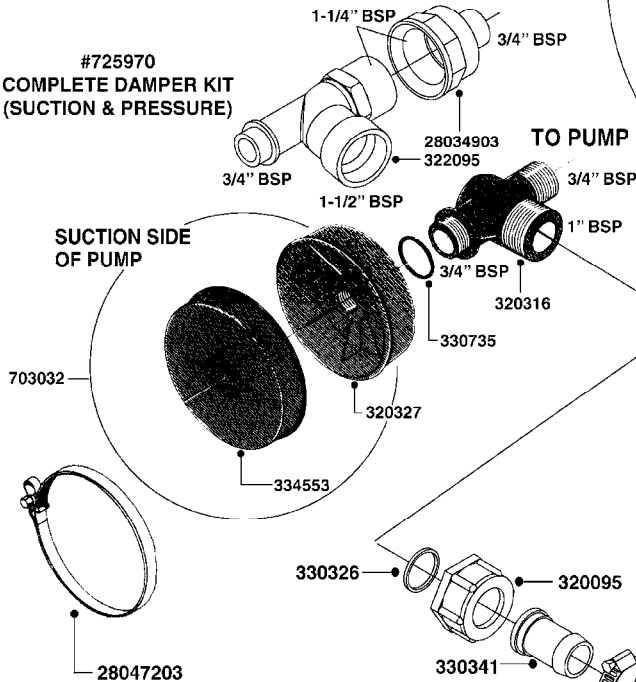

**#725970
COMPLETE DAMPER KIT
(SUCTION & PRESSURE)**