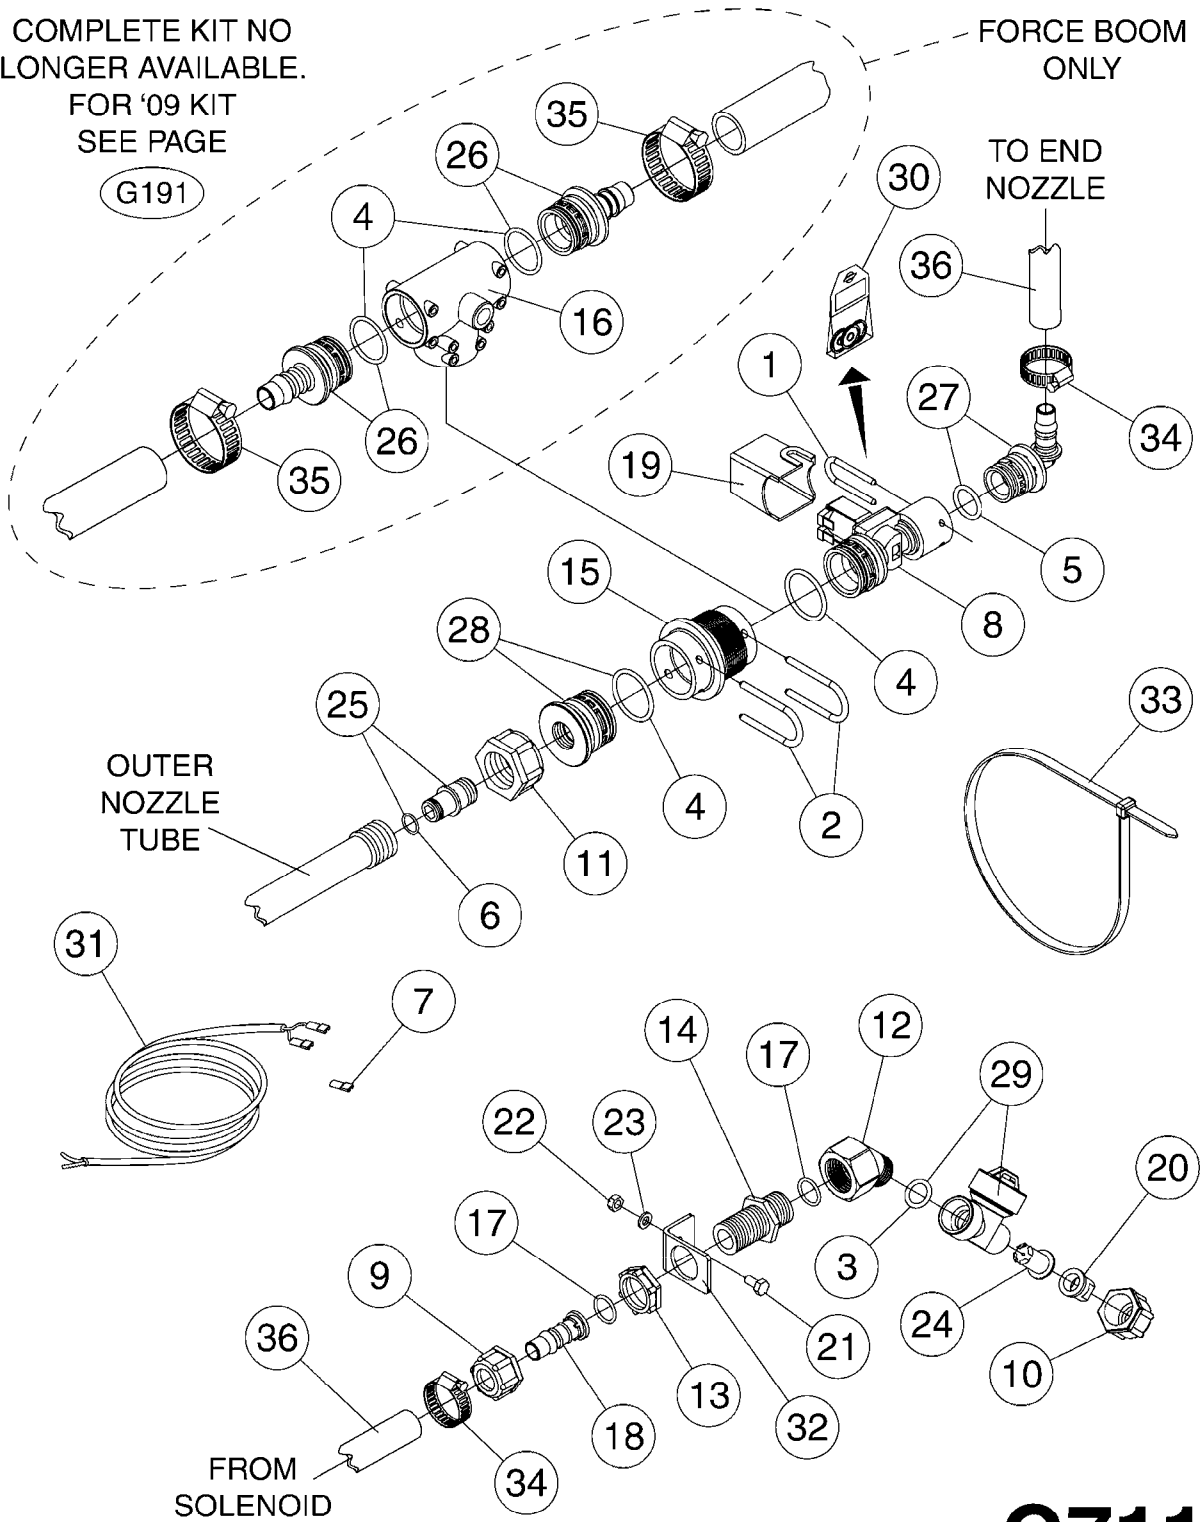

COMPLETE KIT NO
LONGER AVAILABLE.
FOR '09 KIT
SEE PAGE

G191

FORCE BOOM
ONLY

TO END
NOZZLE

OUTER
NOZZLE
TUBE

FROM
SOLENOID
ASSEMBLY

ELECTRIC END NOZZLE KIT
G711-HIN, 09:05:13

Page 1

Date 14.08.2015 9:48

Pos.	parts-n°	order qty	description
1	145994	1	FITT.DK S-40 FORK
2	145995	1	FITT.DK S-53 FORK
3	240177	1	O-RING D16.1/11.3 X 2.4
4	242354	1	O-RING D32.2X3.0 VITON F.S-53
5	242355	1	O-RING D19.2X3.0 VITON F.S-40
6	242594	1	O-RING D14 X 1.78 SCH.70-EPDM
7	261539	1	SPADE F.ELEC CONNec BLUE INSUL
8	262104	1	VALVE, SOLENOID, S53/S40
9	320084	1	FITT.DK NUT 1/2" BSP
10	320187	1	FITT.DK CAP 3/8" BSP BLACK
11	320283	1	FITT.DK NUT 3/4"BSP
12	320596	1	FITT.DK ELB 3/8'-1/2'BSP 45DEG
13	321307	1	FITT.DK NUT 1/2" BSP JAMB
14	321742	1	FITT.DK BULKHEAD 1/2' BSP
15	322103	1	FITT.DK S-53 BULKHEAD
16	322352	1	FITT.DK S-53 TEE
17	330212	1	O-RING D19/D14X2.4 F.1/2"NUT
18	330687	1	FITT.DK HB 1/2" F. 1/2" NUT
19	334965	1	COVER FOR S53 SOLENOID VALVE
20	370366	1	NOZZLE END FAN 1850-G 150
21	410185	1	BOLT HEX 8.8 DEL M6X16 A2
22	460261	1	NUT HEX M6X1 LOCK A2 DIN985
23	471125	1	WASHER M6U D12/D6.4x1.6 SS A2
24	614366	1	FILTER 50 MESH F.NOZZLE BLUE
24	614367	1	FILTER 80 MESH F.NOZZLE RED
24	614368	1	FILTER 100 MESH F.NOZZLE YEL.
25	720856	1	FITT.DK 1/2'BSP ASSY.F.3/4'NUT
26	726558	1	FITT.DK S53 STR. 3/4" W.ORING
27	726567	1	FITT.DK S-40 ELB.1/2" W.ORING
28	726694	1	PLUG,S53,1/2"FBSP THD W.ORING
29	729610	1	NOZZLE ASSY. NON DRIP 3/8 THRD
30	750722	1	REPAIR KIT FOR 3S SC CONTROL
31	983087	1	ELEC. CABLE 2 WIRE X 0.75MM
32	16180100	1	PLATE, END ROW NOZZLE
33	28025203	1	TIE STRAP L=23" x W=1/2"
34	28029803	1	CLAMP HOSE GEAR P1/2" 6708
35	28029903	1	CLAMP HOSE GEAR P3/4"-S1" 6712
36	92702103	1	HOSE R X1/2" X300PSI WP X0012"