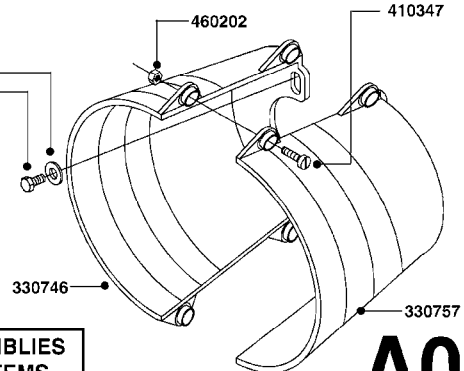

**#725970
COMPLETE DAMPER KIT
(SUCTION & PRESSURE)**

PRESSURE SIDE OF PUMP

821623 - 600 WITH COUPLER
821624 - 600 W/ MOUNTING BASE
821625 - 600 GAS DRIVEN - BELT DRIVE

COMPLETE ASSEMBLIES
WHOLEGOODS ITEMS

A050

PUMP - 600 FITTINGS
A050-HIN, 28:07:14

Page 1
Date 14.08.2015 9:47

parts-n°	order qty	description
240122	1	DIAPHRAGM FOR PRES.DAMP.(EPDM)
320095	1	FITT.DK NUT 1" BSP
320154	1	AIR BOTTLE, BOTTOM PART
320316	1	FITT.DK TEE 3/4" X3/4" X1"BSP
320327	1	HOUSING F. SUCTION AIR BOTTLE
320331	1	FITT.DK TEE 1" - 1" - 3/4" BSP
320342	1	FITT.DK EL 3/4"M X 1"F BSP
322095	1	FITT.DK TEE 1-1/2 X1-1/4 X3/4" BSP
330326	1	O-RING D30/D24X2 F.1"NUT
330341	1	FITT.DK HB 1" F. 1" NUT
330525	1	AIR BOTTLE, TOP HALF
330665	1	FITT.DK HB 3/4"F.1" NUT
330735	1	O-RING D30/D26X2
330746	1	GUARD PTO LOWER PART SHORT
330757	1	GUARD PTO UPPER PART SHORT
334265	1	DIAPHRAGM F. PRESS DAMP.NITRIL
334531	1	CLAMP HOSE PLASTIC 3/4"
334553	1	DIAPHRAGM F.SUCTION AIR BOTTLE
410347	1	SCREW M6X20 8.8
420162	1	BOLT HEX 8.8 DEL 3/8"x15MM
420567	1	BOLT HEX 8.8 DEL M8X30 FT
460202	1	NUT HEX M6
460364	1	NUT HEX M8 GALV.
471122	1	WASHER D20/D10.5X2 SS
703032	1	SUCTION AIR BOTTLE 3/4" COMPL.
703301	1	VALVE FOR AIR BOTTLE
725970	1	DAMPER KIT 600
821623	1	PUMP 603/7 W COUPLING
821624	1	PUMP 603/7 W. FOOT TAPERED SHA
821625	1	PUMP 603/4 800RPM STRIGHT SHAF
845014	1	AIR BOTTLE COMPLETE HJ73
28030003	1	CLAMP HOSE GEAR P1" 6716
28034903	1	FITTING, REDUCER, 1-1/4"-3/4"
28038303	1	FITTING, TEE 2X1"BSPM/1"BSPF
28047203	1	CLAMP HOSE GEAR 60 X 80 6756
92702403	1	HOSE PVC SUCT GRAY 1"
92703203	1	HOSE R X3/4" X300PSI WP X0012"