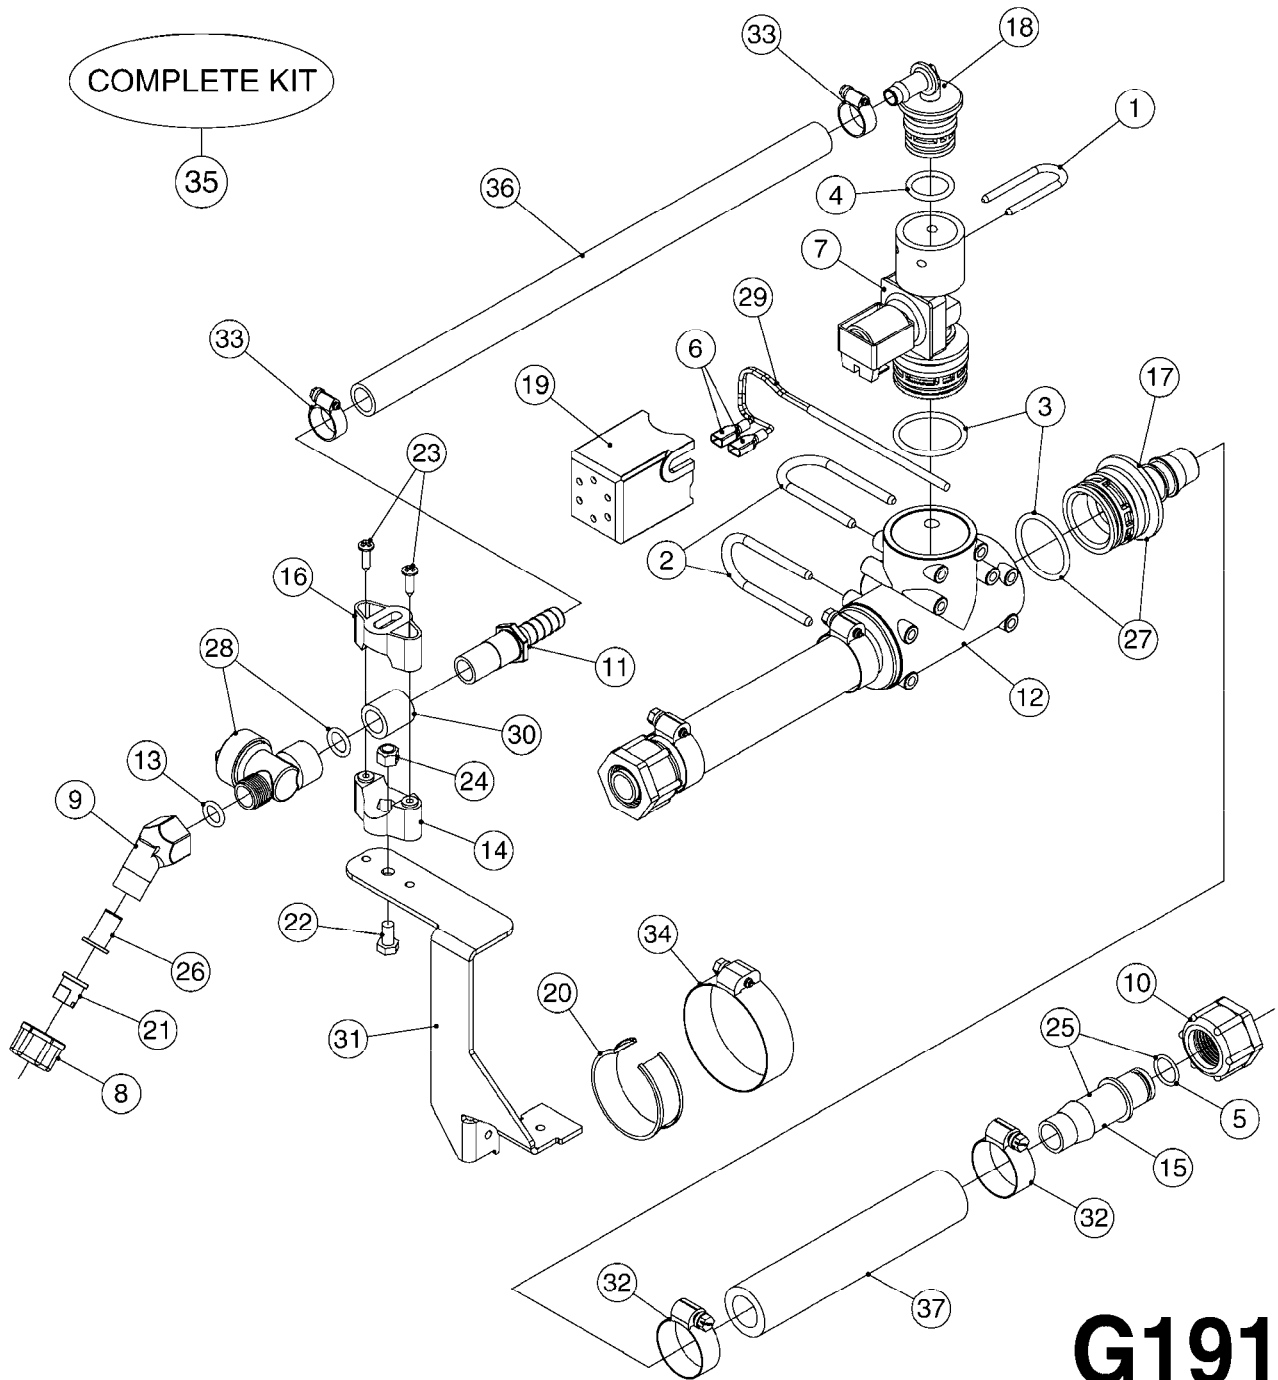

G191

ELECTRIC END NOZZLE KIT '09
G191-HIN, 09:05:13

Page 1
Date 14.08.2015 9:48

Pos.	parts-n°	order qty	description
1	145994	1	FITT.DK S-40 FORK
2	145995	1	FITT.DK S-53 FORK
3	242354	1	O-RING D32.2X3.0 VITON F.S-53
4	242355	1	O-RING D19.2X3.0 VITON F.S-40
5	242594	1	O-RING D14 X 1.78 SCH.70-EPDM
6	261539	1	SPADE F.ELEC CONNEX BLUE INSUL
7	262104	1	VALVE, SOLENOID, S53/S40
8	320187	1	FITT.DK CAP 3/8" BSP BLACK
9	320191	1	FITT.DK ELB 3/8' BSP 45 DEGREE
10	320283	1	FITT.DK NUT 3/4"BSP
11	320891	1	FITT.DK HB 3/8'- 3/8' BSP
12	322352	1	FITT.DK S-53 TEE
13	330013	1	O-RING D15/D10X2.5 F.3/8"NUT
14	333012	1	NOZZLE HOLD. UPPER PART
15	334044	1	FITT.DK HB 3/4' F. 3/4' CAP
16	334220	1	YOKE, UPPER NOZZLE BODY
17	334229	1	FITT.DK S-53 STR.3/4"
18	334237	1	FITT.DK S-40 ELB.3/8'
19	334965	1	COVER FOR S53 SOLENOID VALVE
20	341291	1	RUBBER HOSE CLAMP COVER 130MM
21	370392	1	NOZZLE END FAN 1850-G 300
22	410546	1	BOLT HEX SS M6X12 FT
23	440665	1	SCREW M4.2X16 STAINLESS
24	460261	1	NUT HEX M6X1 LOCK A2 DIN985
25	724621	1	FITT.DK HB 3/4"ASSY F.3/4" NUT
26	725042	1	SCREEN 80 MESH W.GASKET, RED
27	726558	1	FITT.DK S53 STR. 3/4" W.ORING
28	729610	1	NOZZLE ASSY. NON DRIP 3/8 THRD
29	983087	1	ELEC. CABLE 2 WIRE X 0.75MM
30	10631003	1	HOSE R X CLEAR BRAID.X 1/2 12"
31	16110803	1	NOZZLE BRACKET VAR SPACINGS
32	28029903	1	CLAMP HOSE GEAR P3/4"-S1" 6712
33	28044903	1	CLAMP HOSE GEAR P3/8" 6706
34	28047003	1	CLAMP HOSE GEAR 30 X 50 6732
35	82613203	1	ELECTRIC END NOZZLE KIT 2009
36	92701703	1	HOSE R X3/8" X300PSI WP X0012"
37	92703203	1	HOSE R X3/4" X300PSI WP X0012"