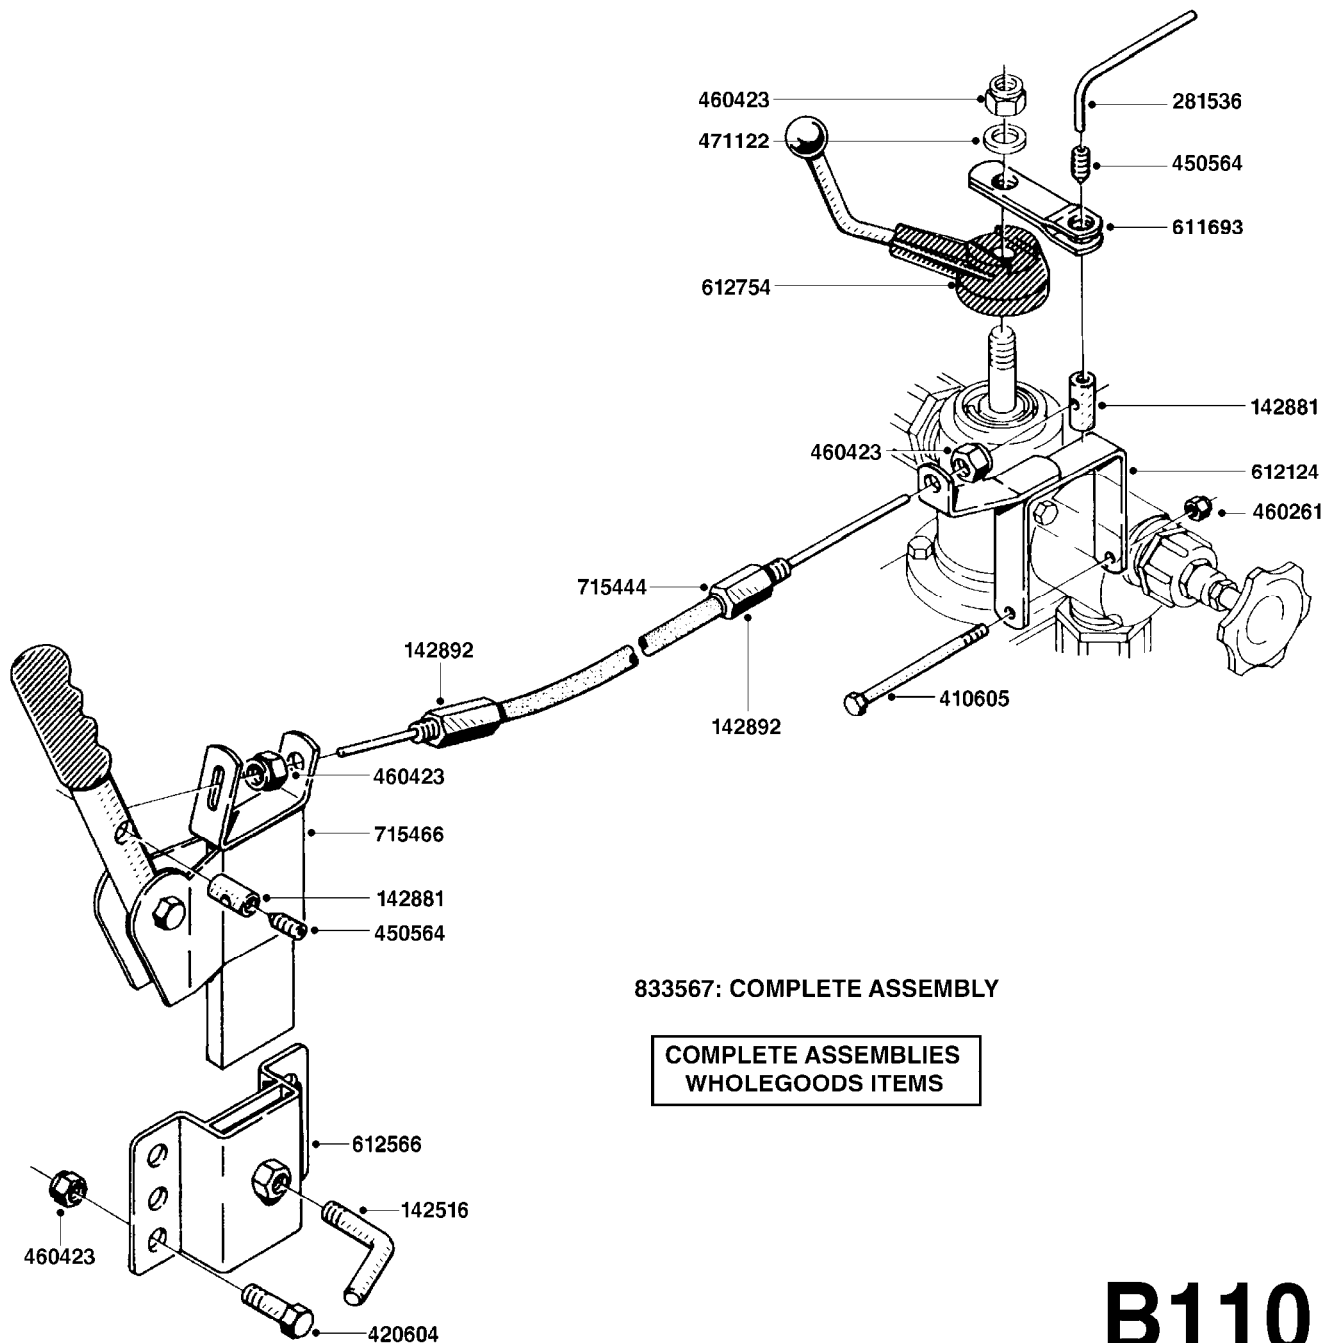

B110

BK-180 REMOTE CONTROL CABLE
B110-HIN, 01:01:01

Page 1
Date 14.08.2015 9:47

parts-n°	order qty	description
142516	1	SCREW SET M10 BENT F. LOCKING
142881	1	WIRE HOLDER FOR REMOTE CONTROL
142892	1	END NIPPLE F.REMOTE CABLE
281536	1	ALLEN WRENCH 3MM
410605	1	BOLT HEX 8.8 DEL M6X80
420604	1	BOLT HEX 8.8 DEL M10X25 FT DIN933
450564	1	SCREW M6X12 ALLEN
460261	1	NUT HEX M6X1 LOCK A2 DIN985
460423	1	NUT HEX M10X1.5 LOCK
471122	1	WASHER D20/D10.5X2 SS
611693	1	ARM FOR REMOTE CONTROL BK180
612124	1	BRACKET FOR OP.UNIT F REM.CTR
612566	1	MOUNT BRACKET F.FAN CABLE ASSY
612754	1	HANDLE FOR REMOTE CONTROL
715444	1	REMOTE CONTROL CABLE COMPLETE
715466	1	MOUNTING PLATE
833567	1	REMOTE CONTROL ON/OFF BK 180