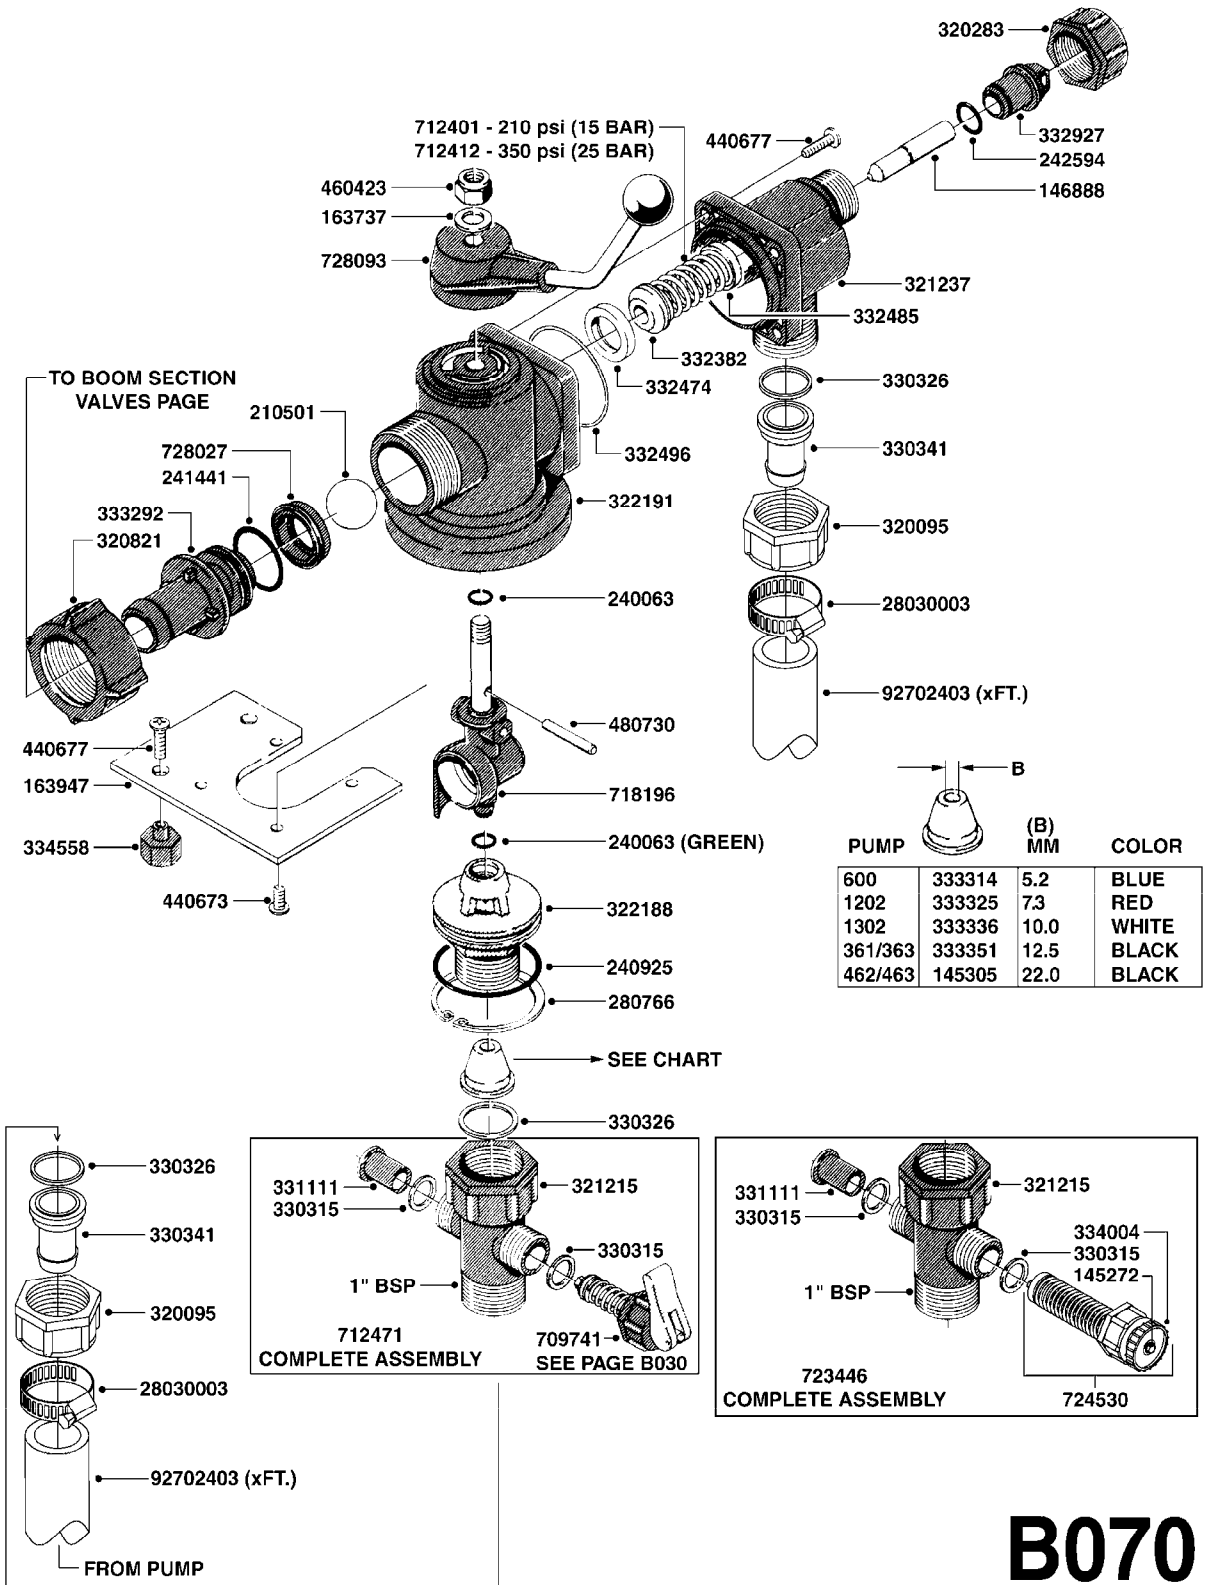

PUMP		(B) MM	COLOR
600	333314	5.2	BLUE
1202	333325	7.3	RED
1302	333336	10.0	WHITE
361/363	333351	12.5	BLACK
462/463	145305	22.0	BLACK

B070