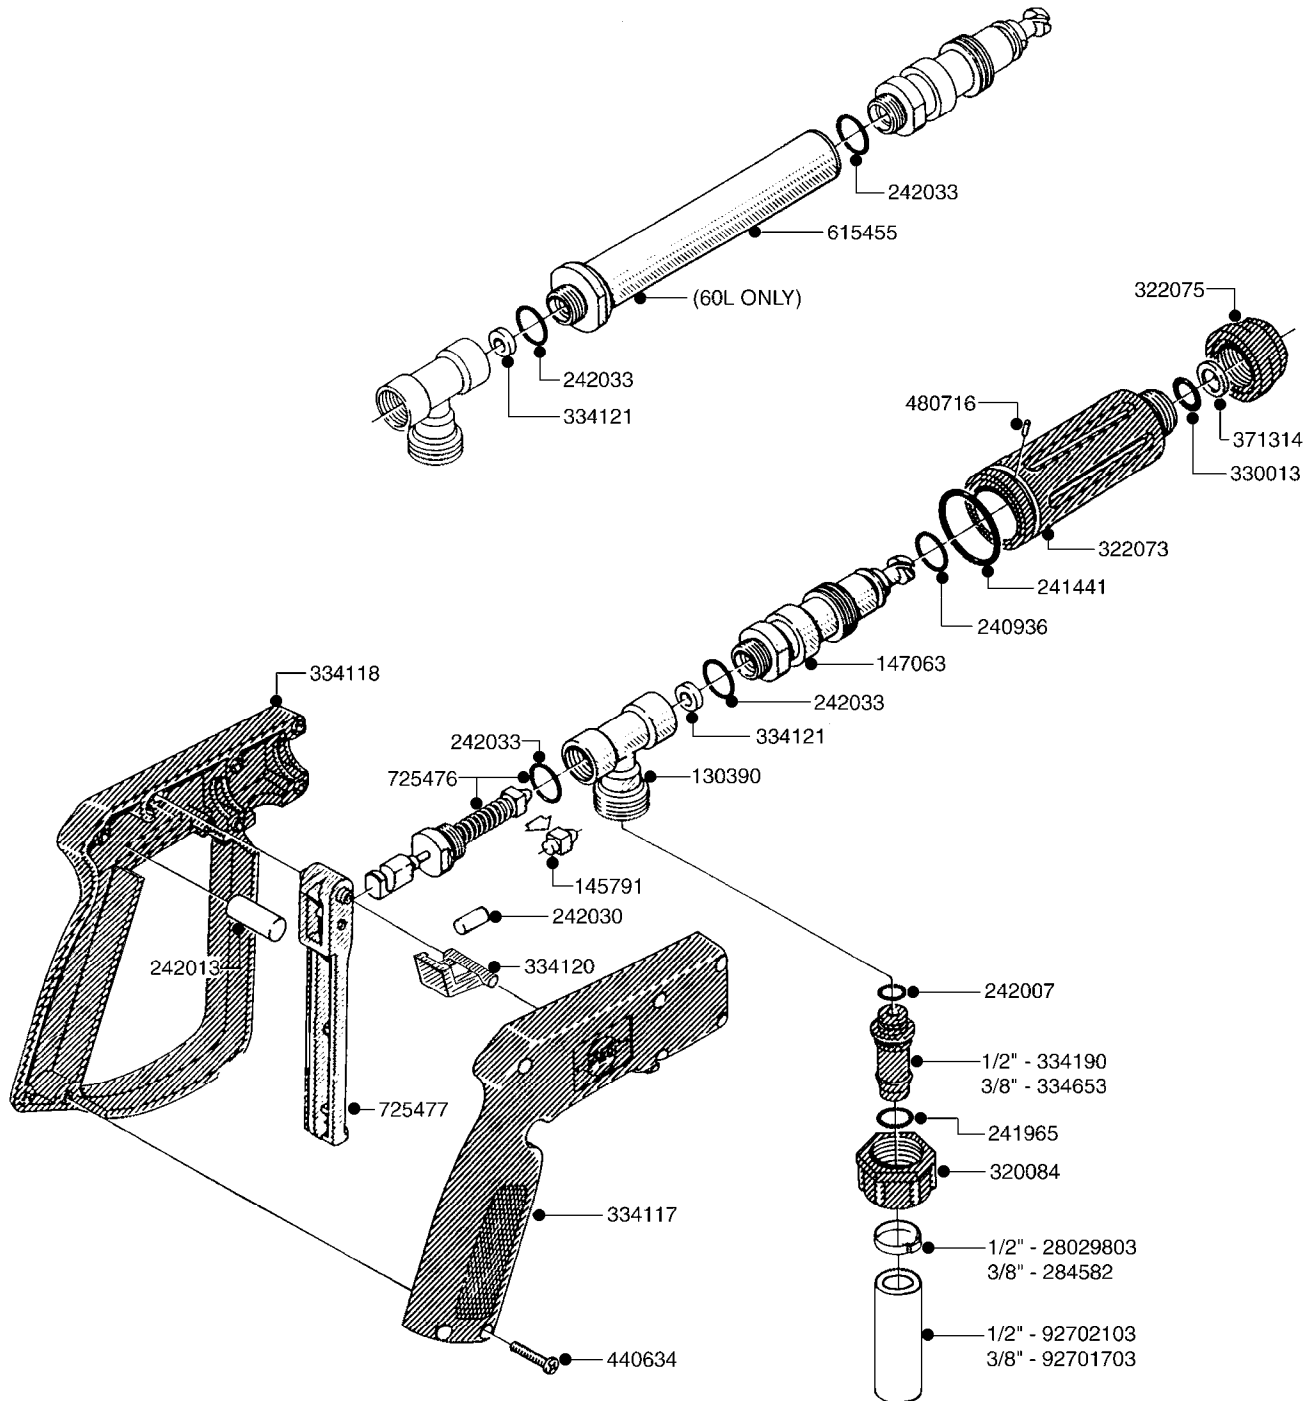

COMPLETE ASSEMBLY:
843197 - 60L
843196 - 60S

COMPLETE ASSEMBLIES
WHOLEGOODS ITEMS

G440

HANDGUN TYPE 60S/60L PRE 95
G440-HIN, 19:05:11

Page 1

Date 14.08.2015 9:48

parts-n°	order qty	description
130390	1	TEE 3/8'X 1/2' BSP F.TYPE 60S
145791	1	CONE FOR ON/OFF
147063	1	SWIRL F.SPRAY GUN TYPE 60
240936	1	O-RING D13.3X2.4 NITRIL
241441	1	O-RING D29.3X3
241965	1	O-RING 12.1 X 1.6
242007	1	O-RING D9.1X1.6
242013	1	SPRING RUBBER F/TRIGGER
242030	1	SPRING RUBBER
242033	1	O-RING
284582	1	CLAMP HOSE GEAR - 5/16"
320084	1	FITT.DK NUT 1/2" BSP
322073	1	HOUSING F.SWIRL TYPE 60S H.G.
322075	1	HOUSING F. NOZZLE
330013	1	O-RING D15/D10X2.5 F.3/8"NUT
334117	1	HANDLE PIECE RIGHT F.60S/60L
334118	1	HANDLE PIECE LEFT F.60S/60L
334120	1	LOCK FOR TRIGGER
334121	1	SEAT FOR ON-OFF TYPE
334190	1	FITT.DK HB 1/2' F. PISTOL 60S
334653	1	FITT.DK HB 3/8' F.HANDGUN
371314	1	NOZZLE CERAMIC 1099-20
440634	1	SCREW 5/8"
480716	1	PIN D3X6 STAINLESS
615455	1	TUBE F.LANCE TYPE 60L
725476	1	SPINDLE
725477	1	TRIGGER
843196	1	GUN, MODEL 60S
843197	1	HANDGUN KIT TYPE 60 LONG
28029803	1	CLAMP HOSE GEAR P1/2" 6708
92701703	1	HOSE R X3/8" X300PSI WP X0012"
92702103	1	HOSE R X1/2" X300PSI WP X0012"