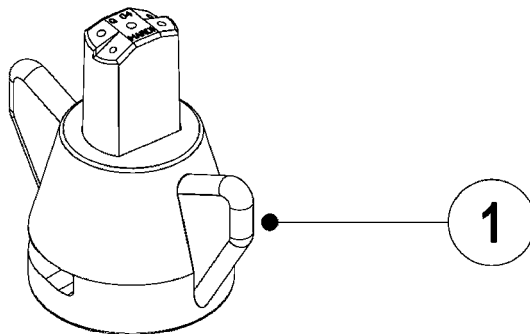

BOOM-NOZZLES QUINTASTREAM
D706-HIN, 14:12:07

Page 0

Date 14.08.2015 9:48

D706