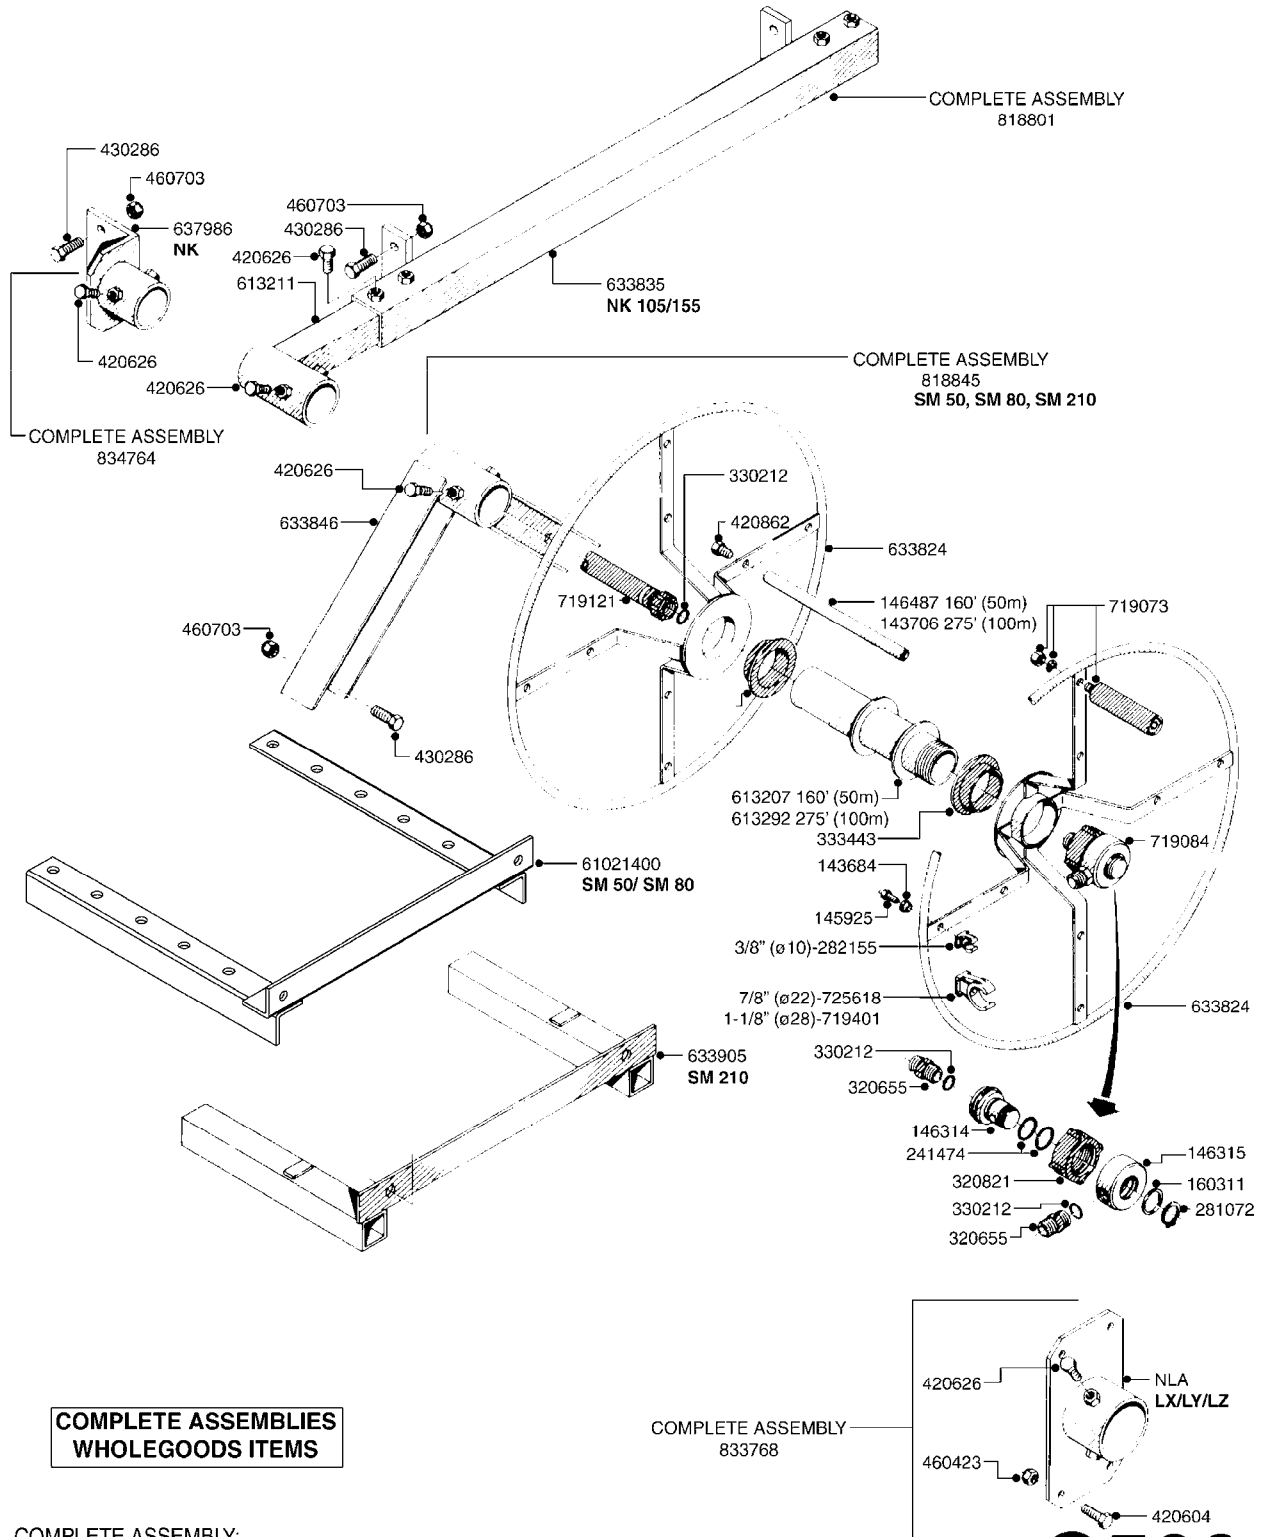

**COMPLETE ASSEMBLIES
WHOLEGOODS ITEMS**

COMPLETE ASSEMBLY:
818377 - 160' x 3/8" (50m) HOSE REEL
818381 - 320' X 3/8" (100m) HOSE REEL

G500

HOSE REEL ASSEMBLIES
G500-HIN, 09:04:13

Page 1

Date 14.08.2015 9:48