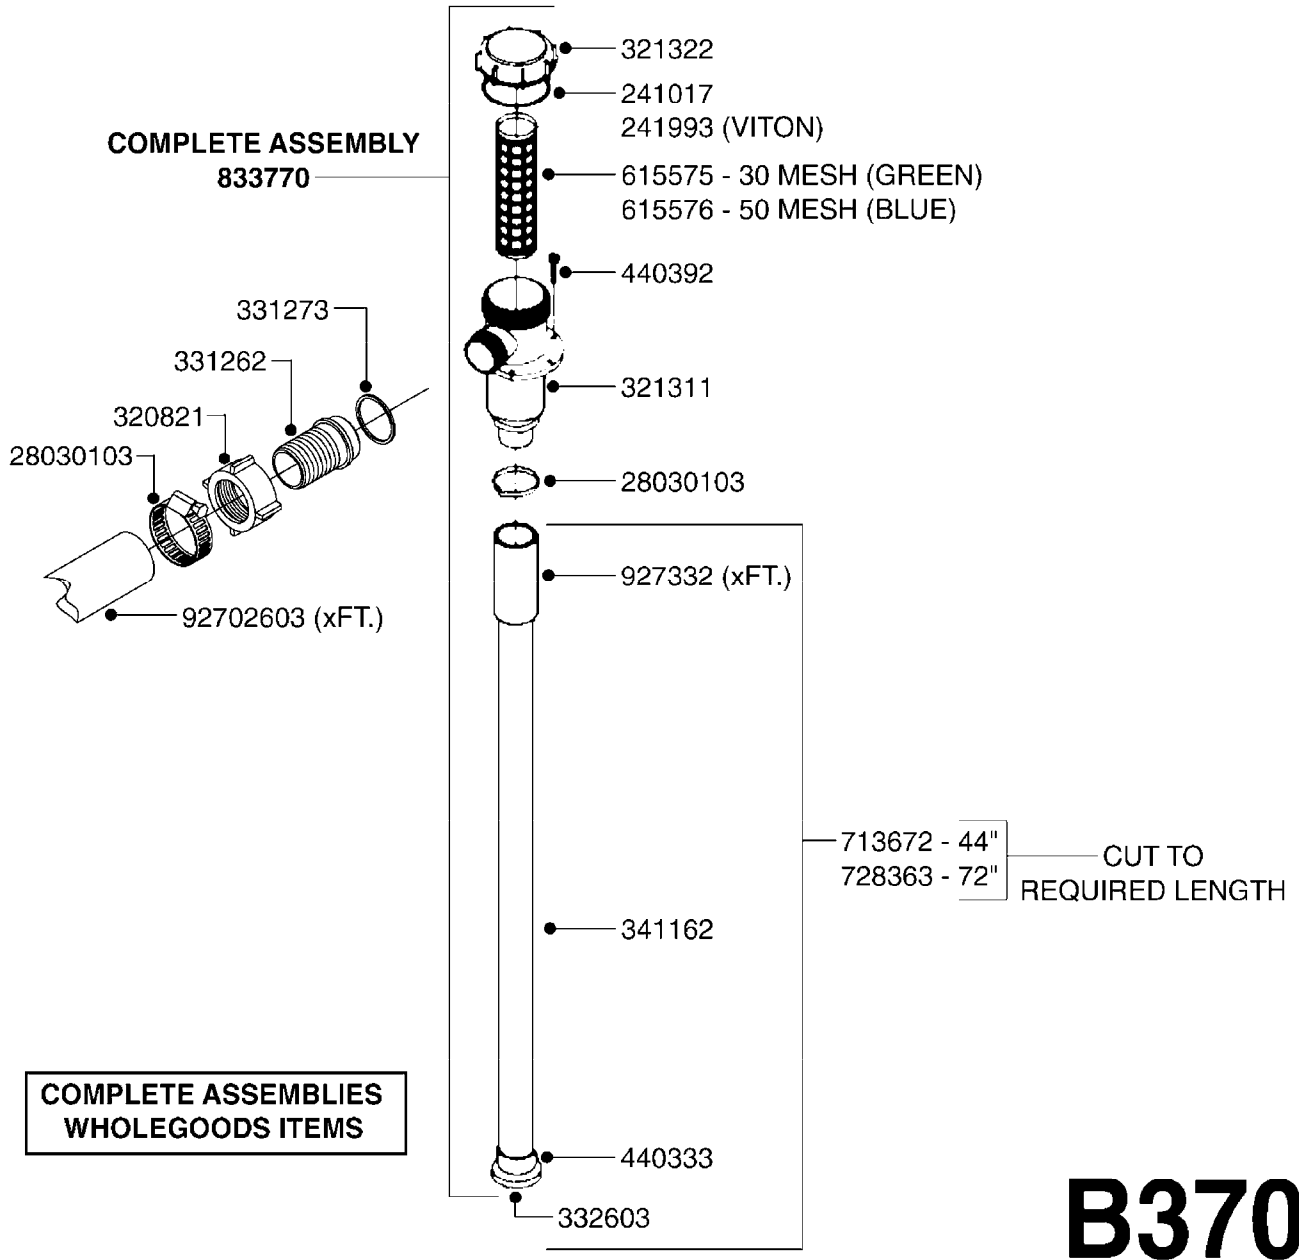

TOP SUCTION ASSEMBLY-SCREW CAP
B370-HIN, 08:12:09

Page 1
Date 14.08.2015 9:47

parts-n°	order qty	description
241017	1	O-RING D74,5X3 NITRIL
241993	1	O-RING 74.5 X 3MM VIT/241017
320821	1	FITT.DK NUT 1-1/2" BSP
321311	1	FILTER BODY S 80 X 4
321322	1	SCREW CAP F. S80 X 4
331262	1	FITT.DK HB 1-1/2" F. 1-1/2"NUT
331273	1	O-RING D44/D38X2 F.1-1/2"
332603	1	CAP F. SUCTION TUBE
341162	1	SUCTION TUBE F.650
440333	1	SCREW 3.5 X 9.5 SS
440392	1	SCREW 6.3 X 25.0 DIN7981C TORX
615575	1	FILTER F.TOP SUCT.30 MESH GRN.
615576	1	FILTER F.TOP SUCT.50 MESH BLUE
713672	1	SUCTION TUBE L=44"
728363	1	SUCTION TUBE ASSY.L=72"
833770	1	TOP SUCTION KIT 300/500
927332	1	HOSE R X 28BAR X 40MM X 0012"
28030103	1	CLAMP HOSE GEAR P5/4-S1.5"6724
92702603	1	HOSE PVC SUCT GRAY 1-1/2"