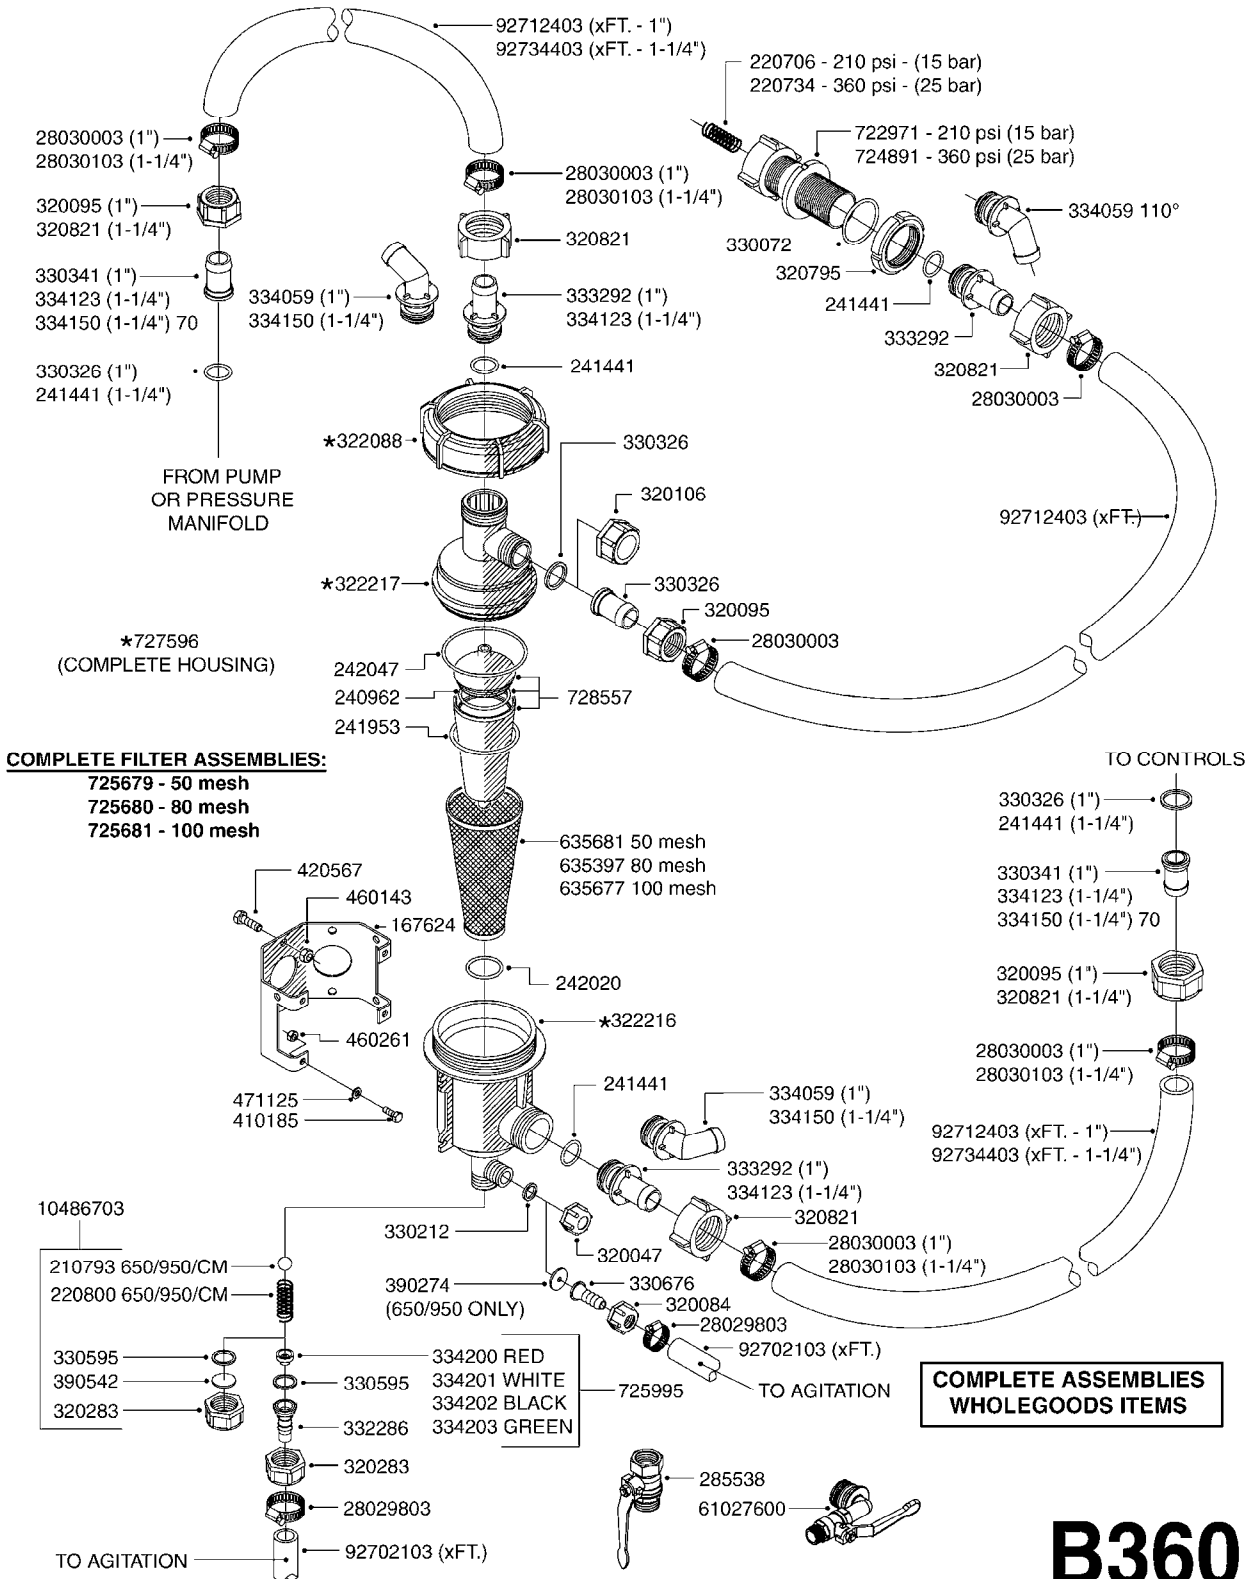

B110

BK-180 REMOTE CONTROL CABLE
B110-HIN, 01:01:01

Page 1
Date 14.08.2015 9:47

parts-n°	order qty	description
142516	1	SCREW SET M10 BENT F. LOCKING
142881	1	WIRE HOLDER FOR REMOTE CONTROL
142892	1	END NIPPLE F.REMOTE CABLE
281536	1	ALLEN WRENCH 3MM
410605	1	BOLT HEX 8.8 DEL M6X80
420604	1	BOLT HEX 8.8 DEL M10X25 FT DIN933
450564	1	SCREW M6X12 ALLEN
460261	1	NUT HEX M6X1 LOCK A2 DIN985
460423	1	NUT HEX M10X1.5 LOCK
471122	1	WASHER D20/D10.5X2 SS
611693	1	ARM FOR REMOTE CONTROL BK180
612124	1	BRACKET FOR OP.UNIT F REM.CTR
612566	1	MOUNT BRACKET F.FAN CABLE ASSY
612754	1	HANDLE FOR REMOTE CONTROL
715444	1	REMOTE CONTROL CABLE COMPLETE
715466	1	MOUNTING PLATE
833567	1	REMOTE CONTROL ON/OFF BK 180