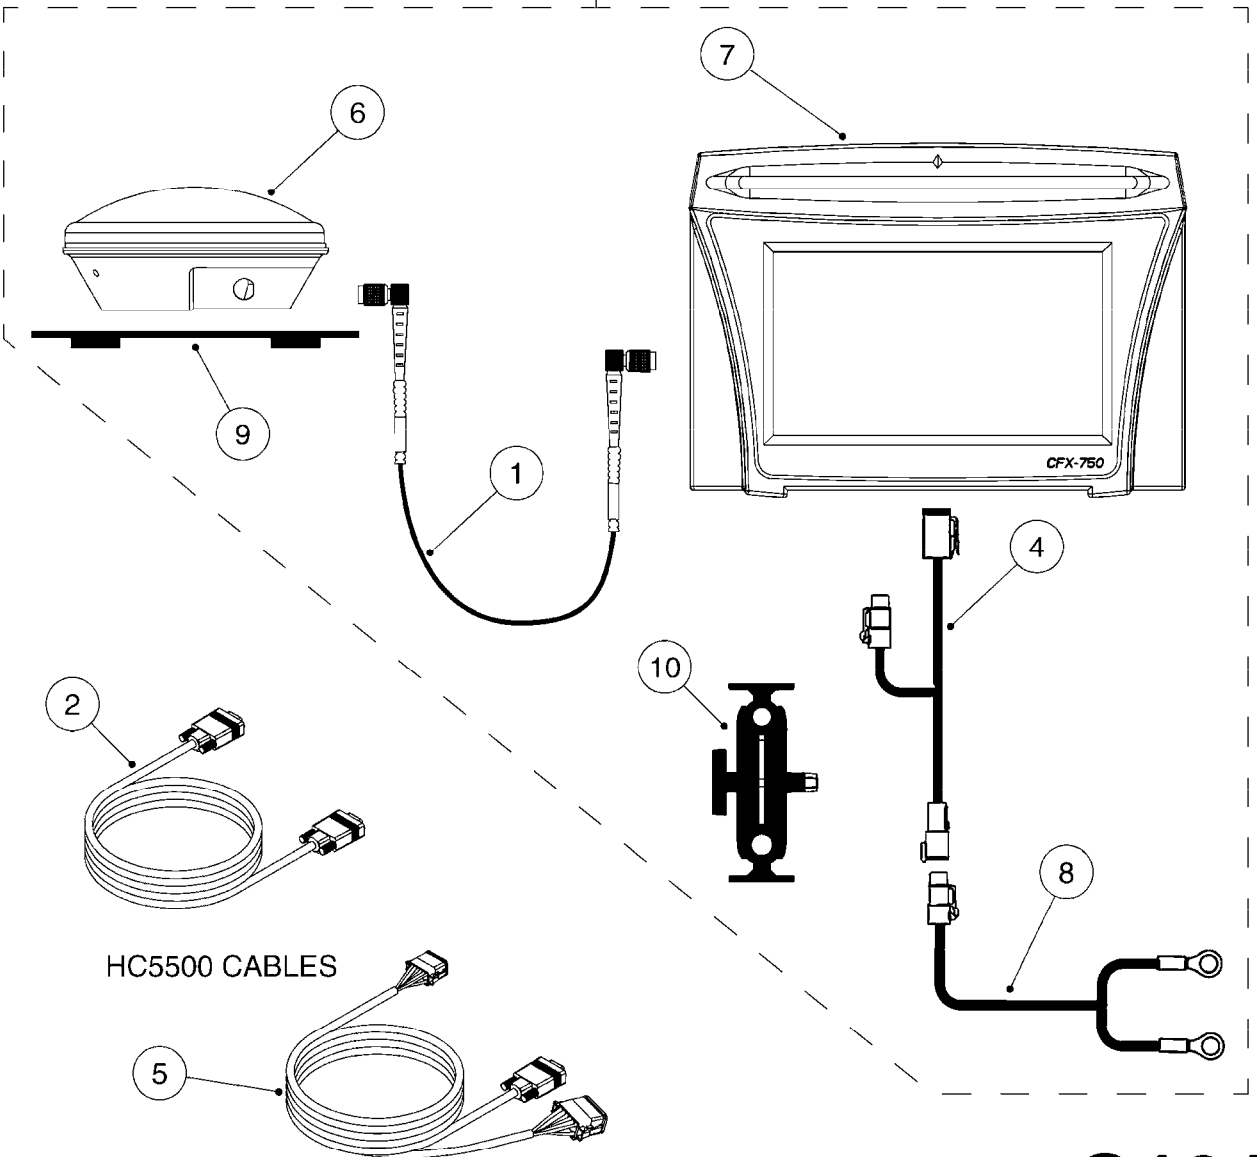

3 COMPLETE ASSEMBLY

CFX-750 DISPLAY, DGPS
G194-HIN, 22:05:14

Page 1
Date 06.04.2015 10:21

Pos.	parts-n°	order qty	description
1	26007603	1	CABLE, ANTENNA, EZGUIDEPLUS
2	26012003	1	NULL MODEM CABLE
3	26021403	1	CFX-750 DISPLAY, DGPS
4	26021603	1	CABLE, POWER BUS, CAN CFX-750
5	26021703	1	CABLE, ASC INTERFACE, CFX-750
6	26021803	1	AG-25 ANTENNA L1/L2 GLN
7	26022103	1	CFX-750 DISPLAY ONLY
8	26022603	1	CFX-750 Basic Power Cable
9	28048203	1	EZ-GUIDE 500 MOUNT F.AG15 ANT.
10	28048303	1	EZ-GUIDE 250/500 RAM MNT.1.5"