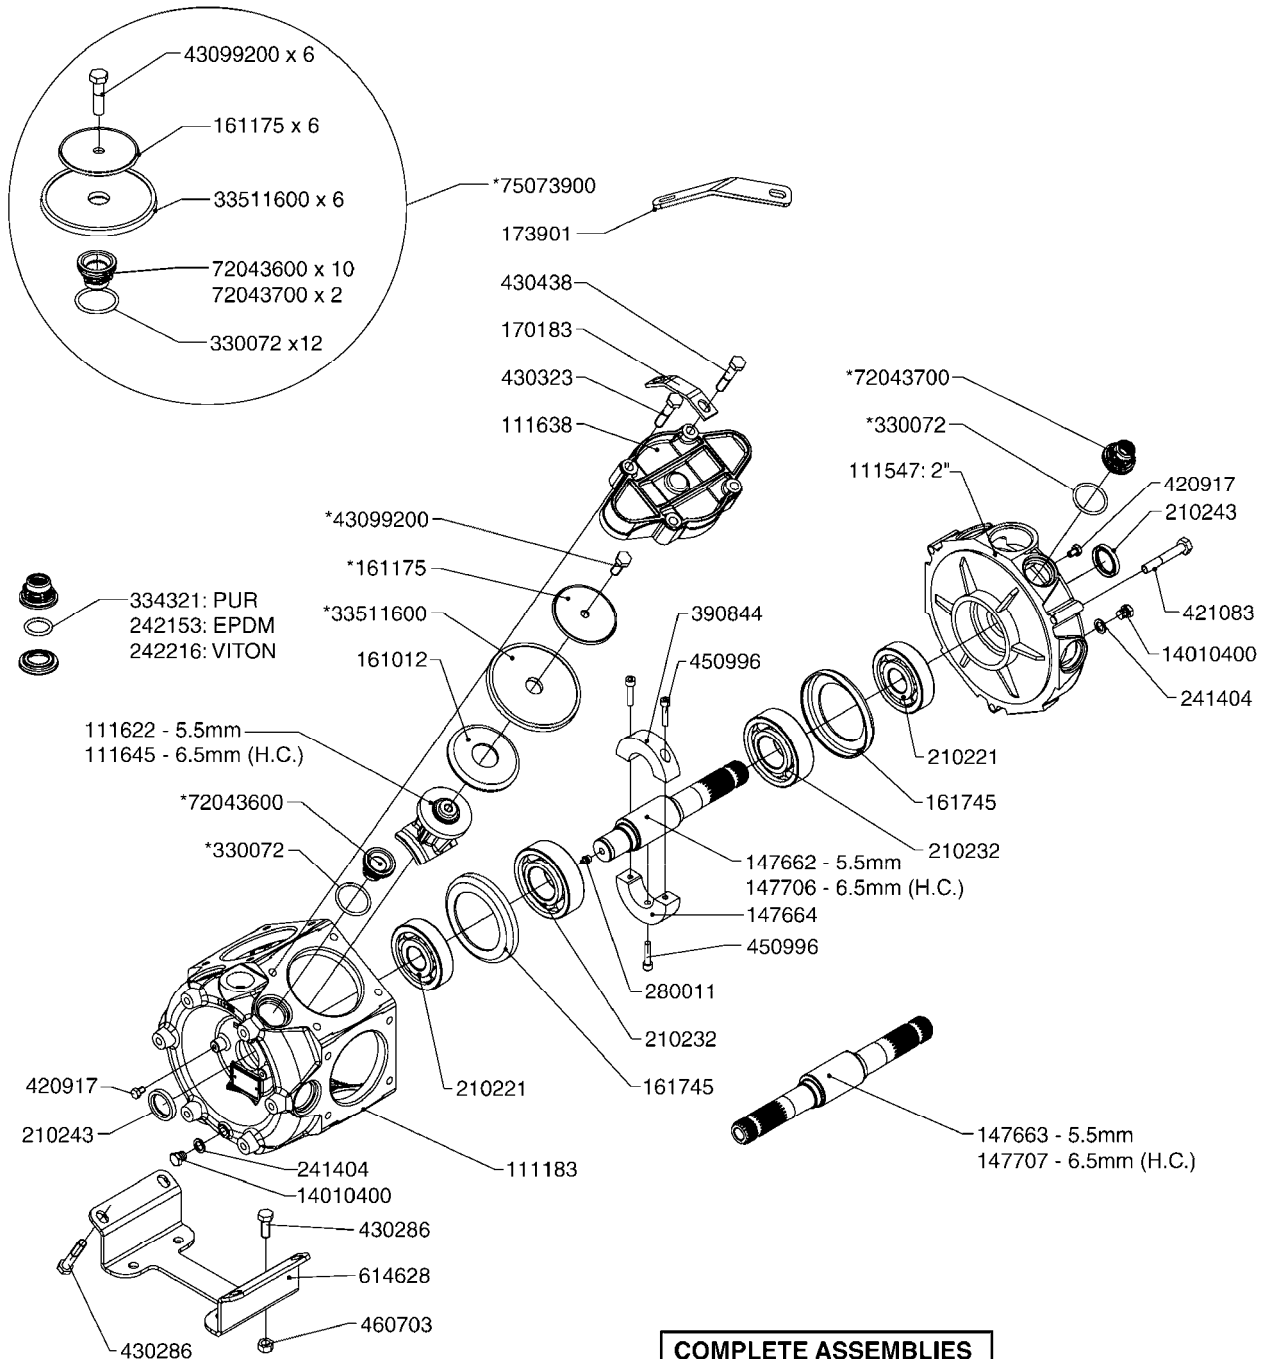

**COMPLETE ASSEMBLIES
WHOLEGOODS ITEMS**

COMPLETE PUMPS

- 821585 - 463/5.5 W/THROUGH SHAFT (1000 RPM)
- 821587 - 463/10 W/THROUGH SHAFT (540 RPM)
- 821649 - 463/12 (540 RPM H.C. OFFSET PORTS)
- 821650 - 463/6.5 (1000 RPM H.C. OFFSET PORTS)
- 82166400 - 463/6.5 (1000 RPM H.C. INLINE PORTS)
- 72293300 - 463/6.5 W/THROUGH SHAFT (1000 RPM)

A310