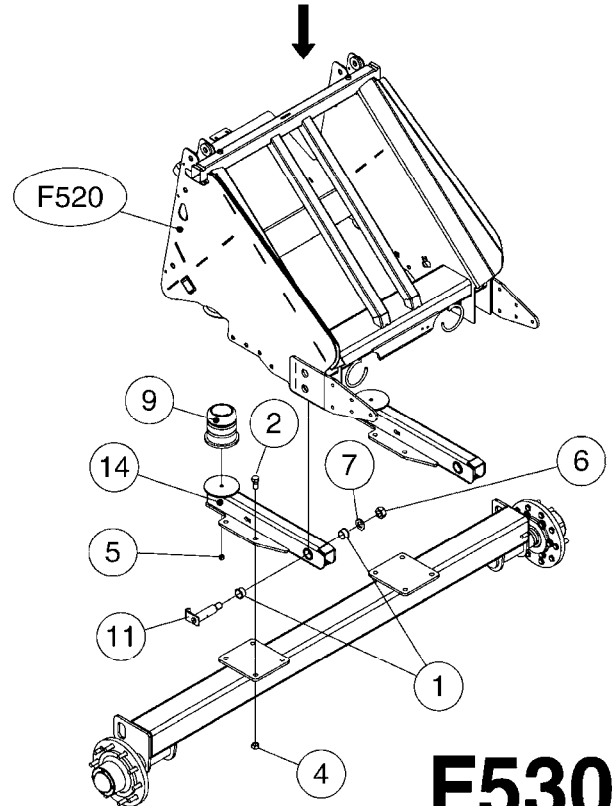

SUSPENDED
AXLE SYSTEM