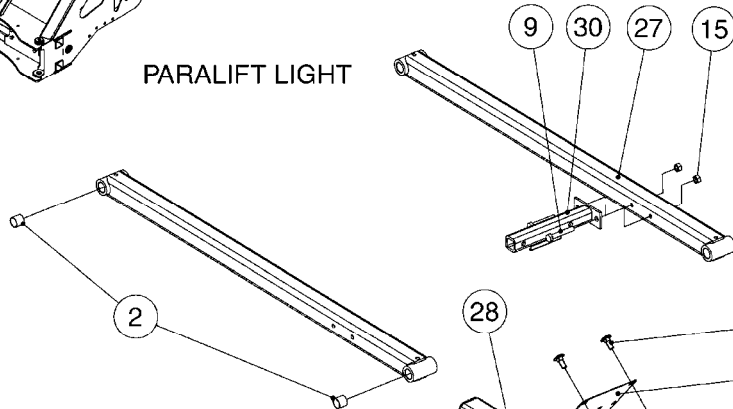

PARALIFT HEAVY DUTY