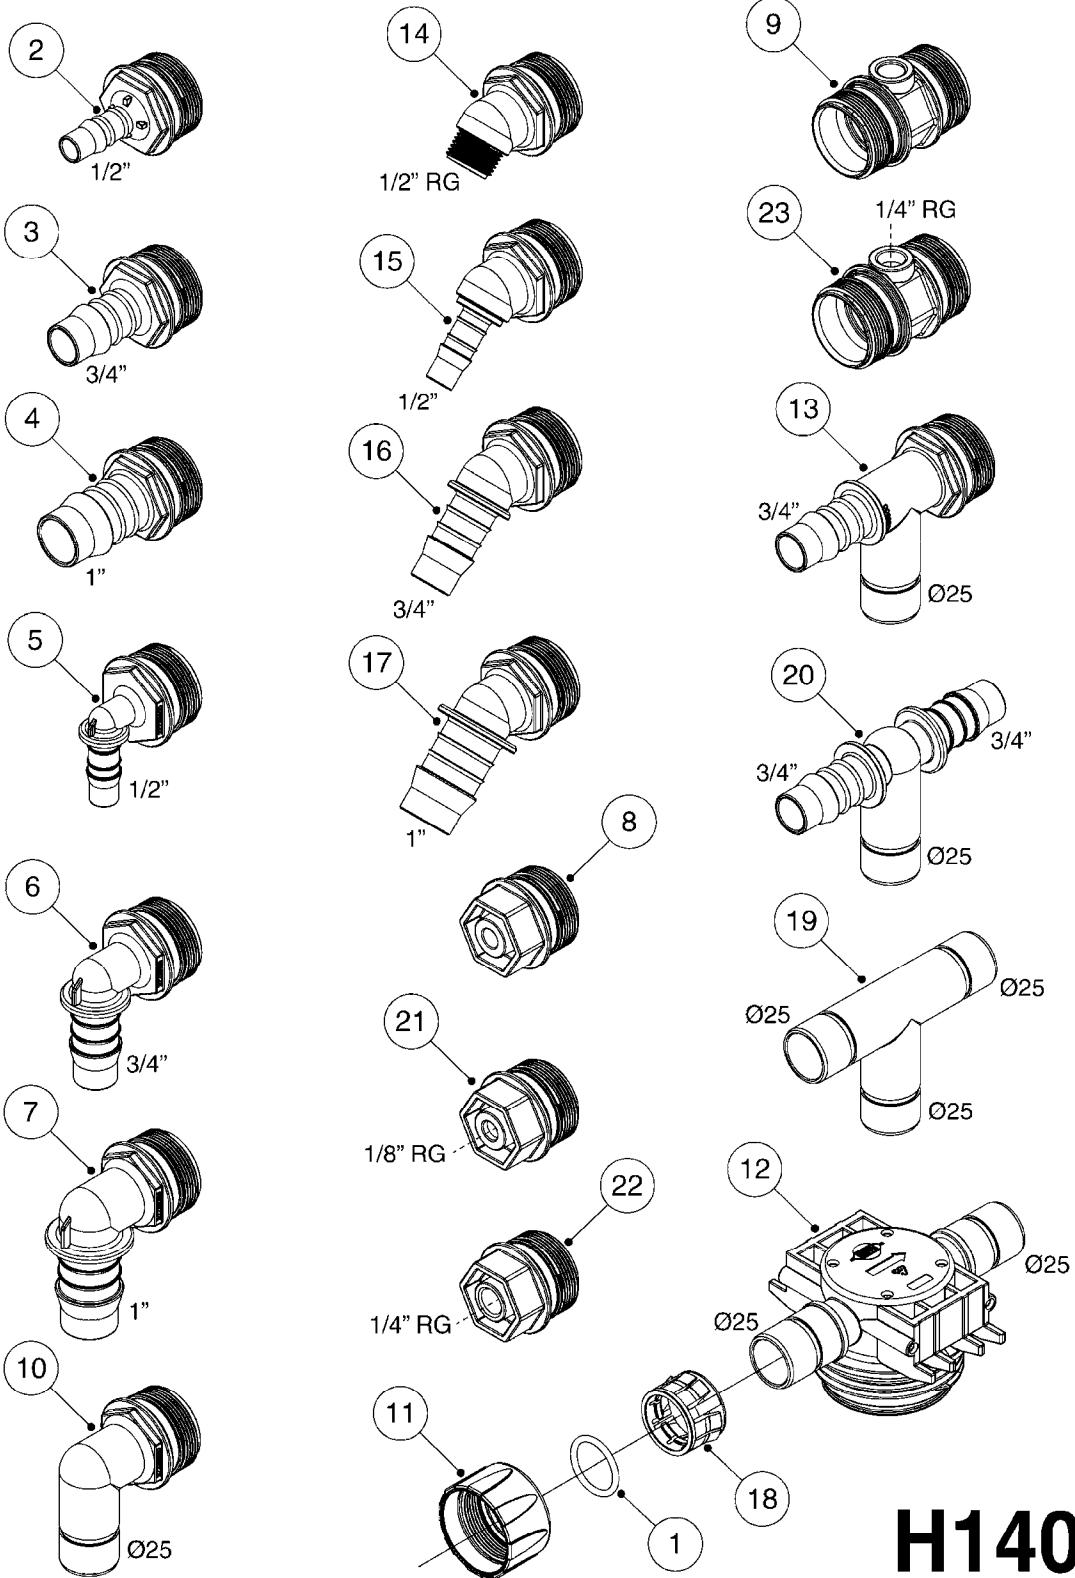

H130

HOSE CLAMPS
H130-HIN, 05:07:11

Page 1

Date 06.04.2015 10:22

parts-n°	order qty	description
334531	1	CLAMP HOSE PLASTIC 3/4"
334533	1	CLAMP HOSE PLASTIC 3/8"
334534	1	CLAMP HOSE PLASTIC 1/2"
334680	1	CLAMP HOSE PLASTIC 1"
334686	1	CLAMP HOSE PLASTIC 5/16"
341291	1	RUBBER HOSE CLAMP COVER 130MM
341292	1	RUBBER HOSE CLAMP COVER 180MM
341301	1	RUBBER HOSE CLAMP COVER 230MM
28029803	1	CLAMP HOSE GEAR P1/2" 6708
28029903	1	CLAMP HOSE GEAR P3/4"-S1" 6712
28030003	1	CLAMP HOSE GEAR P1" 6716
28030103	1	CLAMP HOSE GEAR P5/4-S1.5"6724
28030203	1	CLAMP HOSE T-BOLT S2" 235-67
28030303	1	CLAMP HOSE T-BOLT S2.5" 235-76
28030403	1	CLAMP HOSE T-BOLT S3" 235-82