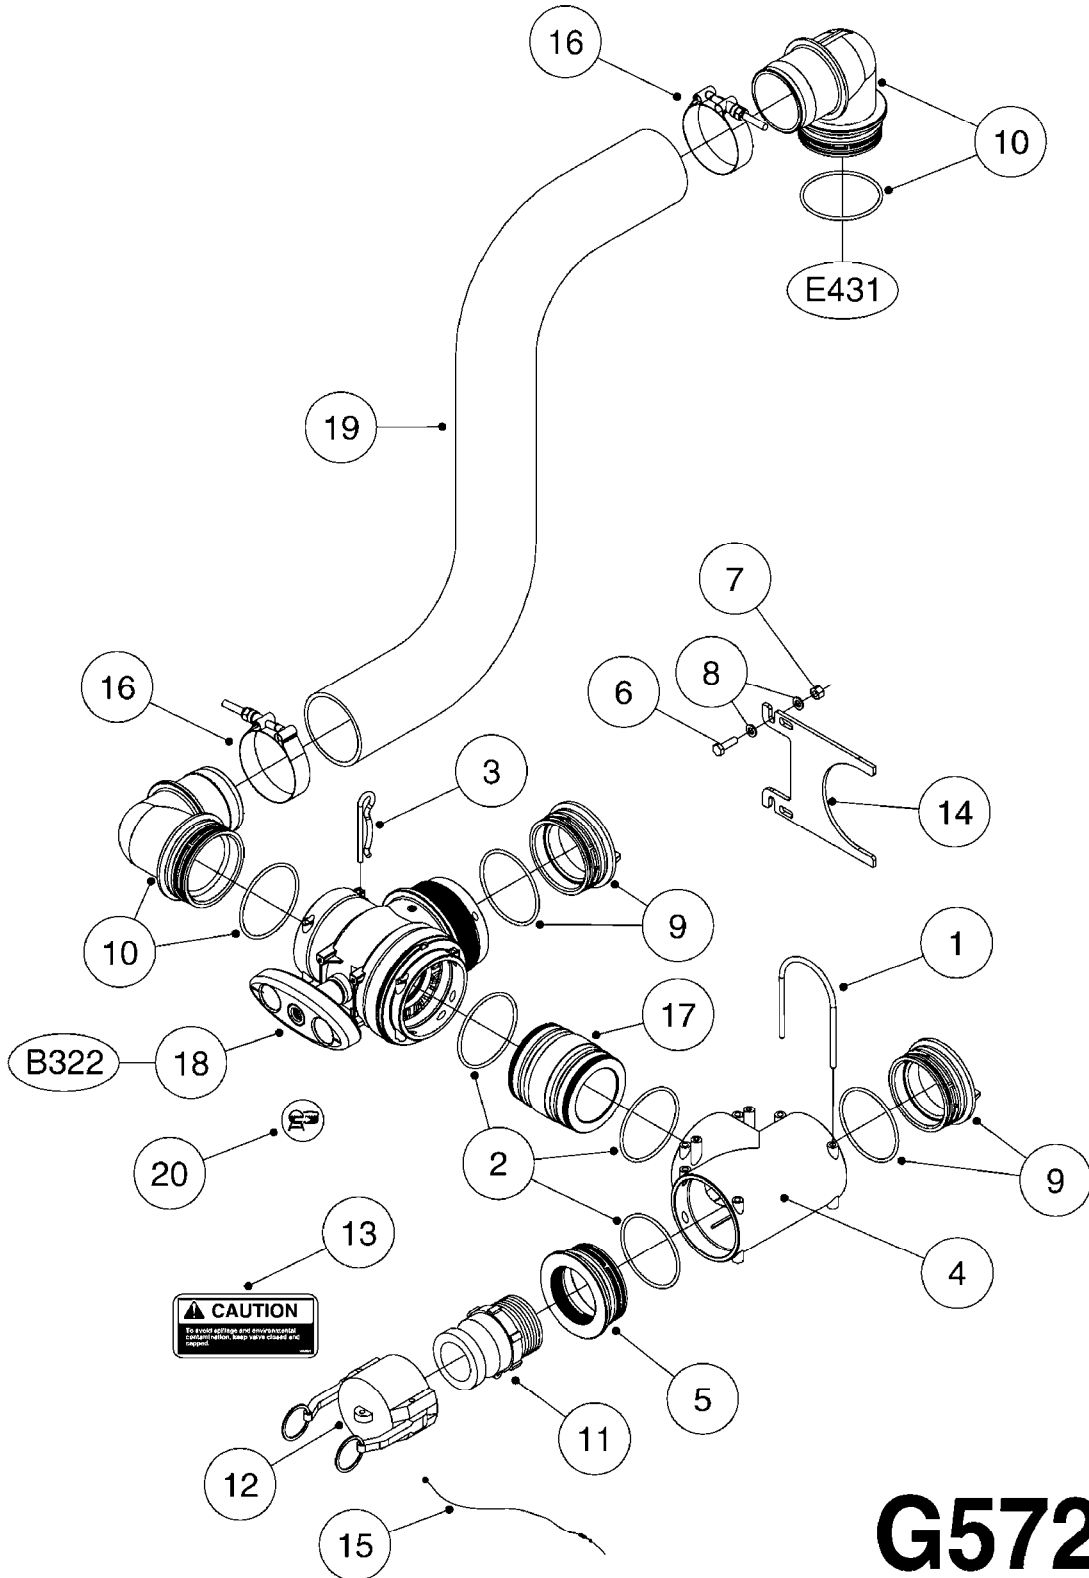

G572

QUICKFILL - NAV3000/3500/4000
G572-HIN, 10:05:10

Page 1

Date 06.04.2015 10:21

Pos.	parts-n°	order qty	description
1	145997	1	FITT.DK S-93 FORK
2	242351	1	O-RING D69.5X3.0 VITON F.S-93
3	285791	1	HAIR PIN S93/S67
4	334545	1	FITT.DK S-93 TEE
5	390721	1	FITT.DK S-93 PLUG W/2'NPT THRE
6	410362	1	BOLT HEX 8.8 SS M6X20 FT
7	460261	1	NUT HEX M6X1 LOCK A2 DIN985
8	471125	1	WASHER M6U D12/D6.4x1.6 SS A2
9	726580	1	FITT. S93 PLUG W/O-RING
10	727226	1	FITT. S93 2-1/2" 90° S W/O-RIN
11	10530903	1	QUICK COUPLER MALE 2'
12	10531003	1	CAP F.MALE QUICK COUPLER 2"
13	10533303	1	DECAL CAUTION-LEAK Q.FILL ENG
14	16223600	1	BRACKET F. NAV. QUICKFILL
15	24001203	1	RBR LANYARD 11" F.QCK FILL CAP
16	28030303	1	CLAMP HOSE T-BOLT S2.5" 235-76
17	39121700	1	FITT.DK S93 ADAP LG MALE MALE
18	72518800	1	QUICK FILL VALVE 2008 NAV
19	92702803	1	SUGE SLANGE PVC GRÅ 2-1/2"
20	97822100	1	DECAL QUICK FILL NAV 3000/4000