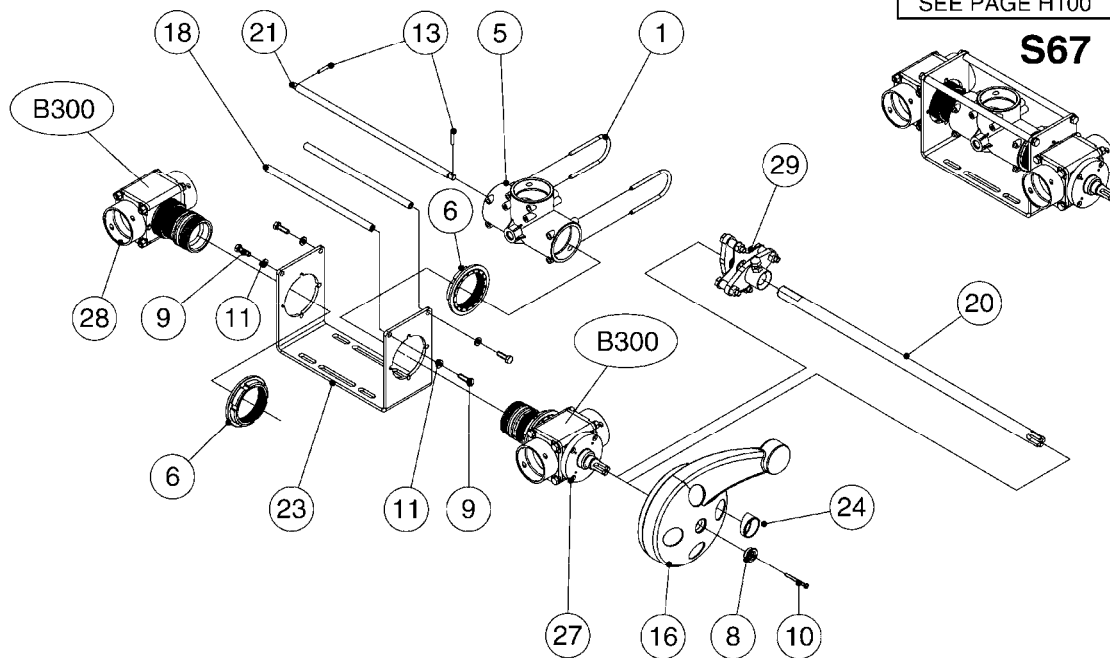

FOR S67 FITTINGS
SEE PAGE H100

S67