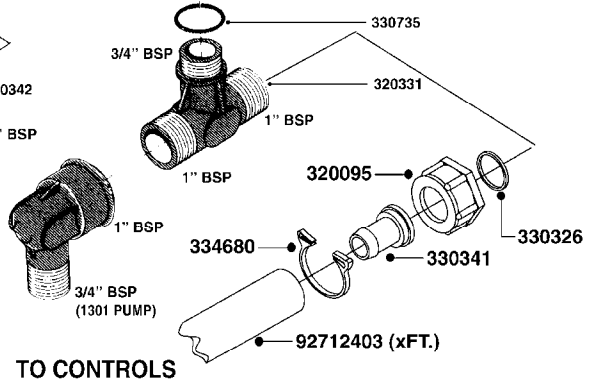

SUCTION SIDE OF PUMP