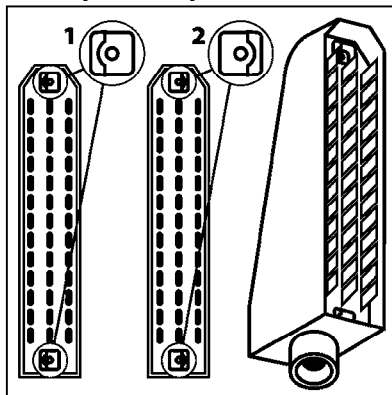

HYDRAULIC SYSTEM

* Note orientation of bracket
1 = Liquid system
2 = Hydraulic system