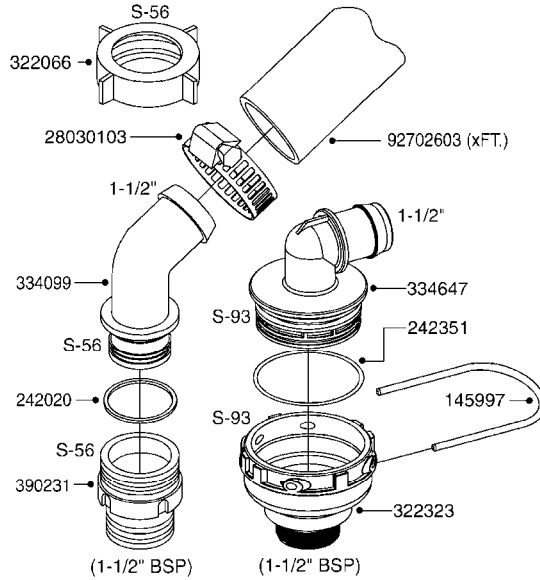

SUCTION SIDE OF PUMP (WITH 1-1/2" SUCTION PORT)