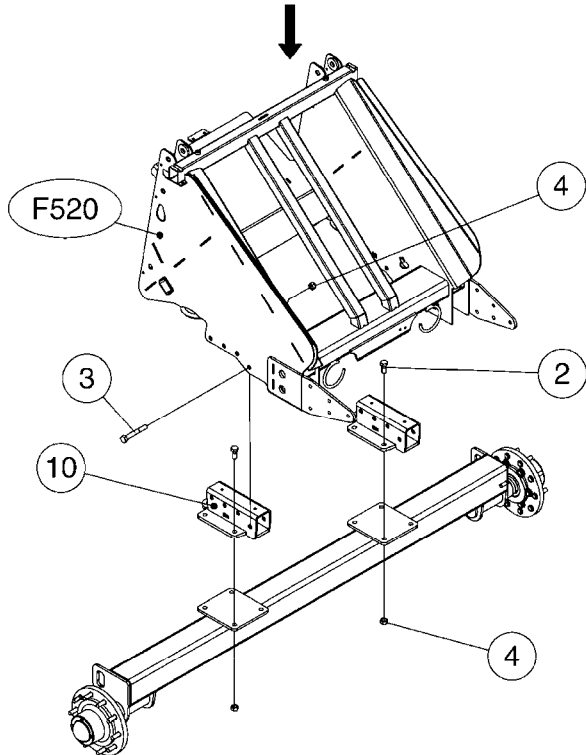

NON SUSPENDED
AXLE SYSTEM