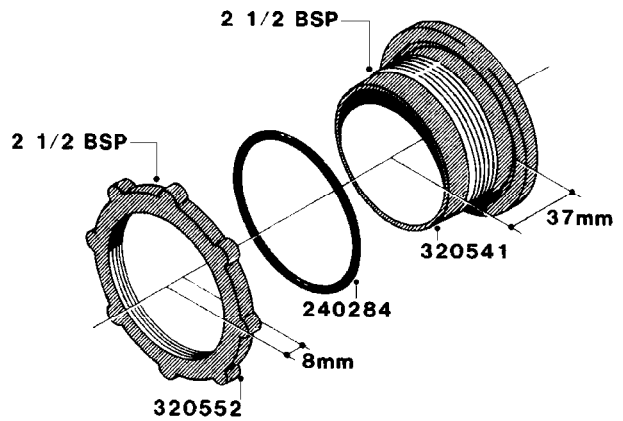

H050

FITTINGS - HOSE CONNECTORS
H050-HIN, 31:03:09

Page 1

Date 06.04.2015 10:22

parts-n°	order qty	description
242594	1	O-RING D14 X 1.78 SCH.70-EPDM
320294	1	FITT.DK TEE 3/8X3/8HB X1/2"BSP
320305	1	FITT.DK HB 3/4'- 3/4' BSP
320386	1	FITT.DK TEE 3/8X3/8HB X3/8"BSP
320397	1	FITT.DK ELB 3/8"HB X 3/8" BSP
320401	1	FITT.DK TEE 1/2X1/2HB X1/2"BSP
320412	1	FITT.DK TEE 1/2X1/2HB X3/8'BSP
320423	1	FITT.DK ELB 1/2'HB X 3/8' BSP
320891	1	FITT.DK HB 3/8'- 3/8' BSP
320972	1	FITT.DK HB 5/16'- 1/4' BSP
322046	1	FITT.DK TEE 1/2X1/2HB X3/4'BSP
322048	1	FITT.DK TEE 3/4X3/4HB X3/4'BSP
330595	1	O-RING D24.6/D20X2.1 -3/4"
333137	1	FITT.DK CONN.1/2" F.NOZZ. DOUB
333141	1	FITT.DK CONN.1/2" F.NOZZ.SING
334041	1	FITT.DK CONN.3/4' F.NOZZ. SING
334042	1	FITT.DK CONN.3/4' F.NOZZ. DOUB
334195	1	FITT.DK ELB. 3/4"HB X 3/4"HB
10012103	1	FITT.PO.HB 1.25X1.50 IMB1012
10014003	1	FITT.PO.HB 1.25X1.25 IMB1010
10036903	1	FITT.PO.HB 1.50X1.50 IMB1212
28019303	1	FITTING HB ELB 3/4NPT-3/4HOSE
61016500	1	HOSE TAIL 3/4" 90°+RG CAP 3/4"
72026700	1	NOZZLE TUBE ADAPTER W/O-RING