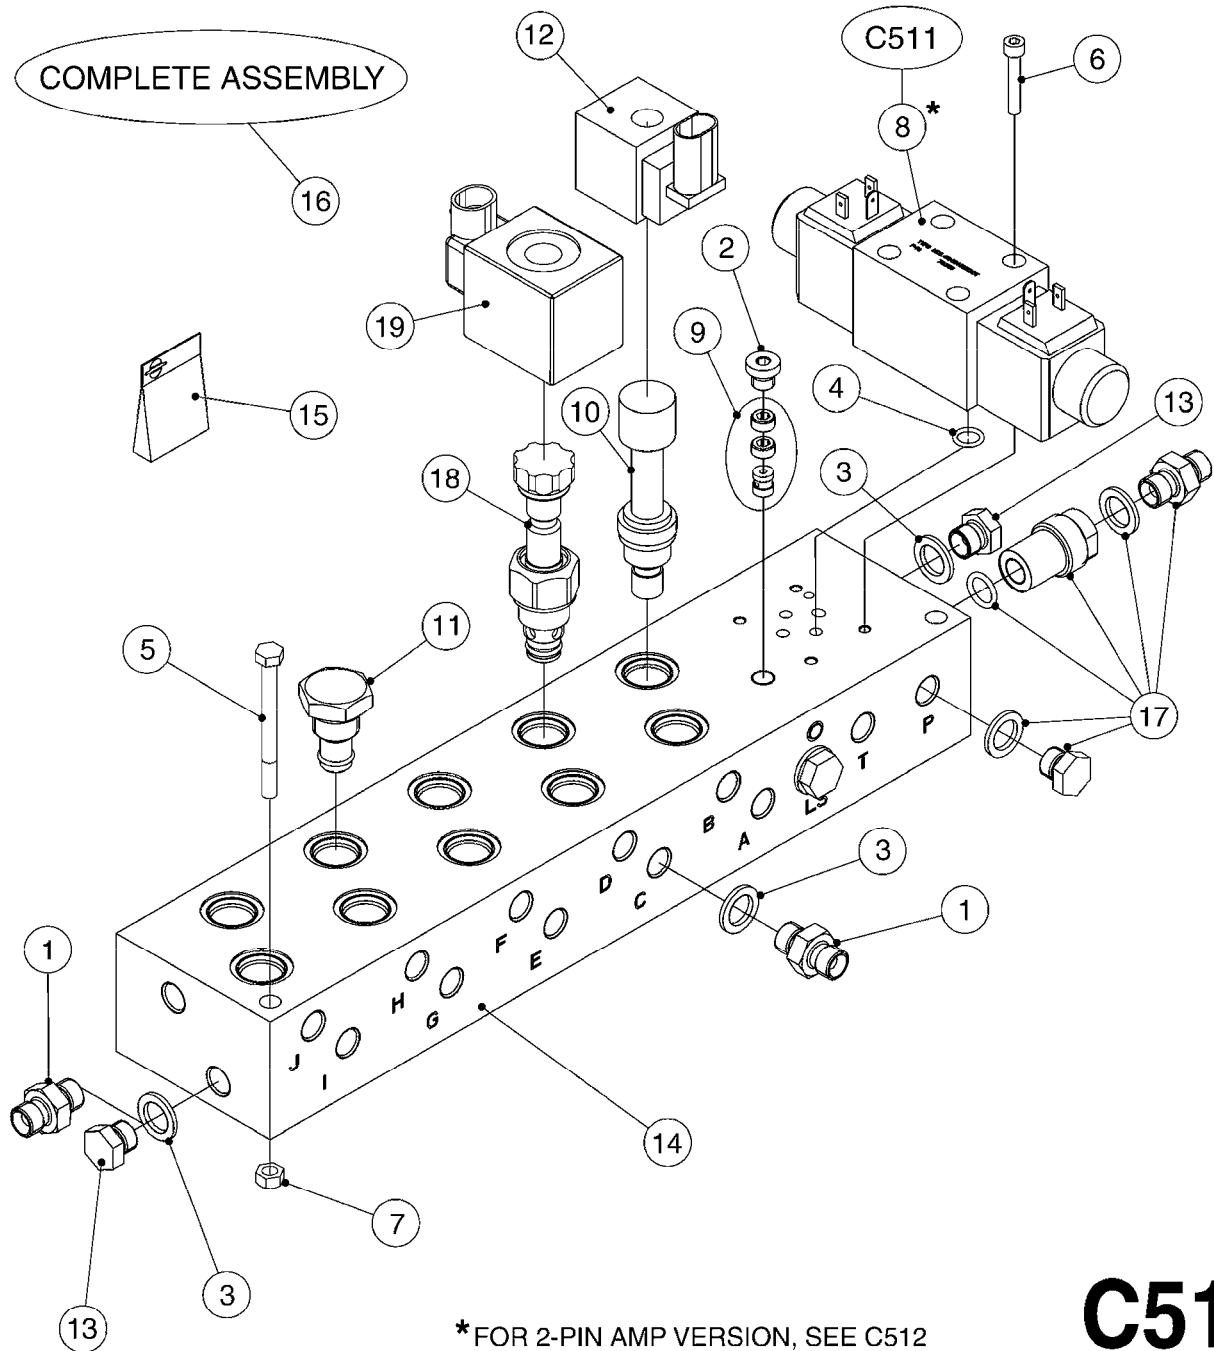

*FOR 2-PIN AMP VERSION, SEE C512

C510

HYD.BLOCK EAGLE/FORCE PRE 2012
C510-HIN, 19:07:12

Page

1

Date

06.04.2015 10:20

Pos.	parts-n°	order qty	description
1	146845	1	HEX NIPPLE 1/4"X1/4"
1	146851	1	HEX NIPPLE 1/4"x1/4" 0.7MM
1	147498	1	HEX NIPPLE 1/4"-1/4" 1.2mm
2	231987	1	PLUG 1/8' BSP W/GASKET
3	241404	1	DOWTYSEAL 1/4"
4	242102	1	O-RING Ø9.25X1.78 NITRIL 90SH
5	420847	1	BOLT HEX 8.8 DEL M8X85
6	450964	1	SCREW M5X30 F.CYLINDER
7	460143	1	NUT HEX M8 LOCK A2 DIN985
8	782116	1	MAGNET VLV.MD1L-S3/10N-D12K1/P
9	782124	1	SWITCH VALVE OUTS.1/8" 5000PSI
10	782129	1	SOLENOID VALVE 25L, 3/4"NC
11	782131	1	BLIND PLUG F.3/4" CARTR.VALVE
12	782135	1	SOLENOID W. AMP F.VALVE 782129
13	14010400	1	PLUG 1/4" BSP
14	14098600	1	HYD. BLOCK SPC/FTZ 3/4" 2010
15	28047800	1	SEAL KIT F.782129
15	75083900	1	SEAL KIT F. 782129/78215500
16	72679100	1	HY.BLOCK BOOM HYDR. FTZ 2010
17	74191700	1	ADJ. FLOW VALVE REPAIR KIT DHP
18	78215500	1	HY SOLENOID VALVE 40L 3/4"NC
19	78602100	1	MAGNET M.AMP/DIODE KIT 08