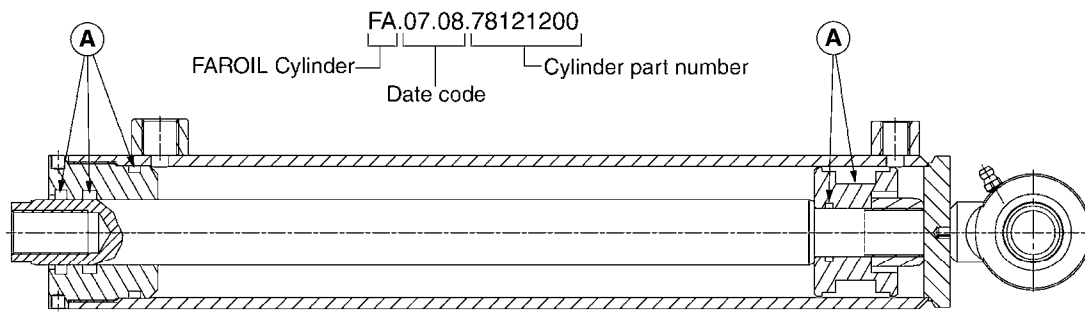

Check cylinder barrel for stamped part number.