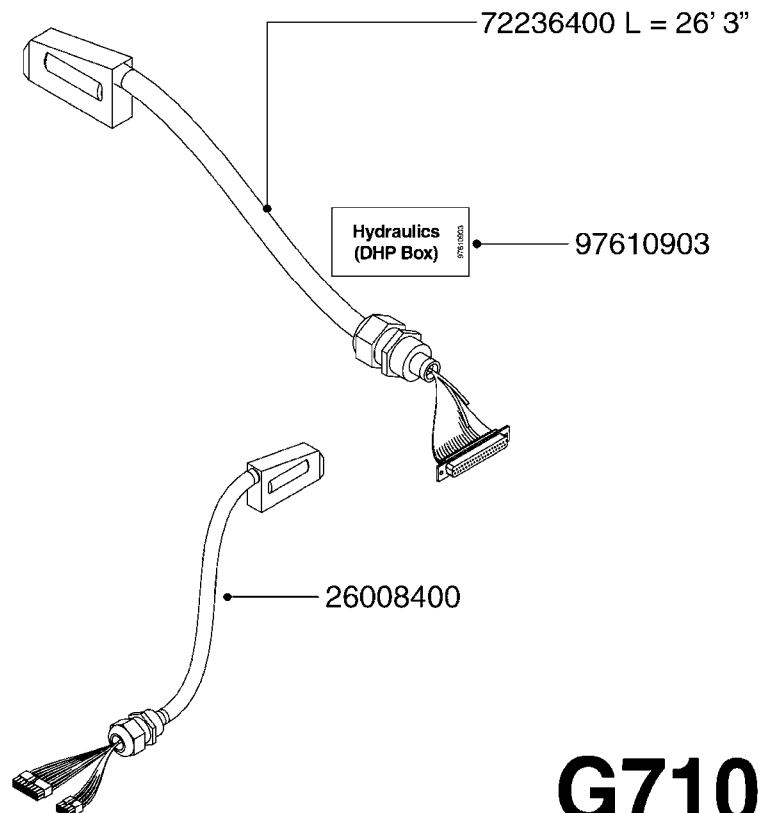

HYDRAULIC SYSTEM

* Note orientation of bracket
1 = Liquid system
2 = Hydraulic system