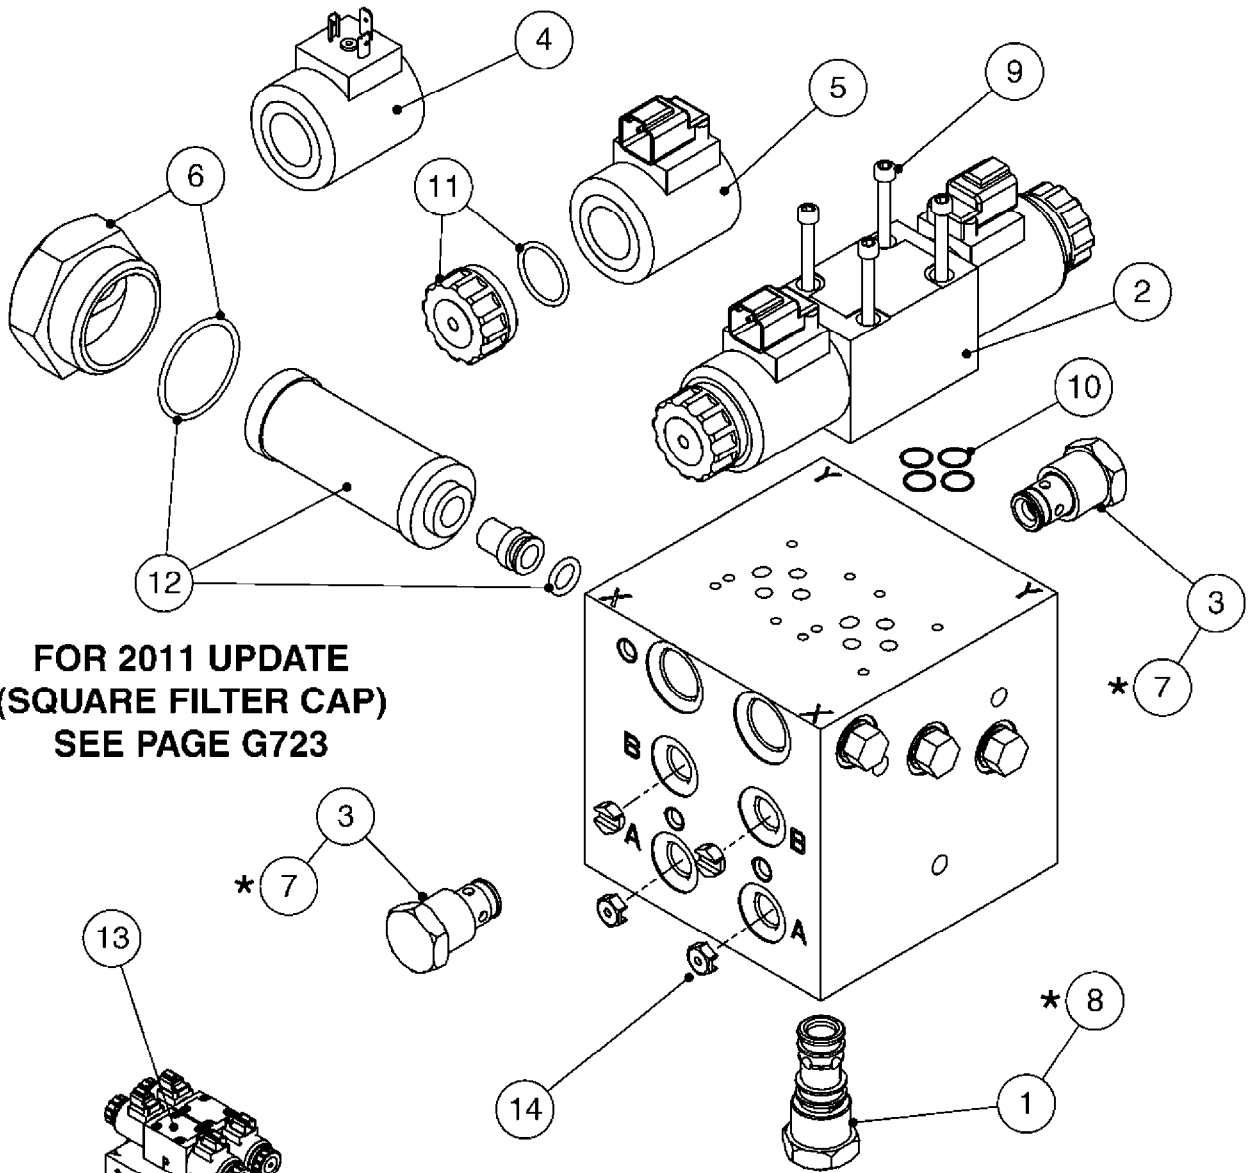

If unsure, pair of new style sensors works with all versions of UC4.

G712

NORAC UC4 BOOM HEIGHT CONTROL
G712-HIN, 09:12:14

Page 1

Date 06.04.2015 10:22

Pos.	parts-n°	order qty	description
1	410443	1	BOLT HEX 8.8 DEL M6X70
1	410605	1	BOLT HEX 8.8 DEL M6X80
			SPB/SPC BOOM
2	460261	1	NUT HEX M6X1 LOCK A2 DIN985
3	471124	1	WASHER D18/D6.4x1.6
4	16128603	1	BRACKET F. SENSOR 60X60 TUBE
			SPB/SPC BOOM
4	16128703	1	BRACKET F. SENSOR 50x50 TUBE
			FORCE BOOM (FTZ)
5	26016303	1	CONNECTOR RING CPC #11 NORAC
6	26025903	1	NORAC UC4+ ROLL SENSOR W/TEMP.
			CONFIRM NORAC P/N 45000
7	26026003	1	NORAC UC4+ ROLL SENSOR
			CONFIRM NORAC P/N 45001
8	26026600	1	NORAC CABLE VAR.RT.VLV DIN
			3-PIN CONNECTORS/HIRSCHMAN
8	28055603	1	NORAC CABLE VAR.RT.VLV DEUTSCH
			2-PIN CONNECTORS/DEUTSCH
9	28049503	1	NORAC CABLE EXTENSION
10	28049603	1	NORAC POWER CABLE
11	28050303	1	NORAC RUBBER TOP&BOLT F.SENSOR
12	28050703	1	NORAC UC4+ OPEN CTR. CABLE
13	28054303	1	PARALIFT INTERFACE CABLE NORAC
14	28055503	1	NORAC VALVE MOUNTING HARDWARE
15	28055703	1	NORAC VALVE CABLE ROLL PIGTAIL
16	28085900	1	SENSOR BRANCH CABLE NORAC
17	28086200	1	CAN NODE DUAL CABLE NORAC
18	28086300	1	UC4 DISPLAY PANEL NORAC
19	28086400	1	UC4 ULTRASOUND SENSOR NORAC
20	28086500	1	UC4 SENSOR MOUNTING BKT. NORAC
21	28086600	1	FOAM DISC F. SENSOR NORAC
22	70112503	1	UC4+ ROLL SENSOR KIT '11 HIN
			INCLUDES NORAC P/N 45000 & 45001
23	78216100	1	NORAC VALVE BLOCK COMPLETE UC4