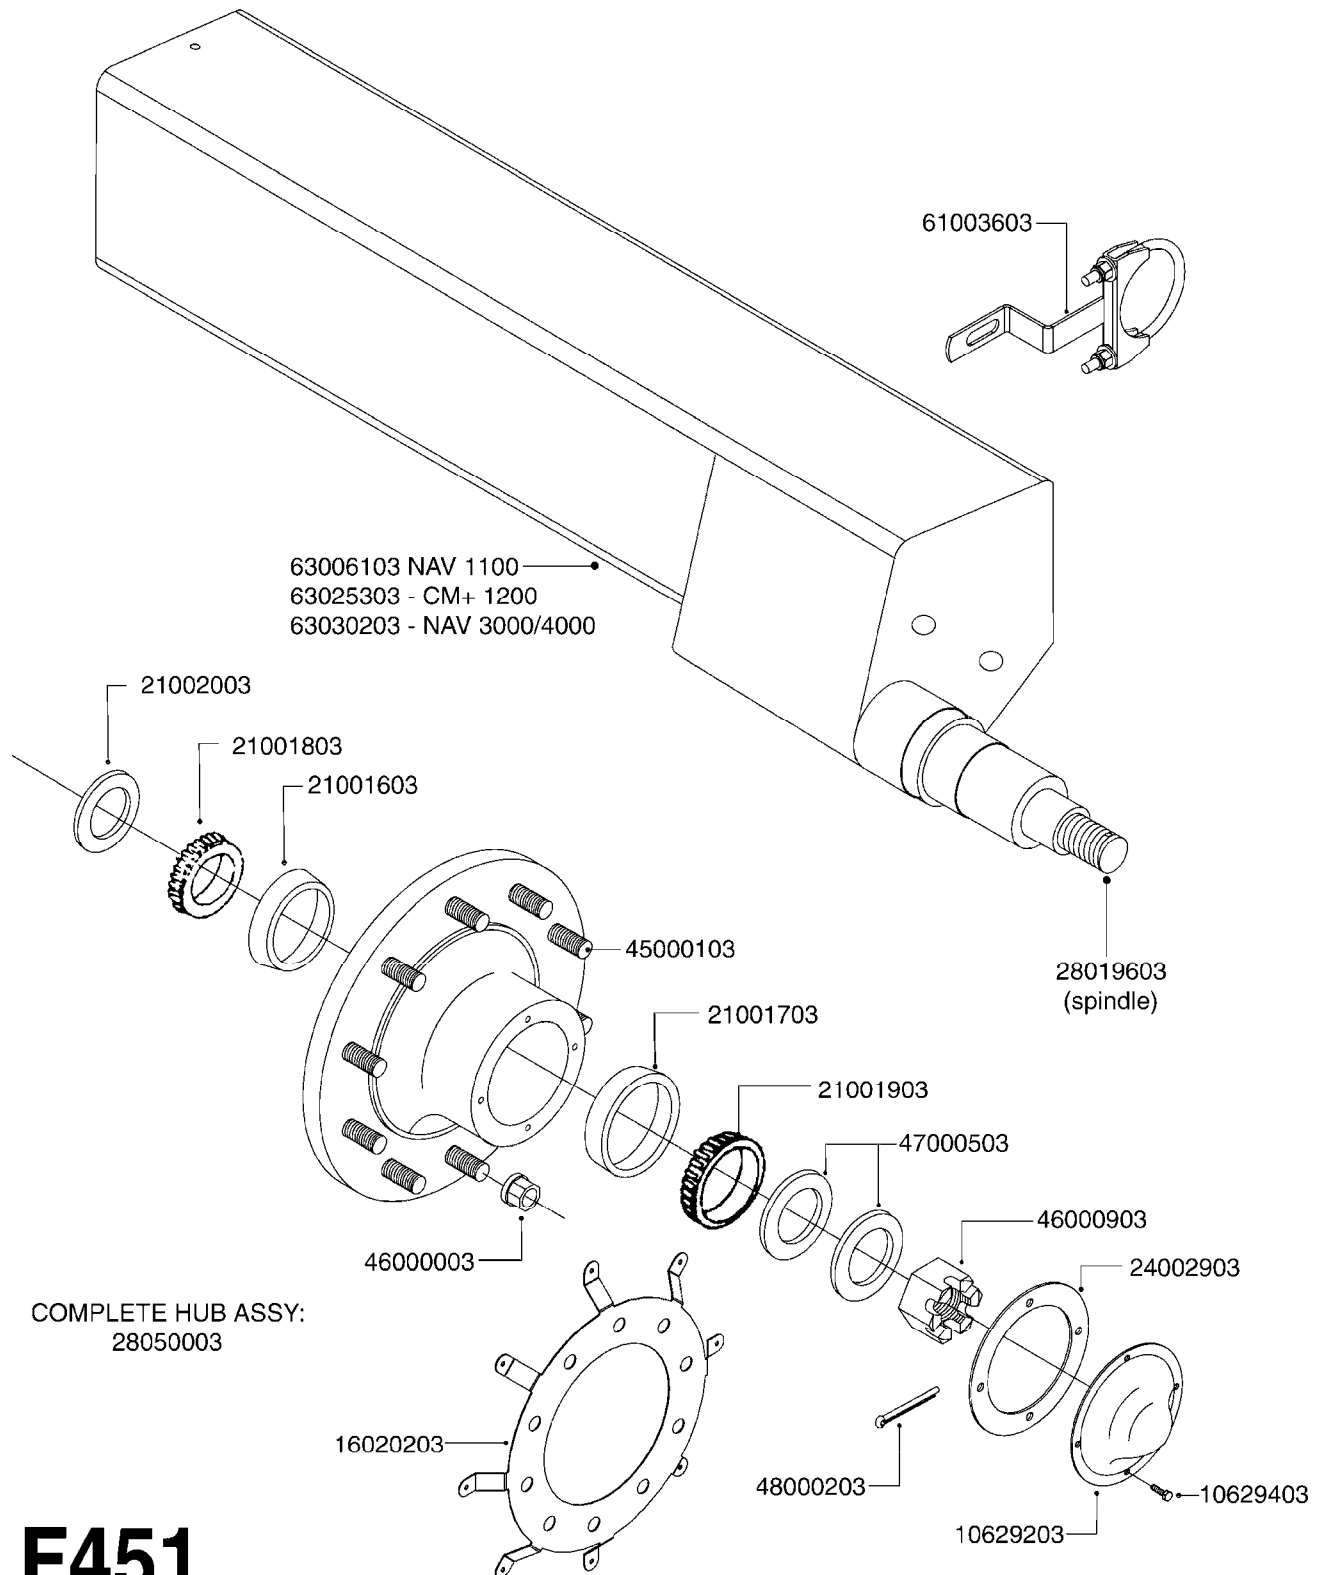

F451

HUB ASSEMBLY F.3-1/2" SPINDLE
F451-HIN, 09:12:09

Page 1

Date 06.04.2015 10:21

parts-n°	order qty	description
10629203	1	DUST CAP F.10 BOLT HUB 3.5"
10629403	1	BOLT HEX 5/16 NC GR.2 00.50"
16020203	1	WHEEL SENSOR MAGNET MNT 10BLT
21001603	1	BEARING INN CUP 873 HUB 33462
21001703	1	BEARING OUT CUP 873 HUB 453A
21001803	1	BEARING INN CONE 873 HUB 33275
21001903	1	BEARING OUT CONE 873 HUB 460
21002003	1	SEAL GREASE P602127
24002903	1	GASKET F. HUB 3.5" HUB ASSY
28019603	1	SPINDLE, 3.50 X 17.375 CRS
28050003	1	HUB F 3.5" 873 15000# PACKAGE
45000103	1	BOLT, WHEEL STUD 3/4-16X2 3/4
46000003	1	NUT HEX NF 3/4" FLANGED F.HUB
46000903	1	NUT CSTL 1-1/4"NF 3-1/2" SPNDL
47000503	1	WASHER, SPNDL 3.5" 1.31x3 .16T
48000203	1	PIN, COTTER 7/32" X 3.00"
61003603	1	SPEED SNS MNT CLAMP 3.5" SP
63006103	1	AXLE INSERT W/M NAV. 1100
63025303	1	AXLE INSRT CM+1200W.SPDL 71-82
63030203	1	AXLE ADJ 60-120 INSERT NAV DBL