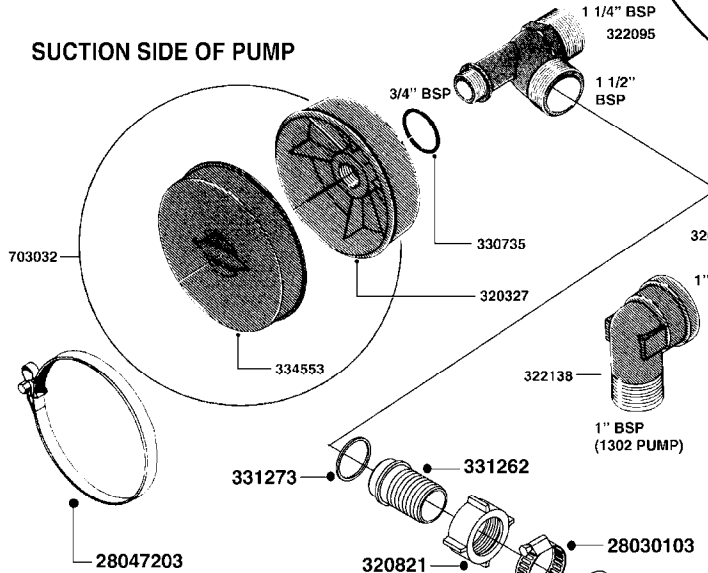

SUCTION SIDE OF PUMP