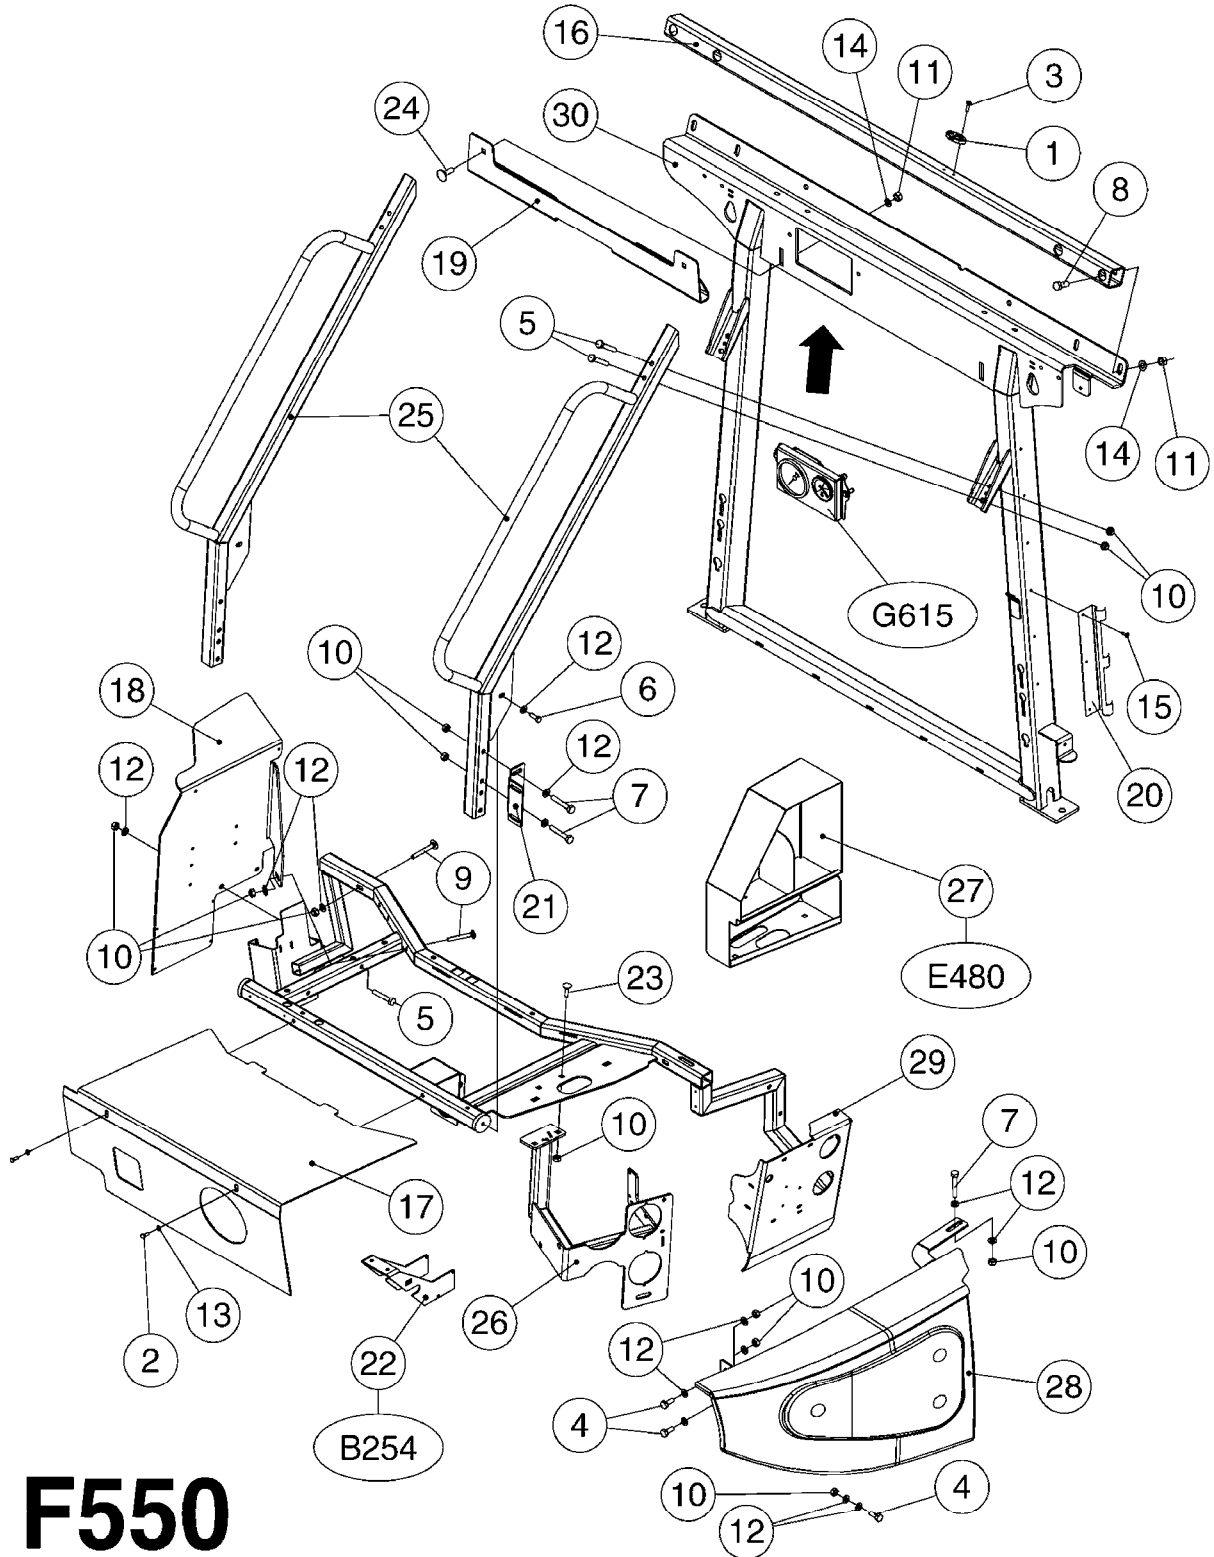

F550

NAVIGATOR 3000/4000 PLATFORM
F550-HIN, 24:09:14

Page 1
Date 06.04.2015 10:21

Pos.	parts-n°	order qty	description
1	334469	1	CLEVIS F.CORD TOP DRAIN ASSY.
2	410185	1	BOLT HEX 8.8 DEL M6X16 A2
3	410362	1	BOLT HEX 8.8 SS M6X20 FT
4	420604	1	BOLT HEX 8.8 DEL M10X25 FT DIN933
5	420906	1	BOLT HEX 8.8 DEL M10X60
6	421046	1	BOLT HEX 8.8 DEL M8X25 FT A2 DIN933
7	421083	1	BOLT HEX 8.8 DEL M10X65
8	430286	1	BOLT HEX 8.8 DEL M12X30 FT
9	440718	1	BOLT CRG M10 X 65 DEL
10	460423	1	NUT HEX M10X1.5 LOCK
11	460703	1	NUT HEX M12X1.75 LOCK DIN985
12	471122	1	WASHER D20/D10.5X2 SS
13	471124	1	WASHER D18/D6.4x1.6
14	471127	1	WASHER D24/D13X2.5 STAINLESS
15	480804	1	RIVET Ø4.8x14.5
16	15104700	1	TUBE 50X50 FRONT XPORT DUMMY
17	16171303	1	NAVIGATOR DECK PLATE
18	16198200	1	PLATE FOR ELECTRONICS NAV '13
19	16198400	1	TANK STOP FOR NAV. PAINTED
20	16226200	1	BRACKET F.TANK SCALE - PAINTED
21	16229200	1	BRACKET FOR SHIELD - PAINTED
22	16244000	1	BRACKET FOR REG. NAV, PAINTED
23	44074300	1	BOLT CARRIAGE M10x30 SS
24	45001300	1	CARRIAGE BOLT M12X35 DIN603 A2
25	63058700	1	PLATFORM HANDRAIL NAV.PAINTED
26	63059900	1	BRACKET MANIFOLD GNAV PRE2009
26	63085200	1	BRACKET MANIFOLD SUCTION NAV09
27	63062300	1	SAFETYLOCKER NAVIGATOR PAINTED
28	63069600	1	LEFT SHIELD NAVIGATOR PRE2009 (2 PIECES WELDED)ONLY USE W/BKT.63059900
28	63085600	1	LEFT SHIELD NAVIGATOR MAY 2009 (SINGLE FORMED PIECE)ONLY USE W/BKT.63085200
29	63163300	1	FRAME F.FLUID COMP. '13
30	63165300	1	TRANSPORT FRAME NAV 5/6000