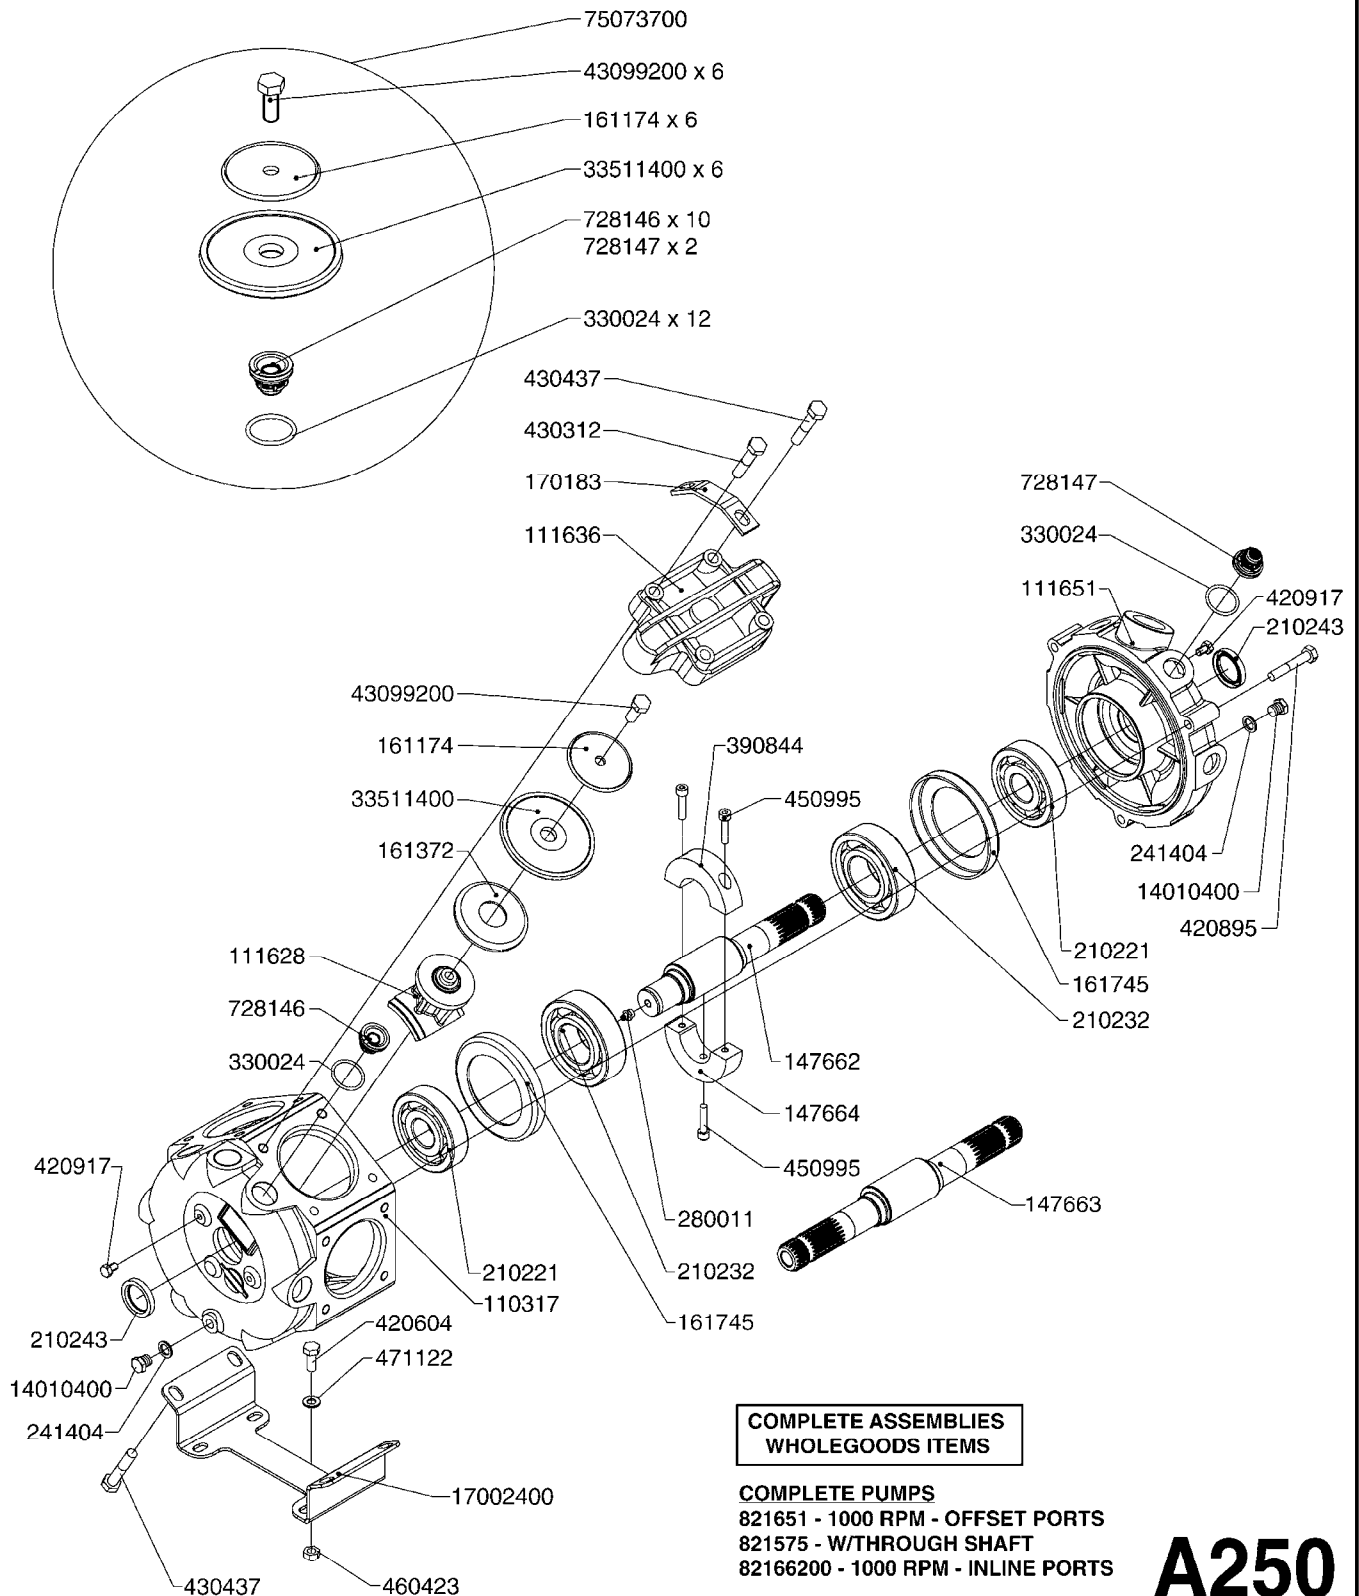

PUMP - 363/1000 RPM W/MOUNTING
A250-HIN, 01:12:11

Page 1

Date 06.04.2015 10:20

parts-n°	order qty	description
110317	1	PUMP CASING MODEL 360/361 PNTD
111628	1	CONNECTING ROD 363/5.5MM
111636	1	VALVE COVER 363 HEAVY DUTY
111651	1	CASTING F.363 1.5" PUMP(FRONT)
147662	1	CRANK SHAFT F.363/463-5.5MM
147663	1	CRANK SHAFT 363/463-5.5 THROUG
147664	1	COUNTERBALANCE 363/463 WEIGHT
161174	1	DIAPHRAGM DISC SS F.363 PUMP
161372	1	DIAPHRAGM BACKING DISC,320-361
161745	1	METAL SPACER F.363/463
170183	1	LIFT STRAP F.PUMP 360/361/462
210221	1	BEARING BALL 6407
210232	1	BEARING BALL 6310
210243	1	SEAL OIL 35 X 47 X 7
241404	1	DOWTYSEAL 1/4"
280011	1	GREASE NIPPLE 1/8' H TR
330024	1	O-RING D41,1/D34.5 X 3,5
390844	1	COUNTERBALANCE 363/463 POM
420604	1	BOLT HEX 8.8 DEL M10X25 FT DIN933
420895	1	BOLT HEX 8.8 RAW M10X60
420917	1	BOLT HEX 8.8 RAW M8X12 FT
430312	1	BOLT HEX 8.8 RAW M12X60
430437	1	BOLT HEX 8.8 RAW M12X65
450995	1	BOLT ALLEN M8X30 DIN 912 RAW
460423	1	NUT HEX M10X1.5 LOCK
471122	1	WASHER D20/D10.5X2 SS
728146	1	VALVE FOR 361(726890/707932)
728147	1	VALVE FOR 361 WHITE WITH HOLE
821575	1	PUMP 363/5.5 THROUGH SHAFT
821651	1	PUMP 363/5.5/1000 OSP
14010400	1	PLUG 1/4" BSP
17002400	1	FOOT F/363 PUMP (PAINTED)
33511400	1	DIAPHRAGM 361/363 pur 2006
43099200	1	BOLT HEX SS M12 X 30 DIN933 A4
75073700	1	PUMP KIT 361/363 "06"
82166200	1	PUMP 363/5.5 1.5"SUC 1000RPM