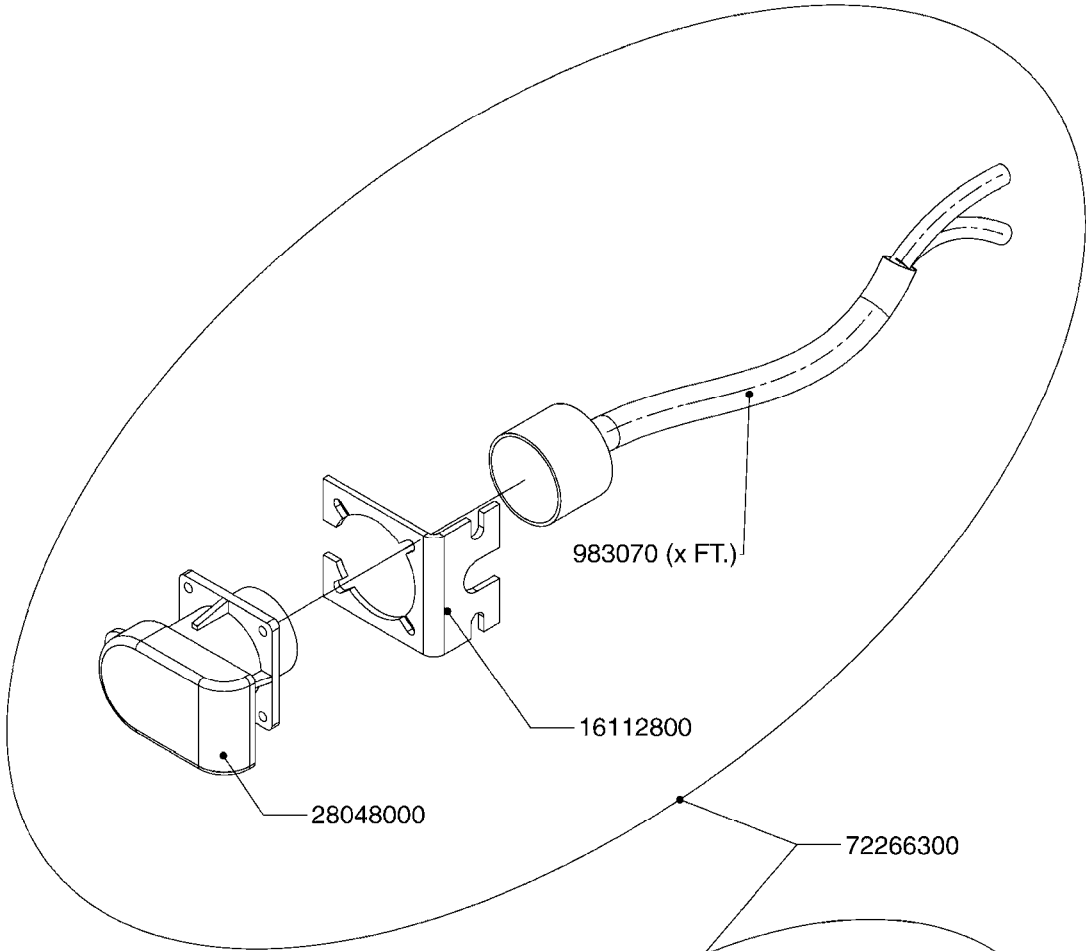

JUNCTION BOX - LIQUID
G705-HIN, 01:12:10

Page 1

Date 06.04.2015 10:22

Pos.	parts-n°	order qty	description
1	262106	1	BULKHEAD F. CABLE 6.5-14 BLACK
2	262107	1	NUT F. BULKHEAD CABLE BLACK
3	26004800	1	CIRCUIT BD SEC VLV NCM 13SEC 13 SECTION
3	72173900	1	CIRCUIT BD SEC VLV 39PIN 9SEC 9 SECTION
4	28082100	1	SCREW F. BOX LID 1/4" L=20
5	33508700	1	BOX 160X80X40 BLACK 1-HOLE
6	33508800	1	LID 160X80X15 BLK W/SCREWS
7	72115400	1	CONNECTION BOX F. OP. UNIT SV9

G706