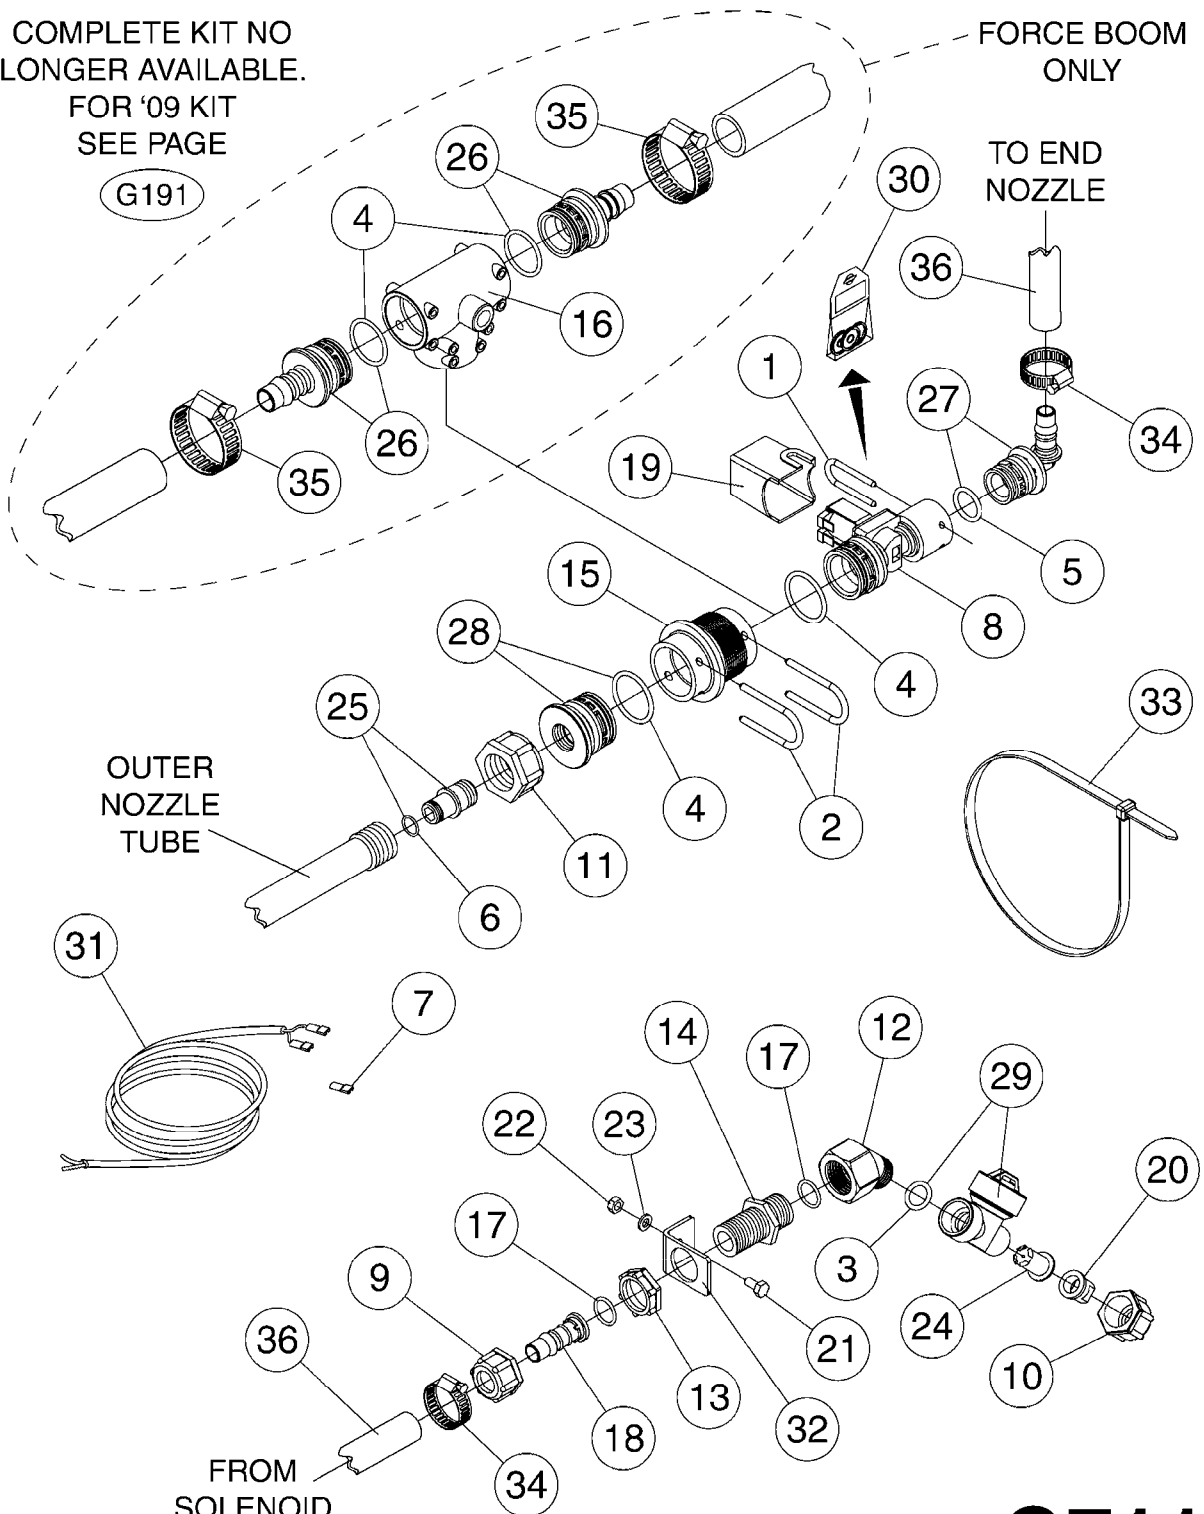

COMPLETE KIT NO
LONGER AVAILABLE.
FOR '09 KIT
SEE PAGE

G191

FORCE BOOM
ONLY

TO END
NOZZLE

OUTER
NOZZLE
TUBE

FROM
SOLENOID
ASSEMBLY

ELECTRIC END NOZZLE KIT
G711-HIN, 09:05:13

Page 1

Date 06.04.2015 10:22

Pos.	parts-n°	order qty	description
1	145994	1	FITT.DK S-40 FORK
2	145995	1	FITT.DK S-53 FORK
3	240177	1	O-RING D16.1/11.3 X 2.4
4	242354	1	O-RING D32.2X3.0 VITON F.S-53
5	242355	1	O-RING D19.2X3.0 VITON F.S-40
6	242594	1	O-RING D14 X 1.78 SCH.70-EPDM
7	261539	1	SPADE F.ELEC CONNec BLUE INSUL
8	262104	1	VALVE, SOLENOID, S53/S40
9	320084	1	FITT.DK NUT 1/2" BSP
10	320187	1	FITT.DK CAP 3/8" BSP BLACK
11	320283	1	FITT.DK NUT 3/4"BSP
12	320596	1	FITT.DK ELB 3/8'-1/2'BSP 45DEG
13	321307	1	FITT.DK NUT 1/2" BSP JAMB
14	321742	1	FITT.DK BULKHEAD 1/2' BSP
15	322103	1	FITT.DK S-53 BULKHEAD
16	322352	1	FITT.DK S-53 TEE
17	330212	1	O-RING D19/D14X2.4 F.1/2"NUT
18	330687	1	FITT.DK HB 1/2" F. 1/2" NUT
19	334965	1	COVER FOR S53 SOLENOID VALVE
20	370366	1	NOZZLE END FAN 1850-G 150
21	410185	1	BOLT HEX 8.8 DEL M6X16 A2
22	460261	1	NUT HEX M6X1 LOCK A2 DIN985
23	471125	1	WASHER M6U D12/D6.4x1.6 SS A2
24	614366	1	FILTER 50 MESH F.NOZZLE BLUE
24	614367	1	FILTER 80 MESH F.NOZZLE RED
24	614368	1	FILTER 100 MESH F.NOZZLE YEL.
25	720856	1	FITT.DK 1/2'BSP ASSY.F.3/4'NUT
26	726558	1	FITT.DK S53 STR. 3/4" W.ORING
27	726567	1	FITT.DK S-40 ELB.1/2" W.ORING
28	726694	1	PLUG,S53,1/2"FBSP THD W.ORING
29	729610	1	NOZZLE ASSY. NON DRIP 3/8 THRD
30	750722	1	REPAIR KIT FOR 3S SC CONTROL
31	983087	1	ELEC. CABLE 2 WIRE X 0.75MM
32	16180100	1	PLATE, END ROW NOZZLE
33	28025203	1	TIE STRAP L=23" x W=1/2"
34	28029803	1	CLAMP HOSE GEAR P1/2" 6708
35	28029903	1	CLAMP HOSE GEAR P3/4"-S1" 6712
36	92702103	1	HOSE R X1/2" X300PSI WP X0012"