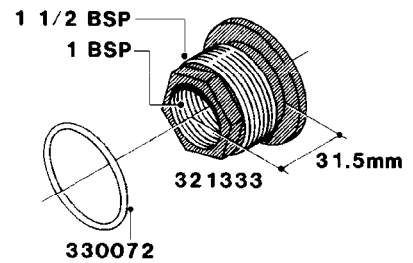

H050

FITTINGS - HOSE CONNECTORS
H050-HIN, 31:03:09

Page 1

Date 06.04.2015 10:22

parts-n°	order qty	description
242594	1	O-RING D14 X 1.78 SCH.70-EPDM
320294	1	FITT.DK TEE 3/8X3/8HB X1/2"BSP
320305	1	FITT.DK HB 3/4'- 3/4' BSP
320386	1	FITT.DK TEE 3/8X3/8HB X3/8"BSP
320397	1	FITT.DK ELB 3/8"HB X 3/8" BSP
320401	1	FITT.DK TEE 1/2X1/2HB X1/2"BSP
320412	1	FITT.DK TEE 1/2X1/2HB X3/8'BSP
320423	1	FITT.DK ELB 1/2'HB X 3/8' BSP
320891	1	FITT.DK HB 3/8'- 3/8' BSP
320972	1	FITT.DK HB 5/16'- 1/4' BSP
322046	1	FITT.DK TEE 1/2X1/2HB X3/4'BSP
322048	1	FITT.DK TEE 3/4X3/4HB X3/4'BSP
330595	1	O-RING D24.6/D20X2.1 -3/4"
333137	1	FITT.DK CONN.1/2" F.NOZZ. DOUB
333141	1	FITT.DK CONN.1/2" F.NOZZ.SING
334041	1	FITT.DK CONN.3/4' F.NOZZ. SING
334042	1	FITT.DK CONN.3/4' F.NOZZ. DOUB
334195	1	FITT.DK ELB. 3/4"HB X 3/4"HB
10012103	1	FITT.PO.HB 1.25X1.50 IMB1012
10014003	1	FITT.PO.HB 1.25X1.25 IMB1010
10036903	1	FITT.PO.HB 1.50X1.50 IMB1212
28019303	1	FITTING HB ELB 3/4NPT-3/4HOSE
61016500	1	HOSE TAIL 3/4" 90°+RG CAP 3/4"
72026700	1	NOZZLE TUBE ADAPTER W/O-RING