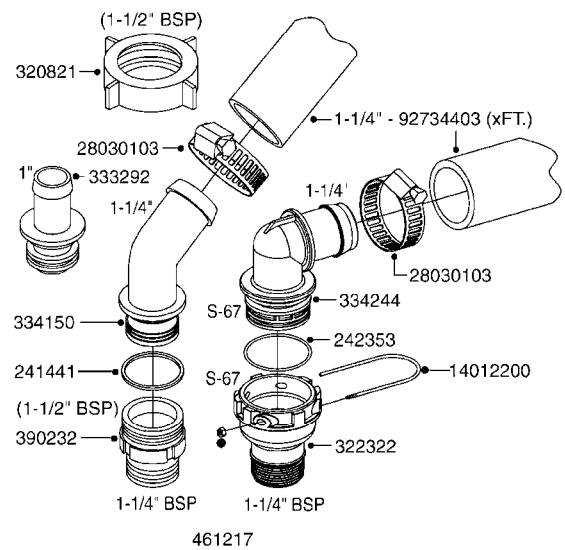

PRESSURE SIDE OF PUMP