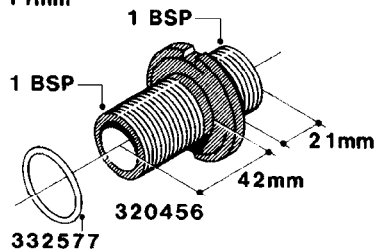

H050

FITTINGS - HOSE CONNECTORS
H050-HIN, 31:03:09

Page 1

Date 06.04.2015 10:22

parts-n°	order qty	description
242594	1	O-RING D14 X 1.78 SCH.70-EPDM
320294	1	FITT.DK TEE 3/8X3/8HB X1/2"BSP
320305	1	FITT.DK HB 3/4'- 3/4' BSP
320386	1	FITT.DK TEE 3/8X3/8HB X3/8"BSP
320397	1	FITT.DK ELB 3/8"HB X 3/8" BSP
320401	1	FITT.DK TEE 1/2X1/2HB X1/2"BSP
320412	1	FITT.DK TEE 1/2X1/2HB X3/8'BSP
320423	1	FITT.DK ELB 1/2'HB X 3/8' BSP
320891	1	FITT.DK HB 3/8'- 3/8' BSP
320972	1	FITT.DK HB 5/16'- 1/4' BSP
322046	1	FITT.DK TEE 1/2X1/2HB X3/4'BSP
322048	1	FITT.DK TEE 3/4X3/4HB X3/4'BSP
330595	1	O-RING D24.6/D20X2.1 -3/4"
333137	1	FITT.DK CONN.1/2" F.NOZZ. DOUB
333141	1	FITT.DK CONN.1/2" F.NOZZ.SING
334041	1	FITT.DK CONN.3/4' F.NOZZ. SING
334042	1	FITT.DK CONN.3/4' F.NOZZ. DOUB
334195	1	FITT.DK ELB. 3/4"HB X 3/4"HB
10012103	1	FITT.PO.HB 1.25X1.50 IMB1012
10014003	1	FITT.PO.HB 1.25X1.25 IMB1010
10036903	1	FITT.PO.HB 1.50X1.50 IMB1212
28019303	1	FITTING HB ELB 3/4NPT-3/4HOSE
61016500	1	HOSE TAIL 3/4" 90°+RG CAP 3/4"
72026700	1	NOZZLE TUBE ADAPTER W/O-RING