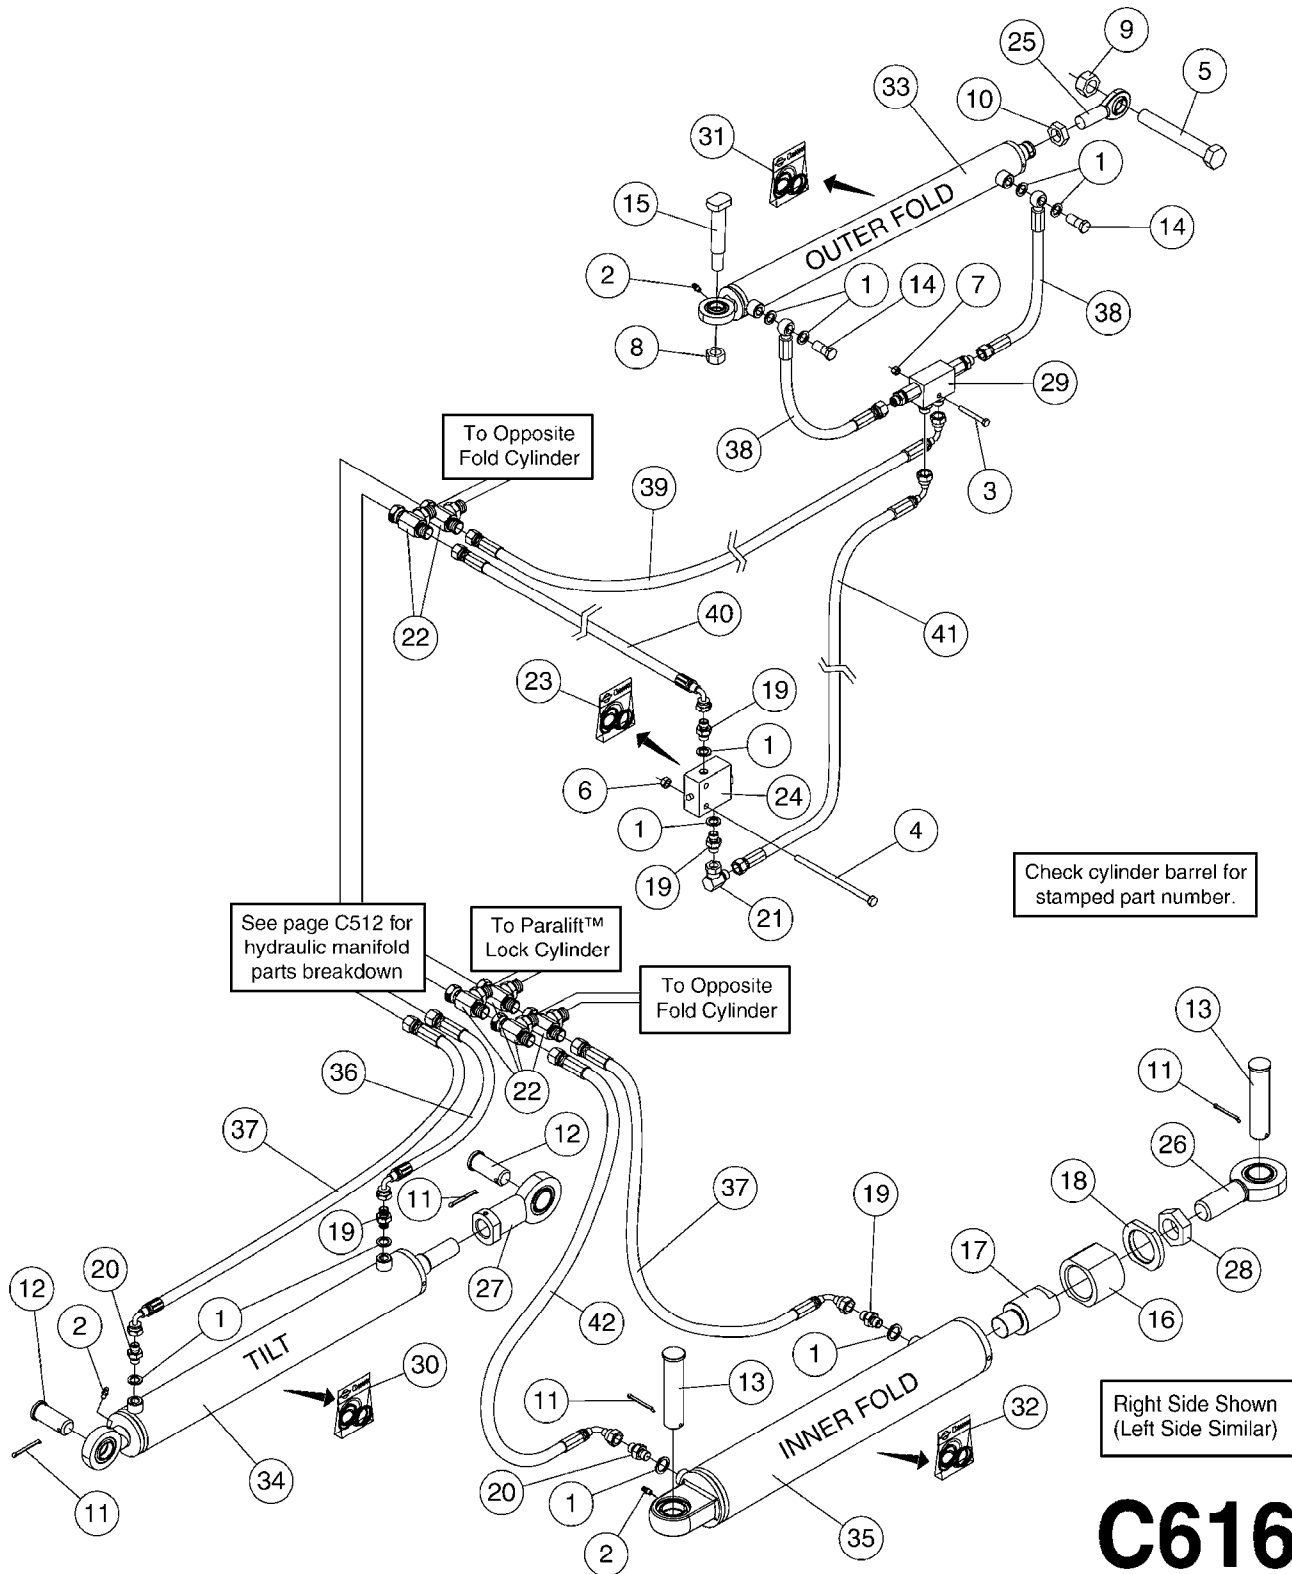

C616

HYD EAG.HZ SPC 120/90'DUALFOLD
C616-HIN, 02:02:15

Page

1

Date

06.04.2015 10:21

Pos.	parts-n°	order qty	description
1	241404	1	DOWTYSEAL 1/4"
2	283699	1	GREASE NIPPLE M6X1
3	410561	1	BOLT HEX 8.8 DEL M6X50 FT
4	421262	1	BOLT HEX M8X150 DIN931-A2 SS
5	430979	1	BOLT HEX M20x140 8.8 DELTA
6	460143	1	NUT HEX M8 LOCK A2 DIN985
7	460261	1	NUT HEX M6X1 LOCK A2 DIN985
8	460585	1	NUT HEX M16X2 LOCK
9	460806	1	NUT HEX M20X2.5 LOCK
10	461200	1	NUT HEX M20X1.5 JAMB.
11	480384	1	PIN COTTER 3/16 x 1-1/2"
12	14018903	1	PIN, Ø24.8, L=65
13	14019003	1	PIN, Ø29.8, L=117
14	14027000	1	BANJO BOLT, 1/4" BSP, 0.7MM
15	14107700	1	PIN, Ø19.8 F. 90/60 CYLINDER
16	14109600	1	BUSHING M48 X 2
17	14109700	1	ADAPTOR F. HYD. CYL.
18	14109800	1	NUT M48 X 2
19	23234500	1	HEX NIPPLE 1/4"-9/16"
20	23234700	1	HEX NIPPLE 1/4"-9/16" - 0.7mm
21	23240900	1	HYD.FIT. M-F 90° 9/16"-9/16"
22	23241000	1	ORFS HYD T-PIECE 9/16X9/16X9/1
23	28001800	1	REPAIR KIT F.ENDSTOP 1/4"
24	28028600	1	END STOP 1/4"
25	28088000	1	LINK HEAD 20 SHORT 73
26	28113000	1	LINKEYE Ø30 M30 X 2
27	28115000	1	LINK HEAD M24 X 2 X Ø25
28	46133400	1	NUT HEX M30x2.0
29	72256500	1	DOUB.PILOT STEERED COUNT.VALVE
30	75075400	1	SEAL KIT 78120800
31	75084400	1	SEAL KIT FOR 78127200/7500
32	75085500	1	SEAL KIT F.HY CYL. 78131100
33	78127200	1	CYLINDER DOUB. D40/25 L=455
34	78131000	1	CYLINDER, 60/30X462, 120' SPC
35	78131100	1	HY. CYLINDER, 70/40X400
36	78500400	1	HY.HO.1/4"L= 2700 STR-90°
37	78500800	1	HY.HO.1/4"L= 2500 STR-90°
38	78502203	1	HY.HO.1/4"L= 250 STR-BAN
39	78502303	1	HY.HO.1/4"L=14150 STR-90°
40	78502403	1	HY.HO.1/4"L= 8670 STR-90°
41	78502503	1	HY.HO.1/4"L= 6200 STR-90°
42	78502703	1	HY.HO.1/4"L= 3100 STR-90°