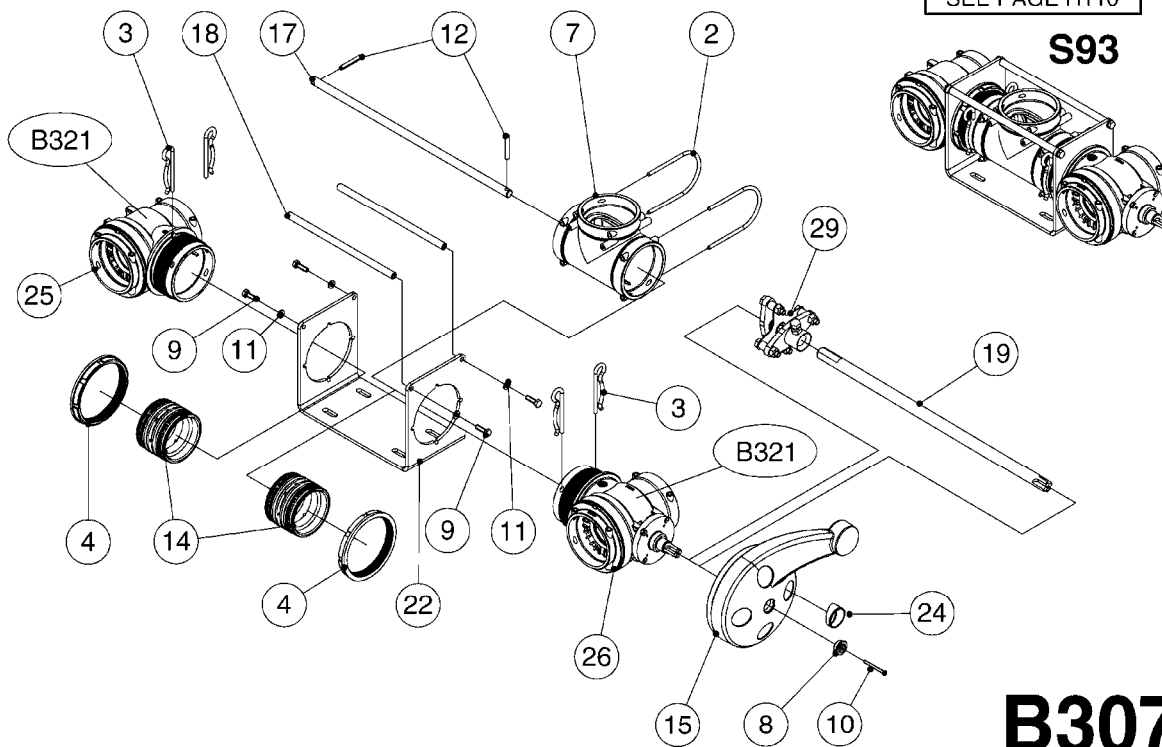

FOR S93 FITTINGS
SEE PAGE H110

S93