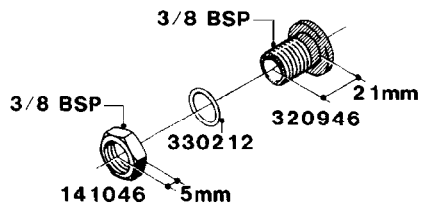

H050

FITTINGS - HOSE CONNECTORS
H050-HIN, 31:03:09

Page 1

Date 06.04.2015 10:22

parts-n°	order qty	description
242594	1	O-RING D14 X 1.78 SCH.70-EPDM
320294	1	FITT.DK TEE 3/8X3/8HB X1/2"BSP
320305	1	FITT.DK HB 3/4'- 3/4' BSP
320386	1	FITT.DK TEE 3/8X3/8HB X3/8"BSP
320397	1	FITT.DK ELB 3/8"HB X 3/8" BSP
320401	1	FITT.DK TEE 1/2X1/2HB X1/2"BSP
320412	1	FITT.DK TEE 1/2X1/2HB X3/8'BSP
320423	1	FITT.DK ELB 1/2'HB X 3/8' BSP
320891	1	FITT.DK HB 3/8'- 3/8' BSP
320972	1	FITT.DK HB 5/16'- 1/4' BSP
322046	1	FITT.DK TEE 1/2X1/2HB X3/4'BSP
322048	1	FITT.DK TEE 3/4X3/4HB X3/4'BSP
330595	1	O-RING D24.6/D20X2.1 -3/4"
333137	1	FITT.DK CONN.1/2" F.NOZZ. DOUB
333141	1	FITT.DK CONN.1/2" F.NOZZ.SING
334041	1	FITT.DK CONN.3/4' F.NOZZ. SING
334042	1	FITT.DK CONN.3/4' F.NOZZ. DOUB
334195	1	FITT.DK ELB. 3/4"HB X 3/4"HB
10012103	1	FITT.PO.HB 1.25X1.50 IMB1012
10014003	1	FITT.PO.HB 1.25X1.25 IMB1010
10036903	1	FITT.PO.HB 1.50X1.50 IMB1212
28019303	1	FITTING HB ELB 3/4NPT-3/4HOSE
61016500	1	HOSE TAIL 3/4" 90°+RG CAP 3/4"
72026700	1	NOZZLE TUBE ADAPTER W/O-RING