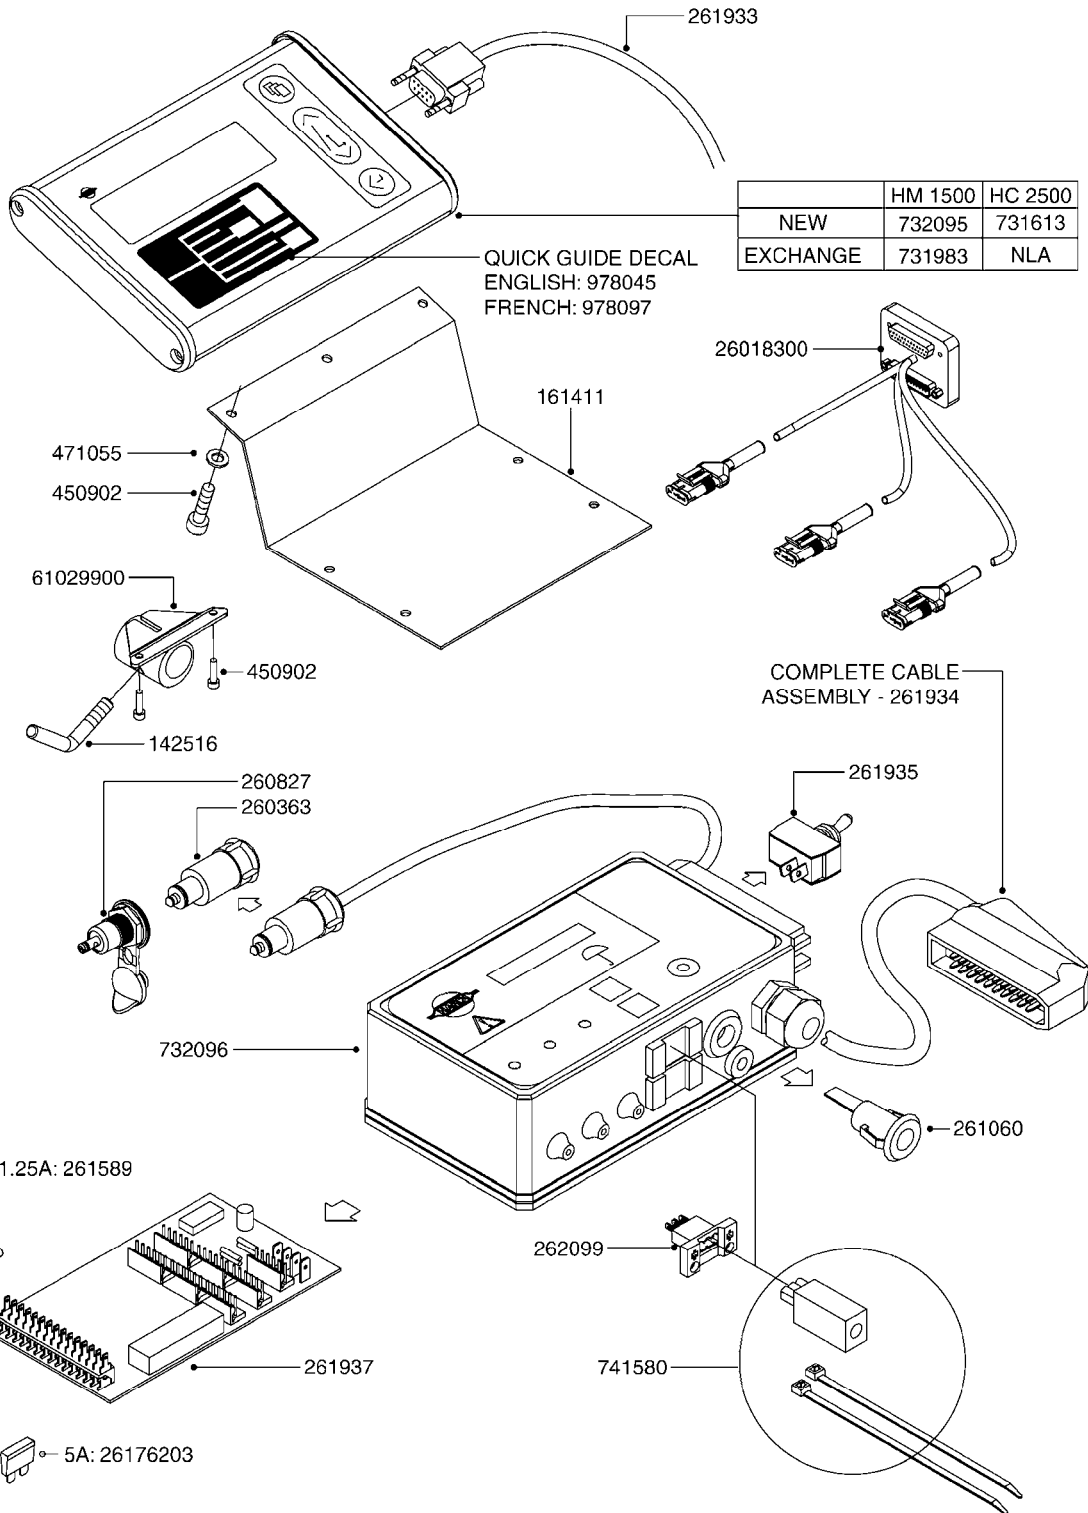

G480

HC 2500/HM1500 DISPLAY/SCANBOX
G480-HIN, 15:11:09

Page 1

Date 06.04.2015 10:21

parts-n°	order qty	description
142516	1	SCREW SET M10 BENT F. LOCKING
161411	1	MT.BRK. HC2500/HM1500 DISPLAY
26018300	1	ADAPTOR 2500 FOR SPRAYBOX II 39-PIN/REPLACES SCANBOX
260363	1	PLUG 2 POLE 12V
260827	1	PLUG F.EC ATTACHMENTS
261060	1	PLUG F.EC ATTACHMENTS
261589	1	FUSE 5 X 20 1.25 AMP
26176203	1	FUSE 5.0A QUICK-ACT.
261933	1	CABLE W/PLUG 2X25 L=71"
261934	1	CABLE W/PLUG 18X0.5MM L=79"
261935	1	SWITCH 2 POLE
261937	1	CIRCUIT BOARD F. SCANBOX
262099	1	PLUG SOCKET 3-POLE 2.5/3
450902	1	BOLT ALLEN HEAD M4 X 16MM
471055	1	WASHER D4.1/7.6 X 0.9
61029900	1	BRACKET FOR HC2500
731613	1	DISPLAY HC2500 NEW
731983	1	DISPLAY HM1500 REFURBISHED
732095	1	DISPLAY HM1500 NEW
732096	1	SCANBOX F.HM1500/HC2500
741580	1	PLUG 3-POLE 2.5/3
978045	1	DECAL QUICK GUIDE 1500/2500
978097	1	DECAL QUICK GUIDE 1500/2500 FR