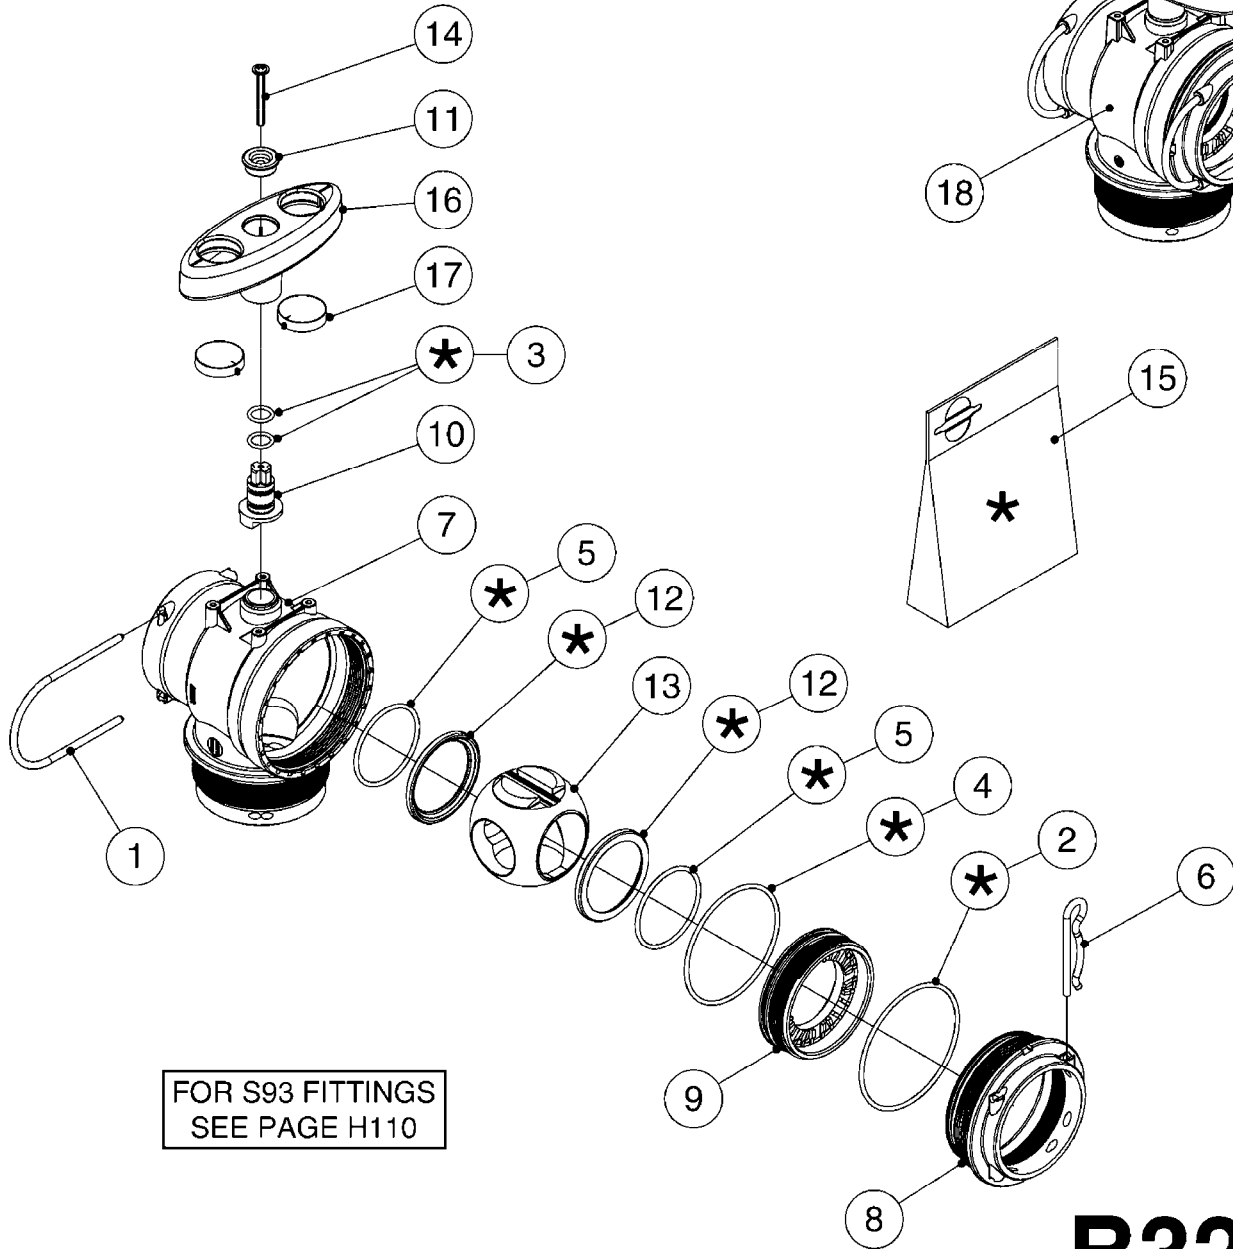

S93 (07)

MANIFOLD - S93 VALVE (07)
B322-HIN, 29:10:12

Page 1

Date 06.04.2015 10:20

Pos.	parts-n°	order qty	description
1	145997	1	FITT.DK S-93 FORK
2	242047	1	O-RING 89.5 X 3.0 VITON
3	242449	1	O'RING D13.3 x 2.4 VITON
4	242450	1	O-RING D84.5X3.0 VITON
5	242475	1	O'RING D56.52x5.33 SH70-VITON
6	285791	1	HAIR PIN S93/S67
7	322327	1	HOUSING, VALVE, S93, 220 PSI
8	322328	1	END CAP F. VALVE S-93
9	322354	1	THRUST PLATE F.3-WAY VALVES-93
10	334579	1	SPINDLE F.3 WAY VALVE S-93
11	334594	1	PLUG F. VALVE HANDLE BLACK
12	390543	1	SEAT F. BALL 3-WAY VALVE S-93
13	390544	1	BALL F.3 WAY S93 VLVE/SUCT.MAN
13	391019	1	BALL F.2 WAY S93 SMART VALVE
14	440729	1	SCREW F. PLASTIC 4MM X40LG SS
15	741726	1	REPAIR KIT F.S93 VALVE VIT.'02
16	33514400	1	HANDLE FOR 2 ICONS 07
17	33514500	1	PLUG FOR HANDLE W/2 ICONS
18	72518800	1	QUICK FILL VALVE 2008 NAV
18	72518900	1	SUCTION VALVE 2008 NAV