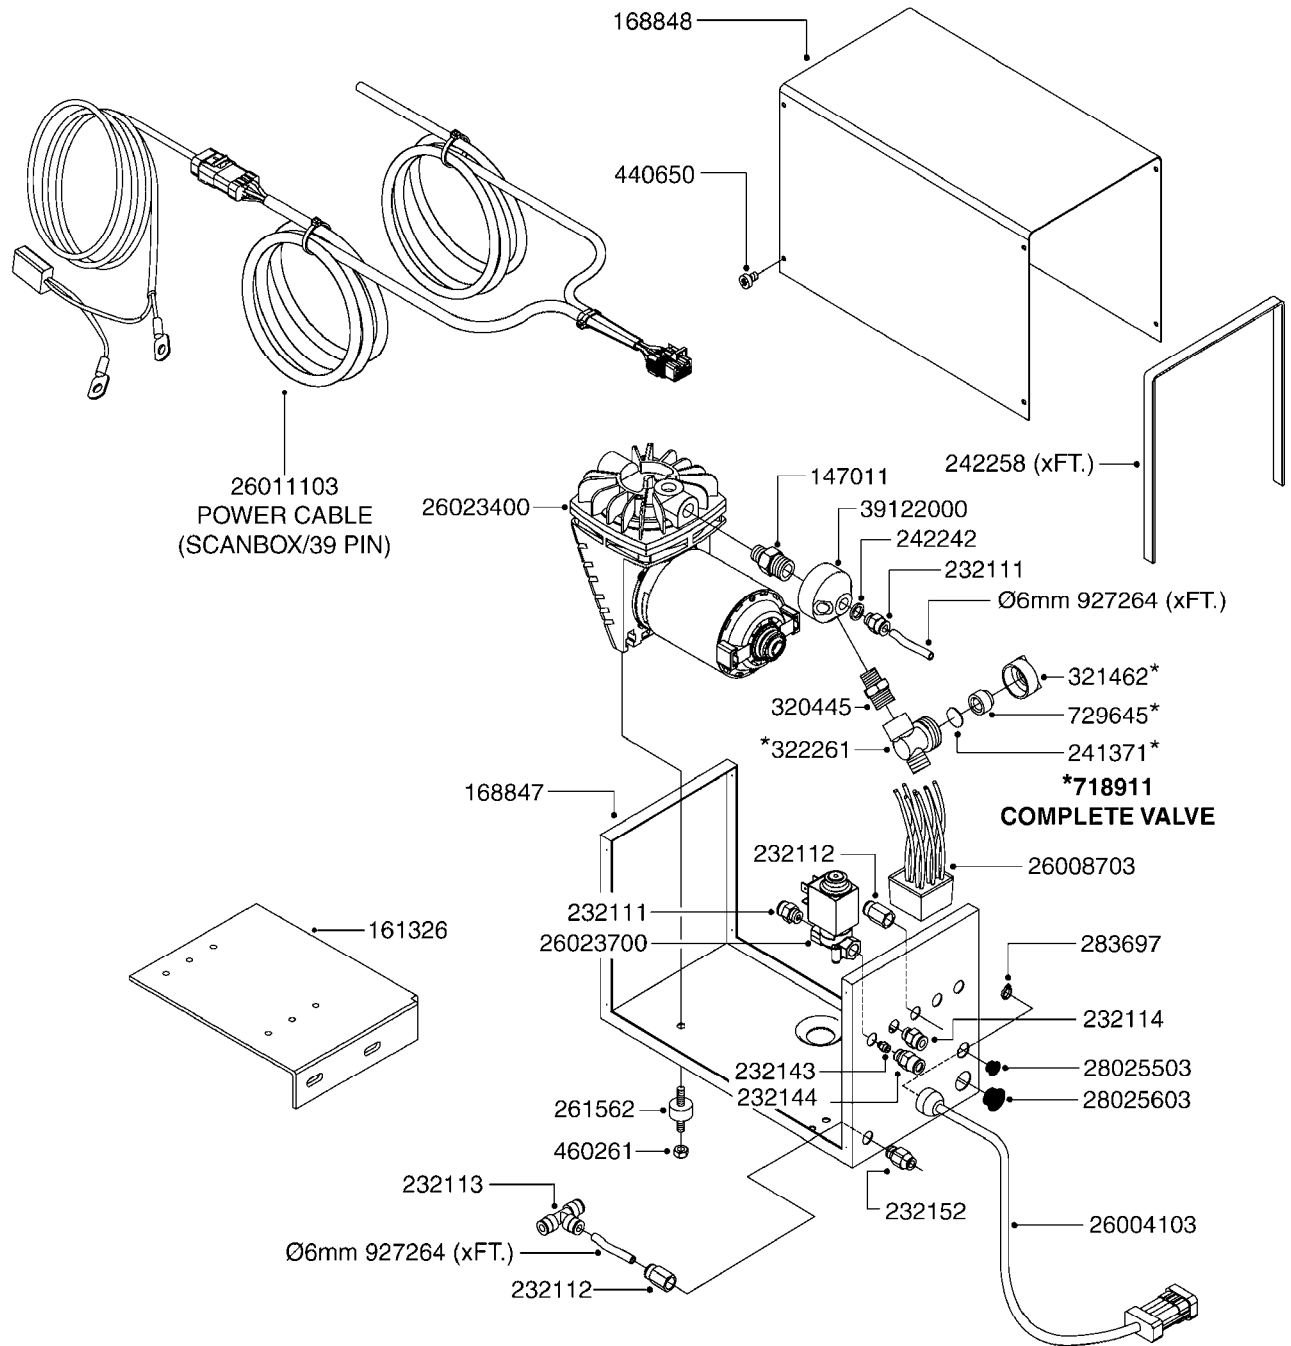

G342

*Ø8mm 927306 (xFT.)
*Ø10mm 927330 (xFT.)

70062503 - COMPLETE ASSEMBLY

FOAM MARKER COMPRESSOR 2007
G342-HIN, 21:04:14

Page 1

Date 06.04.2015 10:21

parts-n°	order qty	description
147011	1	HEX NIPPLE 3/8'X1/4'BSP BRASS
161326	1	MOUNT BKT. F. FOAM COMP.BOX 98
168847	1	ENCLOSURE LOWER F.MARKER
168848	1	COVER F. FOAM MARKER
232111	1	QUICK COUPLER 6MM X 1/8 EXT.
232112	1	QUICK COUPLER 6MM 1/8 INT.
232113	1	QUICK COUPLER 6MM T-PIECE
232114	1	COUPLER 1/8" THREADX8MM HOSE
232143	1	REDUCER 1/4'INT-1/8'EXT
232144	1	QUICK COUPLER 10MM X 1/4 EXT
232152	1	QUICK COUPLER 8MMX1/8 EXT.LONG
241371	1	DIAPHRAGM, NO-DRIP alt 241371
242242	1	O-RING F.AIR HOSE FITTING
242258	1	TRIM 3X10 SELF ADHESIVE 0012"
261562	1	RUBBER DAMPER 2XM6X25
283697	1	TIESTRAP 200MM
320445	1	FITT.DK HN 1/4"X3/8" BSP
321462	1	CAP F.NO-DRIP ASSY.
322261	1	HOUSING F.SAFETY VALVE 3/8"
440650	1	SCREW 3.5x13 STAINLESS
460261	1	NUT HEX M6X1 LOCK A2 DIN985
718911	1	VALVE (SAFETY) F.MARKER
729645	1	NON-DRIP SPRING ASSY.GREEN 10
927264	1	HOSE R X PE D6/D4 X 0012"
927306	1	HOSE R X PE D8/D6 X 0012"BLACK
927330	1	HOSE R X PE D10/D8 X 012"BLACK
26004103	1	FOAM MARKER CNTRL MOD CABL STD
26008703	1	FOAM MARKER CONTROL SCII
26011103	1	FOAMER POWER/CONTROL CABLE 39P
26023400	1	COMPRESSOR F.FOAM MARKER CM40
26023700	1	SOLENOID VAL 12V 1/8' FLO '07
28025503	1	PLUG F.DRILLED HOLE 1/2"
28025603	1	PLUG F.DRILLED HOLE 3/4"
39122000	1	DISTR.HOUSING F.FOAM MARKER'07
70062503	1	FOAM MARKER COMPRESSOR,STD,39P