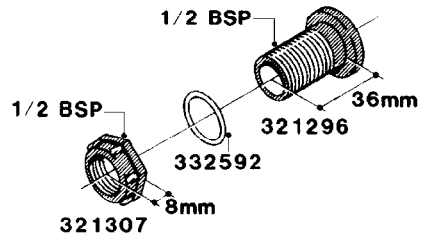

H050

FITTINGS - HOSE CONNECTORS
H050-HIN, 31:03:09

Page 1

Date 06.04.2015 10:22

parts-n°	order qty	description
242594	1	O-RING D14 X 1.78 SCH.70-EPDM
320294	1	FITT.DK TEE 3/8X3/8HB X1/2"BSP
320305	1	FITT.DK HB 3/4'- 3/4' BSP
320386	1	FITT.DK TEE 3/8X3/8HB X3/8"BSP
320397	1	FITT.DK ELB 3/8"HB X 3/8" BSP
320401	1	FITT.DK TEE 1/2X1/2HB X1/2"BSP
320412	1	FITT.DK TEE 1/2X1/2HB X3/8'BSP
320423	1	FITT.DK ELB 1/2'HB X 3/8' BSP
320891	1	FITT.DK HB 3/8'- 3/8' BSP
320972	1	FITT.DK HB 5/16'- 1/4' BSP
322046	1	FITT.DK TEE 1/2X1/2HB X3/4'BSP
322048	1	FITT.DK TEE 3/4X3/4HB X3/4'BSP
330595	1	O-RING D24.6/D20X2.1 -3/4"
333137	1	FITT.DK CONN.1/2" F.NOZZ. DOUB
333141	1	FITT.DK CONN.1/2" F.NOZZ.SING
334041	1	FITT.DK CONN.3/4' F.NOZZ. SING
334042	1	FITT.DK CONN.3/4' F.NOZZ. DOUB
334195	1	FITT.DK ELB. 3/4"HB X 3/4"HB
10012103	1	FITT.PO.HB 1.25X1.50 IMB1012
10014003	1	FITT.PO.HB 1.25X1.25 IMB1010
10036903	1	FITT.PO.HB 1.50X1.50 IMB1212
28019303	1	FITTING HB ELB 3/4NPT-3/4HOSE
61016500	1	HOSE TAIL 3/4" 90°+RG CAP 3/4"
72026700	1	NOZZLE TUBE ADAPTER W/O-RING