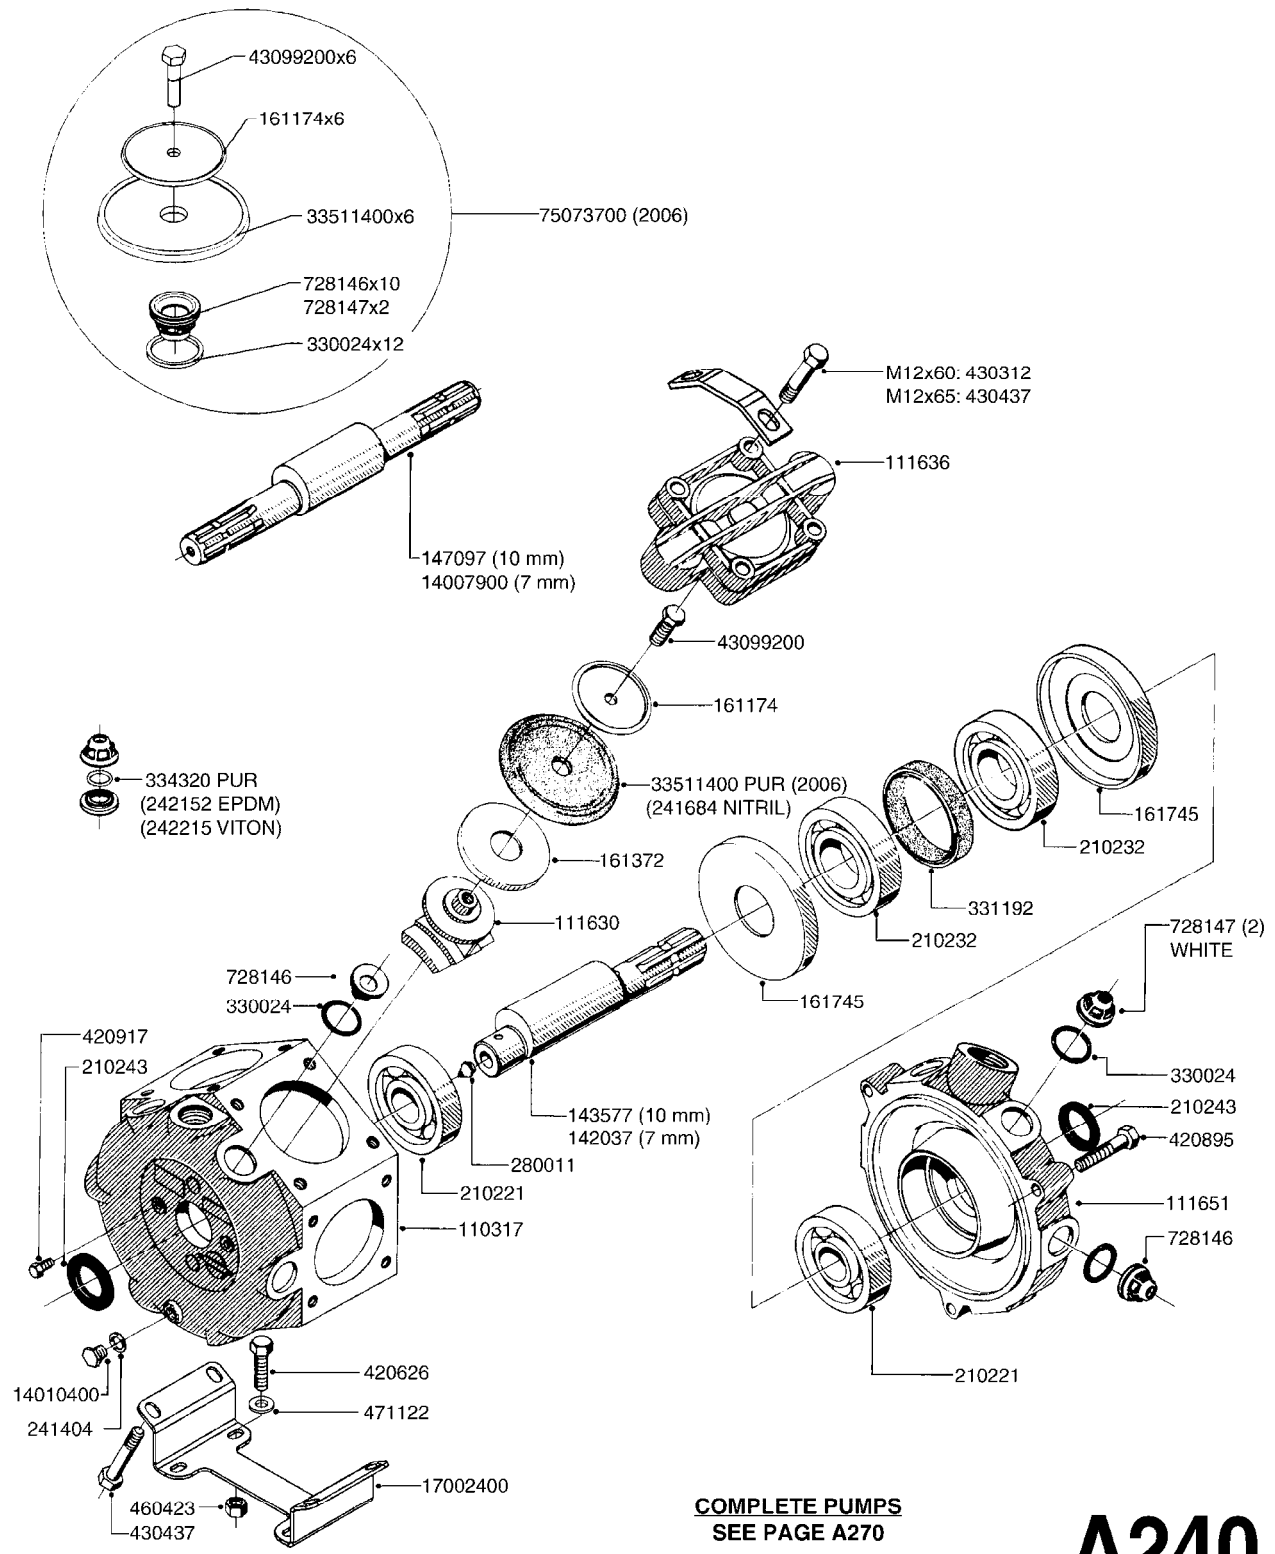

COMPLETE PUMPS
SEE PAGE A270

A240

PUMP - 363 W/MOUNTING BASE
A240-HIN, 01:12:11

Page 1

Date 06.04.2015 10:20

parts-n°	order qty	description
110317	1	PUMP CASING MODEL 360/361 PNTD
111630	1	CONNECTING ROD F. 363 PUMP
111636	1	VALVE COVER 363 HEAVY DUTY
111651	1	CASTING F.363 1.5" PUMP(FRONT)
142037	1	CRANK SHAFT 361-20
143577	1	CRANK SHAFT F.363/462/463-10mm
147097	1	CRANK SHAFT 363-463/10 THROUGH
161174	1	DIAPHRAGM DISC SS F.363 PUMP
161372	1	DIAPHRAGM BACKING DISC,320-361
161745	1	METAL SPACER F.363/463
210221	1	BEARING BALL 6407
210232	1	BEARING BALL 6310
210243	1	SEAL OIL 35 X 47 X 7
241404	1	DOWTYSEAL 1/4"
241684	1	DIAPHRAGM MODEL 361 NITRIL
242152	1	O-RING D18.2X3 EPDM
242215	1	O-RING D18X3 VITON
280011	1	GREASE NIPPLE 1/8' H TR
330024	1	O-RING D41,1/D34.5 X 3,5
331192	1	SPACER, MODEL 361/363
334320	1	O-RING D18X3 POLYURETHANE
420626	1	BOLT HEX 8.8 DEL M10X20 FT
420895	1	BOLT HEX 8.8 RAW M10X60
420917	1	BOLT HEX 8.8 RAW M8X12 FT
430312	1	BOLT HEX 8.8 RAW M12X60
430437	1	BOLT HEX 8.8 RAW M12X65
460423	1	NUT HEX M10X1.5 LOCK
471122	1	WASHER D20/D10.5X2 SS
728146	1	VALVE FOR 361(726890/707932)
728147	1	VALVE FOR 361 WHITE WITH HOLE
14007900	1	CRANK 363/462/463-7mm 540/THRU
14010400	1	PLUG 1/4" BSP
17002400	1	FOOT F/363 PUMP (PAINTED)
33511400	1	DIAPHRAGM 361/363 pur 2006
43099200	1	BOLT HEX SS M12 X 30 DIN933 A4
75073700	1	PUMP KIT 361/363 "06"