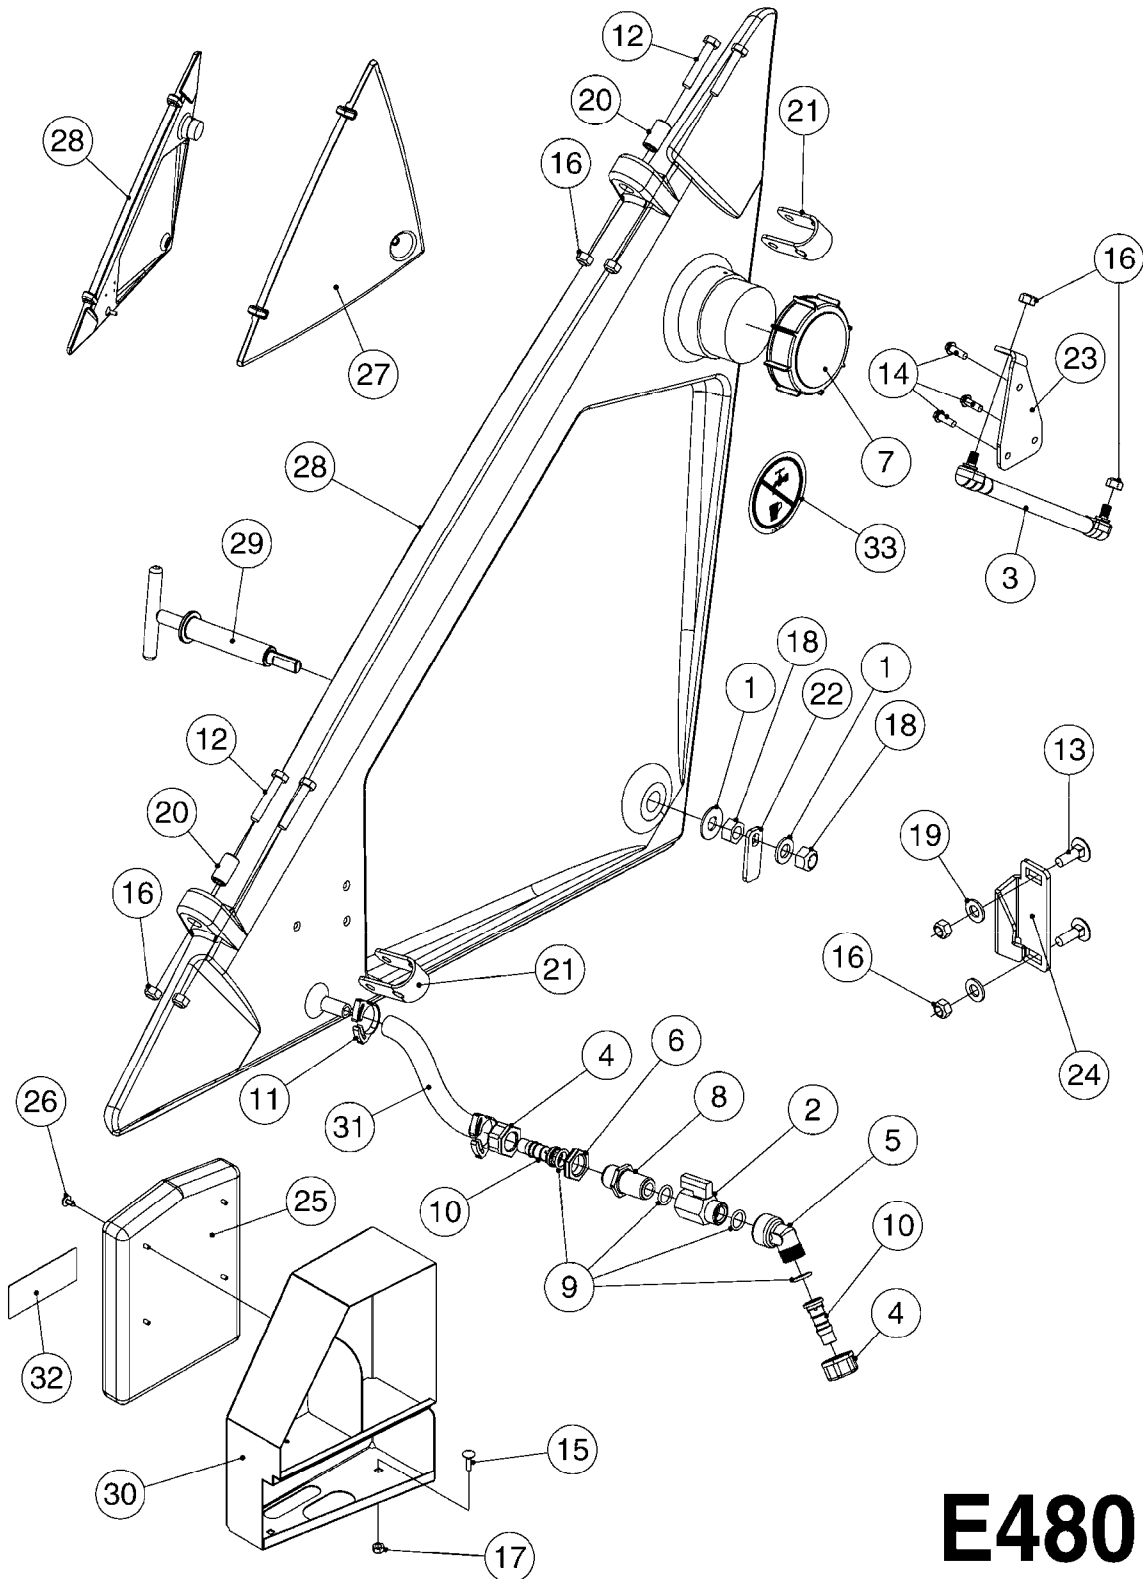

E480

LOCKER & CLEAN WATER TANK NAV
E480-HIN, 15:07:08

Page 1

Date 06.04.2015 10:21

Pos.	parts-n°	order qty	description
1	160521	1	WASHER D30.5/D13X2
2	281551	1	BALL VALVE 1/2"
3	285793	1	GAS CYLINDER
4	320084	1	FITT.DK NUT 1/2" BSP
5	320482	1	FITT.DK ELB. 1/2" BSP 60 DEG.
6	321307	1	FITT.DK NUT 1/2" BSP JAMB
7	321322	1	SCREW CAP F. S80 X 4
8	321742	1	FITT.DK BULKHEAD 1/2' BSP
9	330212	1	O-RING D19/D14X2.4 F.1/2"NUT
10	330687	1	FITT.DK HB 1/2" F. 1/2" NUT
11	334534	1	CLAMP HOSE PLASTIC 1/2"
12	420766	1	BOLT HEX 8.8 DEL M8X45
13	440695	1	BOLT CARRIAGE M8X25
14	440698	1	SCREW F.PLASTIC 6X18 SS HEXHD
15	440737	1	BOLT CARRIAGE M10x25 SS
16	460143	1	NUT HEX M8 LOCK A2 DIN985
17	460423	1	NUT HEX M10X1.5 LOCK
18	460703	1	NUT HEX M12X1.75 LOCK DIN985
19	471122	1	WASHER D20/D10.5X2 SS
20	14072600	1	BUSHING FOR NAV SHIELD
21	16213600	1	U-CLAMP FOR NAVIGATOR
22	16215900	1	LOCKING DEVICE F.SIDE SHIELD
23	16225500	1	BRACKET F.GAS CYLINDER NAV.
24	16226300	1	PLATE, LOCK CHEEK NAV LEFT,RAW FOR LEFT SIDE SHIELD (NOT SHOWN)
24	16226500	1	PLATE, LOCK CHEEK NV RIGHT,RAW FOR RIGHT SIDE SHIELD (SHOWN)
25	29003003	1	MANUAL HOLDER, FLAT
26	29003103	1	PLASTIC PUSH RIVET, 1/4" HOLE
27	35179100	1	SIDE SHIELD L. NAVIGATOR
28	35180000	1	SIDE SHIELD CLEAN WATER R.NAV
29	61049000	1	HANDLE FOR SIDE SHIELD
30	63062300	1	SAFETYLOCKER NAVIGATOR PAINTED
31	92702103	1	HOSE R X1/2" X300PSI WP X0012"
32	97607503	1	DECAL-OPERATOR'S MANUAL (LRG.)
33	97802300	1	DECAL - NOT DRINKING WATER D60