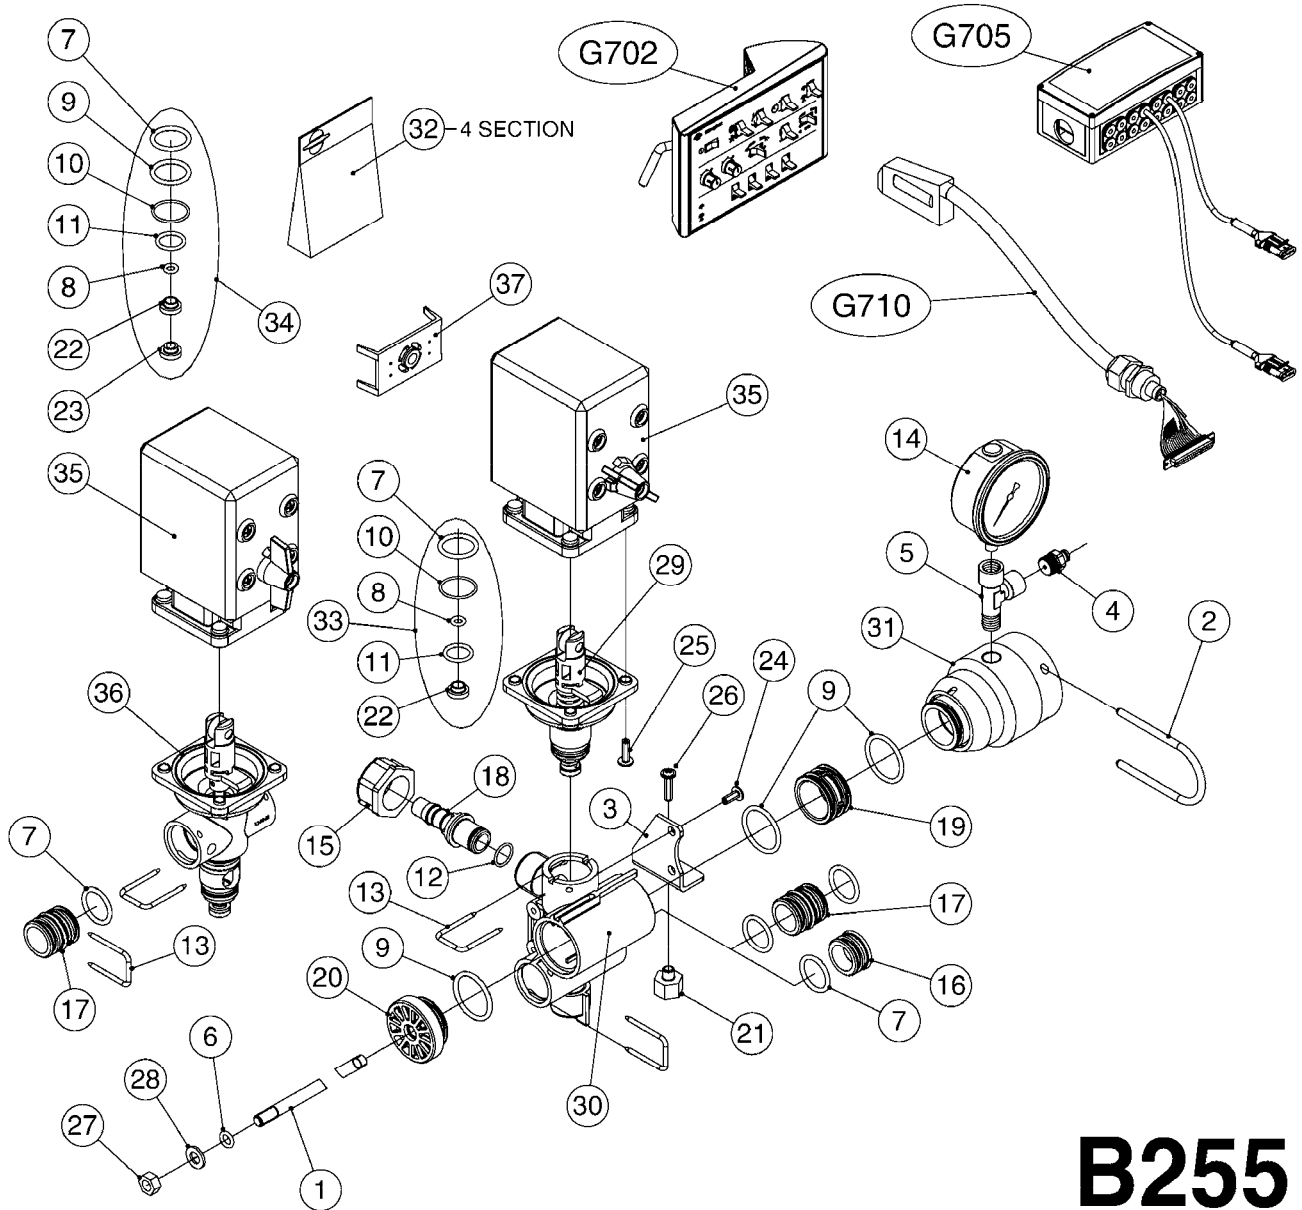

B254

PRESSURE REGULATOR - S93 06
B254-HIN, 15:04:14

Page 1

Date 06.04.2015 10:20

Pos.	parts-n°	order qty	description
1	145996	1	FITT.DK S-67 FORK
2	145997	1	FITT.DK S-93 FORK
3	147767	1	PIN 5Ø X 60 S-93 DOUBLE CLAMP
4	440677	1	SCREW F. PLASTIC 5X20 SS
5	440695	1	BOLT CARRIAGE M8X25
6	440698	1	SCREW F.PLASTIC 6X18 SS HEXHD
7	460143	1	NUT HEX M8 LOCK A2 DIN985
8	16244000	1	BRACKET FOR REG. NAV, PAINTED NAVIGATOR PLATFORM BRACKET
9	33510800	1	HOUSING F.PRESS.REG.S67/S93
10	44076200	1	PT TORNILLO 50X16 WN5451 rsf t
11	72374200	1	MOTOR HOUS.REG.1:150 ENCODER
12	72425500	1	REGULATOR S67/S93 CROSS-DRILL
12	72678700	1	REGULATOR S67/S93 CROSS-DRILL CERAMIC COMPONENTS
13	72481600	1	BAG W. CONSOLE&SPINDLE COMPL
14	72678900	1	BAG W.CONE/CYL/GASKET CERAMIC CERAMIC COMPONENTS
14	74190800	1	BAG W.CONE/CYL. AND GASKET
15	74187500	1	SWITCH 5A PRESS.REG REP.KIT 08