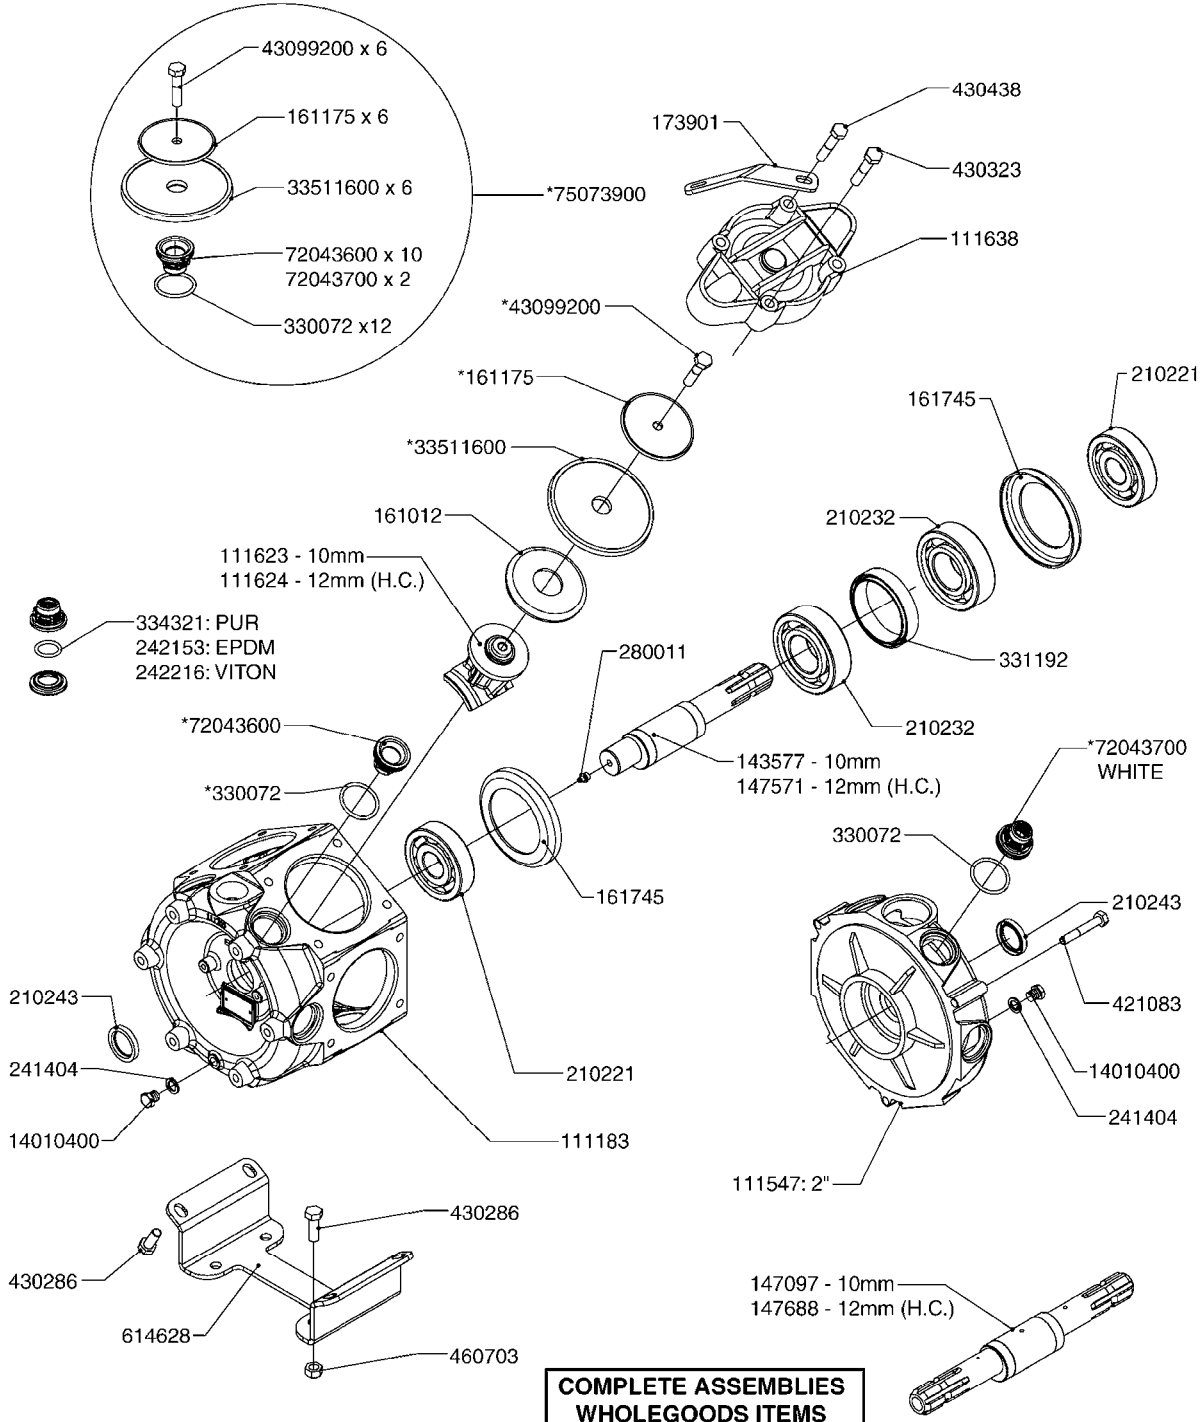

PUMP REPAIR KIT

**COMPLETE ASSEMBLIES
WHOLEGOODS ITEMS**

COMPLETE PUMPS

- 821587 - 463/10 2" W/THROUGH SHAFT (540 RPM)
- 821649 - 463/12 2" (540 RPM H.C. OFFSET PORTS)
- 82166300 - 463/12 2" (540 RPM H.C. INLINE PORTS)

A300

PUMP - 463 W/ MOUNTING BASE
A300-HIN, 01:12:11

Page 1

Date 06.04.2015 10:20

parts-n°	order qty	description
111183	1	PUMP CASTING 460-463 (PAINTED)
111547	1	PUMP CASTING 460-463-2' (PAINT)
111623	1	CONNECTING ROD 463/10MM
111624	1	CONNECTING ROD 463/12MM
111638	1	VALVE COVER 463 HC+1000 VERS.
143577	1	CRANK SHAFT F.363/462/463-10mm
147097	1	CRANK SHAFT 363-463/10 THROUGH
147571	1	CRANK SHAFT F.463-12mm
147688	1	CRANK SHAFT 462/12 THROUGH
161012	1	DIAPHRAGM BACKING DISC F. 463
161175	1	DIAPHRAGM DISC F. 463 PUMP
161745	1	METAL SPACER F.363/463
173901	1	LIFT STRAP F.PUMP 463
210221	1	BEARING BALL 6407
210232	1	BEARING BALL 6310
210243	1	SEAL OIL 35 X 47 X 7
241404	1	DOWTYSEAL 1/4"
242153	1	O-RING D26X4 EPDM
242216	1	O-RING VITON F/1202/1302/462
280011	1	GREASE NIPPLE 1/8' H TR
330072	1	O-RING D53.5/D45.5X4
331192	1	SPACER, MODEL 361/363
334321	1	O-RING POLY. 34.0x26.0x4.0
421083	1	BOLT HEX 8.8 DEL M10X65
430286	1	BOLT HEX 8.8 DEL M12X30 FT
430323	1	BOLT HEX 8.8 DEL M12X60
430438	1	BOLT HEX 8.8 DEL M12X65
460703	1	NUT HEX M12X1.75 LOCK DIN985
614628	1	FOOT FOR PUMP 460-463 PAINTED
821587	1	PUMP 463/10 THROUGH SHAFT TWNF
821649	1	PUMP 463/12/540 OFFSET PORTS
14010400	1	PLUG 1/4" BSP
33511600	1	DIAPHRAGM F. 463 PUMP POLY.'06
43099200	1	BOLT HEX SS M12 X 30 DIN933 A4
72043600	1	VALVE FOR 462/463
72043700	1	VALVE FOR 462/463 W.VENT HOLE
75073900	1	PUMP KIT 463 "06"
82166300	1	PUMP 463/12 2"SUC 540RPM