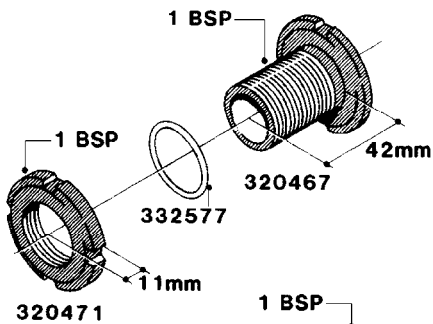

H040

FITTINGS - NIPPLES & ELBOWS
H040-HIN, 01:01:01

Page 1

Date 06.04.2015 10:22

parts-n°	order qty	description
10530803	1	FITT.PO.SE 2.00X2.00 45 DEG.
320191	1	FITT.DK ELB 3/8' BSP 45 DEGREE
320482	1	FITT.DK ELB. 1/2" BSP 60 DEG.
320596	1	FITT.DK ELB 3/8'-1/2'BSP 45DEG
320607	1	FITT.DK HN 3/8M X 3/8F BSP LNG
320633	1	FITT.DK HN 3/8"M X 3/8"F BSP
321451	1	FITT.DK ELB.1-1/2 X1-1/4 80DEG
321532	1	FITT.DK REDUC 3/4' X 1/2' BSP
390233	1	FITT.DK REDUC 1-1/2" X 1" BSP

H050

FITTINGS - HOSE CONNECTORS
H050-HIN, 31:03:09

Page 1

Date 06.04.2015 10:22

parts-n°	order qty	description
242594	1	O-RING D14 X 1.78 SCH.70-EPDM
320294	1	FITT.DK TEE 3/8X3/8HB X1/2"BSP
320305	1	FITT.DK HB 3/4'- 3/4' BSP
320386	1	FITT.DK TEE 3/8X3/8HB X3/8"BSP
320397	1	FITT.DK ELB 3/8"HB X 3/8" BSP
320401	1	FITT.DK TEE 1/2X1/2HB X1/2"BSP
320412	1	FITT.DK TEE 1/2X1/2HB X3/8'BSP
320423	1	FITT.DK ELB 1/2'HB X 3/8' BSP
320891	1	FITT.DK HB 3/8'- 3/8' BSP
320972	1	FITT.DK HB 5/16'- 1/4' BSP
322046	1	FITT.DK TEE 1/2X1/2HB X3/4'BSP
322048	1	FITT.DK TEE 3/4X3/4HB X3/4'BSP
330595	1	O-RING D24.6/D20X2.1 -3/4"
333137	1	FITT.DK CONN.1/2" F.NOZZ. DOUB
333141	1	FITT.DK CONN.1/2" F.NOZZ.SING
334041	1	FITT.DK CONN.3/4' F.NOZZ. SING
334042	1	FITT.DK CONN.3/4' F.NOZZ. DOUB
334195	1	FITT.DK ELB. 3/4"HB X 3/4"HB
10012103	1	FITT.PO.HB 1.25X1.50 IMB1012
10014003	1	FITT.PO.HB 1.25X1.25 IMB1010
10036903	1	FITT.PO.HB 1.50X1.50 IMB1212
28019303	1	FITTING HB ELB 3/4NPT-3/4HOSE
61016500	1	HOSE TAIL 3/4" 90°+RG CAP 3/4"
72026700	1	NOZZLE TUBE ADAPTER W/O-RING