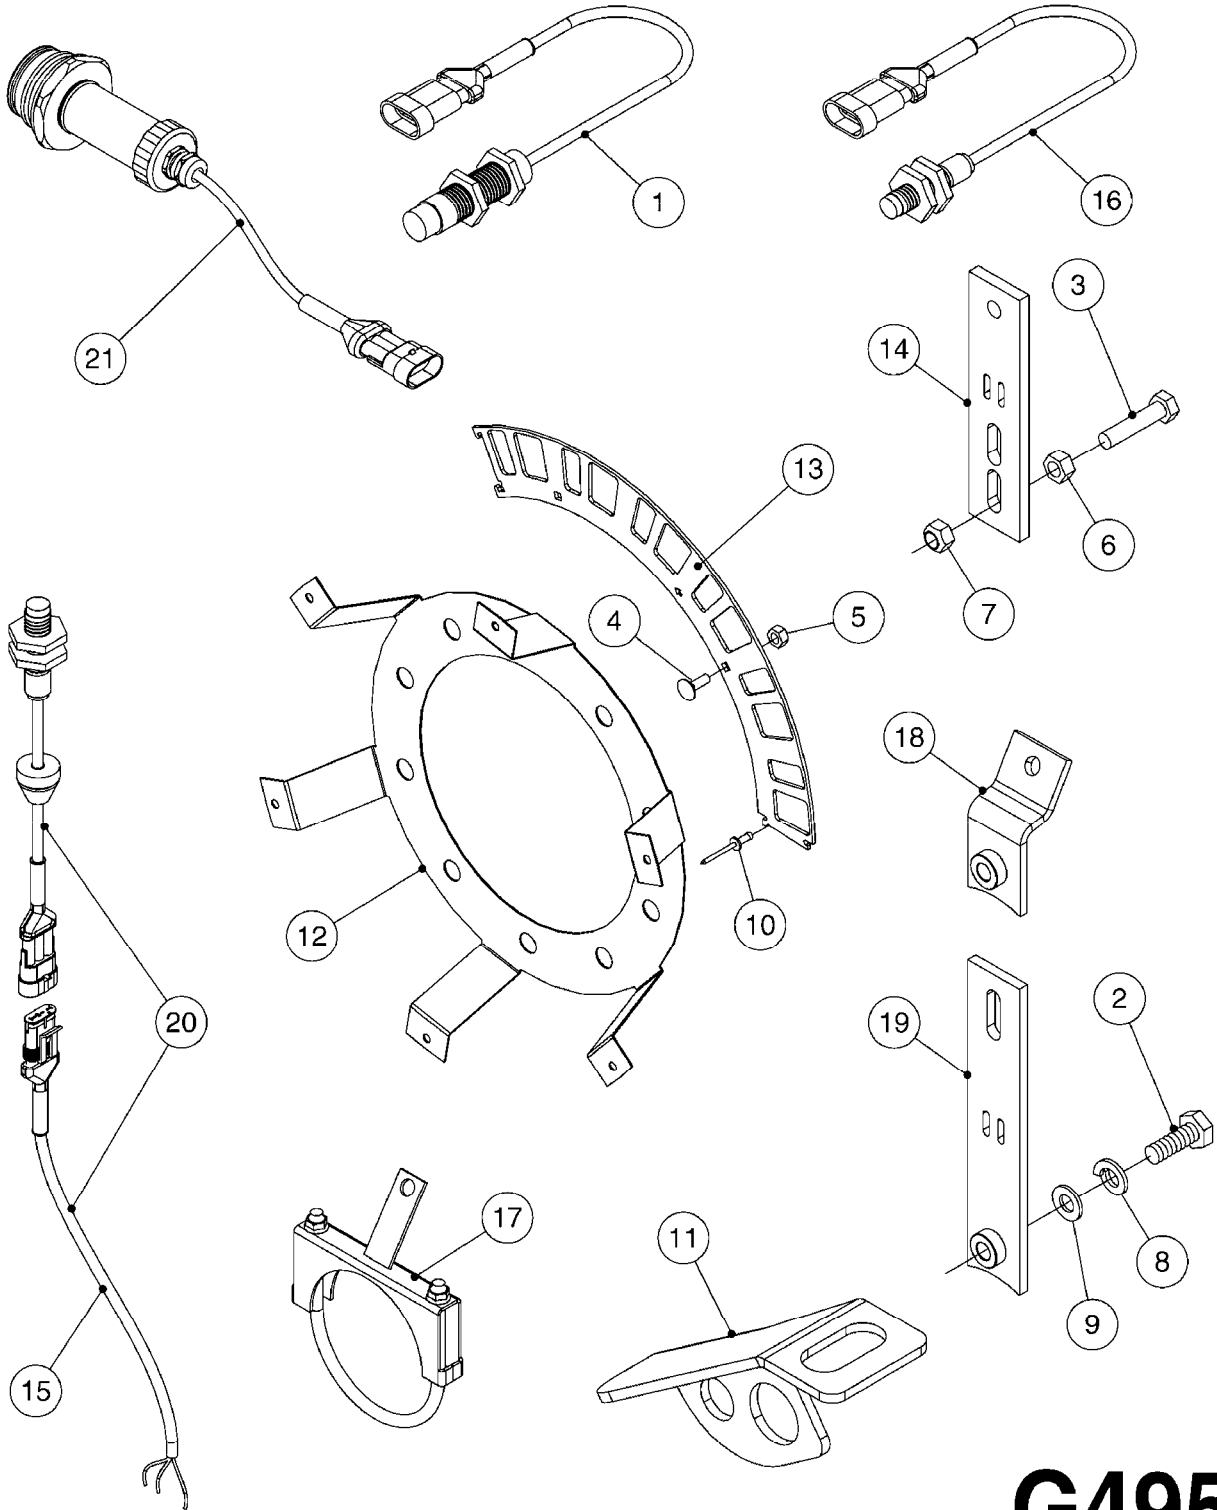

G495

COMMON SENSORS AND BRACKETS
G495-HIN, 20:11:12

Page 1

Date 06.04.2015 10:21

Pos.	parts-n°	order qty	description
1	285855	1	SENSOR INDUCTIVE M18 W/WIRE
2	430286	1	BOLT HEX 8.8 DEL M12X30 FT
3	430870	1	BOLT HEX 8.8 DEL M12X55 FT
4	440695	1	BOLT CARRIAGE M8X25
5	460143	1	NUT HEX M8 LOCK A2 DIN985
6	460386	1	NUT HEX M12X1.75
7	460703	1	NUT HEX M12X1.75 LOCK DIN985
8	470466	1	WASHER D21.1/D12.2X2.5 LOCK
9	471127	1	WASHER D24/D13X2.5 STAINLESS
10	480804	1	RIVET Ø4.8x14.5
11	16020300	1	BRACKET FOR SPEED SENSOR
12	16094703	1	WHEEL SENSOR MT BKT
13	16138203	1	SPEED SENSOR RING NCM 2009 1/3
14	16138403	1	PLATE F. SPEED SENSOR
15	26006100	1	CABLE L = 5.00M, AMP, MALE, 3P
16	28047500	1	SPEED SENSOR HM
17	61000603	1	SPEED SNS MNT CLAMP F/DLS 4.5"
18	61010703	1	SPEED SENSOR BKT NCM NON-S OLD
19	61015803	1	SPEED SENSOR BKT NCM 2010
20	72050100	1	TWIN RPM SENSOR HN
21	72534000	1	TANK LEVEL ELEC SENSOR KIT 9M