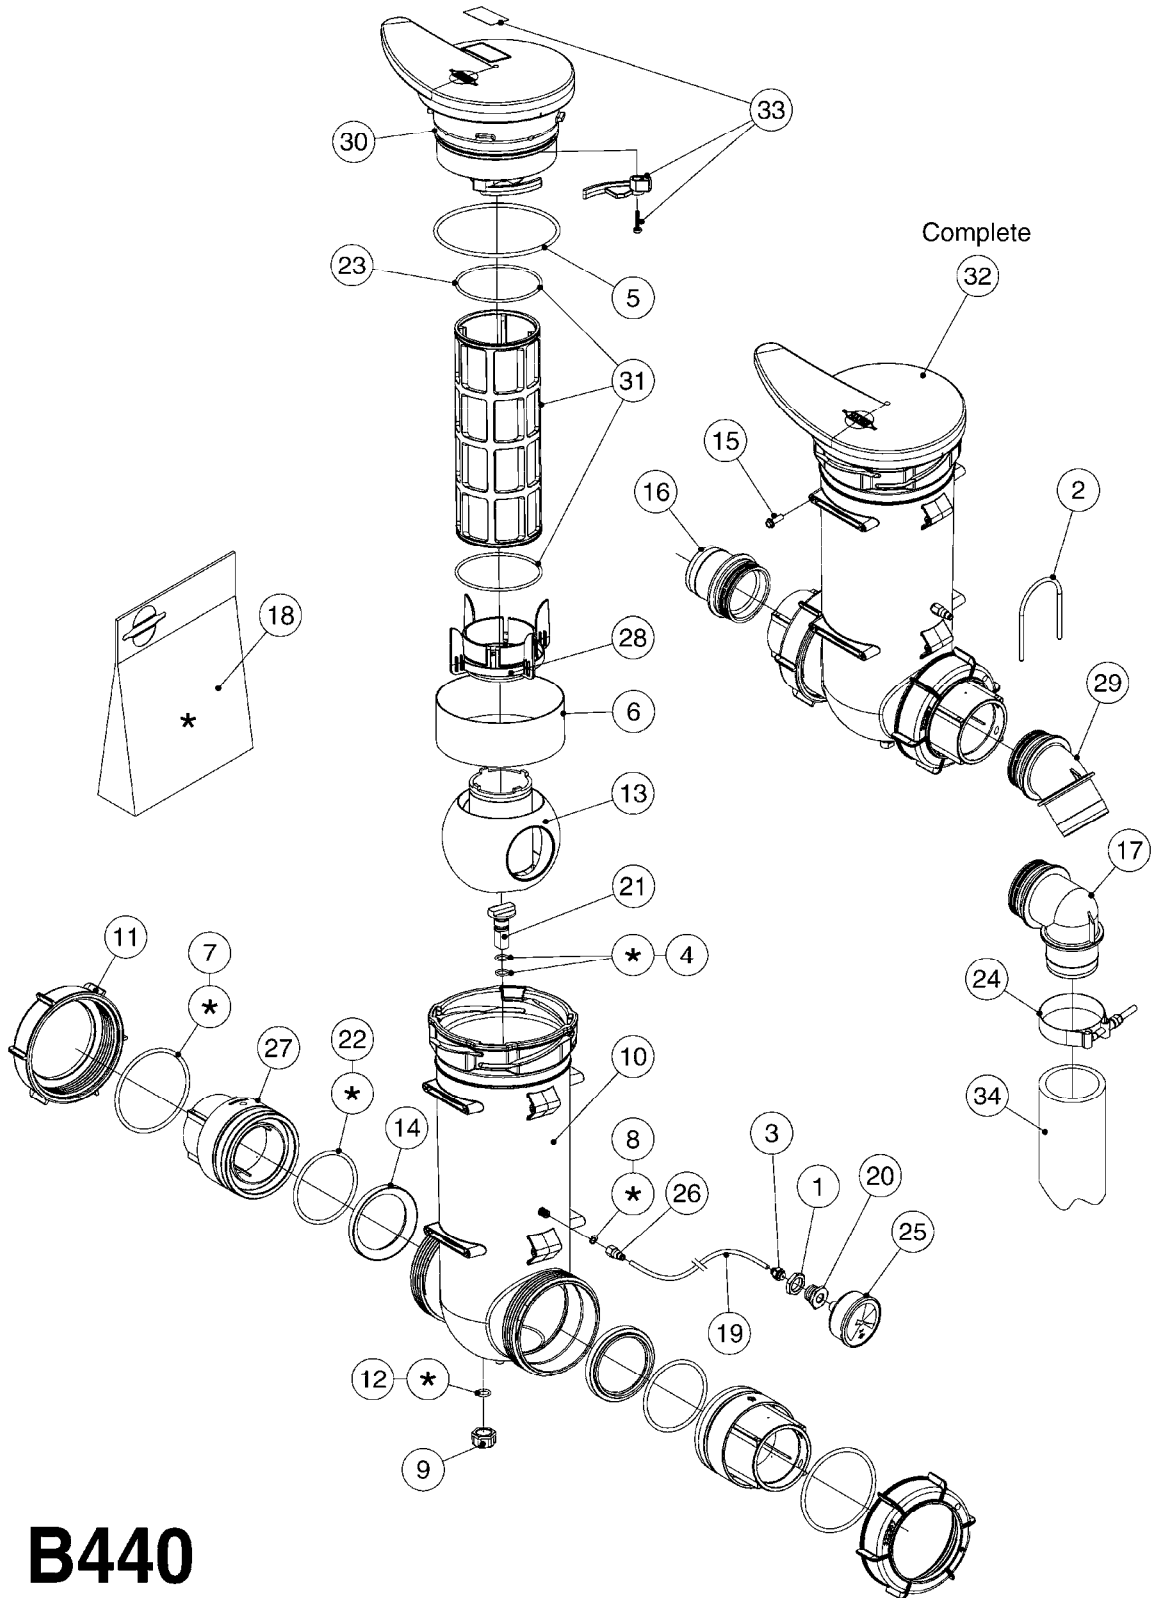

EASY CLEAN FILTER
B440-HIN, 02:05:13

EASY CLEAN FILTER
B440-HIN, 02:05:13

Page 1

Date 06.04.2015 10:20

Pos.	parts-n°	order qty	description
1	140766	1	NUT 1/2" BSP
2	145997	1	FITT.DK S-93 FORK
3	231346	1	QUICK COUPLER 1/8"BSP X 4 MM
4	240936	1	O-RING D13.3X2.4 NITRIL
5	242570	1	O-RING D150.0 x5.0 SH70 VITON
6	242572	1	RUBBER BELT Ø160x1.5 B=60 EPDM
7	242573	1	O-RING Ø104.14X5.33SH70 NITRIL
8	242593	1	GASKET Ø8/Ø5x1 (PA) 266N-M5X1
9	320047	1	FITT.DK CAPNUT 1/2" BSP
10	322356	1	EASYCLEAN FILTER HOUSING
11	322357	1	CAP F. COUPLER EASYCLEAN FILTE
12	330212	1	O-RING D19/D14X2.4 F.1/2"NUT
13	391090	1	BALL F. EASYCLEAN FILTER ON/OF
14	391091	1	SEAL F. BALL EASYCLEAN FILTER
15	440698	1	SCREW F.PLASTIC 6X18 SS HEXHD
16	727133	1	FITT. S93 2-1/2" STR. S W/O-RI
17	727226	1	FITT. S93 2-1/2" 90° S W/O-RIN
18	741826	1	SEAL KIT F. EASYCLEAN FILTER
19	927253	1	AIR HOSE, DIAMETER 4MM
20	14055400	1	FITT.DK REDUC 1/2"x1/8"x1/4"BS
21	14117700	1	SPINDLE S93 L46 NV13 SS
22	24260100	1	O-RING Ø88.0X5.0 SH70 VITON
23	24260700	1	O-RING Ø101.19X3.53 SH70 VITON
24	28030303	1	CLAMP HOSE T-BOLT S2.5" 235-76
25	28053400	1	GAUGE VACUUM SUCT. FILTER NCM
26	28054300	1	QUICK COUPLER 1/8"BSP/Ø4 FEMAL
27	33503200	1	HOSE COUPLER F. EASYCLEAN FILT
28	33503600	1	FILTER CARRIER F. EASYCLEAN
29	72072900	1	FITT.S93 2-1/2" 45°PVC W/ORING
30	72270600	1	LID ASSM. EASYCLEAN FILTER
31	72278800	1	FILTER 30 MESH GREEN D110/284
31	72278900	1	FILTER 50 MESH BLUE D110/284
31	72279000	1	FILTER 80 MESH RED D110/284
32	72318900	1	EASYCLEAN FILTER COMPL.
33	74192800	1	FILTER LOCK PARTS - EASYCLEAN
34	92702803	1	SUGE SLANGE PVC GRÅ 2-1/2"