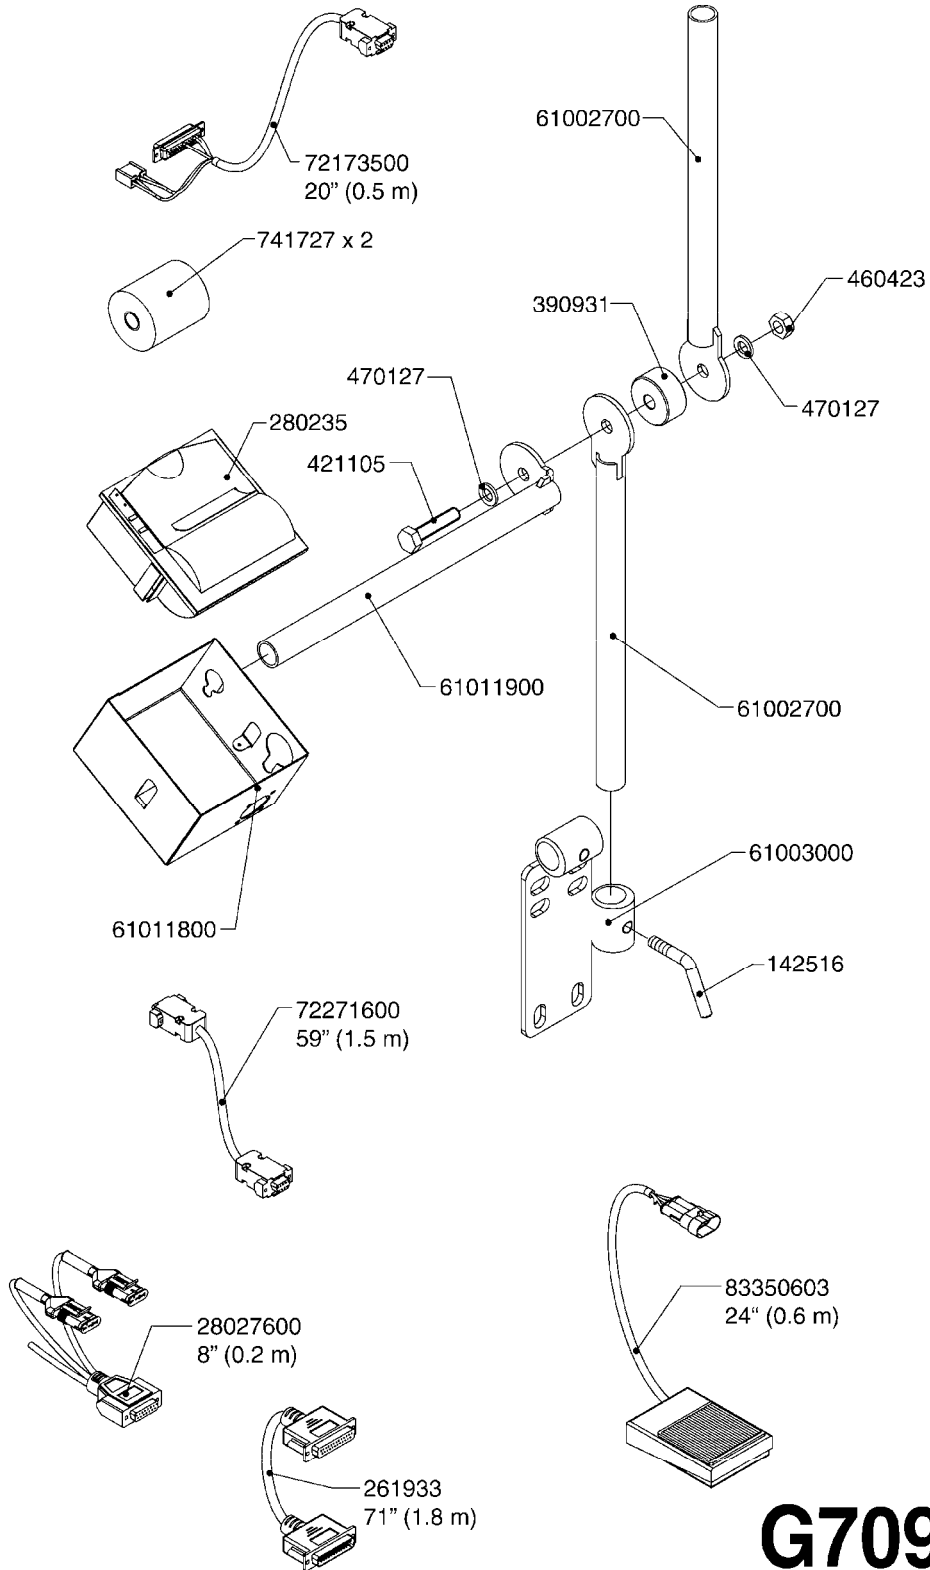

HC 5500 ACCESSORIES
G709-HIN, 13:06:08

Page 1
Date 06.04.2015 10:22

parts-n°	order qty	description
142516	1	SCREW SET M10 BENT F. LOCKING
261933	1	CABLE W/PLUG 2X25 L=71"
280235	1	HARDI PRINTER WITH CLOCK
390931	1	PLASTIC SPACER D40XD11 L=20
421105	1	M10X45 MACHINE SCREW STAINLESS
460423	1	NUT HEX M10X1.5 LOCK
470127	1	WASHER D15D10X2 M10 LOCK
741727	1	PAPER, THERMAL, HC5500 PRINTER
28027600	1	WIRE HC5500 AUX.
61002700	1	TUBE BRACKET F.TRACTOR MOUNT
61003000	1	BRACKET F.TRACTOR MOUNT
61011800	1	BOX FOR HARDI PRINTER
61011900	1	TUBE BRACKET F.TRACTOR MOUNT
72173500	1	WIRE F.PRINTER HC5500 L=20"
72271600	1	HC5500 COMMUNICATION CABLE
83350603	1	FOOT SWITCH HC5500 CONTROL