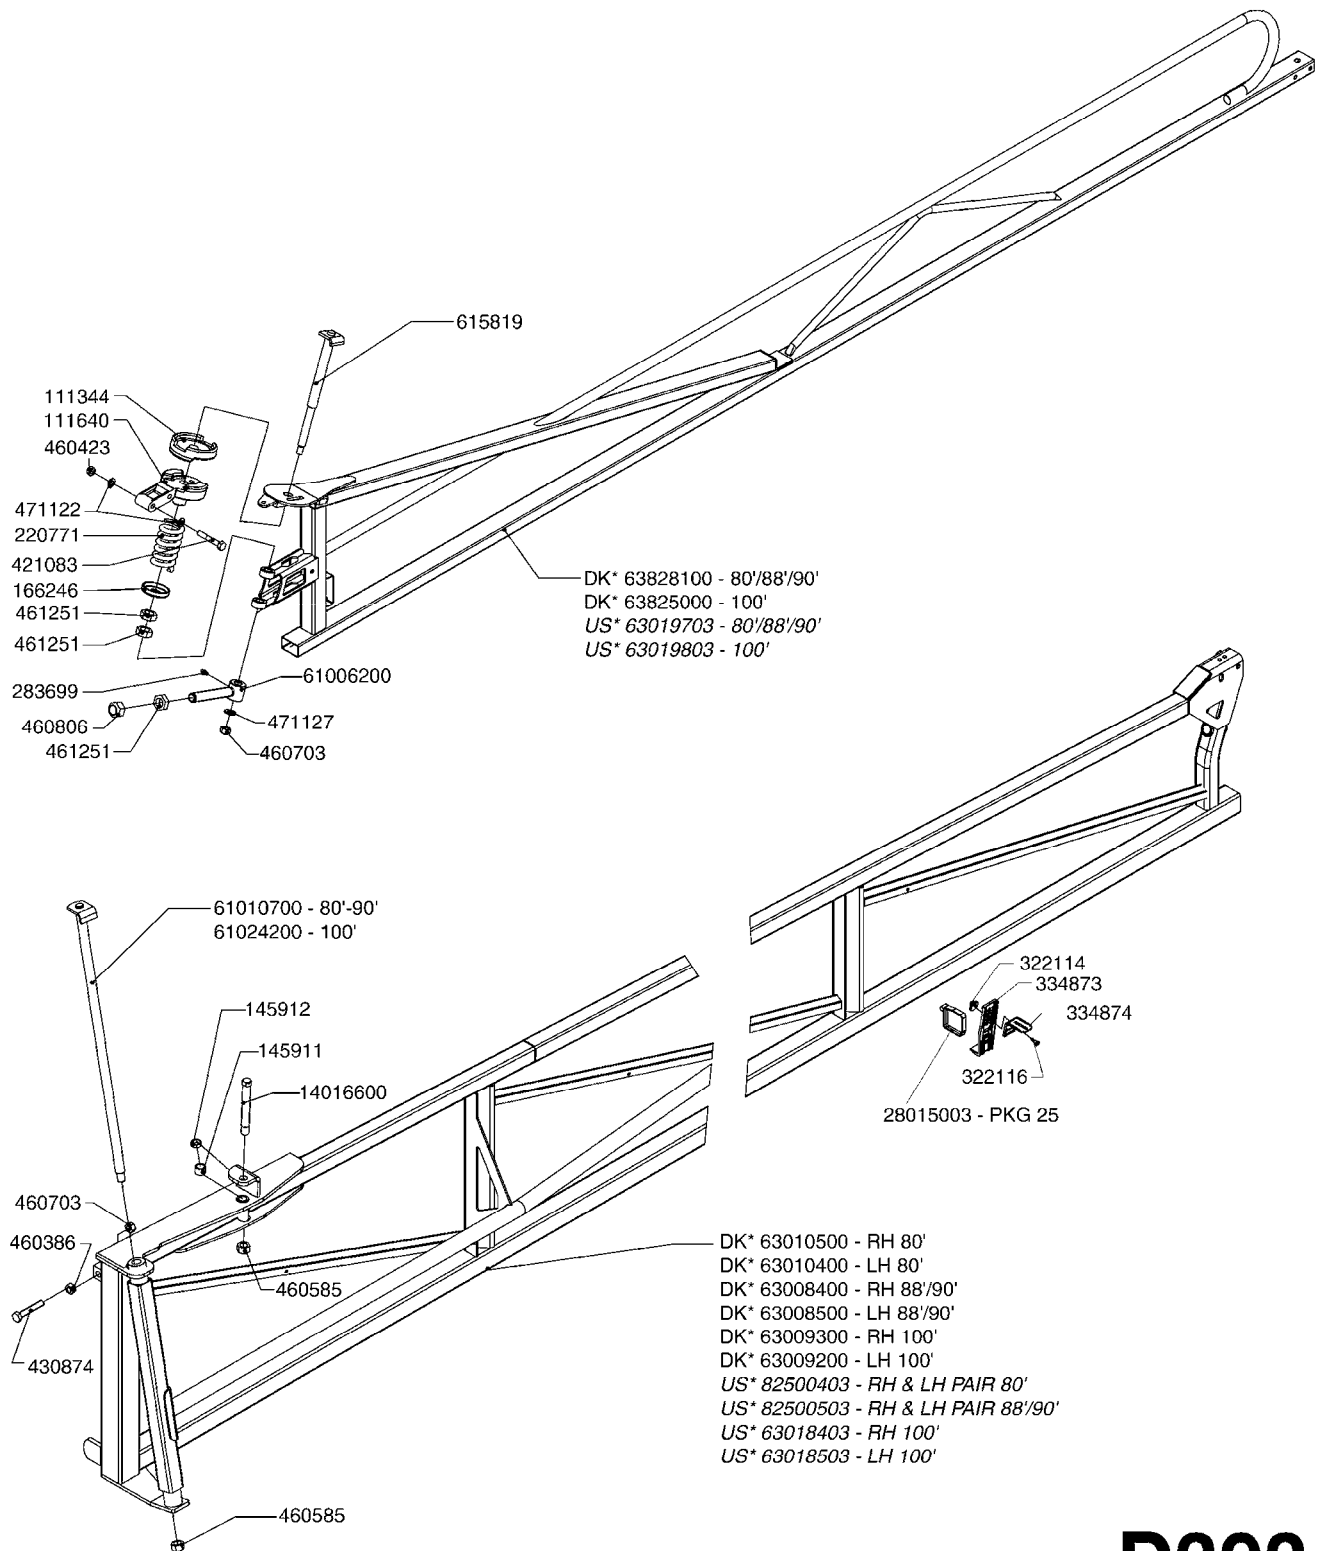

DK* = DENMARK STEEL PARTS
US* = NORTH AMERICAN STEEL PARTS

D393

BOOM - SPC OUTER WING 80-100'
D393-HIN, 14:12:07

Page 1

Date 06.04.2015 10:21

parts-n°	order qty	description
111344	1	CLAW CLUTCH LOWER (21MM)
111640	1	CLAW CLUTCH MOVING PART D100
145911	1	BUSHING FOR HY CYL 21M LZ
145912	1	BUSHING D19.8/D17.0X7MM
166246	1	WASHER CUP D53 F.SPRING
220771	1	SPRING D53/D43X100
283699	1	GREASE NIPPLE M6X1
322114	1	NUT PLASTIC F.NOZZ.H
322116	1	BOLT PLASTIC F.NOZZ.H.
334873	1	NOZZLE HOLDER - BOTTOM HALF
334874	1	NOZZLE HOLDER - TOP HALF
421083	1	BOLT HEX 8.8 DEL M10X65
430874	1	SCREW SET 8.8 DEL M12X70 FT
460386	1	NUT HEX M12X1.75
460423	1	NUT HEX M10X1.5 LOCK
460585	1	NUT HEX M16X2 LOCK
460703	1	NUT HEX M12X1.75 LOCK DIN985
460806	1	NUT HEX M20X2.5 LOCK
461251	1	NUT HEX M20 X 2.5 JAMB
471122	1	WASHER D20/D10.5X2 SS
471127	1	WASHER D24/D13X2.5 STAINLESS
615819	1	PIN
14016600	1	PIN F. LINK ARM / SPC
28015003	1	PANDUIT TIE STRAP, PKG. 25
61006200	1	ADJ. ARM F.BREAKAWAY FTZ
61010700	1	PIN F.HINGE 80-90'/SPC L=664
61024200	1	PIN F. PIVOT HINGE 100'/SPC
63008400	1	OUTERWING 90' RH / SPC
63008500	1	OUTERWING 90' LH / SPC
63009200	1	OUTERWING 100' LH / SPC
63009300	1	OUTERWING 100' RH / SPC
63010400	1	OUTERWING 80' LH / SPC
63010500	1	OUTERWING 80' RH / SPC
63018403	1	WING OUTER RH 100' SPC
63018503	1	WING OUTER LH 100' SPC
63019703	1	BREAKAWAY 2.5M SPC/FTZ
63019803	1	BREAKAWAY 3M SPC/FTZ
63828100	1	BREAKAWAY FTZ/SPC 2.5M, RED
63825000	1	BREAKAWAY FTZ/SPC 3.0M, RED
82500403	1	WING OUTER SET FPS 80' SPC
82500503	1	WING OUTER SET FPS 88-90' SPC