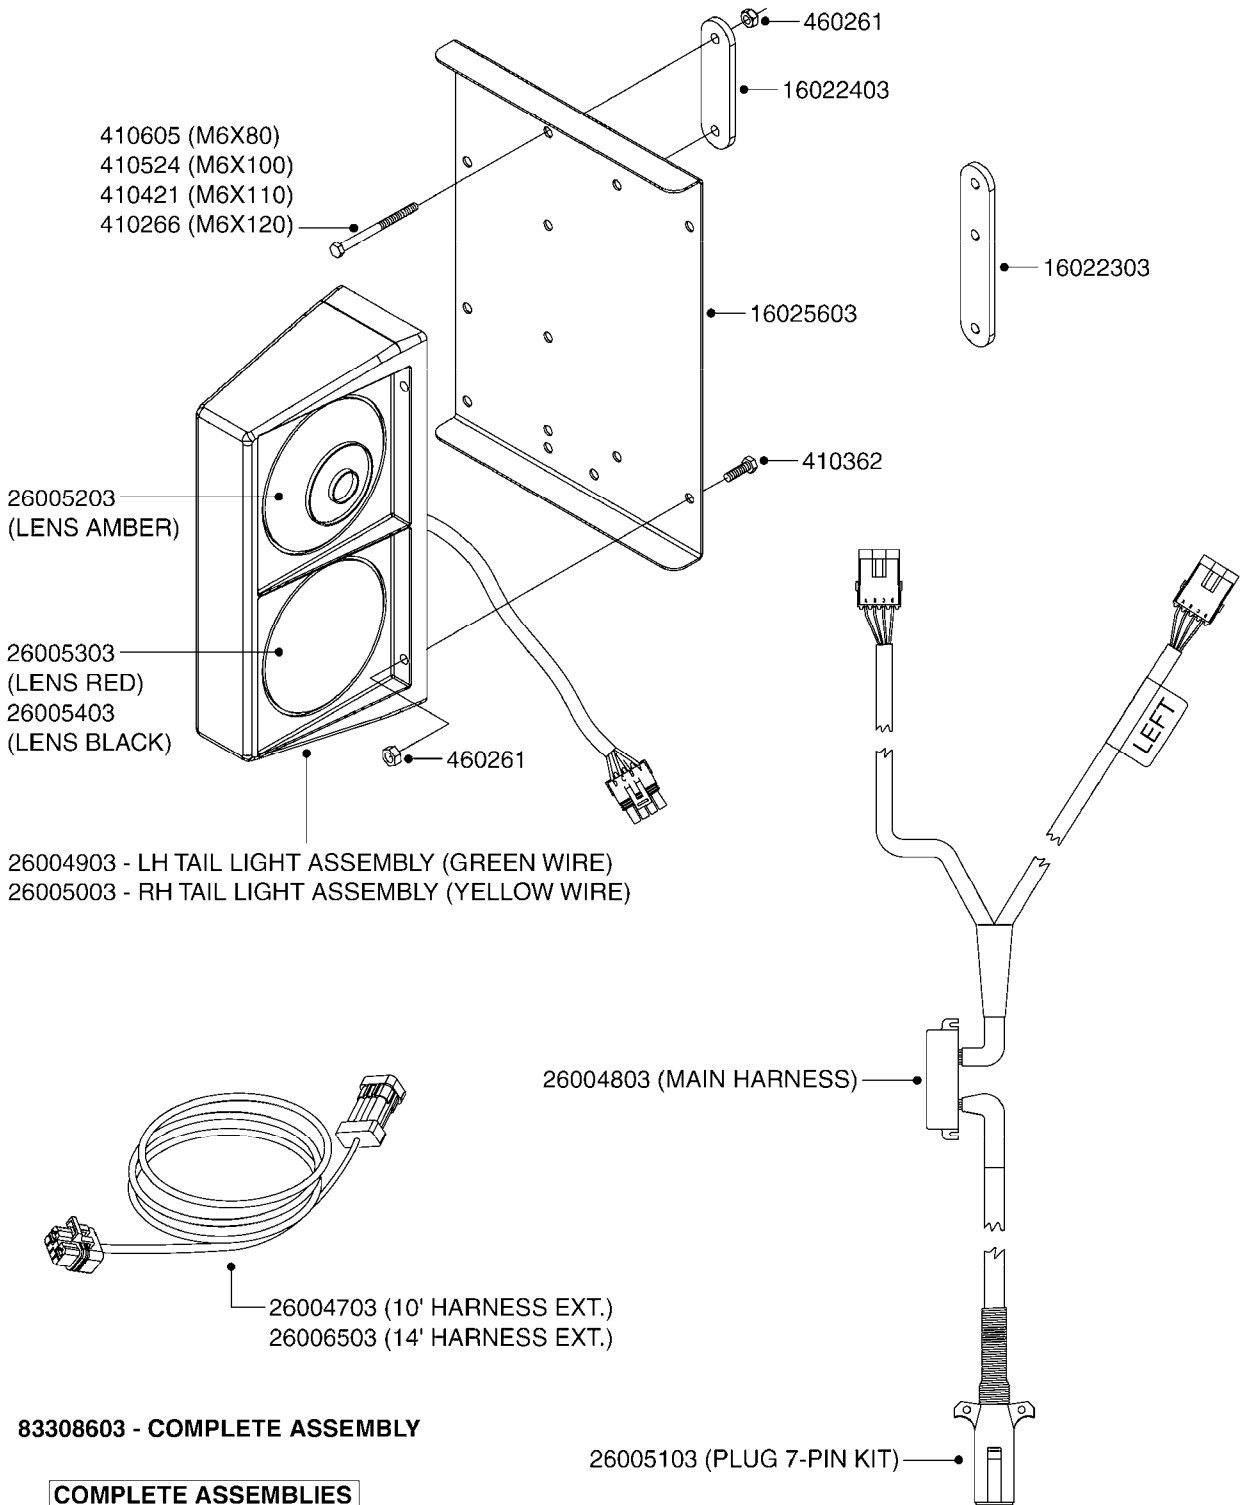

SIGHT GAUGE - REMOTE
G650-HIN, 13:06:11

Page

2

Date

06.04.2015 10:22

Pos.	parts-n°	order qty	description
27	10637403	1	DECAL SCALE M/BLOWER 500 USGAL
27	97600003	1	DECAL S/G TUBE 500GAL-99
27	97602603	1	DECAL S/G TUBE CM 1500
27	97604803	1	DECAL SIGHT GAUGE 1100 NAV.
27	97604903	1	DECAL SIGHT GAUGE 575 NAV.
27	97608903	1	DECAL SIGHT GAUGE 550M NAV.
27	97609403	1	DECAL SIGHT GAUGE CM4400 GAL. NCM 4400 (1200 GAL.)
27	97609703	1	DECAL S/G RANGER 2200 (600 G) RANGER 2200 (600 GAL.)
27	97609803	1	DECAL SIGHT GAUGE CM6600 GAL. NCM 6600 (1850 GAL.)
27	97610003	1	DECAL SIGHT GAUGE NCM 9000 GAL NCM 9000 (2400 GAL.)
27	97610203	1	DECAL SIGHT GAUGE NAV 3000 GAL NAV 3000 (800 GAL.)
27	97610403	1	DECAL SIGHT GAUGE NAV 4000 GAL NAV 4000 (1200 GAL.)
27	97611503	1	DECAL SIGHT GAUGE NAV 3500 GAL NAV 3500 (1000 GAL.)
27	97613303	1	DECAL S/G RANGER 2000 (GALLON)
27	978056	1	DECAL S/G TUBE 500GAL-99
27	978324	1	DECAL SCALE HC650
27	978327	1	DECAL SCALE 500
27	978329	1	DECAL SCALE HC950
27	978387	1	DECAL SCALE NAV 800
27	978388	1	DECAL SCALE NAV 1000
27	978431	1	DECAL SCALE MEGA 230 G
27	978432	1	DECAL SCALE MEGA 350 G
27	978469	1	DECAL SCALE F.TANK 250G
27	978470	1	DECAL SCALE F.TANK 350G
27	978610	1	DECAL SCALE CM750 US GAL
27	978691	1	DECAL SCALE CM875
27	978692	1	DECAL SCALE CM1200
28	89109004	1	DECAL SIGHT GAUGE 9000 LITERS
28	97607203	1	DECAL S/G TUBE 4200L. NEW NAV
28	97609903	1	DECAL S/G RANGER 2200 LITERS
28	97610503	1	DECAL SIGHT GAUGE NAV 4000 LIT
28	97611403	1	DECAL SIGHT GAUGE NAV 3500 LIT
28	97613403	1	DECAL S/G RANGER 2000 (LITER)
28	97808000	1	DECAL SIGHT GAUGE CM4400 LITER
28	978127	1	DECAL SCALE NAV550M METRIC
28	978128	1	DECAL SCALE NAV800M METRIC
28	978129	1	DECAL SCALE NAV1000M METRIC
28	97813700	1	DECAL SIGHT GAUGE CM6600 LITER
28	97820900	1	DECAL SIGHT GAUGE NAV 3000 LTR
28	978291	1	DECAL SCALE HC950M METRIC
28	978313	1	DECAL SCALE HC650M METRIC
28	978589	1	DECAL SCALE CM 3200 LITERS
28	978590	1	DECAL SCALE CM 4200 LITERS
28	978690	1	DECAL SCALE CM750 METRIC
29	16025500	1	TANK SPACER SIGHT GAUGE
30	16135600	1	GUIDE FOR SIGHT GAUGE NAV/NCM
31	61005703	1	BRACKET WELD SIGHT GAUGE