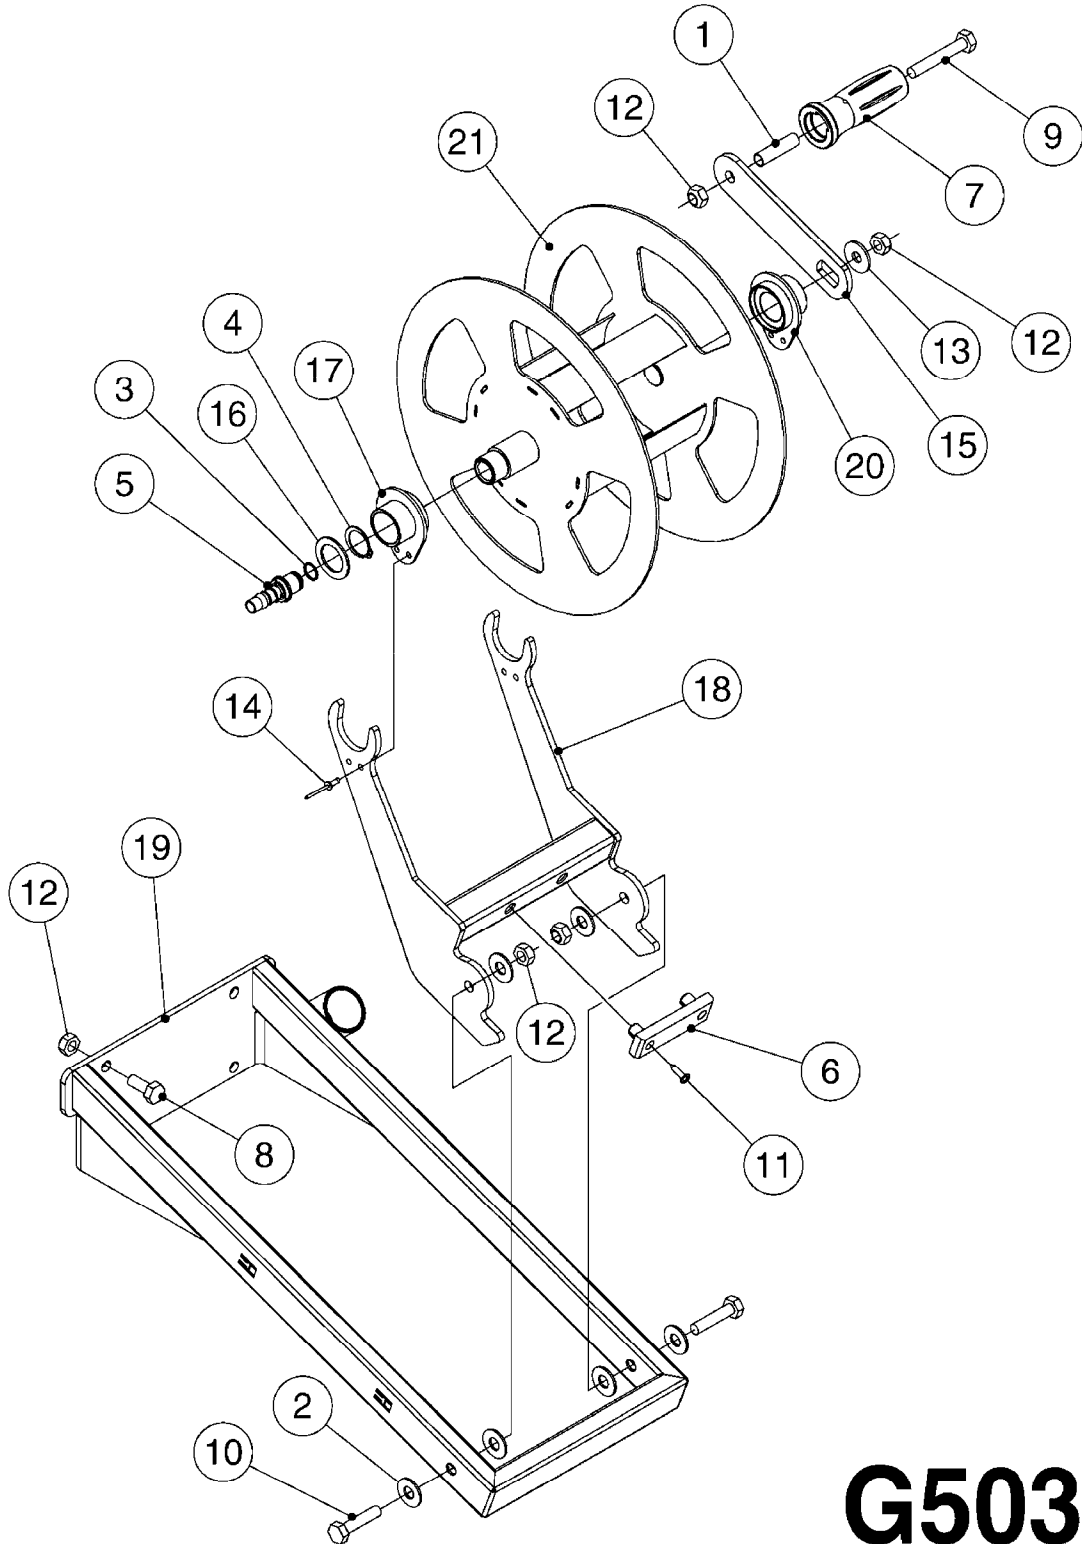

G503

HOSE REEL - NAVIGATOR
G503-HIN, 14:05:12

Page 1

Date 06.04.2015 10:21

Pos.	parts-n°	order qty	description
1	159912	1	BUSHING 12.0/10.2 - 45.5
2	165557	1	WASHER D28.0/D12.2X2.0 SS
3	242003	1	O-RING D14.1X1.6 VITON
4	281982	1	SNAP-RING OUTER 26X1.2 DIN4711
5	332905	1	FITT.DK HB 1/2" F. 3/4" CAP
6	333956	1	SLIDE SHOE 91X25X10
7	334104	1	GRIP
8	420604	1	BOLT HEX 8.8 DEL M10X25 FT DIN933
9	421083	1	BOLT HEX 8.8 DEL M10X65
10	421226	1	BOLT HEX 8.8 DEL M10X45
11	440665	1	SCREW M4.2X16 STAINLESS
12	460423	1	NUT HEX M10X1.5 LOCK
13	471140	1	WASHER D30/D10.5X2.5 STAINLESS
14	480804	1	RIVET Ø4.8x14.5
15	16118400	1	ARM FOR HANDLE ON HOSE REEL
16	16127500	1	WASHER D40.0/27.0/2.0/RED
17	61048300	1	AXLE LOCK F.HOSE REEL
18	61048700	1	HOSE REEL TILT ARM - NAVIGATOR
19	61048900	1	BRACKET FOR HOSE REEL NAV
20	61050300	1	AXLE LOCK F.HOSE REEL
21	63036500	1	HOSE REEL FOR HOSE