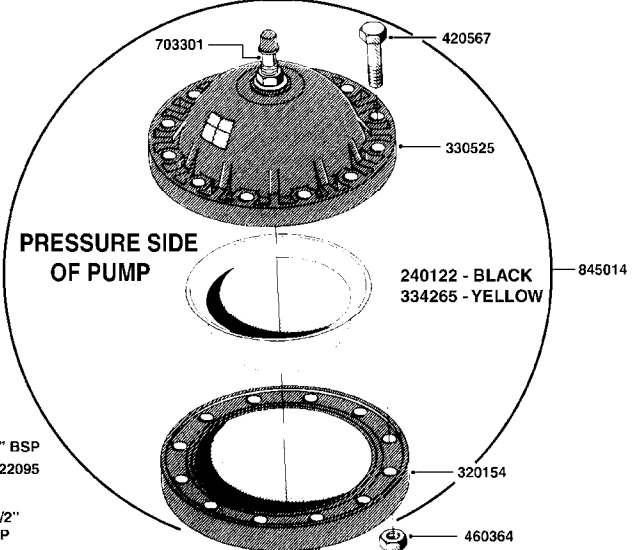

Housing for Black Diaphragm-

This groove on the lower housing of the Pressure Damper is for the BLACK diaphragm (240122). Never upgrade diaphragms to the YELLOW style unless you also upgrade Pressure Dampers to the housing style shown below.

The YELLOW style diaphragm will not seal correctly in this housing.

Housing for Yellow Diaphragm-

The groove on the lower housing of a the Pressure Damper is recognized by the extra lip on the bottom inside of the groove. For this style Pressure Damper, you need the YELLOW diaphragm (334265).

SUCTION SIDE OF PUMP

NLA - 1302 PUMP (REPLACES 1301 PUMP)
#726854 - COMPLETE DAMPER KIT (SUCTION & PRESSURE)

COMPLETE ASSEMBLIES
WHOLEGOODS ITEMS

A220