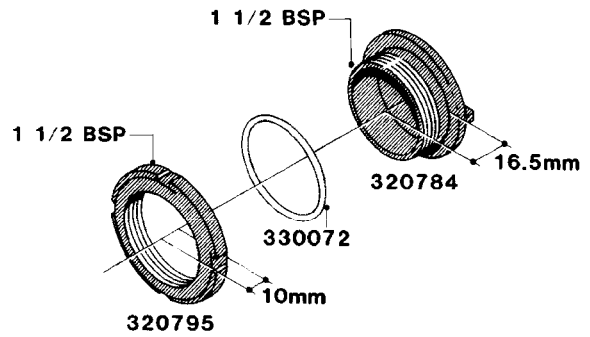

H050

FITTINGS - HOSE CONNECTORS
H050-HIN, 31:03:09

Page 1

Date 06.04.2015 10:22

parts-n°	order qty	description
242594	1	O-RING D14 X 1.78 SCH.70-EPDM
320294	1	FITT.DK TEE 3/8X3/8HB X1/2"BSP
320305	1	FITT.DK HB 3/4'- 3/4' BSP
320386	1	FITT.DK TEE 3/8X3/8HB X3/8"BSP
320397	1	FITT.DK ELB 3/8"HB X 3/8" BSP
320401	1	FITT.DK TEE 1/2X1/2HB X1/2"BSP
320412	1	FITT.DK TEE 1/2X1/2HB X3/8'BSP
320423	1	FITT.DK ELB 1/2'HB X 3/8' BSP
320891	1	FITT.DK HB 3/8'- 3/8' BSP
320972	1	FITT.DK HB 5/16'- 1/4' BSP
322046	1	FITT.DK TEE 1/2X1/2HB X3/4'BSP
322048	1	FITT.DK TEE 3/4X3/4HB X3/4'BSP
330595	1	O-RING D24.6/D20X2.1 -3/4"
333137	1	FITT.DK CONN.1/2" F.NOZZ. DOUB
333141	1	FITT.DK CONN.1/2" F.NOZZ.SING
334041	1	FITT.DK CONN.3/4' F.NOZZ. SING
334042	1	FITT.DK CONN.3/4' F.NOZZ. DOUB
334195	1	FITT.DK ELB. 3/4"HB X 3/4"HB
10012103	1	FITT.PO.HB 1.25X1.50 IMB1012
10014003	1	FITT.PO.HB 1.25X1.25 IMB1010
10036903	1	FITT.PO.HB 1.50X1.50 IMB1212
28019303	1	FITTING HB ELB 3/4NPT-3/4HOSE
61016500	1	HOSE TAIL 3/4" 90°+RG CAP 3/4"
72026700	1	NOZZLE TUBE ADAPTER W/O-RING