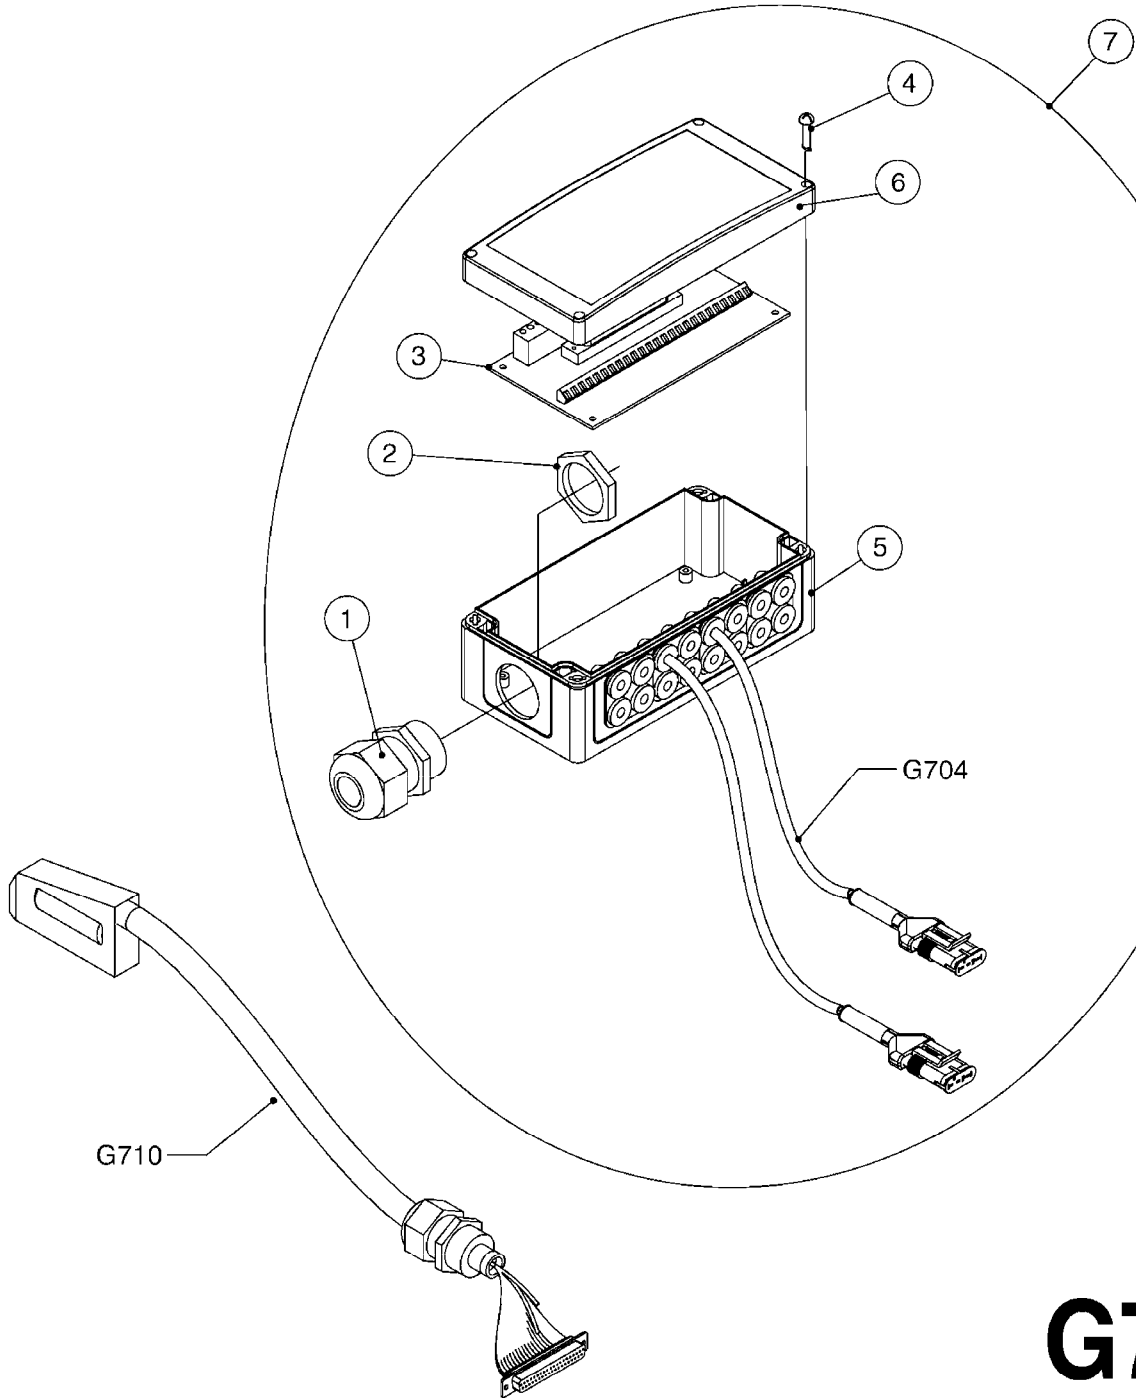

JUNCTION BOX - LIQUID
G705-HIN, 01:12:10

Page 0

Date 06.04.2015 10:22

JUNCTION BOX - LIQUID
G705-HIN, 01:12:10

Page 1

Date 06.04.2015 10:22

Pos.	parts-n°	order qty	description
1	262106	1	BULKHEAD F. CABLE 6.5-14 BLACK
2	262107	1	NUT F. BULKHEAD CABLE BLACK
3	26004800	1	CIRCUIT BD SEC VLV NCM 13SEC 13 SECTION
3	72173900	1	CIRCUIT BD SEC VLV 39PIN 9SEC 9 SECTION
4	28082100	1	SCREW F. BOX LID 1/4" L=20
5	33508700	1	BOX 160X80X40 BLACK 1-HOLE
6	33508800	1	LID 160X80X15 BLK W/SCREWS
7	72115400	1	CONNECTION BOX F. OP. UNIT SV9