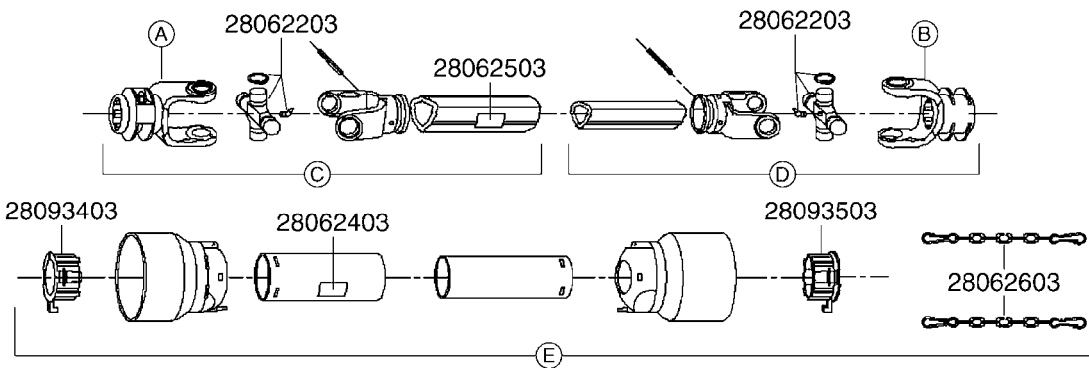

* Supplier changed in 2011 - see page A560 for "AMA" PTO's (yellow and black shields).

A480

PTO SHAFTS - BONDIOLI DIAPH.
A480-HIN, 13:12:11

Page 1

Date 06.04.2015 10:20

parts-n°	order qty	description
284041	1	UNIV. JOINT 27x70mm
289040	1	PTO YOKE 1-3/8" X 6 SPLINE
289041	1	PTO YOKE 1-3/8" X 6 SPLINE
289042	1	UNIV. JOINT 22x54mm
289045	1	UNIV. JOINT 30.2x79.4mm
289049	1	PTO SHIELD COMPLETE F.829446
289050	1	PTO SHIELD COMPLETE F.829445
829445	1	PTO 1-3/8/6X1-3/8/6X810M AXIAL
829446	1	PTO SHAFT LE-SPV + LP ZE-P540
829480	1	PTO 1-3/8/21 x 1-3/8/21x1210MM
829482	1	PTO 1-3/8/6X25MM X 600MM 1202
829483	1	PTO 1-3/8/6X30MM x 610MM 1302
829484	1	PTO 1-3/8/6X1-3/8/6X575MM 361
829486	1	PTO 1-3/8/6X30MM X870MM 1302
829487	1	PTO 1-3/8/6X1-3/8/6X870MM 361
829490	1	PTO 1-3/8/6X30MM 1320MM 1302
829491	1	PTO 1-3/8/6X1' 610/913MM 9016
829502	1	PTO 1-3/8/6x1210/1745
28005200	1	PTO YOKE 1-3/8" X 21 SPLINE
28005400	1	PTO YOKE 1-3/8" X 6 SPLINE
28005800	1	PTO YOKE 1-3/8" X 21 SPLINE
28006000	1	PTO YOKE D25 CONE 3 DEG.
28006100	1	PTO YOKE D30 CONE 4 DEG.
28006200	1	PTO YOKE 1-3/8" X 6 SPLINE
28006300	1	PTO YOKE D1"
28006700	1	PTO HALF SHAFT - TRACTOR END
28006900	1	PTO HALF SHAFT - TRACTOR END
28007300	1	PTO INNER D1" (NO SHIELD)
28007500	1	PTO INNER D1" (NO SHIELD)
28007800	1	PTO INNER D1" (NO SHIELD)
28008100	1	PTO SHIELD COMPLETE
28008500	1	PTO HALF SHAFT - TRACTOR END
28008600	1	PTO SHIELD ASSY COMPLETE
28009403	1	UNIV. JOINT 27x74.6mm
28015103	1	PTO YOKE 1-3/8"X21 TWST OLD
28015203	1	UNIV. JOINT 23.8x61.3mm
28015303	1	PTO YOKE 1-3/8"X21 BALL COLLAR
28015403	1	PTO OUTER 1-3/8"X21 (NO SHIELD)
28015503	1	PTO INNER 1-3/8"X21 (NO SHIELD)
28015603	1	PTO SHIELD COMPLETE F.28020303
28015703	1	PTO YOKE 1-3/4"X20 SPL OUTER
28015803	1	PTO OUTER 1-3/4"X20 (NO SHIELD)
28015903	1	PTO INNER 1-3/8"X21 (NO SHIELD)
28016003	1	PTO SHIELD COMPLETE F.10465803
28016203	1	PTO OUTER 1-3/8"X6 (SHIELDED)
28016303	1	PTO INNER 1-3/8"X6 (NO SHIELD)
28016703	1	PTO OUTER 1-3/8"X6 (NO SHIELD)
28016803	1	PTO INNER 1-3/8"X6 (NO SHIELD)
28020203	1	PTO 1-3/4/20x1-3/8/21 BP L=860
28020303	1	PTO 1-3/8/21 x 1-3/8/21 B&P
28040603	1	PTO YOKE 1-3/8X21SPL BLACK
28040703	1	SAFETY CHAIN F.CV BLACK PTO
28068800	1	PTO YOKE 1-3/8" X 6 SPLINE
28069700	1	UNIV. JOINT STD1 SFT
28072800	1	PTO SHIELD COMPLETE L=1912 SFT
28073000	1	PTO YOKE 1-3/8" X 6 SPLINE