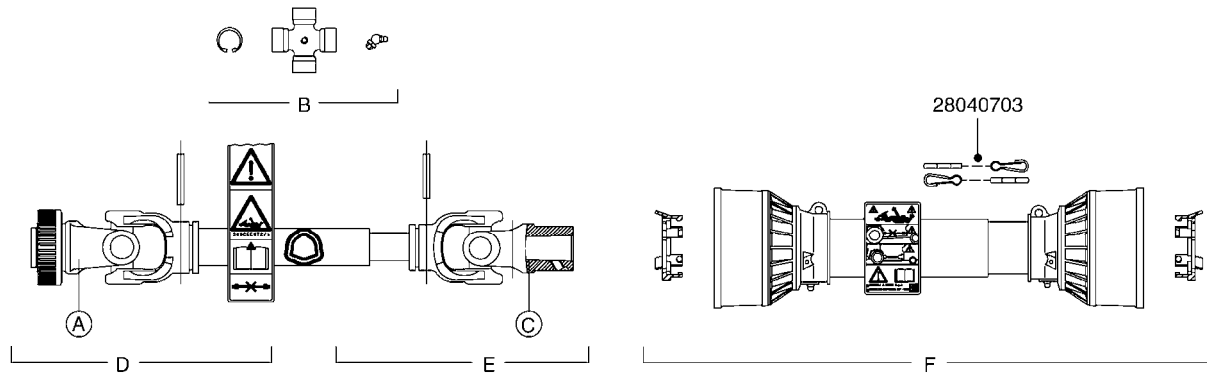

PTO	TRACTOR	IMPLEMENT	LENGTH	A	B	C	D	E	F
28020203	1-3/4" 20-SPLINE	1-3/8" 21-SPLINE	860/1313	28015703	28009403	28040603	28015803	28015903	28016003
28020303	1-3/8" 21-SPLINE	1-3/8" 21-SPLINE	860/1328	28015103	28015203	28015303	28015403	28015503	28015603
829445	1-3/8" 6-SPLINE	1-3/8" 6-SPLINE	810/1219	284041	289045	289041	28016703	28016803	289050
829446	1-3/8" 6-SPLINE	1-3/8" 6-SPLINE	810/1230	289040	284041	289040	28016203	28016303	289049
829480	1-3/8" 21-SPLINE	1-3/8" 21-SPLINE	1210/1912	28005200	289042	28005800	28006700	28007300	28008100
829482 *	1-3/8" 6-SPLINE	Ø25 CONE 3	610/912	28005400	289042	28006000	28008500	28007500	28008600
829483 *	1-3/8" 6-SPLINE	Ø30 CONE 4	610/912	28005400	289042	28006100	28008500	-	28008600
829484 *	1-3/8" 6-SPLINE	1-3/8" 6-SPLINE	610/912	28005400	289042	28006200	28008500	-	28008600
829486	1-3/8" 6-SPLINE	Ø30 CONE 4	860/1328	28005400	289042	28006100	28006900	-	28008100
829487 *	1-3/8" 6-SPLINE	1-3/8" 6-SPLINE	860/1328	28005400	289042	28006200	28006900	-	28008100
829490	1-3/8" 6-SPLINE	Ø30 CONE 4	1210/1912	28005400	289042	28006100	28006900	-	28008100
829491	1-3/8" 6-SPLINE	Ø1"	610/912	28005400	289042	28006300	28008500	28007800	28008600
829502 *	1-3/8" 6-SPLINE	1-3/8" 6-SPLINE	1210/1912	28068800	28069700	28073000	-	-	28072800

* Supplier changed in 2011 - see page A560 for "AMA" PTO's (yellow and black shields).

A480