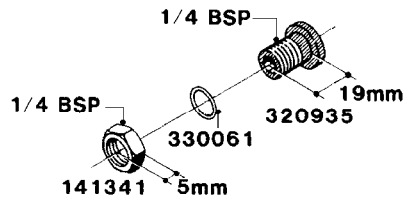

H050

FITTINGS - HOSE CONNECTORS
H050-HIN, 31:03:09

Page 1

Date 06.04.2015 10:22

parts-n°	order qty	description
242594	1	O-RING D14 X 1.78 SCH.70-EPDM
320294	1	FITT.DK TEE 3/8X3/8HB X1/2"BSP
320305	1	FITT.DK HB 3/4'- 3/4' BSP
320386	1	FITT.DK TEE 3/8X3/8HB X3/8"BSP
320397	1	FITT.DK ELB 3/8"HB X 3/8" BSP
320401	1	FITT.DK TEE 1/2X1/2HB X1/2"BSP
320412	1	FITT.DK TEE 1/2X1/2HB X3/8'BSP
320423	1	FITT.DK ELB 1/2'HB X 3/8' BSP
320891	1	FITT.DK HB 3/8'- 3/8' BSP
320972	1	FITT.DK HB 5/16'- 1/4' BSP
322046	1	FITT.DK TEE 1/2X1/2HB X3/4'BSP
322048	1	FITT.DK TEE 3/4X3/4HB X3/4'BSP
330595	1	O-RING D24.6/D20X2.1 -3/4"
333137	1	FITT.DK CONN.1/2" F.NOZZ. DOUB
333141	1	FITT.DK CONN.1/2" F.NOZZ.SING
334041	1	FITT.DK CONN.3/4' F.NOZZ. SING
334042	1	FITT.DK CONN.3/4' F.NOZZ. DOUB
334195	1	FITT.DK ELB. 3/4"HB X 3/4"HB
10012103	1	FITT.PO.HB 1.25X1.50 IMB1012
10014003	1	FITT.PO.HB 1.25X1.25 IMB1010
10036903	1	FITT.PO.HB 1.50X1.50 IMB1212
28019303	1	FITTING HB ELB 3/4NPT-3/4HOSE
61016500	1	HOSE TAIL 3/4" 90°+RG CAP 3/4"
72026700	1	NOZZLE TUBE ADAPTER W/O-RING