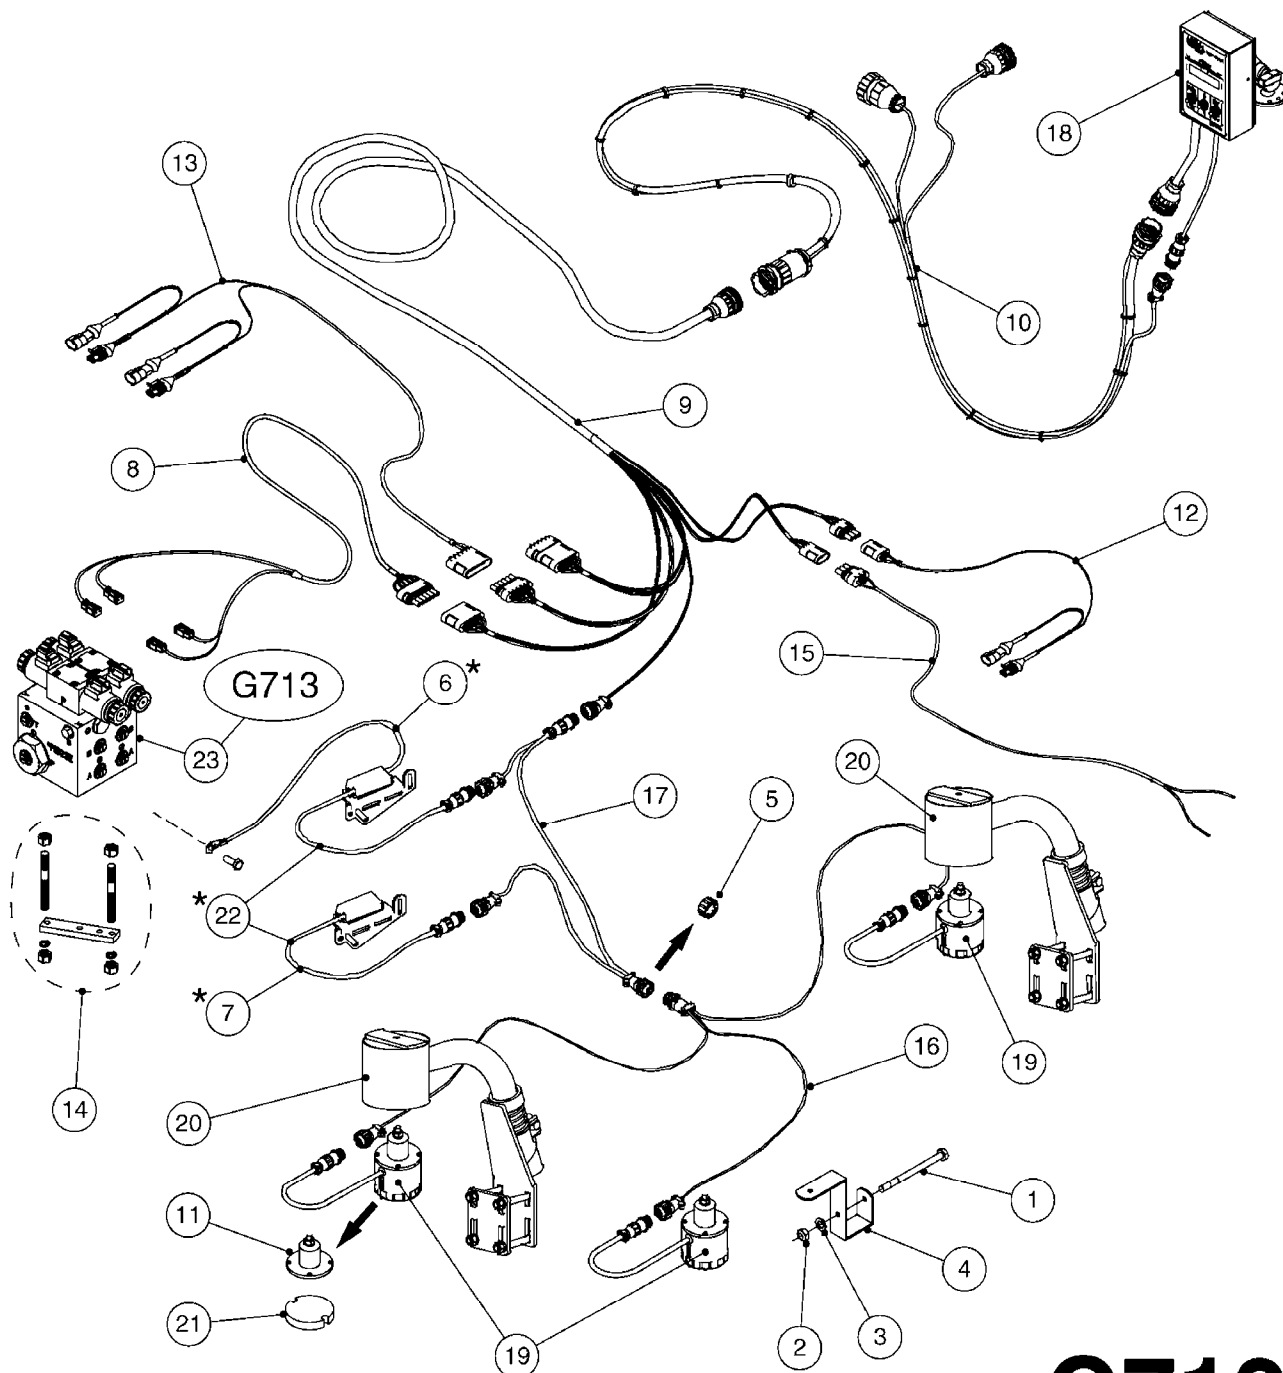

*CANNOT MIX OLD AND NEW STYLE ROLL SENSORS!

If replacing Norac P/N 44641 or 44642, must use pair of new style sensors (22).

Only new style sensors sold separately; (6) (Norac P/N 45000), (7) (Norac P/N 45001).

If unsure, pair of new style sensors works with all versions of UC4.

G712

NORAC UC4 BOOM HEIGHT CONTROL
G712-HIN, 09:12:14

Page 1

Date 06.04.2015 10:22

Pos.	parts-n°	order qty	description
1	410443	1	BOLT HEX 8.8 DEL M6X70
1	410605	1	BOLT HEX 8.8 DEL M6X80
			SPB/SPC BOOM
2	460261	1	NUT HEX M6X1 LOCK A2 DIN985
3	471124	1	WASHER D18/D6.4x1.6
4	16128603	1	BRACKET F. SENSOR 60X60 TUBE
			SPB/SPC BOOM
4	16128703	1	BRACKET F. SENSOR 50x50 TUBE
			FORCE BOOM (FTZ)
5	26016303	1	CONNECTOR RING CPC #11 NORAC
6	26025903	1	NORAC UC4+ ROLL SENSOR W/TEMP.
			CONFIRM NORAC P/N 45000
7	26026003	1	NORAC UC4+ ROLL SENSOR
			CONFIRM NORAC P/N 45001
8	26026600	1	NORAC CABLE VAR.RT.VLV DIN
			3-PIN CONNECTORS/HIRSCHMAN
8	28055603	1	NORAC CABLE VAR.RT.VLV DEUTSCH
			2-PIN CONNECTORS/DEUTSCH
9	28049503	1	NORAC CABLE EXTENSION
10	28049603	1	NORAC POWER CABLE
11	28050303	1	NORAC RUBBER TOP&BOLT F.SENSOR
12	28050703	1	NORAC UC4+ OPEN CTR. CABLE
13	28054303	1	PARALIFT INTERFACE CABLE NORAC
14	28055503	1	NORAC VALVE MOUNTING HARDWARE
15	28055703	1	NORAC VALVE CABLE ROLL PIGTAIL
16	28085900	1	SENSOR BRANCH CABLE NORAC
17	28086200	1	CAN NODE DUAL CABLE NORAC
18	28086300	1	UC4 DISPLAY PANEL NORAC
19	28086400	1	UC4 ULTRASOUND SENSOR NORAC
20	28086500	1	UC4 SENSOR MOUNTING BKT. NORAC
21	28086600	1	FOAM DISC F. SENSOR NORAC
22	70112503	1	UC4+ ROLL SENSOR KIT '11 HIN
			INCLUDES NORAC P/N 45000 & 45001
23	78216100	1	NORAC VALVE BLOCK COMPLETE UC4