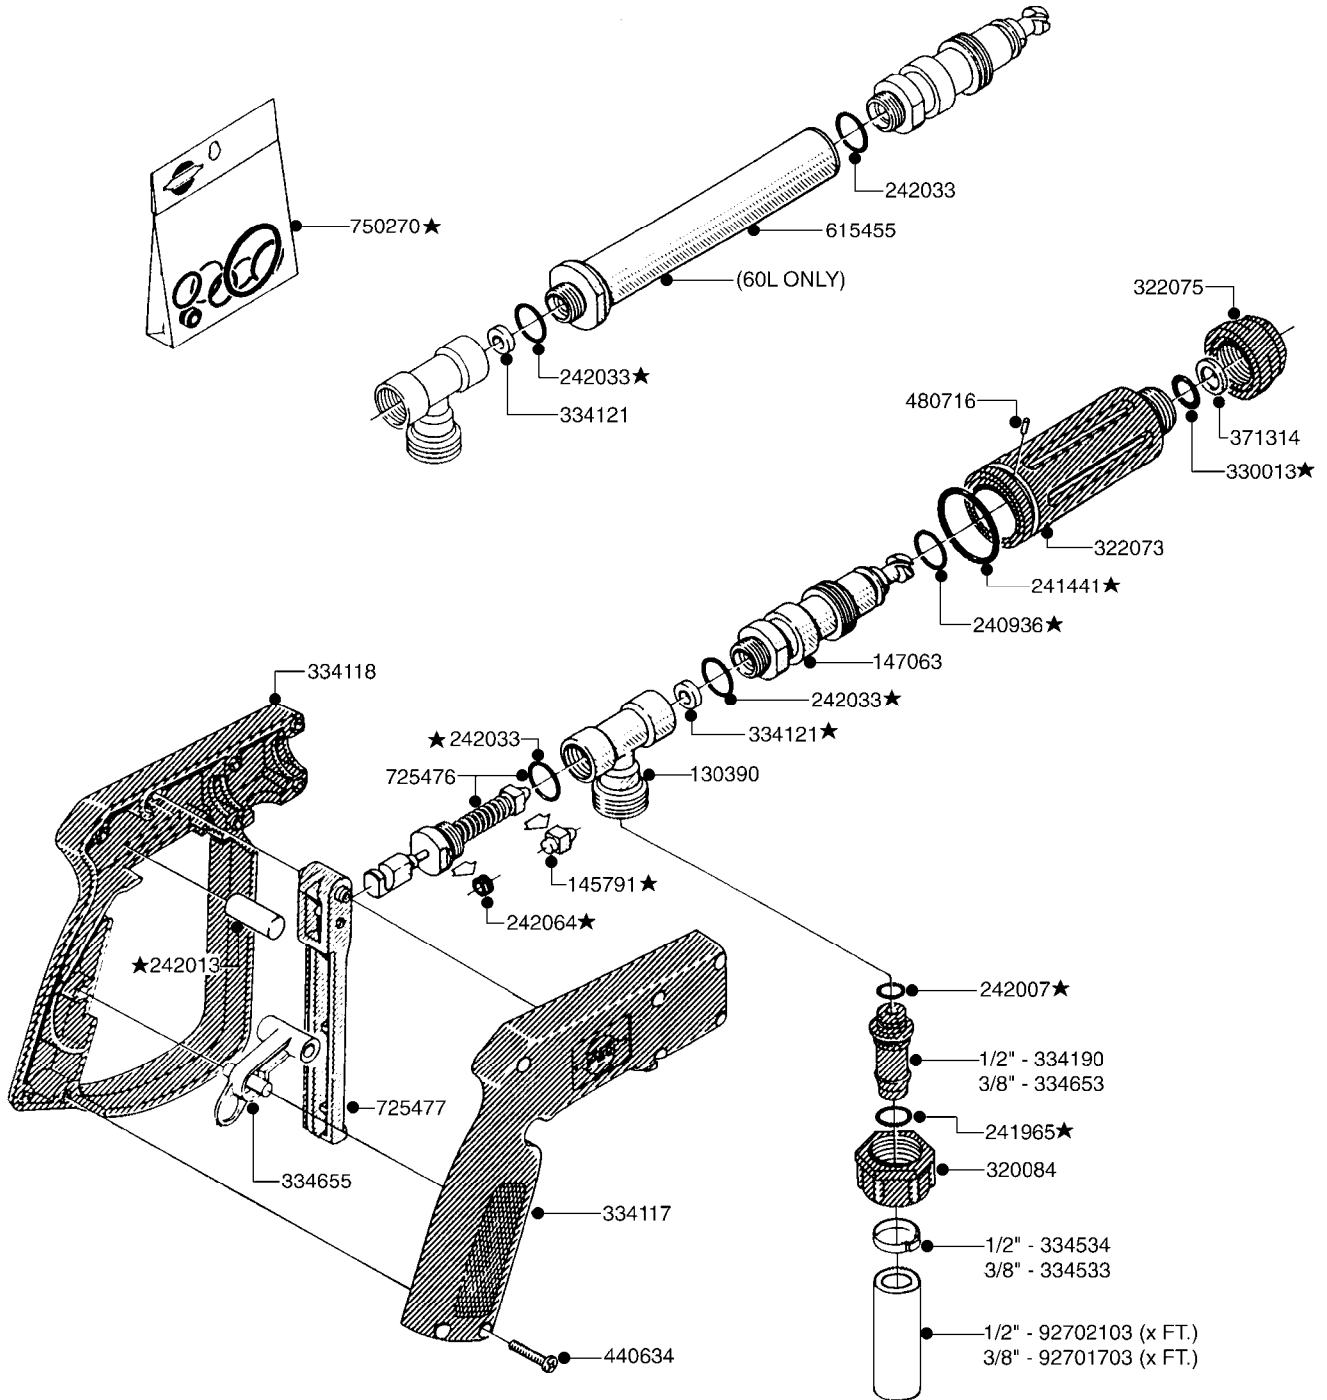

COMPLETE ASSEMBLY:
843197 - 60L
843196 - 60S

COMPLETE ASSEMBLIES
WHOLEGOODS ITEMS

G450

HANDGUN TYPE 60S/60L POST 95
G450-HIN, 19:05:11

Page 1

Date 06.04.2015 10:21

parts-n°	order qty	description
130390	1	TEE 3/8'X 1/2' BSP F.TYPE 60S
145791	1	CONE FOR ON/OFF
147063	1	SWIRL F.SPRAY GUN TYPE 60
240936	1	O-RING D13.3X2.4 NITRIL
241441	1	O-RING D29.3X3
241965	1	O-RING 12.1 X 1.6
242007	1	O-RING D9.1X1.6
242013	1	SPRING RUBBER F/TRIGGER
242033	1	O-RING
242064	1	SLEEVE RUBBER 3X8X4MM
320084	1	FITT.DK NUT 1/2" BSP
322073	1	HOUSING F.SWIRL TYPE 60S H.G.
322075	1	HOUSING F. NOZZLE
330013	1	O-RING D15/D10X2.5 F.3/8"NUT
334117	1	HANDLE PIECE RIGHT F.60S/60L
334118	1	HANDLE PIECE LEFT F.60S/60L
334121	1	SEAT FOR ON-OFF TYPE
334190	1	FITT.DK HB 1/2' F. PISTOL 60S
334533	1	CLAMP HOSE PLASTIC 3/8"
334534	1	CLAMP HOSE PLASTIC 1/2"
334653	1	FITT.DK HB 3/8' F.HANDGUN
334655	1	TRIGGER SAFETY F.60S/60L GUN
371314	1	NOZZLE CERAMIC 1099-20
440634	1	SCREW 5/8"
480716	1	PIN D3X6 STAINLESS
615455	1	TUBE F.LANCE TYPE 60L
725476	1	SPINDLE
725477	1	TRIGGER
750270	1	GASKET KIT F.SPRAY GUN
843196	1	GUN, MODEL 60S
843197	1	HANDGUN KIT TYPE 60 LONG
92701703	1	HOSE R X3/8" X300PSI WP X0012"
92702103	1	HOSE R X1/2" X300PSI WP X0012"