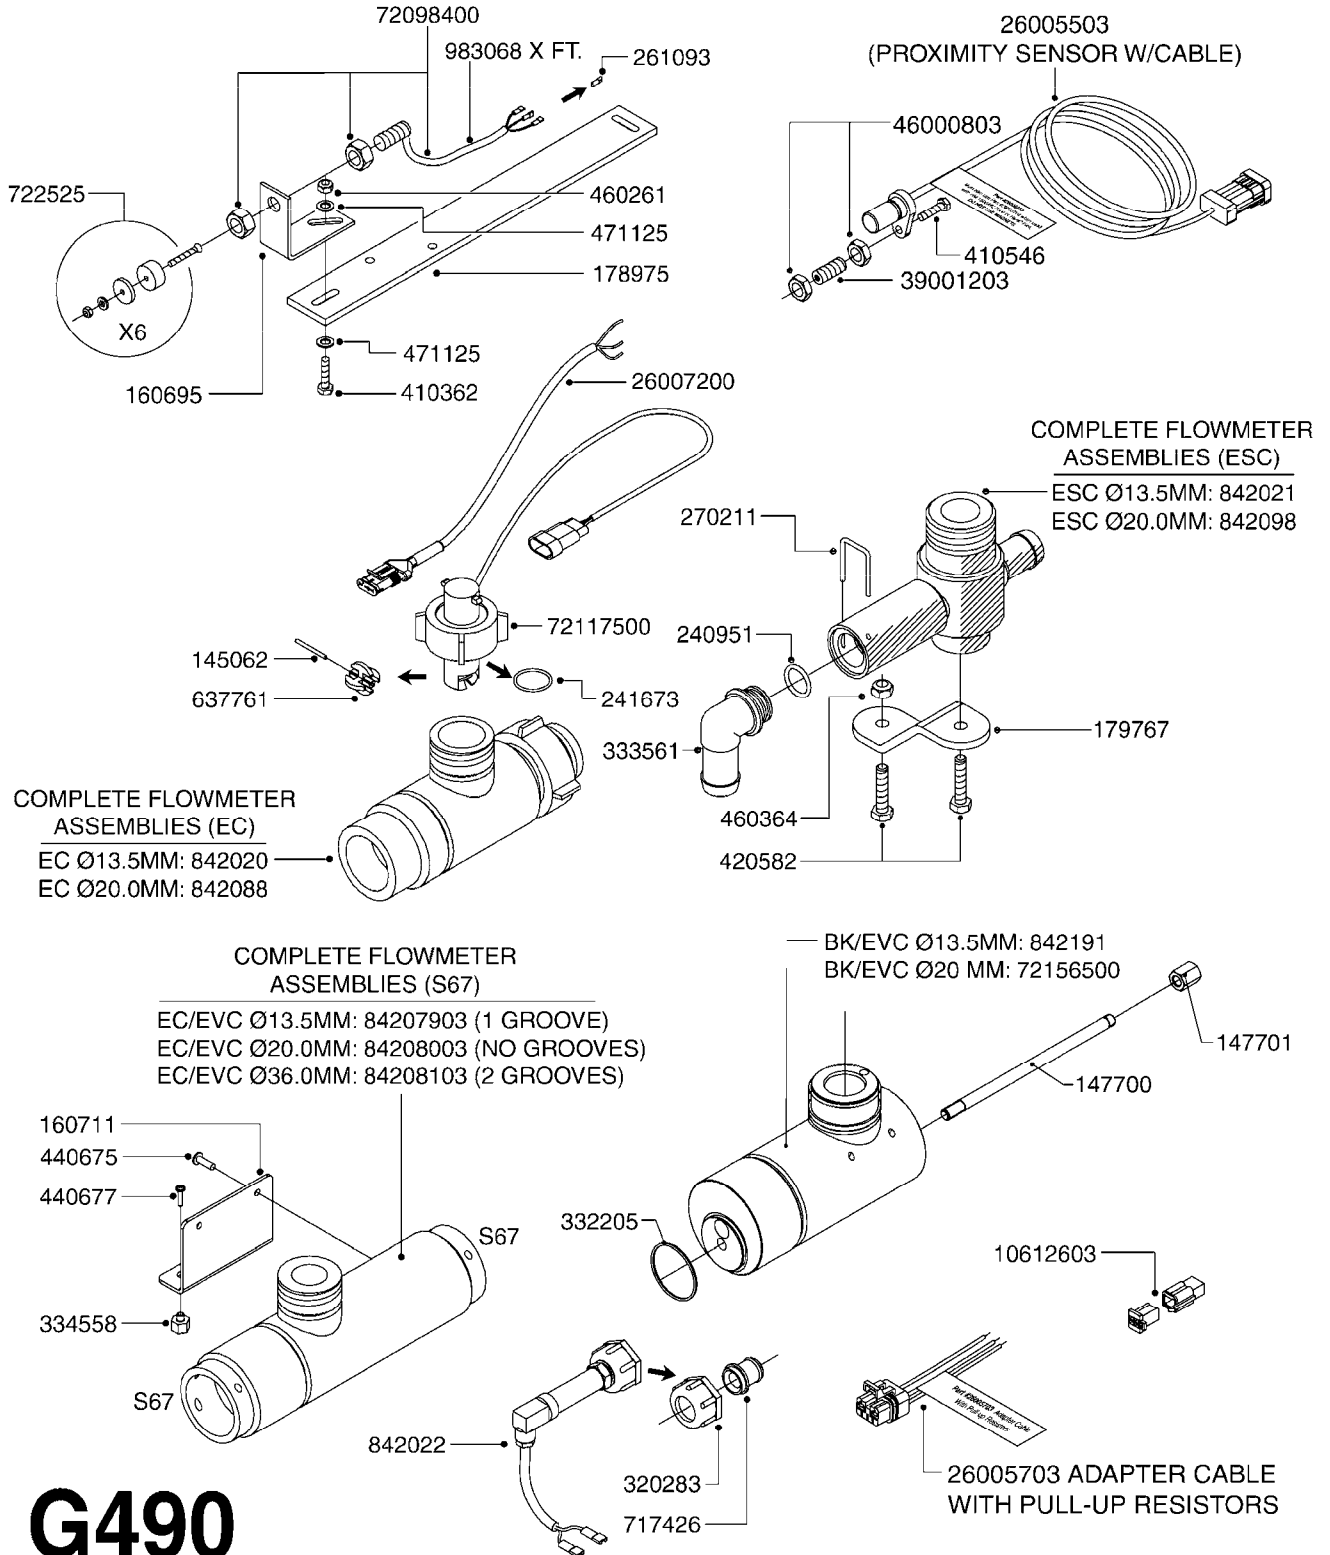

G480

HC 2500/HM1500 DISPLAY/SCANBOX
G480-HIN, 15:11:09

Page 1

Date 06.04.2015 10:21

parts-n°	order qty	description
142516	1	SCREW SET M10 BENT F. LOCKING
161411	1	MT.BRK. HC2500/HM1500 DISPLAY
26018300	1	ADAPTOR 2500 FOR SPRAYBOX II 39-PIN/REPLACES SCANBOX
260363	1	PLUG 2 POLE 12V
260827	1	PLUG F.EC ATTACHMENTS
261060	1	PLUG F.EC ATTACHMENTS
261589	1	FUSE 5 X 20 1.25 AMP
26176203	1	FUSE 5.0A QUICK-ACT.
261933	1	CABLE W/PLUG 2X25 L=71"
261934	1	CABLE W/PLUG 18X0.5MM L=79"
261935	1	SWITCH 2 POLE
261937	1	CIRCUIT BOARD F. SCANBOX
262099	1	PLUG SOCKET 3-POLE 2.5/3
450902	1	BOLT ALLEN HEAD M4 X 16MM
471055	1	WASHER D4.1/7.6 X 0.9
61029900	1	BRACKET FOR HC2500
731613	1	DISPLAY HC2500 NEW
731983	1	DISPLAY HM1500 REFURBISHED
732095	1	DISPLAY HM1500 NEW
732096	1	SCANBOX F.HM1500/HC2500
741580	1	PLUG 3-POLE 2.5/3
978045	1	DECAL QUICK GUIDE 1500/2500
978097	1	DECAL QUICK GUIDE 1500/2500 FR