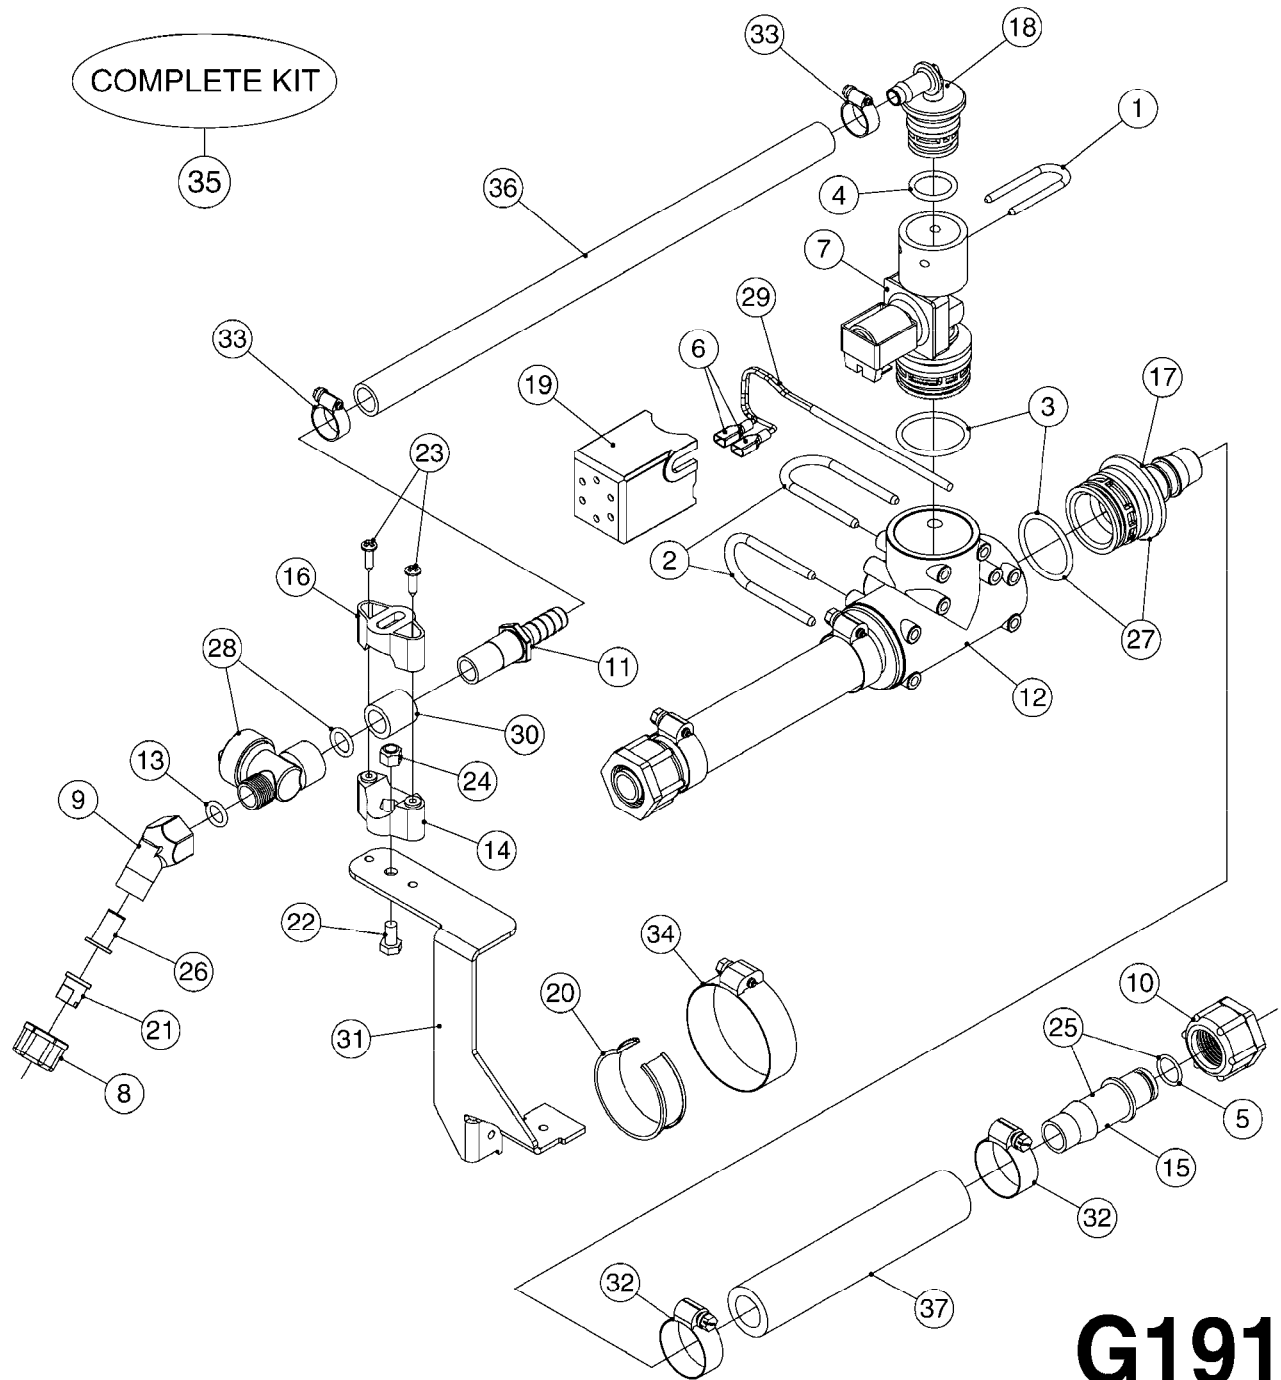

G191

ELECTRIC END NOZZLE KIT '09
G191-HIN, 09:05:13

Page 1
Date 06.04.2015 10:21

Pos.	parts-n°	order qty	description
1	145994	1	FITT.DK S-40 FORK
2	145995	1	FITT.DK S-53 FORK
3	242354	1	O-RING D32.2X3.0 VITON F.S-53
4	242355	1	O-RING D19.2X3.0 VITON F.S-40
5	242594	1	O-RING D14 X 1.78 SCH.70-EPDM
6	261539	1	SPADE F.ELEC CONNEX BLUE INSUL
7	262104	1	VALVE, SOLENOID, S53/S40
8	320187	1	FITT.DK CAP 3/8" BSP BLACK
9	320191	1	FITT.DK ELB 3/8' BSP 45 DEGREE
10	320283	1	FITT.DK NUT 3/4"BSP
11	320891	1	FITT.DK HB 3/8'- 3/8' BSP
12	322352	1	FITT.DK S-53 TEE
13	330013	1	O-RING D15/D10X2.5 F.3/8"NUT
14	333012	1	NOZZLE HOLD. UPPER PART
15	334044	1	FITT.DK HB 3/4' F. 3/4' CAP
16	334220	1	YOKE, UPPER NOZZLE BODY
17	334229	1	FITT.DK S-53 STR.3/4"
18	334237	1	FITT.DK S-40 ELB.3/8'
19	334965	1	COVER FOR S53 SOLENOID VALVE
20	341291	1	RUBBER HOSE CLAMP COVER 130MM
21	370392	1	NOZZLE END FAN 1850-G 300
22	410546	1	BOLT HEX SS M6X12 FT
23	440665	1	SCREW M4.2X16 STAINLESS
24	460261	1	NUT HEX M6X1 LOCK A2 DIN985
25	724621	1	FITT.DK HB 3/4"ASSY F.3/4" NUT
26	725042	1	SCREEN 80 MESH W.GASKET, RED
27	726558	1	FITT.DK S53 STR. 3/4" W. ORING
28	729610	1	NOZZLE ASSY. NON DRIP 3/8 THRD
29	983087	1	ELEC. CABLE 2 WIRE X 0.75MM
30	10631003	1	HOSE R X CLEAR BRAID.X 1/2 12"
31	16110803	1	NOZZLE BRACKET VAR SPACINGS
32	28029903	1	CLAMP HOSE GEAR P3/4"-S1" 6712
33	28044903	1	CLAMP HOSE GEAR P3/8" 6706
34	28047003	1	CLAMP HOSE GEAR 30 X 50 6732
35	82613203	1	ELECTRIC END NOZZLE KIT 2009
36	92701703	1	HOSE R X3/8" X300PSI WP X0012"
37	92703203	1	HOSE R X3/4" X300PSI WP X0012"