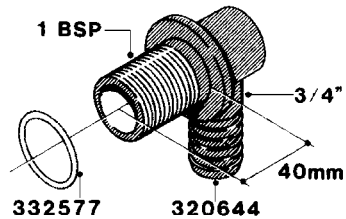

H050

FITTINGS - HOSE CONNECTORS
H050-HIN, 31:03:09

Page 1

Date 06.04.2015 10:22

parts-n°	order qty	description
242594	1	O-RING D14 X 1.78 SCH.70-EPDM
320294	1	FITT.DK TEE 3/8X3/8HB X1/2"BSP
320305	1	FITT.DK HB 3/4'- 3/4' BSP
320386	1	FITT.DK TEE 3/8X3/8HB X3/8"BSP
320397	1	FITT.DK ELB 3/8"HB X 3/8" BSP
320401	1	FITT.DK TEE 1/2X1/2HB X1/2"BSP
320412	1	FITT.DK TEE 1/2X1/2HB X3/8'BSP
320423	1	FITT.DK ELB 1/2'HB X 3/8' BSP
320891	1	FITT.DK HB 3/8'- 3/8' BSP
320972	1	FITT.DK HB 5/16'- 1/4' BSP
322046	1	FITT.DK TEE 1/2X1/2HB X3/4'BSP
322048	1	FITT.DK TEE 3/4X3/4HB X3/4'BSP
330595	1	O-RING D24.6/D20X2.1 -3/4"
333137	1	FITT.DK CONN.1/2" F.NOZZ. DOUB
333141	1	FITT.DK CONN.1/2" F.NOZZ.SING
334041	1	FITT.DK CONN.3/4' F.NOZZ. SING
334042	1	FITT.DK CONN.3/4' F.NOZZ. DOUB
334195	1	FITT.DK ELB. 3/4"HB X 3/4"HB
10012103	1	FITT.PO.HB 1.25X1.50 IMB1012
10014003	1	FITT.PO.HB 1.25X1.25 IMB1010
10036903	1	FITT.PO.HB 1.50X1.50 IMB1212
28019303	1	FITTING HB ELB 3/4NPT-3/4HOSE
61016500	1	HOSE TAIL 3/4" 90°+RG CAP 3/4"
72026700	1	NOZZLE TUBE ADAPTER W/O-RING