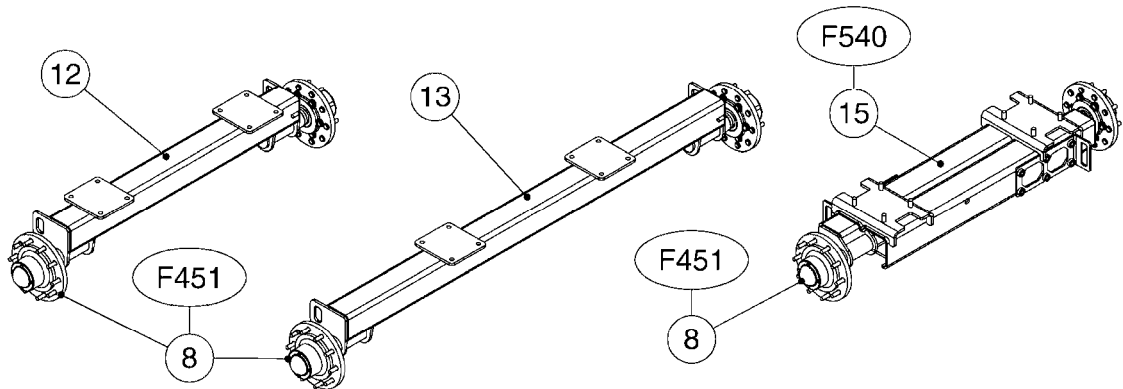

NON SUSPENDED
AXLE SYSTEM

SUSPENDED
AXLE SYSTEM

F530