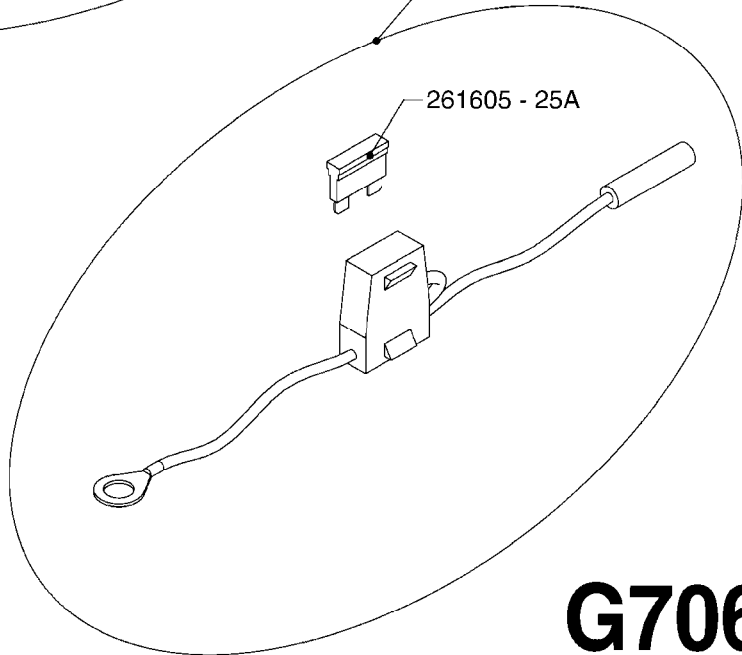

JUNCTION BOX - LIQUID
G705-HIN, 01:12:10

Page 1

Date 06.04.2015 10:22

Pos.	parts-n°	order qty	description
1	262106	1	BULKHEAD F. CABLE 6.5-14 BLACK
2	262107	1	NUT F. BULKHEAD CABLE BLACK
3	26004800	1	CIRCUIT BD SEC VLV NCM 13SEC 13 SECTION
3	72173900	1	CIRCUIT BD SEC VLV 39PIN 9SEC 9 SECTION
4	28082100	1	SCREW F. BOX LID 1/4" L=20
5	33508700	1	BOX 160X80X40 BLACK 1-HOLE
6	33508800	1	LID 160X80X15 BLK W/SCREWS
7	72115400	1	CONNECTION BOX F. OP. UNIT SV9

G706