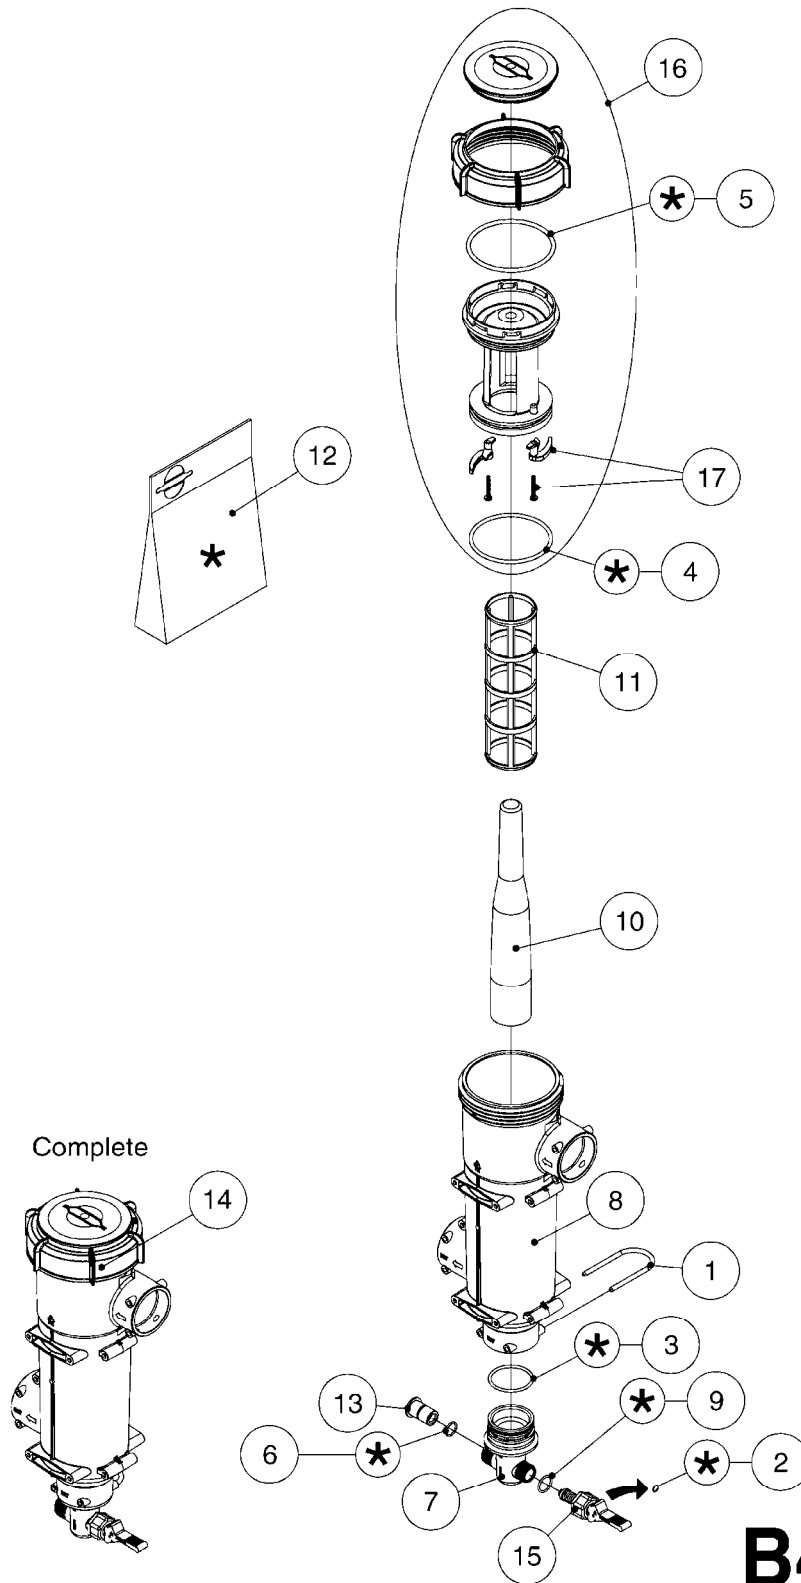

EASY CLEAN FILTER
B440-HIN, 02:05:13

B440

EASY CLEAN FILTER
B440-HIN, 02:05:13

Page 1

Date 06.04.2015 10:20

Pos.	parts-n°	order qty	description
1	140766	1	NUT 1/2" BSP
2	145997	1	FITT.DK S-93 FORK
3	231346	1	QUICK COUPLER 1/8"BSP X 4 MM
4	240936	1	O-RING D13.3X2.4 NITRIL
5	242570	1	O-RING D150.0 x5.0 SH70 VITON
6	242572	1	RUBBER BELT Ø160x1.5 B=60 EPDM
7	242573	1	O-RING Ø104.14X5.33SH70 NITRIL
8	242593	1	GASKET Ø8/Ø5x1 (PA) 266N-M5X1
9	320047	1	FITT.DK CAPNUT 1/2" BSP
10	322356	1	EASYCLEAN FILTER HOUSING
11	322357	1	CAP F. COUPLER EASYCLEAN FILTE
12	330212	1	O-RING D19/D14X2.4 F.1/2"NUT
13	391090	1	BALL F. EASYCLEAN FILTER ON/OF
14	391091	1	SEAL F. BALL EASYCLEAN FILTER
15	440698	1	SCREW F.PLASTIC 6X18 SS HEXHD
16	727133	1	FITT. S93 2-1/2" STR. S W/O-RI
17	727226	1	FITT. S93 2-1/2" 90° S W/O-RIN
18	741826	1	SEAL KIT F. EASYCLEAN FILTER
19	927253	1	AIR HOSE, DIAMETER 4MM
20	14055400	1	FITT.DK REDUC 1/2"x1/8"x1/4"BS
21	14117700	1	SPINDLE S93 L46 NV13 SS
22	24260100	1	O-RING Ø88.0X5.0 SH70 VITON
23	24260700	1	O-RING Ø101.19X3.53 SH70 VITON
24	28030303	1	CLAMP HOSE T-BOLT S2.5" 235-76
25	28053400	1	GAUGE VACUUM SUCT. FILTER NCM
26	28054300	1	QUICK COUPLER 1/8"BSP/Ø4 FEMAL
27	33503200	1	HOSE COUPLER F. EASYCLEAN FILT
28	33503600	1	FILTER CARRIER F. EASYCLEAN
29	72072900	1	FITT.S93 2-1/2" 45°PVC W/ORING
30	72270600	1	LID ASSM. EASYCLEAN FILTER
31	72278800	1	FILTER 30 MESH GREEN D110/284
31	72278900	1	FILTER 50 MESH BLUE D110/284
31	72279000	1	FILTER 80 MESH RED D110/284
32	72318900	1	EASYCLEAN FILTER COMPL.
33	74192800	1	FILTER LOCK PARTS - EASYCLEAN
34	92702803	1	SUGE SLANGE PVC GRÅ 2-1/2"