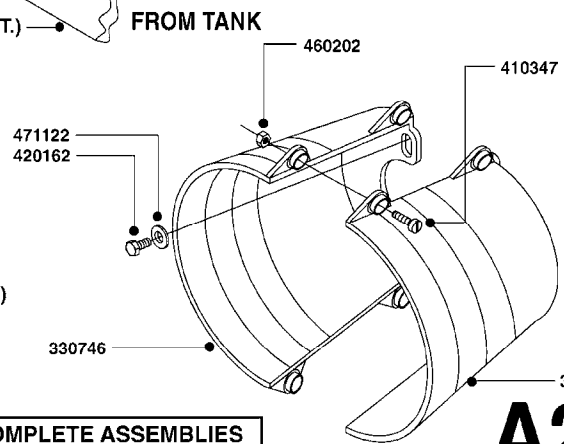

SUCTION SIDE OF PUMP

NLA - 1302 PUMP (REPLACES 1301 PUMP)
#726854 - COMPLETE DAMPER KIT (SUCTION & PRESSURE)

COMPLETE ASSEMBLIES
WHOLEGOODS ITEMS

A220

PUMP - 1301/1302 FITTINGS
A220-HIN, 28:07:14

Page 1

Date 06.04.2015 10:20