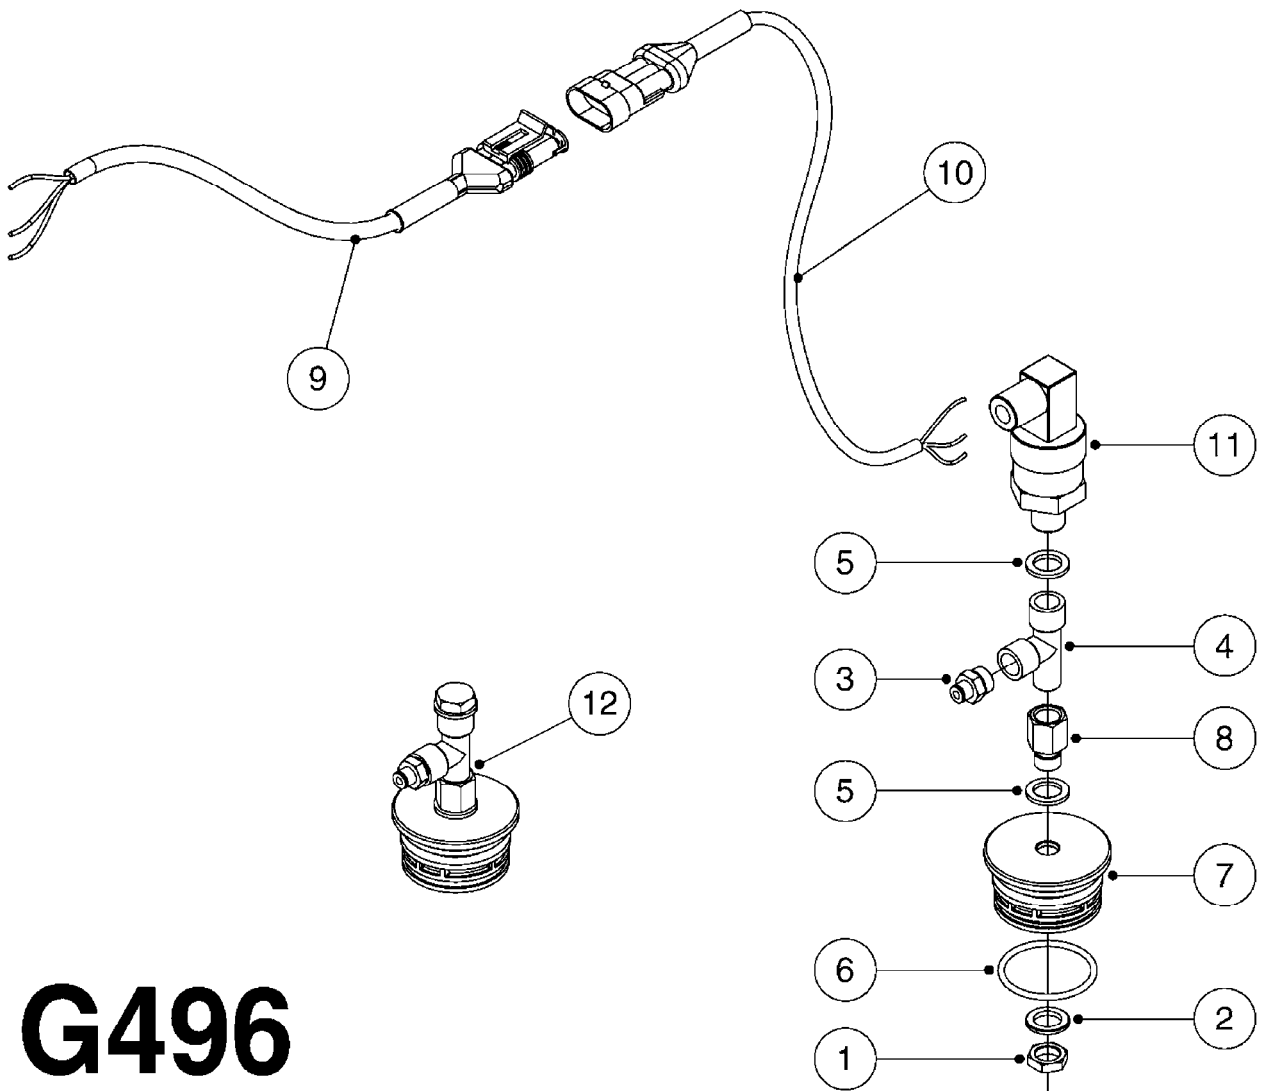

PRESSURE SENSOR - AMP
G496-HIN, 20:11:12

G496