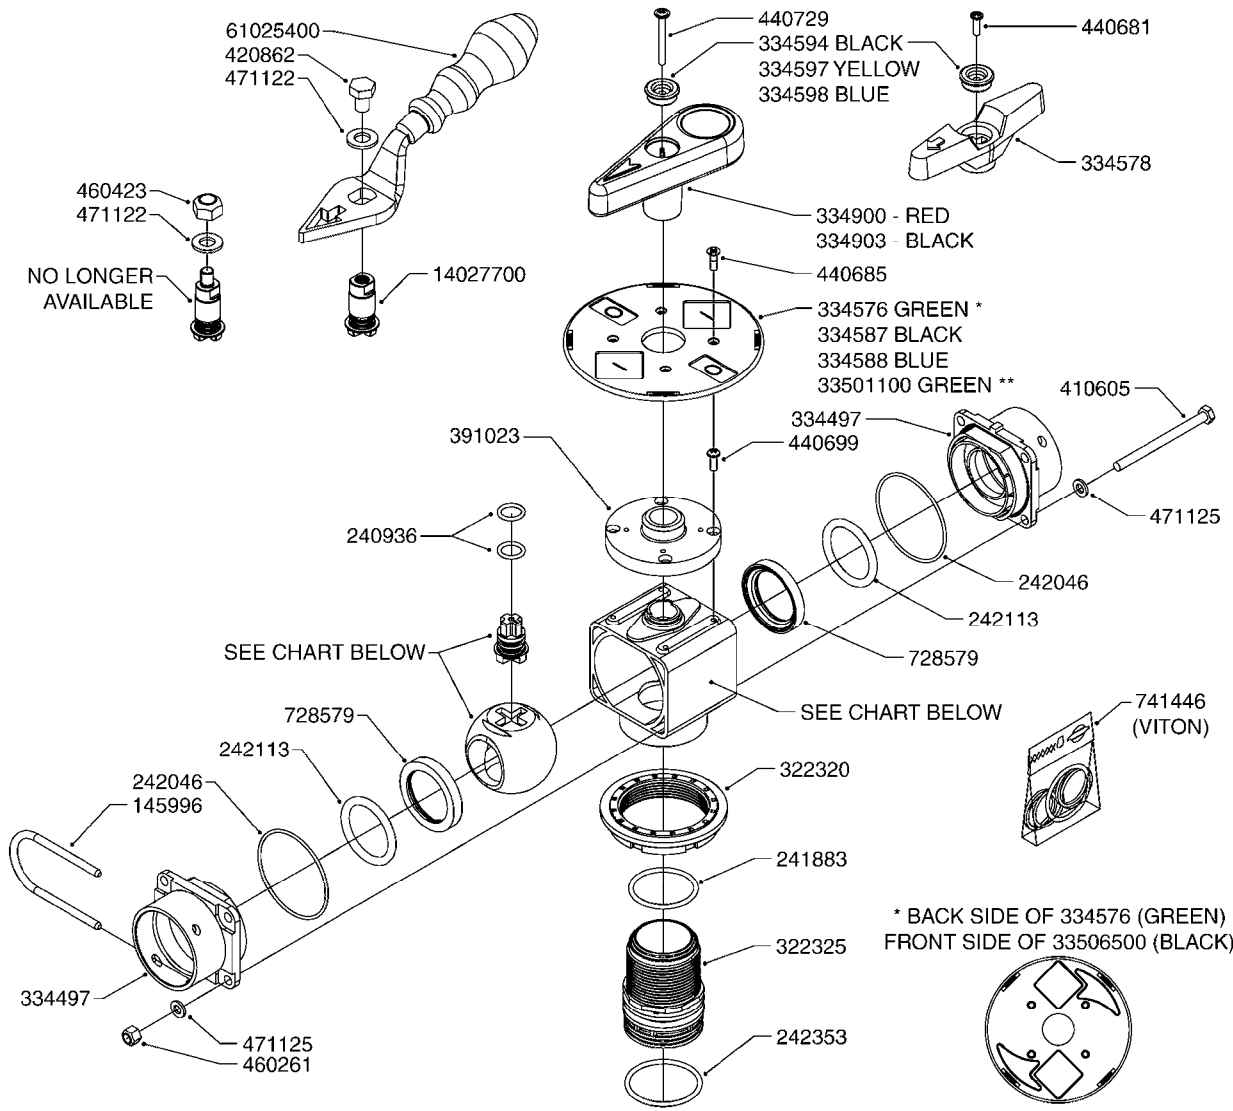

* BACK SIDE OF 334576 (GREEN)
FRONT SIDE OF 33506500 (BLACK)

** BACK SIDE OF 33501100

BACK SIDE OF 33506500 (BLACK)

728391	334594	334576	390204	390623	-	334600
728393	334598	334588	390238	390251	-	334600
728945	334597	-	390262	390777	-	334600
729796	334594	334587	390204	390623	-	334600
840062	334594	334576	391180	390623	-	334600
841062	334594	334576	390204	390623	-	334600
72172100	-	33501100	391039	390623	391023	14027700
72172200	-	-	391039	390623	-	334600
72283600	334594	33506500	391180	390623	391023	334600
72292500	-	-	391180	390623	-	14027700
72538000	-	-	391039	390623	391023	14075700
72691600	334594	334587	390262	390623	-	334600

B300