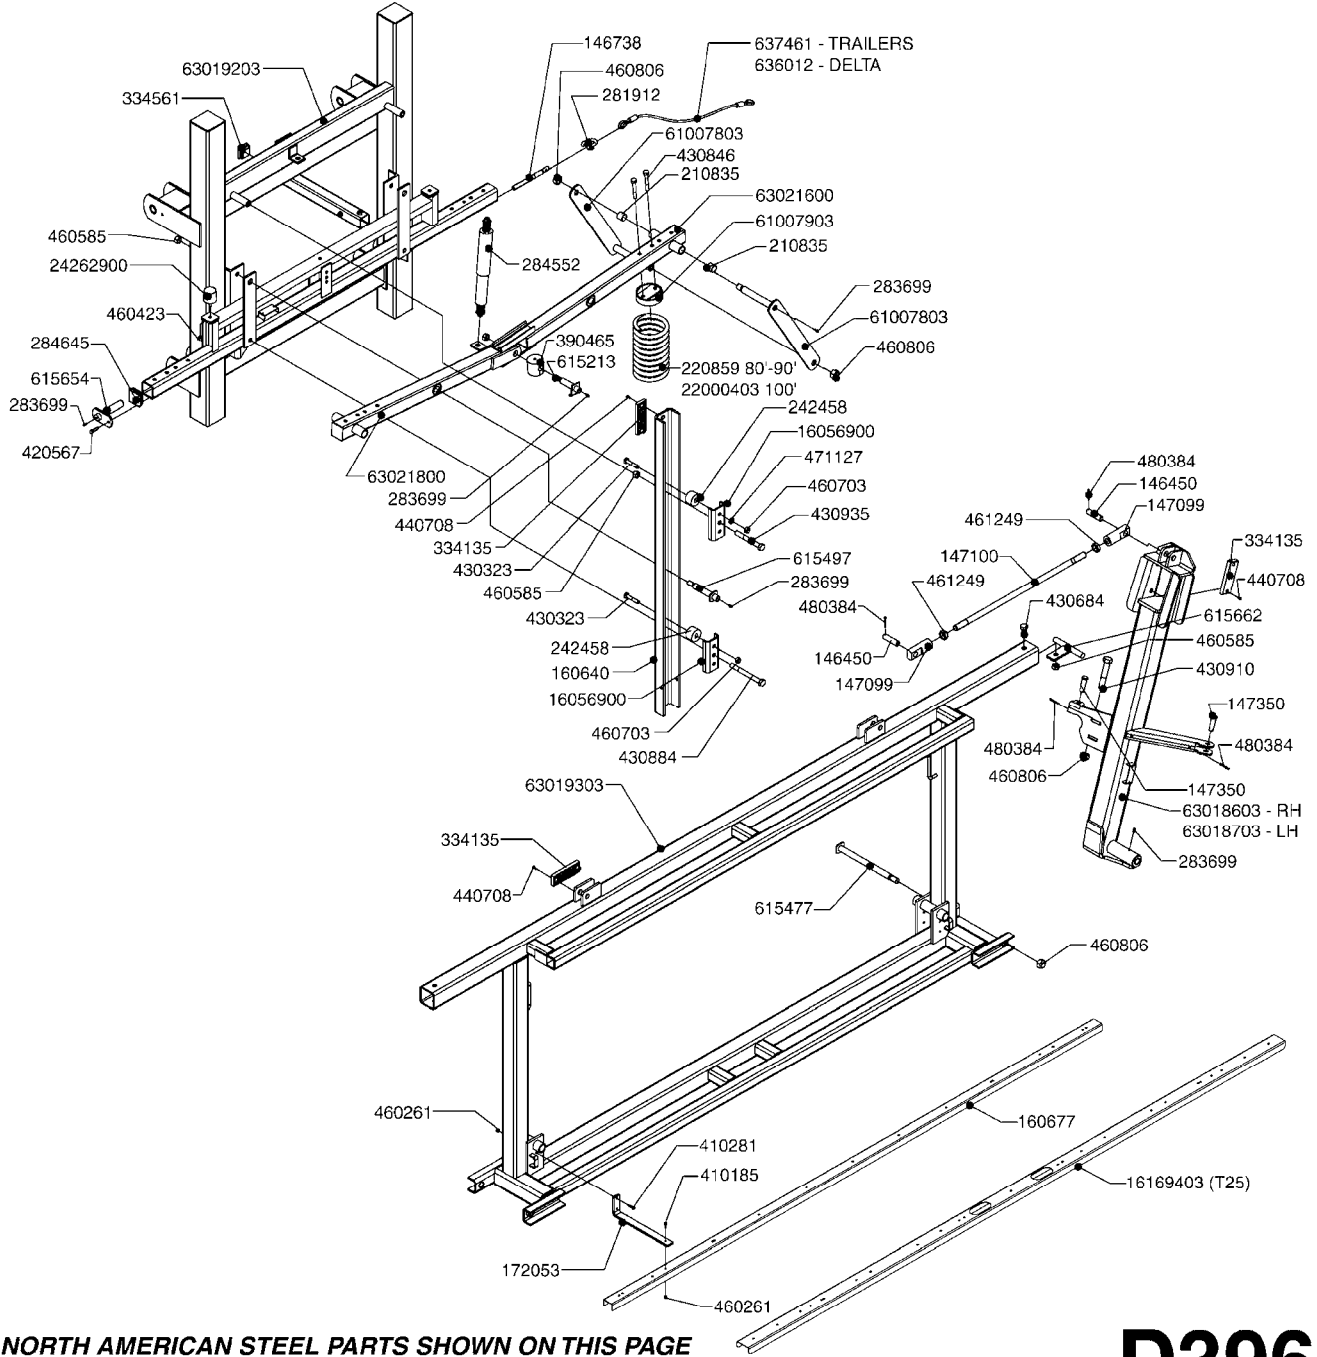

DK* = DENMARK STEEL PARTS
US* = NORTH AMERICAN STEEL PARTS

D393

BOOM - SPC OUTER WING 80-100'
D393-HIN, 14:12:07

Page 1

Date 06.04.2015 10:21

parts-n°	order qty	description
111344	1	CLAW CLUTCH LOWER (21MM)
111640	1	CLAW CLUTCH MOVING PART D100
145911	1	BUSHING FOR HY CYL 21M LZ
145912	1	BUSHING D19.8/D17.0X7MM
166246	1	WASHER CUP D53 F.SPRING
220771	1	SPRING D53/D43X100
283699	1	GREASE NIPPLE M6X1
322114	1	NUT PLASTIC F.NOZZ.H
322116	1	BOLT PLASTIC F.NOZZ.H.
334873	1	NOZZLE HOLDER - BOTTOM HALF
334874	1	NOZZLE HOLDER - TOP HALF
421083	1	BOLT HEX 8.8 DEL M10X65
430874	1	SCREW SET 8.8 DEL M12X70 FT
460386	1	NUT HEX M12X1.75
460423	1	NUT HEX M10X1.5 LOCK
460585	1	NUT HEX M16X2 LOCK
460703	1	NUT HEX M12X1.75 LOCK DIN985
460806	1	NUT HEX M20X2.5 LOCK
461251	1	NUT HEX M20 X 2.5 JAMB
471122	1	WASHER D20/D10.5X2 SS
471127	1	WASHER D24/D13X2.5 STAINLESS
615819	1	PIN
14016600	1	PIN F. LINK ARM / SPC
28015003	1	PANDUIT TIE STRAP, PKG. 25
61006200	1	ADJ. ARM F.BREAKAWAY FTZ
61010700	1	PIN F.HINGE 80-90'/SPC L=664
61024200	1	PIN F. PIVOT HINGE 100'/SPC
63008400	1	OUTERWING 90' RH / SPC
63008500	1	OUTERWING 90' LH / SPC
63009200	1	OUTERWING 100' LH / SPC
63009300	1	OUTERWING 100' RH / SPC
63010400	1	OUTERWING 80' LH / SPC
63010500	1	OUTERWING 80' RH / SPC
63018403	1	WING OUTER RH 100' SPC
63018503	1	WING OUTER LH 100' SPC
63019703	1	BREAKAWAY 2.5M SPC/FTZ
63019803	1	BREAKAWAY 3M SPC/FTZ
63828100	1	BREAKAWAY FTZ/SPC 2.5M, RED
63825000	1	BREAKAWAY FTZ/SPC 3.0M, RED
82500403	1	WING OUTER SET FPS 80' SPC
82500503	1	WING OUTER SET FPS 88-90' SPC