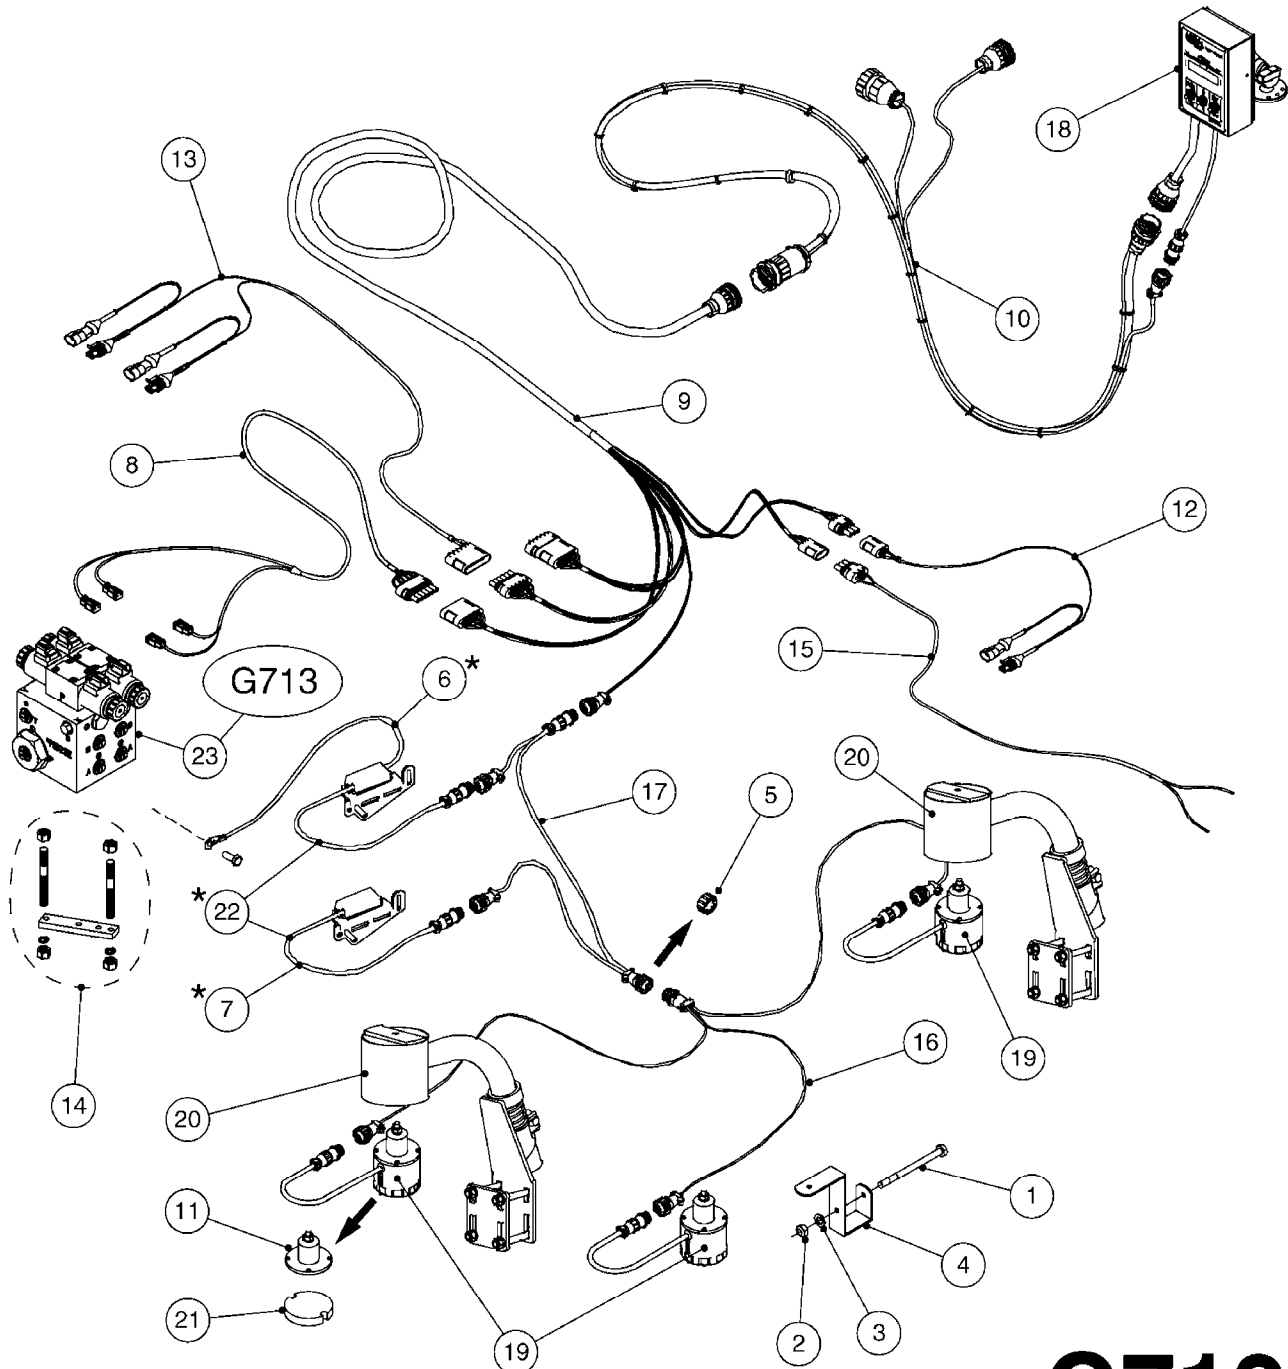

*CANNOT MIX OLD AND NEW STYLE ROLL SENSORS!

If replacing Norac P/N 44641 or 44642, must use pair of new style sensors (22).

Only new style sensors sold separately; (6) (Norac P/N 45000), (7) (Norac P/N 45001).

If unsure, pair of new style sensors works with all versions of UC4.

G712

NORAC UC4 BOOM HEIGHT CONTROL
G712-HIN, 09:12:14

Page 1

Date 06.04.2015 10:41

Pos.	parts-n°	order qty	description
1	410443	1	BOLT HEX 8.8 DEL M6X70
1	410605	1	BOLT HEX 8.8 DEL M6X80
			SPB/SPC BOOM
2	460261	1	NUT HEX M6X1 LOCK A2 DIN985
3	471124	1	WASHER D18/D6.4x1.6
4	16128603	1	BRACKET F. SENSOR 60X60 TUBE
			SPB/SPC BOOM
4	16128703	1	BRACKET F. SENSOR 50x50 TUBE
			FORCE BOOM (FTZ)
5	26016303	1	CONNECTOR RING CPC #11 NORAC
6	26025903	1	NORAC UC4+ ROLL SENSOR W/TEMP.
			CONFIRM NORAC P/N 45000
7	26026003	1	NORAC UC4+ ROLL SENSOR
			CONFIRM NORAC P/N 45001
8	26026600	1	NORAC CABLE VAR.RT.VLV DIN
			3-PIN CONNECTORS/HIRSCHMAN
8	28055603	1	NORAC CABLE VAR.RT.VLV DEUTSCH
			2-PIN CONNECTORS/DEUTSCH
9	28049503	1	NORAC CABLE EXTENSION
10	28049603	1	NORAC POWER CABLE
11	28050303	1	NORAC RUBBER TOP&BOLT F.SENSOR
12	28050703	1	NORAC UC4+ OPEN CTR. CABLE
13	28054303	1	PARALIFT INTERFACE CABLE NORAC
14	28055503	1	NORAC VALVE MOUNTING HARDWARE
15	28055703	1	NORAC VALVE CABLE ROLL PIGTAIL
16	28085900	1	SENSOR BRANCH CABLE NORAC
17	28086200	1	CAN NODE DUAL CABLE NORAC
18	28086300	1	UC4 DISPLAY PANEL NORAC
19	28086400	1	UC4 ULTRASOUND SENSOR NORAC
20	28086500	1	UC4 SENSOR MOUNTING BKT. NORAC
21	28086600	1	FOAM DISC F. SENSOR NORAC
22	70112503	1	UC4+ ROLL SENSOR KIT '11 HIN
			INCLUDES NORAC P/N 45000 & 45001
23	78216100	1	NORAC VALVE BLOCK COMPLETE UC4