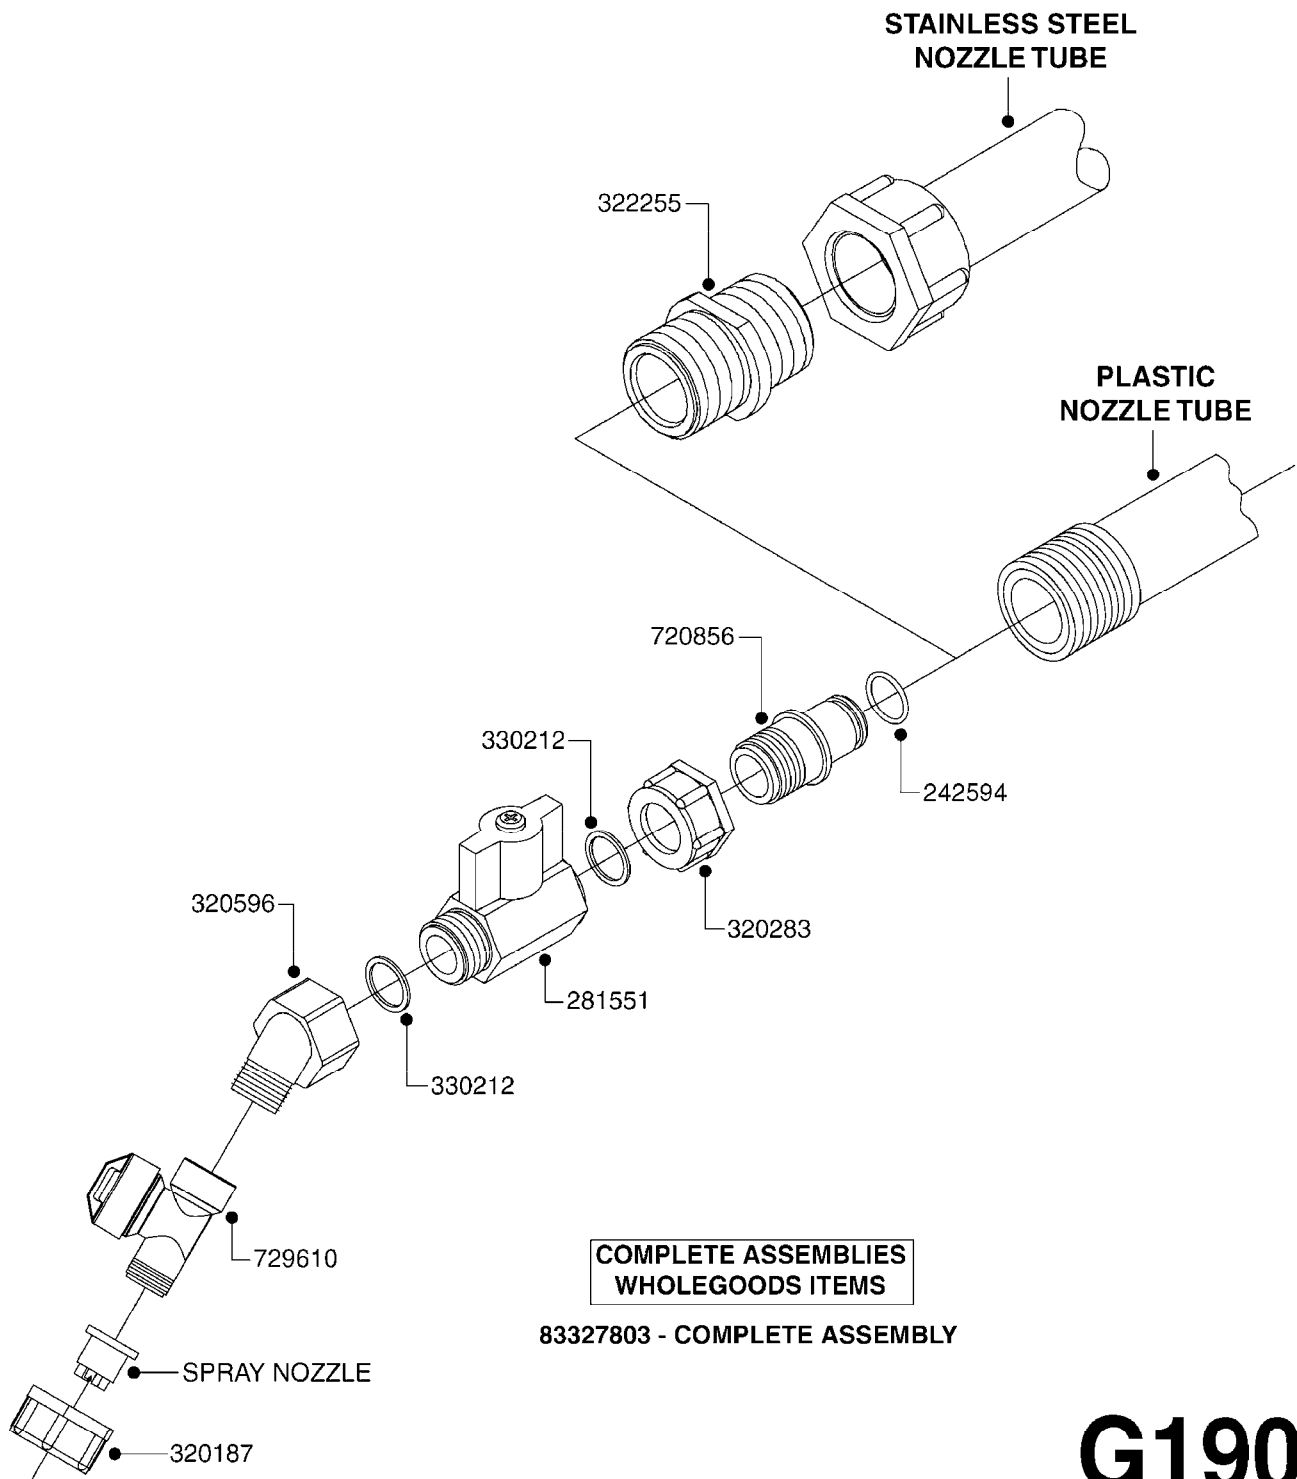

G190

END NOZZLE KIT
G190-HIN, 28:11:06

Page 1

Date 06.04.2015 10:40

parts-n°	order qty	description
242594	1	O-RING D14 X 1.78 SCH.70-EPDM
281551	1	BALL VALVE 1/2"
320187	1	FITT.DK CAP 3/8" BSP BLACK
320283	1	FITT.DK NUT 3/4"BSP
320596	1	FITT.DK ELB 3/8'-1/2'BSP 45DEG
322255	1	FITT.DK NIPPLE 3/4"X 3/4"
330212	1	O-RING D19/D14X2.4 F.1/2"NUT
720856	1	FITT.DK 1/2'BSP ASSY.F.3/4'NUT
729610	1	NOZZLE ASSY. NON DRIP 3/8 THRD
83327803	1	END NOZZLE KIT "04"