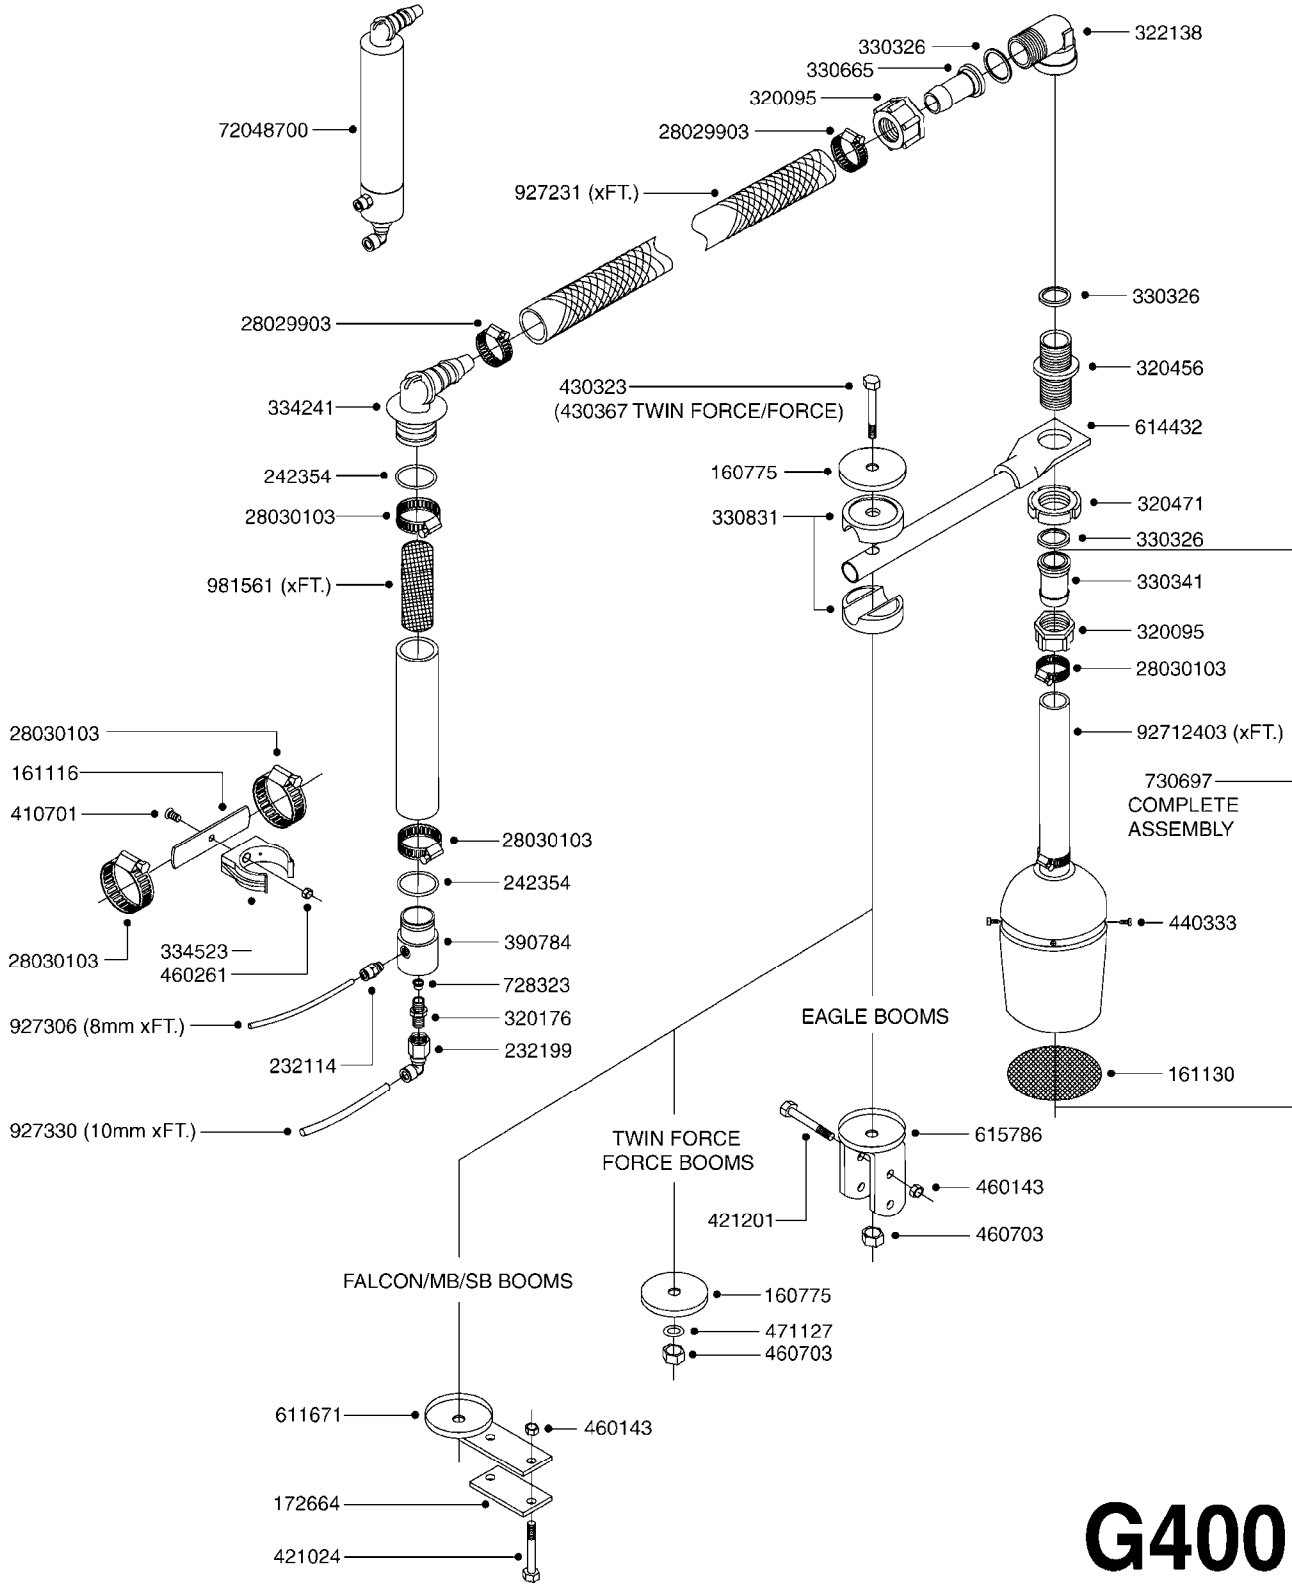

# G390

FOAMMARKER TANK/DROPPER POST93  
G390-HIN, 30:07:14

Page 1  
Date 06.04.2015 10:41

parts-n°	order qty	description
145994	1	FITT.DK S-40 FORK
160182	1	FILTER SCREEN
160775	1	WASHER F. FRICTION PLATE
168838	1	FILTER SCREEN D40 FOR FOAM GEN
172664	1	FLATBAR BACKING PLATE
232118	1	HOSE CONN. 90DEG 1/8'X 6MM PE
232150	1	HOSE CONN. 90DEG. 1/8'X8MM PE
240457	1	O-RING D40.2/D34X2
242234	1	PLUG F.FOAM GENERATOR HOSES
242351	1	O-RING D69.5X3.0 VITON F.S-93
242355	1	O-RING D19.2X3.0 VITON F.S-40
283581	1	HOSE CONNECTOR STR. F.4MM PE
284353	1	SPONGE FOR FOAM MARKER
284584	1	CLAMP HOSE GEAR 3/4" MINI 012
320471	1	FITT.DK NUT 1" BSP JAMB
320644	1	FITT.DK ELB.3/4"HB X 1" BSP
322102	1	FITT.DK S-40 BULKHEAD
322106	1	FITT.DK S-40 BULKHEAD NUT
322109	1	FITT.DK S-93 BULKHEAD NUT
322133	1	FITT.DK S-40 PLUG W 1/8 THREAD
330326	1	O-RING D30/D24X2 F.1"NUT
330352	1	FOAM DROP HOUSING
330831	1	FRICTION PLATE
332581	1	GASKET F. 1-1/2" BSP CAPNUT.
334178	1	RETAINER FOR FOAM MARKER
334259	1	GASKET F. S-40 BULKHEAD
370543	1	NOZZLE FLAT FAN 4625-46
390418	1	MIXING CHAMBER FOR FOAM MARKER
390419	1	HOUSING F. MIXING CHAMBER
390425	1	END PIECE FOR MIXING CHAMBER
430323	1	BOLT HEX 8.8 DEL M12X60
440447	1	SCREW M4.2X9.5
460143	1	NUT HEX M8 LOCK A2 DIN985
460703	1	NUT HEX M12X1.75 LOCK DIN985
480487	1	PIN M5X60 SLOTTED GALV
611671	1	BREAK AWAY HOLDER F-MARKER
614432	1	BREAK AWAY ARM F. FOAM MARKER
615522	1	CHECK VALVE F.FOAM MARKER
637187	1	MOUNT BKT F.FOAM TANK 10/15GAL
637434	1	MOUNT BRACKET F.FOAM TANK 20G
728668	1	FOAM GENERATOR ASSY.
730697	1	FOAM DROPPER COMP. BLACK '97
927264	1	HOSE R X PE D6/D4 X 0012"
927306	1	HOSE R X PE D8/D6 X 0012"BLACK
976183	1	DECAL COMPANY 185 X 300
10010803	1	NUT HEX NC (NYLON LOCK) 5/16
10453803	1	STRAP F.FOAMER TANK (755mm)
10465903	1	*LID F.FOAM MARKER, DRILLED
10494103	1	FILL WELL ASSY.FOAM MARK EPOXY
10494203	1	TANK ASSY. 10 GAL. D14' F/M
10494303	1	TANK ASSY. 15 GAL. D14' F/M
10494403	1	*TANK ASSY. 20 GAL. D14' F/M
10533603	1	DECAL CAUTION-OPEN SLOWLY ENG
10598503	1	STRAP F.FOAMER TANK (850mm)
16316400	1	ORIFICE ID 70MM F.FOAM MARKER
23212303	1	HOSE CONNECTOR STR. F.8MM PE
23212403	1	HOSE CONNECTOR STR. F.6MM PE
23214603	1	HOSE CONNECTOR STR. F. 10MM PE
44075300	1	SCREW 3.5X9.5SS/X15 ISO 14585C
92703203	1	HOSE R X3/4" X300PSI WP X0012"