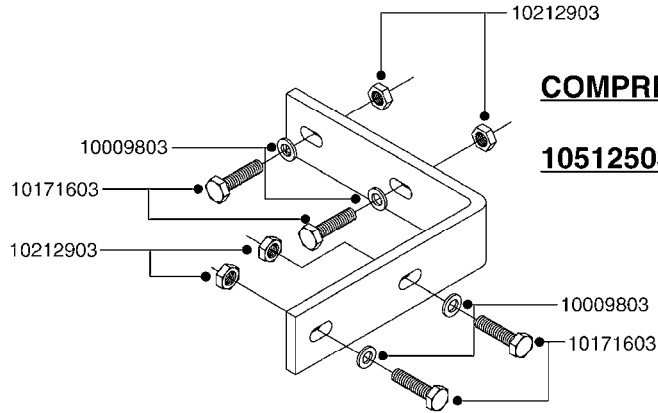

# G342

\*Ø8mm 927306 (xFT.)  
\*Ø10mm 927330 (xFT.)

70062503 - COMPLETE ASSEMBLY

FOAM MARKER COMPRESSOR 2007  
G342-HIN, 21:04:14

Page 1  
Date 06.04.2015 10:41

parts-n°	order qty	description
147011	1	HEX NIPPLE 3/8'X1/4'BSP BRASS
161326	1	MOUNT BKT. F. FOAM COMP.BOX 98
168847	1	ENCLOSURE LOWER F.MARKER
168848	1	COVER F. FOAM MARKER
232111	1	QUICK COUPLER 6MM X 1/8 EXT.
232112	1	QUICK COUPLER 6MM 1/8 INT.
232113	1	QUICK COUPLER 6MM T-PIECE
232114	1	COUPLER 1/8" THREADX8MM HOSE
232143	1	REDUCER 1/4'INT-1/8'EXT
232144	1	QUICK COUPLER 10MM X 1/4 EXT
232152	1	QUICK COUPLER 8MMX1/8 EXT.LONG
241371	1	DIAPHRAGM, NO-DRIP alt 241371
242242	1	O-RING F.AIR HOSE FITTING
242258	1	TRIM 3X10 SELF ADHESIVE 0012"
261562	1	RUBBER DAMPER 2XM6X25
283697	1	TIESTRAP 200MM
320445	1	FITT.DK HN 1/4"X3/8" BSP
321462	1	CAP F.NO-DRIP ASSY.
322261	1	HOUSING F.SAFETY VALVE 3/8"
440650	1	SCREW 3.5x13 STAINLESS
460261	1	NUT HEX M6X1 LOCK A2 DIN985
718911	1	VALVE (SAFETY) F.MARKER
729645	1	NON-DRIP SPRING ASSY.GREEN 10
927264	1	HOSE R X PE D6/D4 X 0012"
927306	1	HOSE R X PE D8/D6 X 0012"BLACK
927330	1	HOSE R X PE D10/D8 X 012"BLACK
26004103	1	FOAM MARKER CNTRL MOD CABL STD
26008703	1	FOAM MARKER CONTROL SCII
26011103	1	FOAMER POWER/CONTROL CABLE 39P
26023400	1	COMPRESSOR F.FOAM MARKER CM40
26023700	1	SOLENOID VAL 12V 1/8' FLO '07
28025503	1	PLUG F.DRILLED HOLE 1/2"
28025603	1	PLUG F.DRILLED HOLE 3/4"
39122000	1	DISTR.HOUSING F.FOAM MARKER'07
70062503	1	FOAM MARKER COMPRESSOR,STD,39P