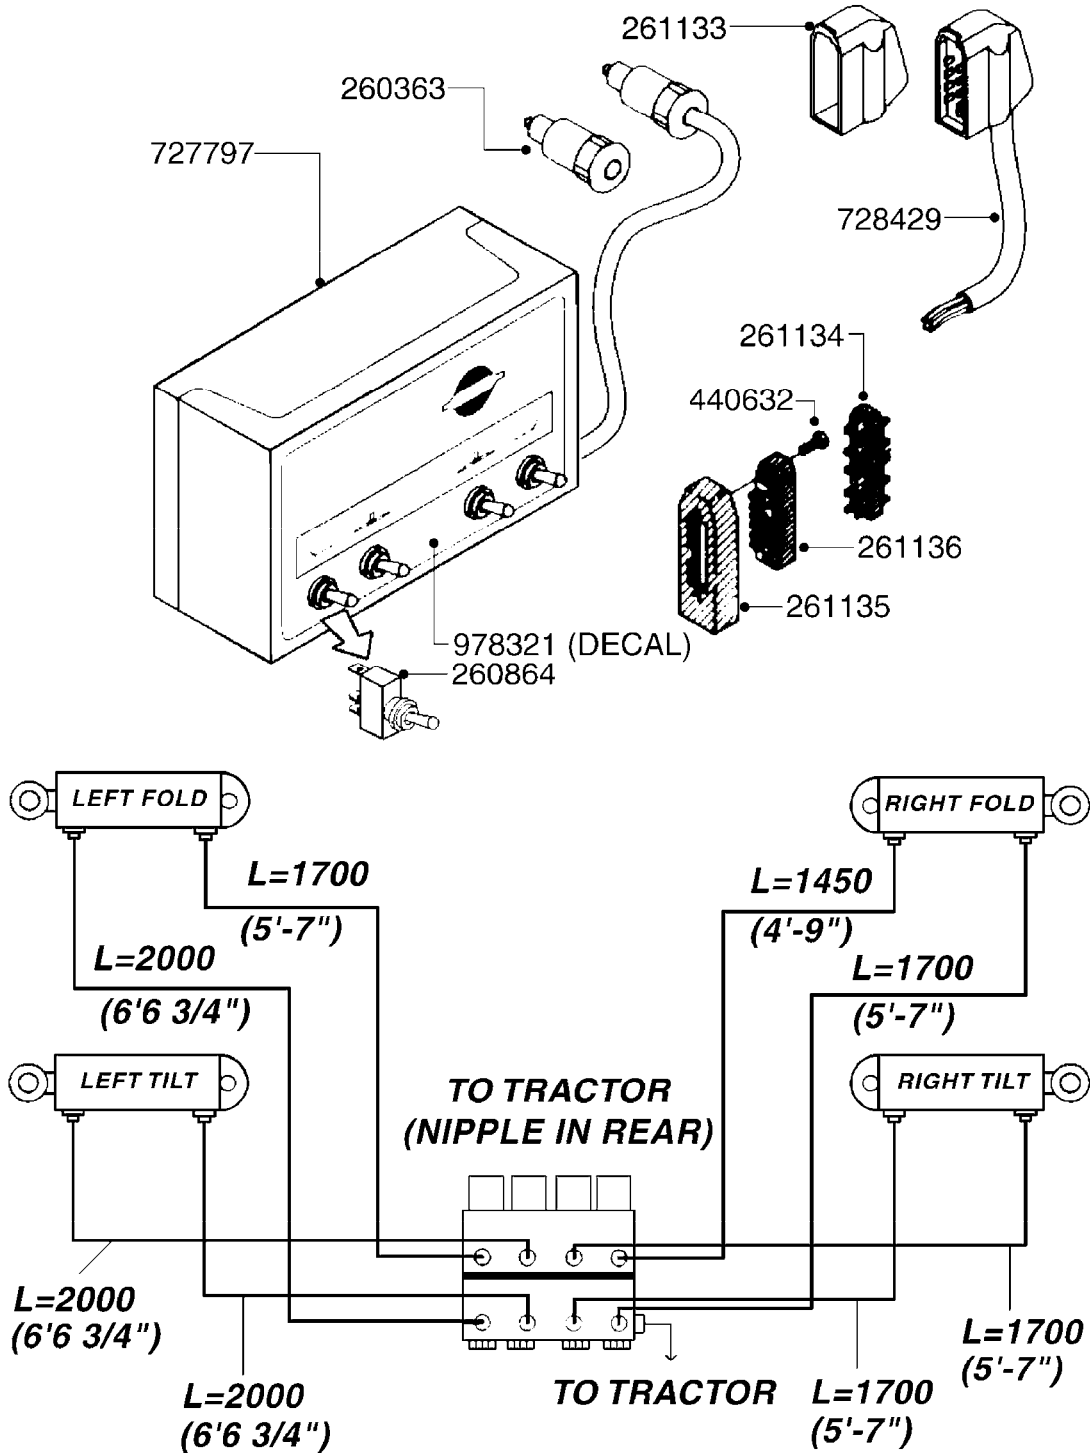

C240

HYD EAGLE HZ CONTROL BOX
C240-HIN, 01:01:01

Page 1

Date 06.04.2015 10:40

parts-n°	order qty	description
260363	1	PLUG 2 POLE 12V
260864	1	SWITCH F.HY BOOM CONTROL BOX
261133	1	PLUG HOUSING F.8 POLE PLUG
261134	1	PLUG INSERT 8 POLE MALE
261135	1	PLUG HOUSING 8 POLE FEMALE
261136	1	PLUG INSERT 8 POLE FEMALE
440632	1	SCREW M4X13
727797	1	CONTROL BOX EAGLE BOOM
728429	1	CABLE ASSY. F. HYD. CONTROL
978321	1	DECAL HZ CONTROL BOX