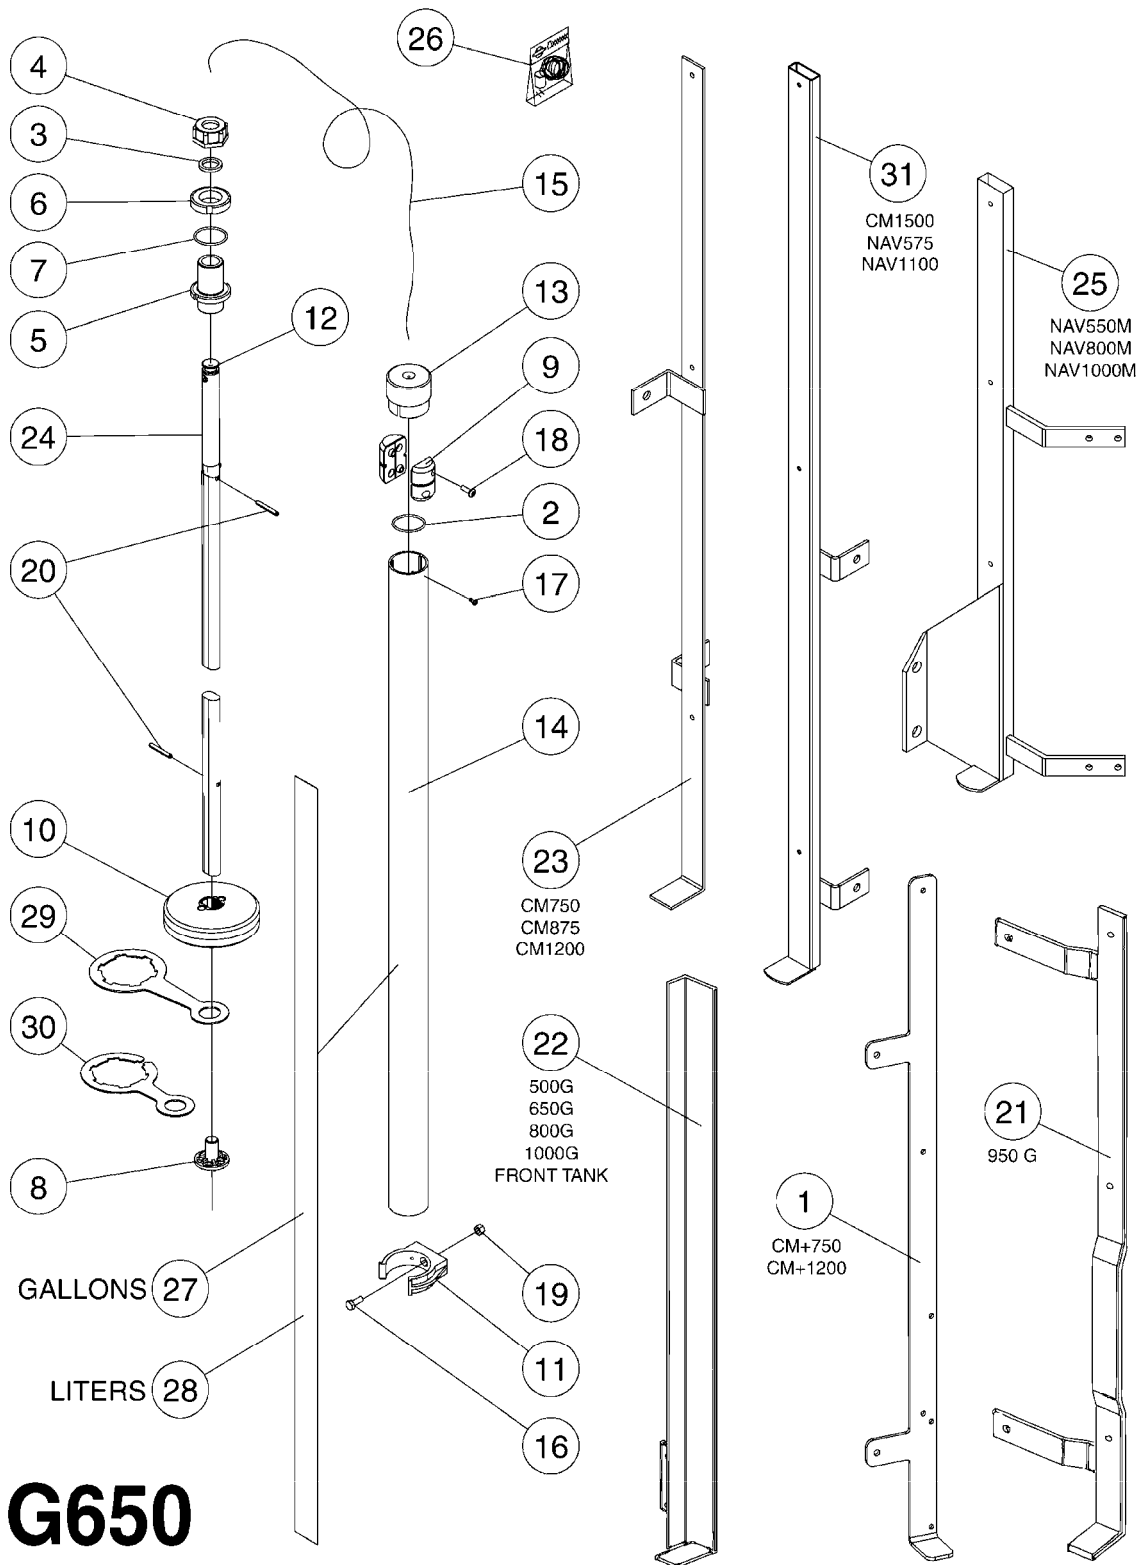

SIGHT GAUGE - REMOTE
G650-HIN, 13:06:11

Page

1

Date

06.04.2015 10:41

Pos.	parts-n°	order qty	description
1	161950	1	SIGHT GAUGE MT BKT CM+ 750/120
2	242262	1	O-RING D31X3 VITON
3	242309	1	SEAL Ø22 ID Ø30 OD X 4 HIGH
4	320095	1	FITT.DK NUT 1" BSP
5	320456	1	FITT.DK BULKHEAD 1"BSP DOUBLE
6	320471	1	FITT.DK NUT 1" BSP JAMB
7	332577	1	O-RING D38/D30X4 F.1" PUR.
8	333864	1	GUIDE F. SAFETY VALVE SPRING
9	334513	1	MARKER HALF SIGHT GAUGE
10	334515	1	FLOATER FOR LIQUID LEVEL
11	334523	1	PIPE HOLDER D51.5
12	334849	1	SIGHT GAUGE GUIDE F. SS TUBE
13	334850	1	GUIDE F. SIGHT GAUGE TUBE TOP
14	34000703	1	TUBE F. DRY GAUGE L=1200 BENT RANGER 2200
14	341202	1	TUBE F.SIGHT GAUGE L=40"
14	341204	1	SIGHT GAUGE TUBE L=59"
14	341273	1	TUBE F.SIGHT GAUGE L=65"
14	341283	1	TUBE F.SIGHT GAUGE L=72"
14	341307	1	TUBE F.SIGHT GAUGE L=75" NCM 4400
14	341339	1	TUBE F.SIGHT GAUGE L=82" NCM 6600
14	341340	1	TUBE F.SIGHT GAUGE L=94" (2382) NCM 9000
15	28034100	1	CABLE F.LIQUID LEVEL IND.L=5M
15	390487	1	CORD NYLON/SIGHT GAUGE 4500mm
16	410185	1	BOLT HEX 8.8 DEL M6X16 A2
16	410362	1	BOLT HEX 8.8 SS M6X20 FT
17	440663	1	SCREW 3/8" NR4 STAINLESS
18	440677	1	SCREW F. PLASTIC 5X20 SS
19	460261	1	NUT HEX M6X1 LOCK A2 DIN985
20	480717	1	PIN D5 X 40 STAINLESS
20	480730	1	PIN ROLL 5X30 STAINLESS STEEL
21	615197	1	BKT.SIGHT GAUGE HC950
22	615308	1	BRACKET FOR SIGHT TUBE
23	615941	1	SIGHT GAUGE MOUNT BRACKET CM
24	61022100	1	GUIDE TUBE F NP1100/CM1500
24	61022600	1	GUIDE TUBE F.FLOATER NAV 575G NAV 575 & RANGER 2200
24	61036700	1	GUIDE TUBE F.FLOAT NCM 4400 NCM 4400 & NAV 4000
24	61038600	1	GUIDE TUBE F.FLOAT NCM 9000
24	61038700	1	GUIDE TUBE F.FLOAT NCM 6600
24	615942	1	GUIDE TUBE F.FLOATER CM1200G
24	615943	1	GUIDE TUBE F.FLOATER CM875G
24	615944	1	GUIDE TUBE F.FLOTR 750G 1695mm
24	615945	1	GUIDE TUBE F.FLOATER NAV 3000 NAV 3000 & HC650
24	615947	1	GUIDE TUBE F.FLOATER TR 500G NAV 3000 & HC650
24	615948	1	GUIDE TUBE F.FLOATER MEGA 350G
24	615949	1	GUIDE TUBE F.FLOATER MEGA 230G
24	615951	1	GUIDE TUBE F.FLOATER NAV800G
24	615952	1	GUIDE TUBE F.FLOATER NAV1000G
24	615954	1	GUIDE TUBE F. FLOATER F.T.250G
24	615955	1	GUIDE TUBE F.FLOATER FT.350G
24	615957	1	GUIDE TUBE F.FLOATER NAV.550G
25	637998	1	MANIFOLD BKT. NAVIGATOR
26	741527	1	SIGHT GAUGE KIT SS WIRE '98
27	10637303	1	DECAL SCALE F.270G MISTBLOWER