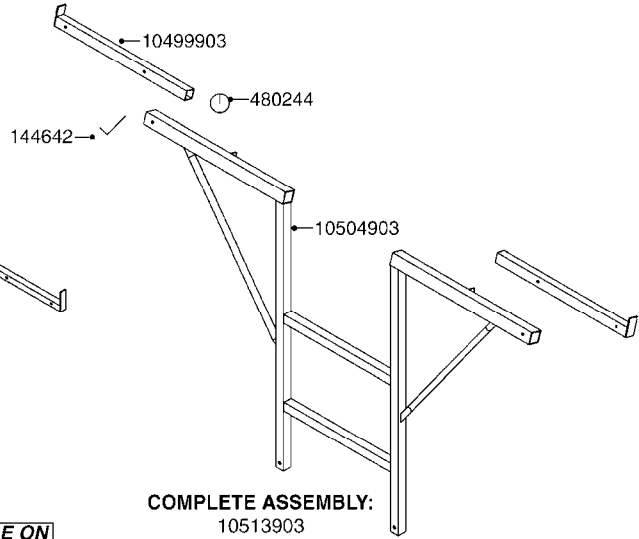

10464403
**45'-66' EAGLE ON
HC NAVIGATOR
HC 500
HC 800
HC 1000**

**80'-90' EAGLE ON
NAVIGATOR TA & HC**