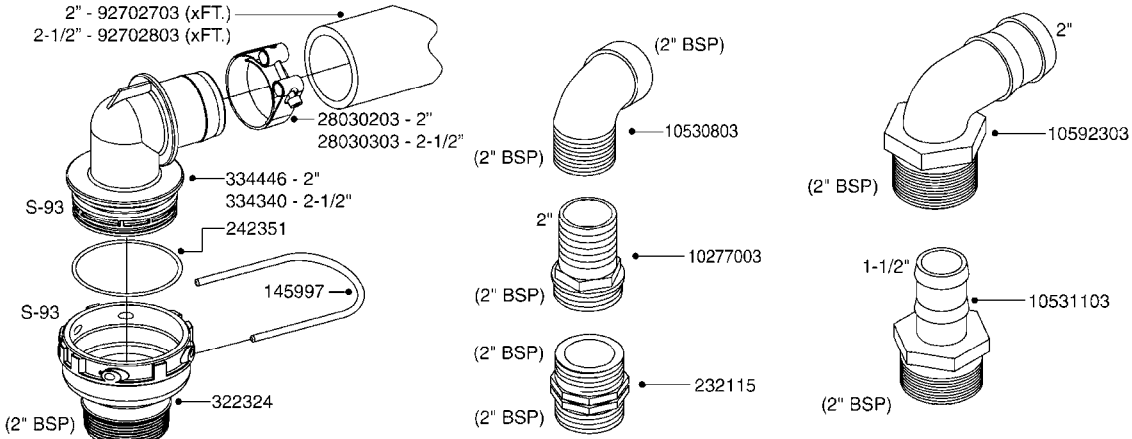

SUCTION SIDE OF PUMP (WITH 2" SUCTION PORT)