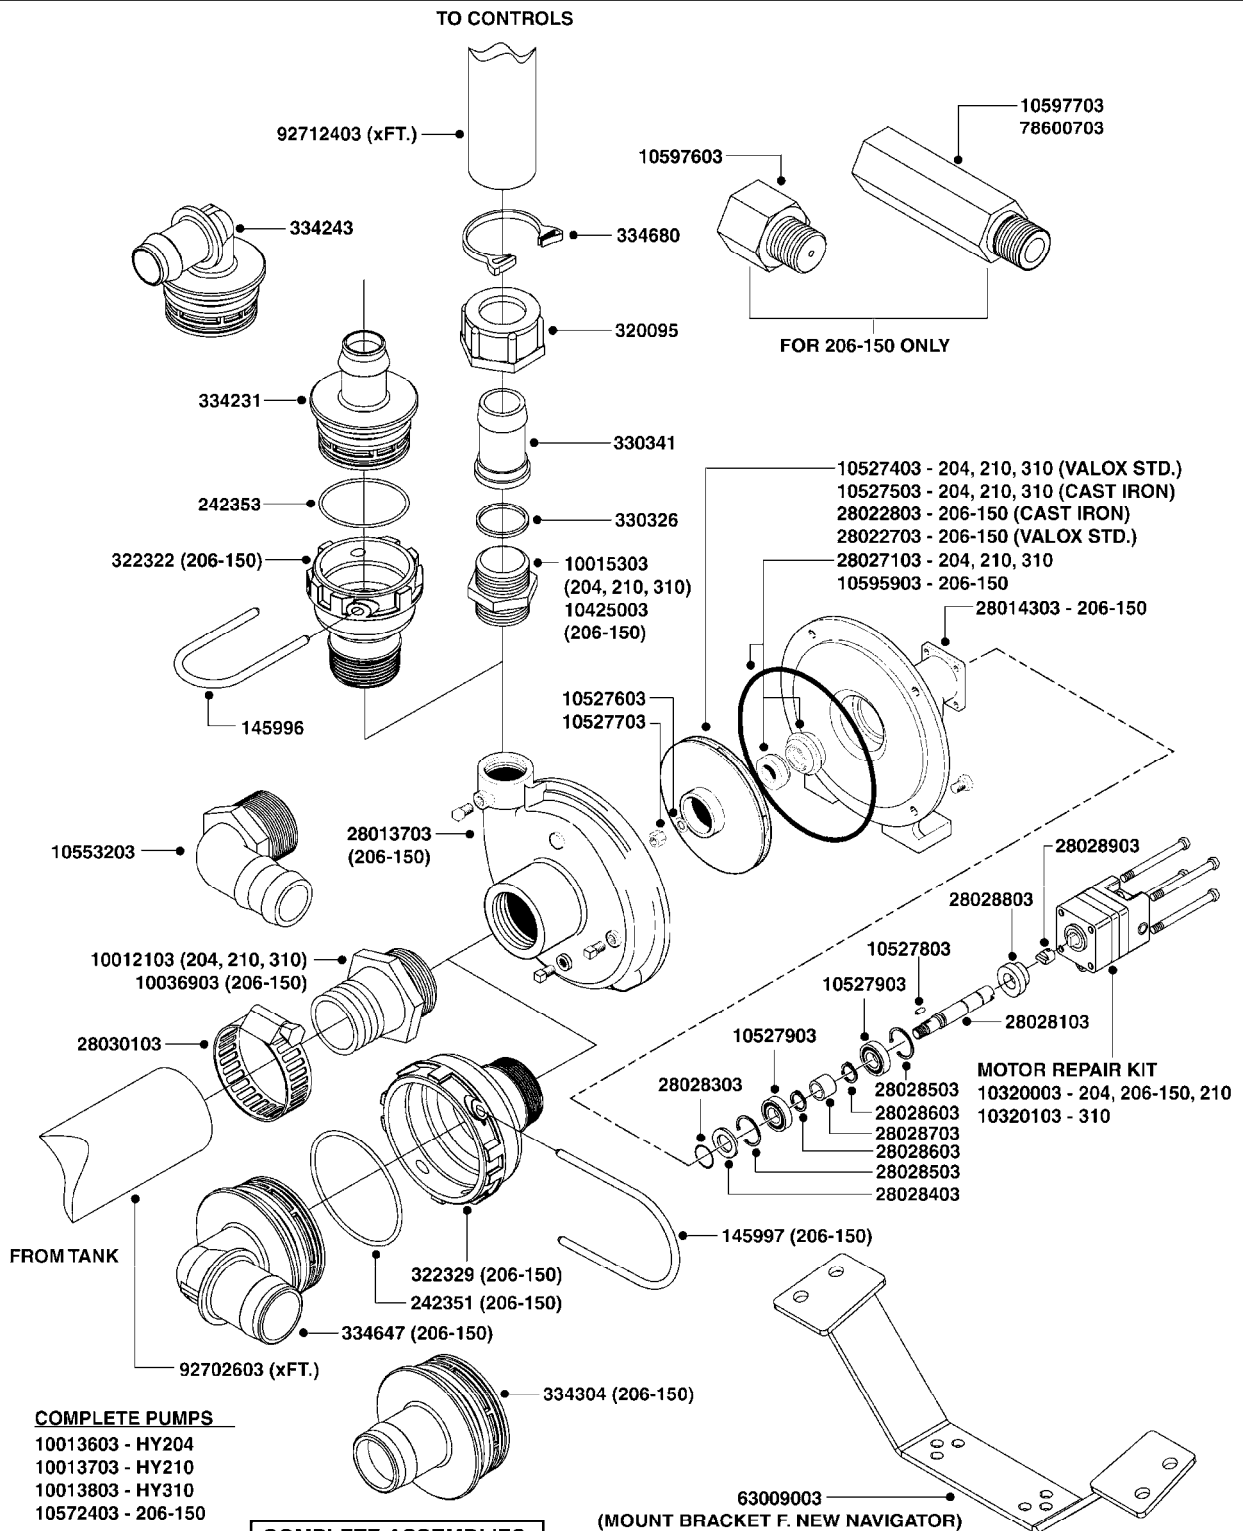

1. **COMPLETE PUMPS**
2. 10013603 - HY204
   - 10013703 - HY210
   - 10013803 - HY310
   - 10572403 - 206-150

**COMPLETE ASSEMBLIES
WHOLEGOODS ITEMS**

A430

PUMP-204,206-150,210,310 ACE
A430-HIN, 14:06:12

Page 1

Date 06.04.2015 10:39

parts-n°	order qty	description
145996	1	FITT.DK S-67 FORK
145997	1	FITT.DK S-93 FORK
242351	1	O-RING D69.5X3.0 VITON F.S-93
242353	1	O-RING D44.2X3.0 VITON F.S-67
320095	1	FITT.DK NUT 1" BSP
322322	1	FITT.DK S-67 X 1-1/4"BSP MALE
322329	1	FITT.DK S-93 X 1-1/2"BSP MALE2
330326	1	O-RING D30/D24X2 F.1"NUT
330341	1	FITT.DK HB 1" F. 1" NUT
334231	1	FITT.DK S-67 STR.1'
334243	1	FITT.DK S-67 ELB.1"
334304	1	FITT.DK S-93 STR.1-1/2" PVC
334647	1	FITT.DK S93 ELB 1-1/2" 90 PVC
334680	1	CLAMP HOSE PLASTIC 1"
10012103	1	FITT.PO.HB 1.25X1.50 IMB1012
10013603	1	PUMP ACE HY 204
10013703	1	PUMP ACE HY 210
10013803	1	PUMP ACE HY 310
10015303	1	FITT.PO.HN 1.00X1.00 M1000
10036903	1	FITT.PO.HB 1.50X1.50 IMB1212
10320003	1	MOTOR REPAIRKIT ACE204,206,210
10320103	1	MOTOR REPAIR KIT ACE 304,310
10425003	1	FITT.PO.HN 1.25X1.00 MCPHEE
10527403	1	IMPELLER VALOX F.ACE PUMP
10527503	1	IMPELLER CASTIRON F.ACE PUMP
10527603	1	WASHER 3/8' F.ACE PUMP
10527703	1	NUT HEX NF 3/8 F.ACE PUMP
10527803	1	KEY 1/8x1/8x1/2'F.ACE PUMP
10527903	1	BEARING F.ACE PUMP (#40870)
10553203	1	FITT.PO.EL 1.5X1.5 HB BLACK
10572403	1	PUMP ACE HY 206 SERIES 150
10595903	1	REPAIR KIT ACE 206-150
10597603	1	ORIFACE RESTRICTOR F. ACE 206
10597703	1	FITT, HYD FLOW FUSE ACE 206OLD
28013703	1	PUMP HOUSING FRONT ACE 206-150
28014303	1	PUMP HOUSING W.FEET 206-150
28022703	1	IMPELLER THERMOPLASTIC
28022803	1	IMPELLER CAST IRON
28027103	1	REPAIR KIT ACE 204,210,310
28028103	1	SHAFT 5/8"DIA.1/2"KEYWAY SS
28028303	1	O-RING, SHAFT SEAL
28028403	1	SLINGER
28028503	1	SNAP RING - INTERNAL
28028603	1	SNAP RING - EXTERNAL
28028703	1	SPACER FOR SHAFT
28028803	1	SEAL SUPPORT SPACER 200 SERIES
28028903	1	COUPLING FOR HYDRAULIC MOTOR
28030103	1	CLAMP HOSE GEAR P5/4-S1.5"6724
63009003	1	CENTRIFUGAL PUMP BRACKET
78600703	1	FITT, HYD FLOW FUSE ACE 206N
92702603	1	HOSE PVC SUCT GRAY 1-1/2"
92712403	1	HOSE R X1" X300PSI WP X0012"