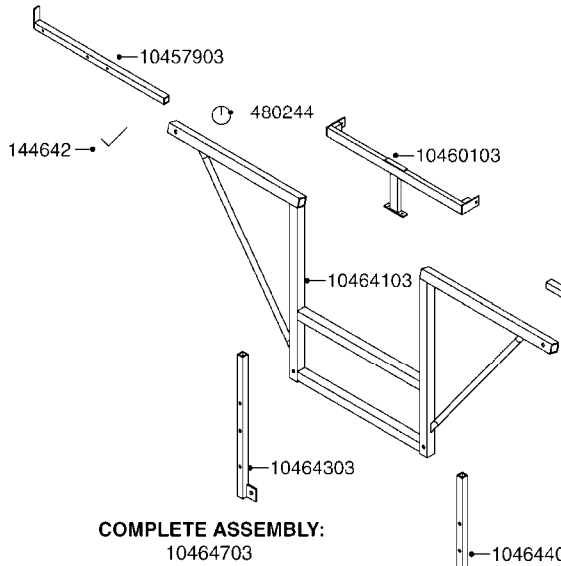

10464403
**45'-66' EAGLE ON
HC NAVIGATOR
HC 500
HC 800
HC 1000**

**80'-90' EAGLE ON
NAVIGATOR TA & HC**