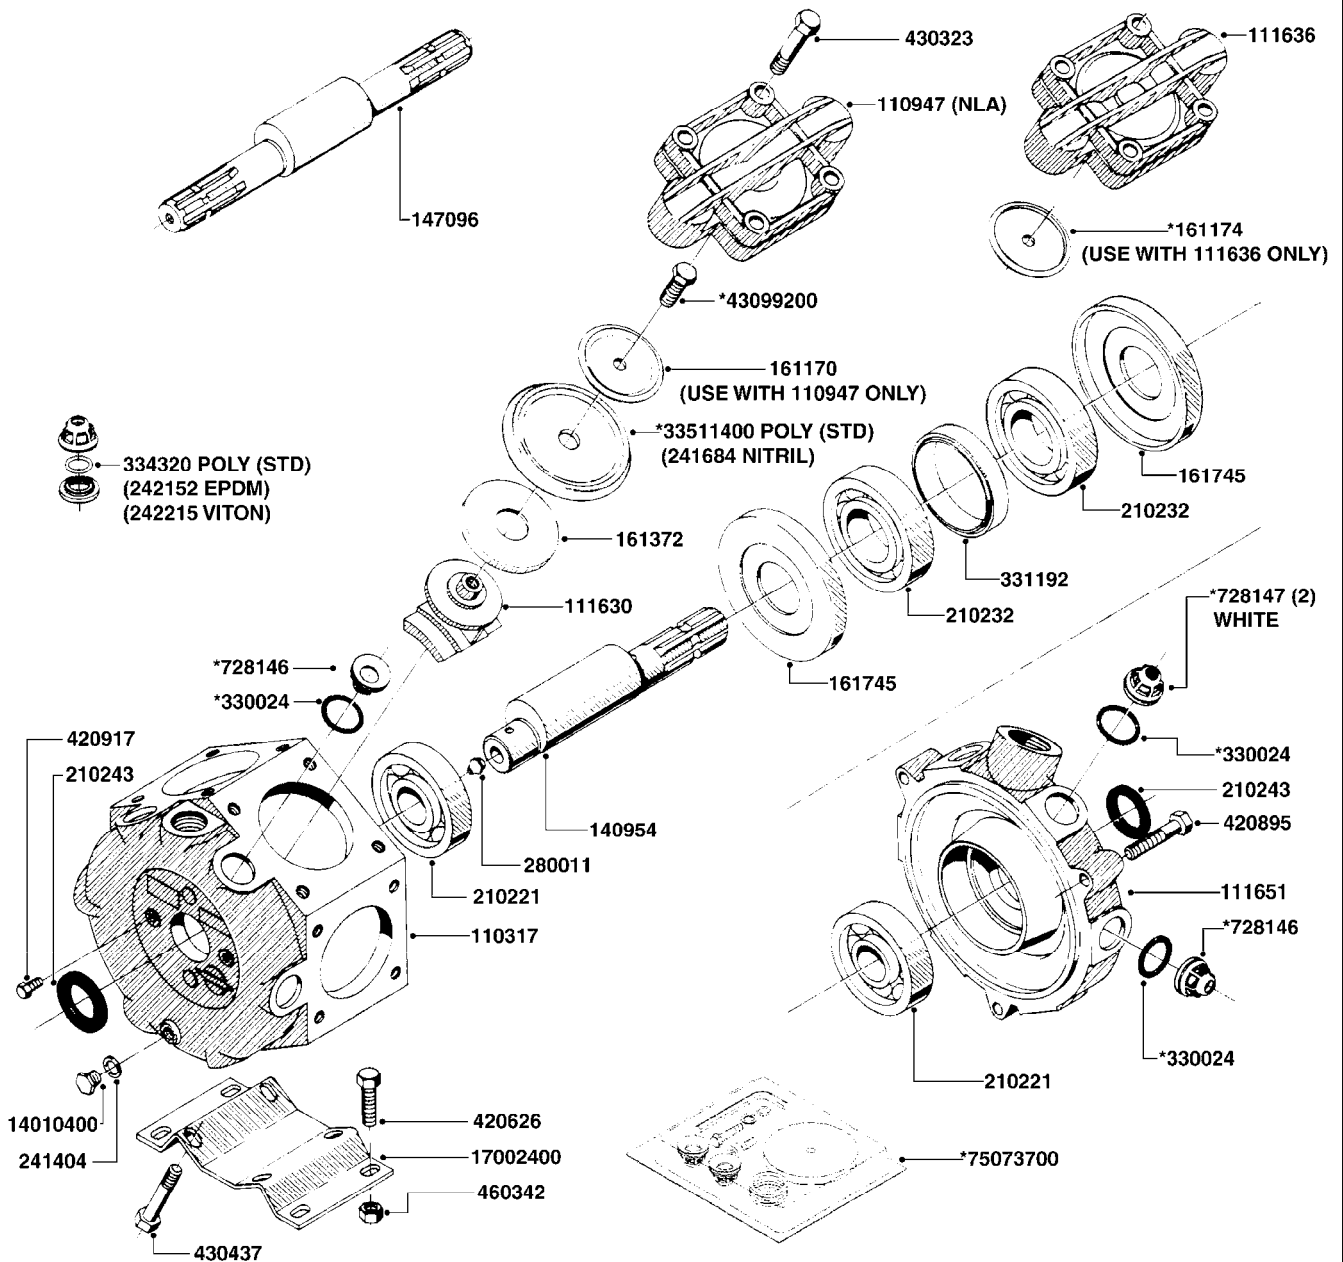

COMPLETE PUMP
(NLA) REPLACED BY 821643 (363 - 540 RPM)

COMPLETE ASSEMBLIES
WHOLEGOODS ITEMS

A230

PUMP - 361 W/MOUNTING BASE
A230-HIN, 15:04:14

Page 1

Date 06.04.2015 10:39

parts-n°	order qty	description
110317	1	PUMP CASING MODEL 360/361 PNTD
110947	1	VALVE COVER MDL 361 (PAINTED)
111630	1	CONNECTING ROD F. 363 PUMP
111636	1	VALVE COVER 363 HEAVY DUTY
111651	1	CASTING F.363 1.5" PUMP(FRONT)
140954	1	CRANK SHAFT MODEL 360/361
147096	1	CRANK SHAFT 361/9.5 THROUGH
161170	1	DIAPH UPPER DISC, 321/361/363
161174	1	DIAPHRAGM DISC SS F.363 PUMP
161372	1	DIAPHRAGM BACKING DISC, 320-361
161745	1	METAL SPACER F.363/463
210221	1	BEARING BALL 6407
210232	1	BEARING BALL 6310
210243	1	SEAL OIL 35 X 47 X 7
241404	1	DOWTYSEAL 1/4"
241684	1	DIAPHRAGM MODEL 361 NITRIL
242152	1	O-RING D18.2X3 EPDM
242215	1	O-RING D18X3 VITON
280011	1	GREASE NIPPLE 1/8' H TR
330024	1	O-RING D41,1/D34.5 X 3,5
331192	1	SPACER, MODEL 361/363
334320	1	O-RING D18X3 POLYURETHANE
420626	1	BOLT HEX 8.8 DEL M10X20 FT
420895	1	BOLT HEX 8.8 RAW M10X60
420917	1	BOLT HEX 8.8 RAW M8X12 FT
430323	1	BOLT HEX 8.8 DEL M12X60
430437	1	BOLT HEX 8.8 RAW M12X65
460342	1	NUT HEX M10 DEL DIN934
728146	1	VALVE FOR 361(726890/707932)
728147	1	VALVE FOR 361 WHITE WITH HOLE
821643	1	PUMP 363/10 1.5"SUC 540RPM OSP
14010400	1	PLUG 1/4" BSP
17002400	1	FOOT F/363 PUMP (PAINTED)
33511400	1	DIAPHRAGM 361/363 pur 2006
43099200	1	BOLT HEX SS M12 X 30 DIN933 A4
75073700	1	PUMP KIT 361/363 "06"