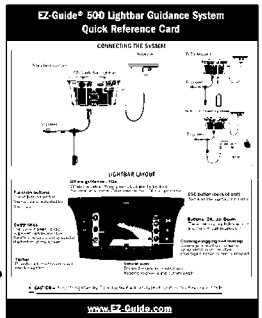

COMPLETE ASSEMBLY 13

COMPLETE ASSEMBLIES
WHOLEGOODS ITEMS

G197