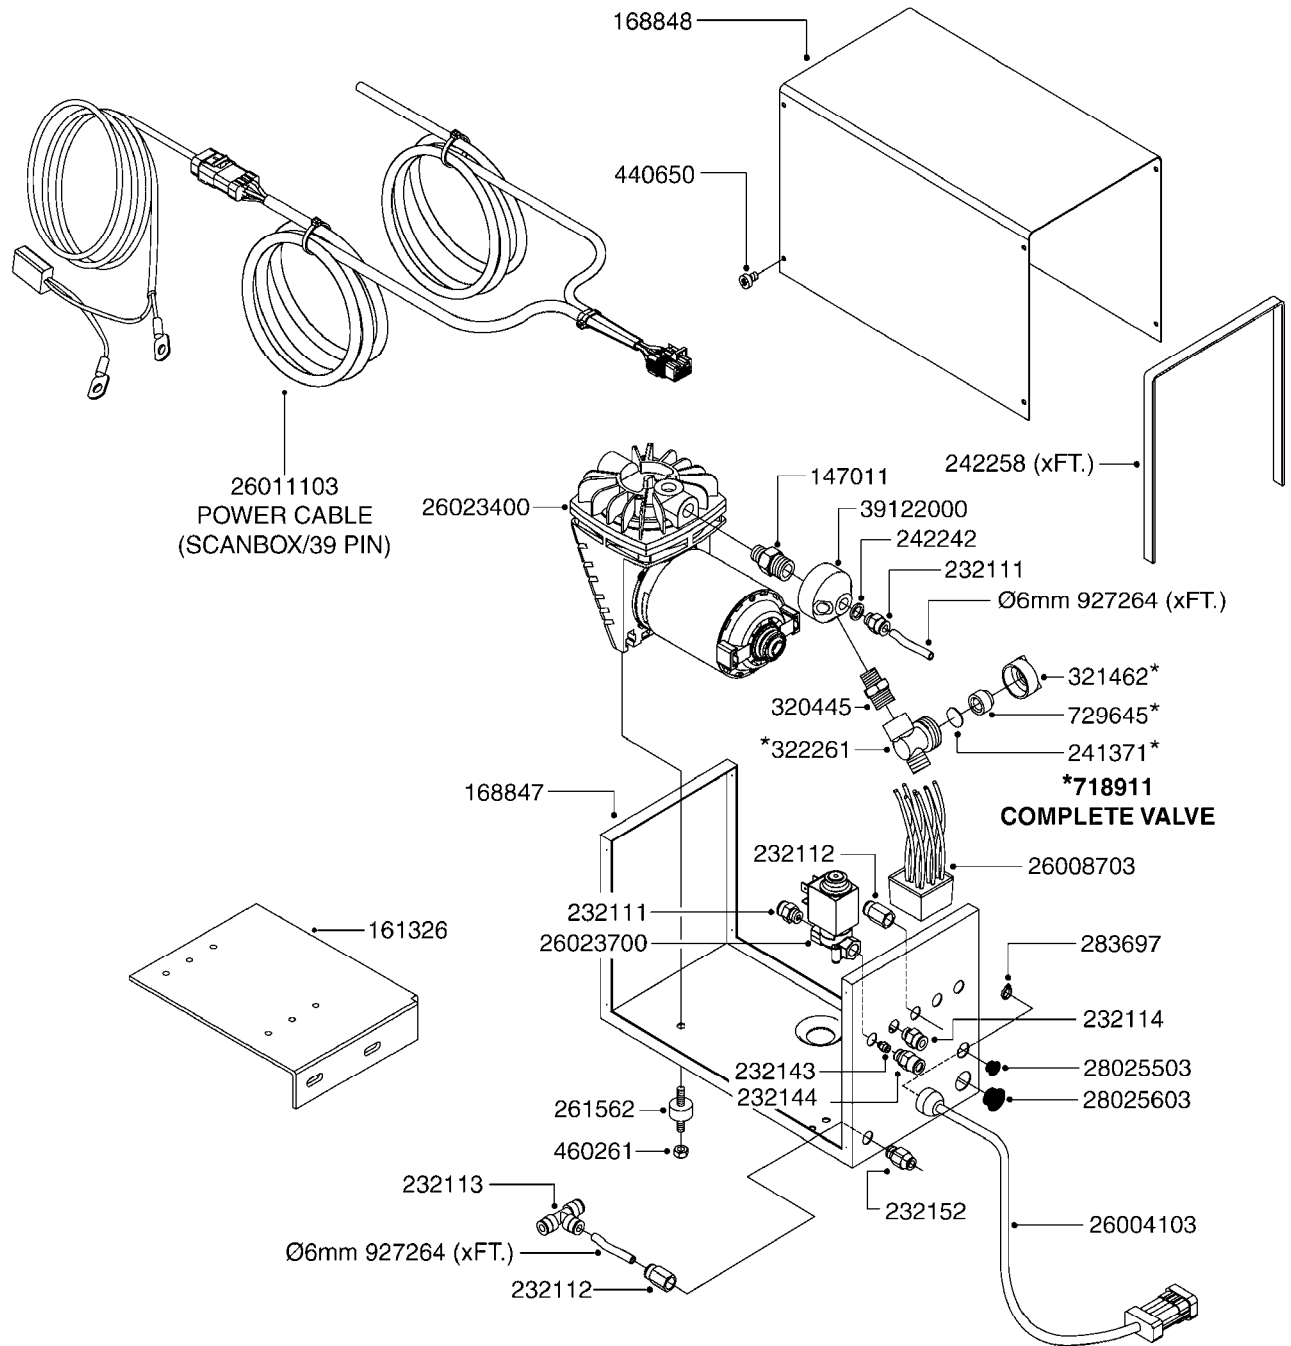

G342

*Ø8mm 927306 (xFT.)
*Ø10mm 927330 (xFT.)

70062503 - COMPLETE ASSEMBLY

FOAM MARKER COMPRESSOR 2007
G342-HIN, 21:04:14

Page 1
Date 06.04.2015 10:41

parts-n°	order qty	description
147011	1	HEX NIPPLE 3/8'X1/4'BSP BRASS
161326	1	MOUNT BKT. F. FOAM COMP.BOX 98
168847	1	ENCLOSURE LOWER F.MARKER
168848	1	COVER F. FOAM MARKER
232111	1	QUICK COUPLER 6MM X 1/8 EXT.
232112	1	QUICK COUPLER 6MM 1/8 INT.
232113	1	QUICK COUPLER 6MM T-PIECE
232114	1	COUPLER 1/8" THREADX8MM HOSE
232143	1	REDUCER 1/4'INT-1/8'EXT
232144	1	QUICK COUPLER 10MM X 1/4 EXT
232152	1	QUICK COUPLER 8MMX1/8 EXT.LONG
241371	1	DIAPHRAGM, NO-DRIP alt 241371
242242	1	O-RING F.AIR HOSE FITTING
242258	1	TRIM 3X10 SELF ADHESIVE 0012"
261562	1	RUBBER DAMPER 2XM6X25
283697	1	TIESTRAP 200MM
320445	1	FITT.DK HN 1/4"X3/8" BSP
321462	1	CAP F.NO-DRIP ASSY.
322261	1	HOUSING F.SAFETY VALVE 3/8"
440650	1	SCREW 3.5x13 STAINLESS
460261	1	NUT HEX M6X1 LOCK A2 DIN985
718911	1	VALVE (SAFETY) F.MARKER
729645	1	NON-DRIP SPRING ASSY.GREEN 10
927264	1	HOSE R X PE D6/D4 X 0012"
927306	1	HOSE R X PE D8/D6 X 0012"BLACK
927330	1	HOSE R X PE D10/D8 X 012"BLACK
26004103	1	FOAM MARKER CNTRL MOD CABL STD
26008703	1	FOAM MARKER CONTROL SCII
26011103	1	FOAMER POWER/CONTROL CABLE 39P
26023400	1	COMPRESSOR F.FOAM MARKER CM40
26023700	1	SOLENOID VAL 12V 1/8' FLO '07
28025503	1	PLUG F.DRILLED HOLE 1/2"
28025603	1	PLUG F.DRILLED HOLE 3/4"
39122000	1	DISTR.HOUSING F.FOAM MARKER'07
70062503	1	FOAM MARKER COMPRESSOR,STD,39P