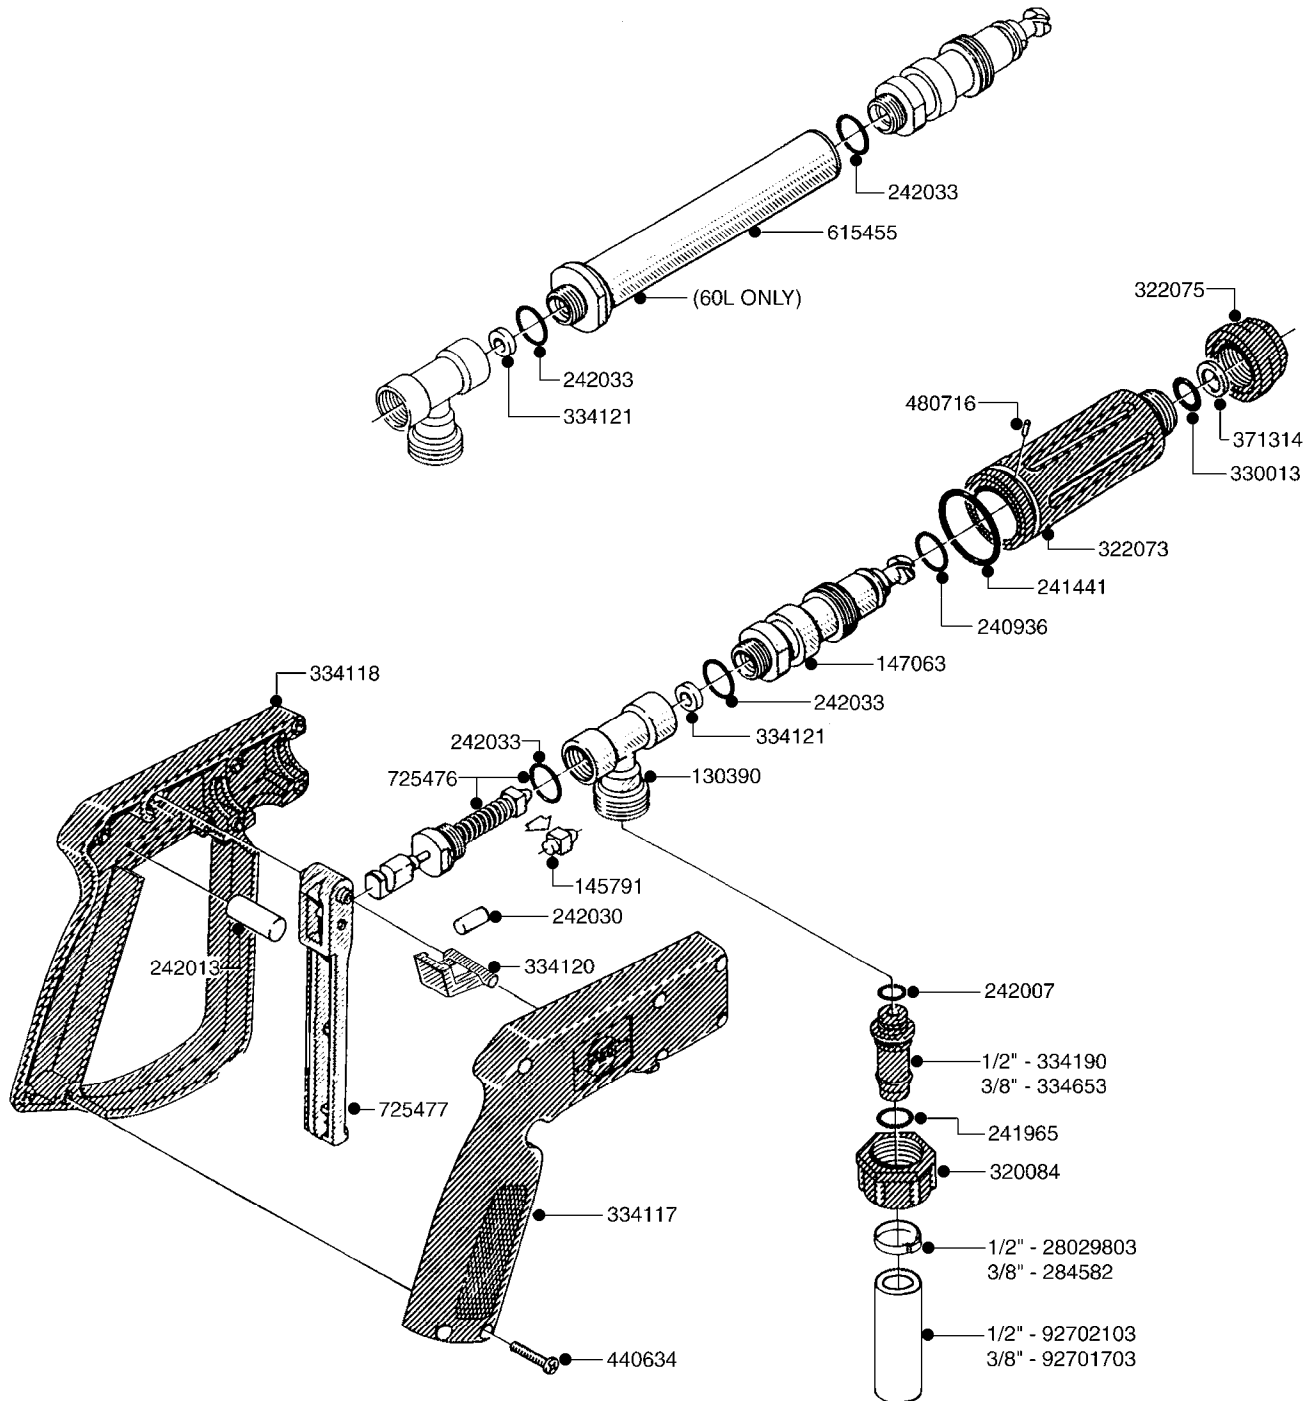

COMPLETE ASSEMBLY:
843197 - 60L
843196 - 60S

COMPLETE ASSEMBLIES
WHOLEGOODS ITEMS

G440

HANDGUN TYPE 60S/60L PRE 95
G440-HIN, 19:05:11

Page 1

Date 06.04.2015 10:41

parts-n°	order qty	description
130390	1	TEE 3/8'X 1/2' BSP F.TYPE 60S
145791	1	CONE FOR ON/OFF
147063	1	SWIRL F.SPRAY GUN TYPE 60
240936	1	O-RING D13.3X2.4 NITRIL
241441	1	O-RING D29.3X3
241965	1	O-RING 12.1 X 1.6
242007	1	O-RING D9.1X1.6
242013	1	SPRING RUBBER F/TRIGGER
242030	1	SPRING RUBBER
242033	1	O-RING
284582	1	CLAMP HOSE GEAR - 5/16"
320084	1	FITT.DK NUT 1/2" BSP
322073	1	HOUSING F.SWIRL TYPE 60S H.G.
322075	1	HOUSING F. NOZZLE
330013	1	O-RING D15/D10X2.5 F.3/8"NUT
334117	1	HANDLE PIECE RIGHT F.60S/60L
334118	1	HANDLE PIECE LEFT F.60S/60L
334120	1	LOCK FOR TRIGGER
334121	1	SEAT FOR ON-OFF TYPE
334190	1	FITT.DK HB 1/2' F. PISTOL 60S
334653	1	FITT.DK HB 3/8' F.HANDGUN
371314	1	NOZZLE CERAMIC 1099-20
440634	1	SCREW 5/8"
480716	1	PIN D3X6 STAINLESS
615455	1	TUBE F.LANCE TYPE 60L
725476	1	SPINDLE
725477	1	TRIGGER
843196	1	GUN, MODEL 60S
843197	1	HANDGUN KIT TYPE 60 LONG
28029803	1	CLAMP HOSE GEAR P1/2" 6708
92701703	1	HOSE R X3/8" X300PSI WP X0012"
92702103	1	HOSE R X1/2" X300PSI WP X0012"