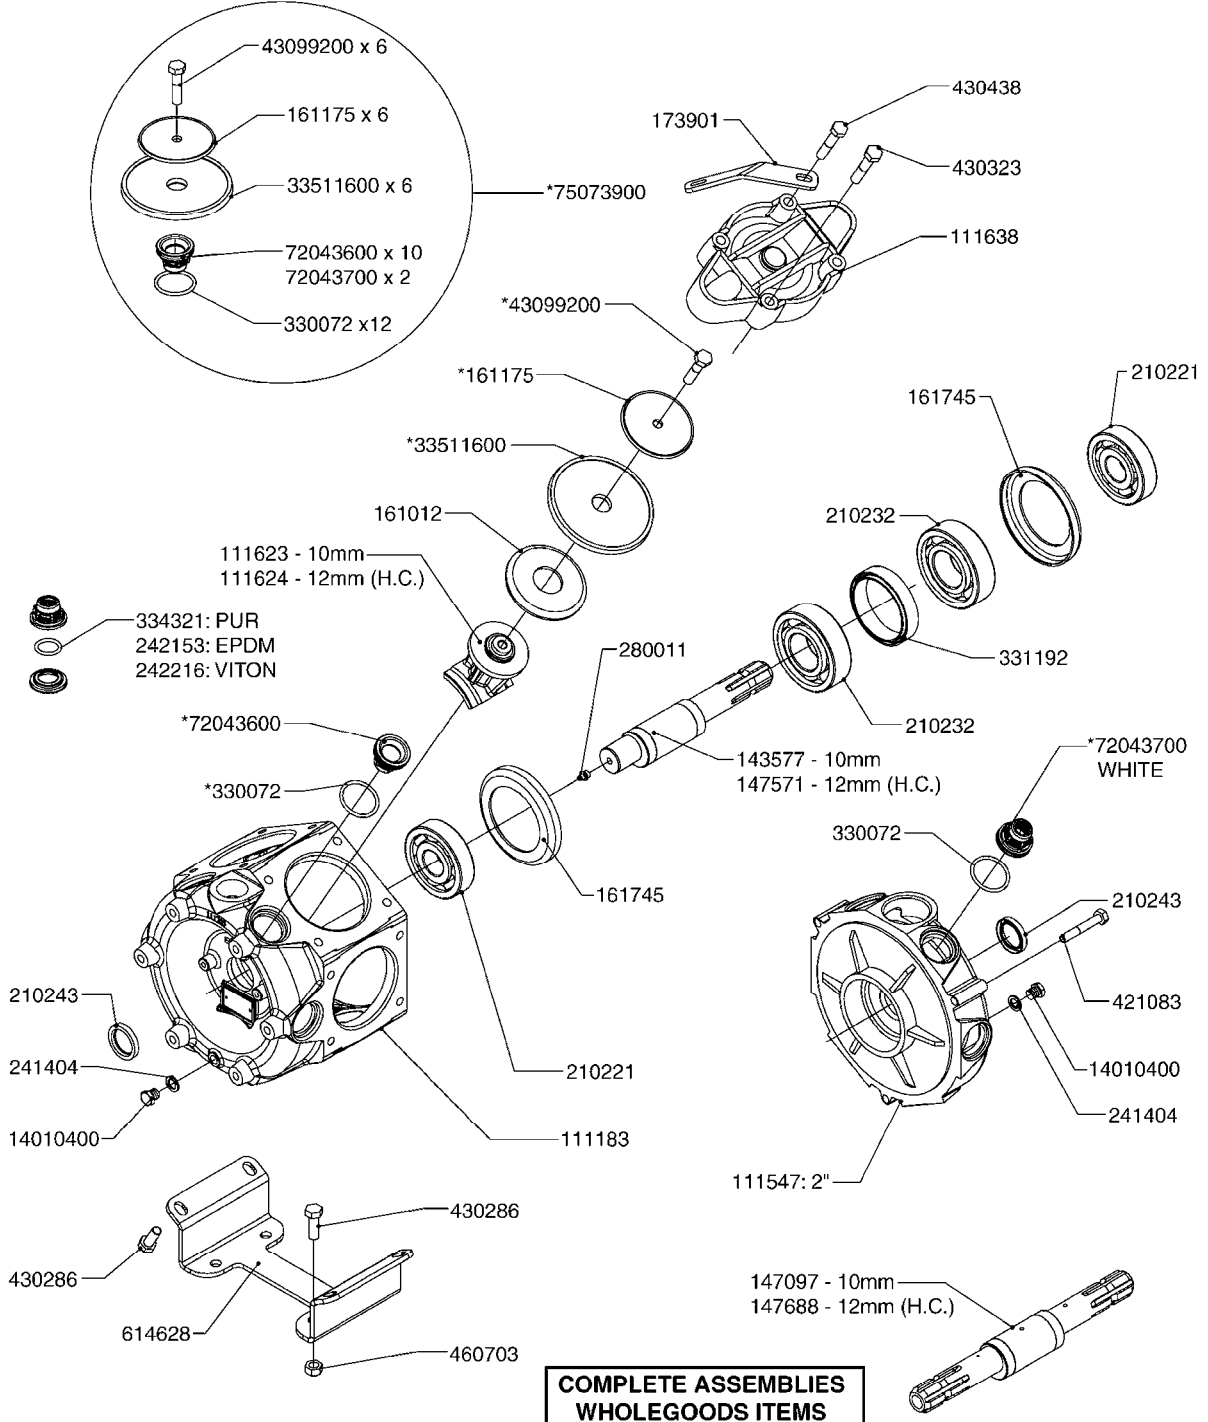

PUMP REPAIR KIT

**COMPLETE ASSEMBLIES
WHOLEGOODS ITEMS**

COMPLETE PUMPS
821587 - 463/10 2" W/THROUGH SHAFT (540 RPM)
821649 - 463/12 2" (540 RPM H.C. OFFSET PORTS)
82166300 - 463/12 2" (540 RPM H.C. INLINE PORTS)

A300

PUMP - 463 W/ MOUNTING BASE
A300-HIN, 01:12:11

Page 1
Date 06.04.2015 10:39

parts-n°	order qty	description
111183	1	PUMP CASTING 460-463 (PAINTED)
111547	1	PUMP CASTING 460-463-2' (PAINT)
111623	1	CONNECTING ROD 463/10MM
111624	1	CONNECTING ROD 463/12MM
111638	1	VALVE COVER 463 HC+1000 VERS.
143577	1	CRANK SHAFT F.363/462/463-10mm
147097	1	CRANK SHAFT 363-463/10 THROUGH
147571	1	CRANK SHAFT F.463-12mm
147688	1	CRANK SHAFT 462/12 THROUGH
161012	1	DIAPHRAGM BACKING DISC F. 463
161175	1	DIAPHRAGM DISC F. 463 PUMP
161745	1	METAL SPACER F.363/463
173901	1	LIFT STRAP F.PUMP 463
210221	1	BEARING BALL 6407
210232	1	BEARING BALL 6310
210243	1	SEAL OIL 35 X 47 X 7
241404	1	DOWTYSEAL 1/4"
242153	1	O-RING D26X4 EPDM
242216	1	O-RING VITON F/1202/1302/462
280011	1	GREASE NIPPLE 1/8' H TR
330072	1	O-RING D53.5/D45.5X4
331192	1	SPACER, MODEL 361/363
334321	1	O-RING POLY. 34.0x26.0x4.0
421083	1	BOLT HEX 8.8 DEL M10X65
430286	1	BOLT HEX 8.8 DEL M12X30 FT
430323	1	BOLT HEX 8.8 DEL M12X60
430438	1	BOLT HEX 8.8 DEL M12X65
460703	1	NUT HEX M12X1.75 LOCK DIN985
614628	1	FOOT FOR PUMP 460-463 PAINTED
821587	1	PUMP 463/10 THROUGH SHAFT TWNF
821649	1	PUMP 463/12/540 OFFSET PORTS
14010400	1	PLUG 1/4" BSP
33511600	1	DIAPHRAGM F. 463 PUMP POLY.'06
43099200	1	BOLT HEX SS M12 X 30 DIN933 A4
72043600	1	VALVE FOR 462/463
72043700	1	VALVE FOR 462/463 W.VENT HOLE
75073900	1	PUMP KIT 463 "06"
82166300	1	PUMP 463/12 2"SUC 540RPM