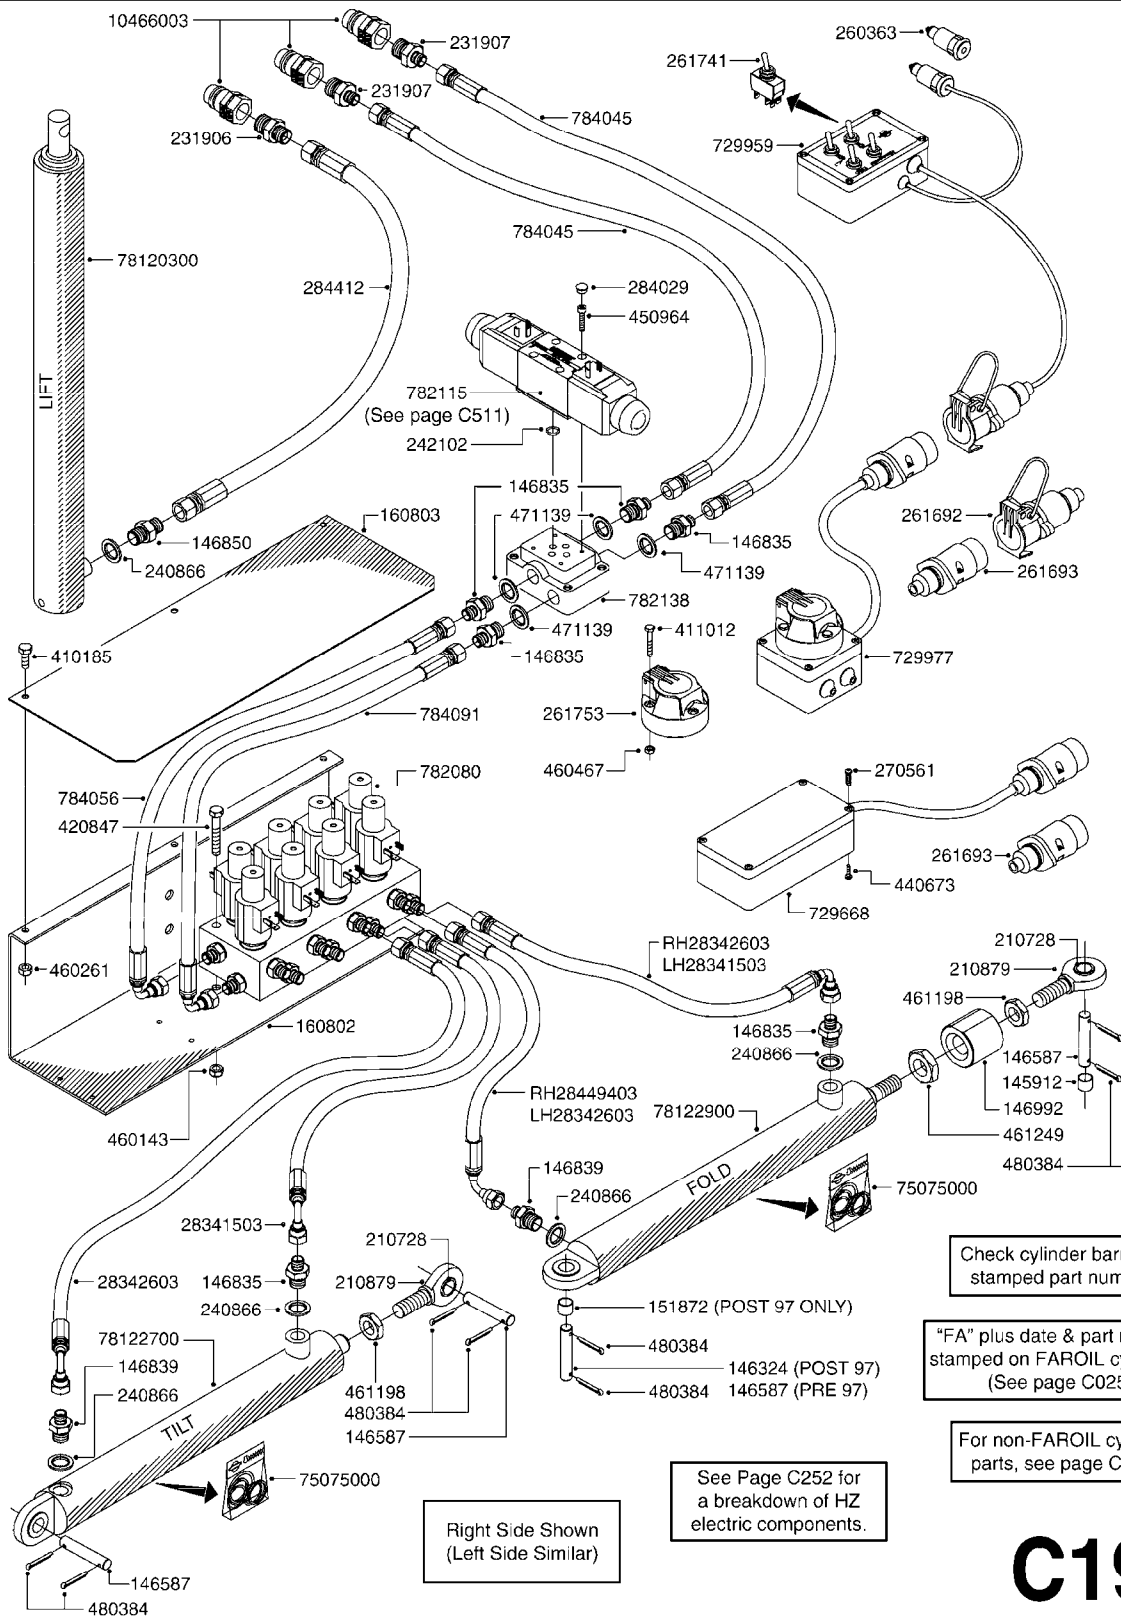

# C180

HYDRAULCS EAG HZ 45-66'POST 95  
C180-HIN, 14:12:07

Page 1

Date 06.04.2015 10:40

parts-n°	order qty	description
145912	1	BUSHING D19.8/D17.0X7MM
146324	1	SHAFT D16.8 L102/2 X 5
146587	1	PIN D16.8 X 65
146835	1	HEX NIPPLE 1/4" - 3/8" BSP
146839	1	HEX NIPPLE 1/4"X3/8" BSP 0.7MM
146845	1	HEX NIPPLE 1/4"X1/4"
146850	1	HEX NIPPLE 3/8"x3/8" - 1.8mm
146992	1	BUSHING F.CYLINDER
151872	1	BUSHING D22.0/18.0 10MM
160802	1	MOUNT PLATE F.HYD SOLENOID'HZ'
160803	1	COVER PLATE F.HYD SOLENOID'HZ'
210728	1	BEARING F.LINK HEAD M17
210879	1	LINK HEAD M16 x D17
231906	1	HEX NIPPLE 3/8"BSP X 1/2"NPT
231907	1	HEX NIPPLE 1/4"BSP X 1/2"NPT
240866	1	DOWTYSEAL 3/8"
241404	1	DOWTYSEAL 1/4"
284412	1	HOSE HY 3/8" X 315" STR+STR
410185	1	BOLT HEX 8.8 DEL M6X16 A2
420604	1	BOLT HEX 8.8 DEL M10X25 FT DIN933
420847	1	BOLT HEX 8.8 DEL M8X85
460143	1	NUT HEX M8 LOCK A2 DIN985
460261	1	NUT HEX M6X1 LOCK A2 DIN985
460423	1	NUT HEX M10X1.5 LOCK
461198	1	NUT HEX M16X2 JAMB
461249	1	NUT HEX M22X1.5
480384	1	PIN COTTER 3/16 x 1-1/2"
784045	1	HOSE HY X 1/4 X 157.50"STR+STR
784078	1	HOSE HY X 1/4 X 417.33"STR+ELB
784091	1	HOSE HY X 1/4 X 295.25"STR+ELB
10466003	1	COUPLER PIONEER 8010-04 1/2NPT
28341503	1	HOSE HY X1/4X078.75"STR+ELB
28342603	1	HOSE HY X1/4X066.93"STR+ELB
28449403	1	HOSE HY X1/4X057.08"STR+ELB
75075000	1	SEAL KIT 78122600/27/28/29
78120300	1	CYLINDER 60/50/30 1100MM
78122700	1	CYLINDER 40/22X300MM RED
78122900	1	CYLINDER 40/22X300MM RED