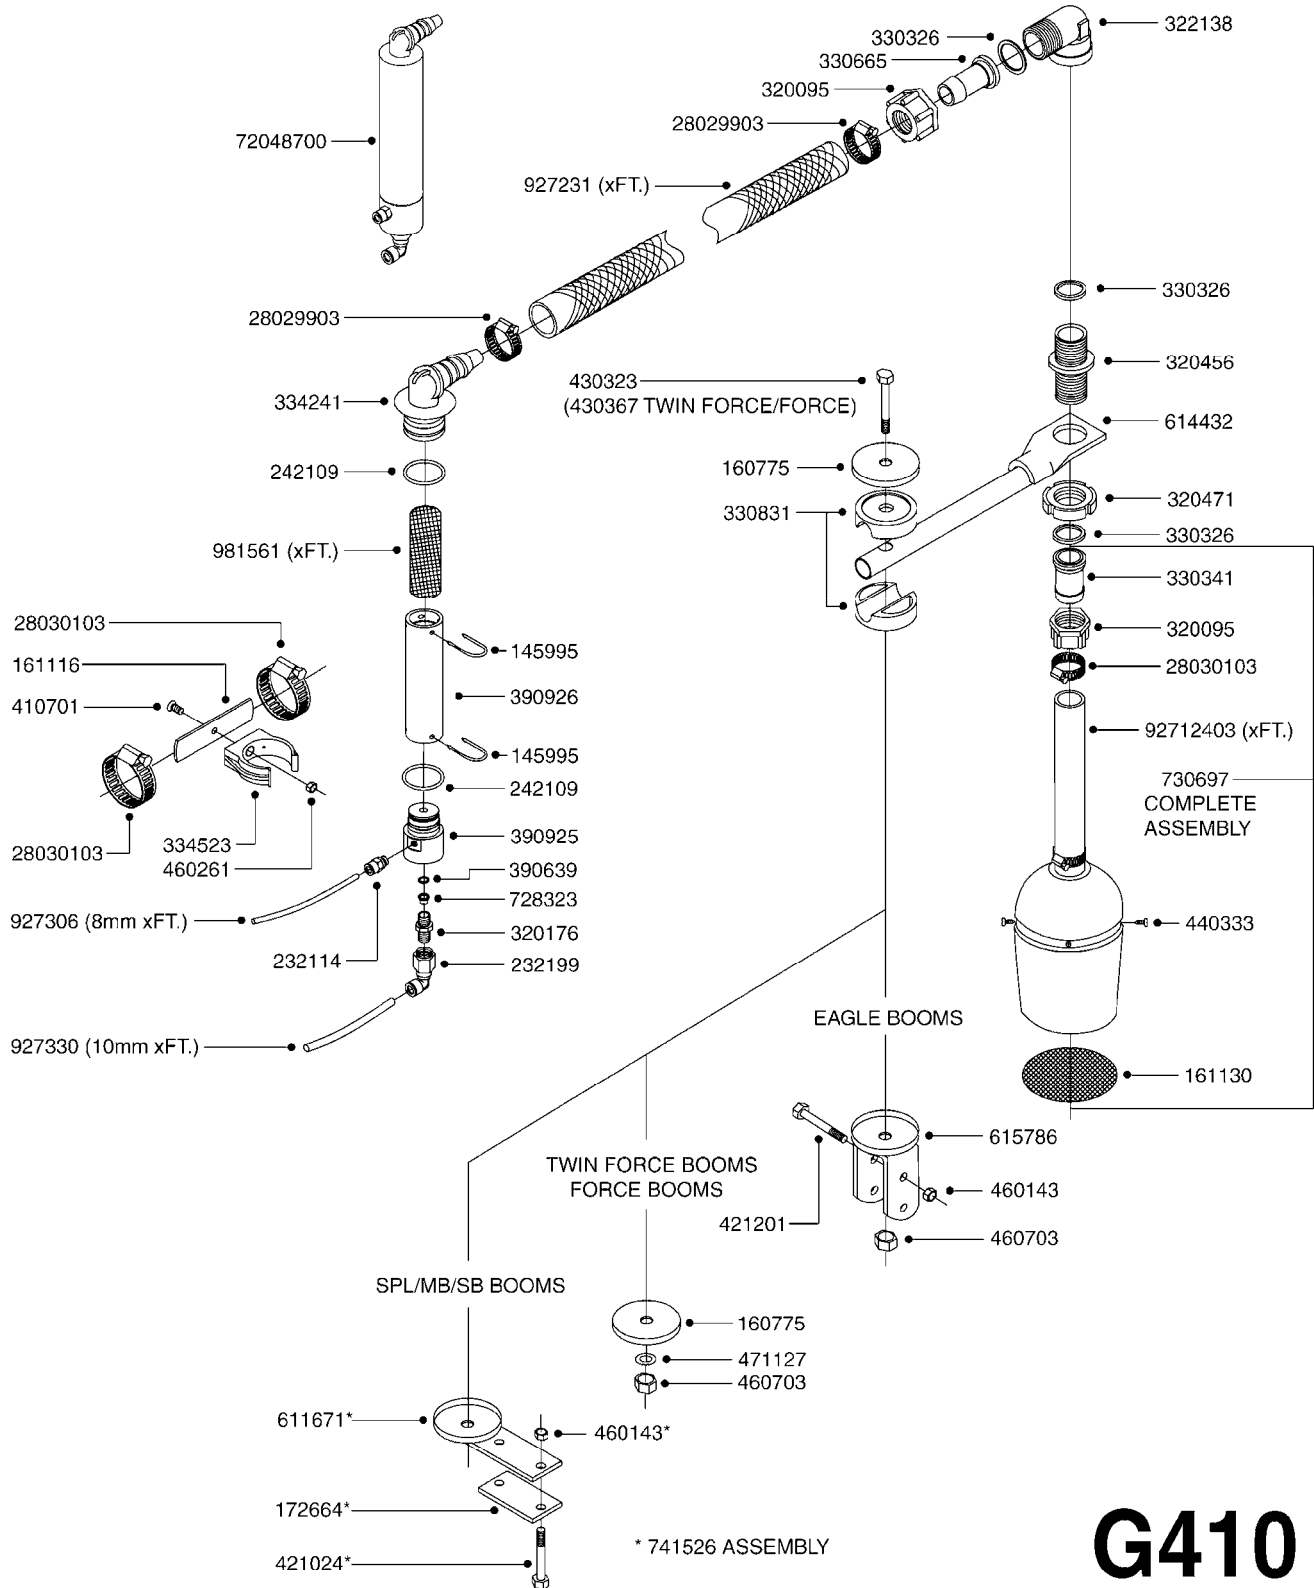

G410

parts-n°	order qty	description
145995	1	FITT.DK S-53 FORK
160775	1	WASHER F. FRICTION PLATE
161116	1	FLATBAR PLATE 3 X 25 X 110
161130	1	FILTER SCREEN F/FOAM DROPPER
172664	1	FLATBAR BACKING PLATE
232114	1	COUPLER 1/8" THREADX8MM HOSE
232199	1	COUPLER 3/8' BSP-90/10MM HOSE
242109	1	O-RING D32.2x3.0 (USE 242354)
320095	1	FITT.DK NUT 1" BSP
320176	1	FITT.DK HN 3/8"X1/2" BSP
320456	1	FITT.DK BULKHEAD 1"BSP DOUBLE
320471	1	FITT.DK NUT 1" BSP JAMB
322138	1	FITT.DK ELB 1"M X 1"F BSP
330326	1	O-RING D30/D24X2 F.1"NUT
330341	1	FITT.DK HB 1" F. 1" NUT
330665	1	FITT.DK HB 3/4"F.1" NUT
330831	1	FRICTION PLATE
334241	1	FITT.DK S-53 ELB.3/4"
334523	1	PIPE HOLDER D51.5
390639	1	O-RING F.NOZZLE FILTER
390925	1	FITTING F.FOAM MIX.CHAMB. STD
390926	1	TUBE,MIX CHAMB. FOAM MARK STD
410701	1	SCREW M6X16 GALV.
421024	1	BOLT HEX 8.8 DEL M8X60
421201	1	BOLT HEX 8.8 DEL M8X70
430323	1	BOLT HEX 8.8 DEL M12X60
430367	1	BOLT HEX 8.8 DEL M12X100 DIN931
440333	1	SCREW 3.5 X 9.5 SS
460143	1	NUT HEX M8 LOCK A2 DIN985
460261	1	NUT HEX M6X1 LOCK A2 DIN985
460703	1	NUT HEX M12X1.75 LOCK DIN985
471127	1	WASHER D24/D13X2.5 STAINLESS
611671	1	BREAK AWAY HOLDER F-MARKER
614432	1	BREAK AWAY ARM F. FOAM MARKER
615786	1	MOUNT BKT. F.FOAM DROPPER 98
728323	1	VALVE NON-RETURN
730697	1	FOAM DROPPER COMP. BLACK '97
741526	1	FOAM DROPPER MT. KIT MB-SPL
927231	1	HOSE R X PVCX3/4 CLR/BRD 0012"
927306	1	HOSE R X PE D8/D6 X 0012"BLACK
927330	1	HOSE R X PE D10/D8 X 012"BLACK
981561	1	SPONGE MAT. MIX.CHAMBER-x0012"
28029903	1	CLAMP HOSE GEAR P3/4"-S1" 6712
28030103	1	CLAMP HOSE GEAR P5/4-S1.5"6724
72048700	1	MIXING CHAMBER, FOAM MARK. STD
92712403	1	HOSE R X1" X300PSI WP X0012"