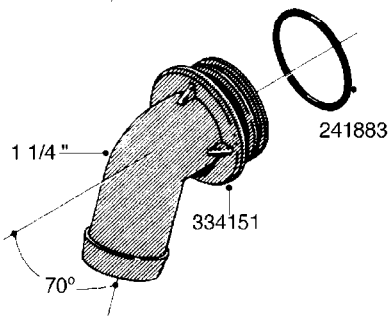

H090

FITTINGS - S-56 & S-61
H090-HIN, 01:01:01

Page 1

Date 06.04.2015 10:41

parts-n°	order qty	description
145661	1	FITT.DK S-61 FORK
241754	1	O-RING D59.5X3
241883	1	O-RING D39.2X3 NITRIL 242020
322055	1	FITT.DK S-61 BULKHEAD
322056	1	FITT.DK S-61 BULKHEAD NUT
322066	1	FITT.DK S-56 NUT
334050	1	FITT.DK S-61 STR.1-1/4"
334068	1	FITT.DK S-61 STR.1"
334091	1	FITT.DK S-61 STR.1-1/2'
334099	1	FITT.DK S-61 ELB.1-1/2"110 DEG
334100	1	FITT.DK S-61 ELB.1" 110 DEG.
334151	1	FITT.DK S-61 ELB.1-1/4"110 DEG
390231	1	FITT.DK NIPPLE 1-1/2 X S56