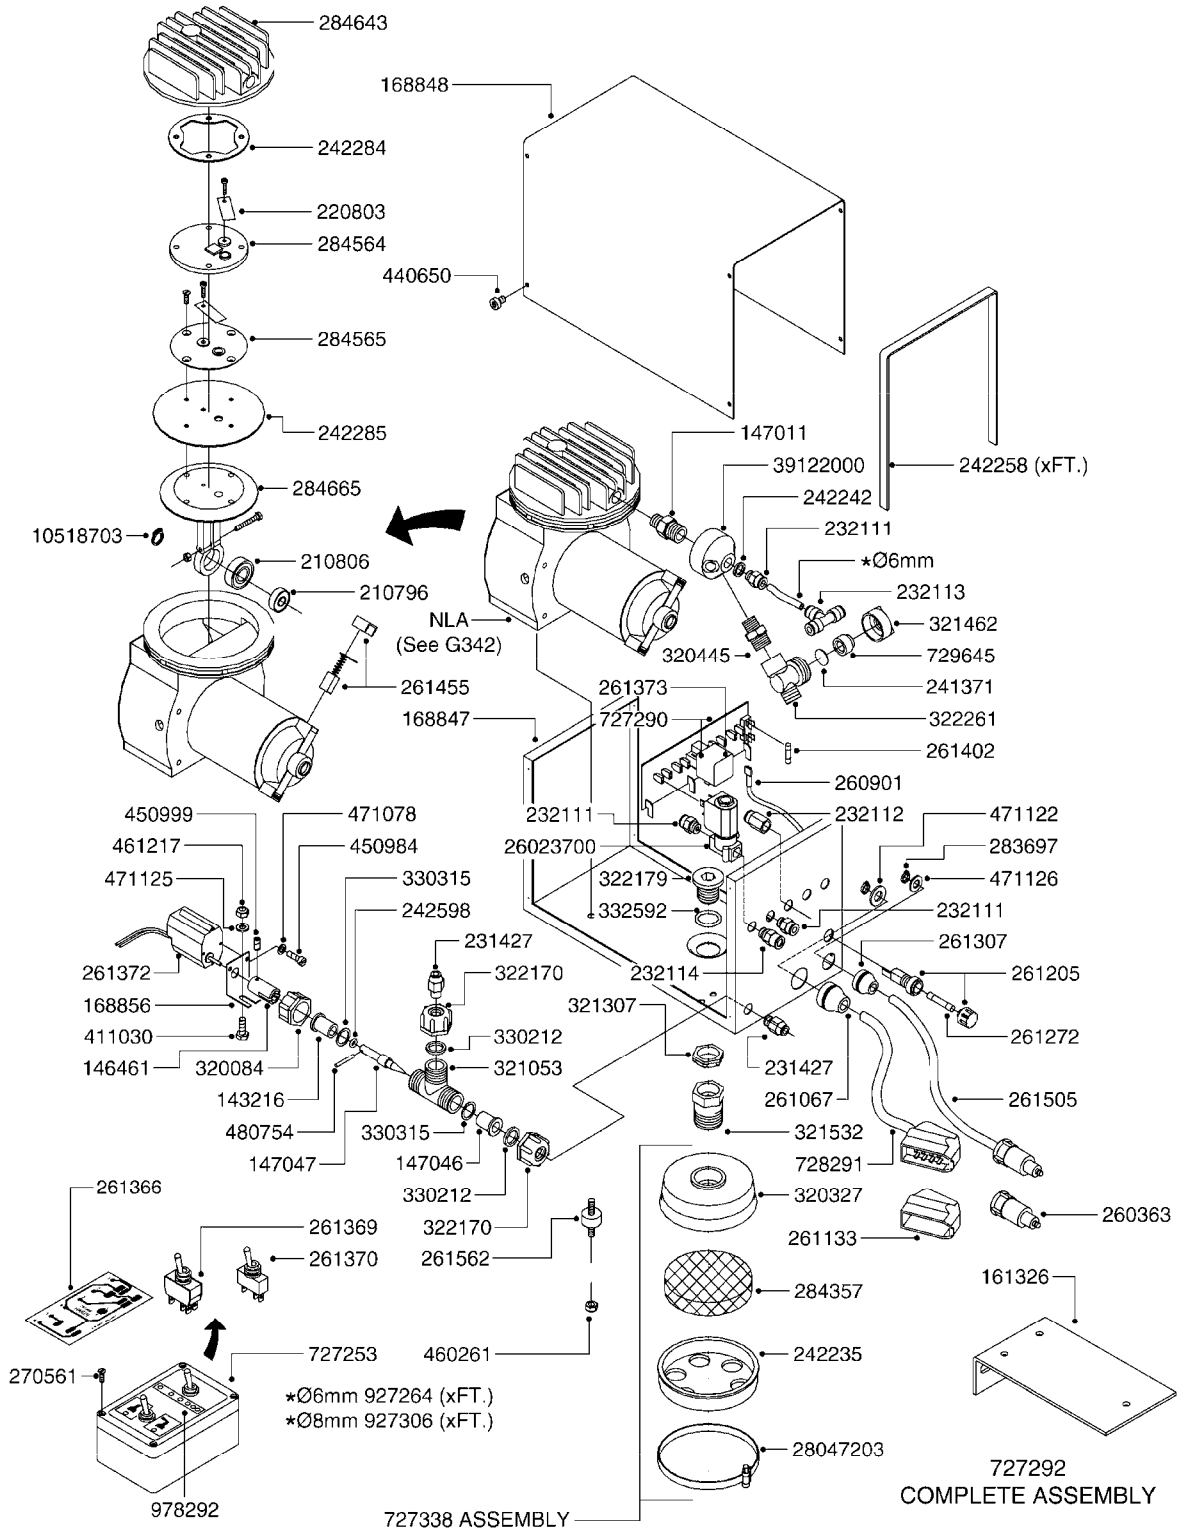

# G330

parts-n°	order qty	description
143216	1	BUSHING THREAD F.FOAM MARKER
146461	1	COUPLER F.THROTTLE VALVE
147011	1	HEX NIPPLE 3/8'X1/4' BSP BRASS
147046	1	SEAT FOR THROTTLE VALVE
147047	1	SPINDLE FOR THROTTLE VALVE
161326	1	MOUNT BKT. F. FOAM COMP.BOX 98
168847	1	ENCLOSURE LOWER F.MARKER
168848	1	COVER F. FOAM MARKER
168856	1	MOUNT FOR GEAR MOTOR
210796	1	BEARING BALL D22/D8 X 7 608ZZ
210806	1	BEARING BALL D40/D17X12MM
220803	1	VALVE F. COMPRESSOR
231427	1	COUPLER 1/8'THREAD X6MM HOSE
232111	1	QUICK COUPLER 6MM X 1/8 EXT.
232112	1	QUICK COUPLER 6MM 1/8 INT.
232113	1	QUICK COUPLER 6MM T-PIECE
232114	1	COUPLER 1/8" THREADX8MM HOSE
241371	1	DIAPHRAGM, NO-DRIP alt 241371
242235	1	COVER F.FOAMER AIR FILTER
242242	1	O-RING F.AIR HOSE FITTING
242258	1	TRIM 3X10 SELF ADHESIVE 0012"
242284	1	HEAD GASKET F. COMPRESSOR
242285	1	DIAPHRAGM F. F/M COMP.
242598	1	O-RING D7.0 X 2.5 NITRIL
260363	1	PLUG 2 POLE 12V
260901	1	SPADE F.ELEC CONN.1.5MM BLUE
261067	1	GROMMET 10-14 GREY
261133	1	PLUG HOUSING F.8 POLE PLUG
261205	1	FUSE HOLDER
261272	1	FUSE 10A D6X32 MM
261307	1	GROMMET 7-10 BLACK
261366	1	CIRCUIT BOARD F.F/M CONTROL
261369	1	SWITCH 2 WAY 12V SPRING RETURN
261370	1	SWITCH 2 WAY 12V
261372	1	GEAR MOTOR BOSCH 13RPM
261373	1	RELAY 12V/30W
261402	1	FUSE 3.15A SLOW BURN
261455	1	BRUSH KIT-FOAM MARKER MOTOR
261505	1	CABLE 2X4MM L8000MM
261562	1	RUBBER DAMPER 2XM6X25
270561	1	SCREW W/SPRING ASSY. (QTY 1)
283697	1	TIESTRAP 200MM
284357	1	FILTER F.FOAM MARKER
284564	1	PLATE F.COMPRESSOR HEAD
284565	1	PLATE F.COMPRESSOR HEAD
284643	1	COMPRESSOR HEAD F.FOAM MARKER
284665	1	CONNECTING ROD F.COMPRESSOR
320084	1	FITT.DK NUT 1/2" BSP
320327	1	HOUSING F. SUCTION AIR BOTTLE
320445	1	FITT.DK HN 1/4"X3/8" BSP
321053	1	FITT.DK TEE 1/2 X1/2 X1/2" BSP
321307	1	FITT.DK NUT 1/2" BSP JAMB
321462	1	CAP F.NO-DRIP ASSY.
321532	1	FITT.DK REDUC 3/4' X 1/2' BSP
322170	1	FITT.DK NUT 1/2"x 1/8"F BSP
322179	1	FITT.DK BULKHEAD 1/2' BSP
322261	1	HOUSING F.SAFETY VALVE 3/8"
330212	1	O-RING D19/D14X2.4 F.1/2"NUT
330315	1	O-RING D18.4/D13X.6
332592	1	O-RING D26/D20X3
411030	1	BOLT HEX M5X10