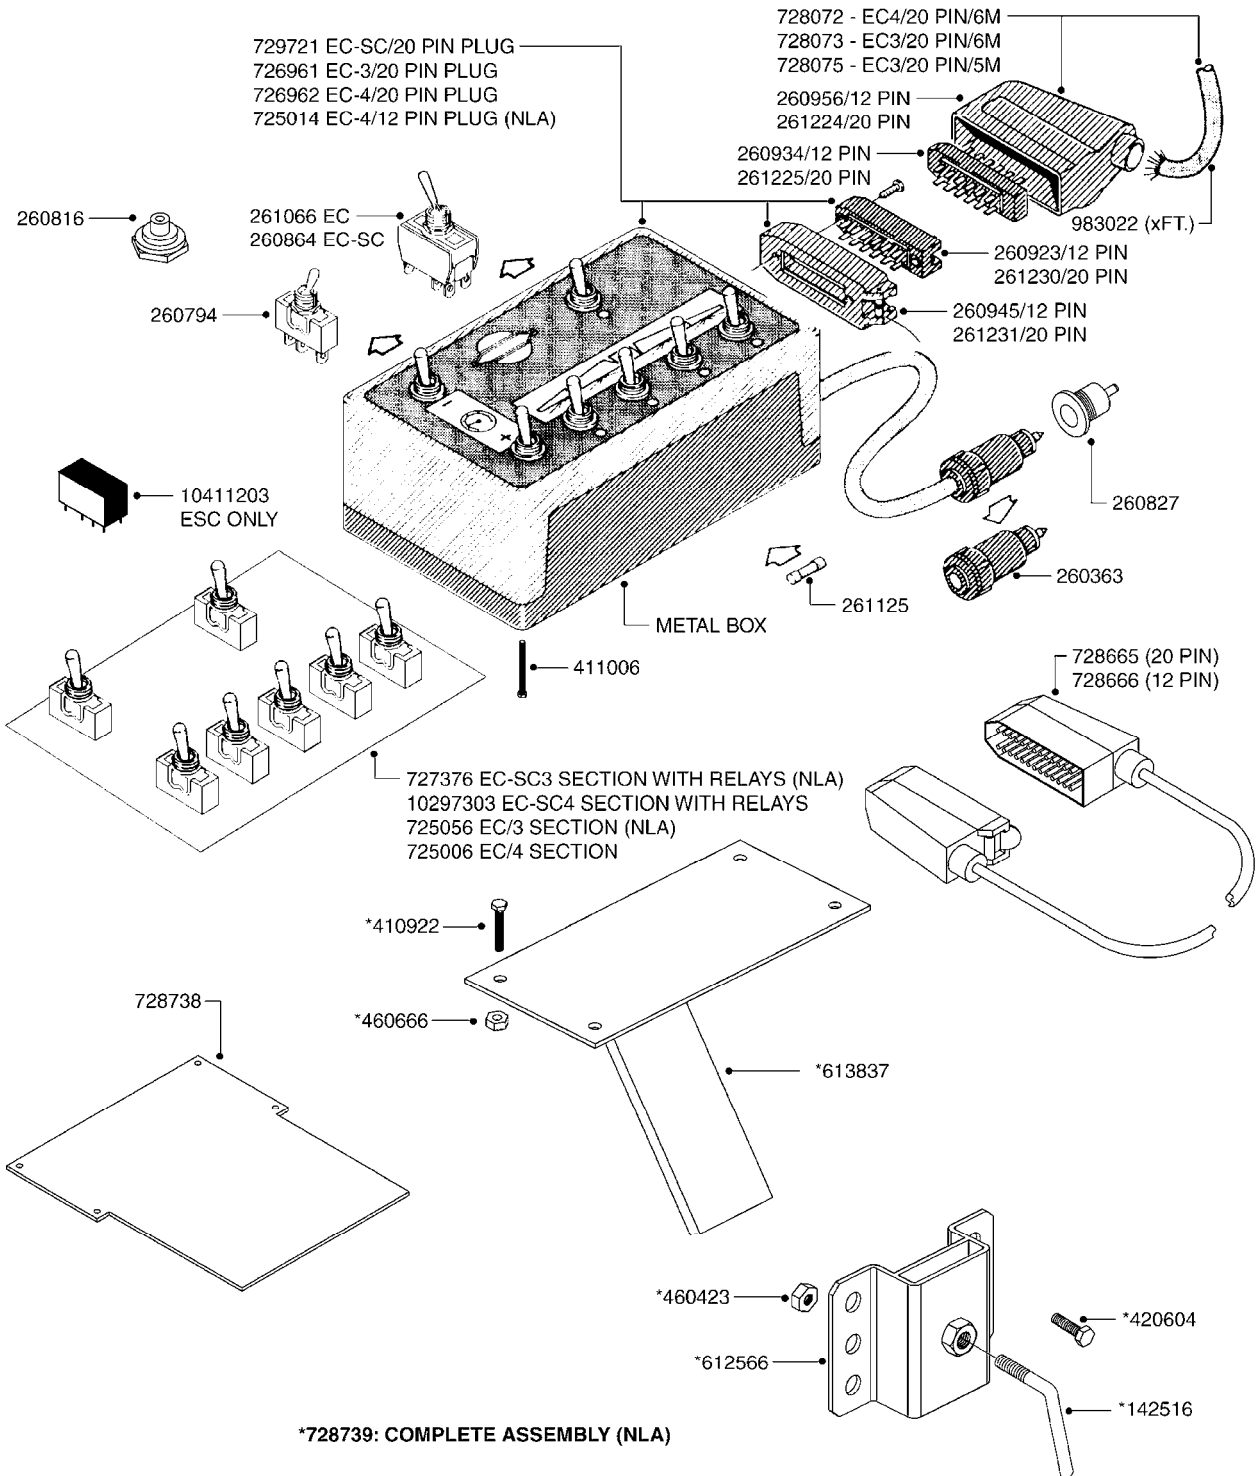

**B254**

PRESSURE REGULATOR - S93 06  
B254-HIN, 15:04:14

Page 1

Date 06.04.2015 10:39

Pos.	parts-n°	order qty	description
1	145996	1	FITT.DK S-67 FORK
2	145997	1	FITT.DK S-93 FORK
3	147767	1	PIN 5Ø X 60 S-93 DOUBLE CLAMP
4	440677	1	SCREW F. PLASTIC 5X20 SS
5	440695	1	BOLT CARRIAGE M8X25
6	440698	1	SCREW F.PLASTIC 6X18 SS HEXHD
7	460143	1	NUT HEX M8 LOCK A2 DIN985
8	16244000	1	BRACKET FOR REG. NAV, PAINTED NAVIGATOR PLATFORM BRACKET
9	33510800	1	HOUSING F.PRESS.REG.S67/S93
10	44076200	1	PT TORNILLO 50X16 WN5451 rsf t
11	72374200	1	MOTOR HOUS.REG.1:150 ENCODER
12	72425500	1	REGULATOR S67/S93 CROSS-DRILL
12	72678700	1	REGULATOR S67/S93 CROSS-DRILL CERAMIC COMPONENTS
13	72481600	1	BAG W. CONSOLE&SPINDLE COMPL
14	72678900	1	BAG W.CONE/CYL/GASKET CERAMIC CERAMIC COMPONENTS
14	74190800	1	BAG W.CONE/CYL. AND GASKET
15	74187500	1	SWITCH 5A PRESS.REG REP.KIT 08