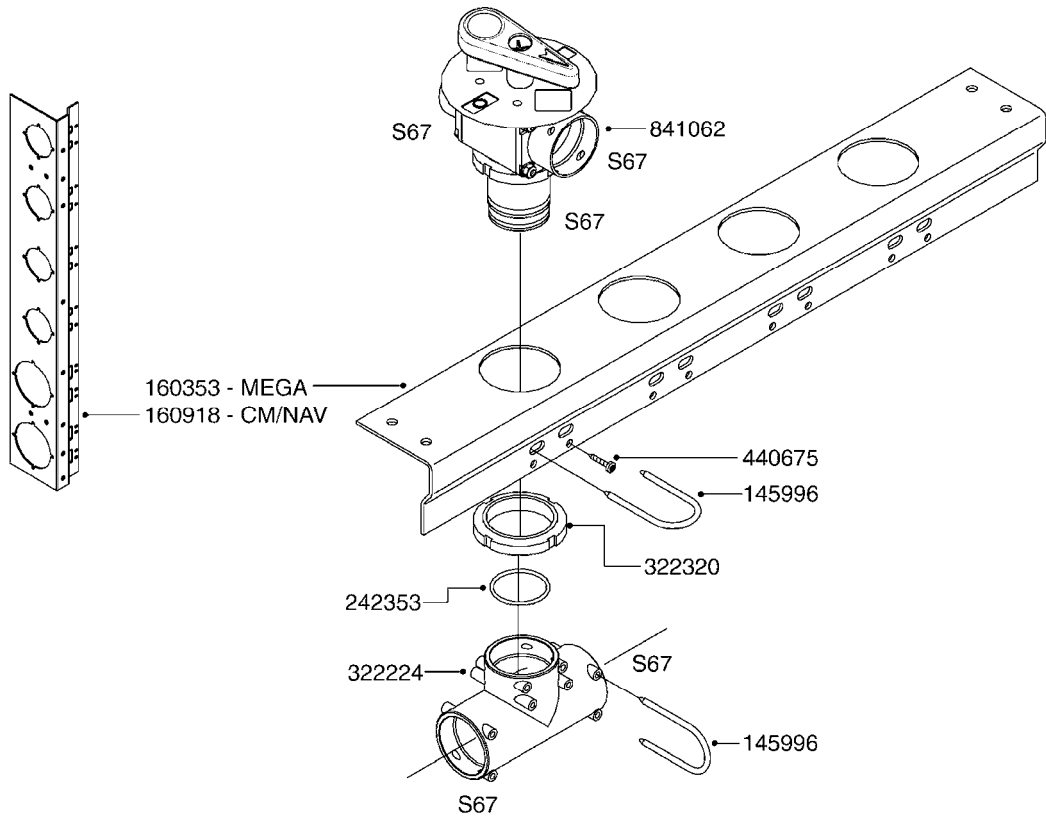

FOR S67 FITTINGS
SEE PAGE H100

B290