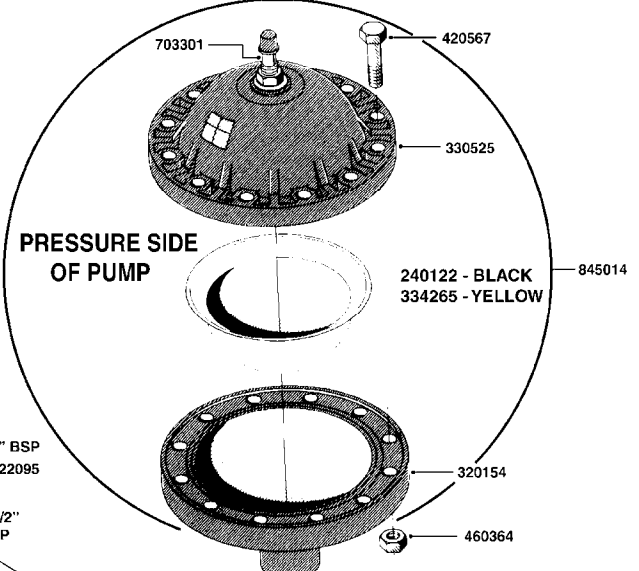

Housing for Black Diaphragm-

This groove on the lower housing of the Pressure Damper is for the BLACK diaphragm (240122). Never upgrade diaphragms to the YELLOW style unless you also upgrade Pressure Dampers to the housing style shown below.

The YELLOW style diaphragm will not seal correctly in this housing.

Housing for Yellow Diaphragm-

The groove on the lower housing of a the Pressure Damper is recognized by the extra lip on the bottom inside of the groove. For this style Pressure Damper, you need the YELLOW diaphragm (334265).

SUCTION SIDE OF PUMP

NLA - 1302 PUMP (REPLACES 1301 PUMP)
#726854 - COMPLETE DAMPER KIT (SUCTION & PRESSURE)

COMPLETE ASSEMBLIES
WHOLEGOODS ITEMS

A220