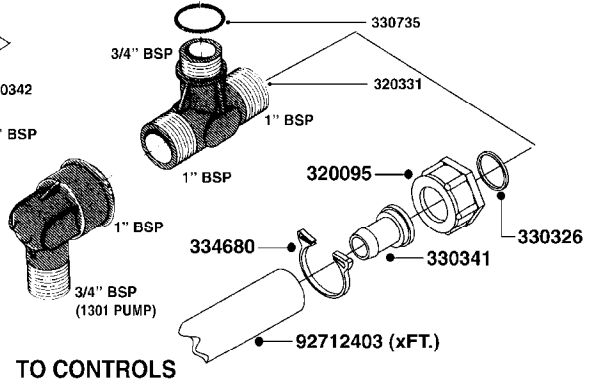

SUCTION SIDE OF PUMP

NLA - 1302 PUMP (REPLACES 1301 PUMP)
#726854 - COMPLETE DAMPER KIT (SUCTION & PRESSURE)