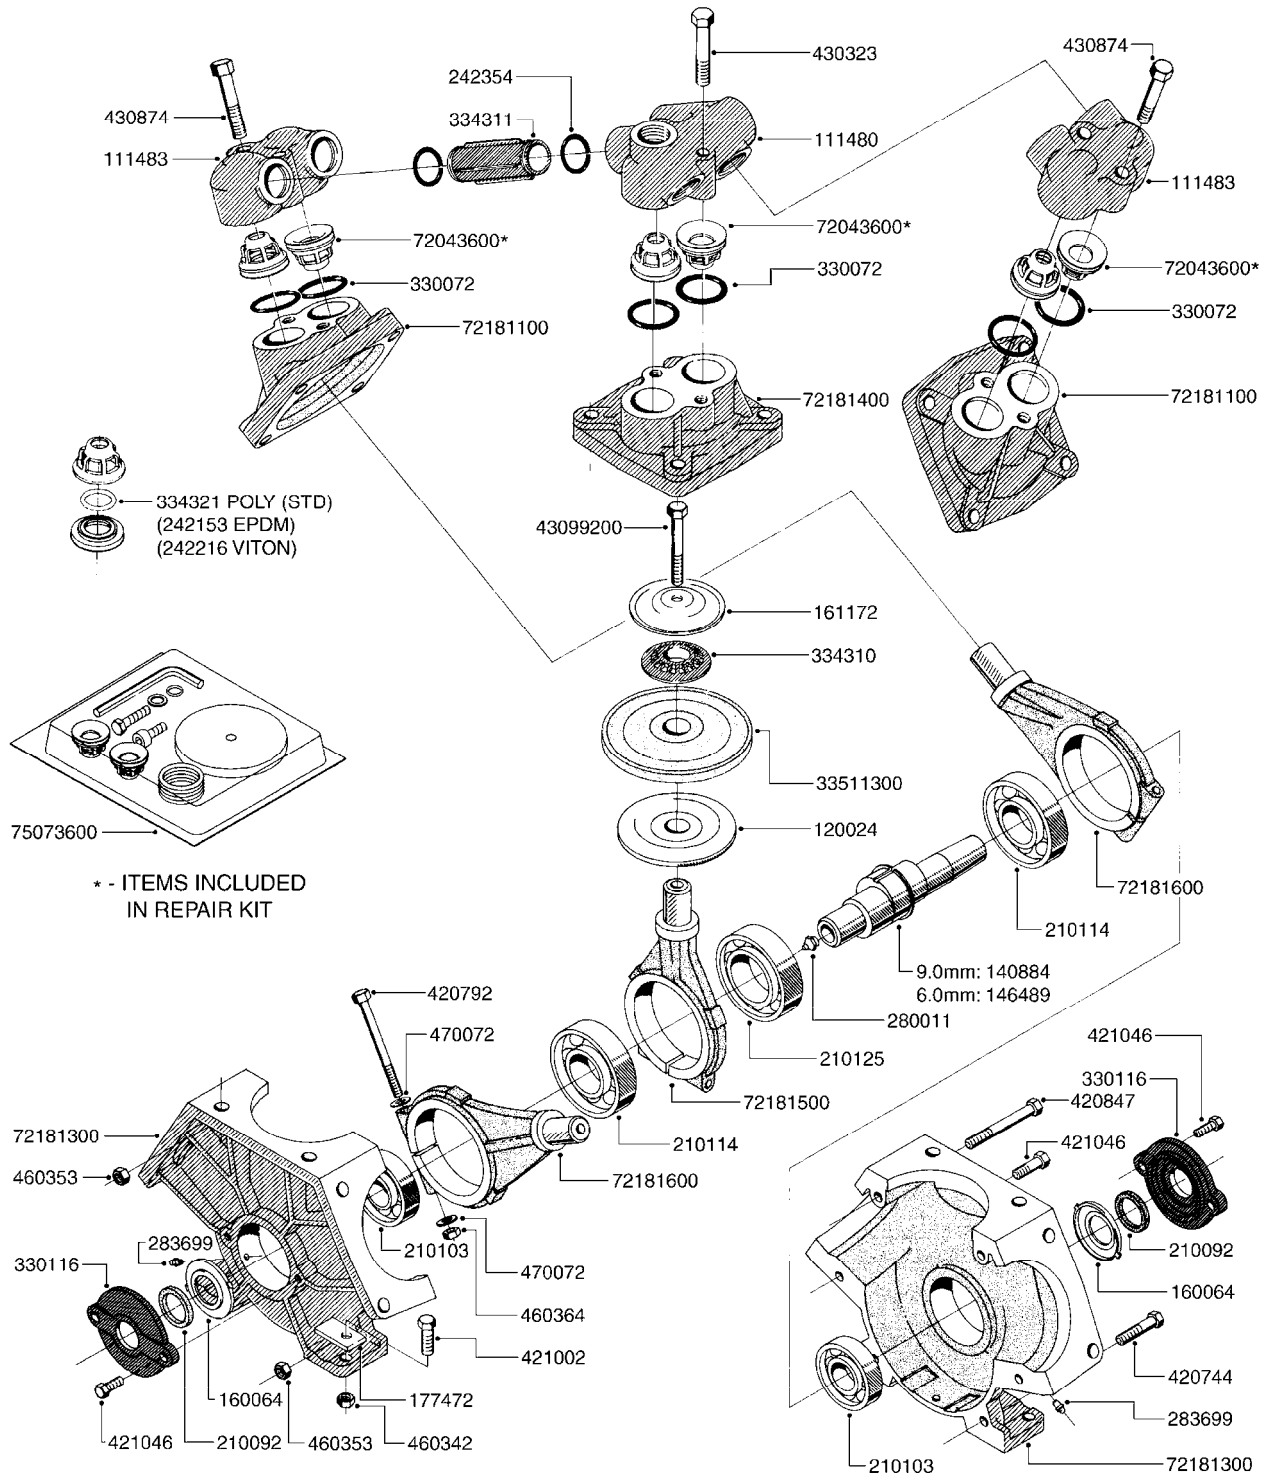

**A190**

PUMP - 1302 W/ MOUNTING BASE  
A190-HIN, 08:11:11

Page 1

Date 06.04.2015 10:39

parts-n°	order qty	description
111480	1	VALVE HEAD 1302 CENTER
111483	1	VALVE HEAD SIDE 1302
120024	1	DIAPHRAGM BACK DISC 1200-1300
140884	1	CRANK SHAFT MODEL 1300-9
146489	1	CRANK SHAFT MODEL 1302-6MM
160064	1	DUST PLATE
161172	1	DIAPHRAGM DISC F. 1203/1303
177472	1	BRACKET 25 X 5
210092	1	SEAL FELT D43/30X5
210103	1	BEARING BALL 6306
210114	1	BEARING BALL 6308
210125	1	BEARING BALL 6210
242153	1	O-RING D26X4 EPDM
242216	1	O-RING VITON F/1202/1302/462
242354	1	O-RING D32.2X3.0 VITON F.S-53
280011	1	GREASE NIPPLE 1/8' H TR
283699	1	GREASE NIPPLE M6X1
330072	1	O-RING D53.5/D45.5X4
330116	1	SEAL RETAINER, MODEL 1300
334310	1	NYLON WASHER 1202/1302/462
334311	1	CONNECTION PIPE INLET MOD.1302
334321	1	O-RING POLY. 34.0x26.0x4.0
420081	1	BOLT HEX 8.8 DEL 3/8'X40MM
420136	1	BOLT HEX 8.8 RAW 3/8'X30MM
420221	1	BOLT HEX 7/16'X2-1/4'
420346	1	BOLT HEX 8.8 DEL 3/8'X 25MM
420357	1	BOLT HEX 8.8 RAW 3/8'X85MM
420803	1	BOLT HEX 8.8 DEL M8X90
421002	1	BOLT HEX 8.8 DEL M10X30 FT DIN933
430076	1	BOLT HEX 8.8 RAW 1/2'X60MM
430404	1	BOLT HEX 8.8 DEL M12X50
430911	1	BOLT HEX 8.8 WG 1/2" x 70MM
460062	1	NUT HEX 3/8' GALV.
460342	1	NUT HEX M10 DEL DIN934
460364	1	NUT HEX M8 GALV.
460386	1	NUT HEX M12X1.75
470072	1	WASHER D15/D8X.5 LOCK
33511300	1	DIAPHRAGM 1202-1303 POLY 2006
72043600	1	VALVE FOR 462/463
72181100	1	DIAPHRAGM COVER 1203/1303+BLTS
72181300	1	PUMP CASTING 1300 RED W/BOLTS
72181400	1	DIAPHRAGM COVER 1303 W/BOLTS
72181500	1	CONNECTING ROD, CENTER 1303
72181600	1	CONNECTING ROD, SIDE MOD.1300
75073500	1	PUMP KIT 1300/1302 "06"