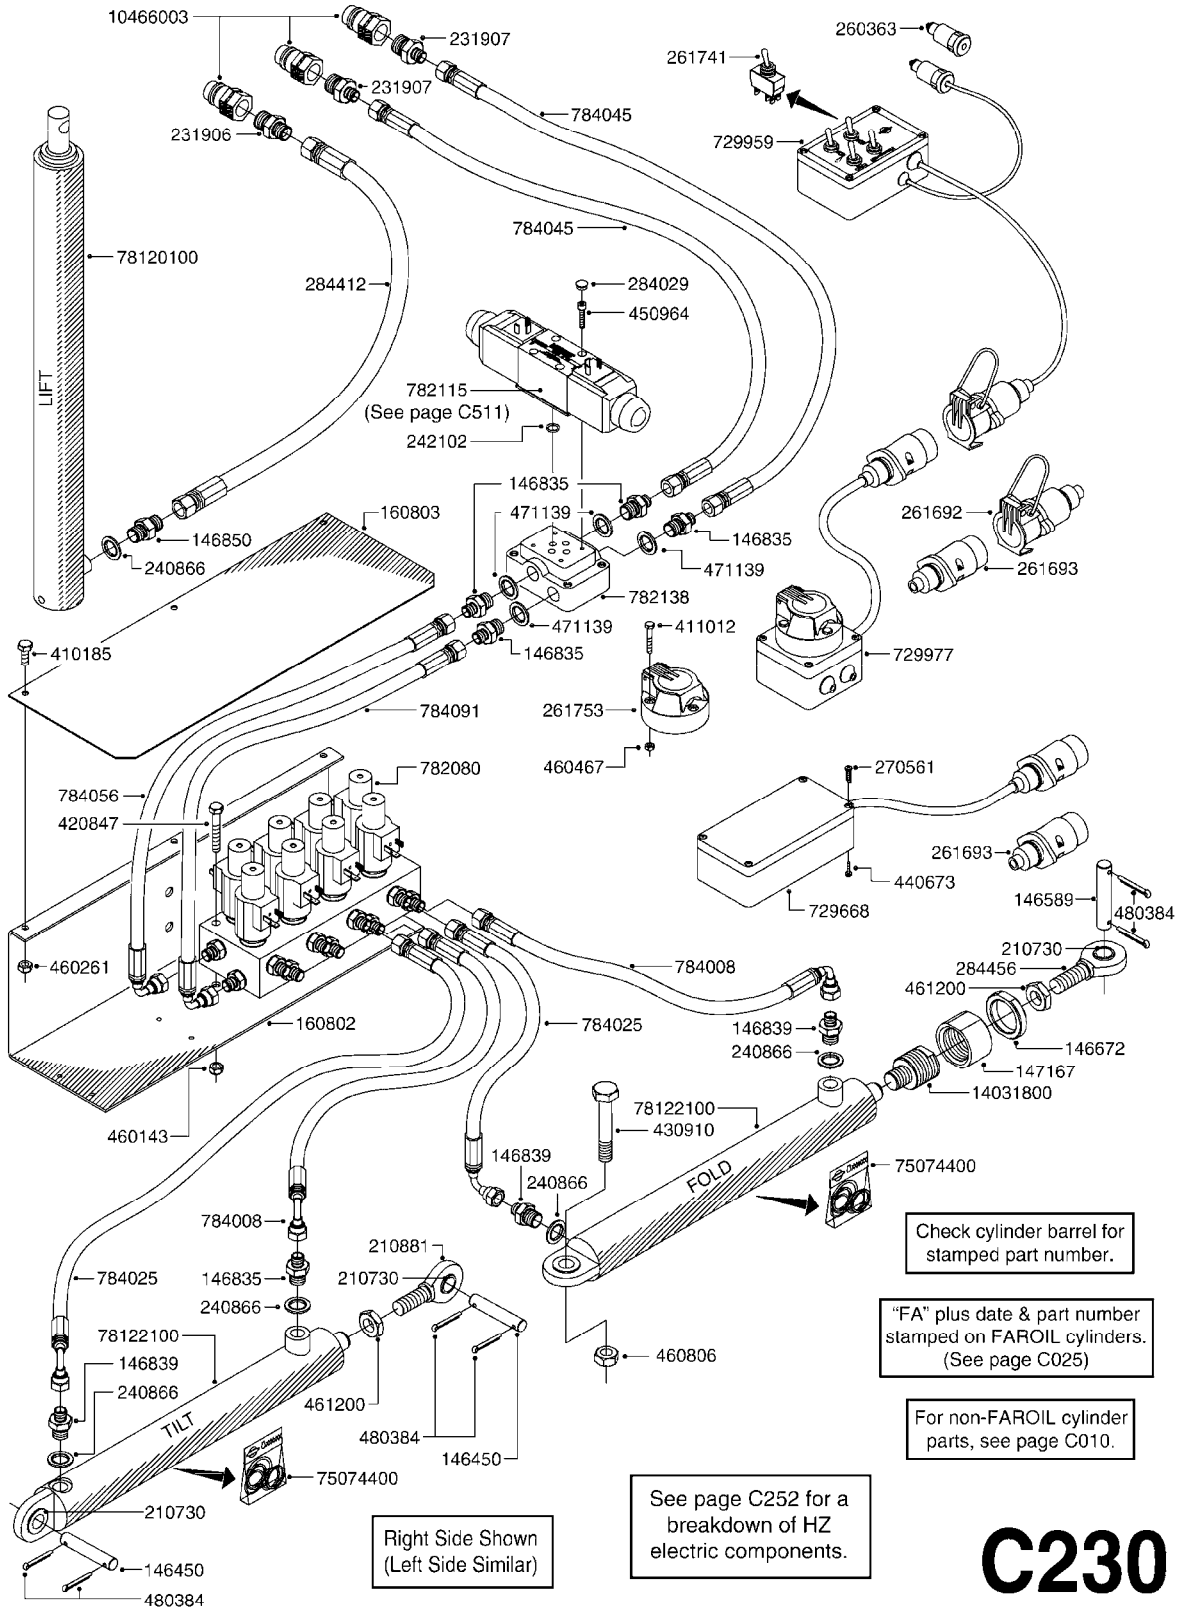

Right Side Shown
(Left Side Similar)

See page C252 for a
breakdown of HZ
electric components.

Check cylinder barrel for
stamped part number.

"FA" plus date & part number
stamped on FAROIL cylinders.
(See page C025)

For non-FAROIL cylinder
parts, see page C010.

C230

HYD EAGLE HZ 80-90' W/ DH
C230-HIN, 05:08:13

Page 1

Date 06.04.2015 10:40

parts-n°	order qty	description
146450	1	PIN D19.8 X 75 WITH 2 X D5
146589	1	PIN D19.8 X 65
146672	1	NUT HEX LOCK F.ADJUSTER
146835	1	HEX NIPPLE 1/4" - 3/8" BSP
146839	1	HEX NIPPLE 1/4"X3/8" BSP 0.7MM
146850	1	HEX NIPPLE 3/8"x3/8" - 1.8mm
147167	1	BUSHING D50/D36X45MM
160802	1	MOUNT PLATE F.HYD SOLENOID'HZ'
160803	1	COVER PLATE F.HYD SOLENOID'HZ'
210730	1	BEARING F.LINK HEAD M20
210881	1	LINK HEAD M20 x D20 L=78
231906	1	HEX NIPPLE 3/8"BSP X 1/2"NPT
231907	1	HEX NIPPLE 1/4"BSP X 1/2"NPT
240866	1	DOWTYSEAL 3/8"
242102	1	O-RING Ø9.25X1.78 NITRIL 90SH
260363	1	PLUG 2 POLE 12V
261692	1	PLUG ELEC.7 POLE FEMALE F.CABL
261693	1	PLUG ELEC. 7 POLE MALE
261741	1	SWITCH 2 POLE 12V TOGGLE PRESS
261753	1	PLUG ELEC.7 POLE FEMALE F.BASE
270561	1	SCREW W/SPRING ASSY. (QTY 1)
284029	1	COVER PLUS D10.5/12.0X5.0
284412	1	HOSE HY 3/8" X 315" STR+STR
284456	1	LINK HEAD M20 X D20 L=30
410185	1	BOLT HEX 8.8 DEL M6X16 A2
411012	1	SCREW M5X30 STAINLESS
420847	1	BOLT HEX 8.8 DEL M8X85
430910	1	BOLT HEX 8.8 DEL M20X110
440673	1	SCREW F.PLASTIC 5X12 SS
450964	1	SCREW M5X30 F.CYLINDER
460143	1	NUT HEX M8 LOCK A2 DIN985
460261	1	NUT HEX M6X1 LOCK A2 DIN985
460467	1	NUT HEX M5 GALV.
460806	1	NUT HEX M20X2.5 LOCK
461200	1	NUT HEX M20X1.5 JAMB.
471139	1	WASHER D22/D17X1.5 BRASS
480384	1	PIN COTTER 3/16 x 1-1/2"
729668	1	DISTRIBUTION BOX, 4 FUNCTION
729959	1	CONTROL BOX DAH 4-FUNCTION
729977	1	DAH DIRECTIONAL VLV JUNC. BOX
782080	1	MANIFOLD BLOCK, 4 FUNCTION
782115	1	HY SOLENOID VALVE DH HYD
782138	1	HY-BLOCK 1-VALVE W LS-PORT
784008	1	HOSE HY X 1/4" X 98.4"STR+ELB
784025	1	HOSE HY X 1/4" x 86.6"STR+ELB
784045	1	HOSE HY X 1/4 X 157.50"STR+STR
784056	1	HOSE HY X 1/4 X 394.00'STR+ELB
784091	1	HOSE HY X 1/4 X 295.25"STR+ELB
10466003	1	COUPLER PIONEER 8010-04 1/2NPT
14031800	1	ADAPTOR F.HY CYLINDER L=40
75074400	1	SEAL KIT 78121800/21/44
78120100	1	CYLINDER TELESC.70/60/40
78122100	1	CYLINDER DOUBLE D50/25-298