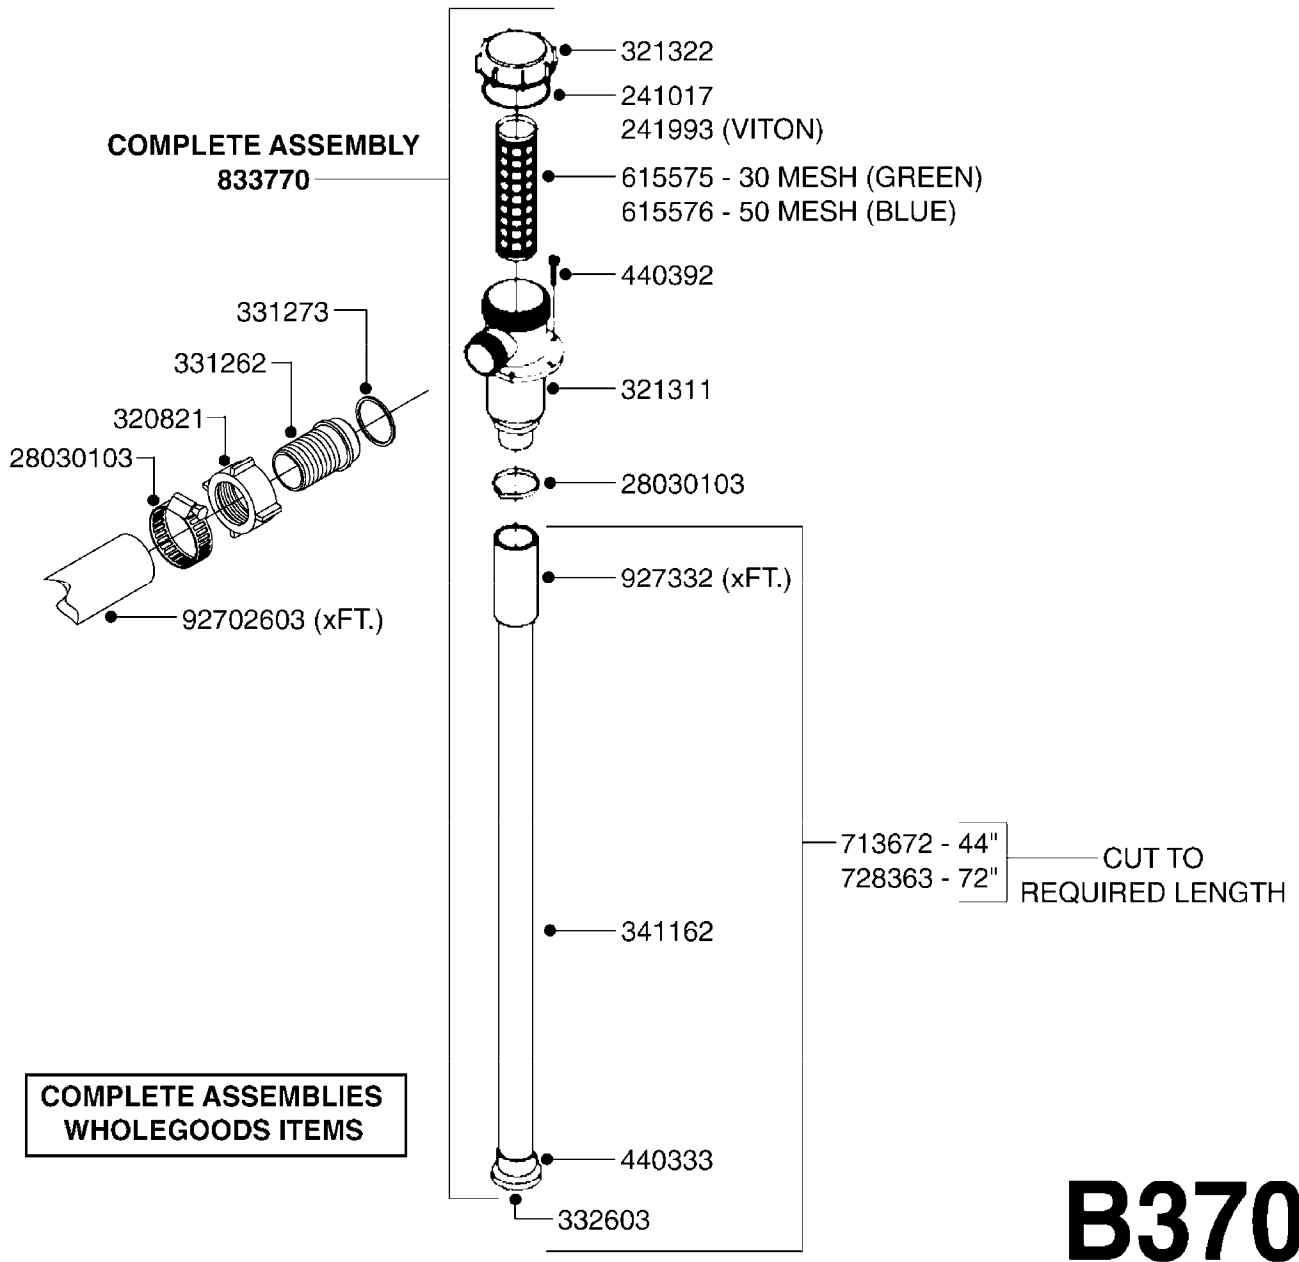

TOP SUCTION ASSEMBLY-SCREW CAP
B370-HIN, 08:12:09

Page 1
Date 06.04.2015 10:39

parts-n°	order qty	description
241017	1	O-RING D74,5X3 NITRIL
241993	1	O-RING 74.5 X 3MM VIT/241017
320821	1	FITT.DK NUT 1-1/2" BSP
321311	1	FILTER BODY S 80 X 4
321322	1	SCREW CAP F. S80 X 4
331262	1	FITT.DK HB 1-1/2" F. 1-1/2"NUT
331273	1	O-RING D44/D38X2 F.1-1/2"
332603	1	CAP F. SUCTION TUBE
341162	1	SUCTION TUBE F.650
440333	1	SCREW 3.5 X 9.5 SS
440392	1	SCREW 6.3 X 25.0 DIN7981C TORX
615575	1	FILTER F.TOP SUCT.30 MESH GRN.
615576	1	FILTER F.TOP SUCT.50 MESH BLUE
713672	1	SUCTION TUBE L=44"
728363	1	SUCTION TUBE ASSY.L=72"
833770	1	TOP SUCTION KIT 300/500
927332	1	HOSE R X 28BAR X 40MM X 0012"
28030103	1	CLAMP HOSE GEAR P5/4-S1.5"6724
92702603	1	HOSE PVC SUCT GRAY 1-1/2"