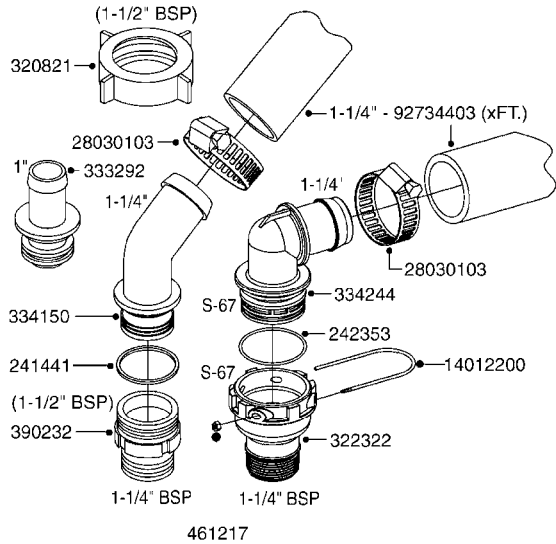

PRESSURE SIDE OF PUMP