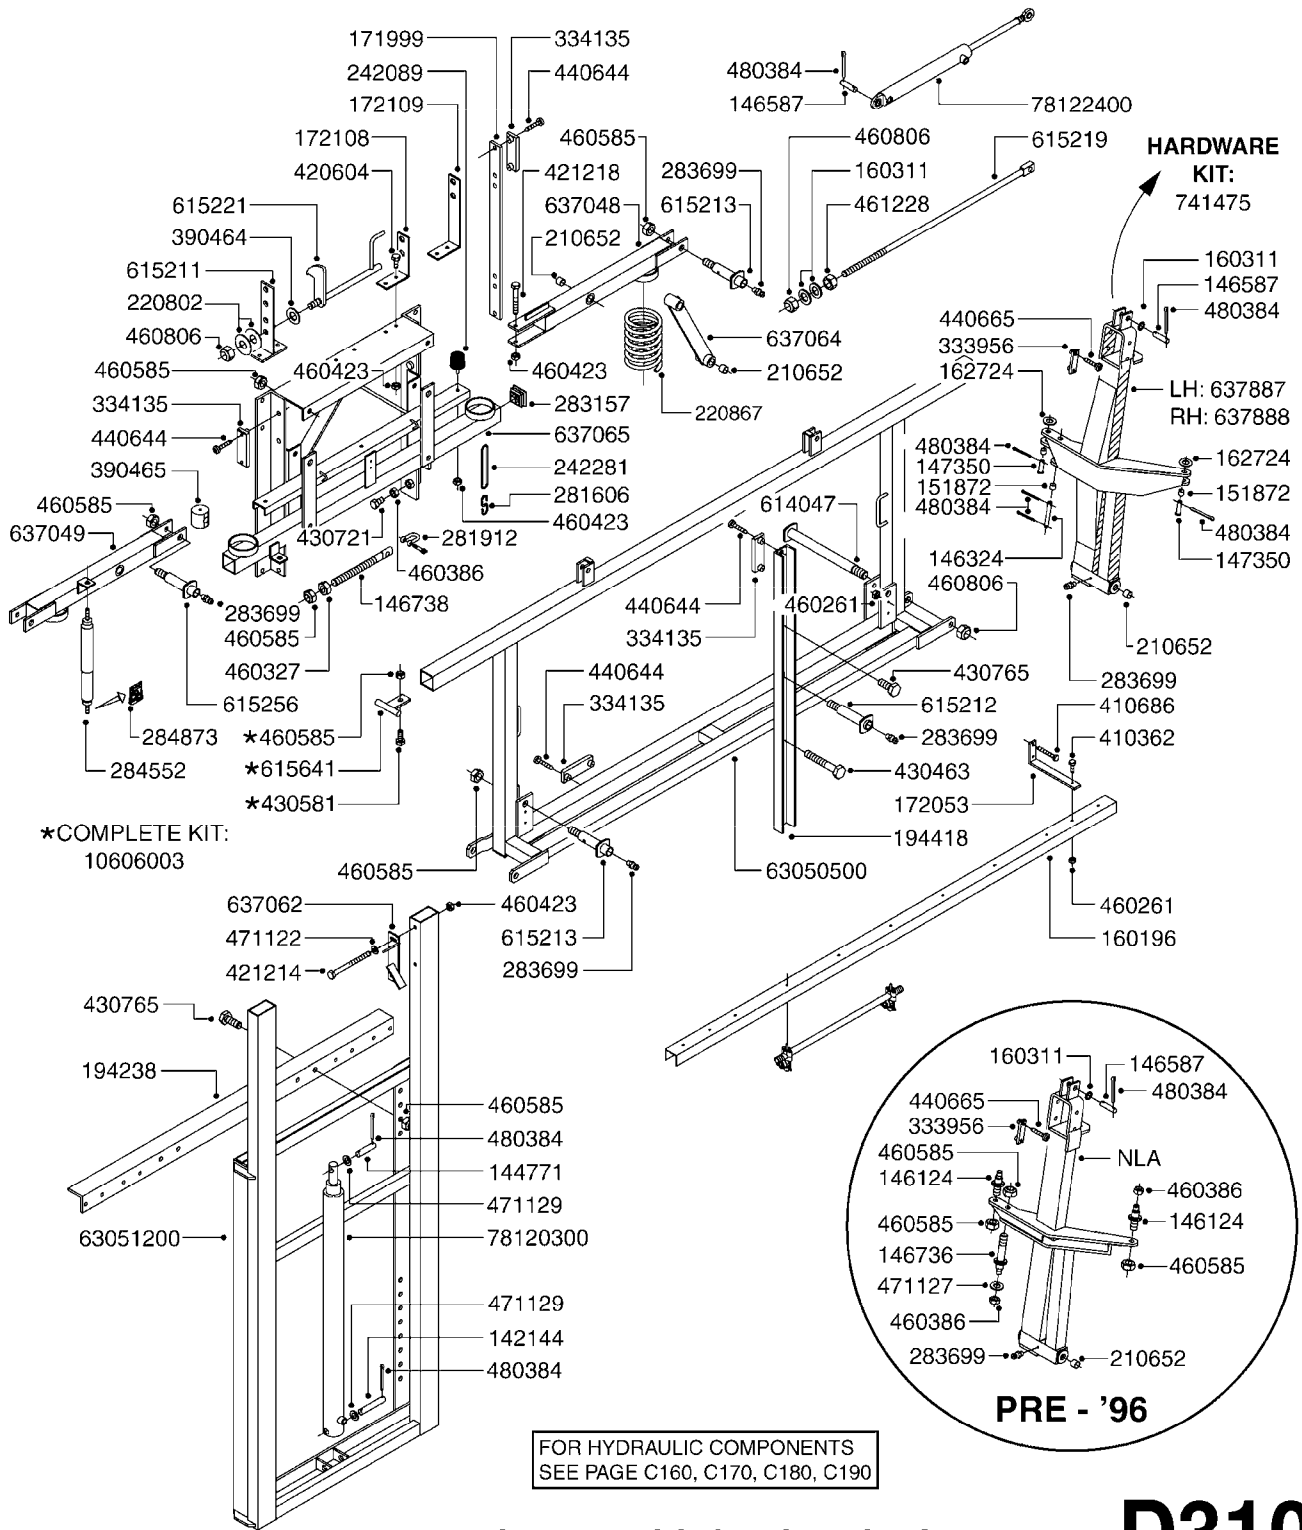

FOR HYDRAULIC COMPONENTS
SEE PAGE C160, C170, C180, C190

DENMARK STEEL PARTS SHOWN ON THIS PAGE
FOR NORTH AMERICAN STEEL PARTS, SEE PAGE D311

D310

BOOM EAG H-FRAME/CENTER 45-66'
D310-HIN, 01:11:12

Page 1

Date 06.04.2015 10:40

parts-n°	order qty	description
142144	1	PIN 20 X 115MM
144771	1	PIN D19.8 X 80
146124	1	ANCHOR PIN CABLE EAGLE
146324	1	SHAFT D16.8 L102/2 X 5
146587	1	PIN D16.8 X 65
146736	1	ANCHOR PIN FOR CYLINDER EAGLE
146738	1	PIN FOR CENTER CABLE EAGLE
147350	1	PIN D16.8 L60MM
151872	1	BUSHING D22.0/18.0 10MM
160196	1	NOZZLE TRACK EAGLE
160311	1	WASHER D30/D20.4X2
162724	1	WASHER D25/D18.1X1
171999	1	FLATBAR
172053	1	NOZZLE TRACK HOLDER
172108	1	HOOKMOUNT SHORT EAGLE
172109	1	HOOKMOUNT LONG EAGLE
194238	1	CROSS BRACE SPB
194418	1	U CHANNEL 65 X 1175 CENTER EAG
210652	1	BUSHING TEFLON D25/D22X20
220802	1	BELLVILLE WASHER D50/D22.4X2
220867	1	SPRING 134/14/320 EAGLE 60/66'
242089	1	RUBBER STOP D50X40 M10
242281	1	RUBBER BAND OVAL 180MM
281606	1	S-HOOK GALVANIZED
281912	1	GRILLETE M-10 INOX.480 KG
283157	1	PLUG F.DRAIN 60X60X4
283699	1	GREASE NIPPLE M6X1
284552	1	SHOCK ABSORBER F.EAGLE BOOM
284873	1	KIT F.SHOCK ABSORBER HDW.EAG.
333956	1	SLIDE SHOE 91X25X10
334135	1	SLIDE SHOE 140X45X15
390464	1	WASHER NYLON 40/21/3
390465	1	JOINER BLOCK TRAPEEZE EAGLE
410362	1	BOLT HEX 8.8 SS M6X20 FT
410686	1	BOLT HEX 8.8 DEL M6X30
420604	1	BOLT HEX 8.8 DEL M10X25 FT DIN933
421214	1	BOLT HEX 8.8 DEL M10X110
421218	1	BOLT HEX 8.8 DEL M10X90
430463	1	BOLT HEX 8.8 DEL M16X110
430581	1	BOLT HEX 8.8 DEL M16X40 FT
430721	1	BOLT HEX 8.8 DEL M12X40 FT
430765	1	BOLT HEX 8.8 DEL M16X55
440644	1	SCREW NO.10 5/8"
440665	1	SCREW M4.2X16 STAINLESS
460261	1	NUT HEX M6X1 LOCK A2 DIN985
460327	1	NUT HEX M16X2
460386	1	NUT HEX M12X1.75
460423	1	NUT HEX M10X1.5 LOCK
460585	1	NUT HEX M16X2 LOCK
460806	1	NUT HEX M20X2.5 LOCK
461228	1	NUT HEX M20
471122	1	WASHER D20/D10.5X2 SS
471127	1	WASHER D24/D13X2.5 STAINLESS
471129	1	ARANDELA D.37x21x3 INOX
480384	1	PIN COTTER 3/16 x 1-1/2"
614047	1	PIN D22 X 243 HINGE EAGLE
615211	1	HOOKMOUNT WELDMENT EAGLE
615212	1	PIN D22 X 84 LUBED F.EAGLE
615213	1	PIN D22 X 70 LUBED F.EAGLE
615219	1	TILT CYL.REPLACEMENT EAGLE
615221	1	HOOK WELDMENT EAGLE