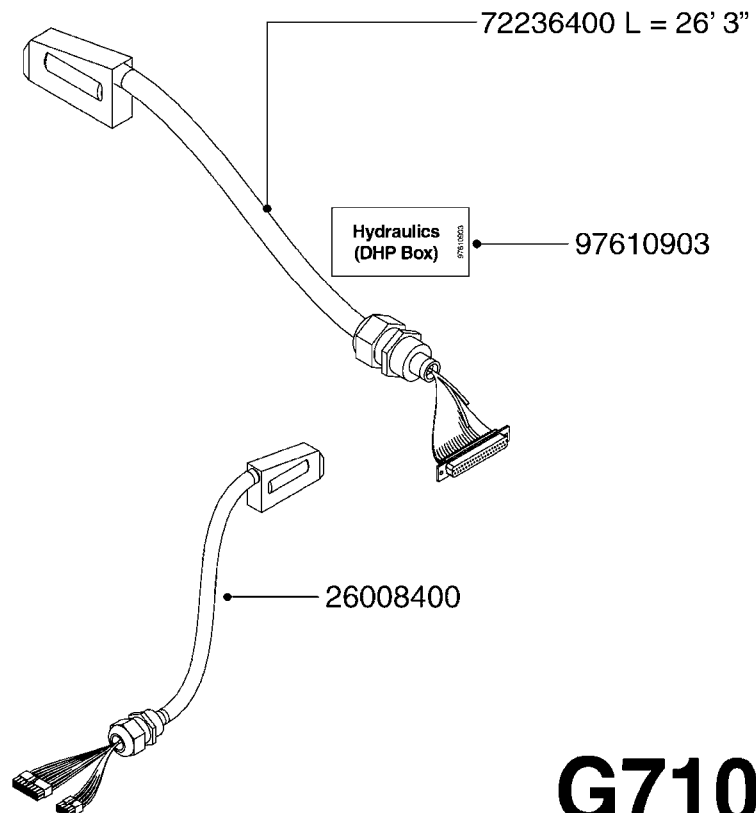

HYDRAULIC SYSTEM

* Note orientation of bracket
1 = Liquid system
2 = Hydraulic system