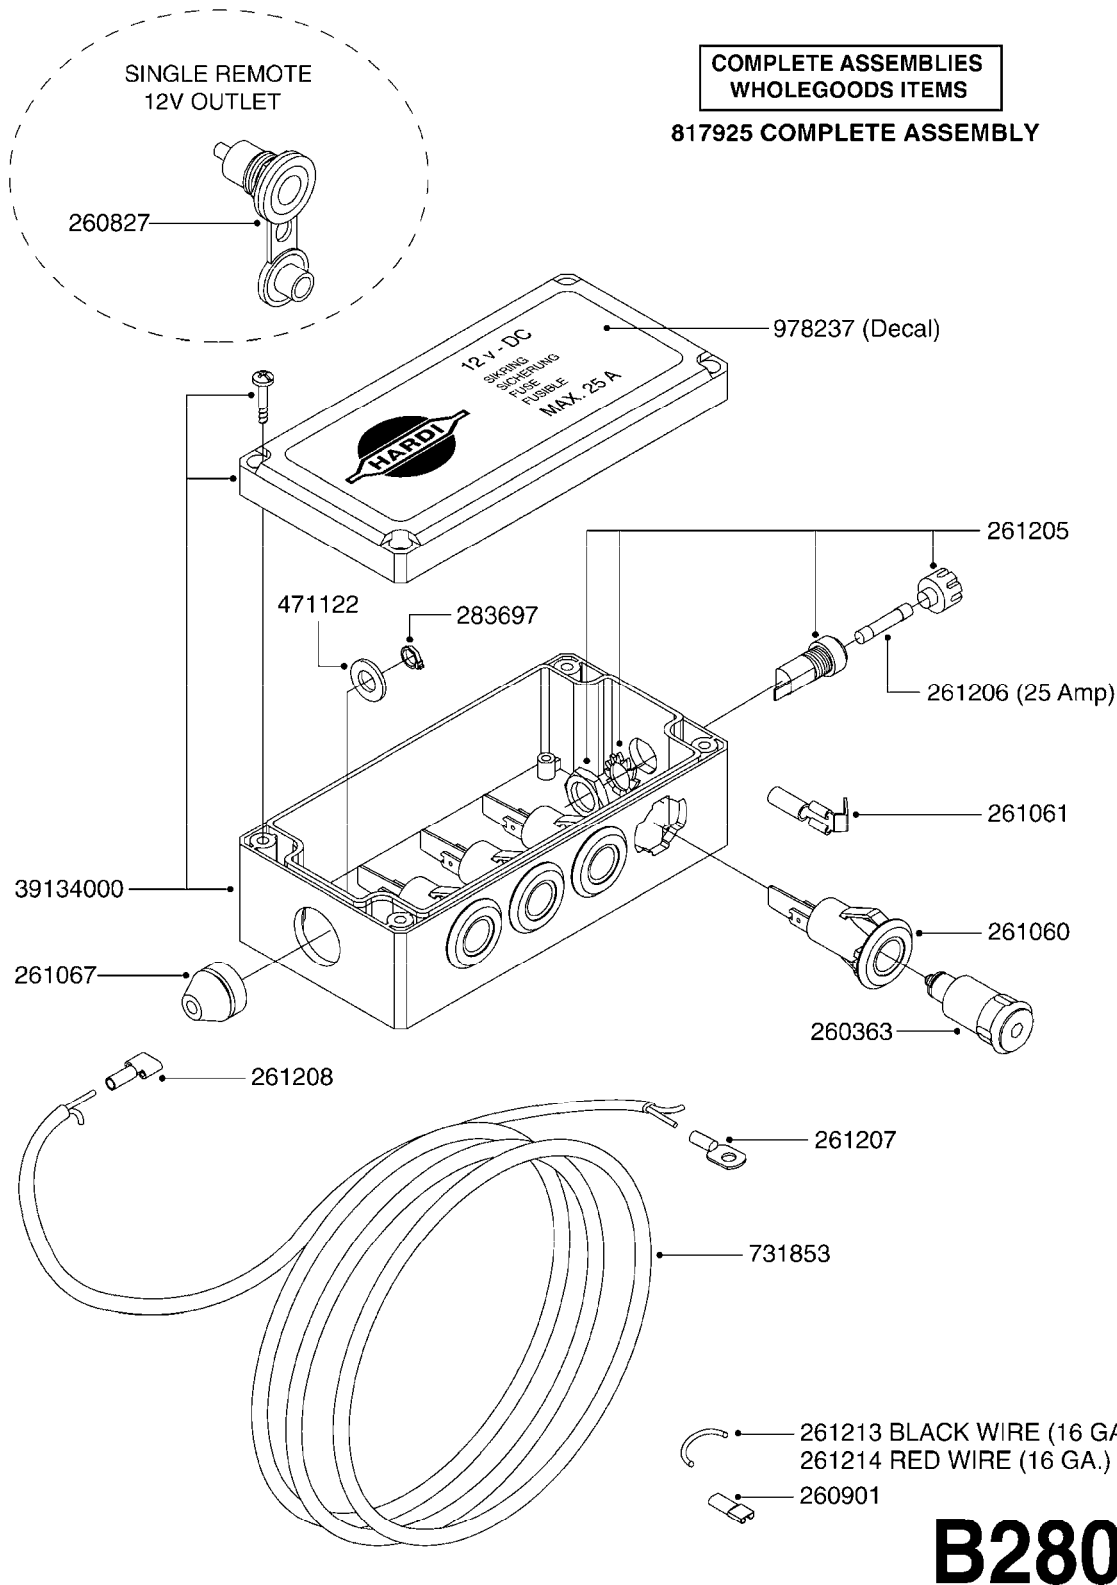

12 VOLT OUTLET BOX
B280-HIN, 30:05:13

Page 0
Date 06.04.2015 10:39

12 VOLT OUTLET BOX
B280-HIN, 30:05:13

Page 1

Date 06.04.2015 10:39

parts-n°	order qty	description
260363	1	PLUG 2 POLE 12V
260827	1	PLUG F.EC ATTACHMENTS
260901	1	SPADE F.ELEC CONN.1.5MM BLUE
261060	1	PLUG F.EC ATTACHMENTS
261061	1	SPADE F.ELEC.2 WAY CONNECTOR
261067	1	GROMMET 10-14 GREY
261205	1	FUSE HOLDER
261206	1	FUSE 25 A
261207	1	ELECTRIC CONNECTOR 4MM
261208	1	SPADE F.ELEC.CONNECTOR 4MM
261213	1	WIRE 6.4MM BLACK
261214	1	WIRE 6.4MM RED
283697	1	TIESTRAP 200MM
471122	1	WASHER D20/D10.5X2 SS
731853	1	CABLE 2X4MM L=138"
817925	1	OUTLET BOX 12 VOLT ELEC.
978237	1	DECAL OUTLET BOX
39134000	1	BOX, COMPLETE, 12V POWER BOX