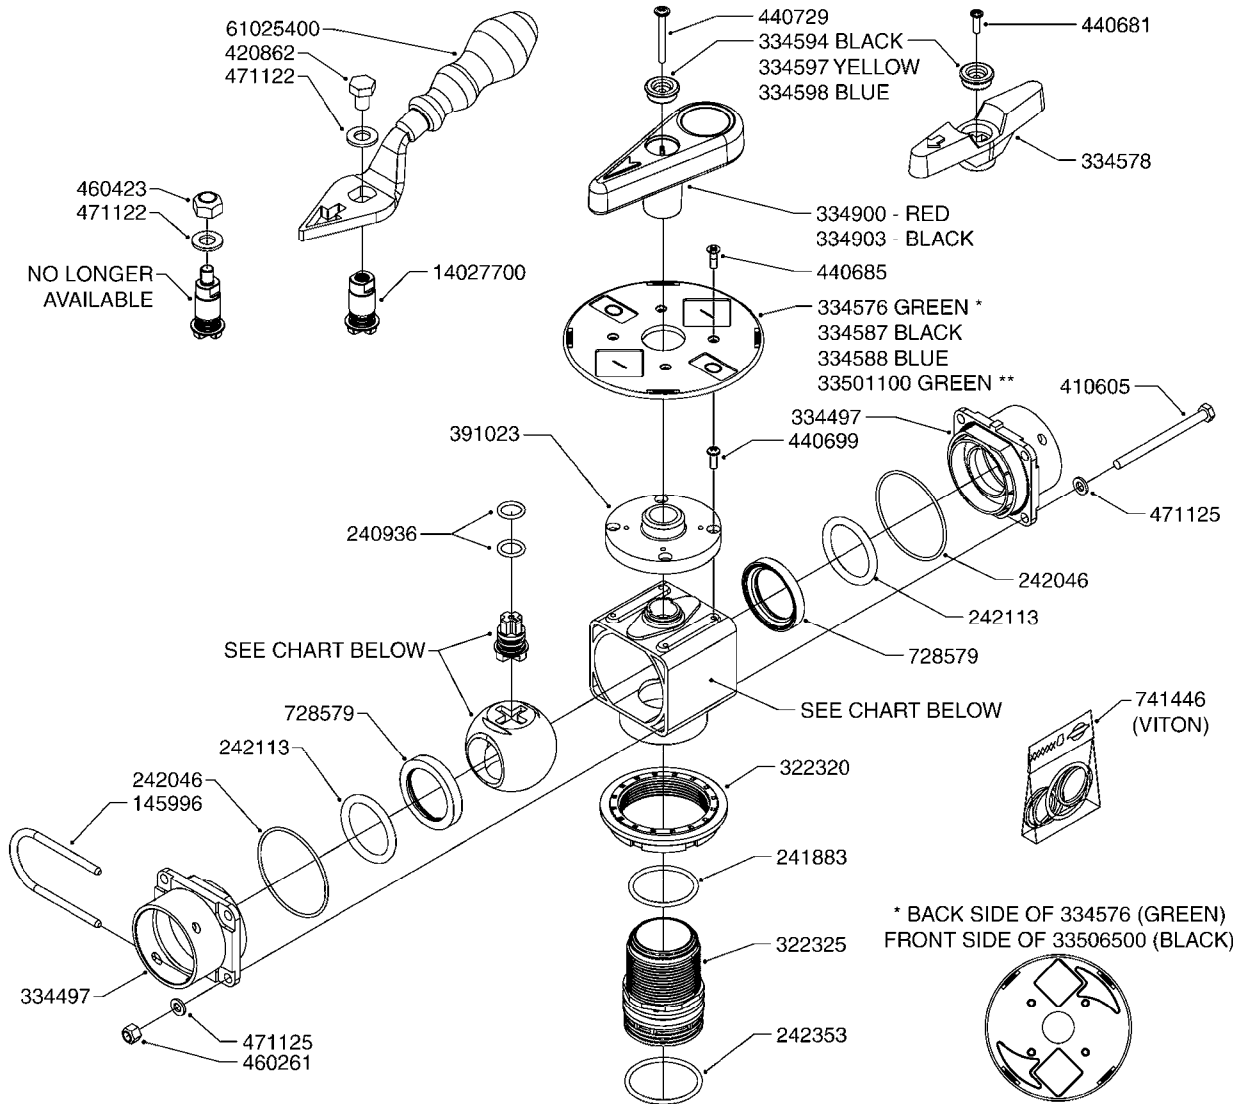

FOR S67 FITTINGS  
SEE PAGE H100

**B290**

MANIFOLD SYSTEM - PRESSURE  
B290-HIN, 29:10:12

Page 1

Date 06.04.2015 10:39

parts-n°	order qty	description
145996	1	FITT.DK S-67 FORK
160353	1	BRACKET F.PRESSURE MANIFOLD
160918	1	BRACKET F. MANIFOLD CM
242353	1	O-RING D44.2X3.0 VITON F.S-67
322224	1	FITT.DK S-67 TEE
322320	1	NUT F.3 WAY VALVE S56
334250	1	FITT.DK S-67 PLUG
334573	1	FITT.DK S-67 CONNECTOR
440675	1	SCREW F. PLASTIC 5X16 SS
841062	1	VALVE KIT S67 PRESS. MANIFOLD
841067	1	VALVE S67 PRESS.W/TEE MANIFOLD