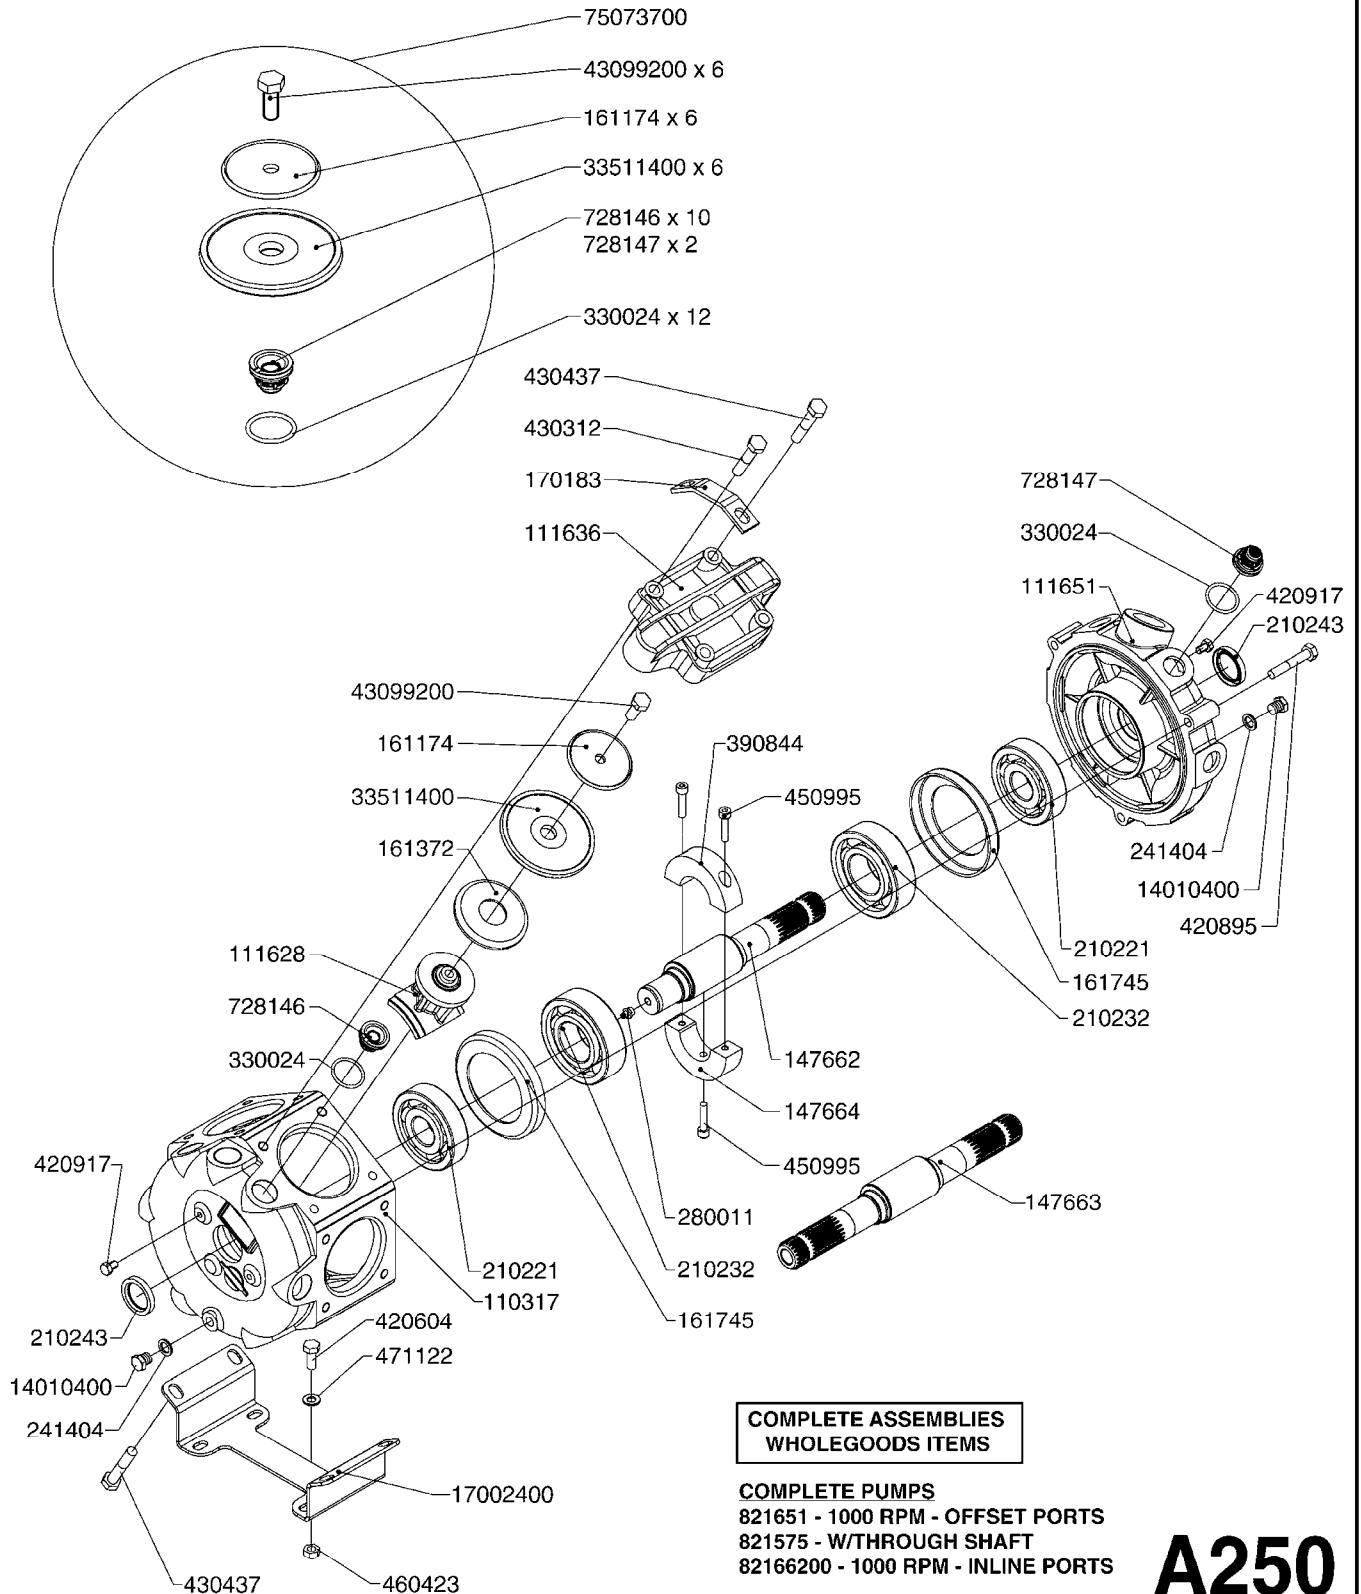

PUMP - 363/1000 RPM W/MOUNTING
A250-HIN, 01:12:11

Page 1
Date 06.04.2015 10:39

parts-n°	order qty	description
110317	1	PUMP CASING MODEL 360/361 PNTD
111628	1	CONNECTING ROD 363/5.5MM
111636	1	VALVE COVER 363 HEAVY DUTY
111651	1	CASTING F.363 1.5" PUMP(FRONT)
147662	1	CRANK SHAFT F.363/463-5.5MM
147663	1	CRANK SHAFT 363/463-5.5 THROUG
147664	1	COUNTERBALANCE 363/463 WEIGHT
161174	1	DIAPHRAGM DISC SS F.363 PUMP
161372	1	DIAPHRAGM BACKING DISC,320-361
161745	1	METAL SPACER F.363/463
170183	1	LIFT STRAP F.PUMP 360/361/462
210221	1	BEARING BALL 6407
210232	1	BEARING BALL 6310
210243	1	SEAL OIL 35 X 47 X 7
241404	1	DOWTYSEAL 1/4"
280011	1	GREASE NIPPLE 1/8' H TR
330024	1	O-RING D41,1/D34.5 X 3,5
390844	1	COUNTERBALANCE 363/463 POM
420604	1	BOLT HEX 8.8 DEL M10X25 FT DIN933
420895	1	BOLT HEX 8.8 RAW M10X60
420917	1	BOLT HEX 8.8 RAW M8X12 FT
430312	1	BOLT HEX 8.8 RAW M12X60
430437	1	BOLT HEX 8.8 RAW M12X65
450995	1	BOLT ALLEN M8X30 DIN 912 RAW
460423	1	NUT HEX M10X1.5 LOCK
471122	1	WASHER D20/D10.5X2 SS
728146	1	VALVE FOR 361(726890/707932)
728147	1	VALVE FOR 361 WHITE WITH HOLE
821575	1	PUMP 363/5.5 THROUGH SHAFT
821651	1	PUMP 363/5.5/1000 OSP
14010400	1	PLUG 1/4" BSP
17002400	1	FOOT F/363 PUMP (PAINTED)
33511400	1	DIAPHRAGM 361/363 pur 2006
43099200	1	BOLT HEX SS M12 X 30 DIN933 A4
75073700	1	PUMP KIT 361/363 "06"
82166200	1	PUMP 363/5.5 1.5"SUC 1000RPM