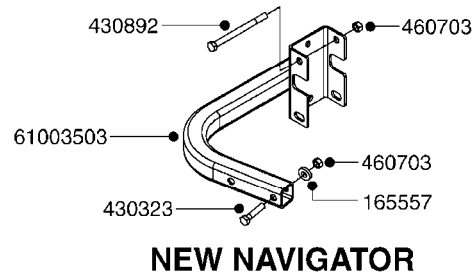

NK/LX/LY PRE-86