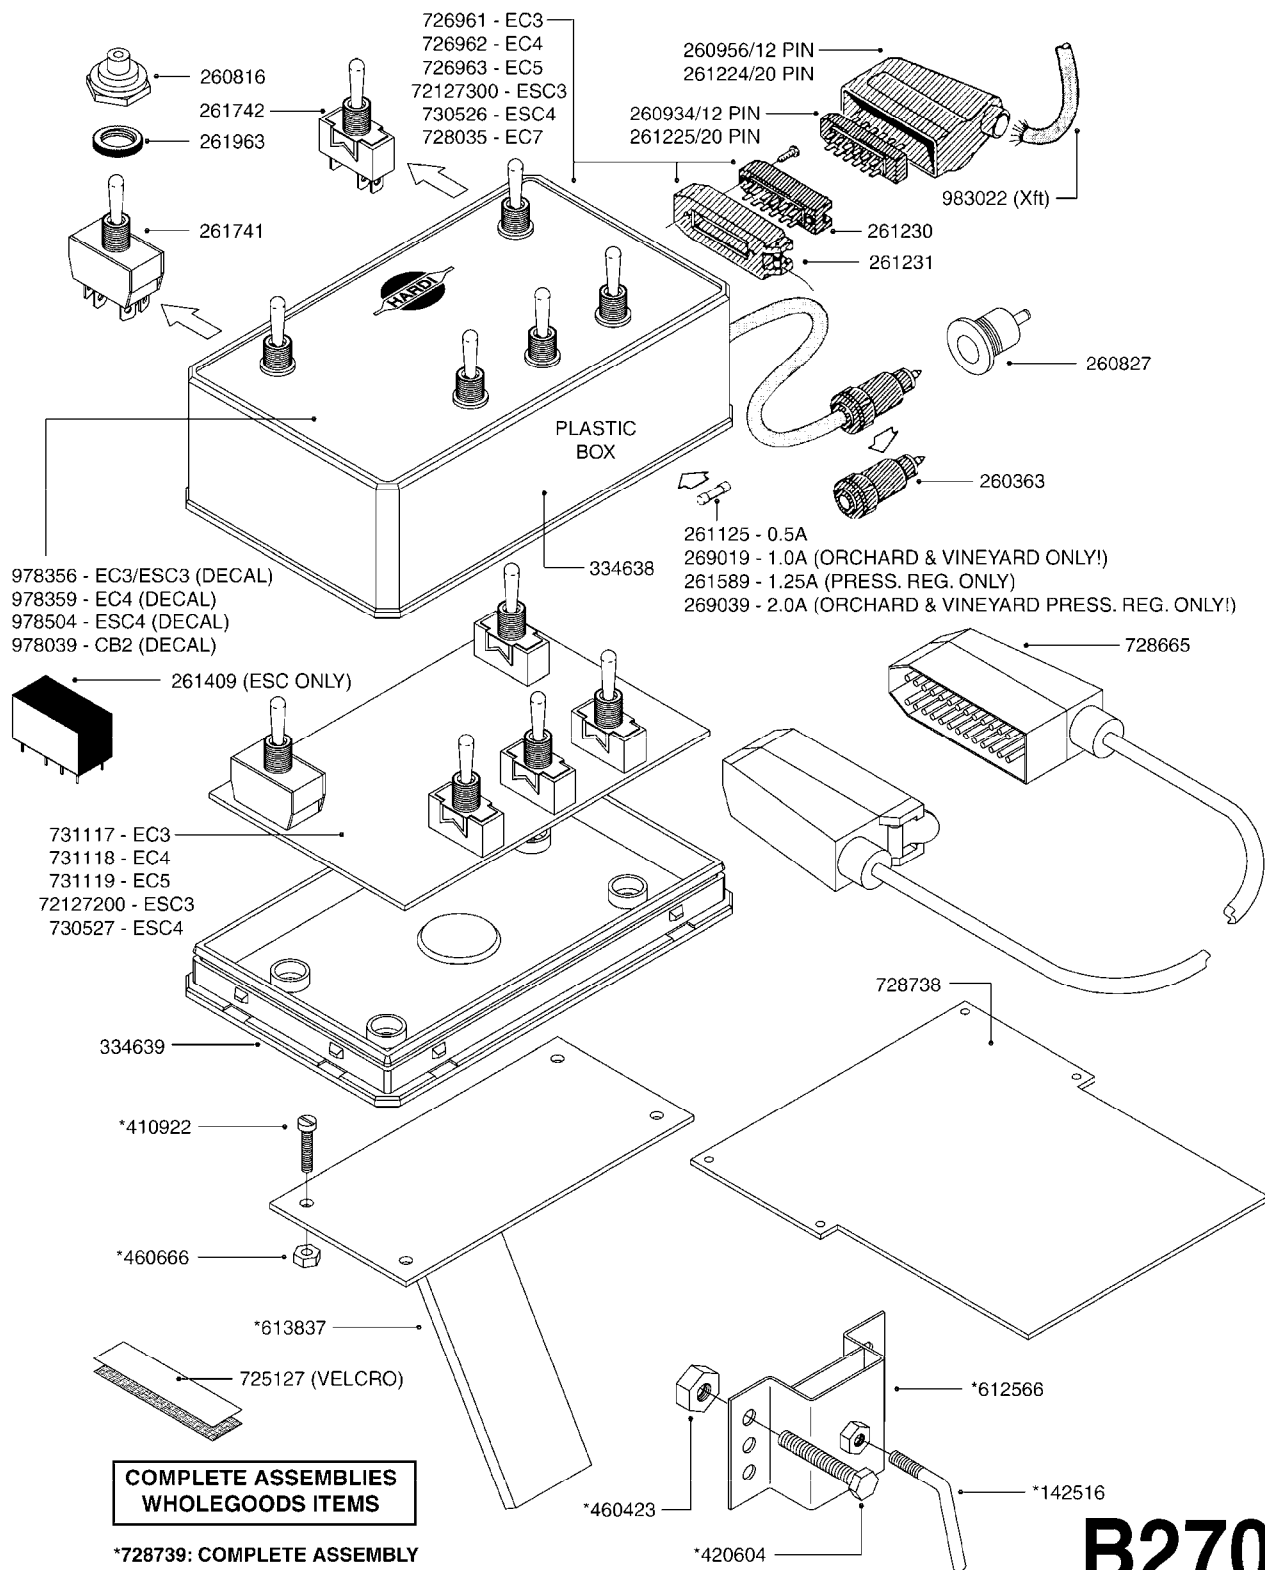

# B260

CONTROL BOX F/EC+EC-SC  
B260-HIN, 01:01:01

Page 1

Date 06.04.2015 10:39

parts-n°	order qty	description
142516	1	SCREW SET M10 BENT F. LOCKING
260363	1	PLUG 2 POLE 12V
260794	1	SWITCH F.PRESS ADJ.EC CONTROL
260816	1	CAP W/RUBBER BOOT F.EC SWITCH
260827	1	PLUG F.EC ATTACHMENTS
260864	1	SWITCH F.HY BOOM CONTROL BOX
260923	1	PLUG INSERT 12 POLE FEMALE
260934	1	PLUG INSERT 12 POLE MALE
260945	1	PLUG HOUSE 12 POLE FEMALE
260956	1	PLUG HOUSE 12 POL.MALE
261066	1	SWITCH 2 POLE
261125	1	FUSE 5 X 20 500mA
261224	1	PLUG HOUSING F/20 POLE MALE
261225	1	PLUG INSERT 20 POLE MALE
261230	1	PLUG INSERT 20 POLE FEMALE
261231	1	PLUG HOUSING 20 POLE FEMALE
410922	1	CYL.SKR 8.8 DEL M4X20 RST
411006	1	SCREW M4X40 SLOTTED
420604	1	BOLT HEX 8.8 DEL M10X25 FT DIN933
460423	1	NUT HEX M10X1.5 LOCK
460666	1	NUT HEX M4
612566	1	MOUNT BRACKET F.FAN CABLE ASSY
613837	1	MOUNT PLATE FOR EC CONTROL BOX
725006	1	CIRCUIT BOARD 4 VALVE
725014	1	CONTROL BOX EC 4 SEC./12 PIN
725056	1	PRINTED CIRC.W SW 3WAY 726961
726961	1	CONTROL BOX EC 3 SEC./20 PIN
726962	1	CONTROL BOX EC 4 SEC./20 PIN
727376	1	CIRCUIT BOARD F.ESC 3 BANK
728072	1	CABLE,20-PIN,6M EC/4
728073	1	CABLE,20-PIN,6M, EC/3
728075	1	CABLE F.CONTROL BOX 5M EC/3
728665	1	CABLE EXT.-QUICK ATTACH 20 PIN
728666	1	CABLE-QUICK ATTACH 12 PIN
728738	1	DOUB.CONT.BOX & OR F/M PLATE
728739	1	IN CAB CONTROL MOUNT KIT
729721	1	CONTROL BOX ESC3
983022	1	WIRE 12 x 0.5 x 2MM x 12"
10297303	1	CIRCUIT BOARD FOR T.M.S.
10411203	1	RELAY T-82