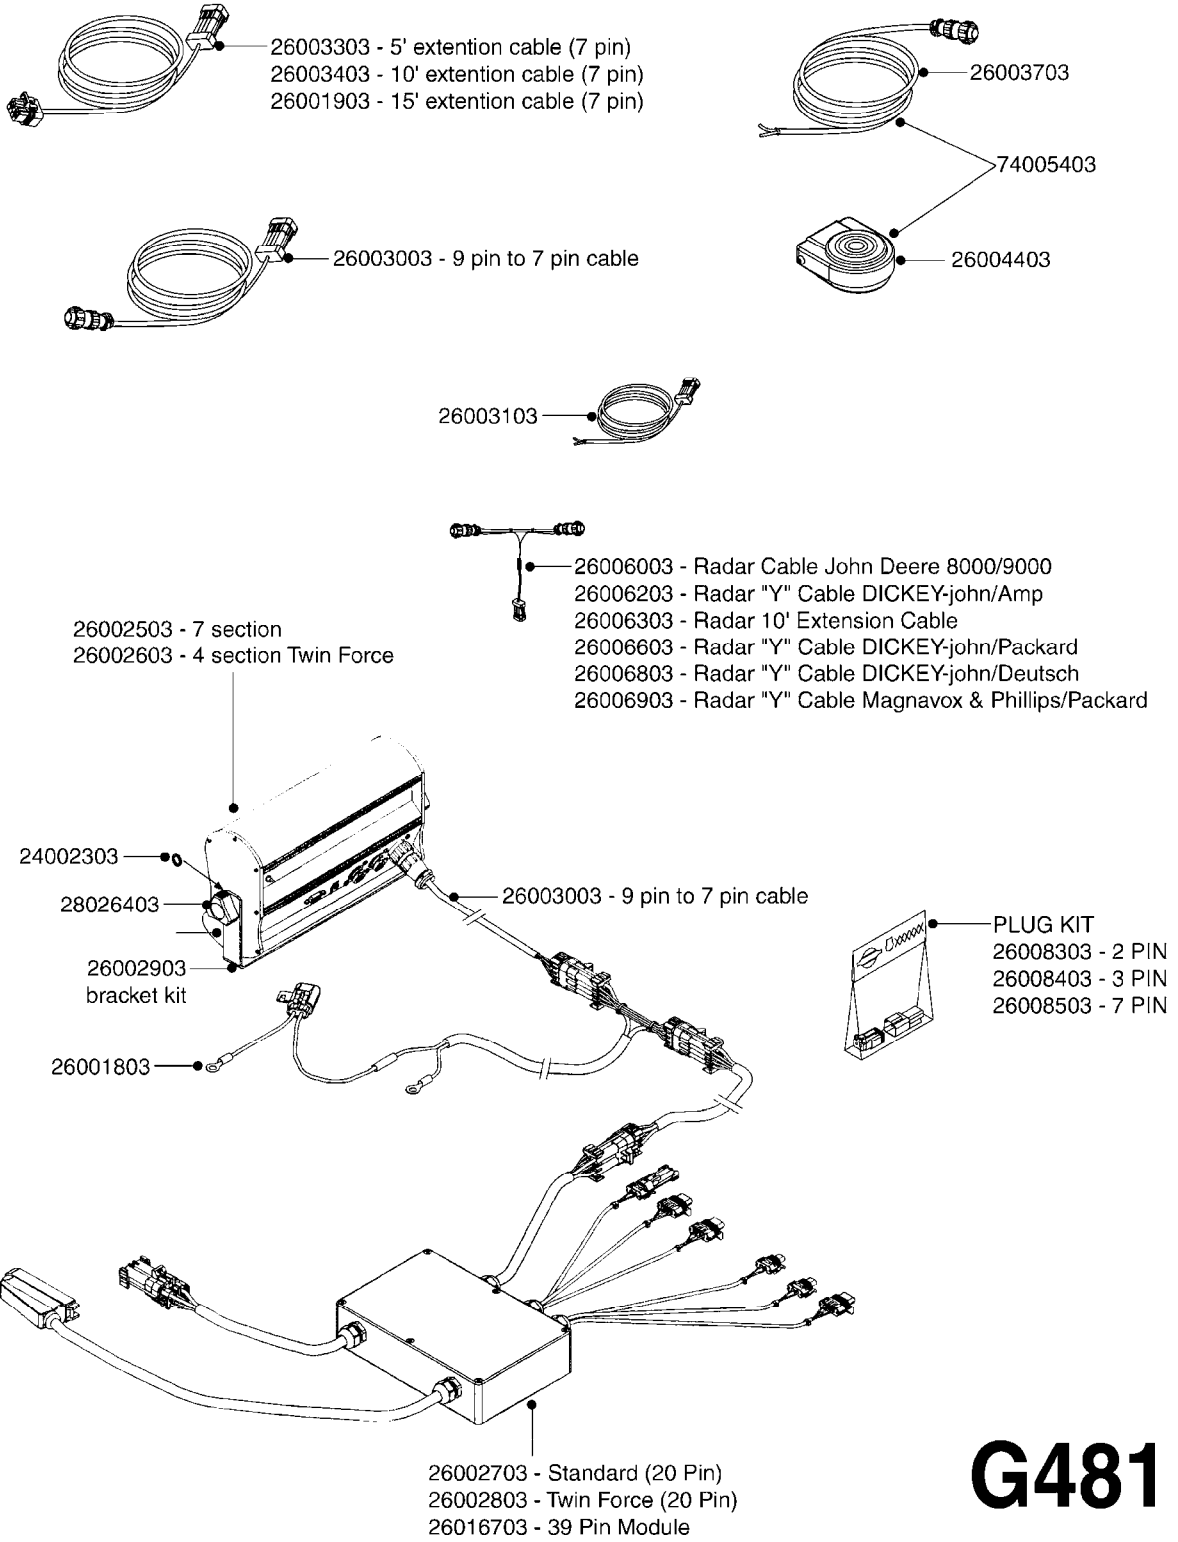

**G480**

HC 2500/HM1500 DISPLAY/SCANBOX  
G480-HIN, 15:11:09

Page 1  
Date 06.04.2015 10:41

parts-n°	order qty	description
142516	1	SCREW SET M10 BENT F. LOCKING
161411	1	MT.BRK. HC2500/HM1500 DISPLAY
26018300	1	ADAPTOR 2500 FOR SPRAYBOX II 39-PIN/REPLACES SCANBOX
260363	1	PLUG 2 POLE 12V
260827	1	PLUG F.EC ATTACHMENTS
261060	1	PLUG F.EC ATTACHMENTS
261589	1	FUSE 5 X 20 1.25 AMP
26176203	1	FUSE 5.0A QUICK-ACT.
261933	1	CABLE W/PLUG 2X25 L=71"
261934	1	CABLE W/PLUG 18X0.5MM L=79"
261935	1	SWITCH 2 POLE
261937	1	CIRCUIT BOARD F. SCANBOX
262099	1	PLUG SOCKET 3-POLE 2.5/3
450902	1	BOLT ALLEN HEAD M4 X 16MM
471055	1	WASHER D4.1/7.6 X 0.9
61029900	1	BRACKET FOR HC2500
731613	1	DISPLAY HC2500 NEW
731983	1	DISPLAY HM1500 REFURBISHED
732095	1	DISPLAY HM1500 NEW
732096	1	SCANBOX F.HM1500/HC2500
741580	1	PLUG 3-POLE 2.5/3
978045	1	DECAL QUICK GUIDE 1500/2500
978097	1	DECAL QUICK GUIDE 1500/2500 FR