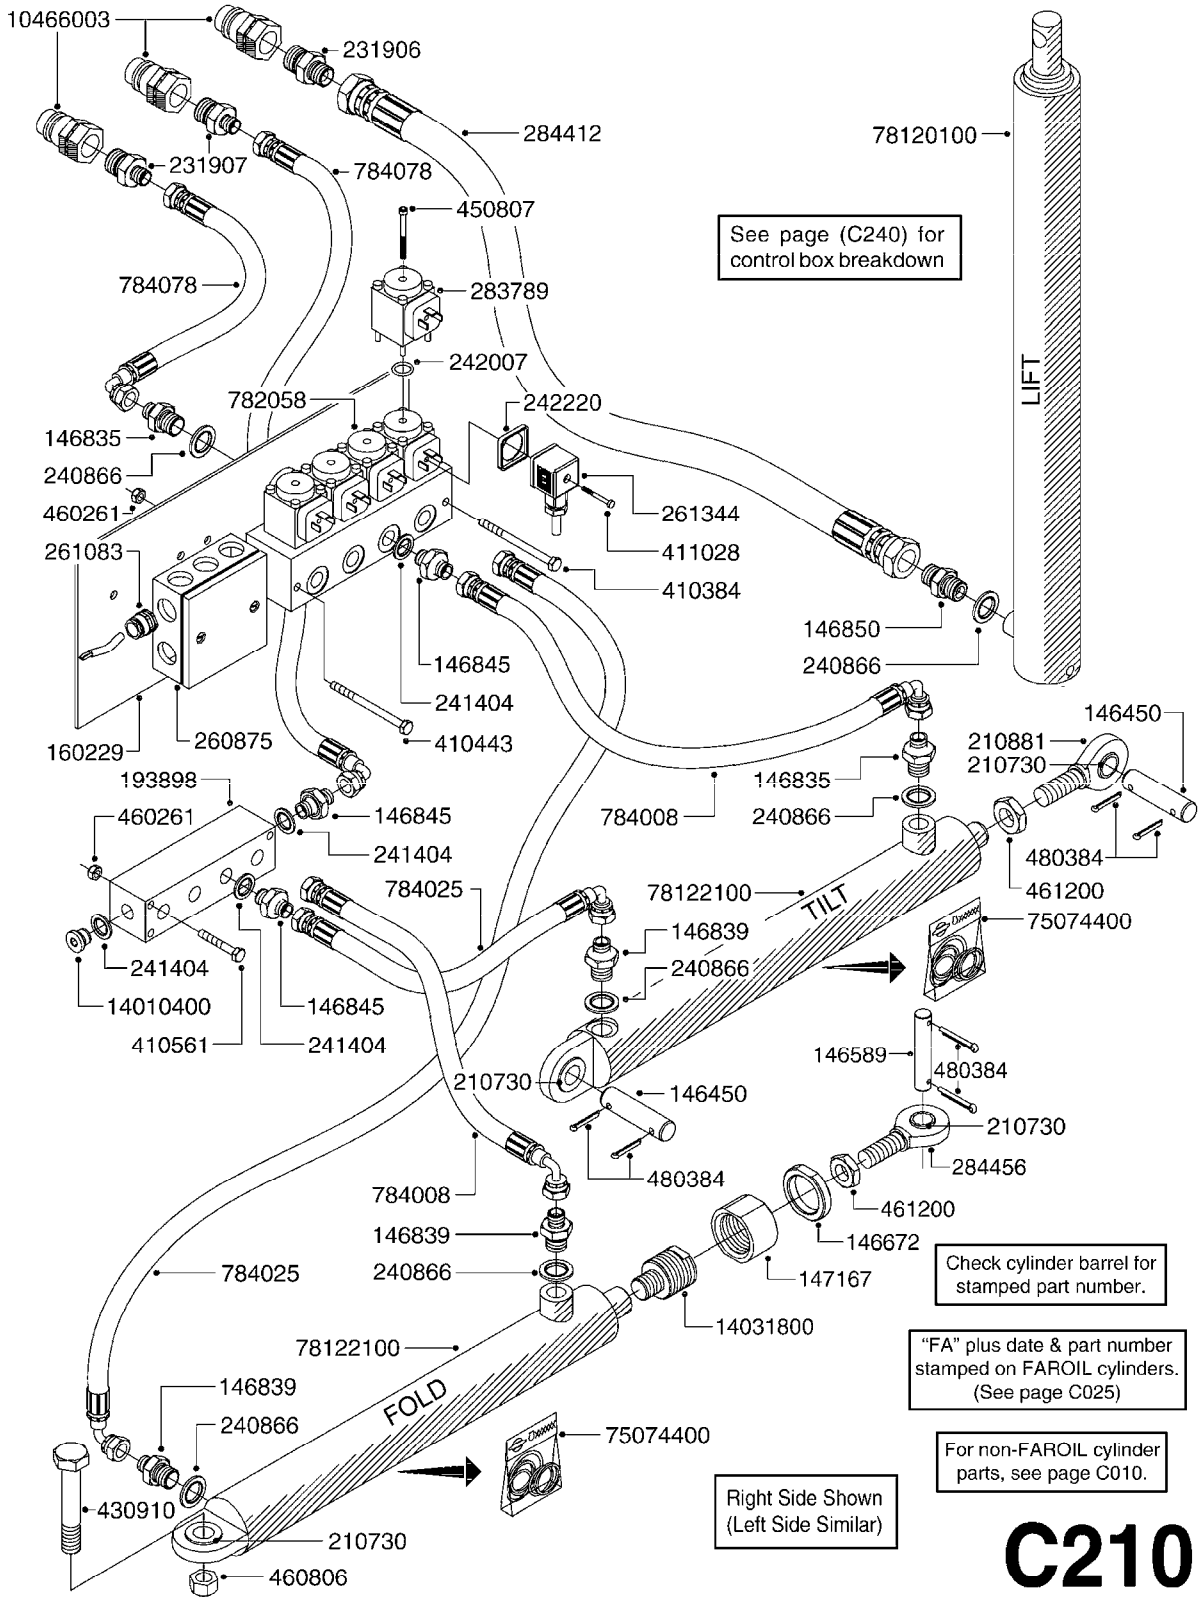

# C190

HYD EAG HZ 45-66' W/DH CONTROL  
C190-HIN, 03:09:09

Page 1  
Date 06.04.2015 10:40

parts-n°	order qty	description
145912	1	BUSHING D19.8/D17.0X7MM
146324	1	SHAFT D16.8 L102/2 X 5
146587	1	PIN D16.8 X 65
146835	1	HEX NIPPLE 1/4" - 3/8" BSP
146839	1	HEX NIPPLE 1/4"X3/8" BSP 0.7MM
146850	1	HEX NIPPLE 3/8"x3/8" - 1.8mm
146992	1	BUSHING F.CYLINDER
151872	1	BUSHING D22.0/18.0 10MM
160802	1	MOUNT PLATE F.HYD SOLENOID'HZ'
160803	1	COVER PLATE F.HYD SOLENOID'HZ'
210728	1	BEARING F.LINK HEAD M17
210879	1	LINK HEAD M16 x D17
231906	1	HEX NIPPLE 3/8"BSP X 1/2"NPT
231907	1	HEX NIPPLE 1/4"BSP X 1/2"NPT
240866	1	DOWTYSEAL 3/8"
242102	1	O-RING Ø9.25X1.78 NITRIL 90SH
260363	1	PLUG 2 POLE 12V
261692	1	PLUG ELEC.7 POLE FEMALE F.CABL
261693	1	PLUG ELEC. 7 POLE MALE
261741	1	SWITCH 2 POLE 12V TOGGLE PRESS
261753	1	PLUG ELEC.7 POLE FEMALE F.BASE
270561	1	SCREW W/SPRING ASSY. (QTY 1)
284029	1	COVER PLUS D10.5/12.0X5.0
284412	1	HOSE HY 3/8" X 315" STR+STR
410185	1	BOLT HEX 8.8 DEL M6X16 A2
411012	1	SCREW M5X30 STAINLESS
420847	1	BOLT HEX 8.8 DEL M8X85
440673	1	SCREW F.PLASTIC 5X12 SS
450964	1	SCREW M5X30 F.CYLINDER
460143	1	NUT HEX M8 LOCK A2 DIN985
460261	1	NUT HEX M6X1 LOCK A2 DIN985
460467	1	NUT HEX M5 GALV.
461198	1	NUT HEX M16X2 JAMB
461249	1	NUT HEX M22X1.5
471139	1	WASHER D22/D17X1.5 BRASS
480384	1	PIN COTTER 3/16 x 1-1/2"
729668	1	DISTRIBUTION BOX, 4 FUNCTION
729959	1	CONTROL BOX DAH 4-FUNCTION
729977	1	DAH DIRECTIONAL VLV JUNC. BOX
782080	1	MANIFOLD BLOCK, 4 FUNCTION
782115	1	HY SOLENOID VALVE DH HYD
782138	1	HY-BLOCK 1-VALVE W LS-PORT
784045	1	HOSE HY X 1/4 X 157.50"STR+STR
784056	1	HOSE HY X 1/4 X 394.00"STR+ELB
784091	1	HOSE HY X 1/4 X 295.25"STR+ELB
10466003	1	COUPLER PIONEER 8010-04 1/2NPT
28341503	1	HOSE HY X1/4X078.75"STR+ELB
28342603	1	HOSE HY X1/4X066.93"STR+ELB
28449403	1	HOSE HY X1/4X057.08"STR+ELB
75075000	1	SEAL KIT 78122600/27/28/29
78120300	1	CYLINDER 60/50/30 1100MM
78122700	1	CYLINDER 40/22X300MM RED
78122900	1	CYLINDER 40/22X300MM RED