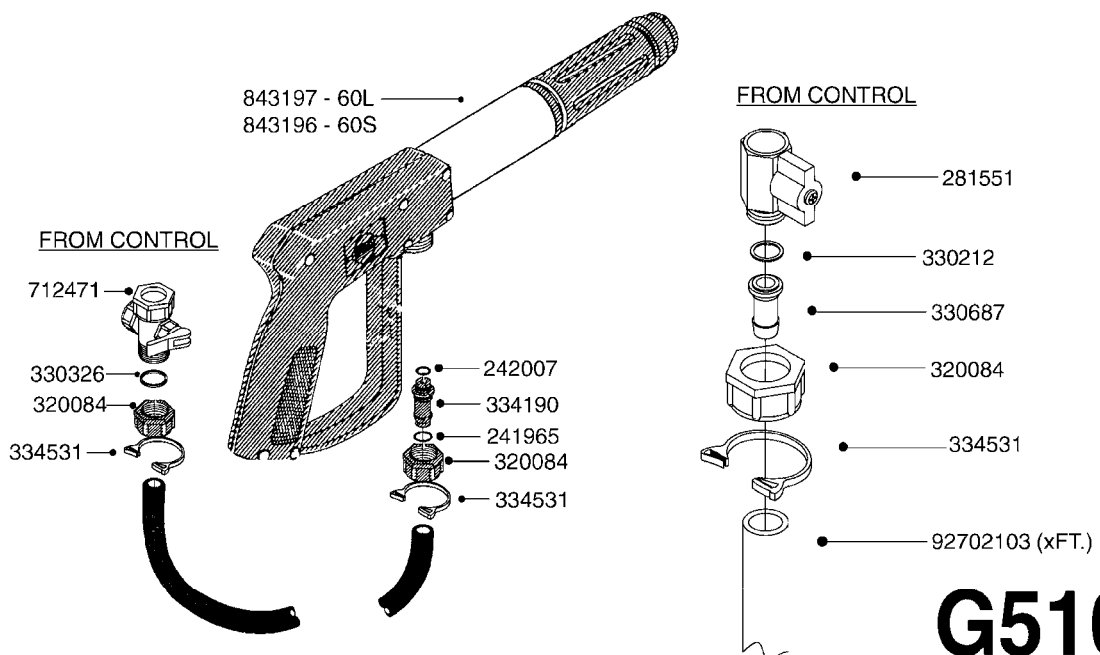

G510

HOSE WRAPS
G510-HIN, 19:05:11

Page 1

Date 06.04.2015 10:41

parts-n°	order qty	description
241965	1	O-RING 12.1 X 1.6
242007	1	O-RING D9.1X1.6
281551	1	BALL VALVE 1/2"
320084	1	FITT.DK NUT 1/2" BSP
330212	1	O-RING D19/D14X2.4 F.1/2"NUT
330326	1	O-RING D30/D24X2 F.1"NUT
330687	1	FITT.DK HB 1/2" F. 1/2" NUT
334190	1	FITT.DK HB 1/2' F. PISTOL 60S
334531	1	CLAMP HOSE PLASTIC 3/4"
636223	1	POST 12 VOLT TR30
712471	1	AGITATION VALVE ASSY. ON/OFF
843196	1	GUN, MODEL 60S
843197	1	HANDGUN KIT TYPE 60 LONG
10013403	1	BOLT HEX 3/8-16X1 1/4 HCS Z5
10013503	1	NUT HEX NC 3/8"
10178903	1	WRAP HOSE SIDE MOUNT PLATE
10179003	1	WRAP HOSE BOTTOM PLATE MOUNT
10179403	1	WRAP WELDMENT FOR HI101789
10179503	1	WRAP WELDMENT FOR HI101790
10225603	1	BKT.FOR HOSE WRAP MOUNT NL NK
10225703	1	WRAP HOSE BDL.BOTTOM PLATE
92702103	1	HOSE R X1/2" X300PSI WP X0012"