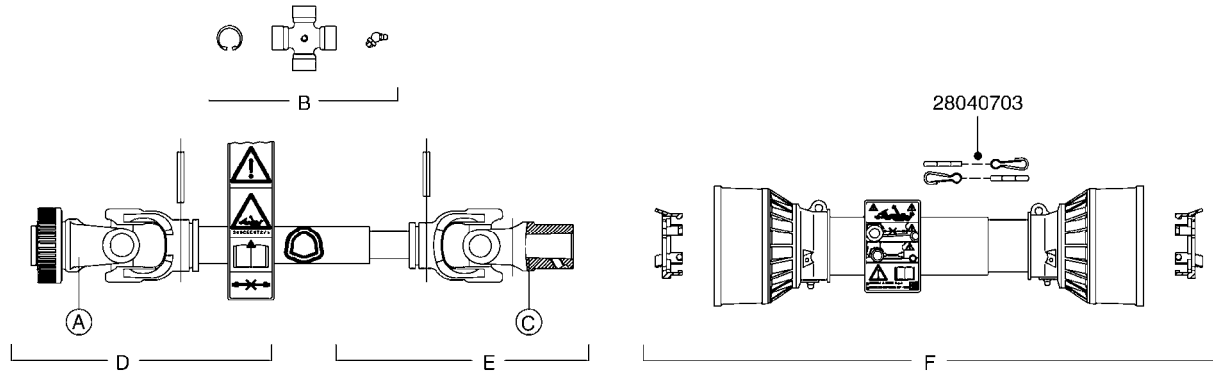

PTO	TRACTOR	IMPLEMENT	LENGTH	A	B	C	D	E	F
28020203	1-3/4" 20-SPLINE	1-3/8" 21-SPLINE	860/1313	28015703	28009403	28040603	28015803	28015903	28016003
28020303	1-3/8" 21-SPLINE	1-3/8" 21-SPLINE	860/1328	28015103	28015203	28015303	28015403	28015503	28015603
829445	1-3/8" 6-SPLINE	1-3/8" 6-SPLINE	810/1219	284041	289045	289041	28016703	28016803	289050
829446	1-3/8" 6-SPLINE	1-3/8" 6-SPLINE	810/1230	289040	284041	289040	28016203	28016303	289049
829480	1-3/8" 21-SPLINE	1-3/8" 21-SPLINE	1210/1912	28005200	289042	28005800	28006700	28007300	28008100
829482 *	1-3/8" 6-SPLINE	Ø25 CONE 3	610/912	28005400	289042	28006000	28008500	28007500	28008600
829483 *	1-3/8" 6-SPLINE	Ø30 CONE 4	610/912	28005400	289042	28006100	28008500	-	28008600
829484 *	1-3/8" 6-SPLINE	1-3/8" 6-SPLINE	610/912	28005400	289042	28006200	28008500	-	28008600
829486	1-3/8" 6-SPLINE	Ø30 CONE 4	860/1328	28005400	289042	28006100	28006900	-	28008100
829487 *	1-3/8" 6-SPLINE	1-3/8" 6-SPLINE	860/1328	28005400	289042	28006200	28006900	-	28008100
829490	1-3/8" 6-SPLINE	Ø30 CONE 4	1210/1912	28005400	289042	28006100	28006900	-	28008100
829491	1-3/8" 6-SPLINE	Ø1"	610/912	28005400	289042	28006300	28008500	28007800	28008600
829502 *	1-3/8" 6-SPLINE	1-3/8" 6-SPLINE	1210/1912	28068800	28069700	28073000	-	-	28072800

* Supplier changed in 2011 - see page A560 for "AMA" PTO's (yellow and black shields).

A480