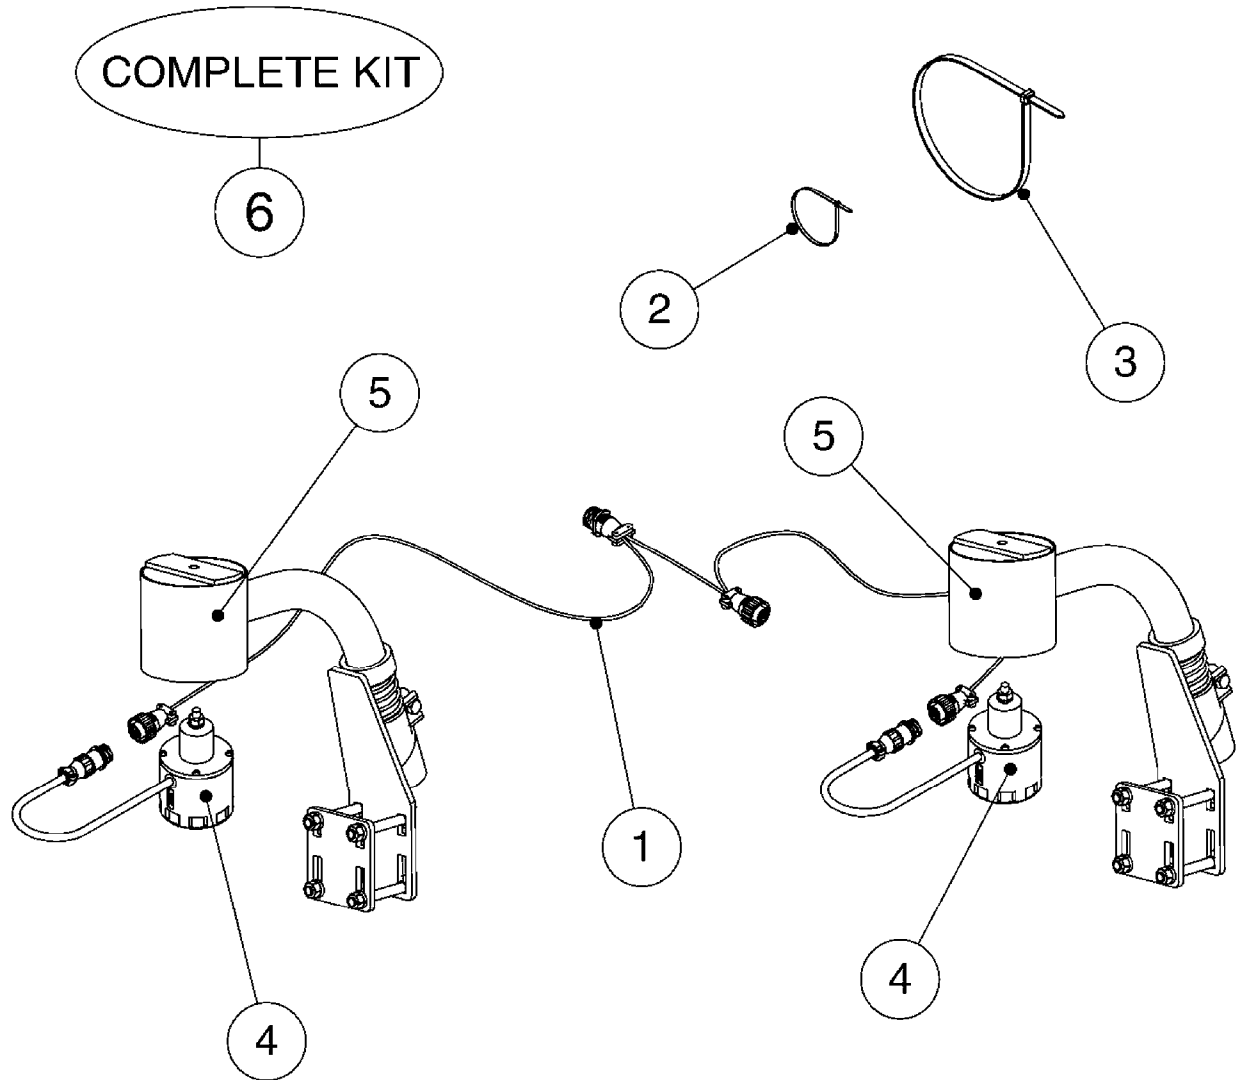

G720

NORAC SEVERE TERRAIN KIT
G720-HIN, 18:03:10

Page 1

Date 06.04.2015 10:41

Pos.	parts-n°	order qty	description
1	26030300	1	NORAC SEVERE TERRAIN CABLE
2	28024103	1	TIE STRAP L=8" x W=3/16"
3	28025203	1	TIE STRAP L=23" x W=1/2"
4	28086400	1	UC4 ULTRASOUND SENSOR NORAC
5	28086500	1	UC4 SENSOR MOUNTING BKT. NORAC
6	72591600	1	NORAC HC SEVERE TERRAIN KIT