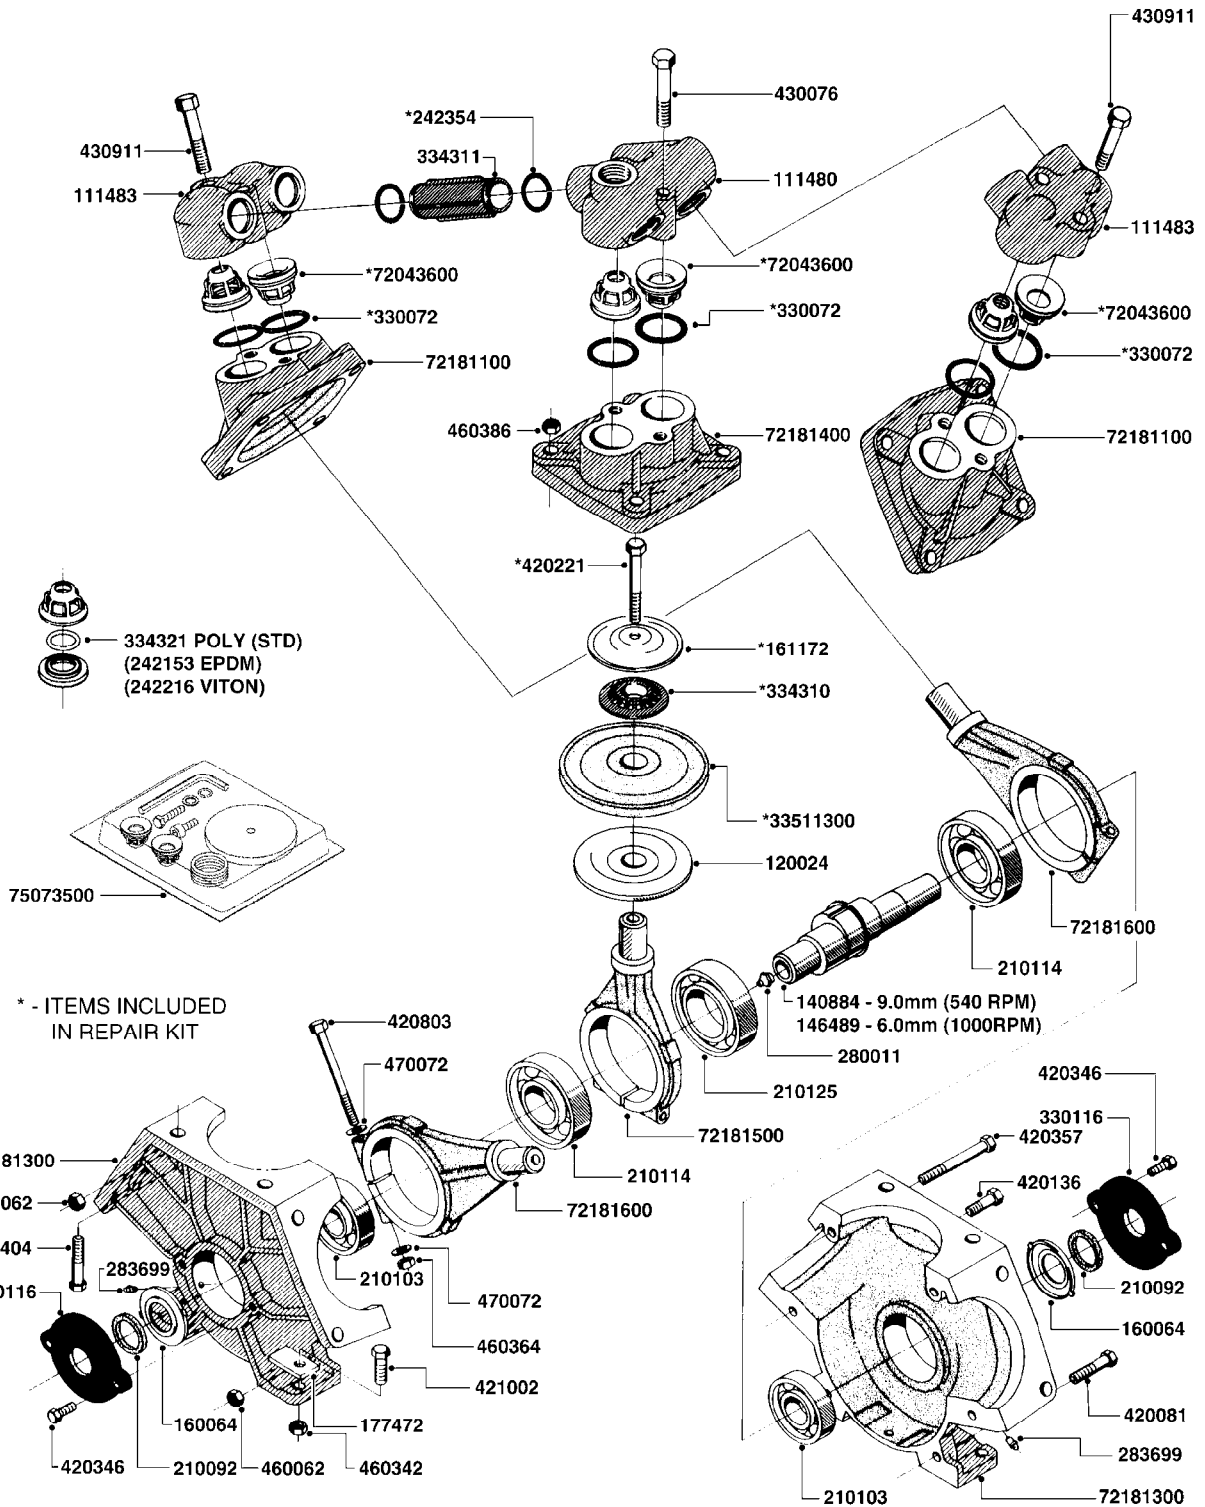

main group	page-n°	date	description
Fittings, Bulk Hose & Clamps	G450-HIN	19:05:11	HANDGUN TYPE 60S/60L POST 95
	G480-HIN	15:11:09	HC 2500/HM1500 DISPLAY/SCANBOX
	G481-HIN	16:12:08	MUSTANG 3500 CONTROLLER
	G490-HIN	08:04:10	TRANSDUCERS AND ACCESSORIES
	G510-HIN	19:05:11	HOSE WRAPS
	G520-HIN	01:05:13	PRESSURE GAUGES
	G540-HIN	20:12:10	QUICKFILL-PLMBNG SYS-TRLR SPYR
	G550-HIN	20:12:10	QUICKFILL-UPDATE 97-TRAILER
	G600-HIN	19:05:11	REMOTE GAUGE-BK 180 & EC
	G610-HIN	12:12:05	REMOTE GAUGE-ESC SPRAYERS-4"
	G611-HIN	19:05:11	REMOTE GAUGE-MAGNETIC BASE KIT
	G612-HIN	30:09:14	REMOTE GAUGE - NAVIGATOR M
	G630-HIN	28:11:06	RINSE SYSTEM NOZZLES
	G640-HIN	19:05:11	RINSE SYSTEM PLUMBING
	G645-HIN	12:12:05	SAFETY CHAINS
	G650-HIN	13:06:11	SIGHT GAUGE - REMOTE
	G680-HIN	01:01:01	TRAFFIC LIGHT KIT
	G702-HIN	05:08:14	SPRAYBOX II
	G705-HIN	01:12:10	JUNCTION BOX - LIQUID
	G710-HIN	16:05:12	39 PIN CABLES
	G711-HIN	09:05:13	ELECTRIC END NOZZLE KIT
	G712-HIN	09:12:14	NORAC UC4 BOOM HEIGHT CONTROL
	G713-HIN	10:12:14	NORAC VARIABLE RATE VALVE UC4
	G720-HIN	18:03:10	NORAC SEVERE TERRAIN KIT
	G722-HIN	10:12:14	NORAC UC5 BOOM HEIGHT CONTROL
	G723-HIN	10:12:14	NORAC VAR. RATE VALVE UC4/UC5
	H010-HIN	28:11:06	FITTINGS-CAP NUTS & HOSE BARBS
	H020-HIN	01:01:01	FITTINGS-T-PIECES,CAPS & ELBOWS
	H030-HIN	01:01:01	FITTINGS - HEXAGON NIPPLES
	H040-HIN	01:01:01	FITTINGS - NIPPLES & ELBOWS
	H050-HIN	31:03:09	FITTINGS - HOSE CONNECTORS
	H060-HIN	01:01:01	FITTINGS - BULKHEAD
	H070-HIN	01:02:12	FITTINGS - S-40
	H080-HIN	01:02:12	FITTINGS - S-53
H090-HIN	01:01:01	FITTINGS - S-56 & S-61	
H100-HIN	08:11:12	FITTINGS - S-67	
H110-HIN	08:11:12	FITTINGS - S-93	
H120-HIN	11:05:10	BULK HOSE	
H130-HIN	05:07:11	HOSE CLAMPS	