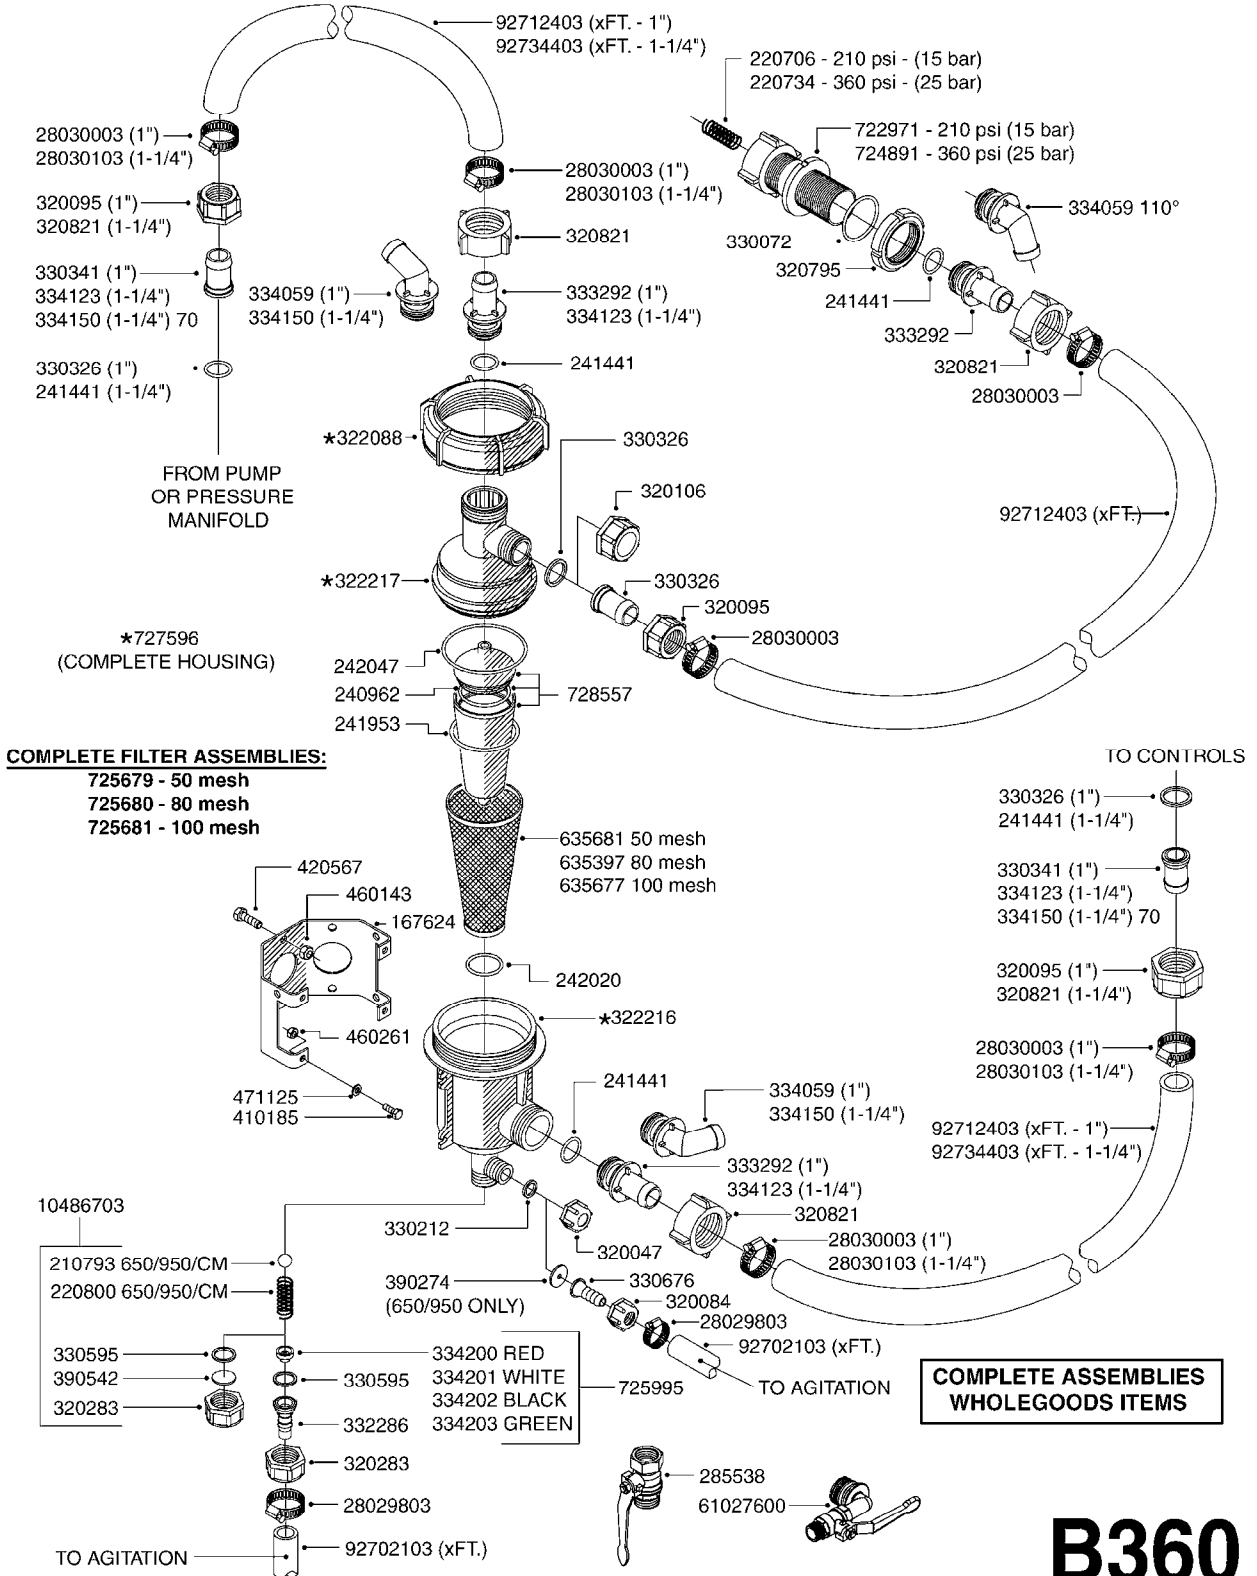

B360

SELF CLEANING FILTER-SCREW TOP
B360-HIN, 27:05:09

Page 1
Date 06.04.2015 10:39

parts-n°	order qty	description
10486703	1	KIT F.UPDATING SCF
167624	1	MOUNT BRACKET F. SCF
210793	1	BALL F.SCF
220706	1	SPRING SCF 12 BAR
220734	1	SPRING SCF 25 BAR
220800	1	SPRING F.SCF
240962	1	O-RING D57,2X3 NITRIL
241441	1	O-RING D29.3X3
241953	1	O-RING D73,03X3,53 VITON
242020	1	O-RING 39.2 X 3 VITON
242047	1	O-RING 89.5 X 3.0 VITON
28029803	1	CLAMP HOSE GEAR P1/2" 6708
28030003	1	CLAMP HOSE GEAR P1" 6716
28030103	1	CLAMP HOSE GEAR P5/4-S1.5"6724
285538	1	BALL VALVE 3/4" BSP
320047	1	FITT.DK CAPNUT 1/2" BSP
320084	1	FITT.DK NUT 1/2" BSP
320095	1	FITT.DK NUT 1" BSP
320106	1	FITT.DK CAPNUT 1" BSP
320283	1	FITT.DK NUT 3/4"BSP
320795	1	FITT.DK NUT 1-1/2" BSP JAMB
320821	1	FITT.DK NUT 1-1/2" BSP
322088	1	NUT LARGE F.SCF BODY
322216	1	SCF HOUSING (THREADED) F.GROVE
322217	1	SCF TOP (THREADED) W/GROVE
330072	1	O-RING D53.5/D45.5X4
330212	1	O-RING D19/D14X2.4 F.1/2"NUT
330326	1	O-RING D30/D24X2 F.1"NUT
330341	1	FITT.DK HB 1" F. 1" NUT
330595	1	O-RING D24.6/D20X2.1 -3/4"
330676	1	FITT.DK HB 3/8" F. 1/2" NUT
332286	1	FITT.DK HB 1/2" F. 3/4" NUT
333292	1	FITT.DK HB 1"O'RING F.1-1/2"
334059	1	FITT.DK EL 1" 110 DEG.F.1-1/2"
334123	1	FITT.DK HB 1-1/4"O-RNG F.1-1/2"
334150	1	FITT.DK HB 1-1/4" 110 F.1-1/2"
334200	1	ORFICE 3MM FOR SCF RED
334201	1	ORFICE 4MM FOR SCF WHITE
334202	1	ORFICE 5MM FOR SCF BLACK
334203	1	ORFICE 6MM FOR SCF GREEN
390274	1	ORIFICE ID4.0/18/1.5
390542	1	PLUG WASHER FOR 3/4'CAP NUT
410185	1	BOLT HEX 8.8 DEL M6X16 A2
420567	1	BOLT HEX 8.8 DEL M8X30 FT
460143	1	NUT HEX M8 LOCK A2 DIN985
460261	1	NUT HEX M6X1 LOCK A2 DIN985
471125	1	WASHER M6U D12/D6.4x1.6 SS A2
61027600	1	VALVE 1/2"BSP ASSY S5390
635397	1	SCREEN SCF 80 MESH
635677	1	SCREEN SCF 100 MESH
635681	1	SCREEN SCF 50 MESH
722971	1	SAFETY VALVE SCF 217PSI (15BAR)
724891	1	SAFETY VALVE SCF 25 BAR
725679	1	SCF ASSY.50 W/THREADED TOP CAP
725680	1	SCF ASSY.80 W/THREADED TOP CAP
725681	1	SCF ASSY.100 W/THREADED CAP
725995	1	BAG FOR SCF
727596	1	SCF HOUSING COMPLETE
728557	1	CONE F.SCF RED
92702103	1	HOSE R X1/2" X300PSI WP X0012"
92712403	1	HOSE R X1" X300PSI WP X0012"