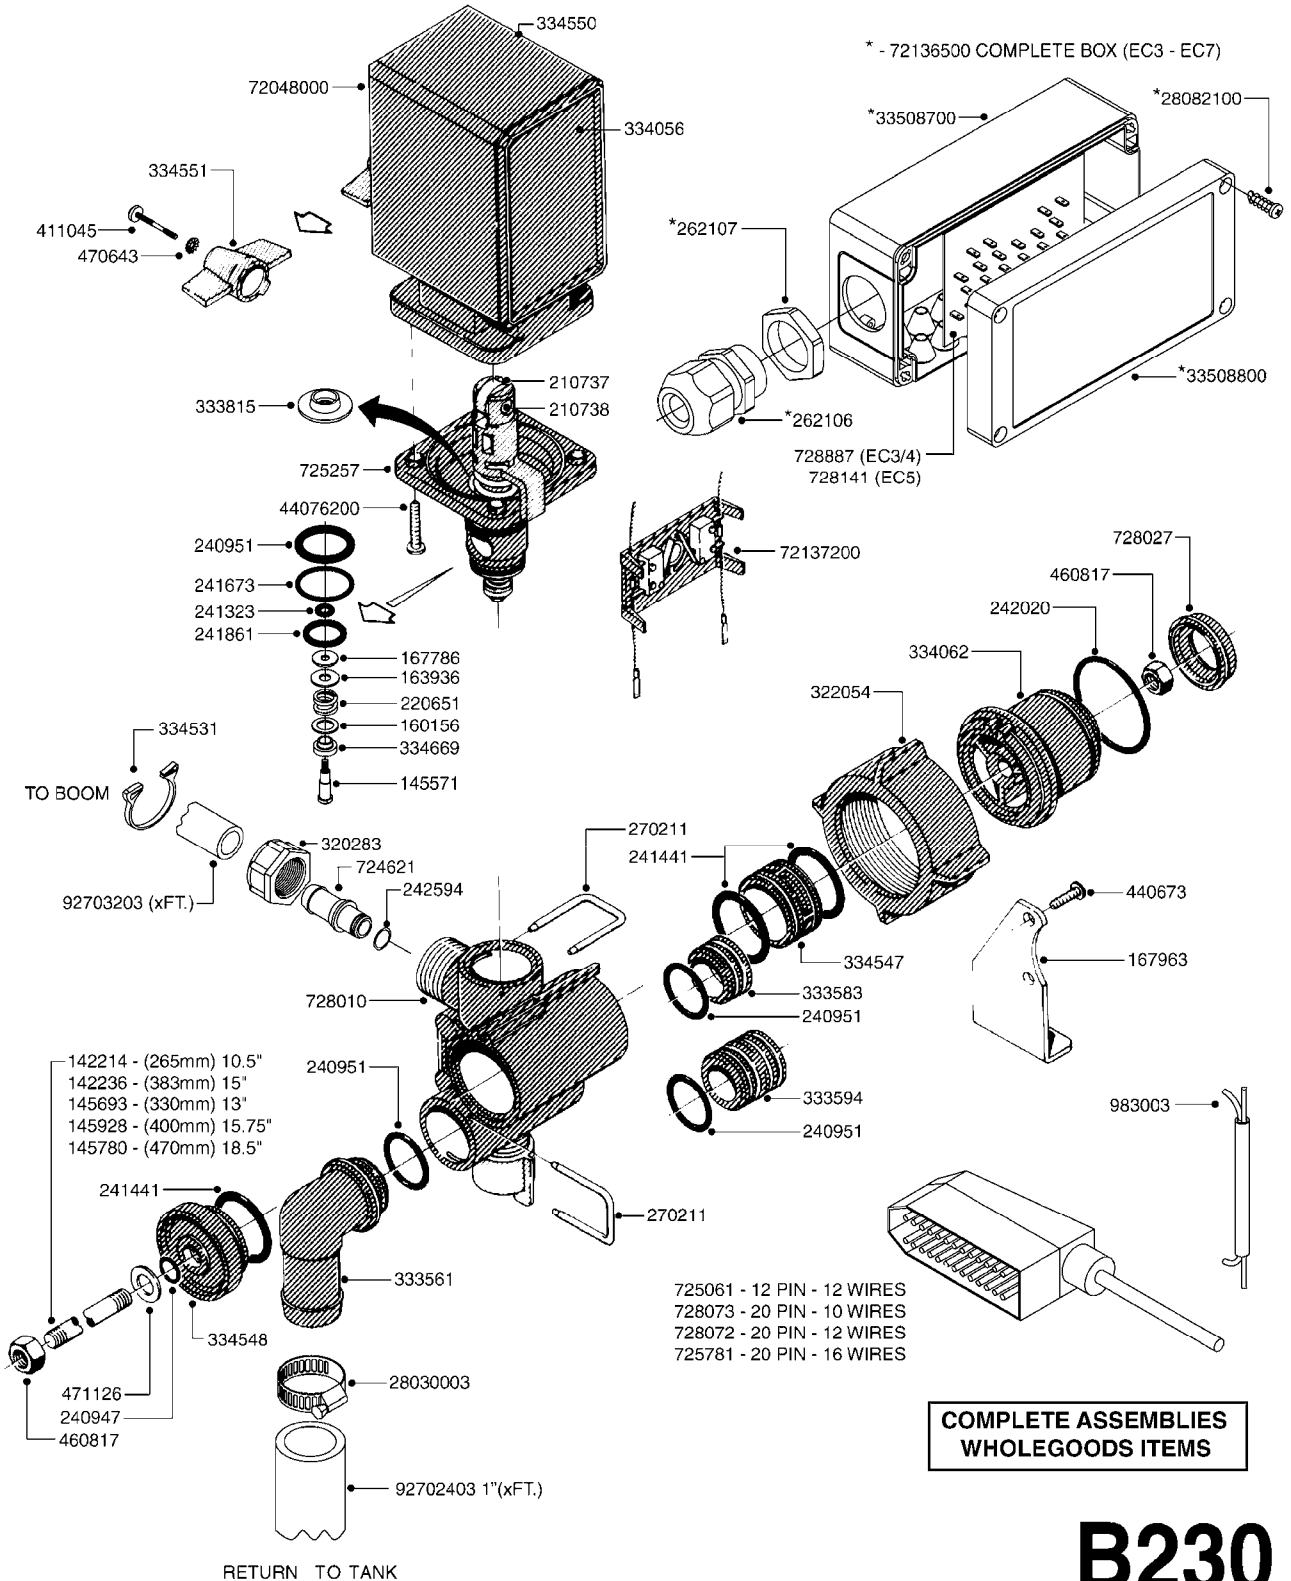

EC BOOM VALVE-ELEC.(GRN GRIP)
B230-HIN, 29:05:13

parts-n°	order qty	description
142214	1	STUD BOLT - M8X265, 3 SECTION
142236	1	STUD BOLT 8 X 381 - 8 MODULS
145571	1	STUD BOLT F/PNEUM. DISTRIBUTOR
145693	1	STUD BOLT - M8X330, 4 SECTION
145780	1	STUD BOLT - M8X470, 6 SECTION
145928	1	STUD BOLT - M8X400, 5 SECTION
160156	1	WASHER D14.1/D9.2X1 SS
163936	1	WASHER D15/D6.2X1
167786	1	WASHER D13/D4.2X1
167963	1	MOUNT BKT.F.EC BOOM SEC.
210737	1	BEARING BALL D7 RSTO 5 TN
210738	1	BEARING ROLLER D7 L=16 SS
220651	1	SPRING PRESSURE D12.5/5
240947	1	O-RING D7.3X2.4 NITRIL
240951	1	O-RING D21.2X3 NITRIL
241323	1	O-RING D5.3X2.4 NITRIL
241441	1	O-RING D29.3X3
241673	1	O-RING D22.1X1.6
241861	1	O-RING D15.3X2.4 VITON
242020	1	O-RING 39.2 X 3 VITON
242594	1	O-RING D14 X 1.78 SCH.70-EPDM
262106	1	BULKHEAD F. CABLE 6.5-14 BLACK
262107	1	NUT F. BULKHEAD CABLE BLACK
270211	1	FITT.DK S25 FORK L=37.5
320283	1	FITT.DK NUT 3/4"BSP
322054	1	UNION NUT BLACK S61 x 2
333561	1	FITT.DK ELB.1" EC RETURN
333583	1	END PIECE FOR BYPASS
333594	1	CONNECTING PIECE F. BYPASS
333815	1	DISTANCE RING
334056	1	COVER F/MOTOR HOUSE EC DIST.
334062	1	CONNECT. BRANCH F/EC OP. UNIT
334531	1	CLAMP HOSE PLASTIC 3/4"
334547	1	CONNECTING PIECE F. PRESSURE
334548	1	END COVER
334550	1	MOTOR HOUSE SECT VALVE
334551	1	GRIP F.MAN.OP.EC ON/OFF GREEN
334669	1	VALVE CONE D14/D7-SH 63 WHITE
411045	1	SCREW M4 X 16MM STAINLESS
440673	1	SCREW F.PLASTIC 5X12 SS
460817	1	NUT HEX M8 STAINLESS DIN 934
470643	1	WASHER LOCK
471126	1	WASHER D16/D8.4X1.6 SS
724621	1	FITT.DK HB 3/4"ASSY F.3/4" NUT
725061	1	CABLE - EC 12WIRE L=6000mm
725257	1	SPINDLE SECT. F/EC DISTRIBUTOR
725781	1	CONNECTING CABLE L=6000-AC 5
728010	1	DISTRIB HOUSING W/CONST PR GRN
728027	1	BUSHING WITH SEAT
728072	1	CABLE,20-PIN,6M EC/4
728073	1	CABLE,20-PIN,6M, EC/3
728141	1	CIRCUIT BOARD F.EC7 CONN. BOX
728887	1	CIRCUIT BOARD EC CONTROL
983003	1	CABLE ELEC.2X1MM WIRE BLACK EC
28030003	1	CLAMP HOSE GEAR P1" 6716
28082100	1	SCREW F. BOX LID 1/4" L=20
33508700	1	BOX 160X80X40 BLACK 1-HOLE
33508800	1	LID 160X80X15 BLK W/SCREWS
44076200	1	PT TORNILLO 50X16 WN5451 rsf t
72048000	1	MOTOR, DISTRIBUTION 1:300
72136500	1	UNIV. CONNECTION BOX F. EC