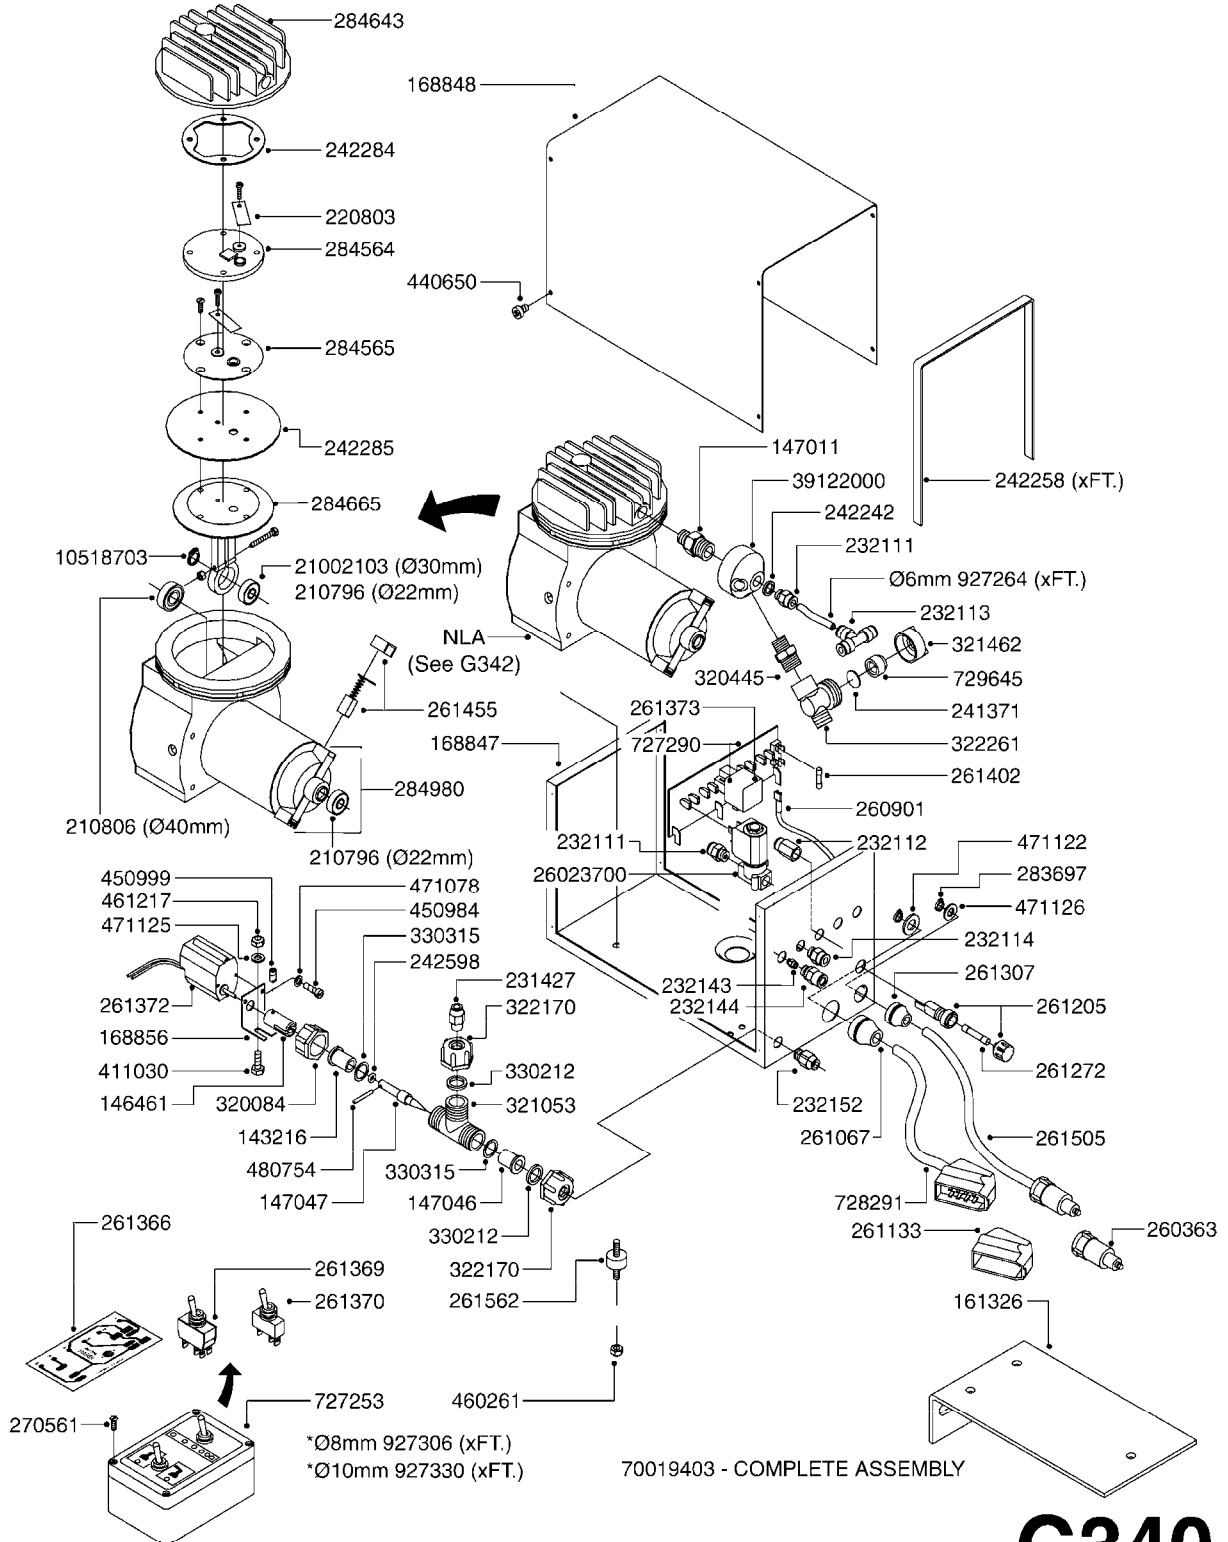

G340

FOAM MARKER COMPRESSOR POST 94
G340-HIN, 30:07:14

Page 1
Date 06.04.2015 10:41

parts-n°	order qty	description
143216	1	BUSHING THREAD F.FOAM MARKER
146461	1	COUPLER F.THROTTLE VALVE
147011	1	HEX NIPPLE 3/8'X1/4'BSP BRASS
147046	1	SEAT FOR THROTTLE VALVE
147047	1	SPINDLE FOR THROTTLE VALVE
161326	1	MOUNT BKT. F. FOAM COMP.BOX 98
168847	1	ENCLOSURE LOWER F.MARKER
168848	1	COVER F. FOAM MARKER
168856	1	MOUNT FOR GEAR MOTOR
210796	1	BEARING BALL D22/D8 X 7 608ZZ
210806	1	BEARING BALL D40/D17X12MM
220803	1	VALVE F. COMPRESSOR
231427	1	COUPLER 1/8'THREAD X6MM HOSE
232111	1	QUICK COUPLER 6MM X 1/8 EXT.
232112	1	QUICK COUPLER 6MM 1/8 INT.
232113	1	QUICK COUPLER 6MM T-PIECE
232114	1	COUPLER 1/8" THREADX8MM HOSE
232143	1	REDUCER 1/4'INT-1/8'EXT
232144	1	QUICK COUPLER 10MM X 1/4 EXT
232152	1	QUICK COUPLER 8MMX1/8 EXT.LONG
241371	1	DIAPHRAGM, NO-DRIP alt 241371
242242	1	O-RING F.AIR HOSE FITTING
242258	1	TRIM 3X10 SELF ADHESIVE 0012"
242284	1	HEAD GASKET F. COMPRESSOR
242285	1	DIAPHRAGM F. F/M COMP.
242598	1	O-RING D7.0 X 2.5 NITRIL
260363	1	PLUG 2 POLE 12V
260901	1	SPADE F.ELEC CONN.1.5MM BLUE
261067	1	GROMMET 10-14 GREY
261133	1	PLUG HOUSING F.8 POLE PLUG
261205	1	FUSE HOLDER
261272	1	FUSE 10A D6X32 MM
261307	1	GROMMET 7-10 BLACK
261366	1	CIRCUIT BOARD F.F/M CONTROL
261369	1	SWITCH 2 WAY 12V SPRING RETURN
261370	1	SWITCH 2 WAY 12V
261372	1	GEAR MOTOR BOSCH 13RPM
261373	1	RELAY 12V/30W
261402	1	FUSE 3.15A SLOW BURN
261455	1	BRUSH KIT-FOAM MARKER MOTOR
261505	1	CABLE 2X4MM L8000MM
261562	1	RUBBER DAMPER 2XM6X25
270561	1	SCREW W/SPRING ASSY. (QTY 1)
283697	1	TIESTRAP 200MM
284564	1	PLATE F.COMPRESSOR HEAD
284565	1	PLATE F.COMPRESSOR HEAD
284643	1	COMPRESSOR HEAD F.FOAM MARKER
284665	1	CONNECTING ROD F.COMPRESSOR
284980	1	FLANGE REAR F. F.M.COMPRESSOR
320084	1	FITT.DK NUT 1/2" BSP
320445	1	FITT.DK HN 1/4"X3/8" BSP
321053	1	FITT.DK TEE 1/2 X1/2 X1/2" BSP
321462	1	CAP F.NO-DRIP ASSY.
322170	1	FITT.DK NUT 1/2"x 1/8"F BSP
322261	1	HOUSING F.SAFETY VALVE 3/8"
330212	1	O-RING D19/D14X2.4 F.1/2"NUT
330315	1	O-RING D18.4/D13X.6
411030	1	BOLT HEX M5X10
440650	1	SCREW 3.5x13 STAINLESS
450984	1	BOLT HEX M2.5X8 SLOTTED
450999	1	SCREW SET M3X8