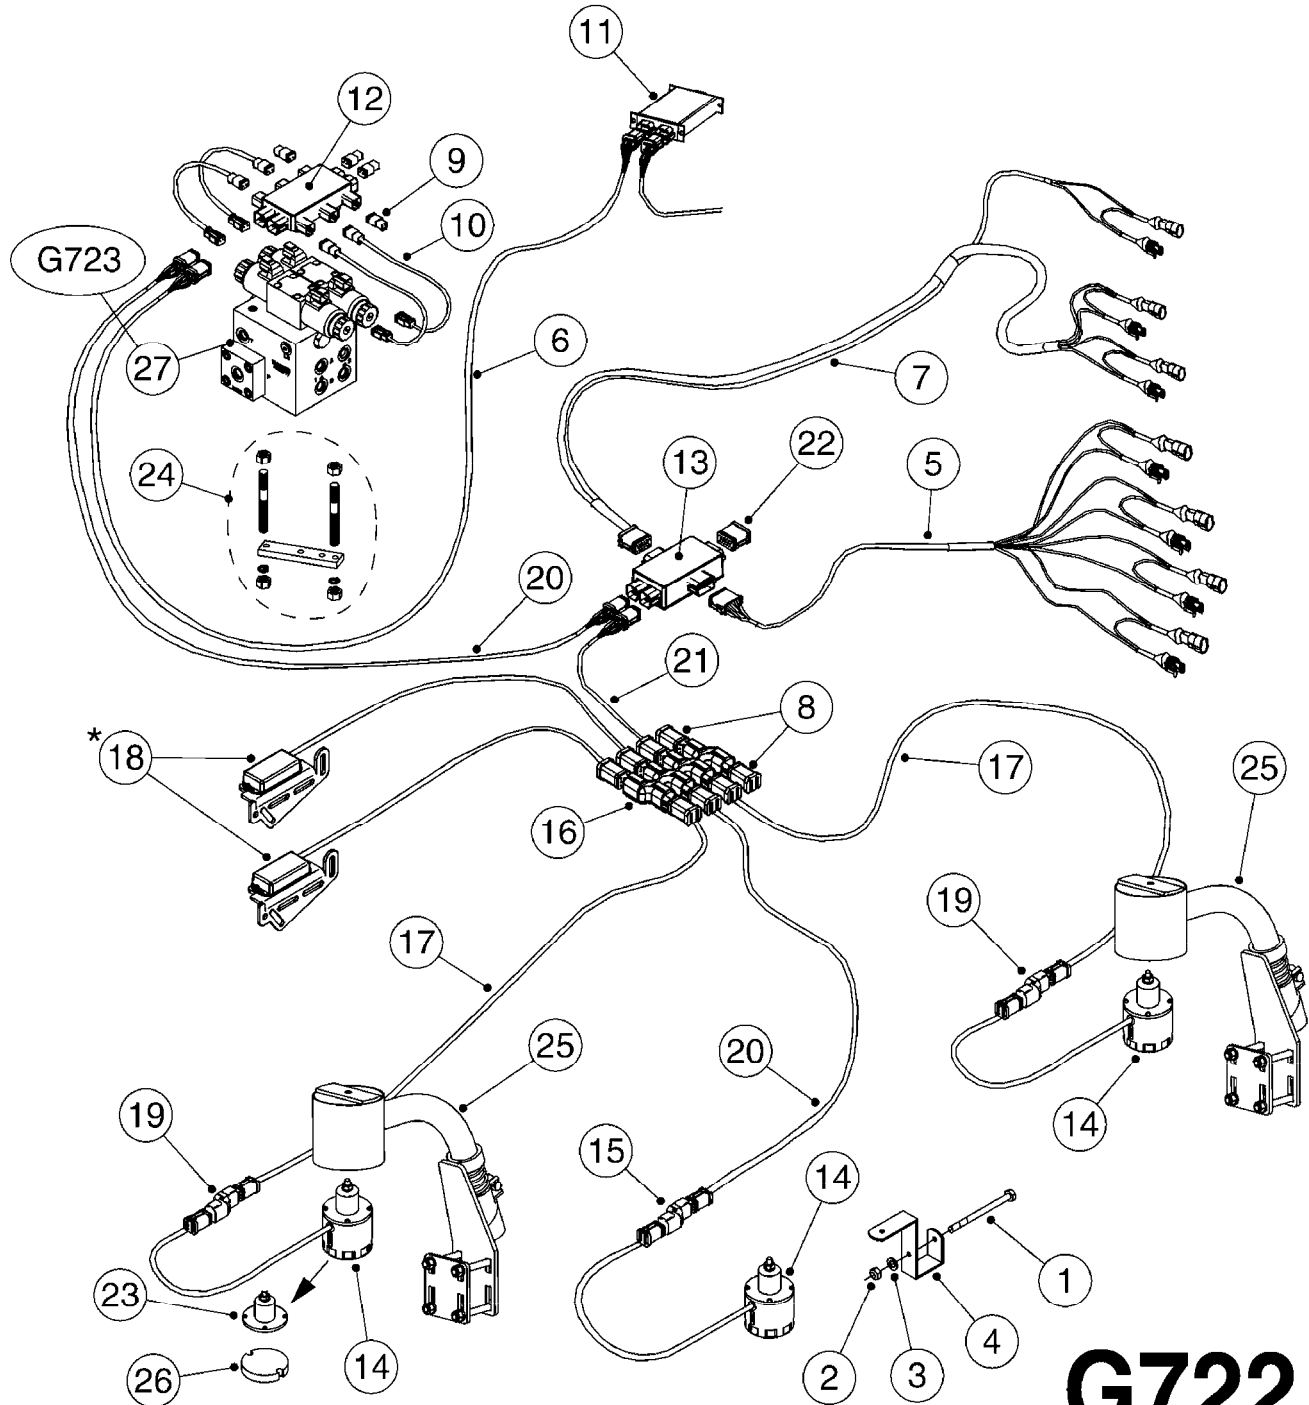

G722

*CANNOT MIX OLD AND NEW STYLE ROLL SENSORS!

If replacing Norac P/N 43740, must replace both roll sensors with new style (18).
If unsure, new style (Norac P/N 43741) works with all versions of UC5.

NORAC UC5 BOOM HEIGHT CONTROL
G722-HIN, 10:12:14

Page 1

Date 06.04.2015 10:41

Pos.	parts-n°	order qty	description
1	410443	1	BOLT HEX 8.8 DEL M6X70 FORCE BOOM (FTZ)
1	410605	1	BOLT HEX 8.8 DEL M6X80 SPB/SPC BOOM
2	460261	1	NUT HEX M6X1 LOCK A2 DIN985
3	471124	1	WASHER D18/D6.4x1.6
4	16128603	1	BRACKET F. SENSOR 60X60 TUBE SPB/SPC BOOM
4	16128703	1	BRACKET F. SENSOR 50x50 TUBE FORCE BOOM (FTZ)
5	26022703	1	CABLE, INTERFACE, TILT, NORAC UC5
6	26022903	1	CABLE UC5 NETWORK 14 AWG 10M
7	26023503	1	CABLE UC5 INTERFACE MAIN AMP
8	26024403	1	NORAC UC5 NETWORK 6-PIN PLUG
9	26043000	1	NORAC UC5 NETWORK 2 PIN PLUG
10	26043300	1	CABLE UC5 VALVE 2PIN/2PIN DT
11	26043400	1	NORAC UC5 CONTROLLER MODULE
12	26043500	1	NORAC UC5 VALVE MODULE
13	26043600	1	MODULE, INPUT, NORAC UC5
14	26043700	1	SENSOR, NORAC, UC5, ULTRASONIC
15	26043800	1	NORAC UC5 NETWORK COUPLER 2-WAY
16	26043900	1	NORAC UC5 NETWORK COUPLER 8-WAY
17	26044200	1	CABLE UC5 NETWORK 18 AWG 20M
18	26044300	1	NORAC UC5 ROLL SENSOR NEW STYLE NORAC P/N 43741
19	26044400	1	NORAC UC5 COUPLER 2-WAY/TERM.
20	26047100	1	CABLE UC5 NETWORK 14 AWG 1M
21	26049900	1	CABLE UC5 NETWORK 14 AWG 3M
22	26058000	1	NORAC UC5 NETWORK 12-PIN PLUG
23	28050303	1	NORAC RUBBER TOP&BOLT F.SENSOR
24	28055503	1	NORAC VALVE MOUNTING HARDWARE
25	28086500	1	UC4 SENSOR MOUNTING BKT. NORAC
26	28086600	1	FOAM DISC F. SENSOR NORAC
27	78216100	1	NORAC VALVE BLOCK COMPLETE UC4