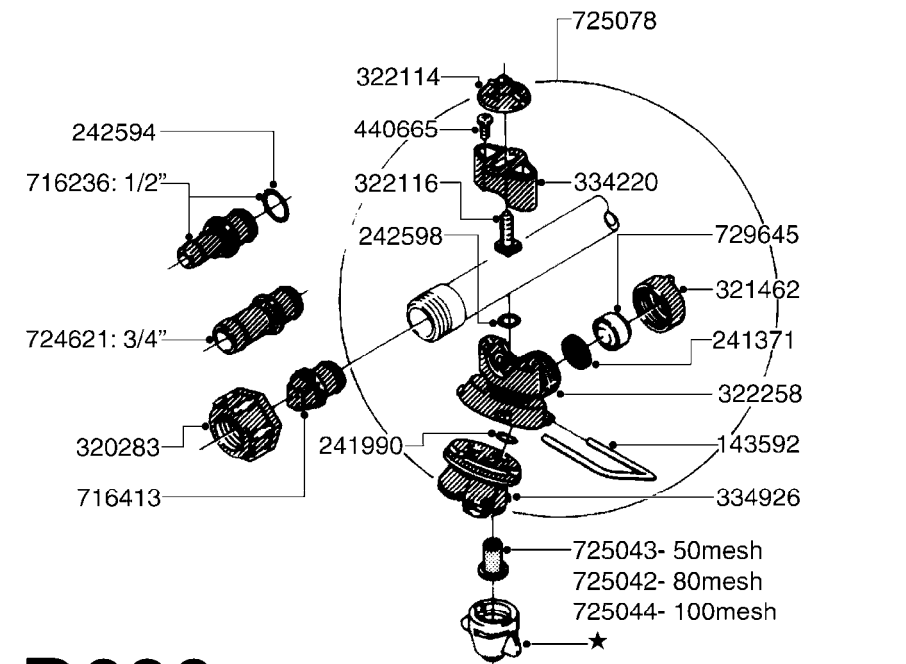

- 334082 (BLACK)
- 334371 (YELLOW)
- 334373 (RED)
- 334377 (BLUE)
- 334172 (GREEN)
- 334173 (ORANGE)

TRIPLET NOZZLE BODY