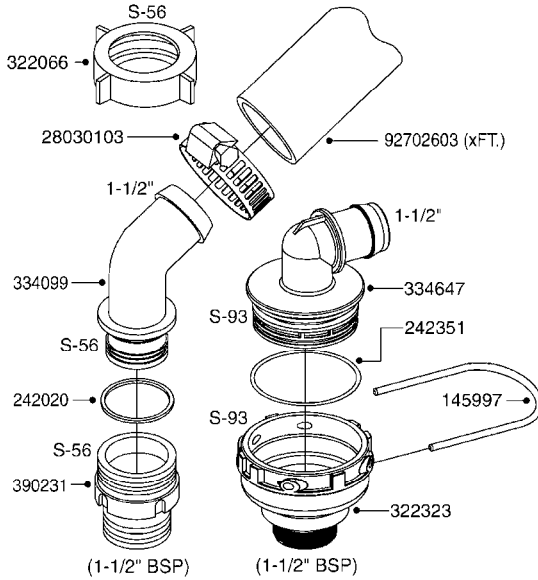

**SUCTION SIDE OF PUMP (WITH 1-1/2" SUCTION PORT)**

**PRESSURE SIDE OF PUMP**

**SUCTION SIDE OF PUMP (WITH 2" SUCTION PORT)**

**COMPLETE ASSEMBLIES  
WHOLEGOODS ITEMS**

- 821585 - 463/5.5 W/THROUGH SHAFT (1000 RPM)
- 821587 - 463/10 W/THROUGH SHAFT (540 RPM)
- 821649 - 463/12 (540 RPM H.C. OFFSET PORTS)
- 821650 - 463/6.5 (1000 RPM H.C. OFFSET PORTS)
- 82166400 - 463/6.5 (1000 RPM H.C. INLINE PORTS)
- 72293300 - 463/6.5 W/THROUGH SHAFT (1000 RPM)