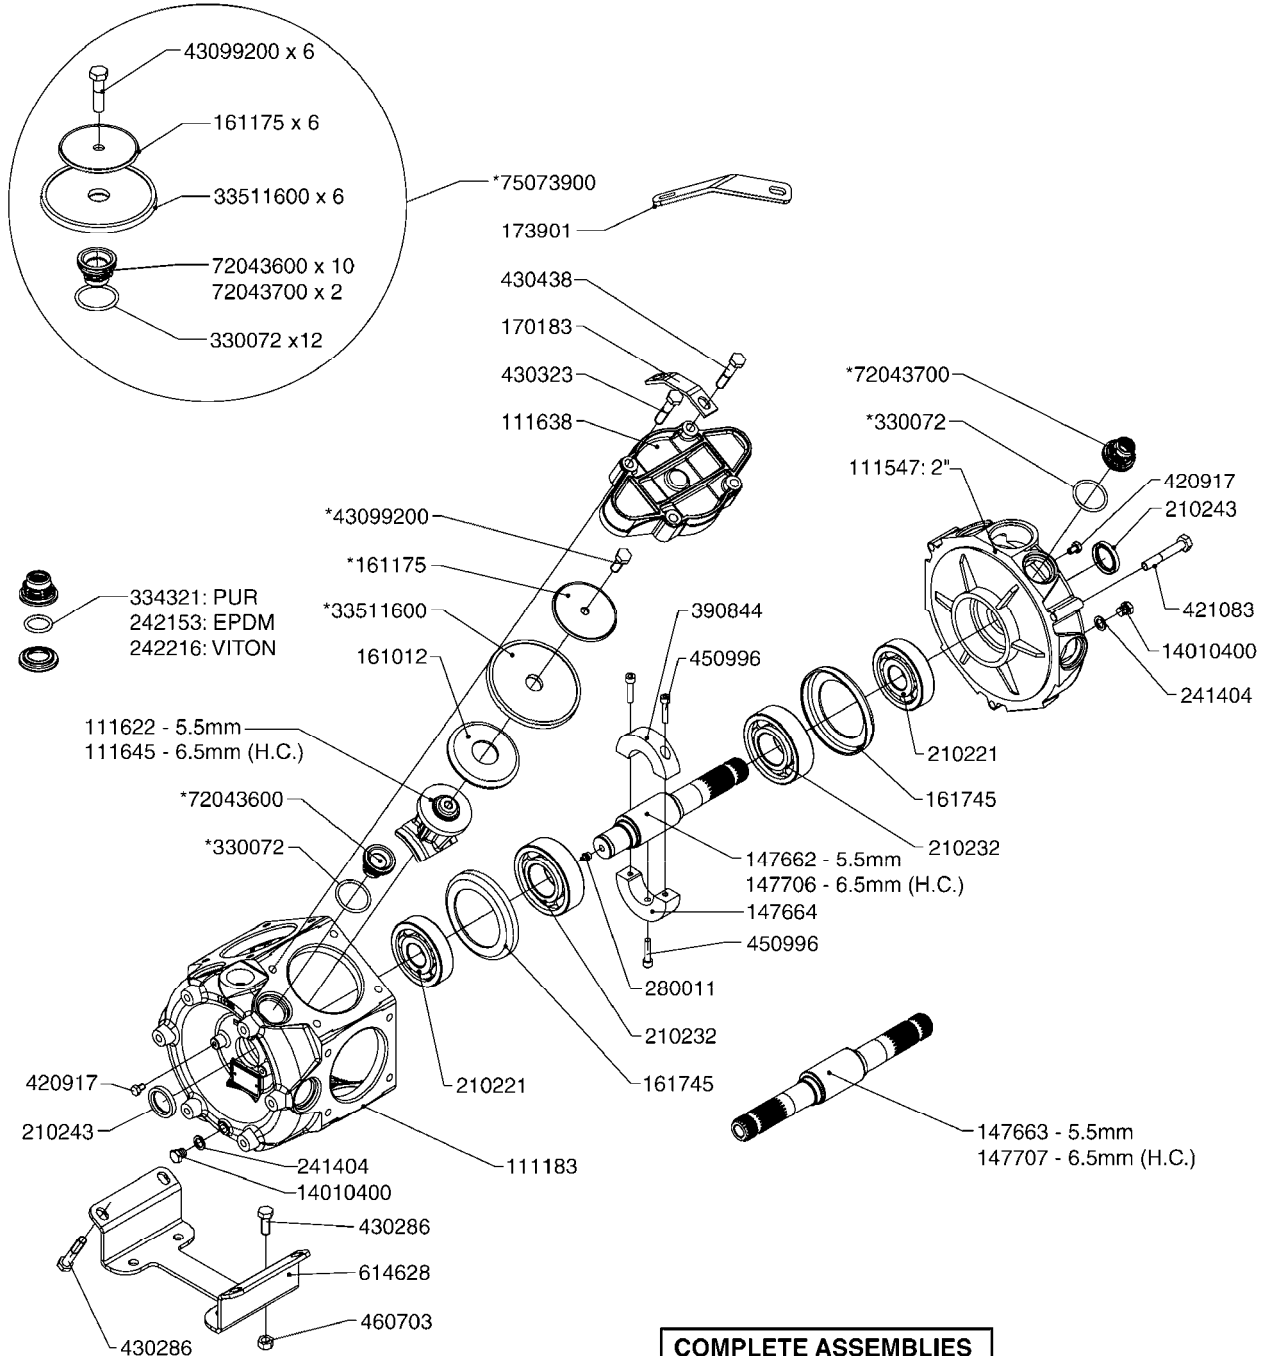

**COMPLETE ASSEMBLIES
WHOLEGOODS ITEMS**

COMPLETE PUMPS

- 821585 - 463/5.5 W/THROUGH SHAFT (1000 RPM)
- 821587 - 463/10 W/THROUGH SHAFT (540 RPM)
- 821649 - 463/12 (540 RPM H.C. OFFSET PORTS)
- 821650 - 463/6.5 (1000 RPM H.C. OFFSET PORTS)
- 82166400 - 463/6.5 (1000 RPM H.C. INLINE PORTS)
- 72293300 - 463/6.5 W/THROUGH SHAFT (1000 RPM)

A310