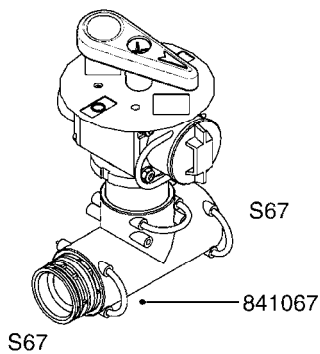

FOR S67 FITTINGS
SEE PAGE H100