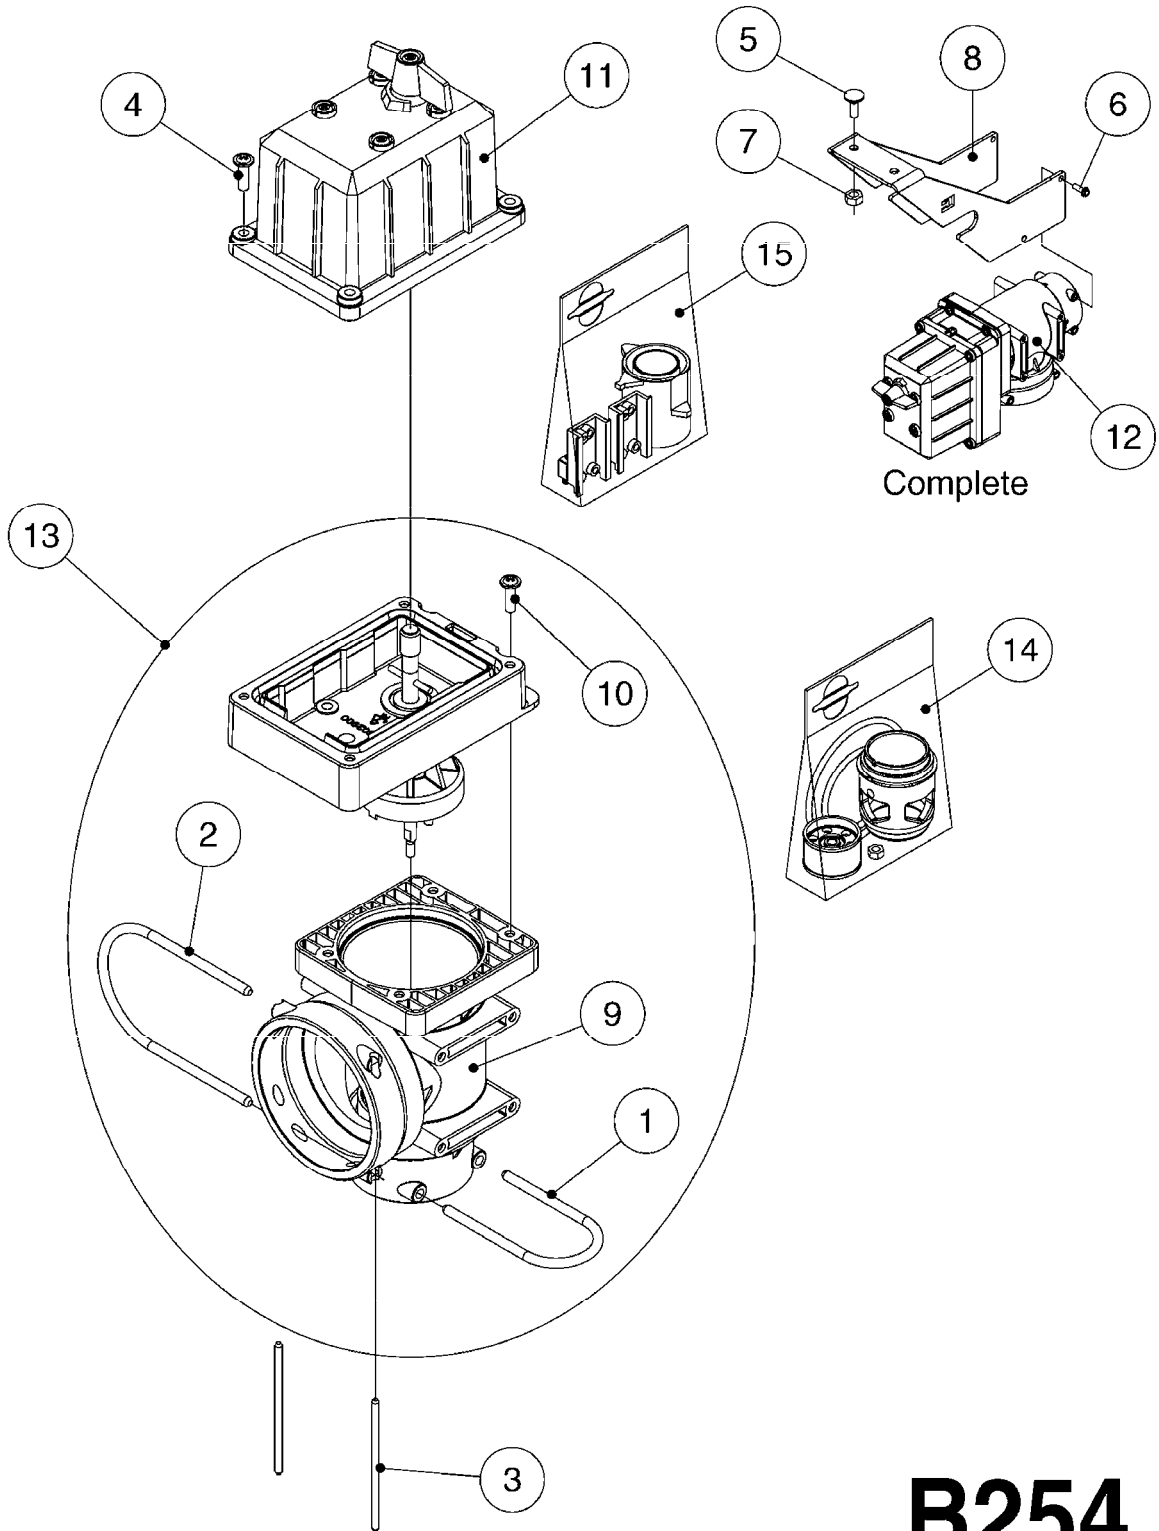

B254

PRESSURE REGULATOR - S93 06
B254-HIN, 15:04:14

Page 1

Date 06.04.2015 10:39

Pos.	parts-n°	order qty	description
1	145996	1	FITT.DK S-67 FORK
2	145997	1	FITT.DK S-93 FORK
3	147767	1	PIN 5Ø X 60 S-93 DOUBLE CLAMP
4	440677	1	SCREW F. PLASTIC 5X20 SS
5	440695	1	BOLT CARRIAGE M8X25
6	440698	1	SCREW F.PLASTIC 6X18 SS HEXHD
7	460143	1	NUT HEX M8 LOCK A2 DIN985
8	16244000	1	BRACKET FOR REG. NAV, PAINTED NAVIGATOR PLATFORM BRACKET
9	33510800	1	HOUSING F.PRESS.REG.S67/S93
10	44076200	1	PT TORNILLO 50X16 WN5451 rsf t
11	72374200	1	MOTOR HOUS.REG.1:150 ENCODER
12	72425500	1	REGULATOR S67/S93 CROSS-DRILL
12	72678700	1	REGULATOR S67/S93 CROSS-DRILL CERAMIC COMPONENTS
13	72481600	1	BAG W. CONSOLE&SPINDLE COMPL
14	72678900	1	BAG W.CONE/CYL/GASKET CERAMIC CERAMIC COMPONENTS
14	74190800	1	BAG W.CONE/CYL. AND GASKET
15	74187500	1	SWITCH 5A PRESS.REG REP.KIT 08