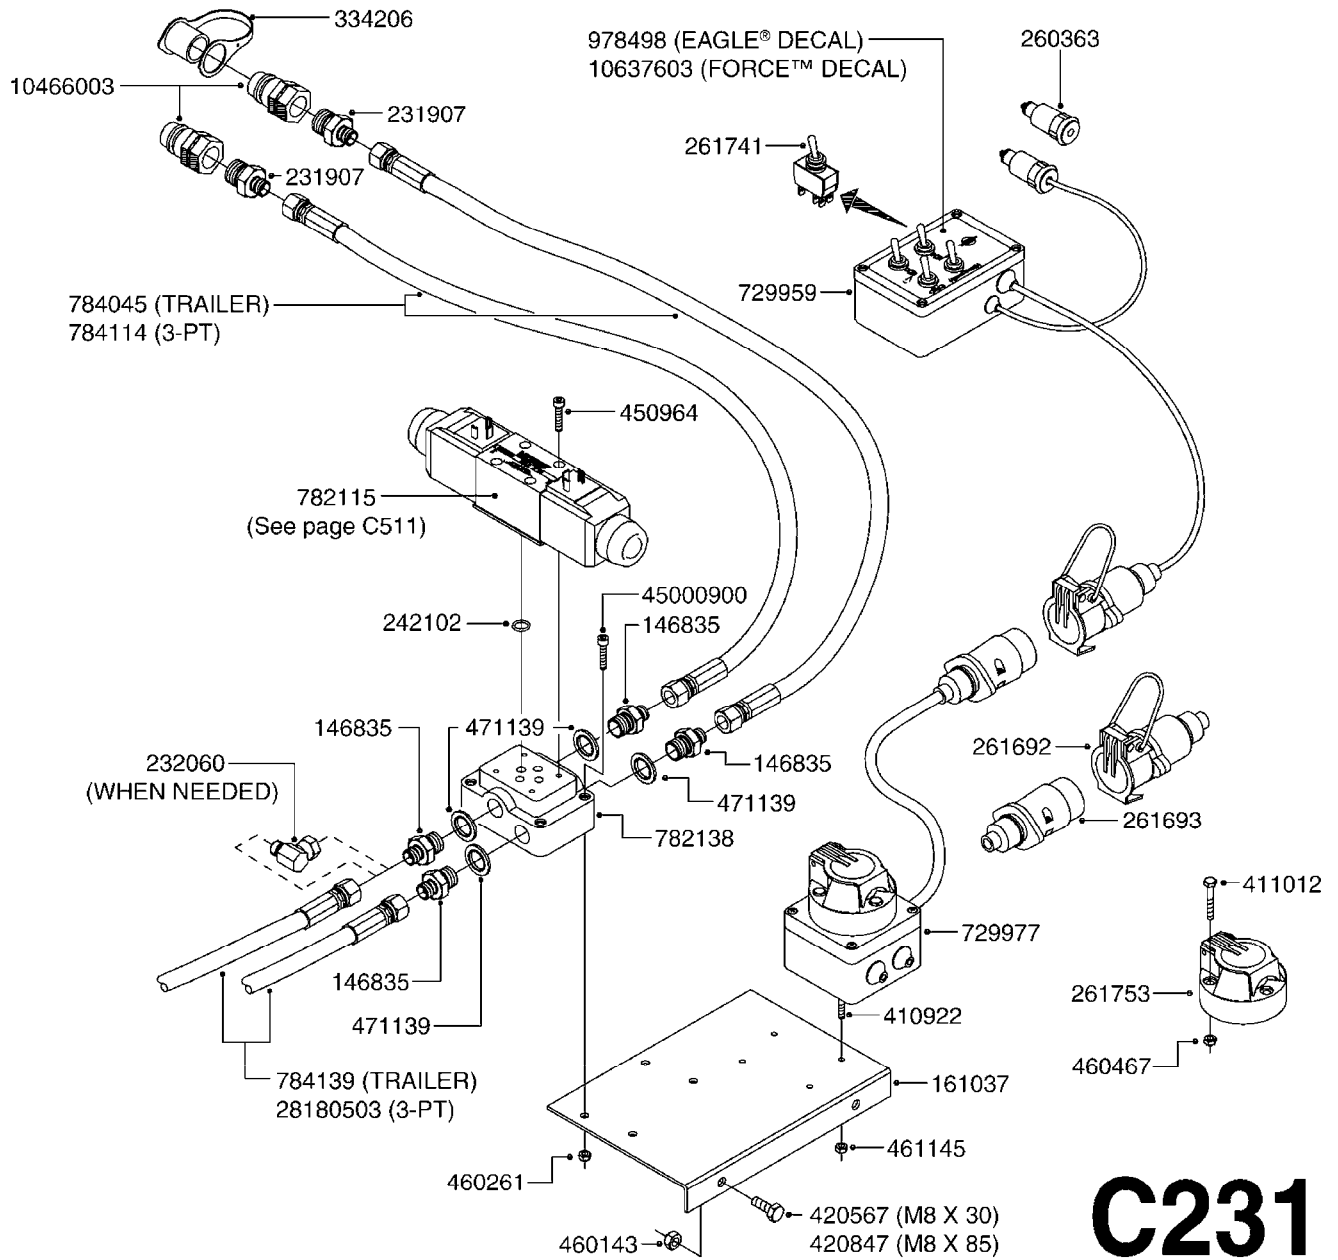

# C230

HYD EAGLE HZ 80-90' W/ DH  
C230-HIN, 05:08:13

Page 1

Date 06.04.2015 10:40

parts-n°	order qty	description
146450	1	PIN D19.8 X 75 WITH 2 X D5
146589	1	PIN D19.8 X 65
146672	1	NUT HEX LOCK F.ADJUSTER
146835	1	HEX NIPPLE 1/4" - 3/8" BSP
146839	1	HEX NIPPLE 1/4"X3/8" BSP 0.7MM
146850	1	HEX NIPPLE 3/8"x3/8" - 1.8mm
147167	1	BUSHING D50/D36X45MM
160802	1	MOUNT PLATE F.HYD SOLENOID'HZ'
160803	1	COVER PLATE F.HYD SOLENOID'HZ'
210730	1	BEARING F.LINK HEAD M20
210881	1	LINK HEAD M20 x D20 L=78
231906	1	HEX NIPPLE 3/8"BSP X 1/2"NPT
231907	1	HEX NIPPLE 1/4"BSP X 1/2"NPT
240866	1	DOWTYSEAL 3/8"
242102	1	O-RING Ø9.25X1.78 NITRIL 90SH
260363	1	PLUG 2 POLE 12V
261692	1	PLUG ELEC.7 POLE FEMALE F.CABL
261693	1	PLUG ELEC. 7 POLE MALE
261741	1	SWITCH 2 POLE 12V TOGGLE PRESS
261753	1	PLUG ELEC.7 POLE FEMALE F.BASE
270561	1	SCREW W/SPRING ASSY. (QTY 1)
284029	1	COVER PLUS D10.5/12.0X5.0
284412	1	HOSE HY 3/8" X 315" STR+STR
284456	1	LINK HEAD M20 X D20 L=30
410185	1	BOLT HEX 8.8 DEL M6X16 A2
411012	1	SCREW M5X30 STAINLESS
420847	1	BOLT HEX 8.8 DEL M8X85
430910	1	BOLT HEX 8.8 DEL M20X110
440673	1	SCREW F.PLASTIC 5X12 SS
450964	1	SCREW M5X30 F.CYLINDER
460143	1	NUT HEX M8 LOCK A2 DIN985
460261	1	NUT HEX M6X1 LOCK A2 DIN985
460467	1	NUT HEX M5 GALV.
460806	1	NUT HEX M20X2.5 LOCK
461200	1	NUT HEX M20X1.5 JAMB.
471139	1	WASHER D22/D17X1.5 BRASS
480384	1	PIN COTTER 3/16 x 1-1/2"
729668	1	DISTRIBUTION BOX, 4 FUNCTION
729959	1	CONTROL BOX DAH 4-FUNCTION
729977	1	DAH DIRECTIONAL VLV JUNC. BOX
782080	1	MANIFOLD BLOCK, 4 FUNCTION
782115	1	HY SOLENOID VALVE DH HYD
782138	1	HY-BLOCK 1-VALVE W LS-PORT
784008	1	HOSE HY X 1/4" X 98.4"STR+ELB
784025	1	HOSE HY X 1/4" x 86.6"STR+ELB
784045	1	HOSE HY X 1/4 X 157.50"STR+STR
784056	1	HOSE HY X 1/4 X 394.00'STR+ELB
784091	1	HOSE HY X 1/4 X 295.25"STR+ELB
10466003	1	COUPLER PIONEER 8010-04 1/2NPT
14031800	1	ADAPTOR F.HY CYLINDER L=40
75074400	1	SEAL KIT 78121800/21/44
78120100	1	CYLINDER TELESC.70/60/40
78122100	1	CYLINDER DOUBLE D50/25-298