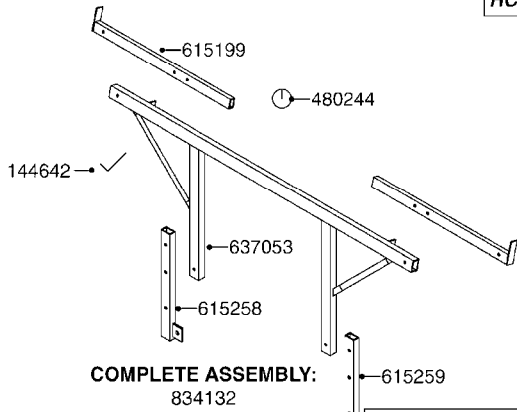

**80'-90' EAGLE ON  
NAVIGATOR TA & HC**

615259  
**45'-66' EAGLE ON  
NAVIGATOR TA  
TR 500 TA  
TR 800 TA  
TR 1000 TA**

**45'-66' EAGLE  
ON HC 650M/ 950M**

**COMPLETE ASSEMBLIES  
WHOLEGOODS ITEMS**

**80'-90' EAGLE  
ON HC 650M/ 950M**