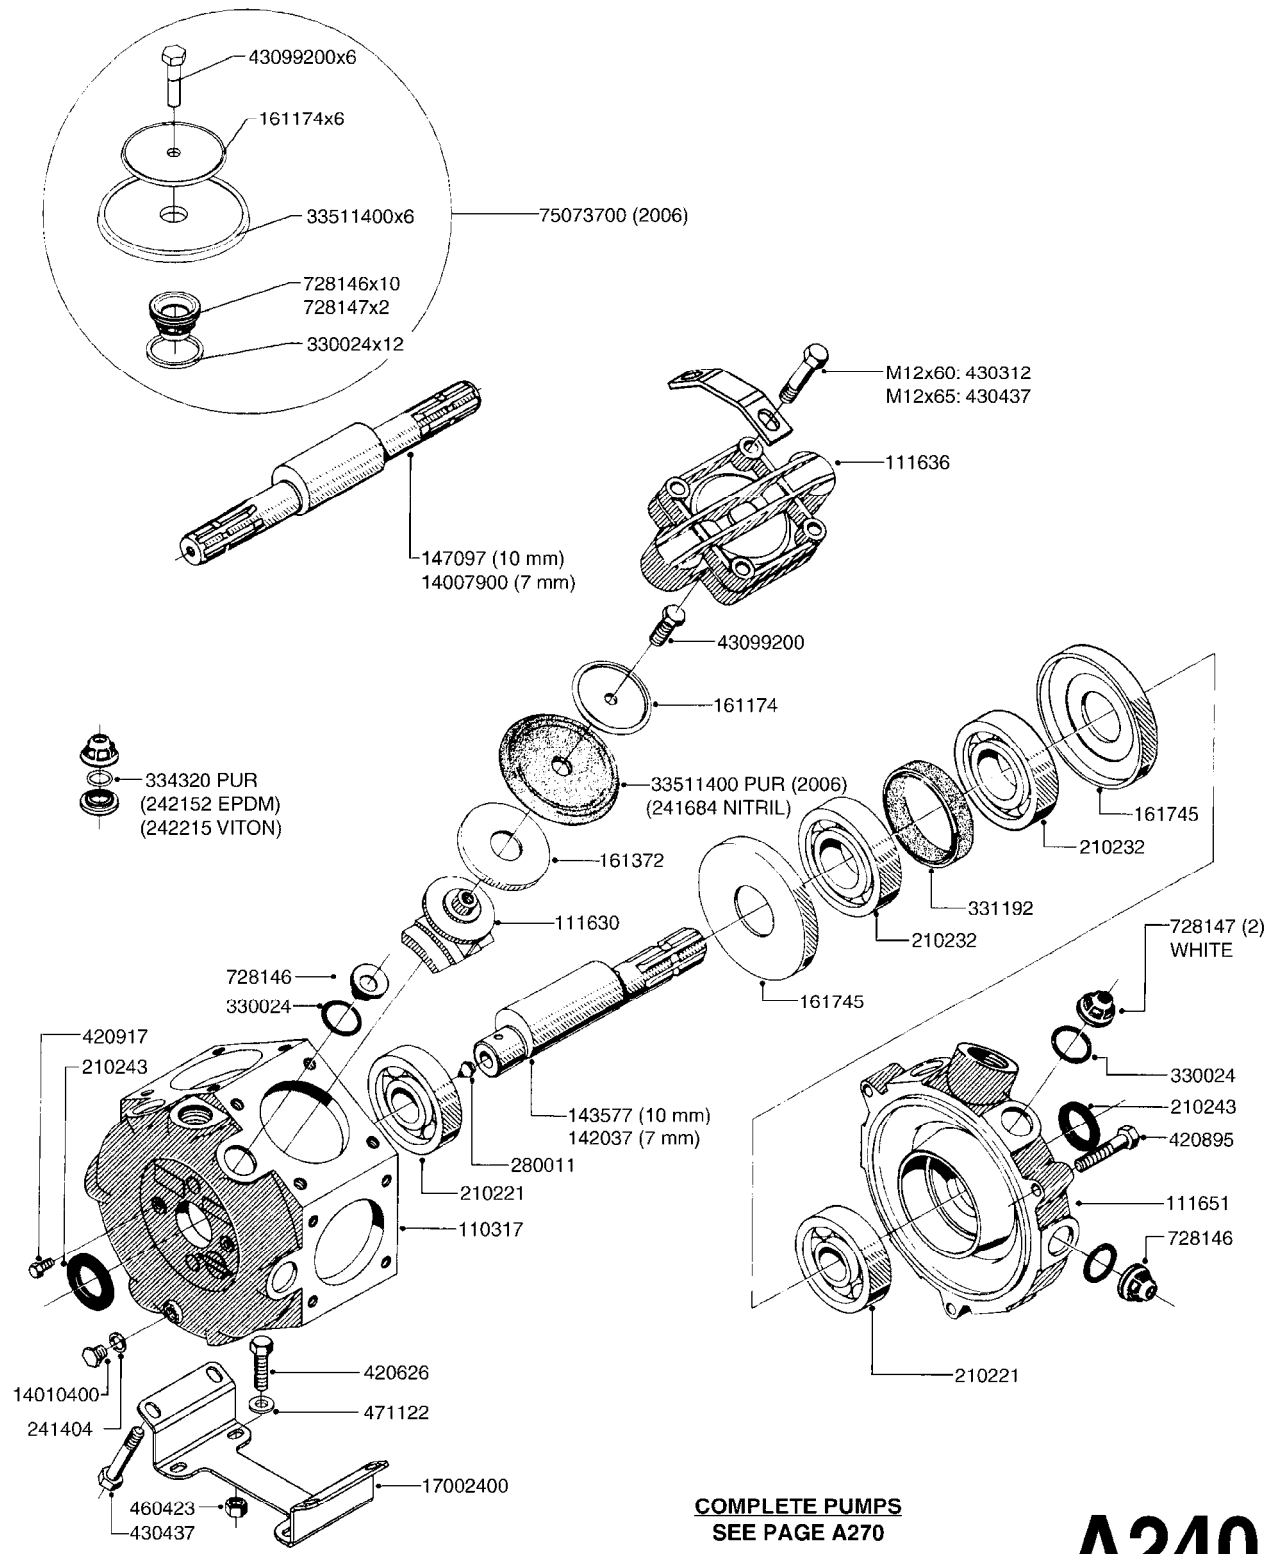

# A230

PUMP - 361 W/MOUNTING BASE  
A230-HIN, 15:04:14

Page 1

Date 06.04.2015 10:39

parts-n°	order qty	description
110317	1	PUMP CASING MODEL 360/361 PNTD
110947	1	VALVE COVER MDL 361 (PAINTED)
111630	1	CONNECTING ROD F. 363 PUMP
111636	1	VALVE COVER 363 HEAVY DUTY
111651	1	CASTING F.363 1.5" PUMP(FRONT)
140954	1	CRANK SHAFT MODEL 360/361
147096	1	CRANK SHAFT 361/9.5 THROUGH
161170	1	DIAPH UPPER DISC, 321/361/363
161174	1	DIAPHRAGM DISC SS F.363 PUMP
161372	1	DIAPHRAGM BACKING DISC, 320-361
161745	1	METAL SPACER F.363/463
210221	1	BEARING BALL 6407
210232	1	BEARING BALL 6310
210243	1	SEAL OIL 35 X 47 X 7
241404	1	DOWTYSEAL 1/4"
241684	1	DIAPHRAGM MODEL 361 NITRIL
242152	1	O-RING D18.2X3 EPDM
242215	1	O-RING D18X3 VITON
280011	1	GREASE NIPPLE 1/8' H TR
330024	1	O-RING D41,1/D34.5 X 3,5
331192	1	SPACER, MODEL 361/363
334320	1	O-RING D18X3 POLYURETHANE
420626	1	BOLT HEX 8.8 DEL M10X20 FT
420895	1	BOLT HEX 8.8 RAW M10X60
420917	1	BOLT HEX 8.8 RAW M8X12 FT
430323	1	BOLT HEX 8.8 DEL M12X60
430437	1	BOLT HEX 8.8 RAW M12X65
460342	1	NUT HEX M10 DEL DIN934
728146	1	VALVE FOR 361(726890/707932)
728147	1	VALVE FOR 361 WHITE WITH HOLE
821643	1	PUMP 363/10 1.5"SUC 540RPM OSP
14010400	1	PLUG 1/4" BSP
17002400	1	FOOT F/363 PUMP (PAINTED)
33511400	1	DIAPHRAGM 361/363 pur 2006
43099200	1	BOLT HEX SS M12 X 30 DIN933 A4
75073700	1	PUMP KIT 361/363 "06"