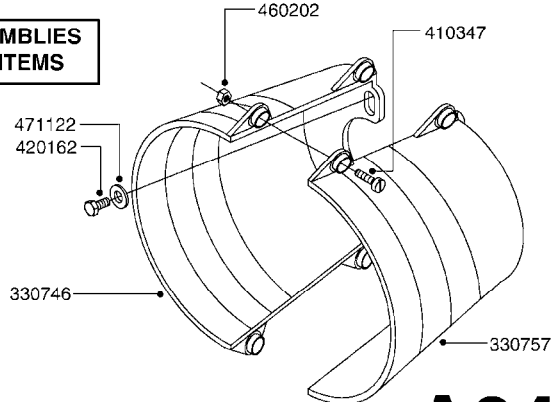

**SUCTION SIDE OF PUMP (WITH 1-1/2" SUCTION PORT)**

**PRESSURE SIDE OF PUMP**

**SUCTION SIDE OF PUMP (WITH 2" SUCTION PORT)**

**COMPLETE ASSEMBLIES  
WHOLEGOODS ITEMS**

- 821585 - 463/5.5 W/THROUGH SHAFT (1000 RPM)
- 821587 - 463/10 W/THROUGH SHAFT (540 RPM)
- 821649 - 463/12 (540 RPM H.C. OFFSET PORTS)
- 821650 - 463/6.5 (1000 RPM H.C. OFFSET PORTS)
- 82166400 - 463/6.5 (1000 RPM H.C. INLINE PORTS)
- 72293300 - 463/6.5 W/THROUGH SHAFT (1000 RPM)