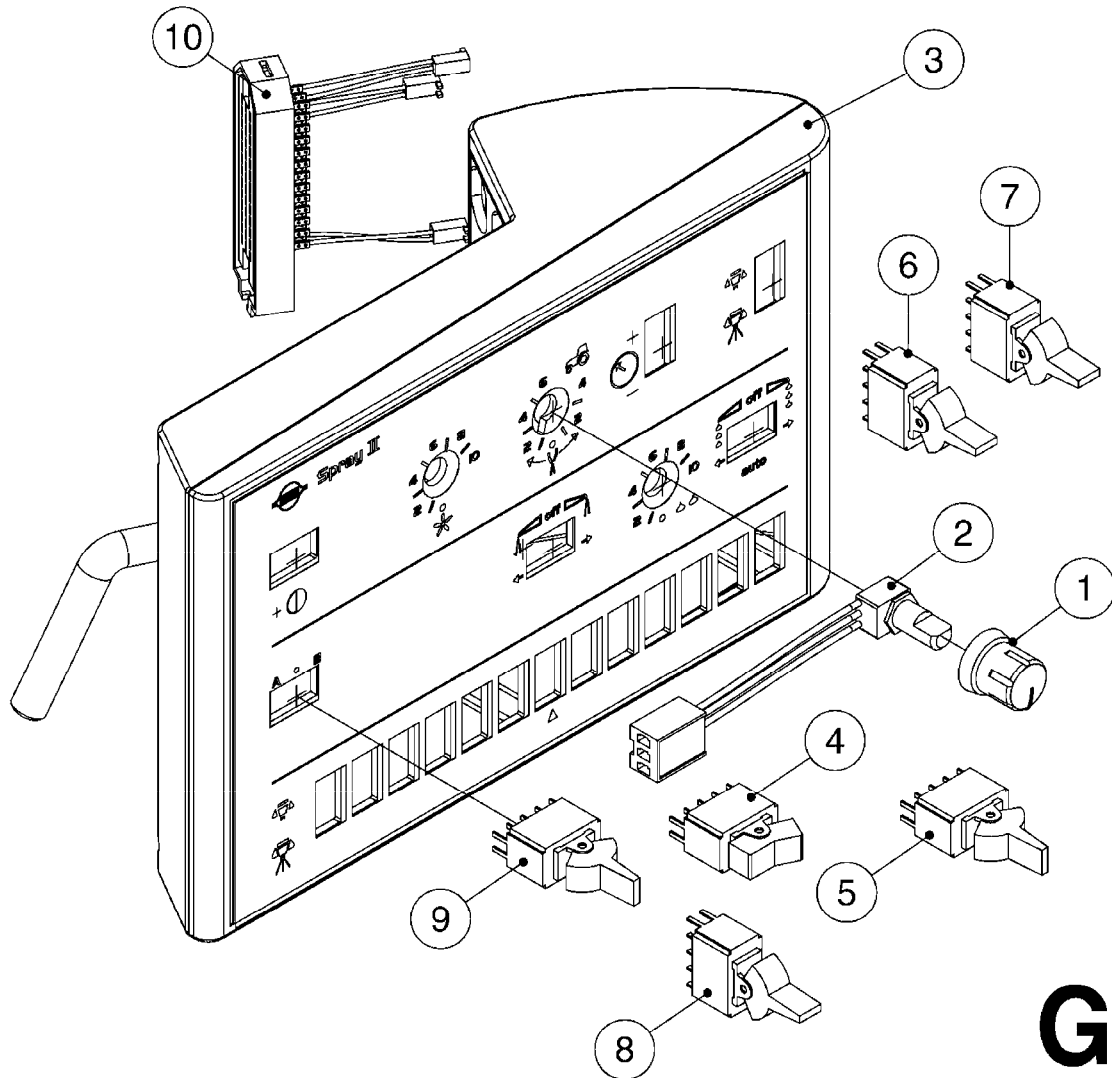

G702

SPRAYBOX II
G702-HIN, 05:08:14

Page 1

Date 06.04.2015 10:41

Pos.	parts-n°	order qty	description
1	26000400	1	KNOB F.FOAM ADJUST HC5500
2	26005300	1	POT.METER F. SPRAYBOX II
3	26010200	1	CONTROL BOX 2SEC, SPRAY BOX II
3	26010300	1	CONTROL BOX 3SEC, SPRAY BOX II
3	26010400	1	CONTROL BOX 4SEC, SPRAY BOX II
3	26010500	1	CONTROL BOX 5SEC, SPRAY BOX II
3	26010600	1	CONTROL BOX 6SEC, SPRAY BOX II
3	26010700	1	CONTROL BOX 7SEC, SPRAY BOX II
3	26010800	1	CONTROL BOX 8SEC, SPRAY BOX II
3	26010900	1	CONTROL BOX 9SEC, SPRAYBOX II
3	26011000	1	SPRAY CONT. II EVC 4 SEC. HAZ
3	26011100	1	SPRAY CONT. II EVC 5 SEC. HAZ
3	26011200	1	SPRAY CONT. II EVC 6 SEC. HAZ
3	26011300	1	SPRAY CONT. II EVC 7 SEC. HAZ
3	26013600	1	CONTROL BOX 13SEC, SPRAYBOX II
4	26020200	1	SWITCH ON-ON SP ROCKER RED
5	26020300	1	SWITCH ON-OFF-ON SP BLACK
6	26020400	1	SWITCH MOM-OFF-MOM SP YELLOW
7	26020600	1	SWITCH ON-ON SP GREEN
8	26020800	1	SWITCH ON-ON DP GREEN
9	26021000	1	SWITCH ON-OFF-ON DP BLACK
10	28031400	1	PLUG 39-POLE FEMALE HC5500