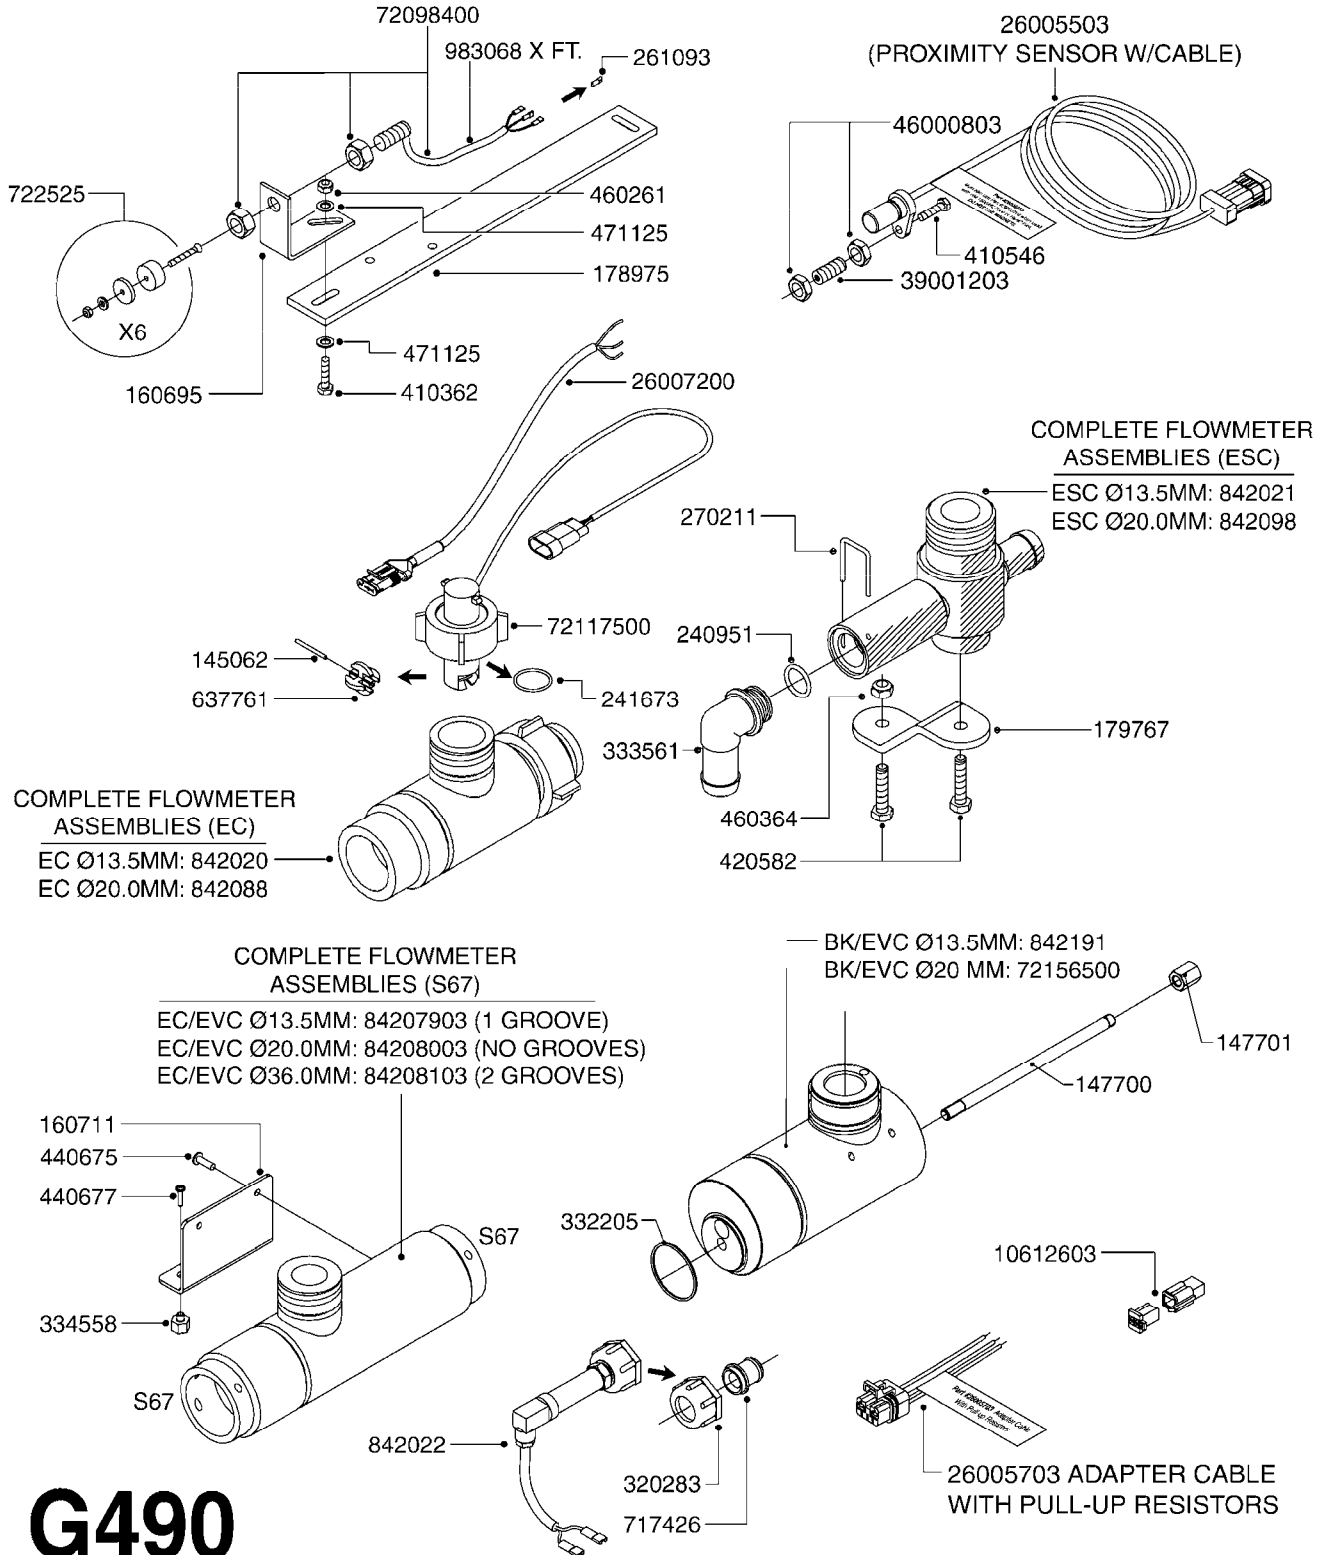

G490

parts-n°	order qty	description
145062	1	ROTOR SHAFT
147700	1	STUD BOLT M8 X 158MM
147701	1	NUT HEX M8 STAINLESS L=16
160695	1	BRACKET F.SENSOR
160711	1	BRACKET FOR FLOW METER
178975	1	MOUNT BRACKET F. SPEED SENSOR
179767	1	FLOW SENSOR MOUNTING BRACKET
240951	1	O-RING D21.2X3 NITRIL
241673	1	O-RING D22.1X1.6
261093	1	SPADE F.ELEC.WIRE DK 2.8X0.8
270211	1	FITT.DK S25 FORK L=37.5
320283	1	FITT.DK NUT 3/4"BSP
332205	1	O-RING D43/39XD2
333561	1	FITT.DK ELB.1" EC RETURN
334558	1	NUT HEX PLASTIC INSERT
410362	1	BOLT HEX 8.8 SS M6X20 FT
410546	1	BOLT HEX SS M6X12 FT
420582	1	BOLT HEX 8.8 DEL M8X20 FT A2
440675	1	SCREW F. PLASTIC 5X16 SS
440677	1	SCREW F. PLASTIC 5X20 SS
460261	1	NUT HEX M6X1 LOCK A2 DIN985
460364	1	NUT HEX M8 GALV.
471125	1	WASHER M6U D12/D6.4x1.6 SS A2
637761	1	ROTOR F.FLOWMETER - PILOT
717426	1	FITT.DK REDUC 1/4"BSP F.3/4"N
722525	1	MONITOR MAGNETS SET OF 8PCS
842020	1	HP FLOW METER EC 2-30 GPM
842021	1	HP FLOW METER ESC 2-30 GPM
842022	1	HP PRESS. TRANSDUCER 0-150 PSI
842088	1	HP FLOW METER EC 4-70 GPM
842098	1	HP FLOW METER ESC 4-70 GPM
842191	1	HP FLOW METER BK/EVC 2-30 GPM
983068	1	ELEC. CABLE 3 WIRE X .25MM HP
10612603	1	KIT PLUG 6 PIN F.PILOT MONITOR
26005503	1	SPEED SENSOR/CABLE ASSY PROX
26005703	1	*SPEED SENS ADPT CBLE W PULLUP
26007200	1	CABLE L =13.00M, AMP, MALE, 3P
39001203	1	THREAD PLST 1/2-13UNCXM6X1L=1"
46000803	1	NUT, 1/2-13 THIN
72098400	1	SPEED SENSOR W/CABLE 10000MM
72117500	1	FLOW SENSOR - M.AMP L=1M
72156500	1	HP FLOW METER PIN 4-70 GPM 20Ø
84207903	1	FLOW METER,2-30 GPM,S67,CAL
84208003	1	FLOW METER,4-70 GPM,S67,CAL
84208103	1	FLOW METER,20-160 GPM,S67,CAL