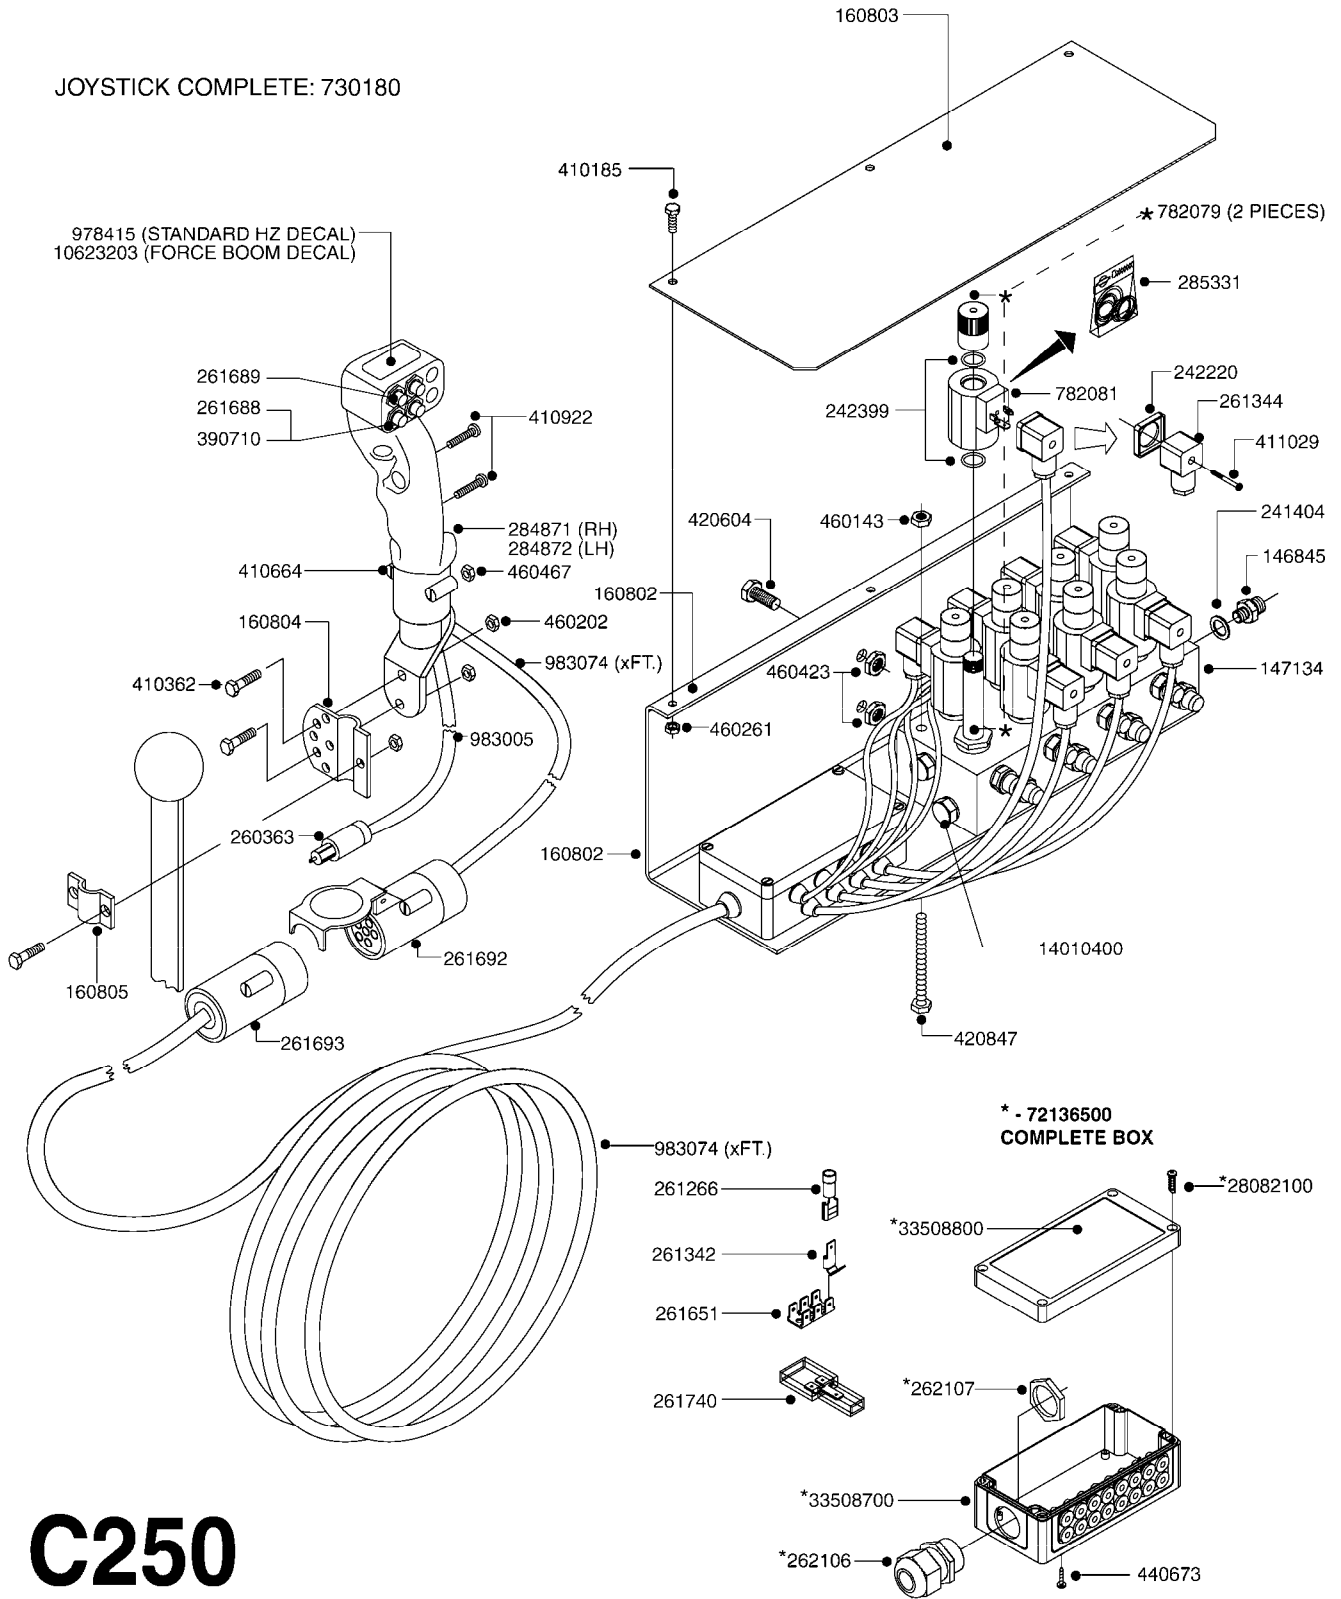

JOYSTICK COMPLETE: 730180

HYD EAGLE HZ JOYSTICK CONTROL
C250-HIN, 14:12:07

parts-n°	order qty	description
146845	1	HEX NIPPLE 1/4"X1/4"
147134	1	MANIFOLD 4-FUNCTION
160802	1	MOUNT PLATE F.HYD SOLENOID'HZ'
160803	1	COVER PLATE F.HYD SOLENOID'HZ'
160804	1	MOUNT BRACKET F.HANDLE
160805	1	MOUNT STRAP F.HANDLE
241404	1	DOWTYSEAL 1/4"
242220	1	GASKET F. HIRSMANN PLUG
242399	1	O-RING F.HYD SOLENOID VALVE
260363	1	PLUG 2 POLE 12V
261266	1	CONNECTOR END F.CABLE HP
261342	1	SPADE F.ELEC.3 WAY CONNECTOR
261344	1	HIRSCHMANN PLUG B
261651	1	SPADE F.ELEC.6 POLE CONNECTOR
261688	1	SWITCH F. HANDLE WHITE
261689	1	CAP RUBBER F. SWITCH JOYSTICK
261692	1	PLUG ELEC.7 POLE FEMALE F.CABL
261693	1	PLUG ELEC. 7 POLE MALE
261740	1	SPADE F.ELEC.3 POLE CONN.INSUL
262106	1	BULKHEAD F. CABLE 6.5-14 BLACK
262107	1	NUT F. BULKHEAD CABLE BLACK
284871	1	CONTROL HANDLE RIGHT HALF
284872	1	CONTROL HANDLE LEFT HALF
285331	1	SEAL KIT F. HZ HYD.SOLENOID 96
390710	1	SWITCH F.HANDLE GREY MACHINED
410185	1	BOLT HEX 8.8 DEL M6X16 A2
410362	1	BOLT HEX 8.8 SS M6X20 FT
410664	1	BOLT HEX M5 X 20
410922	1	CYL.SKR 8.8 DEL M4X20 RST
411029	1	SCREW M3X35 F.HIRSMANN PLUG
420604	1	BOLT HEX 8.8 DEL M10X25 FT DIN933
420847	1	BOLT HEX 8.8 DEL M8X85
440673	1	SCREW F.PLASTIC 5X12 SS
460143	1	NUT HEX M8 LOCK A2 DIN985
460202	1	NUT HEX M6
460261	1	NUT HEX M6X1 LOCK A2 DIN985
460423	1	NUT HEX M10X1.5 LOCK
460467	1	NUT HEX M5 GALV.
730180	1	HYD.KIT JOYSTICK CTRL HANDLE
782079	1	CARTRIDGE VALVE
782081	1	SOLENOID F. CARTRIDGE VALVE
978415	1	DECAL CONTROL HANDLE
983005	1	ELEC. CABLE 2 WIRE X 1.5MM
983074	1	ELEC. CABLE 5 WIRE X 1.5MM
10623203	1	DECAL F.JOYSTICK - FORCE
14010400	1	PLUG 1/4" BSP
28082100	1	SCREW F. BOX LID 1/4" L=20
33508700	1	BOX 160X80X40 BLACK 1-HOLE
33508800	1	LID 160X80X15 BLK W/SCREWS
72136500	1	UNIV. CONNECTION BOX F. EC