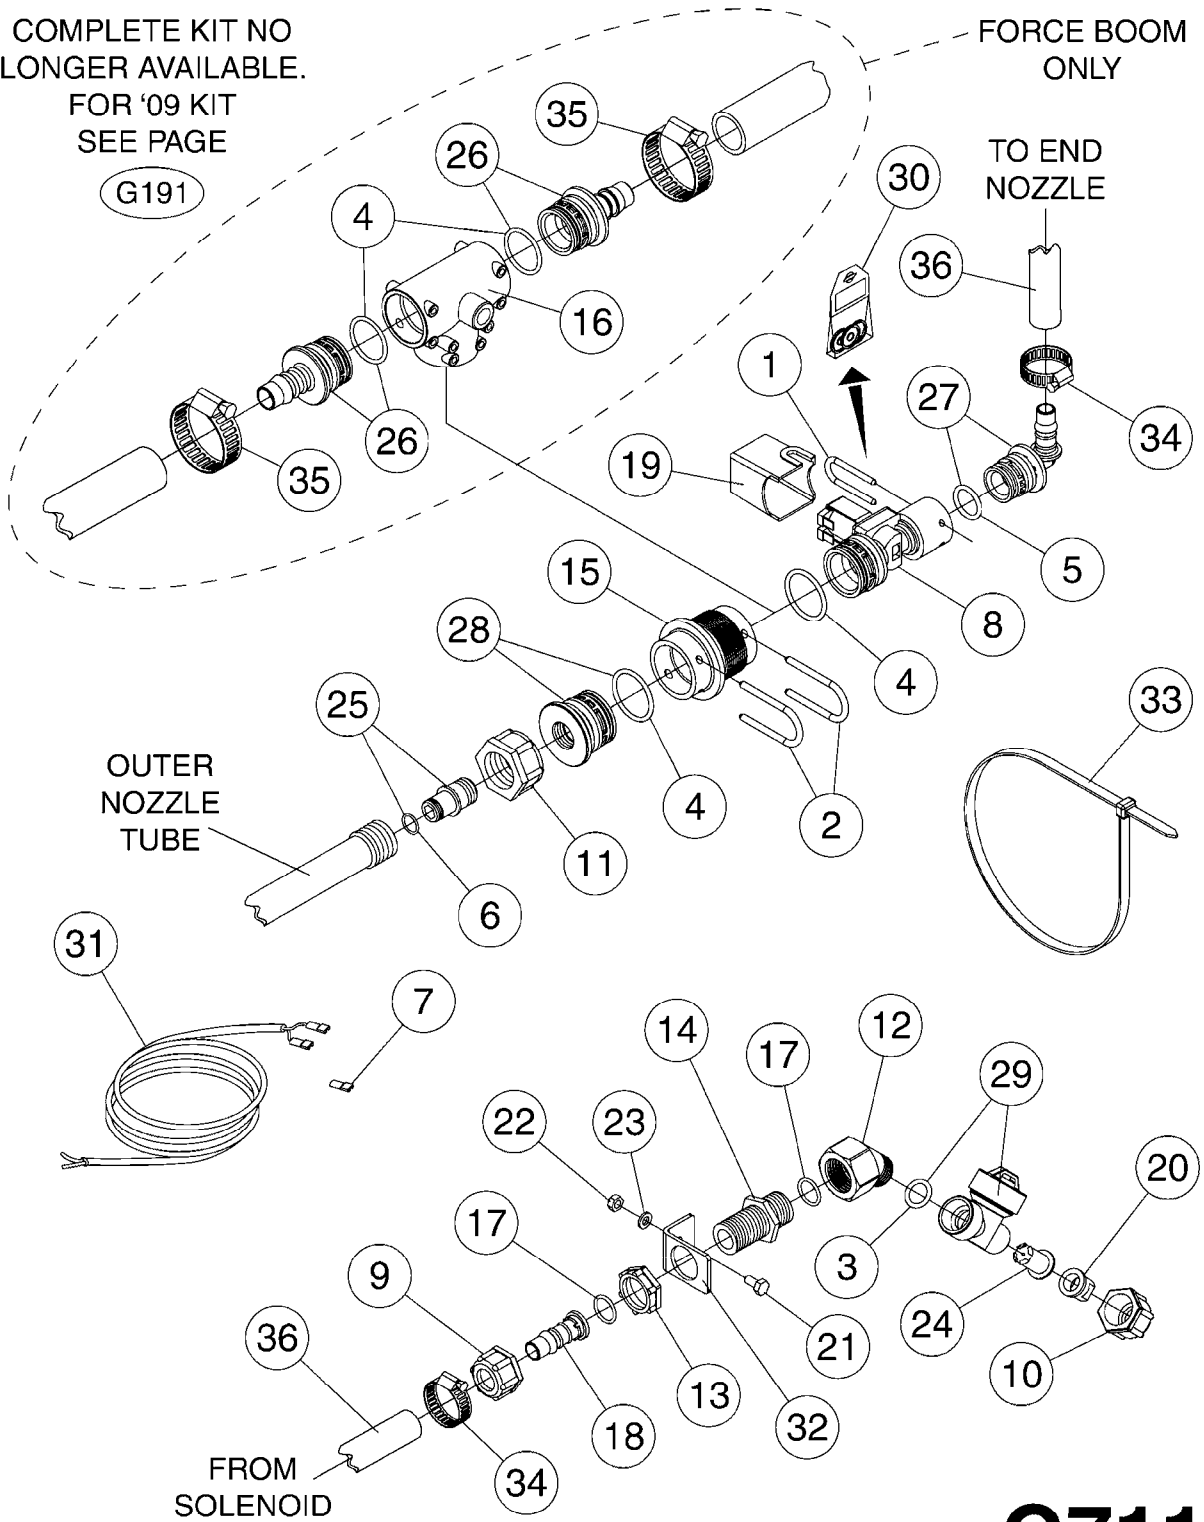

COMPLETE KIT NO
LONGER AVAILABLE.
FOR '09 KIT
SEE PAGE

G191

FORCE BOOM
ONLY

TO END
NOZZLE

OUTER
NOZZLE
TUBE

FROM
SOLENOID
ASSEMBLY

ELECTRIC END NOZZLE KIT
G711-HIN, 09:05:13

Page 1

Date 06.04.2015 10:41

Pos.	parts-n°	order qty	description
1	145994	1	FITT.DK S-40 FORK
2	145995	1	FITT.DK S-53 FORK
3	240177	1	O-RING D16.1/11.3 X 2.4
4	242354	1	O-RING D32.2X3.0 VITON F.S-53
5	242355	1	O-RING D19.2X3.0 VITON F.S-40
6	242594	1	O-RING D14 X 1.78 SCH.70-EPDM
7	261539	1	SPADE F.ELEC CONNec BLUE INSUL
8	262104	1	VALVE, SOLENOID, S53/S40
9	320084	1	FITT.DK NUT 1/2" BSP
10	320187	1	FITT.DK CAP 3/8" BSP BLACK
11	320283	1	FITT.DK NUT 3/4"BSP
12	320596	1	FITT.DK ELB 3/8'-1/2'BSP 45DEG
13	321307	1	FITT.DK NUT 1/2" BSP JAMB
14	321742	1	FITT.DK BULKHEAD 1/2' BSP
15	322103	1	FITT.DK S-53 BULKHEAD
16	322352	1	FITT.DK S-53 TEE
17	330212	1	O-RING D19/D14X2.4 F.1/2"NUT
18	330687	1	FITT.DK HB 1/2" F. 1/2" NUT
19	334965	1	COVER FOR S53 SOLENOID VALVE
20	370366	1	NOZZLE END FAN 1850-G 150
21	410185	1	BOLT HEX 8.8 DEL M6X16 A2
22	460261	1	NUT HEX M6X1 LOCK A2 DIN985
23	471125	1	WASHER M6U D12/D6.4x1.6 SS A2
24	614366	1	FILTER 50 MESH F.NOZZLE BLUE
24	614367	1	FILTER 80 MESH F.NOZZLE RED
24	614368	1	FILTER 100 MESH F.NOZZLE YEL.
25	720856	1	FITT.DK 1/2'BSP ASSY.F.3/4'NUT
26	726558	1	FITT.DK S53 STR. 3/4" W.ORING
27	726567	1	FITT.DK S-40 ELB.1/2" W.ORING
28	726694	1	PLUG,S53,1/2"FBSP THD W.ORING
29	729610	1	NOZZLE ASSY. NON DRIP 3/8 THRD
30	750722	1	REPAIR KIT FOR 3S SC CONTROL
31	983087	1	ELEC. CABLE 2 WIRE X 0.75MM
32	16180100	1	PLATE, END ROW NOZZLE
33	28025203	1	TIE STRAP L=23" x W=1/2"
34	28029803	1	CLAMP HOSE GEAR P1/2" 6708
35	28029903	1	CLAMP HOSE GEAR P3/4"-S1" 6712
36	92702103	1	HOSE R X1/2" X300PSI WP X0012"