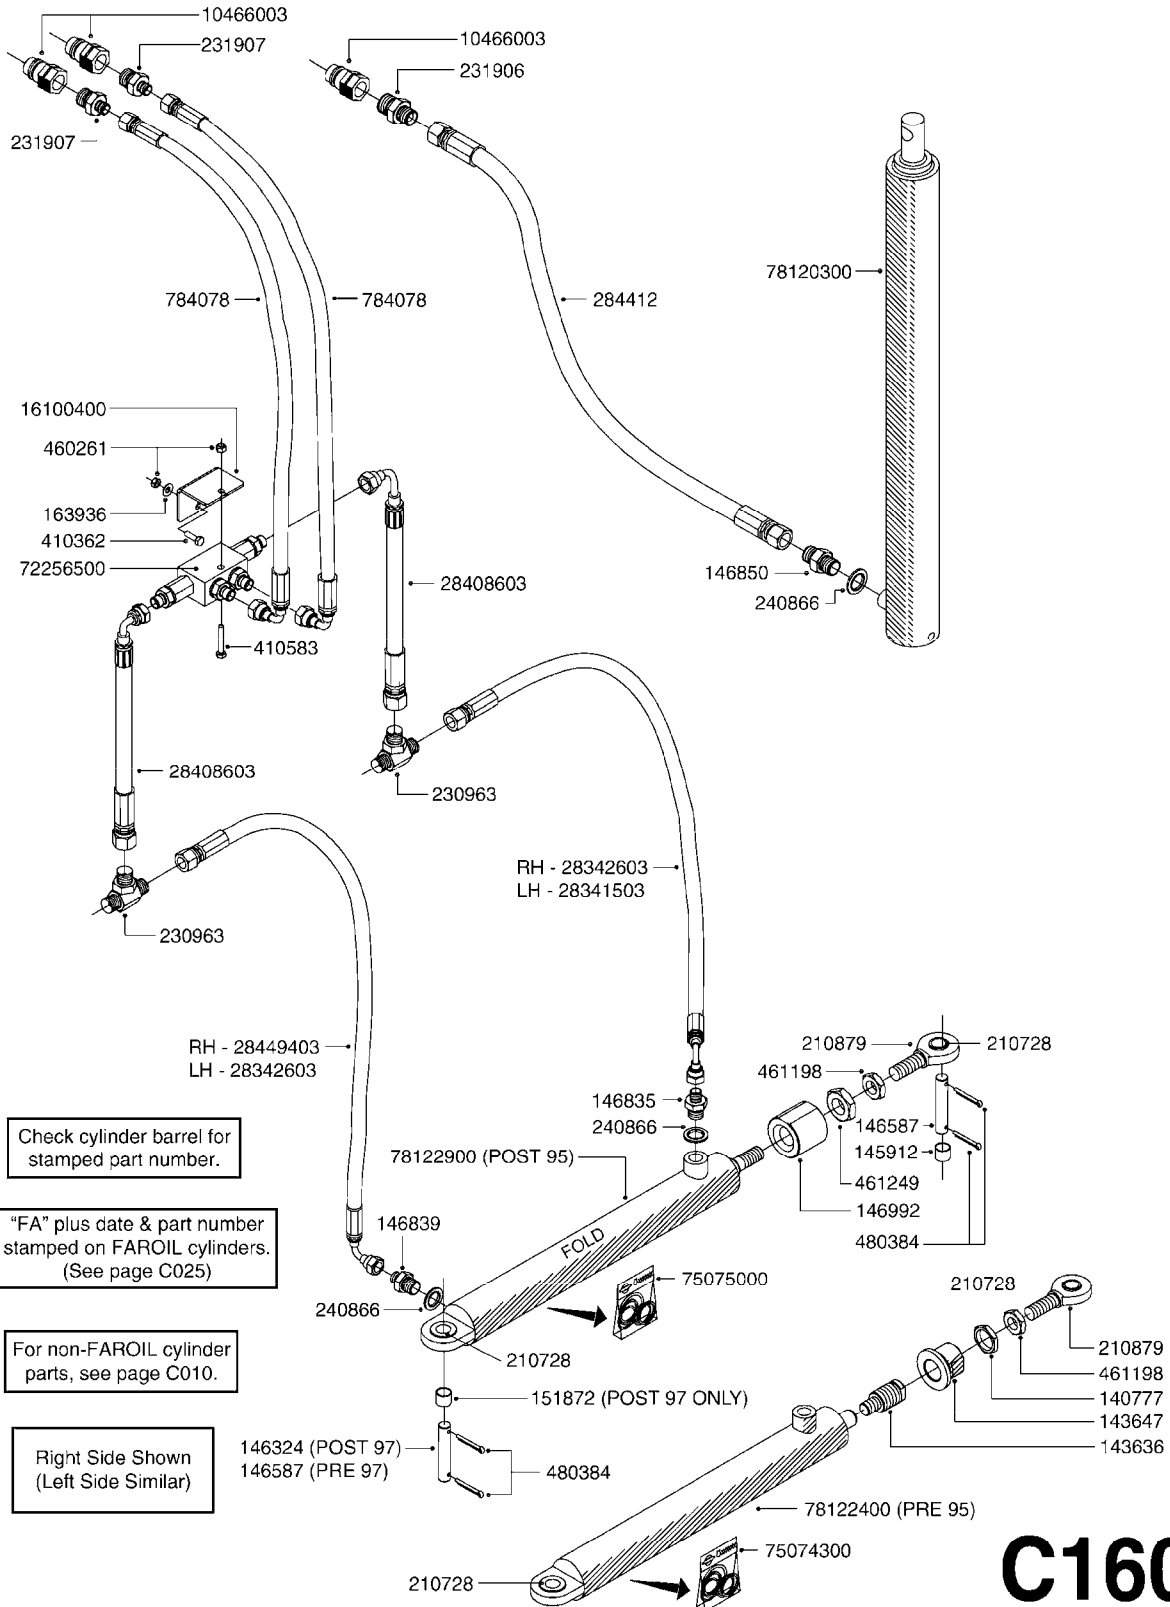

Check cylinder barrel for stamped part number.

"FA" plus date & part number stamped on FAROIL cylinders. (See page C025)

For non-FAROIL cylinder parts, see page C010.

Right Side Shown (Left Side Similar)

C160

HYDRAULICS - EAGLE HY 45'-66'
C160-HIN, 14:12:07

Page 1

Date 06.04.2015 10:40

parts-n°	order qty	description
140777	1	NUT HEX 3/4" BSP JAMB
143636	1	THREADED INSERT F.CYLINDER END
143647	1	COLLAR F.THREAD.ROD EXTENTON
145912	1	BUSHING D19.8/D17.0X7MM
146324	1	SHAFT D16.8 L102/2 X 5
146587	1	PIN D16.8 X 65
146835	1	HEX NIPPLE 1/4" - 3/8" BSP
146839	1	HEX NIPPLE 1/4"X3/8" BSP 0.7MM
146850	1	HEX NIPPLE 3/8"x3/8" - 1.8mm
146992	1	BUSHING F.CYLINDER
151872	1	BUSHING D22.0/18.0 10MM
163936	1	WASHER D15/D6.2X1
210728	1	BEARING F.LINK HEAD M17
210879	1	LINK HEAD M16 x D17
230963	1	TEE 1/4"M X 1/4"M X 1/4"M BSP
231906	1	HEX NIPPLE 3/8"BSP X 1/2"NPT
231907	1	HEX NIPPLE 1/4"BSP X 1/2"NPT
240866	1	DOWTYSEAL 3/8"
284412	1	HOSE HY 3/8" X 315" STR+STR
410362	1	BOLT HEX 8.8 SS M6X20 FT
410583	1	BOLT HEX 8.8 DEL M6X40
460261	1	NUT HEX M6X1 LOCK A2 DIN985
461198	1	NUT HEX M16X2 JAMB
461249	1	NUT HEX M22X1.5
480384	1	PIN COTTER 3/16 x 1-1/2"
784078	1	HOSE HY X 1/4 X 417.33"STR+ELB
10466003	1	COUPLER PIONEER 8010-04 1/2NPT
16100400	1	PLATE 3 X 60 X 91 HY BLOCK MT
28341503	1	HOSE HY X1/4X078.75"STR+ELB
28342603	1	HOSE HY X1/4X066.93"STR+ELB
28408603	1	HOSE HY X1/4X008.00"STR+ELB
28449403	1	HOSE HY X1/4X057.08"STR+ELB
72256500	1	DOUB.PILOT STEERED COUNT.VALVE
75074300	1	SEALKIT78122000/23-25/30-32/46
75075000	1	SEAL KIT 78122600/27/28/29
78120300	1	CYLINDER 60/50/30 1100MM
78122400	1	DOUBLE CYLINDER D 40/20-300
78122900	1	CYLINDER 40/22X300MM RED