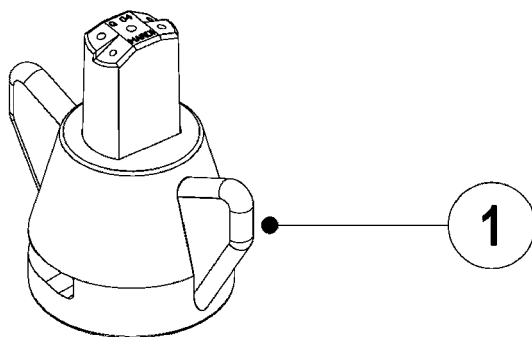

BOOM-NOZZLES QUINTASTREAM
D706-HIN, 14:12:07

Page 0

Date 06.04.2015 10:40

D706