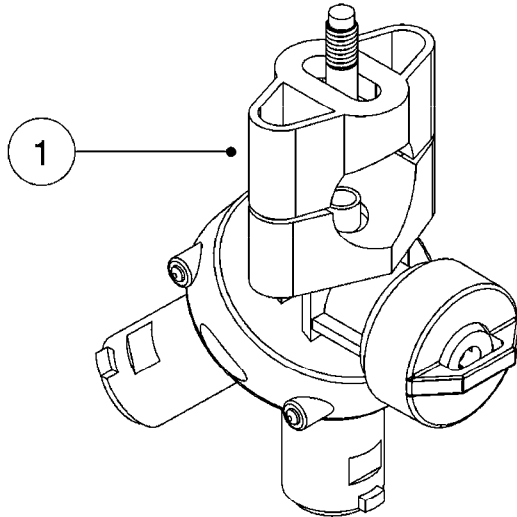

COMPLETE ASSEMBLY
WITH NOZZLES