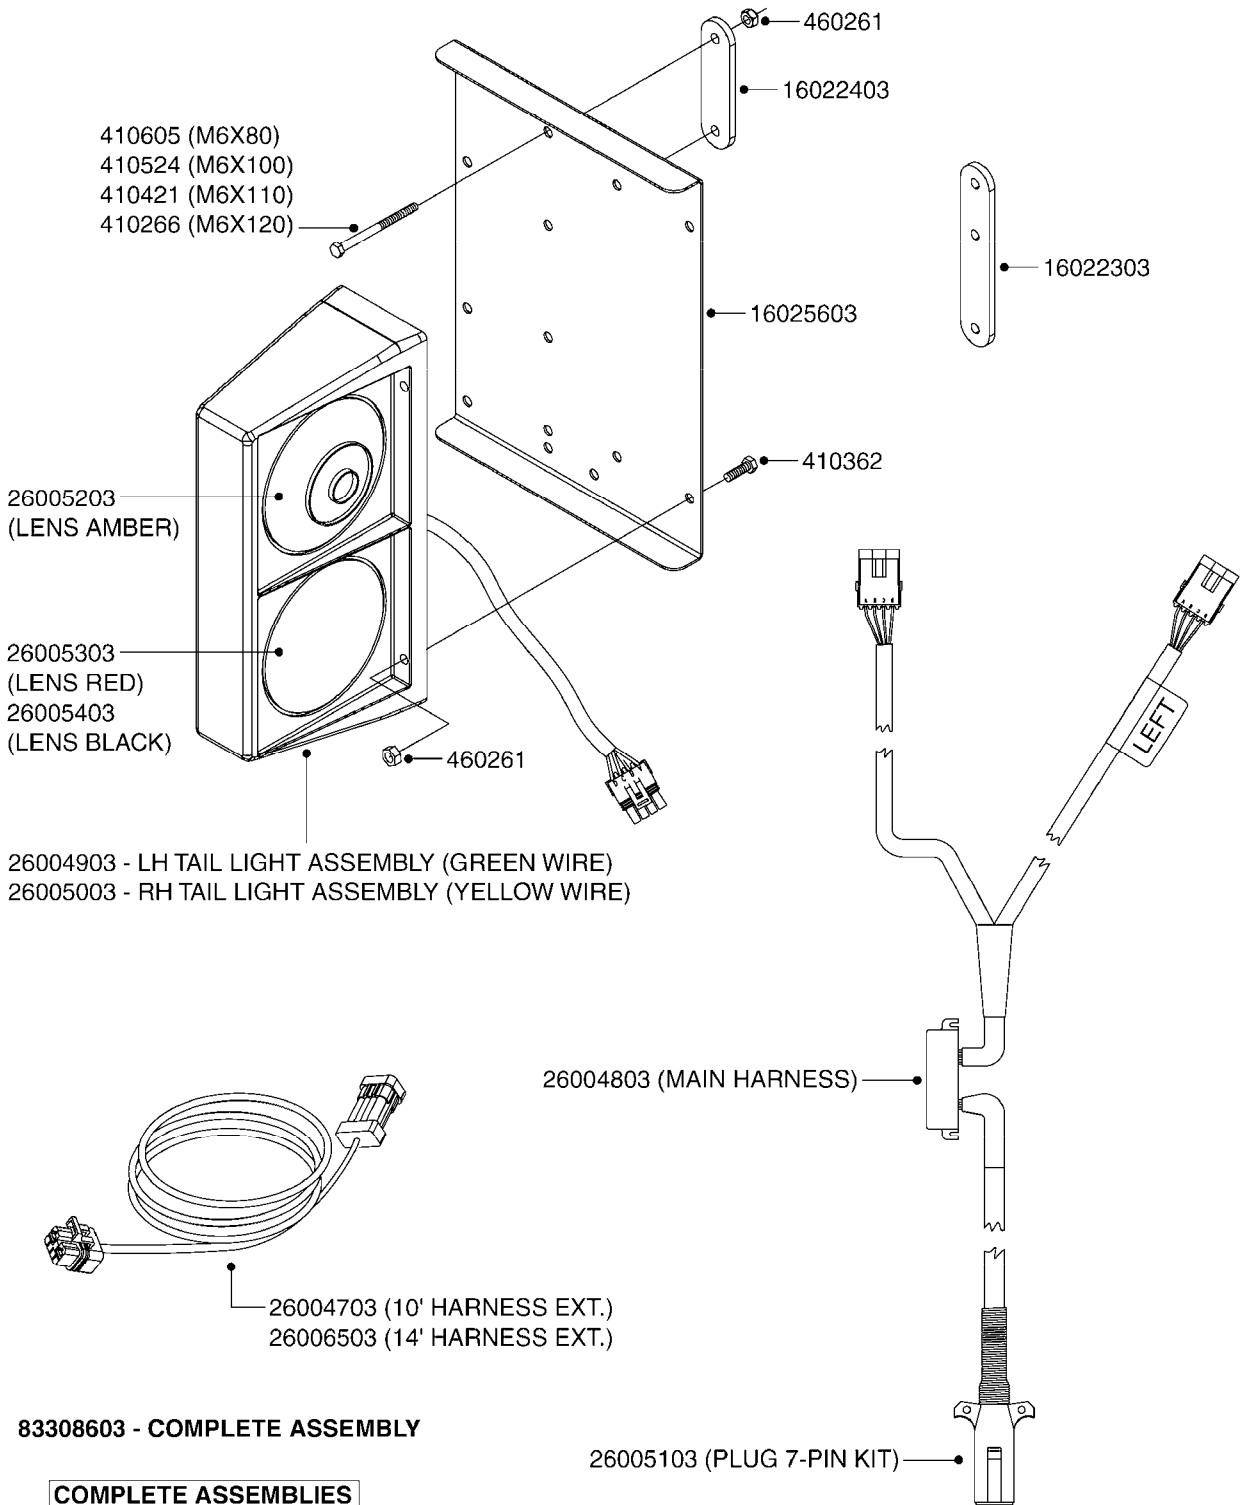

83308603 - COMPLETE ASSEMBLY

COMPLETE ASSEMBLIES
WHOLEGOODS ITEMS

G680

TRAFFIC LIGHT KIT
G680-HIN, 01:01:01

Page 1

Date 06.04.2015 10:41

parts-n°	order qty	description
410266	1	BOLT HEX 8.8 DEL M6X120
410362	1	BOLT HEX 8.8 SS M6X20 FT
410421	1	BOLT HEX M6X110 DIN931-A2 SS
410524	1	BOLT HEX 8.8 DEL M6X100
410605	1	BOLT HEX 8.8 DEL M6X80
460261	1	NUT HEX M6X1 LOCK A2 DIN985
16022303	1	BRACKET 100MM TUBE
16022403	1	BRACKET 60MM TUBE
16025603	1	BRACKET TAIL LIGHT DUAL LAMP
26004703	1	HARNESS 13' EXT 4 WIRE WP
26004803	1	HARNESS MAIN TAIL LIGHT
26004903	1	TAIL LIGHT GREEN WIRE LH
26005003	1	TAIL LIGHT YELLOW WIRE RH
26005103	1	PLUG 7-PIN AG TAIL LIGHT
26005203	1	LENS AMBER BEFORE 2009
26005303	1	LENS RED BEFORE 2009
26005403	1	LENS BLACK BEFORE 2009
26006503	1	HARNESS 14' EXT 4 WIRE WP
83308603	1	TRAFFIC LIGHT KIT