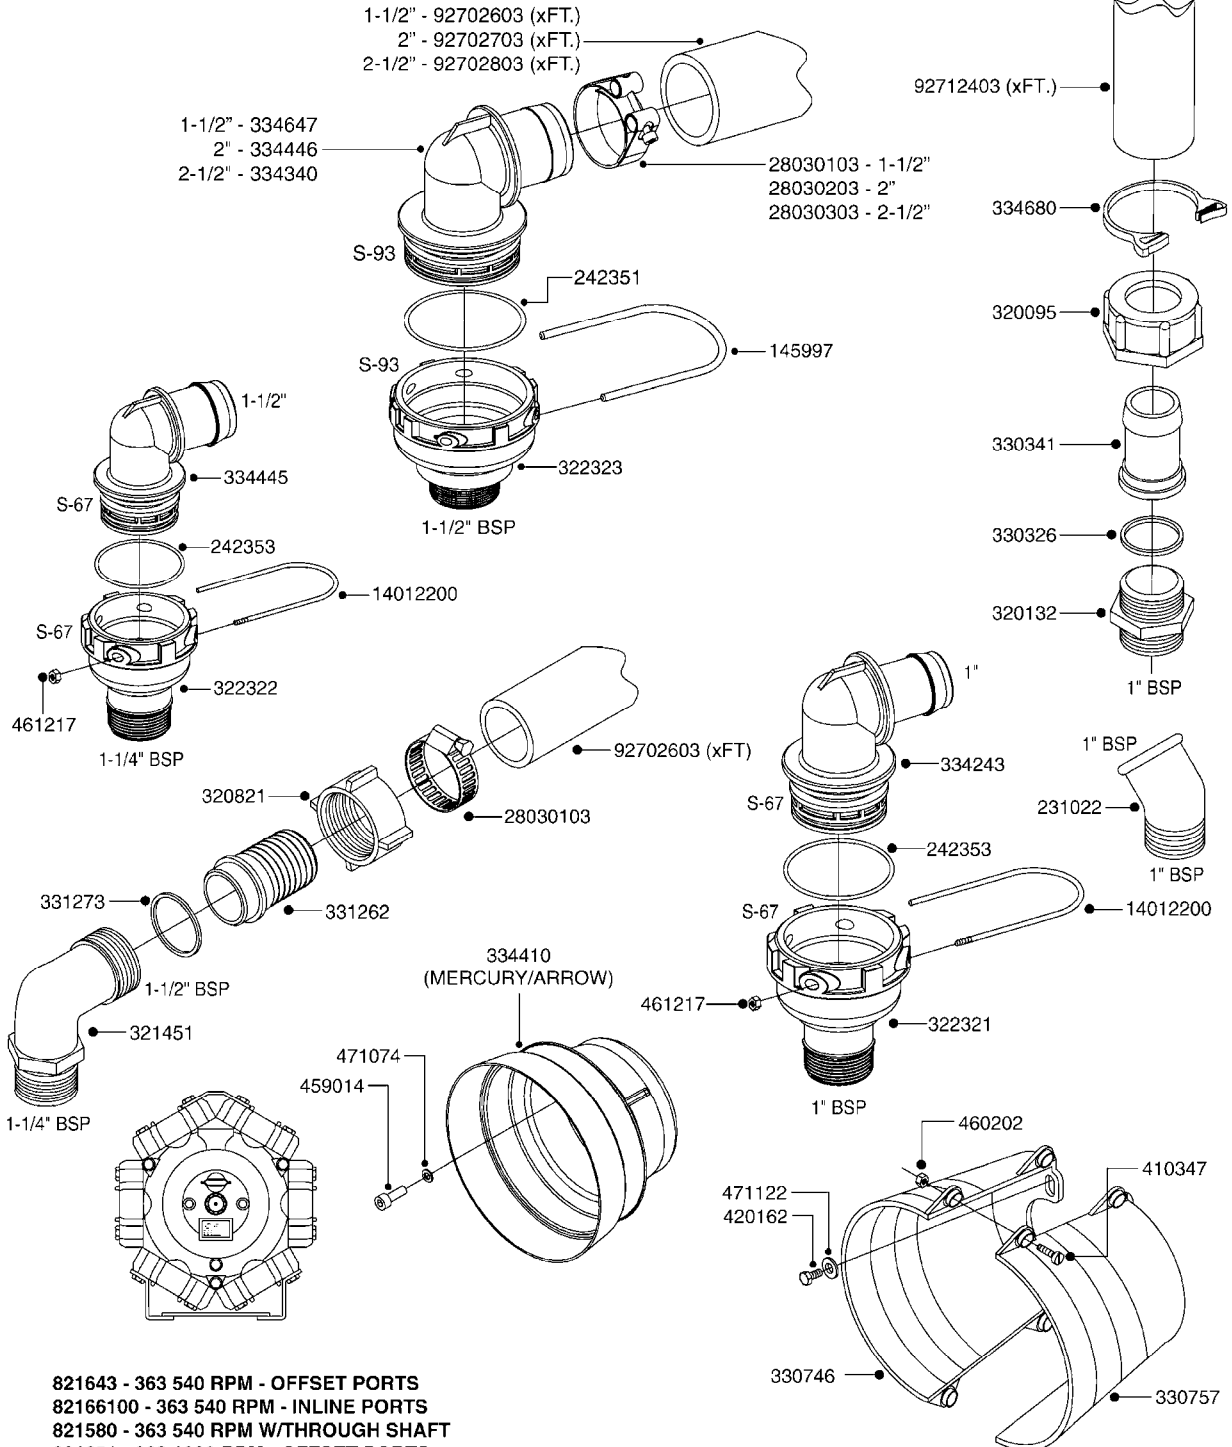

SUCTION SIDE OF PUMP

PRESSURE SIDE OF PUMP

- 821643 - 363 540 RPM - OFFSET PORTS
- 82166100 - 363 540 RPM - INLINE PORTS
- 821580 - 363 540 RPM W/THROUGH SHAFT
- 821651 - 363 1000 RPM - OFFSET PORTS
- 82166200 - 363 1000 RPM - INLINE PORTS
- 821575 - 363 1000 RPM W/THROUGH SHAFT

**COMPLETE ASSEMBLIES
WHOLEGOODS ITEMS**

A270