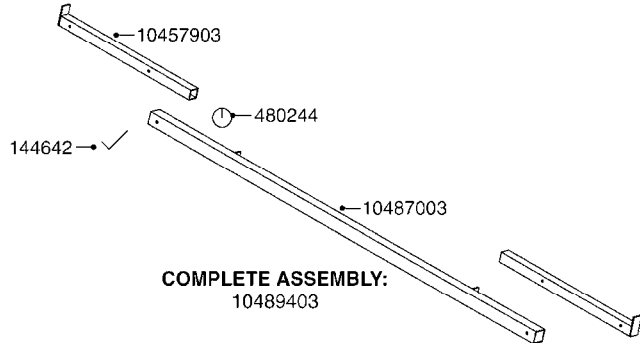

**80'-90' EAGLE ON  
NAVIGATOR TA & HC**

615259  
**45'-66' EAGLE ON  
NAVIGATOR TA  
TR 500 TA  
TR 800 TA  
TR 1000 TA**

**45'-66' EAGLE  
ON HC 650M/ 950M**

**COMPLETE ASSEMBLIES  
WHOLEGOODS ITEMS**

**80'-90' EAGLE  
ON HC 650M/ 950M**