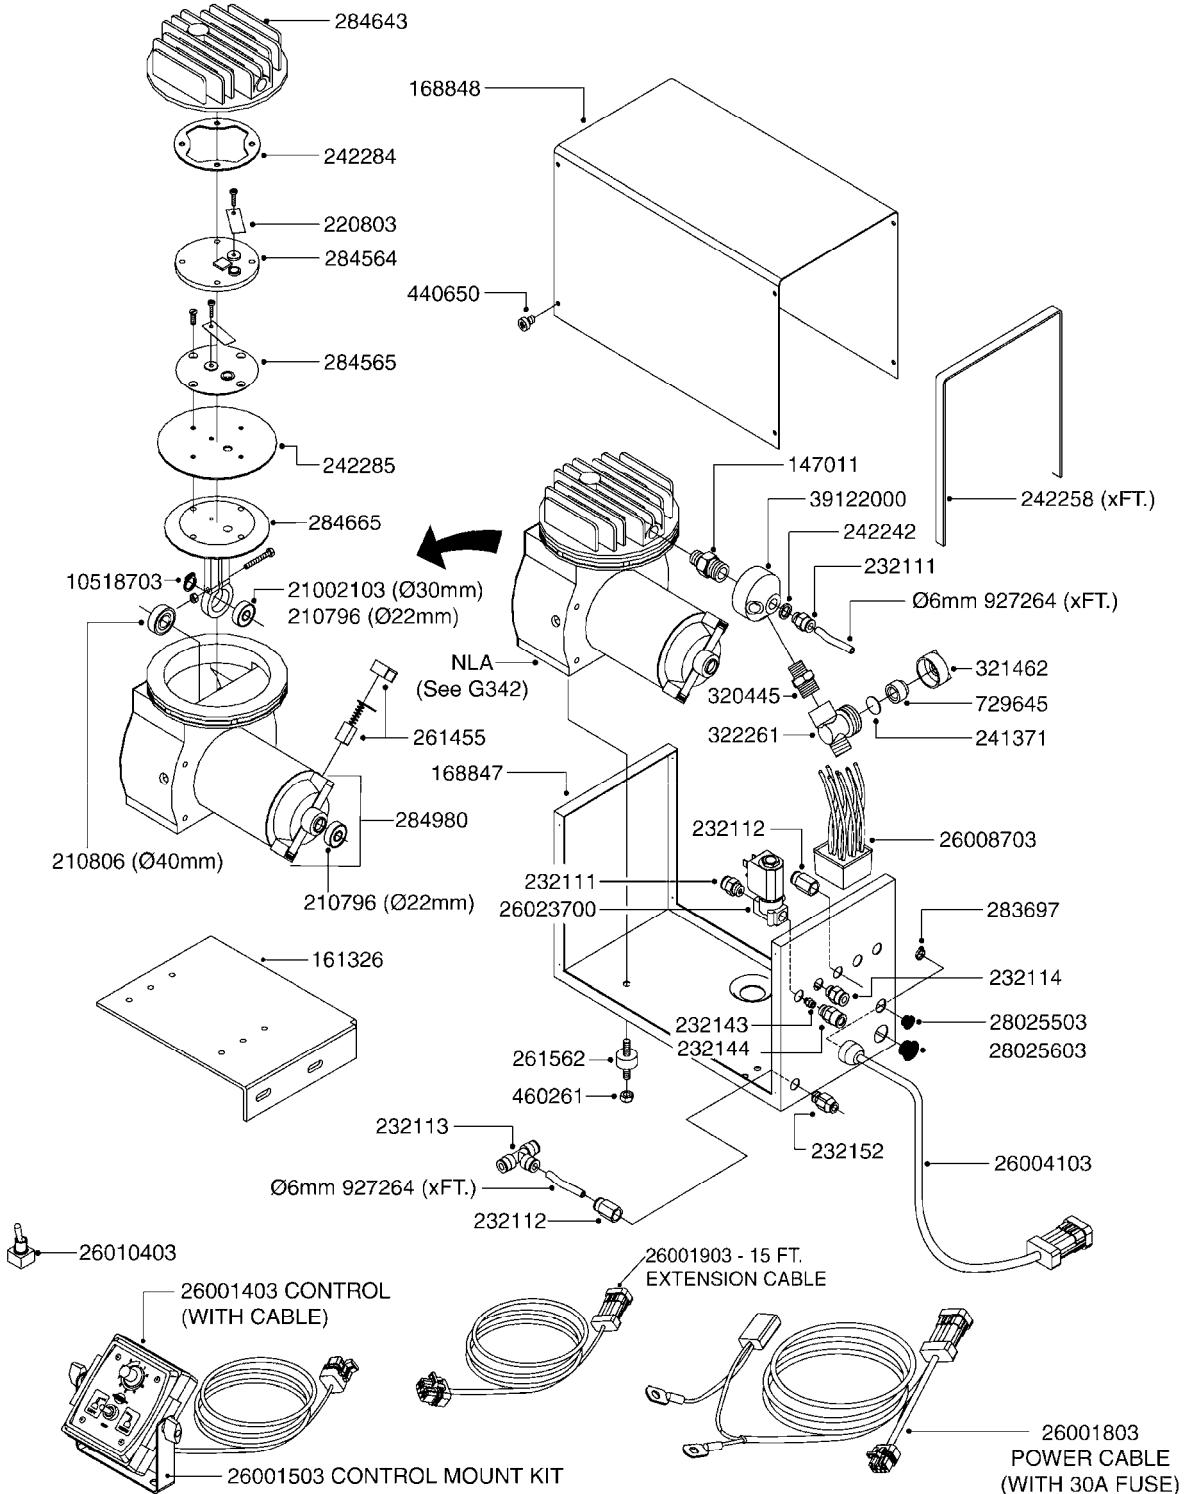

G341

*Ø8mm 927306 (xFT.)
*Ø10mm 927330 (xFT.)

70019403 - COMPLETE ASSEMBLY

FOAM MARKER COMPRESSOR 2002
G341-HIN, 27:05:10

Page 1
Date 06.04.2015 10:41

parts-n°	order qty	description
147011	1	HEX NIPPLE 3/8'X1/4'BSP BRASS
161326	1	MOUNT BKT. F. FOAM COMP.BOX 98
168847	1	ENCLOSURE LOWER F.MARKER
168848	1	COVER F. FOAM MARKER
210796	1	BEARING BALL D22/D8 X 7 608ZZ
210806	1	BEARING BALL D40/D17X12MM
220803	1	VALVE F. COMPRESSOR
232111	1	QUICK COUPLER 6MM X 1/8 EXT.
232112	1	QUICK COUPLER 6MM 1/8 INT.
232113	1	QUICK COUPLER 6MM T-PIECE
232114	1	COUPLER 1/8" THREADX8MM HOSE
232143	1	REDUCER 1/4'INT-1/8'EXT
232144	1	QUICK COUPLER 10MM X 1/4 EXT
232152	1	QUICK COUPLER 8MMX1/8 EXT.LONG
241371	1	DIAPHRAGM, NO-DRIP alt 241371
242242	1	O-RING F.AIR HOSE FITTING
242258	1	TRIM 3X10 SELF ADHESIVE 0012"
242284	1	HEAD GASKET F. COMPRESSOR
242285	1	DIAPHRAGM F. F/M COMP.
261455	1	BRUSH KIT-FOAM MARKER MOTOR
261562	1	RUBBER DAMPER 2XM6X25
283697	1	TIESTRAP 200MM
284564	1	PLATE F.COMPRESSOR HEAD
284565	1	PLATE F.COMPRESSOR HEAD
284643	1	COMPRESSOR HEAD F.FOAM MARKER
284665	1	CONNECTING ROD F.COMPRESSOR
284980	1	FLANGE REAR F. F.M.COMPRESSOR
320445	1	FITT.DK HN 1/4"X3/8" BSP
321462	1	CAP F.NO-DRIP ASSY.
322261	1	HOUSING F.SAFETY VALVE 3/8"
440650	1	SCREW 3.5x13 STAINLESS
460261	1	NUT HEX M6X1 LOCK A2 DIN985
729645	1	NON-DRIP SPRING ASSY.GREEN 10
927264	1	HOSE R X PE D6/D4 X 0012"
927306	1	HOSE R X PE D8/D6 X 0012"BLACK
927330	1	HOSE R X PE D10/D8 X 012"BLACK
10518703	1	SNAP-RING OUTER 8X1
21002103	1	BEARING, 6200 2ZJEM (SKF)
26001403	1	HC FOAM MARKR CONSOLE VS3.0.00
26001503	1	HC FOAM MARKER CONSOLE MT.KIT
26001803	1	POWER CABLE
26001903	1	15' 7-PIN EXTENSION CABLE
26004103	1	FOAM MARKER CNTRL MOD CABL STD
26008703	1	FOAM MARKER CONTROL SCII
26010403	1	TOGGLE SWITCH MICRO-TRAK F.M.
26023700	1	SOLENOID VAL 12V 1/8' FLO '07
28025503	1	PLUG F.DRILLED HOLE 1/2"
28025603	1	PLUG F.DRILLED HOLE 3/4"
39122000	1	DISTR.HOUSING F.FOAM MARKER'07
70019403	1	FOAM MARKER COMPRESSOR KIT STD