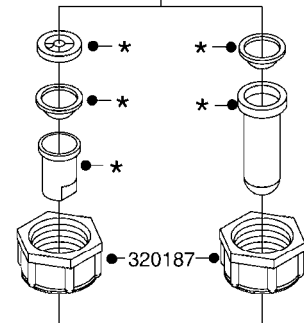

- 334082 (BLACK)
- 334371 (YELLOW)
- 334373 (RED)
- 334377 (BLUE)
- 334172 (GREEN)
- 334173 (ORANGE)

D620

*=REFER TO HARDI NOZZLE CATALOG