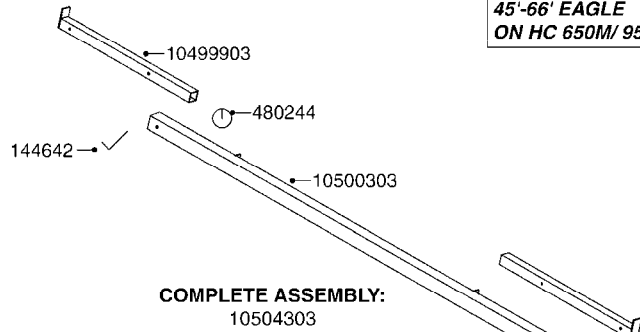

**80'-90' EAGLE ON  
NAVIGATOR TA & HC**

615259  
**45'-66' EAGLE ON  
NAVIGATOR TA  
TR 500 TA  
TR 800 TA  
TR 1000 TA**

**45'-66' EAGLE  
ON HC 650M/ 950M**

**COMPLETE ASSEMBLIES  
WHOLEGOODS ITEMS**

**80'-90' EAGLE  
ON HC 650M/ 950M**