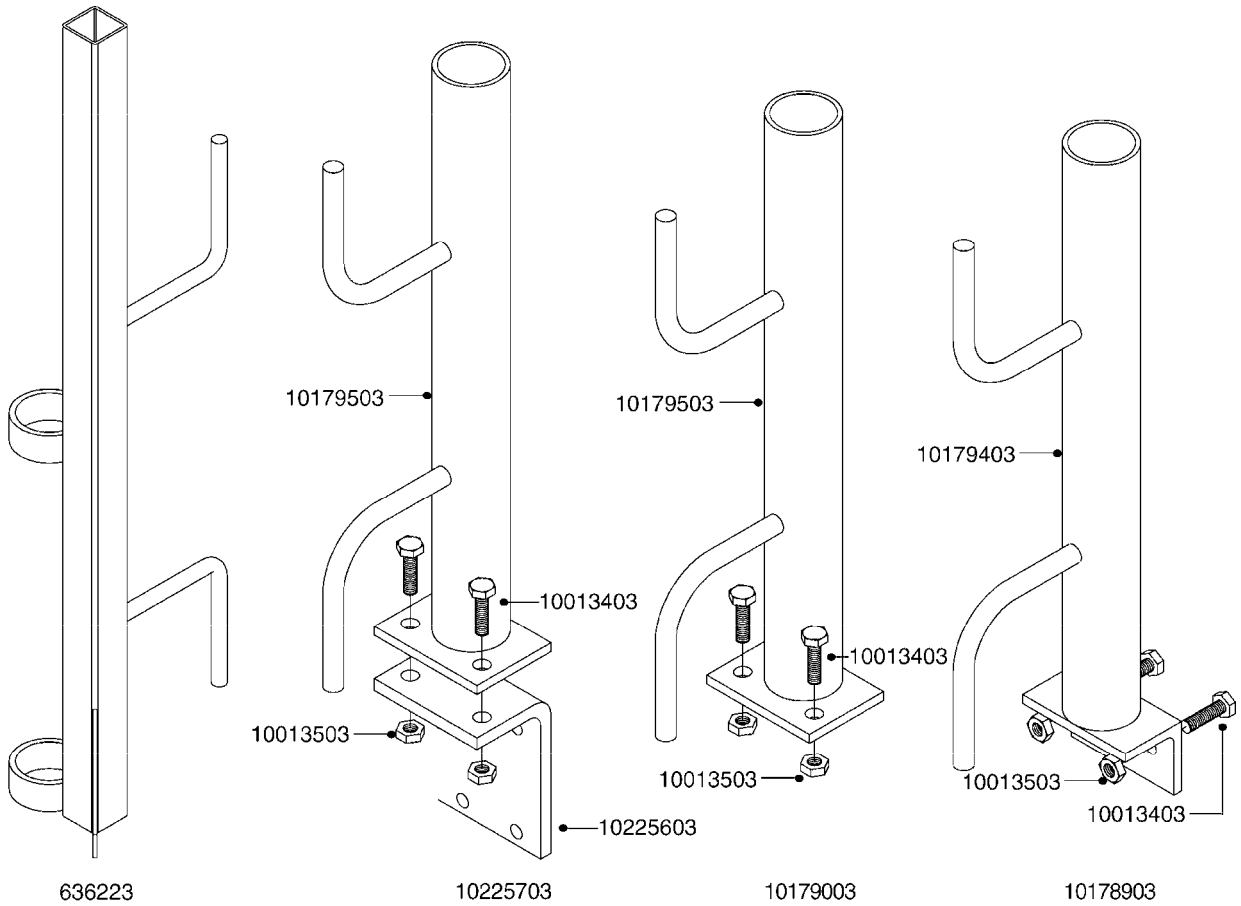

G510

HOSE WRAPS
G510-HIN, 19:05:11

Page 1

Date 06.04.2015 10:41

parts-n°	order qty	description
241965	1	O-RING 12.1 X 1.6
242007	1	O-RING D9.1X1.6
281551	1	BALL VALVE 1/2"
320084	1	FITT.DK NUT 1/2" BSP
330212	1	O-RING D19/D14X2.4 F.1/2"NUT
330326	1	O-RING D30/D24X2 F.1"NUT
330687	1	FITT.DK HB 1/2" F. 1/2" NUT
334190	1	FITT.DK HB 1/2' F. PISTOL 60S
334531	1	CLAMP HOSE PLASTIC 3/4"
636223	1	POST 12 VOLT TR30
712471	1	AGITATION VALVE ASSY. ON/OFF
843196	1	GUN, MODEL 60S
843197	1	HANDGUN KIT TYPE 60 LONG
10013403	1	BOLT HEX 3/8-16X1 1/4 HCS Z5
10013503	1	NUT HEX NC 3/8"
10178903	1	WRAP HOSE SIDE MOUNT PLATE
10179003	1	WRAP HOSE BOTTOM PLATE MOUNT
10179403	1	WRAP WELDMENT FOR HI101789
10179503	1	WRAP WELDMENT FOR HI101790
10225603	1	BKT.FOR HOSE WRAP MOUNT NL NK
10225703	1	WRAP HOSE BDL.BOTTOM PLATE
92702103	1	HOSE R X1/2" X300PSI WP X0012"