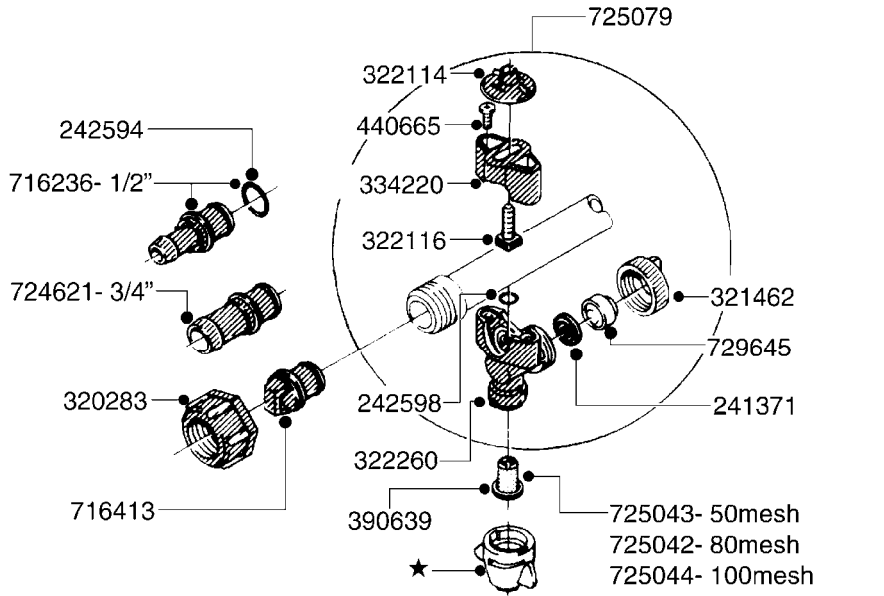

SINGLE NOZZLE BODY