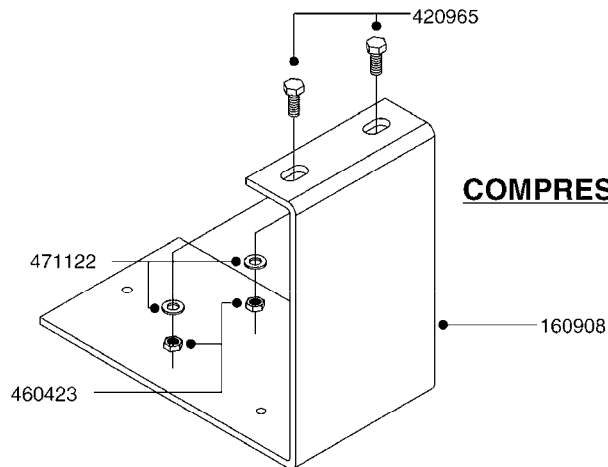

COMPRESSOR MOUNT- MEGA

G370