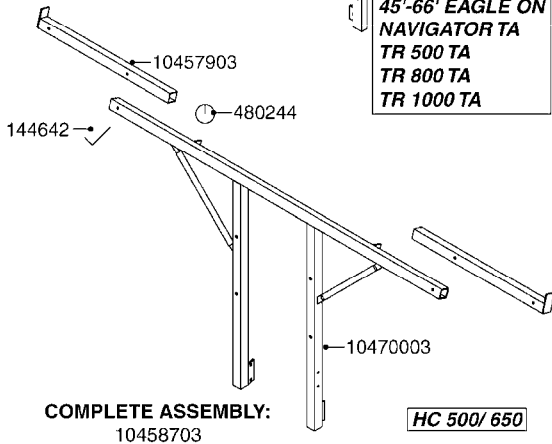

**80'-90' EAGLE ON  
NAVIGATOR TA & HC**

615259  
**45'-66' EAGLE ON  
NAVIGATOR TA  
TR 500 TA  
TR 800 TA  
TR 1000 TA**

**45'-66' EAGLE  
ON HC 650M/ 950M**

**COMPLETE ASSEMBLIES  
WHOLEGOODS ITEMS**

**80'-90' EAGLE  
ON HC 650M/ 950M**