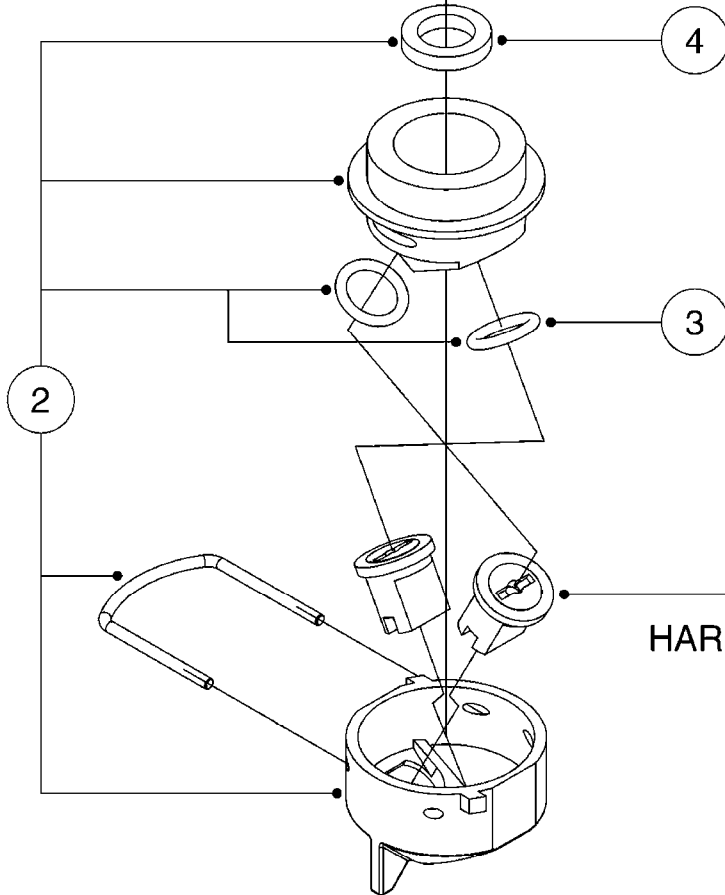

REFER TO
HARDI® NOZZLE CATALOG

D625