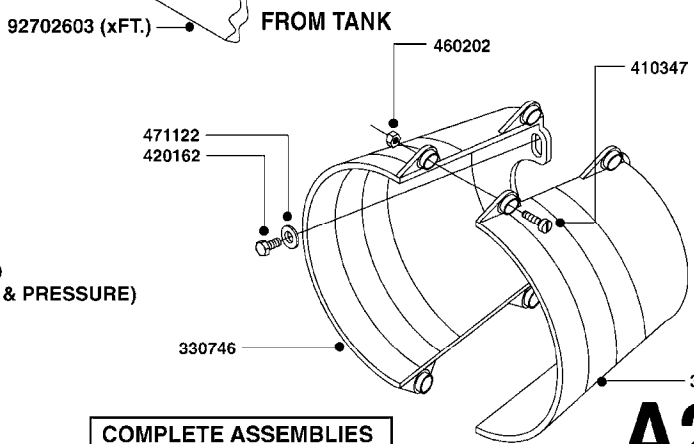

COMPLETE ASSEMBLIES
WHOLEGOODS ITEMS

A220