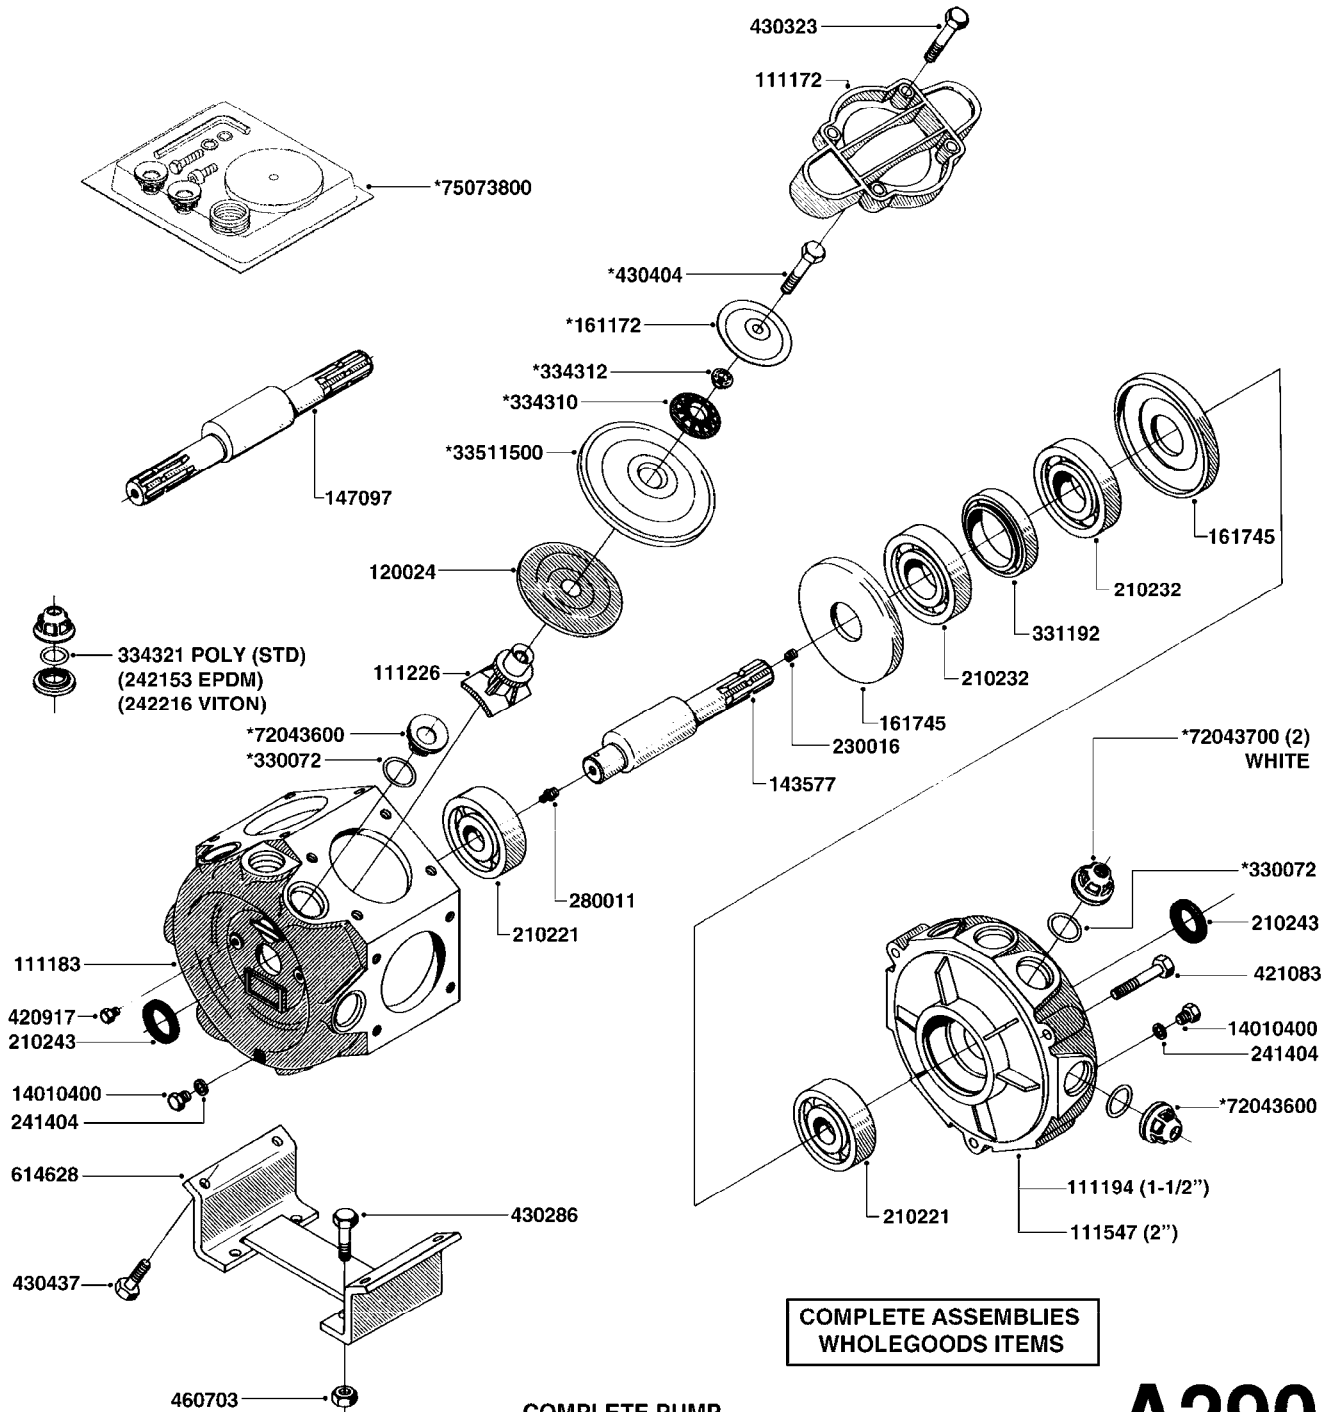

**COMPLETE ASSEMBLIES  
WHOLEGOODS ITEMS**

**A270**

PUMP - 361/363 FITTINGS  
A270-HIN, 01:12:11

Page 1

Date 06.04.2015 10:39

parts-n°	order qty	description
145997	1	FITT.DK S-93 FORK
231022	1	FITT.DK ELB. 1' BSP GF 121
242351	1	O-RING D69.5X3.0 VITON F.S-93
242353	1	O-RING D44.2X3.0 VITON F.S-67
320095	1	FITT.DK NUT 1" BSP
320132	1	FITT.DK HN 1" BSP
320821	1	FITT.DK NUT 1-1/2" BSP
321451	1	FITT.DK ELB.1-1/2 X1-1/4 80DEG
322321	1	FITT.DK S-67 X 1"BSP MALE
322322	1	FITT.DK S-67 X 1-1/4"BSP MALE
322323	1	FITT.DK S-93 X 1-1/2"BSP MALE
330326	1	O-RING D30/D24X2 F.1"NUT
330341	1	FITT.DK HB 1" F. 1" NUT
330746	1	GUARD PTO LOWER PART SHORT
330757	1	GUARD PTO UPPER PART SHORT
331262	1	FITT.DK HB 1-1/2" F. 1-1/2"NUT
331273	1	O-RING D44/D38X2 F.1-1/2"
334243	1	FITT.DK S-67 ELB.1"
334340	1	FITT.DK S-93 ELBOW 2.5"
334410	1	PROTECTION GUARD
334445	1	FITT.DK S-67 ELB.1-1/2"
334446	1	FITT.DK S-93 ELB.2" PVC
334647	1	FITT.DK S93 ELB 1-1/2" 90 PVC
334680	1	CLAMP HOSE PLASTIC 1"
410347	1	SCREW M6X20 8.8
420162	1	BOLT HEX 8.8 DEL 3/8"x15MM
459014	1	ALLEN SCREW M8 X 15 GALV.DIN93
460202	1	NUT HEX M6
461217	1	NUT HEX M5 LOCK
471074	1	WASHER M8 ELZ
471122	1	WASHER D20/D10.5X2 SS
821575	1	PUMP 363/5.5 THROUGH SHAFT
821580	1	PUMP 363/10 THROUGH SHAFT
821643	1	PUMP 363/10 1.5"SUC 540RPM OSP
821651	1	PUMP 363/5.5/1000 OSP
14012200	1	FITT.DK S-67 FORK W/M5 THREADS
28030103	1	CLAMP HOSE GEAR P5/4-S1.5"6724
28030203	1	CLAMP HOSE T-BOLT S2" 235-67
28030303	1	CLAMP HOSE T-BOLT S2.5" 235-76
82166100	1	PUMP 363/10 1.5"SUC 540RPM
82166200	1	PUMP 363/5.5 1.5"SUC 1000RPM
92702603	1	HOSE PVC SUCT GRAY 1-1/2"
92702703	1	HOSE PVC SUCT GRAY 2"
92702803	1	SUGE SLANGE PVC GRÅ 2-1/2"
92712403	1	HOSE R X1" X300PSI WP X0012"