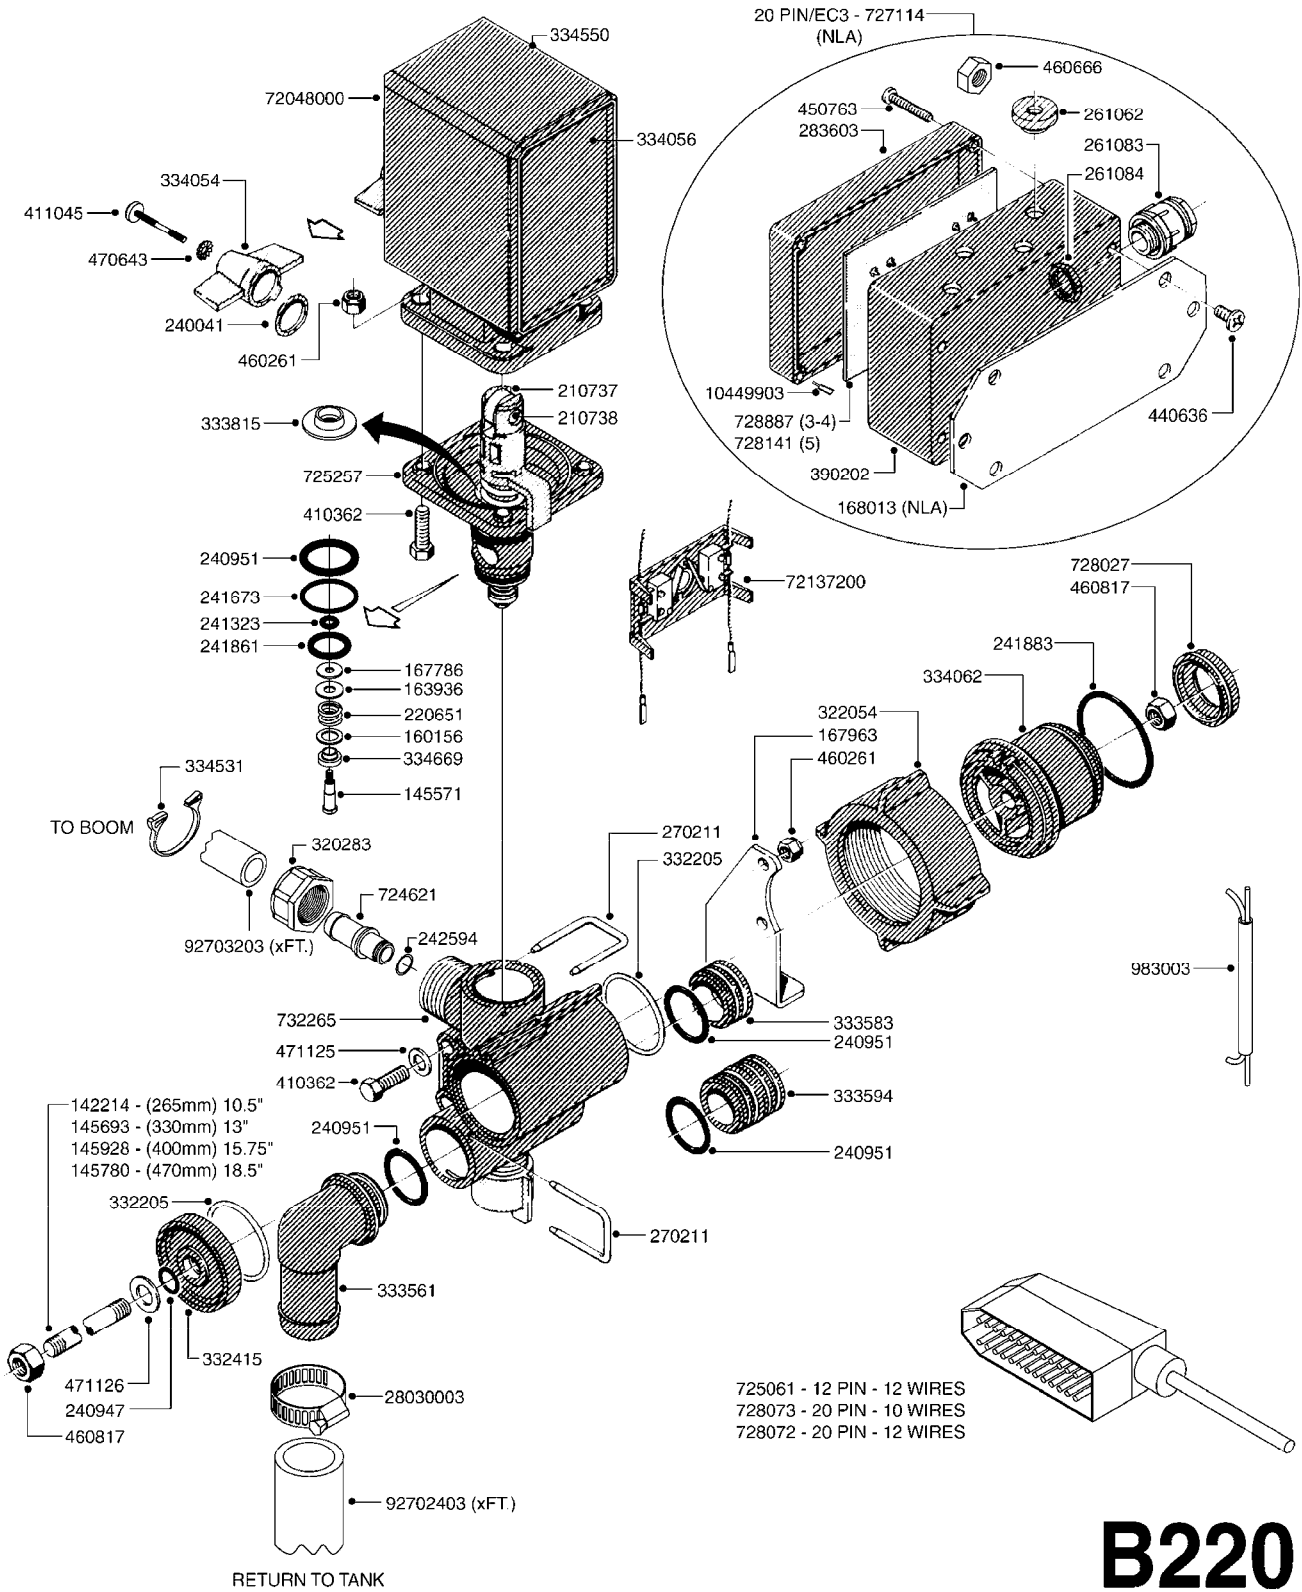

B220

EC BOOM VALVE - ELEC. (RED GRP)
B220-HIN, 16:12:08

Page 1
Date 06.04.2015 10:39

parts-n°	order qty	description
142214	1	STUD BOLT - M8X265, 3 SECTION
145571	1	STUD BOLT F/PNEUM. DISTRIBUTOR
145693	1	STUD BOLT - M8X330, 4 SECTION
145780	1	STUD BOLT - M8X470, 6 SECTION
145928	1	STUD BOLT - M8X400, 5 SECTION
160156	1	WASHER D14.1/D9.2X1 SS
163936	1	WASHER D15/D6.2X1
167786	1	WASHER D13/D4.2X1
167963	1	MOUNT BKT.F.EC BOOM SEC.
168013	1	MOUNT BRKT F.CONNECT BOX-NLA
210737	1	BEARING BALL D7 RSTO 5 TN
210738	1	BEARING ROLLER D7 L=16 SS
220651	1	SPRING PRESSURE D12.5/5
240041	1	O-RING D15,1/10,3 X 2,4
240947	1	O-RING D7.3X2.4 NITRIL
240951	1	O-RING D21.2X3 NITRIL
241323	1	O-RING D5.3X2.4 NITRIL
241673	1	O-RING D22.1X1.6
241861	1	O-RING D15.3X2.4 VITON
241883	1	O-RING D39.2X3 NITRIL 242020
242594	1	O-RING D14 X 1.78 SCH.70-EPDM
261062	1	GROMMET
261083	1	GROMMET (PLASTIC)F.ELEC.CABLE
261084	1	NUT F.261083 GROMMET
270211	1	FITT.DK S25 FORK L=37.5
283603	1	LID F. SQ.BOX 120X80X15 MM
320283	1	FITT.DK NUT 3/4"BSP
322054	1	UNION NUT BLACK S61 x 2
332205	1	O-RING D43/39XD2
332415	1	COVER
333561	1	FITT.DK ELB.1" EC RETURN
333583	1	END PIECE FOR BYPASS
333594	1	CONNECTING PIECE F. BYPASS
333815	1	DISTANCE RING
334054	1	GRIP F.MAN.OP.EC ON/OFF RED
334056	1	COVER F/MOTOR HOUSE EC DIST.
334062	1	CONNECT. BRANCH F/EC OP. UNIT
334531	1	CLAMP HOSE PLASTIC 3/4"
334550	1	MOTOR HOUSE SECT VALVE
334669	1	VALVE CONE D14/D7-SH 63 WHITE
390202	1	CONN.BOX EC OPER.UNIT
410362	1	BOLT HEX 8.8 SS M6X20 FT
411045	1	SCREW M4 X 16MM STAINLESS
440636	1	SCREW SHEET-METAL 1/2" NO 12
450763	1	SCREW M4X25
460261	1	NUT HEX M6X1 LOCK A2 DIN985
460666	1	NUT HEX M4
460817	1	NUT HEX M8 STAINLESS DIN 934
470643	1	WASHER LOCK
471125	1	WASHER M6U D12/D6.4x1.6 SS A2
471126	1	WASHER D16/D8.4X1.6 SS
724621	1	FITT.DK HB 3/4"ASSY F.3/4" NUT
725061	1	CABLE - EC 12WIRE L=6000mm
725257	1	SPINDLE SECT. F/EC DISTRIBUTOR
727114	1	CONNECTOR BOX WITH CABLE
728027	1	BUSHING WITH SEAT
728072	1	CABLE,20-PIN,6M EC/4
728073	1	CABLE,20-PIN,6M, EC/3
728141	1	CIRCUIT BOARD F.EC7 CONN. BOX
728887	1	CIRCUIT BOARD EC CONTROL
732265	1	DISTRIB HOUSING W/CONST PR RED