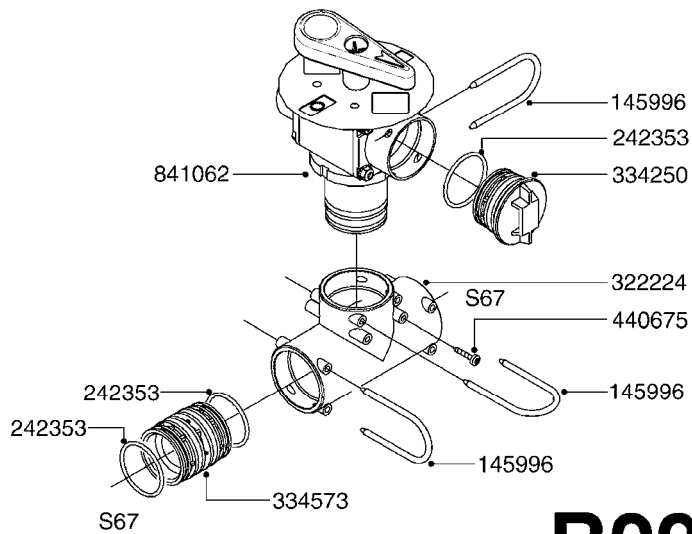

FOR S67 FITTINGS
SEE PAGE H100