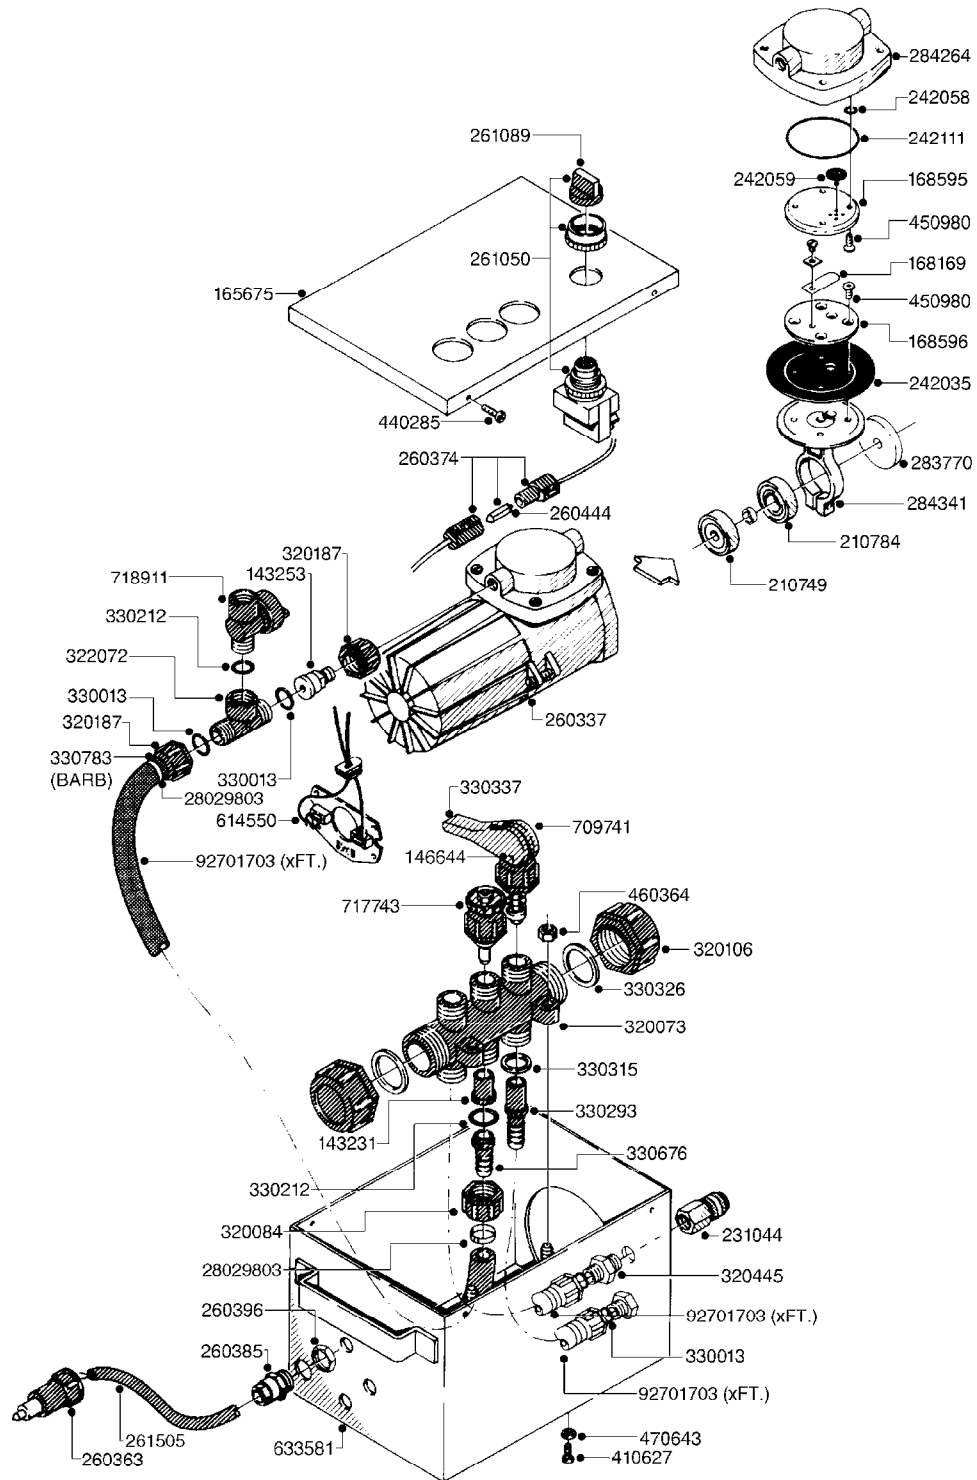

717824 - COMPLETE ASSEMBLY

COMPLETE ASSEMBLIES
WHOLEGOODS ITEMS

G320

FOAM MARKER COMPRESSOR PRE 92
G320-HIN, 26:05:11

Page 1
Date 06.04.2015 10:41

parts-n°	order qty	description
143231	1	SEAT F. VALVE 1/2'
143253	1	CONNECTING BRANCH FOR COMPRES.
146644	1	PIN D3X19 STAINLESS
165675	1	TOP COVER FOR CONTROL BOX
168169	1	INLET VALVE THO.COM.621102
168595	1	EXHAUST PLATE
168596	1	SUCTION PLATE
210749	1	BEARING ROLLER 6201-8 N F/COMP
210784	1	BEARING BALL 6002 2Z
231044	1	QUICK COUPLING F.AIR HOSE
242035	1	DIAPHRAGM THO.COM.608146
242058	1	O-RING THO.COM.623048
242059	1	VALVE (OUTLET)THO.COM.633525
242111	1	O-RING FOR VALVE PLATE
260337	1	COMPRESSOR F.F/M-91
260363	1	PLUG 2 POLE 12V
260374	1	FUSE HOLDER
260385	1	BULKHEAD FITTING F. CABLE
260396	1	NUT FOR BULKHEAD FITTING
260444	1	FUSE 8 AMP.
261050	1	SWITCH
261089	1	KNOB FOR ADJ.CONT.261050
261505	1	CABLE 2X4MM L8000MM
283770	1	SEAL FELT F. FOAM MARKER COMP
284264	1	COVER FOR COMPRESSOR
284341	1	CONNECTING ROD F.COMPRESSOR
320073	1	DISTRIBUTOR HOUSING 1/2"
320084	1	FITT.DK NUT 1/2" BSP
320106	1	FITT.DK CAPNUT 1" BSP
320187	1	FITT.DK CAP 3/8" BSP BLACK
320445	1	FITT.DK HN 1/4"X3/8" BSP
322072	1	FITT.DK TEE 3/8'X3/8'X3/8' BSP
330013	1	O-RING D15/D10X2.5 F.3/8"NUT
330212	1	O-RING D19/D14X2.4 F.1/2"NUT
330293	1	VALVE SEAT WITH 3/8" HOSE TAIL
330315	1	O-RING D18.4/D13X.6
330326	1	O-RING D30/D24X2 F.1"NUT
330337	1	HANDLE F. FLIP VALVE
330676	1	FITT.DK HB 3/8" F. 1/2" NUT
330783	1	FITT.DK HB 3/8"F.3/8" NUT
410627	1	SCREW M4X12
440285	1	SCREW 3.5X6.5 DIN7981C SS
450980	1	SCREW F.VALVE PLATE
460364	1	NUT HEX M8 GALV.
470643	1	WASHER LOCK
614550	1	BRUSH KIT F. COMPRESSOR
633581	1	CONTROL BOX FOR FOAM MARKER
709741	1	VALVE ASSY. 1/2" FLIP LEVER
717743	1	THROTTLE VALVE FOR FOAM MARKER
717824	1	CONTROL BOX MOUNTED
718911	1	VALVE (SAFETY) F.MARKER
28029803	1	CLAMP HOSE GEAR P1/2" 6708
92701703	1	HOSE R X3/8" X300PSI WP X0012"