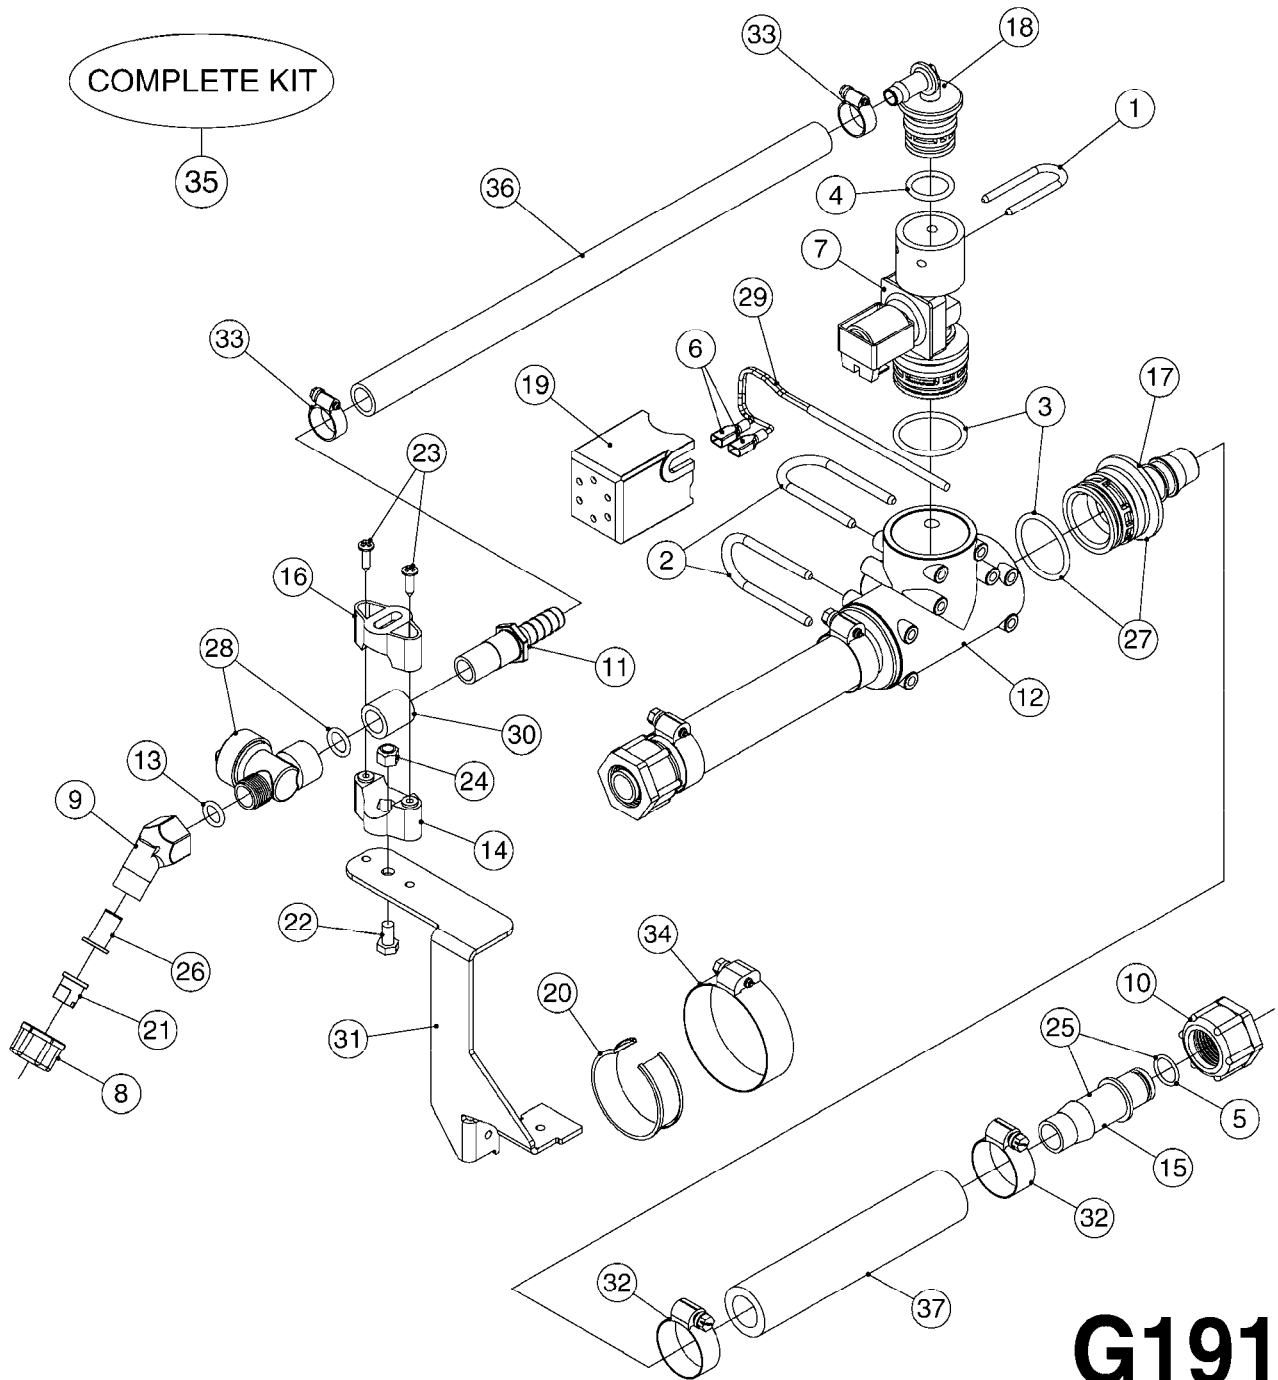

G191

ELECTRIC END NOZZLE KIT '09
G191-HIN, 09:05:13

Page 1
Date 06.04.2015 10:40

Pos.	parts-n°	order qty	description
1	145994	1	FITT.DK S-40 FORK
2	145995	1	FITT.DK S-53 FORK
3	242354	1	O-RING D32.2X3.0 VITON F.S-53
4	242355	1	O-RING D19.2X3.0 VITON F.S-40
5	242594	1	O-RING D14 X 1.78 SCH.70-EPDM
6	261539	1	SPADE F.ELEC CONNEX BLUE INSUL
7	262104	1	VALVE, SOLENOID, S53/S40
8	320187	1	FITT.DK CAP 3/8" BSP BLACK
9	320191	1	FITT.DK ELB 3/8' BSP 45 DEGREE
10	320283	1	FITT.DK NUT 3/4"BSP
11	320891	1	FITT.DK HB 3/8'- 3/8' BSP
12	322352	1	FITT.DK S-53 TEE
13	330013	1	O-RING D15/D10X2.5 F.3/8"NUT
14	333012	1	NOZZLE HOLD. UPPER PART
15	334044	1	FITT.DK HB 3/4' F. 3/4' CAP
16	334220	1	YOKE, UPPER NOZZLE BODY
17	334229	1	FITT.DK S-53 STR.3/4"
18	334237	1	FITT.DK S-40 ELB.3/8'
19	334965	1	COVER FOR S53 SOLENOID VALVE
20	341291	1	RUBBER HOSE CLAMP COVER 130MM
21	370392	1	NOZZLE END FAN 1850-G 300
22	410546	1	BOLT HEX SS M6X12 FT
23	440665	1	SCREW M4.2X16 STAINLESS
24	460261	1	NUT HEX M6X1 LOCK A2 DIN985
25	724621	1	FITT.DK HB 3/4"ASSY F.3/4" NUT
26	725042	1	SCREEN 80 MESH W.GASKET, RED
27	726558	1	FITT.DK S53 STR. 3/4" W. ORING
28	729610	1	NOZZLE ASSY. NON DRIP 3/8 THRD
29	983087	1	ELEC. CABLE 2 WIRE X 0.75MM
30	10631003	1	HOSE R X CLEAR BRAID.X 1/2 12"
31	16110803	1	NOZZLE BRACKET VAR SPACINGS
32	28029903	1	CLAMP HOSE GEAR P3/4"-S1" 6712
33	28044903	1	CLAMP HOSE GEAR P3/8" 6706
34	28047003	1	CLAMP HOSE GEAR 30 X 50 6732
35	82613203	1	ELECTRIC END NOZZLE KIT 2009
36	92701703	1	HOSE R X3/8" X300PSI WP X0012"
37	92703203	1	HOSE R X3/4" X300PSI WP X0012"