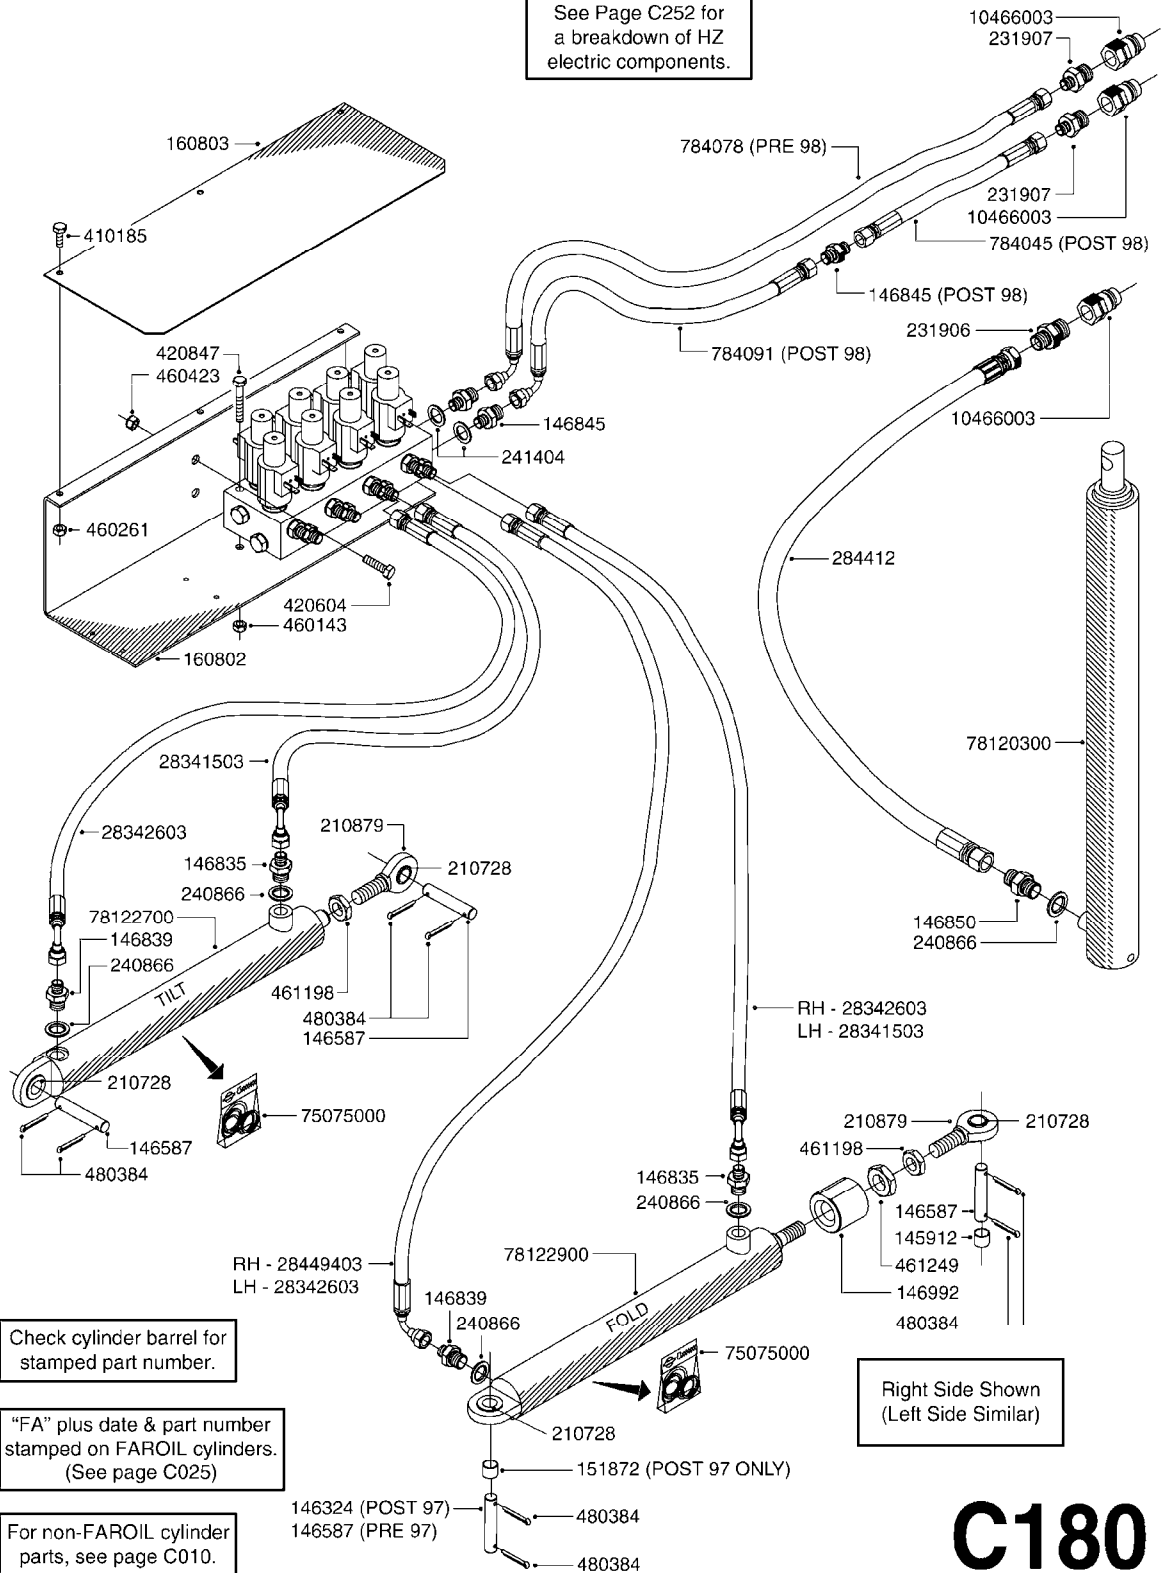

See Page C252 for a breakdown of HZ electric components.

HYDRAULCS EAG HZ 45-66'POST 95
C180-HIN, 14:12:07

Page 1

Date 06.04.2015 10:40

parts-n°	order qty	description
145912	1	BUSHING D19.8/D17.0X7MM
146324	1	SHAFT D16.8 L102/2 X 5
146587	1	PIN D16.8 X 65
146835	1	HEX NIPPLE 1/4" - 3/8" BSP
146839	1	HEX NIPPLE 1/4"X3/8" BSP 0.7MM
146845	1	HEX NIPPLE 1/4"X1/4"
146850	1	HEX NIPPLE 3/8"x3/8" - 1.8mm
146992	1	BUSHING F.CYLINDER
151872	1	BUSHING D22.0/18.0 10MM
160802	1	MOUNT PLATE F.HYD SOLENOID'HZ'
160803	1	COVER PLATE F.HYD SOLENOID'HZ'
210728	1	BEARING F.LINK HEAD M17
210879	1	LINK HEAD M16 x D17
231906	1	HEX NIPPLE 3/8"BSP X 1/2"NPT
231907	1	HEX NIPPLE 1/4"BSP X 1/2"NPT
240866	1	DOWTYSEAL 3/8"
241404	1	DOWTYSEAL 1/4"
284412	1	HOSE HY 3/8" X 315" STR+STR
410185	1	BOLT HEX 8.8 DEL M6X16 A2
420604	1	BOLT HEX 8.8 DEL M10X25 FT DIN933
420847	1	BOLT HEX 8.8 DEL M8X85
460143	1	NUT HEX M8 LOCK A2 DIN985
460261	1	NUT HEX M6X1 LOCK A2 DIN985
460423	1	NUT HEX M10X1.5 LOCK
461198	1	NUT HEX M16X2 JAMB
461249	1	NUT HEX M22X1.5
480384	1	PIN COTTER 3/16 x 1-1/2"
784045	1	HOSE HY X 1/4 X 157.50"STR+STR
784078	1	HOSE HY X 1/4 X 417.33"STR+ELB
784091	1	HOSE HY X 1/4 X 295.25"STR+ELB
10466003	1	COUPLER PIONEER 8010-04 1/2NPT
28341503	1	HOSE HY X1/4X078.75"STR+ELB
28342603	1	HOSE HY X1/4X066.93"STR+ELB
28449403	1	HOSE HY X1/4X057.08"STR+ELB
75075000	1	SEAL KIT 78122600/27/28/29
78120300	1	CYLINDER 60/50/30 1100MM
78122700	1	CYLINDER 40/22X300MM RED
78122900	1	CYLINDER 40/22X300MM RED