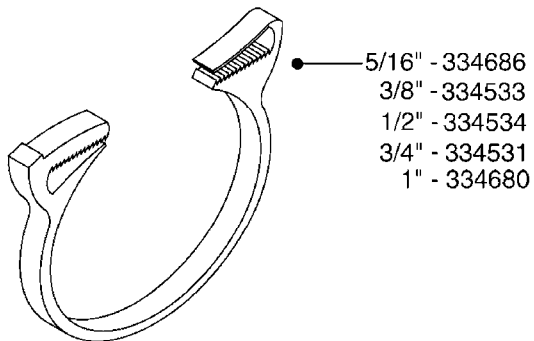

Hose Size	Pressure	Suction	Clamp Code
3/8"	28029803		6706
1/2"	28029803		6706
3/4"	28029903		6712
1"	28030003	28029903	6716
1-1/4"	28030103		6724
1-1/2"		28030103	6724
2"		28030203	235-67
2-1/2"		28030303	235-74
3"		28030403	235-82

H130