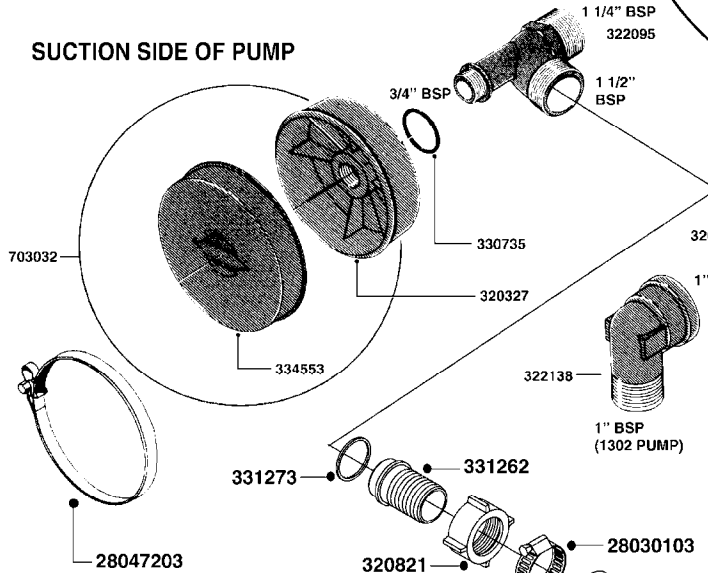

SUCTION SIDE OF PUMP

NLA - 1302 PUMP (REPLACES 1301 PUMP)
#726854 - COMPLETE DAMPER KIT (SUCTION & PRESSURE)