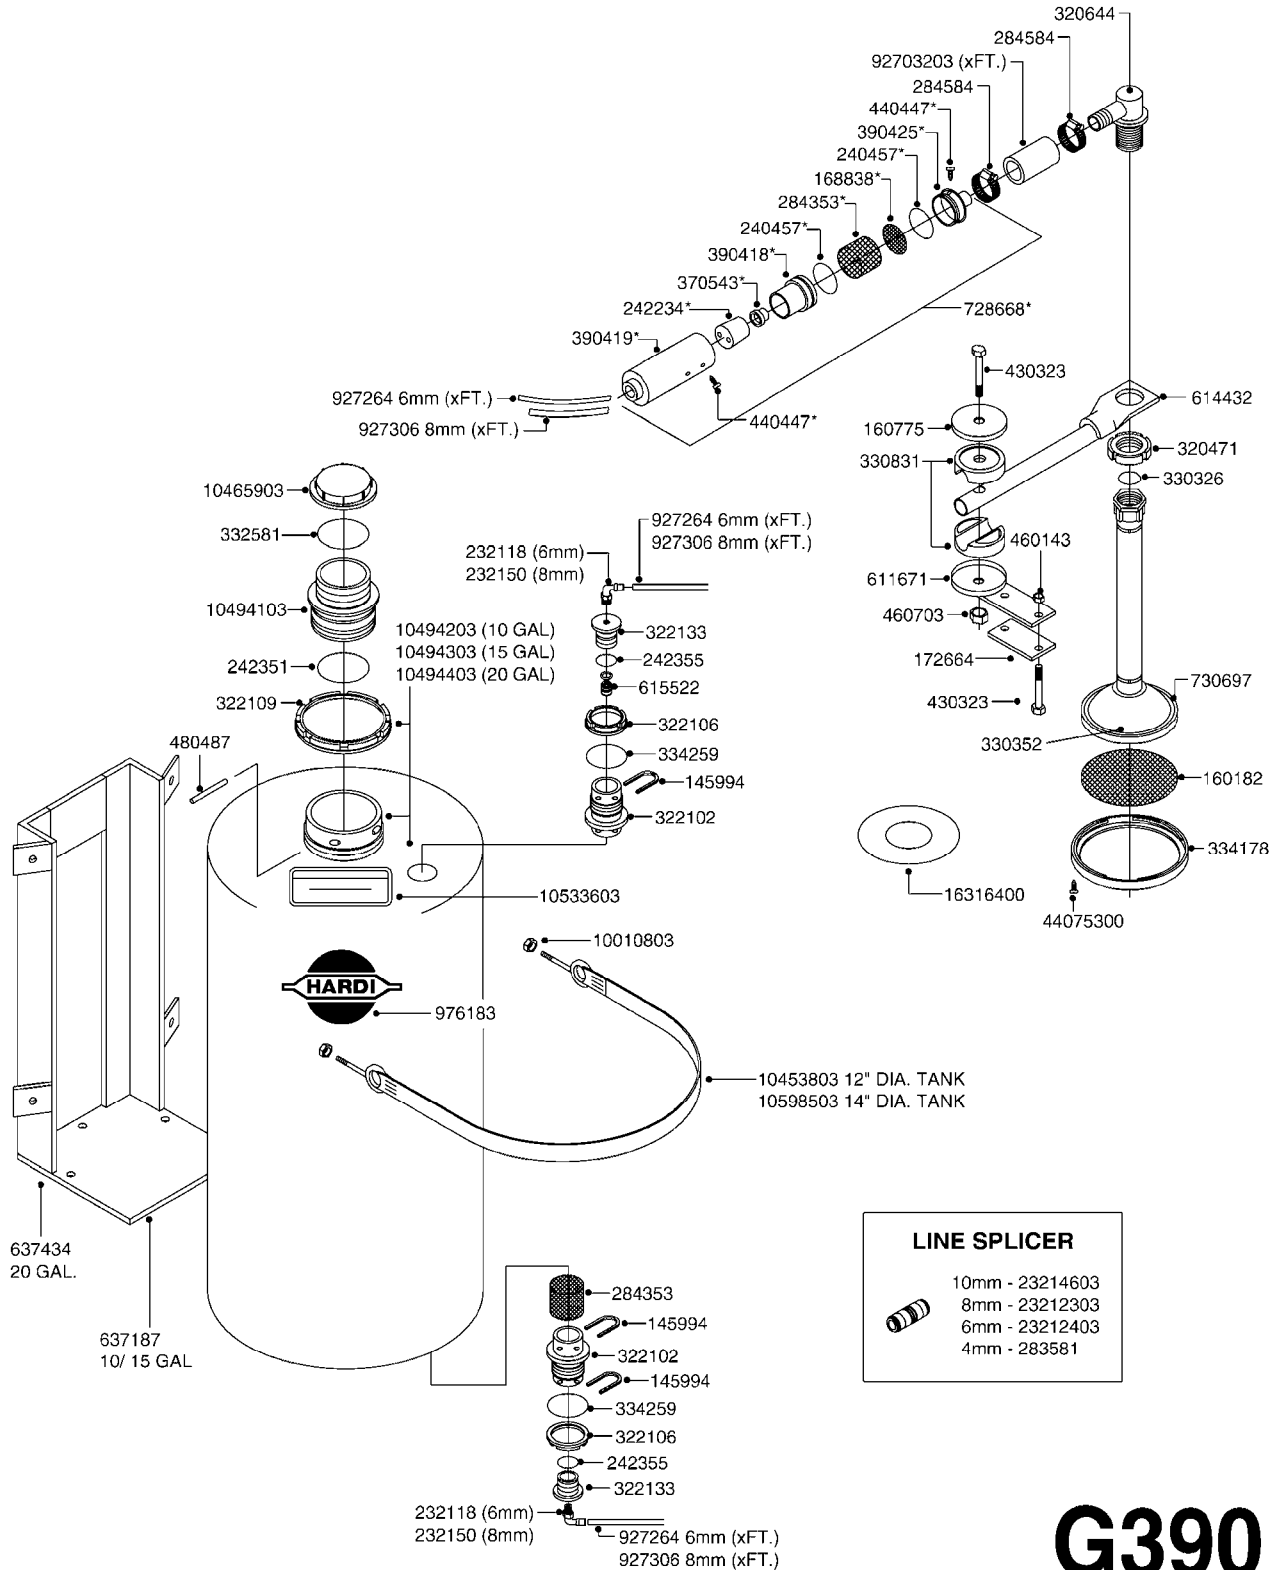

# G390

FOAMMARKER TANK/DROPPER POST93  
G390-HIN, 30:07:14

Page 1  
Date 06.04.2015 10:41

parts-n°	order qty	description
145994	1	FITT.DK S-40 FORK
160182	1	FILTER SCREEN
160775	1	WASHER F. FRICTION PLATE
168838	1	FILTER SCREEN D40 FOR FOAM GEN
172664	1	FLATBAR BACKING PLATE
232118	1	HOSE CONN. 90DEG 1/8'X 6MM PE
232150	1	HOSE CONN. 90DEG. 1/8'X8MM PE
240457	1	O-RING D40.2/D34X2
242234	1	PLUG F.FOAM GENERATOR HOSES
242351	1	O-RING D69.5X3.0 VITON F.S-93
242355	1	O-RING D19.2X3.0 VITON F.S-40
283581	1	HOSE CONNECTOR STR. F.4MM PE
284353	1	SPONGE FOR FOAM MARKER
284584	1	CLAMP HOSE GEAR 3/4" MINI 012
320471	1	FITT.DK NUT 1" BSP JAMB
320644	1	FITT.DK ELB.3/4"HB X 1" BSP
322102	1	FITT.DK S-40 BULKHEAD
322106	1	FITT.DK S-40 BULKHEAD NUT
322109	1	FITT.DK S-93 BULKHEAD NUT
322133	1	FITT.DK S-40 PLUG W 1/8 THREAD
330326	1	O-RING D30/D24X2 F.1"NUT
330352	1	FOAM DROP HOUSING
330831	1	FRICTION PLATE
332581	1	GASKET F. 1-1/2" BSP CAPNUT.
334178	1	RETAINER FOR FOAM MARKER
334259	1	GASKET F. S-40 BULKHEAD
370543	1	NOZZLE FLAT FAN 4625-46
390418	1	MIXING CHAMBER FOR FOAM MARKER
390419	1	HOUSING F. MIXING CHAMBER
390425	1	END PIECE FOR MIXING CHAMBER
430323	1	BOLT HEX 8.8 DEL M12X60
440447	1	SCREW M4.2X9.5
460143	1	NUT HEX M8 LOCK A2 DIN985
460703	1	NUT HEX M12X1.75 LOCK DIN985
480487	1	PIN M5X60 SLOTTED GALV
611671	1	BREAK AWAY HOLDER F-MARKER
614432	1	BREAK AWAY ARM F. FOAM MARKER
615522	1	CHECK VALVE F.FOAM MARKER
637187	1	MOUNT BKT F.FOAM TANK 10/15GAL
637434	1	MOUNT BRACKET F.FOAM TANK 20G
728668	1	FOAM GENERATOR ASSY.
730697	1	FOAM DROPPER COMP. BLACK '97
927264	1	HOSE R X PE D6/D4 X 0012"
927306	1	HOSE R X PE D8/D6 X 0012"BLACK
976183	1	DECAL COMPANY 185 X 300
10010803	1	NUT HEX NC (NYLON LOCK) 5/16
10453803	1	STRAP F.FOAMER TANK (755mm)
10465903	1	*LID F.FOAM MARKER, DRILLED
10494103	1	FILL WELL ASSY.FOAM MARK EPOXY
10494203	1	TANK ASSY. 10 GAL. D14' F/M
10494303	1	TANK ASSY. 15 GAL. D14' F/M
10494403	1	*TANK ASSY. 20 GAL. D14' F/M
10533603	1	DECAL CAUTION-OPEN SLOWLY ENG
10598503	1	STRAP F.FOAMER TANK (850mm)
16316400	1	ORIFICE ID 70MM F.FOAM MARKER
23212303	1	HOSE CONNECTOR STR. F.8MM PE
23212403	1	HOSE CONNECTOR STR. F.6MM PE
23214603	1	HOSE CONNECTOR STR. F. 10MM PE
44075300	1	SCREW 3.5X9.5SS/X15 ISO 14585C
92703203	1	HOSE R X3/4" X300PSI WP X0012"