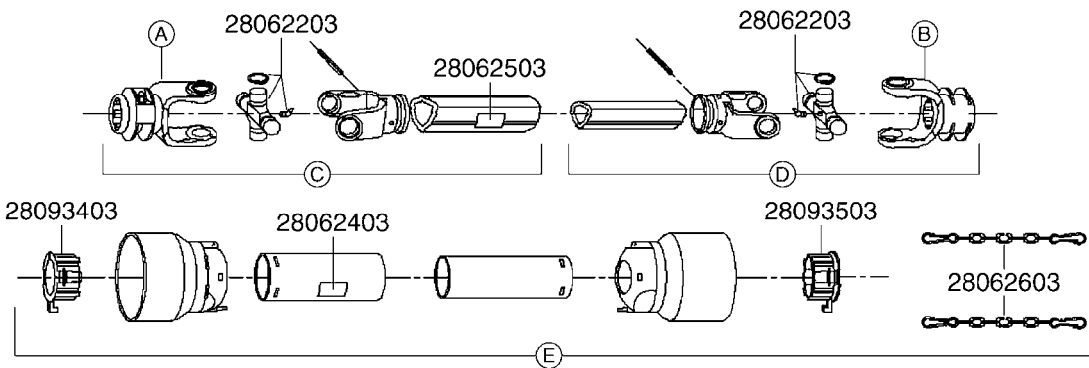

**A485**

PTO SHAFTS - BONDIOLI CENT.  
A485-HIN, 20:01:14

Page 1

Date 06.04.2015 10:39

parts-n°	order qty	description
289042	1	UNIV. JOINT 22x54mm
420641	1	BOLT HEX 8.8 DEL M8X35
450015	1	SCREW ALLAN 3/8'X5/8' BLACK
460143	1	NUT HEX M8 LOCK A2 DIN985
28009803	1	PTO PIN TUBE RETAINER OUTER
28009903	1	PTO TUBE RETAINER INNER
28010103	1	PTO YOKE F.INNER TUBE CV PTO
28021403	1	PTO 1"STR/1-3/8" 6SPL B&P
28021503	1	PTO 1"STR/1-3/8" 21SPL B&P
28021603	1	PTO 1"STR/1-3/4" 20SPL B&P
28027903	1	PTO BALL LOCK.KIT F.1-3/8 YOKE
28040503	1	UNIV. JOINT 27x74.6mm
28040703	1	SAFETY CHAIN F.CV BLACK PTO
28041803	1	DECAL DANGER GUARD MISSING
28041903	1	DECAL DANGER ROT.DRIVELINE
28056703	1	PTO YOKE #1 1-3/8" X 6 SPLINE
28056803	1	PTO YOKE #1 1-3/8" X 21 SPLINE
28056903	1	PTO YOKE #4 1-3/8" X 20 SPLINE
28057003	1	PTO TUBE YOKE #1-G1 OUTER
28057103	1	PTO TUBE YOKE #4-G4 OUTER
28057203	1	PTO PIN TUBE RETAINER OUTER
28057303	1	PTO TUBE OUTER #1 745MM
28057403	1	PTO TUBE OUTER #4 720MM
28057503	1	PTO TUBE INNER #1 745MM
28057603	1	PTO TUBE INNER #4 720MM
28057703	1	PTO TUBE RETAINER INNER
28057803	1	PTO TUBE YOKE #1 Ø=1"
28057903	1	PTO TUBE YOKE #4 Ø=1"
28058003	1	PTO HALF SAFETY SHIELD OUTER
28058103	1	PTO HALF SAFETY SHIELD OUTER
28058203	1	PTO HALF SAFETY SHIELD INNER
28058303	1	PTO HALF SAFETY SHIELD INNER
28058403	1	PTO BALL LOCK.KIT F.1-3/4 YOKE
28058503	1	PTO TUBE YOKE #1-G1 INNER