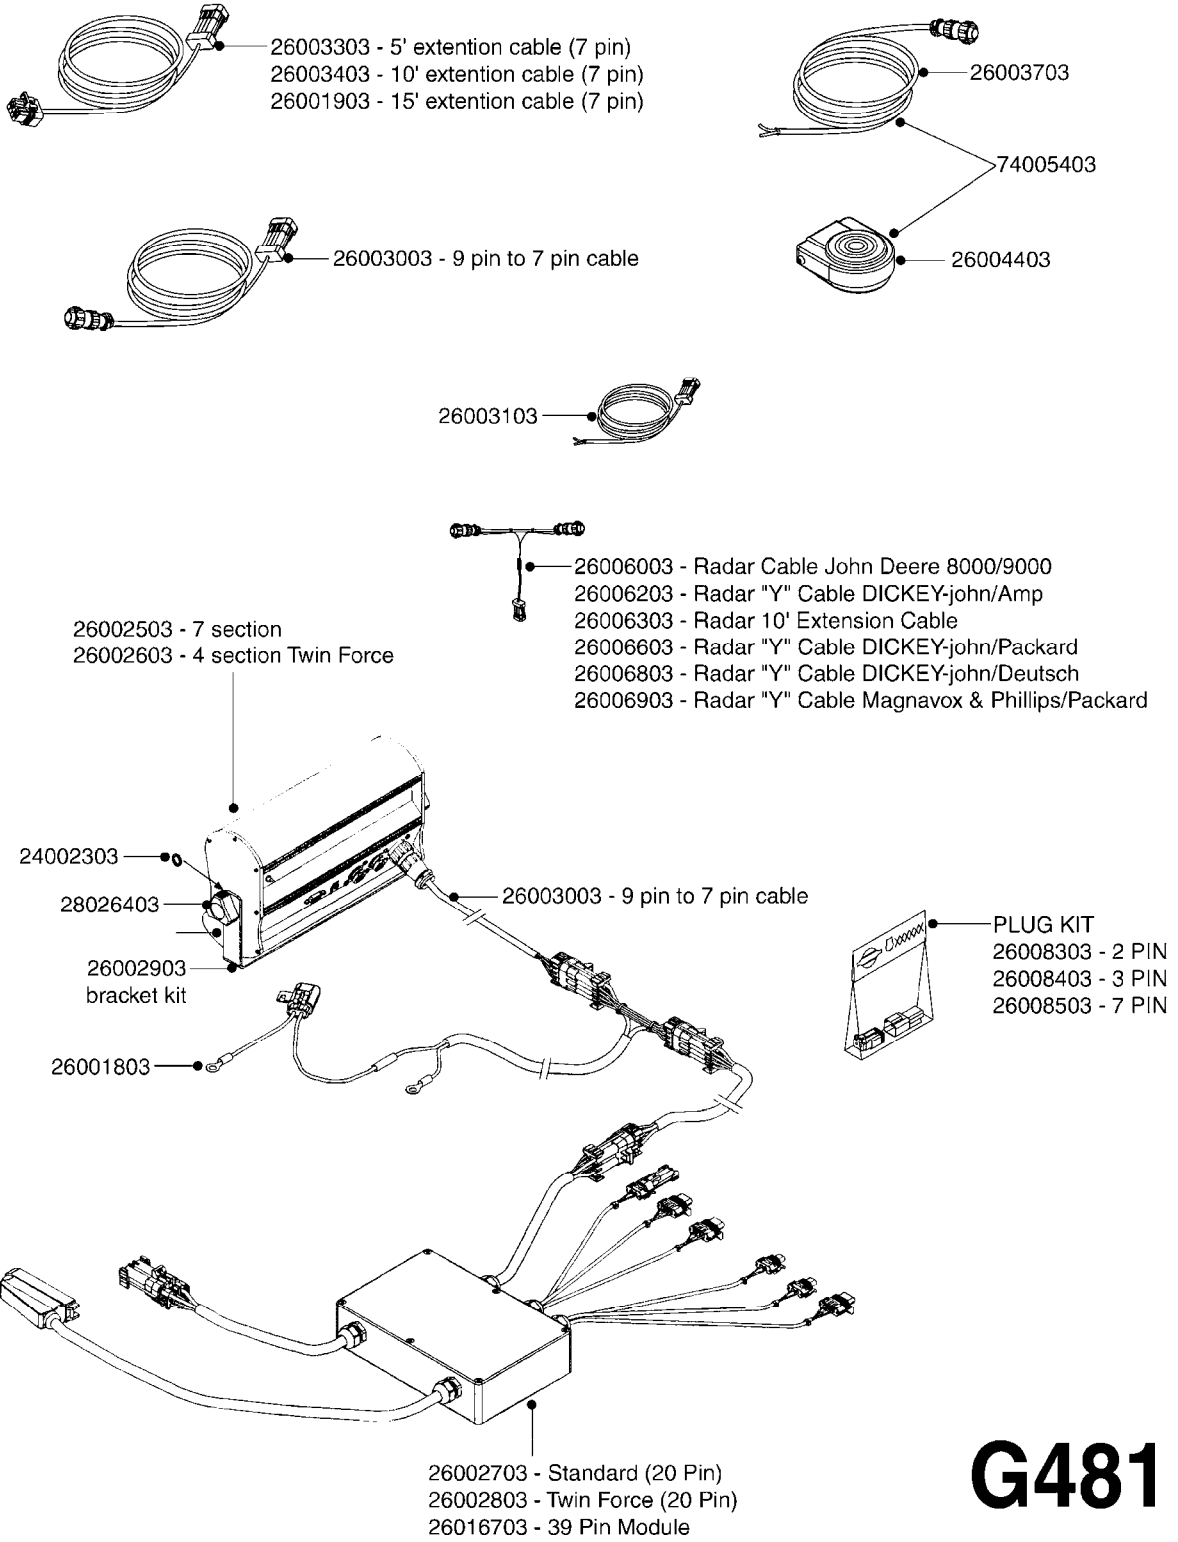

G480

HC 2500/HM1500 DISPLAY/SCANBOX
G480-HIN, 15:11:09

Page 1

Date 06.04.2015 11:31

parts-n°	order qty	description
142516	1	SCREW SET M10 BENT F. LOCKING
161411	1	MT.BRK. HC2500/HM1500 DISPLAY
26018300	1	ADAPTOR 2500 FOR SPRAYBOX II 39-PIN/REPLACES SCANBOX
260363	1	PLUG 2 POLE 12V
260827	1	PLUG F.EC ATTACHMENTS
261060	1	PLUG F.EC ATTACHMENTS
261589	1	FUSE 5 X 20 1.25 AMP
26176203	1	FUSE 5.0A QUICK-ACT.
261933	1	CABLE W/PLUG 2X25 L=71"
261934	1	CABLE W/PLUG 18X0.5MM L=79"
261935	1	SWITCH 2 POLE
261937	1	CIRCUIT BOARD F. SCANBOX
262099	1	PLUG SOCKET 3-POLE 2.5/3
450902	1	BOLT ALLEN HEAD M4 X 16MM
471055	1	WASHER D4.1/7.6 X 0.9
61029900	1	BRACKET FOR HC2500
731613	1	DISPLAY HC2500 NEW
731983	1	DISPLAY HM1500 REFURBISHED
732095	1	DISPLAY HM1500 NEW
732096	1	SCANBOX F.HM1500/HC2500
741580	1	PLUG 3-POLE 2.5/3
978045	1	DECAL QUICK GUIDE 1500/2500
978097	1	DECAL QUICK GUIDE 1500/2500 FR