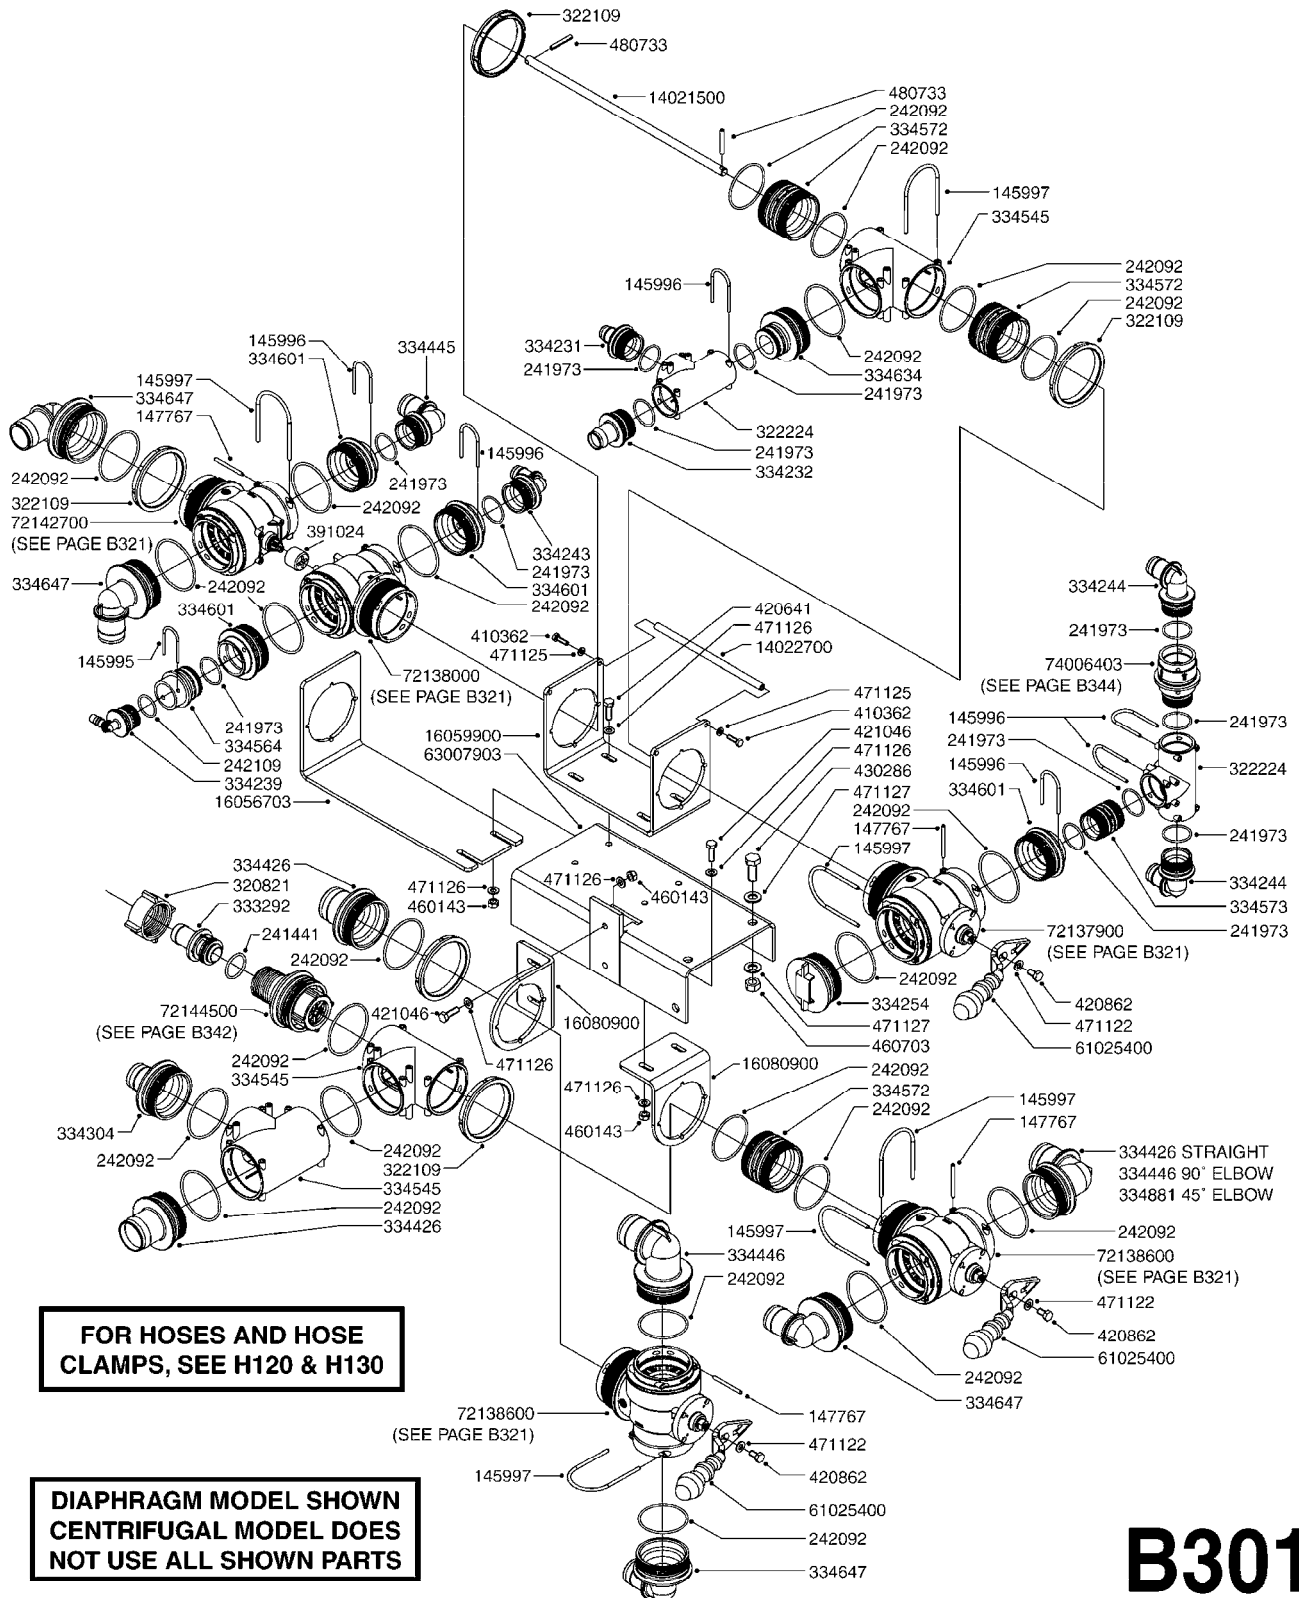

**FOR HOSES AND HOSE
CLAMPS, SEE H120 & H130**

**DIAPHRAGM MODEL SHOWN
CENTRIFUGAL MODEL DOES
NOT USE ALL SHOWN PARTS**

B301

SMART VALVE - NEW NAVIGATOR
B301-HIN, 28:11:06

Page 1
Date 06.04.2015 11:29

parts-n°	order qty	description
145995	1	FITT.DK S-53 FORK
145996	1	FITT.DK S-67 FORK
145997	1	FITT.DK S-93 FORK
147767	1	PIN 5Ø X 60 S-93 DOUBLE CLAMP
241441	1	O-RING D29.3X3
241973	1	O-RING 44.2 x 3.0 (use-242353)
242092	1	O-RING D69.5X3 (Use-242351)
242109	1	O-RING D32.2x3.0 (USE 242354)
320821	1	FITT.DK NUT 1-1/2" BSP
322109	1	FITT.DK S-93 BULKHEAD NUT
322224	1	FITT.DK S-67 TEE
333292	1	FITT.DK HB 1"O'RING F.1-1/2"
334231	1	FITT.DK S-67 STR.1'
334232	1	FITT.DK S-67 STR.1-1/4'
334239	1	FITT.DK S-53 ELB.1/2"
334243	1	FITT.DK S-67 ELB.1"
334244	1	FITT.DK S-67 ELB.1-1/4"
334254	1	FITT.DK S-93 PLUG
334304	1	FITT.DK S-93 STR.1-1/2" PVC
334426	1	FITT.DK S-93 STR.2'
334445	1	FITT.DK S-67 ELB.1-1/2"
334446	1	FITT.DK S-93 ELB.2" PVC
334545	1	FITT.DK S-93 TEE
334564	1	FITT.DK S-67 TO S-53 ADAPTER
334572	1	FITT.DK S-93 ADAPTOR MALE MALE
334573	1	FITT.DK S-67 CONNECTOR
334601	1	FITT.DK S-93 TO S67 ADAPTOR
334634	1	FITT.DK ADAPTER S-93M S67M
334647	1	FITT.DK S93 ELB 1-1/2" 90 PVC
334881	1	FITT.DK S-93 ELB. 2" 45D PVC
391024	1	COUPLING FOR 3RD SMART VALVE
410362	1	BOLT HEX 8.8 SS M6X20 FT
420641	1	BOLT HEX 8.8 DEL M8X35
420862	1	BOLT HEX 8.8 DEL M10X16 FT
421046	1	BOLT HEX 8.8 DEL M8X25 FT A2 DIN933
430286	1	BOLT HEX 8.8 DEL M12X30 FT
460143	1	NUT HEX M8 LOCK A2 DIN985
460703	1	NUT HEX M12X1.75 LOCK DIN985
471122	1	WASHER D20/D10.5X2 SS
471125	1	WASHER M6U D12/D6.4x1.6 SS A2
471126	1	WASHER D16/D8.4X1.6 SS
471127	1	WASHER D24/D13X2.5 STAINLESS
480733	1	PIN D6 X 40
14021500	1	SPINDLE F.S93 SMART VALVE
14022700	1	SPACER TUBE Ø10 L=212 SS
16056703	1	PLATE 6.0X492X116/SMART VALVE
16059900	1	BRACKET 2 STK S93 SMART VALVE
16080900	1	BRACKET 1 STK S93 VALVE 15BAR
61025400	1	HANDLE SMART VALVE
63007903	1	SMART VALVE MOUNTING BKT.1100
72137900	1	VALVE S93 "V1" SMART VALVE
72138000	1	VALVE S93 "V2" SMART VALVE
72138600	1	VALVE S93 "V3" SMART VALVE
72142700	1	VALVE S93 "V4" SMART VALVE
72144500	1	SAFETY VALVE 15 BAR S93
74006403	1	CHECK VALVE S67 BAG