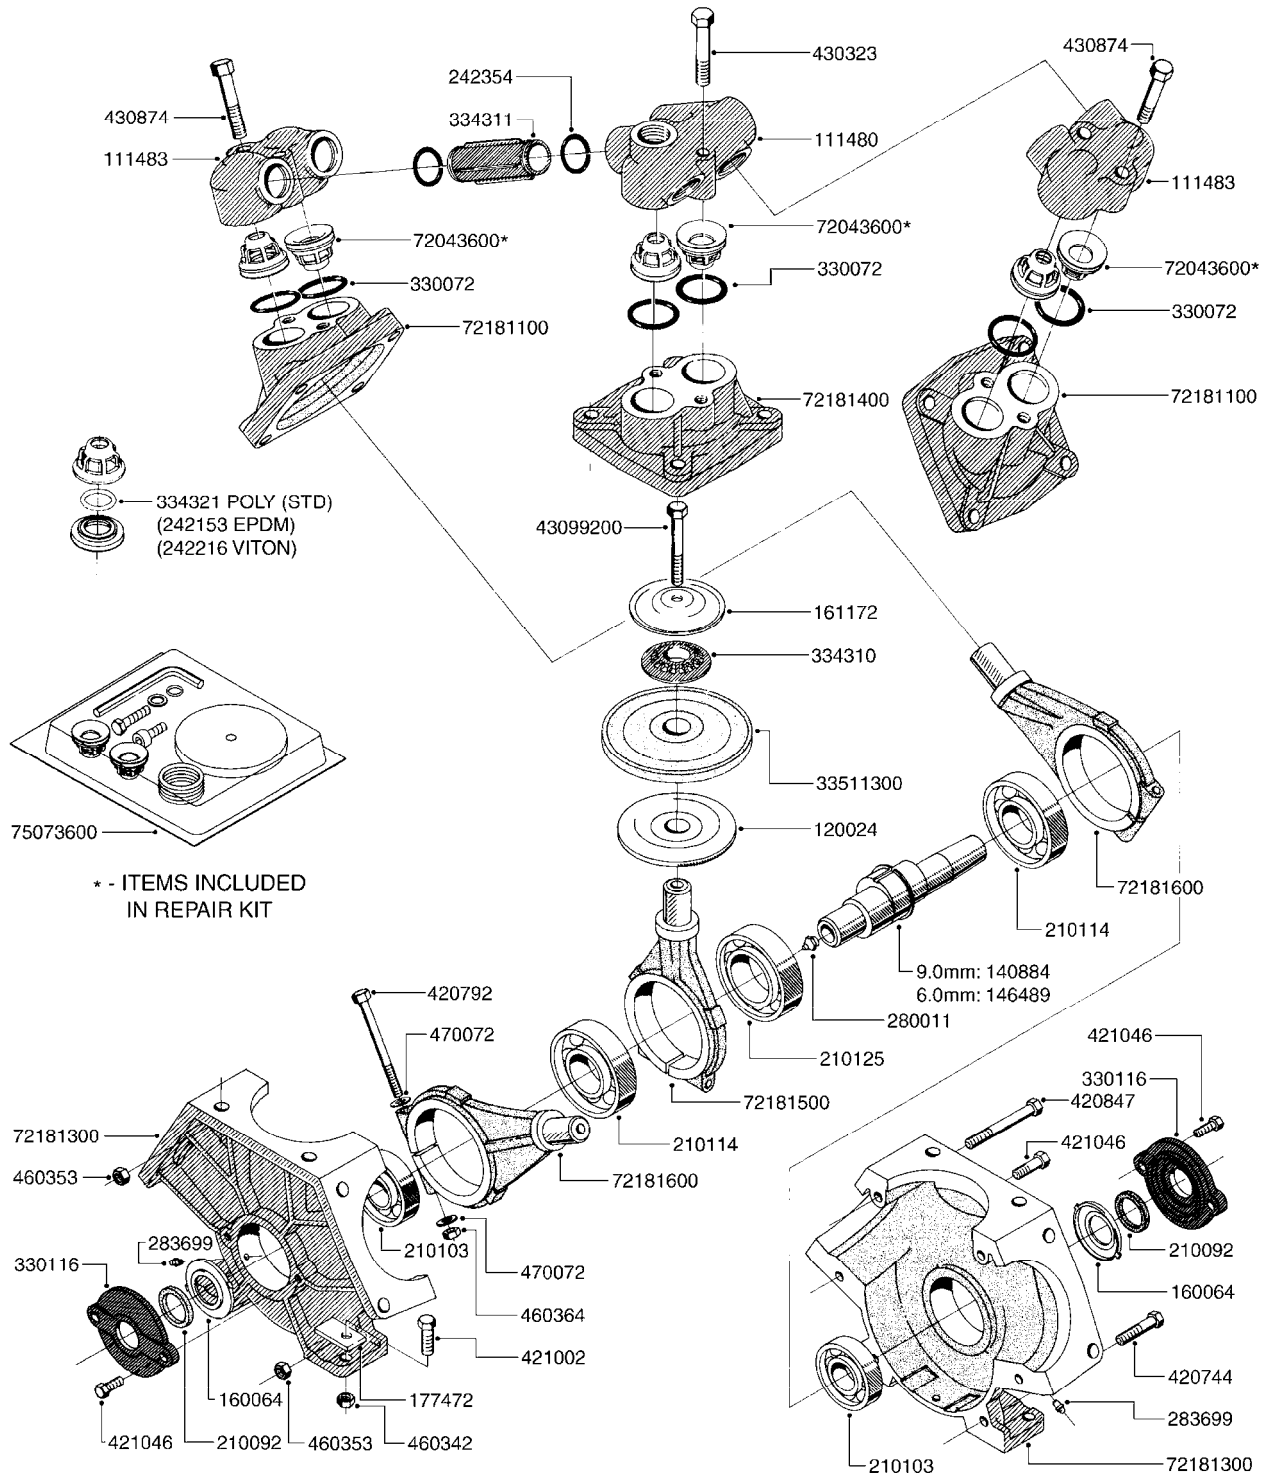

COMPLETE PUMPS
821635 - PUMP ONLY
10396203 - WITH PTO & DAMPER

COMPLETE ASSEMBLIES
WHOLEGOODS ITEMS

A191

PUMP - 1303 W/ MOUNTING BASE
A191-HIN, 08:11:11

Page 1
Date 06.04.2015 11:29

parts-n°	order qty	description
111480	1	VALVE HEAD 1302 CENTER
111483	1	VALVE HEAD SIDE 1302
120024	1	DIAPHRAGM BACK DISC 1200-1300
140884	1	CRANK SHAFT MODEL 1300-9
146489	1	CRANK SHAFT MODEL 1302-6MM
160064	1	DUST PLATE
161172	1	DIAPHRAGM DISC F. 1203/1303
177472	1	BRACKET 25 X 5
210092	1	SEAL FELT D43/30X5
210103	1	BEARING BALL 6306
210114	1	BEARING BALL 6308
210125	1	BEARING BALL 6210
242153	1	O-RING D26X4 EPDM
242216	1	O-RING VITON F/1202/1302/462
242354	1	O-RING D32.2X3.0 VITON F.S-53
280011	1	GREASE NIPPLE 1/8" H TR
283699	1	GREASE NIPPLE M6X1
330072	1	O-RING D53.5/D45.5X4
330116	1	SEAL RETAINER, MODEL 1300
334310	1	NYLON WASHER 1202/1302/462
334311	1	CONNECTION PIPE INLET MOD.1302
334321	1	O-RING POLY. 34.0x26.0x4.0
420744	1	BOLT HEX 8.8 DEL M8X40
420792	1	BOLT HEX 8.8 RAW M8X95
420847	1	BOLT HEX 8.8 DEL M8X85
421002	1	BOLT HEX 8.8 DEL M10X30 FT DIN933
421046	1	BOLT HEX 8.8 DEL M8X25 FT A2 DIN933
430323	1	BOLT HEX 8.8 DEL M12X60
430874	1	SCREW SET 8.8 DEL M12X70 FT
460342	1	NUT HEX M10 DEL DIN934
460353	1	NUT HEX M8 BLACK
460364	1	NUT HEX M8 GALV.
470072	1	WASHER D15/D8X.5 LOCK
821635	1	PUMP 1303/9 540RPM
10396203	1	PUMP 1303 C/W PTO 540 RPM
33511300	1	DIAPHRAGM 1202-1303 POLY 2006
43099200	1	BOLT HEX SS M12 X 30 DIN933 A4
72043600	1	VALVE FOR 462/463
72181100	1	DIAPHRAGM COVER 1203/1303+BLTS
72181300	1	PUMP CASTING 1300 RED W/BOLTS
72181400	1	DIAPHRAGM COVER 1303 W/BOLTS
72181500	1	CONNECTING ROD, CENTER 1303
72181600	1	CONNECTING ROD, SIDE MOD.1300
75073600	1	PUMP KIT 1303 MM "06"