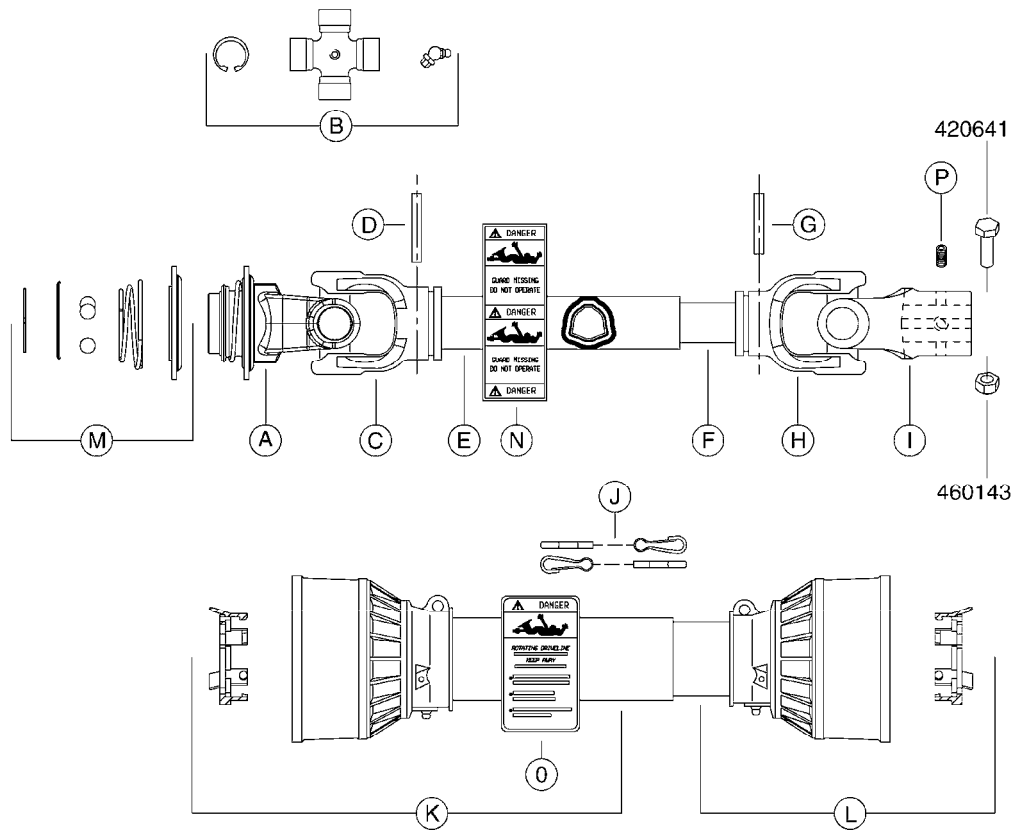

* Supplier changed in 2011 - see page A560 for "AMA" PTO's (yellow and black shields).

A480

PTO SHAFTS - BONDIOLI DIAPH.
A480-HIN, 13:12:11

Page 1

Date 06.04.2015 11:29

parts-n°	order qty	description
284041	1	UNIV. JOINT 27x70mm
289040	1	PTO YOKE 1-3/8" X 6 SPLINE
289041	1	PTO YOKE 1-3/8" X 6 SPLINE
289042	1	UNIV. JOINT 22x54mm
289045	1	UNIV. JOINT 30.2x79.4mm
289049	1	PTO SHIELD COMPLETE F.829446
289050	1	PTO SHIELD COMPLETE F.829445
829445	1	PTO 1-3/8/6X1-3/8/6X810M AXIAL
829446	1	PTO SHAFT LE-SPV + LP ZE-P540
829480	1	PTO 1-3/8/21 x 1-3/8/21x1210MM
829482	1	PTO 1-3/8/6X25MM X 600MM 1202
829483	1	PTO 1-3/8/6X30MM x 610MM 1302
829484	1	PTO 1-3/8/6X1-3/8/6X575MM 361
829486	1	PTO 1-3/8/6X30MM X870MM 1302
829487	1	PTO 1-3/8/6X1-3/8/6X870MM 361
829490	1	PTO 1-3/8/6X30MM 1320MM 1302
829491	1	PTO 1-3/8/6X1' 610/913MM 9016
829502	1	PTO 1-3/8/6x1210/1745
28005200	1	PTO YOKE 1-3/8" X 21 SPLINE
28005400	1	PTO YOKE 1-3/8" X 6 SPLINE
28005800	1	PTO YOKE 1-3/8" X 21 SPLINE
28006000	1	PTO YOKE D25 CONE 3 DEG.
28006100	1	PTO YOKE D30 CONE 4 DEG.
28006200	1	PTO YOKE 1-3/8" X 6 SPLINE
28006300	1	PTO YOKE D1"
28006700	1	PTO HALF SHAFT - TRACTOR END
28006900	1	PTO HALF SHAFT - TRACTOR END
28007300	1	PTO INNER D1" (NO SHIELD)
28007500	1	PTO INNER D1" (NO SHIELD)
28007800	1	PTO INNER D1" (NO SHIELD)
28008100	1	PTO SHIELD COMPLETE
28008500	1	PTO HALF SHAFT - TRACTOR END
28008600	1	PTO SHIELD ASSY COMPLETE
28009403	1	UNIV. JOINT 27x74.6mm
28015103	1	PTO YOKE 1-3/8"X21 TWST OLD
28015203	1	UNIV. JOINT 23.8x61.3mm
28015303	1	PTO YOKE 1-3/8"X21 BALL COLLAR
28015403	1	PTO OUTER 1-3/8"X21 (NO SHIELD)
28015503	1	PTO INNER 1-3/8"X21 (NO SHIELD)
28015603	1	PTO SHIELD COMPLETE F.28020303
28015703	1	PTO YOKE 1-3/4"X20 SPL OUTER
28015803	1	PTO OUTER 1-3/4"X20 (NO SHIELD)
28015903	1	PTO INNER 1-3/8"X21 (NO SHIELD)
28016003	1	PTO SHIELD COMPLETE F.10465803
28016203	1	PTO OUTER 1-3/8"X6 (SHIELDED)
28016303	1	PTO INNER 1-3/8"X6 (NO SHIELD)
28016703	1	PTO OUTER 1-3/8"X6 (NO SHIELD)
28016803	1	PTO INNER 1-3/8"X6 (NO SHIELD)
28020203	1	PTO 1-3/4/20x1-3/8/21 BP L=860
28020303	1	PTO 1-3/8/21 x 1-3/8/21 B&P
28040603	1	PTO YOKE 1-3/8X21SPL BLACK
28040703	1	SAFETY CHAIN F.CV BLACK PTO
28068800	1	PTO YOKE 1-3/8" X 6 SPLINE
28069700	1	UNIV. JOINT STD1 SFT
28072800	1	PTO SHIELD COMPLETE L=1912 SFT
28073000	1	PTO YOKE 1-3/8" X 6 SPLINE