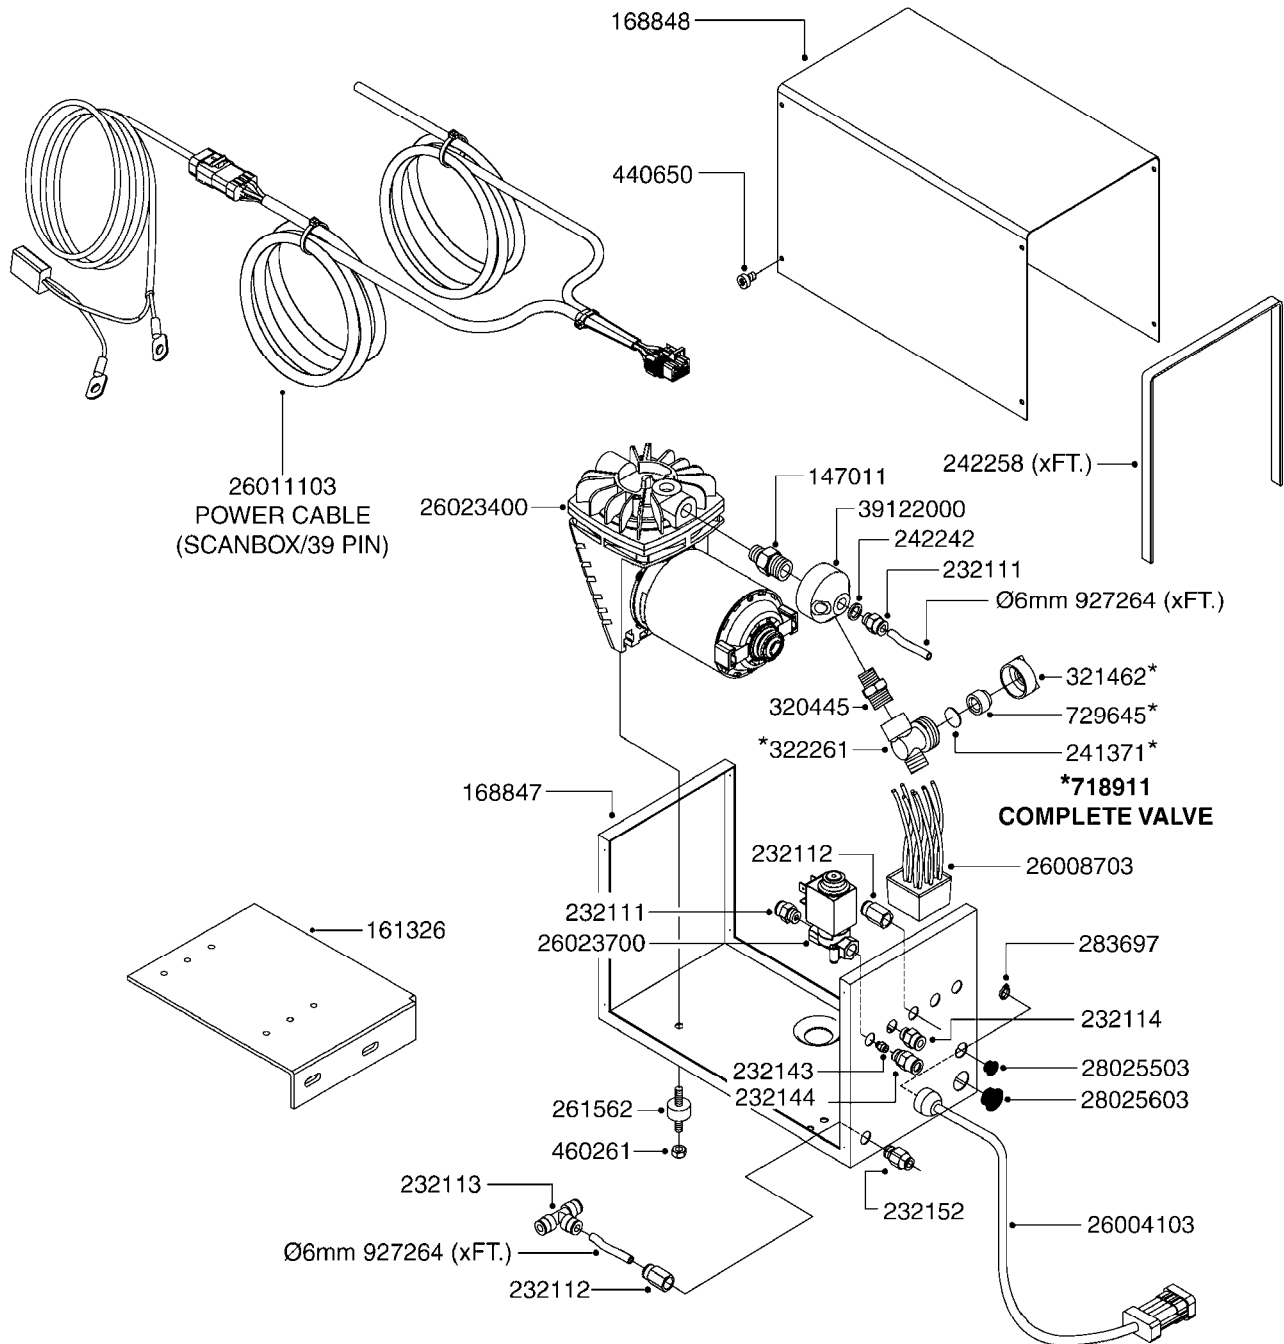

G341

*Ø8mm 927306 (xFT.)
*Ø10mm 927330 (xFT.)

70019403 - COMPLETE ASSEMBLY

FOAM MARKER COMPRESSOR 2002
G341-HIN, 27:05:10

Page 1
Date 06.04.2015 11:30

parts-n°	order qty	description
147011	1	HEX NIPPLE 3/8'X1/4'BSP BRASS
161326	1	MOUNT BKT. F. FOAM COMP.BOX 98
168847	1	ENCLOSURE LOWER F.MARKER
168848	1	COVER F. FOAM MARKER
210796	1	BEARING BALL D22/D8 X 7 608ZZ
210806	1	BEARING BALL D40/D17X12MM
220803	1	VALVE F. COMPRESSOR
232111	1	QUICK COUPLER 6MM X 1/8 EXT.
232112	1	QUICK COUPLER 6MM 1/8 INT.
232113	1	QUICK COUPLER 6MM T-PIECE
232114	1	COUPLER 1/8" THREADX8MM HOSE
232143	1	REDUCER 1/4'INT-1/8'EXT
232144	1	QUICK COUPLER 10MM X 1/4 EXT
232152	1	QUICK COUPLER 8MMX1/8 EXT.LONG
241371	1	DIAPHRAGM, NO-DRIP alt 241371
242242	1	O-RING F.AIR HOSE FITTING
242258	1	TRIM 3X10 SELF ADHESIVE 0012"
242284	1	HEAD GASKET F. COMPRESSOR
242285	1	DIAPHRAGM F. F/M COMP.
261455	1	BRUSH KIT-FOAM MARKER MOTOR
261562	1	RUBBER DAMPER 2XM6X25
283697	1	TIESTRAP 200MM
284564	1	PLATE F.COMPRESSOR HEAD
284565	1	PLATE F.COMPRESSOR HEAD
284643	1	COMPRESSOR HEAD F.FOAM MARKER
284665	1	CONNECTING ROD F.COMPRESSOR
284980	1	FLANGE REAR F. F.M.COMPRESSOR
320445	1	FITT.DK HN 1/4"X3/8" BSP
321462	1	CAP F.NO-DRIP ASSY.
322261	1	HOUSING F.SAFETY VALVE 3/8"
440650	1	SCREW 3.5x13 STAINLESS
460261	1	NUT HEX M6X1 LOCK A2 DIN985
729645	1	NON-DRIP SPRING ASSY.GREEN 10
927264	1	HOSE R X PE D6/D4 X 0012"
927306	1	HOSE R X PE D8/D6 X 0012"BLACK
927330	1	HOSE R X PE D10/D8 X 012"BLACK
10518703	1	SNAP-RING OUTER 8X1
21002103	1	BEARING, 6200 2ZJEM (SKF)
26001403	1	HC FOAM MARKR CONSOLE VS3.0.00
26001503	1	HC FOAM MARKER CONSOLE MT.KIT
26001803	1	POWER CABLE
26001903	1	15' 7-PIN EXTENSION CABLE
26004103	1	FOAM MARKER CNTRL MOD CABL STD
26008703	1	FOAM MARKER CONTROL SCII
26010403	1	TOGGLE SWITCH MICRO-TRAK F.M.
26023700	1	SOLENOID VAL 12V 1/8' FLO '07
28025503	1	PLUG F.DRILLED HOLE 1/2"
28025603	1	PLUG F.DRILLED HOLE 3/4"
39122000	1	DISTR.HOUSING F.FOAM MARKER'07
70019403	1	FOAM MARKER COMPRESSOR KIT STD