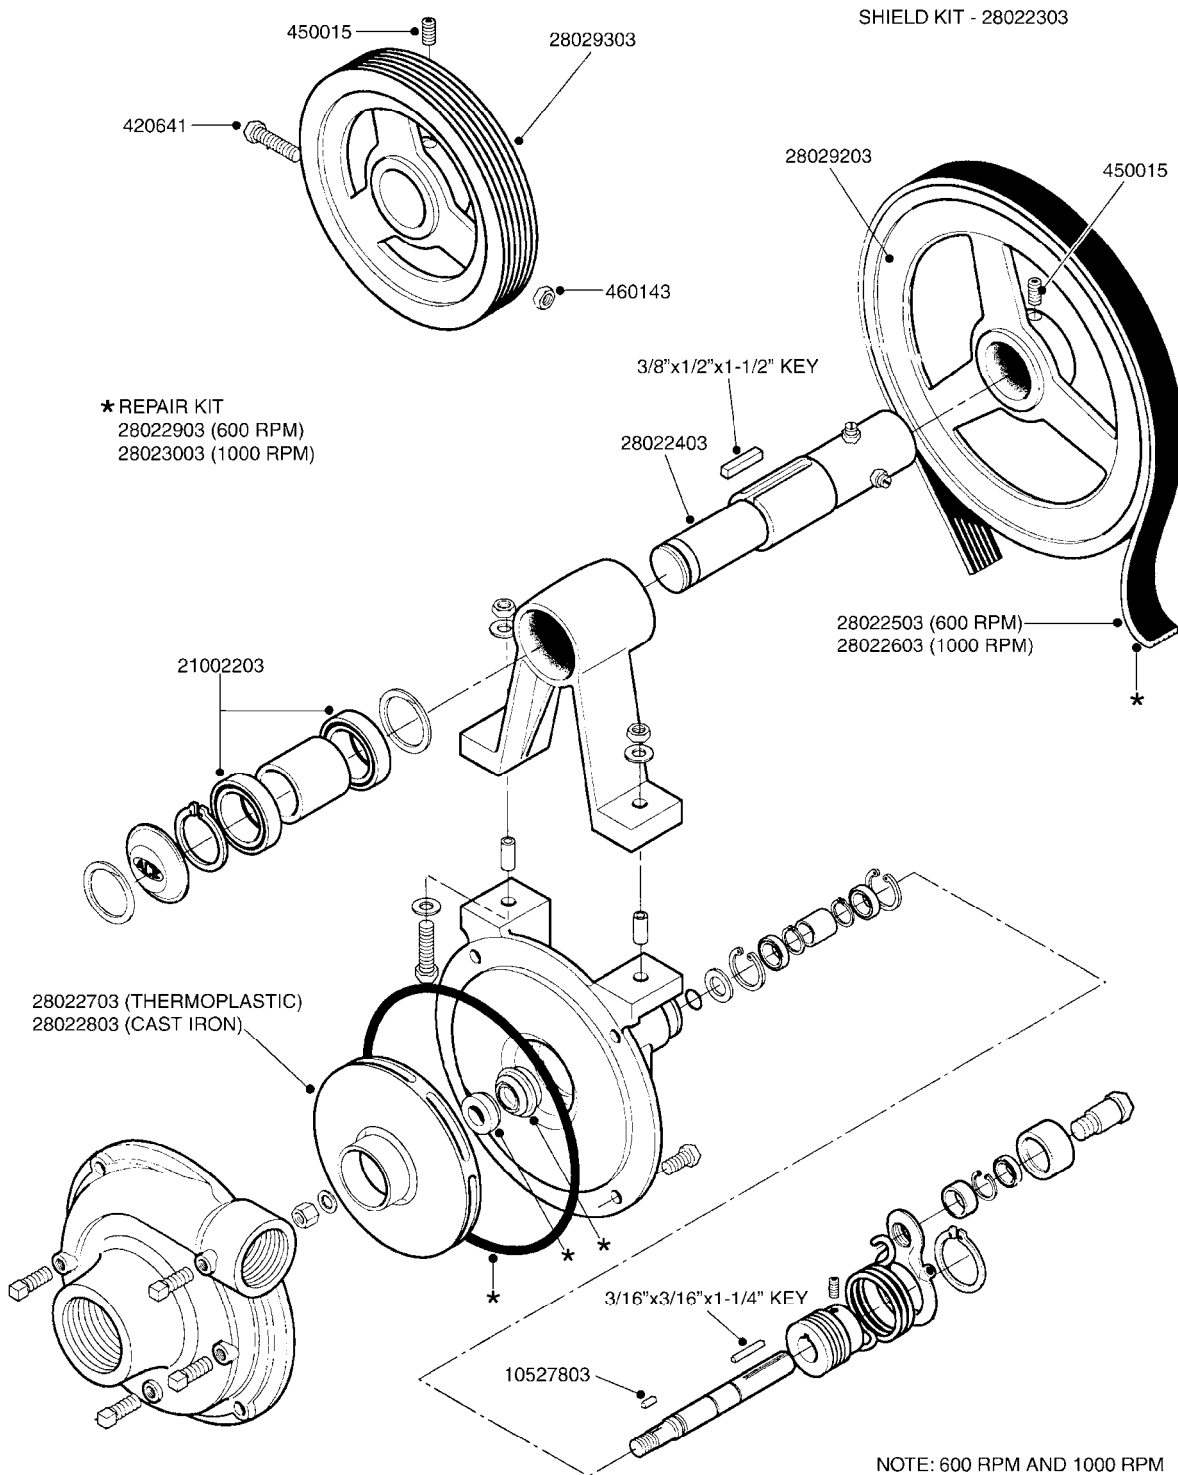

NOTE: 600 RPM AND 1000 RPM
PUMPS HAVE 1" INPUT SHAFT

A431

PUMP - ACE 150 BELT DRIVE
A431-HIN, 20:01:14

Page 1
Date 06.04.2015 11:29

parts-n°	order qty	description
420641	1	BOLT HEX 8.8 DEL M8X35
450015	1	SCREW ALLAN 3/8'X5/8' BLACK
460143	1	NUT HEX M8 LOCK A2 DIN985
10527803	1	KEY 1/8x1/8x1/2'F.ACE PUMP
21002203	1	BEARING, SEALED ACE BELT DRIVE
28022303	1	SHIELD KIT
28022403	1	OUTPUT SHAFT ACE BELT DR PUMP
28022503	1	BELT 600 RPM ACE PUMP
28022603	1	BELT 1000 RPM ACE PUMP
28022703	1	IMPELLER THERMOPLASTIC
28022803	1	IMPELLER CAST IRON
28022903	1	REPAIR KIT 600 RPM
28023003	1	REPAIR KIT 1000 RPM
28029203	1	11.6"P.D.X2"BORE PULLEY 600RPM
28029303	1	7.9"P.D.X2"BORE PULLEY 1000RPM