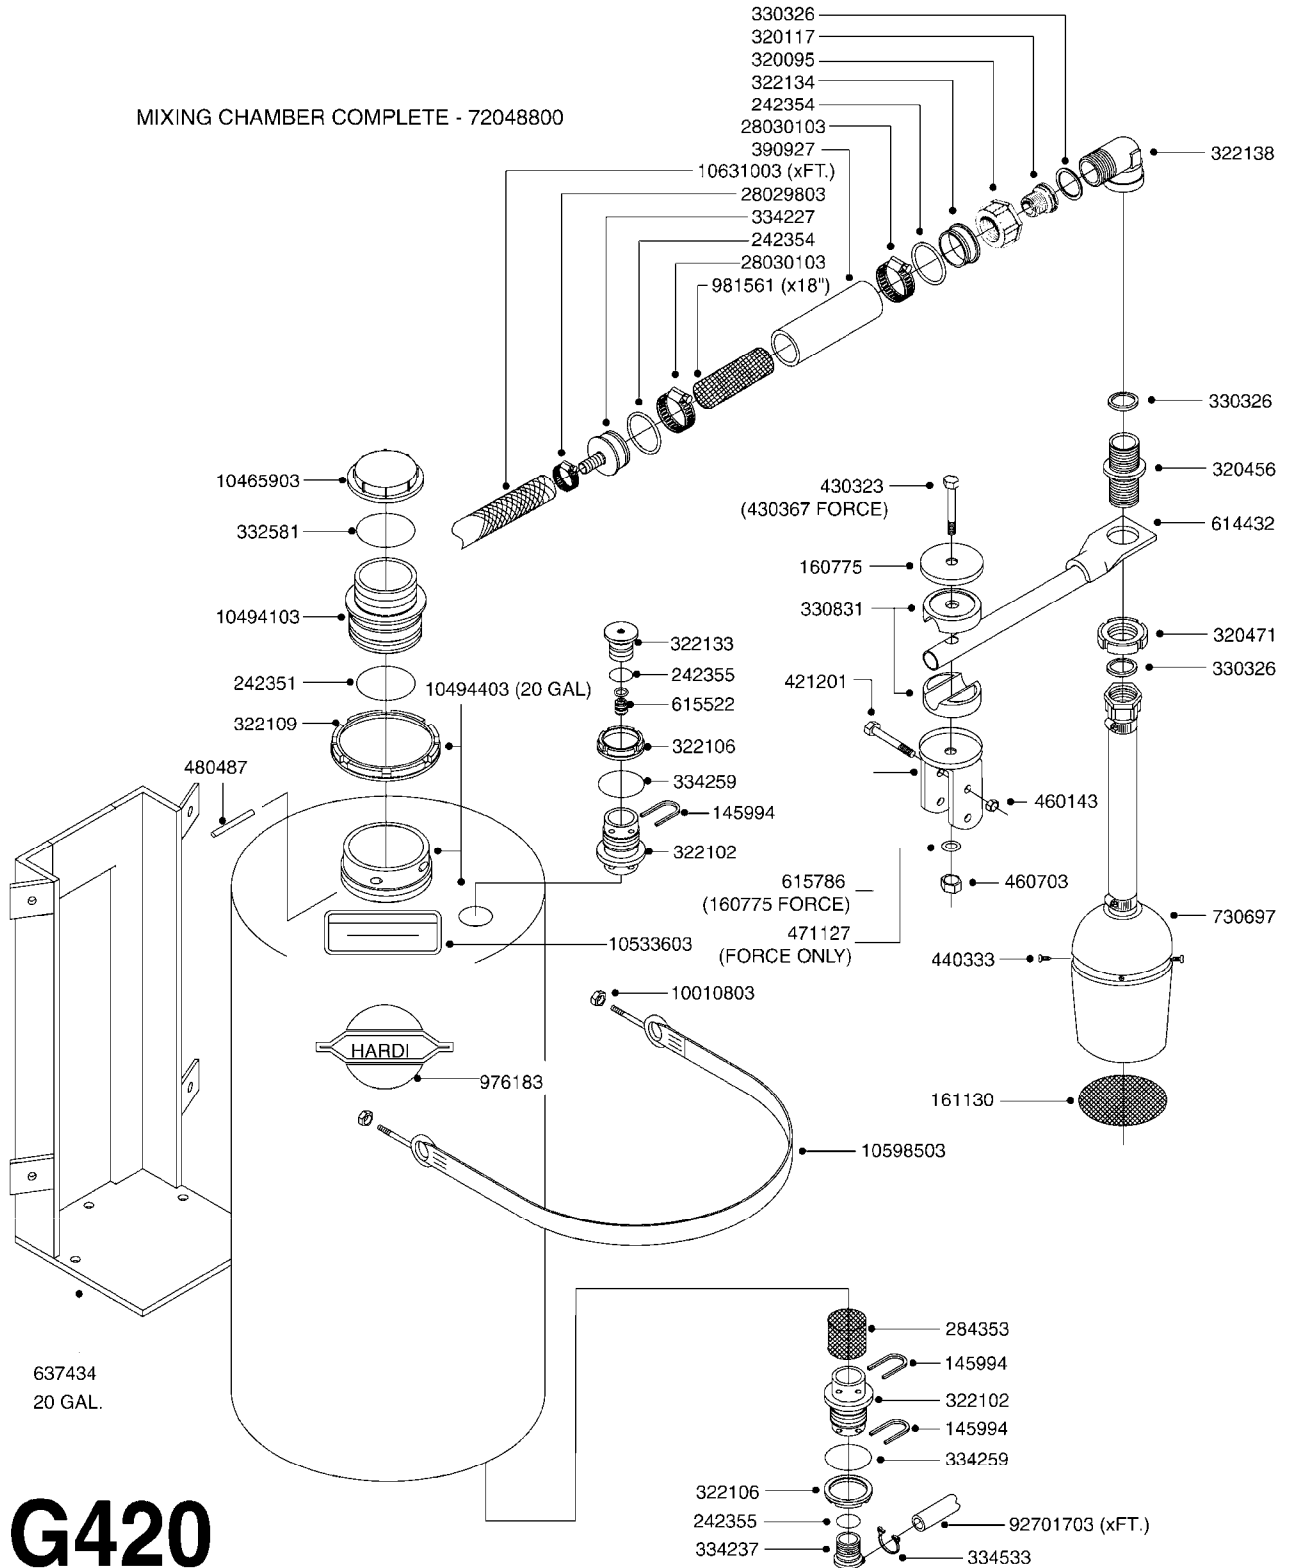

MIXING CHAMBER COMPLETE - 72048800

F MARKER TANK/DROPPER HIGH CAP
G420-HIN, 05:05:11

Page 1
Date 06.04.2015 11:30

parts-n°	order qty	description
145994	1	FITT.DK S-40 FORK
160775	1	WASHER F. FRICTION PLATE
161130	1	FILTER SCREEN F/FOAM DROPPER
242351	1	O-RING D69.5X3.0 VITON F.S-93
242354	1	O-RING D32.2X3.0 VITON F.S-53
242355	1	O-RING D19.2X3.0 VITON F.S-40
284353	1	SPONGE FOR FOAM MARKER
320095	1	FITT.DK NUT 1" BSP
320117	1	FITT.DK CONN.1/2"BSP F. 1" CAP
320456	1	FITT.DK BULKHEAD 1"BSP DOUBLE
320471	1	FITT.DK NUT 1" BSP JAMB
322102	1	FITT.DK S-40 BULKHEAD
322106	1	FITT.DK S-40 BULKHEAD NUT
322109	1	FITT.DK S-93 BULKHEAD NUT
322133	1	FITT.DK S-40 PLUG W 1/8 THREAD
322134	1	FITT.DK S-53THREAD INS.1/2"BSP
322138	1	FITT.DK ELB 1"M X 1"F BSP
330326	1	O-RING D30/D24X2 F.1"NUT
330831	1	FRICTION PLATE
332581	1	GASKET F. 1-1/2" BSP CAPNUT.
334227	1	FITT.DK S-53 STR.1/2'
334237	1	FITT.DK S-40 ELB.3/8'
334259	1	GASKET F. S-40 BULKHEAD
334533	1	CLAMP HOSE PLASTIC 3/8"
390927	1	TUBE,MIX CHAMB. FOAM MARK HC
421201	1	BOLT HEX 8.8 DEL M8X70
430323	1	BOLT HEX 8.8 DEL M12X60
430367	1	BOLT HEX 8.8 DEL M12X100 DIN931
440333	1	SCREW 3.5 X 9.5 SS
460143	1	NUT HEX M8 LOCK A2 DIN985
460703	1	NUT HEX M12X1.75 LOCK DIN985
471127	1	WASHER D24/D13X2.5 STAINLESS
480487	1	PIN M5X60 SLOTTED GALV
614432	1	BREAK AWAY ARM F. FOAM MARKER
615522	1	CHECK VALVE F.FOAM MARKER
615786	1	MOUNT BKT. F.FOAM DROPPER 98
637434	1	MOUNT BRACKET F.FOAM TANK 20G
730697	1	FOAM DROPPER COMP. BLACK '97
976183	1	DECAL COMPANY 185 X 300
981561	1	SPONGE MAT. MIX.CHAMBER-x0012"
10010803	1	NUT HEX NC (NYLON LOCK) 5/16
10465903	1	*LID F.FOAM MARKER, DRILLED
10494103	1	FILL WELL ASSY.FOAM MARK EPOXY
10494403	1	*TANK ASSY. 20 GAL. D14'F/M
10533603	1	DECAL CAUTION-OPEN SLOWLY ENG
10598503	1	STRAP F.FOAMER TANK (850mm)
10631003	1	HOSE R X CLEAR BRAID.X 1/2 12"
28029803	1	CLAMP HOSE GEAR P1/2" 6708
28030103	1	CLAMP HOSE GEAR P5/4-S1.5"6724
72048800	1	MIXING CHAMBER,FOAM MARK. HC
92701703	1	HOSE R X3/8" X300PSI WP X0012"