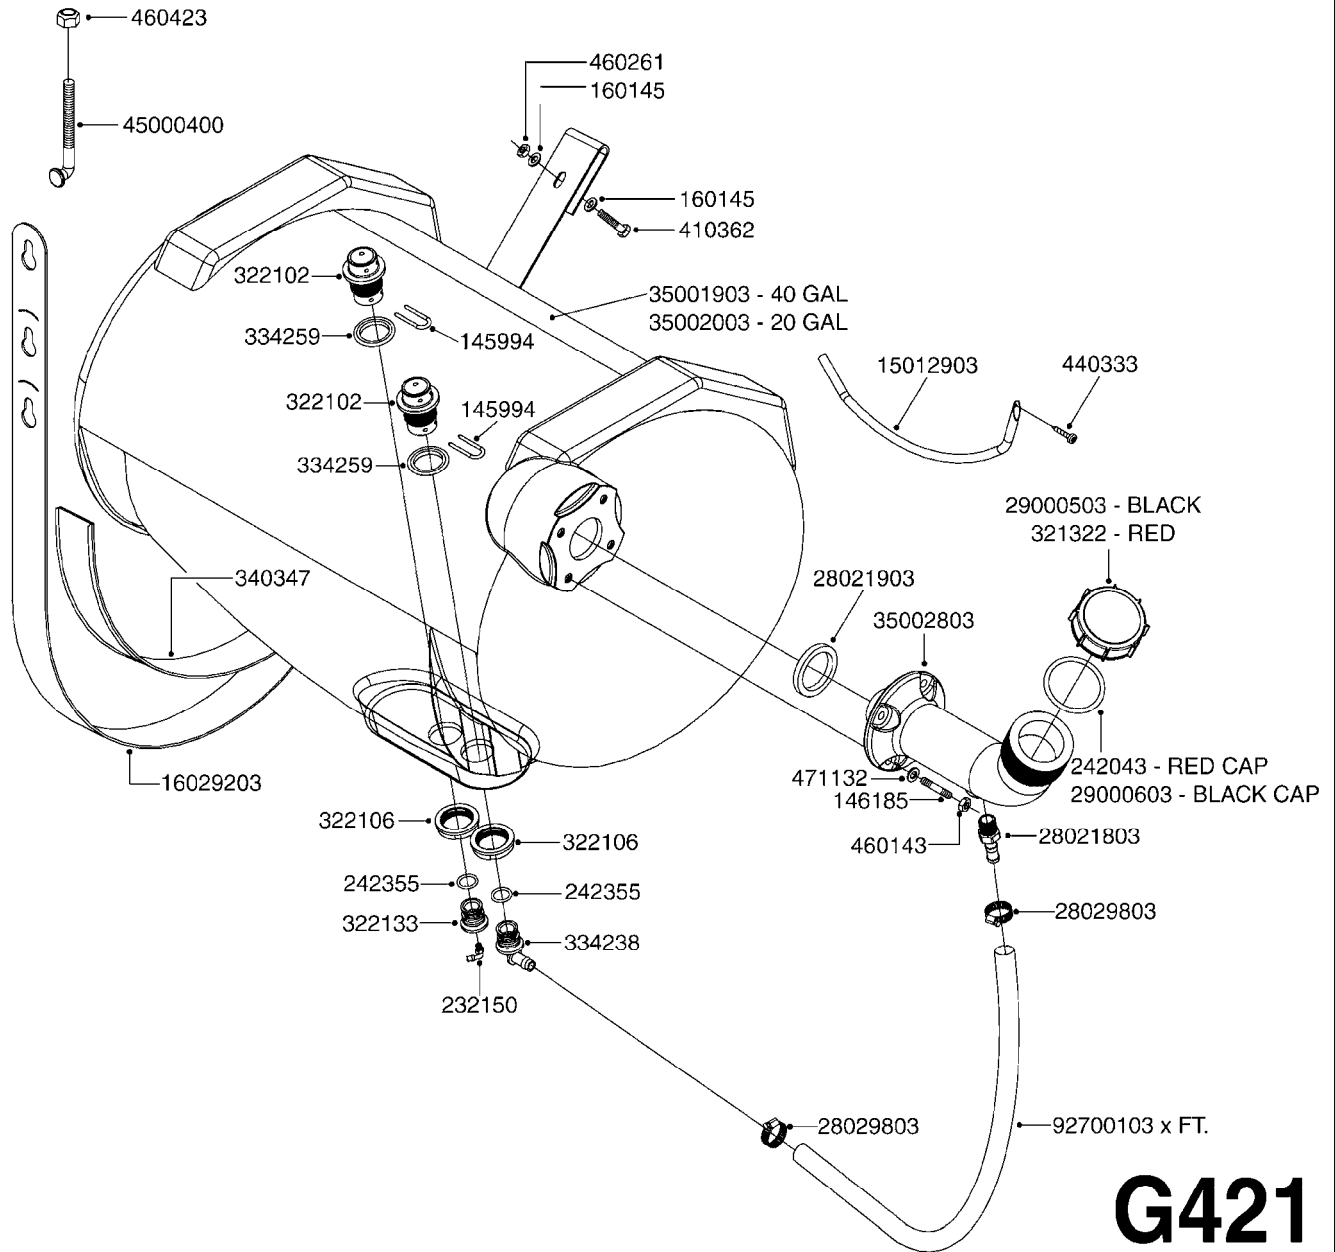

FOAM MARKER TANK-NEW NAVIGATOR
G421-HIN, 05:05:11

Page 1
Date 06.04.2015 11:30

parts-n°	order qty	description
145994	1	FITT.DK S-40 FORK
146185	1	THREADED STUD
160145	1	WASHER D13.1/D6.4X1 SS
232150	1	HOSE CONN. 90DEG. 1/8"X8MM PE
242043	1	O-RING 49.2 X 5.7
242355	1	O-RING D19.2X3.0 VITON F.S-40
321322	1	SCREW CAP F. S80 X 4
322102	1	FITT.DK S-40 BULKHEAD
322106	1	FITT.DK S-40 BULKHEAD NUT
322133	1	FITT.DK S-40 PLUG W 1/8 THREAD
334238	1	FITT.DK S-40 ELB.1/2'
334259	1	GASKET F. S-40 BULKHEAD
340347	1	TANK STRAP PACK.40X750MM 29.5"
410362	1	BOLT HEX 8.8 SS M6X20 FT
440333	1	SCREW 3.5 X 9.5 SS
460143	1	NUT HEX M8 LOCK A2 DIN985
460261	1	NUT HEX M6X1 LOCK A2 DIN985
460423	1	NUT HEX M10X1.5 LOCK
471132	1	WASHER D24/D8.4 X 2 SS
15012903	1	FOAM TANK VENT TUBE NEW NAV
16029203	1	TANK STRAP 20-40 GAL. NAV
28021803	1	HOSE BARB 1/2"NPT X 1/2" STR
28021903	1	GASKET COUPLING 2" EPDM
28029803	1	CLAMP HOSE GEAR P1/2" 6708
29000503	1	LID 3.5"FOAM TK NEW NAV W/SEAL
29000603	1	GASKET F. LID 3.5" FM TK NP
35001903	1	TANK RAW 40 G. FOAM MARKER NAV
35002003	1	TANK RAW 20 G. FOAM MARKER NAV
35002803	1	FILLER NECK F.M. TANKS NAV.
45000400	1	T-BOLT SPECIAL F.TANK STRAP ES
92700103	1	HOSE 1/2" PVC CLEAR BULK