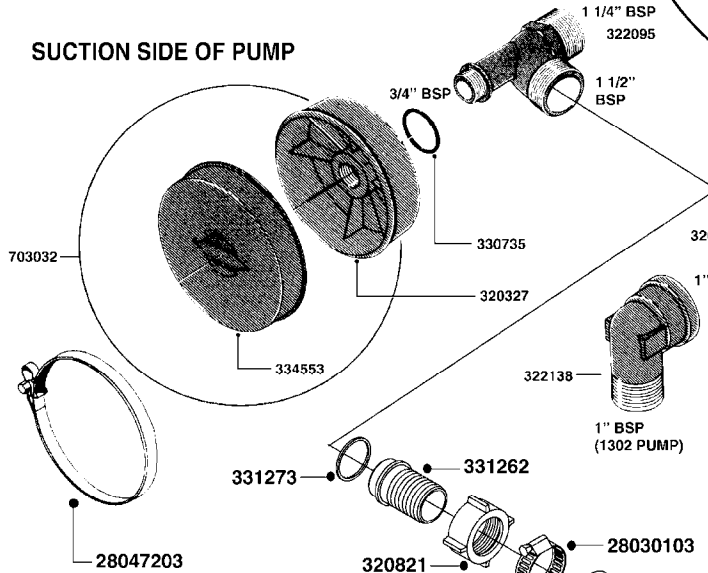

SUCTION SIDE OF PUMP

NLA - 1302 PUMP (REPLACES 1301 PUMP)
#726854 - COMPLETE DAMPER KIT (SUCTION & PRESSURE)

COMPLETE ASSEMBLIES
WHOLEGOODS ITEMS

A220