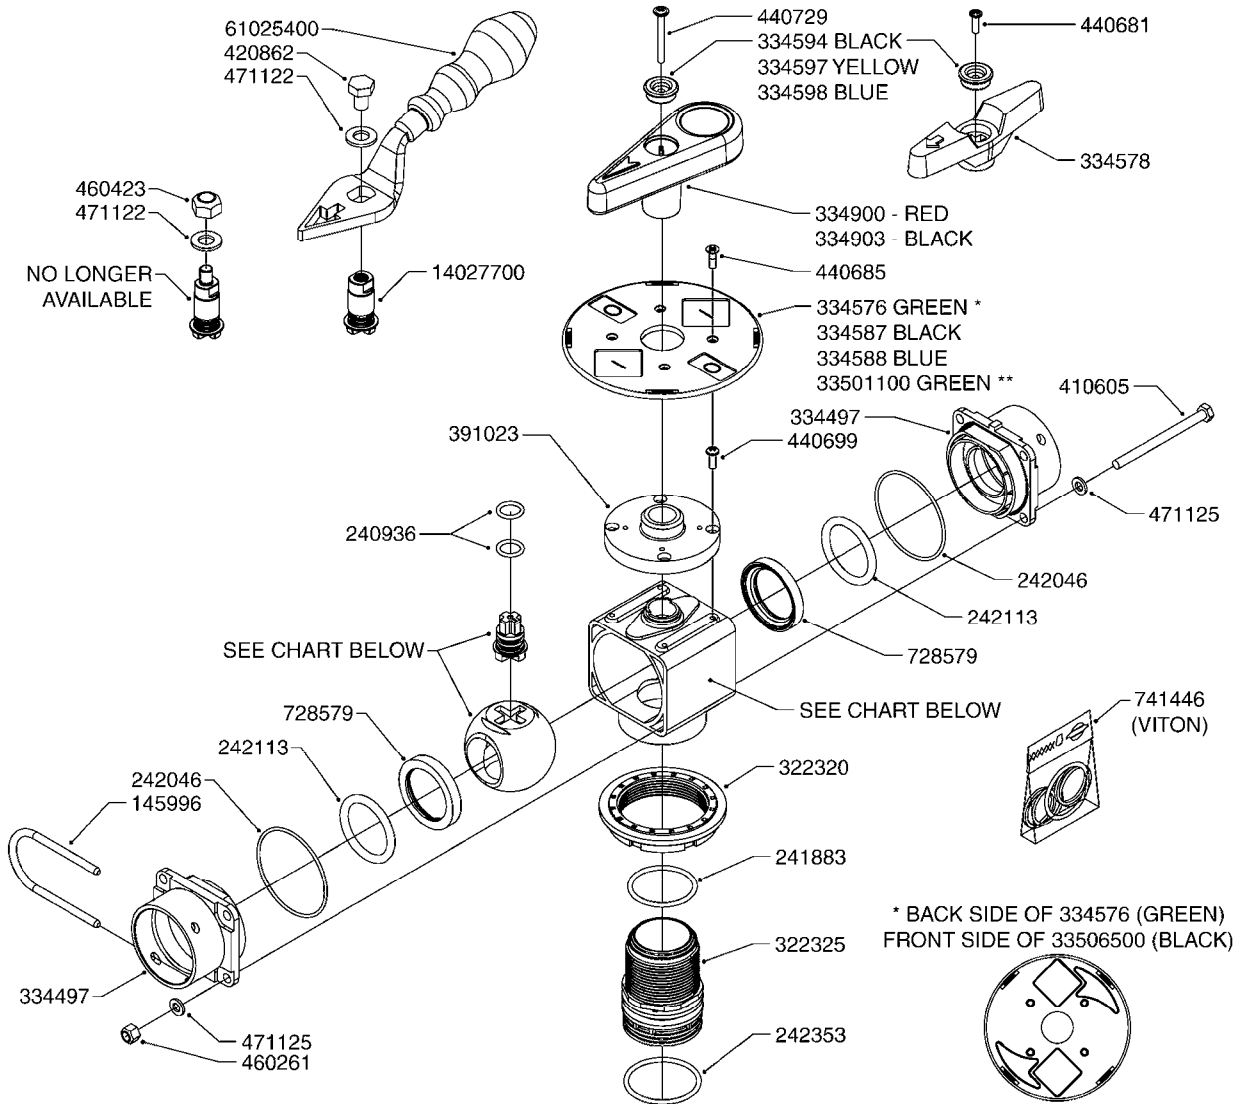

728391	334594	334576	390204	390623	-	334600
728393	334598	334588	390238	390251	-	334600
728945	334597	-	390262	390777	-	334600
729796	334594	334587	390204	390623	-	334600
840062	334594	334576	391180	390623	-	334600
841062	334594	334576	390204	390623	-	334600
72172100	-	33501100	391039	390623	391023	14027700
72172200	-	-	391039	390623	-	334600
72283600	334594	33506500	391180	390623	391023	334600
72292500	-	-	391180	390623	-	14027700
72538000	-	-	391039	390623	391023	14075700
72691600	334594	334587	390262	390623	-	334600

B300