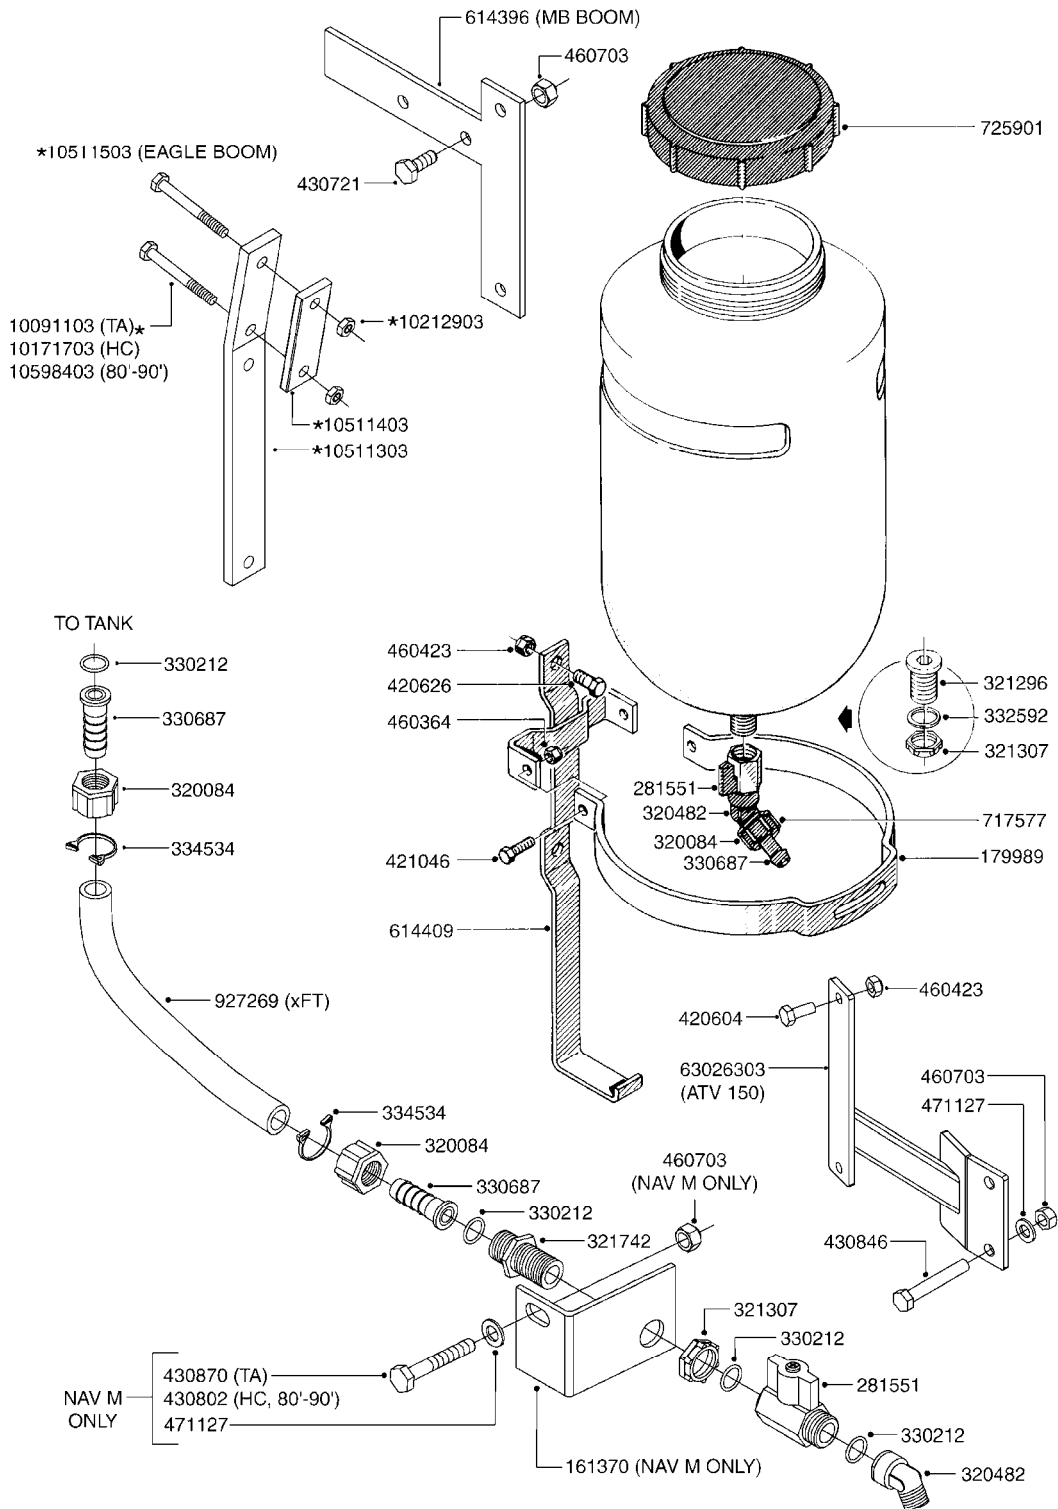

CLEAN WATER TANK
G110-HIN, 26:06:06

COMPLETE TANK ASSY : 722072

G110

CLEAN WATER TANK
G110-HIN, 26:06:06

Page 1

Date 06.04.2015 11:30

parts-n°	order qty	description
161370	1	BKT.CLEAN WATER BOTT. VALVE
179989	1	BRKT. F. 3 GAL. TANK
281551	1	BALL VALVE 1/2"
320084	1	FITT.DK NUT 1/2" BSP
320482	1	FITT.DK ELB. 1/2" BSP 60 DEG.
321296	1	FITT.DK BULKHEAD 1/2" BSP SING
321307	1	FITT.DK NUT 1/2" BSP JAMB
321742	1	FITT.DK BULKHEAD 1/2' BSP
330212	1	O-RING D19/D14X2.4 F.1/2"NUT
330687	1	FITT.DK HB 1/2" F. 1/2" NUT
332592	1	O-RING D26/D20X3
334534	1	CLAMP HOSE PLASTIC 1/2"
420604	1	BOLT HEX 8.8 DEL M10X25 FT DIN933
420626	1	BOLT HEX 8.8 DEL M10X20 FT
421046	1	BOLT HEX 8.8 DEL M8X25 FT A2 DIN933
430721	1	BOLT HEX 8.8 DEL M12X40 FT
430802	1	BOLT HEX 8.8 DEL M12X75
430846	1	BOLT HEX 8.8 DEL M12X80
430870	1	BOLT HEX 8.8 DEL M12X55 FT
460364	1	NUT HEX M8 GALV.
460423	1	NUT HEX M10X1.5 LOCK
460703	1	NUT HEX M12X1.75 LOCK DIN985
471127	1	WASHER D24/D13X2.5 STAINLESS
614396	1	CLEAN WATER BRACKET MB
614409	1	BRACKET FOR FOAM MARKER
717577	1	VALVE F.CLEAN WATER TANK
722072	1	CLEAN WATER TANK W FRAME & TAP
725901	1	LID F.WATER BOTTLE VENTED
927269	1	HOSE R X PVC X 1/2 X 0012"
10091103	1	BOLT HEX 3/8 NC GR.2 03.00'
10171703	1	BOLT HEX 3/8 NC GR.2 03.50"
10212903	1	NUT HEX NC (NYLON LOCK) 3/8"
10511303	1	FLATBAR L350/17DEG.CLEAN WATER
10511403	1	FLATBAR 104MM CLEAN WATER
10511503	1	BKT.CLEAN WATER MOUNT EAGLE
10598403	1	BOLT HEX HCS3/8-16 X 4 Z 5
63026303	1	CLEAN WATER TANK BRKT, ATV