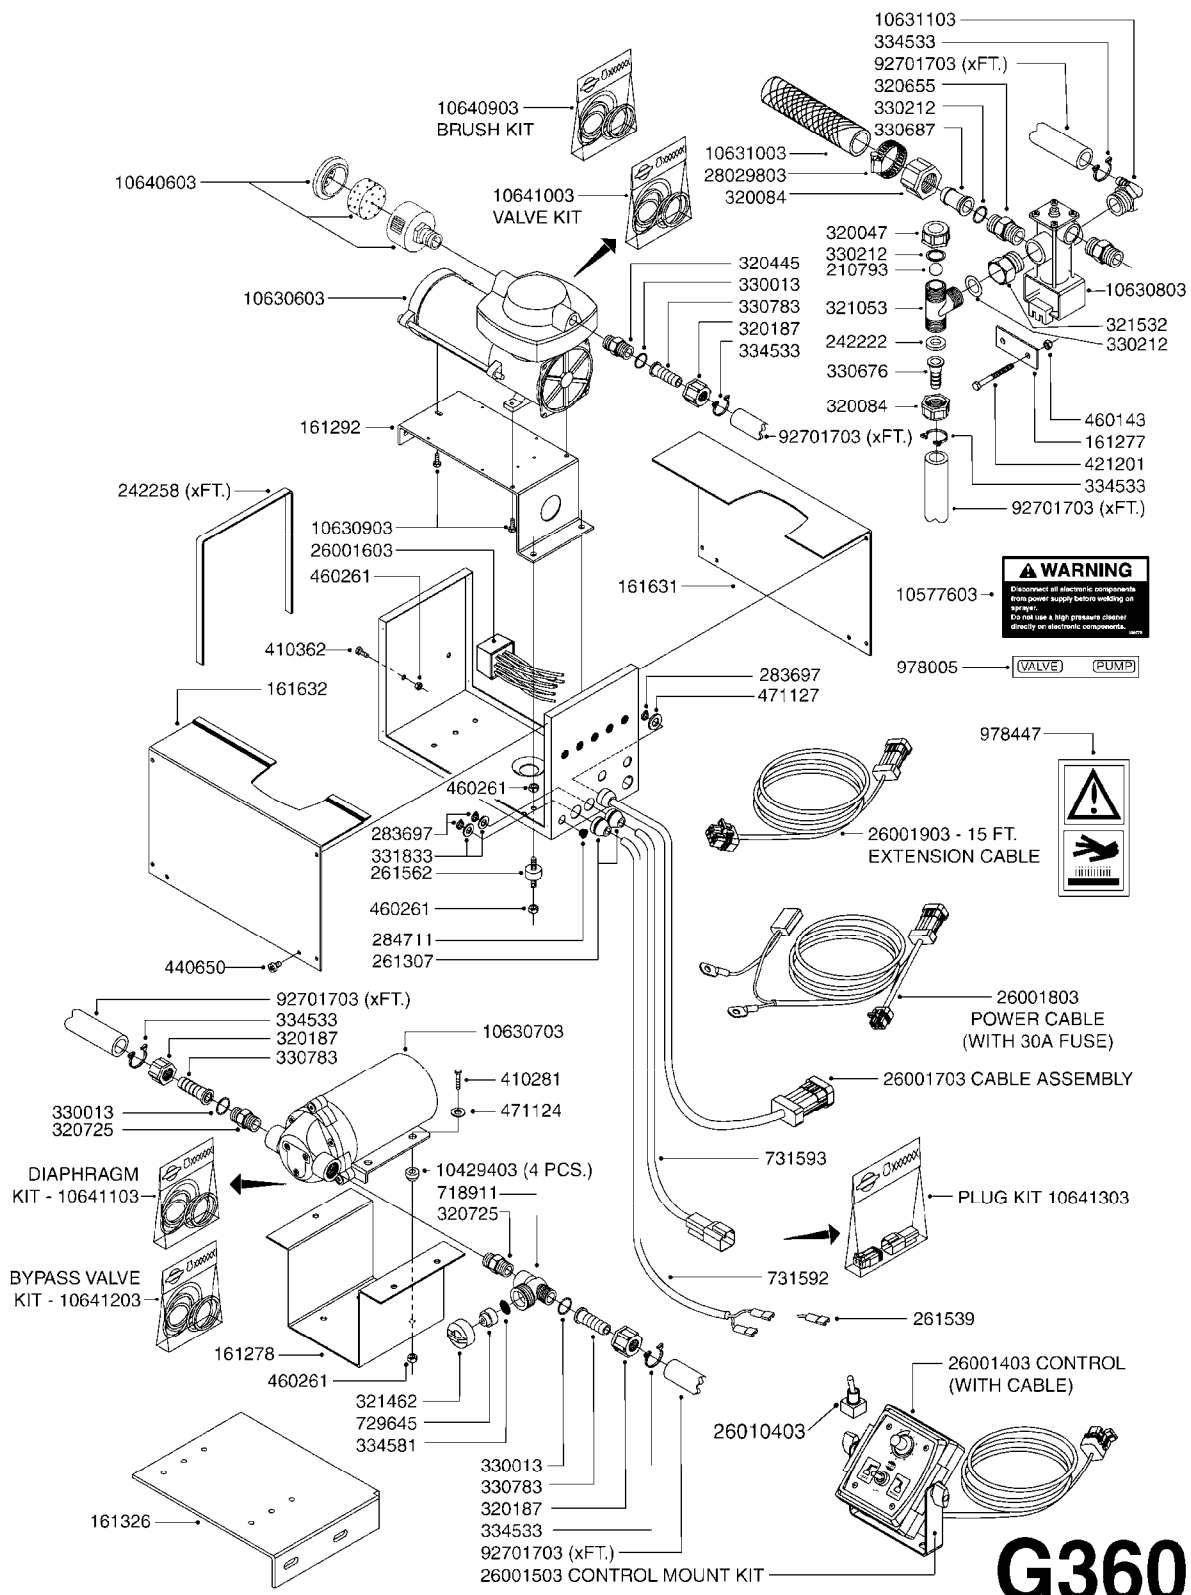

G342

*Ø8mm 927306 (xFT.)
*Ø10mm 927330 (xFT.)

70062503 - COMPLETE ASSEMBLY

FOAM MARKER COMPRESSOR 2007
G342-HIN, 21:04:14

Page 1
Date 06.04.2015 11:30

parts-n°	order qty	description
147011	1	HEX NIPPLE 3/8'X1/4'BSP BRASS
161326	1	MOUNT BKT. F. FOAM COMP.BOX 98
168847	1	ENCLOSURE LOWER F.MARKER
168848	1	COVER F. FOAM MARKER
232111	1	QUICK COUPLER 6MM X 1/8 EXT.
232112	1	QUICK COUPLER 6MM 1/8 INT.
232113	1	QUICK COUPLER 6MM T-PIECE
232114	1	COUPLER 1/8" THREADX8MM HOSE
232143	1	REDUCER 1/4'INT-1/8'EXT
232144	1	QUICK COUPLER 10MM X 1/4 EXT
232152	1	QUICK COUPLER 8MMX1/8 EXT.LONG
241371	1	DIAPHRAGM, NO-DRIP alt 241371
242242	1	O-RING F.AIR HOSE FITTING
242258	1	TRIM 3X10 SELF ADHESIVE 0012"
261562	1	RUBBER DAMPER 2XM6X25
283697	1	TIESTRAP 200MM
320445	1	FITT.DK HN 1/4"X3/8" BSP
321462	1	CAP F.NO-DRIP ASSY.
322261	1	HOUSING F.SAFETY VALVE 3/8"
440650	1	SCREW 3.5x13 STAINLESS
460261	1	NUT HEX M6X1 LOCK A2 DIN985
718911	1	VALVE (SAFETY) F.MARKER
729645	1	NON-DRIP SPRING ASSY.GREEN 10
927264	1	HOSE R X PE D6/D4 X 0012"
927306	1	HOSE R X PE D8/D6 X 0012"BLACK
927330	1	HOSE R X PE D10/D8 X 012"BLACK
26004103	1	FOAM MARKER CNTRL MOD CABL STD
26008703	1	FOAM MARKER CONTROL SCII
26011103	1	FOAMER POWER/CONTROL CABLE 39P
26023400	1	COMPRESSOR F.FOAM MARKER CM40
26023700	1	SOLENOID VAL 12V 1/8' FLO '07
28025503	1	PLUG F.DRILLED HOLE 1/2"
28025603	1	PLUG F.DRILLED HOLE 3/4"
39122000	1	DISTR.HOUSING F.FOAM MARKER'07
70062503	1	FOAM MARKER COMPRESSOR,STD,39P