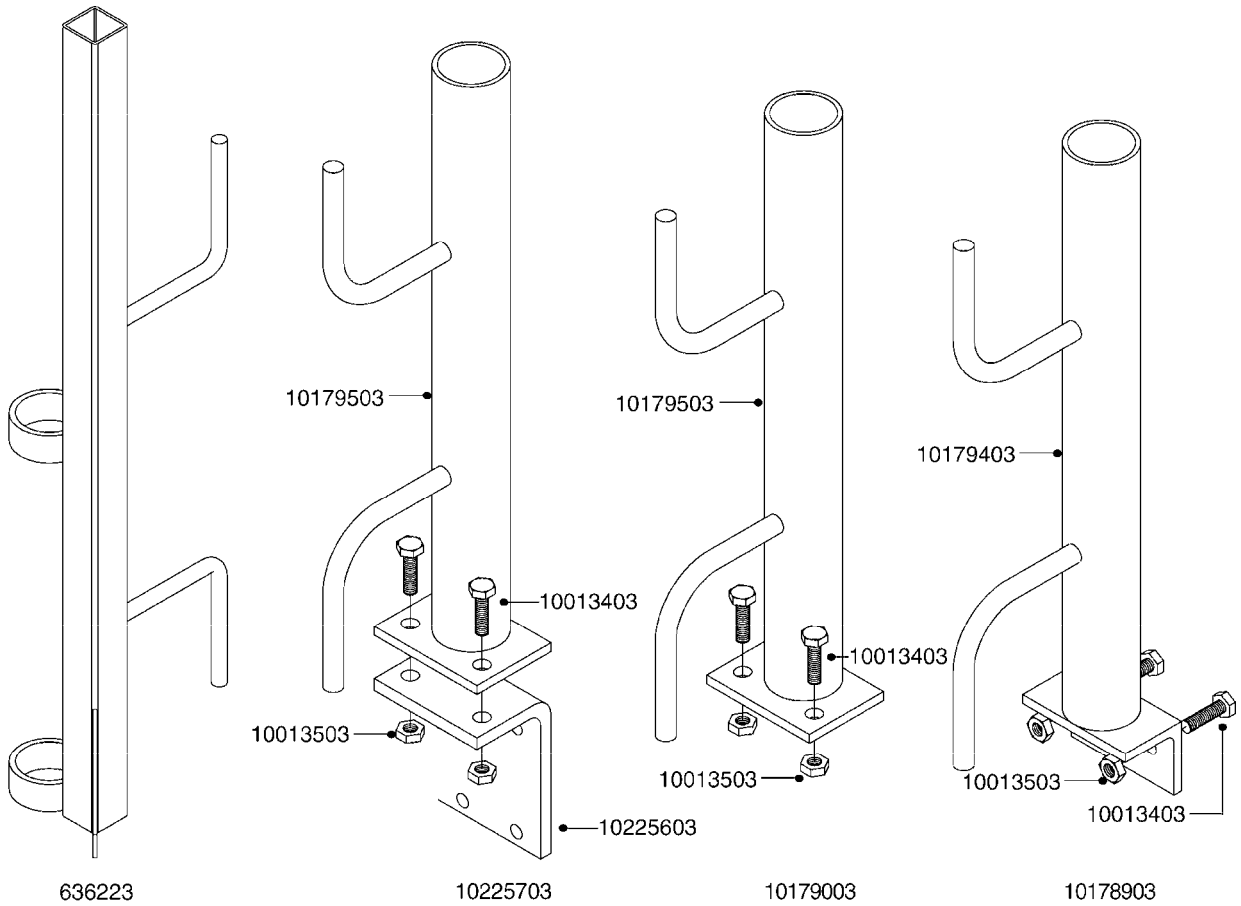

G510

HOSE WRAPS
G510-HIN, 19:05:11

Page 1
Date 06.04.2015 11:31

parts-n°	order qty	description
241965	1	O-RING 12.1 X 1.6
242007	1	O-RING D9.1X1.6
281551	1	BALL VALVE 1/2"
320084	1	FITT.DK NUT 1/2" BSP
330212	1	O-RING D19/D14X2.4 F.1/2"NUT
330326	1	O-RING D30/D24X2 F.1"NUT
330687	1	FITT.DK HB 1/2" F. 1/2" NUT
334190	1	FITT.DK HB 1/2' F. PISTOL 60S
334531	1	CLAMP HOSE PLASTIC 3/4"
636223	1	POST 12 VOLT TR30
712471	1	AGITATION VALVE ASSY. ON/OFF
843196	1	GUN, MODEL 60S
843197	1	HANDGUN KIT TYPE 60 LONG
10013403	1	BOLT HEX 3/8-16X1 1/4 HCS Z5
10013503	1	NUT HEX NC 3/8"
10178903	1	WRAP HOSE SIDE MOUNT PLATE
10179003	1	WRAP HOSE BOTTOM PLATE MOUNT
10179403	1	WRAP WELDMENT FOR HI101789
10179503	1	WRAP WELDMENT FOR HI101790
10225603	1	BKT.FOR HOSE WRAP MOUNT NL NK
10225703	1	WRAP HOSE BDL.BOTTOM PLATE
92702103	1	HOSE R X1/2" X300PSI WP X0012"