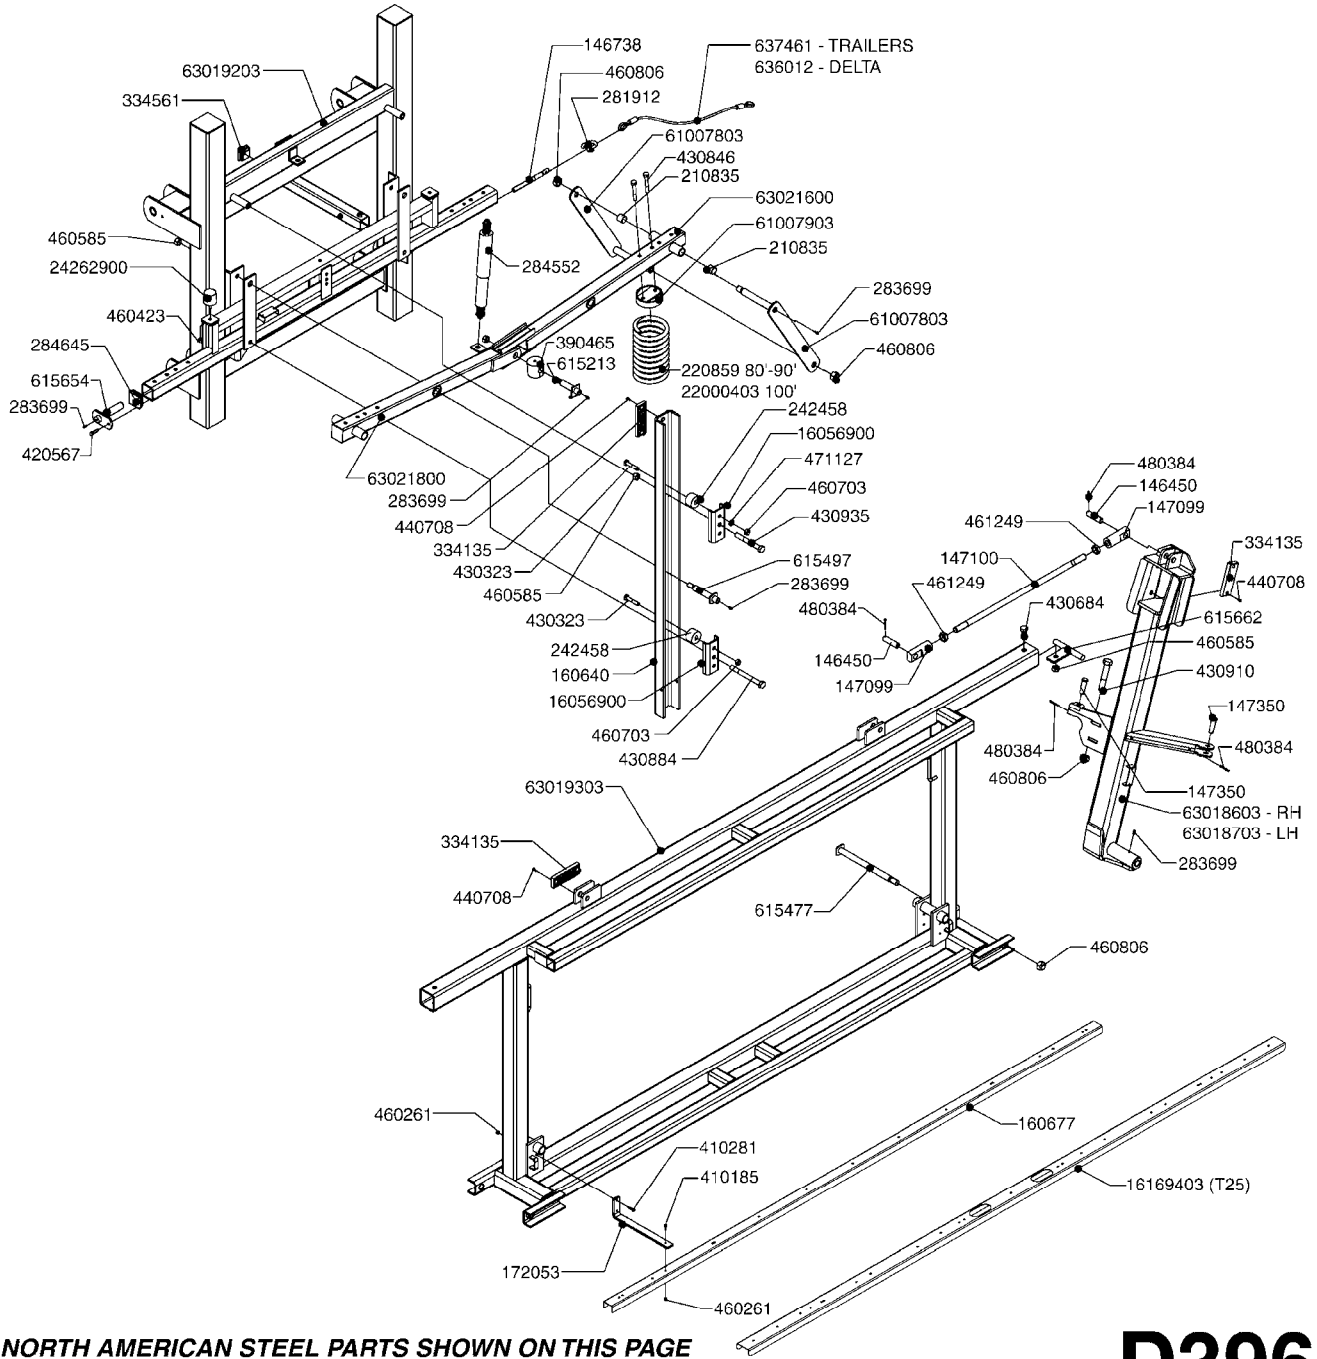

DK* = DENMARK STEEL PARTS
US* = NORTH AMERICAN STEEL PARTS

D393

BOOM - SPC OUTER WING 80-100'
D393-HIN, 14:12:07

Page 1

Date 06.04.2015 11:30

parts-n°	order qty	description
111344	1	CLAW CLUTCH LOWER (21MM)
111640	1	CLAW CLUTCH MOVING PART D100
145911	1	BUSHING FOR HY CYL 21M LZ
145912	1	BUSHING D19.8/D17.0X7MM
166246	1	WASHER CUP D53 F.SPRING
220771	1	SPRING D53/D43X100
283699	1	GREASE NIPPLE M6X1
322114	1	NUT PLASTIC F.NOZZ.H
322116	1	BOLT PLASTIC F.NOZZ.H.
334873	1	NOZZLE HOLDER - BOTTOM HALF
334874	1	NOZZLE HOLDER - TOP HALF
421083	1	BOLT HEX 8.8 DEL M10X65
430874	1	SCREW SET 8.8 DEL M12X70 FT
460386	1	NUT HEX M12X1.75
460423	1	NUT HEX M10X1.5 LOCK
460585	1	NUT HEX M16X2 LOCK
460703	1	NUT HEX M12X1.75 LOCK DIN985
460806	1	NUT HEX M20X2.5 LOCK
461251	1	NUT HEX M20 X 2.5 JAMB
471122	1	WASHER D20/D10.5X2 SS
471127	1	WASHER D24/D13X2.5 STAINLESS
615819	1	PIN
14016600	1	PIN F. LINK ARM / SPC
28015003	1	PANDUIT TIE STRAP, PKG. 25
61006200	1	ADJ. ARM F.BREAKAWAY FTZ
61010700	1	PIN F.HINGE 80-90'/SPC L=664
61024200	1	PIN F. PIVOT HINGE 100'/SPC
63008400	1	OUTERWING 90' RH / SPC
63008500	1	OUTERWING 90' LH / SPC
63009200	1	OUTERWING 100' LH / SPC
63009300	1	OUTERWING 100' RH / SPC
63010400	1	OUTERWING 80' LH / SPC
63010500	1	OUTERWING 80' RH / SPC
63018403	1	WING OUTER RH 100' SPC
63018503	1	WING OUTER LH 100' SPC
63019703	1	BREAKAWAY 2.5M SPC/FTZ
63019803	1	BREAKAWAY 3M SPC/FTZ
63828100	1	BREAKAWAY FTZ/SPC 2.5M, RED
63825000	1	BREAKAWAY FTZ/SPC 3.0M, RED
82500403	1	WING OUTER SET FPS 80' SPC
82500503	1	WING OUTER SET FPS 88-90' SPC