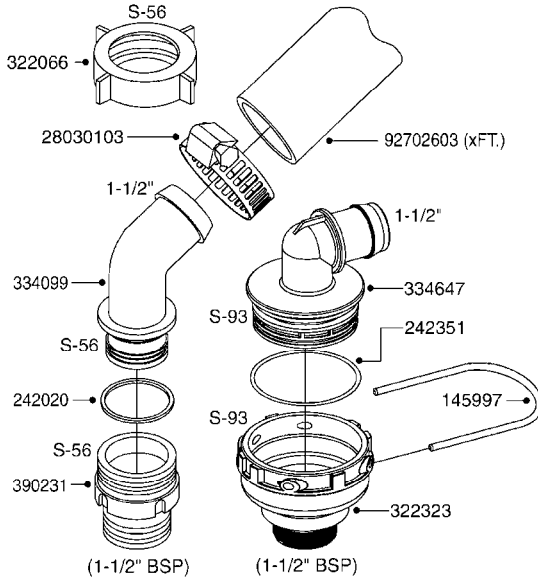

SUCTION SIDE OF PUMP (WITH 1-1/2" SUCTION PORT)

PRESSURE SIDE OF PUMP

SUCTION SIDE OF PUMP (WITH 2" SUCTION PORT)

**COMPLETE ASSEMBLIES
WHOLEGOODS ITEMS**

- 821585 - 463/5.5 W/THROUGH SHAFT (1000 RPM)
- 821587 - 463/10 W/THROUGH SHAFT (540 RPM)
- 821649 - 463/12 (540 RPM H.C. OFFSET PORTS)
- 821650 - 463/6.5 (1000 RPM H.C. OFFSET PORTS)
- 82166400 - 463/6.5 (1000 RPM H.C. INLINE PORTS)
- 72293300 - 463/6.5 W/THROUGH SHAFT (1000 RPM)