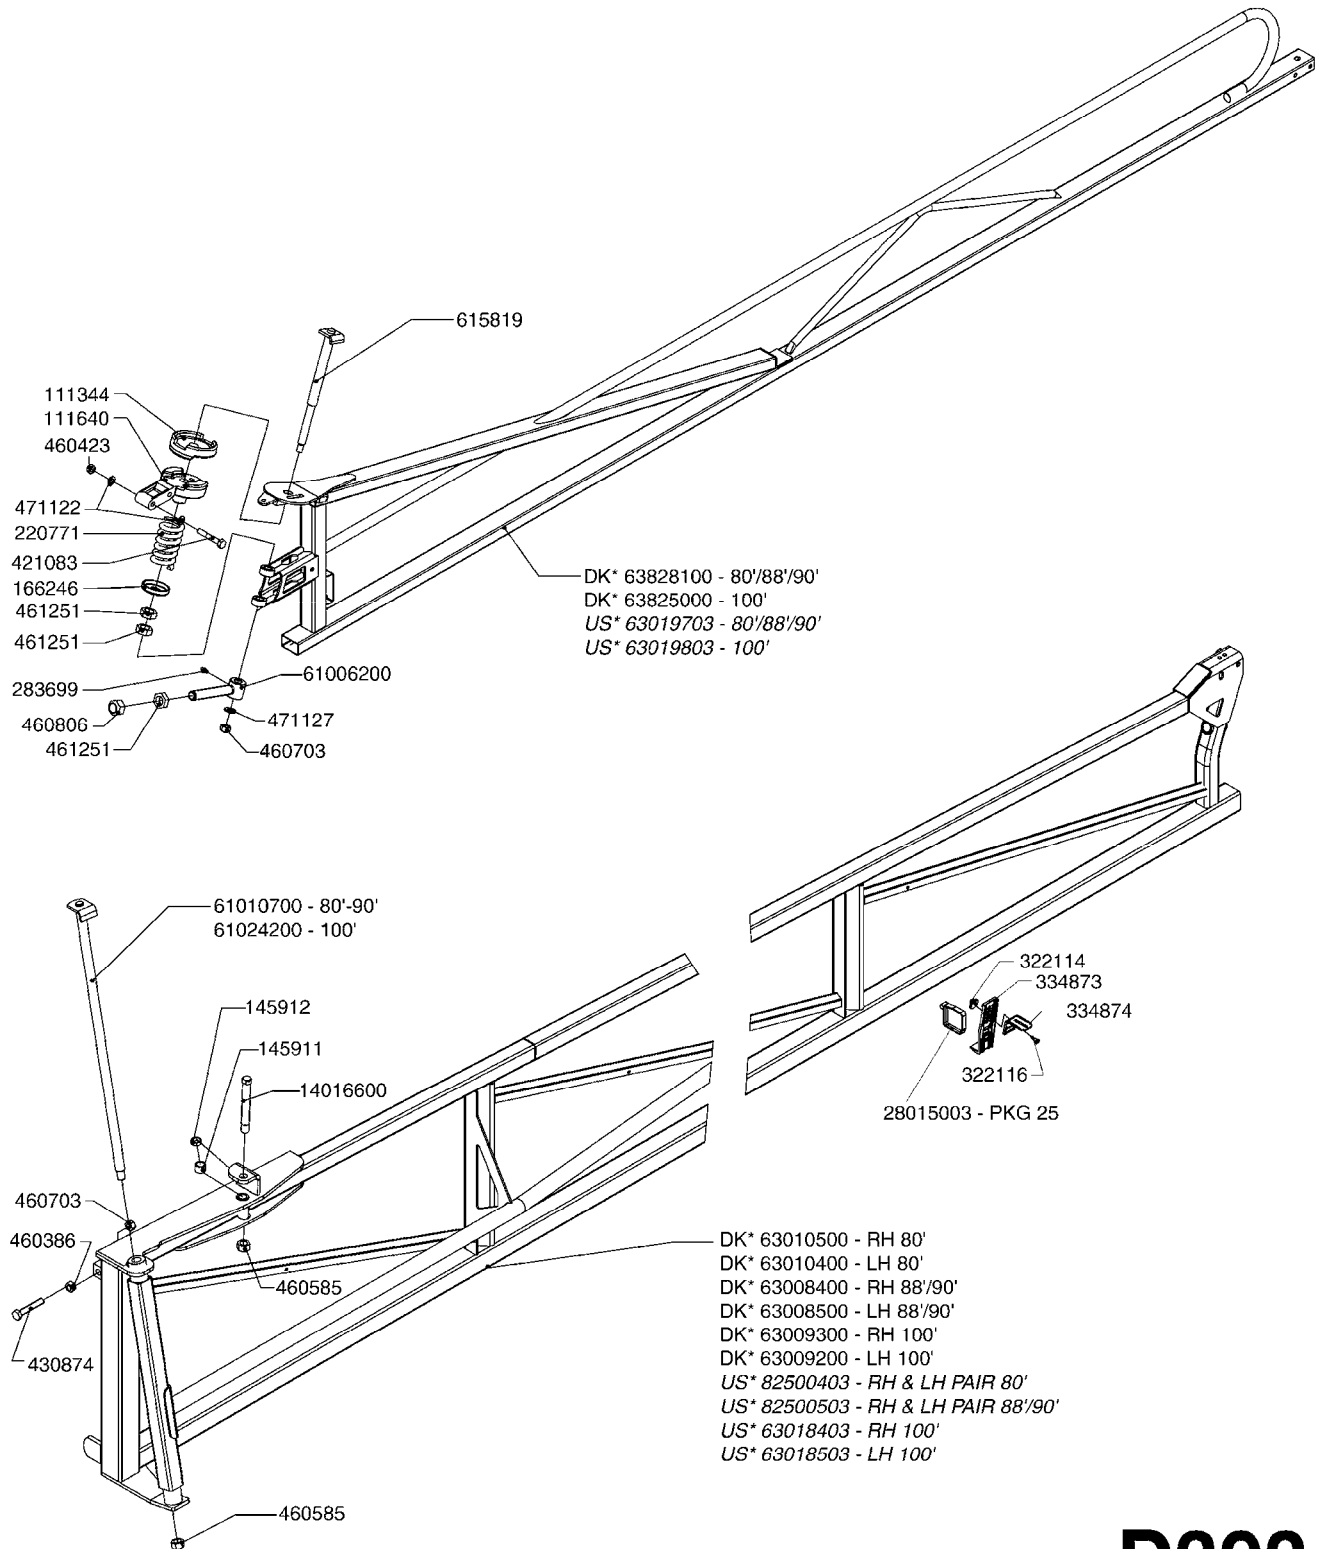

DK* = DENMARK STEEL PARTS
US* = NORTH AMERICAN STEEL PARTS

D393

BOOM - SPC OUTER WING 80-100'
D393-HIN, 14:12:07

Page 1

Date 06.04.2015 11:30

parts-n°	order qty	description
111344	1	CLAW CLUTCH LOWER (21MM)
111640	1	CLAW CLUTCH MOVING PART D100
145911	1	BUSHING FOR HY CYL 21M LZ
145912	1	BUSHING D19.8/D17.0X7MM
166246	1	WASHER CUP D53 F.SPRING
220771	1	SPRING D53/D43X100
283699	1	GREASE NIPPLE M6X1
322114	1	NUT PLASTIC F.NOZZ.H
322116	1	BOLT PLASTIC F.NOZZ.H.
334873	1	NOZZLE HOLDER - BOTTOM HALF
334874	1	NOZZLE HOLDER - TOP HALF
421083	1	BOLT HEX 8.8 DEL M10X65
430874	1	SCREW SET 8.8 DEL M12X70 FT
460386	1	NUT HEX M12X1.75
460423	1	NUT HEX M10X1.5 LOCK
460585	1	NUT HEX M16X2 LOCK
460703	1	NUT HEX M12X1.75 LOCK DIN985
460806	1	NUT HEX M20X2.5 LOCK
461251	1	NUT HEX M20 X 2.5 JAMB
471122	1	WASHER D20/D10.5X2 SS
471127	1	WASHER D24/D13X2.5 STAINLESS
615819	1	PIN
14016600	1	PIN F. LINK ARM / SPC
28015003	1	PANDUIT TIE STRAP, PKG. 25
61006200	1	ADJ. ARM F.BREAKAWAY FTZ
61010700	1	PIN F.HINGE 80-90'/SPC L=664
61024200	1	PIN F. PIVOT HINGE 100'/SPC
63008400	1	OUTERWING 90' RH / SPC
63008500	1	OUTERWING 90' LH / SPC
63009200	1	OUTERWING 100' LH / SPC
63009300	1	OUTERWING 100' RH / SPC
63010400	1	OUTERWING 80' LH / SPC
63010500	1	OUTERWING 80' RH / SPC
63018403	1	WING OUTER RH 100' SPC
63018503	1	WING OUTER LH 100' SPC
63019703	1	BREAKAWAY 2.5M SPC/FTZ
63019803	1	BREAKAWAY 3M SPC/FTZ
63828100	1	BREAKAWAY FTZ/SPC 2.5M, RED
63825000	1	BREAKAWAY FTZ/SPC 3.0M, RED
82500403	1	WING OUTER SET FPS 80' SPC
82500503	1	WING OUTER SET FPS 88-90' SPC