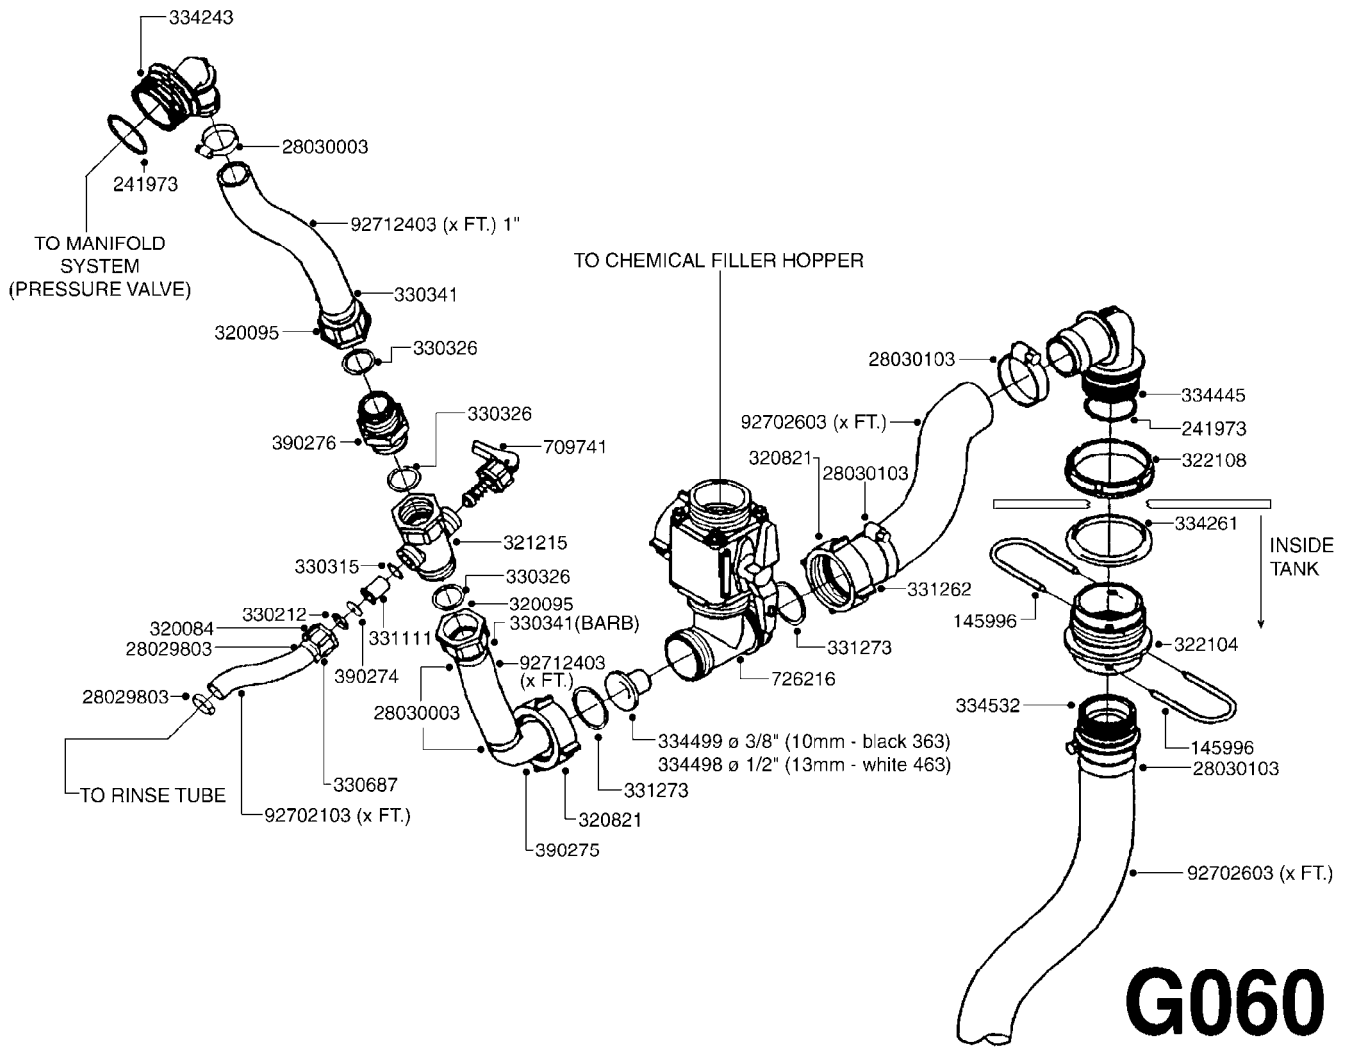

CHEM. FILLER-PLUMBING-MANIFOLD
G060-HIN, 09:12:09

Page 1

Date 06.04.2015 11:30

parts-n°	order qty	description
145996	1	FITT.DK S-67 FORK
241973	1	O-RING 44.2 x 3.0 (use-242353)
320084	1	FITT.DK NUT 1/2" BSP
320095	1	FITT.DK NUT 1" BSP
320821	1	FITT.DK NUT 1-1/2" BSP
321215	1	FITT.DK HOUSING F. AGITATION
322104	1	FITT.DK S-67 BULKHEAD
322108	1	FITT.DK S-67 BULKHEAD NUT
330212	1	O-RING D19/D14X2.4 F.1/2"NUT
330315	1	O-RING D18.4/D13X.6
330326	1	O-RING D30/D24X2 F.1"NUT
330341	1	FITT.DK HB 1" F. 1" NUT
330687	1	FITT.DK HB 1/2" F. 1/2" NUT
331111	1	VALVE SEAT FOR 1/2" DISTRIBUT.
331262	1	FITT.DK HB 1-1/2" F. 1-1/2"NUT
331273	1	O-RING D44/D38X2 F.1-1/2"
334243	1	FITT.DK S-67 ELB.1"
334261	1	GASKET F. S-67 BULKHEAD
334445	1	FITT.DK S-67 ELB.1-1/2"
334498	1	NOZZLE INJECTOR 13MM/462 WHITE
334499	1	NOZZLE INJECTOR 10MM/361 BLACK
334532	1	FITT.DK S-67 STR.1-1/2' W/HOLE
390274	1	ORIFICE ID4.0/18/1.5
390275	1	FITT.DK ELB 1' SPECIAL F.CHEMF
390276	1	FITT.DK HN 1'BSP
709741	1	VALVE ASSY. 1/2" FLIP LEVER
726216	1	VALVE TWO WAY
978336	1	DECAL MANIFOLD SYS.CHEM.FILL
28029803	1	CLAMP HOSE GEAR P1/2" 6708
28030003	1	CLAMP HOSE GEAR P1" 6716
28030103	1	CLAMP HOSE GEAR P5/4-S1.5"6724
92702103	1	HOSE R X1/2" X300PSI WP X0012"
92702603	1	HOSE PVC SUCT GRAY 1-1/2"
92712403	1	HOSE R X1" X300PSI WP X0012"