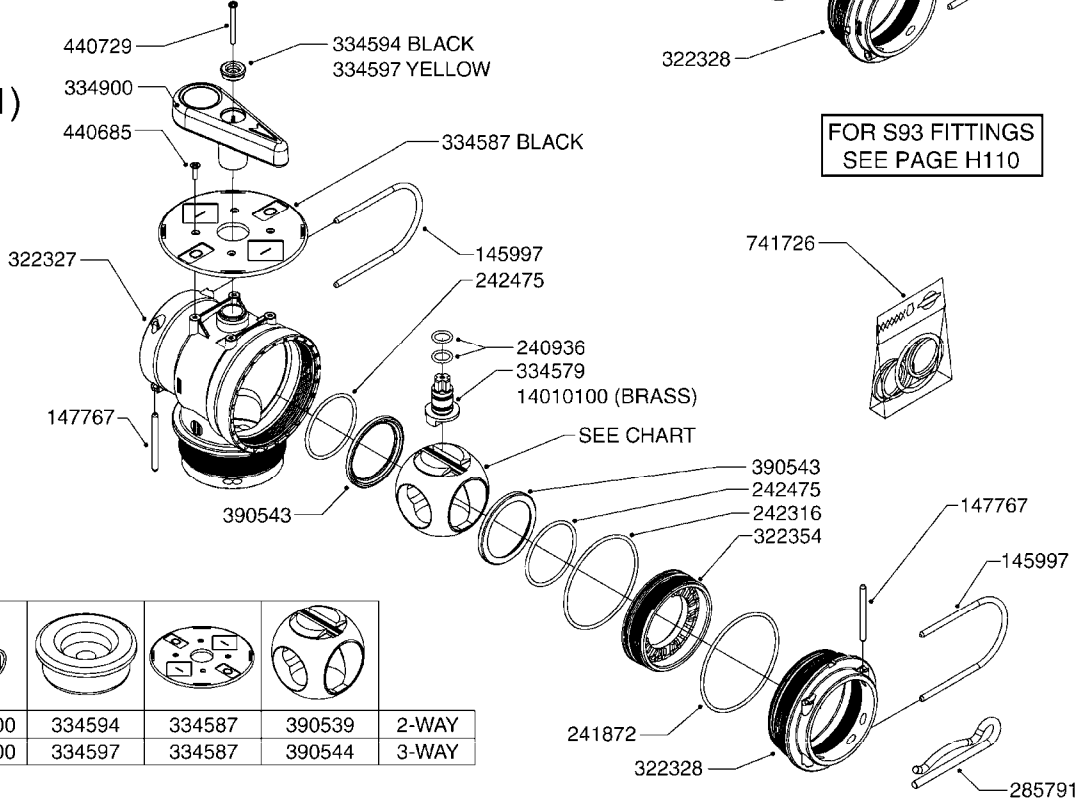

MANIFOLD - S93 VALVE
B320 - HIN, 29:10:12

Page 0
Date 06.04.2015 11:29

S93

				2-WAY
				3-WAY

S93 (01)

				2-WAY
				3-WAY

FOR S93 FITTINGS
SEE PAGE H110

B320