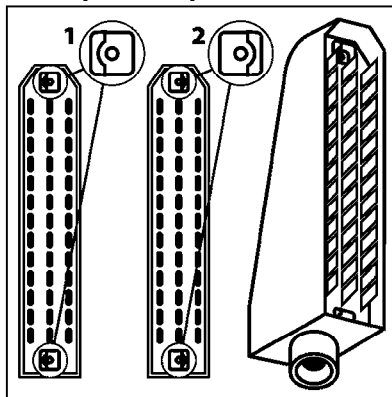

LIQUID SYSTEM

HYDRAULIC SYSTEM

* Note orientation of bracket
 1 = Liquid system
 2 = Hydraulic system

G710

39 PIN CABLES
G710-HIN, 16:05:12

Page 1

Date 06.04.2015 11:31

parts-n°	order qty	description
262158	1	PLUG INSERT 39 POLE MALE
262159	1	PLUG INSERT 39 POLE FEMALE
262160	1	PLUG HOUSING 39 POLE FEMALE
262161	1	PLUG HOUSING F/39 POLE MALE
440634	1	SCREW 5/8"
440732	1	PT SCREW 35X12B Z5452 ELZ
14034200	1	CODE BRACKET FOR 39 PIN CABLE
26003900	1	WIRE 37-39 PIN EVC, 6.6'
26004200	1	WIRE 37-39 PIN EVC, 57.4'
26008400	1	WIRE 39-PIN 24 WIRE L=8M
28027500	1	WIRE 37-39 PIN EVC, 37.7'
28028700	1	WIRE 37-39 PIN EVC, 45.9'
28028800	1	WIRE 37-39 PIN EVC, 16.4'
28028900	1	WIRE 37-39 PIN EVC, 26.2'
72236400	1	DAH CONN. WIRE/TRACTOR L=8M
97610803	1	DECAL-SRAY BOX 39-PIN
97610903	1	DECAL-HYDRAULIC BOX 39-PIN