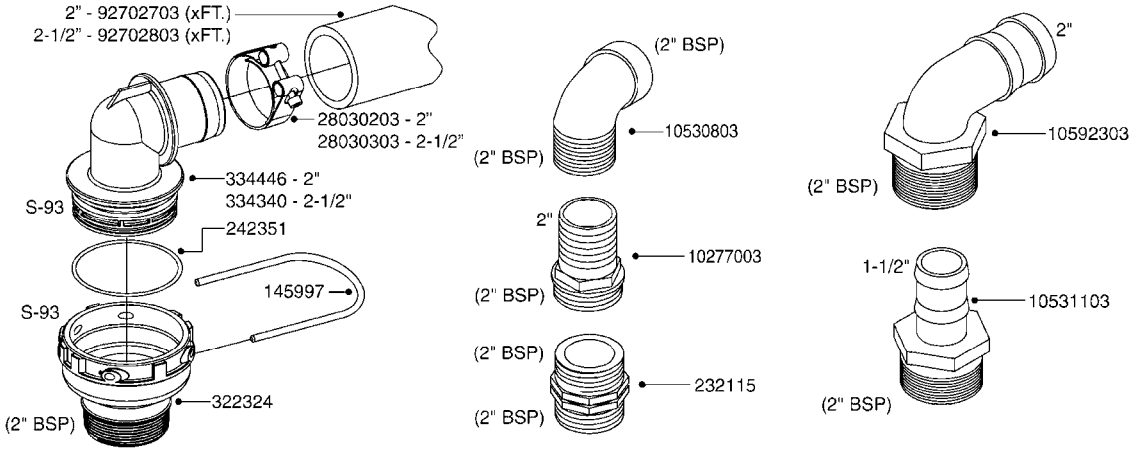

SUCTION SIDE OF PUMP (WITH 1-1/2" SUCTION PORT)

PRESSURE SIDE OF PUMP

SUCTION SIDE OF PUMP (WITH 2" SUCTION PORT)

**COMPLETE ASSEMBLIES
WHOLEGOODS ITEMS**

- 821585 - 463/5.5 W/THROUGH SHAFT (1000 RPM)
- 821587 - 463/10 W/THROUGH SHAFT (540 RPM)
- 821649 - 463/12 (540 RPM H.C. OFFSET PORTS)
- 821650 - 463/6.5 (1000 RPM H.C. OFFSET PORTS)
- 82166400 - 463/6.5 (1000 RPM H.C. INLINE PORTS)
- 72293300 - 463/6.5 W/THROUGH SHAFT (1000 RPM)