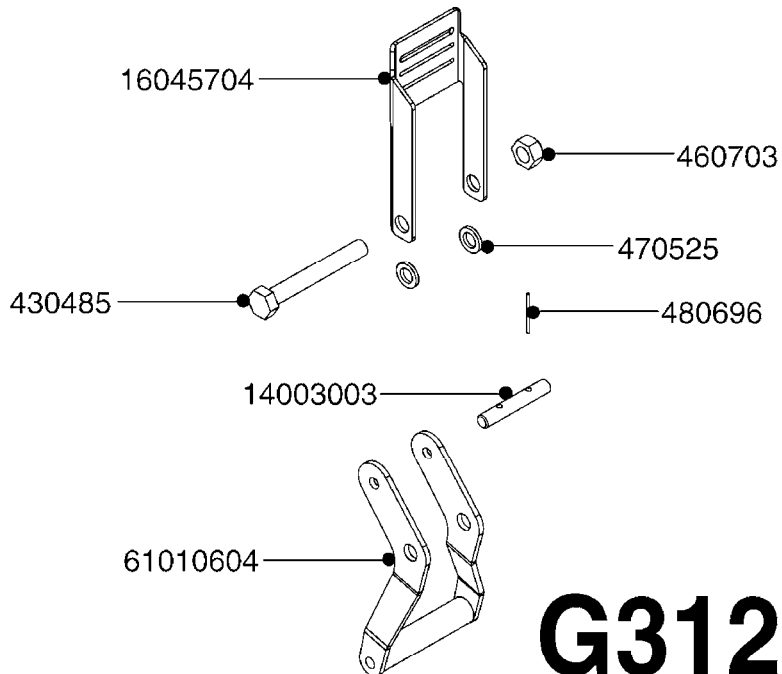

NEW NAV FLUSH TANK LATCH ASSM.
G312-HIN, 01:01:01

Page 0
Date 06.04.2015 11:30

G312