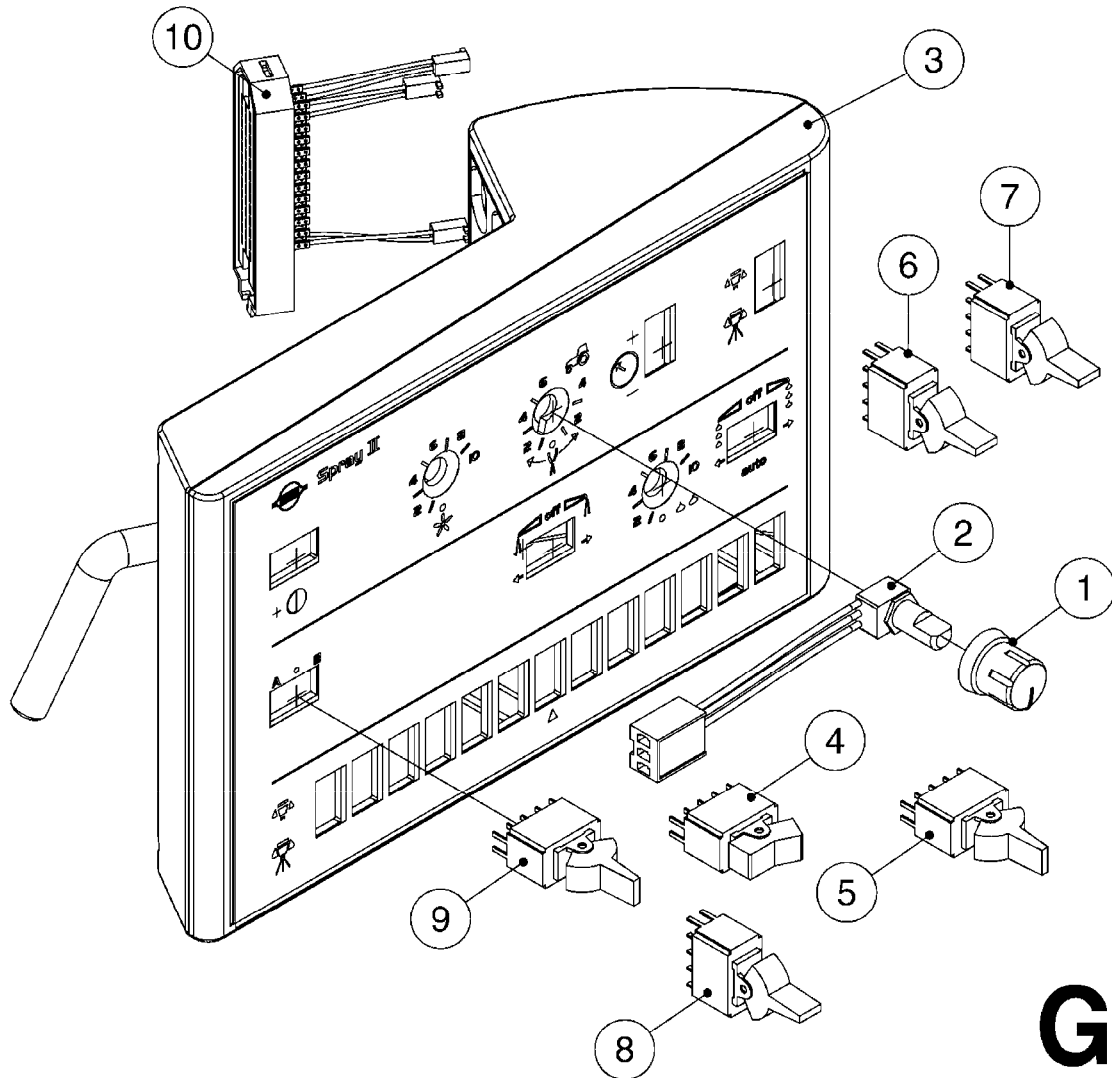

G702

SPRAYBOX II
G702-HIN, 05:08:14

Page 1

Date 06.04.2015 11:31

Pos.	parts-n°	order qty	description
1	26000400	1	KNOB F.FOAM ADJUST HC5500
2	26005300	1	POT.METER F. SPRAYBOX II
3	26010200	1	CONTROL BOX 2SEC, SPRAY BOX II
3	26010300	1	CONTROL BOX 3SEC, SPRAY BOX II
3	26010400	1	CONTROL BOX 4SEC, SPRAY BOX II
3	26010500	1	CONTROL BOX 5SEC, SPRAY BOX II
3	26010600	1	CONTROL BOX 6SEC, SPRAY BOX II
3	26010700	1	CONTROL BOX 7SEC, SPRAY BOX II
3	26010800	1	CONTROL BOX 8SEC, SPRAY BOX II
3	26010900	1	CONTROL BOX 9SEC, SPRAYBOX II
3	26011000	1	SPRAY CONT. II EVC 4 SEC. HAZ
3	26011100	1	SPRAY CONT. II EVC 5 SEC. HAZ
3	26011200	1	SPRAY CONT. II EVC 6 SEC. HAZ
3	26011300	1	SPRAY CONT. II EVC 7 SEC. HAZ
3	26013600	1	CONTROL BOX 13SEC, SPRAYBOX II
4	26020200	1	SWITCH ON-ON SP ROCKER RED
5	26020300	1	SWITCH ON-OFF-ON SP BLACK
6	26020400	1	SWITCH MOM-OFF-MOM SP YELLOW
7	26020600	1	SWITCH ON-ON SP GREEN
8	26020800	1	SWITCH ON-ON DP GREEN
9	26021000	1	SWITCH ON-OFF-ON DP BLACK
10	28031400	1	PLUG 39-POLE FEMALE HC5500