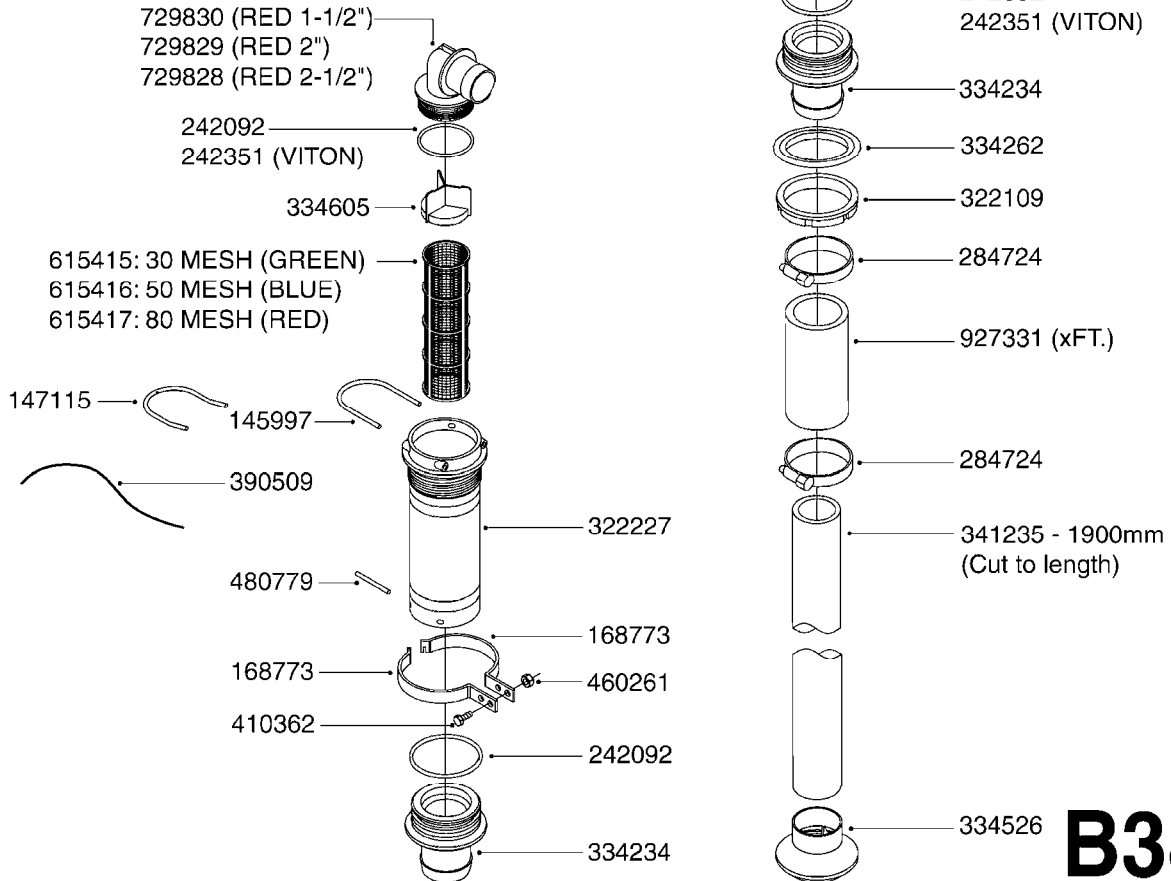

EXTERNAL SUCTION