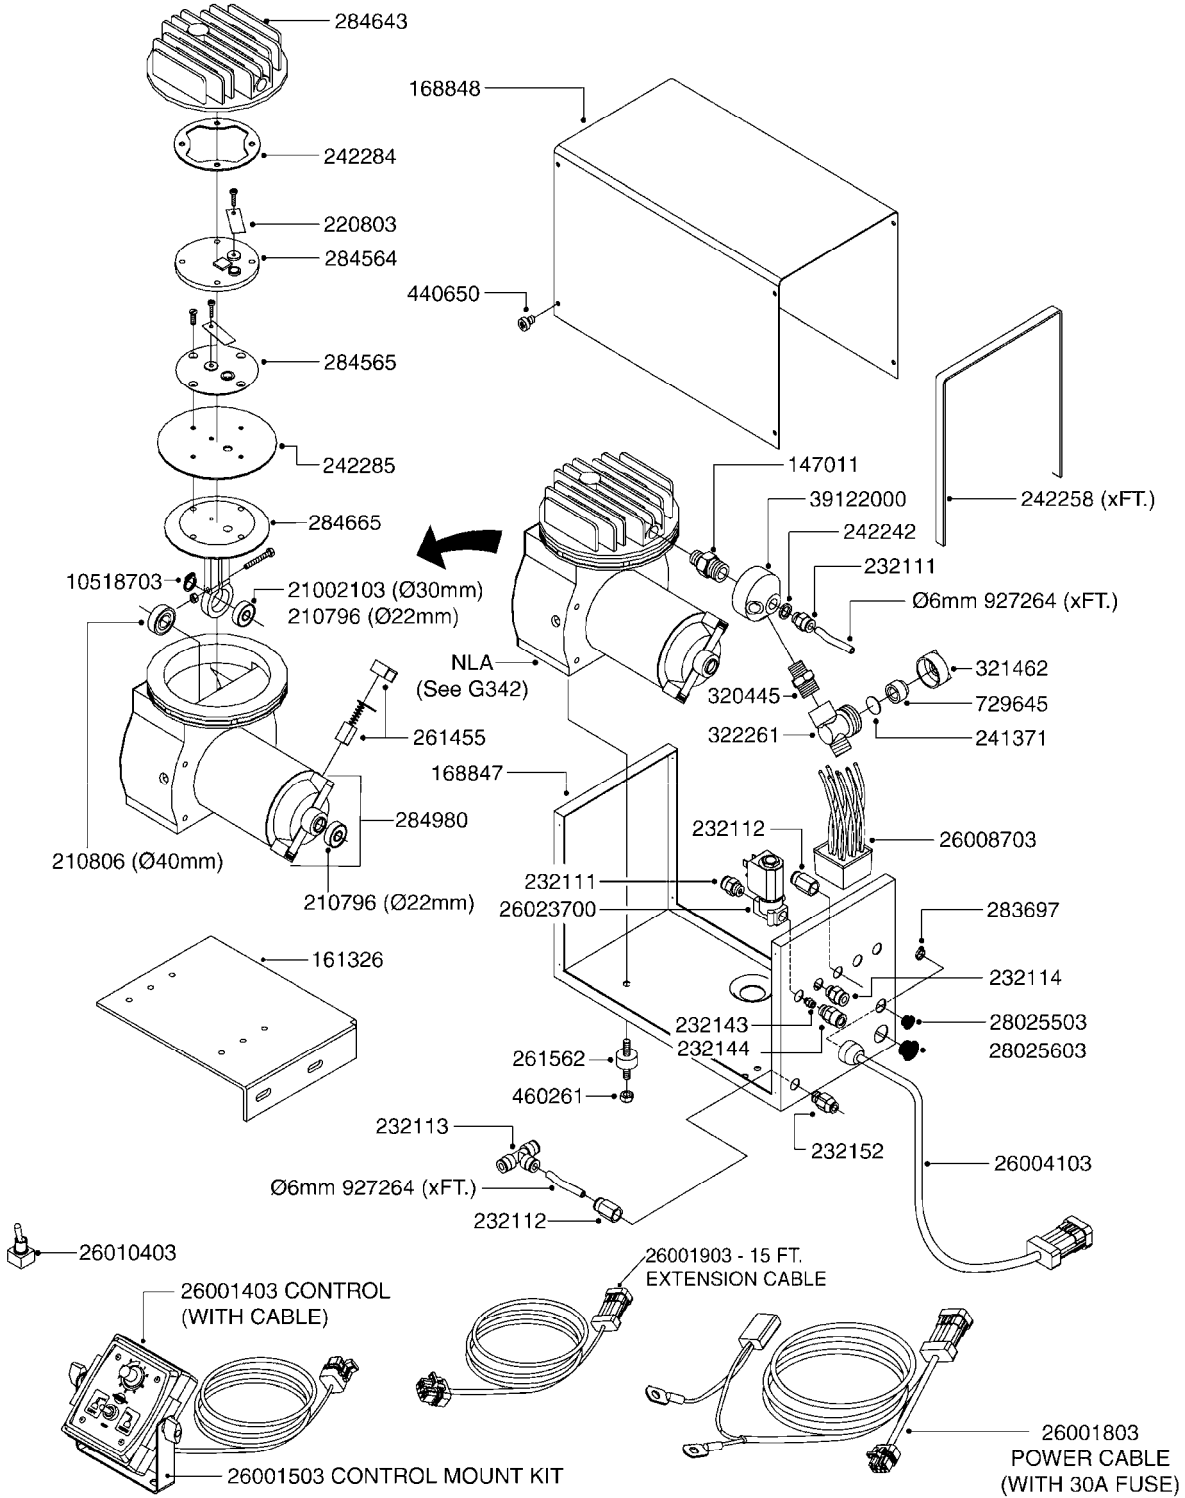

G341

*Ø8mm 927306 (xFT.)
*Ø10mm 927330 (xFT.)

70019403 - COMPLETE ASSEMBLY

FOAM MARKER COMPRESSOR 2002
G341-HIN, 27:05:10

Page 1
Date 06.04.2015 11:30

parts-n°	order qty	description
147011	1	HEX NIPPLE 3/8'X1/4'BSP BRASS
161326	1	MOUNT BKT. F. FOAM COMP.BOX 98
168847	1	ENCLOSURE LOWER F.MARKER
168848	1	COVER F. FOAM MARKER
210796	1	BEARING BALL D22/D8 X 7 608ZZ
210806	1	BEARING BALL D40/D17X12MM
220803	1	VALVE F. COMPRESSOR
232111	1	QUICK COUPLER 6MM X 1/8 EXT.
232112	1	QUICK COUPLER 6MM 1/8 INT.
232113	1	QUICK COUPLER 6MM T-PIECE
232114	1	COUPLER 1/8" THREADX8MM HOSE
232143	1	REDUCER 1/4'INT-1/8'EXT
232144	1	QUICK COUPLER 10MM X 1/4 EXT
232152	1	QUICK COUPLER 8MMX1/8 EXT.LONG
241371	1	DIAPHRAGM, NO-DRIP alt 241371
242242	1	O-RING F.AIR HOSE FITTING
242258	1	TRIM 3X10 SELF ADHESIVE 0012"
242284	1	HEAD GASKET F. COMPRESSOR
242285	1	DIAPHRAGM F. F/M COMP.
261455	1	BRUSH KIT-FOAM MARKER MOTOR
261562	1	RUBBER DAMPER 2XM6X25
283697	1	TIESTRAP 200MM
284564	1	PLATE F.COMPRESSOR HEAD
284565	1	PLATE F.COMPRESSOR HEAD
284643	1	COMPRESSOR HEAD F.FOAM MARKER
284665	1	CONNECTING ROD F.COMPRESSOR
284980	1	FLANGE REAR F. F.M.COMPRESSOR
320445	1	FITT.DK HN 1/4"X3/8" BSP
321462	1	CAP F.NO-DRIP ASSY.
322261	1	HOUSING F.SAFETY VALVE 3/8"
440650	1	SCREW 3.5x13 STAINLESS
460261	1	NUT HEX M6X1 LOCK A2 DIN985
729645	1	NON-DRIP SPRING ASSY.GREEN 10
927264	1	HOSE R X PE D6/D4 X 0012"
927306	1	HOSE R X PE D8/D6 X 0012"BLACK
927330	1	HOSE R X PE D10/D8 X 012"BLACK
10518703	1	SNAP-RING OUTER 8X1
21002103	1	BEARING, 6200 2ZJEM (SKF)
26001403	1	HC FOAM MARKR CONSOLE VS3.0.00
26001503	1	HC FOAM MARKER CONSOLE MT.KIT
26001803	1	POWER CABLE
26001903	1	15' 7-PIN EXTENSION CABLE
26004103	1	FOAM MARKER CNTRL MOD CABL STD
26008703	1	FOAM MARKER CONTROL SCII
26010403	1	TOGGLE SWITCH MICRO-TRAK F.M.
26023700	1	SOLENOID VAL 12V 1/8' FLO '07
28025503	1	PLUG F.DRILLED HOLE 1/2"
28025603	1	PLUG F.DRILLED HOLE 3/4"
39122000	1	DISTR.HOUSING F.FOAM MARKER'07
70019403	1	FOAM MARKER COMPRESSOR KIT STD