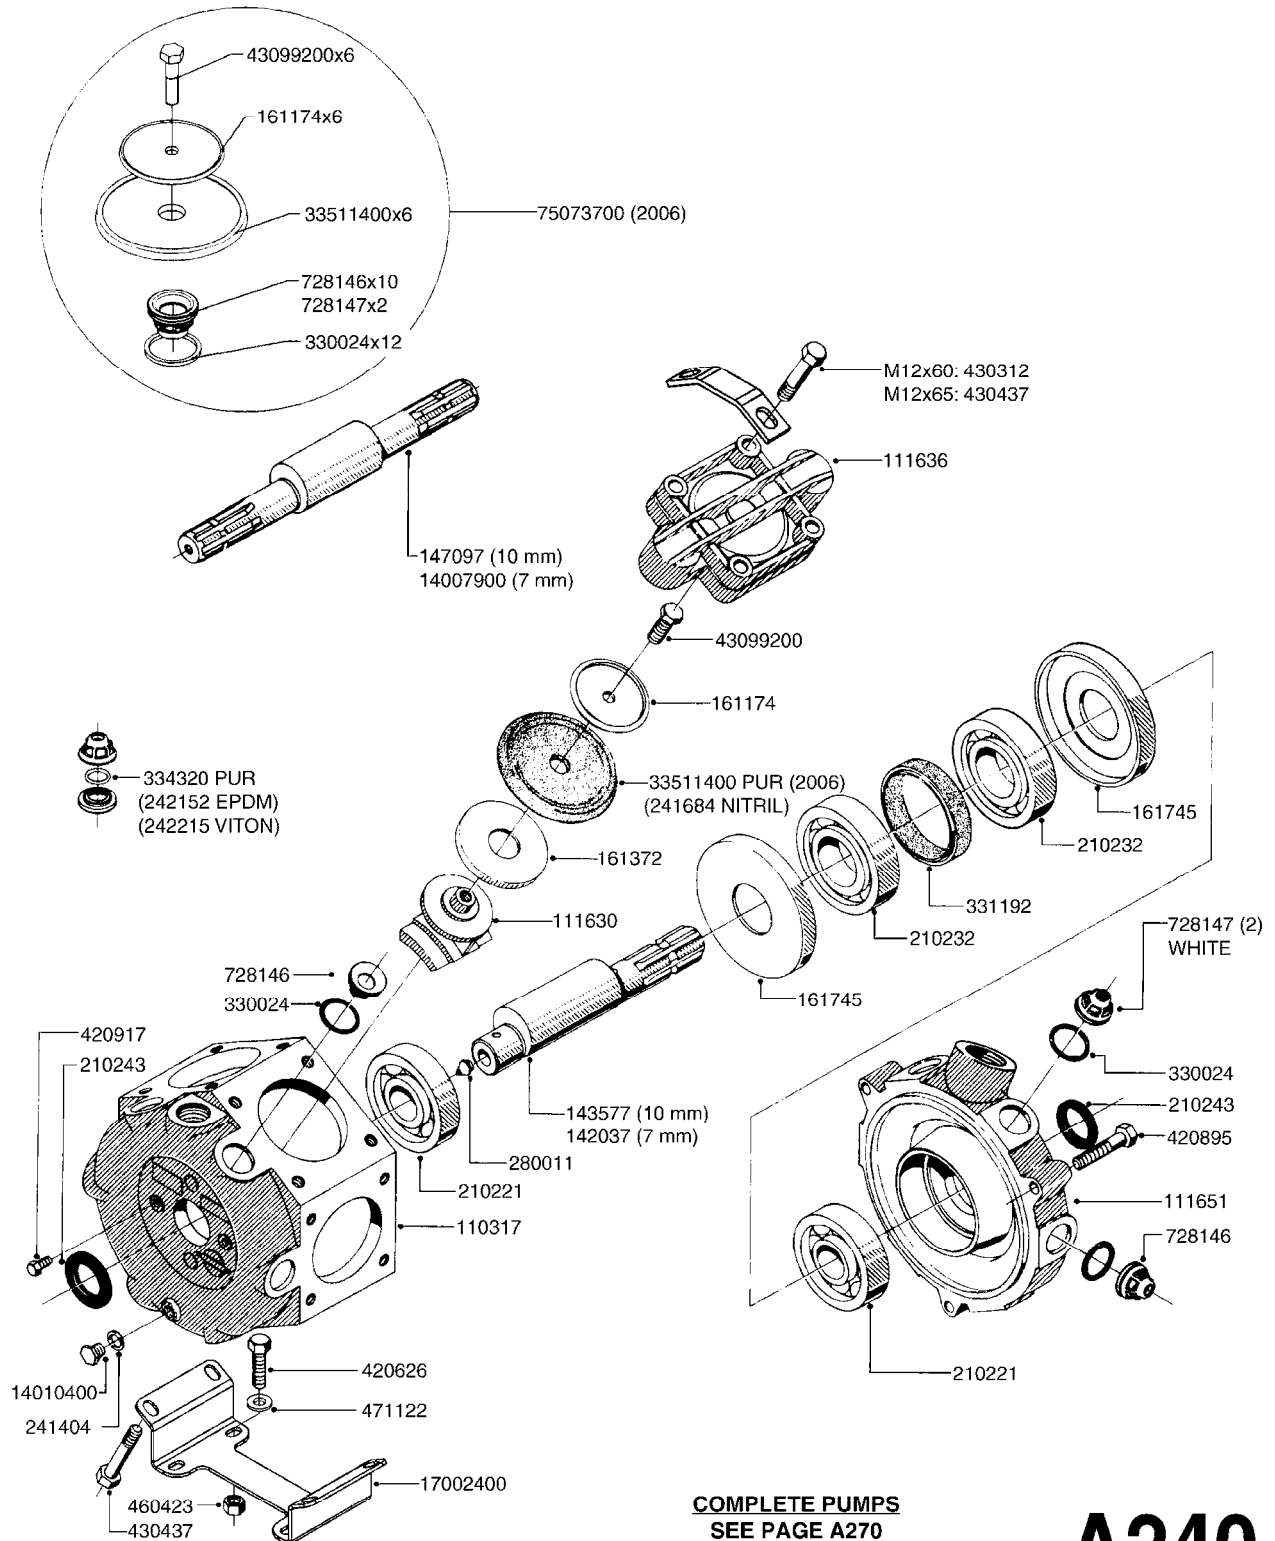

COMPLETE PUMPS
SEE PAGE A270

A240

PUMP - 363 W/MOUNTING BASE
A240-HIN, 01:12:11

Page 1

Date 06.04.2015 11:29

parts-n°	order qty	description
110317	1	PUMP CASING MODEL 360/361 PNTD
111630	1	CONNECTING ROD F. 363 PUMP
111636	1	VALVE COVER 363 HEAVY DUTY
111651	1	CASTING F.363 1.5" PUMP(FRONT)
142037	1	CRANK SHAFT 361-20
143577	1	CRANK SHAFT F.363/462/463-10mm
147097	1	CRANK SHAFT 363-463/10 THROUGH
161174	1	DIAPHRAGM DISC SS F.363 PUMP
161372	1	DIAPHRAGM BACKING DISC,320-361
161745	1	METAL SPACER F.363/463
210221	1	BEARING BALL 6407
210232	1	BEARING BALL 6310
210243	1	SEAL OIL 35 X 47 X 7
241404	1	DOWTYSEAL 1/4"
241684	1	DIAPHRAGM MODEL 361 NITRIL
242152	1	O-RING D18.2X3 EPDM
242215	1	O-RING D18X3 VITON
280011	1	GREASE NIPPLE 1/8" H TR
330024	1	O-RING D41,1/D34.5 X 3,5
331192	1	SPACER, MODEL 361/363
334320	1	O-RING D18X3 POLYURETHANE
420626	1	BOLT HEX 8.8 DEL M10X20 FT
420895	1	BOLT HEX 8.8 RAW M10X60
420917	1	BOLT HEX 8.8 RAW M8X12 FT
430312	1	BOLT HEX 8.8 RAW M12X60
430437	1	BOLT HEX 8.8 RAW M12X65
460423	1	NUT HEX M10X1.5 LOCK
471122	1	WASHER D20/D10.5X2 SS
728146	1	VALVE FOR 361(726890/707932)
728147	1	VALVE FOR 361 WHITE WITH HOLE
14007900	1	CRANK 363/462/463-7mm 540/THRU
14010400	1	PLUG 1/4" BSP
17002400	1	FOOT F/363 PUMP (PAINTED)
33511400	1	DIAPHRAGM 361/363 pur 2006
43099200	1	BOLT HEX SS M12 X 30 DIN933 A4
75073700	1	PUMP KIT 361/363 "06"