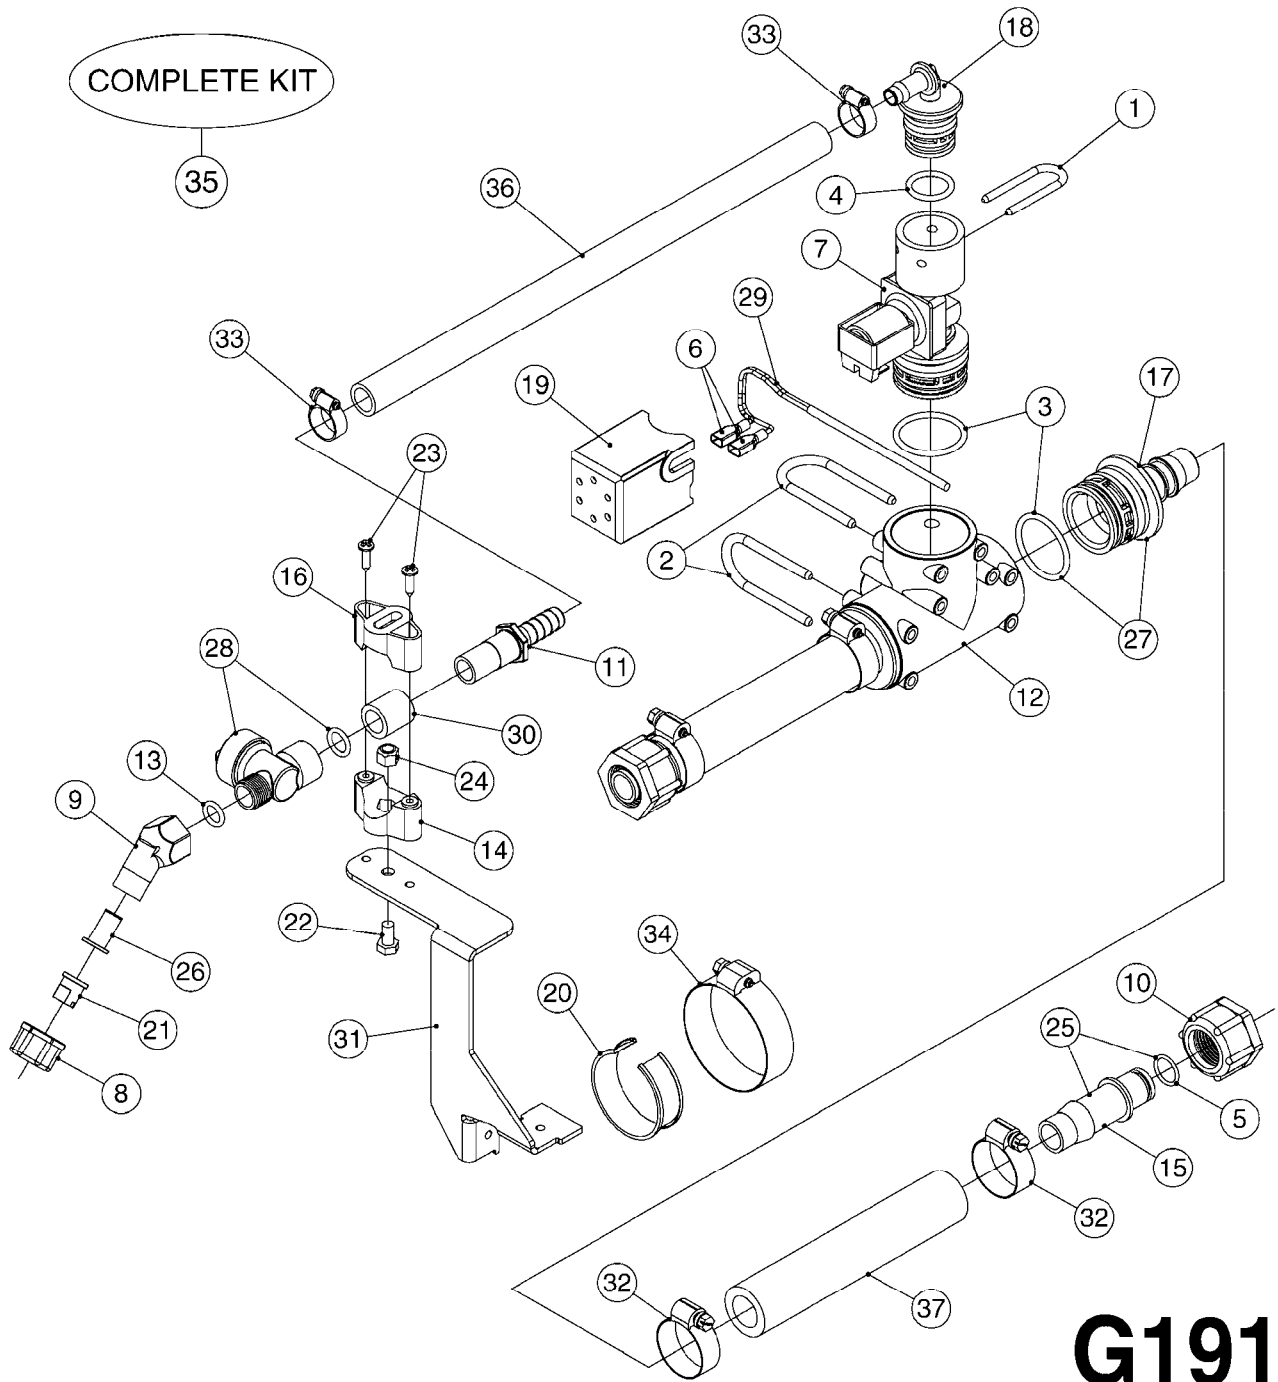

G191

ELECTRIC END NOZZLE KIT '09
G191-HIN, 09:05:13

Page 1
Date 06.04.2015 11:30

Pos.	parts-n°	order qty	description
1	145994	1	FITT.DK S-40 FORK
2	145995	1	FITT.DK S-53 FORK
3	242354	1	O-RING D32.2X3.0 VITON F.S-53
4	242355	1	O-RING D19.2X3.0 VITON F.S-40
5	242594	1	O-RING D14 X 1.78 SCH.70-EPDM
6	261539	1	SPADE F.ELEC CONNEX BLUE INSUL
7	262104	1	VALVE, SOLENOID, S53/S40
8	320187	1	FITT.DK CAP 3/8" BSP BLACK
9	320191	1	FITT.DK ELB 3/8' BSP 45 DEGREE
10	320283	1	FITT.DK NUT 3/4"BSP
11	320891	1	FITT.DK HB 3/8'- 3/8' BSP
12	322352	1	FITT.DK S-53 TEE
13	330013	1	O-RING D15/D10X2.5 F.3/8"NUT
14	333012	1	NOZZLE HOLD. UPPER PART
15	334044	1	FITT.DK HB 3/4' F. 3/4' CAP
16	334220	1	YOKE, UPPER NOZZLE BODY
17	334229	1	FITT.DK S-53 STR.3/4"
18	334237	1	FITT.DK S-40 ELB.3/8'
19	334965	1	COVER FOR S53 SOLENOID VALVE
20	341291	1	RUBBER HOSE CLAMP COVER 130MM
21	370392	1	NOZZLE END FAN 1850-G 300
22	410546	1	BOLT HEX SS M6X12 FT
23	440665	1	SCREW M4.2X16 STAINLESS
24	460261	1	NUT HEX M6X1 LOCK A2 DIN985
25	724621	1	FITT.DK HB 3/4"ASSY F.3/4" NUT
26	725042	1	SCREEN 80 MESH W.GASKET, RED
27	726558	1	FITT.DK S53 STR. 3/4" W.ORING
28	729610	1	NOZZLE ASSY. NON DRIP 3/8 THRD
29	983087	1	ELEC. CABLE 2 WIRE X 0.75MM
30	10631003	1	HOSE R X CLEAR BRAID.X 1/2 12"
31	16110803	1	NOZZLE BRACKET VAR SPACINGS
32	28029903	1	CLAMP HOSE GEAR P3/4"-S1" 6712
33	28044903	1	CLAMP HOSE GEAR P3/8" 6706
34	28047003	1	CLAMP HOSE GEAR 30 X 50 6732
35	82613203	1	ELECTRIC END NOZZLE KIT 2009
36	92701703	1	HOSE R X3/8" X300PSI WP X0012"
37	92703203	1	HOSE R X3/4" X300PSI WP X0012"