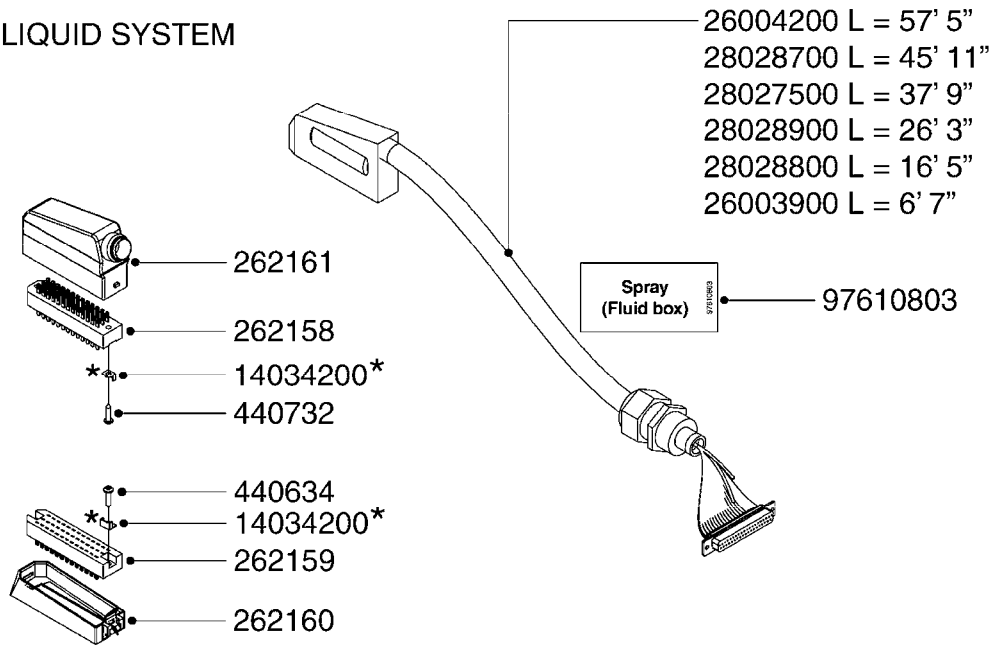

LIQUID SYSTEM

HYDRAULIC SYSTEM

* Note orientation of bracket
 1 = Liquid system
 2 = Hydraulic system

G710

39 PIN CABLES
G710-HIN, 16:05:12

Page 1

Date 06.04.2015 11:31

parts-n°	order qty	description
262158	1	PLUG INSERT 39 POLE MALE
262159	1	PLUG INSERT 39 POLE FEMALE
262160	1	PLUG HOUSING 39 POLE FEMALE
262161	1	PLUG HOUSING F/39 POLE MALE
440634	1	SCREW 5/8"
440732	1	PT SCREW 35X12B Z5452 ELZ
14034200	1	CODE BRACKET FOR 39 PIN CABLE
26003900	1	WIRE 37-39 PIN EVC, 6.6'
26004200	1	WIRE 37-39 PIN EVC, 57.4'
26008400	1	WIRE 39-PIN 24 WIRE L=8M
28027500	1	WIRE 37-39 PIN EVC, 37.7'
28028700	1	WIRE 37-39 PIN EVC, 45.9'
28028800	1	WIRE 37-39 PIN EVC, 16.4'
28028900	1	WIRE 37-39 PIN EVC, 26.2'
72236400	1	DAH CONN. WIRE/TRACTOR L=8M
97610803	1	DECAL-SRAY BOX 39-PIN
97610903	1	DECAL-HYDRAULIC BOX 39-PIN