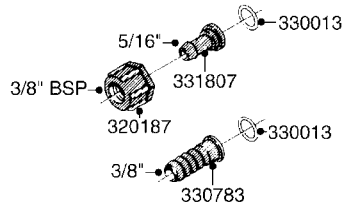

H010

parts-n°	order qty	description
240085	1	O-RING D13,1/8,3X02,4 NITRIL
241441	1	O-RING D29.3X3
242594	1	O-RING D14 X 1.78 SCH.70-EPDM
320084	1	FITT.DK NUT 1/2" BSP
320095	1	FITT.DK NUT 1" BSP
320117	1	FITT.DK CONN.1/2"BSP F. 1" CAP
320187	1	FITT.DK CAP 3/8" BSP BLACK
320283	1	FITT.DK NUT 3/4"BSP
320821	1	FITT.DK NUT 1-1/2" BSP
321495	1	FITT.DK REDUC 1/4'BSP F.3/4'NT
321576	1	FITT.DK CONN 1/2"BSP F.3/4"NUT
330013	1	O-RING D15/D10X2.5 F.3/8"NUT
330212	1	O-RING D19/D14X2.4 F.1/2"NUT
330326	1	O-RING D30/D24X2 F.1"NUT
330341	1	FITT.DK HB 1" F. 1" NUT
330595	1	O-RING D24.6/D20X2.1 -3/4"
330665	1	FITT.DK HB 3/4"F.1" NUT
330676	1	FITT.DK HB 3/8" F. 1/2" NUT
330687	1	FITT.DK HB 1/2" F. 1/2" NUT
330691	1	FITT.DK HB 3/4'F.3/4' NUT
330783	1	FITT.DK HB 3/8"F.3/8" NUT
331262	1	FITT.DK HB 1-1/2" F. 1-1/2"NUT
331273	1	O-RING D44/D38X2 F.1-1/2"
331446	1	FITT.DK HB 1" F.1-1/2" NUT
331807	1	FITT.DK HB 5/16" F.3/8" NUT
332286	1	FITT.DK HB 1/2" F. 3/4" NUT
332905	1	FITT.DK HB 1/2" F. 3/4" CAP
332927	1	PLUG F. NOZZLE TUBE 3/4'
333292	1	FITT.DK HB 1"O'RING F.1-1/2"
333664	1	FITT.DK HB 5/16' F. 1/2' NUT
334044	1	FITT.DK HB 3/4' F. 3/4' CAP
334059	1	FITT.DK EL 1" 110 DEG.F.1-1/2"
334123	1	FITT.DK HB 1-1/4"O-RNG F.1-1/2"
334150	1	FITT.DK HB 1-1/4" 110 F.1-1/2"
390542	1	PLUG WASHER FOR 3/4'CAP NUT
716236	1	FITT.DK HB 1/2" ASSY. F. 3/4"
716413	1	FITT.DK PLUG ASSY. F.NOZ TUBE
717426	1	FITT.DK REDUC 1/4"BSP F.3/4"N
720856	1	FITT.DK 1/2'BSP ASSY.F.3/4'NUT
724621	1	FITT.DK HB 3/4"ASSY F.3/4" NUT