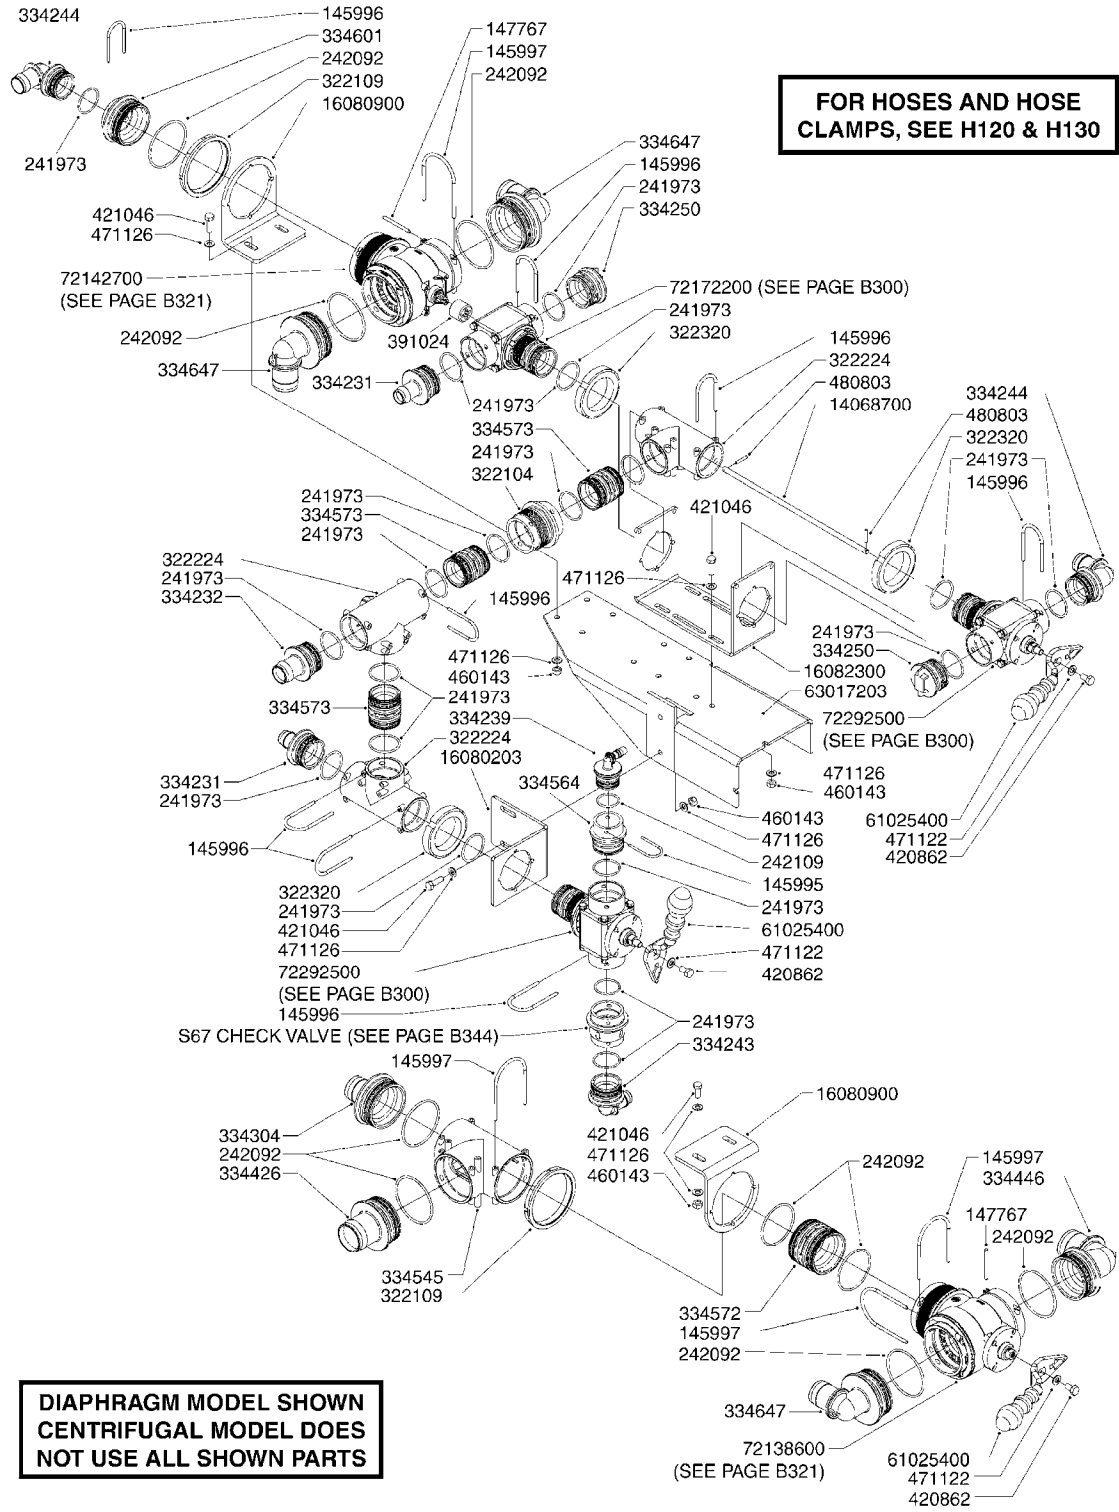

FOR HOSES AND HOSE CLAMPS, SEE H120 & H130

**DIAPHRAGM MODEL SHOWN
CENTRIFUGAL MODEL DOES
NOT USE ALL SHOWN PARTS**

B303

SMART VALVE-NEW NAVIGATOR S67
B303-HIN, 16:12:08

Page 1

Date 06.04.2015 11:29

parts-n°	order qty	description
145995	1	FITT.DK S-53 FORK
145996	1	FITT.DK S-67 FORK
145997	1	FITT.DK S-93 FORK
147767	1	PIN 5Ø X 60 S-93 DOUBLE CLAMP
241973	1	O-RING 44.2 x 3.0 (use-242353)
242092	1	O-RING D69.5X3 (Use-242351)
242109	1	O-RING D32.2x3.0 (USE 242354)
322104	1	FITT.DK S-67 BULKHEAD
322109	1	FITT.DK S-93 BULKHEAD NUT
322224	1	FITT.DK S-67 TEE
322320	1	NUT F.3 WAY VALVE S56
334231	1	FITT.DK S-67 STR.1'
334232	1	FITT.DK S-67 STR.1-1/4'
334239	1	FITT.DK S-53 ELB.1/2"
334243	1	FITT.DK S-67 ELB.1"
334244	1	FITT.DK S-67 ELB.1-1/4"
334250	1	FITT.DK S-67 PLUG
334304	1	FITT.DK S-93 STR.1-1/2" PVC
334426	1	FITT.DK S-93 STR.2'
334446	1	FITT.DK S-93 ELB.2" PVC
334545	1	FITT.DK S-93 TEE
334564	1	FITT.DK S-67 TO S-53 ADAPTER
334572	1	FITT.DK S-93 ADAPTOR MALE MALE
334573	1	FITT.DK S-67 CONNECTOR
334601	1	FITT.DK S-93 TO S67 ADAPTOR
334647	1	FITT.DK S93 ELB 1-1/2" 90 PVC
391024	1	COUPLING FOR 3RD SMART VALVE
420862	1	BOLT HEX 8.8 DEL M10X16 FT
421046	1	BOLT HEX 8.8 DEL M8X25 FT A2 DIN933
460143	1	NUT HEX M8 LOCK A2 DIN985
471122	1	WASHER D20/D10.5X2 SS
471126	1	WASHER D16/D8.4X1.6 SS
480803	1	PIN Ø4 X 25
14068700	1	SPINDLE,SMART VALVE S67 10MM
16080203	1	BRACKET 1 STK S67 VALVE
16080900	1	BRACKET 1 STK S93 VALVE 15BAR
16082300	1	BRACKET 2PCS S67 VALVE 15 BAR
61025400	1	HANDLE SMART VALVE
63017203	1	SMART VALVE MOUNTING BKT.1100
72138600	1	VALVE S93 "V3" SMART VALVE
72142700	1	VALVE S93 "V4" SMART VALVE
72172200	1	VALVE S67 "V2" SMART VALVE
72292500	1	VALVE S67 SMART VALVE NEW NAV