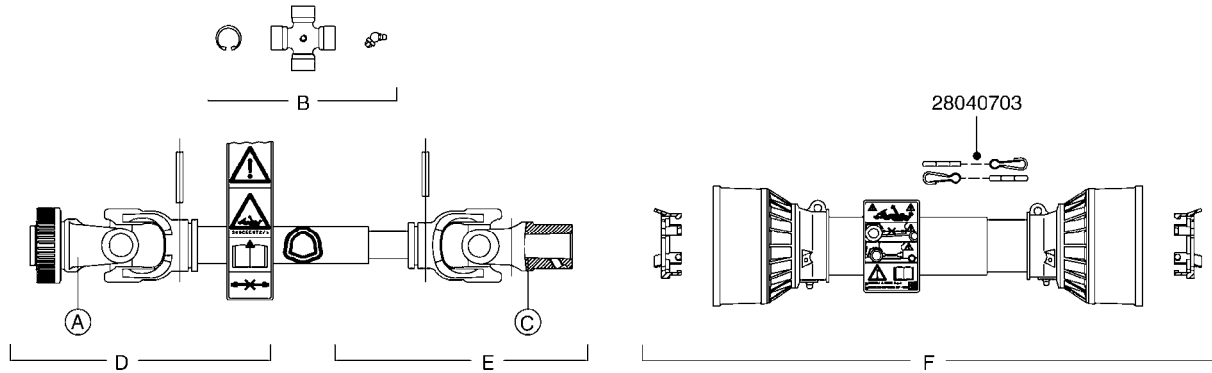

NOTE: 600 RPM AND 1000 RPM
PUMPS HAVE 1" INPUT SHAFT

A431

PUMP - ACE 150 BELT DRIVE
A431-HIN, 20:01:14

Page 1
Date 06.04.2015 11:29

parts-n°	order qty	description
420641	1	BOLT HEX 8.8 DEL M8X35
450015	1	SCREW ALLAN 3/8'X5/8' BLACK
460143	1	NUT HEX M8 LOCK A2 DIN985
10527803	1	KEY 1/8x1/8x1/2'F.ACE PUMP
21002203	1	BEARING, SEALED ACE BELT DRIVE
28022303	1	SHIELD KIT
28022403	1	OUTPUT SHAFT ACE BELT DR PUMP
28022503	1	BELT 600 RPM ACE PUMP
28022603	1	BELT 1000 RPM ACE PUMP
28022703	1	IMPELLER THERMOPLASTIC
28022803	1	IMPELLER CAST IRON
28022903	1	REPAIR KIT 600 RPM
28023003	1	REPAIR KIT 1000 RPM
28029203	1	11.6"P.D.X2"BORE PULLEY 600RPM
28029303	1	7.9"P.D.X2"BORE PULLEY 1000RPM