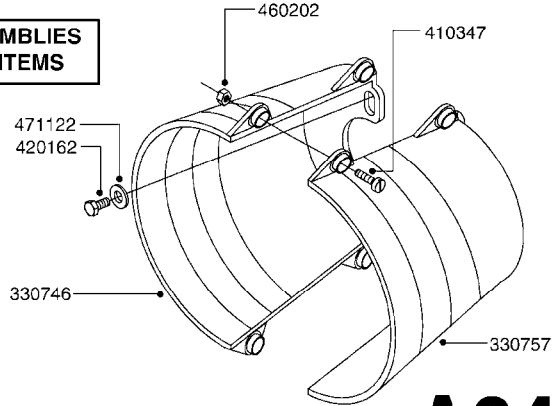

SUCTION SIDE OF PUMP (WITH 1-1/2" SUCTION PORT)

PRESSURE SIDE OF PUMP

SUCTION SIDE OF PUMP (WITH 2" SUCTION PORT)

**COMPLETE ASSEMBLIES
WHOLEGOODS ITEMS**

- 821585 - 463/5.5 W/THROUGH SHAFT (1000 RPM)
- 821587 - 463/10 W/THROUGH SHAFT (540 RPM)
- 821649 - 463/12 (540 RPM H.C. OFFSET PORTS)
- 821650 - 463/6.5 (1000 RPM H.C. OFFSET PORTS)
- 82166400 - 463/6.5 (1000 RPM H.C. INLINE PORTS)
- 72293300 - 463/6.5 W/THROUGH SHAFT (1000 RPM)