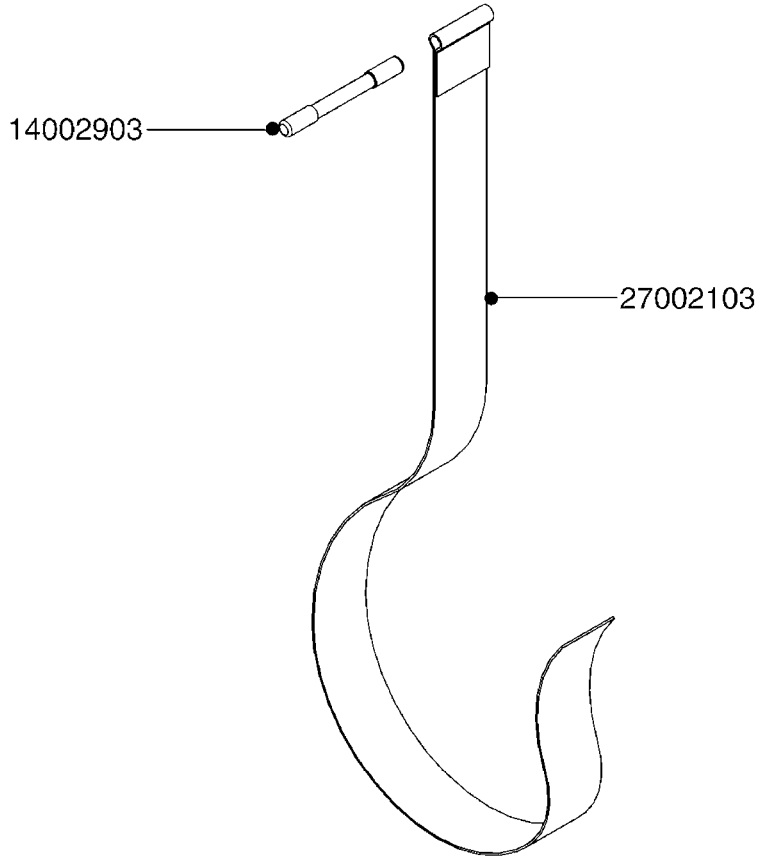

NEW NAV FLUSH TANK LATCH ASSM.
G312-HIN, 01:01:01

Page 0
Date 06.04.2015 11:30

G312