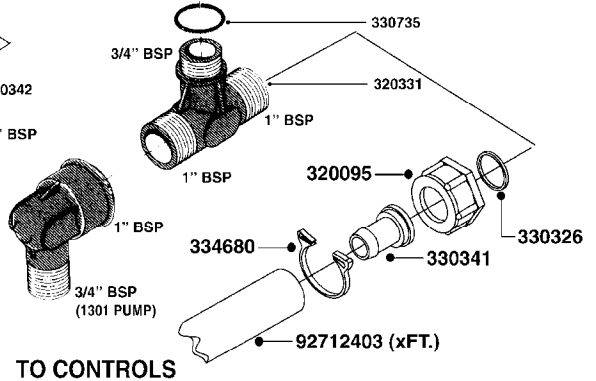

SUCTION SIDE OF PUMP

NLA - 1302 PUMP (REPLACES 1301 PUMP)
#726854 - COMPLETE DAMPER KIT (SUCTION & PRESSURE)

COMPLETE ASSEMBLIES
WHOLEGOODS ITEMS

A220