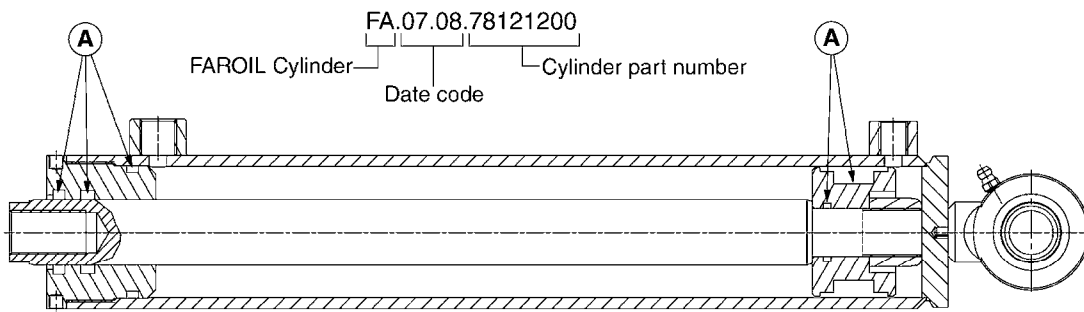

HYDRAULICS - CYLINDERS
C020-HIN, 14:12:07

Page 3

Date 06.04.2015 11:30

parts-n°	order qty	description
63039300 78100003	1 1	CYLINDER ROD F.781132 CYL. PARA-LIFT CM+750 W/STOP

Check cylinder barrel for stamped part number.