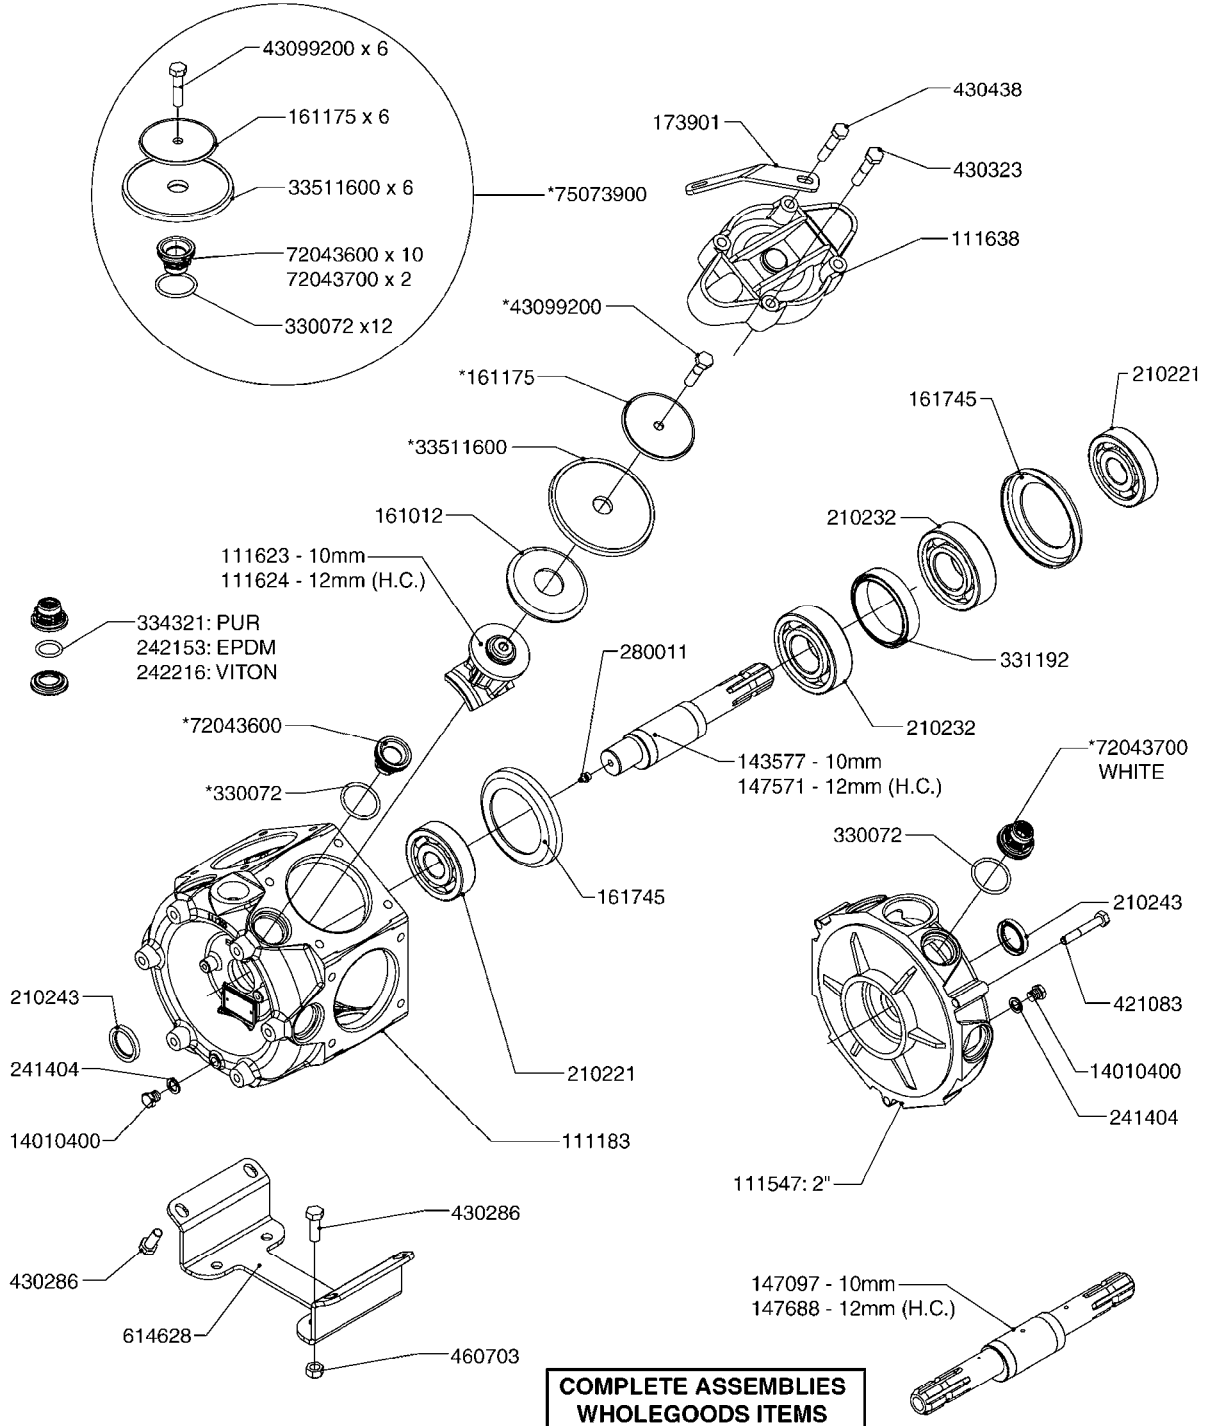

PUMP REPAIR KIT

**COMPLETE ASSEMBLIES
WHOLEGOODS ITEMS**

COMPLETE PUMPS

- 821587 - 463/10 2" W/THROUGH SHAFT (540 RPM)
- 821649 - 463/12 2" (540 RPM H.C. OFFSET PORTS)
- 82166300 - 463/12 2" (540 RPM H.C. INLINE PORTS)

A300

PUMP - 463 W/ MOUNTING BASE
A300-HIN, 01:12:11

Page 1

Date 06.04.2015 11:29

parts-n°	order qty	description
111183	1	PUMP CASTING 460-463 (PAINTED)
111547	1	PUMP CASTING 460-463-2' (PAINT)
111623	1	CONNECTING ROD 463/10MM
111624	1	CONNECTING ROD 463/12MM
111638	1	VALVE COVER 463 HC+1000 VERS.
143577	1	CRANK SHAFT F.363/462/463-10mm
147097	1	CRANK SHAFT 363-463/10 THROUGH
147571	1	CRANK SHAFT F.463-12mm
147688	1	CRANK SHAFT 462/12 THROUGH
161012	1	DIAPHRAGM BACKING DISC F. 463
161175	1	DIAPHRAGM DISC F. 463 PUMP
161745	1	METAL SPACER F.363/463
173901	1	LIFT STRAP F.PUMP 463
210221	1	BEARING BALL 6407
210232	1	BEARING BALL 6310
210243	1	SEAL OIL 35 X 47 X 7
241404	1	DOWTYSEAL 1/4"
242153	1	O-RING D26X4 EPDM
242216	1	O-RING VITON F/1202/1302/462
280011	1	GREASE NIPPLE 1/8' H TR
330072	1	O-RING D53.5/D45.5X4
331192	1	SPACER, MODEL 361/363
334321	1	O-RING POLY. 34.0x26.0x4.0
421083	1	BOLT HEX 8.8 DEL M10X65
430286	1	BOLT HEX 8.8 DEL M12X30 FT
430323	1	BOLT HEX 8.8 DEL M12X60
430438	1	BOLT HEX 8.8 DEL M12X65
460703	1	NUT HEX M12X1.75 LOCK DIN985
614628	1	FOOT FOR PUMP 460-463 PAINTED
821587	1	PUMP 463/10 THROUGH SHAFT TWNF
821649	1	PUMP 463/12/540 OFFSET PORTS
14010400	1	PLUG 1/4" BSP
33511600	1	DIAPHRAGM F. 463 PUMP POLY.'06
43099200	1	BOLT HEX SS M12 X 30 DIN933 A4
72043600	1	VALVE FOR 462/463
72043700	1	VALVE FOR 462/463 W.VENT HOLE
75073900	1	PUMP KIT 463 "06"
82166300	1	PUMP 463/12 2"SUC 540RPM