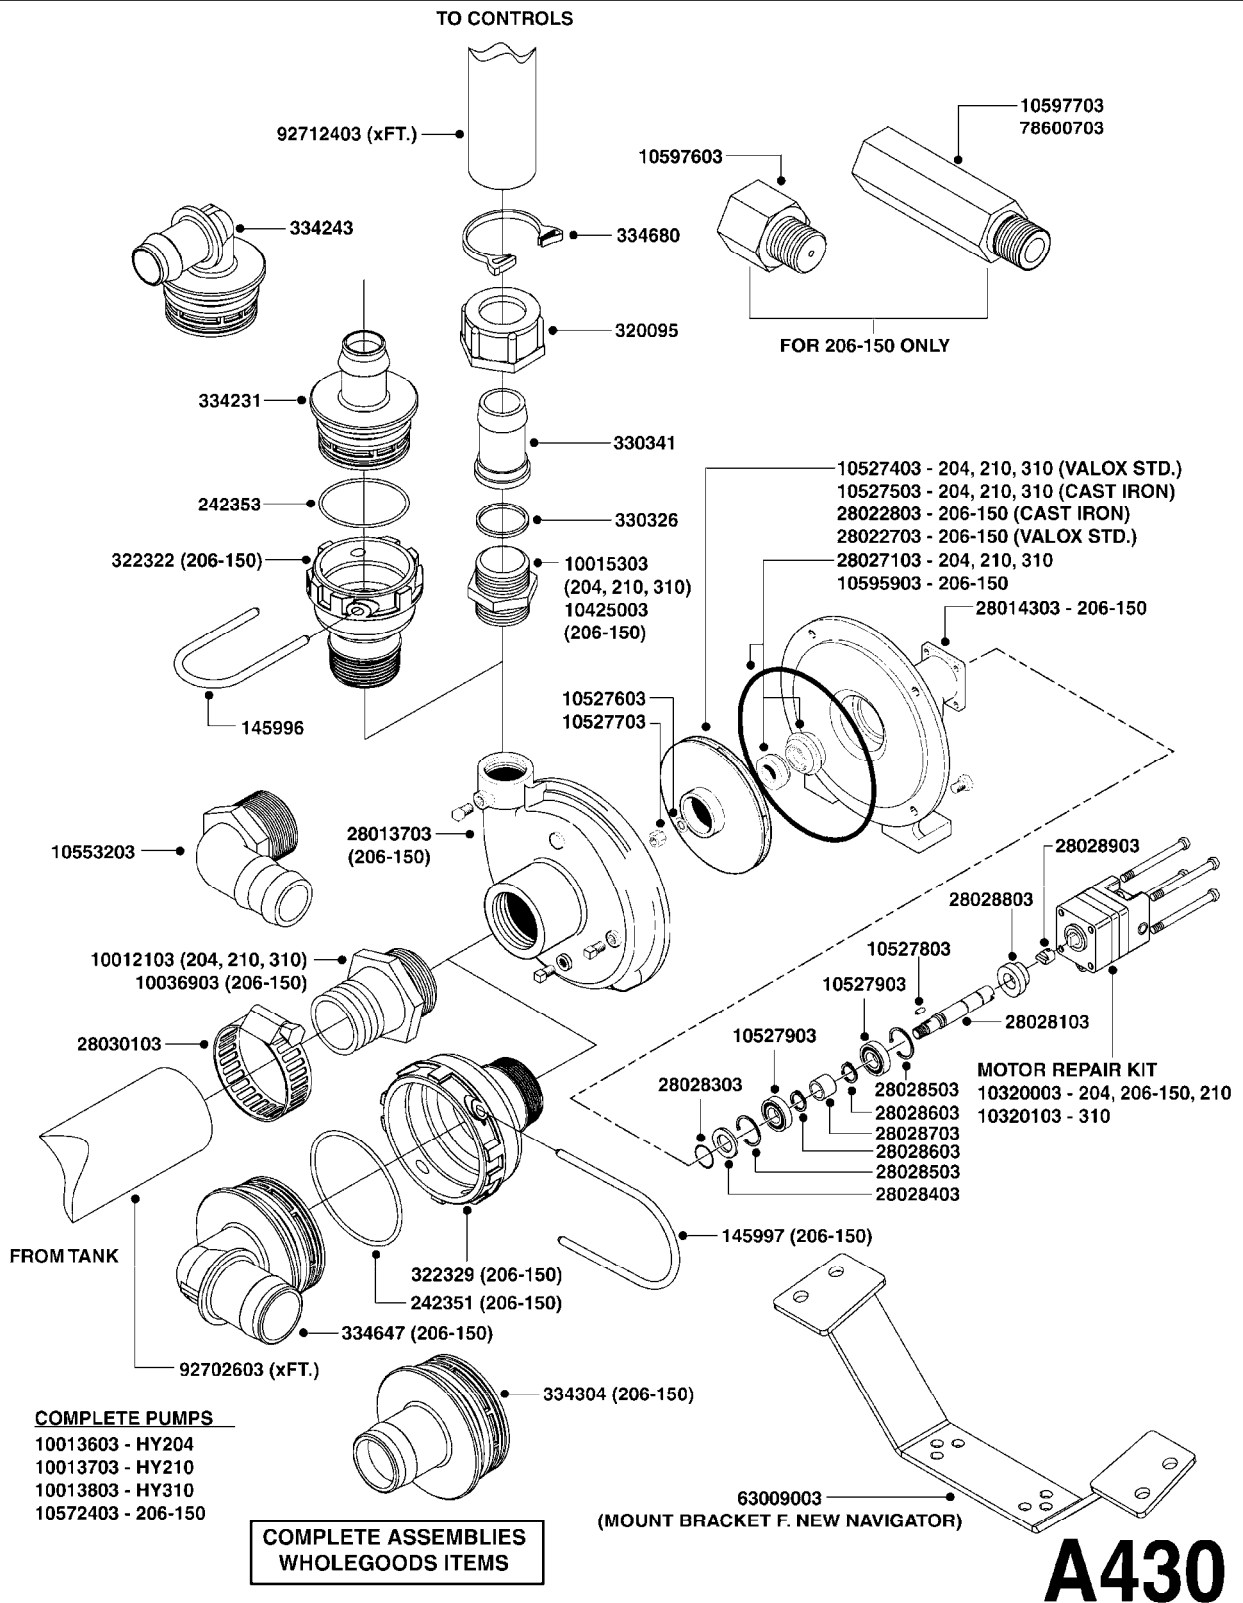

A430

PUMP-204,206-150,210,310 ACE
A430-HIN, 14:06:12

Page 1

Date 06.04.2015 11:29

parts-n°	order qty	description
145996	1	FITT.DK S-67 FORK
145997	1	FITT.DK S-93 FORK
242351	1	O-RING D69.5X3.0 VITON F.S-93
242353	1	O-RING D44.2X3.0 VITON F.S-67
320095	1	FITT.DK NUT 1" BSP
322322	1	FITT.DK S-67 X 1-1/4"BSP MALE
322329	1	FITT.DK S-93 X 1-1/2"BSP MALE2
330326	1	O-RING D30/D24X2 F.1"NUT
330341	1	FITT.DK HB 1" F. 1" NUT
334231	1	FITT.DK S-67 STR.1'
334243	1	FITT.DK S-67 ELB.1"
334304	1	FITT.DK S-93 STR.1-1/2" PVC
334647	1	FITT.DK S93 ELB 1-1/2" 90 PVC
334680	1	CLAMP HOSE PLASTIC 1"
10012103	1	FITT.PO.HB 1.25X1.50 IMB1012
10013603	1	PUMP ACE HY 204
10013703	1	PUMP ACE HY 210
10013803	1	PUMP ACE HY 310
10015303	1	FITT.PO.HN 1.00X1.00 M1000
10036903	1	FITT.PO.HB 1.50X1.50 IMB1212
10320003	1	MOTOR REPAIRKIT ACE204,206,210
10320103	1	MOTOR REPAIR KIT ACE 304,310
10425003	1	FITT.PO.HN 1.25X1.00 MCPHEE
10527403	1	IMPELLER VALOX F.ACE PUMP
10527503	1	IMPELLER CASTIRON F.ACE PUMP
10527603	1	WASHER 3/8' F.ACE PUMP
10527703	1	NUT HEX NF 3/8 F.ACE PUMP
10527803	1	KEY 1/8x1/8x1/2'F.ACE PUMP
10527903	1	BEARING F.ACE PUMP (#40870)
10553203	1	FITT.PO.EL 1.5X1.5 HB BLACK
10572403	1	PUMP ACE HY 206 SERIES 150
10595903	1	REPAIR KIT ACE 206-150
10597603	1	ORIFACE RESTRICTOR F. ACE 206
10597703	1	FITT, HYD FLOW FUSE ACE 206OLD
28013703	1	PUMP HOUSING FRONT ACE 206-150
28014303	1	PUMP HOUSING W.FEET 206-150
28022703	1	IMPELLER THERMOPLASTIC
28022803	1	IMPELLER CAST IRON
28027103	1	REPAIR KIT ACE 204,210,310
28028103	1	SHAFT 5/8"DIA.1/2"KEYWAY SS
28028303	1	O-RING, SHAFT SEAL
28028403	1	SLINGER
28028503	1	SNAP RING - INTERNAL
28028603	1	SNAP RING - EXTERNAL
28028703	1	SPACER FOR SHAFT
28028803	1	SEAL SUPPORT SPACER 200 SERIES
28028903	1	COUPLING FOR HYDRAULIC MOTOR
28030103	1	CLAMP HOSE GEAR P5/4-S1.5"6724
63009003	1	CENTRIFUGAL PUMP BRACKET
78600703	1	FITT, HYD FLOW FUSE ACE 206N
92702603	1	HOSE PVC SUCT GRAY 1-1/2"
92712403	1	HOSE R X1" X300PSI WP X0012"