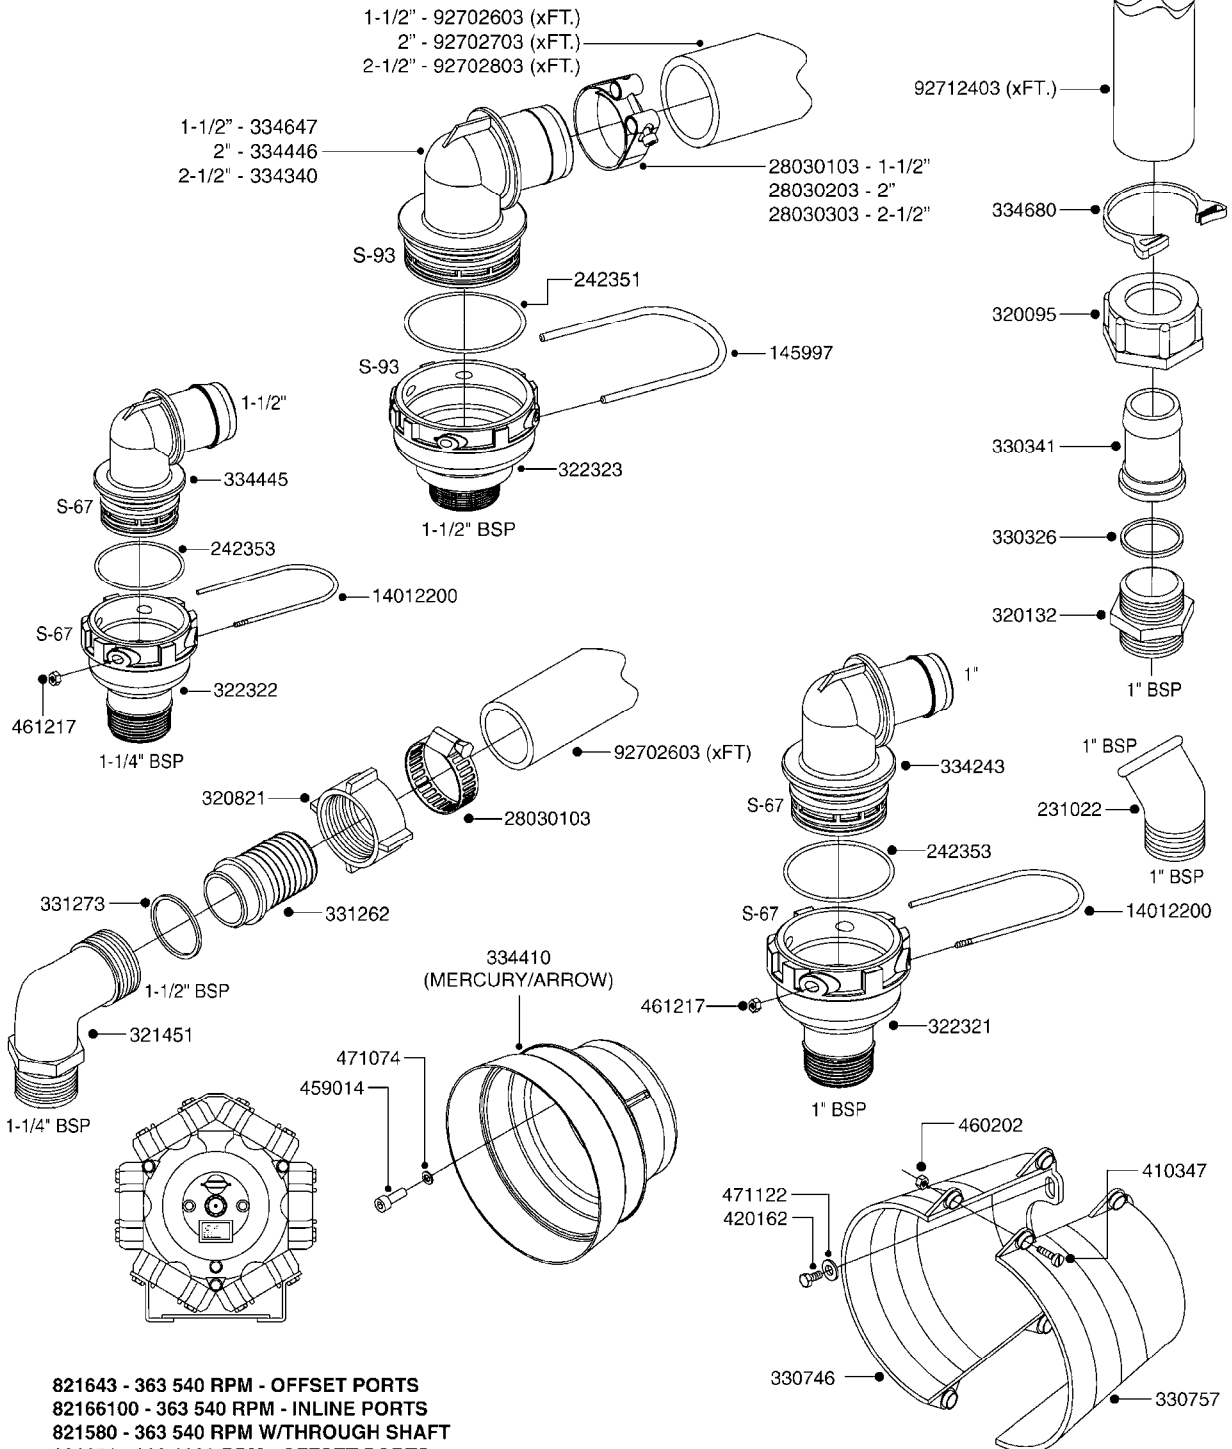

SUCTION SIDE OF PUMP

PRESSURE SIDE OF PUMP

- 821643 - 363 540 RPM - OFFSET PORTS
- 82166100 - 363 540 RPM - INLINE PORTS
- 821580 - 363 540 RPM W/THROUGH SHAFT
- 821651 - 363 1000 RPM - OFFSET PORTS
- 82166200 - 363 1000 RPM - INLINE PORTS
- 821575 - 363 1000 RPM W/THROUGH SHAFT

**COMPLETE ASSEMBLIES
WHOLEGOODS ITEMS**

A270