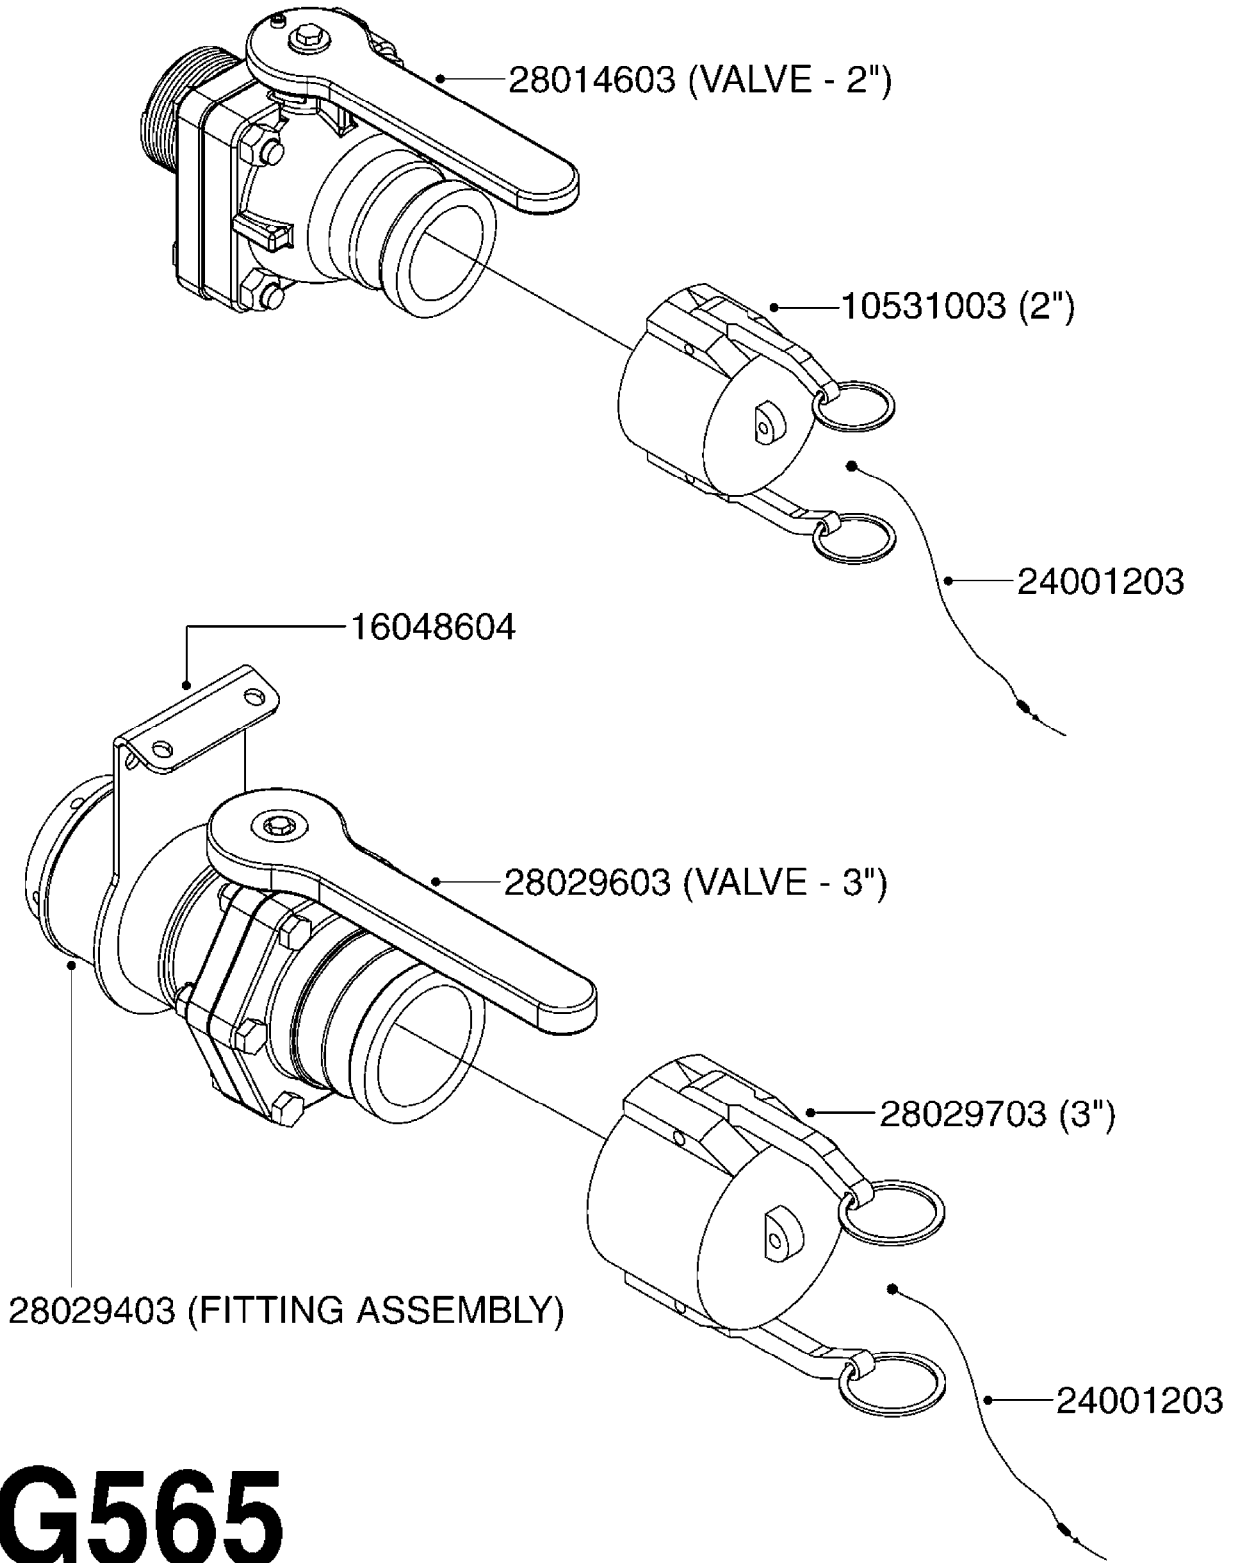

G565

QUICKFILL-VALVES-BANJO 2" & 3"
G565-HIN, 12:12:05

Page 1

Date 06.04.2015 11:31

parts-n°	order qty	description
10531003	1	CAP F.MALE QUICK COUPLER 2"
16048604	1	QUICK FILL BKT. NAV. 575-1100
24001203	1	RBR LANYARD 11" F.QCK FILL CAP
28014603	1	VALVE STUBBY 2" BANJO
28029403	1	3"NPT MALE X S93 FEMALE
28029603	1	VALVE STUBBY 3" BANJO
28029703	1	CAP F.MALE QUICK COUPLER 3"