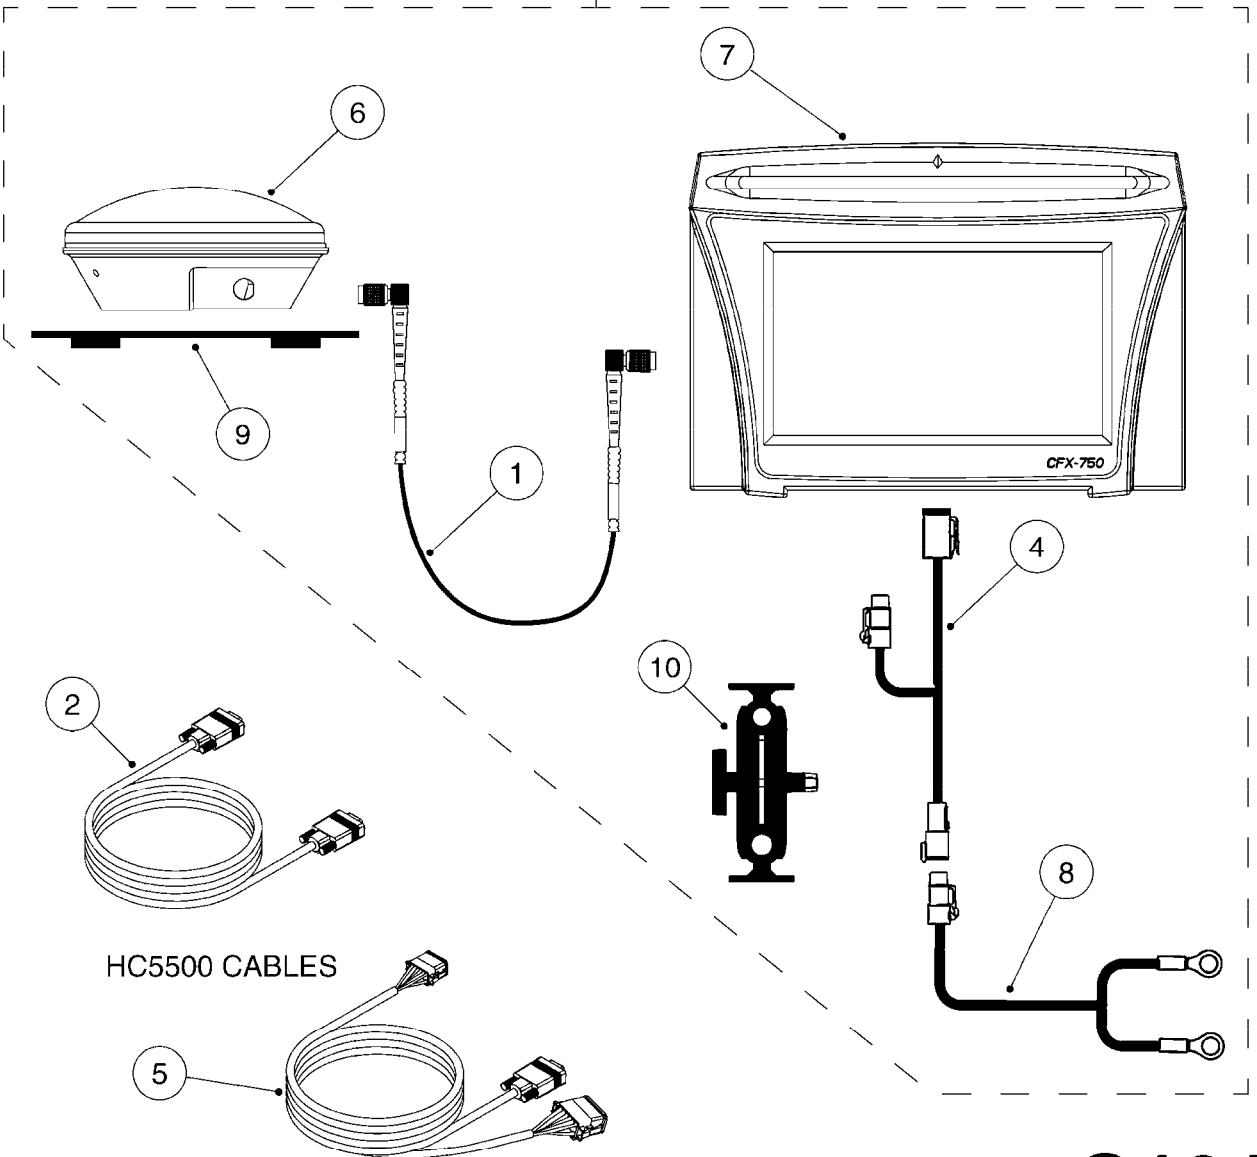

3 COMPLETE ASSEMBLY

CFX-750 DISPLAY, DGPS
G194-HIN, 22:05:14

Page 1
Date 06.04.2015 11:30

Pos.	parts-n°	order qty	description
1	26007603	1	CABLE, ANTENNA, EZGUIDEPLUS
2	26012003	1	NULL MODEM CABLE
3	26021403	1	CFX-750 DISPLAY, DGPS
4	26021603	1	CABLE, POWER BUS, CAN CFX-750
5	26021703	1	CABLE, ASC INTERFACE, CFX-750
6	26021803	1	AG-25 ANTENNA L1/L2 GLN
7	26022103	1	CFX-750 DISPLAY ONLY
8	26022603	1	CFX-750 Basic Power Cable
9	28048203	1	EZ-GUIDE 500 MOUNT F.AG15 ANT.
10	28048303	1	EZ-GUIDE 250/500 RAM MNT.1.5"