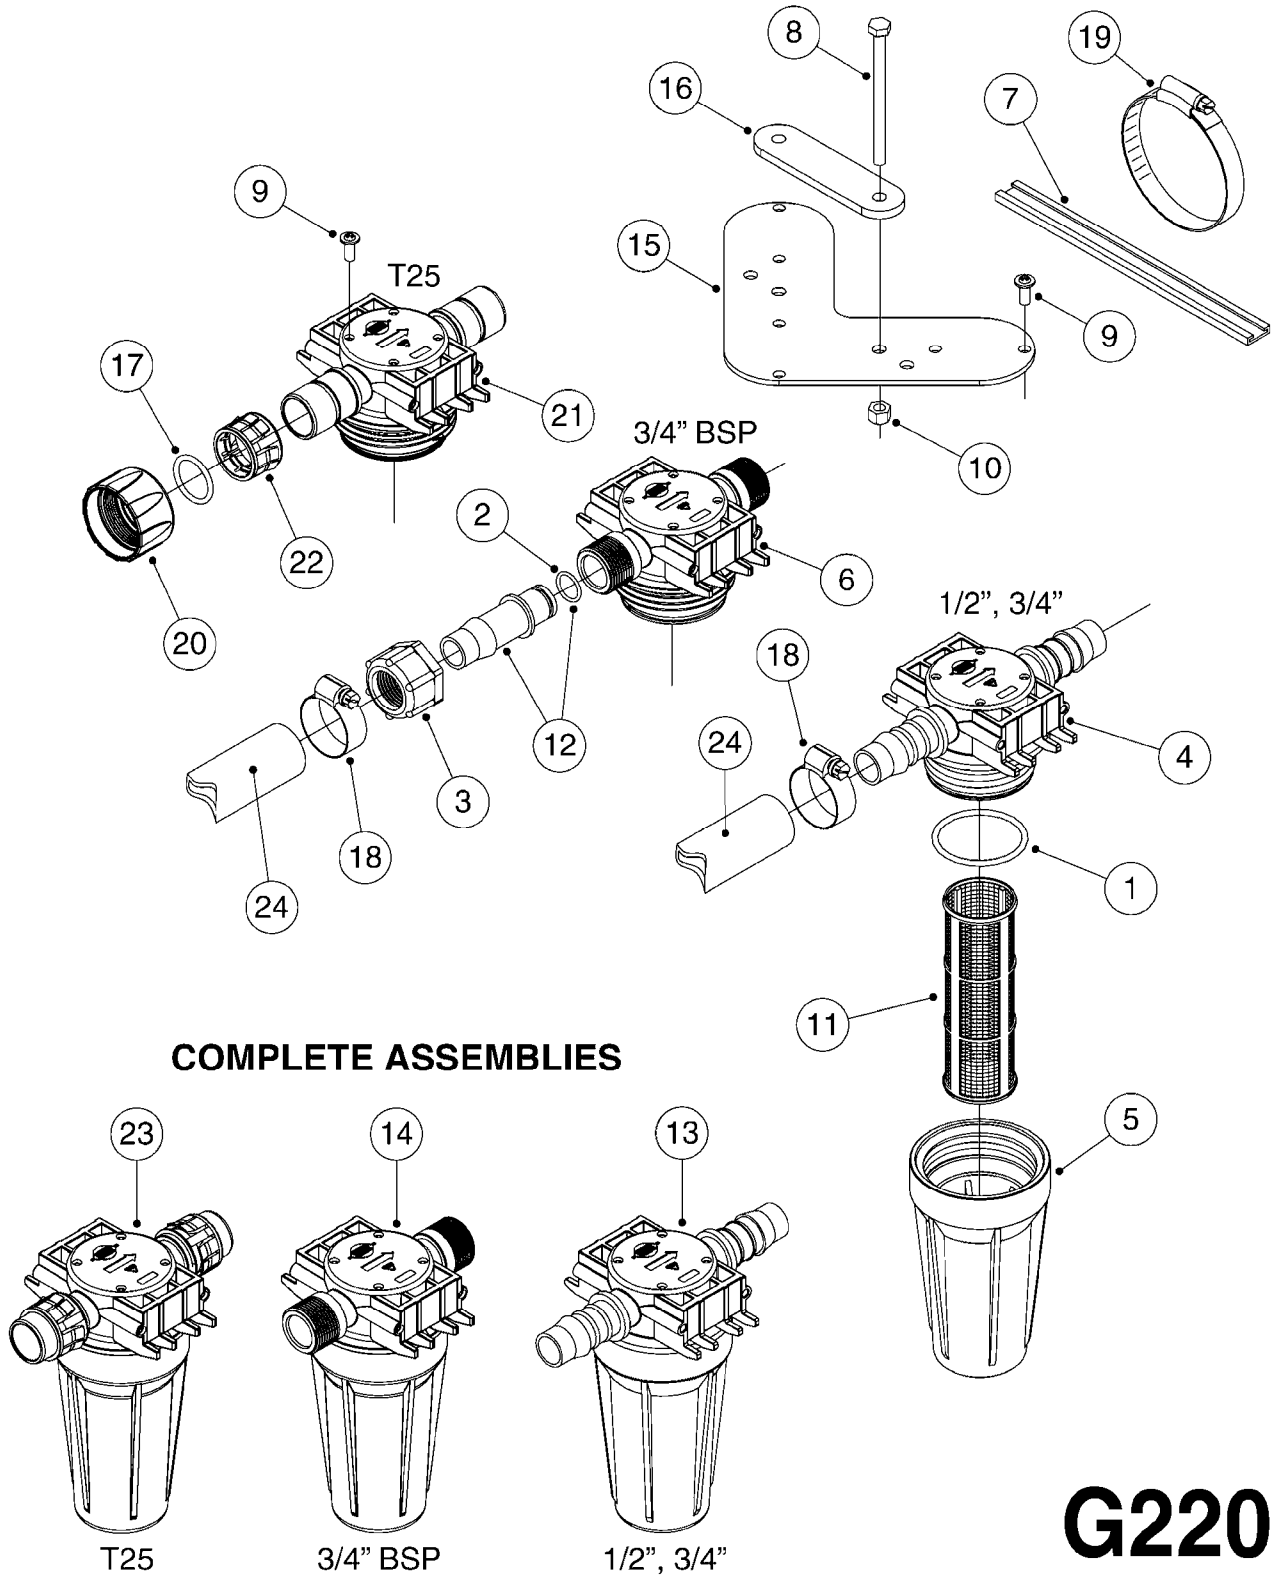

Pos.	parts-n°	order qty	description
1	240925	1	O-RING D49.5X3 NITRIL
2	242594	1	O-RING D14 X 1.78 SCH.70-EPDM
3	320283	1	FITT.DK NUT 3/4"BSP
4	322241	1	FILTER HOUSING W.3/4' BARBS
4	322249	1	FILTER HOUSING W.1/2' BARBS
5	322242	1	FILTER BOWL / IN-LINE
6	322250	1	FILTER HOUSING W.3/4"BSP THRD
7	341291	1	RUBBER HOSE CLAMP COVER 130MM
7	341292	1	RUBBER HOSE CLAMP COVER 180MM
8	410605	1	BOLT HEX 8.8 DEL M6X80
9	440673	1	SCREW F.PLASTIC 5X12 SS
10	460261	1	NUT HEX M6X1 LOCK A2 DIN985
11	615443	1	FILTER ELEM.50 MESH BLUE
11	615444	1	FILTER ELEM.80 MESH RED
11	615445	1	FILTER ELEM.100 MESH YELLOW
12	716236	1	FITT.DK HB 1/2" ASSY. F. 3/4"
12	724621	1	FITT.DK HB 3/4"ASSY F.3/4" NUT
13	845205	1	FILTER IN-LINE 1/2' 50 MESH
13	845208	1	FILTER IN-LINE 3/4' 50 MESH
13	845209	1	FILTER IN-LINE 3/4' 80 MESH
14	845218	1	FILTER IN-LINE 3/4'50 MESH OML
14	845219	1	FILTER IN-LINE 3/4'80 MESH OML
15	16022203	1	PLATE 3.0 X 55 X 196
16	16022403	1	BRACKET 60MM TUBE
17	24263000	1	O-RING Ø24.4 X 3.1 NITRIL SH70
18	28029903	1	CLAMP HOSE GEAR P3/4"-S1" 6712
19	28047103	1	CLAMP HOSE GEAR 50 X 50 6740
19	28047203	1	CLAMP HOSE GEAR 60 X 80 6756
20	32239700	1	FITT.DK NUT T25
21	32239800	1	FITT.DK IN-LINE FILTER TOP T25
22	33515500	1	FITT.DK NUT LOCK RING T25
23	72700600	1	FILTER IN-LINE 80 MESH, T25
24	92702103	1	HOSE R X1/2" X300PSI WP X0012"
24	92703203	1	HOSE R X3/4" X300PSI WP X0012"