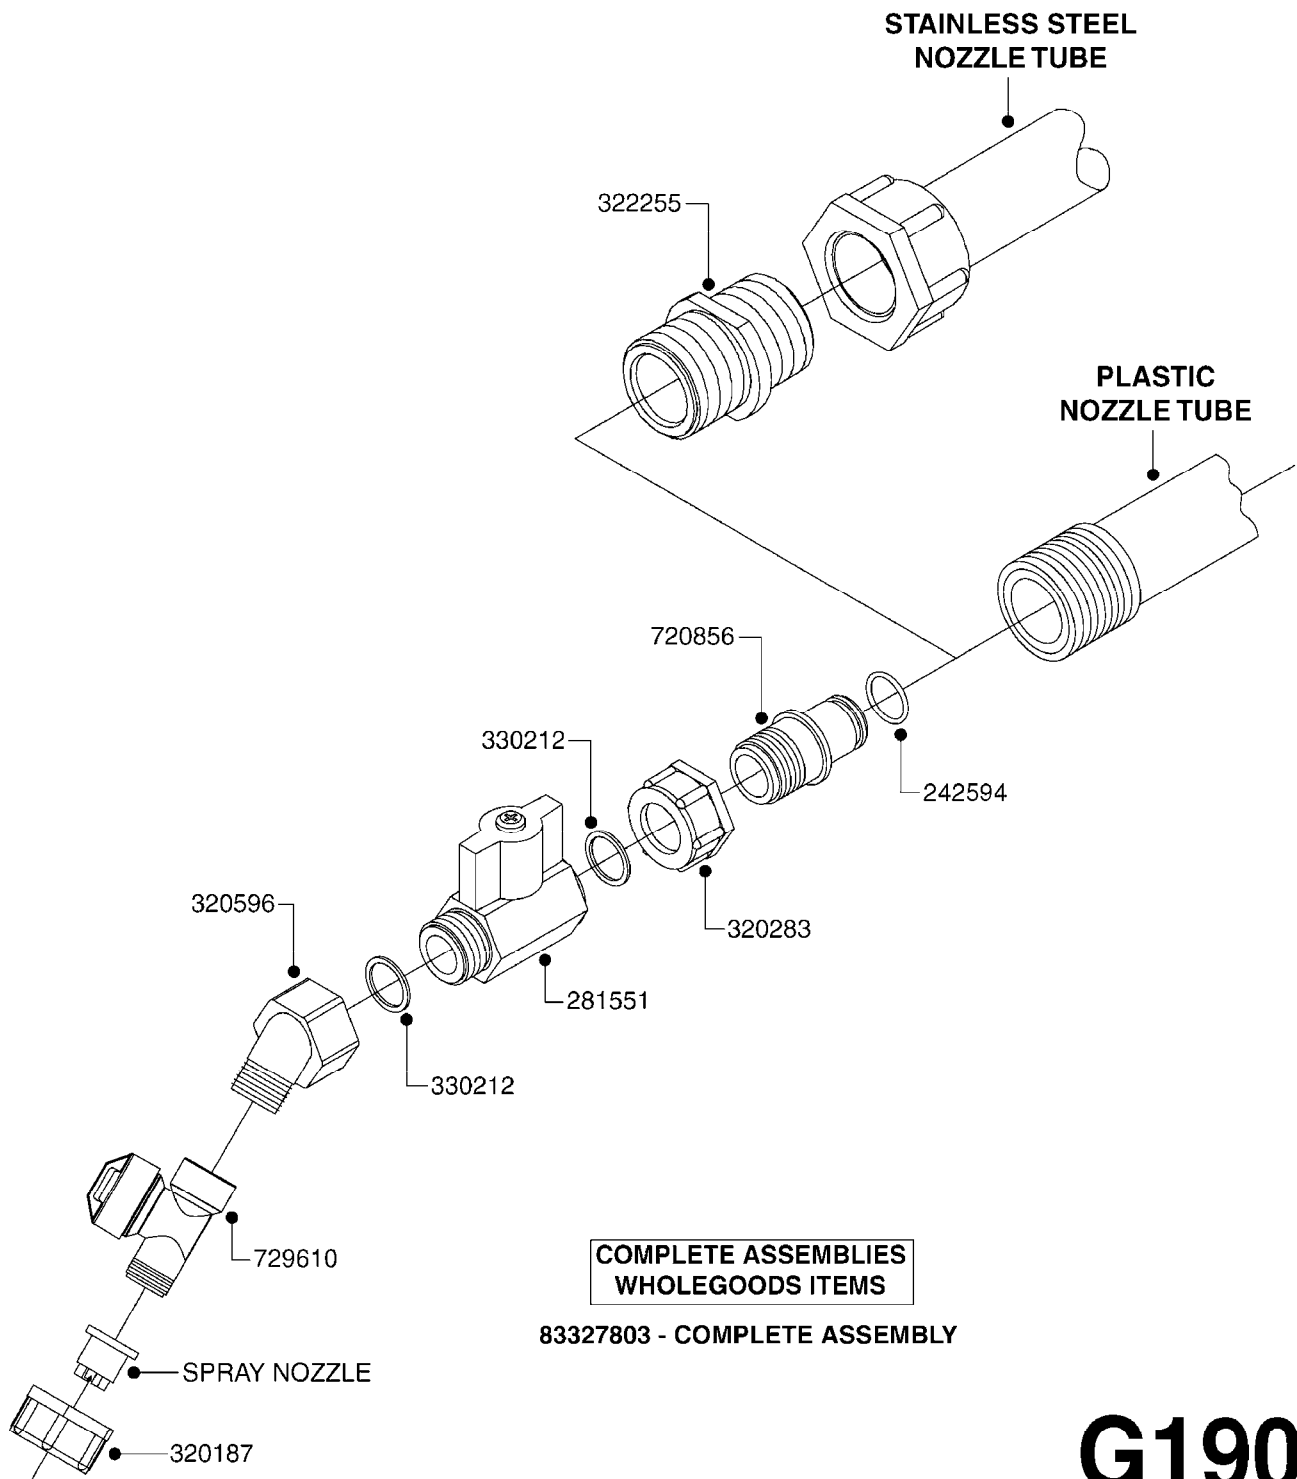

END NOZZLE KIT
G190-HIN, 28:11:06

Page 1

Date 06.04.2015 11:30

parts-n°	order qty	description
242594	1	O-RING D14 X 1.78 SCH.70-EPDM
281551	1	BALL VALVE 1/2"
320187	1	FITT.DK CAP 3/8" BSP BLACK
320283	1	FITT.DK NUT 3/4"BSP
320596	1	FITT.DK ELB 3/8'-1/2'BSP 45DEG
322255	1	FITT.DK NIPPLE 3/4"X 3/4"
330212	1	O-RING D19/D14X2.4 F.1/2"NUT
720856	1	FITT.DK 1/2'BSP ASSY.F.3/4'NUT
729610	1	NOZZLE ASSY. NON DRIP 3/8 THRD
83327803	1	END NOZZLE KIT "04"