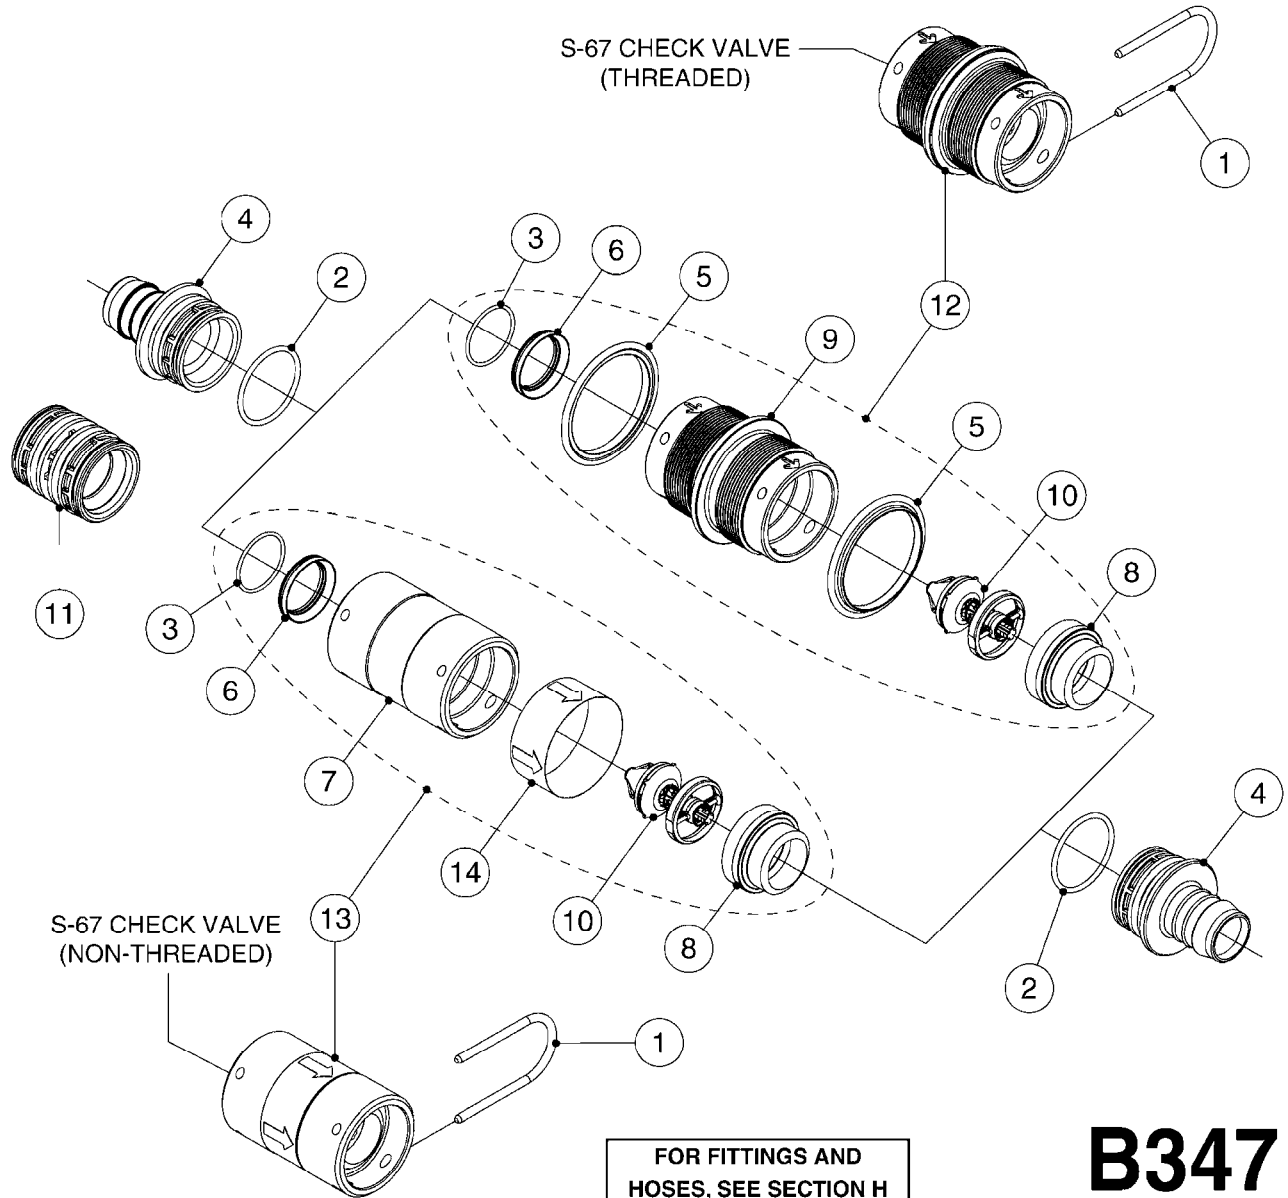

CHECK VALVES - S67 (2011)
B347-HIN, 16:05:12

Page 1

Date 06.04.2015 11:30

Pos.	parts-n°	order qty	description
1	145996	1	FITT.DK S-67 FORK
2	242353	1	O-RING D44.2X3.0 VITON F.S-67
3	242504	1	O-RING D35x2 NITRIL
4	334231	1	FITT.DK S-67 STR.1'
4	334232	1	FITT.DK S-67 STR.1-1/4'
5	334261	1	GASKET F. S-67 BULKHEAD
6	14103100	1	SEAT F.CHECK VALVE D40.8 2010
7	39129600	1	HOUSING S67 CHECK VALVE NO THR
8	39129700	1	BUSHING Ø50.5X29 CHECK VALVE
9	39130400	1	HOUSING S67 CHECK VALVE THREAD
10	72089900	1	CHECK VALVE S67 SUBASMBLY.2001
11	72432400	1	FITT.DK S-67 CONNEC W.CHK SEAT
12	72746000	1	CHECK VALVE S67 2011 THREADED
13	72746100	1	CHECK VALVE S67 2011 NO THREAD
14	97800500	1	DECAL 230X28 BLACK ARROW