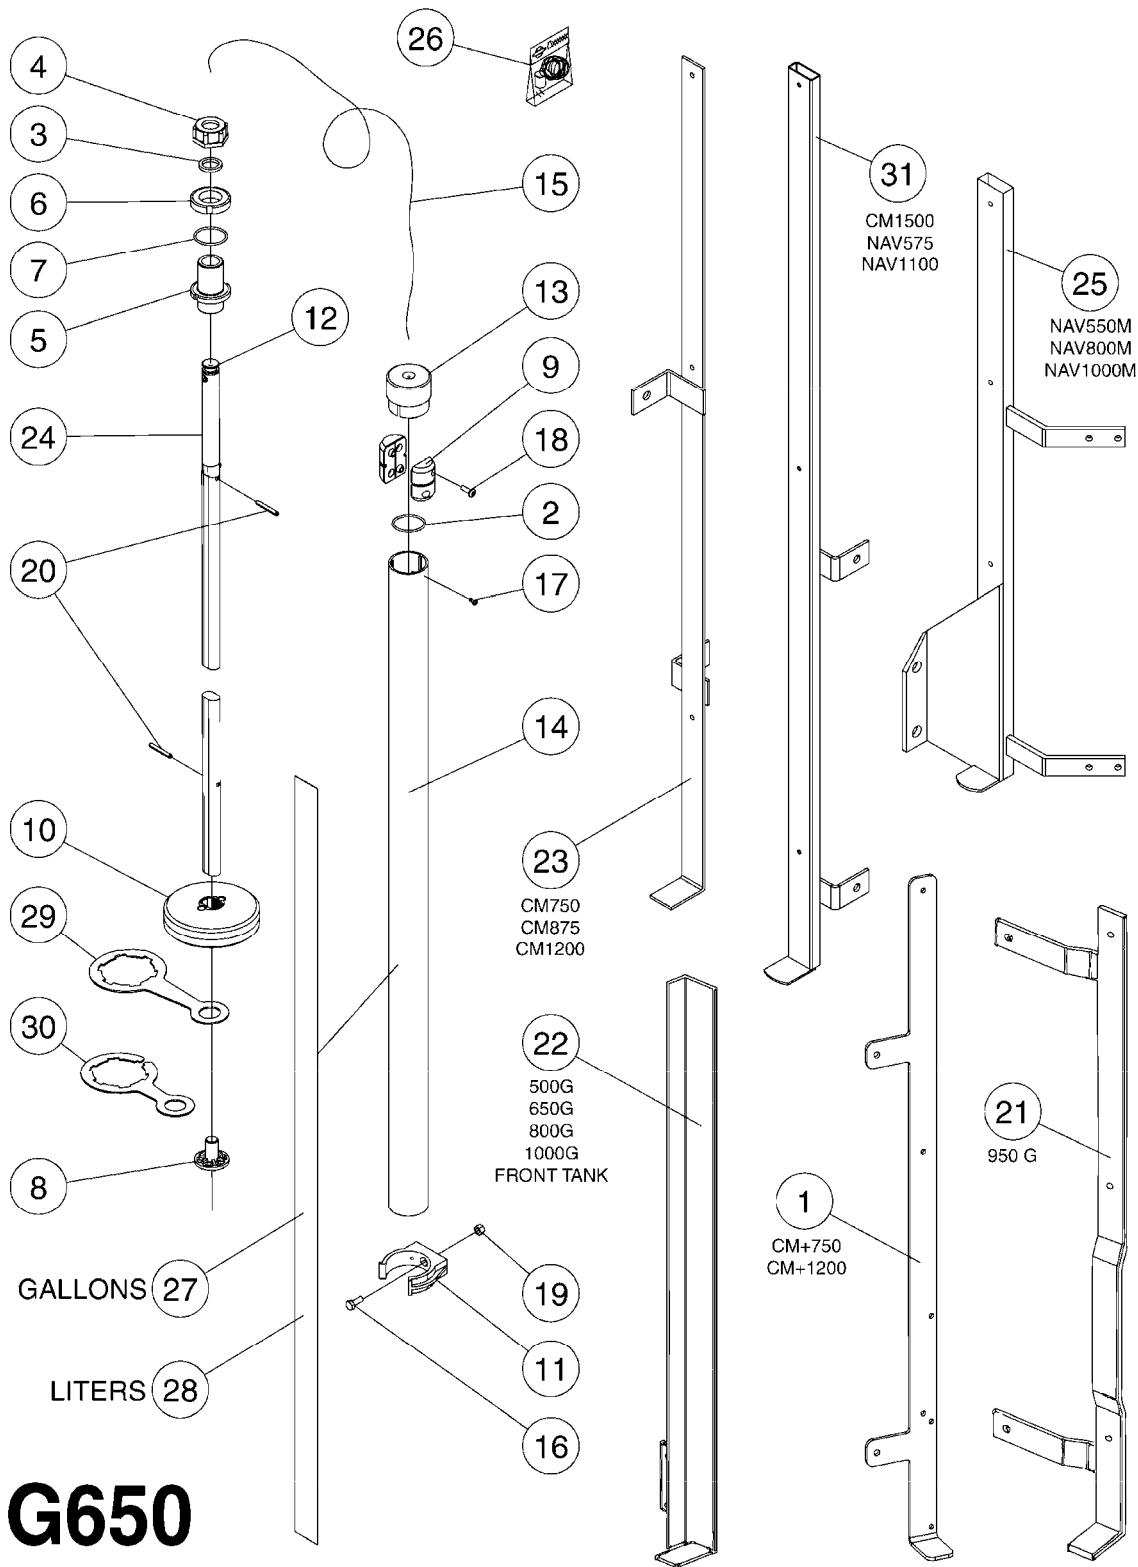

SIGHT GAUGE - REMOTE
G650-HIN, 13:06:11

Page

1

Date

06.04.2015 11:31

Pos.	parts-n°	order qty	description
1	161950	1	SIGHT GAUGE MT BKT CM+ 750/120
2	242262	1	O-RING D31X3 VITON
3	242309	1	SEAL Ø22 ID Ø30 OD X 4 HIGH
4	320095	1	FITT.DK NUT 1" BSP
5	320456	1	FITT.DK BULKHEAD 1"BSP DOUBLE
6	320471	1	FITT.DK NUT 1" BSP JAMB
7	332577	1	O-RING D38/D30X4 F.1" PUR.
8	333864	1	GUIDE F. SAFETY VALVE SPRING
9	334513	1	MARKER HALF SIGHT GAUGE
10	334515	1	FLOATER FOR LIQUID LEVEL
11	334523	1	PIPE HOLDER D51.5
12	334849	1	SIGHT GAUGE GUIDE F. SS TUBE
13	334850	1	GUIDE F. SIGHT GAUGE TUBE TOP
14	34000703	1	TUBE F. DRY GAUGE L=1200 BENT RANGER 2200
14	341202	1	TUBE F.SIGHT GAUGE L=40"
14	341204	1	SIGHT GAUGE TUBE L=59"
14	341273	1	TUBE F.SIGHT GAUGE L=65"
14	341283	1	TUBE F.SIGHT GAUGE L=72"
14	341307	1	TUBE F.SIGHT GAUGE L=75" NCM 4400
14	341339	1	TUBE F.SIGHT GAUGE L=82" NCM 6600
14	341340	1	TUBE F.SIGHT GAUGE L=94" (2382) NCM 9000
15	28034100	1	CABLE F.LIQUID LEVEL IND.L=5M
15	390487	1	CORD NYLON/SIGHT GAUGE 4500mm
16	410185	1	BOLT HEX 8.8 DEL M6X16 A2
16	410362	1	BOLT HEX 8.8 SS M6X20 FT
17	440663	1	SCREW 3/8" NR4 STAINLESS
18	440677	1	SCREW F. PLASTIC 5X20 SS
19	460261	1	NUT HEX M6X1 LOCK A2 DIN985
20	480717	1	PIN D5 X 40 STAINLESS
20	480730	1	PIN ROLL 5X30 STAINLESS STEEL
21	615197	1	BKT.SIGHT GAUGE HC950
22	615308	1	BRACKET FOR SIGHT TUBE
23	615941	1	SIGHT GAUGE MOUNT BRACKET CM
24	61022100	1	GUIDE TUBE F NP1100/CM1500
24	61022600	1	GUIDE TUBE F.FLOATER NAV 575G NAV 575 & RANGER 2200
24	61036700	1	GUIDE TUBE F.FLOAT NCM 4400 NCM 4400 & NAV 4000
24	61038600	1	GUIDE TUBE F.FLOAT NCM 9000
24	61038700	1	GUIDE TUBE F.FLOAT NCM 6600
24	615942	1	GUIDE TUBE F.FLOATER CM1200G
24	615943	1	GUIDE TUBE F.FLOATER CM875G
24	615944	1	GUIDE TUBE F.FLOTR 750G 1695mm
24	615945	1	GUIDE TUBE F.FLOATER NAV 3000 NAV 3000 & HC650
24	615947	1	GUIDE TUBE F.FLOATER TR 500G NAV 3000 & HC650
24	615948	1	GUIDE TUBE F.FLOATER MEGA 350G
24	615949	1	GUIDE TUBE F.FLOATER MEGA 230G
24	615951	1	GUIDE TUBE F.FLOATER NAV800G
24	615952	1	GUIDE TUBE F.FLOATER NAV1000G
24	615954	1	GUIDE TUBE F. FLOATER F.T.250G
24	615955	1	GUIDE TUBE F.FLOATER FT.350G
24	615957	1	GUIDE TUBE F.FLOATER NAV.550G
25	637998	1	MANIFOLD BKT. NAVIGATOR
26	741527	1	SIGHT GAUGE KIT SS WIRE '98
27	10637303	1	DECAL SCALE F.270G MISTBLOWER