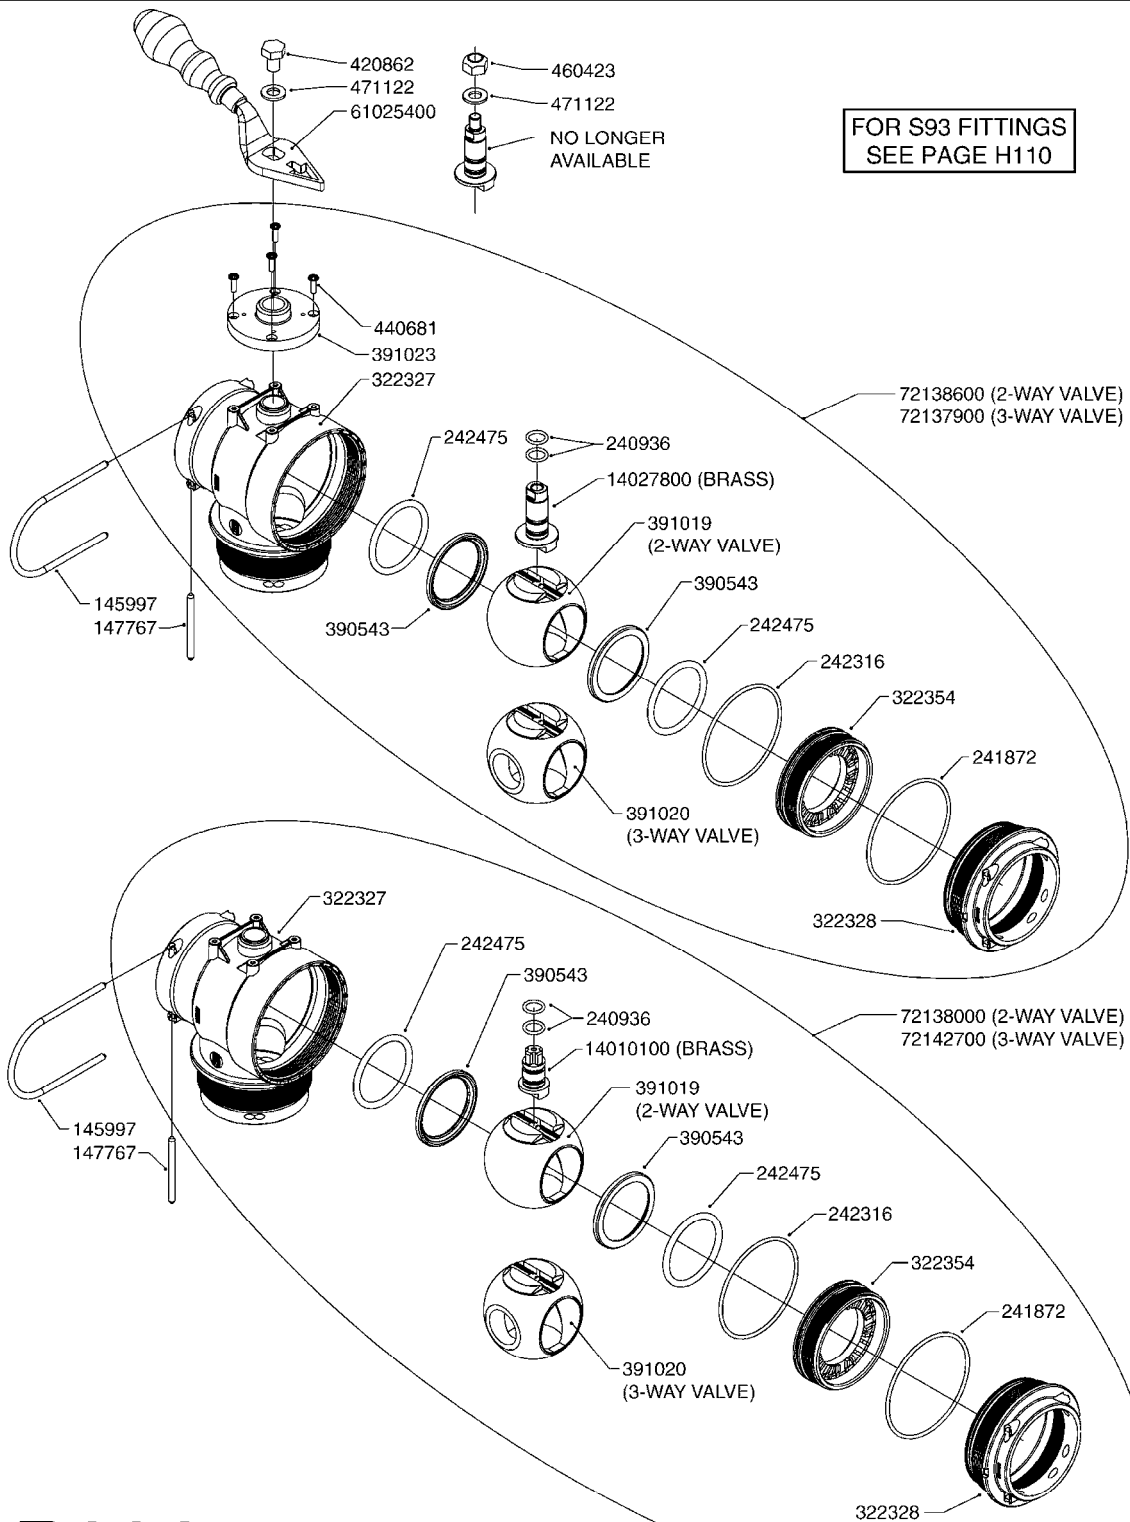

B321

SMART VALVE-S93 MANIFOLD VALVE
B321-HIN, 29:10:12

Page 1
Date 06.04.2015 11:30

parts-n°	order qty	description
145997	1	FITT.DK S-93 FORK
147767	1	PIN 5Ø X 60 S-93 DOUBLE CLAMP
240936	1	O-RING D13.3X2.4 NITRIL
241872	1	O'RING D89.5 x 3.0 NITRIL
242316	1	O-RING D84.5X3.0 NITRIL
242475	1	O'RING D56.52x5.33 SH70-VITON
322327	1	HOUSING, VALVE, S93, 220 PSI
322328	1	END CAP F.VALVE S-93
322354	1	THRUST PLATE F.3-WAY VALVES-93
390543	1	SEAT F.BALL 3-WAY VALVE S-93
391019	1	BALL F.2 WAY S93 SMART VALVE
391020	1	BALL F.3 WAY S93 SMART VALVE
391023	1	SMART VALVE MOUNTING BRACKET
420862	1	BOLT HEX 8.8 DEL M10X16 FT
440681	1	SCREW F. PLASTIC 4MM X 14LG SS
460423	1	NUT HEX M10X1.5 LOCK
471122	1	WASHER D20/D10.5X2 SS
14010100	1	SPINDLE F.SMART VALVE S-93
14027800	1	SPINDLE F.SMART VALVE S-93
61025400	1	HANDLE SMART VALVE
72137900	1	VALVE S93 "V1" SMART VALVE
72138000	1	VALVE S93 "V2" SMART VALVE
72138600	1	VALVE S93 "V3" SMART VALVE
72142700	1	VALVE S93 "V4" SMART VALVE