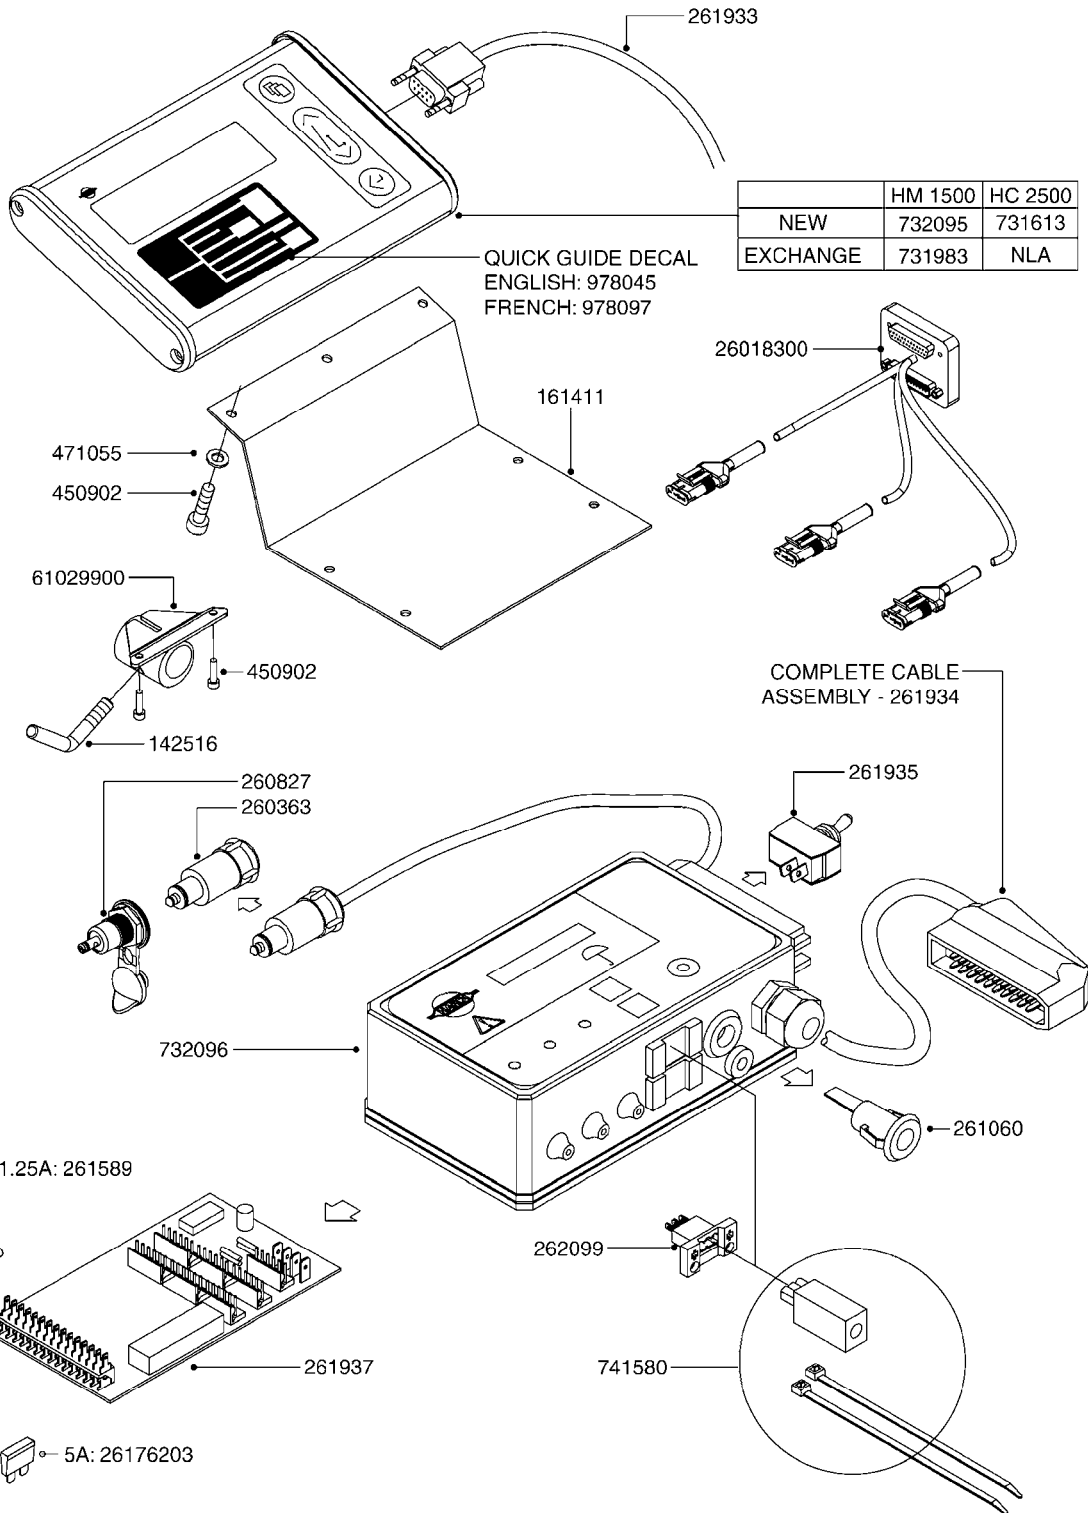

G480

HC 2500/HM1500 DISPLAY/SCANBOX
G480-HIN, 15:11:09

Page 1

Date 06.04.2015 11:31

parts-n°	order qty	description
142516	1	SCREW SET M10 BENT F. LOCKING
161411	1	MT.BRK. HC2500/HM1500 DISPLAY
26018300	1	ADAPTOR 2500 FOR SPRAYBOX II 39-PIN/REPLACES SCANBOX
260363	1	PLUG 2 POLE 12V
260827	1	PLUG F.EC ATTACHMENTS
261060	1	PLUG F.EC ATTACHMENTS
261589	1	FUSE 5 X 20 1.25 AMP
26176203	1	FUSE 5.0A QUICK-ACT.
261933	1	CABLE W/PLUG 2X25 L=71"
261934	1	CABLE W/PLUG 18X0.5MM L=79"
261935	1	SWITCH 2 POLE
261937	1	CIRCUIT BOARD F. SCANBOX
262099	1	PLUG SOCKET 3-POLE 2.5/3
450902	1	BOLT ALLEN HEAD M4 X 16MM
471055	1	WASHER D4.1/7.6 X 0.9
61029900	1	BRACKET FOR HC2500
731613	1	DISPLAY HC2500 NEW
731983	1	DISPLAY HM1500 REFURBISHED
732095	1	DISPLAY HM1500 NEW
732096	1	SCANBOX F.HM1500/HC2500
741580	1	PLUG 3-POLE 2.5/3
978045	1	DECAL QUICK GUIDE 1500/2500
978097	1	DECAL QUICK GUIDE 1500/2500 FR