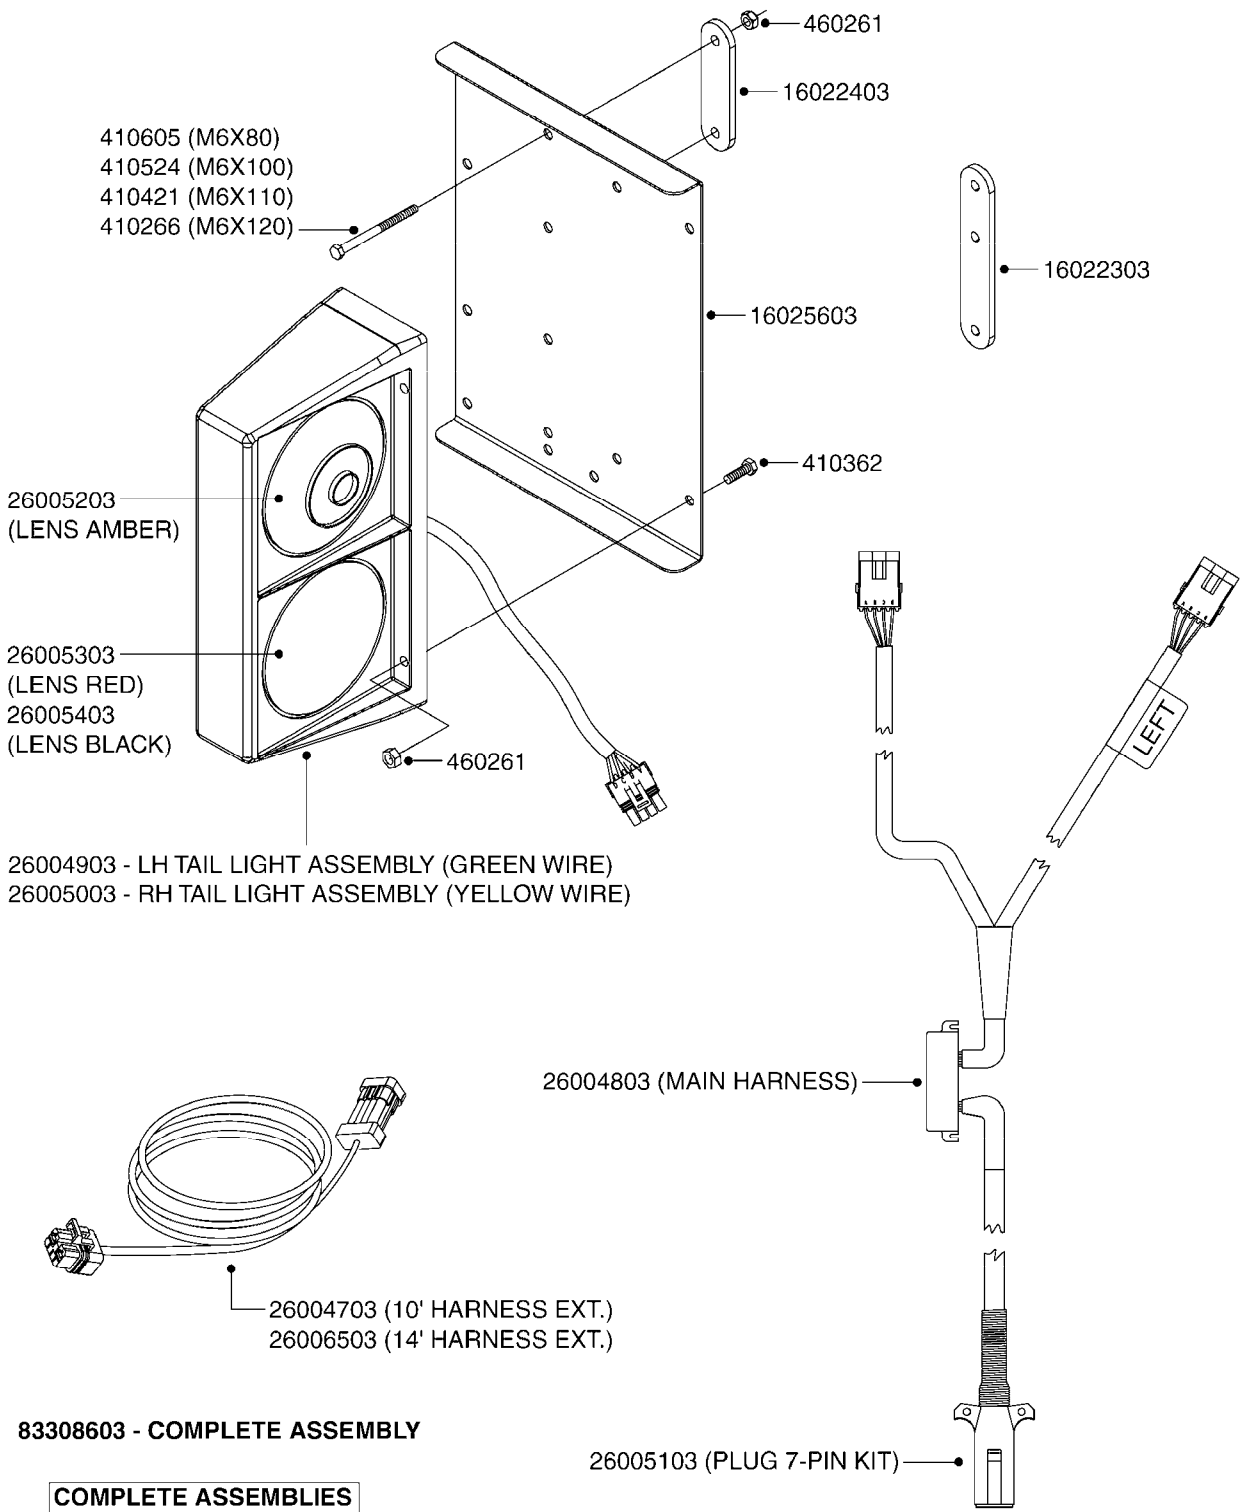

83308603 - COMPLETE ASSEMBLY

COMPLETE ASSEMBLIES
WHOLEGOODS ITEMS

G680

TRAFFIC LIGHT KIT
G680-HIN, 01:01:01

Page 1
Date 06.04.2015 11:31

parts-n°	order qty	description
410266	1	BOLT HEX 8.8 DEL M6X120
410362	1	BOLT HEX 8.8 SS M6X20 FT
410421	1	BOLT HEX M6X110 DIN931-A2 SS
410524	1	BOLT HEX 8.8 DEL M6X100
410605	1	BOLT HEX 8.8 DEL M6X80
460261	1	NUT HEX M6X1 LOCK A2 DIN985
16022303	1	BRACKET 100MM TUBE
16022403	1	BRACKET 60MM TUBE
16025603	1	BRACKET TAIL LIGHT DUAL LAMP
26004703	1	HARNESS 13' EXT 4 WIRE WP
26004803	1	HARNESS MAIN TAIL LIGHT
26004903	1	TAIL LIGHT GREEN WIRE LH
26005003	1	TAIL LIGHT YELLOW WIRE RH
26005103	1	PLUG 7-PIN AG TAIL LIGHT
26005203	1	LENS AMBER BEFORE 2009
26005303	1	LENS RED BEFORE 2009
26005403	1	LENS BLACK BEFORE 2009
26006503	1	HARNESS 14' EXT 4 WIRE WP
83308603	1	TRAFFIC LIGHT KIT