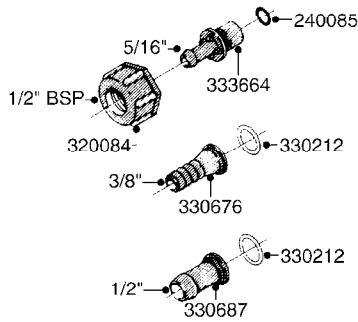

H010

parts-n°	order qty	description
240085	1	O-RING D13,1/8,3X02,4 NITRIL
241441	1	O-RING D29.3X3
242594	1	O-RING D14 X 1.78 SCH.70-EPDM
320084	1	FITT.DK NUT 1/2" BSP
320095	1	FITT.DK NUT 1" BSP
320117	1	FITT.DK CONN.1/2"BSP F. 1" CAP
320187	1	FITT.DK CAP 3/8" BSP BLACK
320283	1	FITT.DK NUT 3/4"BSP
320821	1	FITT.DK NUT 1-1/2" BSP
321495	1	FITT.DK REDUC 1/4'BSP F.3/4'NT
321576	1	FITT.DK CONN 1/2"BSP F.3/4"NUT
330013	1	O-RING D15/D10X2.5 F.3/8"NUT
330212	1	O-RING D19/D14X2.4 F.1/2"NUT
330326	1	O-RING D30/D24X2 F.1"NUT
330341	1	FITT.DK HB 1" F. 1" NUT
330595	1	O-RING D24.6/D20X2.1 -3/4"
330665	1	FITT.DK HB 3/4"F.1" NUT
330676	1	FITT.DK HB 3/8" F. 1/2" NUT
330687	1	FITT.DK HB 1/2" F. 1/2" NUT
330691	1	FITT.DK HB 3/4'F.3/4' NUT
330783	1	FITT.DK HB 3/8"F.3/8" NUT
331262	1	FITT.DK HB 1-1/2" F. 1-1/2"NUT
331273	1	O-RING D44/D38X2 F.1-1/2"
331446	1	FITT.DK HB 1" F.1-1/2" NUT
331807	1	FITT.DK HB 5/16" F.3/8" NUT
332286	1	FITT.DK HB 1/2" F. 3/4" NUT
332905	1	FITT.DK HB 1/2" F. 3/4" CAP
332927	1	PLUG F. NOZZLE TUBE 3/4'
333292	1	FITT.DK HB 1"O'RING F.1-1/2"
333664	1	FITT.DK HB 5/16' F. 1/2' NUT
334044	1	FITT.DK HB 3/4' F. 3/4' CAP
334059	1	FITT.DK EL 1" 110 DEG.F.1-1/2"
334123	1	FITT.DK HB 1-1/4"O-RNG F.1-1/2"
334150	1	FITT.DK HB 1-1/4" 110 F.1-1/2"
390542	1	PLUG WASHER FOR 3/4'CAP NUT
716236	1	FITT.DK HB 1/2" ASSY. F. 3/4"
716413	1	FITT.DK PLUG ASSY. F.NOZ TUBE
717426	1	FITT.DK REDUC 1/4"BSP F.3/4"N
720856	1	FITT.DK 1/2'BSP ASSY.F.3/4'NUT
724621	1	FITT.DK HB 3/4"ASSY F.3/4" NUT