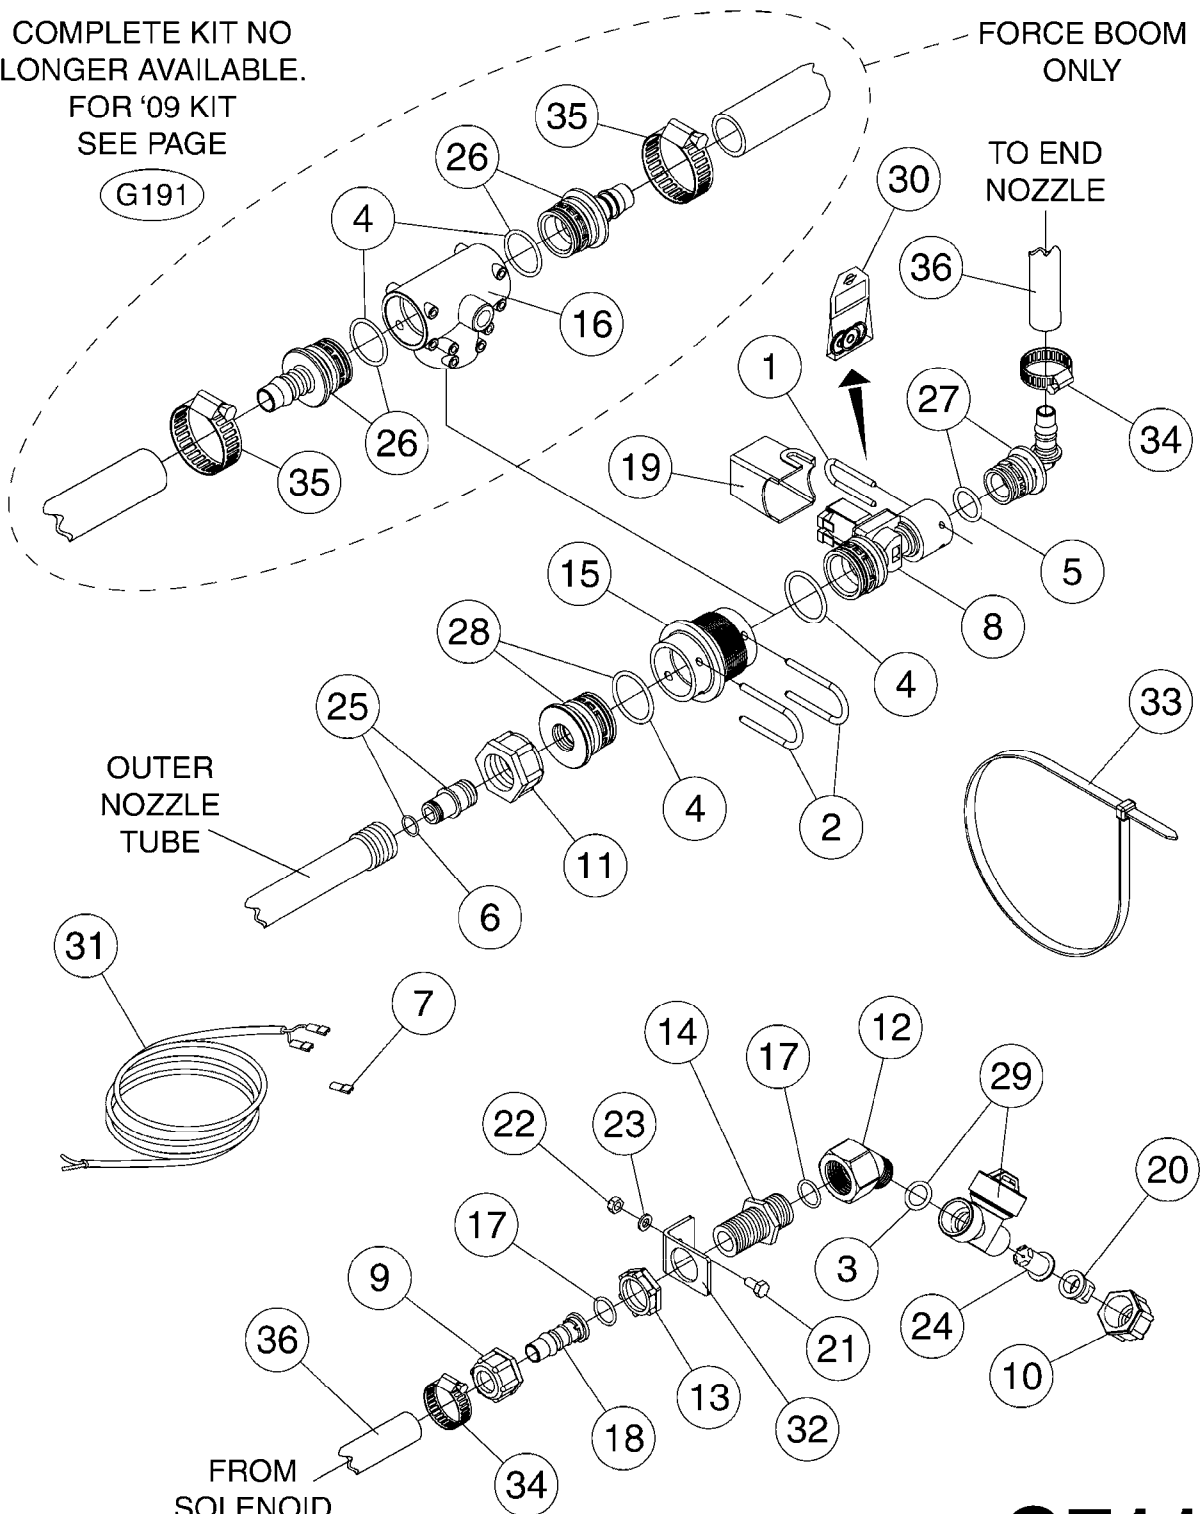

COMPLETE KIT NO
LONGER AVAILABLE.
FOR '09 KIT
SEE PAGE

G191

FORCE BOOM
ONLY

TO END
NOZZLE

OUTER
NOZZLE
TUBE

FROM
SOLENOID
ASSEMBLY

ELECTRIC END NOZZLE KIT
G711-HIN, 09:05:13

Page 1
Date 06.04.2015 11:31

Pos.	parts-n°	order qty	description
1	145994	1	FITT.DK S-40 FORK
2	145995	1	FITT.DK S-53 FORK
3	240177	1	O-RING D16.1/11.3 X 2.4
4	242354	1	O-RING D32.2X3.0 VITON F.S-53
5	242355	1	O-RING D19.2X3.0 VITON F.S-40
6	242594	1	O-RING D14 X 1.78 SCH.70-EPDM
7	261539	1	SPADE F.ELEC CONNec BLUE INSUL
8	262104	1	VALVE, SOLENOID, S53/S40
9	320084	1	FITT.DK NUT 1/2" BSP
10	320187	1	FITT.DK CAP 3/8" BSP BLACK
11	320283	1	FITT.DK NUT 3/4"BSP
12	320596	1	FITT.DK ELB 3/8'-1/2'BSP 45DEG
13	321307	1	FITT.DK NUT 1/2" BSP JAMB
14	321742	1	FITT.DK BULKHEAD 1/2' BSP
15	322103	1	FITT.DK S-53 BULKHEAD
16	322352	1	FITT.DK S-53 TEE
17	330212	1	O-RING D19/D14X2.4 F.1/2"NUT
18	330687	1	FITT.DK HB 1/2" F. 1/2" NUT
19	334965	1	COVER FOR S53 SOLENOID VALVE
20	370366	1	NOZZLE END FAN 1850-G 150
21	410185	1	BOLT HEX 8.8 DEL M6X16 A2
22	460261	1	NUT HEX M6X1 LOCK A2 DIN985
23	471125	1	WASHER M6U D12/D6.4x1.6 SS A2
24	614366	1	FILTER 50 MESH F.NOZZLE BLUE
24	614367	1	FILTER 80 MESH F.NOZZLE RED
24	614368	1	FILTER 100 MESH F.NOZZLE YEL.
25	720856	1	FITT.DK 1/2'BSP ASSY.F.3/4'NUT
26	726558	1	FITT.DK S53 STR. 3/4" W.ORING
27	726567	1	FITT.DK S-40 ELB.1/2" W.ORING
28	726694	1	PLUG,S53,1/2"FBSP THD W.ORING
29	729610	1	NOZZLE ASSY. NON DRIP 3/8 THRD
30	750722	1	REPAIR KIT FOR 3S SC CONTROL
31	983087	1	ELEC. CABLE 2 WIRE X 0.75MM
32	16180100	1	PLATE, END ROW NOZZLE
33	28025203	1	TIE STRAP L=23" x W=1/2"
34	28029803	1	CLAMP HOSE GEAR P1/2" 6708
35	28029903	1	CLAMP HOSE GEAR P3/4"-S1" 6712
36	92702103	1	HOSE R X1/2" X300PSI WP X0012"