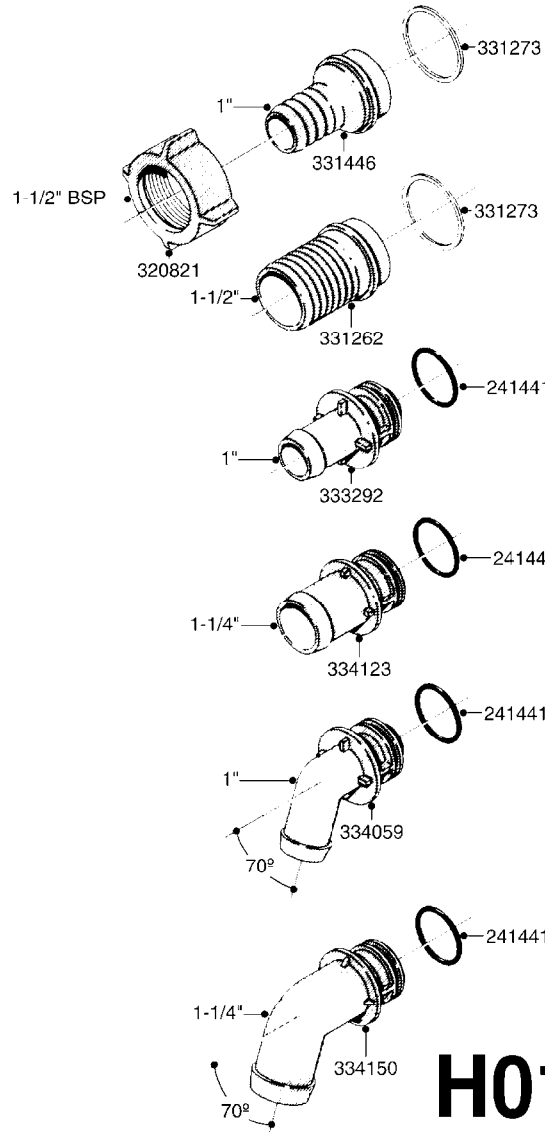

H010

parts-n°	order qty	description
240085	1	O-RING D13,1/8,3X02,4 NITRIL
241441	1	O-RING D29.3X3
242594	1	O-RING D14 X 1.78 SCH.70-EPDM
320084	1	FITT.DK NUT 1/2" BSP
320095	1	FITT.DK NUT 1" BSP
320117	1	FITT.DK CONN.1/2"BSP F. 1" CAP
320187	1	FITT.DK CAP 3/8" BSP BLACK
320283	1	FITT.DK NUT 3/4"BSP
320821	1	FITT.DK NUT 1-1/2" BSP
321495	1	FITT.DK REDUC 1/4'BSP F.3/4'NT
321576	1	FITT.DK CONN 1/2"BSP F.3/4"NUT
330013	1	O-RING D15/D10X2.5 F.3/8"NUT
330212	1	O-RING D19/D14X2.4 F.1/2"NUT
330326	1	O-RING D30/D24X2 F.1"NUT
330341	1	FITT.DK HB 1" F. 1" NUT
330595	1	O-RING D24.6/D20X2.1 -3/4"
330665	1	FITT.DK HB 3/4"F.1" NUT
330676	1	FITT.DK HB 3/8" F. 1/2" NUT
330687	1	FITT.DK HB 1/2" F. 1/2" NUT
330691	1	FITT.DK HB 3/4'F.3/4' NUT
330783	1	FITT.DK HB 3/8"F.3/8" NUT
331262	1	FITT.DK HB 1-1/2" F. 1-1/2"NUT
331273	1	O-RING D44/D38X2 F.1-1/2"
331446	1	FITT.DK HB 1" F.1-1/2" NUT
331807	1	FITT.DK HB 5/16" F.3/8" NUT
332286	1	FITT.DK HB 1/2" F. 3/4" NUT
332905	1	FITT.DK HB 1/2" F. 3/4" CAP
332927	1	PLUG F. NOZZLE TUBE 3/4'
333292	1	FITT.DK HB 1"O'RING F.1-1/2"
333664	1	FITT.DK HB 5/16' F. 1/2' NUT
334044	1	FITT.DK HB 3/4' F. 3/4' CAP
334059	1	FITT.DK EL 1" 110 DEG.F.1-1/2"
334123	1	FITT.DK HB 1-1/4"O-RNG F.1-1/2"
334150	1	FITT.DK HB 1-1/4" 110 F.1-1/2"
390542	1	PLUG WASHER FOR 3/4'CAP NUT
716236	1	FITT.DK HB 1/2" ASSY. F. 3/4"
716413	1	FITT.DK PLUG ASSY. F.NOZ TUBE
717426	1	FITT.DK REDUC 1/4"BSP F.3/4"N
720856	1	FITT.DK 1/2'BSP ASSY.F.3/4'NUT
724621	1	FITT.DK HB 3/4"ASSY F.3/4" NUT