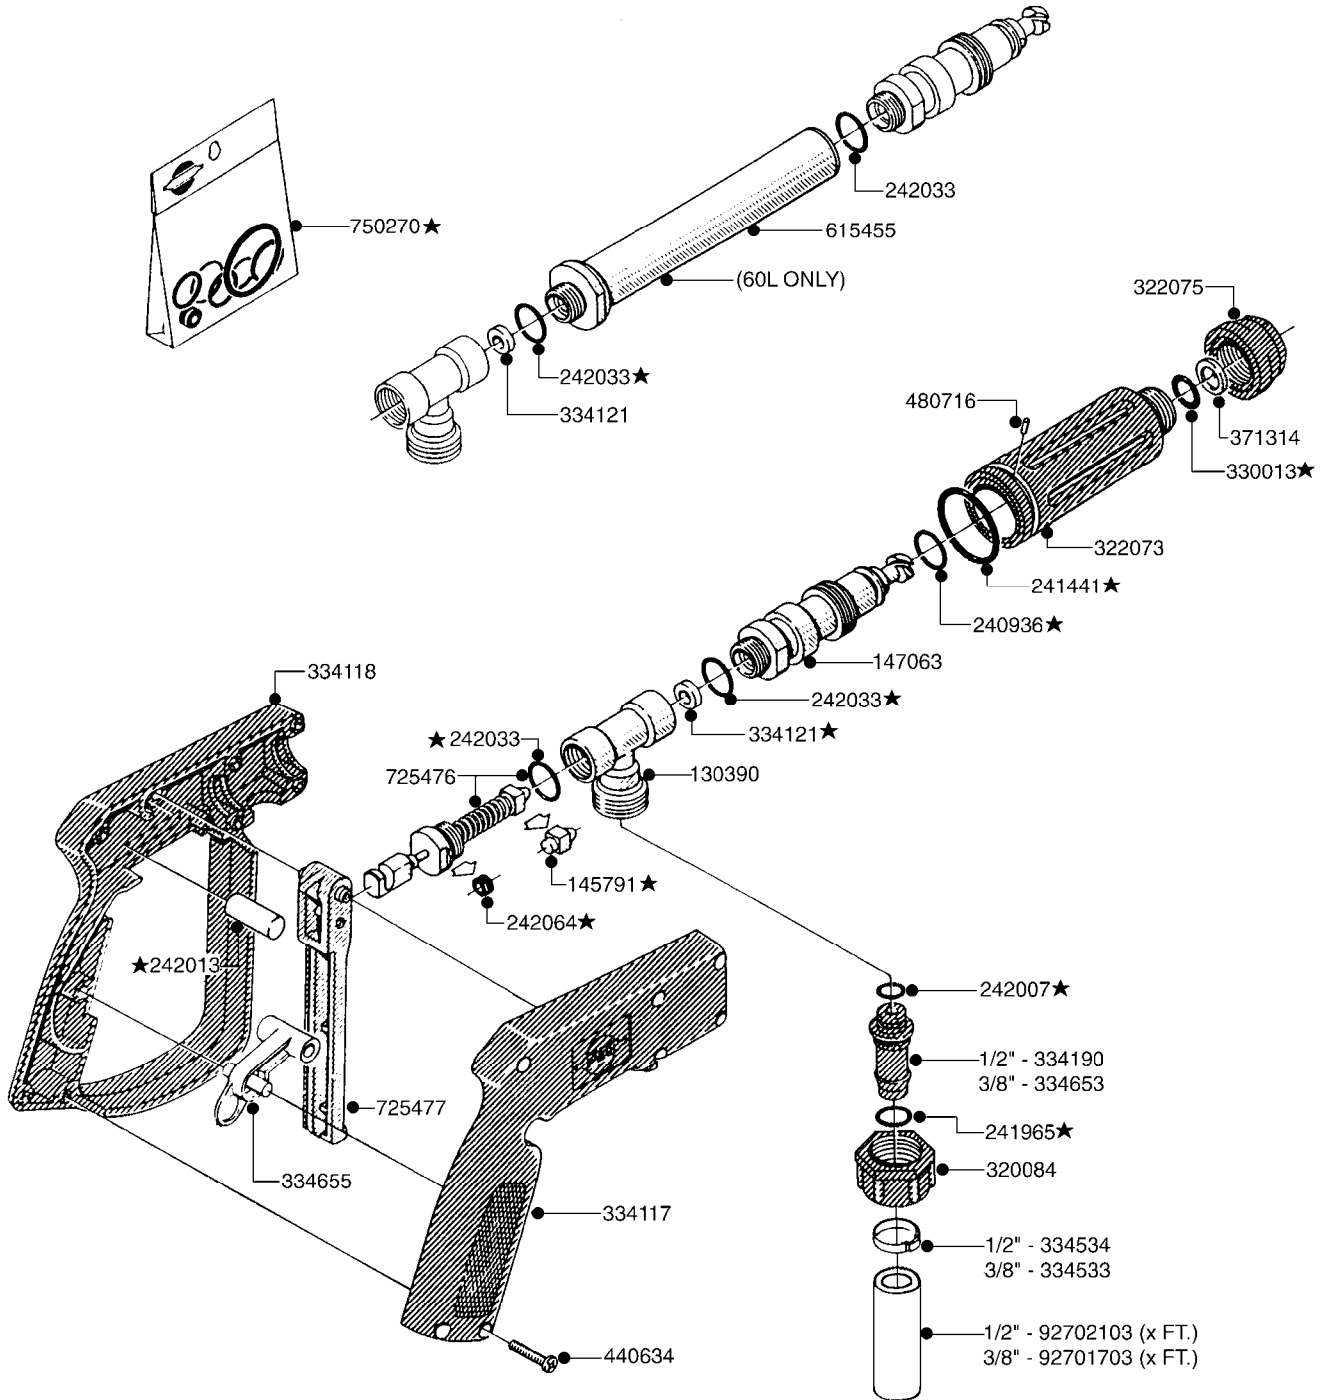

COMPLETE ASSEMBLY:
843197 - 60L
843196 - 60S

COMPLETE ASSEMBLIES
WHOLEGOODS ITEMS

G450

HANDGUN TYPE 60S/60L POST 95
G450-HIN, 19:05:11

Page 1

Date 06.04.2015 11:31

parts-n°	order qty	description
130390	1	TEE 3/8'X 1/2' BSP F.TYPE 60S
145791	1	CONE FOR ON/OFF
147063	1	SWIRL F.SPRAY GUN TYPE 60
240936	1	O-RING D13.3X2.4 NITRIL
241441	1	O-RING D29.3X3
241965	1	O-RING 12.1 X 1.6
242007	1	O-RING D9.1X1.6
242013	1	SPRING RUBBER F/TRIGGER
242033	1	O-RING
242064	1	SLEEVE RUBBER 3X8X4MM
320084	1	FITT.DK NUT 1/2" BSP
322073	1	HOUSING F.SWIRL TYPE 60S H.G.
322075	1	HOUSING F. NOZZLE
330013	1	O-RING D15/D10X2.5 F.3/8"NUT
334117	1	HANDLE PIECE RIGHT F.60S/60L
334118	1	HANDLE PIECE LEFT F.60S/60L
334121	1	SEAT FOR ON-OFF TYPE
334190	1	FITT.DK HB 1/2' F. PISTOL 60S
334533	1	CLAMP HOSE PLASTIC 3/8"
334534	1	CLAMP HOSE PLASTIC 1/2"
334653	1	FITT.DK HB 3/8' F.HANDGUN
334655	1	TRIGGER SAFETY F.60S/60L GUN
371314	1	NOZZLE CERAMIC 1099-20
440634	1	SCREW 5/8"
480716	1	PIN D3X6 STAINLESS
615455	1	TUBE F.LANCE TYPE 60L
725476	1	SPINDLE
725477	1	TRIGGER
750270	1	GASKET KIT F.SPRAY GUN
843196	1	GUN, MODEL 60S
843197	1	HANDGUN KIT TYPE 60 LONG
92701703	1	HOSE R X3/8" X300PSI WP X0012"
92702103	1	HOSE R X1/2" X300PSI WP X0012"