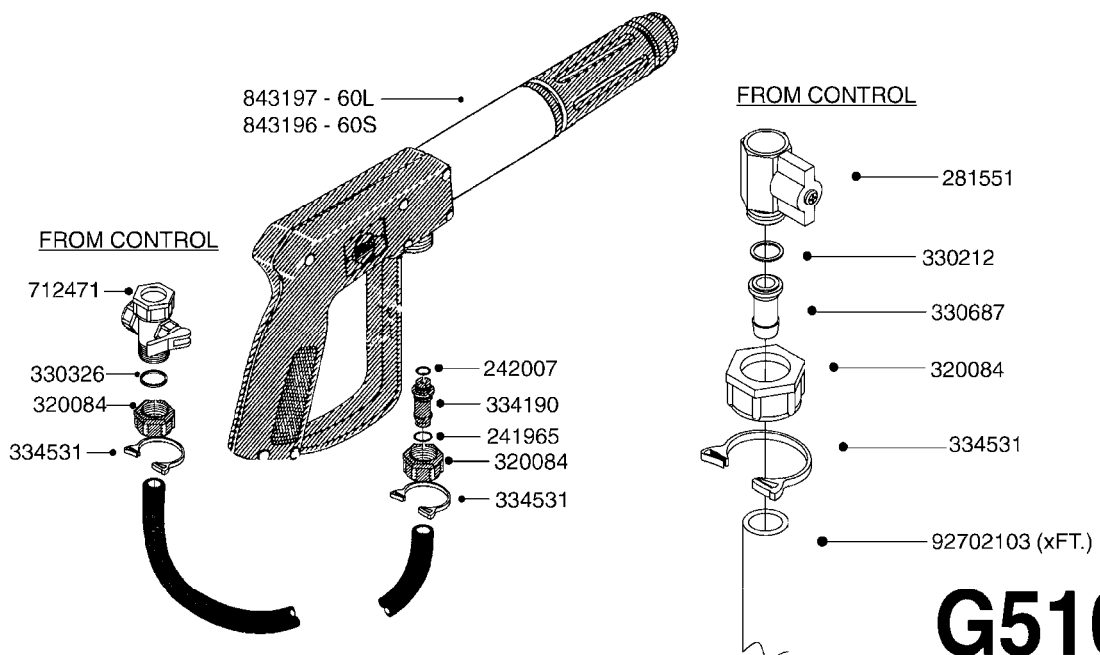

G510

HOSE WRAPS
G510-HIN, 19:05:11

Page 1
Date 06.04.2015 11:31

parts-n°	order qty	description
241965	1	O-RING 12.1 X 1.6
242007	1	O-RING D9.1X1.6
281551	1	BALL VALVE 1/2"
320084	1	FITT.DK NUT 1/2" BSP
330212	1	O-RING D19/D14X2.4 F.1/2"NUT
330326	1	O-RING D30/D24X2 F.1"NUT
330687	1	FITT.DK HB 1/2" F. 1/2" NUT
334190	1	FITT.DK HB 1/2' F. PISTOL 60S
334531	1	CLAMP HOSE PLASTIC 3/4"
636223	1	POST 12 VOLT TR30
712471	1	AGITATION VALVE ASSY. ON/OFF
843196	1	GUN, MODEL 60S
843197	1	HANDGUN KIT TYPE 60 LONG
10013403	1	BOLT HEX 3/8-16X1 1/4 HCS Z5
10013503	1	NUT HEX NC 3/8"
10178903	1	WRAP HOSE SIDE MOUNT PLATE
10179003	1	WRAP HOSE BOTTOM PLATE MOUNT
10179403	1	WRAP WELDMENT FOR HI101789
10179503	1	WRAP WELDMENT FOR HI101790
10225603	1	BKT.FOR HOSE WRAP MOUNT NL NK
10225703	1	WRAP HOSE BDL.BOTTOM PLATE
92702103	1	HOSE R X1/2" X300PSI WP X0012"