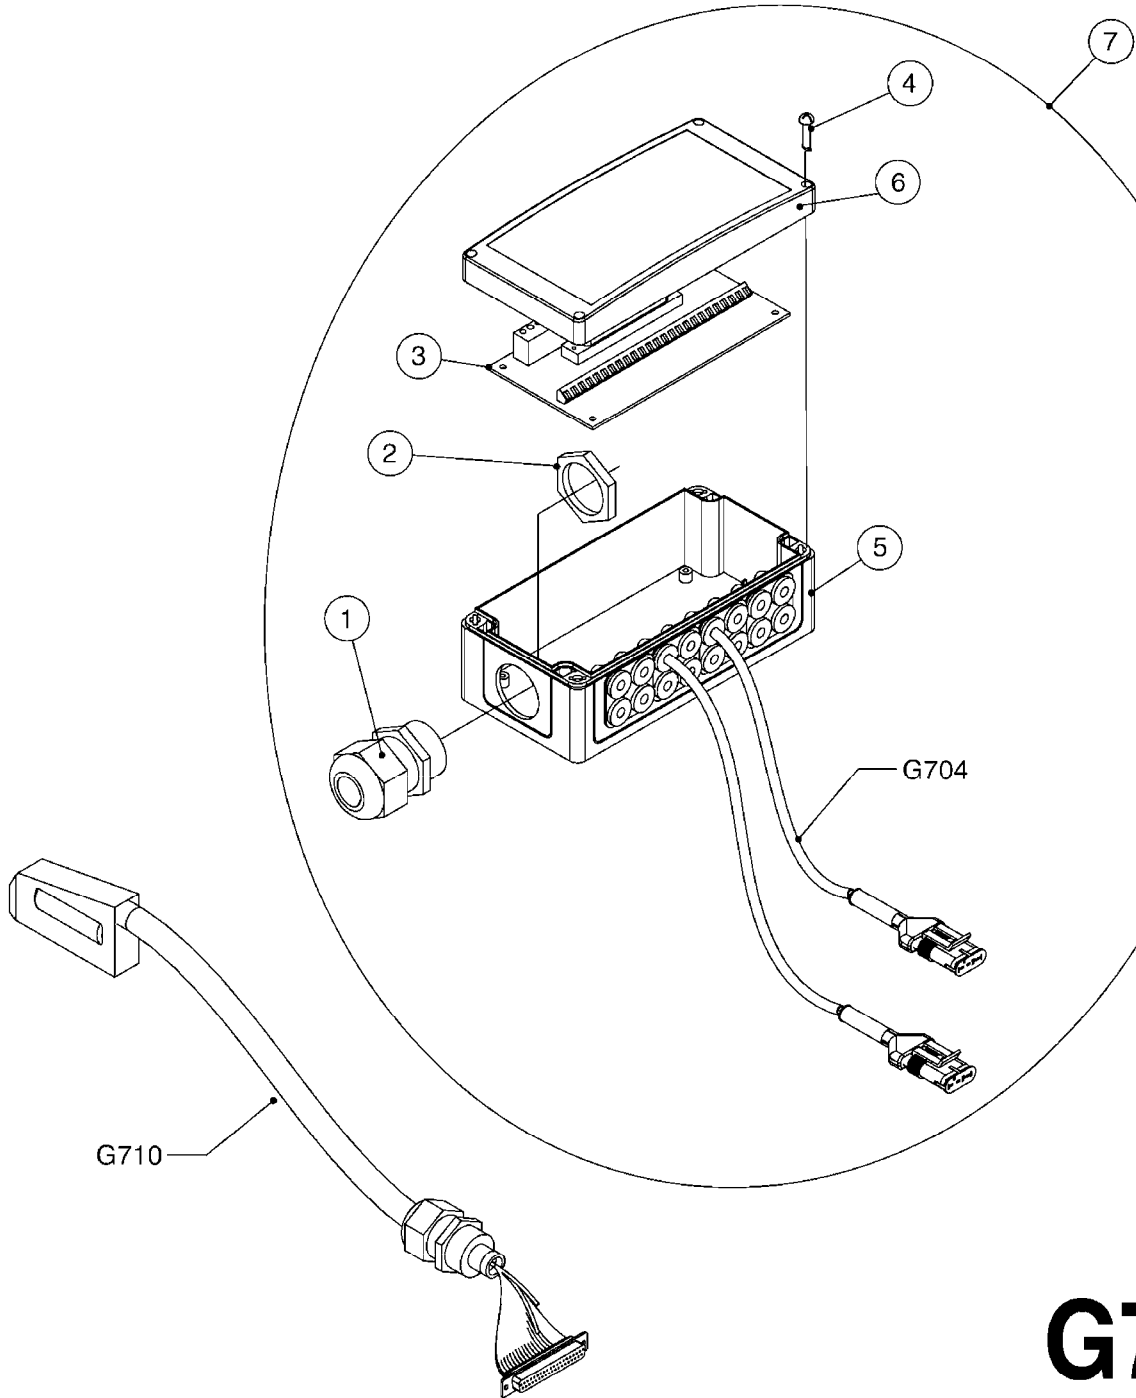

G705

JUNCTION BOX - LIQUID
G705-HIN, 01:12:10

Page 1
Date 06.04.2015 11:31

Pos.	parts-n°	order qty	description
1	262106	1	BULKHEAD F. CABLE 6.5-14 BLACK
2	262107	1	NUT F. BULKHEAD CABLE BLACK
3	26004800	1	CIRCUIT BD SEC VLV NCM 13SEC 13 SECTION
3	72173900	1	CIRCUIT BD SEC VLV 39PIN 9SEC 9 SECTION
4	28082100	1	SCREW F. BOX LID 1/4" L=20
5	33508700	1	BOX 160X80X40 BLACK 1-HOLE
6	33508800	1	LID 160X80X15 BLK W/SCREWS
7	72115400	1	CONNECTION BOX F. OP. UNIT SV9