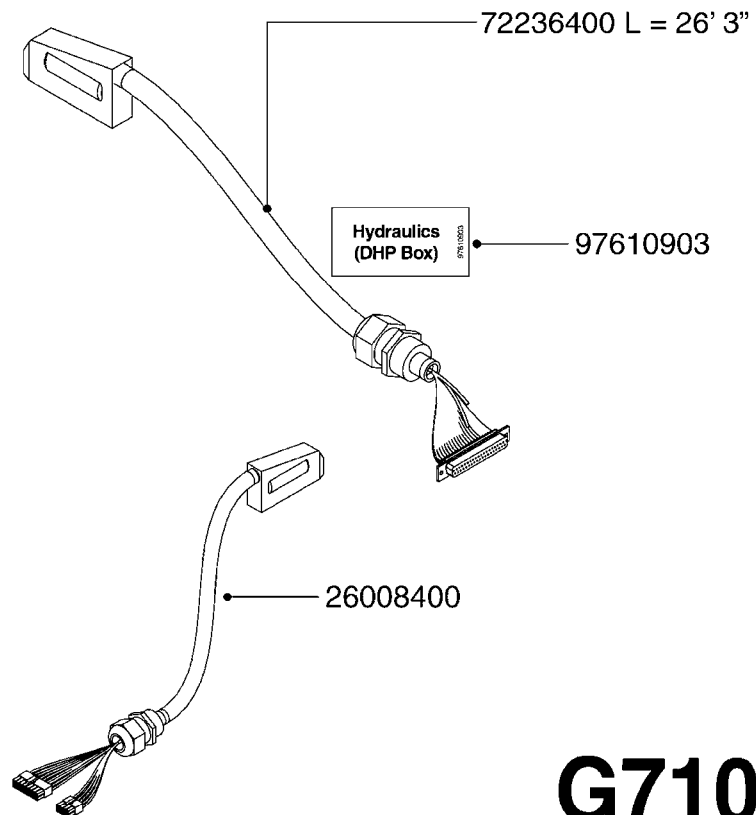

LIQUID SYSTEM

HYDRAULIC SYSTEM

* Note orientation of bracket
 1 = Liquid system
 2 = Hydraulic system

G710

39 PIN CABLES
G710-HIN, 16:05:12

Page 1

Date 06.04.2015 11:31

parts-n°	order qty	description
262158	1	PLUG INSERT 39 POLE MALE
262159	1	PLUG INSERT 39 POLE FEMALE
262160	1	PLUG HOUSING 39 POLE FEMALE
262161	1	PLUG HOUSING F/39 POLE MALE
440634	1	SCREW 5/8"
440732	1	PT SCREW 35X12B Z5452 ELZ
14034200	1	CODE BRACKET FOR 39 PIN CABLE
26003900	1	WIRE 37-39 PIN EVC, 6.6'
26004200	1	WIRE 37-39 PIN EVC, 57.4'
26008400	1	WIRE 39-PIN 24 WIRE L=8M
28027500	1	WIRE 37-39 PIN EVC, 37.7'
28028700	1	WIRE 37-39 PIN EVC, 45.9'
28028800	1	WIRE 37-39 PIN EVC, 16.4'
28028900	1	WIRE 37-39 PIN EVC, 26.2'
72236400	1	DAH CONN. WIRE/TRACTOR L=8M
97610803	1	DECAL-SRAY BOX 39-PIN
97610903	1	DECAL-HYDRAULIC BOX 39-PIN