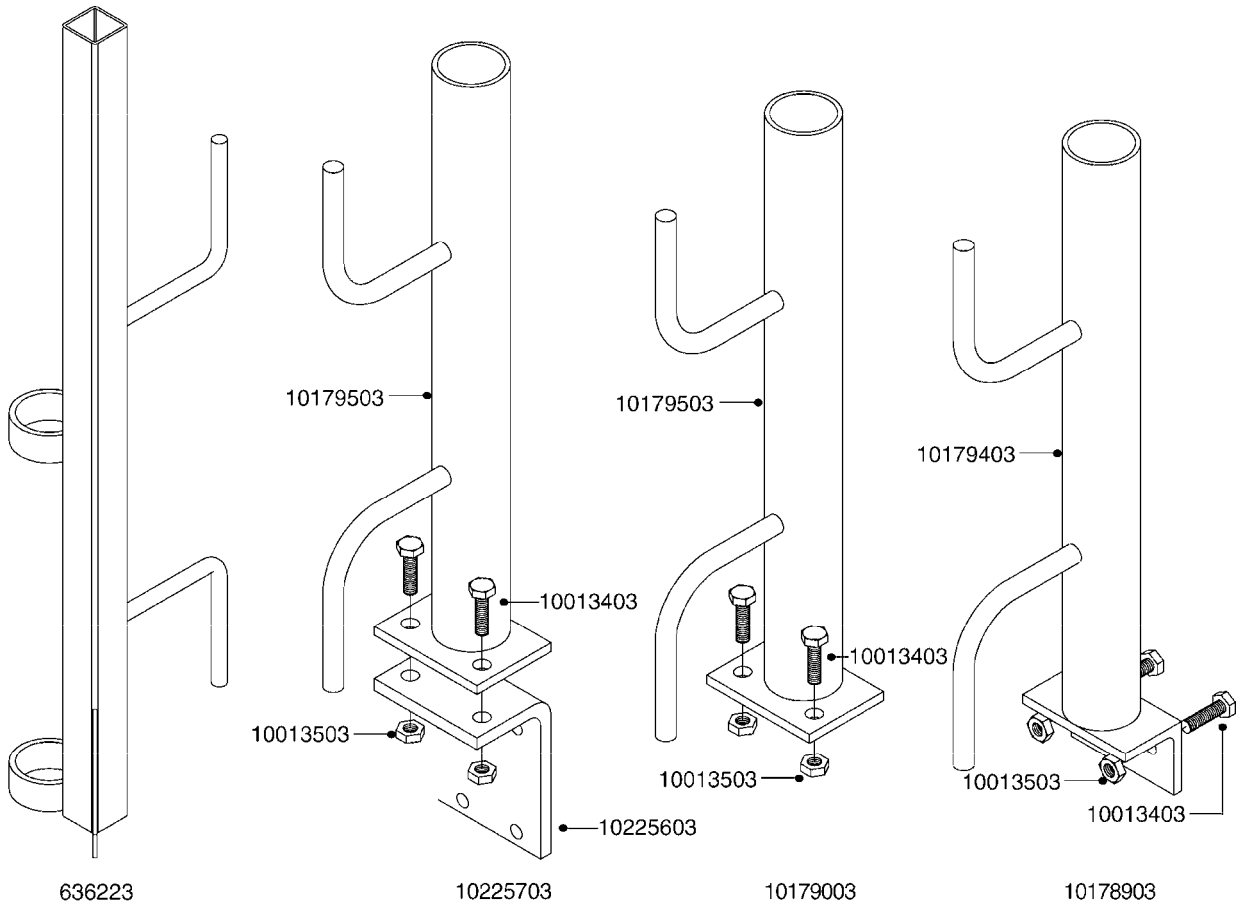

G510

HOSE WRAPS
G510-HIN, 19:05:11

Page 1
Date 14.08.2015 11:55

parts-n°	order qty	description
241965	1	O-RING 12.1 X 1.6
242007	1	O-RING D9.1X1.6
281551	1	BALL VALVE 1/2"
320084	1	FITT.DK NUT 1/2" BSP
330212	1	O-RING D19/D14X2.4 F.1/2"NUT
330326	1	O-RING D30/D24X2 F.1"NUT
330687	1	FITT.DK HB 1/2" F. 1/2" NUT
334190	1	FITT.DK HB 1/2' F. PISTOL 60S
334531	1	CLAMP HOSE PLASTIC 3/4"
636223	1	POST 12 VOLT TR30
712471	1	AGITATION VALVE ASSY. ON/OFF
843196	1	GUN, MODEL 60S
843197	1	HANDGUN KIT TYPE 60 LONG
10013403	1	BOLT HEX 3/8-16X1 1/4 HCS Z5
10013503	1	NUT HEX NC 3/8"
10178903	1	WRAP HOSE SIDE MOUNT PLATE
10179003	1	WRAP HOSE BOTTOM PLATE MOUNT
10179403	1	WRAP WELDMENT FOR HI101789
10179503	1	WRAP WELDMENT FOR HI101790
10225603	1	BKT.FOR HOSE WRAP MOUNT NL NK
10225703	1	WRAP HOSE BDL.BOTTOM PLATE
92702103	1	HOSE R X1/2" X300PSI WP X0012"