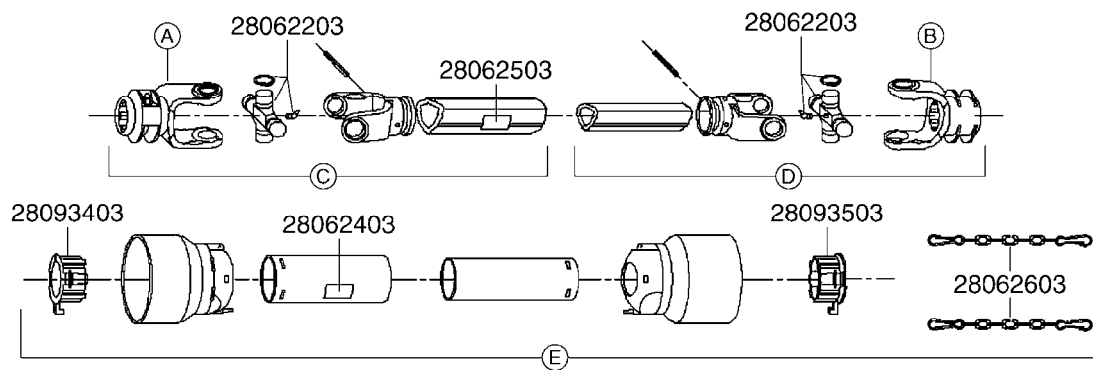

A485

PTO SHAFTS - BONDIOLI CENT.
A485-HIN, 20:01:14

Page 1

Date 14.08.2015 11:55

parts-n°	order qty	description
289042	1	UNIV. JOINT 22x54mm
420641	1	BOLT HEX 8.8 DEL M8X35
450015	1	SCREW ALLAN 3/8'X5/8' BLACK
460143	1	NUT HEX M8 LOCK A2 DIN985
28009803	1	PTO PIN TUBE RETAINER OUTER
28009903	1	PTO TUBE RETAINER INNER
28010103	1	PTO YOKE F.INNER TUBE CV PTO
28021403	1	PTO 1"STR/1-3/8" 6SPL B&P
28021503	1	PTO 1"STR/1-3/8" 21SPL B&P
28021603	1	PTO 1"STR/1-3/4" 20SPL B&P
28027903	1	PTO BALL LOCK.KIT F.1-3/8 YOKE
28040503	1	UNIV. JOINT 27x74.6mm
28040703	1	SAFETY CHAIN F.CV BLACK PTO
28041803	1	DECAL DANGER GUARD MISSING
28041903	1	DECAL DANGER ROT.DRIVELINE
28056703	1	PTO YOKE #1 1-3/8" X 6 SPLINE
28056803	1	PTO YOKE #1 1-3/8" X 21 SPLINE
28056903	1	PTO YOKE #4 1-3/8" X 20 SPLINE
28057003	1	PTO TUBE YOKE #1-G1 OUTER
28057103	1	PTO TUBE YOKE #4-G4 OUTER
28057203	1	PTO PIN TUBE RETAINER OUTER
28057303	1	PTO TUBE OUTER #1 745MM
28057403	1	PTO TUBE OUTER #4 720MM
28057503	1	PTO TUBE INNER #1 745MM
28057603	1	PTO TUBE INNER #4 720MM
28057703	1	PTO TUBE RETAINER INNER
28057803	1	PTO TUBE YOKE #1 Ø=1"
28057903	1	PTO TUBE YOKE #4 Ø=1"
28058003	1	PTO HALF SAFETY SHIELD OUTER
28058103	1	PTO HALF SAFETY SHIELD OUTER
28058203	1	PTO HALF SAFETY SHIELD INNER
28058303	1	PTO HALF SAFETY SHIELD INNER
28058403	1	PTO BALL LOCK.KIT F.1-3/4 YOKE
28058503	1	PTO TUBE YOKE #1-G1 INNER