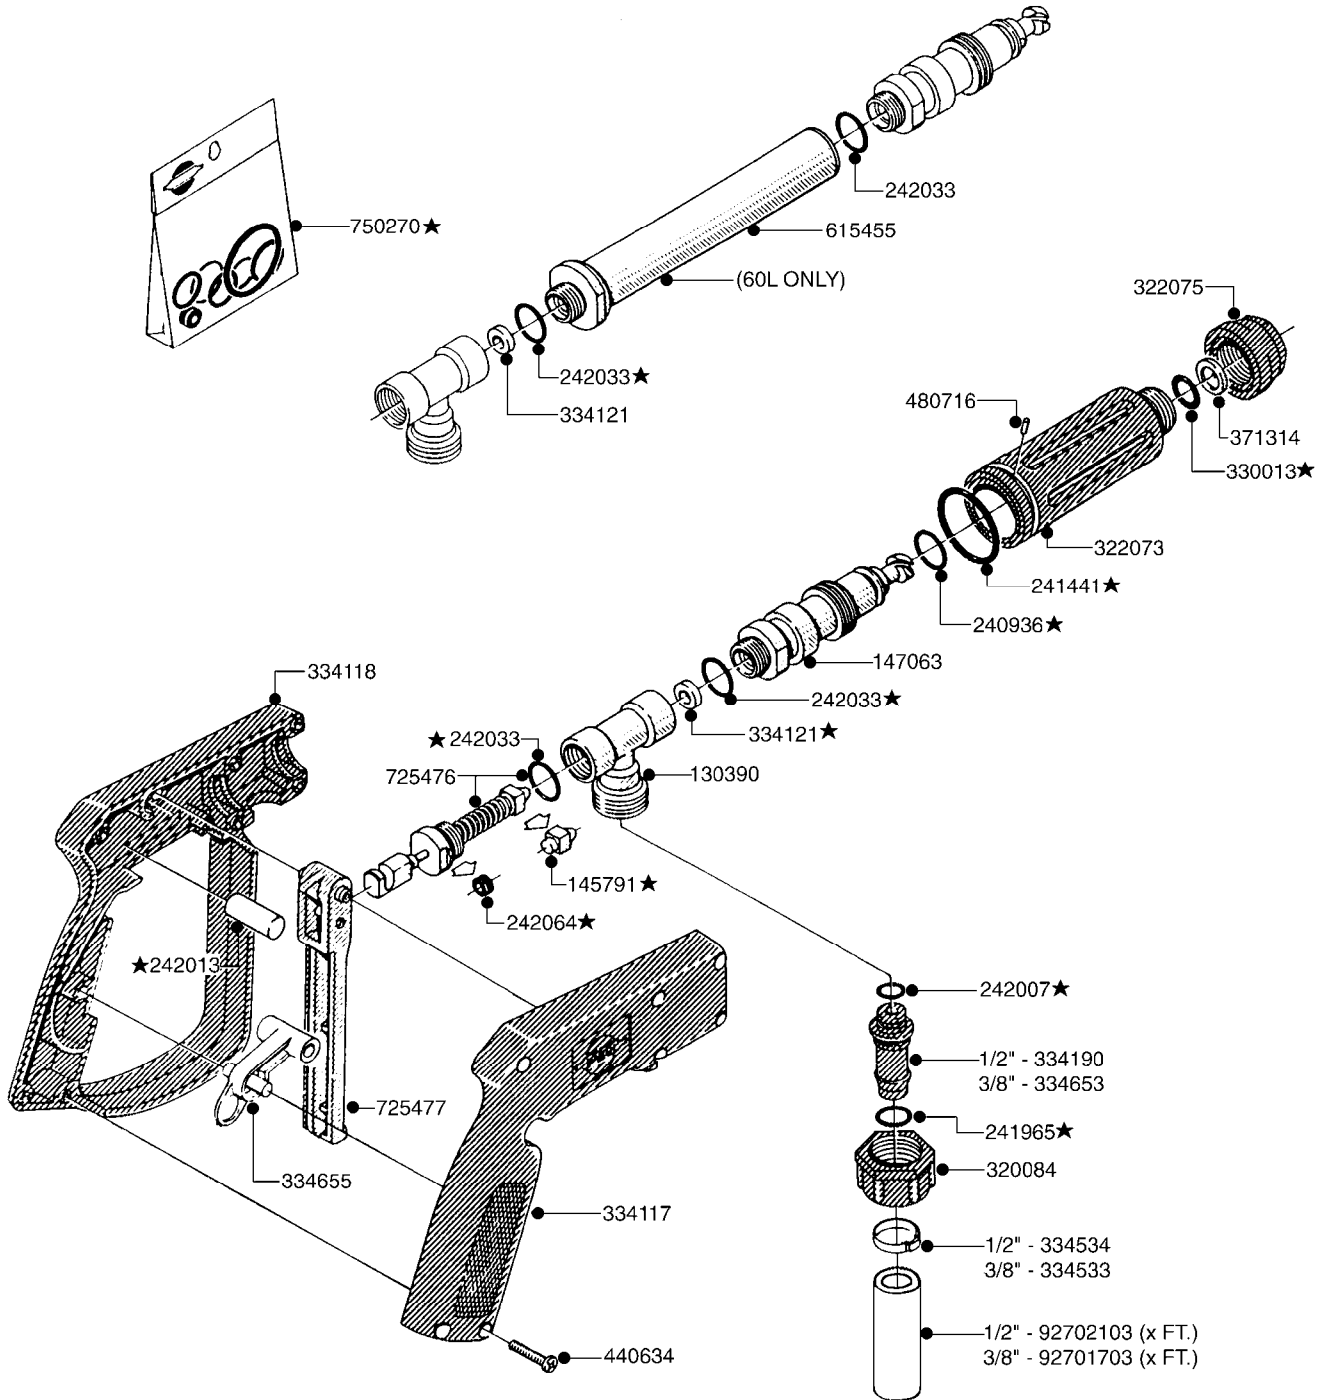

COMPLETE ASSEMBLY:
843197 - 60L
843196 - 60S

COMPLETE ASSEMBLIES
WHOLEGOODS ITEMS

G450

HANDGUN TYPE 60S/60L POST 95
G450-HIN, 19:05:11

Page 1

Date 14.08.2015 11:55

parts-n°	order qty	description
130390	1	TEE 3/8'X 1/2' BSP F.TYPE 60S
145791	1	CONE FOR ON/OFF
147063	1	SWIRL F.SPRAY GUN TYPE 60
240936	1	O-RING D13.3X2.4 NITRIL
241441	1	O-RING D29.3X3
241965	1	O-RING 12.1 X 1.6
242007	1	O-RING D9.1X1.6
242013	1	SPRING RUBBER F/TRIGGER
242033	1	O-RING
242064	1	SLEEVE RUBBER 3X8X4MM
320084	1	FITT.DK NUT 1/2" BSP
322073	1	HOUSING F.SWIRL TYPE 60S H.G.
322075	1	HOUSING F. NOZZLE
330013	1	O-RING D15/D10X2.5 F.3/8"NUT
334117	1	HANDLE PIECE RIGHT F.60S/60L
334118	1	HANDLE PIECE LEFT F.60S/60L
334121	1	SEAT FOR ON-OFF TYPE
334190	1	FITT.DK HB 1/2' F. PISTOL 60S
334533	1	CLAMP HOSE PLASTIC 3/8"
334534	1	CLAMP HOSE PLASTIC 1/2"
334653	1	FITT.DK HB 3/8' F.HANDGUN
334655	1	TRIGGER SAFETY F.60S/60L GUN
371314	1	NOZZLE CERAMIC 1099-20
440634	1	SCREW 5/8"
480716	1	PIN D3X6 STAINLESS
615455	1	TUBE F.LANCE TYPE 60L
725476	1	SPINDLE
725477	1	TRIGGER
750270	1	GASKET KIT F.SPRAY GUN
843196	1	GUN, MODEL 60S
843197	1	HANDGUN KIT TYPE 60 LONG
92701703	1	HOSE R X3/8" X300PSI WP X0012"
92702103	1	HOSE R X1/2" X300PSI WP X0012"