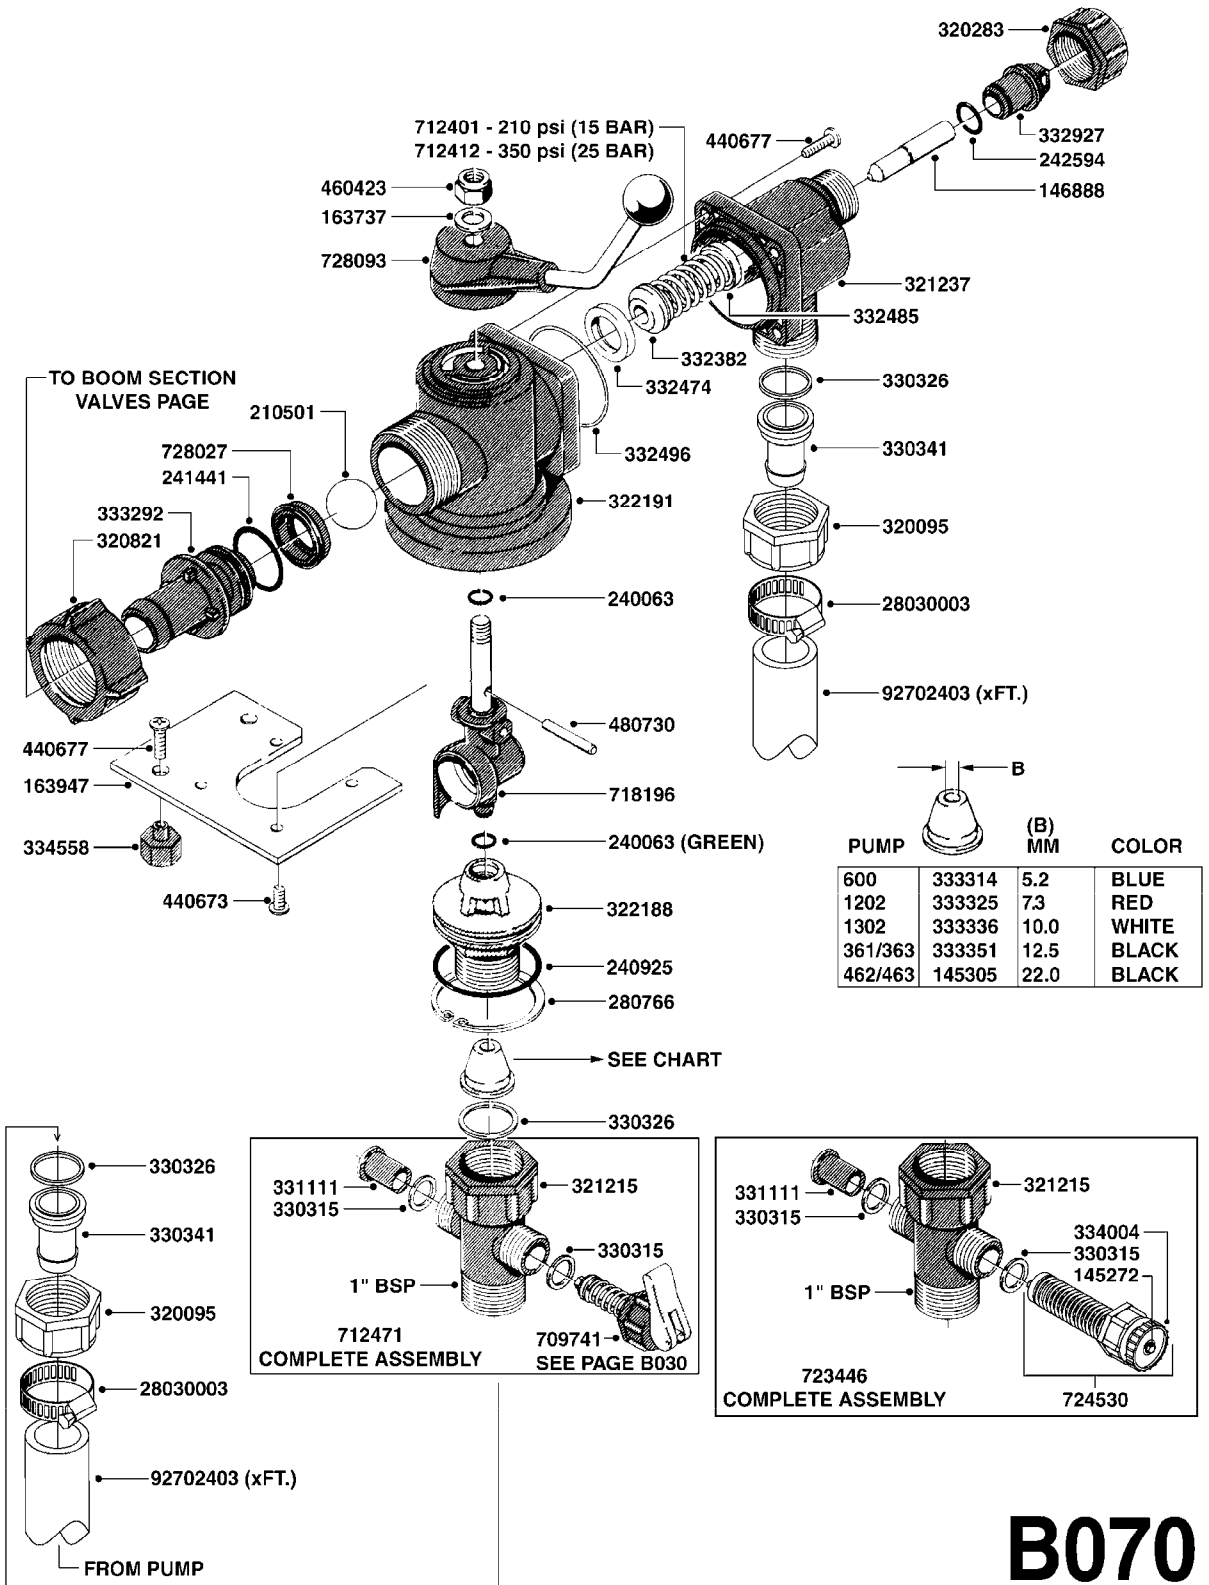

NOTE: 600 RPM AND 1000 RPM
PUMPS HAVE 1" INPUT SHAFT

A431

PUMP - ACE 150 BELT DRIVE
A431-HIN, 20:01:14

Page 1
Date 14.08.2015 11:55

parts-n°	order qty	description
420641	1	BOLT HEX 8.8 DEL M8X35
450015	1	SCREW ALLAN 3/8'X5/8' BLACK
460143	1	NUT HEX M8 LOCK A2 DIN985
10527803	1	KEY 1/8x1/8x1/2'F.ACE PUMP
21002203	1	BEARING, SEALED ACE BELT DRIVE
28022303	1	SHIELD KIT
28022403	1	OUTPUT SHAFT ACE BELT DR PUMP
28022503	1	BELT 600 RPM ACE PUMP
28022603	1	BELT 1000 RPM ACE PUMP
28022703	1	IMPELLER THERMOPLASTIC
28022803	1	IMPELLER CAST IRON
28022903	1	REPAIR KIT 600 RPM
28023003	1	REPAIR KIT 1000 RPM
28029203	1	11.6"P.D.X2"BORE PULLEY 600RPM
28029303	1	7.9"P.D.X2"BORE PULLEY 1000RPM

Note: For "Bondioli" PTO's (previous supplier) - see page A480.

COMPLETE ASSEMBLIES
WHOLEGOOD ITEMS

A560

PTO SHAFTS - AMA DIAPHRAGM
A560-HIN, 07:01:15

Page 1

Date 14.08.2015 11:55

parts-n°	order qty	description
829482	1	PTO 1-3/8/6X25MM X 600MM 1202
829483	1	PTO 1-3/8/6X30MM x 610MM 1302
829484	1	PTO 1-3/8/6X1-3/8/6X575MM 361
829487	1	PTO 1-3/8/6X1-3/8/6X870MM 361
28062103	1	PTO YOKE 1-3/8X6 AMA
28062203	1	UNIV.JOINT CAT.1 AMA
28062303	1	PTO YOKE D25 AMA
28062403	1	DECAL - DANGER ROTATING SHAFT
28062503	1	DECAL - DANGER MISSING GUARD
28062603	1	SAFETY CHAIN F.PTO AMA
28062703	1	PTO OUTER 1-3/8X6 (NO SHIELD)
28062803	1	PTO INNER D25 (NO SHIELD)
28062903	1	PTO SHIELD COMPLETE
28063003	1	PTO YOKE D30 AMA
28063103	1	PTO INNER D30 (NO SHIELD)
28063203	1	PTO INNER 1-3/8X6 (NO SHIELD)
28063303	1	PTO SHIELD COMPLETE
28063403	1	PTO OUTER 1-3/8X6 (NO SHIELD)
28063503	1	PTO INNER 1-3/8X6 (NO SHIELD)
28093403	1	PTO OUTER TUBE BEARING AMA
28093503	1	PTO INNER TUBE BEARING AMA