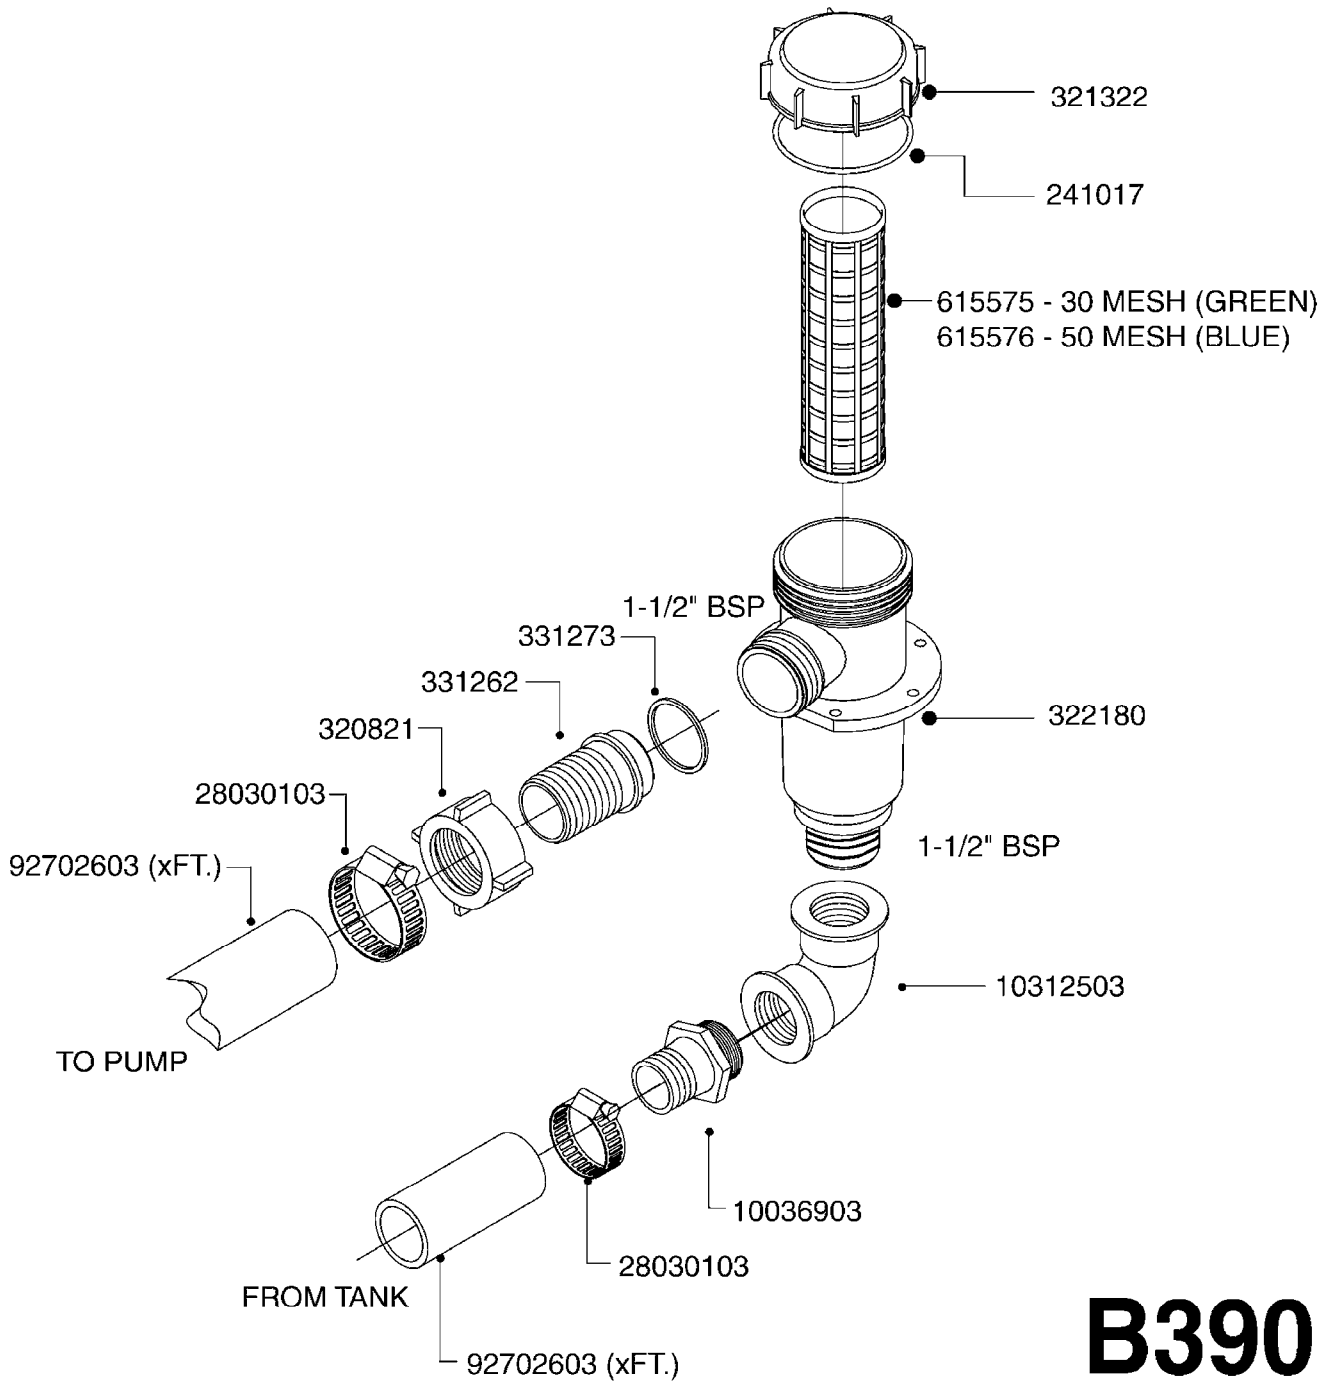

B390

SUCTION FILTER CENTRIFUGAL
B390-HIN, 08:12:09

Page 1

Date 14.08.2015 11:55

parts-n°	order qty	description
241017	1	O-RING D74,5X3 NITRIL
320821	1	FITT.DK NUT 1-1/2" BSP
321322	1	SCREW CAP F. S80 X 4
322180	1	SUCT.FILLER HOUSING W.1-1/2BSP
331262	1	FITT.DK HB 1-1/2" F. 1-1/2"NUT
331273	1	O-RING D44/D38X2 F.1-1/2"
615575	1	FILTER F.TOP SUCT.30 MESH GRN.
615576	1	FILTER F.TOP SUCT.50 MESH BLUE
10036903	1	FITT.PO.HB 1.50X1.50 IMB1212
10312503	1	FITT.PO.EL 1.5X1.5 FEMALE
28030103	1	CLAMP HOSE GEAR P5/4-S1.5"6724
92702603	1	HOSE PVC SUCT GRAY 1-1/2"