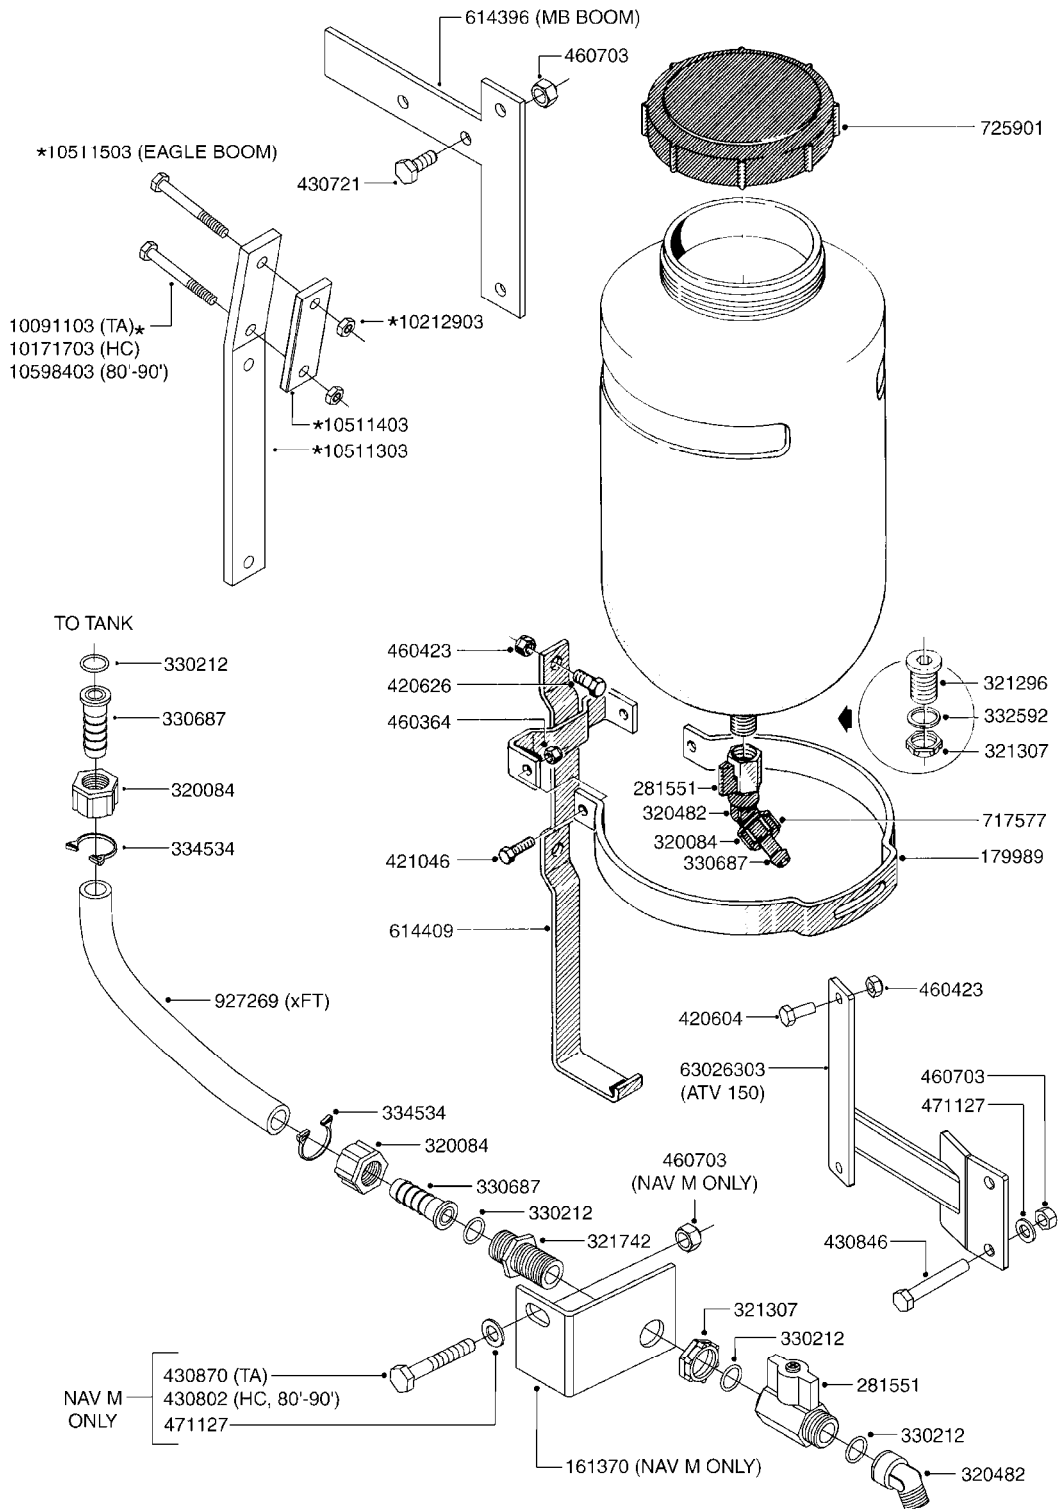

CLEAN WATER TANK
G110-HIN, 26:06:06

COMPLETE TANK ASSY : 722072

G110

CLEAN WATER TANK
G110-HIN, 26:06:06

Page 1

Date 14.08.2015 11:55

parts-n°	order qty	description
161370	1	BKT.CLEAN WATER BOTT. VALVE
179989	1	BRKT. F. 3 GAL. TANK
281551	1	BALL VALVE 1/2"
320084	1	FITT.DK NUT 1/2" BSP
320482	1	FITT.DK ELB. 1/2" BSP 60 DEG.
321296	1	FITT.DK BULKHEAD 1/2" BSP SING
321307	1	FITT.DK NUT 1/2" BSP JAMB
321742	1	FITT.DK BULKHEAD 1/2' BSP
330212	1	O-RING D19/D14X2.4 F.1/2"NUT
330687	1	FITT.DK HB 1/2" F. 1/2" NUT
332592	1	O-RING D26/D20X3
334534	1	CLAMP HOSE PLASTIC 1/2"
420604	1	BOLT HEX 8.8 DEL M10X25 FT DIN933
420626	1	BOLT HEX 8.8 DEL M10X20 FT
421046	1	BOLT HEX 8.8 DEL M8X25 FT A2 DIN933
430721	1	BOLT HEX 8.8 DEL M12X40 FT
430802	1	BOLT HEX 8.8 DEL M12X75
430846	1	BOLT HEX 8.8 DEL M12X80
430870	1	BOLT HEX 8.8 DEL M12X55 FT
460364	1	NUT HEX M8 GALV.
460423	1	NUT HEX M10X1.5 LOCK
460703	1	NUT HEX M12X1.75 LOCK DIN985
471127	1	WASHER D24/D13X2.5 STAINLESS
614396	1	CLEAN WATER BRACKET MB
614409	1	BRACKET FOR FOAM MARKER
717577	1	VALVE F.CLEAN WATER TANK
722072	1	CLEAN WATER TANK W FRAME & TAP
725901	1	LID F.WATER BOTTLE VENTED
927269	1	HOSE R X PVC X 1/2 X 0012"
10091103	1	BOLT HEX 3/8 NC GR.2 03.00'
10171703	1	BOLT HEX 3/8 NC GR.2 03.50"
10212903	1	NUT HEX NC (NYLON LOCK) 3/8"
10511303	1	FLATBAR L350/17DEG.CLEAN WATER
10511403	1	FLATBAR 104MM CLEAN WATER
10511503	1	BKT.CLEAN WATER MOUNT EAGLE
10598403	1	BOLT HEX HCS3/8-16 X 4 Z 5
63026303	1	CLEAN WATER TANK BRKT, ATV