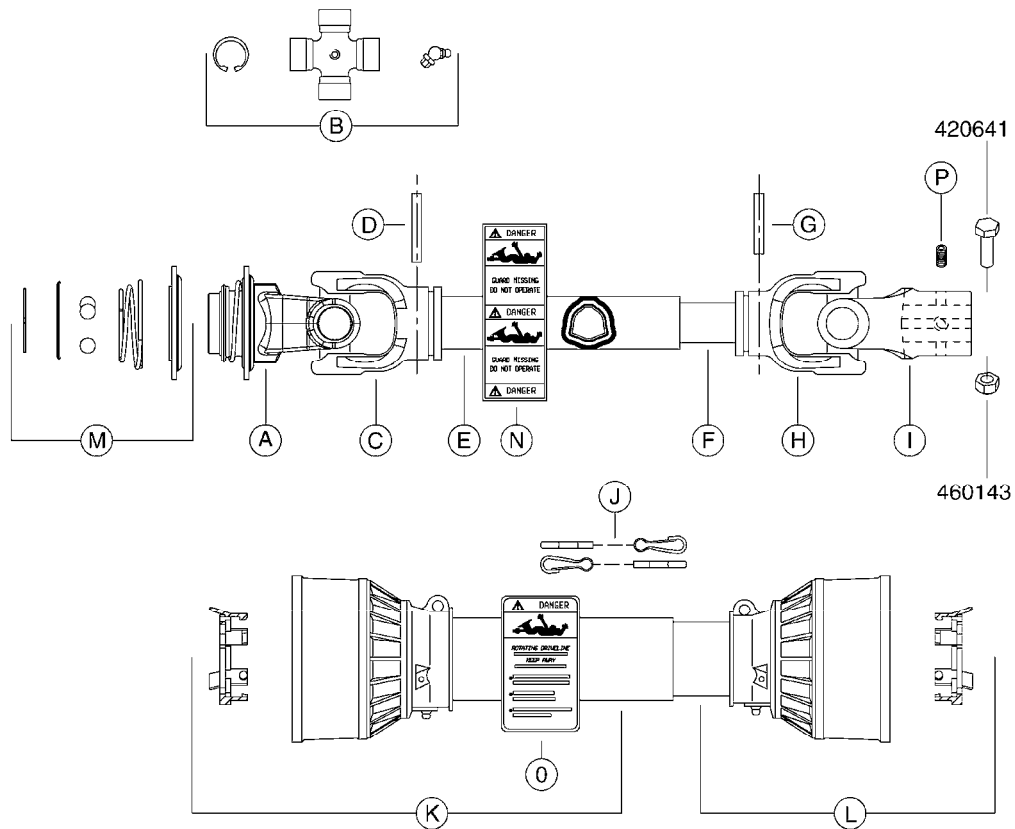

* Supplier changed in 2011 - see page A560 for "AMA" PTO's (yellow and black shields).

A480

PTO SHAFTS - BONDIOLI DIAPH.
A480-HIN, 13:12:11

Page 1

Date 14.08.2015 11:55

parts-n°	order qty	description
284041	1	UNIV. JOINT 27x70mm
289040	1	PTO YOKE 1-3/8" X 6 SPLINE
289041	1	PTO YOKE 1-3/8" X 6 SPLINE
289042	1	UNIV. JOINT 22x54mm
289045	1	UNIV. JOINT 30.2x79.4mm
289049	1	PTO SHIELD COMPLETE F.829446
289050	1	PTO SHIELD COMPLETE F.829445
829445	1	PTO 1-3/8/6X1-3/8/6X810M AXIAL
829446	1	PTO SHAFT LE-SPV + LP ZE-P540
829480	1	PTO 1-3/8/21 x 1-3/8/21x1210MM
829482	1	PTO 1-3/8/6X25MM X 600MM 1202
829483	1	PTO 1-3/8/6X30MM x 610MM 1302
829484	1	PTO 1-3/8/6X1-3/8/6X575MM 361
829486	1	PTO 1-3/8/6X30MM X870MM 1302
829487	1	PTO 1-3/8/6X1-3/8/6X870MM 361
829490	1	PTO 1-3/8/6X30MM 1320MM 1302
829491	1	PTO 1-3/8/6X1' 610/913MM 9016
829502	1	PTO 1-3/8/6x1210/1745
28005200	1	PTO YOKE 1-3/8" X 21 SPLINE
28005400	1	PTO YOKE 1-3/8" X 6 SPLINE
28005800	1	PTO YOKE 1-3/8" X 21 SPLINE
28006000	1	PTO YOKE D25 CONE 3 DEG.
28006100	1	PTO YOKE D30 CONE 4 DEG.
28006200	1	PTO YOKE 1-3/8" X 6 SPLINE
28006300	1	PTO YOKE D1"
28006700	1	PTO HALF SHAFT - TRACTOR END
28006900	1	PTO HALF SHAFT - TRACTOR END
28007300	1	PTO INNER D1" (NO SHIELD)
28007500	1	PTO INNER D1" (NO SHIELD)
28007800	1	PTO INNER D1" (NO SHIELD)
28008100	1	PTO SHIELD COMPLETE
28008500	1	PTO HALF SHAFT - TRACTOR END
28008600	1	PTO SHIELD ASSY COMPLETE
28009403	1	UNIV. JOINT 27x74.6mm
28015103	1	PTO YOKE 1-3/8"X21 TWST OLD
28015203	1	UNIV. JOINT 23.8x61.3mm
28015303	1	PTO YOKE 1-3/8"X21 BALL COLLAR
28015403	1	PTO OUTER 1-3/8"X21 (NO SHIELD)
28015503	1	PTO INNER 1-3/8"X21 (NO SHIELD)
28015603	1	PTO SHIELD COMPLETE F.28020303
28015703	1	PTO YOKE 1-3/4"X20 SPL OUTER
28015803	1	PTO OUTER 1-3/4"X20 (NO SHIELD)
28015903	1	PTO INNER 1-3/8"X21 (NO SHIELD)
28016003	1	PTO SHIELD COMPLETE F.10465803
28016203	1	PTO OUTER 1-3/8"X6 (SHIELDED)
28016303	1	PTO INNER 1-3/8"X6 (NO SHIELD)
28016703	1	PTO OUTER 1-3/8"X6 (NO SHIELD)
28016803	1	PTO INNER 1-3/8"X6 (NO SHIELD)
28020203	1	PTO 1-3/4/20x1-3/8/21 BP L=860
28020303	1	PTO 1-3/8/21 x 1-3/8/21 B&P
28040603	1	PTO YOKE 1-3/8X21SPL BLACK
28040703	1	SAFETY CHAIN F.CV BLACK PTO
28068800	1	PTO YOKE 1-3/8" X 6 SPLINE
28069700	1	UNIV. JOINT STD1 SFT
28072800	1	PTO SHIELD COMPLETE L=1912 SFT
28073000	1	PTO YOKE 1-3/8" X 6 SPLINE