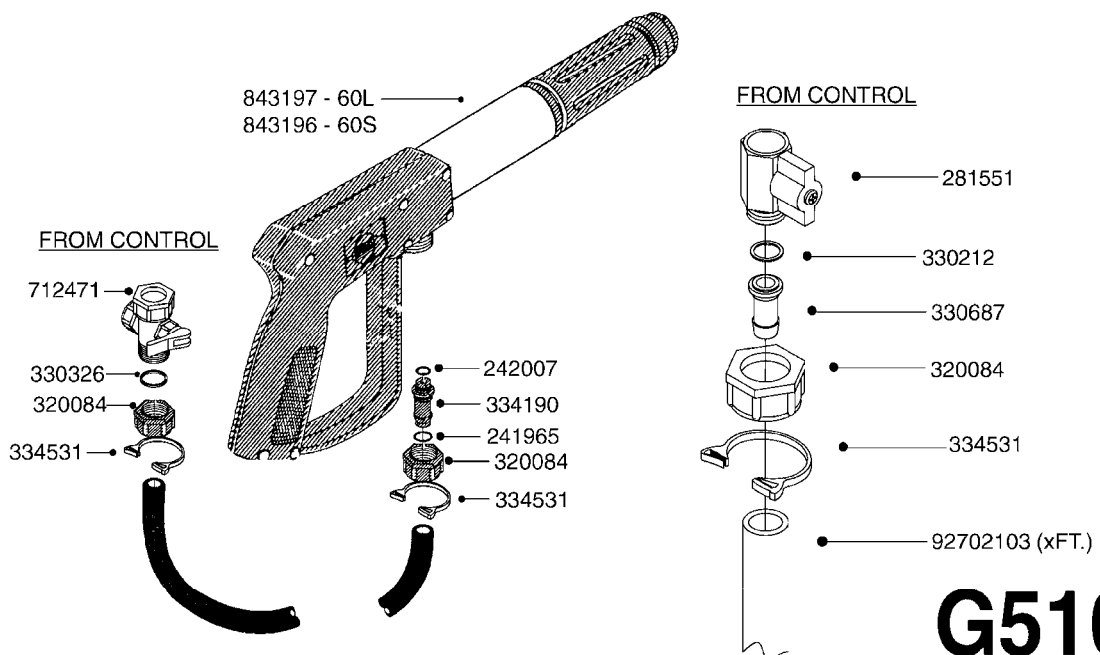

G510

HOSE WRAPS
G510-HIN, 19:05:11

Page 1
Date 14.08.2015 11:55

parts-n°	order qty	description
241965	1	O-RING 12.1 X 1.6
242007	1	O-RING D9.1X1.6
281551	1	BALL VALVE 1/2"
320084	1	FITT.DK NUT 1/2" BSP
330212	1	O-RING D19/D14X2.4 F.1/2"NUT
330326	1	O-RING D30/D24X2 F.1"NUT
330687	1	FITT.DK HB 1/2" F. 1/2" NUT
334190	1	FITT.DK HB 1/2' F. PISTOL 60S
334531	1	CLAMP HOSE PLASTIC 3/4"
636223	1	POST 12 VOLT TR30
712471	1	AGITATION VALVE ASSY. ON/OFF
843196	1	GUN, MODEL 60S
843197	1	HANDGUN KIT TYPE 60 LONG
10013403	1	BOLT HEX 3/8-16X1 1/4 HCS Z5
10013503	1	NUT HEX NC 3/8"
10178903	1	WRAP HOSE SIDE MOUNT PLATE
10179003	1	WRAP HOSE BOTTOM PLATE MOUNT
10179403	1	WRAP WELDMENT FOR HI101789
10179503	1	WRAP WELDMENT FOR HI101790
10225603	1	BKT.FOR HOSE WRAP MOUNT NL NK
10225703	1	WRAP HOSE BDL.BOTTOM PLATE
92702103	1	HOSE R X1/2" X300PSI WP X0012"