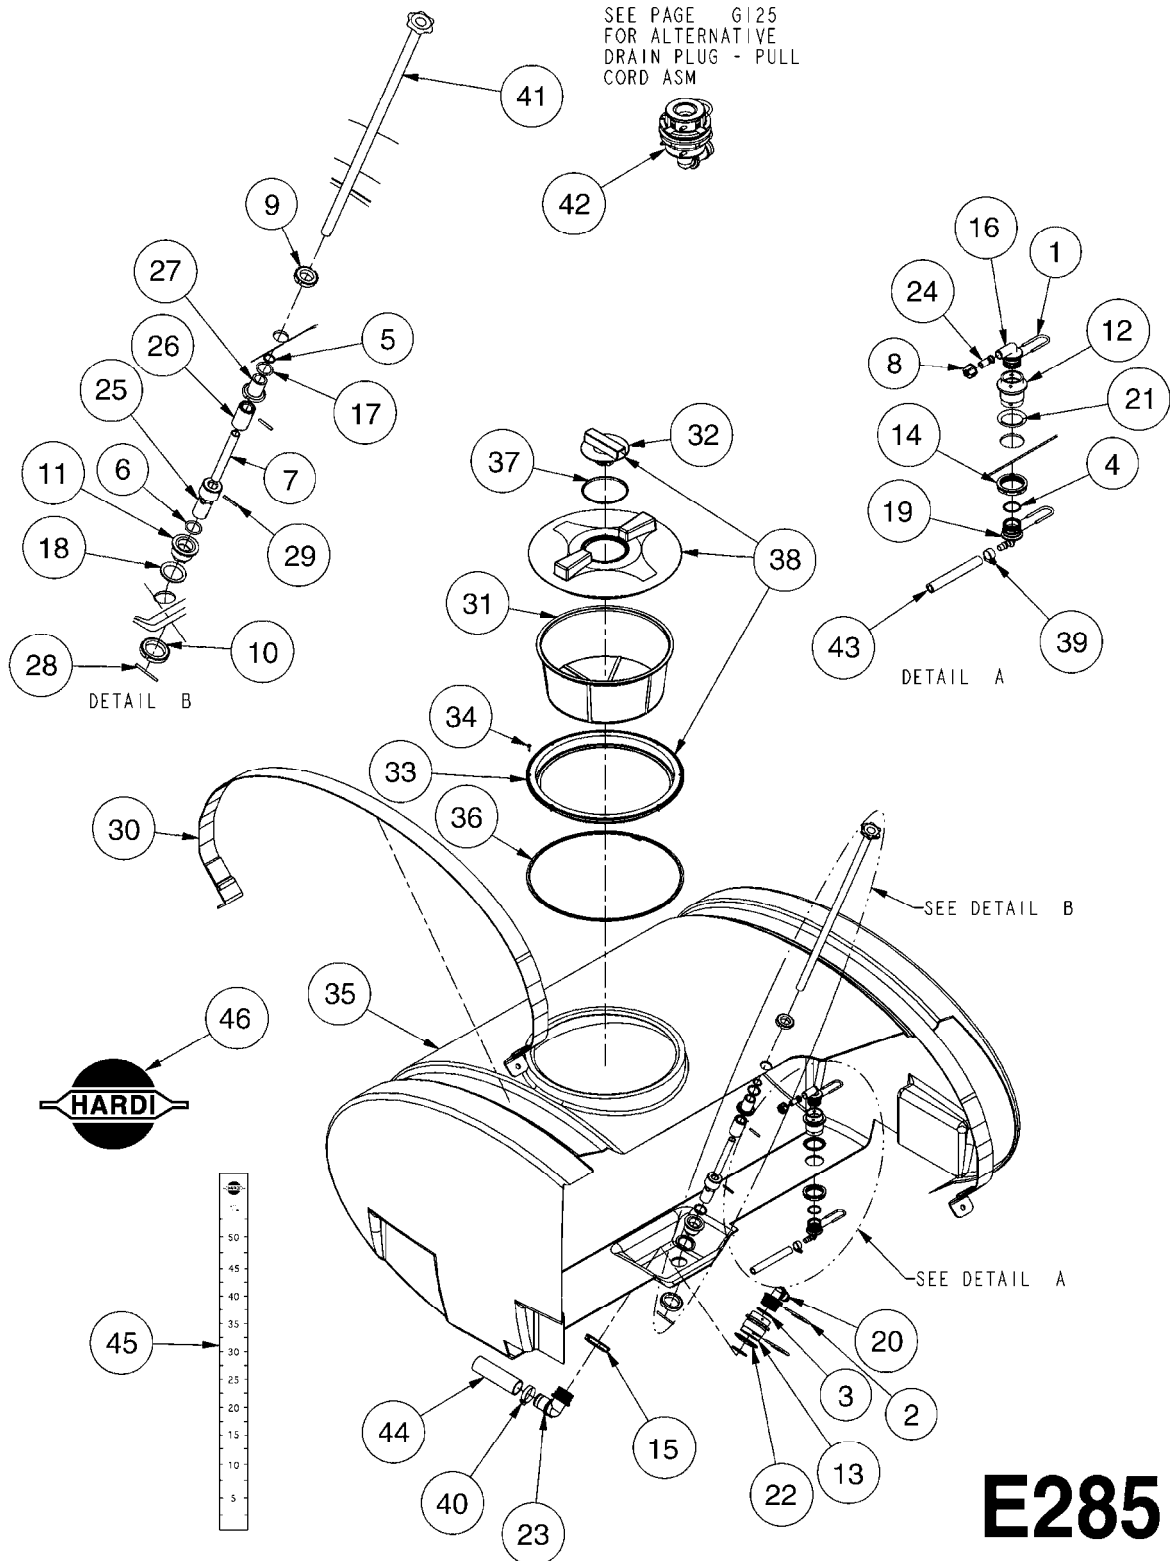

TANK PASTURE 300/550
E285-HIN, 13:12:06

Page 1
Date 14.08.2015 11:55

Pos.	parts-n°	order qty	description
1	145995	1	FITT.DK S-53 FORK
2	145996	1	FITT.DK S-67 FORK
3	241973	1	O-RING 44.2 x 3.0 (use-242353)
4	242109	1	O-RING D32.2x3.0 (USE 242354)
5	242179	1	O-RING D23.0 X 3.0 NITRL
6	242543	1	O-RING D38/D30X4 VITON
7	251923	1	HOSE HIFLEX L=150MM
8	320084	1	FITT.DK NUT 1/2" BSP
9	320471	1	FITT.DK NUT 1" BSP JAMB
10	320795	1	FITT.DK NUT 1-1/2" BSP JAMB
11	321333	1	FITT.DK BULK 1-1/2" X 1"F BSP
12	322103	1	FITT.DK S-53 BULKHEAD
13	322104	1	FITT.DK S-67 BULKHEAD
14	322107	1	FITT.DK S-53 BULKHEAD NUT
15	322108	1	FITT.DK S-67 BULKHEAD NUT
16	322110	1	FITT.DK S-53 ELB. 1/2" BSP
17	332577	1	O-RING D38/D30X4 F.1" PUR.
18	332581	1	GASKET F. 1-1/2" BSP CAPNUT.
19	334239	1	FITT.DK S-53 ELB.1/2"
20	334243	1	FITT.DK S-67 ELB.1"
21	334260	1	GASKET F. S-53 BULKHEAD
22	334261	1	GASKET F. S-67 BULKHEAD
23	334445	1	FITT.DK S-67 ELB.1-1/2"
24	370495	1	NOZZLE INJECTOR 5066-3.0
25	390215	1	DRAIN SCREW 1' SPEC
26	390216	1	CONNECTOR F. HOSE/TUBE DRAIN
27	390878	1	LEAD-IN MACHINED 1"
28	480487	1	PIN M5X60 SLOTTED GALV
29	480719	1	PIN D5 X 36 STAINLESS
30	10002003	1	STRAP F. TR TANK 300 GAL.
30	61000303	1	TANK STRAP 500 GA POST'03(95")
31	10045303	1	FILTER BASKET 16"
32	10052203	1	LID VENT ASSY
33	10052403	1	LID RING THREADED F.TANK
34	10054503	1	SCREW 3/4" SELF TAPPING
35	10062703	1	TANK RAW 300 GAL.84 MODEL
35	351748	1	TANK RAW 500 GAL
36	10064203	1	SET SEALING SPONGE 1 Ft BULK
37	10102203	1	GASKET F.16" LID BREATHER
38	28014203	1	LID ASSY. (3-PC.) 16" ARAG
39	28029803	1	CLAMP HOSE GEAR P1/2" 6708
40	28030103	1	CLAMP HOSE GEAR P5/4-S1.5"6724
41	70003403	1	DRAIN ASSEMBLY TORO 300T
42	72351400	1	DRAIN,S67 TOP
43	92702103	1	HOSE R X1/2" X300PSI WP X0012"
44	92714603	1	HOSE PVC SUCTION X 1.5 X 0012"
45	978057	1	DECAL S/G TANK 500GAL-99
46	97811600	1	DECAL COMPANY 335MM X 210MM