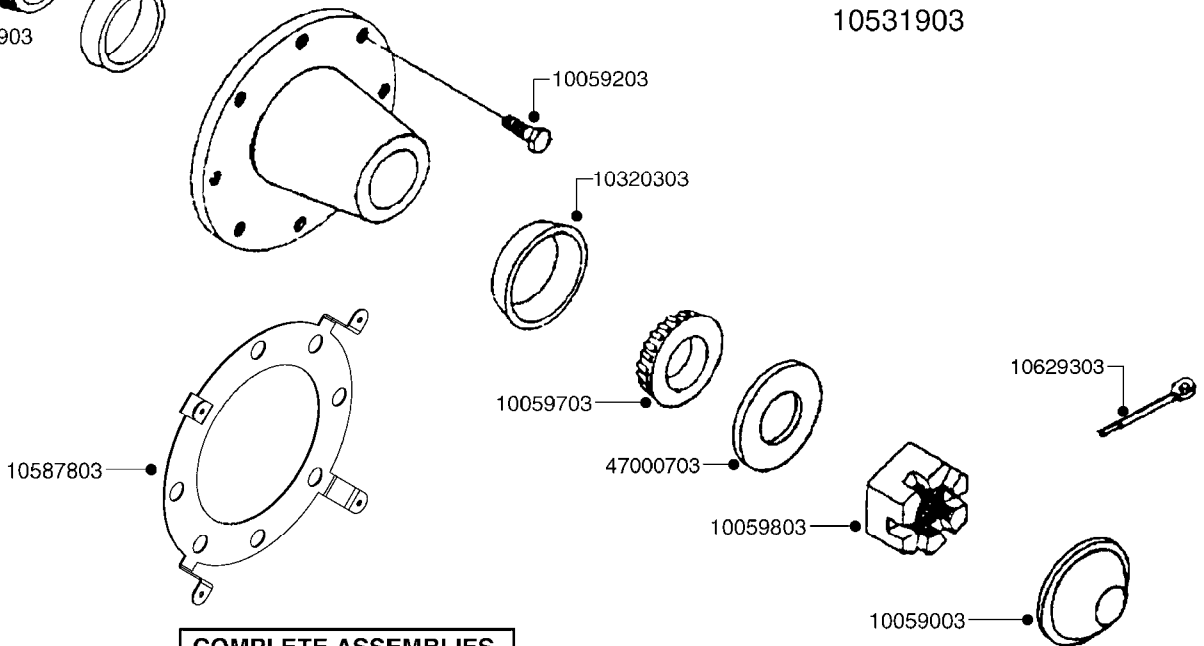

COMPLETE HUB W/BEARINGS:
10531903

**COMPLETE ASSEMBLIES
WHOLEGOODS ITEMS**

F420

HUB ASSEMBLY F.2 1/8" SPINDLE
F420-HIN, 28:11:06

Page 1

Date 14.08.2015 11:55

parts-n°	order qty	description
10058803	1	BEARING INNER CONE A25590
10058903	1	SEAL HUB A5E41
10059003	1	DUST CAP 800/1000 GAL A5C17
10059203	1	BOLT WHEEL 9/16"x1-1/4"UNF 90D
10059703	1	BEARING OUTER CONE A25877
10059803	1	NUT HEX NF 1"
10320203	1	BEARING INNER CUP1000GAL.TR/TA
10320303	1	BEARING OUTER CUP1000GAL.TR/TA
10531903	1	HUB ASSY.COMP.F.2-1/8" SPINDLE
10587803	1	MAG MNT F. SPEED SNS 8 BOLT
10629303	1	PIN, COTTER 7/32" X 1.75" LONG
28020103	1	SPINDLE 2.125 CRS 14" 811
47000703	1	WASHER, SPNDL 1.1" 1.06x2 .19T