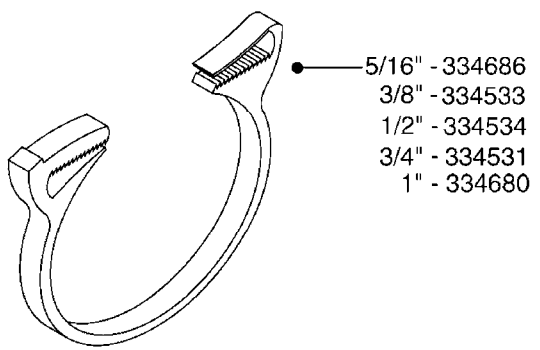

I.D.	PART # (ONE FOOT)	
3/8" 1/2" 3/4" 1" 1-1/4"	92701703 92702103 92703203 92712403 92734403	 <p>RUBBER HOSE SMOOTH, BLACK, TWO BLUE STRIPES</p>
5/16" 3/8" 1/4" 1/2" 3/4"	927281 927284 927268 927269 927270	 <p>PVC HOSE SHINY, BLACK, SMOOTH, TWO WHITE STRIPES</p>
1" 1-1/4" 1-1/2" 2" 2-1/2"	92702403 92738900 92702603 92702703 92702803	 <p>PVC SPIRAL SUCTION HOSE SHINY, RIBBED, GRAY</p>
3/4"	927205	 <p>PVC HOSE CLEAR, SMOOTH</p>
1/2" 3/4"	10631003 927231	 <p>PVC HOSE SMOOTH, CLEAR, REINFORCED WITH WHITE MESH</p>
4mm 6mm 8mm 10mm	927253 RED 927264 RED 927306 BLACK 927330 BLACK	 <p>PVC AIR HOSE SMOOTH</p>

H120

BULK HOSE
H120-HIN, 11:05:10

Page 1
Date 14.08.2015 11:56

parts-n°	order qty	description
927205	1	HOSE R X CLEAR X 3/4 X 0012"
927231	1	HOSE R X PVCX3/4 CLR/BRD 0012"
927253	1	AIR HOSE, DIAMETER 4MM
927264	1	HOSE R X PE D6/D4 X 0012"
927268	1	HOSE R X PVC X 1/4 X 0012"
927269	1	HOSE R X PVC X 1/2 X 0012"
927270	1	HOSE R X PVC X 3/4 X 0012"
927281	1	HOSE R X PVC X 5/16 X 0012"
927284	1	HOSE 3/8 PVC W/ INSERT
927306	1	HOSE R X PE D8/D6 X 0012"BLACK
927330	1	HOSE R X PE D10/D8 X 012"BLACK
10631003	1	HOSE R X CLEAR BRAID.X 1/2 12"
92701703	1	HOSE R X3/8" X300PSI WP X0012"
92702103	1	HOSE R X1/2" X300PSI WP X0012"
92702403	1	HOSE PVC SUCT GRAY 1"
92702603	1	HOSE PVC SUCT GRAY 1-1/2"
92702703	1	HOSE PVC SUCT GRAY 2"
92702803	1	SUGE SLANGE PVC GRÅ 2-1/2"
92703203	1	HOSE R X3/4" X300PSI WP X0012"
92712403	1	HOSE R X1" X300PSI WP X0012"
92734403	1	HOSE R X5/4" X200PSI WP X0012"
92738900	1	HOSE R X PVC X 1-1/4" 0012"

Hose Size	Pressure	Suction	Clamp Code
3/8"	28029803		6706
1/2"	28029803		6706
3/4"	28029903		6712
1"	28030003	28029903	6716
1-1/4"	28030103		6724
1-1/2"		28030103	6724
2"		28030203	235-67
2-1/2"		28030303	235-74
3"		28030403	235-82