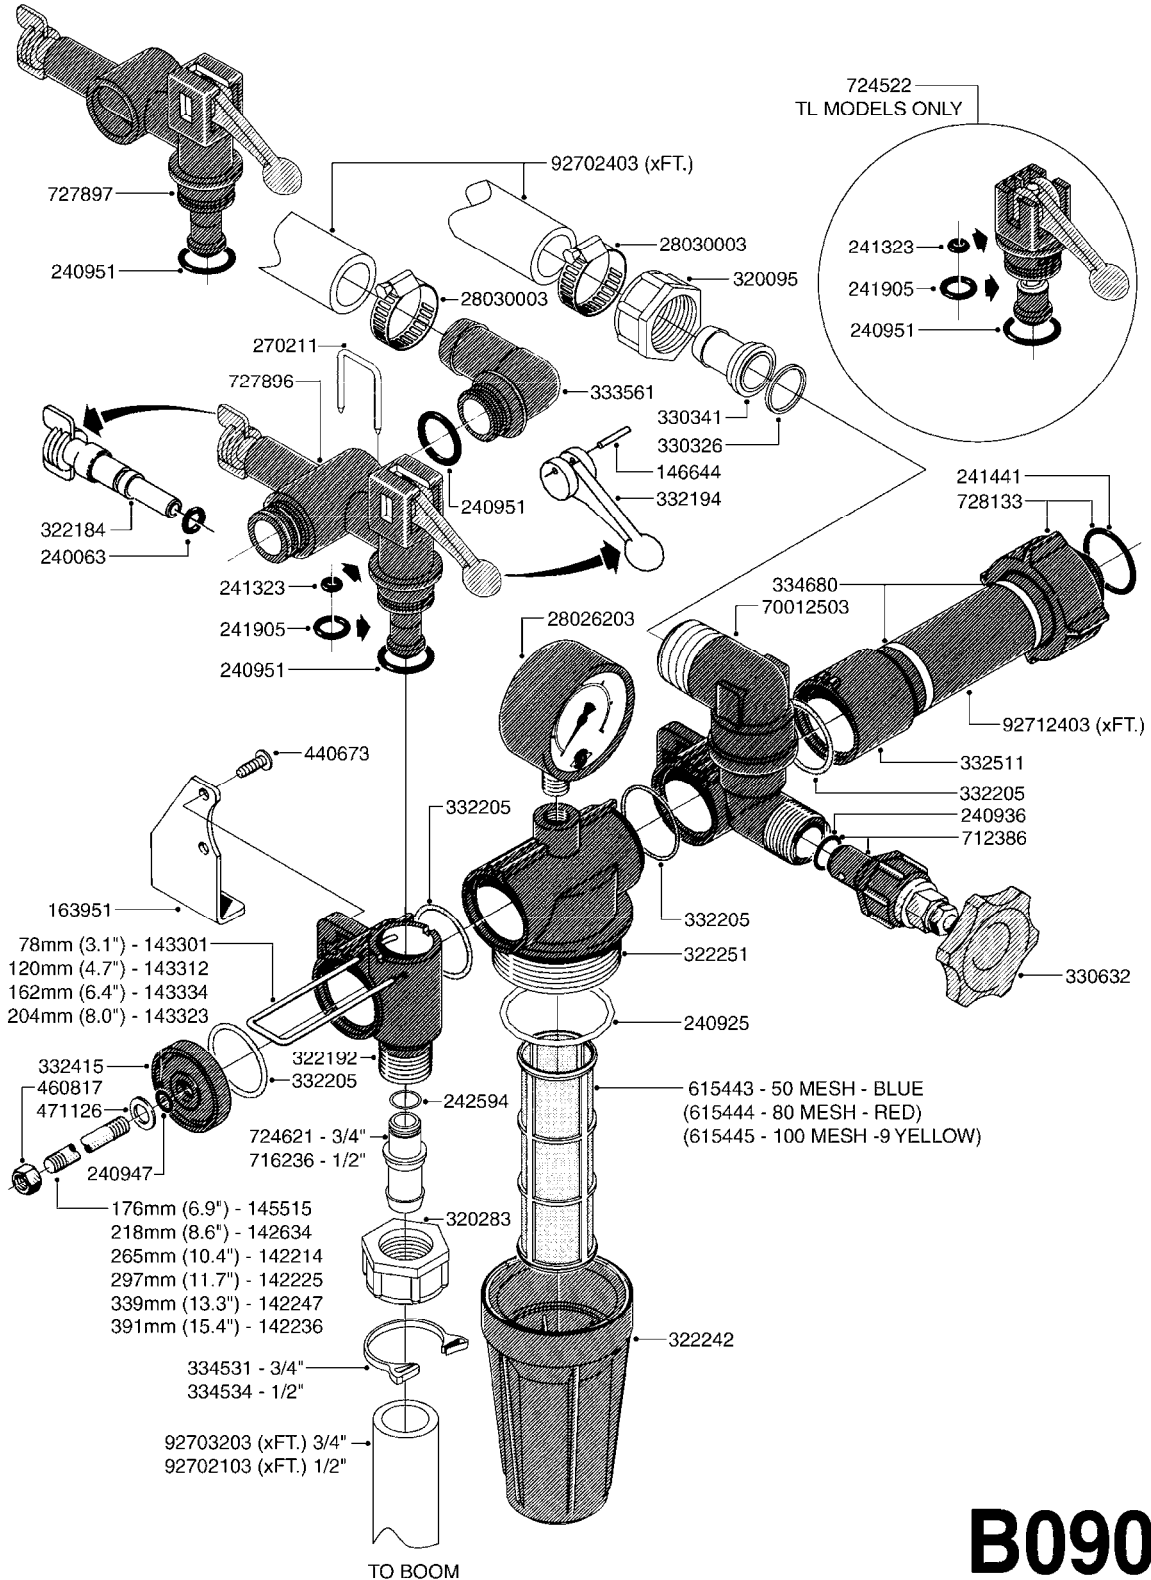

B090

BK-180 BOOM VALVES-MAN.POST 00
B090-HIN, 19:05:11

Page 1
Date 14.08.2015 11:55

parts-n°	order qty	description
142214	1	STUD BOLT - M8X265, 3 SECTION
142225	1	STUD BOLT 8 X 299 - 6 MODULS
142236	1	STUD BOLT 8 X 381 - 8 MODULS
142247	1	STUD BOLT 8 X 341 - 7 MODULS
142634	1	STUD BOLT M8 X 213 - 4 MODULS
143301	1	LOCK CLAMP 78 MM
143312	1	LOCK CLAMP 120 MM
143323	1	LOCK CLAMP 204 MM
143334	1	LOCK CLAMP 162 MM
145515	1	STUD BOLT M8 X 176MM
146644	1	PIN D3X19 STAINLESS
163951	1	MOUNT BRACKET FOR BK180 SECTIO
240063	1	O-RING D14.1/9.3 X 2.4
240925	1	O-RING D49.5X3 NITRIL
240936	1	O-RING D13.3X2.4 NITRIL
240947	1	O-RING D7.3X2.4 NITRIL
240951	1	O-RING D21.2X3 NITRIL
241323	1	O-RING D5.3X2.4 NITRIL
241441	1	O-RING D29.3X3
241905	1	O-RING 12,3X2,4 VITON DKR.1,05
242594	1	O-RING D14 X 1.78 SCH.70-EPDM
270211	1	FITT.DK S25 FORK L=37.5
320095	1	FITT.DK NUT 1" BSP
320283	1	FITT.DK NUT 3/4"BSP
322184	1	SCREW F.ADJUSTING CONST.PRESS.
322192	1	HOUSING F.DISTRIBUTOR
322242	1	FILTER BOWL / IN-LINE
322251	1	HOUSING F.FILTER MOUNT BK/EC
330326	1	O-RING D30/D24X2 F.1"NUT
330341	1	FITT.DK HB 1" F. 1" NUT
330632	1	REGULATING HANDLE
332194	1	DISTRIBUTION HANDLE
332205	1	O-RING D43/39XD2
332415	1	COVER
332511	1	FITT.DK END CAP 1"HB F.BK180
333561	1	FITT.DK ELB.1" EC RETURN
334531	1	CLAMP HOSE PLASTIC 3/4"
334534	1	CLAMP HOSE PLASTIC 1/2"
334680	1	CLAMP HOSE PLASTIC 1"
440673	1	SCREW F.PLASTIC 5X12 SS
460817	1	NUT HEX M8 STAINLESS DIN 934
471126	1	WASHER D16/D8.4X1.6 SS
615443	1	FILTER ELEM.50 MESH BLUE
615444	1	FILTER ELEM.80 MESH RED
615445	1	FILTER ELEM.100 MESH YELLOW
712386	1	PRESSURE REGULATOR COMPL. H-M
716236	1	FITT.DK HB 1/2" ASSY. F. 3/4"
724522	1	DISTR.OVER PART W.OUV PR 83 BK
724621	1	FITT.DK HB 3/4"ASSY F.3/4" NUT
727896	1	HOUSING UPPER F.CONST.PRESS.
727897	1	HOUSING UPPER PART END PC.BK92
728133	1	CONNECTING PART F.BK OPR.UNIT
28026203	1	GAUGE 200PSI/BR,2.5"1/4BSP-BTM
28030003	1	CLAMP HOSE GEAR P1" 6716
70012503	1	HOUSING FOR HARDI-MATIC VALVE
92702103	1	HOSE R X1/2" X300PSI WP X0012"
92702403	1	HOSE PVC SUCT GRAY 1"
92703203	1	HOSE R X3/4" X300PSI WP X0012"
92712403	1	HOSE R X1" X300PSI WP X0012"