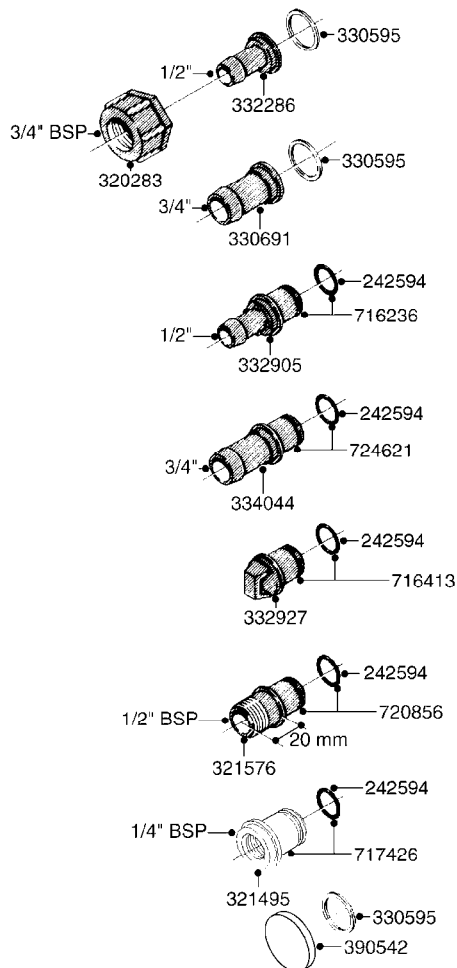

H010

parts-n°	order qty	description
240085	1	O-RING D13,1/8,3X02,4 NITRIL
241441	1	O-RING D29.3X3
242594	1	O-RING D14 X 1.78 SCH.70-EPDM
320084	1	FITT.DK NUT 1/2" BSP
320095	1	FITT.DK NUT 1" BSP
320117	1	FITT.DK CONN.1/2"BSP F. 1" CAP
320187	1	FITT.DK CAP 3/8" BSP BLACK
320283	1	FITT.DK NUT 3/4"BSP
320821	1	FITT.DK NUT 1-1/2" BSP
321495	1	FITT.DK REDUC 1/4'BSP F.3/4'NT
321576	1	FITT.DK CONN 1/2"BSP F.3/4"NUT
330013	1	O-RING D15/D10X2.5 F.3/8"NUT
330212	1	O-RING D19/D14X2.4 F.1/2"NUT
330326	1	O-RING D30/D24X2 F.1"NUT
330341	1	FITT.DK HB 1" F. 1" NUT
330595	1	O-RING D24.6/D20X2.1 -3/4"
330665	1	FITT.DK HB 3/4"F.1" NUT
330676	1	FITT.DK HB 3/8" F. 1/2" NUT
330687	1	FITT.DK HB 1/2" F. 1/2" NUT
330691	1	FITT.DK HB 3/4'F.3/4' NUT
330783	1	FITT.DK HB 3/8"F.3/8" NUT
331262	1	FITT.DK HB 1-1/2" F. 1-1/2"NUT
331273	1	O-RING D44/D38X2 F.1-1/2"
331446	1	FITT.DK HB 1" F.1-1/2" NUT
331807	1	FITT.DK HB 5/16" F.3/8" NUT
332286	1	FITT.DK HB 1/2" F. 3/4" NUT
332905	1	FITT.DK HB 1/2" F. 3/4" CAP
332927	1	PLUG F. NOZZLE TUBE 3/4'
333292	1	FITT.DK HB 1"O'RING F.1-1/2"
333664	1	FITT.DK HB 5/16' F. 1/2' NUT
334044	1	FITT.DK HB 3/4' F. 3/4' CAP
334059	1	FITT.DK EL 1" 110 DEG.F.1-1/2"
334123	1	FITT.DK HB 1-1/4"O-RNG F.1-1/2"
334150	1	FITT.DK HB 1-1/4" 110 F.1-1/2"
390542	1	PLUG WASHER FOR 3/4'CAP NUT
716236	1	FITT.DK HB 1/2" ASSY. F. 3/4"
716413	1	FITT.DK PLUG ASSY. F.NOZ TUBE
717426	1	FITT.DK REDUC 1/4"BSP F.3/4"N
720856	1	FITT.DK 1/2'BSP ASSY.F.3/4'NUT
724621	1	FITT.DK HB 3/4"ASSY F.3/4" NUT