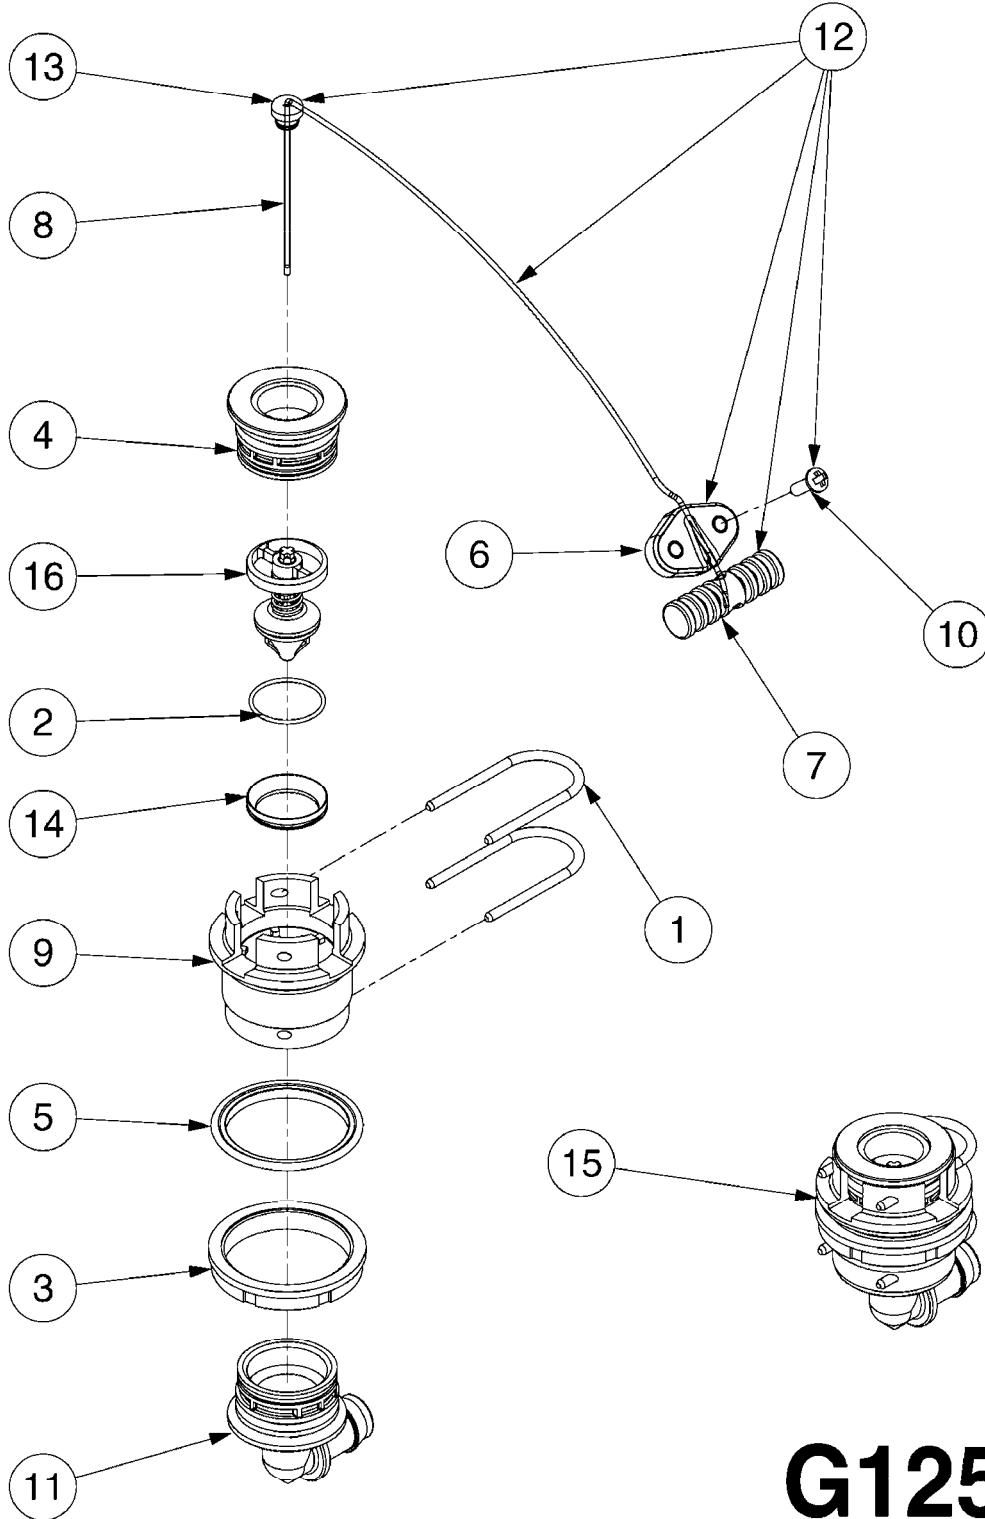

COMPLETE HUB W/BEARINGS:
10531903

**COMPLETE ASSEMBLIES
WHOLEGOODS ITEMS**

F420

HUB ASSEMBLY F.2 1/8" SPINDLE
F420-HIN, 28:11:06

Page 1

Date 14.08.2015 11:55

parts-n°	order qty	description
10058803	1	BEARING INNER CONE A25590
10058903	1	SEAL HUB A5E41
10059003	1	DUST CAP 800/1000 GAL A5C17
10059203	1	BOLT WHEEL 9/16"x1-1/4"UNF 90D
10059703	1	BEARING OUTER CONE A25877
10059803	1	NUT HEX NF 1"
10320203	1	BEARING INNER CUP1000GAL.TR/TA
10320303	1	BEARING OUTER CUP1000GAL.TR/TA
10531903	1	HUB ASSY.COMP.F.2-1/8" SPINDLE
10587803	1	MAG MNT F. SPEED SNS 8 BOLT
10629303	1	PIN, COTTER 7/32" X 1.75" LONG
28020103	1	SPINDLE 2.125 CRS 14" 811
47000703	1	WASHER, SPNDL 1.1" 1.06x2 .19T

G125

DRAIN ASSEMBLY-PULL CORD S67
G125-HIN, 05:04:12

Page 1

Date 14.08.2015 11:55

Pos.	parts-n°	order qty	description
1	145996	1	FITT.DK S-67 FORK
2	242504	1	O-RING D35x2 NITRIL
3	322108	1	FITT.DK S-67 BULKHEAD NUT
4	322132	1	FITT.DK S-67 THREAD INS.1'BSP
5	334261	1	GASKET F. S-67 BULKHEAD
6	334469	1	CLEVIS F.CORD TOP DRAIN ASSY.
7	334472	1	HANDLE FOR TOP DRAIN
8	390982	1	CORD NYLON 4000MM
9	391075	1	DRAIN BULKHEAD ,S-67
10	440392	1	SCREW 6.3 X 25.0 DIN7981C TORX
11	726572	1	FITT.DK S-67 1" ELBOW 90 ASSY.
12	741813	1	PARTS FOR S67 DRAIN
13	14001500	1	GROMMET F.TOP DRAIN CORD
14	14103100	1	SEAT F.CHECK VALVE D40.8 2010
15	72351400	1	DRAIN,S67 TOP
16	72351500	1	PLUNGER/CONE W. ORING S67DRAIN