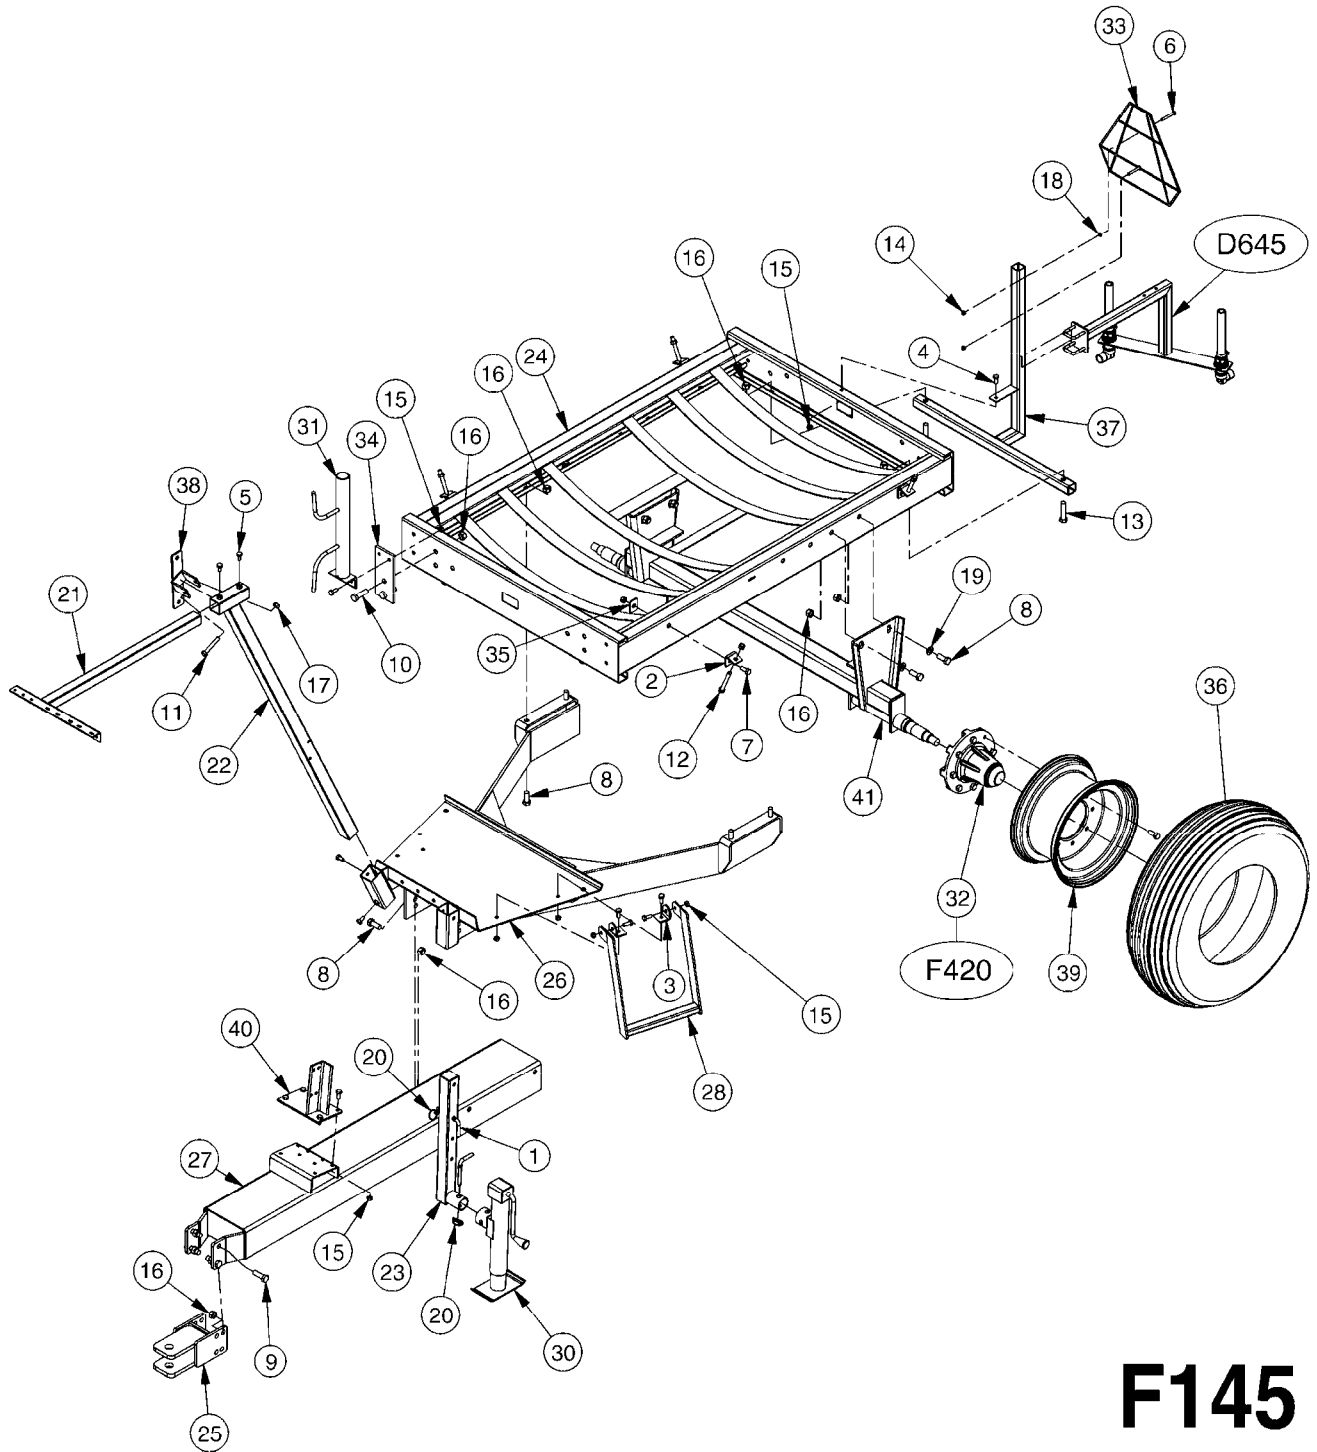

F145

FRAME PASTURE SPRAYER 300/550
F145-HIN, 12:12:06

Page 1

Date 14.08.2015 11:55

Pos.	parts-n°	order qty	description
1	142505	1	LOCKING PAWL 12 X 70MM
2	170185	1	ANGLE BRACKET F. TANKSTRAP
3	194025	1	BRACKET F.STEP HC650
4	420604	1	BOLT HEX 8.8 DEL M10X25 FT DIN933
5	420626	1	BOLT HEX 8.8 DEL M10X20 FT
6	421024	1	BOLT HEX 8.8 DEL M8X60
7	430286	1	BOLT HEX 8.8 DEL M12X30 FT
8	430581	1	BOLT HEX 8.8 DEL M16X40 FT
9	430637	1	BOLT HEX 8.8 DEL M16X50 FT
10	430765	1	BOLT HEX 8.8 DEL M16X55
11	430802	1	BOLT HEX 8.8 DEL M12X75
12	430872	1	BOLT HEX 8.8 DEL M12X100 FT
13	430915	1	BOLT HEX 8.8 DEL M16X70
14	460143	1	NUT HEX M8 LOCK A2 DIN985
15	460423	1	NUT HEX M10X1.5 LOCK
16	460585	1	NUT HEX M16X2 LOCK
17	460703	1	NUT HEX M12X1.75 LOCK DIN985
18	471126	1	WASHER D16/D8.4X1.6 SS
19	471128	1	WASHER D30/D17X3
20	480244	1	PIN SNAP D4.5
21	614388	1	BRACKET FOR OPER. UNIT
22	614458	1	CONTROL POST BK TR/TL300/500
23	614461	1	JACK STAND ATTACHMENT
24	635907	1	FRAME F. TL/TR/ESC 300 PASTURE SPRAYER 300
24	635908	1	FRAME F. TR/ESC 500 PASTURE SPRAYER 550
25	635919	1	TONGUE CLEVIS TR300/500
26	635922	1	PLATFORM & A-FRAME TR300/500
27	635939	1	TONGUE FOR TR/TL300/500 SHORT
28	636027	1	STEP F.PLATFORM HC650
29	10059203	1	BOLT WHEEL 9/16"x1-1/4"UNF 90D
30	10061903	1	JACK F300/500/575 5000LB
31	10179403	1	WRAP WELDMENT FOR HI101789
32	10531903	1	HUB ASSY.COMP.F.2-1/8" SPINDLE
33	10602403	1	SMV SIGN MOUNT KIT
34	16057303	1	PLATE F.HANDGUN MNT.BRKT.F.PS
35	17002800	1	PLATE 5.0X35X50 /D16.2
36	24002103	1	TIRE 11LX15 12-PLY RIB
37	61005003	1	NOZZLE MOUNTING BRACKET PS300 PASTURE SPRAYER 300
37	63022203	1	NOZZLE MOUNTING BRACKET PS500 PASTURE SPRAYER 550
38	61005503	1	BRKT.F.CLEAN WATER TANK PS
39	61005603	1	RIM 15X8 8-BOLT
40	61008803	1	ACE PUMP BRACKET F. 300/500
41	70038003	1	AXLE ASSY. 300/500 PS