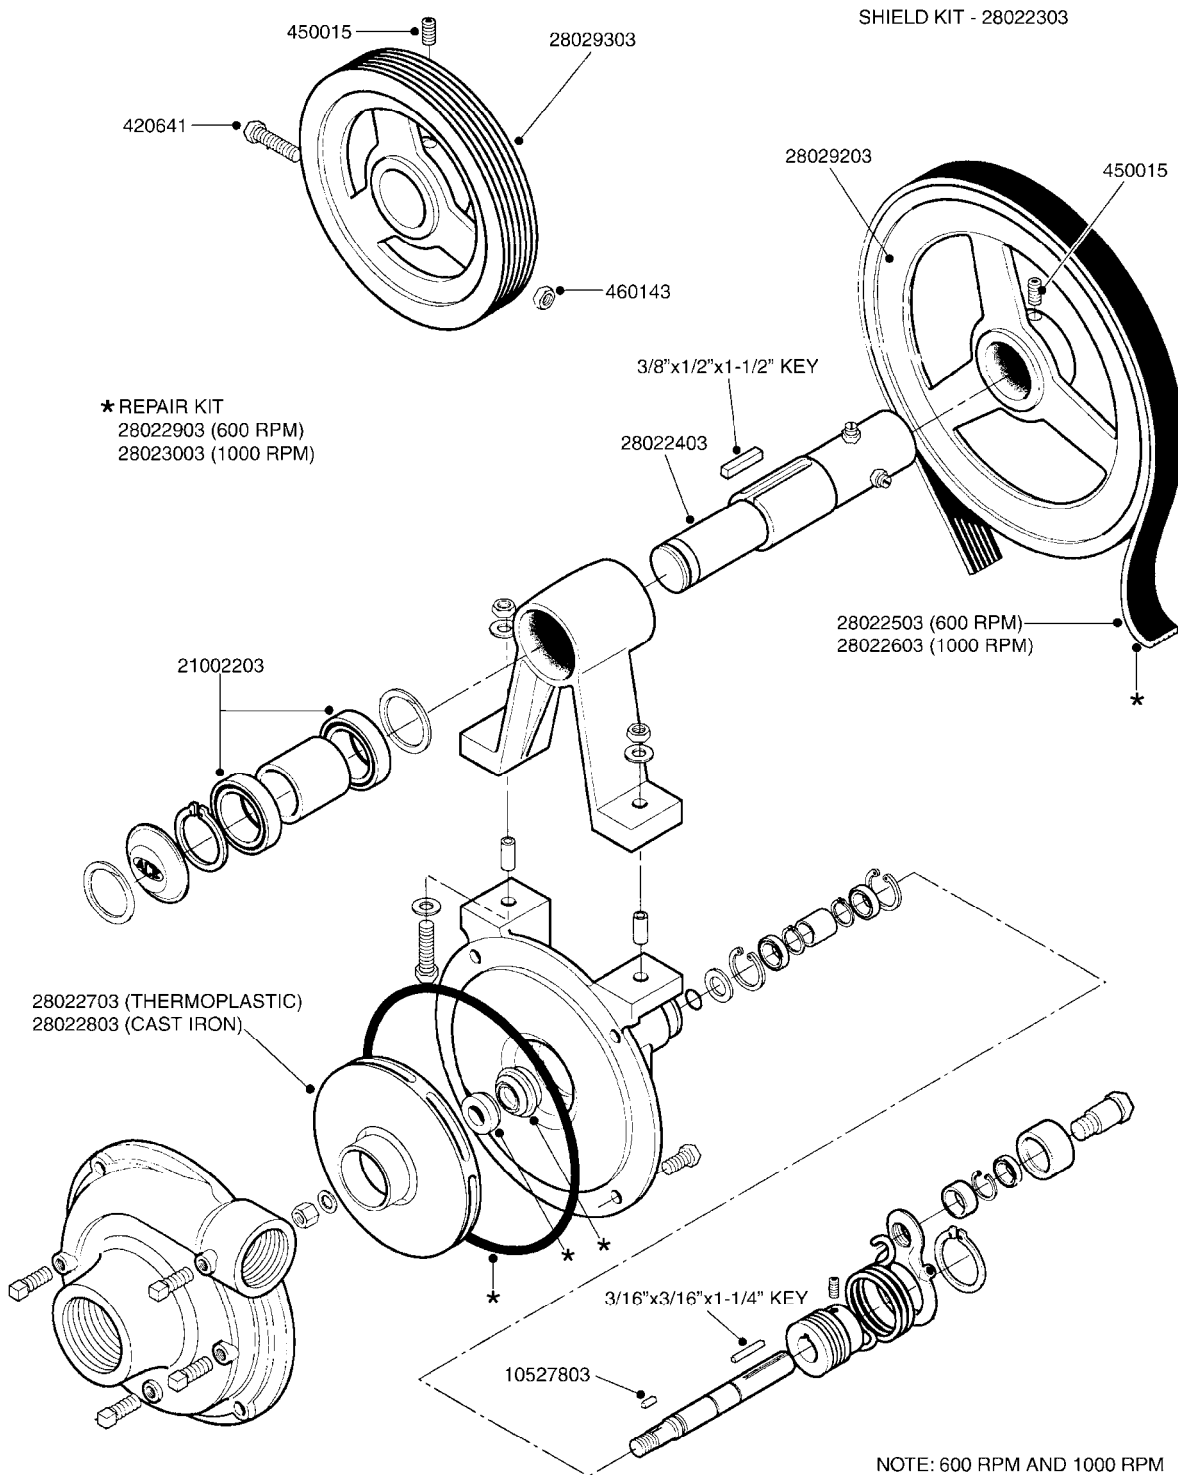

NOTE: 600 RPM AND 1000 RPM
PUMPS HAVE 1" INPUT SHAFT

A431

PUMP - ACE 150 BELT DRIVE
A431-HIN, 20:01:14

Page 1
Date 14.08.2015 11:55

parts-n°	order qty	description
420641	1	BOLT HEX 8.8 DEL M8X35
450015	1	SCREW ALLAN 3/8'X5/8' BLACK
460143	1	NUT HEX M8 LOCK A2 DIN985
10527803	1	KEY 1/8x1/8x1/2'F.ACE PUMP
21002203	1	BEARING, SEALED ACE BELT DRIVE
28022303	1	SHIELD KIT
28022403	1	OUTPUT SHAFT ACE BELT DR PUMP
28022503	1	BELT 600 RPM ACE PUMP
28022603	1	BELT 1000 RPM ACE PUMP
28022703	1	IMPELLER THERMOPLASTIC
28022803	1	IMPELLER CAST IRON
28022903	1	REPAIR KIT 600 RPM
28023003	1	REPAIR KIT 1000 RPM
28029203	1	11.6"P.D.X2"BORE PULLEY 600RPM
28029303	1	7.9"P.D.X2"BORE PULLEY 1000RPM