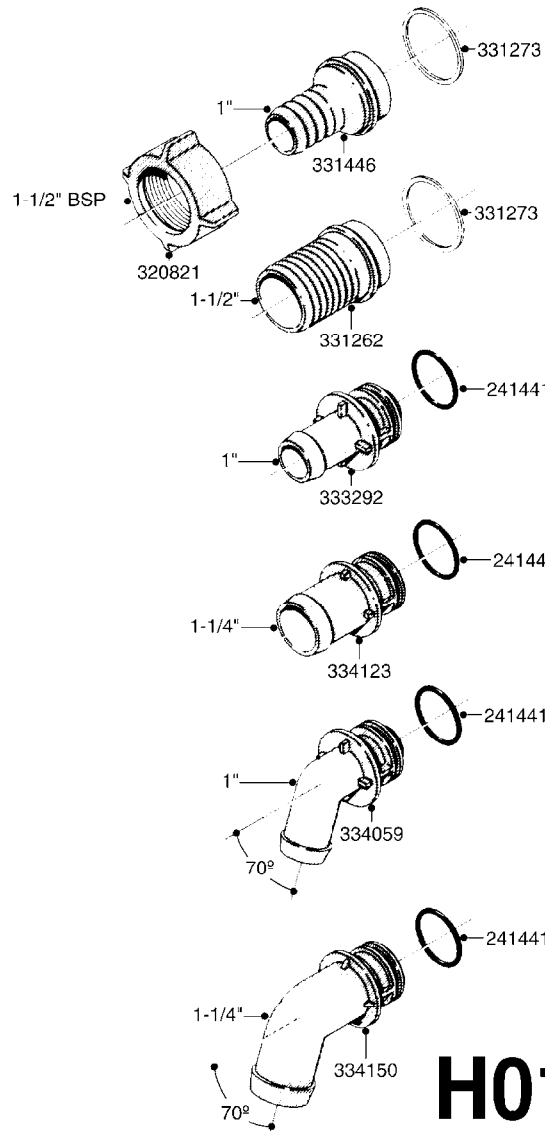

H010

parts-n°	order qty	description
240085	1	O-RING D13,1/8,3X02,4 NITRIL
241441	1	O-RING D29.3X3
242594	1	O-RING D14 X 1.78 SCH.70-EPDM
320084	1	FITT.DK NUT 1/2" BSP
320095	1	FITT.DK NUT 1" BSP
320117	1	FITT.DK CONN.1/2"BSP F. 1" CAP
320187	1	FITT.DK CAP 3/8" BSP BLACK
320283	1	FITT.DK NUT 3/4"BSP
320821	1	FITT.DK NUT 1-1/2" BSP
321495	1	FITT.DK REDUC 1/4'BSP F.3/4'NT
321576	1	FITT.DK CONN 1/2"BSP F.3/4"NUT
330013	1	O-RING D15/D10X2.5 F.3/8"NUT
330212	1	O-RING D19/D14X2.4 F.1/2"NUT
330326	1	O-RING D30/D24X2 F.1"NUT
330341	1	FITT.DK HB 1" F. 1" NUT
330595	1	O-RING D24.6/D20X2.1 -3/4"
330665	1	FITT.DK HB 3/4"F.1" NUT
330676	1	FITT.DK HB 3/8" F. 1/2" NUT
330687	1	FITT.DK HB 1/2" F. 1/2" NUT
330691	1	FITT.DK HB 3/4'F.3/4' NUT
330783	1	FITT.DK HB 3/8"F.3/8" NUT
331262	1	FITT.DK HB 1-1/2" F. 1-1/2"NUT
331273	1	O-RING D44/D38X2 F.1-1/2"
331446	1	FITT.DK HB 1" F.1-1/2" NUT
331807	1	FITT.DK HB 5/16" F.3/8" NUT
332286	1	FITT.DK HB 1/2" F. 3/4" NUT
332905	1	FITT.DK HB 1/2" F. 3/4" CAP
332927	1	PLUG F. NOZZLE TUBE 3/4'
333292	1	FITT.DK HB 1"O'RING F.1-1/2"
333664	1	FITT.DK HB 5/16' F. 1/2' NUT
334044	1	FITT.DK HB 3/4' F. 3/4' CAP
334059	1	FITT.DK EL 1" 110 DEG.F.1-1/2"
334123	1	FITT.DK HB 1-1/4"O-RNG F.1-1/2"
334150	1	FITT.DK HB 1-1/4" 110 F.1-1/2"
390542	1	PLUG WASHER FOR 3/4'CAP NUT
716236	1	FITT.DK HB 1/2" ASSY. F. 3/4"
716413	1	FITT.DK PLUG ASSY. F.NOZ TUBE
717426	1	FITT.DK REDUC 1/4"BSP F.3/4"N
720856	1	FITT.DK 1/2'BSP ASSY.F.3/4'NUT
724621	1	FITT.DK HB 3/4"ASSY F.3/4" NUT