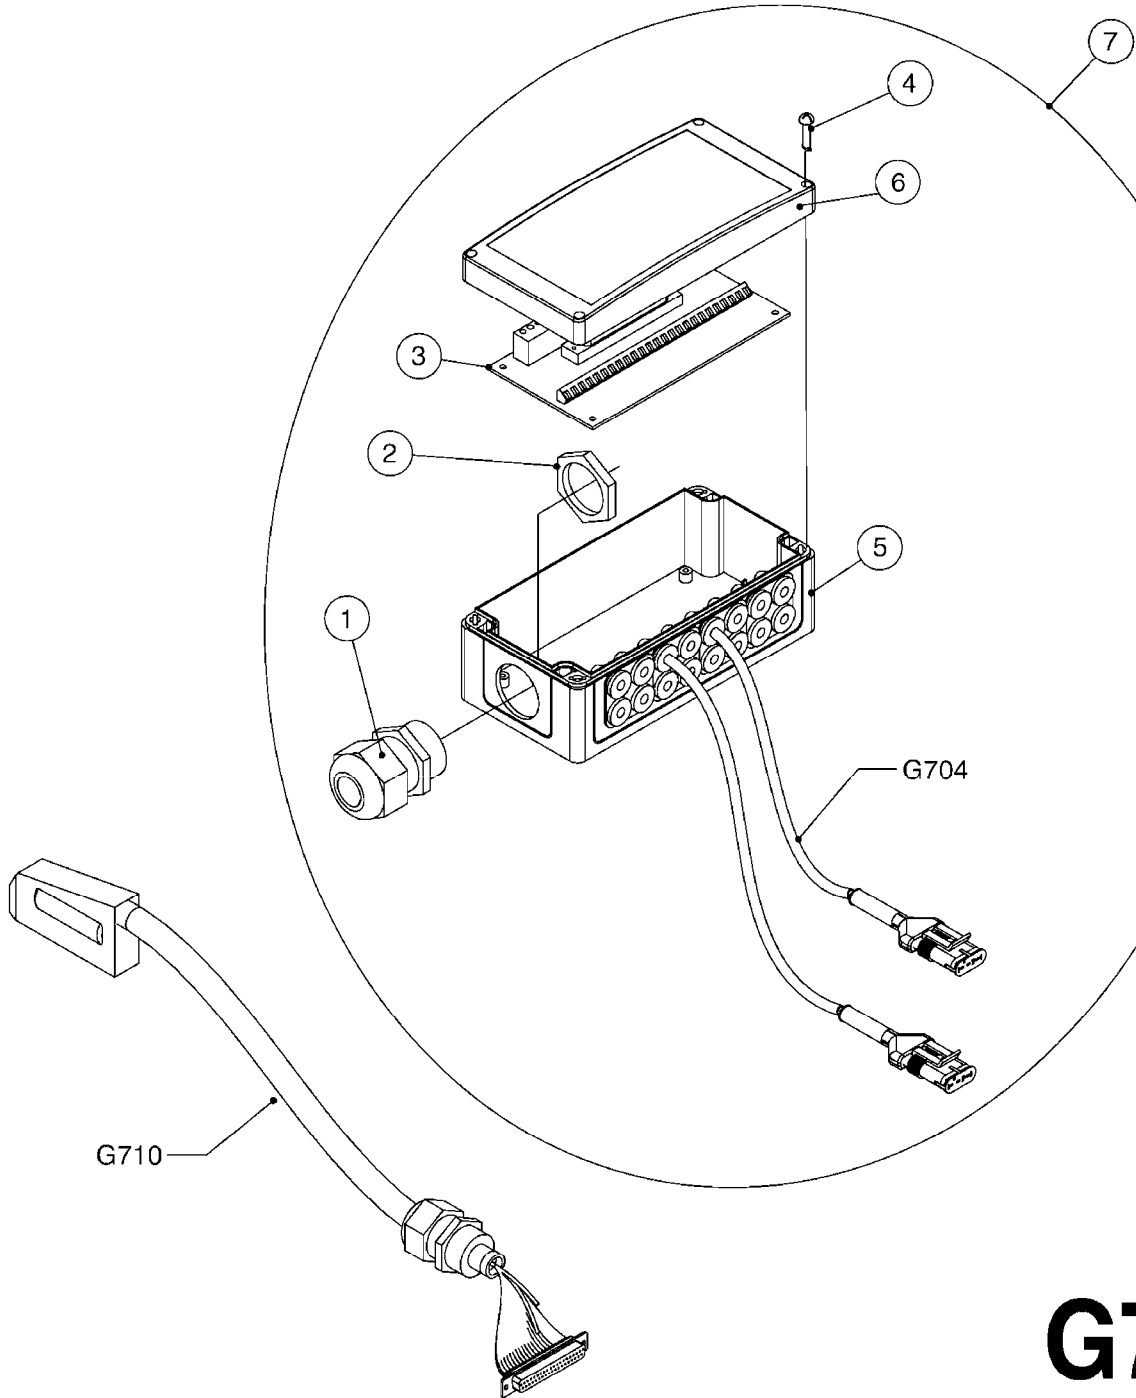

JUNCTION BOX - LIQUID
G705-HIN, 01:12:10

Page 0

Date 06.04.2015 11:38

JUNCTION BOX - LIQUID
G705-HIN, 01:12:10

Page 1

Date 06.04.2015 11:38

Pos.	parts-n°	order qty	description
1	262106	1	BULKHEAD F. CABLE 6.5-14 BLACK
2	262107	1	NUT F. BULKHEAD CABLE BLACK
3	26004800	1	CIRCUIT BD SEC VLV NCM 13SEC 13 SECTION
3	72173900	1	CIRCUIT BD SEC VLV 39PIN 9SEC 9 SECTION
4	28082100	1	SCREW F. BOX LID 1/4" L=20
5	33508700	1	BOX 160X80X40 BLACK 1-HOLE
6	33508800	1	LID 160X80X15 BLK W/SCREWS
7	72115400	1	CONNECTION BOX F. OP. UNIT SV9