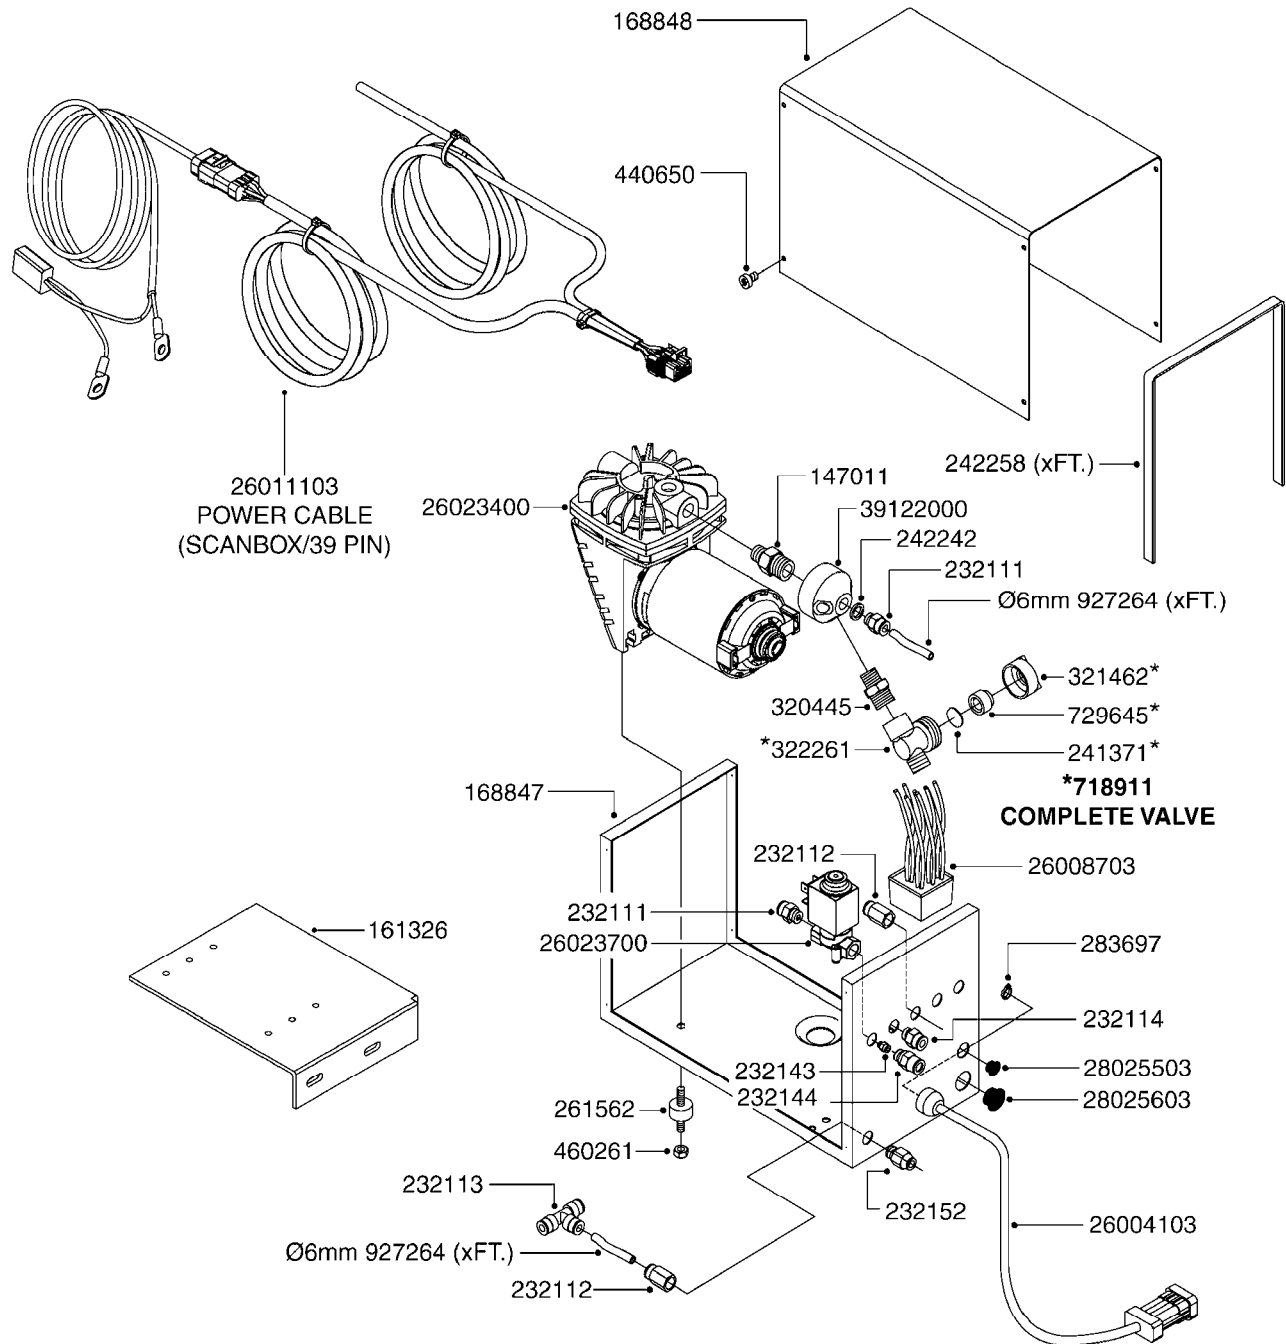

**FOR HOSES AND HOSE
CLAMPS, SEE H120 & H130**

G314

FLUSH SYSTEM - RANGER
G314-HIN, 25:04:11

Page 1

Date 06.04.2015 11:38

Pos.	parts-n°	order qty	description
1	145995	1	FITT.DK S-53 FORK
2	145996	1	FITT.DK S-67 FORK
3	145996	1	FITT.DK S-67 FORK
			S-67 MODELS WITHOUT THREADED CAP (15)
3	145997	1	FITT.DK S-93 FORK
			S-93 MODELS WITH THREADED CAP (15)
4	242351	1	O-RING D69.5X3.0 VITON F.S-93
			S-93 MODELS WITH THREADED CAP (15)
4	242353	1	O-RING D44.2X3.0 VITON F.S-67
			S-67 MODELS WITHOUT THREADED CAP (15)
5	322107	1	FITT.DK S-53 BULKHEAD NUT
6	322108	1	FITT.DK S-67 BULKHEAD NUT
7	322108	1	FITT.DK S-67 BULKHEAD NUT
			S-67 MODELS WITHOUT THREADED CAP (15)
7	322109	1	FITT.DK S-93 BULKHEAD NUT
			S-93 MODELS WITH THREADED CAP (15)
8	322337	1	FITT.DK S-93 ELB.2"BSP 45D
			S-93 MODELS WITH THREADED CAP (15)
8	334250	1	FITT.DK S-67 PLUG
			S-67 MODELS WITHOUT THREADED CAP (15)
9	726463	1	FITT.DK S53 BULKHEAD W/GASKET
10	726464	1	FITT.DK S-67 BULKHEAD W/GASKET
11	726464	1	FITT.DK S-67 BULKHEAD W/GASKET
			S-67 MODELS WITHOUT THREADED CAP (15)
11	726465	1	FITT.DK S-93 BULKHEAD W/GASKET
			S-93 MODELS WITH THREADED CAP (15)
12	726578	1	FITT.DK S53 PLUG WITH O-RING
13	727224	1	FITT.DK S67X90,1.5HB SUCTION
14	10052203	1	LID VENT ASSY
15	10053603	1	FITT. CAPNUT 2"BSP 5601
16	10064203	1	SET SEALING SPONGE 1 Ft BULK
17	10102203	1	GASKET F.16" LID BREATHER
18	10619703	1	SCREW SS #6x3/4' SELF TAPPING
19	10619803	1	LID HOUSING TREADED F. 6'
20	35003903	1	TANK, FLUSH 250L RANGER DK PIG