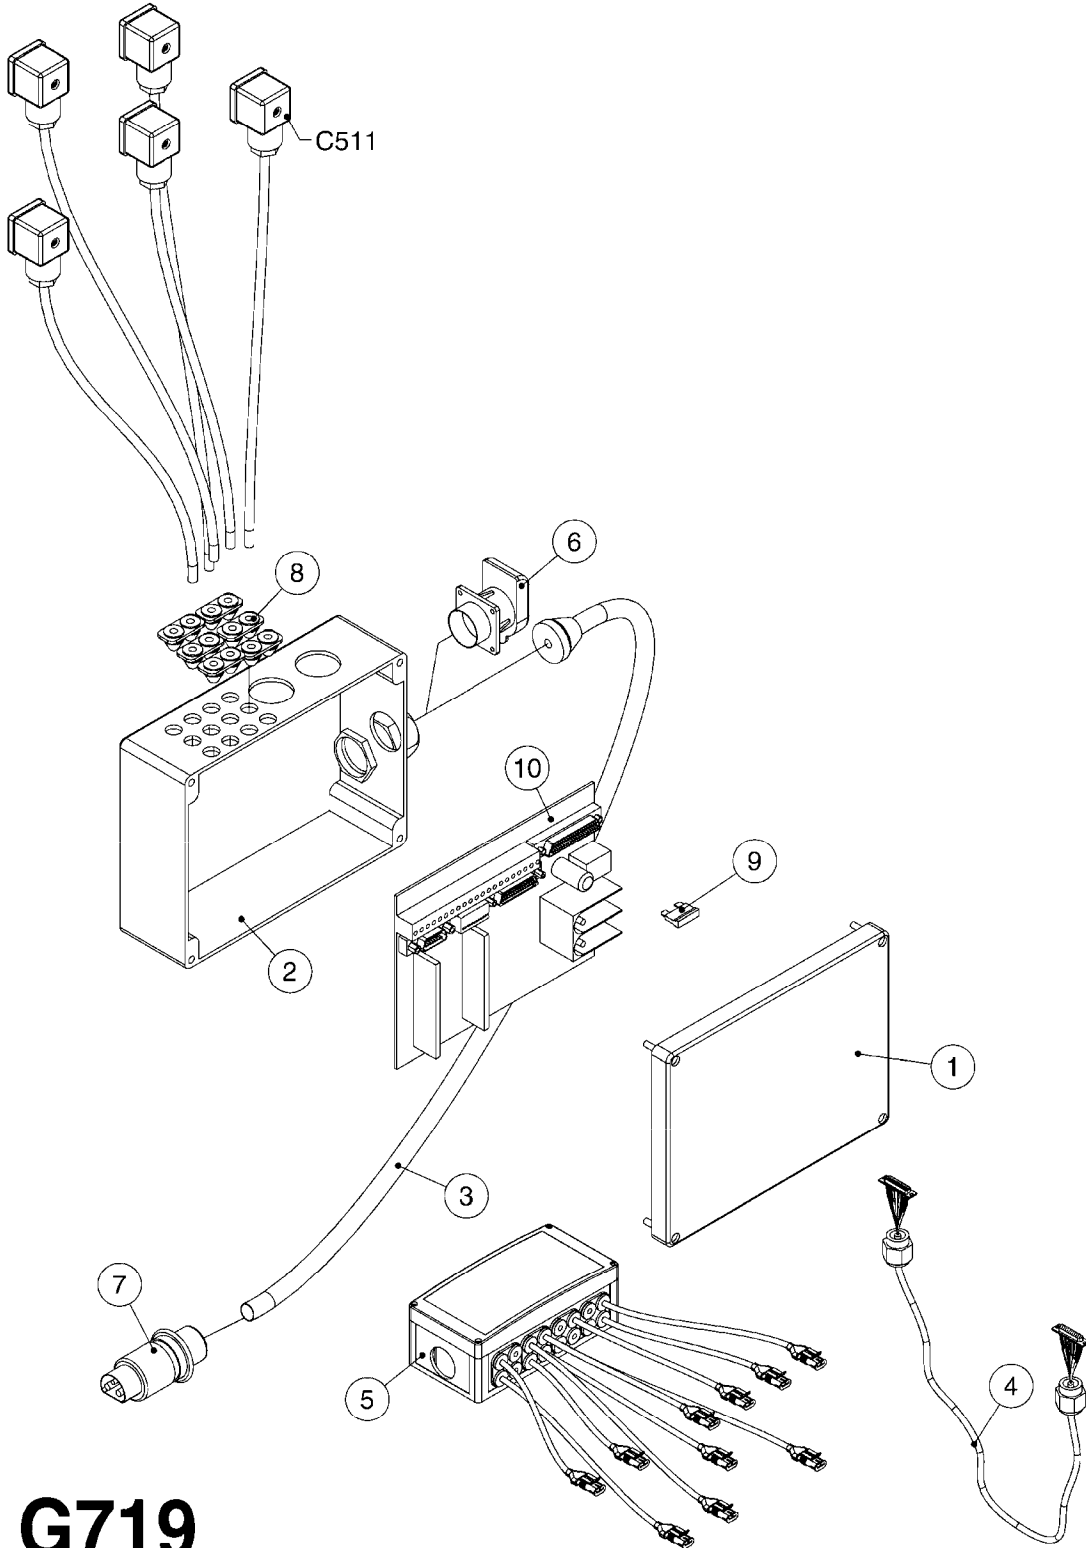

G719

JUNCTION BOXES - HYDRAULIC
G719-HIN, 05:06:12

Page 1
Date 06.04.2015 11:38

Pos.	parts-n°	order qty	description
1	261442	1	LID F.3010/3012 HP BOX
2	391071	1	BOX FOR HY.DAH
3	983070	1	CABLE 2X6MM
4	26016900	1	CABLE DB25M - DB25F L=8.5m
5	26018000	1	HYD JUNCTION BOX SPZ PRE 2012 EAGLE SPC BOOMS
5	26018100	1	HYD. BOX BOOM PCB W/LEADS FOR FORCE/TWIN FORCE BOOMS
5	26018500	1	HYD. BOX BOOM PCB NO LEADS
5	26038300	1	HYD JUNCTION BOX GENERIC 2012 EAGLE SPC/FORCE BOOMS
6	28048000	1	PLUG 3-POL DIN 9680 FEM.CHASS
7	28048100	1	PLUG 3-POL DIN 9680 MALE SPRAY
8	28048200	1	WIRE GROMET RUBBER 4 HOLE
9	28048500	1	FUSE 10A AUTO
10	72243500	1	DAH INTERFACE PCB MOUNTED