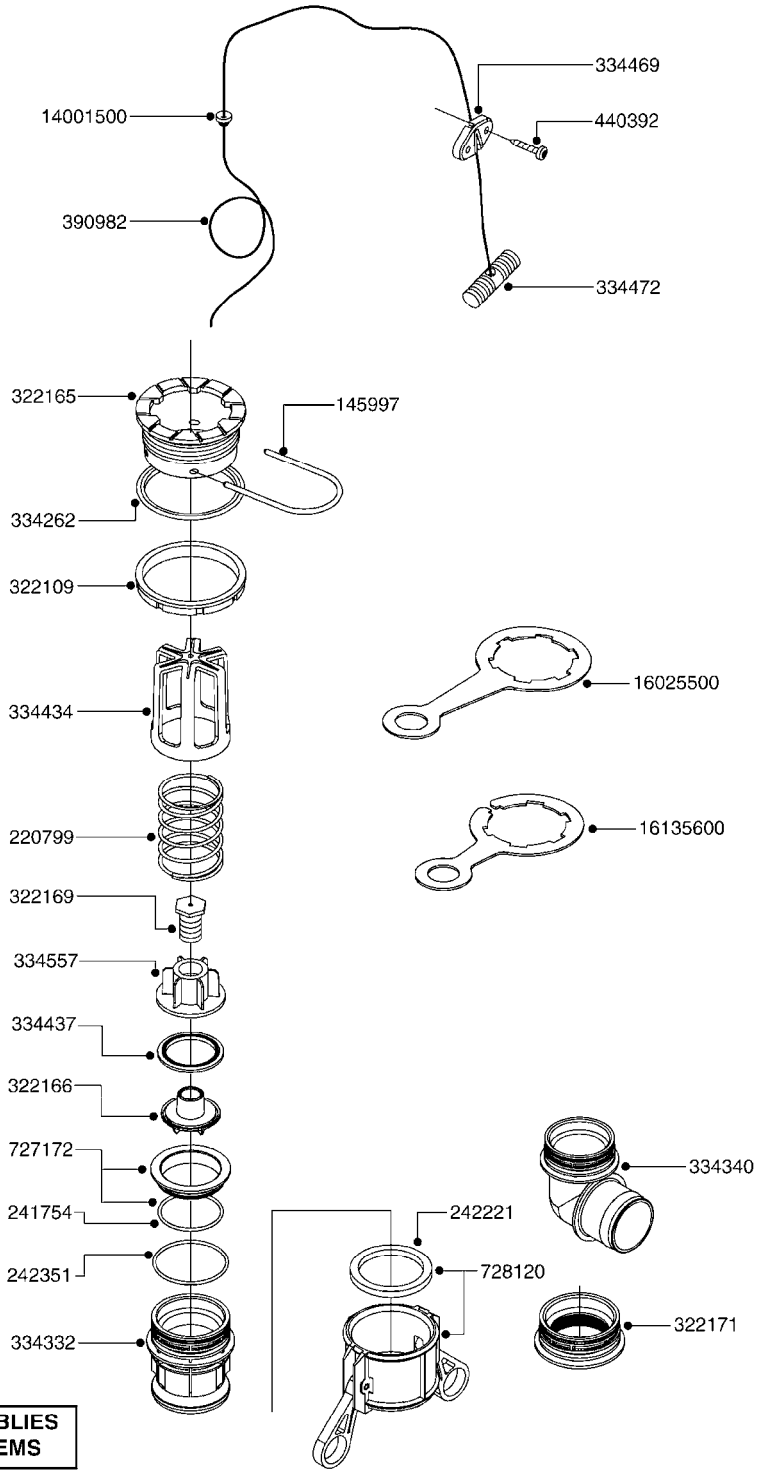

COMPLETE ASSEMBLIES
WHOLEGOODS ITEMS

727617 - COMPLETE ASSEMBLY (2" BSP THREADED FITTING & 126" CORD)
727742 - COMPLETE ASSEMBLY (2-1/2" ELBOW & 157.5" CORD)

G120

DRAIN ASSEMBLY-PULL CORD TYPE
G120-HIN, 05:04:12