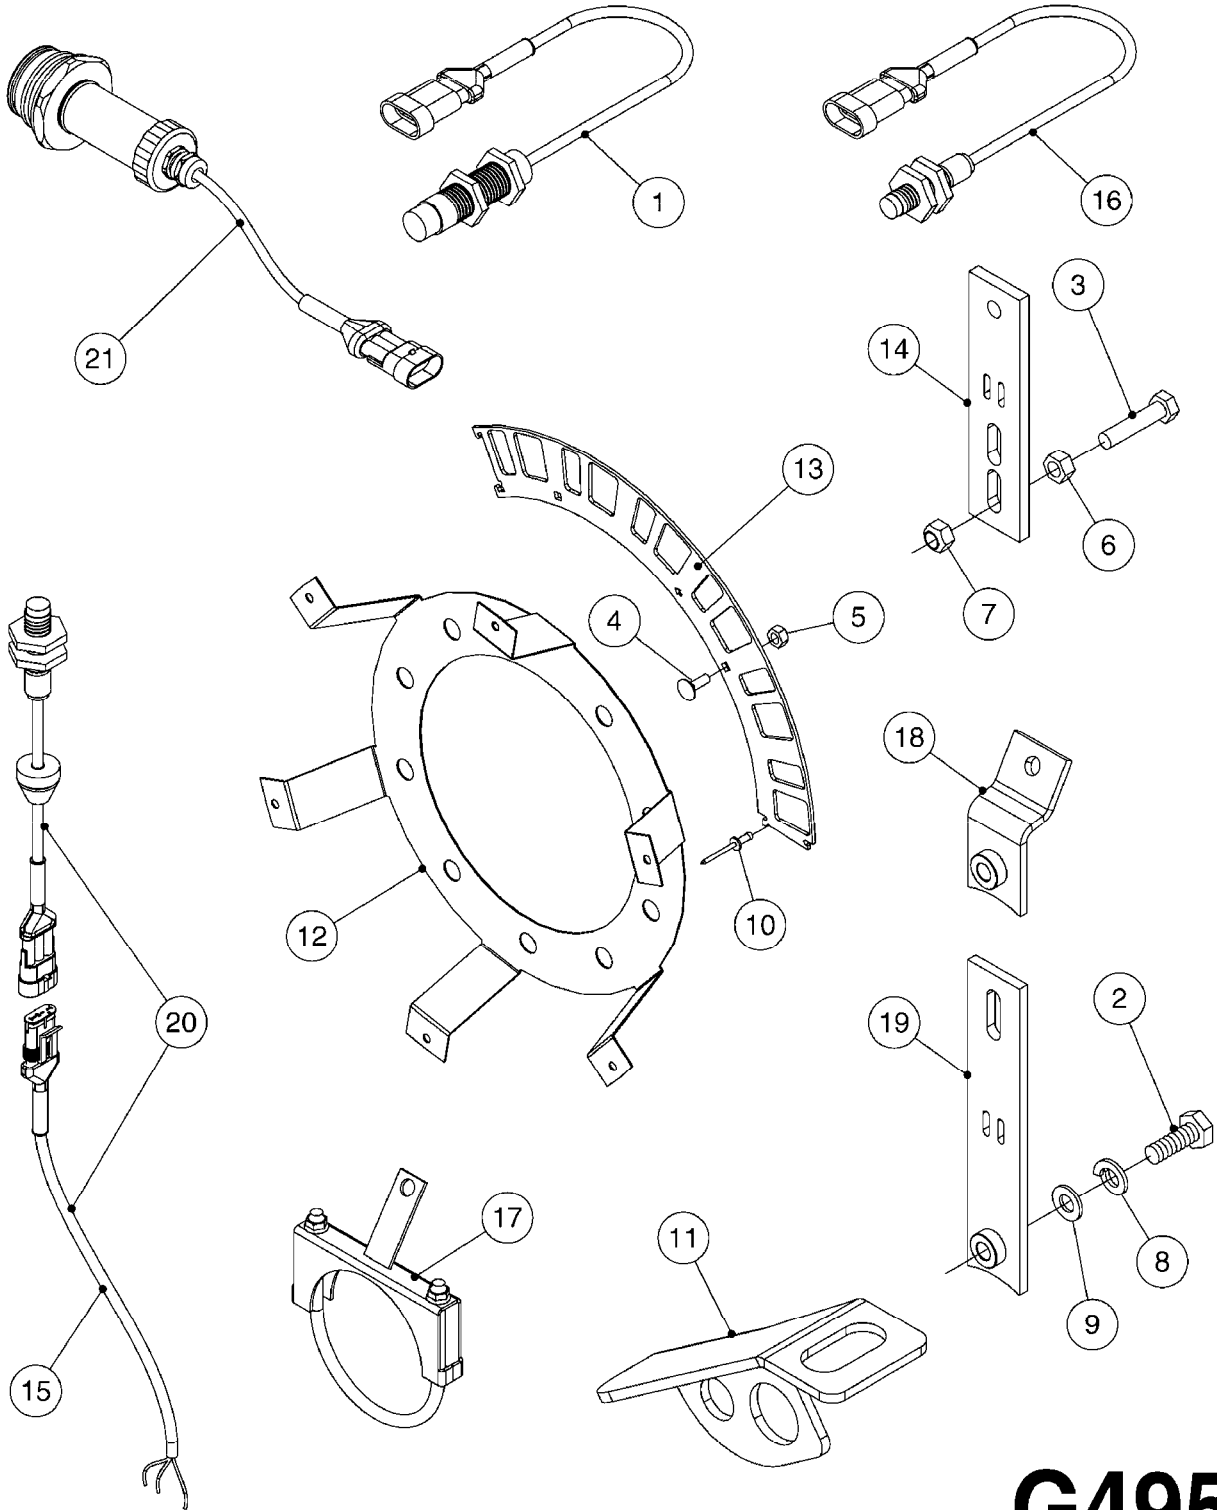

G495

COMMON SENSORS AND BRACKETS
G495-HIN, 20:11:12

Page 1
Date 06.04.2015 11:38

Pos.	parts-n°	order qty	description
1	285855	1	SENSOR INDUCTIVE M18 W/WIRE
2	430286	1	BOLT HEX 8.8 DEL M12X30 FT
3	430870	1	BOLT HEX 8.8 DEL M12X55 FT
4	440695	1	BOLT CARRIAGE M8X25
5	460143	1	NUT HEX M8 LOCK A2 DIN985
6	460386	1	NUT HEX M12X1.75
7	460703	1	NUT HEX M12X1.75 LOCK DIN985
8	470466	1	WASHER D21.1/D12.2X2.5 LOCK
9	471127	1	WASHER D24/D13X2.5 STAINLESS
10	480804	1	RIVET Ø4.8x14.5
11	16020300	1	BRACKET FOR SPEED SENSOR
12	16094703	1	WHEEL SENSOR MT BKT
13	16138203	1	SPEED SENSOR RING NCM 2009 1/3
14	16138403	1	PLATE F. SPEED SENSOR
15	26006100	1	CABLE L = 5.00M, AMP, MALE, 3P
16	28047500	1	SPEED SENSOR HM
17	61000603	1	SPEED SNS MNT CLAMP F/DLS 4.5"
18	61010703	1	SPEED SENSOR BKT NCM NON-S OLD
19	61015803	1	SPEED SENSOR BKT NCM 2010
20	72050100	1	TWIN RPM SENSOR HN
21	72534000	1	TANK LEVEL ELEC SENSOR KIT 9M