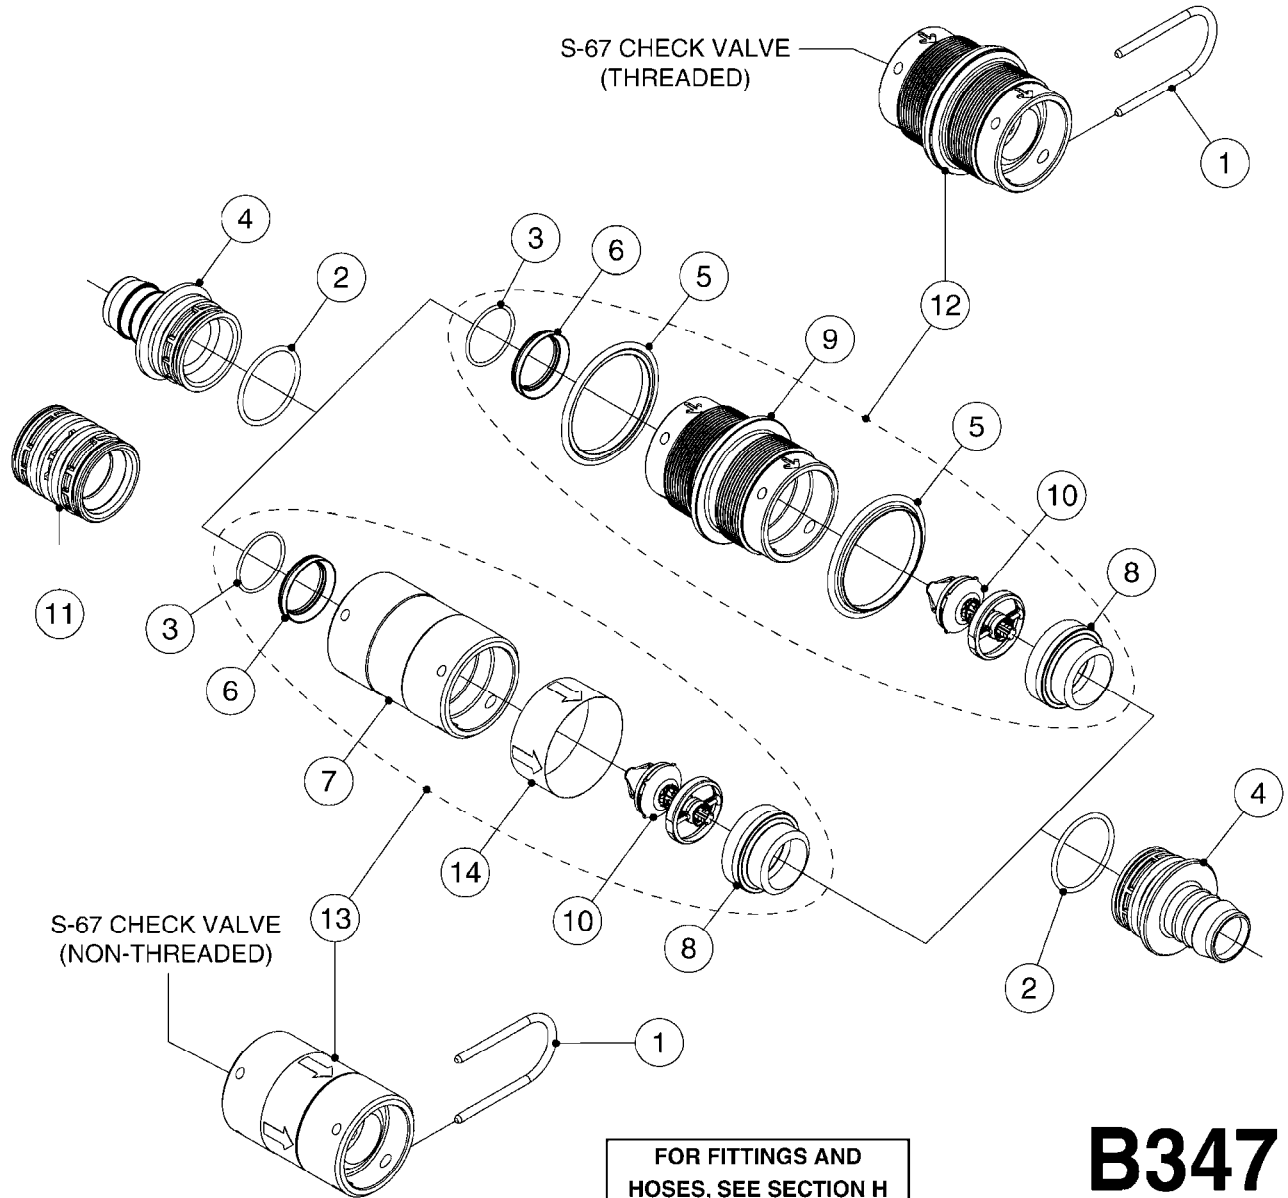

FOR FITTINGS AND
HOSES, SEE SECTION H

B346

CHECK VALVES - S67
B346-HIN, 16:05:12

Page 1

Date 06.04.2015 11:37

Pos.	parts-n°	order qty	description
1	145996	1	FITT.DK S-67 FORK
2	242353	1	O-RING D44.2X3.0 VITON F.S-67
3	242504	1	O-RING D35x2 NITRIL
4	322104	1	FITT.DK S-67 BULKHEAD
5	334231	1	FITT.DK S-67 STR.1'
5	334232	1	FITT.DK S-67 STR.1-1/4'
6	14103100	1	SEAT F.CHECK VALVE D40.8 2010
7	72001803	1	CHCK VLV,S67, 2 X 1" HB COMPLETE IN-LINE CHECK VALVE FOR 1" HOSE
7	72206600	1	CHCK VLV,S67, 2 X 1.25" HB COMPLETE IN-LINE CHECK VALVE FOR 1-1/4" HOSE
8	72089900	1	CHECK VALVE S67 SUBASMBLY.2001
9	97800500	1	DECAL 230X28 BLACK ARROW