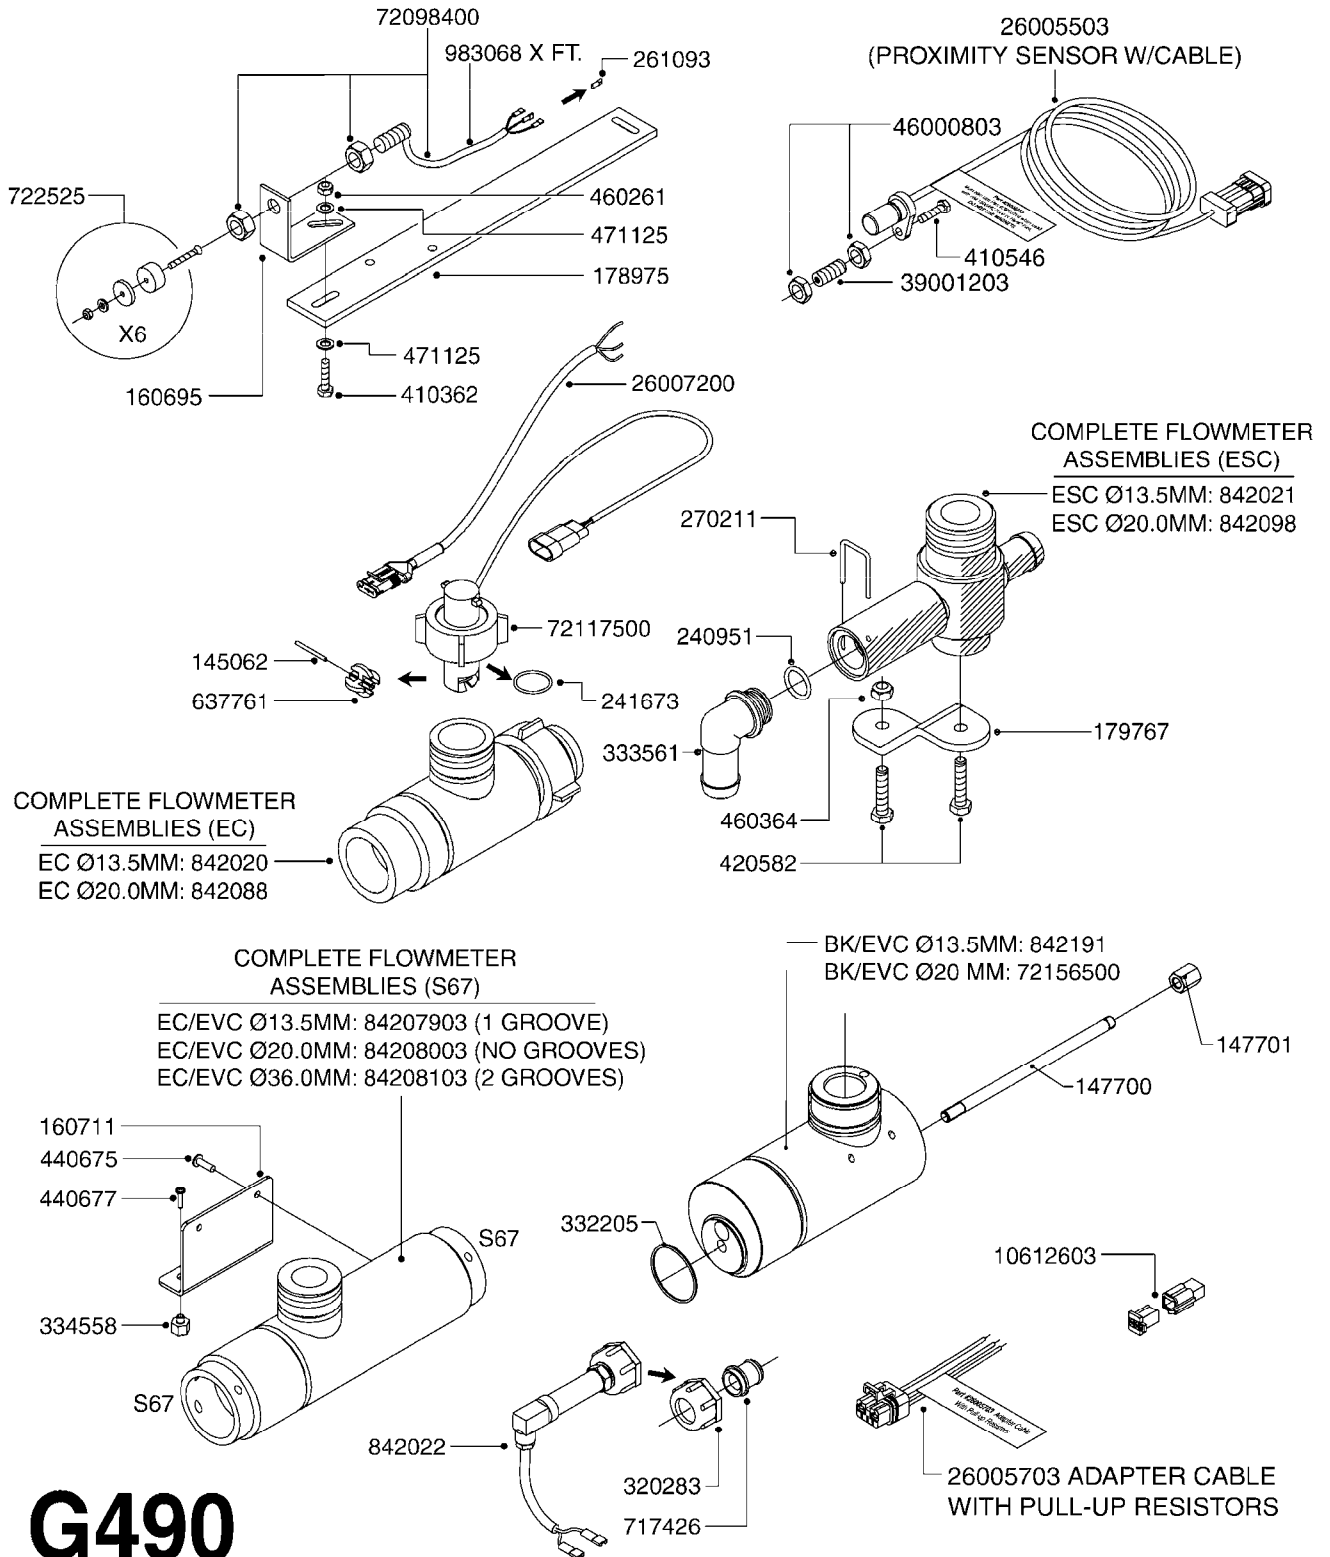

G480

HC 2500/HM1500 DISPLAY/SCANBOX
G480-HIN, 15:11:09

Page 1
Date 06.04.2015 11:38

parts-n°	order qty	description
142516	1	SCREW SET M10 BENT F. LOCKING
161411	1	MT.BRK. HC2500/HM1500 DISPLAY
26018300	1	ADAPTOR 2500 FOR SPRAYBOX II 39-PIN/REPLACES SCANBOX
260363	1	PLUG 2 POLE 12V
260827	1	PLUG F.EC ATTACHMENTS
261060	1	PLUG F.EC ATTACHMENTS
261589	1	FUSE 5 X 20 1.25 AMP
26176203	1	FUSE 5.0A QUICK-ACT.
261933	1	CABLE W/PLUG 2X25 L=71"
261934	1	CABLE W/PLUG 18X0.5MM L=79"
261935	1	SWITCH 2 POLE
261937	1	CIRCUIT BOARD F. SCANBOX
262099	1	PLUG SOCKET 3-POLE 2.5/3
450902	1	BOLT ALLEN HEAD M4 X 16MM
471055	1	WASHER D4.1/7.6 X 0.9
61029900	1	BRACKET FOR HC2500
731613	1	DISPLAY HC2500 NEW
731983	1	DISPLAY HM1500 REFURBISHED
732095	1	DISPLAY HM1500 NEW
732096	1	SCANBOX F.HM1500/HC2500
741580	1	PLUG 3-POLE 2.5/3
978045	1	DECAL QUICK GUIDE 1500/2500
978097	1	DECAL QUICK GUIDE 1500/2500 FR