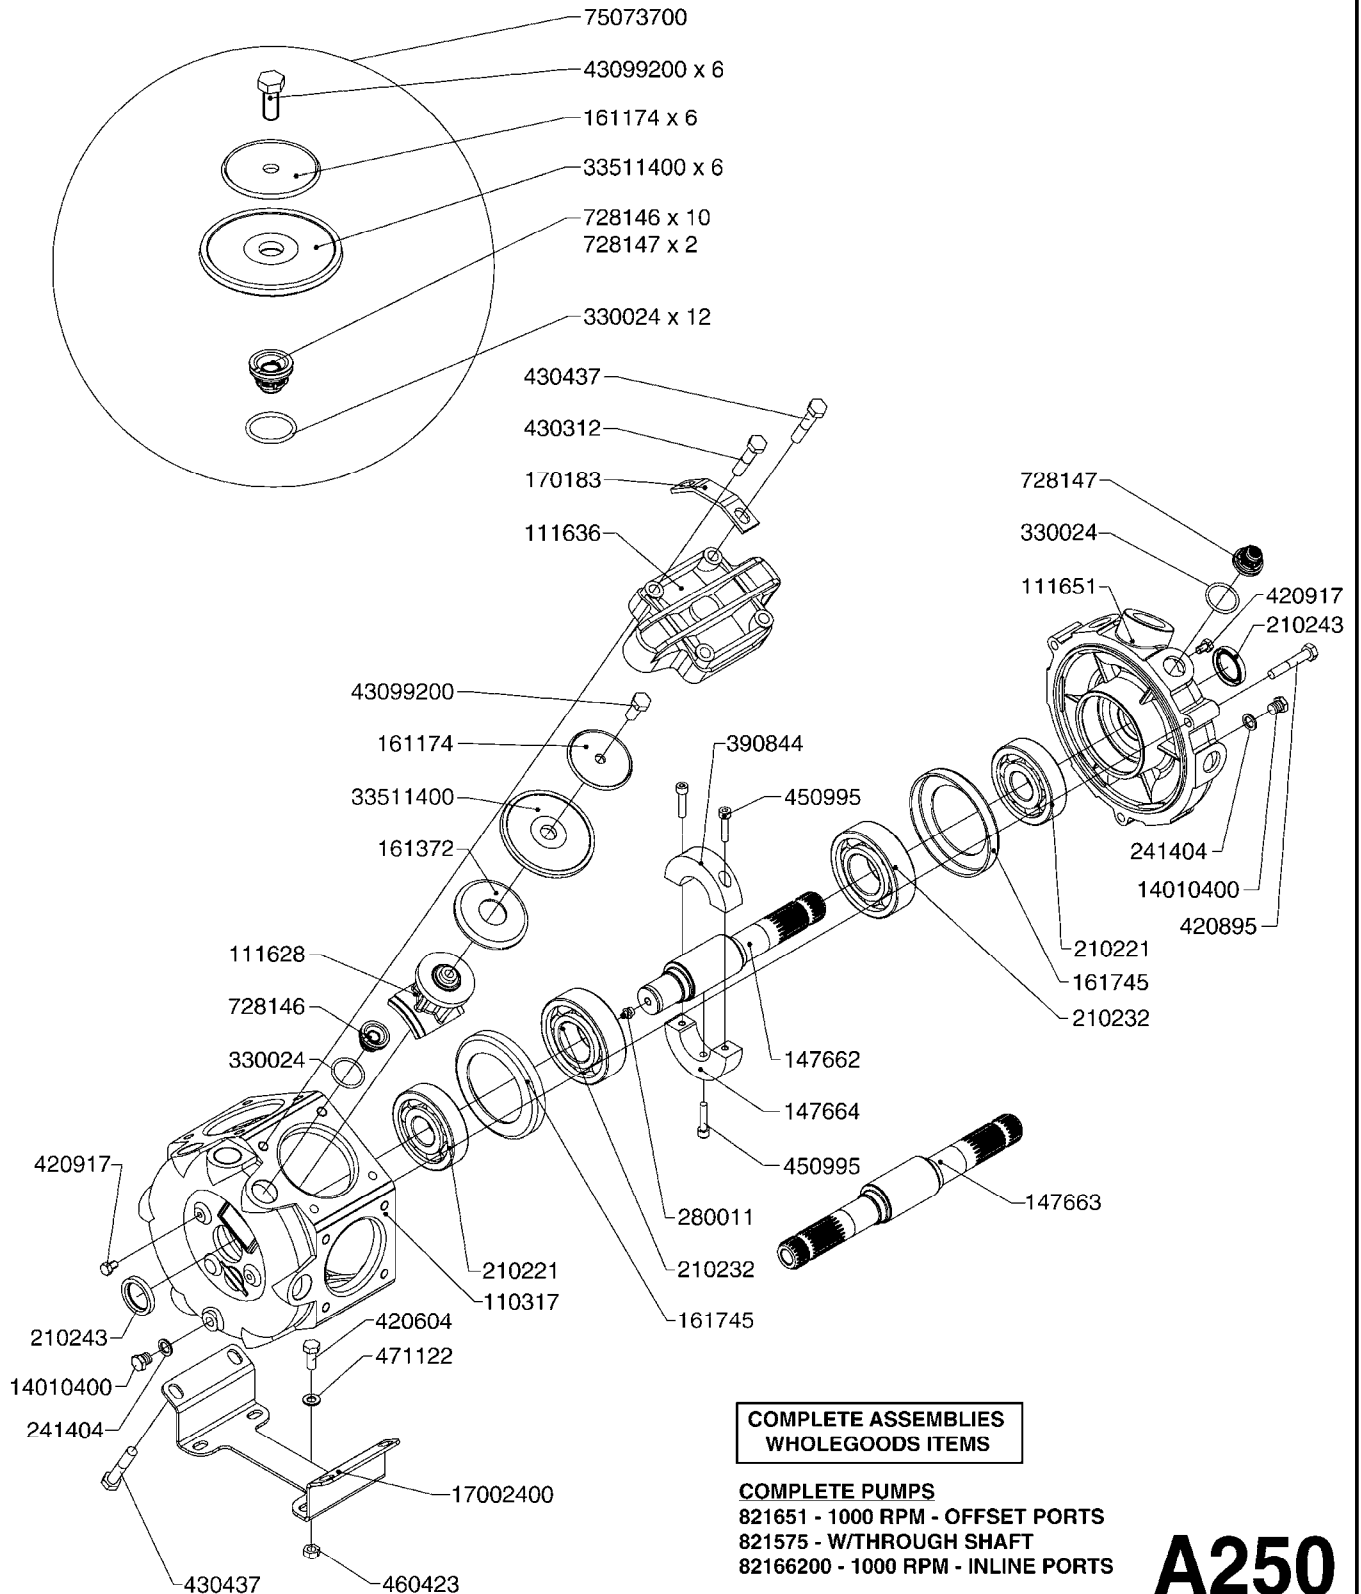

PUMP - 363/1000 RPM W/MOUNTING
A250-HIN, 01:12:11

parts-n°	order qty	description
110317	1	PUMP CASING MODEL 360/361 PNTD
111628	1	CONNECTING ROD 363/5.5MM
111636	1	VALVE COVER 363 HEAVY DUTY
111651	1	CASTING F.363 1.5" PUMP(FRONT)
147662	1	CRANK SHAFT F.363/463-5.5MM
147663	1	CRANK SHAFT 363/463-5.5 THROUG
147664	1	COUNTERBALANCE 363/463 WEIGHT
161174	1	DIAPHRAGM DISC SS F.363 PUMP
161372	1	DIAPHRAGM BACKING DISC,320-361
161745	1	METAL SPACER F.363/463
170183	1	LIFT STRAP F.PUMP 360/361/462
210221	1	BEARING BALL 6407
210232	1	BEARING BALL 6310
210243	1	SEAL OIL 35 X 47 X 7
241404	1	DOWTYSEAL 1/4"
280011	1	GREASE NIPPLE 1/8' H TR
330024	1	O-RING D41,1/D34.5 X 3,5
390844	1	COUNTERBALANCE 363/463 POM
420604	1	BOLT HEX 8.8 DEL M10X25 FT DIN933
420895	1	BOLT HEX 8.8 RAW M10X60
420917	1	BOLT HEX 8.8 RAW M8X12 FT
430312	1	BOLT HEX 8.8 RAW M12X60
430437	1	BOLT HEX 8.8 RAW M12X65
450995	1	BOLT ALLEN M8X30 DIN 912 RAW
460423	1	NUT HEX M10X1.5 LOCK
471122	1	WASHER D20/D10.5X2 SS
728146	1	VALVE FOR 361(726890/707932)
728147	1	VALVE FOR 361 WHITE WITH HOLE
821575	1	PUMP 363/5.5 THROUGH SHAFT
821651	1	PUMP 363/5.5/1000 OSP
14010400	1	PLUG 1/4" BSP
17002400	1	FOOT F/363 PUMP (PAINTED)
33511400	1	DIAPHRAGM 361/363 pur 2006
43099200	1	BOLT HEX SS M12 X 30 DIN933 A4
75073700	1	PUMP KIT 361/363 "06"
82166200	1	PUMP 363/5.5 1.5"SUC 1000RPM