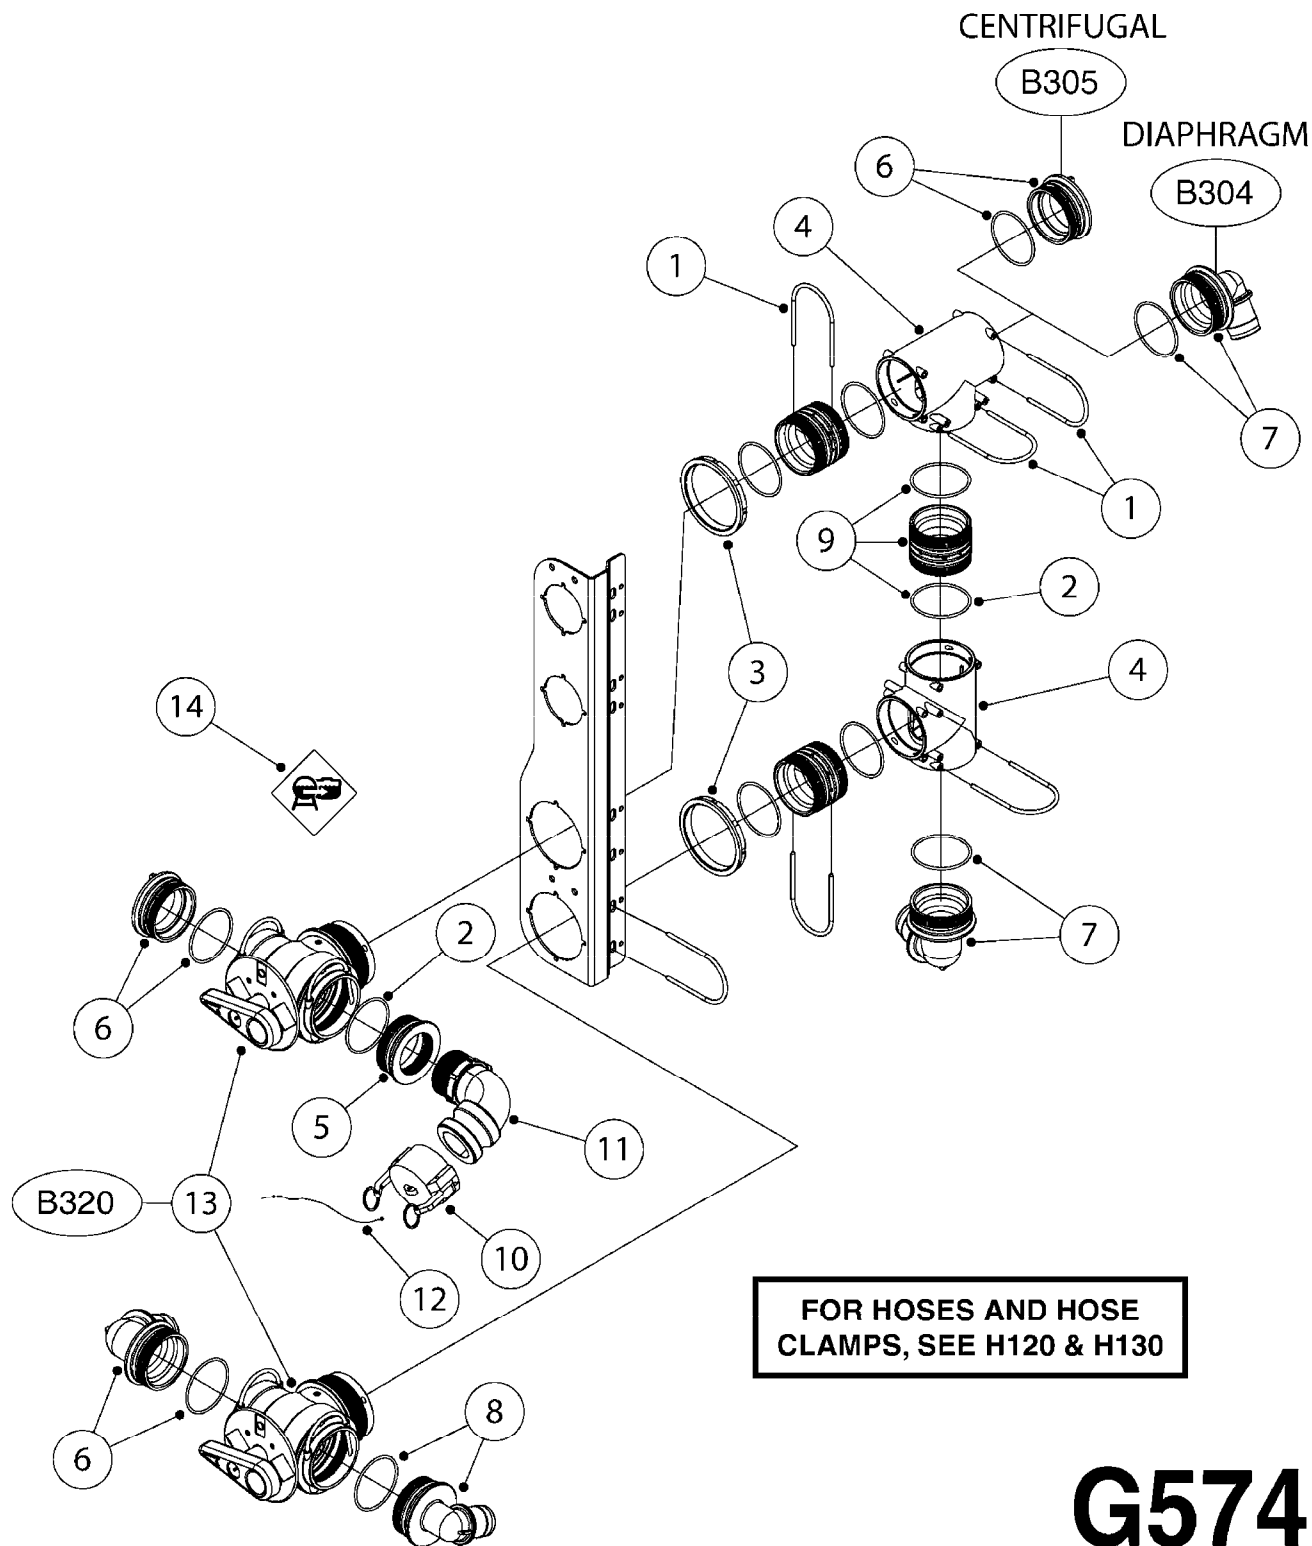

G574

QUICKFILL - RANGER 2200
G574-HIN, 19:05:10

Page 1
Date 06.04.2015 11:38

Pos.	parts-n°	order qty	description
1	145997	1	FITT.DK S-93 FORK
2	242351	1	O-RING D69.5X3.0 VITON F.S-93
3	322109	1	FITT.DK S-93 BULKHEAD NUT
4	334545	1	FITT.DK S-93 TEE
5	390721	1	FITT.DK S-93 PLUG W/2'NPT THRE
6	726580	1	FITT. S93 PLUG W/O-RING
7	727225	1	FITT.DK S-93 ELB.2'PVC W/ORING
8	728395	1	FITT.DK S-93 ELB.1-1/2" 90 DEG
9	728525	1	FITT. S93 CONNECTOR W/O-RINGS
10	10531003	1	CAP F.MALE QUICK COUPLER 2"
11	10604903	1	QUICK COUPLER MALE 2' 90DEG
12	24001203	1	RBR LANYARD 11" F.QCK FILL CAP
13	72082300	1	VALVE SUC.S-93 MAN.02 2 WAY
14	97816300	1	DECAL MANIFOLD QUICK-FILL