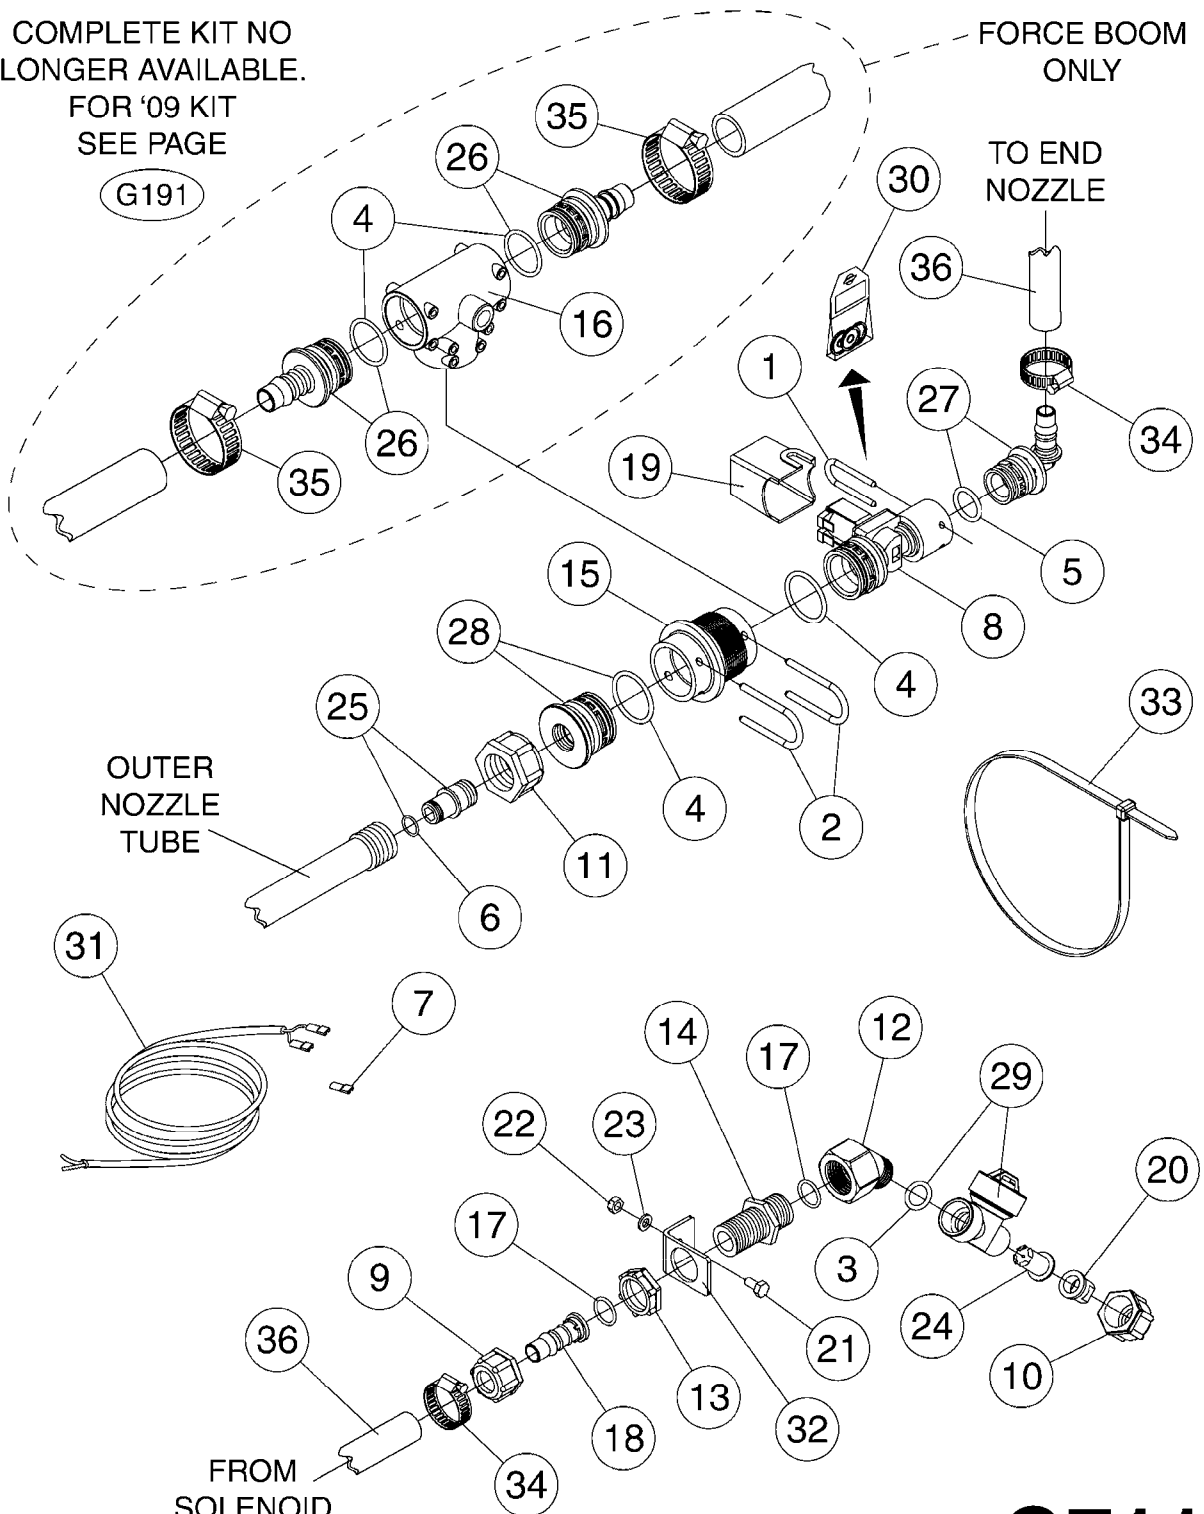

COMPLETE KIT NO
LONGER AVAILABLE.
FOR '09 KIT
SEE PAGE

G191

FORCE BOOM
ONLY

TO END
NOZZLE

OUTER
NOZZLE
TUBE

FROM
SOLENOID
ASSEMBLY

ELECTRIC END NOZZLE KIT
G711-HIN, 09:05:13

Page 1

Date 06.04.2015 11:38

Pos.	parts-n°	order qty	description
1	145994	1	FITT.DK S-40 FORK
2	145995	1	FITT.DK S-53 FORK
3	240177	1	O-RING D16.1/11.3 X 2.4
4	242354	1	O-RING D32.2X3.0 VITON F.S-53
5	242355	1	O-RING D19.2X3.0 VITON F.S-40
6	242594	1	O-RING D14 X 1.78 SCH.70-EPDM
7	261539	1	SPADE F.ELEC CONNec BLUE INSUL
8	262104	1	VALVE, SOLENOID, S53/S40
9	320084	1	FITT.DK NUT 1/2" BSP
10	320187	1	FITT.DK CAP 3/8" BSP BLACK
11	320283	1	FITT.DK NUT 3/4"BSP
12	320596	1	FITT.DK ELB 3/8'-1/2'BSP 45DEG
13	321307	1	FITT.DK NUT 1/2" BSP JAMB
14	321742	1	FITT.DK BULKHEAD 1/2' BSP
15	322103	1	FITT.DK S-53 BULKHEAD
16	322352	1	FITT.DK S-53 TEE
17	330212	1	O-RING D19/D14X2.4 F.1/2"NUT
18	330687	1	FITT.DK HB 1/2" F. 1/2" NUT
19	334965	1	COVER FOR S53 SOLENOID VALVE
20	370366	1	NOZZLE END FAN 1850-G 150
21	410185	1	BOLT HEX 8.8 DEL M6X16 A2
22	460261	1	NUT HEX M6X1 LOCK A2 DIN985
23	471125	1	WASHER M6U D12/D6.4x1.6 SS A2
24	614366	1	FILTER 50 MESH F.NOZZLE BLUE
24	614367	1	FILTER 80 MESH F.NOZZLE RED
24	614368	1	FILTER 100 MESH F.NOZZLE YEL.
25	720856	1	FITT.DK 1/2'BSP ASSY.F.3/4'NUT
26	726558	1	FITT.DK S53 STR. 3/4" W.ORING
27	726567	1	FITT.DK S-40 ELB.1/2" W.ORING
28	726694	1	PLUG,S53,1/2"FBSP THD W.ORING
29	729610	1	NOZZLE ASSY. NON DRIP 3/8 THRD
30	750722	1	REPAIR KIT FOR 3S SC CONTROL
31	983087	1	ELEC. CABLE 2 WIRE X 0.75MM
32	16180100	1	PLATE, END ROW NOZZLE
33	28025203	1	TIE STRAP L=23" x W=1/2"
34	28029803	1	CLAMP HOSE GEAR P1/2" 6708
35	28029903	1	CLAMP HOSE GEAR P3/4"-S1" 6712
36	92702103	1	HOSE R X1/2" X300PSI WP X0012"