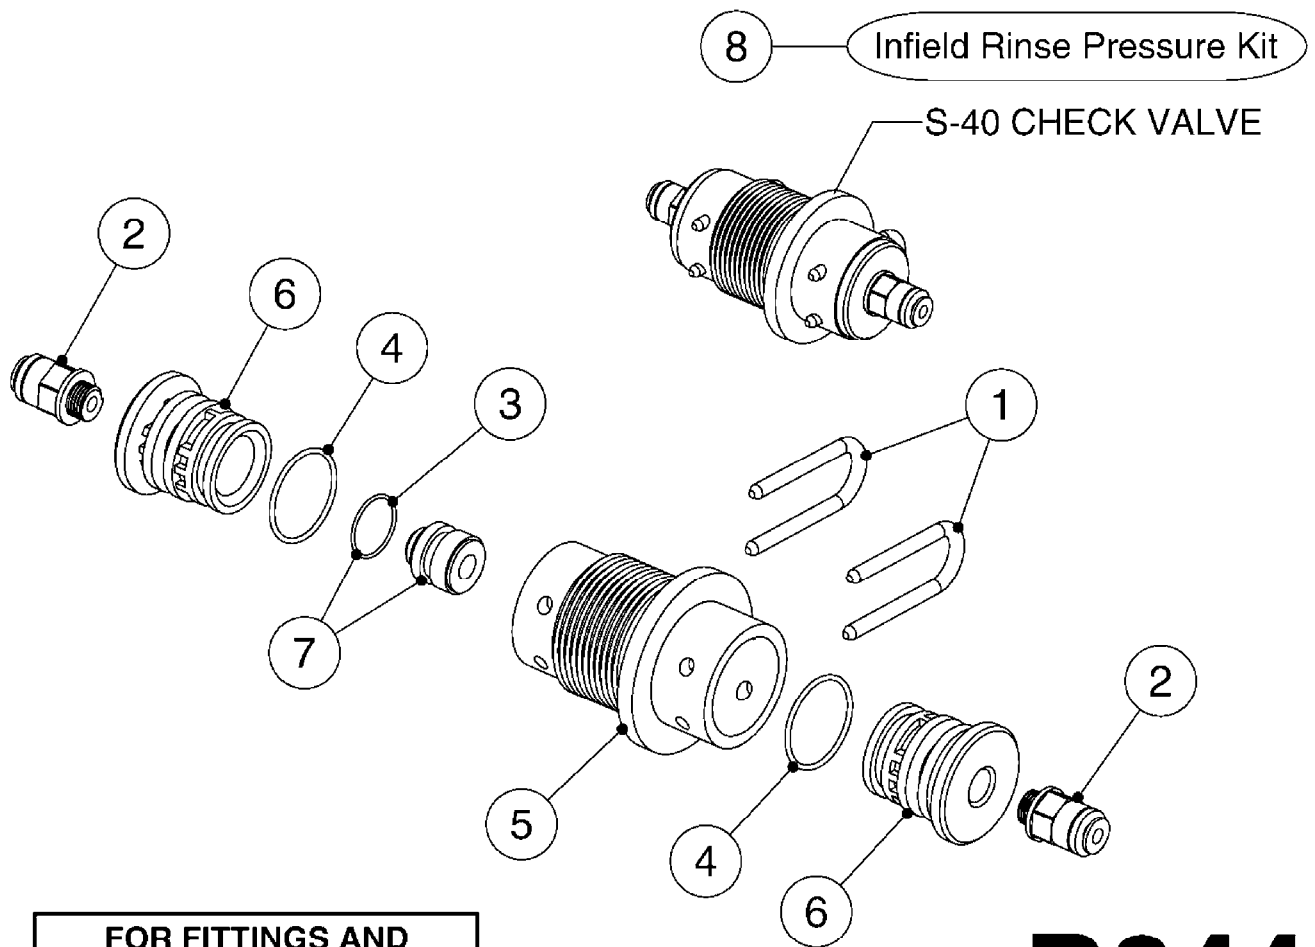

FOR FITTINGS AND
HOSES, SEE SECTION H

B344

CHECK VALVES - S40
B344-HIN, 21:06:10

Page 1

Date 06.04.2015 11:37

Pos.	parts-n°	order qty	description
1	145994	1	FITT.DK S-40 FORK
2	231346	1	QUICK COUPLER 1/8"BSP X 4 MM
3	241905	1	O-RING 12,3X2,4 VITON DKR.1,05
4	242355	1	O-RING D19.2X3.0 VITON F.S-40
5	322102	1	FITT.DK S-40 BULKHEAD
6	322133	1	FITT.DK S-40 PLUG W 1/8 THREAD
7	615522	1	CHECK VALVE F.FOAM MARKER
8	70036203	1	RINSE PRESSURE KIT