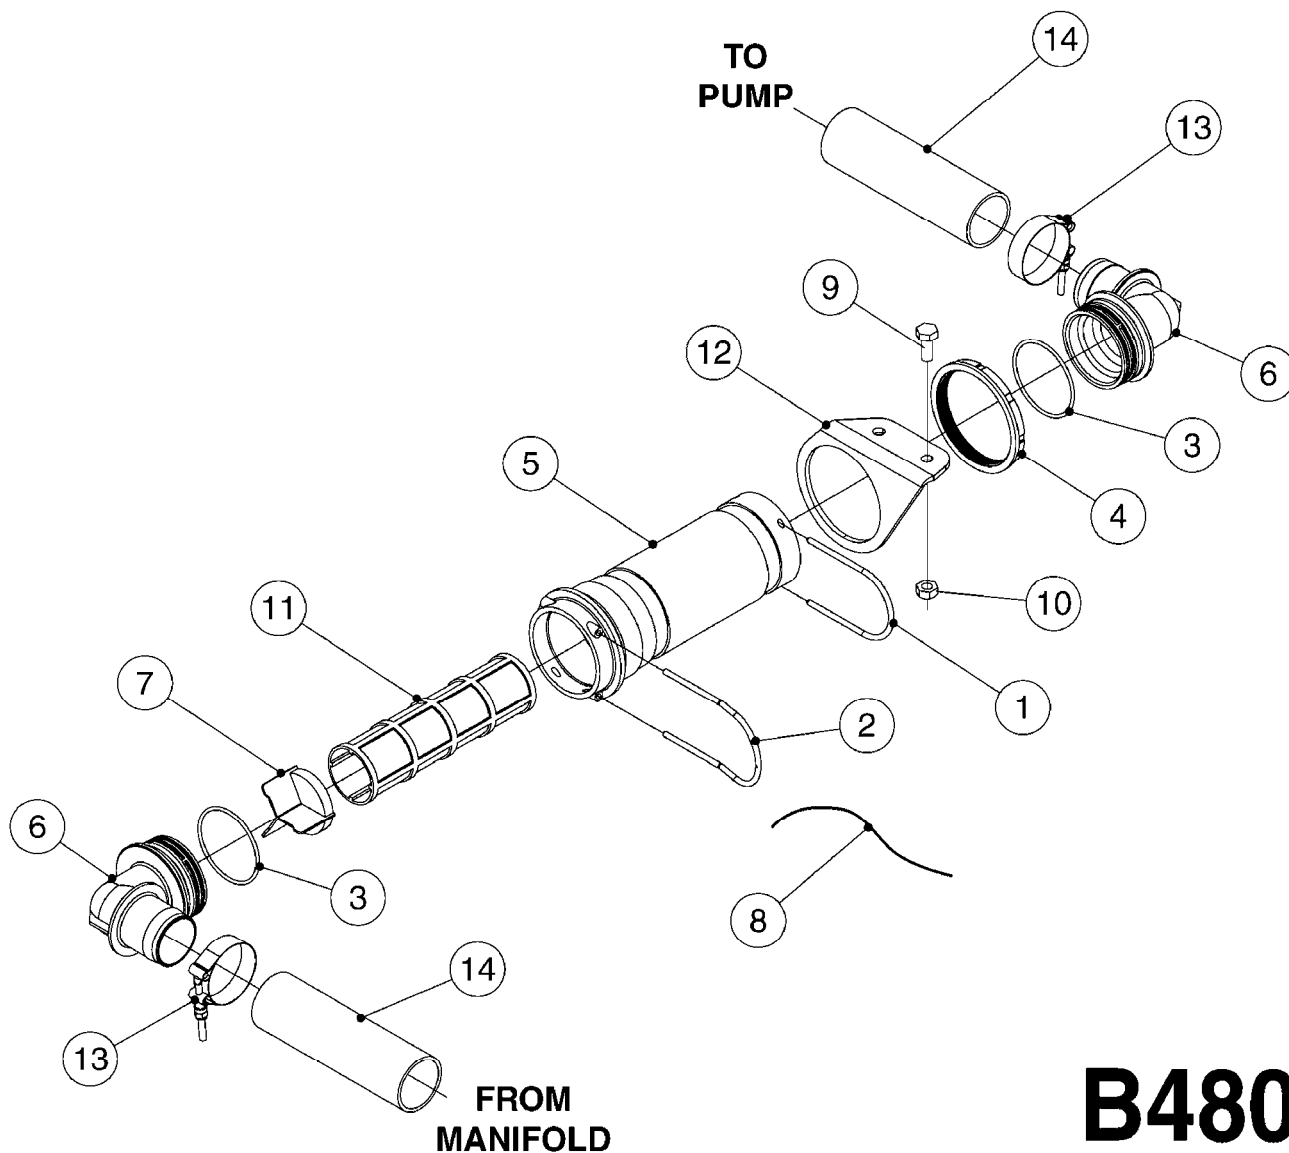

B480

SUCTION FILTER - RANGER
B480-HIN, 15:06:10

Page 1

Date 06.04.2015 11:37

Pos.	parts-n°	order qty	description
1	145997	1	FITT.DK S-93 FORK
2	147115	1	FITT.DK S-93 FORK SPECIAL
3	242351	1	O-RING D69.5X3.0 VITON F.S-93
4	322109	1	FITT.DK S-93 BULKHEAD NUT
5	322227	1	HOUSING F.FILTER S-93 2"
6	334446	1	FITT.DK S-93 ELB.2" PVC
7	334605	1	VANE F.TOP SUCTION FILTER
8	390509	1	*STRING POLYESTER D1 X 325MM
9	420604	1	BOLT HEX 8.8 DEL M10X25 FT DIN933
10	460423	1	NUT HEX M10X1.5 LOCK
11	615415	1	FILTER ELEM.S93,30 MESH-GREEN
11	615416	1	FILTER ELEM.S93,50 MESH-BLUE
11	615417	1	FILTER ELEM.S93,80 MESH-RED
12	16029503	1	PLATE 5.0X114X160/BOW/HOLE D94
13	28030203	1	CLAMP HOSE T-BOLT S2" 235-67
14	92702703	1	HOSE PVC SUCT GRAY 2"