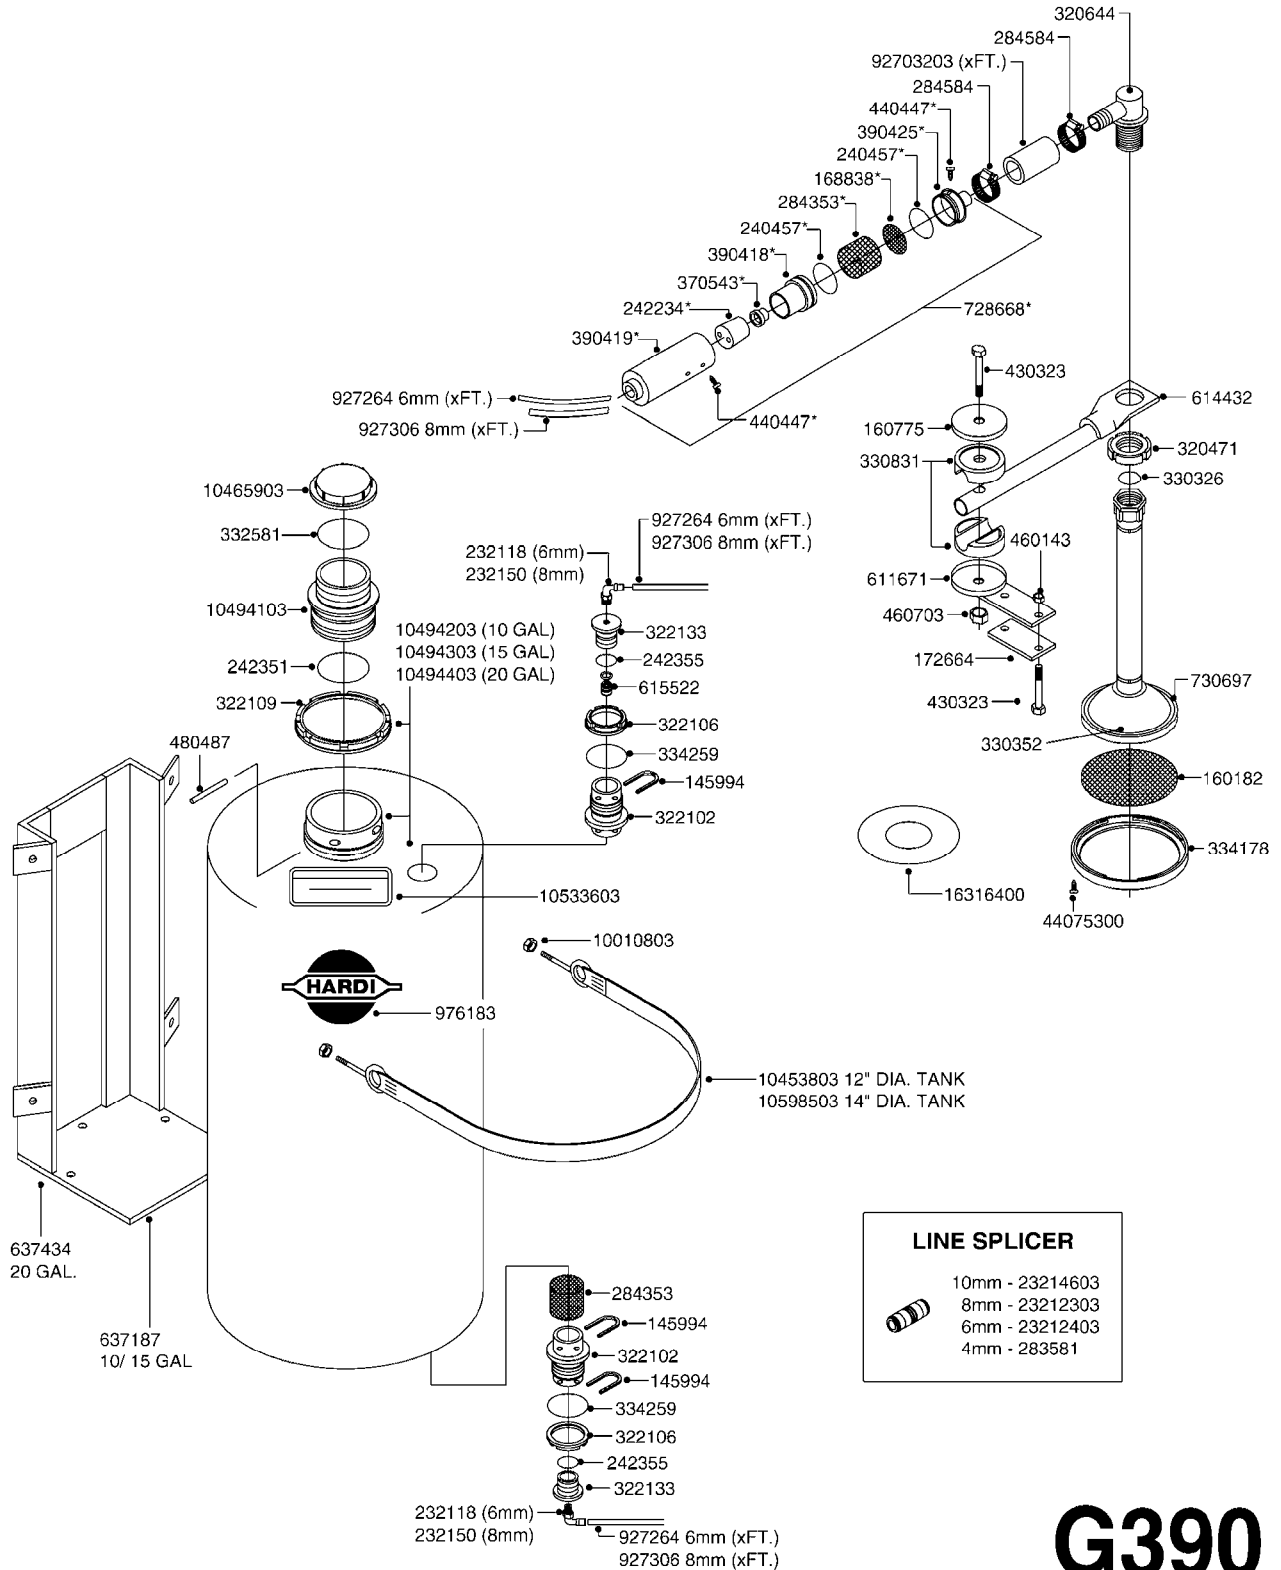

FOAMMARKER TANK/DROPPER POST93
G390-HIN, 30:07:14

Page 1
Date 06.04.2015 11:38

parts-n°	order qty	description
145994	1	FITT.DK S-40 FORK
160182	1	FILTER SCREEN
160775	1	WASHER F. FRICTION PLATE
168838	1	FILTER SCREEN D40 FOR FOAM GEN
172664	1	FLATBAR BACKING PLATE
232118	1	HOSE CONN. 90DEG 1/8'X 6MM PE
232150	1	HOSE CONN. 90DEG. 1/8'X8MM PE
240457	1	O-RING D40.2/D34X2
242234	1	PLUG F.FOAM GENERATOR HOSES
242351	1	O-RING D69.5X3.0 VITON F.S-93
242355	1	O-RING D19.2X3.0 VITON F.S-40
283581	1	HOSE CONNECTOR STR. F.4MM PE
284353	1	SPONGE FOR FOAM MARKER
284584	1	CLAMP HOSE GEAR 3/4" MINI 012
320471	1	FITT.DK NUT 1" BSP JAMB
320644	1	FITT.DK ELB.3/4"HB X 1" BSP
322102	1	FITT.DK S-40 BULKHEAD
322106	1	FITT.DK S-40 BULKHEAD NUT
322109	1	FITT.DK S-93 BULKHEAD NUT
322133	1	FITT.DK S-40 PLUG W 1/8 THREAD
330326	1	O-RING D30/D24X2 F.1"NUT
330352	1	FOAM DROP HOUSING
330831	1	FRICTION PLATE
332581	1	GASKET F. 1-1/2" BSP CAPNUT.
334178	1	RETAINER FOR FOAM MARKER
334259	1	GASKET F. S-40 BULKHEAD
370543	1	NOZZLE FLAT FAN 4625-46
390418	1	MIXING CHAMBER FOR FOAM MARKER
390419	1	HOUSING F. MIXING CHAMBER
390425	1	END PIECE FOR MIXING CHAMBER
430323	1	BOLT HEX 8.8 DEL M12X60
440447	1	SCREW M4.2X9.5
460143	1	NUT HEX M8 LOCK A2 DIN985
460703	1	NUT HEX M12X1.75 LOCK DIN985
480487	1	PIN M5X60 SLOTTED GALV
611671	1	BREAK AWAY HOLDER F-MARKER
614432	1	BREAK AWAY ARM F. FOAM MARKER
615522	1	CHECK VALVE F.FOAM MARKER
637187	1	MOUNT BKT F.FOAM TANK 10/15GAL
637434	1	MOUNT BRACKET F.FOAM TANK 20G
728668	1	FOAM GENERATOR ASSY.
730697	1	FOAM DROPPER COMP. BLACK '97
927264	1	HOSE R X PE D6/D4 X 0012"
927306	1	HOSE R X PE D8/D6 X 0012"BLACK
976183	1	DECAL COMPANY 185 X 300
10010803	1	NUT HEX NC (NYLON LOCK) 5/16
10453803	1	STRAP F.FOAMER TANK (755mm)
10465903	1	*LID F.FOAM MARKER, DRILLED
10494103	1	FILL WELL ASSY.FOAM MARK EPOXY
10494203	1	TANK ASSY. 10 GAL. D14' F/M
10494303	1	TANK ASSY. 15 GAL. D14' F/M
10494403	1	*TANK ASSY. 20 GAL. D14' F/M
10533603	1	DECAL CAUTION-OPEN SLOWLY ENG
10598503	1	STRAP F.FOAMER TANK (850mm)
16316400	1	ORIFICE ID 70MM F.FOAM MARKER
23212303	1	HOSE CONNECTOR STR. F.8MM PE
23212403	1	HOSE CONNECTOR STR. F.6MM PE
23214603	1	HOSE CONNECTOR STR. F. 10MM PE
44075300	1	SCREW 3.5X9.5SS/X15 ISO 14585C
92703203	1	HOSE R X3/4" X300PSI WP X0012"