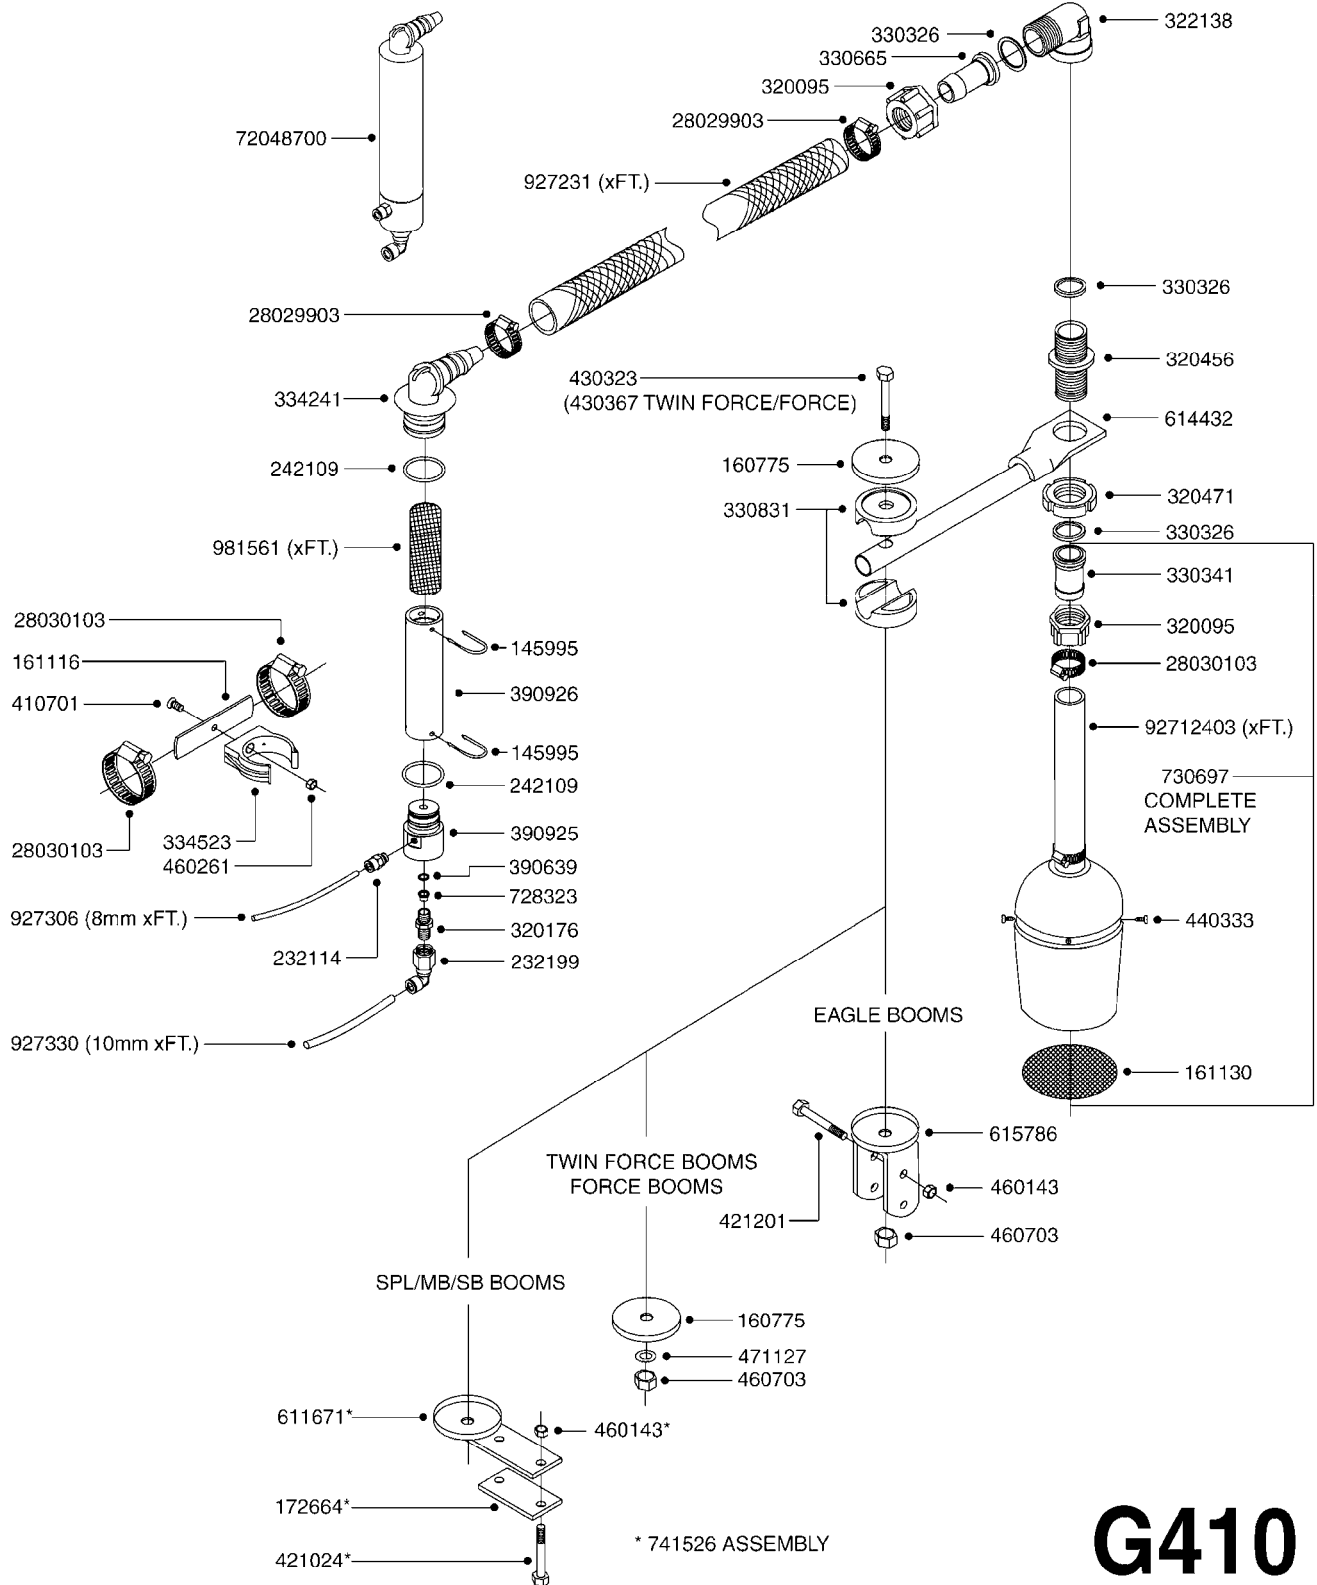

G410

parts-n°	order qty	description
145995	1	FITT.DK S-53 FORK
160775	1	WASHER F. FRICTION PLATE
161116	1	FLATBAR PLATE 3 X 25 X 110
161130	1	FILTER SCREEN F/FOAM DROPPER
172664	1	FLATBAR BACKING PLATE
232114	1	COUPLER 1/8" THREADX8MM HOSE
232199	1	COUPLER 3/8' BSP-90/10MM HOSE
242109	1	O-RING D32.2x3.0 (USE 242354)
320095	1	FITT.DK NUT 1" BSP
320176	1	FITT.DK HN 3/8"X1/2" BSP
320456	1	FITT.DK BULKHEAD 1"BSP DOUBLE
320471	1	FITT.DK NUT 1" BSP JAMB
322138	1	FITT.DK ELB 1"M X 1"F BSP
330326	1	O-RING D30/D24X2 F.1"NUT
330341	1	FITT.DK HB 1" F. 1" NUT
330665	1	FITT.DK HB 3/4"F.1" NUT
330831	1	FRICTION PLATE
334241	1	FITT.DK S-53 ELB.3/4"
334523	1	PIPE HOLDER D51.5
390639	1	O-RING F.NOZZLE FILTER
390925	1	FITTING F.FOAM MIX.CHAMB. STD
390926	1	TUBE,MIX CHAMB. FOAM MARK STD
410701	1	SCREW M6X16 GALV.
421024	1	BOLT HEX 8.8 DEL M8X60
421201	1	BOLT HEX 8.8 DEL M8X70
430323	1	BOLT HEX 8.8 DEL M12X60
430367	1	BOLT HEX 8.8 DEL M12X100 DIN931
440333	1	SCREW 3.5 X 9.5 SS
460143	1	NUT HEX M8 LOCK A2 DIN985
460261	1	NUT HEX M6X1 LOCK A2 DIN985
460703	1	NUT HEX M12X1.75 LOCK DIN985
471127	1	WASHER D24/D13X2.5 STAINLESS
611671	1	BREAK AWAY HOLDER F-MARKER
614432	1	BREAK AWAY ARM F. FOAM MARKER
615786	1	MOUNT BKT. F.FOAM DROPPER 98
728323	1	VALVE NON-RETURN
730697	1	FOAM DROPPER COMP. BLACK '97
741526	1	FOAM DROPPER MT. KIT MB-SPL
927231	1	HOSE R X PVCX3/4 CLR/BRD 0012"
927306	1	HOSE R X PE D8/D6 X 0012"BLACK
927330	1	HOSE R X PE D10/D8 X 012"BLACK
981561	1	SPONGE MAT. MIX.CHAMBER-x0012"
28029903	1	CLAMP HOSE GEAR P3/4"-S1" 6712
28030103	1	CLAMP HOSE GEAR P5/4-S1.5"6724
72048700	1	MIXING CHAMBER, FOAM MARK. STD
92712403	1	HOSE R X1" X300PSI WP X0012"