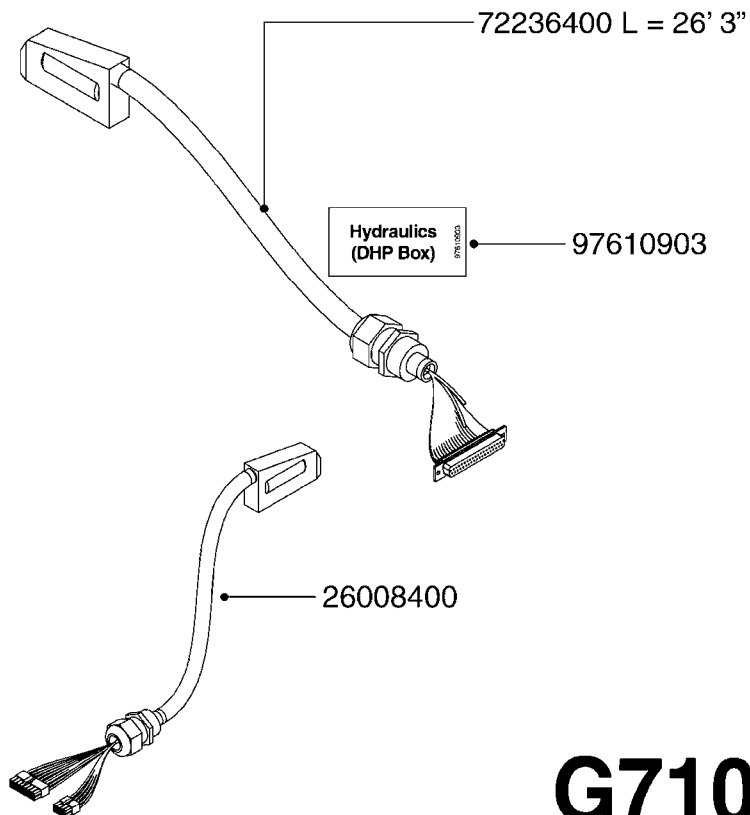

HYDRAULIC SYSTEM

* Note orientation of bracket
1 = Liquid system
2 = Hydraulic system