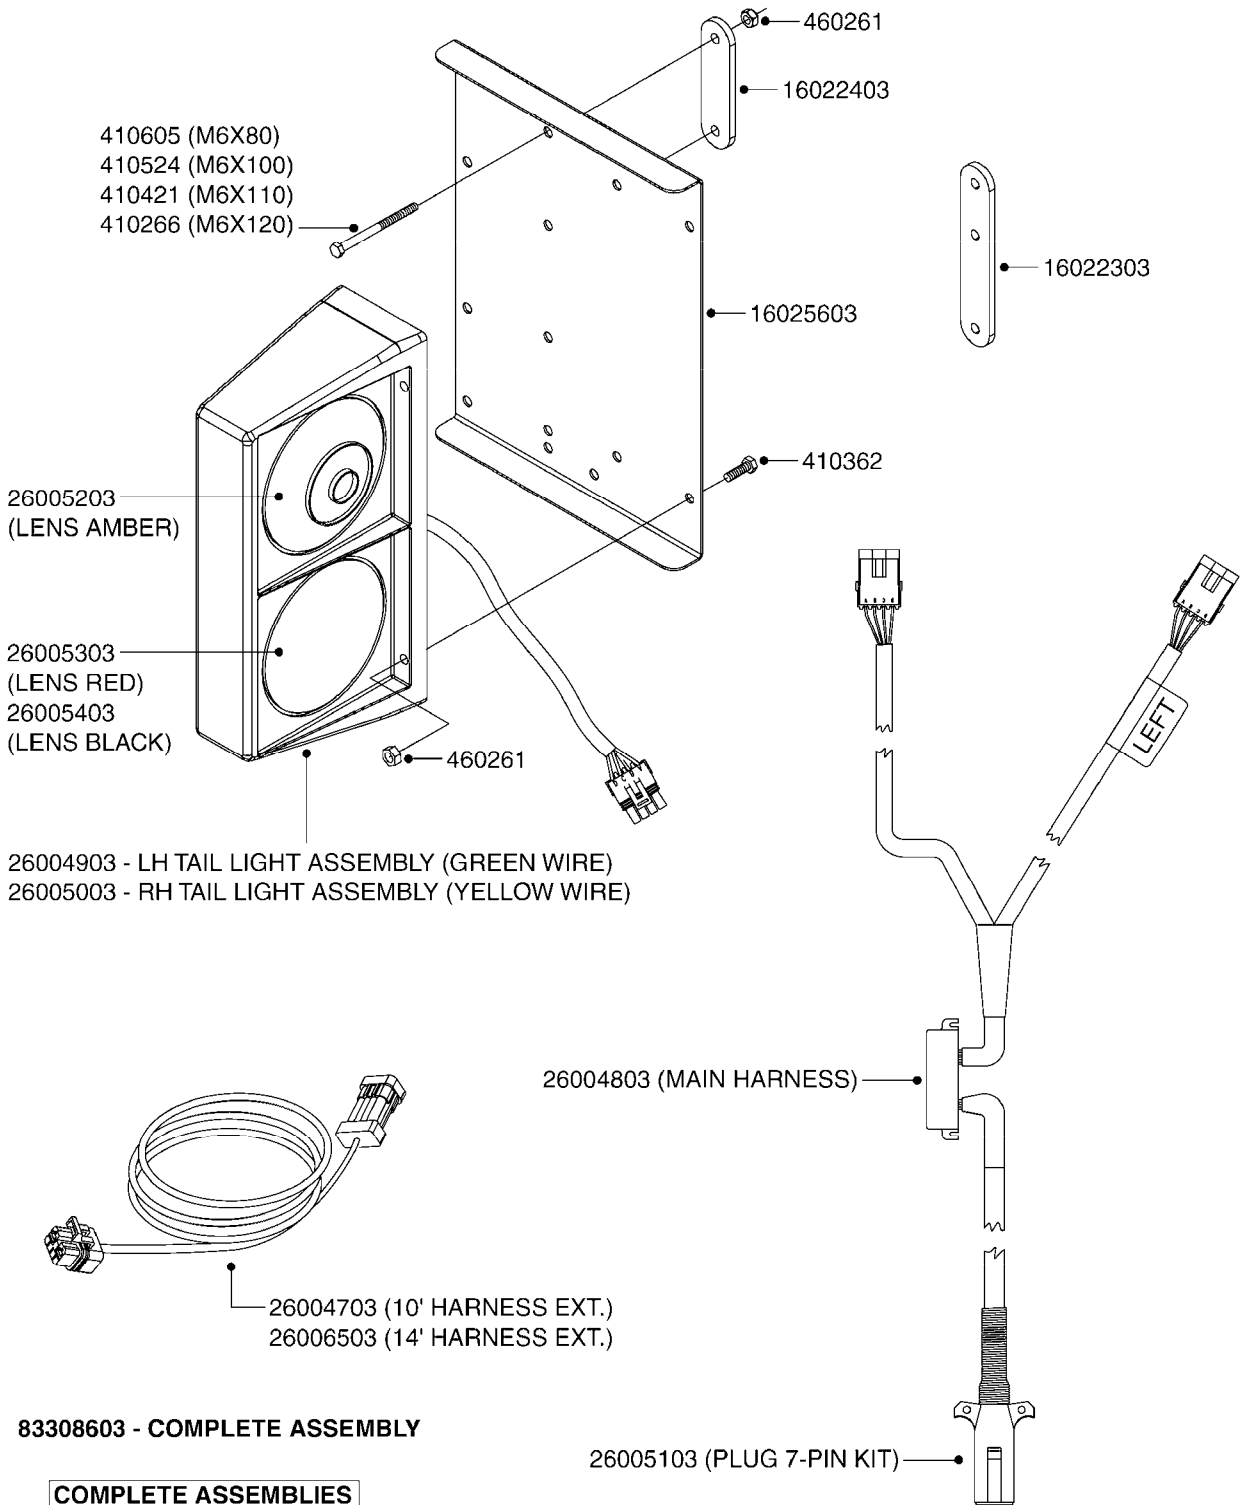

SIGHT GAUGE - REMOTE
G650-HIN, 13:06:11

Page

2

Date

06.04.2015 11:38

Pos.	parts-n°	order qty	description
27	10637403	1	DECAL SCALE M/BLOWER 500 USGAL
27	97600003	1	DECAL S/G TUBE 500GAL-99
27	97602603	1	DECAL S/G TUBE CM 1500
27	97604803	1	DECAL SIGHT GAUGE 1100 NAV.
27	97604903	1	DECAL SIGHT GAUGE 575 NAV.
27	97608903	1	DECAL SIGHT GAUGE 550M NAV.
27	97609403	1	DECAL SIGHT GAUGE CM4400 GAL. NCM 4400 (1200 GAL.)
27	97609703	1	DECAL S/G RANGER 2200 (600 G) RANGER 2200 (600 GAL.)
27	97609803	1	DECAL SIGHT GAUGE CM6600 GAL. NCM 6600 (1850 GAL.)
27	97610003	1	DECAL SIGHT GAUGE NCM 9000 GAL NCM 9000 (2400 GAL.)
27	97610203	1	DECAL SIGHT GAUGE NAV 3000 GAL NAV 3000 (800 GAL.)
27	97610403	1	DECAL SIGHT GAUGE NAV 4000 GAL NAV 4000 (1200 GAL.)
27	97611503	1	DECAL SIGHT GAUGE NAV 3500 GAL NAV 3500 (1000 GAL.)
27	97613303	1	DECAL S/G RANGER 2000 (GALLON)
27	978056	1	DECAL S/G TUBE 500GAL-99
27	978324	1	DECAL SCALE HC650
27	978327	1	DECAL SCALE 500
27	978329	1	DECAL SCALE HC950
27	978387	1	DECAL SCALE NAV 800
27	978388	1	DECAL SCALE NAV 1000
27	978431	1	DECAL SCALE MEGA 230 G
27	978432	1	DECAL SCALE MEGA 350 G
27	978469	1	DECAL SCALE F.TANK 250G
27	978470	1	DECAL SCALE F.TANK 350G
27	978610	1	DECAL SCALE CM750 US GAL
27	978691	1	DECAL SCALE CM875
27	978692	1	DECAL SCALE CM1200
28	89109004	1	DECAL SIGHT GAUGE 9000 LITERS
28	97607203	1	DECAL S/G TUBE 4200L. NEW NAV
28	97609903	1	DECAL S/G RANGER 2200 LITERS
28	97610503	1	DECAL SIGHT GAUGE NAV 4000 LIT
28	97611403	1	DECAL SIGHT GAUGE NAV 3500 LIT
28	97613403	1	DECAL S/G RANGER 2000 (LITER)
28	97808000	1	DECAL SIGHT GAUGE CM4400 LITER
28	978127	1	DECAL SCALE NAV550M METRIC
28	978128	1	DECAL SCALE NAV800M METRIC
28	978129	1	DECAL SCALE NAV1000M METRIC
28	97813700	1	DECAL SIGHT GAUGE CM6600 LITER
28	97820900	1	DECAL SIGHT GAUGE NAV 3000 LTR
28	978291	1	DECAL SCALE HC950M METRIC
28	978313	1	DECAL SCALE HC650M METRIC
28	978589	1	DECAL SCALE CM 3200 LITERS
28	978590	1	DECAL SCALE CM 4200 LITERS
28	978690	1	DECAL SCALE CM750 METRIC
29	16025500	1	TANK SPACER SIGHT GAUGE
30	16135600	1	GUIDE FOR SIGHT GAUGE NAV/NCM
31	61005703	1	BRACKET WELD SIGHT GAUGE