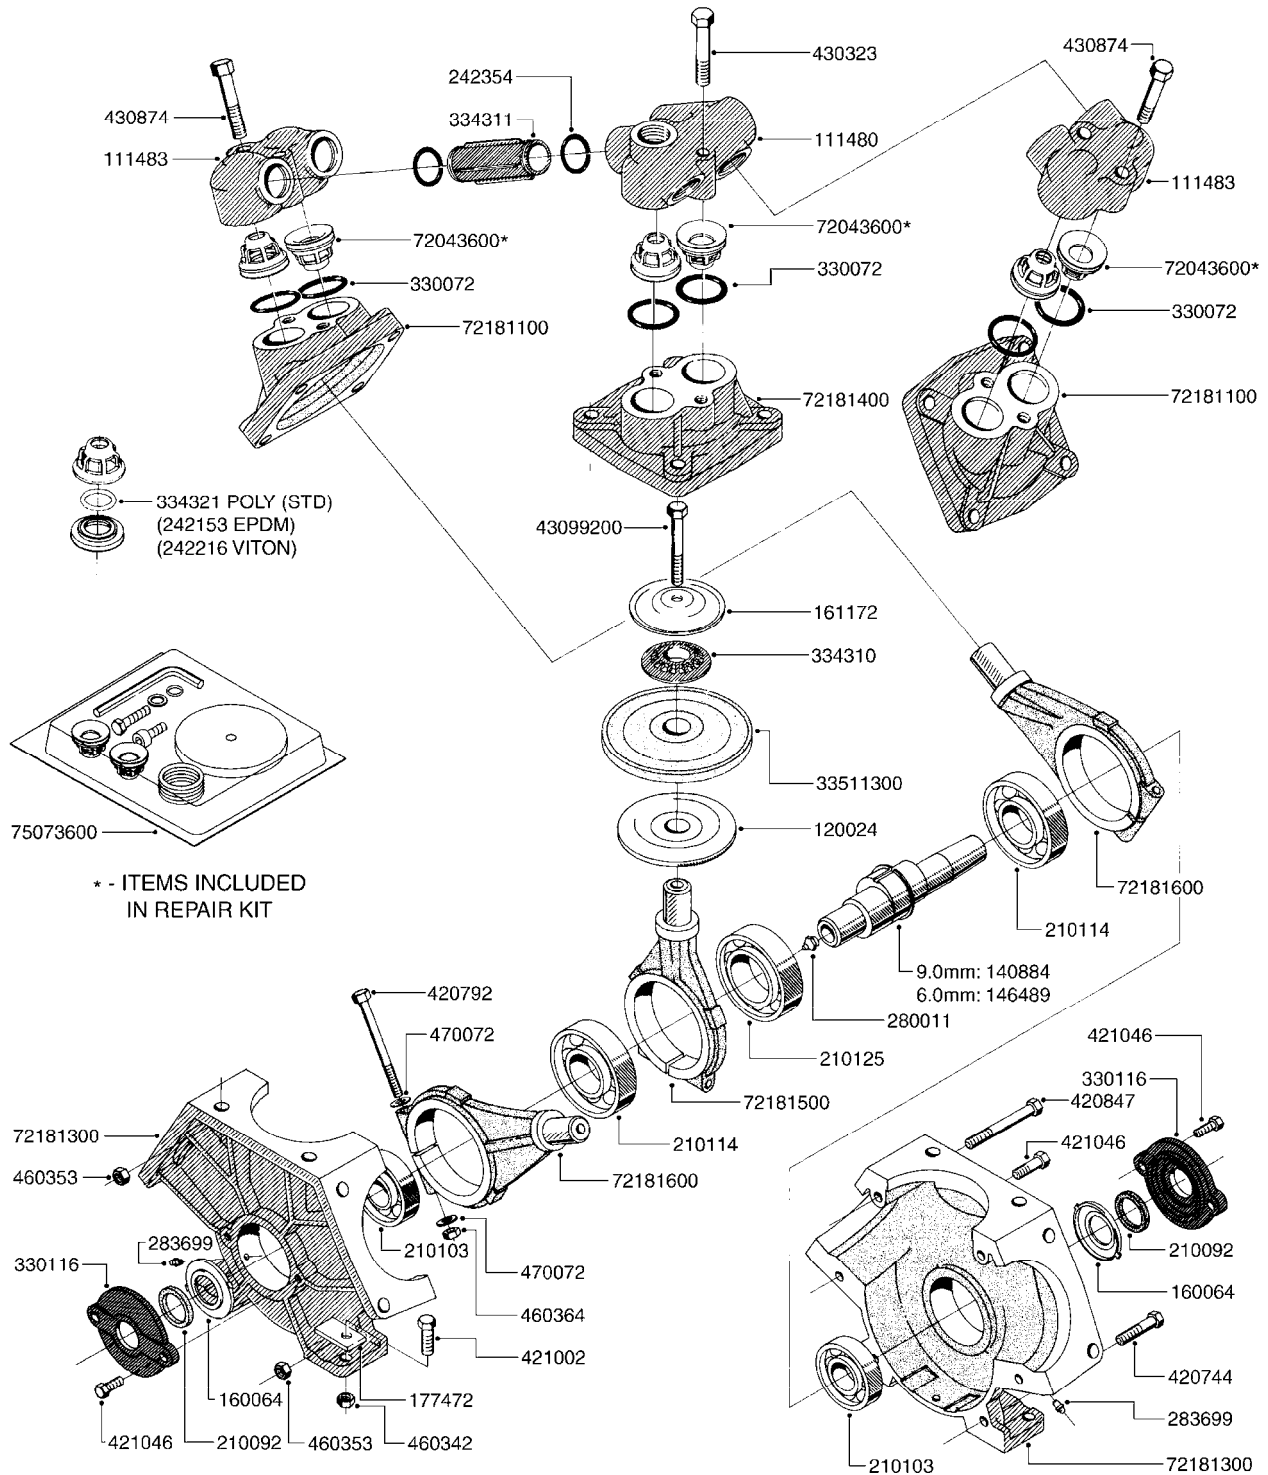

AA122

RANGER 2000 SYSTEM OVERVIEW
AA122-HIN, 02:01:12

Page 1

Date 06.04.2015 11:37

parts-n°	order qty	description

COMPLETE PUMPS
821635 - PUMP ONLY
10396203 - WITH PTO & DAMPER

COMPLETE ASSEMBLIES
WHOLEGOODS ITEMS