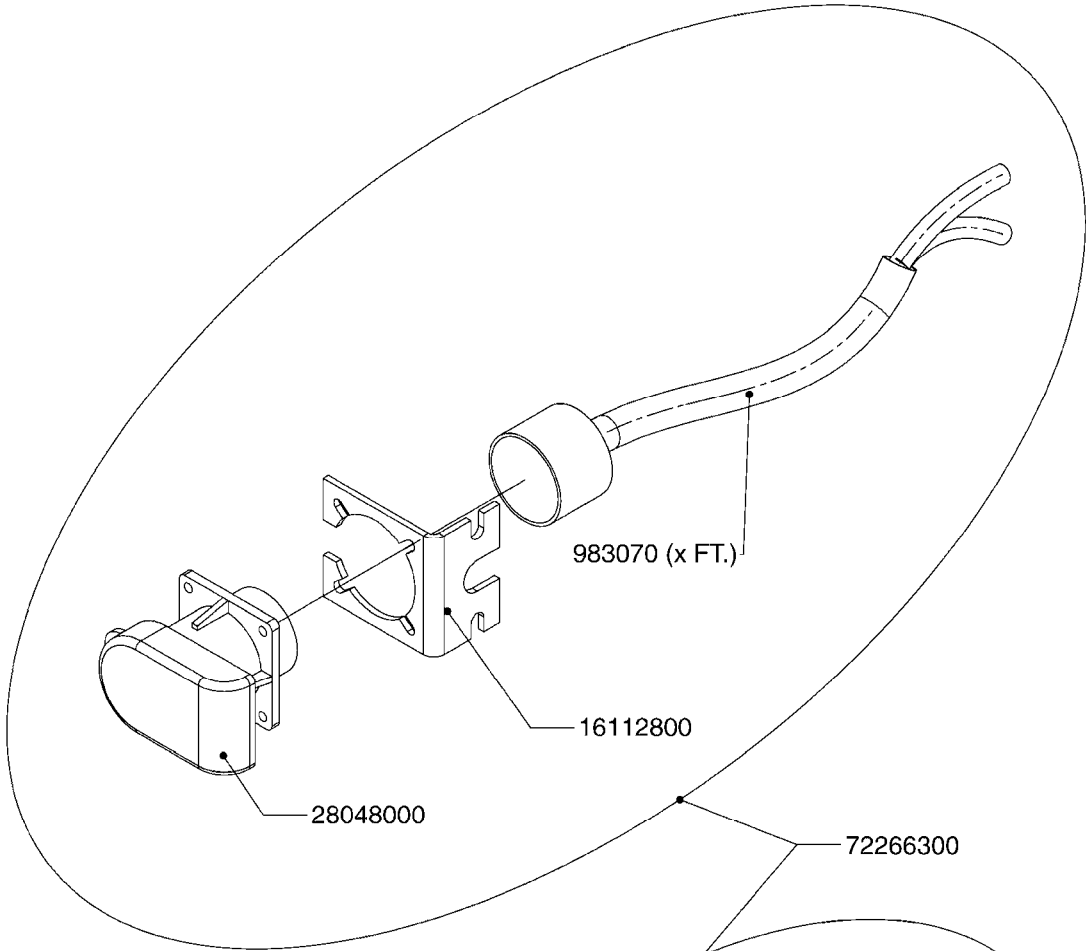

POWER SUPPLY CABLES
G706-HIN, 04:06:10

Page 0

Date 06.04.2015 11:38