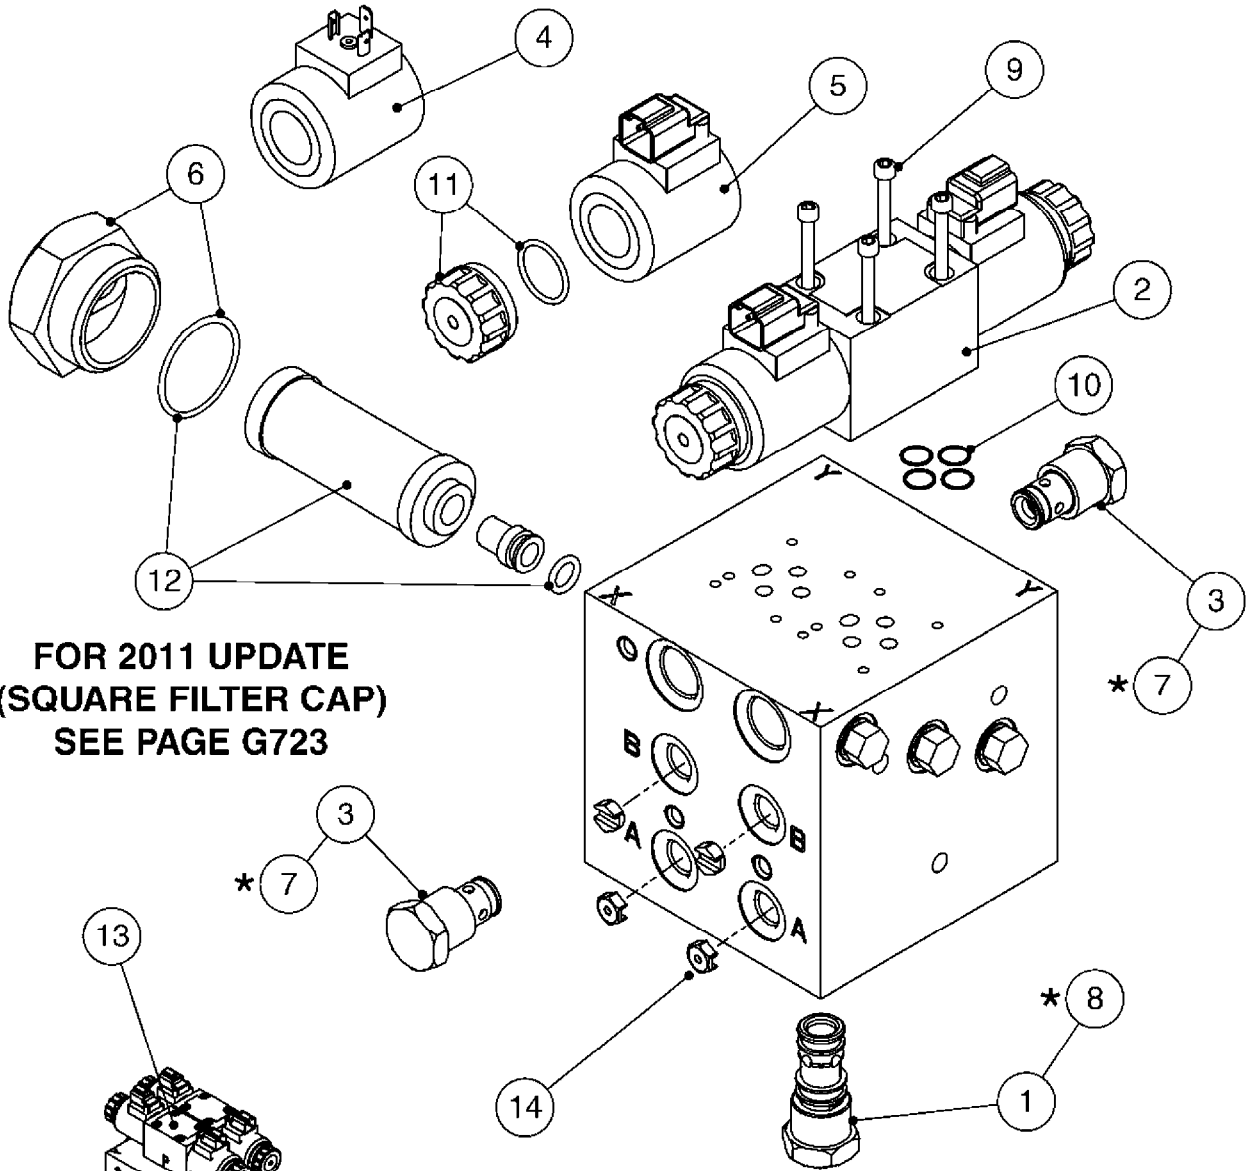

FOR 2011 UPDATE
(SQUARE FILTER CAP)
SEE PAGE G723

COMPLETE
ASSEMBLY

* SEAL KITS

G713

NORAC VARIABLE RATE VALVE UC4
G713-HIN, 10:12:14

Page 1

Date 06.04.2015 11:38

Pos.	parts-n°	order qty	description
1	28048803	1	NORAC CHECK VALVE
2	28048903	1	NORAC PROP VALVE
2	28055803	1	3-PIN CONNECTORS/HIRSCHMAN NORAC SOLENOID - DEUTSCH CONN. 2-PIN CONNECTORS/DEUTSCH
3	28049403	1	NORAC CHECK VALVE
4	28056403	1	COIL, NORAC, PROP, DIN
5	28056503	1	COIL, NORAC, PROP, DEUTSCH
6	28066803	1	NORAC FILTER CAP W/O-RING
7	28066903	1	NORAC SEAL KIT F.28049403
8	28067003	1	NORAC SEAL KIT F.28048803
9	28068103	1	NORAC HEX CAPSCREW 10-24X2 SS
10	28068203	1	NORAC O-RING F.SOLENOID VALVE
11	28074903	1	NORAC COIL NUT AND O-RING
12	75076900	1	NORAC FILTER ELEMENT KIT
13	78216100	1	NORAC VALVE BLOCK COMPLETE UC4 COMPLETE W/2-PIN DEUTSCH SOLENOIDS
14	78603300	1	NORAC ONE WAY ORIFICE