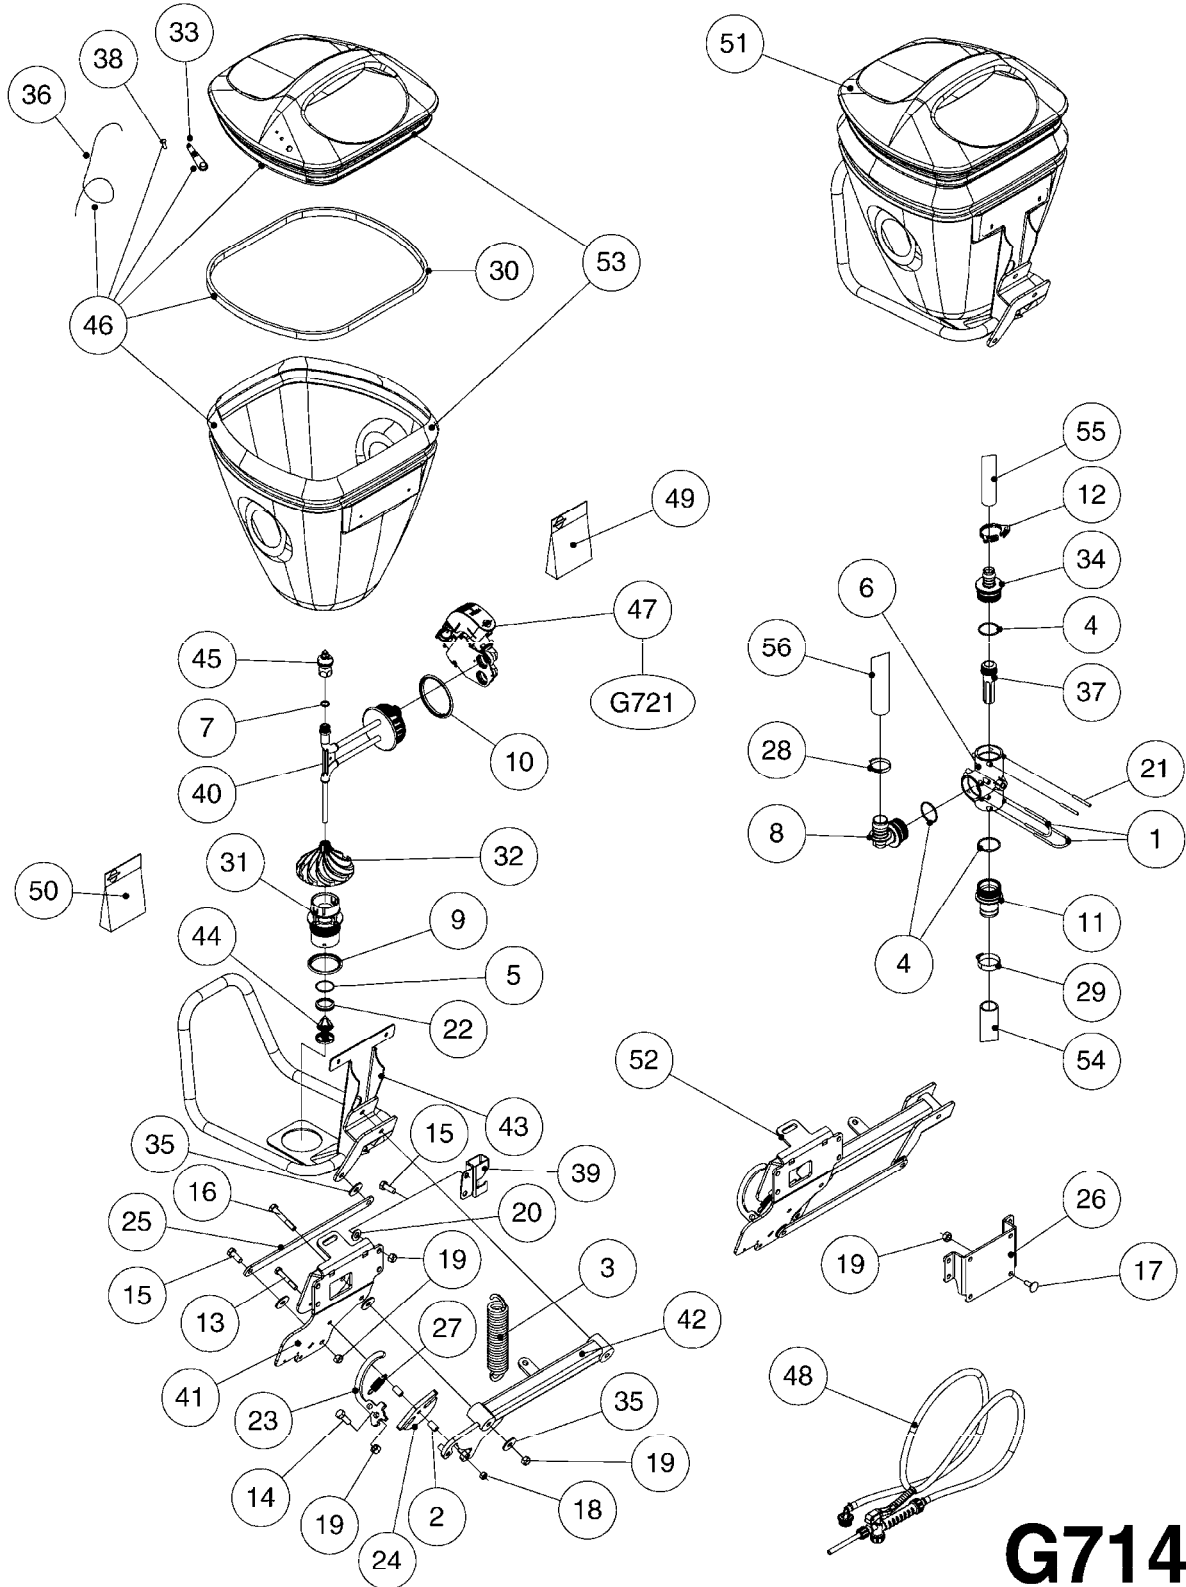

G714

TURBOFILLER
G714-HIN, 10:12:13

Page 1

Date 06.04.2015 11:38

Pos.	parts-n°	order qty	description
1	145996	1	FITT.DK S-67 FORK
2	146312	1	BUSHING D13.0/D10.0X22MM
3	220929	1	DRAW SPRING D45.0/7.0-240.0
4	242353	1	O-RING D44.2X3.0 VITON F.S-67
5	242504	1	O-RING D35x2 NITRIL
6	322224	1	FITT.DK S-67 TEE
7	330212	1	O-RING D19/D14X2.4 F.1/2"NUT
8	334244	1	FITT.DK S-67 ELB.1-1/4"
9	334261	1	GASKET F. S-67 BULKHEAD
10	334262	1	GASKET F.S-93 BULKHEAD
11	334444	1	FITT.DK S-67 STR.1-1/2" PVC
12	334680	1	CLAMP HOSE PLASTIC 1"
13	421222	1	BOLT HEX 8.8 DEL M10X75 FT
14	430286	1	BOLT HEX 8.8 DEL M12X30 FT
15	430323	1	BOLT HEX 8.8 DEL M12X60
16	430846	1	BOLT HEX 8.8 DEL M12X80
17	451070	1	CARRIAGE BOLT M12X30
18	460423	1	NUT HEX M10X1.5 LOCK
19	460703	1	NUT HEX M12X1.75 LOCK DIN985
20	471125	1	WASHER M6U D12/D6.4x1.6 SS A2
21	480779	1	PIN D5X55 SPLIT
22	14103100	1	SEAT F.CHECK VALVE D40.8 2010
23	16205100	1	LOCK HANDLE 132.8 X 125.8
24	16206900	1	PLATE 117.8 X 74.1
25	16221900	1	GUIDE BAR F. CHEMFILL NAV
26	16290100	1	TURBOFILL BRACKET FOR RANGER
27	22096300	1	TENSION SPRING D15/1.5 L=60.75
28	28030003	1	CLAMP HOSE GEAR P1" 6716
29	28030103	1	CLAMP HOSE GEAR P5/4-S1.5"6724
30	28084800	1	GASKET D415 W=20 H=10 NEOPRENE
31	32237100	1	LEAD IN S67 CHECK VALVE
32	33512400	1	ROTATOR FLUID D 128
33	33514700	1	AIR VALVE F. TURBO FILL
34	39120900	1	FITT.DK S67 STR.1" 1RG INSIDE
35	39122500	1	DISC D36, HOLE D12.5 T=3
36	39124200	1	POLY STRING Ø 1.5 X 800
37	39131300	1	EJECTOR NOZZLE Ø8.0 TURBOFILL
37	39131400	1	EJECTOR NOZZLE Ø10.2 TURBOFILL
37	39131500	1	EJECTOR NOZZLE Ø12.2 TURBOFILL
38	44074500	1	PT SCREW 40X10 WN5451/TORX 20IP SS
39	61020700	1	BRACKET F.WAND NAV'07 PAINTED
40	63062200	1	RINSETUBE D12 SS TURBOFILL
41	63067400	1	CONSOLE F. CHEMFILL NAV
42	63067500	1	BRACKET F. CHEMFILL NAV
43	63067600	1	HEAD BRACE F. CHEMFILL NAV
44	72089900	1	CHECK VALVE S67 SUBASMBLY.2001
45	72317300	1	NOZZLE/PIERCE F. RINSE CF/NCM
46	72479600	1	TURBOFILL TANK+LID+ETC. COMPL NAVIGATOR HOPPER 9.25 GAL (35 L)
46	72950100	1	CHEMFILLER HOPPER W/LID 25L RANGER HOPPER 6.5 GAL (25 L)
47	72482000	1	MANIFOLD S25 CHEMFILL
48	72526700	1	PLAST.TRIGGER+HOSE+TUBE
49	72530700	1	REP. KIT F. MANIFOLD S25 TURB.
50	72530800	1	KIT LOCKING DEVICE F.TURBOFILL
51	72539900	1	TURBOFILL HOPPER W/BRKT 35L NAVIGATOR HOPPER 9.25 GAL (35 L)
51	72738800	1	TURBOFILL HOPPER W/BRKT 25L RANGER HOPPER 6.5 GAL (25 L)
52	72540100	1	TURBOFILL MOUNTING BRACKET
53	72593600	1	TURBOFILL TANK+LID 25L