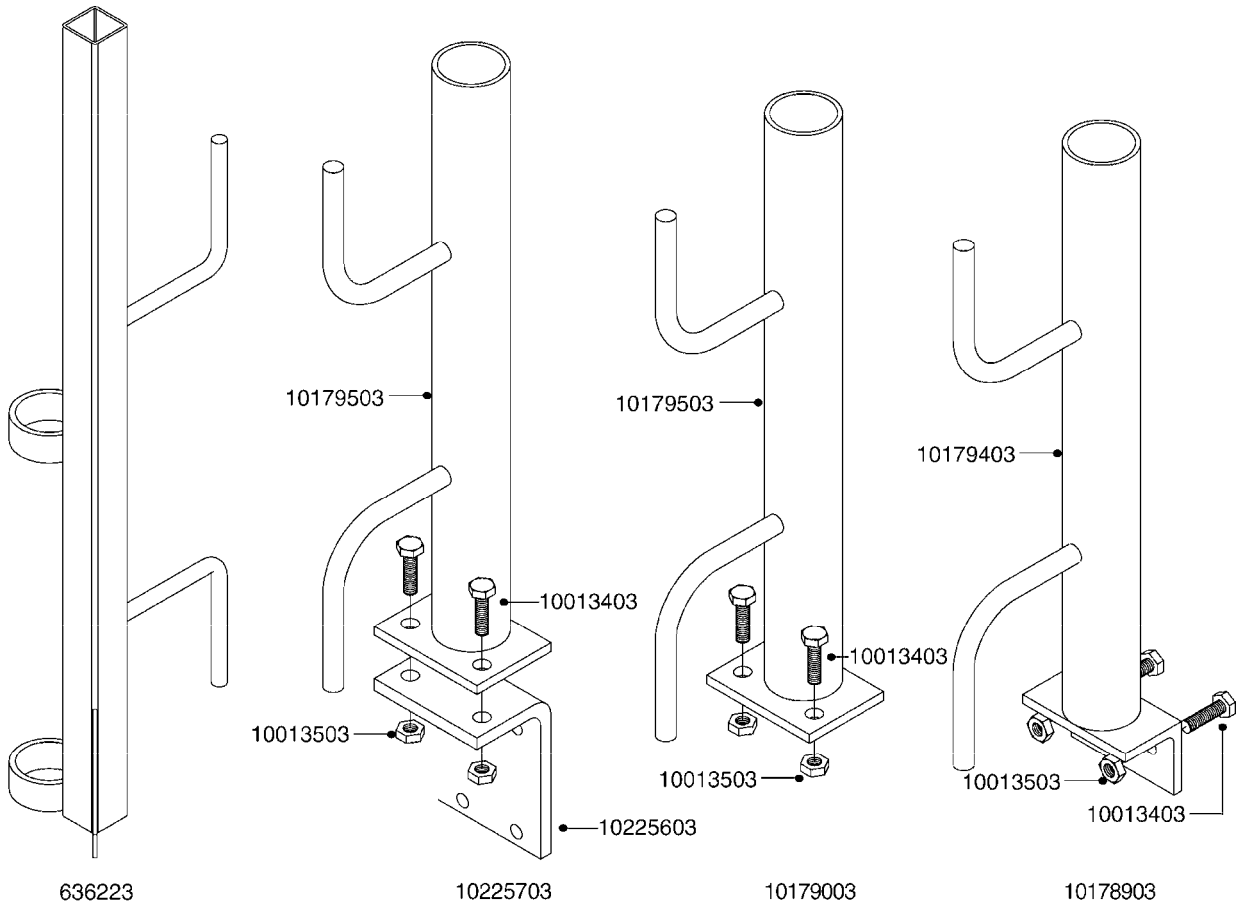

G510

HOSE WRAPS
G510-HIN, 19:05:11

Page 1
Date 06.04.2015 11:38

parts-n°	order qty	description
241965	1	O-RING 12.1 X 1.6
242007	1	O-RING D9.1X1.6
281551	1	BALL VALVE 1/2"
320084	1	FITT.DK NUT 1/2" BSP
330212	1	O-RING D19/D14X2.4 F.1/2"NUT
330326	1	O-RING D30/D24X2 F.1"NUT
330687	1	FITT.DK HB 1/2" F. 1/2" NUT
334190	1	FITT.DK HB 1/2' F. PISTOL 60S
334531	1	CLAMP HOSE PLASTIC 3/4"
636223	1	POST 12 VOLT TR30
712471	1	AGITATION VALVE ASSY. ON/OFF
843196	1	GUN, MODEL 60S
843197	1	HANDGUN KIT TYPE 60 LONG
10013403	1	BOLT HEX 3/8-16X1 1/4 HCS Z5
10013503	1	NUT HEX NC 3/8"
10178903	1	WRAP HOSE SIDE MOUNT PLATE
10179003	1	WRAP HOSE BOTTOM PLATE MOUNT
10179403	1	WRAP WELDMENT FOR HI101789
10179503	1	WRAP WELDMENT FOR HI101790
10225603	1	BKT.FOR HOSE WRAP MOUNT NL NK
10225703	1	WRAP HOSE BDL.BOTTOM PLATE
92702103	1	HOSE R X1/2" X300PSI WP X0012"