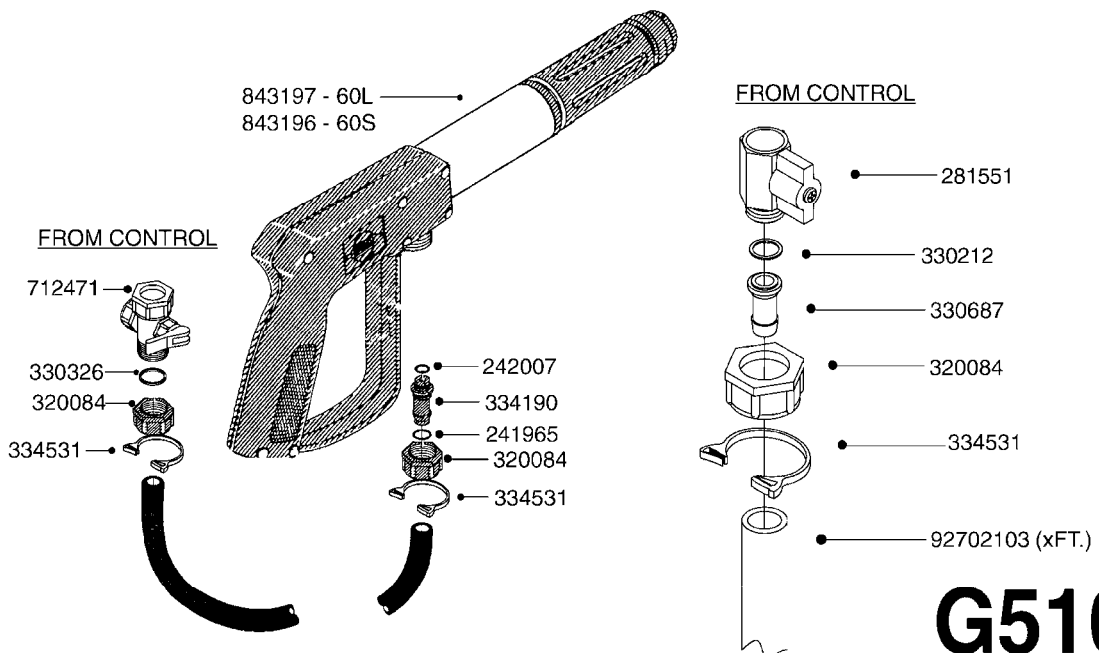

G510

HOSE WRAPS
G510-HIN, 19:05:11

Page 1
Date 06.04.2015 11:38

parts-n°	order qty	description
241965	1	O-RING 12.1 X 1.6
242007	1	O-RING D9.1X1.6
281551	1	BALL VALVE 1/2"
320084	1	FITT.DK NUT 1/2" BSP
330212	1	O-RING D19/D14X2.4 F.1/2"NUT
330326	1	O-RING D30/D24X2 F.1"NUT
330687	1	FITT.DK HB 1/2" F. 1/2" NUT
334190	1	FITT.DK HB 1/2' F. PISTOL 60S
334531	1	CLAMP HOSE PLASTIC 3/4"
636223	1	POST 12 VOLT TR30
712471	1	AGITATION VALVE ASSY. ON/OFF
843196	1	GUN, MODEL 60S
843197	1	HANDGUN KIT TYPE 60 LONG
10013403	1	BOLT HEX 3/8-16X1 1/4 HCS Z5
10013503	1	NUT HEX NC 3/8"
10178903	1	WRAP HOSE SIDE MOUNT PLATE
10179003	1	WRAP HOSE BOTTOM PLATE MOUNT
10179403	1	WRAP WELDMENT FOR HI101789
10179503	1	WRAP WELDMENT FOR HI101790
10225603	1	BKT.FOR HOSE WRAP MOUNT NL NK
10225703	1	WRAP HOSE BDL.BOTTOM PLATE
92702103	1	HOSE R X1/2" X300PSI WP X0012"