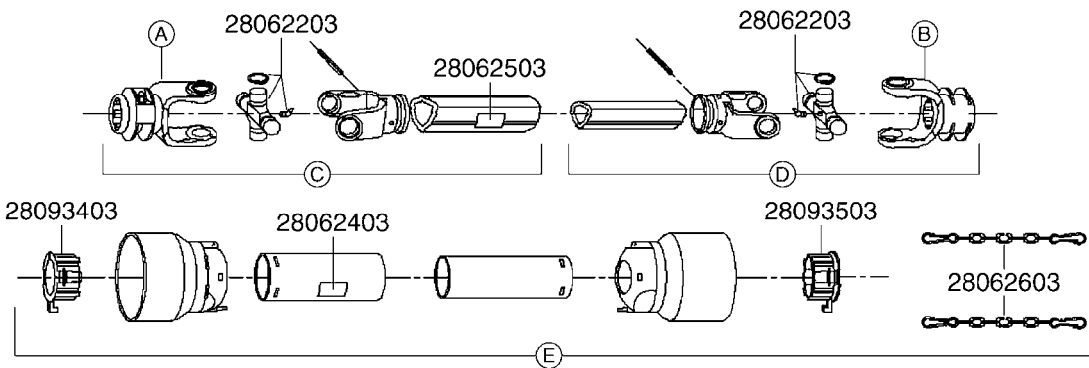

A485

PTO SHAFTS - BONDIOLI CENT.
A485-HIN, 20:01:14

Page 1

Date 06.04.2015 11:37

parts-n°	order qty	description
289042	1	UNIV. JOINT 22x54mm
420641	1	BOLT HEX 8.8 DEL M8X35
450015	1	SCREW ALLAN 3/8'X5/8' BLACK
460143	1	NUT HEX M8 LOCK A2 DIN985
28009803	1	PTO PIN TUBE RETAINER OUTER
28009903	1	PTO TUBE RETAINER INNER
28010103	1	PTO YOKE F.INNER TUBE CV PTO
28021403	1	PTO 1"STR/1-3/8" 6SPL B&P
28021503	1	PTO 1"STR/1-3/8" 21SPL B&P
28021603	1	PTO 1"STR/1-3/4" 20SPL B&P
28027903	1	PTO BALL LOCK.KIT F.1-3/8 YOKE
28040503	1	UNIV. JOINT 27x74.6mm
28040703	1	SAFETY CHAIN F.CV BLACK PTO
28041803	1	DECAL DANGER GUARD MISSING
28041903	1	DECAL DANGER ROT.DRIVELINE
28056703	1	PTO YOKE #1 1-3/8" X 6 SPLINE
28056803	1	PTO YOKE #1 1-3/8" X 21 SPLINE
28056903	1	PTO YOKE #4 1-3/8" X 20 SPLINE
28057003	1	PTO TUBE YOKE #1-G1 OUTER
28057103	1	PTO TUBE YOKE #4-G4 OUTER
28057203	1	PTO PIN TUBE RETAINER OUTER
28057303	1	PTO TUBE OUTER #1 745MM
28057403	1	PTO TUBE OUTER #4 720MM
28057503	1	PTO TUBE INNER #1 745MM
28057603	1	PTO TUBE INNER #4 720MM
28057703	1	PTO TUBE RETAINER INNER
28057803	1	PTO TUBE YOKE #1 Ø=1"
28057903	1	PTO TUBE YOKE #4 Ø=1"
28058003	1	PTO HALF SAFETY SHIELD OUTER
28058103	1	PTO HALF SAFETY SHIELD OUTER
28058203	1	PTO HALF SAFETY SHIELD INNER
28058303	1	PTO HALF SAFETY SHIELD INNER
28058403	1	PTO BALL LOCK.KIT F.1-3/4 YOKE
28058503	1	PTO TUBE YOKE #1-G1 INNER