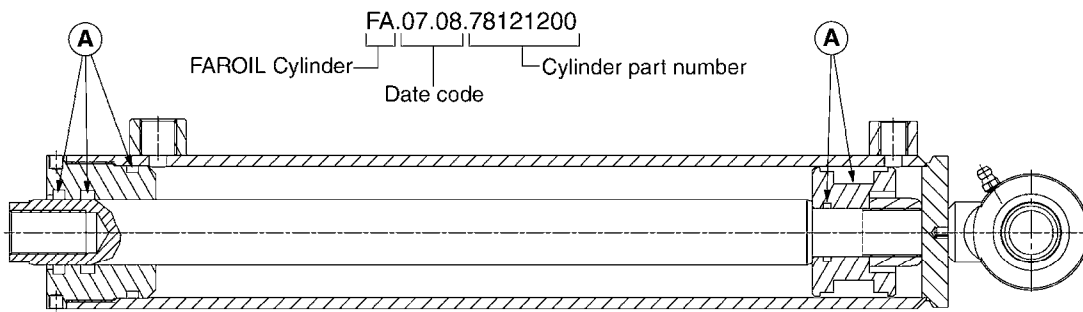

Check cylinder barrel for stamped part number.