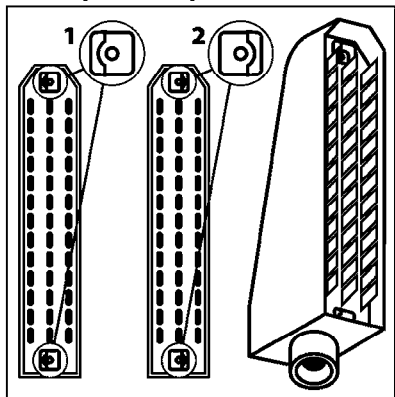

HYDRAULIC SYSTEM

* Note orientation of bracket
1 = Liquid system
2 = Hydraulic system