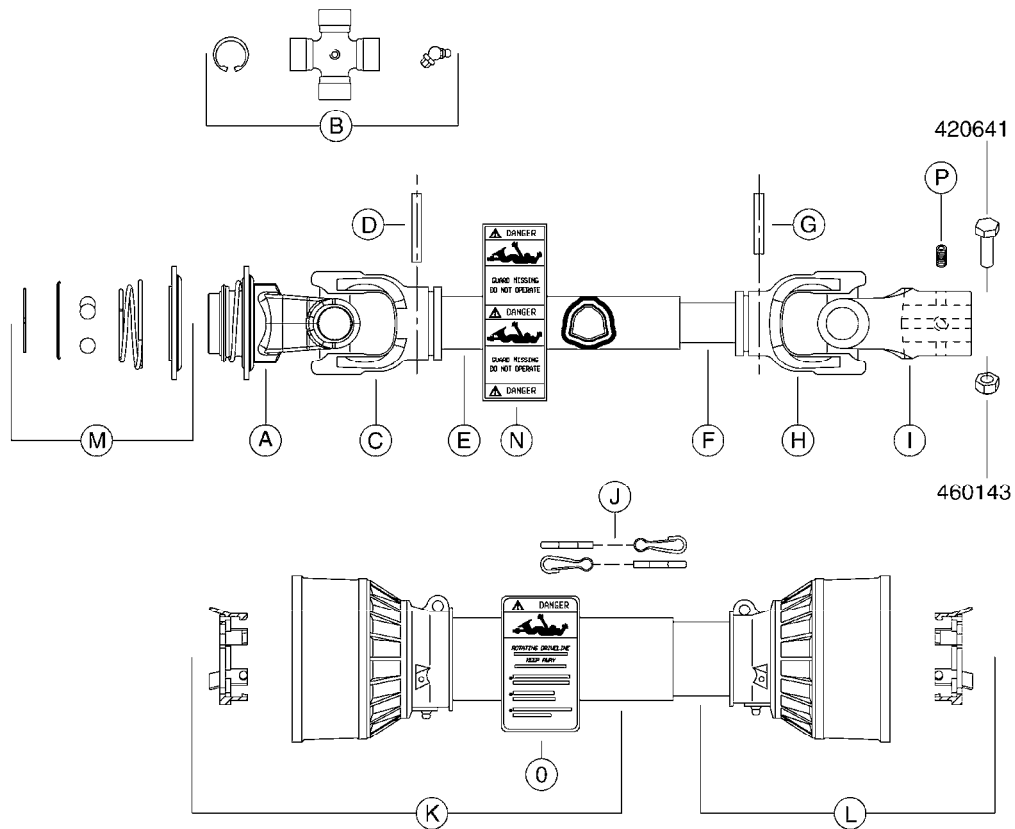

* Supplier changed in 2011 - see page A560 for "AMA" PTO's (yellow and black shields).

A480

PTO SHAFTS - BONDIOLI DIAPH.
A480-HIN, 13:12:11

Page 1

Date 06.04.2015 11:37

parts-n°	order qty	description
284041	1	UNIV. JOINT 27x70mm
289040	1	PTO YOKE 1-3/8" X 6 SPLINE
289041	1	PTO YOKE 1-3/8" X 6 SPLINE
289042	1	UNIV. JOINT 22x54mm
289045	1	UNIV. JOINT 30.2x79.4mm
289049	1	PTO SHIELD COMPLETE F.829446
289050	1	PTO SHIELD COMPLETE F.829445
829445	1	PTO 1-3/8/6X1-3/8/6X810M AXIAL
829446	1	PTO SHAFT LE-SPV + LP ZE-P540
829480	1	PTO 1-3/8/21 x 1-3/8/21x1210MM
829482	1	PTO 1-3/8/6X25MM X 600MM 1202
829483	1	PTO 1-3/8/6X30MM x 610MM 1302
829484	1	PTO 1-3/8/6X1-3/8/6X575MM 361
829486	1	PTO 1-3/8/6X30MM X870MM 1302
829487	1	PTO 1-3/8/6X1-3/8/6X870MM 361
829490	1	PTO 1-3/8/6X30MM 1320MM 1302
829491	1	PTO 1-3/8/6X1' 610/913MM 9016
829502	1	PTO 1-3/8/6x1210/1745
28005200	1	PTO YOKE 1-3/8" X 21 SPLINE
28005400	1	PTO YOKE 1-3/8" X 6 SPLINE
28005800	1	PTO YOKE 1-3/8" X 21 SPLINE
28006000	1	PTO YOKE D25 CONE 3 DEG.
28006100	1	PTO YOKE D30 CONE 4 DEG.
28006200	1	PTO YOKE 1-3/8" X 6 SPLINE
28006300	1	PTO YOKE D1"
28006700	1	PTO HALF SHAFT - TRACTOR END
28006900	1	PTO HALF SHAFT - TRACTOR END
28007300	1	PTO INNER D1" (NO SHIELD)
28007500	1	PTO INNER D1" (NO SHIELD)
28007800	1	PTO INNER D1" (NO SHIELD)
28008100	1	PTO SHIELD COMPLETE
28008500	1	PTO HALF SHAFT - TRACTOR END
28008600	1	PTO SHIELD ASSY COMPLETE
28009403	1	UNIV. JOINT 27x74.6mm
28015103	1	PTO YOKE 1-3/8"X21 TWST OLD
28015203	1	UNIV. JOINT 23.8x61.3mm
28015303	1	PTO YOKE 1-3/8"X21 BALL COLLAR
28015403	1	PTO OUTER 1-3/8"X21 (NO SHIELD)
28015503	1	PTO INNER 1-3/8"X21 (NO SHIELD)
28015603	1	PTO SHIELD COMPLETE F.28020303
28015703	1	PTO YOKE 1-3/4"X20 SPL OUTER
28015803	1	PTO OUTER 1-3/4"X20 (NO SHIELD)
28015903	1	PTO INNER 1-3/8"X21 (NO SHIELD)
28016003	1	PTO SHIELD COMPLETE F.10465803
28016203	1	PTO OUTER 1-3/8"X6 (SHIELDED)
28016303	1	PTO INNER 1-3/8"X6 (NO SHIELD)
28016703	1	PTO OUTER 1-3/8"X6 (NO SHIELD)
28016803	1	PTO INNER 1-3/8"X6 (NO SHIELD)
28020203	1	PTO 1-3/4/20x1-3/8/21 BP L=860
28020303	1	PTO 1-3/8/21 x 1-3/8/21 B&P
28040603	1	PTO YOKE 1-3/8X21SPL BLACK
28040703	1	SAFETY CHAIN F.CV BLACK PTO
28068800	1	PTO YOKE 1-3/8" X 6 SPLINE
28069700	1	UNIV. JOINT STD1 SFT
28072800	1	PTO SHIELD COMPLETE L=1912 SFT
28073000	1	PTO YOKE 1-3/8" X 6 SPLINE