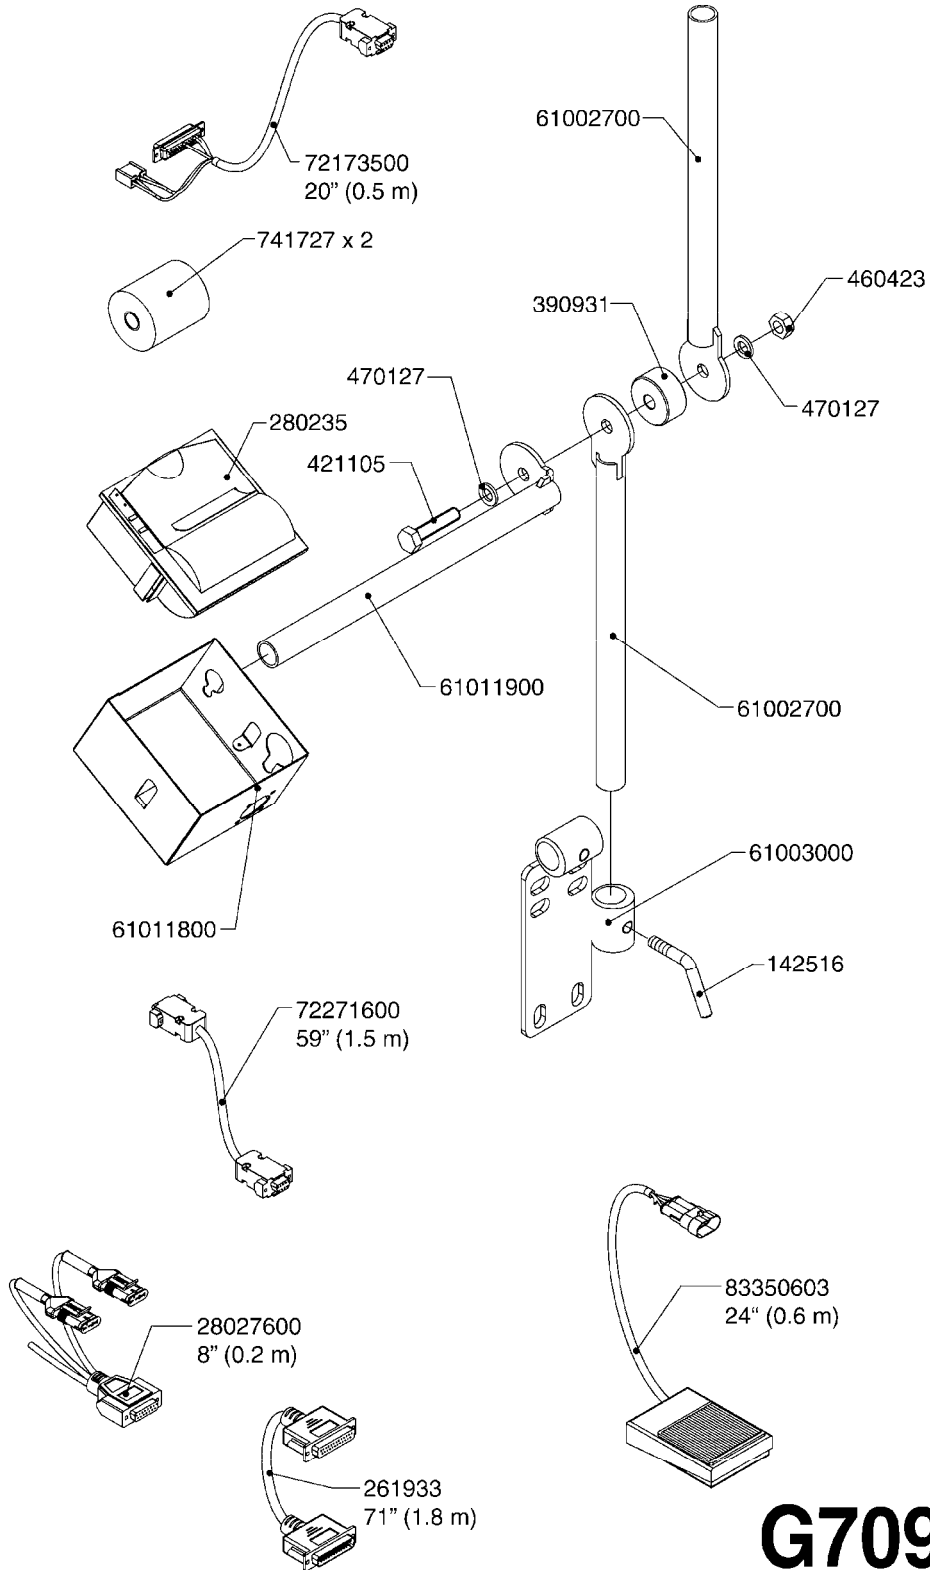

HC 5500 ACCESSORIES
G709-HIN, 13:06:08

Page 1
Date 06.04.2015 11:38

parts-n°	order qty	description
142516	1	SCREW SET M10 BENT F. LOCKING
261933	1	CABLE W/PLUG 2X25 L=71"
280235	1	HARDI PRINTER WITH CLOCK
390931	1	PLASTIC SPACER D40XD11 L=20
421105	1	M10X45 MACHINE SCREW STAINLESS
460423	1	NUT HEX M10X1.5 LOCK
470127	1	WASHER D15D10X2 M10 LOCK
741727	1	PAPER, THERMAL, HC5500 PRINTER
28027600	1	WIRE HC5500 AUX.
61002700	1	TUBE BRACKET F.TRACTOR MOUNT
61003000	1	BRACKET F.TRACTOR MOUNT
61011800	1	BOX FOR HARDI PRINTER
61011900	1	TUBE BRACKET F.TRACTOR MOUNT
72173500	1	WIRE F.PRINTER HC5500 L=20"
72271600	1	HC5500 COMMUNICATION CABLE
83350603	1	FOOT SWITCH HC5500 CONTROL