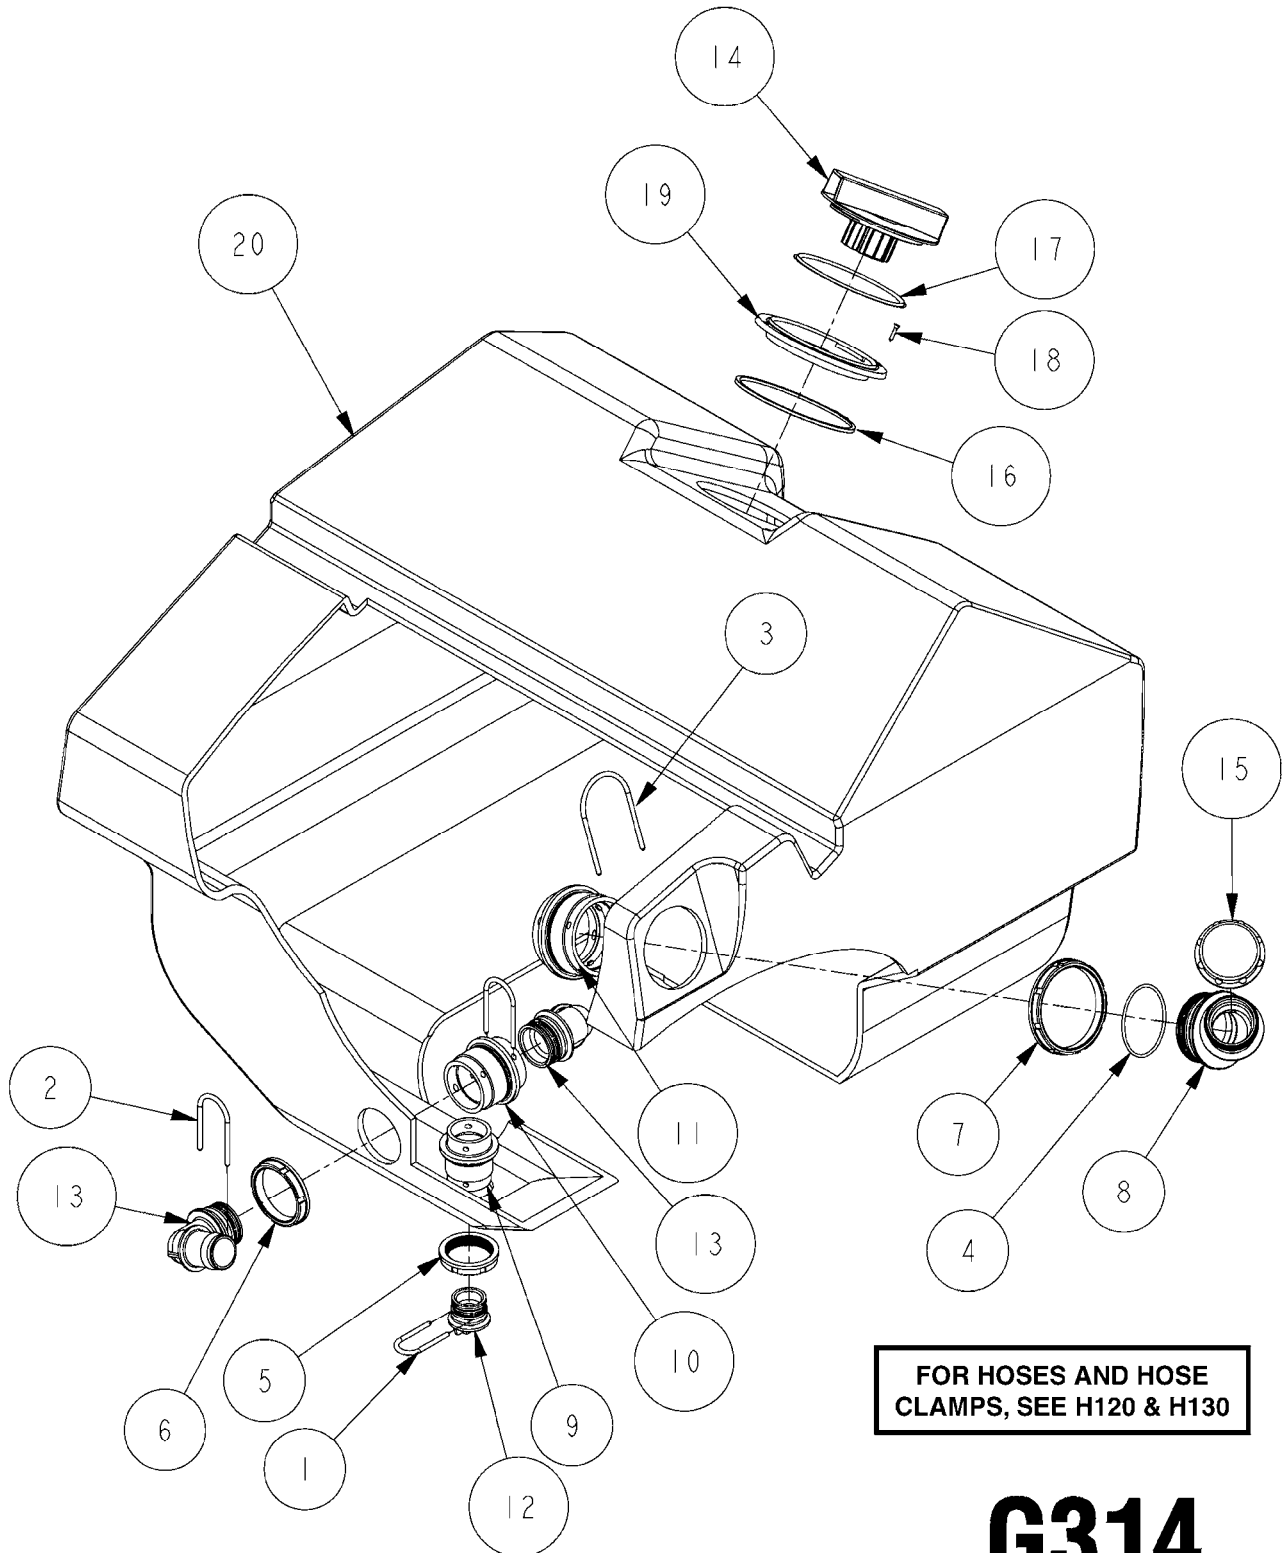

**FOR HOSES AND HOSE
CLAMPS, SEE H120 & H130**

G314

FLUSH SYSTEM - RANGER
G314-HIN, 25:04:11

Page 1

Date 06.04.2015 11:38

Pos.	parts-n°	order qty	description
1	145995	1	FITT.DK S-53 FORK
2	145996	1	FITT.DK S-67 FORK
3	145996	1	FITT.DK S-67 FORK
			S-67 MODELS WITHOUT THREADED CAP (15)
3	145997	1	FITT.DK S-93 FORK
			S-93 MODELS WITH THREADED CAP (15)
4	242351	1	O-RING D69.5X3.0 VITON F.S-93
			S-93 MODELS WITH THREADED CAP (15)
4	242353	1	O-RING D44.2X3.0 VITON F.S-67
			S-67 MODELS WITHOUT THREADED CAP (15)
5	322107	1	FITT.DK S-53 BULKHEAD NUT
6	322108	1	FITT.DK S-67 BULKHEAD NUT
7	322108	1	FITT.DK S-67 BULKHEAD NUT
			S-67 MODELS WITHOUT THREADED CAP (15)
7	322109	1	FITT.DK S-93 BULKHEAD NUT
			S-93 MODELS WITH THREADED CAP (15)
8	322337	1	FITT.DK S-93 ELB.2"BSP 45D
			S-93 MODELS WITH THREADED CAP (15)
8	334250	1	FITT.DK S-67 PLUG
			S-67 MODELS WITHOUT THREADED CAP (15)
9	726463	1	FITT.DK S53 BULKHEAD W/GASKET
10	726464	1	FITT.DK S-67 BULKHEAD W/GASKET
11	726464	1	FITT.DK S-67 BULKHEAD W/GASKET
			S-67 MODELS WITHOUT THREADED CAP (15)
11	726465	1	FITT.DK S-93 BULKHEAD W/GASKET
			S-93 MODELS WITH THREADED CAP (15)
12	726578	1	FITT.DK S53 PLUG WITH O-RING
13	727224	1	FITT.DK S67X90,1.5HB SUCTION
14	10052203	1	LID VENT ASSY
15	10053603	1	FITT. CAPNUT 2"BSP 5601
16	10064203	1	SET SEALING SPONGE 1 Ft BULK
17	10102203	1	GASKET F.16" LID BREATHER
18	10619703	1	SCREW SS #6x3/4' SELF TAPPING
19	10619803	1	LID HOUSING TREADED F. 6'
20	35003903	1	TANK, FLUSH 250L RANGER DK PIG