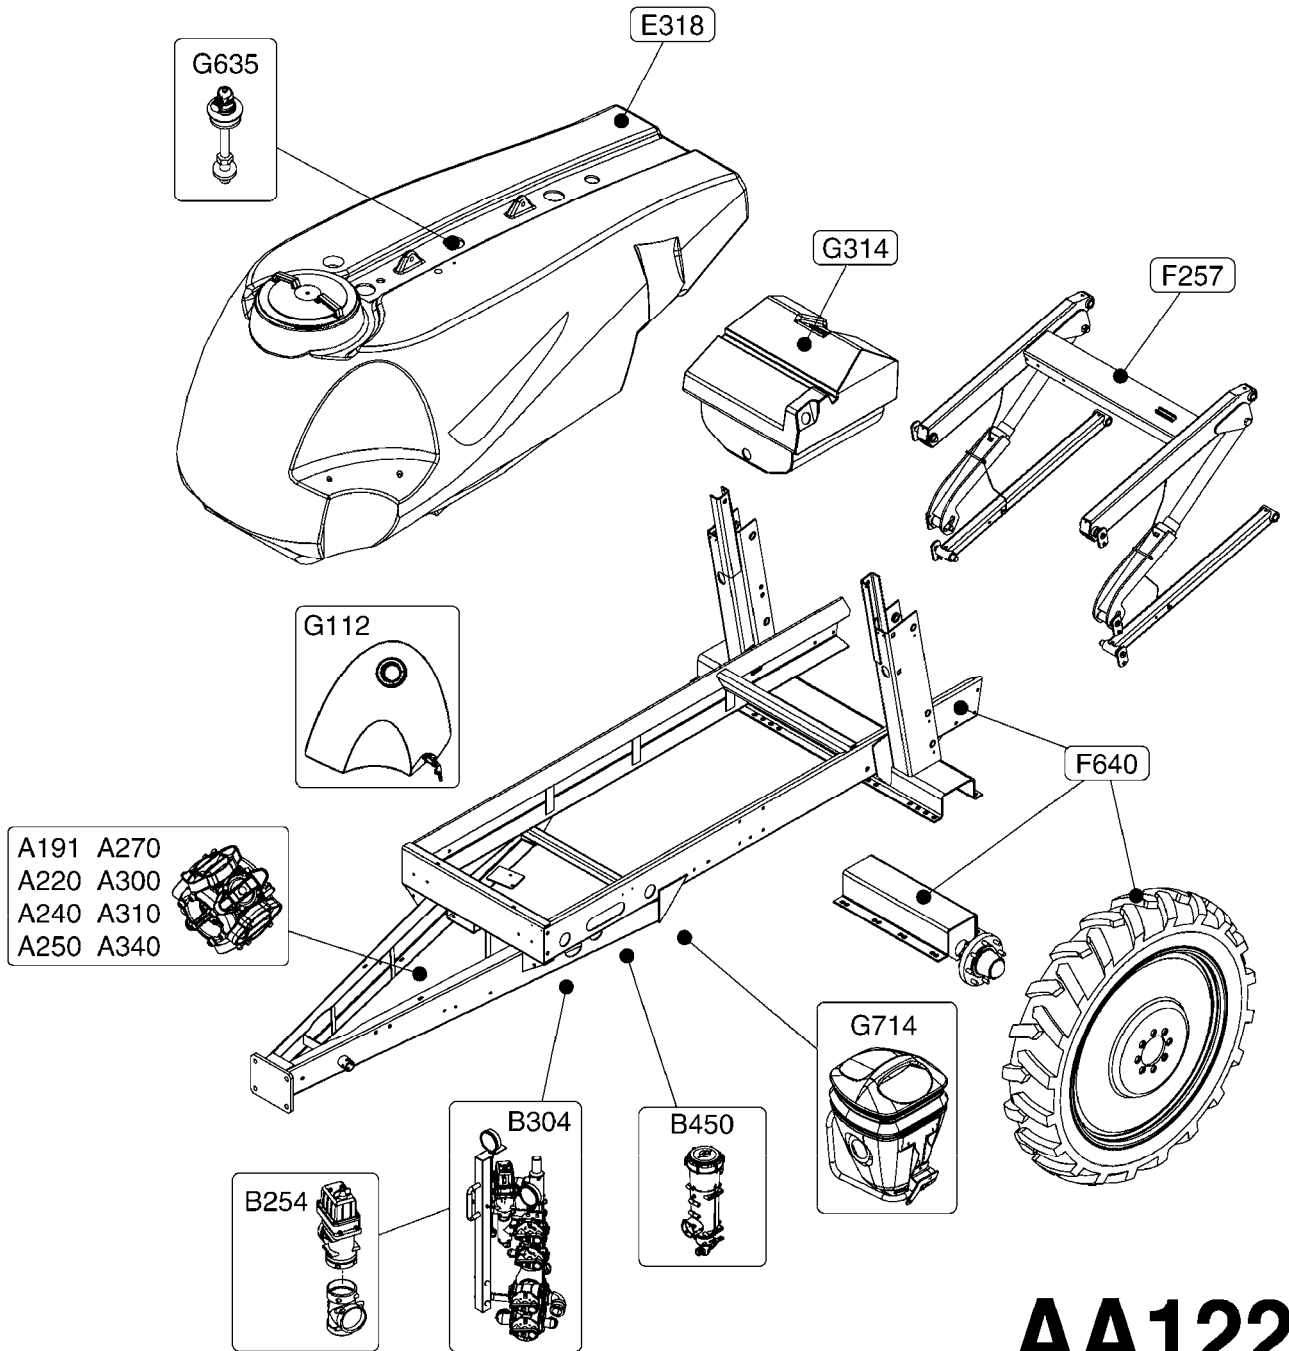

Agroparts: www.HARDI-INTERNATIONAL.com

Ranger 550/2000/2200 550
Gallon Dia/Eagle 45', 50', 60',
66'

Page 0.3

Date 06.04.2015 11:37

main group	page-n°	date	description
	H110-HIN H120-HIN H130-HIN	08:11:12 11:05:10 05:07:11	FITTINGS - S-93 BULK HOSE HOSE CLAMPS