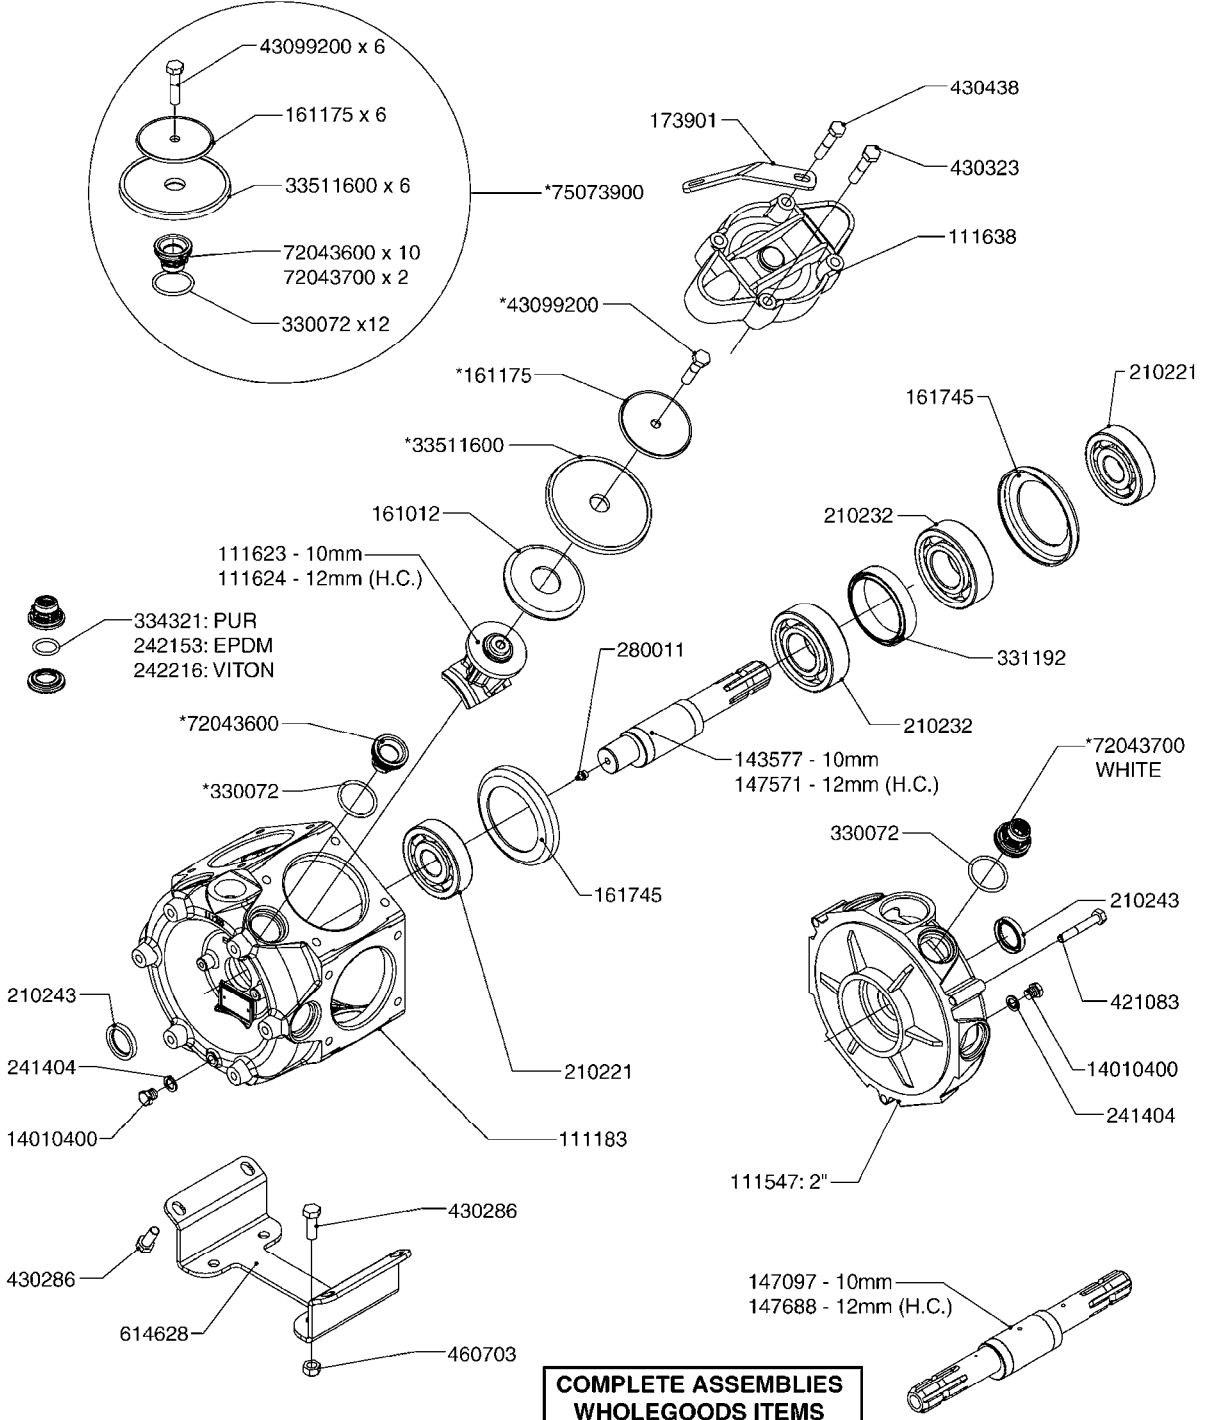

PUMP REPAIR KIT

**COMPLETE ASSEMBLIES
WHOLEGOODS ITEMS**

COMPLETE PUMPS
821587 - 463/10 2" W/THROUGH SHAFT (540 RPM)
821649 - 463/12 2" (540 RPM H.C. OFFSET PORTS)
82166300 - 463/12 2" (540 RPM H.C. INLINE PORTS)