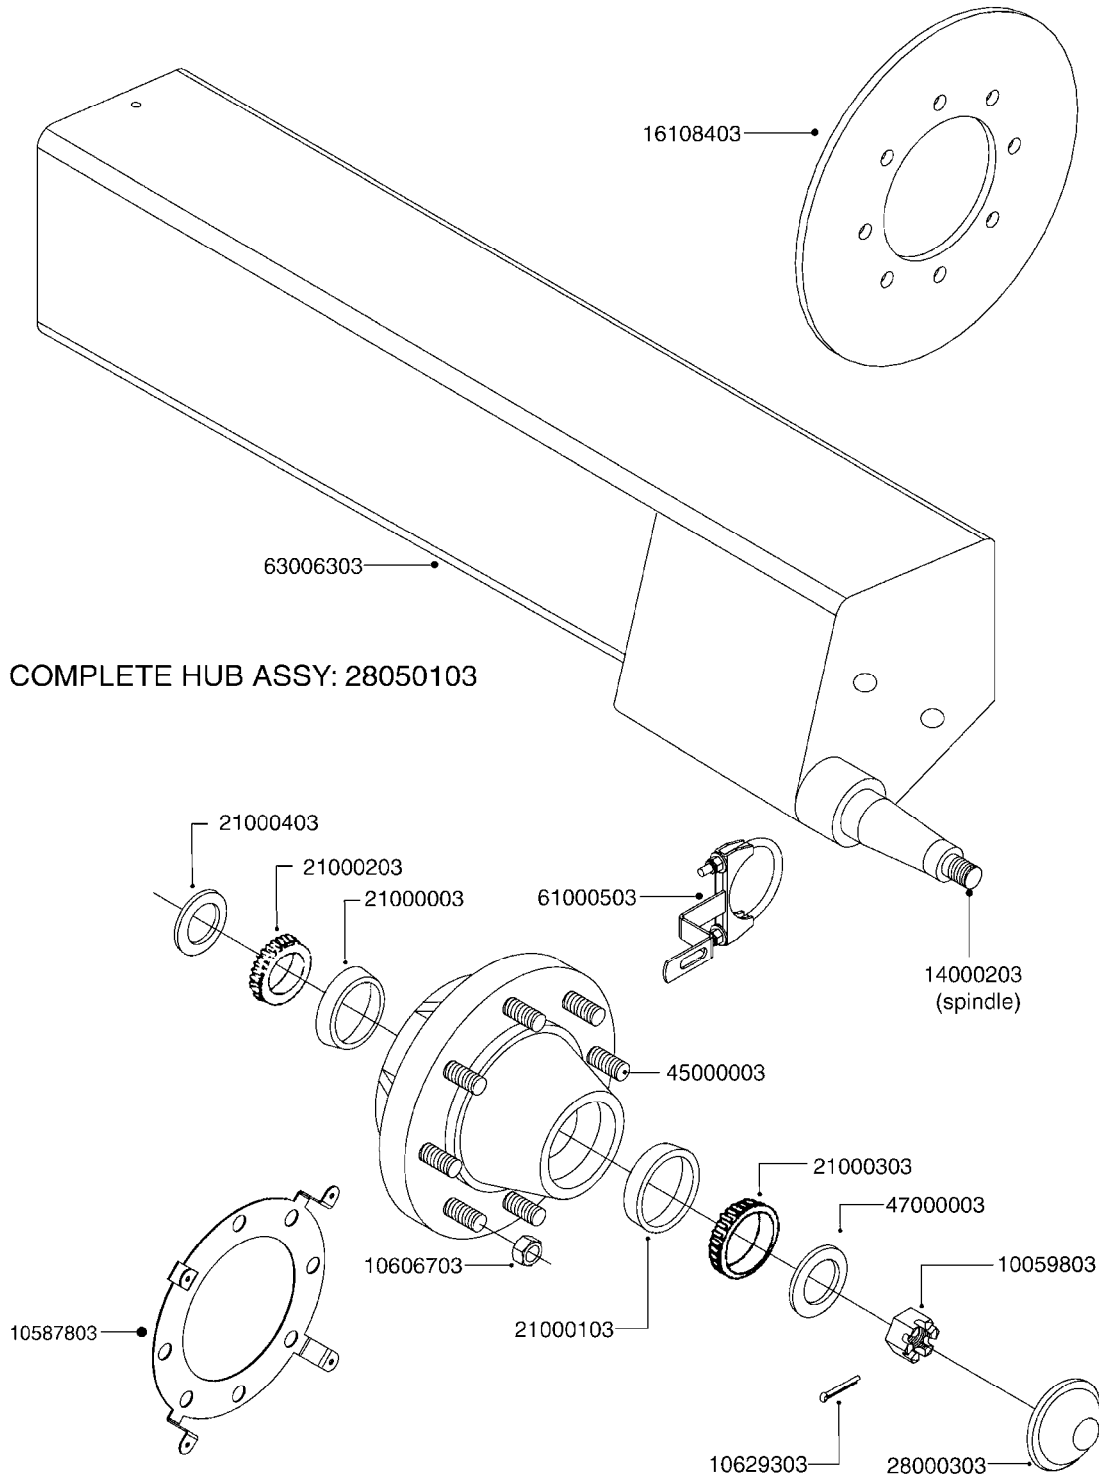

HUB ASSY 3" SPINDLE NAV 575
F441-HIN, 19:06:10

Page 0

Date 06.04.2015 11:38

HUB ASSY 3" SPINDLE NAV 575
F441-HIN, 19:06:10

Page 1
Date 06.04.2015 11:38

parts-n°	order qty	description
10059803	1	NUT HEX NF 1"
10587803	1	MAG MNT F. SPEED SNS 8 BOLT
10606703	1	NUT HEX NF 5/8" FLANGED F.STUD
10629303	1	PIN, COTTER 7/32" X 1.75" LONG
14000203	1	SPINDLE 3" X 16" W/NUT &WASHER
16108403	1	REINFORCEMENT RING 8-8-6 HUB FOR NON-REINFORCED 3/8" RIMS ONLY
21000003	1	BEARING INNER CUP #382A
21000103	1	BEARING OUTER CUP #LM501310
21000203	1	BEARING INNER CONE #387AS
21000303	1	BEARING OUTER CONE #LM501349
21000403	1	SEAL GREASE #CR29968
28000303	1	DUST CAP #1609
28050103	1	HUB F 3" 758 7500# PACKAGE
45000003	1	STUD BOLT 5/8" X 2-1/2"
47000003	1	WASHER SPNDL 3" 1.12X2.1 .25TK
61000503	1	SPEED SNS MNT CLAMP - 3"
63006303	1	AXLE INSERT W/M SUS. 575 NAV