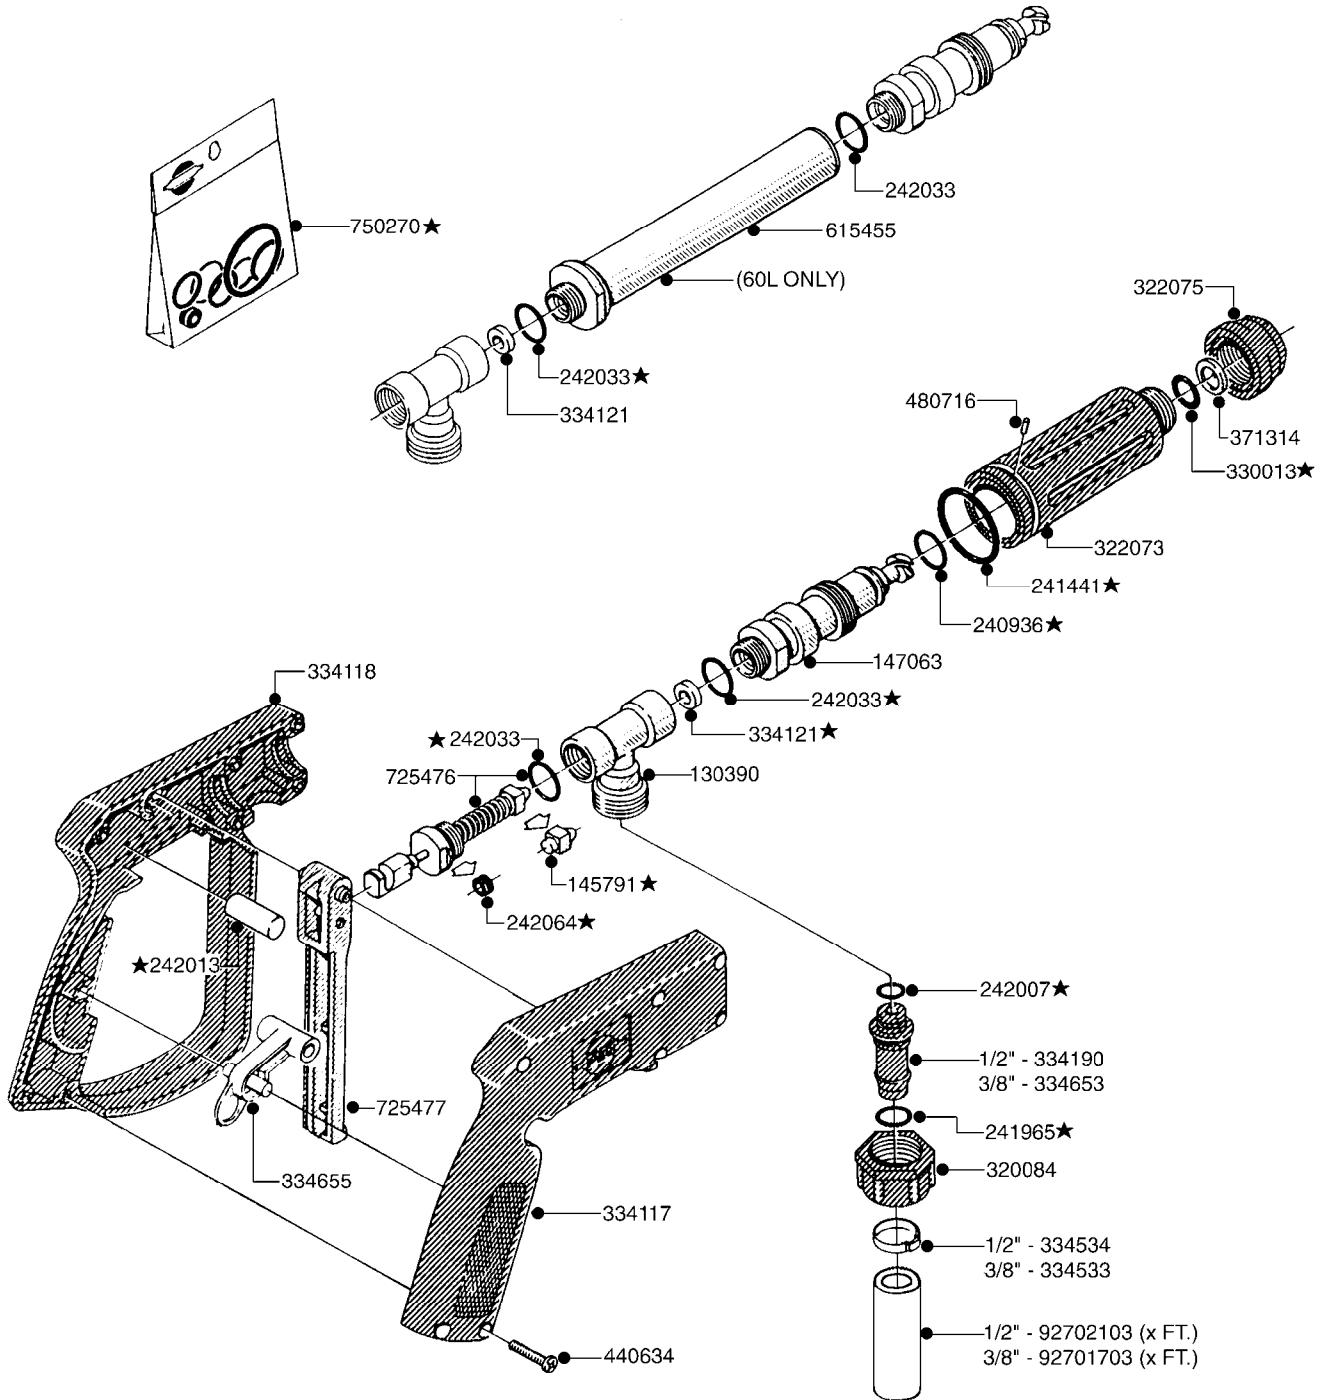

COMPLETE ASSEMBLY:
843197 - 60L
843196 - 60S

COMPLETE ASSEMBLIES
WHOLEGOODS ITEMS

G450

HANDGUN TYPE 60S/60L POST 95
G450-HIN, 19:05:11

Page 1

Date 06.04.2015 11:38

parts-n°	order qty	description
130390	1	TEE 3/8'X 1/2' BSP F.TYPE 60S
145791	1	CONE FOR ON/OFF
147063	1	SWIRL F.SPRAY GUN TYPE 60
240936	1	O-RING D13.3X2.4 NITRIL
241441	1	O-RING D29.3X3
241965	1	O-RING 12.1 X 1.6
242007	1	O-RING D9.1X1.6
242013	1	SPRING RUBBER F/TRIGGER
242033	1	O-RING
242064	1	SLEEVE RUBBER 3X8X4MM
320084	1	FITT.DK NUT 1/2" BSP
322073	1	HOUSING F.SWIRL TYPE 60S H.G.
322075	1	HOUSING F. NOZZLE
330013	1	O-RING D15/D10X2.5 F.3/8"NUT
334117	1	HANDLE PIECE RIGHT F.60S/60L
334118	1	HANDLE PIECE LEFT F.60S/60L
334121	1	SEAT FOR ON-OFF TYPE
334190	1	FITT.DK HB 1/2' F. PISTOL 60S
334533	1	CLAMP HOSE PLASTIC 3/8"
334534	1	CLAMP HOSE PLASTIC 1/2"
334653	1	FITT.DK HB 3/8' F.HANDGUN
334655	1	TRIGGER SAFETY F.60S/60L GUN
371314	1	NOZZLE CERAMIC 1099-20
440634	1	SCREW 5/8"
480716	1	PIN D3X6 STAINLESS
615455	1	TUBE F.LANCE TYPE 60L
725476	1	SPINDLE
725477	1	TRIGGER
750270	1	GASKET KIT F.SPRAY GUN
843196	1	GUN, MODEL 60S
843197	1	HANDGUN KIT TYPE 60 LONG
92701703	1	HOSE R X3/8" X300PSI WP X0012"
92702103	1	HOSE R X1/2" X300PSI WP X0012"