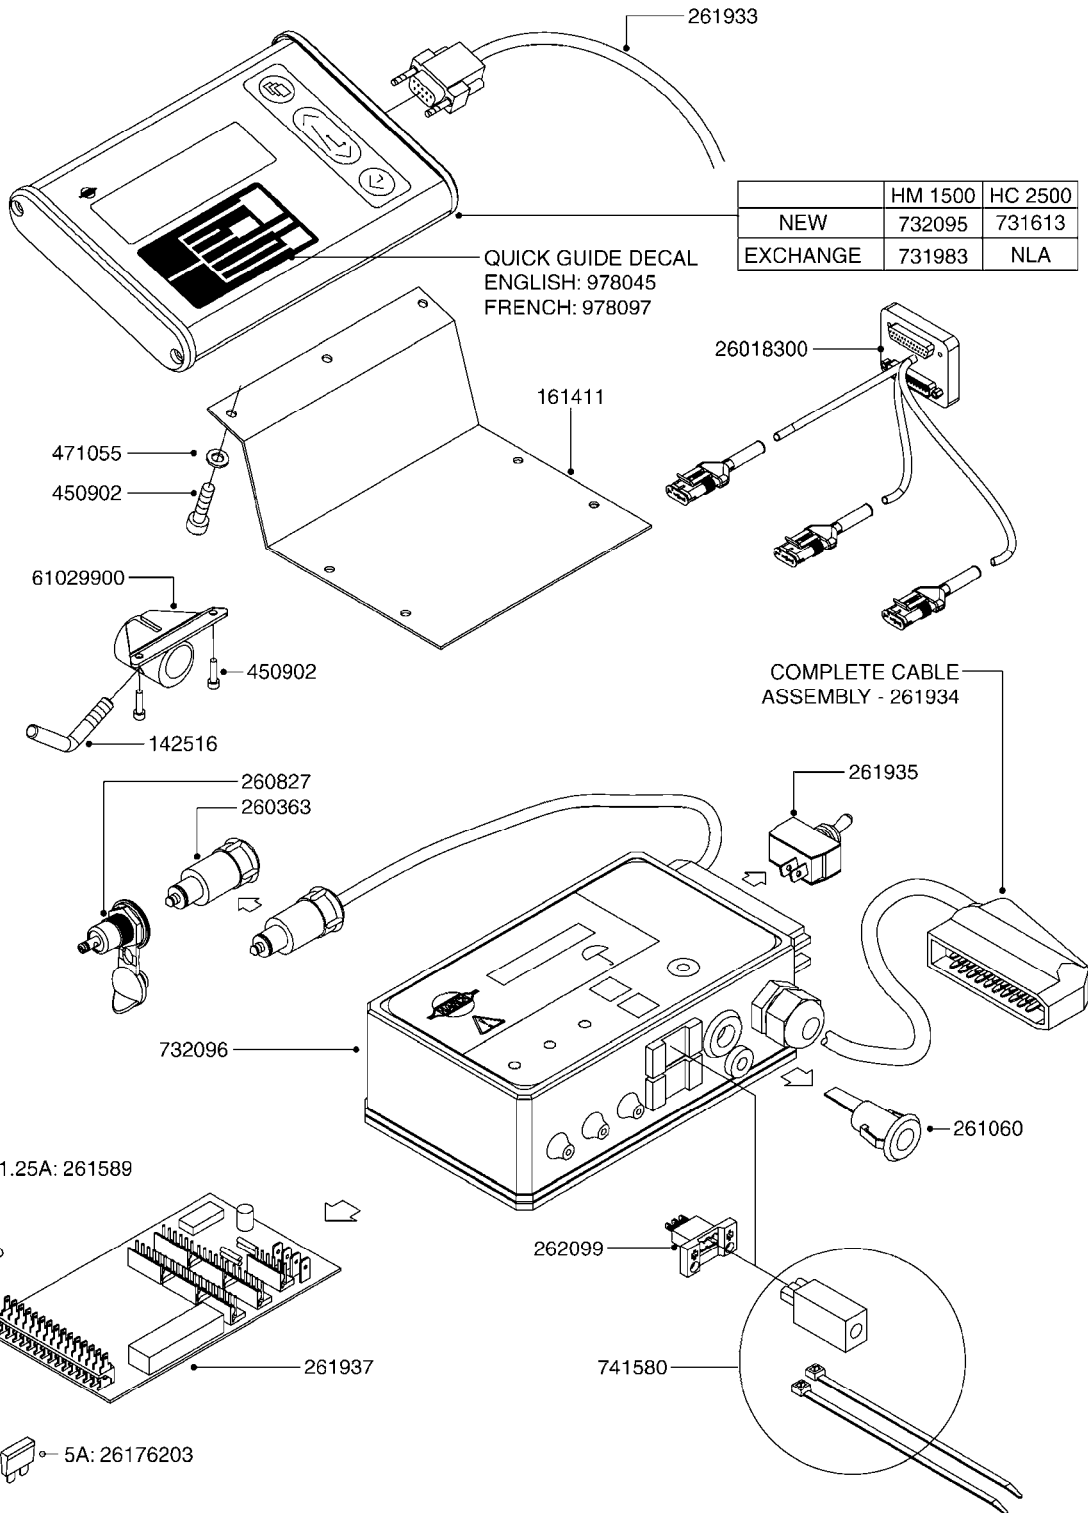

G480

HC 2500/HM1500 DISPLAY/SCANBOX
G480-HIN, 15:11:09

Page 1
Date 06.04.2015 11:38

parts-n°	order qty	description
142516	1	SCREW SET M10 BENT F. LOCKING
161411	1	MT.BRK. HC2500/HM1500 DISPLAY
26018300	1	ADAPTOR 2500 FOR SPRAYBOX II 39-PIN/REPLACES SCANBOX
260363	1	PLUG 2 POLE 12V
260827	1	PLUG F.EC ATTACHMENTS
261060	1	PLUG F.EC ATTACHMENTS
261589	1	FUSE 5 X 20 1.25 AMP
26176203	1	FUSE 5.0A QUICK-ACT.
261933	1	CABLE W/PLUG 2X25 L=71"
261934	1	CABLE W/PLUG 18X0.5MM L=79"
261935	1	SWITCH 2 POLE
261937	1	CIRCUIT BOARD F. SCANBOX
262099	1	PLUG SOCKET 3-POLE 2.5/3
450902	1	BOLT ALLEN HEAD M4 X 16MM
471055	1	WASHER D4.1/7.6 X 0.9
61029900	1	BRACKET FOR HC2500
731613	1	DISPLAY HC2500 NEW
731983	1	DISPLAY HM1500 REFURBISHED
732095	1	DISPLAY HM1500 NEW
732096	1	SCANBOX F.HM1500/HC2500
741580	1	PLUG 3-POLE 2.5/3
978045	1	DECAL QUICK GUIDE 1500/2500
978097	1	DECAL QUICK GUIDE 1500/2500 FR