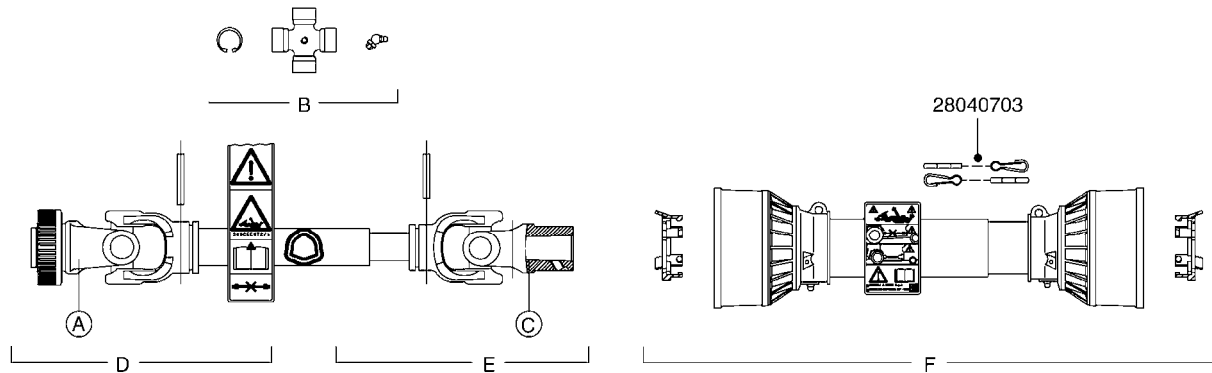

PTO	TRACTOR	IMPLEMENT	LENGTH	A	B	C	D	E	F
28020203	1-3/4" 20-SPLINE	1-3/8" 21-SPLINE	860/1313	28015703	28009403	28040603	28015803	28015903	28016003
28020303	1-3/8" 21-SPLINE	1-3/8" 21-SPLINE	860/1328	28015103	28015203	28015303	28015403	28015503	28015603
829445	1-3/8" 6-SPLINE	1-3/8" 6-SPLINE	810/1219	284041	289045	289041	28016703	28016803	289050
829446	1-3/8" 6-SPLINE	1-3/8" 6-SPLINE	810/1230	289040	284041	289040	28016203	28016303	289049
829480	1-3/8" 21-SPLINE	1-3/8" 21-SPLINE	1210/1912	28005200	289042	28005800	28006700	28007300	28008100
829482 *	1-3/8" 6-SPLINE	Ø25 CONE 3	610/912	28005400	289042	28006000	28008500	28007500	28008600
829483 *	1-3/8" 6-SPLINE	Ø30 CONE 4	610/912	28005400	289042	28006100	28008500	-	28008600
829484 *	1-3/8" 6-SPLINE	1-3/8" 6-SPLINE	610/912	28005400	289042	28006200	28008500	-	28008600
829486	1-3/8" 6-SPLINE	Ø30 CONE 4	860/1328	28005400	289042	28006100	28006900	-	28008100
829487 *	1-3/8" 6-SPLINE	1-3/8" 6-SPLINE	860/1328	28005400	289042	28006200	28006900	-	28008100
829490	1-3/8" 6-SPLINE	Ø30 CONE 4	1210/1912	28005400	289042	28006100	28006900	-	28008100
829491	1-3/8" 6-SPLINE	Ø1"	610/912	28005400	289042	28006300	28008500	28007800	28008600
829502 *	1-3/8" 6-SPLINE	1-3/8" 6-SPLINE	1210/1912	28068800	28069700	28073000	-	-	28072800

* Supplier changed in 2011 - see page A560 for "AMA" PTO's (yellow and black shields).

A480