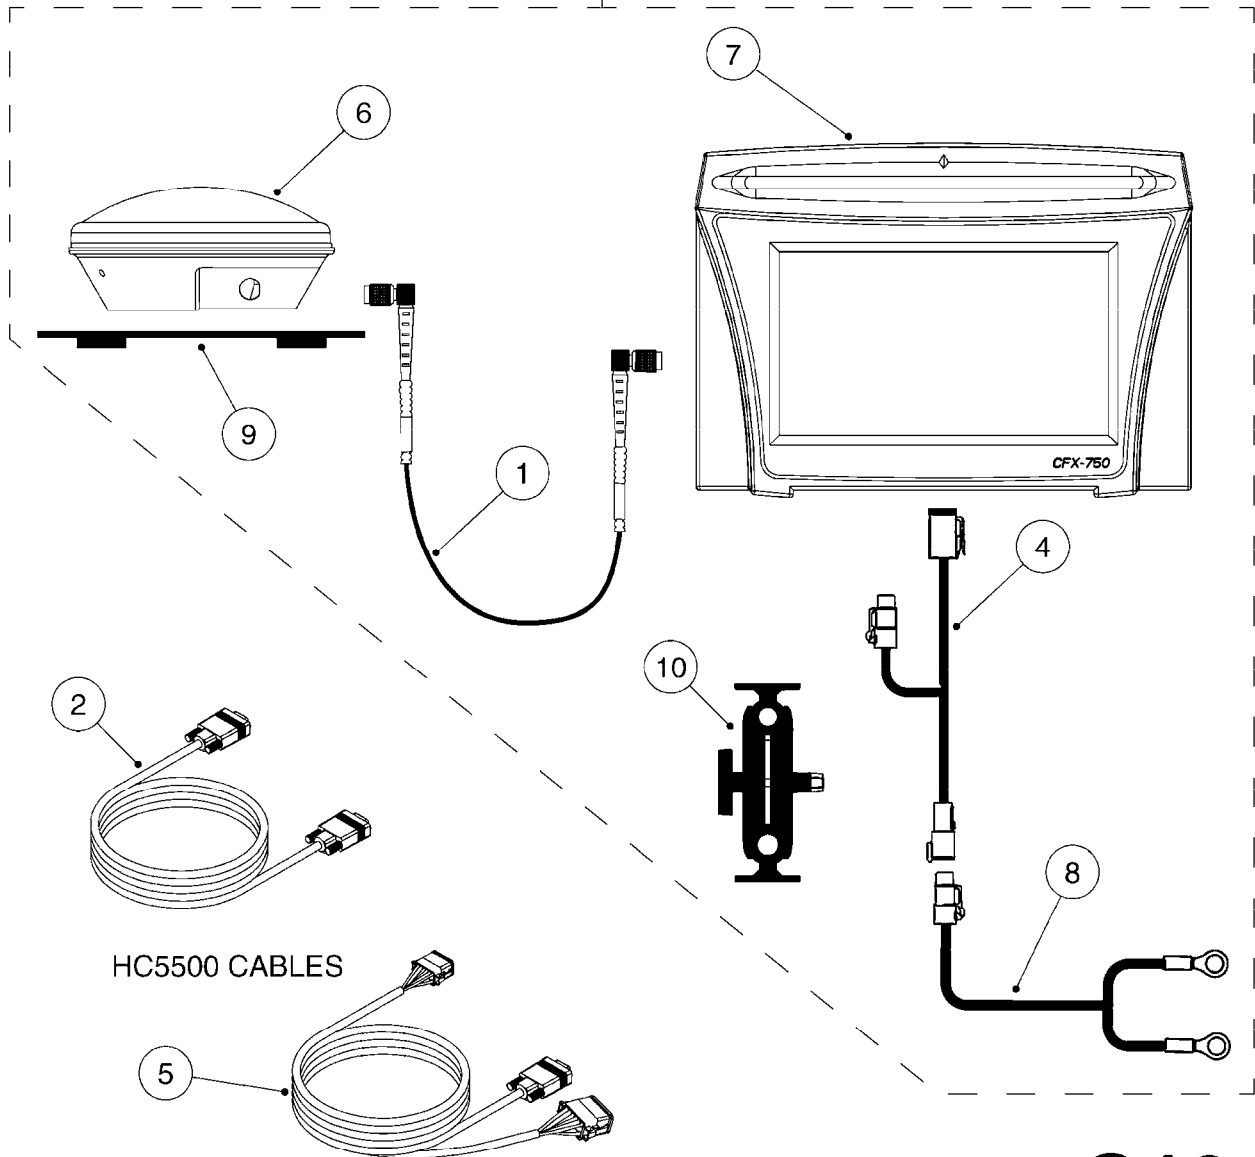

3 COMPLETE ASSEMBLY

CFX-750 DISPLAY, DGPS
G194-HIN, 22:05:14

Page 1
Date 06.04.2015 11:38

Pos.	parts-n°	order qty	description
1	26007603	1	CABLE, ANTENNA, EZGUIDEPLUS
2	26012003	1	NULL MODEM CABLE
3	26021403	1	CFX-750 DISPLAY, DGPS
4	26021603	1	CABLE, POWER BUS, CAN CFX-750
5	26021703	1	CABLE, ASC INTERFACE, CFX-750
6	26021803	1	AG-25 ANTENNA L1/L2 GLN
7	26022103	1	CFX-750 DISPLAY ONLY
8	26022603	1	CFX-750 Basic Power Cable
9	28048203	1	EZ-GUIDE 500 MOUNT F.AG15 ANT.
10	28048303	1	EZ-GUIDE 250/500 RAM MNT.1.5"