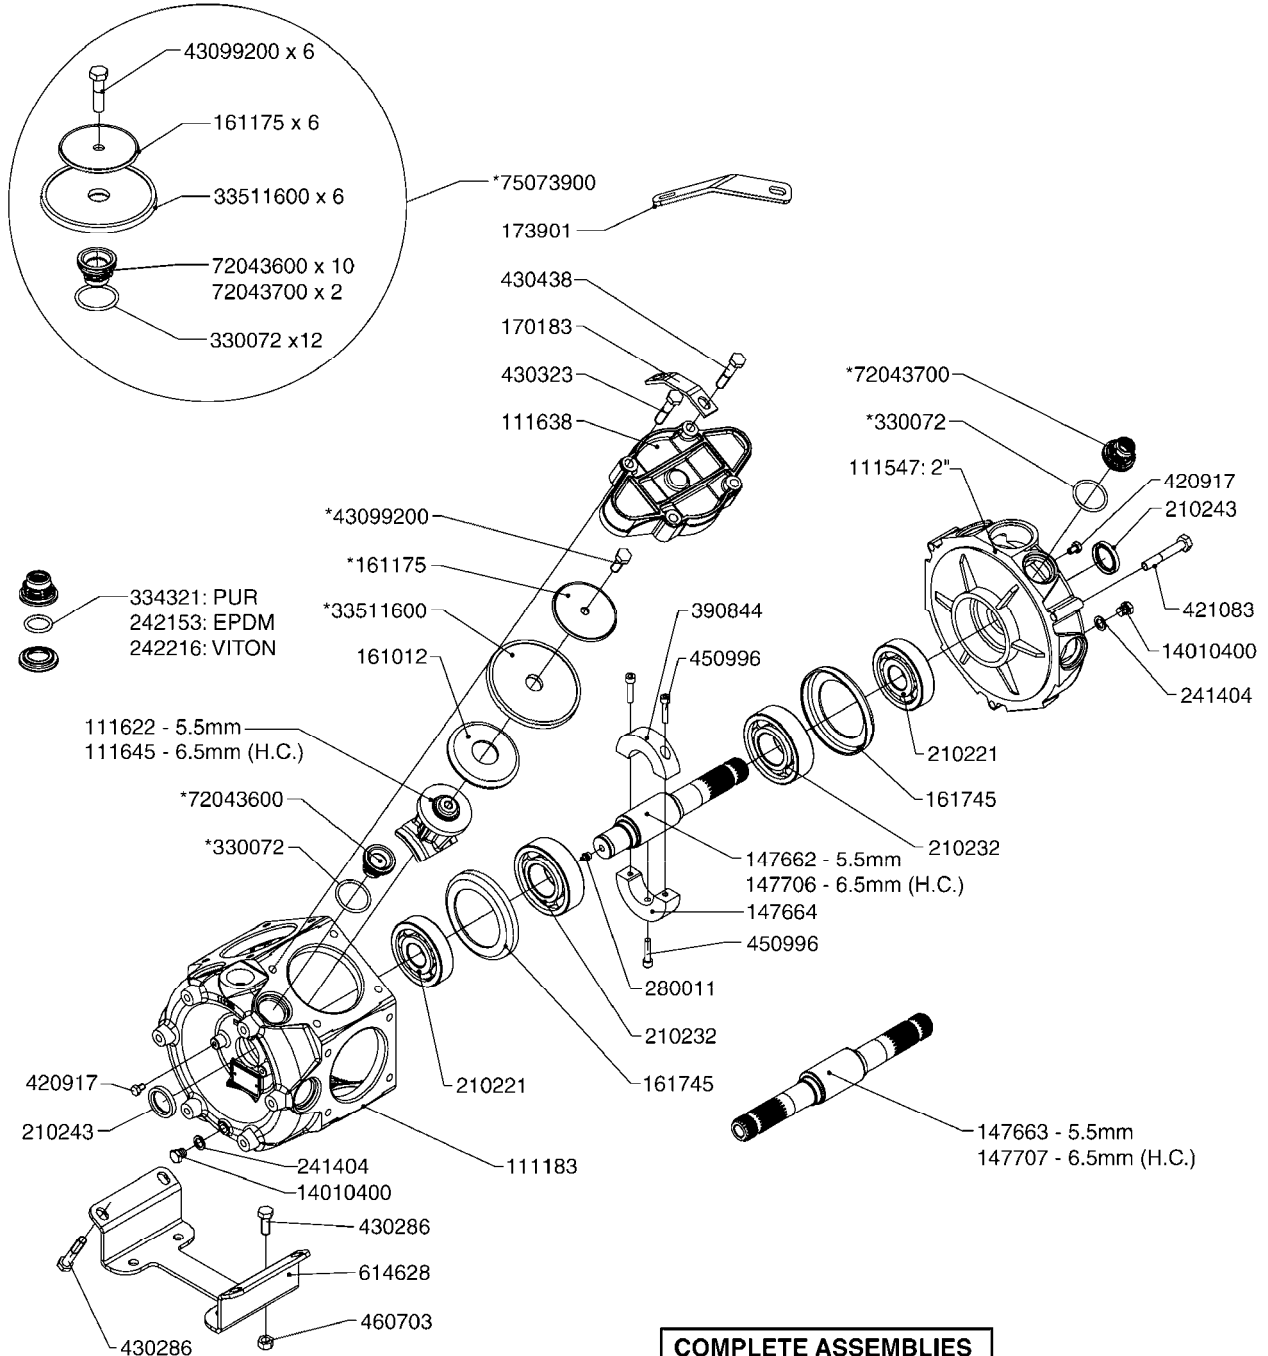

**COMPLETE ASSEMBLIES
WHOLEGOODS ITEMS**

COMPLETE PUMPS

- 821585 - 463/5.5 W/THROUGH SHAFT (1000 RPM)
- 821587 - 463/10 W/THROUGH SHAFT (540 RPM)
- 821649 - 463/12 (540 RPM H.C. OFFSET PORTS)
- 821650 - 463/6.5 (1000 RPM H.C. OFFSET PORTS)
- 82166400 - 463/6.5 (1000 RPM H.C. INLINE PORTS)
- 72293300 - 463/6.5 W/THROUGH SHAFT (1000 RPM)

A310