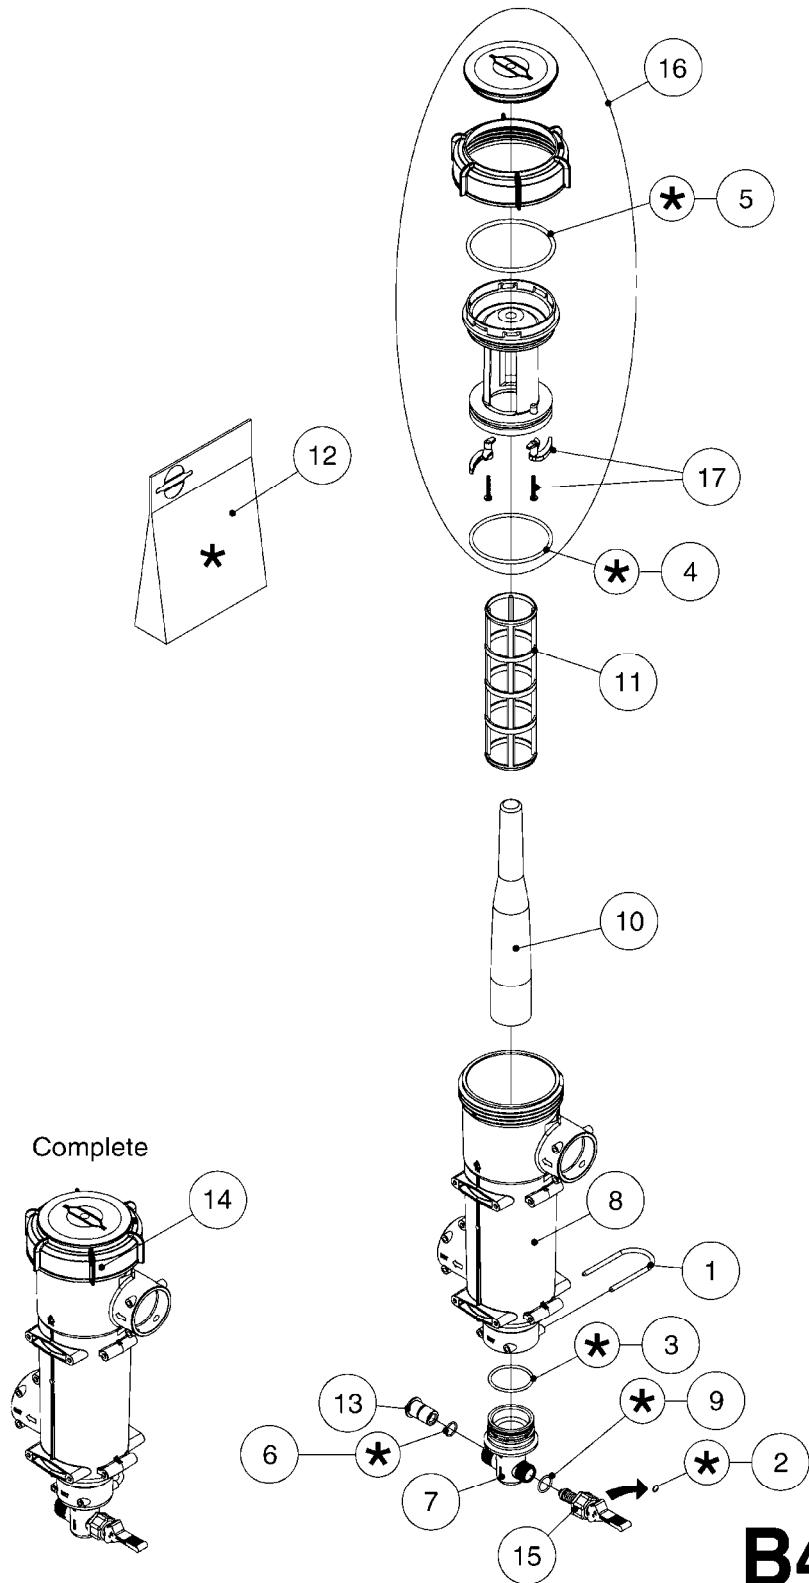

B450

PRESSURE FILTER - CYCLONE
B450-HIN, 10:09:12

Page 1

Date 06.04.2015 11:37

Pos.	parts-n°	order qty	description
1	145996	1	FITT.DK S-67 FORK
2	241323	1	O-RING D5.3X2.4 NITRIL
3	242353	1	O-RING D44.2X3.0 VITON F.S-67
4	242565	1	O-RING Ø 85 X 4.0 SH70 VITON
5	242577	1	O-RING Ø 86 X 4.5 SH70 VITON
6	242594	1	O-RING D14 X 1.78 SCH.70-EPDM
7	322358	1	T-PIECE S67-1/2"-3/4"
8	322359	1	CYCLONE FILTER HOUSING
9	330315	1	O-RING D18.4/D13X.6
10	391093	1	CONE F. CYCLONE FILTER
11	61036000	1	FILTER ELEM.S93,100 MSH-YELLOW
11	615416	1	FILTER ELEM.S93,50 MESH-BLUE
11	72557200	1	FILTER ELEM.S93,80# CYCLONE
12	741827	1	SEAL KIT CYCLONE FILTER
13	39127500	1	VALVE SEAT D18/10 3/4"-1/2" 09
14	72281200	1	CYCLONE FILT.COMP. 80 MSH S67
14	72316500	1	CYCLONE FILT.COMP.50 MSH S67
14	72316600	1	CYCLONE FILT.COMP.100 MSH S67
15	72281300	1	VALVE BOOSTER/ON/OFF CYCLONE F
16	72352200	1	LID COMPLETE F. CYCLONE FILTER
17	74192900	1	FILTER LOCK PARTS - CYCLONE