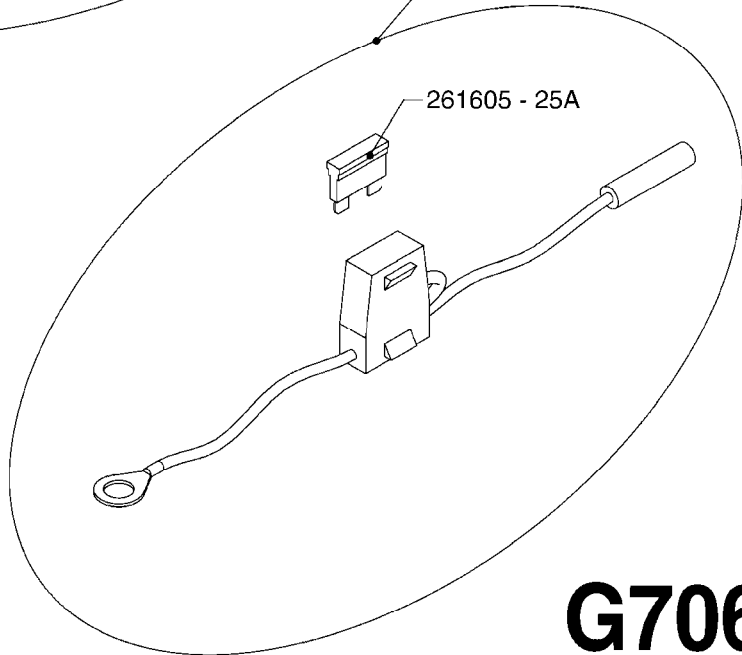

POWER SUPPLY CABLES
G706-HIN, 04:06:10

Page 0

Date 06.04.2015 11:38