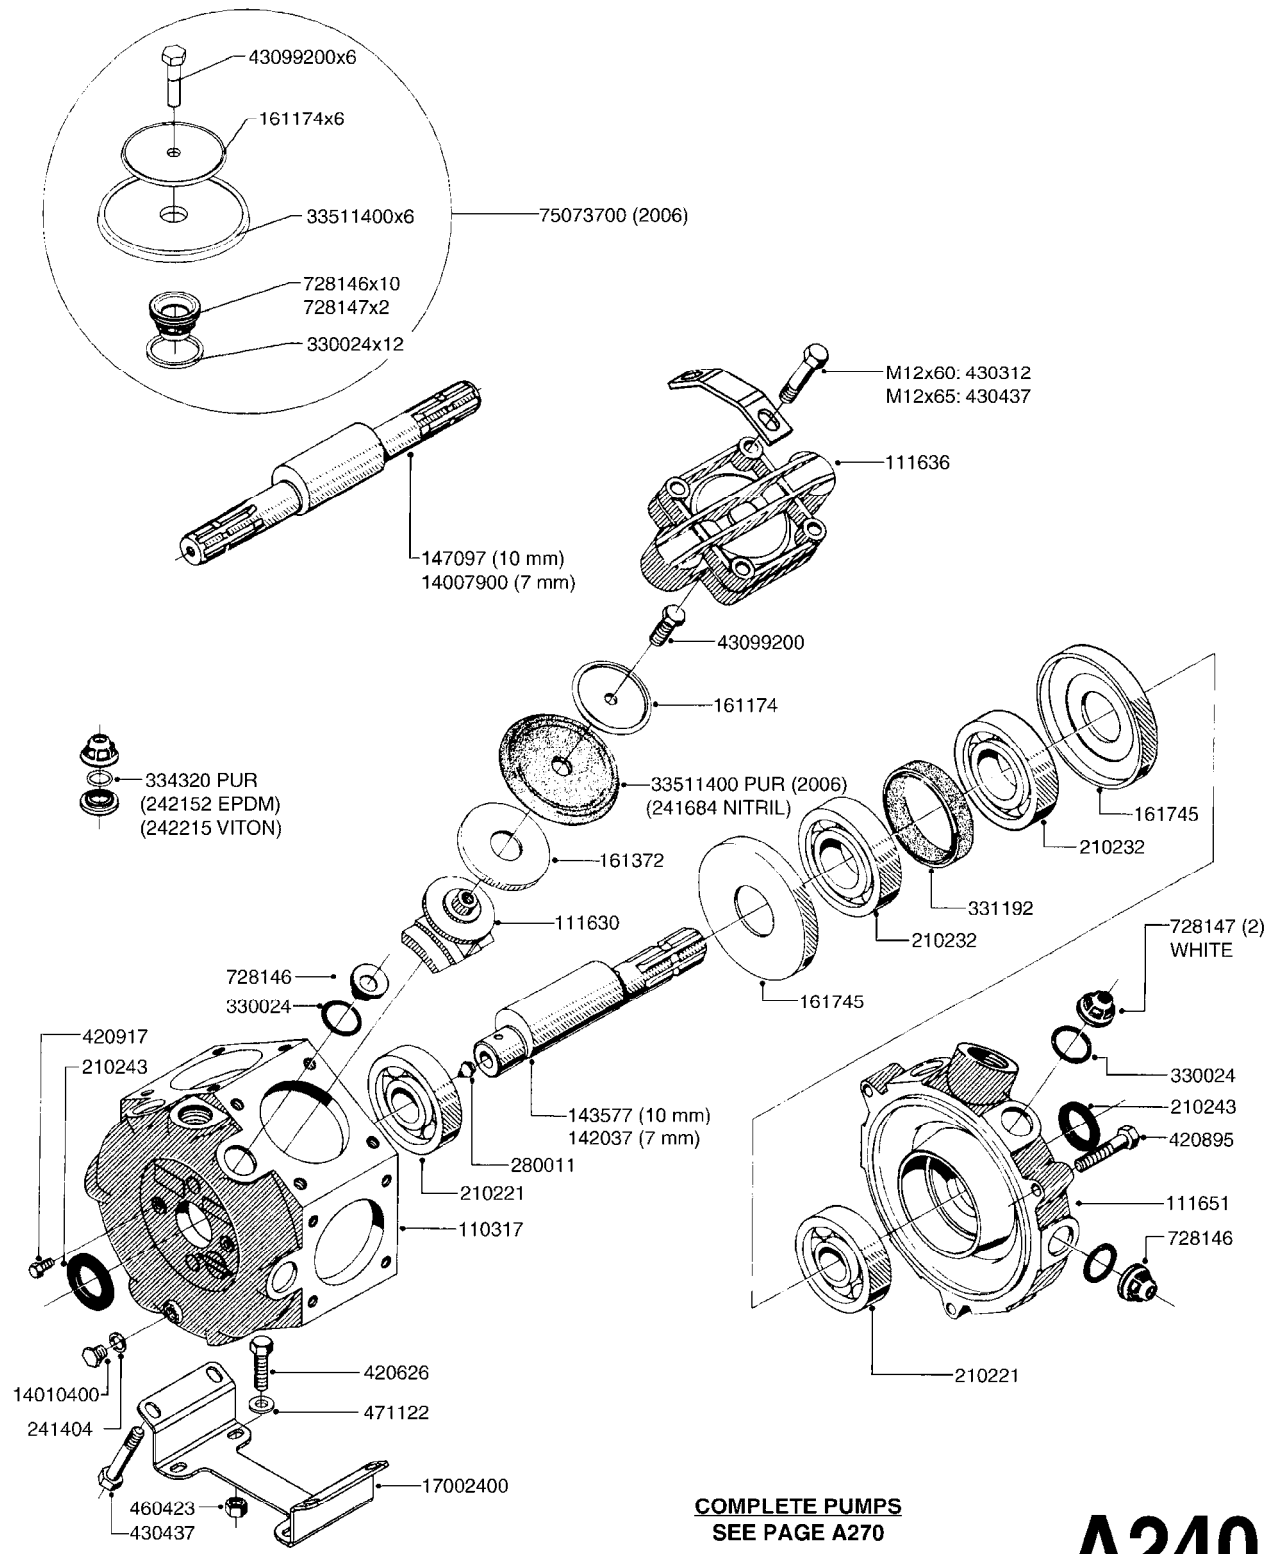

COMPLETE PUMPS
SEE PAGE A270

A240

PUMP - 363 W/MOUNTING BASE
A240-HIN, 01:12:11

Page 1

Date 06.04.2015 11:37

parts-n°	order qty	description
110317	1	PUMP CASING MODEL 360/361 PNTD
111630	1	CONNECTING ROD F. 363 PUMP
111636	1	VALVE COVER 363 HEAVY DUTY
111651	1	CASTING F.363 1.5" PUMP(FRONT)
142037	1	CRANK SHAFT 361-20
143577	1	CRANK SHAFT F.363/462/463-10mm
147097	1	CRANK SHAFT 363-463/10 THROUGH
161174	1	DIAPHRAGM DISC SS F.363 PUMP
161372	1	DIAPHRAGM BACKING DISC,320-361
161745	1	METAL SPACER F.363/463
210221	1	BEARING BALL 6407
210232	1	BEARING BALL 6310
210243	1	SEAL OIL 35 X 47 X 7
241404	1	DOWTYSEAL 1/4"
241684	1	DIAPHRAGM MODEL 361 NITRIL
242152	1	O-RING D18.2X3 EPDM
242215	1	O-RING D18X3 VITON
280011	1	GREASE NIPPLE 1/8' H TR
330024	1	O-RING D41,1/D34.5 X 3,5
331192	1	SPACER, MODEL 361/363
334320	1	O-RING D18X3 POLYURETHANE
420626	1	BOLT HEX 8.8 DEL M10X20 FT
420895	1	BOLT HEX 8.8 RAW M10X60
420917	1	BOLT HEX 8.8 RAW M8X12 FT
430312	1	BOLT HEX 8.8 RAW M12X60
430437	1	BOLT HEX 8.8 RAW M12X65
460423	1	NUT HEX M10X1.5 LOCK
471122	1	WASHER D20/D10.5X2 SS
728146	1	VALVE FOR 361(726890/707932)
728147	1	VALVE FOR 361 WHITE WITH HOLE
14007900	1	CRANK 363/462/463-7mm 540/THRU
14010400	1	PLUG 1/4" BSP
17002400	1	FOOT F/363 PUMP (PAINTED)
33511400	1	DIAPHRAGM 361/363 pur 2006
43099200	1	BOLT HEX SS M12 X 30 DIN933 A4
75073700	1	PUMP KIT 361/363 "06"