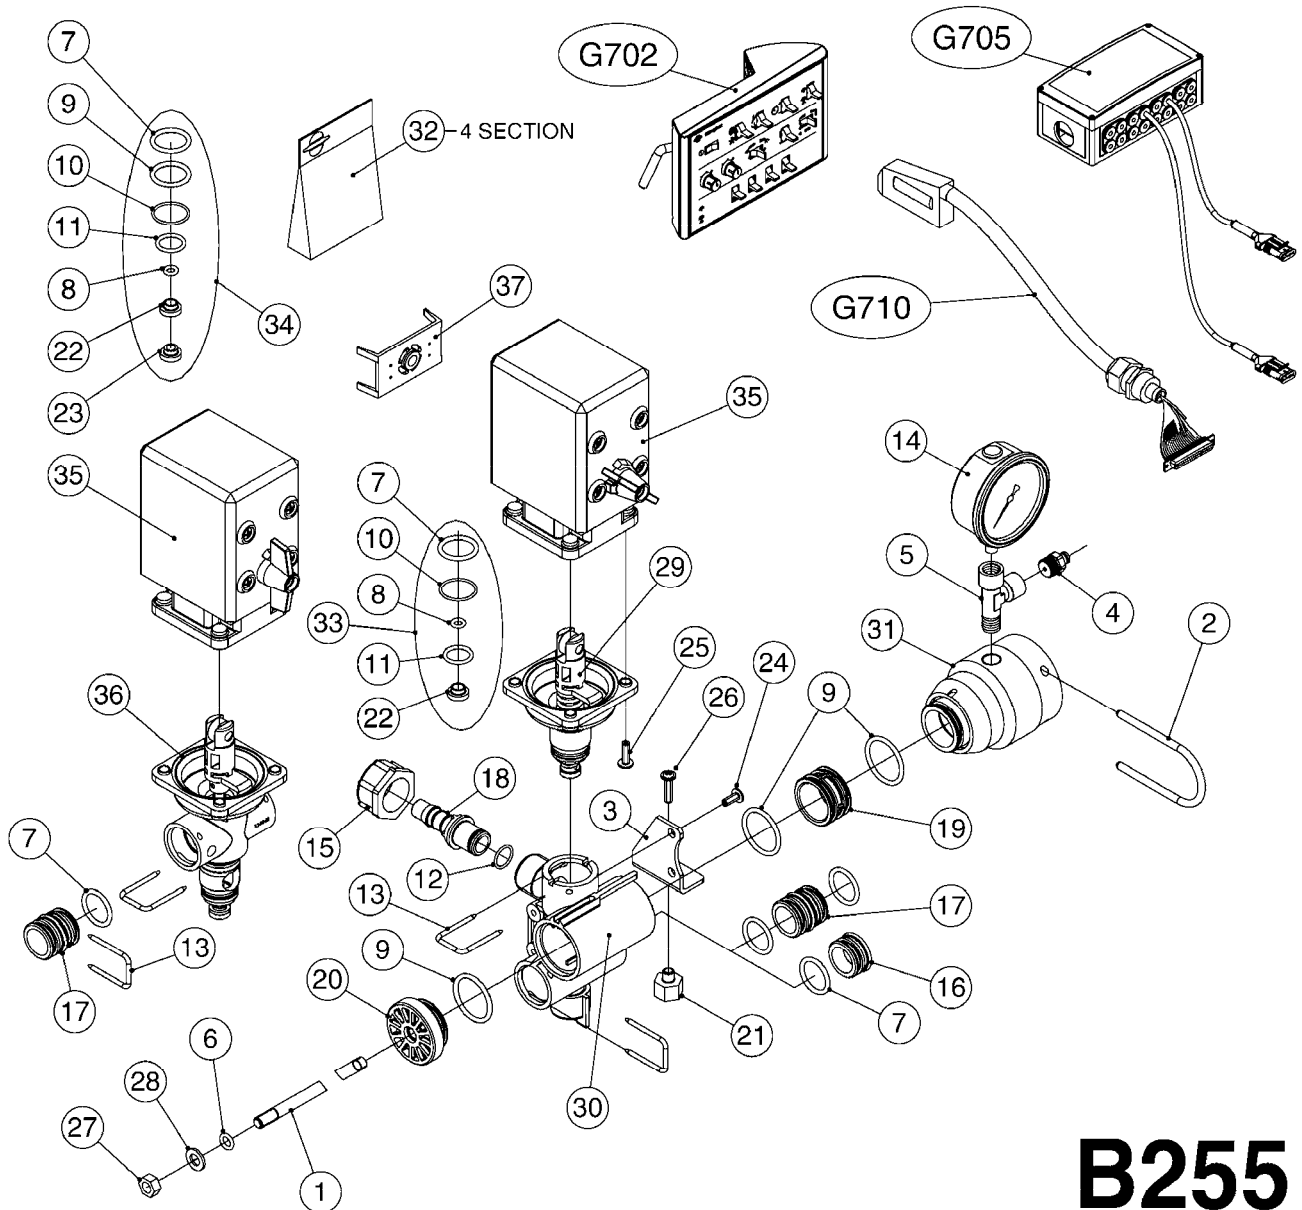

B254

PRESSURE REGULATOR - S93 06
B254-HIN, 15:04:14

Page 1

Date 06.04.2015 11:37

Pos.	parts-n°	order qty	description
1	145996	1	FITT.DK S-67 FORK
2	145997	1	FITT.DK S-93 FORK
3	147767	1	PIN 5Ø X 60 S-93 DOUBLE CLAMP
4	440677	1	SCREW F. PLASTIC 5X20 SS
5	440695	1	BOLT CARRIAGE M8X25
6	440698	1	SCREW F.PLASTIC 6X18 SS HEXHD
7	460143	1	NUT HEX M8 LOCK A2 DIN985
8	16244000	1	BRACKET FOR REG. NAV, PAINTED NAVIGATOR PLATFORM BRACKET
9	33510800	1	HOUSING F.PRESS.REG.S67/S93
10	44076200	1	PT TORNILLO 50X16 WN5451 rsf t
11	72374200	1	MOTOR HOUS.REG.1:150 ENCODER
12	72425500	1	REGULATOR S67/S93 CROSS-DRILL
12	72678700	1	REGULATOR S67/S93 CROSS-DRILL CERAMIC COMPONENTS
13	72481600	1	BAG W. CONSOLE&SPINDLE COMPL
14	72678900	1	BAG W.CONE/CYL/GASKET CERAMIC CERAMIC COMPONENTS
14	74190800	1	BAG W.CONE/CYL. AND GASKET
15	74187500	1	SWITCH 5A PRESS.REG REP.KIT 08