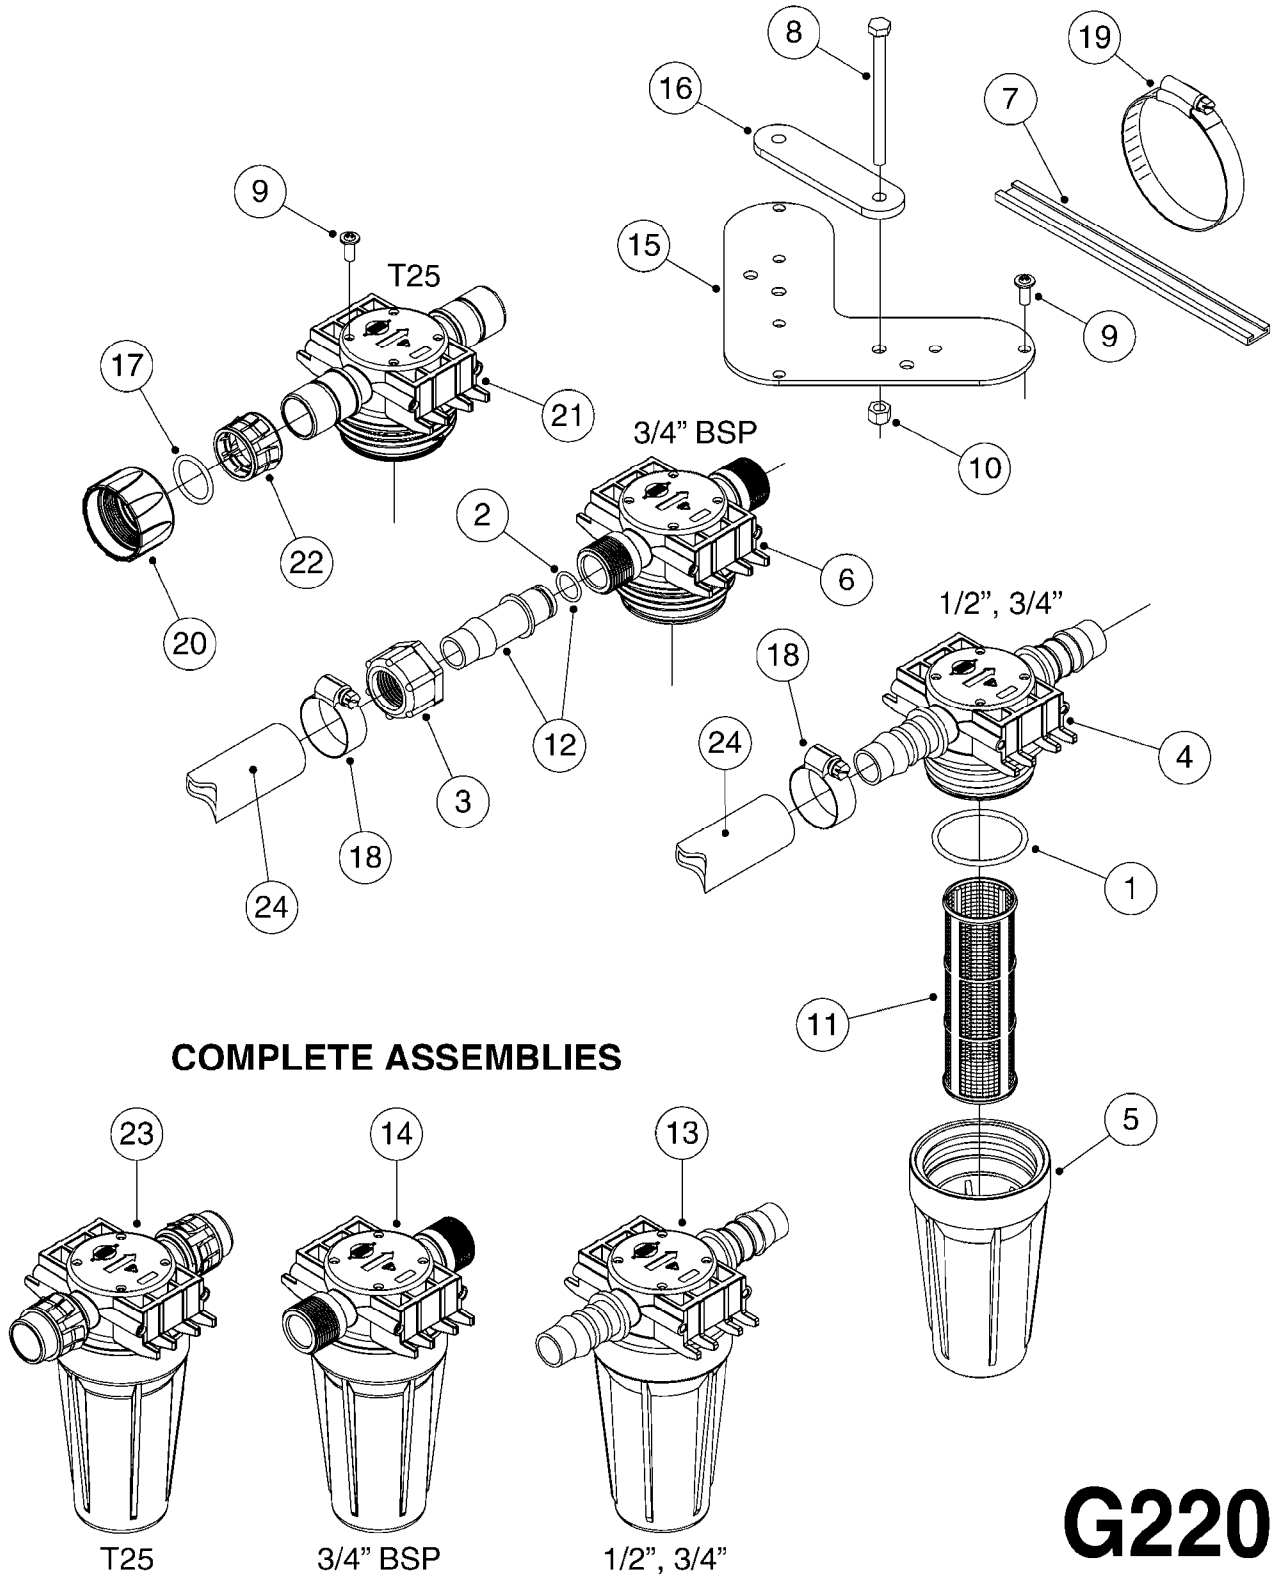

FILTER ASSEMBLIES-IN LINE
G220-HIN, 29:08:12

Page 1

Date 06.04.2015 11:38

Pos.	parts-n°	order qty	description
1	240925	1	O-RING D49.5X3 NITRIL
2	242594	1	O-RING D14 X 1.78 SCH.70-EPDM
3	320283	1	FITT.DK NUT 3/4"BSP
4	322241	1	FILTER HOUSING W.3/4' BARBS
4	322249	1	FILTER HOUSING W.1/2' BARBS
5	322242	1	FILTER BOWL / IN-LINE
6	322250	1	FILTER HOUSING W.3/4"BSP THRD
7	341291	1	RUBBER HOSE CLAMP COVER 130MM
7	341292	1	RUBBER HOSE CLAMP COVER 180MM
8	410605	1	BOLT HEX 8.8 DEL M6X80
9	440673	1	SCREW F.PLASTIC 5X12 SS
10	460261	1	NUT HEX M6X1 LOCK A2 DIN985
11	615443	1	FILTER ELEM.50 MESH BLUE
11	615444	1	FILTER ELEM.80 MESH RED
11	615445	1	FILTER ELEM.100 MESH YELLOW
12	716236	1	FITT.DK HB 1/2" ASSY. F. 3/4"
12	724621	1	FITT.DK HB 3/4"ASSY F.3/4" NUT
13	845205	1	FILTER IN-LINE 1/2' 50 MESH
13	845208	1	FILTER IN-LINE 3/4' 50 MESH
13	845209	1	FILTER IN-LINE 3/4' 80 MESH
14	845218	1	FILTER IN-LINE 3/4'50 MESH OML
14	845219	1	FILTER IN-LINE 3/4'80 MESH OML
15	16022203	1	PLATE 3.0 X 55 X 196
16	16022403	1	BRACKET 60MM TUBE
17	24263000	1	O-RING Ø24.4 X 3.1 NITRIL SH70
18	28029903	1	CLAMP HOSE GEAR P3/4"-S1" 6712
19	28047103	1	CLAMP HOSE GEAR 50 X 50 6740
19	28047203	1	CLAMP HOSE GEAR 60 X 80 6756
20	32239700	1	FITT.DK NUT T25
21	32239800	1	FITT.DK IN-LINE FILTER TOP T25
22	33515500	1	FITT.DK NUT LOCK RING T25
23	72700600	1	FILTER IN-LINE 80 MESH, T25
24	92702103	1	HOSE R X1/2" X300PSI WP X0012"
24	92703203	1	HOSE R X3/4" X300PSI WP X0012"