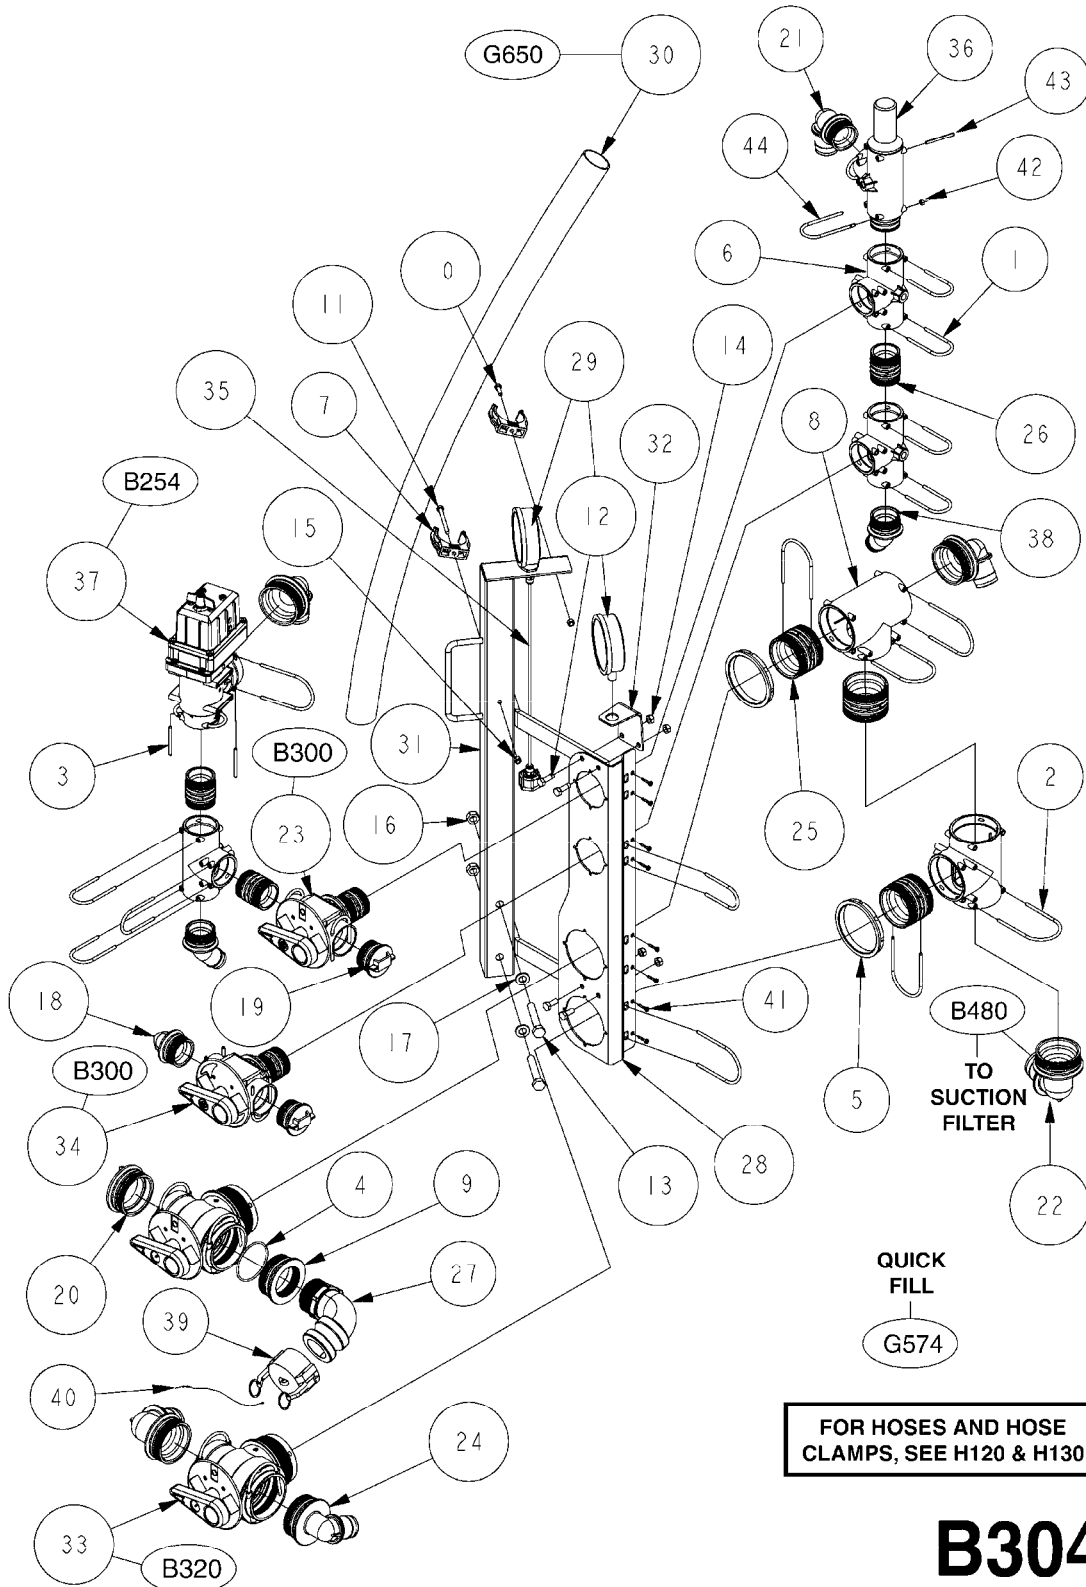

RANGER MANIFOLD - DIAPHRAGM
B304-HIN, 16:06:10

Page 1

Date 06.04.2015 11:37

Pos.	parts-n°	order qty	description
1	145996	1	FITT.DK S-67 FORK
2	145997	1	FITT.DK S-93 FORK
3	147767	1	PIN 5Ø X 60 S-93 DOUBLE CLAMP
4	242351	1	O-RING D69.5X3.0 VITON F.S-93
5	322109	1	FITT.DK S-93 BULKHEAD NUT
6	322224	1	FITT.DK S-67 TEE
7	334523	1	PIPE HOLDER D51.5
8	334545	1	FITT.DK S-93 TEE
9	390721	1	FITT.DK S-93 PLUG W/2'NPT THRE
10	410362	1	BOLT HEX 8.8 SS M6X20 FT
11	410443	1	BOLT HEX 8.8 DEL M6X70
12	420582	1	BOLT HEX 8.8 DEL M8X20 FT A2 USE WITHOUT GAUGE BRACKET
12	421046	1	BOLT HEX 8.8 DEL M8X25 FT A2 DIN933 USE WITH GAUGE BRACKET
13	430802	1	BOLT HEX 8.8 DEL M12X75
14	460143	1	NUT HEX M8 LOCK A2 DIN985
15	460261	1	NUT HEX M6X1 LOCK A2 DIN985
16	460703	1	NUT HEX M12X1.75 LOCK DIN985
17	471127	1	WASHER D24/D13X2.5 STAINLESS
18	726572	1	FITT.DK S-67 1" ELBOW 90 ASSY.
19	726579	1	FITT. S67 PLUG W/O-RING
20	726580	1	FITT. S93 PLUG W/O-RING
21	727224	1	FITT.DK S67X90,1.5HB SUCTION
22	727225	1	FITT.DK S-93 ELB.2'PVC W/ORING
23	728391	1	VALVE S67 PRESSURE MANIFOLD
24	728395	1	FITT.DK S-93 ELB.1-1/2" 90 DEG
25	728525	1	FITT. S93 CONNECTOR W/O-RINGS
26	728526	1	FITT.DK S-67 CONNECT W. ORINGS
27	10604903	1	QUICK COUPLER MALE 2' 90DEG
28	16105803	1	MANIFOLD PLATE RANGER
29	28026103	1	GAUGE 200PSI/BR,4",1/4"BSP-BTM
30	34000703	1	TUBE F. DRY GAUGE L=1200 BENT
30	97609703	1	DECAL S/G RANGER 2200 (600 G)
30	97609903	1	DECAL S/G RANGER 2200 LITERS
31	63028103	1	MANIFOLD STAND RANGER
32	16108303	1	BRACKET, MAINFOLD GAUGE RG BRACKET ONLY
32	70066203	1	GAUGE KIT, MANIFOLD 4" 200PSI COMPLETE ASSEMBLY
33	72082300	1	VALVE SUC.S-93 MAN.02 2 WAY
34	72113700	1	VALVE, VARIABLE AGITATION
35	72144000	1	BOOM GAUGE KIT
36	72280300	1	SAFTY VALVE S67 15 BAR CM'05
37	72425500	1	REGULATOR S67/S93 CROSS-DRILL
38	72433100	1	FITT.DK S-67 45° 1-1/4"W/ORING
39	10531003	1	CAP F.MALE QUICK COUPLER 2"
40	24001203	1	RBR LANYARD 11" F.QCK FILL CAP
41	440675	1	SCREW F. PLASTIC 5X16 SS
42	461217	1	NUT HEX M5 LOCK
43	480779	1	PIN D5X55 SPLIT
44	14012200	1	FITT.DK S-67 FORK W/M5 THREADS