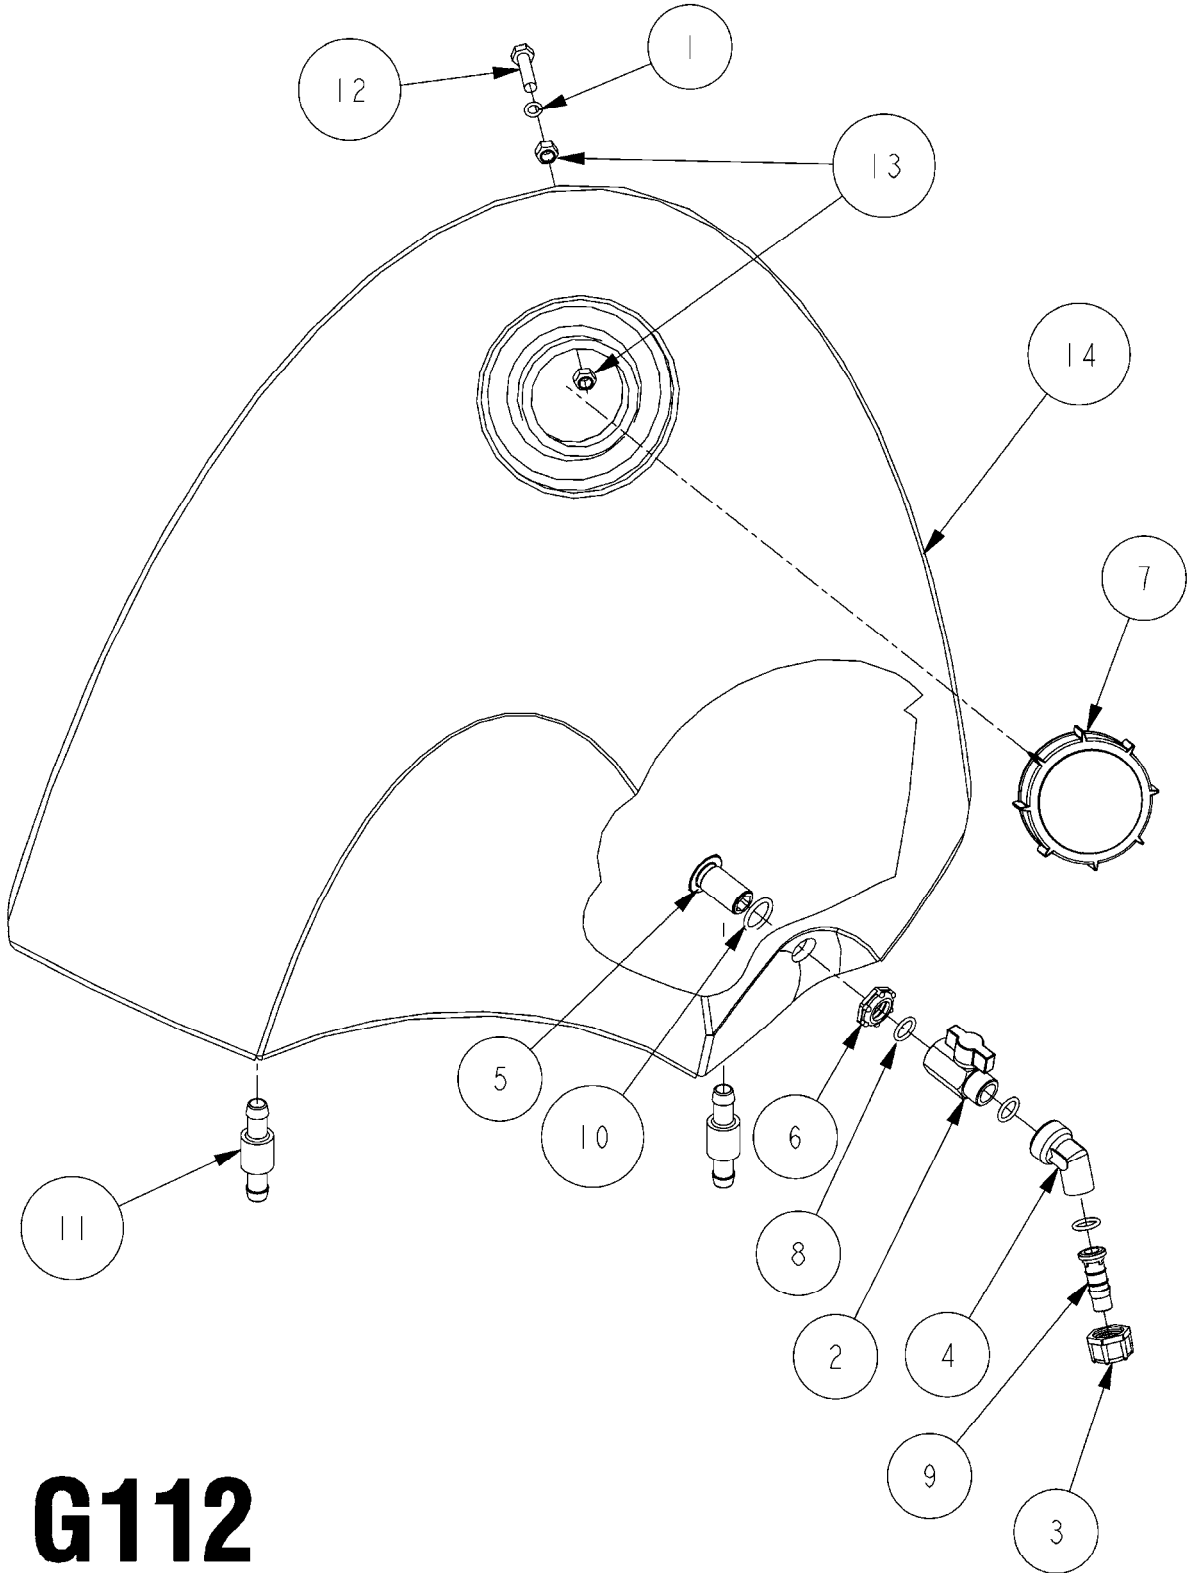

G112

CLEAN WATER TANK - RANGER
G112-HIN, 28:06:06

Page 1

Date 06.04.2015 11:42

Pos.	parts-n°	order qty	description
1	240947	1	O-RING D7.3X2.4 NITRIL
2	281551	1	BALL VALVE 1/2"
3	320084	1	FITT.DK NUT 1/2" BSP
4	320482	1	FITT.DK ELB. 1/2" BSP 60 DEG.
5	321296	1	FITT.DK BULKHEAD 1/2" BSP SING
6	321307	1	FITT.DK NUT 1/2" BSP JAMB
7	321322	1	SCREW CAP F. S80 X 4
8	330212	1	O-RING D19/D14X2.4 F.1/2"NUT
9	330687	1	FITT.DK HB 1/2" F. 1/2" NUT
10	332592	1	O-RING D26/D20X3
11	333137	1	FITT.DK CONN.1/2" F.NOZZ. DOUB
12	420641	1	BOLT HEX 8.8 DEL M8X35
13	460143	1	NUT HEX M8 LOCK A2 DIN985
14	35003503	1	TANK, HAND WASH 20L RG PRE 08