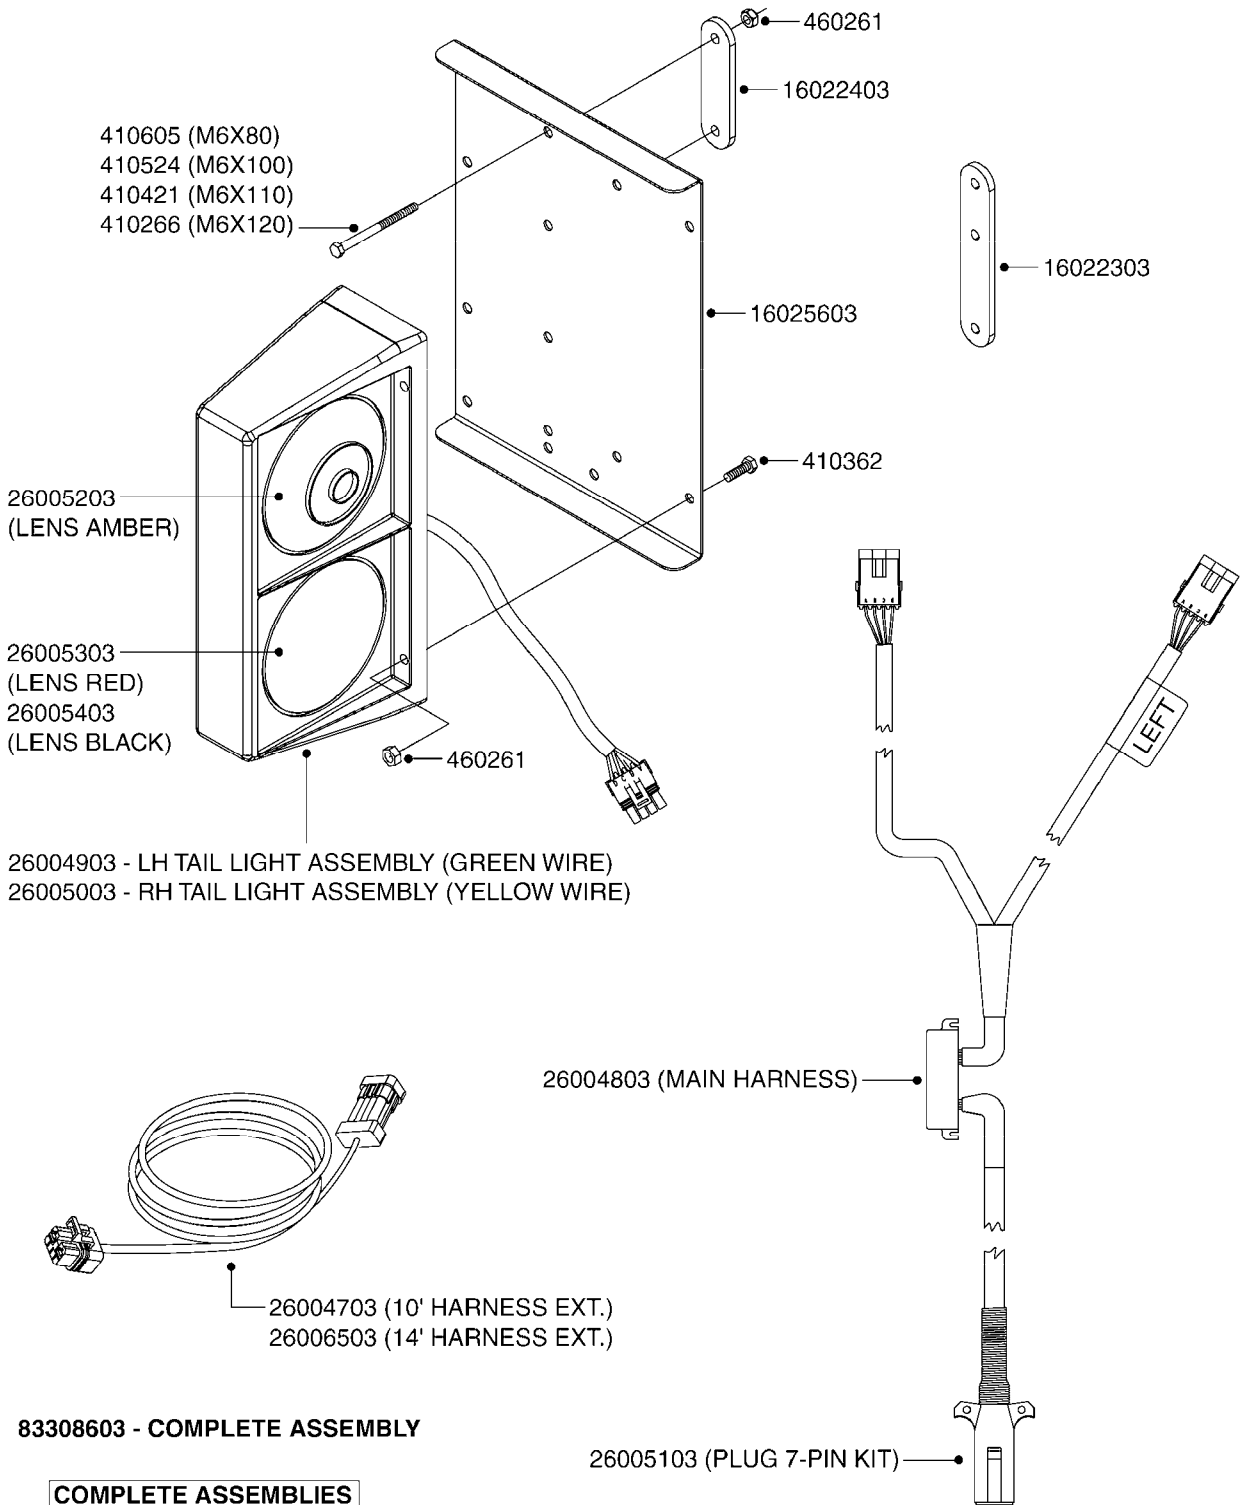

COMPLETE ASSEMBLIES
WHOLEGOODS ITEMS

G680

TRAFFIC LIGHT KIT
G680-HIN, 01:01:01

Page 1

Date 06.04.2015 11:43

parts-n°	order qty	description
410266	1	BOLT HEX 8.8 DEL M6X120
410362	1	BOLT HEX 8.8 SS M6X20 FT
410421	1	BOLT HEX M6X110 DIN931-A2 SS
410524	1	BOLT HEX 8.8 DEL M6X100
410605	1	BOLT HEX 8.8 DEL M6X80
460261	1	NUT HEX M6X1 LOCK A2 DIN985
16022303	1	BRACKET 100MM TUBE
16022403	1	BRACKET 60MM TUBE
16025603	1	BRACKET TAIL LIGHT DUAL LAMP
26004703	1	HARNESS 13' EXT 4 WIRE WP
26004803	1	HARNESS MAIN TAIL LIGHT
26004903	1	TAIL LIGHT GREEN WIRE LH
26005003	1	TAIL LIGHT YELLOW WIRE RH
26005103	1	PLUG 7-PIN AG TAIL LIGHT
26005203	1	LENS AMBER BEFORE 2009
26005303	1	LENS RED BEFORE 2009
26005403	1	LENS BLACK BEFORE 2009
26006503	1	HARNESS 14' EXT 4 WIRE WP
83308603	1	TRAFFIC LIGHT KIT