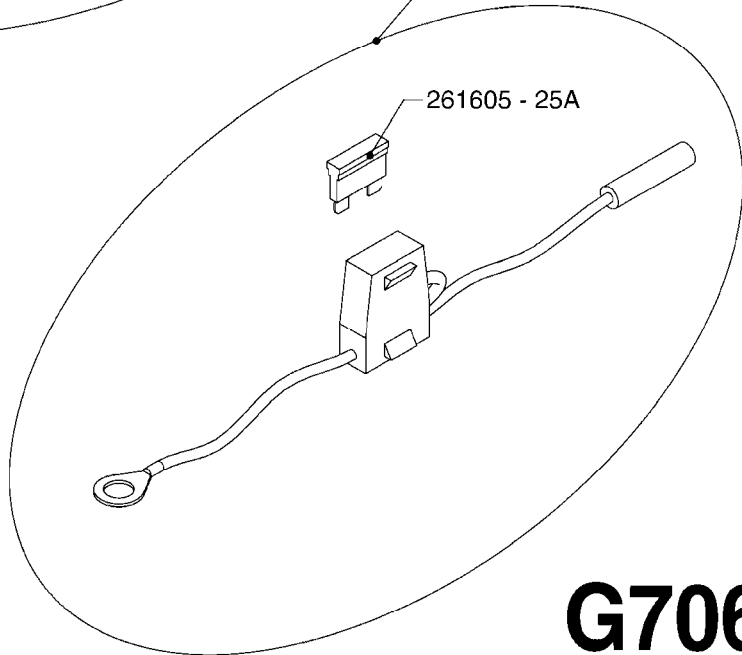

POWER SUPPLY CABLES
G706-HIN, 04:06:10

Page 0

Date 06.04.2015 11:43