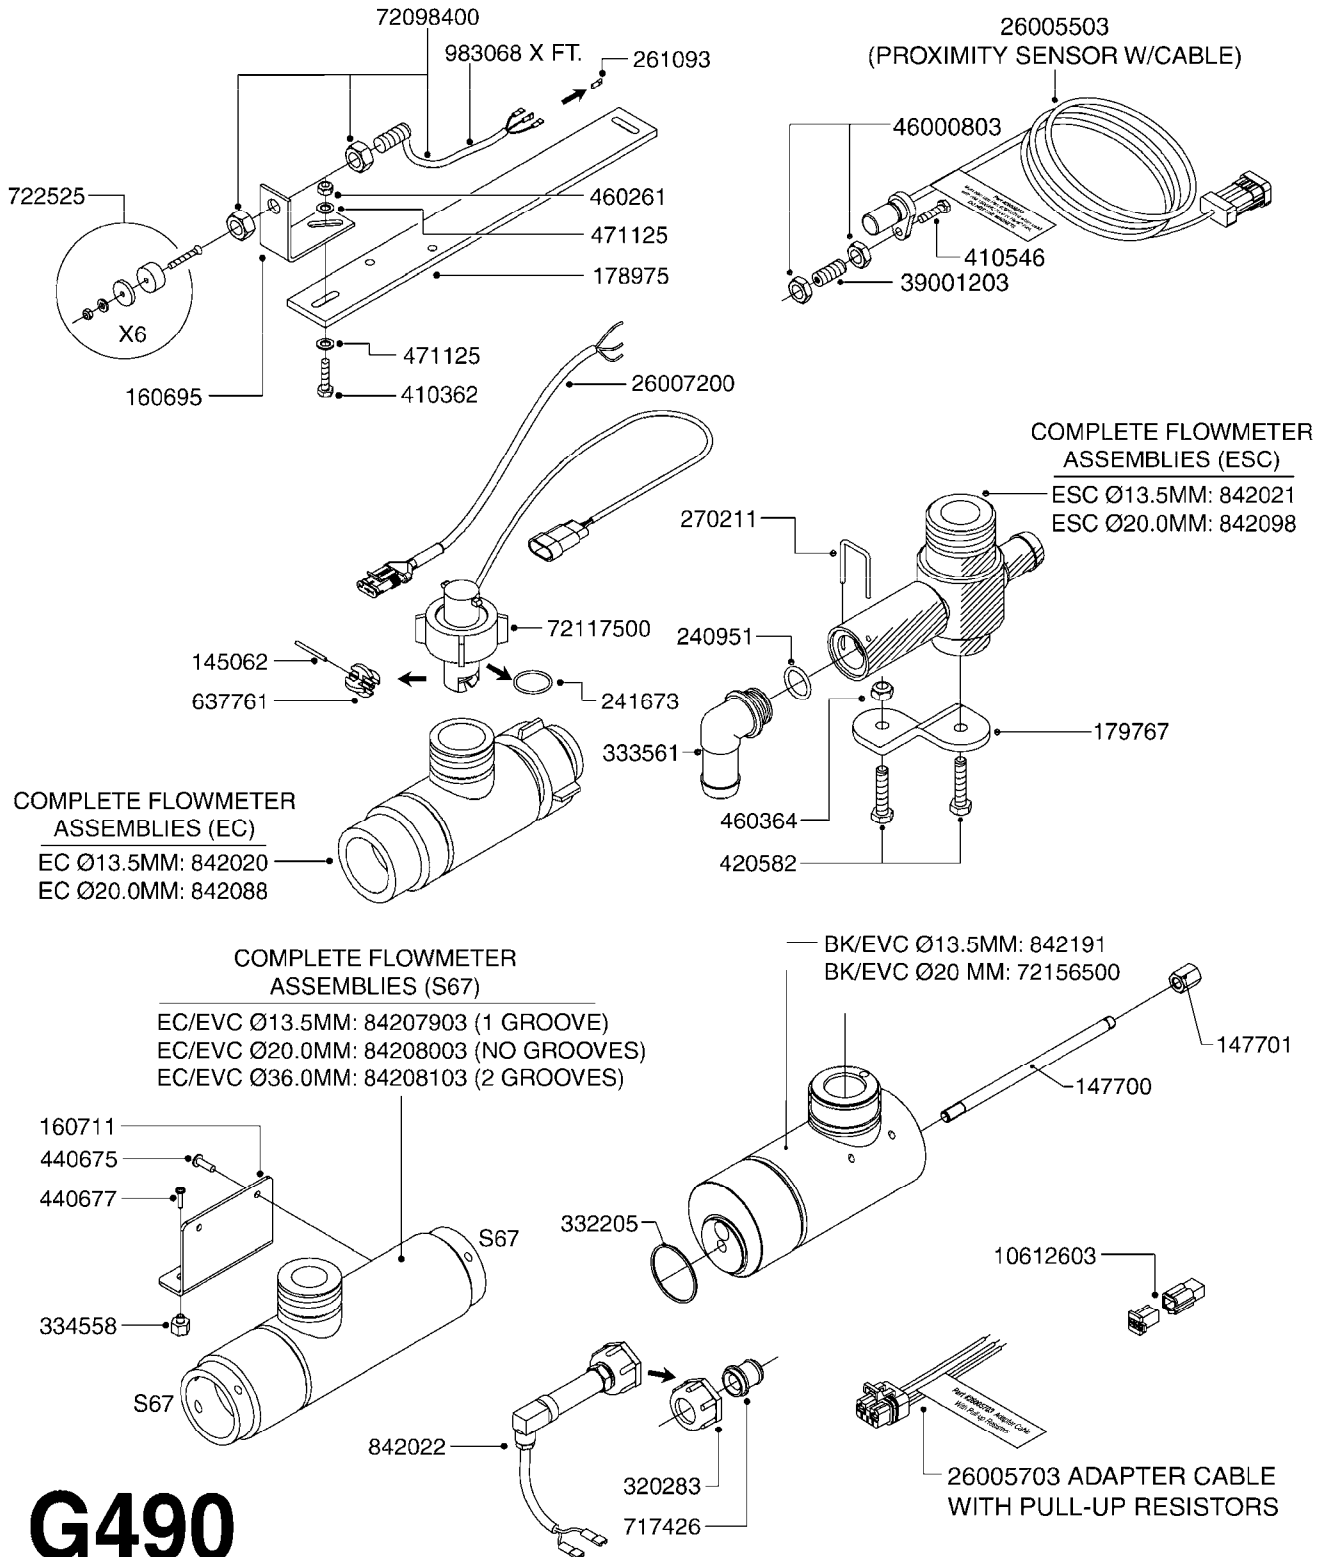

G490

parts-n°	order qty	description
145062	1	ROTOR SHAFT
147700	1	STUD BOLT M8 X 158MM
147701	1	NUT HEX M8 STAINLESS L=16
160695	1	BRACKET F.SENSOR
160711	1	BRACKET FOR FLOW METER
178975	1	MOUNT BRACKET F. SPEED SENSOR
179767	1	FLOW SENSOR MOUNTING BRACKET
240951	1	O-RING D21.2X3 NITRIL
241673	1	O-RING D22.1X1.6
261093	1	SPADE F.ELEC.WIRE DK 2.8X0.8
270211	1	FITT.DK S25 FORK L=37.5
320283	1	FITT.DK NUT 3/4"BSP
332205	1	O-RING D43/39XD2
333561	1	FITT.DK ELB.1" EC RETURN
334558	1	NUT HEX PLASTIC INSERT
410362	1	BOLT HEX 8.8 SS M6X20 FT
410546	1	BOLT HEX SS M6X12 FT
420582	1	BOLT HEX 8.8 DEL M8X20 FT A2
440675	1	SCREW F. PLASTIC 5X16 SS
440677	1	SCREW F. PLASTIC 5X20 SS
460261	1	NUT HEX M6X1 LOCK A2 DIN985
460364	1	NUT HEX M8 GALV.
471125	1	WASHER M6U D12/D6.4x1.6 SS A2
637761	1	ROTOR F.FLOWMETER - PILOT
717426	1	FITT.DK REDUC 1/4"BSP F.3/4"N
722525	1	MONITOR MAGNETS SET OF 8PCS
842020	1	HP FLOW METER EC 2-30 GPM
842021	1	HP FLOW METER ESC 2-30 GPM
842022	1	HP PRESS. TRANSDUCER 0-150 PSI
842088	1	HP FLOW METER EC 4-70 GPM
842098	1	HP FLOW METER ESC 4-70 GPM
842191	1	HP FLOW METER BK/EVC 2-30 GPM
983068	1	ELEC. CABLE 3 WIRE X .25MM HP
10612603	1	KIT PLUG 6 PIN F.PILOT MONITOR
26005503	1	SPEED SENSOR/CABLE ASSY PROX
26005703	1	*SPEED SENS ADPT CBLE W PULLUP
26007200	1	CABLE L =13.00M, AMP, MALE, 3P
39001203	1	THREAD PLST 1/2-13UNCXM6X1L=1"
46000803	1	NUT, 1/2-13 THIN
72098400	1	SPEED SENSOR W/CABLE 10000MM
72117500	1	FLOW SENSOR - M.AMP L=1M
72156500	1	HP FLOW METER PIN 4-70 GPM 20Ø
84207903	1	FLOW METER,2-30 GPM,S67,CAL
84208003	1	FLOW METER,4-70 GPM,S67,CAL
84208103	1	FLOW METER,20-160 GPM,S67,CAL