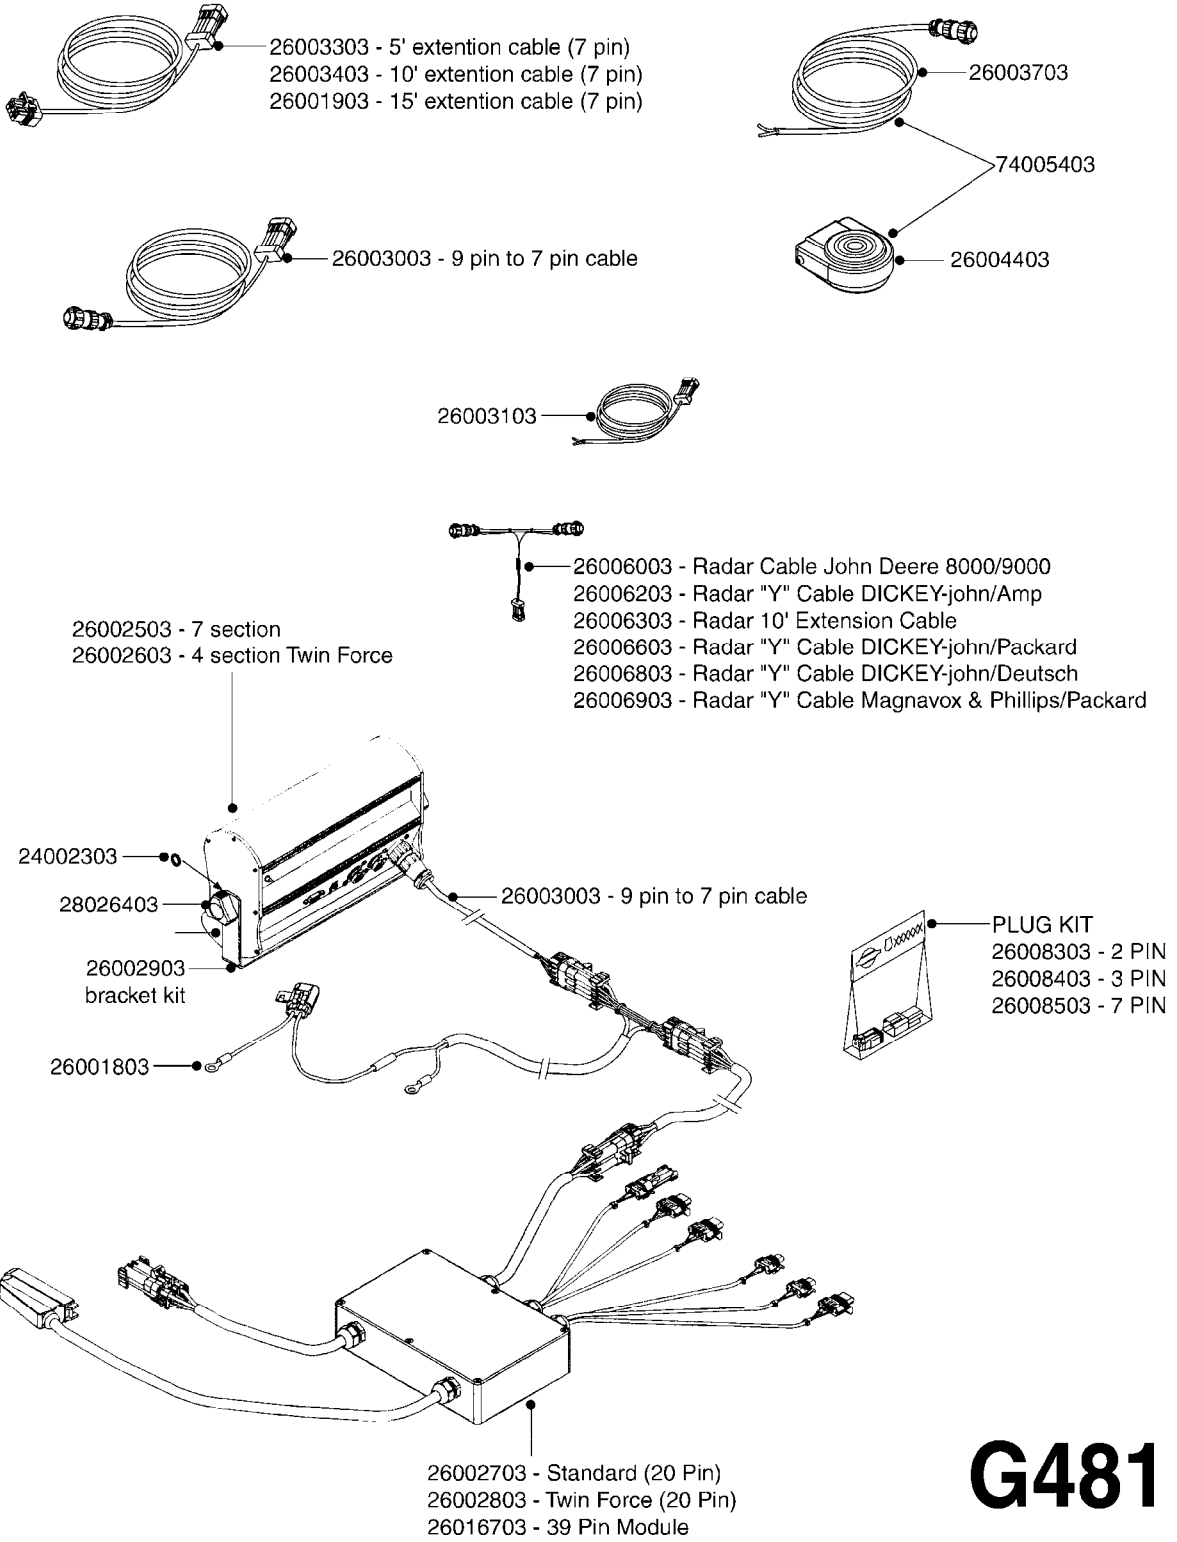

G480

HC 2500/HM1500 DISPLAY/SCANBOX
G480-HIN, 15:11:09

Page 1
Date 06.04.2015 11:42

parts-n°	order qty	description
142516	1	SCREW SET M10 BENT F. LOCKING
161411	1	MT.BRK. HC2500/HM1500 DISPLAY
26018300	1	ADAPTOR 2500 FOR SPRAYBOX II 39-PIN/REPLACES SCANBOX
260363	1	PLUG 2 POLE 12V
260827	1	PLUG F.EC ATTACHMENTS
261060	1	PLUG F.EC ATTACHMENTS
261589	1	FUSE 5 X 20 1.25 AMP
26176203	1	FUSE 5.0A QUICK-ACT.
261933	1	CABLE W/PLUG 2X25 L=71"
261934	1	CABLE W/PLUG 18X0.5MM L=79"
261935	1	SWITCH 2 POLE
261937	1	CIRCUIT BOARD F. SCANBOX
262099	1	PLUG SOCKET 3-POLE 2.5/3
450902	1	BOLT ALLEN HEAD M4 X 16MM
471055	1	WASHER D4.1/7.6 X 0.9
61029900	1	BRACKET FOR HC2500
731613	1	DISPLAY HC2500 NEW
731983	1	DISPLAY HM1500 REFURBISHED
732095	1	DISPLAY HM1500 NEW
732096	1	SCANBOX F.HM1500/HC2500
741580	1	PLUG 3-POLE 2.5/3
978045	1	DECAL QUICK GUIDE 1500/2500
978097	1	DECAL QUICK GUIDE 1500/2500 FR