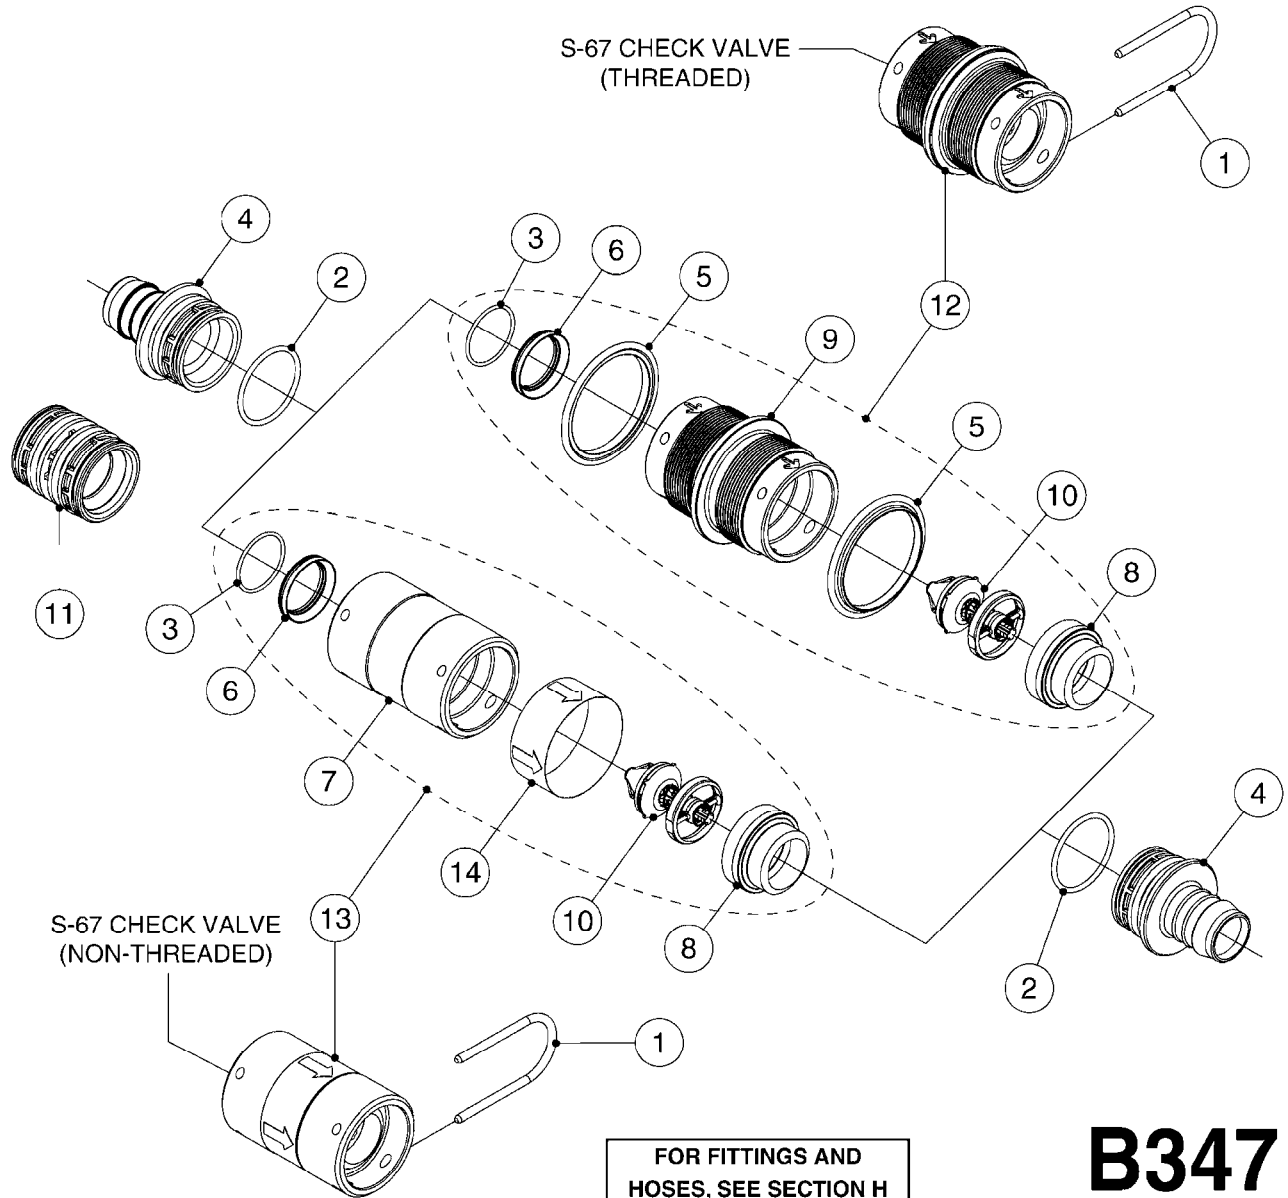

FOR FITTINGS AND
HOSES, SEE SECTION H

B346

CHECK VALVES - S67
B346-HIN, 16:05:12

Page 1

Date 06.04.2015 11:42

Pos.	parts-n°	order qty	description
1	145996	1	FITT.DK S-67 FORK
2	242353	1	O-RING D44.2X3.0 VITON F.S-67
3	242504	1	O-RING D35x2 NITRIL
4	322104	1	FITT.DK S-67 BULKHEAD
5	334231	1	FITT.DK S-67 STR.1'
5	334232	1	FITT.DK S-67 STR.1-1/4'
6	14103100	1	SEAT F.CHECK VALVE D40.8 2010
7	72001803	1	CHCK VLV,S67, 2 X 1" HB COMPLETE IN-LINE CHECK VALVE FOR 1" HOSE
7	72206600	1	CHCK VLV,S67, 2 X 1.25" HB COMPLETE IN-LINE CHECK VALVE FOR 1-1/4" HOSE
8	72089900	1	CHECK VALVE S67 SUBASMBLY.2001
9	97800500	1	DECAL 230X28 BLACK ARROW