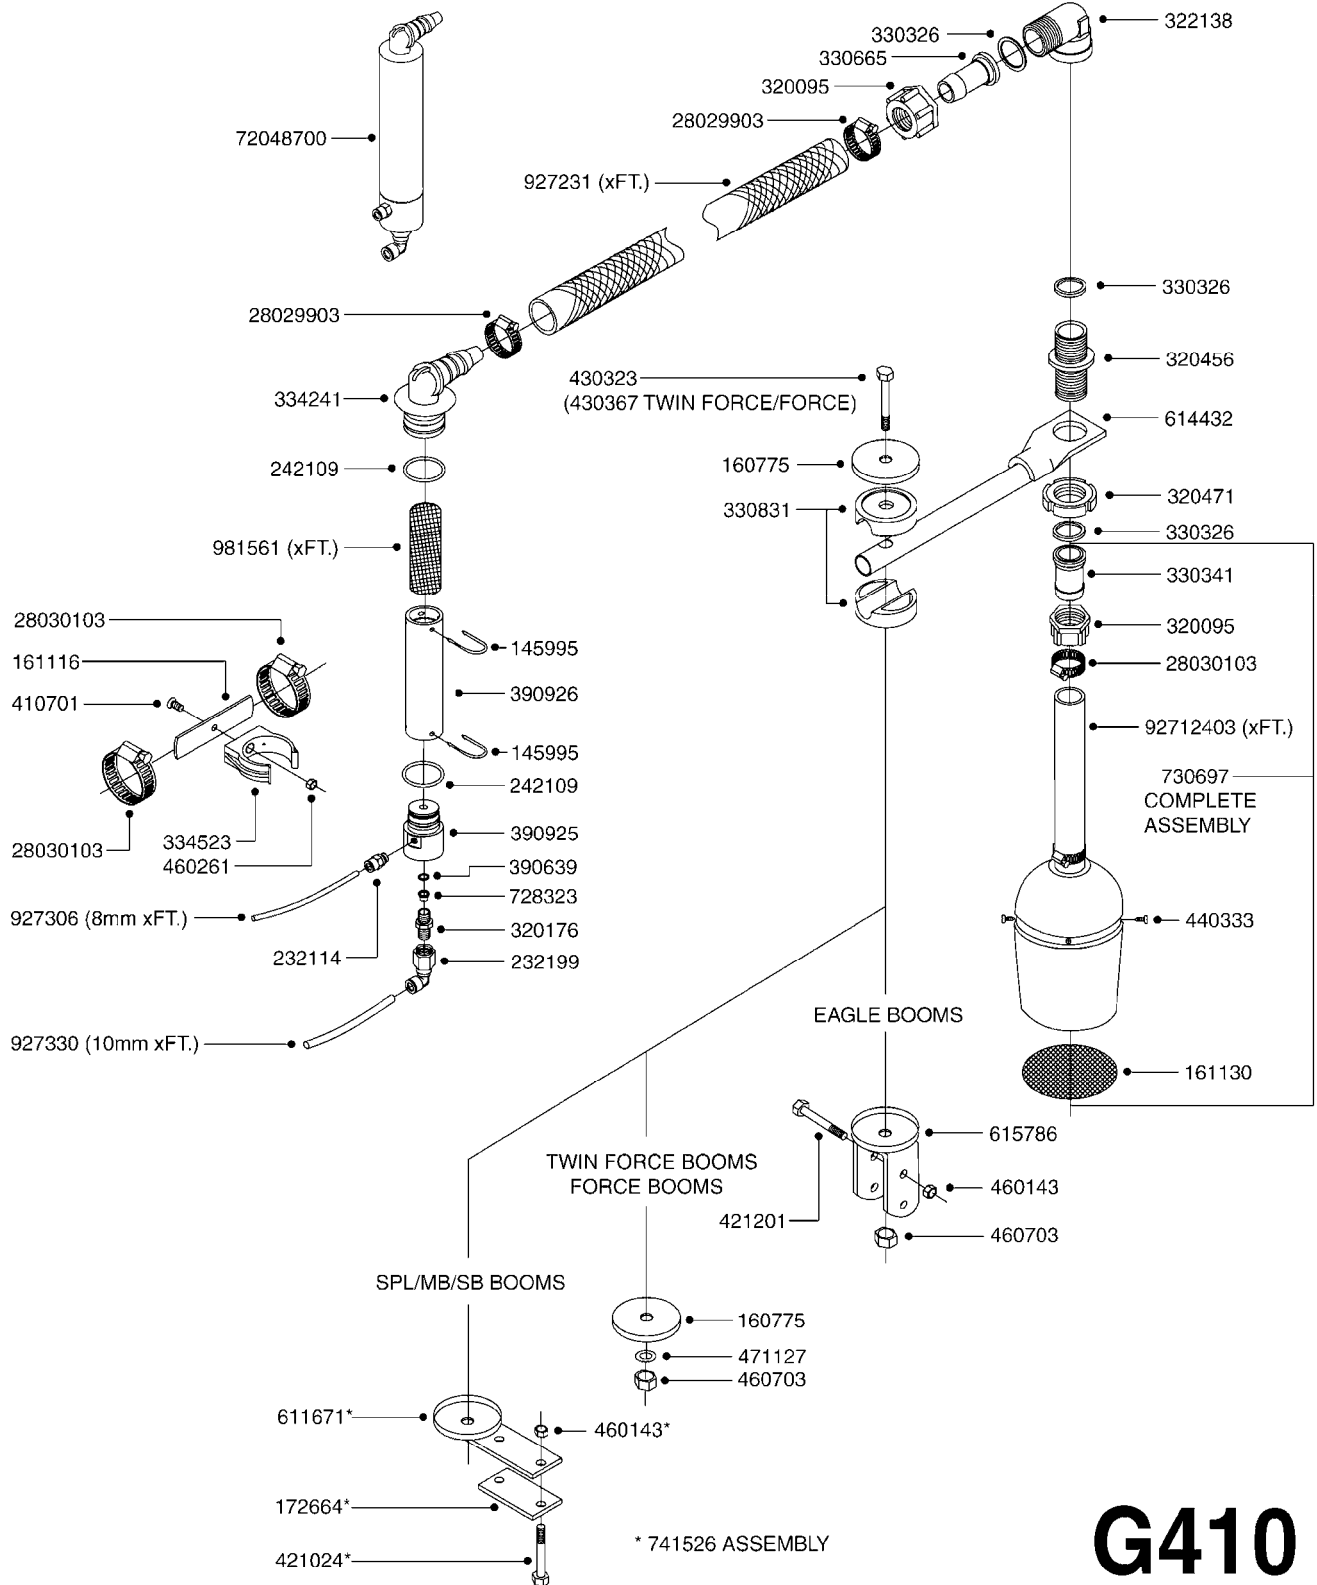

G390

parts-n°	order qty	description
145994	1	FITT.DK S-40 FORK
160182	1	FILTER SCREEN
160775	1	WASHER F. FRICTION PLATE
168838	1	FILTER SCREEN D40 FOR FOAM GEN
172664	1	FLATBAR BACKING PLATE
232118	1	HOSE CONN. 90DEG 1/8'X 6MM PE
232150	1	HOSE CONN. 90DEG. 1/8'X8MM PE
240457	1	O-RING D40.2/D34X2
242234	1	PLUG F.FOAM GENERATOR HOSES
242351	1	O-RING D69.5X3.0 VITON F.S-93
242355	1	O-RING D19.2X3.0 VITON F.S-40
283581	1	HOSE CONNECTOR STR. F.4MM PE
284353	1	SPONGE FOR FOAM MARKER
284584	1	CLAMP HOSE GEAR 3/4" MINI 012
320471	1	FITT.DK NUT 1" BSP JAMB
320644	1	FITT.DK ELB.3/4"HB X 1" BSP
322102	1	FITT.DK S-40 BULKHEAD
322106	1	FITT.DK S-40 BULKHEAD NUT
322109	1	FITT.DK S-93 BULKHEAD NUT
322133	1	FITT.DK S-40 PLUG W 1/8 THREAD
330326	1	O-RING D30/D24X2 F.1"NUT
330352	1	FOAM DROP HOUSING
330831	1	FRICTION PLATE
332581	1	GASKET F. 1-1/2" BSP CAPNUT.
334178	1	RETAINER FOR FOAM MARKER
334259	1	GASKET F. S-40 BULKHEAD
370543	1	NOZZLE FLAT FAN 4625-46
390418	1	MIXING CHAMBER FOR FOAM MARKER
390419	1	HOUSING F. MIXING CHAMBER
390425	1	END PIECE FOR MIXING CHAMBER
430323	1	BOLT HEX 8.8 DEL M12X60
440447	1	SCREW M4.2X9.5
460143	1	NUT HEX M8 LOCK A2 DIN985
460703	1	NUT HEX M12X1.75 LOCK DIN985
480487	1	PIN M5X60 SLOTTED GALV
611671	1	BREAK AWAY HOLDER F-MARKER
614432	1	BREAK AWAY ARM F. FOAM MARKER
615522	1	CHECK VALVE F.FOAM MARKER
637187	1	MOUNT BKT F.FOAM TANK 10/15GAL
637434	1	MOUNT BRACKET F.FOAM TANK 20G
728668	1	FOAM GENERATOR ASSY.
730697	1	FOAM DROPPER COMP. BLACK '97
927264	1	HOSE R X PE D6/D4 X 0012"
927306	1	HOSE R X PE D8/D6 X 0012"BLACK
976183	1	DECAL COMPANY 185 X 300
10010803	1	NUT HEX NC (NYLON LOCK) 5/16
10453803	1	STRAP F.FOAMER TANK (755mm)
10465903	1	*LID F.FOAM MARKER, DRILLED
10494103	1	FILL WELL ASSY.FOAM MARK EPOXY
10494203	1	TANK ASSY. 10 GAL. D14' F/M
10494303	1	TANK ASSY. 15 GAL. D14' F/M
10494403	1	*TANK ASSY. 20 GAL. D14' F/M
10533603	1	DECAL CAUTION-OPEN SLOWLY ENG
10598503	1	STRAP F.FOAMER TANK (850mm)
16316400	1	ORIFICE ID 70MM F.FOAM MARKER
23212303	1	HOSE CONNECTOR STR. F.8MM PE
23212403	1	HOSE CONNECTOR STR. F.6MM PE
23214603	1	HOSE CONNECTOR STR. F. 10MM PE
44075300	1	SCREW 3.5X9.5SS/X15 ISO 14585C
92703203	1	HOSE R X3/4" X300PSI WP X0012"