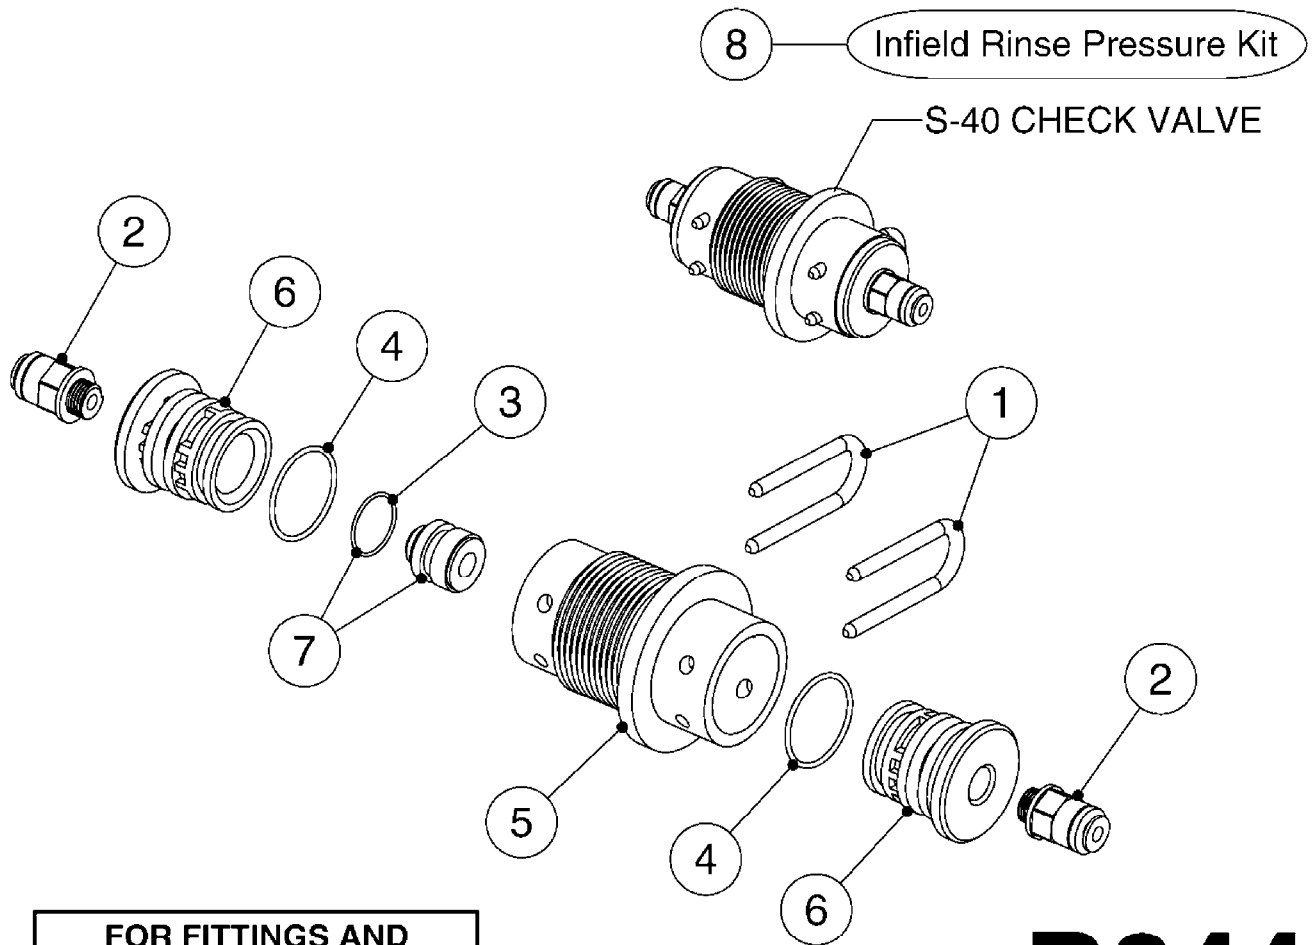

FOR FITTINGS AND
HOSES, SEE SECTION H

B344

CHECK VALVES - S40
B344-HIN, 21:06:10

Page 1

Date 06.04.2015 11:42

Pos.	parts-n°	order qty	description
1	145994	1	FITT.DK S-40 FORK
2	231346	1	QUICK COUPLER 1/8"BSP X 4 MM
3	241905	1	O-RING 12,3X2,4 VITON DKR.1,05
4	242355	1	O-RING D19.2X3.0 VITON F.S-40
5	322102	1	FITT.DK S-40 BULKHEAD
6	322133	1	FITT.DK S-40 PLUG W 1/8 THREAD
7	615522	1	CHECK VALVE F.FOAM MARKER
8	70036203	1	RINSE PRESSURE KIT