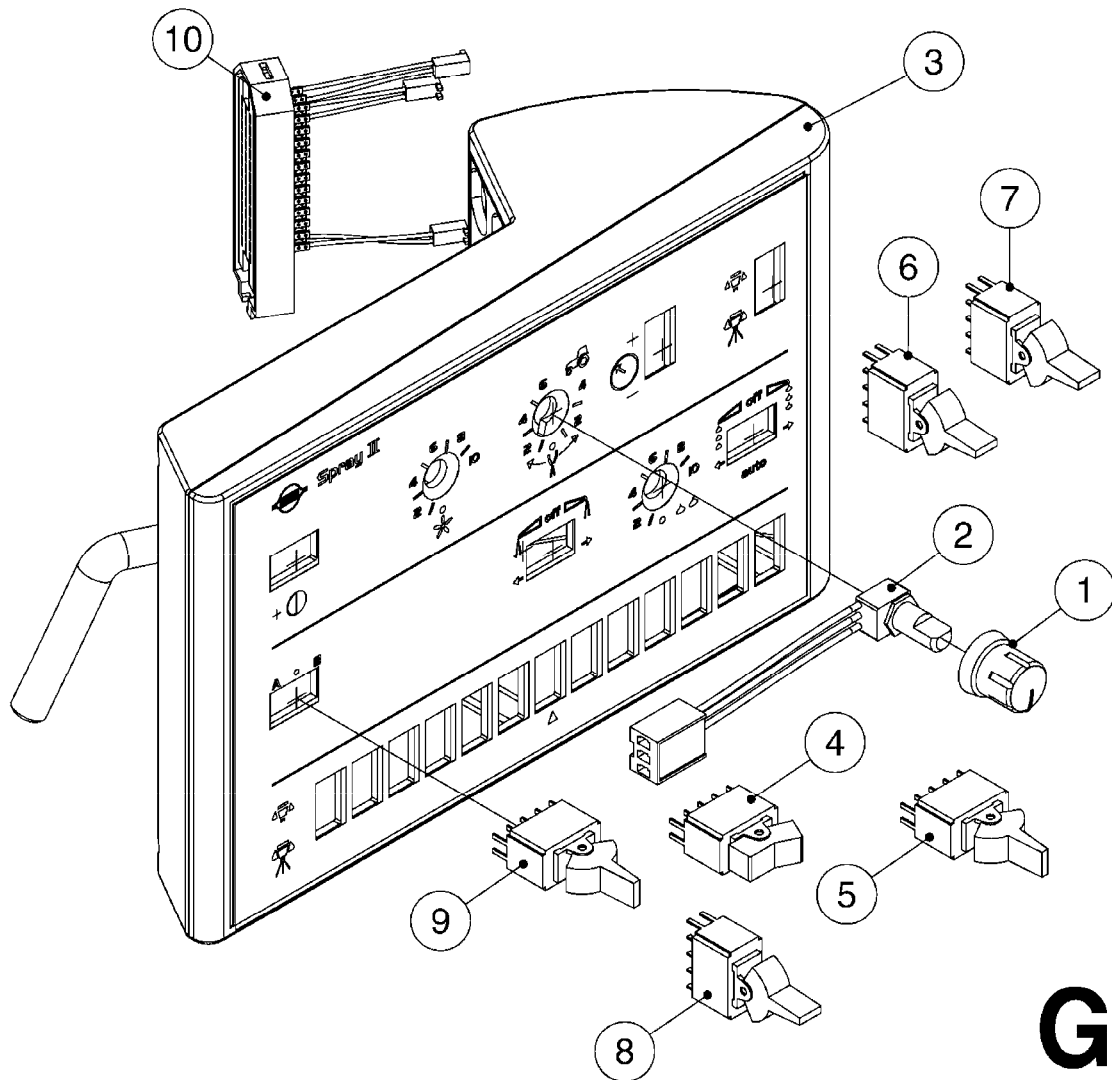

G702

SPRAYBOX II
G702-HIN, 05:08:14

Page 1

Date 06.04.2015 11:43

Pos.	parts-n°	order qty	description
1	26000400	1	KNOB F.FOAM ADJUST HC5500
2	26005300	1	POT.METER F. SPRAYBOX II
3	26010200	1	CONTROL BOX 2SEC, SPRAY BOX II
3	26010300	1	CONTROL BOX 3SEC, SPRAY BOX II
3	26010400	1	CONTROL BOX 4SEC, SPRAY BOX II
3	26010500	1	CONTROL BOX 5SEC, SPRAY BOX II
3	26010600	1	CONTROL BOX 6SEC, SPRAY BOX II
3	26010700	1	CONTROL BOX 7SEC, SPRAY BOX II
3	26010800	1	CONTROL BOX 8SEC, SPRAY BOX II
3	26010900	1	CONTROL BOX 9SEC, SPRAYBOX II
3	26011000	1	SPRAY CONT. II EVC 4 SEC. HAZ
3	26011100	1	SPRAY CONT. II EVC 5 SEC. HAZ
3	26011200	1	SPRAY CONT. II EVC 6 SEC. HAZ
3	26011300	1	SPRAY CONT. II EVC 7 SEC. HAZ
3	26013600	1	CONTROL BOX 13SEC, SPRAYBOX II
4	26020200	1	SWITCH ON-ON SP ROCKER RED
5	26020300	1	SWITCH ON-OFF-ON SP BLACK
6	26020400	1	SWITCH MOM-OFF-MOM SP YELLOW
7	26020600	1	SWITCH ON-ON SP GREEN
8	26020800	1	SWITCH ON-ON DP GREEN
9	26021000	1	SWITCH ON-OFF-ON DP BLACK
10	28031400	1	PLUG 39-POLE FEMALE HC5500