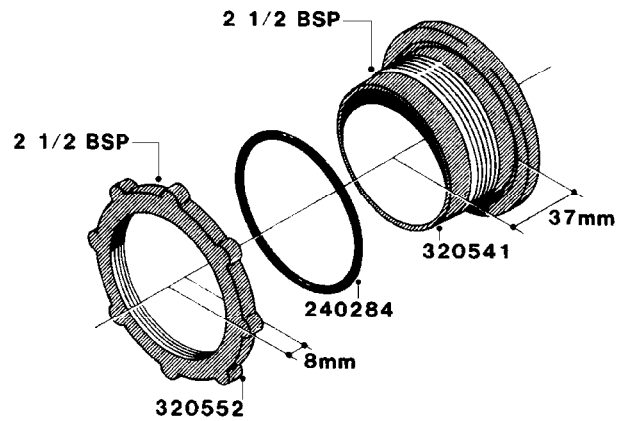

H040

FITTINGS - NIPPLES & ELBOWS
H040-HIN, 01:01:01

Page 1

Date 06.04.2015 11:43

parts-n°	order qty	description
10530803	1	FITT.PO.SE 2.00X2.00 45 DEG.
320191	1	FITT.DK ELB 3/8' BSP 45 DEGREE
320482	1	FITT.DK ELB. 1/2" BSP 60 DEG.
320596	1	FITT.DK ELB 3/8'-1/2'BSP 45DEG
320607	1	FITT.DK HN 3/8M X 3/8F BSP LNG
320633	1	FITT.DK HN 3/8"M X 3/8"F BSP
321451	1	FITT.DK ELB.1-1/2 X1-1/4 80DEG
321532	1	FITT.DK REDUC 3/4' X 1/2' BSP
390233	1	FITT.DK REDUC 1-1/2" X 1" BSP

H050

FITTINGS - HOSE CONNECTORS
H050-HIN, 31:03:09

Page 1

Date 06.04.2015 11:43

parts-n°	order qty	description
242594	1	O-RING D14 X 1.78 SCH.70-EPDM
320294	1	FITT.DK TEE 3/8X3/8HB X1/2"BSP
320305	1	FITT.DK HB 3/4'- 3/4' BSP
320386	1	FITT.DK TEE 3/8X3/8HB X3/8"BSP
320397	1	FITT.DK ELB 3/8"HB X 3/8" BSP
320401	1	FITT.DK TEE 1/2X1/2HB X1/2"BSP
320412	1	FITT.DK TEE 1/2X1/2HB X3/8'BSP
320423	1	FITT.DK ELB 1/2'HB X 3/8' BSP
320891	1	FITT.DK HB 3/8'- 3/8' BSP
320972	1	FITT.DK HB 5/16'- 1/4' BSP
322046	1	FITT.DK TEE 1/2X1/2HB X3/4'BSP
322048	1	FITT.DK TEE 3/4X3/4HB X3/4'BSP
330595	1	O-RING D24.6/D20X2.1 -3/4"
333137	1	FITT.DK CONN.1/2" F.NOZZ. DOUB
333141	1	FITT.DK CONN.1/2" F.NOZZ.SING
334041	1	FITT.DK CONN.3/4' F.NOZZ. SING
334042	1	FITT.DK CONN.3/4' F.NOZZ. DOUB
334195	1	FITT.DK ELB. 3/4"HB X 3/4"HB
10012103	1	FITT.PO.HB 1.25X1.50 IMB1012
10014003	1	FITT.PO.HB 1.25X1.25 IMB1010
10036903	1	FITT.PO.HB 1.50X1.50 IMB1212
28019303	1	FITTING HB ELB 3/4NPT-3/4HOSE
61016500	1	HOSE TAIL 3/4" 90°+RG CAP 3/4"
72026700	1	NOZZLE TUBE ADAPTER W/O-RING