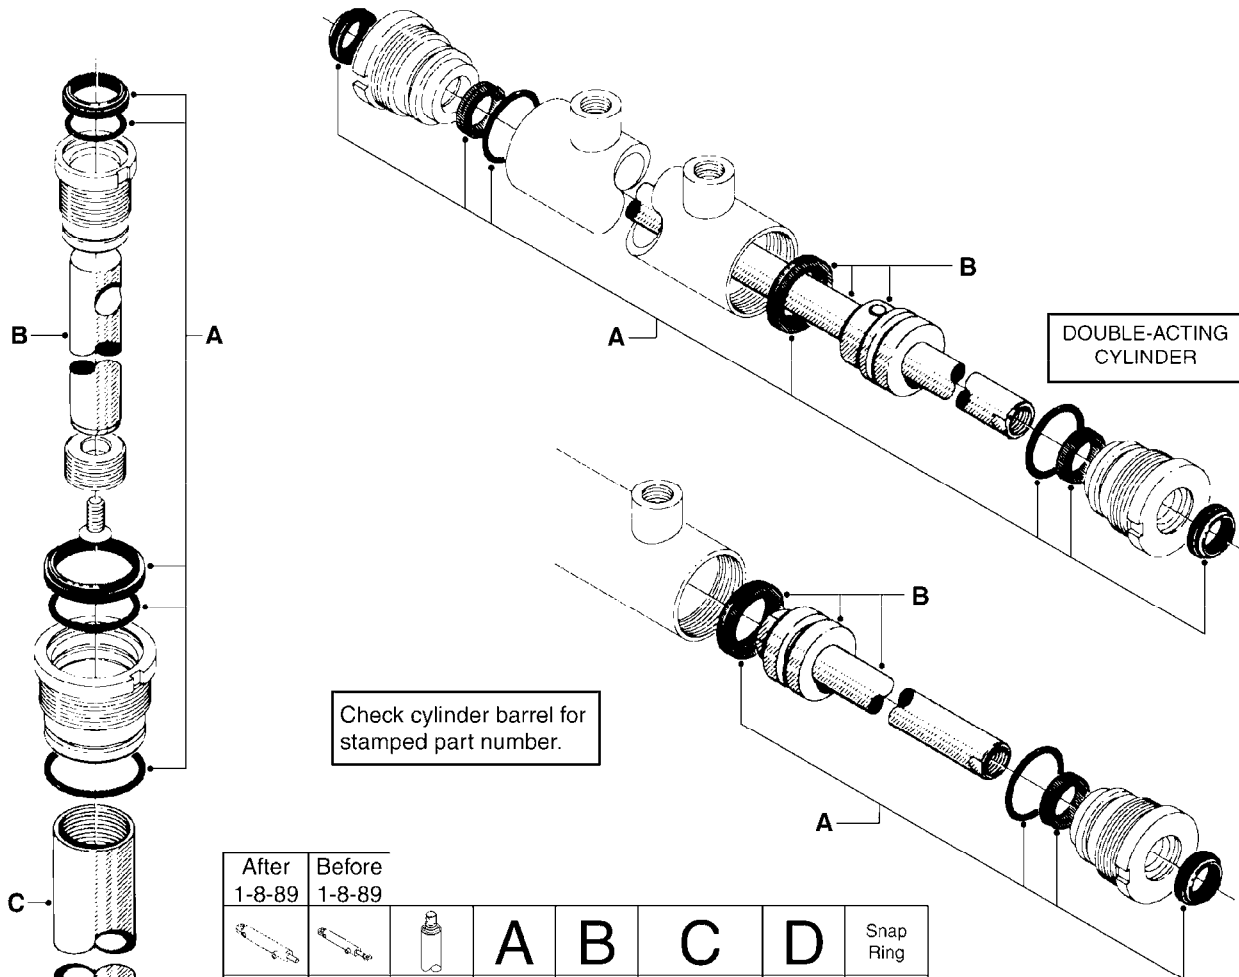

SINGLE-ACTING CYLINDER

DOUBLE-ACTING CYLINDER