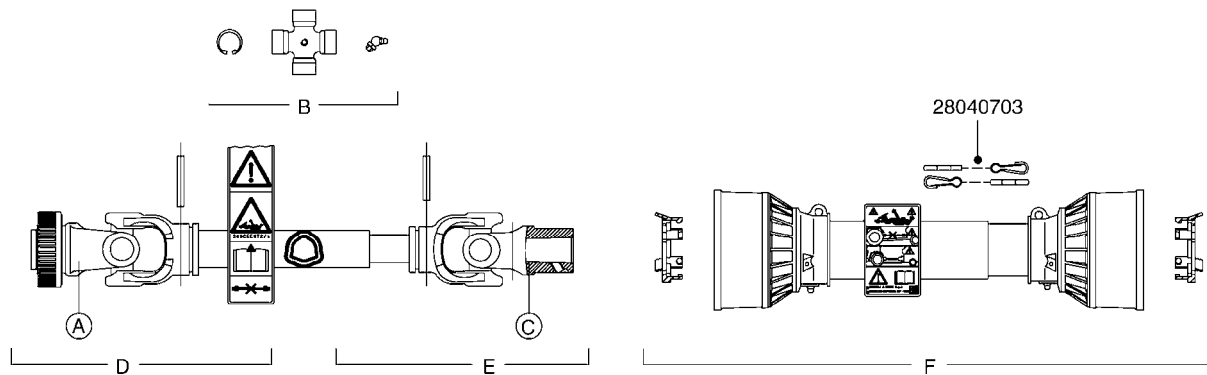

PTO	TRACTOR	IMPLEMENT	LENGTH	A	B	C	D	E	F
28020203	1-3/4" 20-SPLINE	1-3/8" 21-SPLINE	860/1313	28015703	28009403	28040603	28015803	28015903	28016003
28020303	1-3/8" 21-SPLINE	1-3/8" 21-SPLINE	860/1328	28015103	28015203	28015303	28015403	28015503	28015603
829445	1-3/8" 6-SPLINE	1-3/8" 6-SPLINE	810/1219	284041	289045	289041	28016703	28016803	289050
829446	1-3/8" 6-SPLINE	1-3/8" 6-SPLINE	810/1230	289040	284041	289040	28016203	28016303	289049
829480	1-3/8" 21-SPLINE	1-3/8" 21-SPLINE	1210/1912	28005200	289042	28005800	28006700	28007300	28008100
829482 *	1-3/8" 6-SPLINE	Ø25 CONE 3	610/912	28005400	289042	28006000	28008500	28007500	28008600
829483 *	1-3/8" 6-SPLINE	Ø30 CONE 4	610/912	28005400	289042	28006100	28008500	-	28008600
829484 *	1-3/8" 6-SPLINE	1-3/8" 6-SPLINE	610/912	28005400	289042	28006200	28008500	-	28008600
829486	1-3/8" 6-SPLINE	Ø30 CONE 4	860/1328	28005400	289042	28006100	28006900	-	28008100
829487 *	1-3/8" 6-SPLINE	1-3/8" 6-SPLINE	860/1328	28005400	289042	28006200	28006900	-	28008100
829490	1-3/8" 6-SPLINE	Ø30 CONE 4	1210/1912	28005400	289042	28006100	28006900	-	28008100
829491	1-3/8" 6-SPLINE	Ø1"	610/912	28005400	289042	28006300	28008500	28007800	28008600
829502 *	1-3/8" 6-SPLINE	1-3/8" 6-SPLINE	1210/1912	28068800	28069700	28073000	-	-	28072800

* Supplier changed in 2011 - see page A560 for "AMA" PTO's (yellow and black shields).

A480