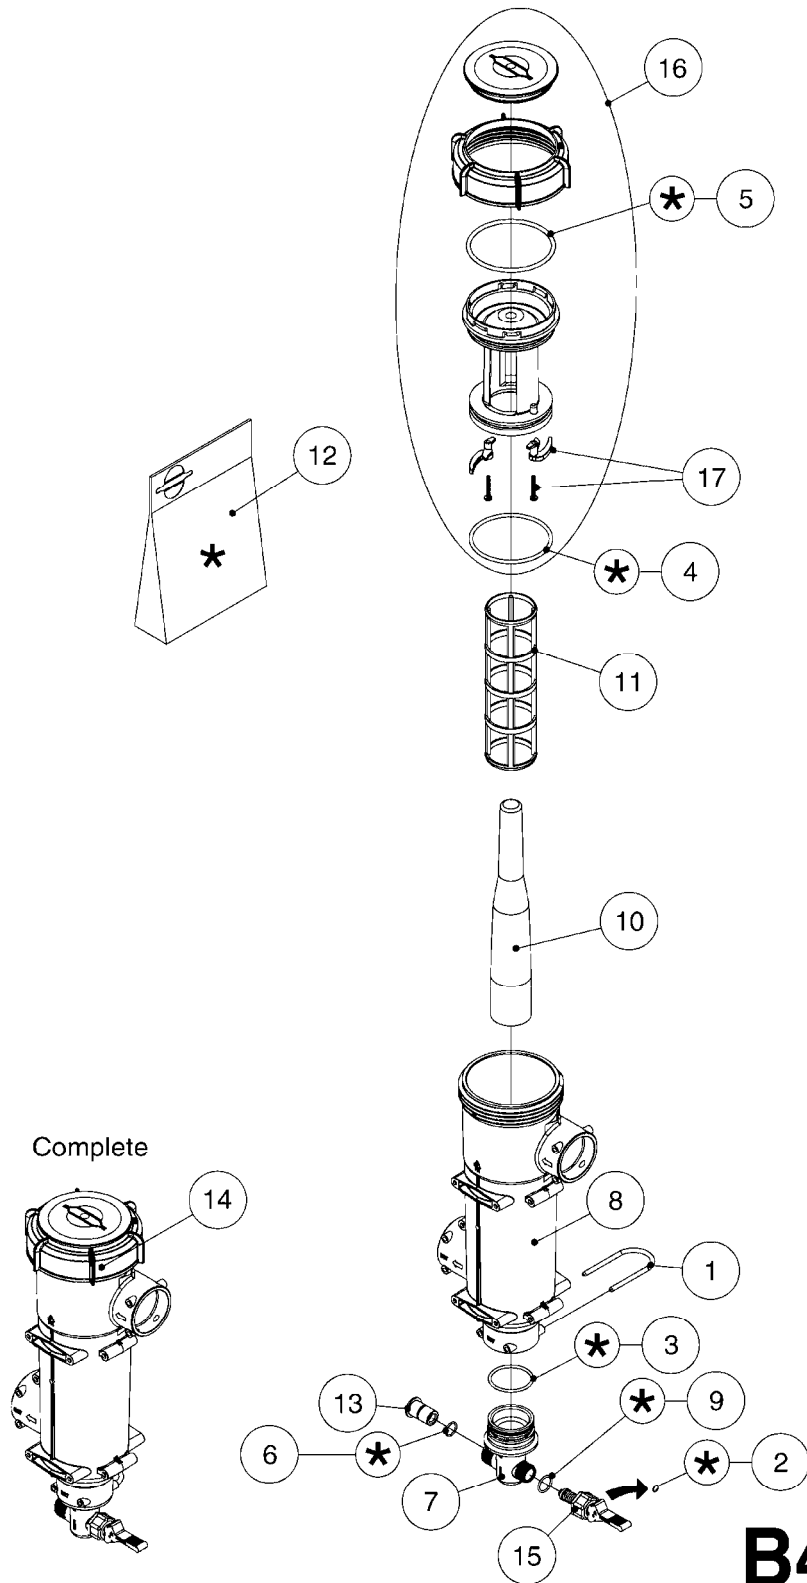

B450

PRESSURE FILTER - CYCLONE
B450-HIN, 10:09:12

Page 1

Date 06.04.2015 11:42

Pos.	parts-n°	order qty	description
1	145996	1	FITT.DK S-67 FORK
2	241323	1	O-RING D5.3X2.4 NITRIL
3	242353	1	O-RING D44.2X3.0 VITON F.S-67
4	242565	1	O-RING Ø 85 X 4.0 SH70 VITON
5	242577	1	O-RING Ø 86 X 4.5 SH70 VITON
6	242594	1	O-RING D14 X 1.78 SCH.70-EPDM
7	322358	1	T-PIECE S67-1/2"-3/4"
8	322359	1	CYCLONE FILTER HOUSING
9	330315	1	O-RING D18.4/D13X.6
10	391093	1	CONE F. CYCLONE FILTER
11	61036000	1	FILTER ELEM.S93,100 MSH-YELLOW
11	615416	1	FILTER ELEM.S93,50 MESH-BLUE
11	72557200	1	FILTER ELEM.S93,80# CYCLONE
12	741827	1	SEAL KIT CYCLONE FILTER
13	39127500	1	VALVE SEAT D18/10 3/4"-1/2" 09
14	72281200	1	CYCLONE FILT.COMP. 80 MSH S67
14	72316500	1	CYCLONE FILT.COMP.50 MSH S67
14	72316600	1	CYCLONE FILT.COMP.100 MSH S67
15	72281300	1	VALVE BOOSTER/ON/OFF CYCLONE F
16	72352200	1	LID COMPLETE F. CYCLONE FILTER
17	74192900	1	FILTER LOCK PARTS - CYCLONE