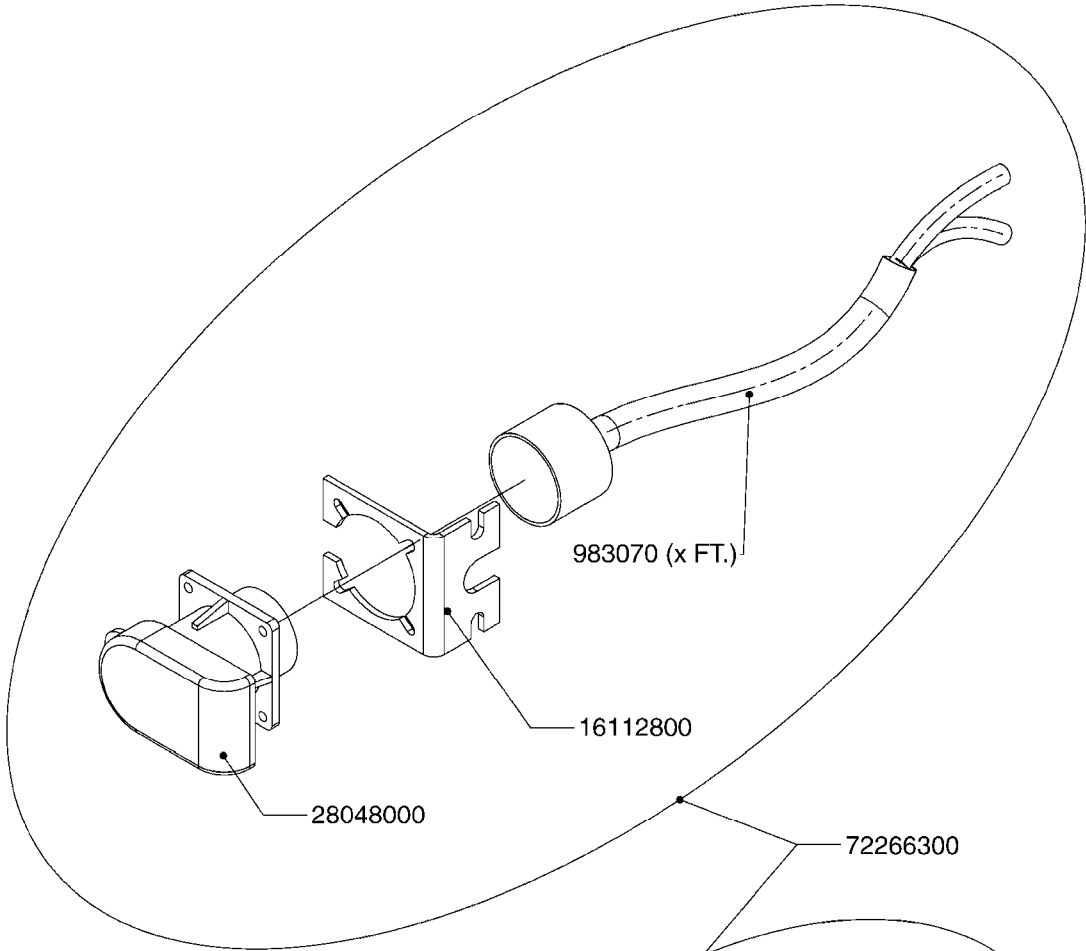

POWER SUPPLY CABLES
G706-HIN, 04:06:10

Page 0

Date 06.04.2015 11:43