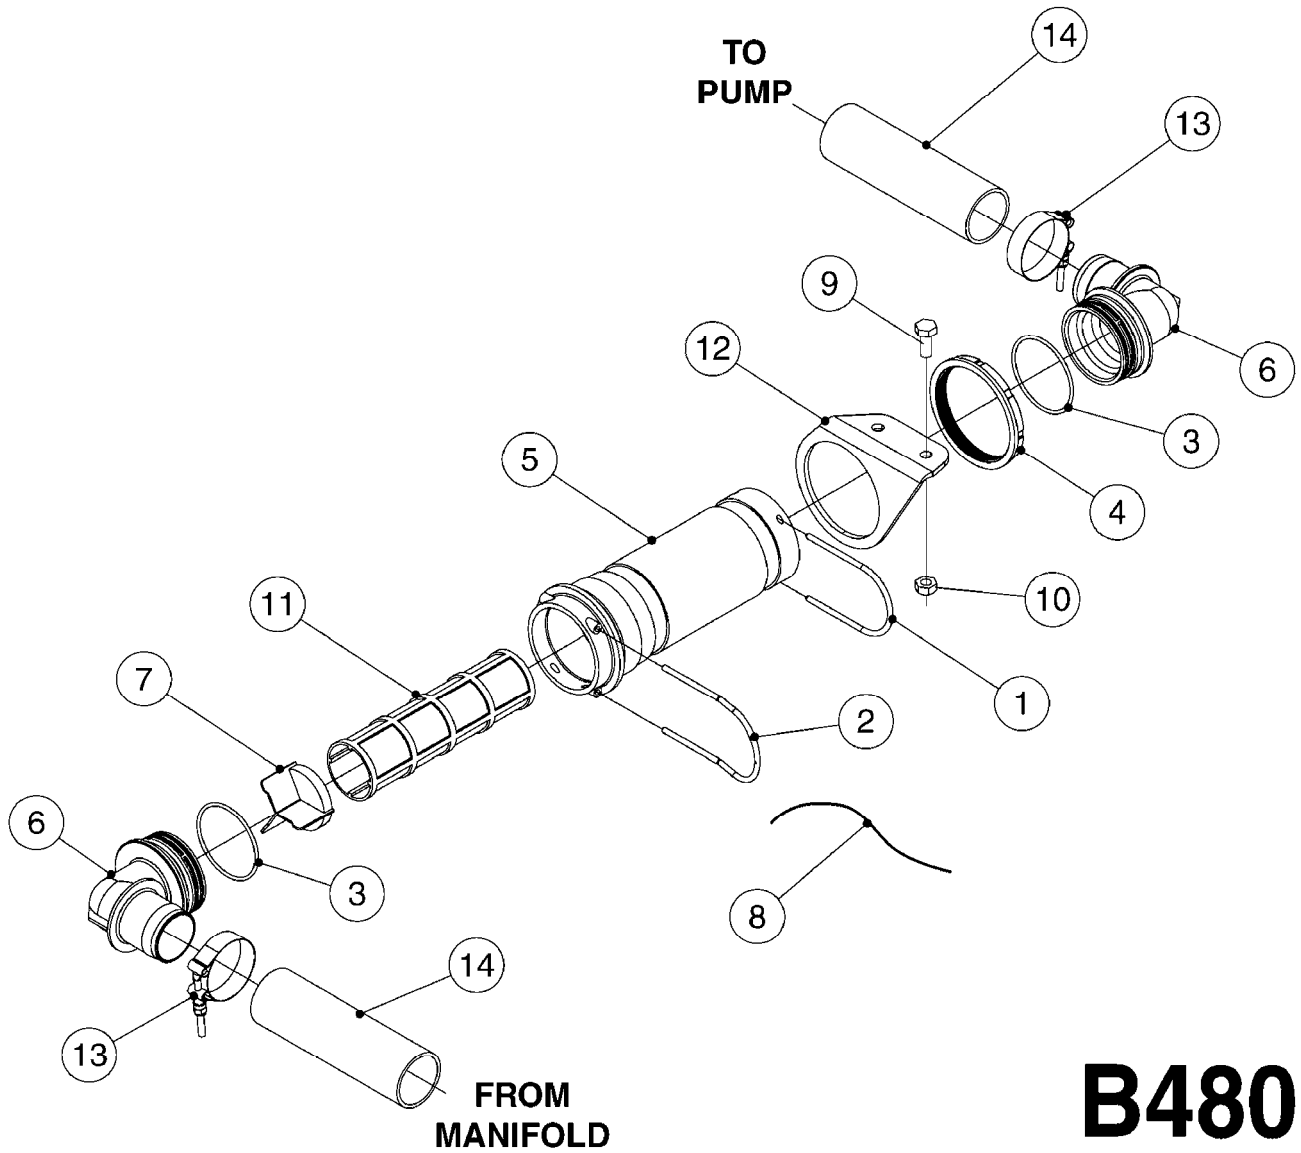

B480

SUCTION FILTER - RANGER
B480-HIN, 15:06:10

Page 1
Date 06.04.2015 11:42

Pos.	parts-n°	order qty	description
1	145997	1	FITT.DK S-93 FORK
2	147115	1	FITT.DK S-93 FORK SPECIAL
3	242351	1	O-RING D69.5X3.0 VITON F.S-93
4	322109	1	FITT.DK S-93 BULKHEAD NUT
5	322227	1	HOUSING F.FILTER S-93 2"
6	334446	1	FITT.DK S-93 ELB.2" PVC
7	334605	1	VANE F.TOP SUCTION FILTER
8	390509	1	*STRING POLYESTER D1 X 325MM
9	420604	1	BOLT HEX 8.8 DEL M10X25 FT DIN933
10	460423	1	NUT HEX M10X1.5 LOCK
11	615415	1	FILTER ELEM.S93,30 MESH-GREEN
11	615416	1	FILTER ELEM.S93,50 MESH-BLUE
11	615417	1	FILTER ELEM.S93,80 MESH-RED
12	16029503	1	PLATE 5.0X114X160/BOW/HOLE D94
13	28030203	1	CLAMP HOSE T-BOLT S2" 235-67
14	92702703	1	HOSE PVC SUCT GRAY 2"