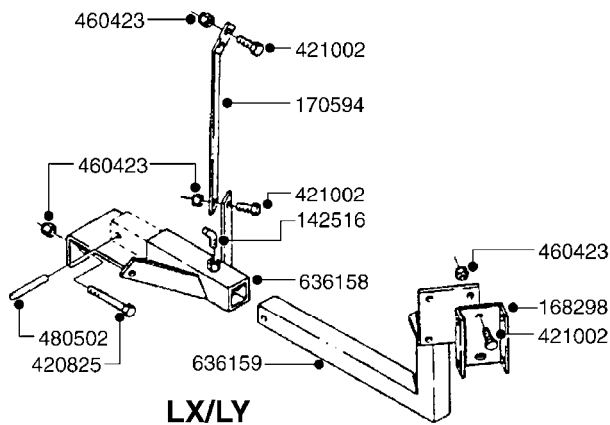

NK/LX/LY PRE-86

3PT TWIN

NEW NAVIGATOR

LX/LY

TRAILER

G050