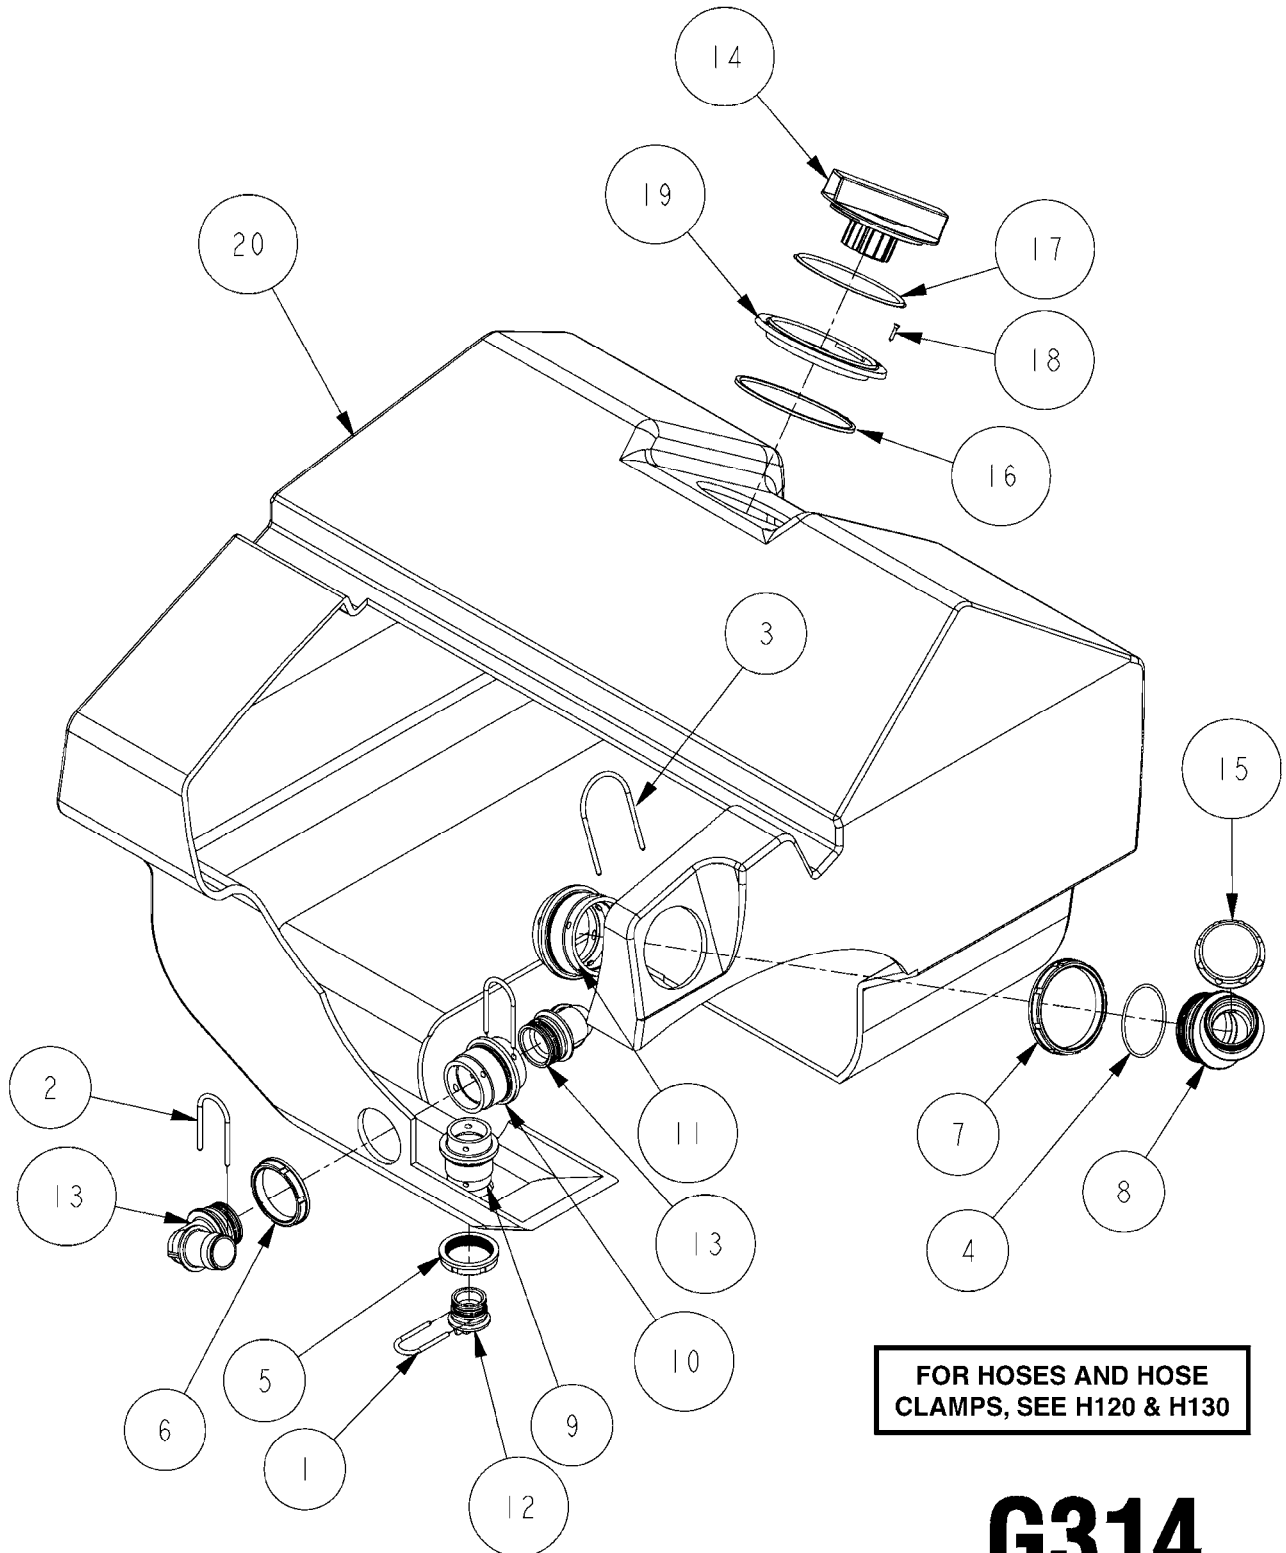

**FOR HOSES AND HOSE
CLAMPS, SEE H120 & H130**

G314

FLUSH SYSTEM - RANGER
G314-HIN, 25:04:11

Page 1

Date 06.04.2015 11:42

Pos.	parts-n°	order qty	description
1	145995	1	FITT.DK S-53 FORK
2	145996	1	FITT.DK S-67 FORK
3	145996	1	FITT.DK S-67 FORK
			S-67 MODELS WITHOUT THREADED CAP (15)
3	145997	1	FITT.DK S-93 FORK
			S-93 MODELS WITH THREADED CAP (15)
4	242351	1	O-RING D69.5X3.0 VITON F.S-93
			S-93 MODELS WITH THREADED CAP (15)
4	242353	1	O-RING D44.2X3.0 VITON F.S-67
			S-67 MODELS WITHOUT THREADED CAP (15)
5	322107	1	FITT.DK S-53 BULKHEAD NUT
6	322108	1	FITT.DK S-67 BULKHEAD NUT
7	322108	1	FITT.DK S-67 BULKHEAD NUT
			S-67 MODELS WITHOUT THREADED CAP (15)
7	322109	1	FITT.DK S-93 BULKHEAD NUT
			S-93 MODELS WITH THREADED CAP (15)
8	322337	1	FITT.DK S-93 ELB.2"BSP 45D
			S-93 MODELS WITH THREADED CAP (15)
8	334250	1	FITT.DK S-67 PLUG
			S-67 MODELS WITHOUT THREADED CAP (15)
9	726463	1	FITT.DK S53 BULKHEAD W/GASKET
10	726464	1	FITT.DK S-67 BULKHEAD W/GASKET
11	726464	1	FITT.DK S-67 BULKHEAD W/GASKET
			S-67 MODELS WITHOUT THREADED CAP (15)
11	726465	1	FITT.DK S-93 BULKHEAD W/GASKET
			S-93 MODELS WITH THREADED CAP (15)
12	726578	1	FITT.DK S53 PLUG WITH O-RING
13	727224	1	FITT.DK S67X90,1.5HB SUCTION
14	10052203	1	LID VENT ASSY
15	10053603	1	FITT. CAPNUT 2"BSP 5601
16	10064203	1	SET SEALING SPONGE 1 Ft BULK
17	10102203	1	GASKET F.16" LID BREATHER
18	10619703	1	SCREW SS #6x3/4' SELF TAPPING
19	10619803	1	LID HOUSING TREADED F. 6'
20	35003903	1	TANK, FLUSH 250L RANGER DK PIG