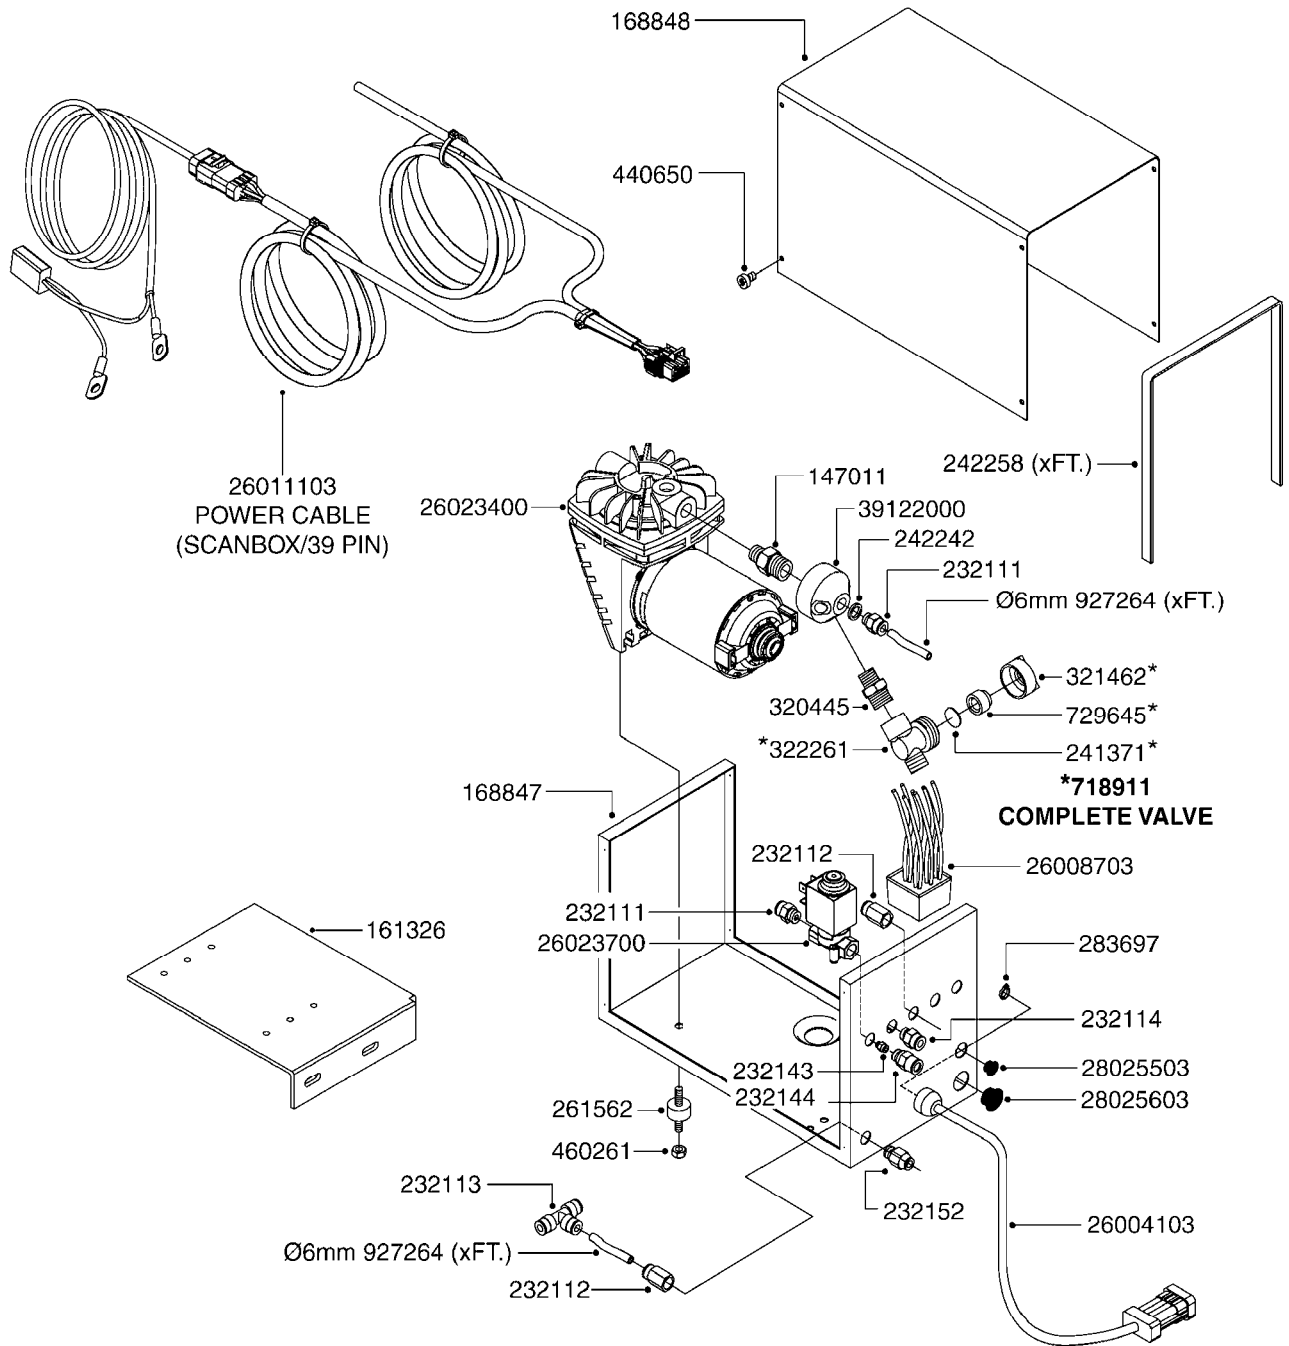

G342

*Ø8mm 927306 (xFT.)
*Ø10mm 927330 (xFT.)

70062503 - COMPLETE ASSEMBLY

FOAM MARKER COMPRESSOR 2007
G342-HIN, 21:04:14

Page 1

Date 06.04.2015 11:42

parts-n°	order qty	description
147011	1	HEX NIPPLE 3/8'X1/4'BSP BRASS
161326	1	MOUNT BKT. F. FOAM COMP.BOX 98
168847	1	ENCLOSURE LOWER F.MARKER
168848	1	COVER F. FOAM MARKER
232111	1	QUICK COUPLER 6MM X 1/8 EXT.
232112	1	QUICK COUPLER 6MM 1/8 INT.
232113	1	QUICK COUPLER 6MM T-PIECE
232114	1	COUPLER 1/8" THREADX8MM HOSE
232143	1	REDUCER 1/4'INT-1/8'EXT
232144	1	QUICK COUPLER 10MM X 1/4 EXT
232152	1	QUICK COUPLER 8MMX1/8 EXT.LONG
241371	1	DIAPHRAGM, NO-DRIP alt 241371
242242	1	O-RING F.AIR HOSE FITTING
242258	1	TRIM 3X10 SELF ADHESIVE 0012"
261562	1	RUBBER DAMPER 2XM6X25
283697	1	TIESTRAP 200MM
320445	1	FITT.DK HN 1/4"X3/8" BSP
321462	1	CAP F.NO-DRIP ASSY.
322261	1	HOUSING F.SAFETY VALVE 3/8"
440650	1	SCREW 3.5x13 STAINLESS
460261	1	NUT HEX M6X1 LOCK A2 DIN985
718911	1	VALVE (SAFETY) F.MARKER
729645	1	NON-DRIP SPRING ASSY.GREEN 10
927264	1	HOSE R X PE D6/D4 X 0012"
927306	1	HOSE R X PE D8/D6 X 0012"BLACK
927330	1	HOSE R X PE D10/D8 X 012"BLACK
26004103	1	FOAM MARKER CNTRL MOD CABL STD
26008703	1	FOAM MARKER CONTROL SCII
26011103	1	FOAMER POWER/CONTROL CABLE 39P
26023400	1	COMPRESSOR F.FOAM MARKER CM40
26023700	1	SOLENOID VAL 12V 1/8' FLO '07
28025503	1	PLUG F.DRILLED HOLE 1/2"
28025603	1	PLUG F.DRILLED HOLE 3/4"
39122000	1	DISTR.HOUSING F.FOAM MARKER'07
70062503	1	FOAM MARKER COMPRESSOR,STD,39P