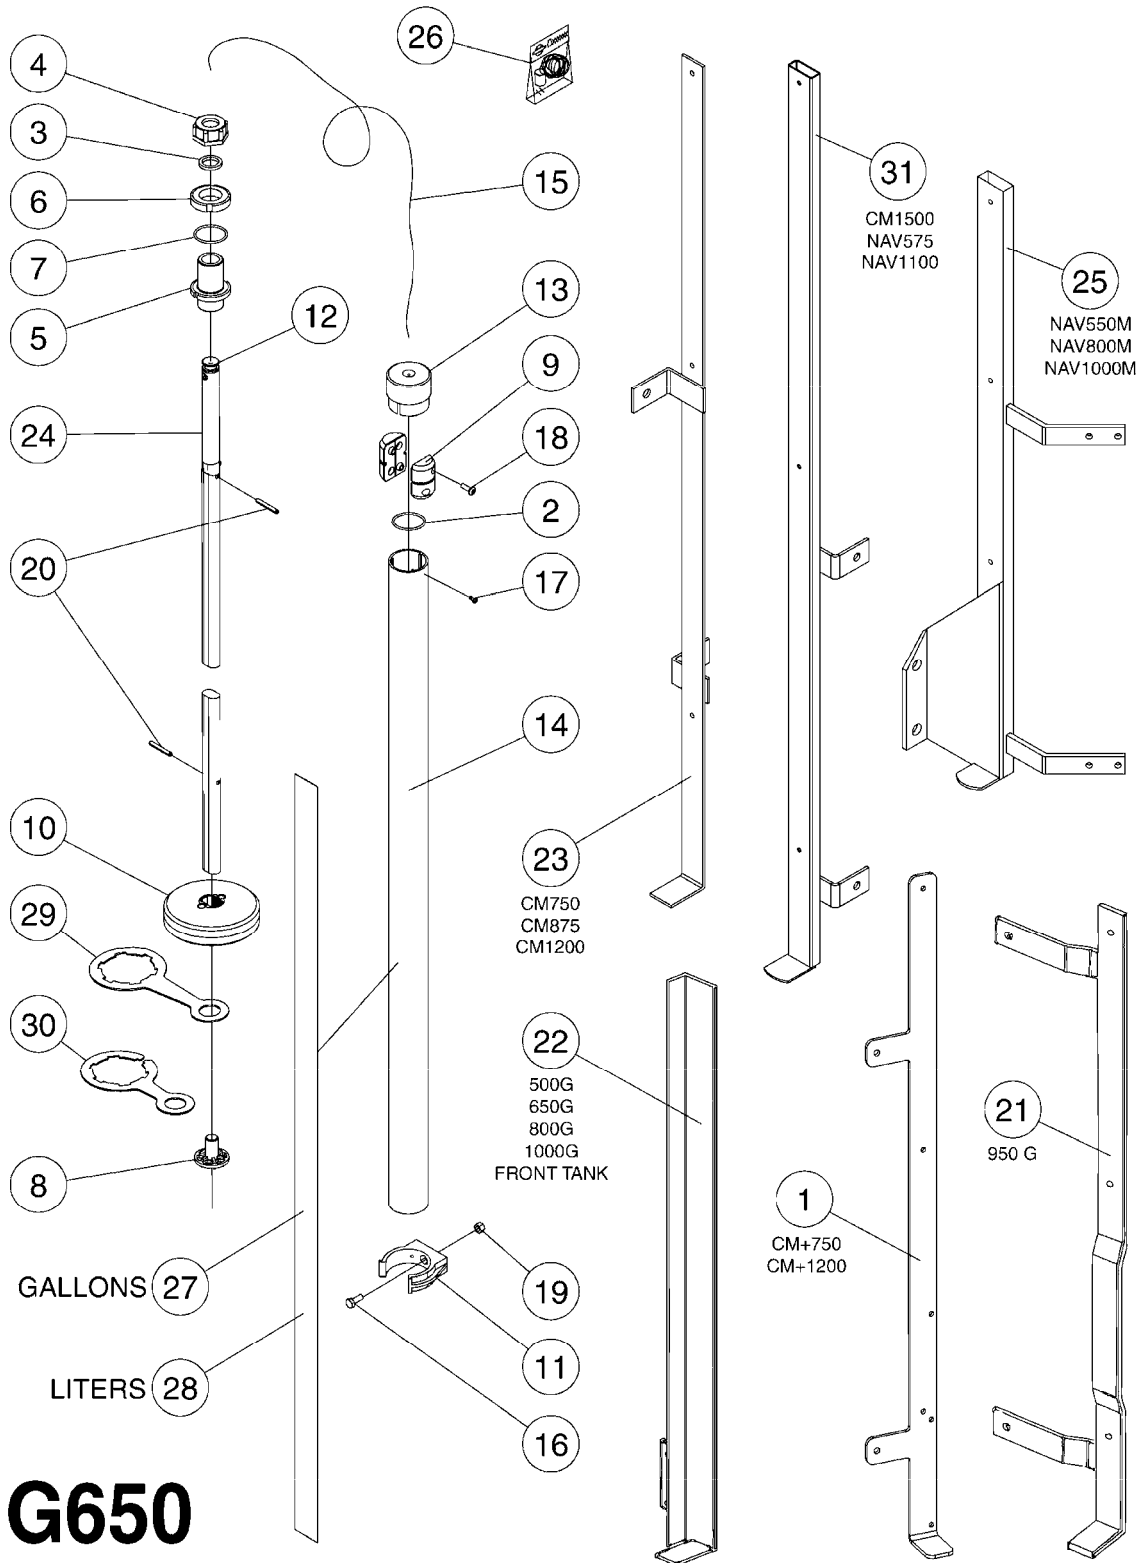

SIGHT GAUGE - REMOTE
G650-HIN, 13:06:11

Page

1

Date

06.04.2015 11:43

Pos.	parts-n°	order qty	description
1	161950	1	SIGHT GAUGE MT BKT CM+ 750/120
2	242262	1	O-RING D31X3 VITON
3	242309	1	SEAL Ø22 ID Ø30 OD X 4 HIGH
4	320095	1	FITT.DK NUT 1" BSP
5	320456	1	FITT.DK BULKHEAD 1"BSP DOUBLE
6	320471	1	FITT.DK NUT 1" BSP JAMB
7	332577	1	O-RING D38/D30X4 F.1" PUR.
8	333864	1	GUIDE F. SAFETY VALVE SPRING
9	334513	1	MARKER HALF SIGHT GAUGE
10	334515	1	FLOATER FOR LIQUID LEVEL
11	334523	1	PIPE HOLDER D51.5
12	334849	1	SIGHT GAUGE GUIDE F. SS TUBE
13	334850	1	GUIDE F. SIGHT GAUGE TUBE TOP
14	34000703	1	TUBE F. DRY GAUGE L=1200 BENT RANGER 2200
14	341202	1	TUBE F.SIGHT GAUGE L=40"
14	341204	1	SIGHT GAUGE TUBE L=59"
14	341273	1	TUBE F.SIGHT GAUGE L=65"
14	341283	1	TUBE F.SIGHT GAUGE L=72"
14	341307	1	TUBE F.SIGHT GAUGE L=75" NCM 4400
14	341339	1	TUBE F.SIGHT GAUGE L=82" NCM 6600
14	341340	1	TUBE F.SIGHT GAUGE L=94" (2382) NCM 9000
15	28034100	1	CABLE F.LIQUID LEVEL IND.L=5M
15	390487	1	CORD NYLON/SIGHT GAUGE 4500mm
16	410185	1	BOLT HEX 8.8 DEL M6X16 A2
16	410362	1	BOLT HEX 8.8 SS M6X20 FT
17	440663	1	SCREW 3/8" NR4 STAINLESS
18	440677	1	SCREW F. PLASTIC 5X20 SS
19	460261	1	NUT HEX M6X1 LOCK A2 DIN985
20	480717	1	PIN D5 X 40 STAINLESS
20	480730	1	PIN ROLL 5X30 STAINLESS STEEL
21	615197	1	BKT.SIGHT GAUGE HC950
22	615308	1	BRACKET FOR SIGHT TUBE
23	615941	1	SIGHT GAUGE MOUNT BRACKET CM
24	61022100	1	GUIDE TUBE F NP1100/CM1500
24	61022600	1	GUIDE TUBE F.FLOATER NAV 575G NAV 575 & RANGER 2200
24	61036700	1	GUIDE TUBE F.FLOAT NCM 4400 NCM 4400 & NAV 4000
24	61038600	1	GUIDE TUBE F.FLOAT NCM 9000
24	61038700	1	GUIDE TUBE F.FLOAT NCM 6600
24	615942	1	GUIDE TUBE F.FLOATER CM1200G
24	615943	1	GUIDE TUBE F.FLOATER CM875G
24	615944	1	GUIDE TUBE F.FLOTR 750G 1695mm
24	615945	1	GUIDE TUBE F.FLOATER NAV 3000 NAV 3000 & HC650
24	615947	1	GUIDE TUBE F.FLOATER TR 500G NAV 3000 & HC650
24	615948	1	GUIDE TUBE F.FLOATER MEGA 350G
24	615949	1	GUIDE TUBE F.FLOATER MEGA 230G
24	615951	1	GUIDE TUBE F.FLOATER NAV800G
24	615952	1	GUIDE TUBE F.FLOATER NAV1000G
24	615954	1	GUIDE TUBE F. FLOATER F.T.250G
24	615955	1	GUIDE TUBE F.FLOATER FT.350G
24	615957	1	GUIDE TUBE F.FLOATER NAV.550G
25	637998	1	MANIFOLD BKT. NAVIGATOR
26	741527	1	SIGHT GAUGE KIT SS WIRE '98
27	10637303	1	DECAL SCALE F.270G MISTBLOWER