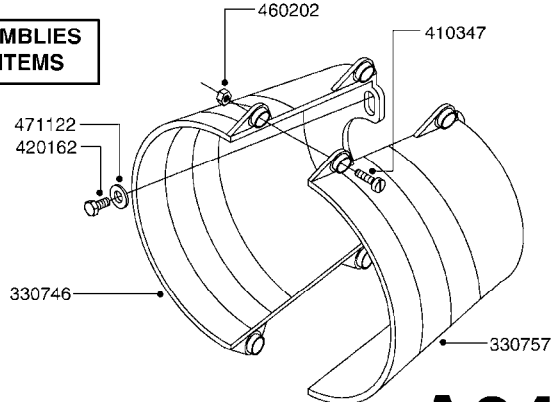

SUCTION SIDE OF PUMP (WITH 1-1/2" SUCTION PORT)

PRESSURE SIDE OF PUMP

SUCTION SIDE OF PUMP (WITH 2" SUCTION PORT)

**COMPLETE ASSEMBLIES
WHOLEGOODS ITEMS**

- 821585 - 463/5.5 W/THROUGH SHAFT (1000 RPM)
- 821587 - 463/10 W/THROUGH SHAFT (540 RPM)
- 821649 - 463/12 (540 RPM H.C. OFFSET PORTS)
- 821650 - 463/6.5 (1000 RPM H.C. OFFSET PORTS)
- 82166400 - 463/6.5 (1000 RPM H.C. INLINE PORTS)
- 72293300 - 463/6.5 W/THROUGH SHAFT (1000 RPM)