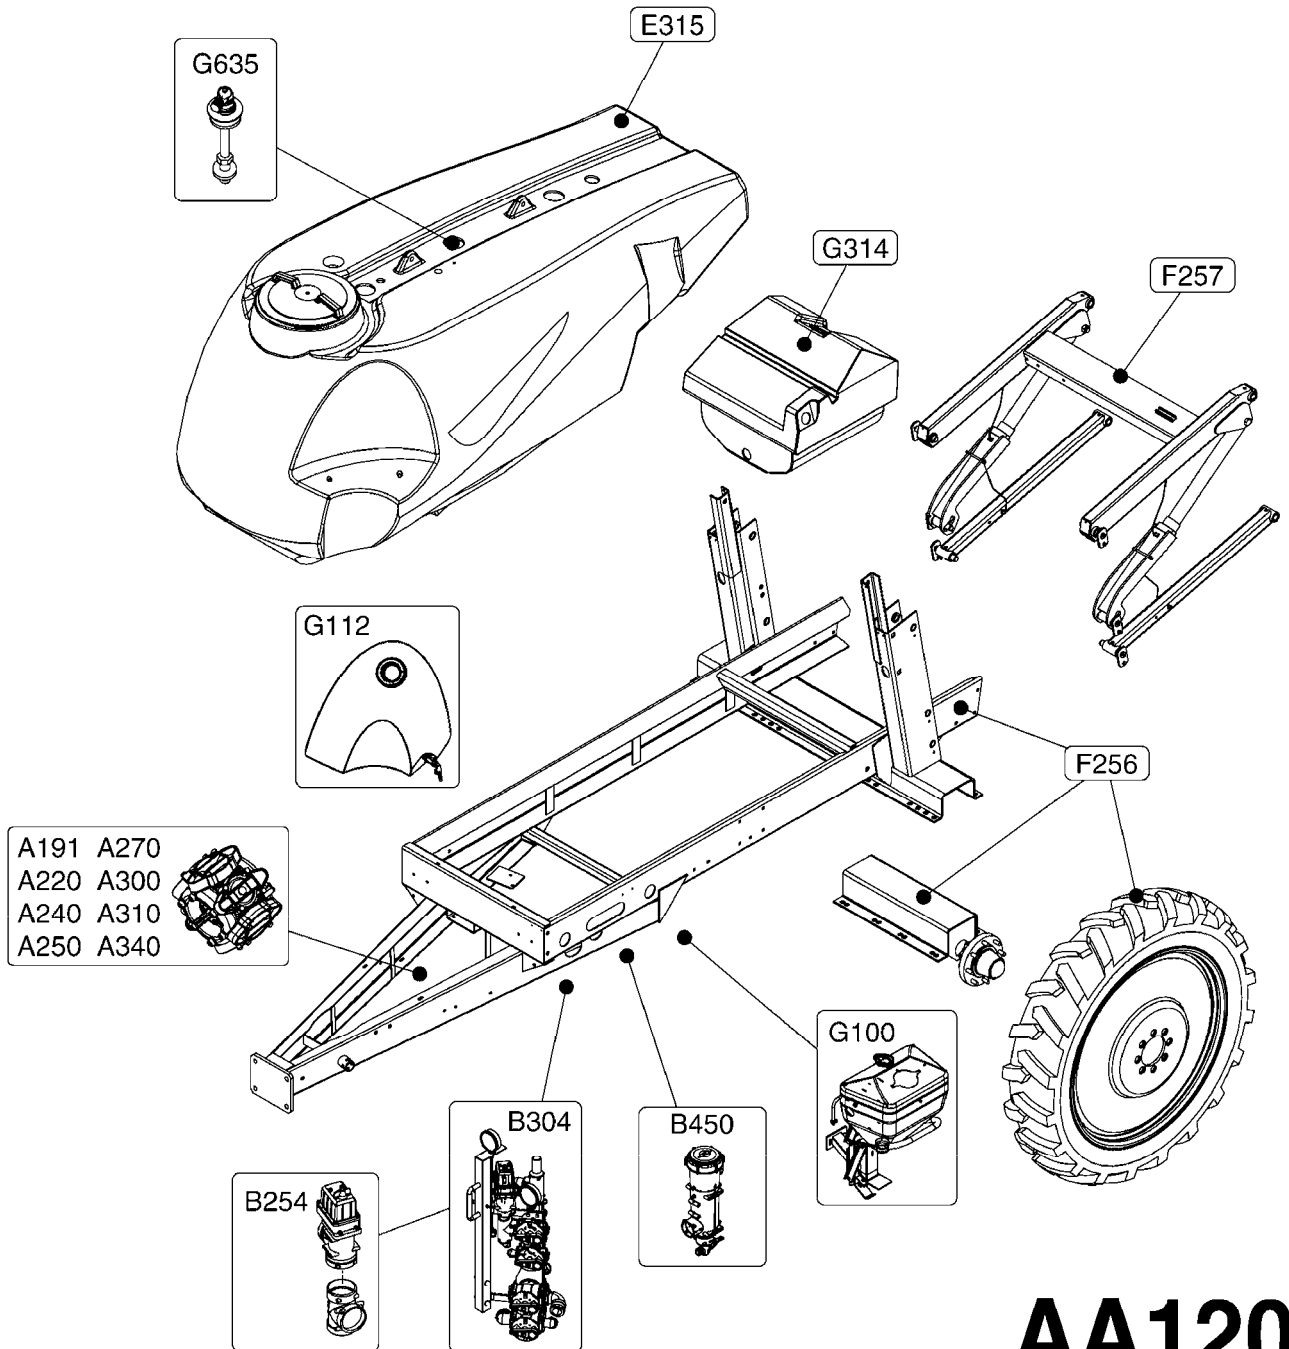

Agroparts: www.HARDI-INTERNATIONAL.com

Ranger 550/2000/2200 600
Gallon Dia/Eagle 45', 50',
60', 66'

Page 0.3

Date 06.04.2015 11:41

main group	page-n°	date	description
	H100-HIN H110-HIN H120-HIN H130-HIN	08:11:12 08:11:12 11:05:10 05:07:11	FITTINGS - S-67 FITTINGS - S-93 BULK HOSE HOSE CLAMPS