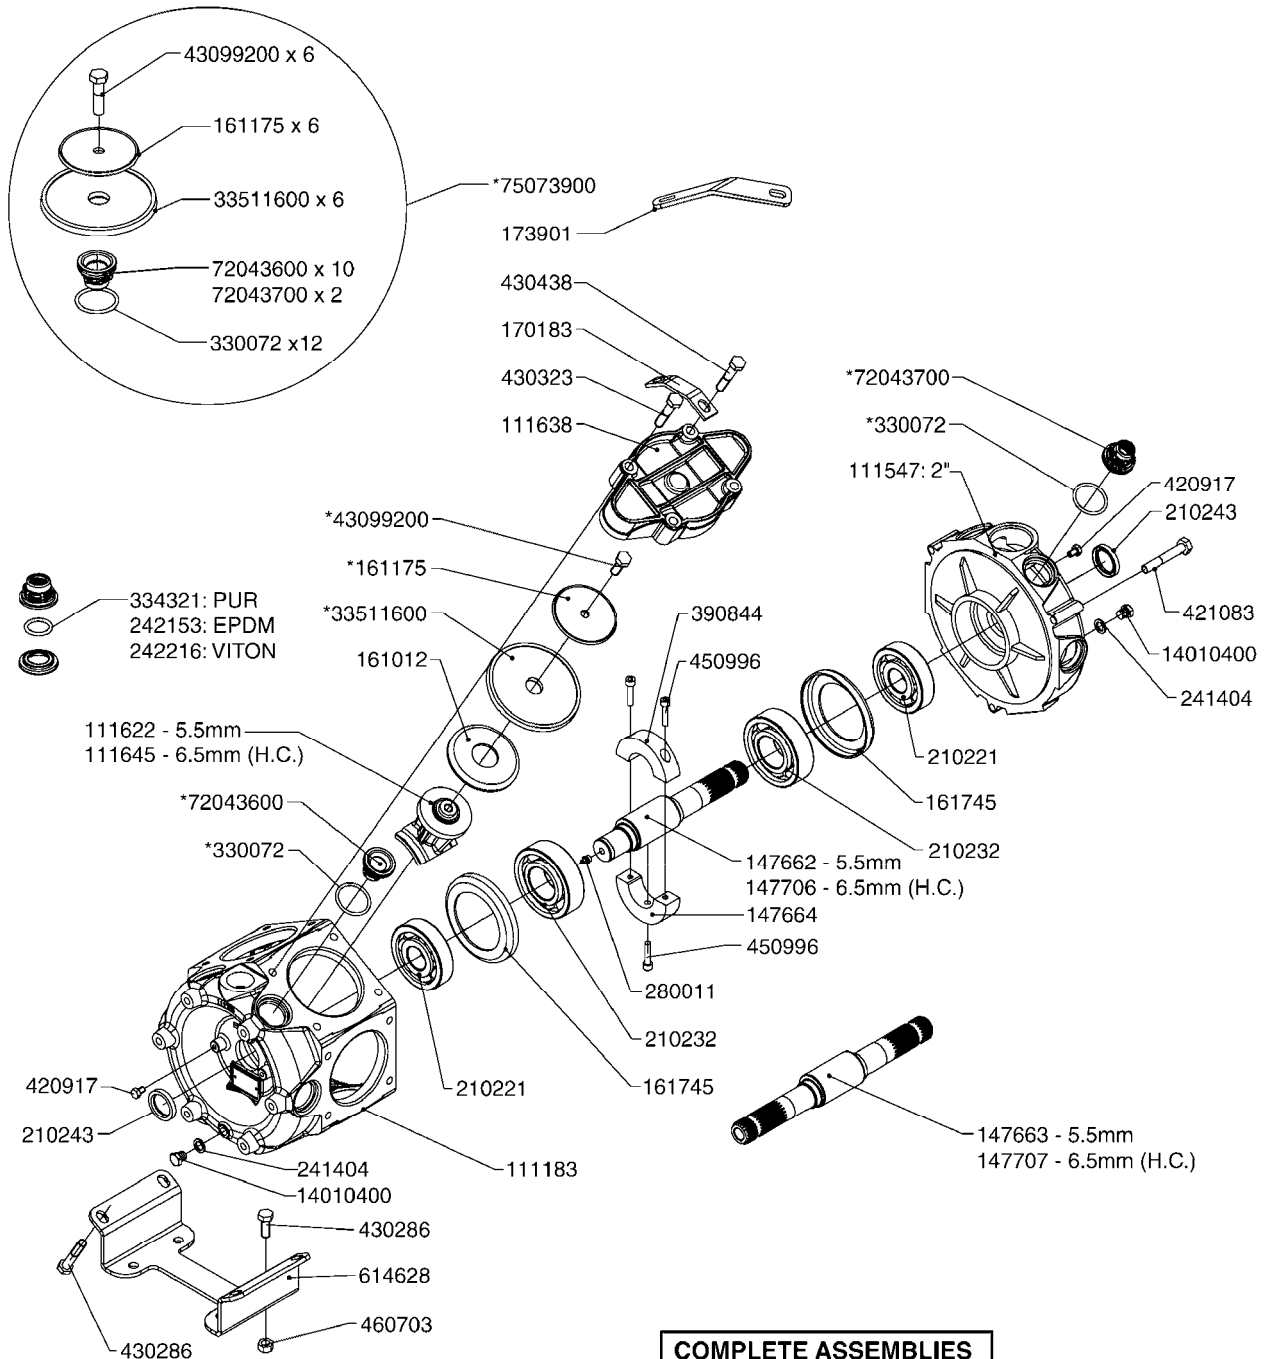

**COMPLETE ASSEMBLIES
WHOLEGOODS ITEMS**

COMPLETE PUMPS

- 821585 - 463/5.5 W/THROUGH SHAFT (1000 RPM)
- 821587 - 463/10 W/THROUGH SHAFT (540 RPM)
- 821649 - 463/12 (540 RPM H.C. OFFSET PORTS)
- 821650 - 463/6.5 (1000 RPM H.C. OFFSET PORTS)
- 82166400 - 463/6.5 (1000 RPM H.C. INLINE PORTS)
- 72293300 - 463/6.5 W/THROUGH SHAFT (1000 RPM)

A310