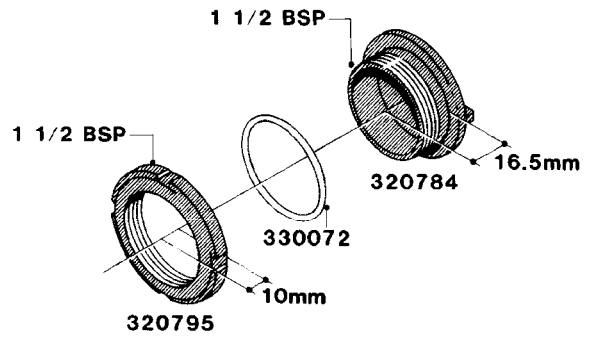

H050

FITTINGS - HOSE CONNECTORS
H050-HIN, 31:03:09

Page 1

Date 06.04.2015 11:43

parts-n°	order qty	description
242594	1	O-RING D14 X 1.78 SCH.70-EPDM
320294	1	FITT.DK TEE 3/8X3/8HB X1/2"BSP
320305	1	FITT.DK HB 3/4'- 3/4' BSP
320386	1	FITT.DK TEE 3/8X3/8HB X3/8"BSP
320397	1	FITT.DK ELB 3/8"HB X 3/8" BSP
320401	1	FITT.DK TEE 1/2X1/2HB X1/2"BSP
320412	1	FITT.DK TEE 1/2X1/2HB X3/8'BSP
320423	1	FITT.DK ELB 1/2'HB X 3/8' BSP
320891	1	FITT.DK HB 3/8'- 3/8' BSP
320972	1	FITT.DK HB 5/16'- 1/4' BSP
322046	1	FITT.DK TEE 1/2X1/2HB X3/4'BSP
322048	1	FITT.DK TEE 3/4X3/4HB X3/4'BSP
330595	1	O-RING D24.6/D20X2.1 -3/4"
333137	1	FITT.DK CONN.1/2" F.NOZZ. DOUB
333141	1	FITT.DK CONN.1/2" F.NOZZ.SING
334041	1	FITT.DK CONN.3/4' F.NOZZ. SING
334042	1	FITT.DK CONN.3/4' F.NOZZ. DOUB
334195	1	FITT.DK ELB. 3/4"HB X 3/4"HB
10012103	1	FITT.PO.HB 1.25X1.50 IMB1012
10014003	1	FITT.PO.HB 1.25X1.25 IMB1010
10036903	1	FITT.PO.HB 1.50X1.50 IMB1212
28019303	1	FITTING HB ELB 3/4NPT-3/4HOSE
61016500	1	HOSE TAIL 3/4" 90°+RG CAP 3/4"
72026700	1	NOZZLE TUBE ADAPTER W/O-RING