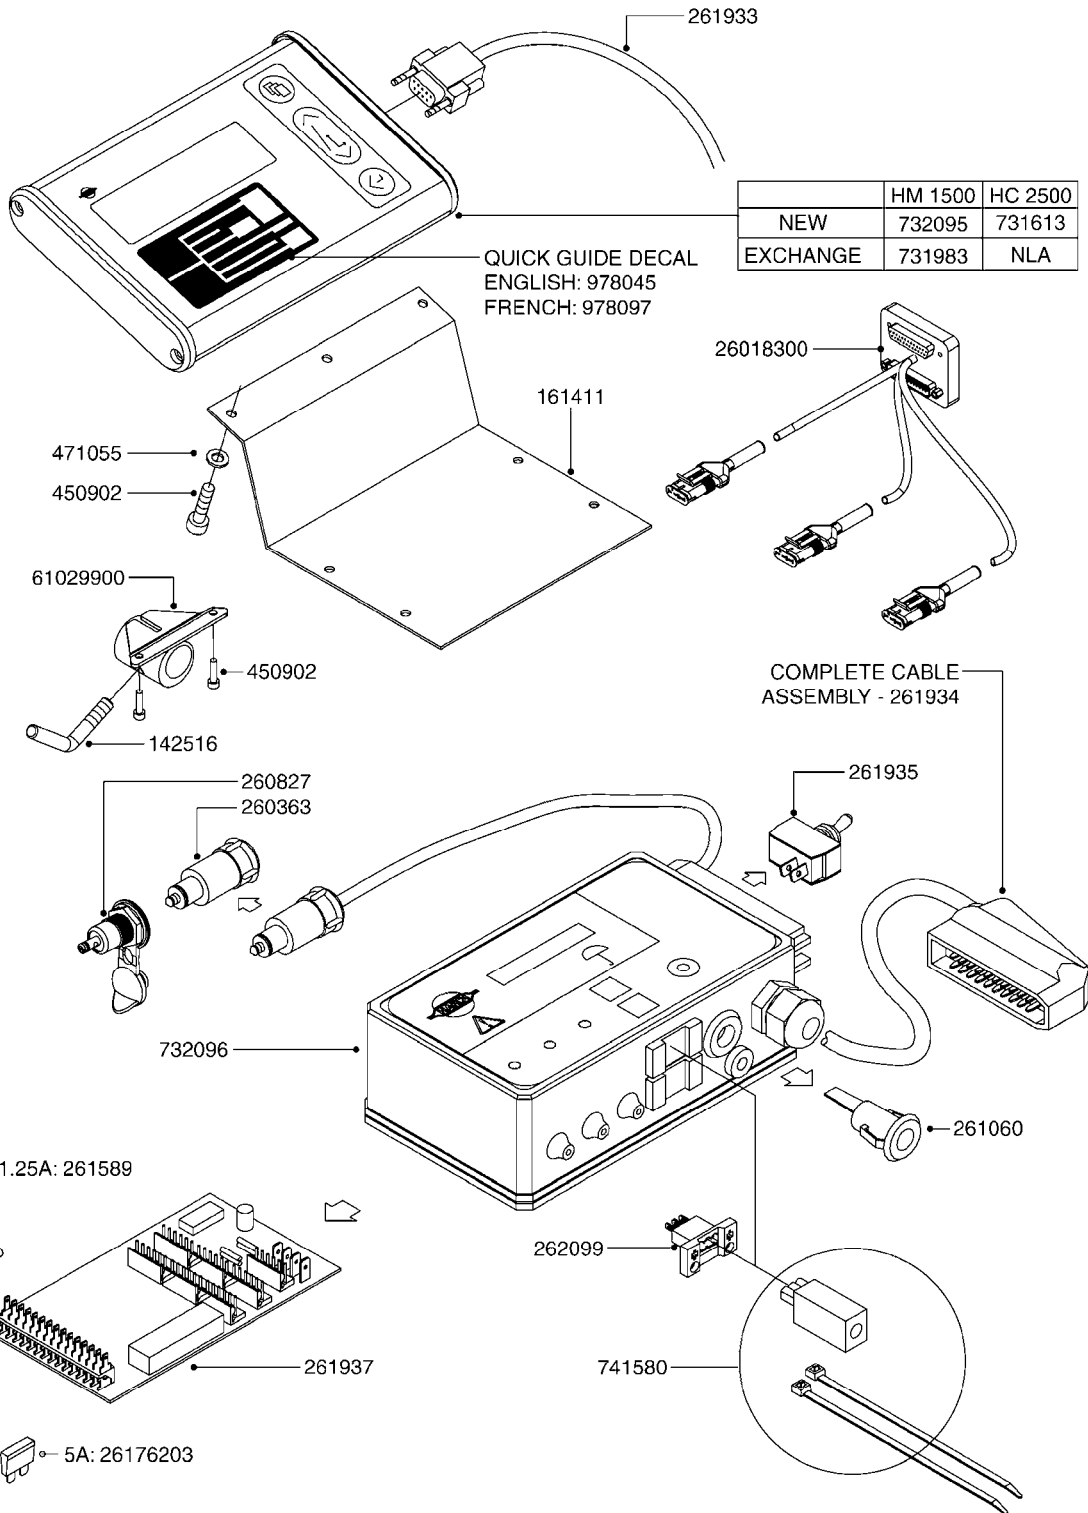

G480

HC 2500/HM1500 DISPLAY/SCANBOX
G480-HIN, 15:11:09

Page 1
Date 06.04.2015 11:42

parts-n°	order qty	description
142516	1	SCREW SET M10 BENT F. LOCKING
161411	1	MT.BRK. HC2500/HM1500 DISPLAY
26018300	1	ADAPTOR 2500 FOR SPRAYBOX II 39-PIN/REPLACES SCANBOX
260363	1	PLUG 2 POLE 12V
260827	1	PLUG F.EC ATTACHMENTS
261060	1	PLUG F.EC ATTACHMENTS
261589	1	FUSE 5 X 20 1.25 AMP
26176203	1	FUSE 5.0A QUICK-ACT.
261933	1	CABLE W/PLUG 2X25 L=71"
261934	1	CABLE W/PLUG 18X0.5MM L=79"
261935	1	SWITCH 2 POLE
261937	1	CIRCUIT BOARD F. SCANBOX
262099	1	PLUG SOCKET 3-POLE 2.5/3
450902	1	BOLT ALLEN HEAD M4 X 16MM
471055	1	WASHER D4.1/7.6 X 0.9
61029900	1	BRACKET FOR HC2500
731613	1	DISPLAY HC2500 NEW
731983	1	DISPLAY HM1500 REFURBISHED
732095	1	DISPLAY HM1500 NEW
732096	1	SCANBOX F.HM1500/HC2500
741580	1	PLUG 3-POLE 2.5/3
978045	1	DECAL QUICK GUIDE 1500/2500
978097	1	DECAL QUICK GUIDE 1500/2500 FR