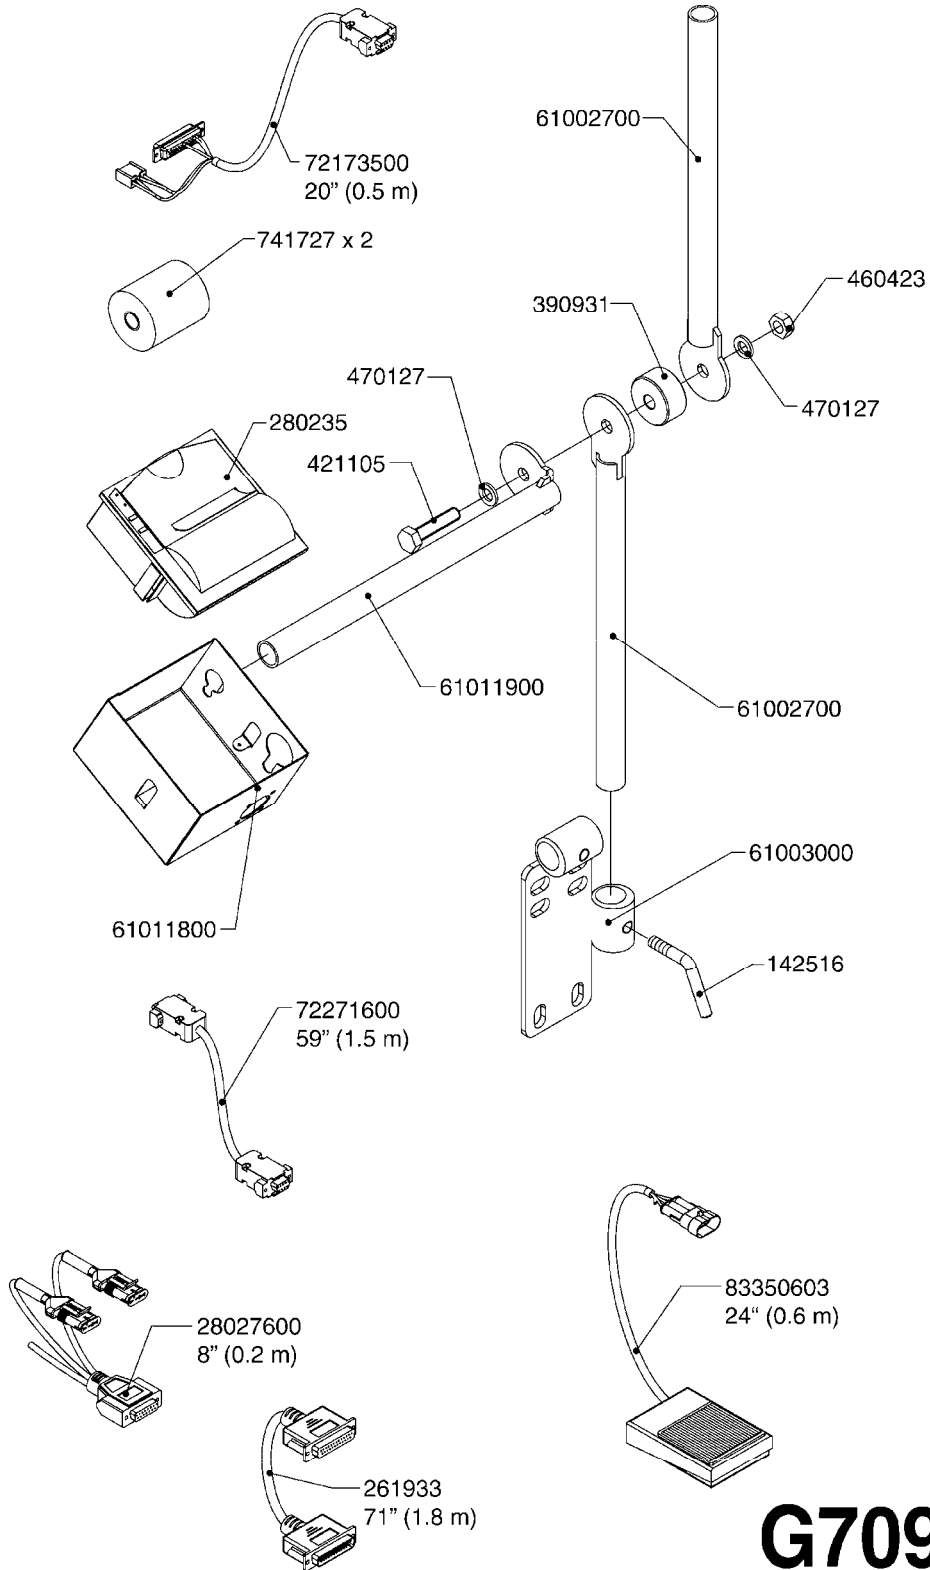

HC 5500 ACCESSORIES
G709-HIN, 13:06:08

Page 1
Date 06.04.2015 11:43

parts-n°	order qty	description
142516	1	SCREW SET M10 BENT F. LOCKING
261933	1	CABLE W/PLUG 2X25 L=71"
280235	1	HARDI PRINTER WITH CLOCK
390931	1	PLASTIC SPACER D40XD11 L=20
421105	1	M10X45 MACHINE SCREW STAINLESS
460423	1	NUT HEX M10X1.5 LOCK
470127	1	WASHER D15D10X2 M10 LOCK
741727	1	PAPER, THERMAL, HC5500 PRINTER
28027600	1	WIRE HC5500 AUX.
61002700	1	TUBE BRACKET F.TRACTOR MOUNT
61003000	1	BRACKET F.TRACTOR MOUNT
61011800	1	BOX FOR HARDI PRINTER
61011900	1	TUBE BRACKET F.TRACTOR MOUNT
72173500	1	WIRE F.PRINTER HC5500 L=20"
72271600	1	HC5500 COMMUNICATION CABLE
83350603	1	FOOT SWITCH HC5500 CONTROL