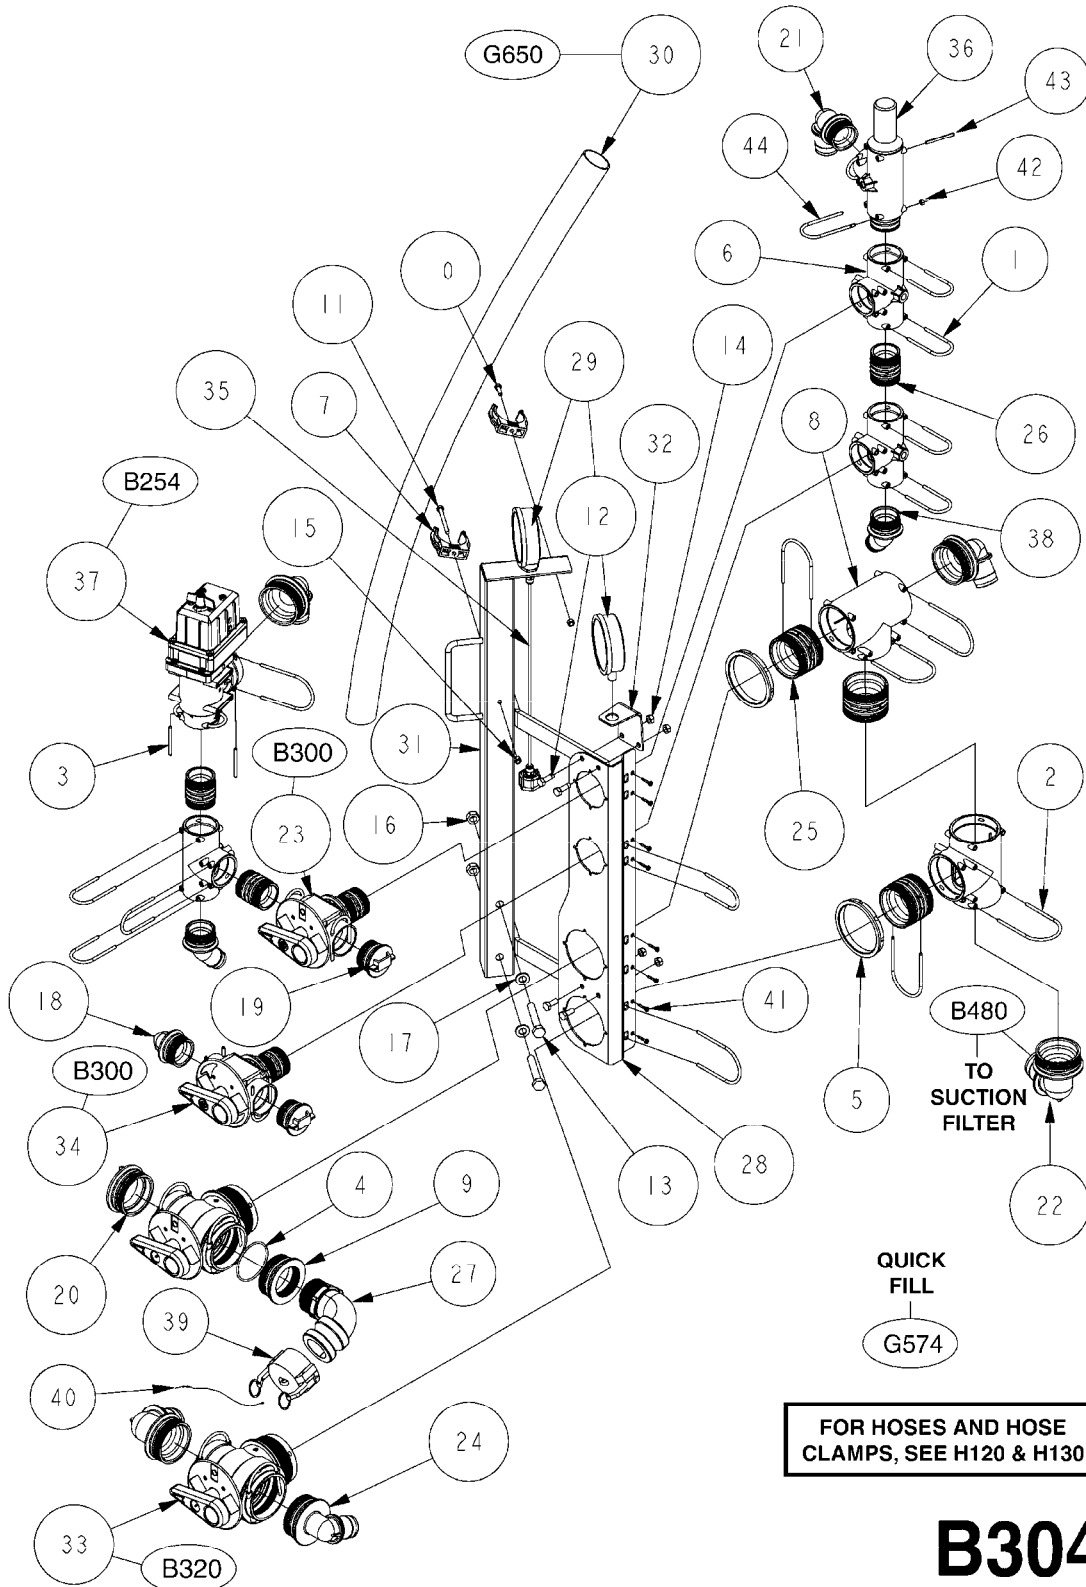

B304

RANGER MANIFOLD - DIAPHRAGM
B304-HIN, 16:06:10

Page 1

Date 06.04.2015 11:41

Pos.	parts-n°	order qty	description
1	145996	1	FITT.DK S-67 FORK
2	145997	1	FITT.DK S-93 FORK
3	147767	1	PIN 5Ø X 60 S-93 DOUBLE CLAMP
4	242351	1	O-RING D69.5X3.0 VITON F.S-93
5	322109	1	FITT.DK S-93 BULKHEAD NUT
6	322224	1	FITT.DK S-67 TEE
7	334523	1	PIPE HOLDER D51.5
8	334545	1	FITT.DK S-93 TEE
9	390721	1	FITT.DK S-93 PLUG W/2'NPT THRE
10	410362	1	BOLT HEX 8.8 SS M6X20 FT
11	410443	1	BOLT HEX 8.8 DEL M6X70
12	420582	1	BOLT HEX 8.8 DEL M8X20 FT A2 USE WITHOUT GAUGE BRACKET
12	421046	1	BOLT HEX 8.8 DEL M8X25 FT A2 DIN933 USE WITH GAUGE BRACKET
13	430802	1	BOLT HEX 8.8 DEL M12X75
14	460143	1	NUT HEX M8 LOCK A2 DIN985
15	460261	1	NUT HEX M6X1 LOCK A2 DIN985
16	460703	1	NUT HEX M12X1.75 LOCK DIN985
17	471127	1	WASHER D24/D13X2.5 STAINLESS
18	726572	1	FITT.DK S-67 1" ELBOW 90 ASSY.
19	726579	1	FITT. S67 PLUG W/O-RING
20	726580	1	FITT. S93 PLUG W/O-RING
21	727224	1	FITT.DK S67X90,1.5HB SUCTION
22	727225	1	FITT.DK S-93 ELB.2'PVC W/ORING
23	728391	1	VALVE S67 PRESSURE MANIFOLD
24	728395	1	FITT.DK S-93 ELB.1-1/2" 90 DEG
25	728525	1	FITT. S93 CONNECTOR W/O-RINGS
26	728526	1	FITT.DK S-67 CONNECT W. ORINGS
27	10604903	1	QUICK COUPLER MALE 2' 90DEG
28	16105803	1	MANIFOLD PLATE RANGER
29	28026103	1	GAUGE 200PSI/BR,4",1/4"BSP-BTM
30	34000703	1	TUBE F. DRY GAUGE L=1200 BENT
30	97609703	1	DECAL S/G RANGER 2200 (600 G)
30	97609903	1	DECAL S/G RANGER 2200 LITERS
31	63028103	1	MANIFOLD STAND RANGER
32	16108303	1	BRACKET, MAINFOLD GAUGE RG BRACKET ONLY
32	70066203	1	GAUGE KIT, MANIFOLD 4" 200PSI COMPLETE ASSEMBLY
33	72082300	1	VALVE SUC.S-93 MAN.02 2 WAY
34	72113700	1	VALVE, VARIABLE AGITATION
35	72144000	1	BOOM GAUGE KIT
36	72280300	1	SAFTY VALVE S67 15 BAR CM'05
37	72425500	1	REGULATOR S67/S93 CROSS-DRILL
38	72433100	1	FITT.DK S-67 45° 1-1/4"W/ORING
39	10531003	1	CAP F.MALE QUICK COUPLER 2"
40	24001203	1	RBR LANYARD 11" F.QCK FILL CAP
41	440675	1	SCREW F. PLASTIC 5X16 SS
42	461217	1	NUT HEX M5 LOCK
43	480779	1	PIN D5X55 SPLIT
44	14012200	1	FITT.DK S-67 FORK W/M5 THREADS