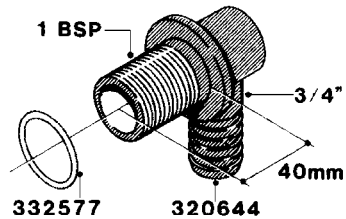

H040

FITTINGS - NIPPLES & ELBOWS
H040-HIN, 01:01:01

Page 1

Date 06.04.2015 11:43

parts-n°	order qty	description
10530803	1	FITT.PO.SE 2.00X2.00 45 DEG.
320191	1	FITT.DK ELB 3/8' BSP 45 DEGREE
320482	1	FITT.DK ELB. 1/2" BSP 60 DEG.
320596	1	FITT.DK ELB 3/8'-1/2'BSP 45DEG
320607	1	FITT.DK HN 3/8M X 3/8F BSP LNG
320633	1	FITT.DK HN 3/8"M X 3/8"F BSP
321451	1	FITT.DK ELB.1-1/2 X1-1/4 80DEG
321532	1	FITT.DK REDUC 3/4' X 1/2' BSP
390233	1	FITT.DK REDUC 1-1/2" X 1" BSP

H050

FITTINGS - HOSE CONNECTORS
H050-HIN, 31:03:09

Page 1

Date 06.04.2015 11:43

parts-n°	order qty	description
242594	1	O-RING D14 X 1.78 SCH.70-EPDM
320294	1	FITT.DK TEE 3/8X3/8HB X1/2"BSP
320305	1	FITT.DK HB 3/4'- 3/4' BSP
320386	1	FITT.DK TEE 3/8X3/8HB X3/8"BSP
320397	1	FITT.DK ELB 3/8"HB X 3/8" BSP
320401	1	FITT.DK TEE 1/2X1/2HB X1/2"BSP
320412	1	FITT.DK TEE 1/2X1/2HB X3/8'BSP
320423	1	FITT.DK ELB 1/2'HB X 3/8' BSP
320891	1	FITT.DK HB 3/8'- 3/8' BSP
320972	1	FITT.DK HB 5/16'- 1/4' BSP
322046	1	FITT.DK TEE 1/2X1/2HB X3/4'BSP
322048	1	FITT.DK TEE 3/4X3/4HB X3/4'BSP
330595	1	O-RING D24.6/D20X2.1 -3/4"
333137	1	FITT.DK CONN.1/2" F.NOZZ. DOUB
333141	1	FITT.DK CONN.1/2" F.NOZZ.SING
334041	1	FITT.DK CONN.3/4' F.NOZZ. SING
334042	1	FITT.DK CONN.3/4' F.NOZZ. DOUB
334195	1	FITT.DK ELB. 3/4"HB X 3/4"HB
10012103	1	FITT.PO.HB 1.25X1.50 IMB1012
10014003	1	FITT.PO.HB 1.25X1.25 IMB1010
10036903	1	FITT.PO.HB 1.50X1.50 IMB1212
28019303	1	FITTING HB ELB 3/4NPT-3/4HOSE
61016500	1	HOSE TAIL 3/4" 90°+RG CAP 3/4"
72026700	1	NOZZLE TUBE ADAPTER W/O-RING