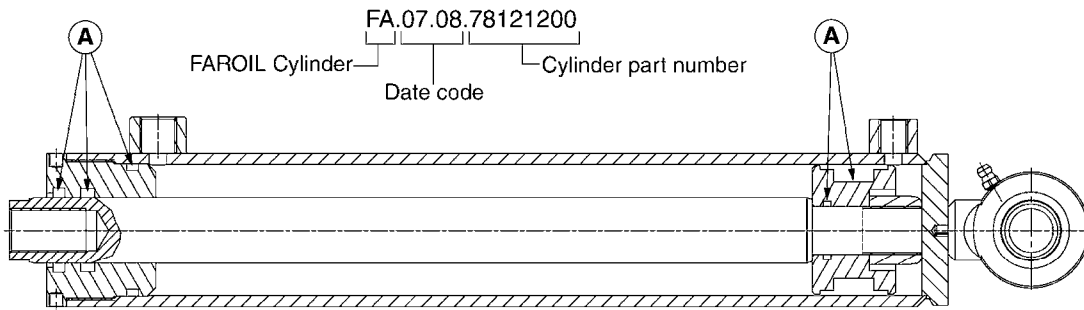

HYDRAULICS - CYLINDERS
C020-HIN, 14:12:07

Page 3

Date 06.04.2015 11:42

parts-n°	order qty	description
63039300 78100003	1 1	CYLINDER ROD F.781132 CYL. PARA-LIFT CM+750 W/STOP

Check cylinder barrel for stamped part number.