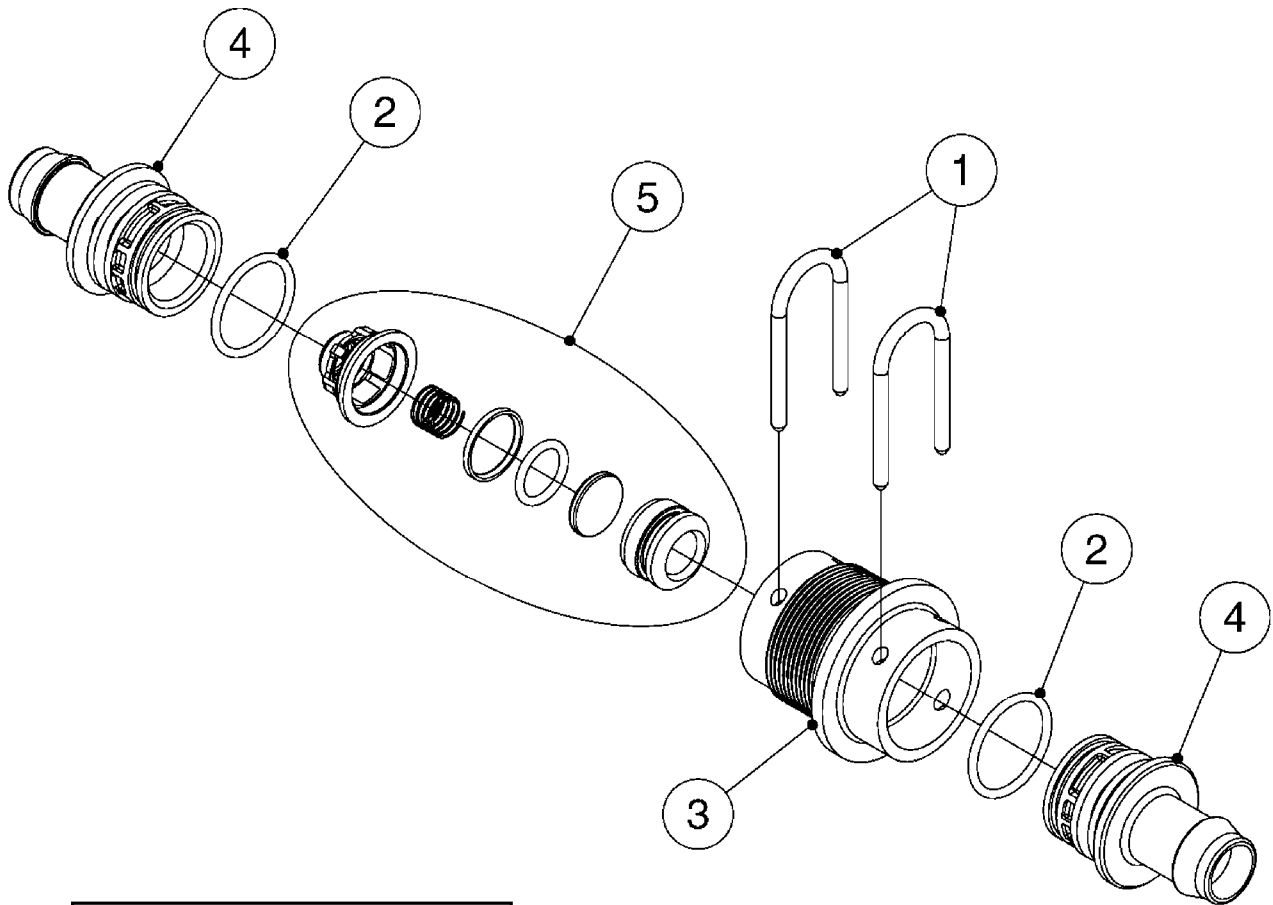

FOR FITTINGS AND
HOSES, SEE SECTION H

B345

CHECK VALVES - S53
B345-HIN, 21:06:10

Page 1

Date 06.04.2015 11:42

Pos.	parts-n°	order qty	description
1	145995	1	FITT.DK S-53 FORK
2	242354	1	O-RING D32.2X3.0 VITON F.S-53
3	322103	1	FITT.DK S-53 BULKHEAD
4	334230	1	FITT.DK S-53 STR.1"
5	72132600	1	CHECK VALVE SUBASSEMBLY S53