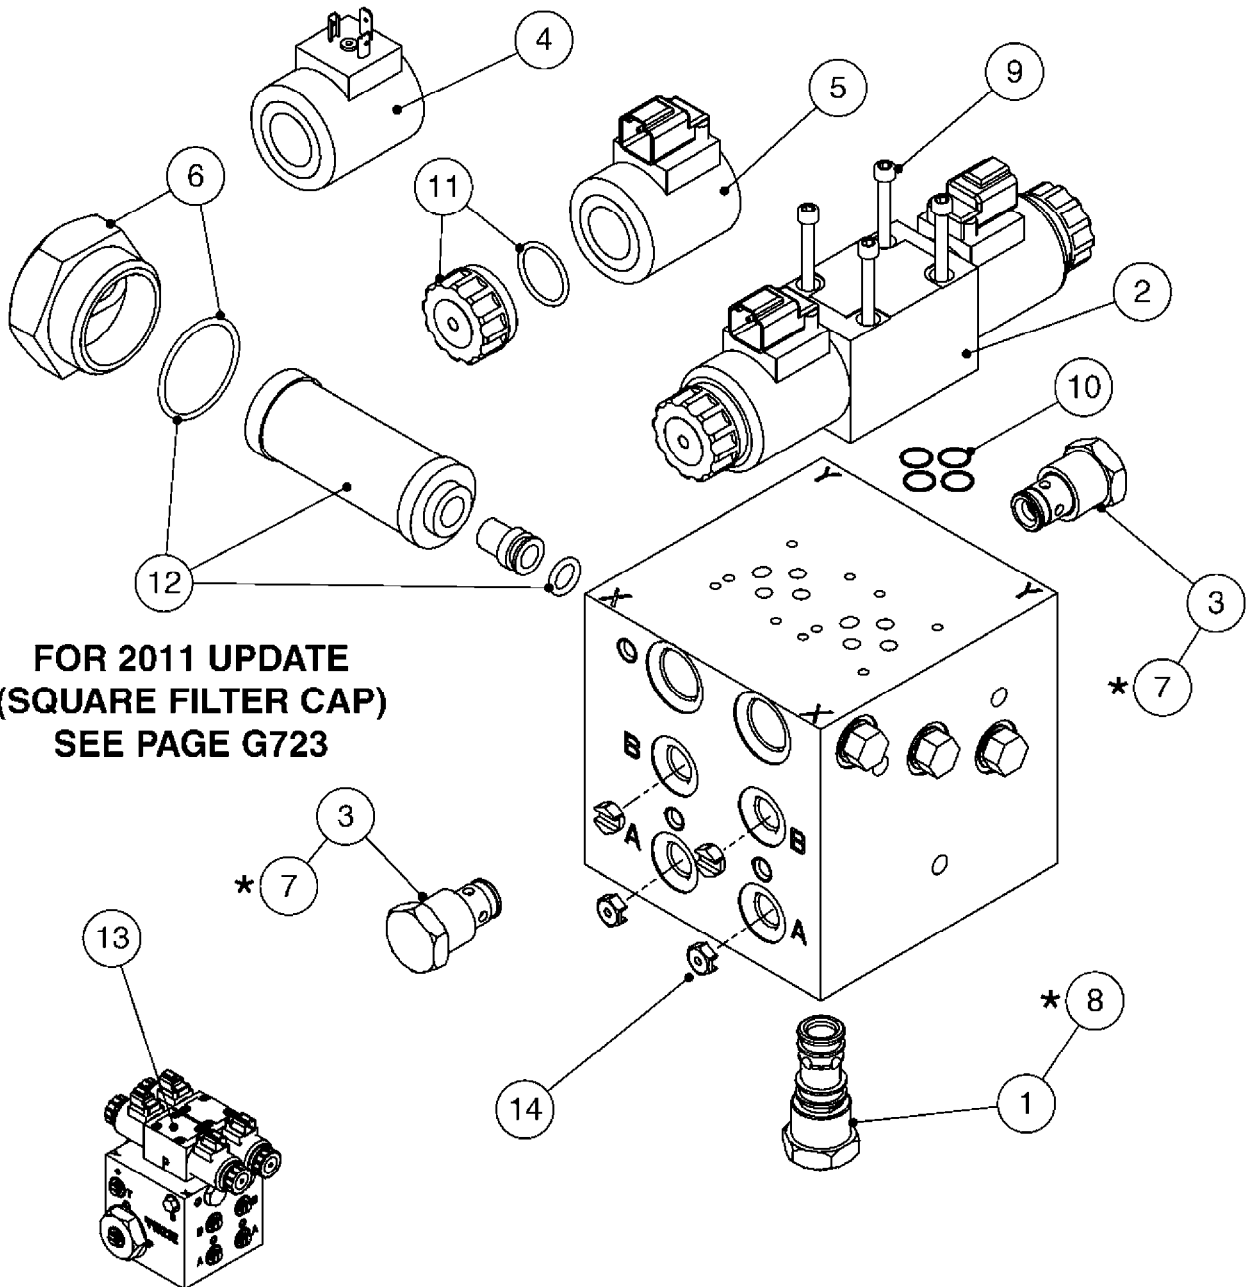

If unsure, pair of new style sensors works with all versions of UC4.

G712

NORAC UC4 BOOM HEIGHT CONTROL
G712-HIN, 09:12:14

Page 1

Date 06.04.2015 11:43

Pos.	parts-n°	order qty	description
1	410443	1	BOLT HEX 8.8 DEL M6X70
1	410605	1	BOLT HEX 8.8 DEL M6X80
			SPB/SPC BOOM
2	460261	1	NUT HEX M6X1 LOCK A2 DIN985
3	471124	1	WASHER D18/D6.4x1.6
4	16128603	1	BRACKET F. SENSOR 60X60 TUBE
			SPB/SPC BOOM
4	16128703	1	BRACKET F. SENSOR 50x50 TUBE
			FORCE BOOM (FTZ)
5	26016303	1	CONNECTOR RING CPC #11 NORAC
6	26025903	1	NORAC UC4+ ROLL SENSOR W/TEMP.
			CONFIRM NORAC P/N 45000
7	26026003	1	NORAC UC4+ ROLL SENSOR
			CONFIRM NORAC P/N 45001
8	26026600	1	NORAC CABLE VAR.RT.VLV DIN
			3-PIN CONNECTORS/HIRSCHMAN
8	28055603	1	NORAC CABLE VAR.RT.VLV DEUTSCH
			2-PIN CONNECTORS/DEUTSCH
9	28049503	1	NORAC CABLE EXTENSION
10	28049603	1	NORAC POWER CABLE
11	28050303	1	NORAC RUBBER TOP&BOLT F.SENSOR
12	28050703	1	NORAC UC4+ OPEN CTR. CABLE
13	28054303	1	PARALIFT INTERFACE CABLE NORAC
14	28055503	1	NORAC VALVE MOUNTING HARDWARE
15	28055703	1	NORAC VALVE CABLE ROLL PIGTAIL
16	28085900	1	SENSOR BRANCH CABLE NORAC
17	28086200	1	CAN NODE DUAL CABLE NORAC
18	28086300	1	UC4 DISPLAY PANEL NORAC
19	28086400	1	UC4 ULTRASOUND SENSOR NORAC
20	28086500	1	UC4 SENSOR MOUNTING BKT. NORAC
21	28086600	1	FOAM DISC F. SENSOR NORAC
22	70112503	1	UC4+ ROLL SENSOR KIT '11 HIN
			INCLUDES NORAC P/N 45000 & 45001
23	78216100	1	NORAC VALVE BLOCK COMPLETE UC4