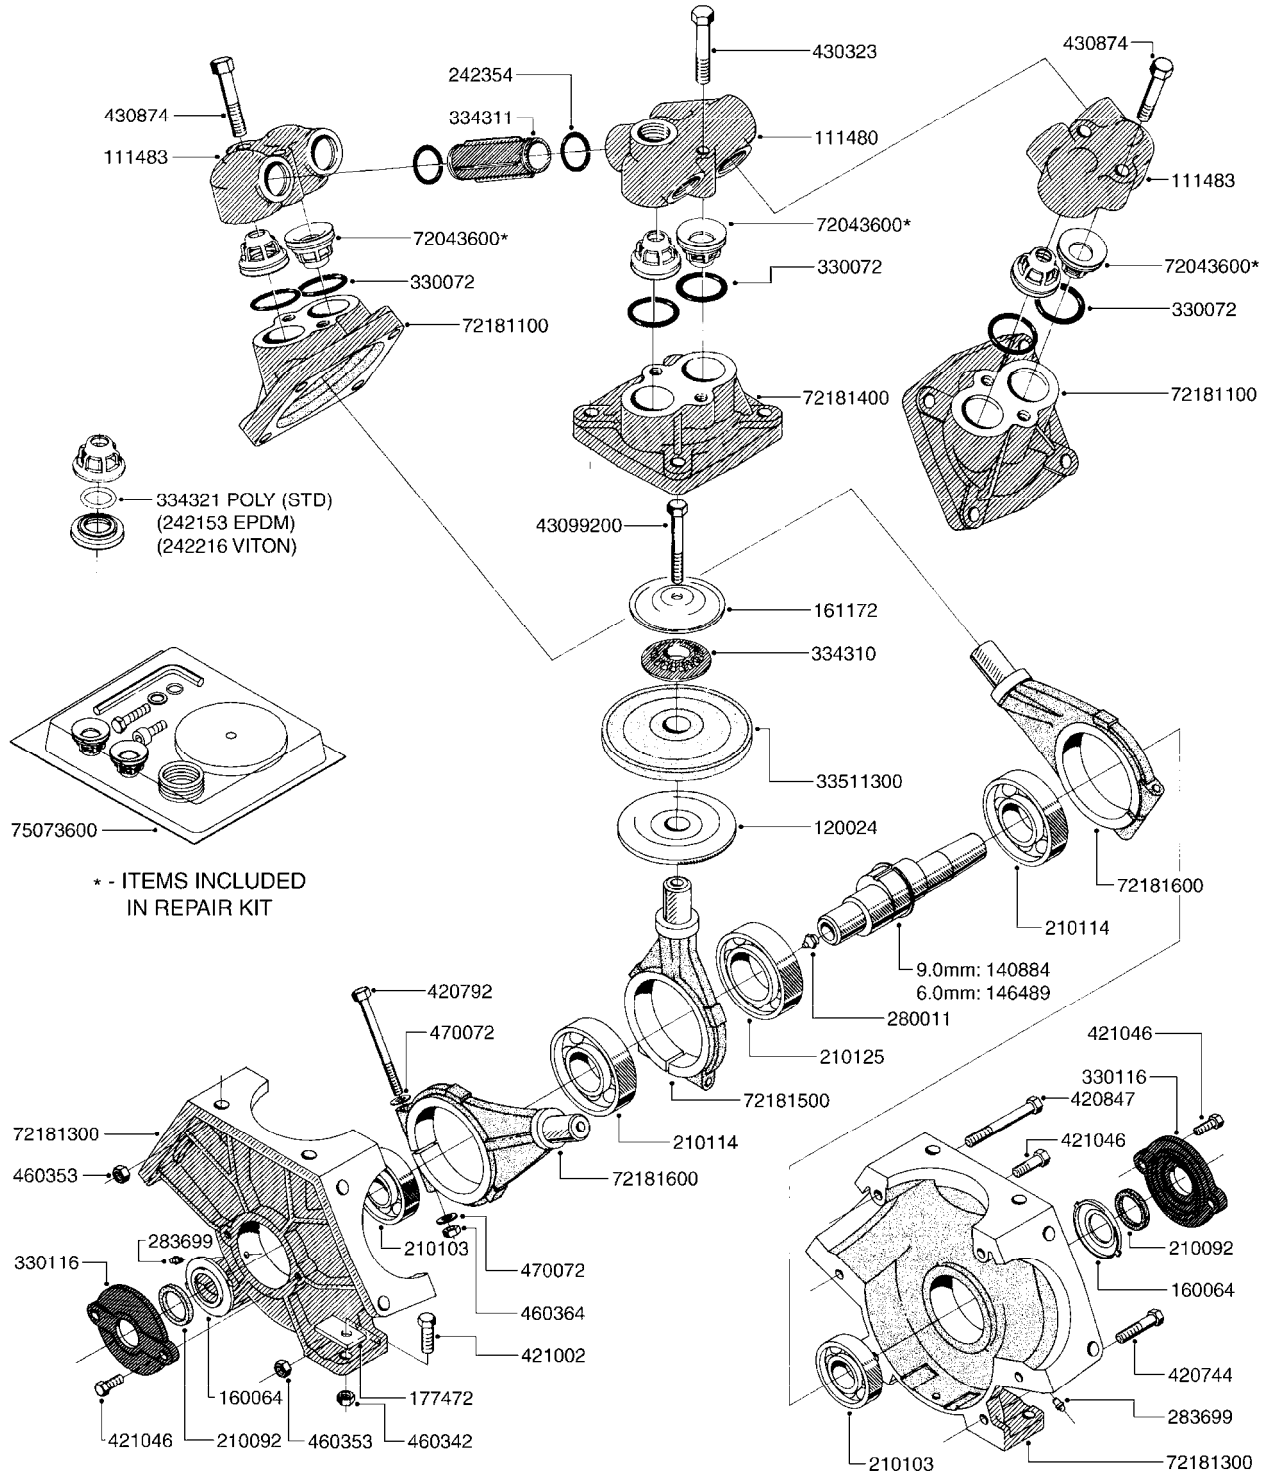

AA120

RANGER 2200 DIAPH. OVERVIEW
AA120-HIN, 05:01:12

Page 1

Date 06.04.2015 11:41

parts-n°	order qty	description

COMPLETE PUMPS
821635 - PUMP ONLY
10396203 - WITH PTO & DAMPER

COMPLETE ASSEMBLIES
WHOLEGOODS ITEMS