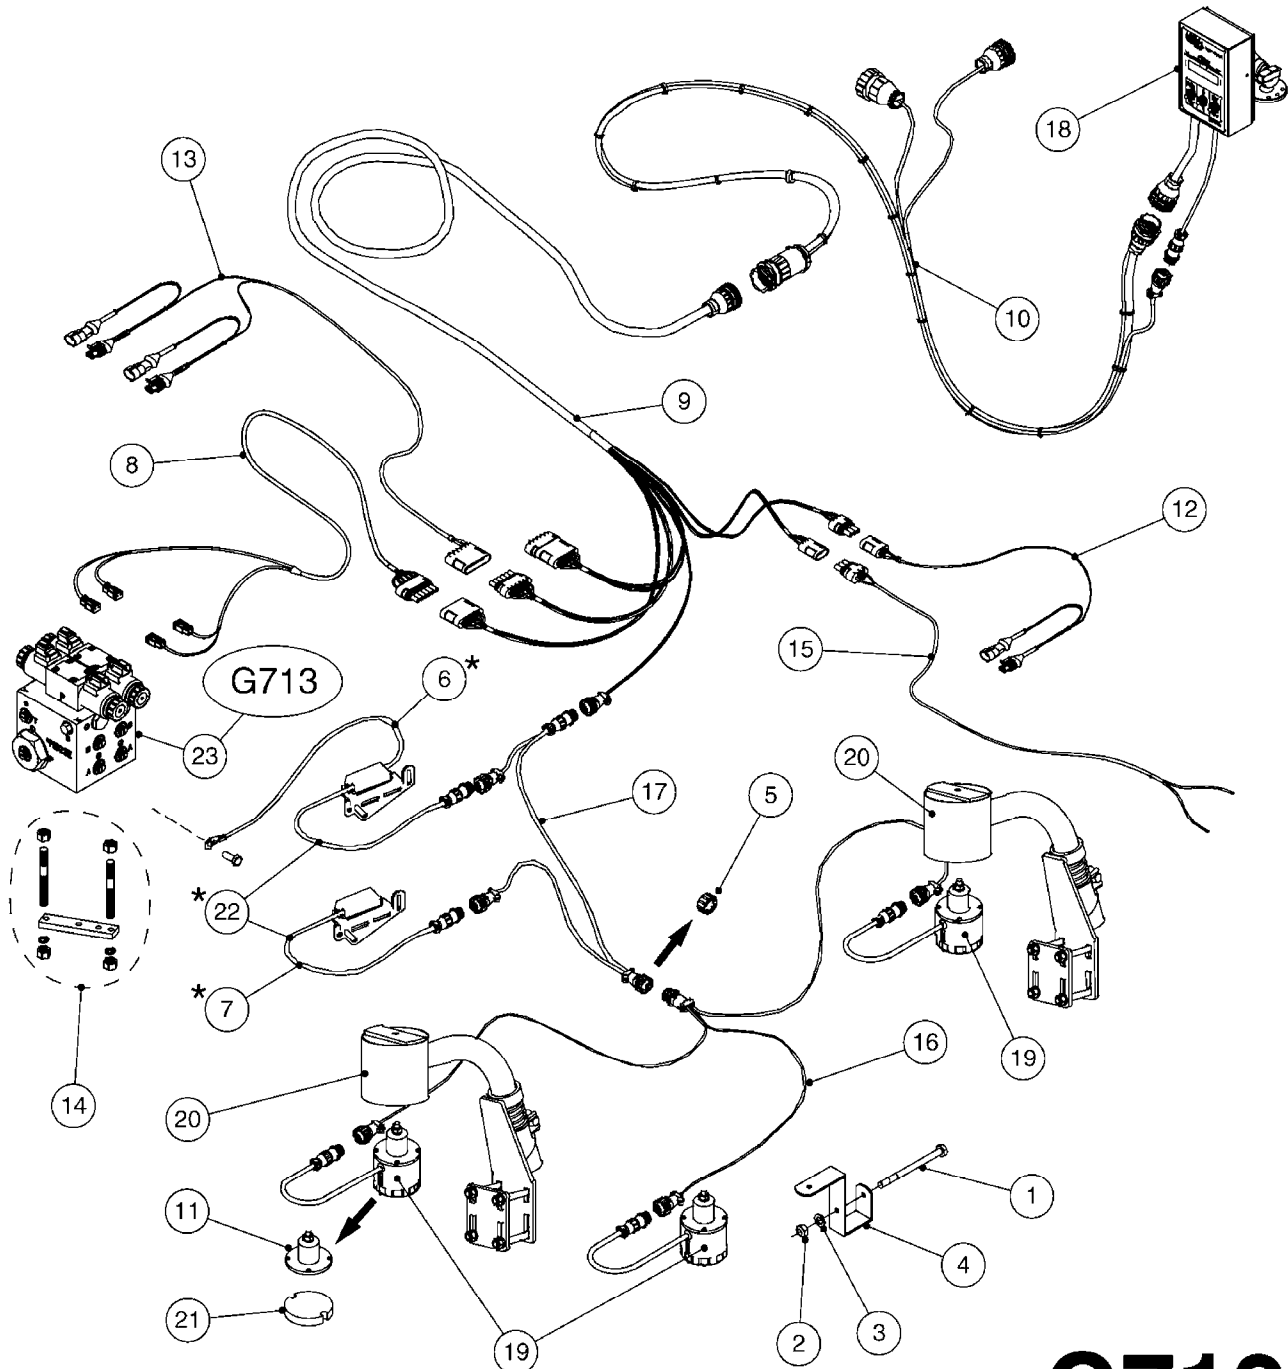

*CANNOT MIX OLD AND NEW STYLE ROLL SENSORS!

If replacing Norac P/N 44641 or 44642, must use pair of new style sensors (22).

Only new style sensors sold separately; (6) (Norac P/N 45000), (7) (Norac P/N 45001).

If unsure, pair of new style sensors works with all versions of UC4.

G712

NORAC UC4 BOOM HEIGHT CONTROL
G712-HIN, 09:12:14

Page 1

Date 06.04.2015 11:43

Pos.	parts-n°	order qty	description
1	410443	1	BOLT HEX 8.8 DEL M6X70
1	410605	1	BOLT HEX 8.8 DEL M6X80
			SPB/SPC BOOM
2	460261	1	NUT HEX M6X1 LOCK A2 DIN985
3	471124	1	WASHER D18/D6.4x1.6
4	16128603	1	BRACKET F. SENSOR 60X60 TUBE
			SPB/SPC BOOM
4	16128703	1	BRACKET F. SENSOR 50x50 TUBE
			FORCE BOOM (FTZ)
5	26016303	1	CONNECTOR RING CPC #11 NORAC
6	26025903	1	NORAC UC4+ ROLL SENSOR W/TEMP.
			CONFIRM NORAC P/N 45000
7	26026003	1	NORAC UC4+ ROLL SENSOR
			CONFIRM NORAC P/N 45001
8	26026600	1	NORAC CABLE VAR.RT.VLV DIN
			3-PIN CONNECTORS/HIRSCHMAN
8	28055603	1	NORAC CABLE VAR.RT.VLV DEUTSCH
			2-PIN CONNECTORS/DEUTSCH
9	28049503	1	NORAC CABLE EXTENSION
10	28049603	1	NORAC POWER CABLE
11	28050303	1	NORAC RUBBER TOP&BOLT F.SENSOR
12	28050703	1	NORAC UC4+ OPEN CTR. CABLE
13	28054303	1	PARALIFT INTERFACE CABLE NORAC
14	28055503	1	NORAC VALVE MOUNTING HARDWARE
15	28055703	1	NORAC VALVE CABLE ROLL PIGTAIL
16	28085900	1	SENSOR BRANCH CABLE NORAC
17	28086200	1	CAN NODE DUAL CABLE NORAC
18	28086300	1	UC4 DISPLAY PANEL NORAC
19	28086400	1	UC4 ULTRASOUND SENSOR NORAC
20	28086500	1	UC4 SENSOR MOUNTING BKT. NORAC
21	28086600	1	FOAM DISC F. SENSOR NORAC
22	70112503	1	UC4+ ROLL SENSOR KIT '11 HIN
			INCLUDES NORAC P/N 45000 & 45001
23	78216100	1	NORAC VALVE BLOCK COMPLETE UC4