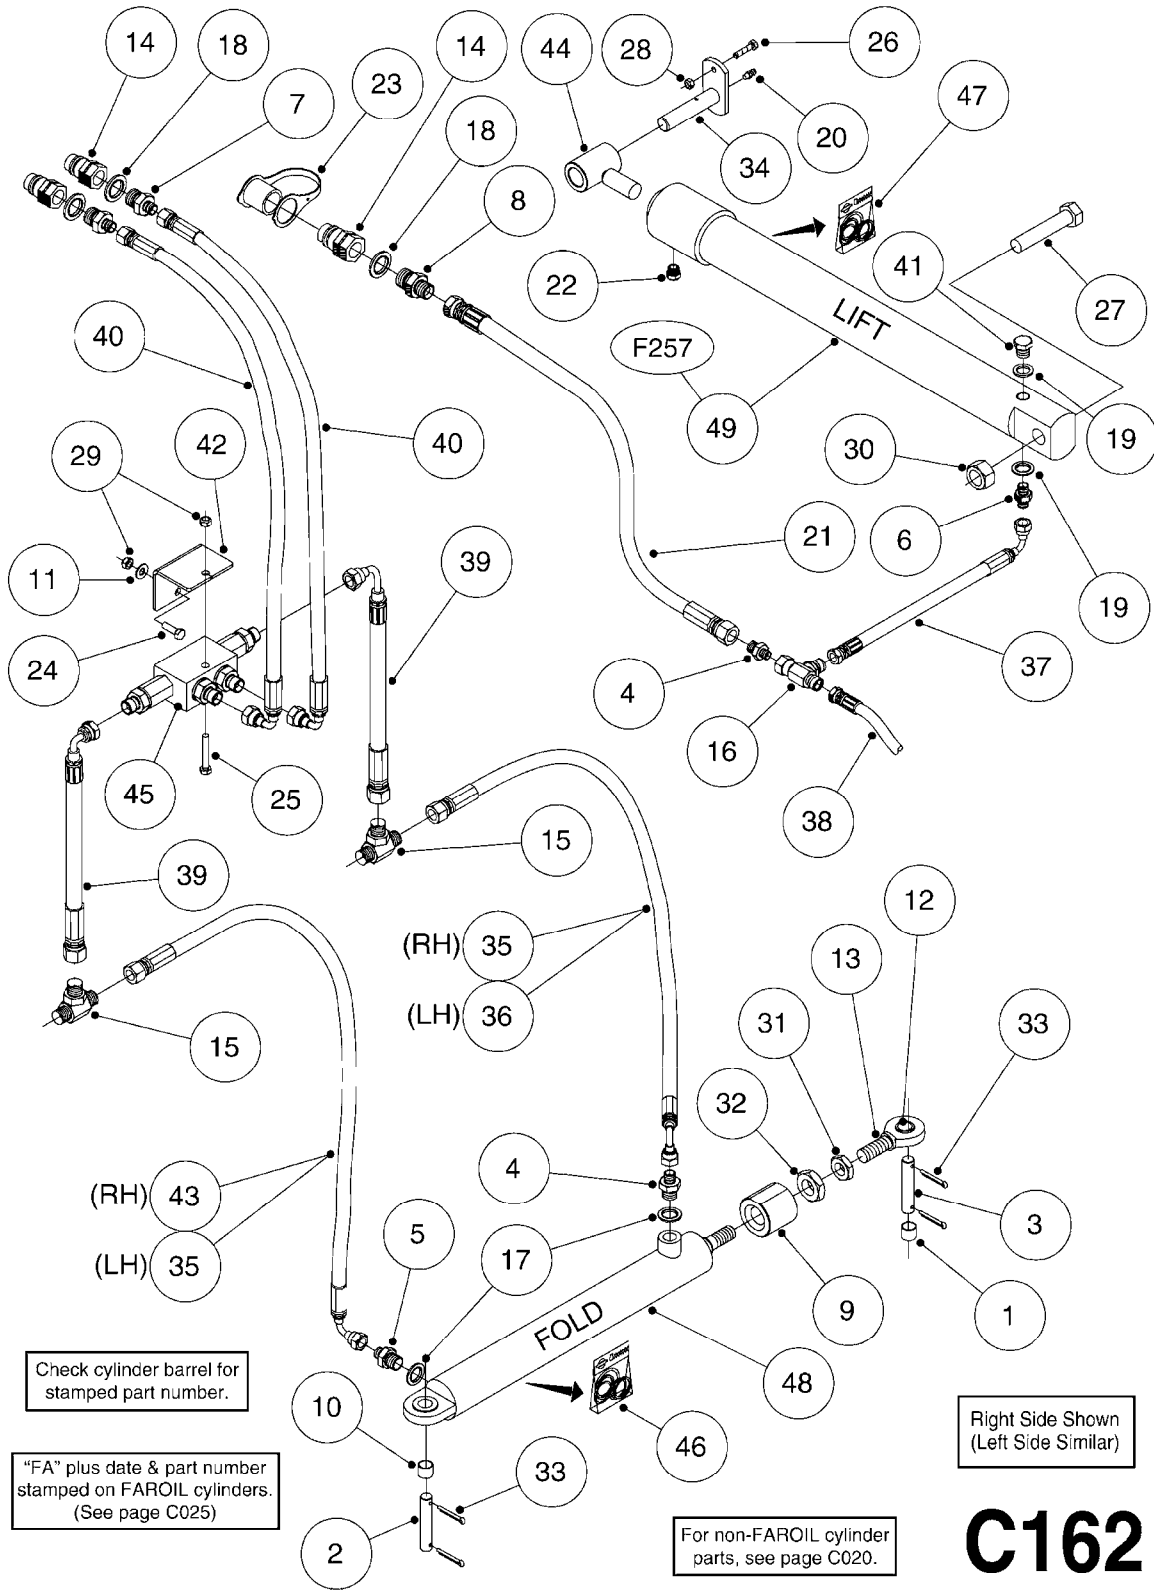

Check cylinder barrel for stamped part number.

"FA" plus date & part number stamped on FAROIL cylinders. (See page C025)

For non-FAROIL cylinder parts, see page C020.

Right Side Shown (Left Side Similar)

C162

HYDRAULICS-EAG.HY 45-66'RANGER
C162-HIN, 18:09:12

Page

1

Date

06.04.2015 11:42

Pos.	parts-n°	order qty	description
1	145912	1	BUSHING D19.8/D17.0X7MM
2	146324	1	SHAFT D16.8 L102/2 X 5
3	146587	1	PIN D16.8 X 65
4	146835	1	HEX NIPPLE 1/4" - 3/8" BSP
5	146839	1	HEX NIPPLE 1/4"X3/8" BSP 0.7MM
6	146845	1	HEX NIPPLE 1/4"X1/4"
7	146846	1	HEX NIPPLE 1/2" X 1/4"
8	146847	1	HEX NIPPLE 1/2"X3/8"
9	146992	1	BUSHING F.CYLINDER
10	151872	1	BUSHING D22.0/18.0 10MM
11	163936	1	WASHER D15/D6.2X1
12	210728	1	BEARING F.LINK HEAD M17
13	210879	1	LINK HEAD M16 x D17
14	230311	1	QUICK COUPLING 1/2"
15	230963	1	TEE 1/4"M X 1/4"M X 1/4"M BSP
16	232109	1	FITT.HY TEE 1/4'BSP UNION
17	240866	1	DOWTYSEAL 3/8"
18	241356	1	DOWTYSEAL 1/2"
19	241404	1	DOWTYSEAL 1/4"
20	283699	1	GREASE NIPPLE M6X1
21	284257	1	HYDRAULIC HOSE 3/8"L=6150
22	284265	1	PLUG BREATHER 1/4" F/CYLINDER
23	334206	1	DUST HOOD FOR HY-COUPLING
24	410362	1	BOLT HEX 8.8 SS M6X20 FT
25	410583	1	BOLT HEX 8.8 DEL M6X40
26	420567	1	BOLT HEX 8.8 DEL M8X30 FT
27	430918	1	M20X100 DIN 931-8.8 DEL
28	460143	1	NUT HEX M8 LOCK A2 DIN985
29	460261	1	NUT HEX M6X1 LOCK A2 DIN985
30	460806	1	NUT HEX M20X2.5 LOCK
31	461198	1	NUT HEX M16X2 JAMB
32	461249	1	NUT HEX M22X1.5
33	480384	1	PIN COTTER 3/16 x 1-1/2"
34	615654	1	PIN D25 X 123 F. PARALIFT
35	784001	1	HOSE HY X 1/4 X 067.00"STR+ELB
36	784019	1	HOSE HY X 1/4 X 078.75"STR+ELB
37	784037	1	HOSE HY X 1/4" x 130"STR+ELB
38	784069	1	HOSE HY X 1/4 X 90.5" STR+ELB
39	784076	1	HOSE, HY, 1/4" L=8.5" STR-ELB
40	784078	1	HOSE HY X 1/4 X 417.33"STR+ELB
41	14010400	1	PLUG 1/4" BSP
42	16100400	1	PLATE 3 X 60 X 91 HY BLOCK MT
43	28449403	1	HOSE HY X1/4X057.08"STR+ELB
44	61011803	1	ROD END M24X2 25M 06'07'
45	72256500	1	DOUB.PILOT STEERED COUNT.VALVE
46	75075000	1	SEAL KIT 78122600/27/28/29
47	75075200	1	SEAL KIT 78120900/14/50
48	78122900	1	CYLINDER 40/22X300MM RED
49	78128800	1	CYLINDER, D50/30-500