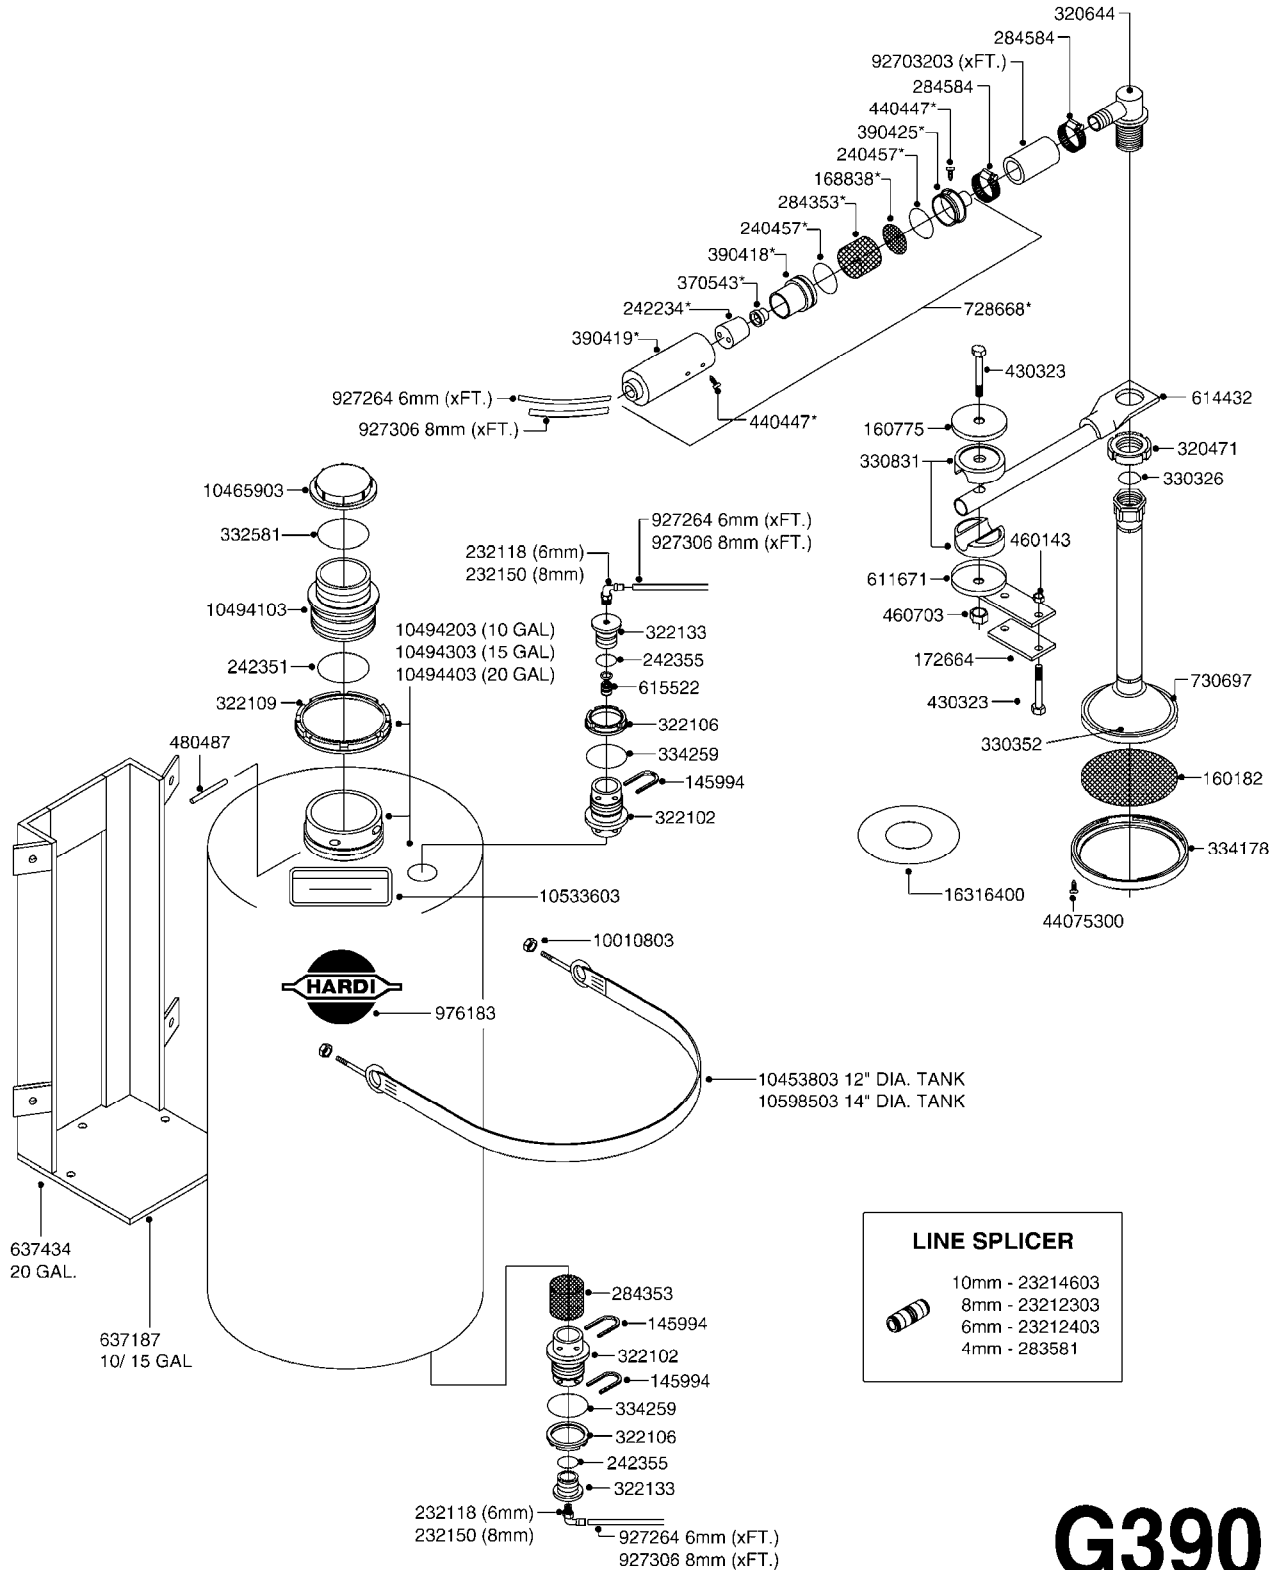

G390

parts-n°	order qty	description
145994	1	FITT.DK S-40 FORK
160182	1	FILTER SCREEN
160775	1	WASHER F. FRICTION PLATE
168838	1	FILTER SCREEN D40 FOR FOAM GEN
172664	1	FLATBAR BACKING PLATE
232118	1	HOSE CONN. 90DEG 1/8'X 6MM PE
232150	1	HOSE CONN. 90DEG. 1/8'X8MM PE
240457	1	O-RING D40.2/D34X2
242234	1	PLUG F.FOAM GENERATOR HOSES
242351	1	O-RING D69.5X3.0 VITON F.S-93
242355	1	O-RING D19.2X3.0 VITON F.S-40
283581	1	HOSE CONNECTOR STR. F.4MM PE
284353	1	SPONGE FOR FOAM MARKER
284584	1	CLAMP HOSE GEAR 3/4" MINI 012
320471	1	FITT.DK NUT 1" BSP JAMB
320644	1	FITT.DK ELB.3/4"HB X 1" BSP
322102	1	FITT.DK S-40 BULKHEAD
322106	1	FITT.DK S-40 BULKHEAD NUT
322109	1	FITT.DK S-93 BULKHEAD NUT
322133	1	FITT.DK S-40 PLUG W 1/8 THREAD
330326	1	O-RING D30/D24X2 F.1"NUT
330352	1	FOAM DROP HOUSING
330831	1	FRICTION PLATE
332581	1	GASKET F. 1-1/2" BSP CAPNUT.
334178	1	RETAINER FOR FOAM MARKER
334259	1	GASKET F. S-40 BULKHEAD
370543	1	NOZZLE FLAT FAN 4625-46
390418	1	MIXING CHAMBER FOR FOAM MARKER
390419	1	HOUSING F. MIXING CHAMBER
390425	1	END PIECE FOR MIXING CHAMBER
430323	1	BOLT HEX 8.8 DEL M12X60
440447	1	SCREW M4.2X9.5
460143	1	NUT HEX M8 LOCK A2 DIN985
460703	1	NUT HEX M12X1.75 LOCK DIN985
480487	1	PIN M5X60 SLOTTED GALV
611671	1	BREAK AWAY HOLDER F-MARKER
614432	1	BREAK AWAY ARM F. FOAM MARKER
615522	1	CHECK VALVE F.FOAM MARKER
637187	1	MOUNT BKT F.FOAM TANK 10/15GAL
637434	1	MOUNT BRACKET F.FOAM TANK 20G
728668	1	FOAM GENERATOR ASSY.
730697	1	FOAM DROPPER COMP. BLACK '97
927264	1	HOSE R X PE D6/D4 X 0012"
927306	1	HOSE R X PE D8/D6 X 0012"BLACK
976183	1	DECAL COMPANY 185 X 300
10010803	1	NUT HEX NC (NYLON LOCK) 5/16
10453803	1	STRAP F.FOAMER TANK (755mm)
10465903	1	*LID F.FOAM MARKER, DRILLED
10494103	1	FILL WELL ASSY.FOAM MARK EPOXY
10494203	1	TANK ASSY. 10 GAL. D14' F/M
10494303	1	TANK ASSY. 15 GAL. D14' F/M
10494403	1	*TANK ASSY. 20 GAL. D14' F/M
10533603	1	DECAL CAUTION-OPEN SLOWLY ENG
10598503	1	STRAP F.FOAMER TANK (850mm)
16316400	1	ORIFICE ID 70MM F.FOAM MARKER
23212303	1	HOSE CONNECTOR STR. F.8MM PE
23212403	1	HOSE CONNECTOR STR. F.6MM PE
23214603	1	HOSE CONNECTOR STR. F. 10MM PE
44075300	1	SCREW 3.5X9.5SS/X15 ISO 14585C
92703203	1	HOSE R X3/4" X300PSI WP X0012"