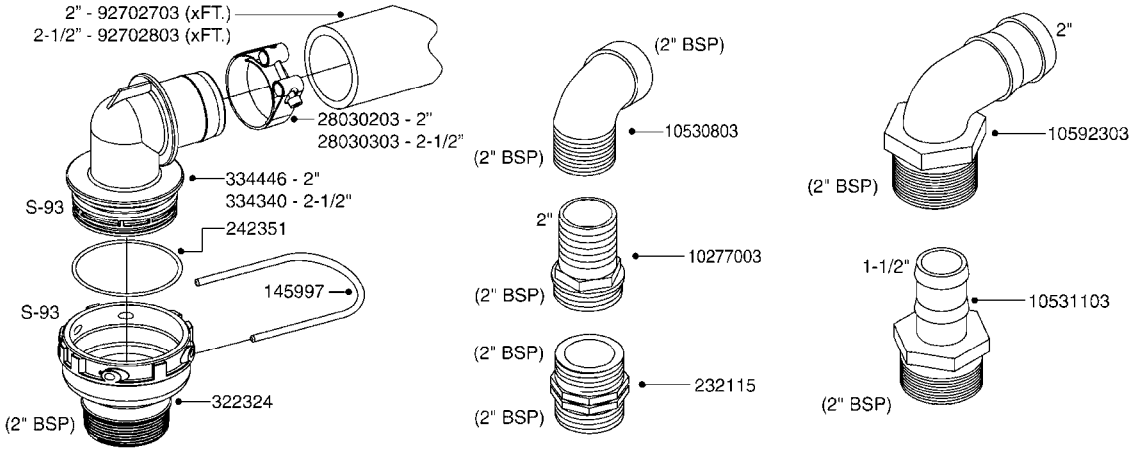

SUCTION SIDE OF PUMP (WITH 1-1/2" SUCTION PORT)

PRESSURE SIDE OF PUMP

SUCTION SIDE OF PUMP (WITH 2" SUCTION PORT)

**COMPLETE ASSEMBLIES
WHOLEGOODS ITEMS**

- 821585 - 463/5.5 W/THROUGH SHAFT (1000 RPM)
- 821587 - 463/10 W/THROUGH SHAFT (540 RPM)
- 821649 - 463/12 (540 RPM H.C. OFFSET PORTS)
- 821650 - 463/6.5 (1000 RPM H.C. OFFSET PORTS)
- 82166400 - 463/6.5 (1000 RPM H.C. INLINE PORTS)
- 72293300 - 463/6.5 W/THROUGH SHAFT (1000 RPM)