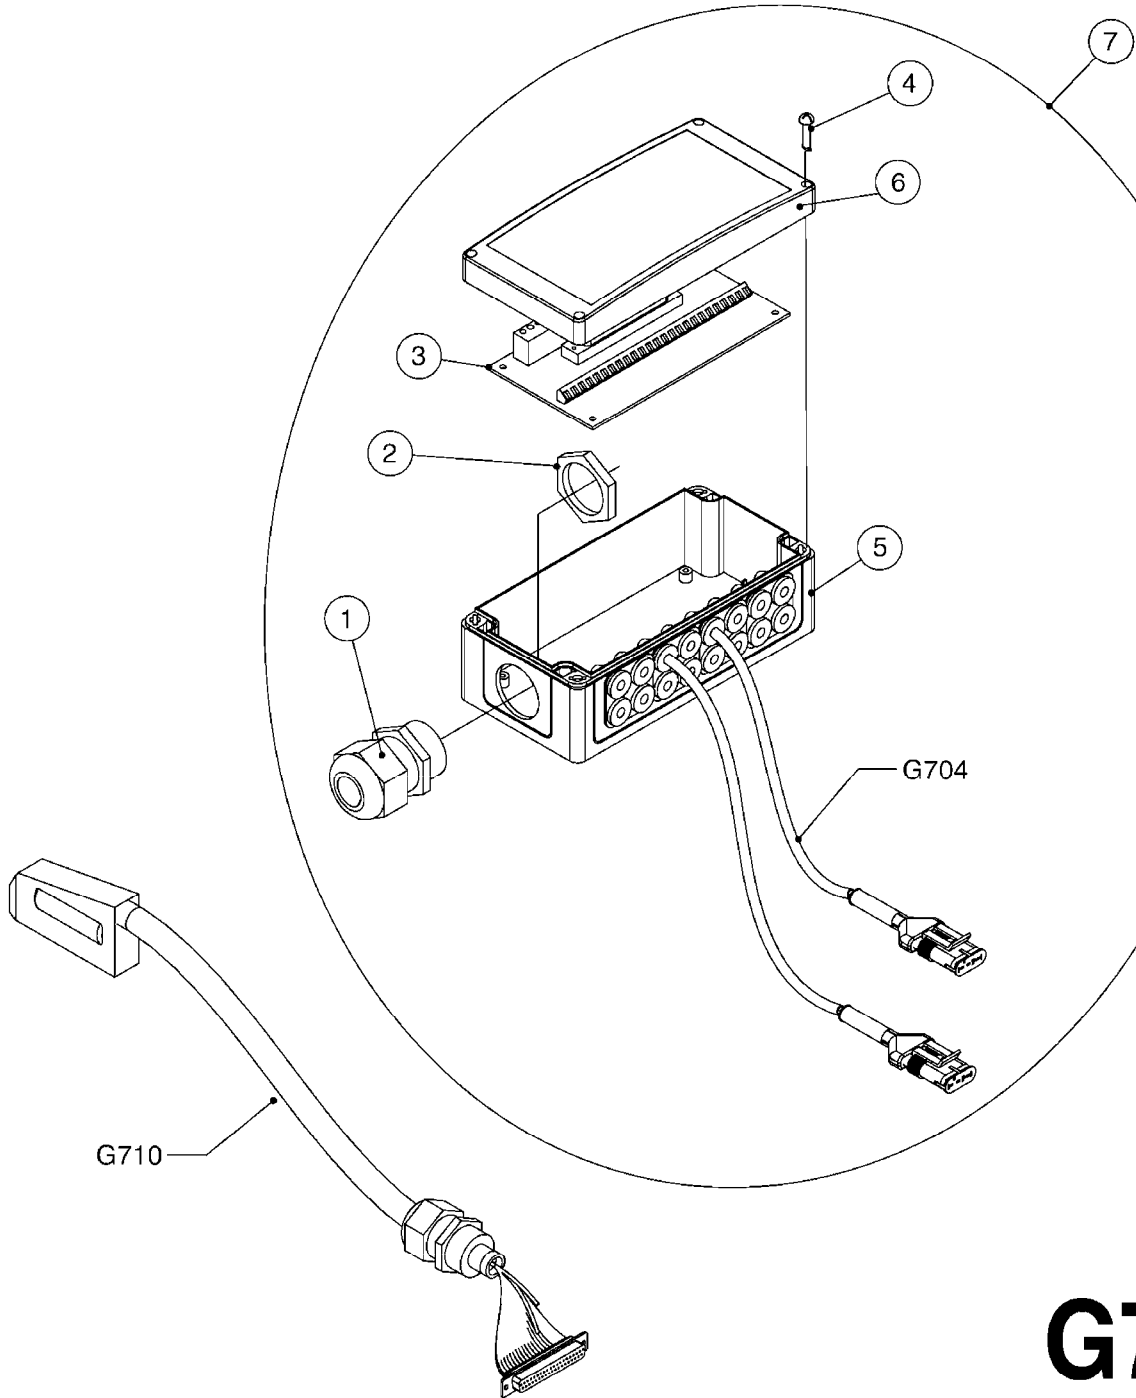

JUNCTION BOX - LIQUID
G705-HIN, 01:12:10

Page 0

Date 06.04.2015 11:43

JUNCTION BOX - LIQUID
G705-HIN, 01:12:10

Page 1

Date 06.04.2015 11:43

Pos.	parts-n°	order qty	description
1	262106	1	BULKHEAD F. CABLE 6.5-14 BLACK
2	262107	1	NUT F. BULKHEAD CABLE BLACK
3	26004800	1	CIRCUIT BD SEC VLV NCM 13SEC 13 SECTION
3	72173900	1	CIRCUIT BD SEC VLV 39PIN 9SEC 9 SECTION
4	28082100	1	SCREW F. BOX LID 1/4" L=20
5	33508700	1	BOX 160X80X40 BLACK 1-HOLE
6	33508800	1	LID 160X80X15 BLK W/SCREWS
7	72115400	1	CONNECTION BOX F. OP. UNIT SV9