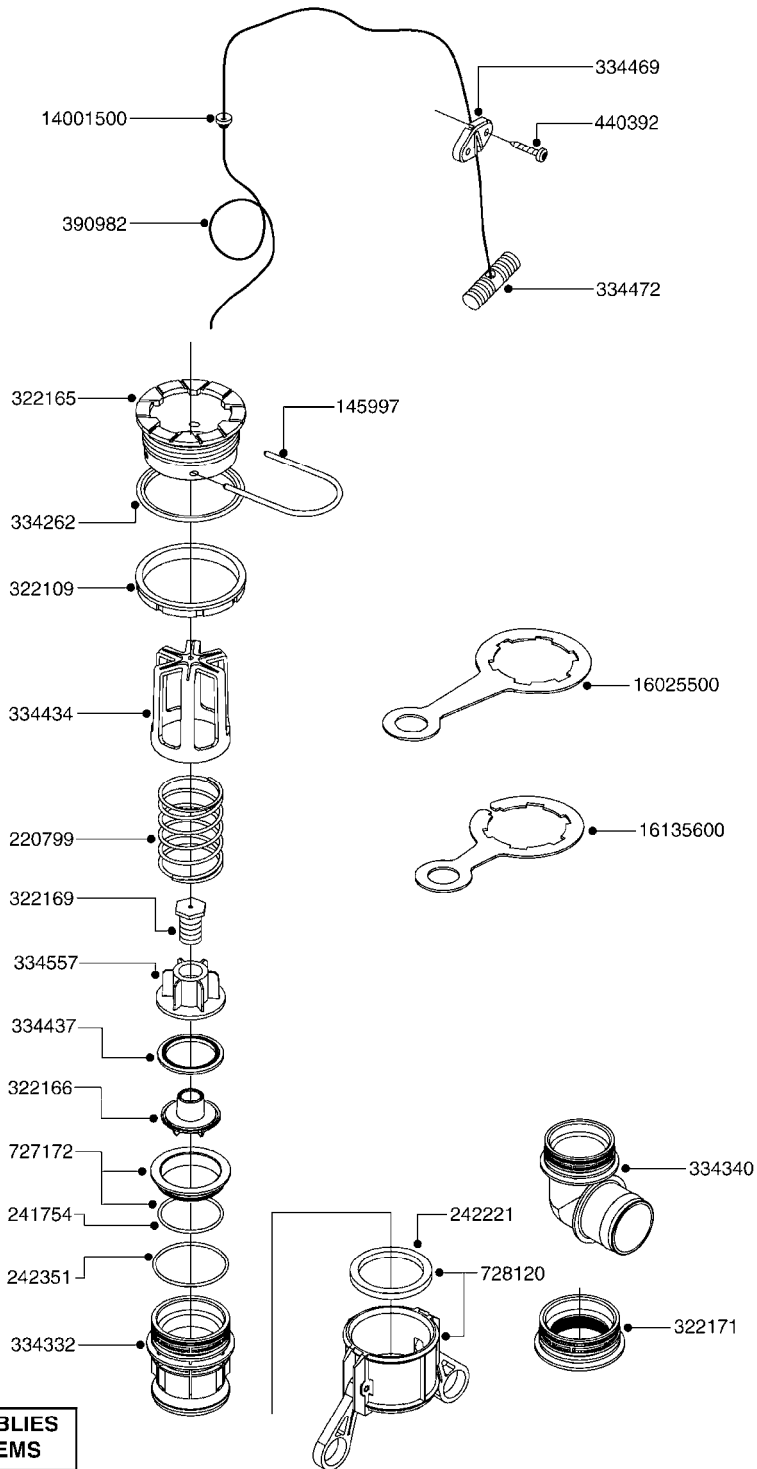

COMPLETE ASSEMBLIES
WHOLEGOODS ITEMS

727617 - COMPLETE ASSEMBLY (2" BSP THREADED FITTING & 126" CORD)
727742 - COMPLETE ASSEMBLY (2-1/2" ELBOW & 157.5" CORD)

G120

DRAIN ASSEMBLY-PULL CORD TYPE
G120-HIN, 05:04:12