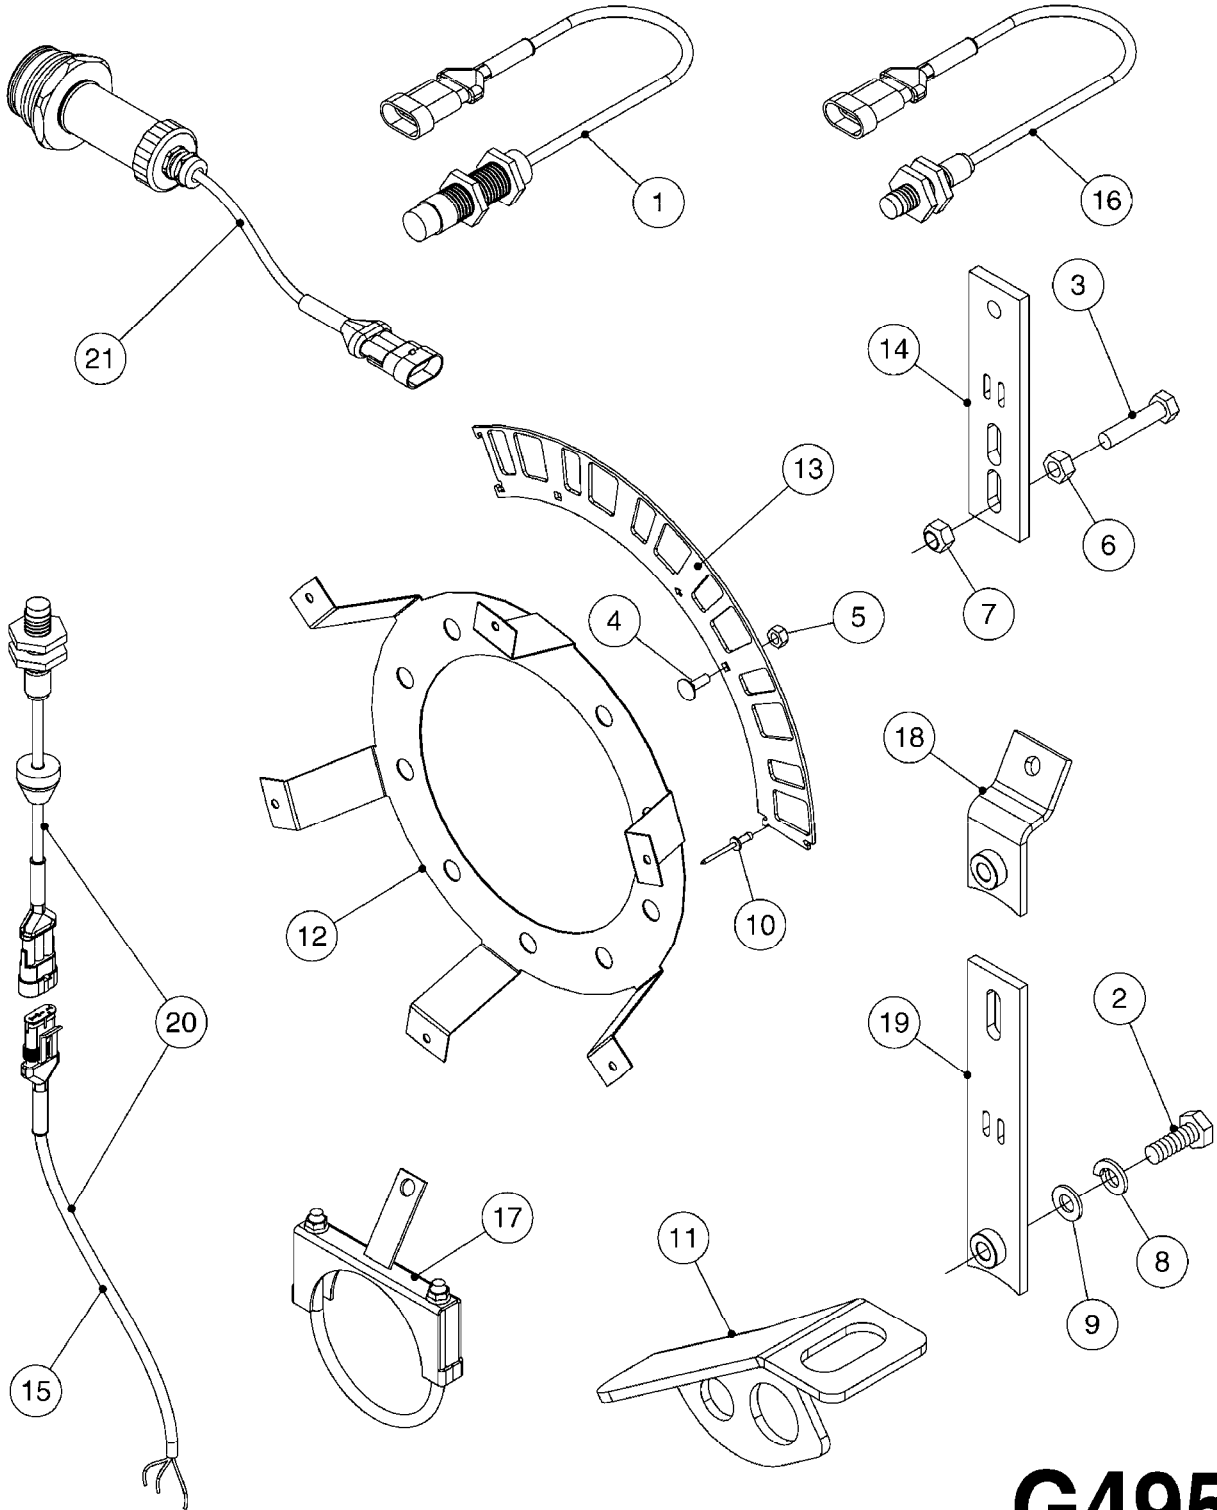

G495

COMMON SENSORS AND BRACKETS
G495-HIN, 20:11:12

Page 1

Date 06.04.2015 11:43

Pos.	parts-n°	order qty	description
1	285855	1	SENSOR INDUCTIVE M18 W/WIRE
2	430286	1	BOLT HEX 8.8 DEL M12X30 FT
3	430870	1	BOLT HEX 8.8 DEL M12X55 FT
4	440695	1	BOLT CARRIAGE M8X25
5	460143	1	NUT HEX M8 LOCK A2 DIN985
6	460386	1	NUT HEX M12X1.75
7	460703	1	NUT HEX M12X1.75 LOCK DIN985
8	470466	1	WASHER D21.1/D12.2X2.5 LOCK
9	471127	1	WASHER D24/D13X2.5 STAINLESS
10	480804	1	RIVET Ø4.8x14.5
11	16020300	1	BRACKET FOR SPEED SENSOR
12	16094703	1	WHEEL SENSOR MT BKT
13	16138203	1	SPEED SENSOR RING NCM 2009 1/3
14	16138403	1	PLATE F. SPEED SENSOR
15	26006100	1	CABLE L = 5.00M, AMP, MALE, 3P
16	28047500	1	SPEED SENSOR HM
17	61000603	1	SPEED SNS MNT CLAMP F/DLS 4.5"
18	61010703	1	SPEED SENSOR BKT NCM NON-S OLD
19	61015803	1	SPEED SENSOR BKT NCM 2010
20	72050100	1	TWIN RPM SENSOR HN
21	72534000	1	TANK LEVEL ELEC SENSOR KIT 9M