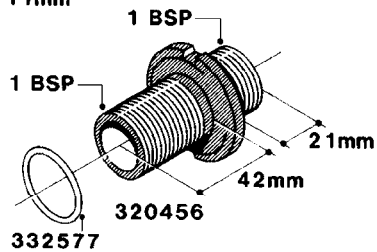

H050

FITTINGS - HOSE CONNECTORS
H050-HIN, 31:03:09

Page 1

Date 06.04.2015 11:43

parts-n°	order qty	description
242594	1	O-RING D14 X 1.78 SCH.70-EPDM
320294	1	FITT.DK TEE 3/8X3/8HB X1/2"BSP
320305	1	FITT.DK HB 3/4'- 3/4' BSP
320386	1	FITT.DK TEE 3/8X3/8HB X3/8"BSP
320397	1	FITT.DK ELB 3/8"HB X 3/8" BSP
320401	1	FITT.DK TEE 1/2X1/2HB X1/2"BSP
320412	1	FITT.DK TEE 1/2X1/2HB X3/8'BSP
320423	1	FITT.DK ELB 1/2'HB X 3/8' BSP
320891	1	FITT.DK HB 3/8'- 3/8' BSP
320972	1	FITT.DK HB 5/16'- 1/4' BSP
322046	1	FITT.DK TEE 1/2X1/2HB X3/4'BSP
322048	1	FITT.DK TEE 3/4X3/4HB X3/4'BSP
330595	1	O-RING D24.6/D20X2.1 -3/4"
333137	1	FITT.DK CONN.1/2" F.NOZZ. DOUB
333141	1	FITT.DK CONN.1/2" F.NOZZ.SING
334041	1	FITT.DK CONN.3/4' F.NOZZ. SING
334042	1	FITT.DK CONN.3/4' F.NOZZ. DOUB
334195	1	FITT.DK ELB. 3/4"HB X 3/4"HB
10012103	1	FITT.PO.HB 1.25X1.50 IMB1012
10014003	1	FITT.PO.HB 1.25X1.25 IMB1010
10036903	1	FITT.PO.HB 1.50X1.50 IMB1212
28019303	1	FITTING HB ELB 3/4NPT-3/4HOSE
61016500	1	HOSE TAIL 3/4" 90°+RG CAP 3/4"
72026700	1	NOZZLE TUBE ADAPTER W/O-RING