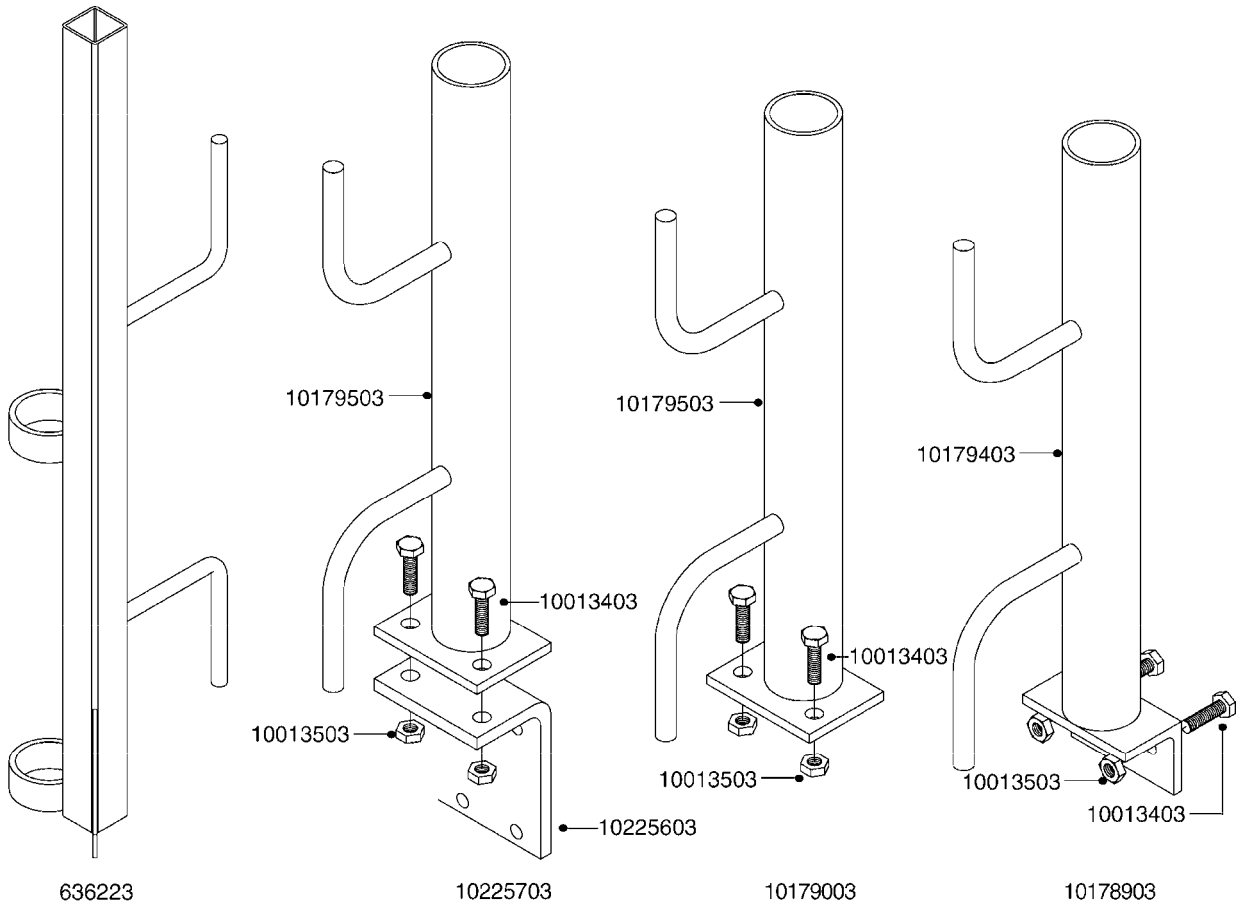

G510

HOSE WRAPS
G510-HIN, 19:05:11

Page 1
Date 06.04.2015 11:43

parts-n°	order qty	description
241965	1	O-RING 12.1 X 1.6
242007	1	O-RING D9.1X1.6
281551	1	BALL VALVE 1/2"
320084	1	FITT.DK NUT 1/2" BSP
330212	1	O-RING D19/D14X2.4 F.1/2"NUT
330326	1	O-RING D30/D24X2 F.1"NUT
330687	1	FITT.DK HB 1/2" F. 1/2" NUT
334190	1	FITT.DK HB 1/2' F. PISTOL 60S
334531	1	CLAMP HOSE PLASTIC 3/4"
636223	1	POST 12 VOLT TR30
712471	1	AGITATION VALVE ASSY. ON/OFF
843196	1	GUN, MODEL 60S
843197	1	HANDGUN KIT TYPE 60 LONG
10013403	1	BOLT HEX 3/8-16X1 1/4 HCS Z5
10013503	1	NUT HEX NC 3/8"
10178903	1	WRAP HOSE SIDE MOUNT PLATE
10179003	1	WRAP HOSE BOTTOM PLATE MOUNT
10179403	1	WRAP WELDMENT FOR HI101789
10179503	1	WRAP WELDMENT FOR HI101790
10225603	1	BKT.FOR HOSE WRAP MOUNT NL NK
10225703	1	WRAP HOSE BDL.BOTTOM PLATE
92702103	1	HOSE R X1/2" X300PSI WP X0012"