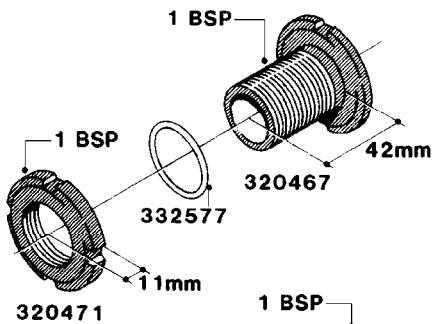

H040

FITTINGS - NIPPLES & ELBOWS
H040-HIN, 01:01:01

Page 1

Date 06.04.2015 11:43

parts-n°	order qty	description
10530803	1	FITT.PO.SE 2.00X2.00 45 DEG.
320191	1	FITT.DK ELB 3/8' BSP 45 DEGREE
320482	1	FITT.DK ELB. 1/2" BSP 60 DEG.
320596	1	FITT.DK ELB 3/8'-1/2'BSP 45DEG
320607	1	FITT.DK HN 3/8M X 3/8F BSP LNG
320633	1	FITT.DK HN 3/8"M X 3/8"F BSP
321451	1	FITT.DK ELB.1-1/2 X1-1/4 80DEG
321532	1	FITT.DK REDUC 3/4' X 1/2' BSP
390233	1	FITT.DK REDUC 1-1/2" X 1" BSP

H050

FITTINGS - HOSE CONNECTORS
H050-HIN, 31:03:09

Page 1

Date 06.04.2015 11:43

parts-n°	order qty	description
242594	1	O-RING D14 X 1.78 SCH.70-EPDM
320294	1	FITT.DK TEE 3/8X3/8HB X1/2"BSP
320305	1	FITT.DK HB 3/4'- 3/4' BSP
320386	1	FITT.DK TEE 3/8X3/8HB X3/8"BSP
320397	1	FITT.DK ELB 3/8"HB X 3/8" BSP
320401	1	FITT.DK TEE 1/2X1/2HB X1/2"BSP
320412	1	FITT.DK TEE 1/2X1/2HB X3/8'BSP
320423	1	FITT.DK ELB 1/2'HB X 3/8' BSP
320891	1	FITT.DK HB 3/8'- 3/8' BSP
320972	1	FITT.DK HB 5/16'- 1/4' BSP
322046	1	FITT.DK TEE 1/2X1/2HB X3/4'BSP
322048	1	FITT.DK TEE 3/4X3/4HB X3/4'BSP
330595	1	O-RING D24.6/D20X2.1 -3/4"
333137	1	FITT.DK CONN.1/2" F.NOZZ. DOUB
333141	1	FITT.DK CONN.1/2" F.NOZZ.SING
334041	1	FITT.DK CONN.3/4' F.NOZZ. SING
334042	1	FITT.DK CONN.3/4' F.NOZZ. DOUB
334195	1	FITT.DK ELB. 3/4"HB X 3/4"HB
10012103	1	FITT.PO.HB 1.25X1.50 IMB1012
10014003	1	FITT.PO.HB 1.25X1.25 IMB1010
10036903	1	FITT.PO.HB 1.50X1.50 IMB1212
28019303	1	FITTING HB ELB 3/4NPT-3/4HOSE
61016500	1	HOSE TAIL 3/4" 90°+RG CAP 3/4"
72026700	1	NOZZLE TUBE ADAPTER W/O-RING