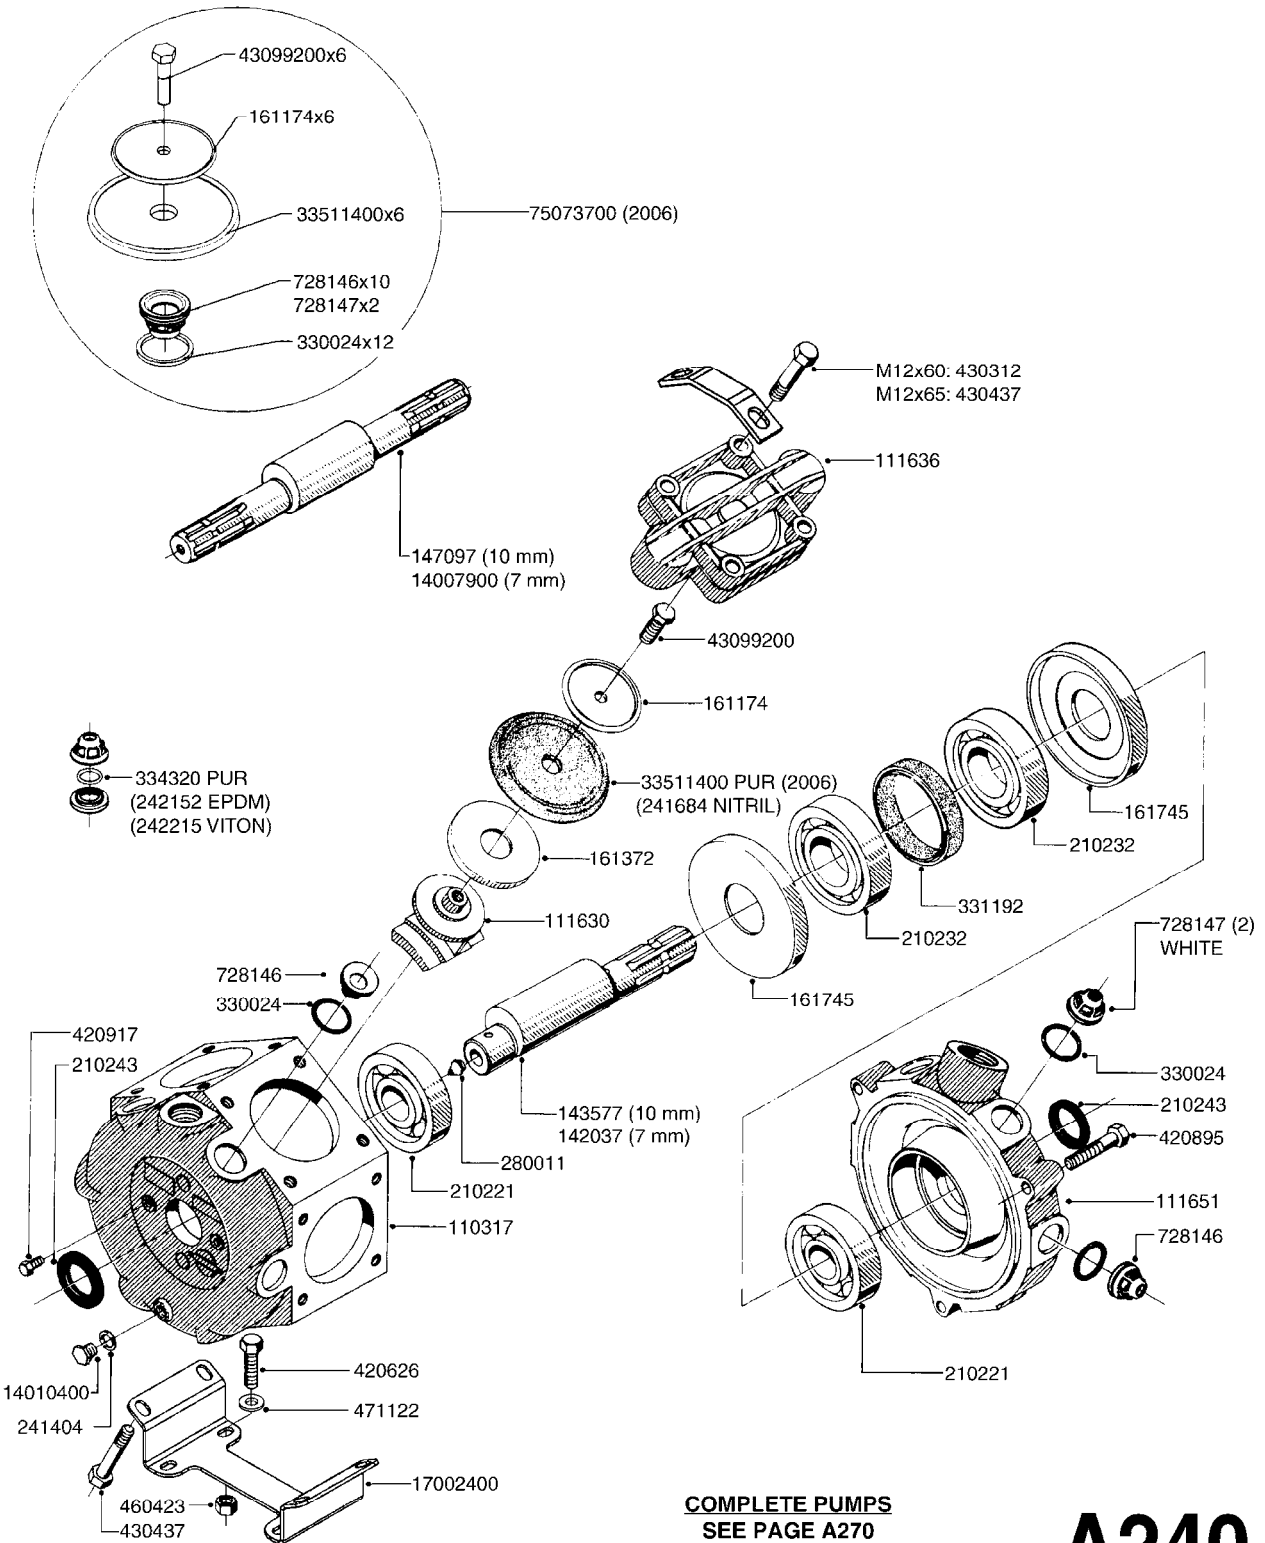

COMPLETE PUMPS
SEE PAGE A270

A240

PUMP - 363 W/MOUNTING BASE
A240-HIN, 01:12:11

Page 1
Date 06.04.2015 11:41

parts-n°	order qty	description
110317	1	PUMP CASING MODEL 360/361 PNTD
111630	1	CONNECTING ROD F. 363 PUMP
111636	1	VALVE COVER 363 HEAVY DUTY
111651	1	CASTING F.363 1.5" PUMP(FRONT)
142037	1	CRANK SHAFT 361-20
143577	1	CRANK SHAFT F.363/462/463-10mm
147097	1	CRANK SHAFT 363-463/10 THROUGH
161174	1	DIAPHRAGM DISC SS F.363 PUMP
161372	1	DIAPHRAGM BACKING DISC,320-361
161745	1	METAL SPACER F.363/463
210221	1	BEARING BALL 6407
210232	1	BEARING BALL 6310
210243	1	SEAL OIL 35 X 47 X 7
241404	1	DOWTYSEAL 1/4"
241684	1	DIAPHRAGM MODEL 361 NITRIL
242152	1	O-RING D18.2X3 EPDM
242215	1	O-RING D18X3 VITON
280011	1	GREASE NIPPLE 1/8' H TR
330024	1	O-RING D41,1/D34.5 X 3,5
331192	1	SPACER, MODEL 361/363
334320	1	O-RING D18X3 POLYURETHANE
420626	1	BOLT HEX 8.8 DEL M10X20 FT
420895	1	BOLT HEX 8.8 RAW M10X60
420917	1	BOLT HEX 8.8 RAW M8X12 FT
430312	1	BOLT HEX 8.8 RAW M12X60
430437	1	BOLT HEX 8.8 RAW M12X65
460423	1	NUT HEX M10X1.5 LOCK
471122	1	WASHER D20/D10.5X2 SS
728146	1	VALVE FOR 361(726890/707932)
728147	1	VALVE FOR 361 WHITE WITH HOLE
14007900	1	CRANK 363/462/463-7mm 540/THRU
14010400	1	PLUG 1/4" BSP
17002400	1	FOOT F/363 PUMP (PAINTED)
33511400	1	DIAPHRAGM 361/363 pur 2006
43099200	1	BOLT HEX SS M12 X 30 DIN933 A4
75073700	1	PUMP KIT 361/363 "06"