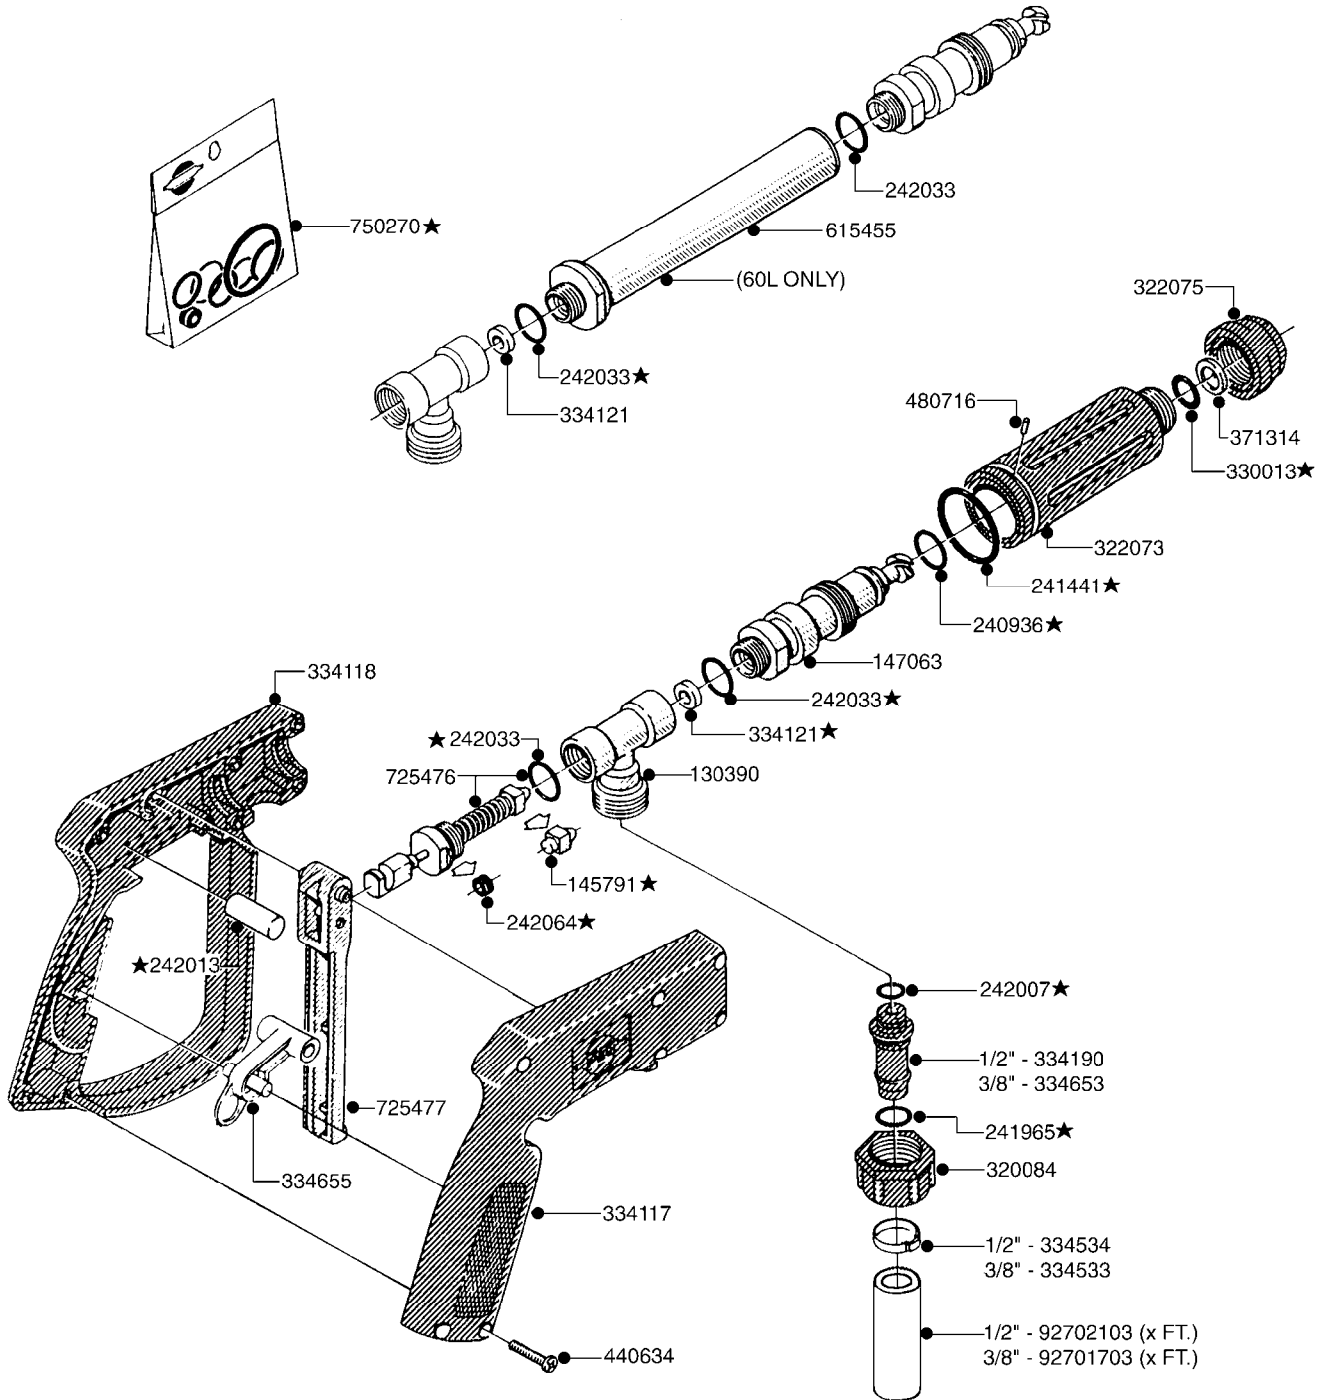

COMPLETE ASSEMBLY:
843197 - 60L
843196 - 60S

COMPLETE ASSEMBLIES
WHOLEGOODS ITEMS

G450

HANDGUN TYPE 60S/60L POST 95
G450-HIN, 19:05:11

Page 1

Date 06.04.2015 11:42

parts-n°	order qty	description
130390	1	TEE 3/8'X 1/2' BSP F.TYPE 60S
145791	1	CONE FOR ON/OFF
147063	1	SWIRL F.SPRAY GUN TYPE 60
240936	1	O-RING D13.3X2.4 NITRIL
241441	1	O-RING D29.3X3
241965	1	O-RING 12.1 X 1.6
242007	1	O-RING D9.1X1.6
242013	1	SPRING RUBBER F/TRIGGER
242033	1	O-RING
242064	1	SLEEVE RUBBER 3X8X4MM
320084	1	FITT.DK NUT 1/2" BSP
322073	1	HOUSING F.SWIRL TYPE 60S H.G.
322075	1	HOUSING F. NOZZLE
330013	1	O-RING D15/D10X2.5 F.3/8"NUT
334117	1	HANDLE PIECE RIGHT F.60S/60L
334118	1	HANDLE PIECE LEFT F.60S/60L
334121	1	SEAT FOR ON-OFF TYPE
334190	1	FITT.DK HB 1/2' F. PISTOL 60S
334533	1	CLAMP HOSE PLASTIC 3/8"
334534	1	CLAMP HOSE PLASTIC 1/2"
334653	1	FITT.DK HB 3/8' F.HANDGUN
334655	1	TRIGGER SAFETY F.60S/60L GUN
371314	1	NOZZLE CERAMIC 1099-20
440634	1	SCREW 5/8"
480716	1	PIN D3X6 STAINLESS
615455	1	TUBE F.LANCE TYPE 60L
725476	1	SPINDLE
725477	1	TRIGGER
750270	1	GASKET KIT F.SPRAY GUN
843196	1	GUN, MODEL 60S
843197	1	HANDGUN KIT TYPE 60 LONG
92701703	1	HOSE R X3/8" X300PSI WP X0012"
92702103	1	HOSE R X1/2" X300PSI WP X0012"