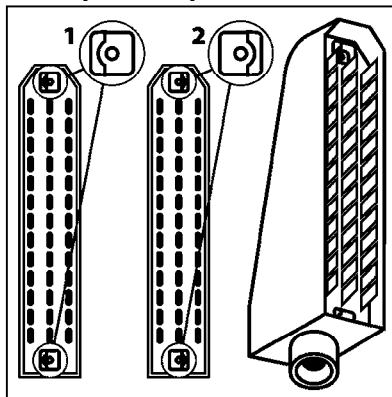

HYDRAULIC SYSTEM

* Note orientation of bracket
1 = Liquid system
2 = Hydraulic system