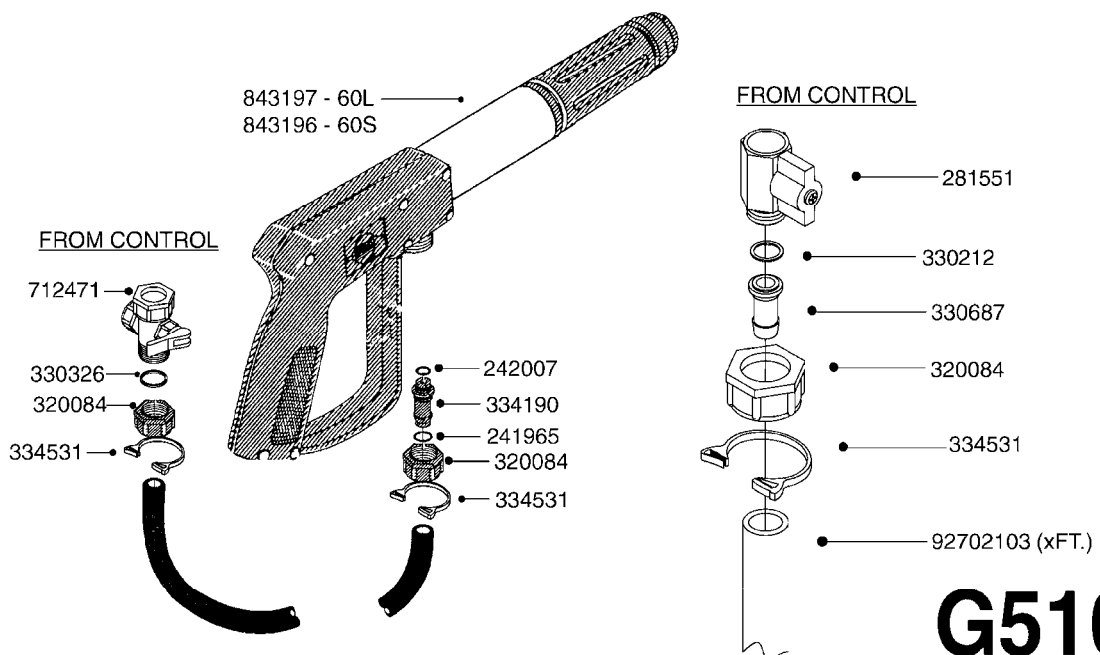

G510

HOSE WRAPS
G510-HIN, 19:05:11

Page 1
Date 06.04.2015 11:43

parts-n°	order qty	description
241965	1	O-RING 12.1 X 1.6
242007	1	O-RING D9.1X1.6
281551	1	BALL VALVE 1/2"
320084	1	FITT.DK NUT 1/2" BSP
330212	1	O-RING D19/D14X2.4 F.1/2"NUT
330326	1	O-RING D30/D24X2 F.1"NUT
330687	1	FITT.DK HB 1/2" F. 1/2" NUT
334190	1	FITT.DK HB 1/2' F. PISTOL 60S
334531	1	CLAMP HOSE PLASTIC 3/4"
636223	1	POST 12 VOLT TR30
712471	1	AGITATION VALVE ASSY. ON/OFF
843196	1	GUN, MODEL 60S
843197	1	HANDGUN KIT TYPE 60 LONG
10013403	1	BOLT HEX 3/8-16X1 1/4 HCS Z5
10013503	1	NUT HEX NC 3/8"
10178903	1	WRAP HOSE SIDE MOUNT PLATE
10179003	1	WRAP HOSE BOTTOM PLATE MOUNT
10179403	1	WRAP WELDMENT FOR HI101789
10179503	1	WRAP WELDMENT FOR HI101790
10225603	1	BKT.FOR HOSE WRAP MOUNT NL NK
10225703	1	WRAP HOSE BDL.BOTTOM PLATE
92702103	1	HOSE R X1/2" X300PSI WP X0012"