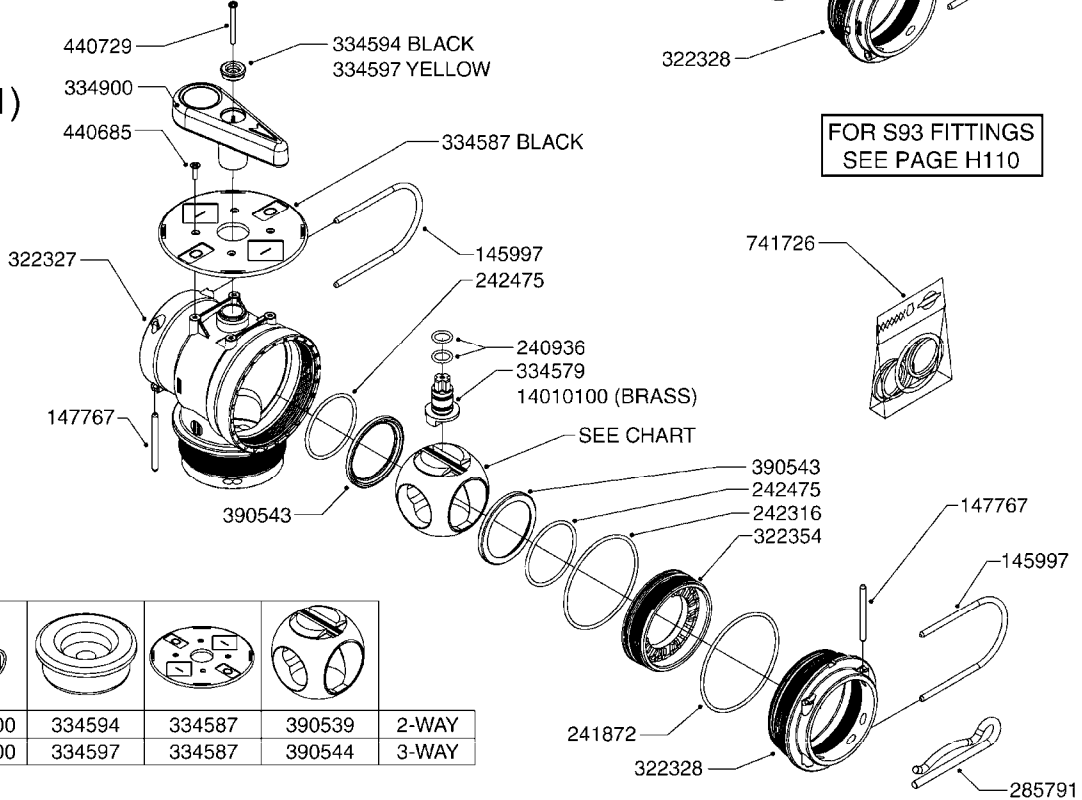

S93 (01)

				2-WAY
				3-WAY

FOR S93 FITTINGS
SEE PAGE H110

B320