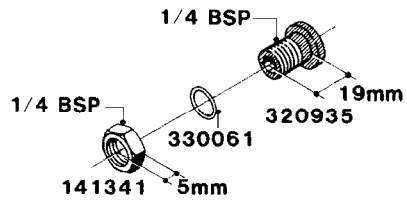

H050

FITTINGS - HOSE CONNECTORS
H050-HIN, 31:03:09

Page 1

Date 06.04.2015 11:43

parts-n°	order qty	description
242594	1	O-RING D14 X 1.78 SCH.70-EPDM
320294	1	FITT.DK TEE 3/8X3/8HB X1/2"BSP
320305	1	FITT.DK HB 3/4'- 3/4' BSP
320386	1	FITT.DK TEE 3/8X3/8HB X3/8"BSP
320397	1	FITT.DK ELB 3/8"HB X 3/8" BSP
320401	1	FITT.DK TEE 1/2X1/2HB X1/2"BSP
320412	1	FITT.DK TEE 1/2X1/2HB X3/8'BSP
320423	1	FITT.DK ELB 1/2'HB X 3/8' BSP
320891	1	FITT.DK HB 3/8'- 3/8' BSP
320972	1	FITT.DK HB 5/16'- 1/4' BSP
322046	1	FITT.DK TEE 1/2X1/2HB X3/4'BSP
322048	1	FITT.DK TEE 3/4X3/4HB X3/4'BSP
330595	1	O-RING D24.6/D20X2.1 -3/4"
333137	1	FITT.DK CONN.1/2" F.NOZZ. DOUB
333141	1	FITT.DK CONN.1/2" F.NOZZ.SING
334041	1	FITT.DK CONN.3/4' F.NOZZ. SING
334042	1	FITT.DK CONN.3/4' F.NOZZ. DOUB
334195	1	FITT.DK ELB. 3/4"HB X 3/4"HB
10012103	1	FITT.PO.HB 1.25X1.50 IMB1012
10014003	1	FITT.PO.HB 1.25X1.25 IMB1010
10036903	1	FITT.PO.HB 1.50X1.50 IMB1212
28019303	1	FITTING HB ELB 3/4NPT-3/4HOSE
61016500	1	HOSE TAIL 3/4" 90°+RG CAP 3/4"
72026700	1	NOZZLE TUBE ADAPTER W/O-RING