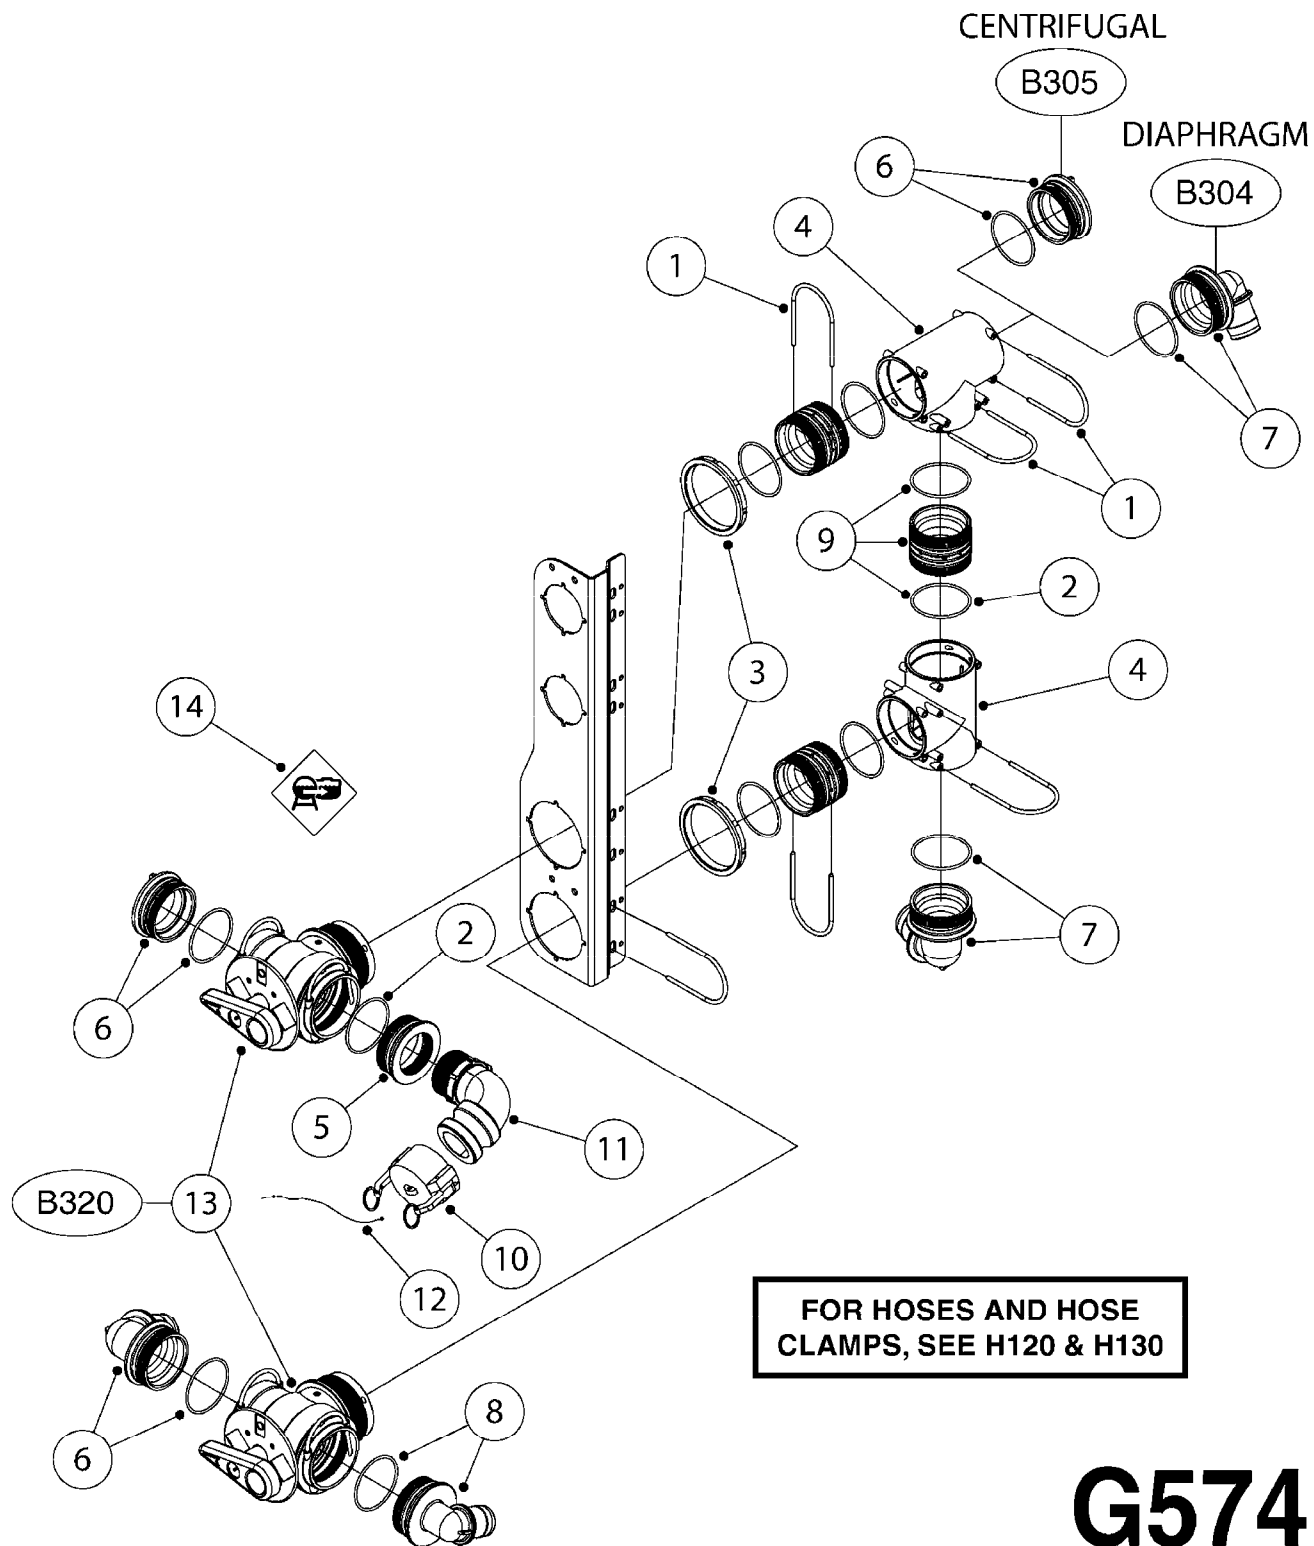

QUICKFILL - RANGER 2200
G574-HIN, 19:05:10

Page 1

Date 06.04.2015 11:43

Pos.	parts-n°	order qty	description
1	145997	1	FITT.DK S-93 FORK
2	242351	1	O-RING D69.5X3.0 VITON F.S-93
3	322109	1	FITT.DK S-93 BULKHEAD NUT
4	334545	1	FITT.DK S-93 TEE
5	390721	1	FITT.DK S-93 PLUG W/2'NPT THRE
6	726580	1	FITT. S93 PLUG W/O-RING
7	727225	1	FITT.DK S-93 ELB.2'PVC W/ORING
8	728395	1	FITT.DK S-93 ELB.1-1/2" 90 DEG
9	728525	1	FITT. S93 CONNECTOR W/O-RINGS
10	10531003	1	CAP F.MALE QUICK COUPLER 2"
11	10604903	1	QUICK COUPLER MALE 2' 90DEG
12	24001203	1	RBR LANYARD 11" F.QCK FILL CAP
13	72082300	1	VALVE SUC.S-93 MAN.02 2 WAY
14	97816300	1	DECAL MANIFOLD QUICK-FILL