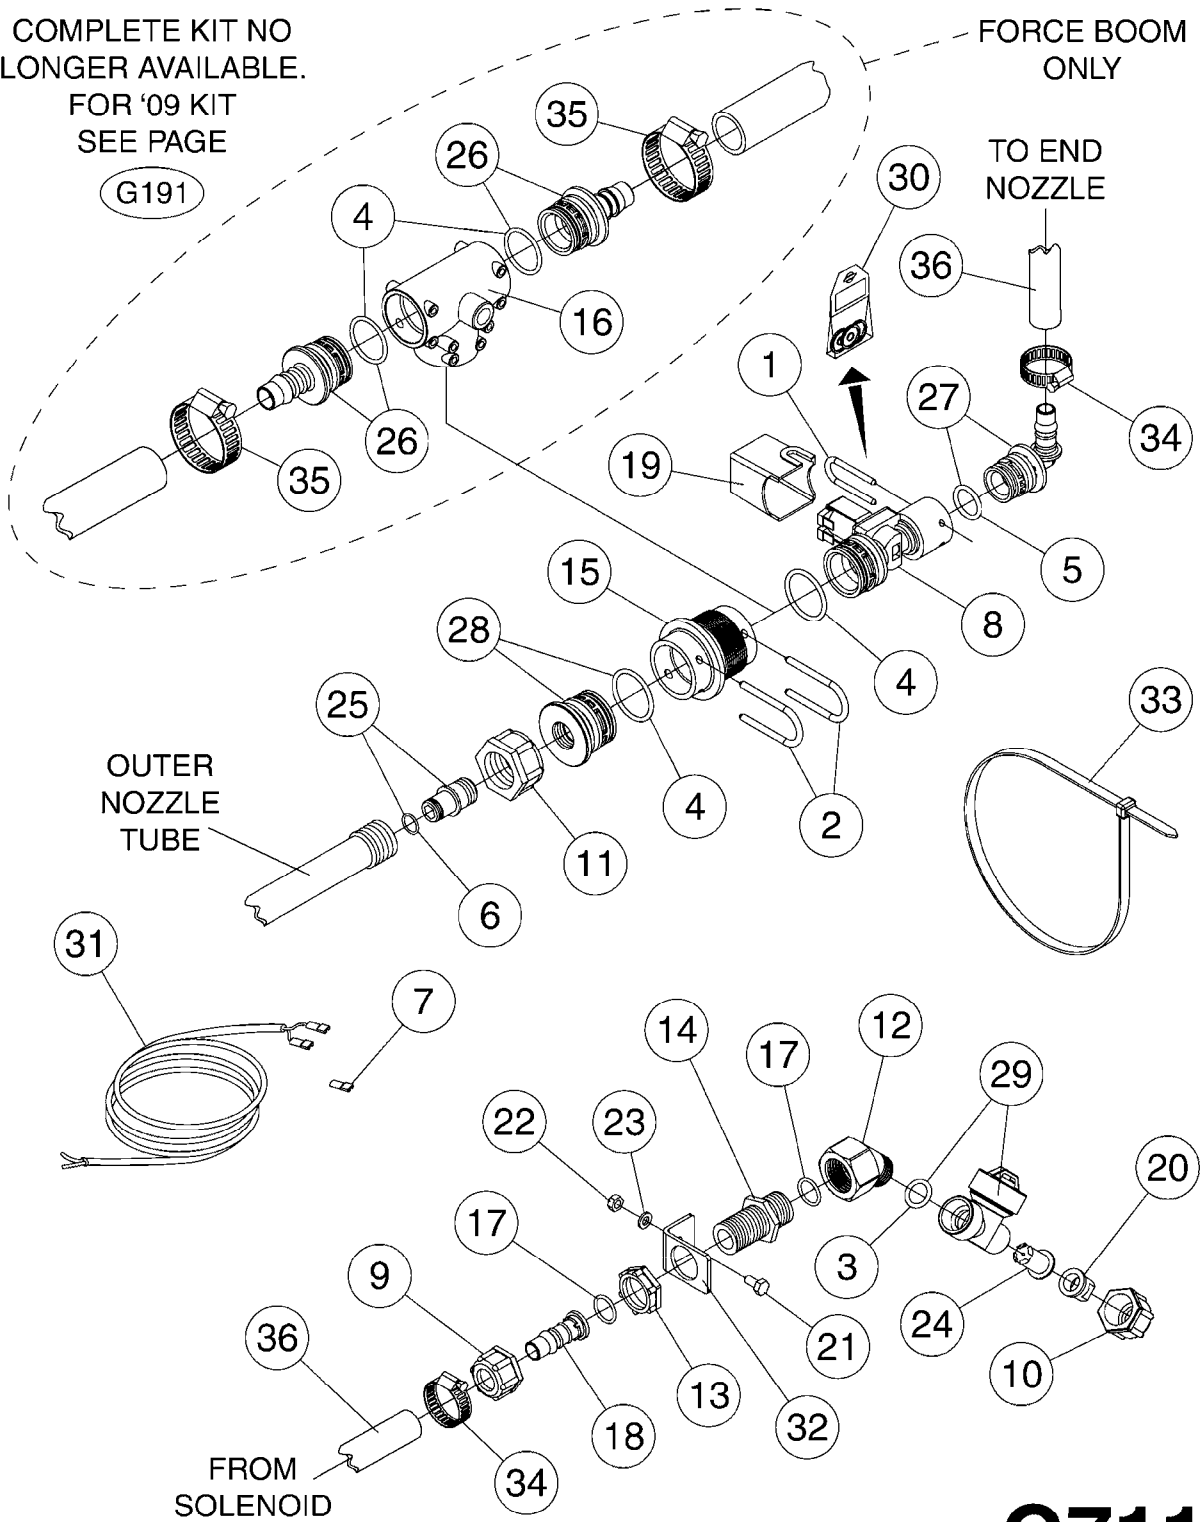

COMPLETE KIT NO
LONGER AVAILABLE.
FOR '09 KIT
SEE PAGE

G191

FORCE BOOM
ONLY

TO END
NOZZLE

OUTER
NOZZLE
TUBE

FROM
SOLENOID
ASSEMBLY

ELECTRIC END NOZZLE KIT
G711-HIN, 09:05:13

Page 1

Date 06.04.2015 11:43

Pos.	parts-n°	order qty	description
1	145994	1	FITT.DK S-40 FORK
2	145995	1	FITT.DK S-53 FORK
3	240177	1	O-RING D16.1/11.3 X 2.4
4	242354	1	O-RING D32.2X3.0 VITON F.S-53
5	242355	1	O-RING D19.2X3.0 VITON F.S-40
6	242594	1	O-RING D14 X 1.78 SCH.70-EPDM
7	261539	1	SPADE F.ELEC CONNec BLUE INSUL
8	262104	1	VALVE, SOLENOID, S53/S40
9	320084	1	FITT.DK NUT 1/2" BSP
10	320187	1	FITT.DK CAP 3/8" BSP BLACK
11	320283	1	FITT.DK NUT 3/4"BSP
12	320596	1	FITT.DK ELB 3/8'-1/2'BSP 45DEG
13	321307	1	FITT.DK NUT 1/2" BSP JAMB
14	321742	1	FITT.DK BULKHEAD 1/2' BSP
15	322103	1	FITT.DK S-53 BULKHEAD
16	322352	1	FITT.DK S-53 TEE
17	330212	1	O-RING D19/D14X2.4 F.1/2"NUT
18	330687	1	FITT.DK HB 1/2" F. 1/2" NUT
19	334965	1	COVER FOR S53 SOLENOID VALVE
20	370366	1	NOZZLE END FAN 1850-G 150
21	410185	1	BOLT HEX 8.8 DEL M6X16 A2
22	460261	1	NUT HEX M6X1 LOCK A2 DIN985
23	471125	1	WASHER M6U D12/D6.4x1.6 SS A2
24	614366	1	FILTER 50 MESH F.NOZZLE BLUE
24	614367	1	FILTER 80 MESH F.NOZZLE RED
24	614368	1	FILTER 100 MESH F.NOZZLE YEL.
25	720856	1	FITT.DK 1/2'BSP ASSY.F.3/4'NUT
26	726558	1	FITT.DK S53 STR. 3/4" W.ORING
27	726567	1	FITT.DK S-40 ELB.1/2" W.ORING
28	726694	1	PLUG,S53,1/2"FBSP THD W.ORING
29	729610	1	NOZZLE ASSY. NON DRIP 3/8 THRD
30	750722	1	REPAIR KIT FOR 3S SC CONTROL
31	983087	1	ELEC. CABLE 2 WIRE X 0.75MM
32	16180100	1	PLATE, END ROW NOZZLE
33	28025203	1	TIE STRAP L=23" x W=1/2"
34	28029803	1	CLAMP HOSE GEAR P1/2" 6708
35	28029903	1	CLAMP HOSE GEAR P3/4"-S1" 6712
36	92702103	1	HOSE R X1/2" X300PSI WP X0012"