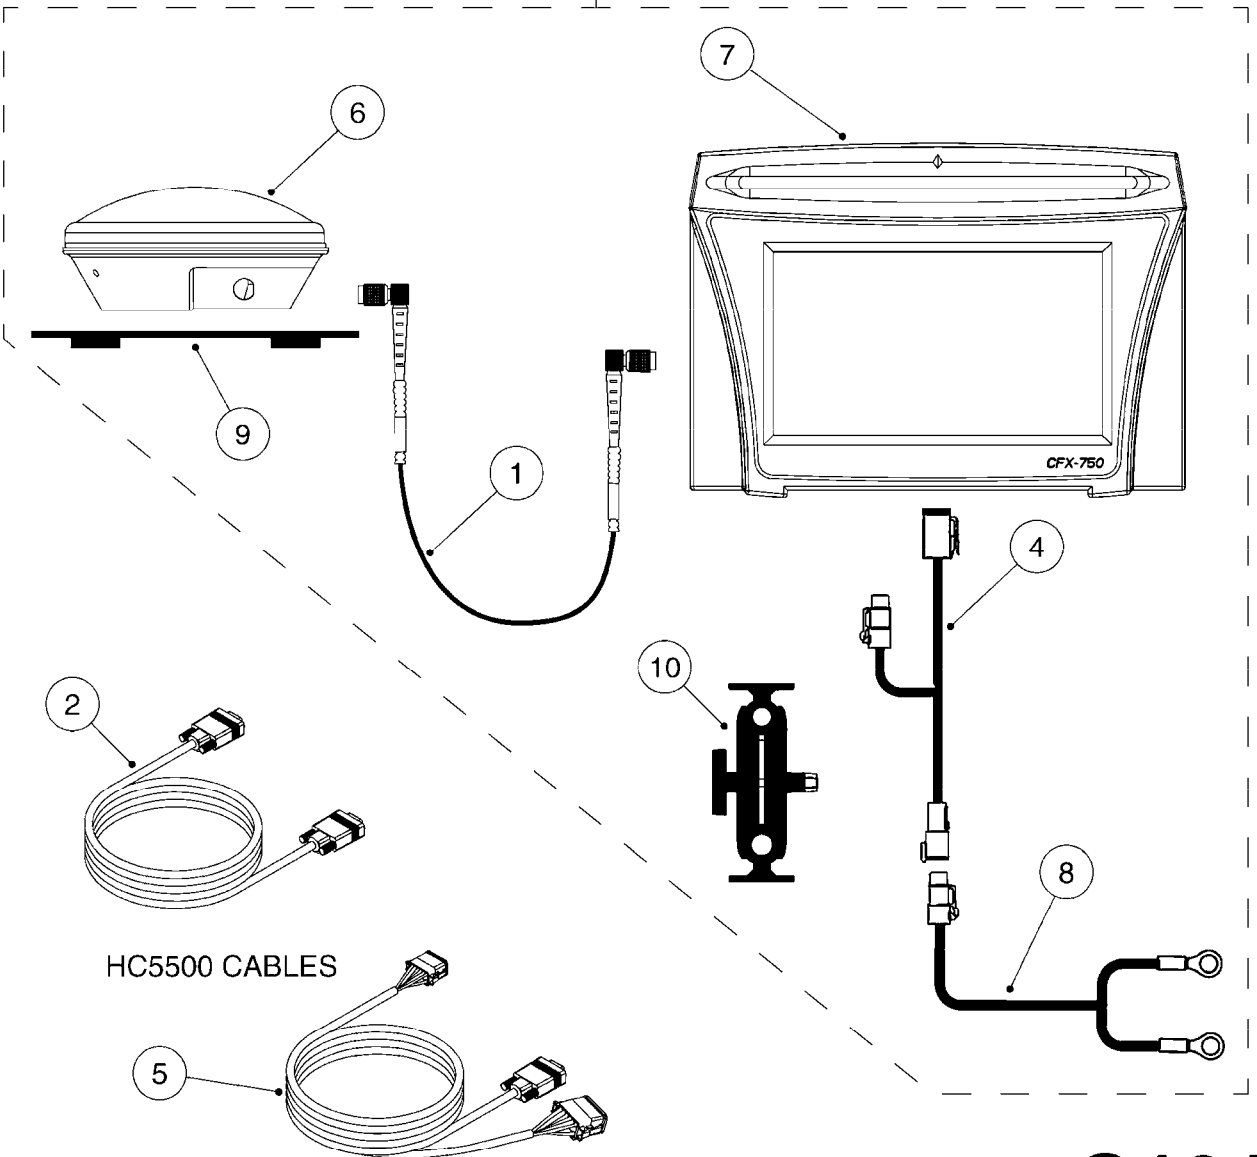

3 COMPLETE ASSEMBLY

CFX-750 DISPLAY, DGPS
G194-HIN, 22:05:14

Page 1
Date 06.04.2015 11:42

Pos.	parts-n°	order qty	description
1	26007603	1	CABLE, ANTENNA, EZGUIDEPLUS
2	26012003	1	NULL MODEM CABLE
3	26021403	1	CFX-750 DISPLAY, DGPS
4	26021603	1	CABLE, POWER BUS, CAN CFX-750
5	26021703	1	CABLE, ASC INTERFACE, CFX-750
6	26021803	1	AG-25 ANTENNA L1/L2 GLN
7	26022103	1	CFX-750 DISPLAY ONLY
8	26022603	1	CFX-750 Basic Power Cable
9	28048203	1	EZ-GUIDE 500 MOUNT F.AG15 ANT.
10	28048303	1	EZ-GUIDE 250/500 RAM MNT.1.5"