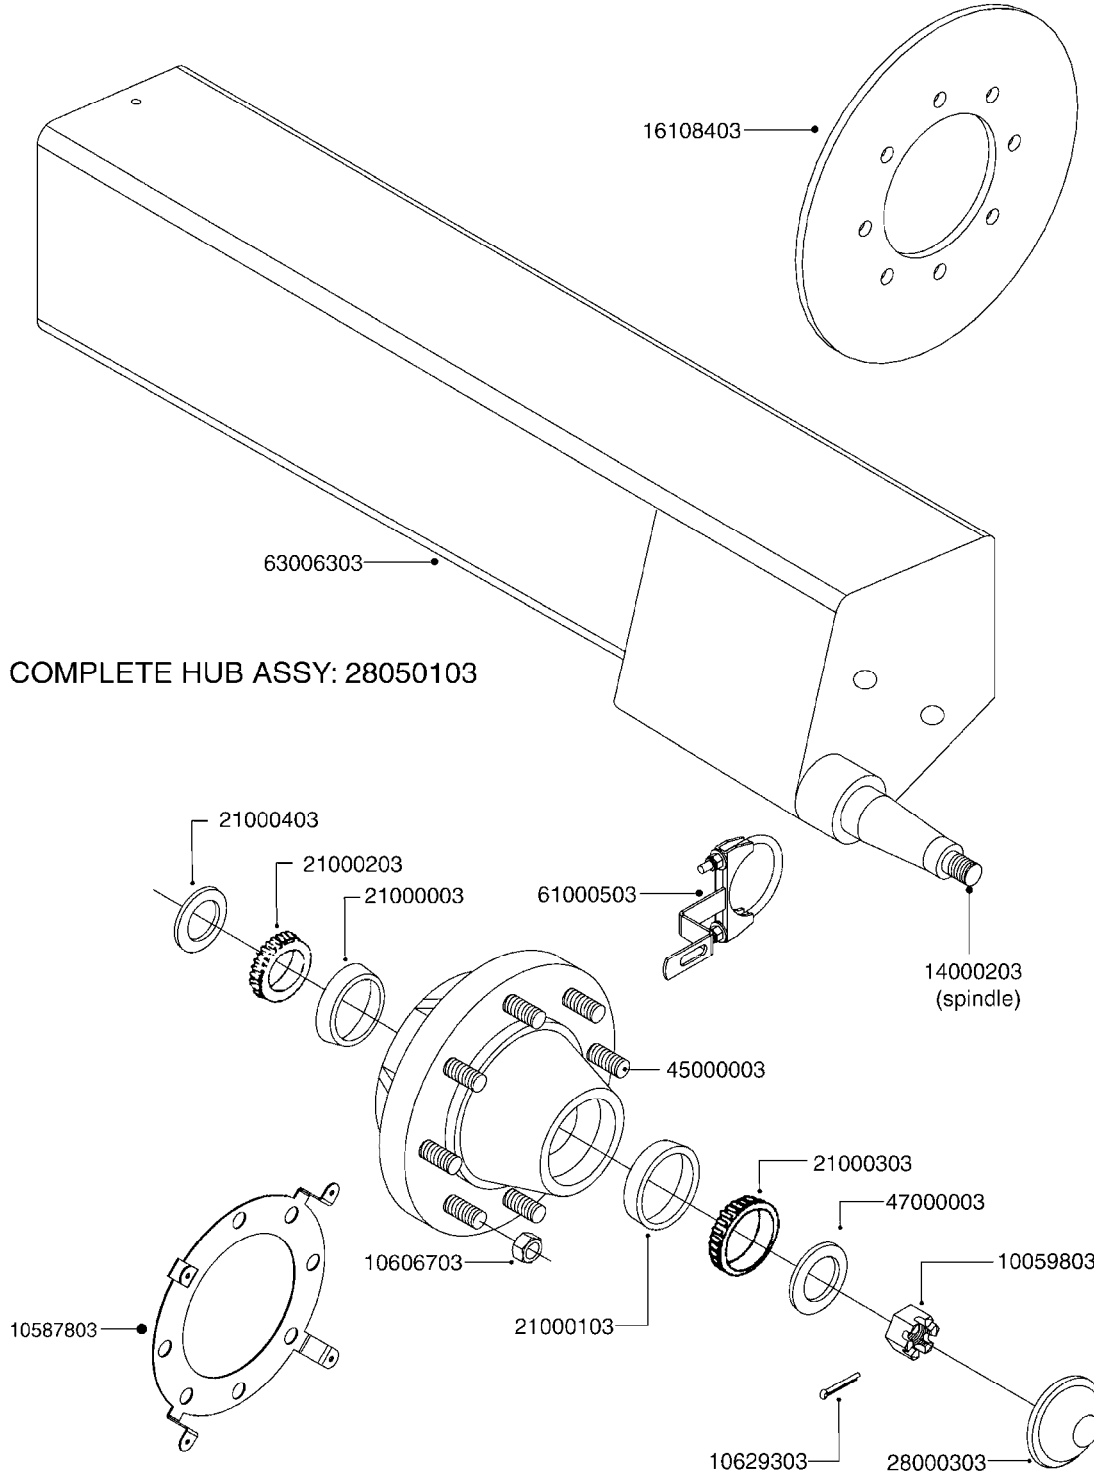

COMPLETE HUB ASSY: 28050103

F441

HUB ASSY 3" SPINDLE NAV 575
F441-HIN, 19:06:10

Page 1
Date 06.04.2015 11:42

parts-n°	order qty	description
10059803	1	NUT HEX NF 1"
10587803	1	MAG MNT F. SPEED SNS 8 BOLT
10606703	1	NUT HEX NF 5/8" FLANGED F.STUD
10629303	1	PIN, COTTER 7/32" X 1.75" LONG
14000203	1	SPINDLE 3" X 16" W/NUT &WASHER
16108403	1	REINFORCEMENT RING 8-8-6 HUB FOR NON-REINFORCED 3/8" RIMS ONLY
21000003	1	BEARING INNER CUP #382A
21000103	1	BEARING OUTER CUP #LM501310
21000203	1	BEARING INNER CONE #387AS
21000303	1	BEARING OUTER CONE #LM501349
21000403	1	SEAL GREASE #CR29968
28000303	1	DUST CAP #1609
28050103	1	HUB F 3" 758 7500# PACKAGE
45000003	1	STUD BOLT 5/8" X 2-1/2"
47000003	1	WASHER SPNDL 3" 1.12X2.1 .25TK
61000503	1	SPEED SNS MNT CLAMP - 3"
63006303	1	AXLE INSERT W/M SUS. 575 NAV