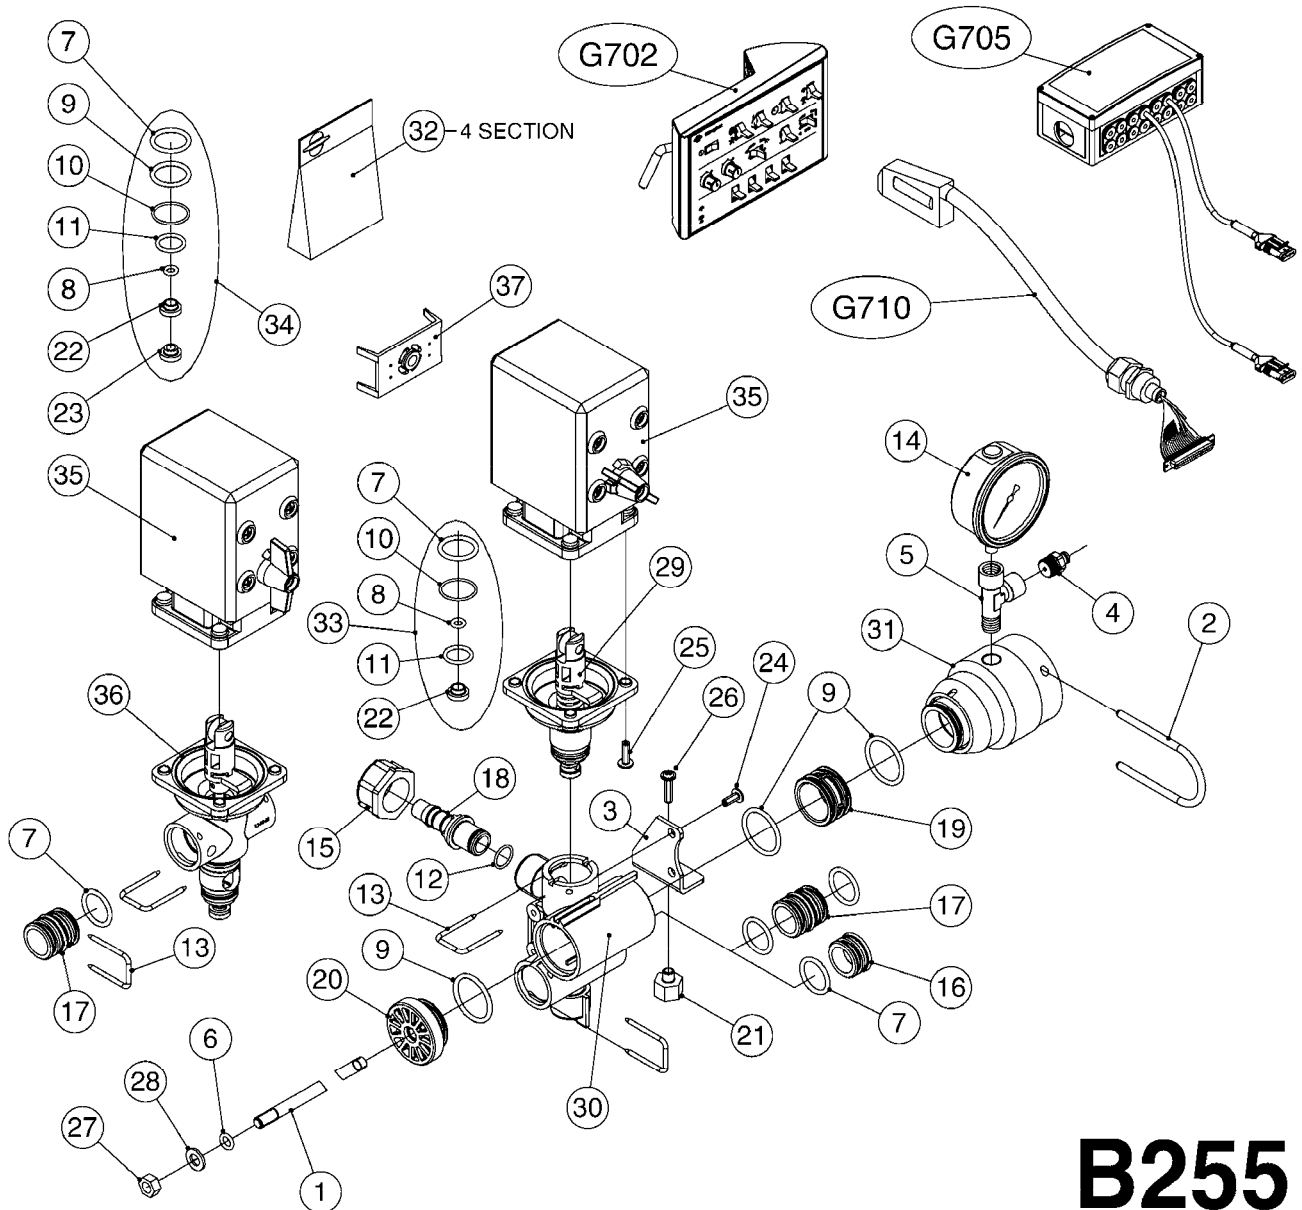

B254

PRESSURE REGULATOR - S93 06
B254-HIN, 15:04:14

Page 1

Date 06.04.2015 11:41

Pos.	parts-n°	order qty	description
1	145996	1	FITT.DK S-67 FORK
2	145997	1	FITT.DK S-93 FORK
3	147767	1	PIN 5Ø X 60 S-93 DOUBLE CLAMP
4	440677	1	SCREW F. PLASTIC 5X20 SS
5	440695	1	BOLT CARRIAGE M8X25
6	440698	1	SCREW F.PLASTIC 6X18 SS HEXHD
7	460143	1	NUT HEX M8 LOCK A2 DIN985
8	16244000	1	BRACKET FOR REG. NAV, PAINTED NAVIGATOR PLATFORM BRACKET
9	33510800	1	HOUSING F.PRESS.REG.S67/S93
10	44076200	1	PT TORNILLO 50X16 WN5451 rsf t
11	72374200	1	MOTOR HOUS.REG.1:150 ENCODER
12	72425500	1	REGULATOR S67/S93 CROSS-DRILL
12	72678700	1	REGULATOR S67/S93 CROSS-DRILL CERAMIC COMPONENTS
13	72481600	1	BAG W. CONSOLE&SPINDLE COMPL
14	72678900	1	BAG W.CONE/CYL/GASKET CERAMIC CERAMIC COMPONENTS
14	74190800	1	BAG W.CONE/CYL. AND GASKET
15	74187500	1	SWITCH 5A PRESS.REG REP.KIT 08