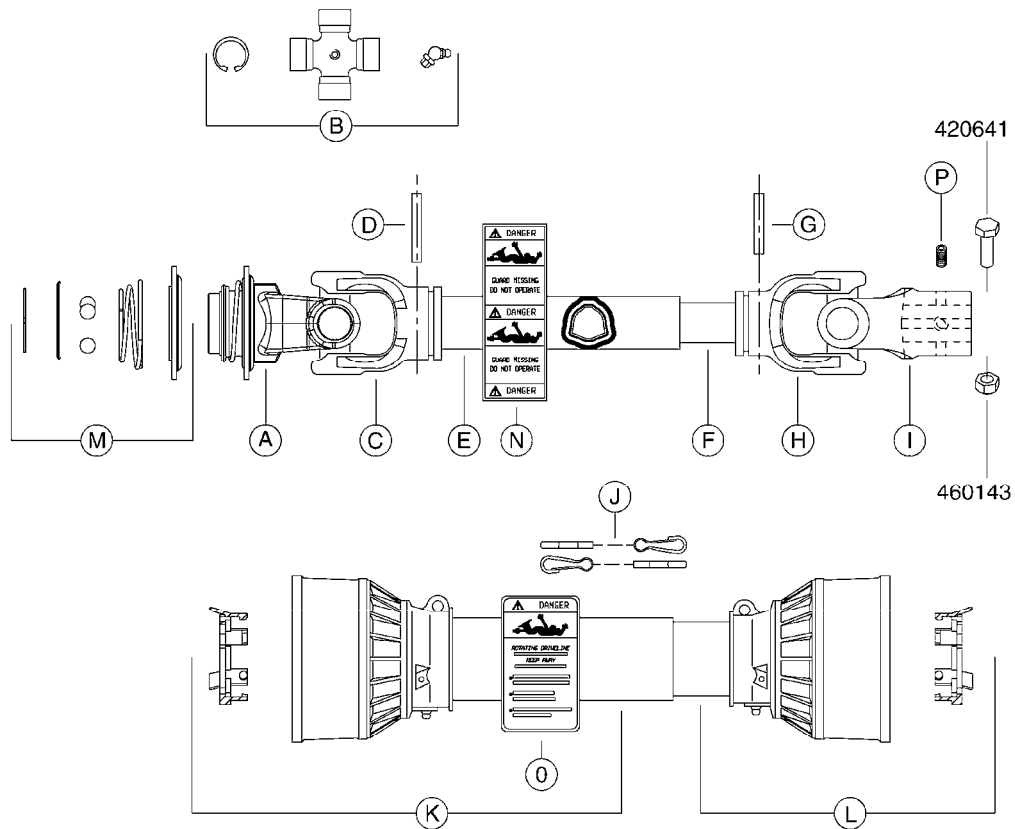

* Supplier changed in 2011 - see page A560 for "AMA" PTO's (yellow and black shields).

A480

PTO SHAFTS - BONDIOLI DIAPH.
A480-HIN, 13:12:11

Page 1

Date 06.04.2015 11:41

parts-n°	order qty	description
284041	1	UNIV. JOINT 27x70mm
289040	1	PTO YOKE 1-3/8" X 6 SPLINE
289041	1	PTO YOKE 1-3/8" X 6 SPLINE
289042	1	UNIV. JOINT 22x54mm
289045	1	UNIV. JOINT 30.2x79.4mm
289049	1	PTO SHIELD COMPLETE F.829446
289050	1	PTO SHIELD COMPLETE F.829445
829445	1	PTO 1-3/8/6X1-3/8/6X810M AXIAL
829446	1	PTO SHAFT LE-SPV + LP ZE-P540
829480	1	PTO 1-3/8/21 x 1-3/8/21x1210MM
829482	1	PTO 1-3/8/6X25MM X 600MM 1202
829483	1	PTO 1-3/8/6X30MM x 610MM 1302
829484	1	PTO 1-3/8/6X1-3/8/6X575MM 361
829486	1	PTO 1-3/8/6X30MM X870MM 1302
829487	1	PTO 1-3/8/6X1-3/8/6X870MM 361
829490	1	PTO 1-3/8/6X30MM 1320MM 1302
829491	1	PTO 1-3/8/6X1' 610/913MM 9016
829502	1	PTO 1-3/8/6x1210/1745
28005200	1	PTO YOKE 1-3/8" X 21 SPLINE
28005400	1	PTO YOKE 1-3/8" X 6 SPLINE
28005800	1	PTO YOKE 1-3/8" X 21 SPLINE
28006000	1	PTO YOKE D25 CONE 3 DEG.
28006100	1	PTO YOKE D30 CONE 4 DEG.
28006200	1	PTO YOKE 1-3/8" X 6 SPLINE
28006300	1	PTO YOKE D1"
28006700	1	PTO HALF SHAFT - TRACTOR END
28006900	1	PTO HALF SHAFT - TRACTOR END
28007300	1	PTO INNER D1" (NO SHIELD)
28007500	1	PTO INNER D1" (NO SHIELD)
28007800	1	PTO INNER D1" (NO SHIELD)
28008100	1	PTO SHIELD COMPLETE
28008500	1	PTO HALF SHAFT - TRACTOR END
28008600	1	PTO SHIELD ASSY COMPLETE
28009403	1	UNIV. JOINT 27x74.6mm
28015103	1	PTO YOKE 1-3/8"X21 TWST OLD
28015203	1	UNIV. JOINT 23.8x61.3mm
28015303	1	PTO YOKE 1-3/8"X21 BALL COLLAR
28015403	1	PTO OUTER 1-3/8"X21 (NO SHIELD)
28015503	1	PTO INNER 1-3/8"X21 (NO SHIELD)
28015603	1	PTO SHIELD COMPLETE F.28020303
28015703	1	PTO YOKE 1-3/4"X20 SPL OUTER
28015803	1	PTO OUTER 1-3/4"X20 (NO SHIELD)
28015903	1	PTO INNER 1-3/8"X21 (NO SHIELD)
28016003	1	PTO SHIELD COMPLETE F.10465803
28016203	1	PTO OUTER 1-3/8"X6 (SHIELDED)
28016303	1	PTO INNER 1-3/8"X6 (NO SHIELD)
28016703	1	PTO OUTER 1-3/8"X6 (NO SHIELD)
28016803	1	PTO INNER 1-3/8"X6 (NO SHIELD)
28020203	1	PTO 1-3/4/20x1-3/8/21 BP L=860
28020303	1	PTO 1-3/8/21 x 1-3/8/21 B&P
28040603	1	PTO YOKE 1-3/8X21SPL BLACK
28040703	1	SAFETY CHAIN F.CV BLACK PTO
28068800	1	PTO YOKE 1-3/8" X 6 SPLINE
28069700	1	UNIV. JOINT STD1 SFT
28072800	1	PTO SHIELD COMPLETE L=1912 SFT
28073000	1	PTO YOKE 1-3/8" X 6 SPLINE