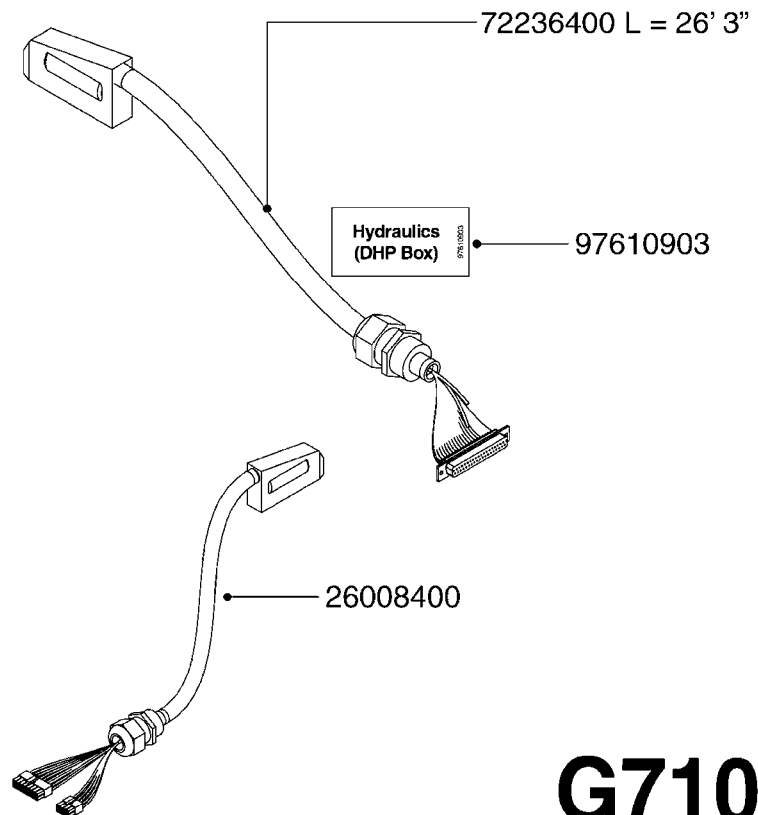

HYDRAULIC SYSTEM

* Note orientation of bracket
1 = Liquid system
2 = Hydraulic system