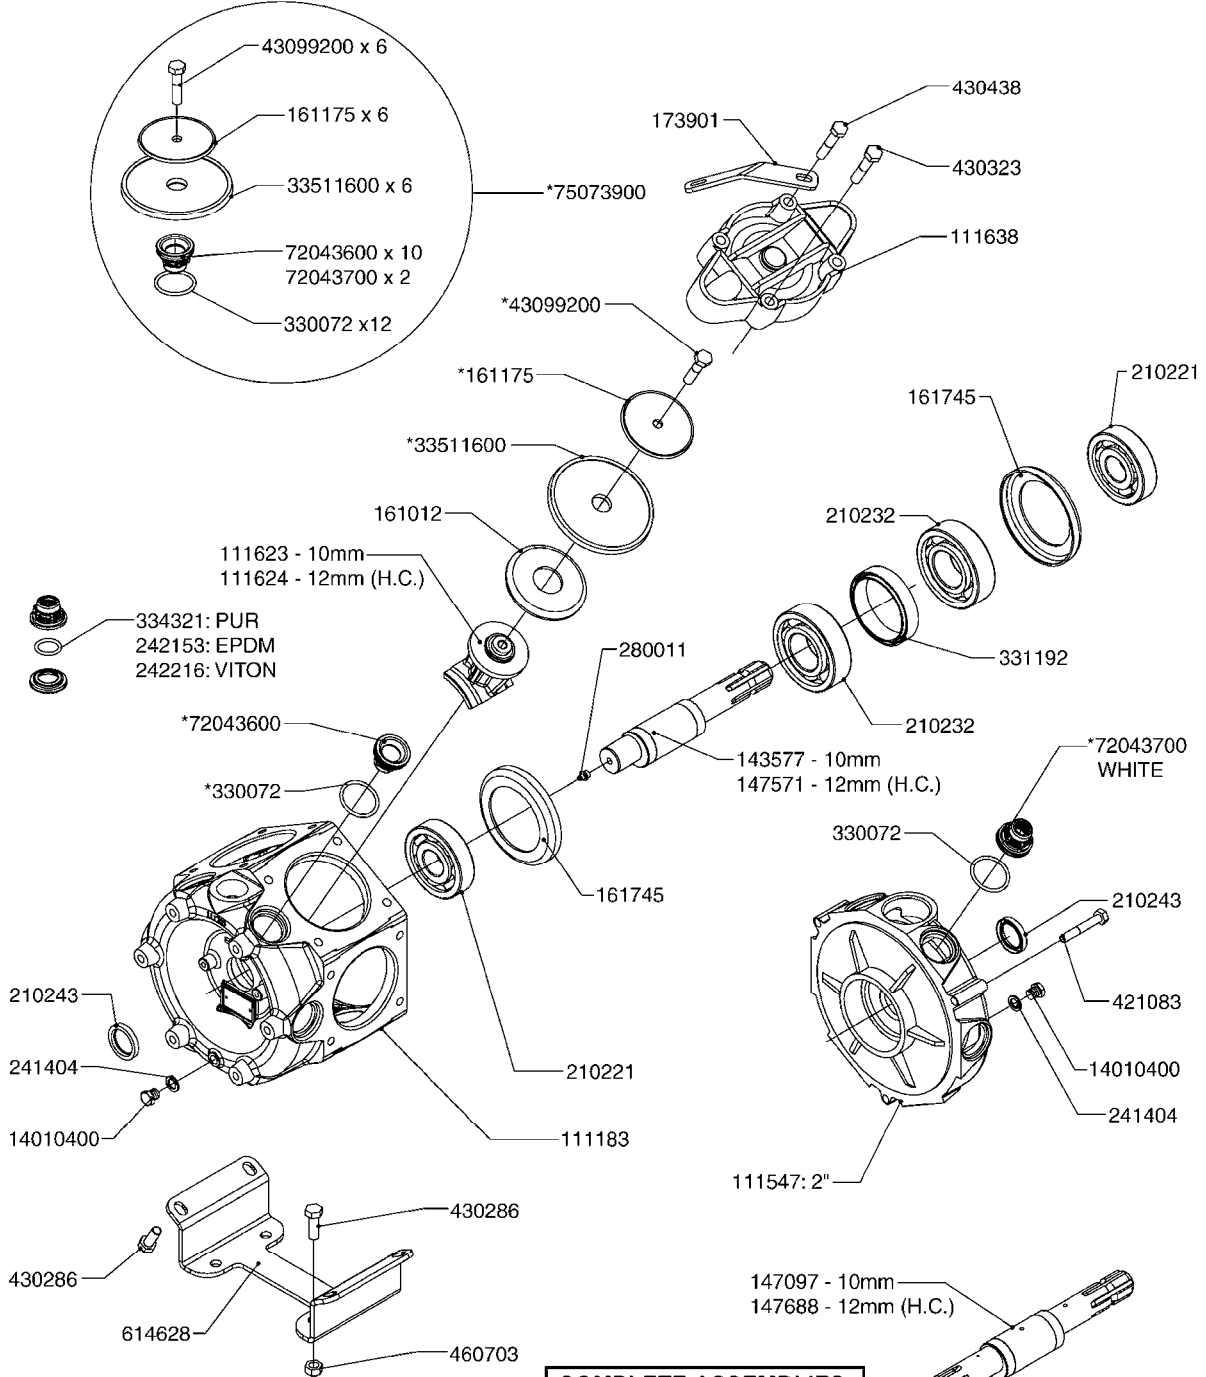

PUMP REPAIR KIT

**COMPLETE ASSEMBLIES
WHOLEGOODS ITEMS**

COMPLETE PUMPS

- 821587 - 463/10 2" W/THROUGH SHAFT (540 RPM)
- 821649 - 463/12 2" (540 RPM H.C. OFFSET PORTS)
- 82166300 - 463/12 2" (540 RPM H.C. INLINE PORTS)

A300

PUMP - 463 W/ MOUNTING BASE
A300-HIN, 01:12:11

Page 1

Date 06.04.2015 11:41

parts-n°	order qty	description
111183	1	PUMP CASTING 460-463 (PAINTED)
111547	1	PUMP CASTING 460-463-2' (PAINT)
111623	1	CONNECTING ROD 463/10MM
111624	1	CONNECTING ROD 463/12MM
111638	1	VALVE COVER 463 HC+1000 VERS.
143577	1	CRANK SHAFT F.363/462/463-10mm
147097	1	CRANK SHAFT 363-463/10 THROUGH
147571	1	CRANK SHAFT F.463-12mm
147688	1	CRANK SHAFT 462/12 THROUGH
161012	1	DIAPHRAGM BACKING DISC F. 463
161175	1	DIAPHRAGM DISC F. 463 PUMP
161745	1	METAL SPACER F.363/463
173901	1	LIFT STRAP F.PUMP 463
210221	1	BEARING BALL 6407
210232	1	BEARING BALL 6310
210243	1	SEAL OIL 35 X 47 X 7
241404	1	DOWTYSEAL 1/4"
242153	1	O-RING D26X4 EPDM
242216	1	O-RING VITON F/1202/1302/462
280011	1	GREASE NIPPLE 1/8' H TR
330072	1	O-RING D53.5/D45.5X4
331192	1	SPACER, MODEL 361/363
334321	1	O-RING POLY. 34.0x26.0x4.0
421083	1	BOLT HEX 8.8 DEL M10X65
430286	1	BOLT HEX 8.8 DEL M12X30 FT
430323	1	BOLT HEX 8.8 DEL M12X60
430438	1	BOLT HEX 8.8 DEL M12X65
460703	1	NUT HEX M12X1.75 LOCK DIN985
614628	1	FOOT FOR PUMP 460-463 PAINTED
821587	1	PUMP 463/10 THROUGH SHAFT TWNF
821649	1	PUMP 463/12/540 OFFSET PORTS
14010400	1	PLUG 1/4" BSP
33511600	1	DIAPHRAGM F. 463 PUMP POLY.'06
43099200	1	BOLT HEX SS M12 X 30 DIN933 A4
72043600	1	VALVE FOR 462/463
72043700	1	VALVE FOR 462/463 W.VENT HOLE
75073900	1	PUMP KIT 463 "06"
82166300	1	PUMP 463/12 2"SUC 540RPM