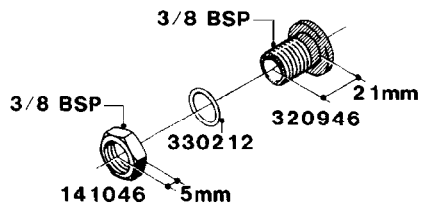

H050

FITTINGS - HOSE CONNECTORS
H050-HIN, 31:03:09

Page 1

Date 06.04.2015 11:43

parts-n°	order qty	description
242594	1	O-RING D14 X 1.78 SCH.70-EPDM
320294	1	FITT.DK TEE 3/8X3/8HB X1/2"BSP
320305	1	FITT.DK HB 3/4'- 3/4' BSP
320386	1	FITT.DK TEE 3/8X3/8HB X3/8"BSP
320397	1	FITT.DK ELB 3/8"HB X 3/8" BSP
320401	1	FITT.DK TEE 1/2X1/2HB X1/2"BSP
320412	1	FITT.DK TEE 1/2X1/2HB X3/8'BSP
320423	1	FITT.DK ELB 1/2'HB X 3/8' BSP
320891	1	FITT.DK HB 3/8'- 3/8' BSP
320972	1	FITT.DK HB 5/16'- 1/4' BSP
322046	1	FITT.DK TEE 1/2X1/2HB X3/4'BSP
322048	1	FITT.DK TEE 3/4X3/4HB X3/4'BSP
330595	1	O-RING D24.6/D20X2.1 -3/4"
333137	1	FITT.DK CONN.1/2" F.NOZZ. DOUB
333141	1	FITT.DK CONN.1/2" F.NOZZ.SING
334041	1	FITT.DK CONN.3/4' F.NOZZ. SING
334042	1	FITT.DK CONN.3/4' F.NOZZ. DOUB
334195	1	FITT.DK ELB. 3/4"HB X 3/4"HB
10012103	1	FITT.PO.HB 1.25X1.50 IMB1012
10014003	1	FITT.PO.HB 1.25X1.25 IMB1010
10036903	1	FITT.PO.HB 1.50X1.50 IMB1212
28019303	1	FITTING HB ELB 3/4NPT-3/4HOSE
61016500	1	HOSE TAIL 3/4" 90°+RG CAP 3/4"
72026700	1	NOZZLE TUBE ADAPTER W/O-RING