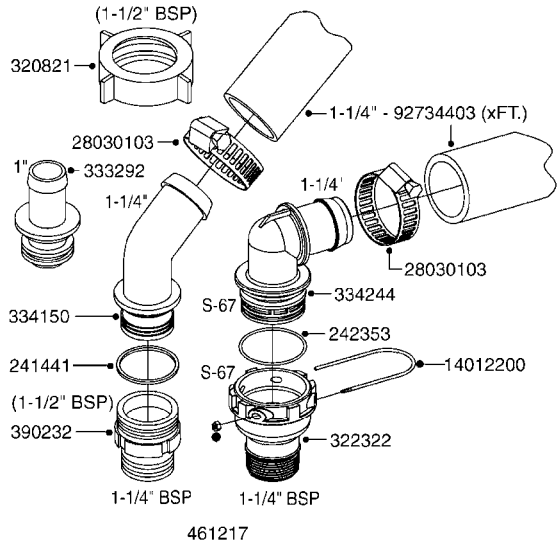

PRESSURE SIDE OF PUMP