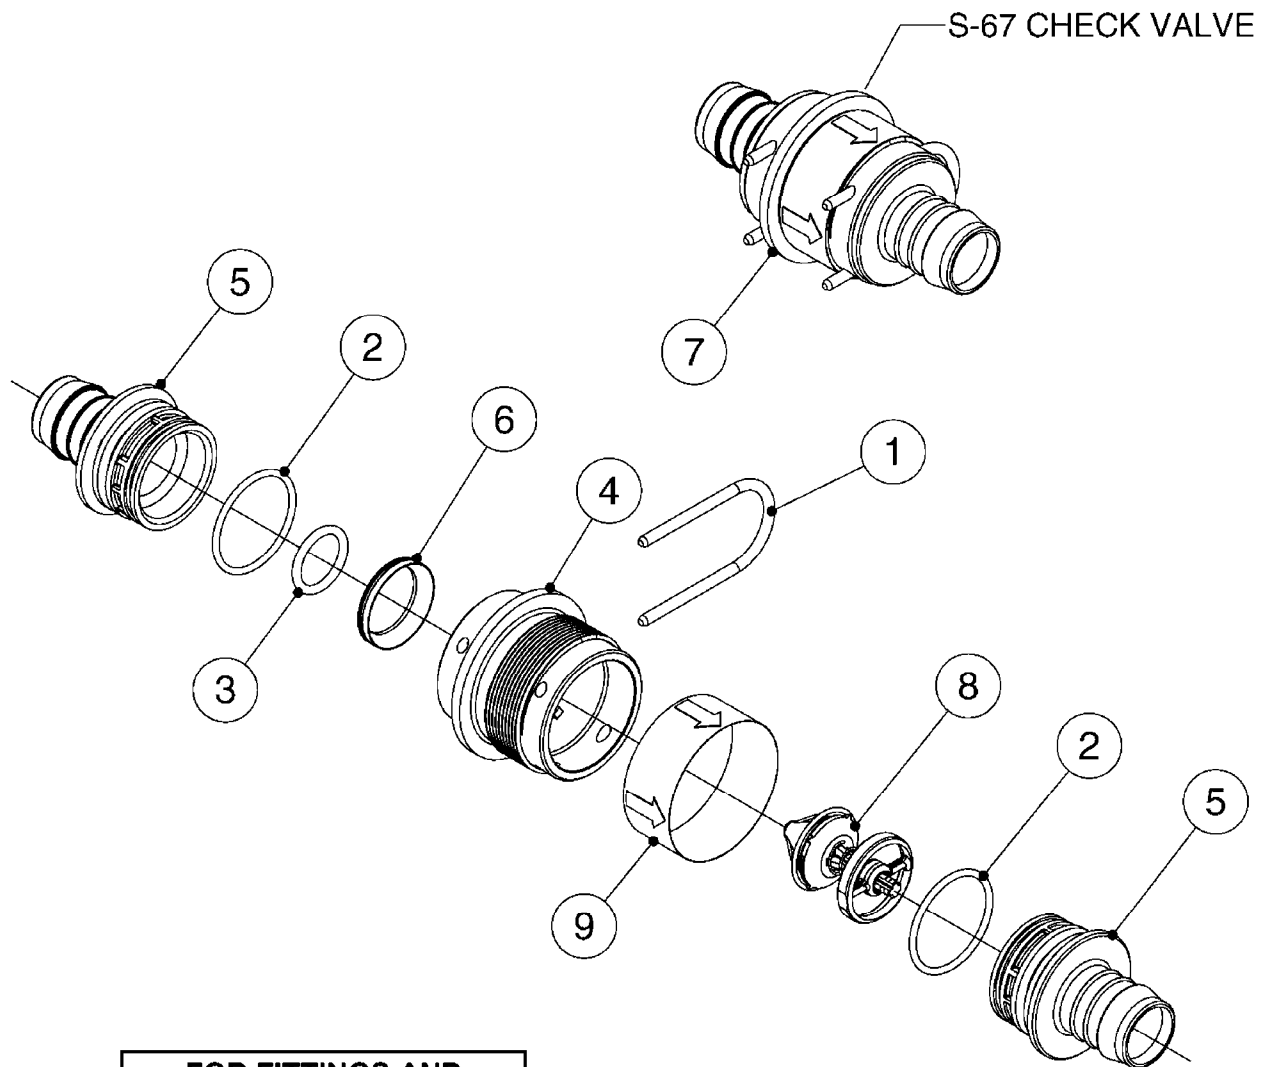

FOR FITTINGS AND
HOSES, SEE SECTION H

B346

CHECK VALVES - S67
B346-HIN, 16:05:12

Page 1

Date 06.04.2015 11:42

Pos.	parts-n°	order qty	description
1	145996	1	FITT.DK S-67 FORK
2	242353	1	O-RING D44.2X3.0 VITON F.S-67
3	242504	1	O-RING D35x2 NITRIL
4	322104	1	FITT.DK S-67 BULKHEAD
5	334231	1	FITT.DK S-67 STR.1'
5	334232	1	FITT.DK S-67 STR.1-1/4'
6	14103100	1	SEAT F.CHECK VALVE D40.8 2010
7	72001803	1	CHCK VLV,S67, 2 X 1" HB COMPLETE IN-LINE CHECK VALVE FOR 1" HOSE
7	72206600	1	CHCK VLV,S67, 2 X 1.25" HB COMPLETE IN-LINE CHECK VALVE FOR 1-1/4" HOSE
8	72089900	1	CHECK VALVE S67 SUBASMBLY.2001
9	97800500	1	DECAL 230X28 BLACK ARROW