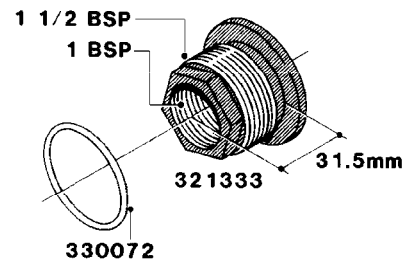

H040

FITTINGS - NIPPLES & ELBOWS
H040-HIN, 01:01:01

Page 1

Date 06.04.2015 11:43

parts-n°	order qty	description
10530803	1	FITT.PO.SE 2.00X2.00 45 DEG.
320191	1	FITT.DK ELB 3/8' BSP 45 DEGREE
320482	1	FITT.DK ELB. 1/2" BSP 60 DEG.
320596	1	FITT.DK ELB 3/8'-1/2'BSP 45DEG
320607	1	FITT.DK HN 3/8M X 3/8F BSP LNG
320633	1	FITT.DK HN 3/8"M X 3/8"F BSP
321451	1	FITT.DK ELB.1-1/2 X1-1/4 80DEG
321532	1	FITT.DK REDUC 3/4' X 1/2' BSP
390233	1	FITT.DK REDUC 1-1/2" X 1" BSP

H050

FITTINGS - HOSE CONNECTORS
H050-HIN, 31:03:09

Page 1

Date 06.04.2015 11:43

parts-n°	order qty	description
242594	1	O-RING D14 X 1.78 SCH.70-EPDM
320294	1	FITT.DK TEE 3/8X3/8HB X1/2"BSP
320305	1	FITT.DK HB 3/4'- 3/4' BSP
320386	1	FITT.DK TEE 3/8X3/8HB X3/8"BSP
320397	1	FITT.DK ELB 3/8"HB X 3/8" BSP
320401	1	FITT.DK TEE 1/2X1/2HB X1/2"BSP
320412	1	FITT.DK TEE 1/2X1/2HB X3/8'BSP
320423	1	FITT.DK ELB 1/2'HB X 3/8' BSP
320891	1	FITT.DK HB 3/8'- 3/8' BSP
320972	1	FITT.DK HB 5/16'- 1/4' BSP
322046	1	FITT.DK TEE 1/2X1/2HB X3/4'BSP
322048	1	FITT.DK TEE 3/4X3/4HB X3/4'BSP
330595	1	O-RING D24.6/D20X2.1 -3/4"
333137	1	FITT.DK CONN.1/2" F.NOZZ. DOUB
333141	1	FITT.DK CONN.1/2" F.NOZZ.SING
334041	1	FITT.DK CONN.3/4' F.NOZZ. SING
334042	1	FITT.DK CONN.3/4' F.NOZZ. DOUB
334195	1	FITT.DK ELB. 3/4"HB X 3/4"HB
10012103	1	FITT.PO.HB 1.25X1.50 IMB1012
10014003	1	FITT.PO.HB 1.25X1.25 IMB1010
10036903	1	FITT.PO.HB 1.50X1.50 IMB1212
28019303	1	FITTING HB ELB 3/4NPT-3/4HOSE
61016500	1	HOSE TAIL 3/4" 90°+RG CAP 3/4"
72026700	1	NOZZLE TUBE ADAPTER W/O-RING