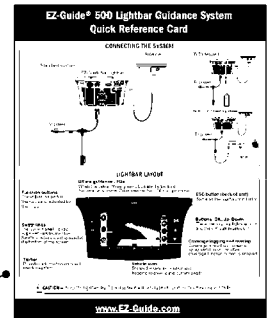

COMPLETE ASSEMBLY 13

COMPLETE ASSEMBLIES
WHOLEGOODS ITEMS

G197