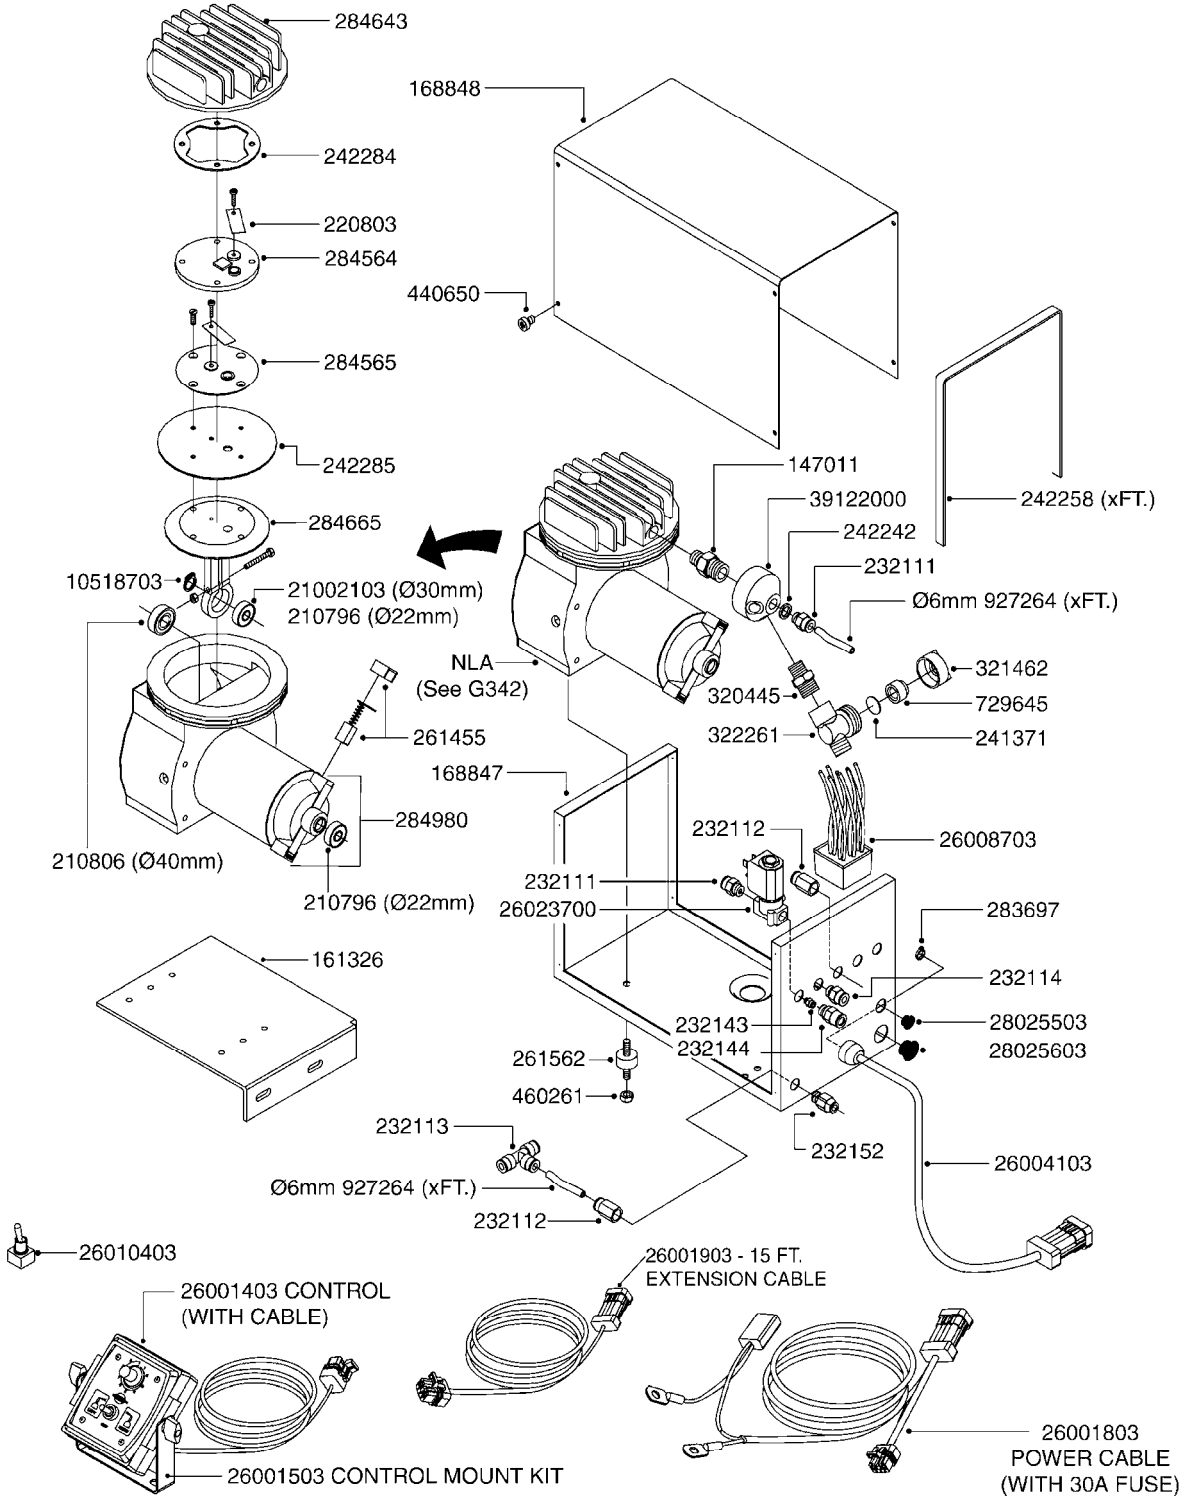

**FOR HOSES AND HOSE
CLAMPS, SEE H120 & H130**

G314

FLUSH SYSTEM - RANGER
G314-HIN, 25:04:11

Page 1

Date 06.04.2015 11:42

Pos.	parts-n°	order qty	description
1	145995	1	FITT.DK S-53 FORK
2	145996	1	FITT.DK S-67 FORK
3	145996	1	FITT.DK S-67 FORK
			S-67 MODELS WITHOUT THREADED CAP (15)
3	145997	1	FITT.DK S-93 FORK
			S-93 MODELS WITH THREADED CAP (15)
4	242351	1	O-RING D69.5X3.0 VITON F.S-93
			S-93 MODELS WITH THREADED CAP (15)
4	242353	1	O-RING D44.2X3.0 VITON F.S-67
			S-67 MODELS WITHOUT THREADED CAP (15)
5	322107	1	FITT.DK S-53 BULKHEAD NUT
6	322108	1	FITT.DK S-67 BULKHEAD NUT
7	322108	1	FITT.DK S-67 BULKHEAD NUT
			S-67 MODELS WITHOUT THREADED CAP (15)
7	322109	1	FITT.DK S-93 BULKHEAD NUT
			S-93 MODELS WITH THREADED CAP (15)
8	322337	1	FITT.DK S-93 ELB.2"BSP 45D
			S-93 MODELS WITH THREADED CAP (15)
8	334250	1	FITT.DK S-67 PLUG
			S-67 MODELS WITHOUT THREADED CAP (15)
9	726463	1	FITT.DK S53 BULKHEAD W/GASKET
10	726464	1	FITT.DK S-67 BULKHEAD W/GASKET
11	726464	1	FITT.DK S-67 BULKHEAD W/GASKET
			S-67 MODELS WITHOUT THREADED CAP (15)
11	726465	1	FITT.DK S-93 BULKHEAD W/GASKET
			S-93 MODELS WITH THREADED CAP (15)
12	726578	1	FITT.DK S53 PLUG WITH O-RING
13	727224	1	FITT.DK S67X90,1.5HB SUCTION
14	10052203	1	LID VENT ASSY
15	10053603	1	FITT. CAPNUT 2"BSP 5601
16	10064203	1	SET SEALING SPONGE 1 Ft BULK
17	10102203	1	GASKET F.16" LID BREATHER
18	10619703	1	SCREW SS #6x3/4' SELF TAPPING
19	10619803	1	LID HOUSING TREADED F. 6'
20	35003903	1	TANK, FLUSH 250L RANGER DK PIG