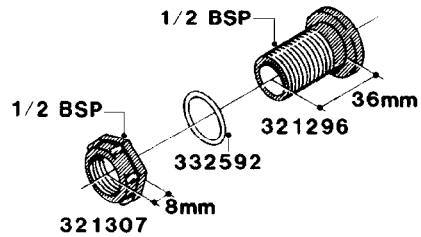

H050

FITTINGS - HOSE CONNECTORS
H050-HIN, 31:03:09

Page 1

Date 06.04.2015 11:43

parts-n°	order qty	description
242594	1	O-RING D14 X 1.78 SCH.70-EPDM
320294	1	FITT.DK TEE 3/8X3/8HB X1/2"BSP
320305	1	FITT.DK HB 3/4'- 3/4' BSP
320386	1	FITT.DK TEE 3/8X3/8HB X3/8"BSP
320397	1	FITT.DK ELB 3/8"HB X 3/8" BSP
320401	1	FITT.DK TEE 1/2X1/2HB X1/2"BSP
320412	1	FITT.DK TEE 1/2X1/2HB X3/8'BSP
320423	1	FITT.DK ELB 1/2'HB X 3/8' BSP
320891	1	FITT.DK HB 3/8'- 3/8' BSP
320972	1	FITT.DK HB 5/16'- 1/4' BSP
322046	1	FITT.DK TEE 1/2X1/2HB X3/4'BSP
322048	1	FITT.DK TEE 3/4X3/4HB X3/4'BSP
330595	1	O-RING D24.6/D20X2.1 -3/4"
333137	1	FITT.DK CONN.1/2" F.NOZZ. DOUB
333141	1	FITT.DK CONN.1/2" F.NOZZ.SING
334041	1	FITT.DK CONN.3/4' F.NOZZ. SING
334042	1	FITT.DK CONN.3/4' F.NOZZ. DOUB
334195	1	FITT.DK ELB. 3/4"HB X 3/4"HB
10012103	1	FITT.PO.HB 1.25X1.50 IMB1012
10014003	1	FITT.PO.HB 1.25X1.25 IMB1010
10036903	1	FITT.PO.HB 1.50X1.50 IMB1212
28019303	1	FITTING HB ELB 3/4NPT-3/4HOSE
61016500	1	HOSE TAIL 3/4" 90°+RG CAP 3/4"
72026700	1	NOZZLE TUBE ADAPTER W/O-RING