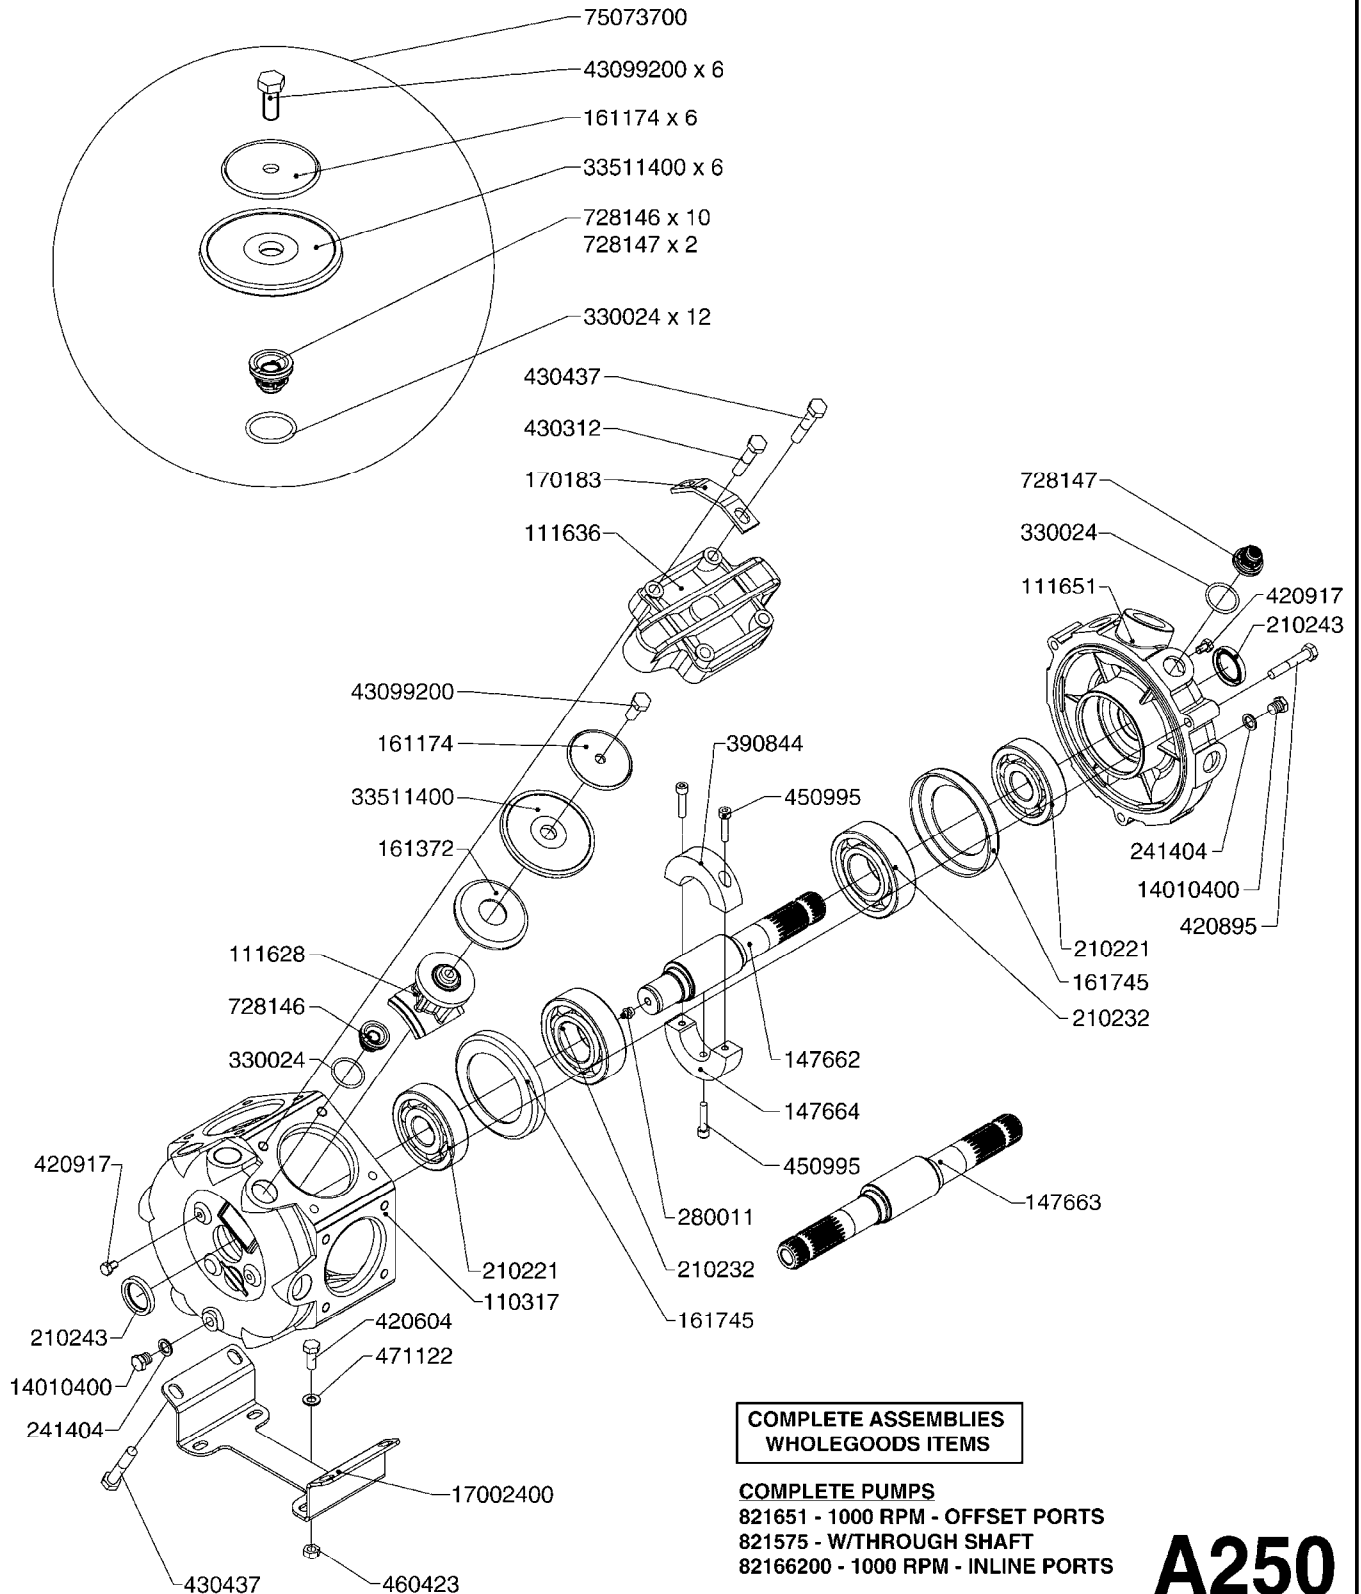

PUMP - 363/1000 RPM W/MOUNTING
A250-HIN, 01:12:11

Page 1

Date 06.04.2015 11:41

parts-n°	order qty	description
110317	1	PUMP CASING MODEL 360/361 PNTD
111628	1	CONNECTING ROD 363/5.5MM
111636	1	VALVE COVER 363 HEAVY DUTY
111651	1	CASTING F.363 1.5" PUMP(FRONT)
147662	1	CRANK SHAFT F.363/463-5.5MM
147663	1	CRANK SHAFT 363/463-5.5 THROUG
147664	1	COUNTERBALANCE 363/463 WEIGHT
161174	1	DIAPHRAGM DISC SS F.363 PUMP
161372	1	DIAPHRAGM BACKING DISC,320-361
161745	1	METAL SPACER F.363/463
170183	1	LIFT STRAP F.PUMP 360/361/462
210221	1	BEARING BALL 6407
210232	1	BEARING BALL 6310
210243	1	SEAL OIL 35 X 47 X 7
241404	1	DOWTYSEAL 1/4"
280011	1	GREASE NIPPLE 1/8' H TR
330024	1	O-RING D41,1/D34.5 X 3,5
390844	1	COUNTERBALANCE 363/463 POM
420604	1	BOLT HEX 8.8 DEL M10X25 FT DIN933
420895	1	BOLT HEX 8.8 RAW M10X60
420917	1	BOLT HEX 8.8 RAW M8X12 FT
430312	1	BOLT HEX 8.8 RAW M12X60
430437	1	BOLT HEX 8.8 RAW M12X65
450995	1	BOLT ALLEN M8X30 DIN 912 RAW
460423	1	NUT HEX M10X1.5 LOCK
471122	1	WASHER D20/D10.5X2 SS
728146	1	VALVE FOR 361(726890/707932)
728147	1	VALVE FOR 361 WHITE WITH HOLE
821575	1	PUMP 363/5.5 THROUGH SHAFT
821651	1	PUMP 363/5.5/1000 OSP
14010400	1	PLUG 1/4" BSP
17002400	1	FOOT F/363 PUMP (PAINTED)
33511400	1	DIAPHRAGM 361/363 pur 2006
43099200	1	BOLT HEX SS M12 X 30 DIN933 A4
75073700	1	PUMP KIT 361/363 "06"
82166200	1	PUMP 363/5.5 1.5"SUC 1000RPM