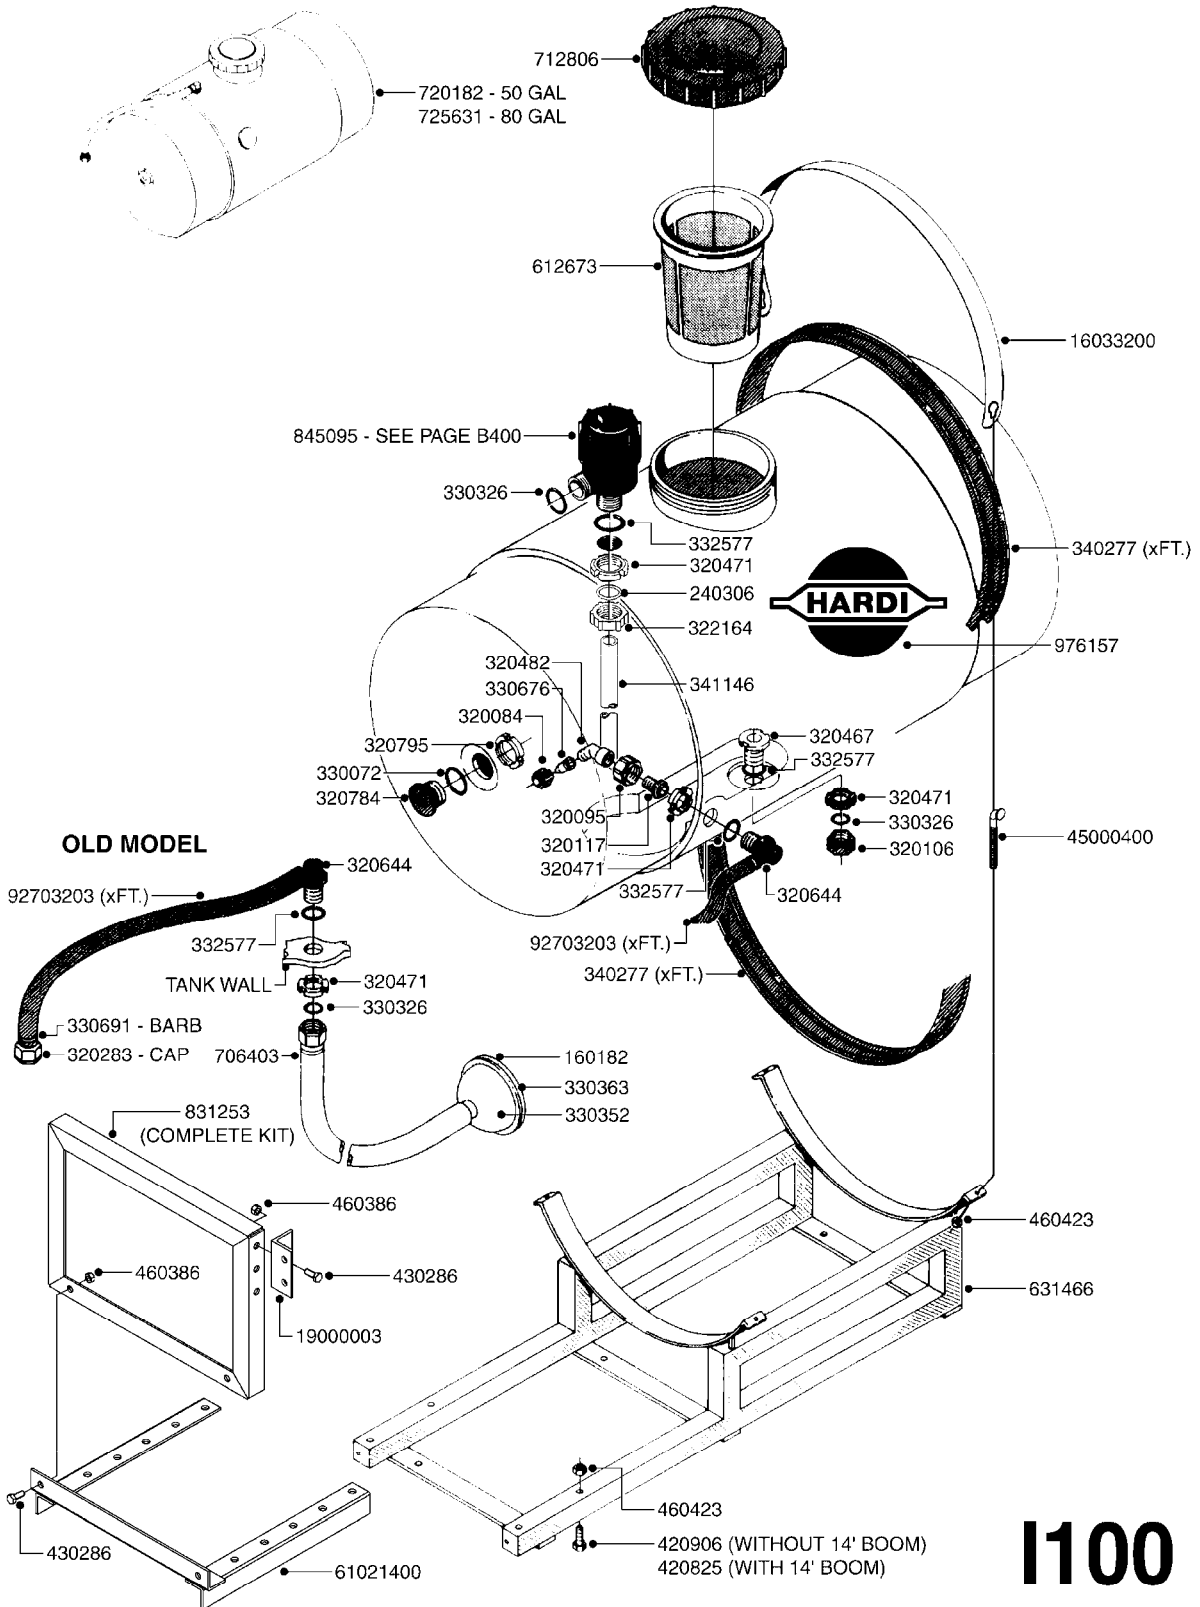

SM 50/80 TANK & FRAME
I100-HIN, 30:07:14

Page 1

Date 14.08.2015 9:08

parts-n°	order qty	description
160182	1	FILTER SCREEN
240306	1	O-RING D29/D21X4
320084	1	FITT.DK NUT 1/2" BSP
320095	1	FITT.DK NUT 1" BSP
320106	1	FITT.DK CAPNUT 1" BSP
320117	1	FITT.DK CONN.1/2"BSP F. 1" CAP
320283	1	FITT.DK NUT 3/4"BSP
320467	1	FITT.DK BULKHEAD 1"BSP SINGLE
320471	1	FITT.DK NUT 1" BSP JAMB
320482	1	FITT.DK ELB. 1/2" BSP 60 DEG.
320644	1	FITT.DK ELB.3/4"HB X 1" BSP
320784	1	FITT.DK CAP 1-1/2" BSP
320795	1	FITT.DK NUT 1-1/2" BSP JAMB
322164	1	FITT.DK CAP 1' SPECIAL
330072	1	O-RING D53.5/D45.5X4
330326	1	O-RING D30/D24X2 F.1"NUT
330352	1	FOAM DROP HOUSING
330363	1	RETAINER FILTER GAUGE
330676	1	FITT.DK HB 3/8" F. 1/2" NUT
330691	1	FITT.DK HB 3/4'F.3/4' NUT
332577	1	O-RING D38/D30X4 F.1" PUR.
340277	1	TANK PACKING - 40mm WIDE x 12"
341146	1	SUCTION TUBE L=640MM/45DEG
420825	1	BOLT HEX 8.8 DEL M10X65
420906	1	BOLT HEX 8.8 DEL M10X60
430286	1	BOLT HEX 8.8 DEL M12X30 FT
460386	1	NUT HEX M12X1.75
460423	1	NUT HEX M10X1.5 LOCK
612673	1	FILTER BASKET F. ES30/ES53
631466	1	FRAME F. SM53/80 SPRAYER
706403	1	HOSE ASSY. SUCTION F.ESSTATE SP
712806	1	TANK LID WITH VENT S226 RED
720182	1	TANK 50 GAL. ES/SM
725631	1	TANK 80 GAL. SM
831253	1	REAR BOOM MT.FOR ATV/ES80
845095	1	FILTER COMPLETE
976157	1	DECAL COMPANY (4.4" X 4.6")
16033200	1	TANK STRAP L=1150MM
19000003	1	MOUNT ANGLE BRACKET ES50/80
45000400	1	T-BOLT SPECIAL F.TANK STRAP ES
61021400	1	BKT. BOOM MOUNT SM53/80 US
92703203	1	HOSE R X3/4" X300PSI WP X0012"