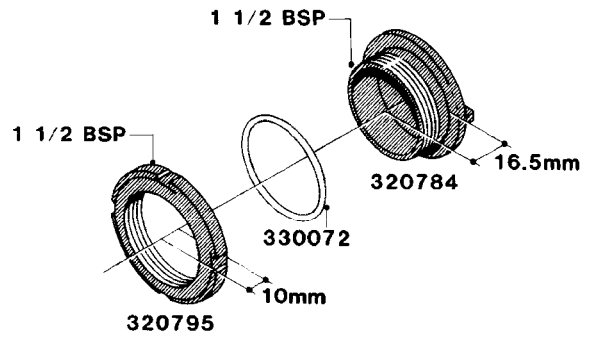

H040

FITTINGS - NIPPLES & ELBOWS
H040-HIN, 01:01:01

Page 1
Date 14.08.2015 9:08

parts-n°	order qty	description
10530803	1	FITT.PO.SE 2.00X2.00 45 DEG.
320191	1	FITT.DK ELB 3/8' BSP 45 DEGREE
320482	1	FITT.DK ELB. 1/2" BSP 60 DEG.
320596	1	FITT.DK ELB 3/8'-1/2'BSP 45DEG
320607	1	FITT.DK HN 3/8M X 3/8F BSP LNG
320633	1	FITT.DK HN 3/8"M X 3/8"F BSP
321451	1	FITT.DK ELB.1-1/2 X1-1/4 80DEG
321532	1	FITT.DK REDUC 3/4' X 1/2' BSP
390233	1	FITT.DK REDUC 1-1/2" X 1" BSP

H050

FITTINGS - HOSE CONNECTORS
H050-HIN, 31:03:09

Page 1

Date 14.08.2015 9:08

parts-n°	order qty	description
242594	1	O-RING D14 X 1.78 SCH.70-EPDM
320294	1	FITT.DK TEE 3/8X3/8HB X1/2"BSP
320305	1	FITT.DK HB 3/4'- 3/4' BSP
320386	1	FITT.DK TEE 3/8X3/8HB X3/8"BSP
320397	1	FITT.DK ELB 3/8"HB X 3/8" BSP
320401	1	FITT.DK TEE 1/2X1/2HB X1/2"BSP
320412	1	FITT.DK TEE 1/2X1/2HB X3/8'BSP
320423	1	FITT.DK ELB 1/2'HB X 3/8' BSP
320891	1	FITT.DK HB 3/8'- 3/8' BSP
320972	1	FITT.DK HB 5/16'- 1/4' BSP
322046	1	FITT.DK TEE 1/2X1/2HB X3/4'BSP
322048	1	FITT.DK TEE 3/4X3/4HB X3/4'BSP
330595	1	O-RING D24.6/D20X2.1 -3/4"
333137	1	FITT.DK CONN.1/2" F.NOZZ. DOUB
333141	1	FITT.DK CONN.1/2" F.NOZZ.SING
334041	1	FITT.DK CONN.3/4' F.NOZZ. SING
334042	1	FITT.DK CONN.3/4' F.NOZZ. DOUB
334195	1	FITT.DK ELB. 3/4"HB X 3/4"HB
10012103	1	FITT.PO.HB 1.25X1.50 IMB1012
10014003	1	FITT.PO.HB 1.25X1.25 IMB1010
10036903	1	FITT.PO.HB 1.50X1.50 IMB1212
28019303	1	FITTING HB ELB 3/4NPT-3/4HOSE
61016500	1	HOSE TAIL 3/4" 90°+RG CAP 3/4"
72026700	1	NOZZLE TUBE ADAPTER W/O-RING