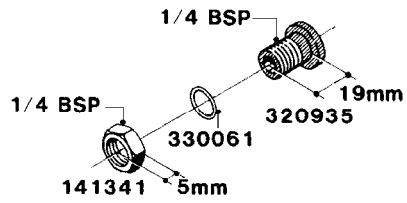

H040

FITTINGS - NIPPLES & ELBOWS
H040-HIN, 01:01:01

Page 1
Date 14.08.2015 9:08

parts-n°	order qty	description
10530803	1	FITT.PO.SE 2.00X2.00 45 DEG.
320191	1	FITT.DK ELB 3/8' BSP 45 DEGREE
320482	1	FITT.DK ELB. 1/2" BSP 60 DEG.
320596	1	FITT.DK ELB 3/8'-1/2'BSP 45DEG
320607	1	FITT.DK HN 3/8M X 3/8F BSP LNG
320633	1	FITT.DK HN 3/8"M X 3/8"F BSP
321451	1	FITT.DK ELB.1-1/2 X1-1/4 80DEG
321532	1	FITT.DK REDUC 3/4' X 1/2' BSP
390233	1	FITT.DK REDUC 1-1/2" X 1" BSP

H050

FITTINGS - HOSE CONNECTORS
H050-HIN, 31:03:09

Page 1

Date 14.08.2015 9:08

parts-n°	order qty	description
242594	1	O-RING D14 X 1.78 SCH.70-EPDM
320294	1	FITT.DK TEE 3/8X3/8HB X1/2"BSP
320305	1	FITT.DK HB 3/4'- 3/4' BSP
320386	1	FITT.DK TEE 3/8X3/8HB X3/8"BSP
320397	1	FITT.DK ELB 3/8"HB X 3/8" BSP
320401	1	FITT.DK TEE 1/2X1/2HB X1/2"BSP
320412	1	FITT.DK TEE 1/2X1/2HB X3/8'BSP
320423	1	FITT.DK ELB 1/2'HB X 3/8' BSP
320891	1	FITT.DK HB 3/8'- 3/8' BSP
320972	1	FITT.DK HB 5/16'- 1/4' BSP
322046	1	FITT.DK TEE 1/2X1/2HB X3/4'BSP
322048	1	FITT.DK TEE 3/4X3/4HB X3/4'BSP
330595	1	O-RING D24.6/D20X2.1 -3/4"
333137	1	FITT.DK CONN.1/2" F.NOZZ. DOUB
333141	1	FITT.DK CONN.1/2" F.NOZZ.SING
334041	1	FITT.DK CONN.3/4' F.NOZZ. SING
334042	1	FITT.DK CONN.3/4' F.NOZZ. DOUB
334195	1	FITT.DK ELB. 3/4"HB X 3/4"HB
10012103	1	FITT.PO.HB 1.25X1.50 IMB1012
10014003	1	FITT.PO.HB 1.25X1.25 IMB1010
10036903	1	FITT.PO.HB 1.50X1.50 IMB1212
28019303	1	FITTING HB ELB 3/4NPT-3/4HOSE
61016500	1	HOSE TAIL 3/4" 90°+RG CAP 3/4"
72026700	1	NOZZLE TUBE ADAPTER W/O-RING