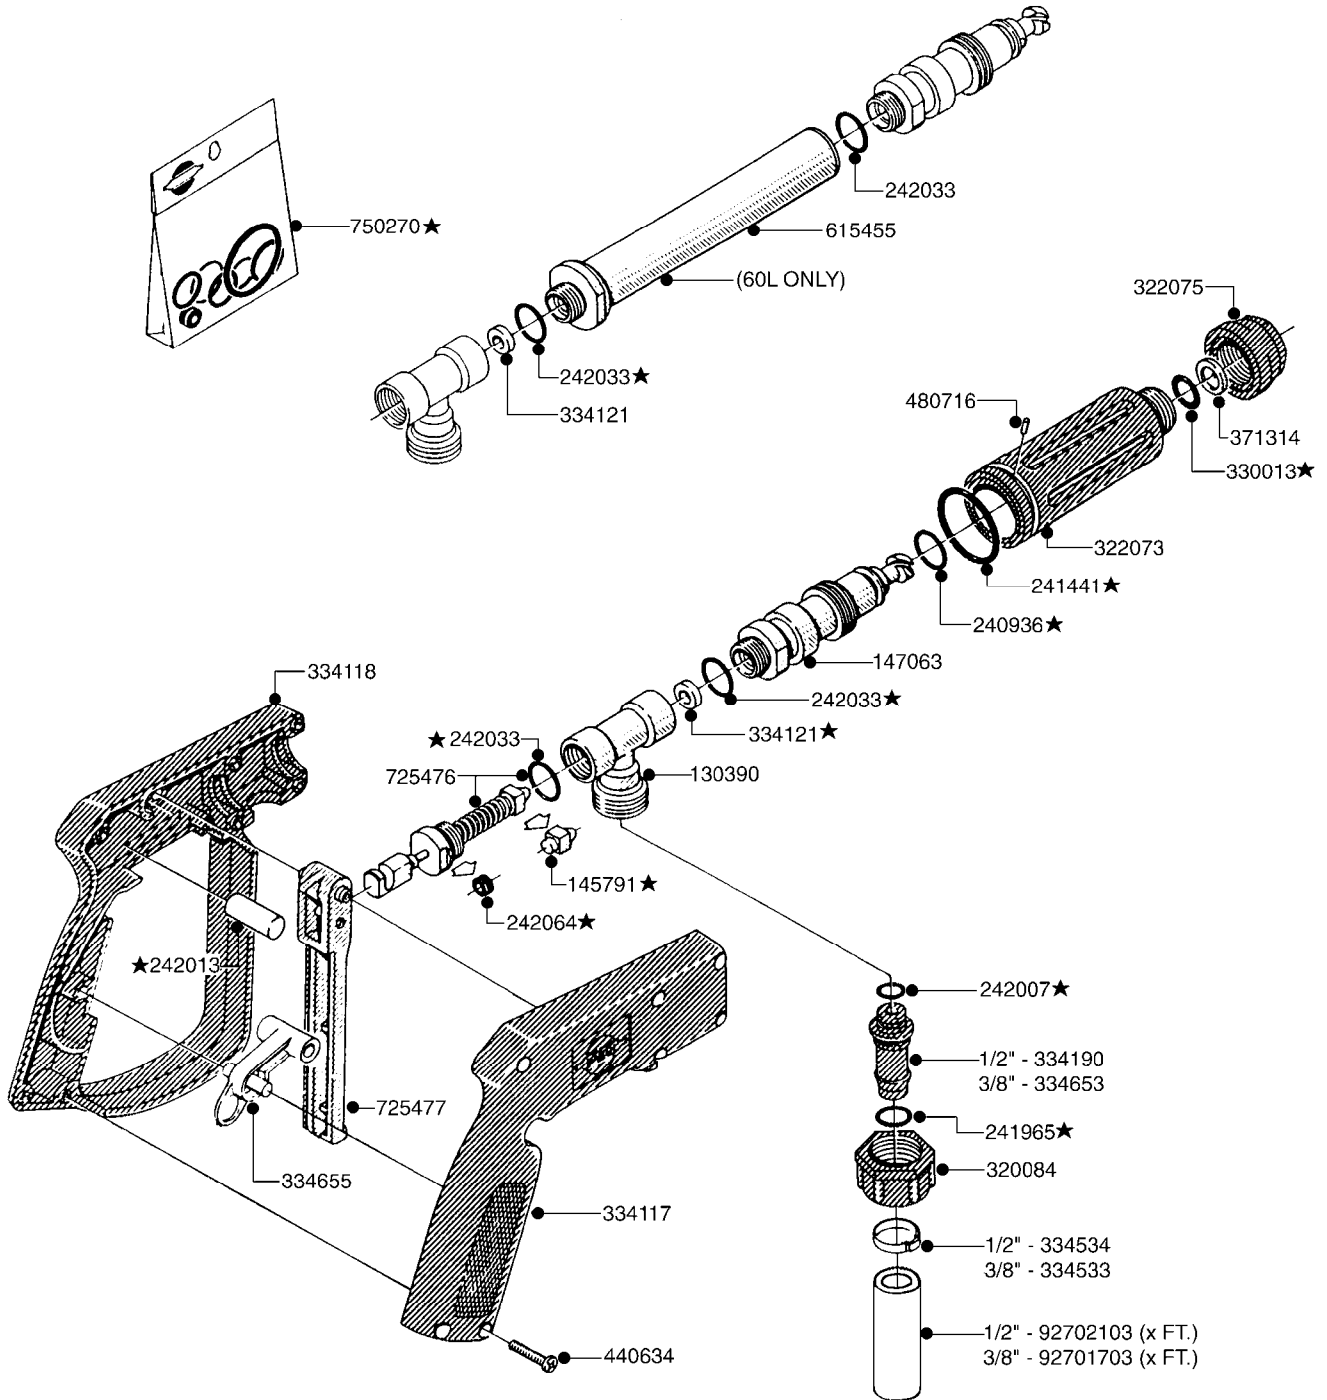

COMPLETE ASSEMBLY:
843197 - 60L
843196 - 60S

COMPLETE ASSEMBLIES
WHOLEGOODS ITEMS

G450

HANDGUN TYPE 60S/60L POST 95
G450-HIN, 19:05:11

Page 1

Date 14.08.2015 9:07

parts-n°	order qty	description
130390	1	TEE 3/8'X 1/2' BSP F.TYPE 60S
145791	1	CONE FOR ON/OFF
147063	1	SWIRL F.SPRAY GUN TYPE 60
240936	1	O-RING D13.3X2.4 NITRIL
241441	1	O-RING D29.3X3
241965	1	O-RING 12.1 X 1.6
242007	1	O-RING D9.1X1.6
242013	1	SPRING RUBBER F/TRIGGER
242033	1	O-RING
242064	1	SLEEVE RUBBER 3X8X4MM
320084	1	FITT.DK NUT 1/2" BSP
322073	1	HOUSING F.SWIRL TYPE 60S H.G.
322075	1	HOUSING F. NOZZLE
330013	1	O-RING D15/D10X2.5 F.3/8"NUT
334117	1	HANDLE PIECE RIGHT F.60S/60L
334118	1	HANDLE PIECE LEFT F.60S/60L
334121	1	SEAT FOR ON-OFF TYPE
334190	1	FITT.DK HB 1/2' F. PISTOL 60S
334533	1	CLAMP HOSE PLASTIC 3/8"
334534	1	CLAMP HOSE PLASTIC 1/2"
334653	1	FITT.DK HB 3/8' F.HANDGUN
334655	1	TRIGGER SAFETY F.60S/60L GUN
371314	1	NOZZLE CERAMIC 1099-20
440634	1	SCREW 5/8"
480716	1	PIN D3X6 STAINLESS
615455	1	TUBE F.LANCE TYPE 60L
725476	1	SPINDLE
725477	1	TRIGGER
750270	1	GASKET KIT F.SPRAY GUN
843196	1	GUN, MODEL 60S
843197	1	HANDGUN KIT TYPE 60 LONG
92701703	1	HOSE R X3/8" X300PSI WP X0012"
92702103	1	HOSE R X1/2" X300PSI WP X0012"