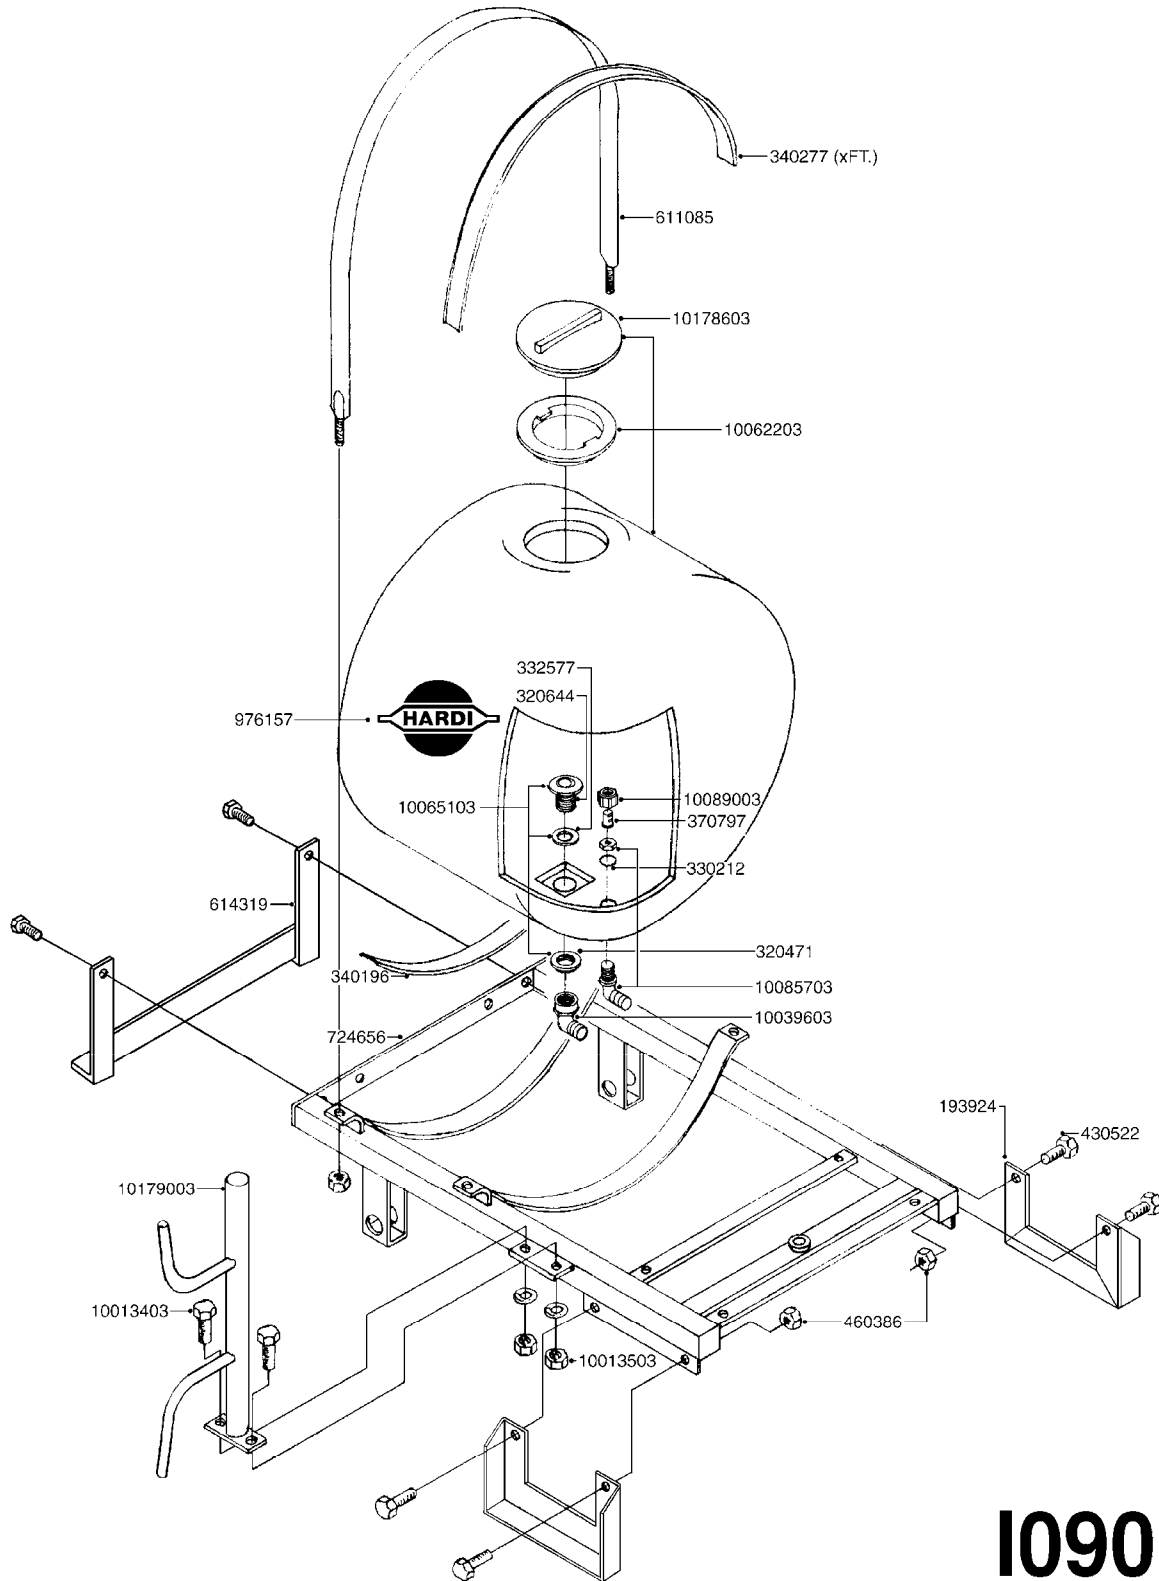

SM 25 TANK & FRAME
I090-HIN, 01:01:01

Page 0

Date 14.08.2015 9:08

SM 25 TANK & FRAME
I090-HIN, 01:01:01

Page 1
Date 14.08.2015 9:08

parts-n°	order qty	description
10013403	1	BOLT HEX 3/8-16X1 1/4 HCS Z5
10013503	1	NUT HEX NC 3/8"
10039603	1	FITT.PO. 0.75 X 0.75 3434F
10062203	1	TANK 25 GAL.W/ LID & BKHD.
10065103	1	BULK HD. FITT. A5861 C/W N & W
10085703	1	FITT.PO.EL .685 X .50
10089003	1	3/8 CAP SS#8027-NY
10178603	1	SUBSTITUTE TO 10052203
10179003	1	WRAP HOSE BOTTOM PLATE MOUNT
193924	1	SUPPORT SHOE FOR SKID MOUNT
320471	1	FITT.DK NUT 1" BSP JAMB
320644	1	FITT.DK ELB.3/4"HB X 1" BSP
330212	1	O-RING D19/D14X2.4 F.1/2"NUT
332577	1	O-RING D38/D30X4 F.1" PUR.
340196	1	LOWER STRAP
340277	1	TANK PACKING - 40mm WIDE x 12"
370797	1	NOZZLE FLOOD JET 4598-20
430522	1	BOLT HEX 8.8 DEL M12X25 FT
460386	1	NUT HEX M12X1.75
611085	1	TANK STRAP FOR NK600
614319	1	SUPPORT F. FRAME SM25
724656	1	FRAME TR/SM 25
976157	1	DECAL COMPANY (4.4" X 4.6")