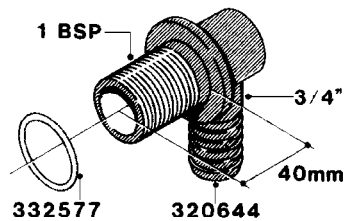

H040

FITTINGS - NIPPLES & ELBOWS
H040-HIN, 01:01:01

Page 1
Date 14.08.2015 9:08

parts-n°	order qty	description
10530803	1	FITT.PO.SE 2.00X2.00 45 DEG.
320191	1	FITT.DK ELB 3/8' BSP 45 DEGREE
320482	1	FITT.DK ELB. 1/2" BSP 60 DEG.
320596	1	FITT.DK ELB 3/8'-1/2'BSP 45DEG
320607	1	FITT.DK HN 3/8M X 3/8F BSP LNG
320633	1	FITT.DK HN 3/8"M X 3/8"F BSP
321451	1	FITT.DK ELB.1-1/2 X1-1/4 80DEG
321532	1	FITT.DK REDUC 3/4' X 1/2' BSP
390233	1	FITT.DK REDUC 1-1/2" X 1" BSP

H050

FITTINGS - HOSE CONNECTORS
H050-HIN, 31:03:09

Page 1

Date 14.08.2015 9:08

parts-n°	order qty	description
242594	1	O-RING D14 X 1.78 SCH.70-EPDM
320294	1	FITT.DK TEE 3/8X3/8HB X1/2"BSP
320305	1	FITT.DK HB 3/4'- 3/4' BSP
320386	1	FITT.DK TEE 3/8X3/8HB X3/8"BSP
320397	1	FITT.DK ELB 3/8"HB X 3/8" BSP
320401	1	FITT.DK TEE 1/2X1/2HB X1/2"BSP
320412	1	FITT.DK TEE 1/2X1/2HB X3/8'BSP
320423	1	FITT.DK ELB 1/2'HB X 3/8' BSP
320891	1	FITT.DK HB 3/8'- 3/8' BSP
320972	1	FITT.DK HB 5/16'- 1/4' BSP
322046	1	FITT.DK TEE 1/2X1/2HB X3/4'BSP
322048	1	FITT.DK TEE 3/4X3/4HB X3/4'BSP
330595	1	O-RING D24.6/D20X2.1 -3/4"
333137	1	FITT.DK CONN.1/2" F.NOZZ. DOUB
333141	1	FITT.DK CONN.1/2" F.NOZZ.SING
334041	1	FITT.DK CONN.3/4' F.NOZZ. SING
334042	1	FITT.DK CONN.3/4' F.NOZZ. DOUB
334195	1	FITT.DK ELB. 3/4"HB X 3/4"HB
10012103	1	FITT.PO.HB 1.25X1.50 IMB1012
10014003	1	FITT.PO.HB 1.25X1.25 IMB1010
10036903	1	FITT.PO.HB 1.50X1.50 IMB1212
28019303	1	FITTING HB ELB 3/4NPT-3/4HOSE
61016500	1	HOSE TAIL 3/4" 90°+RG CAP 3/4"
72026700	1	NOZZLE TUBE ADAPTER W/O-RING