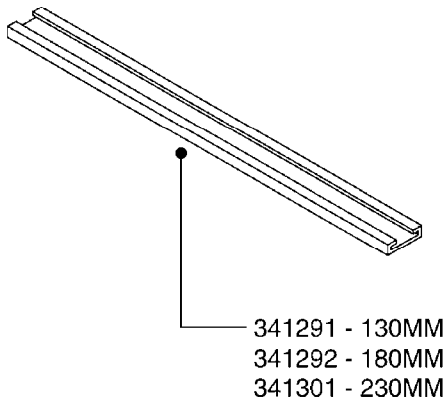

H040

FITTINGS - NIPPLES & ELBOWS
H040-HIN, 01:01:01

Page 1
Date 14.08.2015 9:08

parts-n°	order qty	description
10530803	1	FITT.PO.SE 2.00X2.00 45 DEG.
320191	1	FITT.DK ELB 3/8' BSP 45 DEGREE
320482	1	FITT.DK ELB. 1/2" BSP 60 DEG.
320596	1	FITT.DK ELB 3/8'-1/2'BSP 45DEG
320607	1	FITT.DK HN 3/8M X 3/8F BSP LNG
320633	1	FITT.DK HN 3/8"M X 3/8"F BSP
321451	1	FITT.DK ELB.1-1/2 X1-1/4 80DEG
321532	1	FITT.DK REDUC 3/4' X 1/2' BSP
390233	1	FITT.DK REDUC 1-1/2" X 1" BSP

I.D.	PART # (ONE FOOT)	
3/8" 1/2" 3/4" 1" 1-1/4"	92701703 92702103 92703203 92712403 92734403	 <p>RUBBER HOSE SMOOTH, BLACK, TWO BLUE STRIPES</p>
5/16" 3/8" 1/4" 1/2" 3/4"	927281 927284 927268 927269 927270	 <p>PVC HOSE SHINY, BLACK, SMOOTH, TWO WHITE STRIPES</p>
1" 1-1/4" 1-1/2" 2" 2-1/2"	92702403 92738900 92702603 92702703 92702803	 <p>PVC SPIRAL SUCTION HOSE SHINY, RIBBED, GRAY</p>
3/4"	927205	 <p>PVC HOSE CLEAR, SMOOTH</p>
1/2" 3/4"	10631003 927231	 <p>PVC HOSE SMOOTH, CLEAR, REINFORCED WITH WHITE MESH</p>
4mm 6mm 8mm 10mm	927253 RED 927264 RED 927306 BLACK 927330 BLACK	 <p>PVC AIR HOSE SMOOTH</p>

Hose Size	Pressure	Suction	Clamp Code
3/8"	28029803		6706
1/2"	28029803		6706
3/4"	28029903		6712
1"	28030003	28029903	6716
1-1/4"	28030103		6724
1-1/2"		28030103	6724
2"		28030203	235-67
2-1/2"		28030303	235-74
3"		28030403	235-82