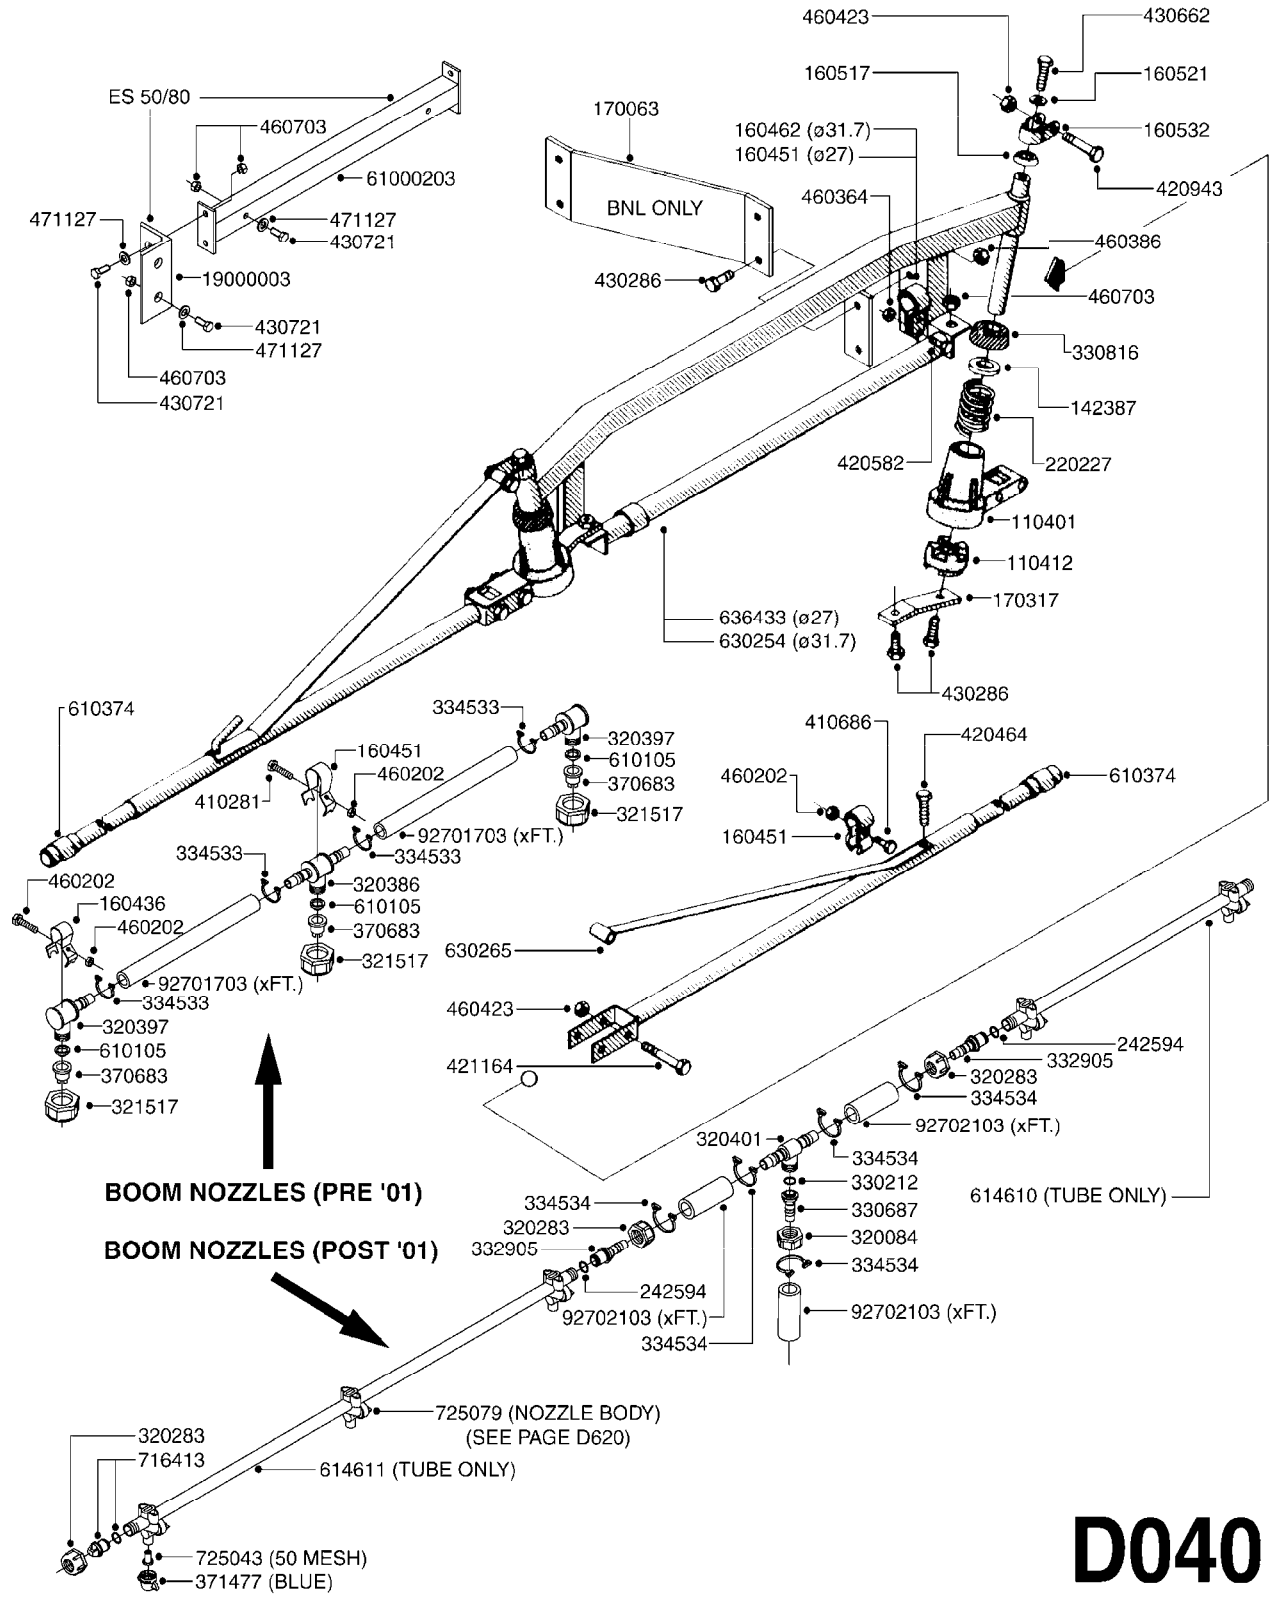

COMPLETE ASSEMBLIES
WHOLEGOODS ITEMS

A350

10244503 - MODEL 2100 - 573 (SHOWN)

PUMP - FLO JET 12 VOLT
A350-HIN, 01:01:01

Page 1
Date 14.08.2015 9:07

parts-n°	order qty	description
10244503	1	PUMP 12 VOLT FLOJET 2100-573
10321003	1	MOTOR 12 VOLT F. FLOJET PUMP
10321603	1	CHECK VALVE ASSY F. FLOJET
10322703	1	BRUSH KIT F. FLOJET PUMP MTR
10323003	1	SCREW M4X25 PHILLIPS SET OF 6
10323503	1	SCREWS F. BASEPLATE FLOJET
10429203	1	PUMP BASE F.FLOJET PUMP 2100
10429403	1	GROMMET SET OF 4 F.FLOJET
10470703	1	PUMP REPAIR KIT F.FLOJET 2100
10518503	1	PUMP HOUSING FLOJET Ø2100-573
10518603	1	PUMP HEAD FLOJET PUMP 2100-573
10518803	1	BEARING & CAM FLOJET 2100-573
10518903	1	DIAPHRAGM F.FLOJET 2100-573
10519103	1	SCREWS (4) FLOJET 2100-573
10519303	1	SET SCREW F.CAM FLJET 2100-573
10604103	1	KIT CAM BEARING/DIA. 2100-573

B040

parts-n°	order qty	description
146644	1	PIN D3X19 STAINLESS
160167	1	MOUNTING PLATE LP
160171	1	MOUNTING PLATE NK
241323	1	O-RING D5.3X2.4 NITRIL
320047	1	FITT.DK CAPNUT 1/2" BSP
320073	1	DISTRIBUTOR HOUSING 1/2"
320084	1	FITT.DK NUT 1/2" BSP
320095	1	FITT.DK NUT 1" BSP
320106	1	FITT.DK CAPNUT 1" BSP
320117	1	FITT.DK CONN.1/2"BSP F. 1" CAP
330212	1	O-RING D19/D14X2.4 F.1/2"NUT
330293	1	VALVE SEAT WITH 3/8" HOSE TAIL
330304	1	VALVE CONE D14
330315	1	O-RING D18.4/D13X.6
330326	1	O-RING D30/D24X2 F.1"NUT
330337	1	HANDLE F. FLIP VALVE
331122	1	VALVE SEAT WITH 1/2" HOSE TAIL
334533	1	CLAMP HOSE PLASTIC 3/8"
334534	1	CLAMP HOSE PLASTIC 1/2"
420582	1	BOLT HEX 8.8 DEL M8X20 FT A2
420626	1	BOLT HEX 8.8 DEL M10X20 FT
460342	1	NUT HEX M10 DEL DIN934
460364	1	NUT HEX M8 GALV.
702634	1	DIST.HOUSING ASSEMBLY (2-VALVE)
709741	1	VALVE ASSY. 1/2" FLIP LEVER
841072	1	DISTRIBUT. VALVE 1/2" NK
841094	1	DISTRIBUT. VALVE 1/2" LP,BL
92701703	1	HOSE R X3/8" X300PSI WP X0012"
92702103	1	HOSE R X1/2" X300PSI WP X0012"