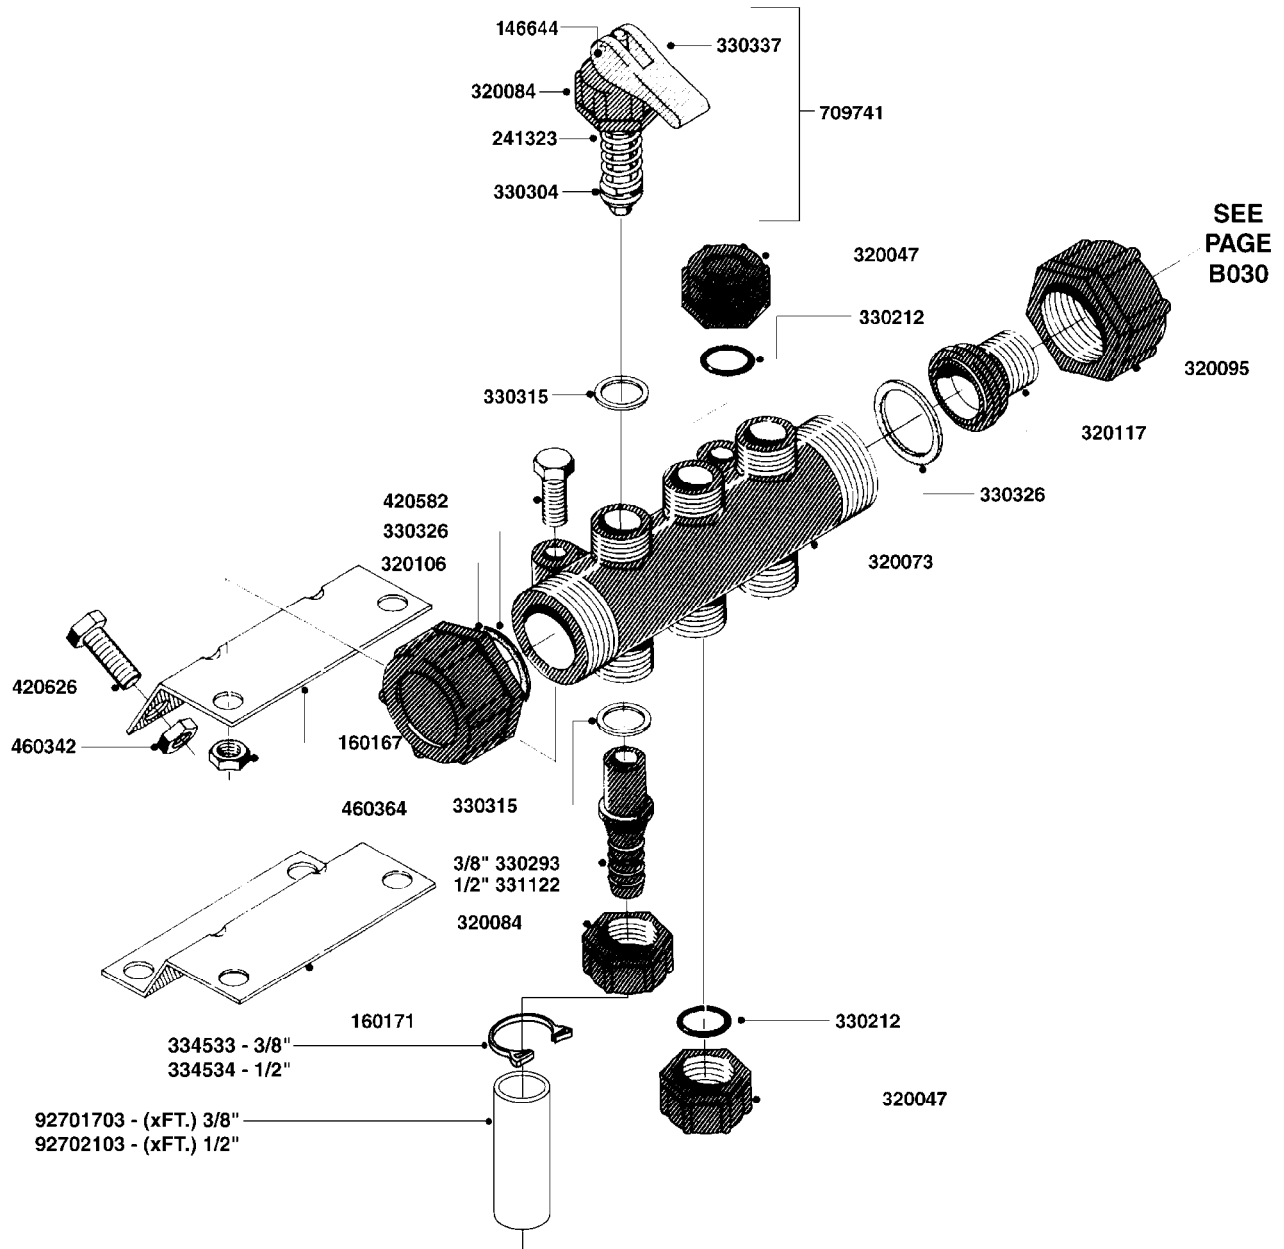

A360

PUMP - SYSTEM 12 VOLT F/ES30
A360-HIN, 23:05:11

Page 1

Date 14.08.2015 9:07

parts-n°	order qty	description
261272	1	FUSE 10A D6X32 MM
320084	1	FITT.DK NUT 1/2" BSP
320095	1	FITT.DK NUT 1" BSP
320117	1	FITT.DK CONN.1/2"BSP F. 1" CAP
320272	1	FITT.DK CAPNUT 3/8' BSP
320386	1	FITT.DK TEE 3/8X3/8HB X3/8"BSP
320423	1	FITT.DK ELB 1/2'HB X 3/8' BSP
321307	1	FITT.DK NUT 1/2" BSP JAMB
330212	1	O-RING D19/D14X2.4 F.1/2"NUT
330326	1	O-RING D30/D24X2 F.1"NUT
330676	1	FITT.DK HB 3/8" F. 1/2" NUT
330687	1	FITT.DK HB 1/2" F. 1/2" NUT
332592	1	O-RING D26/D20X3
334533	1	CLAMP HOSE PLASTIC 3/8"
334534	1	CLAMP HOSE PLASTIC 1/2"
720556	1	SAFETY VALVE FOR ATV SPRAYER
725512	1	SPRING
927269	1	HOSE R X PVC X 1/2 X 0012"
10131403	1	SWITCH 12V 10 AMP TOGGLE
10131603	1	CLIPS ALLIGATOR 12V
10134203	1	1 FT. 16/2 SJTW ELECT. CABLE
10244503	1	PUMP 12 VOLT FLOJET 2100-573
26001303	1	FUSE HOLDER - INLINE
92701703	1	HOSE R X3/8" X300PSI WP X0012"

B040

parts-n°	order qty	description
146644	1	PIN D3X19 STAINLESS
160167	1	MOUNTING PLATE LP
160171	1	MOUNTING PLATE NK
241323	1	O-RING D5.3X2.4 NITRIL
320047	1	FITT.DK CAPNUT 1/2" BSP
320073	1	DISTRIBUTOR HOUSING 1/2"
320084	1	FITT.DK NUT 1/2" BSP
320095	1	FITT.DK NUT 1" BSP
320106	1	FITT.DK CAPNUT 1" BSP
320117	1	FITT.DK CONN.1/2"BSP F. 1" CAP
330212	1	O-RING D19/D14X2.4 F.1/2"NUT
330293	1	VALVE SEAT WITH 3/8" HOSE TAIL
330304	1	VALVE CONE D14
330315	1	O-RING D18.4/D13X.6
330326	1	O-RING D30/D24X2 F.1"NUT
330337	1	HANDLE F. FLIP VALVE
331122	1	VALVE SEAT WITH 1/2" HOSE TAIL
334533	1	CLAMP HOSE PLASTIC 3/8"
334534	1	CLAMP HOSE PLASTIC 1/2"
420582	1	BOLT HEX 8.8 DEL M8X20 FT A2
420626	1	BOLT HEX 8.8 DEL M10X20 FT
460342	1	NUT HEX M10 DEL DIN934
460364	1	NUT HEX M8 GALV.
702634	1	DIST.HOUSING ASSEMBLY (2-VALVE)
709741	1	VALVE ASSY. 1/2" FLIP LEVER
841072	1	DISTRIBUT. VALVE 1/2" NK
841094	1	DISTRIBUT. VALVE 1/2" LP,BL
92701703	1	HOSE R X3/8" X300PSI WP X0012"
92702103	1	HOSE R X1/2" X300PSI WP X0012"