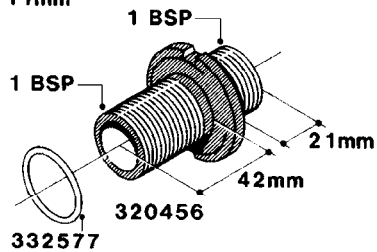

H040

FITTINGS - NIPPLES & ELBOWS
H040-HIN, 01:01:01

Page 1
Date 14.08.2015 9:08

parts-n°	order qty	description
10530803	1	FITT.PO.SE 2.00X2.00 45 DEG.
320191	1	FITT.DK ELB 3/8' BSP 45 DEGREE
320482	1	FITT.DK ELB. 1/2" BSP 60 DEG.
320596	1	FITT.DK ELB 3/8'-1/2'BSP 45DEG
320607	1	FITT.DK HN 3/8M X 3/8F BSP LNG
320633	1	FITT.DK HN 3/8"M X 3/8"F BSP
321451	1	FITT.DK ELB.1-1/2 X1-1/4 80DEG
321532	1	FITT.DK REDUC 3/4' X 1/2' BSP
390233	1	FITT.DK REDUC 1-1/2" X 1" BSP

H050

FITTINGS - HOSE CONNECTORS
H050-HIN, 31:03:09

Page 1

Date 14.08.2015 9:08

parts-n°	order qty	description
242594	1	O-RING D14 X 1.78 SCH.70-EPDM
320294	1	FITT.DK TEE 3/8X3/8HB X1/2"BSP
320305	1	FITT.DK HB 3/4'- 3/4' BSP
320386	1	FITT.DK TEE 3/8X3/8HB X3/8"BSP
320397	1	FITT.DK ELB 3/8"HB X 3/8" BSP
320401	1	FITT.DK TEE 1/2X1/2HB X1/2"BSP
320412	1	FITT.DK TEE 1/2X1/2HB X3/8'BSP
320423	1	FITT.DK ELB 1/2'HB X 3/8' BSP
320891	1	FITT.DK HB 3/8'- 3/8' BSP
320972	1	FITT.DK HB 5/16'- 1/4' BSP
322046	1	FITT.DK TEE 1/2X1/2HB X3/4'BSP
322048	1	FITT.DK TEE 3/4X3/4HB X3/4'BSP
330595	1	O-RING D24.6/D20X2.1 -3/4"
333137	1	FITT.DK CONN.1/2" F.NOZZ. DOUB
333141	1	FITT.DK CONN.1/2" F.NOZZ.SING
334041	1	FITT.DK CONN.3/4' F.NOZZ. SING
334042	1	FITT.DK CONN.3/4' F.NOZZ. DOUB
334195	1	FITT.DK ELB. 3/4"HB X 3/4"HB
10012103	1	FITT.PO.HB 1.25X1.50 IMB1012
10014003	1	FITT.PO.HB 1.25X1.25 IMB1010
10036903	1	FITT.PO.HB 1.50X1.50 IMB1212
28019303	1	FITTING HB ELB 3/4NPT-3/4HOSE
61016500	1	HOSE TAIL 3/4" 90°+RG CAP 3/4"
72026700	1	NOZZLE TUBE ADAPTER W/O-RING