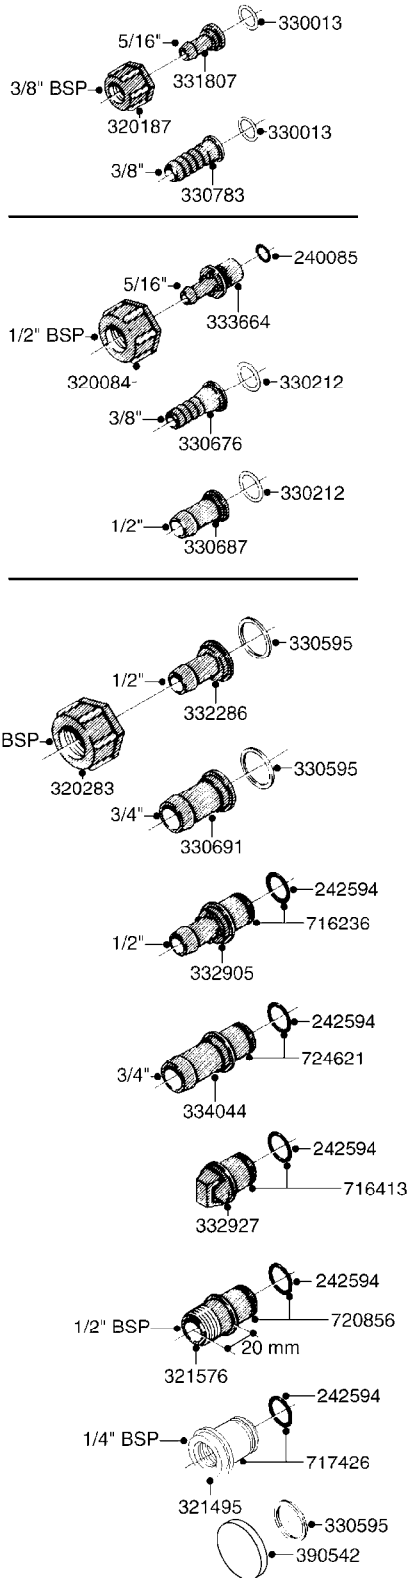

H010

parts-n°	order qty	description
240085	1	O-RING D13,1/8,3X02,4 NITRIL
241441	1	O-RING D29.3X3
242594	1	O-RING D14 X 1.78 SCH.70-EPDM
320084	1	FITT.DK NUT 1/2" BSP
320095	1	FITT.DK NUT 1" BSP
320117	1	FITT.DK CONN.1/2"BSP F. 1" CAP
320187	1	FITT.DK CAP 3/8" BSP BLACK
320283	1	FITT.DK NUT 3/4"BSP
320821	1	FITT.DK NUT 1-1/2" BSP
321495	1	FITT.DK REDUC 1/4'BSP F.3/4'NT
321576	1	FITT.DK CONN 1/2"BSP F.3/4"NUT
330013	1	O-RING D15/D10X2.5 F.3/8"NUT
330212	1	O-RING D19/D14X2.4 F.1/2"NUT
330326	1	O-RING D30/D24X2 F.1"NUT
330341	1	FITT.DK HB 1" F. 1" NUT
330595	1	O-RING D24.6/D20X2.1 -3/4"
330665	1	FITT.DK HB 3/4"F.1" NUT
330676	1	FITT.DK HB 3/8" F. 1/2" NUT
330687	1	FITT.DK HB 1/2" F. 1/2" NUT
330691	1	FITT.DK HB 3/4'F.3/4' NUT
330783	1	FITT.DK HB 3/8"F.3/8" NUT
331262	1	FITT.DK HB 1-1/2" F. 1-1/2"NUT
331273	1	O-RING D44/D38X2 F.1-1/2"
331446	1	FITT.DK HB 1" F.1-1/2" NUT
331807	1	FITT.DK HB 5/16" F.3/8" NUT
332286	1	FITT.DK HB 1/2" F. 3/4" NUT
332905	1	FITT.DK HB 1/2" F. 3/4" CAP
332927	1	PLUG F. NOZZLE TUBE 3/4'
333292	1	FITT.DK HB 1"O'RING F.1-1/2"
333664	1	FITT.DK HB 5/16' F. 1/2' NUT
334044	1	FITT.DK HB 3/4' F. 3/4' CAP
334059	1	FITT.DK EL 1" 110 DEG.F.1-1/2"
334123	1	FITT.DK HB 1-1/4"O-RNG F.1-1/2"
334150	1	FITT.DK HB 1-1/4" 110 F.1-1/2"
390542	1	PLUG WASHER FOR 3/4'CAP NUT
716236	1	FITT.DK HB 1/2" ASSY. F. 3/4"
716413	1	FITT.DK PLUG ASSY. F.NOZ TUBE
717426	1	FITT.DK REDUC 1/4"BSP F.3/4"N
720856	1	FITT.DK 1/2'BSP ASSY.F.3/4'NUT
724621	1	FITT.DK HB 3/4"ASSY F.3/4" NUT