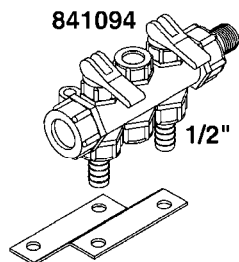

A360

PUMP - SYSTEM 12 VOLT F/ES30
A360-HIN, 23:05:11

Page 1

Date 14.08.2015 9:07

parts-n°	order qty	description
261272	1	FUSE 10A D6X32 MM
320084	1	FITT.DK NUT 1/2" BSP
320095	1	FITT.DK NUT 1" BSP
320117	1	FITT.DK CONN.1/2"BSP F. 1" CAP
320272	1	FITT.DK CAPNUT 3/8' BSP
320386	1	FITT.DK TEE 3/8X3/8HB X3/8"BSP
320423	1	FITT.DK ELB 1/2'HB X 3/8' BSP
321307	1	FITT.DK NUT 1/2" BSP JAMB
330212	1	O-RING D19/D14X2.4 F.1/2"NUT
330326	1	O-RING D30/D24X2 F.1"NUT
330676	1	FITT.DK HB 3/8" F. 1/2" NUT
330687	1	FITT.DK HB 1/2" F. 1/2" NUT
332592	1	O-RING D26/D20X3
334533	1	CLAMP HOSE PLASTIC 3/8"
334534	1	CLAMP HOSE PLASTIC 1/2"
720556	1	SAFETY VALVE FOR ATV SPRAYER
725512	1	SPRING
927269	1	HOSE R X PVC X 1/2 X 0012"
10131403	1	SWITCH 12V 10 AMP TOGGLE
10131603	1	CLIPS ALLIGATOR 12V
10134203	1	1 FT. 16/2 SJTW ELECT. CABLE
10244503	1	PUMP 12 VOLT FLOJET 2100-573
26001303	1	FUSE HOLDER - INLINE
92701703	1	HOSE R X3/8" X300PSI WP X0012"

B040

parts-n°	order qty	description
146644	1	PIN D3X19 STAINLESS
160167	1	MOUNTING PLATE LP
160171	1	MOUNTING PLATE NK
241323	1	O-RING D5.3X2.4 NITRIL
320047	1	FITT.DK CAPNUT 1/2" BSP
320073	1	DISTRIBUTOR HOUSING 1/2"
320084	1	FITT.DK NUT 1/2" BSP
320095	1	FITT.DK NUT 1" BSP
320106	1	FITT.DK CAPNUT 1" BSP
320117	1	FITT.DK CONN.1/2"BSP F. 1" CAP
330212	1	O-RING D19/D14X2.4 F.1/2"NUT
330293	1	VALVE SEAT WITH 3/8" HOSE TAIL
330304	1	VALVE CONE D14
330315	1	O-RING D18.4/D13X.6
330326	1	O-RING D30/D24X2 F.1"NUT
330337	1	HANDLE F. FLIP VALVE
331122	1	VALVE SEAT WITH 1/2" HOSE TAIL
334533	1	CLAMP HOSE PLASTIC 3/8"
334534	1	CLAMP HOSE PLASTIC 1/2"
420582	1	BOLT HEX 8.8 DEL M8X20 FT A2
420626	1	BOLT HEX 8.8 DEL M10X20 FT
460342	1	NUT HEX M10 DEL DIN934
460364	1	NUT HEX M8 GALV.
702634	1	DIST.HOUSING ASSEMBLY (2-VALVE)
709741	1	VALVE ASSY. 1/2" FLIP LEVER
841072	1	DISTRIBUT. VALVE 1/2" NK
841094	1	DISTRIBUT. VALVE 1/2" LP,BL
92701703	1	HOSE R X3/8" X300PSI WP X0012"
92702103	1	HOSE R X1/2" X300PSI WP X0012"