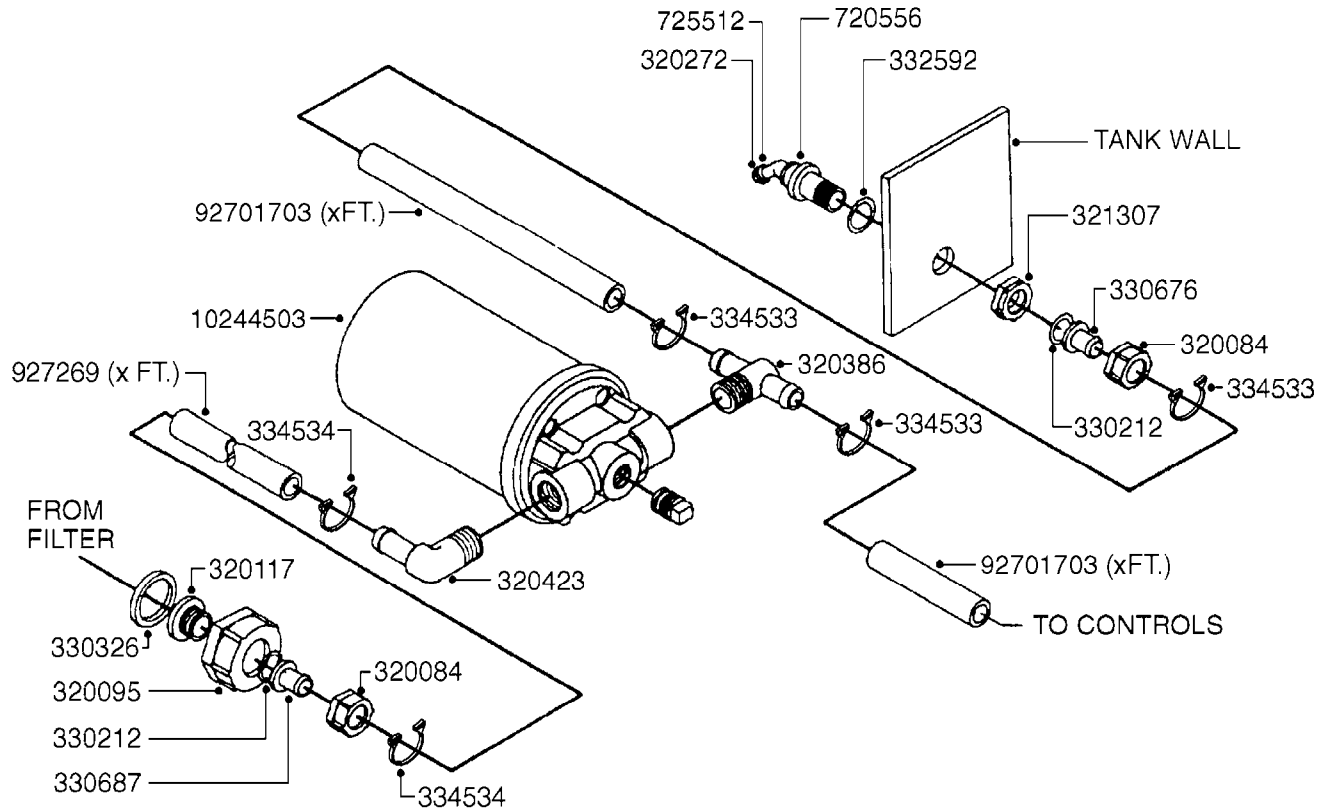

COMPLETE ASSEMBLIES
WHOLEGOODS ITEMS

A350

10244503 - MODEL 2100 - 573 (SHOWN)

PUMP - FLO JET 12 VOLT
A350-HIN, 01:01:01

Page 1
Date 14.08.2015 9:07

parts-n°	order qty	description
10244503	1	PUMP 12 VOLT FLOJET 2100-573
10321003	1	MOTOR 12 VOLT F. FLOJET PUMP
10321603	1	CHECK VALVE ASSY F. FLOJET
10322703	1	BRUSH KIT F. FLOJET PUMP MTR
10323003	1	SCREW M4X25 PHILLIPS SET OF 6
10323503	1	SCREWS F. BASEPLATE FLOJET
10429203	1	PUMP BASE F.FLOJET PUMP 2100
10429403	1	GROMMET SET OF 4 F.FLOJET
10470703	1	PUMP REPAIR KIT F.FLOJET 2100
10518503	1	PUMP HOUSING FLOJET Ø2100-573
10518603	1	PUMP HEAD FLOJET PUMP 2100-573
10518803	1	BEARING & CAM FLOJET 2100-573
10518903	1	DIAPHRAGM F.FLOJET 2100-573
10519103	1	SCREWS (4) FLOJET 2100-573
10519303	1	SET SCREW F.CAM FLJET 2100-573
10604103	1	KIT CAM BEARING/DIA. 2100-573

B040

parts-n°	order qty	description
146644	1	PIN D3X19 STAINLESS
160167	1	MOUNTING PLATE LP
160171	1	MOUNTING PLATE NK
241323	1	O-RING D5.3X2.4 NITRIL
320047	1	FITT.DK CAPNUT 1/2" BSP
320073	1	DISTRIBUTOR HOUSING 1/2"
320084	1	FITT.DK NUT 1/2" BSP
320095	1	FITT.DK NUT 1" BSP
320106	1	FITT.DK CAPNUT 1" BSP
320117	1	FITT.DK CONN.1/2"BSP F. 1" CAP
330212	1	O-RING D19/D14X2.4 F.1/2"NUT
330293	1	VALVE SEAT WITH 3/8" HOSE TAIL
330304	1	VALVE CONE D14
330315	1	O-RING D18.4/D13X.6
330326	1	O-RING D30/D24X2 F.1"NUT
330337	1	HANDLE F. FLIP VALVE
331122	1	VALVE SEAT WITH 1/2" HOSE TAIL
334533	1	CLAMP HOSE PLASTIC 3/8"
334534	1	CLAMP HOSE PLASTIC 1/2"
420582	1	BOLT HEX 8.8 DEL M8X20 FT A2
420626	1	BOLT HEX 8.8 DEL M10X20 FT
460342	1	NUT HEX M10 DEL DIN934
460364	1	NUT HEX M8 GALV.
702634	1	DIST.HOUSING ASSEMBLY (2-VALVE)
709741	1	VALVE ASSY. 1/2" FLIP LEVER
841072	1	DISTRIBUT. VALVE 1/2" NK
841094	1	DISTRIBUT. VALVE 1/2" LP,BL
92701703	1	HOSE R X3/8" X300PSI WP X0012"
92702103	1	HOSE R X1/2" X300PSI WP X0012"