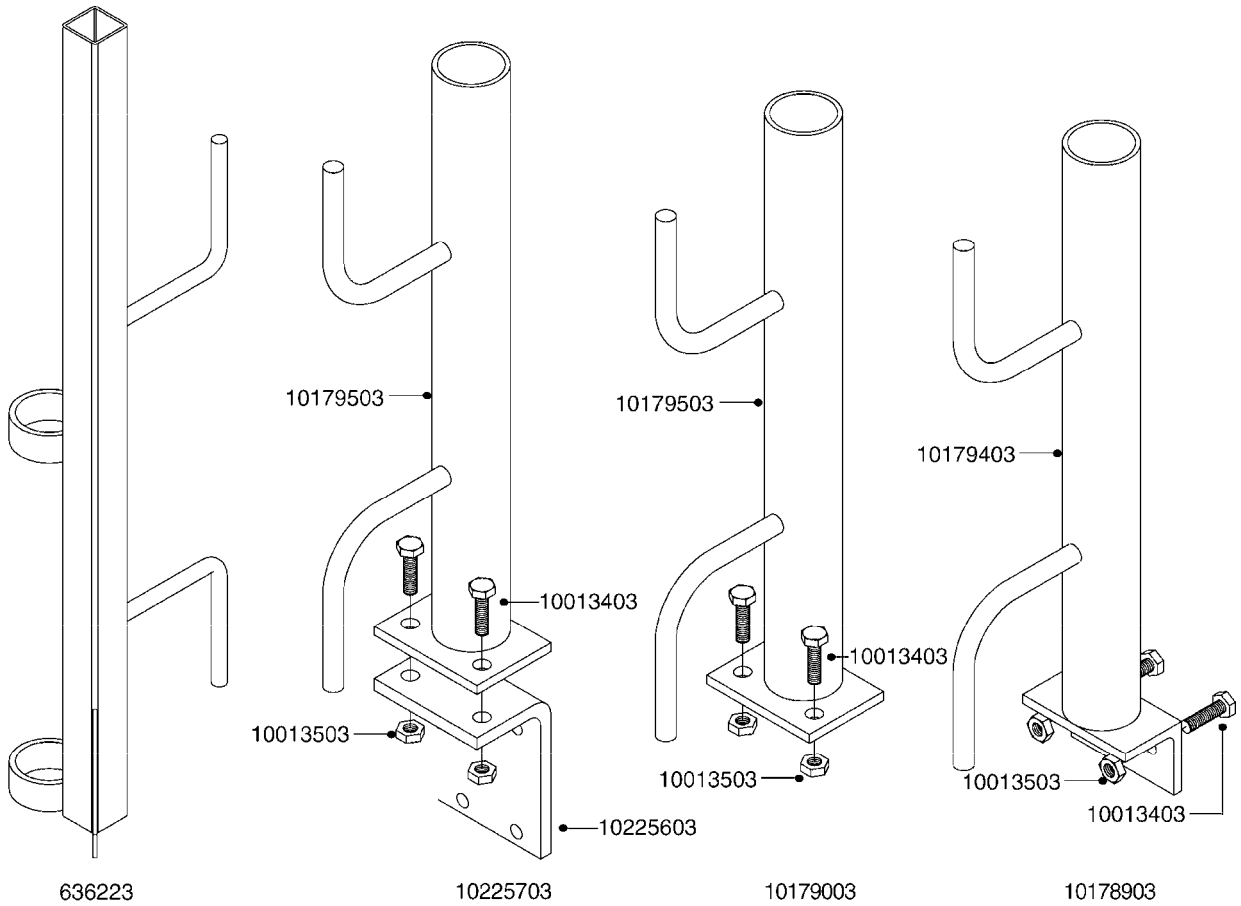

COMPLETE ASSEMBLY:
818377 - 160' x 3/8" (50m) HOSE REEL
818381 - 320' X 3/8" (100m) HOSE REEL

G500

HOSE REEL ASSEMBLIES
G500-HIN, 09:04:13

Page 1
Date 14.08.2015 9:07

parts-n°	order qty	description
143684	1	BUSHING F. HOSE REEL
143706	1	SPACER TUBE F. 275' HOSE REEL
145925	1	NIPPLE M10 M6
146314	1	UNION BUSHING F.HOSE REEL
146315	1	RING FOR HOSE REEL
146487	1	SPACER ROD F/HOSE REEL 225mm
160311	1	WASHER D30/D20.4X2
241474	1	O-RING NITRIL
281072	1	SNAP-RING OUTER 20X1.20
282155	1	CLIP F.TUBE SUPPORT
320655	1	FITT.DK HN 1/2"-1/2" BSP
320821	1	FITT.DK NUT 1-1/2" BSP
330212	1	O-RING D19/D14X2.4 F.1/2"NUT
333443	1	BUSHING F. HOSE REEL
420604	1	BOLT HEX 8.8 DEL M10X25 FT DIN933
420626	1	BOLT HEX 8.8 DEL M10X20 FT
420862	1	BOLT HEX 8.8 DEL M10X16 FT
430286	1	BOLT HEX 8.8 DEL M12X30 FT
460423	1	NUT HEX M10X1.5 LOCK
460703	1	NUT HEX M12X1.75 LOCK DIN985
613207	1	CENTER TUBE FOR 164'HOSE REEL
613211	1	HOSE REEL NK 80/105
613292	1	CENTER TUBE 100 MM
633824	1	SIDE FOR HOSE REEL
633835	1	OUTER TUBE NK 300-600
633846	1	FITTING FOR HOSE REEL TR2/TR3
633905	1	BRKTS. HOSE REEL SM210
637986	1	CLAMP FITTING HOSE REEL
719073	1	HANDLE ASSY. F. HOSE REEL
719084	1	SWIVEL F.HOSE REEL
719121	1	HOSE 1/2'X2500M NUT
719401	1	CLIPS F.PISTOL ASSY.
725618	1	CLIP WHITE PLASTIC SNAP TYPE
818377	1	REEL FOR HOSE 160' X 3/8"
818381	1	REEL FOR HOSE 320' X 3/8'
818801	1	BKT.HOSE REEL MOUNT NL/NK/BOOM
818845	1	BKT.HOSE REEL SM210
833768	1	HOLDER F. HOSE REEL
834764	1	BKT.HOSE REEL MOUNT ESTATE SPR
61021400	1	BKT. BOOM MOUNT SM53/80 US