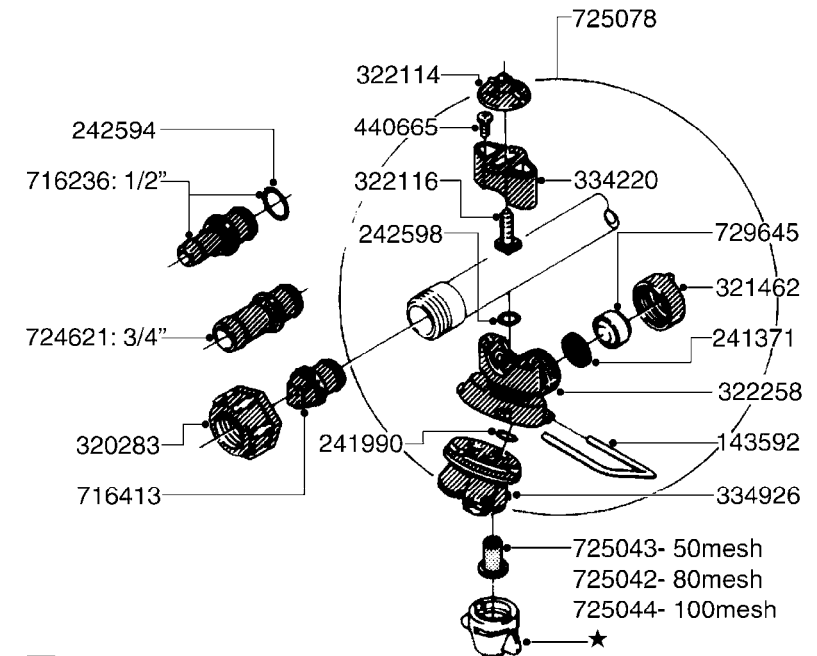

TRIPLET NOZZLE BODY

D620

*=REFER TO HARDI NOZZLE CATALOG