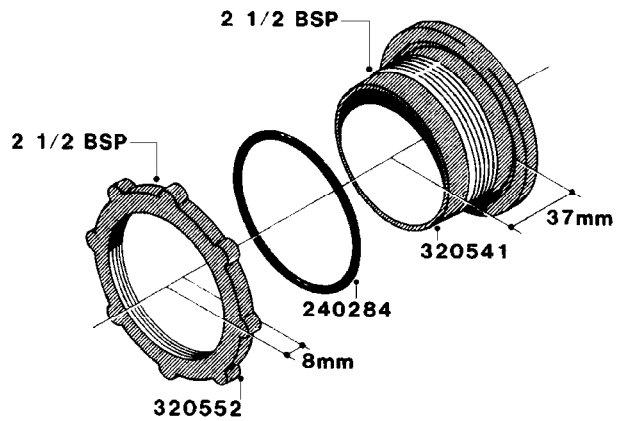

H040

FITTINGS - NIPPLES & ELBOWS
H040-HIN, 01:01:01

Page 1
Date 14.08.2015 9:08

parts-n°	order qty	description
10530803	1	FITT.PO.SE 2.00X2.00 45 DEG.
320191	1	FITT.DK ELB 3/8' BSP 45 DEGREE
320482	1	FITT.DK ELB. 1/2" BSP 60 DEG.
320596	1	FITT.DK ELB 3/8'-1/2'BSP 45DEG
320607	1	FITT.DK HN 3/8M X 3/8F BSP LNG
320633	1	FITT.DK HN 3/8"M X 3/8"F BSP
321451	1	FITT.DK ELB.1-1/2 X1-1/4 80DEG
321532	1	FITT.DK REDUC 3/4' X 1/2' BSP
390233	1	FITT.DK REDUC 1-1/2" X 1" BSP

H050

FITTINGS - HOSE CONNECTORS
H050-HIN, 31:03:09

Page 1

Date 14.08.2015 9:08

parts-n°	order qty	description
242594	1	O-RING D14 X 1.78 SCH.70-EPDM
320294	1	FITT.DK TEE 3/8X3/8HB X1/2"BSP
320305	1	FITT.DK HB 3/4'- 3/4' BSP
320386	1	FITT.DK TEE 3/8X3/8HB X3/8"BSP
320397	1	FITT.DK ELB 3/8"HB X 3/8" BSP
320401	1	FITT.DK TEE 1/2X1/2HB X1/2"BSP
320412	1	FITT.DK TEE 1/2X1/2HB X3/8'BSP
320423	1	FITT.DK ELB 1/2'HB X 3/8' BSP
320891	1	FITT.DK HB 3/8'- 3/8' BSP
320972	1	FITT.DK HB 5/16'- 1/4' BSP
322046	1	FITT.DK TEE 1/2X1/2HB X3/4'BSP
322048	1	FITT.DK TEE 3/4X3/4HB X3/4'BSP
330595	1	O-RING D24.6/D20X2.1 -3/4"
333137	1	FITT.DK CONN.1/2" F.NOZZ. DOUB
333141	1	FITT.DK CONN.1/2" F.NOZZ.SING
334041	1	FITT.DK CONN.3/4' F.NOZZ. SING
334042	1	FITT.DK CONN.3/4' F.NOZZ. DOUB
334195	1	FITT.DK ELB. 3/4"HB X 3/4"HB
10012103	1	FITT.PO.HB 1.25X1.50 IMB1012
10014003	1	FITT.PO.HB 1.25X1.25 IMB1010
10036903	1	FITT.PO.HB 1.50X1.50 IMB1212
28019303	1	FITTING HB ELB 3/4NPT-3/4HOSE
61016500	1	HOSE TAIL 3/4" 90°+RG CAP 3/4"
72026700	1	NOZZLE TUBE ADAPTER W/O-RING