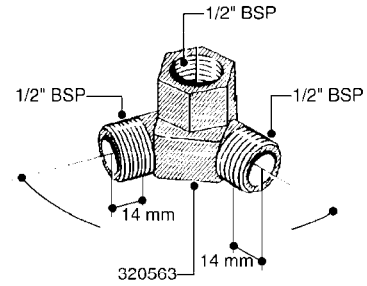

H020

FITTINGS-T-PIECES, CAPS & ELBOWS
H020-HIN, 01:01:01

Page 1
Date 14.08.2015 9:08

parts-n°	order qty	description
10053603	1	FITT. CAPNUT 2"BSP 5601
10194303	1	CAP BLANK 1 1/2 MCPHEE 210060
320047	1	FITT.DK CAPNUT 1/2" BSP
320106	1	FITT.DK CAPNUT 1" BSP
320272	1	FITT.DK CAPNUT 3/8" BSP
320316	1	FITT.DK TEE 3/4" X3/4" X1"BSP
320331	1	FITT.DK TEE 1" - 1" - 3/4" BSP
320342	1	FITT.DK EL 3/4"M X 1"F BSP
320563	1	FITT.DK 3 WAY 1/2" 110 DEG.
320677	1	NO LONGER AVAILABLE
320961	1	FITT.DK CAPNUT 1-1/2" BSP
321053	1	FITT.DK TEE 1/2 X1/2 X1/2" BSP
322072	1	FITT.DK TEE 3/8'X3/8'X3/8' BSP
322095	1	FITT.DK TEE 1-1/2 X1-1/4 X3/4" BSP
322138	1	FITT.DK ELB 1"M X 1"F BSP
330013	1	O-RING D15/D10X2.5 F.3/8"NUT
330212	1	O-RING D19/D14X2.4 F.1/2"NUT
330326	1	O-RING D30/D24X2 F.1"NUT
331273	1	O-RING D44/D38X2 F.1-1/2"