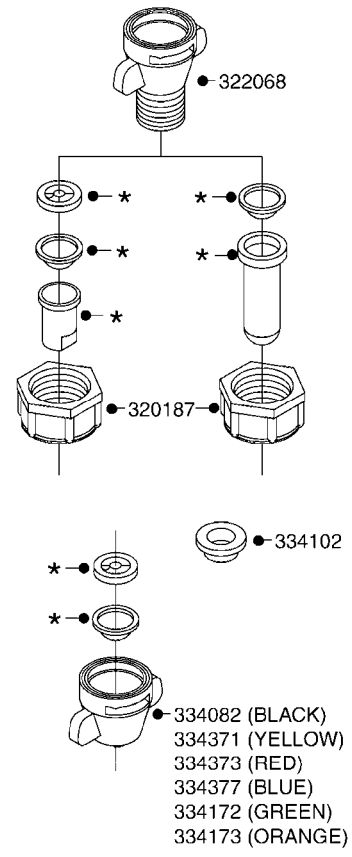

TRIPLET NOZZLE BODY

D620

*=REFER TO HARDI NOZZLE CATALOG