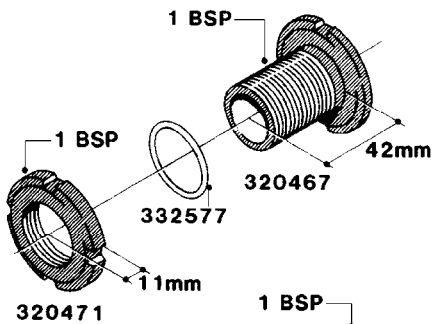

H040

FITTINGS - NIPPLES & ELBOWS
H040-HIN, 01:01:01

Page 1
Date 14.08.2015 9:08

parts-n°	order qty	description
10530803	1	FITT.PO.SE 2.00X2.00 45 DEG.
320191	1	FITT.DK ELB 3/8' BSP 45 DEGREE
320482	1	FITT.DK ELB. 1/2" BSP 60 DEG.
320596	1	FITT.DK ELB 3/8'-1/2'BSP 45DEG
320607	1	FITT.DK HN 3/8M X 3/8F BSP LNG
320633	1	FITT.DK HN 3/8"M X 3/8"F BSP
321451	1	FITT.DK ELB.1-1/2 X1-1/4 80DEG
321532	1	FITT.DK REDUC 3/4' X 1/2' BSP
390233	1	FITT.DK REDUC 1-1/2" X 1" BSP

H050

FITTINGS - HOSE CONNECTORS
H050-HIN, 31:03:09

Page 1

Date 14.08.2015 9:08

parts-n°	order qty	description
242594	1	O-RING D14 X 1.78 SCH.70-EPDM
320294	1	FITT.DK TEE 3/8X3/8HB X1/2"BSP
320305	1	FITT.DK HB 3/4'- 3/4' BSP
320386	1	FITT.DK TEE 3/8X3/8HB X3/8"BSP
320397	1	FITT.DK ELB 3/8"HB X 3/8" BSP
320401	1	FITT.DK TEE 1/2X1/2HB X1/2"BSP
320412	1	FITT.DK TEE 1/2X1/2HB X3/8'BSP
320423	1	FITT.DK ELB 1/2'HB X 3/8' BSP
320891	1	FITT.DK HB 3/8'- 3/8' BSP
320972	1	FITT.DK HB 5/16'- 1/4' BSP
322046	1	FITT.DK TEE 1/2X1/2HB X3/4'BSP
322048	1	FITT.DK TEE 3/4X3/4HB X3/4'BSP
330595	1	O-RING D24.6/D20X2.1 -3/4"
333137	1	FITT.DK CONN.1/2" F.NOZZ. DOUB
333141	1	FITT.DK CONN.1/2" F.NOZZ.SING
334041	1	FITT.DK CONN.3/4' F.NOZZ. SING
334042	1	FITT.DK CONN.3/4' F.NOZZ. DOUB
334195	1	FITT.DK ELB. 3/4"HB X 3/4"HB
10012103	1	FITT.PO.HB 1.25X1.50 IMB1012
10014003	1	FITT.PO.HB 1.25X1.25 IMB1010
10036903	1	FITT.PO.HB 1.50X1.50 IMB1212
28019303	1	FITTING HB ELB 3/4NPT-3/4HOSE
61016500	1	HOSE TAIL 3/4" 90°+RG CAP 3/4"
72026700	1	NOZZLE TUBE ADAPTER W/O-RING