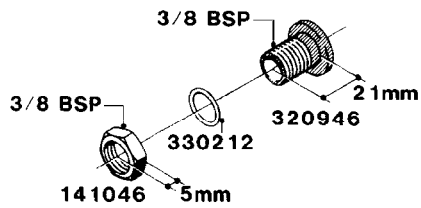

H040

FITTINGS - NIPPLES & ELBOWS
H040-HIN, 01:01:01

Page 1
Date 14.08.2015 9:08

parts-n°	order qty	description
10530803	1	FITT.PO.SE 2.00X2.00 45 DEG.
320191	1	FITT.DK ELB 3/8' BSP 45 DEGREE
320482	1	FITT.DK ELB. 1/2" BSP 60 DEG.
320596	1	FITT.DK ELB 3/8'-1/2'BSP 45DEG
320607	1	FITT.DK HN 3/8M X 3/8F BSP LNG
320633	1	FITT.DK HN 3/8"M X 3/8"F BSP
321451	1	FITT.DK ELB.1-1/2 X1-1/4 80DEG
321532	1	FITT.DK REDUC 3/4' X 1/2' BSP
390233	1	FITT.DK REDUC 1-1/2" X 1" BSP

H050

FITTINGS - HOSE CONNECTORS
H050-HIN, 31:03:09

Page 1

Date 14.08.2015 9:08

parts-n°	order qty	description
242594	1	O-RING D14 X 1.78 SCH.70-EPDM
320294	1	FITT.DK TEE 3/8X3/8HB X1/2"BSP
320305	1	FITT.DK HB 3/4'- 3/4' BSP
320386	1	FITT.DK TEE 3/8X3/8HB X3/8"BSP
320397	1	FITT.DK ELB 3/8"HB X 3/8" BSP
320401	1	FITT.DK TEE 1/2X1/2HB X1/2"BSP
320412	1	FITT.DK TEE 1/2X1/2HB X3/8'BSP
320423	1	FITT.DK ELB 1/2'HB X 3/8' BSP
320891	1	FITT.DK HB 3/8'- 3/8' BSP
320972	1	FITT.DK HB 5/16'- 1/4' BSP
322046	1	FITT.DK TEE 1/2X1/2HB X3/4'BSP
322048	1	FITT.DK TEE 3/4X3/4HB X3/4'BSP
330595	1	O-RING D24.6/D20X2.1 -3/4"
333137	1	FITT.DK CONN.1/2" F.NOZZ. DOUB
333141	1	FITT.DK CONN.1/2" F.NOZZ.SING
334041	1	FITT.DK CONN.3/4' F.NOZZ. SING
334042	1	FITT.DK CONN.3/4' F.NOZZ. DOUB
334195	1	FITT.DK ELB. 3/4"HB X 3/4"HB
10012103	1	FITT.PO.HB 1.25X1.50 IMB1012
10014003	1	FITT.PO.HB 1.25X1.25 IMB1010
10036903	1	FITT.PO.HB 1.50X1.50 IMB1212
28019303	1	FITTING HB ELB 3/4NPT-3/4HOSE
61016500	1	HOSE TAIL 3/4" 90°+RG CAP 3/4"
72026700	1	NOZZLE TUBE ADAPTER W/O-RING