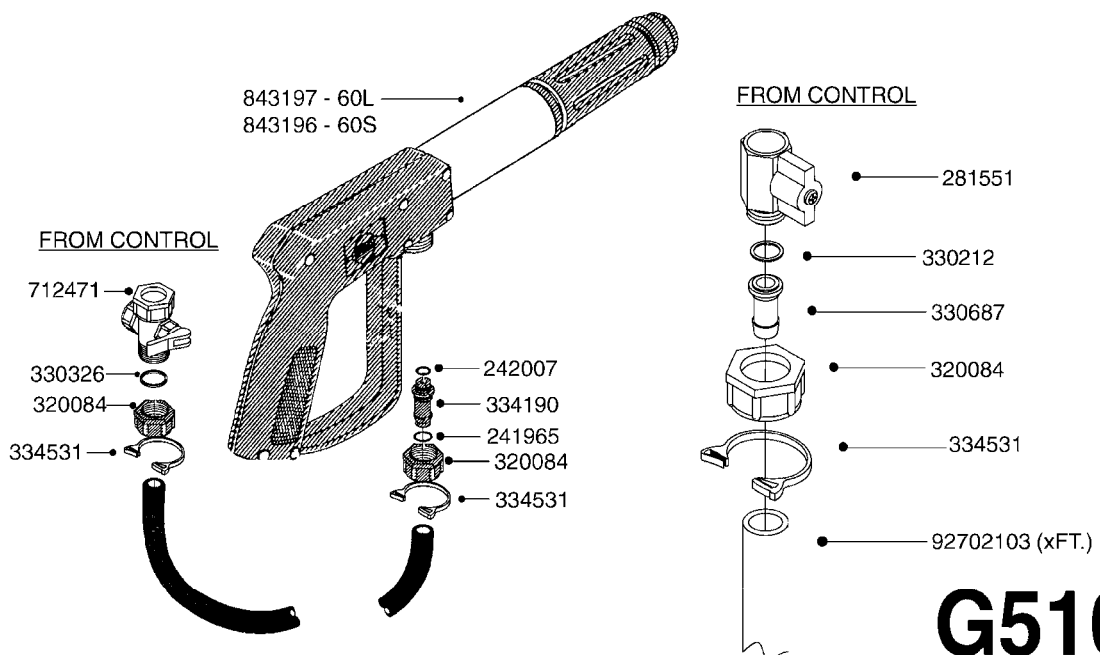

COMPLETE ASSEMBLY:
818377 - 160' x 3/8" (50m) HOSE REEL
818381 - 320' X 3/8" (100m) HOSE REEL

G500

HOSE REEL ASSEMBLIES
G500-HIN, 09:04:13

Page 1
Date 14.08.2015 9:07

parts-n°	order qty	description
143684	1	BUSHING F. HOSE REEL
143706	1	SPACER TUBE F. 275' HOSE REEL
145925	1	NIPPLE M10 M6
146314	1	UNION BUSHING F.HOSE REEL
146315	1	RING FOR HOSE REEL
146487	1	SPACER ROD F/HOSE REEL 225mm
160311	1	WASHER D30/D20.4X2
241474	1	O-RING NITRIL
281072	1	SNAP-RING OUTER 20X1.20
282155	1	CLIP F.TUBE SUPPORT
320655	1	FITT.DK HN 1/2"-1/2" BSP
320821	1	FITT.DK NUT 1-1/2" BSP
330212	1	O-RING D19/D14X2.4 F.1/2"NUT
333443	1	BUSHING F. HOSE REEL
420604	1	BOLT HEX 8.8 DEL M10X25 FT DIN933
420626	1	BOLT HEX 8.8 DEL M10X20 FT
420862	1	BOLT HEX 8.8 DEL M10X16 FT
430286	1	BOLT HEX 8.8 DEL M12X30 FT
460423	1	NUT HEX M10X1.5 LOCK
460703	1	NUT HEX M12X1.75 LOCK DIN985
613207	1	CENTER TUBE FOR 164'HOSE REEL
613211	1	HOSE REEL NK 80/105
613292	1	CENTER TUBE 100 MM
633824	1	SIDE FOR HOSE REEL
633835	1	OUTER TUBE NK 300-600
633846	1	FITTING FOR HOSE REEL TR2/TR3
633905	1	BRKTS. HOSE REEL SM210
637986	1	CLAMP FITTING HOSE REEL
719073	1	HANDLE ASSY. F. HOSE REEL
719084	1	SWIVEL F.HOSE REEL
719121	1	HOSE 1/2'X2500M NUT
719401	1	CLIPS F.PISTOL ASSY.
725618	1	CLIP WHITE PLASTIC SNAP TYPE
818377	1	REEL FOR HOSE 160' X 3/8"
818381	1	REEL FOR HOSE 320' X 3/8'
818801	1	BKT.HOSE REEL MOUNT NL/NK/BOOM
818845	1	BKT.HOSE REEL SM210
833768	1	HOLDER F. HOSE REEL
834764	1	BKT.HOSE REEL MOUNT ESTATE SPR
61021400	1	BKT. BOOM MOUNT SM53/80 US