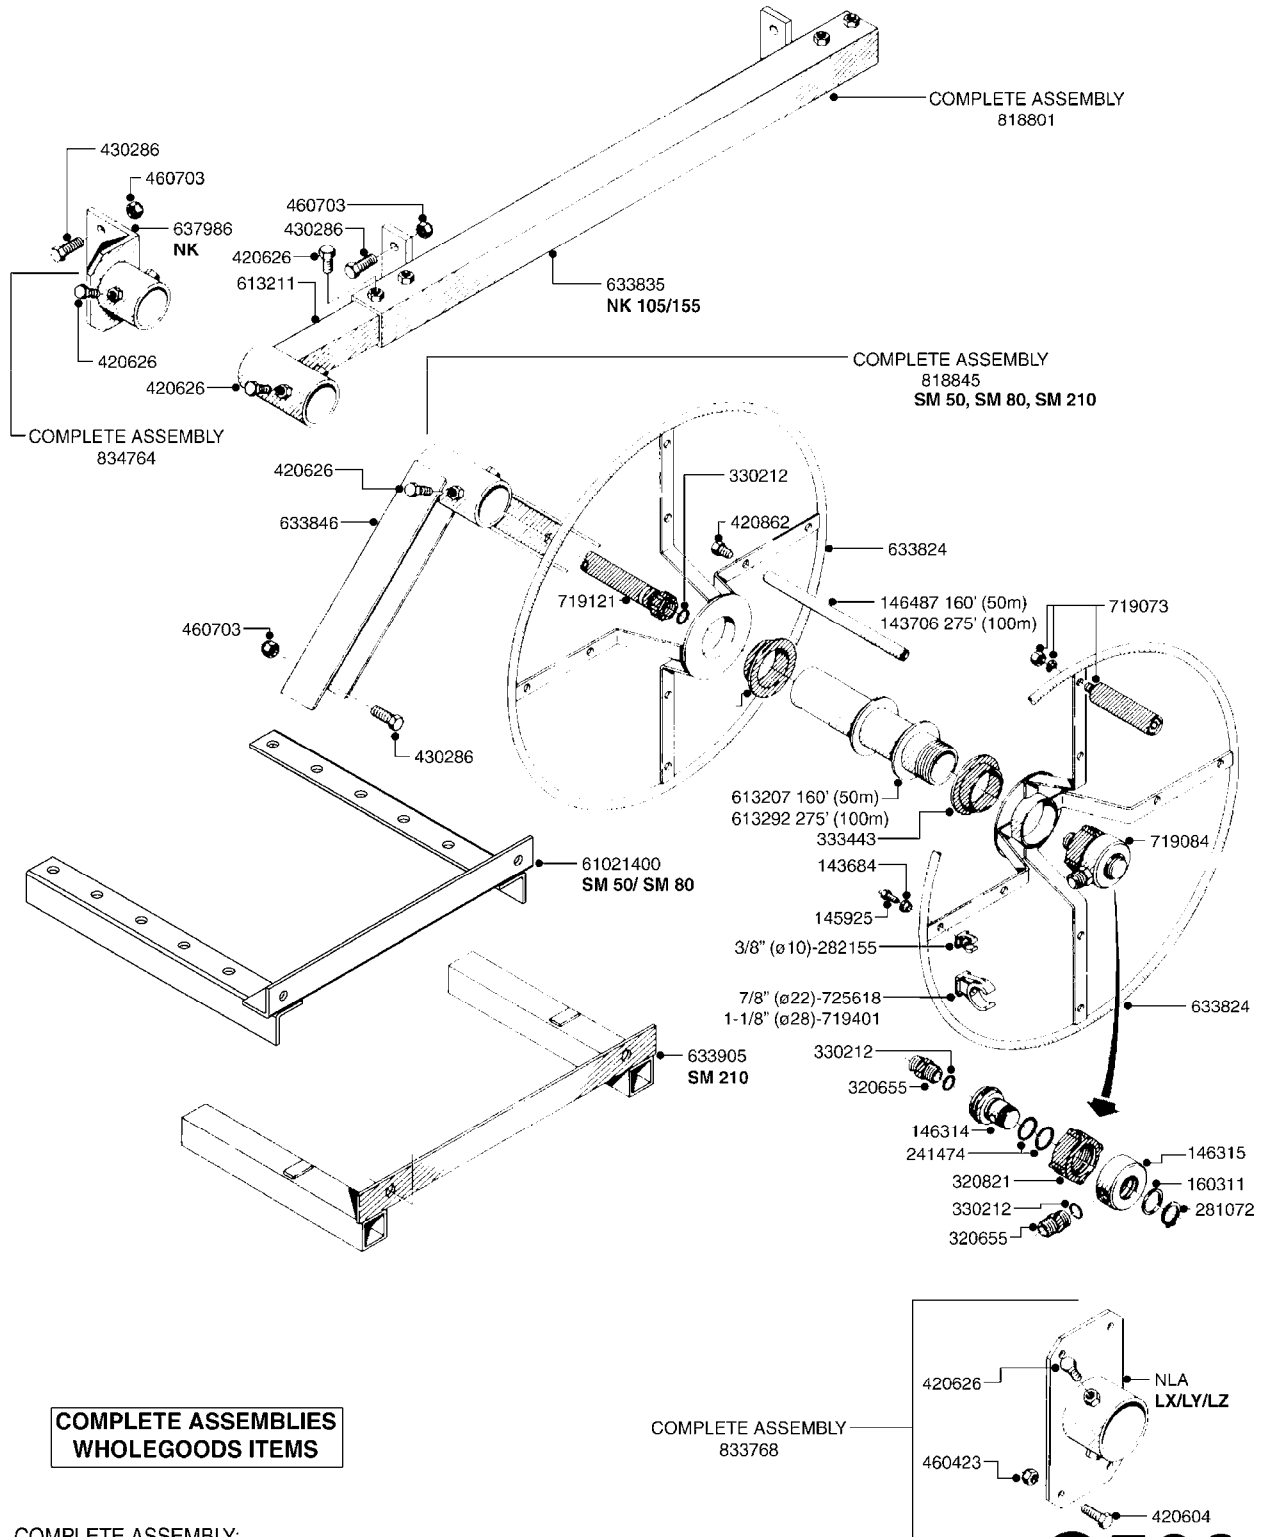

COMPLETE ASSEMBLY:
818377 - 160' x 3/8" (50m) HOSE REEL
818381 - 320' X 3/8" (100m) HOSE REEL

G500

HOSE REEL ASSEMBLIES
G500-HIN, 09:04:13

Page 1
Date 14.08.2015 9:07

parts-n°	order qty	description
143684	1	BUSHING F. HOSE REEL
143706	1	SPACER TUBE F. 275' HOSE REEL
145925	1	NIPPLE M10 M6
146314	1	UNION BUSHING F.HOSE REEL
146315	1	RING FOR HOSE REEL
146487	1	SPACER ROD F/HOSE REEL 225mm
160311	1	WASHER D30/D20.4X2
241474	1	O-RING NITRIL
281072	1	SNAP-RING OUTER 20X1.20
282155	1	CLIP F.TUBE SUPPORT
320655	1	FITT.DK HN 1/2"-1/2" BSP
320821	1	FITT.DK NUT 1-1/2" BSP
330212	1	O-RING D19/D14X2.4 F.1/2"NUT
333443	1	BUSHING F. HOSE REEL
420604	1	BOLT HEX 8.8 DEL M10X25 FT DIN933
420626	1	BOLT HEX 8.8 DEL M10X20 FT
420862	1	BOLT HEX 8.8 DEL M10X16 FT
430286	1	BOLT HEX 8.8 DEL M12X30 FT
460423	1	NUT HEX M10X1.5 LOCK
460703	1	NUT HEX M12X1.75 LOCK DIN985
613207	1	CENTER TUBE FOR 164'HOSE REEL
613211	1	HOSE REEL NK 80/105
613292	1	CENTER TUBE 100 MM
633824	1	SIDE FOR HOSE REEL
633835	1	OUTER TUBE NK 300-600
633846	1	FITTING FOR HOSE REEL TR2/TR3
633905	1	BRKTS. HOSE REEL SM210
637986	1	CLAMP FITTING HOSE REEL
719073	1	HANDLE ASSY. F. HOSE REEL
719084	1	SWIVEL F.HOSE REEL
719121	1	HOSE 1/2'X2500M NUT
719401	1	CLIPS F.PISTOL ASSY.
725618	1	CLIP WHITE PLASTIC SNAP TYPE
818377	1	REEL FOR HOSE 160' X 3/8"
818381	1	REEL FOR HOSE 320' X 3/8'
818801	1	BKT.HOSE REEL MOUNT NL/NK/BOOM
818845	1	BKT.HOSE REEL SM210
833768	1	HOLDER F. HOSE REEL
834764	1	BKT.HOSE REEL MOUNT ESTATE SPR
61021400	1	BKT. BOOM MOUNT SM53/80 US