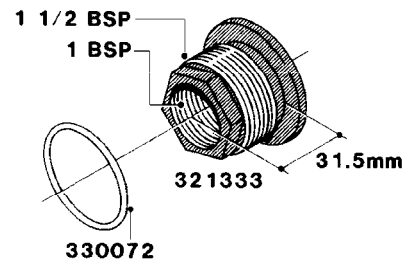

H040

FITTINGS - NIPPLES & ELBOWS
H040-HIN, 01:01:01

Page 1
Date 14.08.2015 9:08

parts-n°	order qty	description
10530803	1	FITT.PO.SE 2.00X2.00 45 DEG.
320191	1	FITT.DK ELB 3/8' BSP 45 DEGREE
320482	1	FITT.DK ELB. 1/2" BSP 60 DEG.
320596	1	FITT.DK ELB 3/8'-1/2'BSP 45DEG
320607	1	FITT.DK HN 3/8M X 3/8F BSP LNG
320633	1	FITT.DK HN 3/8"M X 3/8"F BSP
321451	1	FITT.DK ELB.1-1/2 X1-1/4 80DEG
321532	1	FITT.DK REDUC 3/4' X 1/2' BSP
390233	1	FITT.DK REDUC 1-1/2" X 1" BSP

H050

FITTINGS - HOSE CONNECTORS
H050-HIN, 31:03:09

Page 1

Date 14.08.2015 9:08

parts-n°	order qty	description
242594	1	O-RING D14 X 1.78 SCH.70-EPDM
320294	1	FITT.DK TEE 3/8X3/8HB X1/2"BSP
320305	1	FITT.DK HB 3/4'- 3/4' BSP
320386	1	FITT.DK TEE 3/8X3/8HB X3/8"BSP
320397	1	FITT.DK ELB 3/8"HB X 3/8" BSP
320401	1	FITT.DK TEE 1/2X1/2HB X1/2"BSP
320412	1	FITT.DK TEE 1/2X1/2HB X3/8'BSP
320423	1	FITT.DK ELB 1/2'HB X 3/8' BSP
320891	1	FITT.DK HB 3/8'- 3/8' BSP
320972	1	FITT.DK HB 5/16'- 1/4' BSP
322046	1	FITT.DK TEE 1/2X1/2HB X3/4'BSP
322048	1	FITT.DK TEE 3/4X3/4HB X3/4'BSP
330595	1	O-RING D24.6/D20X2.1 -3/4"
333137	1	FITT.DK CONN.1/2" F.NOZZ. DOUB
333141	1	FITT.DK CONN.1/2" F.NOZZ.SING
334041	1	FITT.DK CONN.3/4' F.NOZZ. SING
334042	1	FITT.DK CONN.3/4' F.NOZZ. DOUB
334195	1	FITT.DK ELB. 3/4"HB X 3/4"HB
10012103	1	FITT.PO.HB 1.25X1.50 IMB1012
10014003	1	FITT.PO.HB 1.25X1.25 IMB1010
10036903	1	FITT.PO.HB 1.50X1.50 IMB1212
28019303	1	FITTING HB ELB 3/4NPT-3/4HOSE
61016500	1	HOSE TAIL 3/4" 90°+RG CAP 3/4"
72026700	1	NOZZLE TUBE ADAPTER W/O-RING