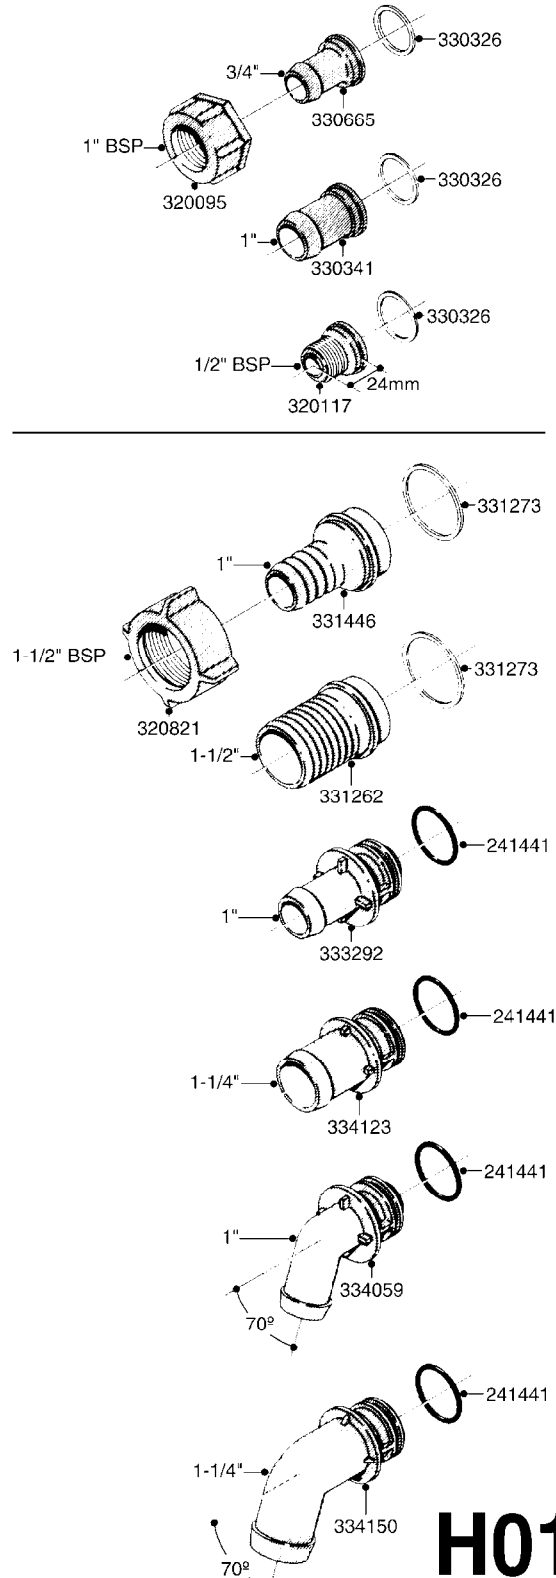

H010

parts-n°	order qty	description
240085	1	O-RING D13,1/8,3X02,4 NITRIL
241441	1	O-RING D29.3X3
242594	1	O-RING D14 X 1.78 SCH.70-EPDM
320084	1	FITT.DK NUT 1/2" BSP
320095	1	FITT.DK NUT 1" BSP
320117	1	FITT.DK CONN.1/2"BSP F. 1" CAP
320187	1	FITT.DK CAP 3/8" BSP BLACK
320283	1	FITT.DK NUT 3/4"BSP
320821	1	FITT.DK NUT 1-1/2" BSP
321495	1	FITT.DK REDUC 1/4'BSP F.3/4'NT
321576	1	FITT.DK CONN 1/2"BSP F.3/4"NUT
330013	1	O-RING D15/D10X2.5 F.3/8"NUT
330212	1	O-RING D19/D14X2.4 F.1/2"NUT
330326	1	O-RING D30/D24X2 F.1"NUT
330341	1	FITT.DK HB 1" F. 1" NUT
330595	1	O-RING D24.6/D20X2.1 -3/4"
330665	1	FITT.DK HB 3/4"F.1" NUT
330676	1	FITT.DK HB 3/8" F. 1/2" NUT
330687	1	FITT.DK HB 1/2" F. 1/2" NUT
330691	1	FITT.DK HB 3/4'F.3/4' NUT
330783	1	FITT.DK HB 3/8"F.3/8" NUT
331262	1	FITT.DK HB 1-1/2" F. 1-1/2"NUT
331273	1	O-RING D44/D38X2 F.1-1/2"
331446	1	FITT.DK HB 1" F.1-1/2" NUT
331807	1	FITT.DK HB 5/16" F.3/8" NUT
332286	1	FITT.DK HB 1/2" F. 3/4" NUT
332905	1	FITT.DK HB 1/2" F. 3/4" CAP
332927	1	PLUG F. NOZZLE TUBE 3/4'
333292	1	FITT.DK HB 1"O'RING F.1-1/2"
333664	1	FITT.DK HB 5/16' F. 1/2' NUT
334044	1	FITT.DK HB 3/4' F. 3/4' CAP
334059	1	FITT.DK EL 1" 110 DEG.F.1-1/2"
334123	1	FITT.DK HB 1-1/4"O-RNG F.1-1/2"
334150	1	FITT.DK HB 1-1/4" 110 F.1-1/2"
390542	1	PLUG WASHER FOR 3/4'CAP NUT
716236	1	FITT.DK HB 1/2" ASSY. F. 3/4"
716413	1	FITT.DK PLUG ASSY. F.NOZ TUBE
717426	1	FITT.DK REDUC 1/4"BSP F.3/4"N
720856	1	FITT.DK 1/2'BSP ASSY.F.3/4'NUT
724621	1	FITT.DK HB 3/4"ASSY F.3/4" NUT