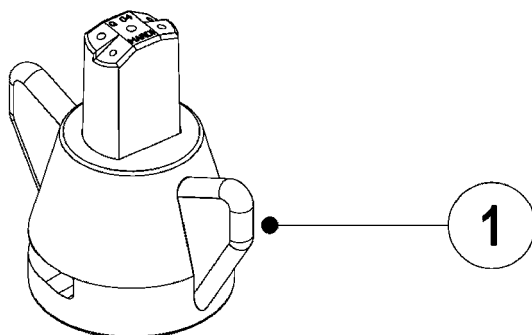

BOOM-NOZZLES QUINTASTREAM
D706-HIN, 14:12:07

Page 0

Date 14.08.2015 9:07

D706