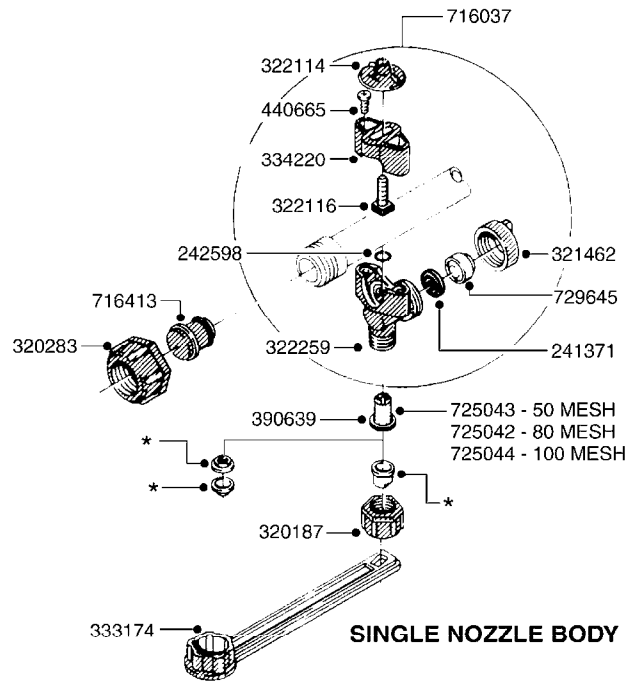

*=REFER TO HARDI NOZZLE CATALOG

D610

NOZZLE BODIES-THREADED
D610-HIN, 18:03:10

Page 1

Date 14.08.2015 9:07

parts-n°	order qty	description
143592	1	LOCK CLAMP FOR TRIPLET
241371	1	DIAPHRAGM, NO-DRIP alt 241371
241990	1	O-RING D9.3 X 2.4 VITON
242598	1	O-RING D7.0 X 2.5 NITRIL
320187	1	FITT.DK CAP 3/8" BSP BLACK
320283	1	FITT.DK NUT 3/4"BSP
321462	1	CAP F.NO-DRIP ASSY.
321801	1	FITT.DK CAP 3/8' BSP GREEN
321812	1	FITT.DK CAP 3/8' BSP RED
322114	1	NUT PLASTIC F.NOZZ.H
322116	1	BOLT PLASTIC F.NOZZ.H.
322258	1	HOUSING F.TRIPLET
322259	1	HOUSING LOWER NOZZLE SNGL 3/8"
333174	1	NOZZLE ALIGNMENT KEY
334220	1	YOKE, UPPER NOZZLE BODY
390639	1	O-RING F.NOZZLE FILTER
440665	1	SCREW M4.2X16 STAINLESS
614366	1	FILTER 50 MESH F.NOZZLE BLUE
614367	1	FILTER 80 MESH F.NOZZLE RED
614368	1	FILTER 100 MESH F.NOZZLE YEL.
636219	1	THREADED TURN PLATE F TRIPLET
716037	1	NOZZLE BODY THREADED COMPLETE
716413	1	FITT.DK PLUG ASSY. F.NOZ TUBE
720145	1	NOZZLE BODY TRIP.SWIVEL THREA.
725042	1	SCREEN 80 MESH W.GASKET, RED
725043	1	SCREEN 50 MESH W.GASKET,BLUE
725044	1	SCREEN 100 MESH W.GASKET,YELLO
729645	1	NON-DRIP SPRING ASSY.GREEN 10