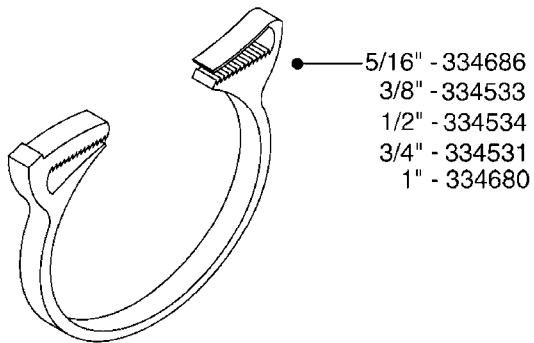

I.D.	PART # (ONE FOOT)	
3/8" 1/2" 3/4" 1" 1-1/4"	92701703 92702103 92703203 92712403 92734403	 <p>RUBBER HOSE SMOOTH, BLACK, TWO BLUE STRIPES</p>
5/16" 3/8" 1/4" 1/2" 3/4"	927281 927284 927268 927269 927270	 <p>PVC HOSE SHINY, BLACK, SMOOTH, TWO WHITE STRIPES</p>
1" 1-1/4" 1-1/2" 2" 2-1/2"	92702403 92738900 92702603 92702703 92702803	 <p>PVC SPIRAL SUCTION HOSE SHINY, RIBBED, GRAY</p>
3/4"	927205	 <p>PVC HOSE CLEAR, SMOOTH</p>
1/2" 3/4"	10631003 927231	 <p>PVC HOSE SMOOTH, CLEAR, REINFORCED WITH WHITE MESH</p>
4mm 6mm 8mm 10mm	927253 RED 927264 RED 927306 BLACK 927330 BLACK	 <p>PVC AIR HOSE SMOOTH</p>

H120

BULK HOSE
H120-HIN, 11:05:10

Page 1

Date 14.08.2015 9:08

parts-n°	order qty	description
927205	1	HOSE R X CLEAR X 3/4 X 0012"
927231	1	HOSE R X PVCX3/4 CLR/BRD 0012"
927253	1	AIR HOSE, DIAMETER 4MM
927264	1	HOSE R X PE D6/D4 X 0012"
927268	1	HOSE R X PVC X 1/4 X 0012"
927269	1	HOSE R X PVC X 1/2 X 0012"
927270	1	HOSE R X PVC X 3/4 X 0012"
927281	1	HOSE R X PVC X 5/16 X 0012"
927284	1	HOSE 3/8 PVC W/ INSERT
927306	1	HOSE R X PE D8/D6 X 0012"BLACK
927330	1	HOSE R X PE D10/D8 X 012"BLACK
10631003	1	HOSE R X CLEAR BRAID.X 1/2 12"
92701703	1	HOSE R X3/8" X300PSI WP X0012"
92702103	1	HOSE R X1/2" X300PSI WP X0012"
92702403	1	HOSE PVC SUCT GRAY 1"
92702603	1	HOSE PVC SUCT GRAY 1-1/2"
92702703	1	HOSE PVC SUCT GRAY 2"
92702803	1	SUGE SLANGE PVC GRÅ 2-1/2"
92703203	1	HOSE R X3/4" X300PSI WP X0012"
92712403	1	HOSE R X1" X300PSI WP X0012"
92734403	1	HOSE R X5/4" X200PSI WP X0012"
92738900	1	HOSE R X PVC X 1-1/4" 0012"

Hose Size	Pressure	Suction	Clamp Code
3/8"	28029803		6706
1/2"	28029803		6706
3/4"	28029903		6712
1"	28030003	28029903	6716
1-1/4"	28030103		6724
1-1/2"		28030103	6724
2"		28030203	235-67
2-1/2"		28030303	235-74
3"		28030403	235-82