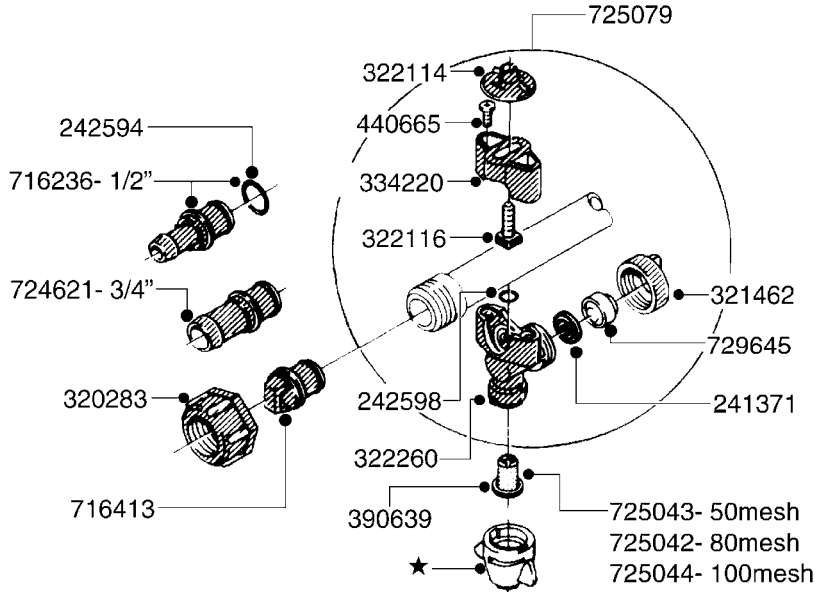

SINGLE NOZZLE BODY