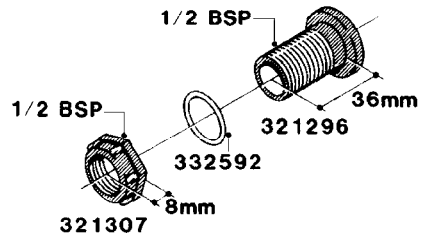

H040

FITTINGS - NIPPLES & ELBOWS
H040-HIN, 01:01:01

Page 1
Date 14.08.2015 9:08

parts-n°	order qty	description
10530803	1	FITT.PO.SE 2.00X2.00 45 DEG.
320191	1	FITT.DK ELB 3/8' BSP 45 DEGREE
320482	1	FITT.DK ELB. 1/2" BSP 60 DEG.
320596	1	FITT.DK ELB 3/8'-1/2'BSP 45DEG
320607	1	FITT.DK HN 3/8M X 3/8F BSP LNG
320633	1	FITT.DK HN 3/8"M X 3/8"F BSP
321451	1	FITT.DK ELB.1-1/2 X1-1/4 80DEG
321532	1	FITT.DK REDUC 3/4' X 1/2' BSP
390233	1	FITT.DK REDUC 1-1/2" X 1" BSP

H050

FITTINGS - HOSE CONNECTORS
H050-HIN, 31:03:09

Page 1

Date 14.08.2015 9:08

parts-n°	order qty	description
242594	1	O-RING D14 X 1.78 SCH.70-EPDM
320294	1	FITT.DK TEE 3/8X3/8HB X1/2"BSP
320305	1	FITT.DK HB 3/4'- 3/4' BSP
320386	1	FITT.DK TEE 3/8X3/8HB X3/8"BSP
320397	1	FITT.DK ELB 3/8"HB X 3/8" BSP
320401	1	FITT.DK TEE 1/2X1/2HB X1/2"BSP
320412	1	FITT.DK TEE 1/2X1/2HB X3/8'BSP
320423	1	FITT.DK ELB 1/2'HB X 3/8' BSP
320891	1	FITT.DK HB 3/8'- 3/8' BSP
320972	1	FITT.DK HB 5/16'- 1/4' BSP
322046	1	FITT.DK TEE 1/2X1/2HB X3/4'BSP
322048	1	FITT.DK TEE 3/4X3/4HB X3/4'BSP
330595	1	O-RING D24.6/D20X2.1 -3/4"
333137	1	FITT.DK CONN.1/2" F.NOZZ. DOUB
333141	1	FITT.DK CONN.1/2" F.NOZZ.SING
334041	1	FITT.DK CONN.3/4' F.NOZZ. SING
334042	1	FITT.DK CONN.3/4' F.NOZZ. DOUB
334195	1	FITT.DK ELB. 3/4"HB X 3/4"HB
10012103	1	FITT.PO.HB 1.25X1.50 IMB1012
10014003	1	FITT.PO.HB 1.25X1.25 IMB1010
10036903	1	FITT.PO.HB 1.50X1.50 IMB1212
28019303	1	FITTING HB ELB 3/4NPT-3/4HOSE
61016500	1	HOSE TAIL 3/4" 90°+RG CAP 3/4"
72026700	1	NOZZLE TUBE ADAPTER W/O-RING