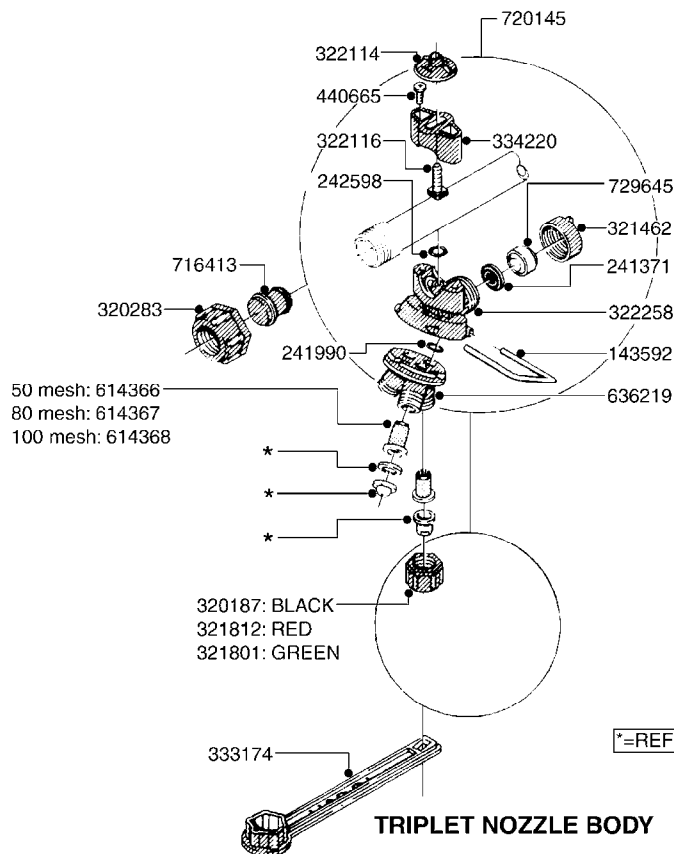

*=REFER TO HARDI NOZZLE CATALOG

D610

NOZZLE BODIES-THREADED
D610-HIN, 18:03:10

Page 1

Date 14.08.2015 9:07

parts-n°	order qty	description
143592	1	LOCK CLAMP FOR TRIPLET
241371	1	DIAPHRAGM, NO-DRIP alt 241371
241990	1	O-RING D9.3 X 2.4 VITON
242598	1	O-RING D7.0 X 2.5 NITRIL
320187	1	FITT.DK CAP 3/8" BSP BLACK
320283	1	FITT.DK NUT 3/4"BSP
321462	1	CAP F.NO-DRIP ASSY.
321801	1	FITT.DK CAP 3/8' BSP GREEN
321812	1	FITT.DK CAP 3/8' BSP RED
322114	1	NUT PLASTIC F.NOZZ.H
322116	1	BOLT PLASTIC F.NOZZ.H.
322258	1	HOUSING F.TRIPLET
322259	1	HOUSING LOWER NOZZLE SNGL 3/8"
333174	1	NOZZLE ALIGNMENT KEY
334220	1	YOKE, UPPER NOZZLE BODY
390639	1	O-RING F.NOZZLE FILTER
440665	1	SCREW M4.2X16 STAINLESS
614366	1	FILTER 50 MESH F.NOZZLE BLUE
614367	1	FILTER 80 MESH F.NOZZLE RED
614368	1	FILTER 100 MESH F.NOZZLE YEL.
636219	1	THREADED TURN PLATE F TRIPLET
716037	1	NOZZLE BODY THREADED COMPLETE
716413	1	FITT.DK PLUG ASSY. F.NOZ TUBE
720145	1	NOZZLE BODY TRIP.SWIVEL THREA.
725042	1	SCREEN 80 MESH W.GASKET, RED
725043	1	SCREEN 50 MESH W.GASKET,BLUE
725044	1	SCREEN 100 MESH W.GASKET,YELLO
729645	1	NON-DRIP SPRING ASSY.GREEN 10