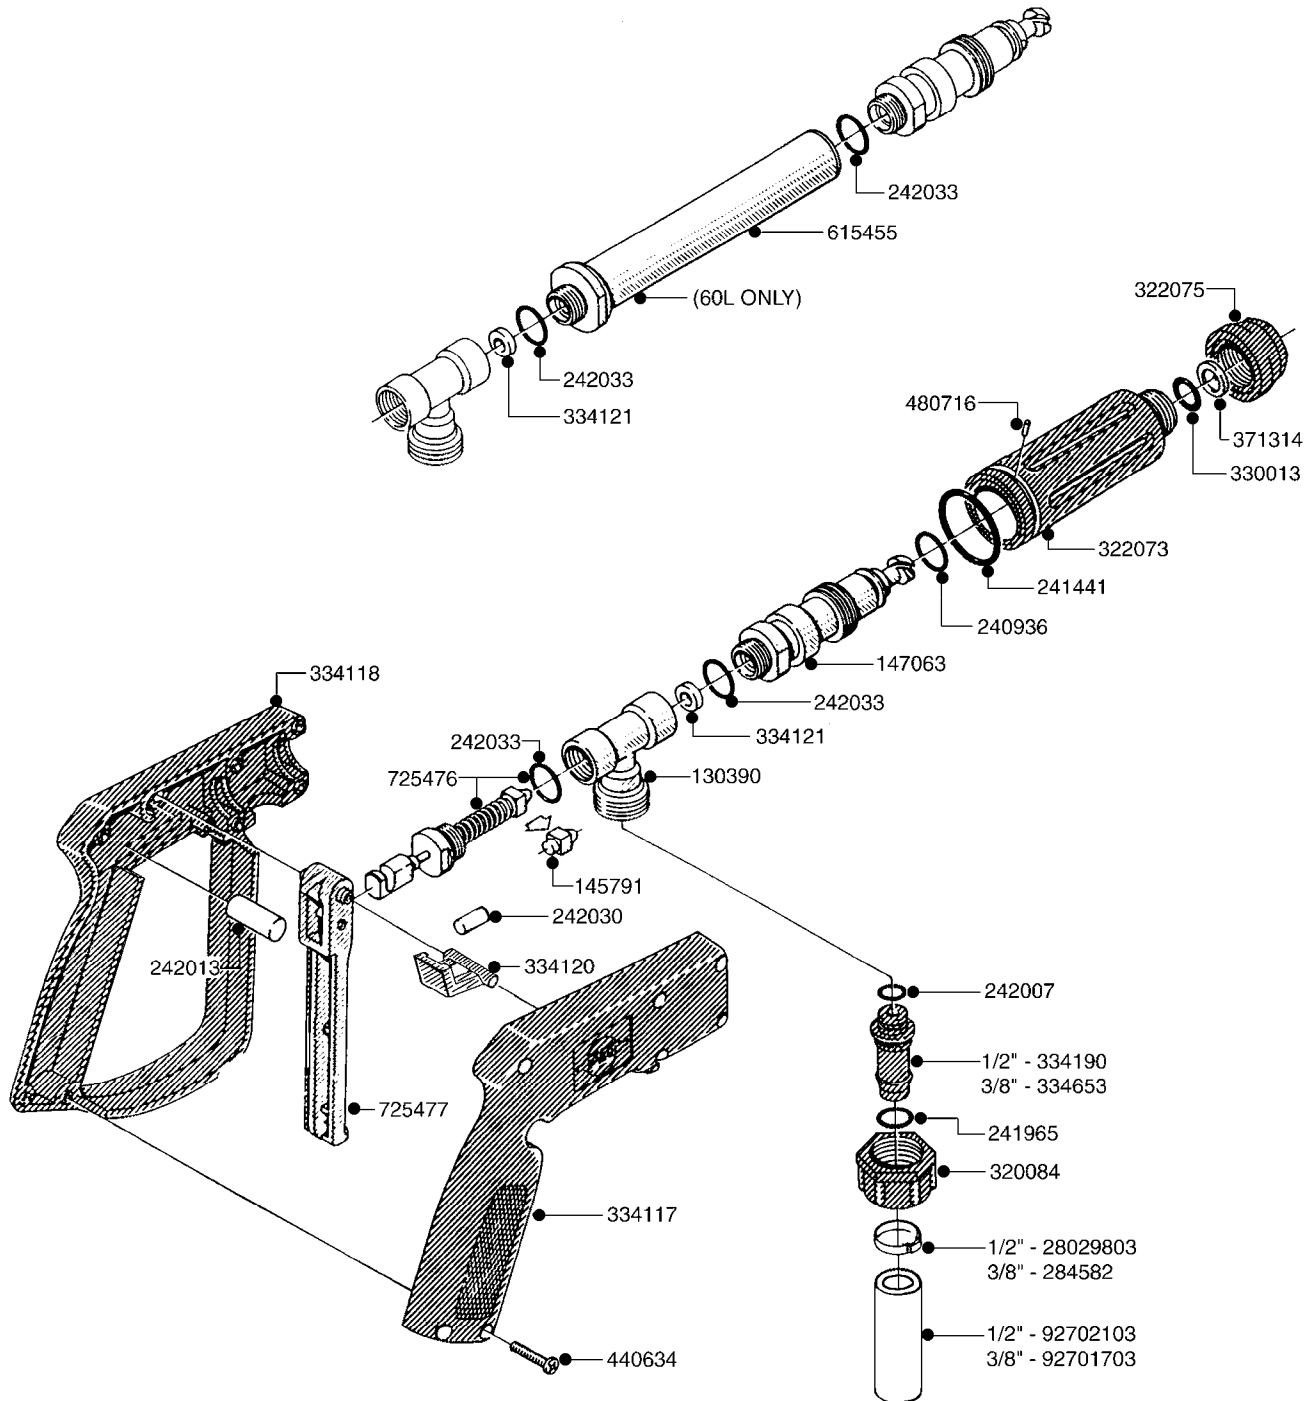

COMPLETE ASSEMBLY:
843197 - 60L
843196 - 60S

COMPLETE ASSEMBLIES
WHOLEGOODS ITEMS

G440

HANDGUN TYPE 60S/60L PRE 95
G440-HIN, 19:05:11

Page 1

Date 14.08.2015 9:07

parts-n°	order qty	description
130390	1	TEE 3/8'X 1/2' BSP F.TYPE 60S
145791	1	CONE FOR ON/OFF
147063	1	SWIRL F.SPRAY GUN TYPE 60
240936	1	O-RING D13.3X2.4 NITRIL
241441	1	O-RING D29.3X3
241965	1	O-RING 12.1 X 1.6
242007	1	O-RING D9.1X1.6
242013	1	SPRING RUBBER F/TRIGGER
242030	1	SPRING RUBBER
242033	1	O-RING
284582	1	CLAMP HOSE GEAR - 5/16"
320084	1	FITT.DK NUT 1/2" BSP
322073	1	HOUSING F.SWIRL TYPE 60S H.G.
322075	1	HOUSING F. NOZZLE
330013	1	O-RING D15/D10X2.5 F.3/8"NUT
334117	1	HANDLE PIECE RIGHT F.60S/60L
334118	1	HANDLE PIECE LEFT F.60S/60L
334120	1	LOCK FOR TRIGGER
334121	1	SEAT FOR ON-OFF TYPE
334190	1	FITT.DK HB 1/2' F. PISTOL 60S
334653	1	FITT.DK HB 3/8' F.HANDGUN
371314	1	NOZZLE CERAMIC 1099-20
440634	1	SCREW 5/8"
480716	1	PIN D3X6 STAINLESS
615455	1	TUBE F.LANCE TYPE 60L
725476	1	SPINDLE
725477	1	TRIGGER
843196	1	GUN, MODEL 60S
843197	1	HANDGUN KIT TYPE 60 LONG
28029803	1	CLAMP HOSE GEAR P1/2" 6708
92701703	1	HOSE R X3/8" X300PSI WP X0012"
92702103	1	HOSE R X1/2" X300PSI WP X0012"