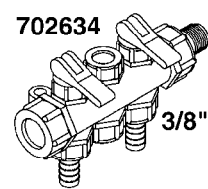

A360

PUMP - SYSTEM 12 VOLT F/ES30
A360-HIN, 23:05:11

Page 1

Date 14.08.2015 9:07

parts-n°	order qty	description
261272	1	FUSE 10A D6X32 MM
320084	1	FITT.DK NUT 1/2" BSP
320095	1	FITT.DK NUT 1" BSP
320117	1	FITT.DK CONN.1/2"BSP F. 1" CAP
320272	1	FITT.DK CAPNUT 3/8' BSP
320386	1	FITT.DK TEE 3/8X3/8HB X3/8"BSP
320423	1	FITT.DK ELB 1/2'HB X 3/8' BSP
321307	1	FITT.DK NUT 1/2" BSP JAMB
330212	1	O-RING D19/D14X2.4 F.1/2"NUT
330326	1	O-RING D30/D24X2 F.1"NUT
330676	1	FITT.DK HB 3/8" F. 1/2" NUT
330687	1	FITT.DK HB 1/2" F. 1/2" NUT
332592	1	O-RING D26/D20X3
334533	1	CLAMP HOSE PLASTIC 3/8"
334534	1	CLAMP HOSE PLASTIC 1/2"
720556	1	SAFETY VALVE FOR ATV SPRAYER
725512	1	SPRING
927269	1	HOSE R X PVC X 1/2 X 0012"
10131403	1	SWITCH 12V 10 AMP TOGGLE
10131603	1	CLIPS ALLIGATOR 12V
10134203	1	1 FT. 16/2 SJTW ELECT. CABLE
10244503	1	PUMP 12 VOLT FLOJET 2100-573
26001303	1	FUSE HOLDER - INLINE
92701703	1	HOSE R X3/8" X300PSI WP X0012"

B040

parts-n°	order qty	description
146644	1	PIN D3X19 STAINLESS
160167	1	MOUNTING PLATE LP
160171	1	MOUNTING PLATE NK
241323	1	O-RING D5.3X2.4 NITRIL
320047	1	FITT.DK CAPNUT 1/2" BSP
320073	1	DISTRIBUTOR HOUSING 1/2"
320084	1	FITT.DK NUT 1/2" BSP
320095	1	FITT.DK NUT 1" BSP
320106	1	FITT.DK CAPNUT 1" BSP
320117	1	FITT.DK CONN.1/2"BSP F. 1" CAP
330212	1	O-RING D19/D14X2.4 F.1/2"NUT
330293	1	VALVE SEAT WITH 3/8" HOSE TAIL
330304	1	VALVE CONE D14
330315	1	O-RING D18.4/D13X.6
330326	1	O-RING D30/D24X2 F.1"NUT
330337	1	HANDLE F. FLIP VALVE
331122	1	VALVE SEAT WITH 1/2" HOSE TAIL
334533	1	CLAMP HOSE PLASTIC 3/8"
334534	1	CLAMP HOSE PLASTIC 1/2"
420582	1	BOLT HEX 8.8 DEL M8X20 FT A2
420626	1	BOLT HEX 8.8 DEL M10X20 FT
460342	1	NUT HEX M10 DEL DIN934
460364	1	NUT HEX M8 GALV.
702634	1	DIST.HOUSING ASSEMBLY (2-VALVE)
709741	1	VALVE ASSY. 1/2" FLIP LEVER
841072	1	DISTRIBUT. VALVE 1/2" NK
841094	1	DISTRIBUT. VALVE 1/2" LP,BL
92701703	1	HOSE R X3/8" X300PSI WP X0012"
92702103	1	HOSE R X1/2" X300PSI WP X0012"