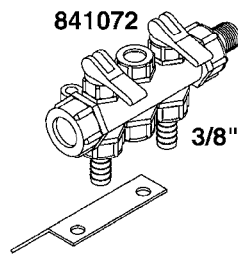

A360

PUMP - SYSTEM 12 VOLT F/ES30
A360-HIN, 23:05:11

Page 1

Date 14.08.2015 9:07

parts-n°	order qty	description
261272	1	FUSE 10A D6X32 MM
320084	1	FITT.DK NUT 1/2" BSP
320095	1	FITT.DK NUT 1" BSP
320117	1	FITT.DK CONN.1/2"BSP F. 1" CAP
320272	1	FITT.DK CAPNUT 3/8' BSP
320386	1	FITT.DK TEE 3/8X3/8HB X3/8"BSP
320423	1	FITT.DK ELB 1/2'HB X 3/8' BSP
321307	1	FITT.DK NUT 1/2" BSP JAMB
330212	1	O-RING D19/D14X2.4 F.1/2"NUT
330326	1	O-RING D30/D24X2 F.1"NUT
330676	1	FITT.DK HB 3/8" F. 1/2" NUT
330687	1	FITT.DK HB 1/2" F. 1/2" NUT
332592	1	O-RING D26/D20X3
334533	1	CLAMP HOSE PLASTIC 3/8"
334534	1	CLAMP HOSE PLASTIC 1/2"
720556	1	SAFETY VALVE FOR ATV SPRAYER
725512	1	SPRING
927269	1	HOSE R X PVC X 1/2 X 0012"
10131403	1	SWITCH 12V 10 AMP TOGGLE
10131603	1	CLIPS ALLIGATOR 12V
10134203	1	1 FT. 16/2 SJTW ELECT. CABLE
10244503	1	PUMP 12 VOLT FLOJET 2100-573
26001303	1	FUSE HOLDER - INLINE
92701703	1	HOSE R X3/8" X300PSI WP X0012"

B040

parts-n°	order qty	description
146644	1	PIN D3X19 STAINLESS
160167	1	MOUNTING PLATE LP
160171	1	MOUNTING PLATE NK
241323	1	O-RING D5.3X2.4 NITRIL
320047	1	FITT.DK CAPNUT 1/2" BSP
320073	1	DISTRIBUTOR HOUSING 1/2"
320084	1	FITT.DK NUT 1/2" BSP
320095	1	FITT.DK NUT 1" BSP
320106	1	FITT.DK CAPNUT 1" BSP
320117	1	FITT.DK CONN.1/2"BSP F. 1" CAP
330212	1	O-RING D19/D14X2.4 F.1/2"NUT
330293	1	VALVE SEAT WITH 3/8" HOSE TAIL
330304	1	VALVE CONE D14
330315	1	O-RING D18.4/D13X.6
330326	1	O-RING D30/D24X2 F.1"NUT
330337	1	HANDLE F. FLIP VALVE
331122	1	VALVE SEAT WITH 1/2" HOSE TAIL
334533	1	CLAMP HOSE PLASTIC 3/8"
334534	1	CLAMP HOSE PLASTIC 1/2"
420582	1	BOLT HEX 8.8 DEL M8X20 FT A2
420626	1	BOLT HEX 8.8 DEL M10X20 FT
460342	1	NUT HEX M10 DEL DIN934
460364	1	NUT HEX M8 GALV.
702634	1	DIST.HOUSING ASSEMBLY (2-VALVE)
709741	1	VALVE ASSY. 1/2" FLIP LEVER
841072	1	DISTRIBUT. VALVE 1/2" NK
841094	1	DISTRIBUT. VALVE 1/2" LP,BL
92701703	1	HOSE R X3/8" X300PSI WP X0012"
92702103	1	HOSE R X1/2" X300PSI WP X0012"