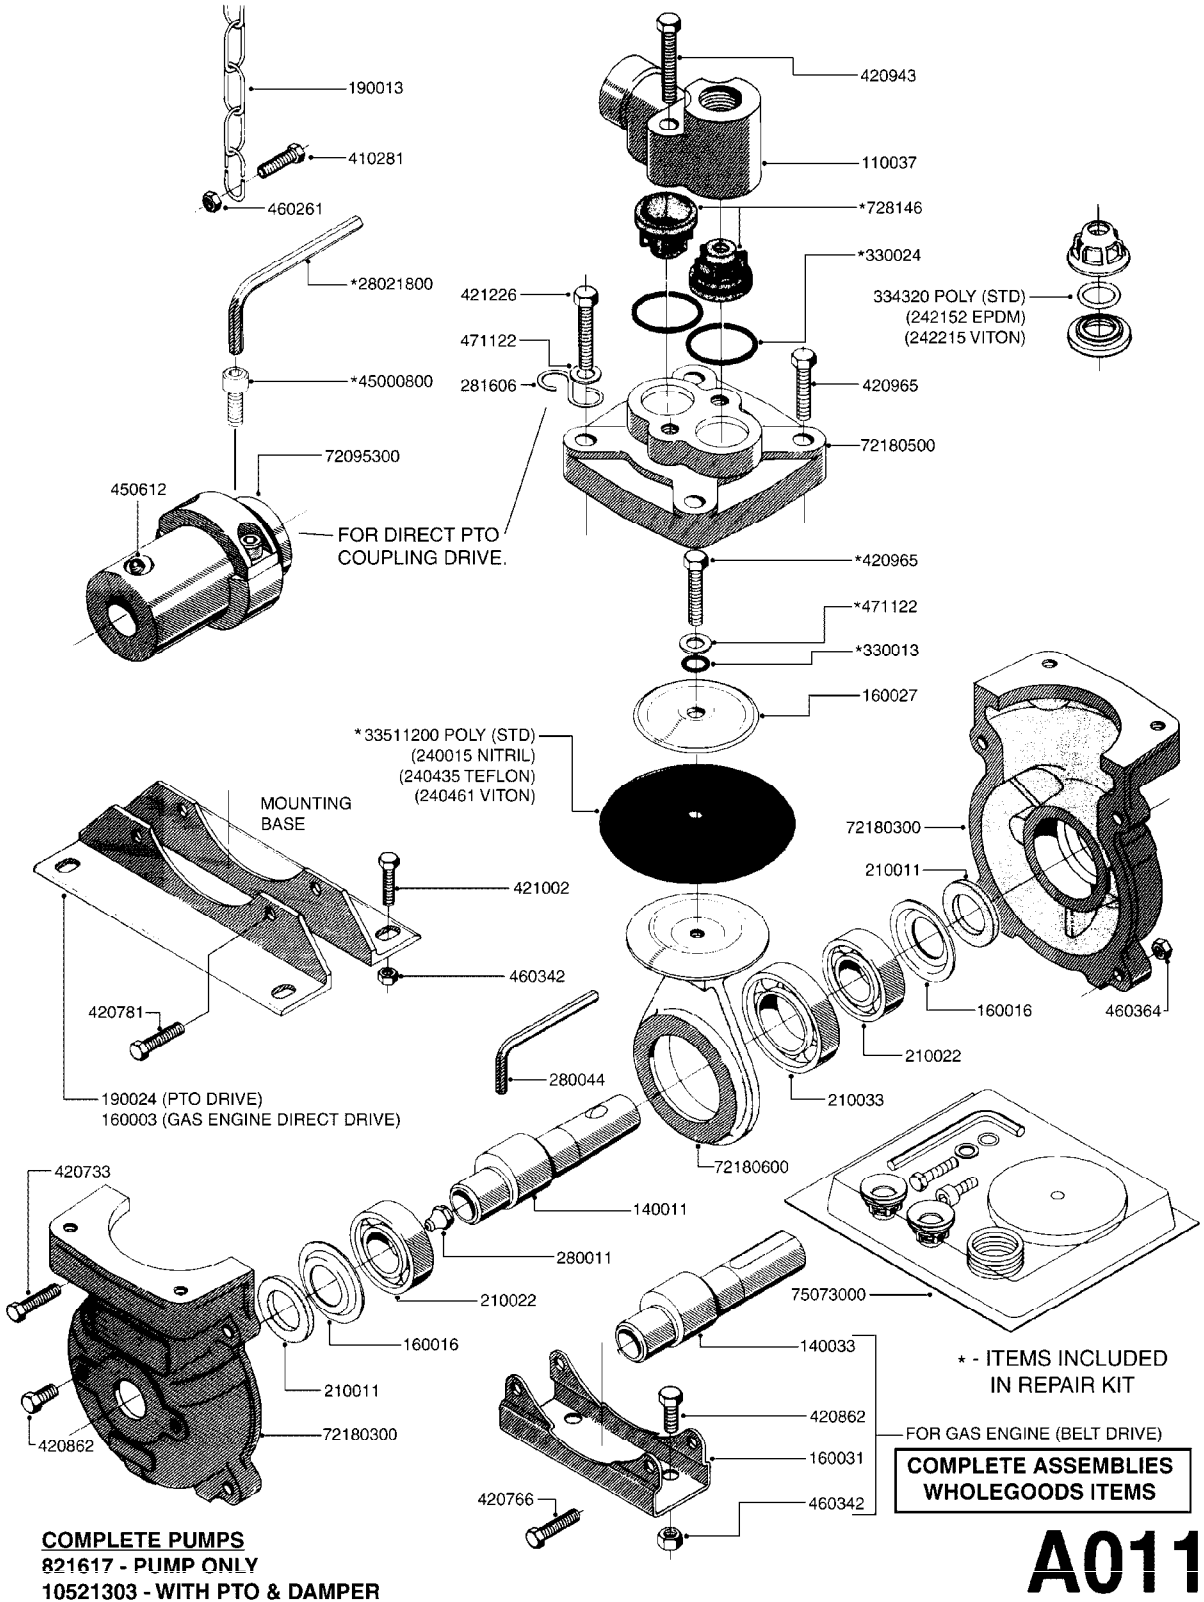

PUMP - 500  
A010-HIN, 01:11:11

**A010**

PUMP - 500  
A010-HIN, 01:11:11

Page 1

Date 14.08.2015 9:08

parts-n°	order qty	description
110037	1	VALVE CHAMBER MOD 500 PAINTED Test
140011	1	CRANK SHAFT MODEL 500
140033	1	CRANK SHAFT,MODEL 500/4
160003	1	PUMP MOUNT PLATE TALL 500/600
160016	1	DUST PLATE
160027	1	DIAPHRAGM UPPER DISC 500-600
160031	1	BASE PLATE MODEL 500-600
190013	1	CHAIN 35XL=800
194839	1	ANGLE IRON FOOT, M 500-600 RED
210011	1	SEAL FELT D39/23 X 4
210022	1	BEARING BALL 6205
210033	1	BEARING BALL 6007
240015	1	DIAPHRAGM MODEL 500-600 NITRIL
240461	1	DIAPHRAGM MODEL 500-600 VITON
242152	1	O-RING D18.2X3 EPDM
242215	1	O-RING D18X3 VITON
280011	1	GREASE NIPPLE 3/8' SAE H TR
280033	1	KEY HEXAGON W9 5/16"
280044	1	KEY HEXAGON W6 3/16'
281606	1	S-HOOK GALVANIZED
330013	1	O-RING D15/D10X2.5 F.3/8"NUT
330024	1	O-RING D41,1/D34.5 X 3,5
334320	1	O-RING D18X3 POLYURETHANE
410281	1	BOLT HEX 8.8 DEL M6X25 DIN933 A2
420066	1	BOLT HEX 8.8 DEL 3/8"X50MM
420081	1	BOLT HEX 8.8 DEL 3/8"X40MM
420092	1	BOLT HEX 8.8 RAW 3/8"X45MM
420162	1	BOLT HEX 8.8 DEL 3/8"x15MM
420744	1	BOLT HEX 8.8 DEL M8X40
420766	1	BOLT HEX 8.8 DEL M8X45
420781	1	BOLT HEX 8.8 DEL M8X50
420862	1	BOLT HEX 8.8 DEL M10X16 FT
420965	1	M10X40 MACHINE SCREW STAINLESS
421002	1	BOLT HEX 8.8 DEL M10X30 FT DIN933
450037	1	BOLT ROUND 3/8'X1' BLACK
450612	1	SCREW M10X16 POINTED
460261	1	NUT HEX M6X1 LOCK A2 DIN985
460342	1	NUT HEX M10 DEL DIN934
460364	1	NUT HEX M8 GALV.
471122	1	WASHER D20/D10.5X2 SS
728146	1	VALVE FOR 361(726890/707932)
33511200	1	DIAPHRAGM 500-603 PUR 2006
72095300	1	COUPLING 1-3/8' X 25, PAINTED
72180300	1	PUMP HOUSING 503 RED W/BOLTS
72180500	1	DIAPHRAGM COVER 503 W/BOLTS
72180600	1	CONNECTING ROD FOR 503-603 M10
75072900	1	PUMP KIT 500 "06"