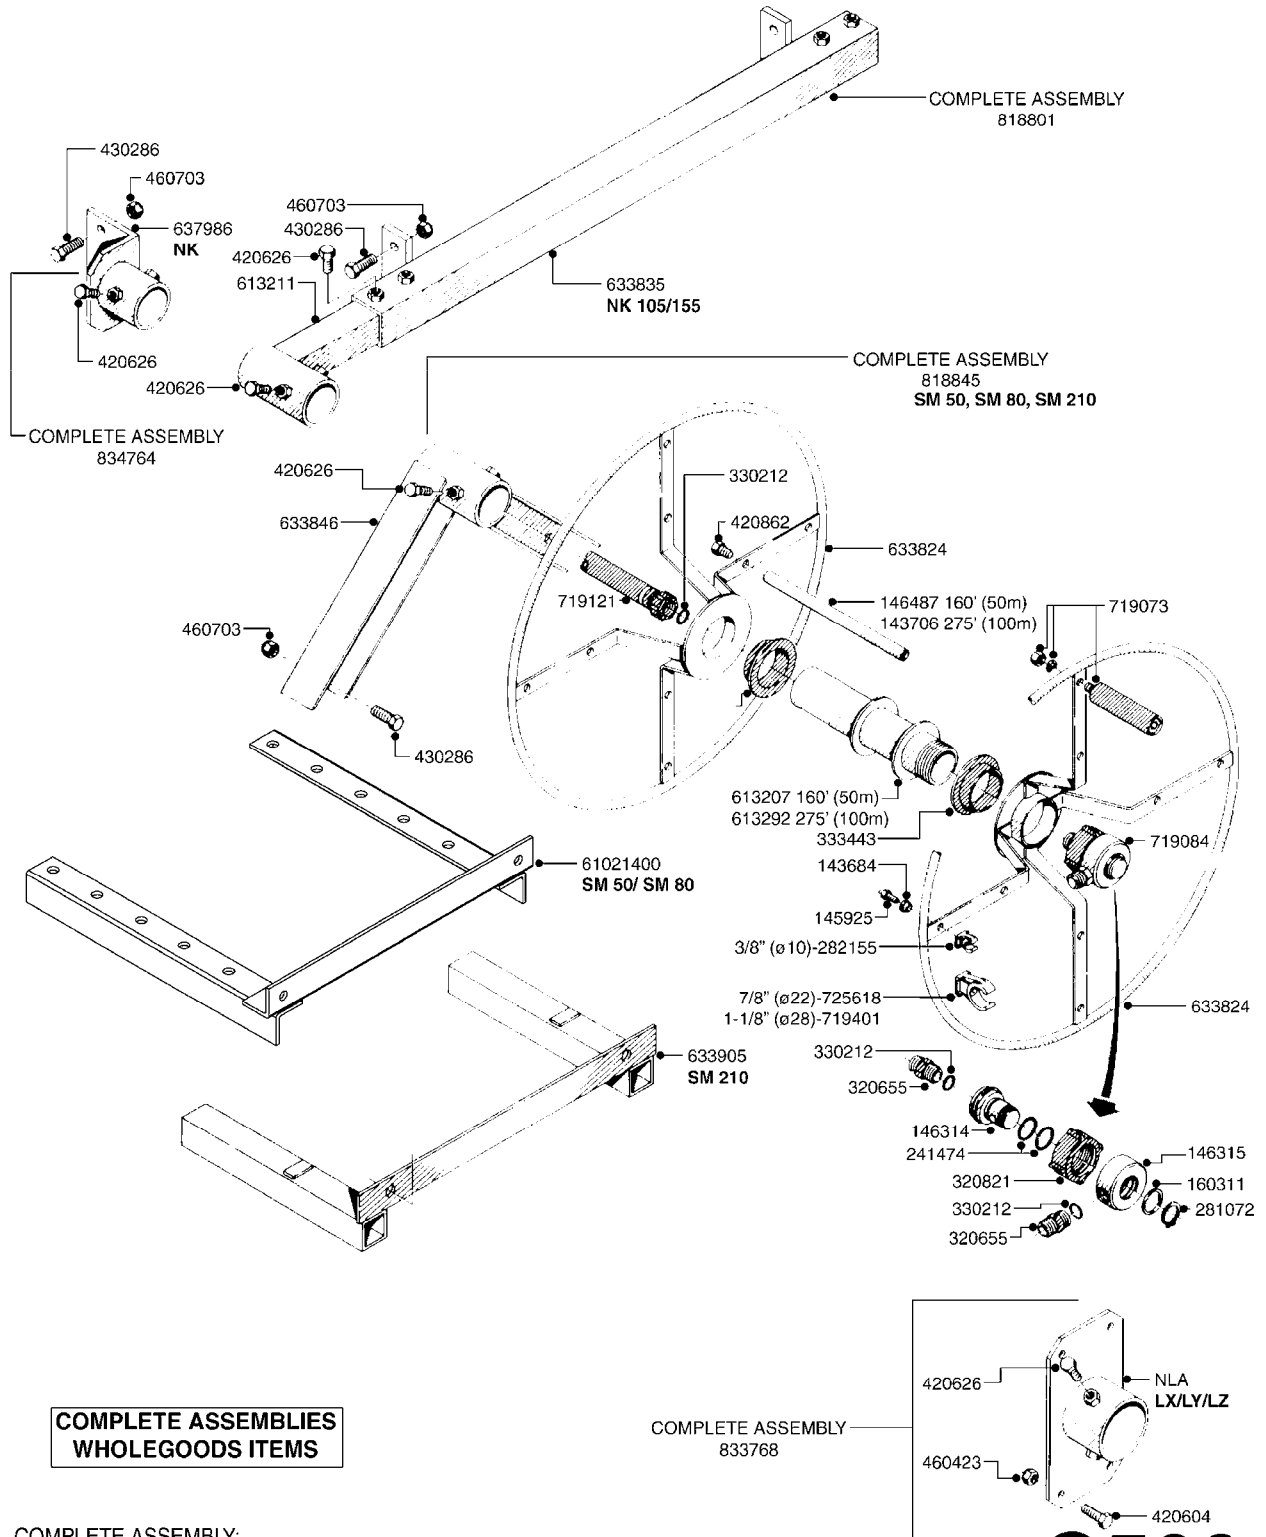

COMPLETE ASSEMBLY:  
 818377 - 160' x 3/8" (50m) HOSE REEL  
 818381 - 320' X 3/8" (100m) HOSE REEL