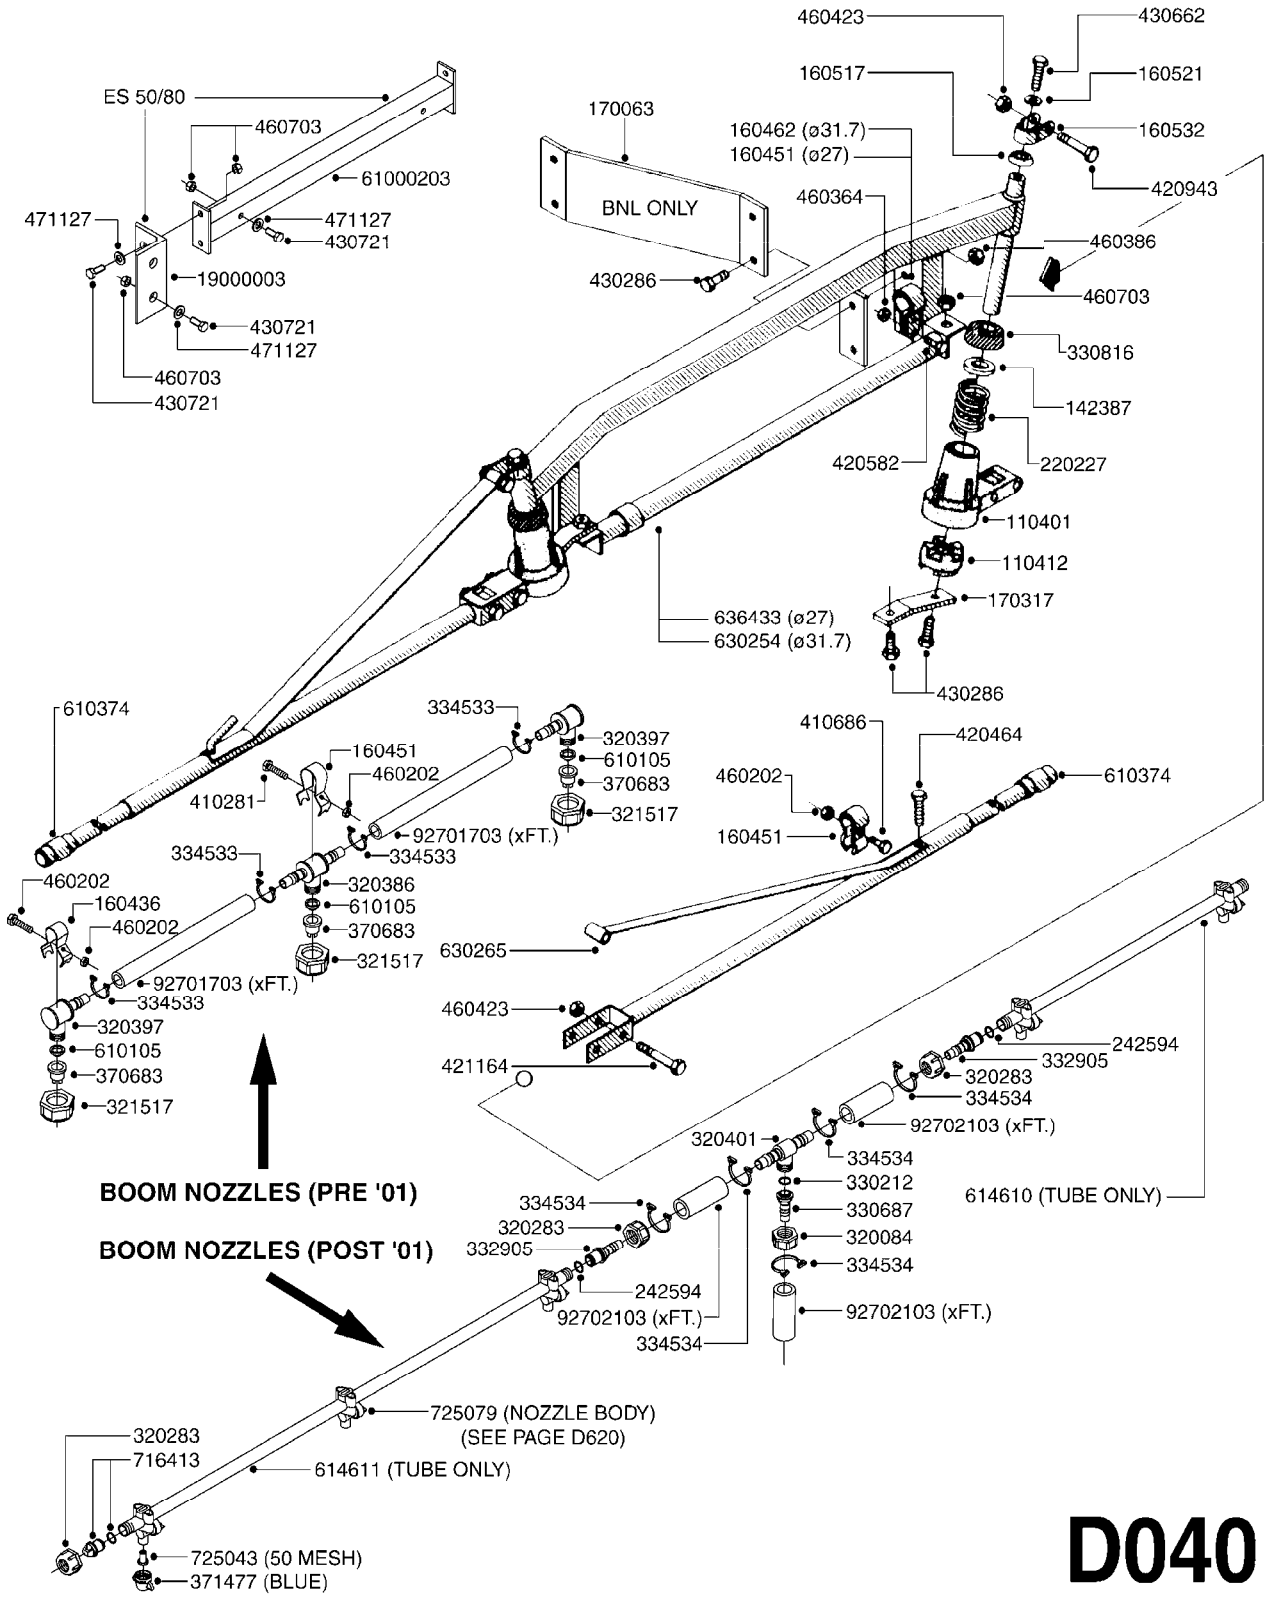

BOOM - 14' HD
D040-HIN, 06:12:11

BOOM - 14' HD
D040-HIN, 06:12:11

parts-n°	order qty	description
110401	1	SPRING HOUSING STD BOOM
110412	1	CLUTCH STANDARD BOOM
142387	1	WASHER D40D23X5
160436	1	PIPE BRANCH HOLDER D22,2
160451	1	PIPE BRANCH HOLDER D25,4
160462	1	PIPE BRANCH HOLDER D31,7
160517	1	SPACER COLLAR, STANDARD BOM
160521	1	WASHER D30.5/D13X2
160532	1	CLAMP SWIVEL F. BOOM 14'H.D.
170063	1	SUPPORT BRKT.(USE-#725434 kit)
170317	1	CROSSBAR FOR BOOM WINE II
220227	1	SPRING FOR PIVOT
242594	1	O-RING D14 X 1.78 SCH.70-EPDM
320084	1	FITT.DK NUT 1/2" BSP
320283	1	FITT.DK NUT 3/4"BSP
320386	1	FITT.DK TEE 3/8X3/8HB X3/8"BSP
320397	1	FITT.DK ELB 3/8"HB X 3/8" BSP
320401	1	FITT.DK TEE 1/2X1/2HB X1/2"BSP
321517	1	FITT.DK CAP 3/8" BSP WHITE
330212	1	O-RING D19/D14X2.4 F.1/2"NUT
330687	1	FITT.DK HB 1/2" F. 1/2" NUT
330816	1	DUST COVER PLASTIC/STD.BOOM
332905	1	FITT.DK HB 1/2" F. 3/4" CAP
334533	1	CLAMP HOSE PLASTIC 3/8"
334534	1	CLAMP HOSE PLASTIC 1/2"
370683	1	NOZZLE FLAT FAN 4110-16
371477	1	COLOR TIP S4110-30 BLUE
410281	1	BOLT HEX 8.8 DEL M6X25 DIN933 A2
410686	1	BOLT HEX 8.8 DEL M6X30
420464	1	BOLT HEX 8.8 DEL 3/8'X20MM
420582	1	BOLT HEX 8.8 DEL M8X20 FT A2
420943	1	BOLT HEX 8.8 DEL M10X50
421164	1	BOLT HEX 8.8 DEL M10X70
430286	1	BOLT HEX 8.8 DEL M12X30 FT
430662	1	BOLT HEX 8.8 DEL M12X20 FT
430721	1	BOLT HEX 8.8 DEL M12X40 FT
460202	1	NUT HEX M6
460364	1	NUT HEX M8 GALV.
460386	1	NUT HEX M12X1.75
460423	1	NUT HEX M10X1.5 LOCK
460703	1	NUT HEX M12X1.75 LOCK DIN985
471127	1	WASHER D24/D13X2.5 STAINLESS
610105	1	NOZZLE FILTER
610374	1	BOOM WING OUT.SECTION (WINE11)
614610	1	NOZZLE TUBE 2 HOLE L-24"/SP20"
614611	1	NOZZLE TUBE 3 HOLE L-44"/SP20"
630265	1	BOOM WING 14' BOOM
636433	1	CENTER SECTION 14' BOOM D27.0
716413	1	FITT.DK PLUG ASSY. F.NOZ TUBE
725043	1	SCREEN 50 MESH W.GASKET,BLUE
725079	1	NOZZLE ASSY.SING.SNAP-FIT GREN
19000003	1	MOUNT ANGLE BRACKET ES50/80
61000203	1	MOUNT BRACKET F.14' BOOM
92701703	1	HOSE R X3/8" X300PSI WP X0012"
92702103	1	HOSE R X1/2" X300PSI WP X0012"