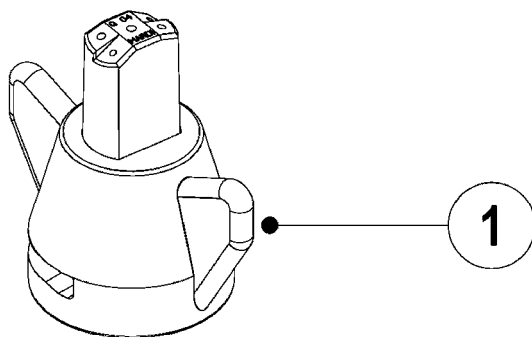

BOOM-NOZZLES QUINTASTREAM
D706-HIN, 14:12:07

Page 0

Date 14.08.2015 9:08

D706