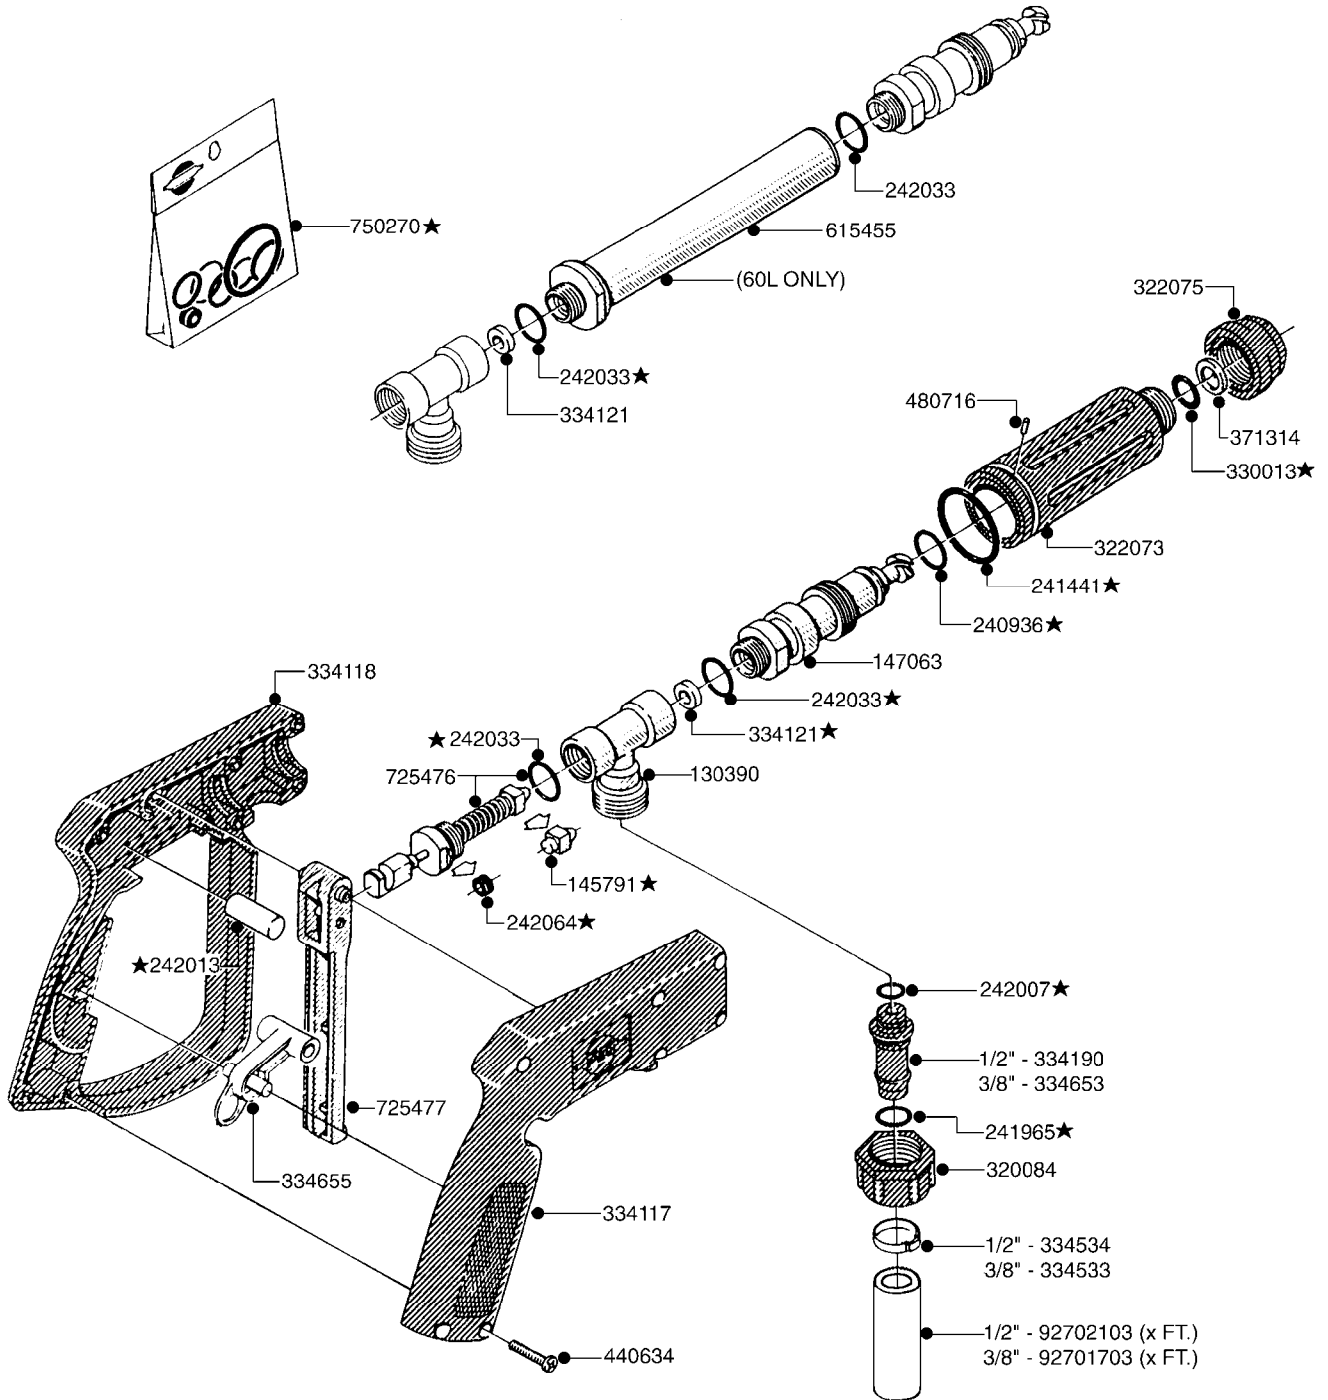

COMPLETE ASSEMBLY:
843197 - 60L
843196 - 60S

COMPLETE ASSEMBLIES
WHOLEGOODS ITEMS

G450

HANDGUN TYPE 60S/60L POST 95
G450-HIN, 19:05:11

Page 1

Date 14.08.2015 9:08

parts-n°	order qty	description
130390	1	TEE 3/8'X 1/2' BSP F.TYPE 60S
145791	1	CONE FOR ON/OFF
147063	1	SWIRL F.SPRAY GUN TYPE 60
240936	1	O-RING D13.3X2.4 NITRIL
241441	1	O-RING D29.3X3
241965	1	O-RING 12.1 X 1.6
242007	1	O-RING D9.1X1.6
242013	1	SPRING RUBBER F/TRIGGER
242033	1	O-RING
242064	1	SLEEVE RUBBER 3X8X4MM
320084	1	FITT.DK NUT 1/2" BSP
322073	1	HOUSING F.SWIRL TYPE 60S H.G.
322075	1	HOUSING F. NOZZLE
330013	1	O-RING D15/D10X2.5 F.3/8"NUT
334117	1	HANDLE PIECE RIGHT F.60S/60L
334118	1	HANDLE PIECE LEFT F.60S/60L
334121	1	SEAT FOR ON-OFF TYPE
334190	1	FITT.DK HB 1/2' F. PISTOL 60S
334533	1	CLAMP HOSE PLASTIC 3/8"
334534	1	CLAMP HOSE PLASTIC 1/2"
334653	1	FITT.DK HB 3/8' F.HANDGUN
334655	1	TRIGGER SAFETY F.60S/60L GUN
371314	1	NOZZLE CERAMIC 1099-20
440634	1	SCREW 5/8"
480716	1	PIN D3X6 STAINLESS
615455	1	TUBE F.LANCE TYPE 60L
725476	1	SPINDLE
725477	1	TRIGGER
750270	1	GASKET KIT F.SPRAY GUN
843196	1	GUN, MODEL 60S
843197	1	HANDGUN KIT TYPE 60 LONG
92701703	1	HOSE R X3/8" X300PSI WP X0012"
92702103	1	HOSE R X1/2" X300PSI WP X0012"