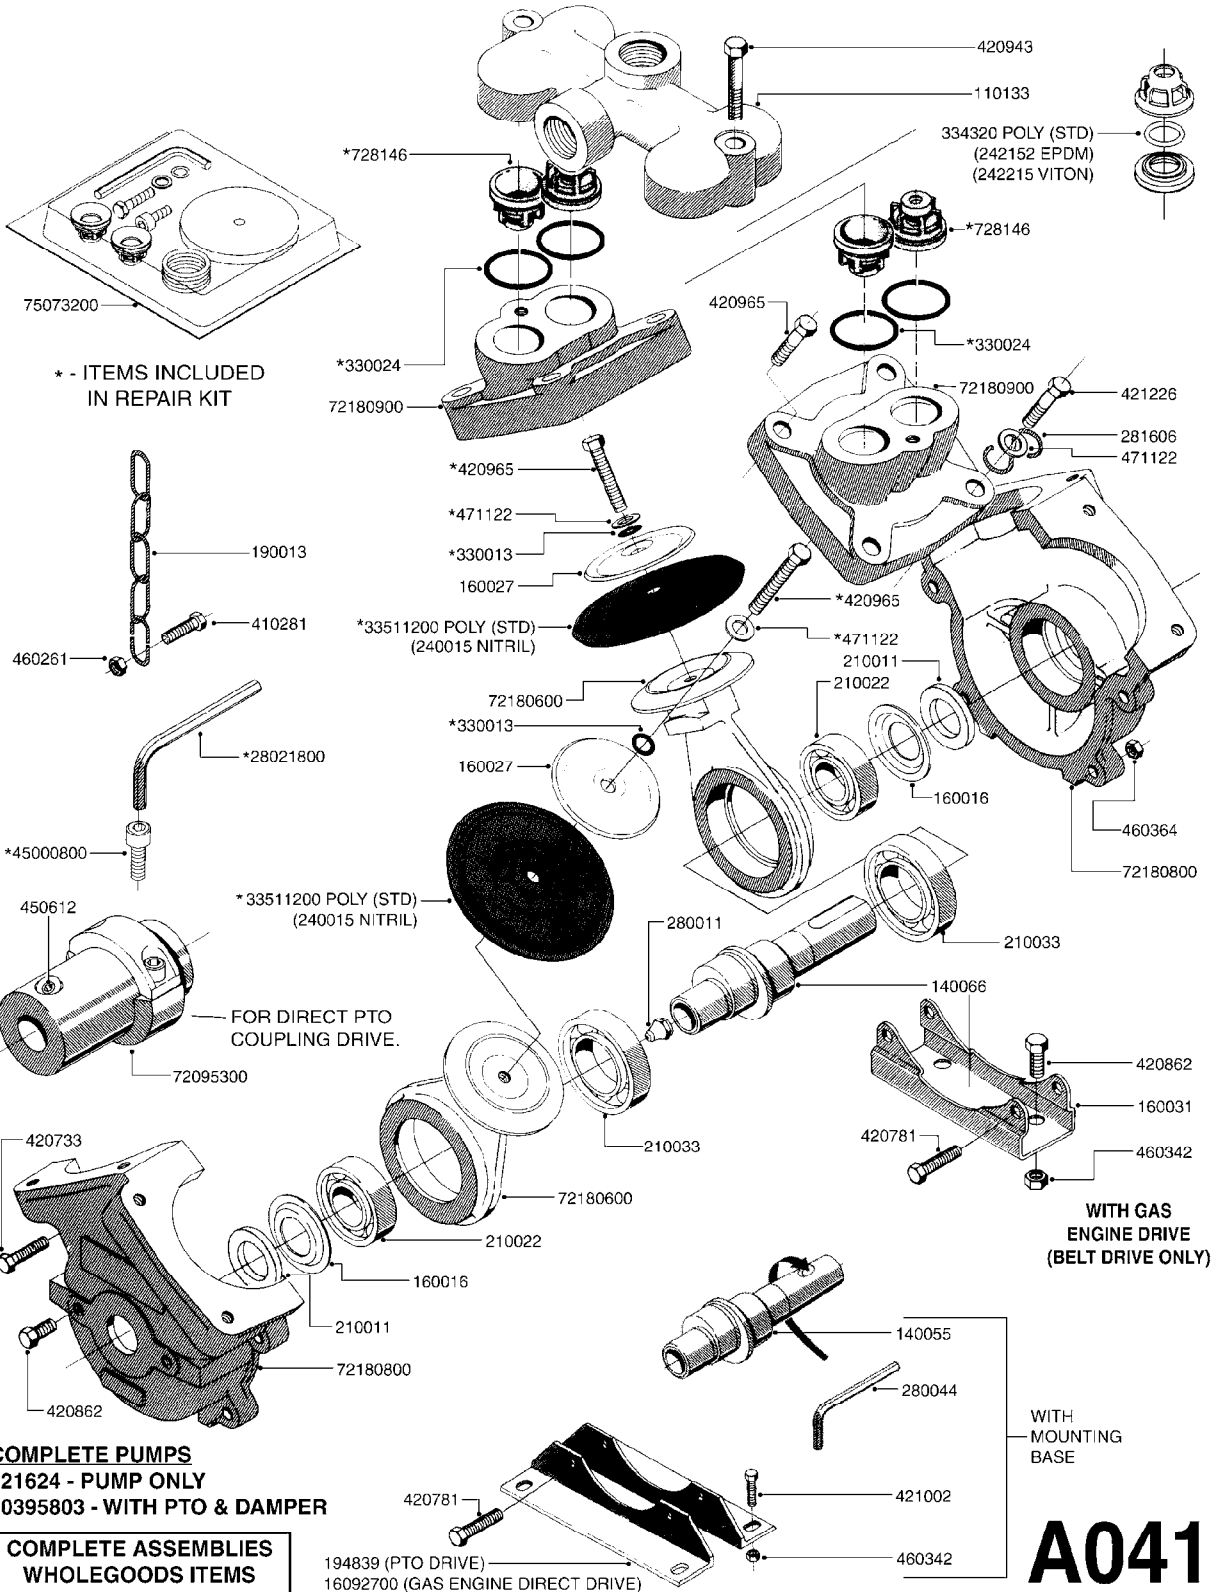

PUMP - 603
A041-HIN, 28:05:13

PUMP - 603
A041-HIN, 28:05:13

Page 1

Date 14.08.2015 9:08

parts-n°	order qty	description
110133	1	VALVE CHAMBER MOD 600 PAINTED
140055	1	CRANK SHAFT, MODEL 600
140066	1	CRANK SHAFT, MODEL 600/4
160016	1	DUST PLATE
160027	1	DIAPHRAGM UPPER DISC 500-600
160031	1	BASE PLATE MODEL 500-600
190013	1	CHAIN 35XL=800
194839	1	ANGLE IRON FOOT, M 500-600 RED
210011	1	SEAL FELT D39/23 X 4
210022	1	BEARING BALL 6205
210033	1	BEARING BALL 6007
240015	1	DIAPHRAGM MODEL 500-600 NITRIL
242152	1	O-RING D18.2X3 EPDM
242215	1	O-RING D18X3 VITON
280011	1	GREASE NIPPLE 3/8' SAE H TR
280044	1	KEY HEXAGON W6 3/16'
281606	1	S-HOOK GALVANIZED
330013	1	O-RING D15/D10X2.5 F.3/8"NUT
330024	1	O-RING D41,1/D34.5 X 3,5
334320	1	O-RING D18X3 POLYURETHANE
410281	1	BOLT HEX 8.8 DEL M6X25 DIN933 A2
420733	1	BOLT HEX 8.8 DEL M8X40
420781	1	BOLT HEX 8.8 DEL M8X50
420862	1	BOLT HEX 8.8 DEL M10X16 FT
420943	1	BOLT HEX 8.8 DEL M10X50
420965	1	M10X40 MACHINE SCREW STAINLESS
421002	1	BOLT HEX 8.8 DEL M10X30 FT DIN933
421226	1	BOLT HEX 8.8 DEL M10X45
450612	1	SCREW M10X16 POINTED
460261	1	NUT HEX M6X1 LOCK A2 DIN985
460342	1	NUT HEX M10 DEL DIN934
460364	1	NUT HEX M8 GALV.
471122	1	WASHER D20/D10.5X2 SS
728146	1	VALVE FOR 361(726890/707932)
821624	1	PUMP 603/7 W. FOOT TAPERED SHA
10395803	1	PUMP 603 C/W PTO 540 RPM
16092700	1	PUMP MOUNT PLATE TALL 500/600
28021800	1	KEY HEXAGON 8MM FOR M10
33511200	1	DIAPHRAGM 500-603 PUR 2006
45000800	1	BOLT ROUND M10X25
72095300	1	COUPLING 1-3/8' X 25, PAINTED
72180600	1	CONNECTING ROD FOR 503-603 M10
72180800	1	PUMP HOUSING 603 RED W/BOLTS
72180900	1	DIAPHRAGM COVER MOD. 600
75073200	1	PUMP KIT 603mm 06