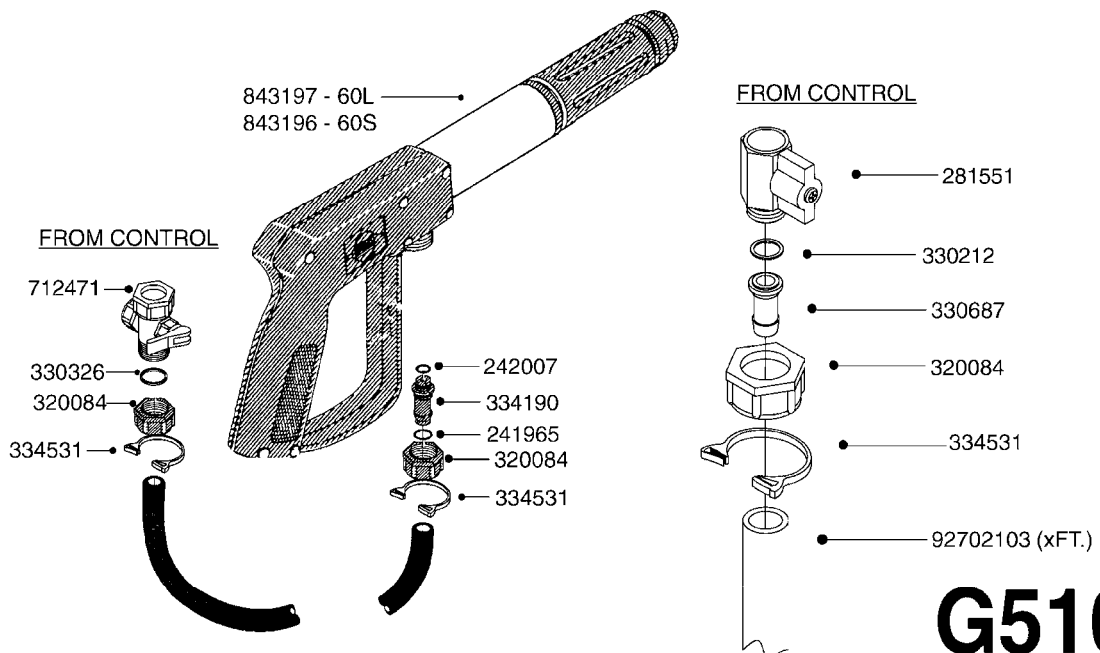

COMPLETE ASSEMBLY:  
 818377 - 160' x 3/8" (50m) HOSE REEL  
 818381 - 320' X 3/8" (100m) HOSE REEL

# G500

HOSE REEL ASSEMBLIES  
G500-HIN, 09:04:13

Page 1

Date 14.08.2015 9:08

parts-n°	order qty	description
143684	1	BUSHING F. HOSE REEL
143706	1	SPACER TUBE F. 275' HOSE REEL
145925	1	NIPPLE M10 M6
146314	1	UNION BUSHING F.HOSE REEL
146315	1	RING FOR HOSE REEL
146487	1	SPACER ROD F/HOSE REEL 225mm
160311	1	WASHER D30/D20.4X2
241474	1	O-RING NITRIL
281072	1	SNAP-RING OUTER 20X1.20
282155	1	CLIP F.TUBE SUPPORT
320655	1	FITT.DK HN 1/2"-1/2" BSP
320821	1	FITT.DK NUT 1-1/2" BSP
330212	1	O-RING D19/D14X2.4 F.1/2"NUT
333443	1	BUSHING F. HOSE REEL
420604	1	BOLT HEX 8.8 DEL M10X25 FT DIN933
420626	1	BOLT HEX 8.8 DEL M10X20 FT
420862	1	BOLT HEX 8.8 DEL M10X16 FT
430286	1	BOLT HEX 8.8 DEL M12X30 FT
460423	1	NUT HEX M10X1.5 LOCK
460703	1	NUT HEX M12X1.75 LOCK DIN985
613207	1	CENTER TUBE FOR 164'HOSE REEL
613211	1	HOSE REEL NK 80/105
613292	1	CENTER TUBE 100 MM
633824	1	SIDE FOR HOSE REEL
633835	1	OUTER TUBE NK 300-600
633846	1	FITTING FOR HOSE REEL TR2/TR3
633905	1	BRKTS. HOSE REEL SM210
637986	1	CLAMP FITTING HOSE REEL
719073	1	HANDLE ASSY. F. HOSE REEL
719084	1	SWIVEL F.HOSE REEL
719121	1	HOSE 1/2'X2500M NUT
719401	1	CLIPS F.PISTOL ASSY.
725618	1	CLIP WHITE PLASTIC SNAP TYPE
818377	1	REEL FOR HOSE 160' X 3/8"
818381	1	REEL FOR HOSE 320' X 3/8'
818801	1	BKT.HOSE REEL MOUNT NL/NK/BOOM
818845	1	BKT.HOSE REEL SM210
833768	1	HOLDER F. HOSE REEL
834764	1	BKT.HOSE REEL MOUNT ESTATE SPR
61021400	1	BKT. BOOM MOUNT SM53/80 US