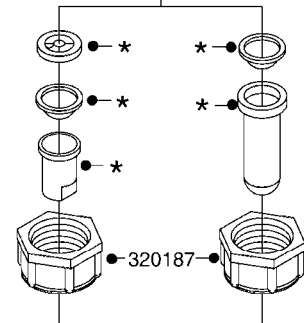

TRIPLET NOZZLE BODY