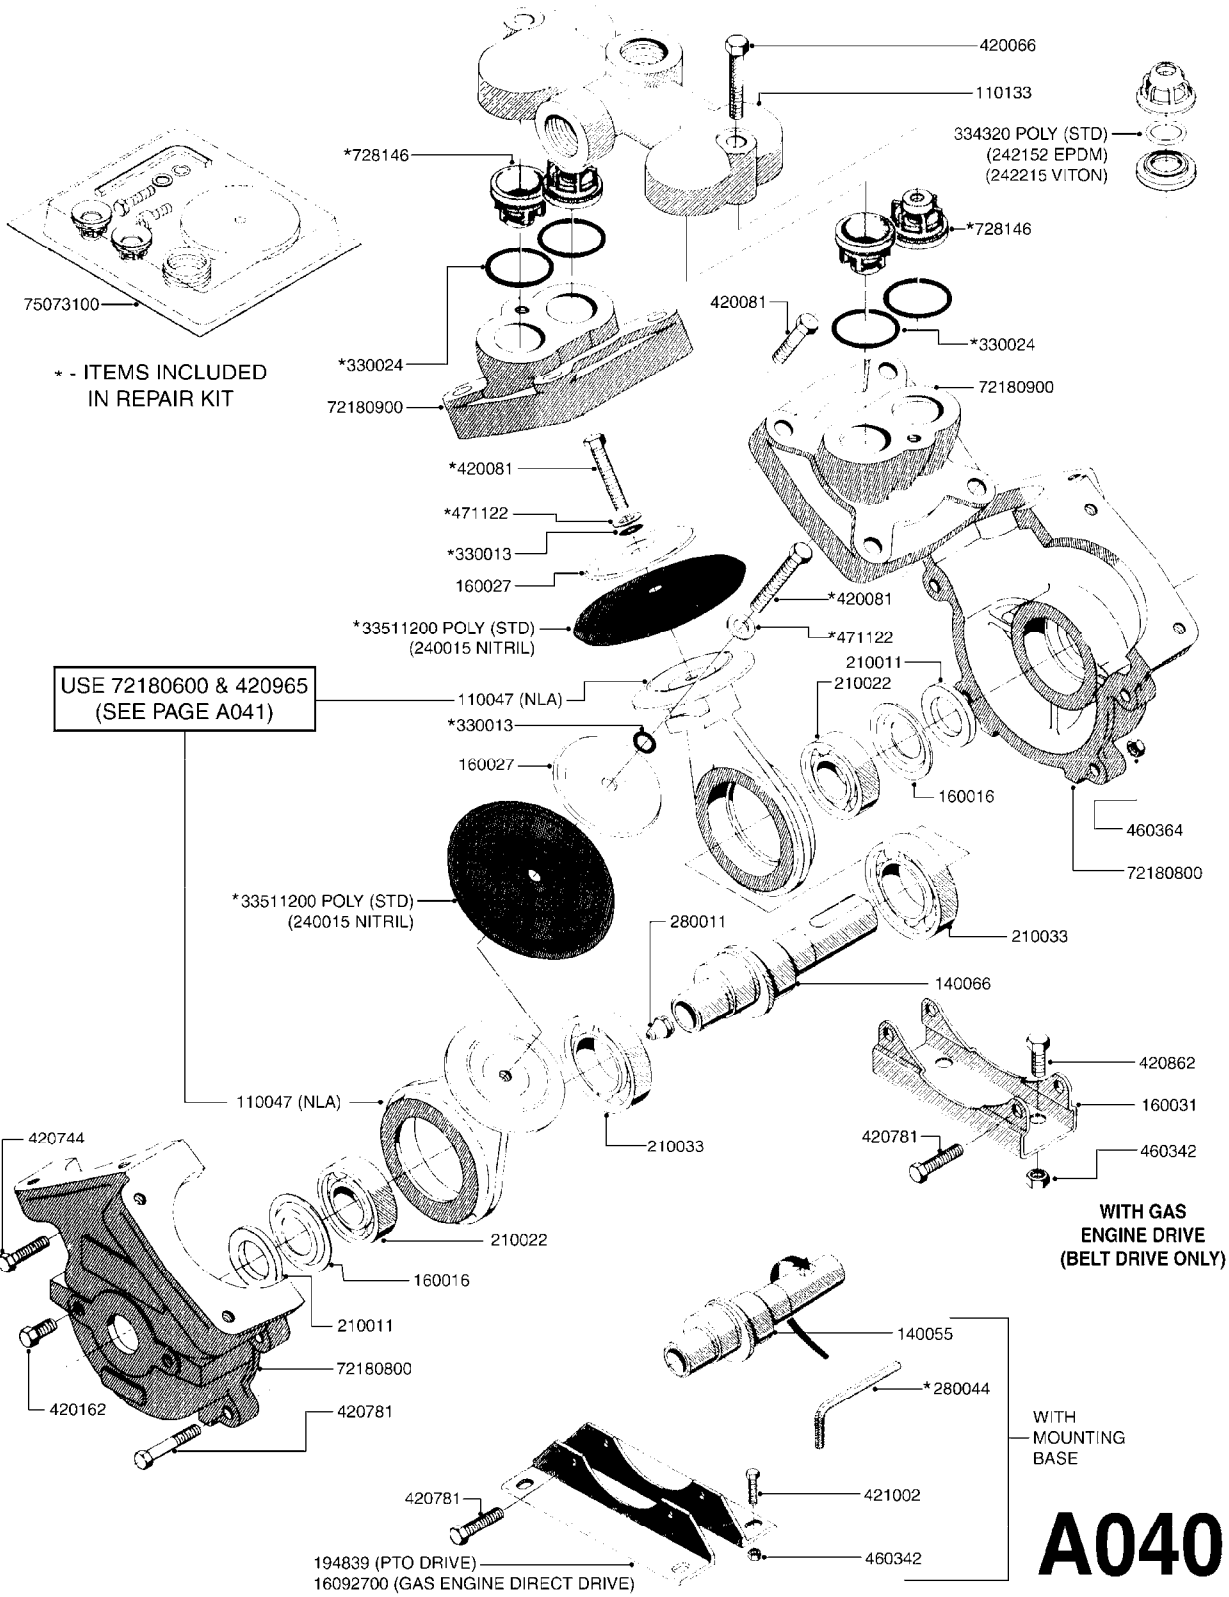

PUMP - 600
A040-HIN, 13:05:14

PUMP - 600
A040-HIN, 13:05:14

Page 1

Date 14.08.2015 9:08

parts-n°	order qty	description
110047	1	CONN.ROD MOD.500-600 72180600
110133	1	VALVE CHAMBER MOD 600 PAINTED
140055	1	CRANK SHAFT, MODEL 600
140066	1	CRANK SHAFT, MODEL 600/4
160016	1	DUST PLATE
160027	1	DIAPHRAGM UPPER DISC 500-600
160031	1	BASE PLATE MODEL 500-600
194839	1	ANGLE IRON FOOT, M 500-600 RED
210011	1	SEAL FELT D39/23 X 4
210022	1	BEARING BALL 6205
210033	1	BEARING BALL 6007
240015	1	DIAPHRAGM MODEL 500-600 NITRIL
242152	1	O-RING D18.2X3 EPDM
242215	1	O-RING D18X3 VITON
280011	1	GREASE NIPPLE 3/8" SAE H TR
280044	1	KEY HEXAGON W6 3/16"
330013	1	O-RING D15/D10X2.5 F.3/8"NUT
330024	1	O-RING D41,1/D34.5 X 3,5
334320	1	O-RING D18X3 POLYURETHANE
420066	1	BOLT HEX 8.8 DEL 3/8"X50MM
420081	1	BOLT HEX 8.8 DEL 3/8"X40MM
420162	1	BOLT HEX 8.8 DEL 3/8"x15MM
420744	1	BOLT HEX 8.8 DEL M8X40
420781	1	BOLT HEX 8.8 DEL M8X50
420862	1	BOLT HEX 8.8 DEL M10X16 FT
420965	1	M10X40 MACHINE SCREW STAINLESS
421002	1	BOLT HEX 8.8 DEL M10X30 FT DIN933
460342	1	NUT HEX M10 DEL DIN934
460364	1	NUT HEX M8 GALV.
471122	1	WASHER D20/D10.5X2 SS
728146	1	VALVE FOR 361(726890/707932)
16092700	1	PUMP MOUNT PLATE TALL 500/600
33511200	1	DIAPHRAGM 500-603 PUR 2006
72180600	1	CONNECTING ROD FOR 503-603 M10
72180800	1	PUMP HOUSING 603 RED W/BOLTS
72180900	1	DIAPHRAGM COVER MOD. 600
75073100	1	PUMP KIT 600 "06"