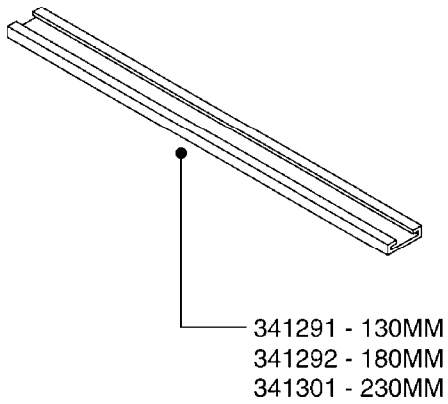

Hose Size	Pressure	Suction	Clamp Code
3/8"	28029803		6706
1/2"	28029803		6706
3/4"	28029903		6712
1"	28030003	28029903	6716
1-1/4"	28030103		6724
1-1/2"		28030103	6724
2"		28030203	235-67
2-1/2"		28030303	235-74
3"		28030403	235-82

H130