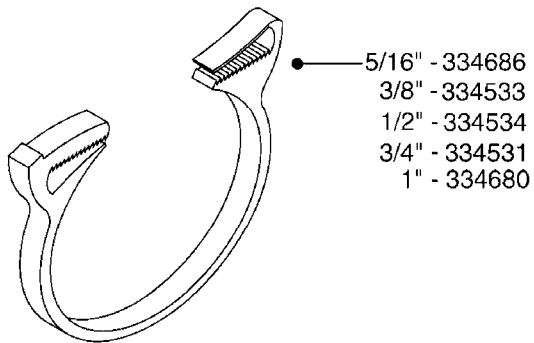

I.D.	PART # (ONE FOOT)	
3/8" 1/2" 3/4" 1" 1-1/4"	92701703 92702103 92703203 92712403 92734403	 <p>RUBBER HOSE SMOOTH, BLACK, TWO BLUE STRIPES</p>
5/16" 3/8" 1/4" 1/2" 3/4"	927281 927284 927268 927269 927270	 <p>PVC HOSE SHINY, BLACK, SMOOTH, TWO WHITE STRIPES</p>
1" 1-1/4" 1-1/2" 2" 2-1/2"	92702403 92738900 92702603 92702703 92702803	 <p>PVC SPIRAL SUCTION HOSE SHINY, RIBBED, GRAY</p>
3/4"	927205	 <p>PVC HOSE CLEAR, SMOOTH</p>
1/2" 3/4"	10631003 927231	 <p>PVC HOSE SMOOTH, CLEAR, REINFORCED WITH WHITE MESH</p>
4mm 6mm 8mm 10mm	927253 RED 927264 RED 927306 BLACK 927330 BLACK	 <p>PVC AIR HOSE SMOOTH</p>

**H120**

BULK HOSE  
H120-HIN, 11:05:10

Page 1

Date 14.08.2015 9:08

parts-n°	order qty	description
927205	1	HOSE R X CLEAR X 3/4 X 0012"
927231	1	HOSE R X PVCX3/4 CLR/BRD 0012"
927253	1	AIR HOSE, DIAMETER 4MM
927264	1	HOSE R X PE D6/D4 X 0012"
927268	1	HOSE R X PVC X 1/4 X 0012"
927269	1	HOSE R X PVC X 1/2 X 0012"
927270	1	HOSE R X PVC X 3/4 X 0012"
927281	1	HOSE R X PVC X 5/16 X 0012"
927284	1	HOSE 3/8 PVC W/ INSERT
927306	1	HOSE R X PE D8/D6 X 0012"BLACK
927330	1	HOSE R X PE D10/D8 X 012"BLACK
10631003	1	HOSE R X CLEAR BRAID.X 1/2 12"
92701703	1	HOSE R X3/8" X300PSI WP X0012"
92702103	1	HOSE R X1/2" X300PSI WP X0012"
92702403	1	HOSE PVC SUCT GRAY 1"
92702603	1	HOSE PVC SUCT GRAY 1-1/2"
92702703	1	HOSE PVC SUCT GRAY 2"
92702803	1	SUGE SLANGE PVC GRÅ 2-1/2"
92703203	1	HOSE R X3/4" X300PSI WP X0012"
92712403	1	HOSE R X1" X300PSI WP X0012"
92734403	1	HOSE R X5/4" X200PSI WP X0012"
92738900	1	HOSE R X PVC X 1-1/4" 0012"

Hose Size	Pressure	Suction	Clamp Code
3/8"	28029803		6706
1/2"	28029803		6706
3/4"	28029903		6712
1"	28030003	28029903	6716
1-1/4"	28030103		6724
1-1/2"		28030103	6724
2"		28030203	235-67
2-1/2"		28030303	235-74
3"		28030403	235-82