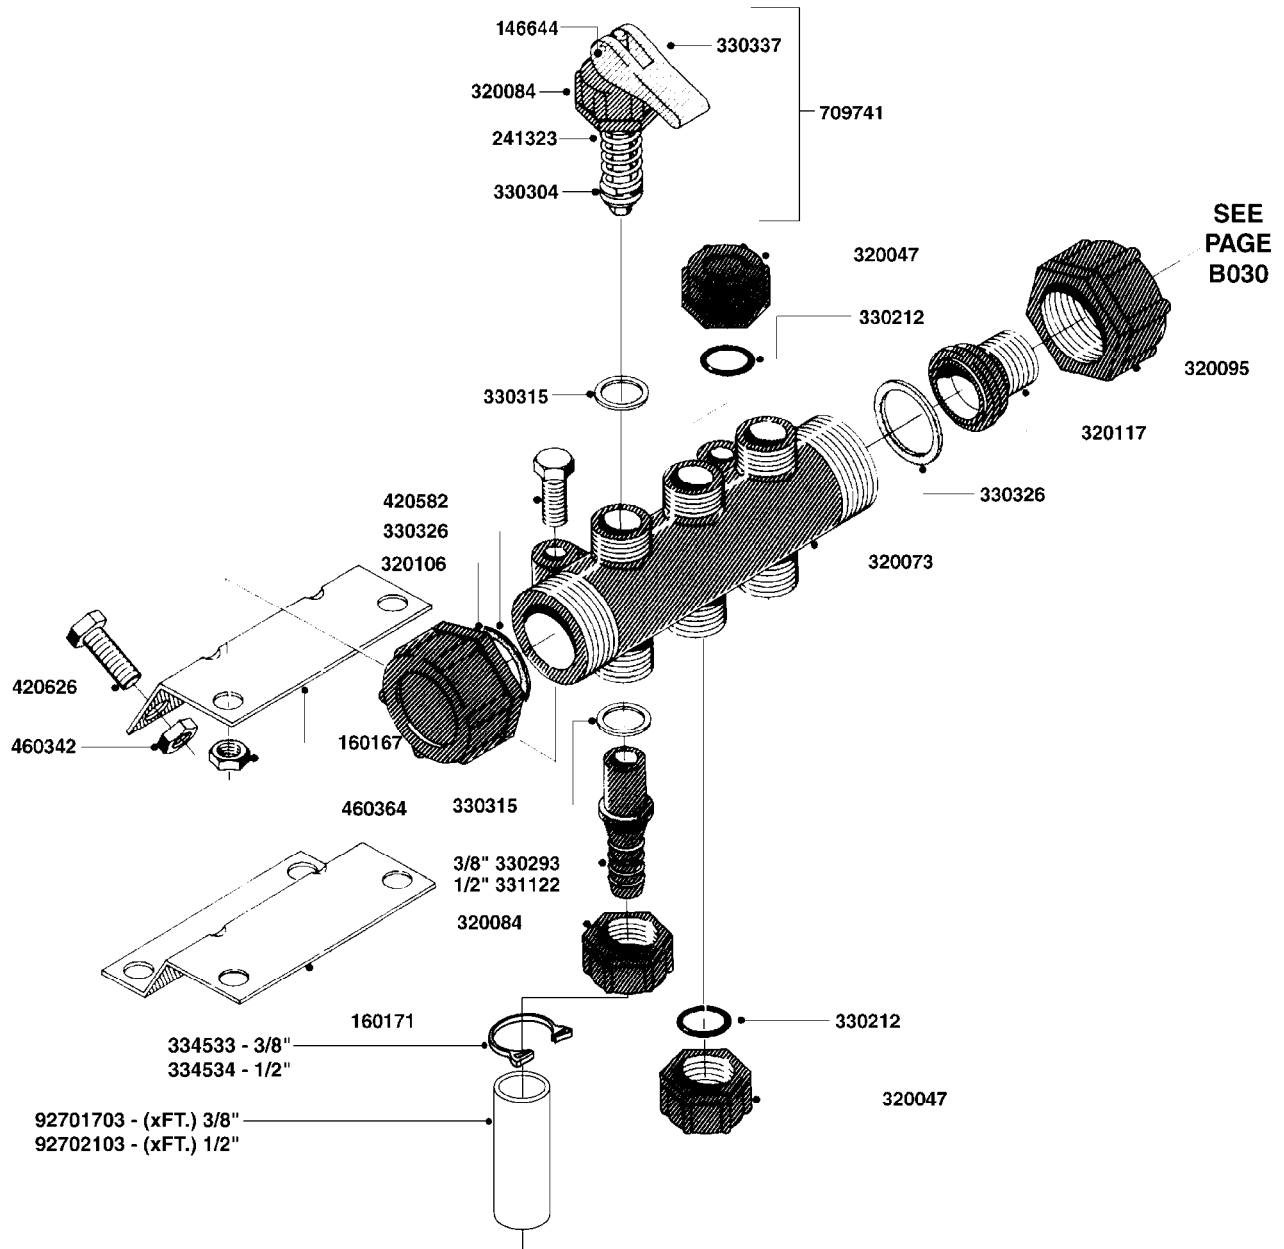

COMPLETE ASSEMBLIES  
WHOLEGOODS ITEMS

- 841035 - COMPLETE ASSEMBLY - 170 psi (12 bar)  
(LESS GAUGE)
- 841046 - COMPLETE ASSEMBLY - 430 psi (30 bar)  
(LESS GAUGE)

**B010**

CONTROL-GAS ENGINE DRIVE - SM  
B010-HIN, 19:05:11

Page 1

Date 14.08.2015 9:08

parts-n°	order qty	description
130034	1	ELBOW FOR GAUGE 1/4 NPT M/F
130082	1	HANDLE FOR PLUG
140243	1	VALVE PLUG, MODEL 600
144174	1	SPRING CASING M500/600 PST91
230031	1	ELBOW 3/4' GF92LZ
230042	1	ELBOW 3/4"
240052	1	BUSHING/PKNG D11,2/8,4 X 6
240063	1	O-RING D14.1/9.3 X 2.4
320084	1	FITT.DK NUT 1/2" BSP
320305	1	FITT.DK HB 3/4'- 3/4' BSP
330212	1	O-RING D19/D14X2.4 F.1/2"NUT
330632	1	REGULATING HANDLE
330687	1	FITT.DK HB 1/2" F. 1/2" NUT
334531	1	CLAMP HOSE PLASTIC 3/4"
334534	1	CLAMP HOSE PLASTIC 1/2"
410281	1	BOLT HEX 8.8 DEL M6X25 DIN933 A2
613384	1	SPRING CASING M 500/600
614445	1	VALVE CASING W600
702553	1	RELIEF SCREW M22
702575	1	RELIEF VALVE, ASSEMBLED
702597	1	RELIEF VALVE, HT
728922	1	RELIEF VALVE, ASSEMB.230 PST 91
728923	1	RELIEF VALVE,ASSEMB. 360 PST91
841035	1	OPER.UNIT BRASS F. 600 GAS MTR
841046	1	OP.UN.600 BRS.HT
845014	1	AIR BOTTLE COMPLETE HJ73
28026203	1	GAUGE 200PSI/BR,2.5"1/4BSP-BTM
92702103	1	HOSE R X1/2" X300PSI WP X0012"
92703203	1	HOSE R X3/4" X300PSI WP X0012"