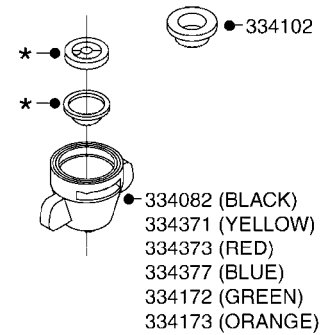

D620

*=REFER TO HARDI NOZZLE CATALOG