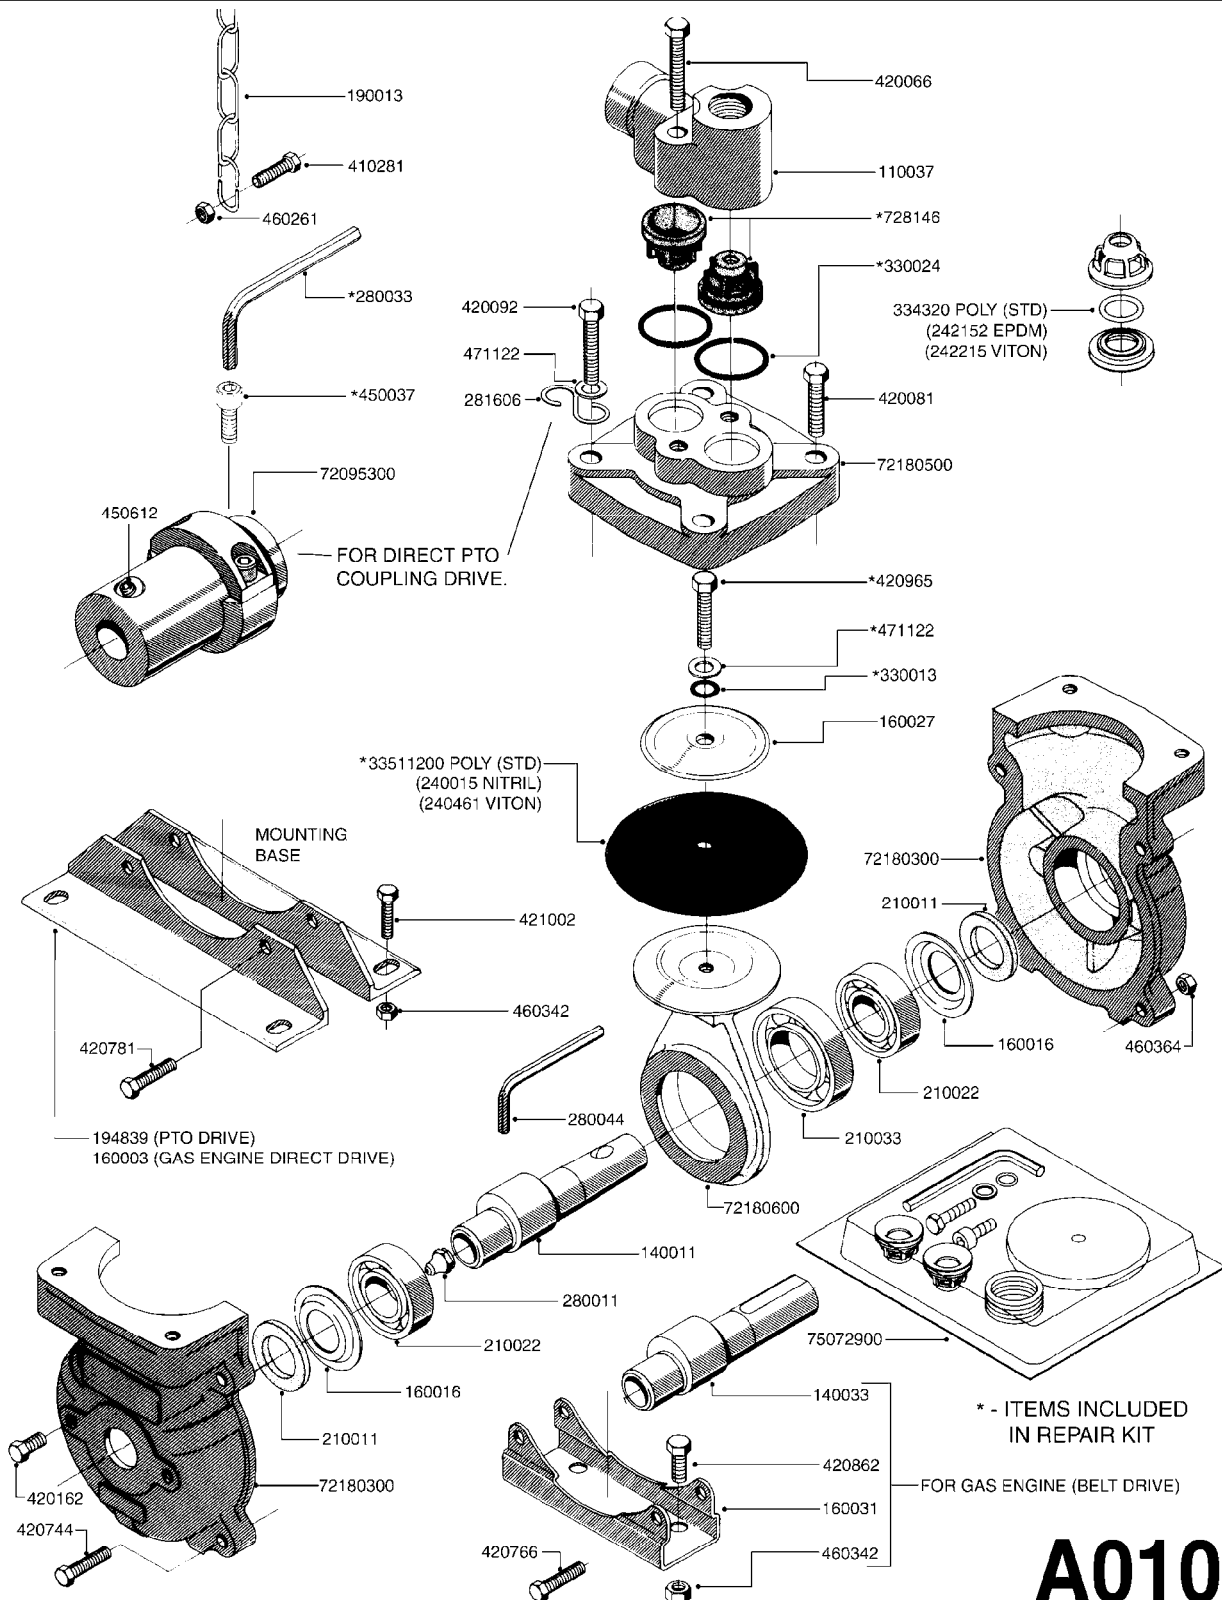

PUMP - 500  
A010-HIN, 01:11:11

**A010**

PUMP - 500  
A010-HIN, 01:11:11

Page 1

Date 14.08.2015 9:08

parts-n°	order qty	description
110037	1	VALVE CHAMBER MOD 500 PAINTED Test
140011	1	CRANK SHAFT MODEL 500
140033	1	CRANK SHAFT,MODEL 500/4
160003	1	PUMP MOUNT PLATE TALL 500/600
160016	1	DUST PLATE
160027	1	DIAPHRAGM UPPER DISC 500-600
160031	1	BASE PLATE MODEL 500-600
190013	1	CHAIN 35XL=800
194839	1	ANGLE IRON FOOT, M 500-600 RED
210011	1	SEAL FELT D39/23 X 4
210022	1	BEARING BALL 6205
210033	1	BEARING BALL 6007
240015	1	DIAPHRAGM MODEL 500-600 NITRIL
240461	1	DIAPHRAGM MODEL 500-600 VITON
242152	1	O-RING D18.2X3 EPDM
242215	1	O-RING D18X3 VITON
280011	1	GREASE NIPPLE 3/8' SAE H TR
280033	1	KEY HEXAGON W9 5/16"
280044	1	KEY HEXAGON W6 3/16'
281606	1	S-HOOK GALVANIZED
330013	1	O-RING D15/D10X2.5 F.3/8"NUT
330024	1	O-RING D41,1/D34.5 X 3,5
334320	1	O-RING D18X3 POLYURETHANE
410281	1	BOLT HEX 8.8 DEL M6X25 DIN933 A2
420066	1	BOLT HEX 8.8 DEL 3/8"X50MM
420081	1	BOLT HEX 8.8 DEL 3/8"X40MM
420092	1	BOLT HEX 8.8 RAW 3/8"X45MM
420162	1	BOLT HEX 8.8 DEL 3/8"x15MM
420744	1	BOLT HEX 8.8 DEL M8X40
420766	1	BOLT HEX 8.8 DEL M8X45
420781	1	BOLT HEX 8.8 DEL M8X50
420862	1	BOLT HEX 8.8 DEL M10X16 FT
420965	1	M10X40 MACHINE SCREW STAINLESS
421002	1	BOLT HEX 8.8 DEL M10X30 FT DIN933
450037	1	BOLT ROUND 3/8'X1' BLACK
450612	1	SCREW M10X16 POINTED
460261	1	NUT HEX M6X1 LOCK A2 DIN985
460342	1	NUT HEX M10 DEL DIN934
460364	1	NUT HEX M8 GALV.
471122	1	WASHER D20/D10.5X2 SS
728146	1	VALVE FOR 361(726890/707932)
33511200	1	DIAPHRAGM 500-603 PUR 2006
72095300	1	COUPLING 1-3/8' X 25, PAINTED
72180300	1	PUMP HOUSING 503 RED W/BOLTS
72180500	1	DIAPHRAGM COVER 503 W/BOLTS
72180600	1	CONNECTING ROD FOR 503-603 M10
75072900	1	PUMP KIT 500 "06"