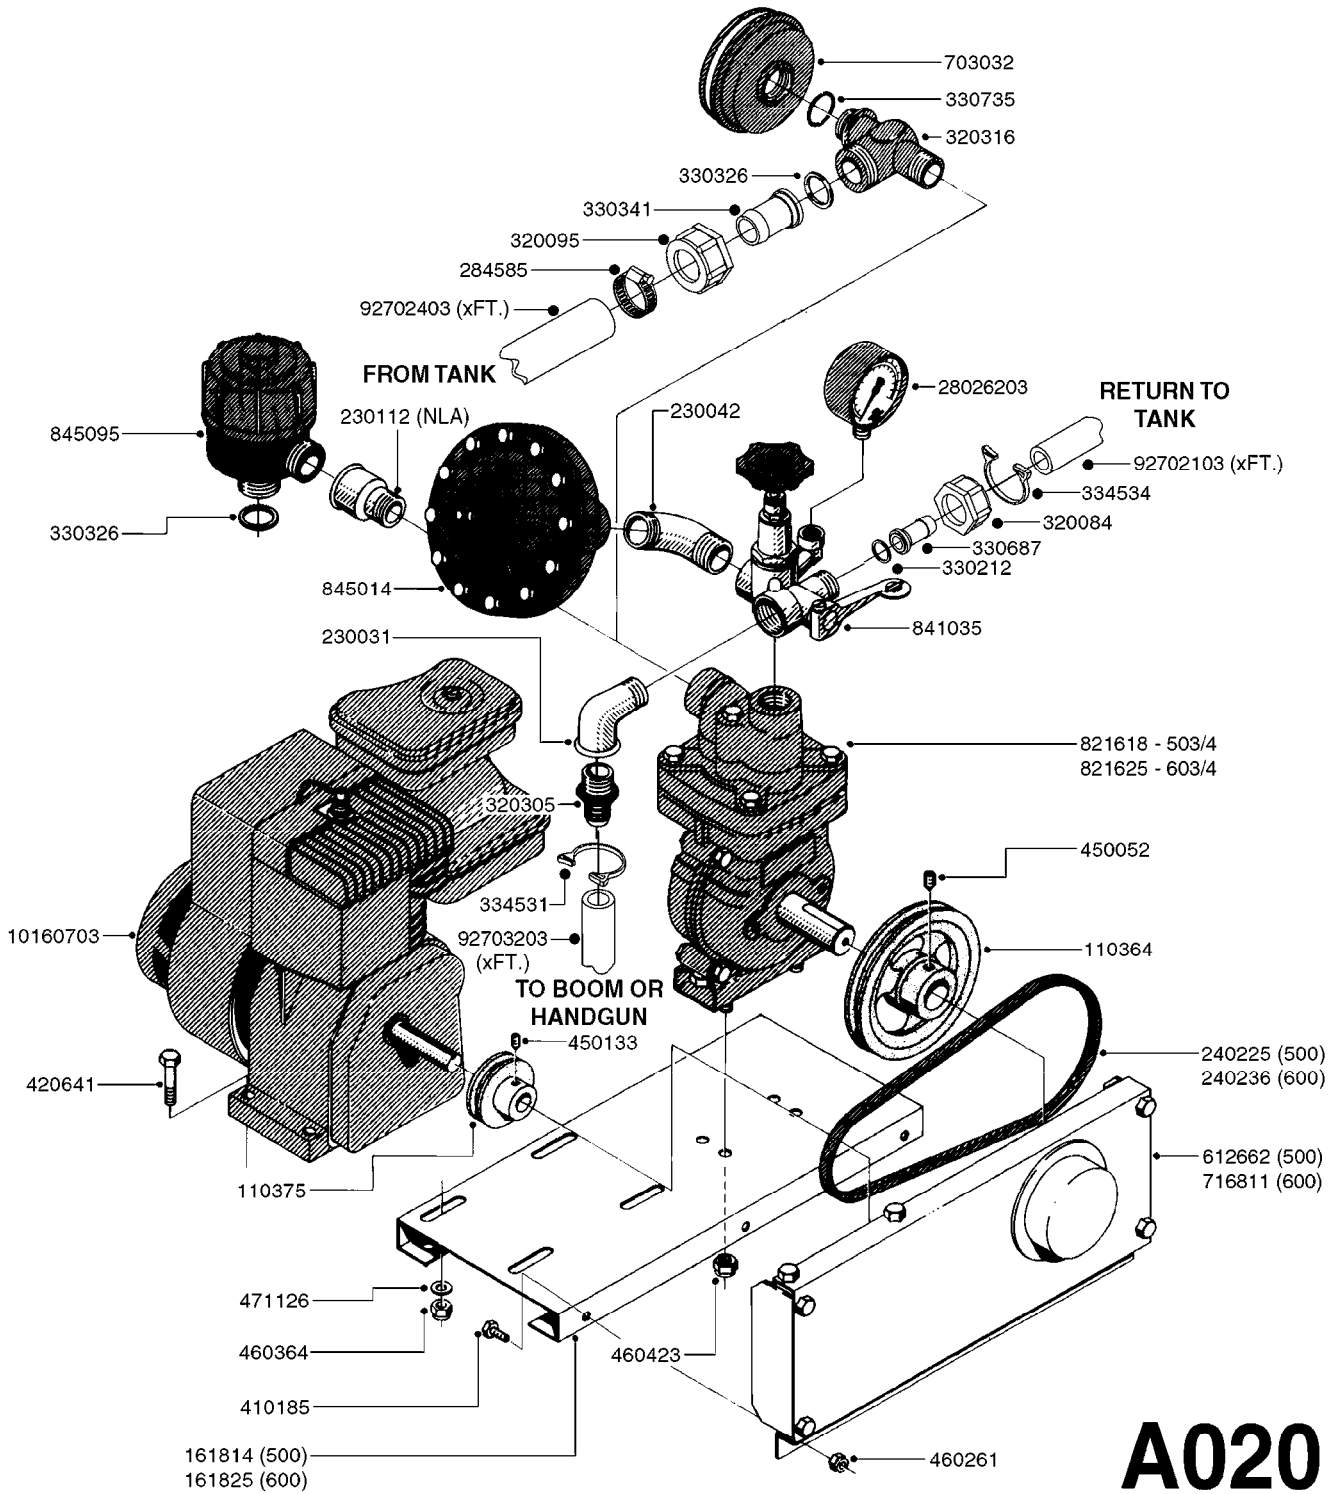

A020

PUMP - 500/600 W/B&S 3.5 HP
A020-HIN, 20:05:11

Page 1

Date 14.08.2015 9:08

parts-n°	order qty	description
110364	1	VEE BELT PULLEY S-118-1 02 H7
110375	1	VEE BELT PULLEY, S50-1-5/8'H7
161814	1	MOUNT PLATE
161825	1	PUMP BASE
230031	1	ELBOW 3/4' GF92LZ
230042	1	ELBOW 3/4"
230112	1	REDUCING NIPPLE 1"X3/4" GF 246
240225	1	VEE BELT S 34
240236	1	VEE BELT Z 27
284585	1	CLAMP HOSE GEAR 1" MINI 020
320084	1	FITT.DK NUT 1/2" BSP
320095	1	FITT.DK NUT 1" BSP
320305	1	FITT.DK HB 3/4'- 3/4' BSP
320316	1	FITT.DK TEE 3/4" X3/4" X1"BSP
330212	1	O-RING D19/D14X2.4 F.1/2"NUT
330326	1	O-RING D30/D24X2 F.1"NUT
330341	1	FITT.DK HB 1" F. 1" NUT
330687	1	FITT.DK HB 1/2" F. 1/2" NUT
330735	1	O-RING D30/D26X2
334531	1	CLAMP HOSE PLASTIC 3/4"
334534	1	CLAMP HOSE PLASTIC 1/2"
410185	1	BOLT HEX 8.8 DEL M6X16 A2
420641	1	BOLT HEX 8.8 DEL M8X35
450052	1	SCREW SET M8X10 BLACK ALLAN
450133	1	SCREW SET M6X10 BLACK ALLAN
460261	1	NUT HEX M6X1 LOCK A2 DIN985
460364	1	NUT HEX M8 GALV.
460423	1	NUT HEX M10X1.5 LOCK
471126	1	WASHER D16/D8.4X1.6 SS
612662	1	GUARD FOR 321 PUMP UNIT GAS
703032	1	SUCTION AIR BOTTLE 3/4" COMPL.
716811	1	GUARD
821618	1	PUMP 503/4 800RPM STRIGHT SHAF
821625	1	PUMP 603/4 800RPM STRIGHT SHAF
841035	1	OPER.UNIT BRASS F. 600 GAS MTR
845014	1	AIR BOTTLE COMPLETE HJ73
845095	1	FILTER COMPLETE
10160703	1	ENG.B&S 3.5HP 91202-1017-E1
28026203	1	GAUGE 200PSI/BR, 2.5"1/4BSP-BTM
92702103	1	HOSE R X1/2" X300PSI WP X0012"
92702403	1	HOSE PVC SUCT GRAY 1"
92703203	1	HOSE R X3/4" X300PSI WP X0012"