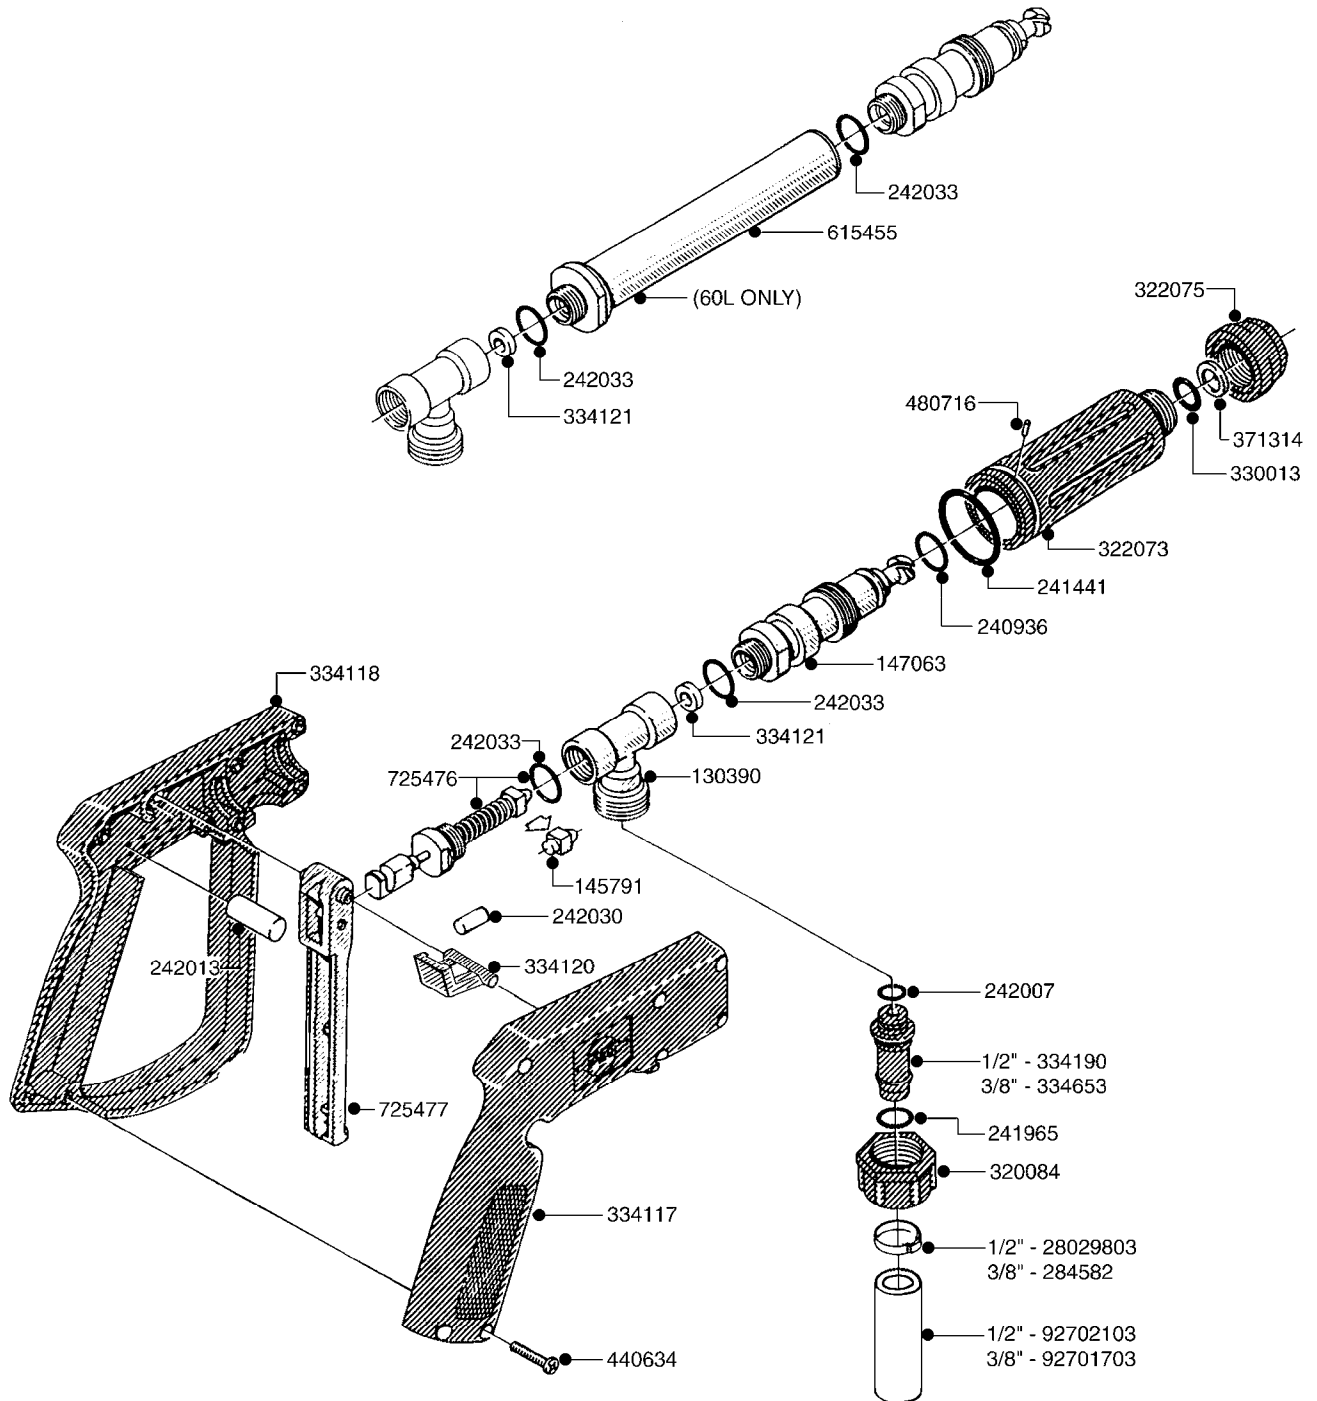

COMPLETE ASSEMBLY:
843197 - 60L
843196 - 60S

COMPLETE ASSEMBLIES
WHOLEGOODS ITEMS

G440

HANDGUN TYPE 60S/60L PRE 95
G440-HIN, 19:05:11

Page 1

Date 14.08.2015 9:08

parts-n°	order qty	description
130390	1	TEE 3/8'X 1/2' BSP F.TYPE 60S
145791	1	CONE FOR ON/OFF
147063	1	SWIRL F.SPRAY GUN TYPE 60
240936	1	O-RING D13.3X2.4 NITRIL
241441	1	O-RING D29.3X3
241965	1	O-RING 12.1 X 1.6
242007	1	O-RING D9.1X1.6
242013	1	SPRING RUBBER F/TRIGGER
242030	1	SPRING RUBBER
242033	1	O-RING
284582	1	CLAMP HOSE GEAR - 5/16"
320084	1	FITT.DK NUT 1/2" BSP
322073	1	HOUSING F.SWIRL TYPE 60S H.G.
322075	1	HOUSING F. NOZZLE
330013	1	O-RING D15/D10X2.5 F.3/8"NUT
334117	1	HANDLE PIECE RIGHT F.60S/60L
334118	1	HANDLE PIECE LEFT F.60S/60L
334120	1	LOCK FOR TRIGGER
334121	1	SEAT FOR ON-OFF TYPE
334190	1	FITT.DK HB 1/2' F. PISTOL 60S
334653	1	FITT.DK HB 3/8' F.HANDGUN
371314	1	NOZZLE CERAMIC 1099-20
440634	1	SCREW 5/8"
480716	1	PIN D3X6 STAINLESS
615455	1	TUBE F.LANCE TYPE 60L
725476	1	SPINDLE
725477	1	TRIGGER
843196	1	GUN, MODEL 60S
843197	1	HANDGUN KIT TYPE 60 LONG
28029803	1	CLAMP HOSE GEAR P1/2" 6708
92701703	1	HOSE R X3/8" X300PSI WP X0012"
92702103	1	HOSE R X1/2" X300PSI WP X0012"