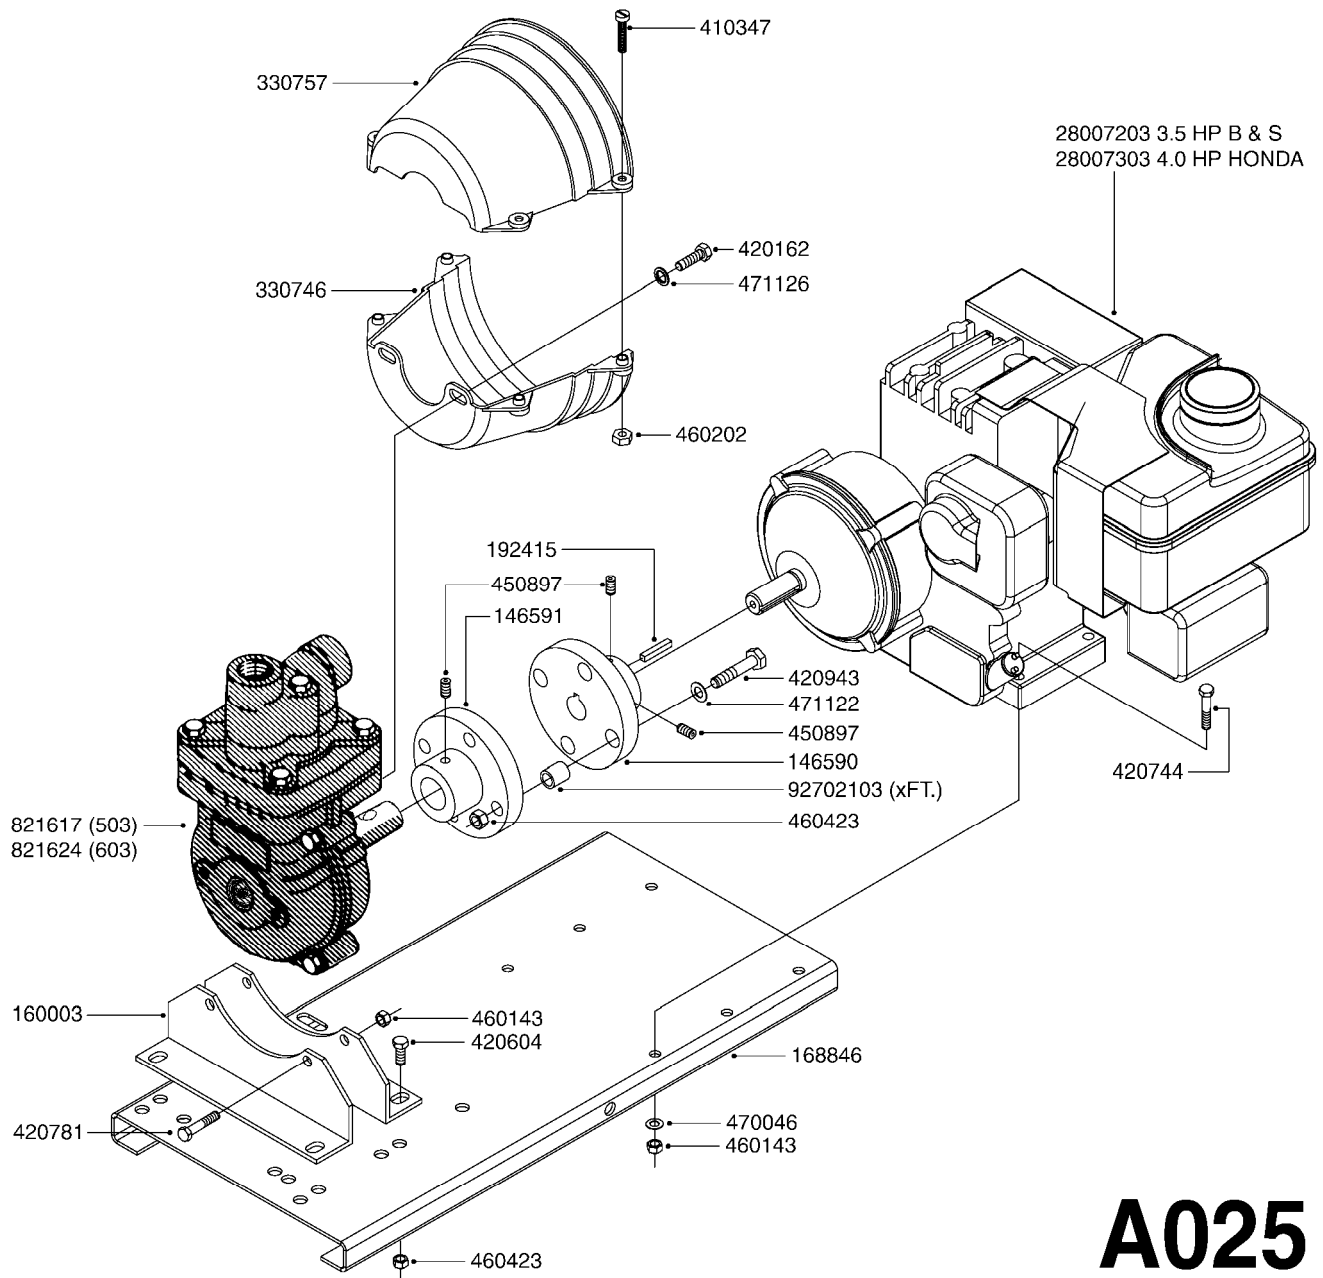

PUMP - 503/603 W/DIRECT DRIVE  
A025-HIN, 06:10:10

Page 1

Date 14.08.2015 9:08

parts-n°	order qty	description
146590	1	COUPLING F. ENGINE DIRECT DRIV
146591	1	COUPLING F.PUMP DIRECT DRIVE
160003	1	PUMP MOUNT PLATE TALL 500/600
168846	1	BASE PLATE F.DIRECT DRIVE UNIT
192415	1	KEY 3/16' X 38 BS NO. 91539
330746	1	GUARD PTO LOWER PART SHORT
330757	1	GUARD PTO UPPER PART SHORT
410347	1	SCREW M6X20 8.8
420162	1	BOLT HEX 8.8 DEL 3/8"x15MM
420604	1	BOLT HEX 8.8 DEL M10X25 FT DIN933
420744	1	BOLT HEX 8.8 DEL M8X40
420781	1	BOLT HEX 8.8 DEL M8X50
420943	1	BOLT HEX 8.8 DEL M10X50
450897	1	SCREW SET M8 x 12
460143	1	NUT HEX M8 LOCK A2 DIN985
460202	1	NUT HEX M6
460423	1	NUT HEX M10X1.5 LOCK
470046	1	WASHER D18D11X1 LOCK
471122	1	WASHER D20/D10.5X2 SS
471126	1	WASHER D16/D8.4X1.6 SS
821617	1	PUMP 503/7 W FOOT TAPERED SHAF
821624	1	PUMP 603/7 W. FOOT TAPERED SHA
28007203	1	ENG.B&S 3.5HP 6:1 REDUCT. RED
28007303	1	ENG.HONDA 4.0HP 6:1 REDUCT.
92702103	1	HOSE R X1/2" X300PSI WP X0012"