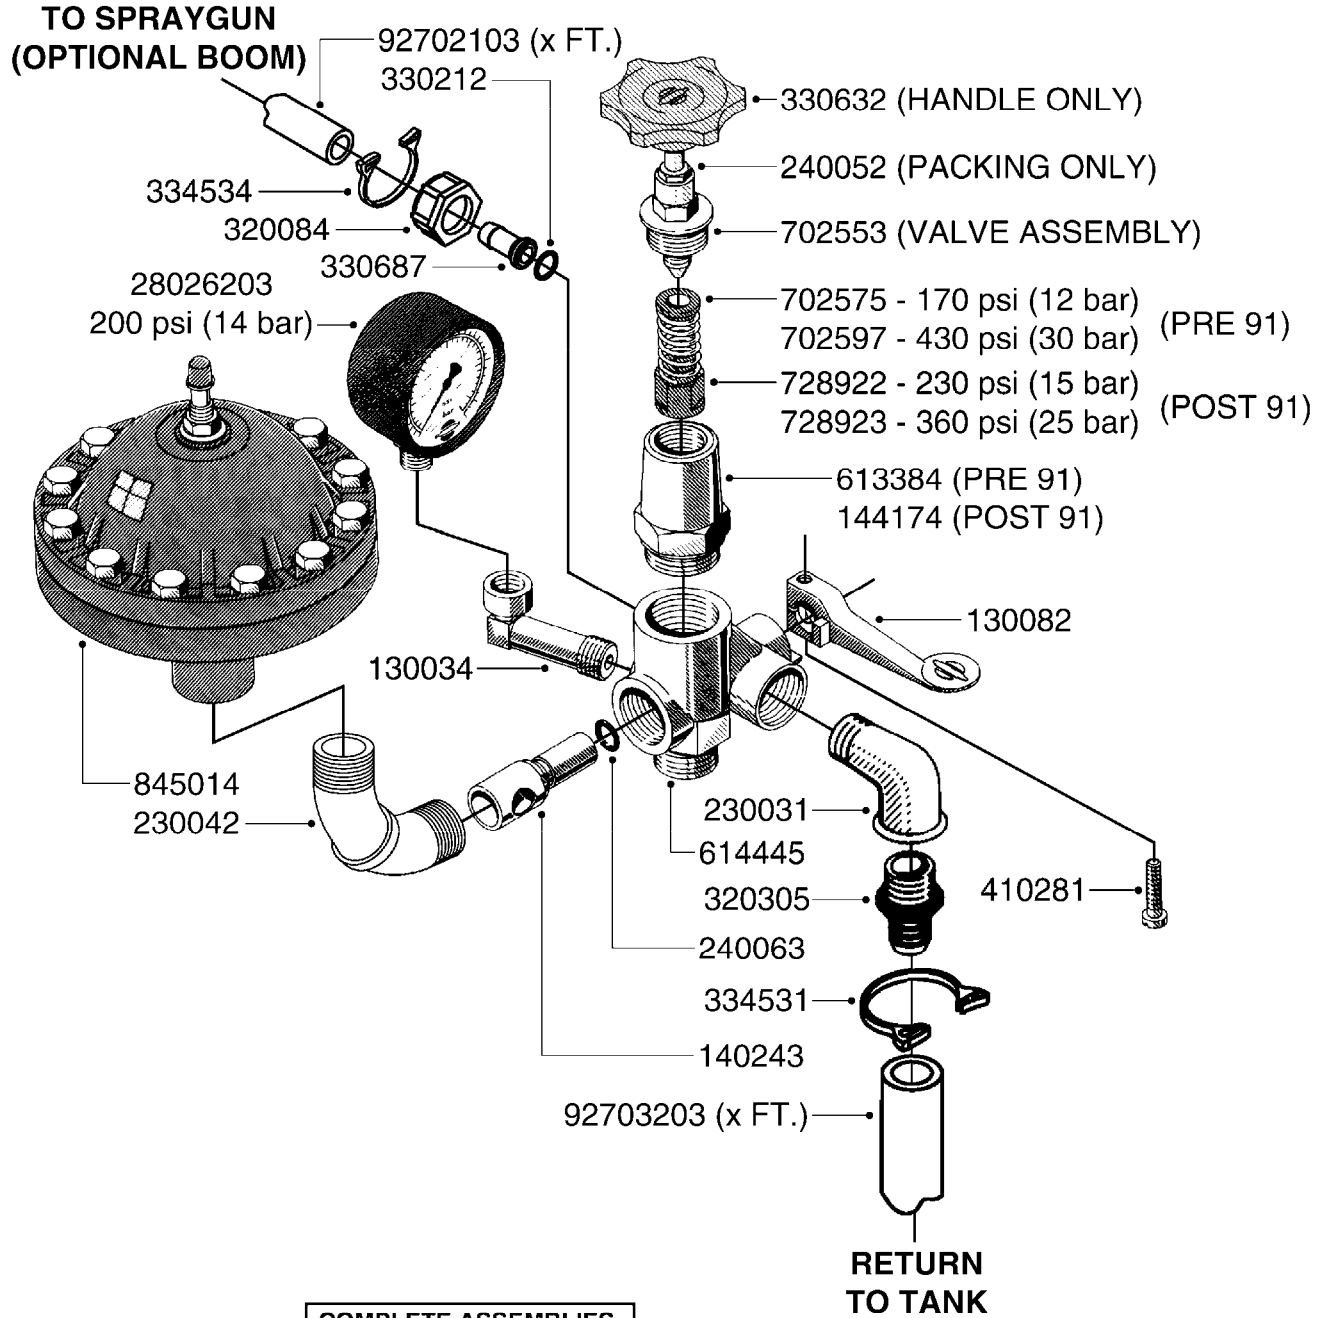

PUMP - 603  
A041-HIN, 28:05:13

PUMP - 603  
A041-HIN, 28:05:13

Page 1

Date 14.08.2015 9:08

parts-n°	order qty	description
110133	1	VALVE CHAMBER MOD 600 PAINTED
140055	1	CRANK SHAFT, MODEL 600
140066	1	CRANK SHAFT, MODEL 600/4
160016	1	DUST PLATE
160027	1	DIAPHRAGM UPPER DISC 500-600
160031	1	BASE PLATE MODEL 500-600
190013	1	CHAIN 35XL=800
194839	1	ANGLE IRON FOOT, M 500-600 RED
210011	1	SEAL FELT D39/23 X 4
210022	1	BEARING BALL 6205
210033	1	BEARING BALL 6007
240015	1	DIAPHRAGM MODEL 500-600 NITRIL
242152	1	O-RING D18.2X3 EPDM
242215	1	O-RING D18X3 VITON
280011	1	GREASE NIPPLE 3/8' SAE H TR
280044	1	KEY HEXAGON W6 3/16'
281606	1	S-HOOK GALVANIZED
330013	1	O-RING D15/D10X2.5 F.3/8"NUT
330024	1	O-RING D41,1/D34.5 X 3,5
334320	1	O-RING D18X3 POLYURETHANE
410281	1	BOLT HEX 8.8 DEL M6X25 DIN933 A2
420733	1	BOLT HEX 8.8 DEL M8X40
420781	1	BOLT HEX 8.8 DEL M8X50
420862	1	BOLT HEX 8.8 DEL M10X16 FT
420943	1	BOLT HEX 8.8 DEL M10X50
420965	1	M10X40 MACHINE SCREW STAINLESS
421002	1	BOLT HEX 8.8 DEL M10X30 FT DIN933
421226	1	BOLT HEX 8.8 DEL M10X45
450612	1	SCREW M10X16 POINTED
460261	1	NUT HEX M6X1 LOCK A2 DIN985
460342	1	NUT HEX M10 DEL DIN934
460364	1	NUT HEX M8 GALV.
471122	1	WASHER D20/D10.5X2 SS
728146	1	VALVE FOR 361(726890/707932)
821624	1	PUMP 603/7 W. FOOT TAPERED SHA
10395803	1	PUMP 603 C/W PTO 540 RPM
16092700	1	PUMP MOUNT PLATE TALL 500/600
28021800	1	KEY HEXAGON 8MM FOR M10
33511200	1	DIAPHRAGM 500-603 PUR 2006
45000800	1	BOLT ROUND M10X25
72095300	1	COUPLING 1-3/8' X 25, PAINTED
72180600	1	CONNECTING ROD FOR 503-603 M10
72180800	1	PUMP HOUSING 603 RED W/BOLTS
72180900	1	DIAPHRAGM COVER MOD. 600
75073200	1	PUMP KIT 603mm 06