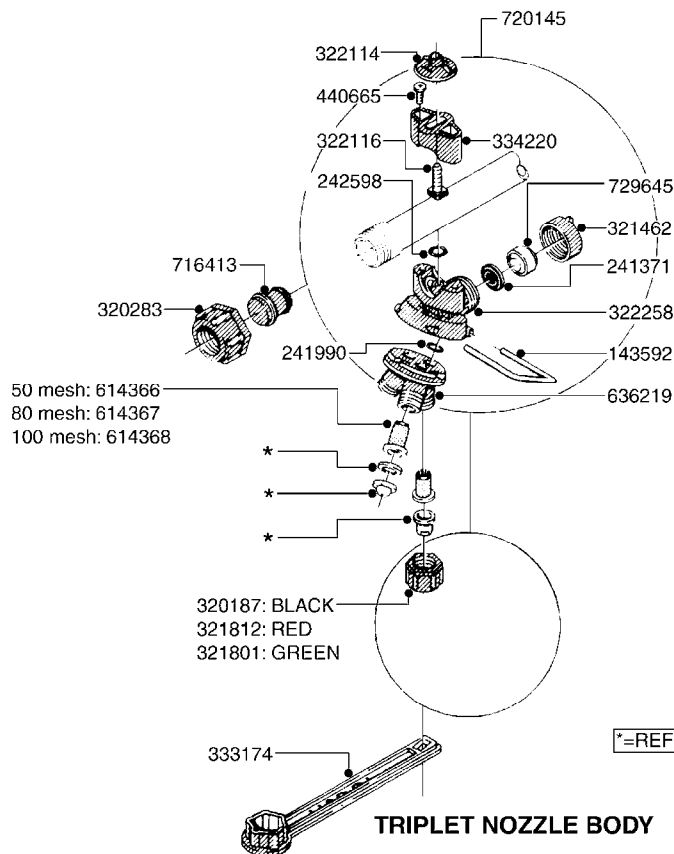

*=REFER TO HARDI NOZZLE CATALOG

D610

NOZZLE BODIES-THREADED
D610-HIN, 18:03:10

Page 1

Date 14.08.2015 9:08

parts-n°	order qty	description
143592	1	LOCK CLAMP FOR TRIPLET
241371	1	DIAPHRAGM, NO-DRIP alt 241371
241990	1	O-RING D9.3 X 2.4 VITON
242598	1	O-RING D7.0 X 2.5 NITRIL
320187	1	FITT.DK CAP 3/8" BSP BLACK
320283	1	FITT.DK NUT 3/4"BSP
321462	1	CAP F.NO-DRIP ASSY.
321801	1	FITT.DK CAP 3/8' BSP GREEN
321812	1	FITT.DK CAP 3/8' BSP RED
322114	1	NUT PLASTIC F.NOZZ.H
322116	1	BOLT PLASTIC F.NOZZ.H.
322258	1	HOUSING F.TRIPLET
322259	1	HOUSING LOWER NOZZLE SNGL 3/8"
333174	1	NOZZLE ALIGNMENT KEY
334220	1	YOKE, UPPER NOZZLE BODY
390639	1	O-RING F.NOZZLE FILTER
440665	1	SCREW M4.2X16 STAINLESS
614366	1	FILTER 50 MESH F.NOZZLE BLUE
614367	1	FILTER 80 MESH F.NOZZLE RED
614368	1	FILTER 100 MESH F.NOZZLE YEL.
636219	1	THREADED TURN PLATE F TRIPLET
716037	1	NOZZLE BODY THREADED COMPLETE
716413	1	FITT.DK PLUG ASSY. F.NOZ TUBE
720145	1	NOZZLE BODY TRIP.SWIVEL THREA.
725042	1	SCREEN 80 MESH W.GASKET, RED
725043	1	SCREEN 50 MESH W.GASKET, BLUE
725044	1	SCREEN 100 MESH W.GASKET, YELLO
729645	1	NON-DRIP SPRING ASSY.GREEN 10