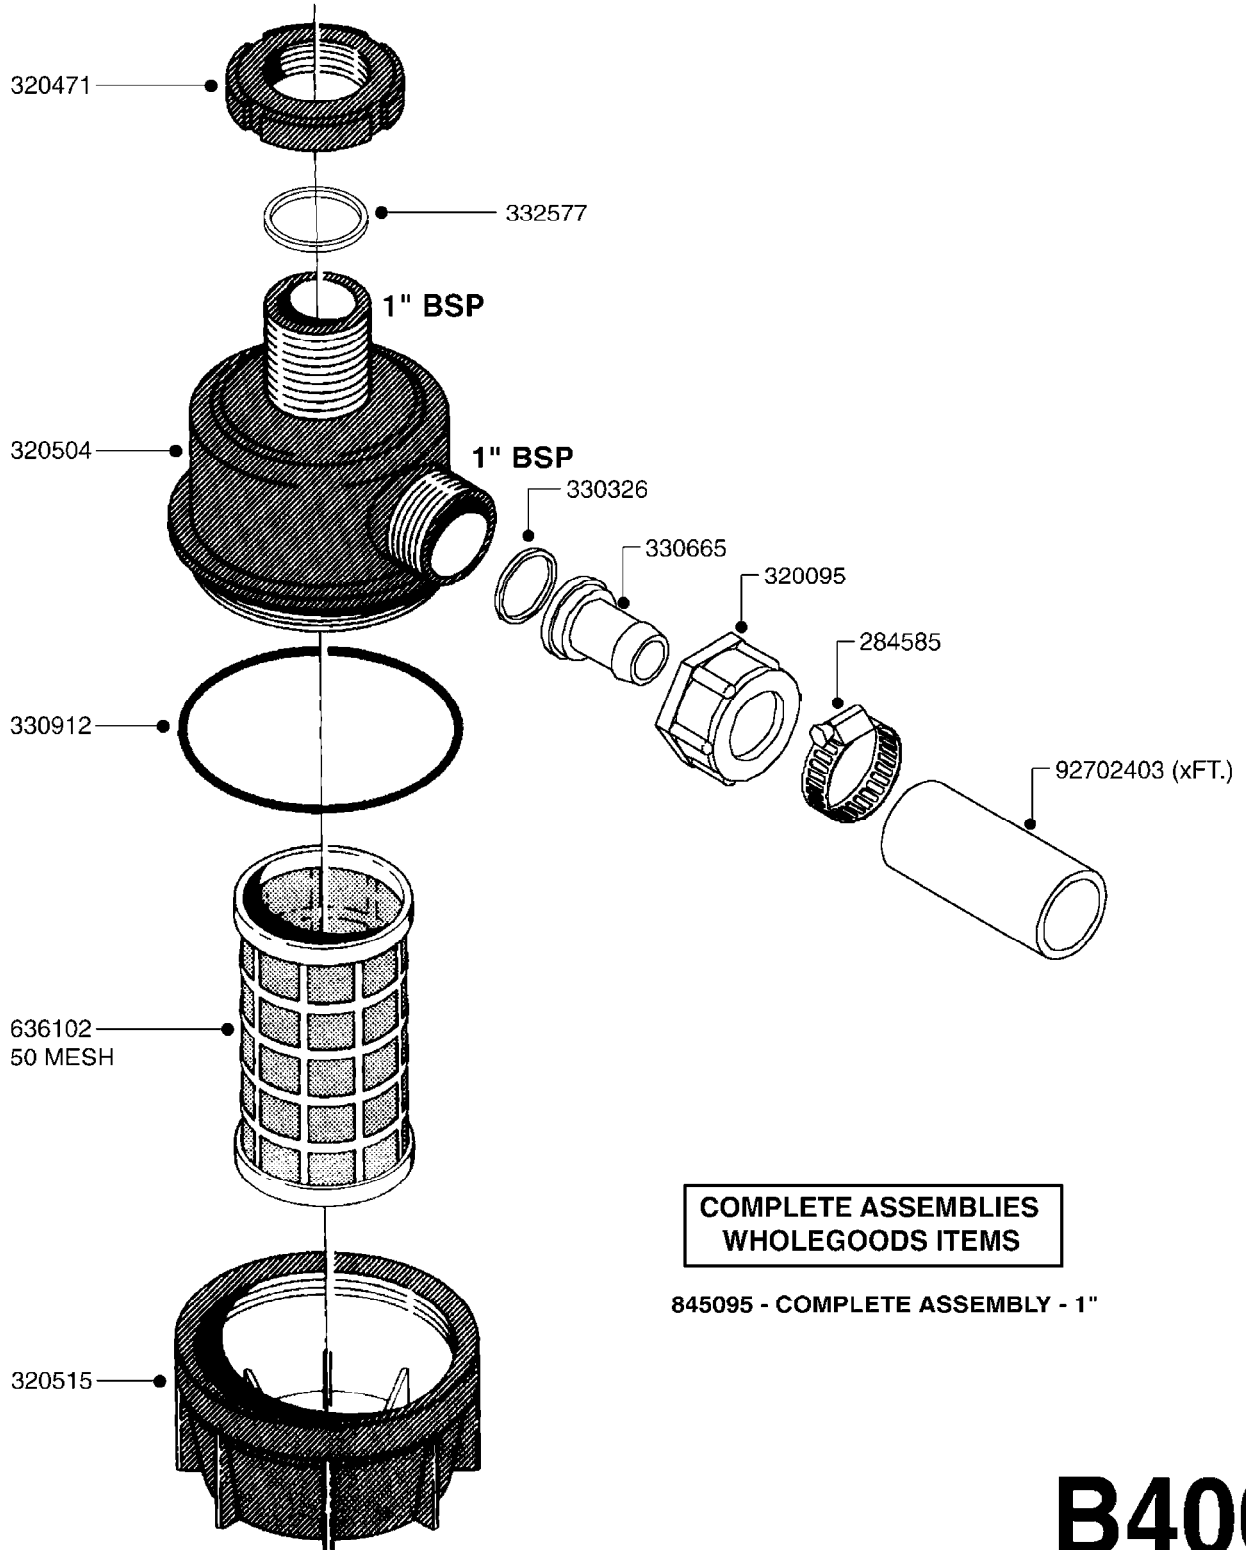

SUCTION FILT. HARDI ES30/53/80
B400-HIN, 06:09:11

Page 1

Date 14.08.2015 9:08

parts-n°	order qty	description
284585	1	CLAMP HOSE GEAR 1" MINI 020
320095	1	FITT.DK NUT 1" BSP
320471	1	FITT.DK NUT 1" BSP JAMB
320504	1	FILTER HOUSING
320515	1	FILTER CAP 2-1/2' RG
330326	1	O-RING D30/D24X2 F.1"NUT
330665	1	FITT.DK HB 3/4"F.1" NUT
330912	1	O-RING D79,5/73,5XD3
332577	1	O-RING D38/D30X4 F.1" PUR.
636102	1	NK FILTER 86 30 MESH
845095	1	FILTER COMPLETE
92702403	1	HOSE PVC SUCT GRAY 1"