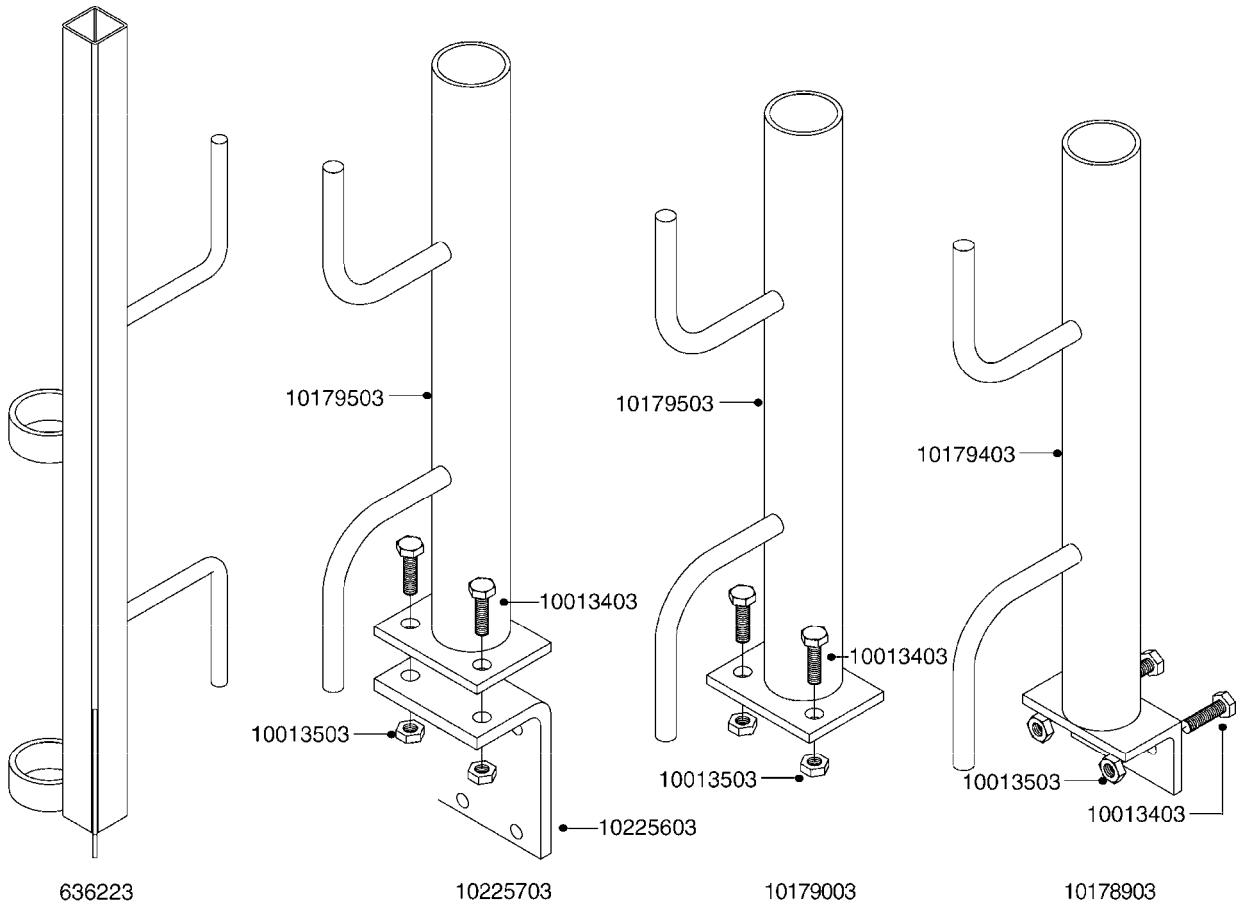

COMPLETE ASSEMBLY:  
 818377 - 160' x 3/8" (50m) HOSE REEL  
 818381 - 320' X 3/8" (100m) HOSE REEL

# G500

HOSE REEL ASSEMBLIES  
G500-HIN, 09:04:13

Page 1

Date 14.08.2015 9:08

parts-n°	order qty	description
143684	1	BUSHING F. HOSE REEL
143706	1	SPACER TUBE F. 275' HOSE REEL
145925	1	NIPPLE M10 M6
146314	1	UNION BUSHING F.HOSE REEL
146315	1	RING FOR HOSE REEL
146487	1	SPACER ROD F/HOSE REEL 225mm
160311	1	WASHER D30/D20.4X2
241474	1	O-RING NITRIL
281072	1	SNAP-RING OUTER 20X1.20
282155	1	CLIP F.TUBE SUPPORT
320655	1	FITT.DK HN 1/2"-1/2" BSP
320821	1	FITT.DK NUT 1-1/2" BSP
330212	1	O-RING D19/D14X2.4 F.1/2"NUT
333443	1	BUSHING F. HOSE REEL
420604	1	BOLT HEX 8.8 DEL M10X25 FT DIN933
420626	1	BOLT HEX 8.8 DEL M10X20 FT
420862	1	BOLT HEX 8.8 DEL M10X16 FT
430286	1	BOLT HEX 8.8 DEL M12X30 FT
460423	1	NUT HEX M10X1.5 LOCK
460703	1	NUT HEX M12X1.75 LOCK DIN985
613207	1	CENTER TUBE FOR 164'HOSE REEL
613211	1	HOSE REEL NK 80/105
613292	1	CENTER TUBE 100 MM
633824	1	SIDE FOR HOSE REEL
633835	1	OUTER TUBE NK 300-600
633846	1	FITTING FOR HOSE REEL TR2/TR3
633905	1	BRKTS. HOSE REEL SM210
637986	1	CLAMP FITTING HOSE REEL
719073	1	HANDLE ASSY. F. HOSE REEL
719084	1	SWIVEL F.HOSE REEL
719121	1	HOSE 1/2'X2500M NUT
719401	1	CLIPS F.PISTOL ASSY.
725618	1	CLIP WHITE PLASTIC SNAP TYPE
818377	1	REEL FOR HOSE 160' X 3/8"
818381	1	REEL FOR HOSE 320' X 3/8'
818801	1	BKT.HOSE REEL MOUNT NL/NK/BOOM
818845	1	BKT.HOSE REEL SM210
833768	1	HOLDER F. HOSE REEL
834764	1	BKT.HOSE REEL MOUNT ESTATE SPR
61021400	1	BKT. BOOM MOUNT SM53/80 US