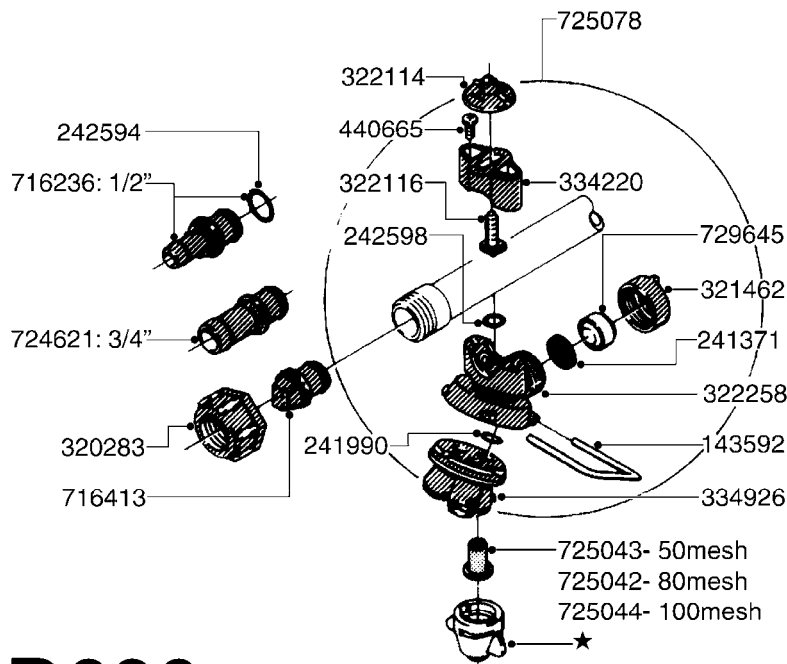

TRIPLET NOZZLE BODY