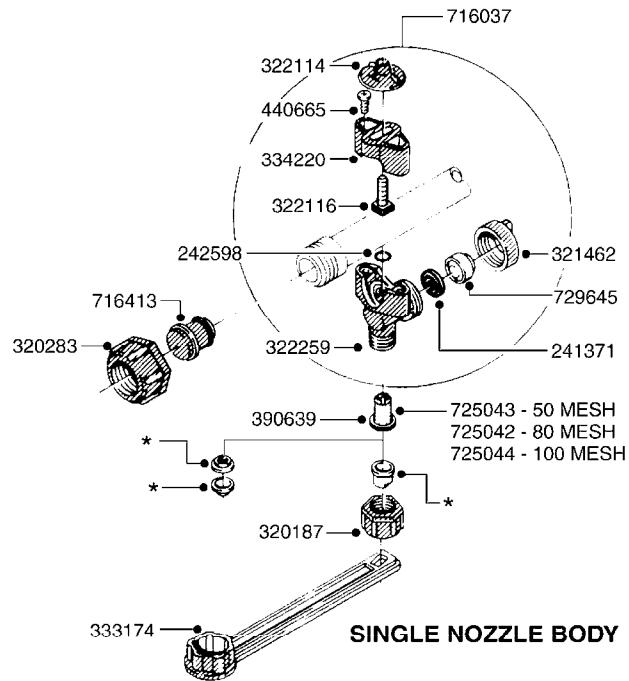

*=REFER TO HARDI NOZZLE CATALOG

D610

NOZZLE BODIES-THREADED
D610-HIN, 18:03:10

Page 1

Date 14.08.2015 9:08

parts-n°	order qty	description
143592	1	LOCK CLAMP FOR TRIPLET
241371	1	DIAPHRAGM, NO-DRIP alt 241371
241990	1	O-RING D9.3 X 2.4 VITON
242598	1	O-RING D7.0 X 2.5 NITRIL
320187	1	FITT.DK CAP 3/8" BSP BLACK
320283	1	FITT.DK NUT 3/4"BSP
321462	1	CAP F.NO-DRIP ASSY.
321801	1	FITT.DK CAP 3/8' BSP GREEN
321812	1	FITT.DK CAP 3/8' BSP RED
322114	1	NUT PLASTIC F.NOZZ.H
322116	1	BOLT PLASTIC F.NOZZ.H.
322258	1	HOUSING F.TRIPLET
322259	1	HOUSING LOWER NOZZLE SNGL 3/8"
333174	1	NOZZLE ALIGNMENT KEY
334220	1	YOKE, UPPER NOZZLE BODY
390639	1	O-RING F.NOZZLE FILTER
440665	1	SCREW M4.2X16 STAINLESS
614366	1	FILTER 50 MESH F.NOZZLE BLUE
614367	1	FILTER 80 MESH F.NOZZLE RED
614368	1	FILTER 100 MESH F.NOZZLE YEL.
636219	1	THREADED TURN PLATE F TRIPLET
716037	1	NOZZLE BODY THREADED COMPLETE
716413	1	FITT.DK PLUG ASSY. F.NOZ TUBE
720145	1	NOZZLE BODY TRIP.SWIVEL THREA.
725042	1	SCREEN 80 MESH W.GASKET, RED
725043	1	SCREEN 50 MESH W.GASKET, BLUE
725044	1	SCREEN 100 MESH W.GASKET, YELLO
729645	1	NON-DRIP SPRING ASSY.GREEN 10