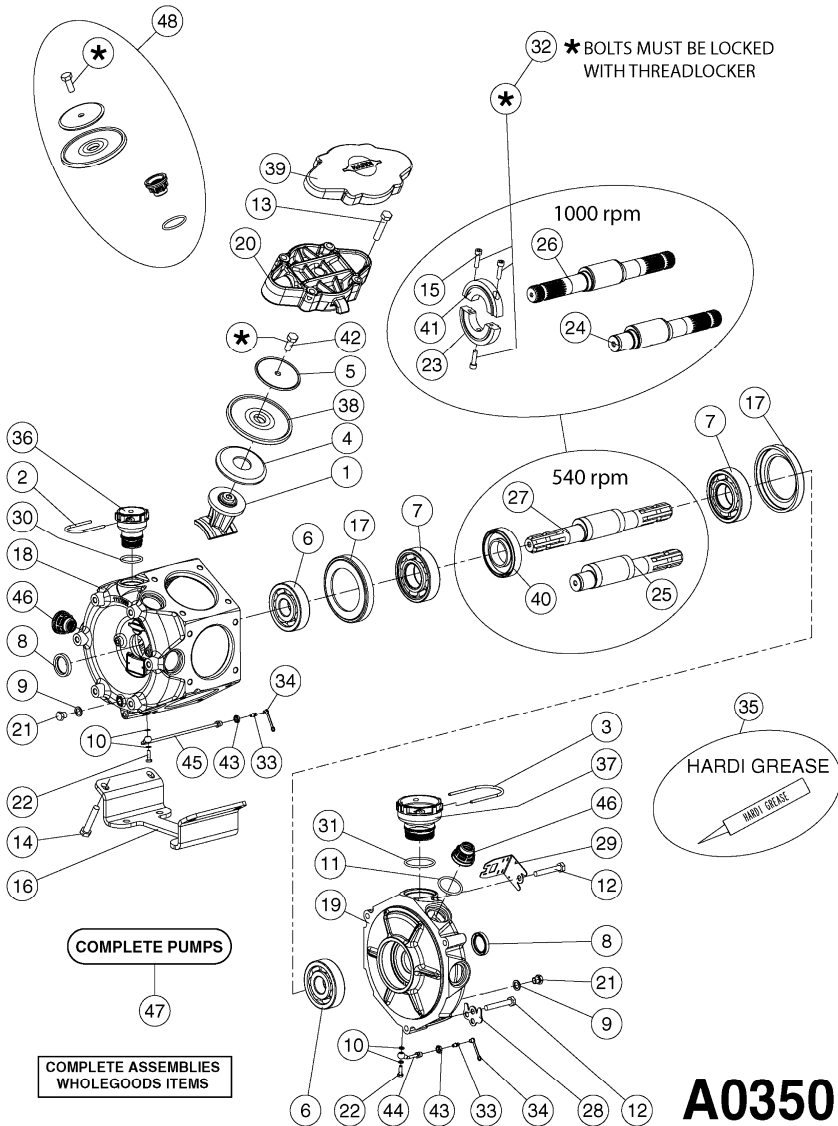

A0350

Pos.	parts-n°	order qty	description
19	11172600	1	FRONTPART 464 MACHINED 2" BSP RED
20	11173000	1	VALVE COVER.463/464 MACHINED RED
21	14010400	1	HY STOPPER 1/4'' SS
22	14120400	1	BANJOBOLT M6 X 19
23	14120700	1	COUNTERWEIGHT 364/464-1000
24	14137300	1	CRANKSHAFT 364/464-5.5 1000
24	14137400	1	CRANKSHAFT 364/464-6.5 1000
25	14137600	1	CRANKSHAFT 364/464-10
25	14137700	1	CRANKSHAFT 464-12
26	14137900	1	CRANKSHAFT 364/464-5.5 GG 1000
26	14138000	1	CRANKSHAFT 364/464-6.5 GG 1000
27	14138200	1	CRANKSHAFT 364/464-10 GG
27	14138300	1	CRANKSHAFT 464-12 GG
28	16383000	1	GREASE NIPPLE PLATE 464
29	16390600	1	BRACKET FOR RPM SENSOR
30	24266600	1	O-RING D 38,0 X 4,0 70SH.NITR
31	24266800	1	O-RING D 54,0 X 4,0 70SH.NITR
32	28045503	1	LOCTITE 262 .5ML (.017oz.)
33	28163300	1	GREASE NIPPLE H1 M6X1 DIN 7412
34	28163400	1	CAP F. GREASENIPPLE YELLOW M6X1
35	28164600	1	HARDI PUMP GREASE S3 V550L 1
36	32242200	1	FITTING S67 5/4" KON. RG 2014

Pos.	parts-n°	order qty	description
37	32242400	1	FITTING S93 2" KON. RG 2014
38	33511600	1	DIAPHRAGME FOR 463 6MM PUMP
39	33524000	1	COVER PLASTIC 464 PUMP
40	33527200	1	GREASE SPLIT 364/464
41	39136200	1	HALFPART 364/464-1000
42	43099200	1	BOLT, SET M12 X 30 DIN933 A4
43	46134000	1	NUT HEX M10x1 H=2.3 NV=14 ELZIN
44	61097000	1	BANJOTUBE SHORT 464 COMPL.
45	61097100	1	BANJOTUBE LONG 464 COMPL.
46	72043600	1	VALVE D46 M. GF O-RING
47	72993500	1	PUMP 464-12-540, CM
47	72993600	1	PUMP 464-6.5 MED-2-1000
47	82168700	1	PUMP 464-12 540 OFFSET PORTS
47	82168800	1	PUMP 464 6.5 1000 OFFSET PORTS
47	82169000	1	PUMP 464-10-MOD-2-540
48	75586000	1	PUMP KIT 464